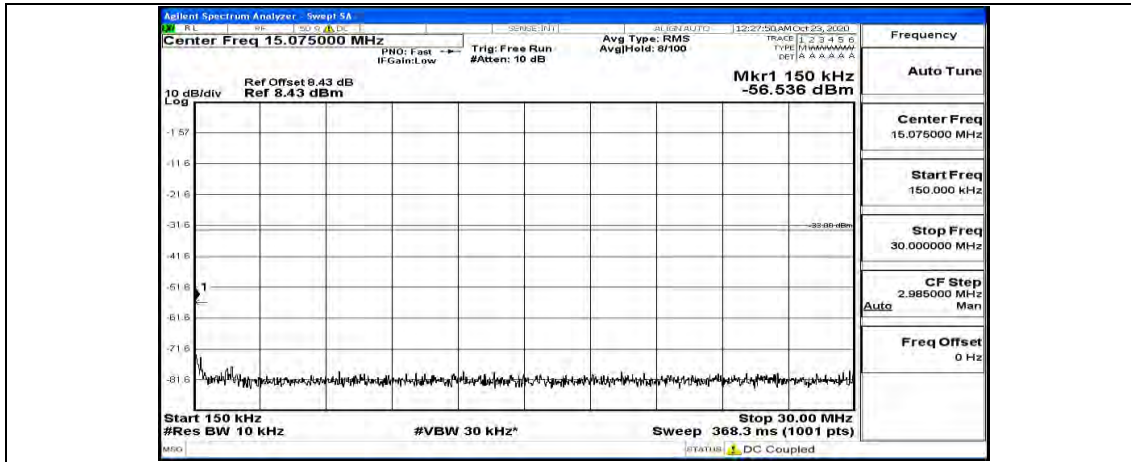

(Channel Bandwidth: 5 MHz) MCH_QPSK_1RB#12

(Channel Bandwidth: 5 MHz) MCH_QPSK_1RB#24

(Channel Bandwidth: 5 MHz)_HCH_QPSK_1RB#0

(Channel Bandwidth: 5 MHz)_HCH_QPSK_1RB#12

(Channel Bandwidth: 5 MHz)_HCH_QPSK_1RB#24

(Channel Bandwidth: 5 MHz)_LCH_16QAM_1RB#0

(Channel Bandwidth: 5 MHz)_LCH_16QAM_1RB#12

(Channel Bandwidth: 5 MHz) LCH_16QAM_1RB#24

(Channel Bandwidth: 5 MHz)_MCH_16QAM_1RB#0

(Channel Bandwidth: 5 MHz)_MCH_16QAM_1RB#12