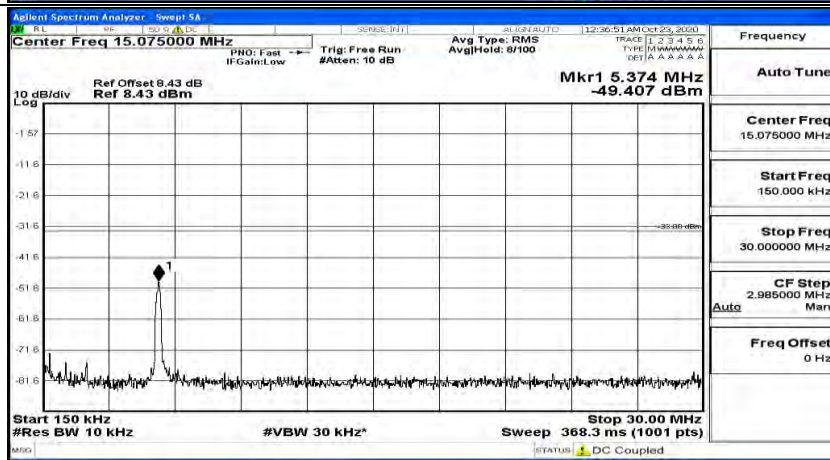

(Channel Bandwidth:15 MHz)_HCH_16QAM_1RB#0

(Channel Bandwidth:15 MHz)_HCH_16QAM_1RB#37

(Channel Bandwidth:15 MHz)_HCH_16QAM_1RB#74

Channel Bandwidth: 20 MHz

(Channel Bandwidth:20 MHz)_LCH_QPSK_1RB#0

(Channel Bandwidth:20 MHz)_LCH_QPSK_1RB#49