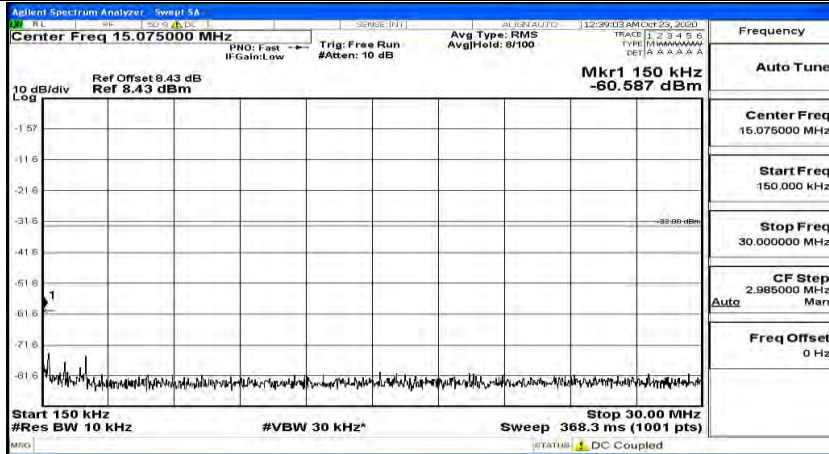

(Channel Bandwidth:20 MHz)_MCH_16QAM_1RB#99