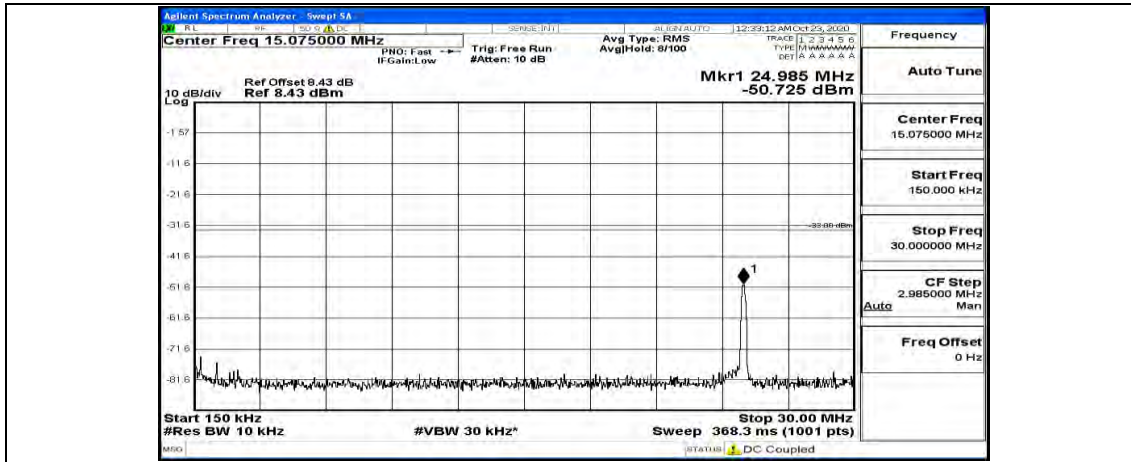

Channel Bandwidth: 15 MHz

(Channel Bandwidth:15 MHz)_LCH_QPSK_1RB#0

(Channel Bandwidth:15 MHz)_LCH_QPSK_1RB#37

(Channel Bandwidth:15 MHz)_LCH_QPSK_1RB#74

(Channel Bandwidth:15 MHz)_MCH_QPSK_1RB#0

(Channel Bandwidth:15 MHz)_MCH_QPSK_1RB#37