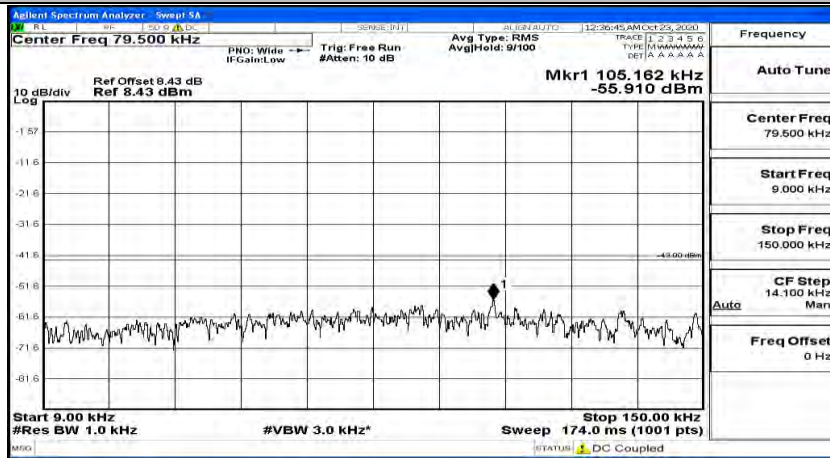

(Channel Bandwidth:15 MHz)_HCH_16QAM_1RB#0

(Channel Bandwidth:15 MHz)_HCH_16QAM_1RB#37

(Channel Bandwidth:15 MHz)_HCH_16QAM_1RB#74

Channel Bandwidth: 20 MHz

(Channel Bandwidth:20 MHz)_LCH_QPSK_1RB#0

(Channel Bandwidth:20 MHz)_LCH_QPSK_1RB#49