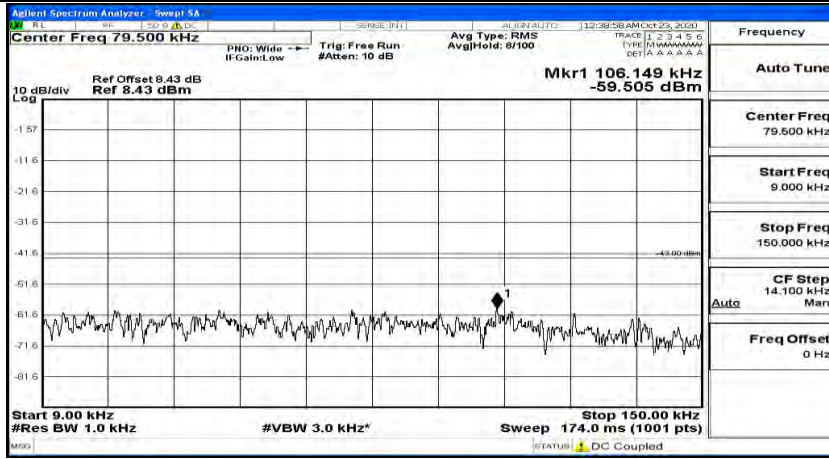

(Channel Bandwidth:20 MHz)_MCH_16QAM_1RB#99