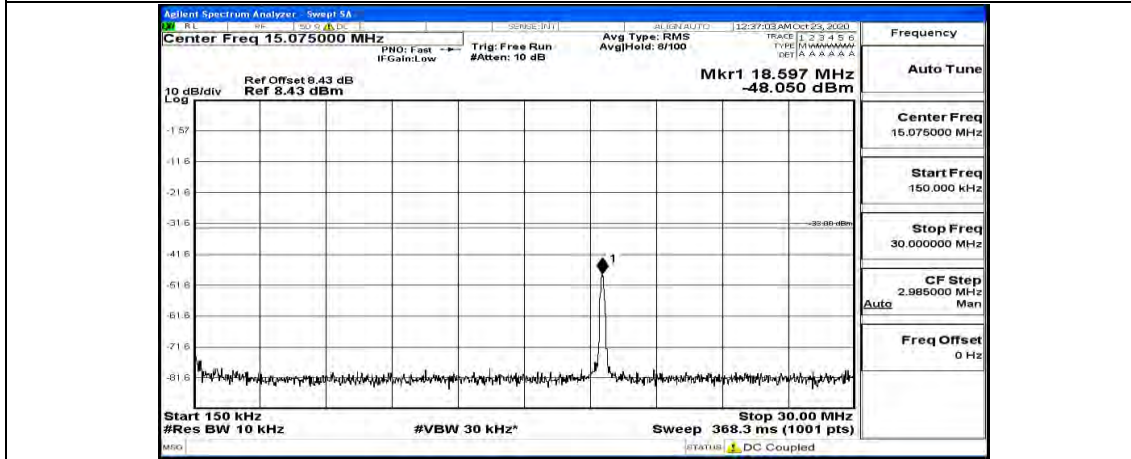

(Channel Bandwidth:15 MHz)_HCH_16QAM_1RB#0

(Channel Bandwidth:15 MHz)_HCH_16QAM_1RB#37

(Channel Bandwidth:15 MHz)_HCH_16QAM_1RB#74

Channel Bandwidth: 20 MHz

(Channel Bandwidth:20 MHz)_LCH_QPSK_1RB#0

(Channel Bandwidth:20 MHz)_LCH_QPSK_1RB#49