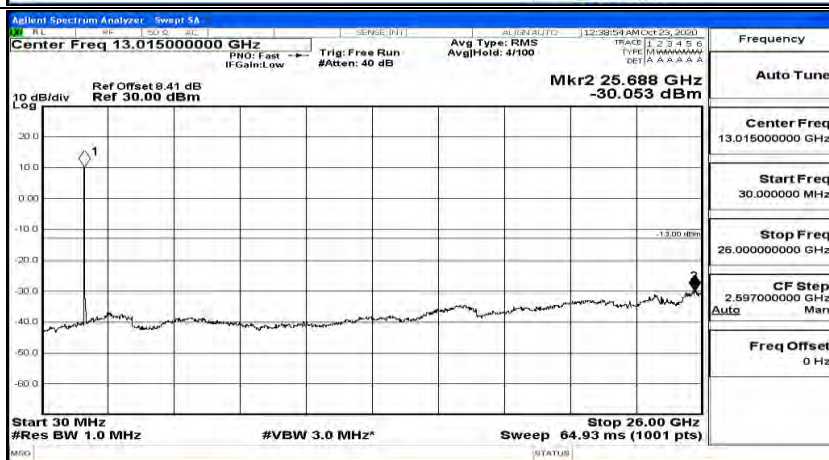

(Channel Bandwidth:20 MHz)_MCH_16QAM_1RB#0

(Channel Bandwidth:20 MHz)_MCH_16QAM_1RB#49