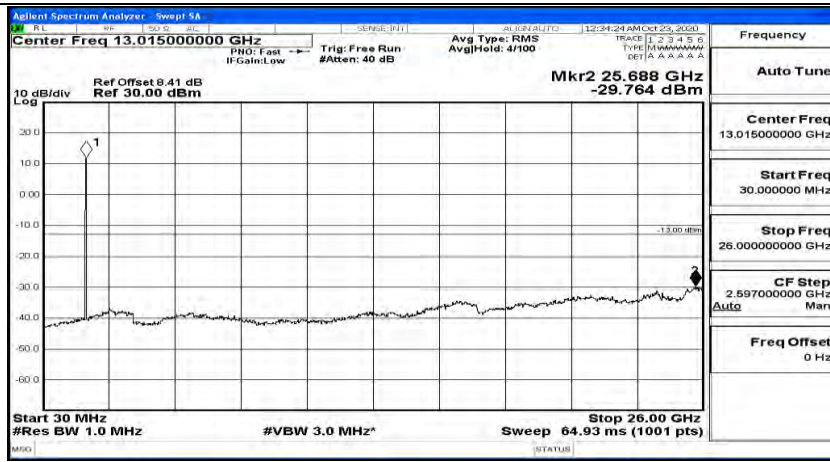

Channel Bandwidth: 15 MHz

(Channel Bandwidth:15 MHz)_LCH_QPSK_1RB#0

(Channel Bandwidth:15 MHz)_LCH_QPSK_1RB#37

(Channel Bandwidth:15 MHz)_LCH_QPSK_1RB#74

(Channel Bandwidth:15 MHz)_MCH_QPSK_1RB#0

(Channel Bandwidth:15 MHz)_MCH_QPSK_1RB#37