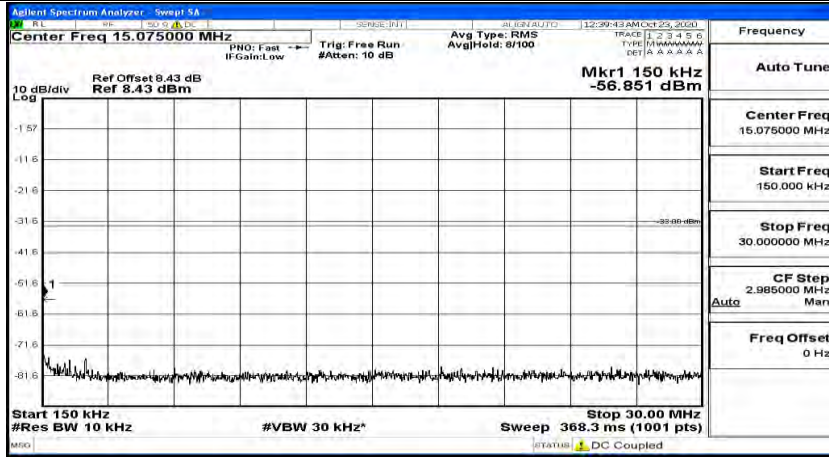

(Channel Bandwidth:20 MHz)_HCH_QPSK_1RB#99