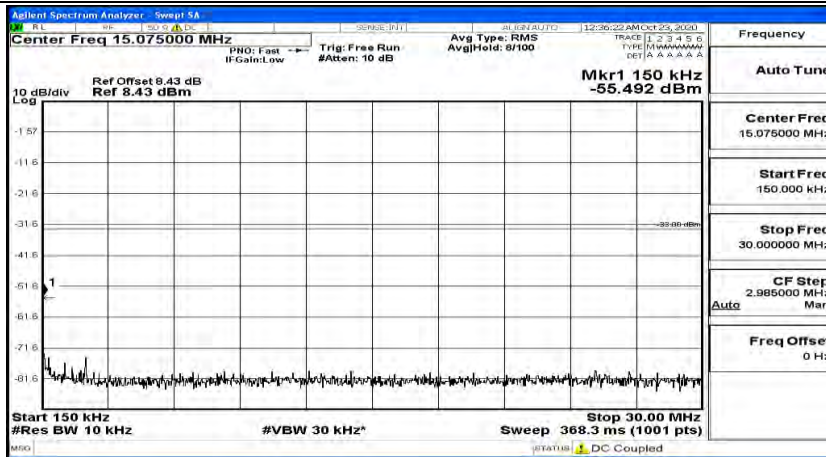

(Channel Bandwidth:15 MHz)_HCH_16QAM_1RB#37