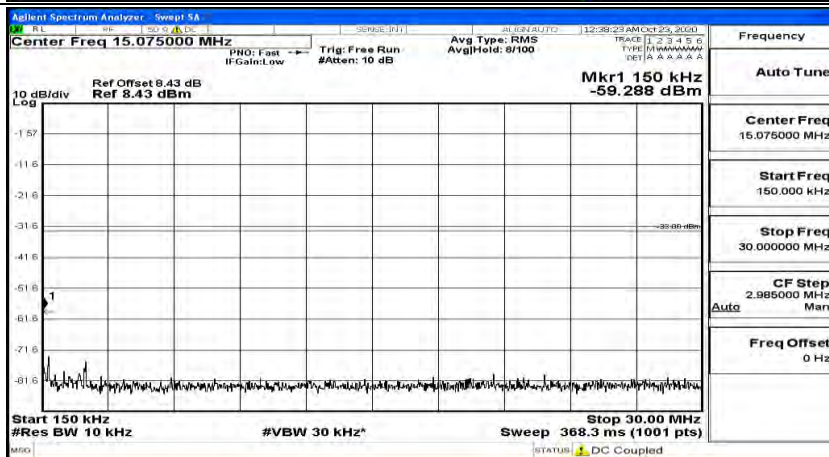

(Channel Bandwidth:20 MHz)_LCH_QPSK_1RB#99

(Channel Bandwidth:20 MHz)_MCH_QPSK_1RB#0

(Channel Bandwidth:20 MHz)_MCH_QPSK_1RB#49

(Channel Bandwidth:20 MHz)_MCH_QPSK_1RB#99

(Channel Bandwidth:20 MHz)_HCH_QPSK_1RB#0