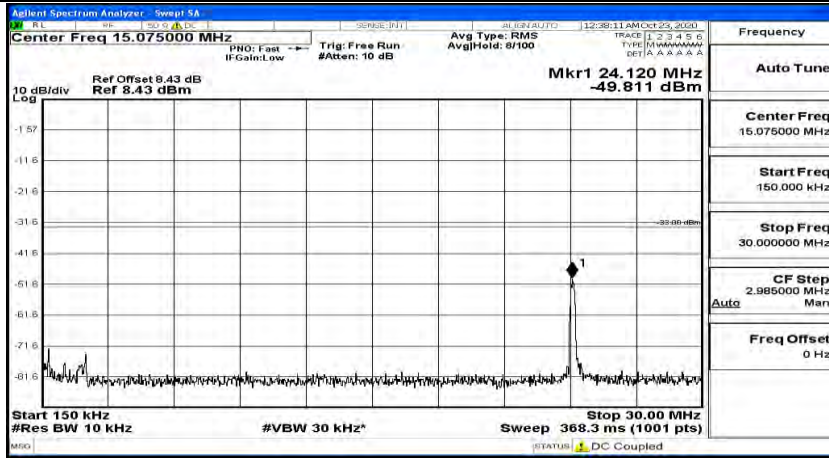

(Channel Bandwidth:20 MHz)_MCH_QPSK_1RB#49