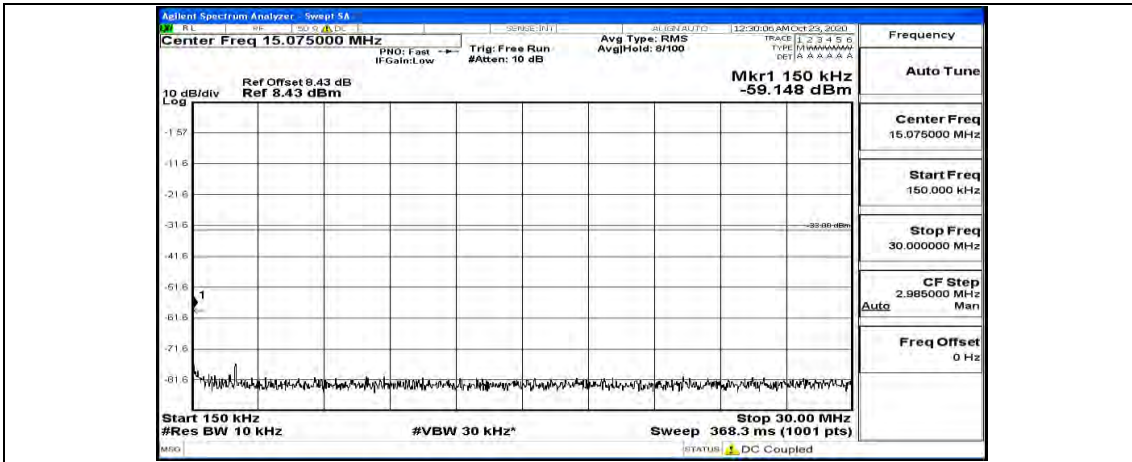

Channel Bandwidth: 10 MHz_MCH_QPSK_1RB#24