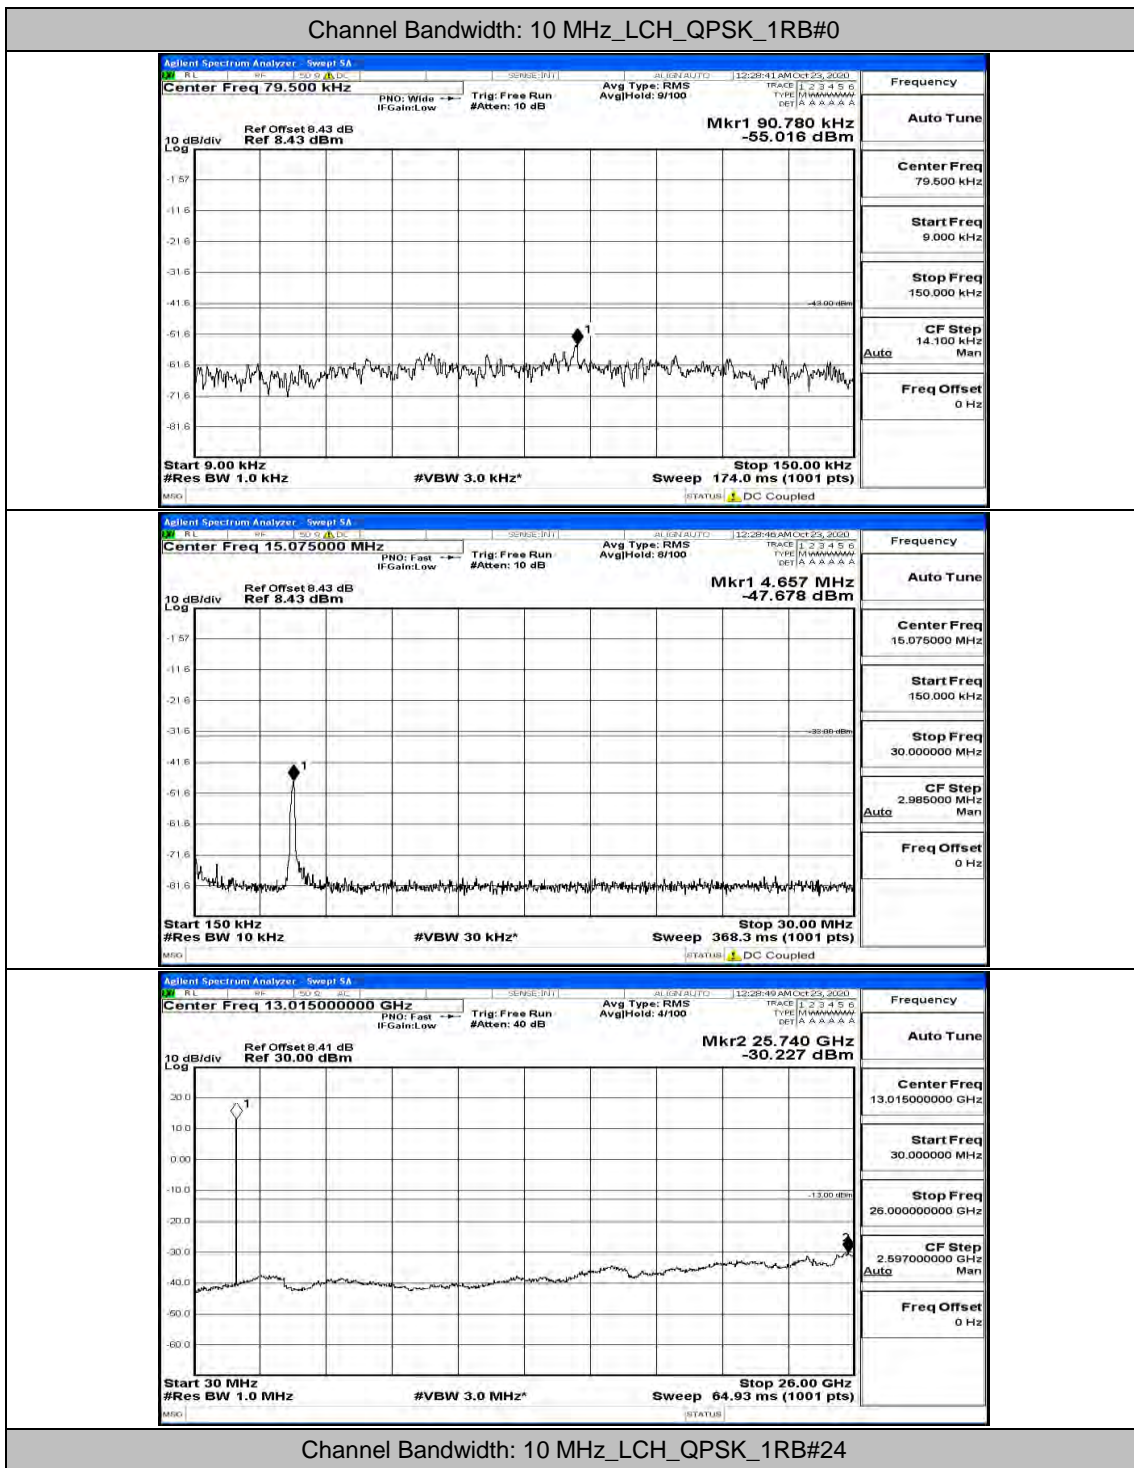

(Channel Bandwidth: 5 MHz)_MCH_16QAM_1RB#24

(Channel Bandwidth: 5 MHz)_HCH_16QAM_1RB#0

(Channel Bandwidth: 5 MHz)_HCH_16QAM_1RB#12

(Channel Bandwidth: 5 MHz)_HCH_16QAM_1RB#24

Channel Bandwidth: 10 MHz

Channel Bandwidth: 10 MHz_LCH_QPSK_1RB#49