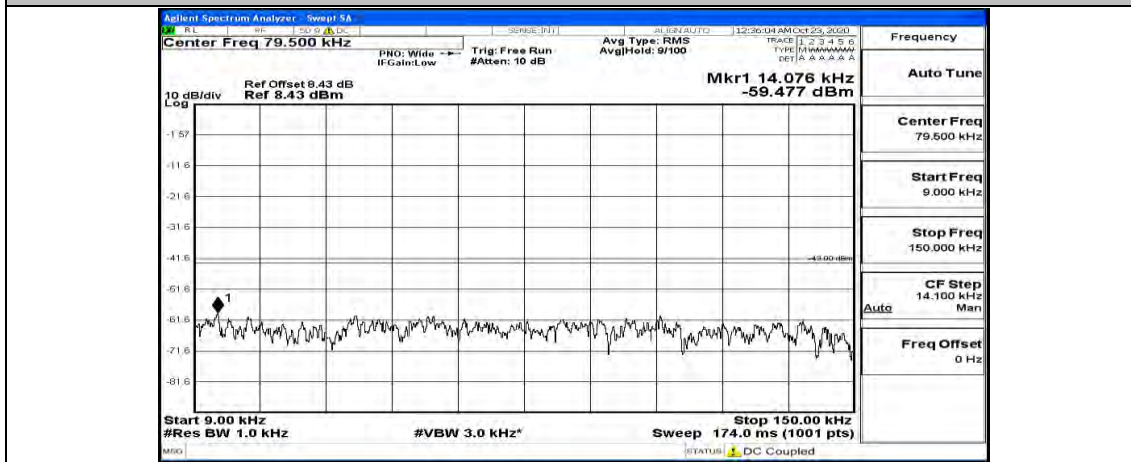

(Channel Bandwidth:15 MHz)_HCH_16QAM_1RB#0