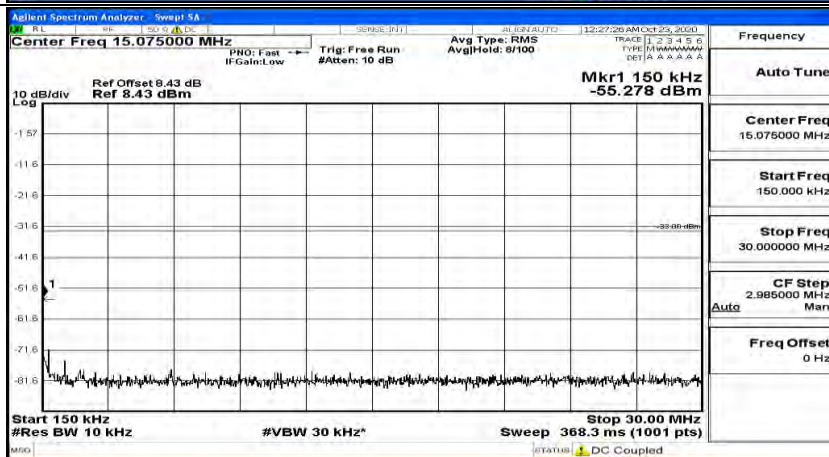

(Channel Bandwidth: 5 MHz) MCH_QPSK_1RB#12

(Channel Bandwidth: 5 MHz) MCH_QPSK_1RB#24

(Channel Bandwidth: 5 MHz)_HCH_QPSK_1RB#0

(Channel Bandwidth: 5 MHz)_HCH_QPSK_1RB#12

(Channel Bandwidth: 5 MHz)_HCH_QPSK_1RB#24