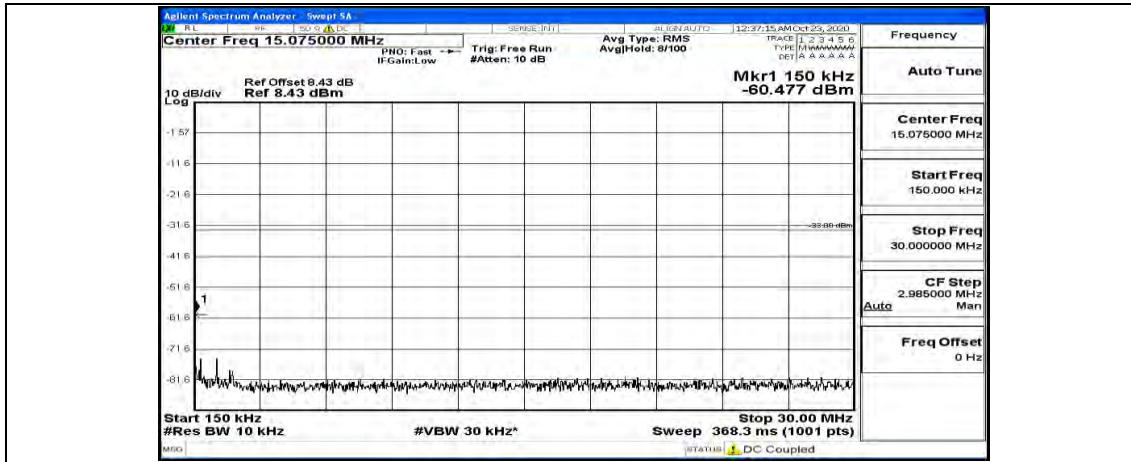

(Channel Bandwidth:20 MHz)_MCH_QPSK_1RB#0