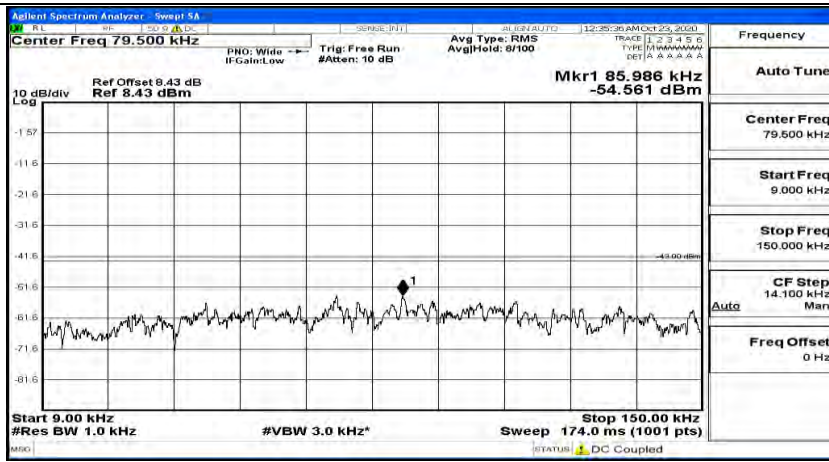

(Channel Bandwidth:15 MHz)_HCH_QPSK_1RB#74