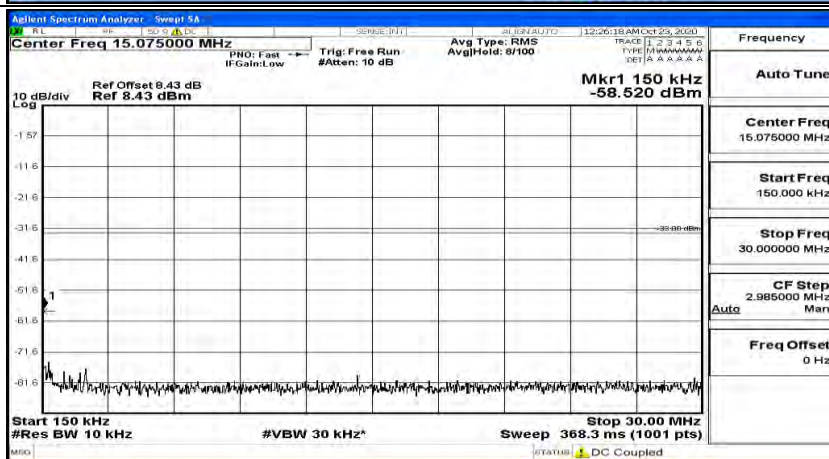

(Channel Bandwidth: 5 MHz) MCH_QPSK_1RB#12

(Channel Bandwidth: 5 MHz) MCH_QPSK_1RB#24

(Channel Bandwidth: 5 MHz)_HCH_QPSK_1RB#0

(Channel Bandwidth: 5 MHz)_HCH_QPSK_1RB#12

(Channel Bandwidth: 5 MHz)_HCH_QPSK_1RB#24