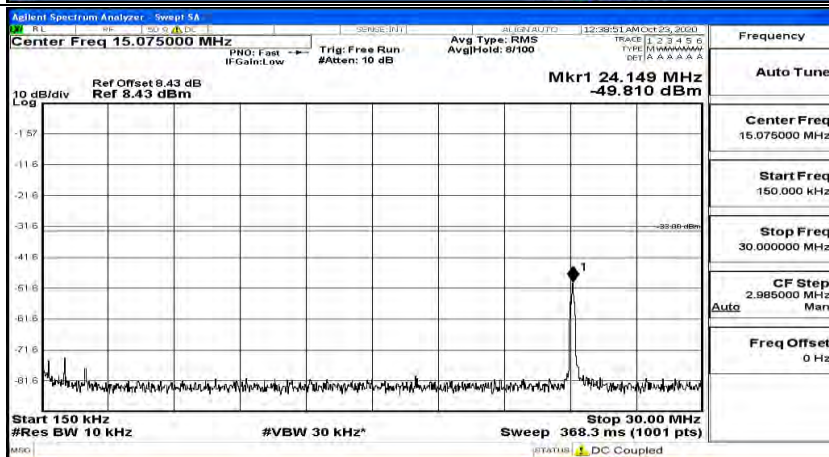

(Channel Bandwidth:20 MHz)_MCH_16QAM_1RB#0

(Channel Bandwidth:20 MHz)_MCH_16QAM_1RB#49