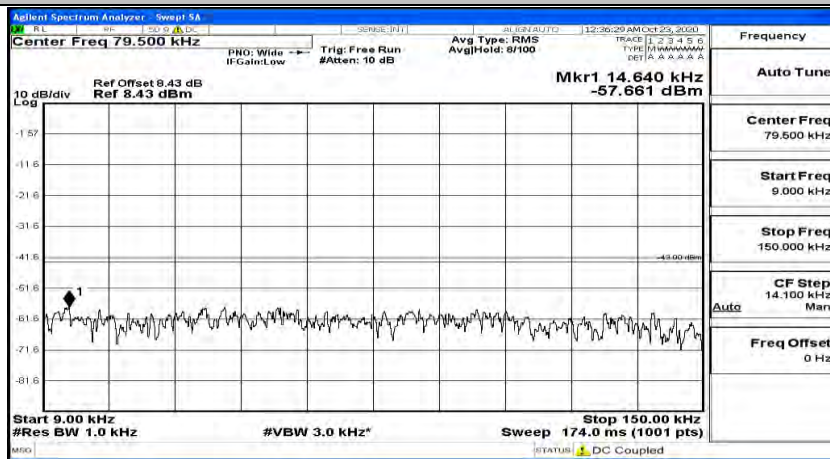

(Channel Bandwidth:15 MHz)_HCH_16QAM_1RB#0

(Channel Bandwidth:15 MHz)_HCH_16QAM_1RB#37

(Channel Bandwidth:15 MHz)_HCH_16QAM_1RB#74

Channel Bandwidth: 20 MHz

(Channel Bandwidth:20 MHz)_LCH_QPSK_1RB#0

(Channel Bandwidth:20 MHz)_LCH_QPSK_1RB#49