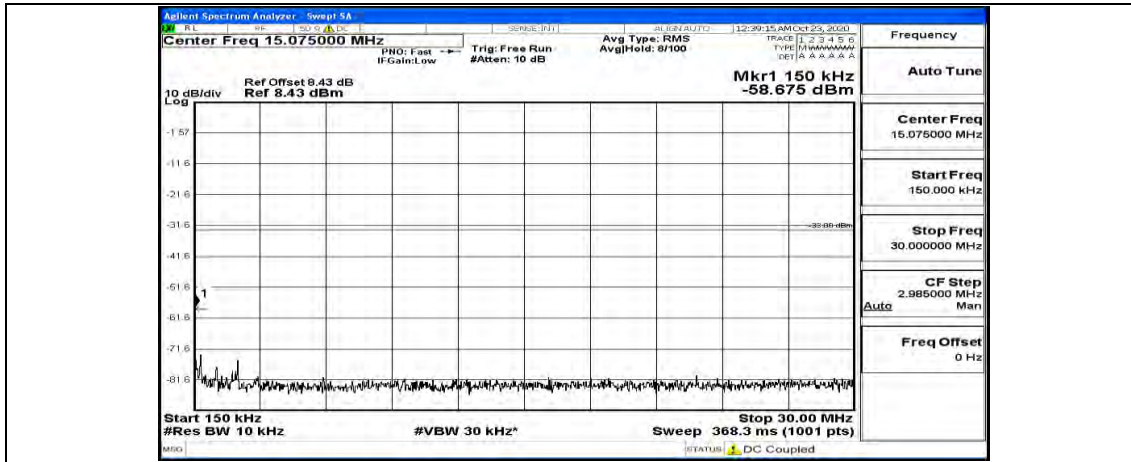

(Channel Bandwidth:20 MHz)_MCH_16QAM_1RB#0

(Channel Bandwidth:20 MHz)_MCH_16QAM_1RB#49

(Channel Bandwidth:20 MHz)_MCH_16QAM_1RB#99

(Channel Bandwidth:20 MHz)_HCH_16QAM_1RB#0

(Channel Bandwidth:20 MHz) HCH_16QAM_1RB#49