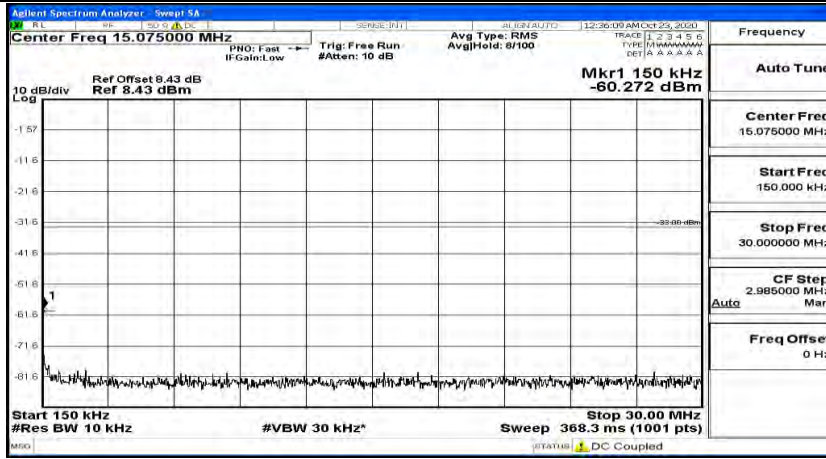

(Channel Bandwidth:15 MHz)_HCH_16QAM_1RB#37