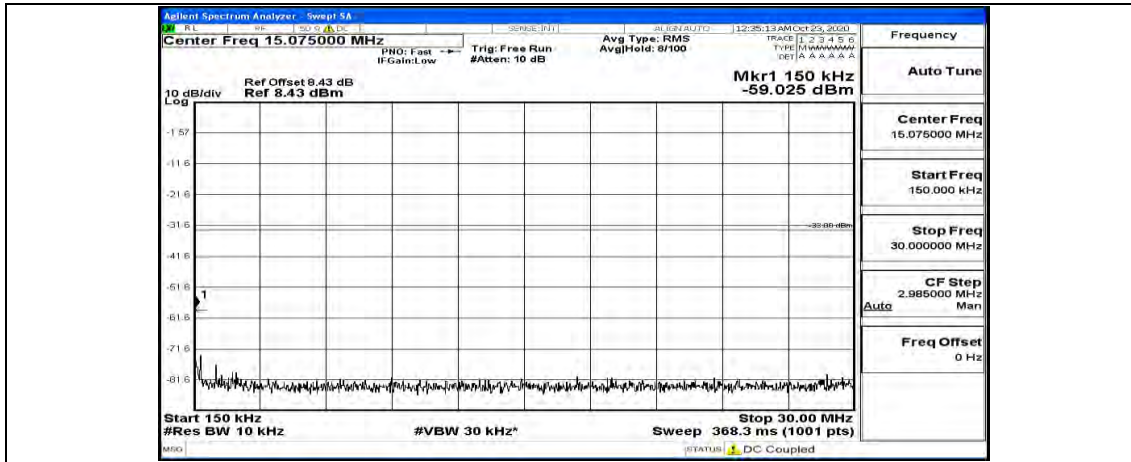

(Channel Bandwidth:15 MHz) LCH_16QAM_1RB#37

(Channel Bandwidth:15 MHz) LCH_16QAM_1RB#74

(Channel Bandwidth:15 MHz)_MCH_16QAM_1RB#0

(Channel Bandwidth:15 MHz)_MCH_16QAM_1RB#37

(Channel Bandwidth:15 MHz)_MCH_16QAM_1RB#74