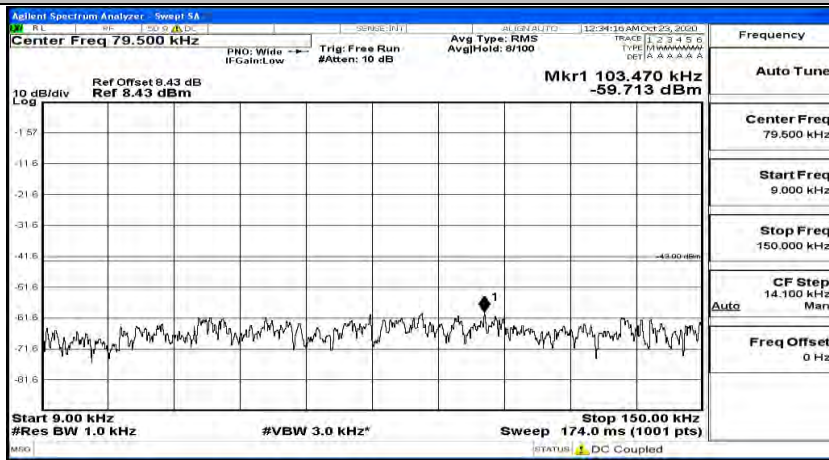

Channel Bandwidth: 15 MHz

(Channel Bandwidth:15 MHz)_LCH_QPSK_1RB#0

(Channel Bandwidth:15 MHz)_LCH_QPSK_1RB#37

(Channel Bandwidth:15 MHz)_LCH_QPSK_1RB#74

(Channel Bandwidth:15 MHz)_MCH_QPSK_1RB#0

(Channel Bandwidth:15 MHz)_MCH_QPSK_1RB#37