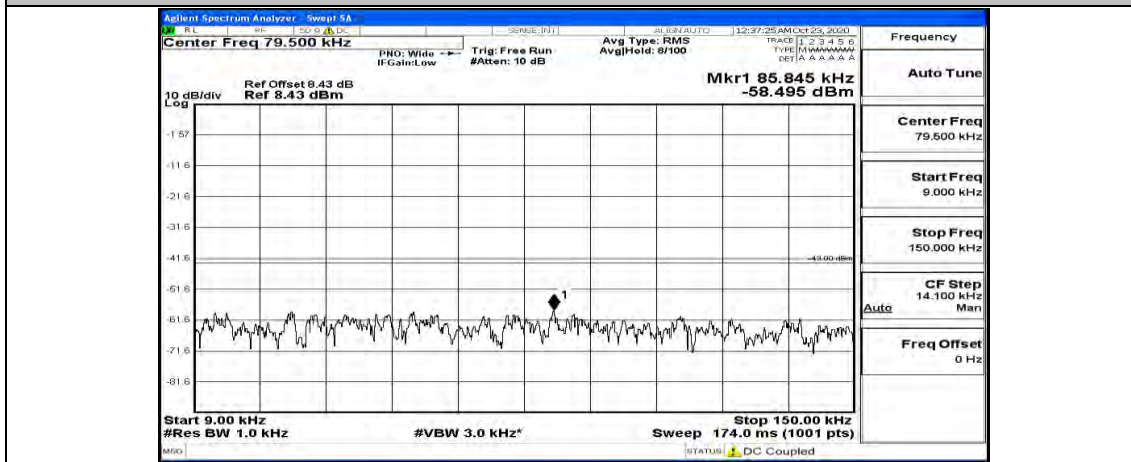

(Channel Bandwidth:20 MHz)_HCH_QPSK_1RB#49

(Channel Bandwidth:20 MHz)_HCH_QPSK_1RB#99

(Channel Bandwidth:20 MHz)_LCH_16QAM_1RB#0

(Channel Bandwidth:20 MHz) LCH_16QAM_1RB#49

(Channel Bandwidth:20 MHz) LCH_16QAM_1RB#99