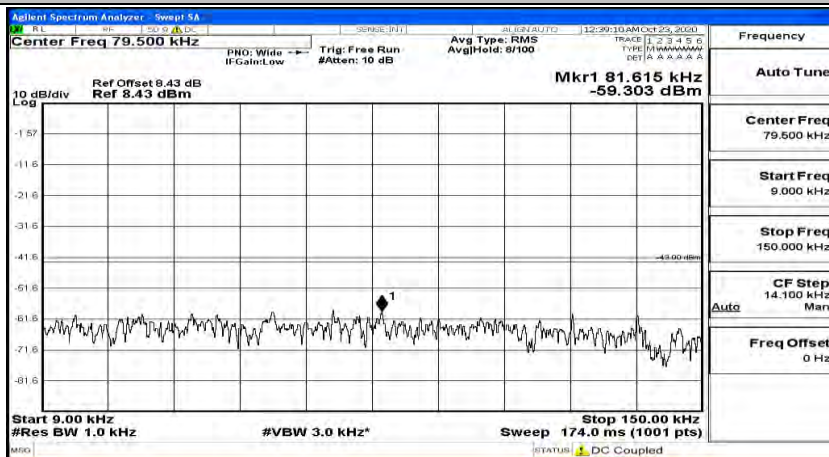

(Channel Bandwidth:20 MHz)_MCH_16QAM_1RB#99