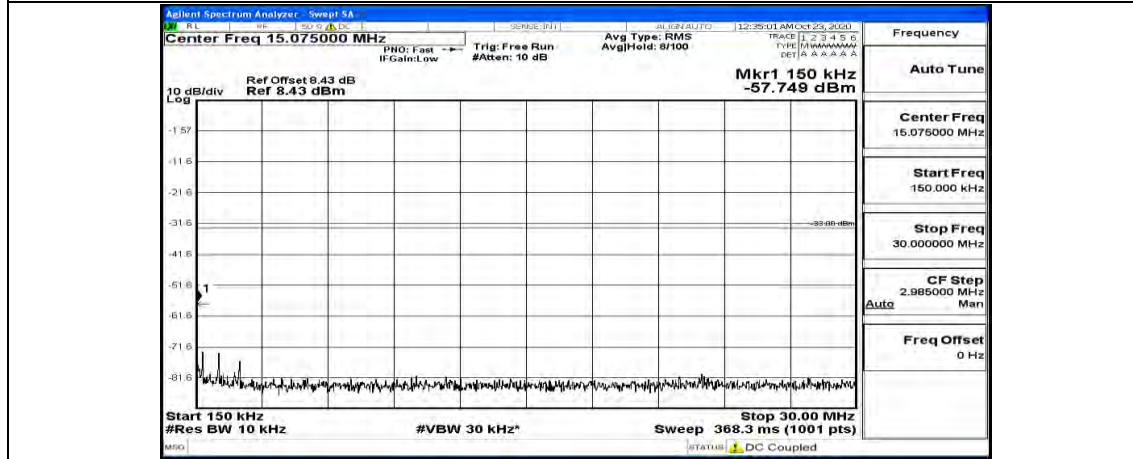

(Channel Bandwidth:15 MHz) LCH_16QAM_1RB#37

(Channel Bandwidth:15 MHz) LCH_16QAM_1RB#74

(Channel Bandwidth:15 MHz)_MCH_16QAM_1RB#0

(Channel Bandwidth:15 MHz)_MCH_16QAM_1RB#37

(Channel Bandwidth:15 MHz)_MCH_16QAM_1RB#74