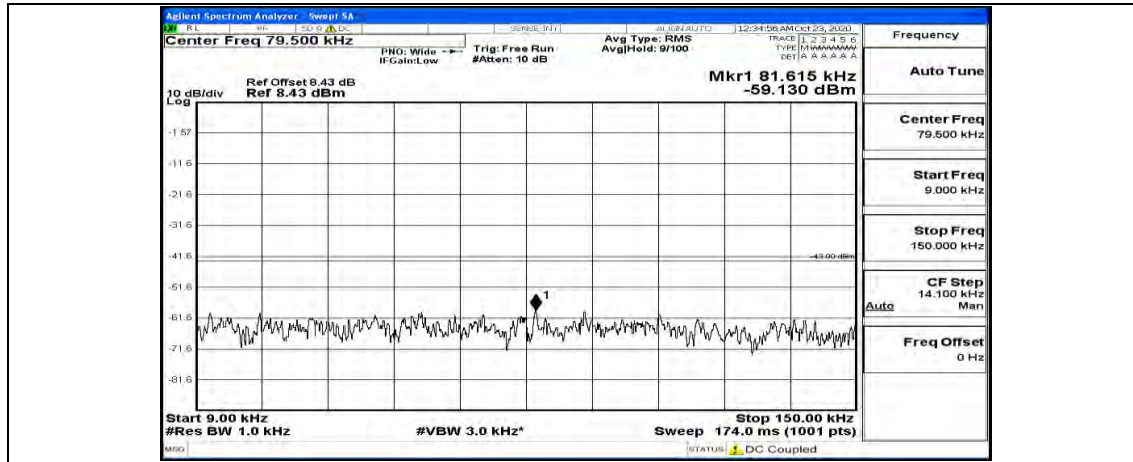

(Channel Bandwidth:15 MHz) LCH_16QAM_1RB#37

(Channel Bandwidth:15 MHz) LCH_16QAM_1RB#74

(Channel Bandwidth:15 MHz)_MCH_16QAM_1RB#0

(Channel Bandwidth:15 MHz)_MCH_16QAM_1RB#37

(Channel Bandwidth:15 MHz)_MCH_16QAM_1RB#74