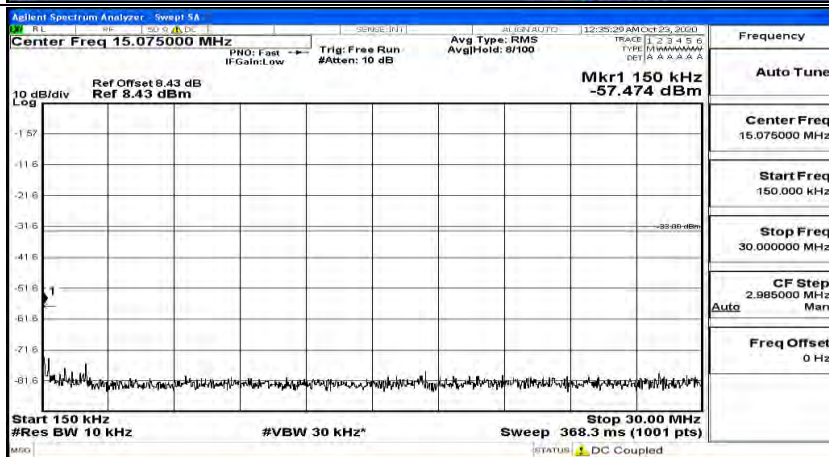

(Channel Bandwidth:15 MHz)_HCH_QPSK_1RB#0

(Channel Bandwidth:15 MHz)_HCH_QPSK_1RB#37