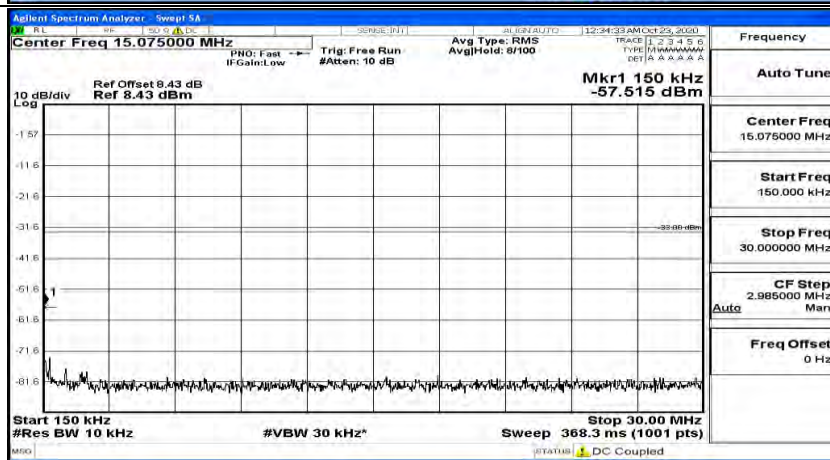

(Channel Bandwidth:15 MHz)_MCH_QPSK_1RB#74