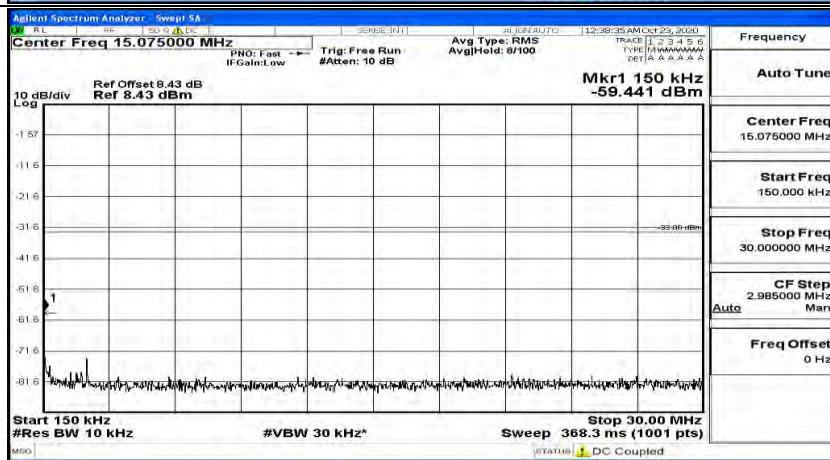

(Channel Bandwidth:20 MHz)_LCH_QPSK_1RB#99

(Channel Bandwidth:20 MHz)_MCH_QPSK_1RB#0

(Channel Bandwidth:20 MHz)_MCH_QPSK_1RB#49

(Channel Bandwidth:20 MHz)_MCH_QPSK_1RB#99

(Channel Bandwidth:20 MHz)_HCH_QPSK_1RB#0