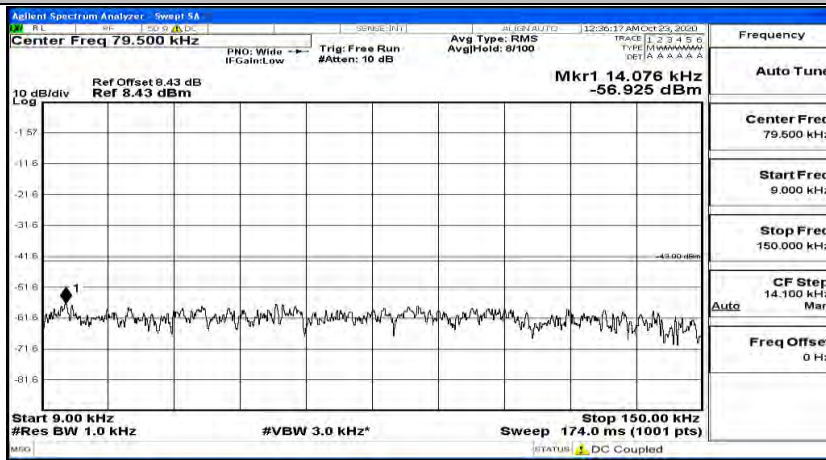

(Channel Bandwidth:15 MHz)_HCH_16QAM_1RB#37