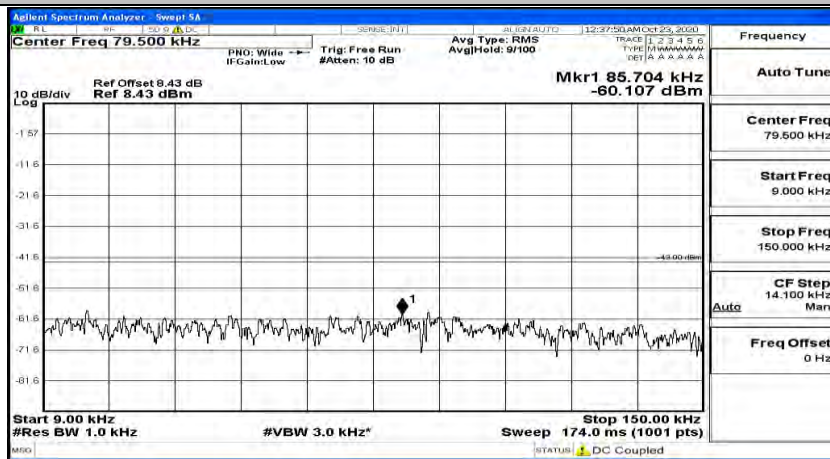

(Channel Bandwidth:20 MHz)_HCH_QPSK_1RB#49

(Channel Bandwidth:20 MHz)_HCH_QPSK_1RB#99

(Channel Bandwidth:20 MHz)_LCH_16QAM_1RB#0

(Channel Bandwidth:20 MHz) LCH_16QAM_1RB#49

(Channel Bandwidth:20 MHz) LCH_16QAM_1RB#99