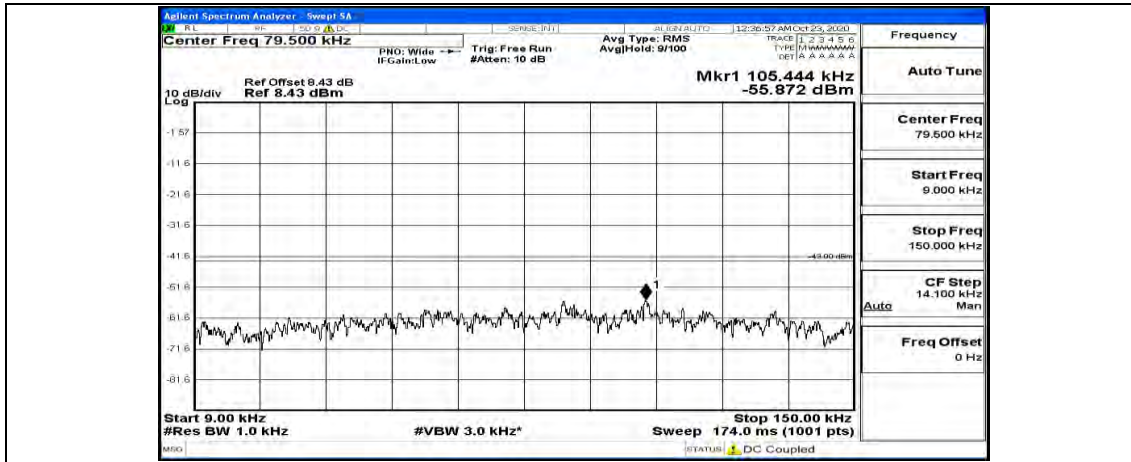

(Channel Bandwidth:15 MHz)_HCH_16QAM_1RB#0

(Channel Bandwidth:15 MHz)_HCH_16QAM_1RB#37

(Channel Bandwidth:15 MHz)_HCH_16QAM_1RB#74

Channel Bandwidth: 20 MHz

(Channel Bandwidth:20 MHz)_LCH_QPSK_1RB#0

(Channel Bandwidth:20 MHz)_LCH_QPSK_1RB#49