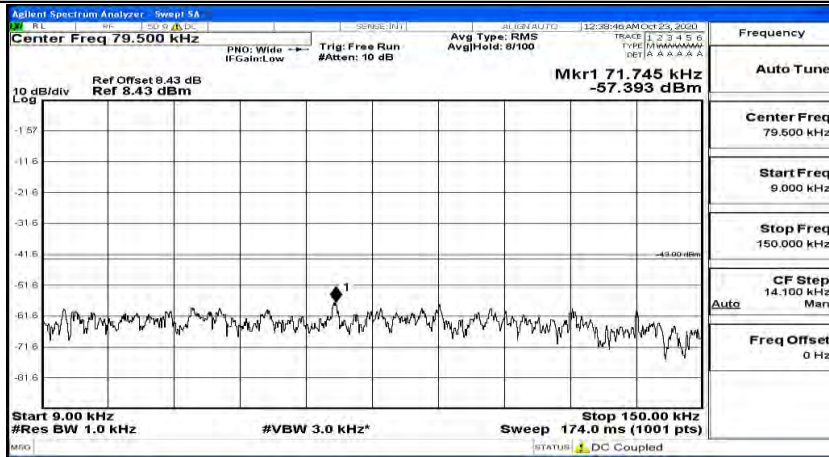

(Channel Bandwidth:20 MHz)_MCH_16QAM_1RB#0

(Channel Bandwidth:20 MHz)_MCH_16QAM_1RB#49