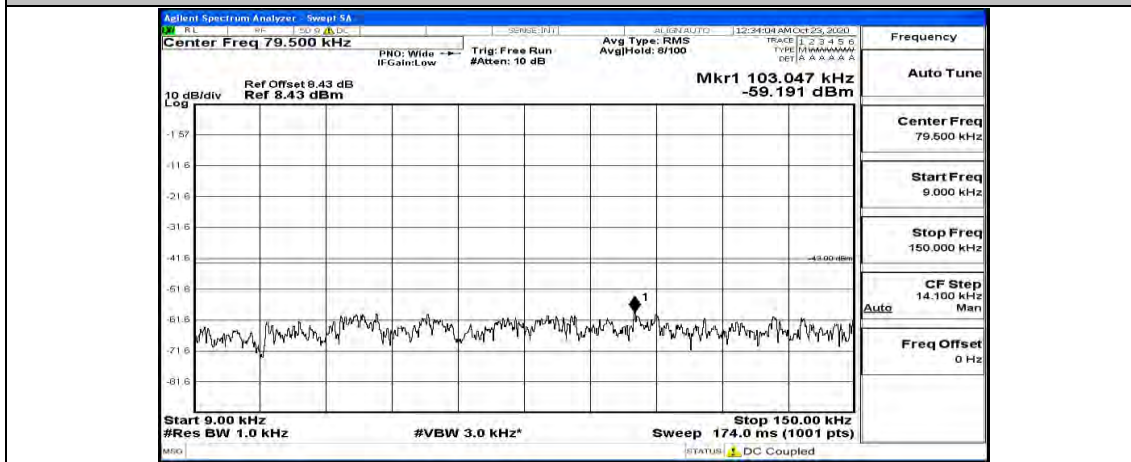

Channel Bandwidth: 15 MHz

(Channel Bandwidth:15 MHz)_LCH_QPSK_1RB#0

(Channel Bandwidth:15 MHz)_LCH_QPSK_1RB#37

(Channel Bandwidth:15 MHz)_LCH_QPSK_1RB#74

(Channel Bandwidth:15 MHz)_MCH_QPSK_1RB#0

(Channel Bandwidth:15 MHz)_MCH_QPSK_1RB#37