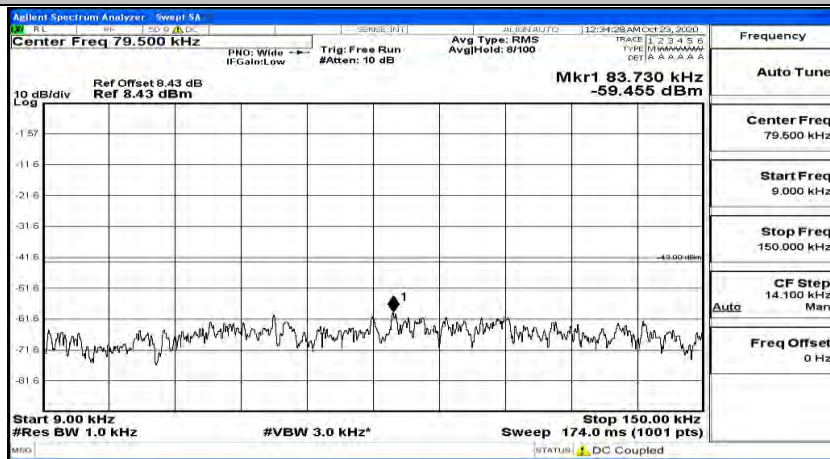

(Channel Bandwidth:15 MHz)_MCH_QPSK_1RB#74