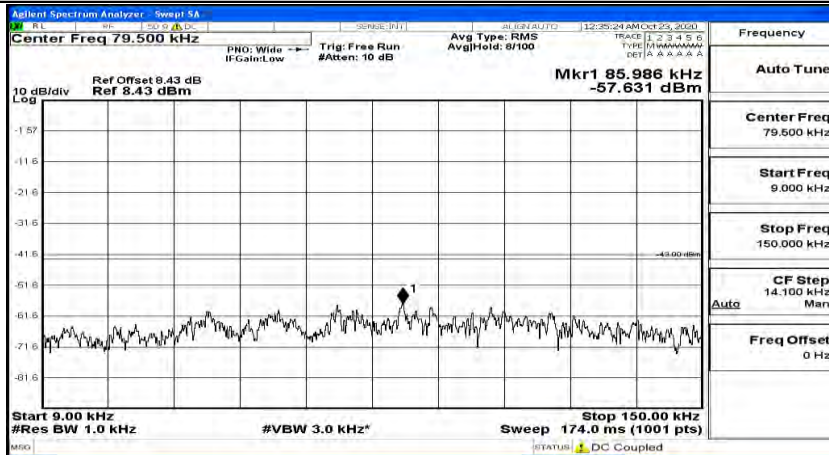

(Channel Bandwidth:15 MHz)_HCH_QPSK_1RB#0

(Channel Bandwidth:15 MHz)_HCH_QPSK_1RB#37