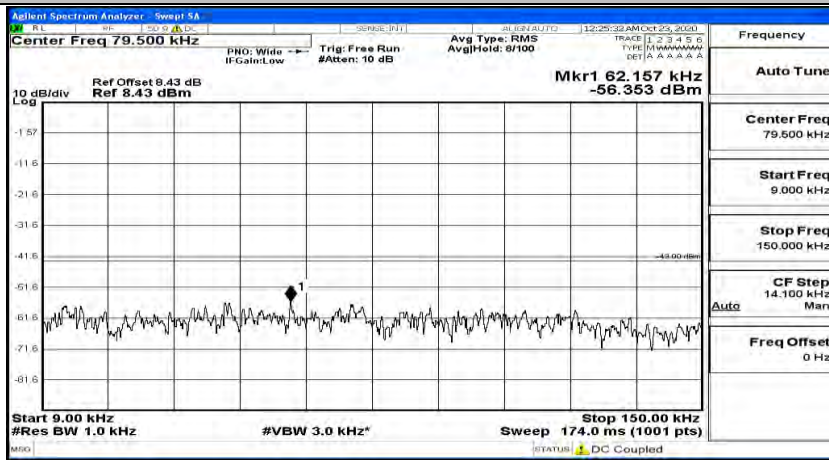

(Channel Bandwidth: 5 MHz)_LCH_16QAM_1RB#12