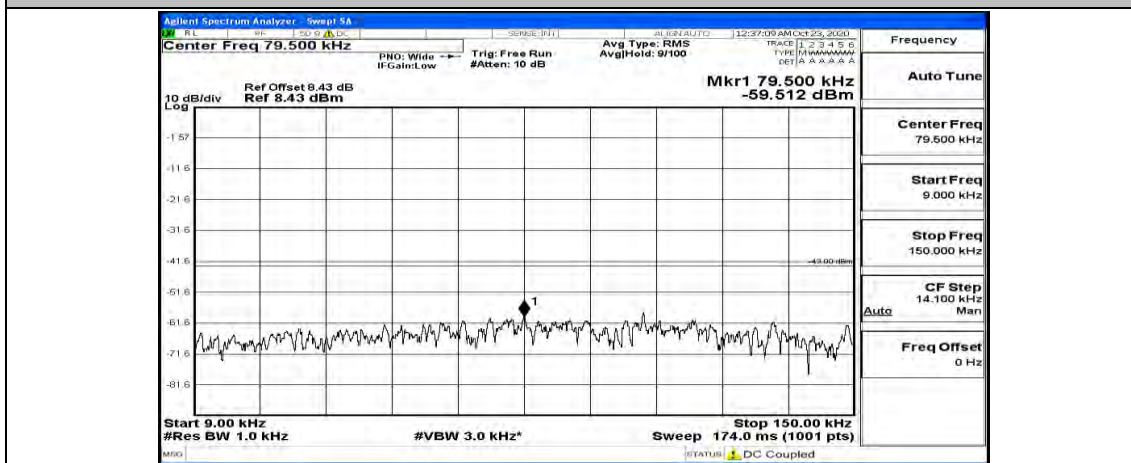

(Channel Bandwidth:20 MHz)_LCH_QPSK_1RB#99