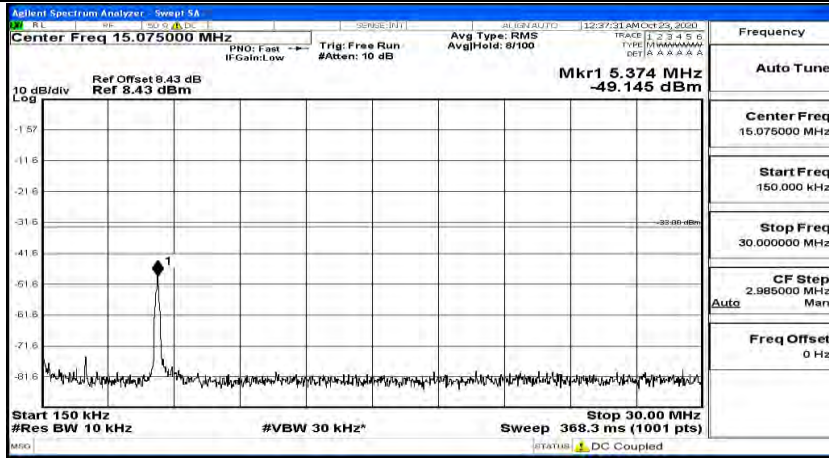

(Channel Bandwidth:20 MHz)_HCH_QPSK_1RB#49

(Channel Bandwidth:20 MHz)_HCH_QPSK_1RB#99

(Channel Bandwidth:20 MHz)_LCH_16QAM_1RB#0

(Channel Bandwidth:20 MHz) LCH_16QAM_1RB#49

(Channel Bandwidth:20 MHz) LCH_16QAM_1RB#99