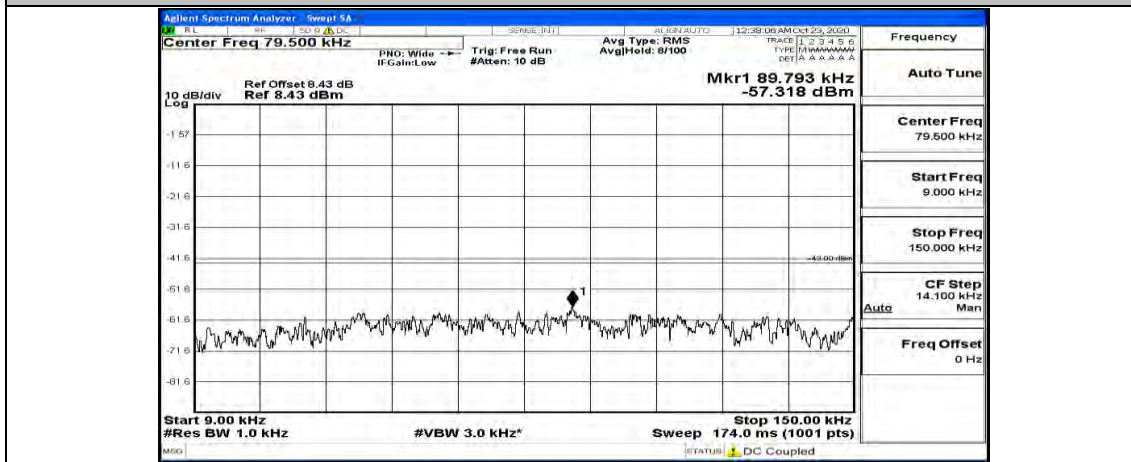

(Channel Bandwidth:20 MHz)_MCH_QPSK_1RB#0