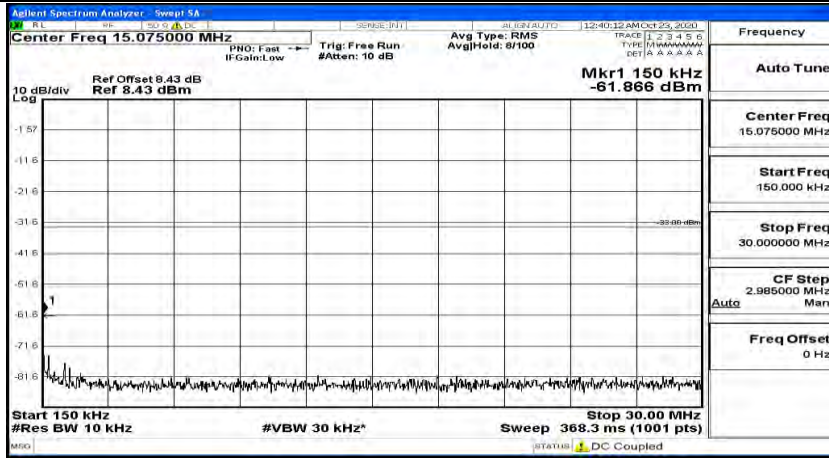

(Channel Bandwidth:20 MHz)_MCH_16QAM_1RB#0

(Channel Bandwidth:20 MHz)_MCH_16QAM_1RB#49

(Channel Bandwidth:20 MHz)_MCH_16QAM_1RB#99

(Channel Bandwidth:20 MHz)_HCH_16QAM_1RB#0

(Channel Bandwidth:20 MHz) HCH_16QAM_1RB#49