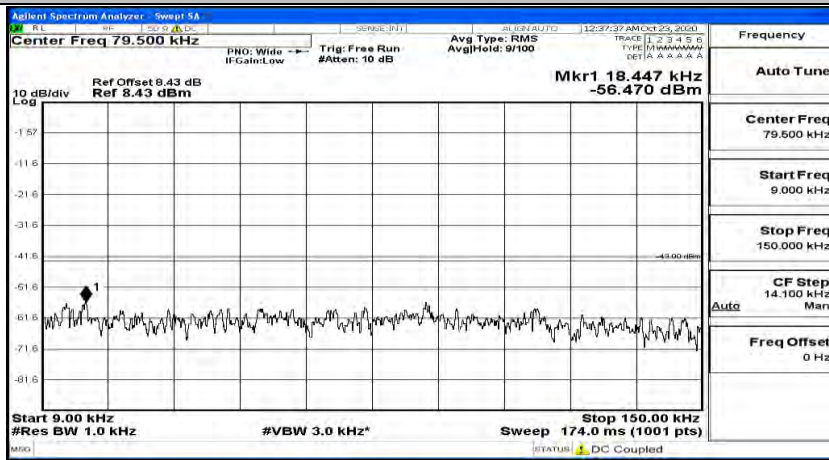

(Channel Bandwidth:20 MHz)_HCH_QPSK_1RB#49

(Channel Bandwidth:20 MHz)_HCH_QPSK_1RB#99

(Channel Bandwidth:20 MHz)_LCH_16QAM_1RB#0

(Channel Bandwidth:20 MHz) LCH_16QAM_1RB#49

(Channel Bandwidth:20 MHz) LCH_16QAM_1RB#99