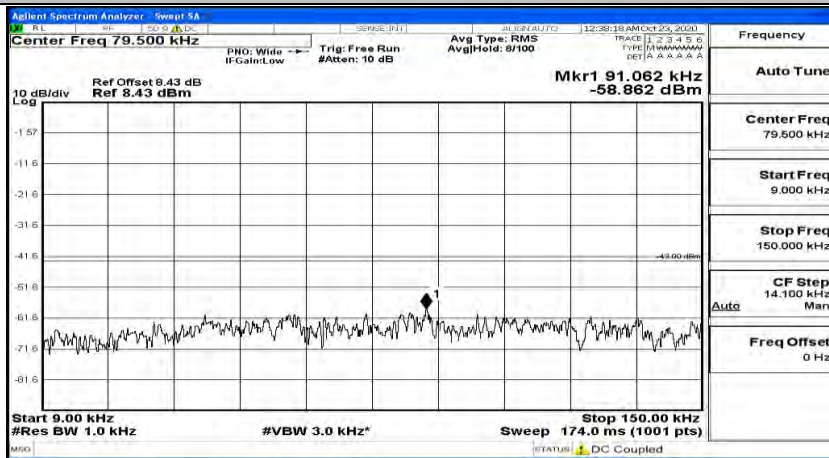

(Channel Bandwidth:20 MHz)_LCH_QPSK_1RB#99

(Channel Bandwidth:20 MHz)_MCH_QPSK_1RB#0

(Channel Bandwidth:20 MHz)_MCH_QPSK_1RB#49

(Channel Bandwidth:20 MHz)_MCH_QPSK_1RB#99

(Channel Bandwidth:20 MHz)_HCH_QPSK_1RB#0