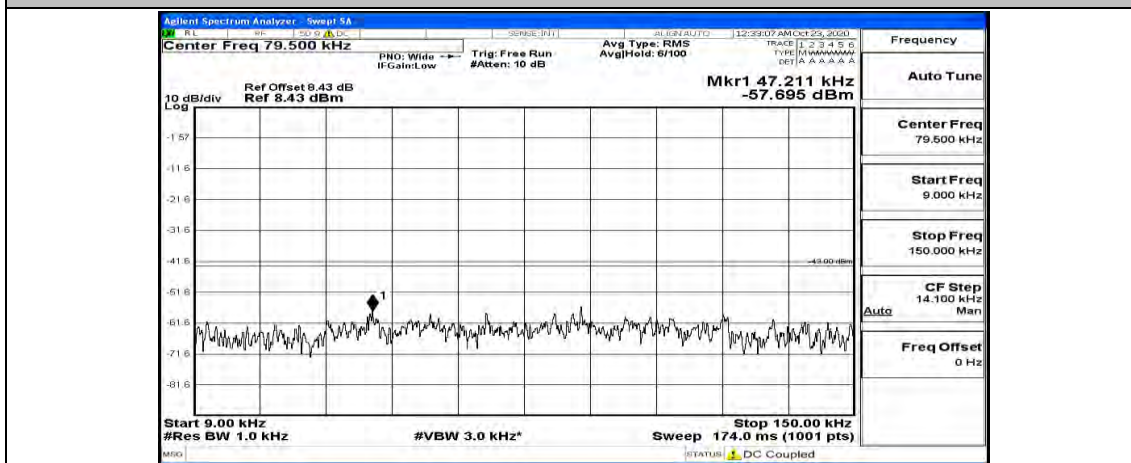

Channel Bandwidth: 15 MHz

(Channel Bandwidth:15 MHz)_LCH_QPSK_1RB#0

(Channel Bandwidth:15 MHz)_LCH_QPSK_1RB#37

(Channel Bandwidth:15 MHz)_LCH_QPSK_1RB#74

(Channel Bandwidth:15 MHz)_MCH_QPSK_1RB#0

(Channel Bandwidth:15 MHz)_MCH_QPSK_1RB#37