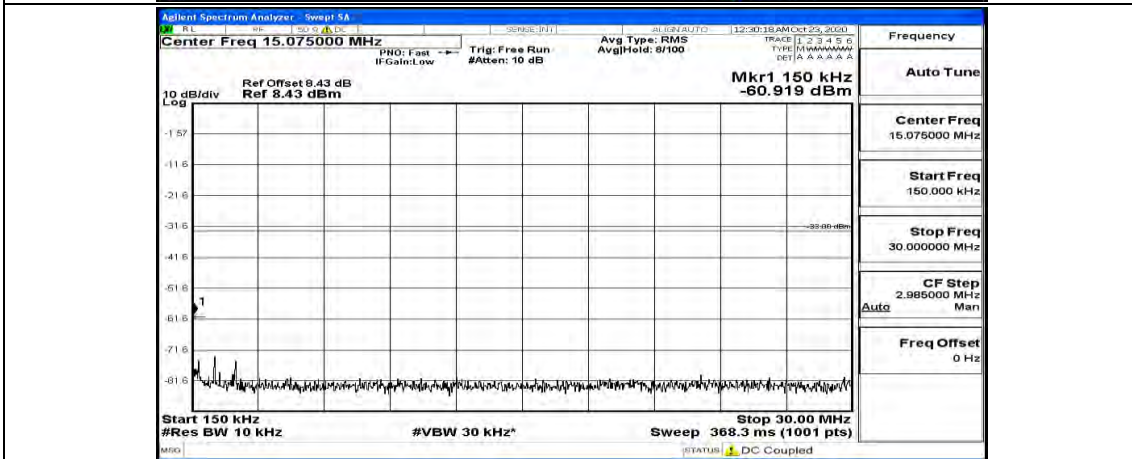

Channel Bandwidth: 10 MHz_MCH_QPSK_1RB#24