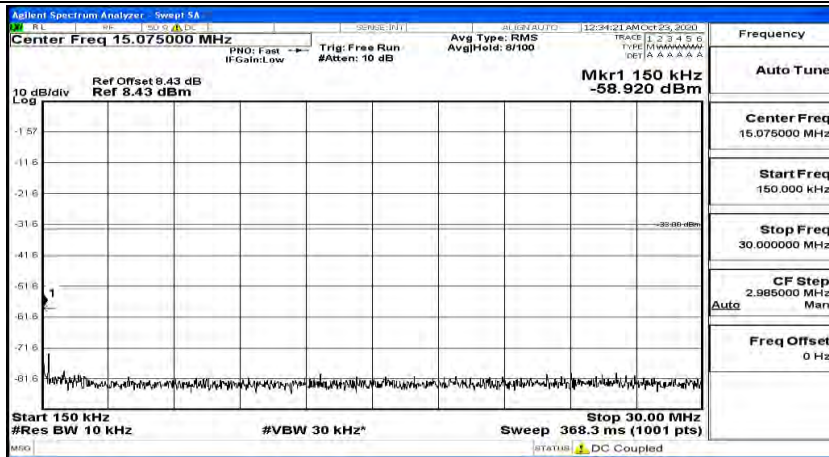

Channel Bandwidth: 15 MHz

(Channel Bandwidth:15 MHz)_LCH_QPSK_1RB#0

(Channel Bandwidth:15 MHz)_LCH_QPSK_1RB#37

(Channel Bandwidth:15 MHz)_LCH_QPSK_1RB#74

(Channel Bandwidth:15 MHz)_MCH_QPSK_1RB#0

(Channel Bandwidth:15 MHz)_MCH_QPSK_1RB#37