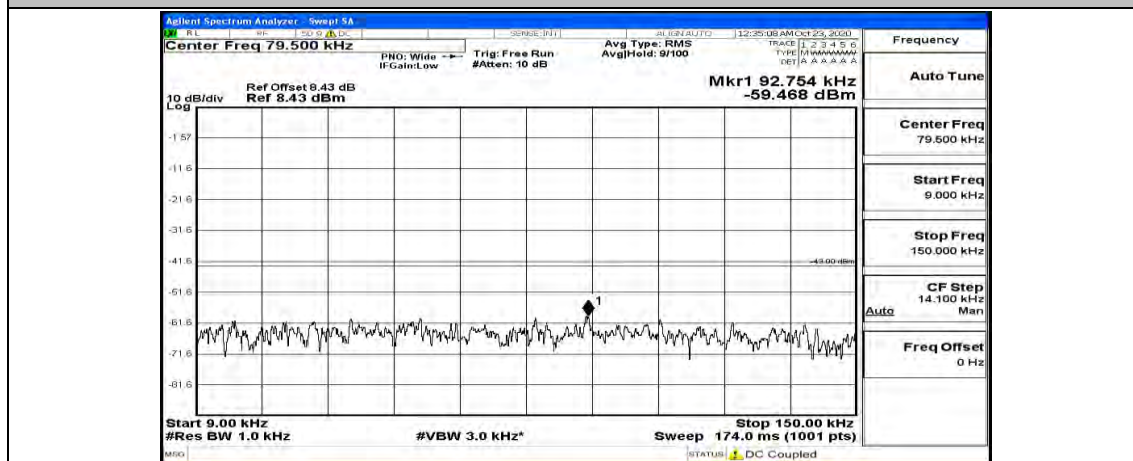

(Channel Bandwidth:15 MHz) LCH_16QAM_1RB#37

(Channel Bandwidth:15 MHz) LCH_16QAM_1RB#74

(Channel Bandwidth:15 MHz)_MCH_16QAM_1RB#0

(Channel Bandwidth:15 MHz)_MCH_16QAM_1RB#37

(Channel Bandwidth:15 MHz)_MCH_16QAM_1RB#74