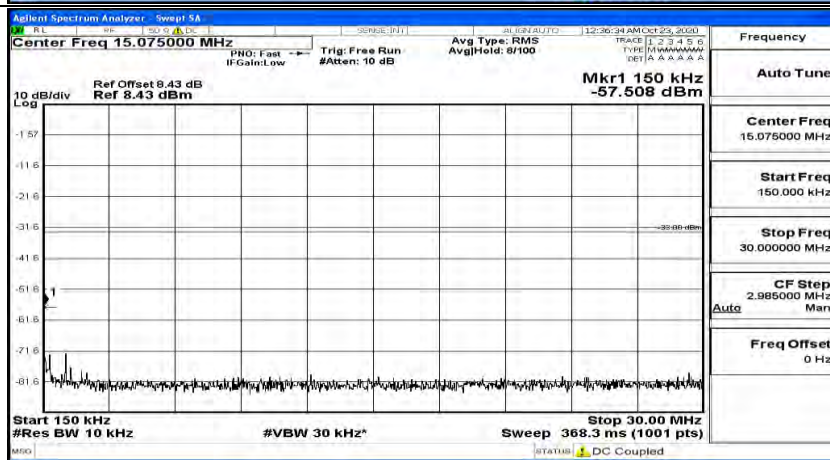

(Channel Bandwidth:15 MHz)_HCH_16QAM_1RB#0

(Channel Bandwidth:15 MHz)_HCH_16QAM_1RB#37

(Channel Bandwidth:15 MHz)_HCH_16QAM_1RB#74

Channel Bandwidth: 20 MHz

(Channel Bandwidth:20 MHz)_LCH_QPSK_1RB#0

(Channel Bandwidth:20 MHz)_LCH_QPSK_1RB#49