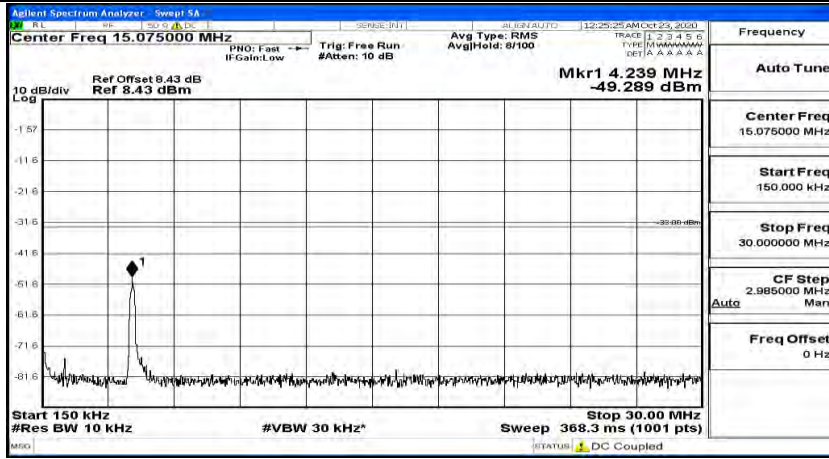

(Channel Bandwidth: 5 MHz) MCH_QPSK_1RB#12

(Channel Bandwidth: 5 MHz) MCH_QPSK_1RB#24

(Channel Bandwidth: 5 MHz)_HCH_QPSK_1RB#0

(Channel Bandwidth: 5 MHz)_HCH_QPSK_1RB#12

(Channel Bandwidth: 5 MHz)_HCH_QPSK_1RB#24

(Channel Bandwidth: 5 MHz)_LCH_16QAM_1RB#0

(Channel Bandwidth: 5 MHz)_LCH_16QAM_1RB#12

(Channel Bandwidth: 5 MHz) LCH_16QAM_1RB#24

(Channel Bandwidth: 5 MHz)_MCH_16QAM_1RB#0

(Channel Bandwidth: 5 MHz)_MCH_16QAM_1RB#12