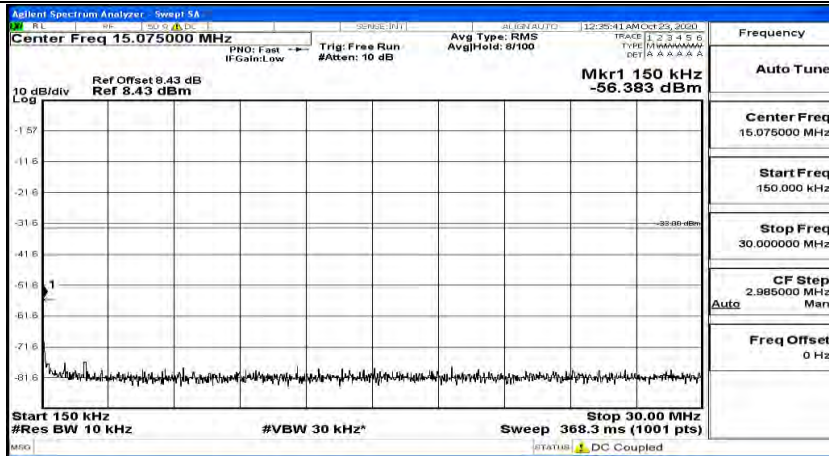

(Channel Bandwidth:15 MHz)_HCH_QPSK_1RB#74