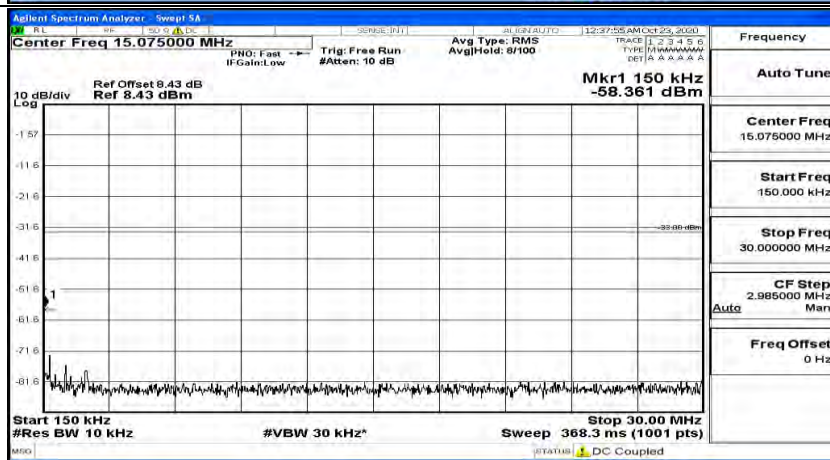

(Channel Bandwidth:20 MHz)_HCH_QPSK_1RB#49

(Channel Bandwidth:20 MHz)_HCH_QPSK_1RB#99

(Channel Bandwidth:20 MHz)_LCH_16QAM_1RB#0

(Channel Bandwidth:20 MHz) LCH_16QAM_1RB#49

(Channel Bandwidth:20 MHz) LCH_16QAM_1RB#99