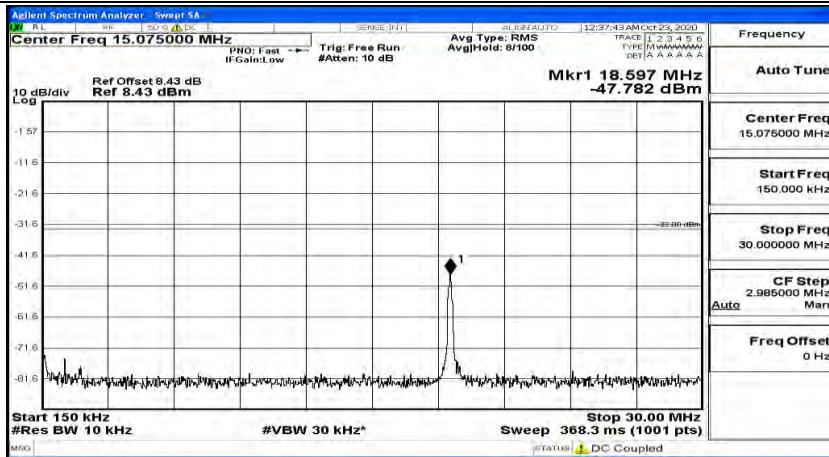

(Channel Bandwidth:20 MHz)_HCH_QPSK_1RB#49

(Channel Bandwidth:20 MHz)_HCH_QPSK_1RB#99

(Channel Bandwidth:20 MHz)_LCH_16QAM_1RB#0

(Channel Bandwidth:20 MHz) LCH_16QAM_1RB#49

(Channel Bandwidth:20 MHz) LCH_16QAM_1RB#99