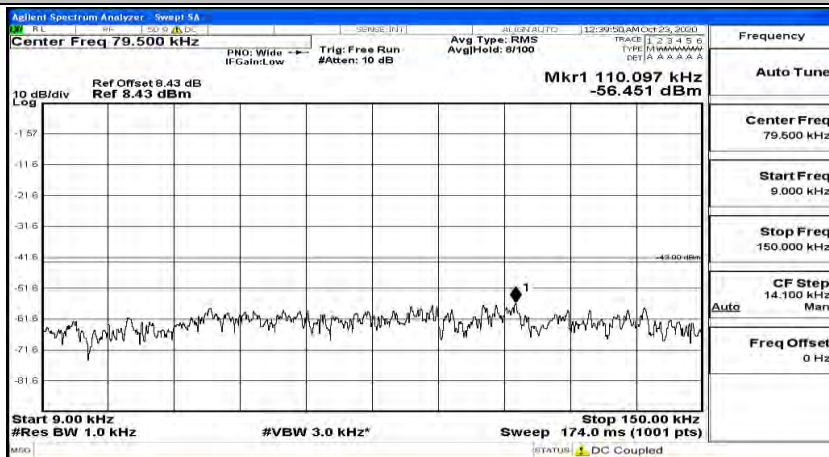

(Channel Bandwidth:20 MHz)_HCH_QPSK_1RB#99