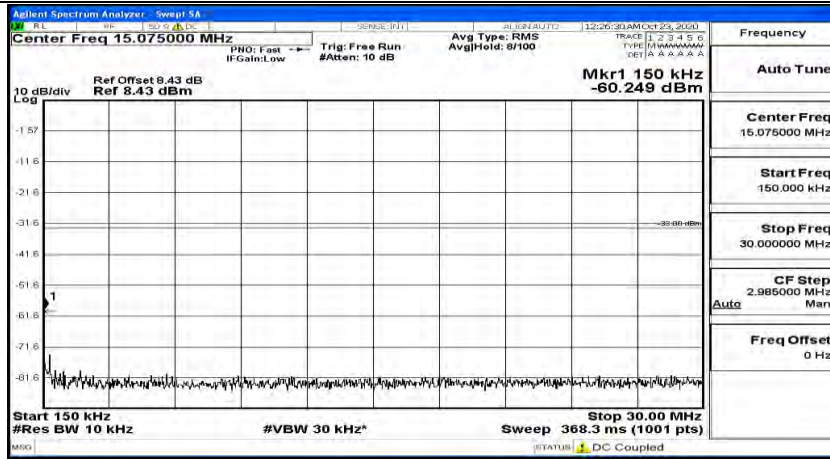

(Channel Bandwidth: 5 MHz) MCH_QPSK_1RB#12

(Channel Bandwidth: 5 MHz) MCH_QPSK_1RB#24

(Channel Bandwidth: 5 MHz)_HCH_QPSK_1RB#0

(Channel Bandwidth: 5 MHz)_HCH_QPSK_1RB#12

(Channel Bandwidth: 5 MHz)_HCH_QPSK_1RB#24

(Channel Bandwidth: 5 MHz)_LCH_16QAM_1RB#0

(Channel Bandwidth: 5 MHz)_LCH_16QAM_1RB#12

(Channel Bandwidth: 5 MHz) LCH_16QAM_1RB#24

(Channel Bandwidth: 5 MHz)_MCH_16QAM_1RB#0

(Channel Bandwidth: 5 MHz)_MCH_16QAM_1RB#12