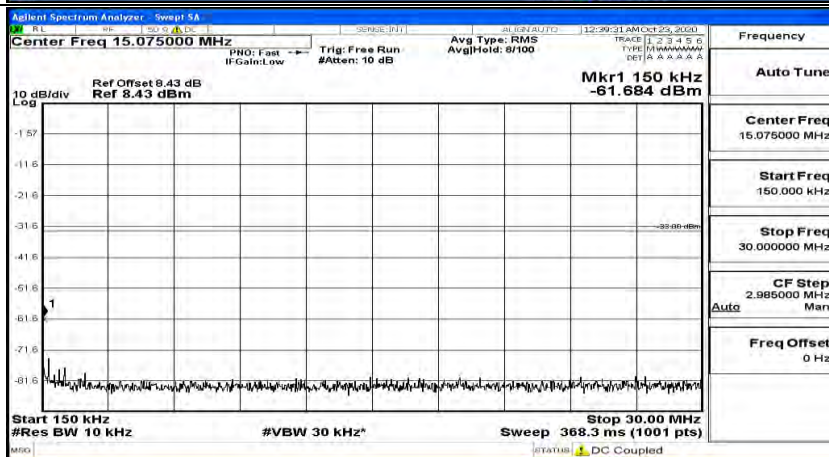

(Channel Bandwidth:20 MHz)_LCH_QPSK_1RB#99

(Channel Bandwidth:20 MHz)_MCH_QPSK_1RB#0

(Channel Bandwidth:20 MHz)_MCH_QPSK_1RB#49

(Channel Bandwidth:20 MHz)_MCH_QPSK_1RB#99

(Channel Bandwidth:20 MHz)_HCH_QPSK_1RB#0