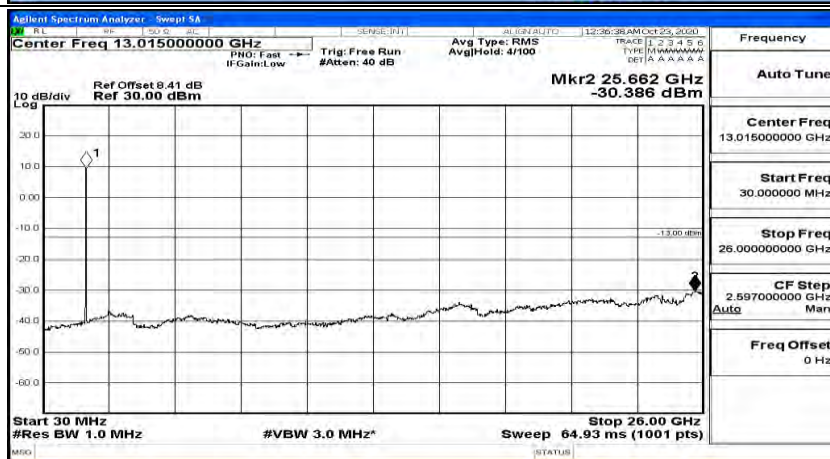

(Channel Bandwidth:15 MHz)_HCH_16QAM_1RB#0

(Channel Bandwidth:15 MHz)_HCH_16QAM_1RB#37

(Channel Bandwidth:15 MHz)_HCH_16QAM_1RB#74

Channel Bandwidth: 20 MHz

(Channel Bandwidth:20 MHz)_LCH_QPSK_1RB#0

(Channel Bandwidth:20 MHz)_LCH_QPSK_1RB#49