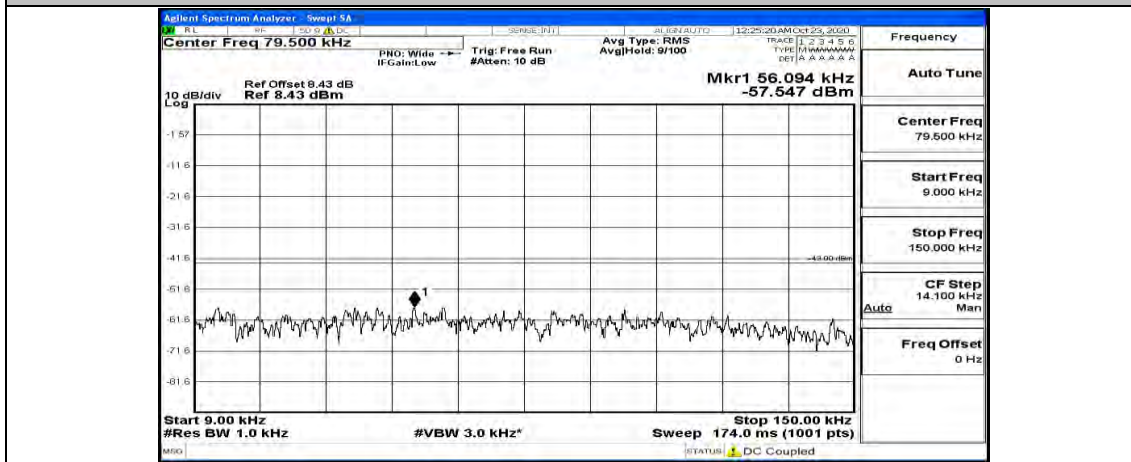

(Channel Bandwidth: 5 MHz)_LCH_16QAM_1RB#0