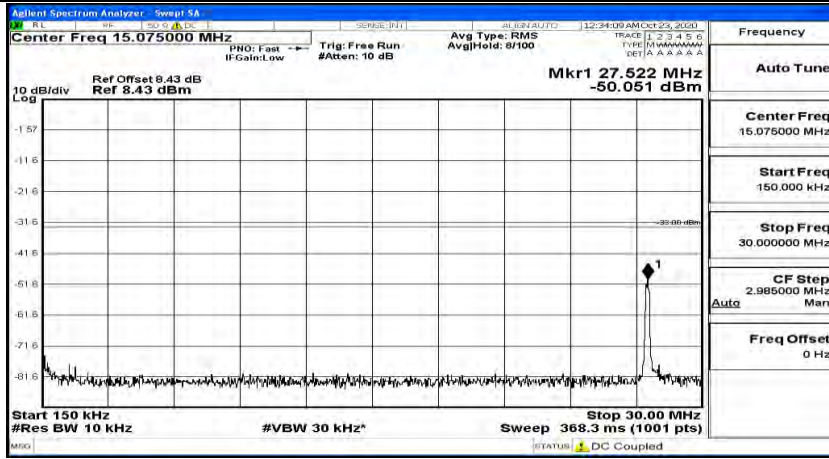

Channel Bandwidth: 15 MHz

(Channel Bandwidth:15 MHz)_LCH_QPSK_1RB#0

(Channel Bandwidth:15 MHz)_LCH_QPSK_1RB#37

(Channel Bandwidth:15 MHz)_LCH_QPSK_1RB#74

(Channel Bandwidth:15 MHz)_MCH_QPSK_1RB#0

(Channel Bandwidth:15 MHz)_MCH_QPSK_1RB#37