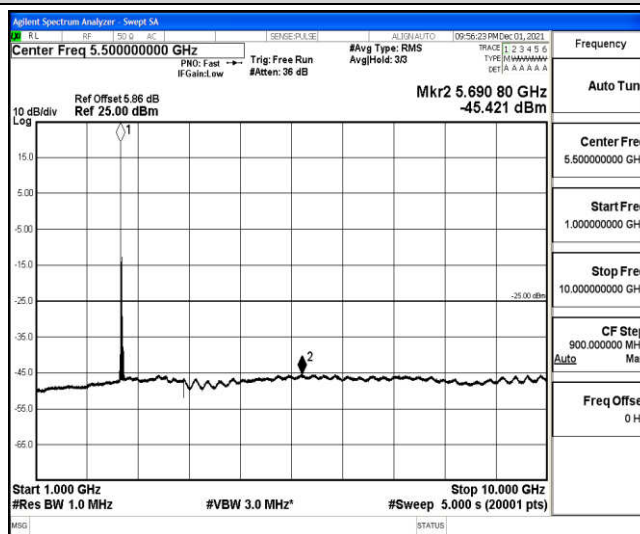

Band41-15MHz-16QAM-39725-1RB#0-Range4:1000~10000MHz