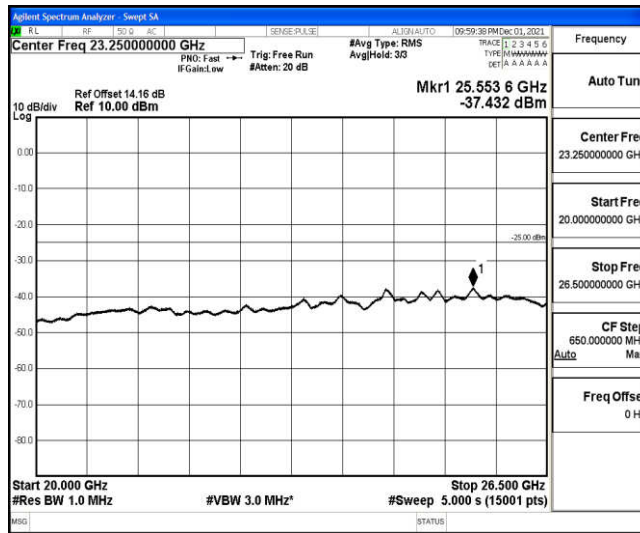

Band41-15MHz-QPSK-40620-1RB#0-Range6:2000~26500MHz

Band41-15MHz-QPSK-41515-1RB#0-Range1:0.009~0.15MHz

Band41-15MHz-QPSK-41515-1RB#0-Range2:0.15~30MHz

Band41-15MHz-QPSK-41515-1RB#0-Range3:30~1000MHz

Band41-15MHz-QPSK-41515-1RB#0-Range4:1000~10000MHz