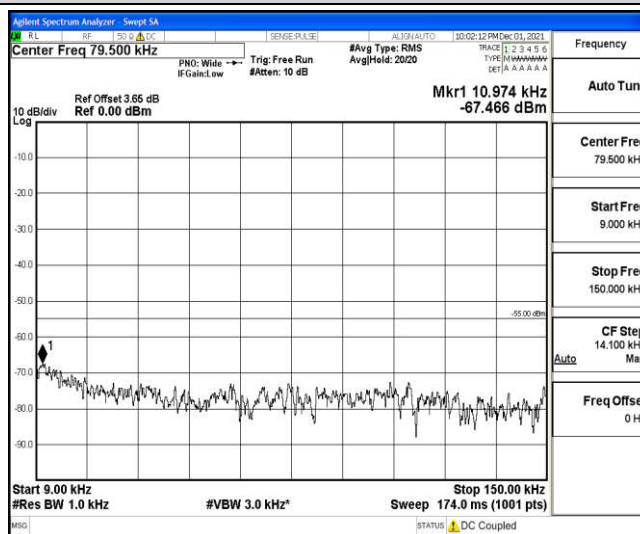

Band41-15MHz-QPSK-40620-1RB#0-Range6:2000~26500MHz

Band41-15MHz-QPSK-41515-1RB#0-Range1:0.009~0.15MHz

Band41-15MHz-QPSK-41515-1RB#0-Range2:0.15~30MHz

Band41-15MHz-QPSK-41515-1RB#0-Range3:30~1000MHz

Band41-15MHz-QPSK-41515-1RB#0-Range4:1000~10000MHz