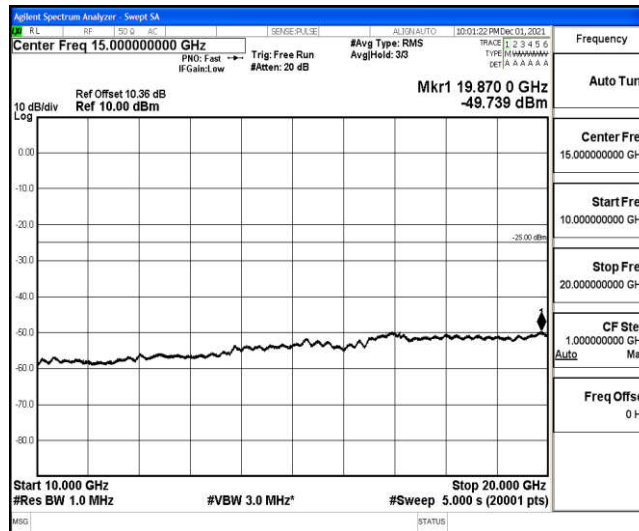

Band41-15MHz-16QAM-40620-1RB#0-Range1:0.009~0.15MHz

Band41-15MHz-16QAM-40620-1RB#0-Range2:0.15~30MHz

Band41-15MHz-16QAM-40620-1RB#0-Range3:30~1000MHz

Band41-15MHz-16QAM-40620-1RB#0-Range4:1000~10000MHz

Band41-15MHz-16QAM-40620-1RB#0-Range5:10000~20000MHz