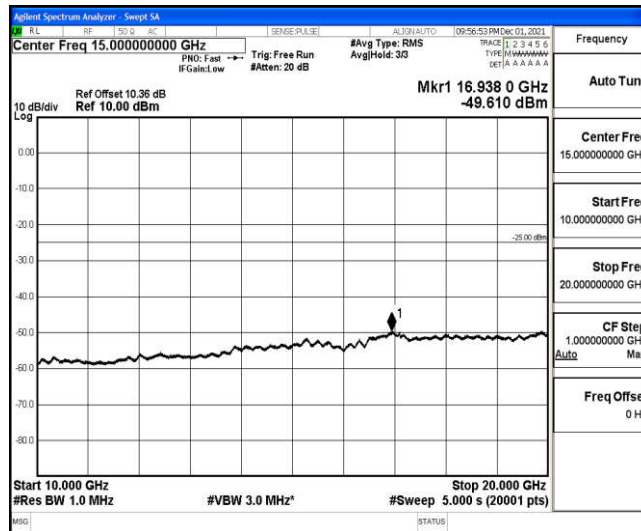

Band41-15MHz-QPSK-41515-1RB#0-Range5:10000~20000MHz

Band41-15MHz-QPSK-41515-1RB#0-Range6:2000~26500MHz

Band41-15MHz-16QAM-39725-1RB#0-Range1:0.009~0.15MHz

Band41-15MHz-16QAM-39725-1RB#0-Range2:0.15~30MHz

Band41-15MHz-16QAM-39725-1RB#0-Range3:30~1000MHz

Band41-15MHz-16QAM-39725-1RB#0-Range4:1000~10000MHz

Band41-15MHz-16QAM-39725-1RB#0-Range5:10000~20000MHz

Band41-15MHz-16QAM-39725-1RB#0-Range6:20000~26500MHz