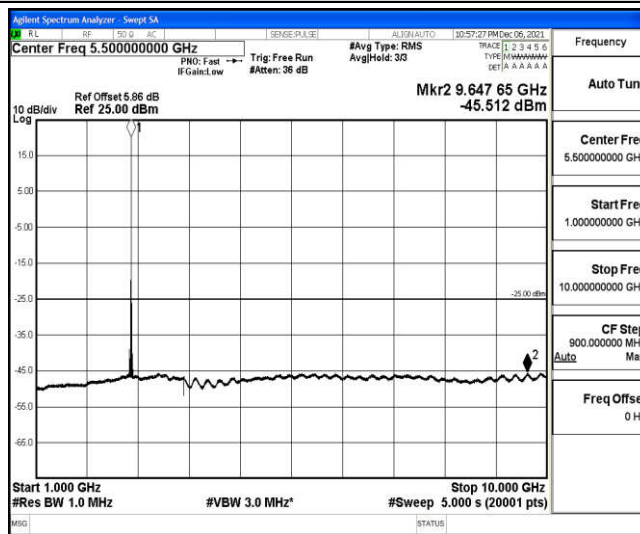

Band41-15MHz-16QAM-40620-1RB#0-Range6:20000~26500MHz

Band41-15MHz-16QAM-41515-1RB#0-Range1:0.009~0.15MHz

Band41-15MHz-16QAM-41515-1RB#0-Range2:0.15~30MHz

Band41-15MHz-16QAM-41515-1RB#0-Range3:30~1000MHz

Band41-15MHz-16QAM-41515-1RB#0-Range4:1000~10000MHz