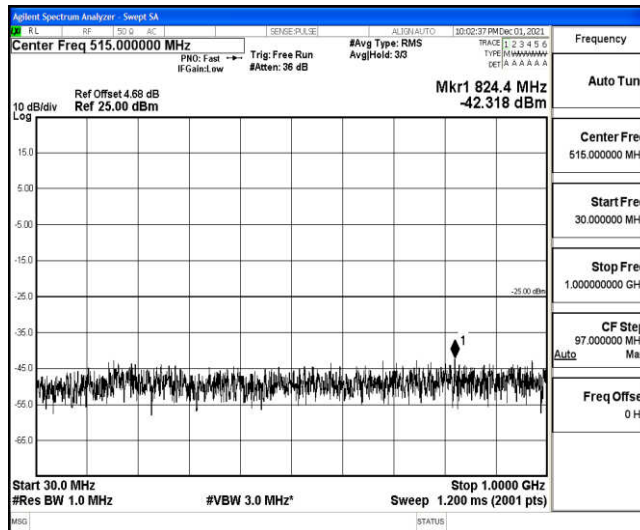

Band41-15MHz-QPSK-40620-1RB#0-Range6:2000~26500MHz

Band41-15MHz-QPSK-41515-1RB#0-Range1:0.009~0.15MHz

Band41-15MHz-QPSK-41515-1RB#0-Range2:0.15~30MHz

Band41-15MHz-QPSK-41515-1RB#0-Range3:30~1000MHz

Band41-15MHz-QPSK-41515-1RB#0-Range4:1000~10000MHz