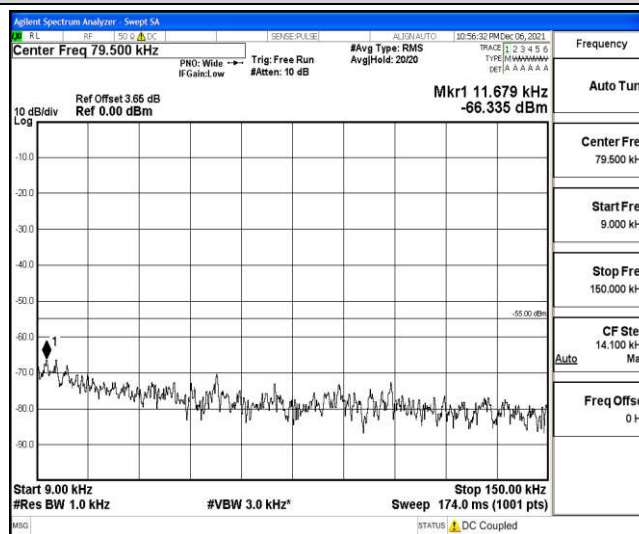

Band41-15MHz-16QAM-41515-1RB#0-Range1:0.009~0.15MHz