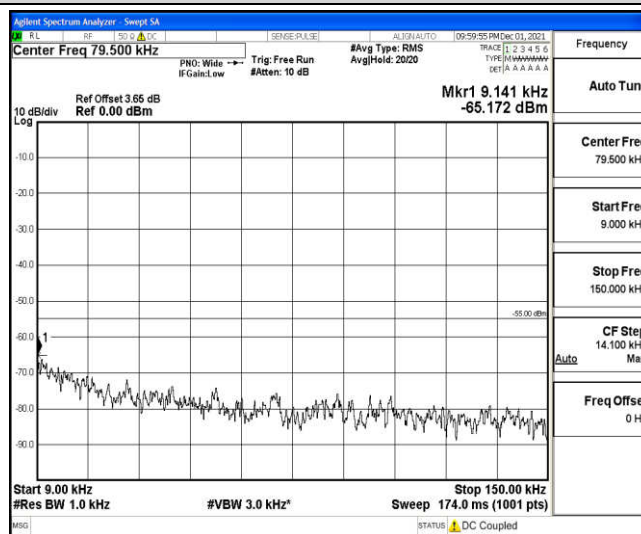

Band41-15MHz-16QAM-40620-1RB#0-Range1:0.009~0.15MHz