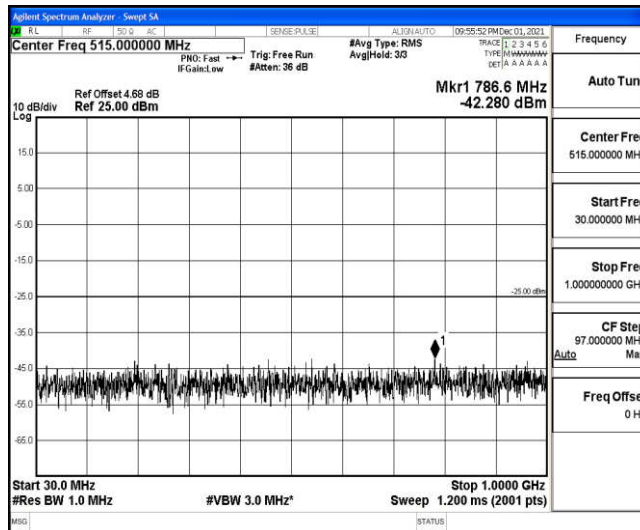

Band41-15MHz-16QAM-39725-1RB#0-Range3:30~1000MHz