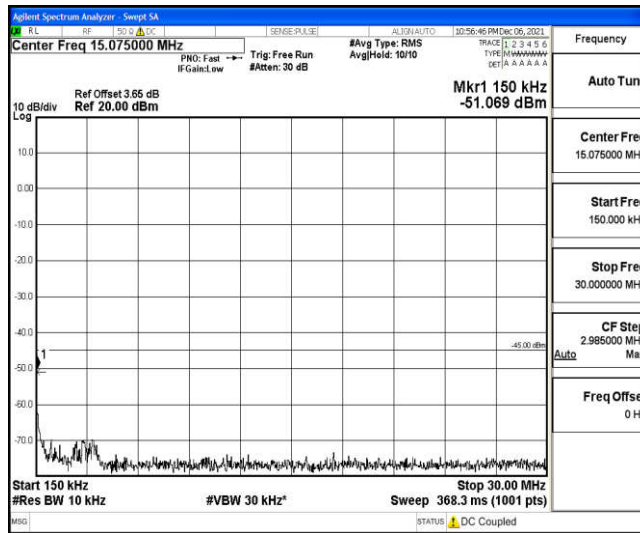

Band41-15MHz-16QAM-41515-1RB#0-Range2:0.15~30MHz