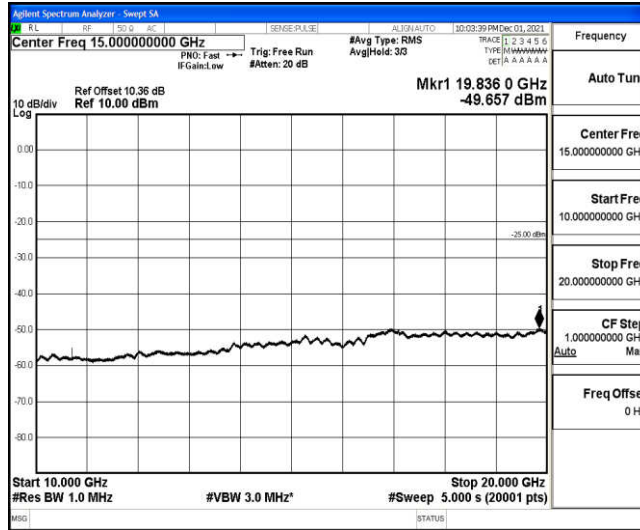

Band41-15MHz-QPSK-41515-1RB#0-Range5:10000~20000MHz