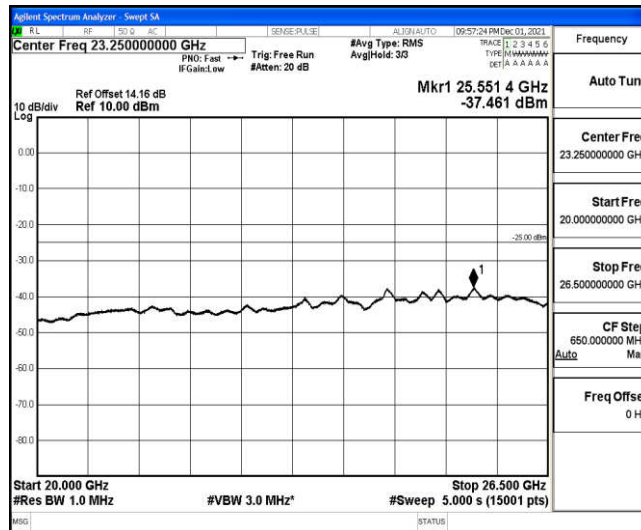

Band41-15MHz-16QAM-39725-1RB#0-Range3:30~1000MHz

Band41-15MHz-16QAM-39725-1RB#0-Range4:1000~10000MHz

Band41-15MHz-16QAM-39725-1RB#0-Range5:10000~20000MHz

Band41-15MHz-16QAM-39725-1RB#0-Range6:20000~26500MHz