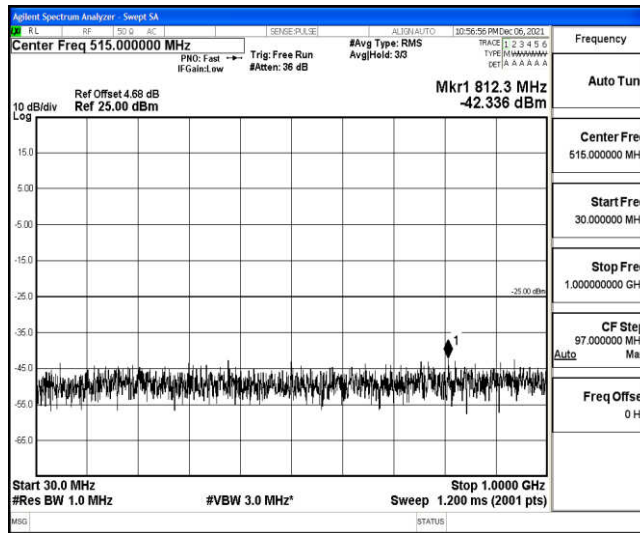

Band41-15MHz-16QAM-40620-1RB#0-Range6:20000~26500MHz

Band41-15MHz-16QAM-41515-1RB#0-Range1:0.009~0.15MHz

Band41-15MHz-16QAM-41515-1RB#0-Range2:0.15~30MHz

Band41-15MHz-16QAM-41515-1RB#0-Range3:30~1000MHz

Band41-15MHz-16QAM-41515-1RB#0-Range4:1000~10000MHz