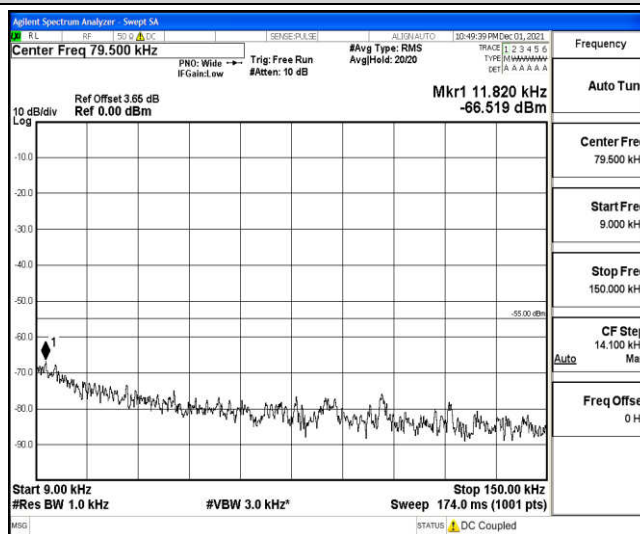

Band41-20MHz-16QAM-39750-1RB#0-Range1:0.009~0.15MHz