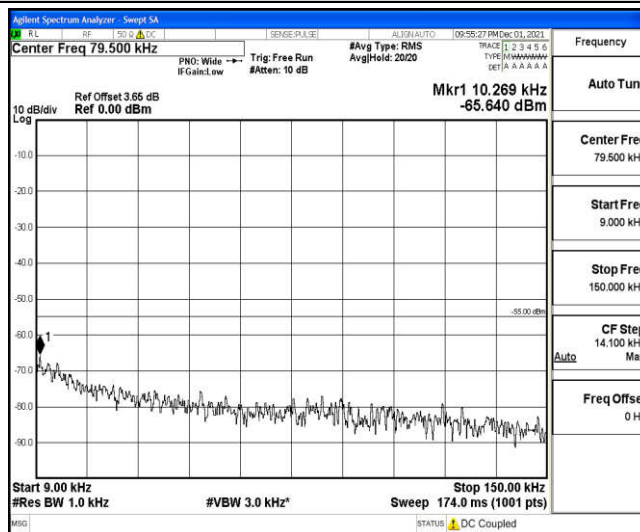

Band41-15MHz-16QAM-39725-1RB#0-Range1:0.009~0.15MHz