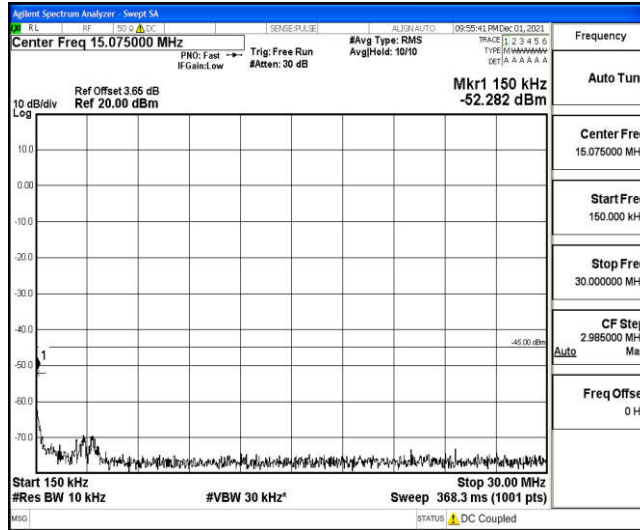

Band41-15MHz-QPSK-41515-1RB#0-Range5:10000~20000MHz

Band41-15MHz-QPSK-41515-1RB#0-Range6:2000~26500MHz

Band41-15MHz-16QAM-39725-1RB#0-Range1:0.009~0.15MHz

Band41-15MHz-16QAM-39725-1RB#0-Range2:0.15~30MHz

Band41-15MHz-16QAM-39725-1RB#0-Range3:30~1000MHz

Band41-15MHz-16QAM-39725-1RB#0-Range4:1000~10000MHz

Band41-15MHz-16QAM-39725-1RB#0-Range5:10000~20000MHz

Band41-15MHz-16QAM-39725-1RB#0-Range6:20000~26500MHz