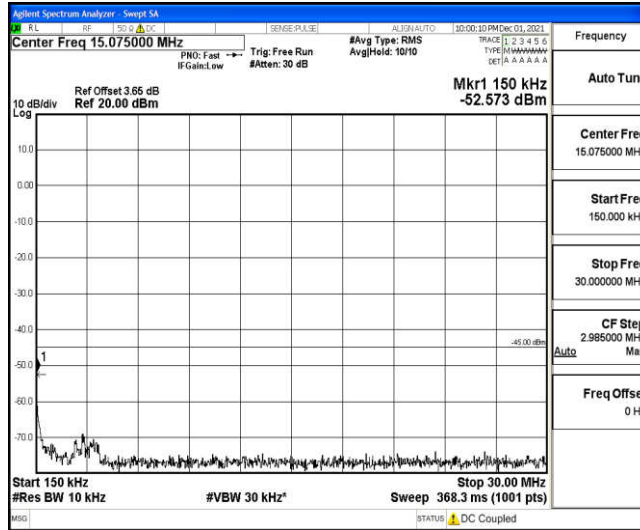

Band41-15MHz-16QAM-40620-1RB#0-Range2:0.15~30MHz