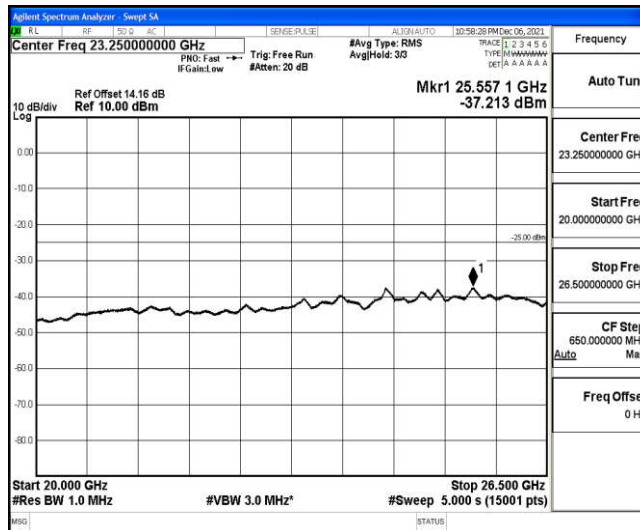

Band41-15MHz-16QAM-41515-1RB#0-Range6:20000~26500MHz