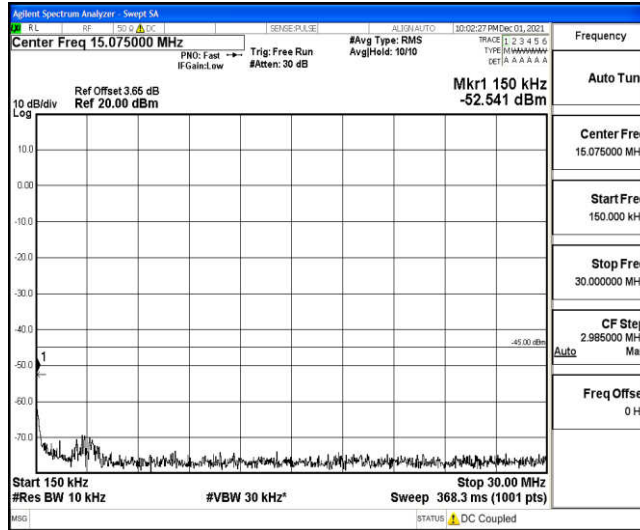

Band41-15MHz-QPSK-40620-1RB#0-Range6:2000~26500MHz

Band41-15MHz-QPSK-41515-1RB#0-Range1:0.009~0.15MHz

Band41-15MHz-QPSK-41515-1RB#0-Range2:0.15~30MHz

Band41-15MHz-QPSK-41515-1RB#0-Range3:30~1000MHz

Band41-15MHz-QPSK-41515-1RB#0-Range4:1000~10000MHz