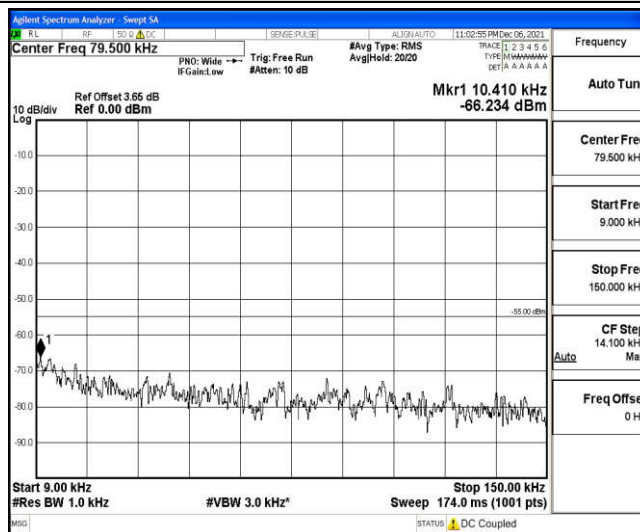

Band41-20MHz-16QAM-41490-1RB#0-Range1:0.009~0.15MHz