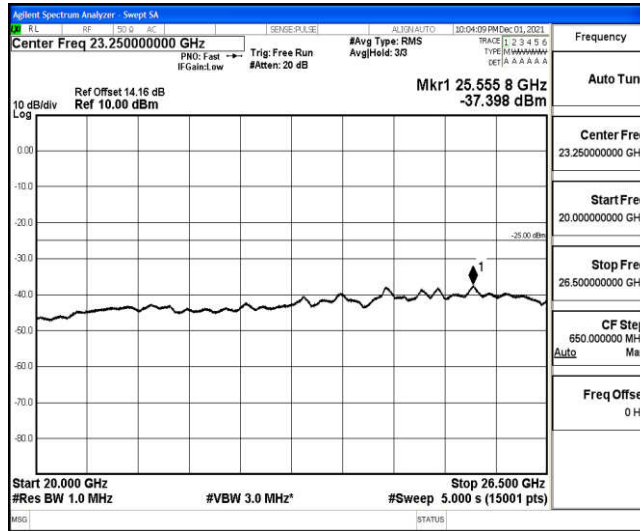

Band41-15MHz-QPSK-41515-1RB#0-Range6:2000~26500MHz