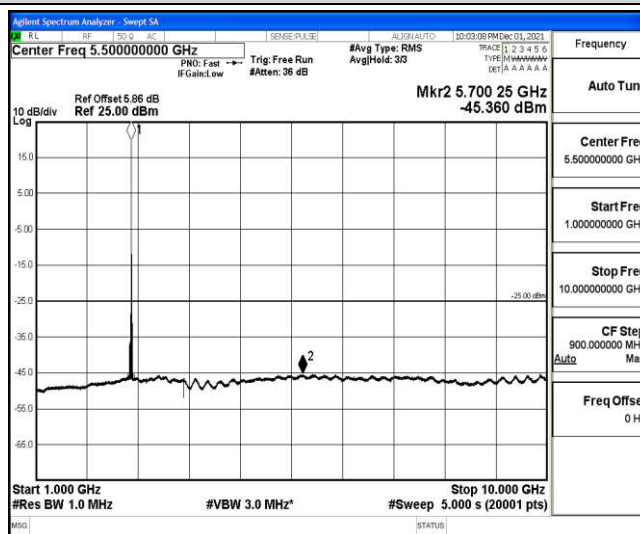

Band41-15MHz-QPSK-40620-1RB#0-Range6:2000~26500MHz

Band41-15MHz-QPSK-41515-1RB#0-Range1:0.009~0.15MHz

Band41-15MHz-QPSK-41515-1RB#0-Range2:0.15~30MHz

Band41-15MHz-QPSK-41515-1RB#0-Range3:30~1000MHz

Band41-15MHz-QPSK-41515-1RB#0-Range4:1000~10000MHz