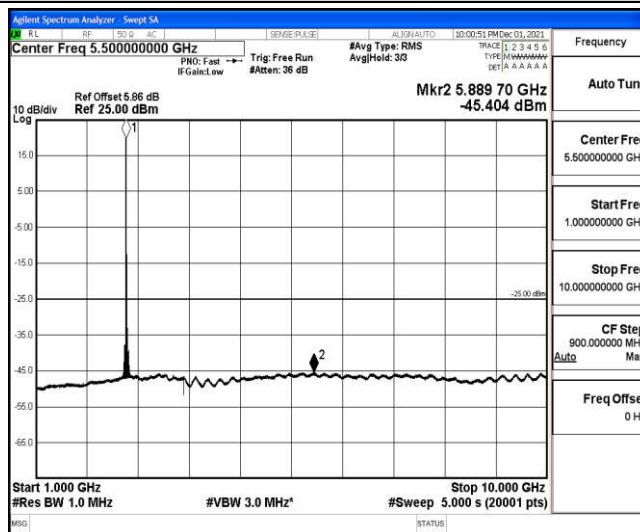

Band41-15MHz-16QAM-40620-1RB#0-Range1:0.009~0.15MHz

Band41-15MHz-16QAM-40620-1RB#0-Range2:0.15~30MHz

Band41-15MHz-16QAM-40620-1RB#0-Range3:30~1000MHz

Band41-15MHz-16QAM-40620-1RB#0-Range4:1000~10000MHz

Band41-15MHz-16QAM-40620-1RB#0-Range5:10000~20000MHz