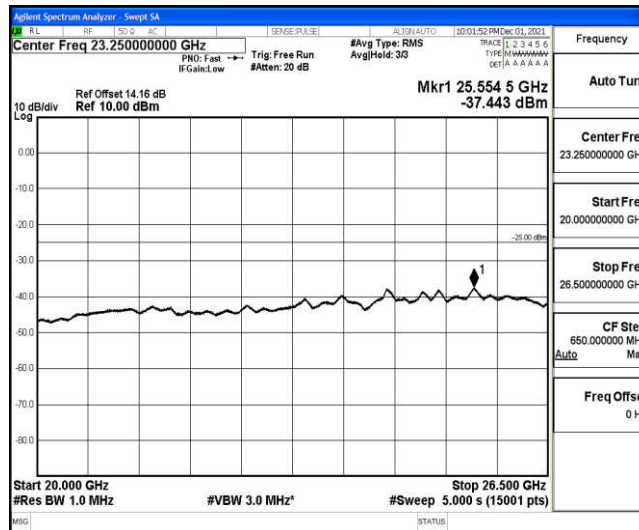

Band41-15MHz-16QAM-40620-1RB#0-Range6:20000~26500MHz