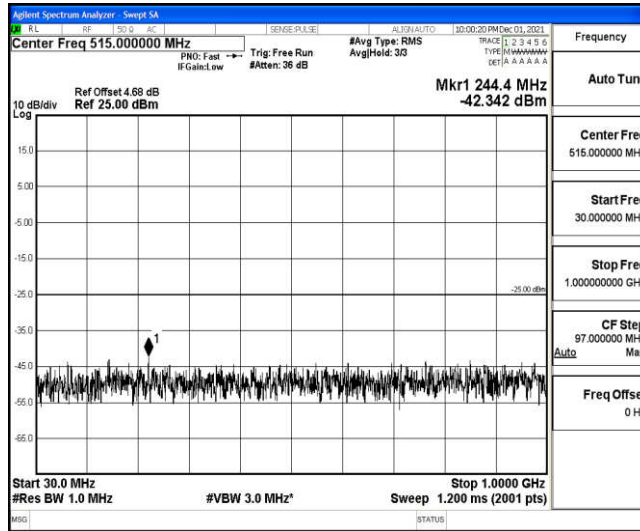

Band41-15MHz-16QAM-40620-1RB#0-Range3:30~1000MHz