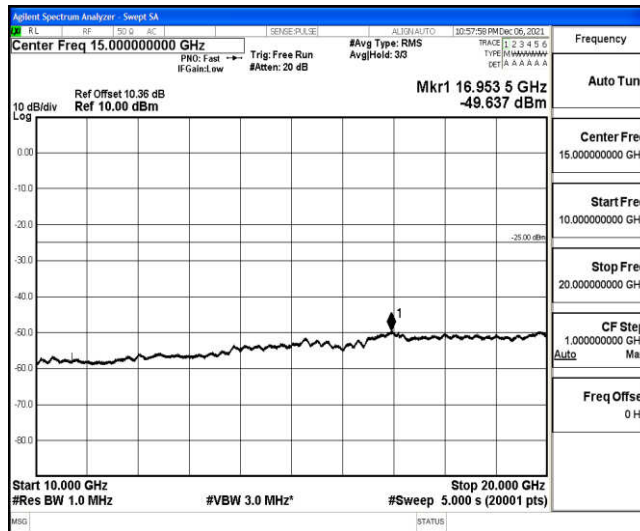

Band41-15MHz-16QAM-41515-1RB#0-Range5:10000~20000MHz