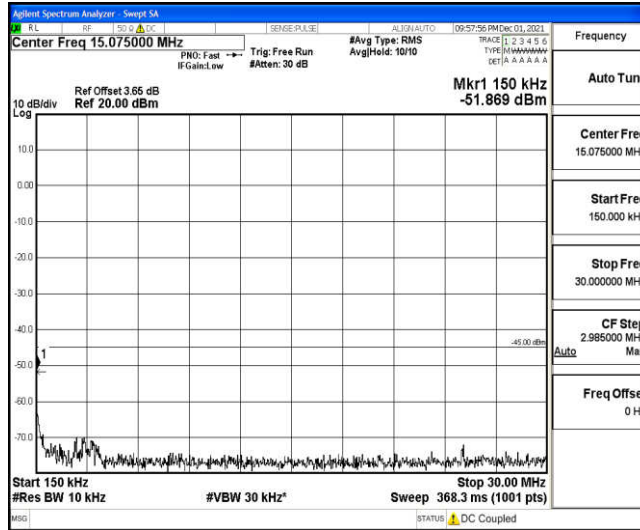

Band41-15MHz-QPSK-39725-1RB#0-Range5:10000~20000MHz

Band41-15MHz-QPSK-39725-1RB#0-Range6:2000~26500MHz

Band41-15MHz-QPSK-40620-1RB#0-Range1:0.009~0.15MHz

Band41-15MHz-QPSK-40620-1RB#0-Range2:0.15~30MHz

Band41-15MHz-QPSK-40620-1RB#0-Range3:30~1000MHz