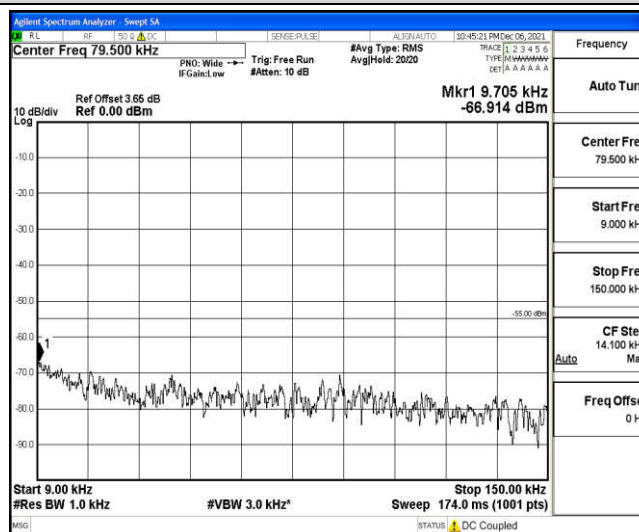

Band41-5MHz-16QAM-41565-1RB#0-Range1:0.009~0.15MHz