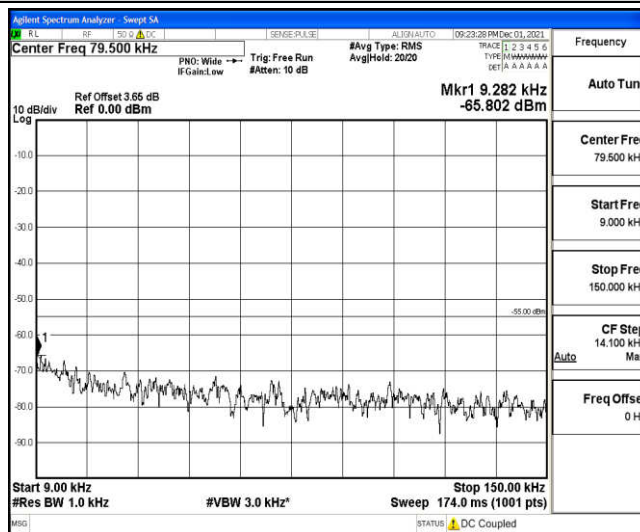

Band41-10MHz-16QAM-41540-1RB#0-Range1:0.009~0.15MHz