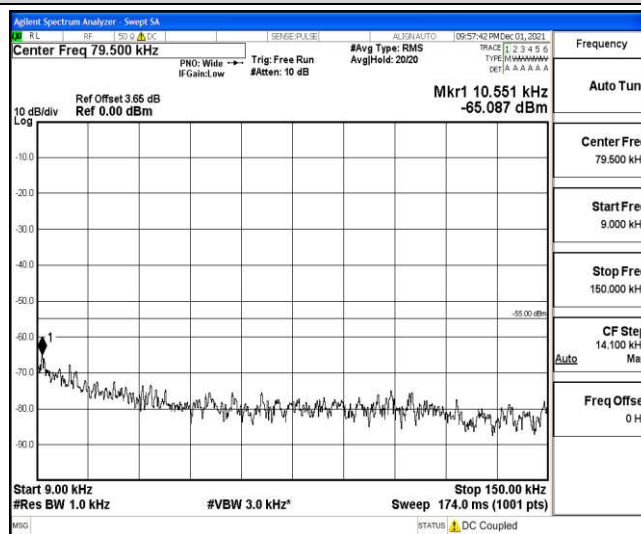

Band41-15MHz-QPSK-40620-1RB#0-Range1:0.009~0.15MHz