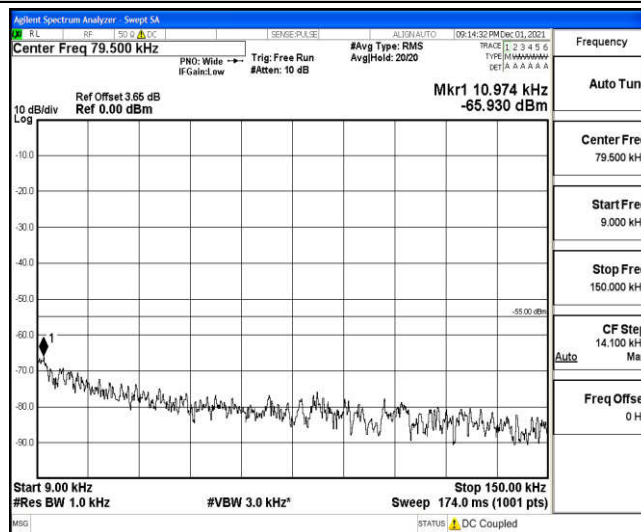

Band41-10MHz-16QAM-39700-1RB#0-Range1:0.009~0.15MHz