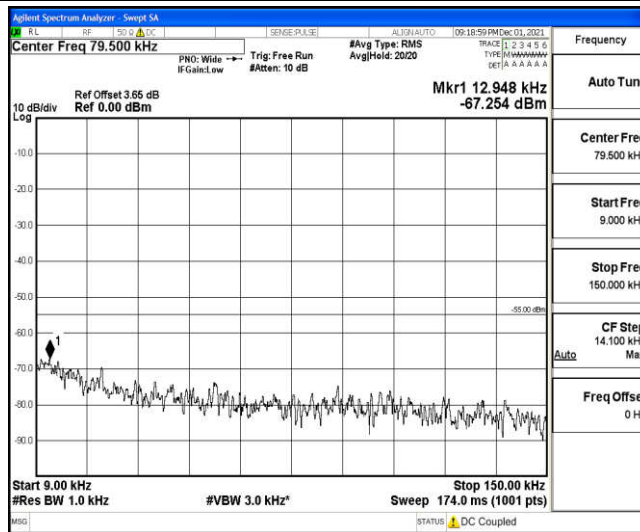

Band41-10MHz-16QAM-40620-1RB#0-Range1:0.009~0.15MHz