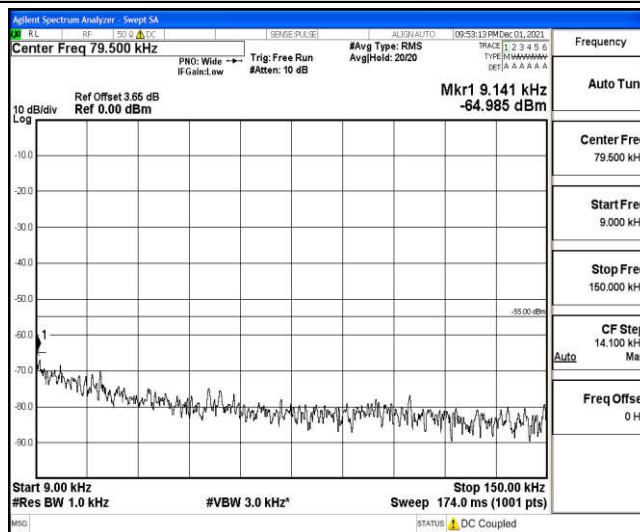

Band41-15MHz-QPSK-39725-1RB#0-Range1:0.009~0.15MHz