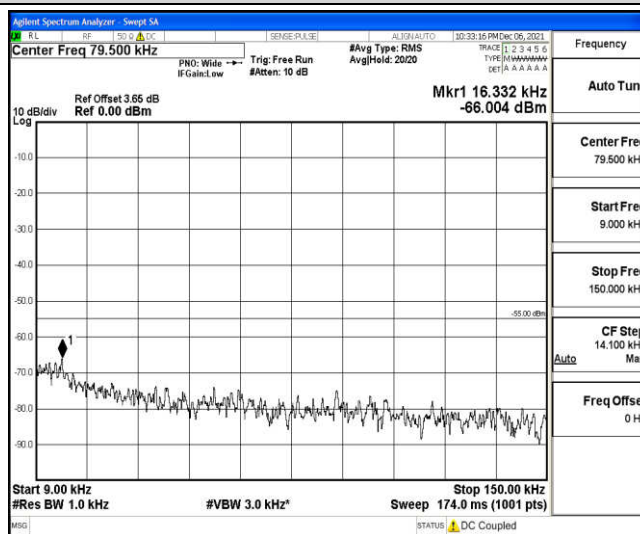

Band41-5MHz-16QAM-40620-1RB#0-Range1:0.009~0.15MHz