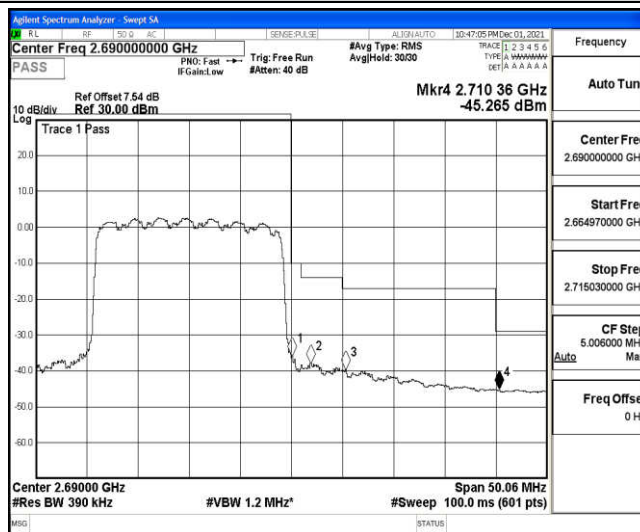

Band41-20MHz-16QAM-39750-100RB#0

Band41-20MHz-16QAM-41490-100RB#0

L.5 Conducted Spurious Emission

Test Result

| Band | Bandwidth | Modulation | Channel | RB Configuration | Frequency Range | Result (dBm) | Verdict |
|--------|-----------|------------|---------|------------------|-----------------------|--------------|---------|
| Band41 | 5MHz | QPSK | 39675 | 1RB#0 | Range1:0.009~0.15MHz | -66.82 | PASS |
| Band41 | 5MHz | QPSK | 39675 | 1RB#0 | Range2:0.15~30MHz | -52.78 | PASS |
| Band41 | 5MHz | QPSK | 39675 | 1RB#0 | Range3:30~1000MHz | -43.11 | PASS |
| Band41 | 5MHz | QPSK | 39675 | 1RB#0 | Range4:1000~10000MHz | -45.48 | PASS |
| Band41 | 5MHz | QPSK | 39675 | 1RB#0 | Range5:10000~20000MHz | -49.57 | PASS |
| Band41 | 5MHz | QPSK | 39675 | 1RB#0 | Range6:20000~26500MHz | -37.3 | PASS |
| Band41 | 5MHz | QPSK | 40620 | 1RB#0 | Range1:0.009~0.15MHz | -65.08 | PASS |
| Band41 | 5MHz | QPSK | 40620 | 1RB#0 | Range2:0.15~30MHz | -50.28 | PASS |
| Band41 | 5MHz | QPSK | 40620 | 1RB#0 | Range3:30~1000MHz | -41.73 | PASS |
| Band41 | 5MHz | QPSK | 40620 | 1RB#0 | Range4:1000~10000MHz | -45.42 | PASS |
| Band41 | 5MHz | QPSK | 40620 | 1RB#0 | Range5:10000~20000MHz | -49.63 | PASS |
| Band41 | 5MHz | QPSK | 40620 | 1RB#0 | Range6:20000~26500MHz | -37.52 | PASS |
| Band41 | 5MHz | QPSK | 41565 | 1RB#0 | Range1:0.009~0.15MHz | -66.31 | PASS |
| Band41 | 5MHz | QPSK | 41565 | 1RB#0 | Range2:0.15~30MHz | -50.54 | PASS |
| Band41 | 5MHz | QPSK | 41565 | 1RB#0 | Range3:30~1000MHz | -42.66 | PASS |
| Band41 | 5MHz | QPSK | 41565 | 1RB#0 | Range4:1000~10000MHz | -45.42 | PASS |
| Band41 | 5MHz | QPSK | 41565 | 1RB#0 | Range5:10000~20000MHz | -49.5 | PASS |
| Band41 | 5MHz | QPSK | 41565 | 1RB#0 | Range6:20000~26500MHz | -37.33 | PASS |
| Band41 | 5MHz | 16QAM | 39675 | 1RB#0 | Range1:0.009~0.15MHz | -66.27 | PASS |
| Band41 | 5MHz | 16QAM | 39675 | 1RB#0 | Range2:0.15~30MHz | -53.09 | PASS |
| Band41 | 5MHz | 16QAM | 39675 | 1RB#0 | Range3:30~1000MHz | -43.41 | PASS |
| Band41 | 5MHz | 16QAM | 39675 | 1RB#0 | Range4:1000~10000MHz | -45.5 | PASS |
| Band41 | 5MHz | 16QAM | 39675 | 1RB#0 | Range5:10000~20000MHz | -49.46 | PASS |
| Band41 | 5MHz | 16QAM | 39675 | 1RB#0 | Range6:20000~26500MHz | -37.23 | PASS |
| Band41 | 5MHz | 16QAM | 40620 | 1RB#0 | Range1:0.009~0.15MHz | -66 | PASS |
| Band41 | 5MHz | 16QAM | 40620 | 1RB#0 | Range2:0.15~30MHz | -50.25 | PASS |
| Band41 | 5MHz | 16QAM | 40620 | 1RB#0 | Range3:30~1000MHz | -43.29 | PASS |
| Band41 | 5MHz | 16QAM | 40620 | 1RB#0 | Range4:1000~10000MHz | -45.51 | PASS |
| Band41 | 5MHz | 16QAM | 40620 | 1RB#0 | Range5:10000~20000MHz | -49.49 | PASS |
| Band41 | 5MHz | 16QAM | 40620 | 1RB#0 | Range6:20000~26500MHz | -37.44 | PASS |
| Band41 | 5MHz | 16QAM | 41565 | 1RB#0 | Range1:0.009~0.15MHz | -66.91 | PASS |
| Band41 | 5MHz | 16QAM | 41565 | 1RB#0 | Range2:0.15~30MHz | -52.33 | PASS |
| Band41 | 5MHz | 16QAM | 41565 | 1RB#0 | Range3:30~1000MHz | -42.49 | PASS |
| Band41 | 5MHz | 16QAM | 41565 | 1RB#0 | Range4:1000~10000MHz | -45.43 | PASS |
| Band41 | 5MHz | 16QAM | 41565 | 1RB#0 | Range5:10000~20000MHz | -49.66 | PASS |