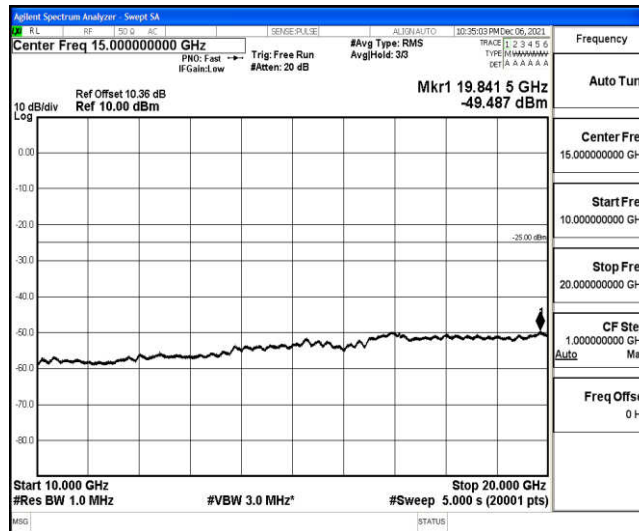

Band41-5MHz-16QAM-40620-1RB#0-Range1:0.009~0.15MHz

Band41-5MHz-16QAM-40620-1RB#0-Range2:0.15~30MHz

Band41-5MHz-16QAM-40620-1RB#0-Range3:30~1000MHz

Band41-5MHz-16QAM-40620-1RB#0-Range4:1000~10000MHz

Band41-5MHz-16QAM-40620-1RB#0-Range5:10000~20000MHz