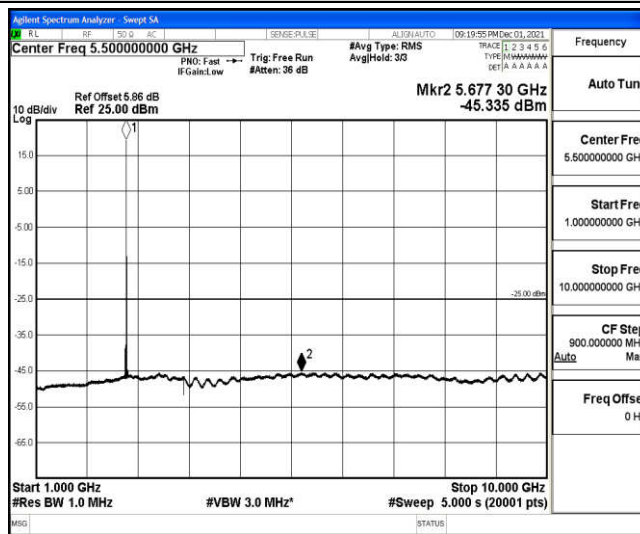

Band41-10MHz-16QAM-40620-1RB#0-Range4:1000~10000MHz