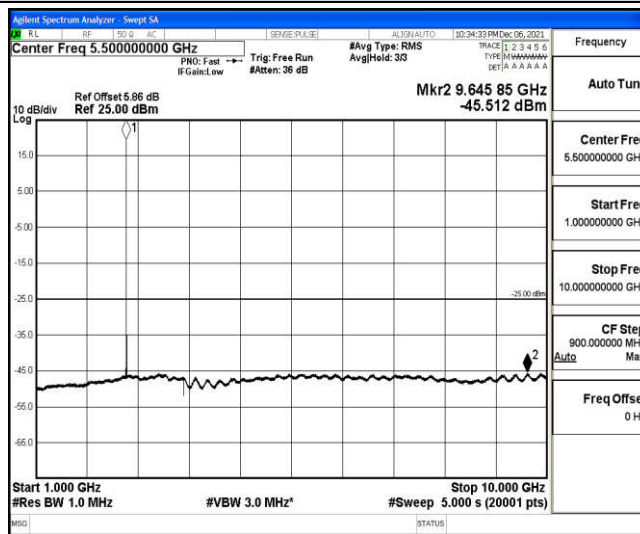

Band41-5MHz-16QAM-40620-1RB#0-Range1:0.009~0.15MHz

Band41-5MHz-16QAM-40620-1RB#0-Range2:0.15~30MHz

Band41-5MHz-16QAM-40620-1RB#0-Range3:30~1000MHz

Band41-5MHz-16QAM-40620-1RB#0-Range4:1000~10000MHz

Band41-5MHz-16QAM-40620-1RB#0-Range5:10000~20000MHz