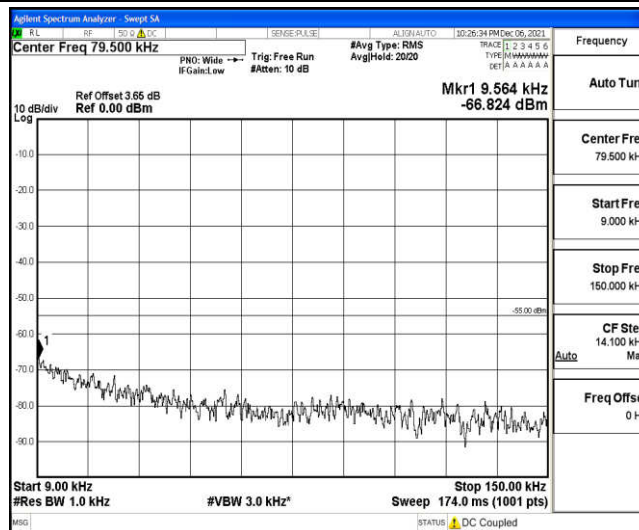

Test Graphs

Band41-5MHz-QPSK-39675-1RB#0-Range1:0.009~0.15MHz