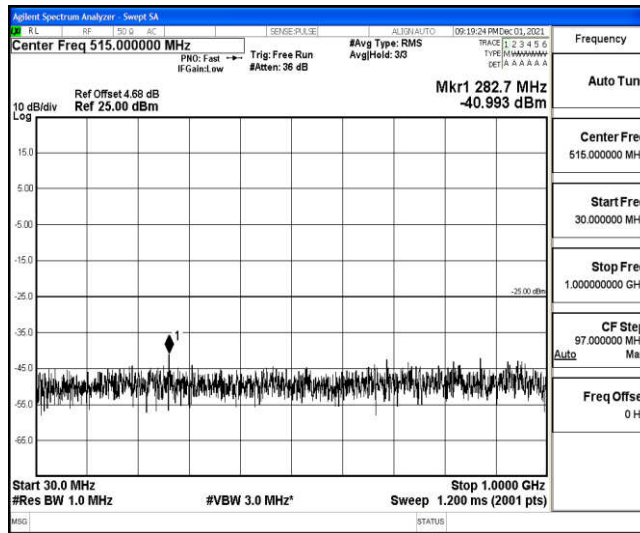

Band41-10MHz-16QAM-40620-1RB#0-Range3:30~1000MHz