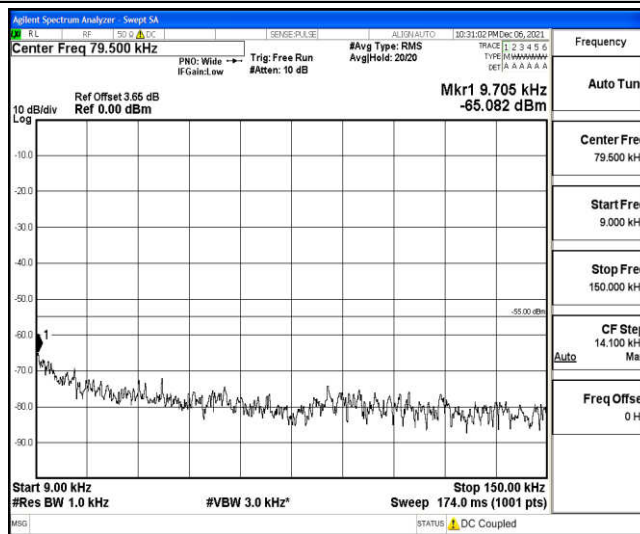

Band41-5MHz-QPSK-40620-1RB#0-Range1:0.009~0.15MHz