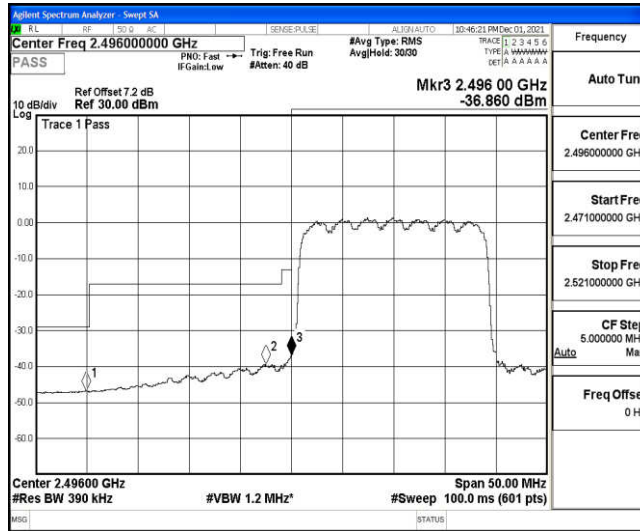

Band41-20MHz-16QAM-39750-100RB#0

Band41-20MHz-16QAM-41490-100RB#0

L.5 Conducted Spurious Emission

Test Result

| Band | Bandwidth | Modulation | Channel | RB Configuration | Frequency Range | Result (dBm) | Verdict |
|--------|-----------|------------|---------|------------------|-----------------------|--------------|---------|
| Band41 | 5MHz | QPSK | 39675 | 1RB#0 | Range1:0.009~0.15MHz | -66.82 | PASS |
| Band41 | 5MHz | QPSK | 39675 | 1RB#0 | Range2:0.15~30MHz | -52.78 | PASS |
| Band41 | 5MHz | QPSK | 39675 | 1RB#0 | Range3:30~1000MHz | -43.11 | PASS |
| Band41 | 5MHz | QPSK | 39675 | 1RB#0 | Range4:1000~10000MHz | -45.48 | PASS |
| Band41 | 5MHz | QPSK | 39675 | 1RB#0 | Range5:10000~20000MHz | -49.57 | PASS |
| Band41 | 5MHz | QPSK | 39675 | 1RB#0 | Range6:20000~26500MHz | -37.3 | PASS |
| Band41 | 5MHz | QPSK | 40620 | 1RB#0 | Range1:0.009~0.15MHz | -65.08 | PASS |
| Band41 | 5MHz | QPSK | 40620 | 1RB#0 | Range2:0.15~30MHz | -50.28 | PASS |
| Band41 | 5MHz | QPSK | 40620 | 1RB#0 | Range3:30~1000MHz | -41.73 | PASS |
| Band41 | 5MHz | QPSK | 40620 | 1RB#0 | Range4:1000~10000MHz | -45.42 | PASS |
| Band41 | 5MHz | QPSK | 40620 | 1RB#0 | Range5:10000~20000MHz | -49.63 | PASS |
| Band41 | 5MHz | QPSK | 40620 | 1RB#0 | Range6:20000~26500MHz | -37.52 | PASS |
| Band41 | 5MHz | QPSK | 41565 | 1RB#0 | Range1:0.009~0.15MHz | -66.31 | PASS |
| Band41 | 5MHz | QPSK | 41565 | 1RB#0 | Range2:0.15~30MHz | -50.54 | PASS |
| Band41 | 5MHz | QPSK | 41565 | 1RB#0 | Range3:30~1000MHz | -42.66 | PASS |
| Band41 | 5MHz | QPSK | 41565 | 1RB#0 | Range4:1000~10000MHz | -45.42 | PASS |
| Band41 | 5MHz | QPSK | 41565 | 1RB#0 | Range5:10000~20000MHz | -49.5 | PASS |
| Band41 | 5MHz | QPSK | 41565 | 1RB#0 | Range6:20000~26500MHz | -37.33 | PASS |
| Band41 | 5MHz | 16QAM | 39675 | 1RB#0 | Range1:0.009~0.15MHz | -66.27 | PASS |
| Band41 | 5MHz | 16QAM | 39675 | 1RB#0 | Range2:0.15~30MHz | -53.09 | PASS |
| Band41 | 5MHz | 16QAM | 39675 | 1RB#0 | Range3:30~1000MHz | -43.41 | PASS |
| Band41 | 5MHz | 16QAM | 39675 | 1RB#0 | Range4:1000~10000MHz | -45.5 | PASS |
| Band41 | 5MHz | 16QAM | 39675 | 1RB#0 | Range5:10000~20000MHz | -49.46 | PASS |
| Band41 | 5MHz | 16QAM | 39675 | 1RB#0 | Range6:20000~26500MHz | -37.23 | PASS |
| Band41 | 5MHz | 16QAM | 40620 | 1RB#0 | Range1:0.009~0.15MHz | -66 | PASS |
| Band41 | 5MHz | 16QAM | 40620 | 1RB#0 | Range2:0.15~30MHz | -50.25 | PASS |
| Band41 | 5MHz | 16QAM | 40620 | 1RB#0 | Range3:30~1000MHz | -43.29 | PASS |
| Band41 | 5MHz | 16QAM | 40620 | 1RB#0 | Range4:1000~10000MHz | -45.51 | PASS |
| Band41 | 5MHz | 16QAM | 40620 | 1RB#0 | Range5:10000~20000MHz | -49.49 | PASS |
| Band41 | 5MHz | 16QAM | 40620 | 1RB#0 | Range6:20000~26500MHz | -37.44 | PASS |
| Band41 | 5MHz | 16QAM | 41565 | 1RB#0 | Range1:0.009~0.15MHz | -66.91 | PASS |
| Band41 | 5MHz | 16QAM | 41565 | 1RB#0 | Range2:0.15~30MHz | -52.33 | PASS |
| Band41 | 5MHz | 16QAM | 41565 | 1RB#0 | Range3:30~1000MHz | -42.49 | PASS |
| Band41 | 5MHz | 16QAM | 41565 | 1RB#0 | Range4:1000~10000MHz | -45.43 | PASS |
| Band41 | 5MHz | 16QAM | 41565 | 1RB#0 | Range5:10000~20000MHz | -49.66 | PASS |