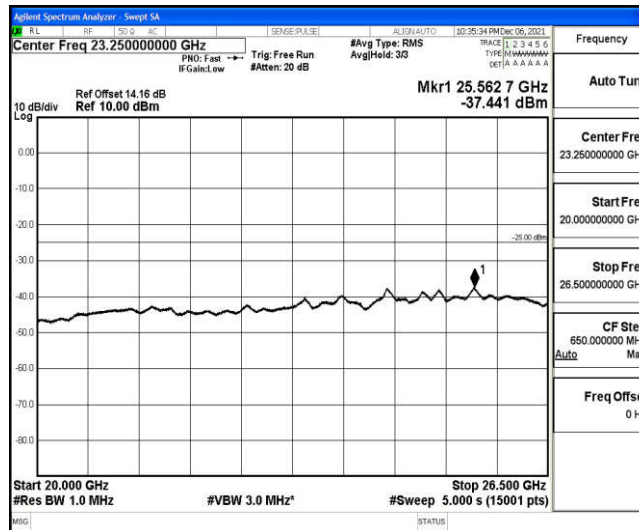

Band41-5MHz-16QAM-40620-1RB#0-Range6:2000~26500MHz