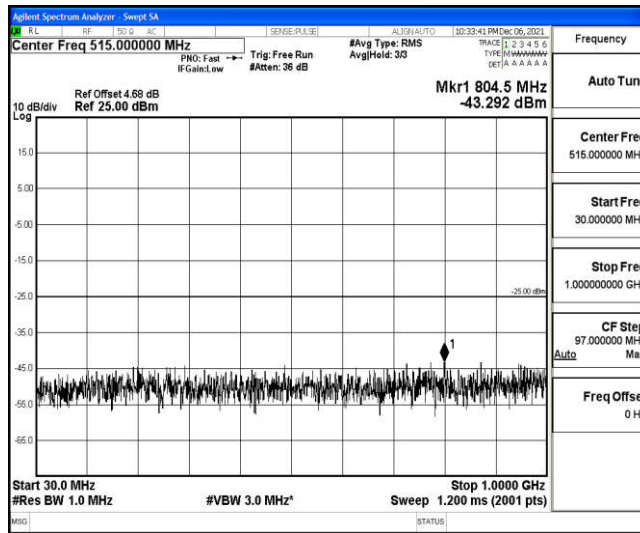

Band41-5MHz-16QAM-40620-1RB#0-Range3:30~1000MHz