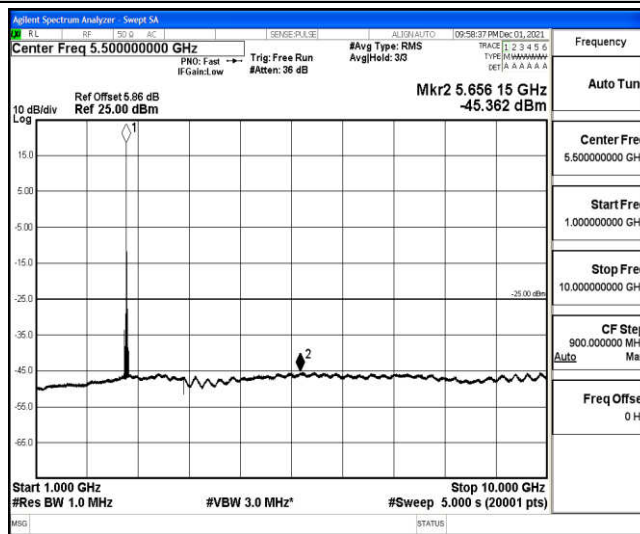

Band41-15MHz-QPSK-40620-1RB#0-Range4:1000~10000MHz

Band41-15MHz-QPSK-40620-1RB#0-Range5:10000~20000MHz