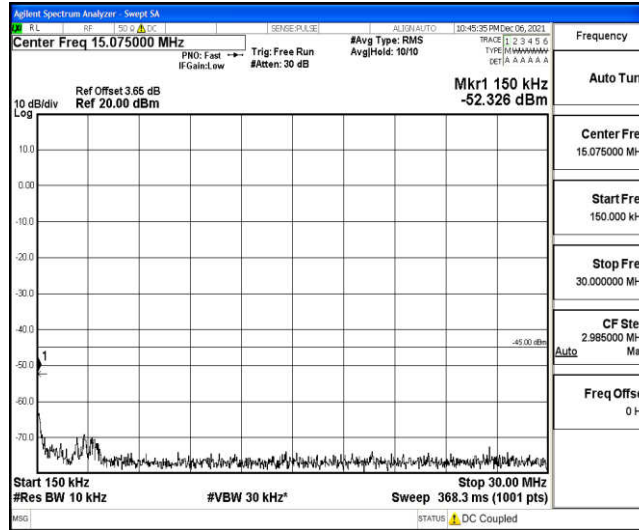

Band41-5MHz-16QAM-41565-1RB#0-Range2:0.15~30MHz