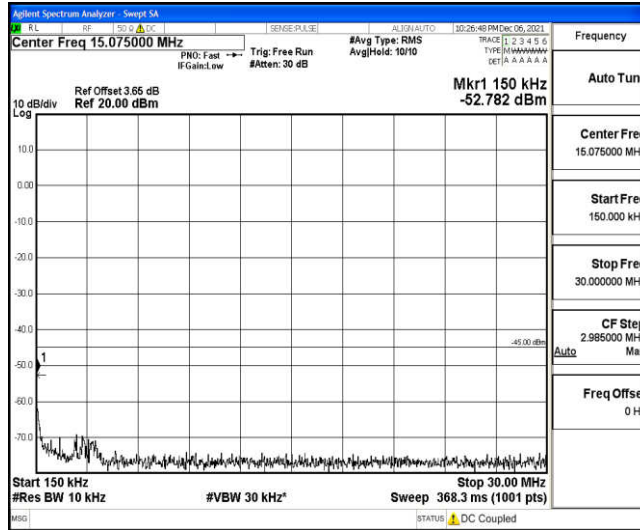

Band41-5MHz-QPSK-39675-1RB#0-Range2:0.15~30MHz