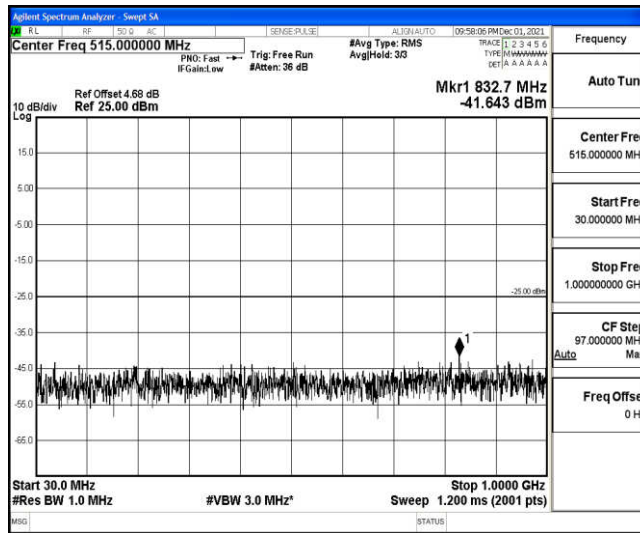

Band41-15MHz-QPSK-39725-1RB#0-Range5:10000~20000MHz

Band41-15MHz-QPSK-39725-1RB#0-Range6:2000~26500MHz

Band41-15MHz-QPSK-40620-1RB#0-Range1:0.009~0.15MHz

Band41-15MHz-QPSK-40620-1RB#0-Range2:0.15~30MHz

Band41-15MHz-QPSK-40620-1RB#0-Range3:30~1000MHz