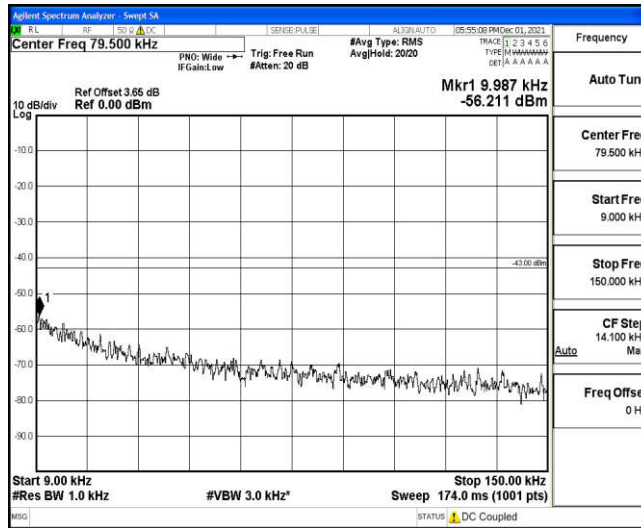

Band12-10MHz-16QAM-23095-1RB#0-Range1:0.009~0.15MHz

Band12-10MHz-16QAM-23095-1RB#0-Range2:0.15~30MHz