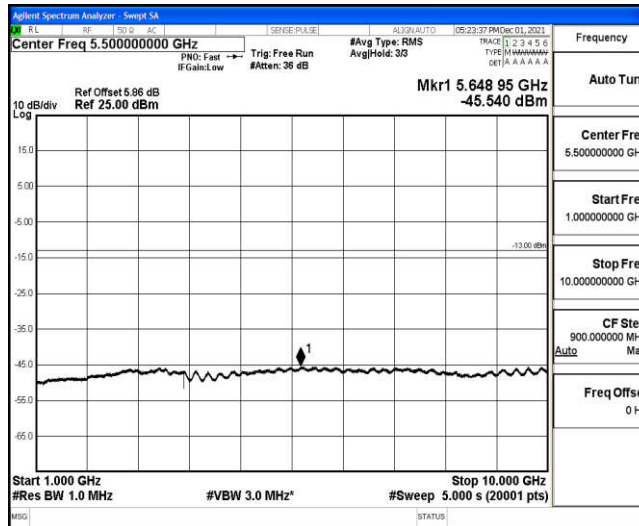

Band12-5MHz-16QAM-23095-1RB#0-Range4:1000~10000MHz

Band12-5MHz-16QAM-23155-1RB#0-Range1:0.009~0.15MHz