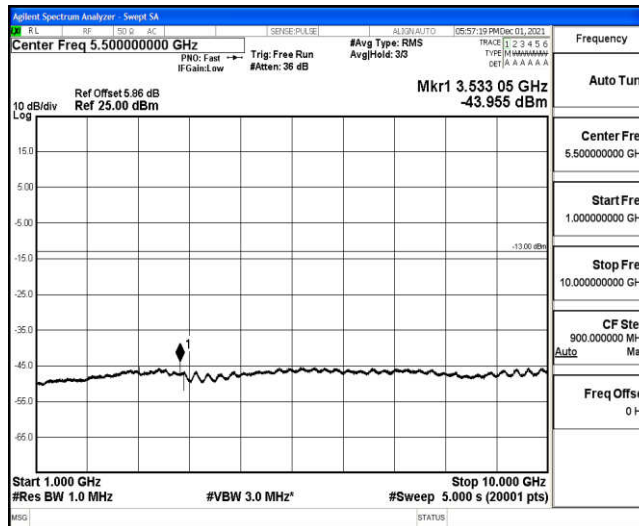

Band12-10MHz-QPSK-23130-1RB#0-Range4:1000~10000MHz

Band12-10MHz-16QAM-23060-1RB#0-Range1:0.009~0.15MHz