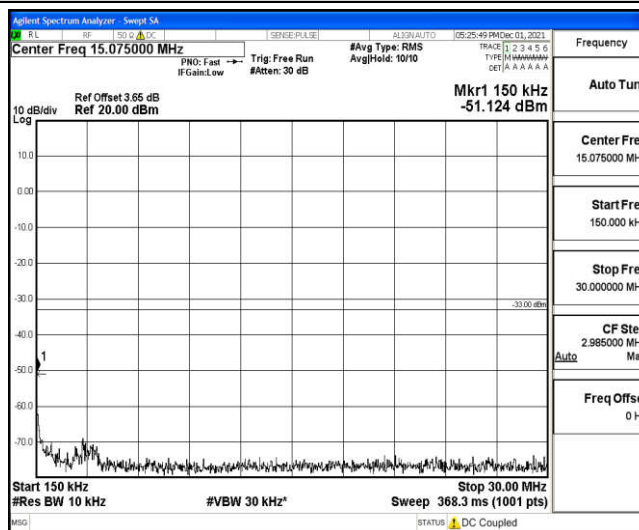

Band12-5MHz-16QAM-23155-1RB#0-Range2:0.15~30MHz

Band12-5MHz-16QAM-23155-1RB#0-Range3:30~1000MHz