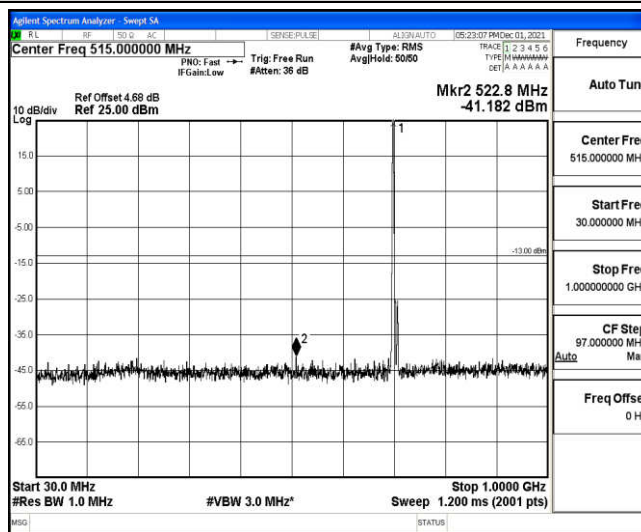

Band12-5MHz-16QAM-23035-1RB#0-Range3:30~1000MHz

Band12-5MHz-16QAM-23035-1RB#0-Range4:1000~10000MHz

Band12-5MHz-16QAM-23095-1RB#0-Range1:0.009~0.15MHz

Band12-5MHz-16QAM-23095-1RB#0-Range2:0.15~30MHz

Band12-5MHz-16QAM-23095-1RB#0-Range3:30~1000MHz