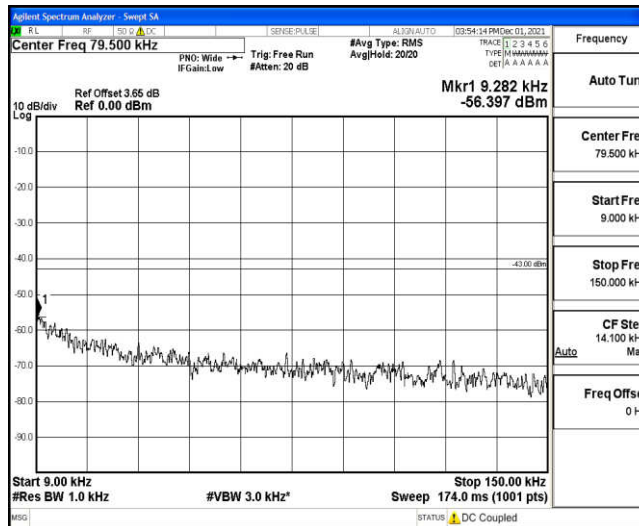

Band12-1.4MHz-16QAM-23173-1RB#0-Range1:0.009~0.15MHz

Band12-1.4MHz-16QAM-23173-1RB#0-Range2:0.15~30MHz