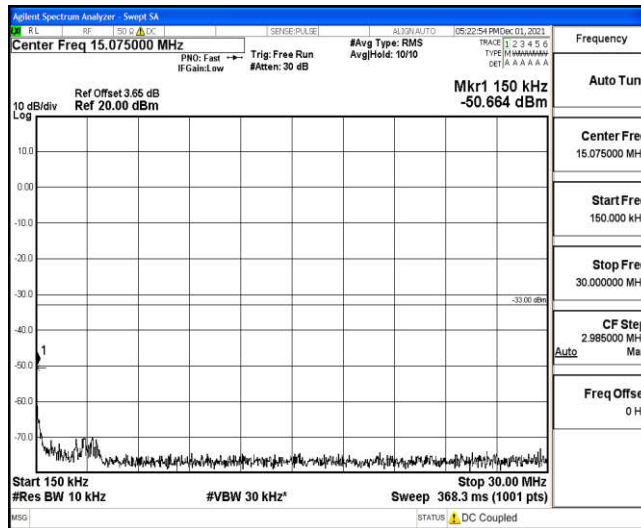

Band12-5MHz-16QAM-23035-1RB#0-Range3:30~1000MHz

Band12-5MHz-16QAM-23035-1RB#0-Range4:1000~10000MHz

Band12-5MHz-16QAM-23095-1RB#0-Range1:0.009~0.15MHz

Band12-5MHz-16QAM-23095-1RB#0-Range2:0.15~30MHz

Band12-5MHz-16QAM-23095-1RB#0-Range3:30~1000MHz