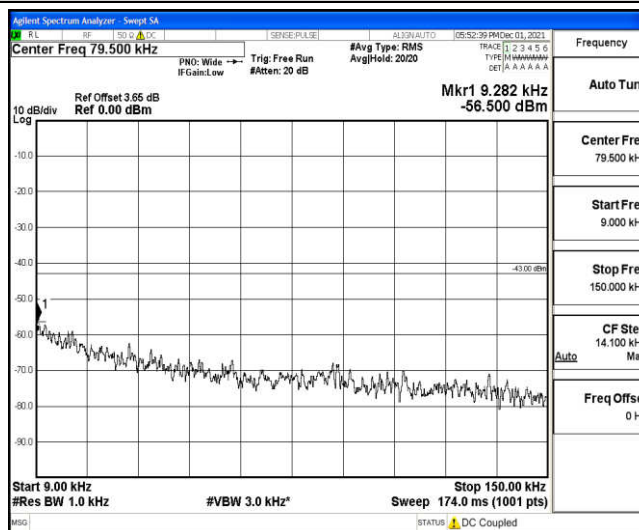

Band12-10MHz-16QAM-23060-1RB#0-Range1:0.009~0.15MHz

Band12-10MHz-16QAM-23060-1RB#0-Range2:0.15~30MHz