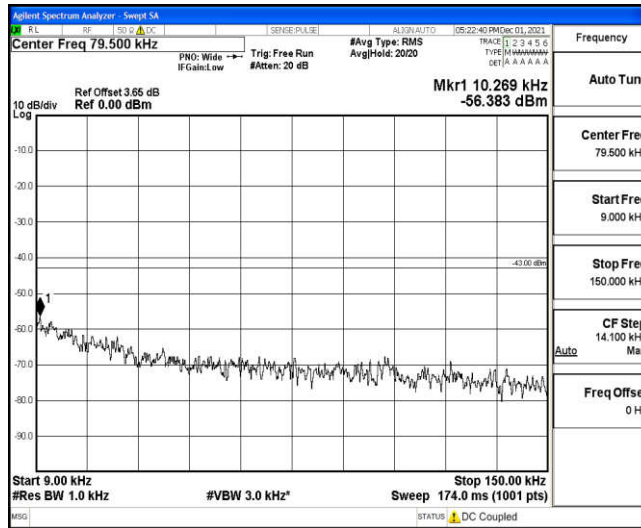

Band12-5MHz-16QAM-23095-1RB#0-Range1:0.009~0.15MHz

Band12-5MHz-16QAM-23095-1RB#0-Range2:0.15~30MHz