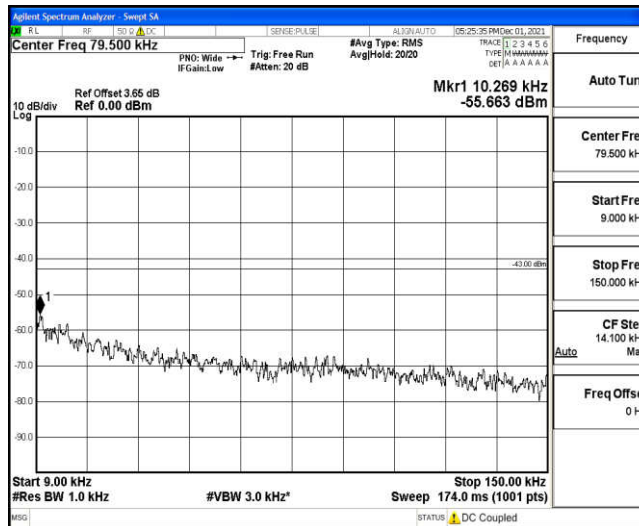

Band12-5MHz-16QAM-23155-1RB#0-Range1:0.009~0.15MHz

Band12-5MHz-16QAM-23155-1RB#0-Range2:0.15~30MHz