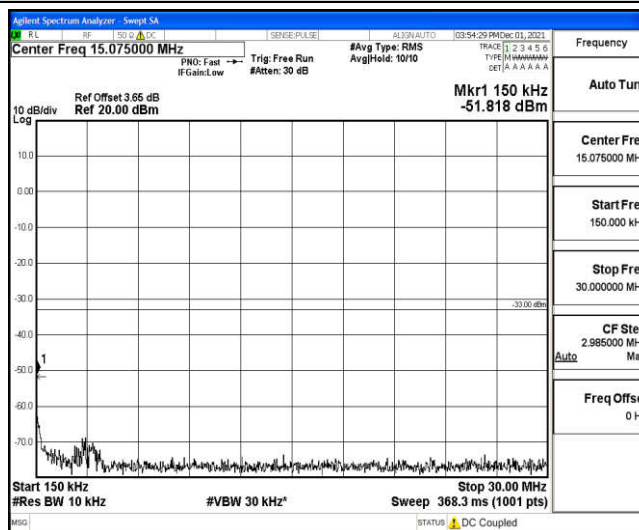

Band12-1.4MHz-16QAM-23095-1RB#0-Range3:30~1000MHz

Band12-1.4MHz-16QAM-23095-1RB#0-Range4:1000~10000MHz

Band12-1.4MHz-16QAM-23173-1RB#0-Range1:0.009~0.15MHz

Band12-1.4MHz-16QAM-23173-1RB#0-Range2:0.15~30MHz