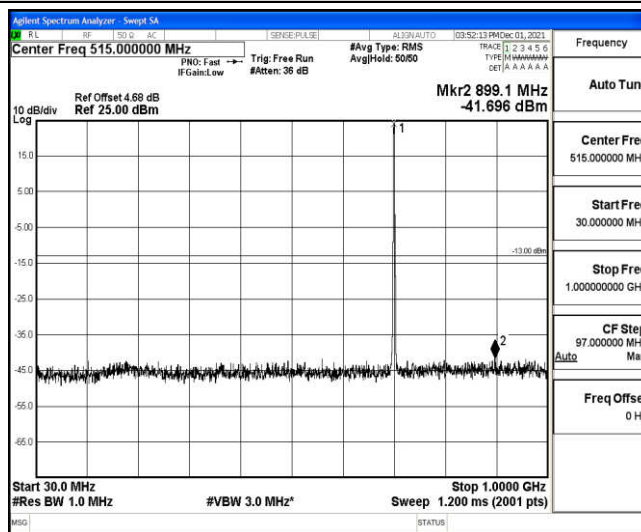

Band12-1.4MHz-16QAM-23095-1RB#0-Range3:30~1000MHz

Band12-1.4MHz-16QAM-23095-1RB#0-Range4:1000~10000MHz