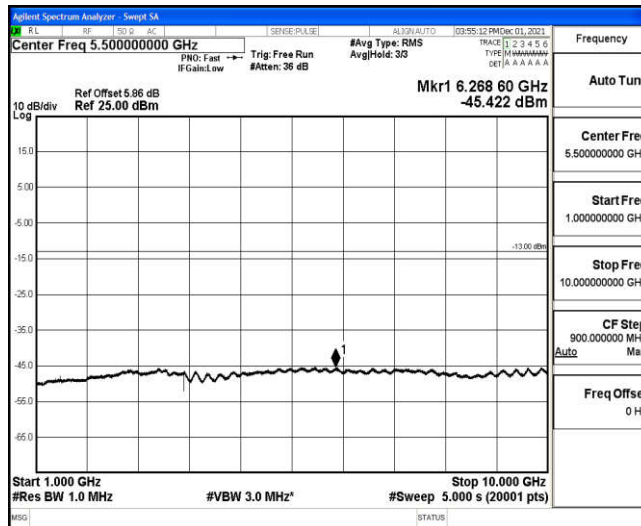

Band12-1.4MHz-16QAM-23173-1RB#0-Range4:1000~10000MHz

Band12-3MHz-QPSK-23025-1RB#0-Range1:0.009~0.15MHz