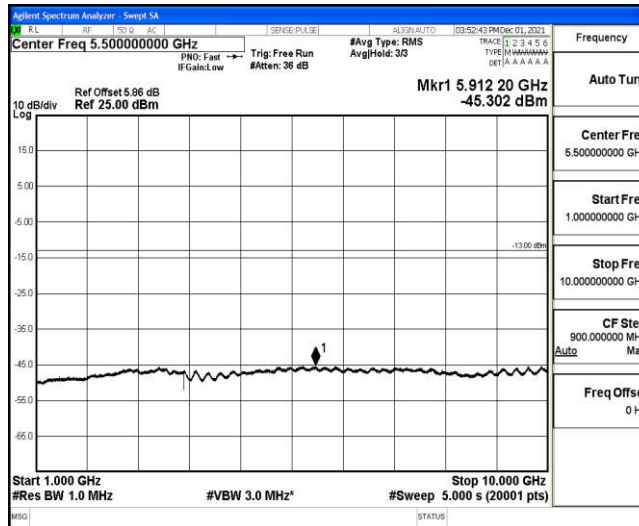

Band12-1.4MHz-16QAM-23095-1RB#0-Range4:1000~10000MHz

Band12-1.4MHz-16QAM-23173-1RB#0-Range1:0.009~0.15MHz