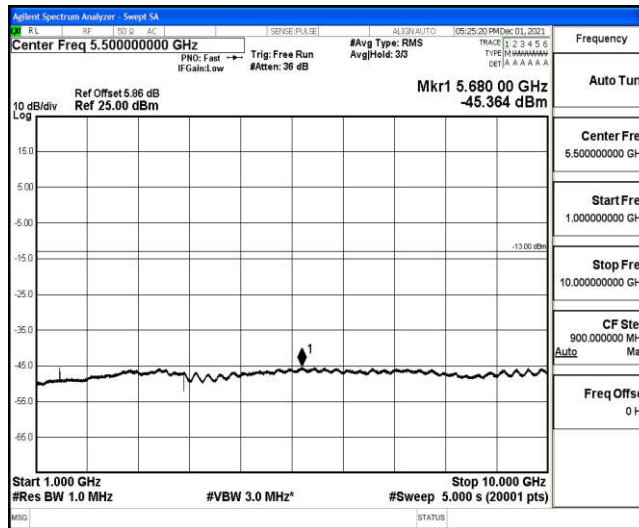

Band12-5MHz-QPSK-23155-1RB#0-Range4:1000~10000MHz

Band12-5MHz-16QAM-23035-1RB#0-Range1:0.009~0.15MHz