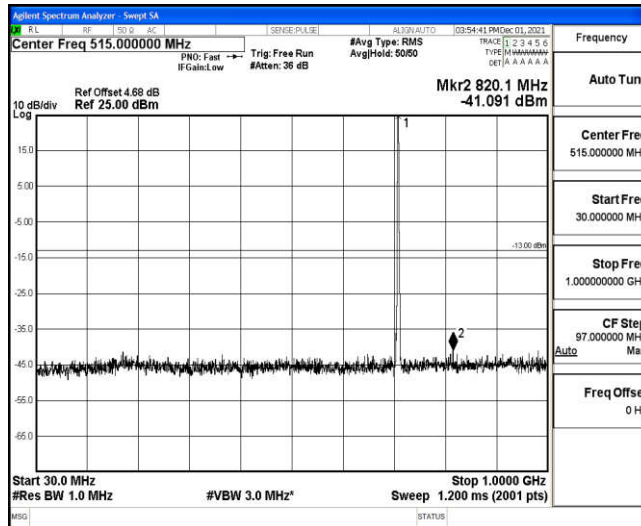

Band12-1.4MHz-16QAM-23173-1RB#0-Range3:30~1000MHz

Band12-1.4MHz-16QAM-23173-1RB#0-Range4:1000~10000MHz