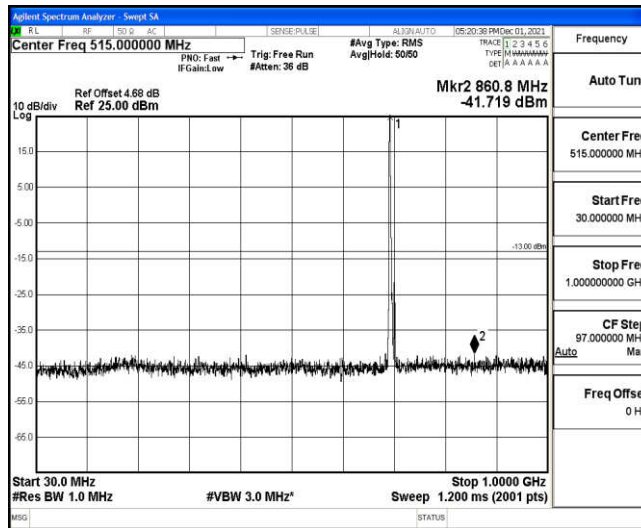

Band12-5MHz-16QAM-23035-1RB#0-Range3:30~1000MHz

Band12-5MHz-16QAM-23035-1RB#0-Range4:1000~10000MHz