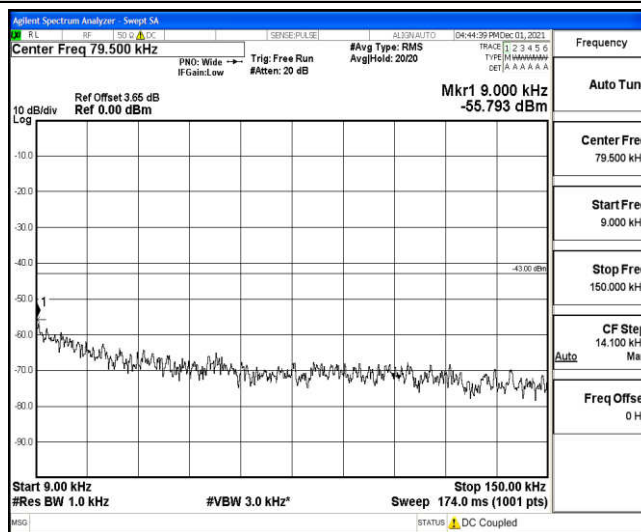

Band12-3MHz-QPSK-23025-1RB#0-Range1:0.009~0.15MHz

Band12-3MHz-QPSK-23025-1RB#0-Range2:0.15~30MHz