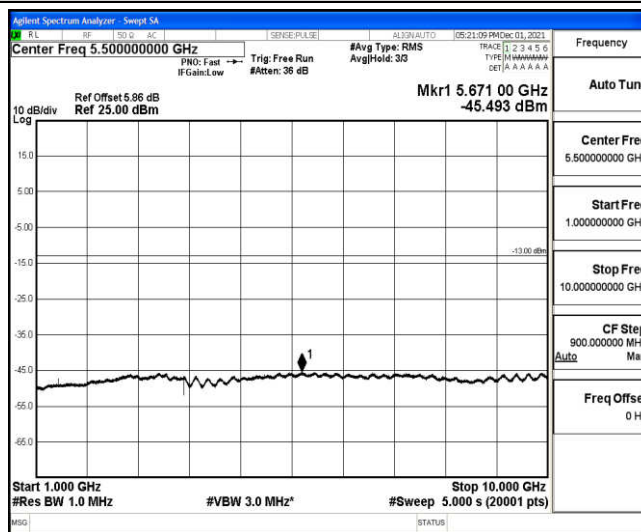

Band12-5MHz-16QAM-23035-1RB#0-Range4:1000~10000MHz

Band12-5MHz-16QAM-23095-1RB#0-Range1:0.009~0.15MHz