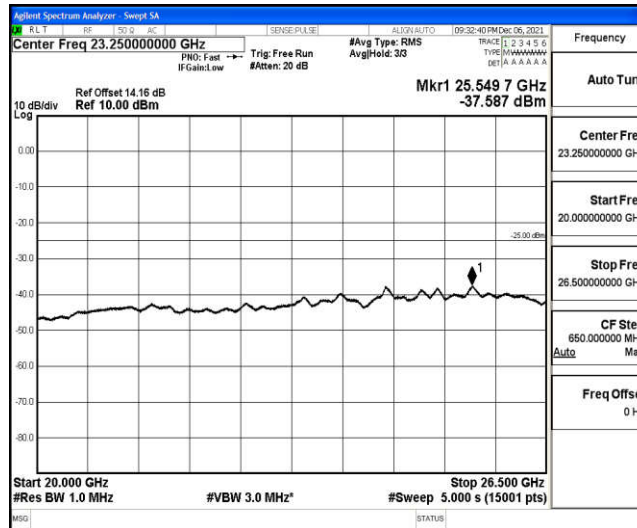

Band7-15MHz-16QAM-21375-1RB#0-Range6:20000~26500MHz