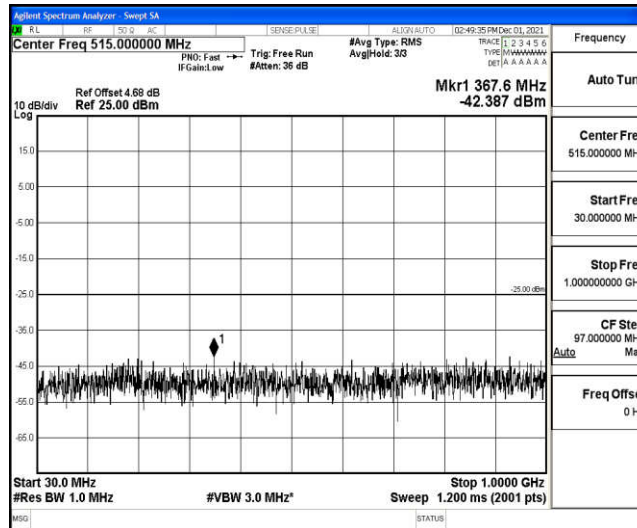

Band7-15MHz-16QAM-21100-1RB#0-Range3:30~1000MHz