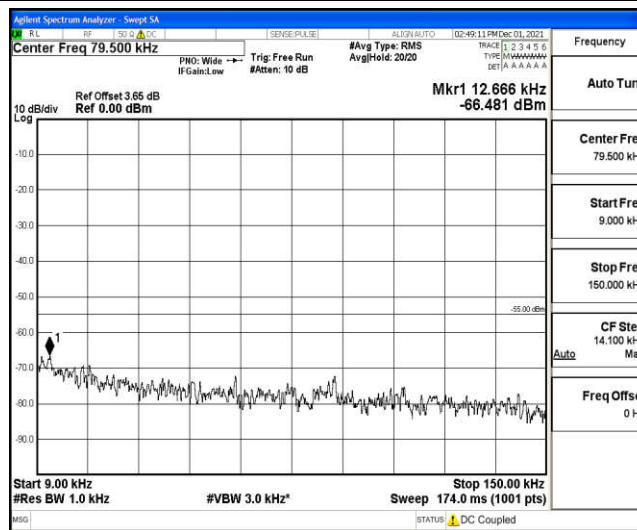

Band7-15MHz-16QAM-21100-1RB#0-Range1:0.009~0.15MHz