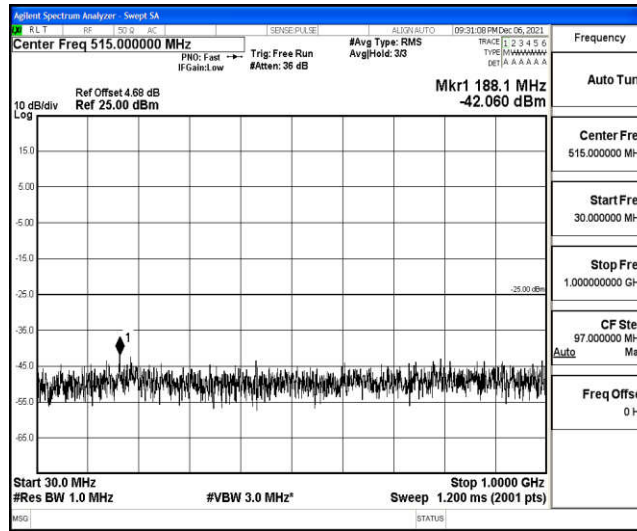

Band7-15MHz-16QAM-21100-1RB#0-Range6:20000~26500MHz

Band7-15MHz-16QAM-21375-1RB#0-Range1:0.009~0.15MHz

Band7-15MHz-16QAM-21375-1RB#0-Range2:0.15~30MHz

Band7-15MHz-16QAM-21375-1RB#0-Range3:30~1000MHz

Band7-15MHz-16QAM-21375-1RB#0-Range4:1000~10000MHz