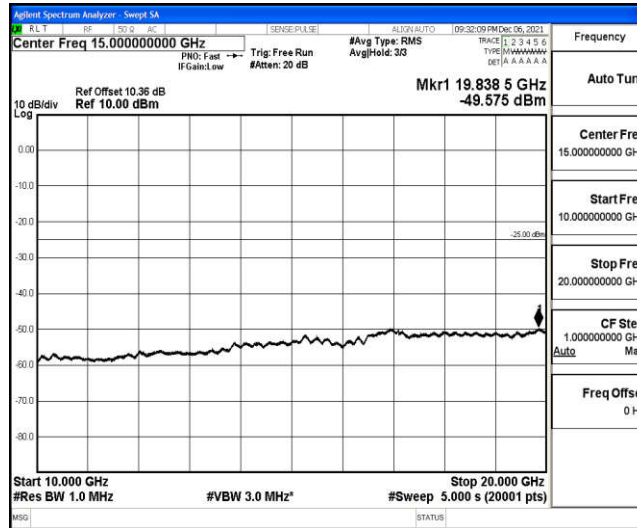

Band7-15MHz-16QAM-21375-1RB#0-Range5:10000~20000MHz