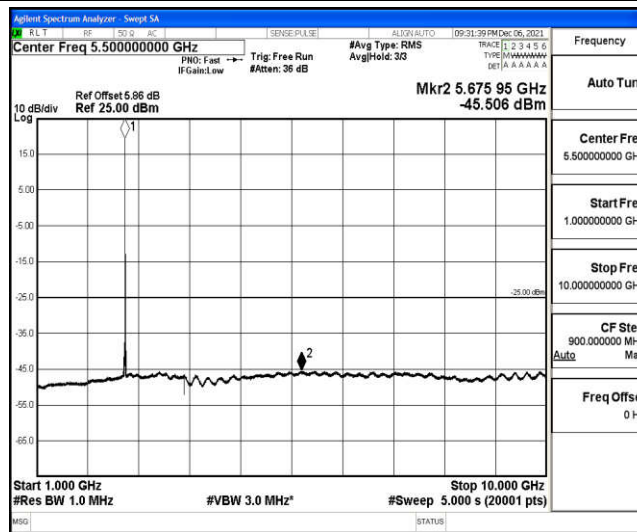

Band7-15MHz-16QAM-21100-1RB#0-Range6:20000~26500MHz

Band7-15MHz-16QAM-21375-1RB#0-Range1:0.009~0.15MHz

Band7-15MHz-16QAM-21375-1RB#0-Range2:0.15~30MHz

Band7-15MHz-16QAM-21375-1RB#0-Range3:30~1000MHz

Band7-15MHz-16QAM-21375-1RB#0-Range4:1000~10000MHz