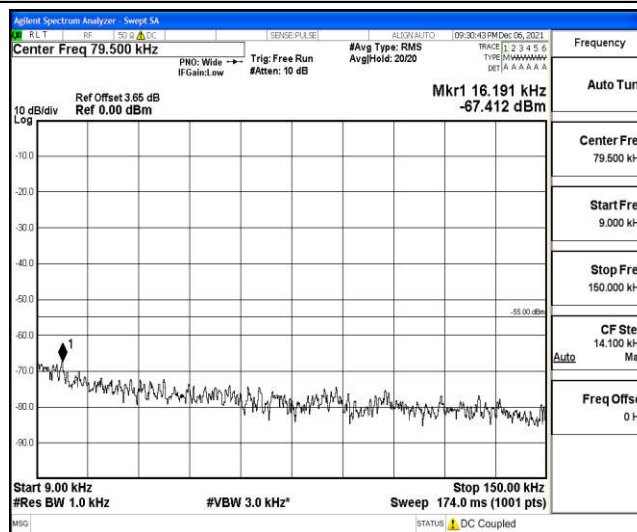

Band7-15MHz-16QAM-21375-1RB#0-Range1:0.009~0.15MHz