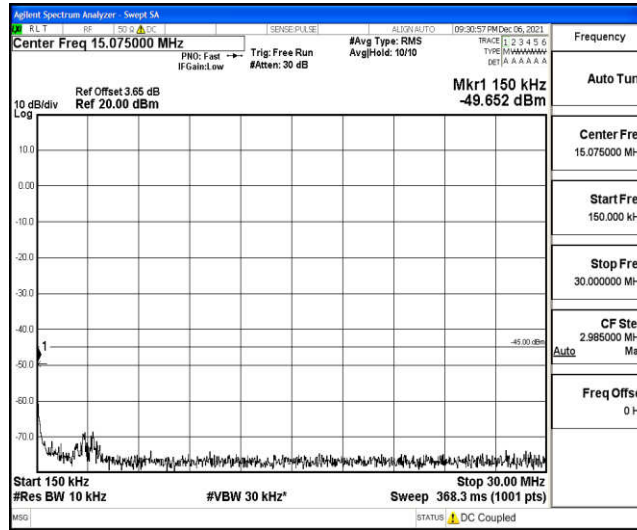

Band7-15MHz-16QAM-21375-1RB#0-Range2:0.15~30MHz