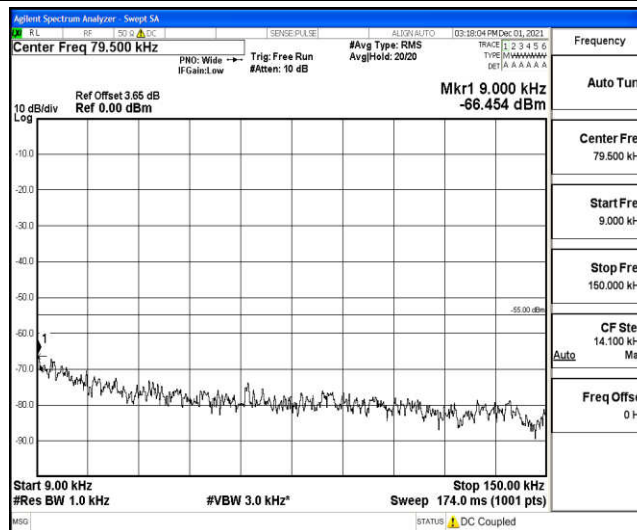

Band7-20MHz-16QAM-20850-1RB#0-Range1:0.009~0.15MHz