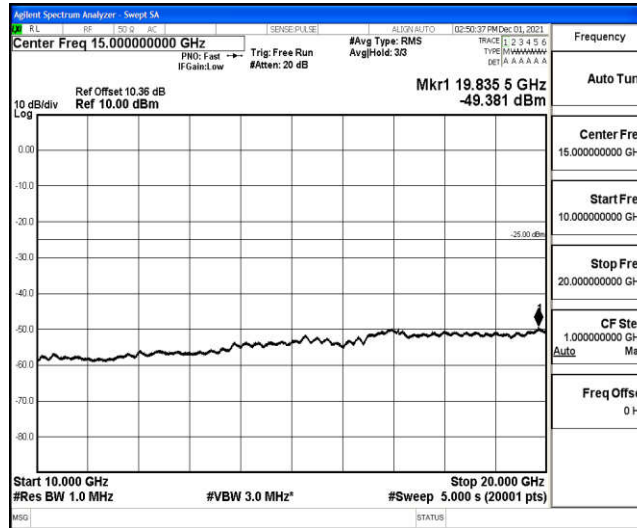

Band7-15MHz-16QAM-21100-1RB#0-Range1:0.009~0.15MHz

Band7-15MHz-16QAM-21100-1RB#0-Range2:0.15~30MHz

Band7-15MHz-16QAM-21100-1RB#0-Range3:30~1000MHz

Band7-15MHz-16QAM-21100-1RB#0-Range4:1000~10000MHz

Band7-15MHz-16QAM-21100-1RB#0-Range5:10000~20000MHz