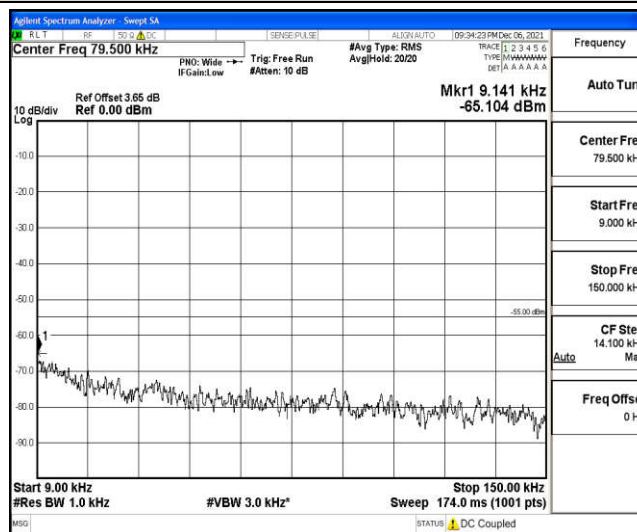

Band7-20MHz-16QAM-21100-1RB#0-Range1:0.009~0.15MHz