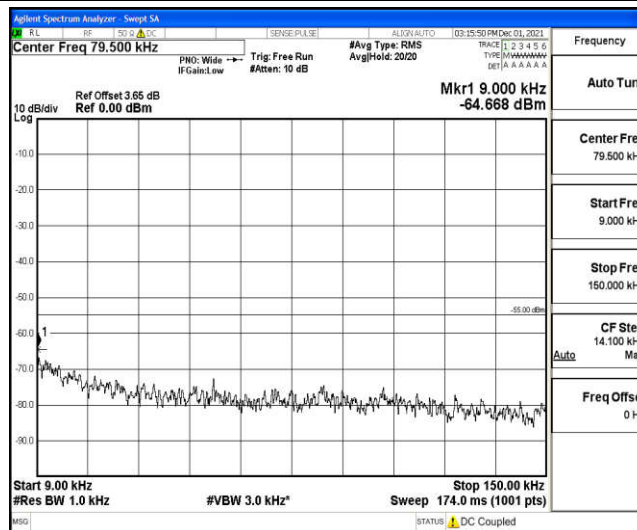

Band7-20MHz-QPSK-20850-1RB#0-Range1:0.009~0.15MHz