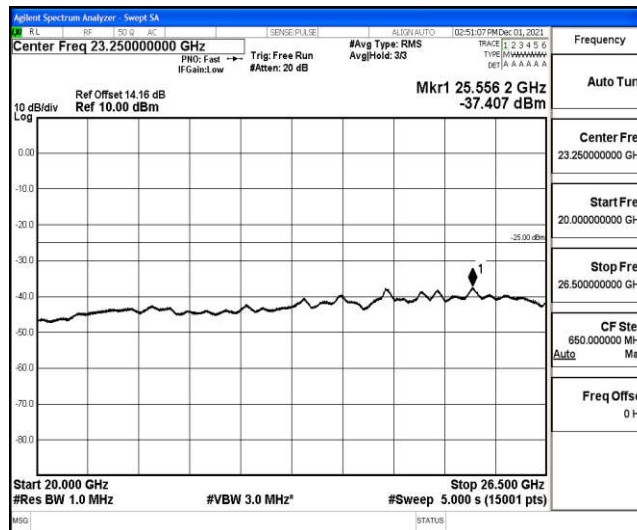

Band7-15MHz-16QAM-21100-1RB#0-Range6:20000~26500MHz