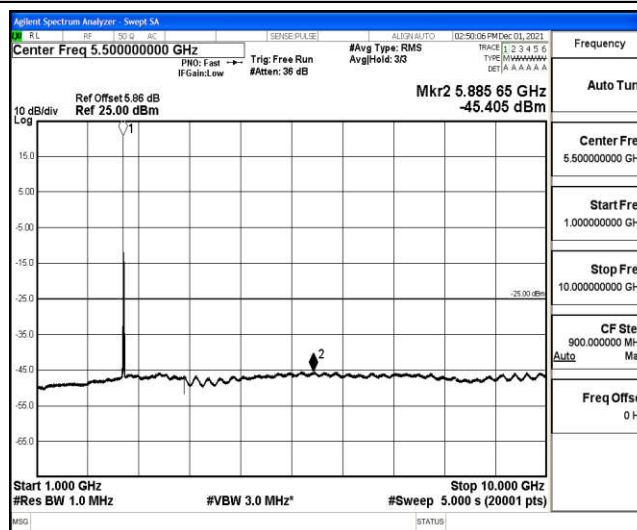

Band7-15MHz-16QAM-21100-1RB#0-Range1:0.009~0.15MHz

Band7-15MHz-16QAM-21100-1RB#0-Range2:0.15~30MHz

Band7-15MHz-16QAM-21100-1RB#0-Range3:30~1000MHz

Band7-15MHz-16QAM-21100-1RB#0-Range4:1000~10000MHz

Band7-15MHz-16QAM-21100-1RB#0-Range5:10000~20000MHz