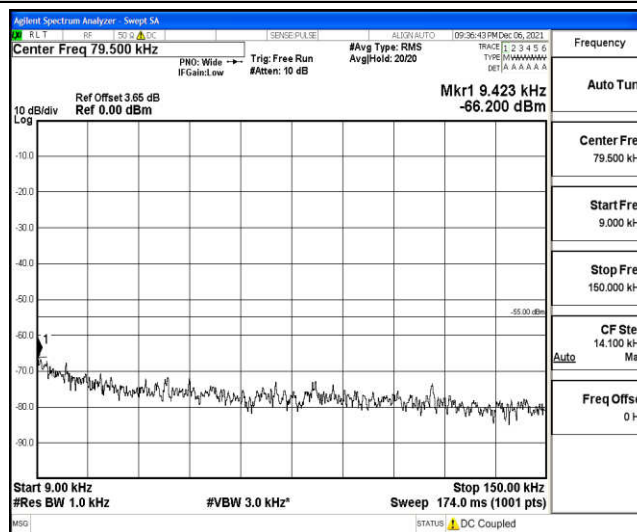

Band7-20MHz-16QAM-21350-1RB#0-Range1:0.009~0.15MHz