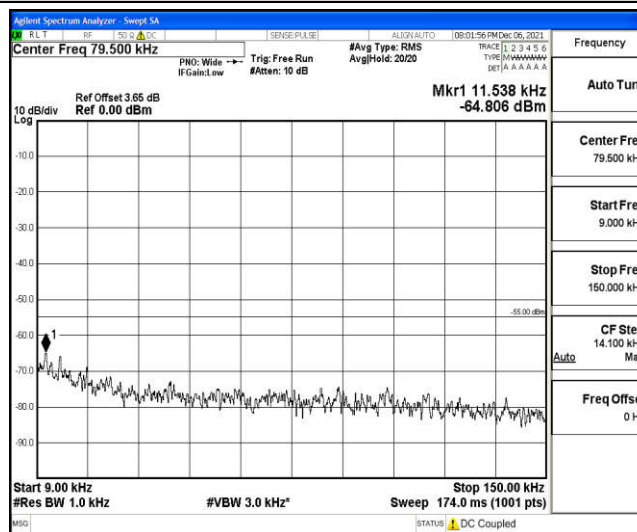

Band7-5MHz-16QAM-20775-1RB#0-Range4:1000~10000MHz

Band7-5MHz-16QAM-20775-1RB#0-Range5:10000~20000MHz

Band7-5MHz-16QAM-20775-1RB#0-Range6:20000~26500MHz

Band7-5MHz-16QAM-21100-1RB#0-Range1:0.009~0.15MHz

Band7-5MHz-16QAM-21100-1RB#0-Range2:0.15~30MHz