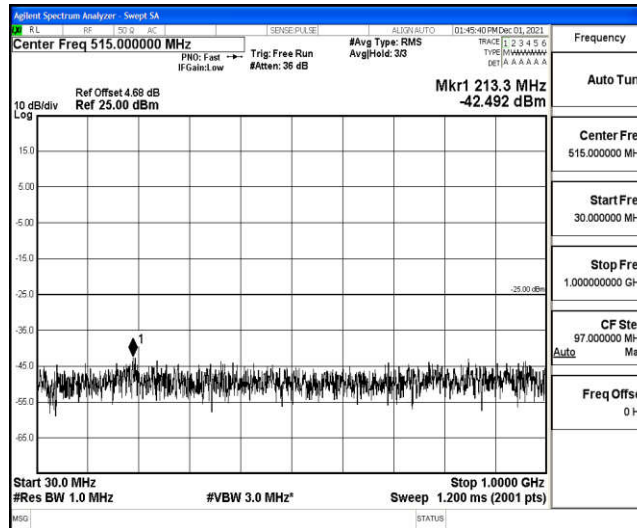

Band7-5MHz-16QAM-21425-1RB#0-Range3:30~1000MHz

Band7-5MHz-16QAM-21425-1RB#0-Range4:1000~10000MHz