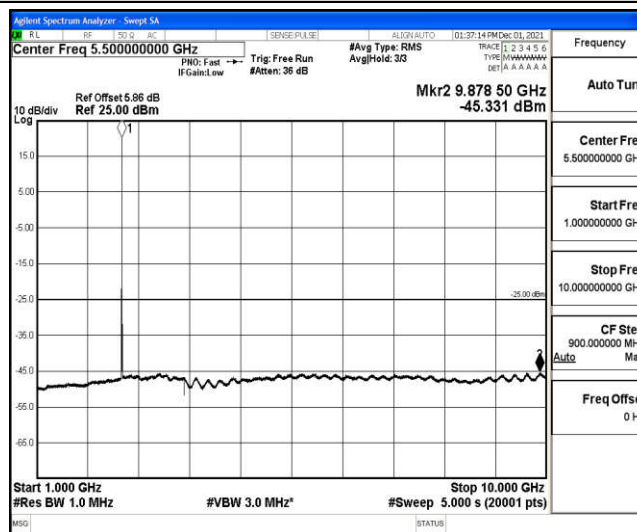

Band7-5MHz-16QAM-20775-1RB#0-Range4:1000~10000MHz

Band7-5MHz-16QAM-20775-1RB#0-Range5:10000~20000MHz