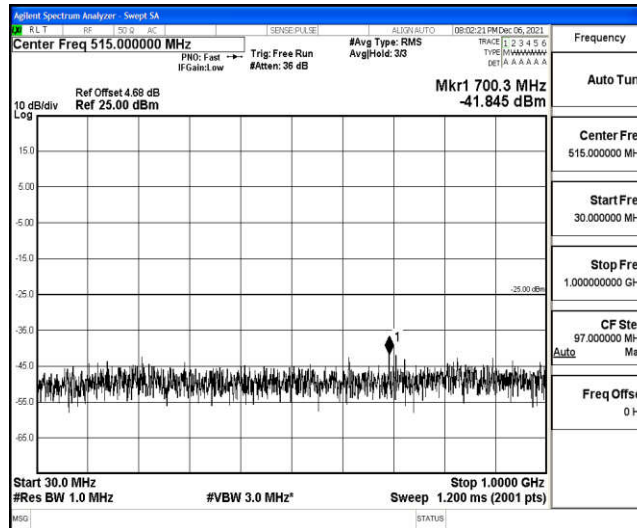

Band7-5MHz-16QAM-21100-1RB#0-Range3:30~1000MHz

Band7-5MHz-16QAM-21100-1RB#0-Range4:1000~10000MHz