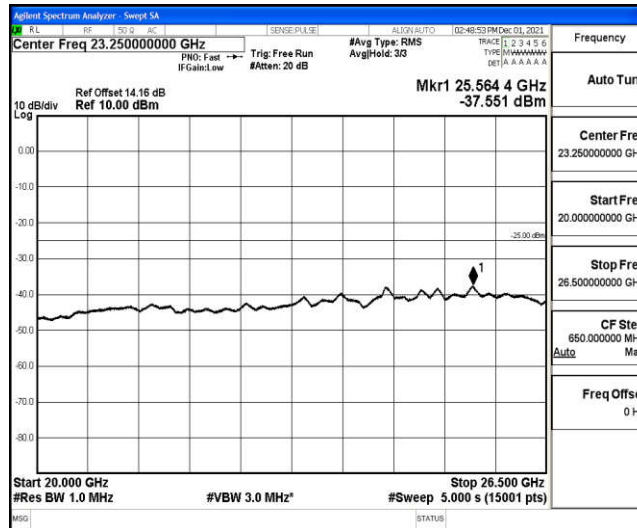

Band7-15MHz-QPSK-21100-1RB#0-Range6:20000~26500MHz

Band7-15MHz-QPSK-21375-1RB#0-Range1:0.009~0.15MHz