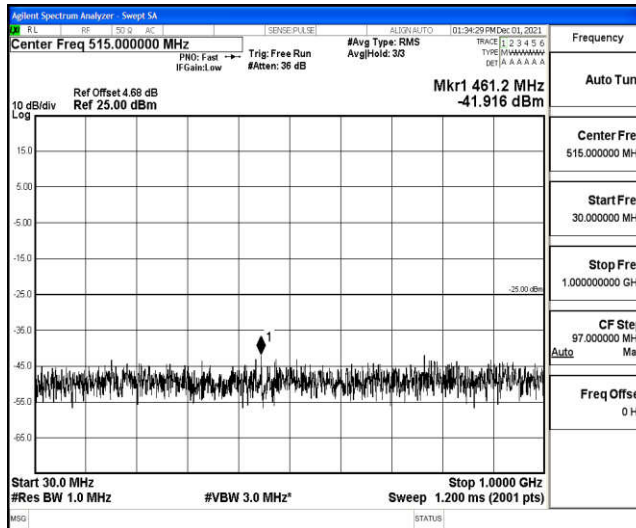

Band7-5MHz-QPSK-20775-1RB#0-Range3:30~1000MHz

Band7-5MHz-QPSK-20775-1RB#0-Range4:1000~10000MHz