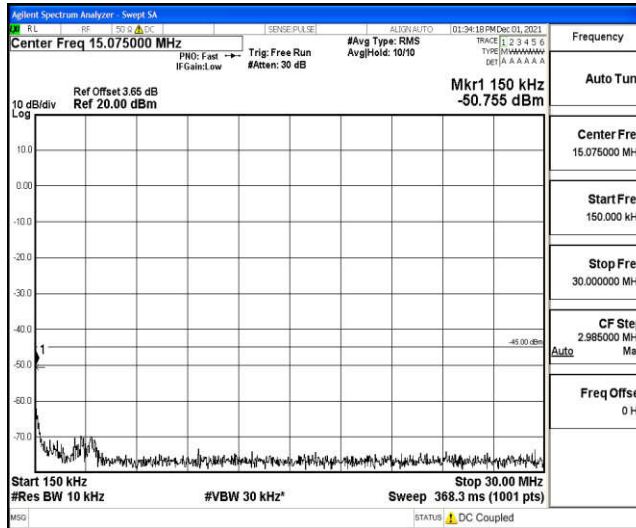

Band7-5MHz-QPSK-20775-1RB#0-Range3:30~1000MHz