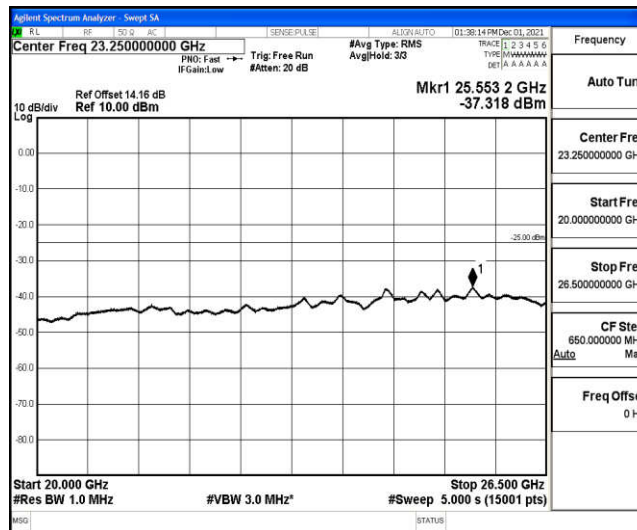

Band7-5MHz-16QAM-20775-1RB#0-Range6:20000~26500MHz

Band7-5MHz-16QAM-21100-1RB#0-Range1:0.009~0.15MHz