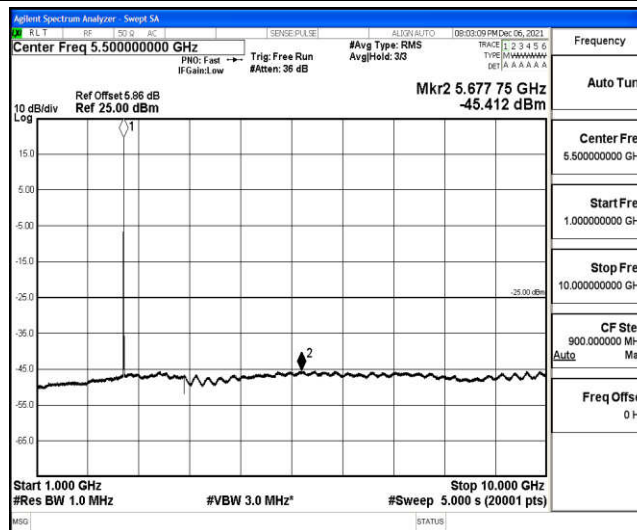

Band7-5MHz-16QAM-21100-1RB#0-Range4:1000~10000MHz

Band7-5MHz-16QAM-21100-1RB#0-Range5:10000~20000MHz