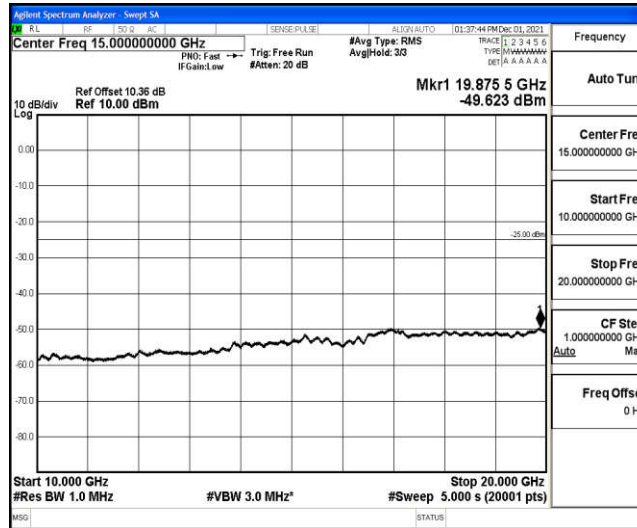

Band7-5MHz-16QAM-20775-1RB#0-Range5:10000~20000MHz

Band7-5MHz-16QAM-20775-1RB#0-Range6:20000~26500MHz