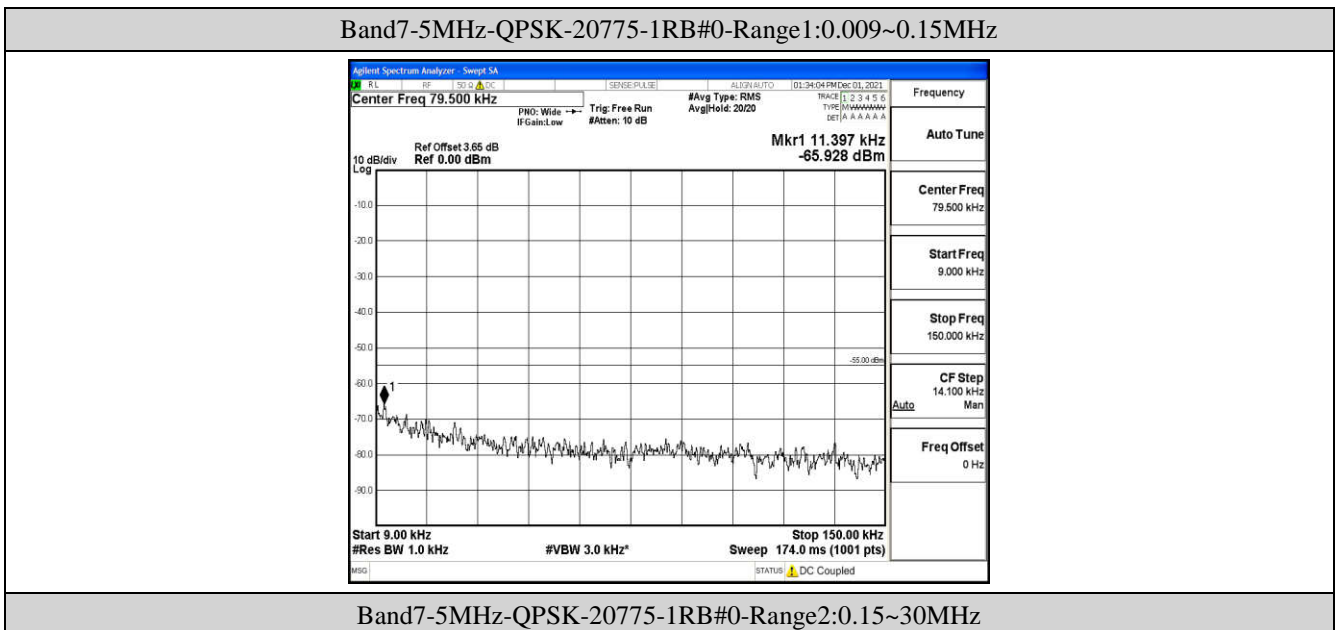

Test Graphs