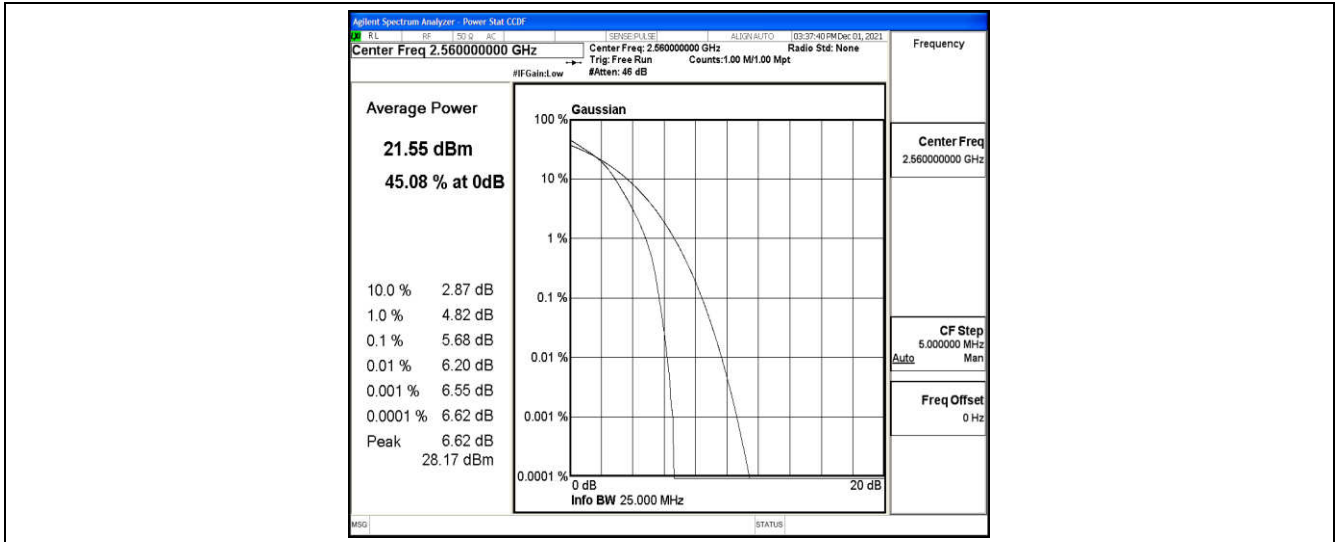

Band7-20MHz-16QAM-20850-1RB#0

Band7-20MHz-16QAM-20850-100RB#0

Band7-20MHz-16QAM-21100-1RB#0

Band7-20MHz-16QAM-21100-100RB#0

Band7-20MHz-16QAM-21350-1RB#0

Band7-20MHz-16QAM-21350-100RB#0

I.3 26dB Bandwidth and Occupied Bandwidth