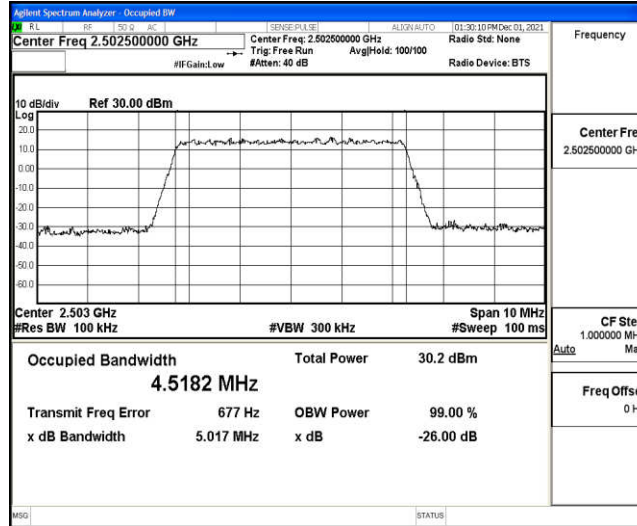

Test Graphs

Band7-5MHz-QPSK-20775-25RB#0