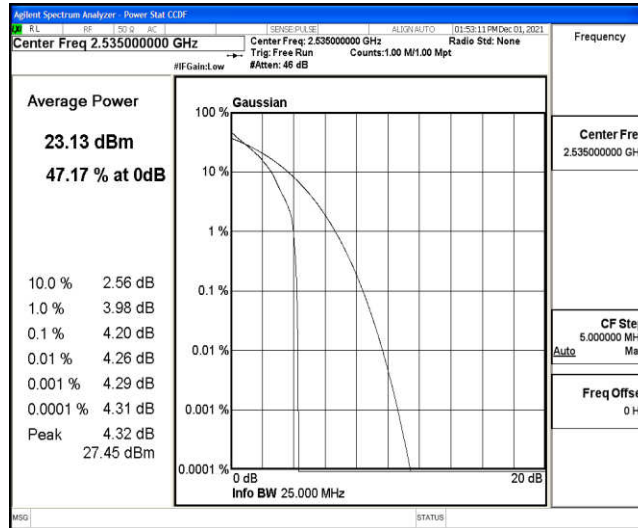

Test Graphs

Band7-5MHz-QPSK-20775-1RB#0

Band7-5MHz-QPSK-20775-25RB#0

Band7-5MHz-QPSK-21100-1RB#0

Band7-5MHz-QPSK-21100-25RB#0

Band7-5MHz-QPSK-21425-1RB#0

Band7-5MHz-QPSK-21425-25RB#0

Band7-5MHz-16QAM-20775-1RB#0