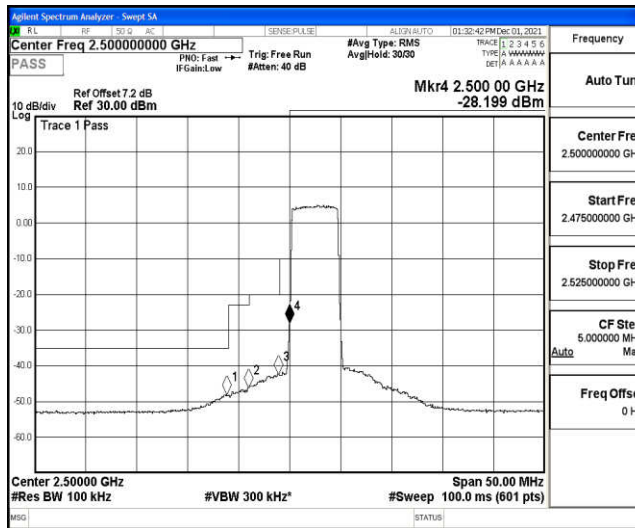

Band7-5MHz-16QAM-20775-25RB#0