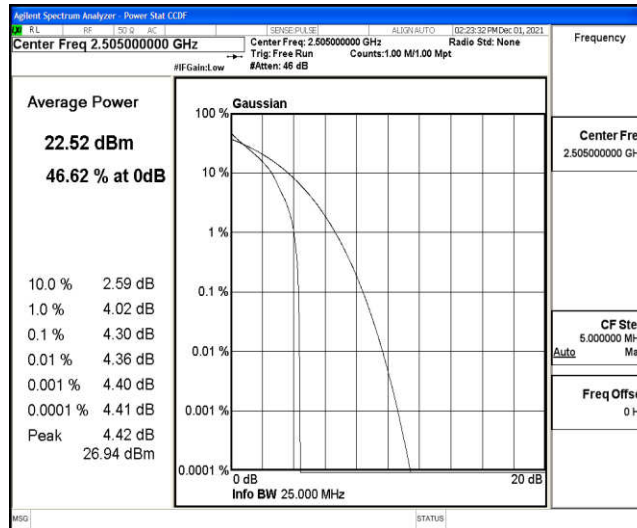

Band7-10MHz-QPSK-20800-1RB#0