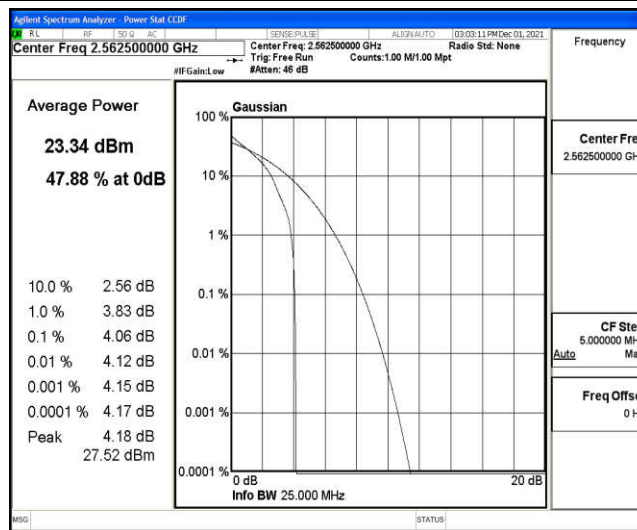

Band7-15MHz-QPSK-21375-1RB#0