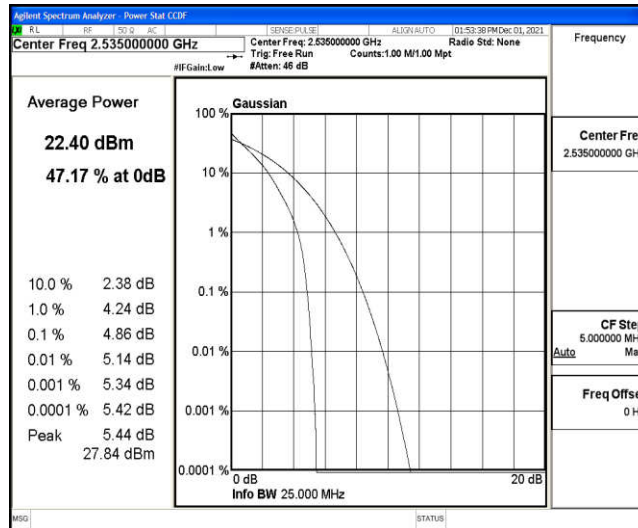

Test Graphs

Band7-5MHz-QPSK-20775-1RB#0

Band7-5MHz-QPSK-20775-25RB#0

Band7-5MHz-QPSK-21100-1RB#0

Band7-5MHz-QPSK-21100-25RB#0

Band7-5MHz-QPSK-21425-1RB#0

Band7-5MHz-QPSK-21425-25RB#0

Band7-5MHz-16QAM-20775-1RB#0