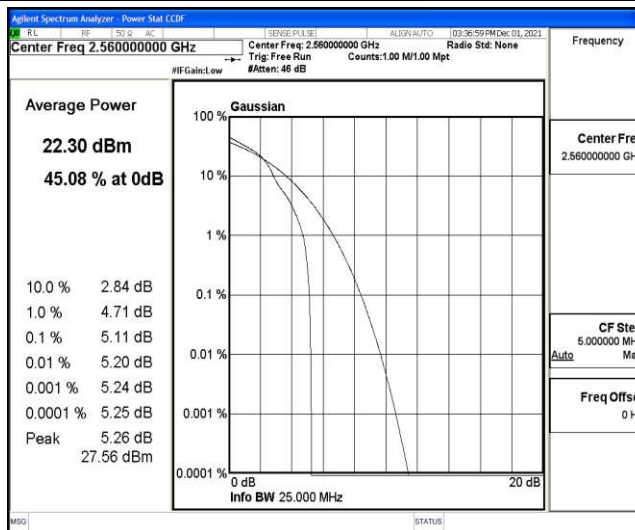

Band7-20MHz-16QAM-20850-1RB#0

Band7-20MHz-16QAM-20850-100RB#0

Band7-20MHz-16QAM-21100-1RB#0

Band7-20MHz-16QAM-21100-100RB#0

Band7-20MHz-16QAM-21350-1RB#0

Band7-20MHz-16QAM-21350-100RB#0

I.3 26dB Bandwidth and Occupied Bandwidth