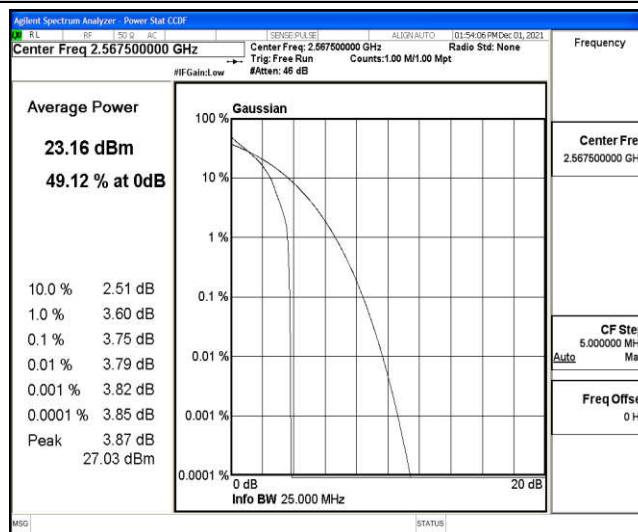

Test Graphs

Band7-5MHz-QPSK-20775-1RB#0

Band7-5MHz-QPSK-20775-25RB#0

Band7-5MHz-QPSK-21100-1RB#0

Band7-5MHz-QPSK-21100-25RB#0

Band7-5MHz-QPSK-21425-1RB#0

Band7-5MHz-QPSK-21425-25RB#0

Band7-5MHz-16QAM-20775-1RB#0