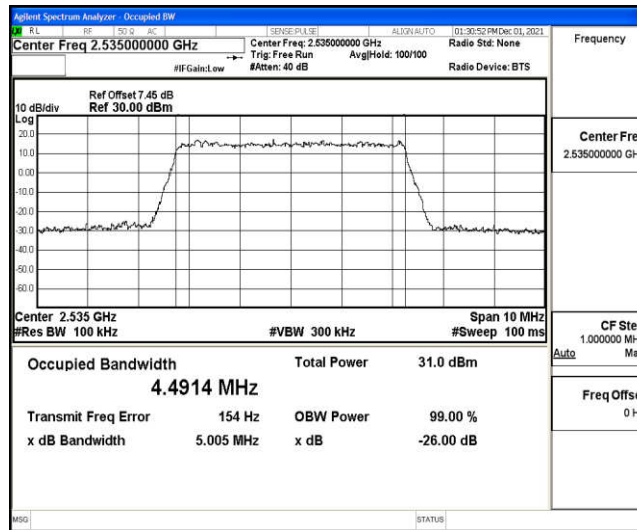

Band7-5MHz-QPSK-21100-25RB#0