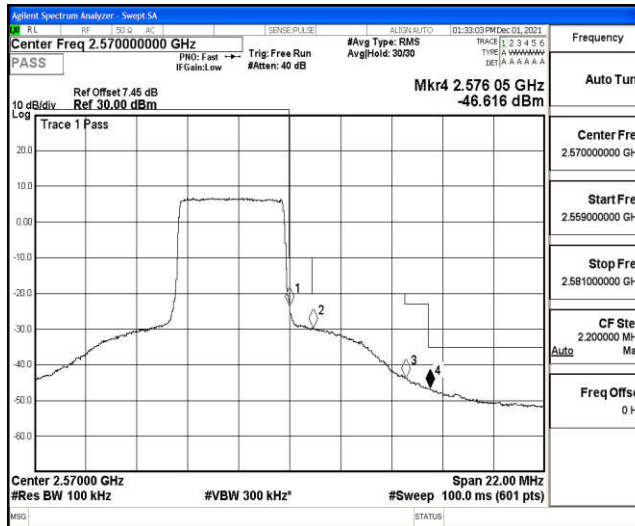

Band7-20MHz-16QAM-20850-100RB#0

Band7-20MHz-16QAM-21100-100RB#0

Band7-20MHz-16QAM-21350-100RB#0

I.4 Band Edge

Test Result

Band	Bandwidth	Modulation	Channel	RB Configuration	Result(dBm)	Verdict
Band7	5MHz	QPSK	20775	25RB#0	-46.77,-45.93,-42.55,-26.71	PASS
Band7	5MHz	QPSK	21425	25RB#0	-23.57,-29.76,-43.78,-46.62	PASS
Band7	5MHz	16QAM	20775	25RB#0	-48.00,-46.09,-42.33,-28.20	PASS
Band7	5MHz	16QAM	21425	25RB#0	-26.01,-33.93,-45.55,-47.55	PASS
Band7	10MHz	QPSK	20800	50RB#0	-46.65,-42.87,-41.43,-29.75	PASS
Band7	10MHz	QPSK	21400	50RB#0	-27.21,-31.81,-35.70,-45.55	PASS
Band7	10MHz	16QAM	20800	50RB#0	-47.14,-43.35,-41.84,-32.55	PASS
Band7	10MHz	16QAM	21400	50RB#0	-28.79,-33.91,-38.21,-46.76	PASS
Band7	15MHz	QPSK	20825	75RB#0	-43.47,-41.37,-39.98,-32.89	PASS
Band7	15MHz	QPSK	21375	75RB#0	-28.97,-35.04,-36.59,-46.25	PASS
Band7	15MHz	16QAM	20825	75RB#0	-44.57,-42.51,-40.98,-34.57	PASS
Band7	15MHz	16QAM	21375	75RB#0	-32.80,-37.82,-39.50,-46.71	PASS
Band7	20MHz	QPSK	20850	100RB#0	-43.16,-41.48,-40.37,-34.44	PASS
Band7	20MHz	QPSK	21350	100RB#0	-32.15,-36.58,-38.35,-46.26	PASS
Band7	20MHz	16QAM	20850	100RB#0	-43.52,-41.68,-40.44,-35.71	PASS
Band7	20MHz	16QAM	21350	100RB#0	-33.38,-36.81,-38.45,-46.25	PASS

Test Graphs

Band7-5MHz-16QAM-20775-25RB#0

Band7-5MHz-16QAM-21425-25RB#0

Band7-10MHz-QPSK-20800-50RB#0

Band7-10MHz-QPSK-21400-50RB#0

Band7-10MHz-16QAM-20800-50RB#0

Band7-10MHz-16QAM-21400-50RB#0

Band7-15MHz-QPSK-20825-75RB#0