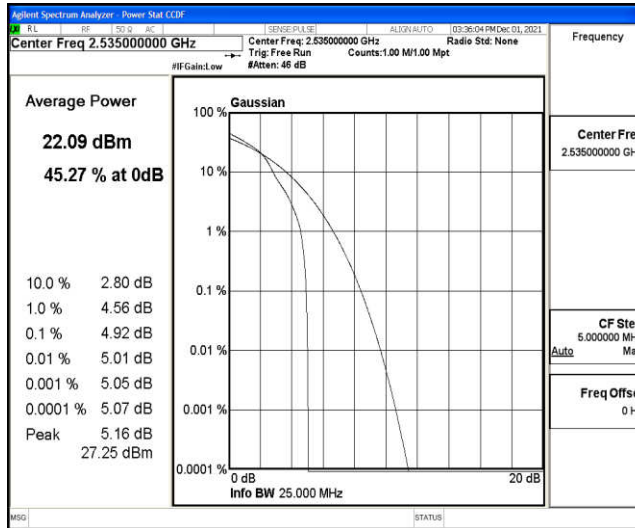

Band7-20MHz-16QAM-20850-1RB#0

Band7-20MHz-16QAM-20850-100RB#0

Band7-20MHz-16QAM-21100-1RB#0

Band7-20MHz-16QAM-21100-100RB#0

Band7-20MHz-16QAM-21350-1RB#0

Band7-20MHz-16QAM-21350-100RB#0

I.3 26dB Bandwidth and Occupied Bandwidth