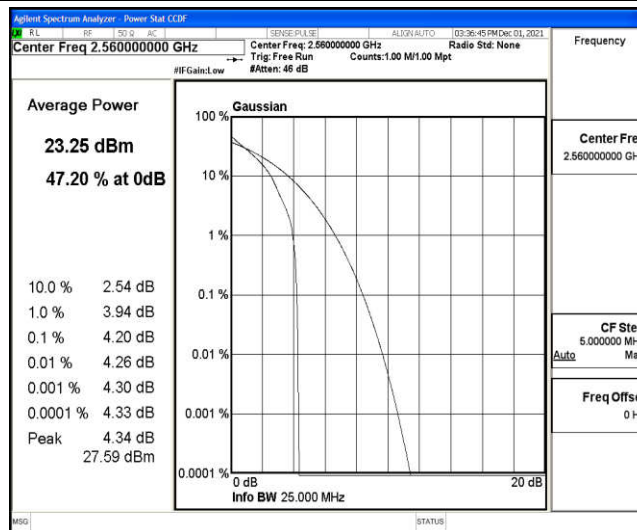

Band7-20MHz-QPSK-21350-1RB#0