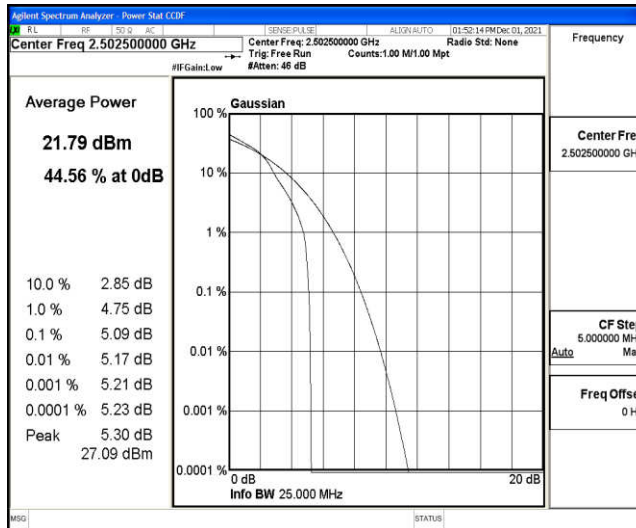

Test Graphs

Band7-5MHz-QPSK-20775-1RB#0

Band7-5MHz-QPSK-20775-25RB#0

Band7-5MHz-QPSK-21100-1RB#0

Band7-5MHz-QPSK-21100-25RB#0

Band7-5MHz-QPSK-21425-1RB#0

Band7-5MHz-QPSK-21425-25RB#0

Band7-5MHz-16QAM-20775-1RB#0