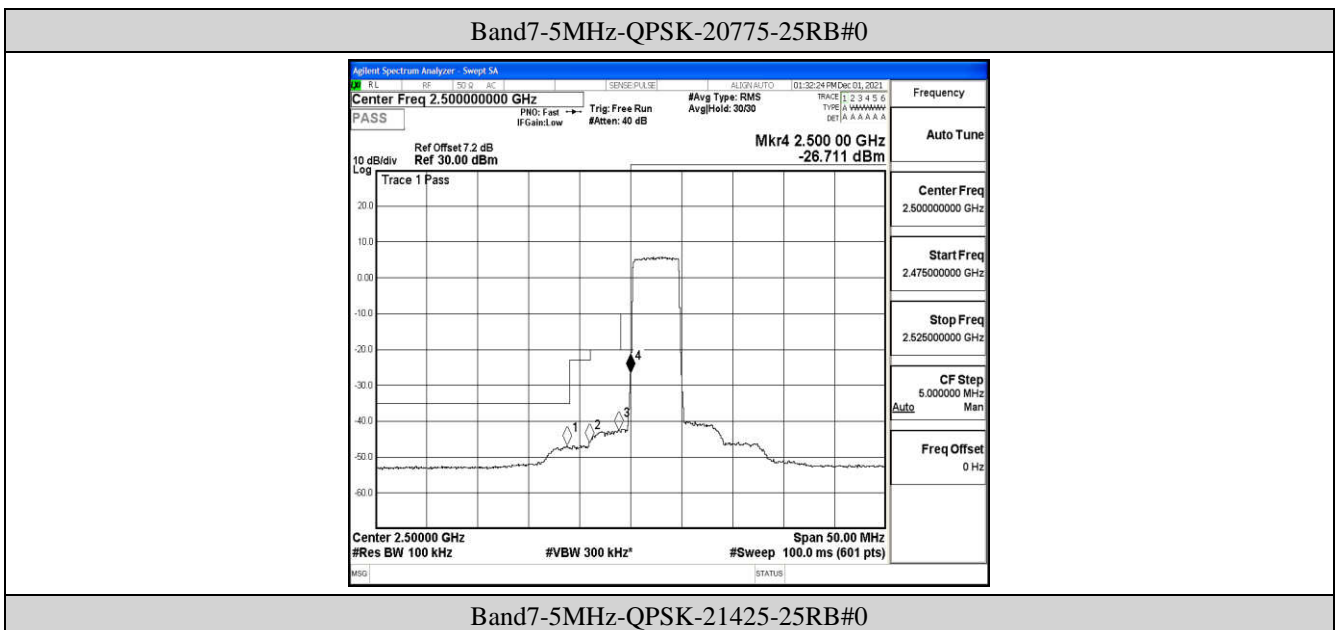

I.4 Band Edge

Test Result

Band	Bandwidth	Modulation	Channel	RB Configuration	Result(dBm)	Verdict
Band7	5MHz	QPSK	20775	25RB#0	-46.77,-45.93,-42.55,-26.71	PASS
Band7	5MHz	QPSK	21425	25RB#0	-23.57,-29.76,-43.78,-46.62	PASS
Band7	5MHz	16QAM	20775	25RB#0	-48.00,-46.09,-42.33,-28.20	PASS
Band7	5MHz	16QAM	21425	25RB#0	-26.01,-33.93,-45.55,-47.55	PASS
Band7	10MHz	QPSK	20800	50RB#0	-46.65,-42.87,-41.43,-29.75	PASS
Band7	10MHz	QPSK	21400	50RB#0	-27.21,-31.81,-35.70,-45.55	PASS
Band7	10MHz	16QAM	20800	50RB#0	-47.14,-43.35,-41.84,-32.55	PASS
Band7	10MHz	16QAM	21400	50RB#0	-28.79,-33.91,-38.21,-46.76	PASS
Band7	15MHz	QPSK	20825	75RB#0	-43.47,-41.37,-39.98,-32.89	PASS
Band7	15MHz	QPSK	21375	75RB#0	-28.97,-35.04,-36.59,-46.25	PASS
Band7	15MHz	16QAM	20825	75RB#0	-44.57,-42.51,-40.98,-34.57	PASS
Band7	15MHz	16QAM	21375	75RB#0	-32.80,-37.82,-39.50,-46.71	PASS
Band7	20MHz	QPSK	20850	100RB#0	-43.16,-41.48,-40.37,-34.44	PASS
Band7	20MHz	QPSK	21350	100RB#0	-32.15,-36.58,-38.35,-46.26	PASS
Band7	20MHz	16QAM	20850	100RB#0	-43.52,-41.68,-40.44,-35.71	PASS
Band7	20MHz	16QAM	21350	100RB#0	-33.38,-36.81,-38.45,-46.25	PASS

Test Graphs