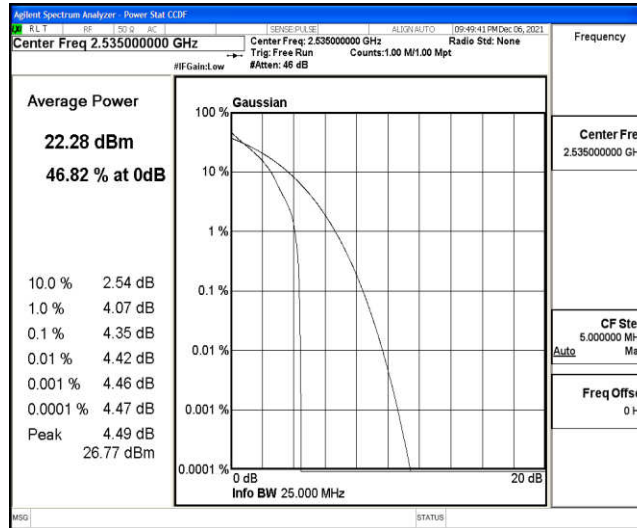

Band7-20MHz-QPSK-21100-1RB#0