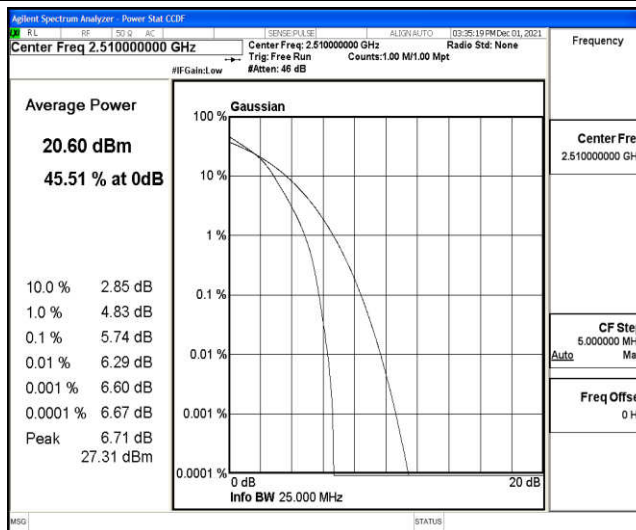

Band7-20MHz-16QAM-20850-1RB#0

Band7-20MHz-16QAM-20850-100RB#0

Band7-20MHz-16QAM-21100-1RB#0

Band7-20MHz-16QAM-21100-100RB#0

Band7-20MHz-16QAM-21350-1RB#0

Band7-20MHz-16QAM-21350-100RB#0

I.3 26dB Bandwidth and Occupied Bandwidth