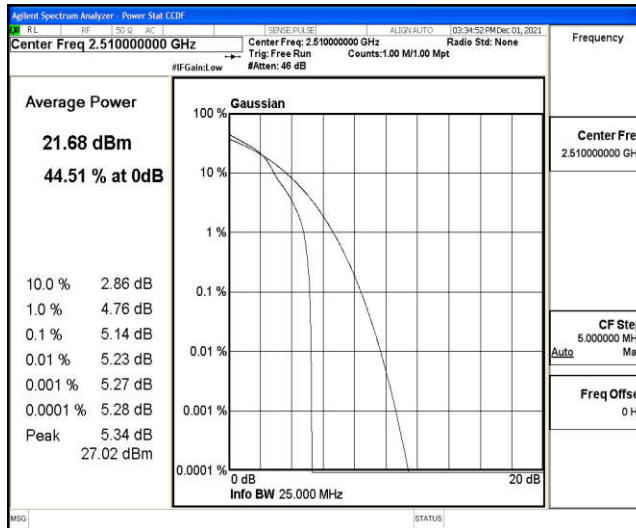

Band7-20MHz-16QAM-20850-1RB#0

Band7-20MHz-16QAM-20850-100RB#0

Band7-20MHz-16QAM-21100-1RB#0

Band7-20MHz-16QAM-21100-100RB#0

Band7-20MHz-16QAM-21350-1RB#0

Band7-20MHz-16QAM-21350-100RB#0

I.3 26dB Bandwidth and Occupied Bandwidth