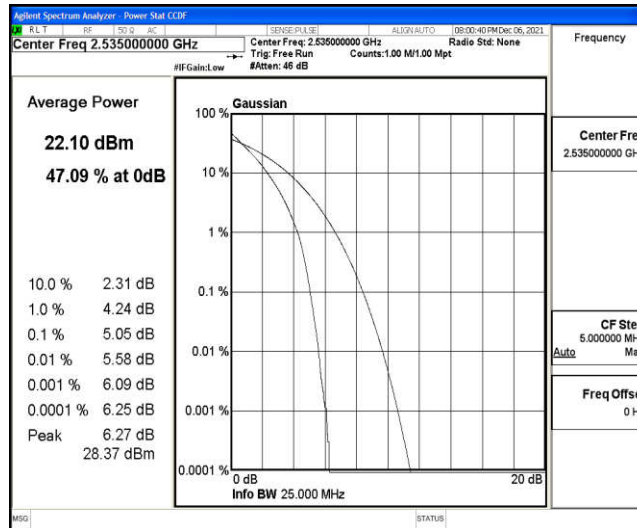

Band7-20MHz-QPSK-21100-100RB#0