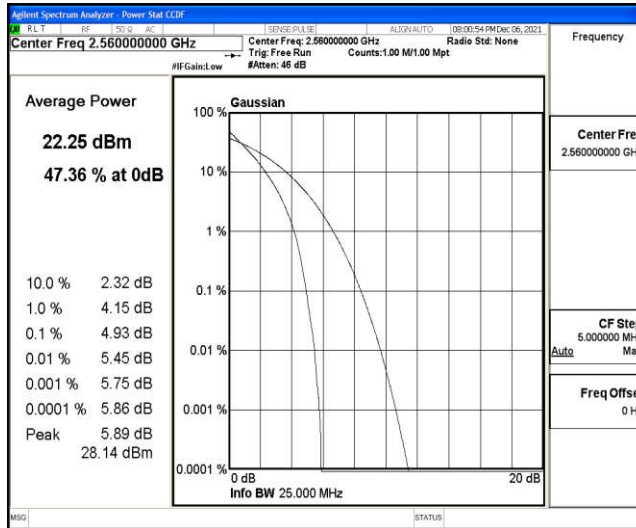

Band7-20MHz-16QAM-20850-1RB#0

Band7-20MHz-16QAM-20850-100RB#0

Band7-20MHz-16QAM-21100-1RB#0

Band7-20MHz-16QAM-21100-100RB#0

Band7-20MHz-16QAM-21350-1RB#0

Band7-20MHz-16QAM-21350-100RB#0

I.3 26dB Bandwidth and Occupied Bandwidth