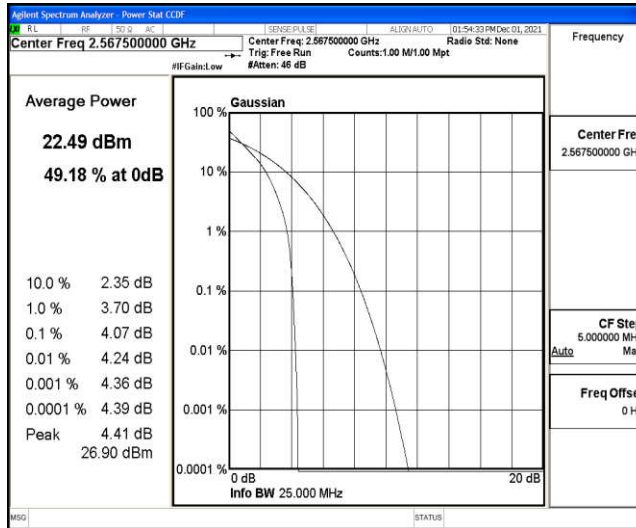

Test Graphs

Band7-5MHz-QPSK-20775-1RB#0

Band7-5MHz-QPSK-20775-25RB#0

Band7-5MHz-QPSK-21100-1RB#0

Band7-5MHz-QPSK-21100-25RB#0

Band7-5MHz-QPSK-21425-1RB#0

Band7-5MHz-QPSK-21425-25RB#0

Band7-5MHz-16QAM-20775-1RB#0