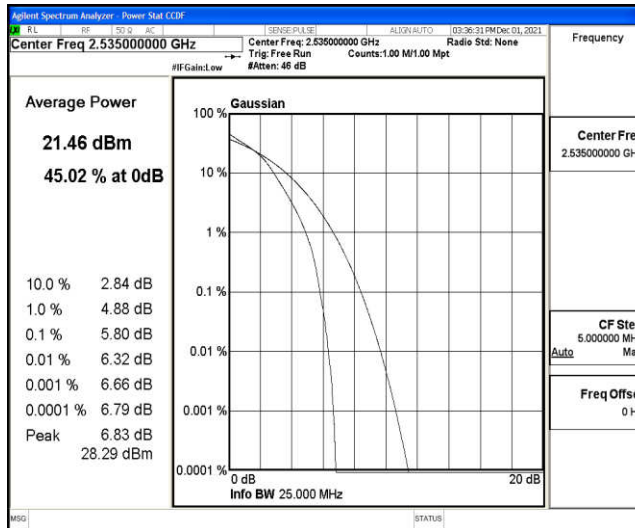

Band7-20MHz-16QAM-20850-1RB#0

Band7-20MHz-16QAM-20850-100RB#0

Band7-20MHz-16QAM-21100-1RB#0

Band7-20MHz-16QAM-21100-100RB#0

Band7-20MHz-16QAM-21350-1RB#0

Band7-20MHz-16QAM-21350-100RB#0

I.3 26dB Bandwidth and Occupied Bandwidth