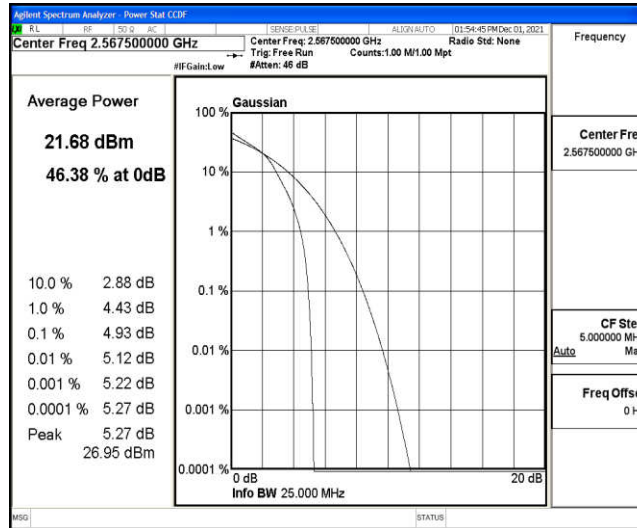

Band7-5MHz-16QAM-21425-25RB#0