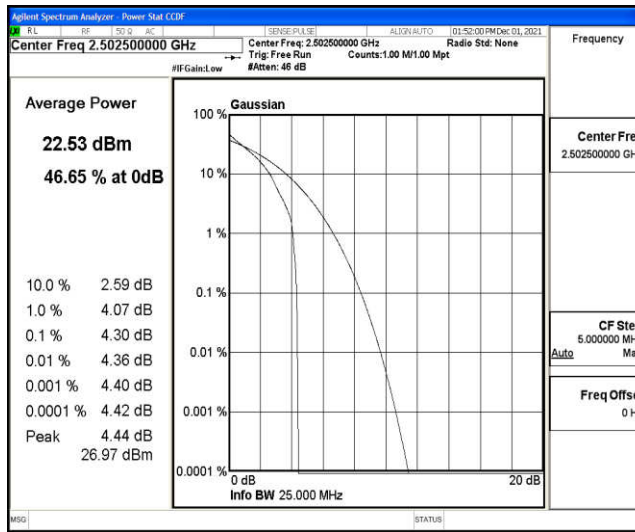

Test Graphs

Band7-5MHz-QPSK-20775-1RB#0