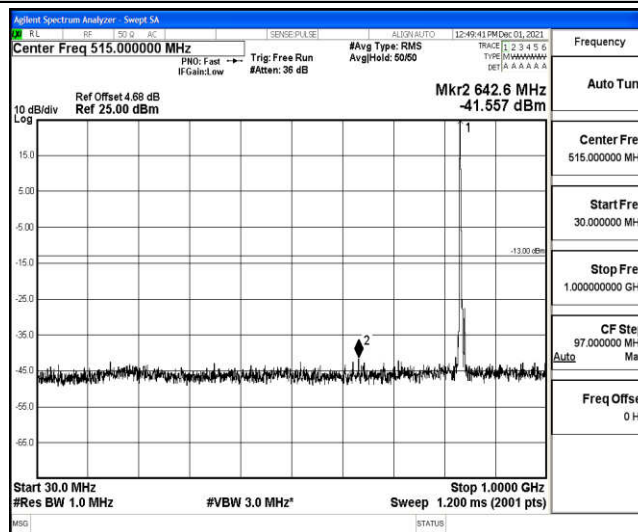

Band5-5MHz-16QAM-20525-1RB#0-Range3:30~1000MHz