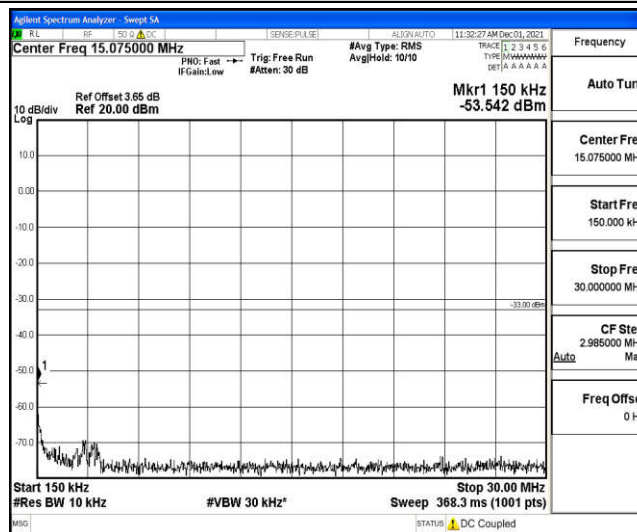

Band5-1.4MHz-16QAM-20525-1RB#0-Range2:0.15~30MHz

Band5-1.4MHz-16QAM-20525-1RB#0-Range3:30~1000MHz

Band5-1.4MHz-16QAM-20525-1RB#0-Range4:1000~10000MHz

Band5-1.4MHz-16QAM-20643-1RB#0-Range1:0.009~0.15MHz

Band5-1.4MHz-16QAM-20643-1RB#0-Range2:0.15~30MHz