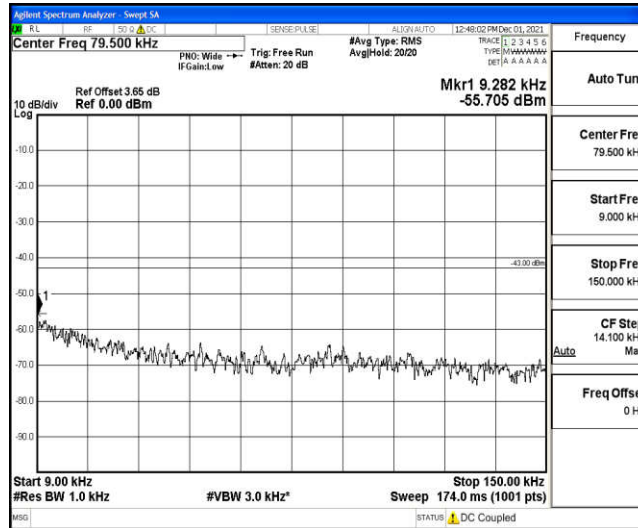

Band5-5MHz-QPSK-20525-1RB#0-Range1:0.009~0.15MHz