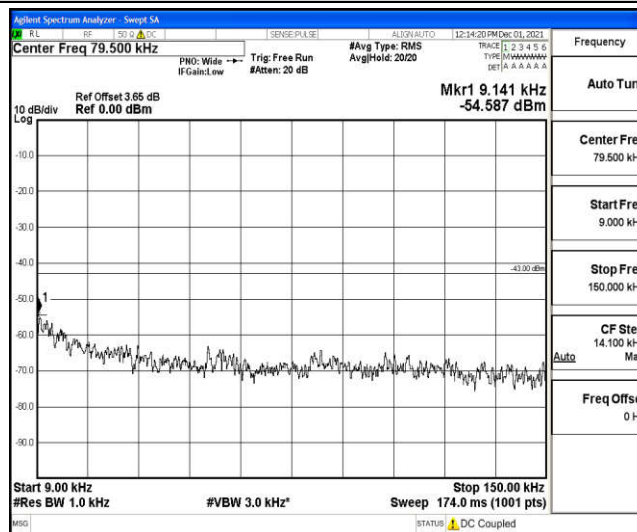

Band5-3MHz-QPSK-20415-1RB#0-Range1:0.009~0.15MHz