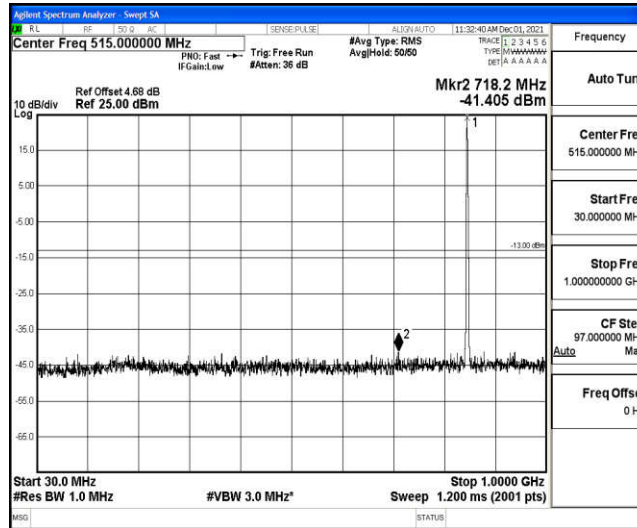

Band5-1.4MHz-16QAM-20643-1RB#0-Range3:30~1000MHz