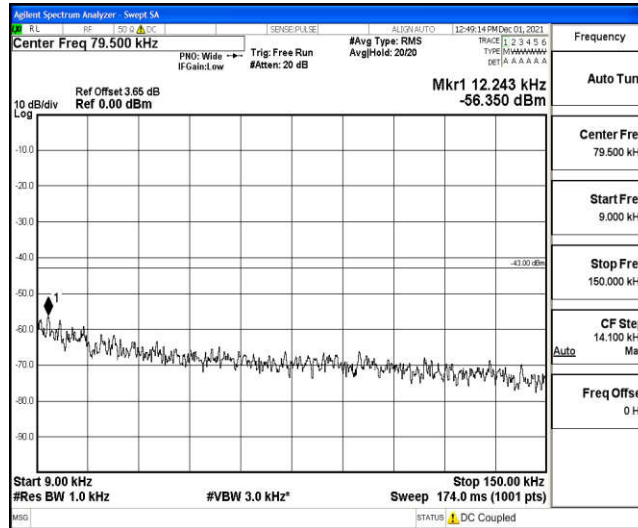

Band5-5MHz-16QAM-20425-1RB#0-Range1:0.009~0.15MHz

Band5-5MHz-16QAM-20425-1RB#0-Range2:0.15~30MHz

Band5-5MHz-16QAM-20425-1RB#0-Range3:30~1000MHz

Band5-5MHz-16QAM-20425-1RB#0-Range4:1000~10000MHz

Band5-5MHz-16QAM-20525-1RB#0-Range1:0.009~0.15MHz