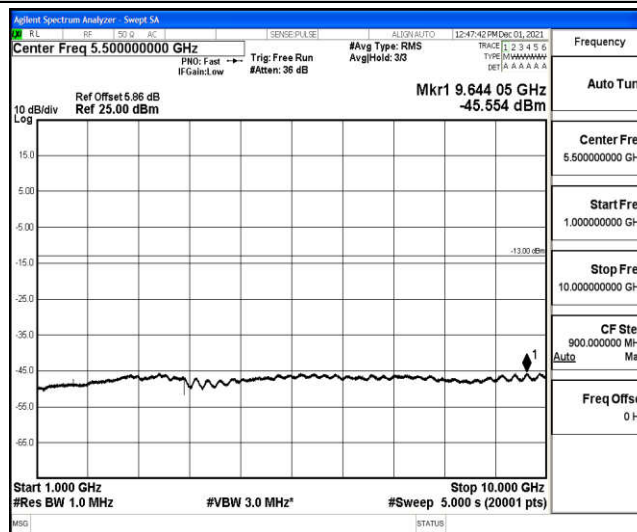

Band5-5MHz-16QAM-20425-1RB#0-Range1:0.009~0.15MHz

Band5-5MHz-16QAM-20425-1RB#0-Range2:0.15~30MHz

Band5-5MHz-16QAM-20425-1RB#0-Range3:30~1000MHz

Band5-5MHz-16QAM-20425-1RB#0-Range4:1000~10000MHz

Band5-5MHz-16QAM-20525-1RB#0-Range1:0.009~0.15MHz