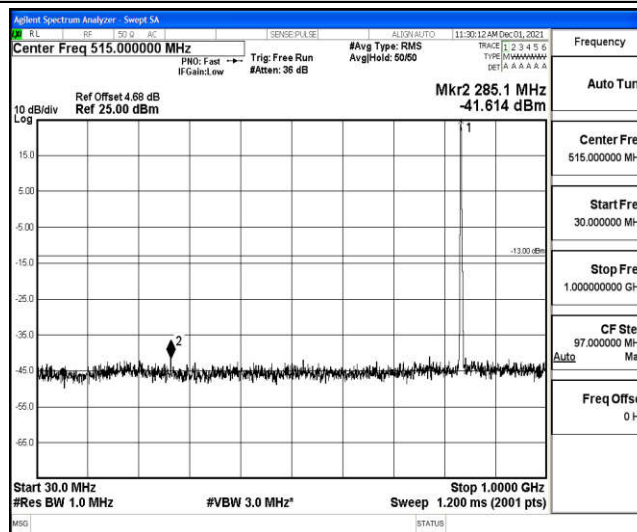

Band5-1.4MHz-16QAM-20525-1RB#0-Range2:0.15~30MHz

Band5-1.4MHz-16QAM-20525-1RB#0-Range3:30~1000MHz

Band5-1.4MHz-16QAM-20525-1RB#0-Range4:1000~10000MHz

Band5-1.4MHz-16QAM-20643-1RB#0-Range1:0.009~0.15MHz

Band5-1.4MHz-16QAM-20643-1RB#0-Range2:0.15~30MHz