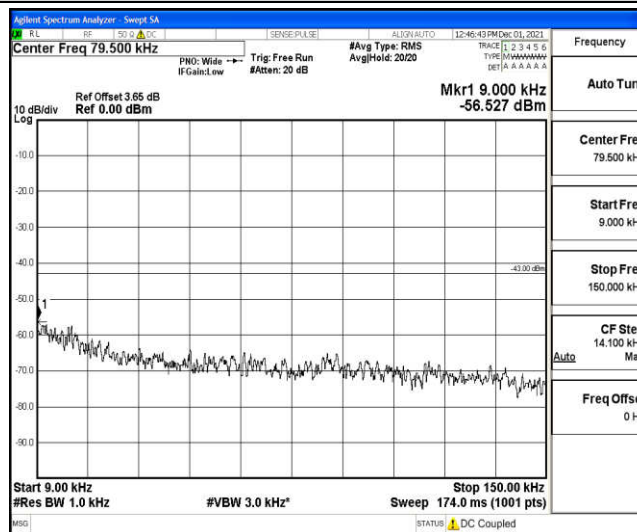

Band5-5MHz-16QAM-20425-1RB#0-Range1:0.009~0.15MHz