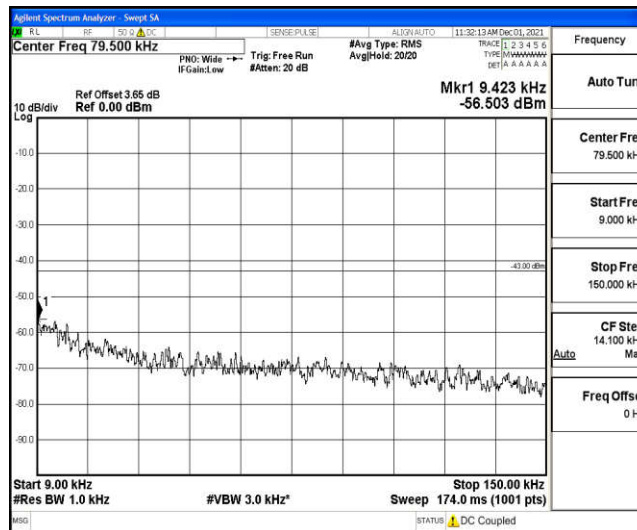

Band5-1.4MHz-16QAM-20525-1RB#0-Range2:0.15~30MHz

Band5-1.4MHz-16QAM-20525-1RB#0-Range3:30~1000MHz

Band5-1.4MHz-16QAM-20525-1RB#0-Range4:1000~10000MHz

Band5-1.4MHz-16QAM-20643-1RB#0-Range1:0.009~0.15MHz

Band5-1.4MHz-16QAM-20643-1RB#0-Range2:0.15~30MHz