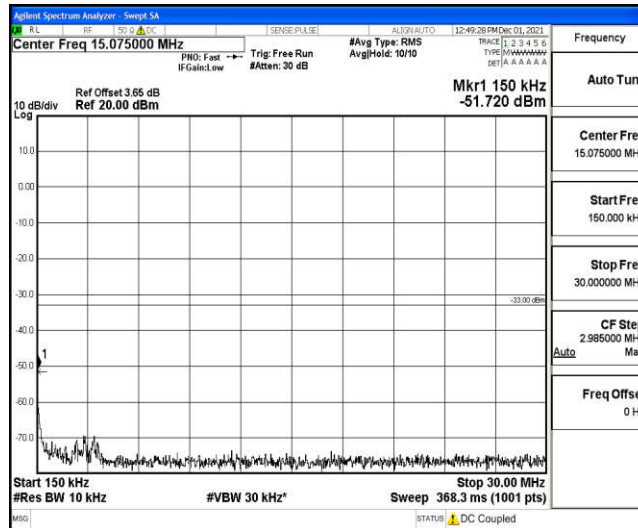

Band5-5MHz-16QAM-20525-1RB#0-Range2:0.15~30MHz