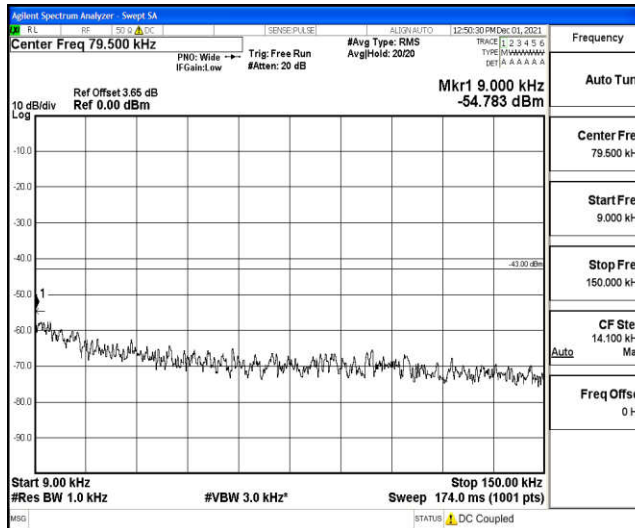

Band5-5MHz-QPSK-20625-1RB#0-Range1:0.009~0.15MHz