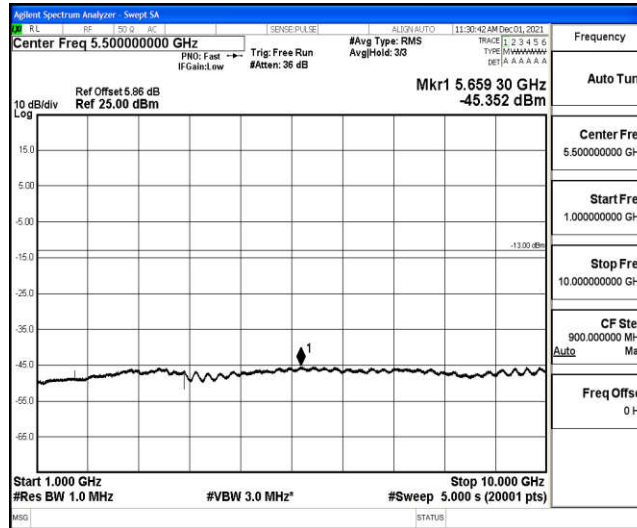

Band5-1.4MHz-16QAM-20525-1RB#0-Range2:0.15~30MHz

Band5-1.4MHz-16QAM-20525-1RB#0-Range3:30~1000MHz

Band5-1.4MHz-16QAM-20525-1RB#0-Range4:1000~10000MHz

Band5-1.4MHz-16QAM-20643-1RB#0-Range1:0.009~0.15MHz

Band5-1.4MHz-16QAM-20643-1RB#0-Range2:0.15~30MHz