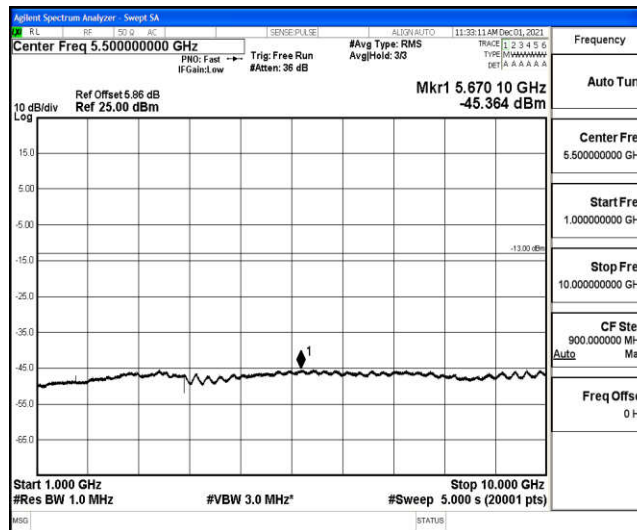

Band5-1.4MHz-16QAM-20643-1RB#0-Range4:1000~10000MHz