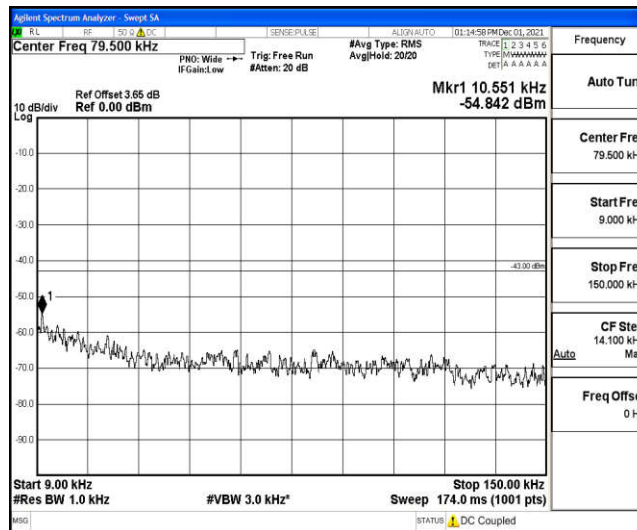

Band5-10MHz-QPSK-20600-1RB#0-Range1:0.009~0.15MHz