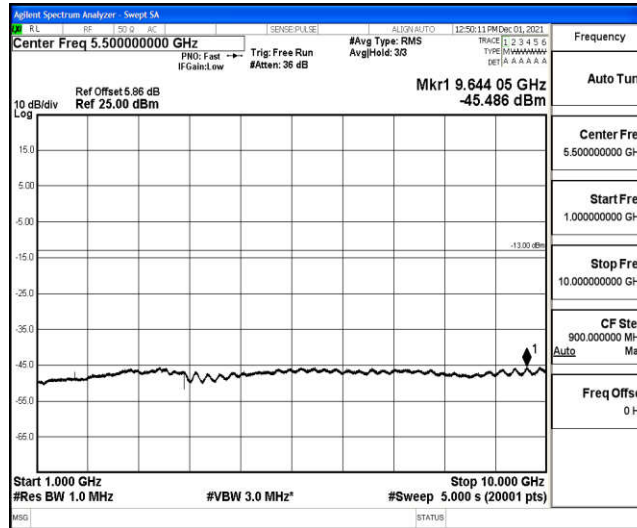

Band5-5MHz-16QAM-20525-1RB#0-Range4:1000~10000MHz