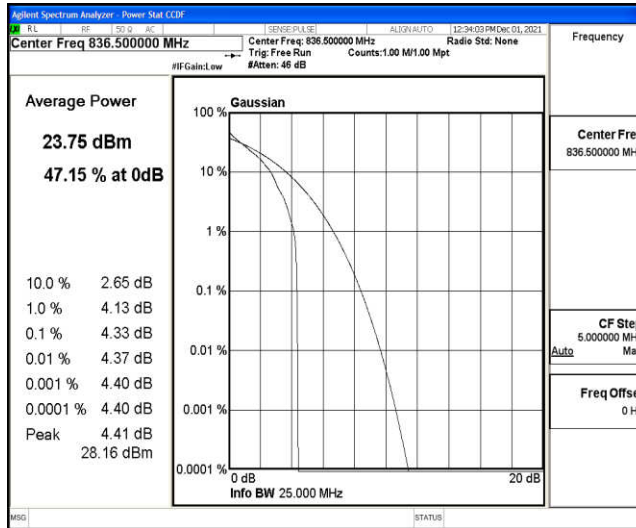

Band5-3MHz-QPSK-20525-1RB#0