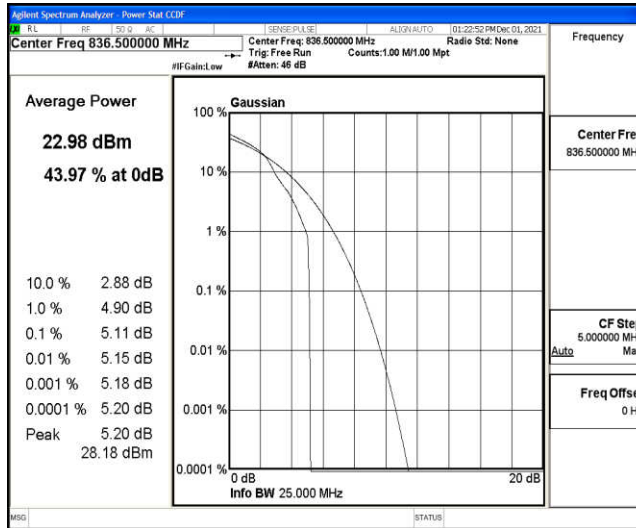

Band5-10MHz-16QAM-20525-1RB#0