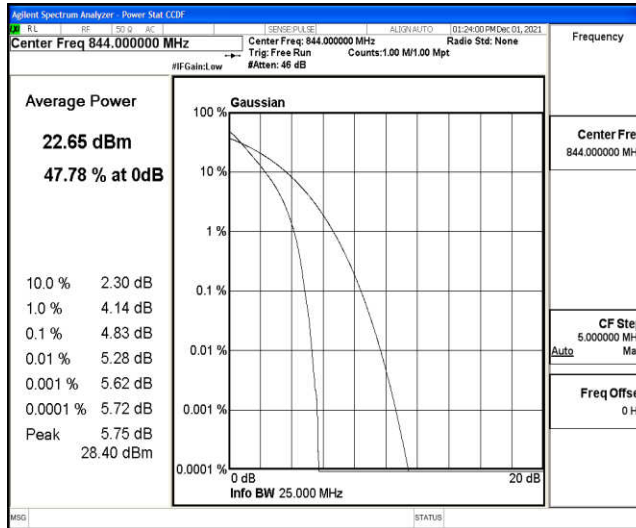

Band5-10MHz-QPSK-20600-50RB#0