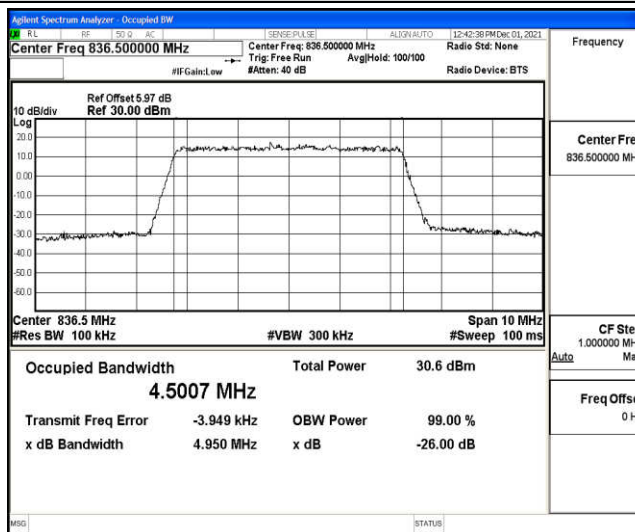

Band5-5MHz-16QAM-20525-25RB#0