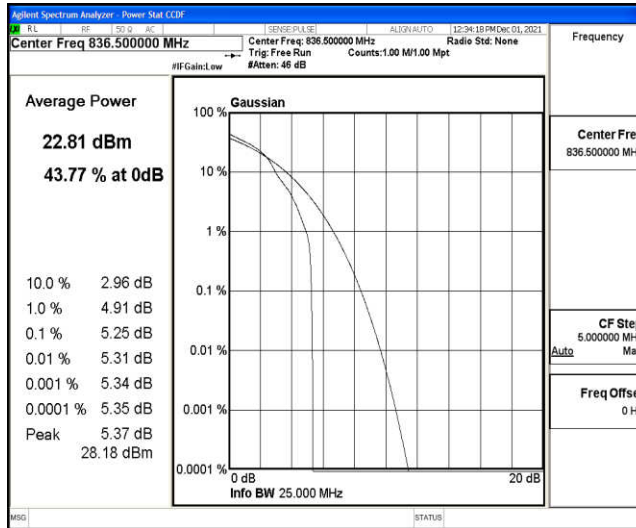

Band5-3MHz-16QAM-20525-1RB#0