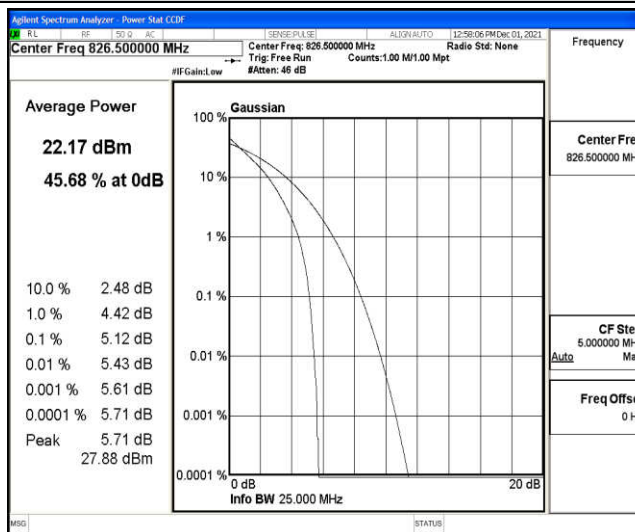

Band5-5MHz-QPSK-20425-25RB#0