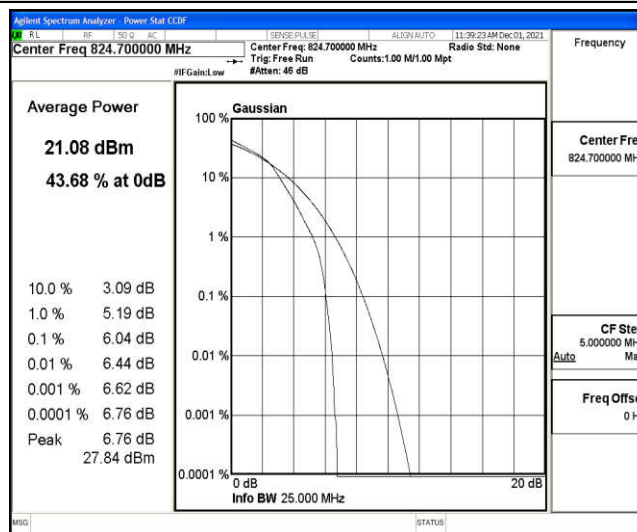

Band5-1.4MHz-16QAM-20407-6RB#0