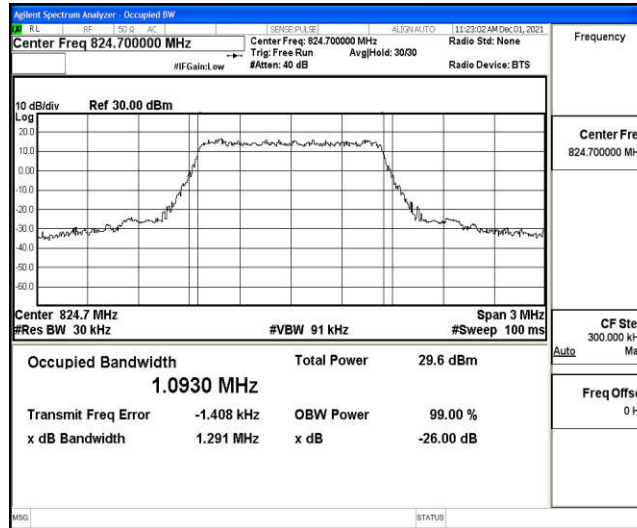

Test Graphs

Band5-1.4MHz-QPSK-20407-6RB#0