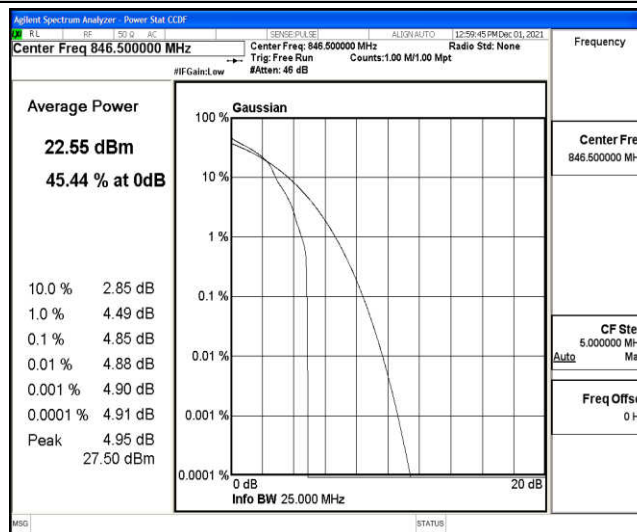

Band5-5MHz-16QAM-20425-1RB#0

Band5-5MHz-16QAM-20425-25RB#0

Band5-5MHz-16QAM-20525-1RB#0

Band5-5MHz-16QAM-20525-25RB#0

Band5-5MHz-16QAM-20625-1RB#0

Band5-5MHz-16QAM-20625-25RB#0

Band5-10MHz-QPSK-20450-1RB#0

Band5-10MHz-QPSK-20450-50RB#0