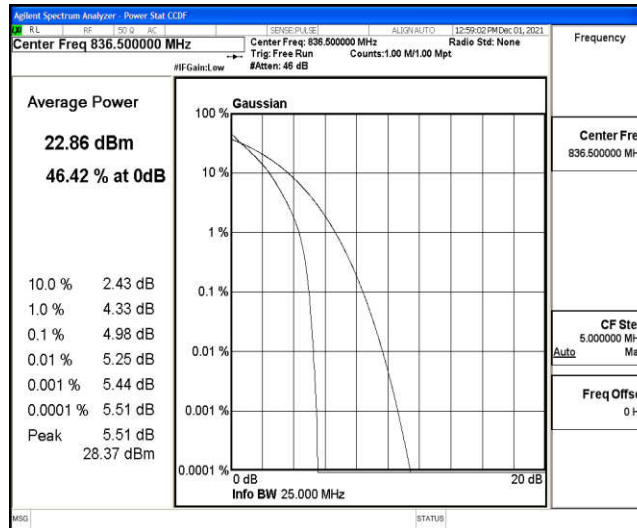

Band5-5MHz-QPSK-20525-25RB#0