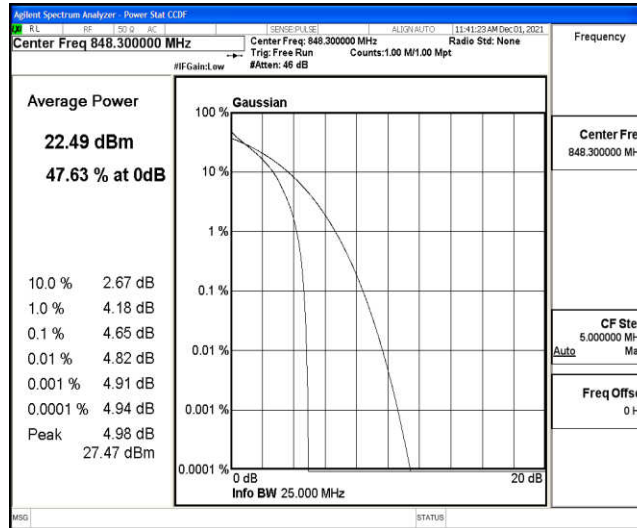

### Test Graphs

Band5-1.4MHz-QPSK-20407-1RB#0

Band5-1.4MHz-QPSK-20407-6RB#0

Band5-1.4MHz-QPSK-20525-1RB#0

Band5-1.4MHz-QPSK-20525-6RB#0

Band5-1.4MHz-QPSK-20643-1RB#0

Band5-1.4MHz-QPSK-20643-6RB#0

Band5-1.4MHz-16QAM-20407-1RB#0