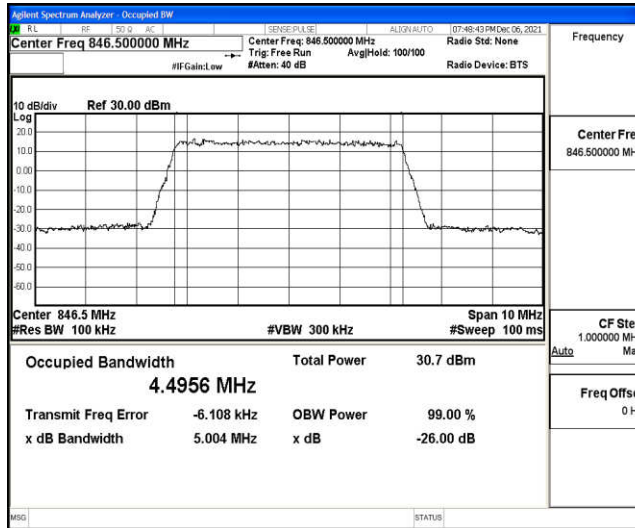

Band5-5MHz-QPSK-20625-25RB#0