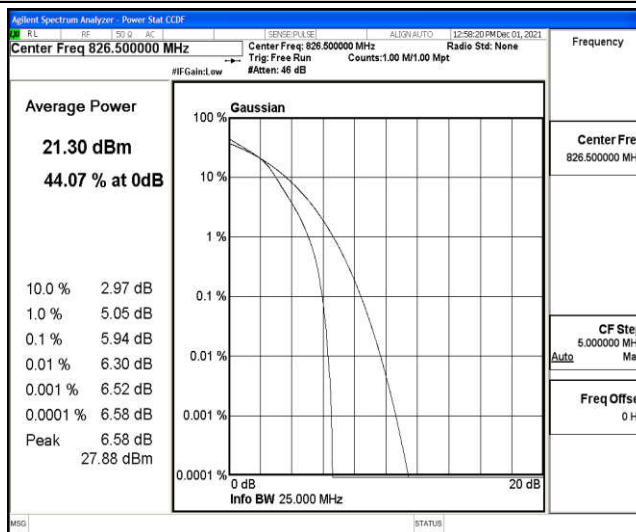

Band5-5MHz-16QAM-20425-25RB#0