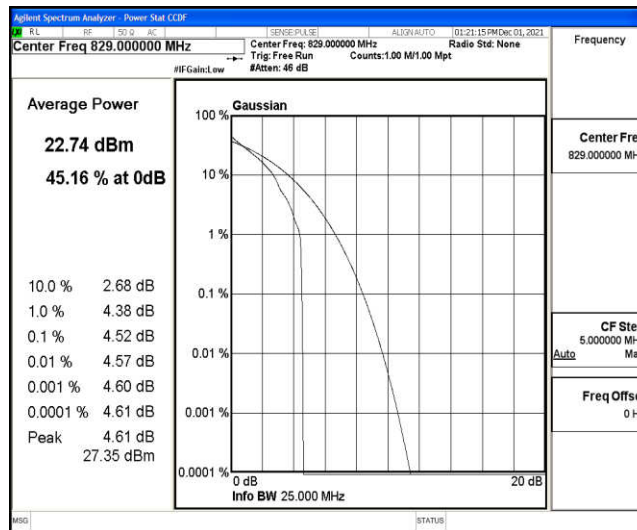

Band5-5MHz-16QAM-20425-1RB#0

Band5-5MHz-16QAM-20425-25RB#0

Band5-5MHz-16QAM-20525-1RB#0

Band5-5MHz-16QAM-20525-25RB#0

Band5-5MHz-16QAM-20625-1RB#0

Band5-5MHz-16QAM-20625-25RB#0

Band5-10MHz-QPSK-20450-1RB#0

Band5-10MHz-QPSK-20450-50RB#0