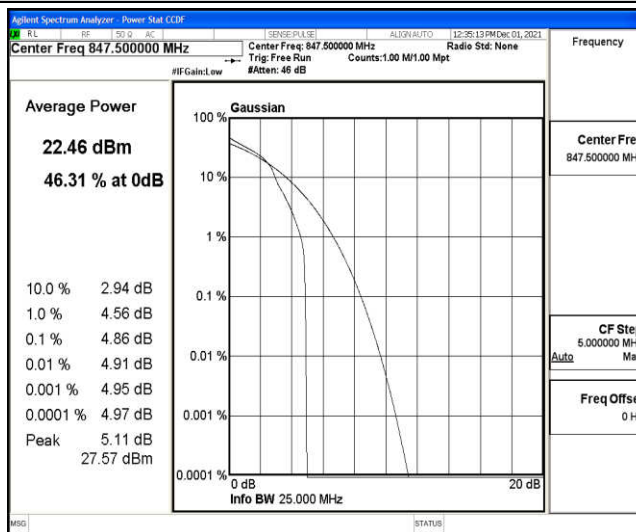

Band5-3MHz-16QAM-20635-1RB#0