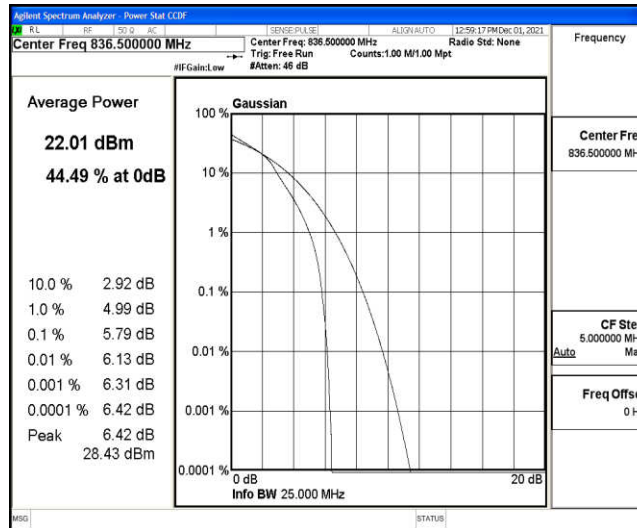

Band5-5MHz-16QAM-20425-1RB#0

Band5-5MHz-16QAM-20425-25RB#0

Band5-5MHz-16QAM-20525-1RB#0

Band5-5MHz-16QAM-20525-25RB#0

Band5-5MHz-16QAM-20625-1RB#0

Band5-5MHz-16QAM-20625-25RB#0

Band5-10MHz-QPSK-20450-1RB#0

Band5-10MHz-QPSK-20450-50RB#0