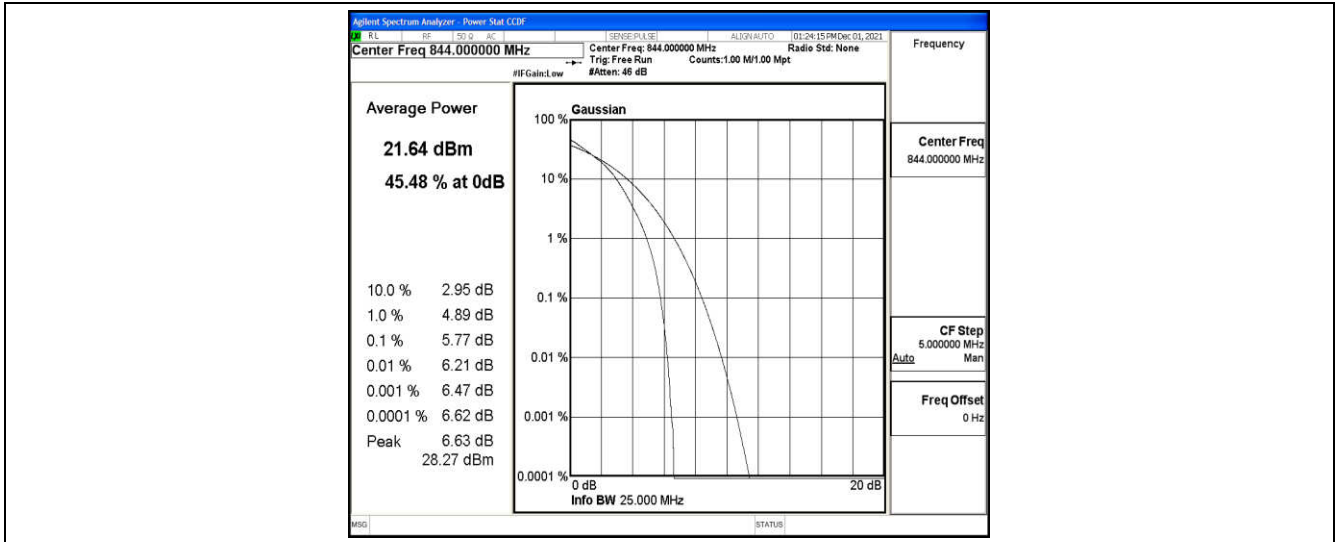

## H.3 26dB Bandwidth and Occupied Bandwidth