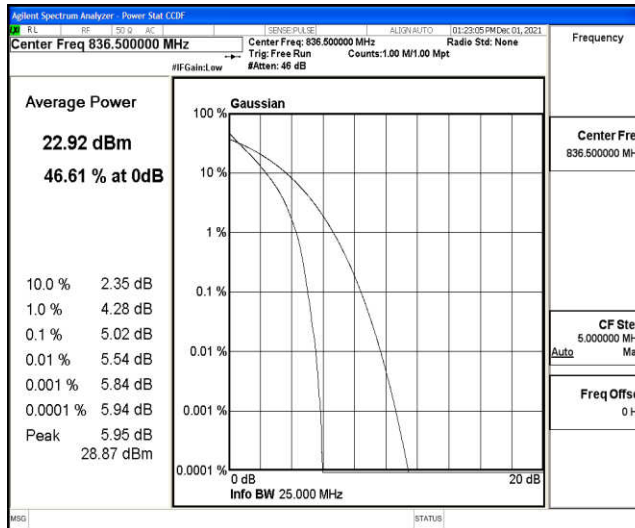

Band5-10MHz-QPSK-20525-50RB#0