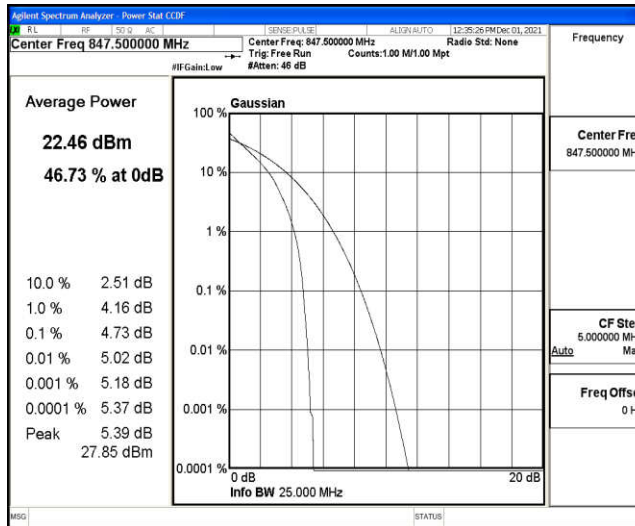

Band5-3MHz-QPSK-20635-15RB#0