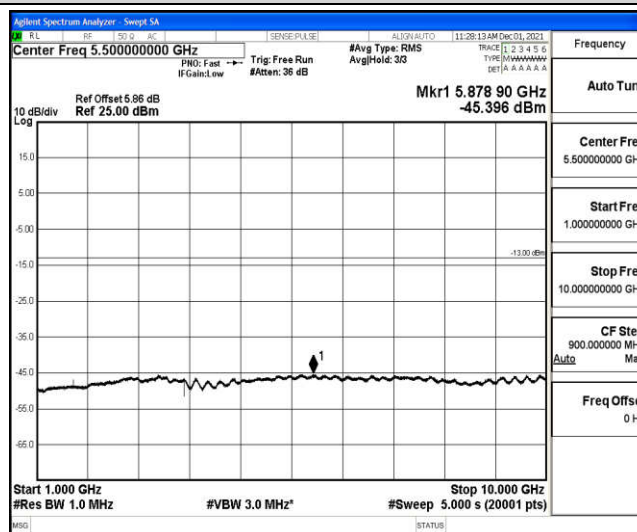

Band5-1.4MHz-QPSK-20525-1RB#0-Range3:30~1000MHz

Band5-1.4MHz-QPSK-20525-1RB#0-Range4:1000~10000MHz

Band5-1.4MHz-QPSK-20643-1RB#0-Range1:0.009~0.15MHz

Band5-1.4MHz-QPSK-20643-1RB#0-Range2:0.15~30MHz

Band5-1.4MHz-QPSK-20643-1RB#0-Range3:30~1000MHz

Band5-1.4MHz-QPSK-20643-1RB#0-Range4:1000~10000MHz

Band5-1.4MHz-16QAM-20407-1RB#0-Range1:0.009~0.15MHz

Band5-1.4MHz-16QAM-20407-1RB#0-Range2:0.15~30MHz

Band5-1.4MHz-16QAM-20407-1RB#0-Range3:30~1000MHz

Band5-1.4MHz-16QAM-20407-1RB#0-Range4:1000~10000MHz

Band5-1.4MHz-16QAM-20525-1RB#0-Range1:0.009~0.15MHz