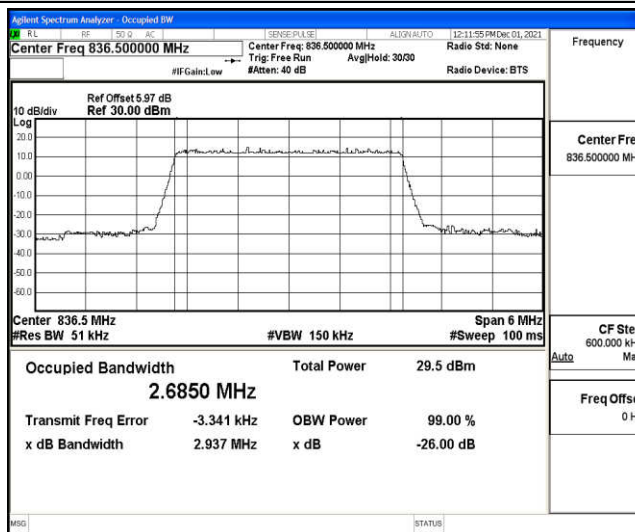

Band5-3MHz-16QAM-20525-15RB#0