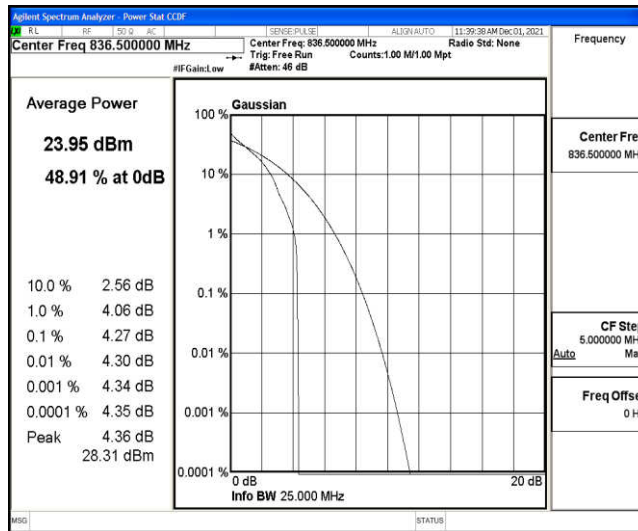

### Test Graphs

Band5-1.4MHz-QPSK-20407-1RB#0

Band5-1.4MHz-QPSK-20407-6RB#0

Band5-1.4MHz-QPSK-20525-1RB#0

Band5-1.4MHz-QPSK-20525-6RB#0

Band5-1.4MHz-QPSK-20643-1RB#0

Band5-1.4MHz-QPSK-20643-6RB#0

Band5-1.4MHz-16QAM-20407-1RB#0