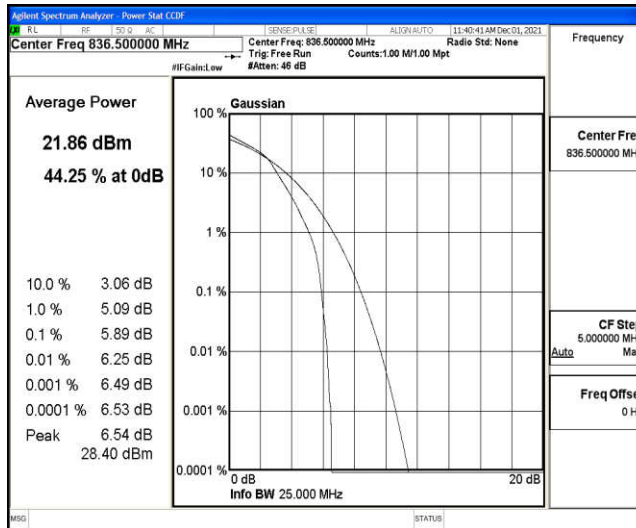

Band5-1.4MHz-16QAM-20525-6RB#0