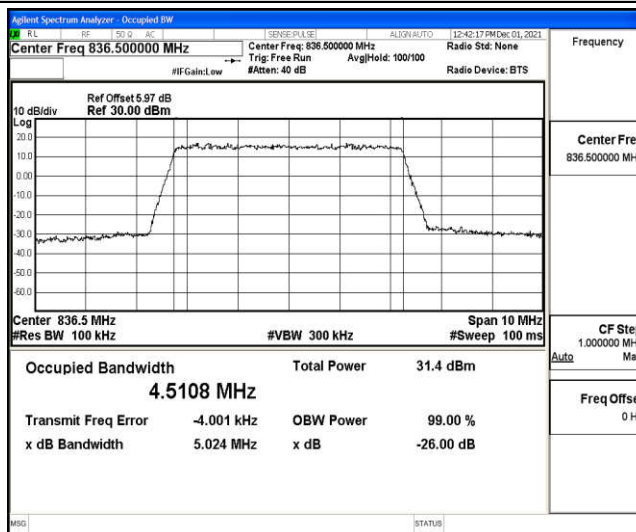

Band5-5MHz-QPSK-20525-25RB#0