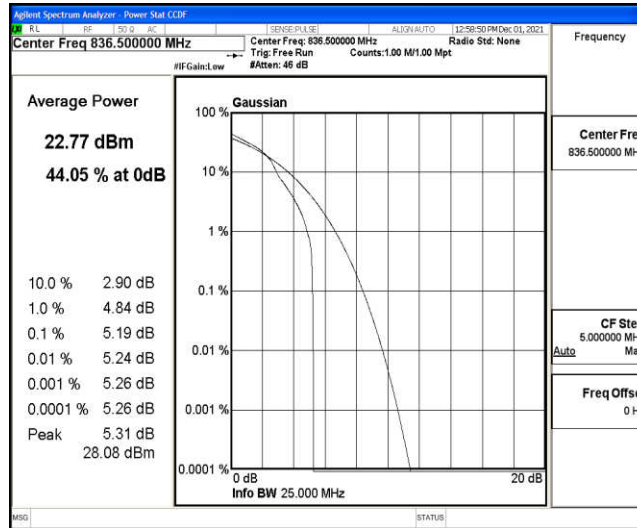

Band5-5MHz-16QAM-20525-1RB#0