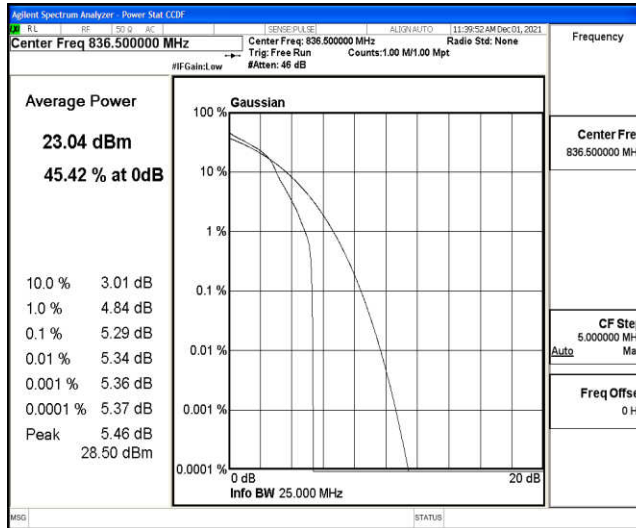

Band5-1.4MHz-16QAM-20525-1RB#0