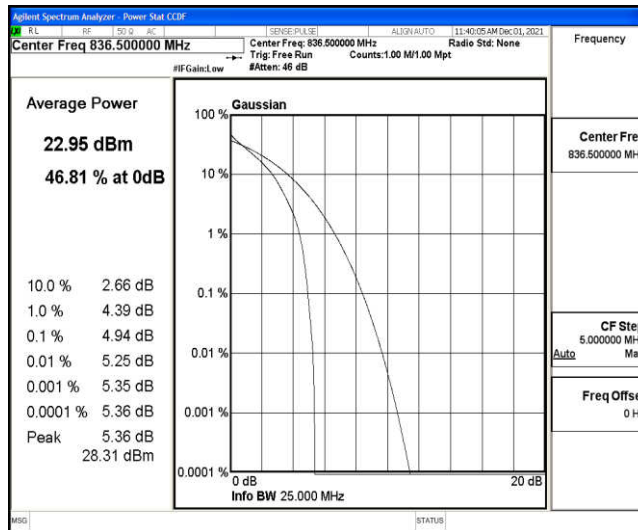

### Test Graphs

Band5-1.4MHz-QPSK-20407-1RB#0

Band5-1.4MHz-QPSK-20407-6RB#0

Band5-1.4MHz-QPSK-20525-1RB#0

Band5-1.4MHz-QPSK-20525-6RB#0

Band5-1.4MHz-QPSK-20643-1RB#0

Band5-1.4MHz-QPSK-20643-6RB#0

Band5-1.4MHz-16QAM-20407-1RB#0