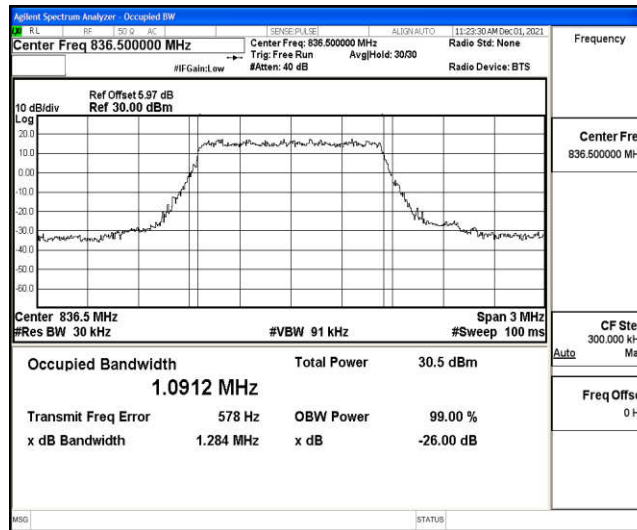

Band5-1.4MHz-QPSK-20525-6RB#0