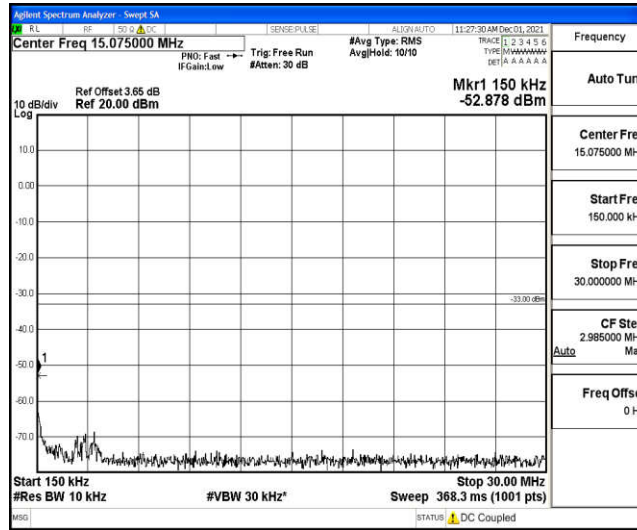

Band5-1.4MHz-QPSK-20643-1RB#0-Range4:1000~10000MHz

Band5-1.4MHz-16QAM-20407-1RB#0-Range1:0.009~0.15MHz

Band5-1.4MHz-16QAM-20407-1RB#0-Range2:0.15~30MHz

Band5-1.4MHz-16QAM-20407-1RB#0-Range3:30~1000MHz

Band5-1.4MHz-16QAM-20407-1RB#0-Range4:1000~10000MHz