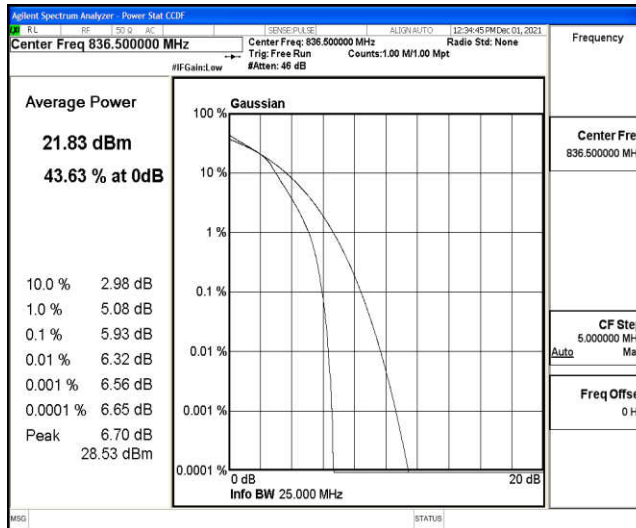

Band5-3MHz-16QAM-20525-15RB#0