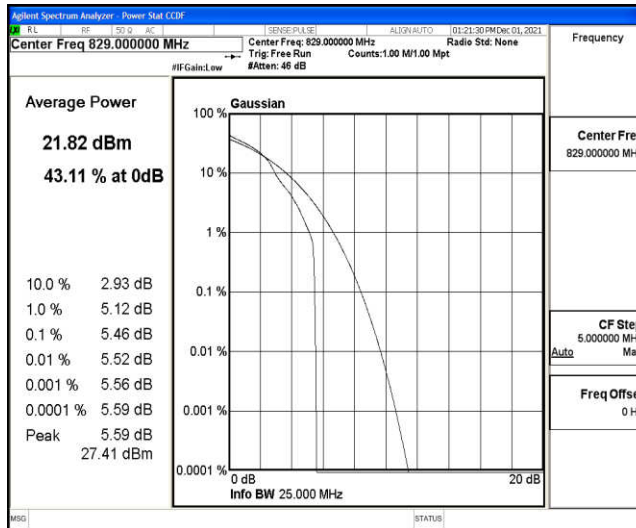

Band5-10MHz-16QAM-20450-1RB#0