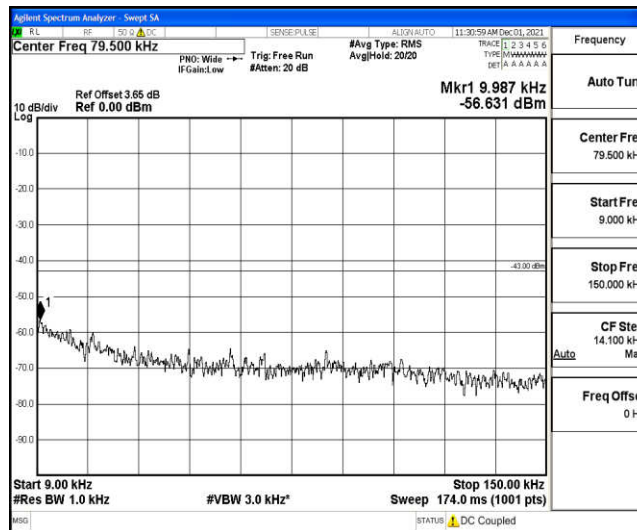

Band5-1.4MHz-QPSK-20643-1RB#0-Range1:0.009~0.15MHz