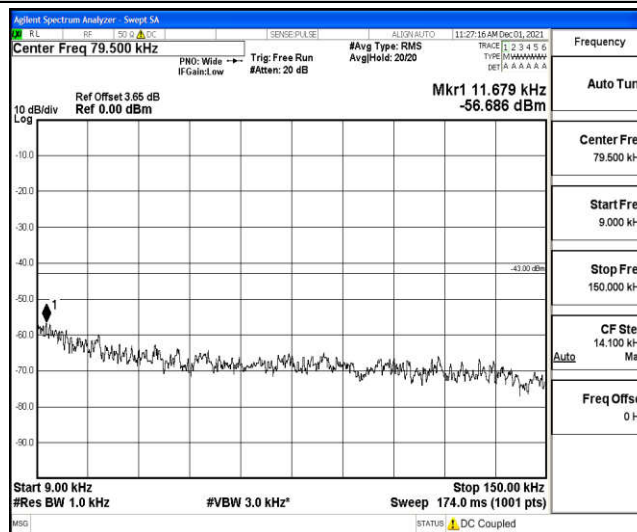

Band5-1.4MHz-16QAM-20407-1RB#0-Range1:0.009~0.15MHz