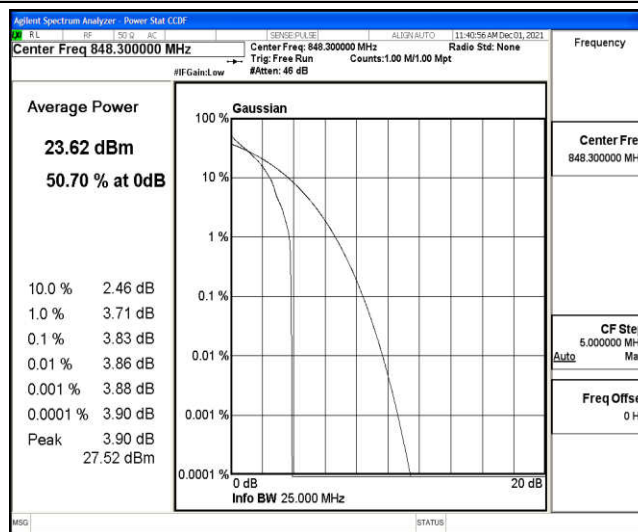

### Test Graphs

Band5-1.4MHz-QPSK-20407-1RB#0

Band5-1.4MHz-QPSK-20407-6RB#0

Band5-1.4MHz-QPSK-20525-1RB#0

Band5-1.4MHz-QPSK-20525-6RB#0

Band5-1.4MHz-QPSK-20643-1RB#0

Band5-1.4MHz-QPSK-20643-6RB#0

Band5-1.4MHz-16QAM-20407-1RB#0