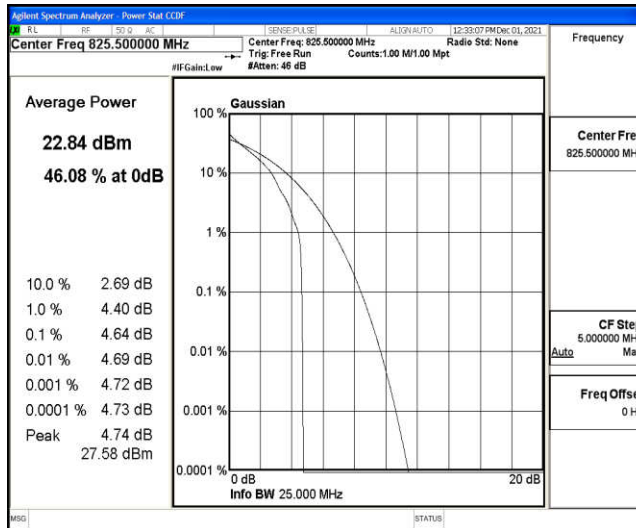

Band5-3MHz-QPSK-20415-1RB#0