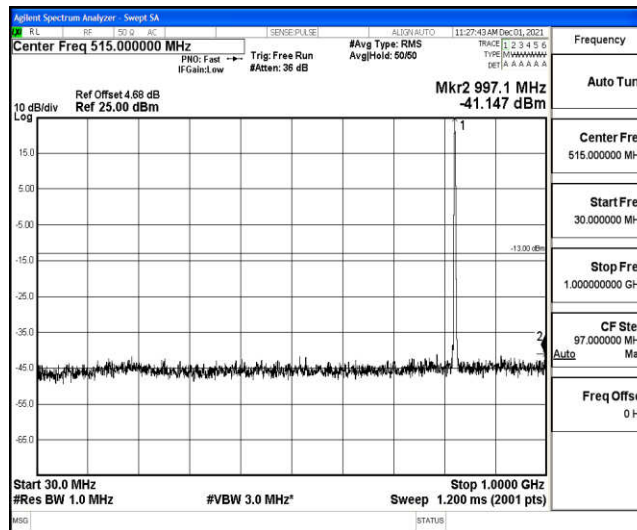

Band5-1.4MHz-QPSK-20643-1RB#0-Range4:1000~10000MHz

Band5-1.4MHz-16QAM-20407-1RB#0-Range1:0.009~0.15MHz

Band5-1.4MHz-16QAM-20407-1RB#0-Range2:0.15~30MHz

Band5-1.4MHz-16QAM-20407-1RB#0-Range3:30~1000MHz

Band5-1.4MHz-16QAM-20407-1RB#0-Range4:1000~10000MHz