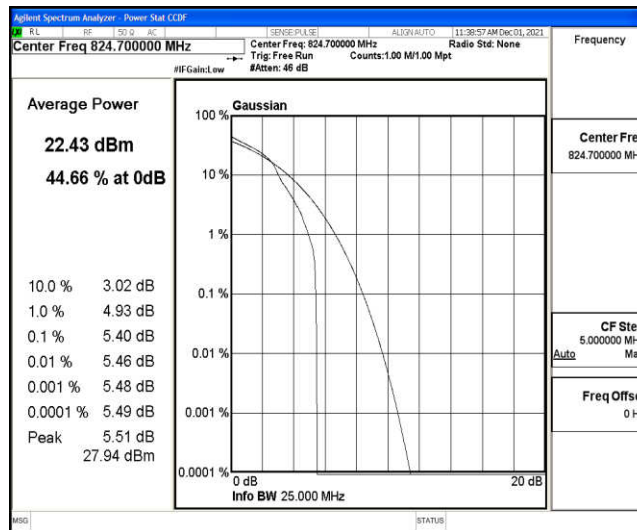

### Test Graphs

Band5-1.4MHz-QPSK-20407-1RB#0

Band5-1.4MHz-QPSK-20407-6RB#0

Band5-1.4MHz-QPSK-20525-1RB#0

Band5-1.4MHz-QPSK-20525-6RB#0

Band5-1.4MHz-QPSK-20643-1RB#0

Band5-1.4MHz-QPSK-20643-6RB#0

Band5-1.4MHz-16QAM-20407-1RB#0