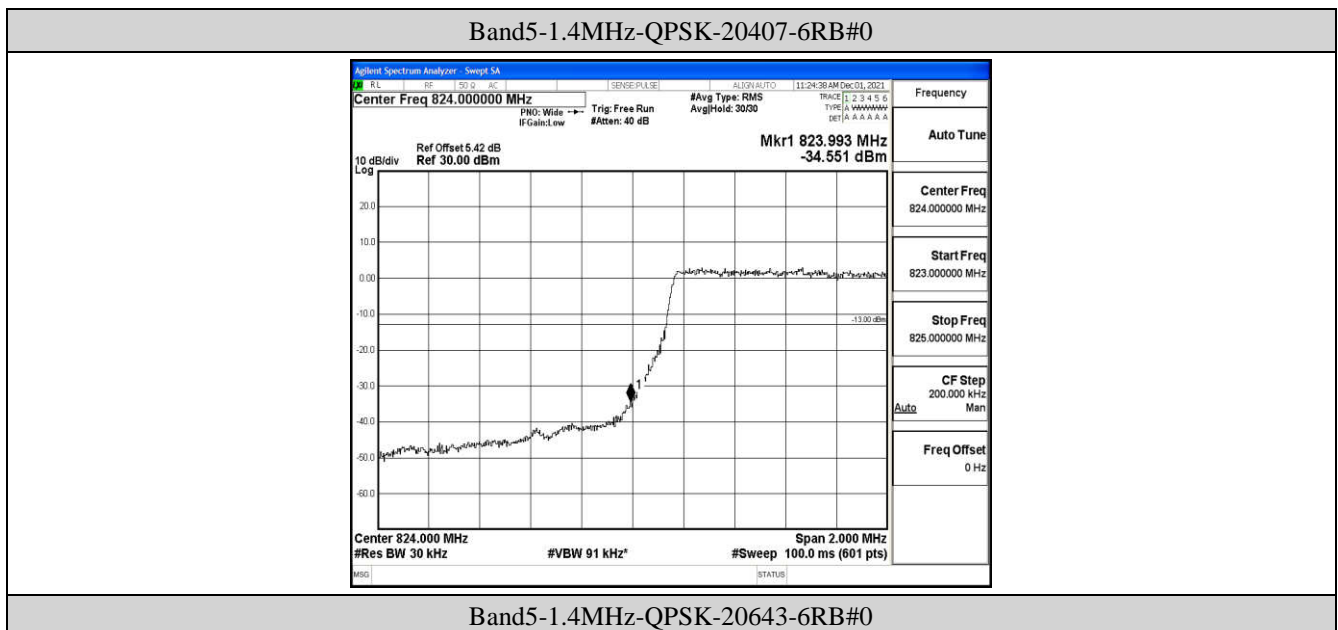

H.4 Band Edge

Test Result

Band	Bandwidth	Modulation	Channel	RB Configuration	Result(dBm)	Verdict
Band5	1.4MHz	QPSK	20407	6RB#0	-34.55	PASS
Band5	1.4MHz	QPSK	20643	6RB#0	-27.41	PASS
Band5	1.4MHz	16QAM	20407	6RB#0	-29.07	PASS
Band5	1.4MHz	16QAM	20643	6RB#0	-28.90	PASS
Band5	3MHz	QPSK	20415	15RB#0	-24.57	PASS
Band5	3MHz	QPSK	20635	15RB#0	-26.60	PASS
Band5	3MHz	16QAM	20415	15RB#0	-27.21	PASS
Band5	3MHz	16QAM	20635	15RB#0	-27.46	PASS
Band5	5MHz	QPSK	20425	25RB#0	-25.37	PASS
Band5	5MHz	QPSK	20625	25RB#0	-25.74	PASS
Band5	5MHz	16QAM	20425	25RB#0	-26.93	PASS
Band5	5MHz	16QAM	20625	25RB#0	-27.71	PASS
Band5	10MHz	QPSK	20450	50RB#0	-29.40	PASS
Band5	10MHz	QPSK	20600	50RB#0	-29.72	PASS
Band5	10MHz	16QAM	20450	50RB#0	-30.93	PASS
Band5	10MHz	16QAM	20600	50RB#0	-30.25	PASS

Test Graphs