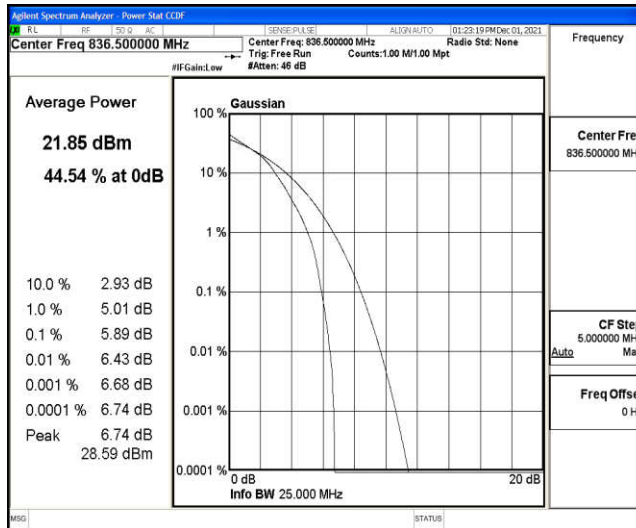

Band5-10MHz-16QAM-20525-50RB#0