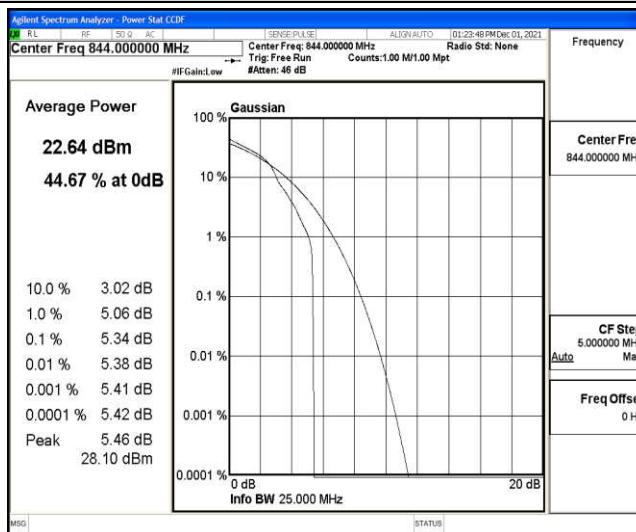

Band5-10MHz-16QAM-20600-1RB#0