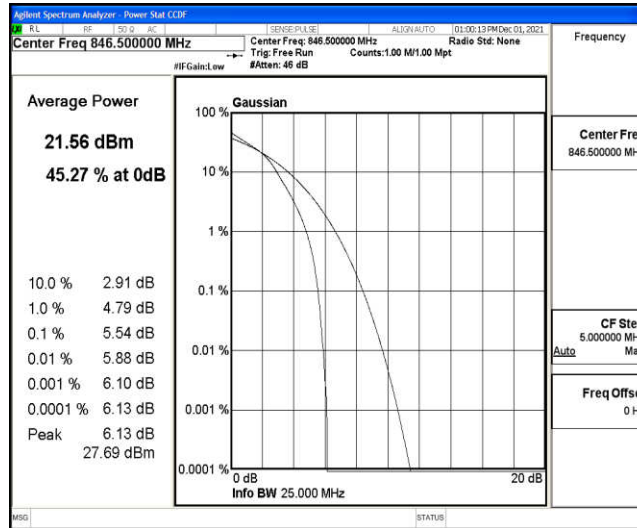

Band5-5MHz-16QAM-20425-1RB#0

Band5-5MHz-16QAM-20425-25RB#0

Band5-5MHz-16QAM-20525-1RB#0

Band5-5MHz-16QAM-20525-25RB#0

Band5-5MHz-16QAM-20625-1RB#0

Band5-5MHz-16QAM-20625-25RB#0

Band5-10MHz-QPSK-20450-1RB#0

Band5-10MHz-QPSK-20450-50RB#0