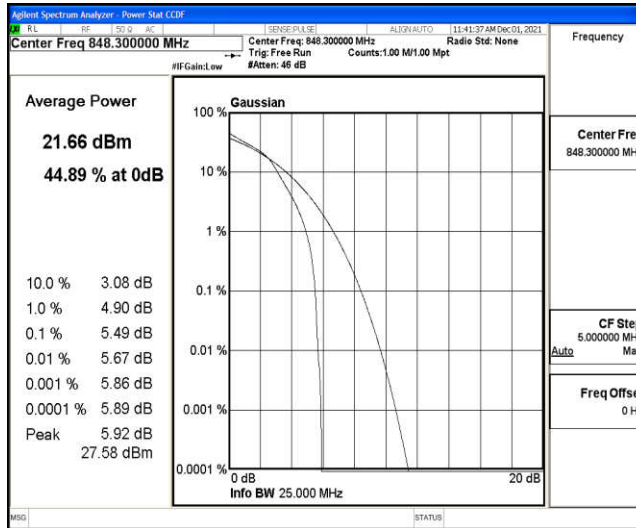

Band5-1.4MHz-16QAM-20643-6RB#0