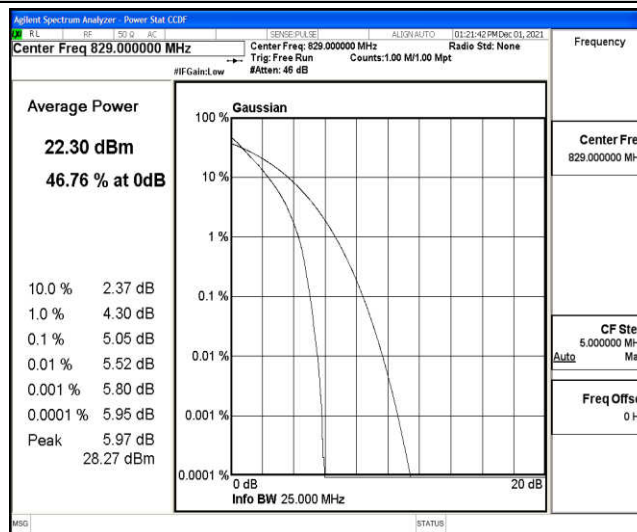

Band5-5MHz-16QAM-20425-1RB#0

Band5-5MHz-16QAM-20425-25RB#0

Band5-5MHz-16QAM-20525-1RB#0

Band5-5MHz-16QAM-20525-25RB#0

Band5-5MHz-16QAM-20625-1RB#0

Band5-5MHz-16QAM-20625-25RB#0

Band5-10MHz-QPSK-20450-1RB#0

Band5-10MHz-QPSK-20450-50RB#0