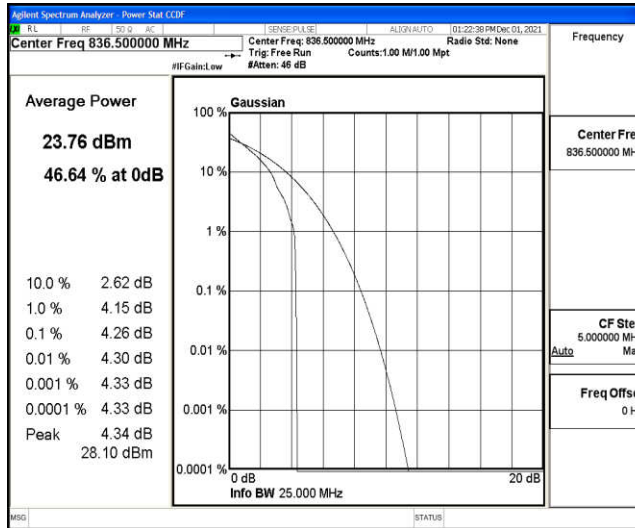

Band5-10MHz-QPSK-20525-1RB#0