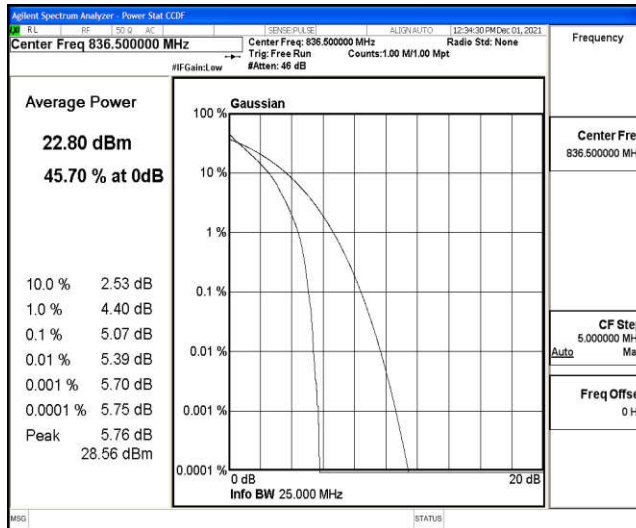

Band5-3MHz-QPSK-20525-15RB#0