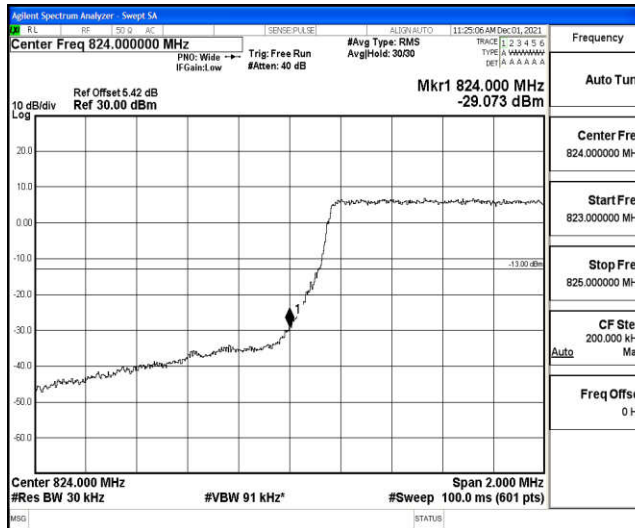

Band5-1.4MHz-16QAM-20407-6RB#0