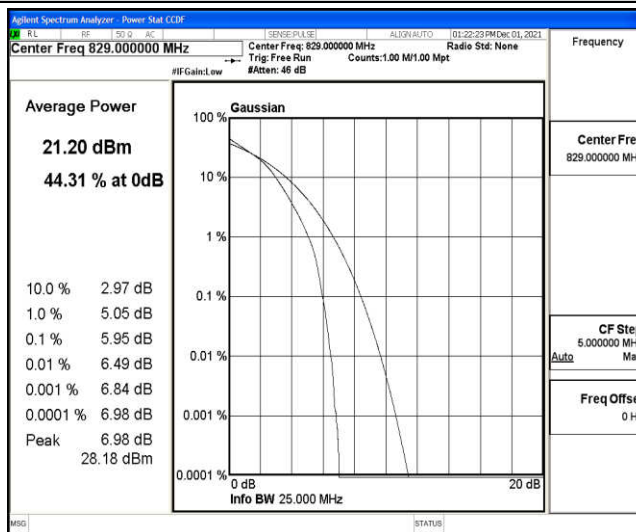

Band5-10MHz-16QAM-20450-50RB#0