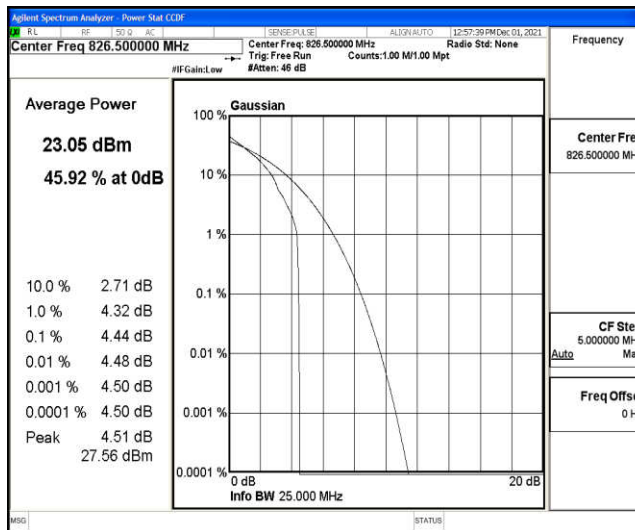

Band5-5MHz-QPSK-20425-1RB#0