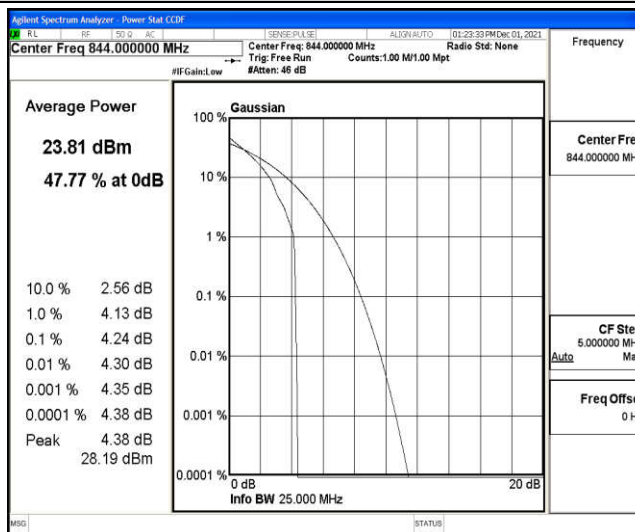

Band5-10MHz-QPSK-20600-1RB#0