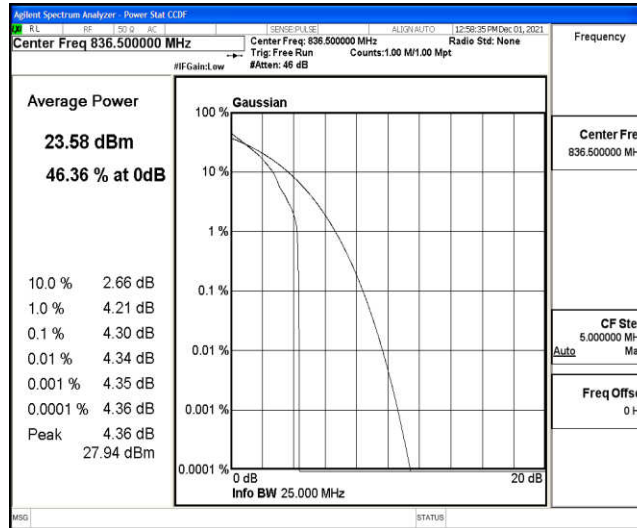

Band5-5MHz-QPSK-20525-1RB#0