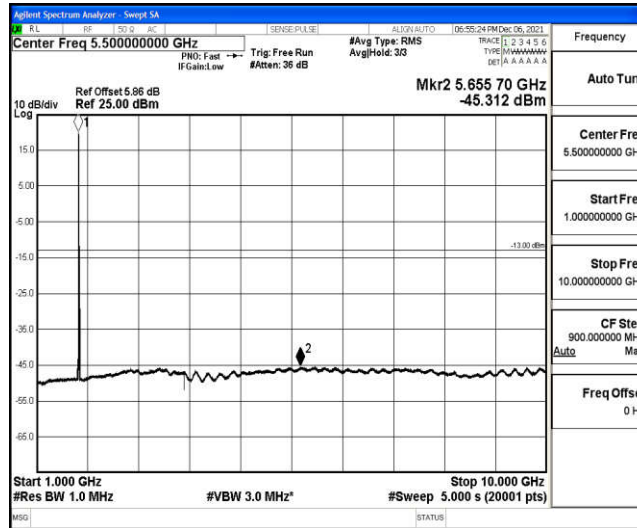

Band4-15MHz-16QAM-20325-1RB#0-Range4:1000~10000MHz