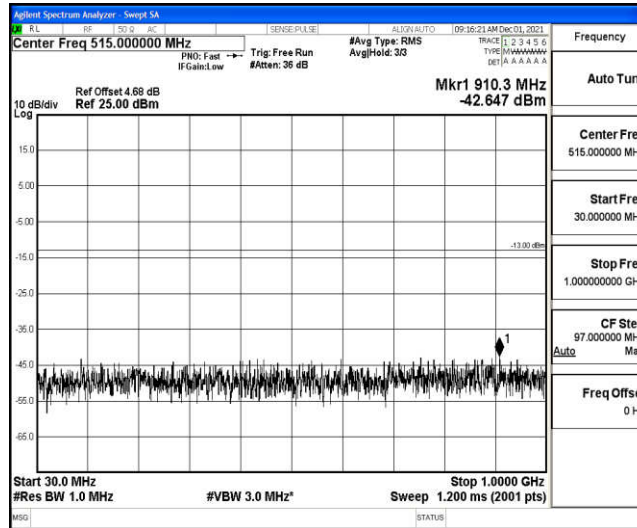

Band4-5MHz-16QAM-20175-1RB#0-Range3:30~1000MHz