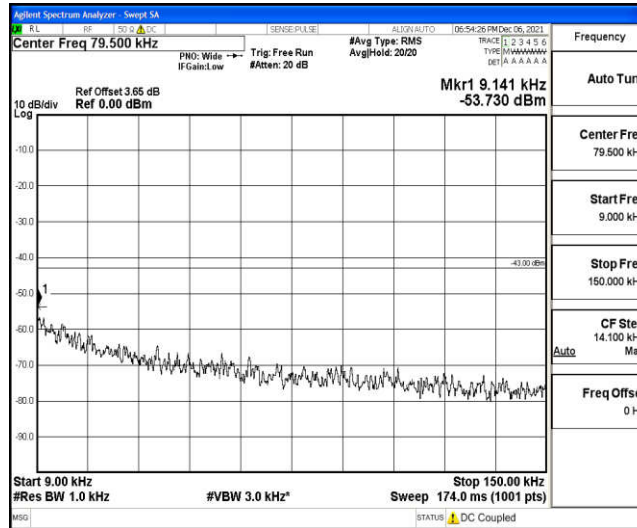

Band4-15MHz-16QAM-20175-1RB#0-Range3:30~1000MHz

Band4-15MHz-16QAM-20175-1RB#0-Range4:1000~10000MHz

Band4-15MHz-16QAM-20175-1RB#0-Range5:10000~20000MHz

Band4-15MHz-16QAM-20325-1RB#0-Range1:0.009~0.15MHz

Band4-15MHz-16QAM-20325-1RB#0-Range2:0.15~30MHz