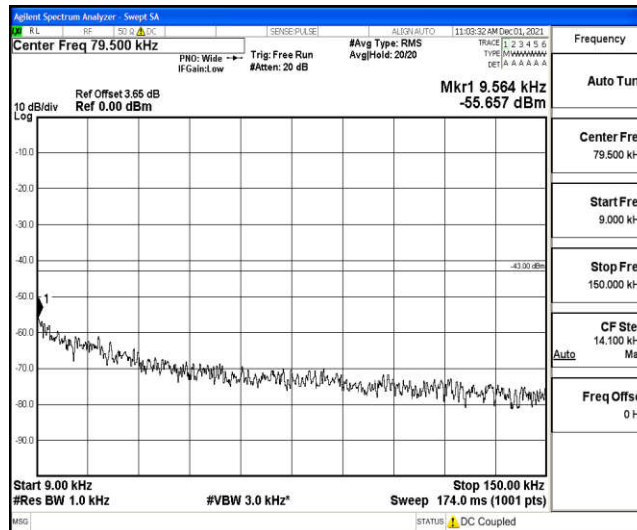

Band4-20MHz-16QAM-20175-1RB#0-Range1:0.009~0.15MHz