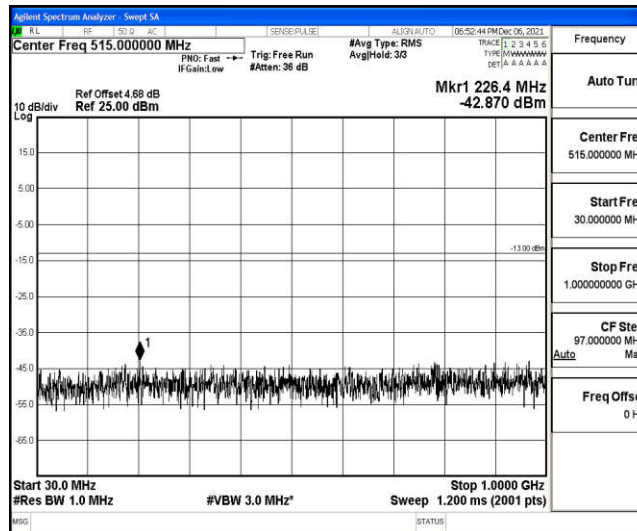

Band4-15MHz-16QAM-20175-1RB#0-Range3:30~1000MHz