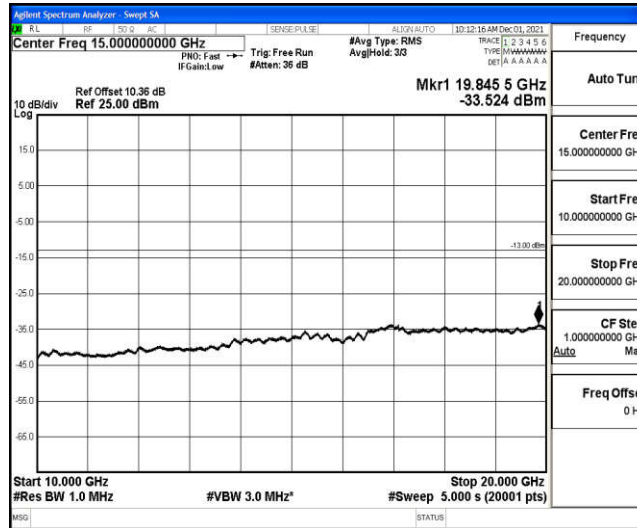

Band4-15MHz-QPSK-20325-1RB#0-Range3:30~1000MHz

Band4-15MHz-QPSK-20325-1RB#0-Range4:1000~10000MHz

Band4-15MHz-QPSK-20325-1RB#0-Range5:10000~20000MHz

Band4-15MHz-16QAM-20025-1RB#0-Range1:0.009~0.15MHz

Band4-15MHz-16QAM-20025-1RB#0-Range2:0.15~30MHz

Band4-15MHz-16QAM-20025-1RB#0-Range3:30~1000MHz

Band4-15MHz-16QAM-20025-1RB#0-Range4:1000~10000MHz

Band4-15MHz-16QAM-20025-1RB#0-Range5:10000~20000MHz

Band4-15MHz-16QAM-20175-1RB#0-Range1:0.009~0.15MHz

Band4-15MHz-16QAM-20175-1RB#0-Range2:0.15~30MHz