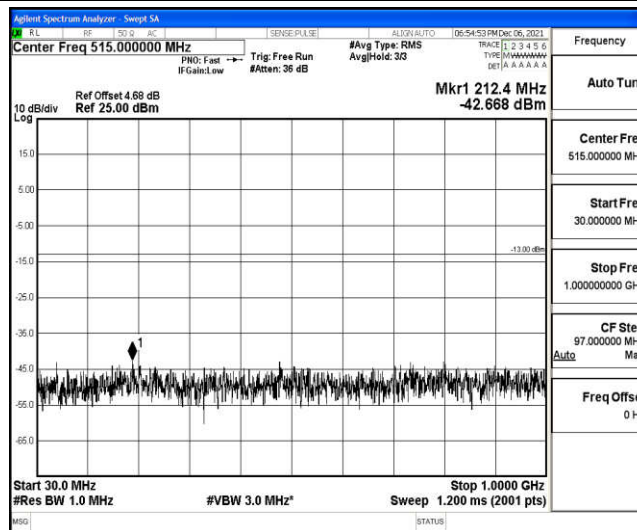

Band4-15MHz-16QAM-20325-1RB#0-Range3:30~1000MHz