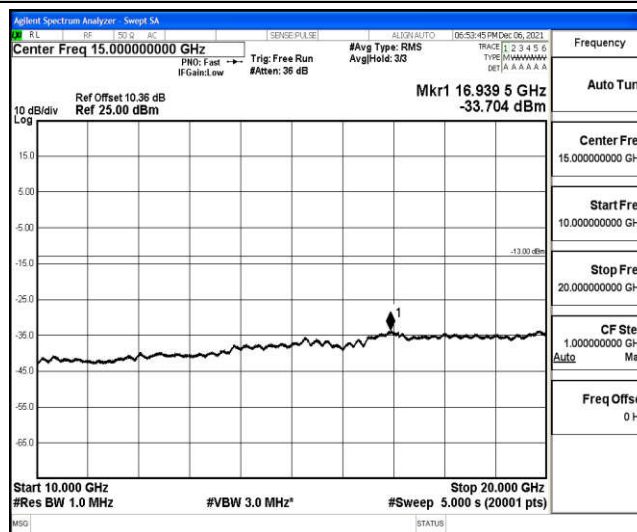

Band4-15MHz-16QAM-20175-1RB#0-Range5:10000~20000MHz