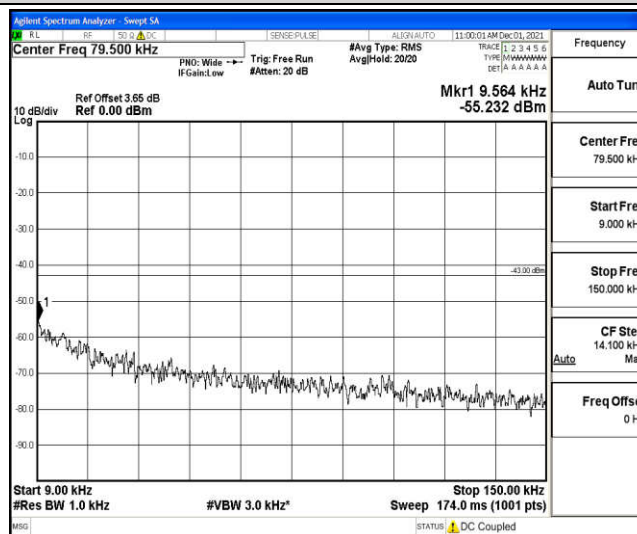

Band4-20MHz-16QAM-20050-1RB#0-Range1:0.009~0.15MHz