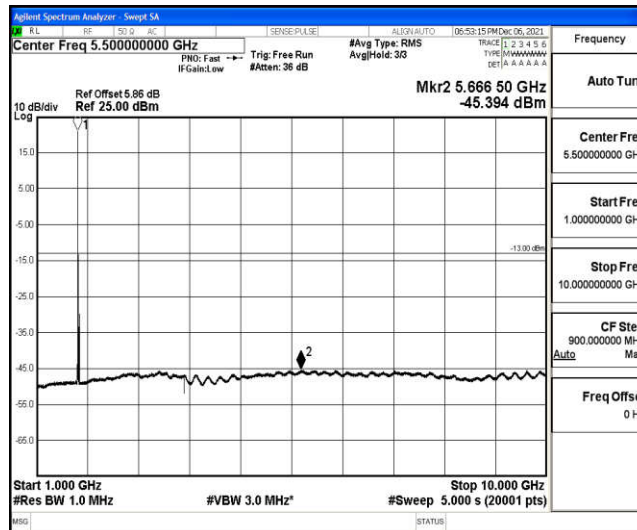

Band4-15MHz-16QAM-20175-1RB#0-Range4:1000~10000MHz