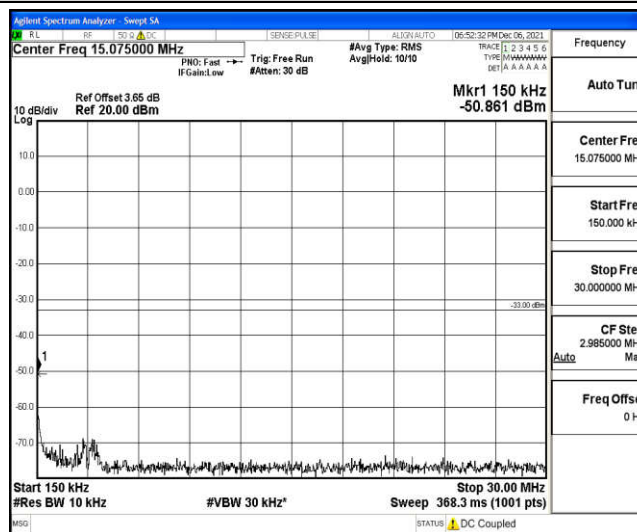

Band4-15MHz-16QAM-20025-1RB#0-Range3:30~1000MHz

Band4-15MHz-16QAM-20025-1RB#0-Range4:1000~10000MHz

Band4-15MHz-16QAM-20025-1RB#0-Range5:10000~20000MHz

Band4-15MHz-16QAM-20175-1RB#0-Range1:0.009~0.15MHz

Band4-15MHz-16QAM-20175-1RB#0-Range2:0.15~30MHz