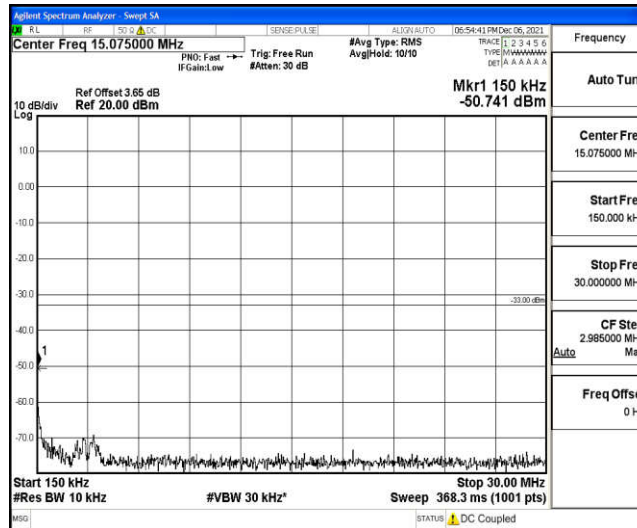

Band4-15MHz-16QAM-20175-1RB#0-Range3:30~1000MHz

Band4-15MHz-16QAM-20175-1RB#0-Range4:1000~10000MHz

Band4-15MHz-16QAM-20175-1RB#0-Range5:10000~20000MHz

Band4-15MHz-16QAM-20325-1RB#0-Range1:0.009~0.15MHz

Band4-15MHz-16QAM-20325-1RB#0-Range2:0.15~30MHz