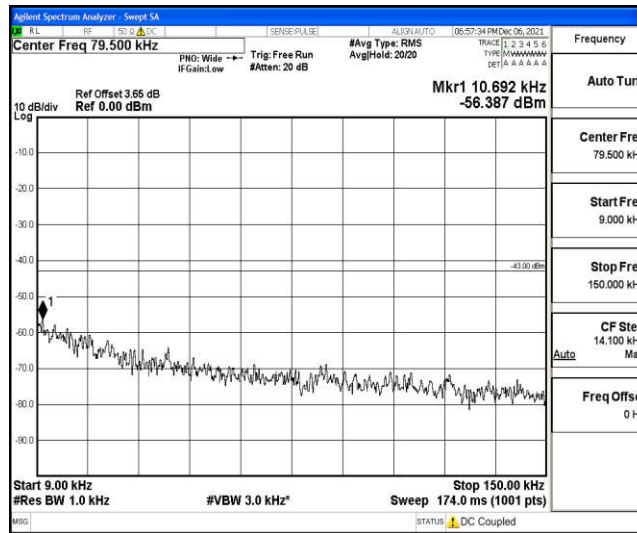

Band4-20MHz-16QAM-20300-1RB#0-Range1:0.009~0.15MHz