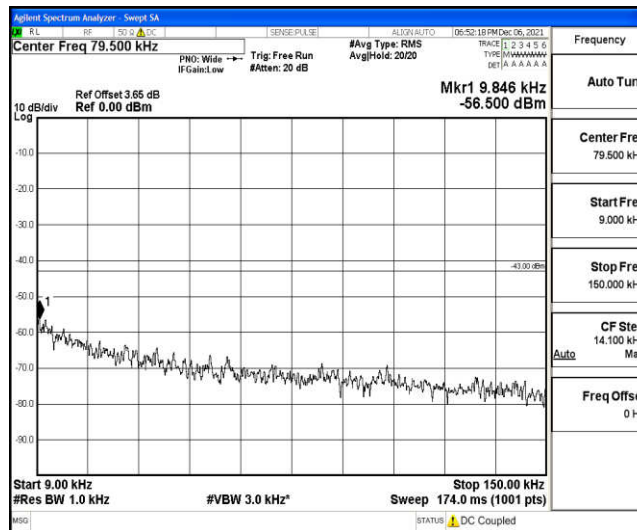

Band4-15MHz-16QAM-20025-1RB#0-Range3:30~1000MHz

Band4-15MHz-16QAM-20025-1RB#0-Range4:1000~10000MHz

Band4-15MHz-16QAM-20025-1RB#0-Range5:10000~20000MHz

Band4-15MHz-16QAM-20175-1RB#0-Range1:0.009~0.15MHz

Band4-15MHz-16QAM-20175-1RB#0-Range2:0.15~30MHz