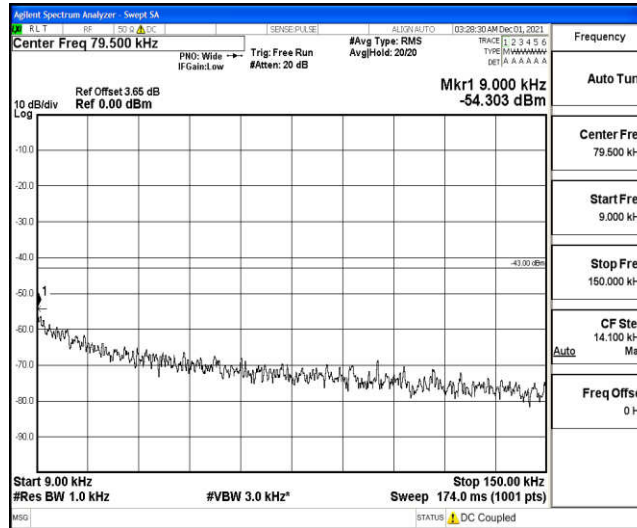

Band4-1.4MHz-16QAM-20175-1RB#0-Range2:0.15~30MHz

Band4-1.4MHz-16QAM-20175-1RB#0-Range3:30~1000MHz

Band4-1.4MHz-16QAM-20175-1RB#0-Range4:1000~10000MHz

Band4-1.4MHz-16QAM-20175-1RB#0-Range5:10000~20000MHz

Band4-1.4MHz-16QAM-20393-1RB#0-Range1:0.009~0.15MHz