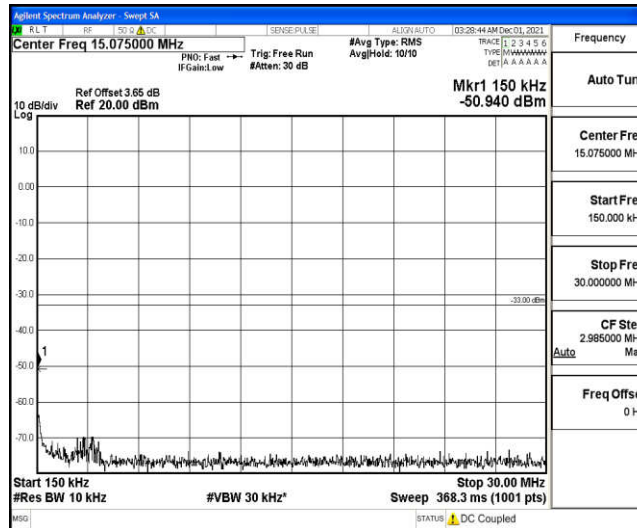

Band4-1.4MHz-16QAM-20393-1RB#0-Range2:0.15~30MHz