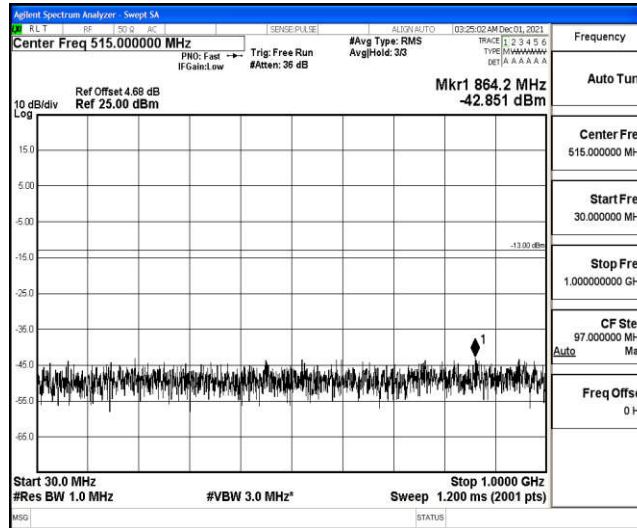

Band4-1.4MHz-16QAM-20175-1RB#0-Range3:30~1000MHz