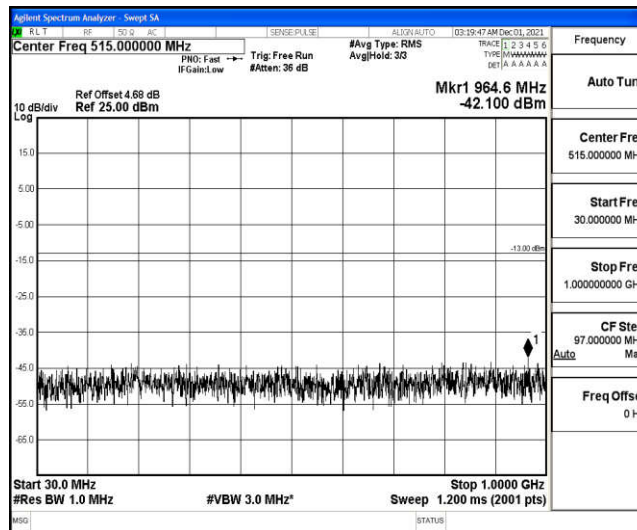

Band4-1.4MHz-QPSK-19957-1RB#0-Range3:30~1000MHz