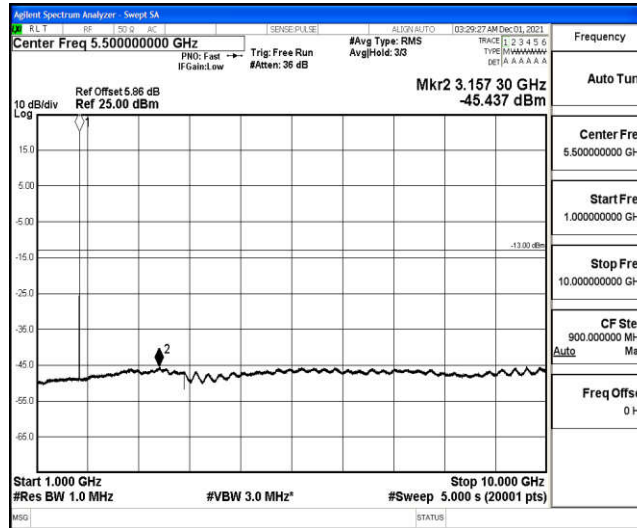

Band4-1.4MHz-16QAM-20393-1RB#0-Range4:1000~10000MHz