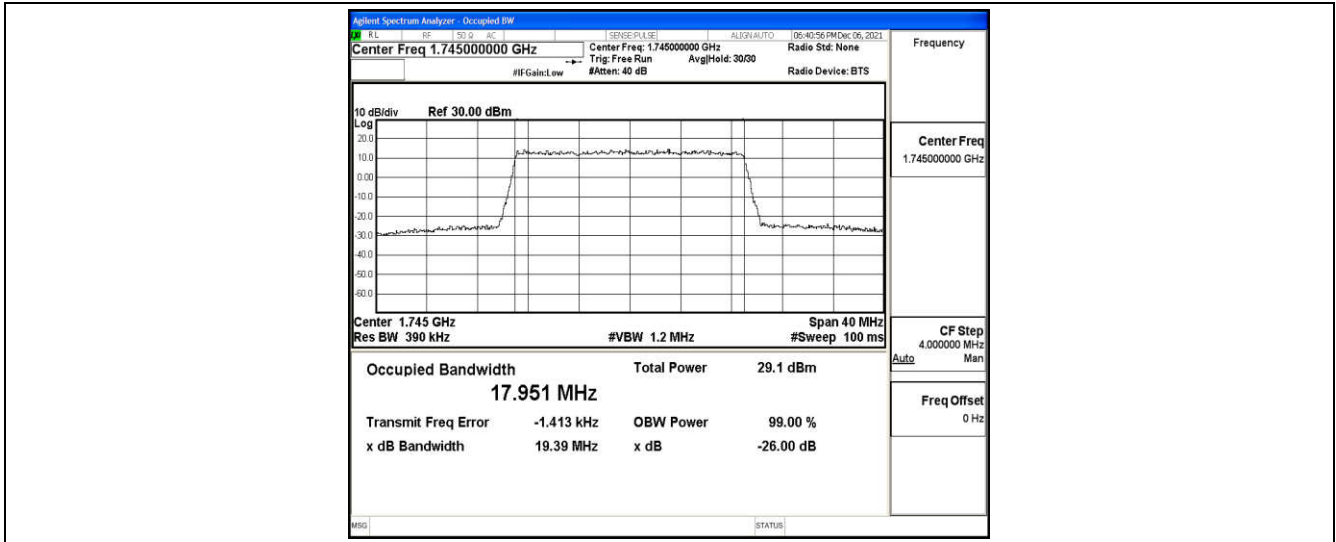

Band4-20MHz-16QAM-20050-100RB#0

Band4-20MHz-16QAM-20175-100RB#0

Band4-20MHz-16QAM-20300-100RB#0

G.4 Band Edge

Test Result

Band	Bandwidth	Modulation	Channel	RB Configuration	Result(dBm)	Verdict
Band4	1.4MHz	QPSK	19957	6RB#0	-28.86	PASS
Band4	1.4MHz	QPSK	20393	6RB#0	-29.08	PASS
Band4	1.4MHz	16QAM	19957	6RB#0	-29.44	PASS
Band4	1.4MHz	16QAM	20393	6RB#0	-29.42	PASS
Band4	3MHz	QPSK	19965	15RB#0	-25.27	PASS
Band4	3MHz	QPSK	20385	15RB#0	-27.03	PASS
Band4	3MHz	16QAM	19965	15RB#0	-27.44	PASS
Band4	3MHz	16QAM	20385	15RB#0	-27.28	PASS
Band4	5MHz	QPSK	19975	25RB#0	-25.92	PASS
Band4	5MHz	QPSK	20375	25RB#0	-26.58	PASS
Band4	5MHz	16QAM	19975	25RB#0	-26.96	PASS
Band4	5MHz	16QAM	20375	25RB#0	-27.10	PASS
Band4	10MHz	QPSK	20000	50RB#0	-29.54	PASS
Band4	10MHz	QPSK	20350	50RB#0	-30.36	PASS
Band4	10MHz	16QAM	20000	50RB#0	-31.22	PASS
Band4	10MHz	16QAM	20350	50RB#0	-30.30	PASS
Band4	15MHz	QPSK	20025	75RB#0	-32.47	PASS
Band4	15MHz	QPSK	20325	75RB#0	-31.45	PASS
Band4	15MHz	16QAM	20025	75RB#0	-33.32	PASS
Band4	15MHz	16QAM	20325	75RB#0	-32.29	PASS
Band4	20MHz	QPSK	20050	100RB#0	-33.83	PASS
Band4	20MHz	QPSK	20300	100RB#0	-34.19	PASS
Band4	20MHz	16QAM	20050	100RB#0	-34.44	PASS
Band4	20MHz	16QAM	20300	100RB#0	-33.31	PASS