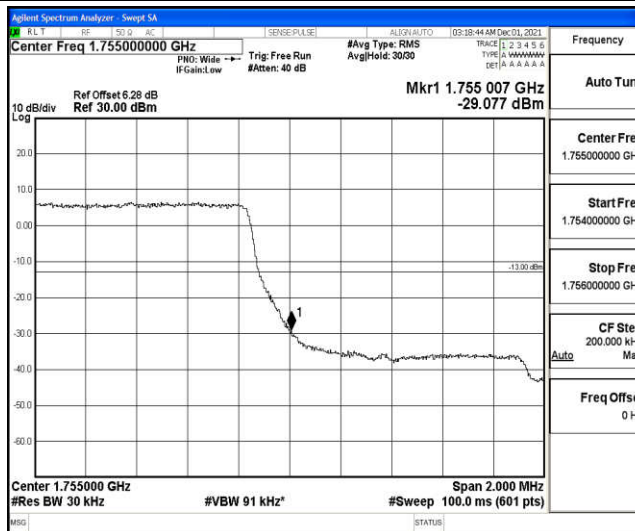

Band4-20MHz-16QAM-20050-100RB#0

Band4-20MHz-16QAM-20175-100RB#0

Band4-20MHz-16QAM-20300-100RB#0

G.4 Band Edge

Test Result

Band	Bandwidth	Modulation	Channel	RB Configuration	Result(dBm)	Verdict
Band4	1.4MHz	QPSK	19957	6RB#0	-28.86	PASS
Band4	1.4MHz	QPSK	20393	6RB#0	-29.08	PASS
Band4	1.4MHz	16QAM	19957	6RB#0	-29.44	PASS
Band4	1.4MHz	16QAM	20393	6RB#0	-29.42	PASS
Band4	3MHz	QPSK	19965	15RB#0	-25.27	PASS
Band4	3MHz	QPSK	20385	15RB#0	-27.03	PASS
Band4	3MHz	16QAM	19965	15RB#0	-27.44	PASS
Band4	3MHz	16QAM	20385	15RB#0	-27.28	PASS
Band4	5MHz	QPSK	19975	25RB#0	-25.92	PASS
Band4	5MHz	QPSK	20375	25RB#0	-26.58	PASS
Band4	5MHz	16QAM	19975	25RB#0	-26.96	PASS
Band4	5MHz	16QAM	20375	25RB#0	-27.10	PASS
Band4	10MHz	QPSK	20000	50RB#0	-29.54	PASS
Band4	10MHz	QPSK	20350	50RB#0	-30.36	PASS
Band4	10MHz	16QAM	20000	50RB#0	-31.22	PASS
Band4	10MHz	16QAM	20350	50RB#0	-30.30	PASS
Band4	15MHz	QPSK	20025	75RB#0	-32.47	PASS
Band4	15MHz	QPSK	20325	75RB#0	-31.45	PASS
Band4	15MHz	16QAM	20025	75RB#0	-33.32	PASS
Band4	15MHz	16QAM	20325	75RB#0	-32.29	PASS
Band4	20MHz	QPSK	20050	100RB#0	-33.83	PASS
Band4	20MHz	QPSK	20300	100RB#0	-34.19	PASS
Band4	20MHz	16QAM	20050	100RB#0	-34.44	PASS
Band4	20MHz	16QAM	20300	100RB#0	-33.31	PASS

Test Graphs

Band4-1.4MHz-QPSK-19957-6RB#0

Band4-1.4MHz-QPSK-20393-6RB#0

Band4-1.4MHz-16QAM-19957-6RB#0

Band4-1.4MHz-16QAM-20393-6RB#0

Band4-3MHz-QPSK-19965-15RB#0

Band4-3MHz-QPSK-20385-15RB#0

Band4-3MHz-16QAM-19965-15RB#0