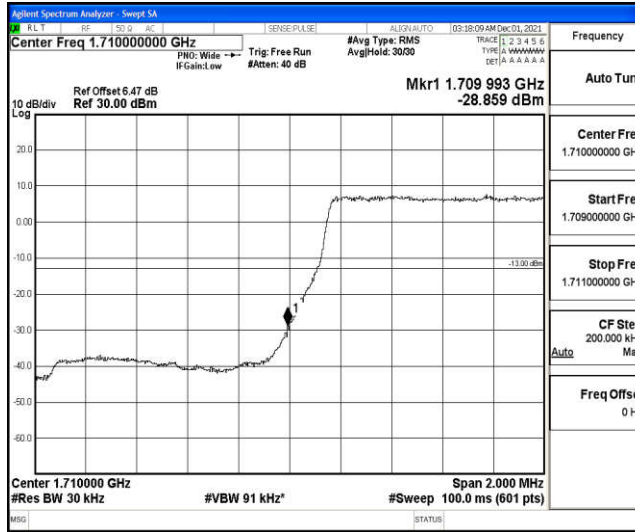

Band4-20MHz-16QAM-20050-100RB#0

Band4-20MHz-16QAM-20175-100RB#0

Band4-20MHz-16QAM-20300-100RB#0

G.4 Band Edge

Test Result

Band	Bandwidth	Modulation	Channel	RB Configuration	Result(dBm)	Verdict
Band4	1.4MHz	QPSK	19957	6RB#0	-28.86	PASS
Band4	1.4MHz	QPSK	20393	6RB#0	-29.08	PASS
Band4	1.4MHz	16QAM	19957	6RB#0	-29.44	PASS
Band4	1.4MHz	16QAM	20393	6RB#0	-29.42	PASS
Band4	3MHz	QPSK	19965	15RB#0	-25.27	PASS
Band4	3MHz	QPSK	20385	15RB#0	-27.03	PASS
Band4	3MHz	16QAM	19965	15RB#0	-27.44	PASS
Band4	3MHz	16QAM	20385	15RB#0	-27.28	PASS
Band4	5MHz	QPSK	19975	25RB#0	-25.92	PASS
Band4	5MHz	QPSK	20375	25RB#0	-26.58	PASS
Band4	5MHz	16QAM	19975	25RB#0	-26.96	PASS
Band4	5MHz	16QAM	20375	25RB#0	-27.10	PASS
Band4	10MHz	QPSK	20000	50RB#0	-29.54	PASS
Band4	10MHz	QPSK	20350	50RB#0	-30.36	PASS
Band4	10MHz	16QAM	20000	50RB#0	-31.22	PASS
Band4	10MHz	16QAM	20350	50RB#0	-30.30	PASS
Band4	15MHz	QPSK	20025	75RB#0	-32.47	PASS
Band4	15MHz	QPSK	20325	75RB#0	-31.45	PASS
Band4	15MHz	16QAM	20025	75RB#0	-33.32	PASS
Band4	15MHz	16QAM	20325	75RB#0	-32.29	PASS
Band4	20MHz	QPSK	20050	100RB#0	-33.83	PASS
Band4	20MHz	QPSK	20300	100RB#0	-34.19	PASS
Band4	20MHz	16QAM	20050	100RB#0	-34.44	PASS
Band4	20MHz	16QAM	20300	100RB#0	-33.31	PASS

Test Graphs

Band4-1.4MHz-QPSK-19957-6RB#0

Band4-1.4MHz-QPSK-20393-6RB#0

Band4-1.4MHz-16QAM-19957-6RB#0

Band4-1.4MHz-16QAM-20393-6RB#0

Band4-3MHz-QPSK-19965-15RB#0

Band4-3MHz-QPSK-20385-15RB#0

Band4-3MHz-16QAM-19965-15RB#0