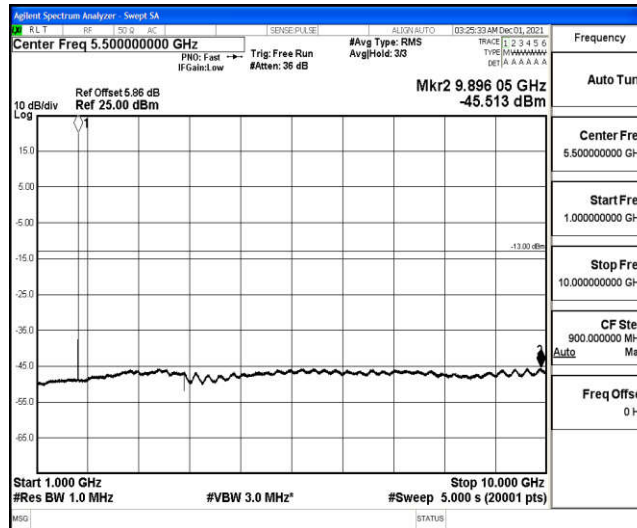

Band4-1.4MHz-16QAM-20175-1RB#0-Range4:1000~10000MHz