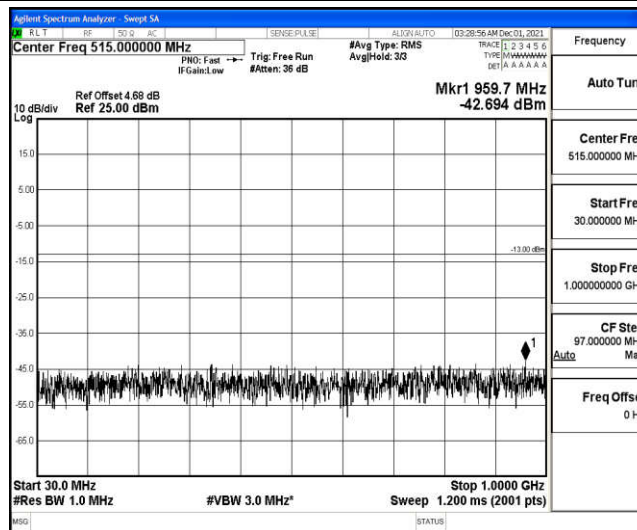

Band4-1.4MHz-16QAM-20393-1RB#0-Range3:30~1000MHz