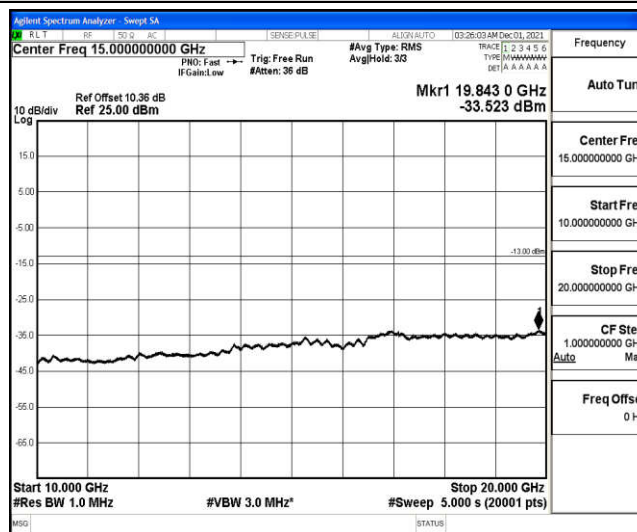

Band4-1.4MHz-16QAM-20175-1RB#0-Range2:0.15~30MHz

Band4-1.4MHz-16QAM-20175-1RB#0-Range3:30~1000MHz

Band4-1.4MHz-16QAM-20175-1RB#0-Range4:1000~10000MHz

Band4-1.4MHz-16QAM-20175-1RB#0-Range5:10000~20000MHz

Band4-1.4MHz-16QAM-20393-1RB#0-Range1:0.009~0.15MHz