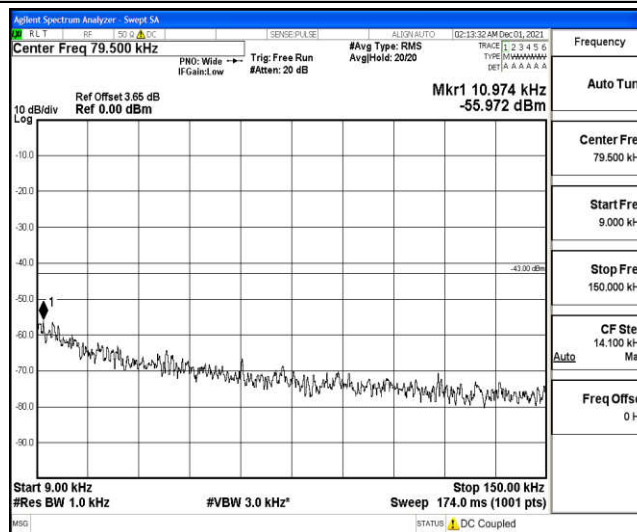

Band2-15MHz-16QAM-18675-1RB#0-Range1:0.009~0.15MHz

Band2-15MHz-16QAM-18675-1RB#0-Range2:0.15~30MHz