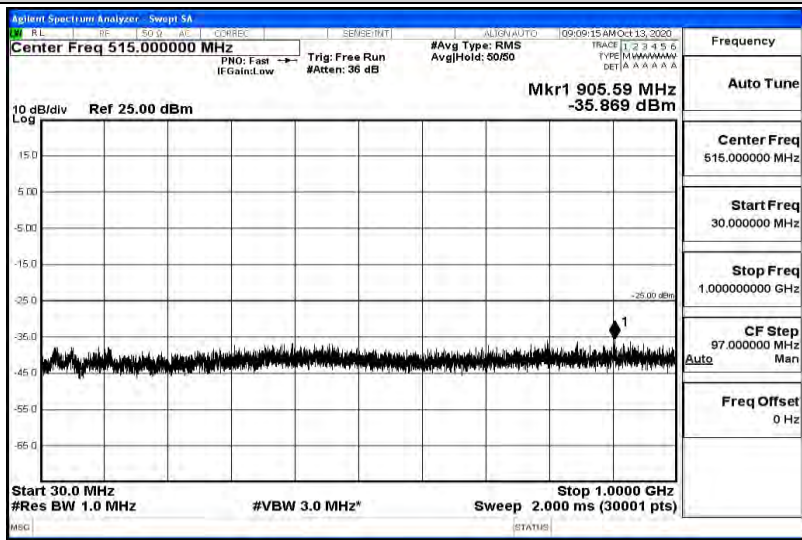

Band38-15MHz-QPSK-38000-1RB#0-Range5:5000~12000MHz

Band38-15MHz-QPSK-38000-1RB#0-Range6:12000~26500MHz

Band38-15MHz-QPSK-38175-1RB#0-Range1:0.009~0.15MHz

Band38-15MHz-QPSK-38175-1RB#0-Range2:0.15~30MHz

Band38-15MHz-QPSK-38175-1RB#0-Range3:30~1000MHz