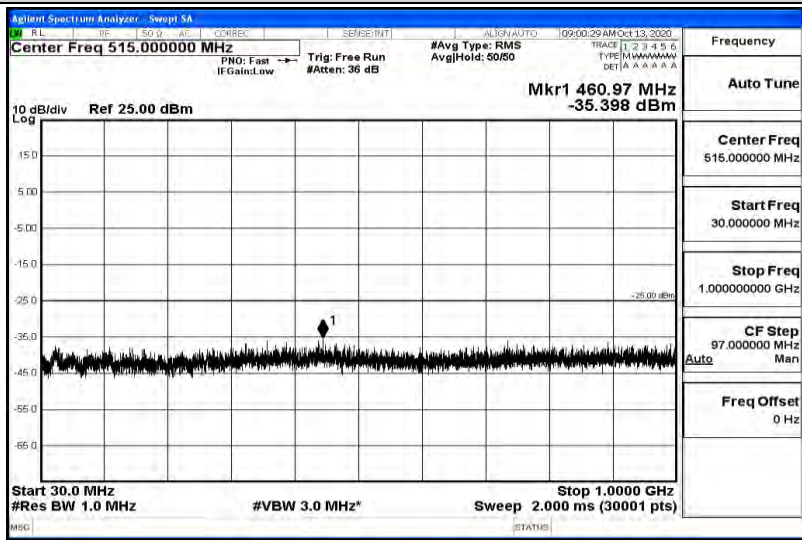

Band38-15MHz-QPSK-37825-1RB#0-Range3:30~1000MHz