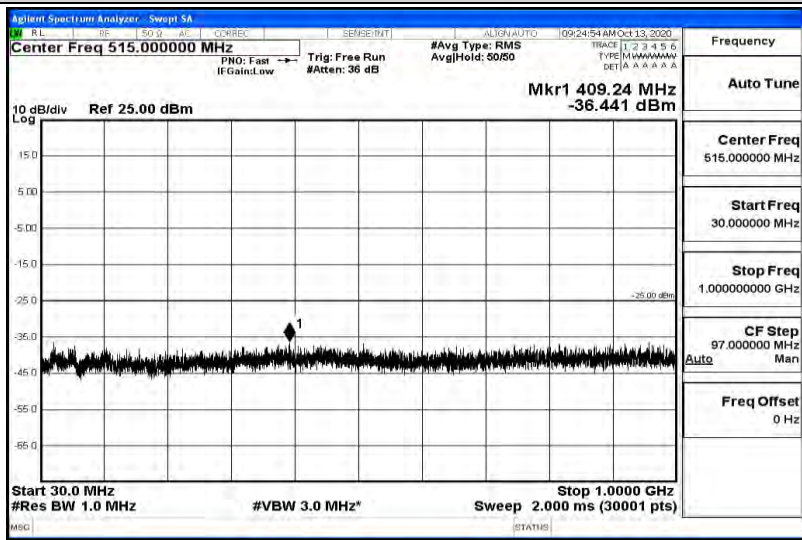

Band38-20MHz-QPSK-37850-1RB#0-Range3:30~100MHz