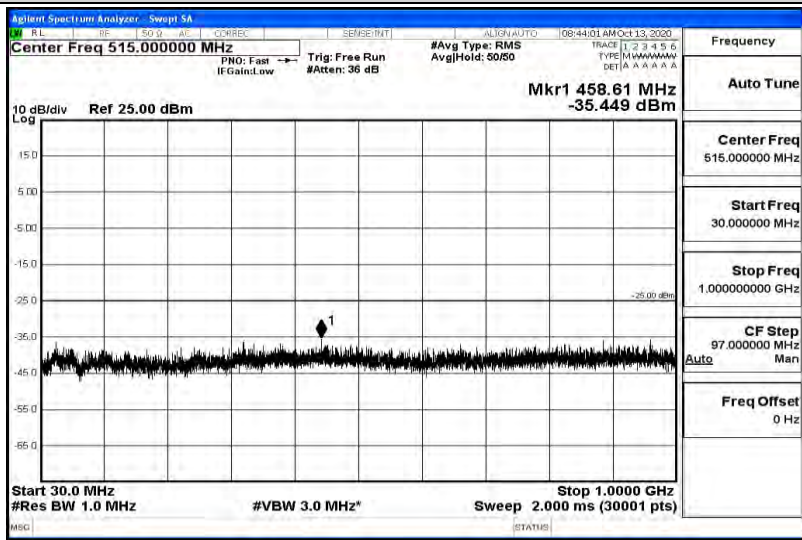

Band38-10MHz-16QAM-37800-1RB#0-Range6:12000~26500MHz

Band38-10MHz-16QAM-38000-1RB#0-Range1:0.009~0.15MHz

Band38-10MHz-16QAM-38000-1RB#0-Range2:0.15~30MHz

Band38-10MHz-16QAM-38000-1RB#0-Range3:30~1000MHz

Band38-10MHz-16QAM-38000-1RB#0-Range4:1000~5000MHz