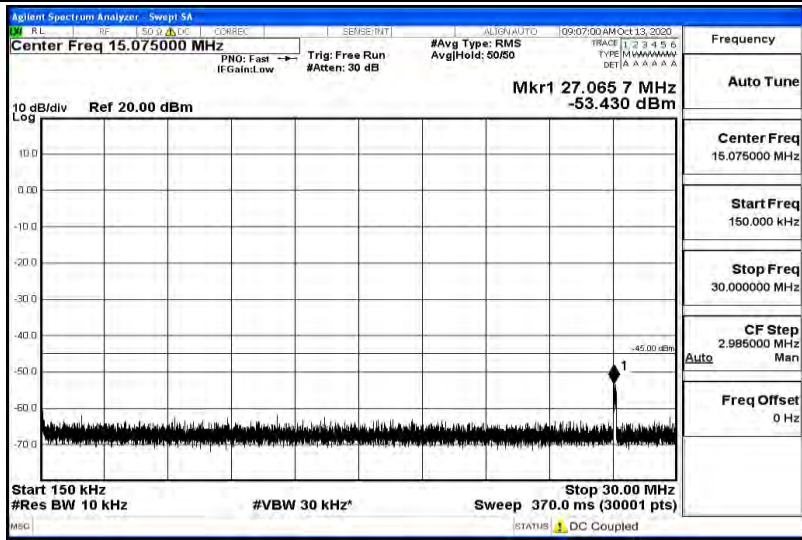

Band38-15MHz-16QAM-38000-1RB#0-Range2:0.15~30MHz