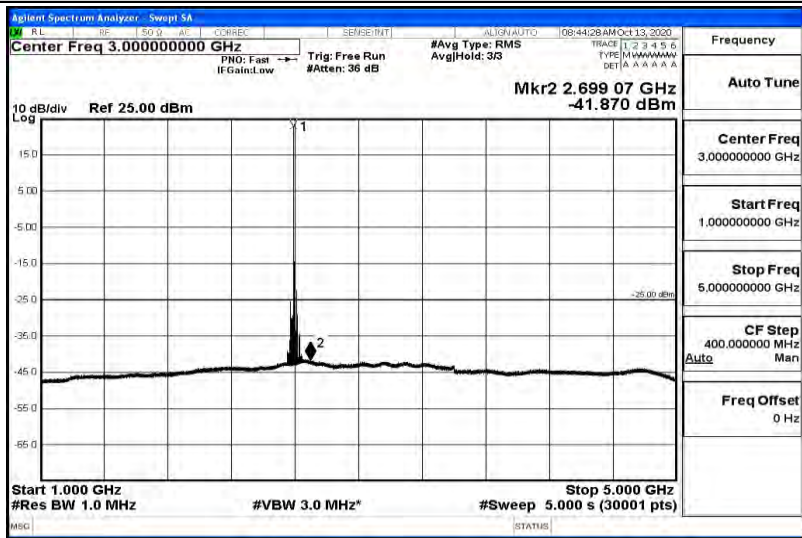

Band38-10MHz-16QAM-37800-1RB#0-Range6:12000~26500MHz

Band38-10MHz-16QAM-38000-1RB#0-Range1:0.009~0.15MHz

Band38-10MHz-16QAM-38000-1RB#0-Range2:0.15~30MHz

Band38-10MHz-16QAM-38000-1RB#0-Range3:30~1000MHz

Band38-10MHz-16QAM-38000-1RB#0-Range4:1000~5000MHz