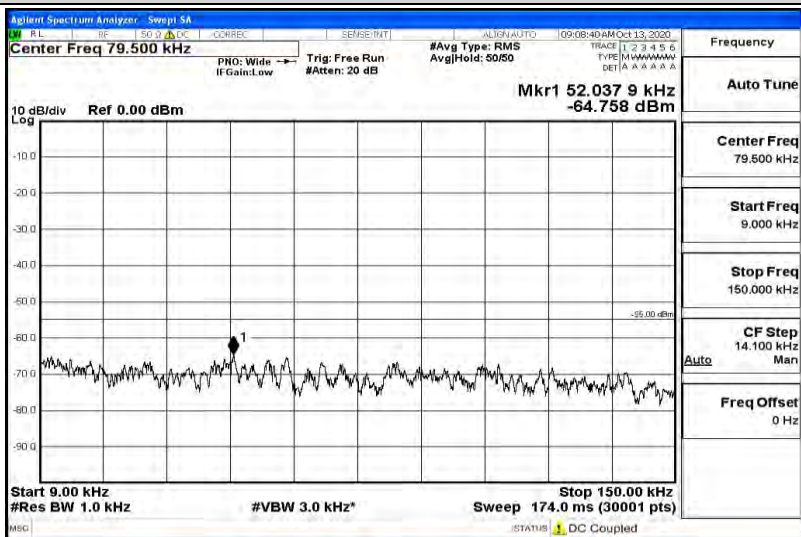

Band38-15MHz-QPSK-38175-1RB#0-Range1:0.009~0.15MHz