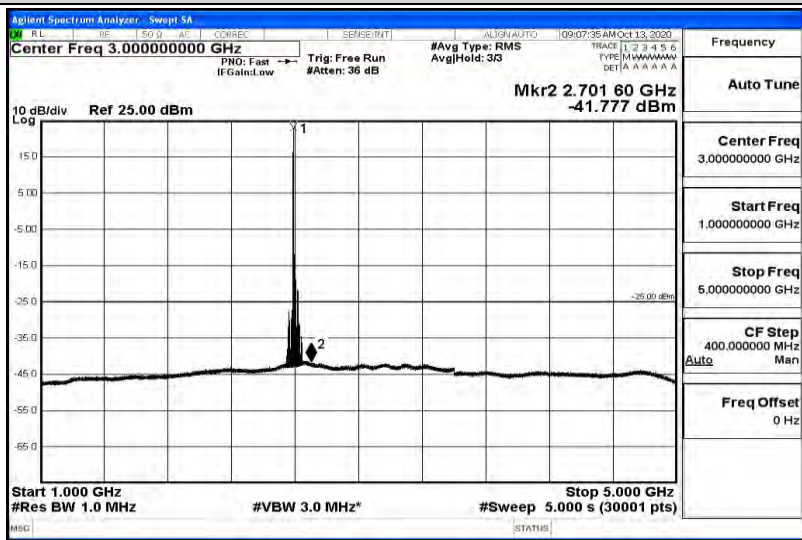

Band38-15MHz-16QAM-38000-1RB#0-Range1:0.009~0.15MHz

Band38-15MHz-16QAM-38000-1RB#0-Range2:0.15~30MHz

Band38-15MHz-16QAM-38000-1RB#0-Range3:30~1000MHz

Band38-15MHz-16QAM-38000-1RB#0-Range4:1000~5000MHz

Band38-15MHz-16QAM-38000-1RB#0-Range5:5000~12000MHz