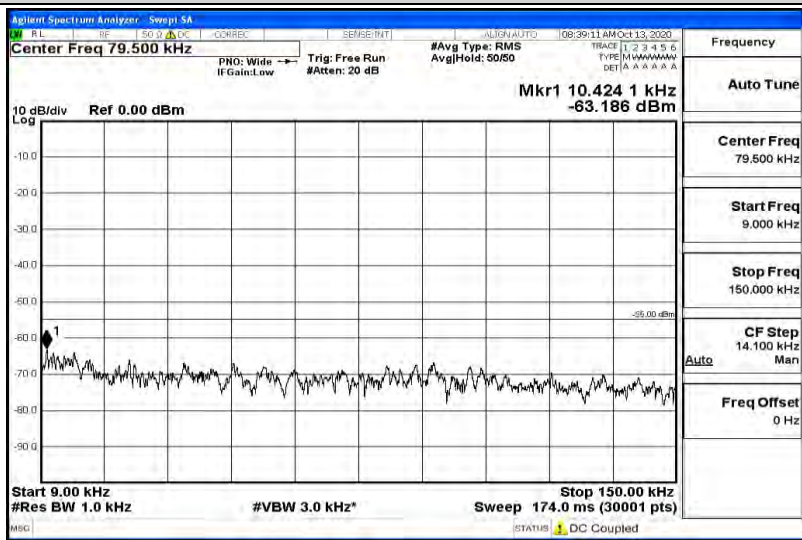

Band38-10MHz-16QAM-37800-1RB#0-Range1:0.009~0.15MHz