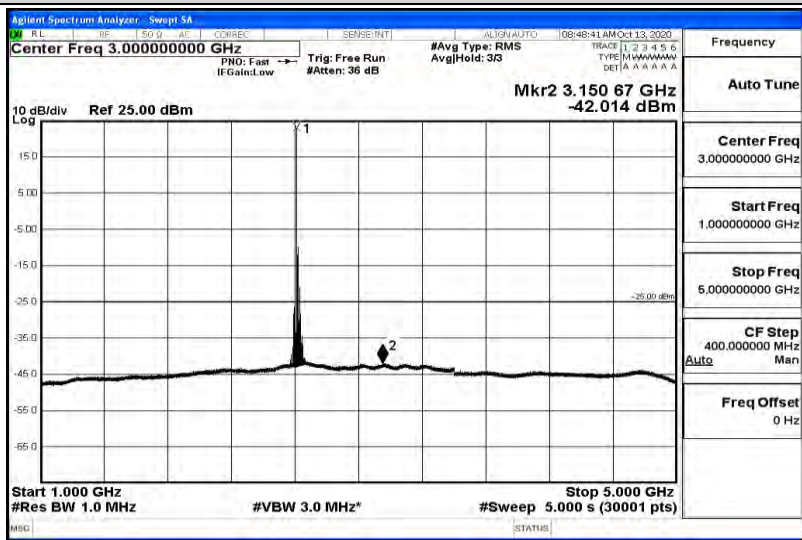

Band38-10MHz-16QAM-38200-1RB#0-Range4:1000~5000MHz