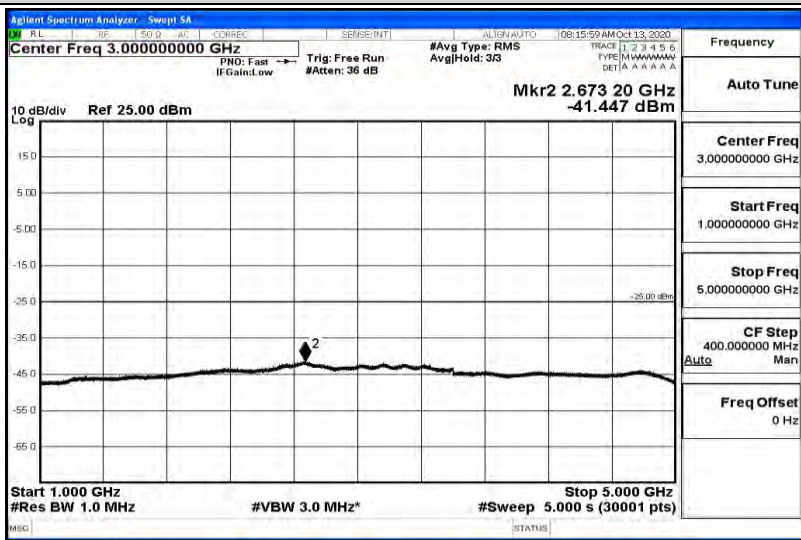

Band38-5MHz-16QAM-37775-1RB#0-Range3:30~1000MHz

Band38-5MHz-16QAM-37775-1RB#0-Range4:1000~5000MHz

Band38-5MHz-16QAM-37775-1RB#0-Range5:5000~12000MHz

Band38-5MHz-16QAM-37775-1RB#0-Range6:12000~26500MHz

Band38-5MHz-16QAM-38000-1RB#0-Range1:0.009~0.15MHz