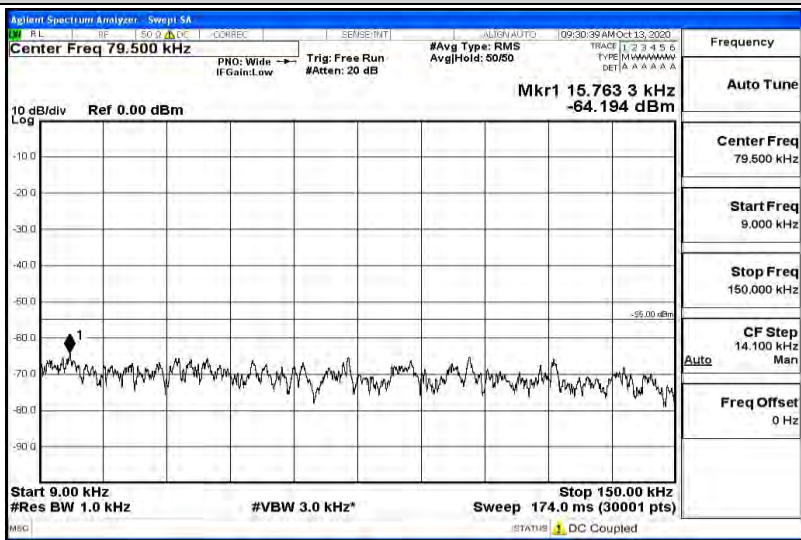

Band38-20MHz-16QAM-38000-1RB#0-Range1:0.009~0.15MHz