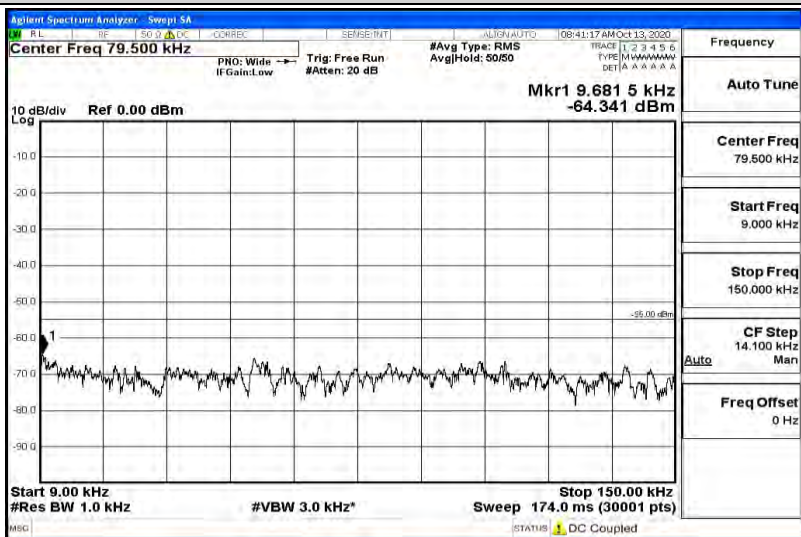

Band38-10MHz-QPSK-38000-1RB#0-Range1:0.009~0.15MHz