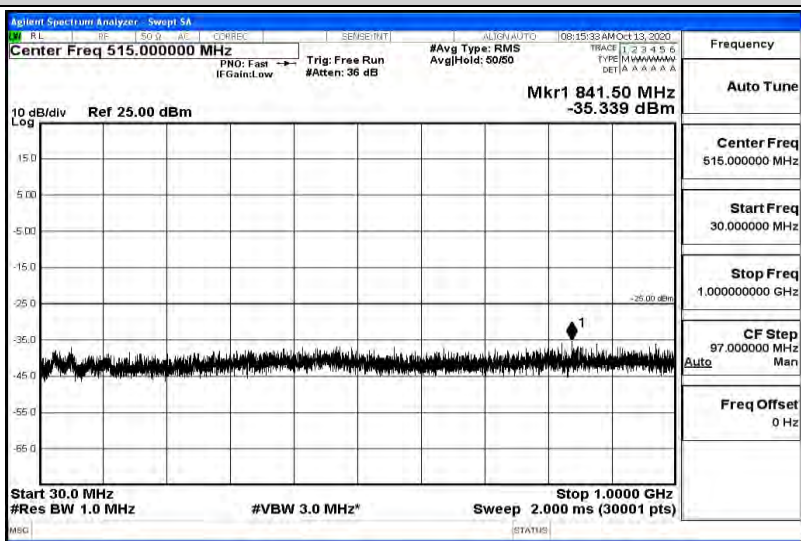

Band38-5MHz-16QAM-37775-1RB#0-Range3:30~1000MHz

Band38-5MHz-16QAM-37775-1RB#0-Range4:1000~5000MHz

Band38-5MHz-16QAM-37775-1RB#0-Range5:5000~12000MHz

Band38-5MHz-16QAM-37775-1RB#0-Range6:12000~26500MHz

Band38-5MHz-16QAM-38000-1RB#0-Range1:0.009~0.15MHz