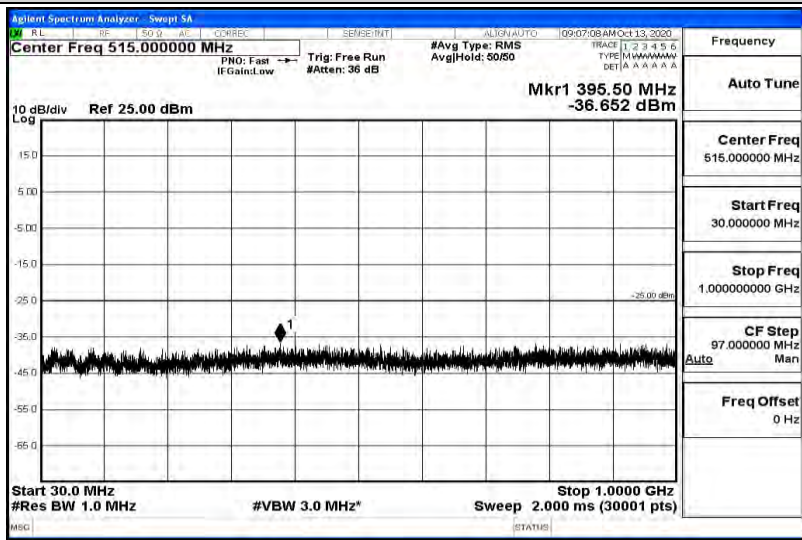

Band38-15MHz-16QAM-38000-1RB#0-Range1:0.009~0.15MHz

Band38-15MHz-16QAM-38000-1RB#0-Range2:0.15~30MHz

Band38-15MHz-16QAM-38000-1RB#0-Range3:30~1000MHz

Band38-15MHz-16QAM-38000-1RB#0-Range4:1000~5000MHz

Band38-15MHz-16QAM-38000-1RB#0-Range5:5000~12000MHz