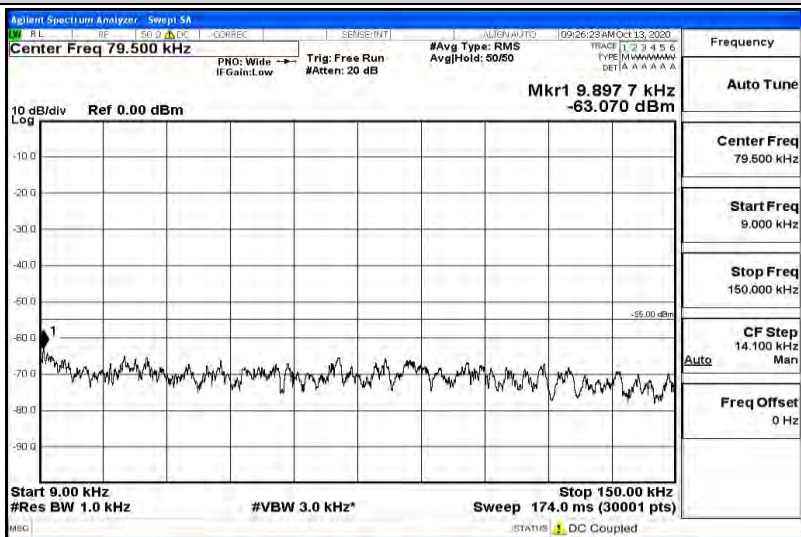

Band38-20MHz-16QAM-37850-1RB#0-Range1:0.009~0.15MHz