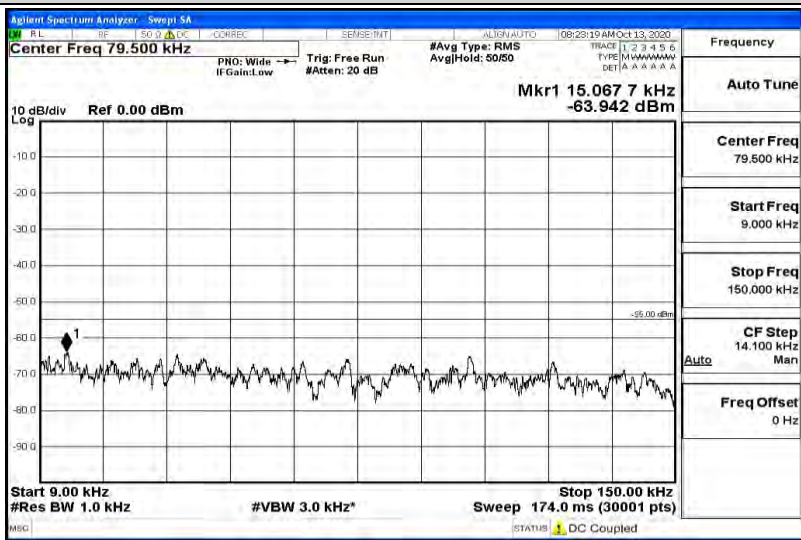

Band38-5MHz-16QAM-38225-1RB#0-Range1:0.009~0.15MHz