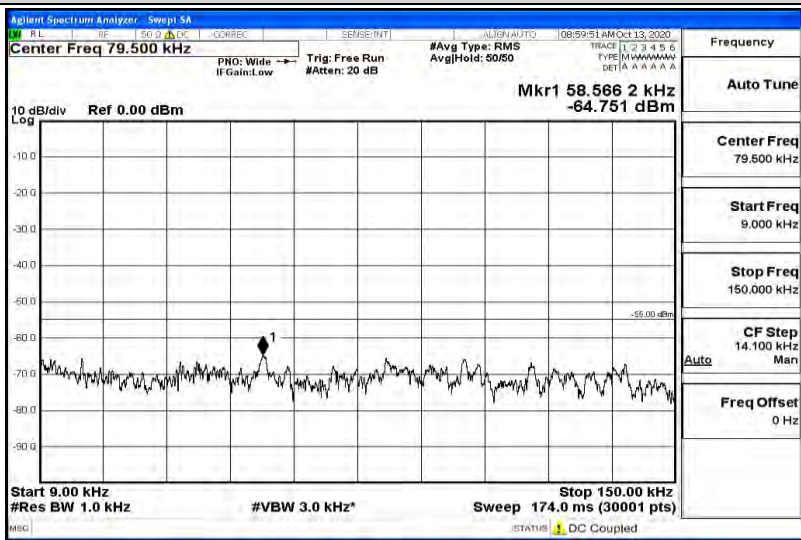

Band38-15MHz-QPSK-37825-1RB#0-Range1:0.009~0.15MHz