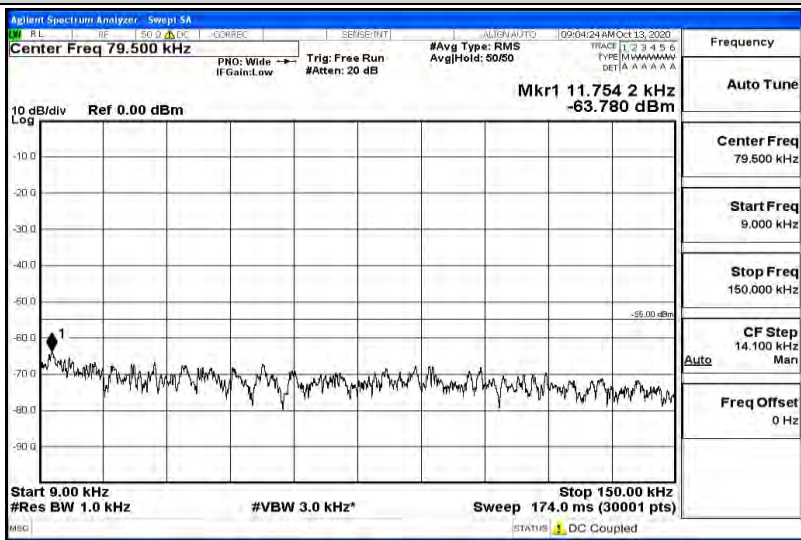

Band38-15MHz-QPSK-38000-1RB#0-Range1:0.009~0.15MHz