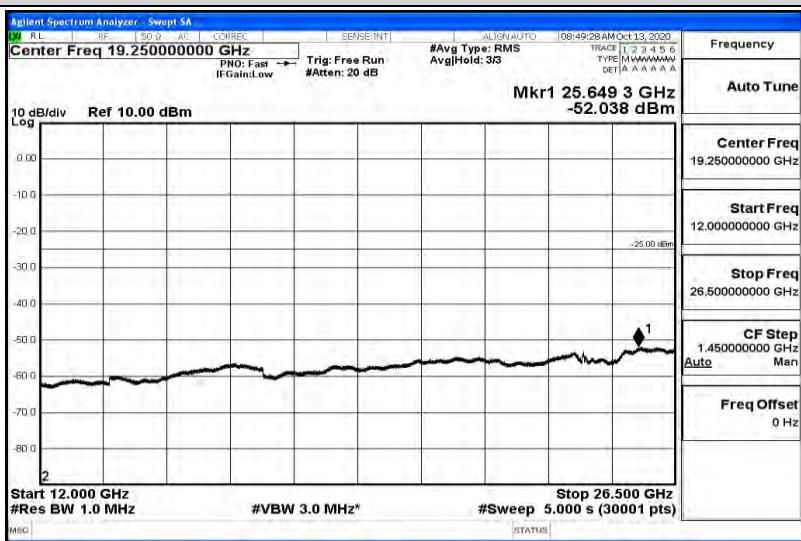

Band38-10MHz-16QAM-38200-1RB#0-Range3:30~1000MHz

Band38-10MHz-16QAM-38200-1RB#0-Range4:1000~5000MHz

Band38-10MHz-16QAM-38200-1RB#0-Range5:5000~12000MHz

Band38-10MHz-16QAM-38200-1RB#0-Range6:12000~26500MHz