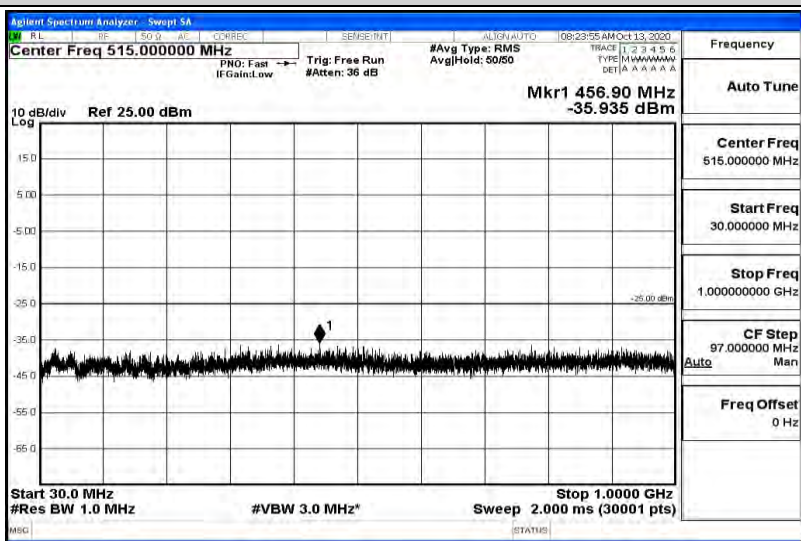

Band38-5MHz-16QAM-38225-1RB#0-Range3:30~1000MHz