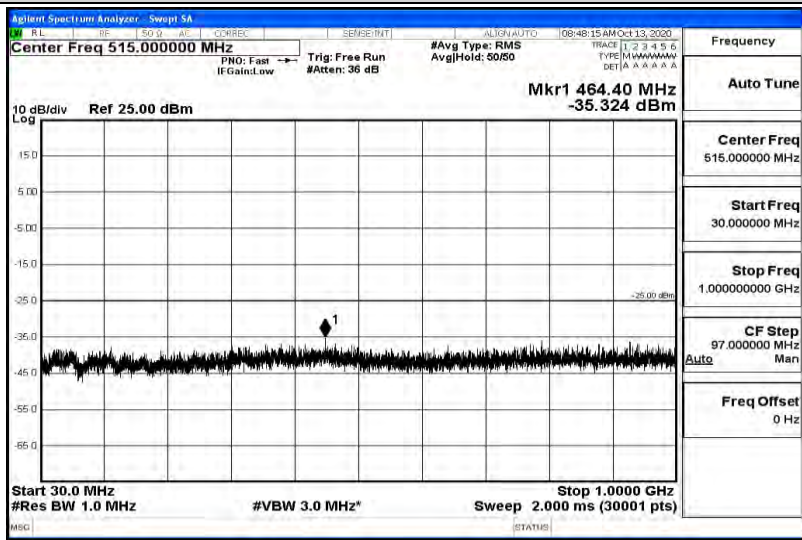

Band38-10MHz-16QAM-38200-1RB#0-Range3:30~1000MHz