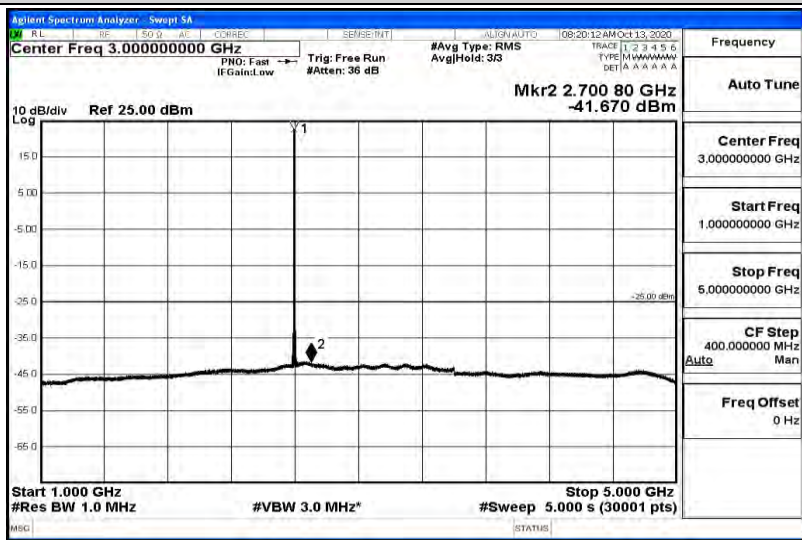

Band38-5MHz-16QAM-38000-1RB#0-Range4:1000~5000MHz