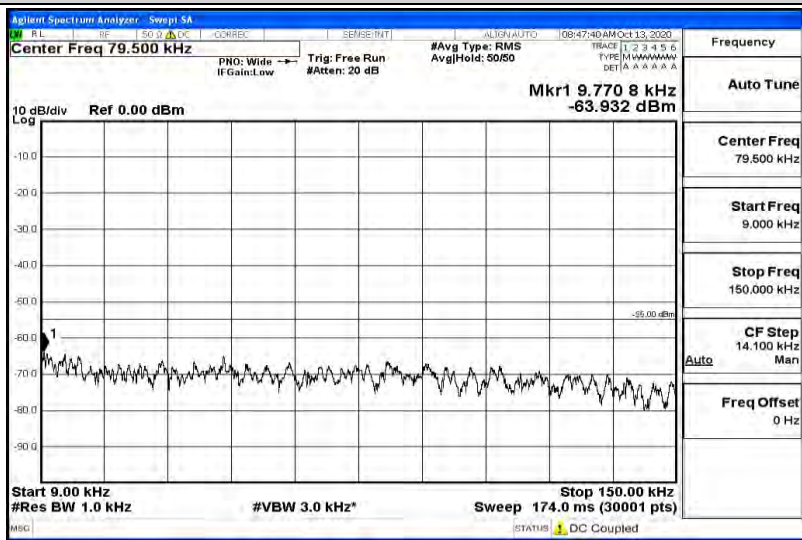

Band38-10MHz-16QAM-38200-1RB#0-Range1:0.009~0.15MHz