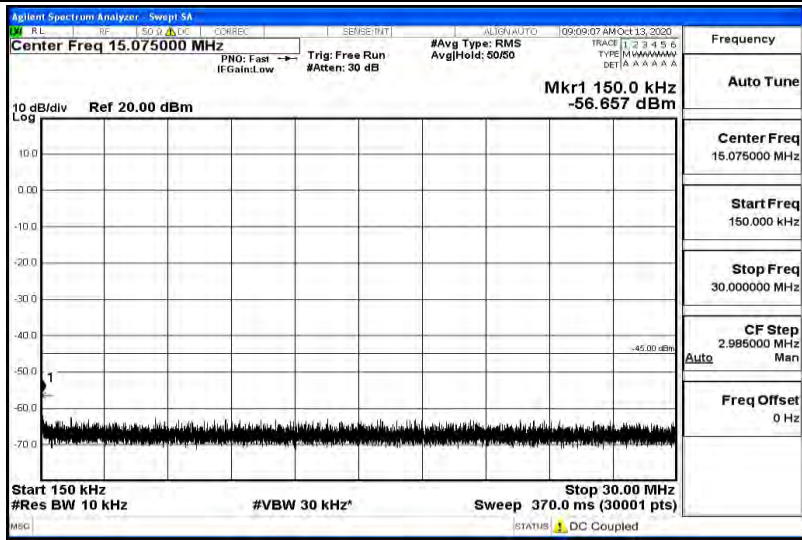

Band38-15MHz-QPSK-38000-1RB#0-Range5:5000~12000MHz

Band38-15MHz-QPSK-38000-1RB#0-Range6:12000~26500MHz

Band38-15MHz-QPSK-38175-1RB#0-Range1:0.009~0.15MHz

Band38-15MHz-QPSK-38175-1RB#0-Range2:0.15~30MHz

Band38-15MHz-QPSK-38175-1RB#0-Range3:30~1000MHz