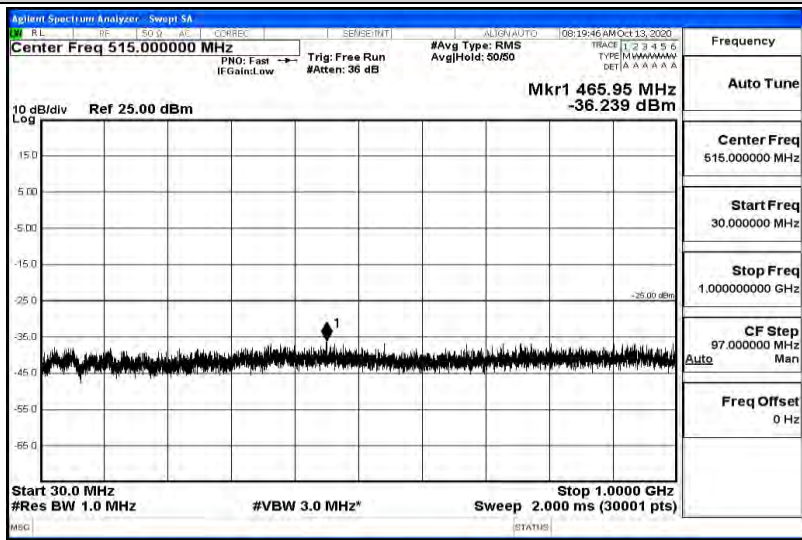

Band38-5MHz-16QAM-38000-1RB#0-Range3:30~1000MHz