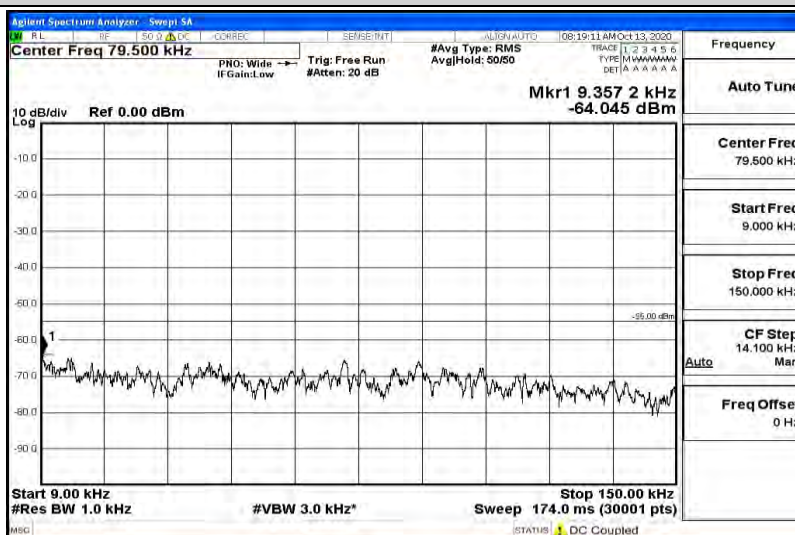

Band38-5MHz-16QAM-37775-1RB#0-Range3:30~1000MHz

Band38-5MHz-16QAM-37775-1RB#0-Range4:1000~5000MHz

Band38-5MHz-16QAM-37775-1RB#0-Range5:5000~12000MHz

Band38-5MHz-16QAM-37775-1RB#0-Range6:12000~26500MHz

Band38-5MHz-16QAM-38000-1RB#0-Range1:0.009~0.15MHz