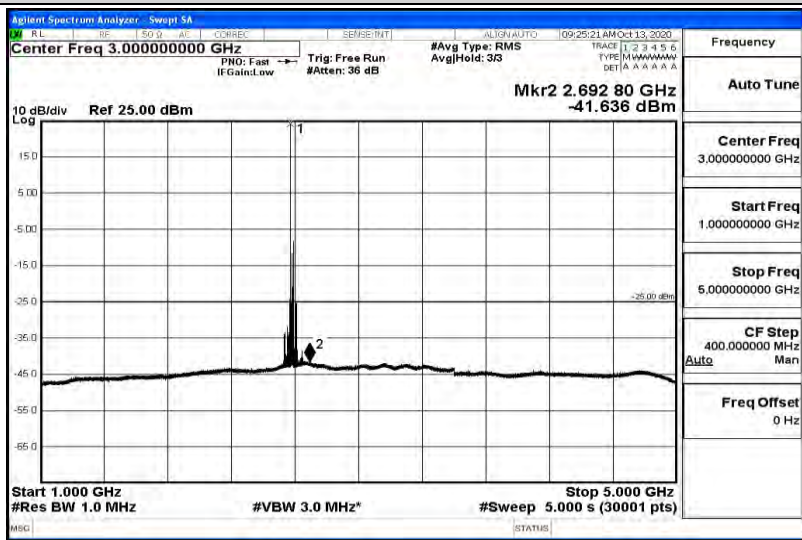

Band38-20MHz-QPSK-37850-1RB#0-Range4:1000~5000MHz