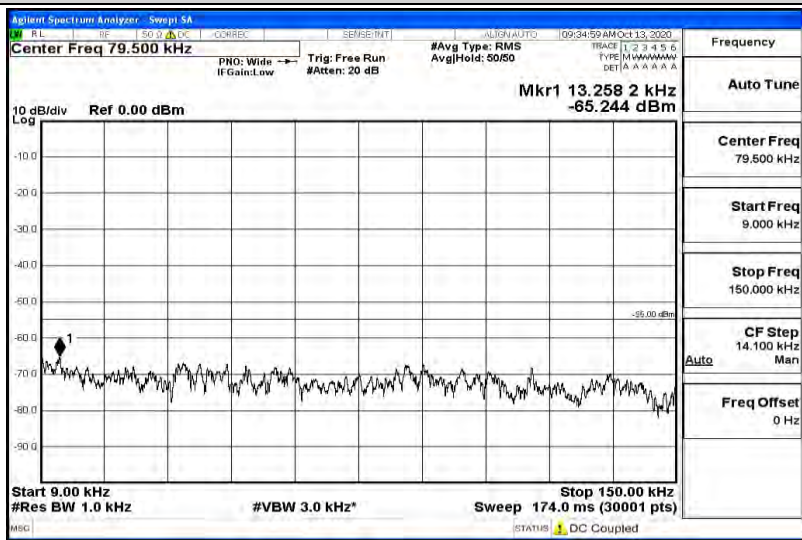

Band38-20MHz-16QAM-38150-1RB#0-Range1:0.009~0.15MHz