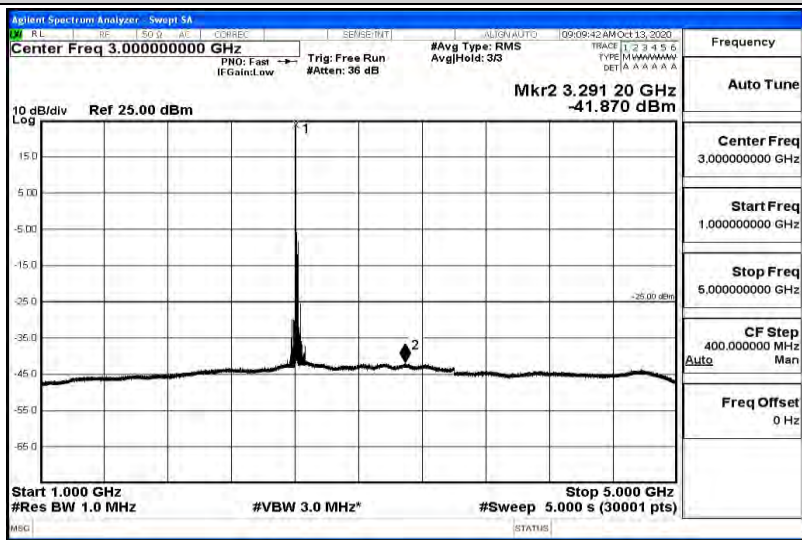

Band38-15MHz-QPSK-38175-1RB#0-Range4:1000~5000MHz