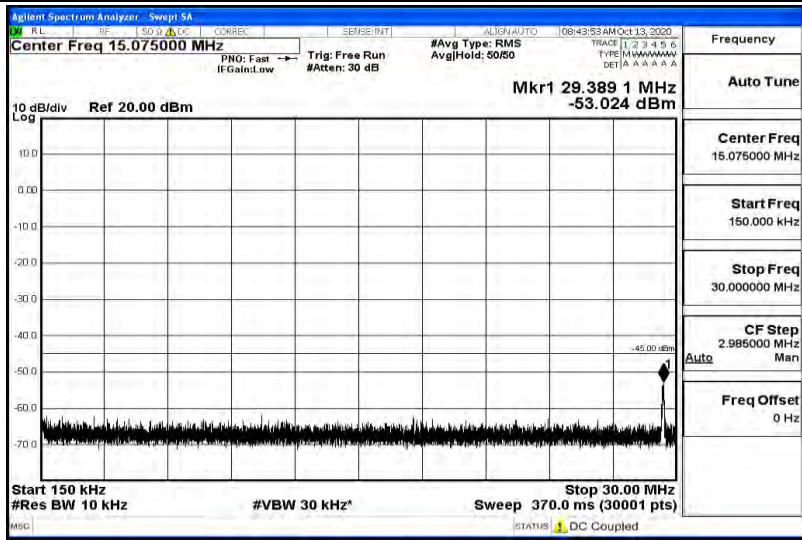

Band38-10MHz-16QAM-37800-1RB#0-Range6:12000~26500MHz

Band38-10MHz-16QAM-38000-1RB#0-Range1:0.009~0.15MHz

Band38-10MHz-16QAM-38000-1RB#0-Range2:0.15~30MHz

Band38-10MHz-16QAM-38000-1RB#0-Range3:30~1000MHz

Band38-10MHz-16QAM-38000-1RB#0-Range4:1000~5000MHz