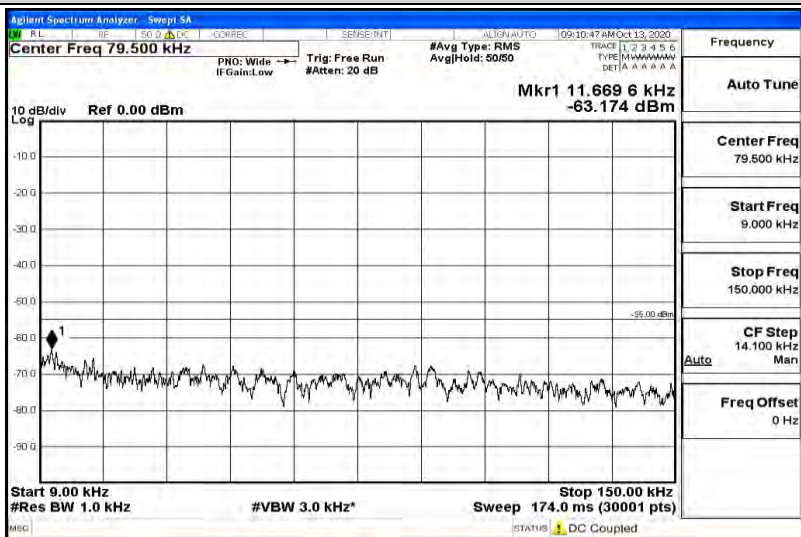

Band38-15MHz-16QAM-38175-1RB#0-Range1:0.009~0.15MHz