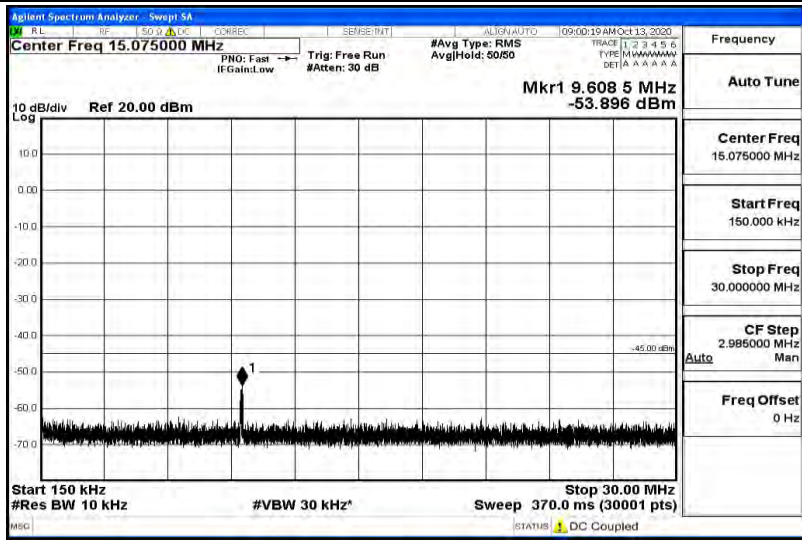

Band38-15MHz-QPSK-37825-1RB#0-Range2:0.15~30MHz