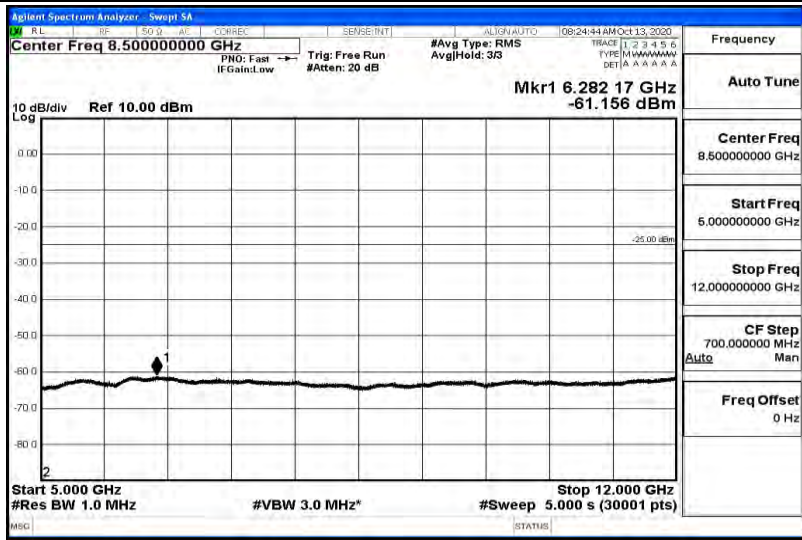

Band38-5MHz-16QAM-38225-1RB#0-Range1:0.009~0.15MHz

Band38-5MHz-16QAM-38225-1RB#0-Range2:0.15~30MHz

Band38-5MHz-16QAM-38225-1RB#0-Range3:30~1000MHz

Band38-5MHz-16QAM-38225-1RB#0-Range4:1000~5000MHz

Band38-5MHz-16QAM-38225-1RB#0-Range5:5000~12000MHz