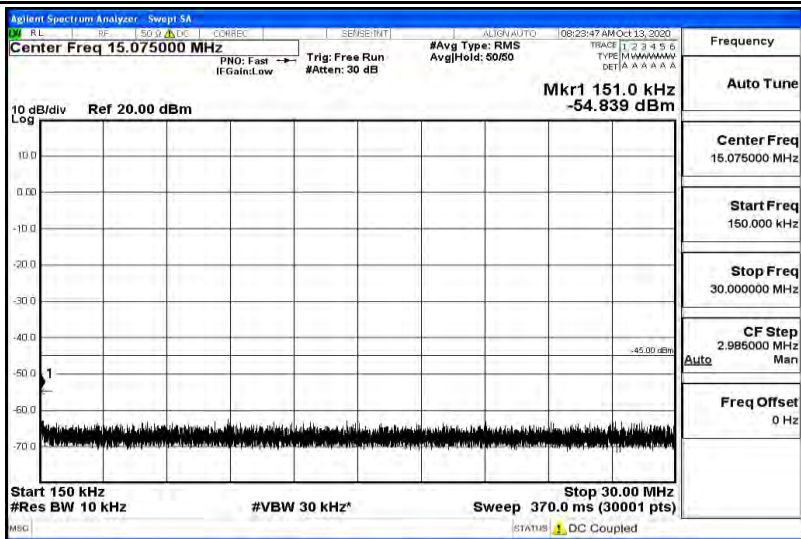

Band38-5MHz-16QAM-38225-1RB#0-Range2:0.15~30MHz