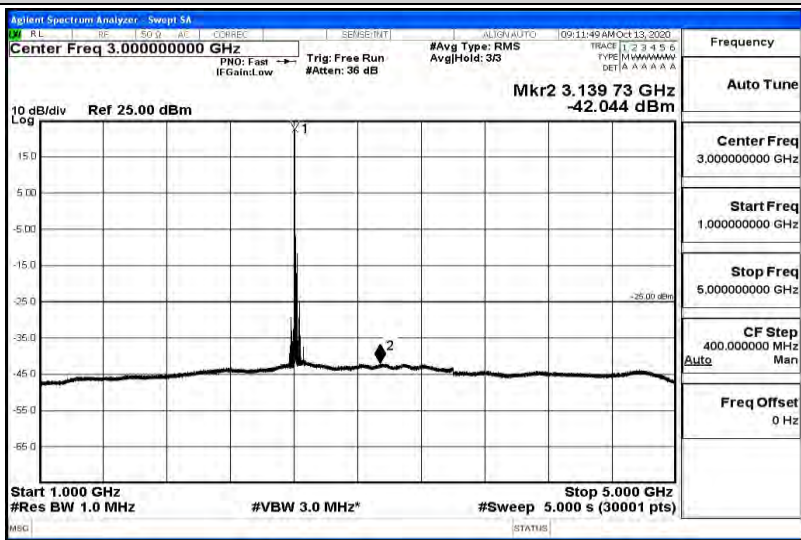

Band38-15MHz-16QAM-38000-1RB#0-Range6:12000~26500MHz

Band38-15MHz-16QAM-38175-1RB#0-Range1:0.009~0.15MHz

Band38-15MHz-16QAM-38175-1RB#0-Range2:0.15~30MHz

Band38-15MHz-16QAM-38175-1RB#0-Range3:30~1000MHz

Band38-15MHz-16QAM-38175-1RB#0-Range4:1000~5000MHz