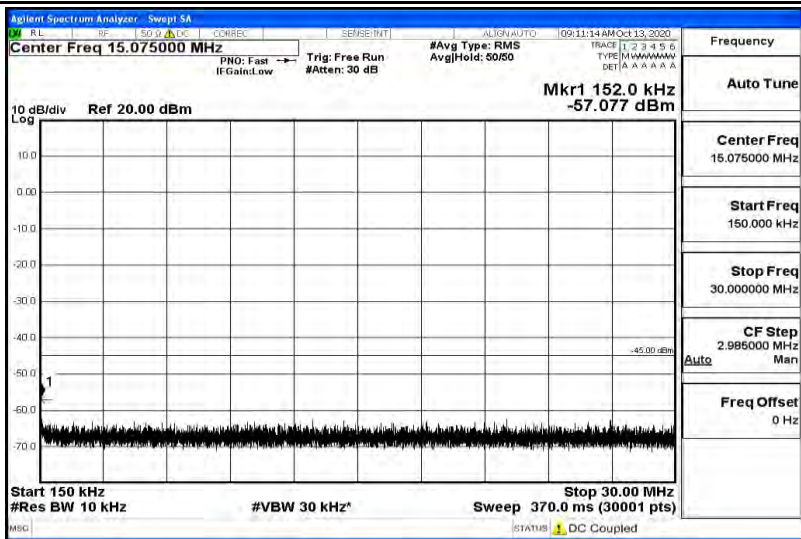

Band38-15MHz-16QAM-38175-1RB#0-Range2:0.15~30MHz