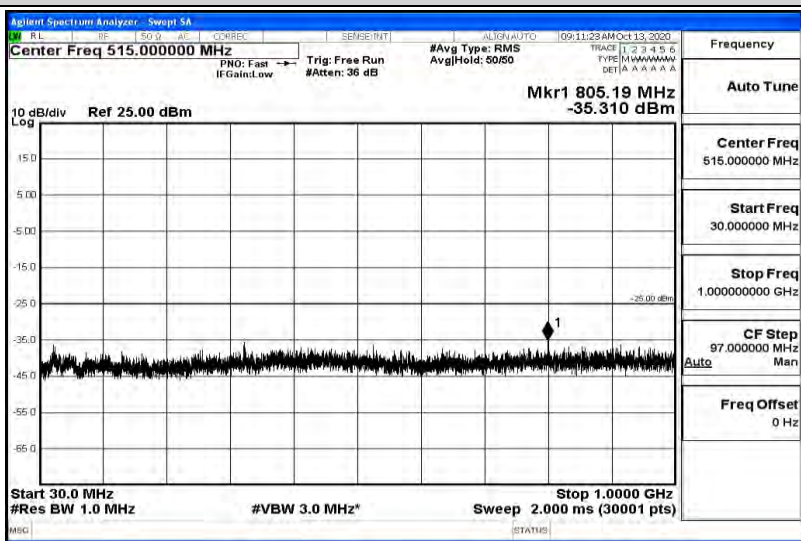

Band38-15MHz-16QAM-38000-1RB#0-Range6:12000~26500MHz

Band38-15MHz-16QAM-38175-1RB#0-Range1:0.009~0.15MHz

Band38-15MHz-16QAM-38175-1RB#0-Range2:0.15~30MHz

Band38-15MHz-16QAM-38175-1RB#0-Range3:30~1000MHz

Band38-15MHz-16QAM-38175-1RB#0-Range4:1000~5000MHz