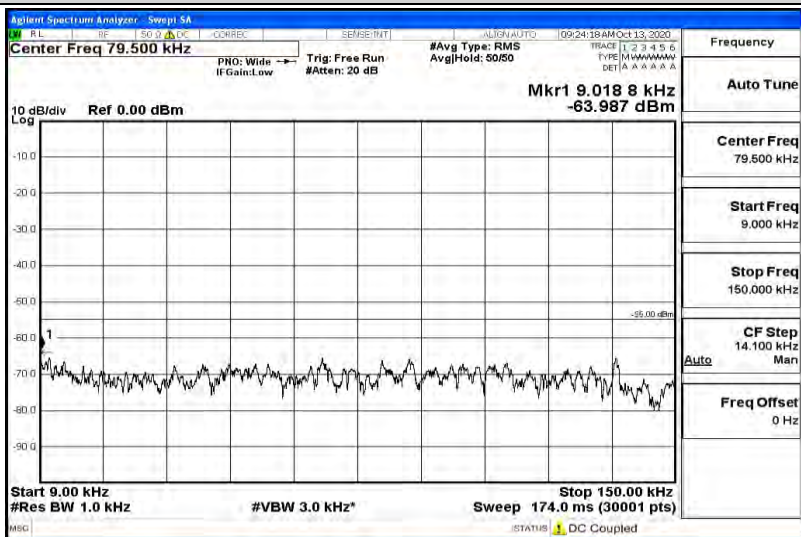

Band38-15MHz-16QAM-38175-1RB#0-Range5:5000~12000MHz

Band38-15MHz-16QAM-38175-1RB#0-Range6:12000~26500MHz

Band38-20MHz-QPSK-37850-1RB#0-Range1:0.009~0.15MHz

Band38-20MHz-QPSK-37850-1RB#0-Range2:0.15~30MHz