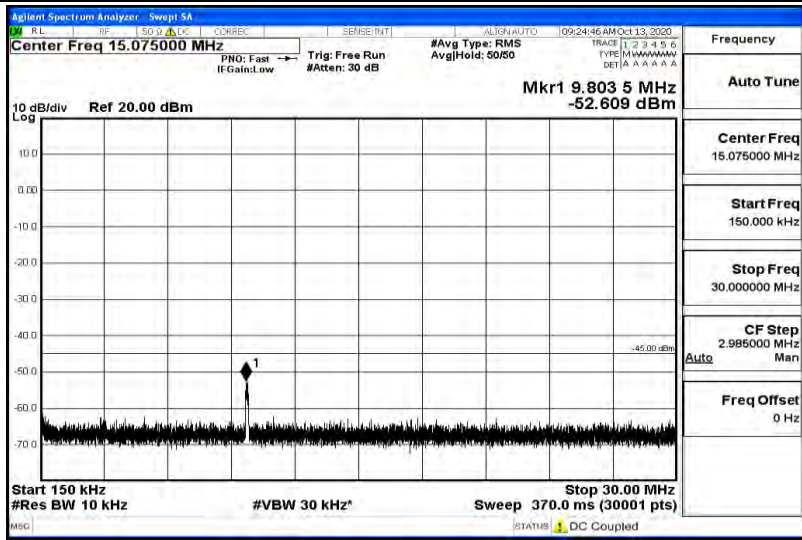

Band38-15MHz-16QAM-38175-1RB#0-Range5:5000~12000MHz

Band38-15MHz-16QAM-38175-1RB#0-Range6:12000~26500MHz

Band38-20MHz-QPSK-37850-1RB#0-Range1:0.009~0.15MHz

Band38-20MHz-QPSK-37850-1RB#0-Range2:0.15~30MHz