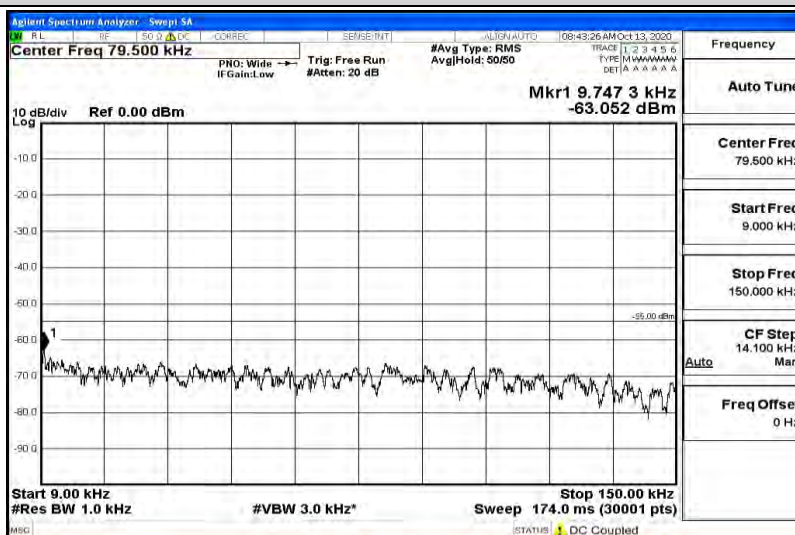

Band38-10MHz-16QAM-38000-1RB#0-Range1:0.009~0.15MHz