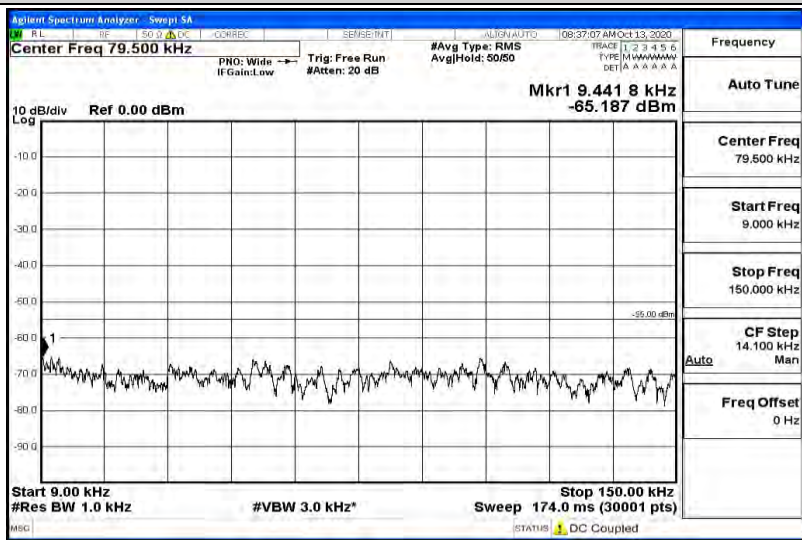

Band38-10MHz-QPSK-37800-1RB#0-Range1:0.009~0.15MHz