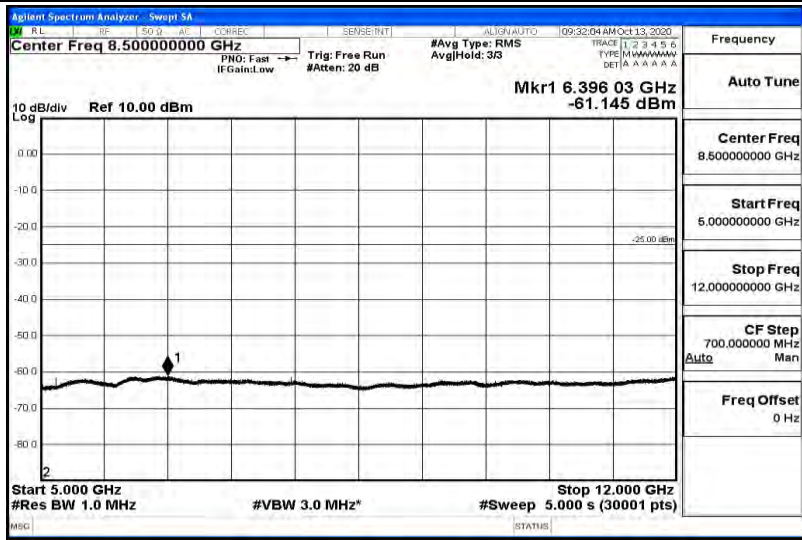

Band38-20MHz-16QAM-38000-1RB#0-Range5:5000~12000MHz