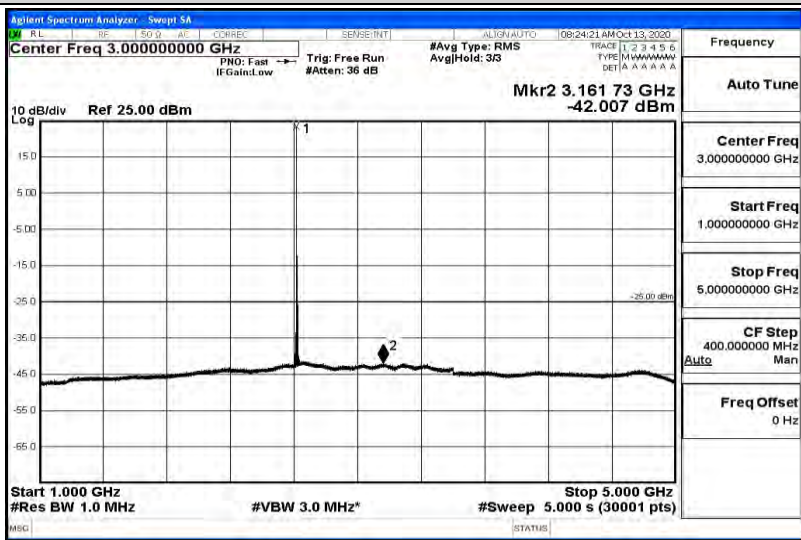

Band38-5MHz-16QAM-38225-1RB#0-Range1:0.009~0.15MHz

Band38-5MHz-16QAM-38225-1RB#0-Range2:0.15~30MHz

Band38-5MHz-16QAM-38225-1RB#0-Range3:30~1000MHz

Band38-5MHz-16QAM-38225-1RB#0-Range4:1000~5000MHz

Band38-5MHz-16QAM-38225-1RB#0-Range5:5000~12000MHz