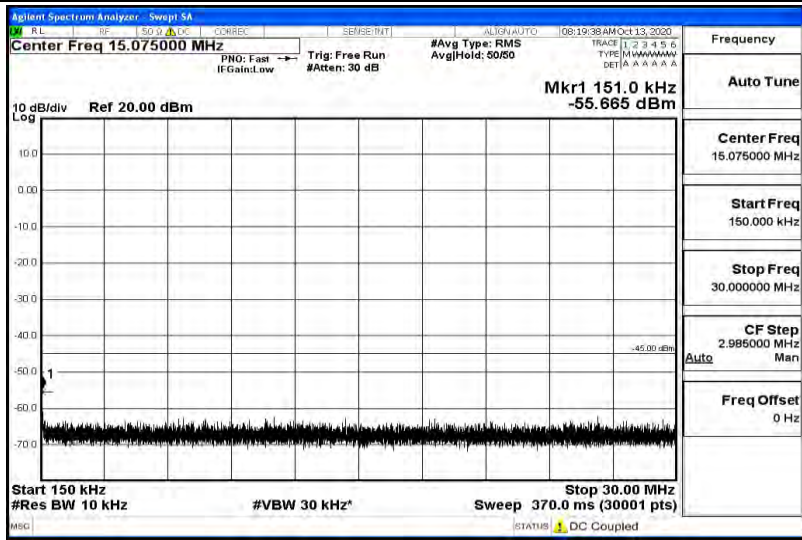

Band38-5MHz-16QAM-38000-1RB#0-Range2:0.15~30MHz