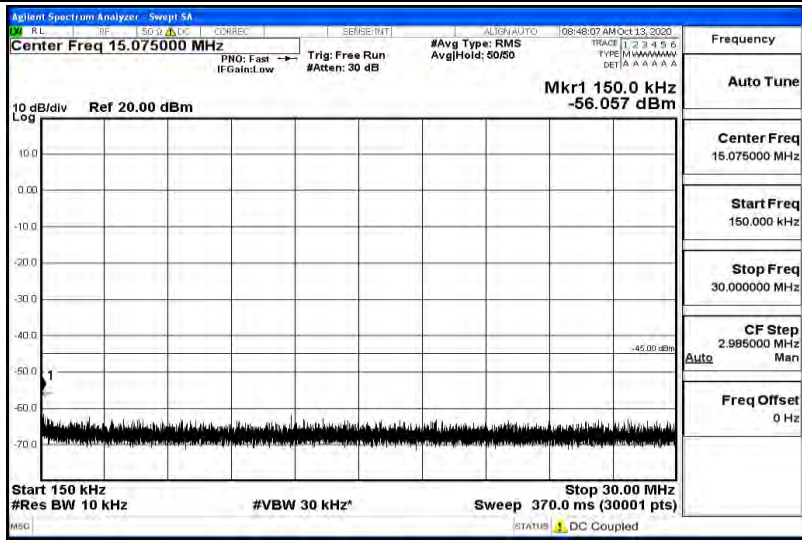

Band38-10MHz-16QAM-38000-1RB#0-Range5:5000~12000MHz

Band38-10MHz-16QAM-38000-1RB#0-Range6:12000~26500MHz

Band38-10MHz-16QAM-38200-1RB#0-Range1:0.009~0.15MHz

Band38-10MHz-16QAM-38200-1RB#0-Range2:0.15~30MHz