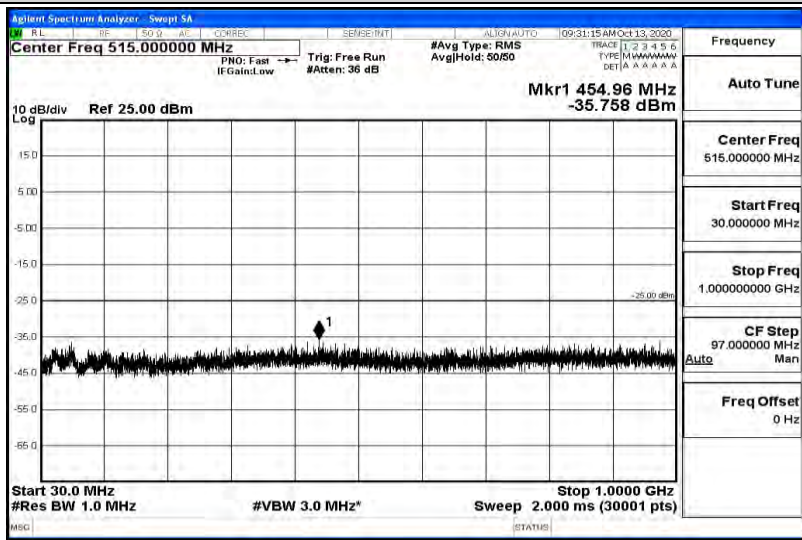

Band38-20MHz-16QAM-38000-1RB#0-Range3:30~1000MHz