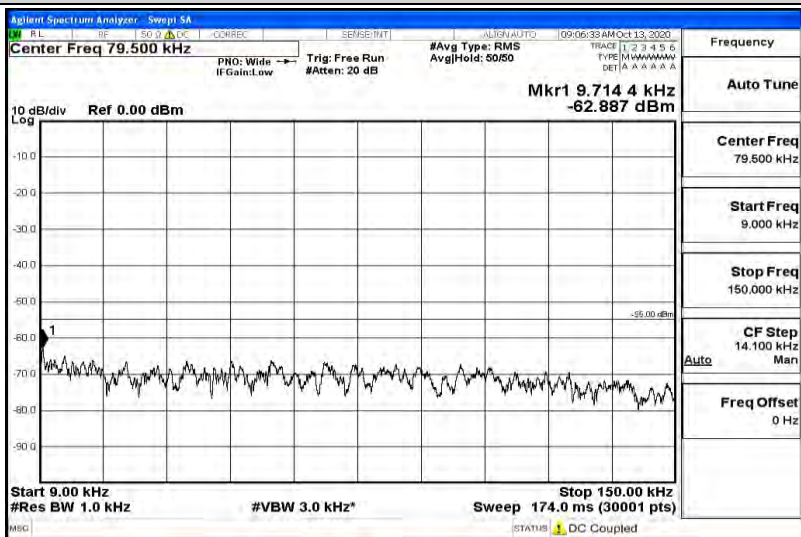

Band38-15MHz-16QAM-38000-1RB#0-Range1:0.009~0.15MHz