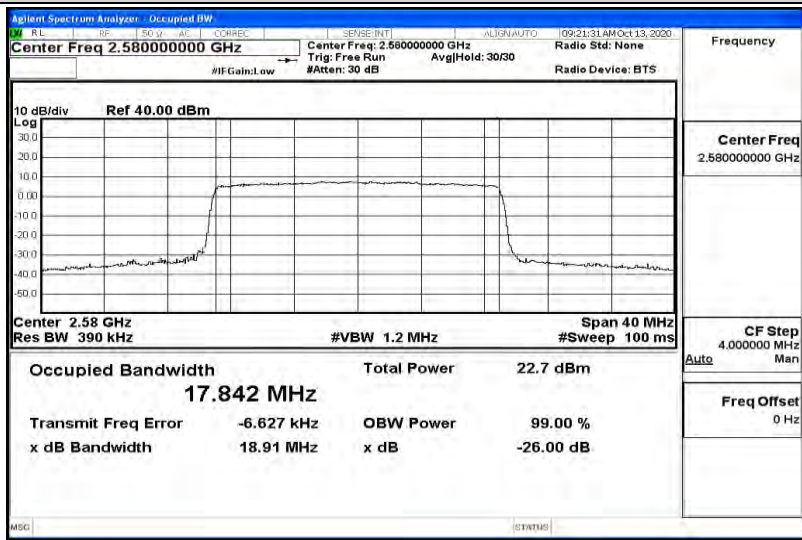

Band38-20MHz-QPSK-37850-100RB#0-17.842