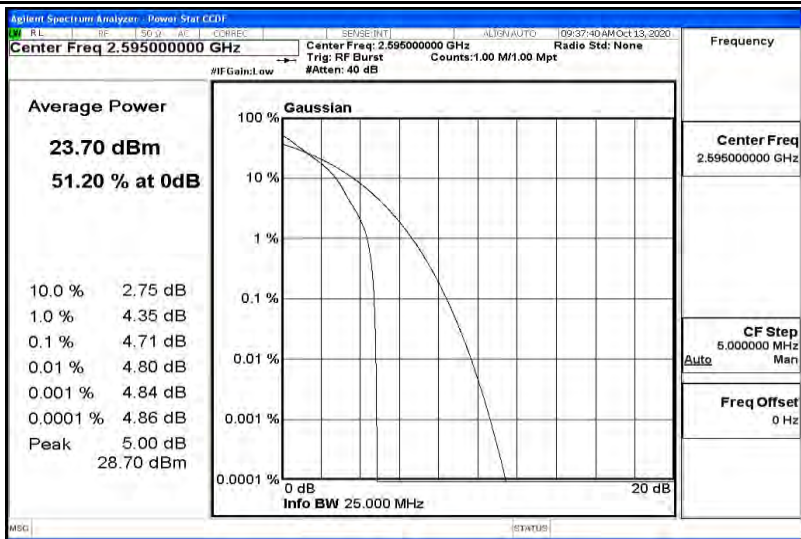

Band38-20MHz-QPSK-38000-1RB#0