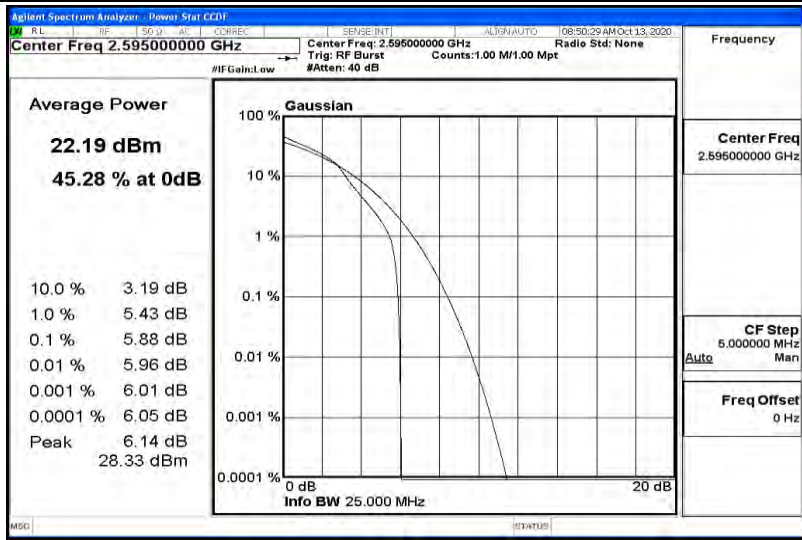

Band38-10MHz-QPSK-38000-1RB#0

Band38-10MHz-QPSK-38000-50RB#0

Band38-10MHz-QPSK-38200-1RB#0

Band38-10MHz-QPSK-38200-50RB#0

Band38-10MHz-16QAM-37800-1RB#0

Band38-10MHz-16QAM-37800-50RB#0

Band38-10MHz-16QAM-38000-1RB#0