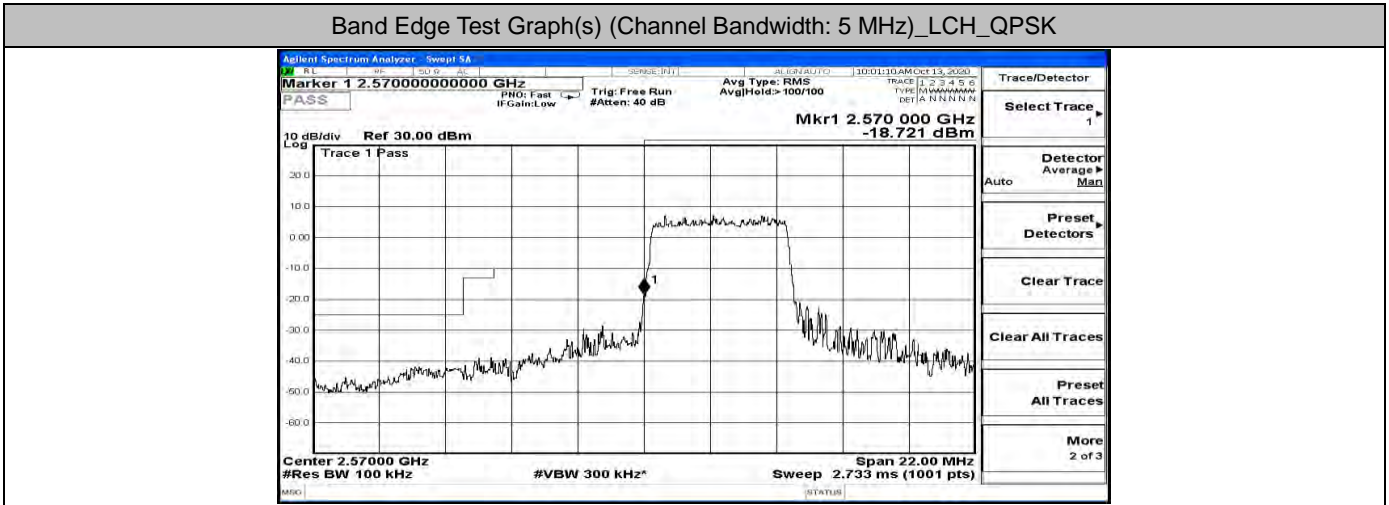

L.4 Band Edge

Band Edge Test Graph(s) (Channel Bandwidth: 5 MHz) LCH_QPSK

Band Edge Test Graph(s) (Channel Bandwidth: 5 MHz) _HCH_QPSK

Band Edge Test Graph(s) (Channel Bandwidth: 5 MHz) _LCH_16QAM

Band Edge Test Graph(s) (Channel Bandwidth: 5 MHz)_HCH_16QAM