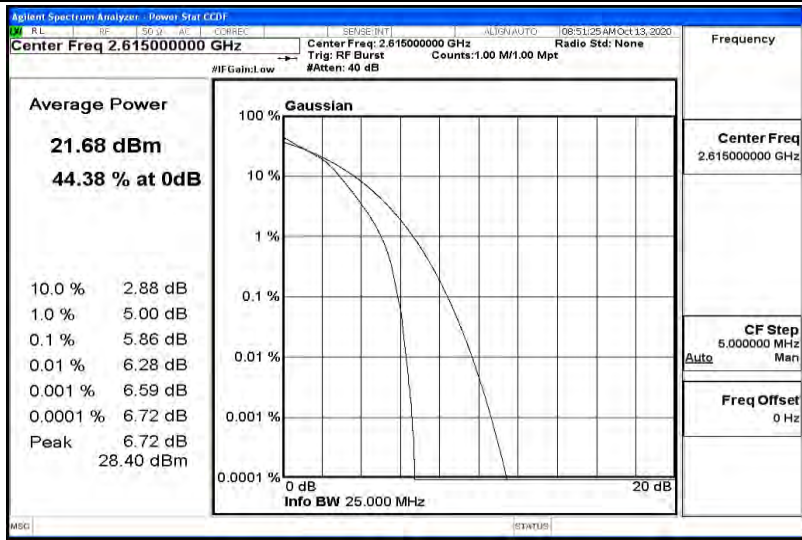

Band38-10MHz-16QAM-38200-50RB#0