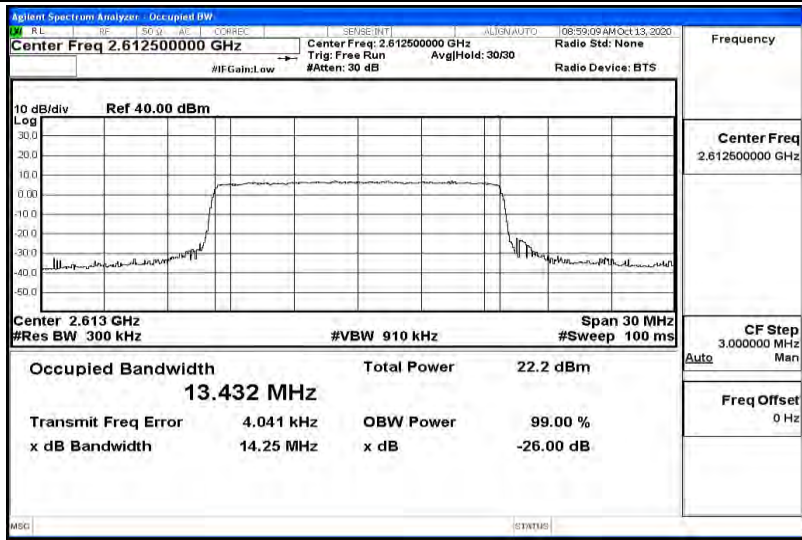

Band38-15MHz-QPSK-37825-75RB#0-13.413

Band38-15MHz-QPSK-38000-75RB#0-13.438

Band38-15MHz-QPSK-38175-75RB#0-13.425

Band38-15MHz-16QAM-37825-75RB#0-13.406

Band38-15MHz-16QAM-38000-75RB#0-13.455

Band38-15MHz-16QAM-38175-75RB#0-13.432