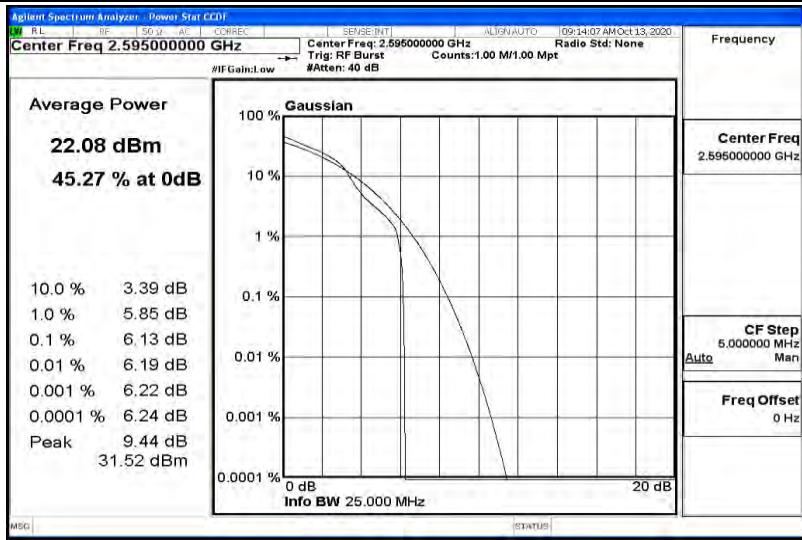

Band38-15MHz-QPSK-38175-1RB#0

Band38-15MHz-QPSK-38175-75RB#0

Band38-15MHz-16QAM-37825-1RB#0

Band38-15MHz-16QAM-37825-75RB#0

Band38-15MHz-16QAM-38000-1RB#0

Band38-15MHz-16QAM-38000-75RB#0

Band38-15MHz-16QAM-38175-1RB#0