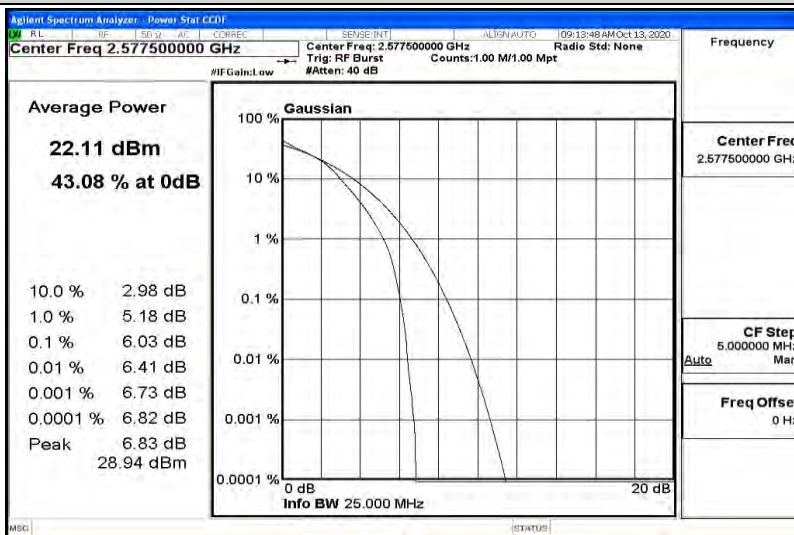

Band38-15MHz-QPSK-38175-1RB#0

Band38-15MHz-QPSK-38175-75RB#0

Band38-15MHz-16QAM-37825-1RB#0

Band38-15MHz-16QAM-37825-75RB#0

Band38-15MHz-16QAM-38000-1RB#0

Band38-15MHz-16QAM-38000-75RB#0

Band38-15MHz-16QAM-38175-1RB#0