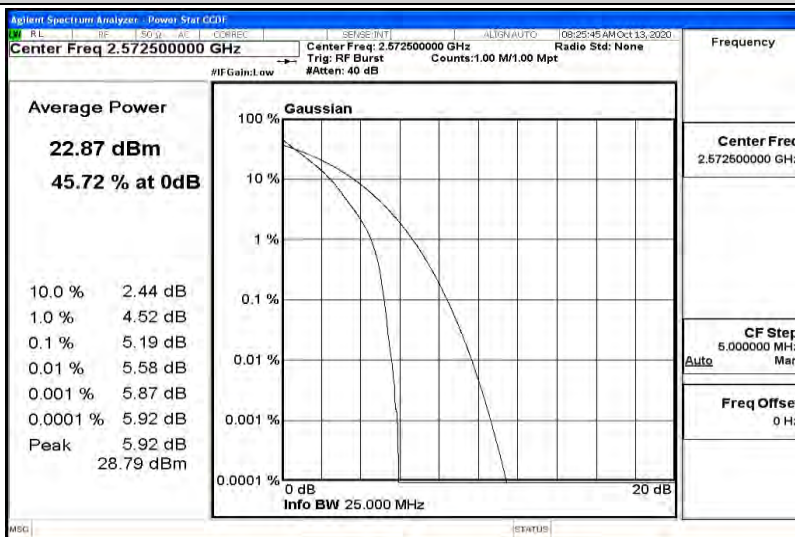

Band38-5MHz-QPSK-37775-25RB#0