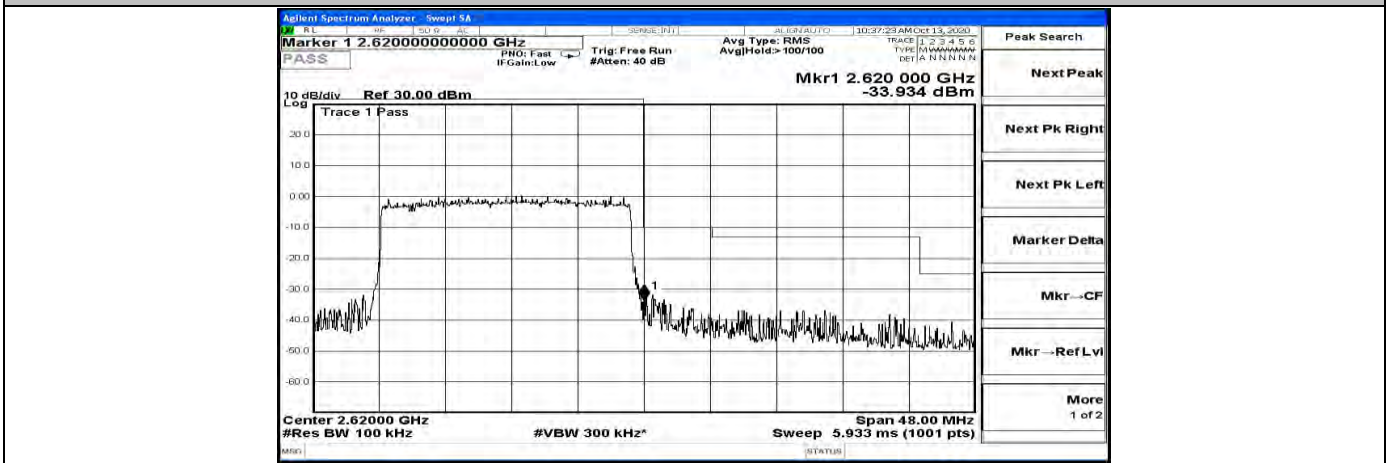

Band Edge Test Graph(s) (Channel Bandwidth:20 MHz)_HCH_QPSK