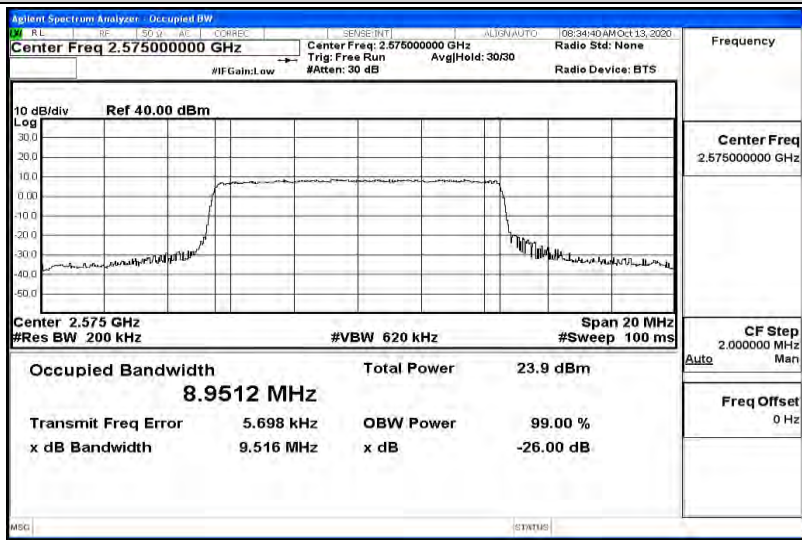

Band38-10MHz-QPSK-37800-50RB#0-8.9512