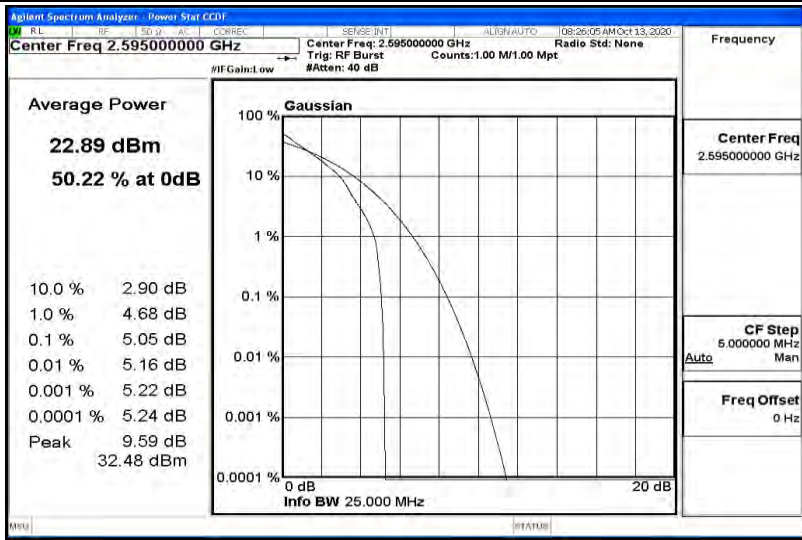

Test Graphs

Band38-5MHz-QPSK-37775-1RB#0

Band38-5MHz-QPSK-37775-25RB#0

Band38-5MHz-QPSK-38000-1RB#0

Band38-5MHz-QPSK-38000-25RB#0

Band38-5MHz-QPSK-38225-1RB#0

Band38-5MHz-QPSK-38225-25RB#0

Band38-5MHz-16QAM-37775-1RB#0