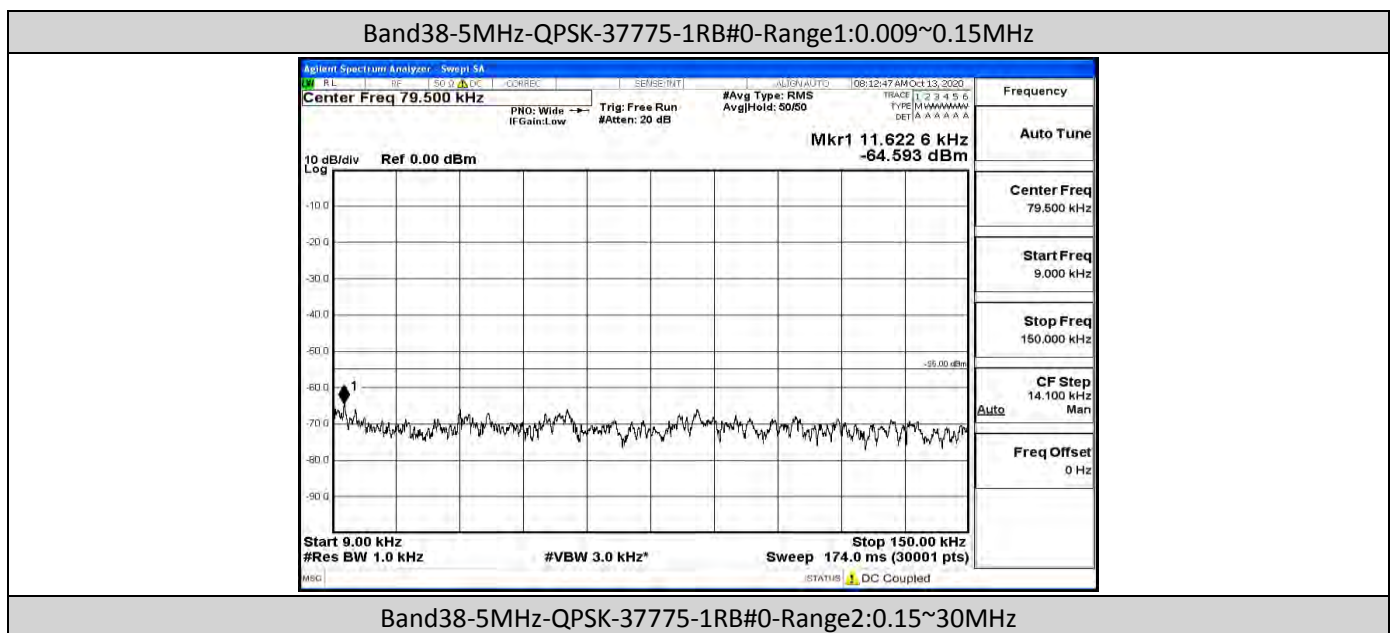

Band38	20MHz	QPSK	38150	1RB#0	Range5:5000~12000MHz	-60.9	PASS
Band38	20MHz	QPSK	38150	1RB#0	Range6:12000~26500MHz	-52.01	PASS
Band38	20MHz	16QAM	37850	1RB#0	Range1:0.009~0.15MHz	-63.07	PASS
Band38	20MHz	16QAM	37850	1RB#0	Range2:0.15~30MHz	-52.95	PASS
Band38	20MHz	16QAM	37850	1RB#0	Range3:30~1000MHz	-36.4	PASS
Band38	20MHz	16QAM	37850	1RB#0	Range4:1000~5000MHz	-41.51	PASS
Band38	20MHz	16QAM	37850	1RB#0	Range5:5000~12000MHz	-59.65	PASS
Band38	20MHz	16QAM	37850	1RB#0	Range6:12000~26500MHz	-51.99	PASS
Band38	20MHz	16QAM	38000	1RB#0	Range1:0.009~0.15MHz	-64.19	PASS
Band38	20MHz	16QAM	38000	1RB#0	Range2:0.15~30MHz	-55.61	PASS
Band38	20MHz	16QAM	38000	1RB#0	Range3:30~1000MHz	-35.76	PASS
Band38	20MHz	16QAM	38000	1RB#0	Range4:1000~5000MHz	-41.89	PASS
Band38	20MHz	16QAM	38000	1RB#0	Range5:5000~12000MHz	-61.15	PASS
Band38	20MHz	16QAM	38000	1RB#0	Range6:12000~26500MHz	-51.98	PASS
Band38	20MHz	16QAM	38150	1RB#0	Range1:0.009~0.15MHz	-65.24	PASS
Band38	20MHz	16QAM	38150	1RB#0	Range2:0.15~30MHz	-56.88	PASS
Band38	20MHz	16QAM	38150	1RB#0	Range3:30~1000MHz	-36.27	PASS
Band38	20MHz	16QAM	38150	1RB#0	Range4:1000~5000MHz	-42.03	PASS
Band38	20MHz	16QAM	38150	1RB#0	Range5:5000~12000MHz	-61.13	PASS
Band38	20MHz	16QAM	38150	1RB#0	Range6:12000~26500MHz	-51.89	PASS

Test Graphs