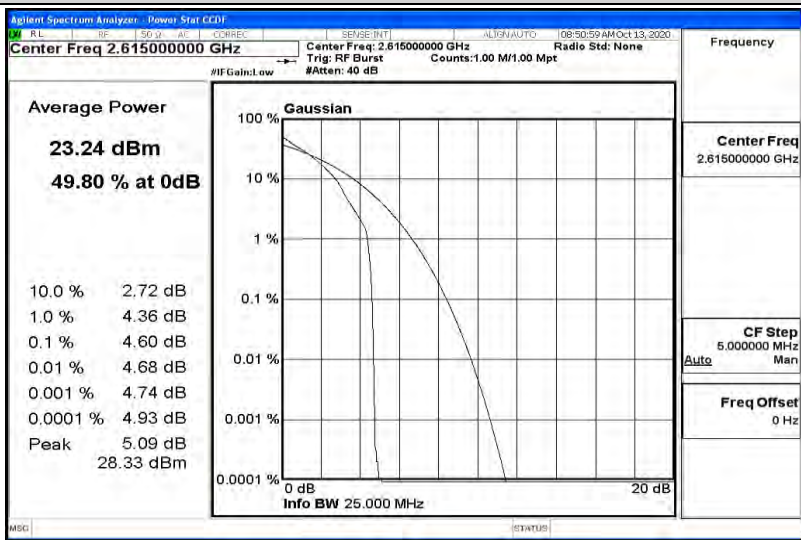

Band38-10MHz-QPSK-38200-1RB#0