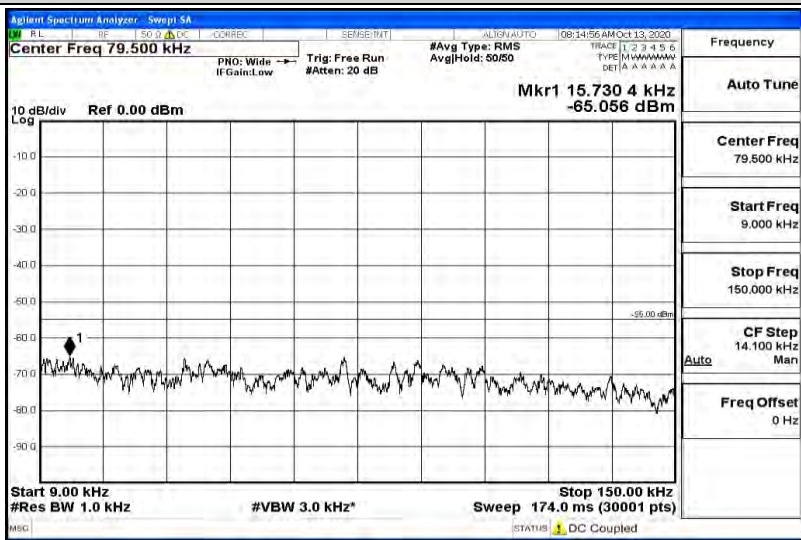

Band38-5MHz-16QAM-37775-1RB#0-Range1:0.009~0.15MHz

Band38-5MHz-16QAM-37775-1RB#0-Range2:0.15~30MHz