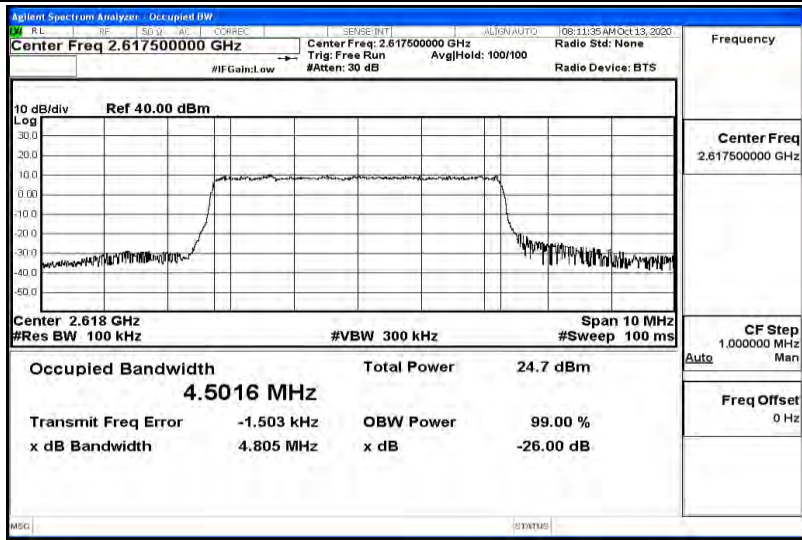

Test Graphs

Band38-5MHz-QPSK-37775-25RB#0-4.4958

Band38-5MHz-QPSK-38000-25RB#0-4.5012

Band38-5MHz-QPSK-38225-25RB#0-4.5016

Band38-5MHz-16QAM-37775-25RB#0-4.4915

Band38-5MHz-16QAM-38000-25RB#0-4.4968

Band38-5MHz-16QAM-38225-25RB#0-4.4942