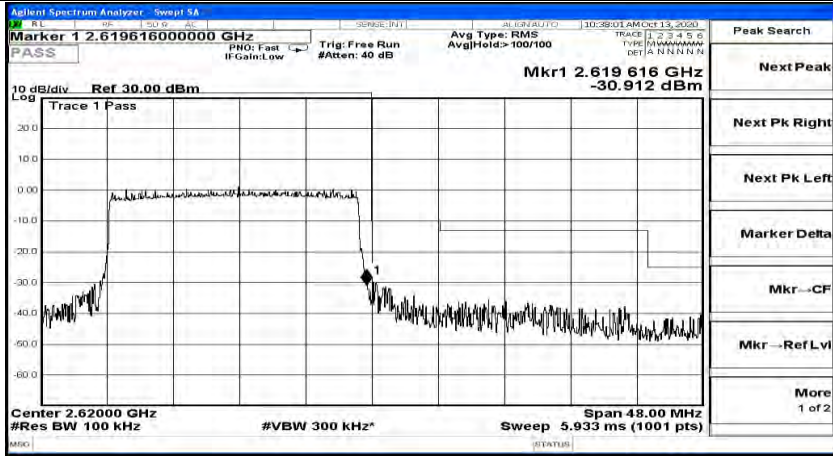

Band Edge Test Graph(s) (Channel Bandwidth:20 MHz)_LCH_QPSK

Band Edge Test Graph(s) (Channel Bandwidth:20 MHz)_HCH_QPSK

Band Edge Test Graph(s) (Channel Bandwidth:20 MHz)_LCH_16QAM

Band Edge Test Graph(s) (Channel Bandwidth:20 MHz)_HCH_16QAM