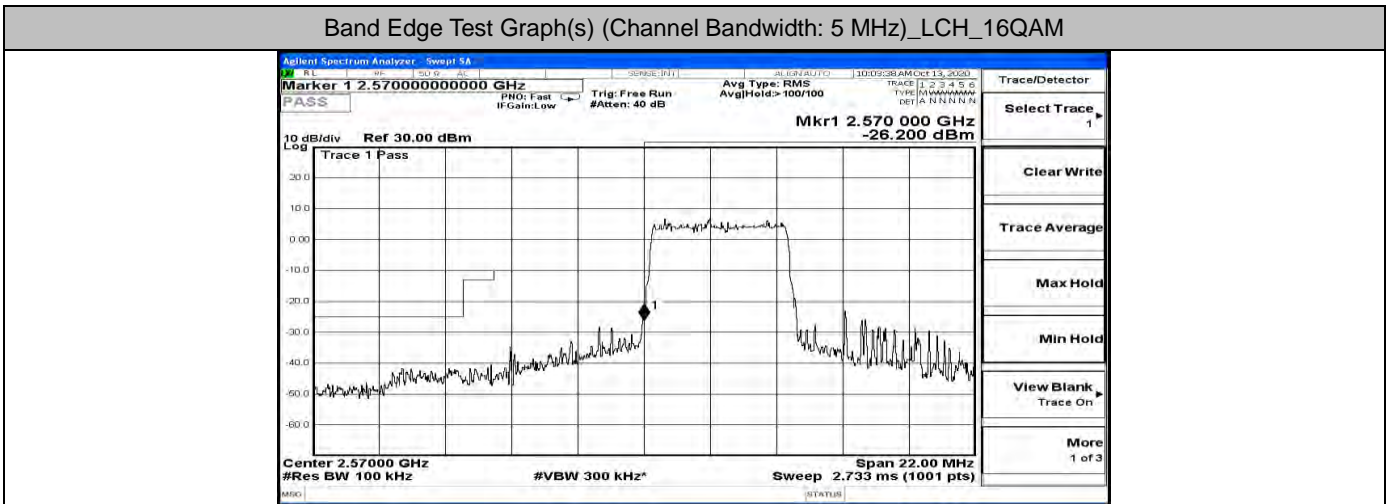

L.4 Band Edge

Band Edge Test Graph(s) (Channel Bandwidth: 5 MHz) LCH_QPSK

Band Edge Test Graph(s) (Channel Bandwidth: 5 MHz) _HCH_QPSK

Band Edge Test Graph(s) (Channel Bandwidth: 5 MHz) _LCH_16QAM

Band Edge Test Graph(s) (Channel Bandwidth: 5 MHz)_HCH_16QAM