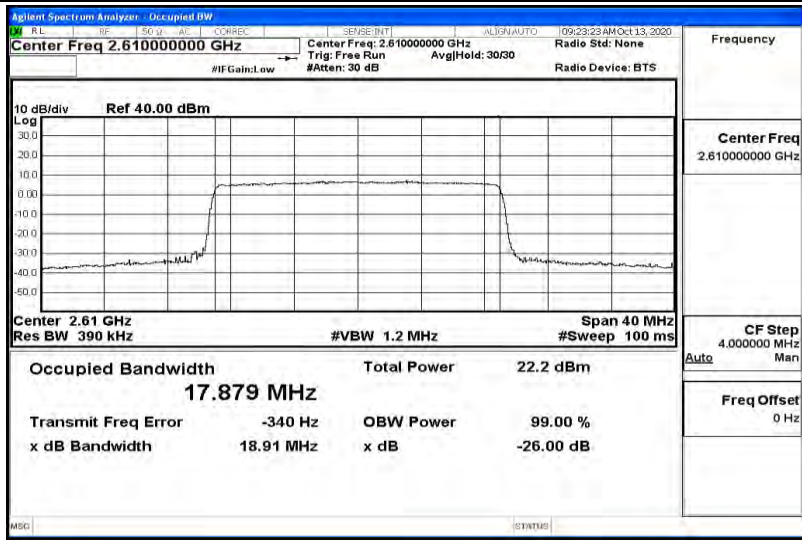

Band38-20MHz-QPSK-38150-100RB#0-17.879