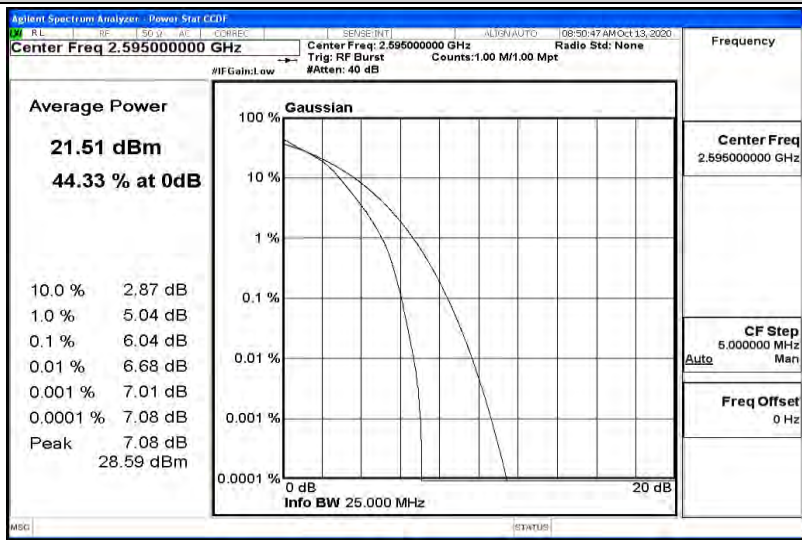

Band38-10MHz-16QAM-38000-50RB#0