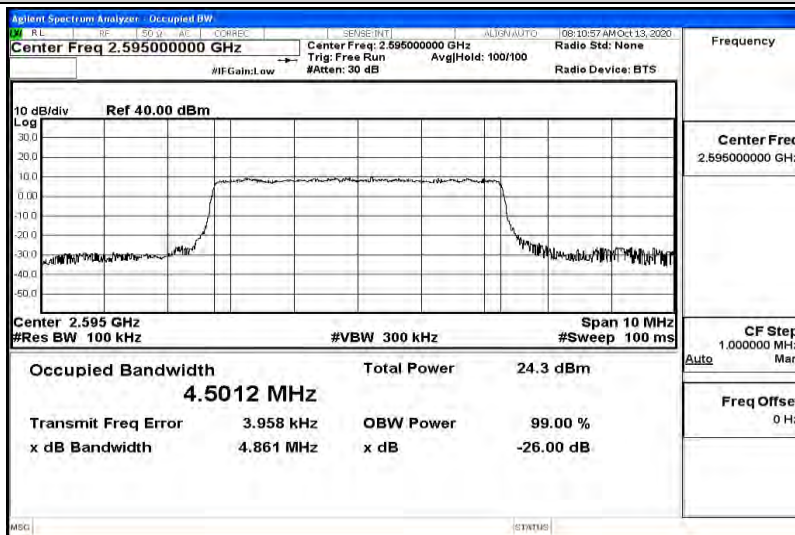

Band38-5MHz-QPSK-38000-25RB#0-4.5012