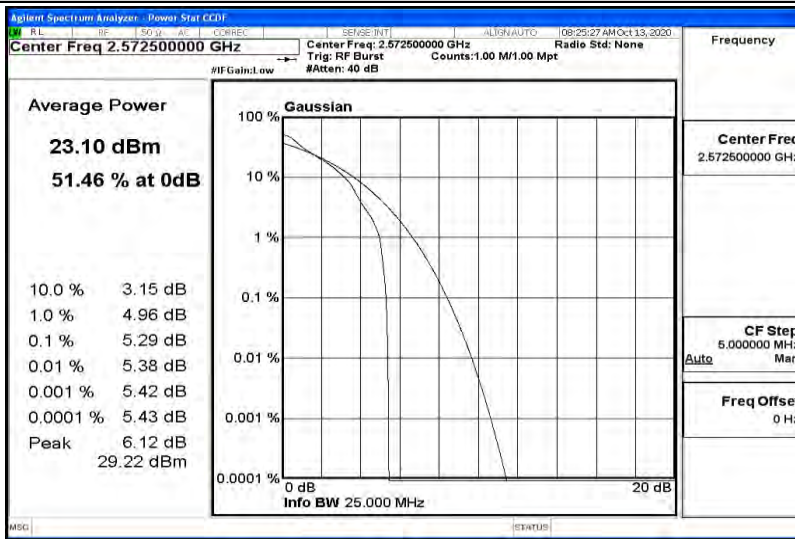

Test Graphs

Band38-5MHz-QPSK-37775-1RB#0