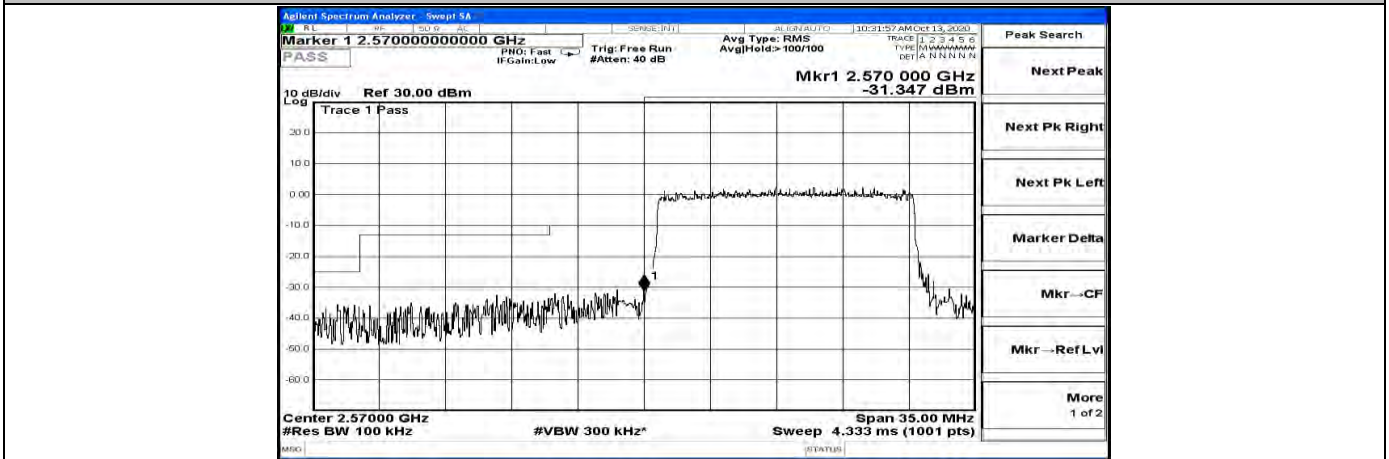

Band Edge Test Graph(s) (Channel Bandwidth: 15 MHz) _LCH_QPSK