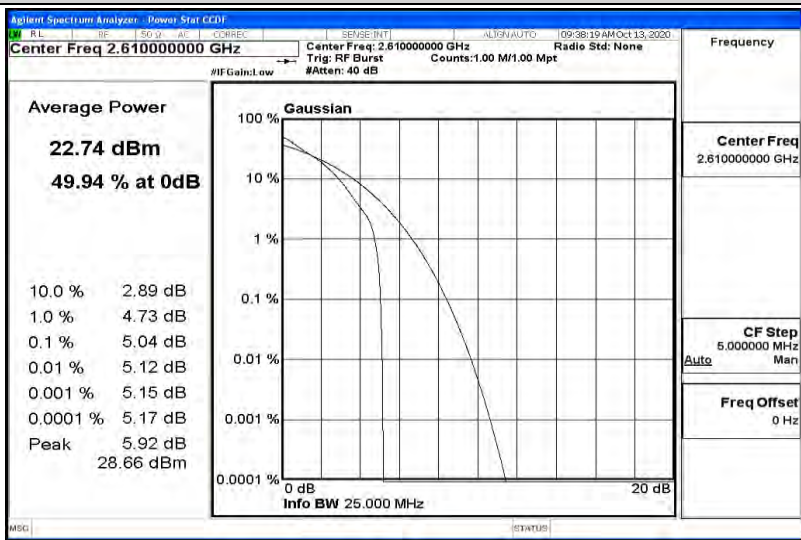

Band38-20MHz-QPSK-38150-1RB#0