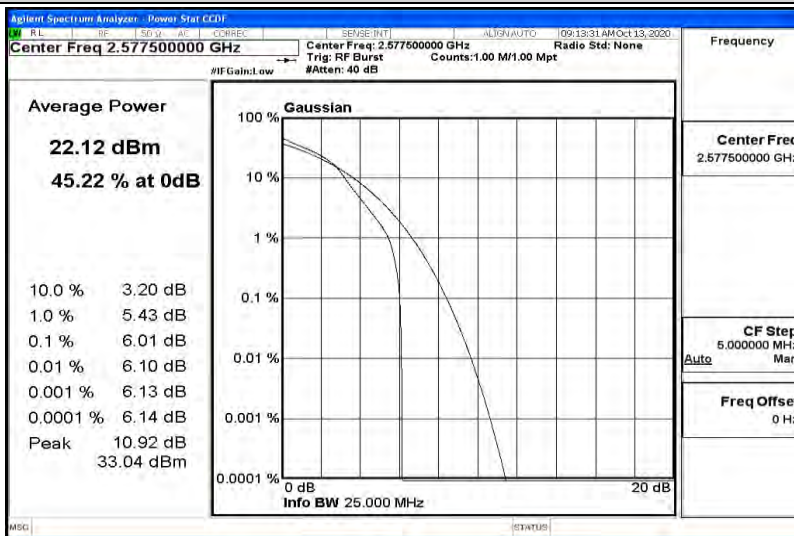

Band38-15MHz-16QAM-37825-1RB#0