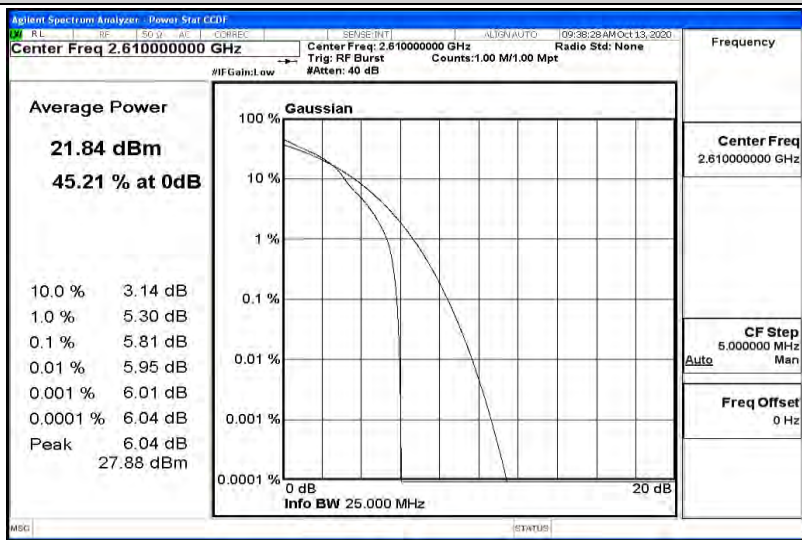

Band38-20MHz-16QAM-37850-1RB#0

Band38-20MHz-16QAM-37850-100RB#0

Band38-20MHz-16QAM-38000-1RB#0

Band38-20MHz-16QAM-38000-100RB#0

Band38-20MHz-16QAM-38150-1RB#0

Band38-20MHz-16QAM-38150-100RB#0

L.3 26dB Bandwidth and Occupied Bandwidth