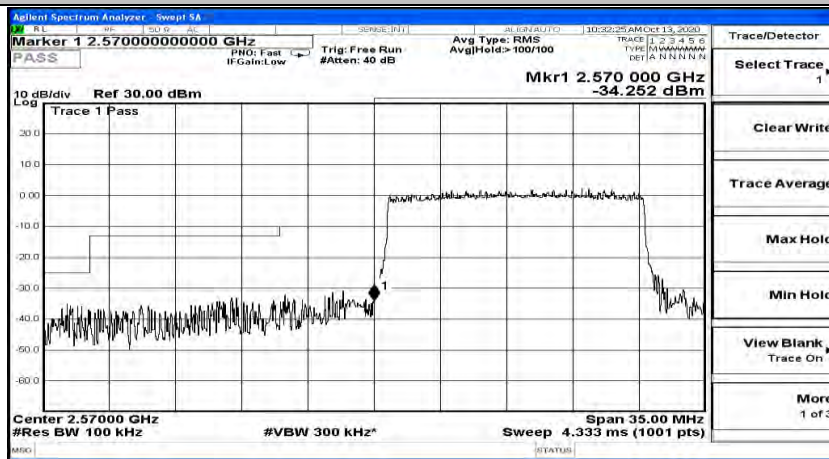

Band Edge Test Graph(s) (Channel Bandwidth:15 MHz)_LCH_16QAM