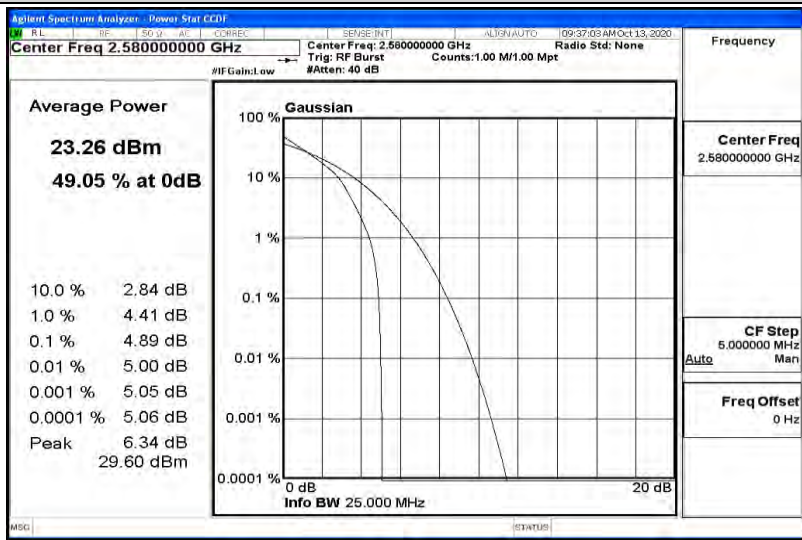

Band38-20MHz-QPSK-37850-1RB#0