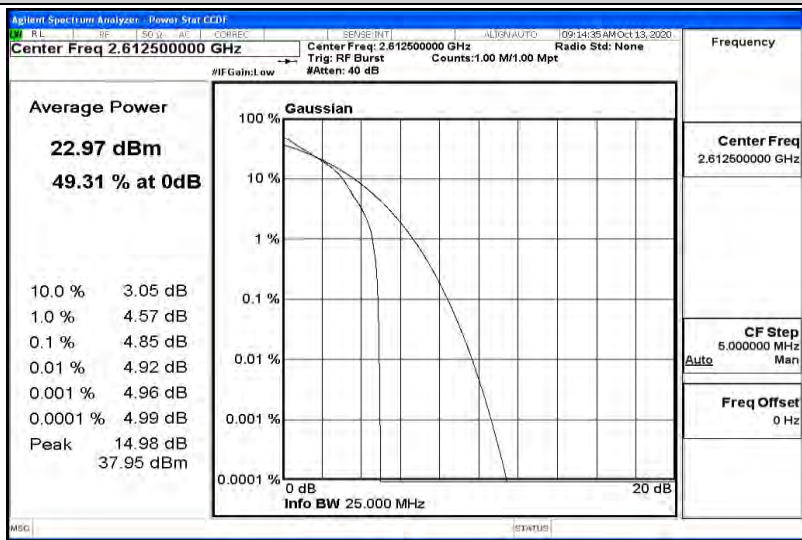

Band38-15MHz-QPSK-38175-1RB#0