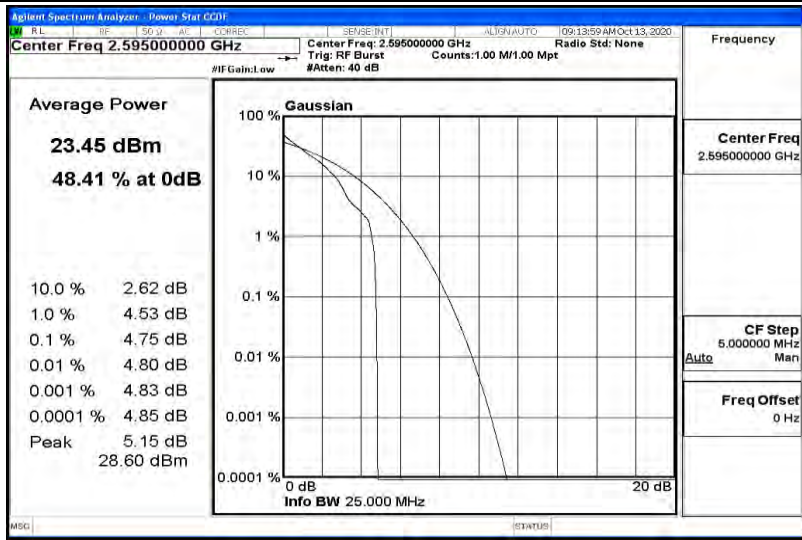

Band38-10MHz-16QAM-38000-50RB#0

Band38-10MHz-16QAM-38200-1RB#0

Band38-10MHz-16QAM-38200-50RB#0

Band38-15MHz-QPSK-37825-1RB#0

Band38-15MHz-QPSK-37825-75RB#0

Band38-15MHz-QPSK-38000-1RB#0

Band38-15MHz-QPSK-38000-75RB#0