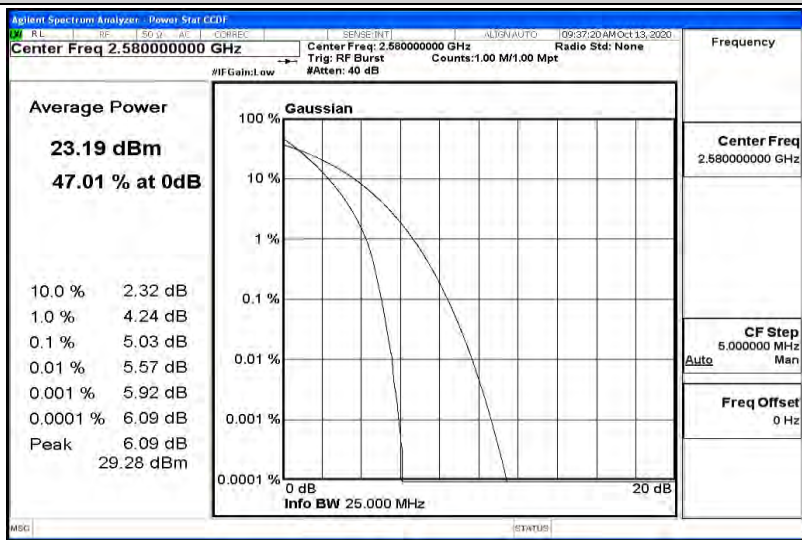

Band38-20MHz-QPSK-37850-100RB#0