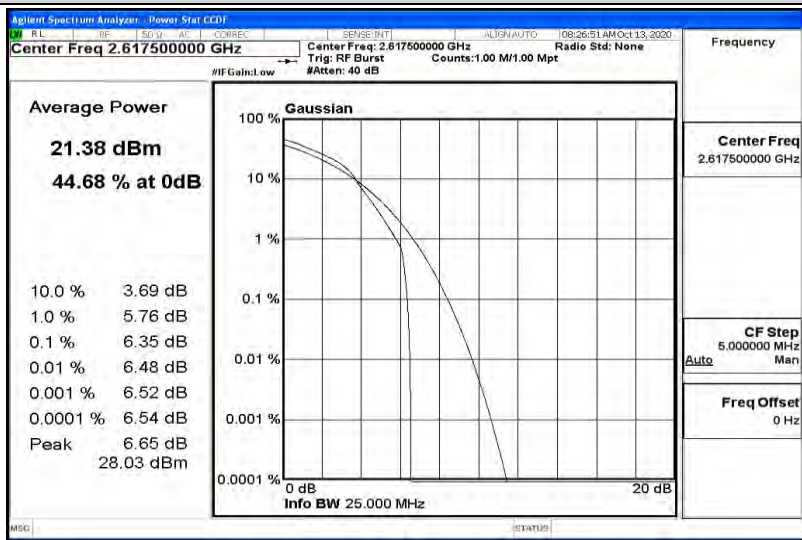

Band38-5MHz-16QAM-38225-1RB#0