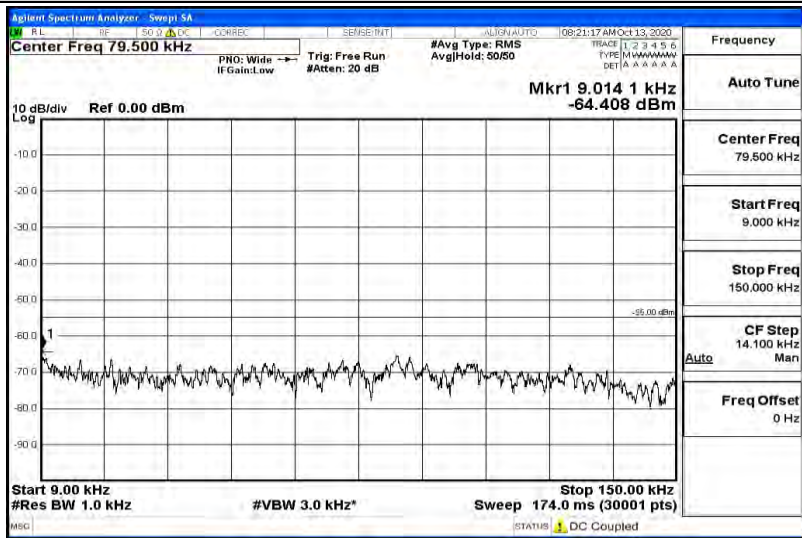

Band38-5MHz-QPSK-38225-1RB#0-Range1:0.009~0.15MHz