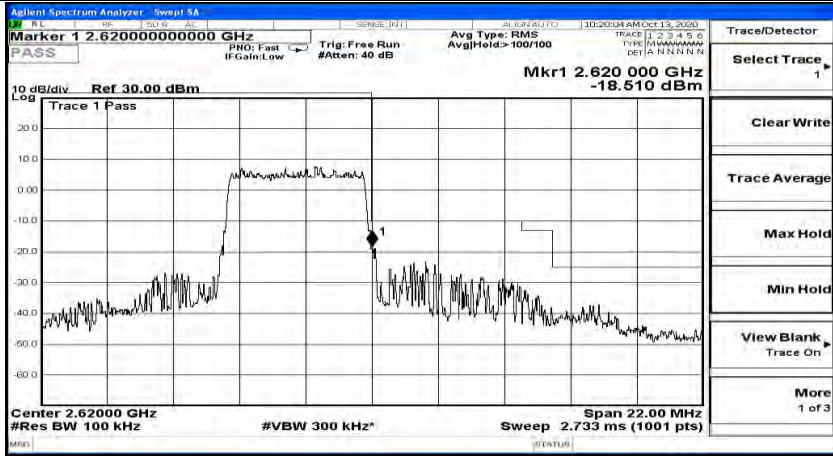

L.4 Band Edge

Band Edge Test Graph(s) (Channel Bandwidth: 5 MHz) LCH_QPSK

Band Edge Test Graph(s) (Channel Bandwidth: 5 MHz) _HCH_QPSK

Band Edge Test Graph(s) (Channel Bandwidth: 5 MHz) _LCH_16QAM

Band Edge Test Graph(s) (Channel Bandwidth: 5 MHz)_HCH_16QAM