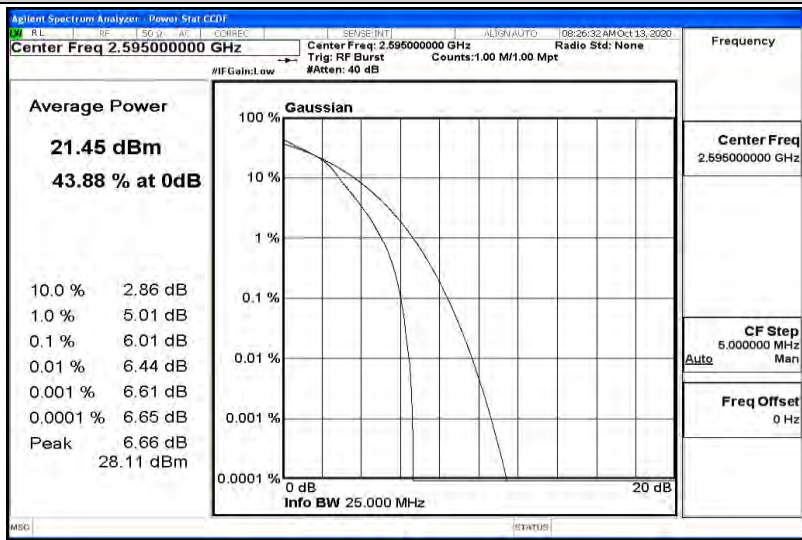

Band38-5MHz-16QAM-38000-25RB#0