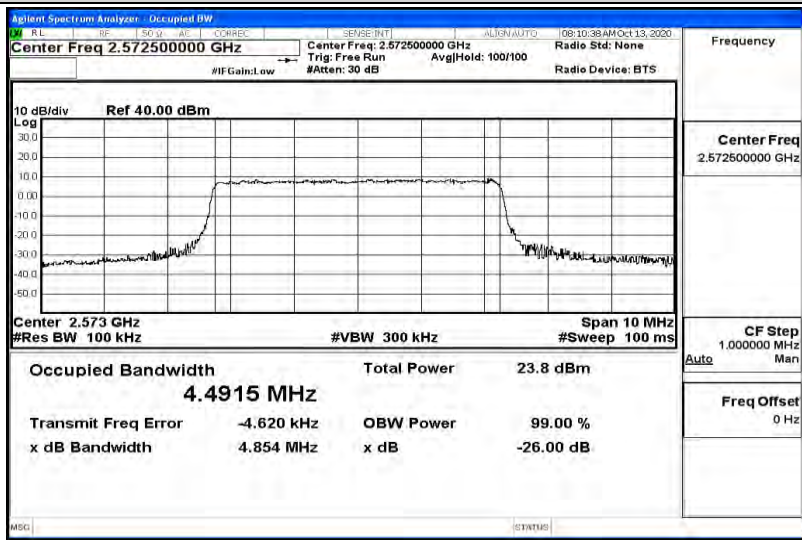

Test Graphs

Band38-5MHz-QPSK-37775-25RB#0-4.4958

Band38-5MHz-QPSK-38000-25RB#0-4.5012

Band38-5MHz-QPSK-38225-25RB#0-4.5016

Band38-5MHz-16QAM-37775-25RB#0-4.4915

Band38-5MHz-16QAM-38000-25RB#0-4.4968

Band38-5MHz-16QAM-38225-25RB#0-4.4942