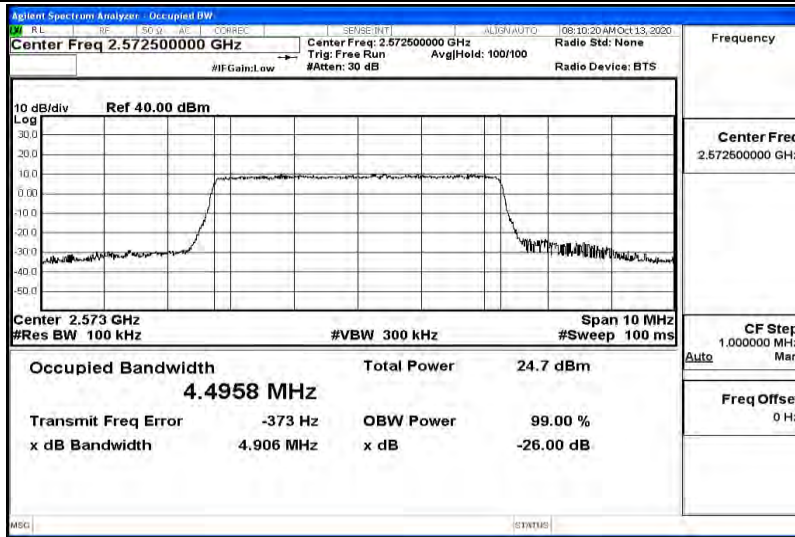

Test Graphs

Band38-5MHz-QPSK-37775-25RB#0-4.4958