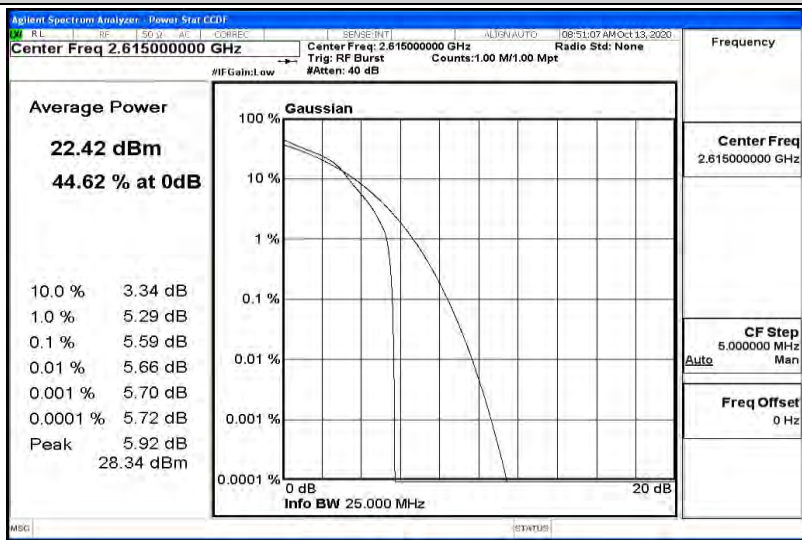

Band38-10MHz-16QAM-38200-1RB#0