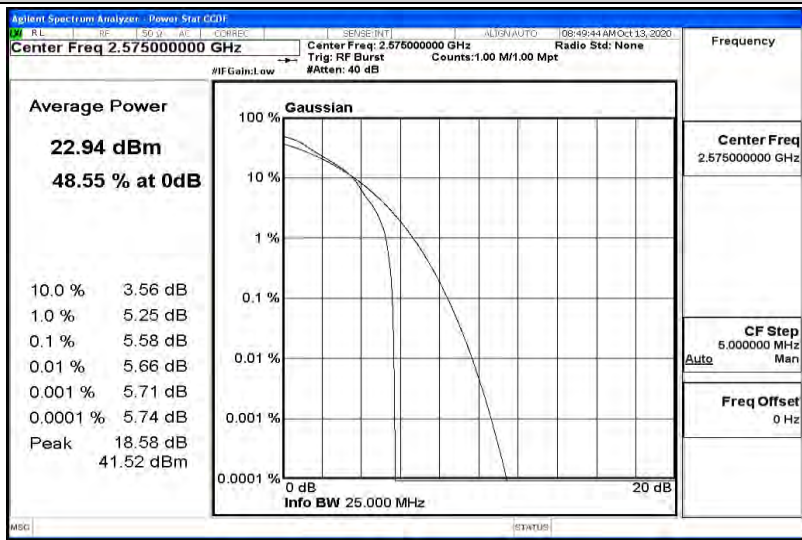

Band38-10MHz-QPSK-37800-1RB#0