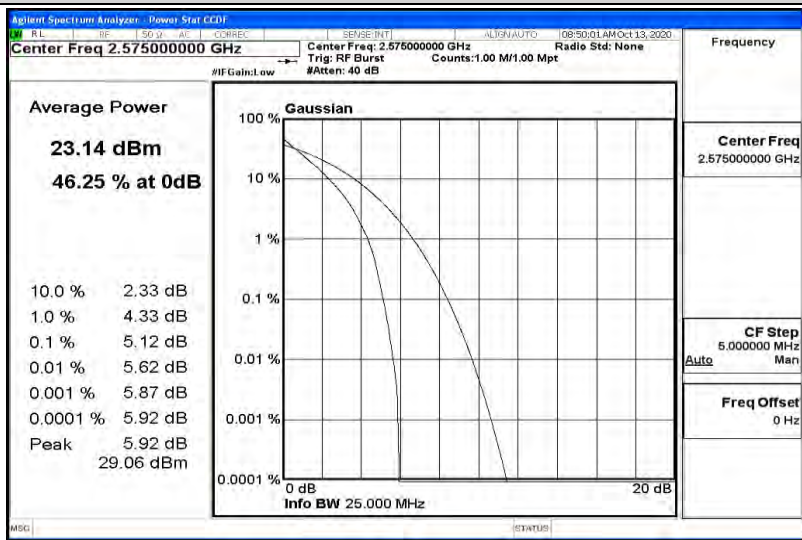

Band38-10MHz-QPSK-37800-50RB#0