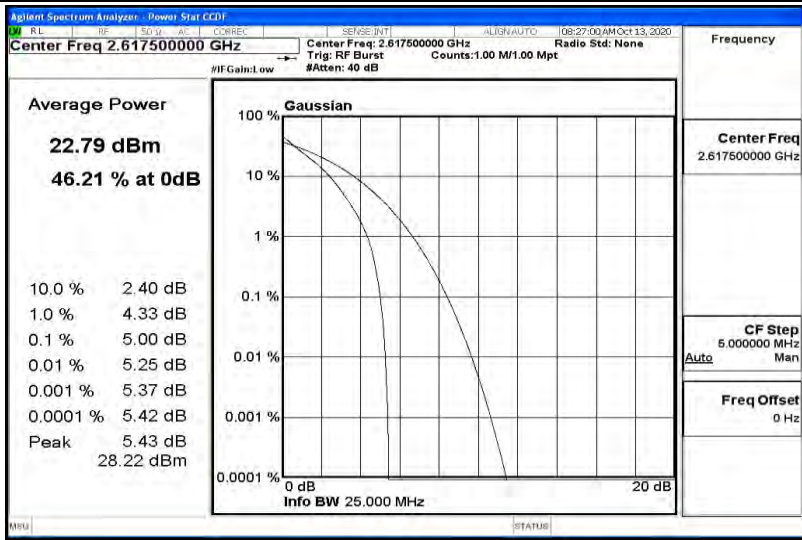

Test Graphs

Band38-5MHz-QPSK-37775-1RB#0

Band38-5MHz-QPSK-37775-25RB#0

Band38-5MHz-QPSK-38000-1RB#0

Band38-5MHz-QPSK-38000-25RB#0

Band38-5MHz-QPSK-38225-1RB#0

Band38-5MHz-QPSK-38225-25RB#0

Band38-5MHz-16QAM-37775-1RB#0