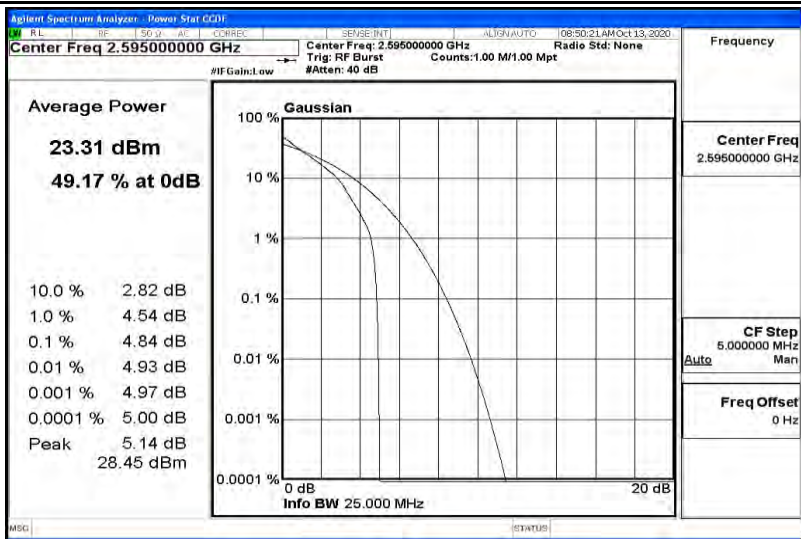

Band38-10MHz-QPSK-38000-1RB#0