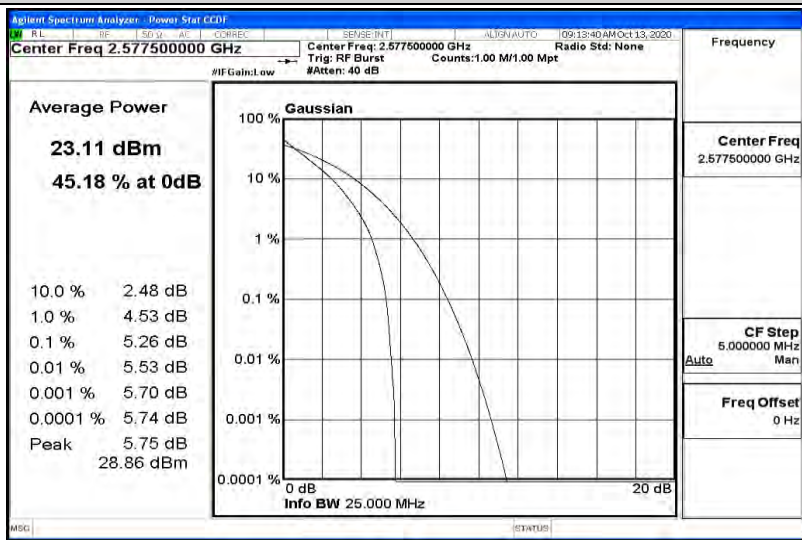

Band38-10MHz-16QAM-38000-50RB#0

Band38-10MHz-16QAM-38200-1RB#0

Band38-10MHz-16QAM-38200-50RB#0

Band38-15MHz-QPSK-37825-1RB#0

Band38-15MHz-QPSK-37825-75RB#0

Band38-15MHz-QPSK-38000-1RB#0

Band38-15MHz-QPSK-38000-75RB#0