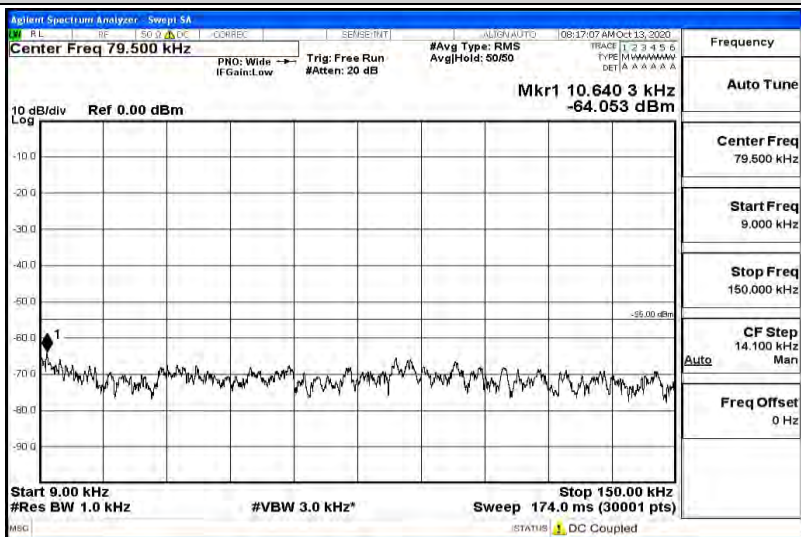

Band38-5MHz-QPSK-38000-1RB#0-Range1:0.009~0.15MHz