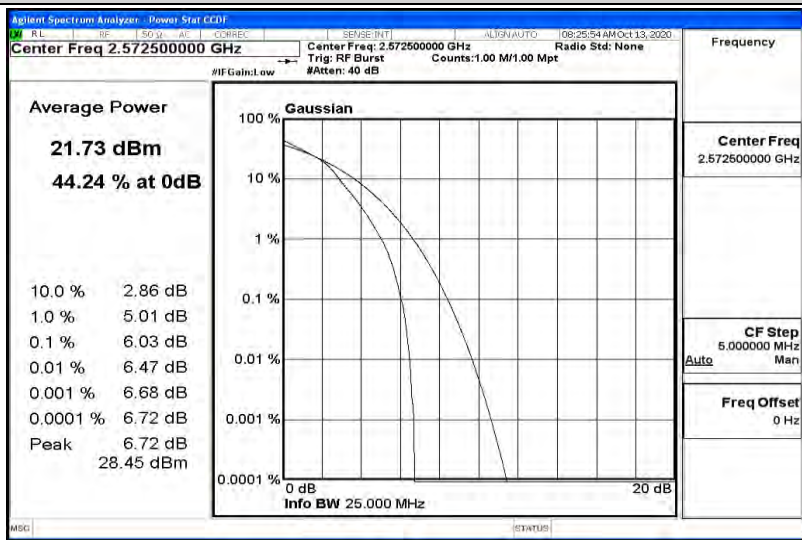

Band38-5MHz-16QAM-37775-25RB#0