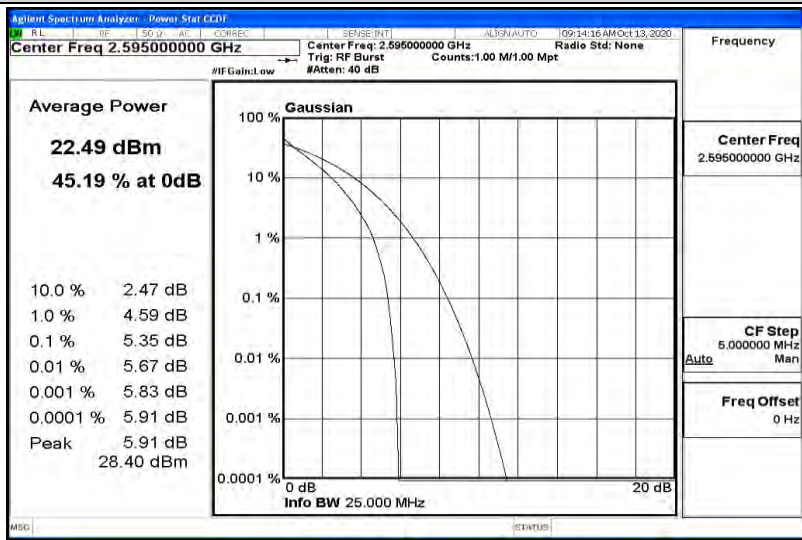

Band38-10MHz-16QAM-38000-50RB#0

Band38-10MHz-16QAM-38200-1RB#0

Band38-10MHz-16QAM-38200-50RB#0

Band38-15MHz-QPSK-37825-1RB#0

Band38-15MHz-QPSK-37825-75RB#0

Band38-15MHz-QPSK-38000-1RB#0

Band38-15MHz-QPSK-38000-75RB#0