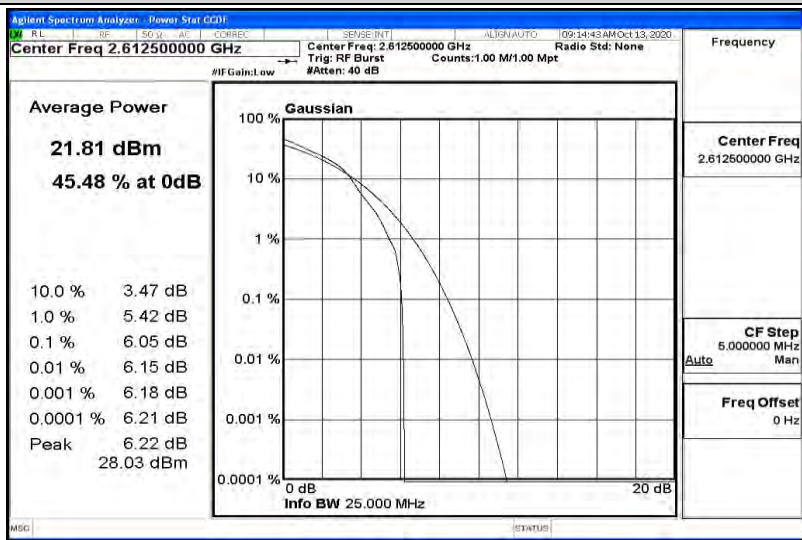

Band38-15MHz-QPSK-38175-1RB#0

Band38-15MHz-QPSK-38175-75RB#0

Band38-15MHz-16QAM-37825-1RB#0

Band38-15MHz-16QAM-37825-75RB#0

Band38-15MHz-16QAM-38000-1RB#0

Band38-15MHz-16QAM-38000-75RB#0

Band38-15MHz-16QAM-38175-1RB#0