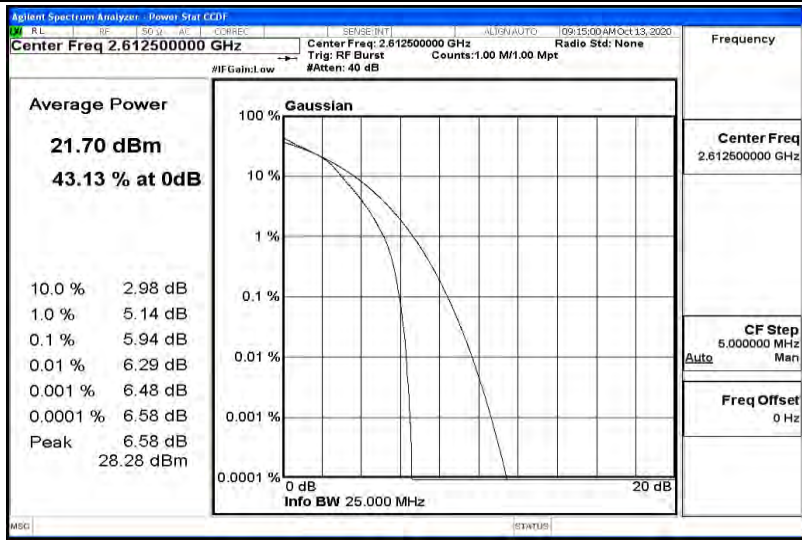

Band38-15MHz-16QAM-38175-75RB#0