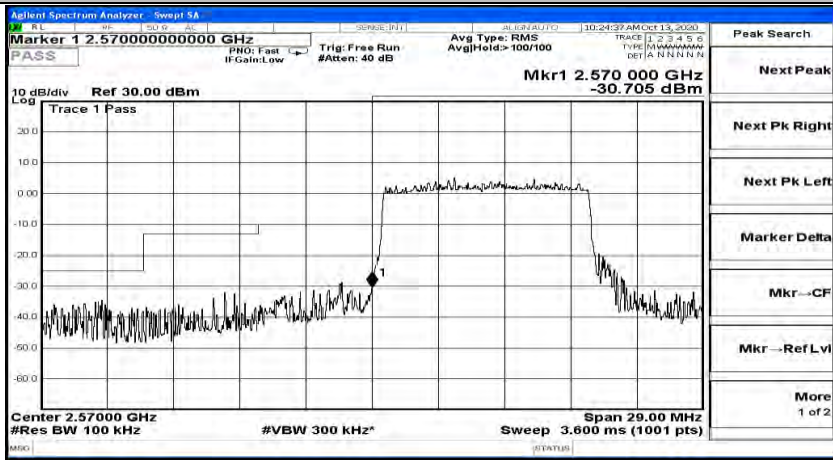

Band Edge Test Graph(s) (Channel Bandwidth: 10 MHz)_LCH_QPSK