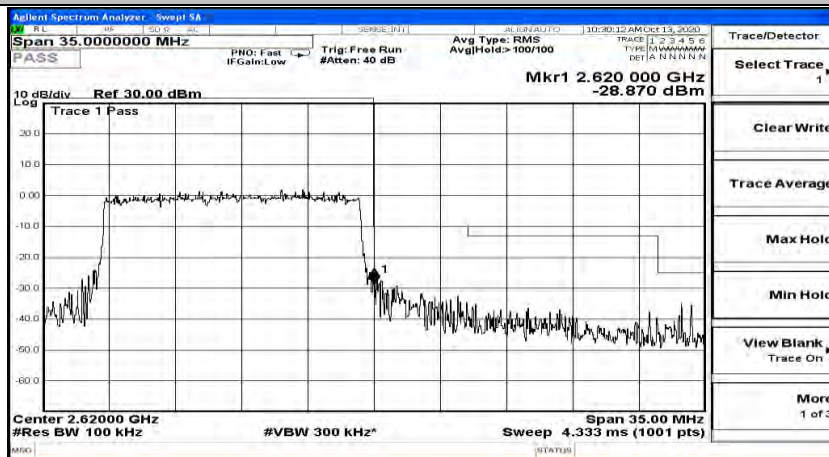

Band Edge Test Graph(s) (Channel Bandwidth: 15 MHz) _LCH_QPSK

Band Edge Test Graph(s) (Channel Bandwidth:15 MHz)_HCH_QPSK

Band Edge Test Graph(s) (Channel Bandwidth:15 MHz)_LCH_16QAM

Band Edge Test Graph(s) (Channel Bandwidth:15 MHz)_HCH_16QAM