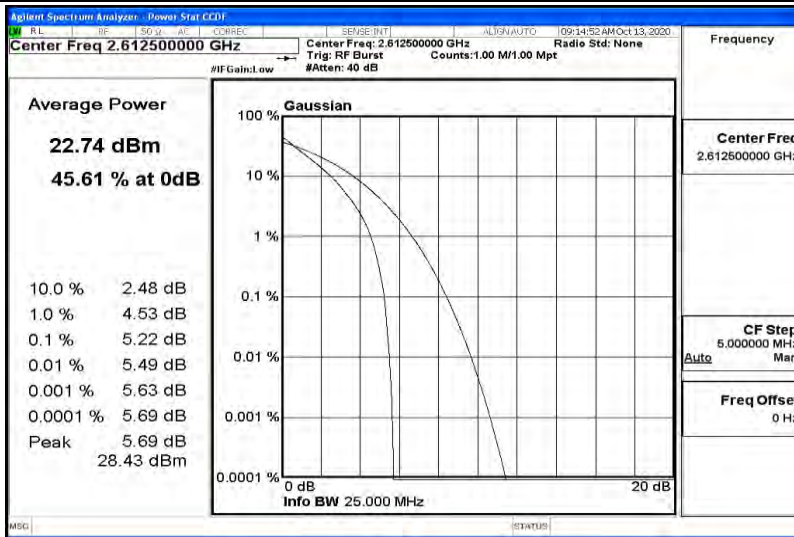

Band38-15MHz-QPSK-38175-75RB#0