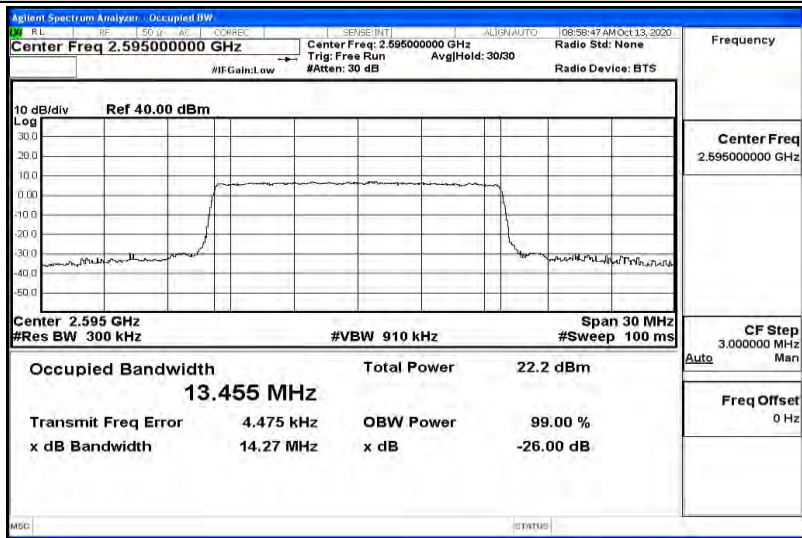

Band38-15MHz-QPSK-37825-75RB#0-13.413

Band38-15MHz-QPSK-38000-75RB#0-13.438

Band38-15MHz-QPSK-38175-75RB#0-13.425

Band38-15MHz-16QAM-37825-75RB#0-13.406

Band38-15MHz-16QAM-38000-75RB#0-13.455

Band38-15MHz-16QAM-38175-75RB#0-13.432