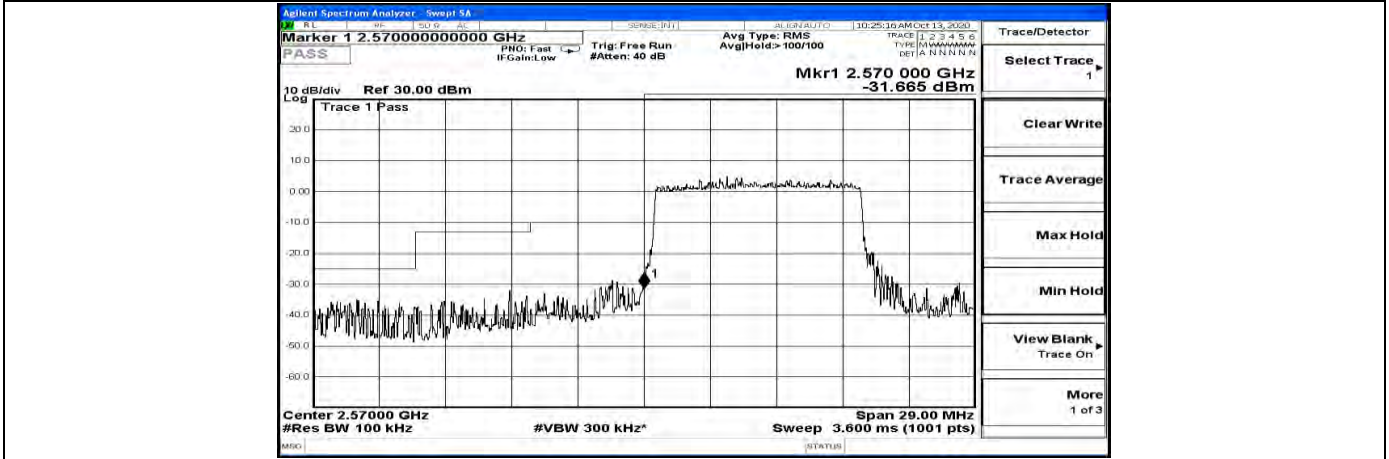

Band Edge Test Graph(s) (Channel Bandwidth: 10 MHz) _LCH_16QAM