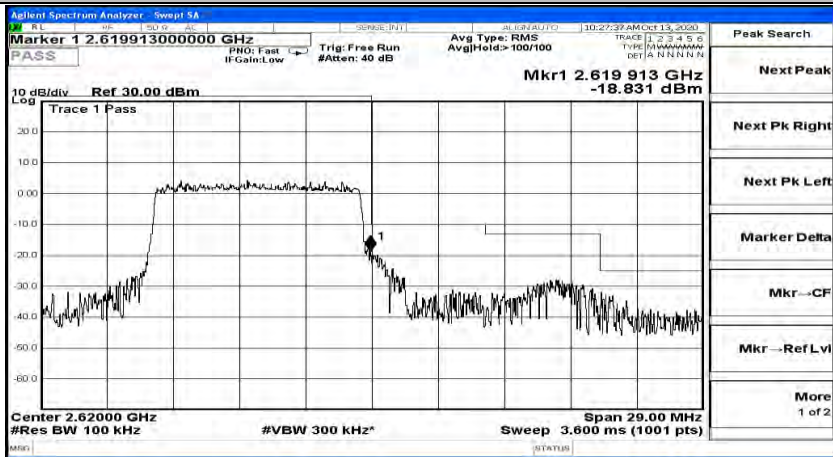

Band Edge Test Graph(s) (Channel Bandwidth: 10 MHz)_HCH_QPSK