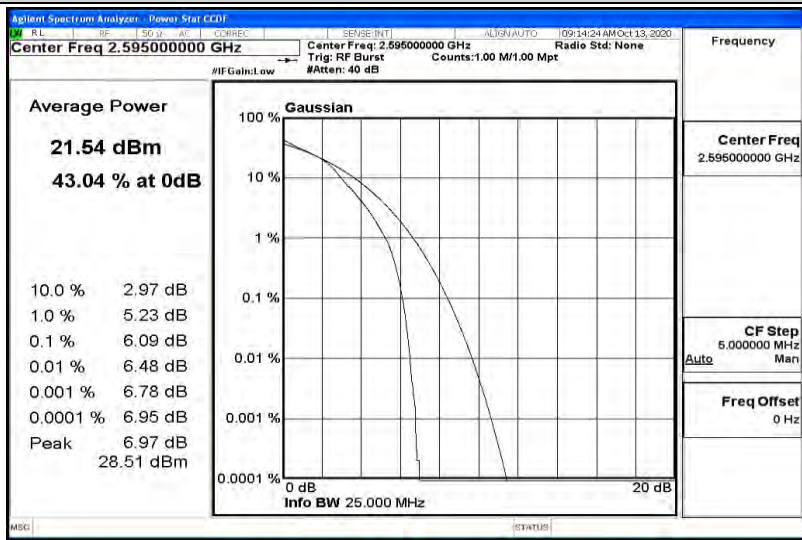

Band38-15MHz-QPSK-38175-1RB#0

Band38-15MHz-QPSK-38175-75RB#0

Band38-15MHz-16QAM-37825-1RB#0

Band38-15MHz-16QAM-37825-75RB#0

Band38-15MHz-16QAM-38000-1RB#0

Band38-15MHz-16QAM-38000-75RB#0

Band38-15MHz-16QAM-38175-1RB#0