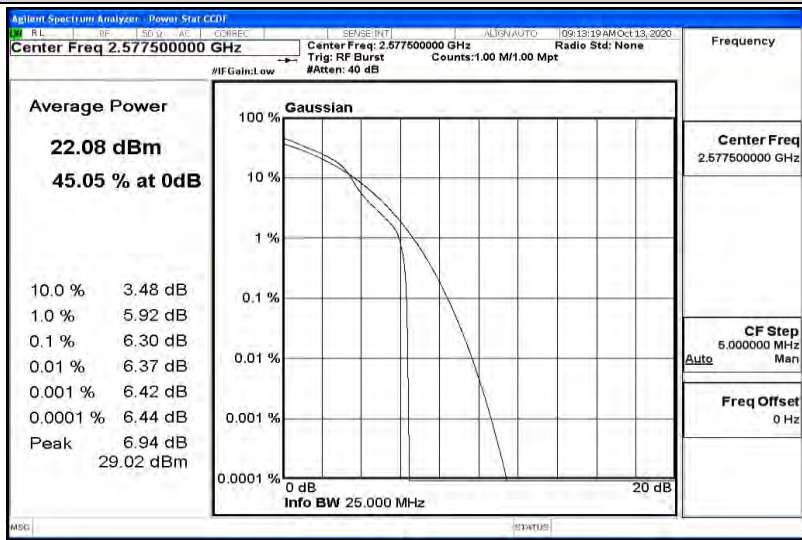

Band38-10MHz-16QAM-38000-50RB#0

Band38-10MHz-16QAM-38200-1RB#0

Band38-10MHz-16QAM-38200-50RB#0

Band38-15MHz-QPSK-37825-1RB#0

Band38-15MHz-QPSK-37825-75RB#0

Band38-15MHz-QPSK-38000-1RB#0

Band38-15MHz-QPSK-38000-75RB#0