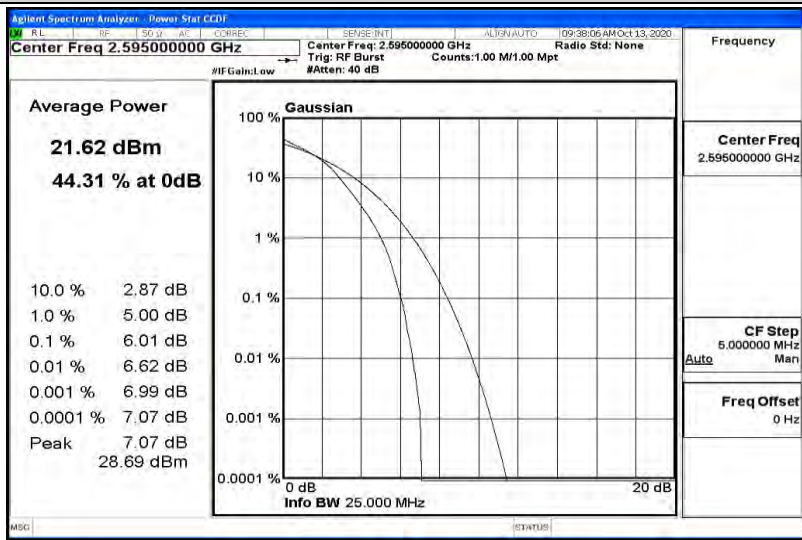

Band38-20MHz-16QAM-37850-1RB#0

Band38-20MHz-16QAM-37850-100RB#0

Band38-20MHz-16QAM-38000-1RB#0

Band38-20MHz-16QAM-38000-100RB#0

Band38-20MHz-16QAM-38150-1RB#0

Band38-20MHz-16QAM-38150-100RB#0

L.3 26dB Bandwidth and Occupied Bandwidth