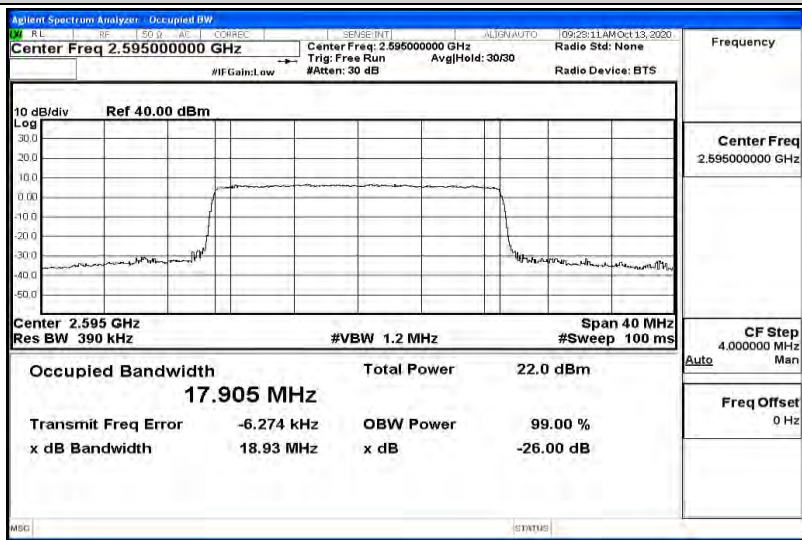

Band38-20MHz-QPSK-37850-100RB#0-17.842

Band38-20MHz-QPSK-38000-100RB#0-17.903

Band38-20MHz-QPSK-38150-100RB#0-17.879

Band38-20MHz-16QAM-37850-100RB#0-17.846

Band38-20MHz-16QAM-38000-100RB#0-17.905

Band38-20MHz-16QAM-38150-100RB#0-17.862