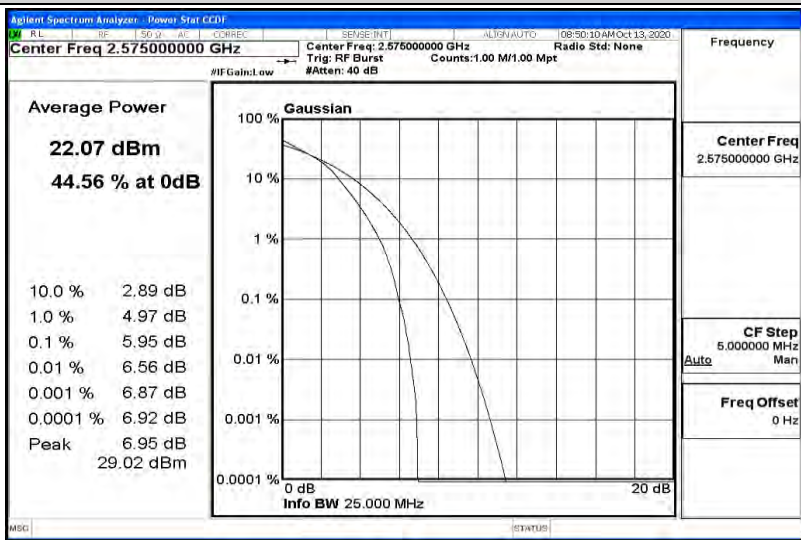

Band38-10MHz-QPSK-38000-1RB#0

Band38-10MHz-QPSK-38000-50RB#0

Band38-10MHz-QPSK-38200-1RB#0

Band38-10MHz-QPSK-38200-50RB#0

Band38-10MHz-16QAM-37800-1RB#0

Band38-10MHz-16QAM-37800-50RB#0

Band38-10MHz-16QAM-38000-1RB#0