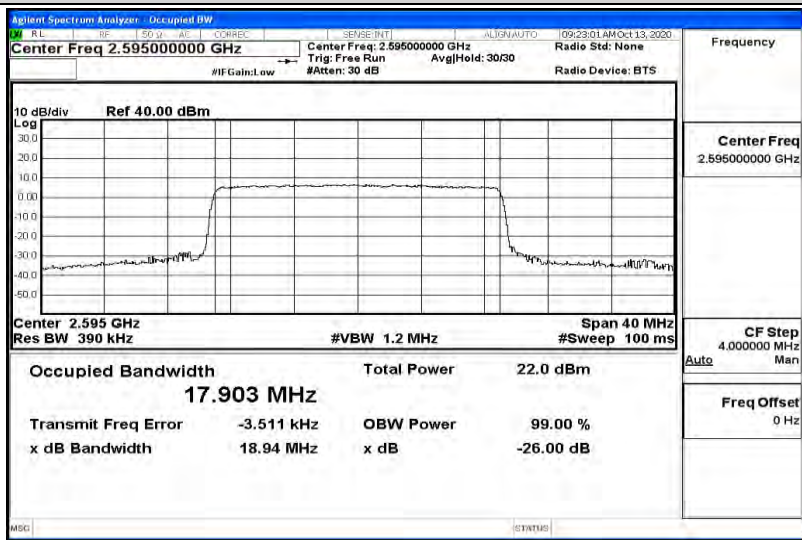

Band38-20MHz-QPSK-38000-100RB#0-17.903