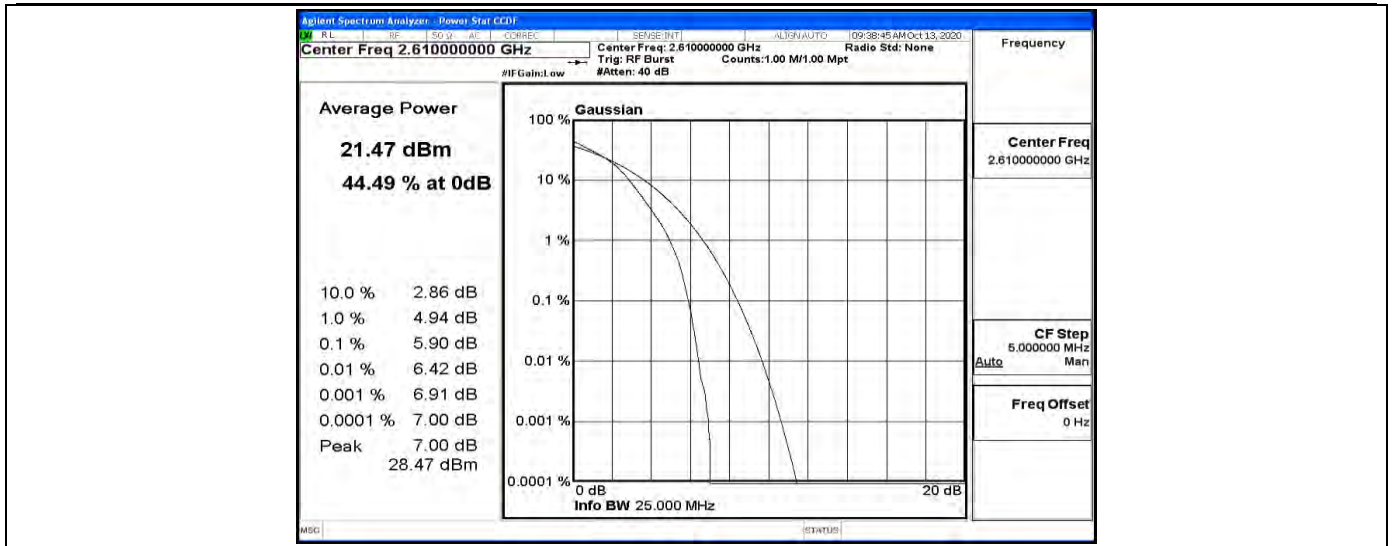

Band38-20MHz-16QAM-37850-1RB#0

Band38-20MHz-16QAM-37850-100RB#0

Band38-20MHz-16QAM-38000-1RB#0

Band38-20MHz-16QAM-38000-100RB#0

Band38-20MHz-16QAM-38150-1RB#0

Band38-20MHz-16QAM-38150-100RB#0

L.3 26dB Bandwidth and Occupied Bandwidth