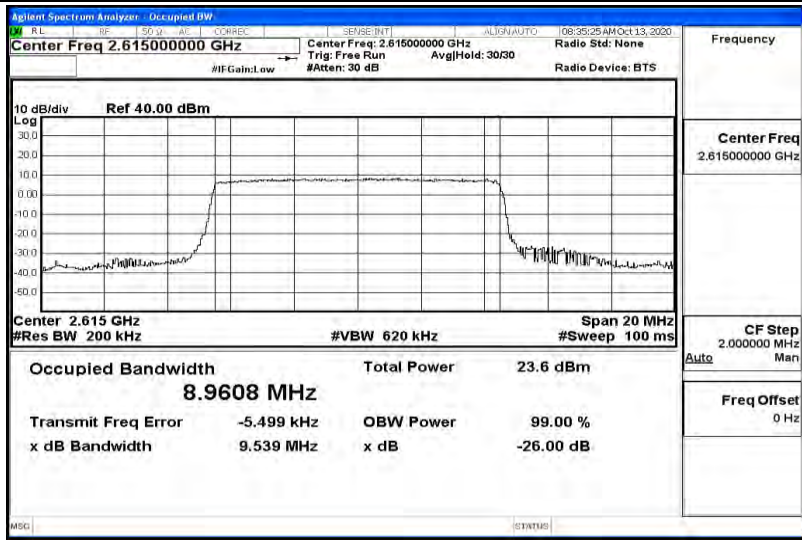

Band38-10MHz-QPSK-38200-50RB#0-8.9608