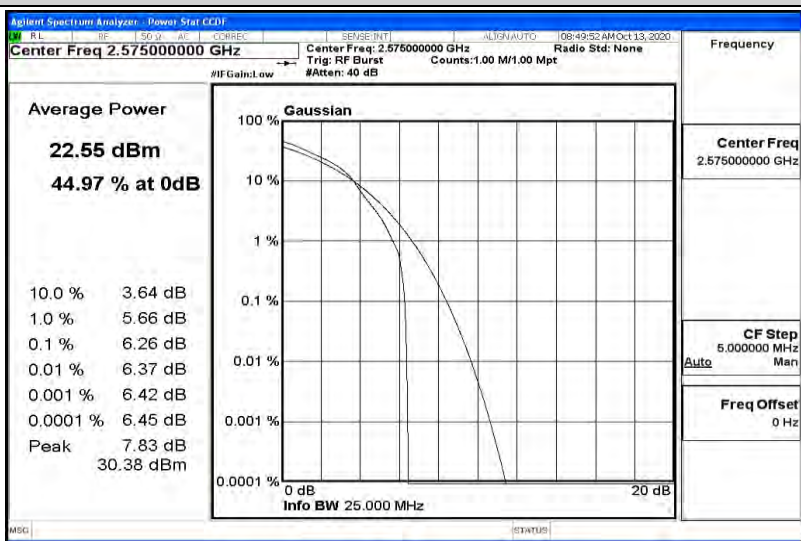

Band38-10MHz-QPSK-38000-1RB#0

Band38-10MHz-QPSK-38000-50RB#0

Band38-10MHz-QPSK-38200-1RB#0

Band38-10MHz-QPSK-38200-50RB#0

Band38-10MHz-16QAM-37800-1RB#0

Band38-10MHz-16QAM-37800-50RB#0

Band38-10MHz-16QAM-38000-1RB#0