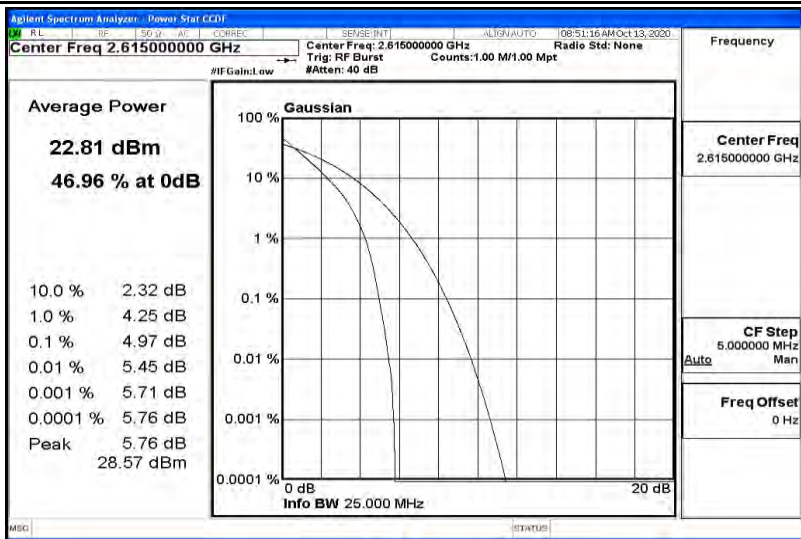

Band38-10MHz-QPSK-38000-1RB#0

Band38-10MHz-QPSK-38000-50RB#0

Band38-10MHz-QPSK-38200-1RB#0

Band38-10MHz-QPSK-38200-50RB#0

Band38-10MHz-16QAM-37800-1RB#0

Band38-10MHz-16QAM-37800-50RB#0

Band38-10MHz-16QAM-38000-1RB#0