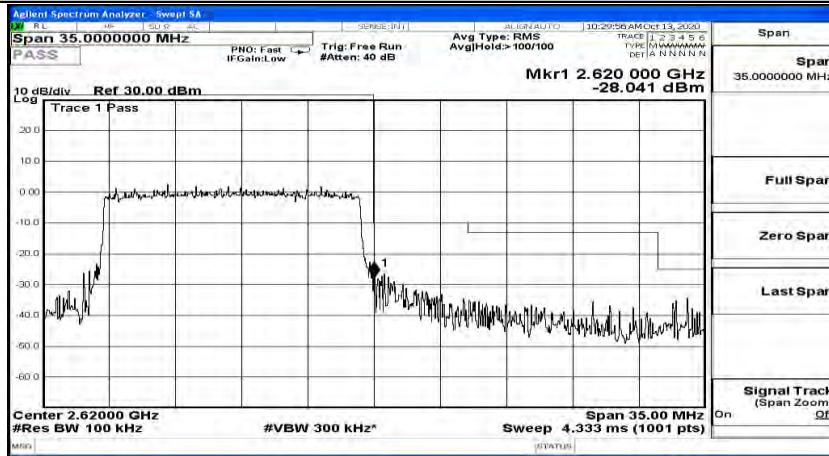

Band Edge Test Graph(s) (Channel Bandwidth:15 MHz)_HCH_QPSK