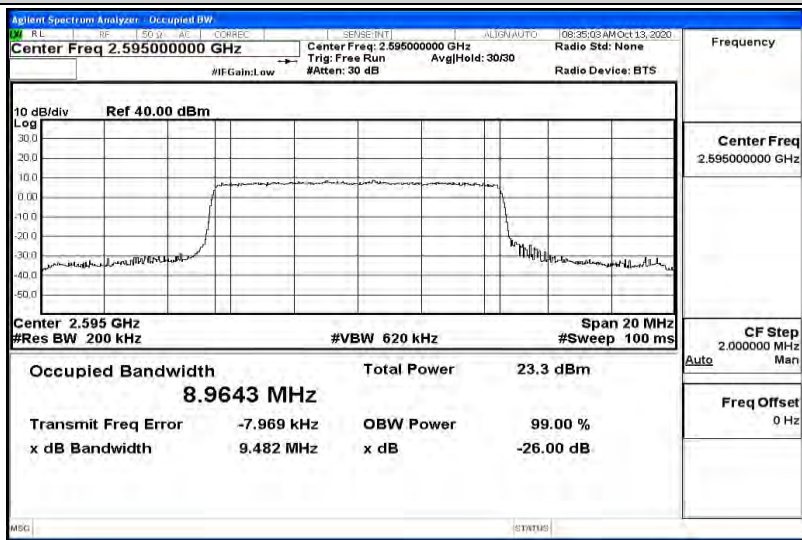

Band38-10MHz-QPSK-38000-50RB#0-8.9643