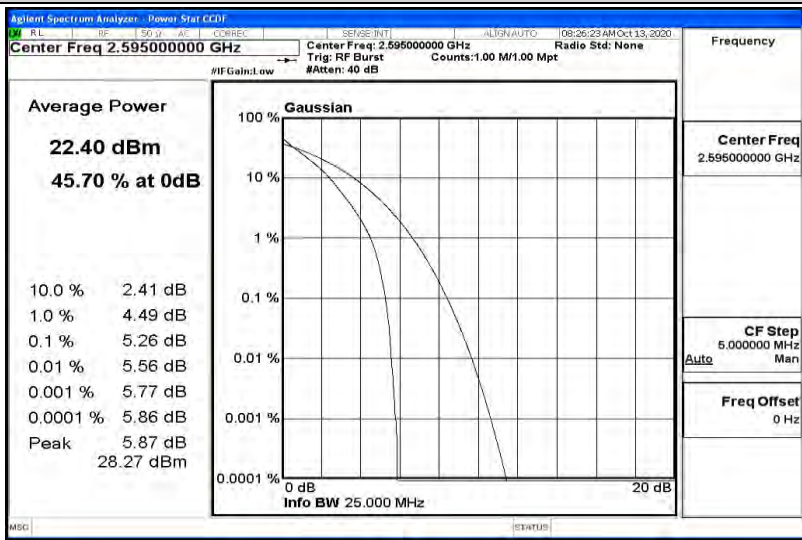

Test Graphs

Band38-5MHz-QPSK-37775-1RB#0

Band38-5MHz-QPSK-37775-25RB#0

Band38-5MHz-QPSK-38000-1RB#0

Band38-5MHz-QPSK-38000-25RB#0

Band38-5MHz-QPSK-38225-1RB#0

Band38-5MHz-QPSK-38225-25RB#0

Band38-5MHz-16QAM-37775-1RB#0