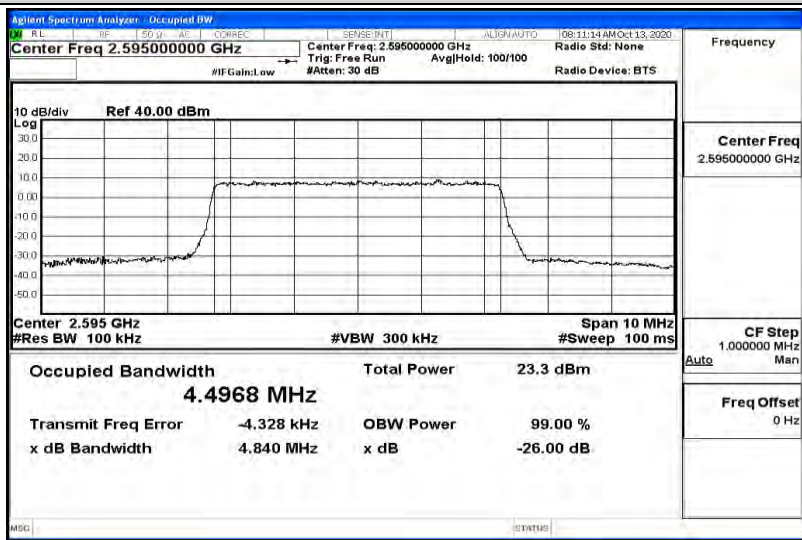

Test Graphs

Band38-5MHz-QPSK-37775-25RB#0-4.4958

Band38-5MHz-QPSK-38000-25RB#0-4.5012

Band38-5MHz-QPSK-38225-25RB#0-4.5016

Band38-5MHz-16QAM-37775-25RB#0-4.4915

Band38-5MHz-16QAM-38000-25RB#0-4.4968

Band38-5MHz-16QAM-38225-25RB#0-4.4942