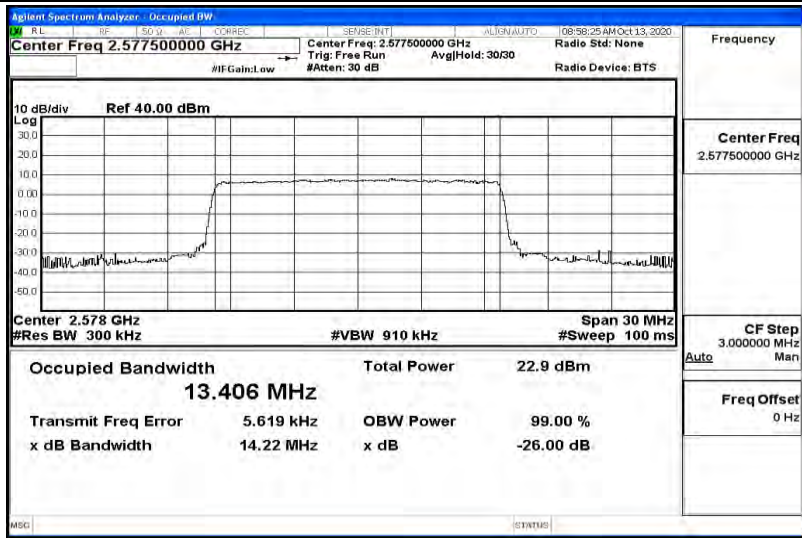

Band38-15MHz-QPSK-37825-75RB#0-13.413

Band38-15MHz-QPSK-38000-75RB#0-13.438

Band38-15MHz-QPSK-38175-75RB#0-13.425

Band38-15MHz-16QAM-37825-75RB#0-13.406

Band38-15MHz-16QAM-38000-75RB#0-13.455

Band38-15MHz-16QAM-38175-75RB#0-13.432