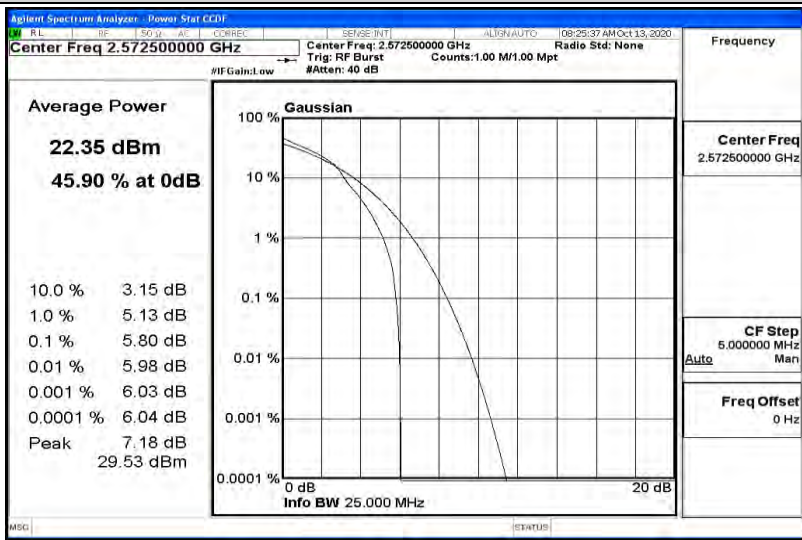

Test Graphs

Band38-5MHz-QPSK-37775-1RB#0

Band38-5MHz-QPSK-37775-25RB#0

Band38-5MHz-QPSK-38000-1RB#0

Band38-5MHz-QPSK-38000-25RB#0

Band38-5MHz-QPSK-38225-1RB#0

Band38-5MHz-QPSK-38225-25RB#0

Band38-5MHz-16QAM-37775-1RB#0