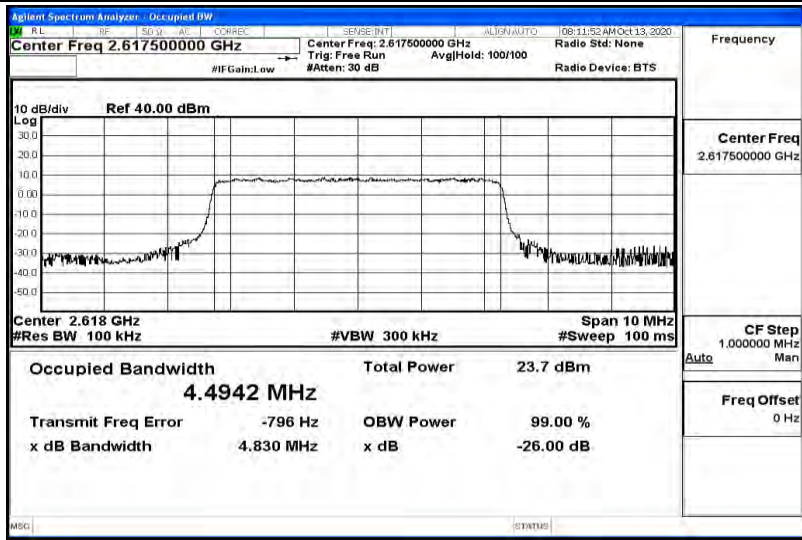

Test Graphs

Band38-5MHz-QPSK-37775-25RB#0-4.4958

Band38-5MHz-QPSK-38000-25RB#0-4.5012

Band38-5MHz-QPSK-38225-25RB#0-4.5016

Band38-5MHz-16QAM-37775-25RB#0-4.4915

Band38-5MHz-16QAM-38000-25RB#0-4.4968

Band38-5MHz-16QAM-38225-25RB#0-4.4942