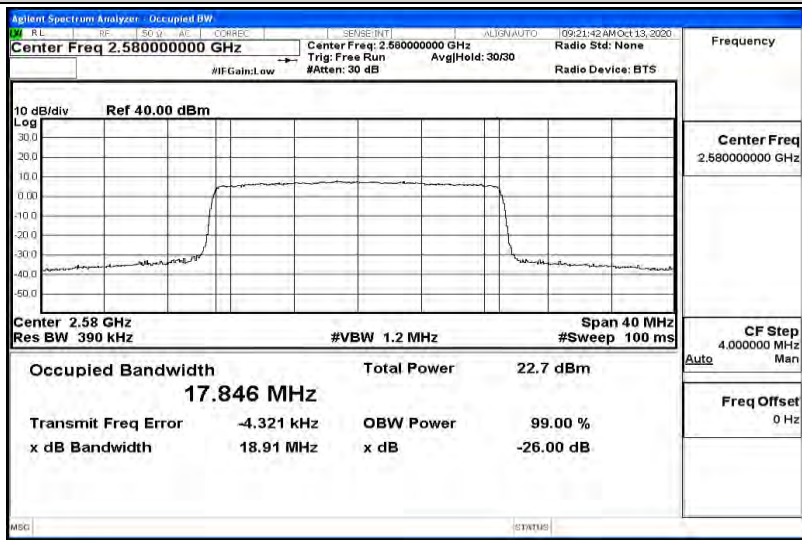

Band38-20MHz-QPSK-37850-100RB#0-17.842

Band38-20MHz-QPSK-38000-100RB#0-17.903

Band38-20MHz-QPSK-38150-100RB#0-17.879

Band38-20MHz-16QAM-37850-100RB#0-17.846

Band38-20MHz-16QAM-38000-100RB#0-17.905

Band38-20MHz-16QAM-38150-100RB#0-17.862