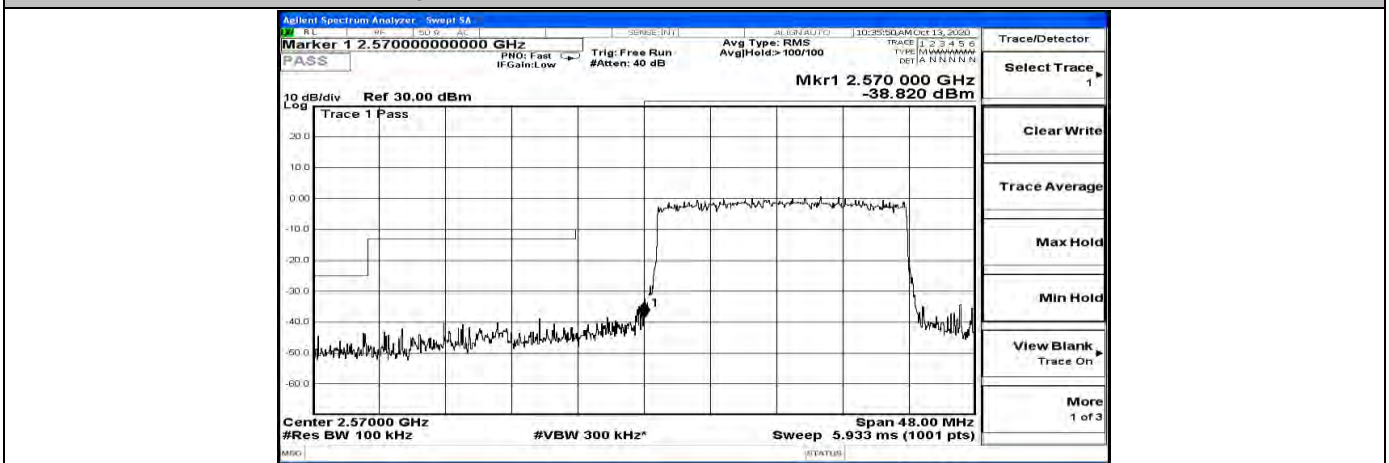

Band Edge Test Graph(s) (Channel Bandwidth:20 MHz)_LCH_16QAM