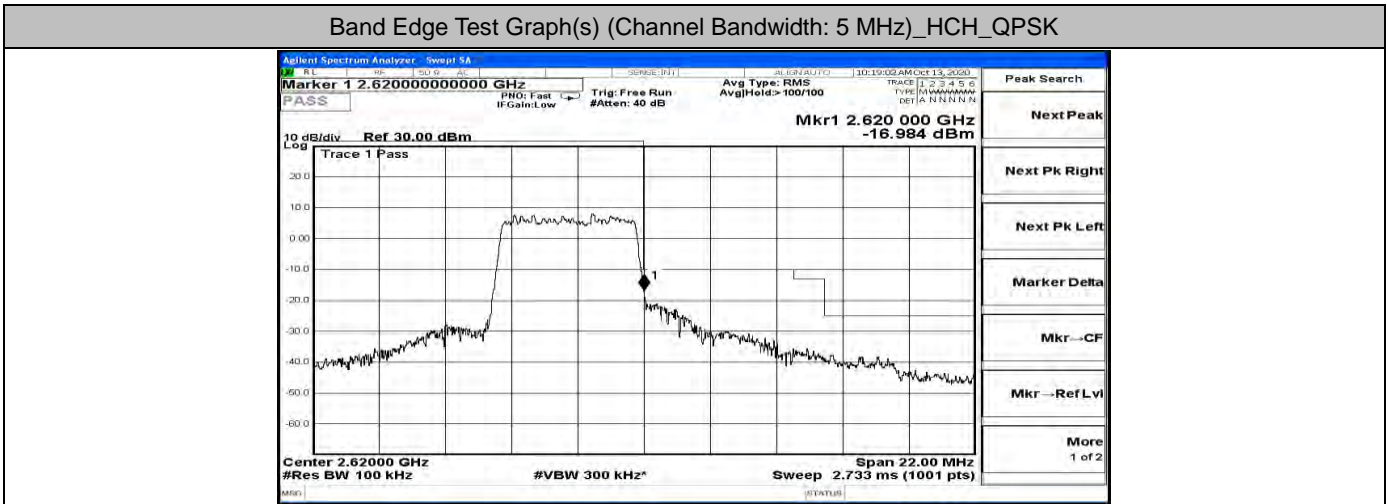

Band Edge Test Graph(s) (Channel Bandwidth: 5 MHz) _LCH_16QAM