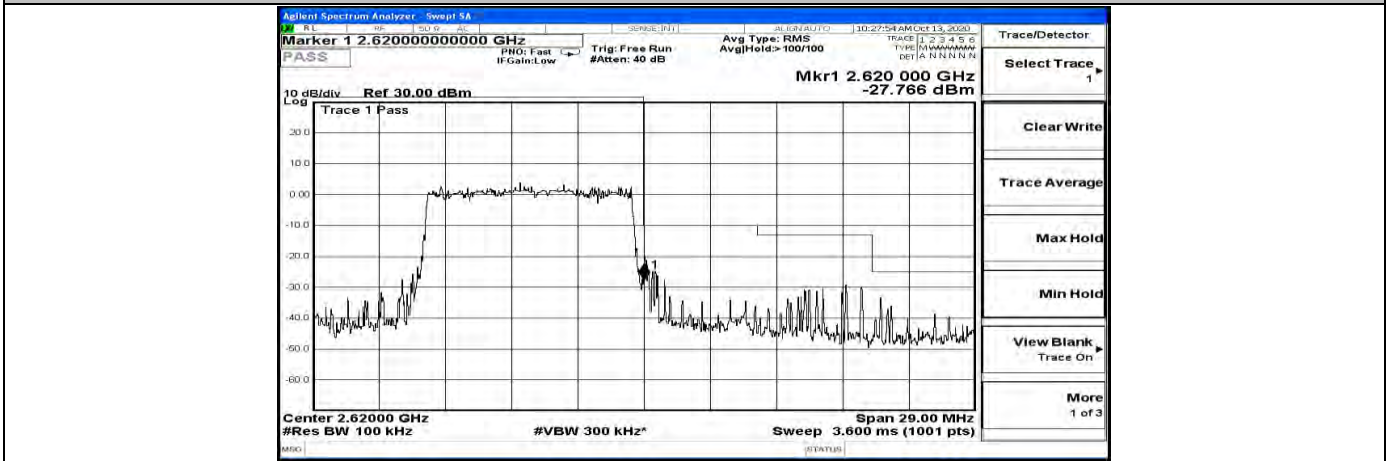

Band Edge Test Graph(s) (Channel Bandwidth: 10 MHz)_LCH_QPSK

Band Edge Test Graph(s) (Channel Bandwidth: 10 MHz)_HCH_QPSK

Band Edge Test Graph(s) (Channel Bandwidth: 10 MHz) _LCH_16QAM

Band Edge Test Graph(s) (Channel Bandwidth: 10 MHz) _HCH_16QAM