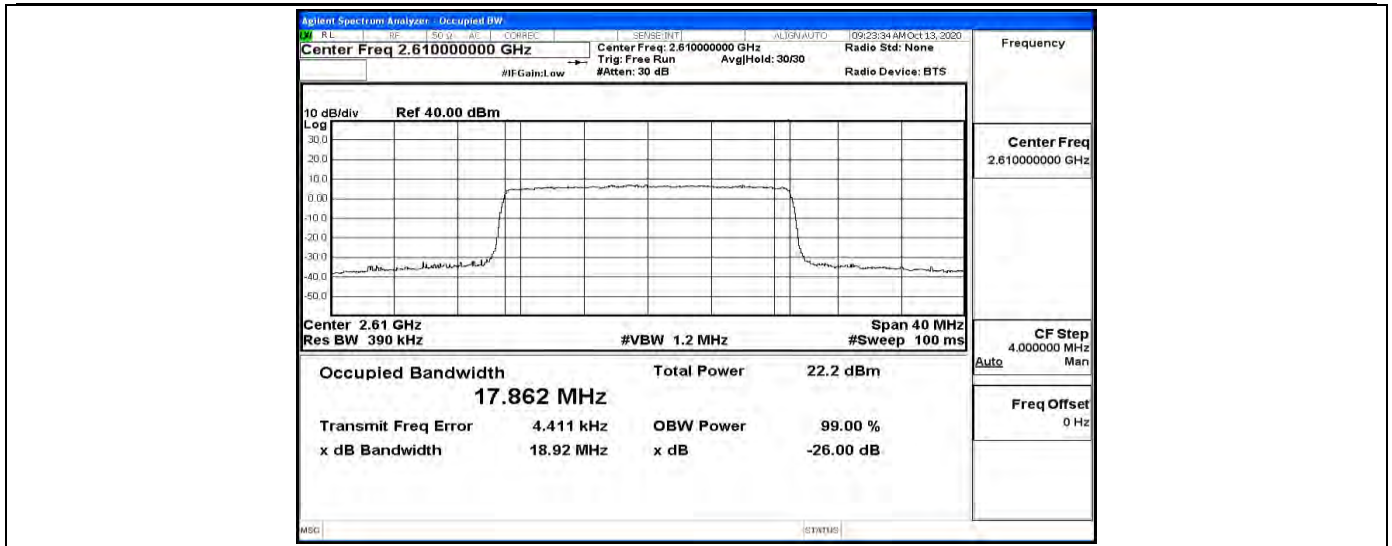

Band38-20MHz-QPSK-37850-100RB#0-17.842

Band38-20MHz-QPSK-38000-100RB#0-17.903

Band38-20MHz-QPSK-38150-100RB#0-17.879

Band38-20MHz-16QAM-37850-100RB#0-17.846

Band38-20MHz-16QAM-38000-100RB#0-17.905

Band38-20MHz-16QAM-38150-100RB#0-17.862