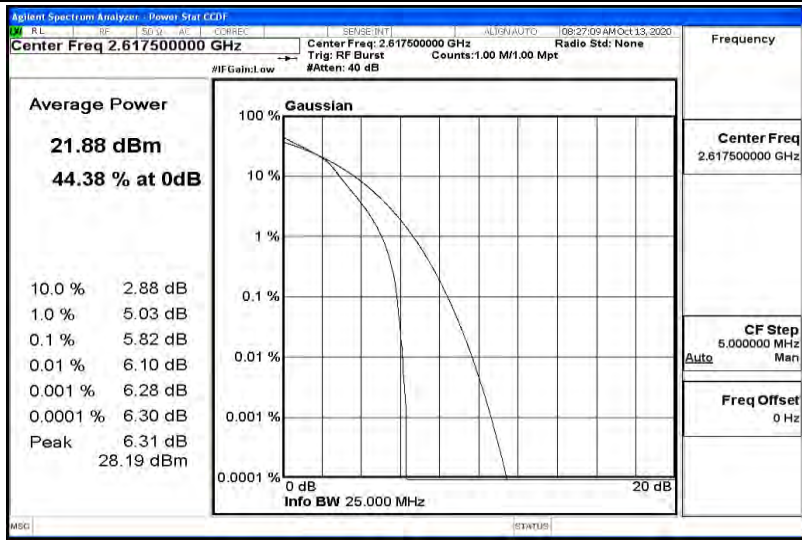

Band38-5MHz-16QAM-38225-25RB#0