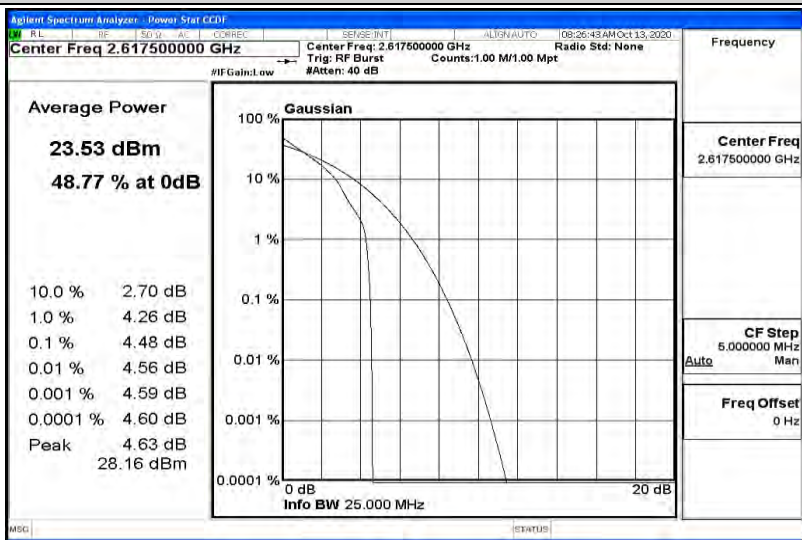

Test Graphs

Band38-5MHz-QPSK-37775-1RB#0

Band38-5MHz-QPSK-37775-25RB#0

Band38-5MHz-QPSK-38000-1RB#0

Band38-5MHz-QPSK-38000-25RB#0

Band38-5MHz-QPSK-38225-1RB#0

Band38-5MHz-QPSK-38225-25RB#0

Band38-5MHz-16QAM-37775-1RB#0