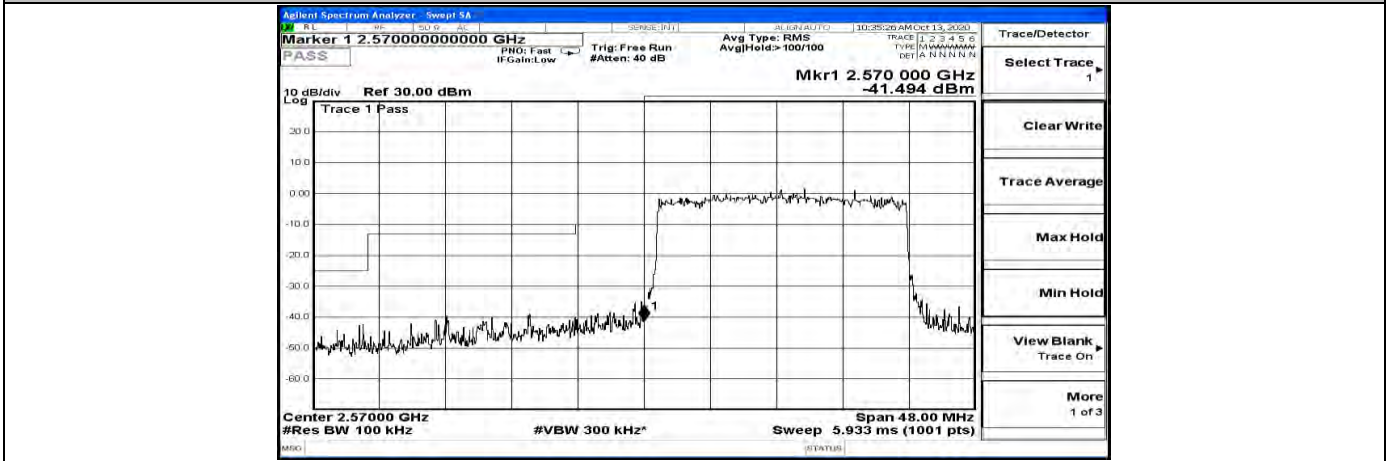

Band Edge Test Graph(s) (Channel Bandwidth:20 MHz)_LCH_QPSK