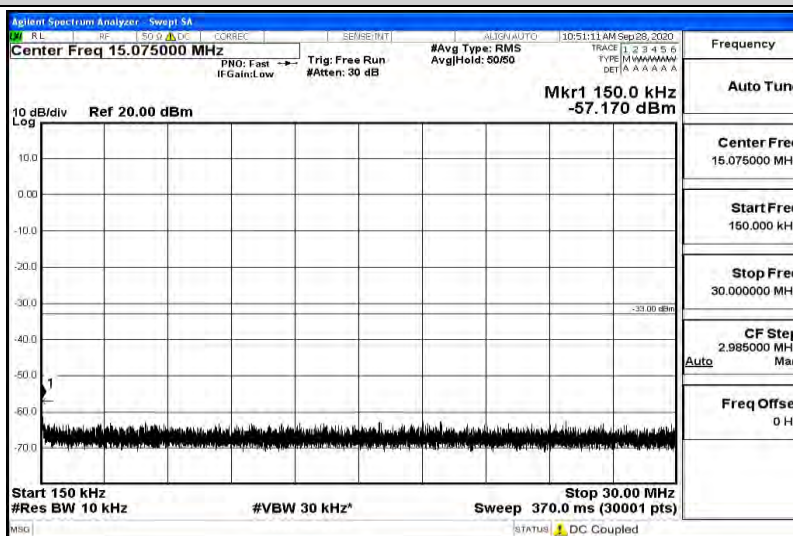

Band66-15MHz-16QAM-132322-1RB#0-Range5:5000~12000MHz

Band66-15MHz-16QAM-132322-1RB#0-Range6:12000~26500MHz

Band66-15MHz-16QAM-132597-1RB#0-Range1:0.009~0.15MHz

Band66-15MHz-16QAM-132597-1RB#0-Range2:0.15~30MHz