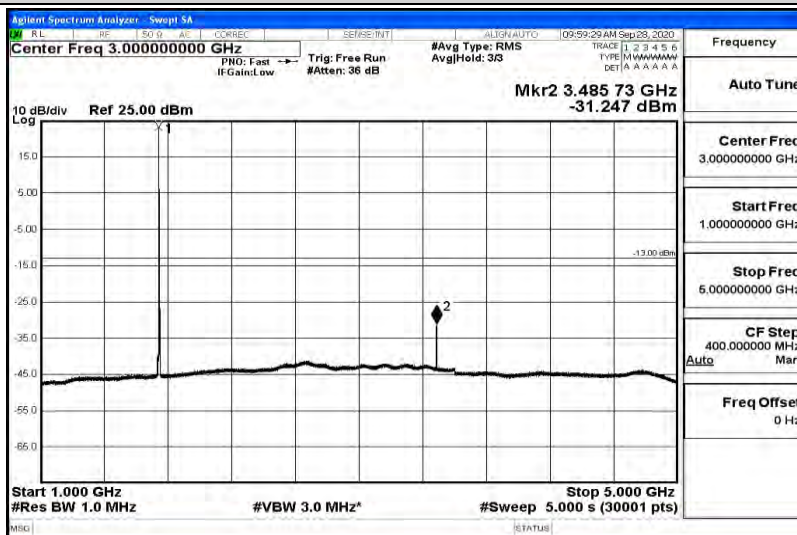

Band66-5MHz-16QAM-132322-1RB#0-Range4:1000~5000MHz

Band66-5MHz-16QAM-132322-1RB#0-Range5:5000~12000MHz