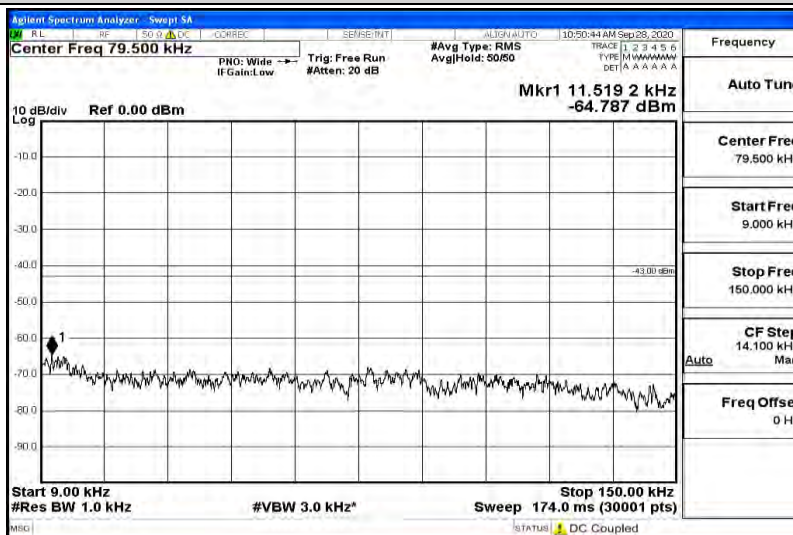

Band66-15MHz-16QAM-132322-1RB#0-Range5:5000~12000MHz

Band66-15MHz-16QAM-132322-1RB#0-Range6:12000~26500MHz

Band66-15MHz-16QAM-132597-1RB#0-Range1:0.009~0.15MHz

Band66-15MHz-16QAM-132597-1RB#0-Range2:0.15~30MHz