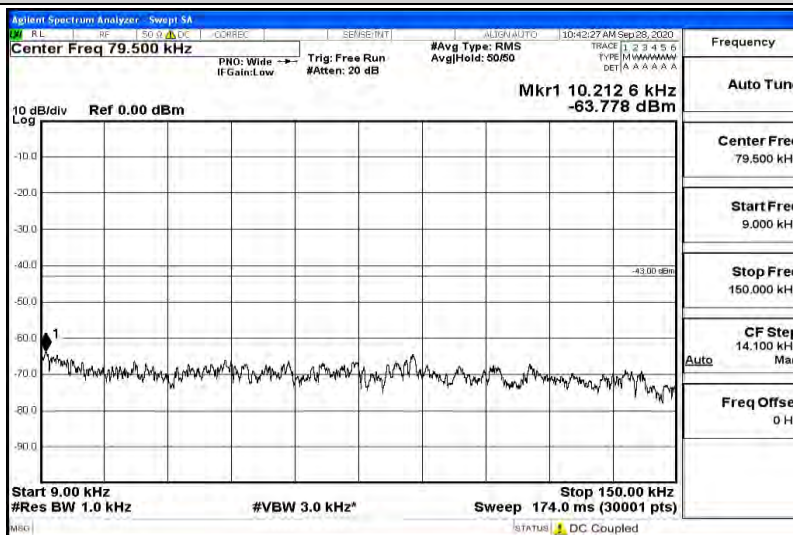

Band66-15MHz-16QAM-132047-1RB#0-Range1:0.009~0.15MHz

Band66-15MHz-16QAM-132047-1RB#0-Range2:0.15~30MHz