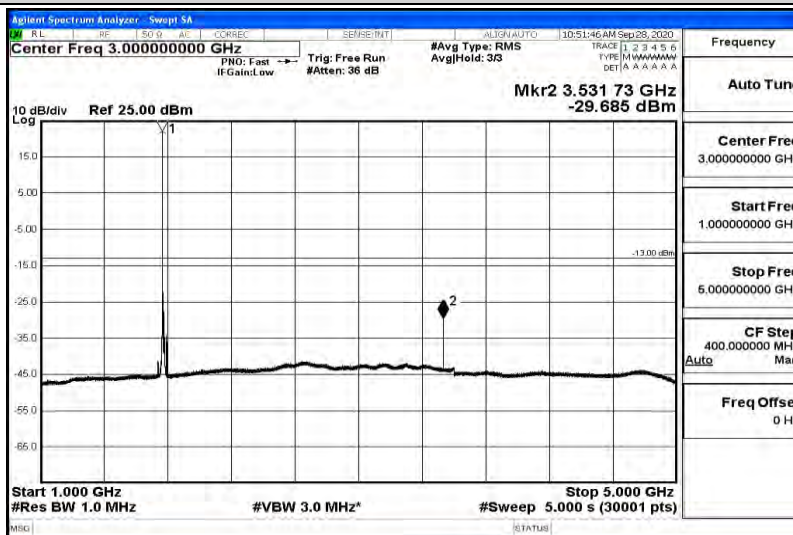

Band66-15MHz-16QAM-132597-1RB#0-Range4:1000~5000MHz

Band66-15MHz-16QAM-132597-1RB#0-Range5:5000~12000MHz