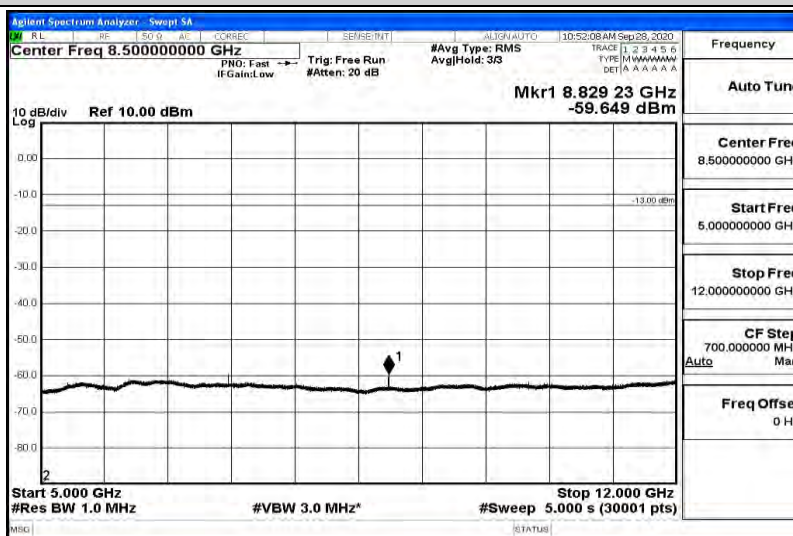

Band66-15MHz-16QAM-132597-1RB#0-Range5:5000~12000MHz

Band66-15MHz-16QAM-132597-1RB#0-Range6:12000~26500MHz