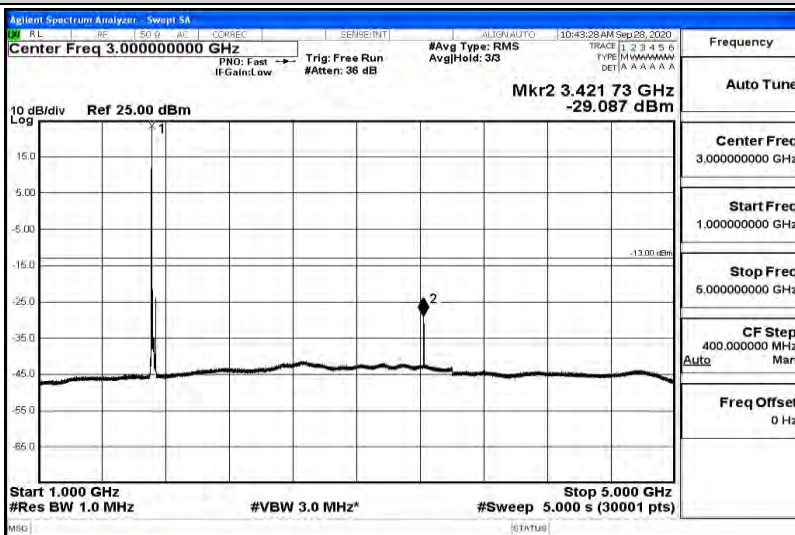

Band66-15MHz-16QAM-132047-1RB#0-Range4:1000~5000MHz

Band66-15MHz-16QAM-132047-1RB#0-Range5:5000~12000MHz