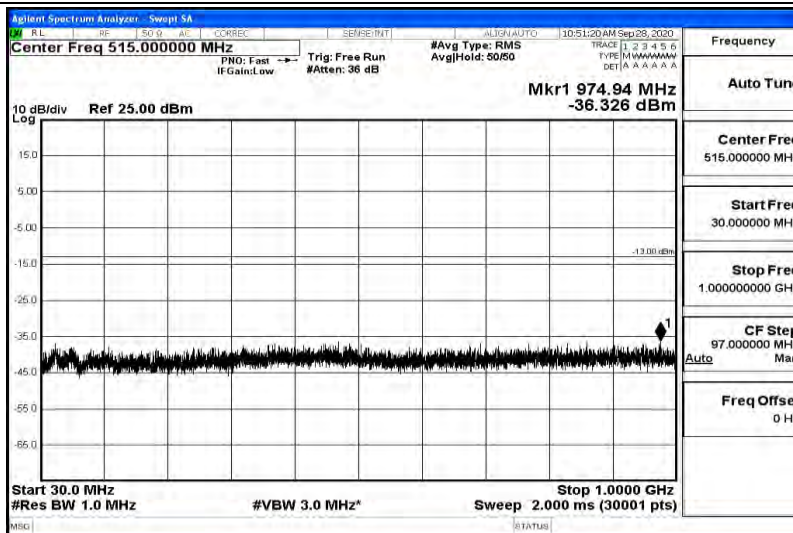

Band66-15MHz-16QAM-132597-1RB#0-Range3:30~1000MHz

Band66-15MHz-16QAM-132597-1RB#0-Range4:1000~5000MHz