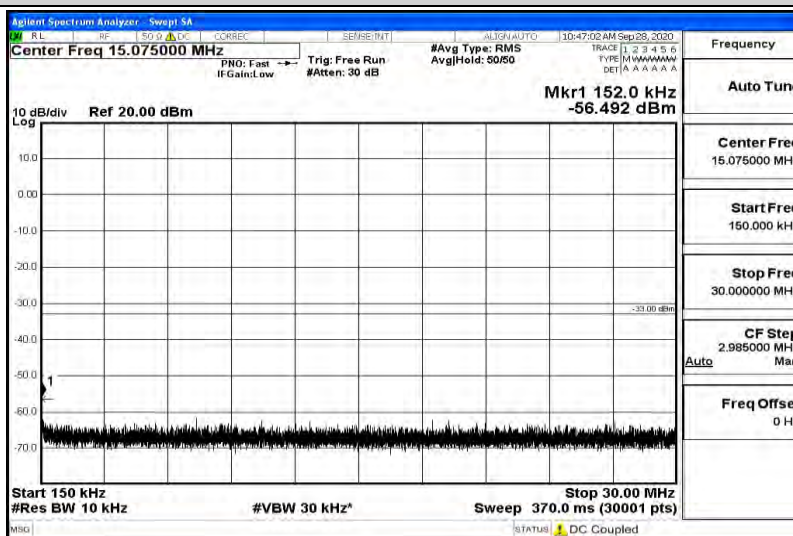

Band66-15MHz-16QAM-132322-1RB#0-Range2:0.15~30MHz

Band66-15MHz-16QAM-132322-1RB#0-Range3:30~1000MHz