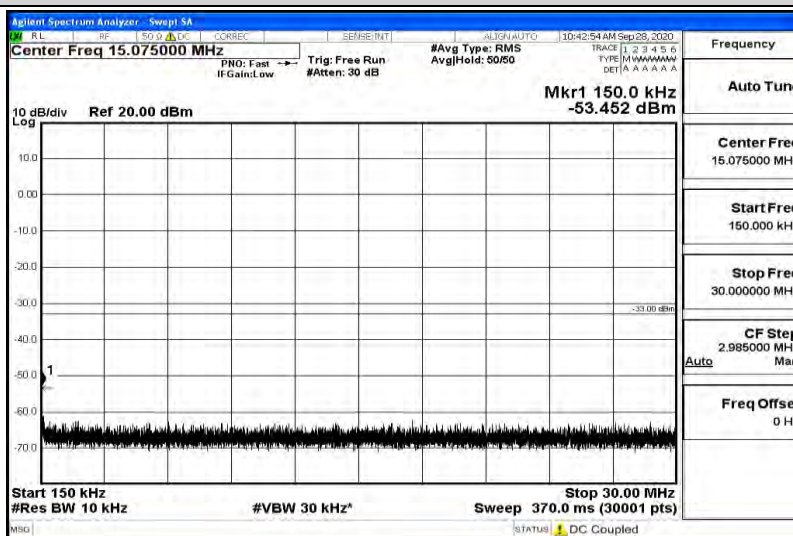

Band66-15MHz-QPSK-132597-1RB#0-Range5:5000~12000MHz

Band66-15MHz-QPSK-132597-1RB#0-Range6:12000~26500MHz

Band66-15MHz-16QAM-132047-1RB#0-Range1:0.009~0.15MHz

Band66-15MHz-16QAM-132047-1RB#0-Range2:0.15~30MHz