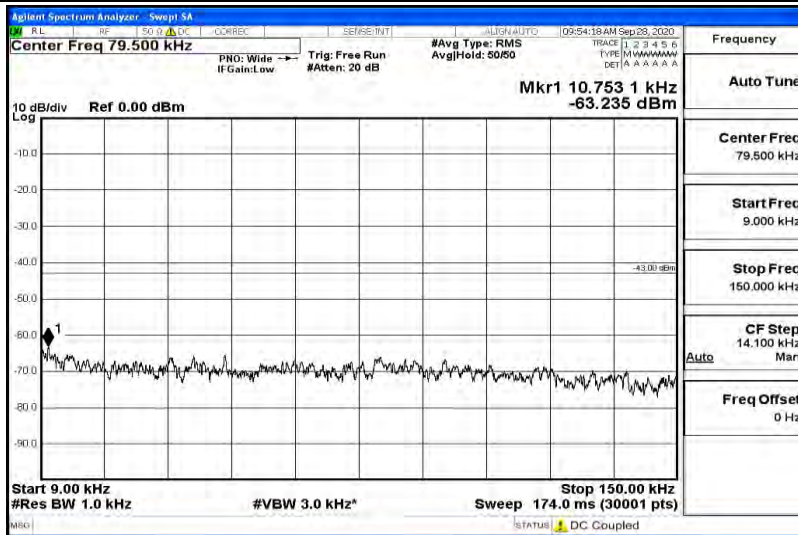

Band66-5MHz-16QAM-131997-1RB#0-Range1:0.009~0.15MHz

Band66-5MHz-16QAM-131997-1RB#0-Range2:0.15~30MHz