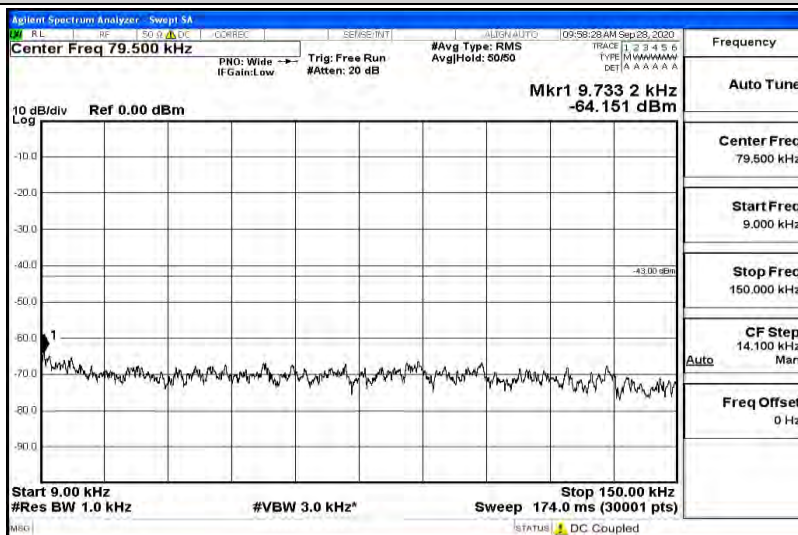

Band66-5MHz-16QAM-132322-1RB#0-Range1:0.009~0.15MHz

Band66-5MHz-16QAM-132322-1RB#0-Range2:0.15~30MHz