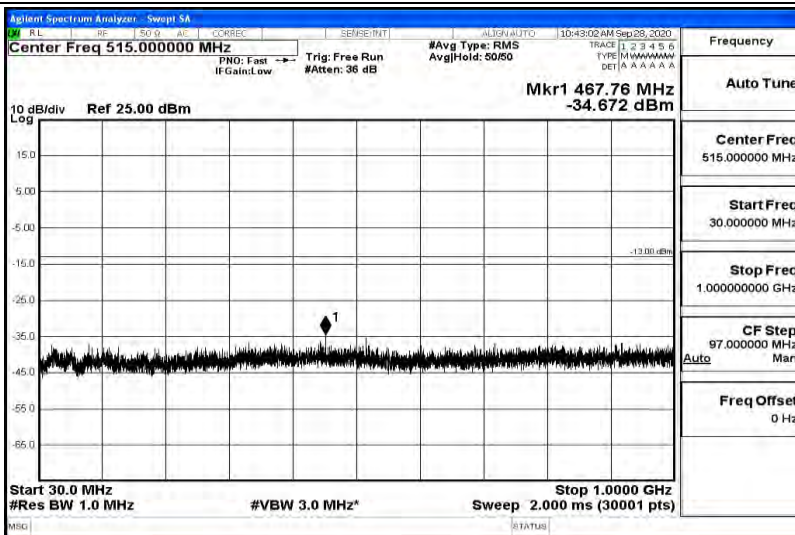

Band66-15MHz-16QAM-132047-1RB#0-Range3:30~1000MHz

Band66-15MHz-16QAM-132047-1RB#0-Range4:1000~5000MHz