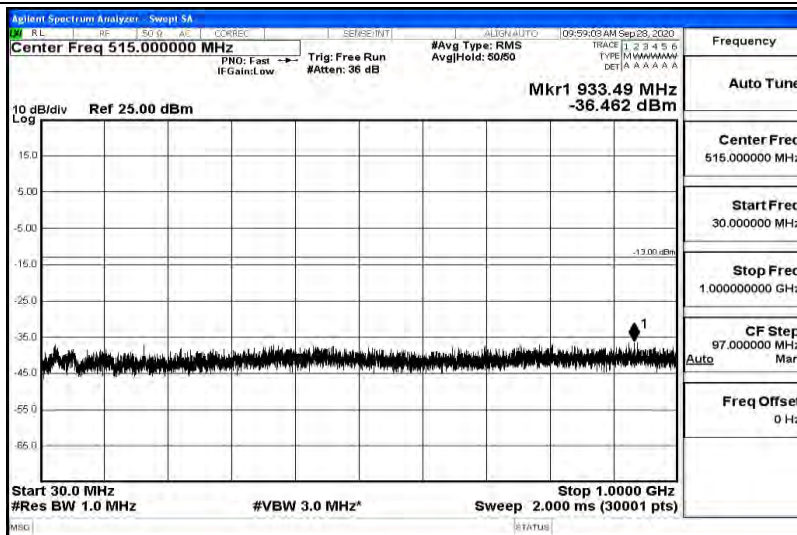

Band66-5MHz-16QAM-132322-1RB#0-Range3:30~1000MHz

Band66-5MHz-16QAM-132322-1RB#0-Range4:1000~5000MHz