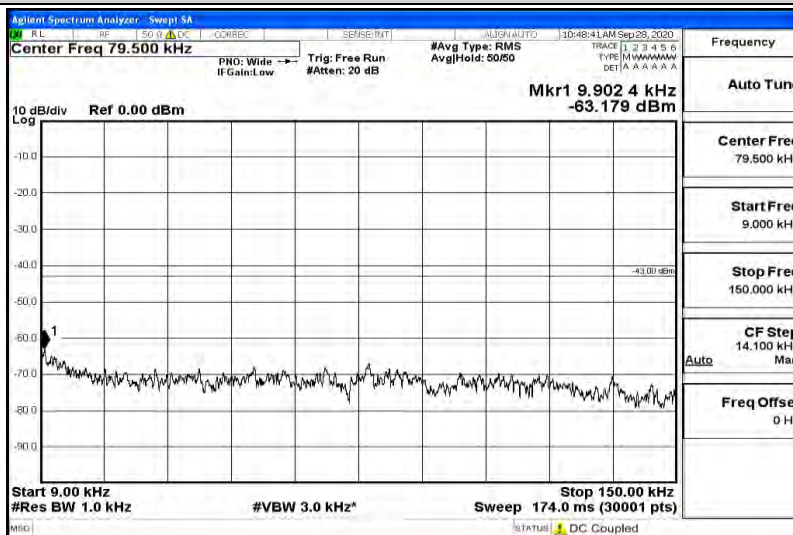

Band66-15MHz-QPSK-132597-1RB#0-Range1:0.009~0.15MHz

Band66-15MHz-QPSK-132597-1RB#0-Range2:0.15~30MHz