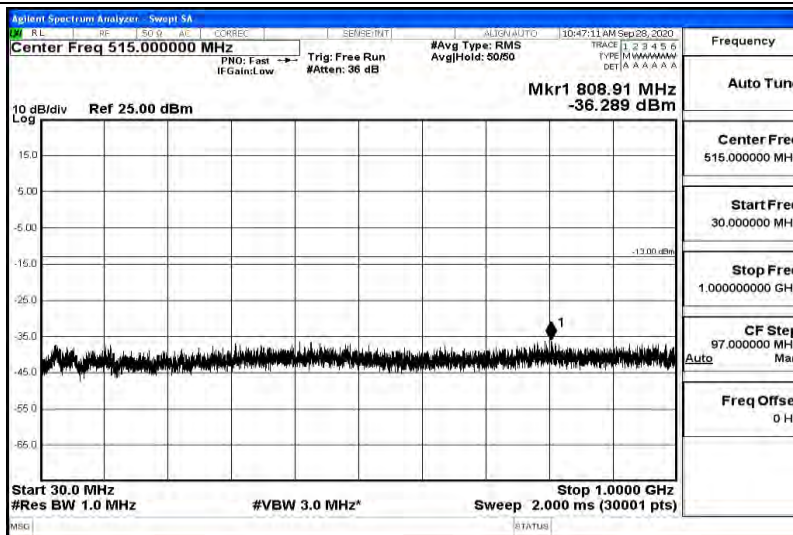

Band66-15MHz-16QAM-132322-1RB#0-Range3:30~1000MHz

Band66-15MHz-16QAM-132322-1RB#0-Range4:1000~5000MHz