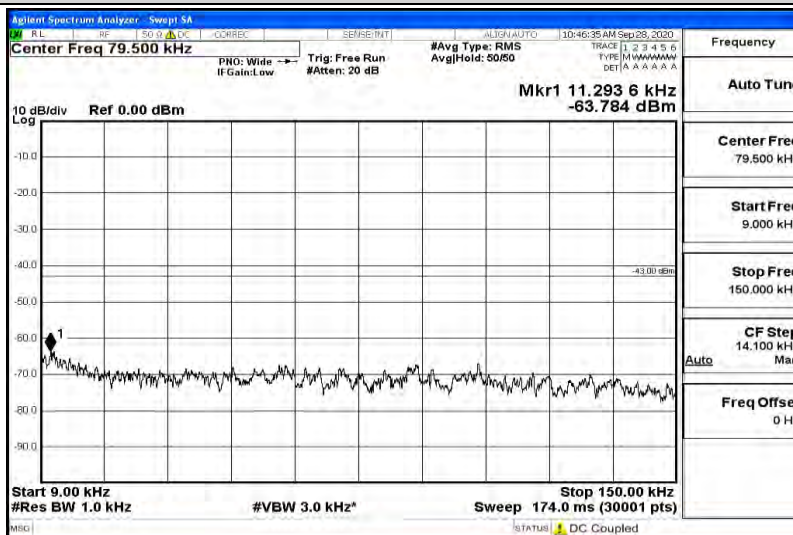

Band66-15MHz-16QAM-132322-1RB#0-Range1:0.009~0.15MHz

Band66-15MHz-16QAM-132322-1RB#0-Range2:0.15~30MHz