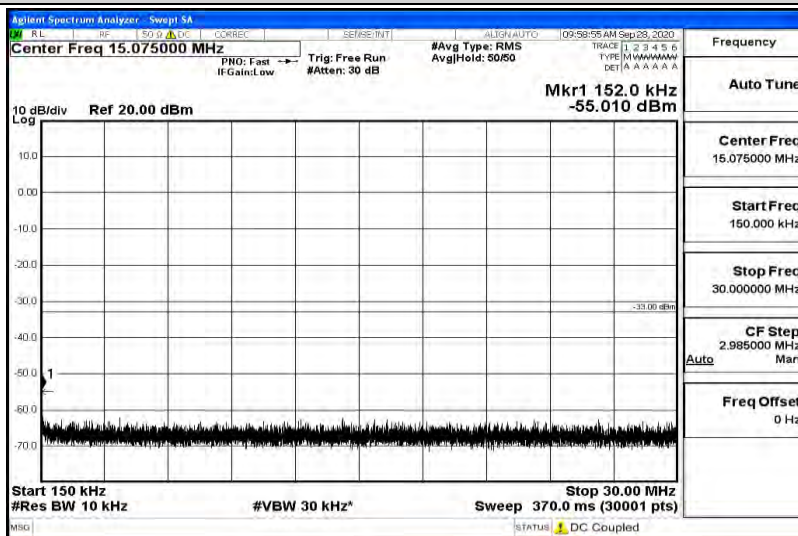

Band66-5MHz-16QAM-131997-1RB#0-Range5:5000~12000MHz

Band66-5MHz-16QAM-131997-1RB#0-Range6:12000~26500MHz

Band66-5MHz-16QAM-132322-1RB#0-Range1:0.009~0.15MHz

Band66-5MHz-16QAM-132322-1RB#0-Range2:0.15~30MHz