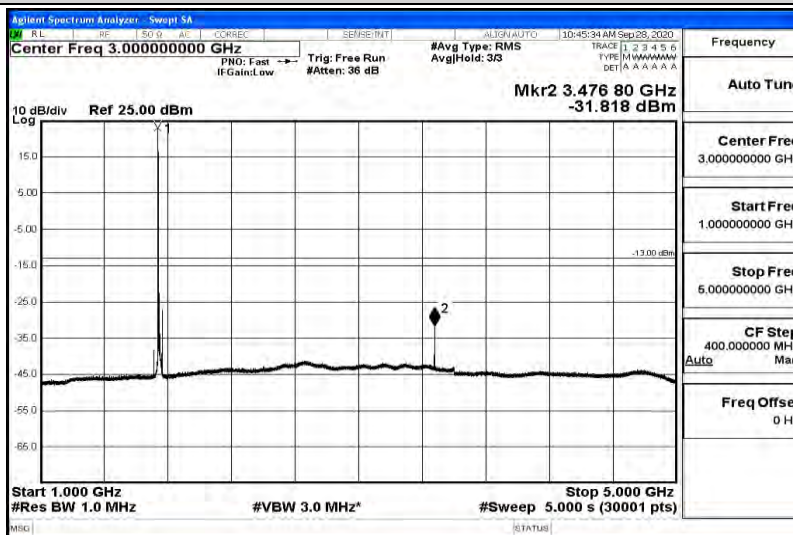

Band66-15MHz-QPSK-132322-1RB#0-Range1:0.009~0.15MHz

Band66-15MHz-QPSK-132322-1RB#0-Range2:0.15~30MHz

Band66-15MHz-QPSK-132322-1RB#0-Range3:30~1000MHz

Band66-15MHz-QPSK-132322-1RB#0-Range4:1000~5000MHz

Band66-15MHz-QPSK-132322-1RB#0-Range5:5000~12000MHz