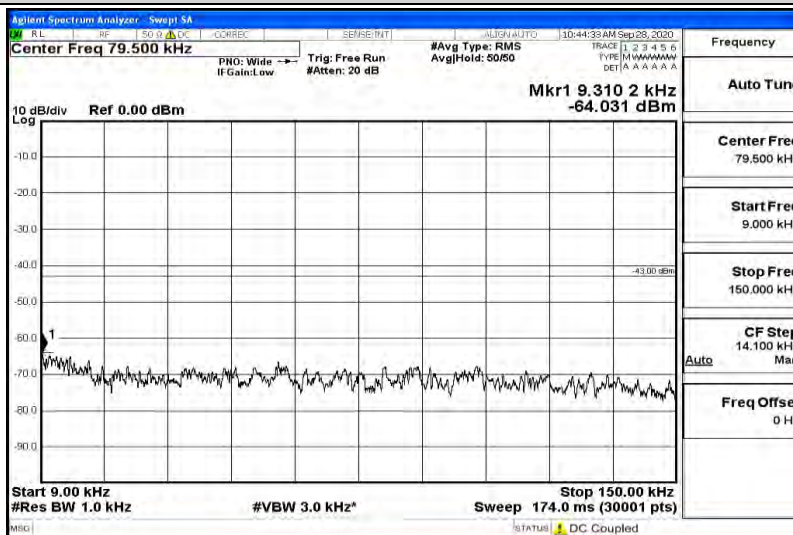

Band66-15MHz-QPSK-132322-1RB#0-Range1:0.009~0.15MHz

Band66-15MHz-QPSK-132322-1RB#0-Range2:0.15~30MHz