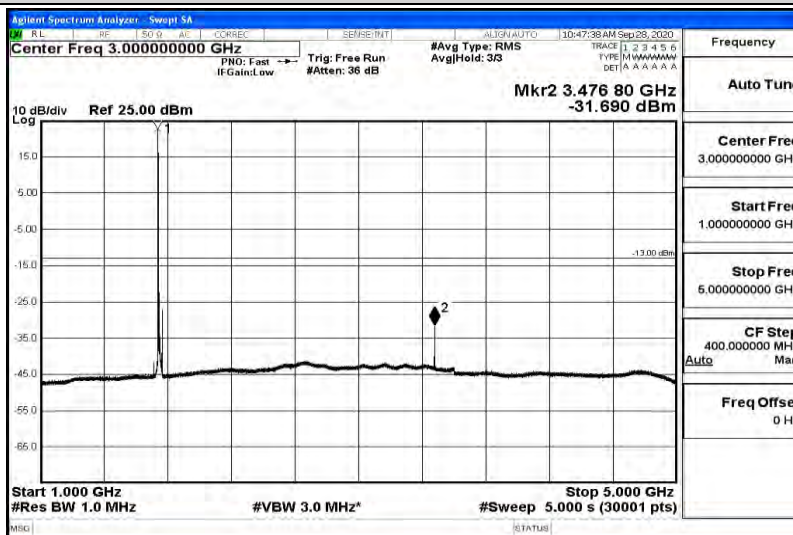

Band66-15MHz-16QAM-132322-1RB#0-Range1:0.009~0.15MHz

Band66-15MHz-16QAM-132322-1RB#0-Range2:0.15~30MHz

Band66-15MHz-16QAM-132322-1RB#0-Range3:30~1000MHz

Band66-15MHz-16QAM-132322-1RB#0-Range4:1000~5000MHz