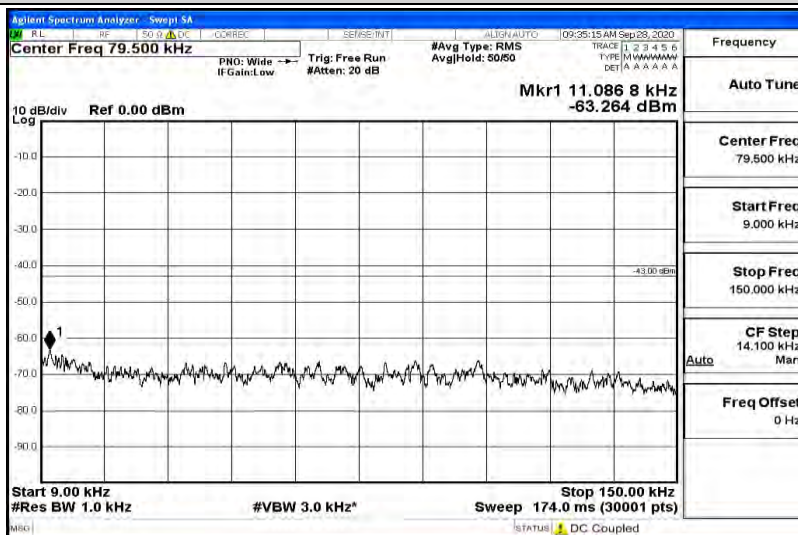

Band66-3MHz-16QAM-132322-1RB#0-Range1:0.009~0.15MHz

Band66-3MHz-16QAM-132322-1RB#0-Range2:0.15~30MHz