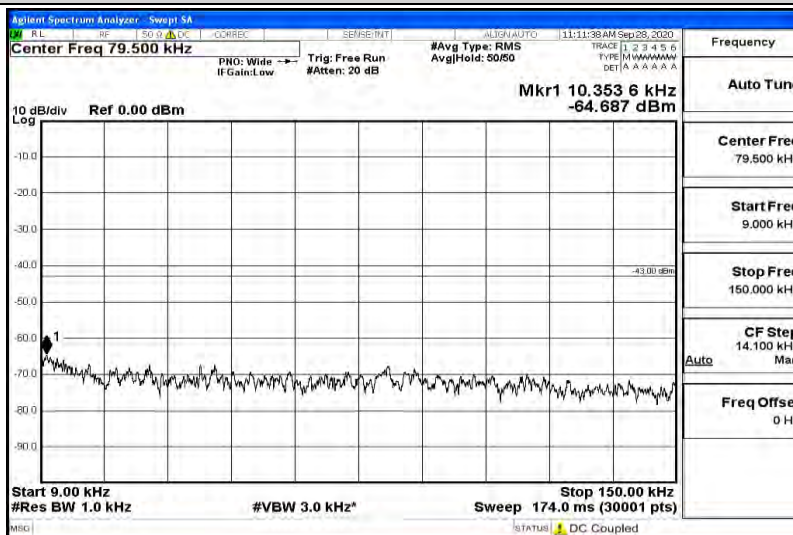

Band66-20MHz-16QAM-132322-1RB#0-Range1:0.009~0.15MHz

Band66-20MHz-16QAM-132322-1RB#0-Range2:0.15~30MHz