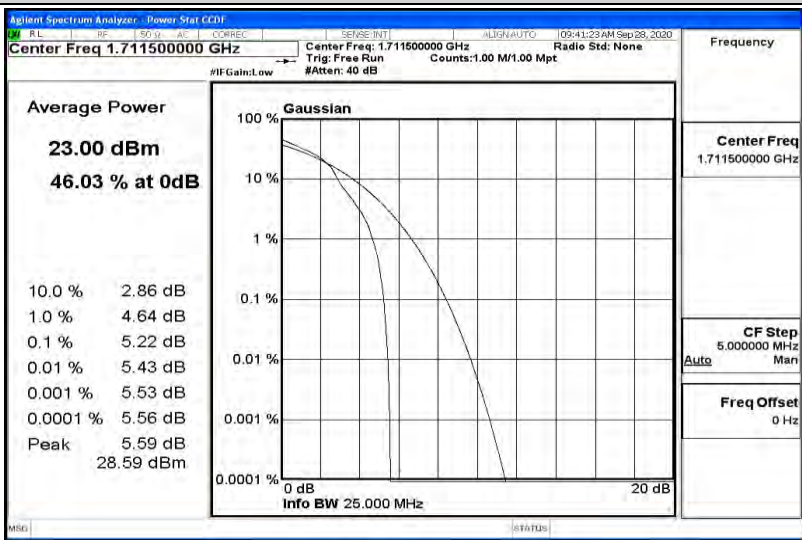

Band66-3MHz-QPSK-131987-1RB#0