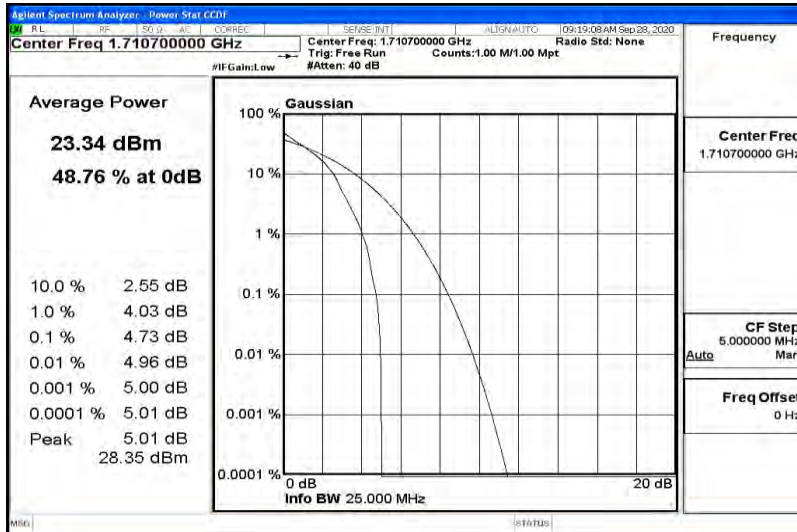

Test Graphs

Band66-1.4MHz-QPSK-131979-1RB#0