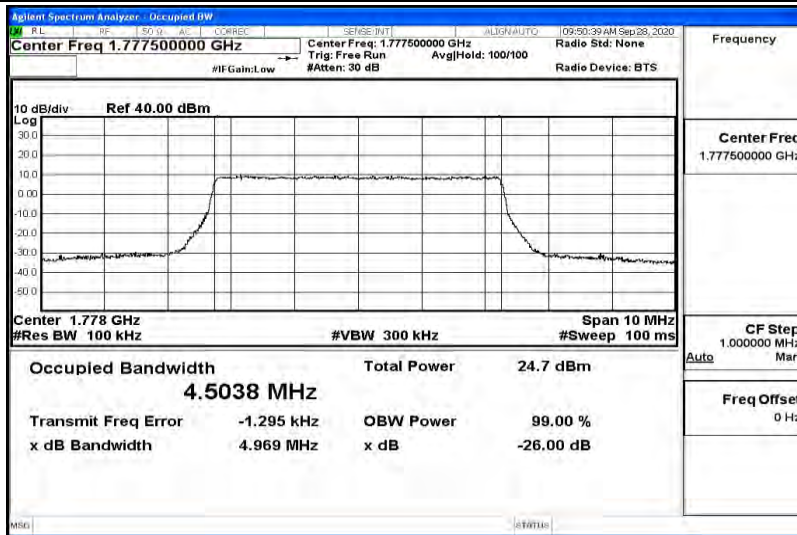

Band66-5MHz-QPSK-132647-25RB#0-4.5038