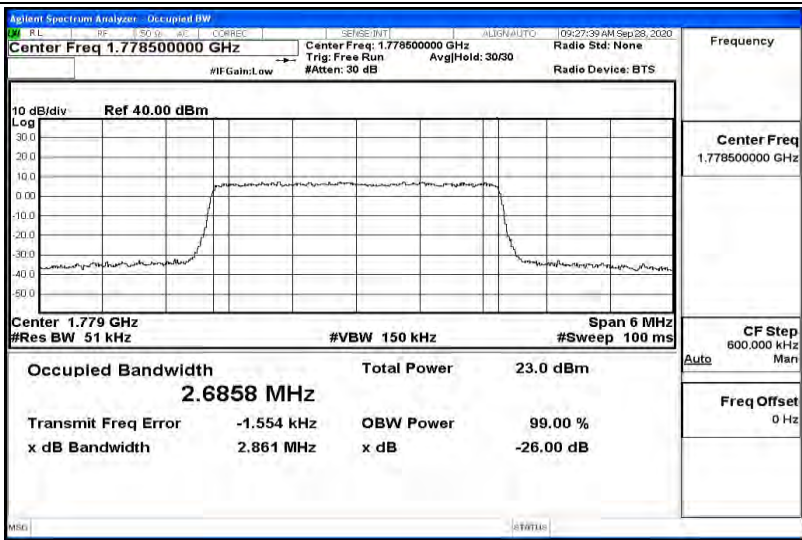

Band66-3MHz-QPSK-132657-15RB#0-2.6858