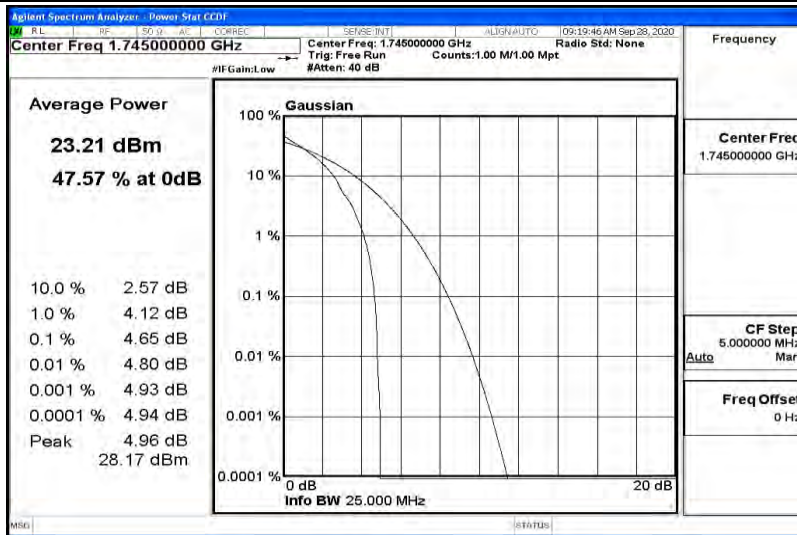

Test Graphs

Band66-1.4MHz-QPSK-131979-1RB#0

Band66-1.4MHz-QPSK-131979-6RB#0

Band66-1.4MHz-QPSK-132322-1RB#0

Band66-1.4MHz-QPSK-132322-6RB#0

Band66-1.4MHz-QPSK-132665-1RB#0

Band66-1.4MHz-QPSK-132665-6RB#0

Band66-1.4MHz-16QAM-131979-1RB#0