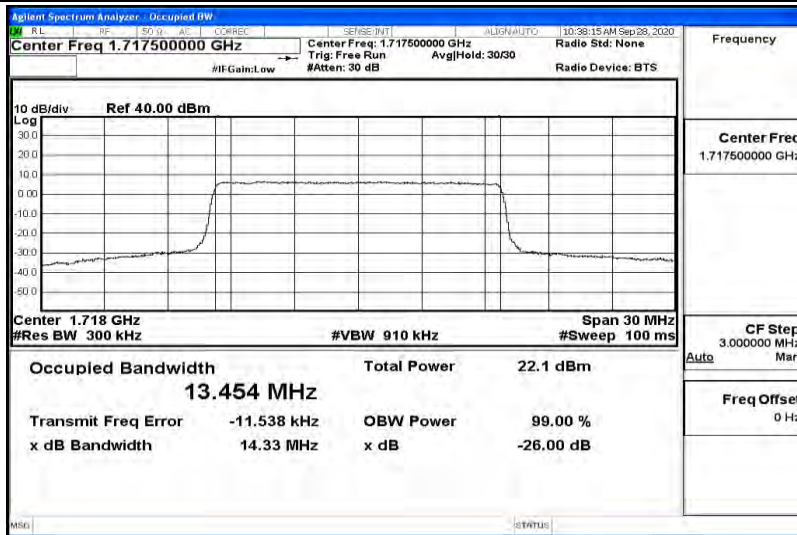

Band66-15MHz-16QAM-132047-75RB#0-13.454