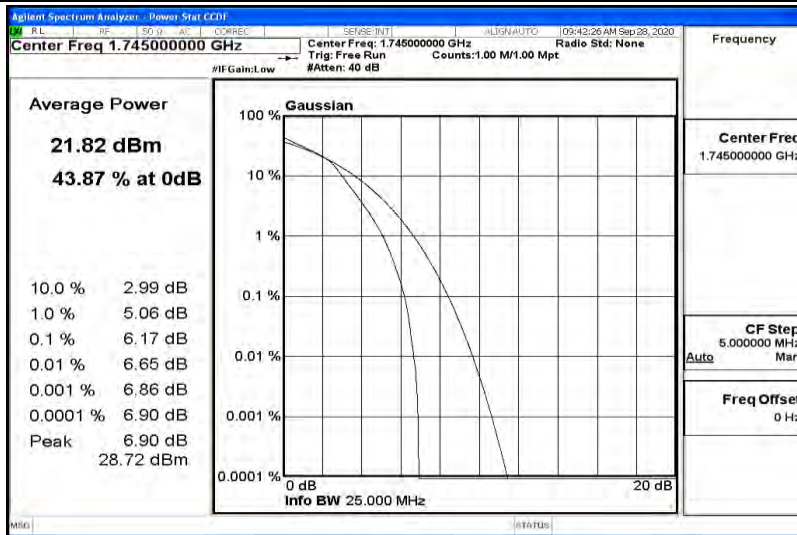

Band66-3MHz-16QAM-132322-15RB#0