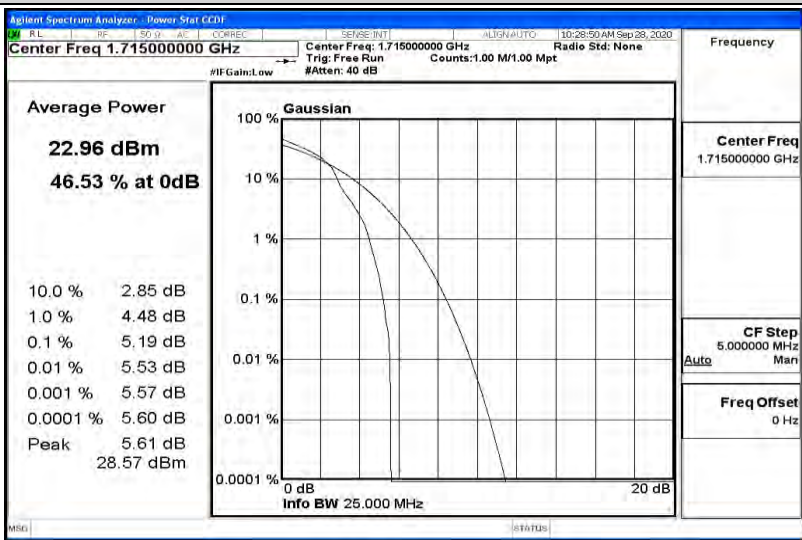

Band66-10MHz-16QAM-132022-1RB#0