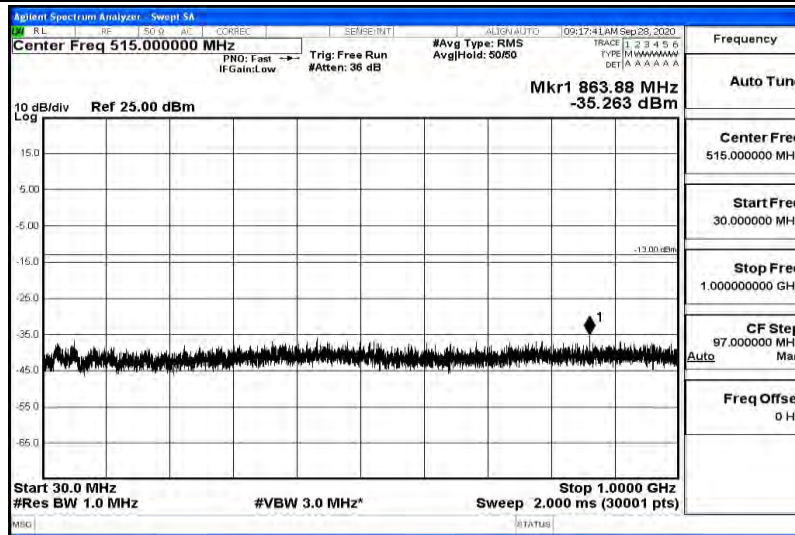

Band66-1.4MHz-16QAM-132665-1RB#0-Range3:30~1000MHz