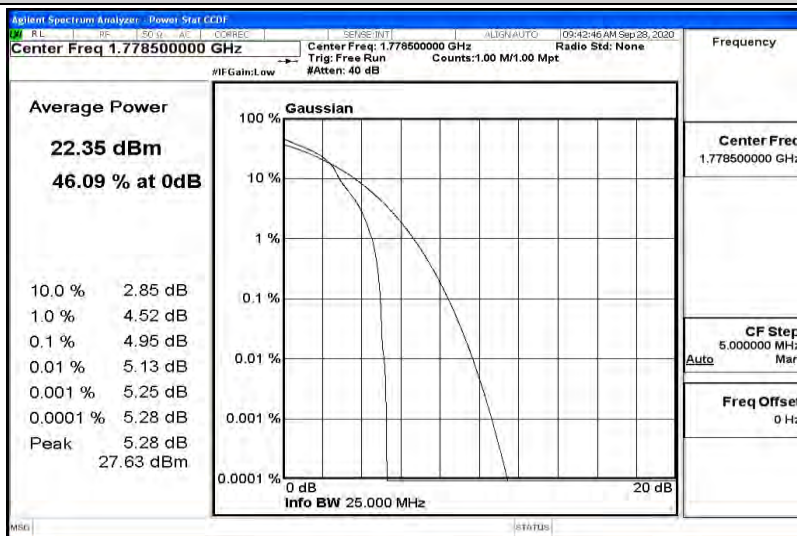

Band66-3MHz-16QAM-132657-1RB#0