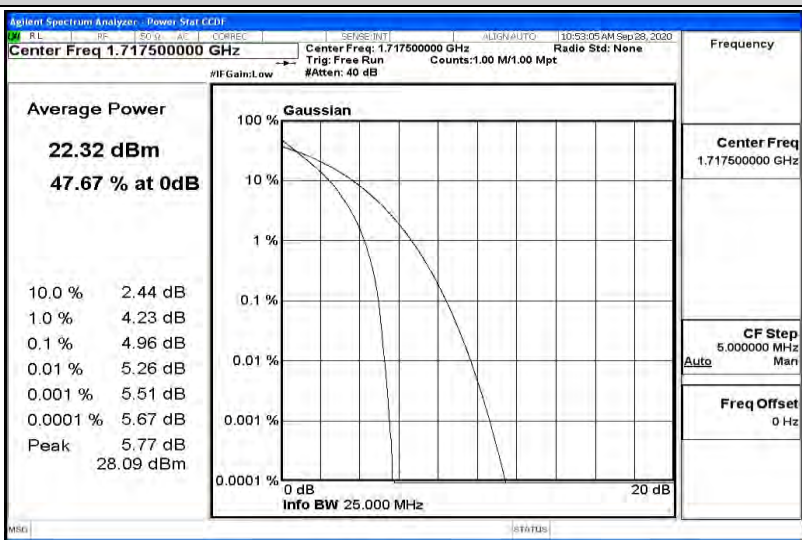

Band66-15MHz-QPSK-132047-75RB#0