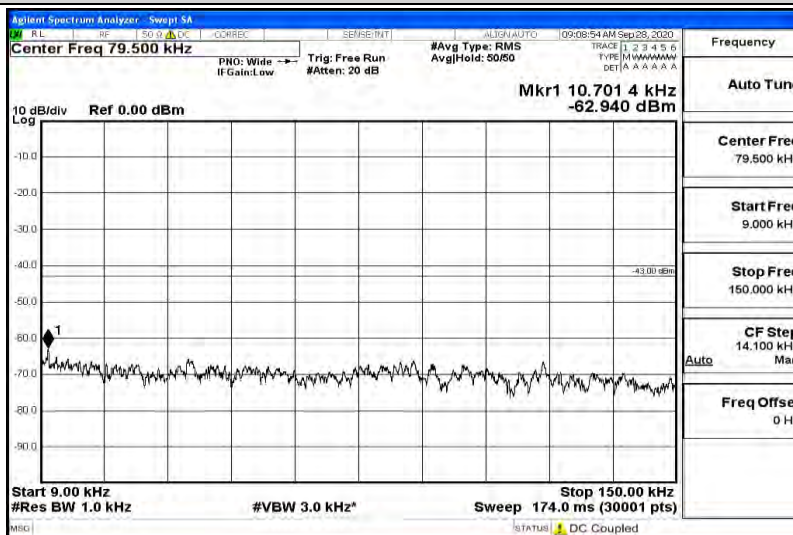

Band66-1.4MHz-16QAM-131979-1RB#0-Range1:0.009~0.15MHz