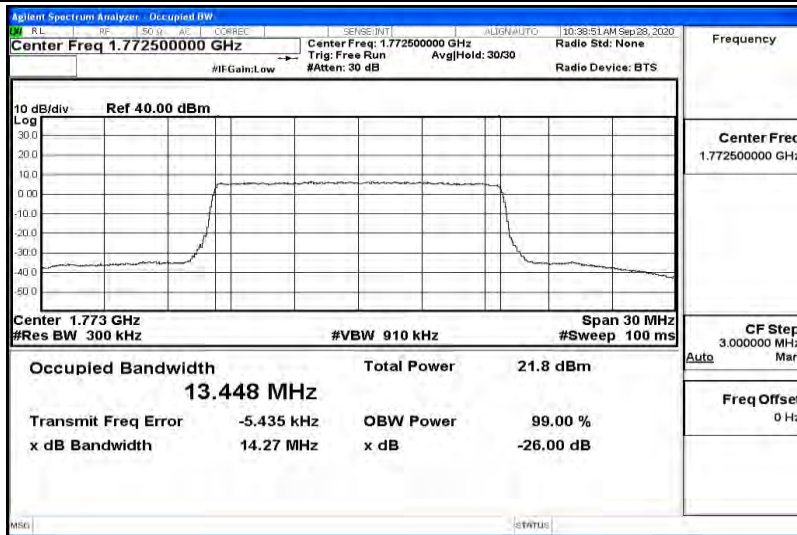

Band66-15MHz-QPSK-132597-75RB#0-13.448