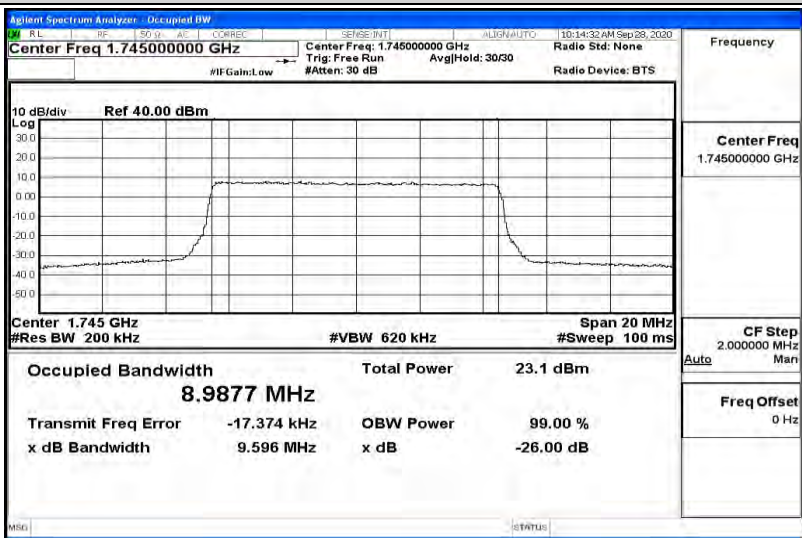

Band66-10MHz-16QAM-132322-50RB#0-8.9877