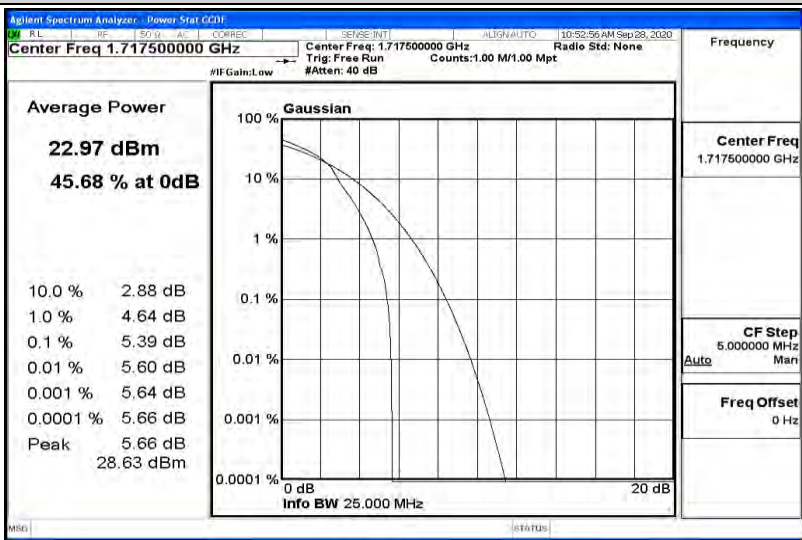

Band66-15MHz-16QAM-132047-1RB#0