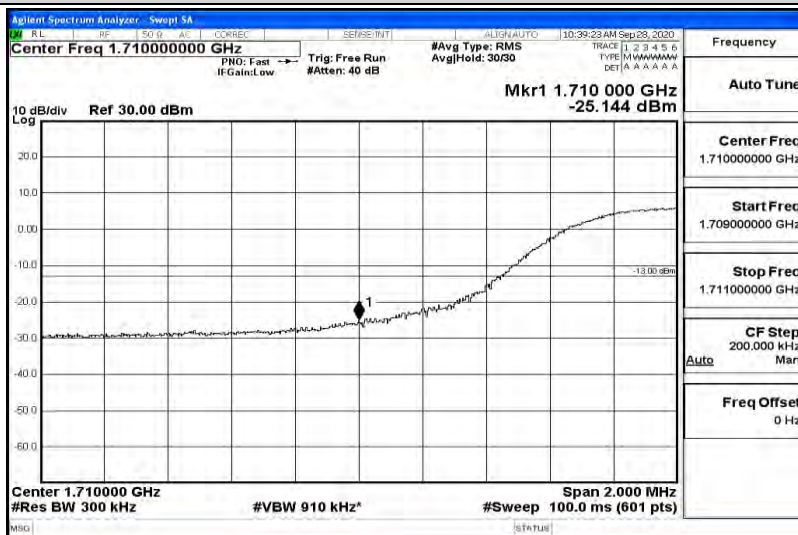

Band66-15MHz-QPSK-132047-75RB#0