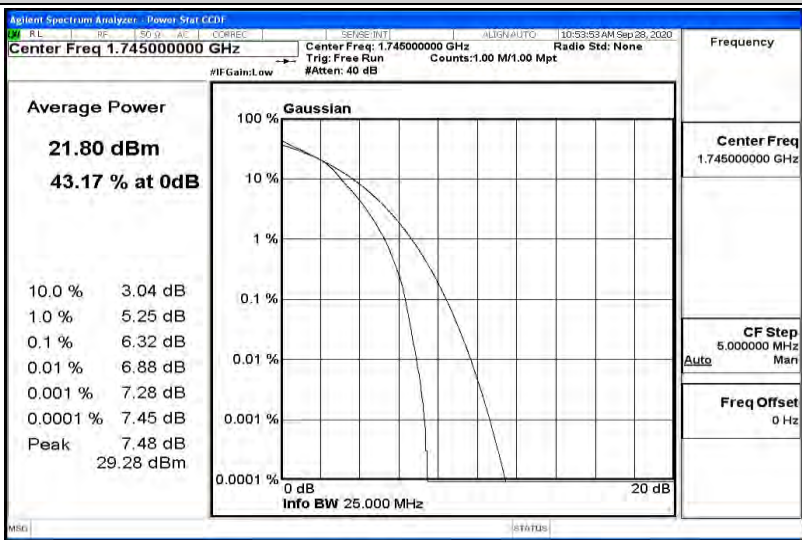

Band66-15MHz-16QAM-132322-75RB#0