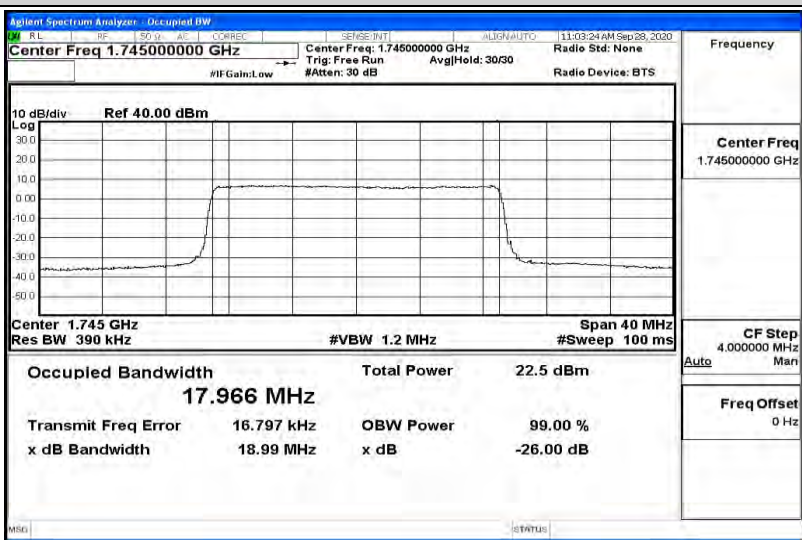

Band66-20MHz-QPSK-132322-100RB#0-17.966