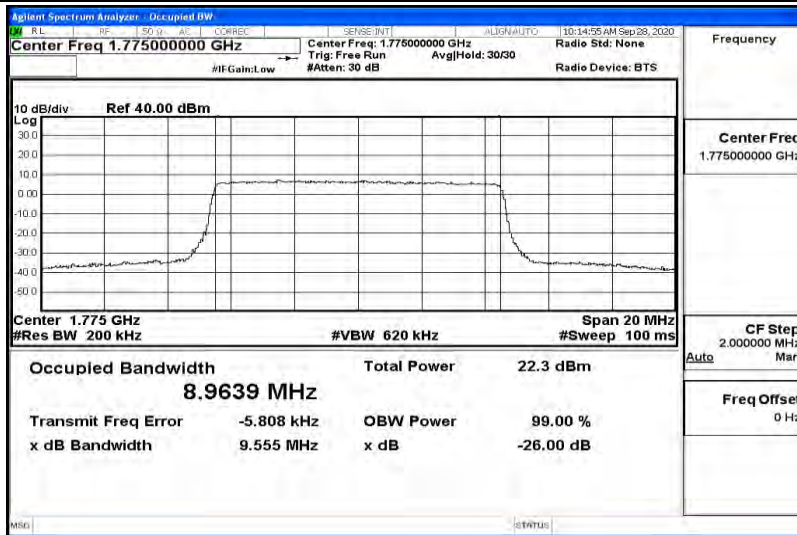

Band66-10MHz-16QAM-132622-50RB#0-8.9639