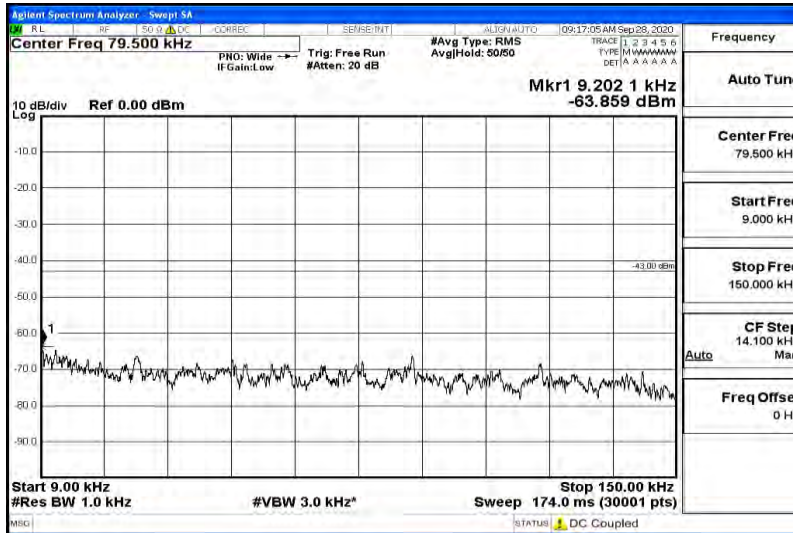

Band66-1.4MHz-16QAM-132665-1RB#0-Range1:0.009~0.15MHz