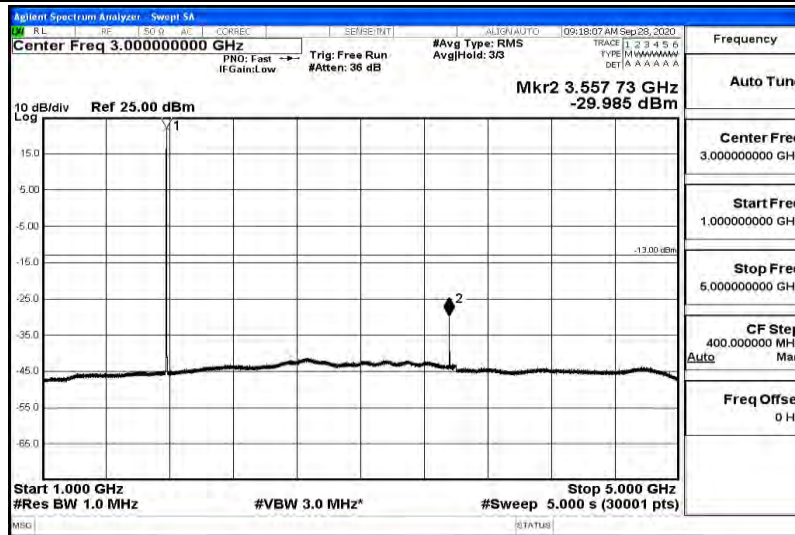

Band66-1.4MHz-16QAM-132665-1RB#0-Range4:1000~5000MHz