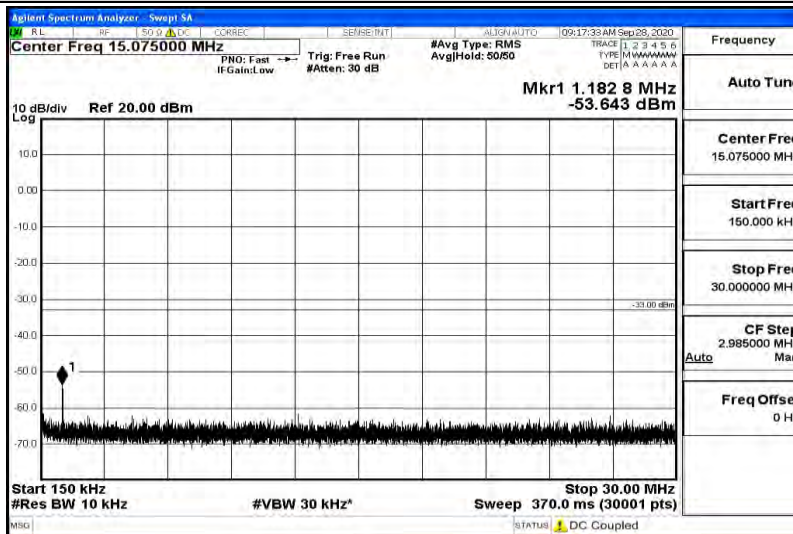

Band66-1.4MHz-16QAM-132322-1RB#0-Range5:5000~12000MHz

Band66-1.4MHz-16QAM-132322-1RB#0-Range6:12000~26500MHz

Band66-1.4MHz-16QAM-132665-1RB#0-Range1:0.009~0.15MHz

Band66-1.4MHz-16QAM-132665-1RB#0-Range2:0.15~30MHz