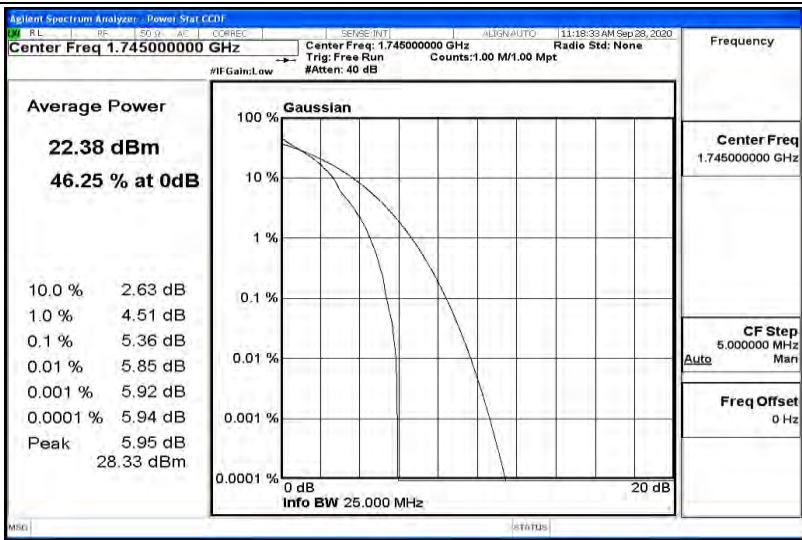

Band66-20MHz-QPSK-132322-1RB#0