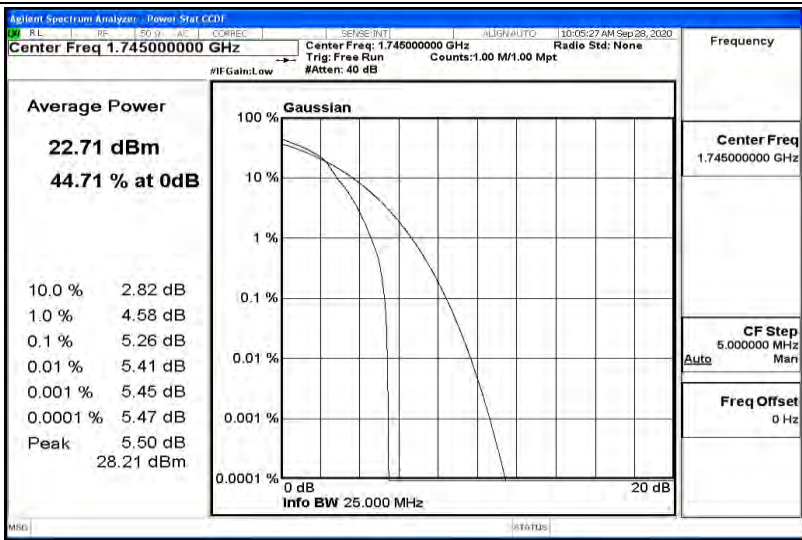

Band66-5MHz-16QAM-132322-1RB#0