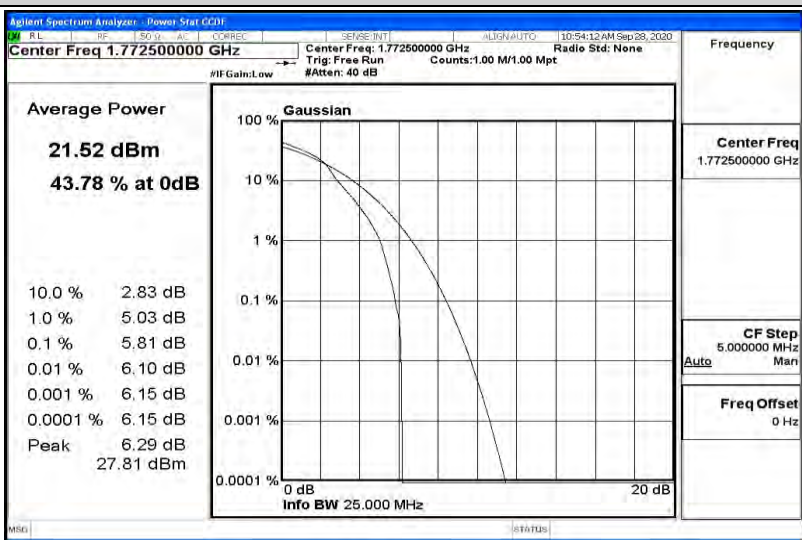

Band66-15MHz-16QAM-132597-1RB#0