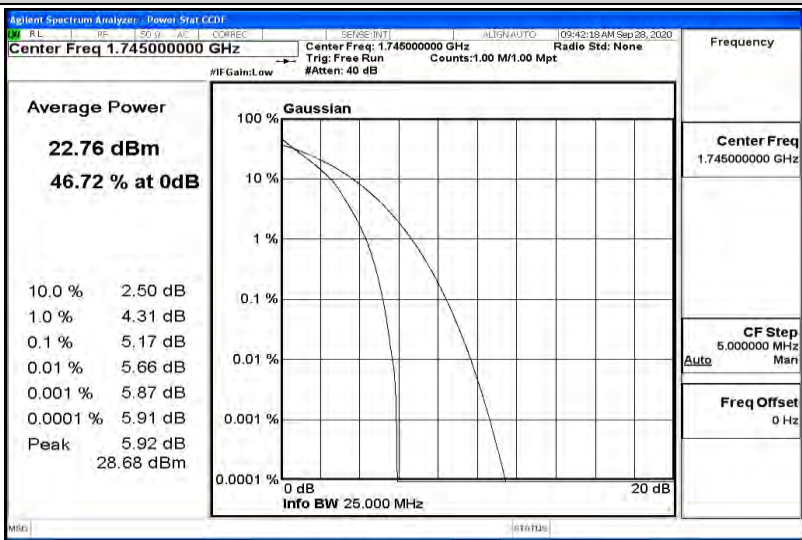

Band66-3MHz-QPSK-132322-15RB#0