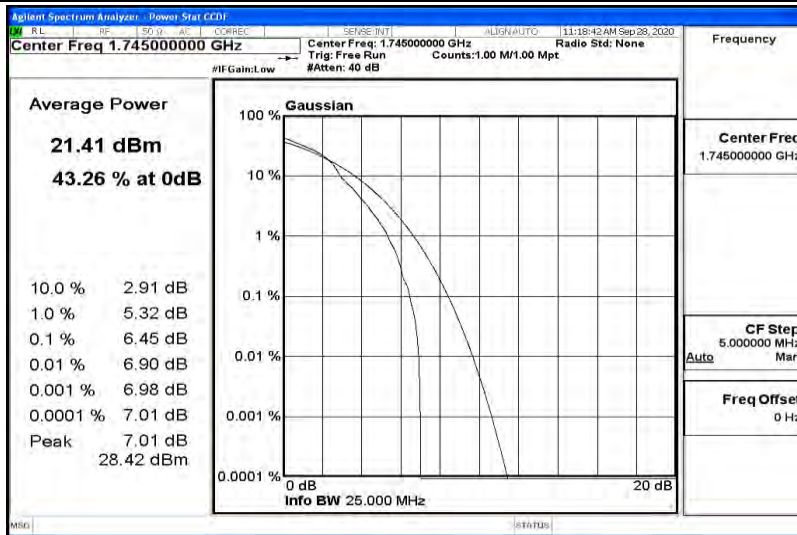

Band66-20MHz-16QAM-132322-1RB#0