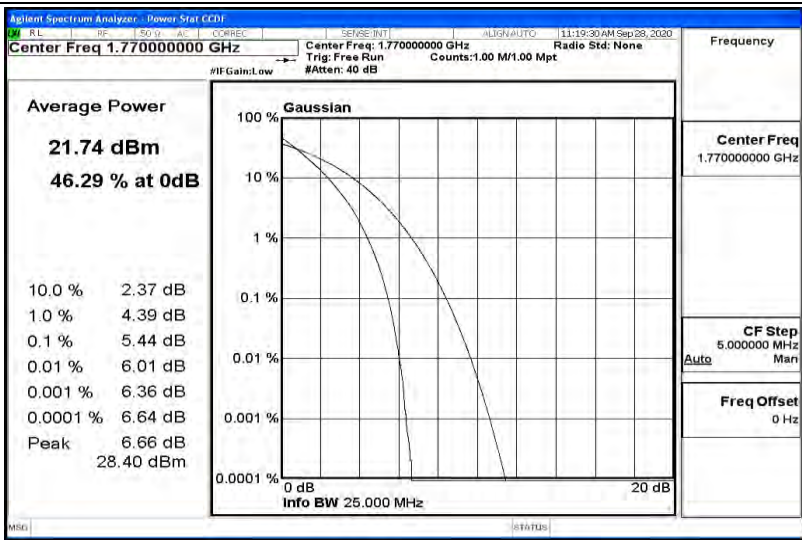

Band66-20MHz-QPSK-132572-100RB#0