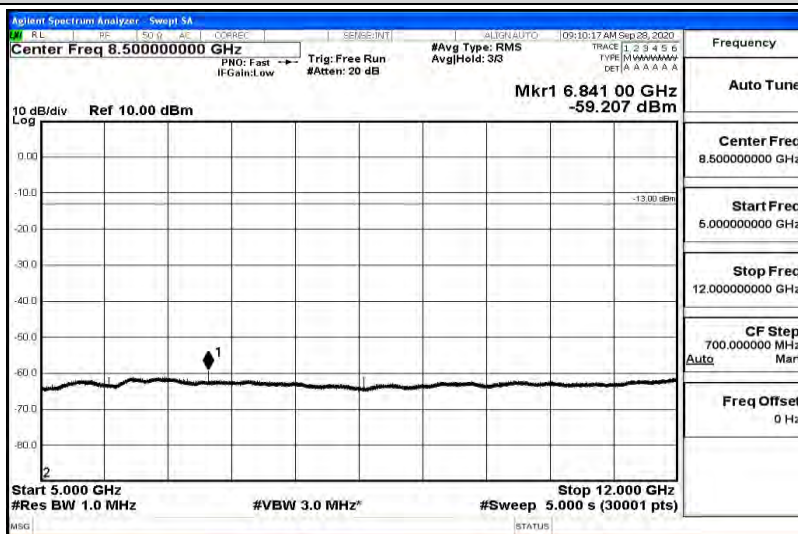

Band66-1.4MHz-16QAM-131979-1RB#0-Range5:5000~12000MHz