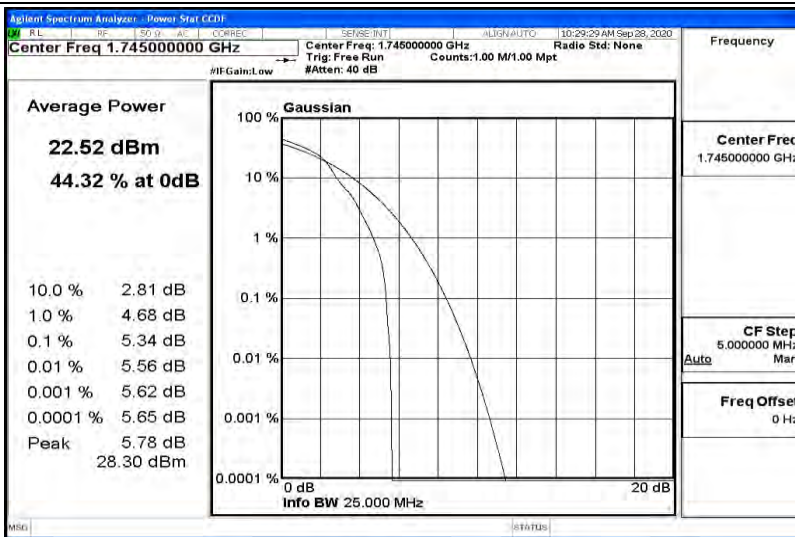

Band66-10MHz-16QAM-132322-1RB#0