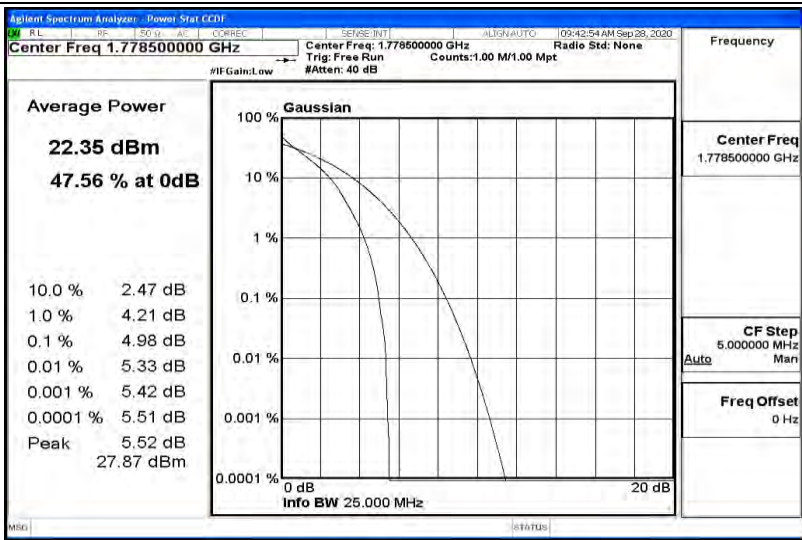

Band66-3MHz-QPSK-132657-15RB#0