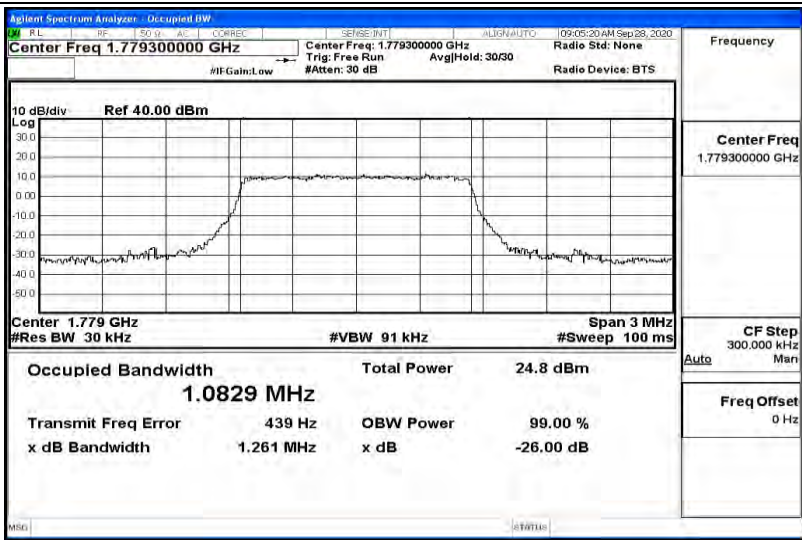

Test Graphs

Band66-1.4MHz-QPSK-131979-6RB#0-1.0888

Band66-1.4MHz-QPSK-132322-6RB#0-1.0905

Band66-1.4MHz-QPSK-132665-6RB#0-1.0829

Band66-1.4MHz-16QAM-131979-6RB#0-1.0871

Band66-1.4MHz-16QAM-132322-6RB#0-1.0891