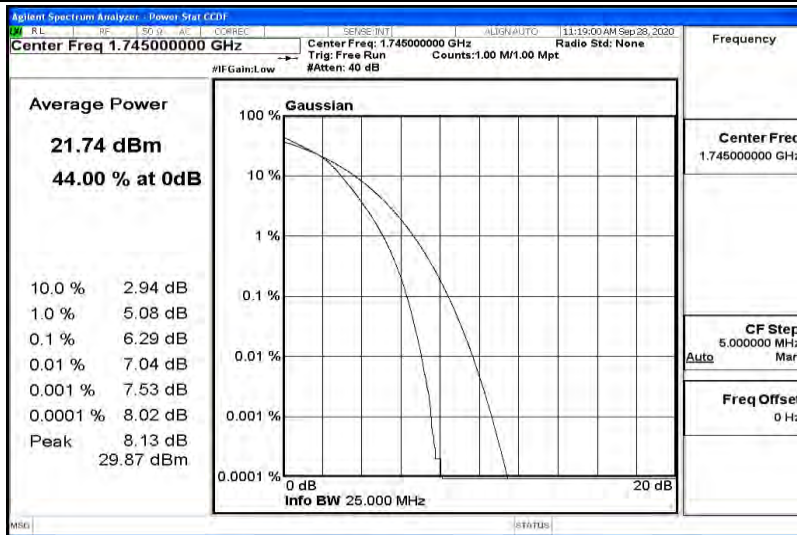

Band66-20MHz-16QAM-132322-100RB#0