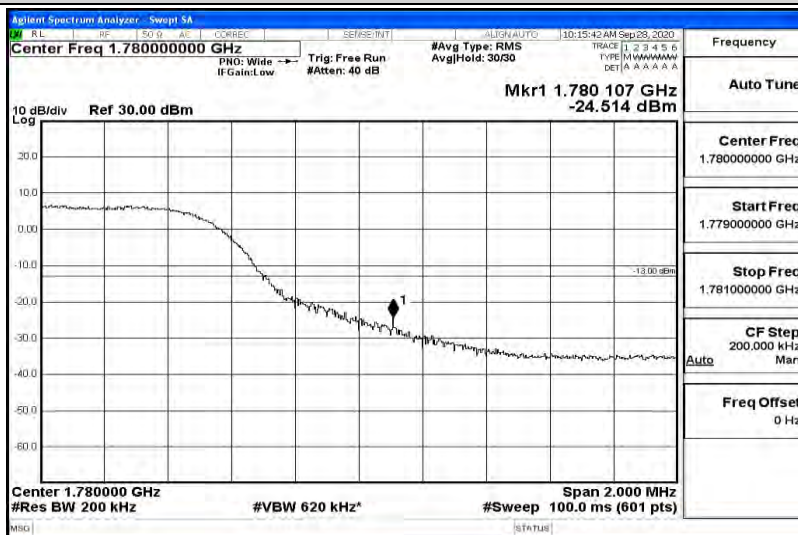

Band66-10MHz-QPSK-132622-50RB#0