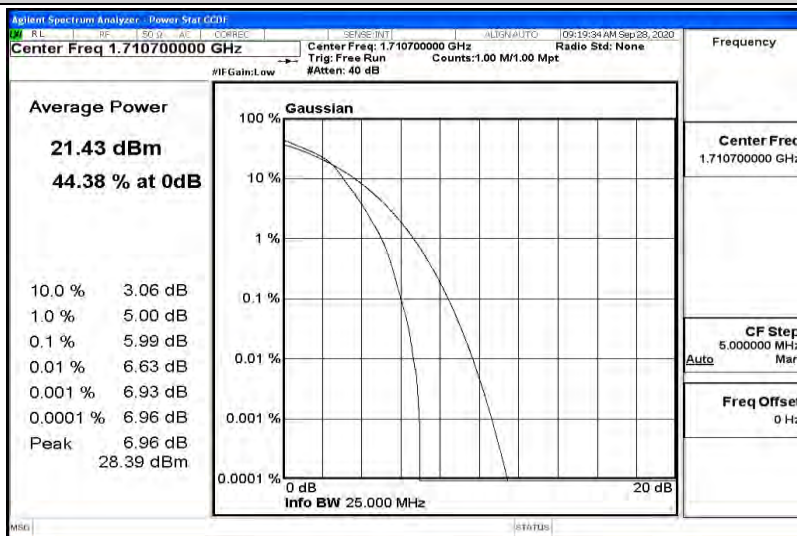

Band66-1.4MHz-16QAM-131979-6RB#0