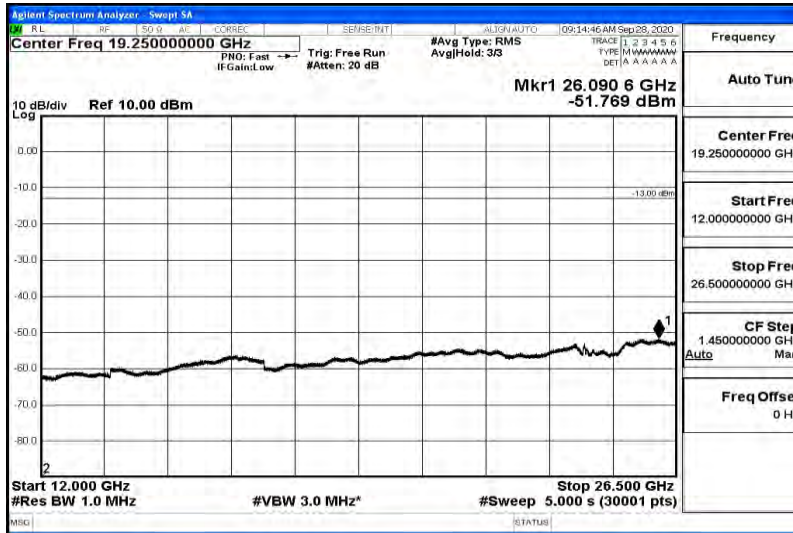

Band66-1.4MHz-16QAM-132322-1RB#0-Range6:12000~26500MHz