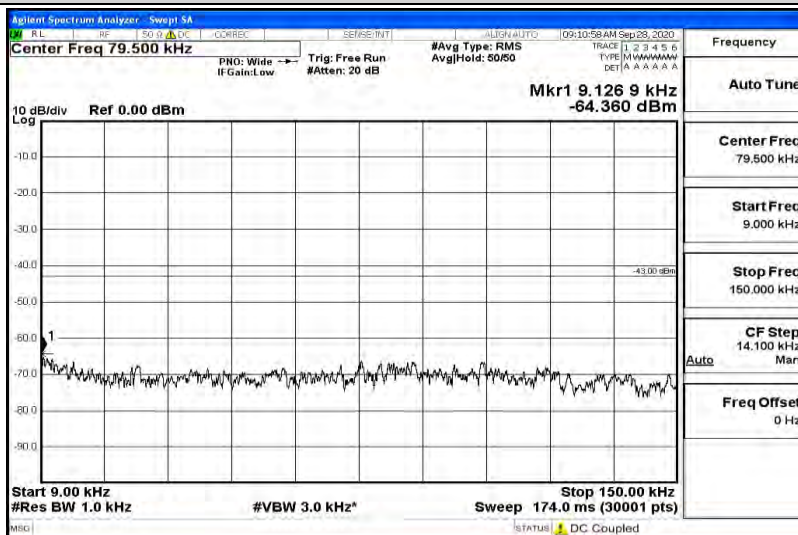

Band66-1.4MHz-QPSK-132322-1RB#0-Range1:0.009~0.15MHz