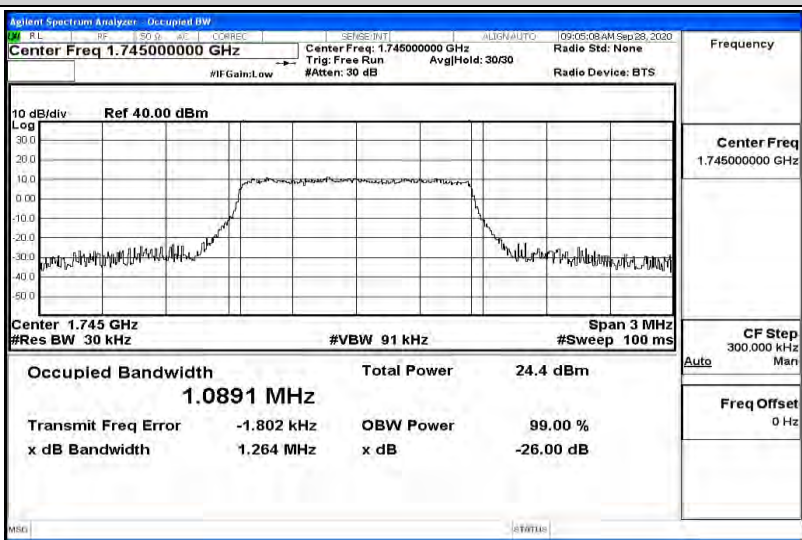

Band66-1.4MHz-16QAM-132322-6RB#0-1.0891