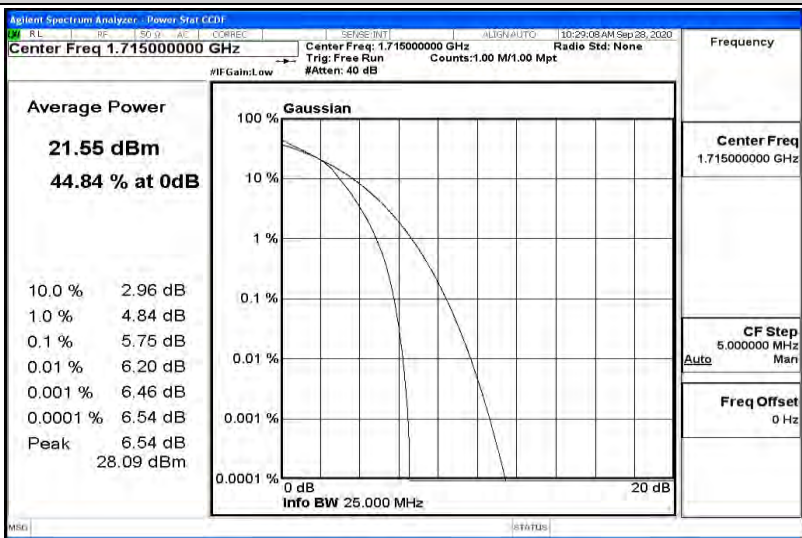

Band66-10MHz-16QAM-132022-50RB#0