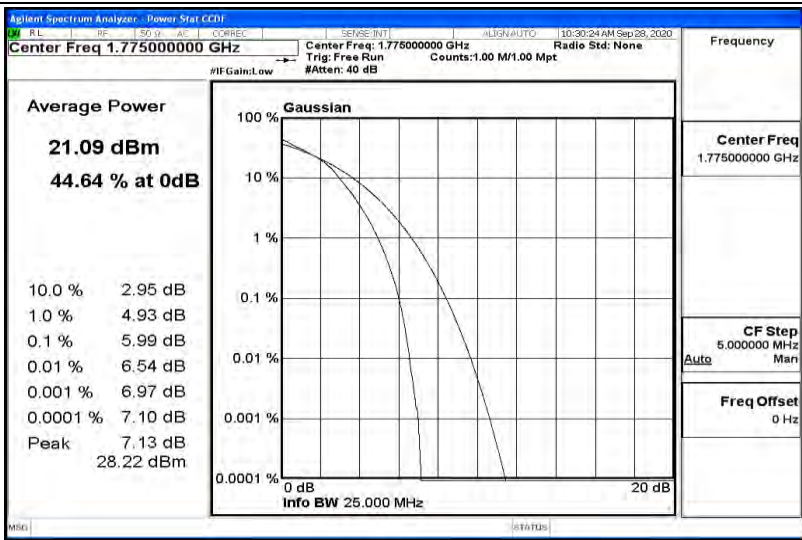

Band66-10MHz-16QAM-132622-50RB#0