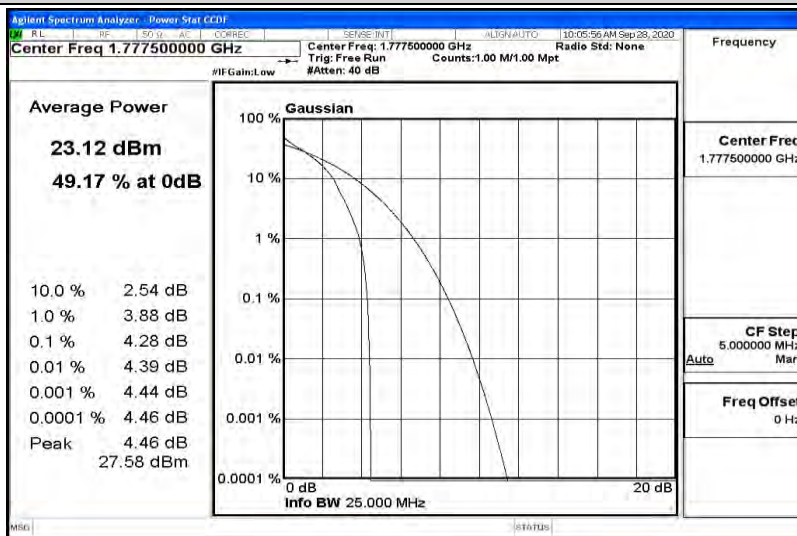

Band66-5MHz-QPSK-132647-1RB#0