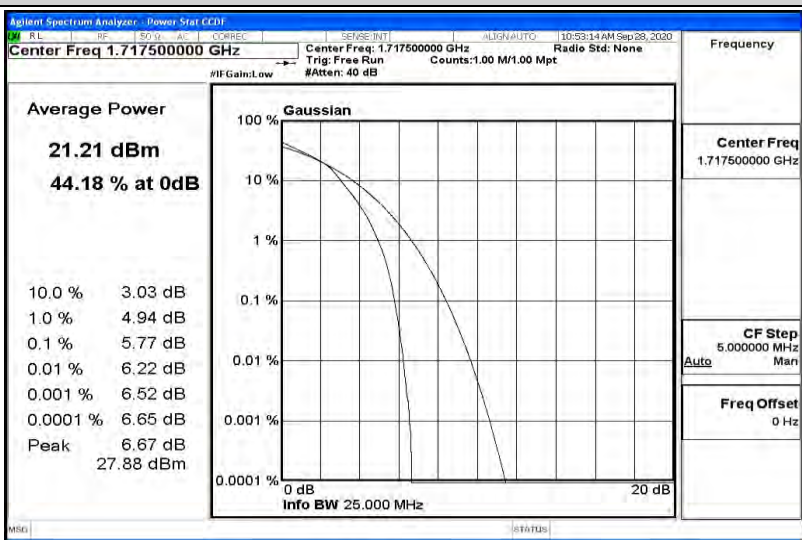

Band66-15MHz-16QAM-132047-75RB#0