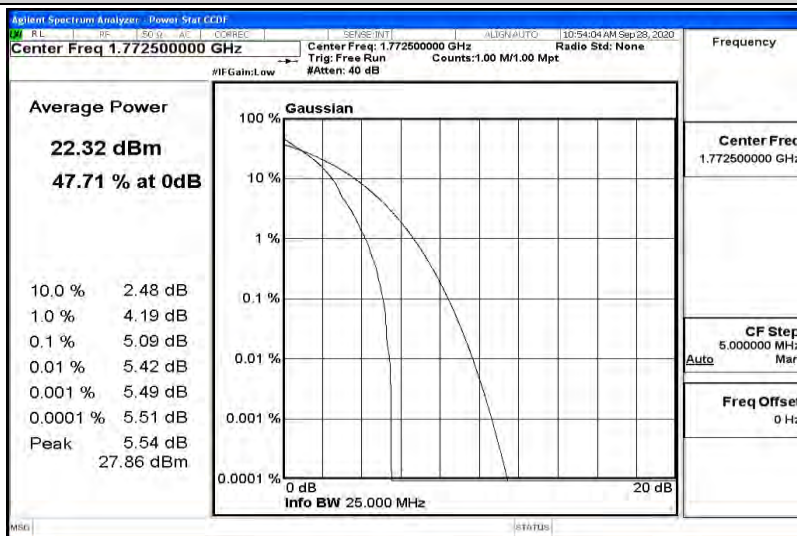

Band66-15MHz-QPSK-132597-1RB#0