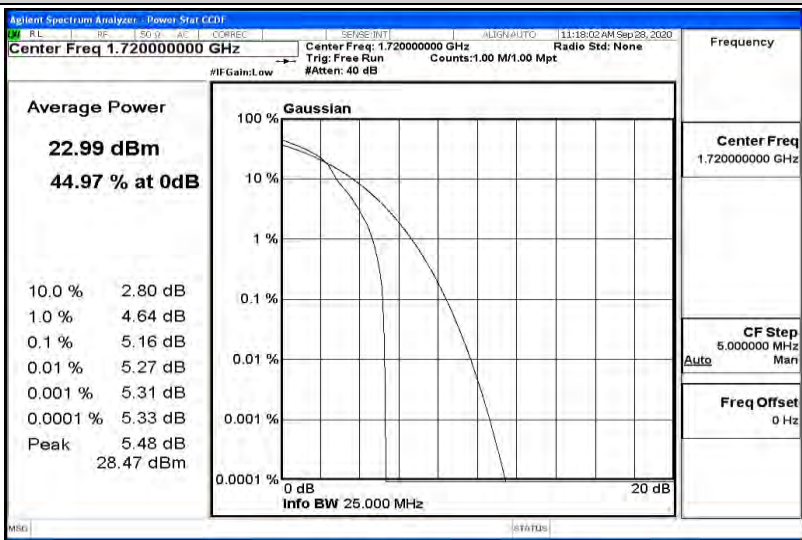

Band66-20MHz-16QAM-132072-1RB#0