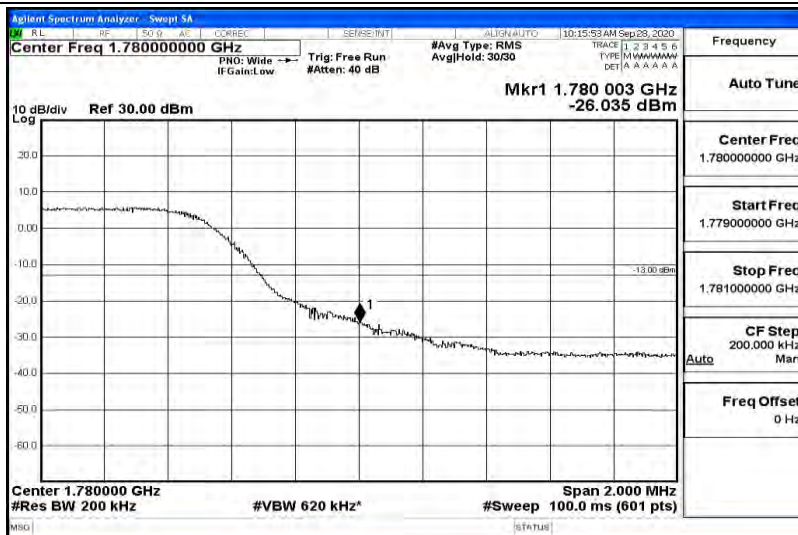

Band66-10MHz-16QAM-132622-50RB#0