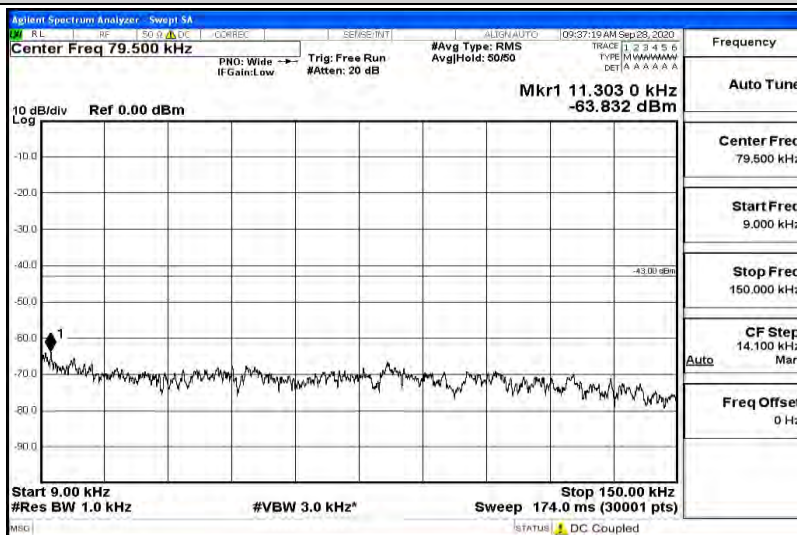

Band66-3MHz-QPSK-132657-1RB#0-Range1:0.009~0.15MHz