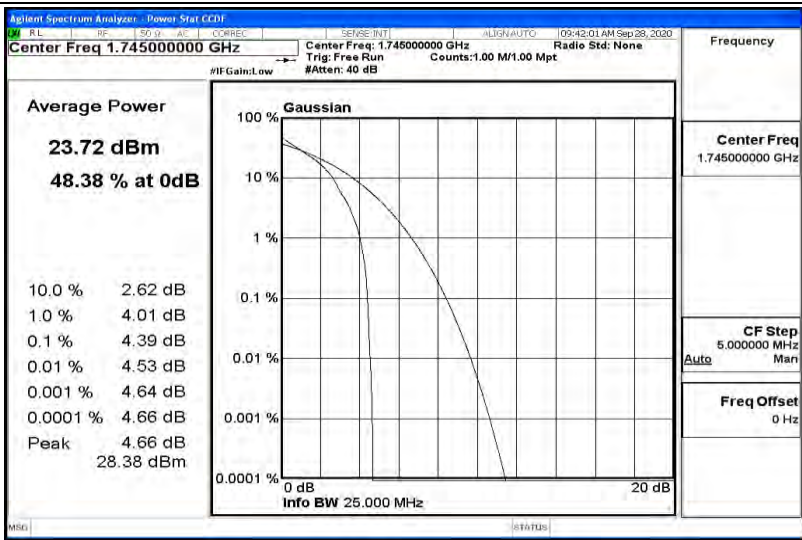

Band66-3MHz-QPSK-132322-1RB#0