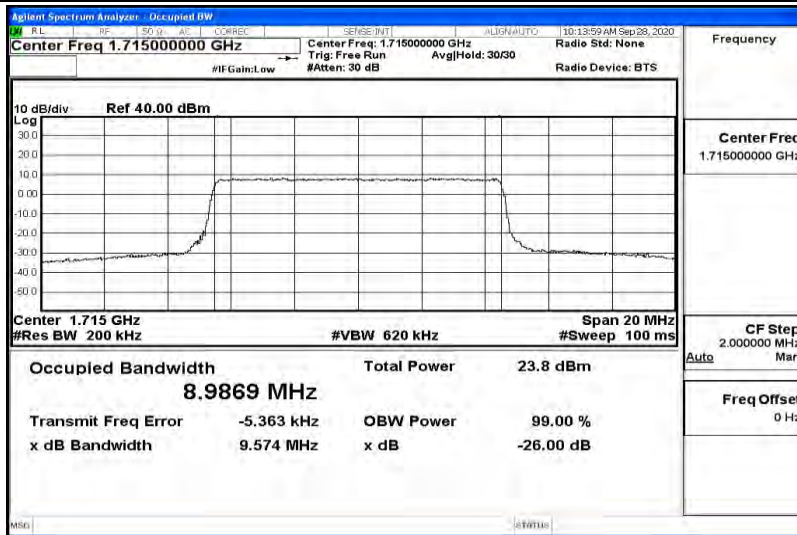

Band66-10MHz-QPSK-132022-50RB#0-8.9869