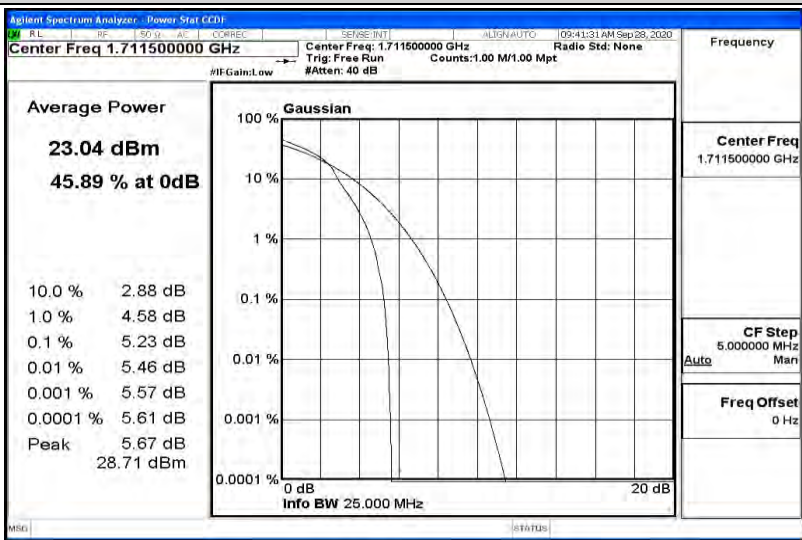

Band66-3MHz-16QAM-131987-1RB#0