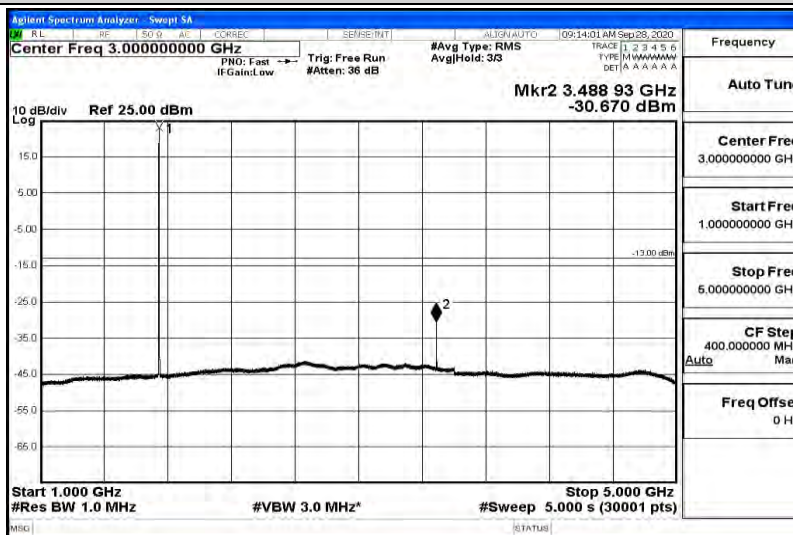

Band66-1.4MHz-16QAM-132322-1RB#0-Range1:0.009~0.15MHz

Band66-1.4MHz-16QAM-132322-1RB#0-Range2:0.15~30MHz

Band66-1.4MHz-16QAM-132322-1RB#0-Range3:30~1000MHz

Band66-1.4MHz-16QAM-132322-1RB#0-Range4:1000~5000MHz