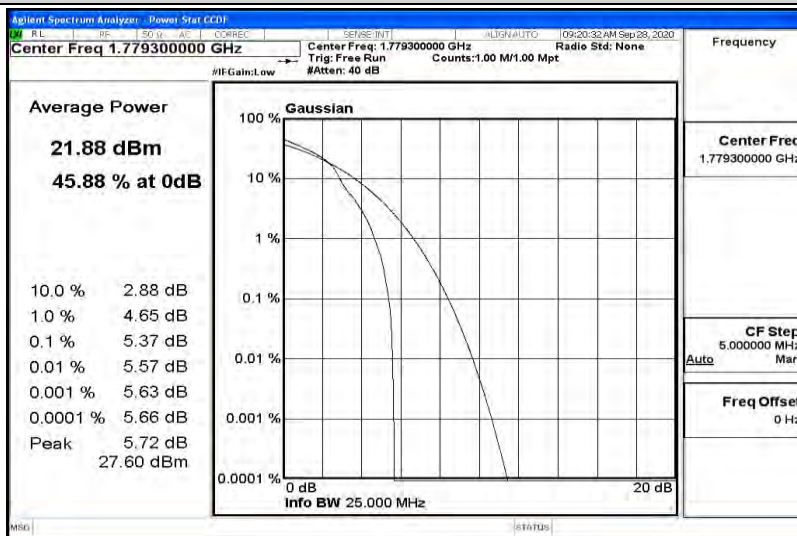

Band66-1.4MHz-16QAM-132665-1RB#0