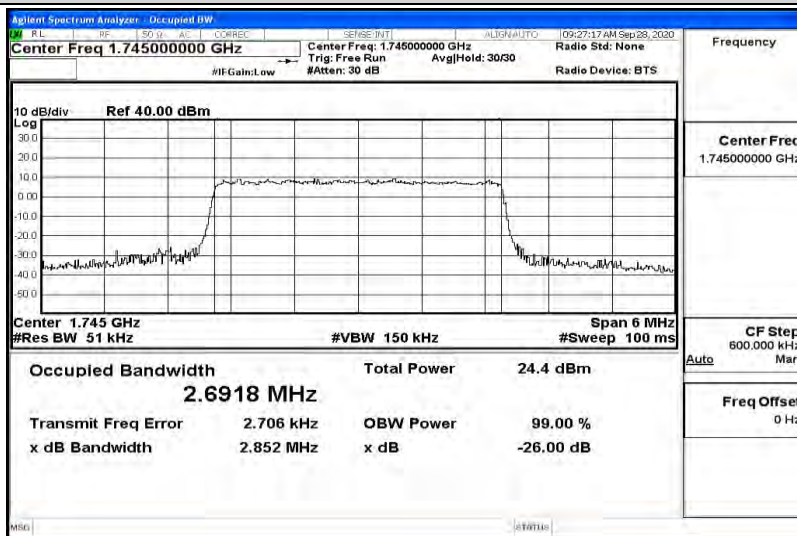

Band66-3MHz-QPSK-132322-15RB#0-2.6918