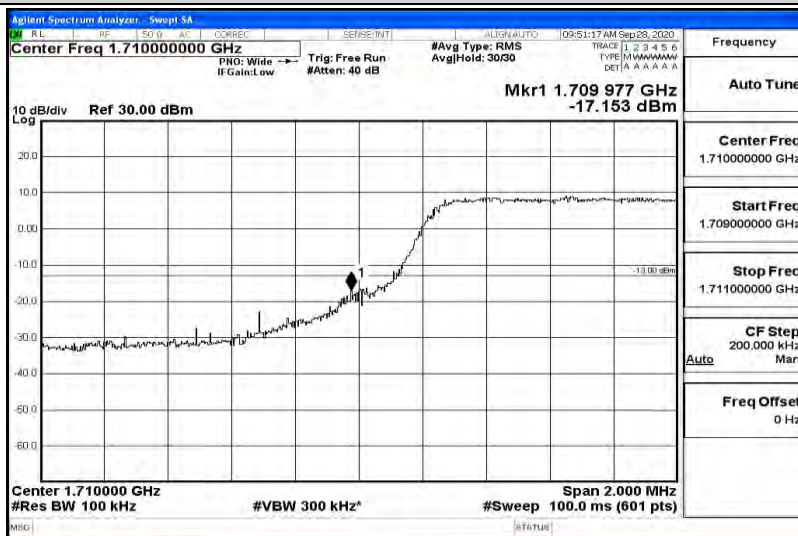

Band66-5MHz-QPSK-131997-25RB#0