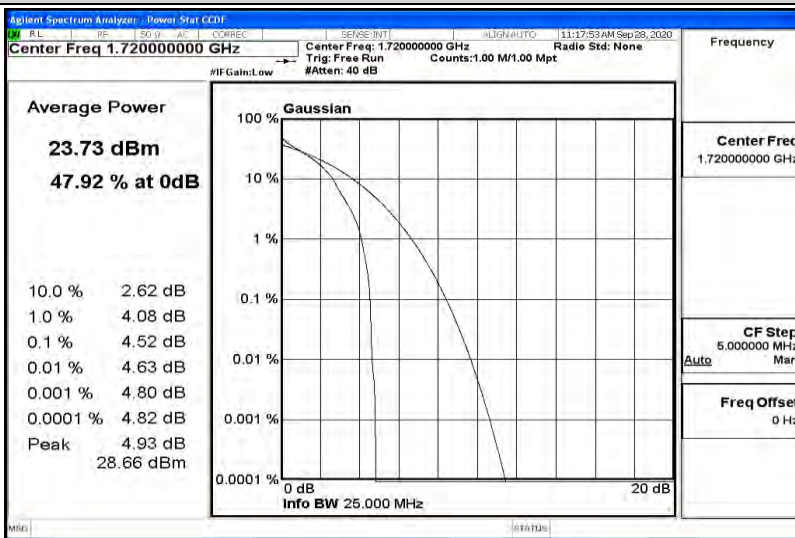

Band66-20MHz-QPSK-132072-1RB#0