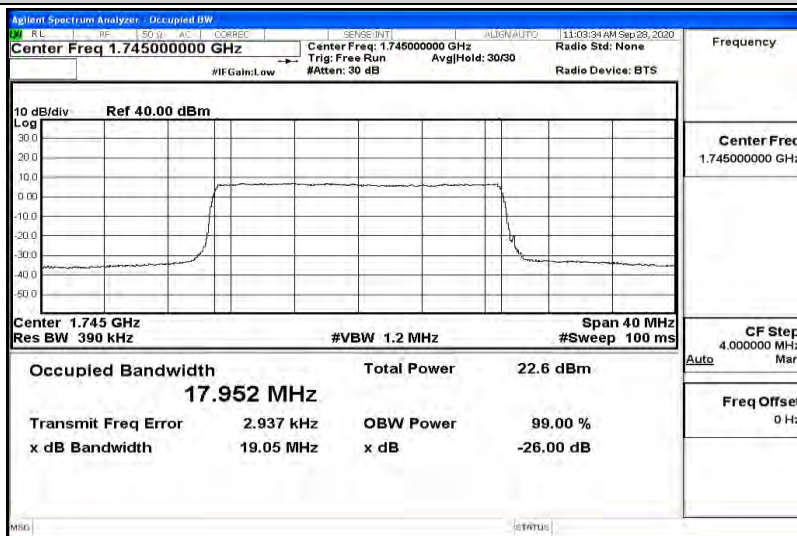

Band66-20MHz-16QAM-132322-100RB#0-17.952