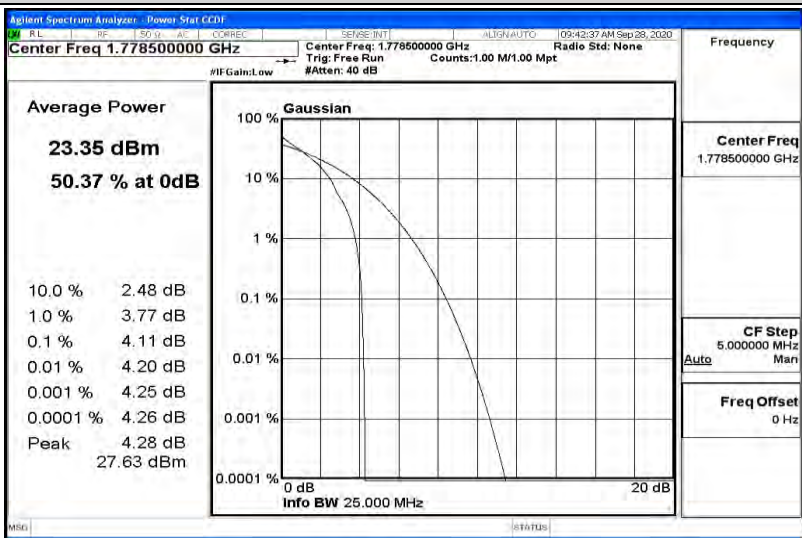

Band66-3MHz-QPSK-132657-1RB#0