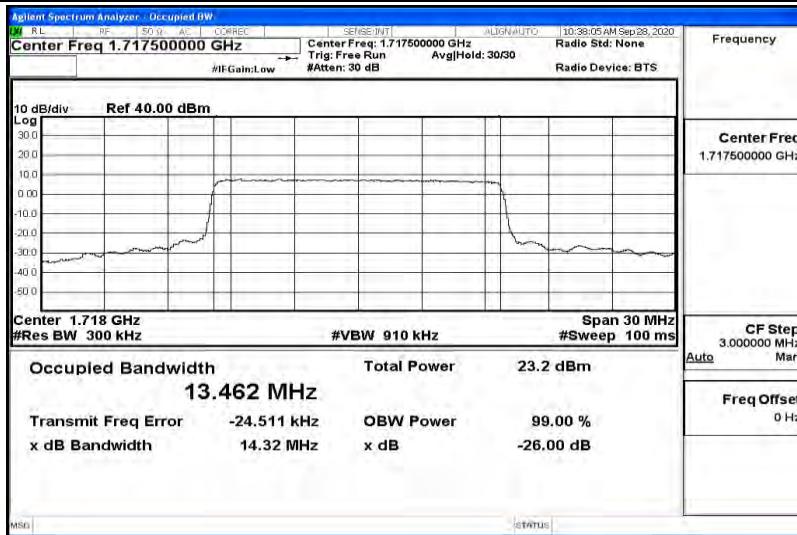

Band66-15MHz-QPSK-132047-75RB#0-13.462