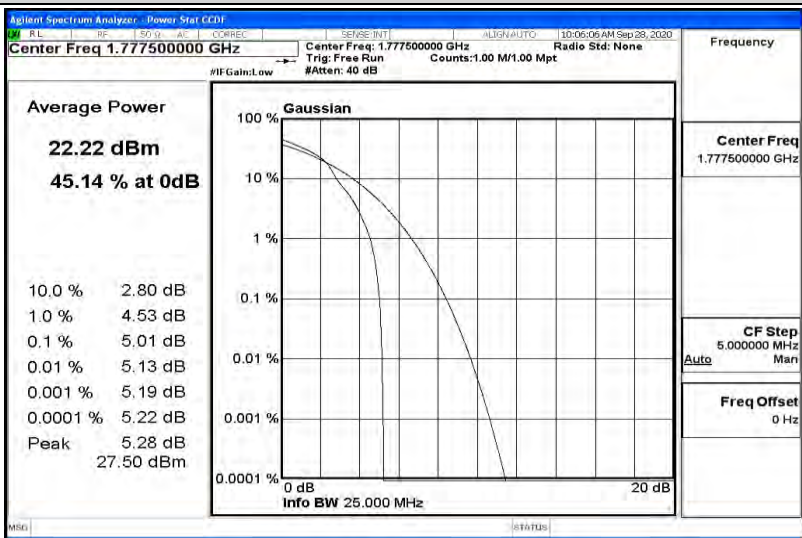

Band66-5MHz-16QAM-132647-1RB#0