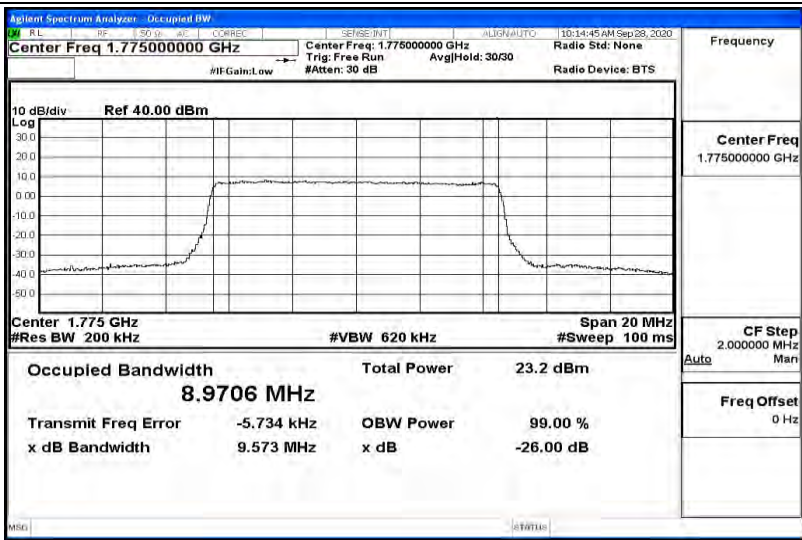

Band66-10MHz-QPSK-132622-50RB#0-8.9706