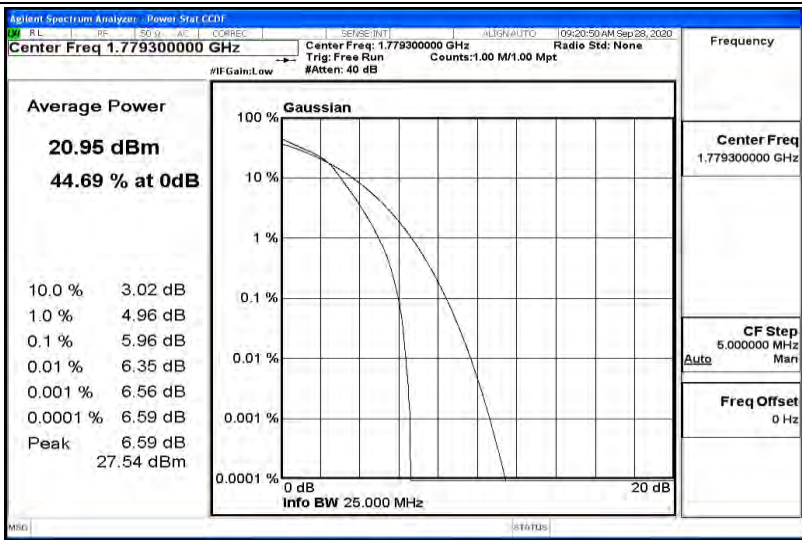

Band66-1.4MHz-16QAM-132665-6RB#0