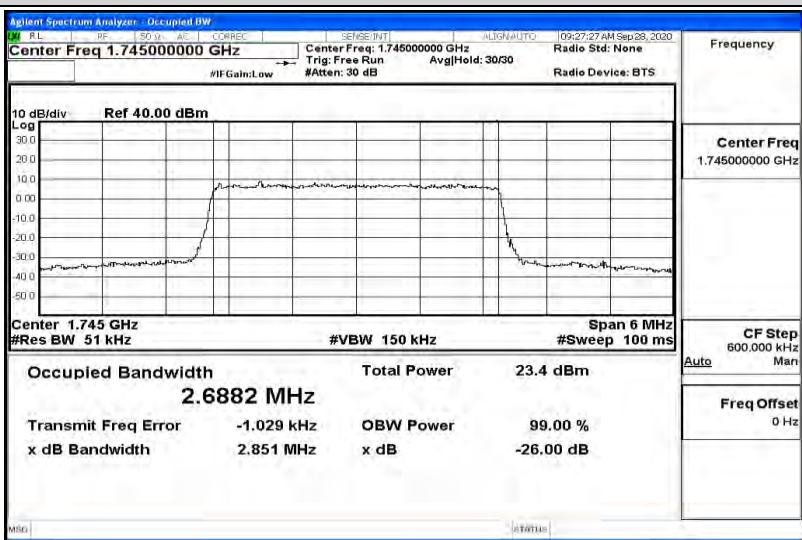

Band66-3MHz-16QAM-132322-15RB#0-2.6882