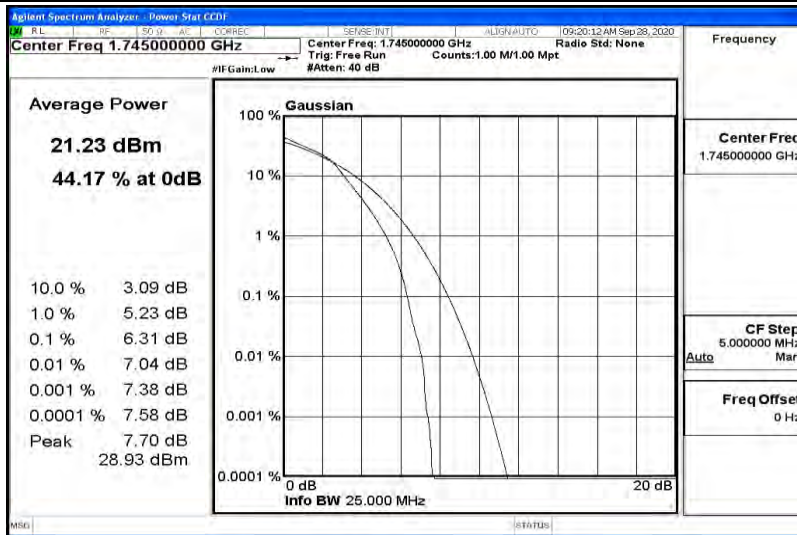

Band66-1.4MHz-16QAM-132322-6RB#0