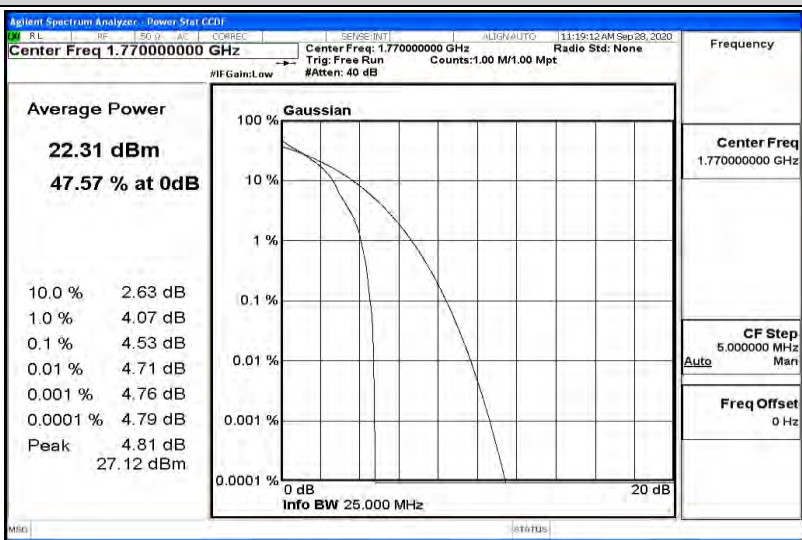

Band66-20MHz-QPSK-132572-1RB#0