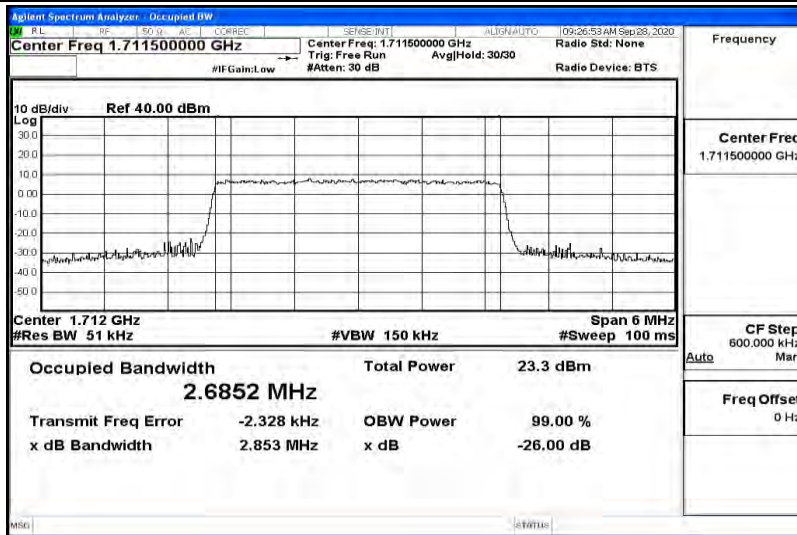

Band66-3MHz-QPSK-131987-15RB#0-2.6852