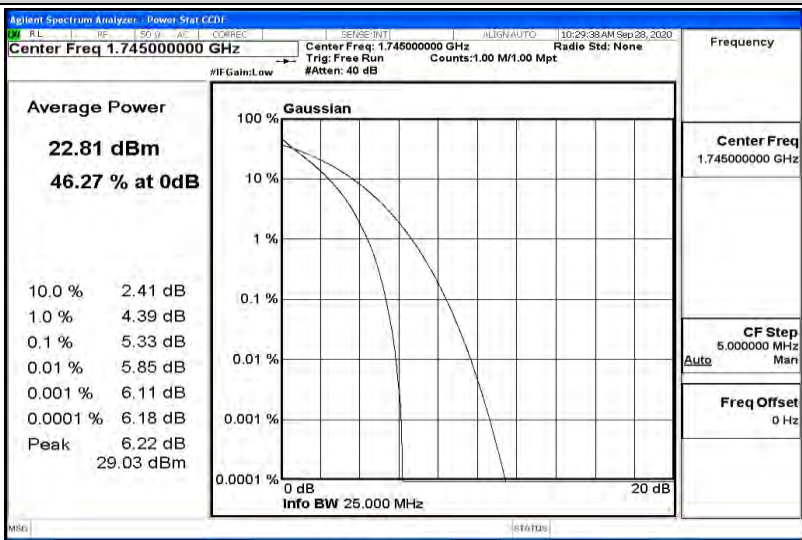

Band66-10MHz-QPSK-132322-50RB#0