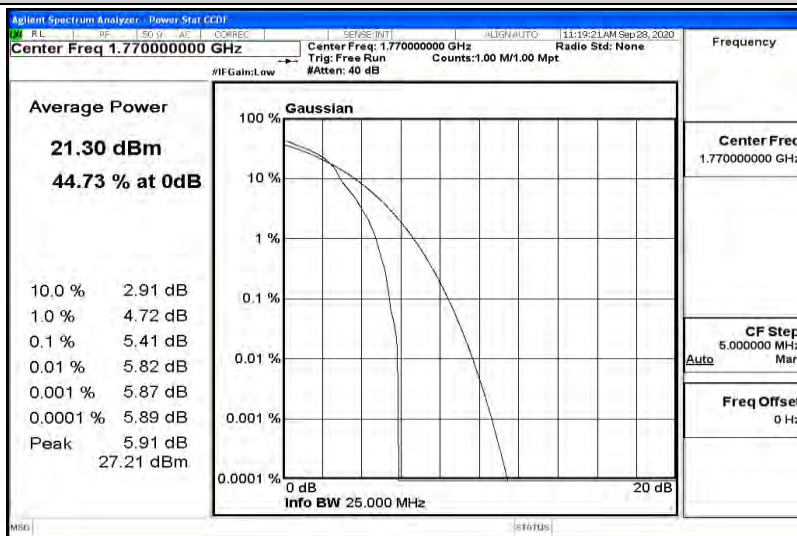

Band66-20MHz-16QAM-132572-1RB#0