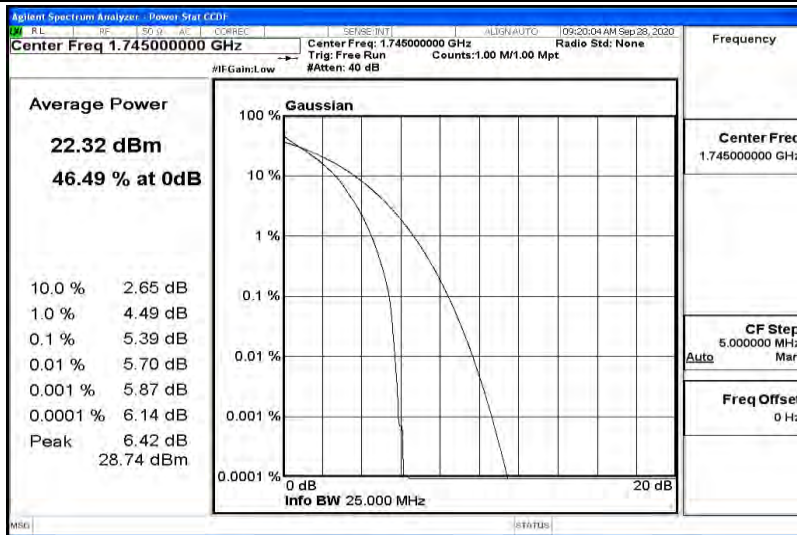

Test Graphs

Band66-1.4MHz-QPSK-131979-1RB#0

Band66-1.4MHz-QPSK-131979-6RB#0

Band66-1.4MHz-QPSK-132322-1RB#0

Band66-1.4MHz-QPSK-132322-6RB#0

Band66-1.4MHz-QPSK-132665-1RB#0

Band66-1.4MHz-QPSK-132665-6RB#0

Band66-1.4MHz-16QAM-131979-1RB#0