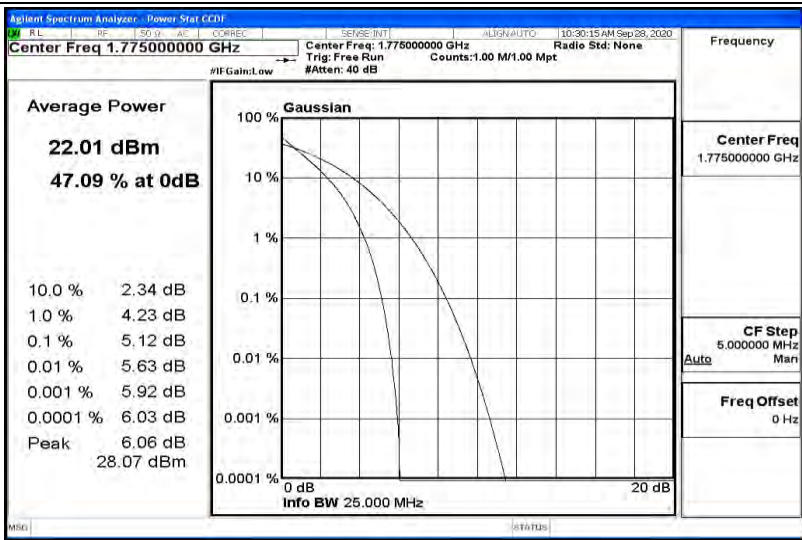

Band66-10MHz-QPSK-132622-50RB#0