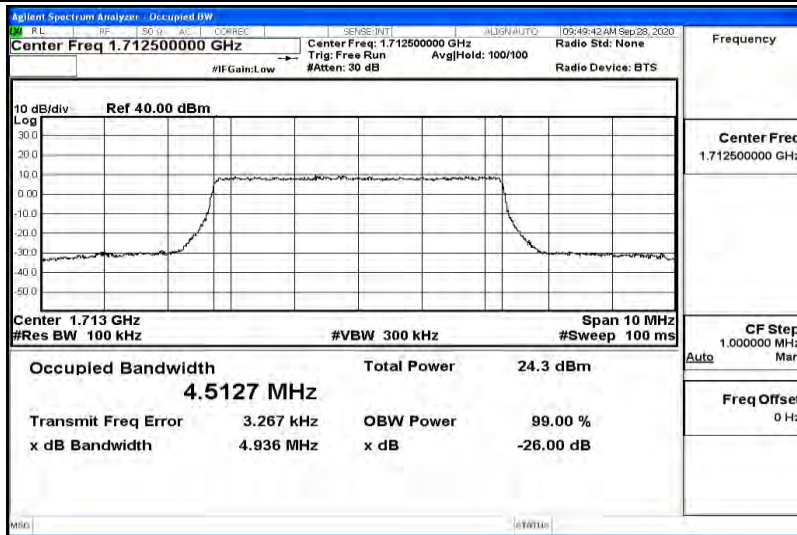

Band66-5MHz-16QAM-131997-25RB#0-4.5127