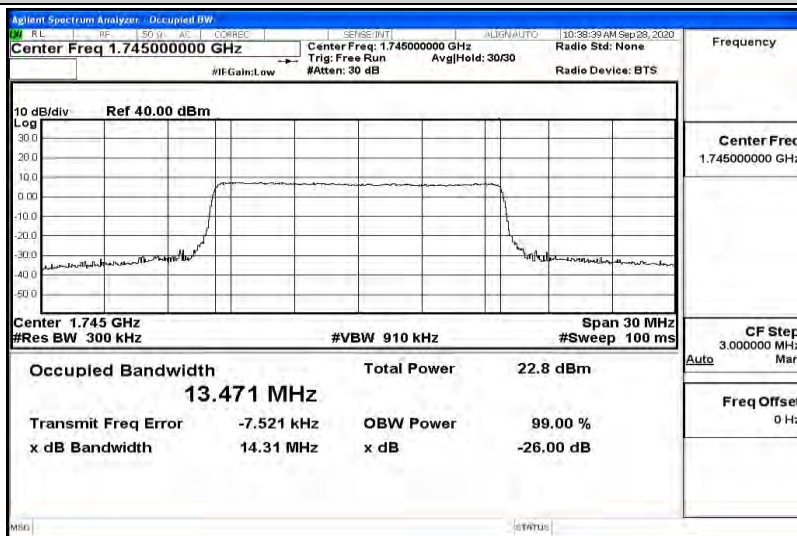

Band66-15MHz-16QAM-132322-75RB#0-13.471