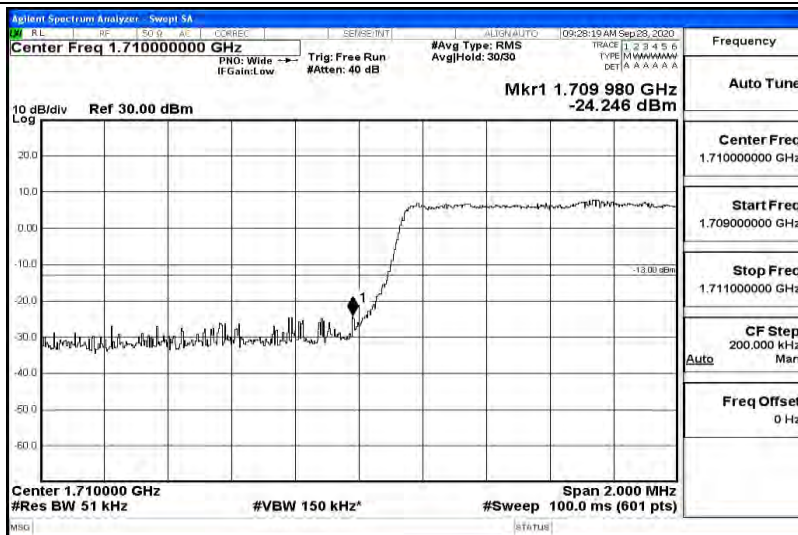

Test Graphs

Band66-1.4MHz-QPSK-131979-6RB#0

Band66-1.4MHz-QPSK-132665-6RB#0

Band66-1.4MHz-16QAM-131979-6RB#0

Band66-1.4MHz-16QAM-132665-6RB#0

Band66-3MHz-QPSK-131987-15RB#0

Band66-3MHz-QPSK-132657-15RB#0

Band66-3MHz-16QAM-131987-15RB#0