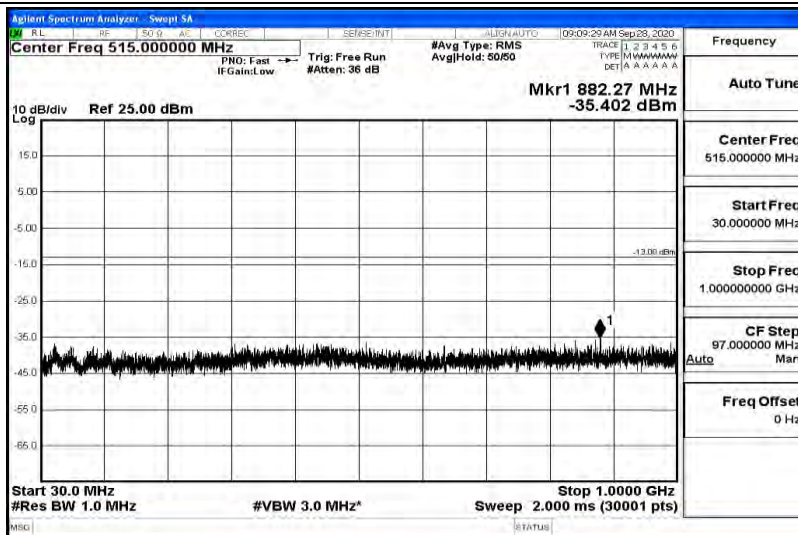

Band66-1.4MHz-16QAM-131979-1RB#0-Range3:30~1000MHz