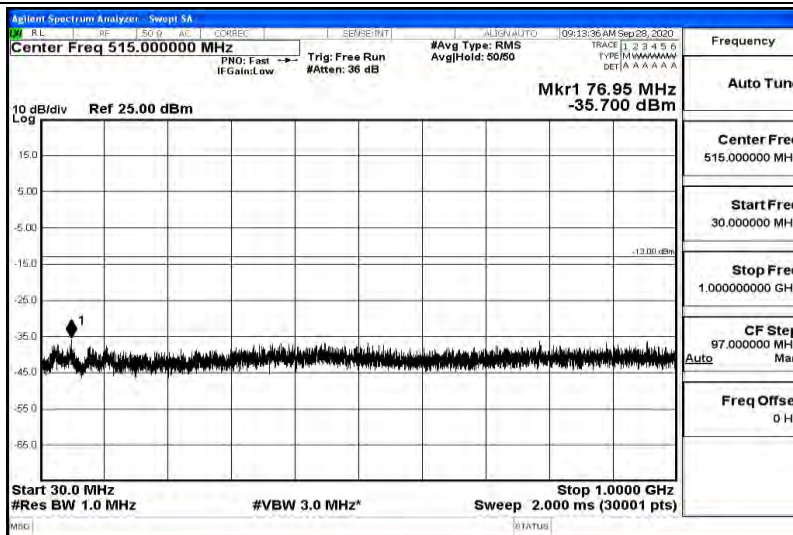

Band66-1.4MHz-16QAM-132322-1RB#0-Range3:30~1000MHz