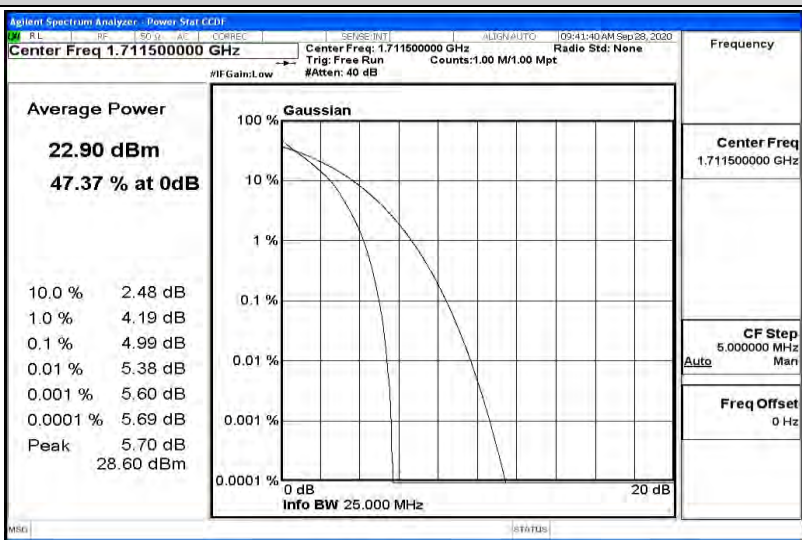

Band66-3MHz-QPSK-131987-15RB#0