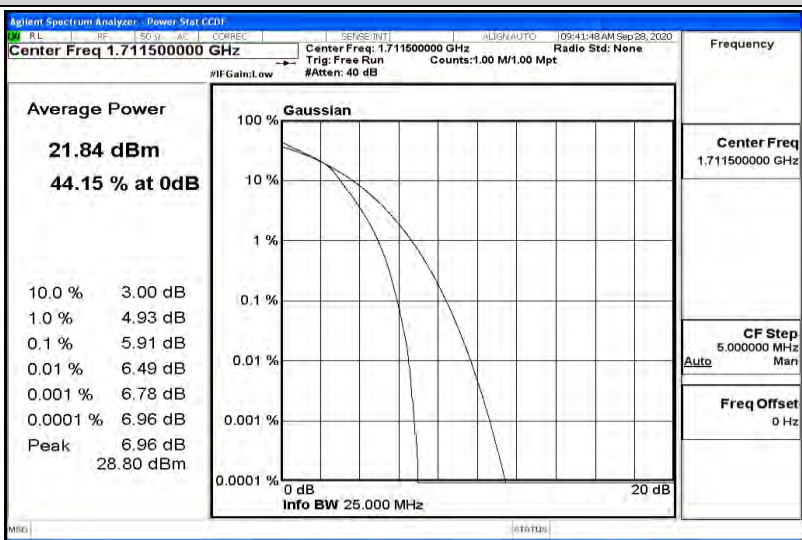

Band66-3MHz-16QAM-131987-15RB#0