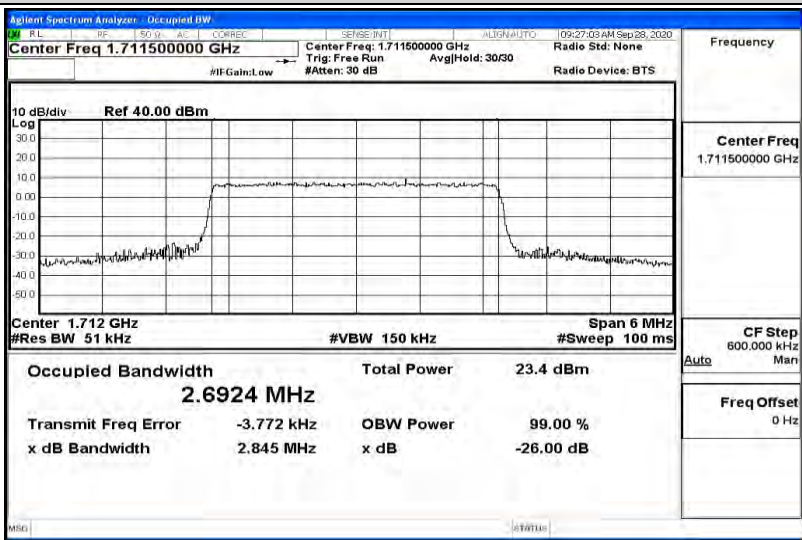

Band66-3MHz-16QAM-131987-15RB#0-2.6924