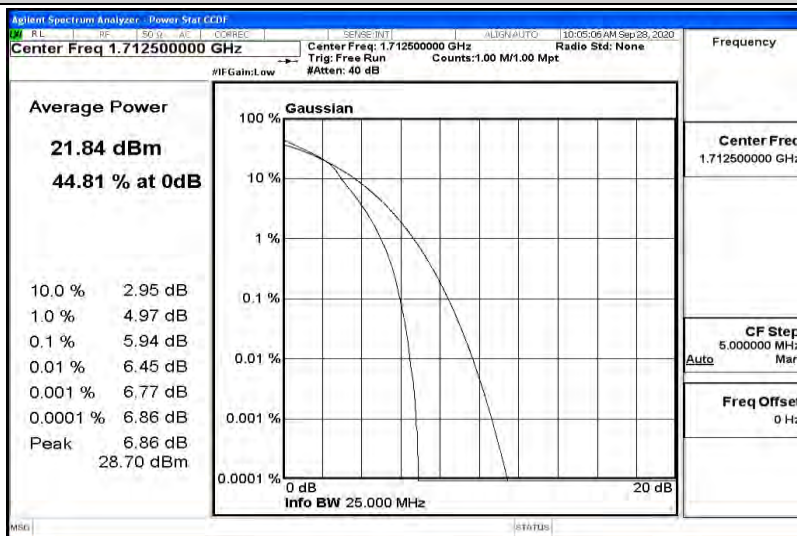

Band66-5MHz-16QAM-131997-25RB#0