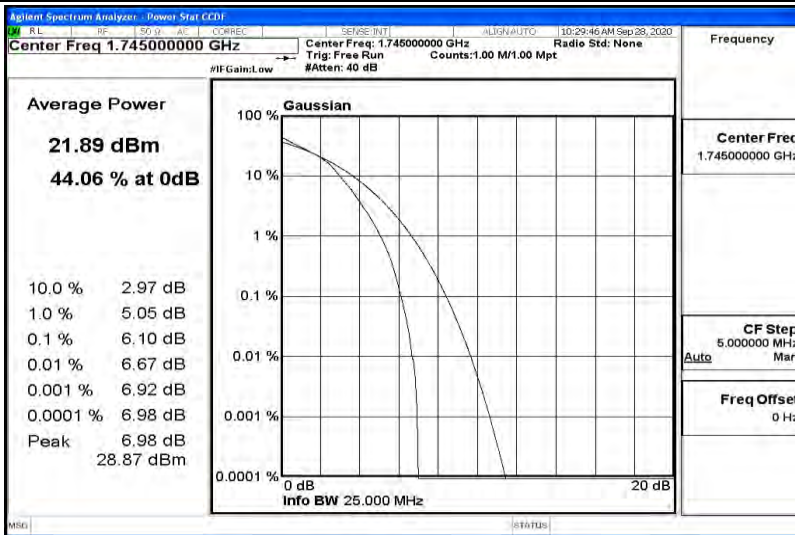

Band66-10MHz-16QAM-132322-50RB#0