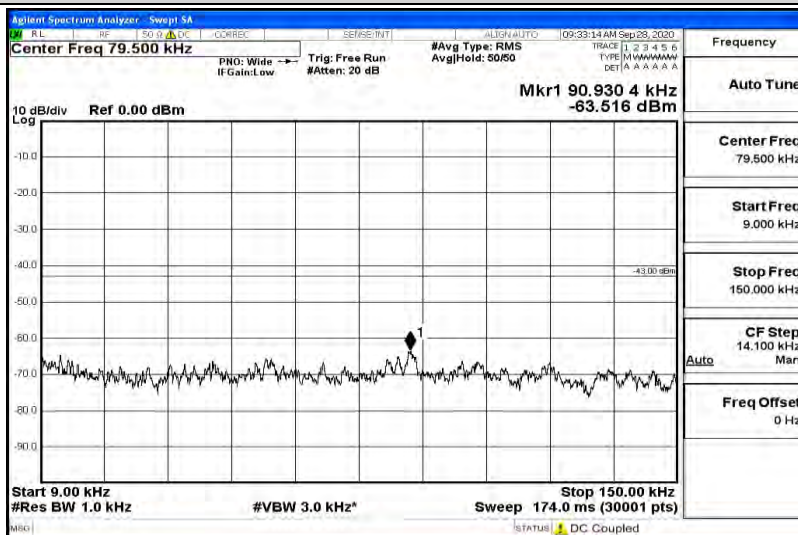

Band66-3MHz-QPSK-132322-1RB#0-Range1:0.009~0.15MHz