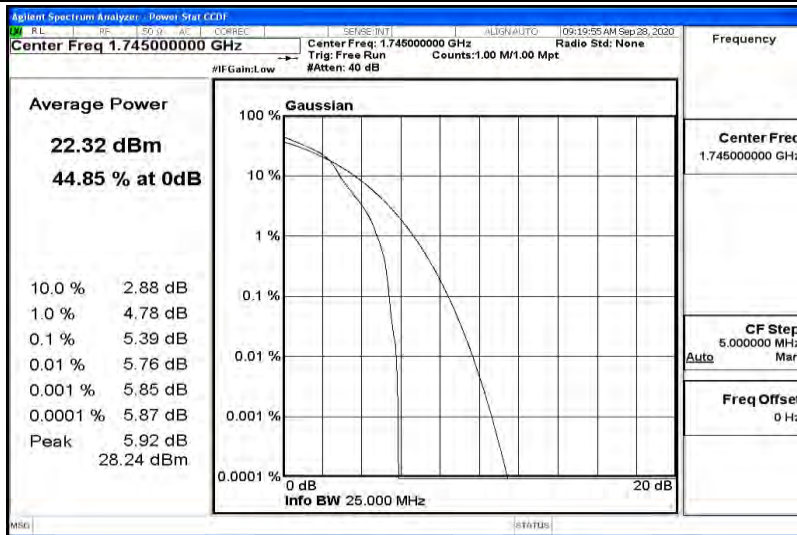

Band66-1.4MHz-16QAM-132322-1RB#0