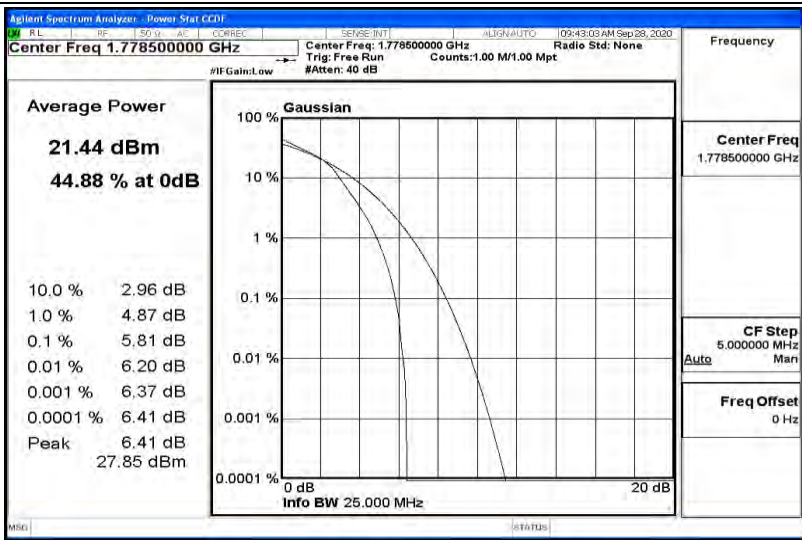

Band66-3MHz-16QAM-132657-15RB#0