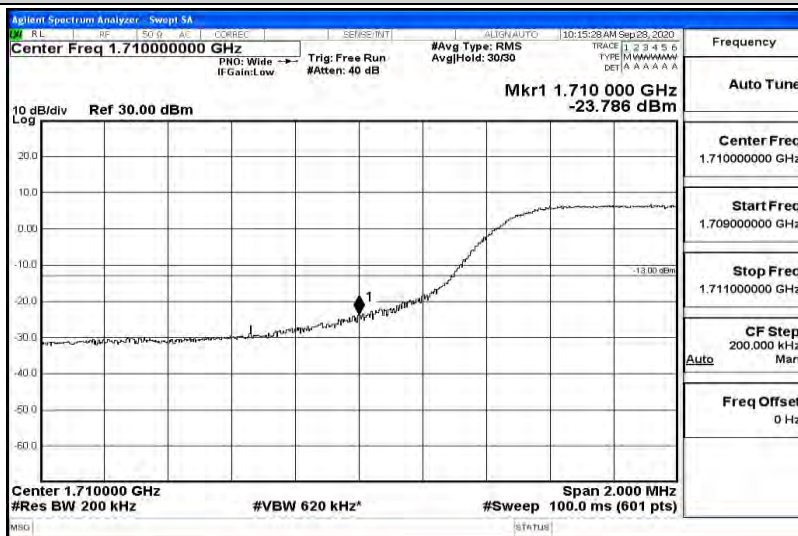

Band66-10MHz-16QAM-132022-50RB#0