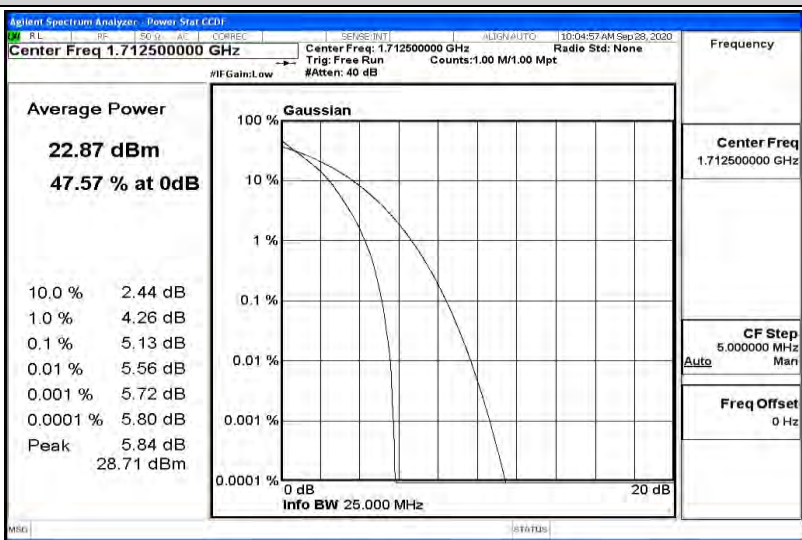

Band66-5MHz-QPSK-131997-25RB#0