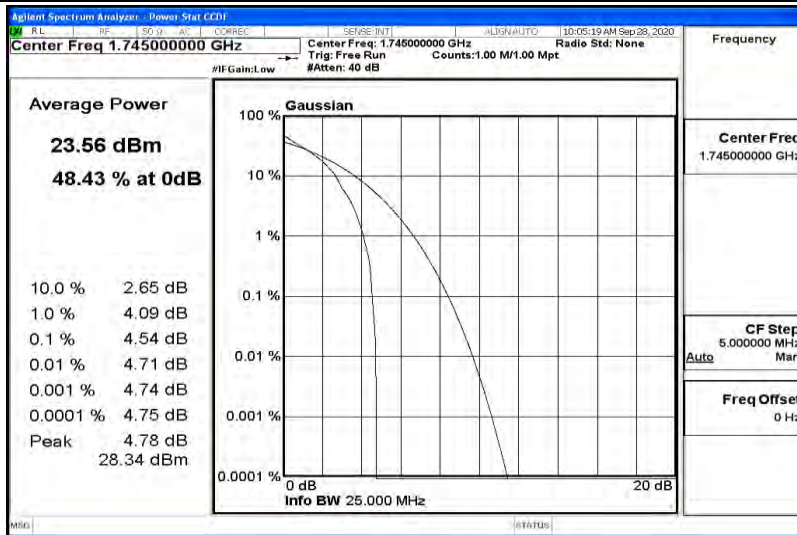

Band66-5MHz-QPSK-132322-1RB#0