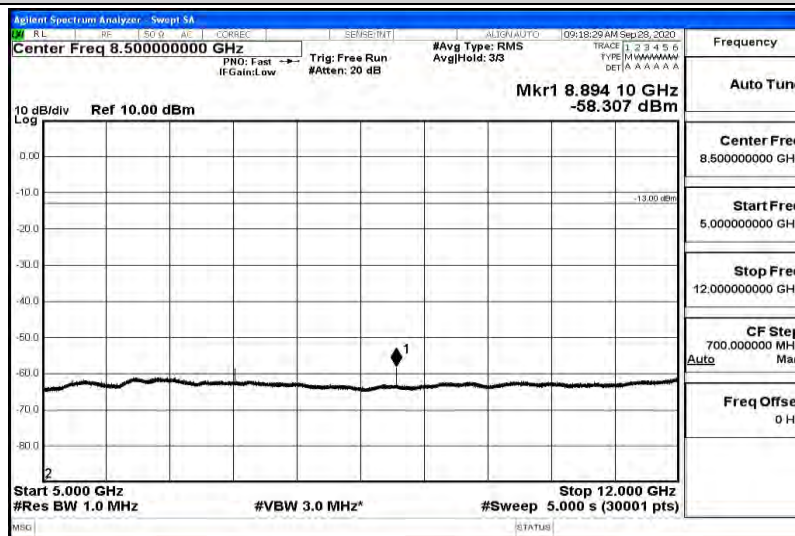

Band66-1.4MHz-16QAM-132665-1RB#0-Range5:5000~12000MHz