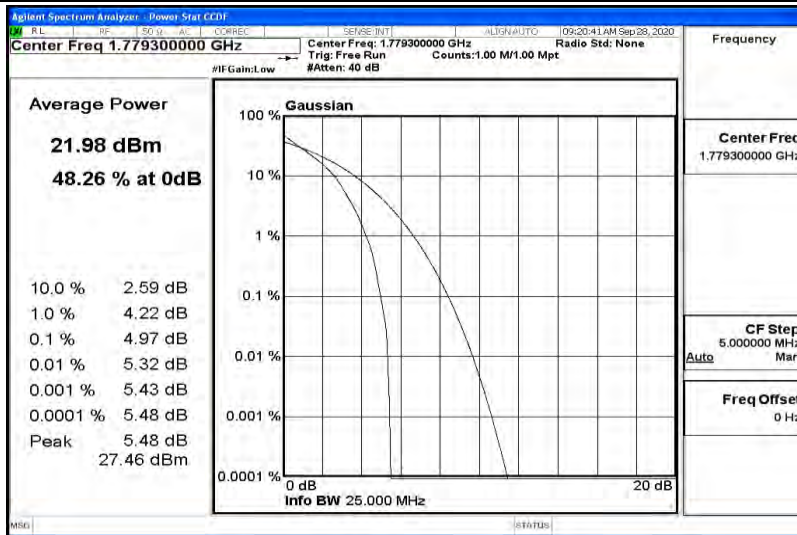

Test Graphs

Band66-1.4MHz-QPSK-131979-1RB#0

Band66-1.4MHz-QPSK-131979-6RB#0

Band66-1.4MHz-QPSK-132322-1RB#0

Band66-1.4MHz-QPSK-132322-6RB#0

Band66-1.4MHz-QPSK-132665-1RB#0

Band66-1.4MHz-QPSK-132665-6RB#0

Band66-1.4MHz-16QAM-131979-1RB#0