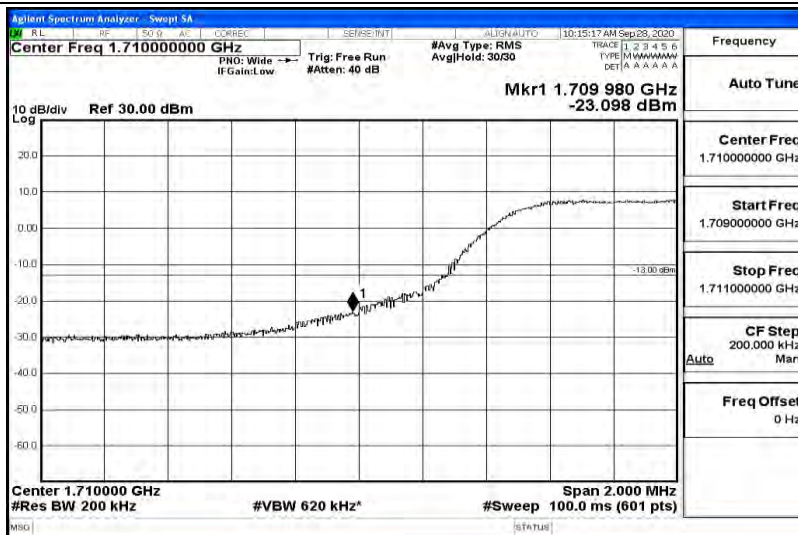

Band66-10MHz-QPSK-132022-50RB#0