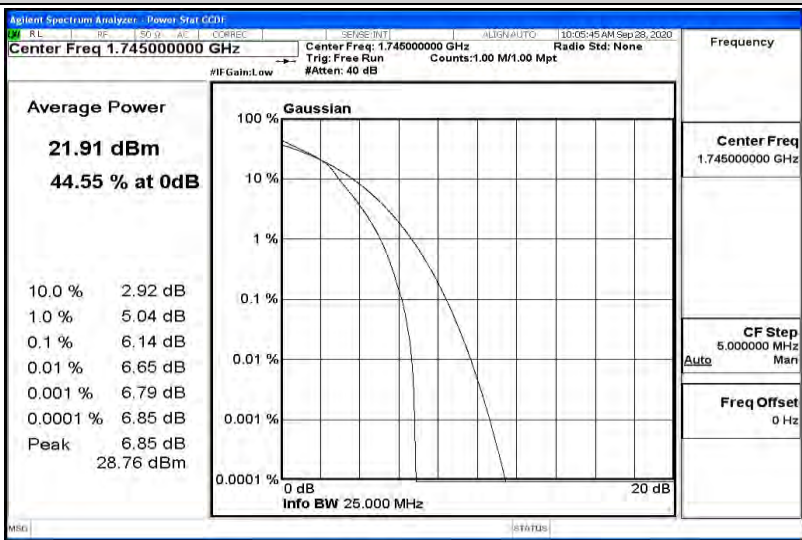

Band66-5MHz-16QAM-132322-25RB#0