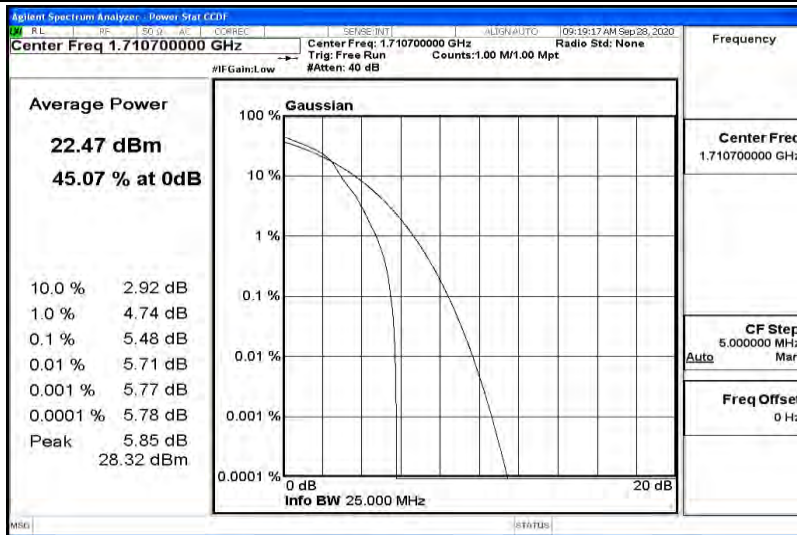

Test Graphs

Band66-1.4MHz-QPSK-131979-1RB#0

Band66-1.4MHz-QPSK-131979-6RB#0

Band66-1.4MHz-QPSK-132322-1RB#0

Band66-1.4MHz-QPSK-132322-6RB#0

Band66-1.4MHz-QPSK-132665-1RB#0

Band66-1.4MHz-QPSK-132665-6RB#0

Band66-1.4MHz-16QAM-131979-1RB#0