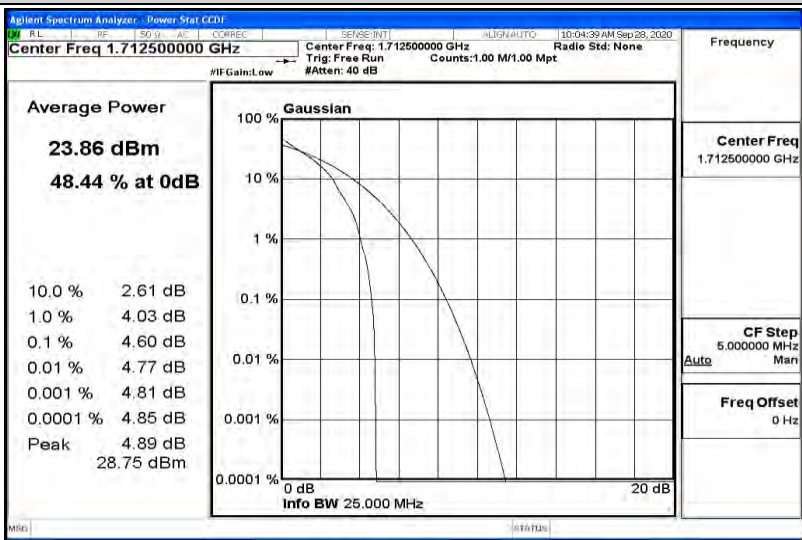

Band66-5MHz-QPSK-131997-1RB#0