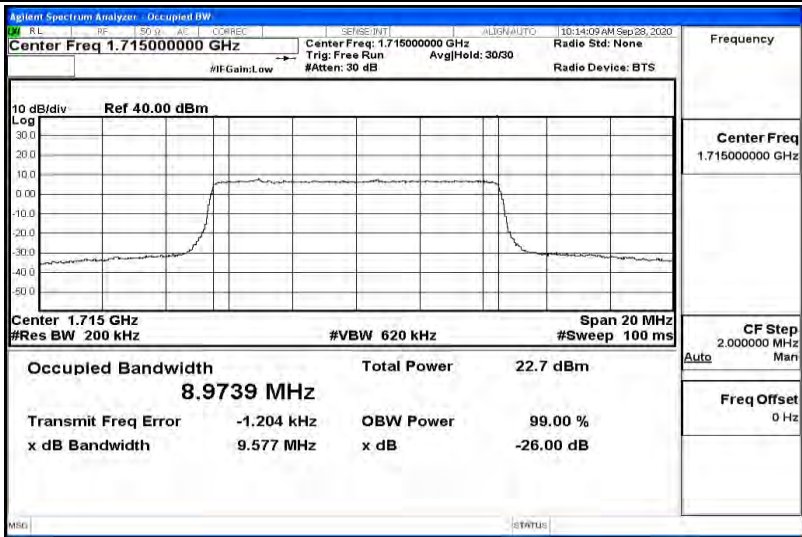

Band66-10MHz-16QAM-132022-50RB#0-8.9739