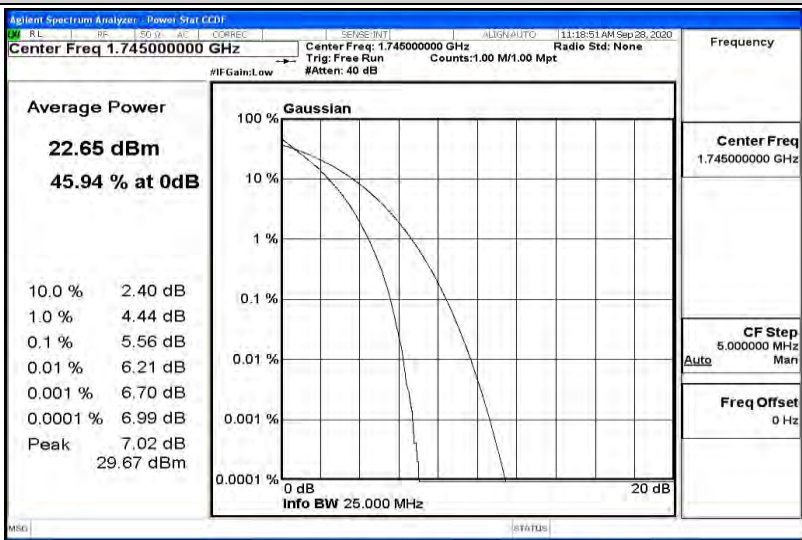

Band66-20MHz-QPSK-132322-100RB#0