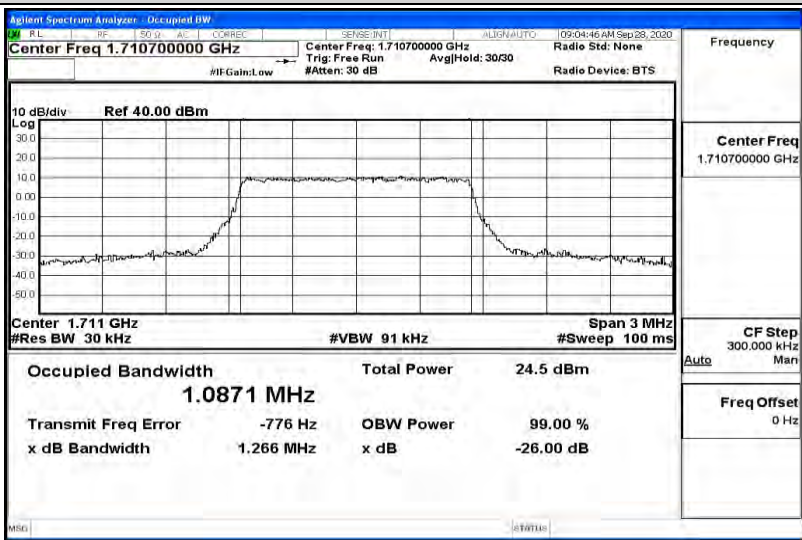

Band66-1.4MHz-16QAM-131979-6RB#0-1.0871