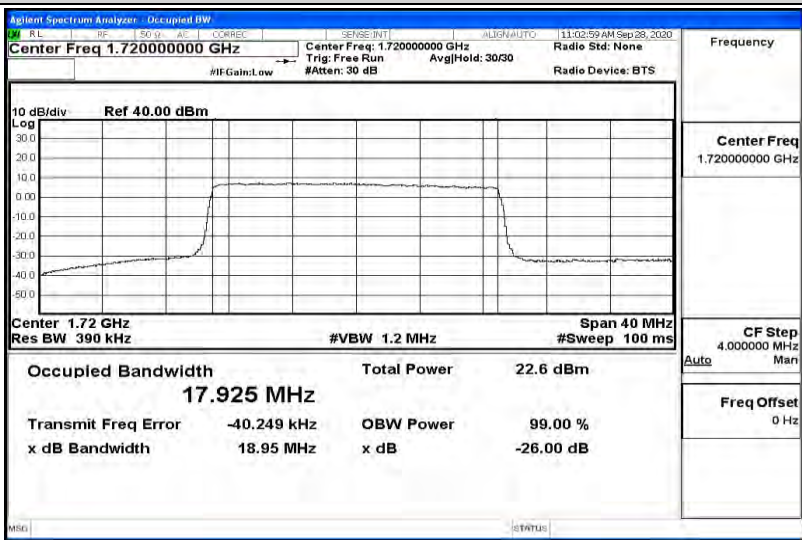

Band66-20MHz-QPSK-132072-100RB#0-17.925