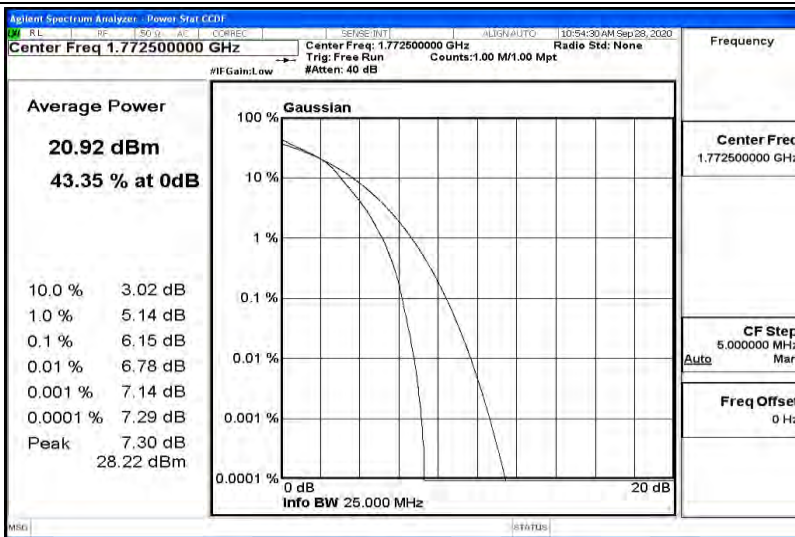

Band66-15MHz-16QAM-132597-75RB#0