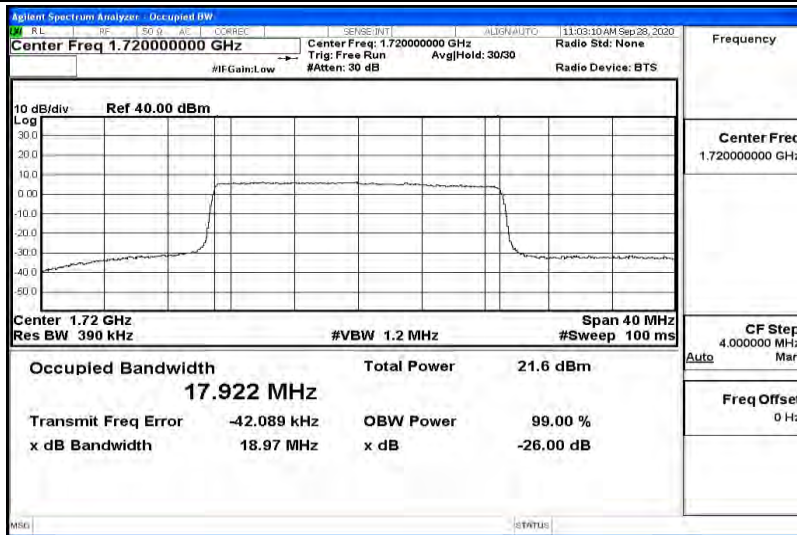

Band66-20MHz-16QAM-132072-100RB#0-17.922