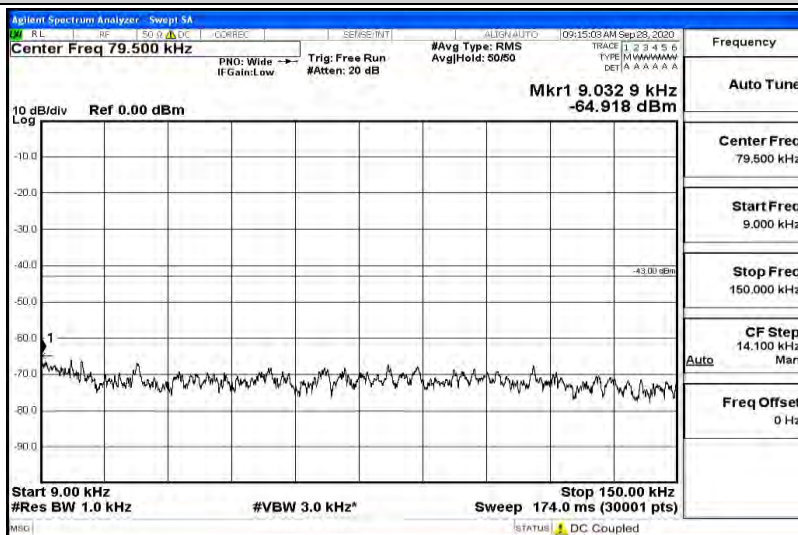

Band66-1.4MHz-QPSK-132665-1RB#0-Range1:0.009~0.15MHz