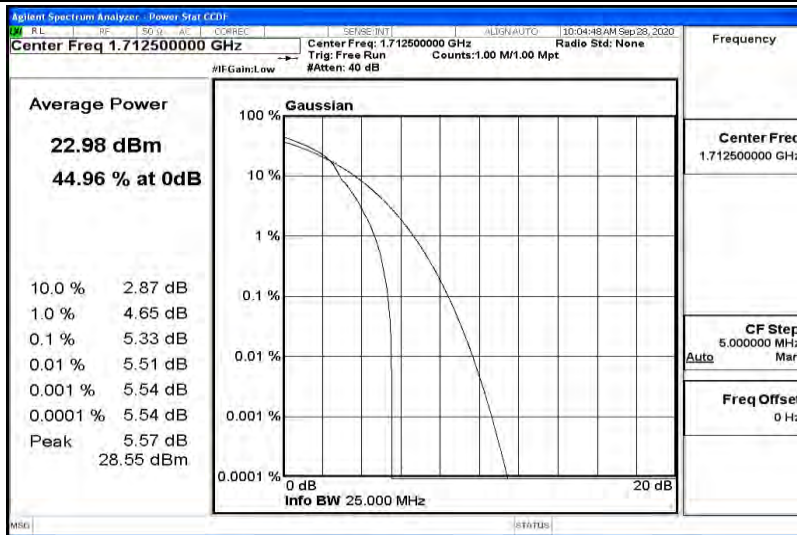

Band66-5MHz-16QAM-131997-1RB#0