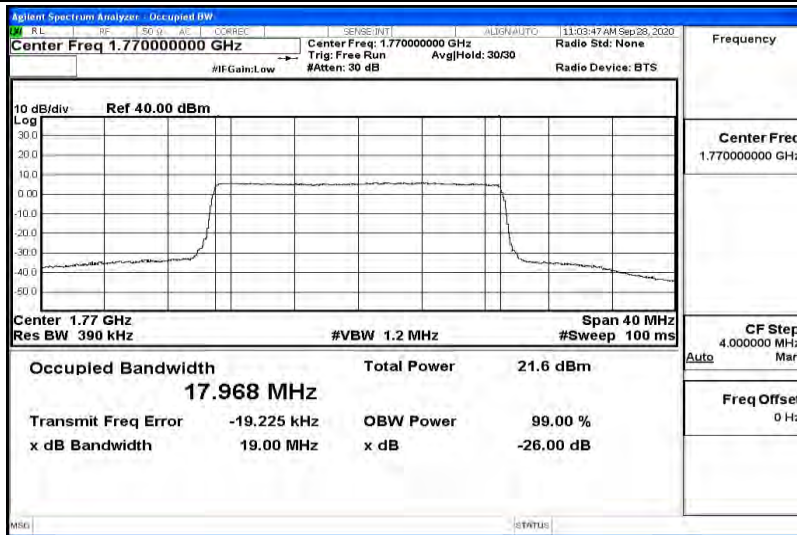

Band66-20MHz-QPSK-132572-100RB#0-17.968