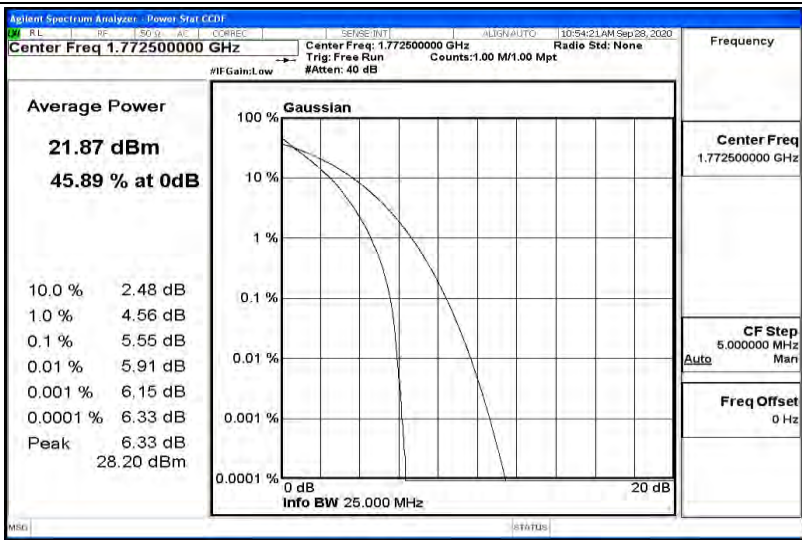

Band66-15MHz-QPSK-132597-75RB#0