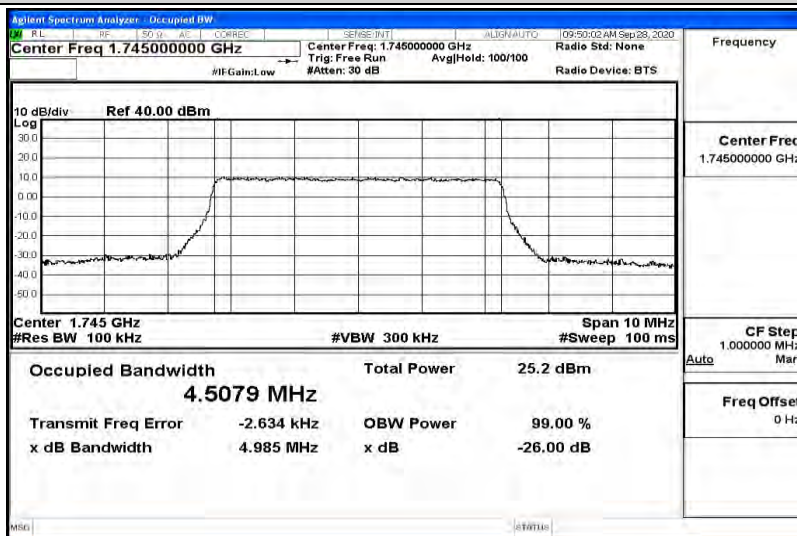

Band66-5MHz-QPSK-132322-25RB#0-4.5079