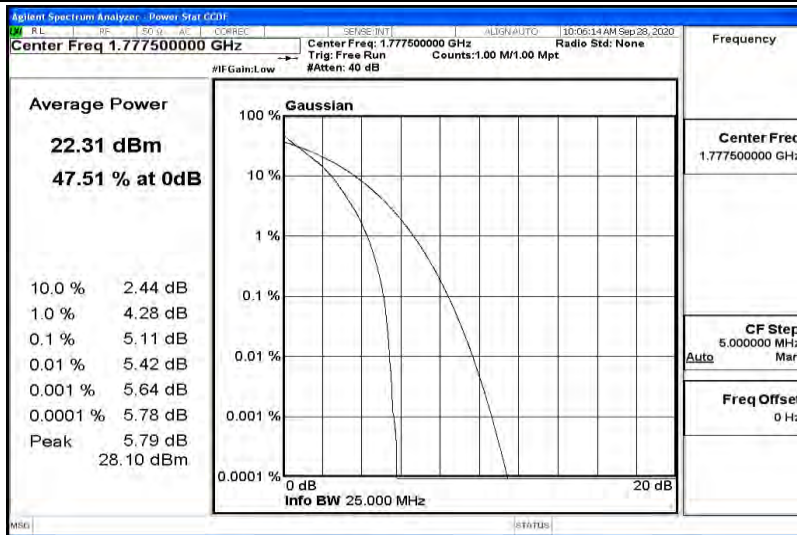

Band66-5MHz-QPSK-132647-25RB#0