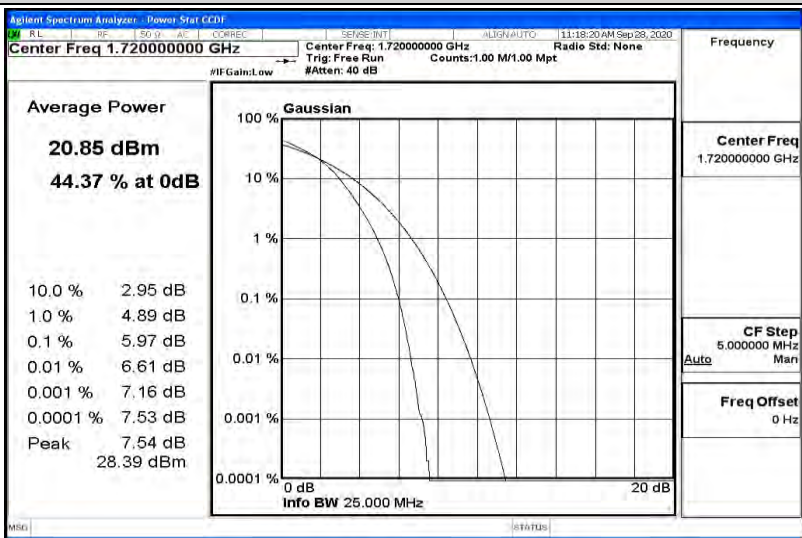

Band66-20MHz-16QAM-132072-100RB#0