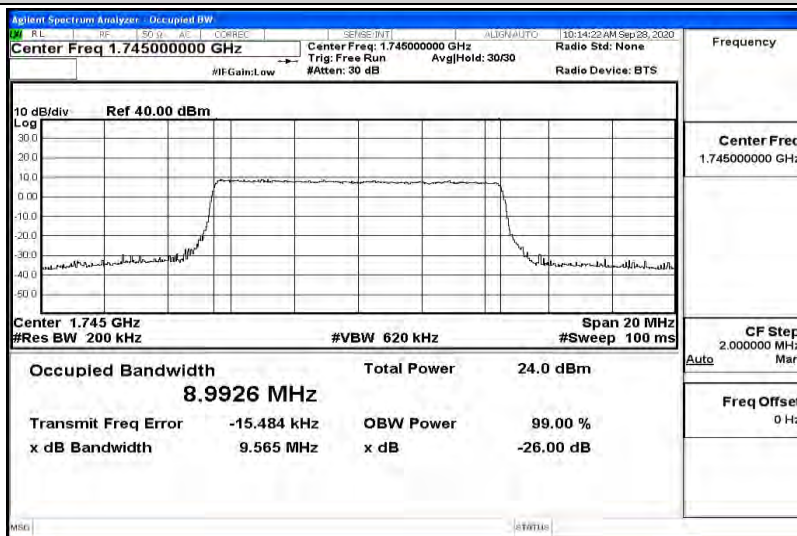

Band66-10MHz-QPSK-132322-50RB#0-8.9926