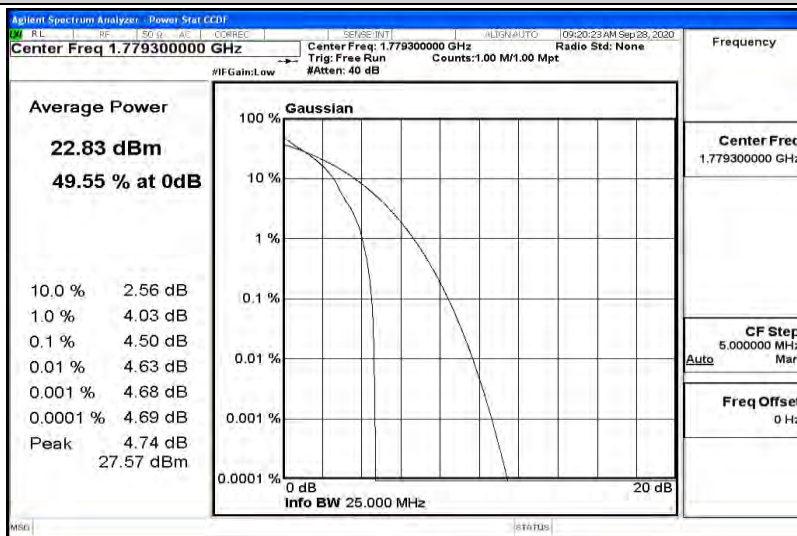

Test Graphs

Band66-1.4MHz-QPSK-131979-1RB#0

Band66-1.4MHz-QPSK-131979-6RB#0

Band66-1.4MHz-QPSK-132322-1RB#0

Band66-1.4MHz-QPSK-132322-6RB#0

Band66-1.4MHz-QPSK-132665-1RB#0

Band66-1.4MHz-QPSK-132665-6RB#0

Band66-1.4MHz-16QAM-131979-1RB#0