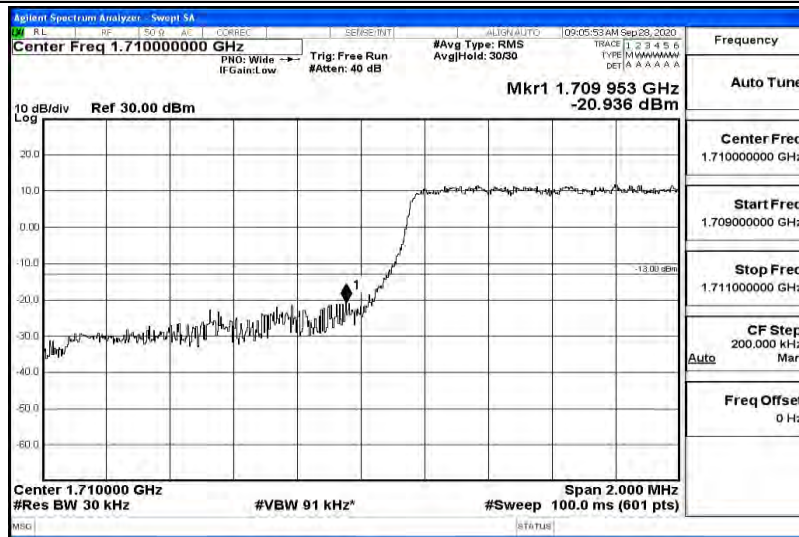

Test Graphs

Band66-1.4MHz-QPSK-131979-6RB#0