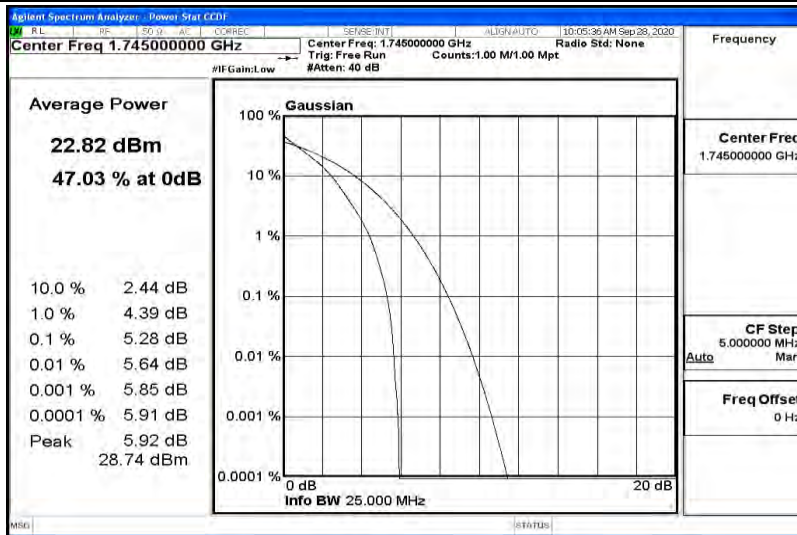

Band66-5MHz-QPSK-132322-25RB#0