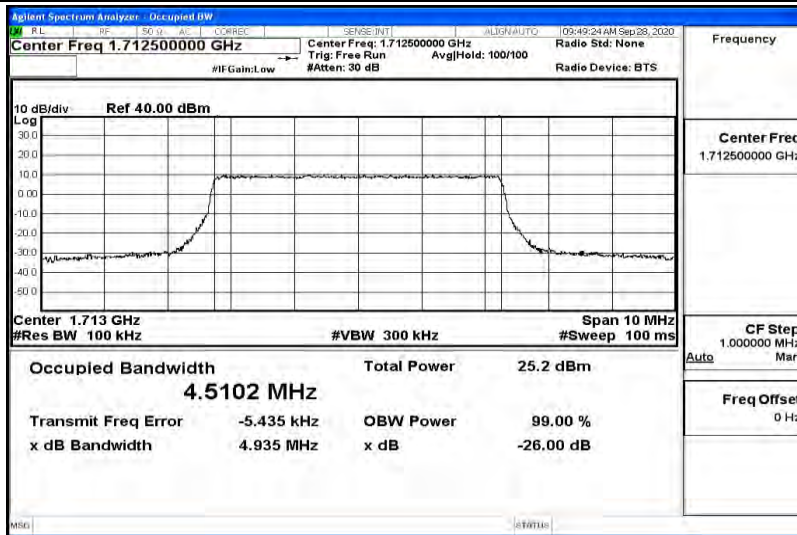

Band66-5MHz-QPSK-131997-25RB#0-4.5102