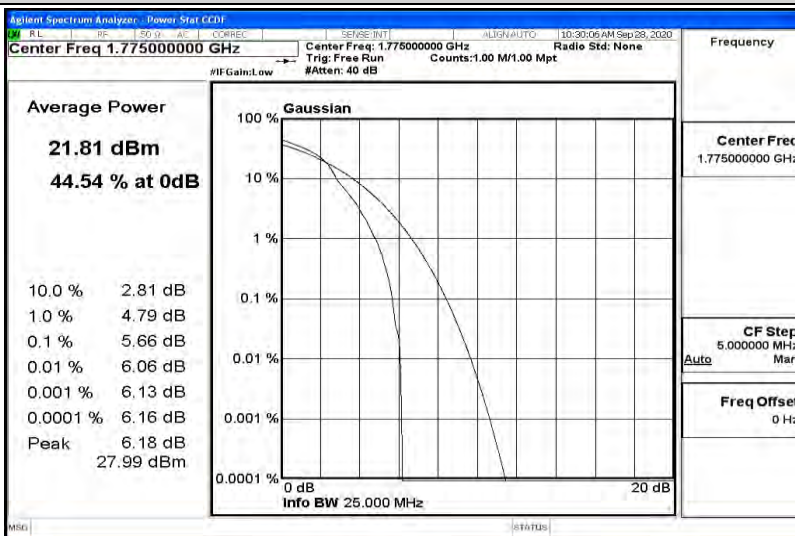

Band66-10MHz-16QAM-132622-1RB#0