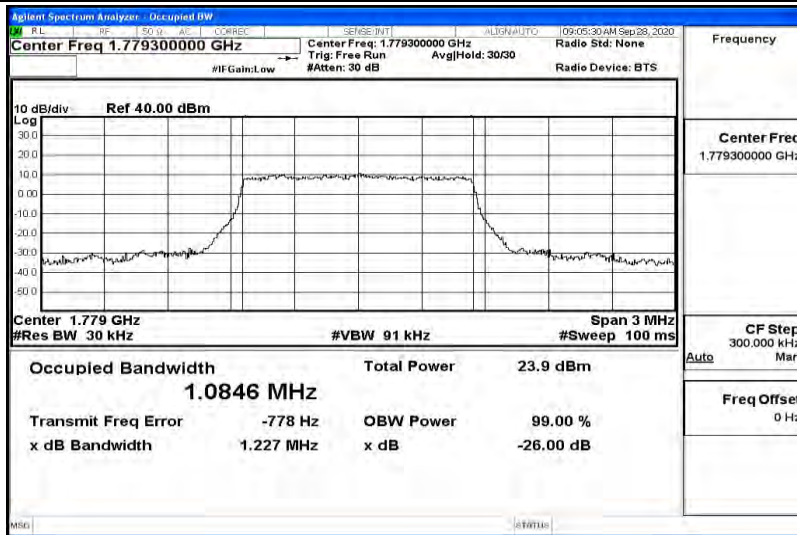

Band66-1.4MHz-16QAM-132665-6RB#0-1.0846