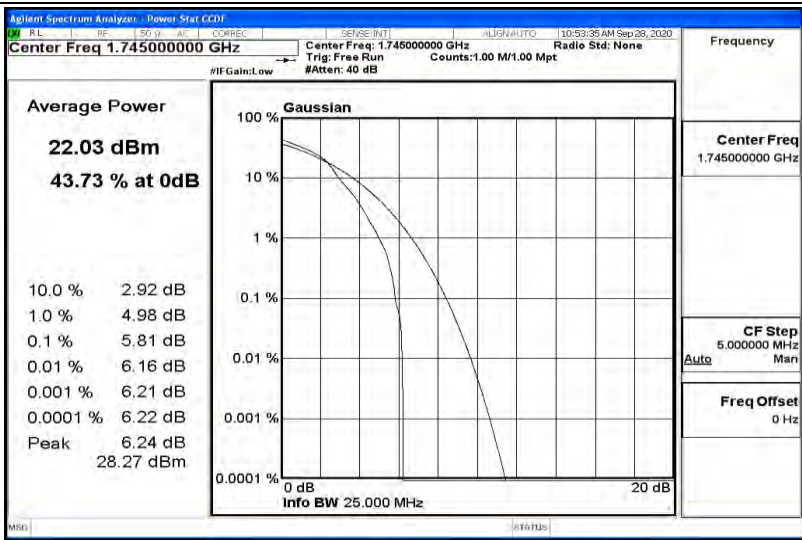

Band66-15MHz-16QAM-132322-1RB#0