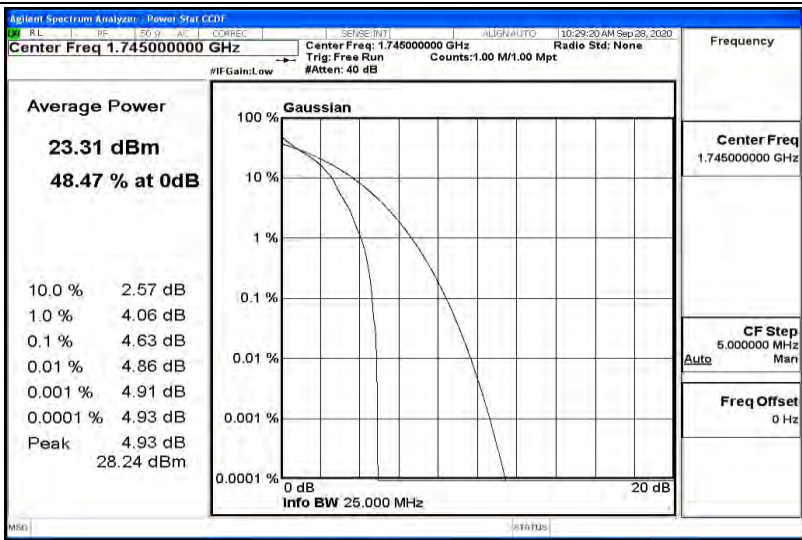

Band66-10MHz-QPSK-132322-1RB#0