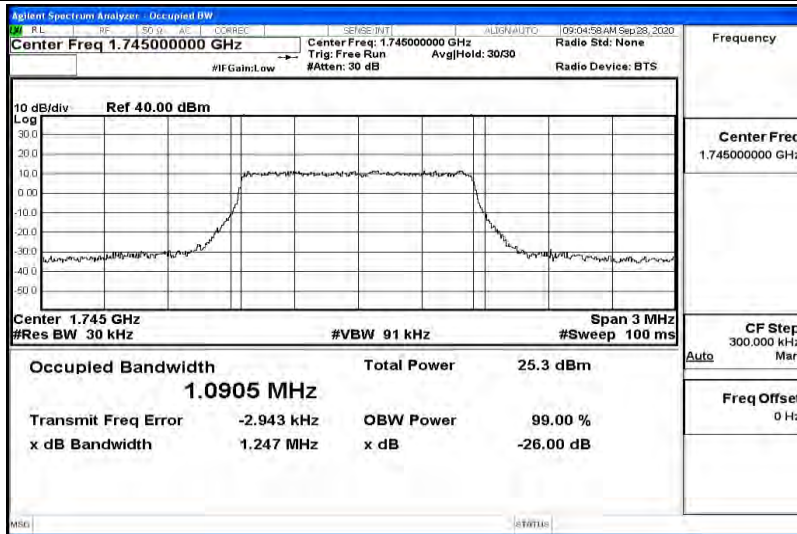

Band66-1.4MHz-QPSK-132322-6RB#0-1.0905