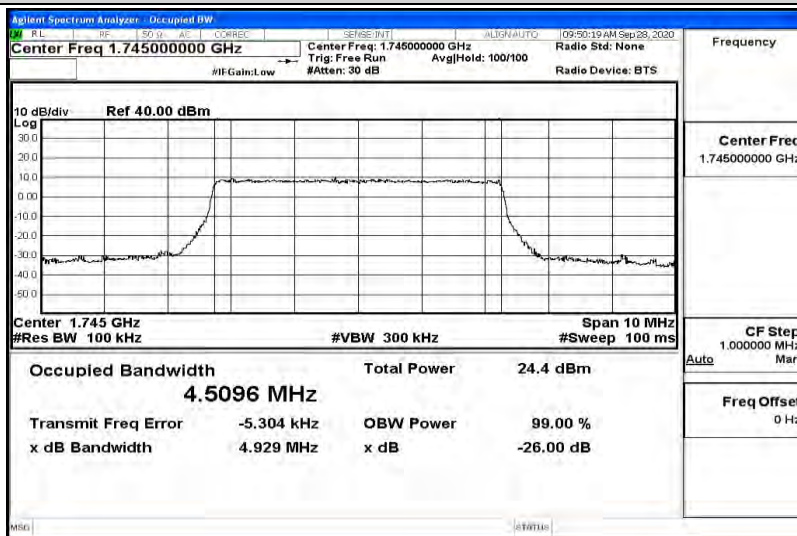

Band66-5MHz-16QAM-132322-25RB#0-4.5096