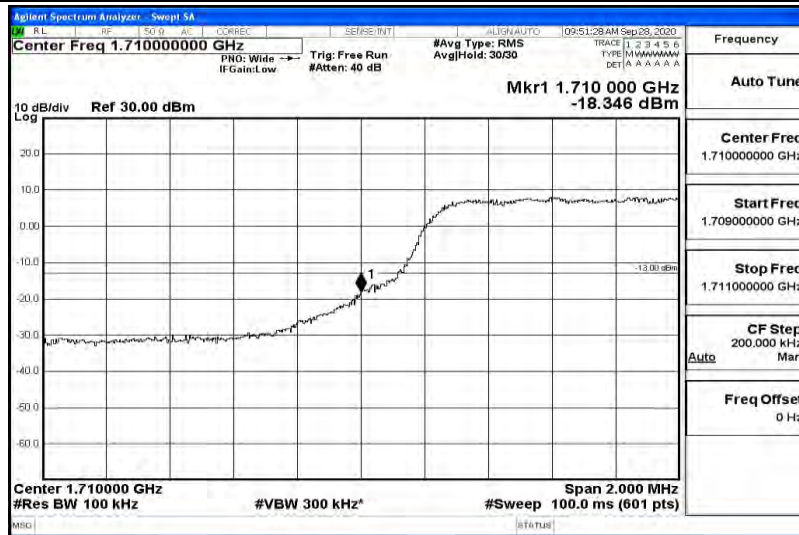

Band66-5MHz-16QAM-131997-25RB#0