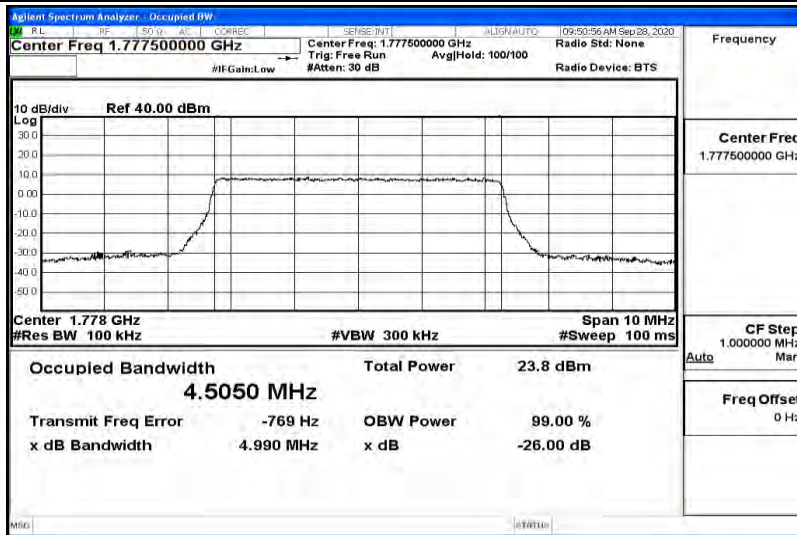

Band66-5MHz-16QAM-132647-25RB#0-4.5050