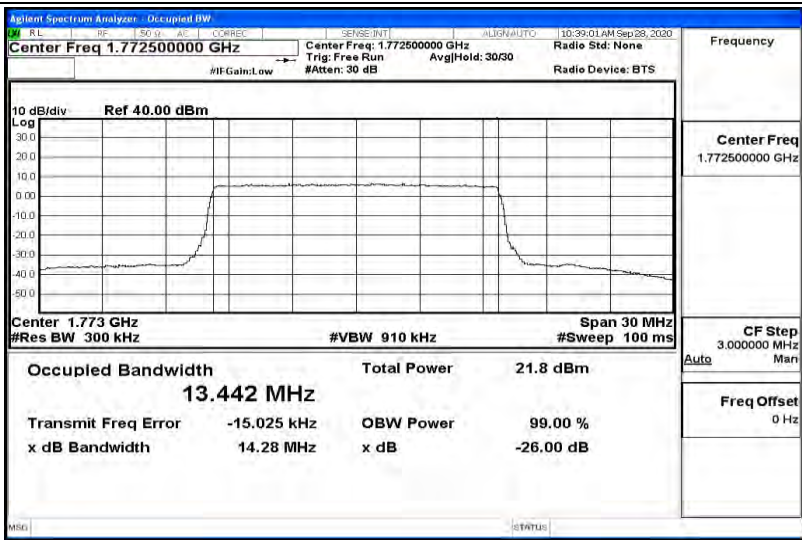

Band66-15MHz-16QAM-132597-75RB#0-13.442