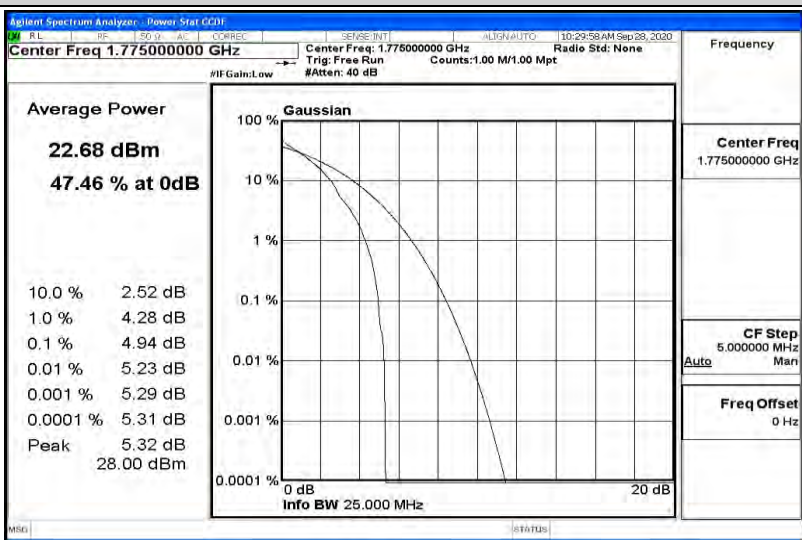

Band66-10MHz-QPSK-132622-1RB#0