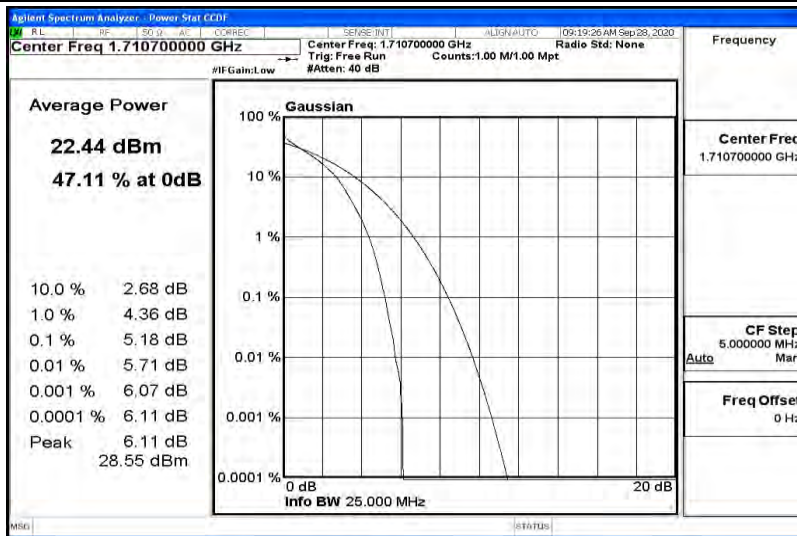

Band66-1.4MHz-QPSK-131979-6RB#0