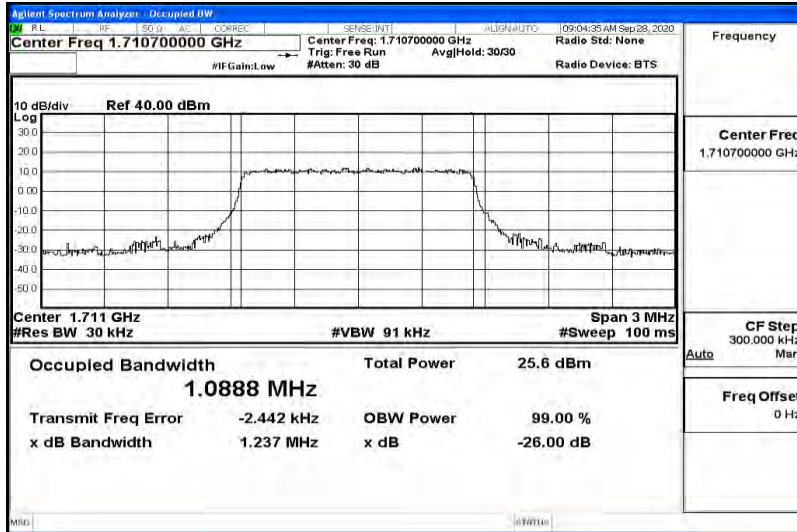

Test Graphs

Band66-1.4MHz-QPSK-131979-6RB#0-1.0888