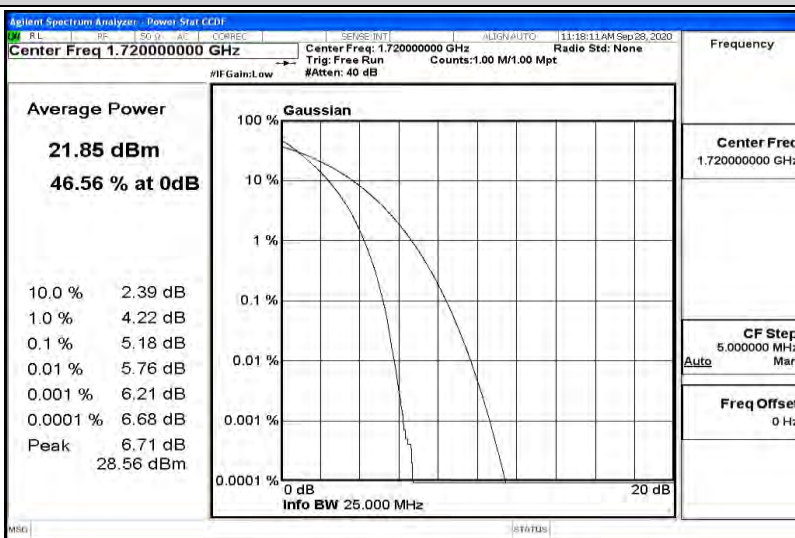

Band66-20MHz-QPSK-132072-100RB#0