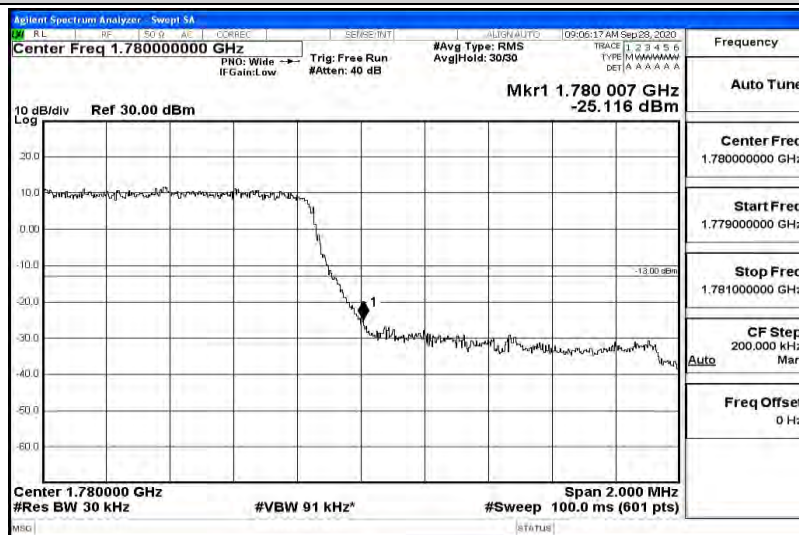

Band66-1.4MHz-QPSK-132665-6RB#0