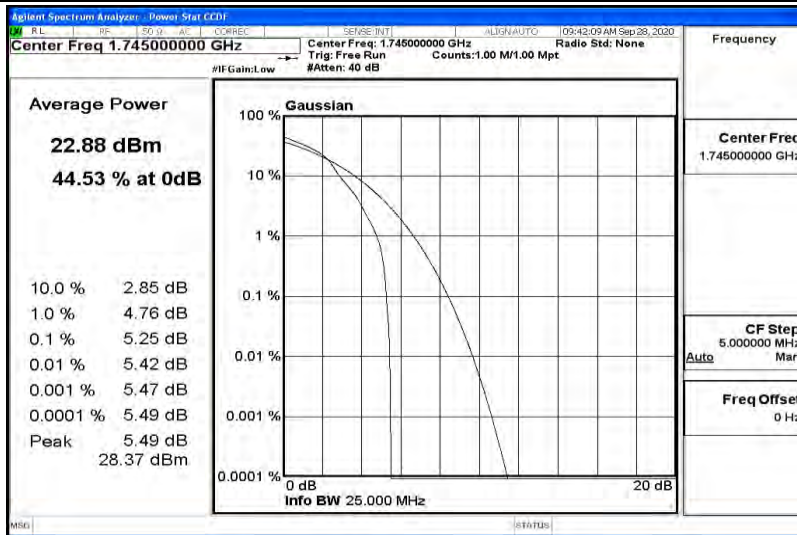

Band66-3MHz-16QAM-132322-1RB#0