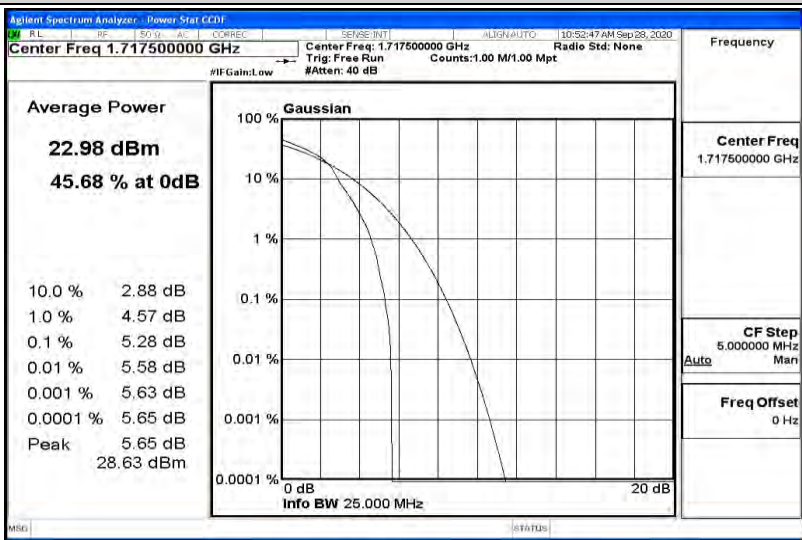

Band66-15MHz-QPSK-132047-1RB#0