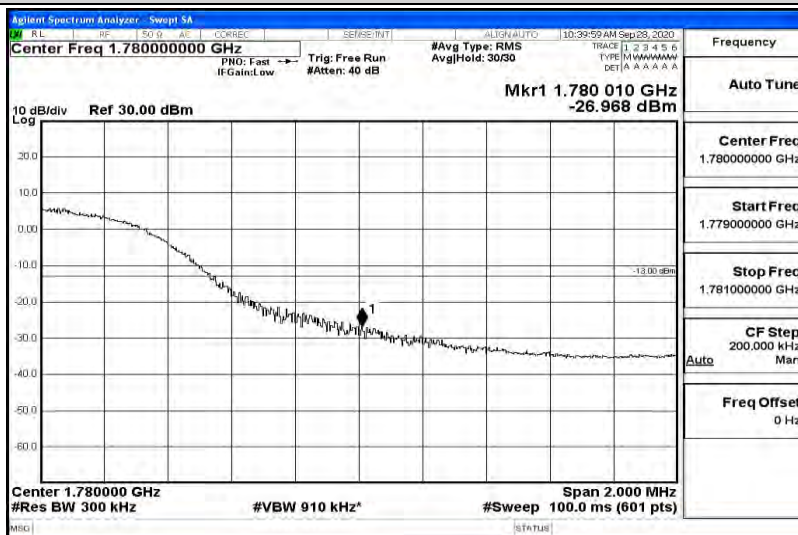

Band66-15MHz-16QAM-132597-75RB#0