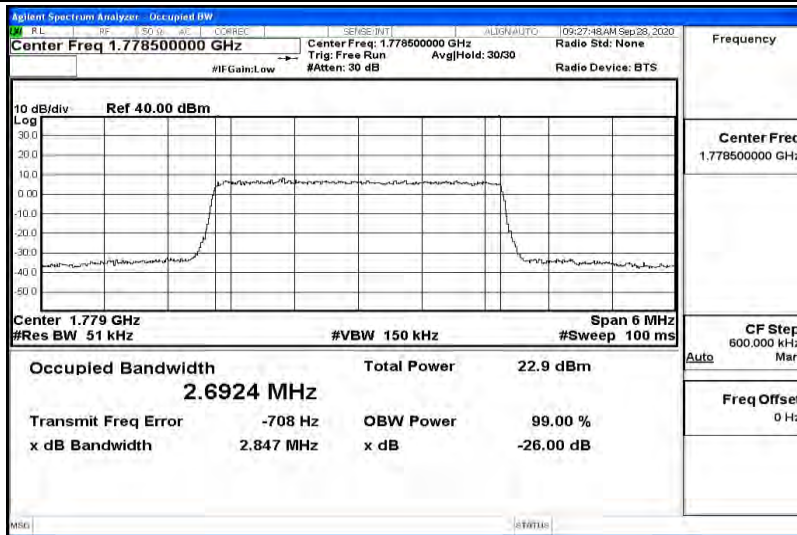

Band66-3MHz-16QAM-132657-15RB#0-2.6924