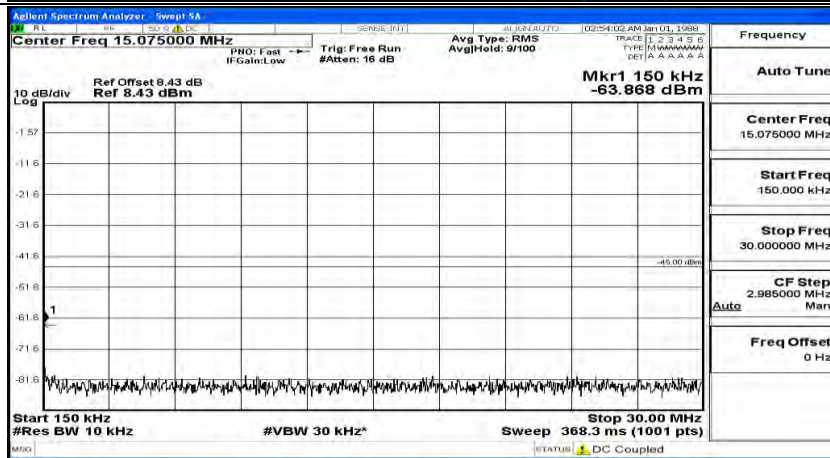

(Channel Bandwidth:20 MHz)_MCH_QPSK_1RB#99