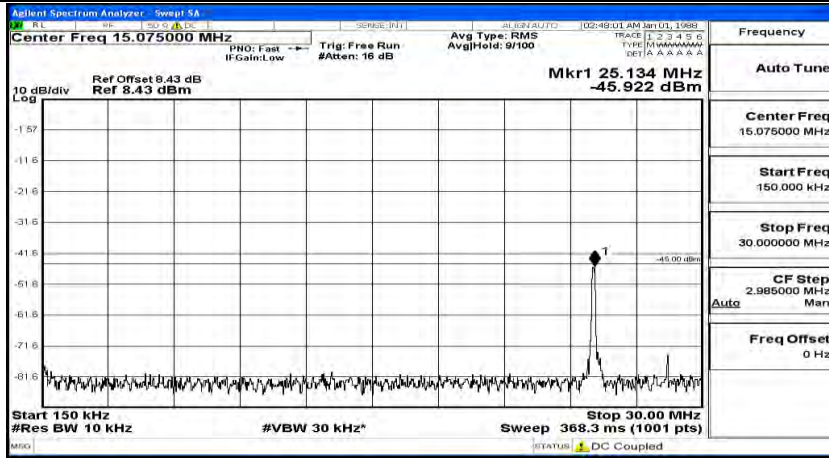

(Channel Bandwidth:15 MHz)_MCH_QPSK_1RB#37