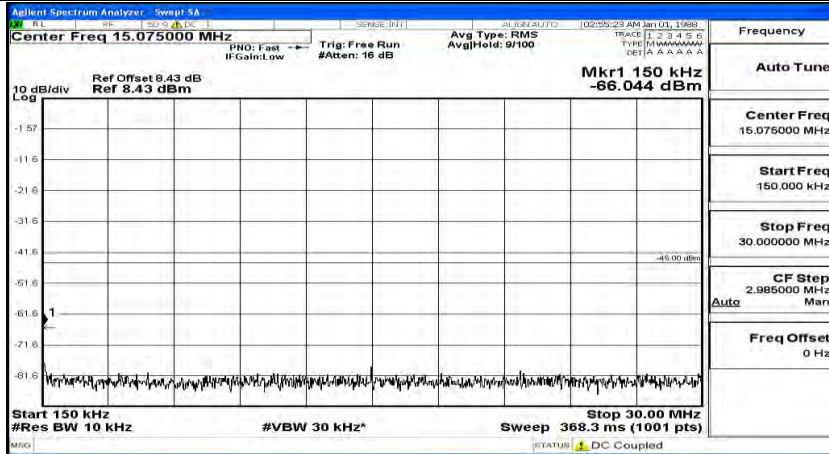

(Channel Bandwidth:20 MHz)_HCH_QPSK_1RB#99