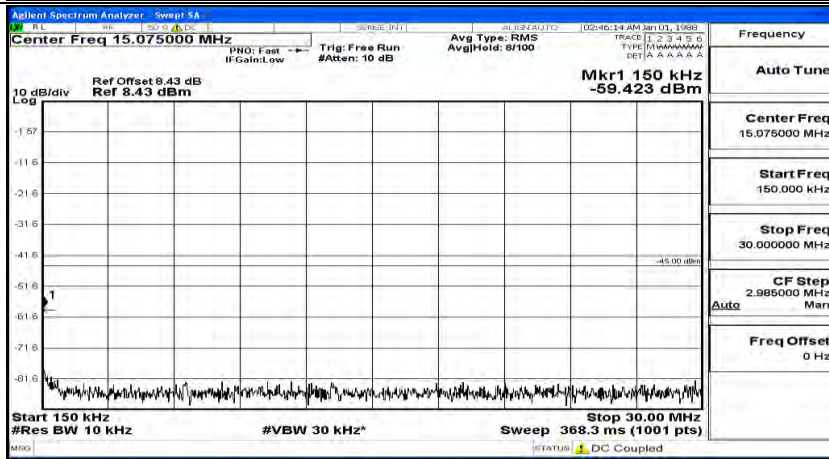

Channel Bandwidth: 10 MHz_HCH_16QAM_1RB#24

Channel Bandwidth: 10 MHz_HCH_16QAM_1RB#49

Channel Bandwidth: 15 MHz

(Channel Bandwidth:15 MHz)_LCH_QPSK_1RB#0

(Channel Bandwidth:15 MHz)_LCH_QPSK_1RB#37

(Channel Bandwidth:15 MHz)_LCH_QPSK_1RB#74