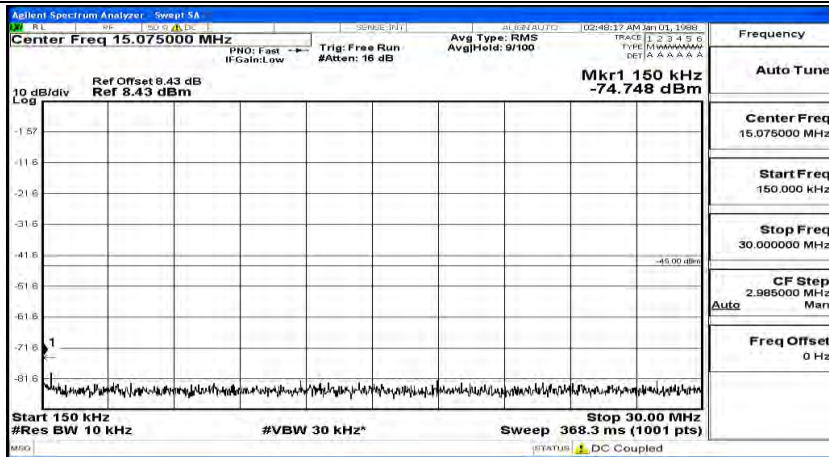

(Channel Bandwidth:15 MHz)_MCH_QPSK_1RB#37