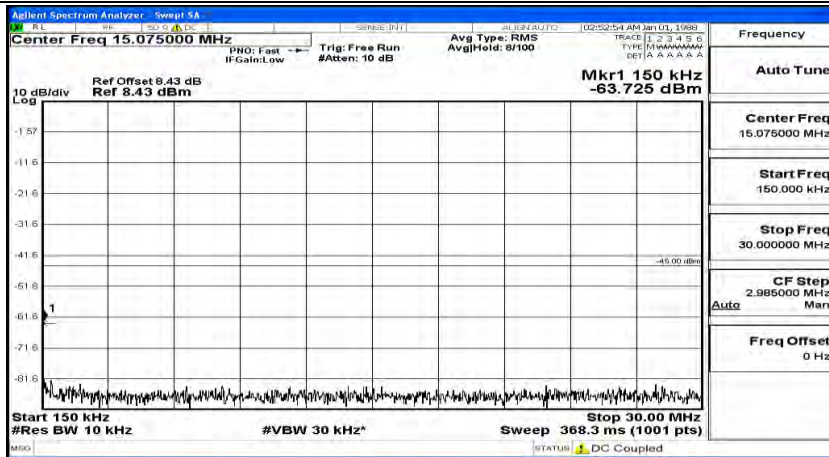

(Channel Bandwidth:20 MHz) LCH_16QAM_1RB#49