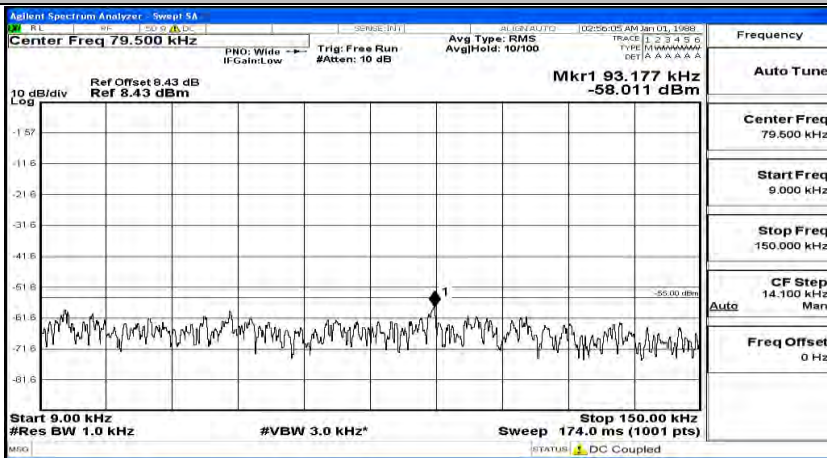

(Channel Bandwidth:20 MHz) HCH_16QAM_1RB#49