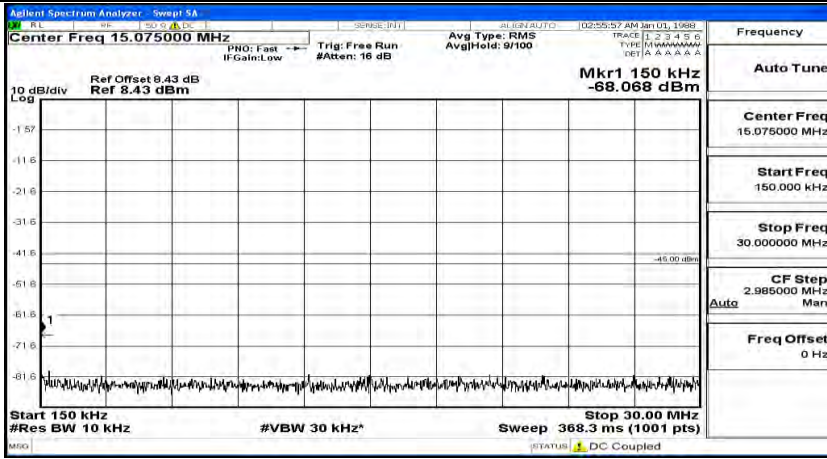

(Channel Bandwidth:20 MHz) HCH_16QAM_1RB#49