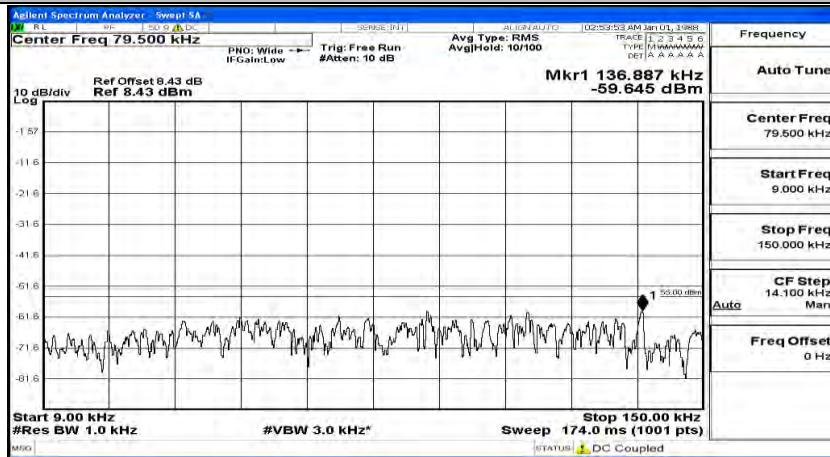

(Channel Bandwidth:20 MHz)_MCH_QPSK_1RB#99