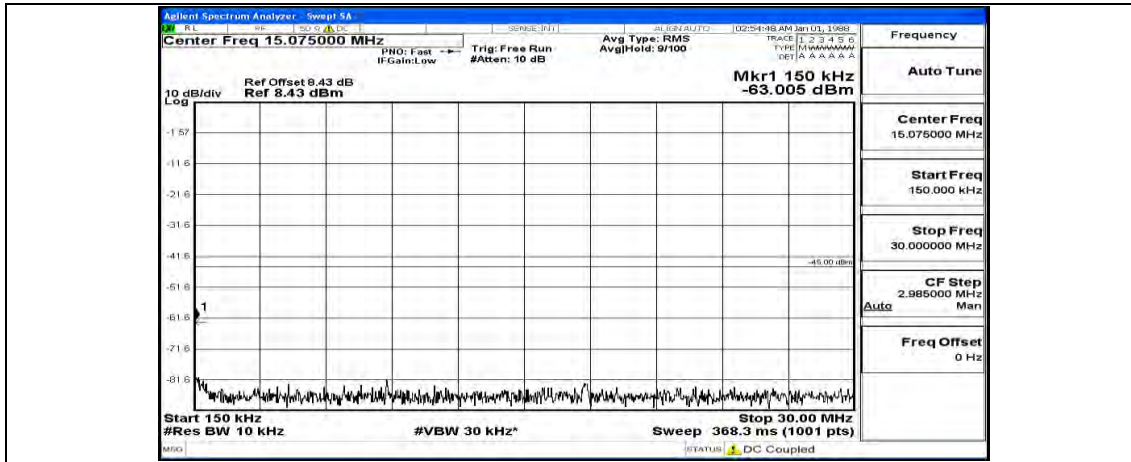

(Channel Bandwidth:20 MHz) LCH_16QAM_1RB#49

(Channel Bandwidth:20 MHz) LCH_16QAM_1RB#99

(Channel Bandwidth:20 MHz)_MCH_16QAM_1RB#0

(Channel Bandwidth:20 MHz)_MCH_16QAM_1RB#49

(Channel Bandwidth:20 MHz)_MCH_16QAM_1RB#99