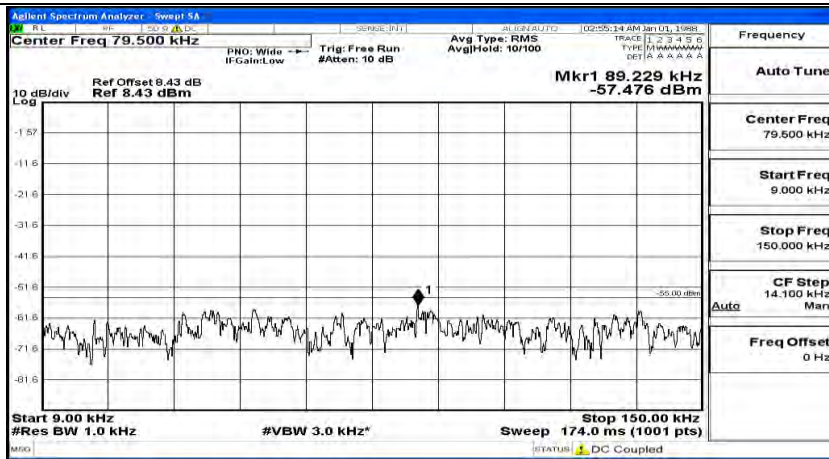

(Channel Bandwidth:20 MHz)_HCH_QPSK_1RB#99