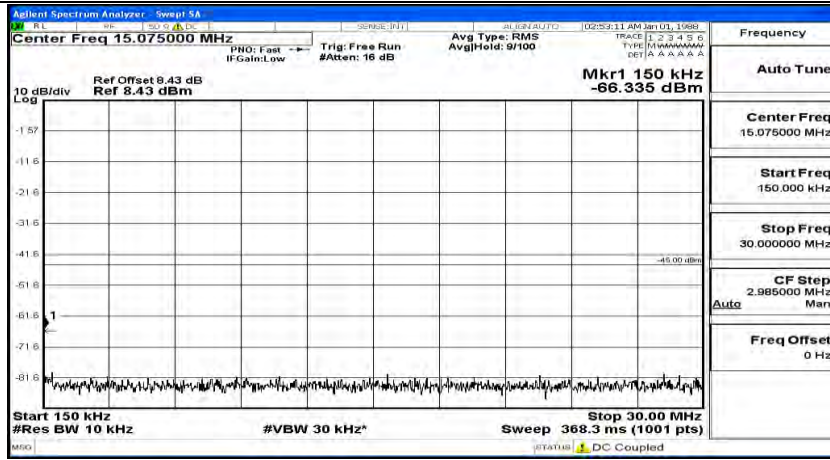

(Channel Bandwidth:20 MHz) LCH_16QAM_1RB#99