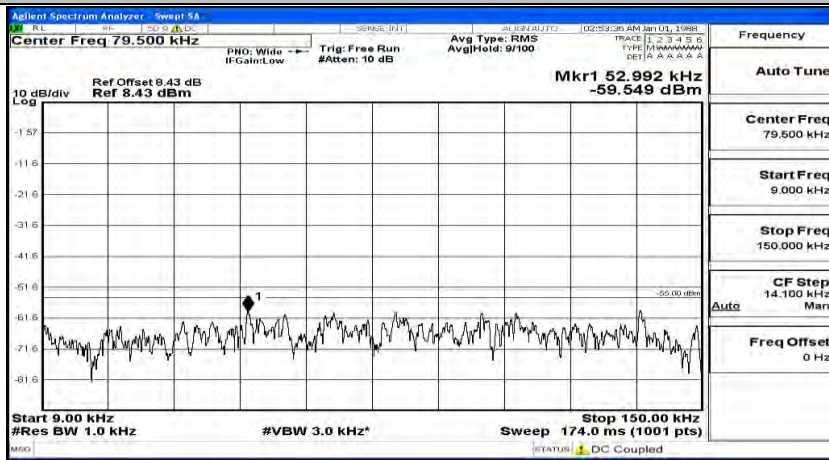

Channel Bandwidth: 20 MHz

(Channel Bandwidth:20 MHz)_LCH_QPSK_1RB#0

(Channel Bandwidth:20 MHz)_LCH_QPSK_1RB#49

(Channel Bandwidth:20 MHz)_LCH_QPSK_1RB#99

(Channel Bandwidth:20 MHz)_MCH_QPSK_1RB#0

(Channel Bandwidth:20 MHz)_MCH_QPSK_1RB#49