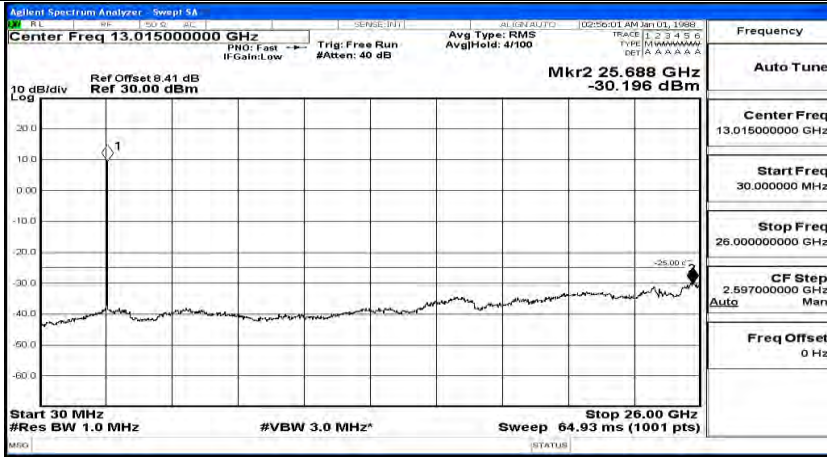

(Channel Bandwidth:20 MHz) HCH_16QAM_1RB#49