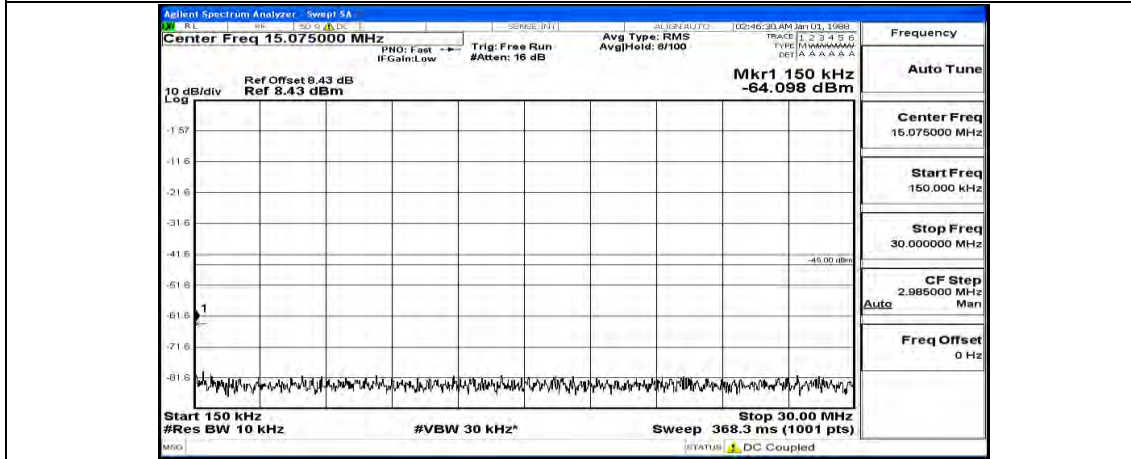

Channel Bandwidth: 10 MHz_HCH_16QAM_1RB#24

Channel Bandwidth: 10 MHz_HCH_16QAM_1RB#49

Channel Bandwidth: 15 MHz

(Channel Bandwidth:15 MHz)_LCH_QPSK_1RB#0

(Channel Bandwidth:15 MHz)_LCH_QPSK_1RB#37

(Channel Bandwidth:15 MHz)_LCH_QPSK_1RB#74