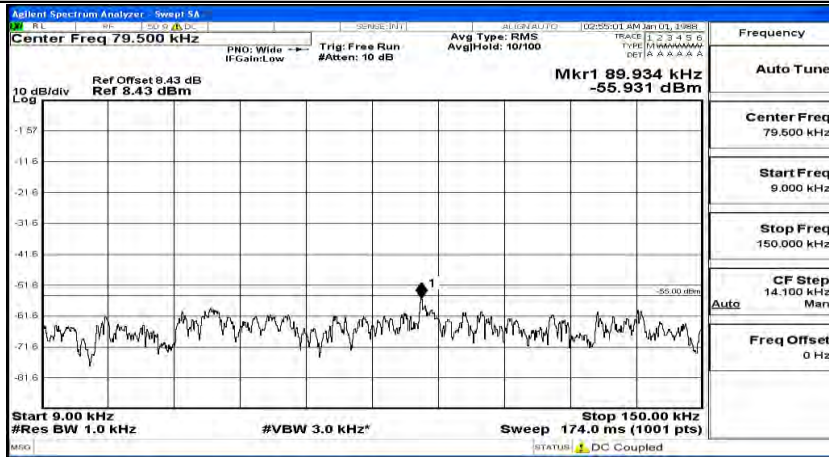

(Channel Bandwidth:20 MHz)_HCH_QPSK_1RB#0

(Channel Bandwidth:20 MHz)_HCH_QPSK_1RB#49