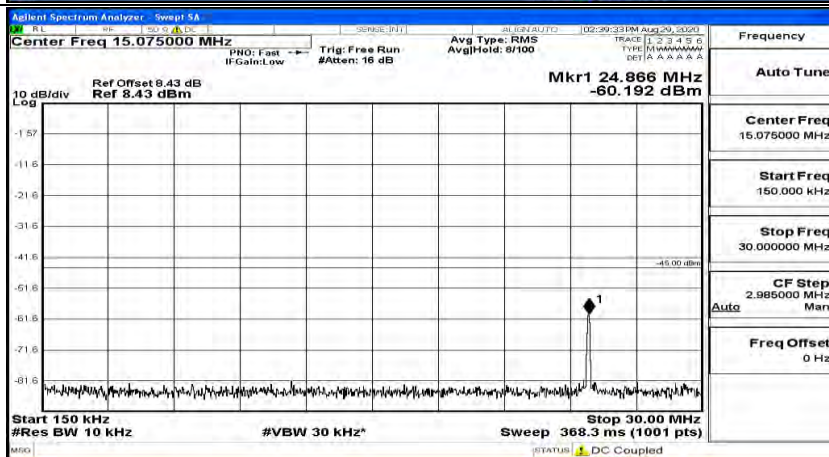

(Channel Bandwidth:20 MHz) LCH_16QAM_1RB#49

(Channel Bandwidth:20 MHz) LCH_16QAM_1RB#99

(Channel Bandwidth:20 MHz)_MCH_16QAM_1RB#0

(Channel Bandwidth:20 MHz)_MCH_16QAM_1RB#49

(Channel Bandwidth:20 MHz)_MCH_16QAM_1RB#99