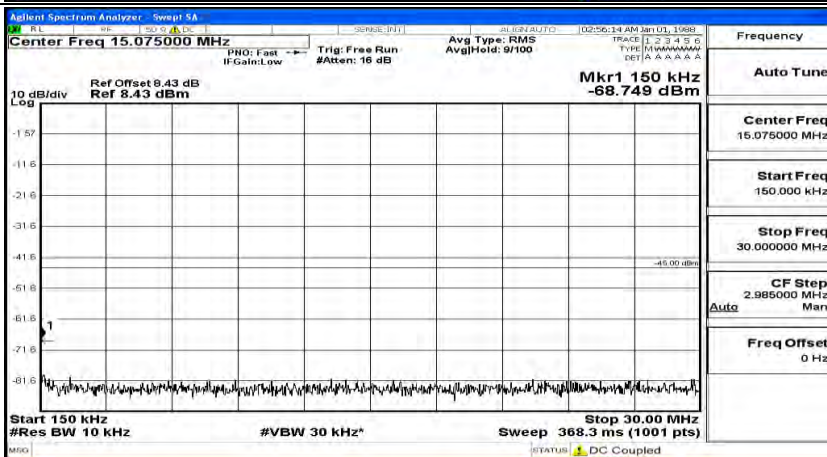

(Channel Bandwidth:20 MHz) HCH_16QAM_1RB#49