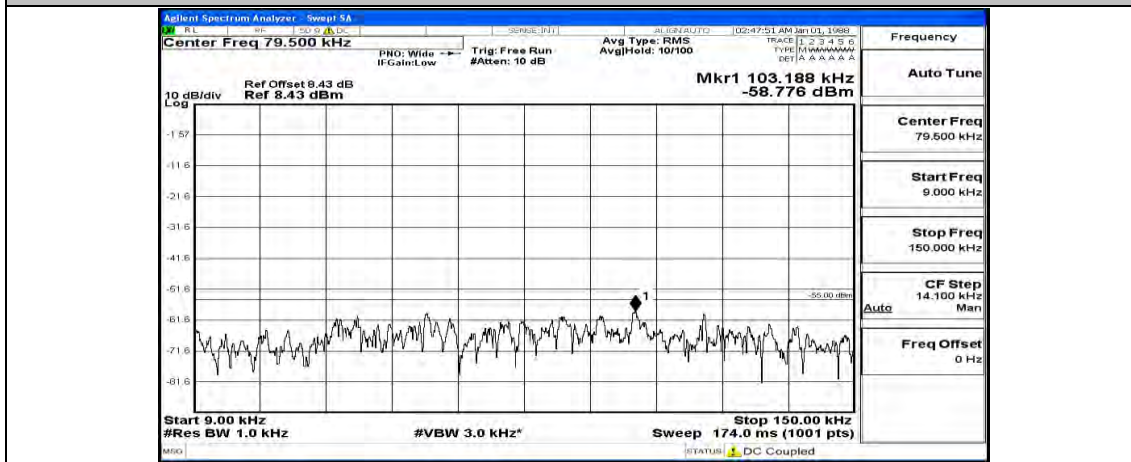

(Channel Bandwidth:15 MHz)_MCH_QPSK_1RB#0