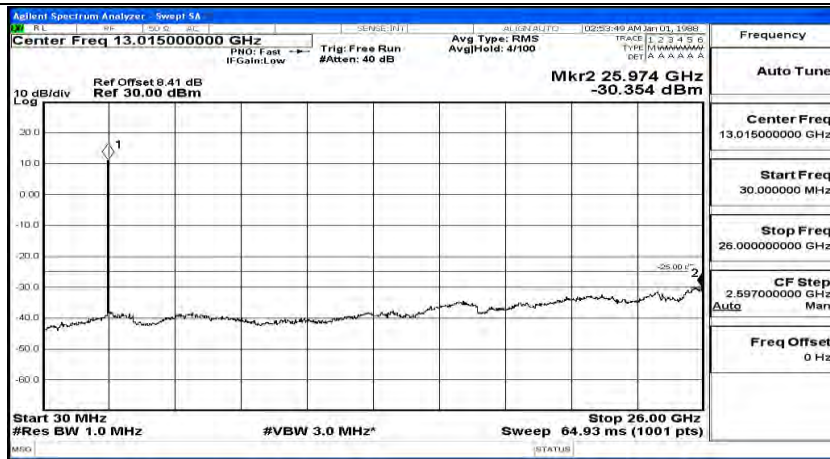

Channel Bandwidth: 20 MHz

(Channel Bandwidth:20 MHz)_LCH_QPSK_1RB#0

(Channel Bandwidth:20 MHz)_LCH_QPSK_1RB#49

(Channel Bandwidth:20 MHz)_LCH_QPSK_1RB#99

(Channel Bandwidth:20 MHz)_MCH_QPSK_1RB#0

(Channel Bandwidth:20 MHz)_MCH_QPSK_1RB#49