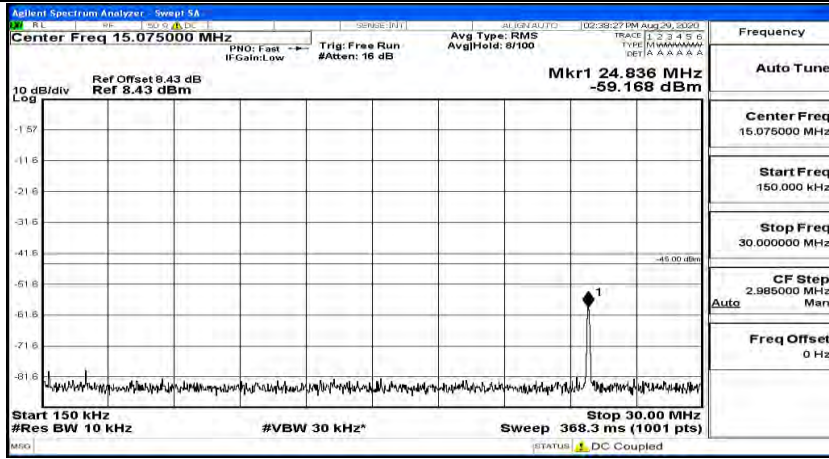

Channel Bandwidth: 20 MHz

(Channel Bandwidth:20 MHz)_LCH_QPSK_1RB#0

(Channel Bandwidth:20 MHz)_LCH_QPSK_1RB#49

(Channel Bandwidth:20 MHz)_LCH_QPSK_1RB#99

(Channel Bandwidth:20 MHz)_MCH_QPSK_1RB#0

(Channel Bandwidth:20 MHz)_MCH_QPSK_1RB#49