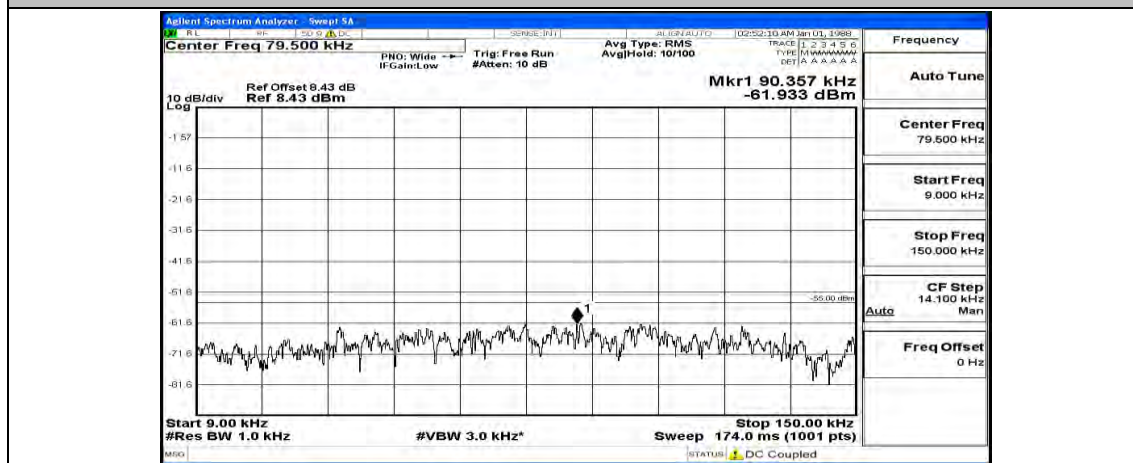

Channel Bandwidth: 20 MHz

(Channel Bandwidth:20 MHz)_LCH_QPSK_1RB#0

(Channel Bandwidth:20 MHz)_LCH_QPSK_1RB#49

(Channel Bandwidth:20 MHz)_LCH_QPSK_1RB#99

(Channel Bandwidth:20 MHz)_MCH_QPSK_1RB#0

(Channel Bandwidth:20 MHz)_MCH_QPSK_1RB#49