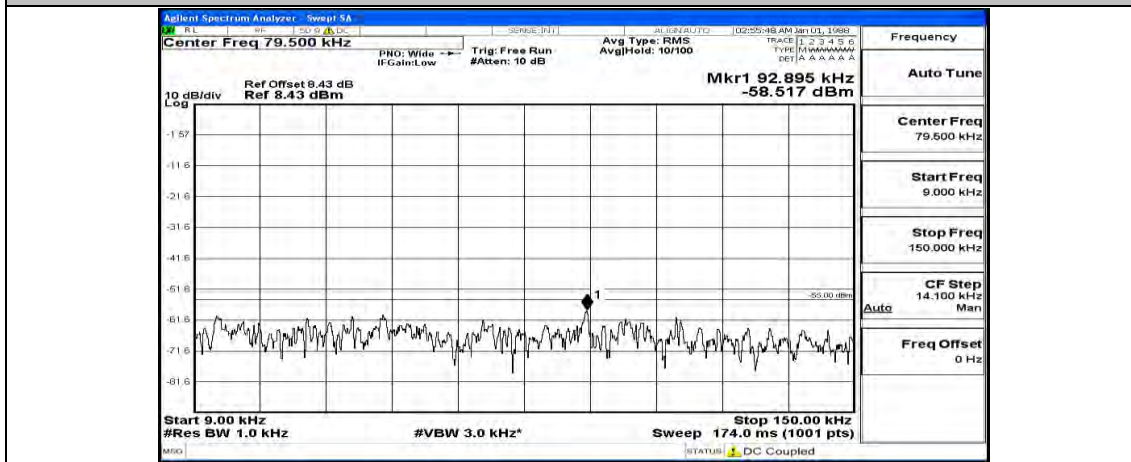

(Channel Bandwidth:20 MHz)_HCH_16QAM_1RB#0