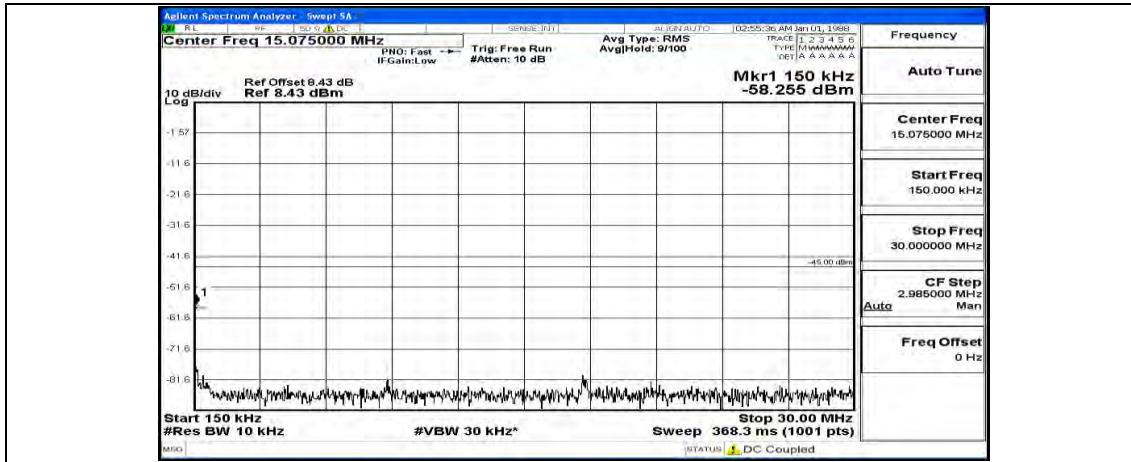

(Channel Bandwidth:20 MHz)_MCH_QPSK_1RB#99

(Channel Bandwidth:20 MHz)_HCH_QPSK_1RB#0

(Channel Bandwidth:20 MHz)_HCH_QPSK_1RB#49

(Channel Bandwidth:20 MHz)_HCH_QPSK_1RB#99

(Channel Bandwidth:20 MHz)_LCH_16QAM_1RB#0