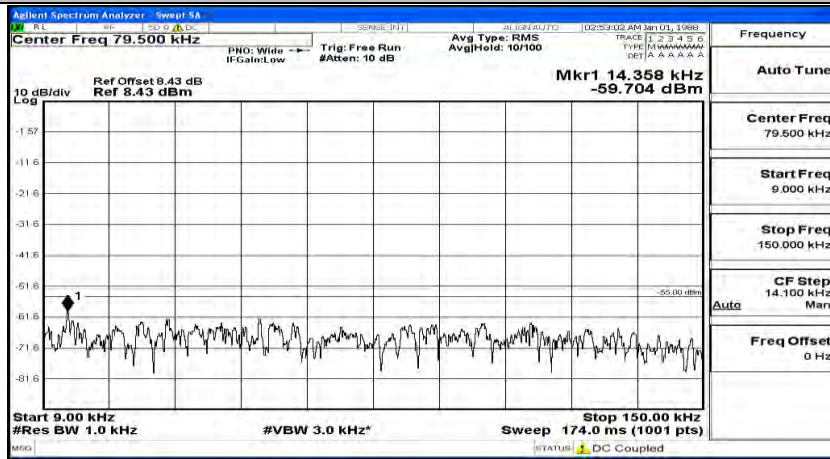

(Channel Bandwidth:20 MHz) LCH_16QAM_1RB#99