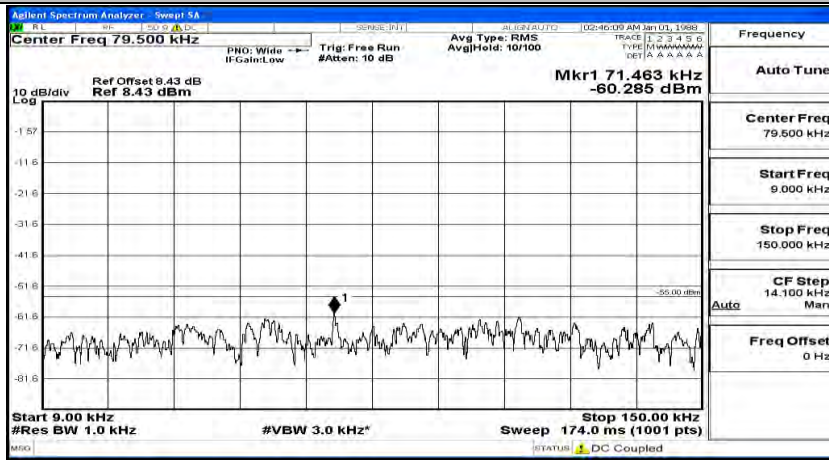

Channel Bandwidth: 10 MHz_HCH_16QAM_1RB#24

Channel Bandwidth: 10 MHz_HCH_16QAM_1RB#49

Channel Bandwidth: 15 MHz

(Channel Bandwidth:15 MHz)_LCH_QPSK_1RB#0

(Channel Bandwidth:15 MHz)_LCH_QPSK_1RB#37

(Channel Bandwidth:15 MHz)_LCH_QPSK_1RB#74