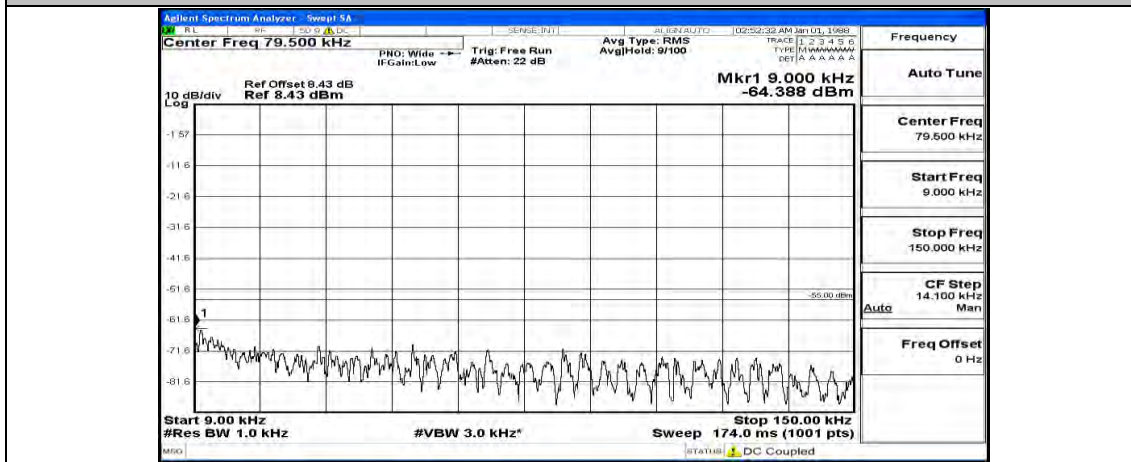

(Channel Bandwidth:20 MHz)_MCH_QPSK_1RB#99

(Channel Bandwidth:20 MHz)_HCH_QPSK_1RB#0

(Channel Bandwidth:20 MHz)_HCH_QPSK_1RB#49

(Channel Bandwidth:20 MHz)_HCH_QPSK_1RB#99

(Channel Bandwidth:20 MHz)_LCH_16QAM_1RB#0