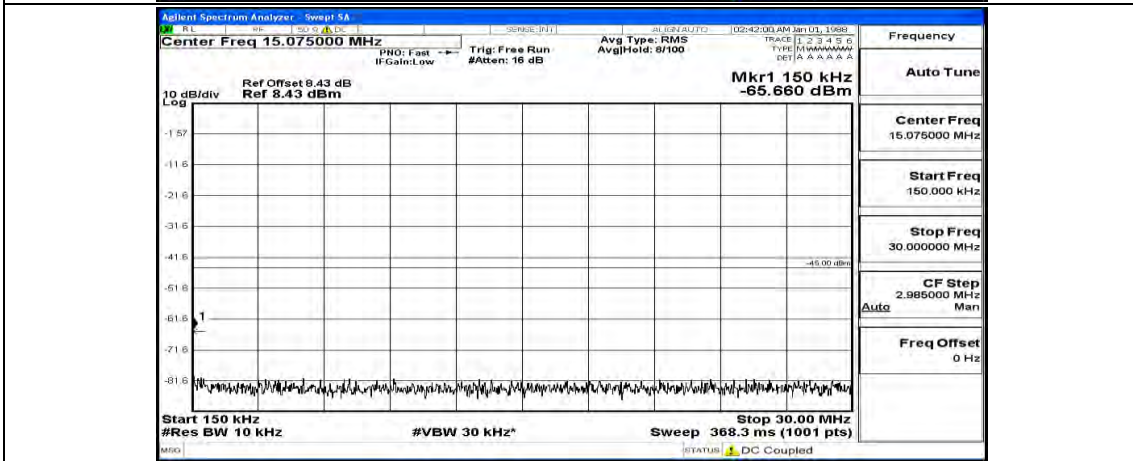

Channel Bandwidth: 10 MHz_HCH_QPSK_1RB#0

Channel Bandwidth: 10 MHz_HCH_QPSK_1RB#24

Channel Bandwidth: 10 MHz_HCH_QPSK_1RB#49

Channel Bandwidth: 10 MHz_LCH_16QAM_1RB#0

Channel Bandwidth: 10 MHz_LCH_16QAM_1RB#24

Channel Bandwidth: 10 MHz_LCH_16QAM_1RB#49

Channel Bandwidth: 10 MHz_MCH_16QAM_1RB#0

Channel Bandwidth: 10 MHz_MCH_16QAM_1RB#24

Channel Bandwidth: 10 MHz_MCH_16QAM_1RB#49

Channel Bandwidth: 10 MHz_HCH_16QAM_1RB#0