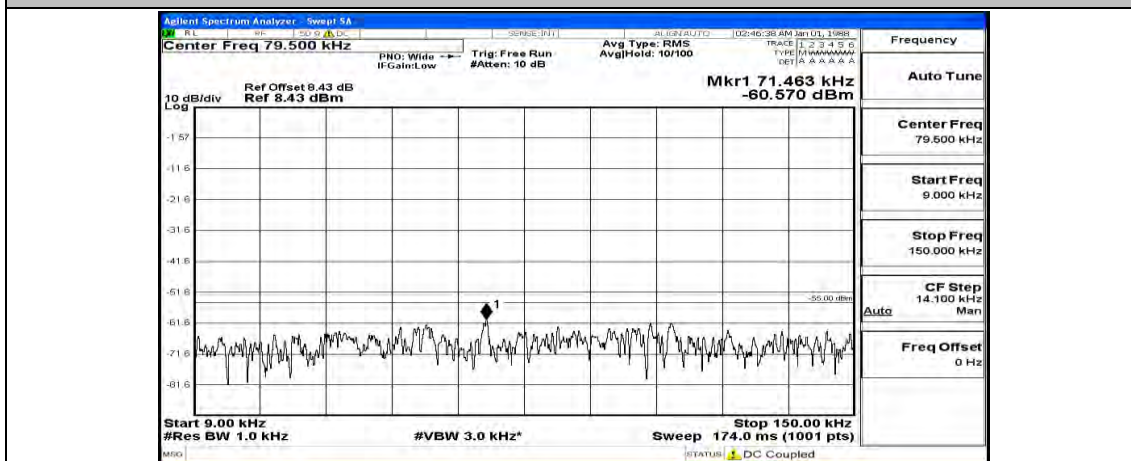

Channel Bandwidth: 10 MHz_HCH_16QAM_1RB#24

Channel Bandwidth: 10 MHz_HCH_16QAM_1RB#49

Channel Bandwidth: 15 MHz

(Channel Bandwidth:15 MHz)_LCH_QPSK_1RB#0

(Channel Bandwidth:15 MHz)_LCH_QPSK_1RB#37

(Channel Bandwidth:15 MHz)_LCH_QPSK_1RB#74