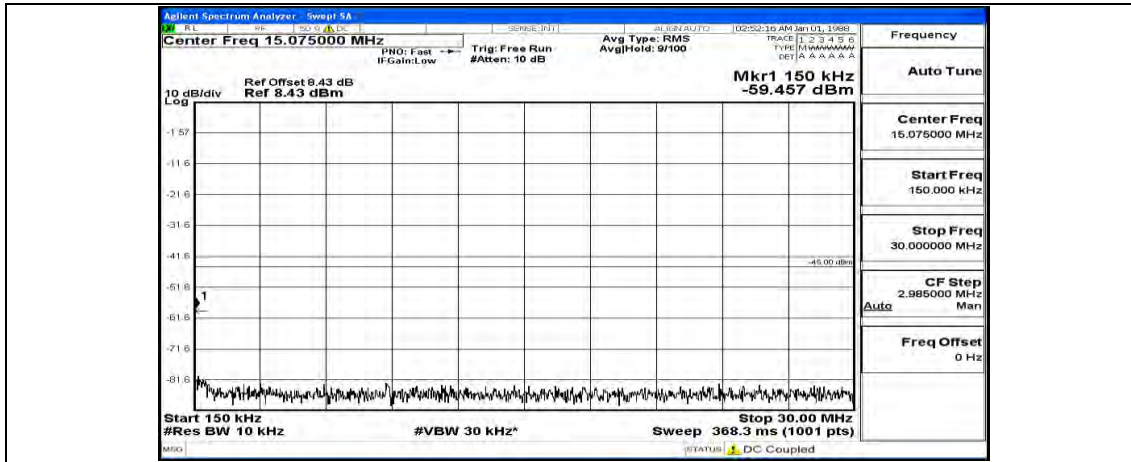

Channel Bandwidth: 20 MHz

(Channel Bandwidth:20 MHz)_LCH_QPSK_1RB#0

(Channel Bandwidth:20 MHz)_LCH_QPSK_1RB#49

(Channel Bandwidth:20 MHz)_LCH_QPSK_1RB#99

(Channel Bandwidth:20 MHz)_MCH_QPSK_1RB#0

(Channel Bandwidth:20 MHz)_MCH_QPSK_1RB#49