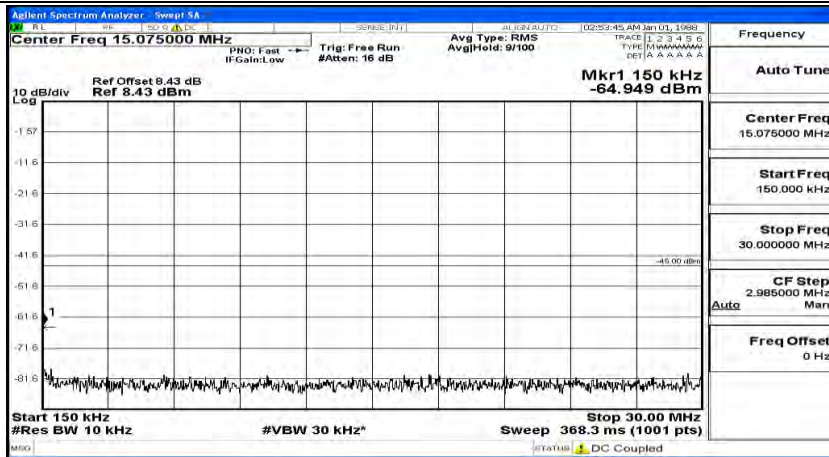

Channel Bandwidth: 20 MHz

(Channel Bandwidth:20 MHz)_LCH_QPSK_1RB#0

(Channel Bandwidth:20 MHz)_LCH_QPSK_1RB#49

(Channel Bandwidth:20 MHz)_LCH_QPSK_1RB#99

(Channel Bandwidth:20 MHz)_MCH_QPSK_1RB#0

(Channel Bandwidth:20 MHz)_MCH_QPSK_1RB#49