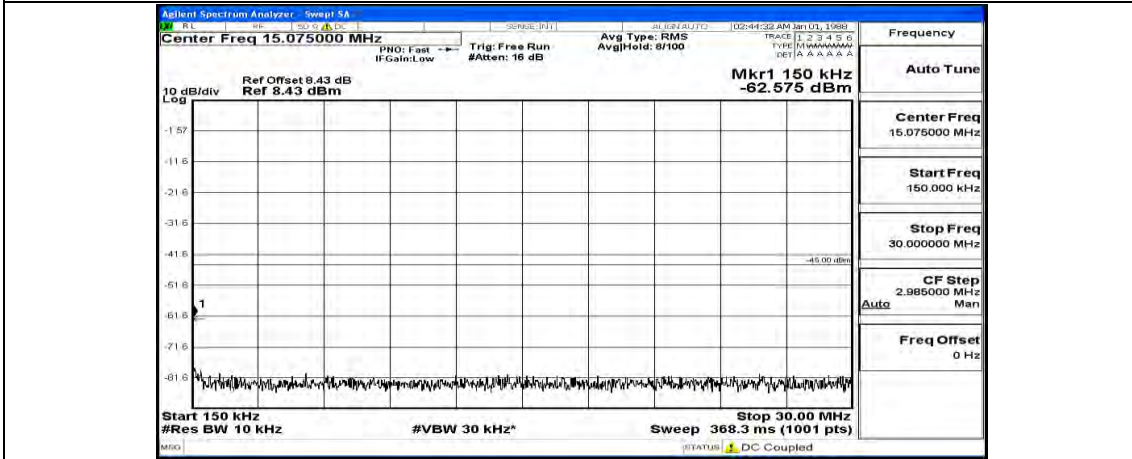

Channel Bandwidth: 10 MHz_HCH_QPSK_1RB#0

Channel Bandwidth: 10 MHz_HCH_QPSK_1RB#24

Channel Bandwidth: 10 MHz_HCH_QPSK_1RB#49

Channel Bandwidth: 10 MHz_LCH_16QAM_1RB#0

Channel Bandwidth: 10 MHz_LCH_16QAM_1RB#24

Channel Bandwidth: 10 MHz_LCH_16QAM_1RB#49

Channel Bandwidth: 10 MHz_MCH_16QAM_1RB#0

Channel Bandwidth: 10 MHz_MCH_16QAM_1RB#24

Channel Bandwidth: 10 MHz_MCH_16QAM_1RB#49

Channel Bandwidth: 10 MHz_HCH_16QAM_1RB#0