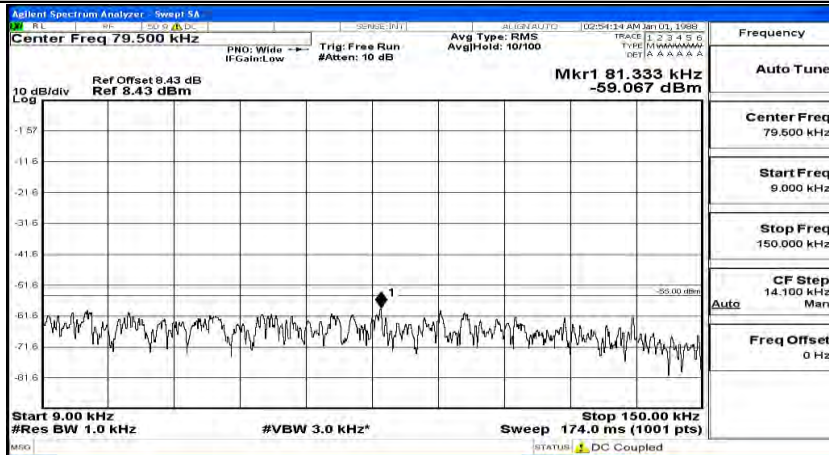

(Channel Bandwidth:20 MHz) LCH_16QAM_1RB#49

(Channel Bandwidth:20 MHz) LCH_16QAM_1RB#99

(Channel Bandwidth:20 MHz)_MCH_16QAM_1RB#0

(Channel Bandwidth:20 MHz)_MCH_16QAM_1RB#49

(Channel Bandwidth:20 MHz)_MCH_16QAM_1RB#99