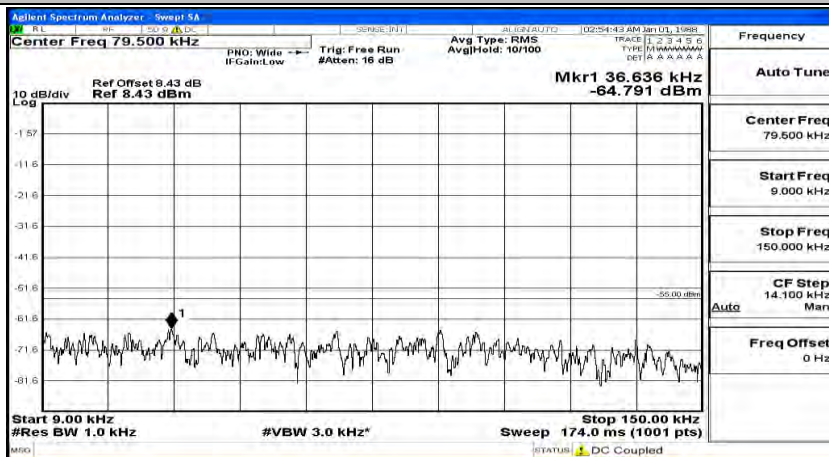

(Channel Bandwidth:20 MHz) LCH_16QAM_1RB#49

(Channel Bandwidth:20 MHz) LCH_16QAM_1RB#99

(Channel Bandwidth:20 MHz)_MCH_16QAM_1RB#0

(Channel Bandwidth:20 MHz)_MCH_16QAM_1RB#49

(Channel Bandwidth:20 MHz)_MCH_16QAM_1RB#99