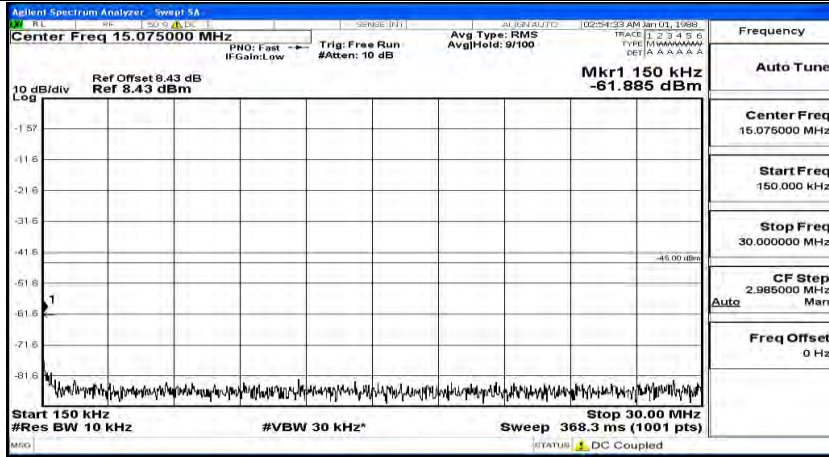

(Channel Bandwidth:20 MHz) LCH_16QAM_1RB#49

(Channel Bandwidth:20 MHz) LCH_16QAM_1RB#99

(Channel Bandwidth:20 MHz)_MCH_16QAM_1RB#0

(Channel Bandwidth:20 MHz)_MCH_16QAM_1RB#49

(Channel Bandwidth:20 MHz)_MCH_16QAM_1RB#99