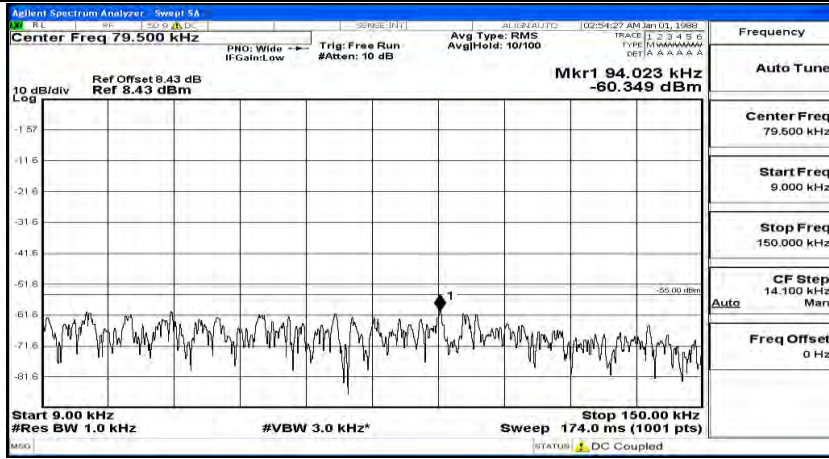

(Channel Bandwidth:20 MHz) LCH_16QAM_1RB#49

(Channel Bandwidth:20 MHz) LCH_16QAM_1RB#99

(Channel Bandwidth:20 MHz)_MCH_16QAM_1RB#0

(Channel Bandwidth:20 MHz)_MCH_16QAM_1RB#49

(Channel Bandwidth:20 MHz)_MCH_16QAM_1RB#99