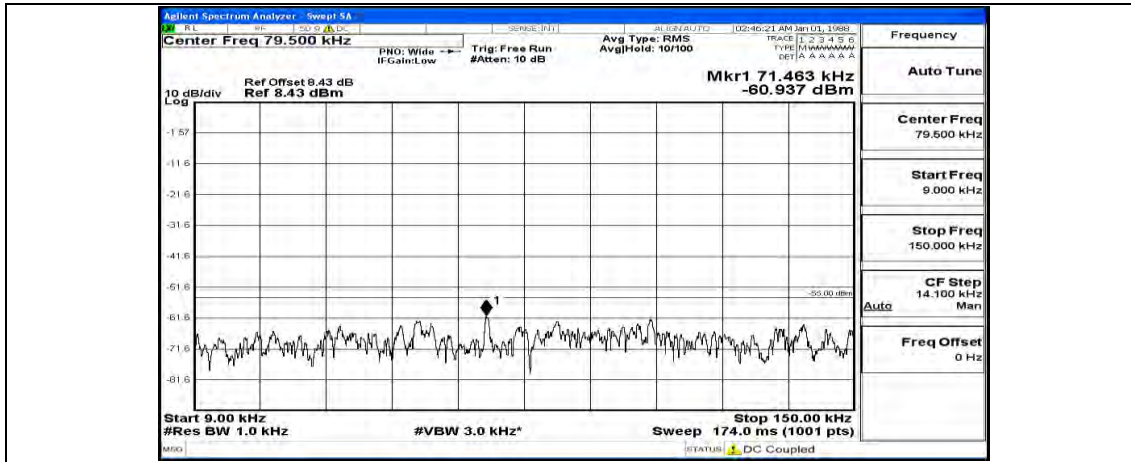

Channel Bandwidth: 10 MHz_HCH_16QAM_1RB#24

Channel Bandwidth: 10 MHz_HCH_16QAM_1RB#49

Channel Bandwidth: 15 MHz

(Channel Bandwidth:15 MHz)_LCH_QPSK_1RB#0

(Channel Bandwidth:15 MHz)_LCH_QPSK_1RB#37

(Channel Bandwidth:15 MHz)_LCH_QPSK_1RB#74