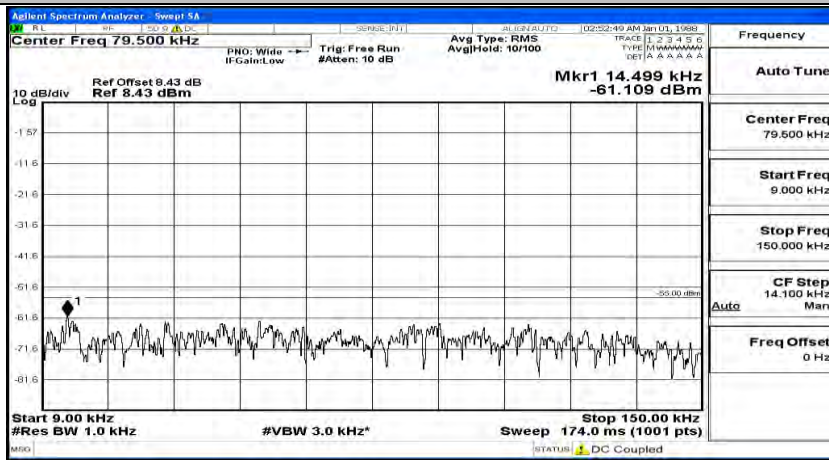

(Channel Bandwidth:20 MHz) LCH_16QAM_1RB#49