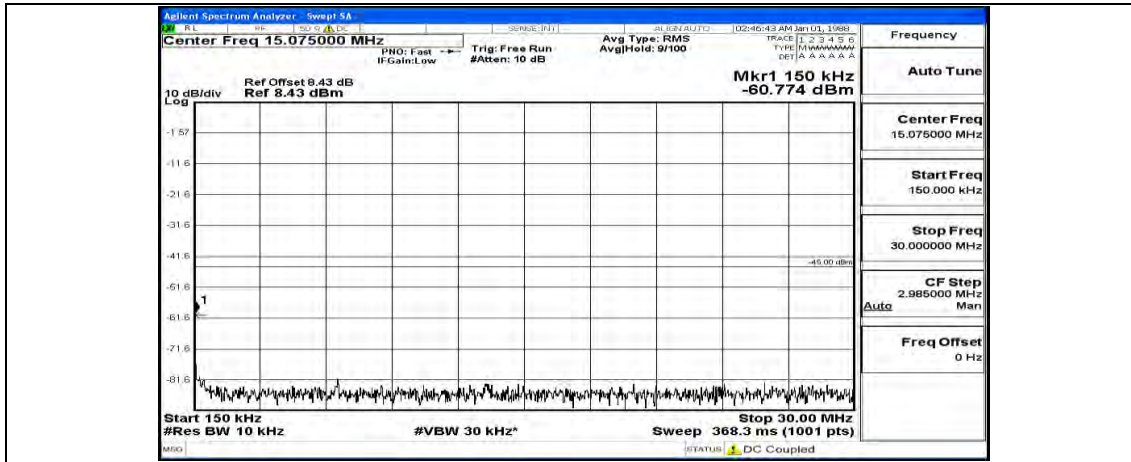

Channel Bandwidth: 10 MHz_HCH_16QAM_1RB#24

Channel Bandwidth: 10 MHz_HCH_16QAM_1RB#49

Channel Bandwidth: 15 MHz

(Channel Bandwidth:15 MHz)_LCH_QPSK_1RB#0

(Channel Bandwidth:15 MHz)_LCH_QPSK_1RB#37

(Channel Bandwidth:15 MHz)_LCH_QPSK_1RB#74