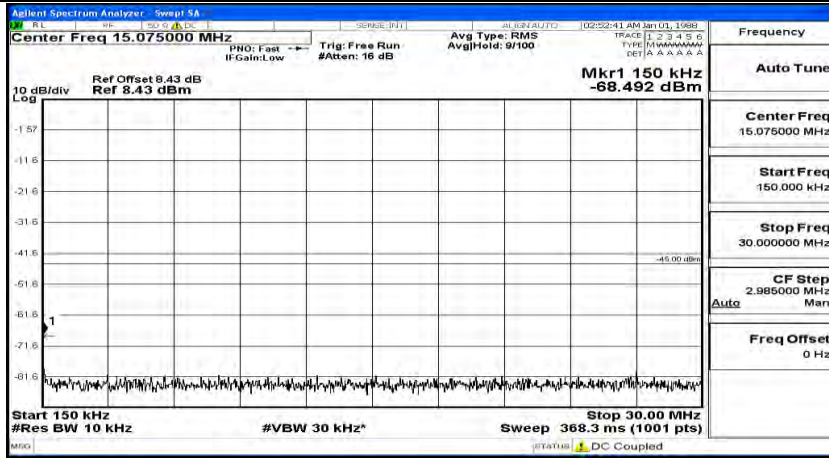

(Channel Bandwidth:20 MHz)_MCH_QPSK_1RB#99

(Channel Bandwidth:20 MHz)_HCH_QPSK_1RB#0

(Channel Bandwidth:20 MHz)_HCH_QPSK_1RB#49

(Channel Bandwidth:20 MHz)_HCH_QPSK_1RB#99

(Channel Bandwidth:20 MHz)_LCH_16QAM_1RB#0