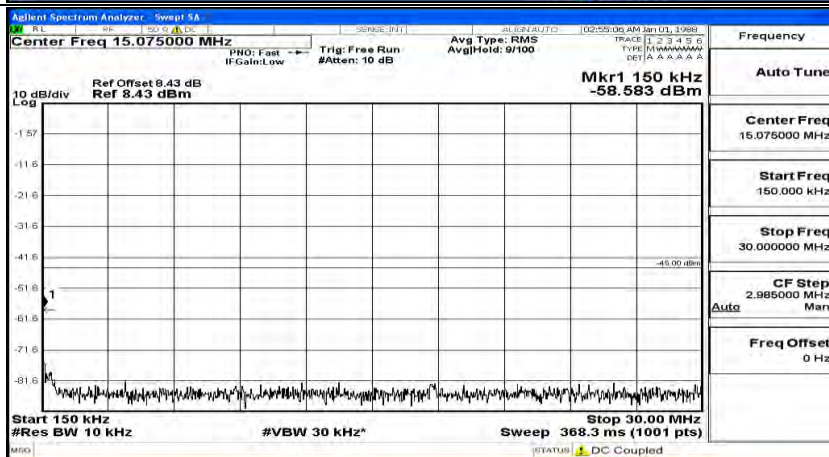

(Channel Bandwidth:20 MHz)_HCH_QPSK_1RB#0

(Channel Bandwidth:20 MHz)_HCH_QPSK_1RB#49