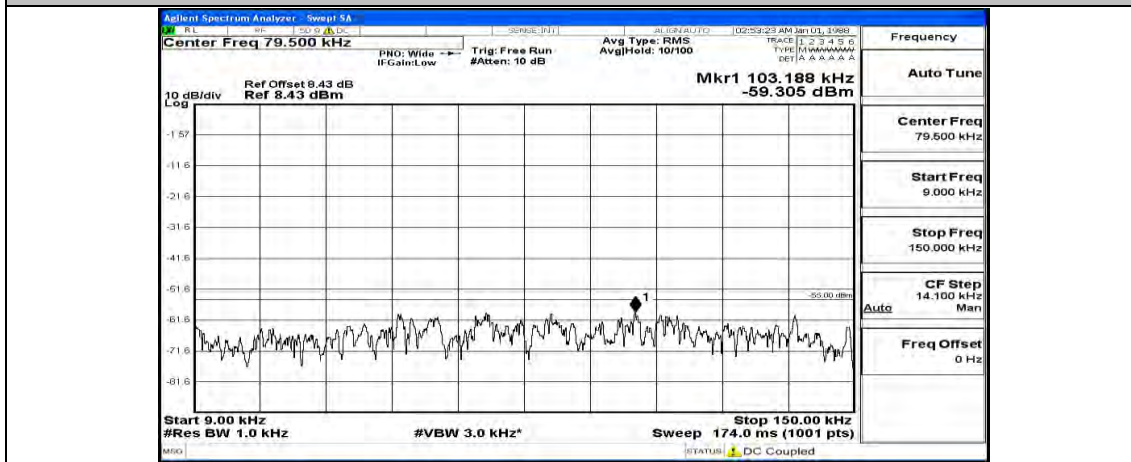

Channel Bandwidth: 20 MHz

(Channel Bandwidth:20 MHz)_LCH_QPSK_1RB#0

(Channel Bandwidth:20 MHz)_LCH_QPSK_1RB#49

(Channel Bandwidth:20 MHz)_LCH_QPSK_1RB#99

(Channel Bandwidth:20 MHz)_MCH_QPSK_1RB#0

(Channel Bandwidth:20 MHz)_MCH_QPSK_1RB#49