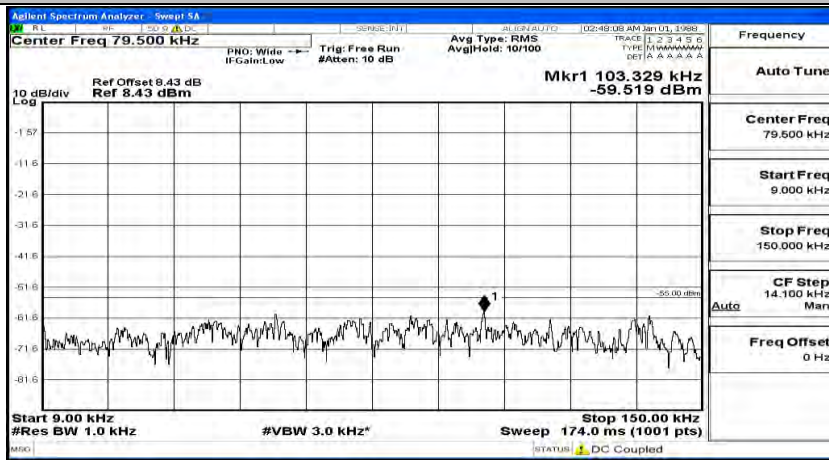

(Channel Bandwidth:15 MHz)_MCH_QPSK_1RB#37