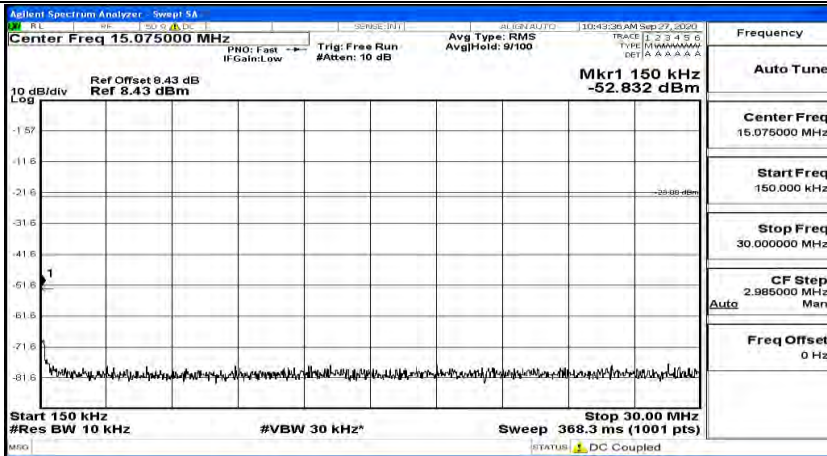

(Channel Bandwidth: 5 MHz)_HCH_QPSK_1RB#24