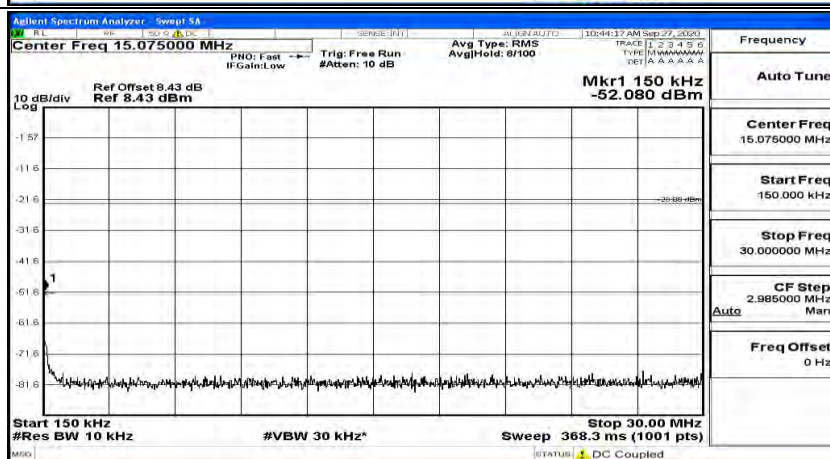

(Channel Bandwidth: 5 MHz)_HCH_16QAM_1RB#12