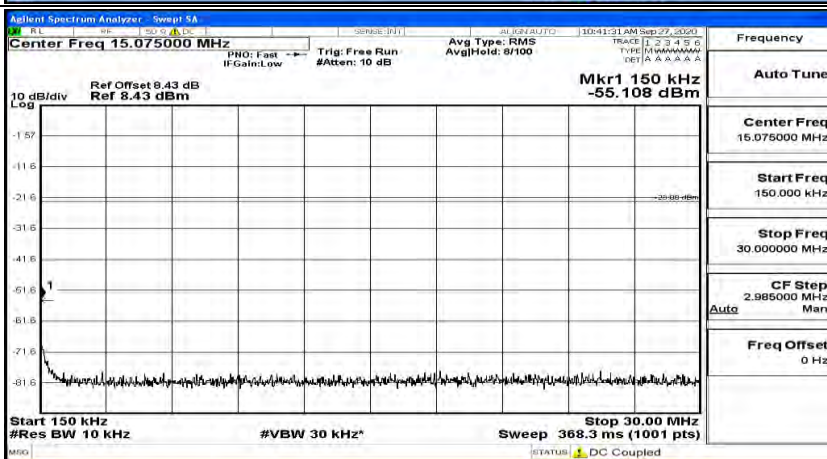

(Channel Bandwidth: 5 MHz)_HCH_QPSK_1RB#0

(Channel Bandwidth: 5 MHz)_HCH_QPSK_1RB#12

(Channel Bandwidth: 5 MHz)_HCH_QPSK_1RB#24

(Channel Bandwidth: 5 MHz)_LCH_16QAM_1RB#0

(Channel Bandwidth: 5 MHz)_LCH_16QAM_1RB#12