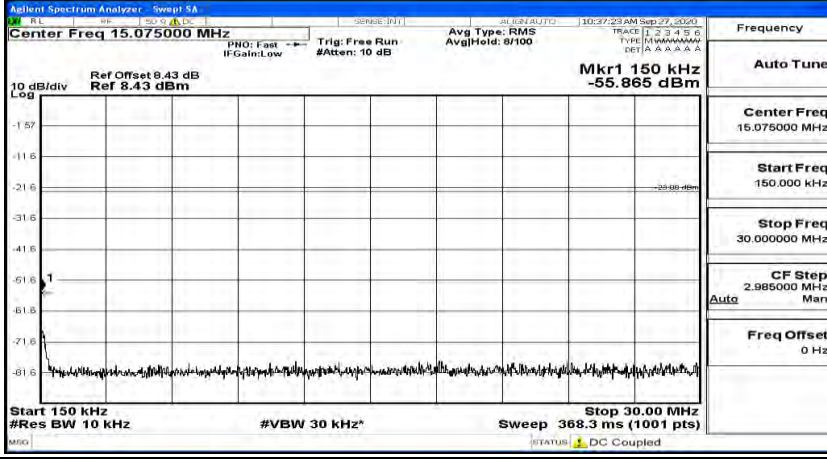

(Channel Bandwidth: 3 MHz)_LCH_16QAM_1RB#0

(Channel Bandwidth: 3 MHz)_LCH_16QAM_1RB#7

(Channel Bandwidth: 3 MHz) LCH_16QAM_1RB#14

(Channel Bandwidth: 3 MHz)_MCH_16QAM_1RB#0

(Channel Bandwidth: 3 MHz)_MCH_16QAM_1RB#7

(Channel Bandwidth: 3 MHz)_MCH_16QAM_1RB#14

(Channel Bandwidth: 3 MHz)_HCH_16QAM_1RB#0

(Channel Bandwidth: 3 MHz)_HCH_16QAM_1RB#7

(Channel Bandwidth: 3 MHz)_HCH_16QAM_1RB#14

Channel Bandwidth: 5 MHz

(Channel Bandwidth: 5 MHz)_LCH_QPSK_1RB#0