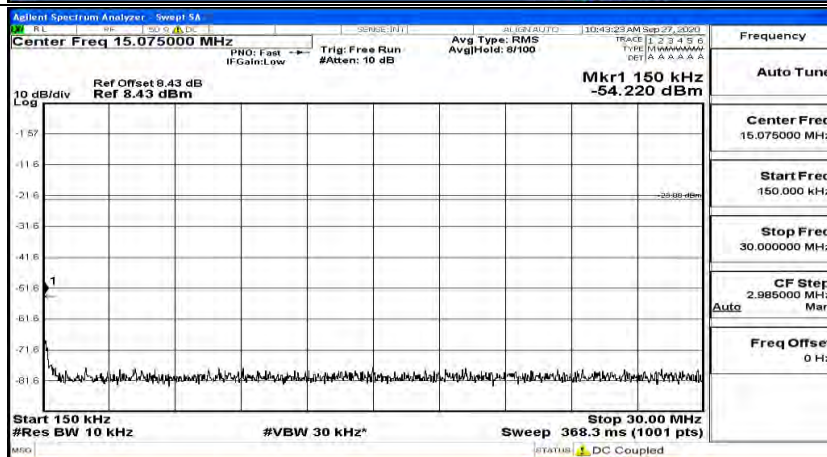

(Channel Bandwidth: 5 MHz)_HCH_QPSK_1RB#0

(Channel Bandwidth: 5 MHz)_HCH_QPSK_1RB#12