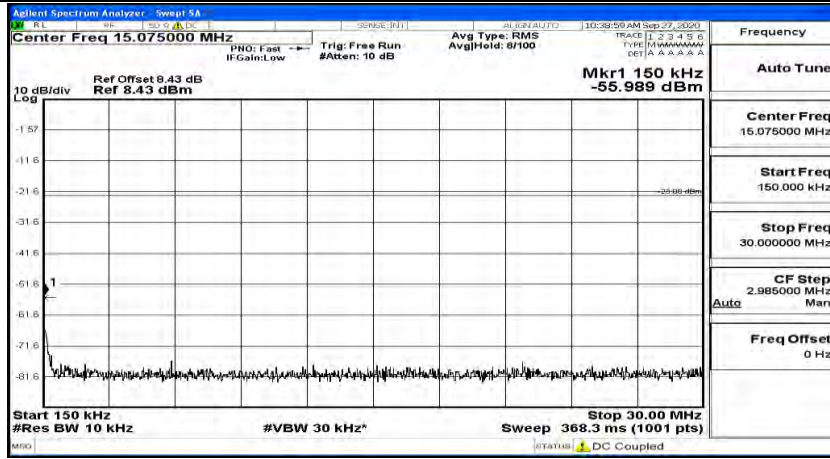

(Channel Bandwidth: 3 MHz)_LCH_16QAM_1RB#0

(Channel Bandwidth: 3 MHz)_LCH_16QAM_1RB#7

(Channel Bandwidth: 3 MHz) LCH_16QAM_1RB#14

(Channel Bandwidth: 3 MHz)_MCH_16QAM_1RB#0

(Channel Bandwidth: 3 MHz)_MCH_16QAM_1RB#7

(Channel Bandwidth: 3 MHz)_MCH_16QAM_1RB#14

(Channel Bandwidth: 3 MHz)_HCH_16QAM_1RB#0

(Channel Bandwidth: 3 MHz)_HCH_16QAM_1RB#7

(Channel Bandwidth: 3 MHz)_HCH_16QAM_1RB#14

Channel Bandwidth: 5 MHz

(Channel Bandwidth: 5 MHz)_LCH_QPSK_1RB#0