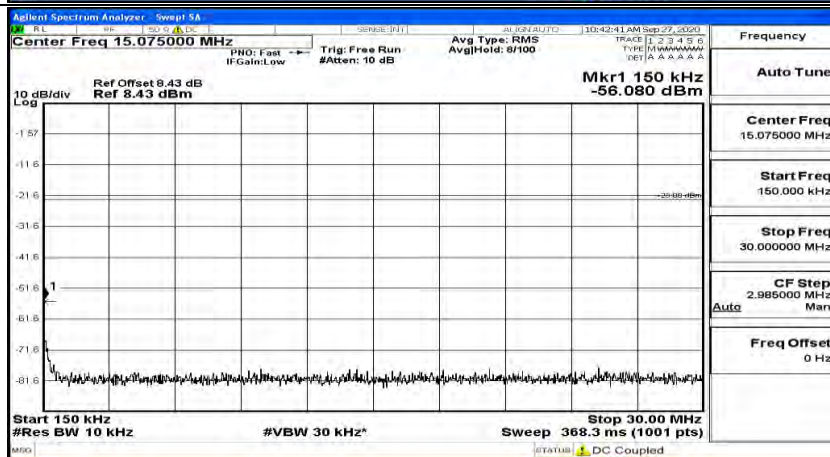

(Channel Bandwidth: 5 MHz)_MCH_16QAM_1RB#0

(Channel Bandwidth: 5 MHz)_MCH_16QAM_1RB#12