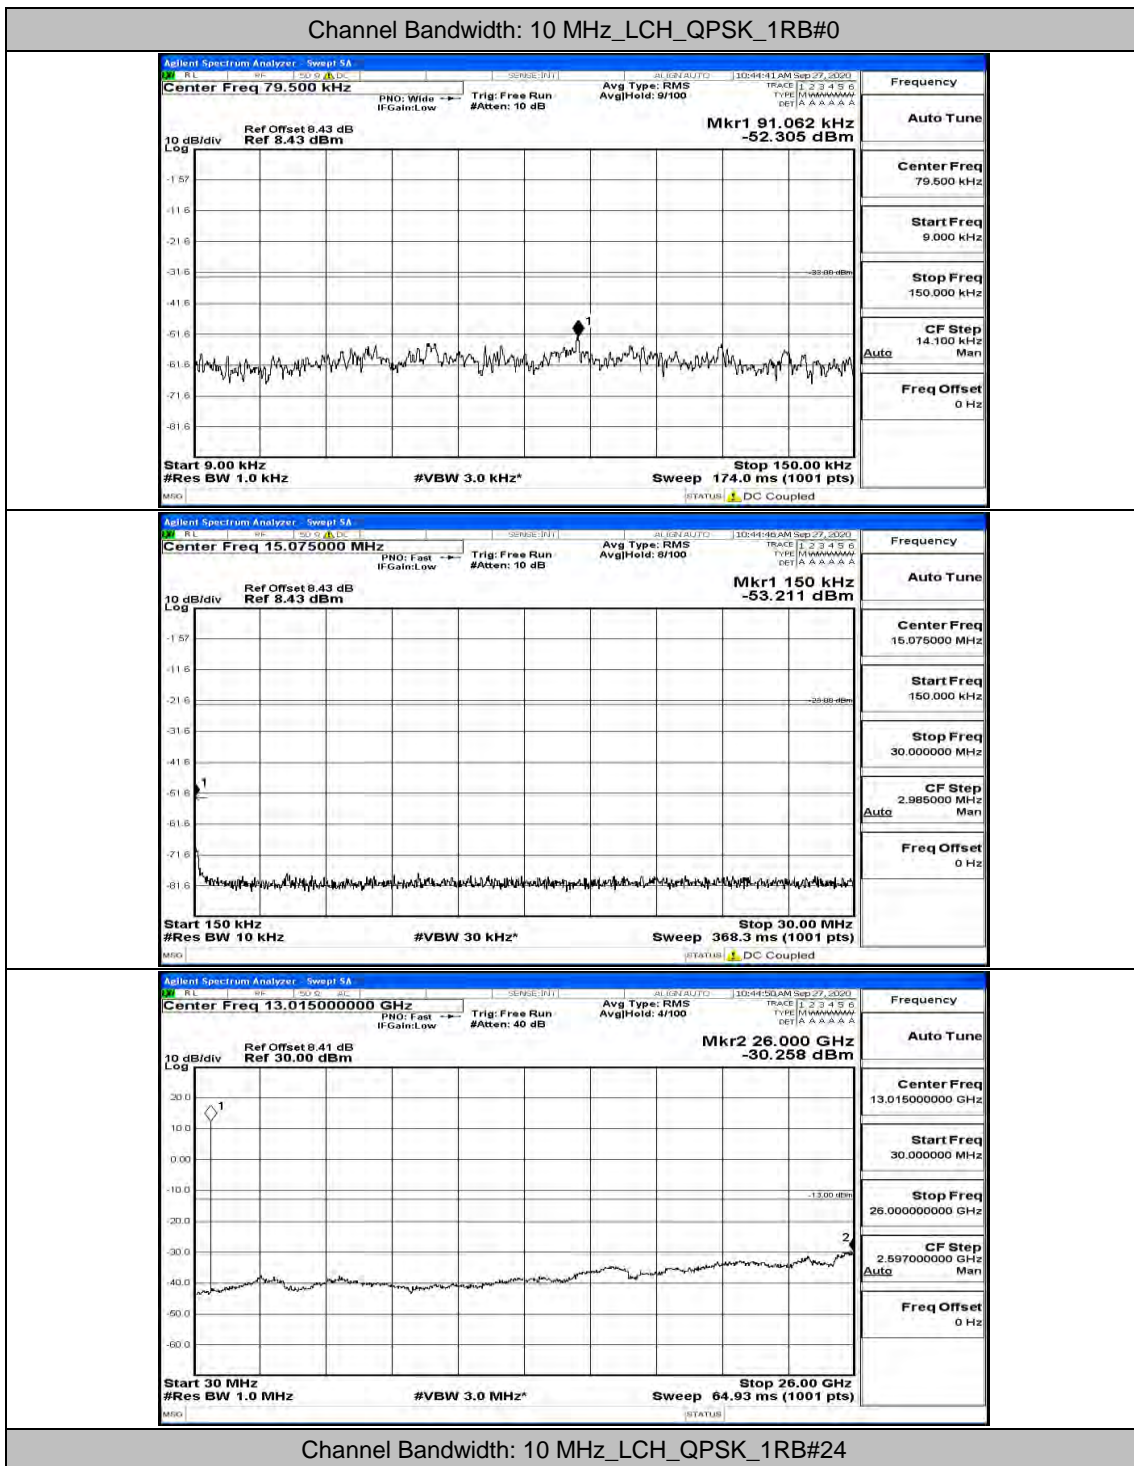

(Channel Bandwidth: 5 MHz)_HCH_16QAM_1RB#12

(Channel Bandwidth: 5 MHz)_HCH_16QAM_1RB#24

Channel Bandwidth: 10 MHz

Channel Bandwidth: 10 MHz_LCH_QPSK_1RB#49

Channel Bandwidth: 10 MHz_MCH_QPSK_1RB#0

Channel Bandwidth: 10 MHz_MCH_QPSK_1RB#24