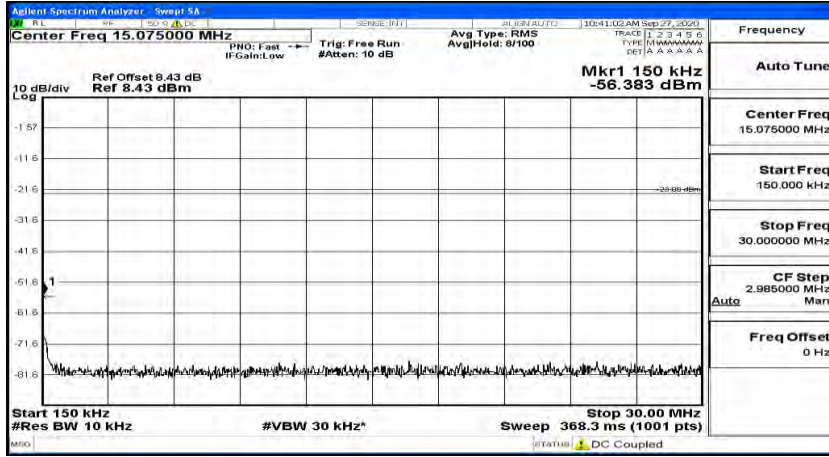

(Channel Bandwidth: 3 MHz)_MCH_16QAM_1RB#14

(Channel Bandwidth: 3 MHz)_HCH_16QAM_1RB#0

(Channel Bandwidth: 3 MHz)_HCH_16QAM_1RB#7

(Channel Bandwidth: 3 MHz)_HCH_16QAM_1RB#14

Channel Bandwidth: 5 MHz

(Channel Bandwidth: 5 MHz)_LCH_QPSK_1RB#0

(Channel Bandwidth: 5 MHz)_LCH_QPSK_1RB#12

(Channel Bandwidth: 5 MHz)_LCH_QPSK_1RB#24

(Channel Bandwidth: 5 MHz)_MCH_QPSK_1RB#0

(Channel Bandwidth: 5 MHz) MCH_QPSK_1RB#12

(Channel Bandwidth: 5 MHz) MCH_QPSK_1RB#24