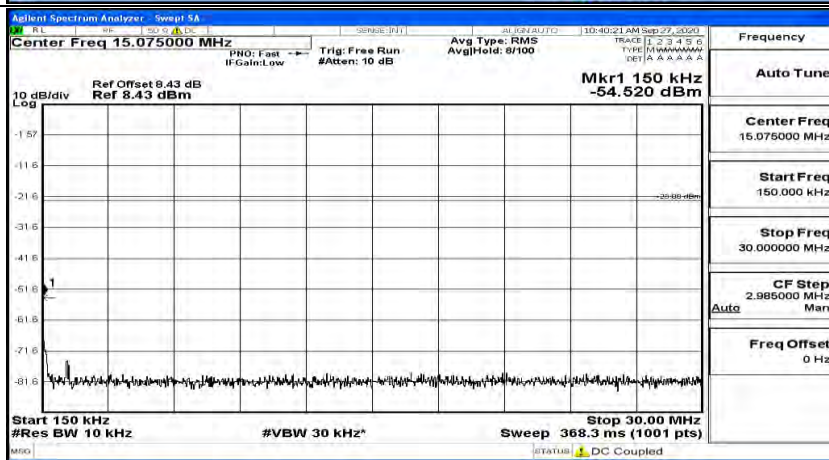

(Channel Bandwidth: 3 MHz)_MCH_16QAM_1RB#14

(Channel Bandwidth: 3 MHz)_HCH_16QAM_1RB#0

(Channel Bandwidth: 3 MHz)_HCH_16QAM_1RB#7

(Channel Bandwidth: 3 MHz)_HCH_16QAM_1RB#14

Channel Bandwidth: 5 MHz

(Channel Bandwidth: 5 MHz)_LCH_QPSK_1RB#0