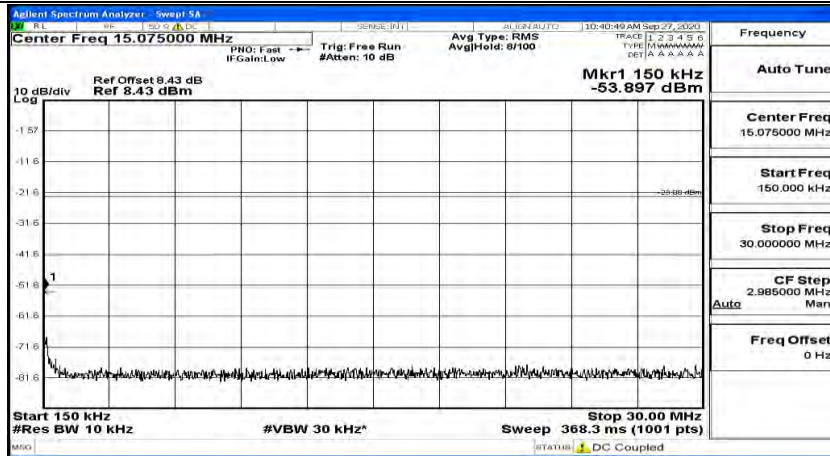

(Channel Bandwidth: 3 MHz)_MCH_16QAM_1RB#14

(Channel Bandwidth: 3 MHz)_HCH_16QAM_1RB#0

(Channel Bandwidth: 3 MHz)_HCH_16QAM_1RB#7

(Channel Bandwidth: 3 MHz)_HCH_16QAM_1RB#14

Channel Bandwidth: 5 MHz

(Channel Bandwidth: 5 MHz)_LCH_QPSK_1RB#0

(Channel Bandwidth: 5 MHz)_LCH_QPSK_1RB#12

(Channel Bandwidth: 5 MHz)_LCH_QPSK_1RB#24

(Channel Bandwidth: 5 MHz)_MCH_QPSK_1RB#0

(Channel Bandwidth: 5 MHz) MCH_QPSK_1RB#12

(Channel Bandwidth: 5 MHz) MCH_QPSK_1RB#24