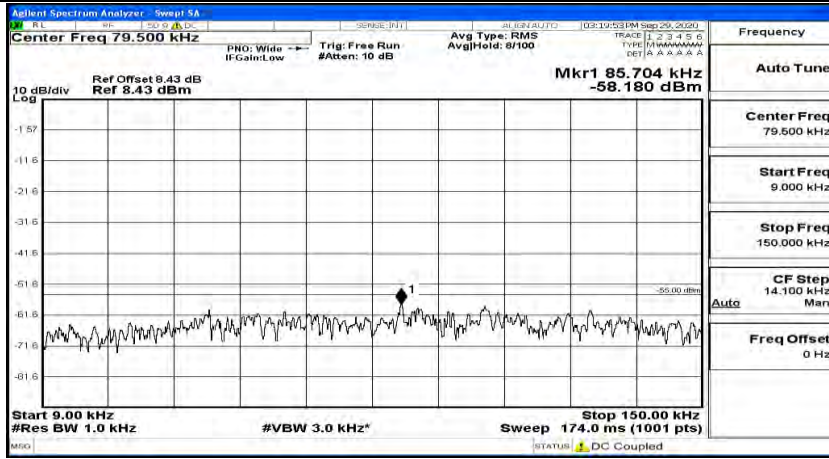

(Channel Bandwidth:20 MHz)_HCH_QPSK_1RB#99