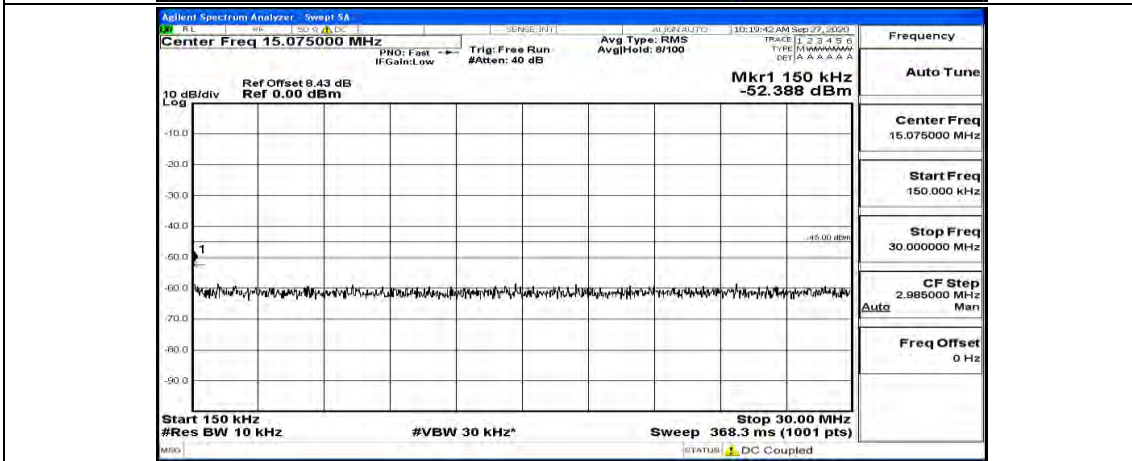

Channel Bandwidth: 10 MHz_MCH_16QAM_1RB#0

Channel Bandwidth: 10 MHz_MCH_16QAM_1RB#24

Channel Bandwidth: 10 MHz_MCH_16QAM_1RB#49

Channel Bandwidth: 10 MHz_HCH_16QAM_1RB#0

Channel Bandwidth: 10 MHz_HCH_16QAM_1RB#24

Channel Bandwidth: 10 MHz_HCH_16QAM_1RB#49

Channel Bandwidth: 15 MHz

(Channel Bandwidth:15 MHz)_LCH_QPSK_1RB#0

(Channel Bandwidth:15 MHz)_LCH_QPSK_1RB#37

(Channel Bandwidth:15 MHz)_LCH_QPSK_1RB#74

(Channel Bandwidth:15 MHz)_MCH_QPSK_1RB#0