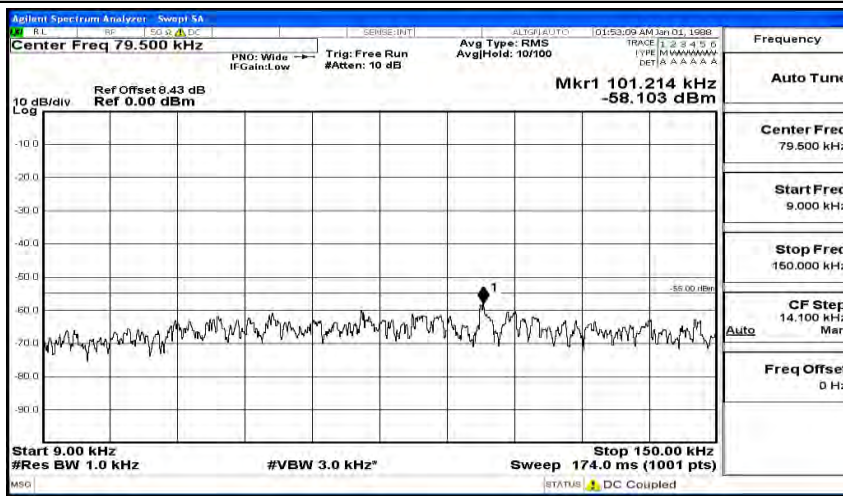

(Channel Bandwidth:15 MHz)_MCH_QPSK_1RB#37