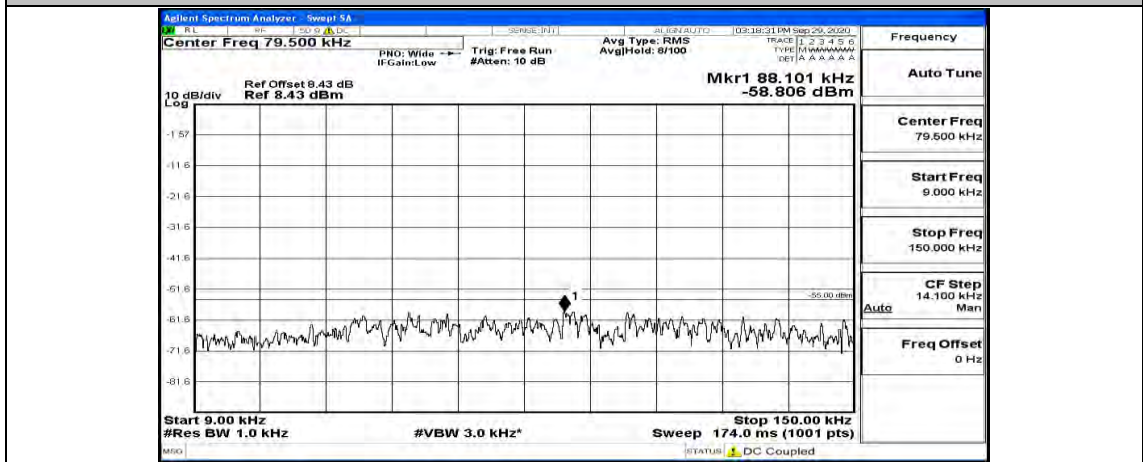

(Channel Bandwidth:20 MHz)_LCH_QPSK_1RB#49

(Channel Bandwidth:20 MHz)_LCH_QPSK_1RB#99

(Channel Bandwidth:20 MHz)_MCH_QPSK_1RB#0

(Channel Bandwidth:20 MHz)_MCH_QPSK_1RB#49

(Channel Bandwidth:20 MHz)_MCH_QPSK_1RB#99