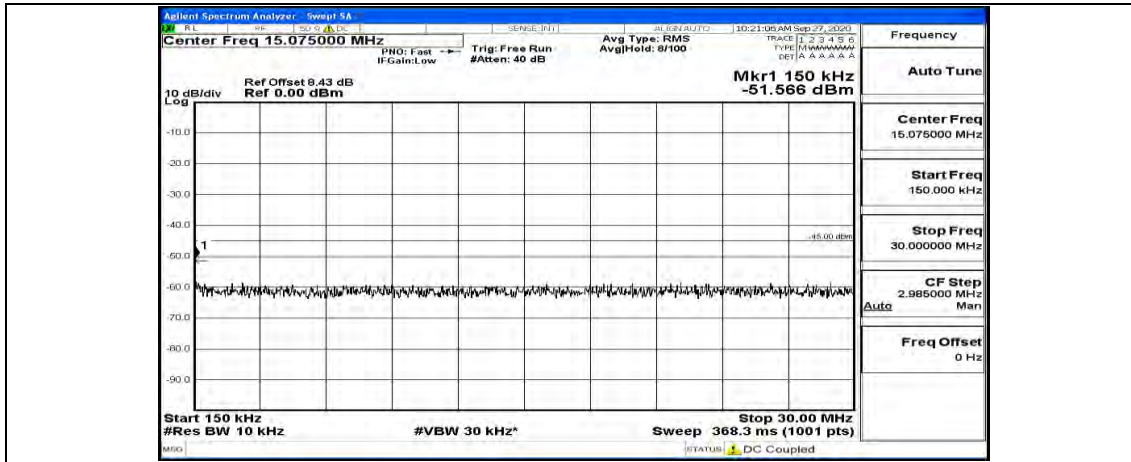

(Channel Bandwidth:15 MHz) LCH_16QAM_1RB#74