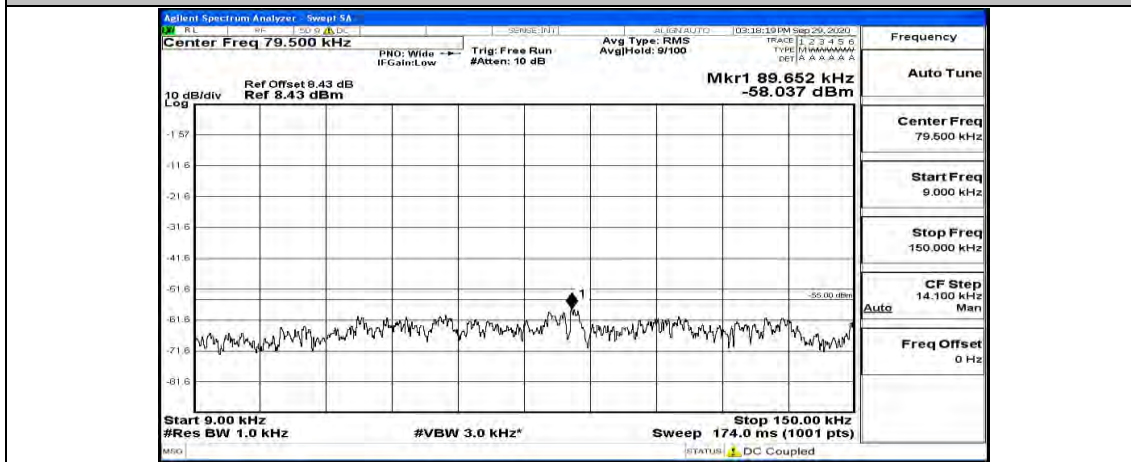

(Channel Bandwidth:20 MHz)_LCH_QPSK_1RB#49

(Channel Bandwidth:20 MHz)_LCH_QPSK_1RB#99

(Channel Bandwidth:20 MHz)_MCH_QPSK_1RB#0

(Channel Bandwidth:20 MHz)_MCH_QPSK_1RB#49

(Channel Bandwidth:20 MHz)_MCH_QPSK_1RB#99