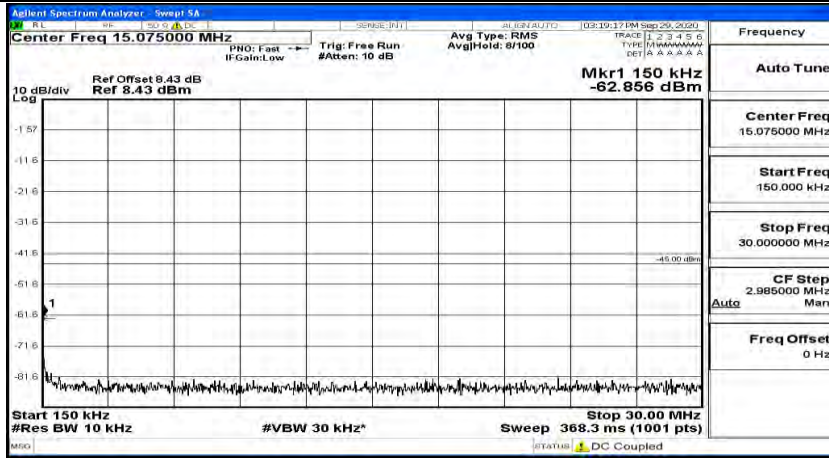

(Channel Bandwidth:20 MHz)_LCH_16QAM_1RB#99

(Channel Bandwidth:20 MHz)_MCH_16QAM_1RB#0

(Channel Bandwidth:20 MHz)_MCH_16QAM_1RB#49

(Channel Bandwidth:20 MHz)_MCH_16QAM_1RB#99

(Channel Bandwidth:20 MHz)_HCH_16QAM_1RB#0

(Channel Bandwidth:20 MHz)_HCH_16QAM_1RB#49

(Channel Bandwidth:20 MHz)_HCH_16QAM_1RB#99

Frequency
Auto Tune
Center Freq 79.500 kHz
Start Freq 9.000 kHz
Stop Freq 150.000 kHz
CF Step 14.100 kHz Man
Freq Offset 0 Hz