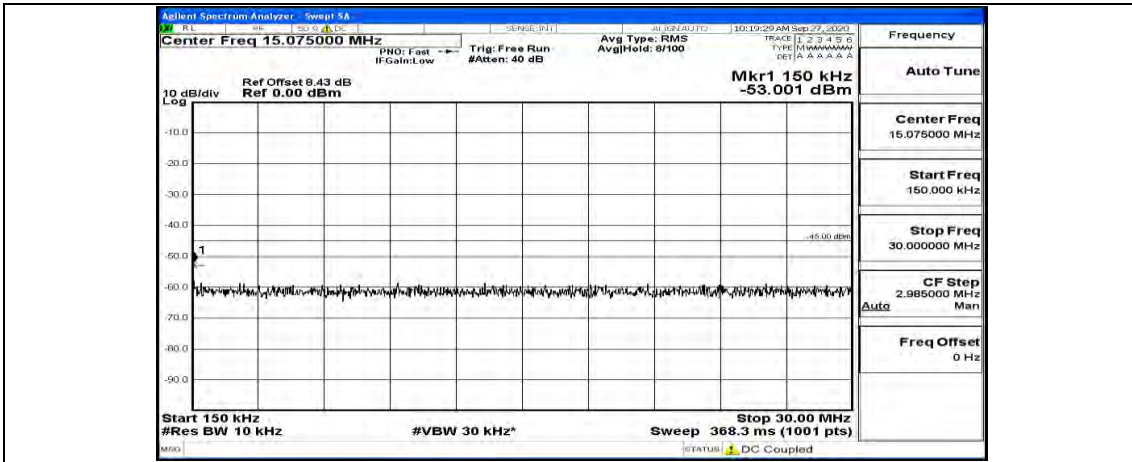

Channel Bandwidth: 10 MHz_MCH_16QAM_1RB#0

Channel Bandwidth: 10 MHz_MCH_16QAM_1RB#24

Channel Bandwidth: 10 MHz_MCH_16QAM_1RB#49

Channel Bandwidth: 10 MHz_HCH_16QAM_1RB#0

Channel Bandwidth: 10 MHz_HCH_16QAM_1RB#24

Channel Bandwidth: 10 MHz_HCH_16QAM_1RB#49

Channel Bandwidth: 15 MHz

(Channel Bandwidth:15 MHz)_LCH_QPSK_1RB#0

(Channel Bandwidth:15 MHz)_LCH_QPSK_1RB#37

(Channel Bandwidth:15 MHz)_LCH_QPSK_1RB#74

(Channel Bandwidth:15 MHz)_MCH_QPSK_1RB#0