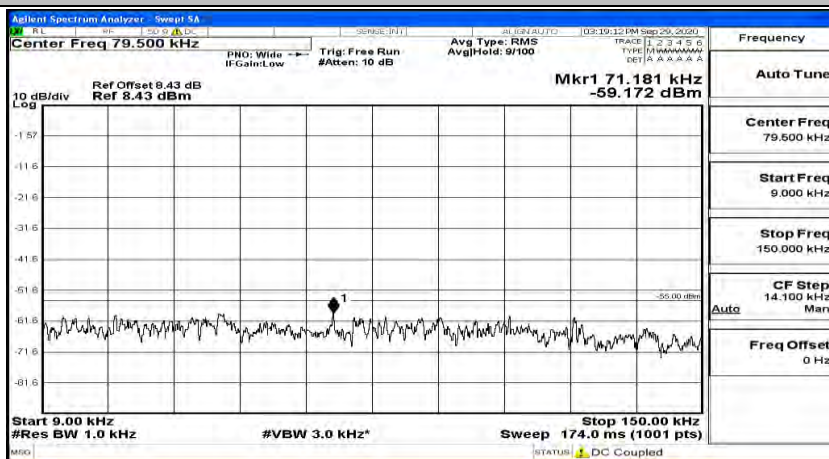

(Channel Bandwidth:20 MHz)_MCH_16QAM_1RB#49