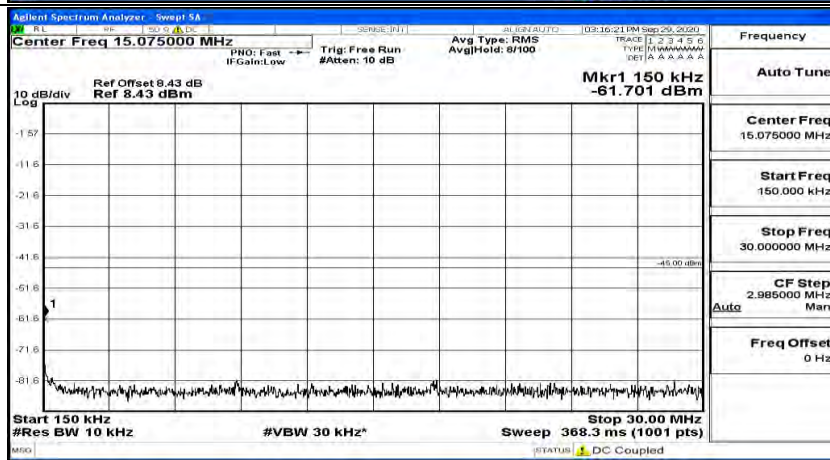

(Channel Bandwidth:15 MHz)_MCH_16QAM_1RB#74

(Channel Bandwidth:15 MHz)_HCH_16QAM_1RB#0

(Channel Bandwidth:15 MHz)_HCH_16QAM_1RB#37

(Channel Bandwidth:15 MHz)_HCH_16QAM_1RB#74

Channel Bandwidth: 20 MHz

(Channel Bandwidth:20 MHz)_LCH_QPSK_1RB#0