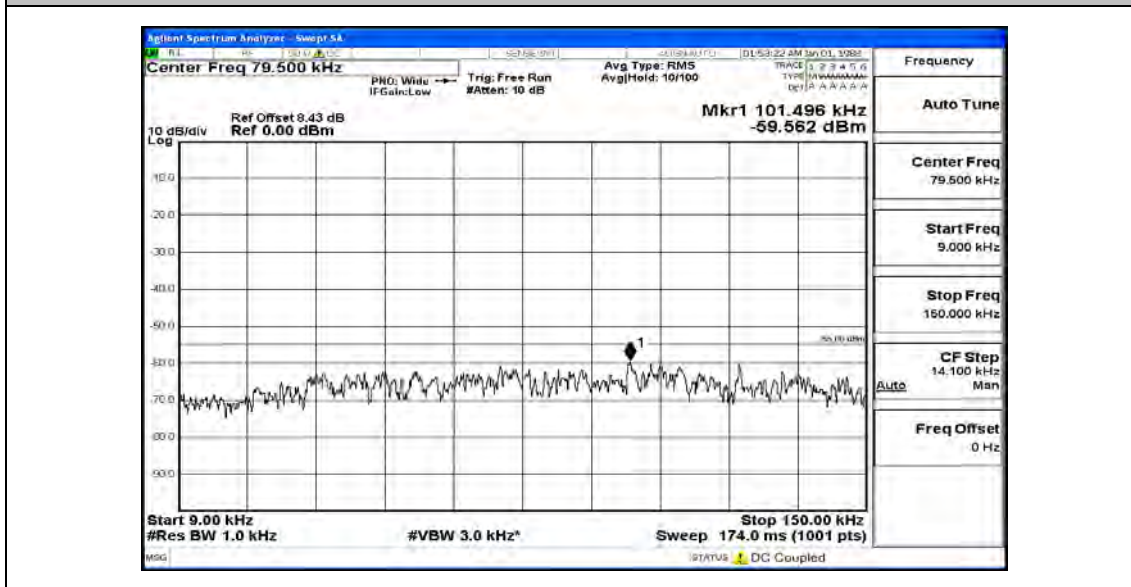

Channel Bandwidth: 10 MHz_HCH_16QAM_1RB#49

Channel Bandwidth: 15 MHz

(Channel Bandwidth:15 MHz)_LCH_QPSK_1RB#0

(Channel Bandwidth:15 MHz)_LCH_QPSK_1RB#37

(Channel Bandwidth:15 MHz)_LCH_QPSK_1RB#74

(Channel Bandwidth:15 MHz)_MCH_QPSK_1RB#0