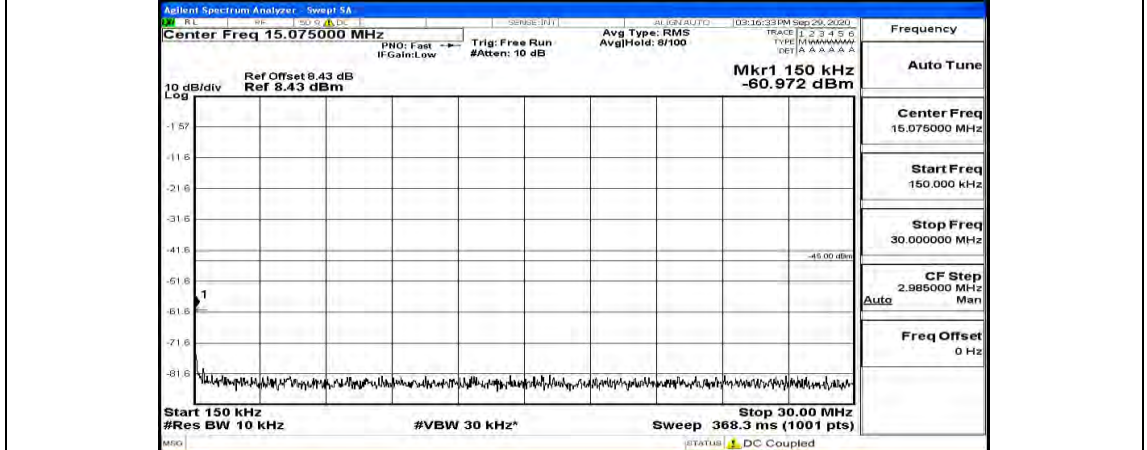

(Channel Bandwidth:20 MHz)_LCH_QPSK_1RB#99