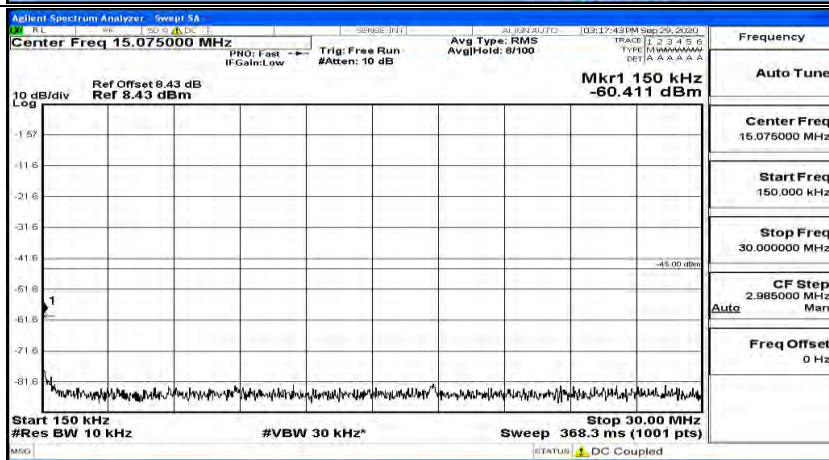

(Channel Bandwidth:20 MHz)_HCH_QPSK_1RB#0

(Channel Bandwidth:20 MHz)_HCH_QPSK_1RB#49

(Channel Bandwidth:20 MHz)_HCH_QPSK_1RB#99

#Img-QPSK-H-20-1-H-CSE-2

(Channel Bandwidth:20 MHz)_LCH_16QAM_1RB#0

(Channel Bandwidth:20 MHz) LCH_16QAM_1RB#49