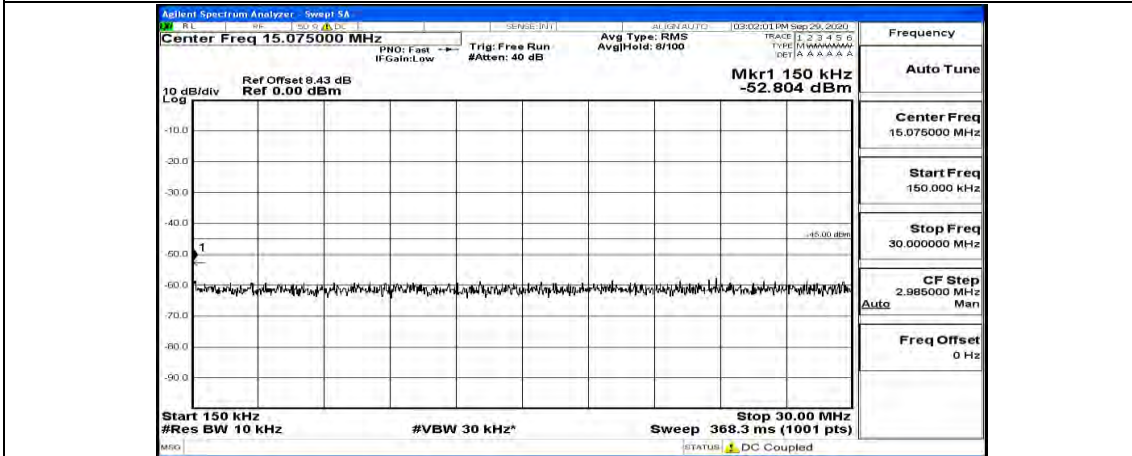

Channel Bandwidth: 10 MHz_MCH_16QAM_1RB#0

Channel Bandwidth: 10 MHz_MCH_16QAM_1RB#24

Channel Bandwidth: 10 MHz_MCH_16QAM_1RB#49

Channel Bandwidth: 10 MHz_HCH_16QAM_1RB#0

Channel Bandwidth: 10 MHz_HCH_16QAM_1RB#24

Channel Bandwidth: 10 MHz_HCH_16QAM_1RB#49

Channel Bandwidth: 15 MHz

(Channel Bandwidth:15 MHz)_LCH_QPSK_1RB#0

(Channel Bandwidth:15 MHz)_LCH_QPSK_1RB#37

(Channel Bandwidth:15 MHz)_LCH_QPSK_1RB#74

(Channel Bandwidth:15 MHz)_MCH_QPSK_1RB#0