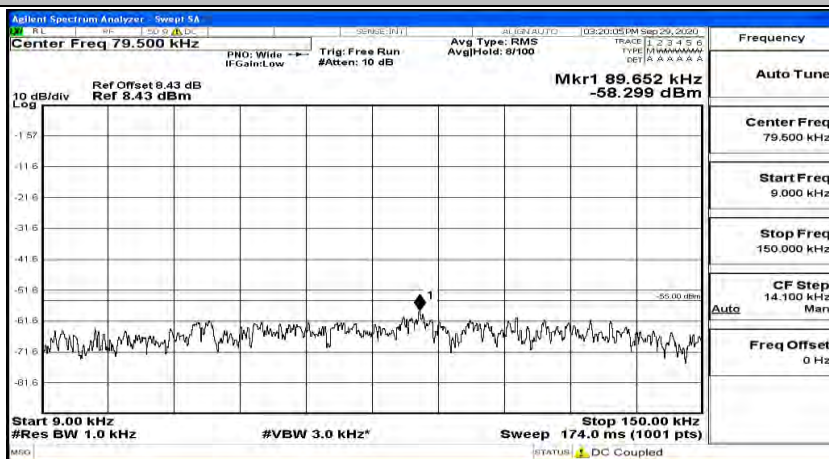

(Channel Bandwidth:20 MHz)_HCH_QPSK_1RB#99