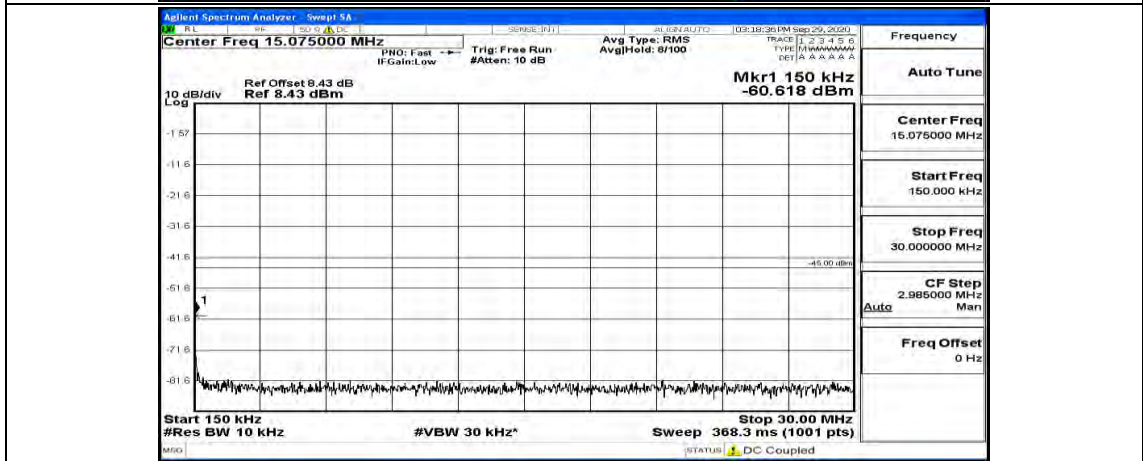

(Channel Bandwidth:20 MHz)_LCH_QPSK_1RB#49

(Channel Bandwidth:20 MHz)_LCH_QPSK_1RB#99

(Channel Bandwidth:20 MHz)_MCH_QPSK_1RB#0

(Channel Bandwidth:20 MHz)_MCH_QPSK_1RB#49

(Channel Bandwidth:20 MHz)_MCH_QPSK_1RB#99