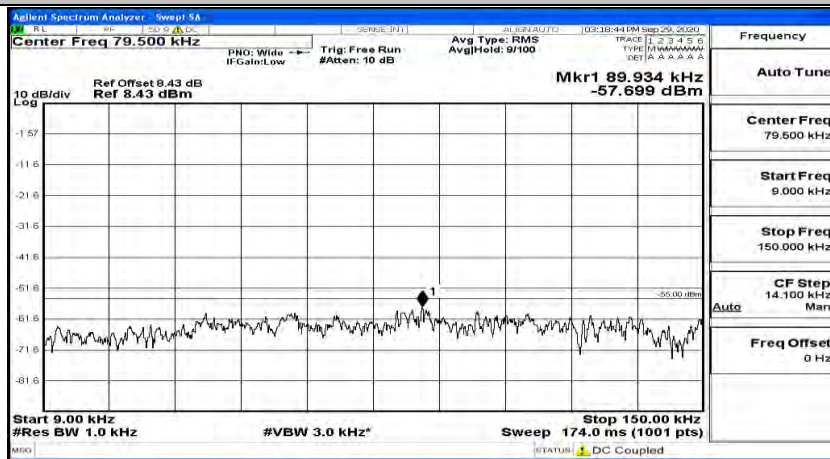

(Channel Bandwidth:20 MHz)_LCH_QPSK_1RB#49

(Channel Bandwidth:20 MHz)_LCH_QPSK_1RB#99

(Channel Bandwidth:20 MHz)_MCH_QPSK_1RB#0

(Channel Bandwidth:20 MHz)_MCH_QPSK_1RB#49

(Channel Bandwidth:20 MHz)_MCH_QPSK_1RB#99