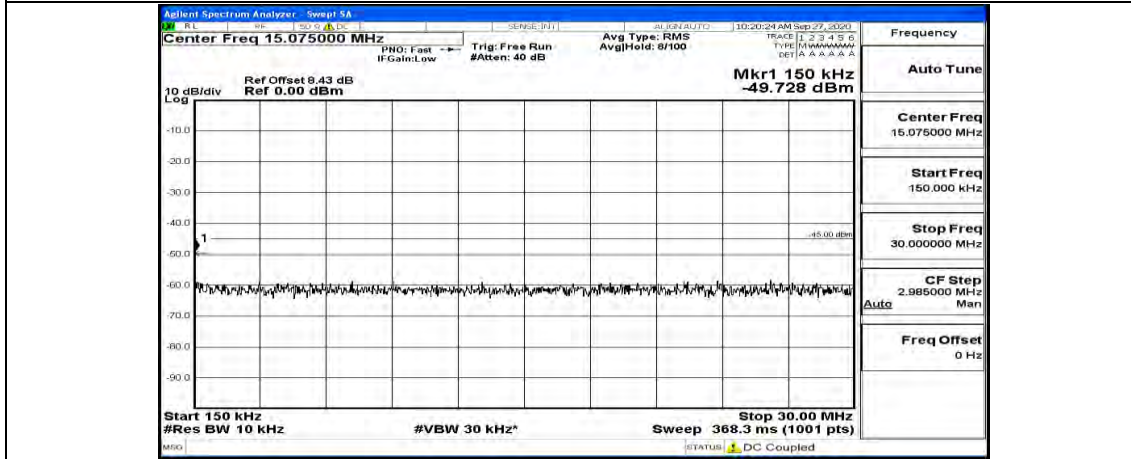

Channel Bandwidth: 10 MHz_HCH_16QAM_1RB#49

Channel Bandwidth: 15 MHz

(Channel Bandwidth:15 MHz)_LCH_QPSK_1RB#0

(Channel Bandwidth:15 MHz)_LCH_QPSK_1RB#37

(Channel Bandwidth:15 MHz)_LCH_QPSK_1RB#74

(Channel Bandwidth:15 MHz)_MCH_QPSK_1RB#0