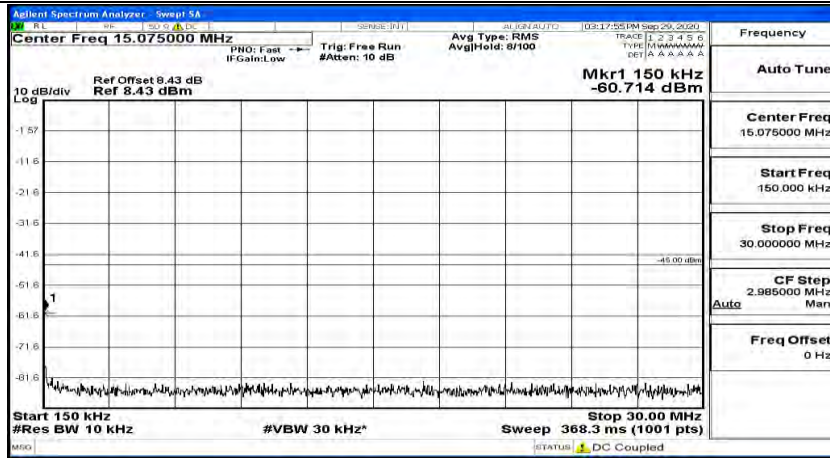

(Channel Bandwidth:20 MHz)_HCH_QPSK_1RB#0

(Channel Bandwidth:20 MHz)_HCH_QPSK_1RB#49

(Channel Bandwidth:20 MHz)_HCH_QPSK_1RB#99

#Img-QPSK-H-20-1-H-CSE-2

(Channel Bandwidth:20 MHz)_LCH_16QAM_1RB#0

(Channel Bandwidth:20 MHz) LCH_16QAM_1RB#49