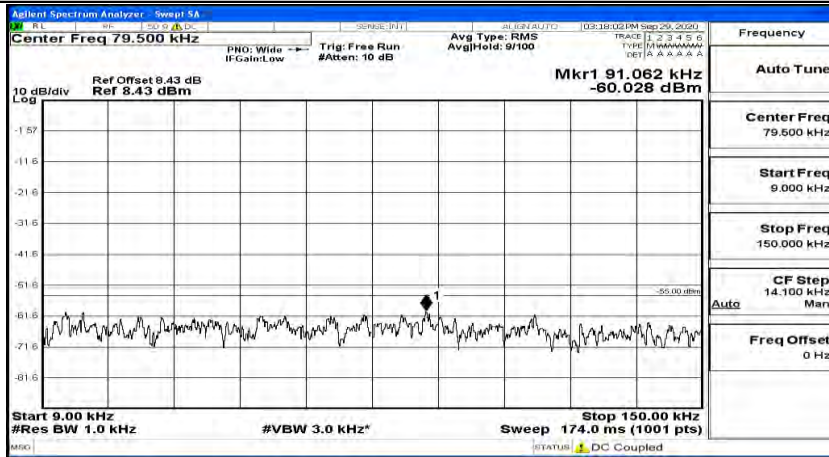

(Channel Bandwidth:20 MHz)_LCH_16QAM_1RB#99

(Channel Bandwidth:20 MHz)_MCH_16QAM_1RB#0