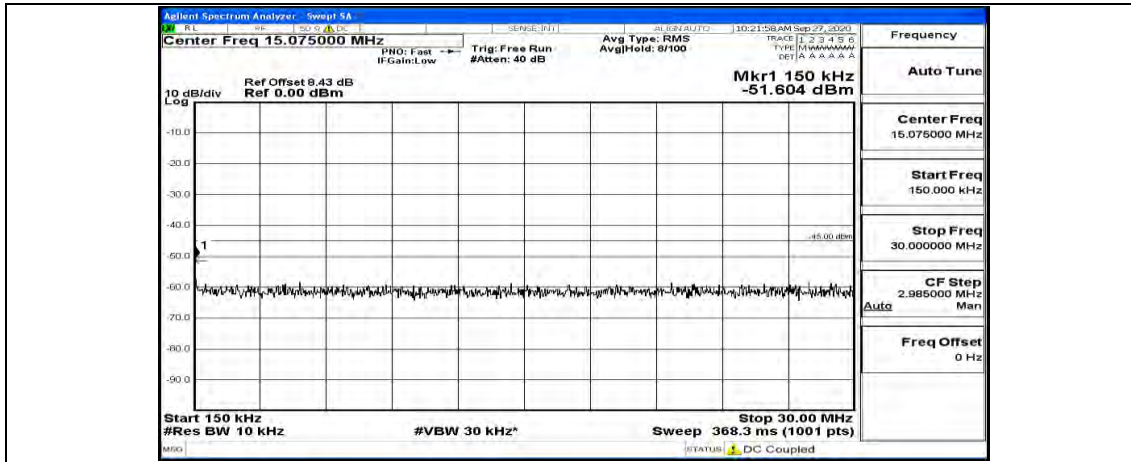

Channel Bandwidth: 10 MHz_HCH_16QAM_1RB#49

Channel Bandwidth: 15 MHz

(Channel Bandwidth:15 MHz)_LCH_QPSK_1RB#0

(Channel Bandwidth:15 MHz)_LCH_QPSK_1RB#37

(Channel Bandwidth:15 MHz)_LCH_QPSK_1RB#74

(Channel Bandwidth:15 MHz)_MCH_QPSK_1RB#0

(Channel Bandwidth:15 MHz)_MCH_QPSK_1RB#37

(Channel Bandwidth:15 MHz)_MCH_QPSK_1RB#74

(Channel Bandwidth:15 MHz)_HCH_QPSK_1RB#0

(Channel Bandwidth:15 MHz) _HCH_QPSK_1RB#37

(Channel Bandwidth:15 MHz) _HCH_QPSK_1RB#74