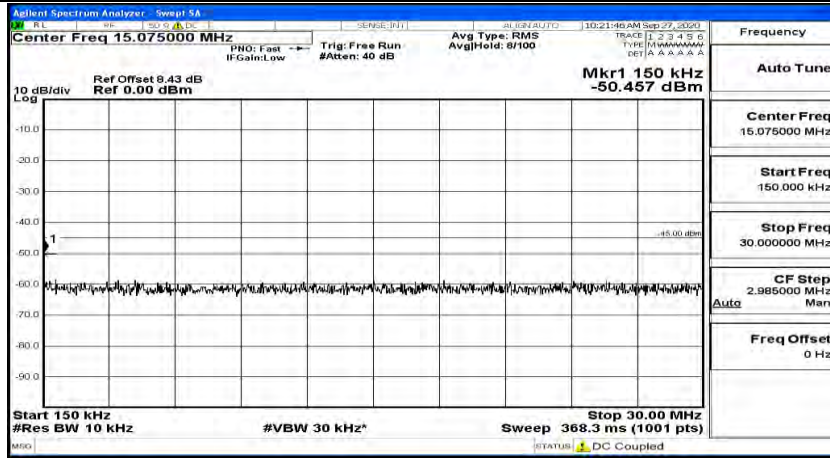

(Channel Bandwidth:15 MHz)_MCH_QPSK_1RB#74