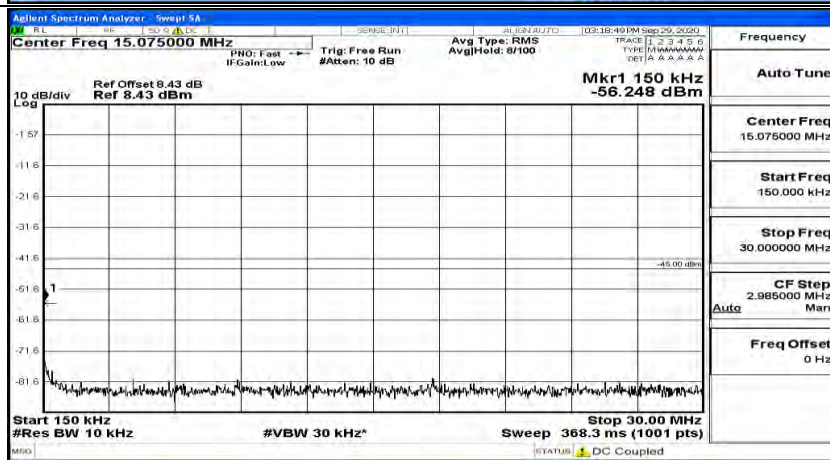

(Channel Bandwidth:20 MHz)_LCH_QPSK_1RB#49

(Channel Bandwidth:20 MHz)_LCH_QPSK_1RB#99

(Channel Bandwidth:20 MHz)_MCH_QPSK_1RB#0

(Channel Bandwidth:20 MHz)_MCH_QPSK_1RB#49

(Channel Bandwidth:20 MHz)_MCH_QPSK_1RB#99