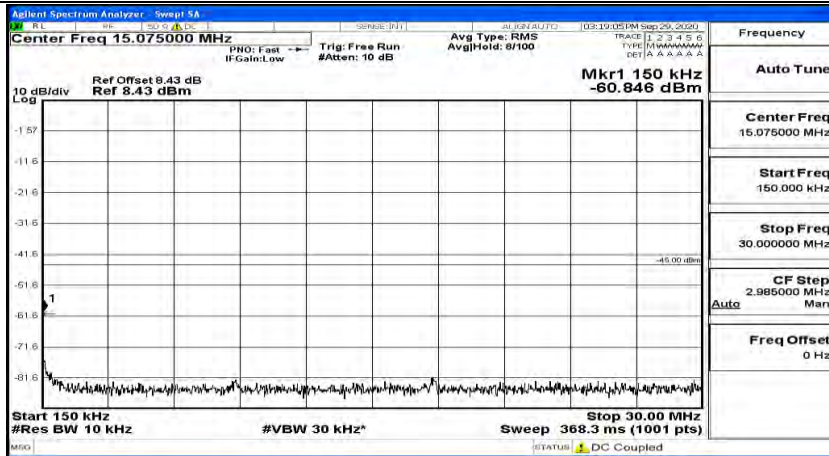

(Channel Bandwidth:20 MHz)_MCH_16QAM_1RB#49