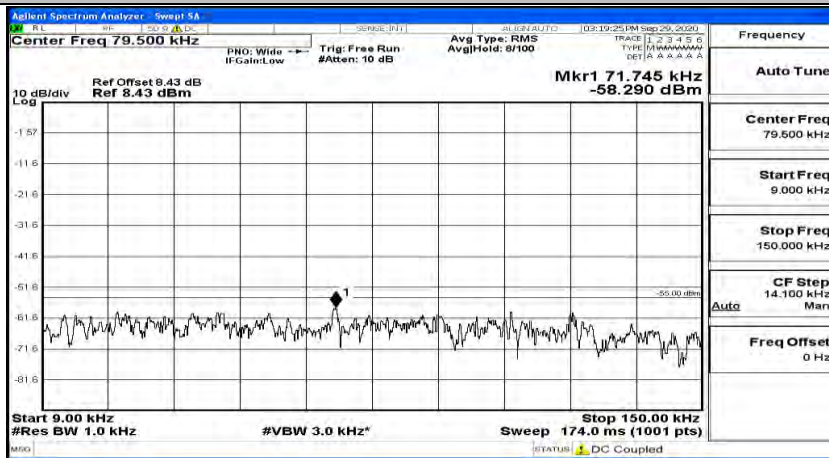

(Channel Bandwidth:20 MHz)_MCH_16QAM_1RB#99