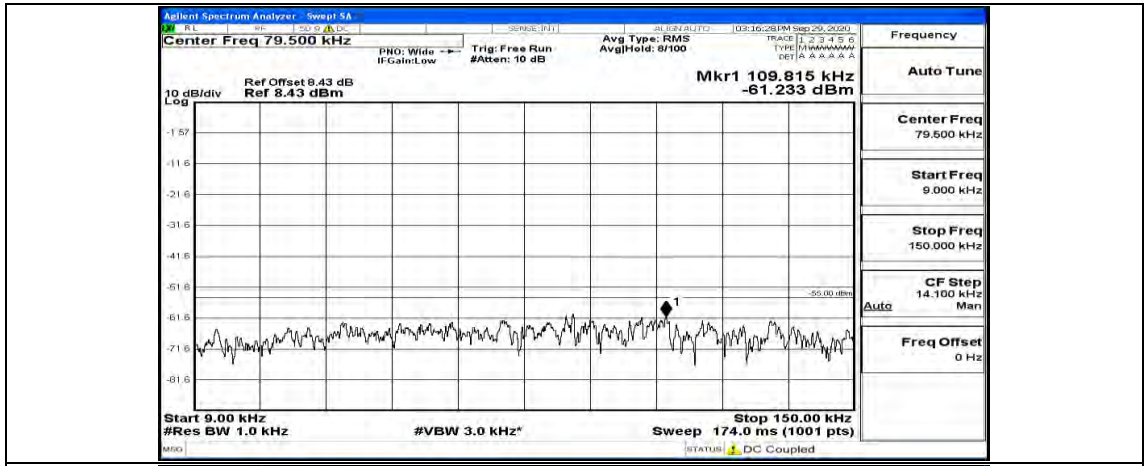

(Channel Bandwidth:20 MHz)_LCH_QPSK_1RB#49