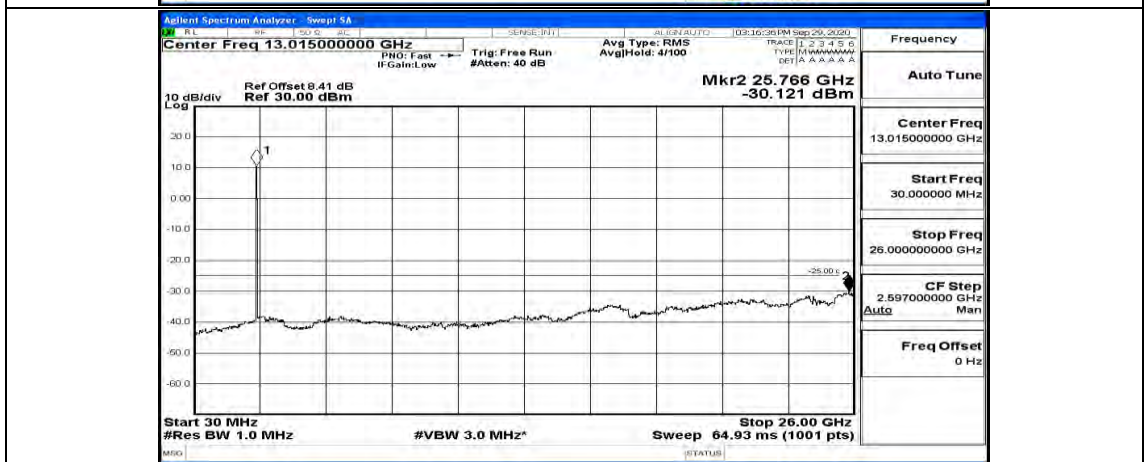

(Channel Bandwidth:20 MHz)_LCH_QPSK_1RB#99