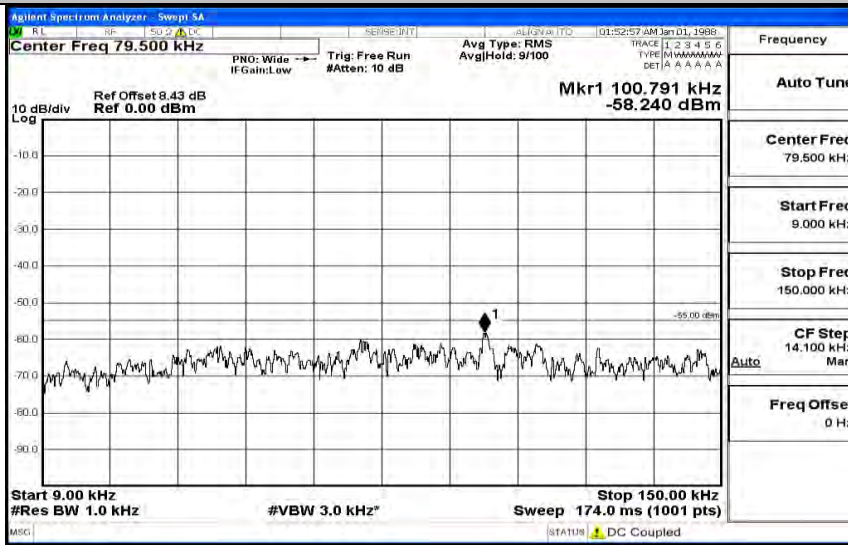

(Channel Bandwidth:15 MHz)_MCH_QPSK_1RB#74