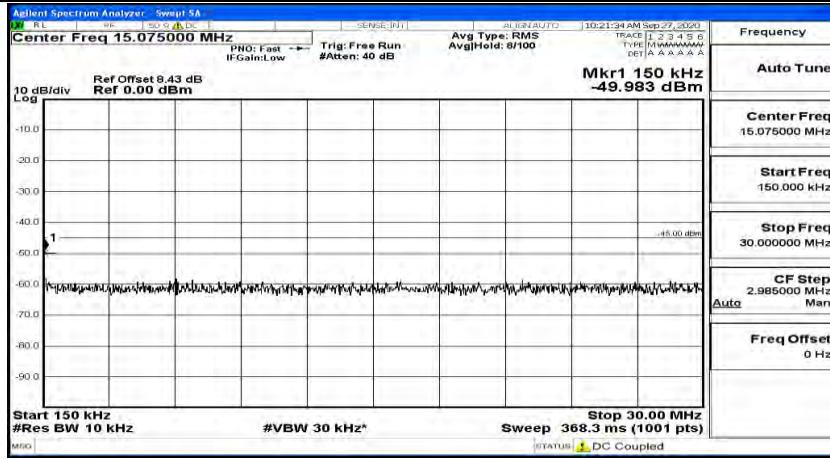

Channel Bandwidth: 10 MHz_HCH_16QAM_1RB#49

Channel Bandwidth: 15 MHz

(Channel Bandwidth:15 MHz)_LCH_QPSK_1RB#0

(Channel Bandwidth:15 MHz)_LCH_QPSK_1RB#37

(Channel Bandwidth:15 MHz)_LCH_QPSK_1RB#74

(Channel Bandwidth:15 MHz)_MCH_QPSK_1RB#0

(Channel Bandwidth:15 MHz)_MCH_QPSK_1RB#37

(Channel Bandwidth:15 MHz)_MCH_QPSK_1RB#74

(Channel Bandwidth:15 MHz)_HCH_QPSK_1RB#0

(Channel Bandwidth:15 MHz) _HCH_QPSK_1RB#37

(Channel Bandwidth:15 MHz) _HCH_QPSK_1RB#74