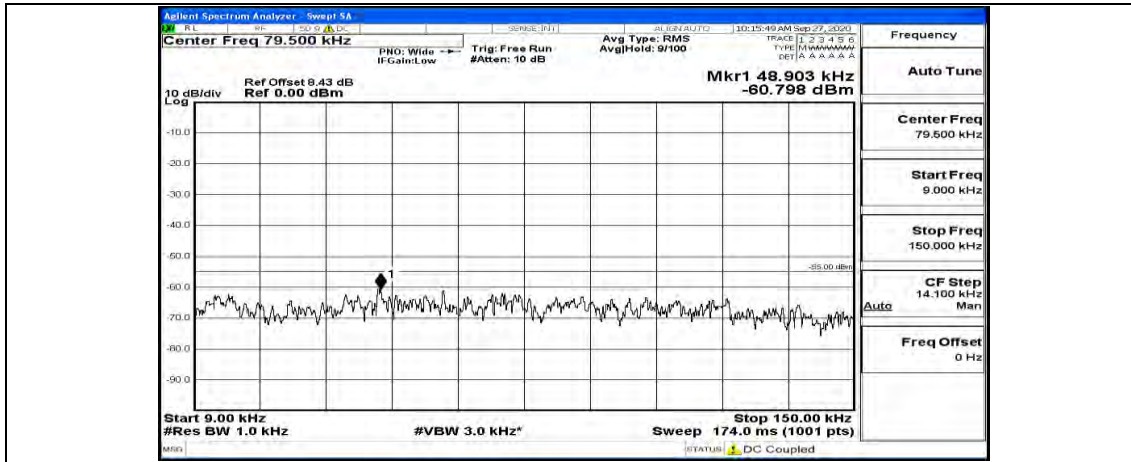

Channel Bandwidth: 10 MHz_HCH_16QAM_1RB#49

Channel Bandwidth: 15 MHz

(Channel Bandwidth:15 MHz)_LCH_QPSK_1RB#0

(Channel Bandwidth:15 MHz)_LCH_QPSK_1RB#37

(Channel Bandwidth:15 MHz)_LCH_QPSK_1RB#74

(Channel Bandwidth:15 MHz)_MCH_QPSK_1RB#0