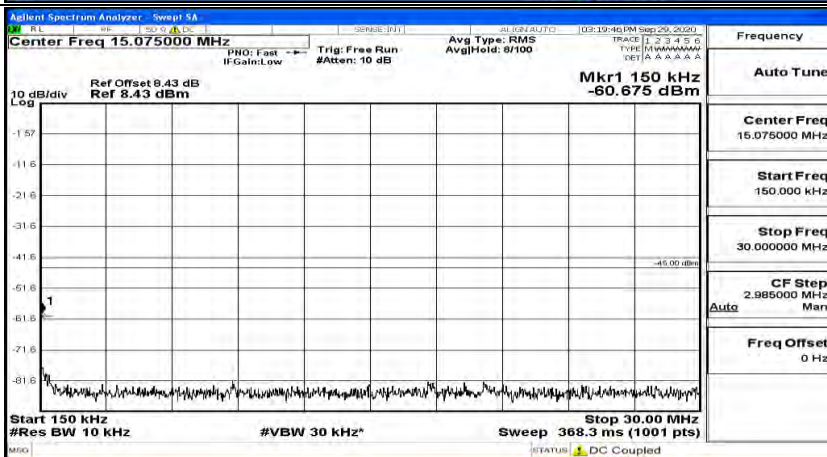

(Channel Bandwidth:20 MHz)_HCH_QPSK_1RB#0

(Channel Bandwidth:20 MHz)_HCH_QPSK_1RB#49