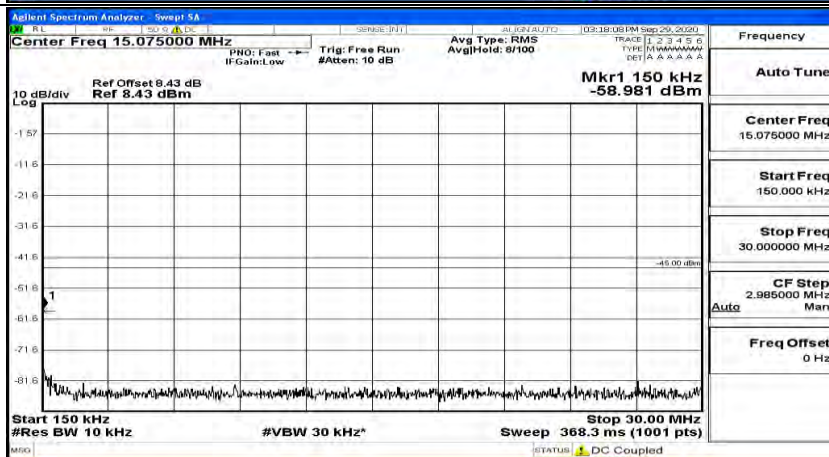

(Channel Bandwidth:20 MHz)_LCH_16QAM_1RB#99

(Channel Bandwidth:20 MHz)_MCH_16QAM_1RB#0