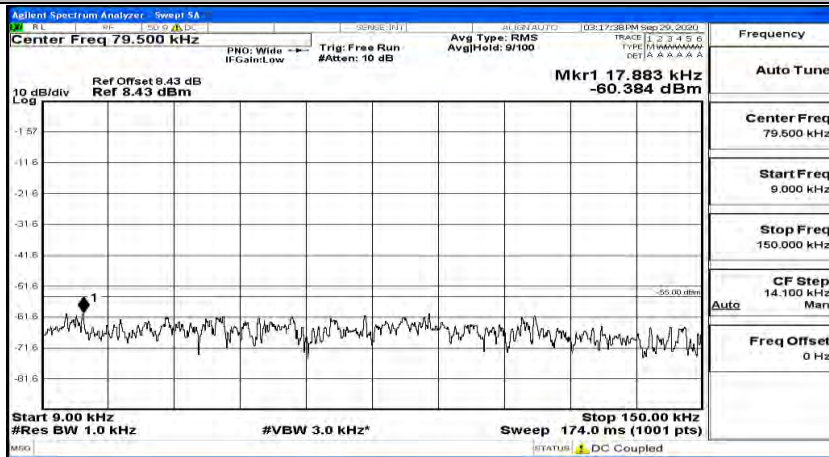

(Channel Bandwidth:20 MHz)_HCH_QPSK_1RB#0

(Channel Bandwidth:20 MHz)_HCH_QPSK_1RB#49

(Channel Bandwidth:20 MHz)_HCH_QPSK_1RB#99

#Img-QPSK-H-20-1-H-CSE-2

(Channel Bandwidth:20 MHz)_LCH_16QAM_1RB#0

(Channel Bandwidth:20 MHz) LCH_16QAM_1RB#49