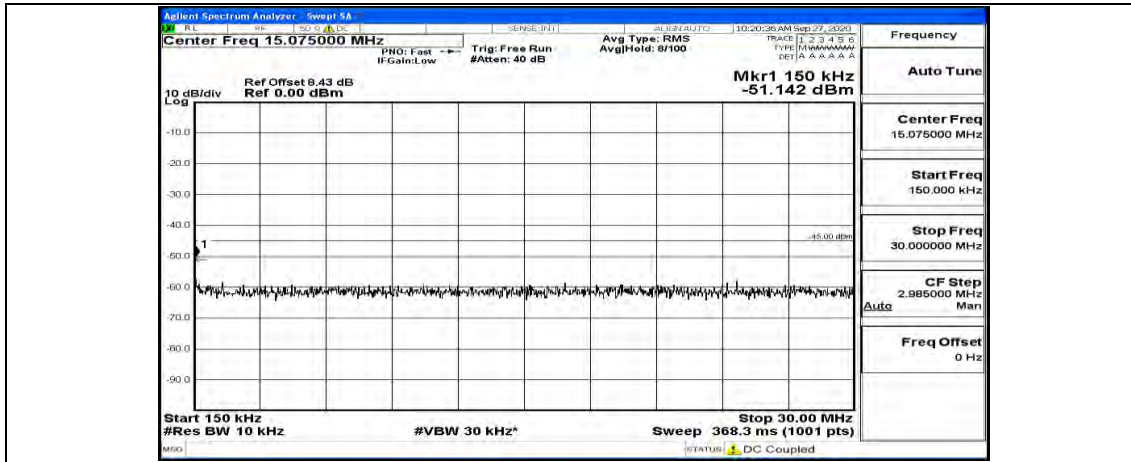

Channel Bandwidth: 10 MHz_HCH_16QAM_1RB#49

Channel Bandwidth: 15 MHz

(Channel Bandwidth:15 MHz)_LCH_QPSK_1RB#0

(Channel Bandwidth:15 MHz)_LCH_QPSK_1RB#37

(Channel Bandwidth:15 MHz)_LCH_QPSK_1RB#74

(Channel Bandwidth:15 MHz)_MCH_QPSK_1RB#0

(Channel Bandwidth:15 MHz)_MCH_QPSK_1RB#37

(Channel Bandwidth:15 MHz)_MCH_QPSK_1RB#74

(Channel Bandwidth:15 MHz)_HCH_QPSK_1RB#0

(Channel Bandwidth:15 MHz) _HCH_QPSK_1RB#37

(Channel Bandwidth:15 MHz) _HCH_QPSK_1RB#74