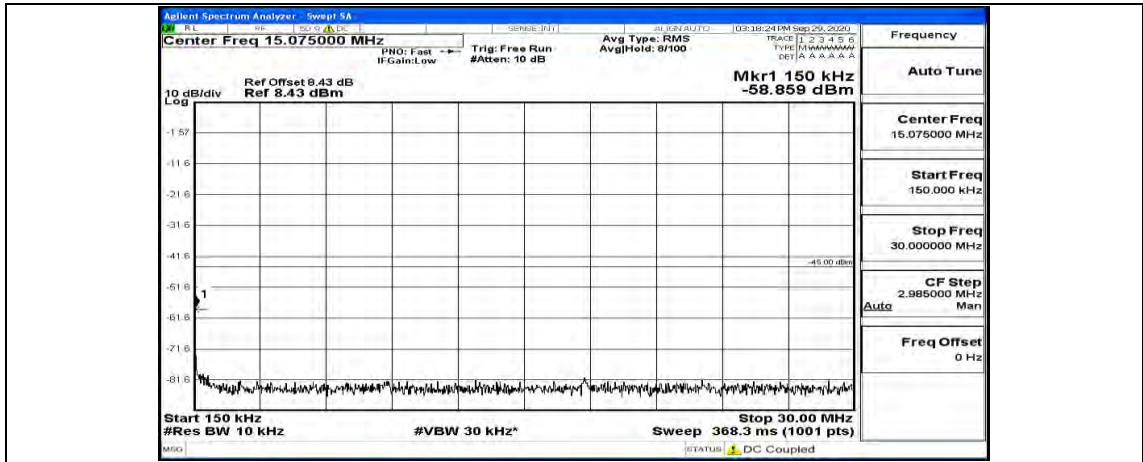

(Channel Bandwidth:20 MHz)_LCH_QPSK_1RB#49

(Channel Bandwidth:20 MHz)_LCH_QPSK_1RB#99

(Channel Bandwidth:20 MHz)_MCH_QPSK_1RB#0

(Channel Bandwidth:20 MHz)_MCH_QPSK_1RB#49

(Channel Bandwidth:20 MHz)_MCH_QPSK_1RB#99