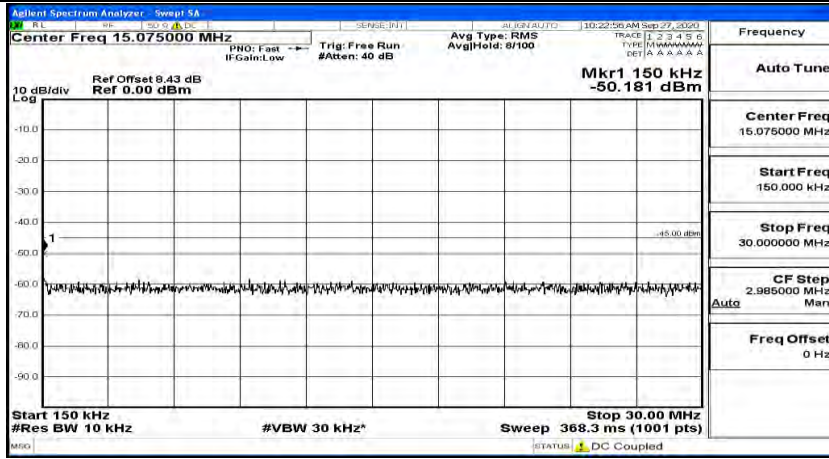

(Channel Bandwidth:15 MHz)_MCH_QPSK_1RB#37

(Channel Bandwidth:15 MHz)_MCH_QPSK_1RB#74

(Channel Bandwidth:15 MHz)_HCH_QPSK_1RB#0

(Channel Bandwidth:15 MHz) _HCH_QPSK_1RB#37

(Channel Bandwidth:15 MHz) _HCH_QPSK_1RB#74