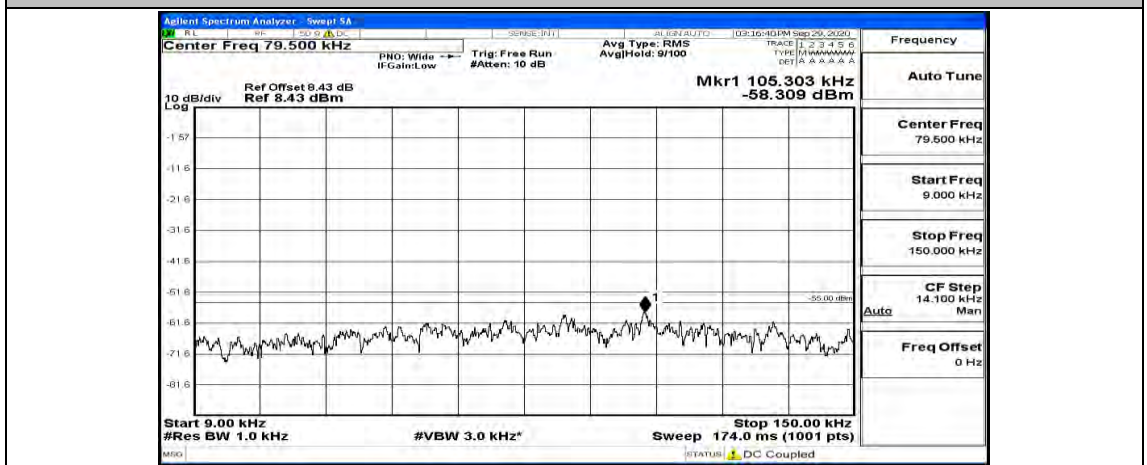

(Channel Bandwidth:20 MHz)_LCH_QPSK_1RB#99