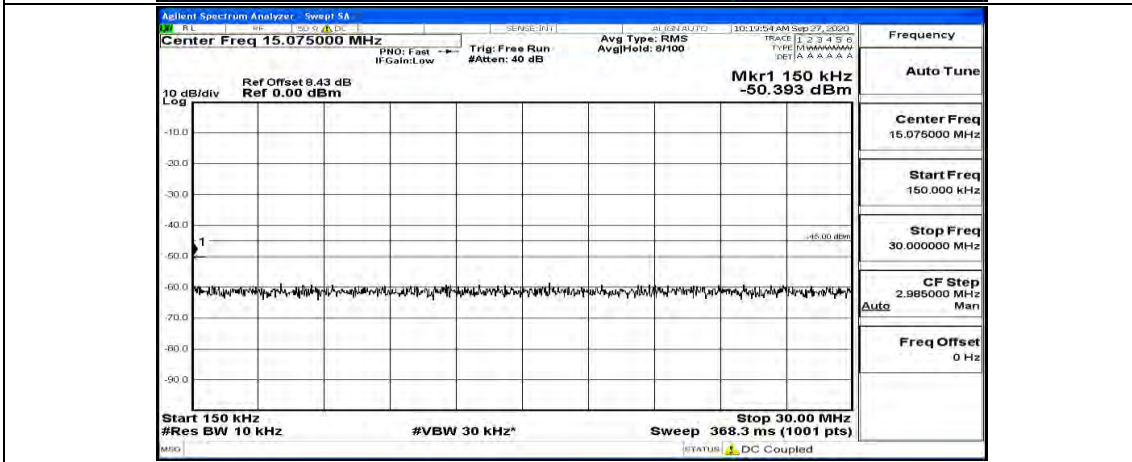

Channel Bandwidth: 10 MHz_MCH_16QAM_1RB#0

Channel Bandwidth: 10 MHz_MCH_16QAM_1RB#24

Channel Bandwidth: 10 MHz_MCH_16QAM_1RB#49

Channel Bandwidth: 10 MHz_HCH_16QAM_1RB#0

Channel Bandwidth: 10 MHz_HCH_16QAM_1RB#24

Channel Bandwidth: 10 MHz_HCH_16QAM_1RB#49

Channel Bandwidth: 15 MHz

(Channel Bandwidth:15 MHz)_LCH_QPSK_1RB#0

(Channel Bandwidth:15 MHz)_LCH_QPSK_1RB#37

(Channel Bandwidth:15 MHz)_LCH_QPSK_1RB#74

(Channel Bandwidth:15 MHz)_MCH_QPSK_1RB#0