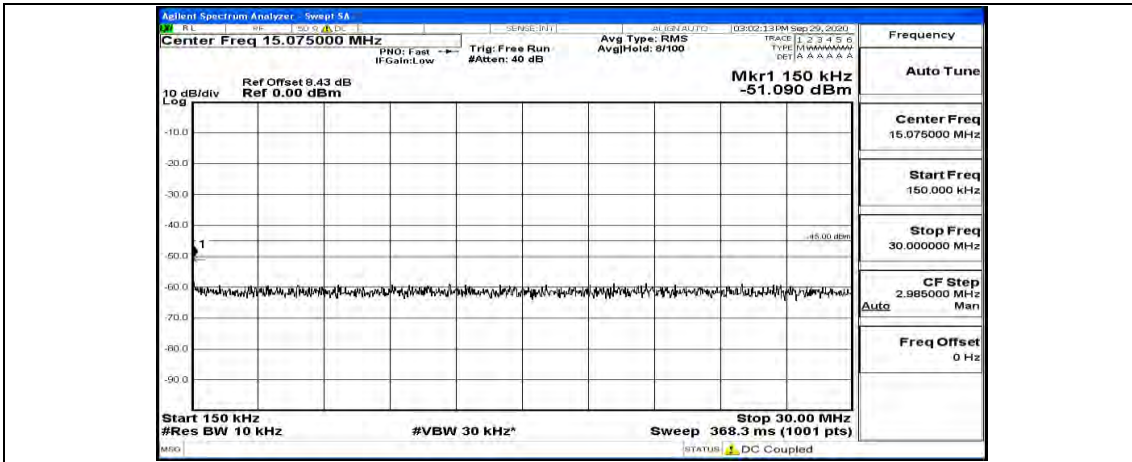

Channel Bandwidth: 10 MHz_MCH_16QAM_1RB#0

Channel Bandwidth: 10 MHz_MCH_16QAM_1RB#24

Channel Bandwidth: 10 MHz_MCH_16QAM_1RB#49

Channel Bandwidth: 10 MHz_HCH_16QAM_1RB#0

Channel Bandwidth: 10 MHz_HCH_16QAM_1RB#24

Channel Bandwidth: 10 MHz_HCH_16QAM_1RB#49

Channel Bandwidth: 15 MHz

(Channel Bandwidth:15 MHz)_LCH_QPSK_1RB#0

(Channel Bandwidth:15 MHz)_LCH_QPSK_1RB#37

(Channel Bandwidth:15 MHz)_LCH_QPSK_1RB#74

(Channel Bandwidth:15 MHz)_MCH_QPSK_1RB#0