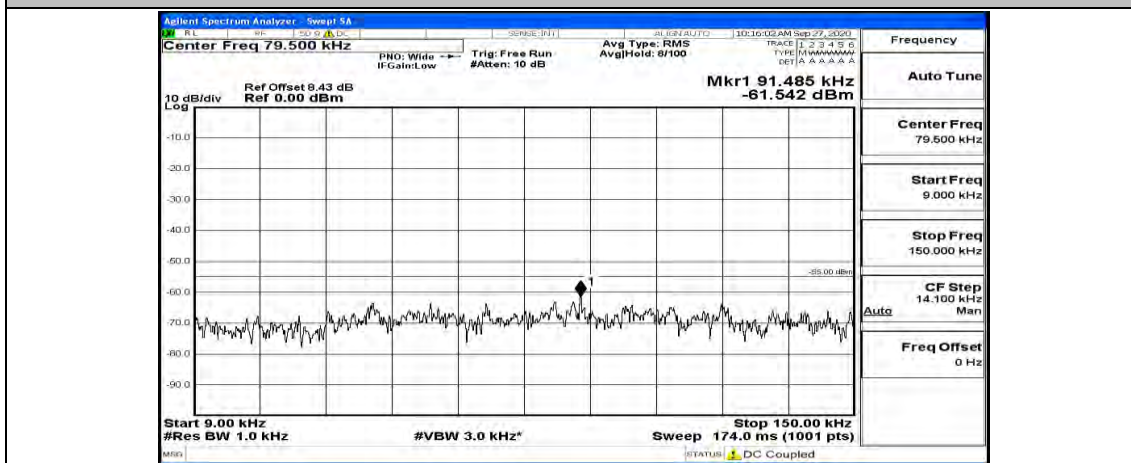

Channel Bandwidth: 10 MHz_HCH_16QAM_1RB#49

Channel Bandwidth: 15 MHz

(Channel Bandwidth:15 MHz)_LCH_QPSK_1RB#0

(Channel Bandwidth:15 MHz)_LCH_QPSK_1RB#37

(Channel Bandwidth:15 MHz)_LCH_QPSK_1RB#74

(Channel Bandwidth:15 MHz)_MCH_QPSK_1RB#0