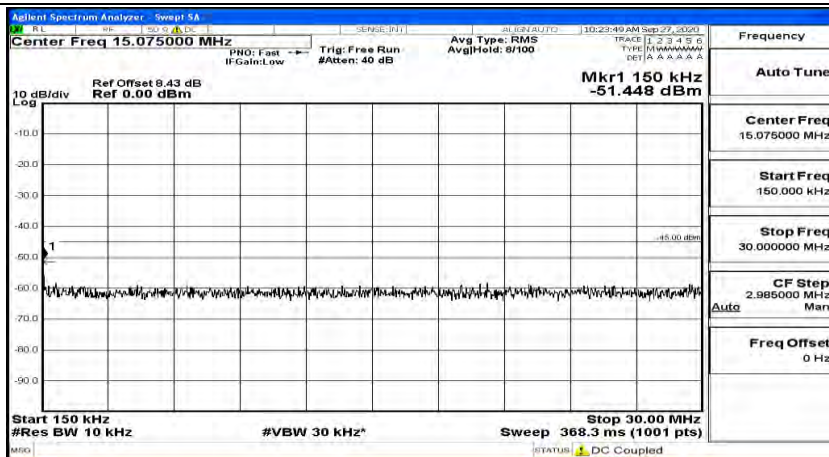

(Channel Bandwidth:15 MHz)_MCH_16QAM_1RB#74

(Channel Bandwidth:15 MHz)_HCH_16QAM_1RB#0

(Channel Bandwidth:15 MHz)_HCH_16QAM_1RB#37

(Channel Bandwidth:15 MHz)_HCH_16QAM_1RB#74

Channel Bandwidth: 20 MHz

(Channel Bandwidth:20 MHz)_LCH_QPSK_1RB#0