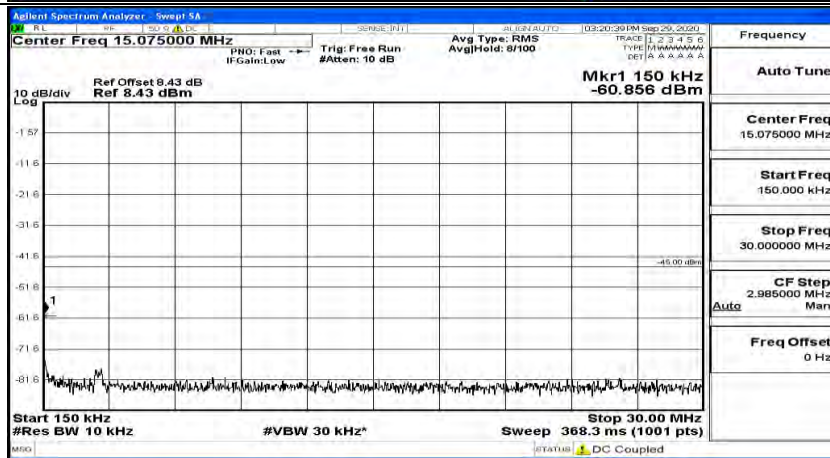

(Channel Bandwidth:20 MHz)_LCH_16QAM_1RB#99

(Channel Bandwidth:20 MHz)_MCH_16QAM_1RB#0

(Channel Bandwidth:20 MHz)_MCH_16QAM_1RB#49

(Channel Bandwidth:20 MHz)_MCH_16QAM_1RB#99

(Channel Bandwidth:20 MHz)_HCH_16QAM_1RB#0

(Channel Bandwidth:20 MHz)_HCH_16QAM_1RB#49

(Channel Bandwidth:20 MHz)_HCH_16QAM_1RB#99

Frequency
Auto Tune
Center Freq 79.500 kHz
Start Freq 9.000 kHz
Stop Freq 150.000 kHz
CF Step 14.100 kHz Man
Freq Offset 0 Hz