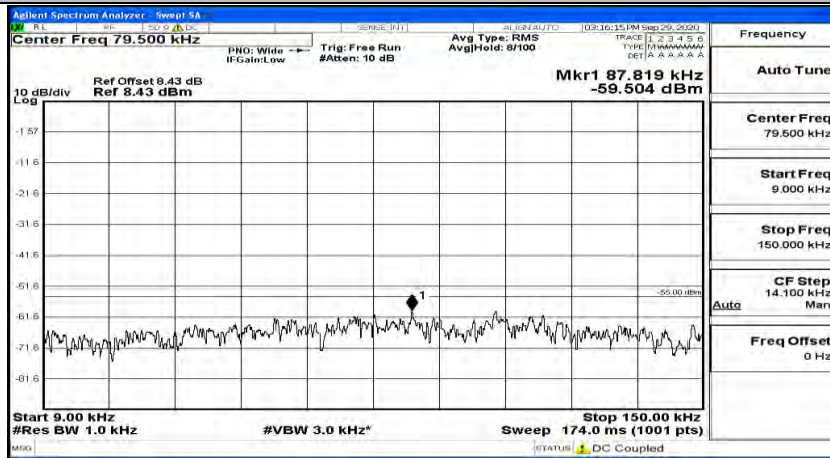

(Channel Bandwidth:15 MHz)_MCH_16QAM_1RB#74

(Channel Bandwidth:15 MHz)_HCH_16QAM_1RB#0

(Channel Bandwidth:15 MHz)_HCH_16QAM_1RB#37

(Channel Bandwidth:15 MHz)_HCH_16QAM_1RB#74

Channel Bandwidth: 20 MHz

(Channel Bandwidth:20 MHz)_LCH_QPSK_1RB#0