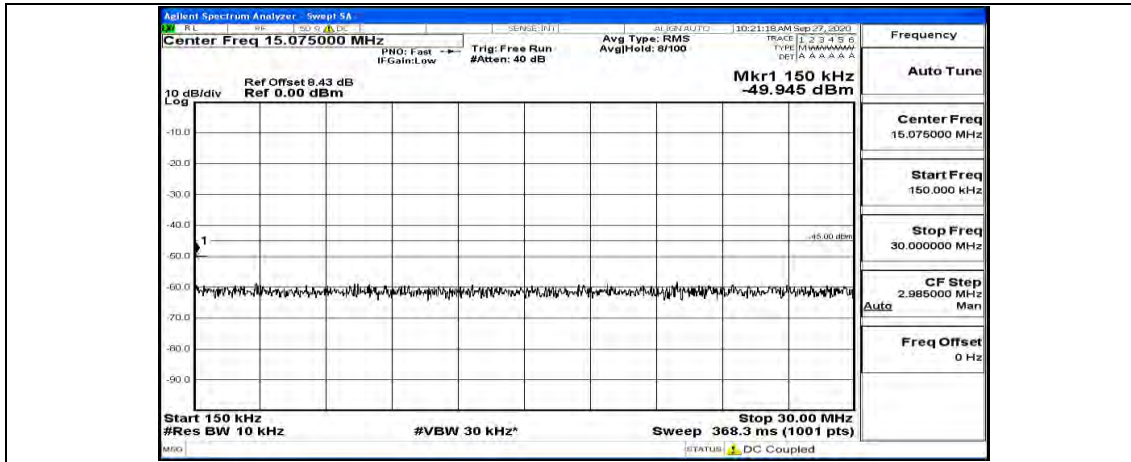

(Channel Bandwidth:15 MHz)_LCH_16QAM_1RB#0

(Channel Bandwidth:15 MHz) LCH_16QAM_1RB#37

(Channel Bandwidth:15 MHz) LCH_16QAM_1RB#74

(Channel Bandwidth:15 MHz)_MCH_16QAM_1RB#0

(Channel Bandwidth:15 MHz)_MCH_16QAM_1RB#37