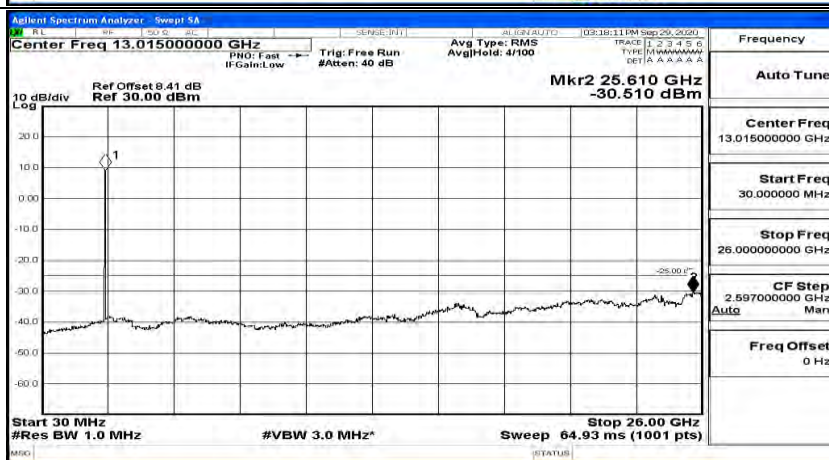

(Channel Bandwidth:20 MHz)_LCH_16QAM_1RB#99

(Channel Bandwidth:20 MHz)_MCH_16QAM_1RB#0