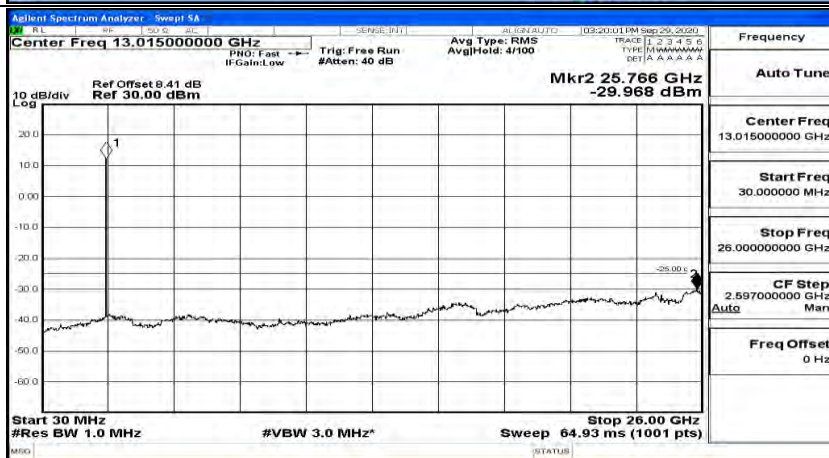

(Channel Bandwidth:20 MHz)_HCH_QPSK_1RB#99