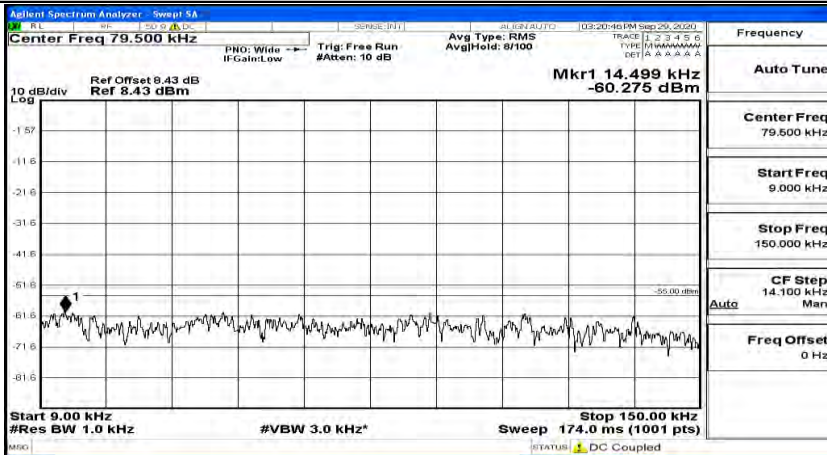

(Channel Bandwidth:20 MHz)_HCH_16QAM_1RB#49

(Channel Bandwidth:20 MHz)_HCH_16QAM_1RB#99

Frequency
Auto Tune
Center Freq 79.500 kHz
Start Freq 9.000 kHz
Stop Freq 150.000 kHz
CF Step 14.100 kHz Man
Freq Offset 0 Hz