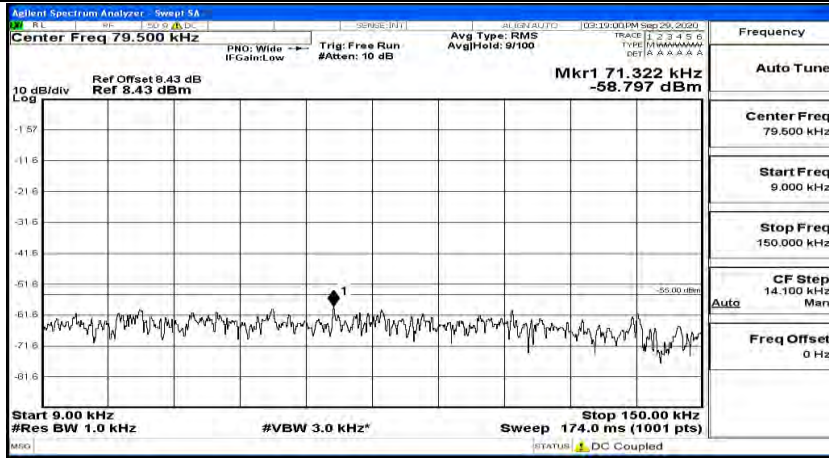

(Channel Bandwidth:20 MHz)_MCH_16QAM_1RB#49