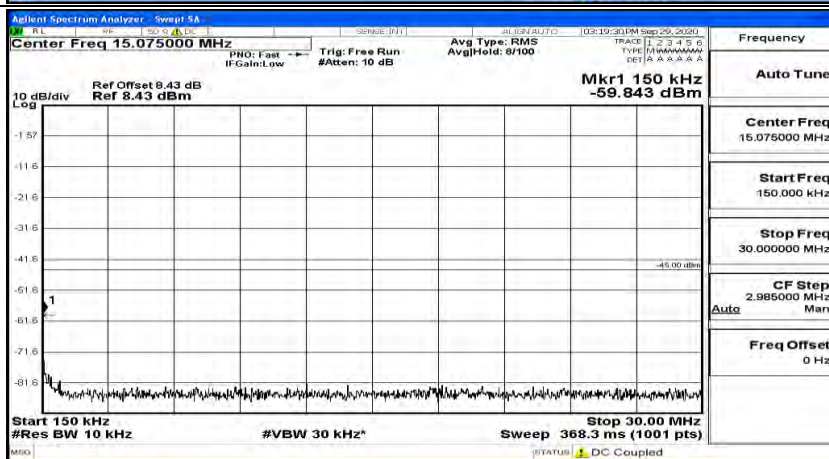

(Channel Bandwidth:20 MHz)_LCH_16QAM_1RB#99

(Channel Bandwidth:20 MHz)_MCH_16QAM_1RB#0

(Channel Bandwidth:20 MHz)_MCH_16QAM_1RB#49

(Channel Bandwidth:20 MHz)_MCH_16QAM_1RB#99

(Channel Bandwidth:20 MHz)_HCH_16QAM_1RB#0

(Channel Bandwidth:20 MHz)_HCH_16QAM_1RB#49

(Channel Bandwidth:20 MHz)_HCH_16QAM_1RB#99

Frequency
Auto Tune
Center Freq 79.500 kHz
Start Freq 9.000 kHz
Stop Freq 150.000 kHz
CF Step 14.100 kHz Man
Freq Offset 0 Hz