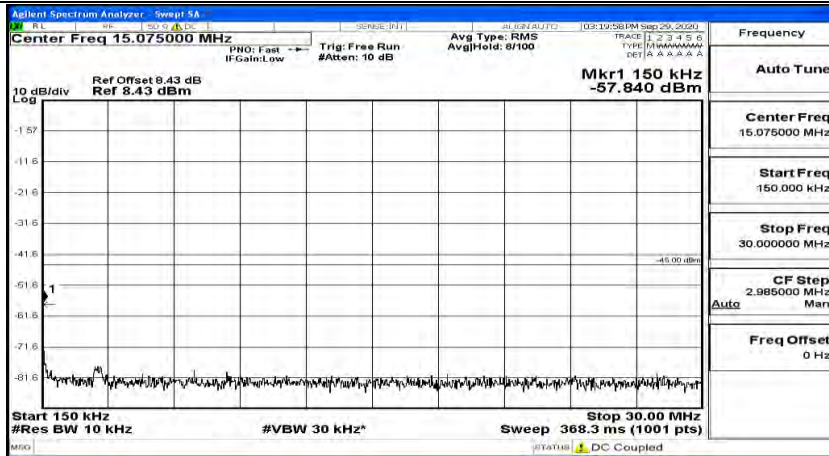

(Channel Bandwidth:20 MHz)_HCH_QPSK_1RB#99