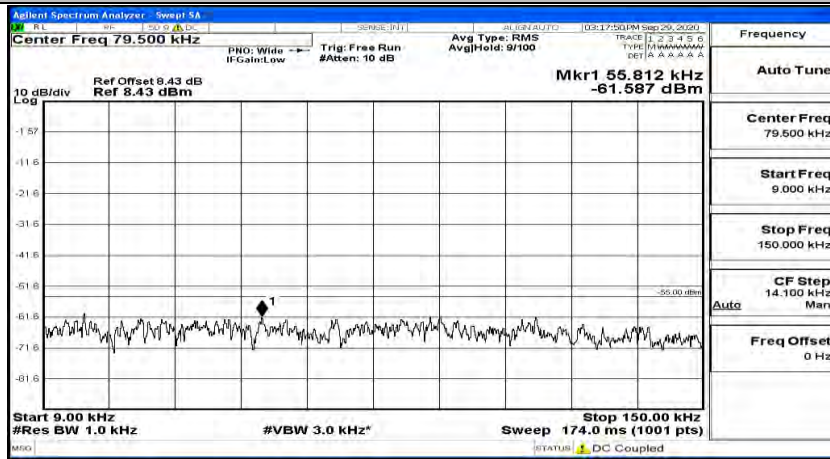

(Channel Bandwidth:20 MHz)_HCH_QPSK_1RB#0

(Channel Bandwidth:20 MHz)_HCH_QPSK_1RB#49

(Channel Bandwidth:20 MHz)_HCH_QPSK_1RB#99

#Img-QPSK-H-20-1-H-CSE-2

(Channel Bandwidth:20 MHz)_LCH_16QAM_1RB#0

(Channel Bandwidth:20 MHz) LCH_16QAM_1RB#49