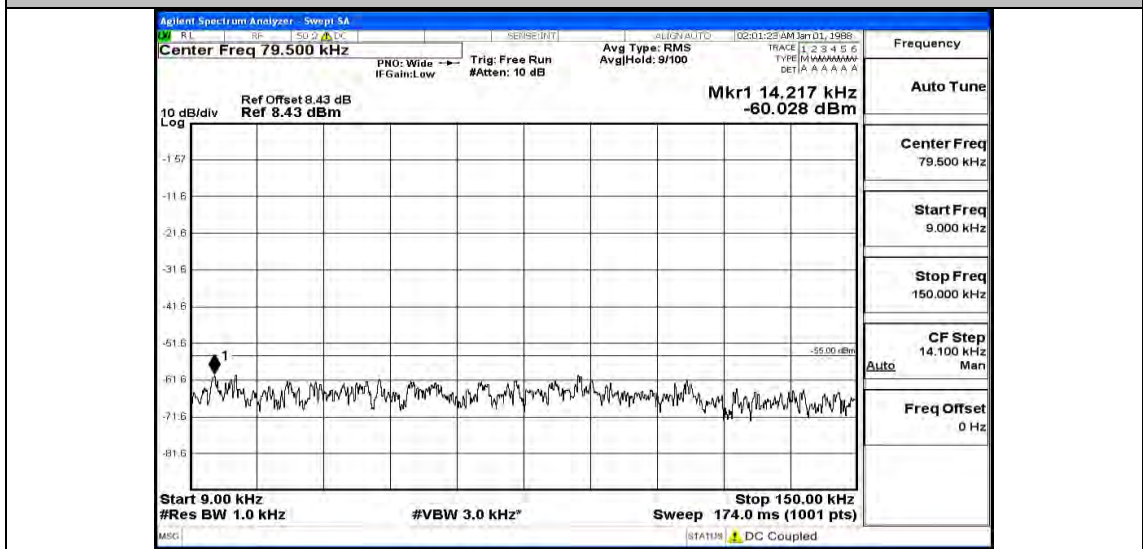

(Channel Bandwidth:15 MHz) LCH_16QAM_1RB#37