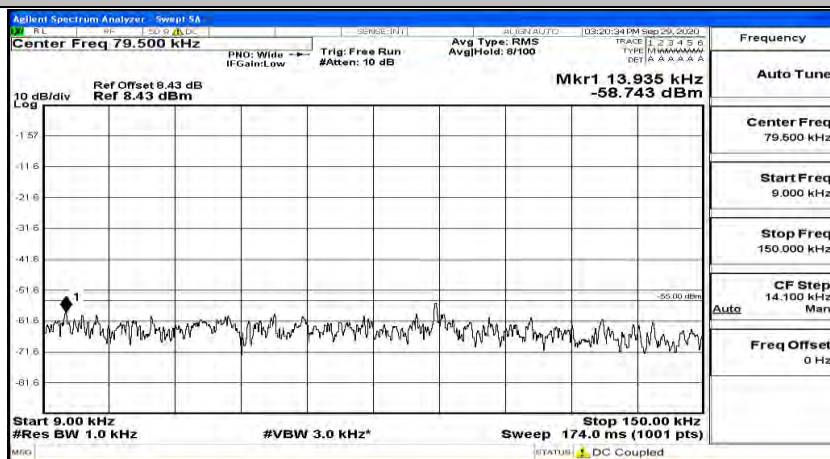

(Channel Bandwidth:20 MHz)_LCH_16QAM_1RB#99

(Channel Bandwidth:20 MHz)_MCH_16QAM_1RB#0

(Channel Bandwidth:20 MHz)_MCH_16QAM_1RB#49

(Channel Bandwidth:20 MHz)_MCH_16QAM_1RB#99

(Channel Bandwidth:20 MHz)_HCH_16QAM_1RB#0

(Channel Bandwidth:20 MHz)_HCH_16QAM_1RB#49

(Channel Bandwidth:20 MHz)_HCH_16QAM_1RB#99

Frequency
Auto Tune
Center Freq 79.500 kHz
Start Freq 9.000 kHz
Stop Freq 150.000 kHz
CF Step 14.100 kHz Man
Freq Offset 0 Hz