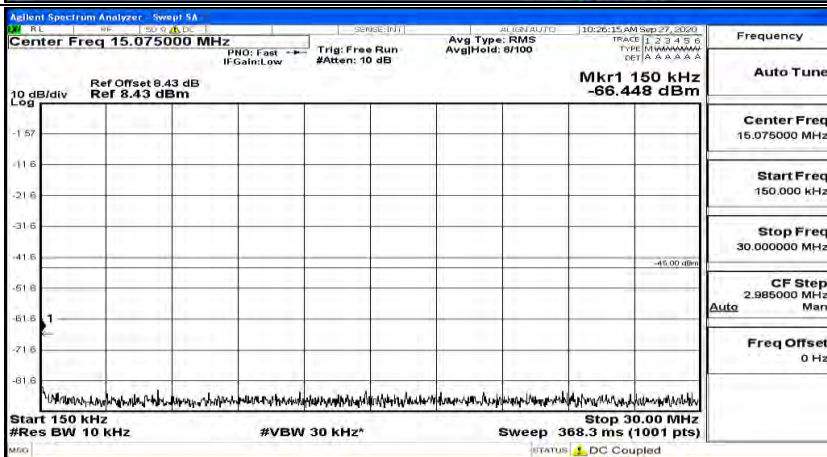

(Channel Bandwidth:20 MHz)_LCH_16QAM_1RB#99

(Channel Bandwidth:20 MHz)_MCH_16QAM_1RB#0

(Channel Bandwidth:20 MHz)_MCH_16QAM_1RB#49

(Channel Bandwidth:20 MHz)_MCH_16QAM_1RB#99

(Channel Bandwidth:20 MHz)_HCH_16QAM_1RB#0

(Channel Bandwidth:20 MHz)_HCH_16QAM_1RB#49

(Channel Bandwidth:20 MHz)_HCH_16QAM_1RB#99

Frequency
Auto Tune
Center Freq 79.500 kHz
Start Freq 9.000 kHz
Stop Freq 150.000 kHz
CF Step 14.100 kHz Man
Freq Offset 0 Hz