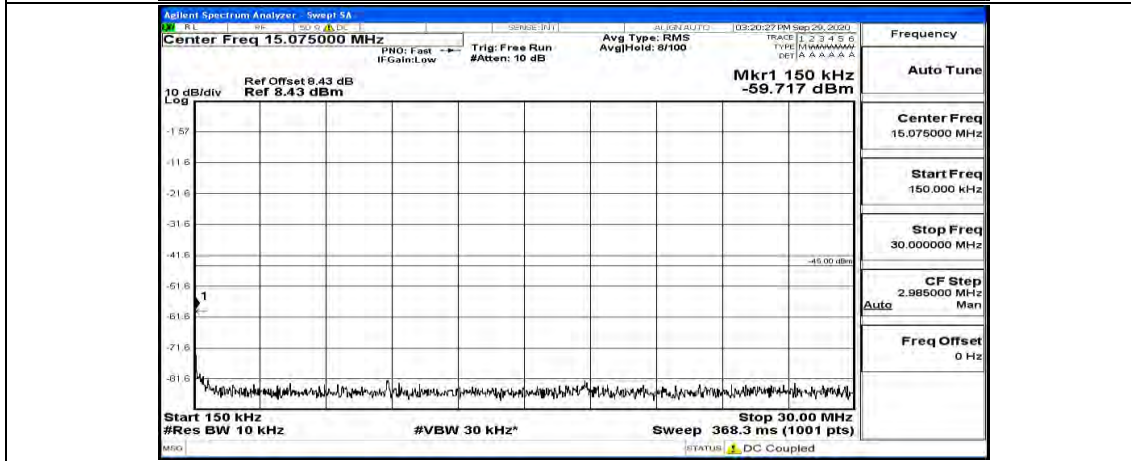

(Channel Bandwidth:20 MHz)_LCH_16QAM_1RB#99

(Channel Bandwidth:20 MHz)_MCH_16QAM_1RB#0

(Channel Bandwidth:20 MHz)_MCH_16QAM_1RB#49

(Channel Bandwidth:20 MHz)_MCH_16QAM_1RB#99

(Channel Bandwidth:20 MHz)_HCH_16QAM_1RB#0