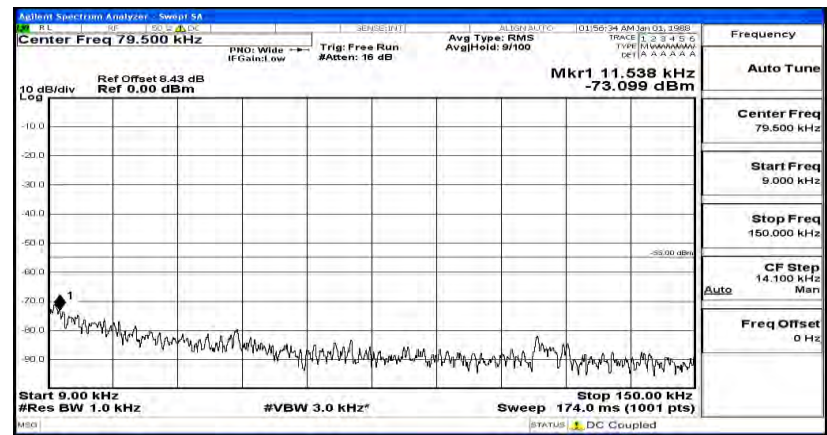

(Channel Bandwidth:15 MHz)_MCH_16QAM_1RB#74

(Channel Bandwidth:15 MHz)_HCH_16QAM_1RB#0

(Channel Bandwidth:15 MHz)_HCH_16QAM_1RB#37

(Channel Bandwidth:15 MHz)_HCH_16QAM_1RB#74

Channel Bandwidth: 20 MHz

(Channel Bandwidth:20 MHz)_LCH_QPSK_1RB#0