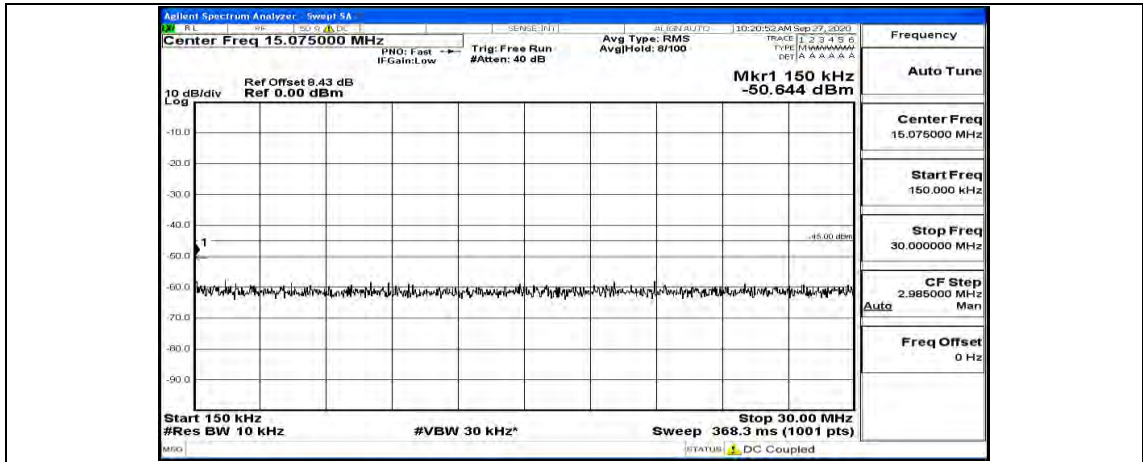

(Channel Bandwidth:15 MHz) LCH_16QAM_1RB#37