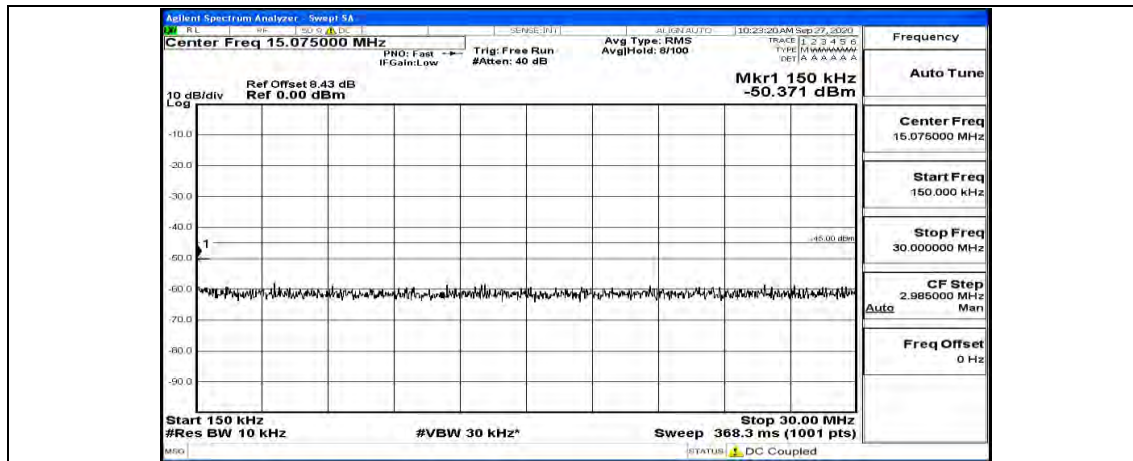

(Channel Bandwidth:15 MHz)_MCH_QPSK_1RB#37

(Channel Bandwidth:15 MHz)_MCH_QPSK_1RB#74

(Channel Bandwidth:15 MHz)_HCH_QPSK_1RB#0

(Channel Bandwidth:15 MHz) _HCH_QPSK_1RB#37

(Channel Bandwidth:15 MHz) _HCH_QPSK_1RB#74