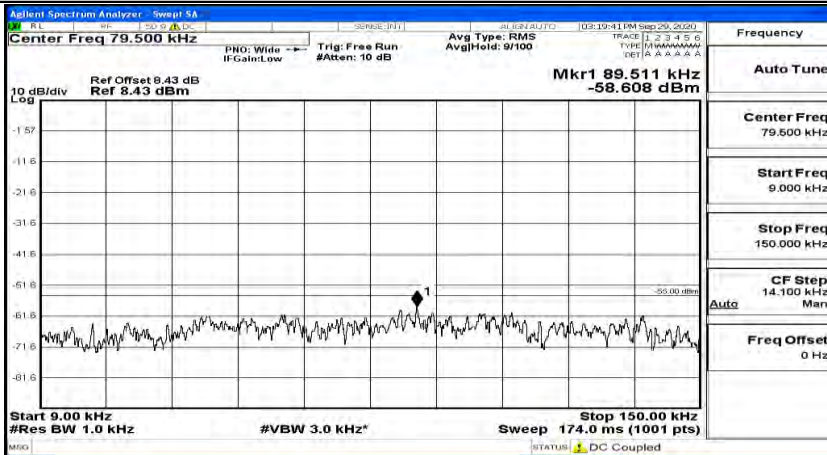

(Channel Bandwidth:20 MHz)_HCH_QPSK_1RB#0

(Channel Bandwidth:20 MHz)_HCH_QPSK_1RB#49