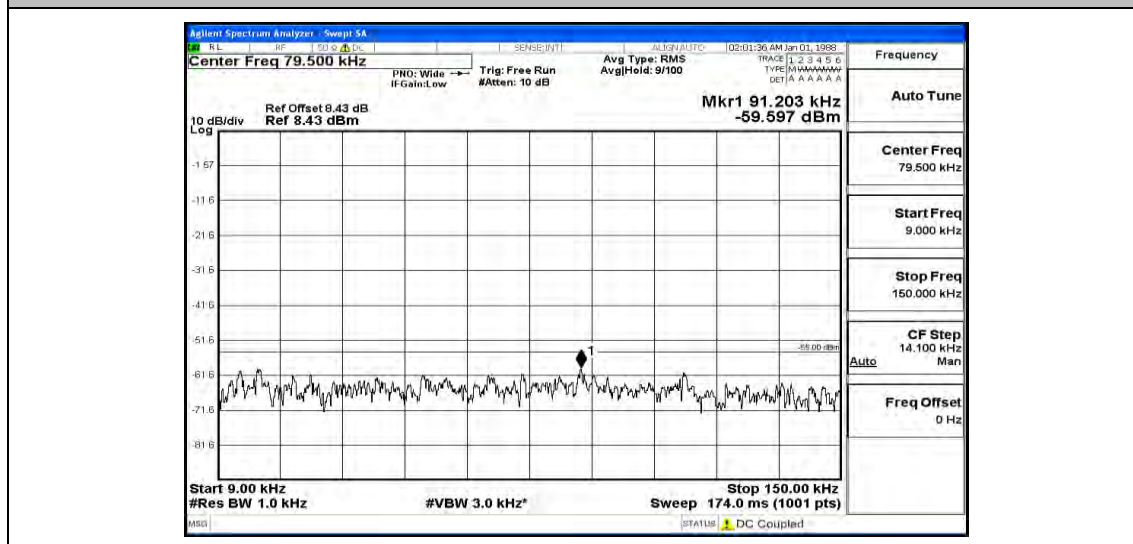

(Channel Bandwidth:15 MHz)_LCH_16QAM_1RB#0