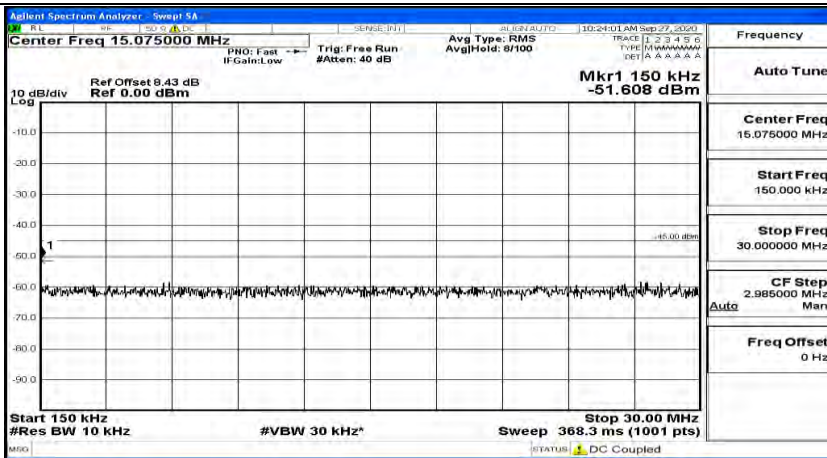

(Channel Bandwidth:15 MHz)_MCH_16QAM_1RB#74

(Channel Bandwidth:15 MHz)_HCH_16QAM_1RB#0

(Channel Bandwidth:15 MHz)_HCH_16QAM_1RB#37

(Channel Bandwidth:15 MHz)_HCH_16QAM_1RB#74

Channel Bandwidth: 20 MHz

(Channel Bandwidth:20 MHz)_LCH_QPSK_1RB#0