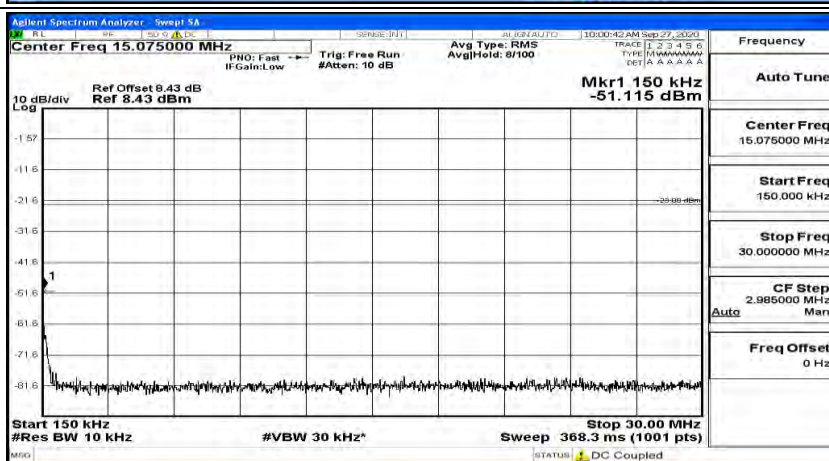

(Channel Bandwidth: 3 MHz)_MCH_16QAM_1RB#14

(Channel Bandwidth: 3 MHz)_HCH_16QAM_1RB#0

(Channel Bandwidth: 3 MHz) _HCH_16QAM_1RB#7

(Channel Bandwidth: 3 MHz)_HCH_16QAM_1RB#14

Channel Bandwidth: 5 MHz

(Channel Bandwidth: 5 MHz)_LCH_QPSK_1RB#0