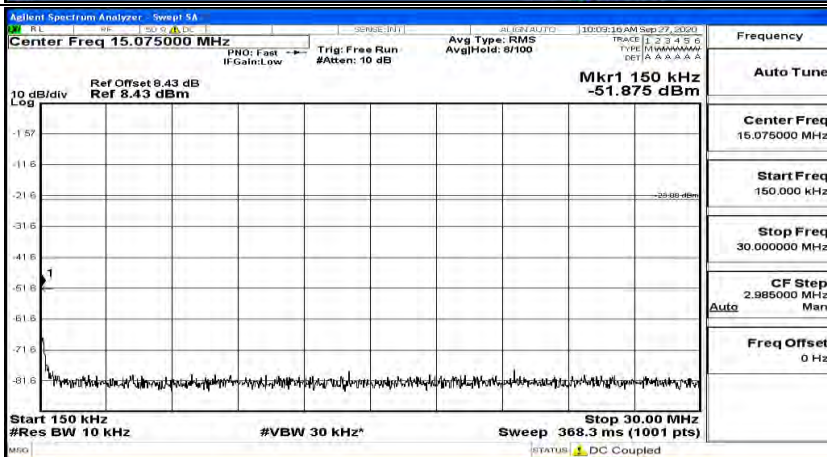

(Channel Bandwidth: 5 MHz)_MCH_16QAM_1RB#0

(Channel Bandwidth: 5 MHz)_MCH_16QAM_1RB#12