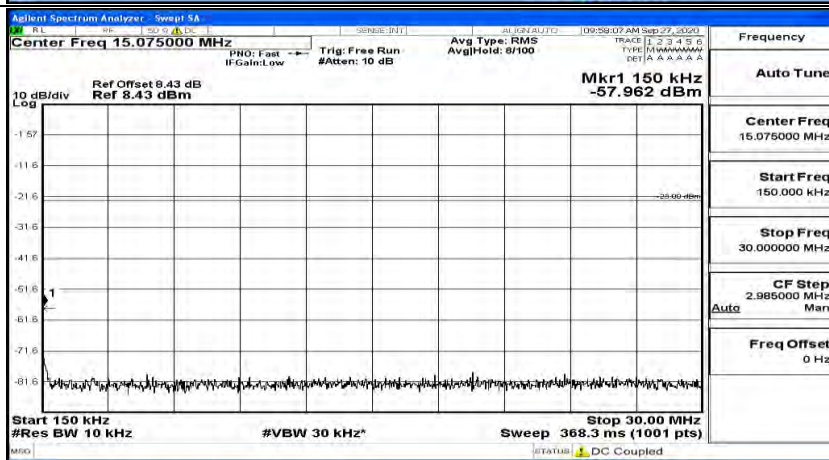

(Channel Bandwidth: 3 MHz)_LCH_16QAM_1RB#0

(Channel Bandwidth: 3 MHz)_LCH_16QAM_1RB#7

(Channel Bandwidth: 3 MHz)_LCH_16QAM_1RB#14

(Channel Bandwidth: 3 MHz)_MCH_16QAM_1RB#0

(Channel Bandwidth: 3 MHz)_MCH_16QAM_1RB#7

(Channel Bandwidth: 3 MHz)_MCH_16QAM_1RB#14

(Channel Bandwidth: 3 MHz)_HCH_16QAM_1RB#0

(Channel Bandwidth: 3 MHz) _HCH_16QAM_1RB#7

(Channel Bandwidth: 3 MHz)_HCH_16QAM_1RB#14

Channel Bandwidth: 5 MHz

(Channel Bandwidth: 5 MHz)_LCH_QPSK_1RB#0