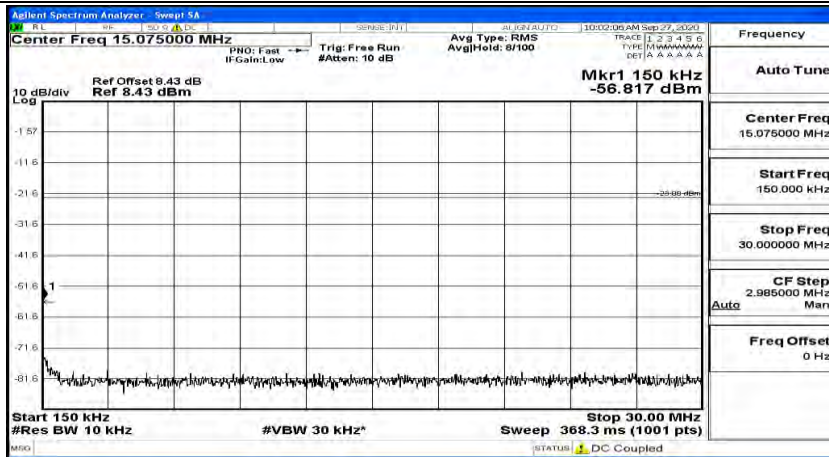

(Channel Bandwidth: 5 MHz)_HCH_QPSK_1RB#0

(Channel Bandwidth: 5 MHz)_HCH_QPSK_1RB#12

(Channel Bandwidth: 5 MHz)_HCH_QPSK_1RB#24

(Channel Bandwidth: 5 MHz)_LCH_16QAM_1RB#0

(Channel Bandwidth: 5 MHz)_LCH_16QAM_1RB#12