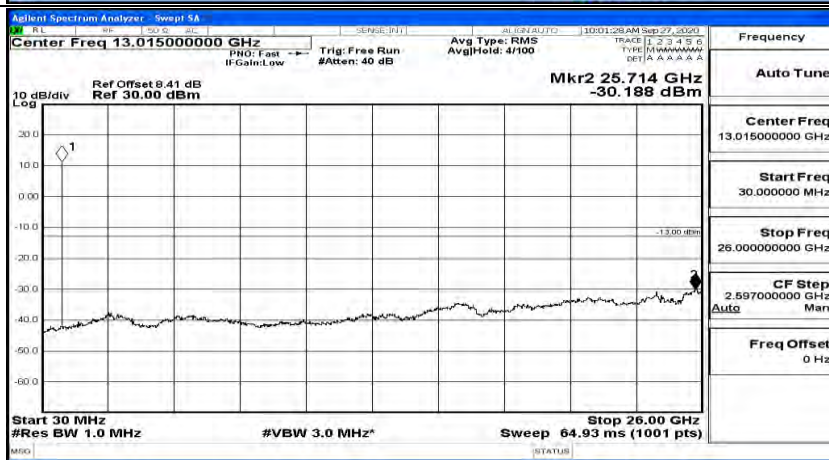

(Channel Bandwidth: 5 MHz)_LCH_QPSK_1RB#24