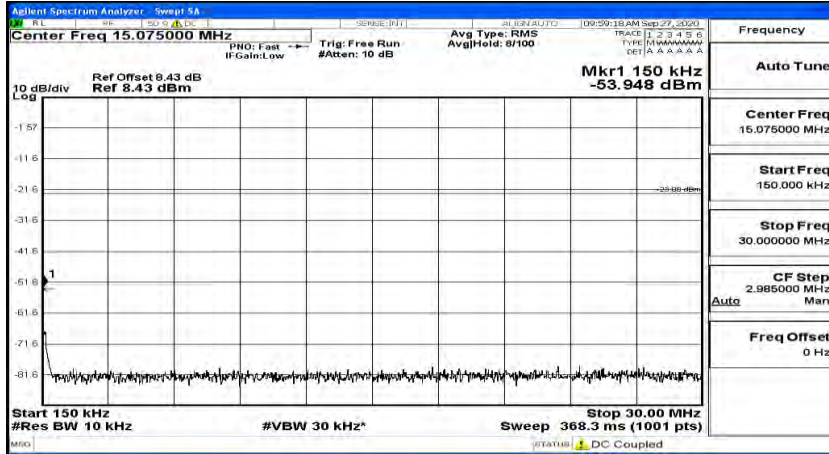

(Channel Bandwidth: 3 MHz)_LCH_16QAM_1RB#0

(Channel Bandwidth: 3 MHz)_LCH_16QAM_1RB#7

(Channel Bandwidth: 3 MHz)_LCH_16QAM_1RB#14

(Channel Bandwidth: 3 MHz)_MCH_16QAM_1RB#0

(Channel Bandwidth: 3 MHz)_MCH_16QAM_1RB#7

(Channel Bandwidth: 3 MHz)_MCH_16QAM_1RB#14

(Channel Bandwidth: 3 MHz)_HCH_16QAM_1RB#0

(Channel Bandwidth: 3 MHz) _HCH_16QAM_1RB#7

(Channel Bandwidth: 3 MHz)_HCH_16QAM_1RB#14

Channel Bandwidth: 5 MHz

(Channel Bandwidth: 5 MHz)_LCH_QPSK_1RB#0