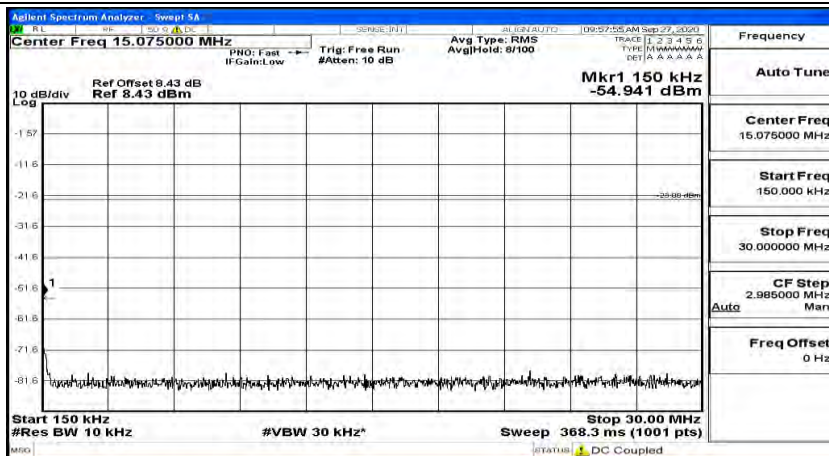

(Channel Bandwidth: 3 MHz)_LCH_16QAM_1RB#0

(Channel Bandwidth: 3 MHz)_LCH_16QAM_1RB#7

(Channel Bandwidth: 3 MHz)_LCH_16QAM_1RB#14

(Channel Bandwidth: 3 MHz)_MCH_16QAM_1RB#0

(Channel Bandwidth: 3 MHz)_MCH_16QAM_1RB#7

(Channel Bandwidth: 3 MHz)_MCH_16QAM_1RB#14

(Channel Bandwidth: 3 MHz)_HCH_16QAM_1RB#0

(Channel Bandwidth: 3 MHz) _HCH_16QAM_1RB#7

(Channel Bandwidth: 3 MHz)_HCH_16QAM_1RB#14

Channel Bandwidth: 5 MHz

(Channel Bandwidth: 5 MHz)_LCH_QPSK_1RB#0