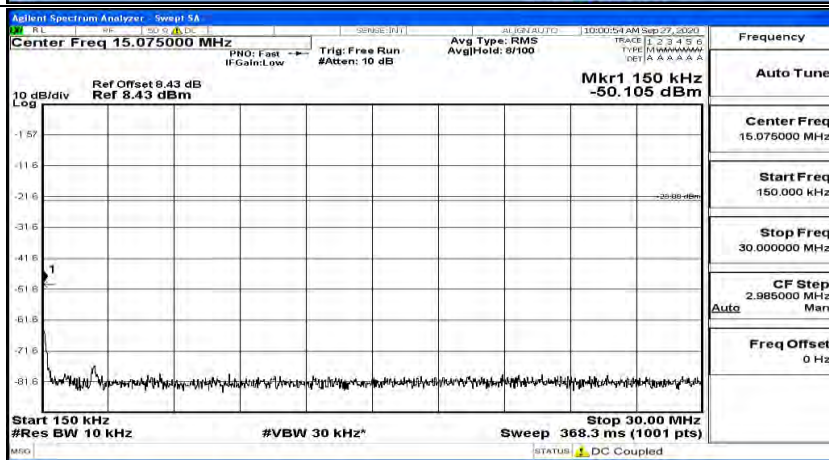

(Channel Bandwidth: 3 MHz)_MCH_16QAM_1RB#14

(Channel Bandwidth: 3 MHz)_HCH_16QAM_1RB#0

(Channel Bandwidth: 3 MHz) _HCH_16QAM_1RB#7

(Channel Bandwidth: 3 MHz)_HCH_16QAM_1RB#14

Channel Bandwidth: 5 MHz

(Channel Bandwidth: 5 MHz)_LCH_QPSK_1RB#0