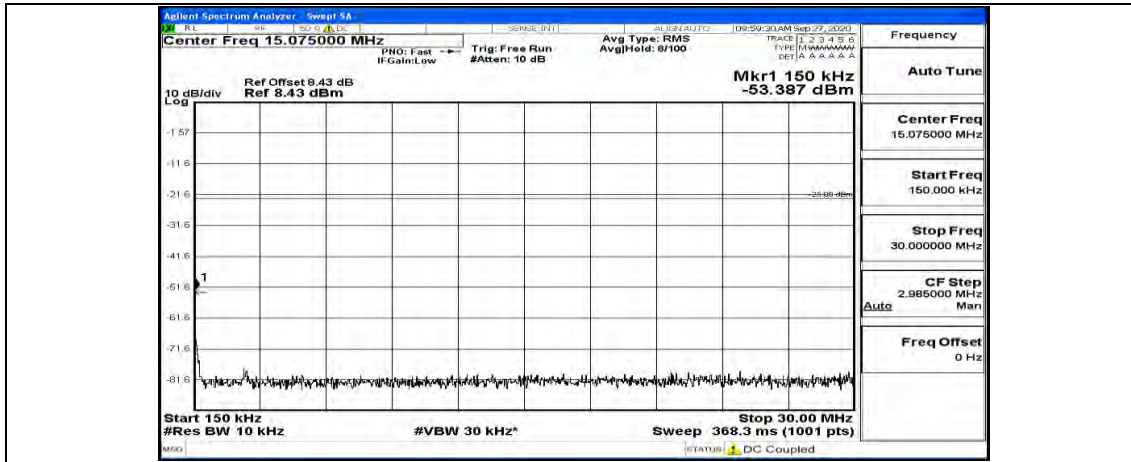

(Channel Bandwidth: 3 MHz)_LCH_16QAM_1RB#0

(Channel Bandwidth: 3 MHz)_LCH_16QAM_1RB#7

(Channel Bandwidth: 3 MHz)_LCH_16QAM_1RB#14

(Channel Bandwidth: 3 MHz)_MCH_16QAM_1RB#0

(Channel Bandwidth: 3 MHz)_MCH_16QAM_1RB#7

(Channel Bandwidth: 3 MHz)_MCH_16QAM_1RB#14

(Channel Bandwidth: 3 MHz)_HCH_16QAM_1RB#0

(Channel Bandwidth: 3 MHz) _HCH_16QAM_1RB#7

(Channel Bandwidth: 3 MHz)_HCH_16QAM_1RB#14

Channel Bandwidth: 5 MHz

(Channel Bandwidth: 5 MHz)_LCH_QPSK_1RB#0