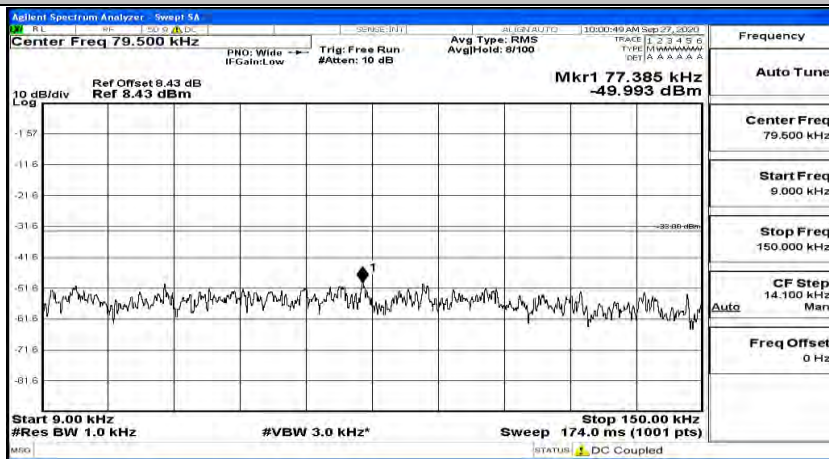

(Channel Bandwidth: 3 MHz)_MCH_16QAM_1RB#14

(Channel Bandwidth: 3 MHz)_HCH_16QAM_1RB#0

(Channel Bandwidth: 3 MHz) _HCH_16QAM_1RB#7

(Channel Bandwidth: 3 MHz)_HCH_16QAM_1RB#14

Channel Bandwidth: 5 MHz

(Channel Bandwidth: 5 MHz)_LCH_QPSK_1RB#0