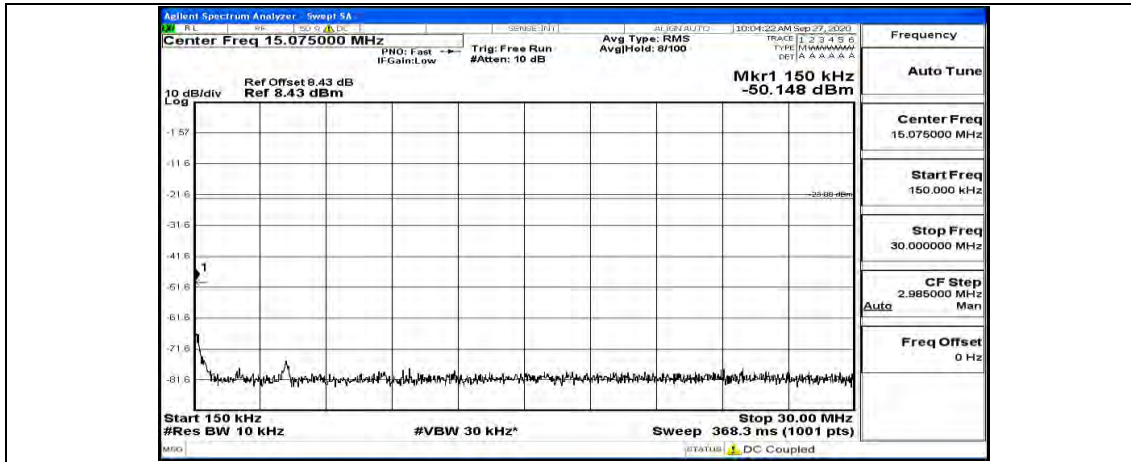

(Channel Bandwidth: 5 MHz)_HCH_QPSK_1RB#0

(Channel Bandwidth: 5 MHz)_HCH_QPSK_1RB#12

(Channel Bandwidth: 5 MHz)_HCH_QPSK_1RB#24

(Channel Bandwidth: 5 MHz)_LCH_16QAM_1RB#0

(Channel Bandwidth: 5 MHz)_LCH_16QAM_1RB#12