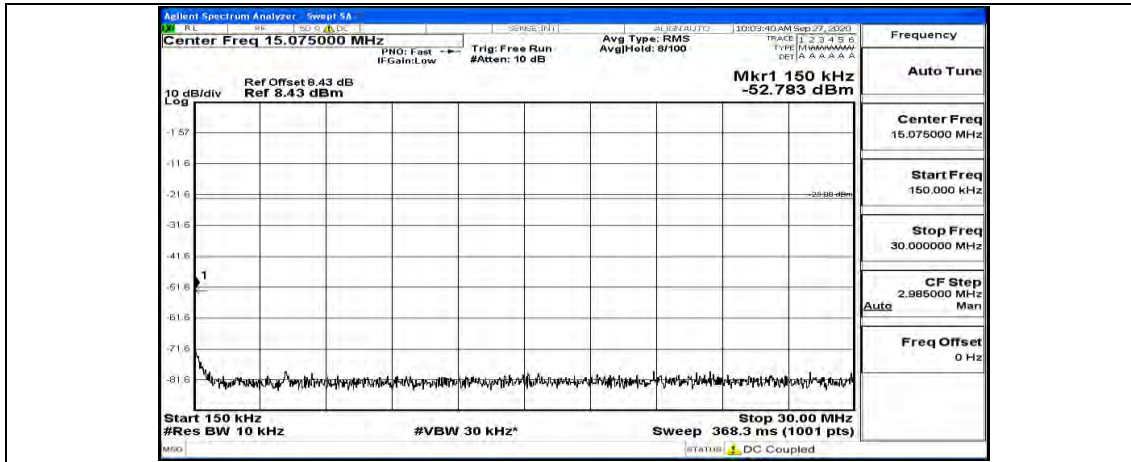

(Channel Bandwidth: 5 MHz) LCH_16QAM_1RB#24

(Channel Bandwidth: 5 MHz)_MCH_16QAM_1RB#0

(Channel Bandwidth: 5 MHz)_MCH_16QAM_1RB#12

(Channel Bandwidth: 5 MHz)_MCH_16QAM_1RB#24

(Channel Bandwidth: 5 MHz)_HCH_16QAM_1RB#0