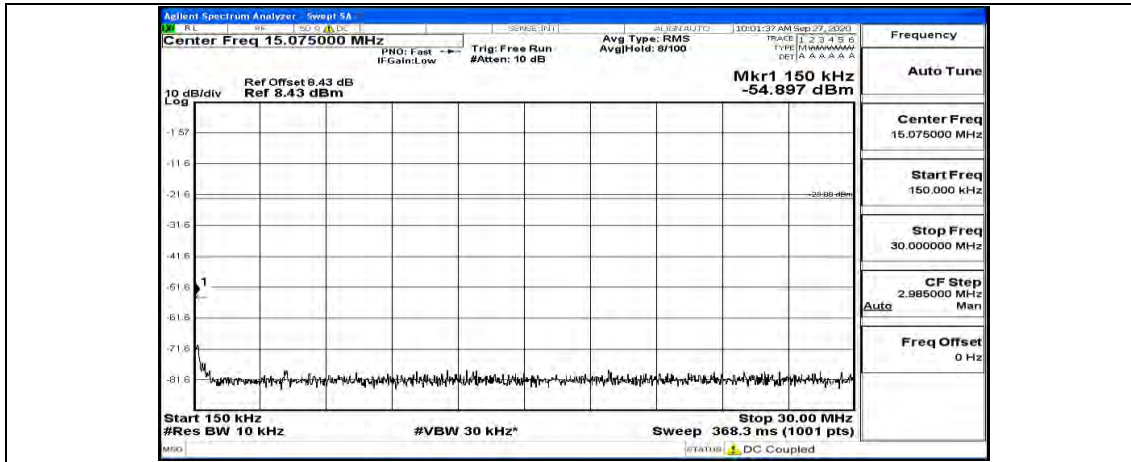

(Channel Bandwidth: 3 MHz)_MCH_16QAM_1RB#14

(Channel Bandwidth: 3 MHz)_HCH_16QAM_1RB#0

(Channel Bandwidth: 3 MHz) _HCH_16QAM_1RB#7

(Channel Bandwidth: 3 MHz)_HCH_16QAM_1RB#14

Channel Bandwidth: 5 MHz

(Channel Bandwidth: 5 MHz)_LCH_QPSK_1RB#0

(Channel Bandwidth: 5 MHz)_LCH_QPSK_1RB#12

(Channel Bandwidth: 5 MHz)_LCH_QPSK_1RB#24

(Channel Bandwidth: 5 MHz)_MCH_QPSK_1RB#0

(Channel Bandwidth: 5 MHz) MCH_QPSK_1RB#12

(Channel Bandwidth: 5 MHz) MCH_QPSK_1RB#24