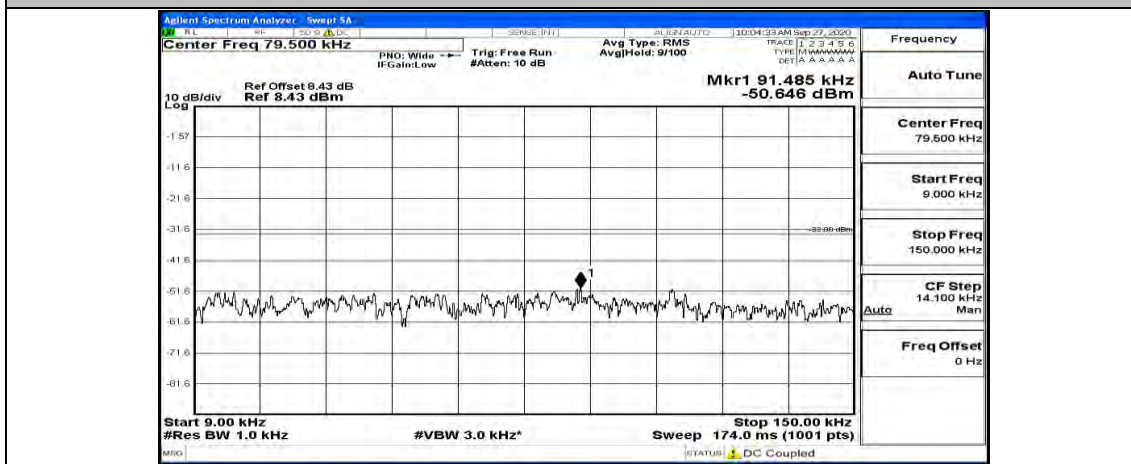

(Channel Bandwidth: 5 MHz) LCH_16QAM_1RB#24

(Channel Bandwidth: 5 MHz)_MCH_16QAM_1RB#0

(Channel Bandwidth: 5 MHz)_MCH_16QAM_1RB#12

(Channel Bandwidth: 5 MHz)_MCH_16QAM_1RB#24

(Channel Bandwidth: 5 MHz)_HCH_16QAM_1RB#0