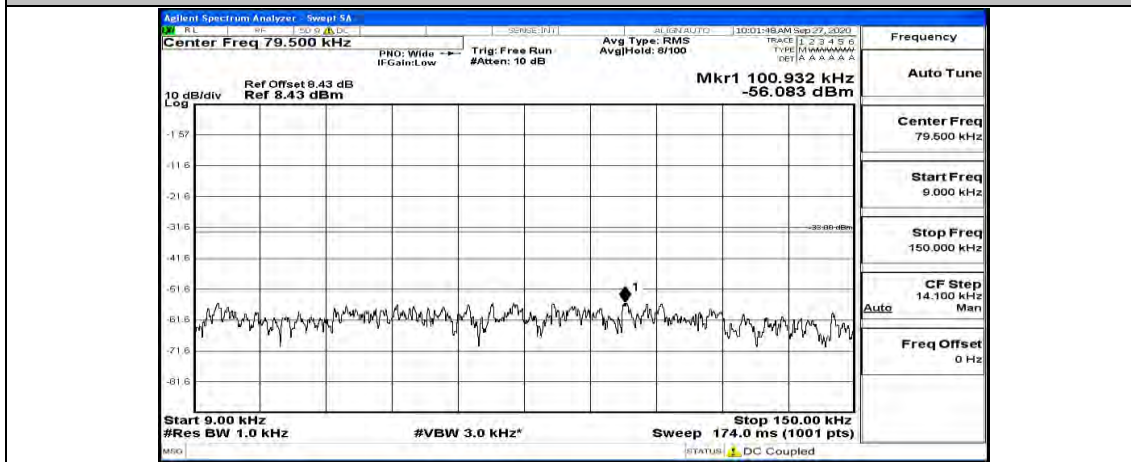

(Channel Bandwidth: 5 MHz)_HCH_QPSK_1RB#0

(Channel Bandwidth: 5 MHz)_HCH_QPSK_1RB#12

(Channel Bandwidth: 5 MHz)_HCH_QPSK_1RB#24

(Channel Bandwidth: 5 MHz)_LCH_16QAM_1RB#0

(Channel Bandwidth: 5 MHz)_LCH_16QAM_1RB#12