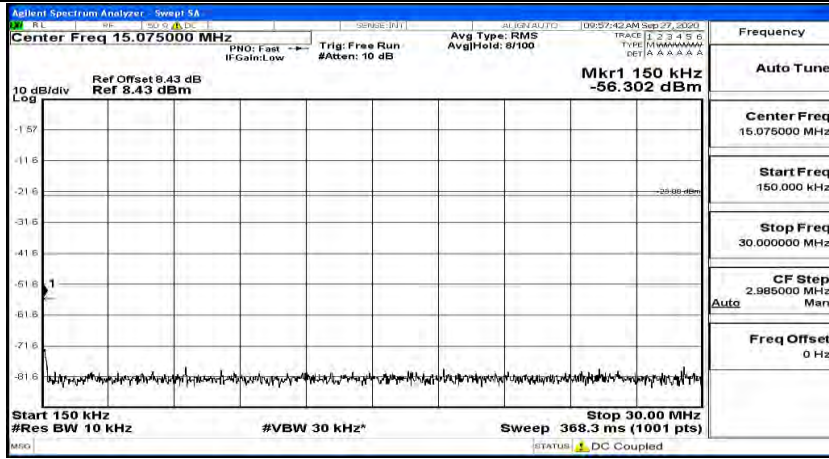

(Channel Bandwidth: 3 MHz)_LCH_16QAM_1RB#0

(Channel Bandwidth: 3 MHz)_LCH_16QAM_1RB#7

(Channel Bandwidth: 3 MHz)_LCH_16QAM_1RB#14

(Channel Bandwidth: 3 MHz)_MCH_16QAM_1RB#0

(Channel Bandwidth: 3 MHz)_MCH_16QAM_1RB#7

(Channel Bandwidth: 3 MHz)_MCH_16QAM_1RB#14

(Channel Bandwidth: 3 MHz)_HCH_16QAM_1RB#0

(Channel Bandwidth: 3 MHz) _HCH_16QAM_1RB#7

(Channel Bandwidth: 3 MHz)_HCH_16QAM_1RB#14

Channel Bandwidth: 5 MHz

(Channel Bandwidth: 5 MHz)_LCH_QPSK_1RB#0