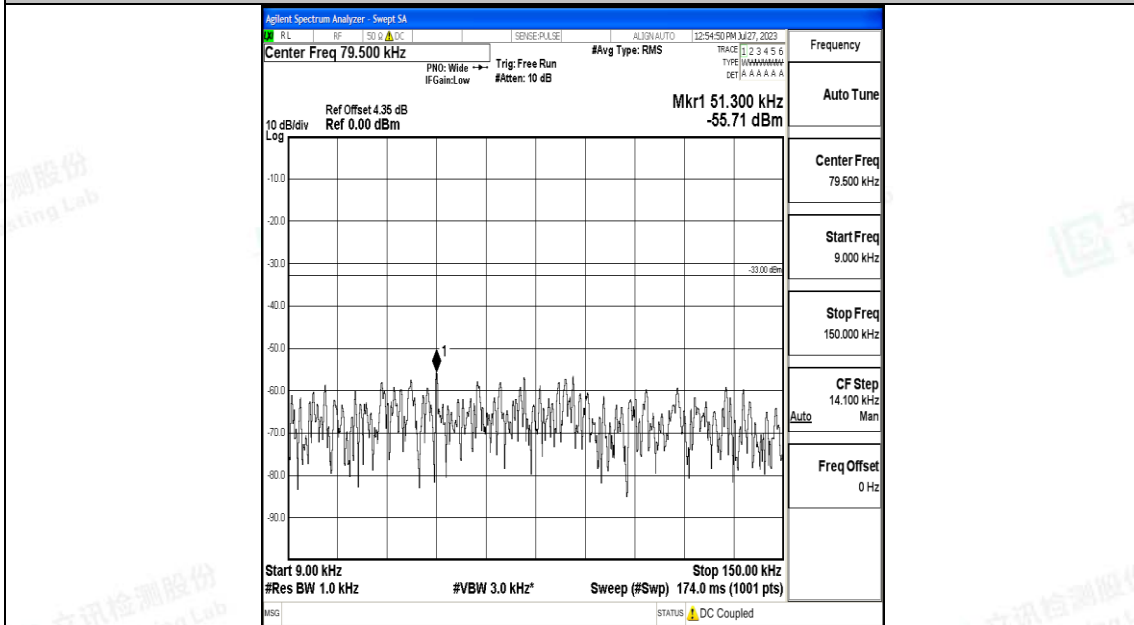

Band71_15MHz_QPSK_133397_1RB#0_0.15~30_0.15~30

Band71_15MHz_QPSK_133397_1RB#0_30~1000_30~1000

Band71_15MHz_QPSK_133397_1RB#0_1000~3000_1000~3000

Band71_15MHz_QPSK_133397_1RB#0_3000~10000_3000~10000

Band71_15MHz_16QAM_133397_1RB#0_0.009~0.15_0.009~0.15