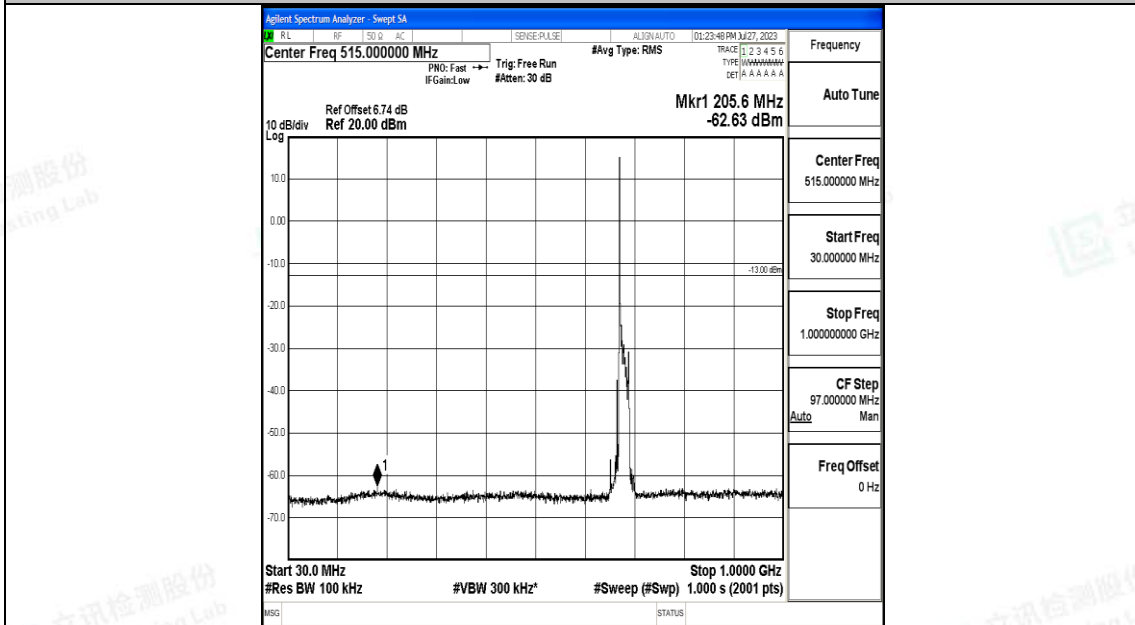

Band71_20MHz_16QAM_133372_1RB#0_0.15~30_0.15~30

Band71_20MHz_16QAM_133372_1RB#0_30~1000_30~1000