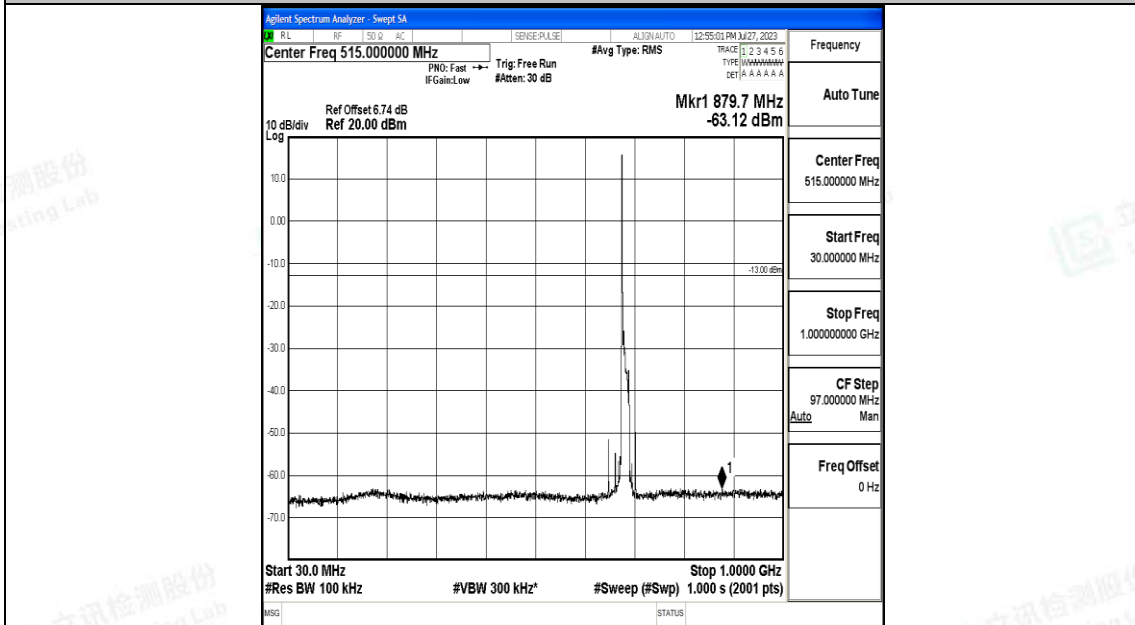

Band71_15MHz_16QAM_133397_1RB#0_0.15~30_0.15~30

Band71_15MHz_16QAM_133397_1RB#0_30~1000_30~1000