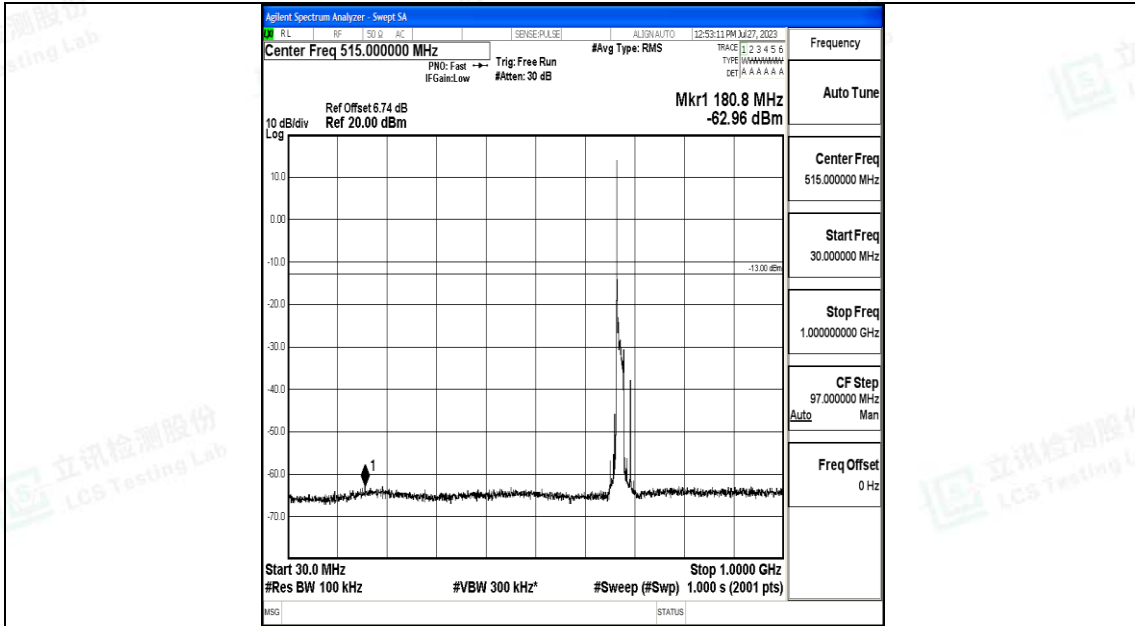

Band71_15MHz_QPSK_133297_1RB#0_0.15~30_0.15~30

Band71_15MHz_QPSK_133297_1RB#0_30~1000_30~1000