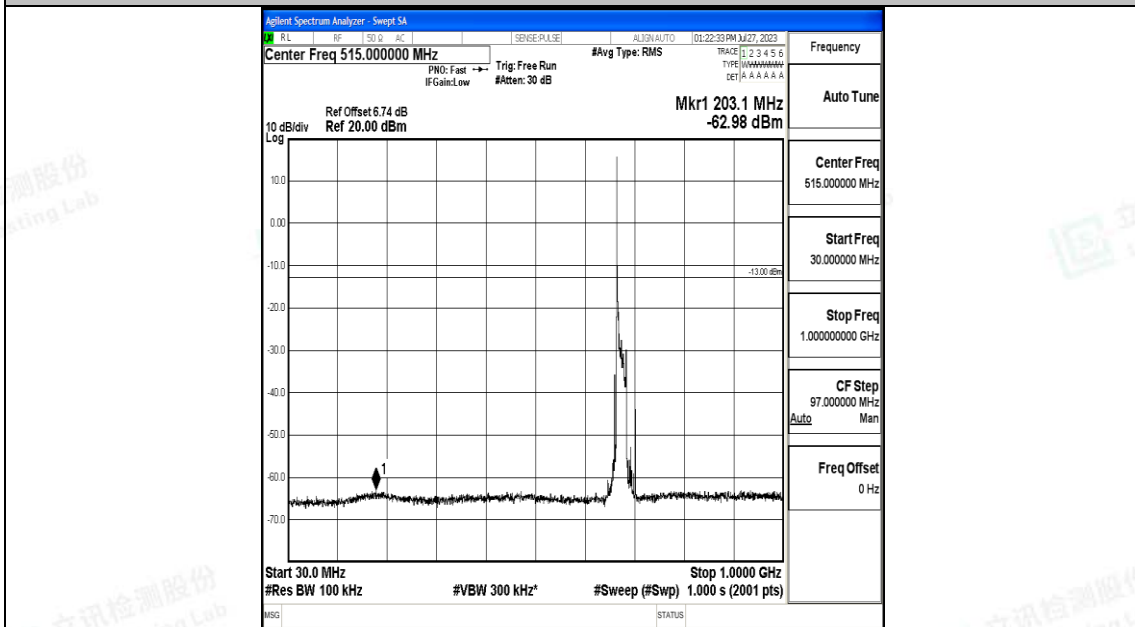

Band71_20MHz_16QAM_133322_1RB#0_0.15~30_0.15~30

Band71_20MHz_16QAM_133322_1RB#0_30~1000_30~1000