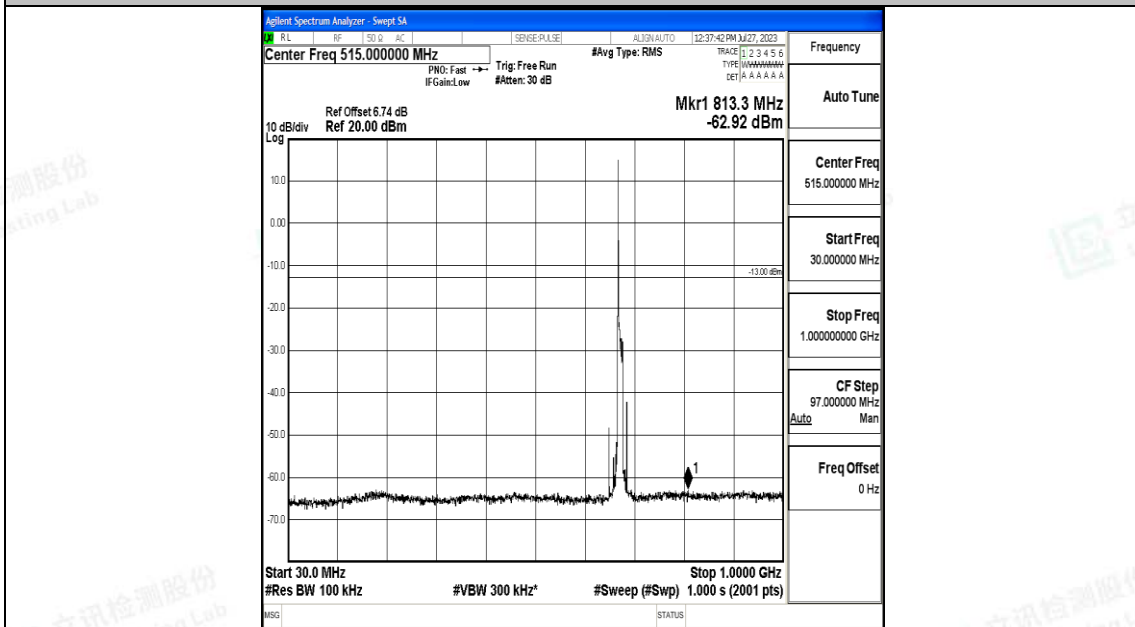

Band71_10MHz_16QAM_133297_1RB#0_0.15~30_0.15~30

Band71_10MHz_16QAM_133297_1RB#0_30~1000_30~1000