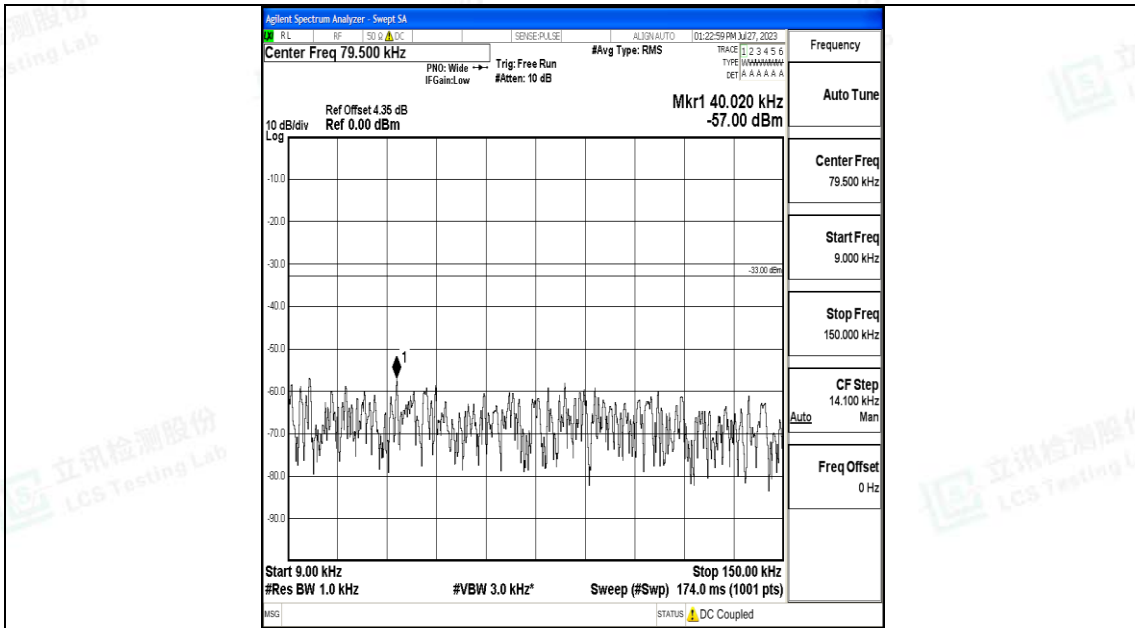

Band71_20MHz_16QAM_133322_1RB#0_0.15~30_0.15~30

Band71_20MHz_16QAM_133322_1RB#0_30~1000_30~1000

Band71_20MHz_16QAM_133322_1RB#0_1000~3000_1000~3000

Band71_20MHz_16QAM_133322_1RB#0_3000~10000_3000~10000

Band71_20MHz_QPSK_133372_1RB#0_0.009~0.15_0.009~0.15