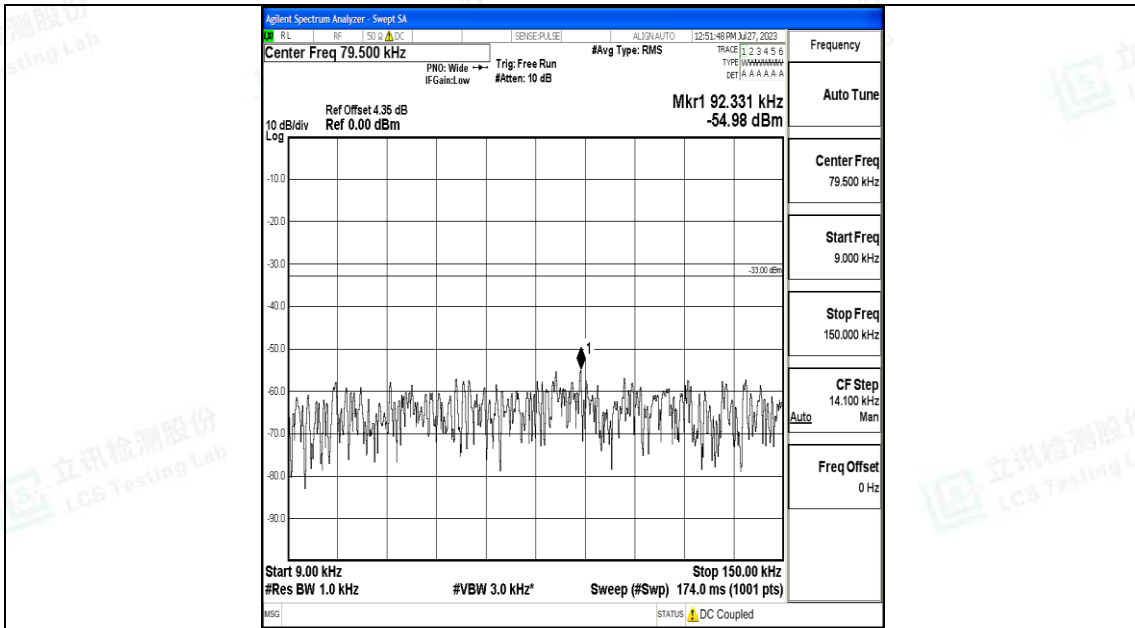

Band71_10MHz_16QAM_133422_1RB#0_0.15~30_0.15~30

Band71_10MHz_16QAM_133422_1RB#0_30~1000_30~1000

Band71_10MHz_16QAM_133422_1RB#0_1000~3000_1000~3000

Band71_10MHz_16QAM_133422_1RB#0_3000~10000_3000~10000

Band71_15MHz_QPSK_133197_1RB#0_0.009~0.15_0.009~0.15