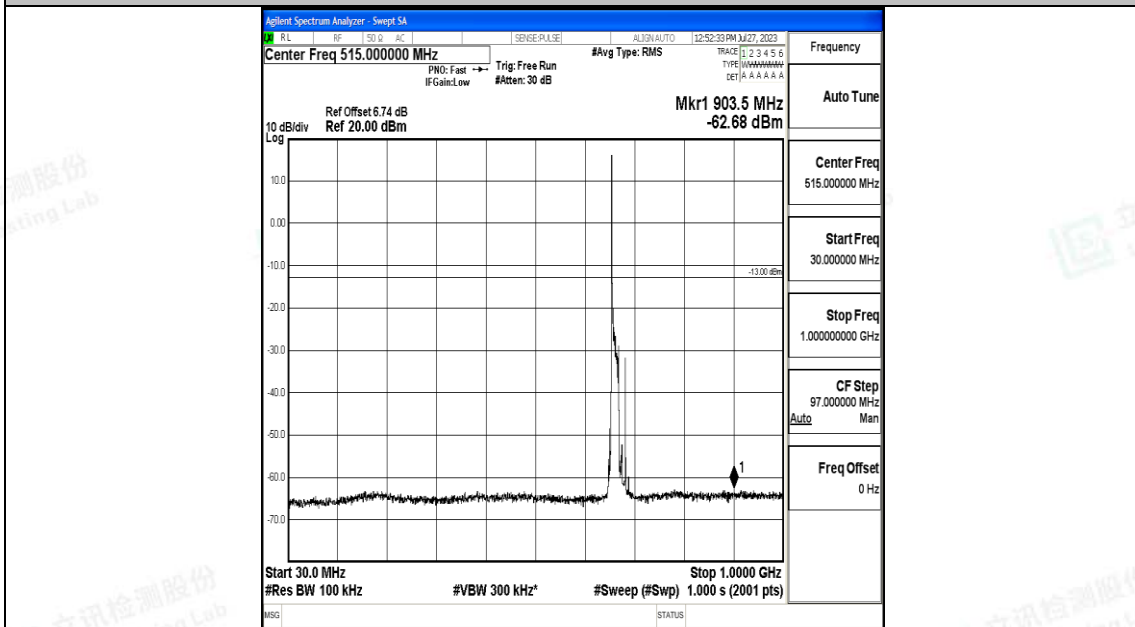

Band71_15MHz_16QAM_133197_1RB#0_0.15~30_0.15~30

Band71_15MHz_16QAM_133197_1RB#0_30~1000_30~1000