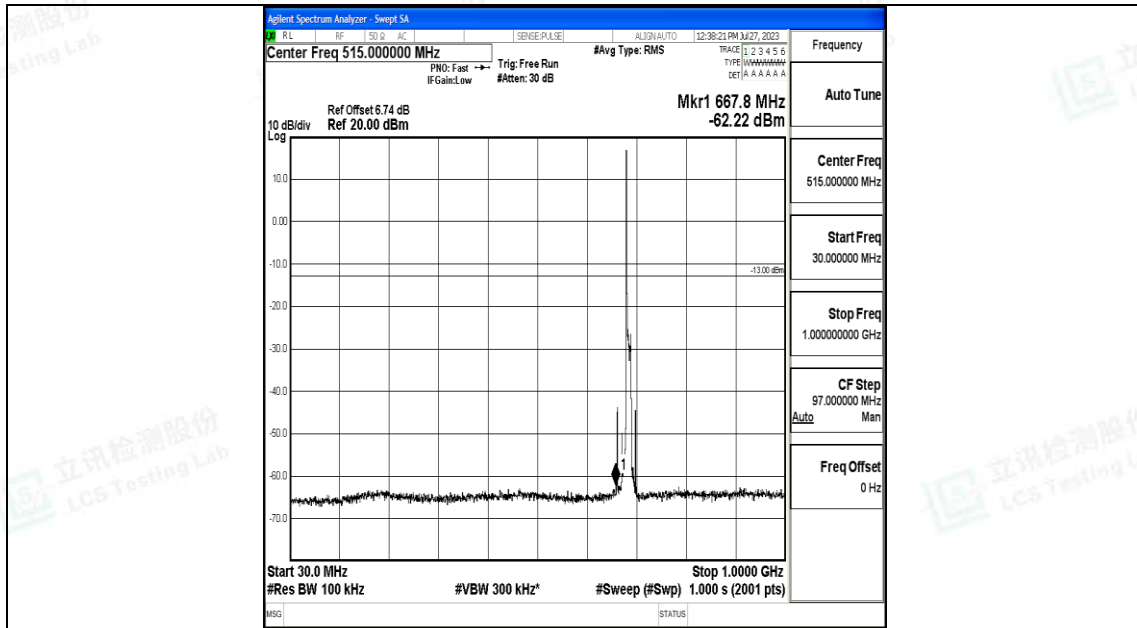

Band71_10MHz_QPSK_133422_1RB#0_0.15~30_0.15~30

Band71_10MHz_QPSK_133422_1RB#0_30~1000_30~1000