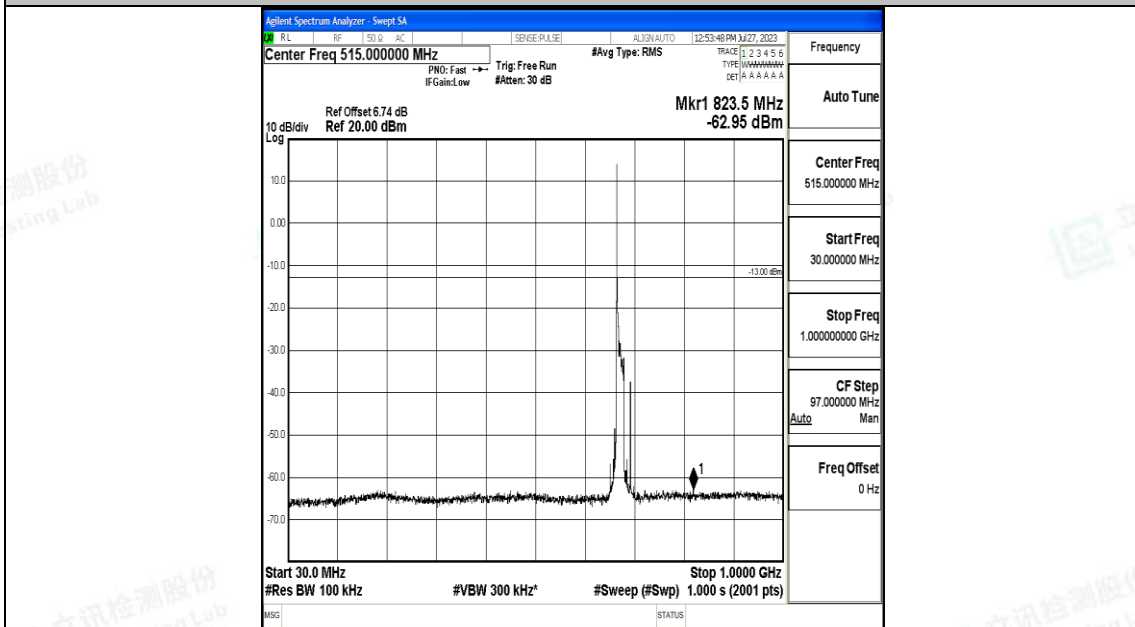

Band71_15MHz_16QAM_133297_1RB#0_0.15~30_0.15~30

Band71_15MHz_16QAM_133297_1RB#0_30~1000_30~1000