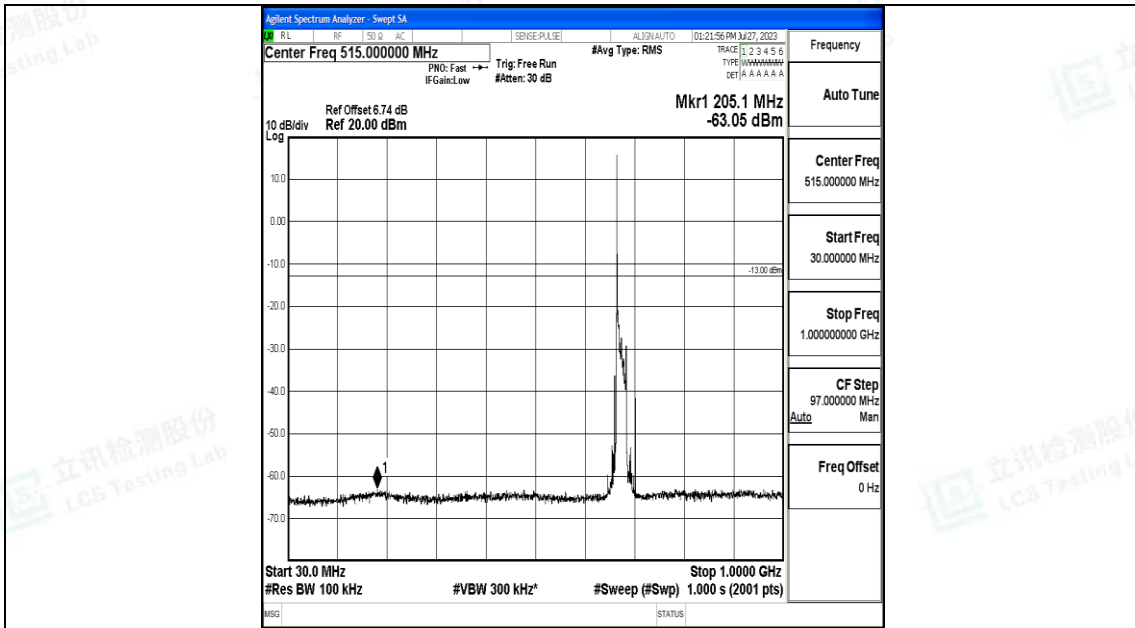

Band71_20MHz_QPSK_133322_1RB#0_0.15~30_0.15~30

Band71_20MHz_QPSK_133322_1RB#0_30~1000_30~1000