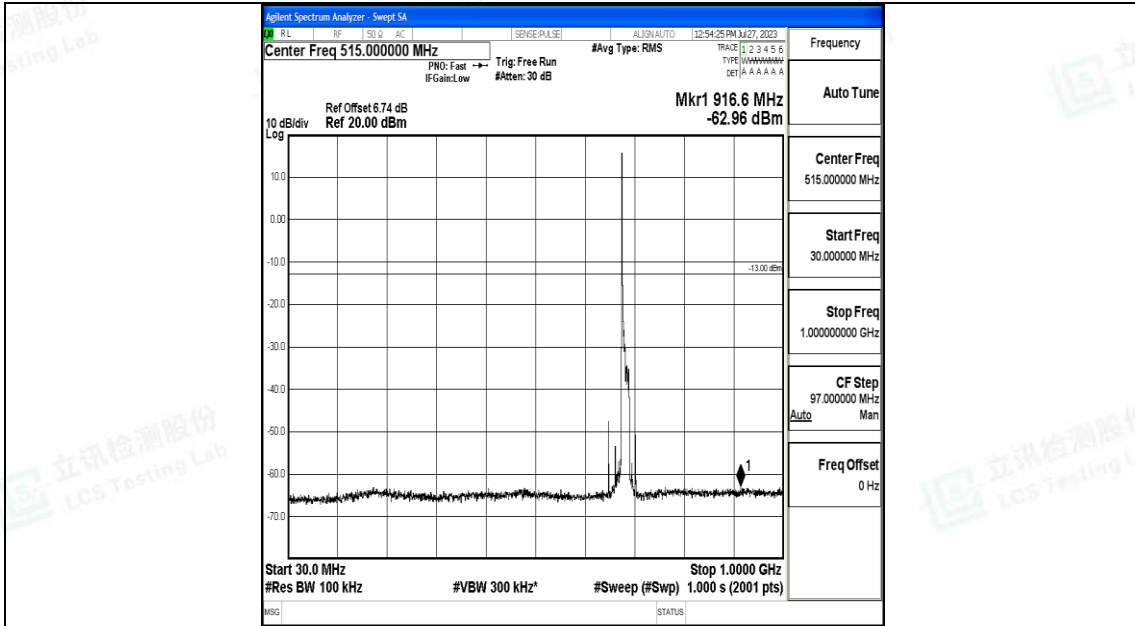

Band71_15MHz_QPSK_133397_1RB#0_0.15~30_0.15~30

Band71_15MHz_QPSK_133397_1RB#0_30~1000_30~1000