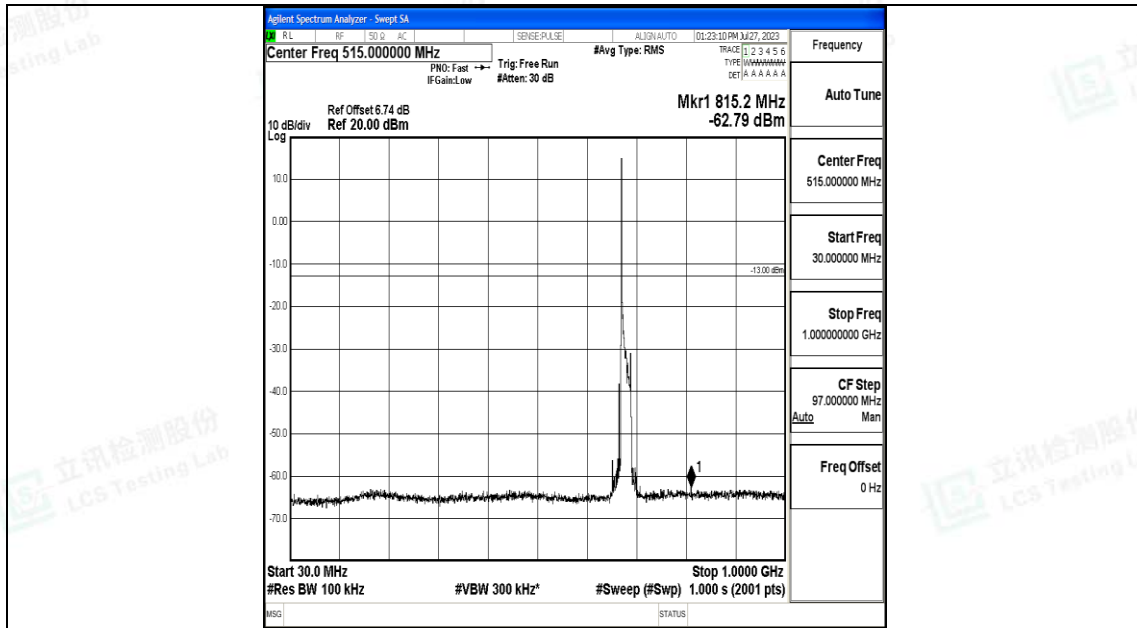

Band71_20MHz_QPSK_133372_1RB#0_0.15~30_0.15~30

Band71_20MHz_QPSK_133372_1RB#0_30~1000_30~1000