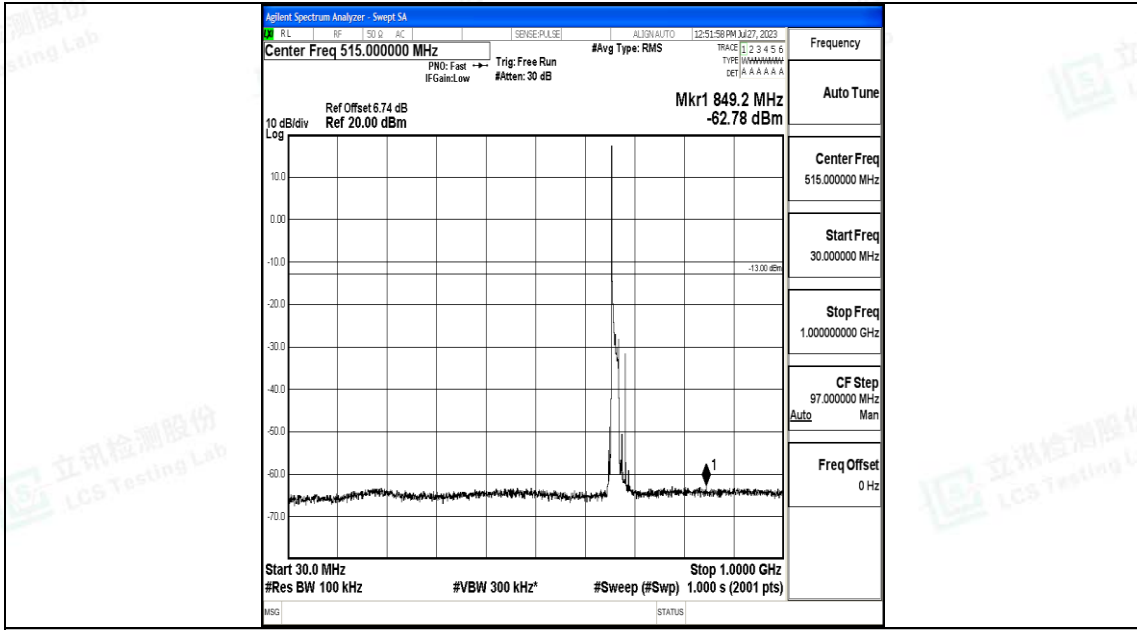

Band71_15MHz_QPSK_133197_1RB#0_0.15~30_0.15~30

Band71_15MHz_QPSK_133197_1RB#0_30~1000_30~1000