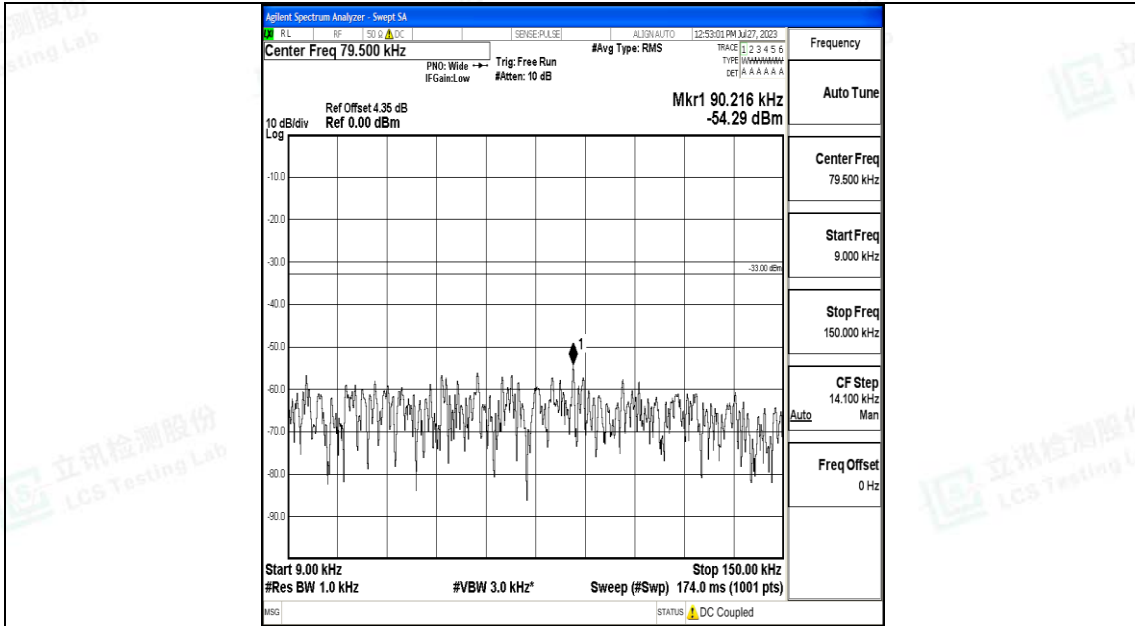

Band71_15MHz_16QAM_133197_1RB#0_0.15~30_0.15~30

Band71_15MHz_16QAM_133197_1RB#0_30~1000_30~1000

Band71_15MHz_16QAM_133197_1RB#0_1000~3000_1000~3000

Band71_15MHz_16QAM_133197_1RB#0_3000~10000_3000~10000

Band71_15MHz_QPSK_133297_1RB#0_0.009~0.15_0.009~0.15