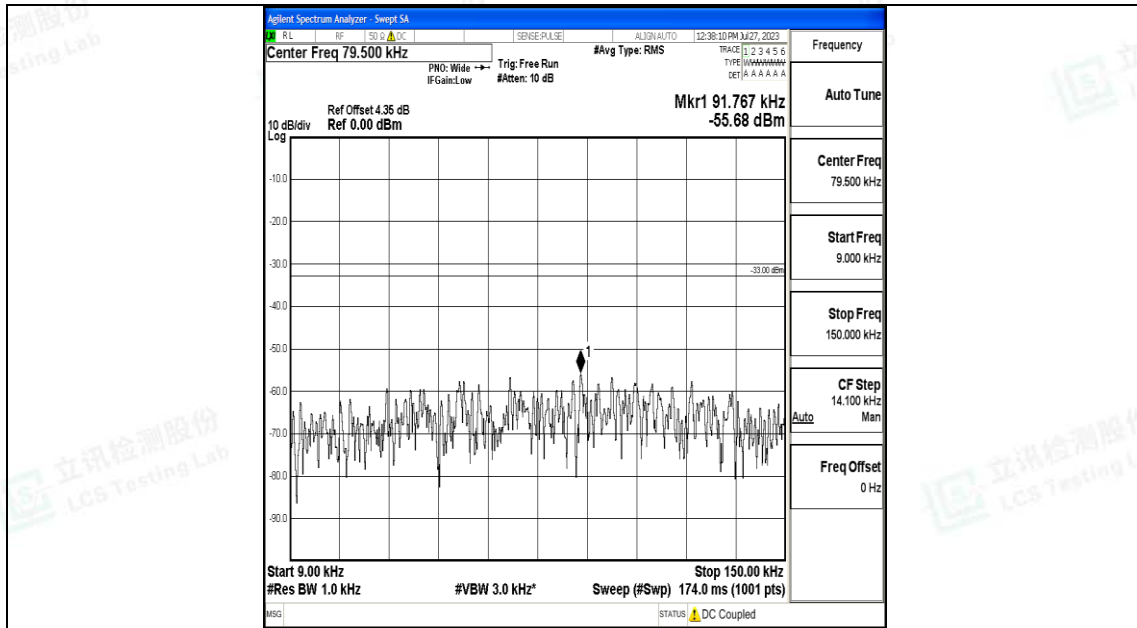

Band71_10MHz_16QAM_133297_1RB#0_0.15~30_0.15~30

Band71_10MHz_16QAM_133297_1RB#0_30~1000_30~1000

Band71_10MHz_16QAM_133297_1RB#0_1000~3000_1000~3000

Band71_10MHz_16QAM_133297_1RB#0_3000~10000_3000~10000

Band71_10MHz_QPSK_133422_1RB#0_0.009~0.15_0.009~0.15