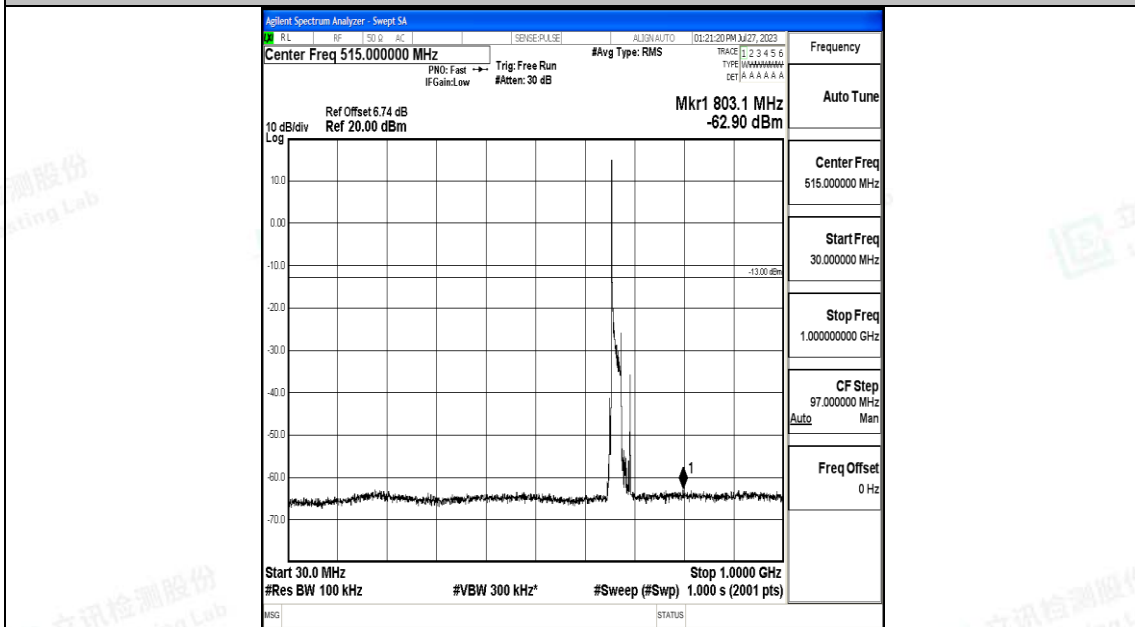

Band71_20MHz_16QAM_133222_1RB#0_0.15~30_0.15~30

Band71_20MHz_16QAM_133222_1RB#0_30~1000_30~1000