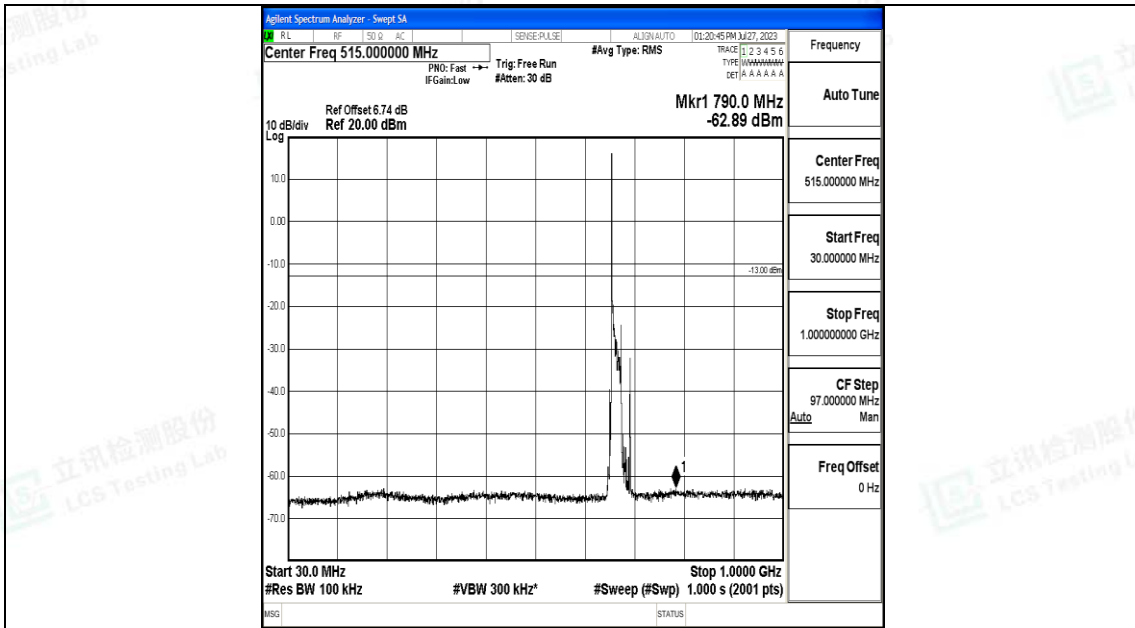

Band71_20MHz_QPSK_133222_1RB#0_0.15~30_0.15~30

Band71_20MHz_QPSK_133222_1RB#0_30~1000_30~1000