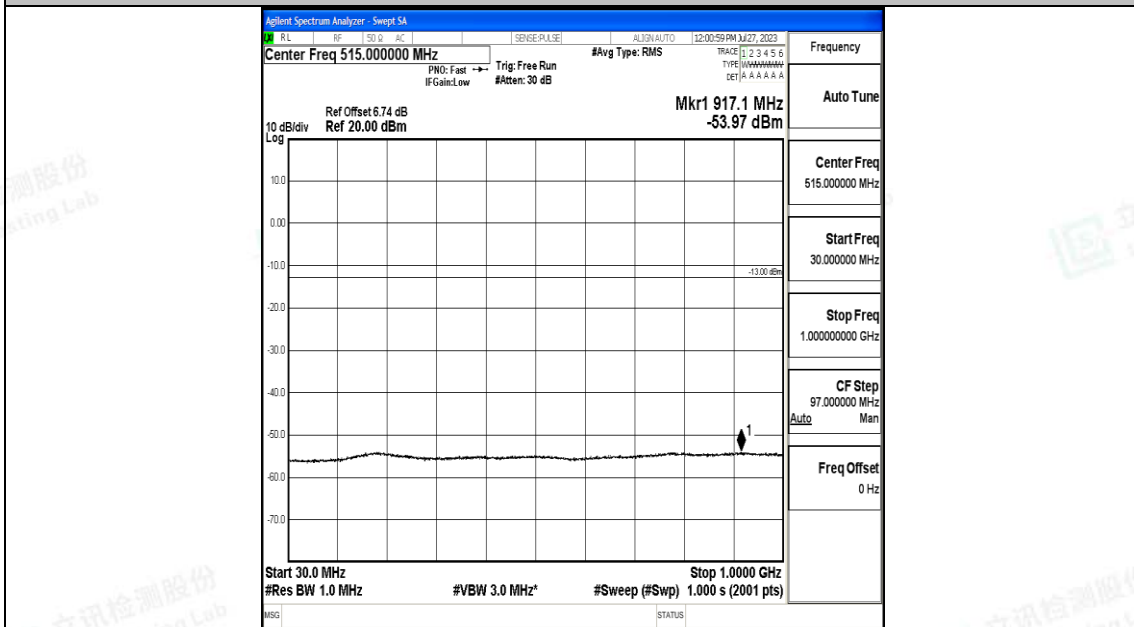

Band66_20MHz_16QAM_132072_1RB#0_0.15~30_0.15~30

Band66_20MHz_16QAM_132072_1RB#0_30~1000_30~1000