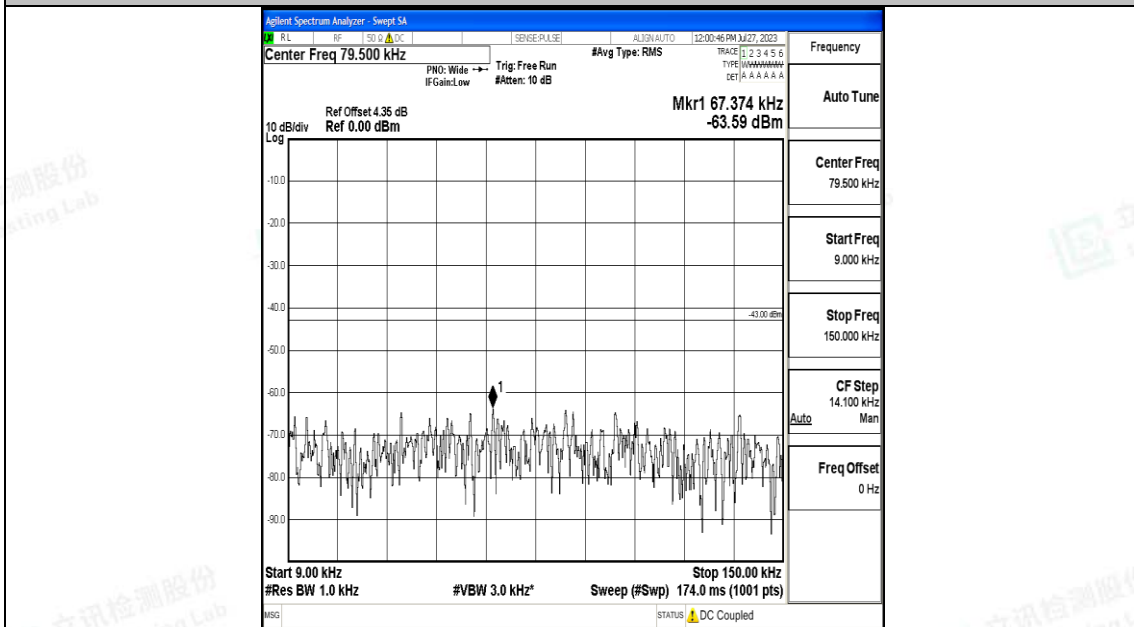

Band66\_20MHz\_QPSK\_132072\_1RB#0\_30~1000\_30~1000

Band66\_20MHz\_QPSK\_132072\_1RB#0\_1000~3000\_1000~3000

Band66\_20MHz\_QPSK\_132072\_1RB#0\_3000~20000\_3000~20000

Band66\_20MHz\_16QAM\_132072\_1RB#0\_0.009~0.15\_0.009~0.15