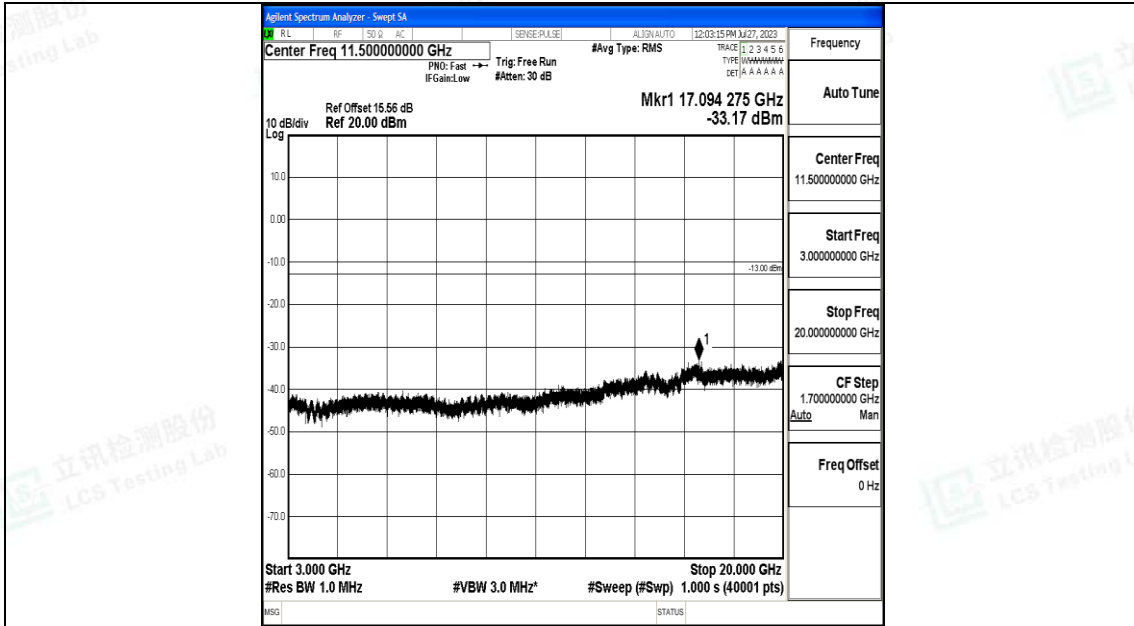

Band66_20MHz_QPSK_132572_1RB#0_1000~3000_1000~3000

Band66_20MHz_QPSK_132572_1RB#0_3000~20000_3000~20000