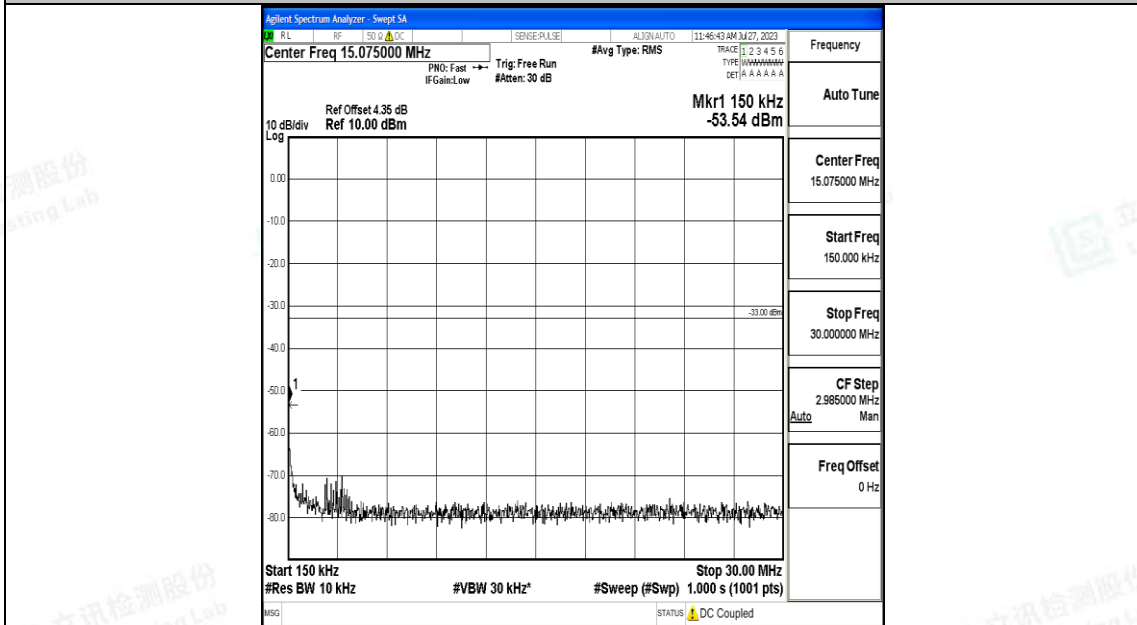

Band66_15MHz_QPSK_132597_1RB#0_0.009~0.15_0.009~0.15

Band66_15MHz_QPSK_132597_1RB#0_0.15~30_0.15~30