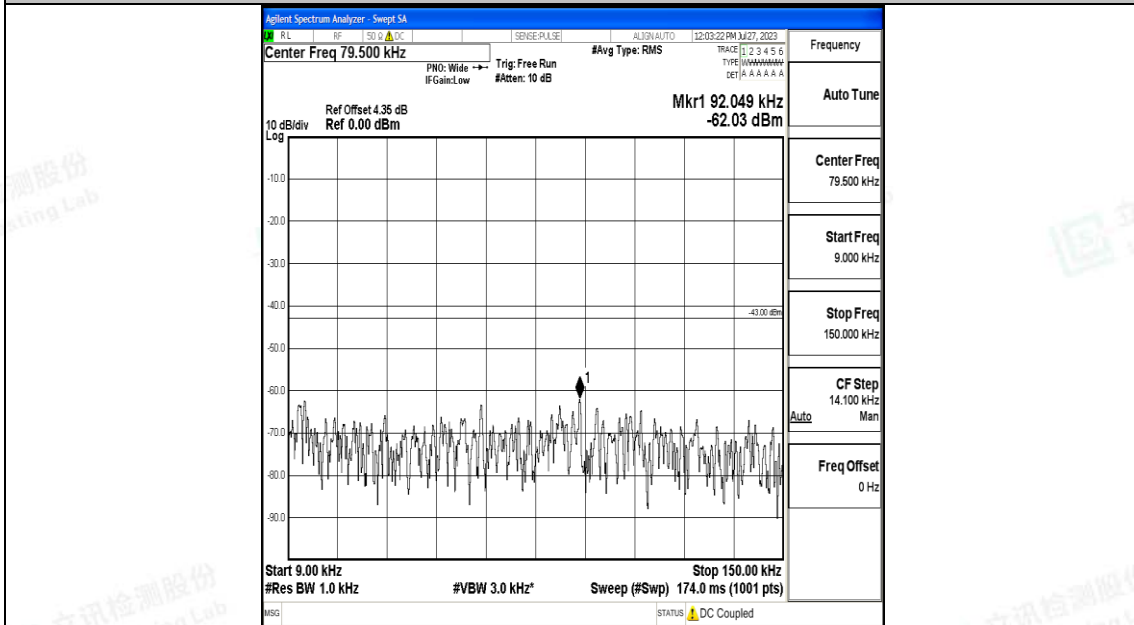

Band66\_20MHz\_QPSK\_132572\_1RB#0\_30~1000\_30~1000

Band66\_20MHz\_QPSK\_132572\_1RB#0\_1000~3000\_1000~3000

Band66\_20MHz\_QPSK\_132572\_1RB#0\_3000~20000\_3000~20000

Band66\_20MHz\_16QAM\_132572\_1RB#0\_0.009~0.15\_0.009~0.15