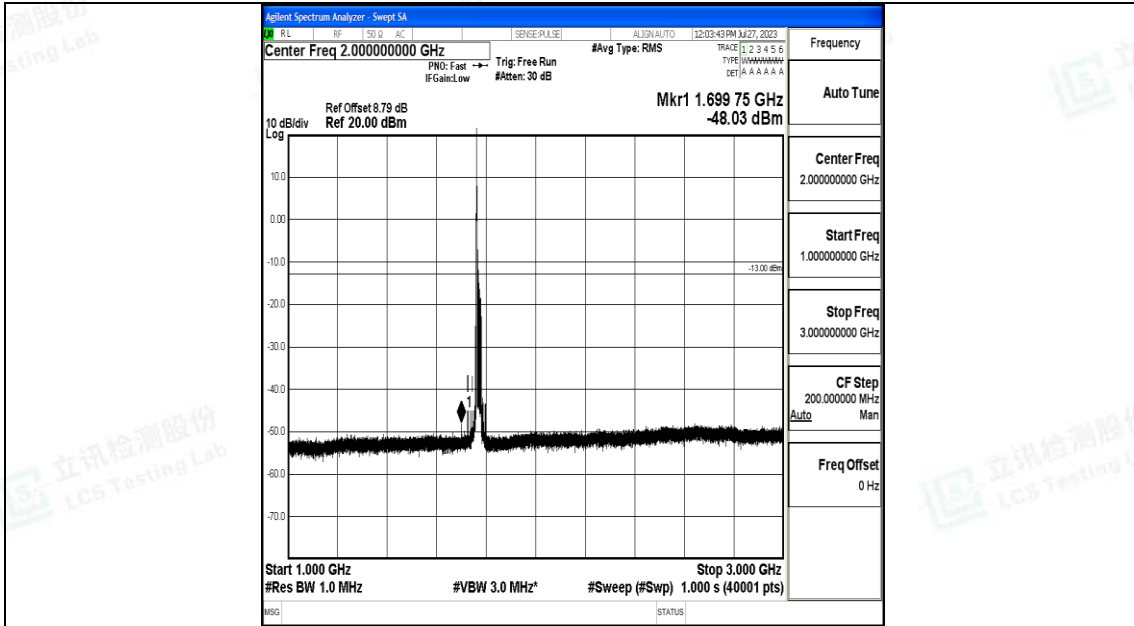

Band66_20MHz_16QAM_132572_1RB#0_30~1000_30~1000

Band66_20MHz_16QAM_132572_1RB#0_1000~3000_1000~3000