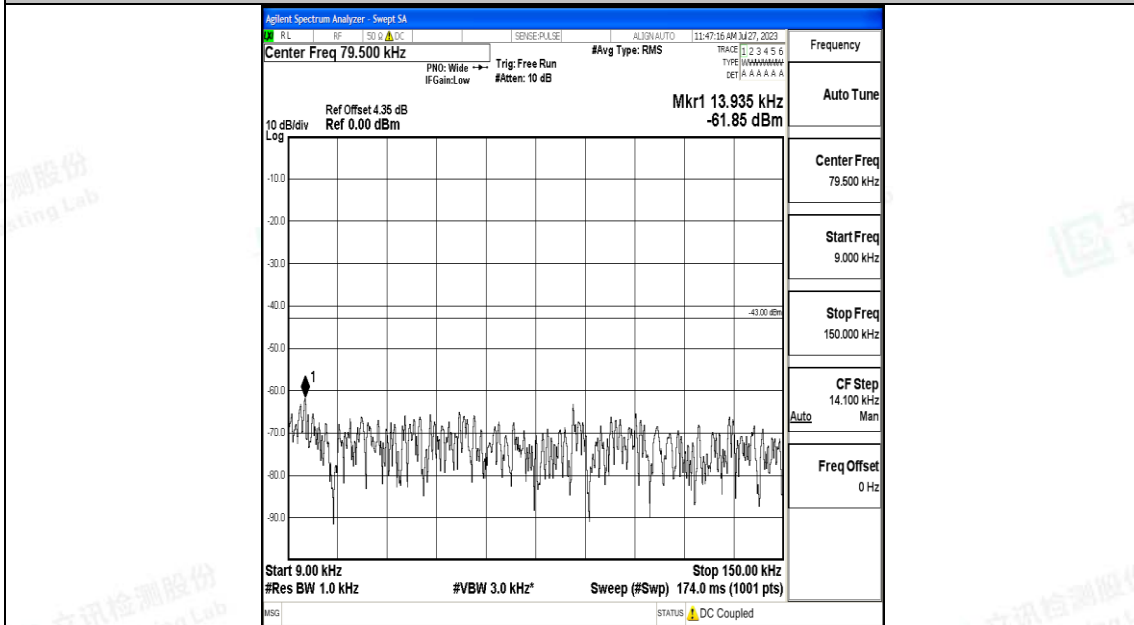

Band66_15MHz_QPSK_132597_1RB#0_3000~20000_3000~20000

Band66_15MHz_16QAM_132597_1RB#0_0.009~0.15_0.009~0.15