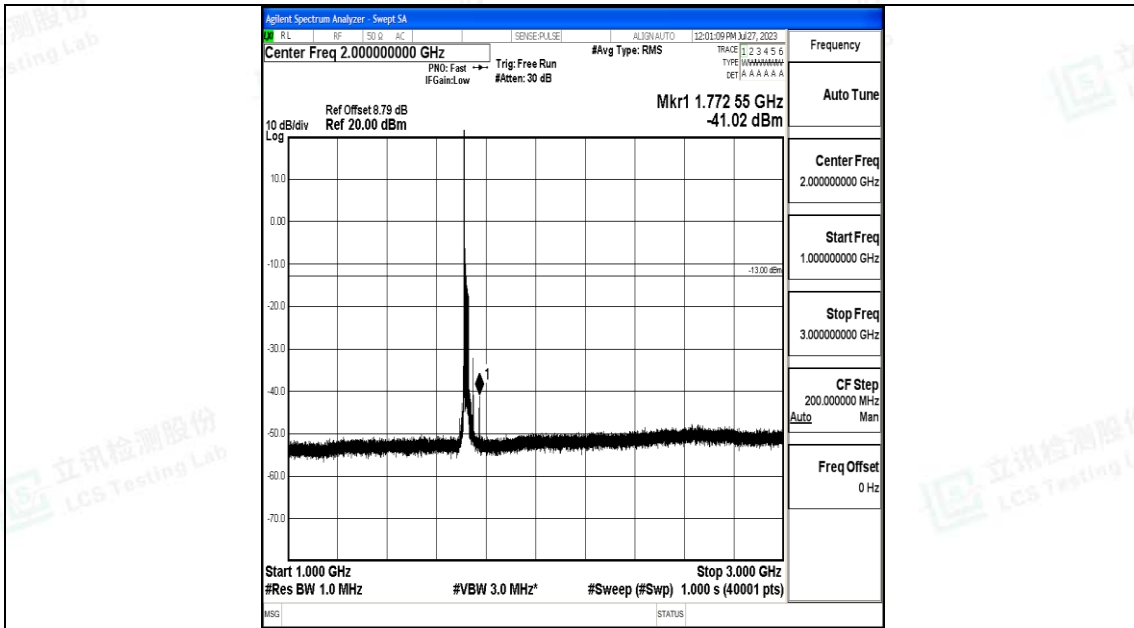

Band66_20MHz_16QAM_132072_1RB#0_30~1000_30~1000

Band66_20MHz_16QAM_132072_1RB#0_1000~3000_1000~3000