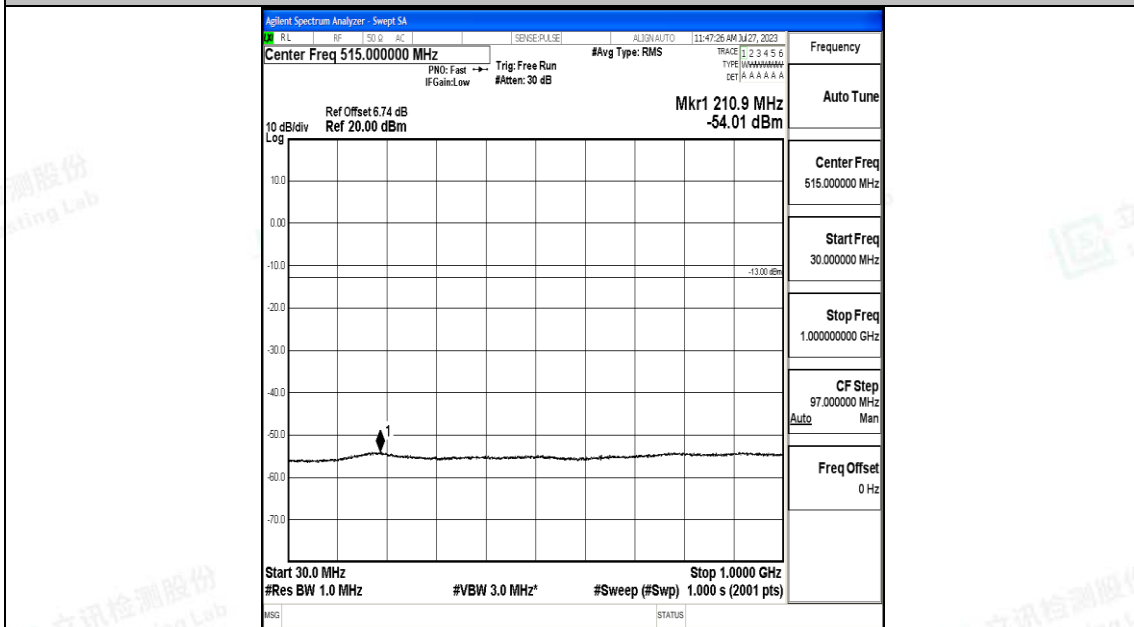

Band66\_15MHz\_QPSK\_132597\_1RB#0\_3000~20000\_3000~20000

Band66\_15MHz\_16QAM\_132597\_1RB#0\_0.009~0.15\_0.009~0.15

Band66\_15MHz\_16QAM\_132597\_1RB#0\_0.15~30\_0.15~30

Band66\_15MHz\_16QAM\_132597\_1RB#0\_30~1000\_30~1000