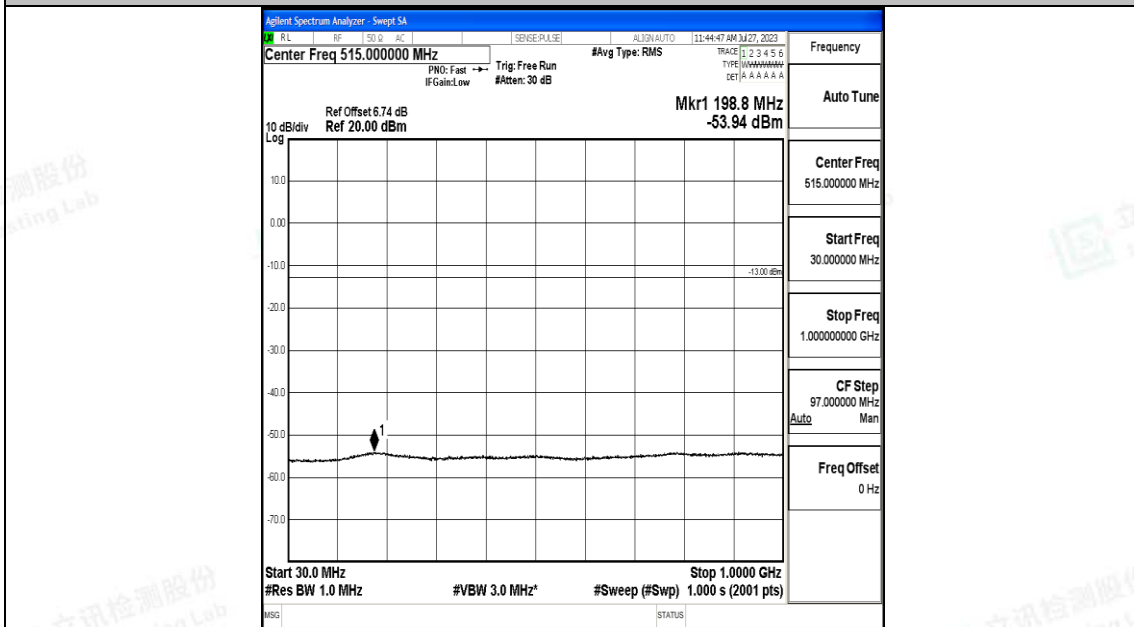

Band66\_15MHz\_QPSK\_132047\_1RB#0\_3000~20000\_3000~20000

Band66\_15MHz\_16QAM\_132047\_1RB#0\_0.009~0.15\_0.009~0.15

Band66\_15MHz\_16QAM\_132047\_1RB#0\_0.15~30\_0.15~30

Band66\_15MHz\_16QAM\_132047\_1RB#0\_30~1000\_30~1000