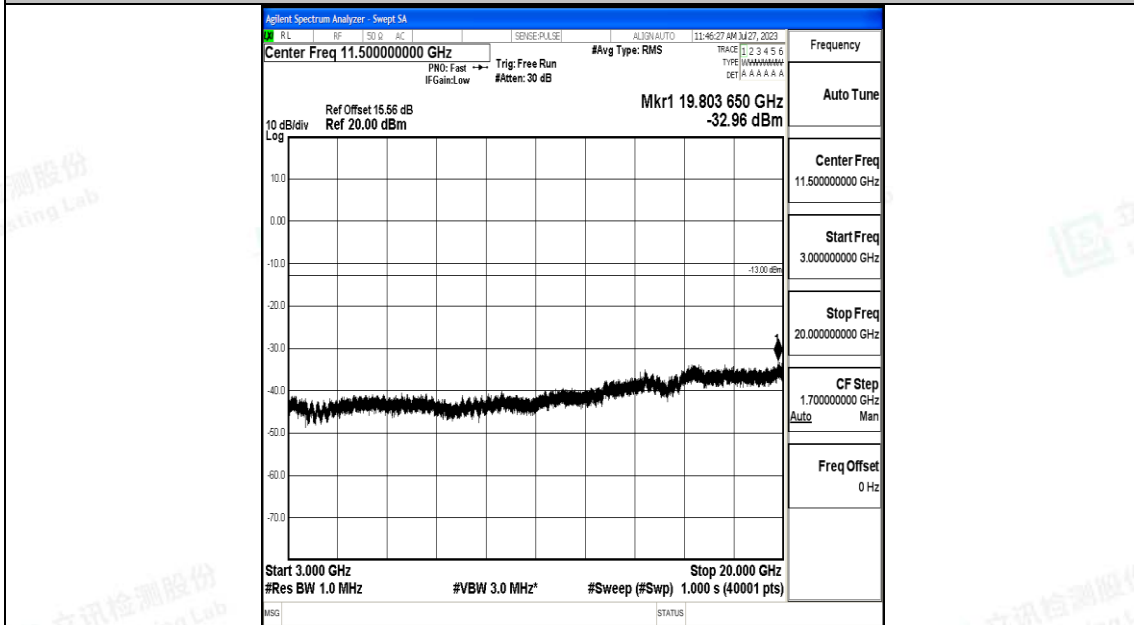

Band66\_15MHz\_16QAM\_132322\_1RB#0\_0.15~30\_0.15~30

Band66\_15MHz\_16QAM\_132322\_1RB#0\_30~1000\_30~1000

Band66\_15MHz\_16QAM\_132322\_1RB#0\_1000~3000\_1000~3000

Band66\_15MHz\_16QAM\_132322\_1RB#0\_3000~20000\_3000~20000