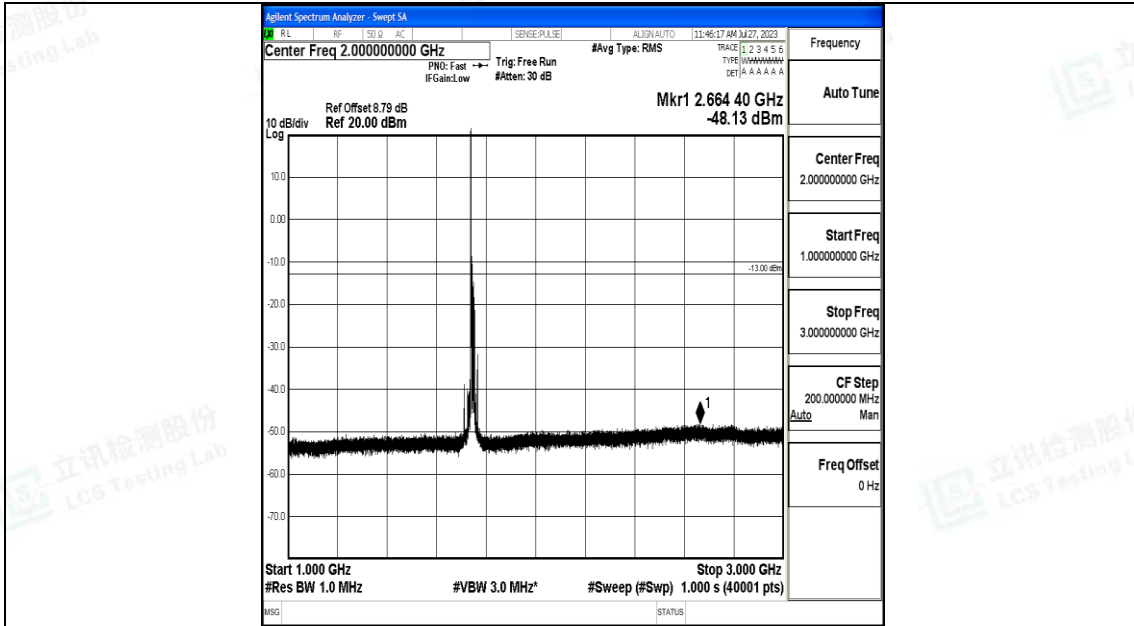

Band66_15MHz_16QAM_132322_1RB#0_30~1000_30~1000

Band66_15MHz_16QAM_132322_1RB#0_1000~3000_1000~3000