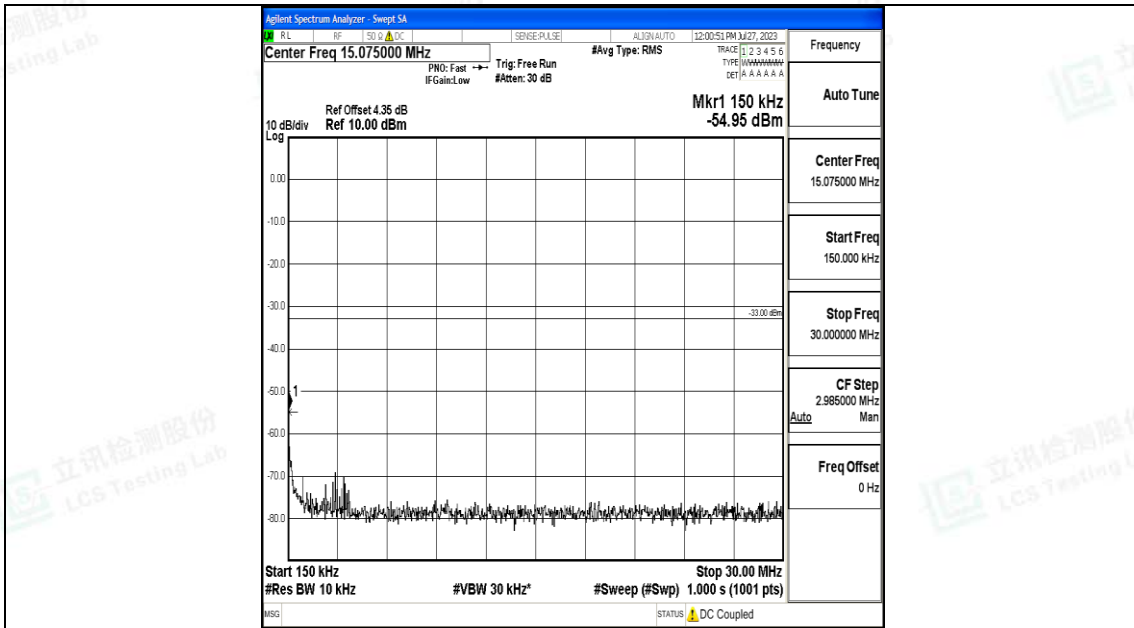

Band66\_20MHz\_QPSK\_132072\_1RB#0\_30~1000\_30~1000

Band66\_20MHz\_QPSK\_132072\_1RB#0\_1000~3000\_1000~3000

Band66\_20MHz\_QPSK\_132072\_1RB#0\_3000~20000\_3000~20000

Band66\_20MHz\_16QAM\_132072\_1RB#0\_0.009~0.15\_0.009~0.15