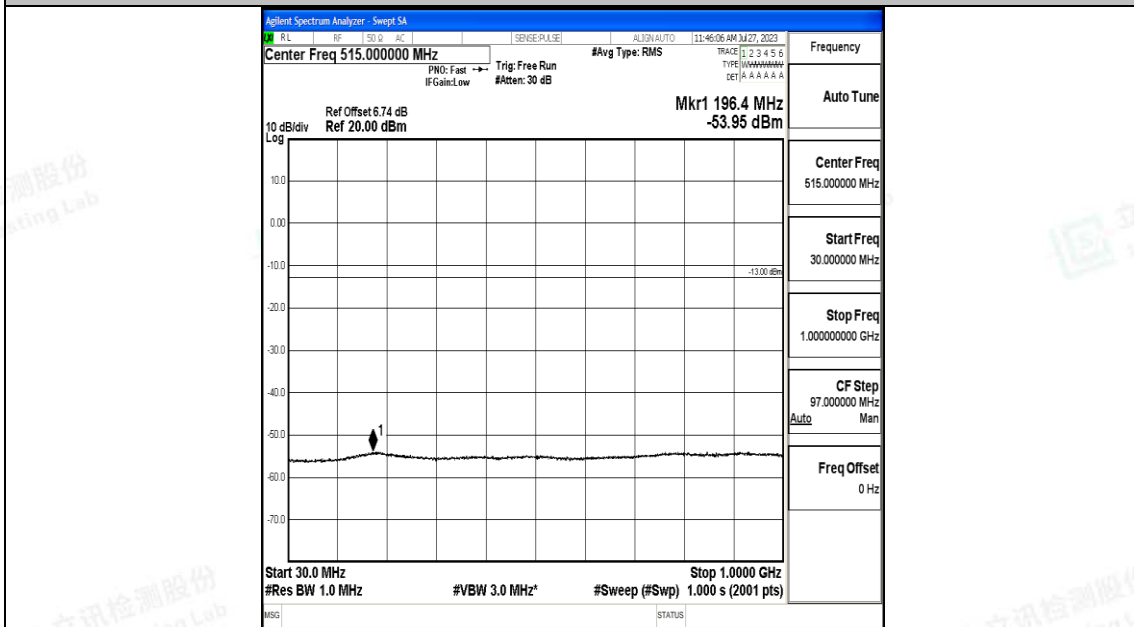

Band66_15MHz_16QAM_132322_1RB#0_0.15~30_0.15~30

Band66_15MHz_16QAM_132322_1RB#0_30~1000_30~1000