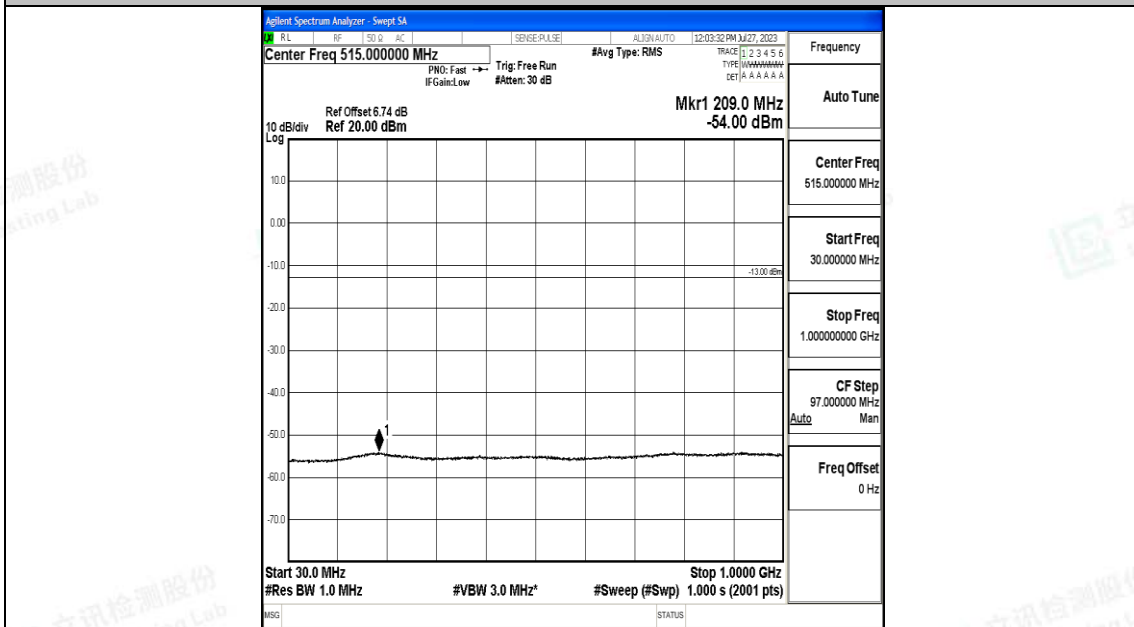

Band66_20MHz_16QAM_132572_1RB#0_0.15~30_0.15~30

Band66_20MHz_16QAM_132572_1RB#0_30~1000_30~1000