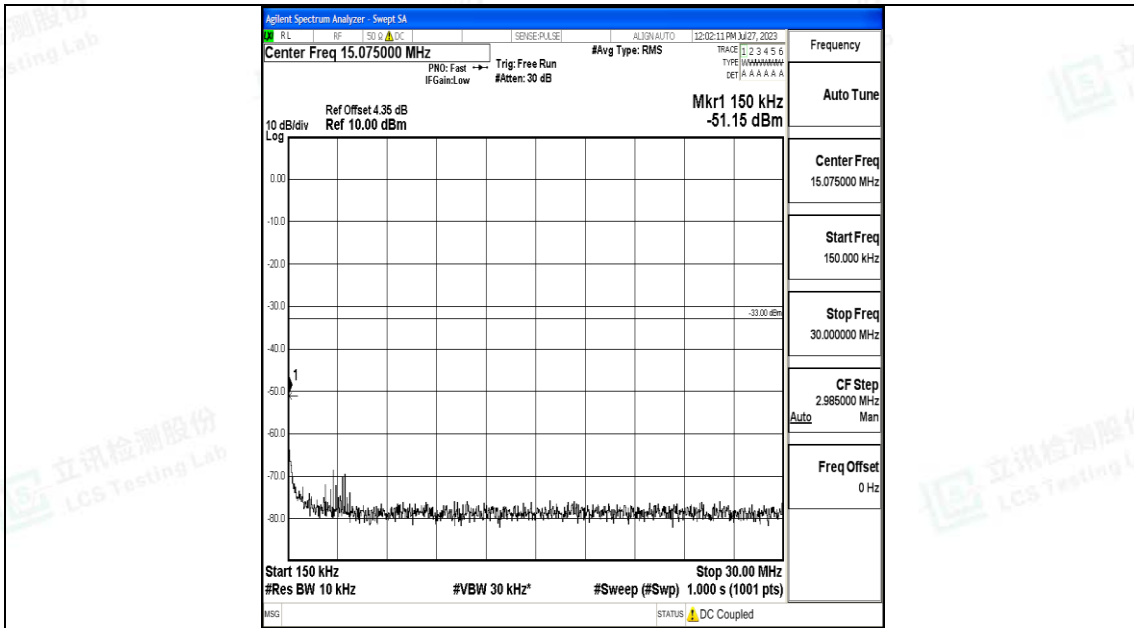

Band66_20MHz_16QAM_132322_1RB#0_0.009~0.15_0.009~0.15

Band66_20MHz_16QAM_132322_1RB#0_0.15~30_0.15~30