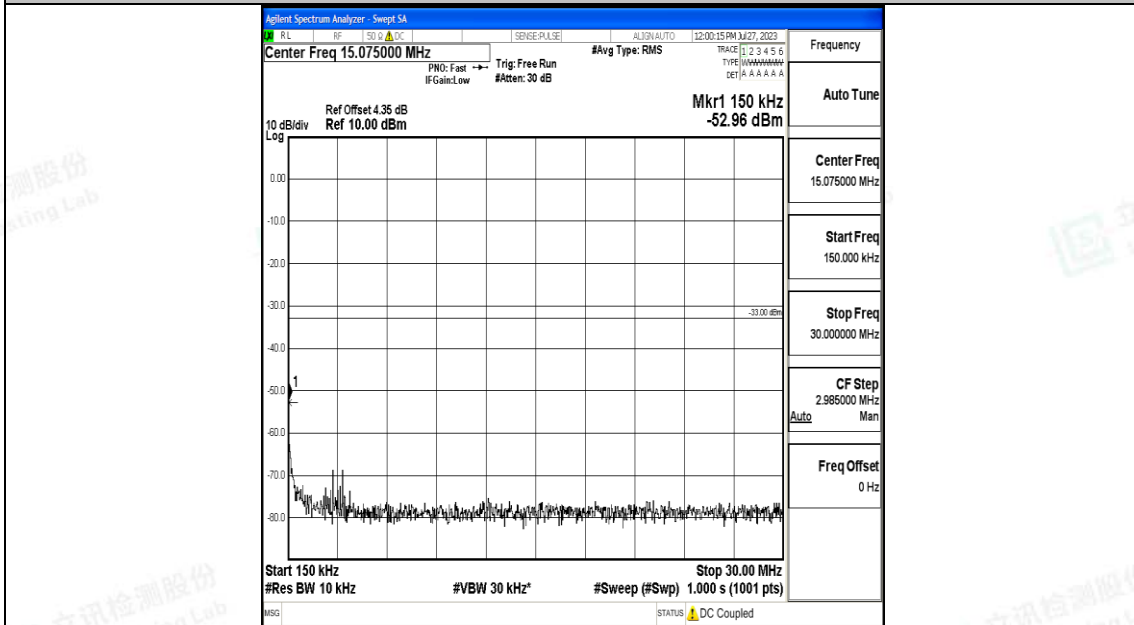

Band66\_15MHz\_16QAM\_132597\_1RB#0\_1000~3000\_1000~3000

Band66\_15MHz\_16QAM\_132597\_1RB#0\_3000~20000\_3000~20000

Band66\_20MHz\_QPSK\_132072\_1RB#0\_0.009~0.15\_0.009~0.15

Band66\_20MHz\_QPSK\_132072\_1RB#0\_0.15~30\_0.15~30