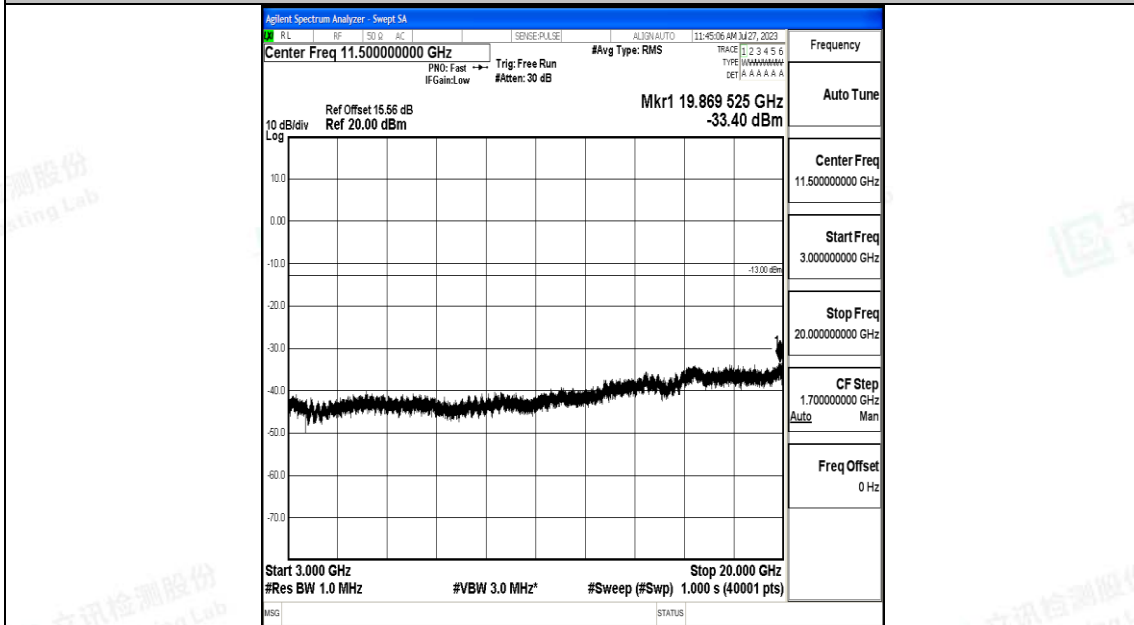

Band66_15MHz_16QAM_132047_1RB#0_1000~3000_1000~3000

Band66_15MHz_16QAM_132047_1RB#0_3000~20000_3000~20000