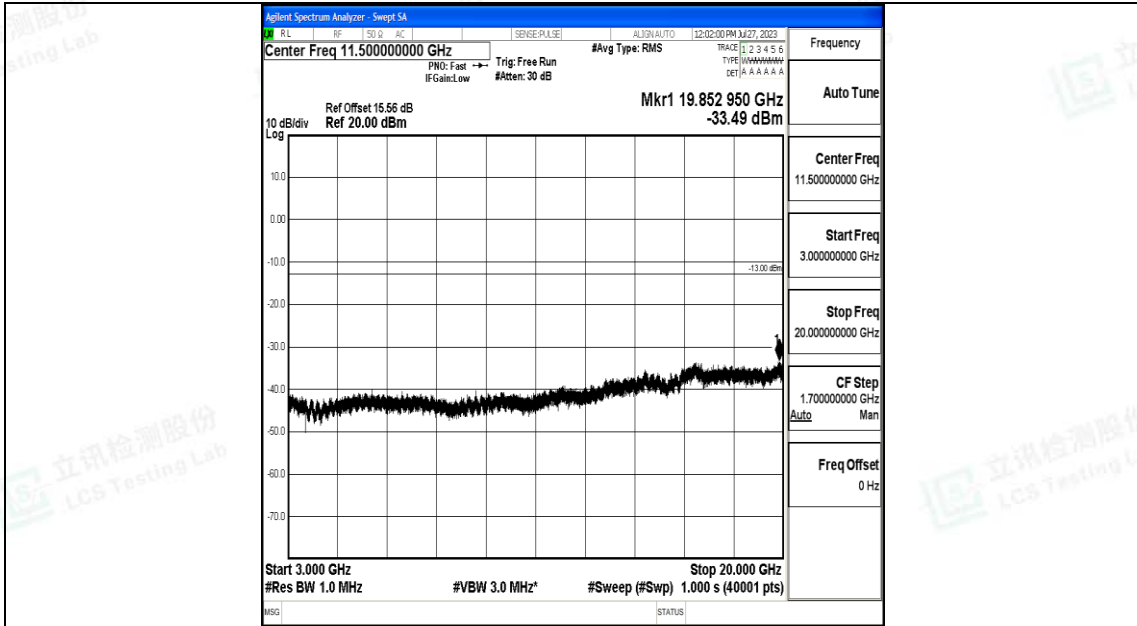

Band66\_20MHz\_QPSK\_132322\_1RB#0\_0.009~0.15\_0.009~0.15

Band66\_20MHz\_QPSK\_132322\_1RB#0\_0.15~30\_0.15~30

Band66\_20MHz\_QPSK\_132322\_1RB#0\_30~1000\_30~1000

Band66\_20MHz\_QPSK\_132322\_1RB#0\_1000~3000\_1000~3000