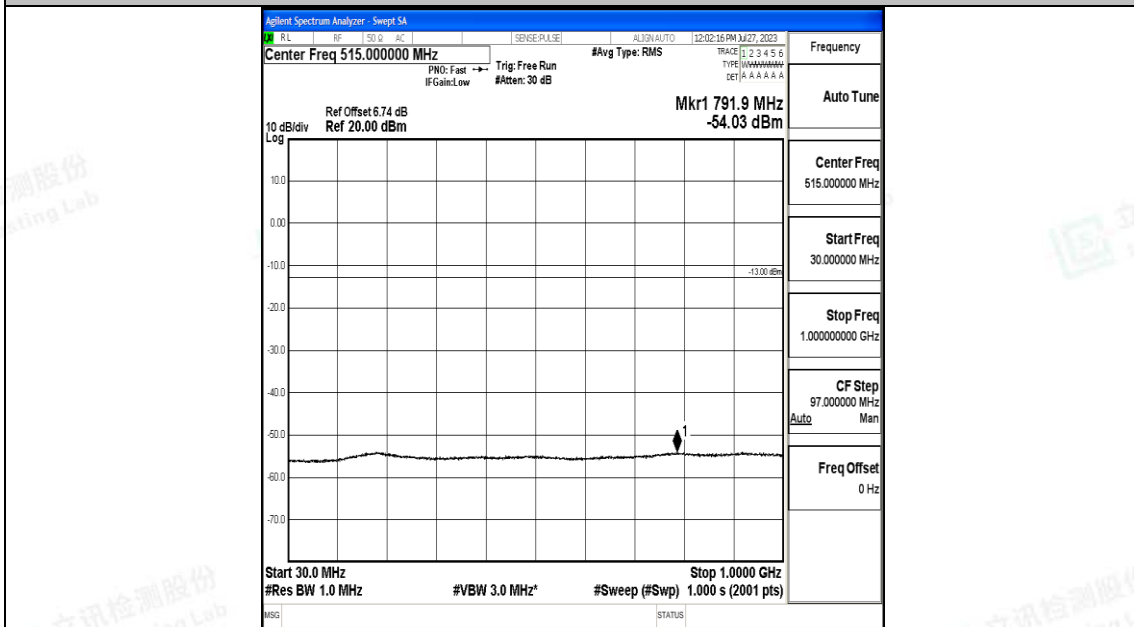

Band66\_20MHz\_QPSK\_132322\_1RB#0\_3000~20000\_3000~20000

Band66\_20MHz\_16QAM\_132322\_1RB#0\_0.009~0.15\_0.009~0.15

Band66\_20MHz\_16QAM\_132322\_1RB#0\_0.15~30\_0.15~30

Band66\_20MHz\_16QAM\_132322\_1RB#0\_30~1000\_30~1000