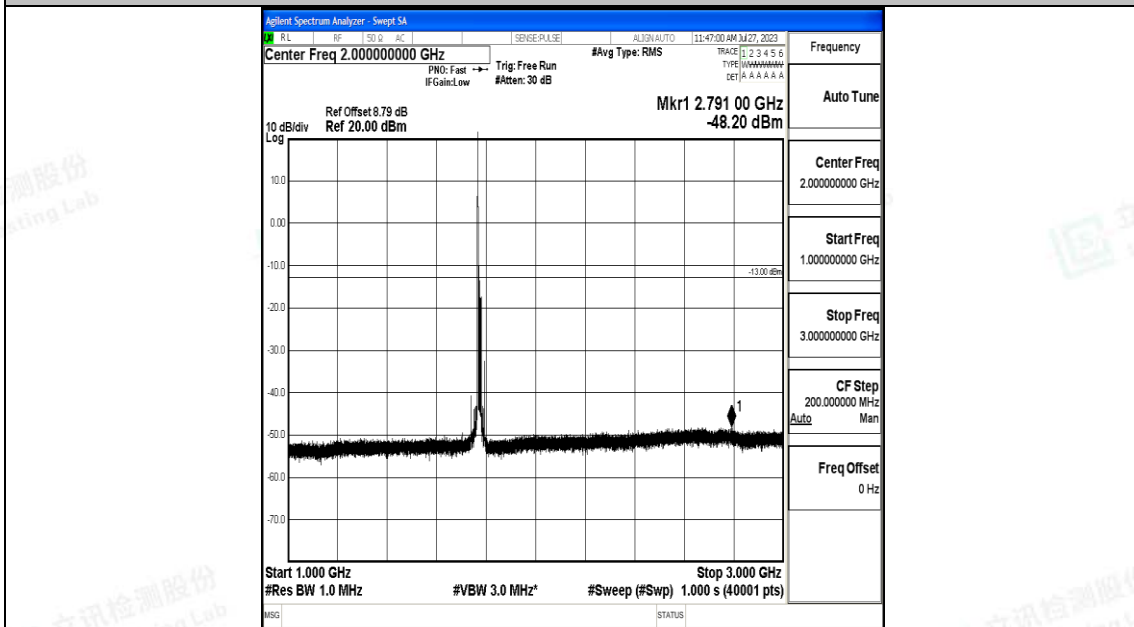

Band66\_15MHz\_QPSK\_132597\_1RB#0\_0.009~0.15\_0.009~0.15

Band66\_15MHz\_QPSK\_132597\_1RB#0\_0.15~30\_0.15~30

Band66\_15MHz\_QPSK\_132597\_1RB#0\_30~1000\_30~1000

Band66\_15MHz\_QPSK\_132597\_1RB#0\_1000~3000\_1000~3000