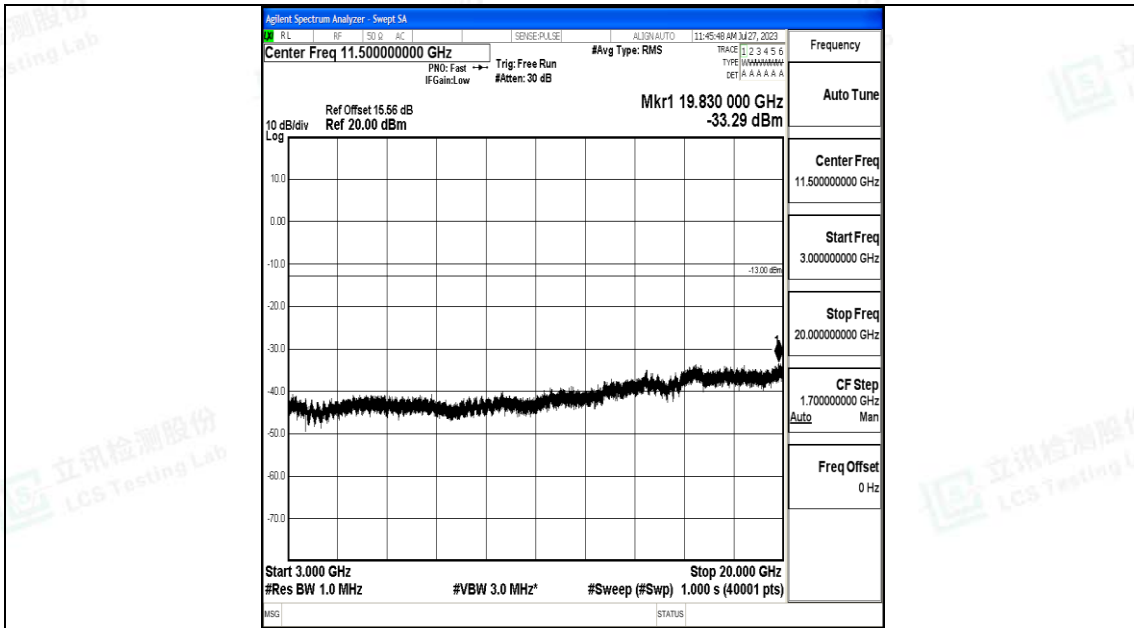

Band66_15MHz_QPSK_132322_1RB#0_1000~3000_1000~3000

Band66_15MHz_QPSK_132322_1RB#0_3000~20000_3000~20000