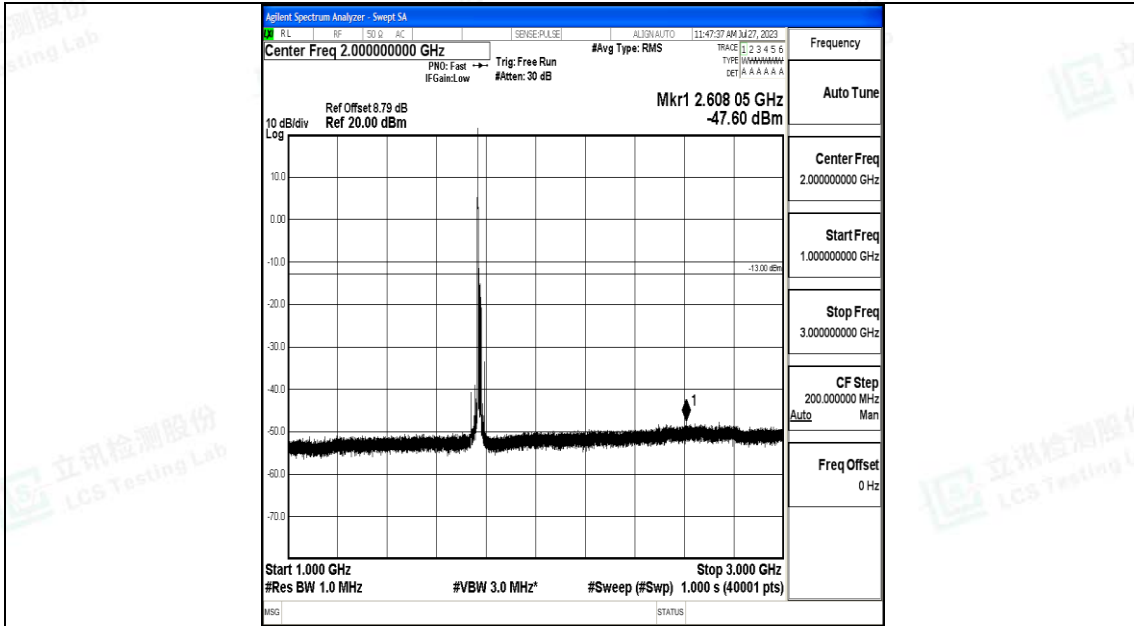

Band66\_15MHz\_QPSK\_132597\_1RB#0\_3000~20000\_3000~20000

Band66\_15MHz\_16QAM\_132597\_1RB#0\_0.009~0.15\_0.009~0.15

Band66\_15MHz\_16QAM\_132597\_1RB#0\_0.15~30\_0.15~30

Band66\_15MHz\_16QAM\_132597\_1RB#0\_30~1000\_30~1000