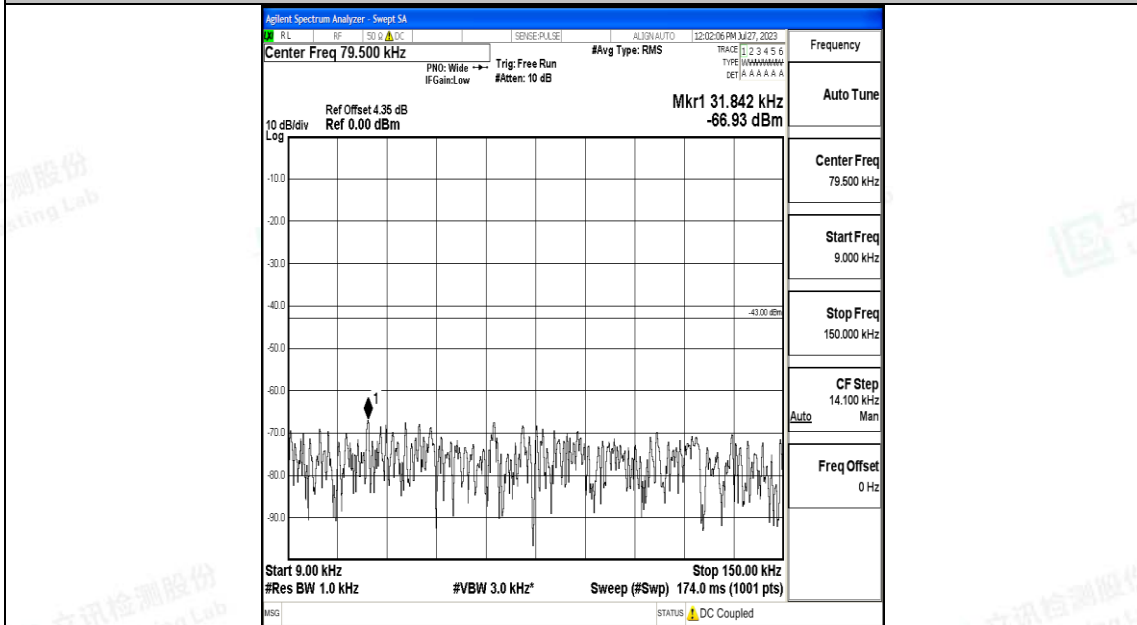

Band66_20MHz_QPSK_132322_1RB#0_3000~20000_3000~20000

Band66_20MHz_16QAM_132322_1RB#0_0.009~0.15_0.009~0.15