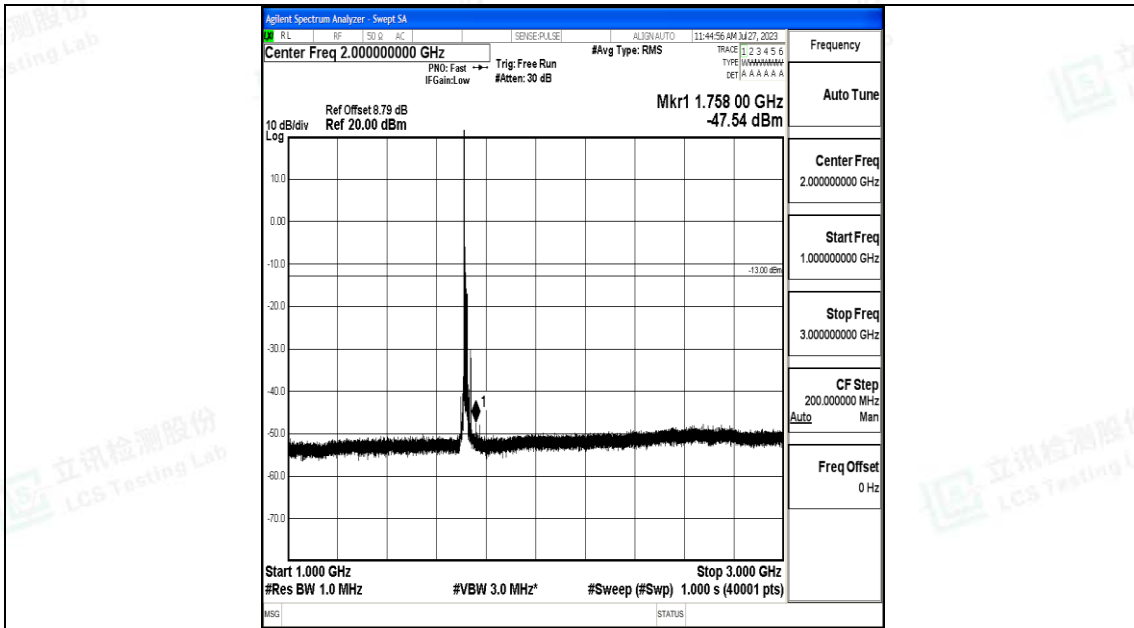

Band66\_15MHz\_QPSK\_132047\_1RB#0\_3000~20000\_3000~20000

Band66\_15MHz\_16QAM\_132047\_1RB#0\_0.009~0.15\_0.009~0.15

Band66\_15MHz\_16QAM\_132047\_1RB#0\_0.15~30\_0.15~30

Band66\_15MHz\_16QAM\_132047\_1RB#0\_30~1000\_30~1000