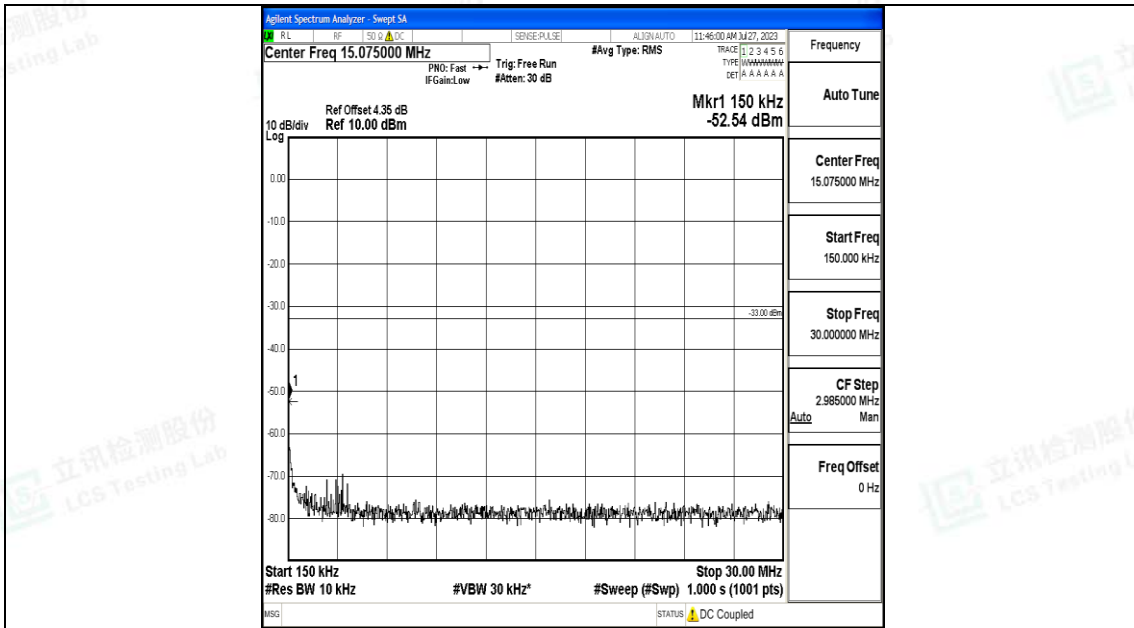

Band66\_15MHz\_QPSK\_132322\_1RB#0\_30~1000\_30~1000

Band66\_15MHz\_QPSK\_132322\_1RB#0\_1000~3000\_1000~3000

Band66\_15MHz\_QPSK\_132322\_1RB#0\_3000~20000\_3000~20000

Band66\_15MHz\_16QAM\_132322\_1RB#0\_0.009~0.15\_0.009~0.15