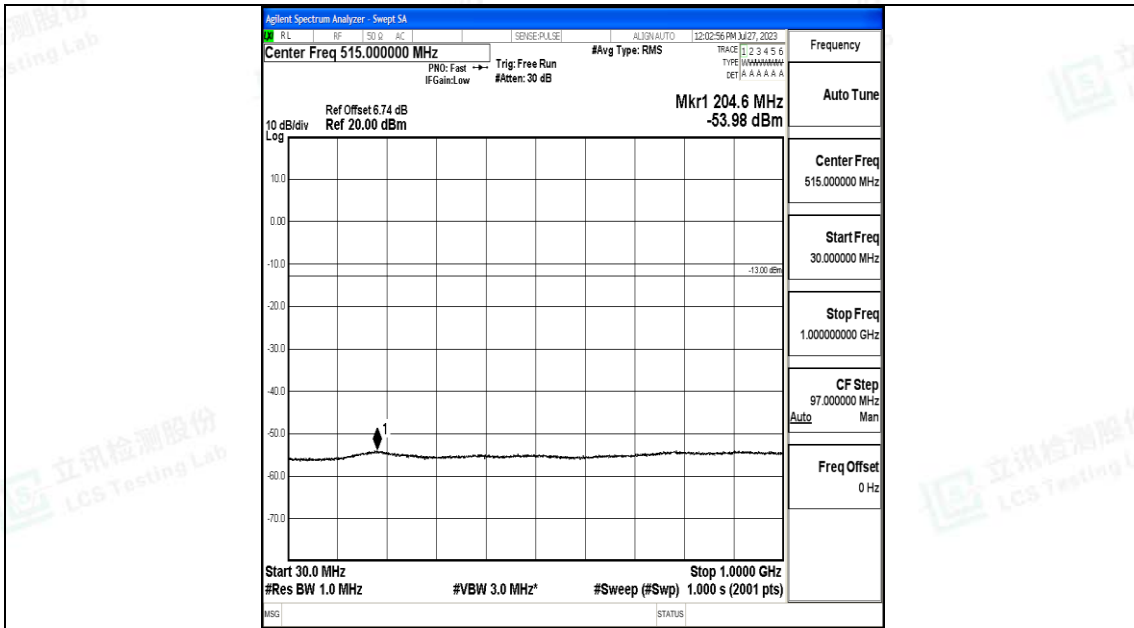

Band66\_20MHz\_16QAM\_132322\_1RB#0\_1000~3000\_1000~3000

Band66\_20MHz\_16QAM\_132322\_1RB#0\_3000~20000\_3000~20000

Band66\_20MHz\_QPSK\_132572\_1RB#0\_0.009~0.15\_0.009~0.15

Band66\_20MHz\_QPSK\_132572\_1RB#0\_0.15~30\_0.15~30