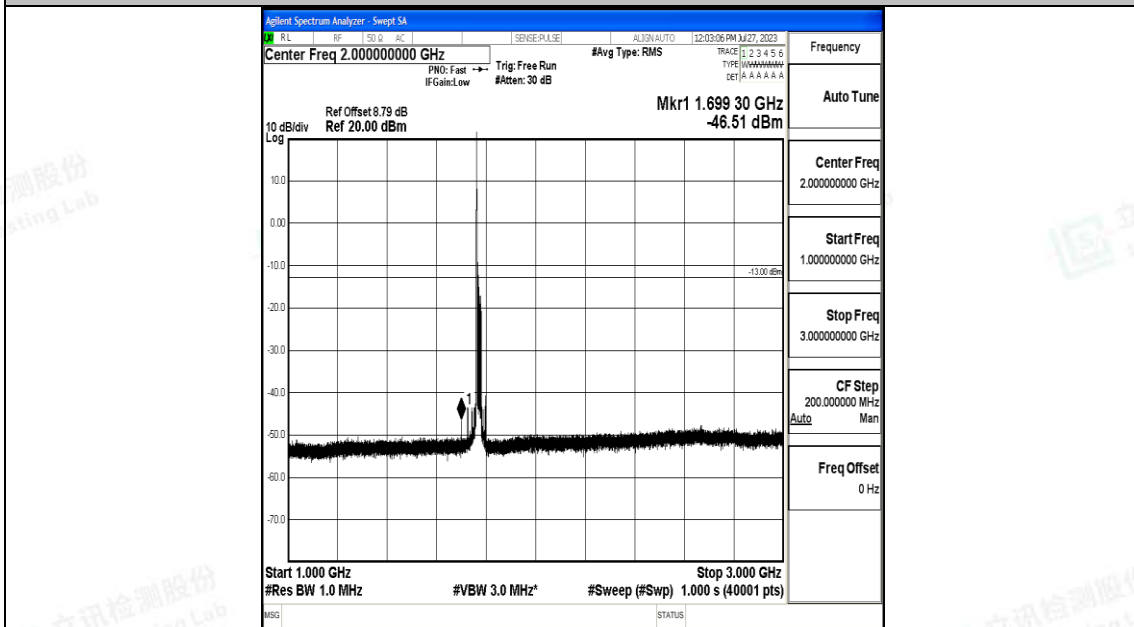

Band66_20MHz_QPSK_132572_1RB#0_30~1000_30~1000

Band66_20MHz_QPSK_132572_1RB#0_1000~3000_1000~3000