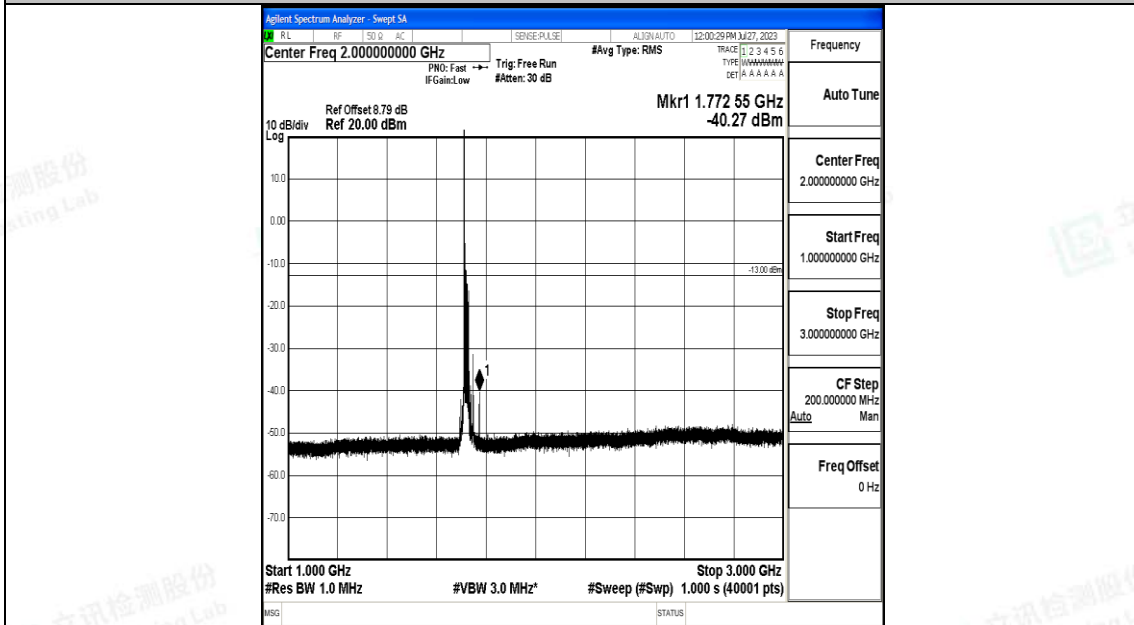

Band66_20MHz_QPSK_132072_1RB#0_30~1000_30~1000

Band66_20MHz_QPSK_132072_1RB#0_1000~3000_1000~3000