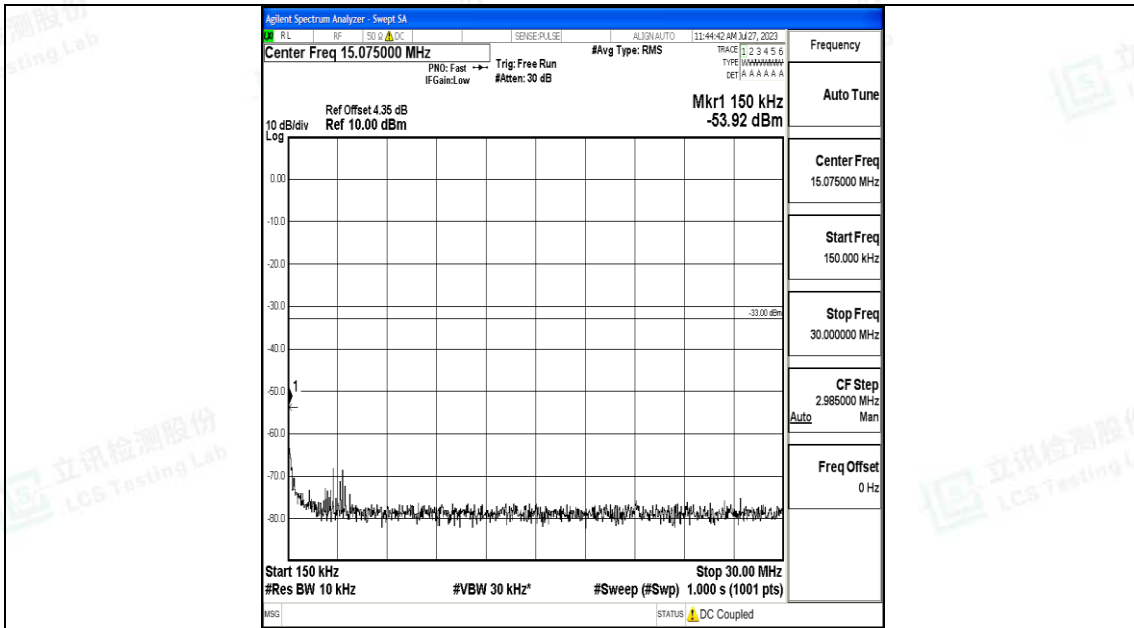

Band66_15MHz_16QAM_132047_1RB#0_0.009~0.15_0.009~0.15

Band66_15MHz_16QAM_132047_1RB#0_0.15~30_0.15~30