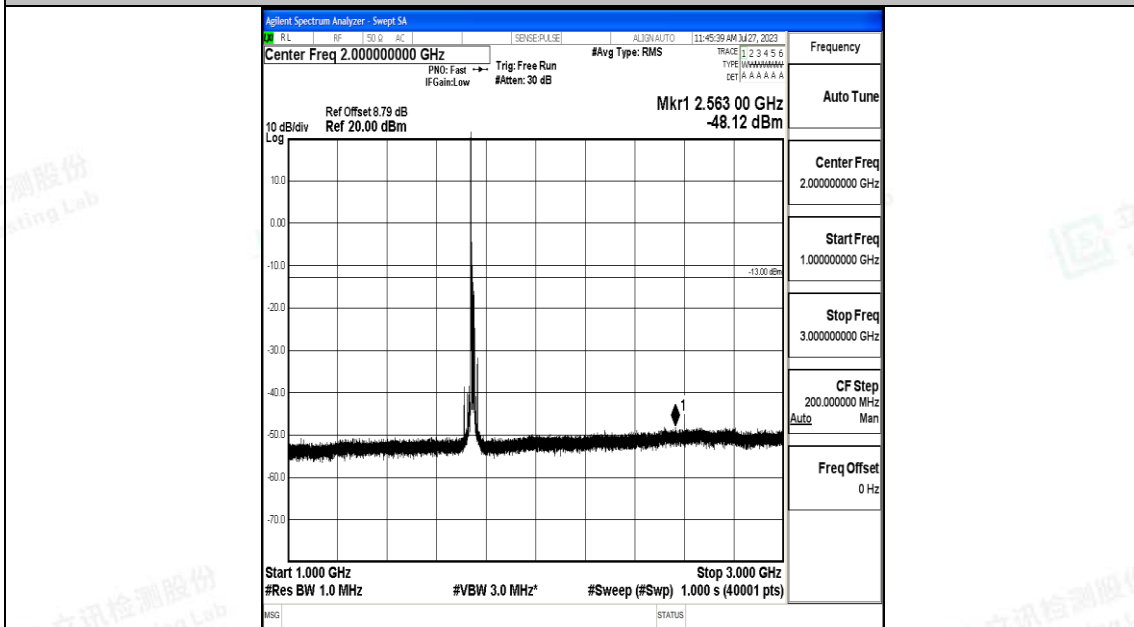

Band66_15MHz_QPSK_132322_1RB#0_30~1000_30~1000

Band66_15MHz_QPSK_132322_1RB#0_1000~3000_1000~3000