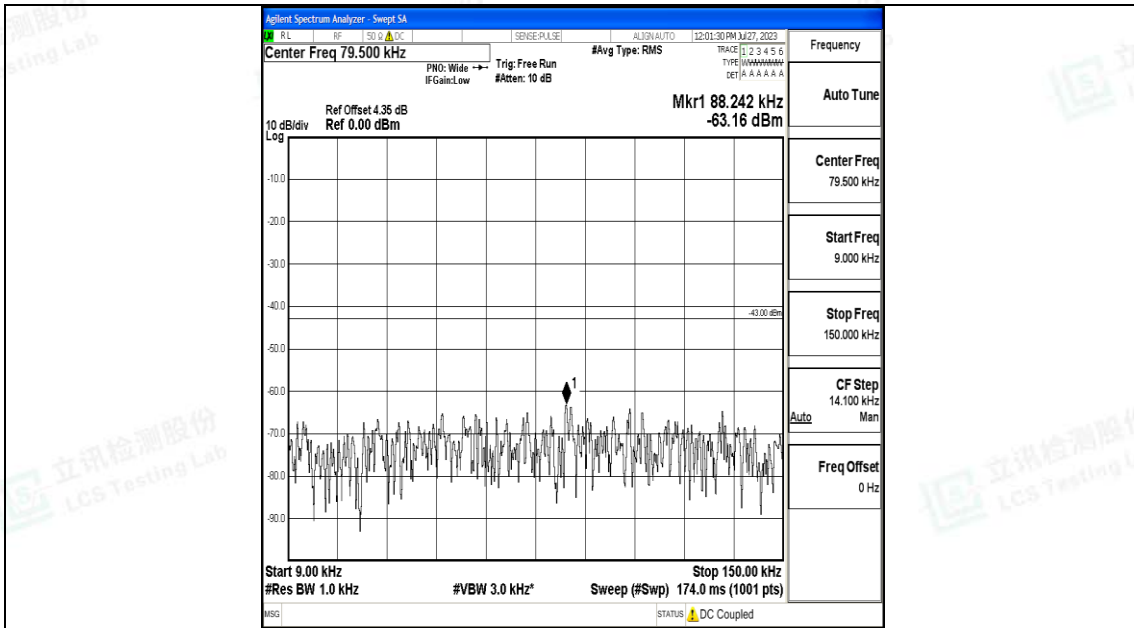

Band66\_20MHz\_16QAM\_132072\_1RB#0\_0.15~30\_0.15~30

Band66\_20MHz\_16QAM\_132072\_1RB#0\_30~1000\_30~1000

Band66\_20MHz\_16QAM\_132072\_1RB#0\_1000~3000\_1000~3000

Band66\_20MHz\_16QAM\_132072\_1RB#0\_3000~20000\_3000~20000