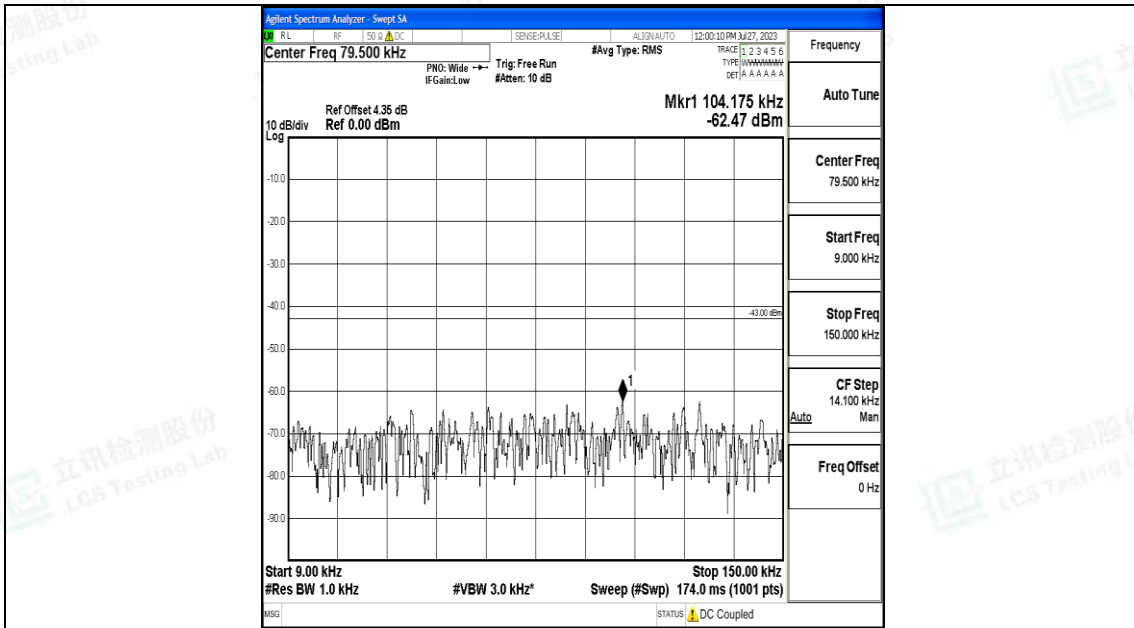

Band66_15MHz_16QAM_132597_1RB#0_3000~20000_3000~20000

Band66_20MHz_QPSK_132072_1RB#0_0.009~0.15_0.009~0.15