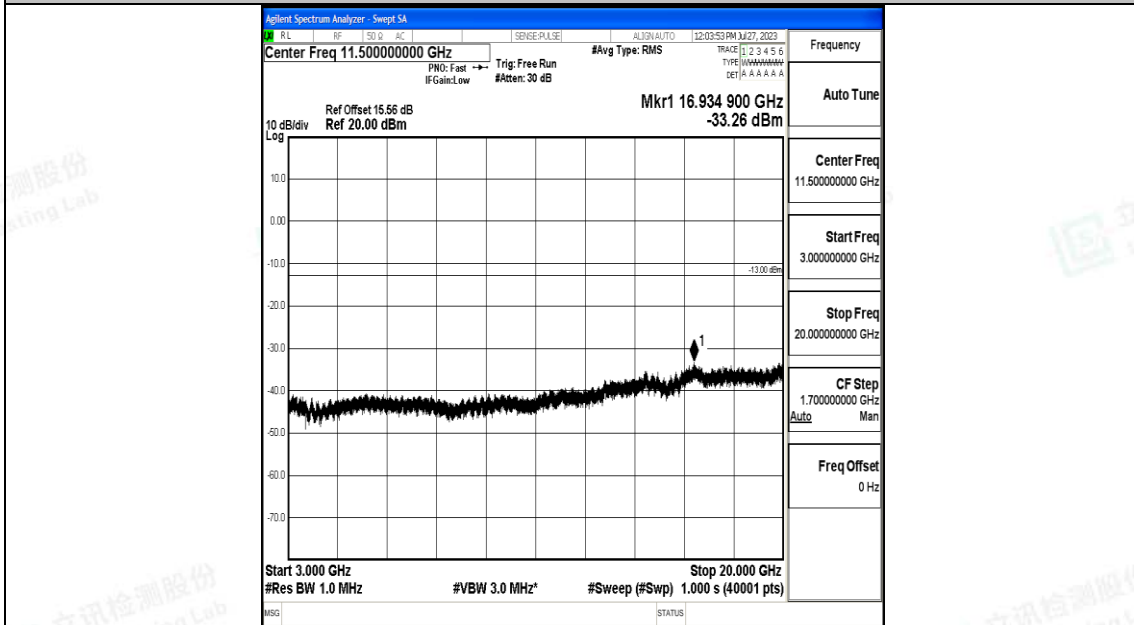

Band66\_20MHz\_16QAM\_132572\_1RB#0\_0.15~30\_0.15~30

Band66\_20MHz\_16QAM\_132572\_1RB#0\_30~1000\_30~1000

Band66\_20MHz\_16QAM\_132572\_1RB#0\_1000~3000\_1000~3000

Band66\_20MHz\_16QAM\_132572\_1RB#0\_3000~20000\_3000~20000