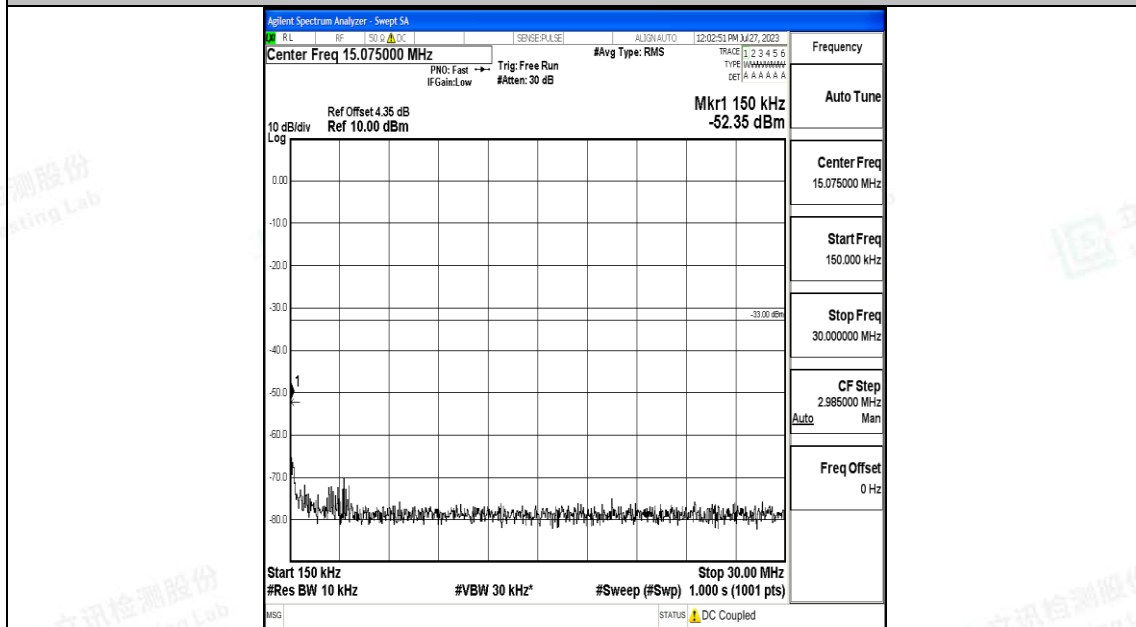

Band66\_20MHz\_16QAM\_132322\_1RB#0\_1000~3000\_1000~3000

Band66\_20MHz\_16QAM\_132322\_1RB#0\_3000~20000\_3000~20000

Band66\_20MHz\_QPSK\_132572\_1RB#0\_0.009~0.15\_0.009~0.15

Band66\_20MHz\_QPSK\_132572\_1RB#0\_0.15~30\_0.15~30