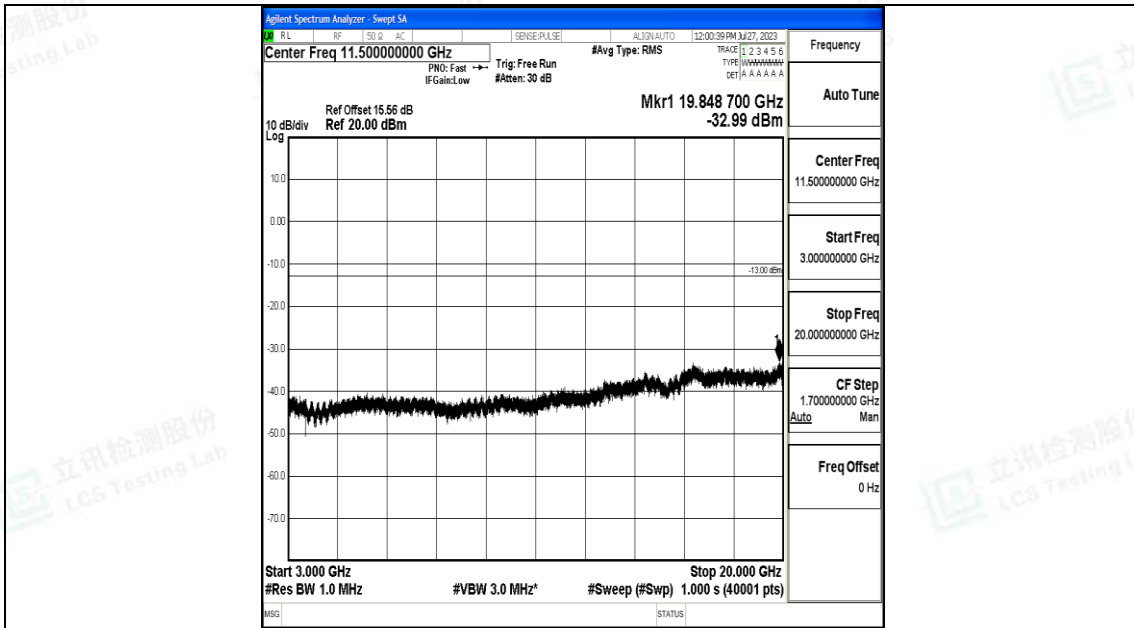

Band66_20MHz_QPSK_132072_1RB#0_1000~3000_1000~3000

Band66_20MHz_QPSK_132072_1RB#0_3000~20000_3000~20000