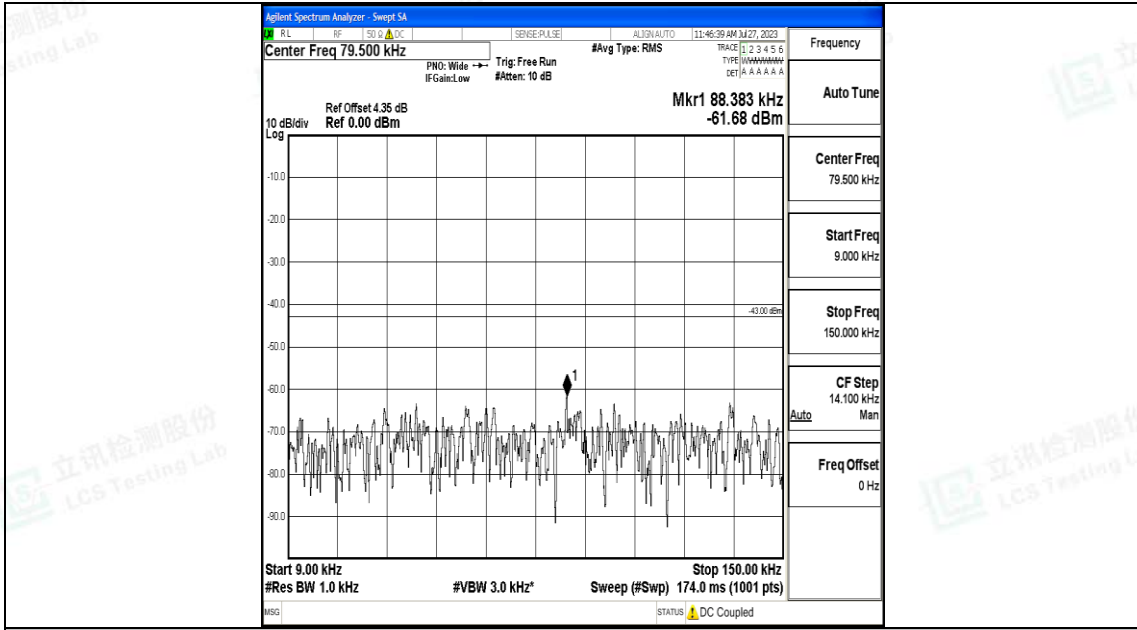

Band66\_15MHz\_16QAM\_132322\_1RB#0\_0.15~30\_0.15~30

Band66\_15MHz\_16QAM\_132322\_1RB#0\_30~1000\_30~1000

Band66\_15MHz\_16QAM\_132322\_1RB#0\_1000~3000\_1000~3000

Band66\_15MHz\_16QAM\_132322\_1RB#0\_3000~20000\_3000~20000