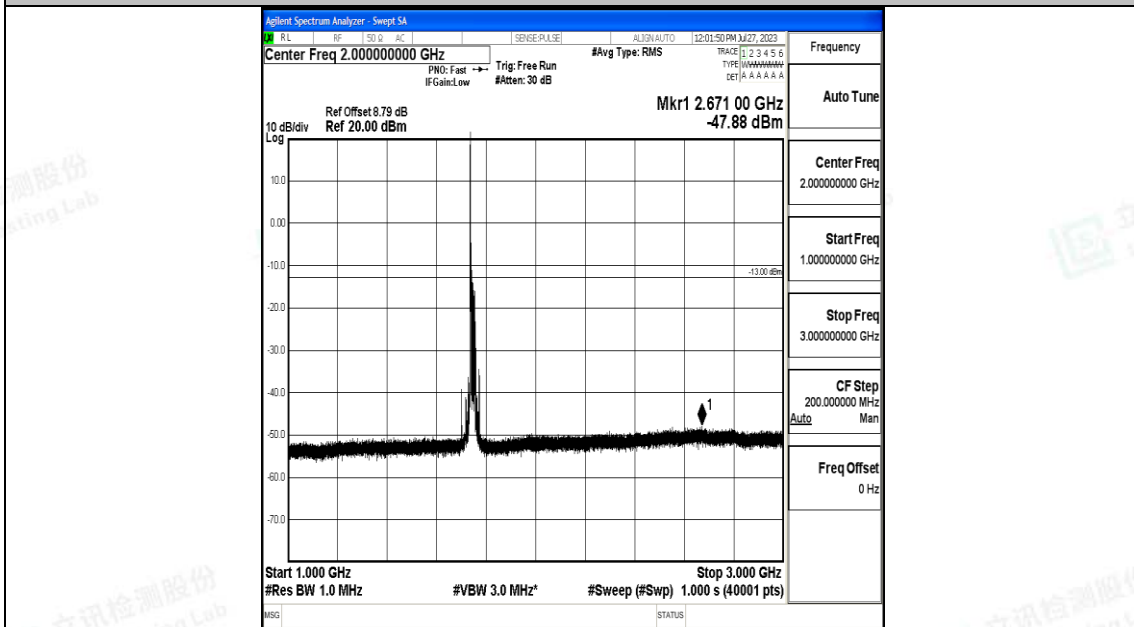

Band66\_20MHz\_QPSK\_132322\_1RB#0\_0.009~0.15\_0.009~0.15

Band66\_20MHz\_QPSK\_132322\_1RB#0\_0.15~30\_0.15~30

Band66\_20MHz\_QPSK\_132322\_1RB#0\_30~1000\_30~1000

Band66\_20MHz\_QPSK\_132322\_1RB#0\_1000~3000\_1000~3000