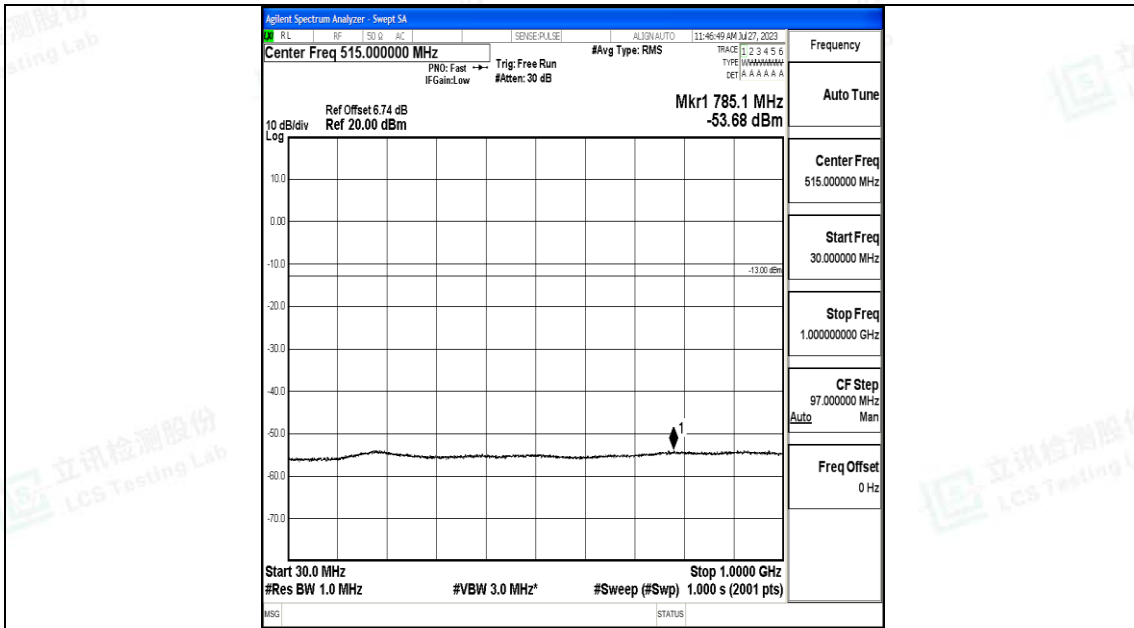

Band66\_15MHz\_QPSK\_132597\_1RB#0\_0.009~0.15\_0.009~0.15

Band66\_15MHz\_QPSK\_132597\_1RB#0\_0.15~30\_0.15~30

Band66\_15MHz\_QPSK\_132597\_1RB#0\_30~1000\_30~1000

Band66\_15MHz\_QPSK\_132597\_1RB#0\_1000~3000\_1000~3000