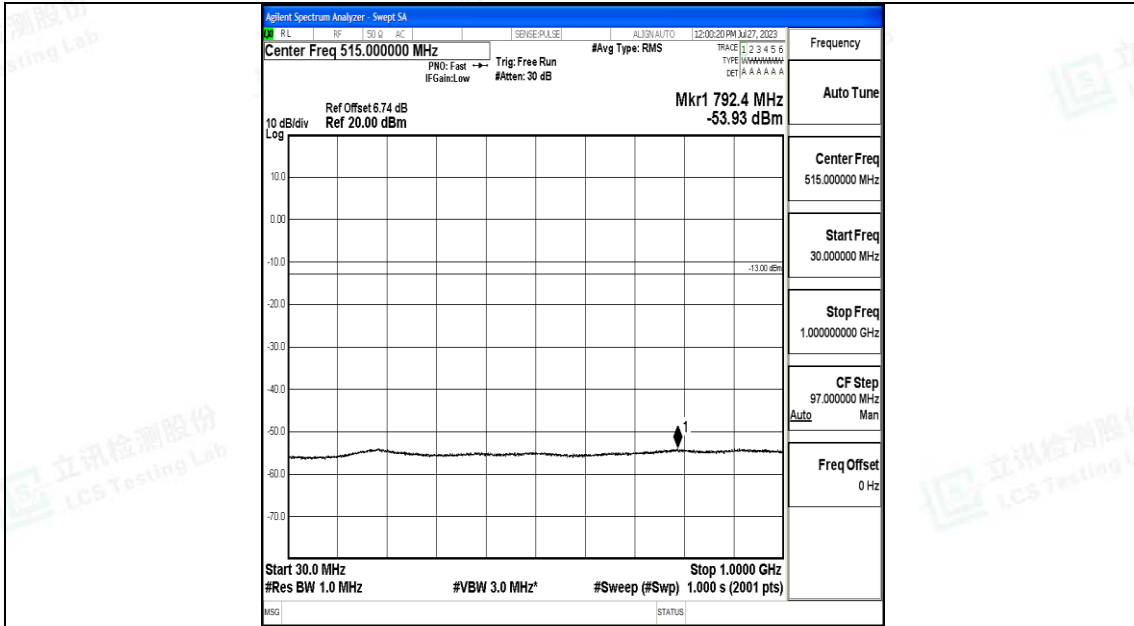

Band66\_15MHz\_16QAM\_132597\_1RB#0\_1000~3000\_1000~3000

Band66\_15MHz\_16QAM\_132597\_1RB#0\_3000~20000\_3000~20000

Band66\_20MHz\_QPSK\_132072\_1RB#0\_0.009~0.15\_0.009~0.15

Band66\_20MHz\_QPSK\_132072\_1RB#0\_0.15~30\_0.15~30