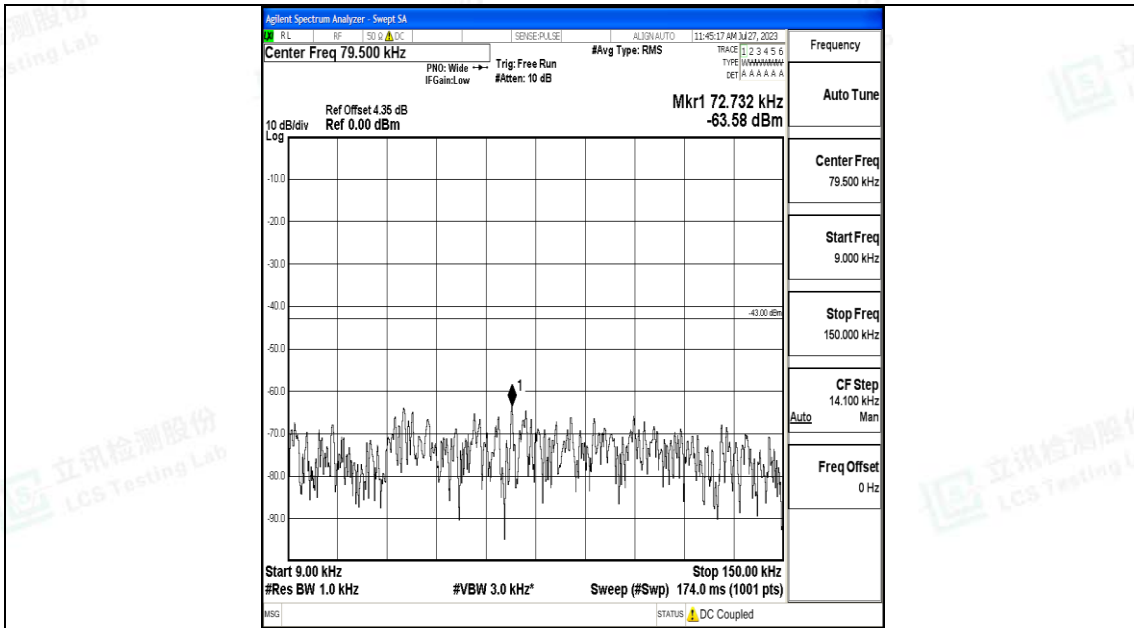

Band66_15MHz_16QAM_132047_1RB#0_3000~20000_3000~20000

Band66_15MHz_QPSK_132322_1RB#0_0.009~0.15_0.009~0.15