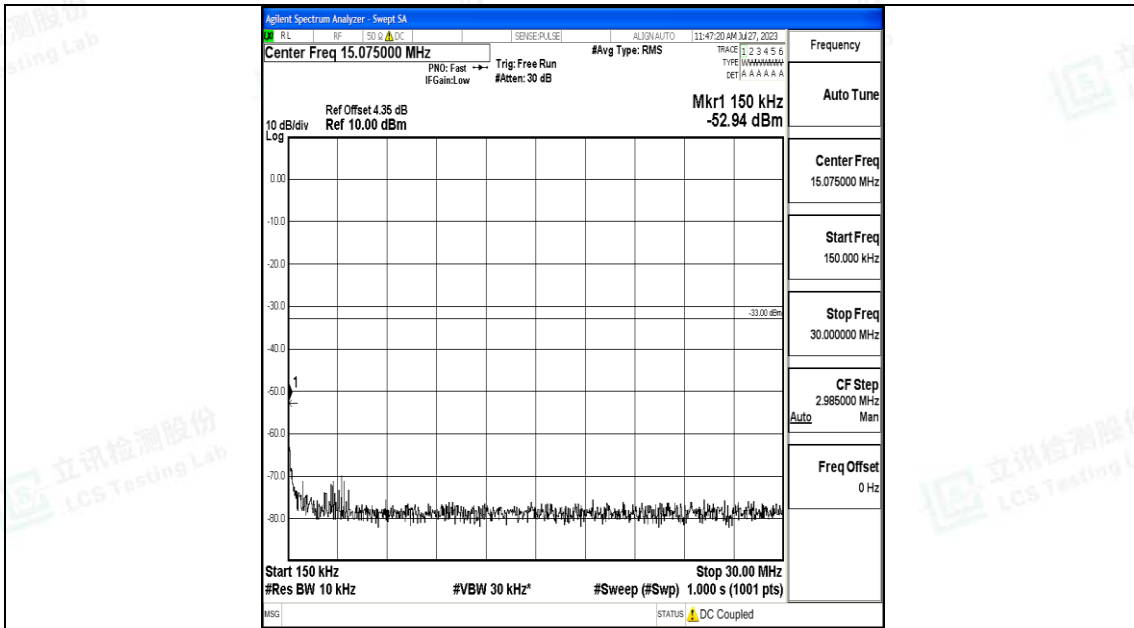

Band66_15MHz_16QAM_132597_1RB#0_0.009~0.15_0.009~0.15

Band66_15MHz_16QAM_132597_1RB#0_0.15~30_0.15~30