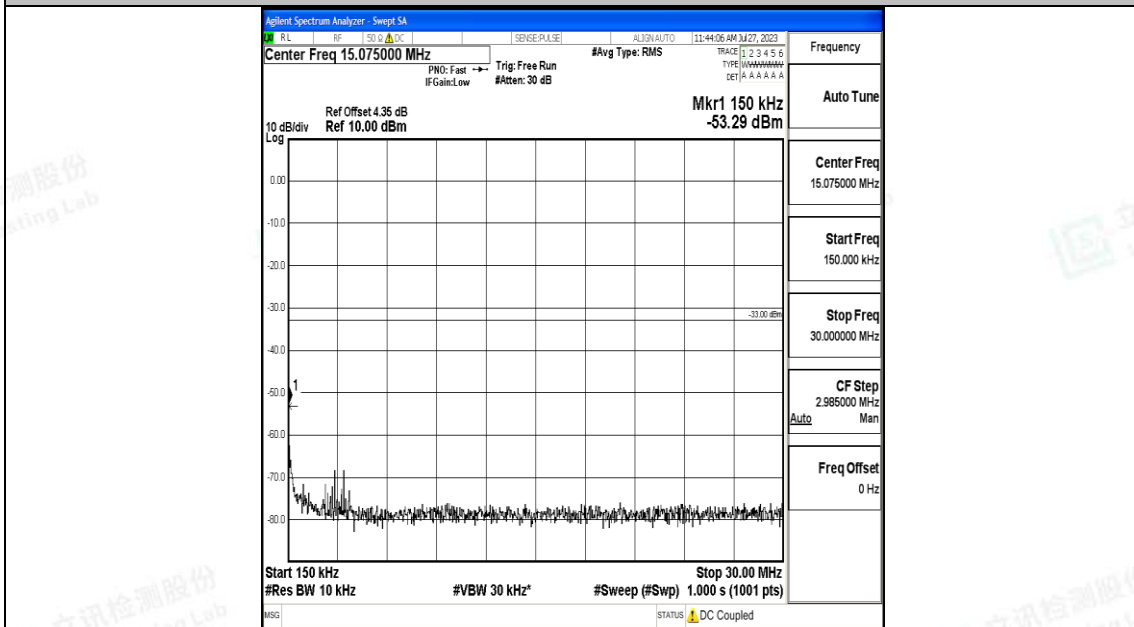

Band66\_15MHz\_QPSK\_132047\_1RB#0\_0.009~0.15\_0.009~0.15

Band66\_15MHz\_QPSK\_132047\_1RB#0\_0.15~30\_0.15~30

Band66\_15MHz\_QPSK\_132047\_1RB#0\_30~1000\_30~1000

Band66\_15MHz\_QPSK\_132047\_1RB#0\_1000~3000\_1000~3000