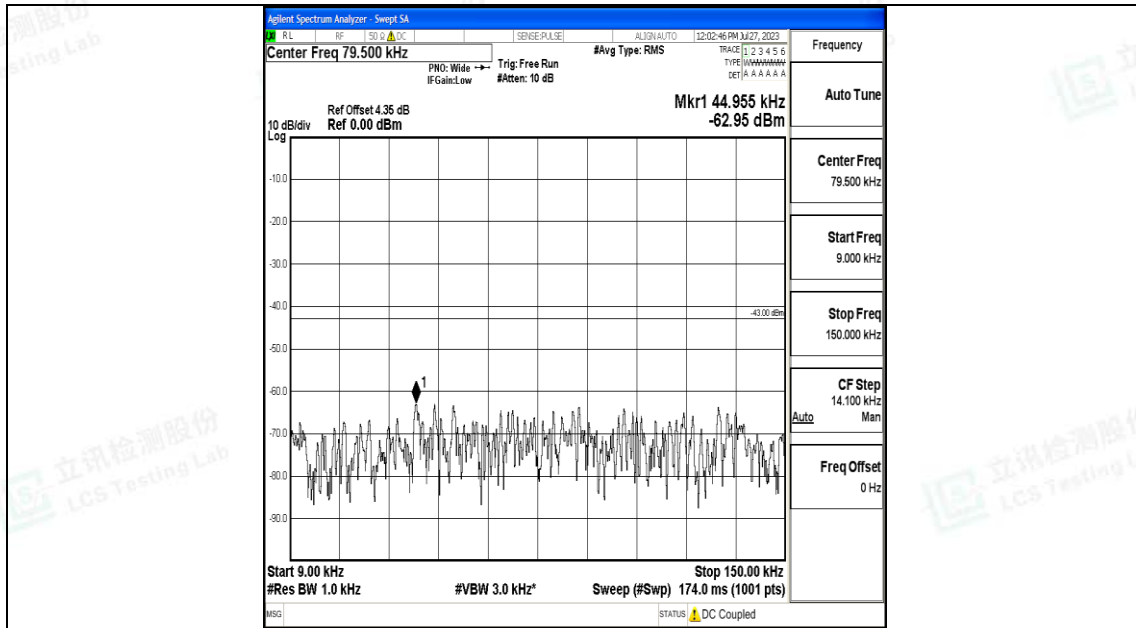

Band66_20MHz_16QAM_132322_1RB#0_3000~20000_3000~20000

Band66_20MHz_QPSK_132572_1RB#0_0.009~0.15_0.009~0.15