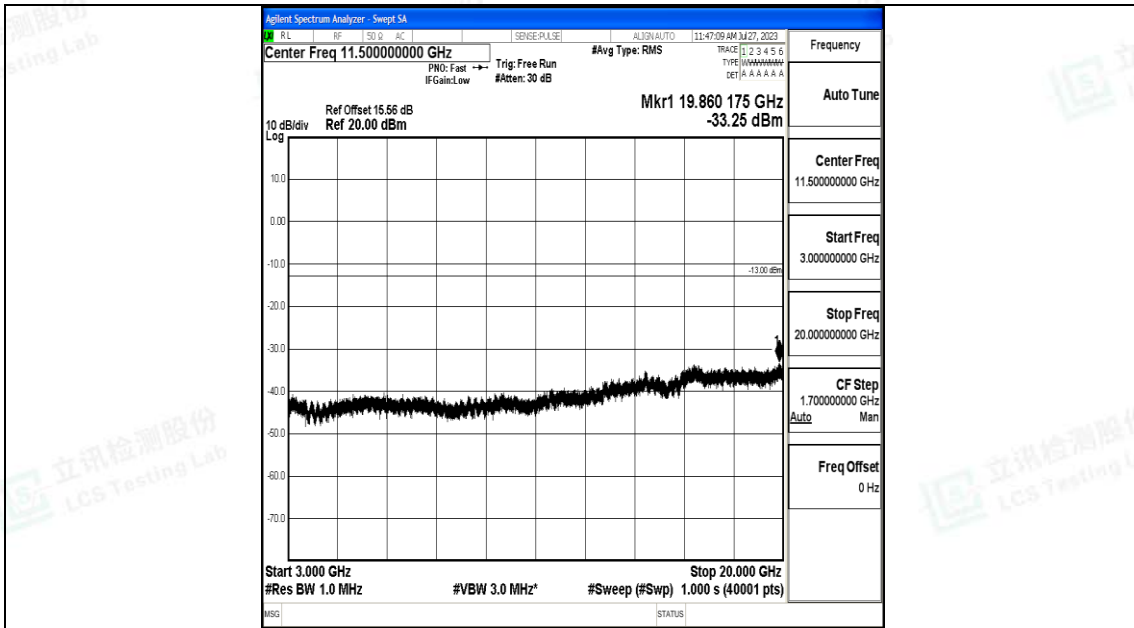

Band66\_15MHz\_QPSK\_132597\_1RB#0\_0.009~0.15\_0.009~0.15

Band66\_15MHz\_QPSK\_132597\_1RB#0\_0.15~30\_0.15~30

Band66\_15MHz\_QPSK\_132597\_1RB#0\_30~1000\_30~1000

Band66\_15MHz\_QPSK\_132597\_1RB#0\_1000~3000\_1000~3000