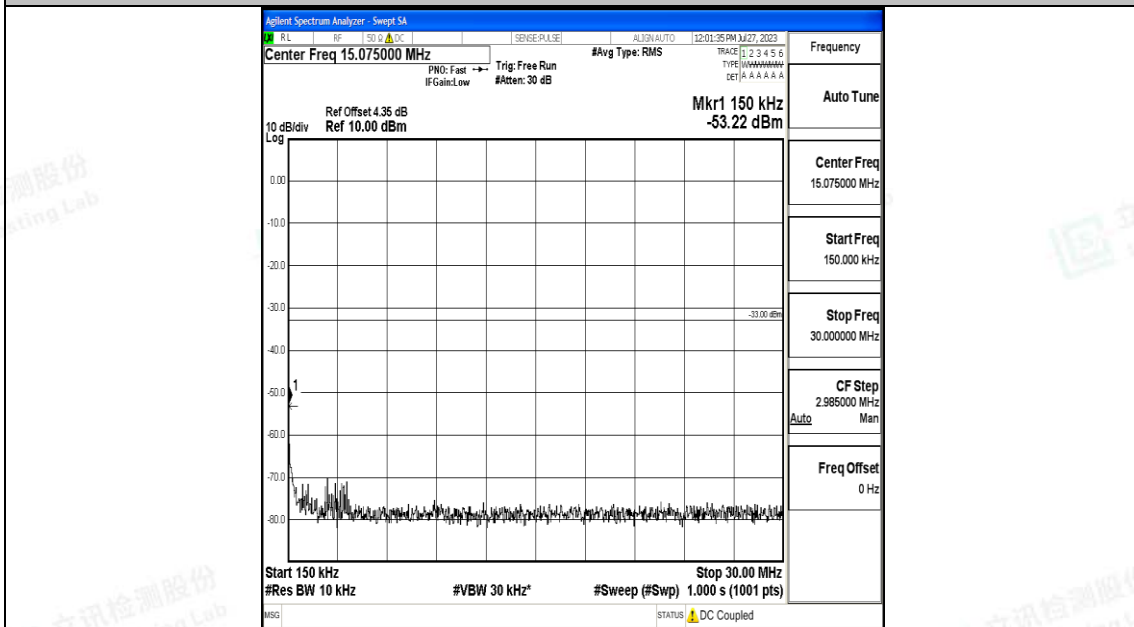

Band66_20MHz_QPSK_132322_1RB#0_0.009~0.15_0.009~0.15

Band66_20MHz_QPSK_132322_1RB#0_0.15~30_0.15~30