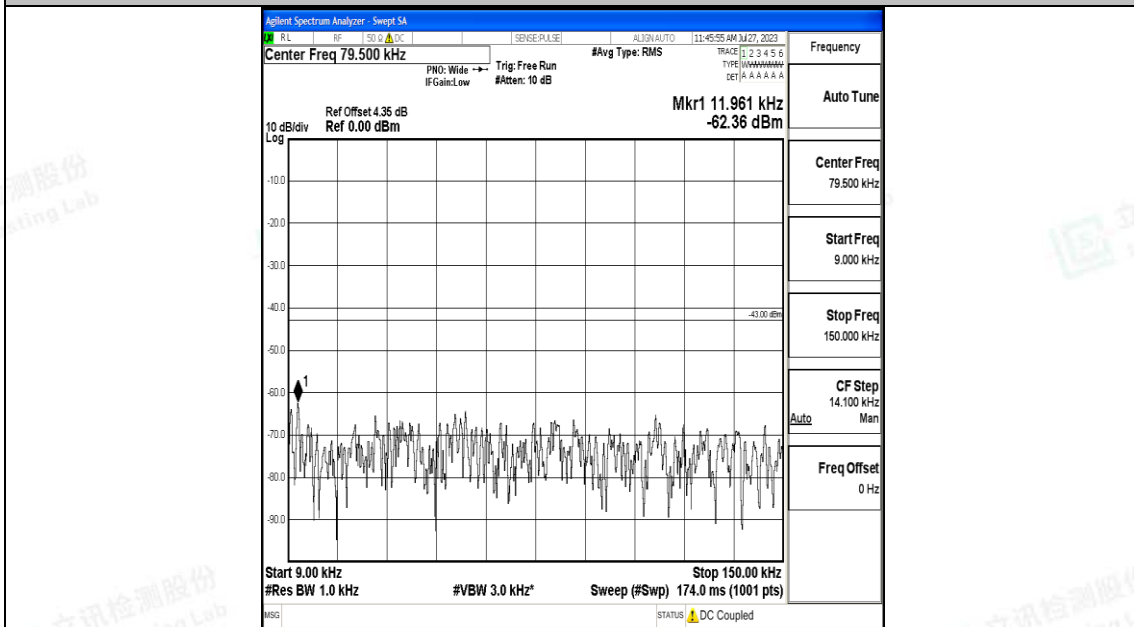

Band66\_15MHz\_QPSK\_132322\_1RB#0\_30~1000\_30~1000

Band66\_15MHz\_QPSK\_132322\_1RB#0\_1000~3000\_1000~3000

Band66\_15MHz\_QPSK\_132322\_1RB#0\_3000~20000\_3000~20000

Band66\_15MHz\_16QAM\_132322\_1RB#0\_0.009~0.15\_0.009~0.15