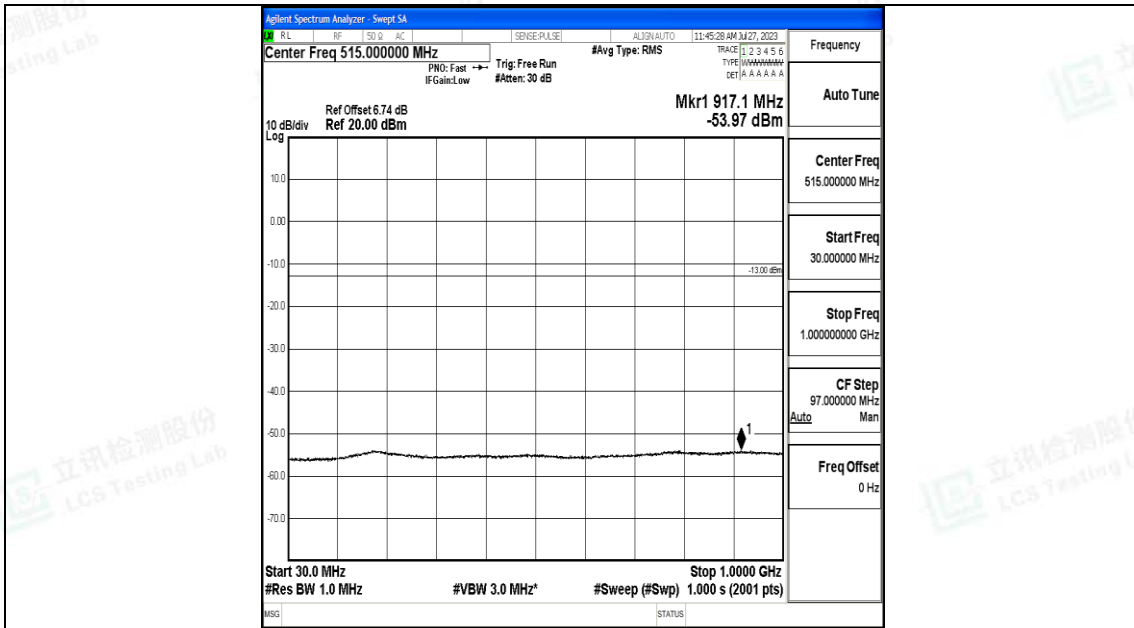

Band66\_15MHz\_16QAM\_132047\_1RB#0\_1000~3000\_1000~3000

Band66\_15MHz\_16QAM\_132047\_1RB#0\_3000~20000\_3000~20000

Band66\_15MHz\_QPSK\_132322\_1RB#0\_0.009~0.15\_0.009~0.15

Band66\_15MHz\_QPSK\_132322\_1RB#0\_0.15~30\_0.15~30