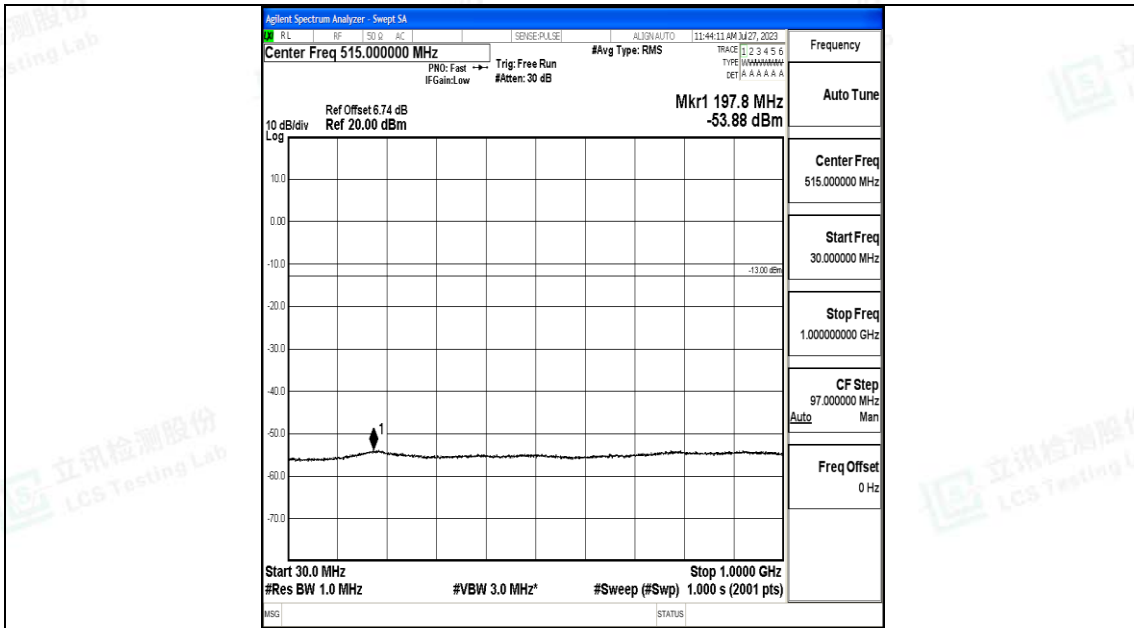

Band66\_15MHz\_QPSK\_132047\_1RB#0\_0.009~0.15\_0.009~0.15

Band66\_15MHz\_QPSK\_132047\_1RB#0\_0.15~30\_0.15~30

Band66\_15MHz\_QPSK\_132047\_1RB#0\_30~1000\_30~1000

Band66\_15MHz\_QPSK\_132047\_1RB#0\_1000~3000\_1000~3000