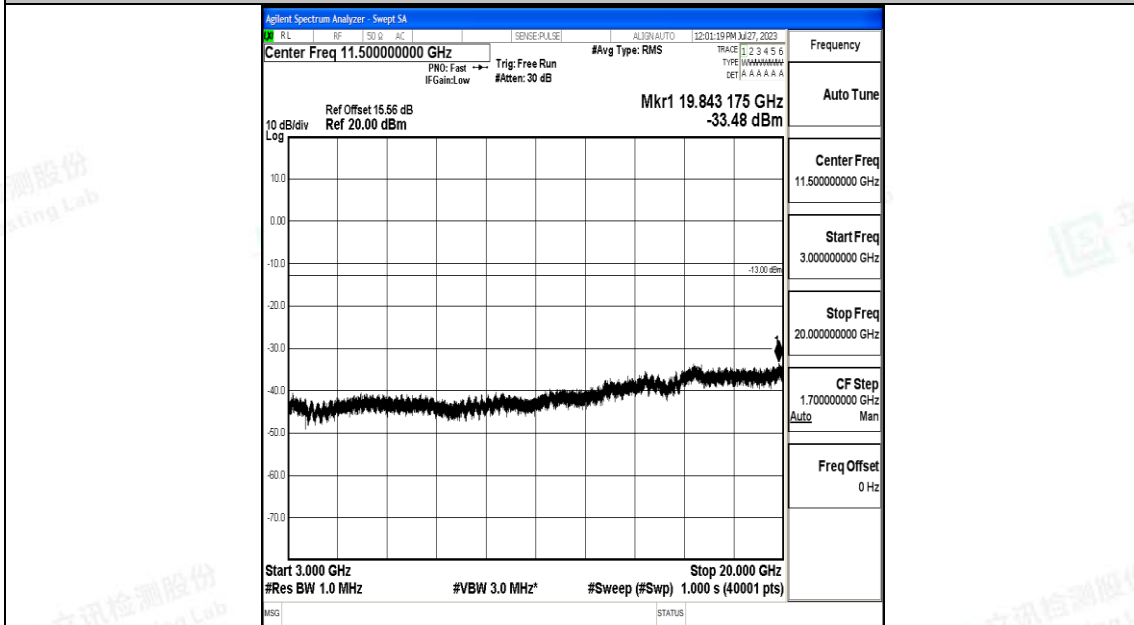

Band66\_20MHz\_16QAM\_132072\_1RB#0\_0.15~30\_0.15~30

Band66\_20MHz\_16QAM\_132072\_1RB#0\_30~1000\_30~1000

Band66\_20MHz\_16QAM\_132072\_1RB#0\_1000~3000\_1000~3000

Band66\_20MHz\_16QAM\_132072\_1RB#0\_3000~20000\_3000~20000