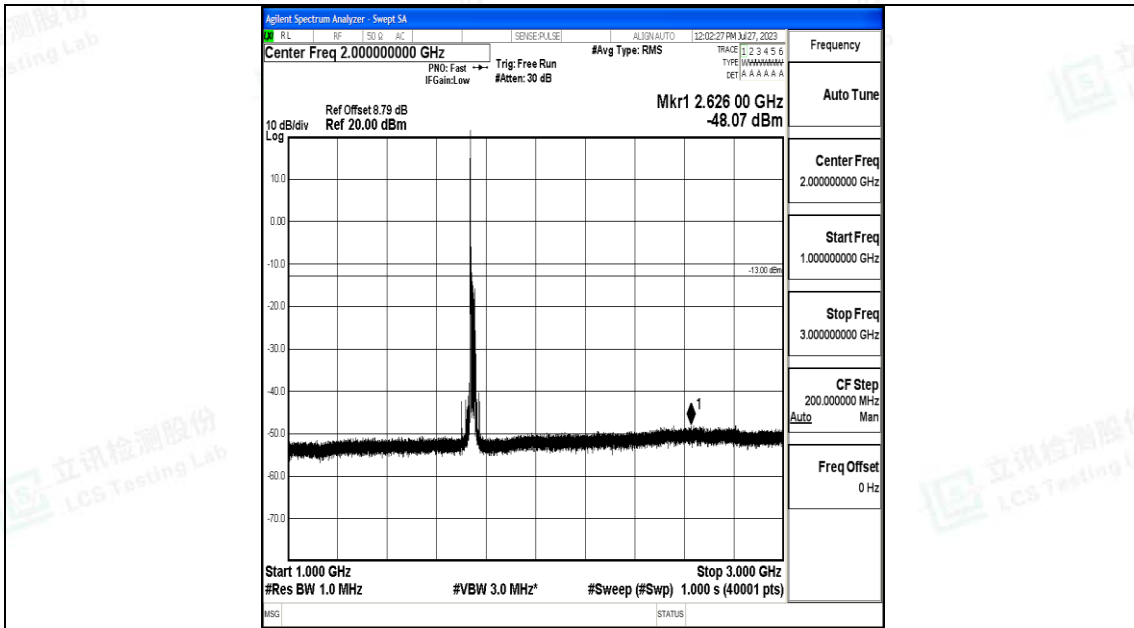

Band66\_20MHz\_QPSK\_132322\_1RB#0\_3000~20000\_3000~20000

Band66\_20MHz\_16QAM\_132322\_1RB#0\_0.009~0.15\_0.009~0.15

Band66\_20MHz\_16QAM\_132322\_1RB#0\_0.15~30\_0.15~30

Band66\_20MHz\_16QAM\_132322\_1RB#0\_30~1000\_30~1000