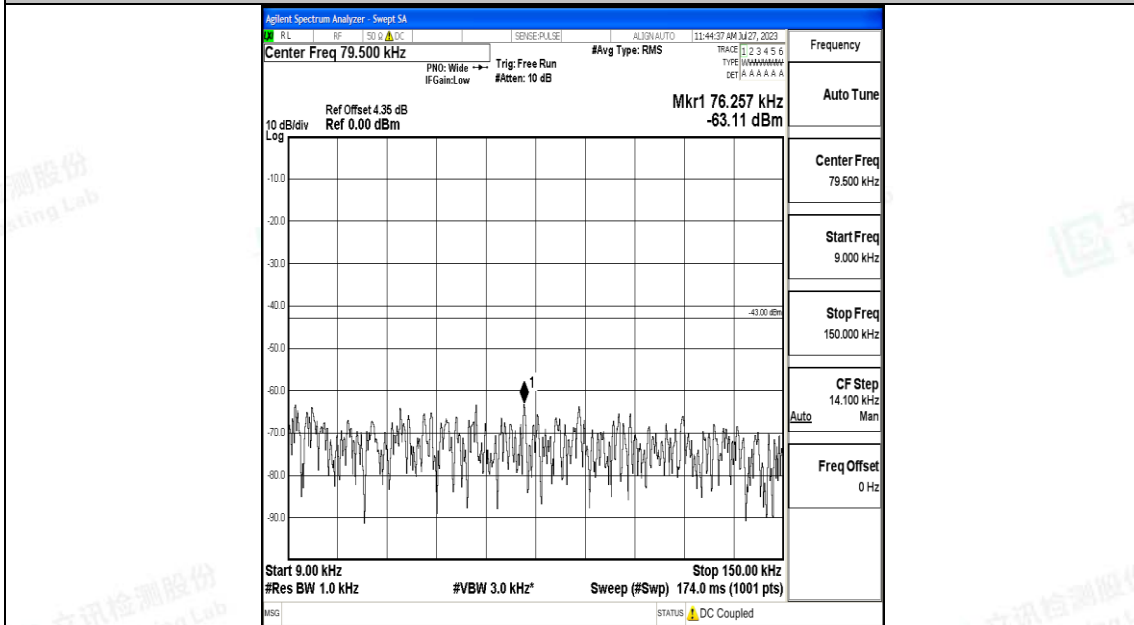

Band66_15MHz_QPSK_132047_1RB#0_3000~20000_3000~20000

Band66_15MHz_16QAM_132047_1RB#0_0.009~0.15_0.009~0.15