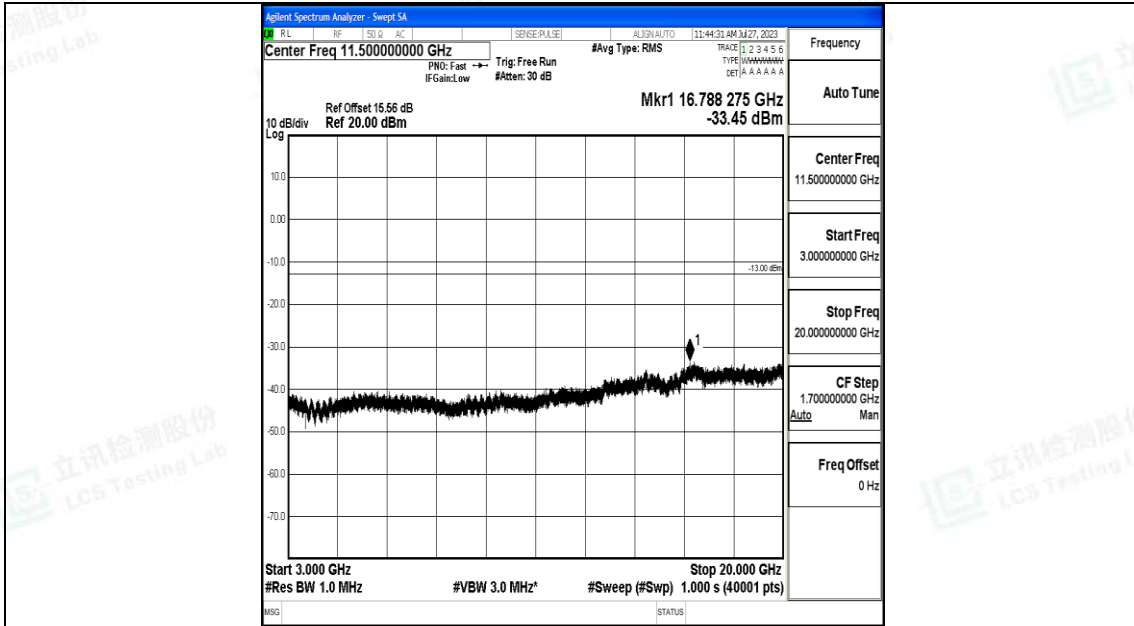

Band66\_15MHz\_QPSK\_132047\_1RB#0\_0.009~0.15\_0.009~0.15

Band66\_15MHz\_QPSK\_132047\_1RB#0\_0.15~30\_0.15~30

Band66\_15MHz\_QPSK\_132047\_1RB#0\_30~1000\_30~1000

Band66\_15MHz\_QPSK\_132047\_1RB#0\_1000~3000\_1000~3000