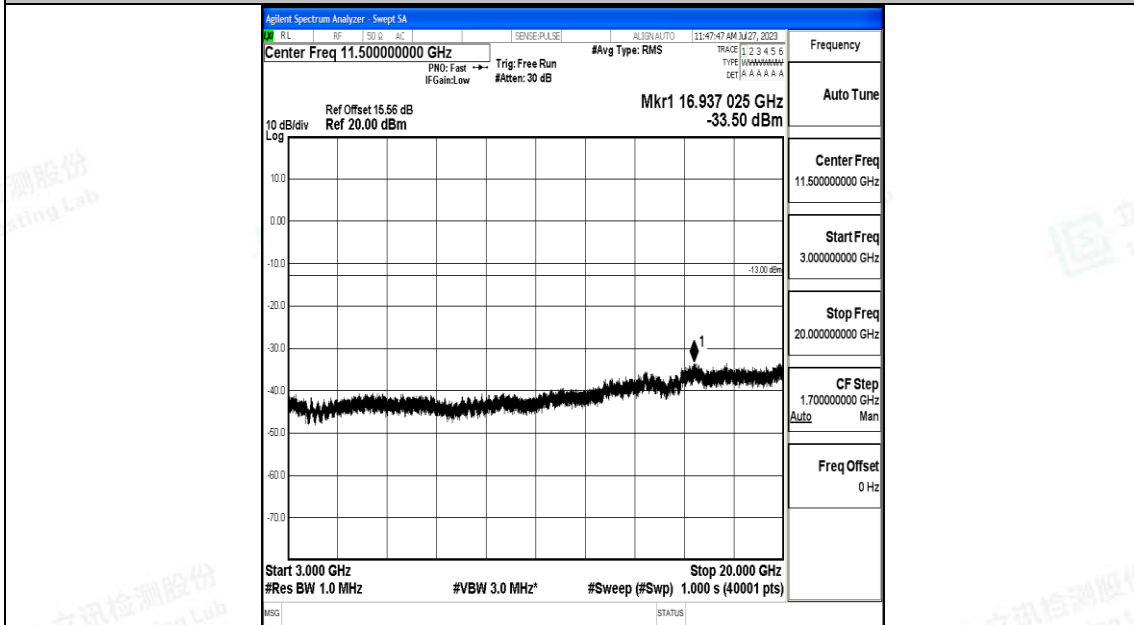

Band66_15MHz_16QAM_132597_1RB#0_1000~3000_1000~3000

Band66_15MHz_16QAM_132597_1RB#0_3000~20000_3000~20000