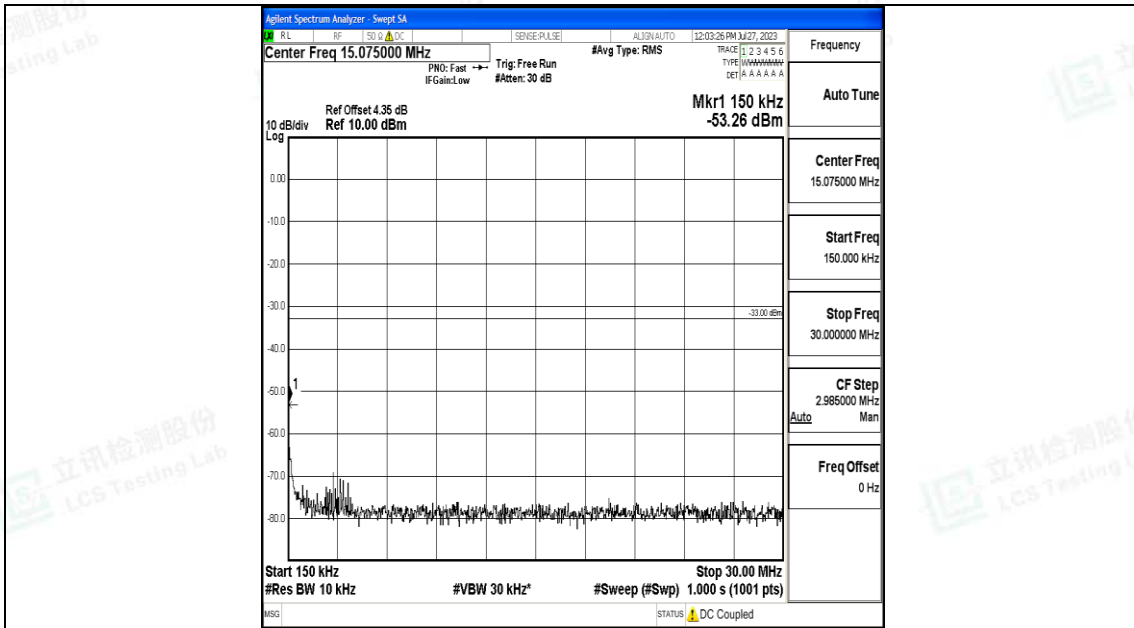

Band66\_20MHz\_QPSK\_132572\_1RB#0\_30~1000\_30~1000

Band66\_20MHz\_QPSK\_132572\_1RB#0\_1000~3000\_1000~3000

Band66\_20MHz\_QPSK\_132572\_1RB#0\_3000~20000\_3000~20000

Band66\_20MHz\_16QAM\_132572\_1RB#0\_0.009~0.15\_0.009~0.15