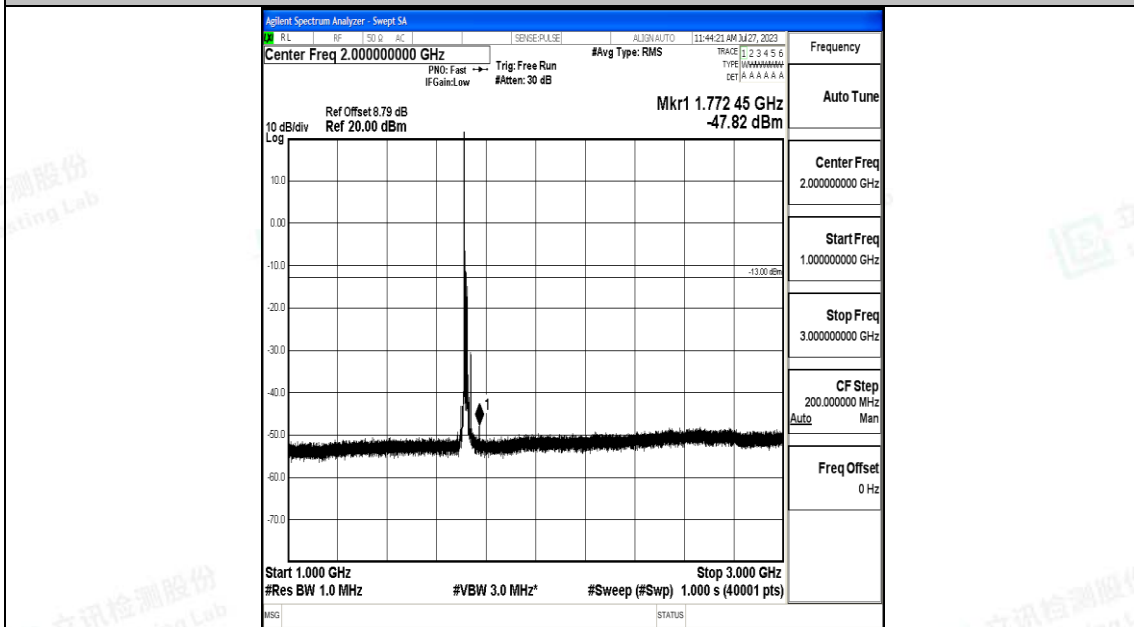

Band66\_15MHz\_QPSK\_132047\_1RB#0\_0.009~0.15\_0.009~0.15

Band66\_15MHz\_QPSK\_132047\_1RB#0\_0.15~30\_0.15~30

Band66\_15MHz\_QPSK\_132047\_1RB#0\_30~1000\_30~1000

Band66\_15MHz\_QPSK\_132047\_1RB#0\_1000~3000\_1000~3000