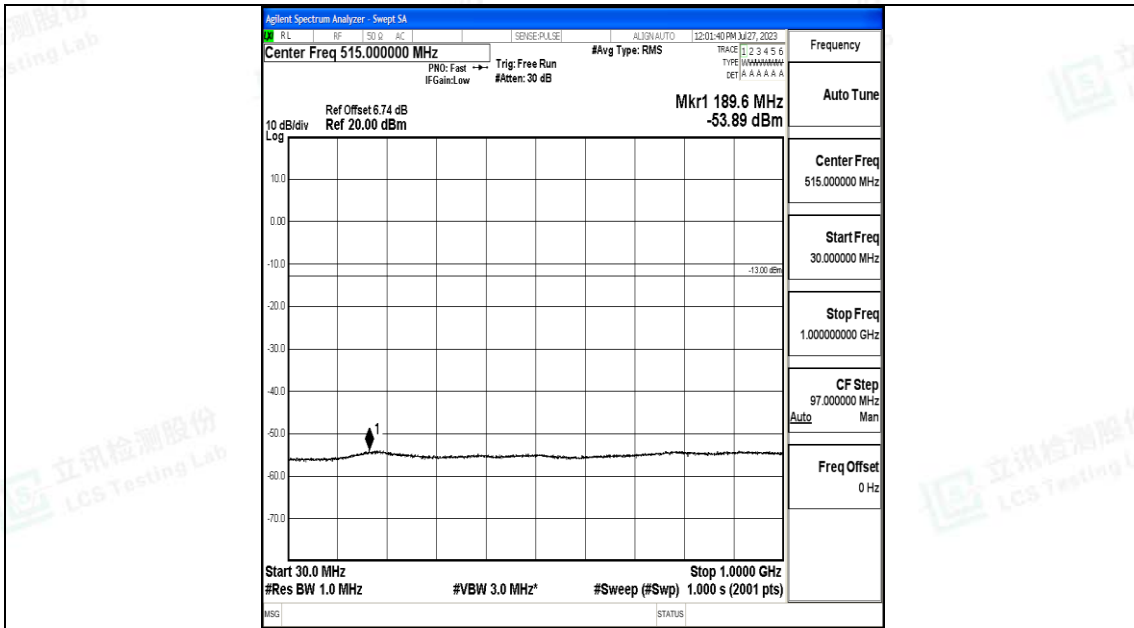

Band66_20MHz_QPSK_132322_1RB#0_0.15~30_0.15~30

Band66_20MHz_QPSK_132322_1RB#0_30~1000_30~1000