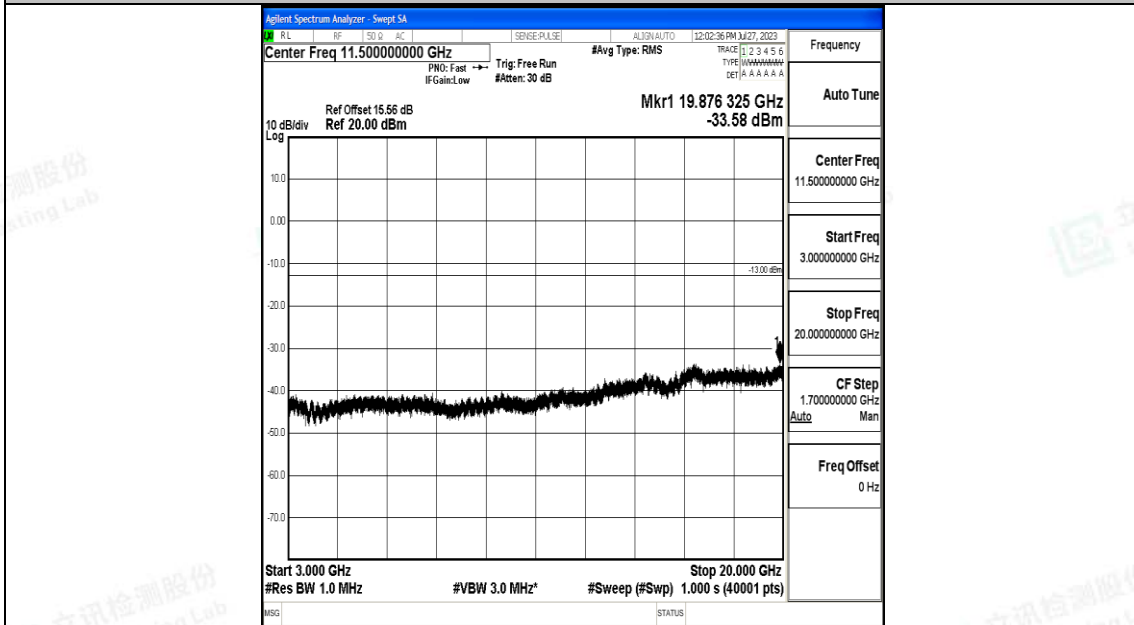

Band66_20MHz_16QAM_132322_1RB#0_1000~3000_1000~3000

Band66_20MHz_16QAM_132322_1RB#0_3000~20000_3000~20000