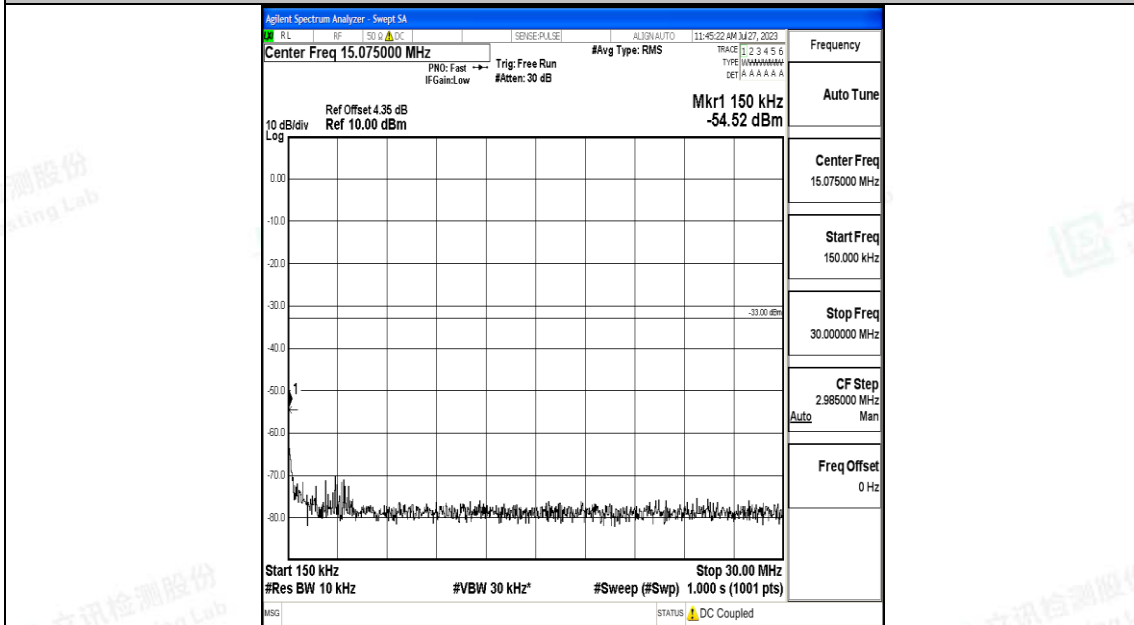

Band66\_15MHz\_16QAM\_132047\_1RB#0\_1000~3000\_1000~3000

Band66\_15MHz\_16QAM\_132047\_1RB#0\_3000~20000\_3000~20000

Band66\_15MHz\_QPSK\_132322\_1RB#0\_0.009~0.15\_0.009~0.15

Band66\_15MHz\_QPSK\_132322\_1RB#0\_0.15~30\_0.15~30