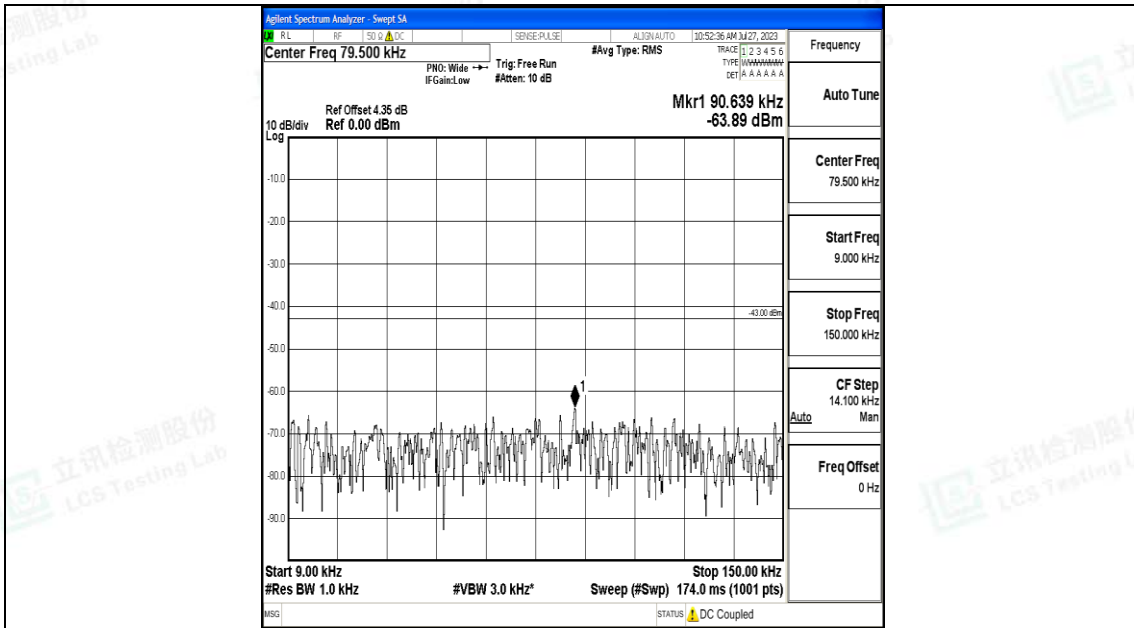

Band66_3MHz_16QAM_131987_1RB#0_3000~20000_3000~20000

Band66_3MHz_QPSK_132322_1RB#0_0.009~0.15_0.009~0.15