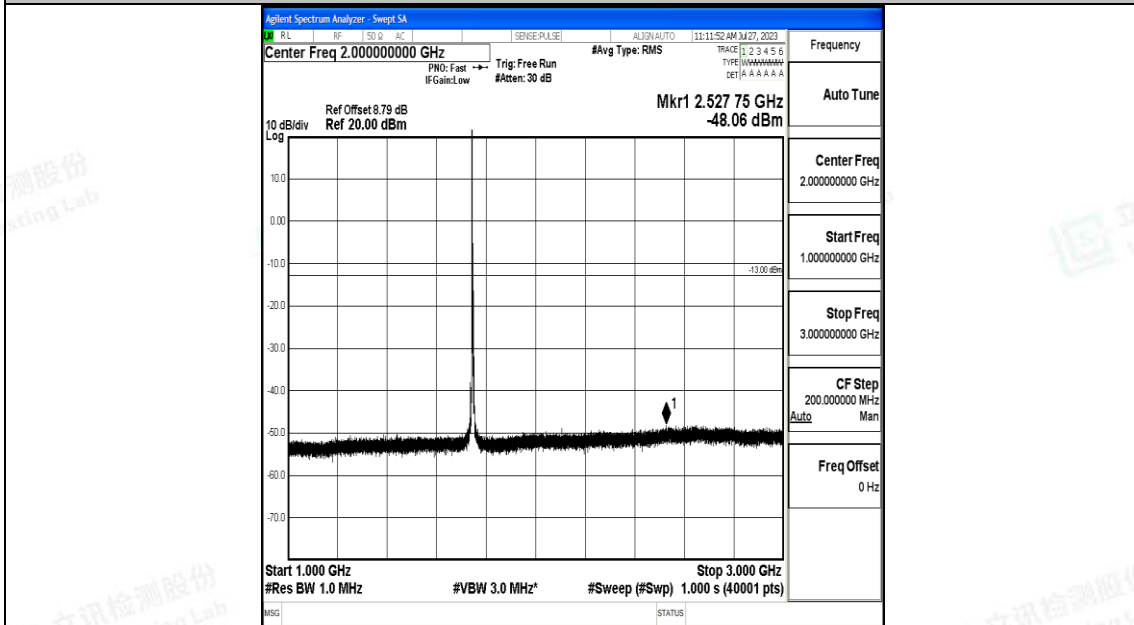

Band66_5MHz_16QAM_131997_1RB#0_3000~20000_3000~20000

Band66_5MHz_QPSK_132322_1RB#0_0.009~0.15_0.009~0.15

Band66_5MHz_QPSK_132322_1RB#0_0.15~30_0.15~30

Band66_5MHz_QPSK_132322_1RB#0_30~1000_30~1000

Band66_5MHz_QPSK_132322_1RB#0_1000~3000_1000~3000