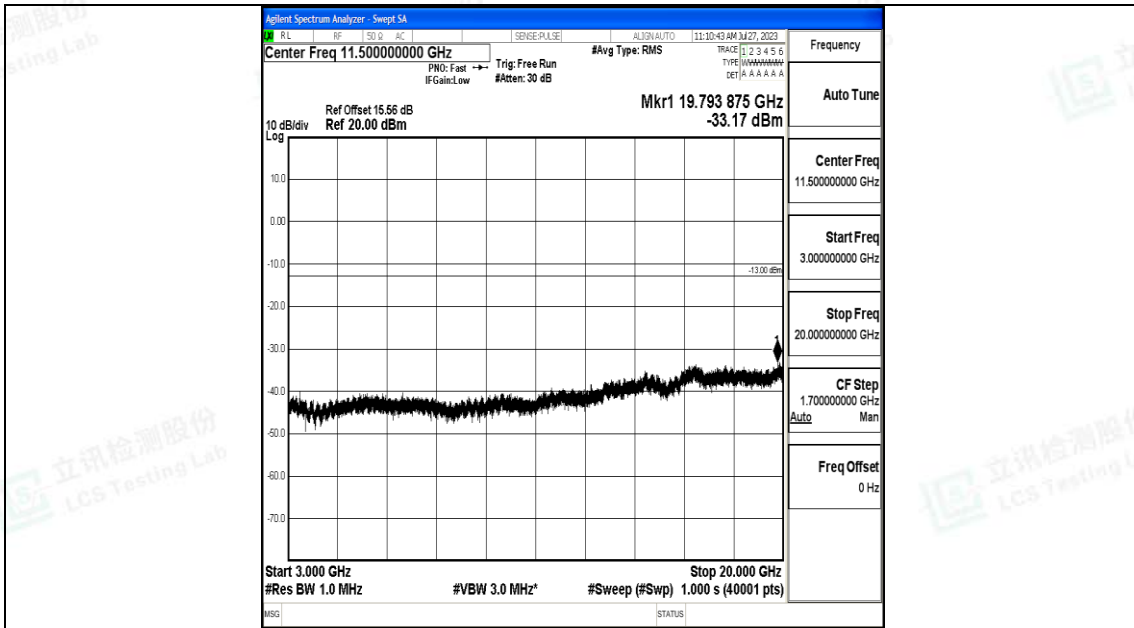

Band66_3MHz_16QAM_132657_1RB#0_3000~20000_3000~20000

Band66_5MHz_QPSK_131997_1RB#0_0.009~0.15_0.009~0.15

Band66_5MHz_QPSK_131997_1RB#0_0.15~30_0.15~30

Band66_5MHz_QPSK_131997_1RB#0_30~1000_30~1000

Band66_5MHz_QPSK_131997_1RB#0_1000~3000_1000~3000