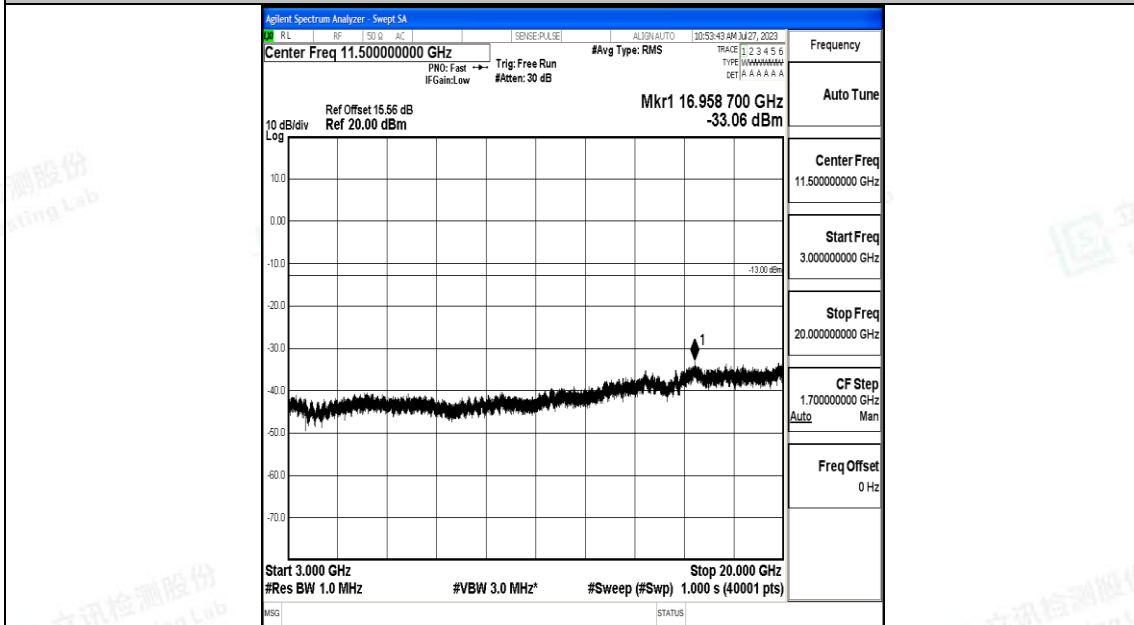

Band66_3MHz_QPSK_132322_1RB#0_3000~20000_3000~20000

Band66_3MHz_16QAM_132322_1RB#0_0.009~0.15_0.009~0.15

Band66_3MHz_16QAM_132322_1RB#0_0.15~30_0.15~30

Band66_3MHz_16QAM_132322_1RB#0_30~1000_30~1000

Band66_3MHz_16QAM_132322_1RB#0_1000~3000_1000~3000