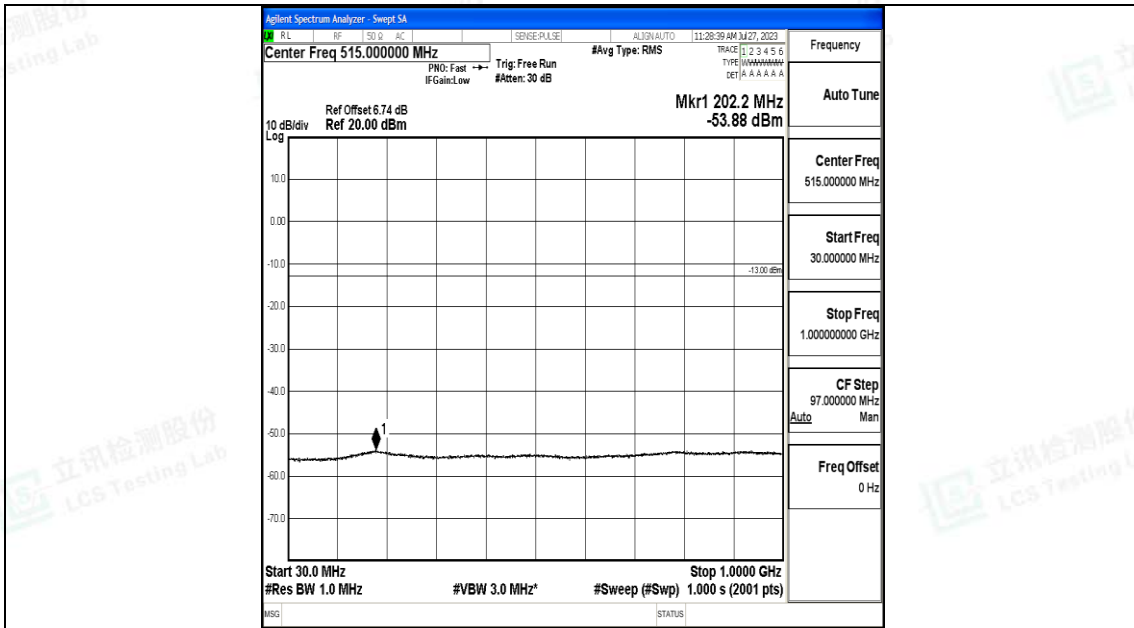

Band66_10MHz_16QAM_132022_1RB#0_3000~20000_3000~20000

Band66_10MHz_QPSK_132322_1RB#0_0.009~0.15_0.009~0.15

Band66_10MHz_QPSK_132322_1RB#0_0.15~30_0.15~30

Band66_10MHz_QPSK_132322_1RB#0_30~1000_30~1000

Band66_10MHz_QPSK_132322_1RB#0_1000~3000_1000~3000