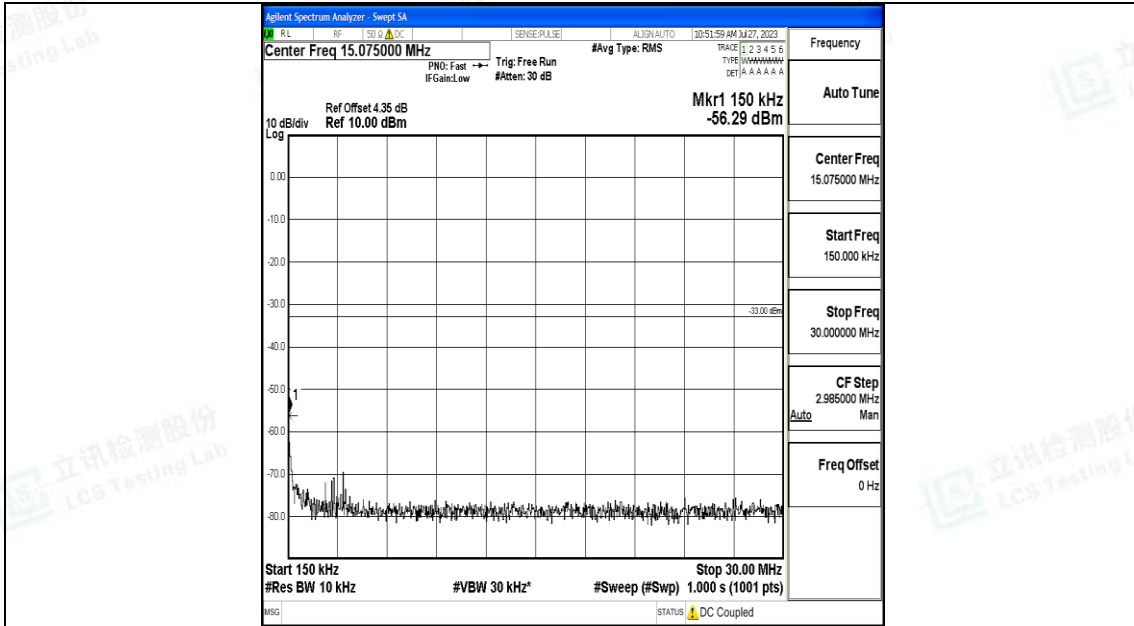

Band66_3MHz_16QAM_131987_1RB#0_0.009~0.15_0.009~0.15

Band66_3MHz_16QAM_131987_1RB#0_0.15~30_0.15~30