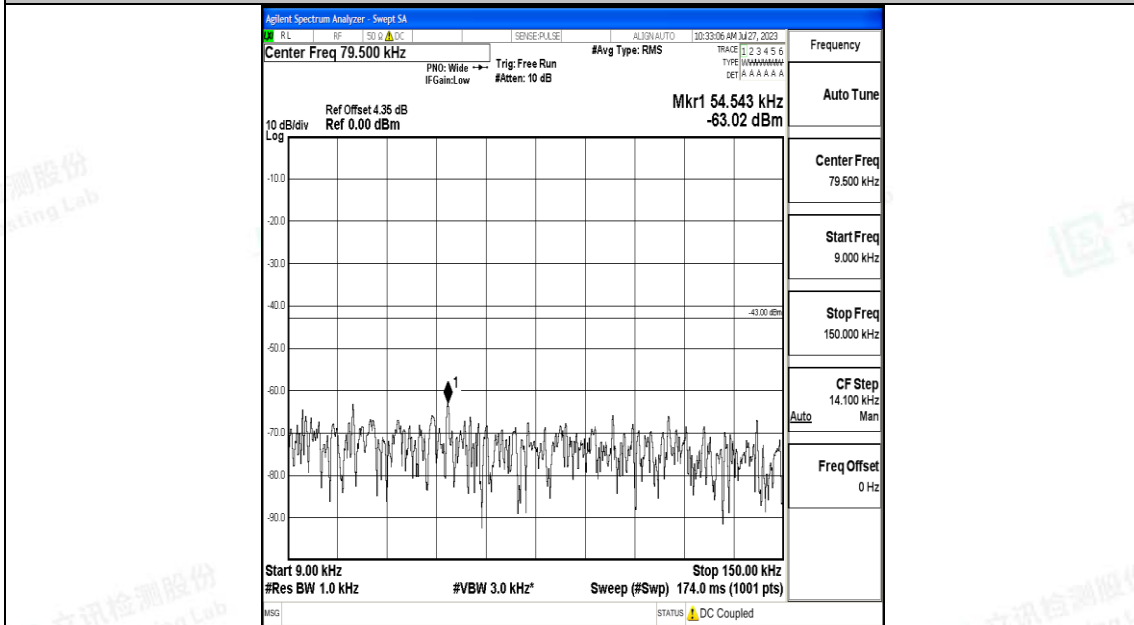

Band66_1.4MHz_QPSK_132322_1RB#0_30~1000_30~1000

Band66_1.4MHz_QPSK_132322_1RB#0_1000~3000_1000~3000

Band66_1.4MHz_QPSK_132322_1RB#0_3000~20000_3000~20000

Band66_1.4MHz_16QAM_132322_1RB#0_0.009~0.15_0.009~0.15