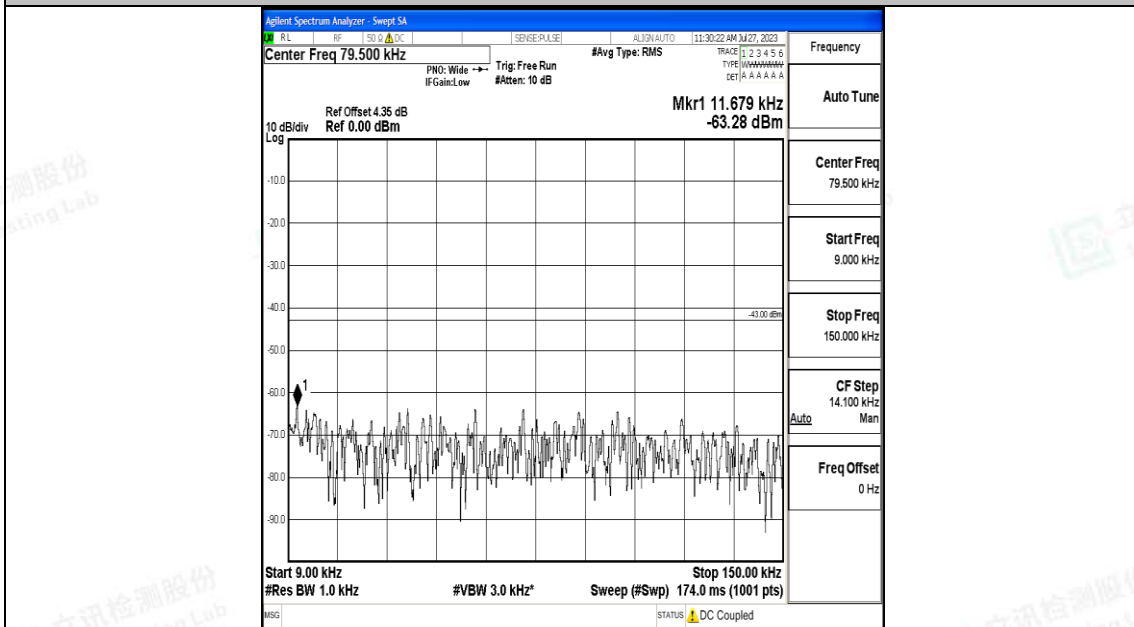

Band66_10MHz_QPSK_132622_1RB#0_3000~20000_3000~20000

Band66_10MHz_16QAM_132622_1RB#0_0.009~0.15_0.009~0.15