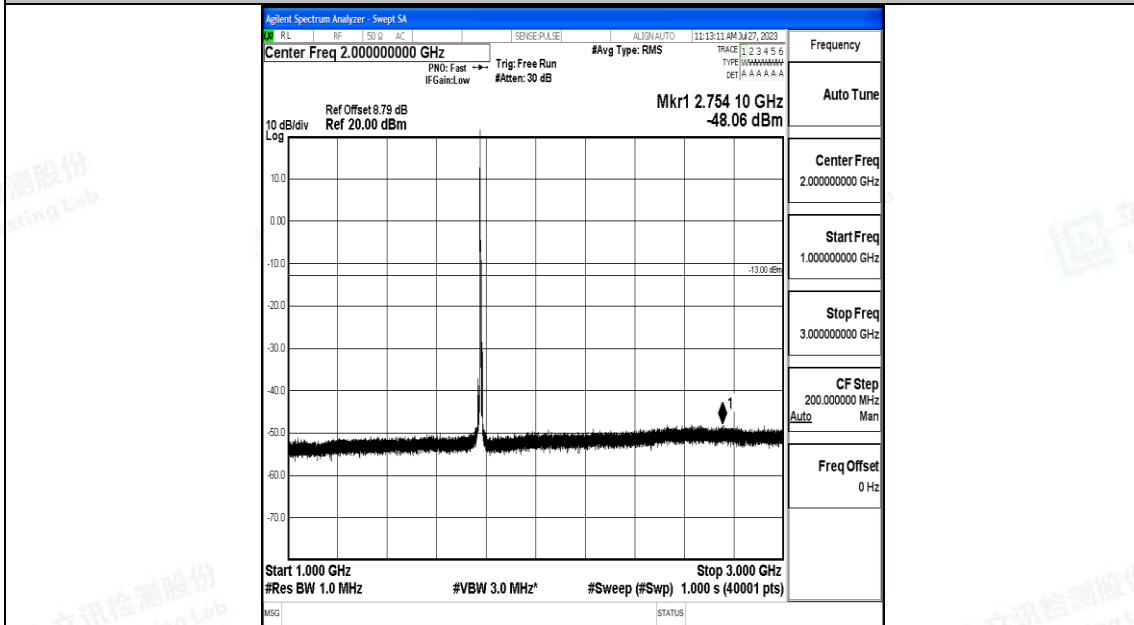

Band66_5MHz_16QAM_132322_1RB#0_3000~20000_3000~20000

Band66_5MHz_QPSK_132647_1RB#0_0.009~0.15_0.009~0.15

Band66_5MHz_QPSK_132647_1RB#0_0.15~30_0.15~30

Band66_5MHz_QPSK_132647_1RB#0_30~1000_30~1000

Band66_5MHz_QPSK_132647_1RB#0_1000~3000_1000~3000