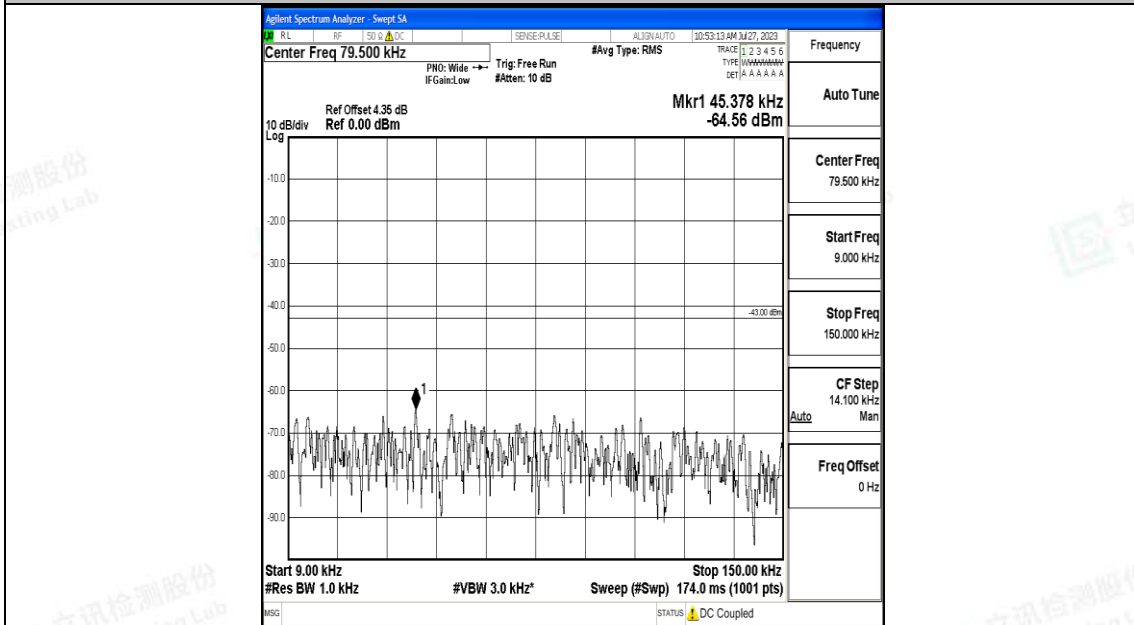

Band66_3MHz_QPSK_132322_1RB#0_3000~20000_3000~20000

Band66_3MHz_16QAM_132322_1RB#0_0.009~0.15_0.009~0.15