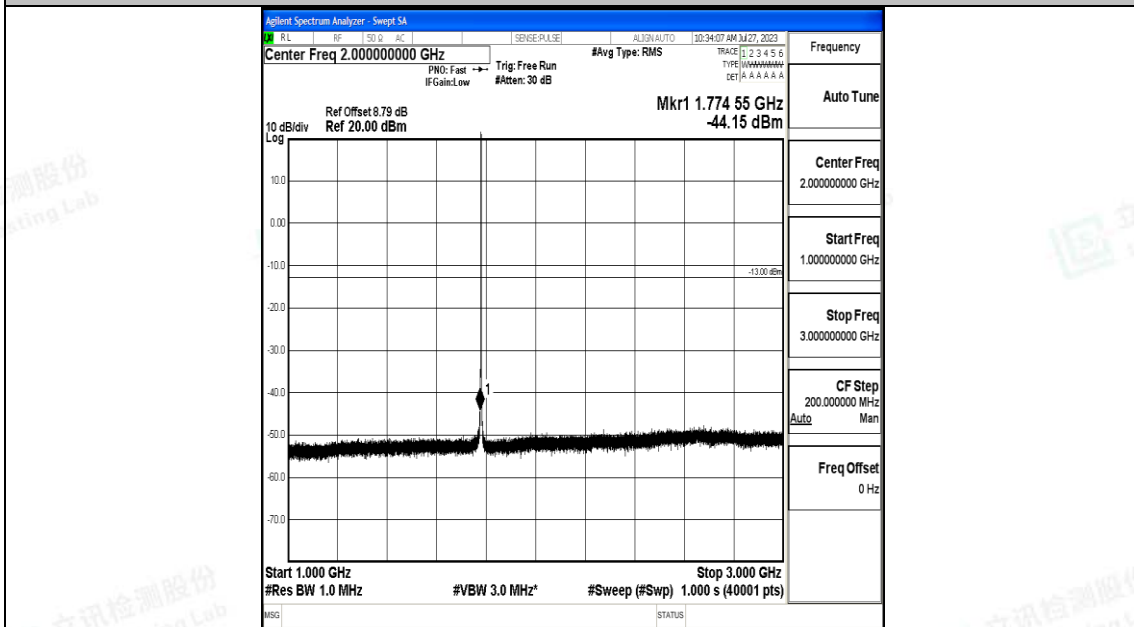

Band66_1.4MHz_QPSK_132665_1RB#0_0.009~0.15_0.009~0.15

Band66_1.4MHz_QPSK_132665_1RB#0_0.15~30_0.15~30

Band66_1.4MHz_QPSK_132665_1RB#0_30~1000_30~1000

Band66_1.4MHz_QPSK_132665_1RB#0_1000~3000_1000~3000

Band66_1.4MHz_QPSK_132665_1RB#0_3000~20000_3000~20000