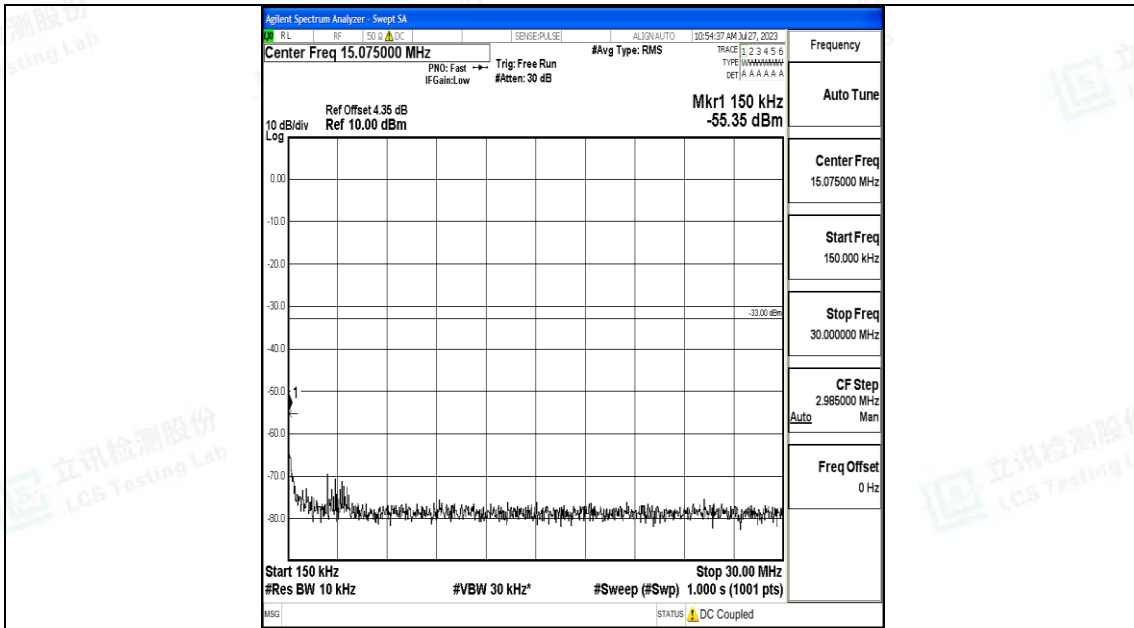

Band66_3MHz_16QAM_132657_1RB#0_0.009~0.15_0.009~0.15

Band66_3MHz_16QAM_132657_1RB#0_0.15~30_0.15~30