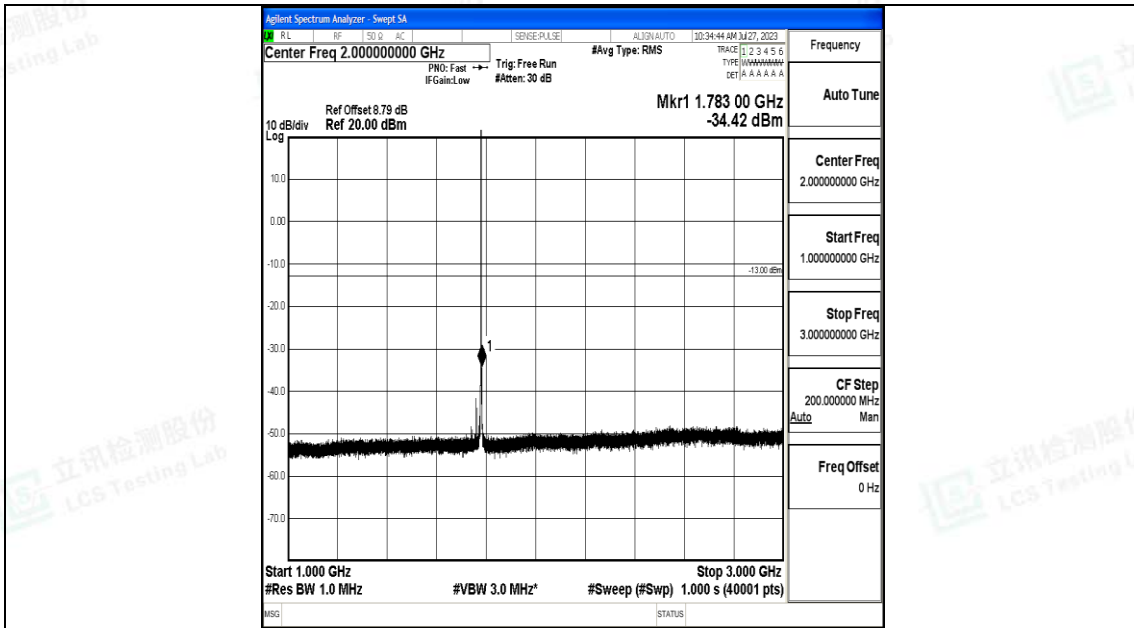

Band66_1.4MHz_16QAM_132665_1RB#0_0.009~0.15_0.009~0.15

Band66_1.4MHz_16QAM_132665_1RB#0_0.15~30_0.15~30

Band66_1.4MHz_16QAM_132665_1RB#0_30~1000_30~1000

Band66_1.4MHz_16QAM_132665_1RB#0_1000~3000_1000~3000