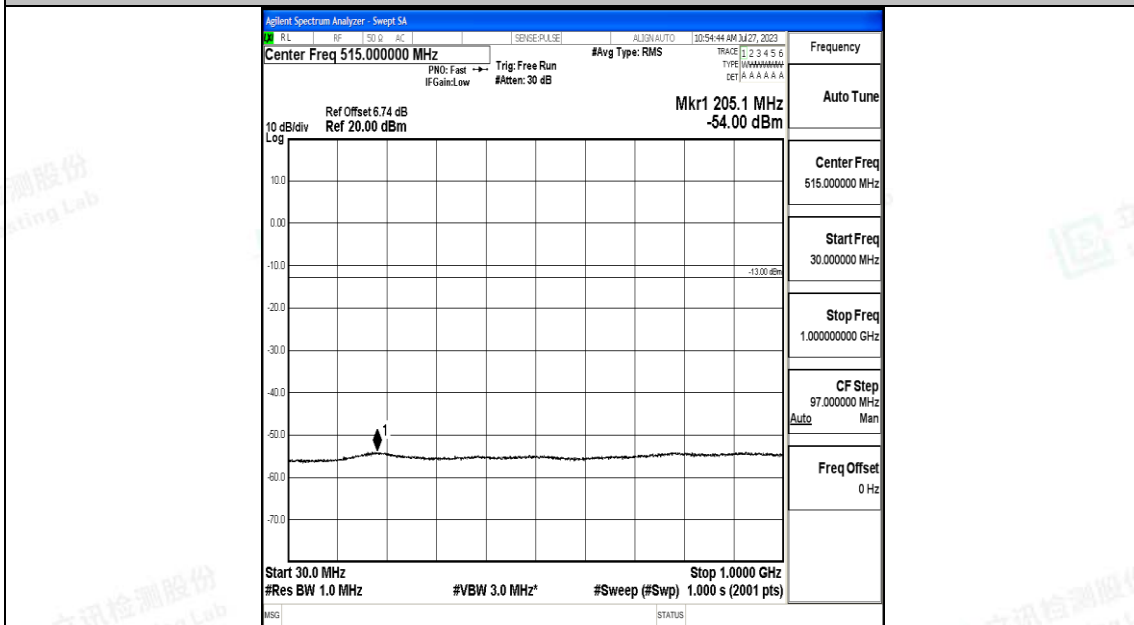

Band66_3MHz_QPSK_132657_1RB#0_3000~20000_3000~20000

Band66_3MHz_16QAM_132657_1RB#0_0.009~0.15_0.009~0.15

Band66_3MHz_16QAM_132657_1RB#0_0.15~30_0.15~30

Band66_3MHz_16QAM_132657_1RB#0_30~1000_30~1000

Band66_3MHz_16QAM_132657_1RB#0_1000~3000_1000~3000