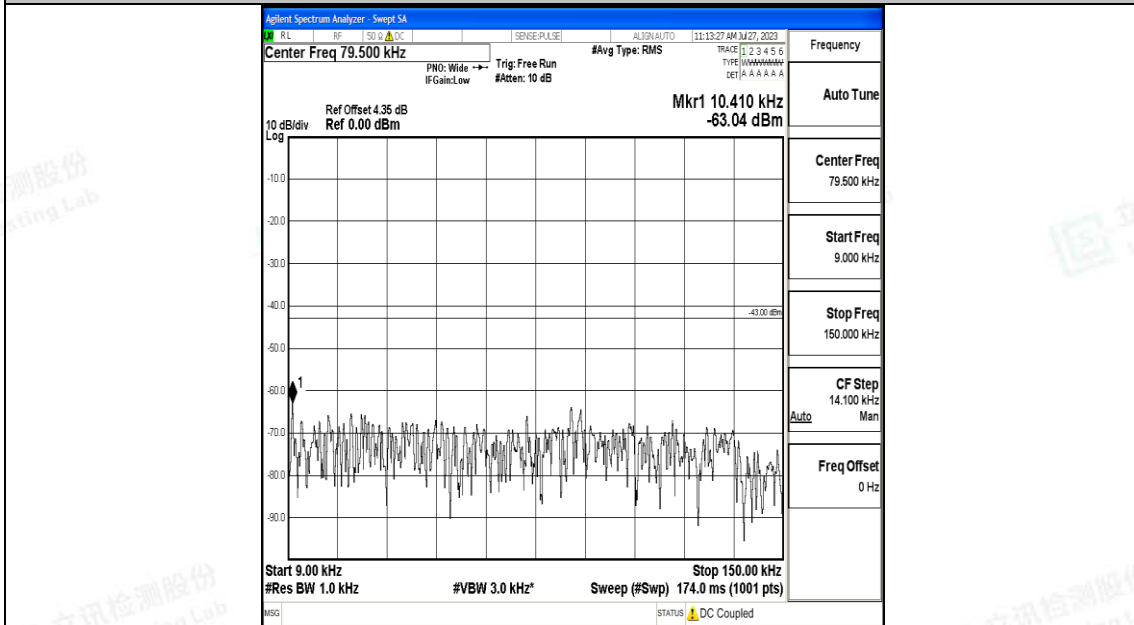

Band66_5MHz_QPSK_132647_1RB#0_3000~20000_3000~20000

Band66_5MHz_16QAM_132647_1RB#0_0.009~0.15_0.009~0.15