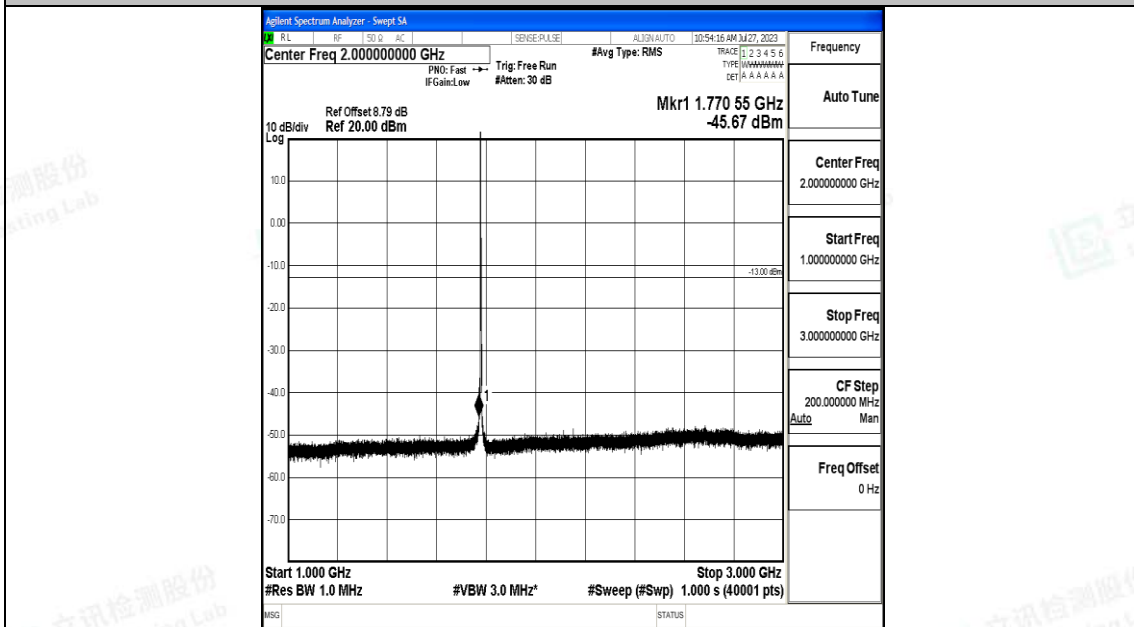

Band66_3MHz_16QAM_132322_1RB#0_3000~20000_3000~20000

Band66_3MHz_QPSK_132657_1RB#0_0.009~0.15_0.009~0.15

Band66_3MHz_QPSK_132657_1RB#0_0.15~30_0.15~30

Band66_3MHz_QPSK_132657_1RB#0_30~1000_30~1000

Band66_3MHz_QPSK_132657_1RB#0_1000~3000_1000~3000