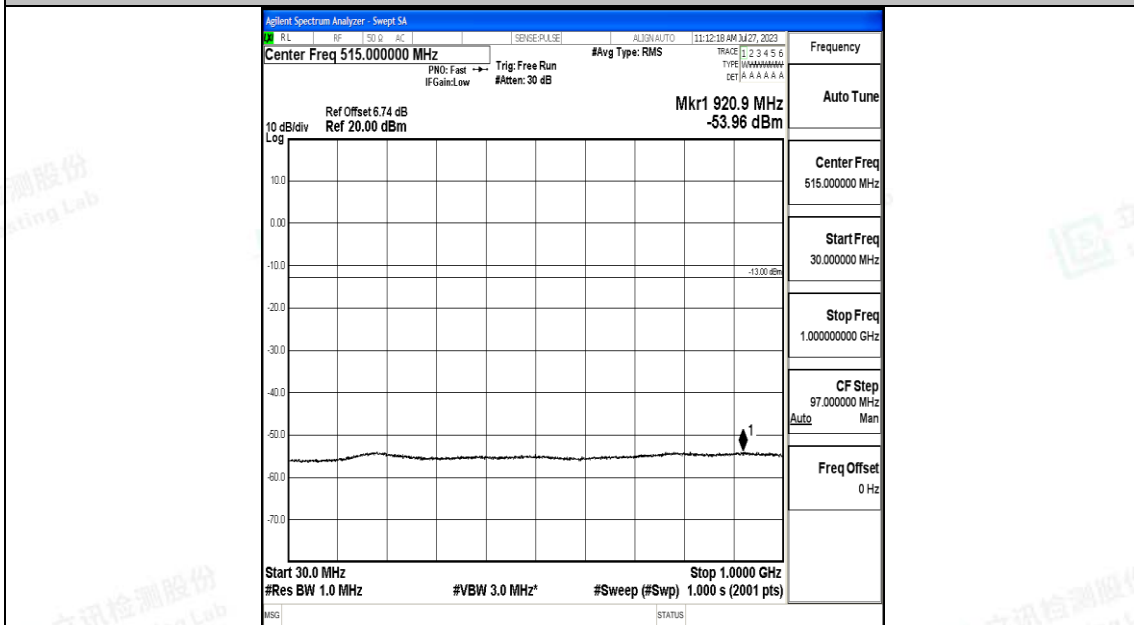

Band66_5MHz_QPSK_132322_1RB#0_3000~20000_3000~20000

Band66_5MHz_16QAM_132322_1RB#0_0.009~0.15_0.009~0.15

Band66_5MHz_16QAM_132322_1RB#0_0.15~30_0.15~30

Band66_5MHz_16QAM_132322_1RB#0_30~1000_30~1000

Band66_5MHz_16QAM_132322_1RB#0_1000~3000_1000~3000