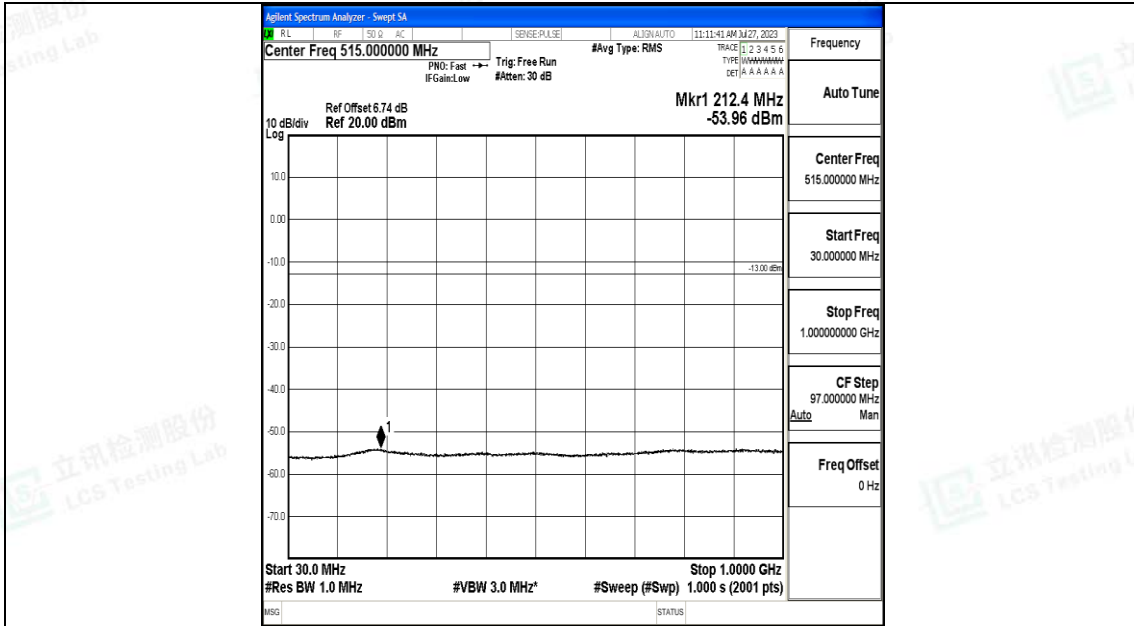

Band66_5MHz_16QAM_131997_1RB#0_3000~20000_3000~20000

Band66_5MHz_QPSK_132322_1RB#0_0.009~0.15_0.009~0.15

Band66_5MHz_QPSK_132322_1RB#0_0.15~30_0.15~30

Band66_5MHz_QPSK_132322_1RB#0_30~1000_30~1000

Band66_5MHz_QPSK_132322_1RB#0_1000~3000_1000~3000