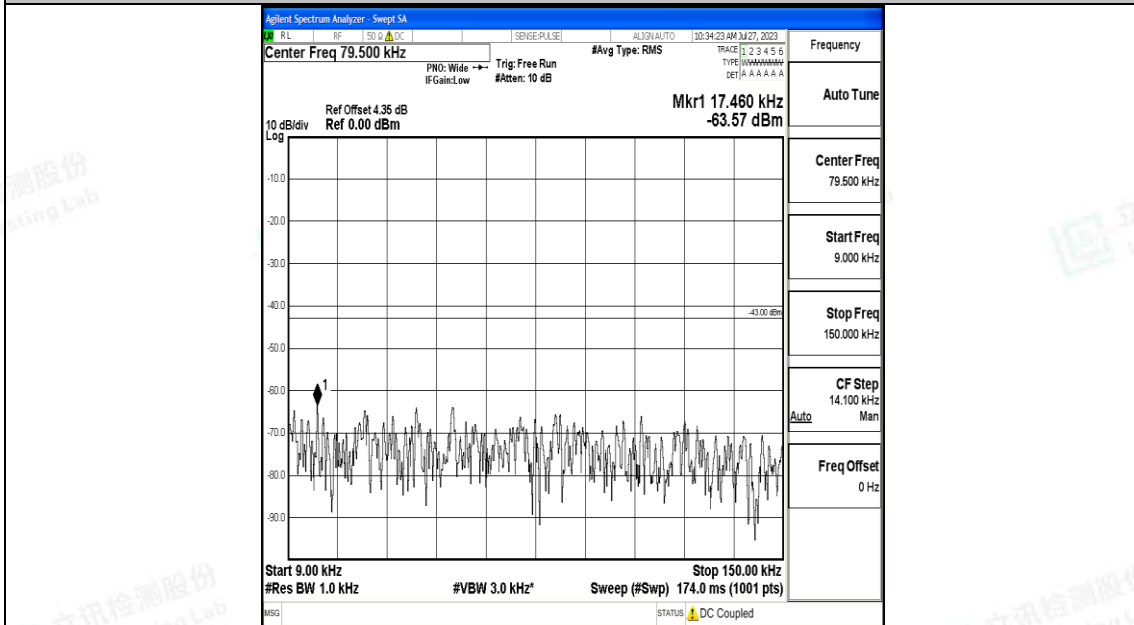

Band66_1.4MHz_QPSK_132665_1RB#0_0.009~0.15_0.009~0.15

Band66_1.4MHz_QPSK_132665_1RB#0_0.15~30_0.15~30

Band66_1.4MHz_QPSK_132665_1RB#0_30~1000_30~1000

Band66_1.4MHz_QPSK_132665_1RB#0_1000~3000_1000~3000

Band66_1.4MHz_QPSK_132665_1RB#0_3000~20000_3000~20000