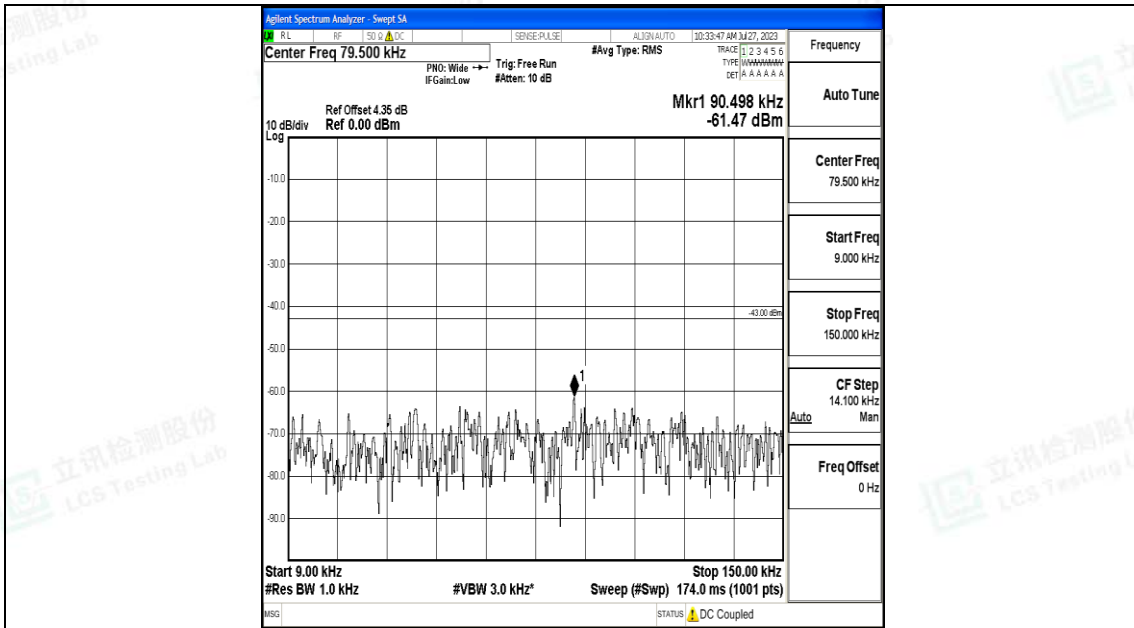

Band66_1.4MHz_QPSK_132665_1RB#0_0.009~0.15_0.009~0.15

Band66_1.4MHz_QPSK_132665_1RB#0_0.15~30_0.15~30

Band66_1.4MHz_QPSK_132665_1RB#0_30~1000_30~1000

Band66_1.4MHz_QPSK_132665_1RB#0_1000~3000_1000~3000

Band66_1.4MHz_QPSK_132665_1RB#0_3000~20000_3000~20000