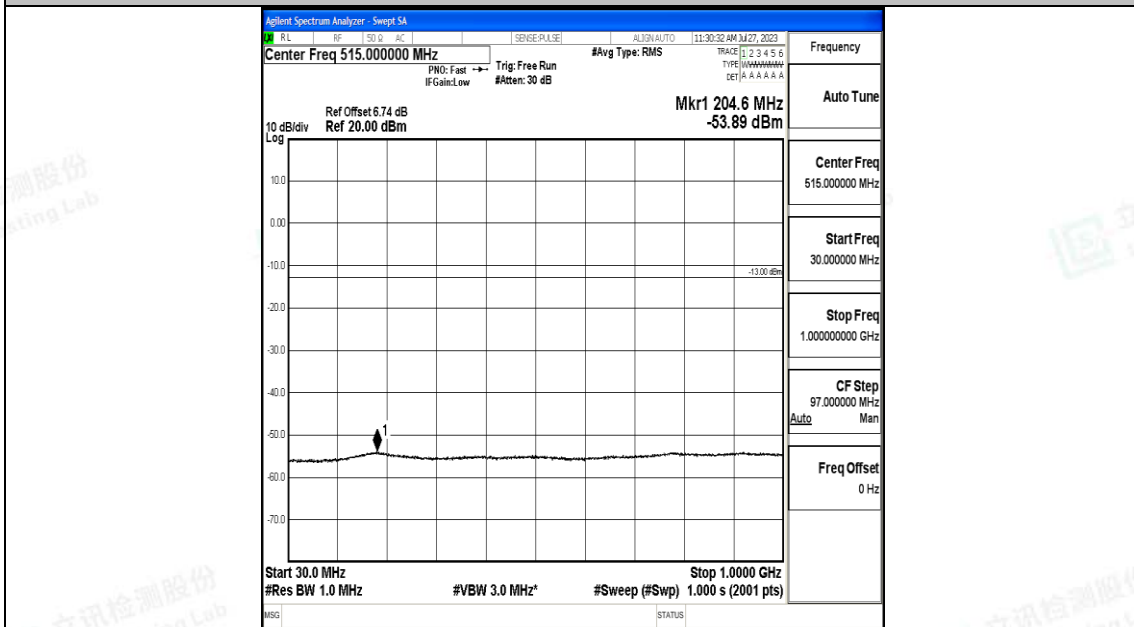

Band66_10MHz_QPSK_132622_1RB#0_3000~20000_3000~20000

Band66_10MHz_16QAM_132622_1RB#0_0.009~0.15_0.009~0.15

Band66_10MHz_16QAM_132622_1RB#0_0.15~30_0.15~30

Band66_10MHz_16QAM_132622_1RB#0_30~1000_30~1000

Band66_10MHz_16QAM_132622_1RB#0_1000~3000_1000~3000