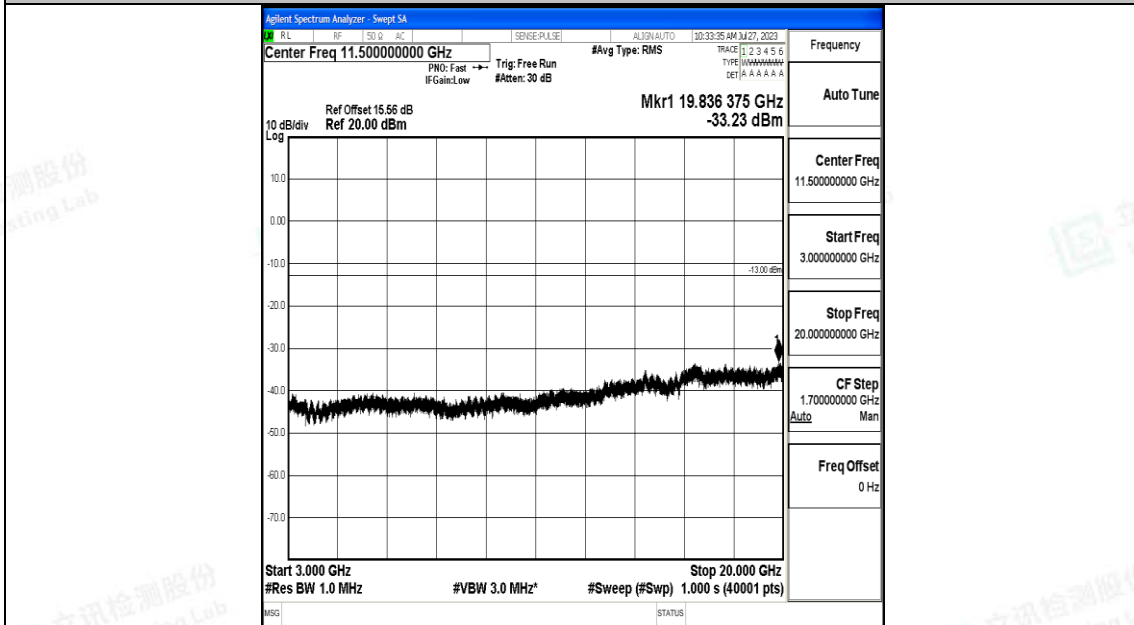

Band66_1.4MHz_16QAM_132322_1RB#0_1000~3000_1000~3000

Band66_1.4MHz_16QAM_132322_1RB#0_3000~20000_3000~20000