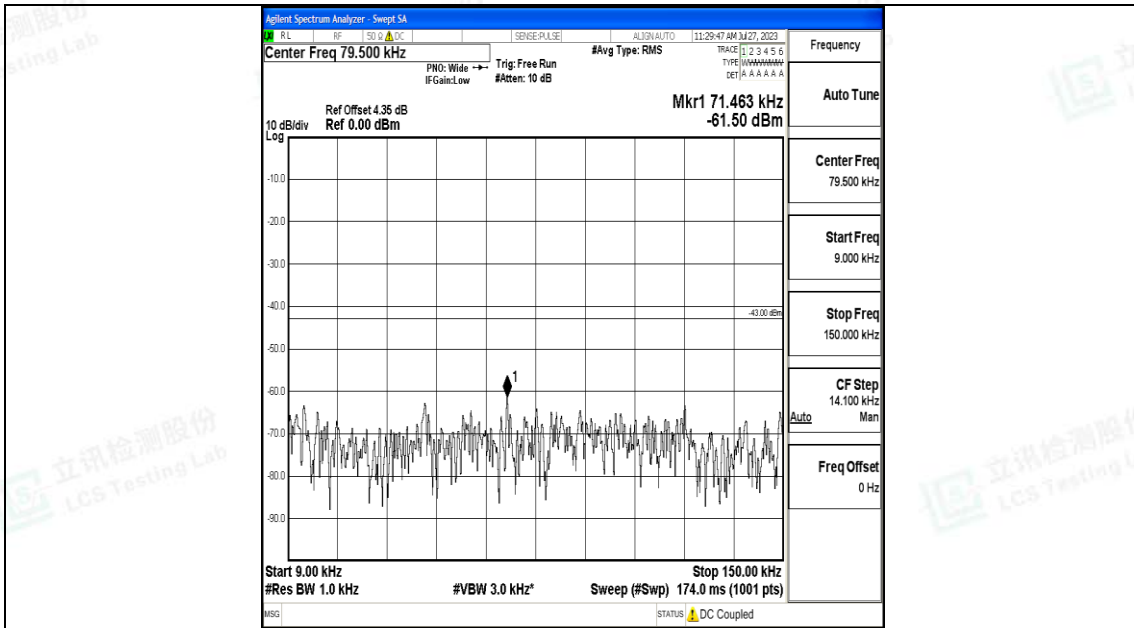

Band66_10MHz_16QAM_132322_1RB#0_3000~20000_3000~20000

Band66_10MHz_QPSK_132622_1RB#0_0.009~0.15_0.009~0.15