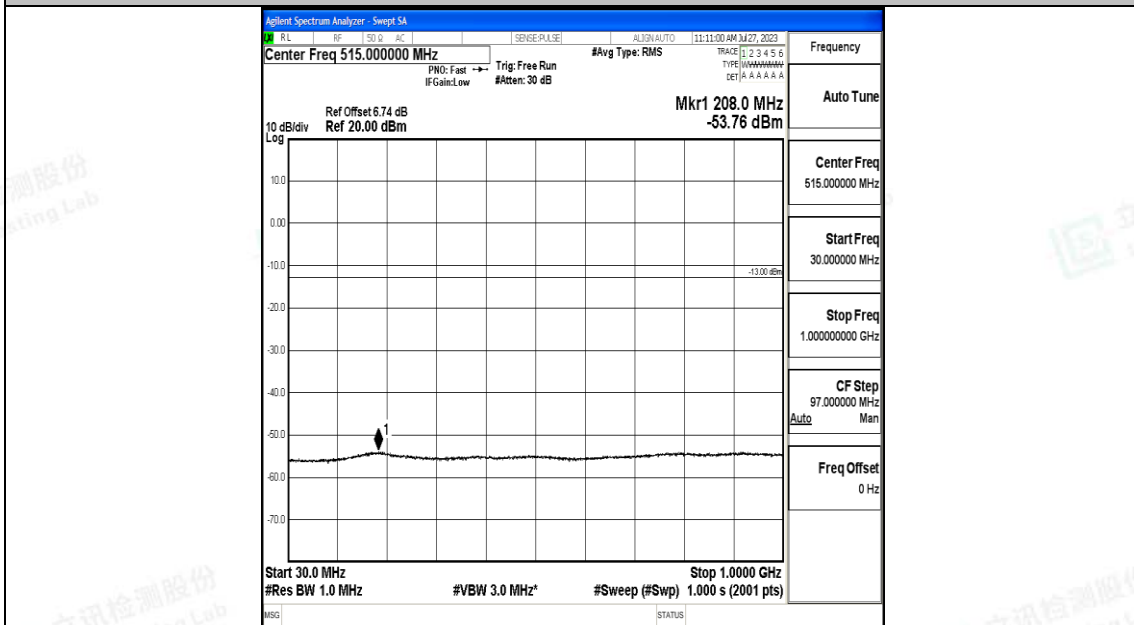

Band66_5MHz_QPSK_131997_1RB#0_3000~20000_3000~20000

Band66_5MHz_16QAM_131997_1RB#0_0.009~0.15_0.009~0.15

Band66_5MHz_16QAM_131997_1RB#0_0.15~30_0.15~30

Band66_5MHz_16QAM_131997_1RB#0_30~1000_30~1000

Band66_5MHz_16QAM_131997_1RB#0_1000~3000_1000~3000