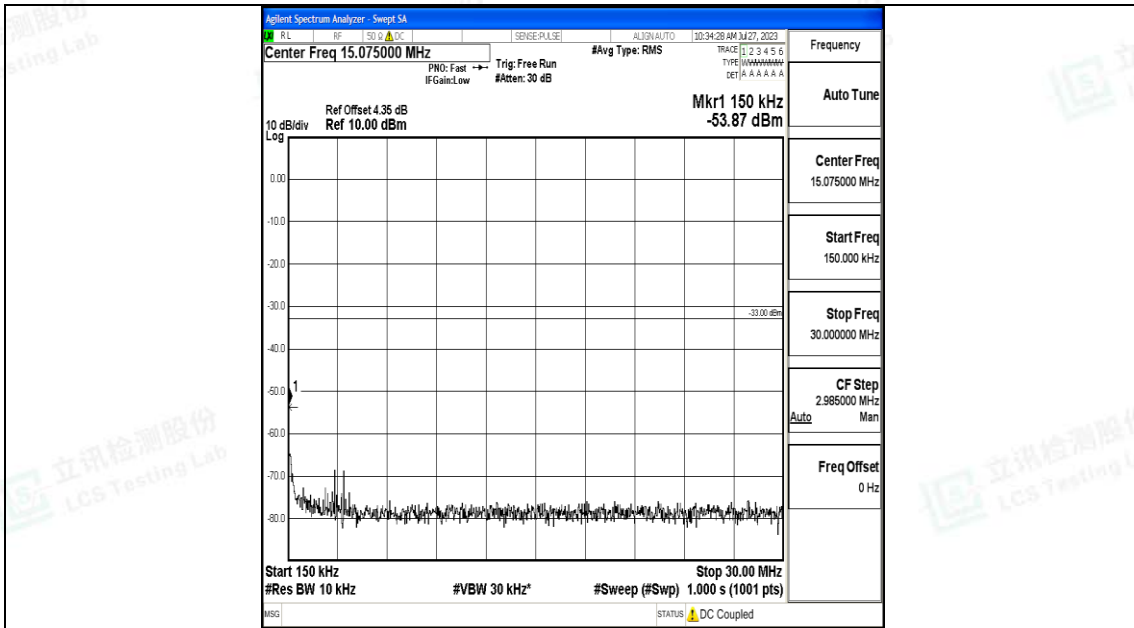

Band66_1.4MHz_16QAM_132665_1RB#0_0.009~0.15_0.009~0.15

Band66_1.4MHz_16QAM_132665_1RB#0_0.15~30_0.15~30