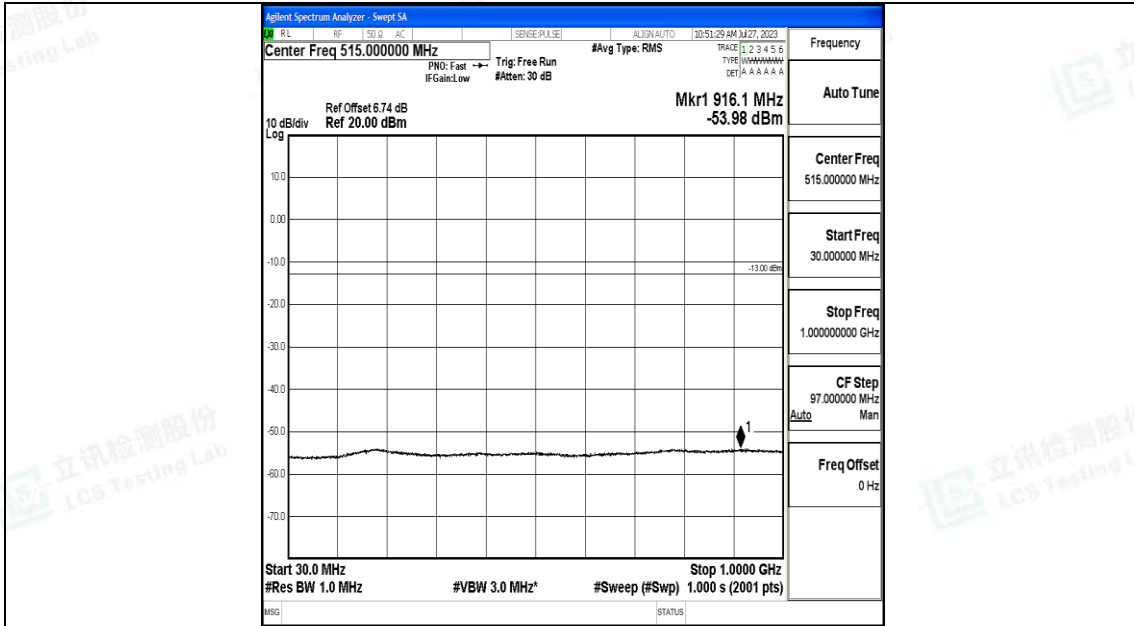

Band66_1.4MHz_16QAM_132665_1RB#0_3000~20000_3000~20000

Band66_3MHz_QPSK_131987_1RB#0_0.009~0.15_0.009~0.15

Band66_3MHz_QPSK_131987_1RB#0_0.15~30_0.15~30

Band66_3MHz_QPSK_131987_1RB#0_30~1000_30~1000

Band66_3MHz_QPSK_131987_1RB#0_1000~3000_1000~3000