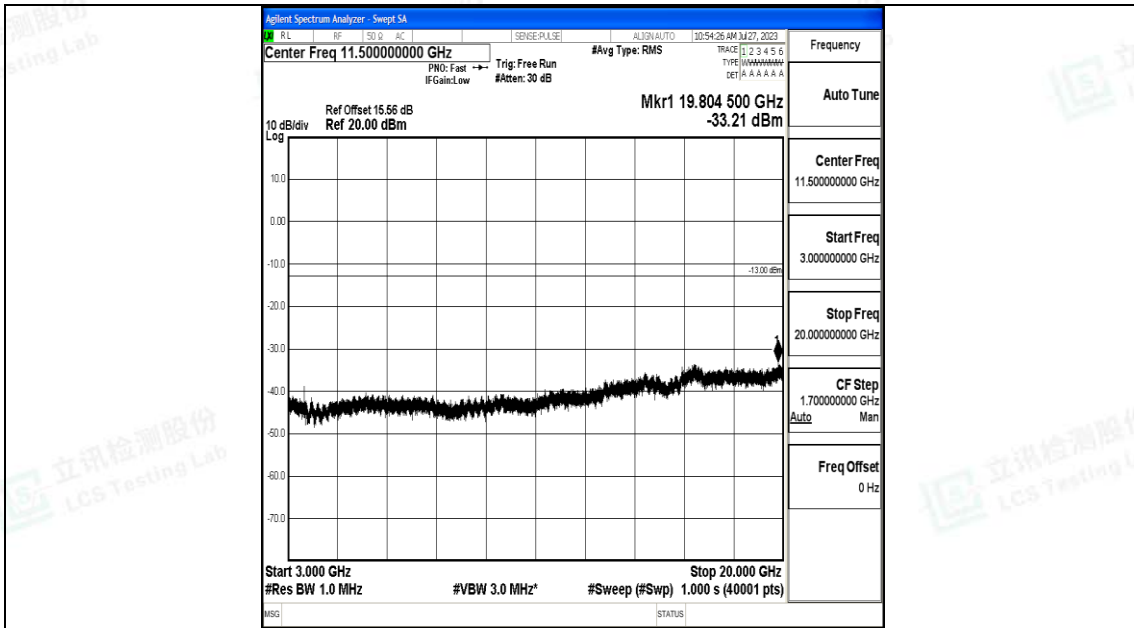

Band66_3MHz_16QAM_132322_1RB#0_3000~20000_3000~20000

Band66_3MHz_QPSK_132657_1RB#0_0.009~0.15_0.009~0.15

Band66_3MHz_QPSK_132657_1RB#0_0.15~30_0.15~30

Band66_3MHz_QPSK_132657_1RB#0_30~1000_30~1000

Band66_3MHz_QPSK_132657_1RB#0_1000~3000_1000~3000