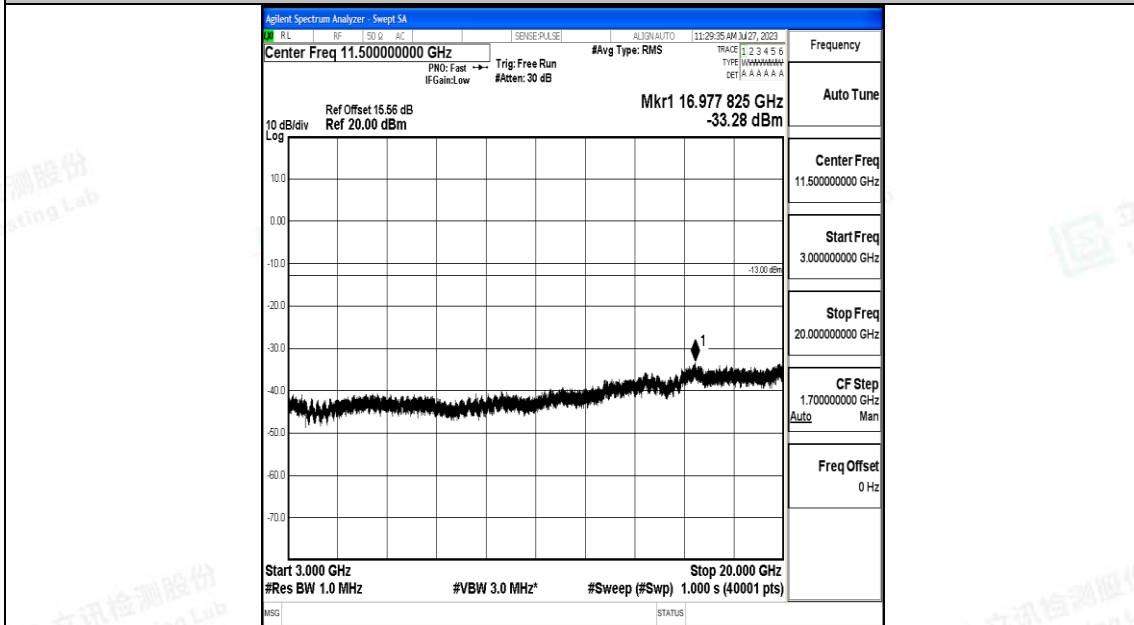

Band66_10MHz_QPSK_132322_1RB#0_3000~20000_3000~20000

Band66_10MHz_16QAM_132322_1RB#0_0.009~0.15_0.009~0.15

Band66_10MHz_16QAM_132322_1RB#0_0.15~30_0.15~30

Band66_10MHz_16QAM_132322_1RB#0_30~1000_30~1000

Band66_10MHz_16QAM_132322_1RB#0_1000~3000_1000~3000