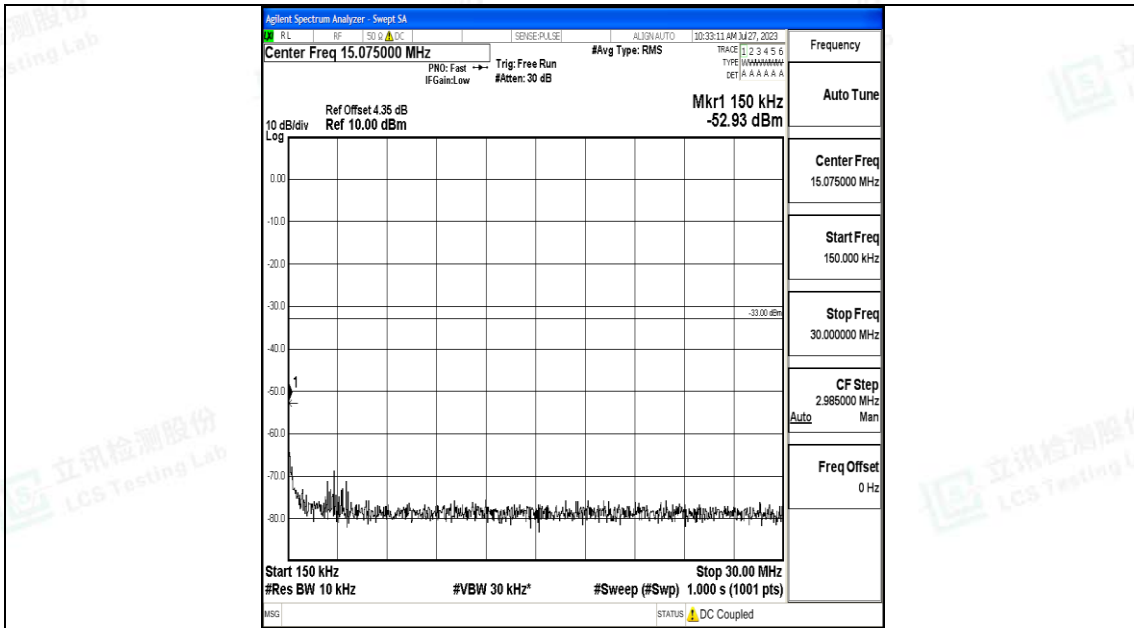

Band66_1.4MHz_QPSK_132322_1RB#0_30~1000_30~1000

Band66_1.4MHz_QPSK_132322_1RB#0_1000~3000_1000~3000

Band66_1.4MHz_QPSK_132322_1RB#0_3000~20000_3000~20000

Band66_1.4MHz_16QAM_132322_1RB#0_0.009~0.15_0.009~0.15