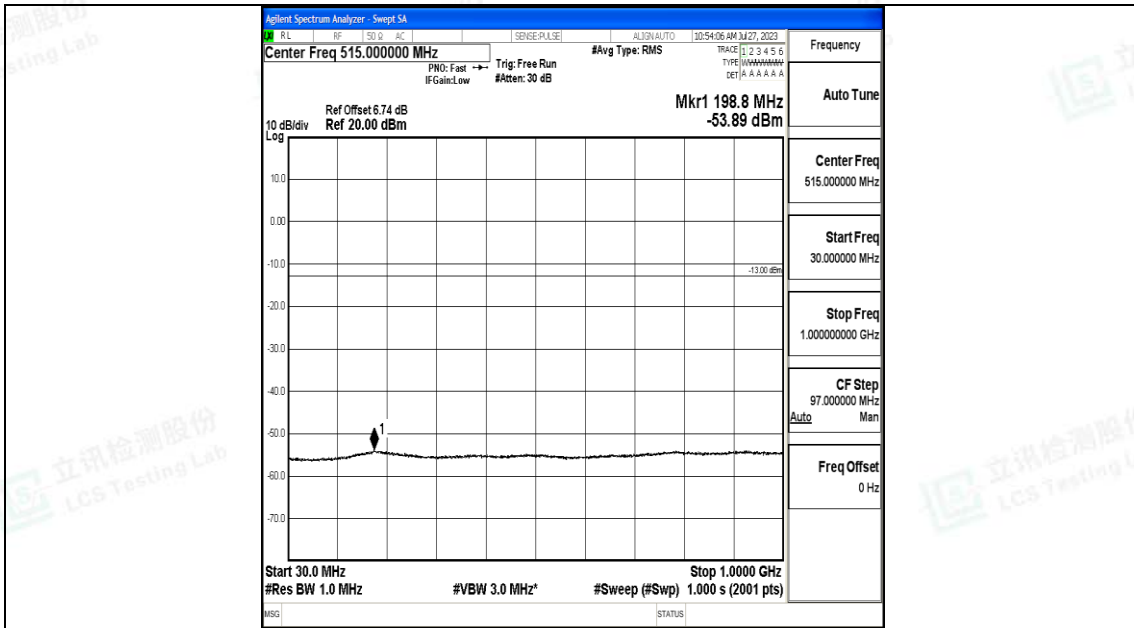

Band66_3MHz_16QAM_132322_1RB#0_3000~20000_3000~20000

Band66_3MHz_QPSK_132657_1RB#0_0.009~0.15_0.009~0.15

Band66_3MHz_QPSK_132657_1RB#0_0.15~30_0.15~30

Band66_3MHz_QPSK_132657_1RB#0_30~1000_30~1000

Band66_3MHz_QPSK_132657_1RB#0_1000~3000_1000~3000