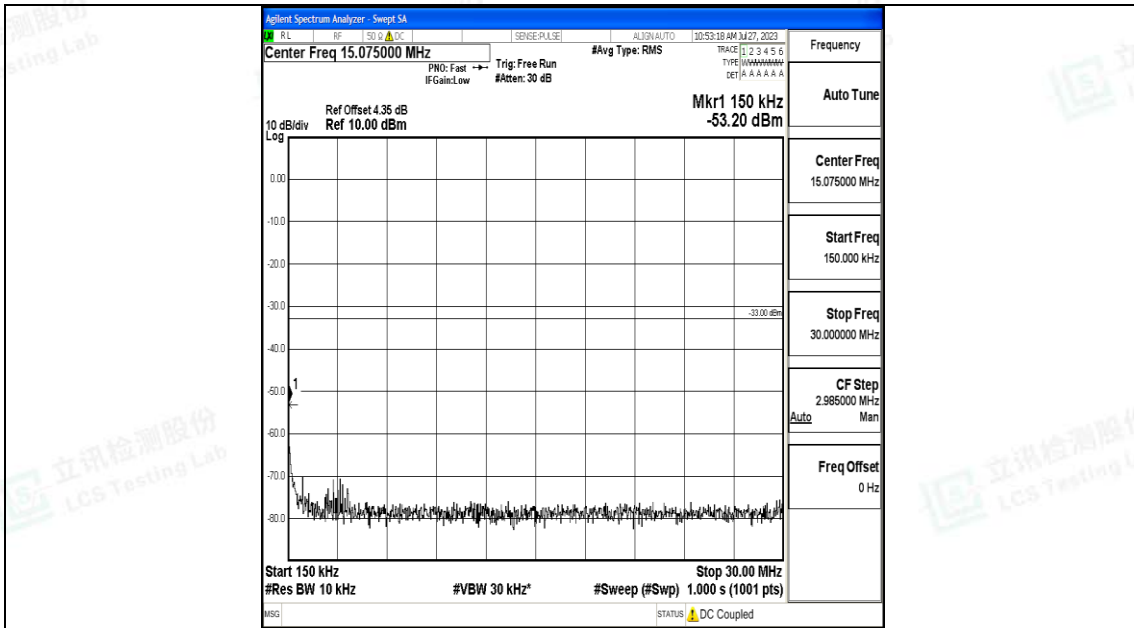

Band66_3MHz_16QAM_132322_1RB#0_0.009~0.15_0.009~0.15

Band66_3MHz_16QAM_132322_1RB#0_0.15~30_0.15~30