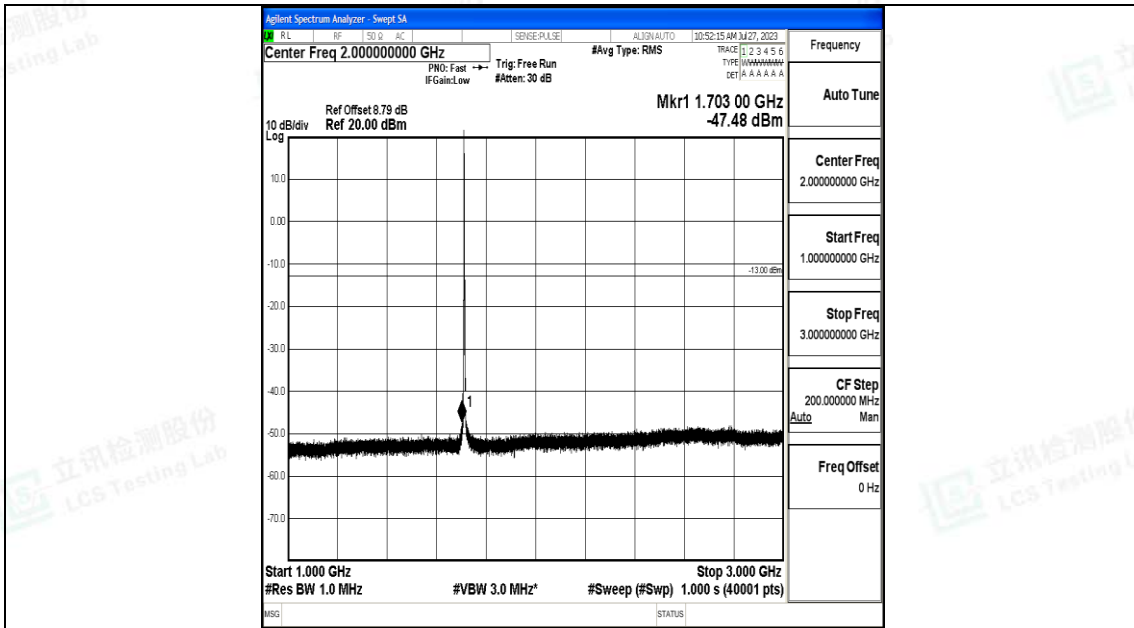

Band66_3MHz_QPSK_131987_1RB#0_3000~20000_3000~20000

Band66_3MHz_16QAM_131987_1RB#0_0.009~0.15_0.009~0.15

Band66_3MHz_16QAM_131987_1RB#0_0.15~30_0.15~30

Band66_3MHz_16QAM_131987_1RB#0_30~1000_30~1000

Band66_3MHz_16QAM_131987_1RB#0_1000~3000_1000~3000