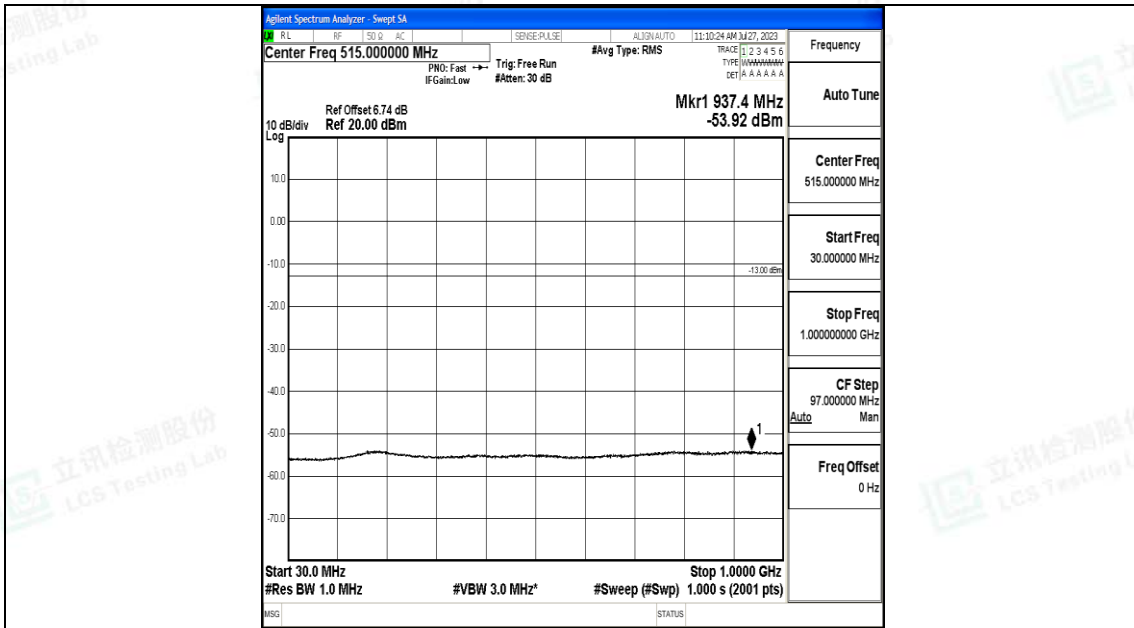

Band66_3MHz_16QAM_132657_1RB#0_3000~20000_3000~20000

Band66_5MHz_QPSK_131997_1RB#0_0.009~0.15_0.009~0.15

Band66_5MHz_QPSK_131997_1RB#0_0.15~30_0.15~30

Band66_5MHz_QPSK_131997_1RB#0_30~1000_30~1000

Band66_5MHz_QPSK_131997_1RB#0_1000~3000_1000~3000