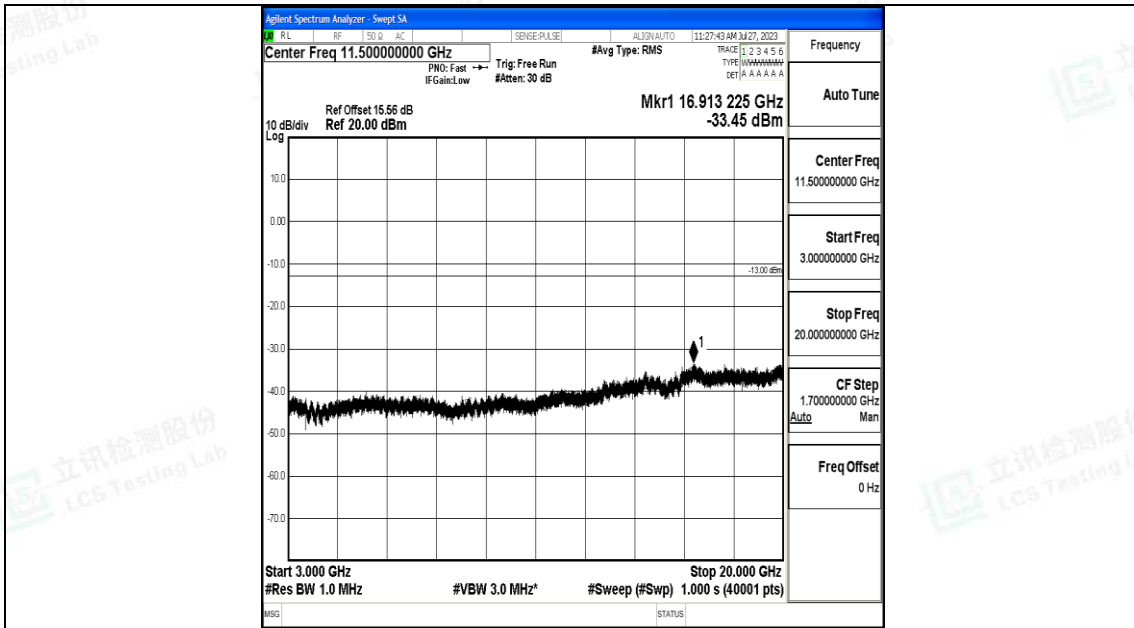

Band66_5MHz_16QAM_132647_1RB#0_3000~20000_3000~20000

Band66_10MHz_QPSK_132022_1RB#0_0.009~0.15_0.009~0.15

Band66_10MHz_QPSK_132022_1RB#0_0.15~30_0.15~30

Band66_10MHz_QPSK_132022_1RB#0_30~1000_30~1000

Band66_10MHz_QPSK_132022_1RB#0_1000~3000_1000~3000