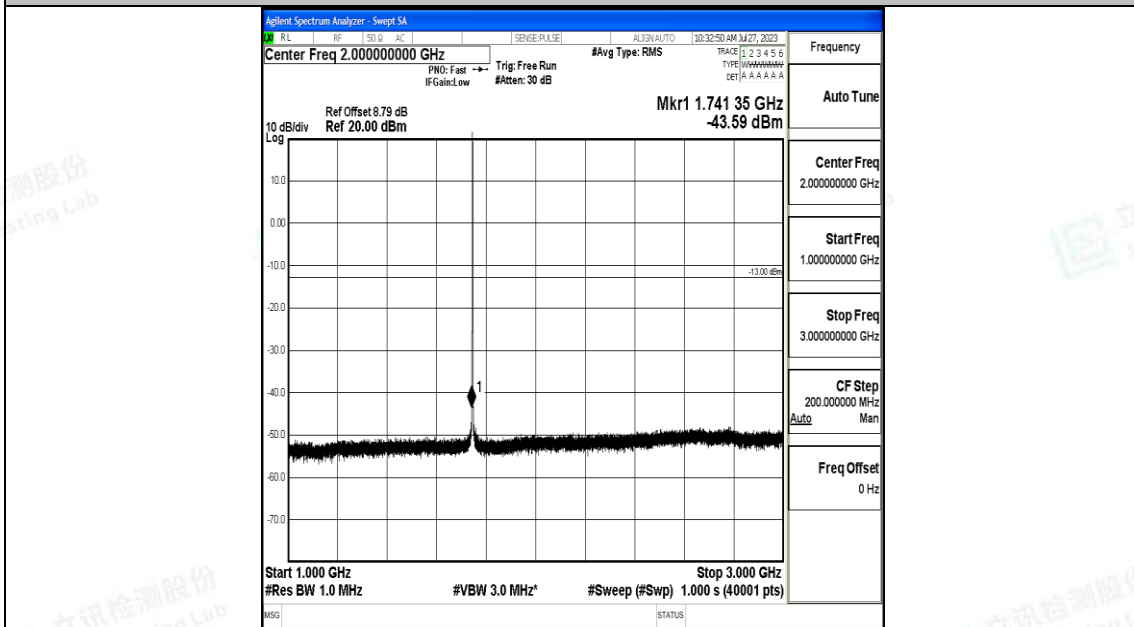

Band66_1.4MHz_QPSK_132322_1RB#0_30~1000_30~1000

Band66_1.4MHz_QPSK_132322_1RB#0_1000~3000_1000~3000

Band66_1.4MHz_QPSK_132322_1RB#0_3000~20000_3000~20000

Band66_1.4MHz_16QAM_132322_1RB#0_0.009~0.15_0.009~0.15