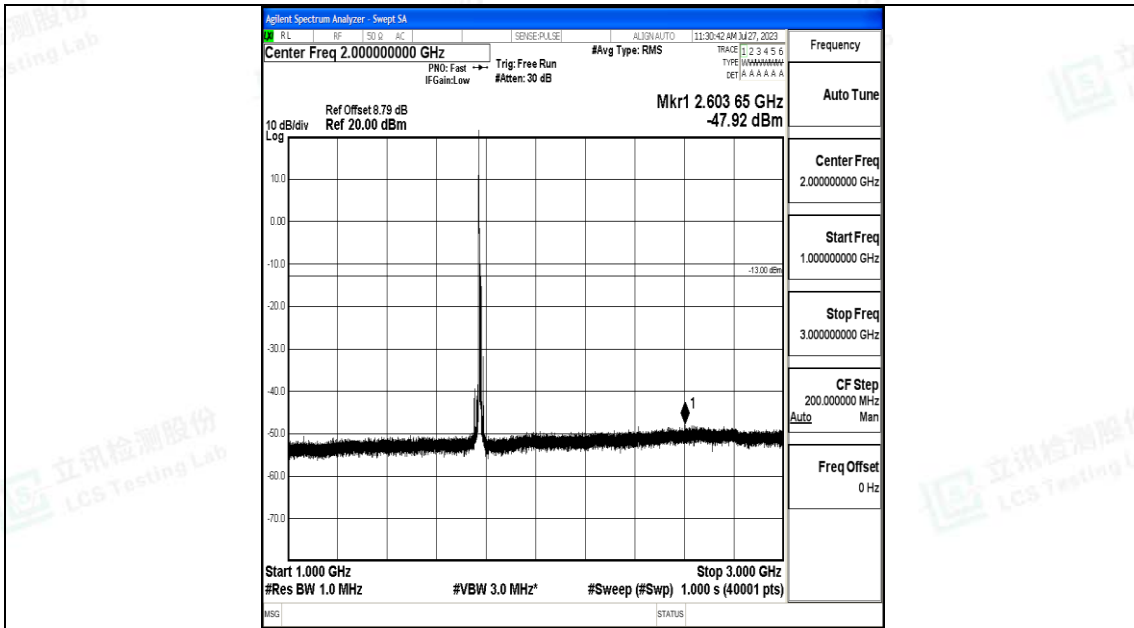

Band66_10MHz_QPSK_132622_1RB#0_3000~20000_3000~20000

Band66_10MHz_16QAM_132622_1RB#0_0.009~0.15_0.009~0.15

Band66_10MHz_16QAM_132622_1RB#0_0.15~30_0.15~30

Band66_10MHz_16QAM_132622_1RB#0_30~1000_30~1000

Band66_10MHz_16QAM_132622_1RB#0_1000~3000_1000~3000