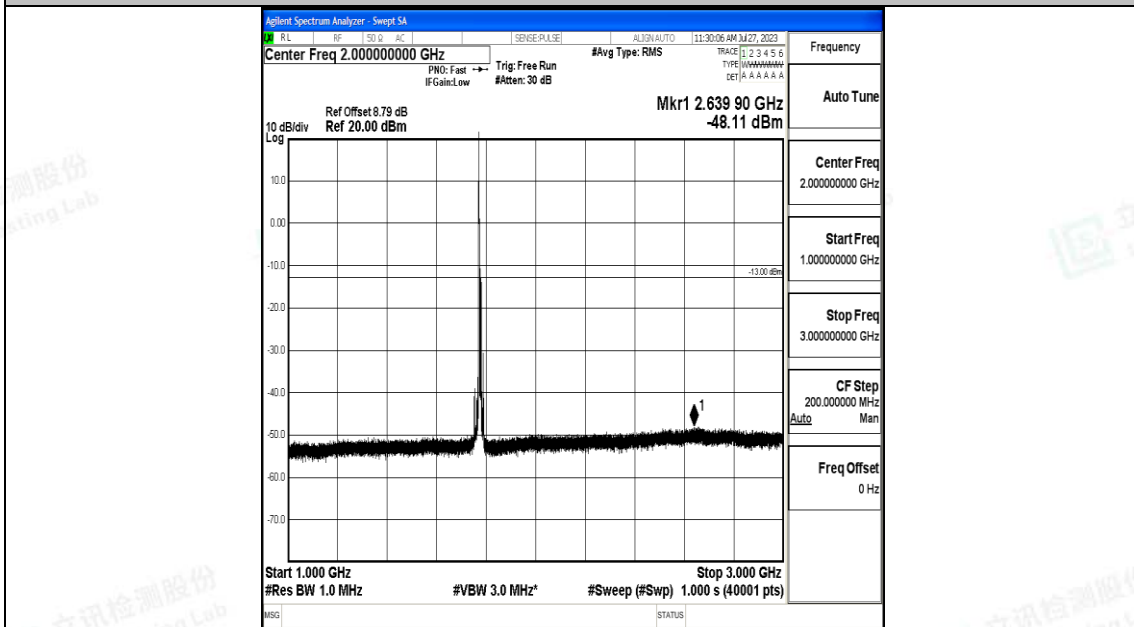

Band66_10MHz_16QAM_132322_1RB#0_3000~20000_3000~20000

Band66_10MHz_QPSK_132622_1RB#0_0.009~0.15_0.009~0.15

Band66_10MHz_QPSK_132622_1RB#0_0.15~30_0.15~30

Band66_10MHz_QPSK_132622_1RB#0_30~1000_30~1000

Band66_10MHz_QPSK_132622_1RB#0_1000~3000_1000~3000