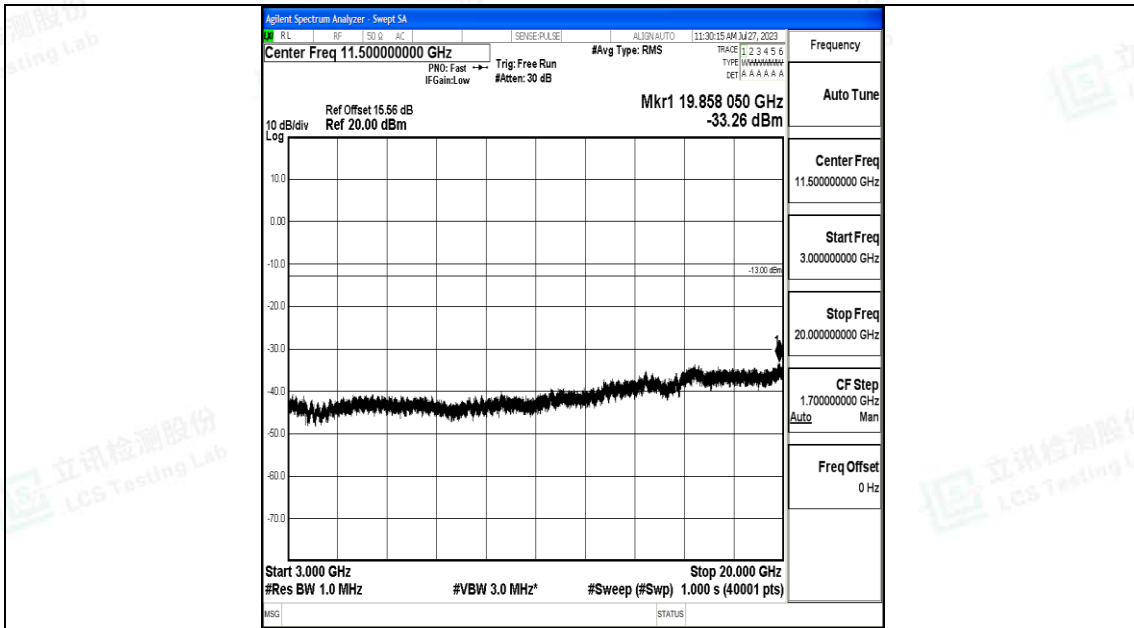

Band66_10MHz_16QAM_132322_1RB#0_3000~20000_3000~20000

Band66_10MHz_QPSK_132622_1RB#0_0.009~0.15_0.009~0.15

Band66_10MHz_QPSK_132622_1RB#0_0.15~30_0.15~30

Band66_10MHz_QPSK_132622_1RB#0_30~1000_30~1000

Band66_10MHz_QPSK_132622_1RB#0_1000~3000_1000~3000