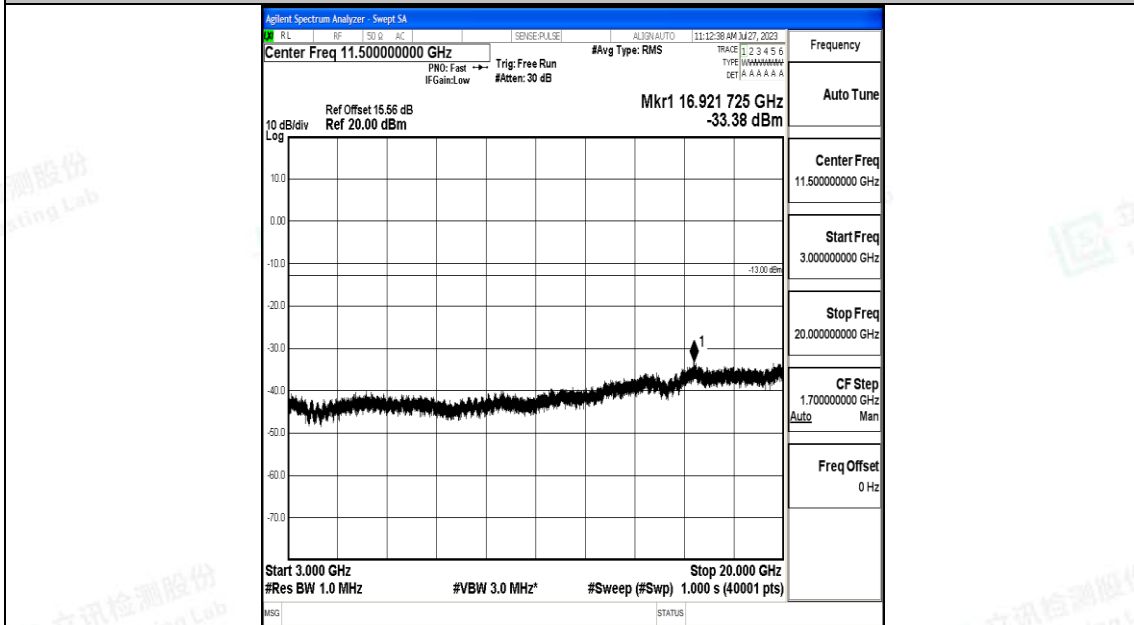

Band66_5MHz_QPSK_132322_1RB#0_3000~20000_3000~20000

Band66_5MHz_16QAM_132322_1RB#0_0.009~0.15_0.009~0.15

Band66_5MHz_16QAM_132322_1RB#0_0.15~30_0.15~30

Band66_5MHz_16QAM_132322_1RB#0_30~1000_30~1000

Band66_5MHz_16QAM_132322_1RB#0_1000~3000_1000~3000