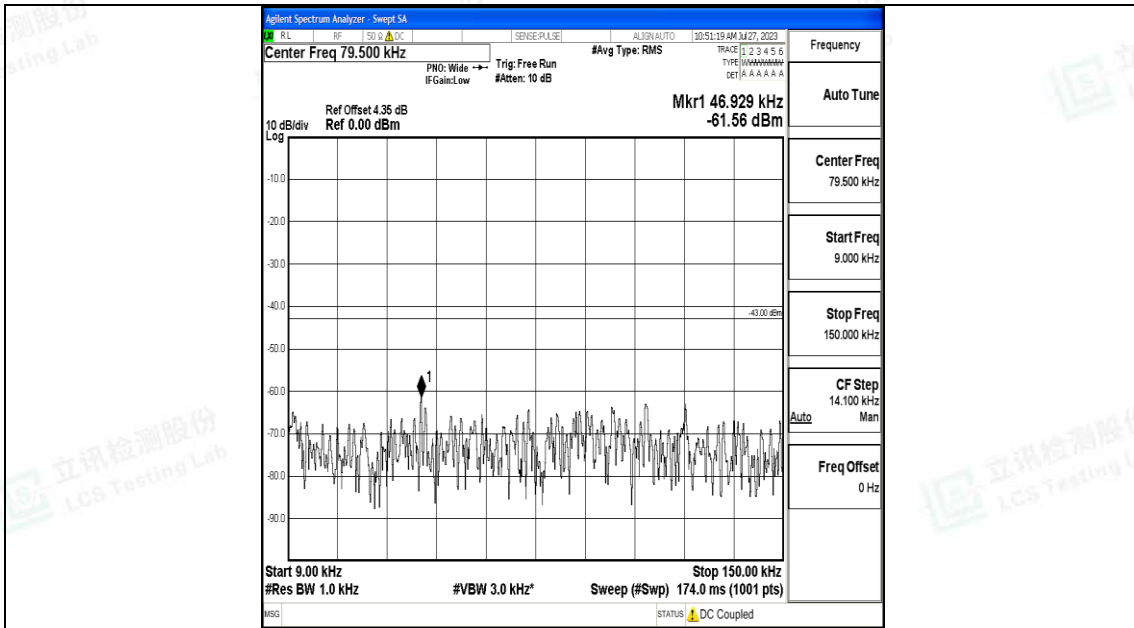

Band66_1.4MHz_16QAM_132665_1RB#0_3000~20000_3000~20000

Band66_3MHz_QPSK_131987_1RB#0_0.009~0.15_0.009~0.15