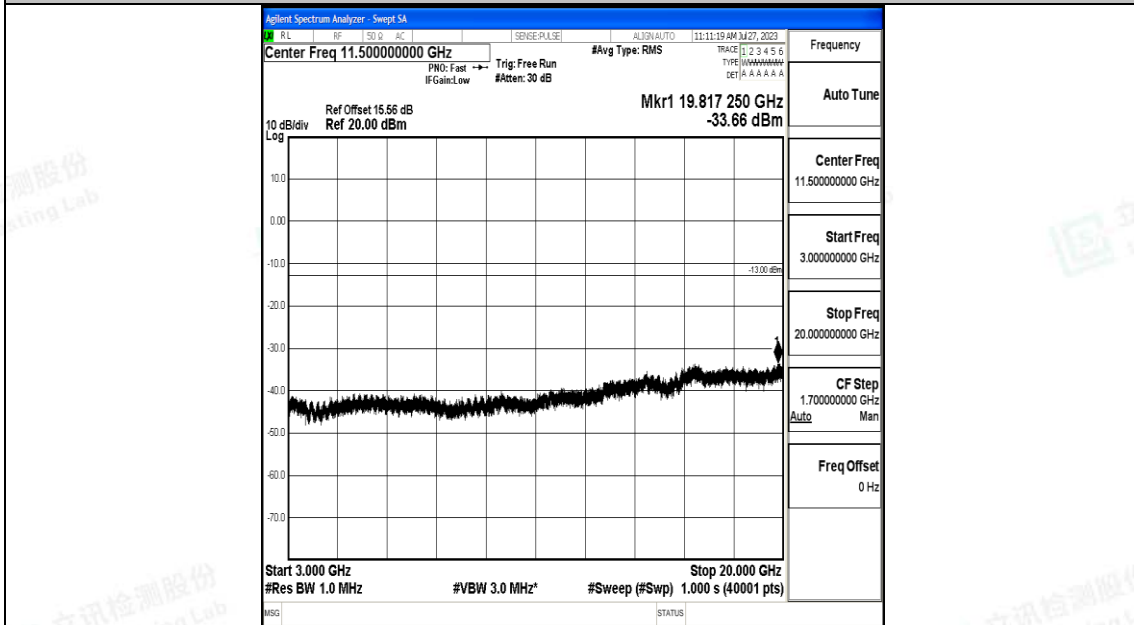

Band66_5MHz_QPSK_131997_1RB#0_3000~20000_3000~20000

Band66_5MHz_16QAM_131997_1RB#0_0.009~0.15_0.009~0.15

Band66_5MHz_16QAM_131997_1RB#0_0.15~30_0.15~30

Band66_5MHz_16QAM_131997_1RB#0_30~1000_30~1000

Band66_5MHz_16QAM_131997_1RB#0_1000~3000_1000~3000