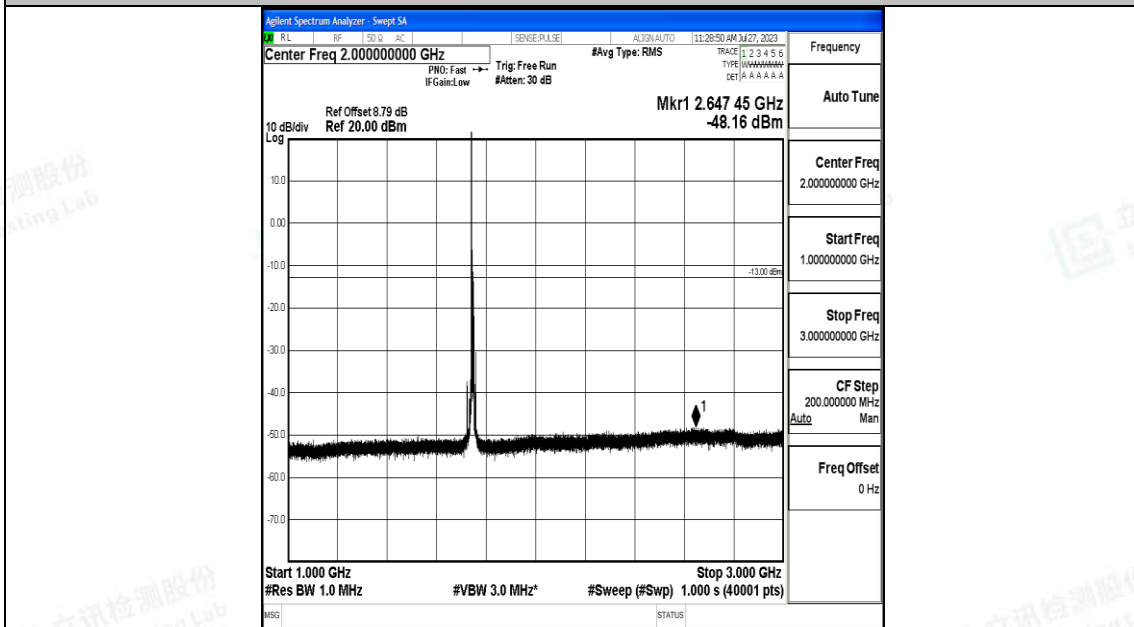

Band66_10MHz_16QAM_132022_1RB#0_3000~20000_3000~20000

Band66_10MHz_QPSK_132322_1RB#0_0.009~0.15_0.009~0.15

Band66_10MHz_QPSK_132322_1RB#0_0.15~30_0.15~30

Band66_10MHz_QPSK_132322_1RB#0_30~1000_30~1000

Band66_10MHz_QPSK_132322_1RB#0_1000~3000_1000~3000