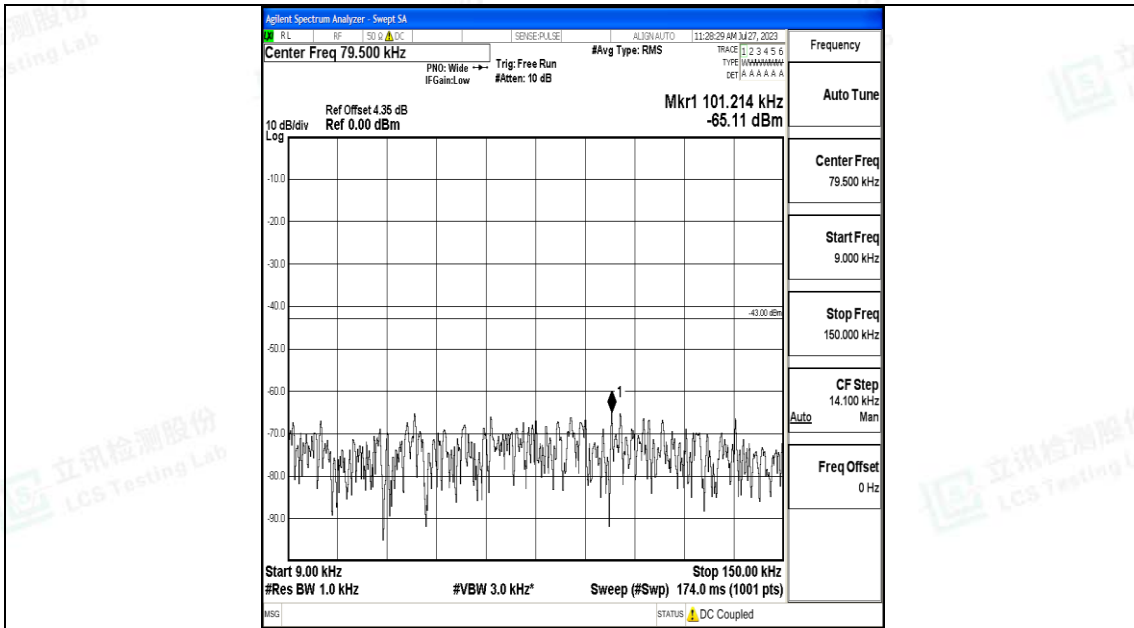

Band66_10MHz_16QAM_132022_1RB#0_3000~20000_3000~20000

Band66_10MHz_QPSK_132322_1RB#0_0.009~0.15_0.009~0.15