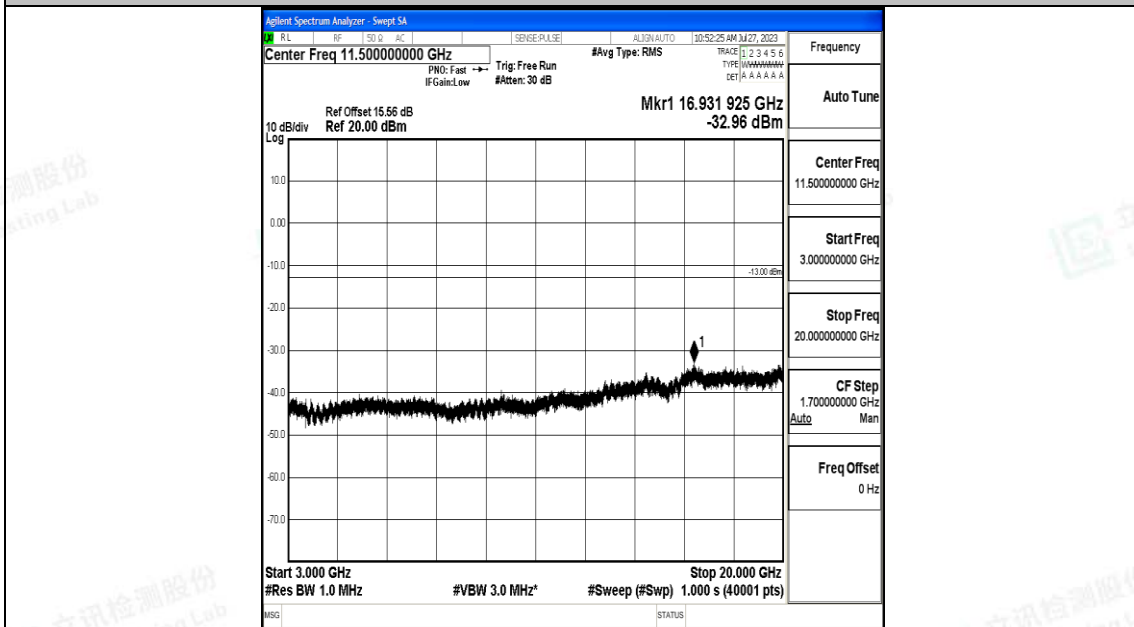

Band66_3MHz_QPSK_131987_1RB#0_3000~20000_3000~20000

Band66_3MHz_16QAM_131987_1RB#0_0.009~0.15_0.009~0.15

Band66_3MHz_16QAM_131987_1RB#0_0.15~30_0.15~30

Band66_3MHz_16QAM_131987_1RB#0_30~1000_30~1000

Band66_3MHz_16QAM_131987_1RB#0_1000~3000_1000~3000