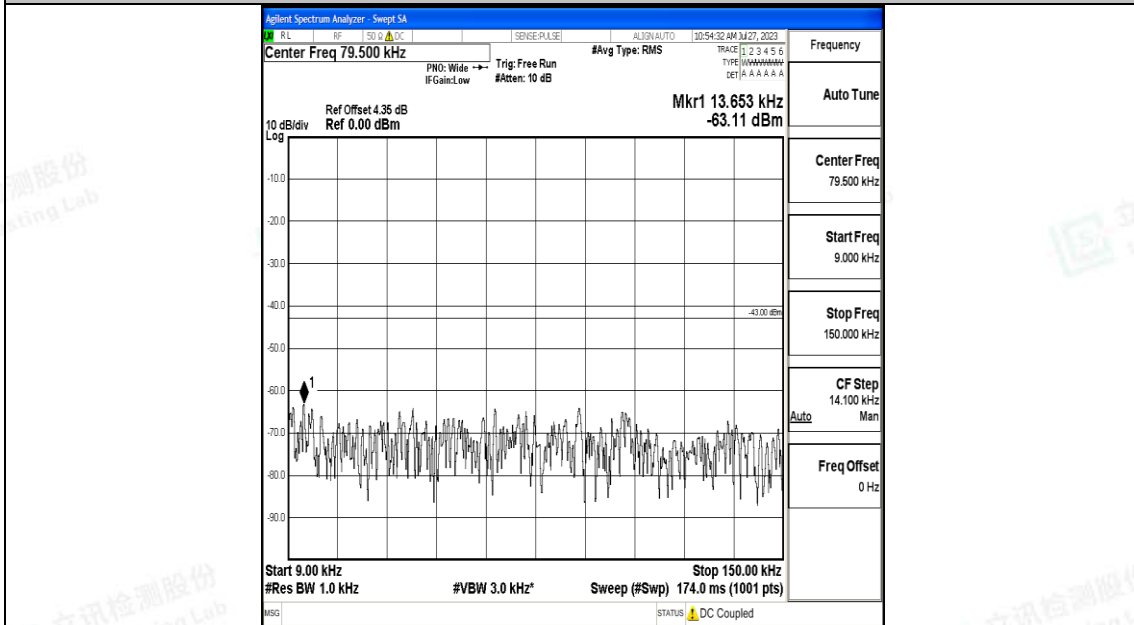

Band66_3MHz_QPSK_132657_1RB#0_3000~20000_3000~20000

Band66_3MHz_16QAM_132657_1RB#0_0.009~0.15_0.009~0.15