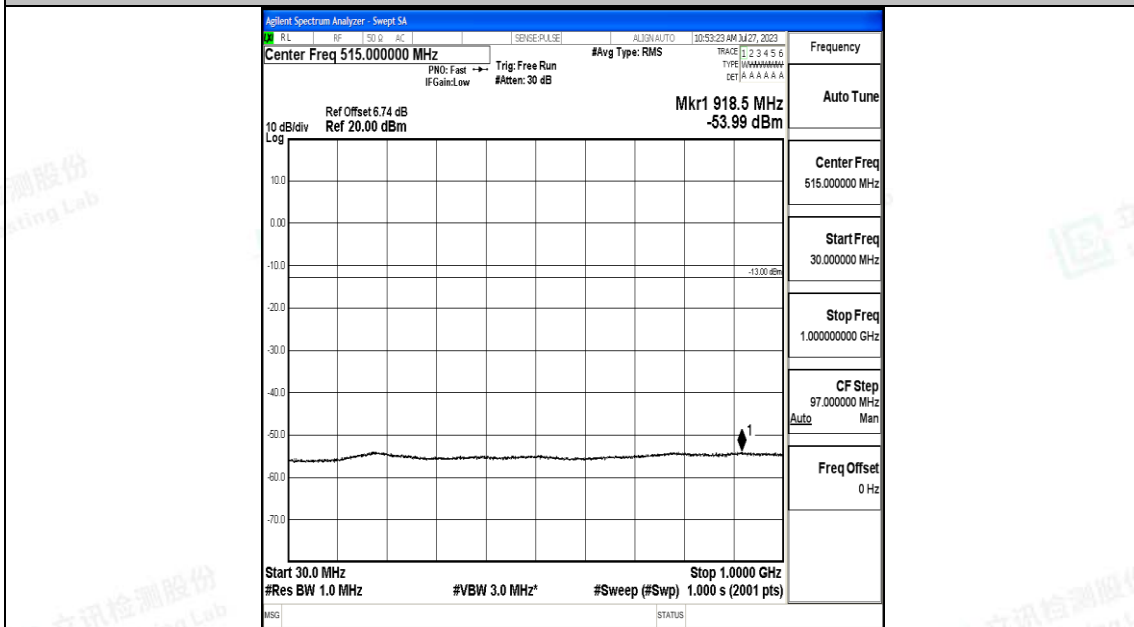

Band66_3MHz_QPSK_132322_1RB#0_3000~20000_3000~20000

Band66_3MHz_16QAM_132322_1RB#0_0.009~0.15_0.009~0.15

Band66_3MHz_16QAM_132322_1RB#0_0.15~30_0.15~30

Band66_3MHz_16QAM_132322_1RB#0_30~1000_30~1000

Band66_3MHz_16QAM_132322_1RB#0_1000~3000_1000~3000