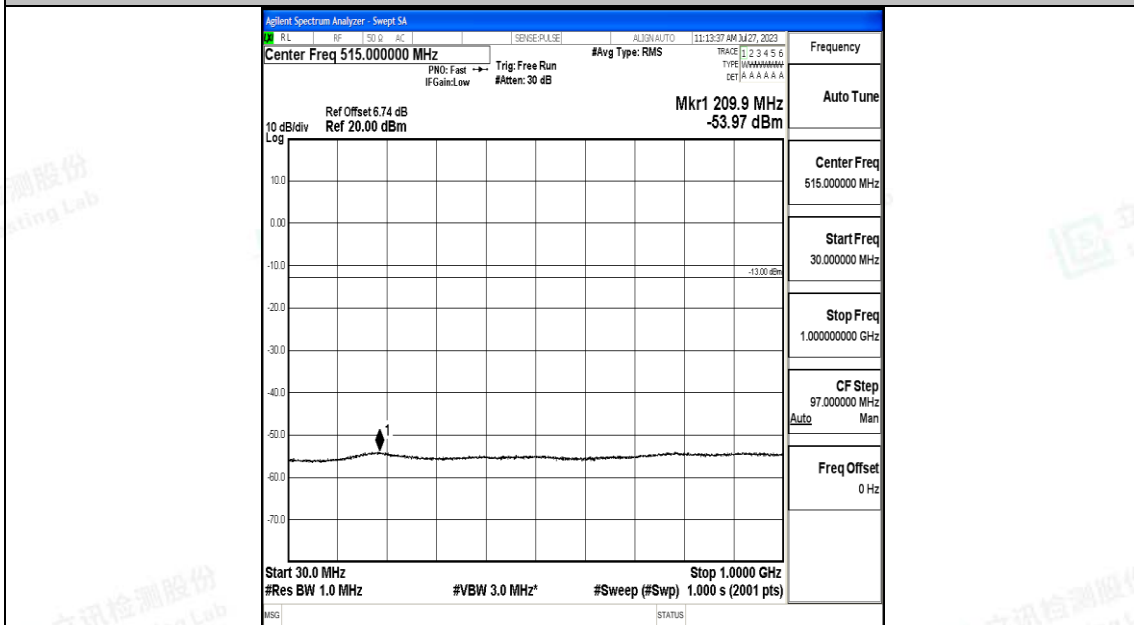

Band66_5MHz_QPSK_132647_1RB#0_3000~20000_3000~20000

Band66_5MHz_16QAM_132647_1RB#0_0.009~0.15_0.009~0.15

Band66_5MHz_16QAM_132647_1RB#0_0.15~30_0.15~30

Band66_5MHz_16QAM_132647_1RB#0_30~1000_30~1000

Band66_5MHz_16QAM_132647_1RB#0_1000~3000_1000~3000