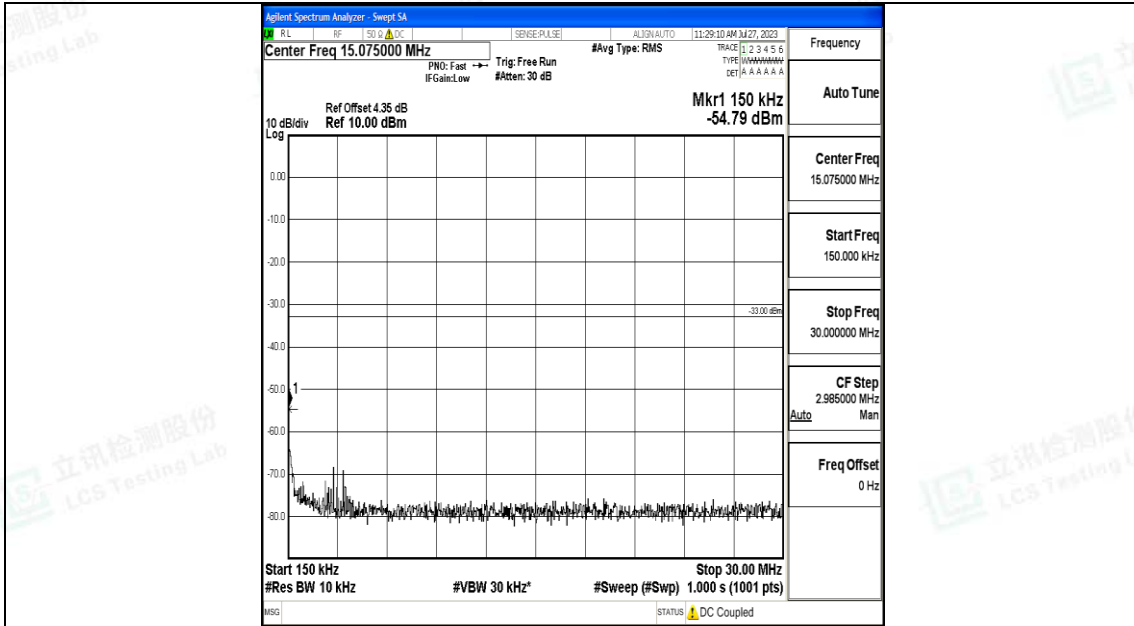

Band66_10MHz_16QAM_132322_1RB#0_0.009~0.15_0.009~0.15

Band66_10MHz_16QAM_132322_1RB#0_0.15~30_0.15~30