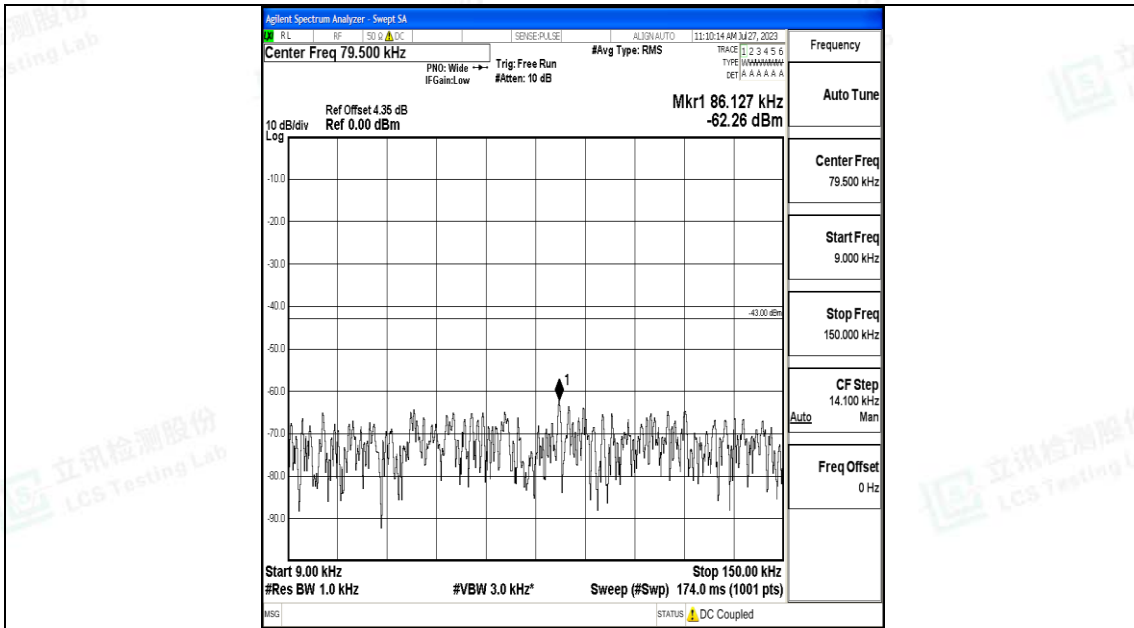

Band66_3MHz_16QAM_132657_1RB#0_3000~20000_3000~20000

Band66_5MHz_QPSK_131997_1RB#0_0.009~0.15_0.009~0.15