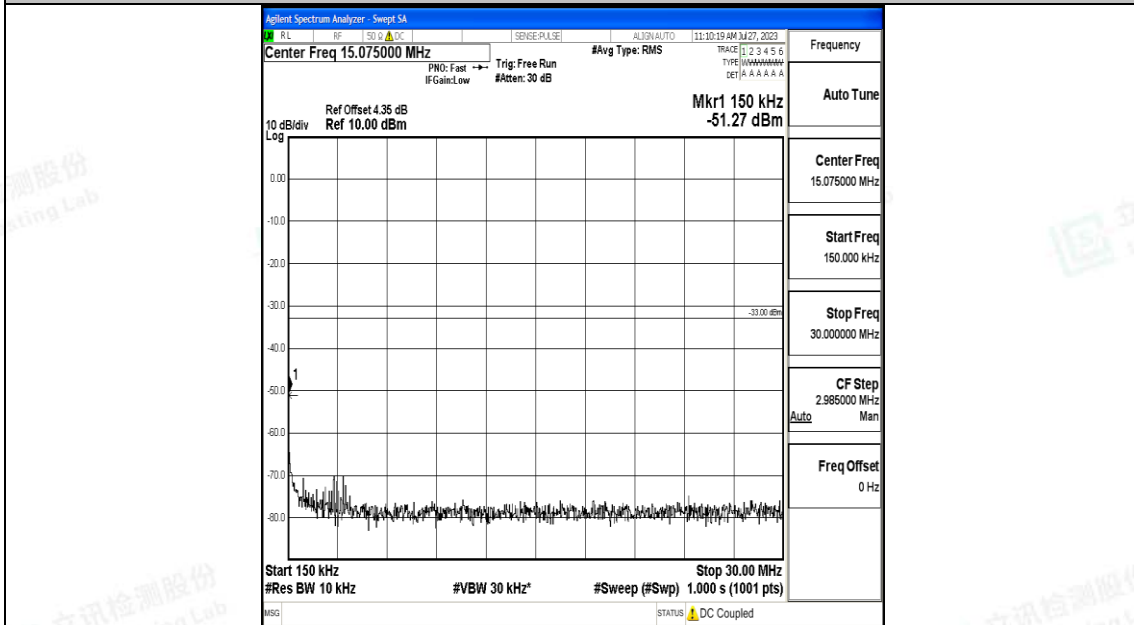

Band66_5MHz_QPSK_131997_1RB#0_0.009~0.15_0.009~0.15

Band66_5MHz_QPSK_131997_1RB#0_0.15~30_0.15~30