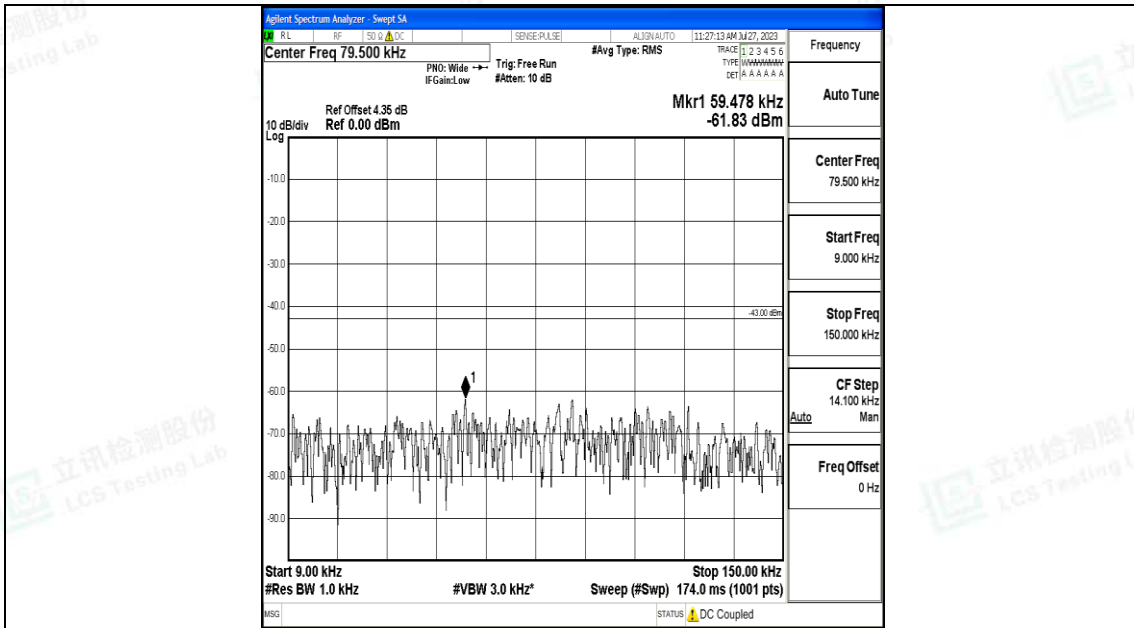

Band66_5MHz_16QAM_132647_1RB#0_3000~20000_3000~20000

Band66_10MHz_QPSK_132022_1RB#0_0.009~0.15_0.009~0.15