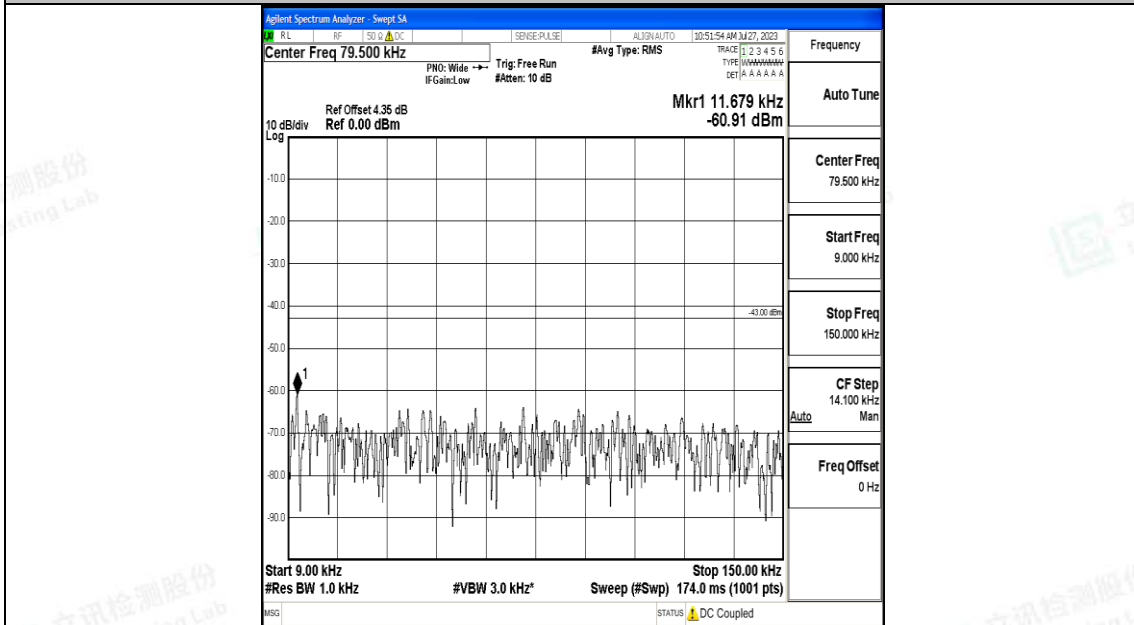

Band66_3MHz_QPSK_131987_1RB#0_3000~20000_3000~20000

Band66_3MHz_16QAM_131987_1RB#0_0.009~0.15_0.009~0.15