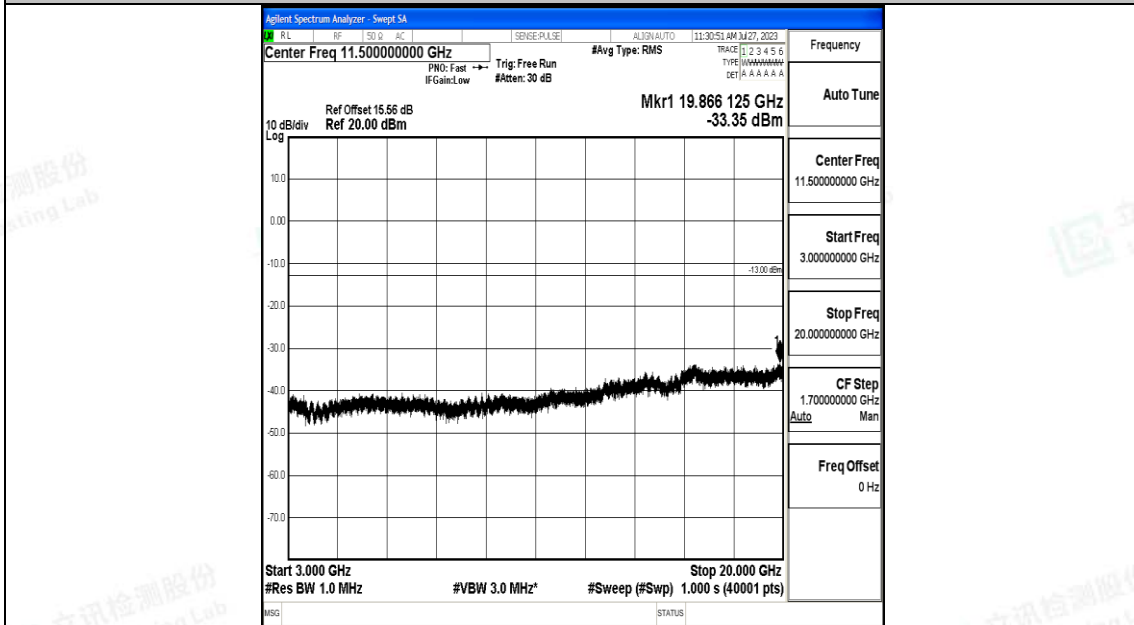

Band66_10MHz_QPSK_132622_1RB#0_3000~20000_3000~20000

Band66_10MHz_16QAM_132622_1RB#0_0.009~0.15_0.009~0.15

Band66_10MHz_16QAM_132622_1RB#0_0.15~30_0.15~30

Band66_10MHz_16QAM_132622_1RB#0_30~1000_30~1000

Band66_10MHz_16QAM_132622_1RB#0_1000~3000_1000~3000