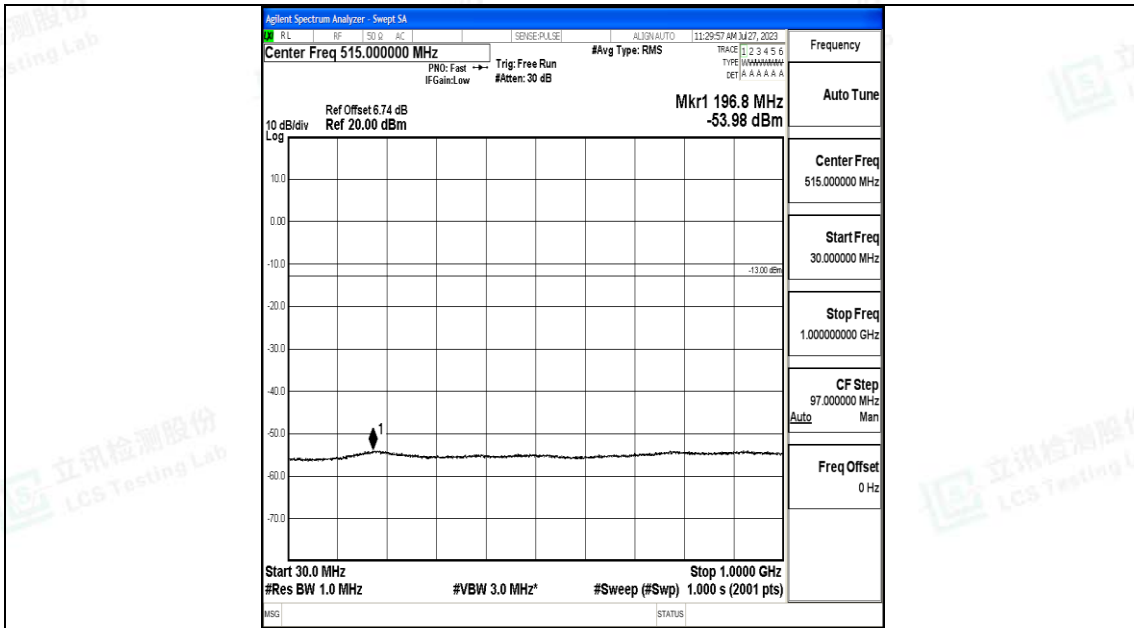

Band66_10MHz_16QAM_132322_1RB#0_3000~20000_3000~20000

Band66_10MHz_QPSK_132622_1RB#0_0.009~0.15_0.009~0.15

Band66_10MHz_QPSK_132622_1RB#0_0.15~30_0.15~30

Band66_10MHz_QPSK_132622_1RB#0_30~1000_30~1000

Band66_10MHz_QPSK_132622_1RB#0_1000~3000_1000~3000