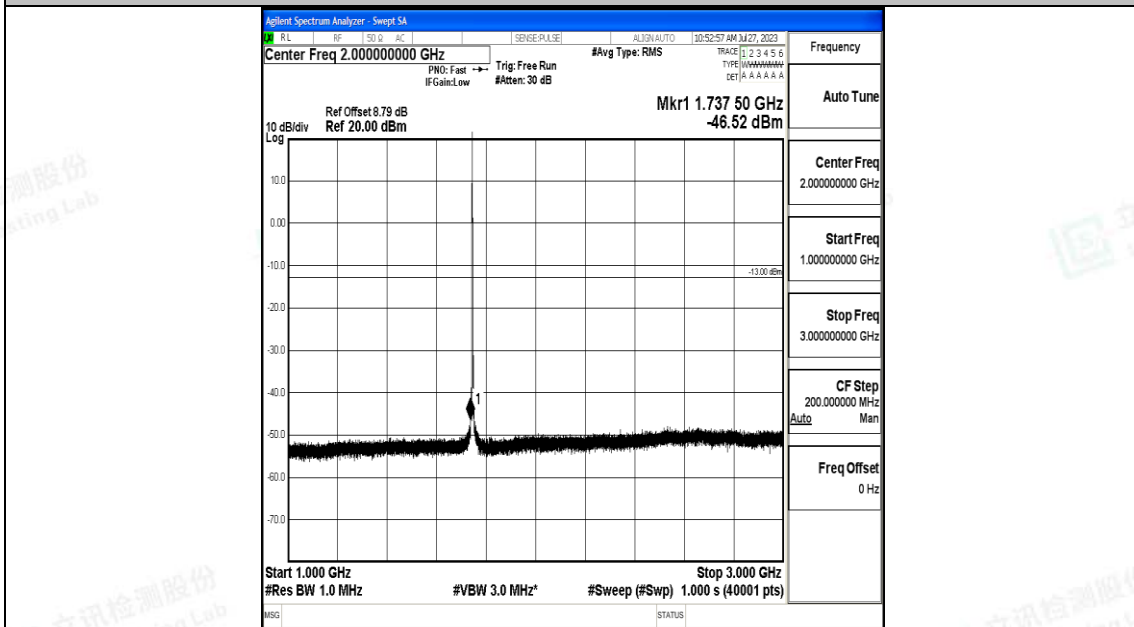

Band66_3MHz_16QAM_131987_1RB#0_3000~20000_3000~20000

Band66_3MHz_QPSK_132322_1RB#0_0.009~0.15_0.009~0.15

Band66_3MHz_QPSK_132322_1RB#0_0.15~30_0.15~30

Band66_3MHz_QPSK_132322_1RB#0_30~1000_30~1000

Band66_3MHz_QPSK_132322_1RB#0_1000~3000_1000~3000