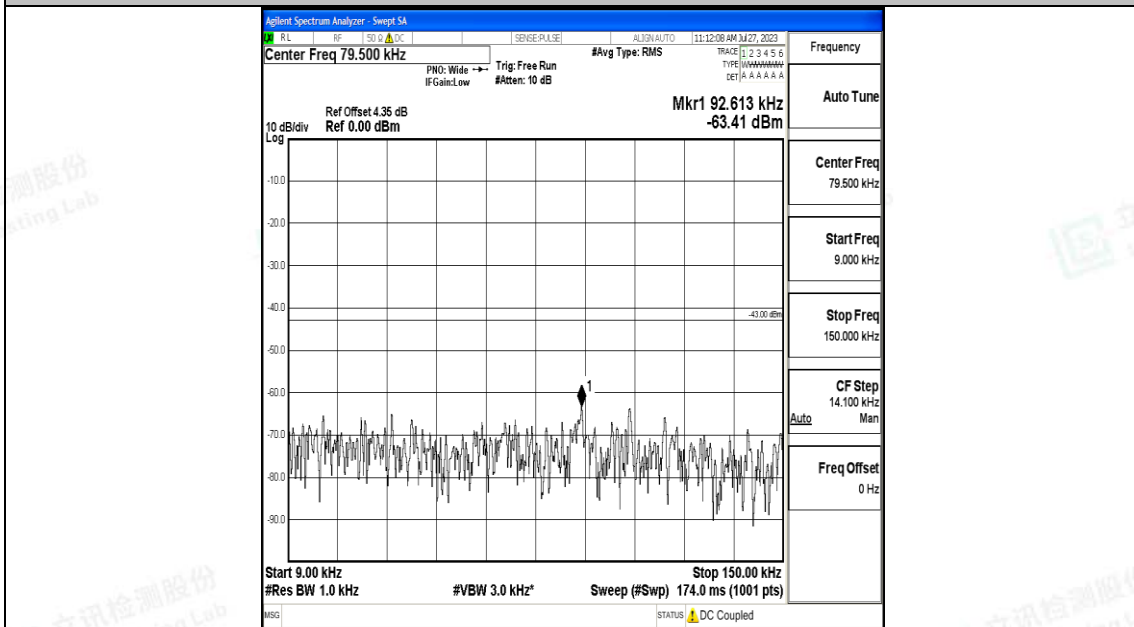

Band66_5MHz_QPSK_132322_1RB#0_3000~20000_3000~20000

Band66_5MHz_16QAM_132322_1RB#0_0.009~0.15_0.009~0.15