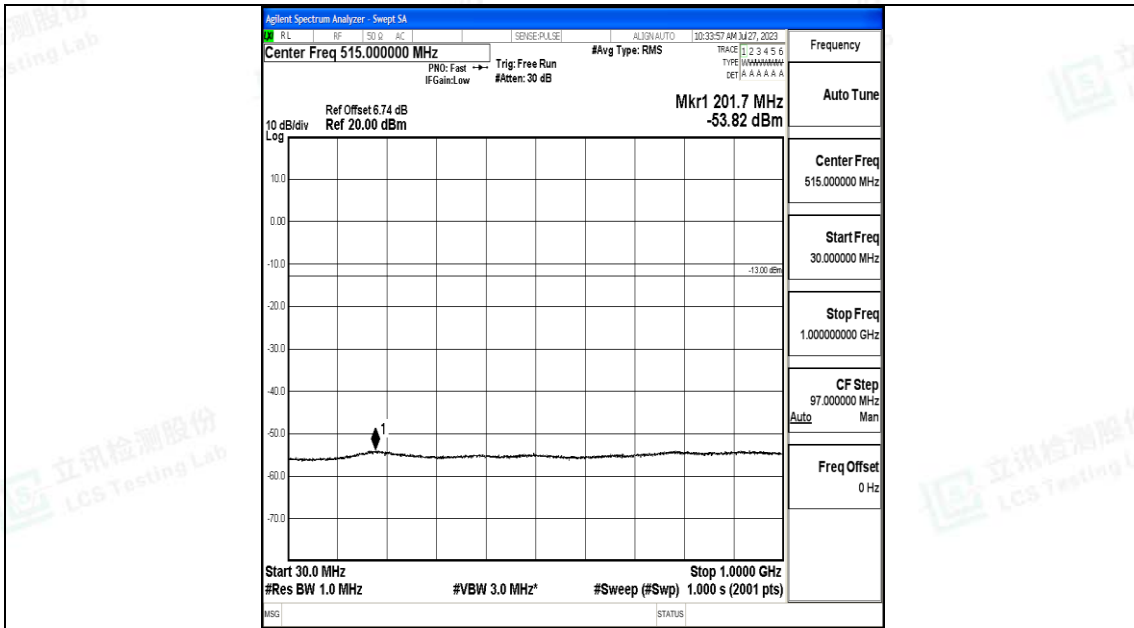

Band66_1.4MHz_QPSK_132665_1RB#0_0.009~0.15_0.009~0.15

Band66_1.4MHz_QPSK_132665_1RB#0_0.15~30_0.15~30

Band66_1.4MHz_QPSK_132665_1RB#0_30~1000_30~1000

Band66_1.4MHz_QPSK_132665_1RB#0_1000~3000_1000~3000

Band66_1.4MHz_QPSK_132665_1RB#0_3000~20000_3000~20000