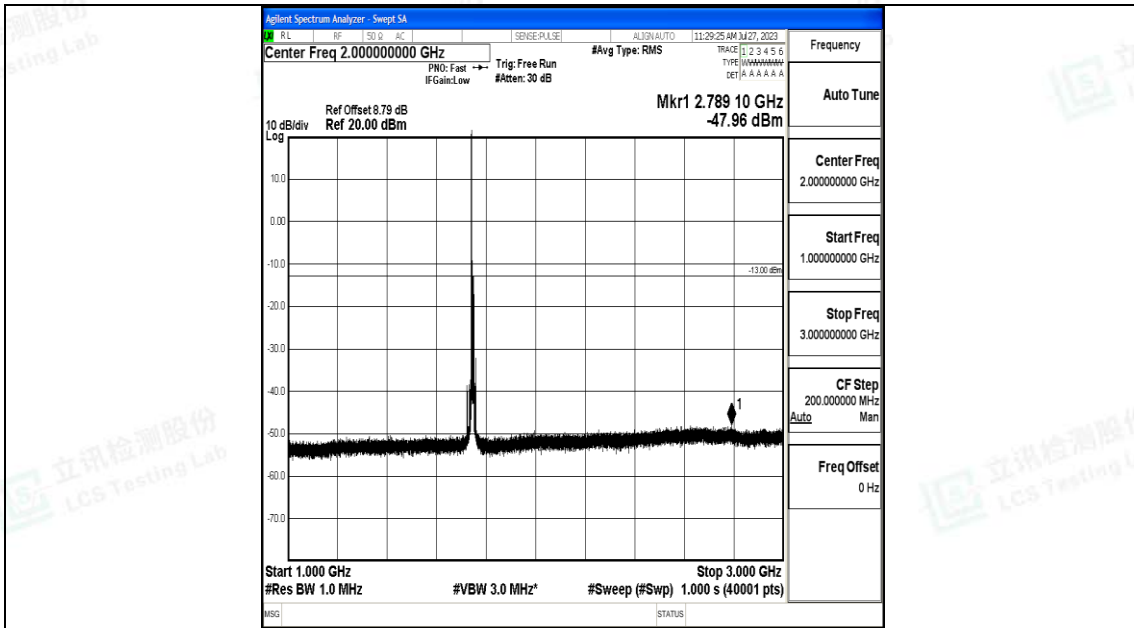

Band66_10MHz_QPSK_132322_1RB#0_3000~20000_3000~20000

Band66_10MHz_16QAM_132322_1RB#0_0.009~0.15_0.009~0.15

Band66_10MHz_16QAM_132322_1RB#0_0.15~30_0.15~30

Band66_10MHz_16QAM_132322_1RB#0_30~1000_30~1000

Band66_10MHz_16QAM_132322_1RB#0_1000~3000_1000~3000