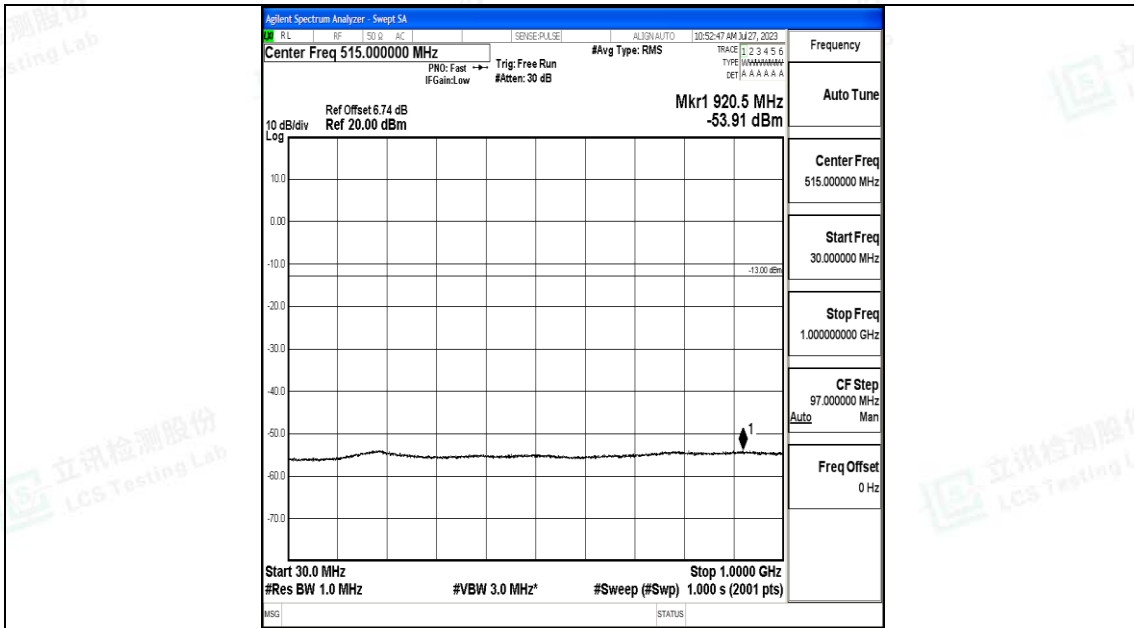

Band66_3MHz_16QAM_131987_1RB#0_3000~20000_3000~20000

Band66_3MHz_QPSK_132322_1RB#0_0.009~0.15_0.009~0.15

Band66_3MHz_QPSK_132322_1RB#0_0.15~30_0.15~30

Band66_3MHz_QPSK_132322_1RB#0_30~1000_30~1000

Band66_3MHz_QPSK_132322_1RB#0_1000~3000_1000~3000