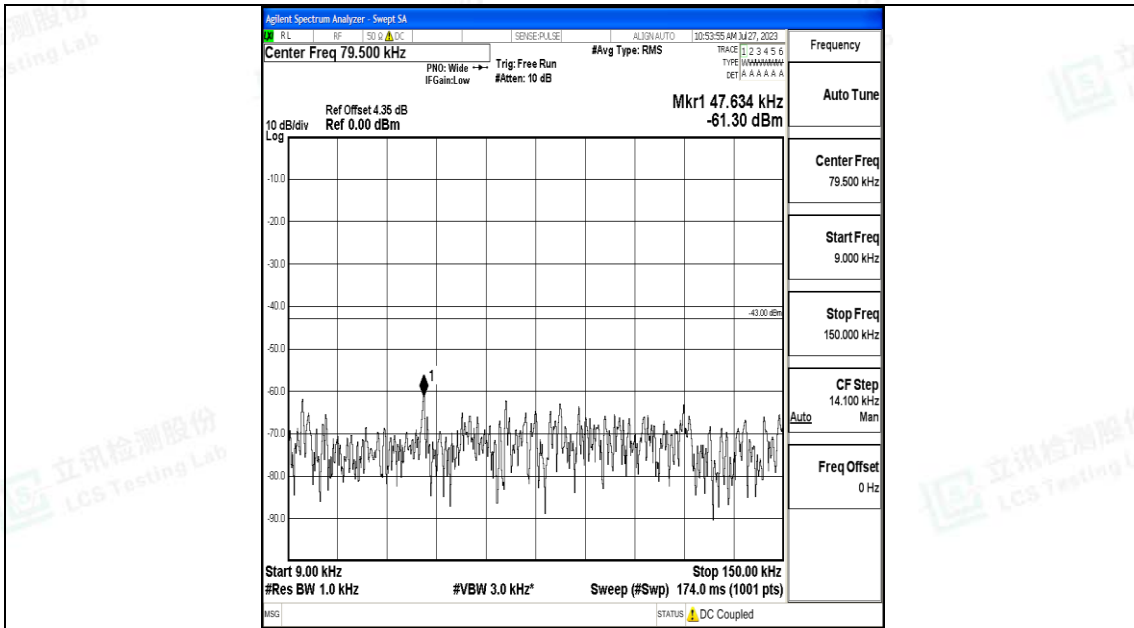

Band66_3MHz_16QAM_132322_1RB#0_3000~20000_3000~20000

Band66_3MHz_QPSK_132657_1RB#0_0.009~0.15_0.009~0.15