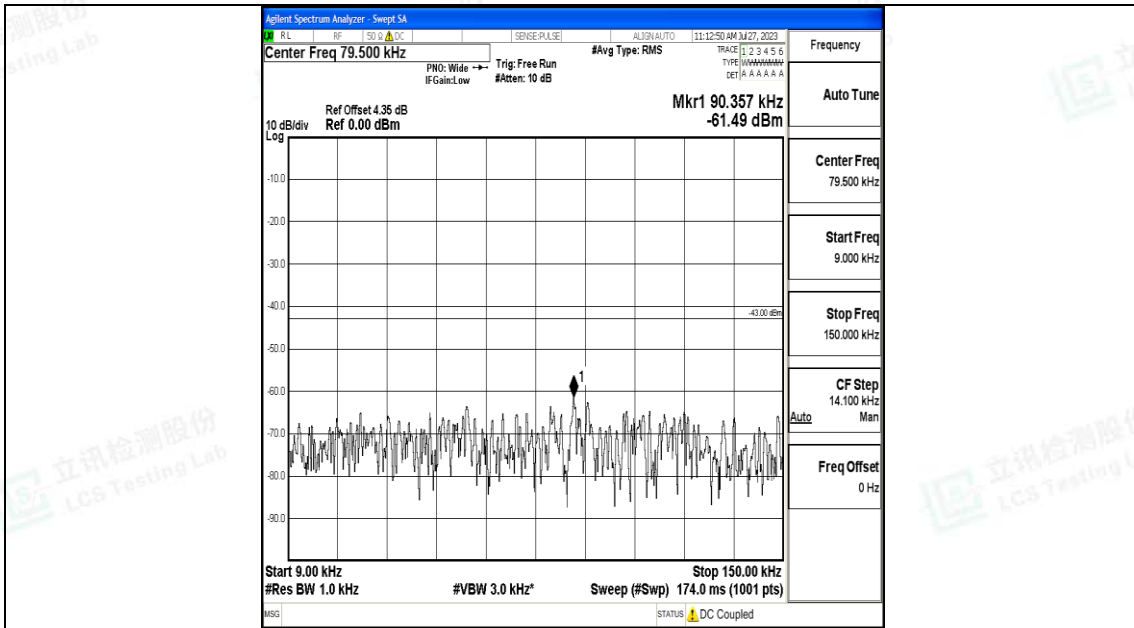

Band66_5MHz_16QAM_132322_1RB#0_3000~20000_3000~20000

Band66_5MHz_QPSK_132647_1RB#0_0.009~0.15_0.009~0.15