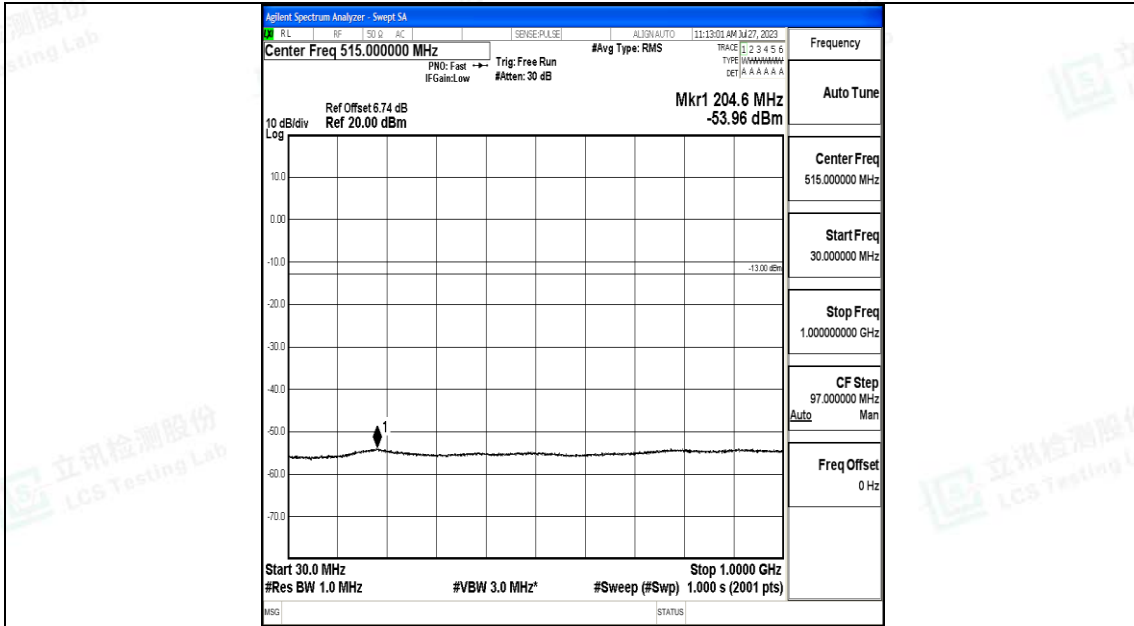

Band66_5MHz_16QAM_132322_1RB#0_3000~20000_3000~20000

Band66_5MHz_QPSK_132647_1RB#0_0.009~0.15_0.009~0.15

Band66_5MHz_QPSK_132647_1RB#0_0.15~30_0.15~30

Band66_5MHz_QPSK_132647_1RB#0_30~1000_30~1000

Band66_5MHz_QPSK_132647_1RB#0_1000~3000_1000~3000