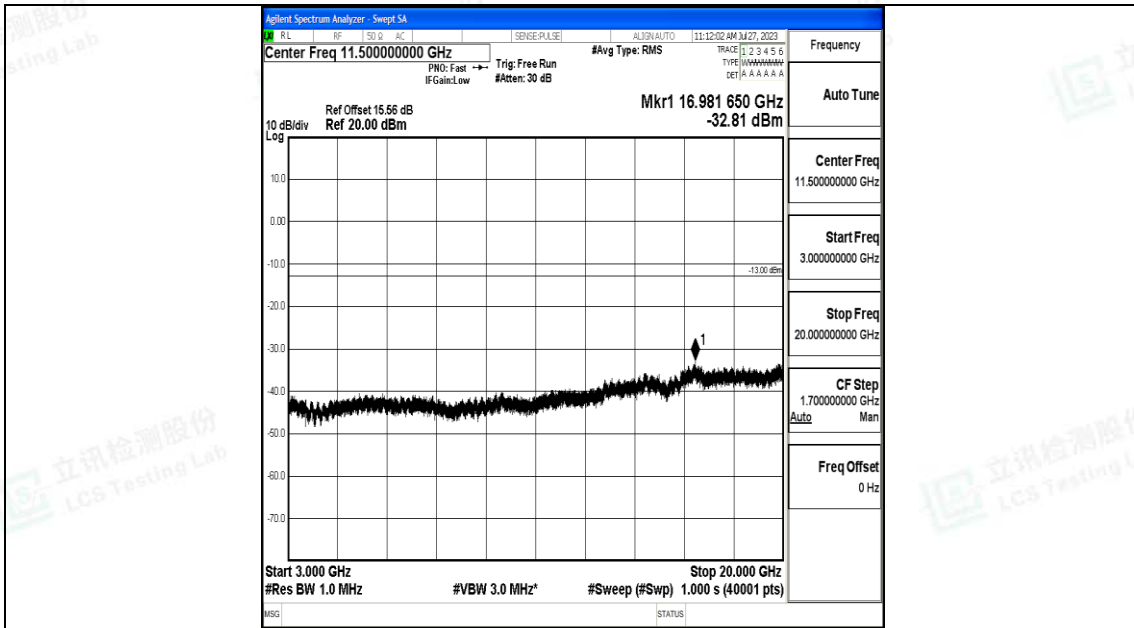

Band66_5MHz_16QAM_131997_1RB#0_3000~20000_3000~20000

Band66_5MHz_QPSK_132322_1RB#0_0.009~0.15_0.009~0.15

Band66_5MHz_QPSK_132322_1RB#0_0.15~30_0.15~30

Band66_5MHz_QPSK_132322_1RB#0_30~1000_30~1000

Band66_5MHz_QPSK_132322_1RB#0_1000~3000_1000~3000