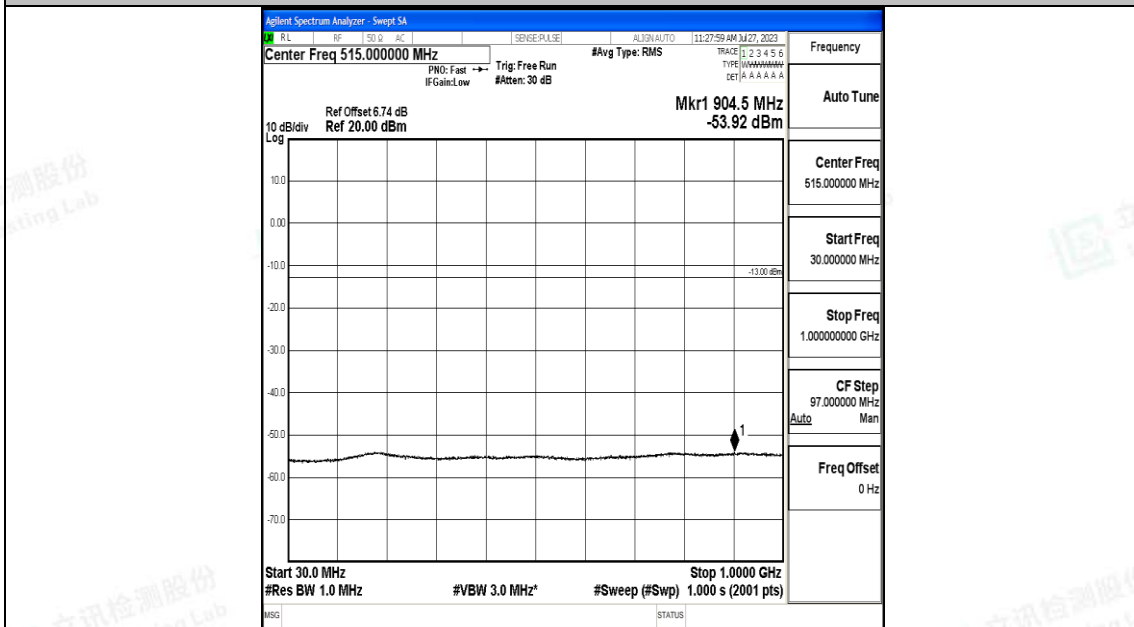

Band66_10MHz_QPSK_132022_1RB#0_3000~20000_3000~20000

Band66_10MHz_16QAM_132022_1RB#0_0.009~0.15_0.009~0.15

Band66_10MHz_16QAM_132022_1RB#0_0.15~30_0.15~30

Band66_10MHz_16QAM_132022_1RB#0_30~1000_30~1000

Band66_10MHz_16QAM_132022_1RB#0_1000~3000_1000~3000