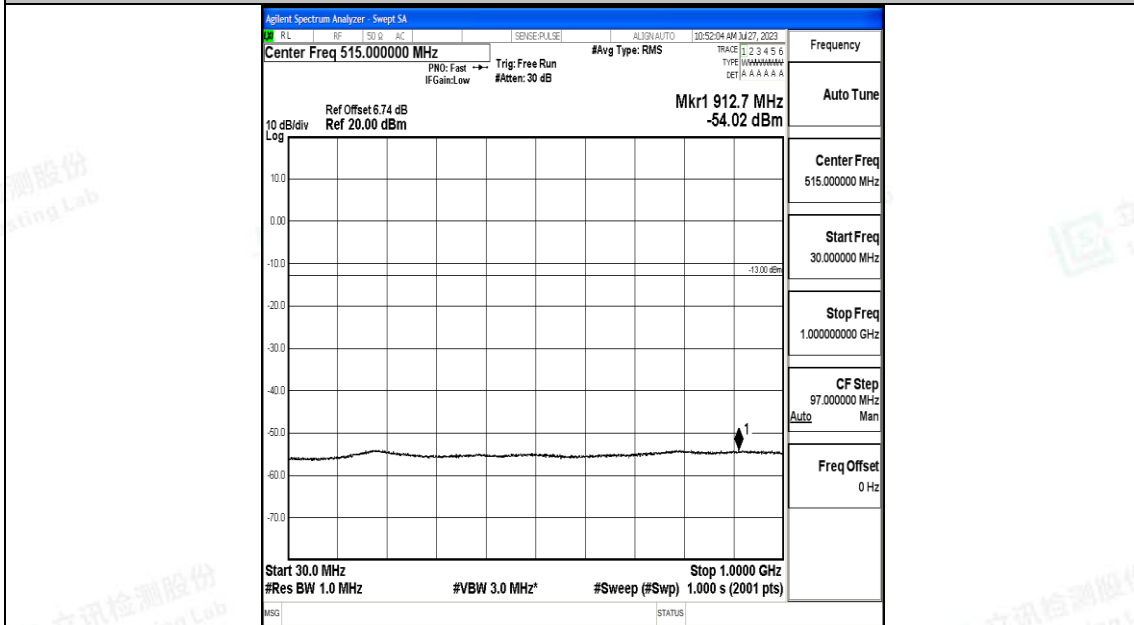

Band66_3MHz_QPSK_131987_1RB#0_3000~20000_3000~20000

Band66_3MHz_16QAM_131987_1RB#0_0.009~0.15_0.009~0.15

Band66_3MHz_16QAM_131987_1RB#0_0.15~30_0.15~30

Band66_3MHz_16QAM_131987_1RB#0_30~1000_30~1000

Band66_3MHz_16QAM_131987_1RB#0_1000~3000_1000~3000