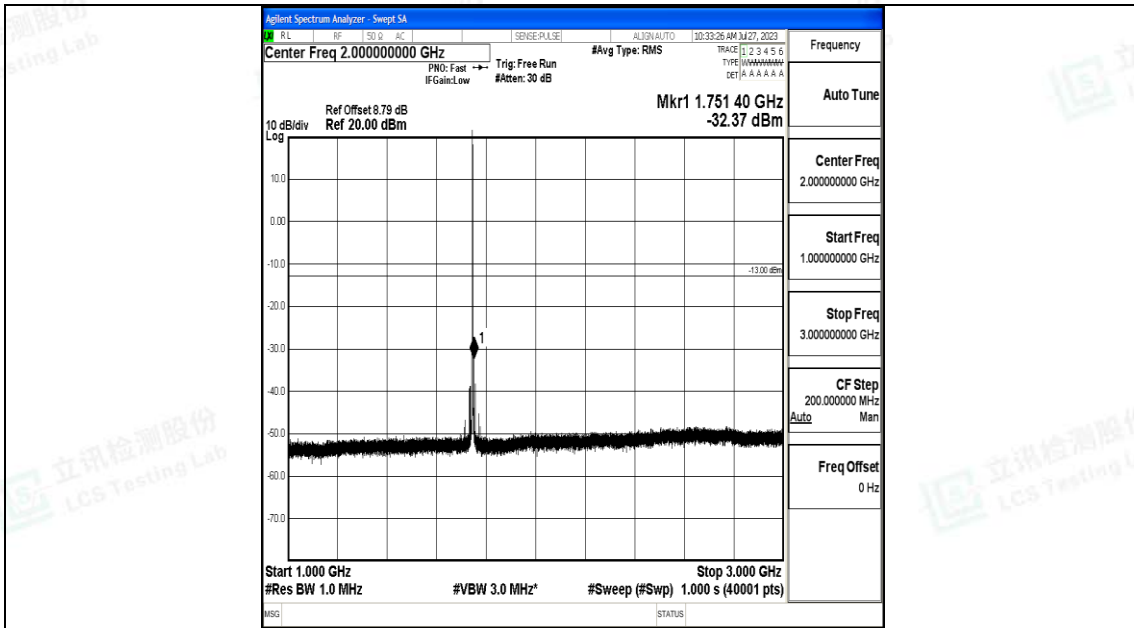

Band66_1.4MHz_16QAM_132322_1RB#0_30~1000_30~1000

Band66_1.4MHz_16QAM_132322_1RB#0_1000~3000_1000~3000