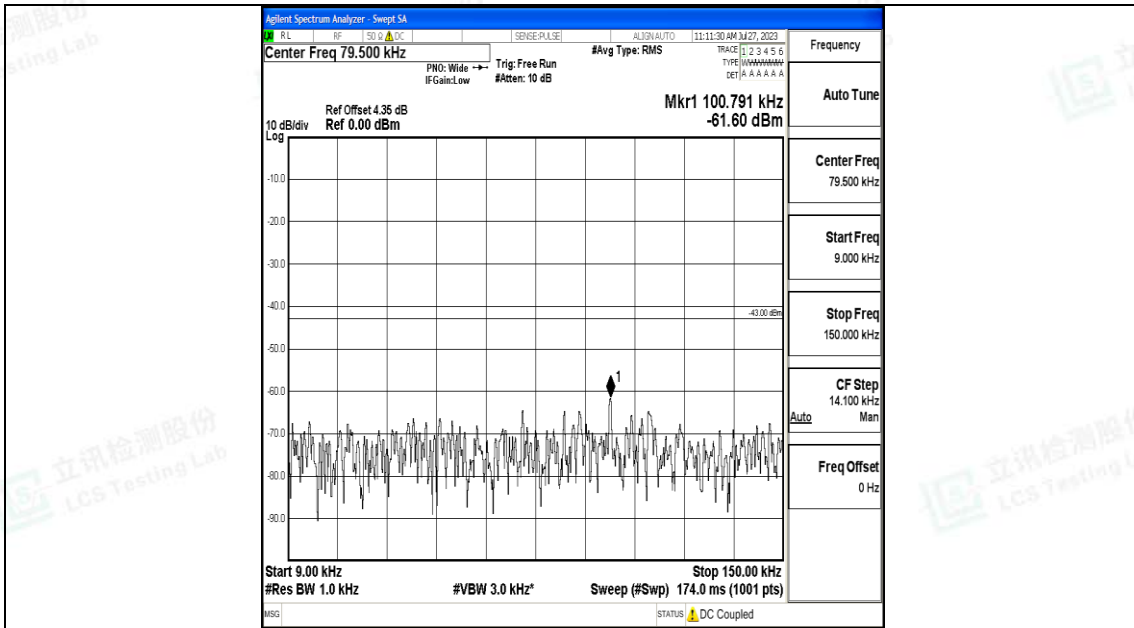

Band66_5MHz_16QAM_131997_1RB#0_3000~20000_3000~20000

Band66_5MHz_QPSK_132322_1RB#0_0.009~0.15_0.009~0.15