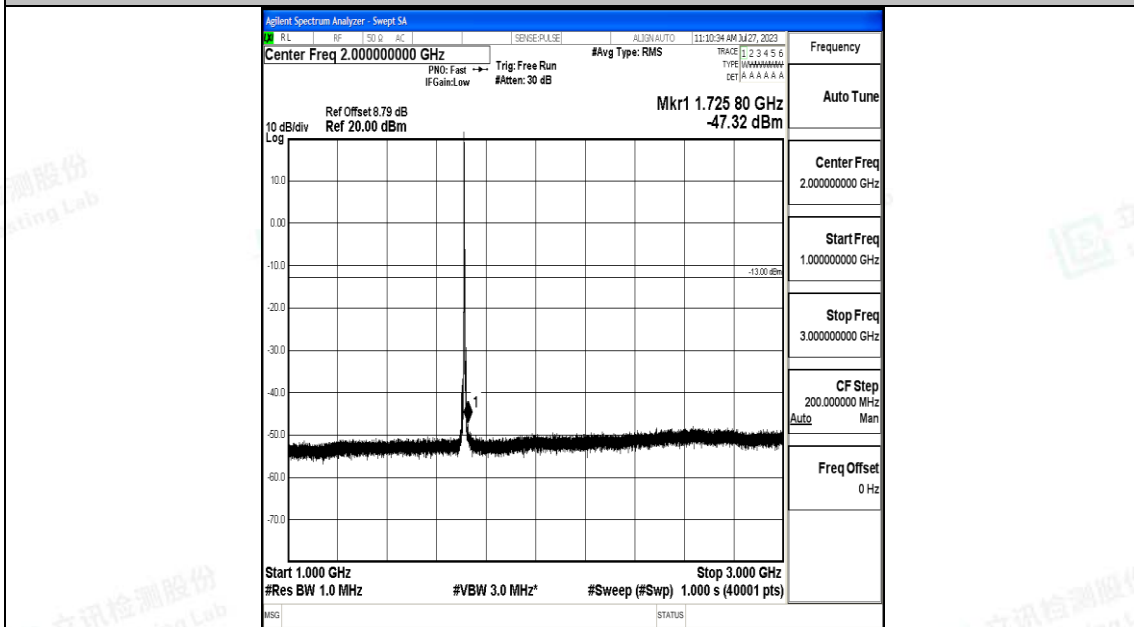

Band66_3MHz_16QAM_132657_1RB#0_3000~20000_3000~20000

Band66_5MHz_QPSK_131997_1RB#0_0.009~0.15_0.009~0.15

Band66_5MHz_QPSK_131997_1RB#0_0.15~30_0.15~30

Band66_5MHz_QPSK_131997_1RB#0_30~1000_30~1000

Band66_5MHz_QPSK_131997_1RB#0_1000~3000_1000~3000