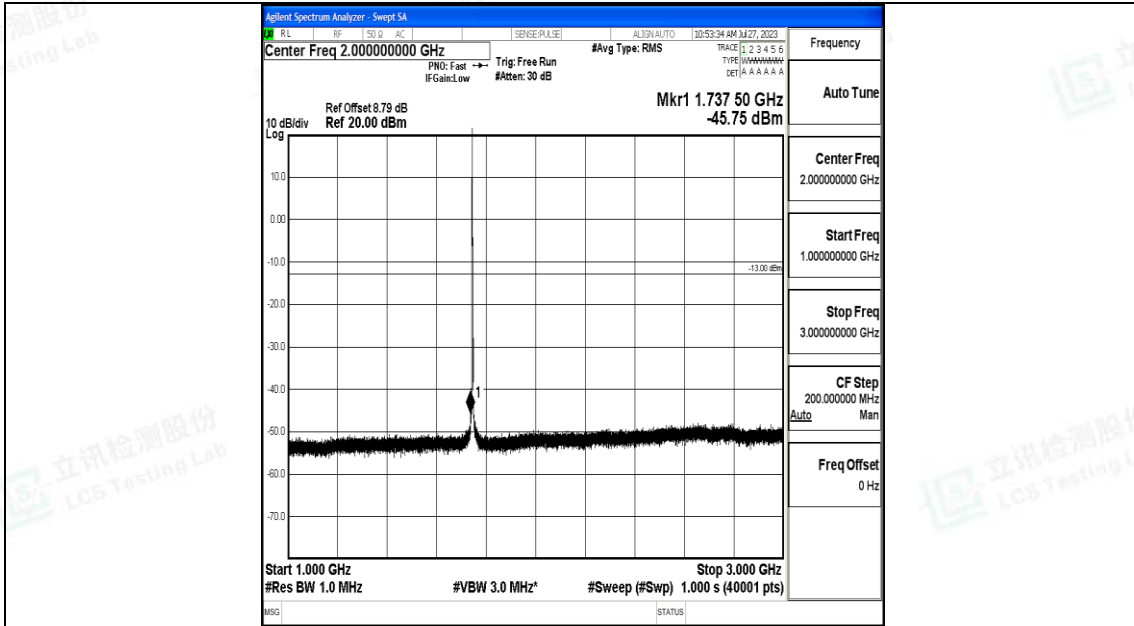

Band66_3MHz_QPSK_132322_1RB#0_3000~20000_3000~20000

Band66_3MHz_16QAM_132322_1RB#0_0.009~0.15_0.009~0.15

Band66_3MHz_16QAM_132322_1RB#0_0.15~30_0.15~30

Band66_3MHz_16QAM_132322_1RB#0_30~1000_30~1000

Band66_3MHz_16QAM_132322_1RB#0_1000~3000_1000~3000