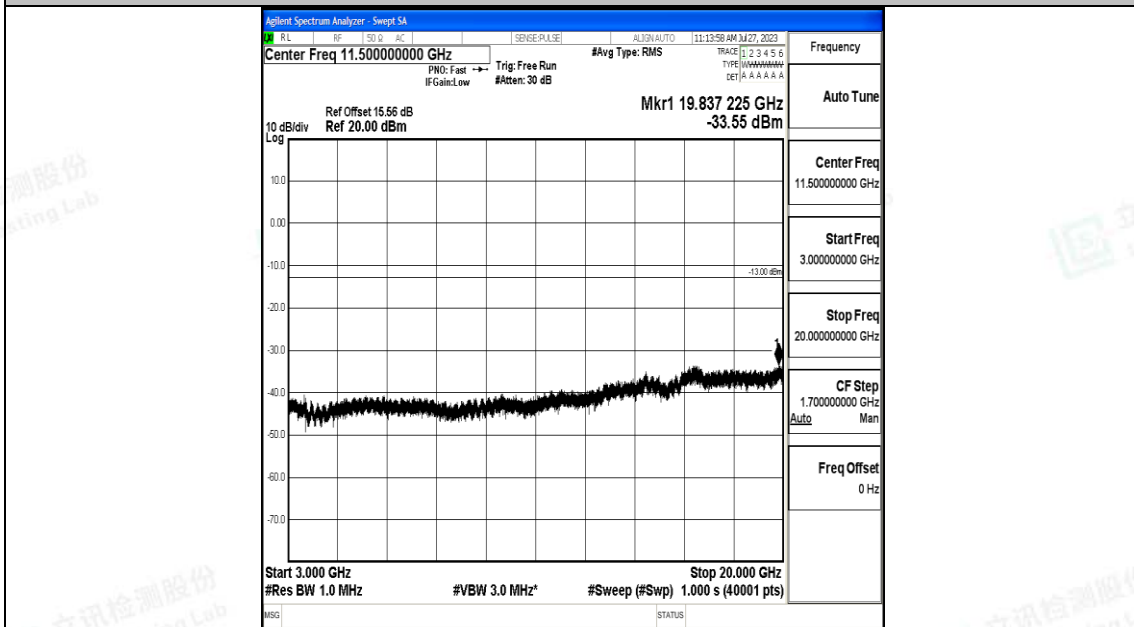

Band66_5MHz_QPSK_132647_1RB#0_3000~20000_3000~20000

Band66_5MHz_16QAM_132647_1RB#0_0.009~0.15_0.009~0.15

Band66_5MHz_16QAM_132647_1RB#0_0.15~30_0.15~30

Band66_5MHz_16QAM_132647_1RB#0_30~1000_30~1000

Band66_5MHz_16QAM_132647_1RB#0_1000~3000_1000~3000