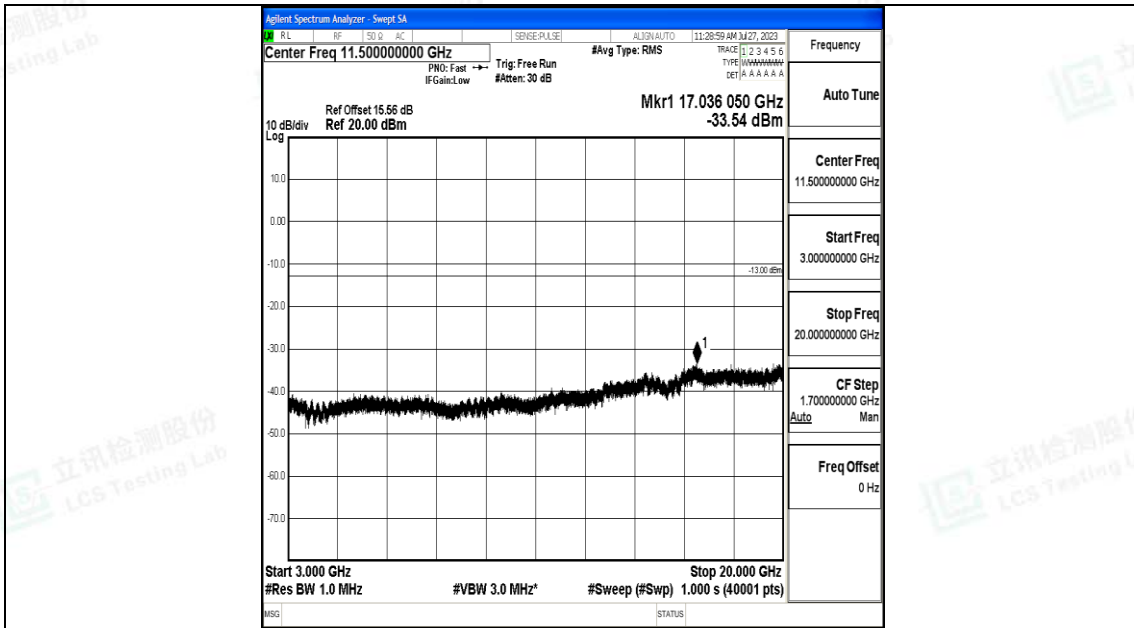

Band66_10MHz_16QAM_132022_1RB#0_3000~20000_3000~20000

Band66_10MHz_QPSK_132322_1RB#0_0.009~0.15_0.009~0.15

Band66_10MHz_QPSK_132322_1RB#0_0.15~30_0.15~30

Band66_10MHz_QPSK_132322_1RB#0_30~1000_30~1000

Band66_10MHz_QPSK_132322_1RB#0_1000~3000_1000~3000