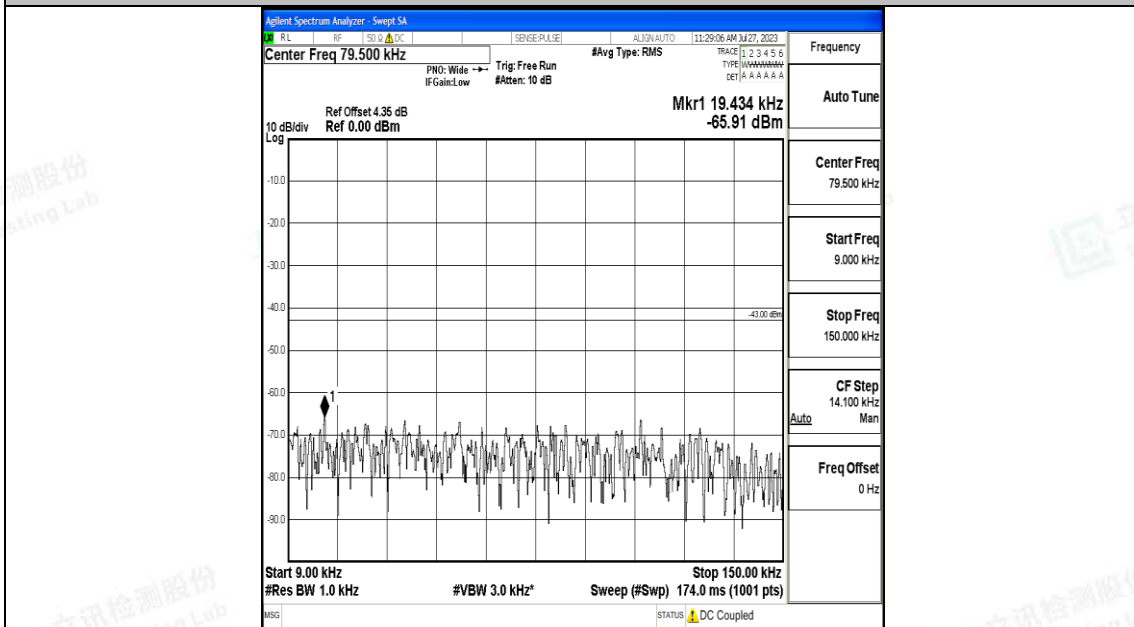

Band66_10MHz_QPSK_132322_1RB#0_3000~20000_3000~20000

Band66_10MHz_16QAM_132322_1RB#0_0.009~0.15_0.009~0.15