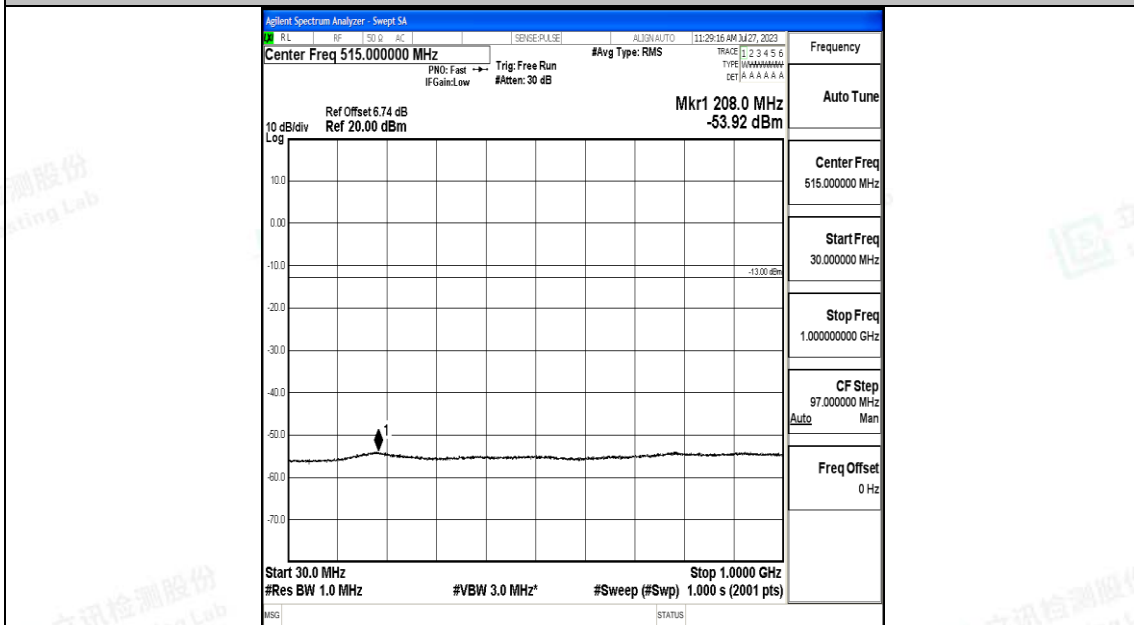

Band66_10MHz_QPSK_132322_1RB#0_3000~20000_3000~20000

Band66_10MHz_16QAM_132322_1RB#0_0.009~0.15_0.009~0.15

Band66_10MHz_16QAM_132322_1RB#0_0.15~30_0.15~30

Band66_10MHz_16QAM_132322_1RB#0_30~1000_30~1000

Band66_10MHz_16QAM_132322_1RB#0_1000~3000_1000~3000