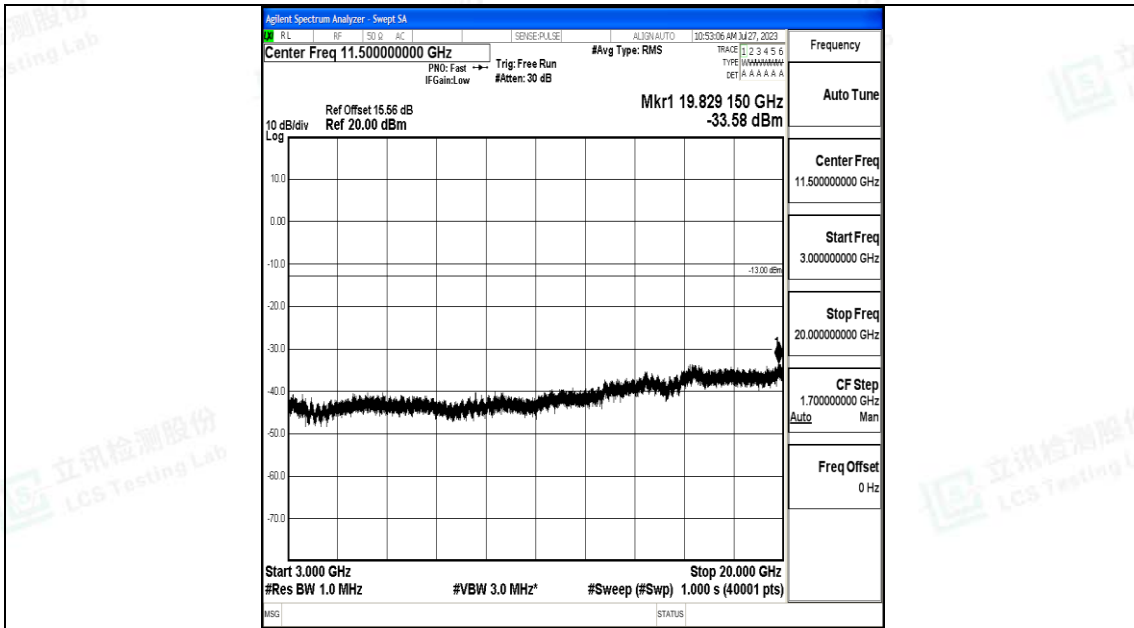

Band66_3MHz_16QAM_131987_1RB#0_3000~20000_3000~20000

Band66_3MHz_QPSK_132322_1RB#0_0.009~0.15_0.009~0.15

Band66_3MHz_QPSK_132322_1RB#0_0.15~30_0.15~30

Band66_3MHz_QPSK_132322_1RB#0_30~1000_30~1000

Band66_3MHz_QPSK_132322_1RB#0_1000~3000_1000~3000