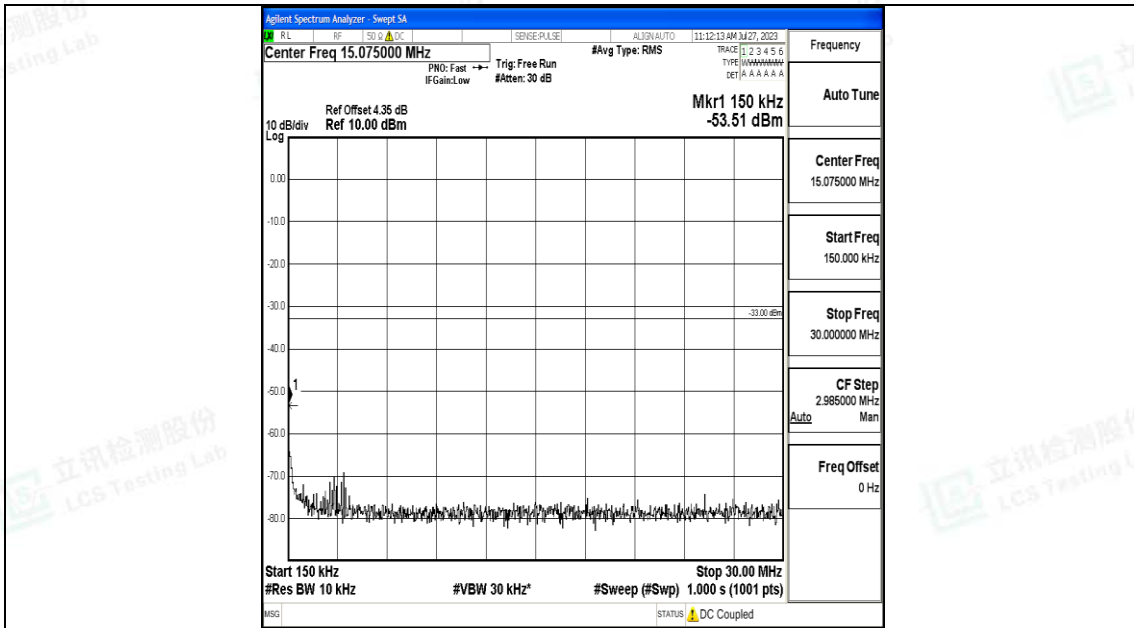

Band66_5MHz_16QAM_132322_1RB#0_0.009~0.15_0.009~0.15

Band66_5MHz_16QAM_132322_1RB#0_0.15~30_0.15~30