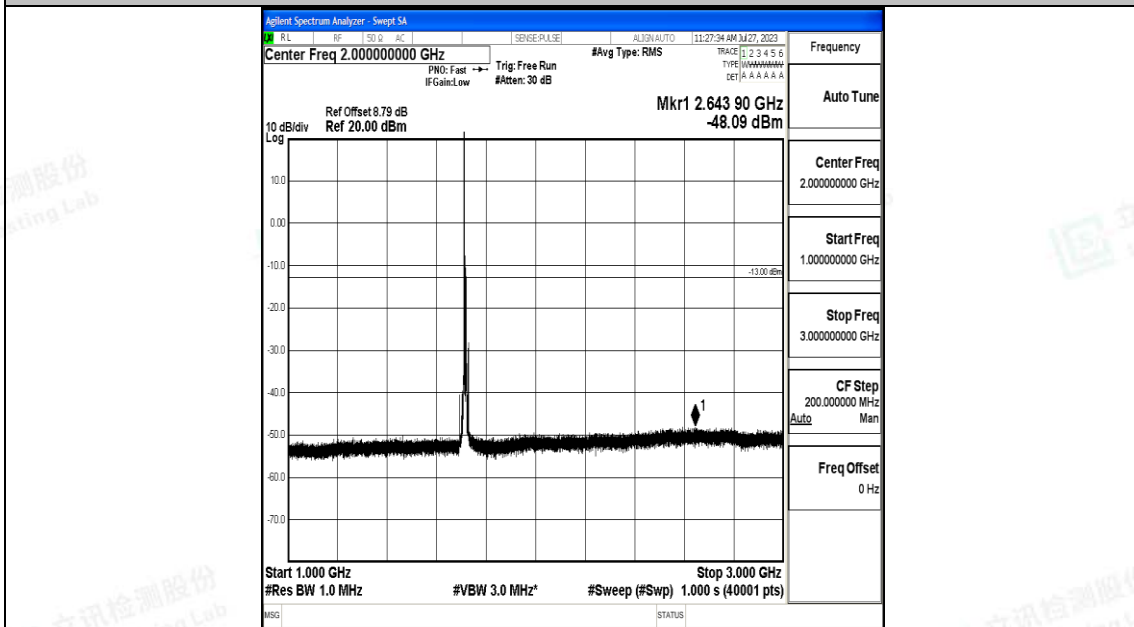

Band66_5MHz_16QAM_132647_1RB#0_3000~20000_3000~20000

Band66_10MHz_QPSK_132022_1RB#0_0.009~0.15_0.009~0.15

Band66_10MHz_QPSK_132022_1RB#0_0.15~30_0.15~30

Band66_10MHz_QPSK_132022_1RB#0_30~1000_30~1000

Band66_10MHz_QPSK_132022_1RB#0_1000~3000_1000~3000