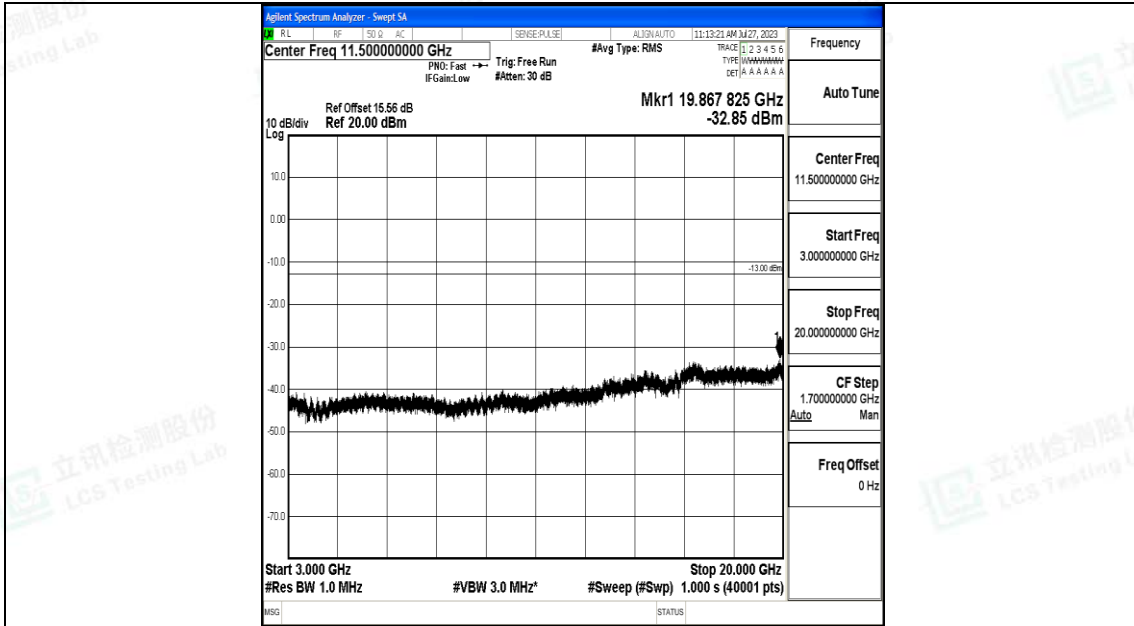

Band66_5MHz_16QAM_132322_1RB#0_3000~20000_3000~20000

Band66_5MHz_QPSK_132647_1RB#0_0.009~0.15_0.009~0.15

Band66_5MHz_QPSK_132647_1RB#0_0.15~30_0.15~30

Band66_5MHz_QPSK_132647_1RB#0_30~1000_30~1000

Band66_5MHz_QPSK_132647_1RB#0_1000~3000_1000~3000