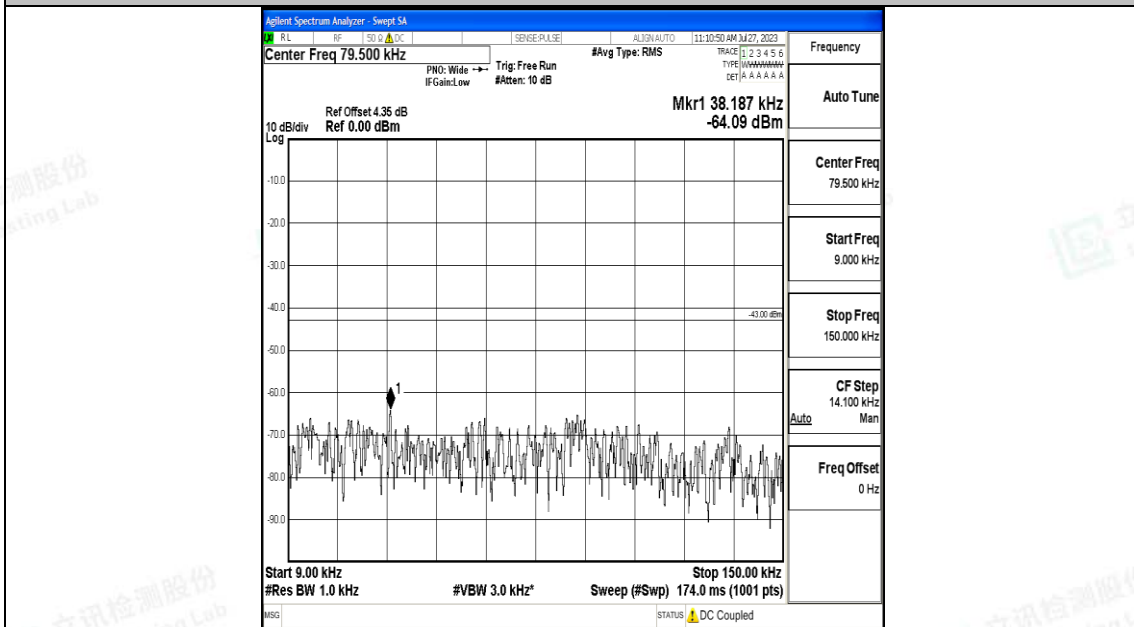

Band66_5MHz_QPSK_131997_1RB#0_3000~20000_3000~20000

Band66_5MHz_16QAM_131997_1RB#0_0.009~0.15_0.009~0.15