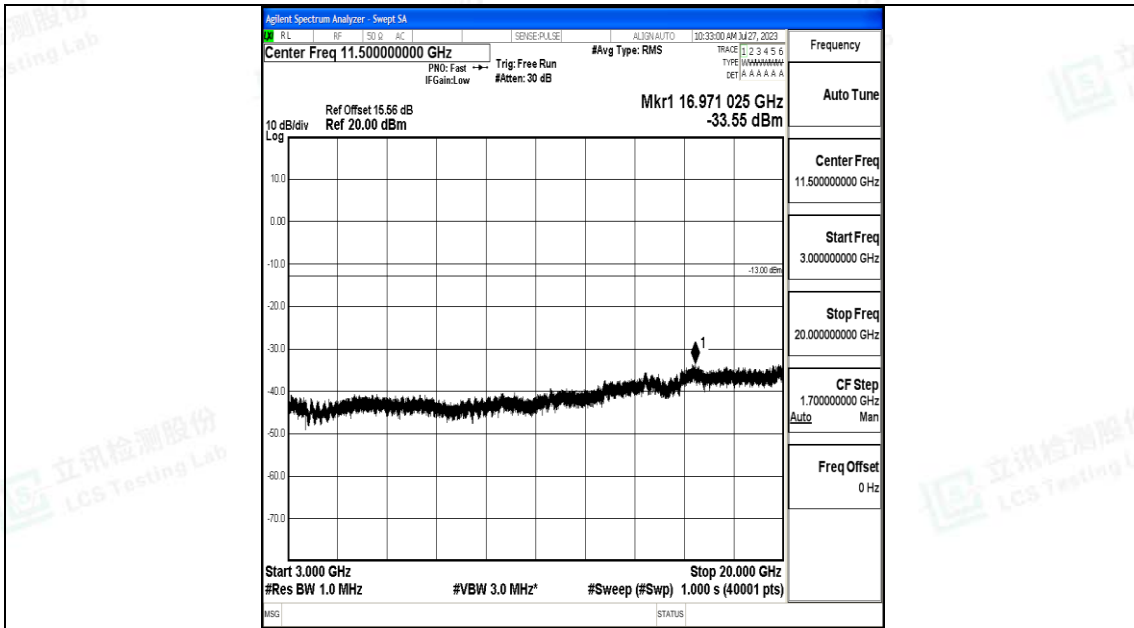

Band66_1.4MHz_QPSK_132322_1RB#0_30~1000_30~1000

Band66_1.4MHz_QPSK_132322_1RB#0_1000~3000_1000~3000

Band66_1.4MHz_QPSK_132322_1RB#0_3000~20000_3000~20000

Band66_1.4MHz_16QAM_132322_1RB#0_0.009~0.15_0.009~0.15