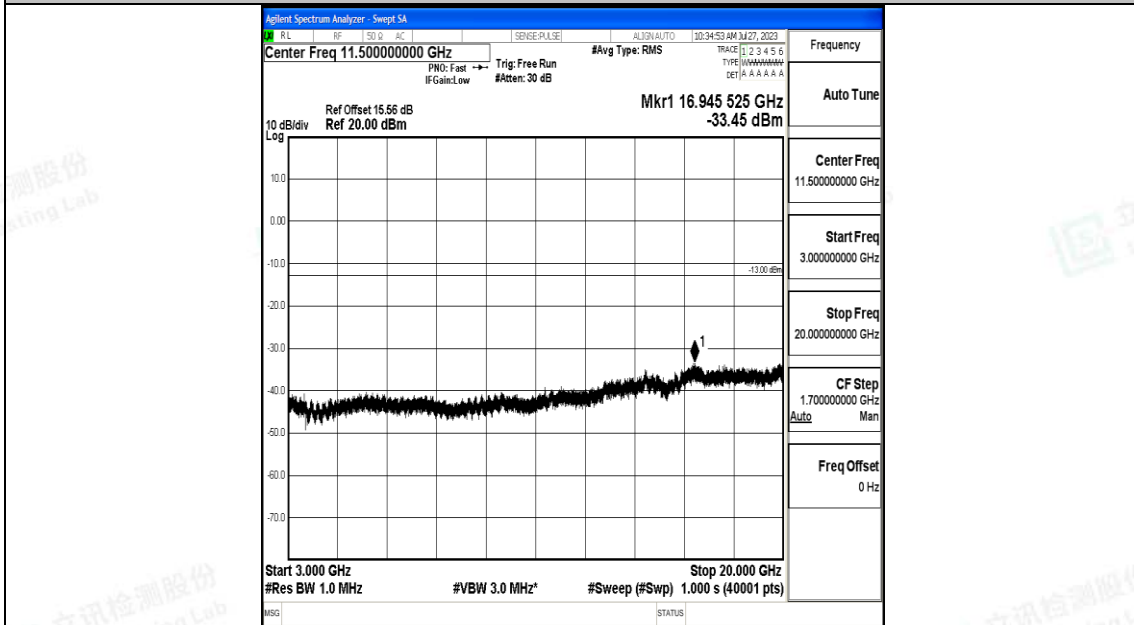

Band66_1.4MHz_16QAM_132665_1RB#0_0.009~0.15_0.009~0.15

Band66_1.4MHz_16QAM_132665_1RB#0_0.15~30_0.15~30

Band66_1.4MHz_16QAM_132665_1RB#0_30~1000_30~1000

Band66_1.4MHz_16QAM_132665_1RB#0_1000~3000_1000~3000