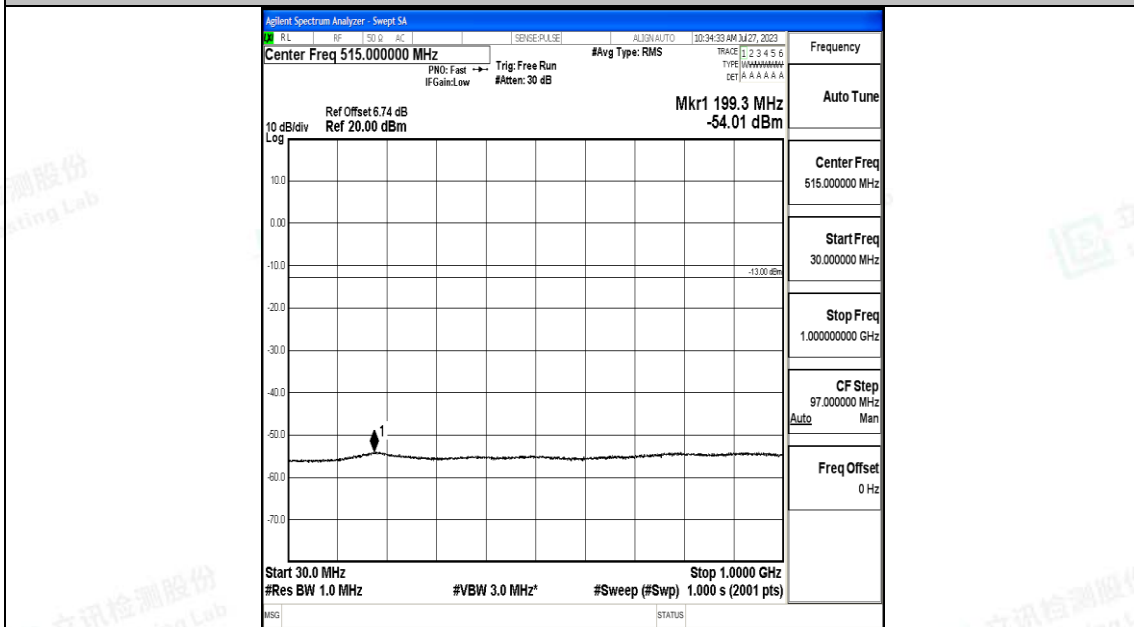

Band66_1.4MHz_16QAM_132665_1RB#0_0.15~30_0.15~30

Band66_1.4MHz_16QAM_132665_1RB#0_30~1000_30~1000