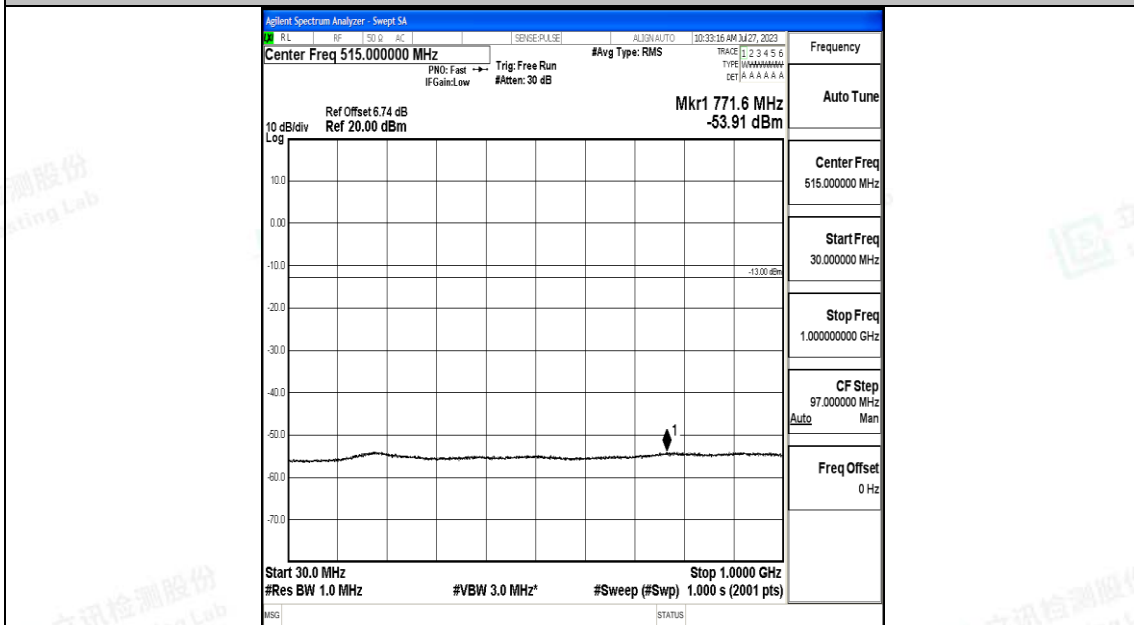

Band66_1.4MHz_16QAM_132322_1RB#0_0.15~30_0.15~30

Band66_1.4MHz_16QAM_132322_1RB#0_30~1000_30~1000