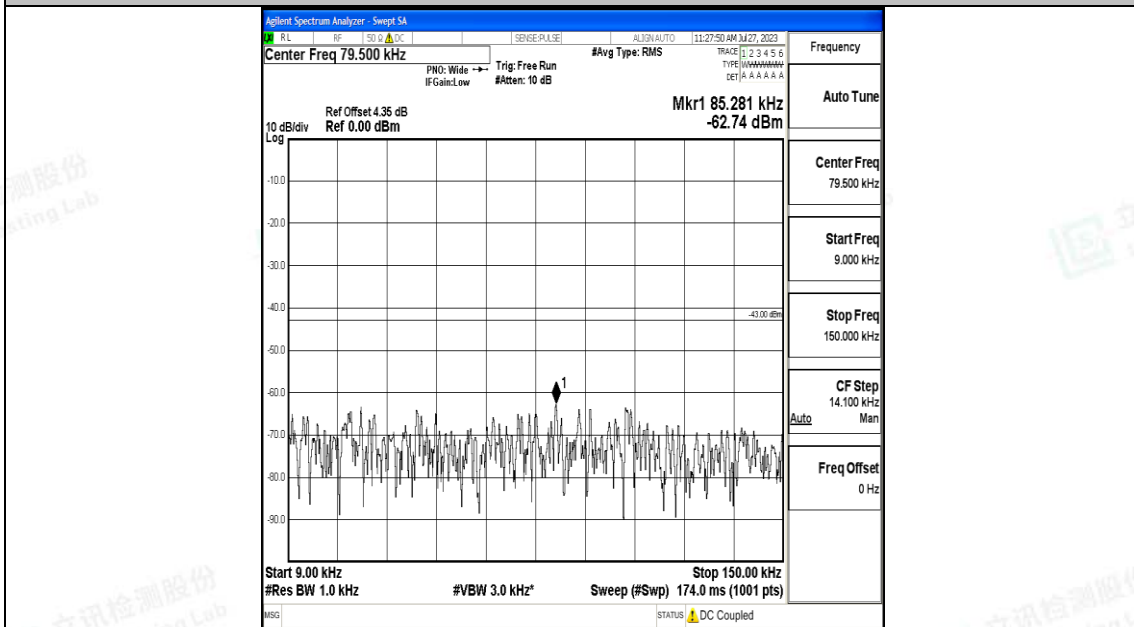

Band66_10MHz_QPSK_132022_1RB#0_3000~20000_3000~20000

Band66_10MHz_16QAM_132022_1RB#0_0.009~0.15_0.009~0.15