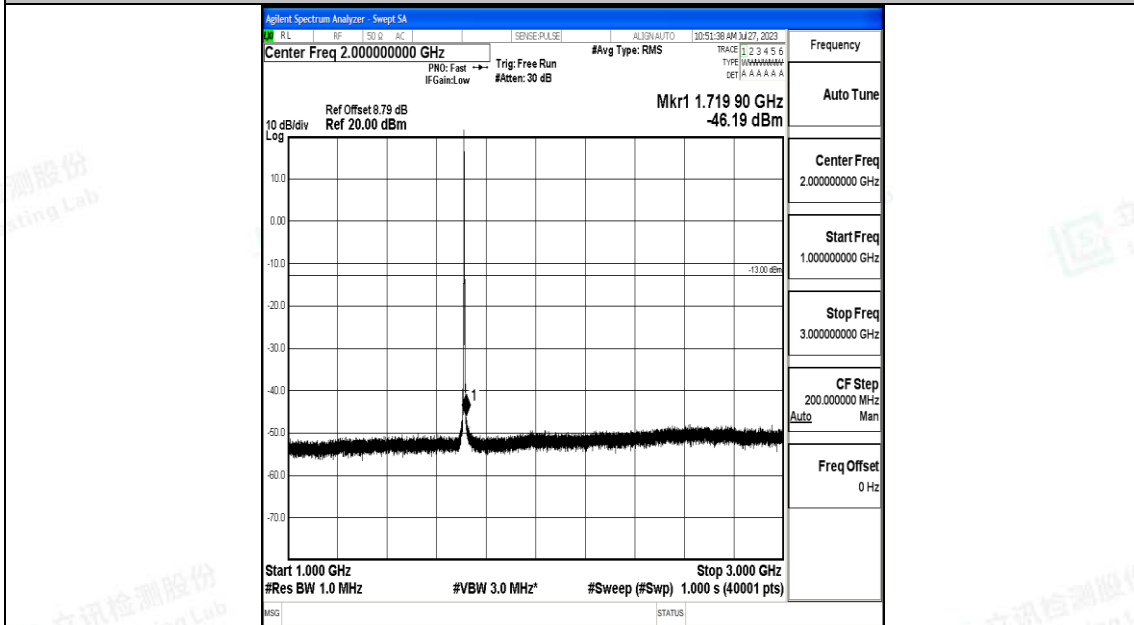

Band66_1.4MHz_16QAM_132665_1RB#0_3000~20000_3000~20000

Band66_3MHz_QPSK_131987_1RB#0_0.009~0.15_0.009~0.15

Band66_3MHz_QPSK_131987_1RB#0_0.15~30_0.15~30

Band66_3MHz_QPSK_131987_1RB#0_30~1000_30~1000

Band66_3MHz_QPSK_131987_1RB#0_1000~3000_1000~3000