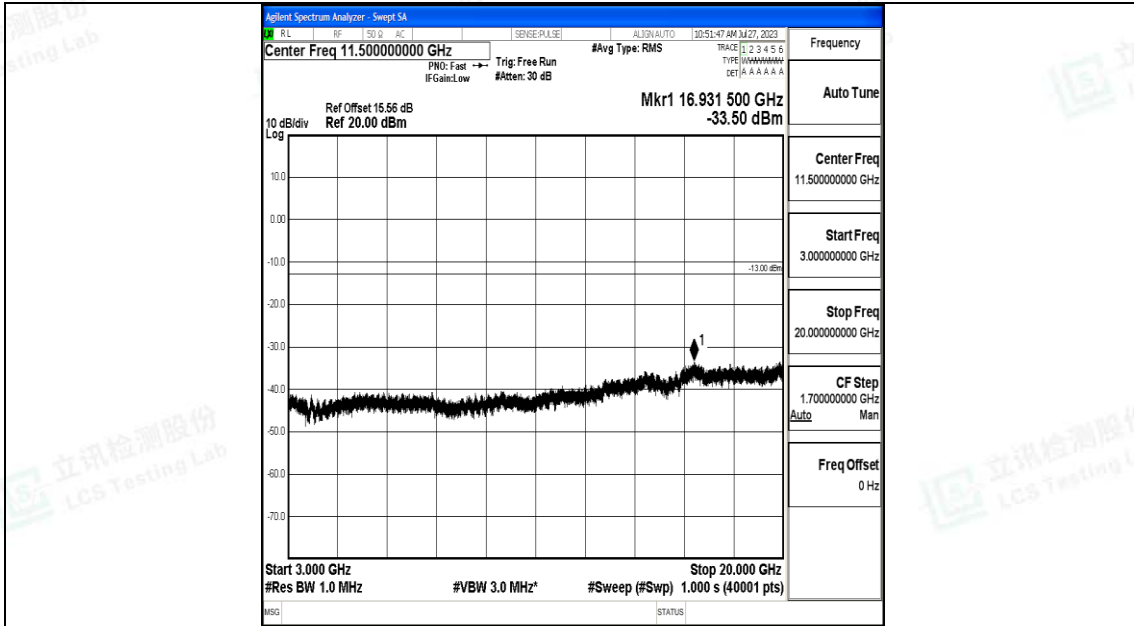

Band66_1.4MHz_16QAM_132665_1RB#0_3000~20000_3000~20000

Band66_3MHz_QPSK_131987_1RB#0_0.009~0.15_0.009~0.15

Band66_3MHz_QPSK_131987_1RB#0_0.15~30_0.15~30

Band66_3MHz_QPSK_131987_1RB#0_30~1000_30~1000

Band66_3MHz_QPSK_131987_1RB#0_1000~3000_1000~3000