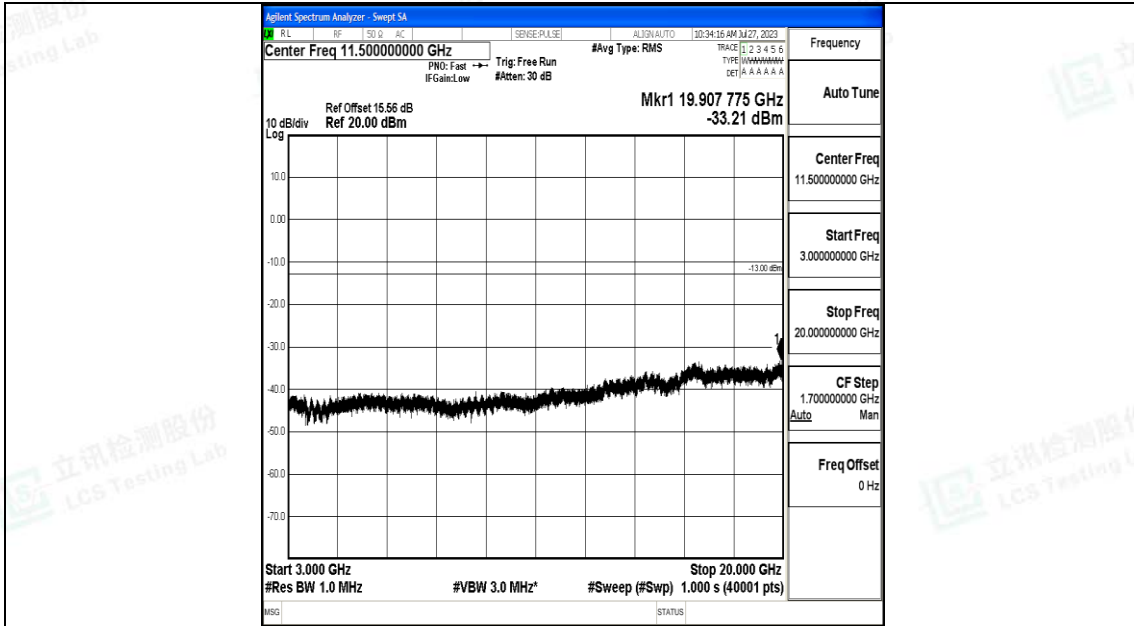

Band66_1.4MHz_QPSK_132665_1RB#0_0.009~0.15_0.009~0.15

Band66_1.4MHz_QPSK_132665_1RB#0_0.15~30_0.15~30

Band66_1.4MHz_QPSK_132665_1RB#0_30~1000_30~1000

Band66_1.4MHz_QPSK_132665_1RB#0_1000~3000_1000~3000

Band66_1.4MHz_QPSK_132665_1RB#0_3000~20000_3000~20000