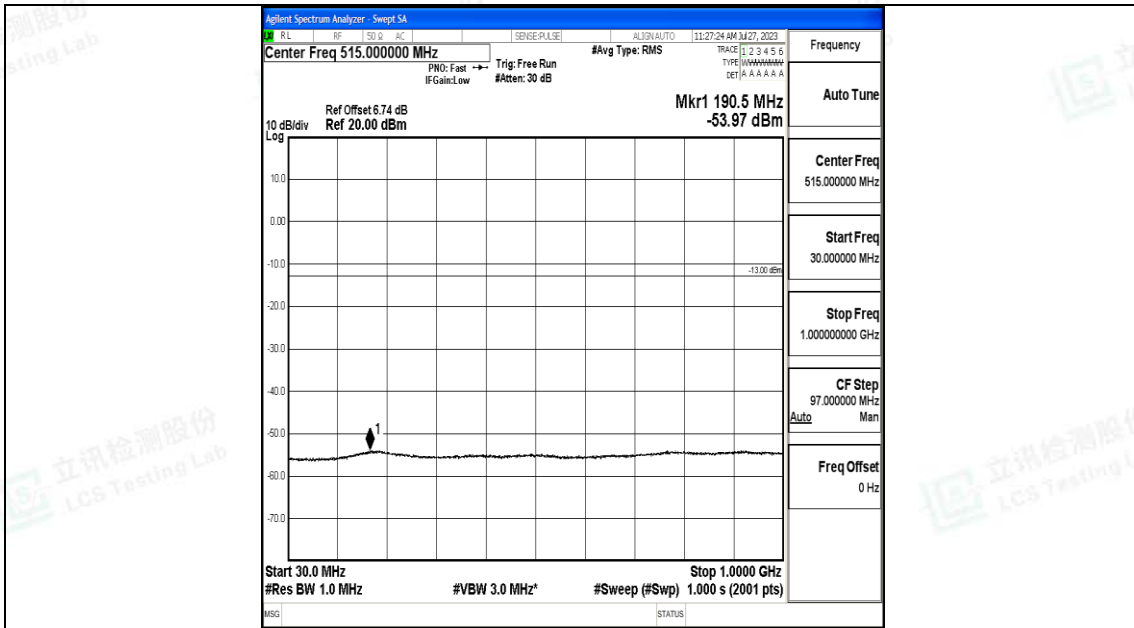

Band66_5MHz_16QAM_132647_1RB#0_3000~20000_3000~20000

Band66_10MHz_QPSK_132022_1RB#0_0.009~0.15_0.009~0.15

Band66_10MHz_QPSK_132022_1RB#0_0.15~30_0.15~30

Band66_10MHz_QPSK_132022_1RB#0_30~1000_30~1000

Band66_10MHz_QPSK_132022_1RB#0_1000~3000_1000~3000