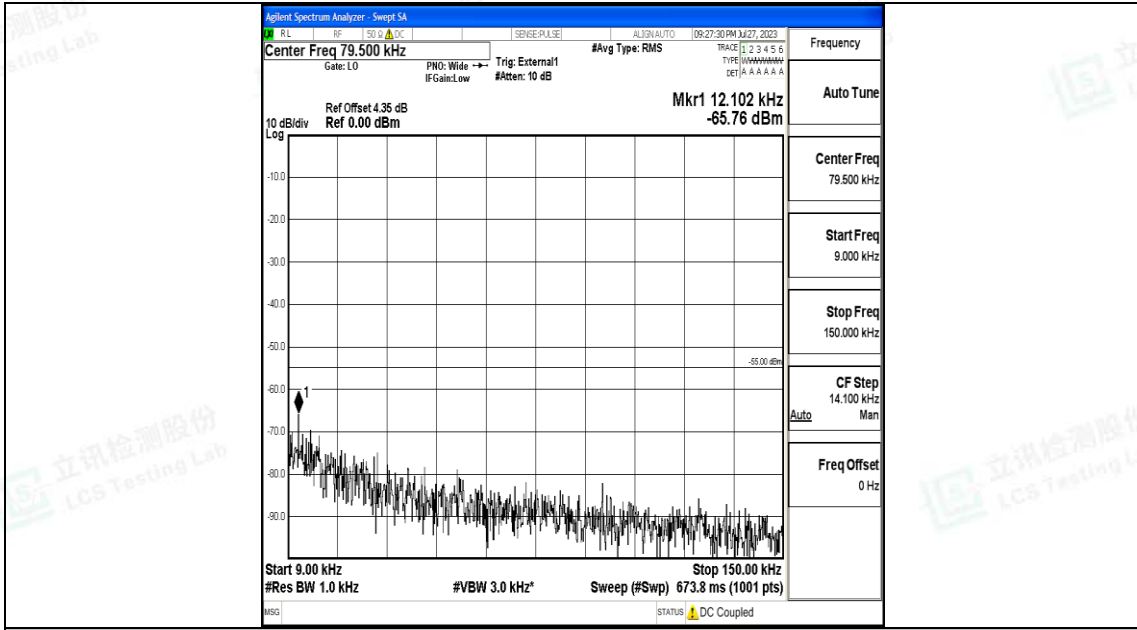

Band41\_20MHz\_16QAM\_40620\_1RB#0\_0.15~30\_0.15~30

Band41\_20MHz\_16QAM\_40620\_1RB#0\_30~1000\_30~1000

Band41\_20MHz\_16QAM\_40620\_1RB#0\_1000~20000\_1000~20000

Band41\_20MHz\_16QAM\_40620\_1RB#0\_20000~27000\_20000~27000