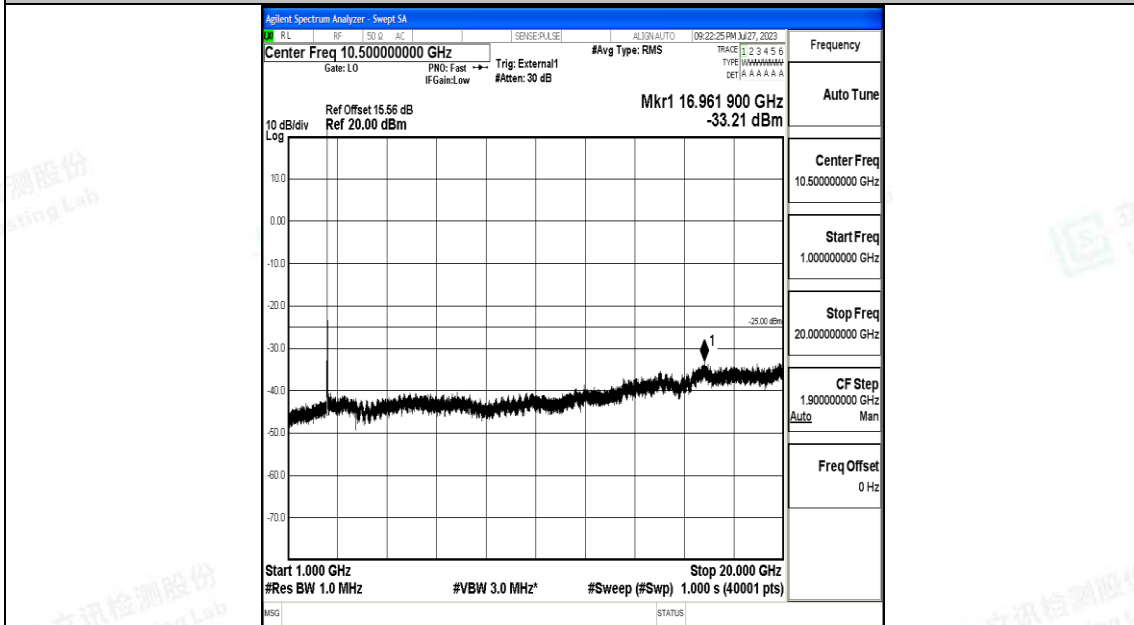

Band41\_20MHz\_QPSK\_39750\_1RB#0\_0.009~0.15\_0.009~0.15

Band41\_20MHz\_QPSK\_39750\_1RB#0\_0.15~30\_0.15~30

Band41\_20MHz\_QPSK\_39750\_1RB#0\_30~1000\_30~1000

Band41\_20MHz\_QPSK\_39750\_1RB#0\_1000~20000\_1000~20000