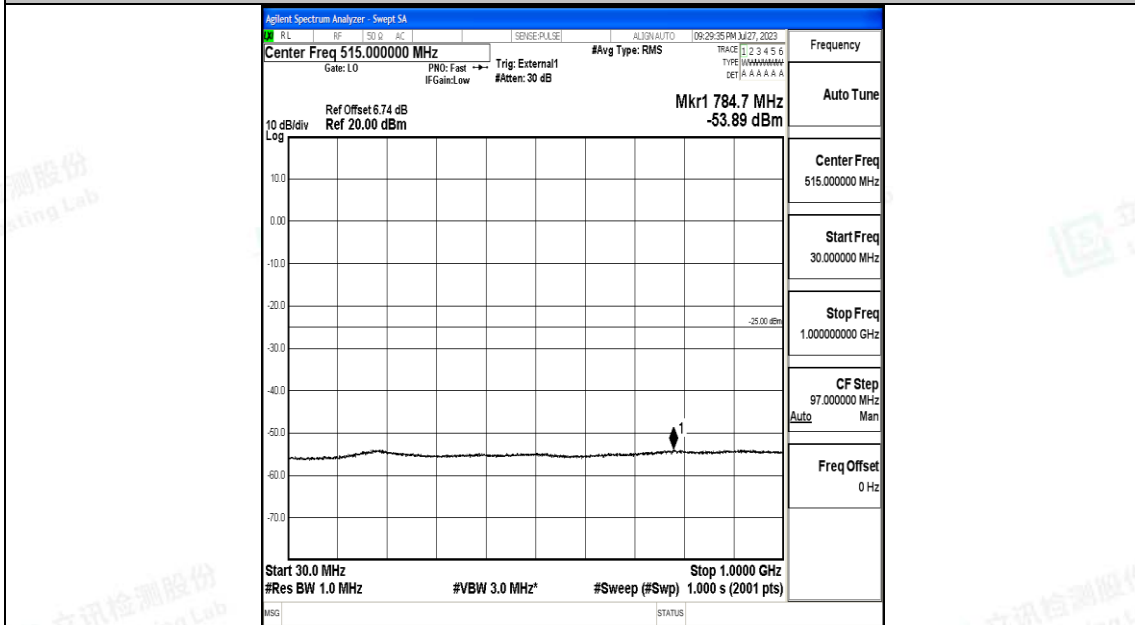

Band41\_20MHz\_QPSK\_41490\_1RB#0\_20000~27000\_20000~27000

Band41\_20MHz\_16QAM\_41490\_1RB#0\_0.009~0.15\_0.009~0.15

Band41\_20MHz\_16QAM\_41490\_1RB#0\_0.15~30\_0.15~30

Band41\_20MHz\_16QAM\_41490\_1RB#0\_30~1000\_30~1000