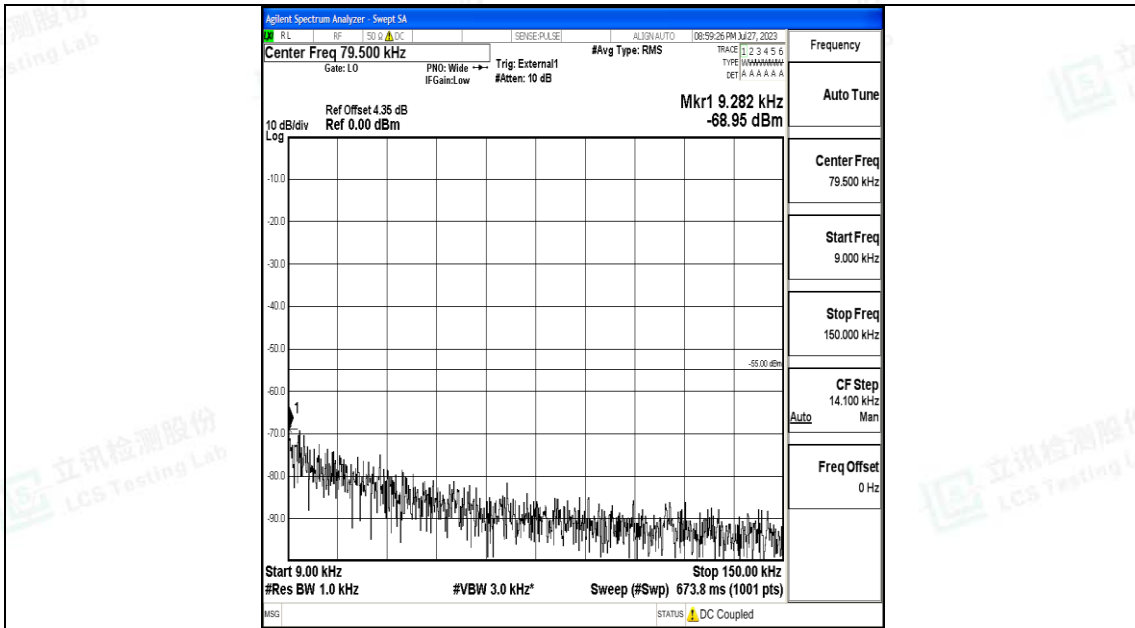

Band41_10MHz_16QAM_41540_1RB#0_20000~27000_20000~27000

Band41_15MHz_QPSK_39725_1RB#0_0.009~0.15_0.009~0.15