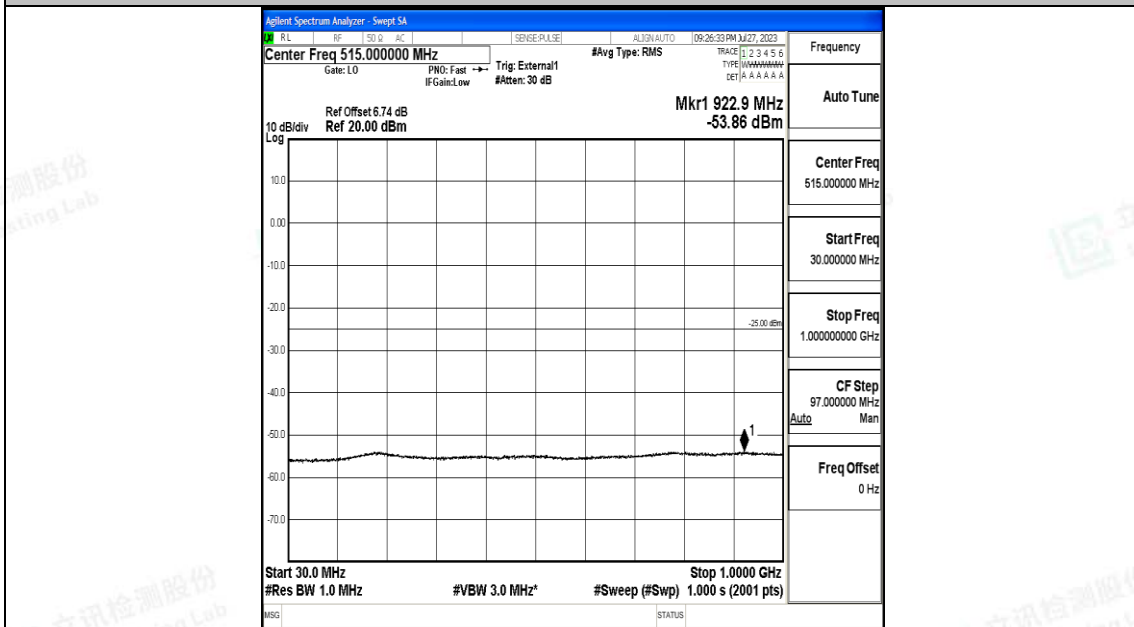

Band41_20MHz_16QAM_40620_1RB#0_0.15~30_0.15~30

Band41_20MHz_16QAM_40620_1RB#0_30~1000_30~1000