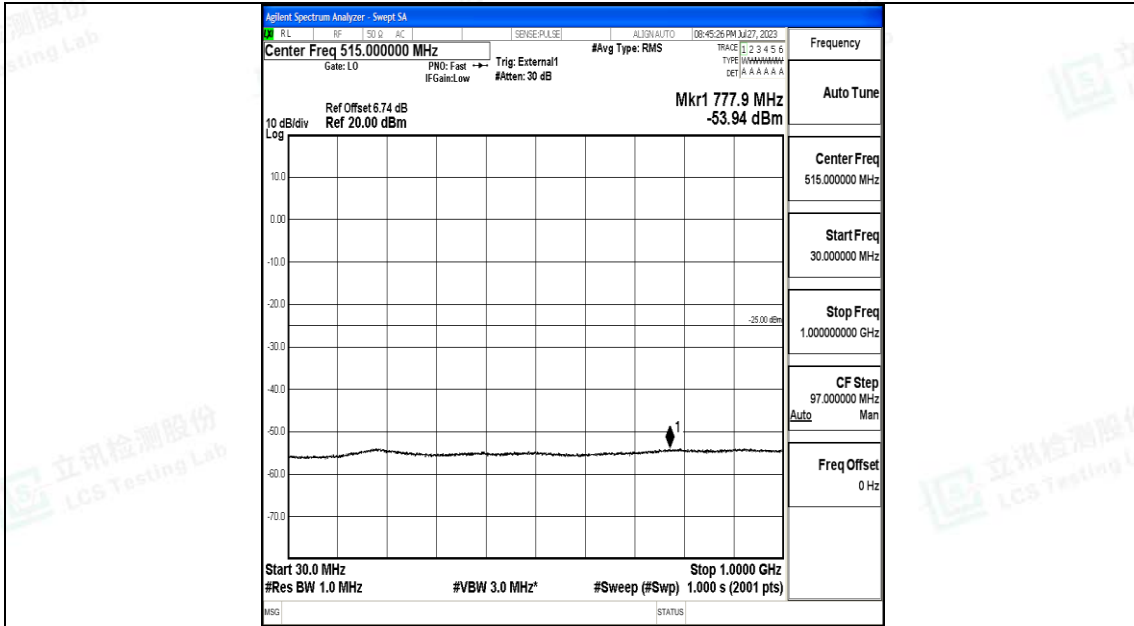

Band41_10MHz_QPSK_41540_1RB#0_0.15~30_0.15~30

Band41_10MHz_QPSK_41540_1RB#0_30~1000_30~1000