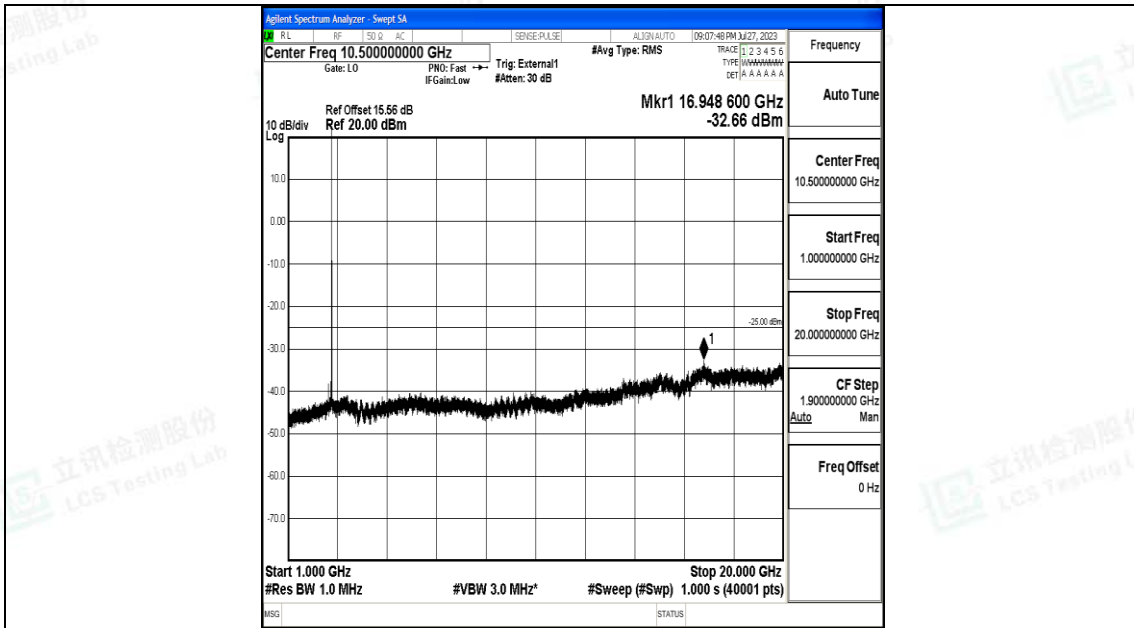

Band41_15MHz_16QAM_41515_1RB#0_30~1000_30~1000

Band41_15MHz_16QAM_41515_1RB#0_1000~20000_1000~20000