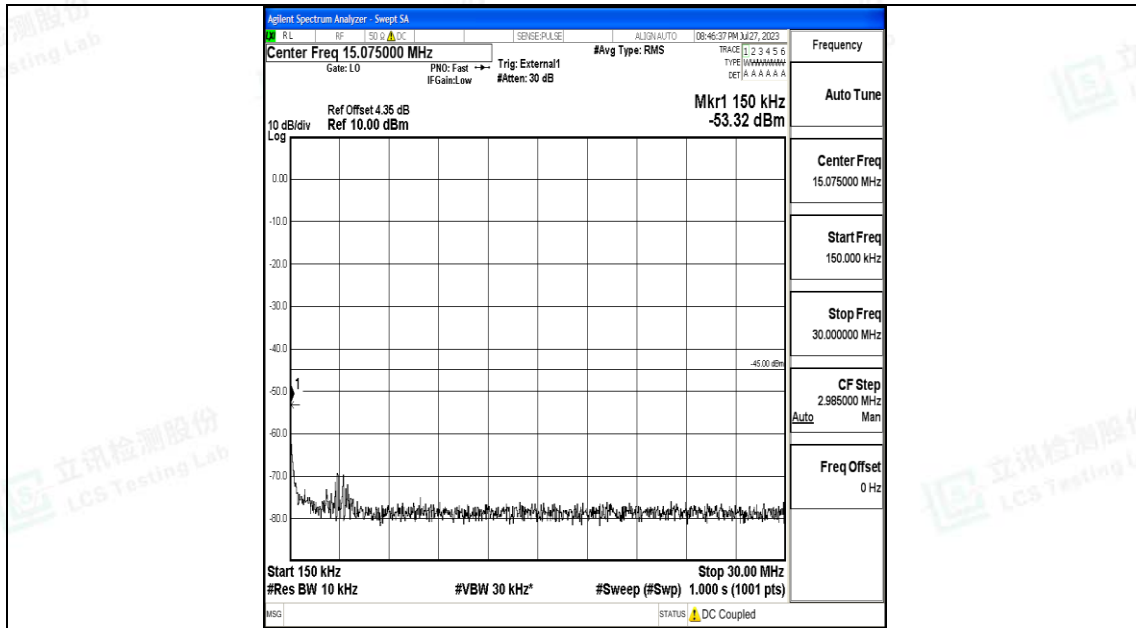

Band41_10MHz_16QAM_41540_1RB#0_0.009~0.15_0.009~0.15

Band41_10MHz_16QAM_41540_1RB#0_0.15~30_0.15~30