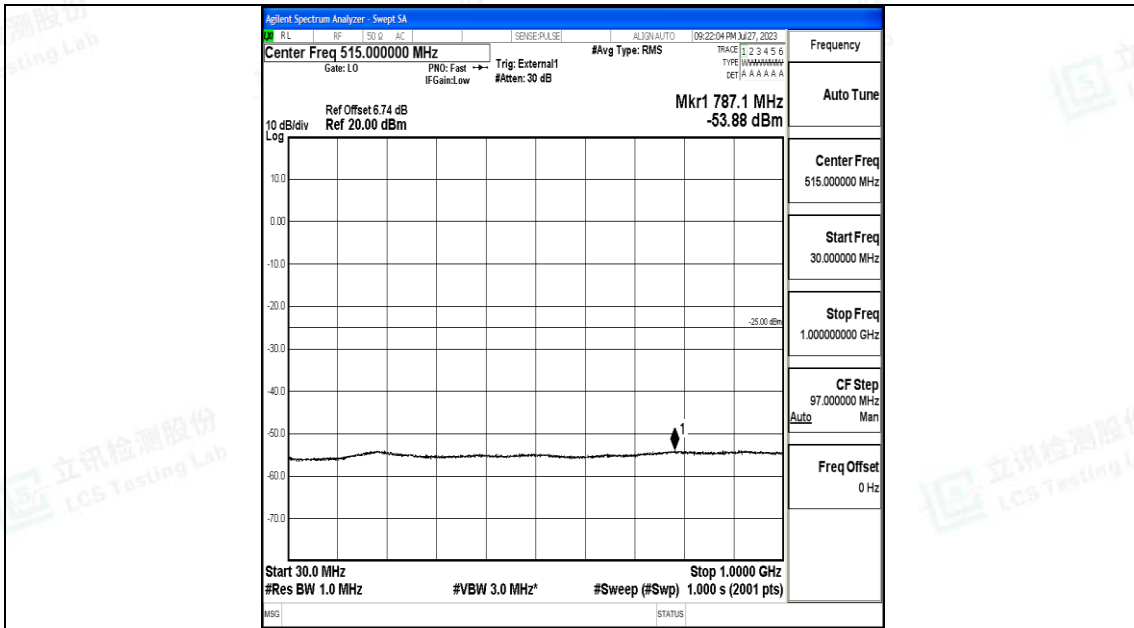

Band41_20MHz_QPSK_39750_1RB#0_0.15~30_0.15~30

Band41_20MHz_QPSK_39750_1RB#0_30~1000_30~1000