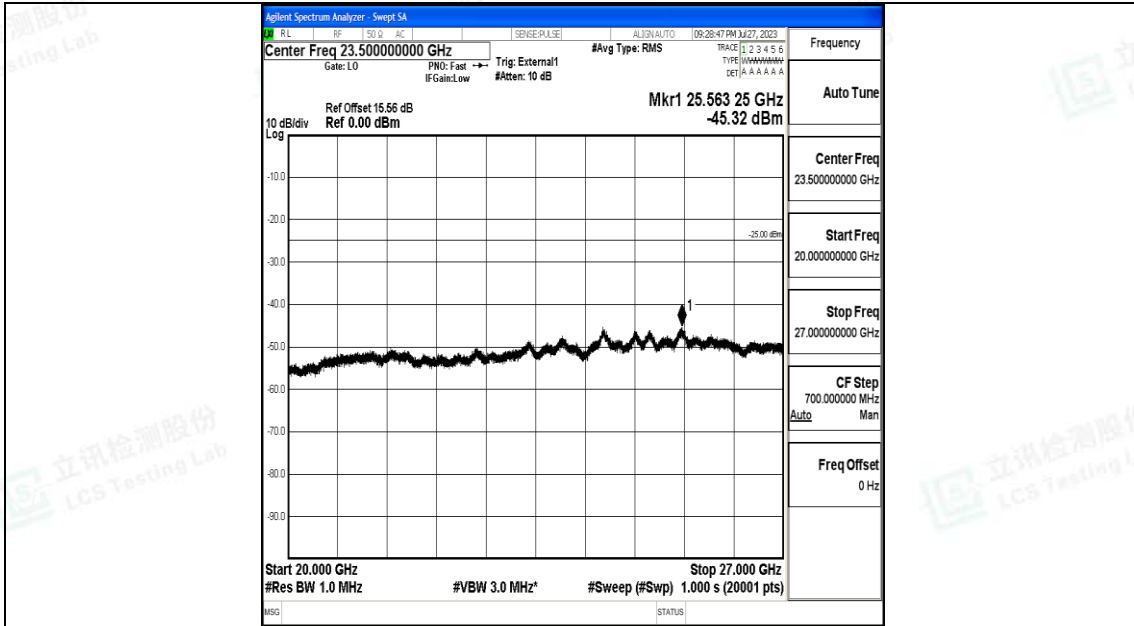

Band41\_20MHz\_QPSK\_41490\_1RB#0\_0.009~0.15\_0.009~0.15

Band41\_20MHz\_QPSK\_41490\_1RB#0\_0.15~30\_0.15~30

Band41\_20MHz\_QPSK\_41490\_1RB#0\_30~1000\_30~1000

Band41\_20MHz\_QPSK\_41490\_1RB#0\_1000~20000\_1000~20000