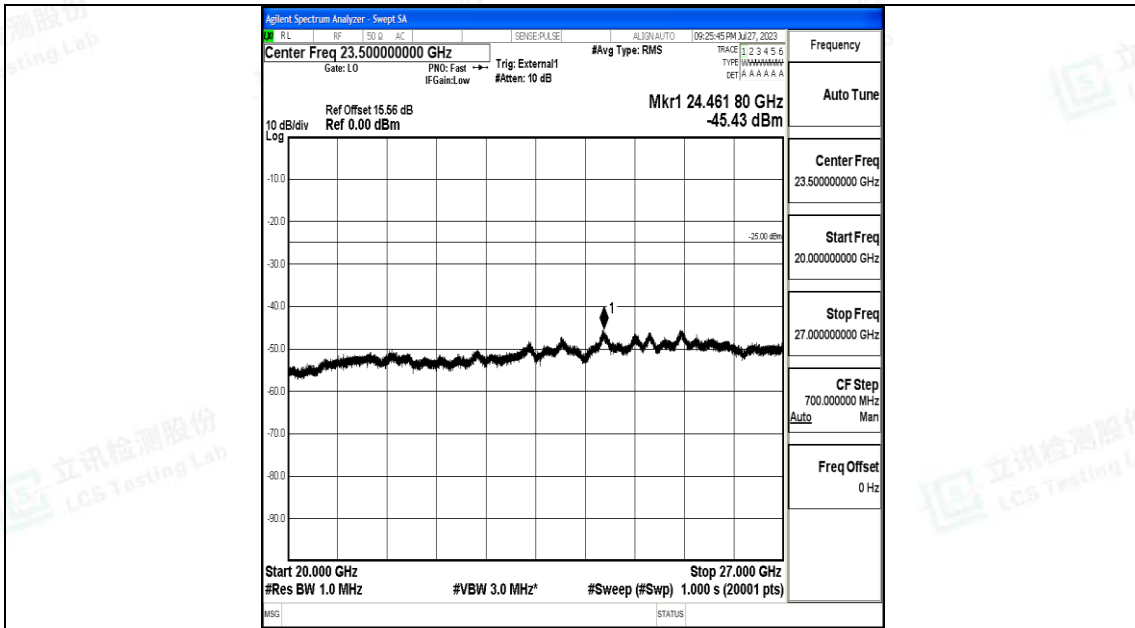

Band41_20MHz_QPSK_40620_1RB#0_1000~20000_1000~20000

Band41_20MHz_QPSK_40620_1RB#0_20000~27000_20000~27000