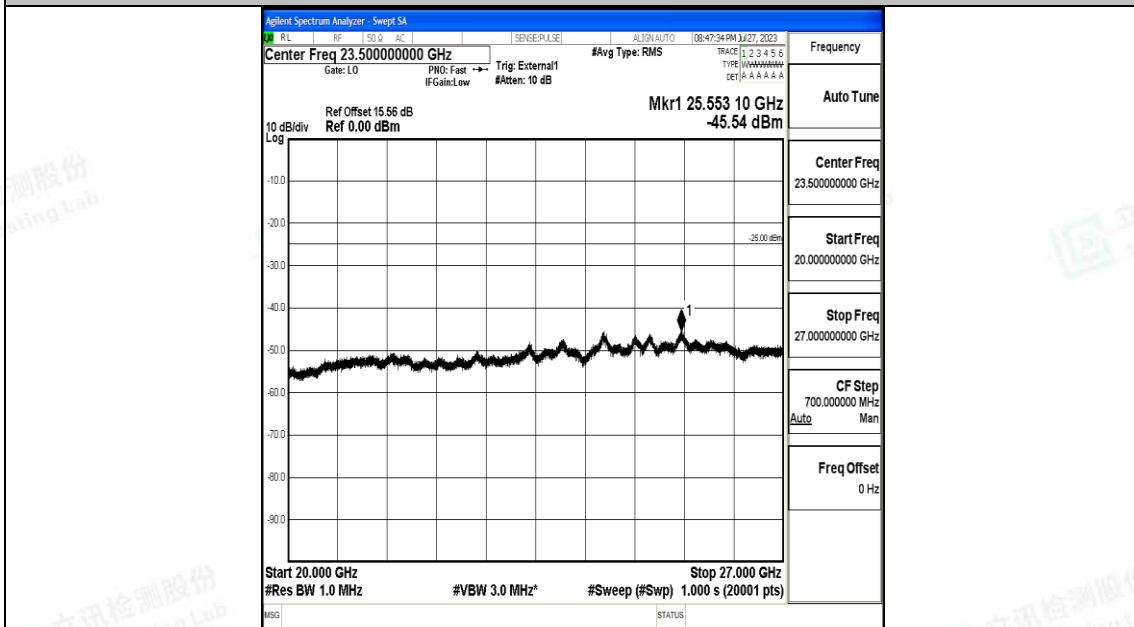

Band41_10MHz_16QAM_41540_1RB#0_1000~20000_1000~20000

Band41_10MHz_16QAM_41540_1RB#0_20000~27000_20000~27000