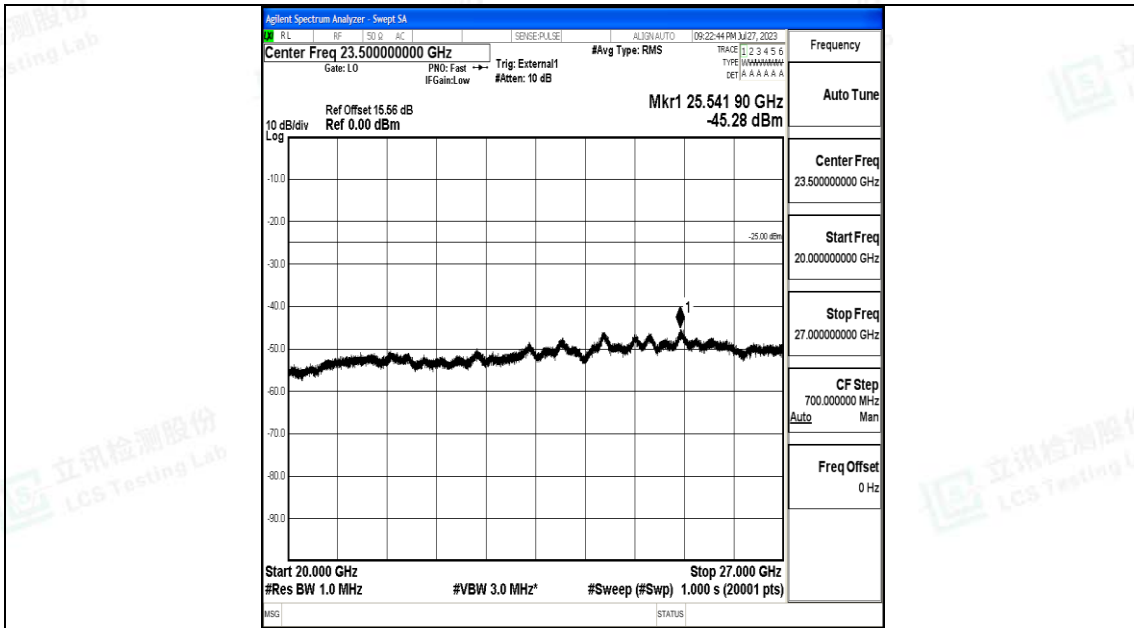

Band41\_20MHz\_QPSK\_39750\_1RB#0\_0.009~0.15\_0.009~0.15

Band41\_20MHz\_QPSK\_39750\_1RB#0\_0.15~30\_0.15~30

Band41\_20MHz\_QPSK\_39750\_1RB#0\_30~1000\_30~1000

Band41\_20MHz\_QPSK\_39750\_1RB#0\_1000~20000\_1000~20000