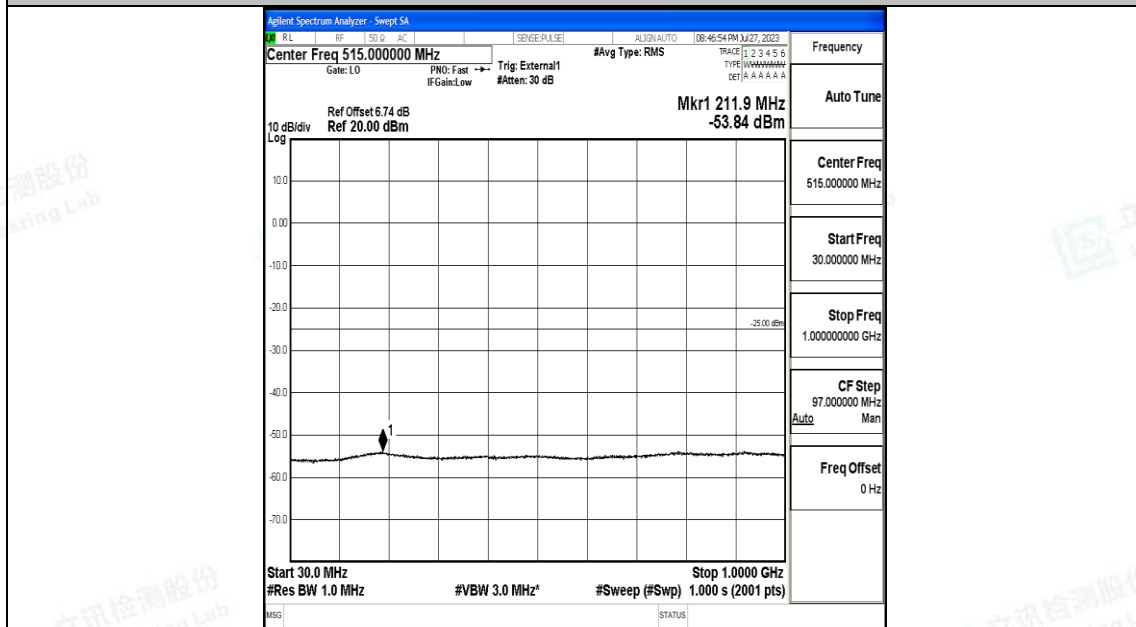

Band41\_10MHz\_QPSK\_41540\_1RB#0\_20000~27000\_20000~27000

Band41\_10MHz\_16QAM\_41540\_1RB#0\_0.009~0.15\_0.009~0.15

Band41\_10MHz\_16QAM\_41540\_1RB#0\_0.15~30\_0.15~30

Band41\_10MHz\_16QAM\_41540\_1RB#0\_30~1000\_30~1000