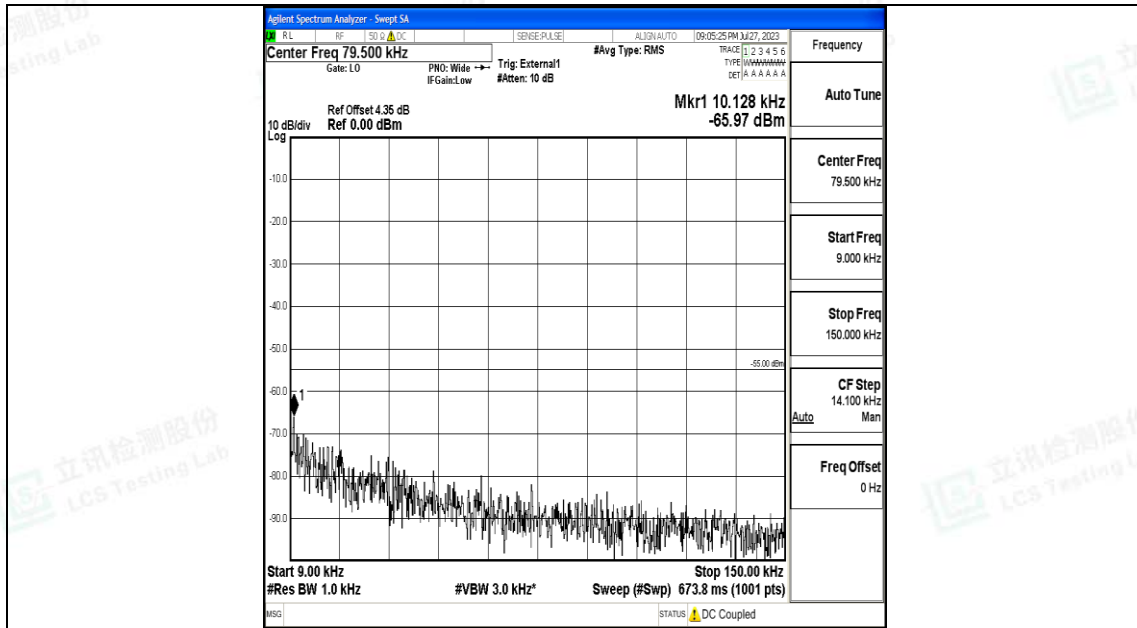

Band41_15MHz_16QAM_40620_1RB#0_20000~27000_20000~27000

Band41_15MHz_QPSK_41515_1RB#0_0.009~0.15_0.009~0.15