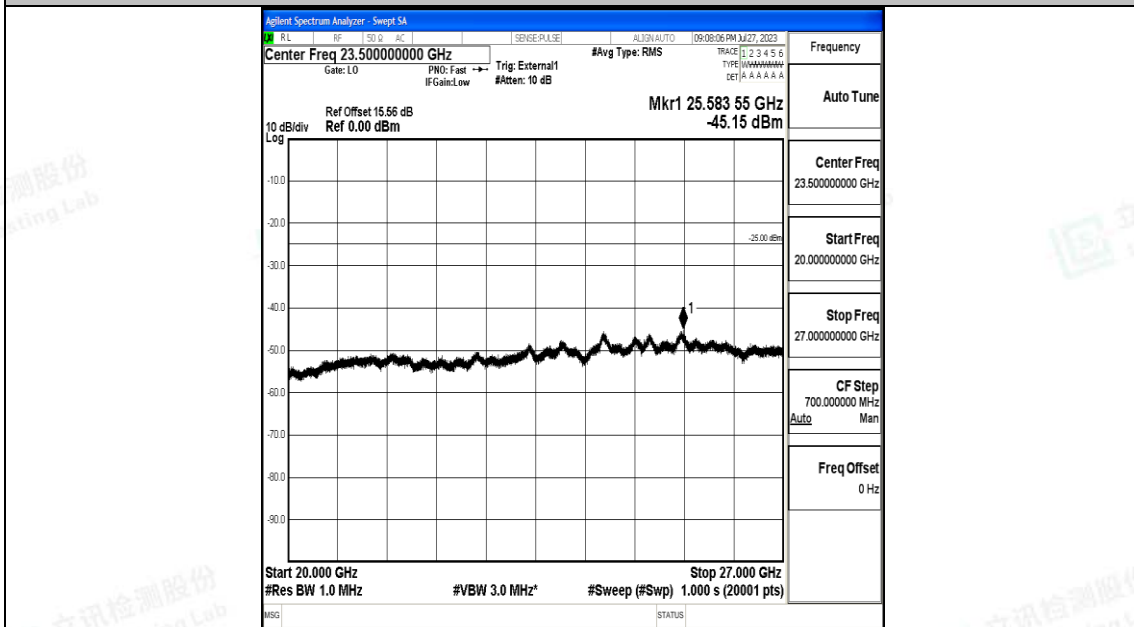

Band41\_15MHz\_16QAM\_41515\_1RB#0\_0.15~30\_0.15~30

Band41\_15MHz\_16QAM\_41515\_1RB#0\_30~1000\_30~1000

Band41\_15MHz\_16QAM\_41515\_1RB#0\_1000~20000\_1000~20000

Band41\_15MHz\_16QAM\_41515\_1RB#0\_20000~27000\_20000~27000