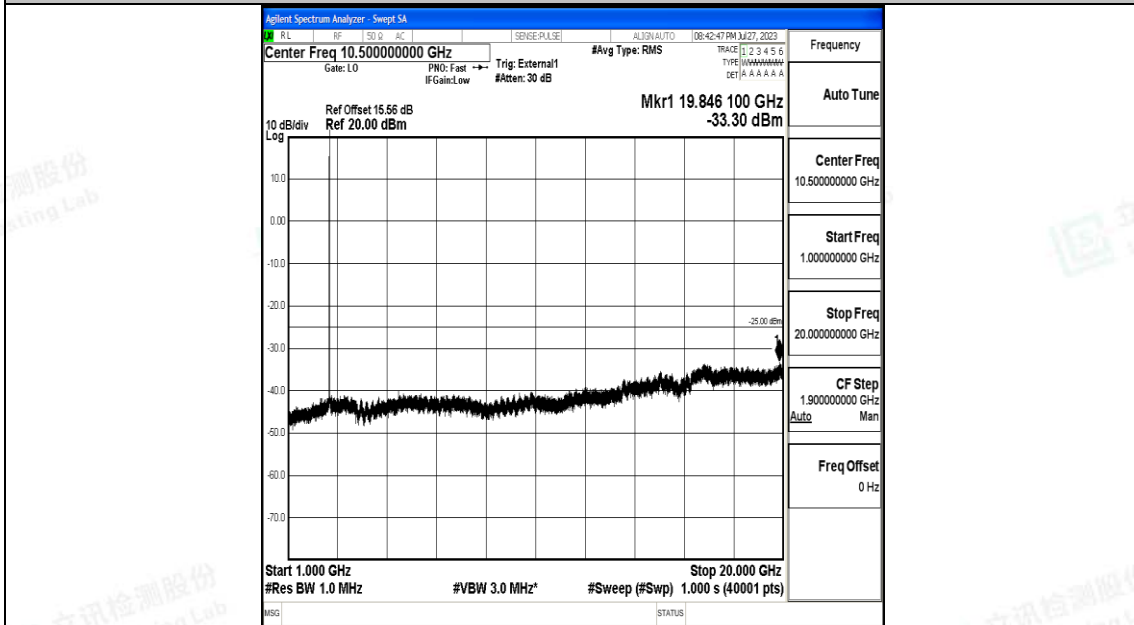

Band41\_10MHz\_QPSK\_40620\_1RB#0\_30~1000\_30~1000

Band41\_10MHz\_QPSK\_40620\_1RB#0\_1000~20000\_1000~20000

Band41\_10MHz\_QPSK\_40620\_1RB#0\_20000~27000\_20000~27000

Band41\_10MHz\_16QAM\_40620\_1RB#0\_0.009~0.15\_0.009~0.15