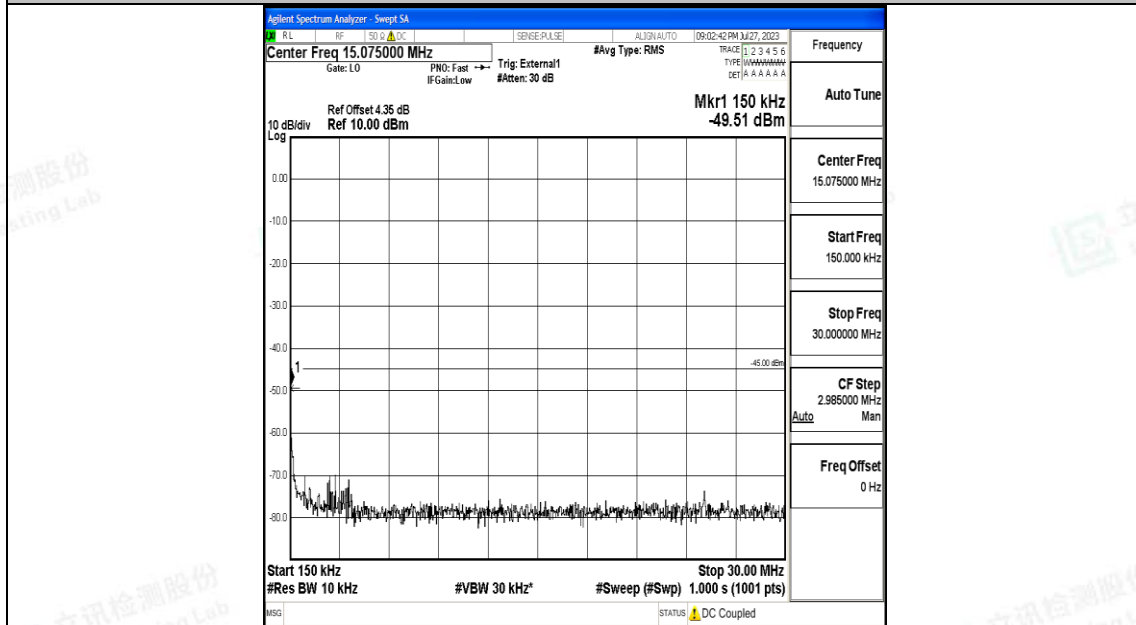

Band41_15MHz_QPSK_40620_1RB#0_0.009~0.15_0.009~0.15

Band41_15MHz_QPSK_40620_1RB#0_0.15~30_0.15~30