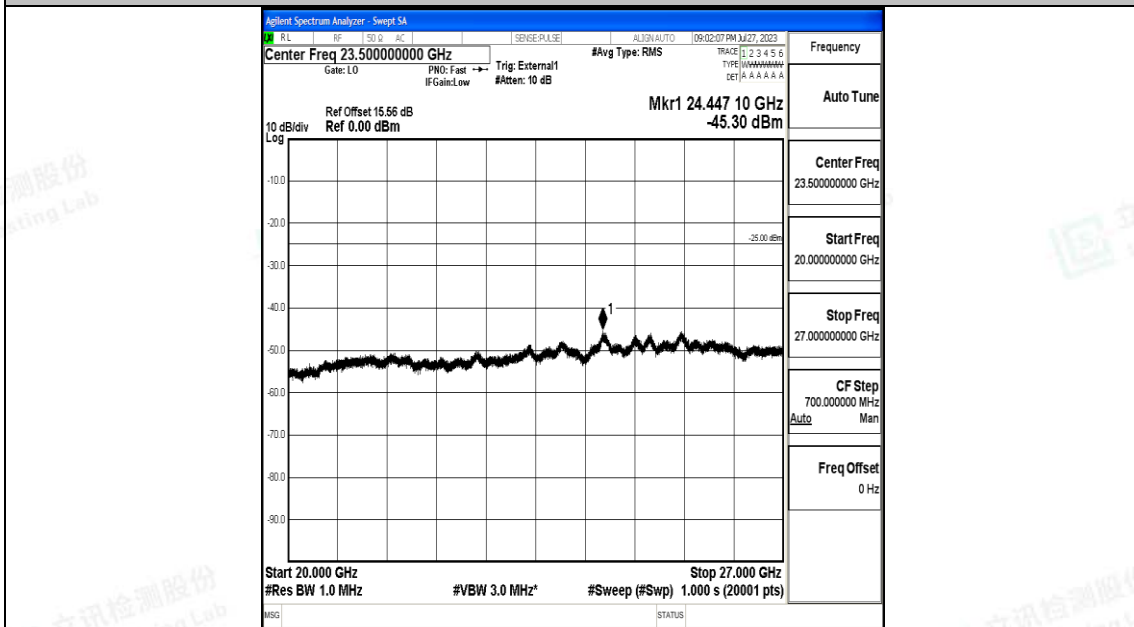

Band41\_15MHz\_16QAM\_39725\_1RB#0\_0.15~30\_0.15~30

Band41\_15MHz\_16QAM\_39725\_1RB#0\_30~1000\_30~1000

Band41\_15MHz\_16QAM\_39725\_1RB#0\_1000~20000\_1000~20000

Band41\_15MHz\_16QAM\_39725\_1RB#0\_20000~27000\_20000~27000