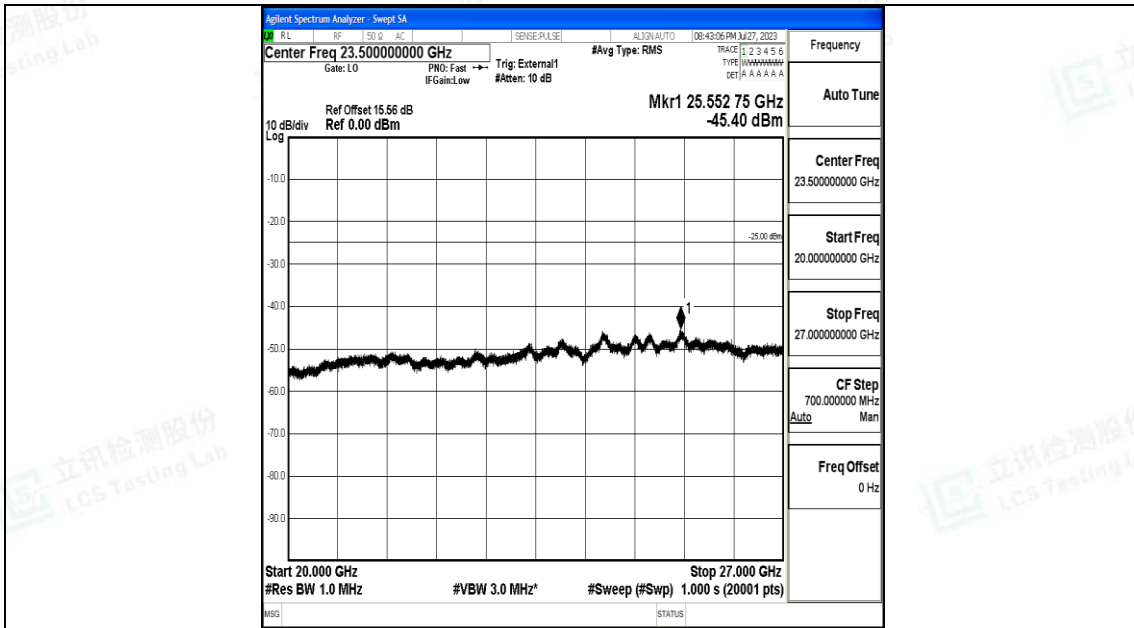

Band41\_10MHz\_QPSK\_40620\_1RB#0\_30~1000\_30~1000

Band41\_10MHz\_QPSK\_40620\_1RB#0\_1000~20000\_1000~20000

Band41\_10MHz\_QPSK\_40620\_1RB#0\_20000~27000\_20000~27000

Band41\_10MHz\_16QAM\_40620\_1RB#0\_0.009~0.15\_0.009~0.15