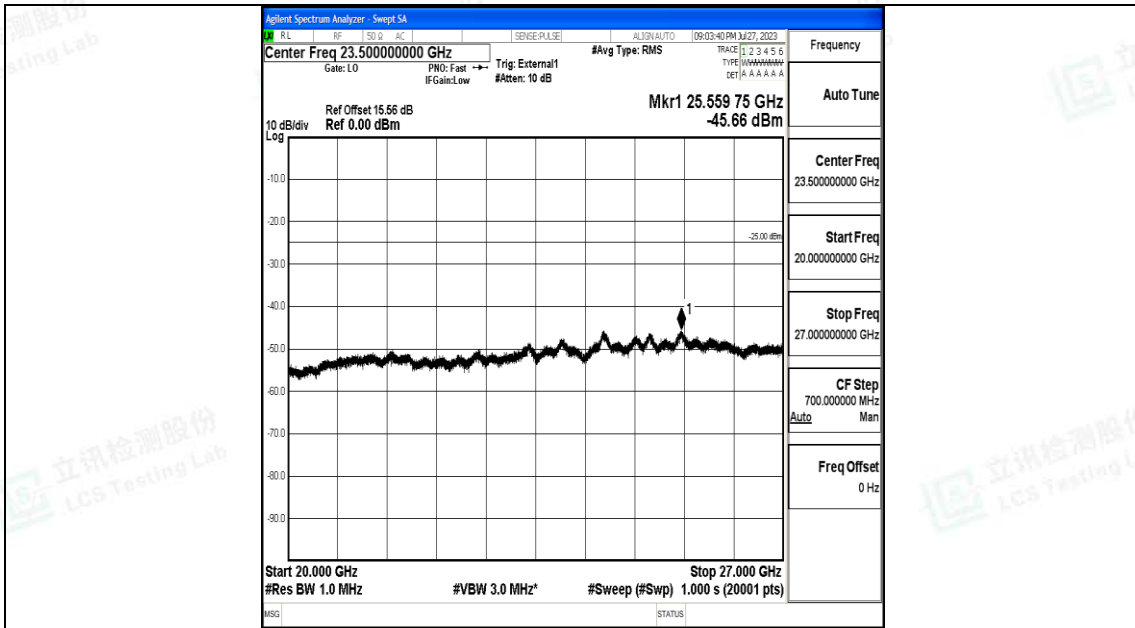

Band41\_15MHz\_QPSK\_40620\_1RB#0\_0.009~0.15\_0.009~0.15

Band41\_15MHz\_QPSK\_40620\_1RB#0\_0.15~30\_0.15~30

Band41\_15MHz\_QPSK\_40620\_1RB#0\_30~1000\_30~1000

Band41\_15MHz\_QPSK\_40620\_1RB#0\_1000~20000\_1000~20000