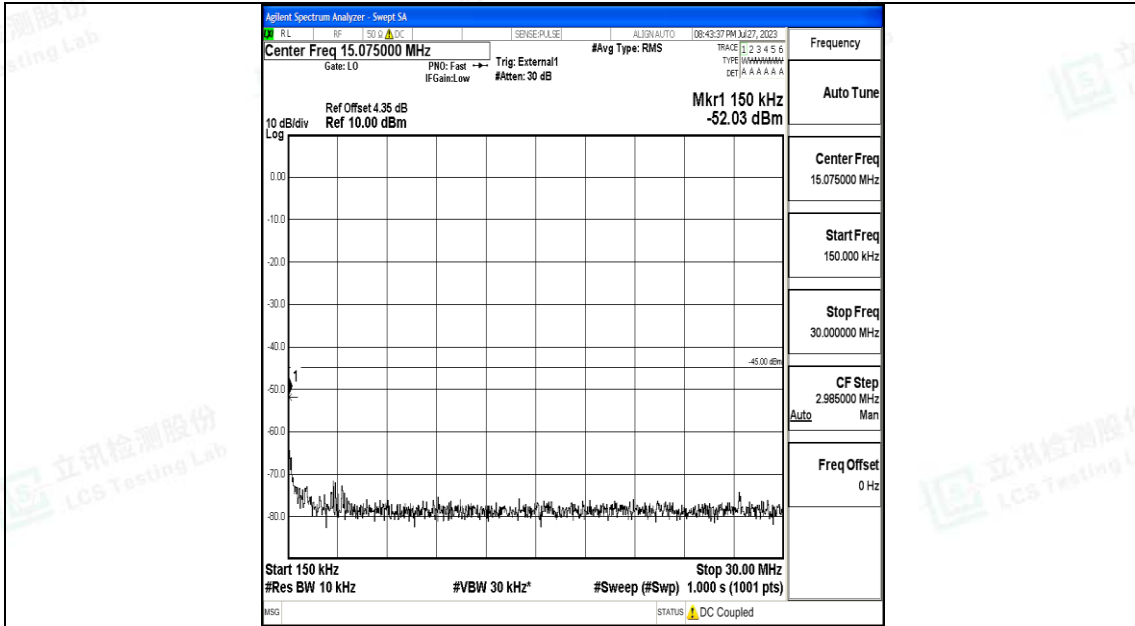

Band41\_10MHz\_QPSK\_40620\_1RB#0\_30~1000\_30~1000

Band41\_10MHz\_QPSK\_40620\_1RB#0\_1000~20000\_1000~20000

Band41\_10MHz\_QPSK\_40620\_1RB#0\_20000~27000\_20000~27000

Band41\_10MHz\_16QAM\_40620\_1RB#0\_0.009~0.15\_0.009~0.15