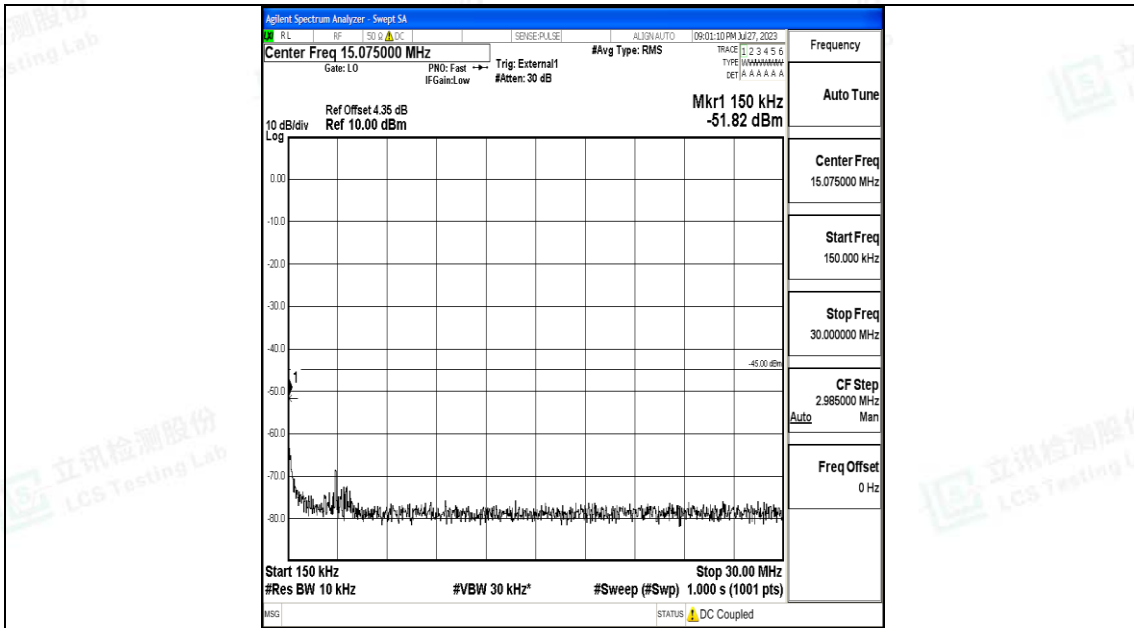

Band41\_15MHz\_QPSK\_39725\_1RB#0\_30~1000\_30~1000

Band41\_15MHz\_QPSK\_39725\_1RB#0\_1000~20000\_1000~20000

Band41\_15MHz\_QPSK\_39725\_1RB#0\_20000~27000\_20000~27000

Band41\_15MHz\_16QAM\_39725\_1RB#0\_0.009~0.15\_0.009~0.15