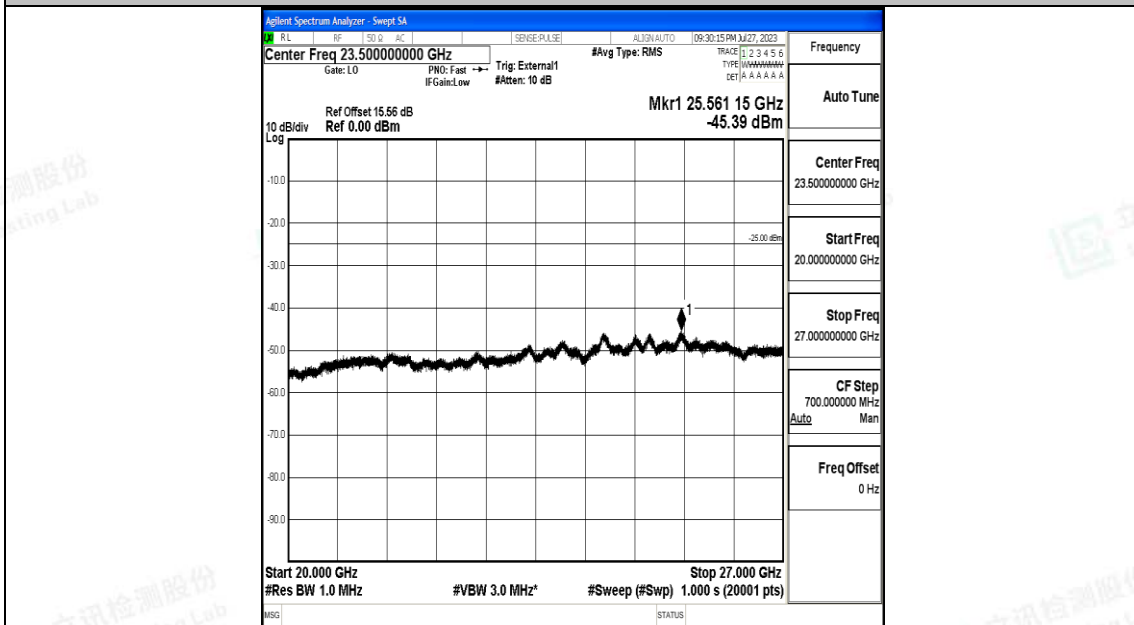

Band41_20MHz_16QAM_41490_1RB#0_1000~20000_1000~20000

Band41_20MHz_16QAM_41490_1RB#0_20000~27000_20000~27000