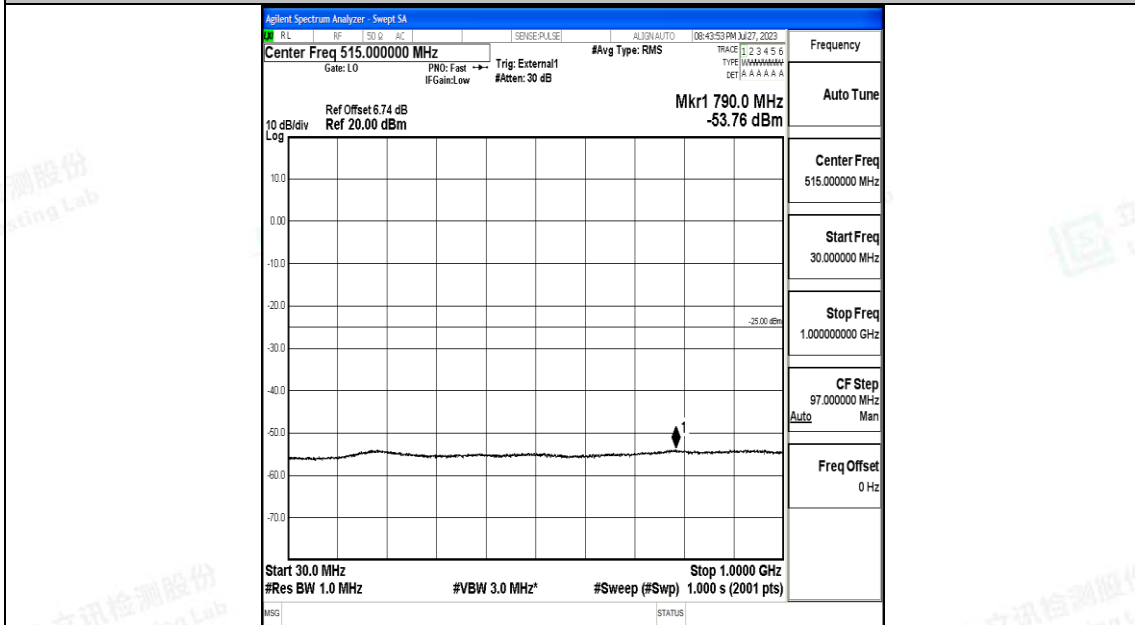

Band41_10MHz_16QAM_40620_1RB#0_0.15~30_0.15~30

Band41_10MHz_16QAM_40620_1RB#0_30~1000_30~1000