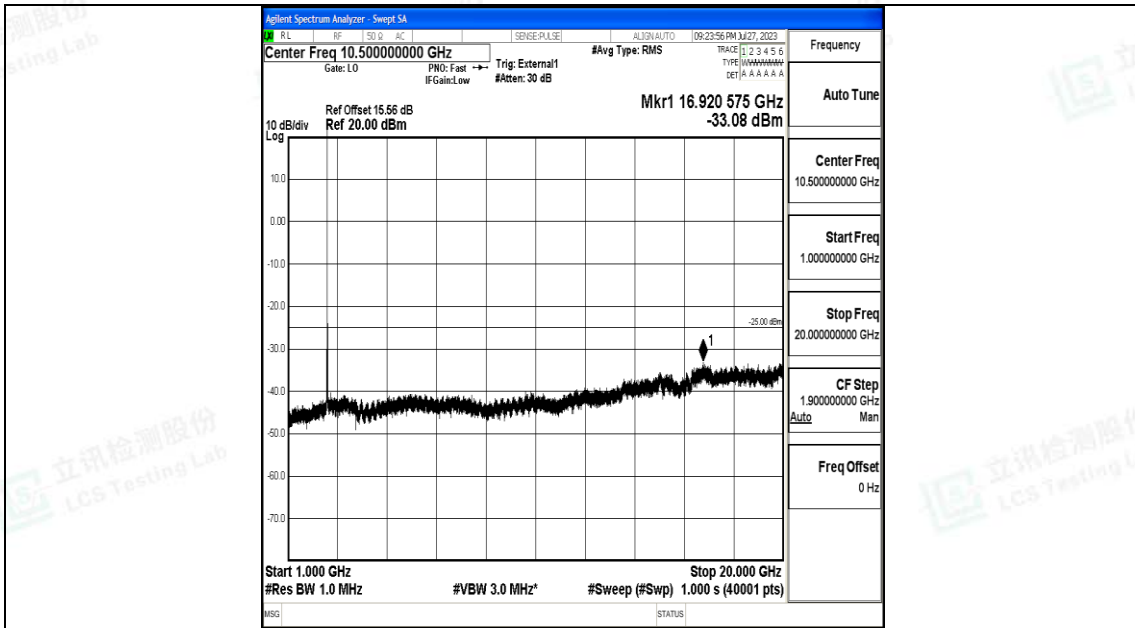

Band41\_20MHz\_QPSK\_39750\_1RB#0\_20000~27000\_20000~27000

Band41\_20MHz\_16QAM\_39750\_1RB#0\_0.009~0.15\_0.009~0.15

Band41\_20MHz\_16QAM\_39750\_1RB#0\_0.15~30\_0.15~30

Band41\_20MHz\_16QAM\_39750\_1RB#0\_30~1000\_30~1000