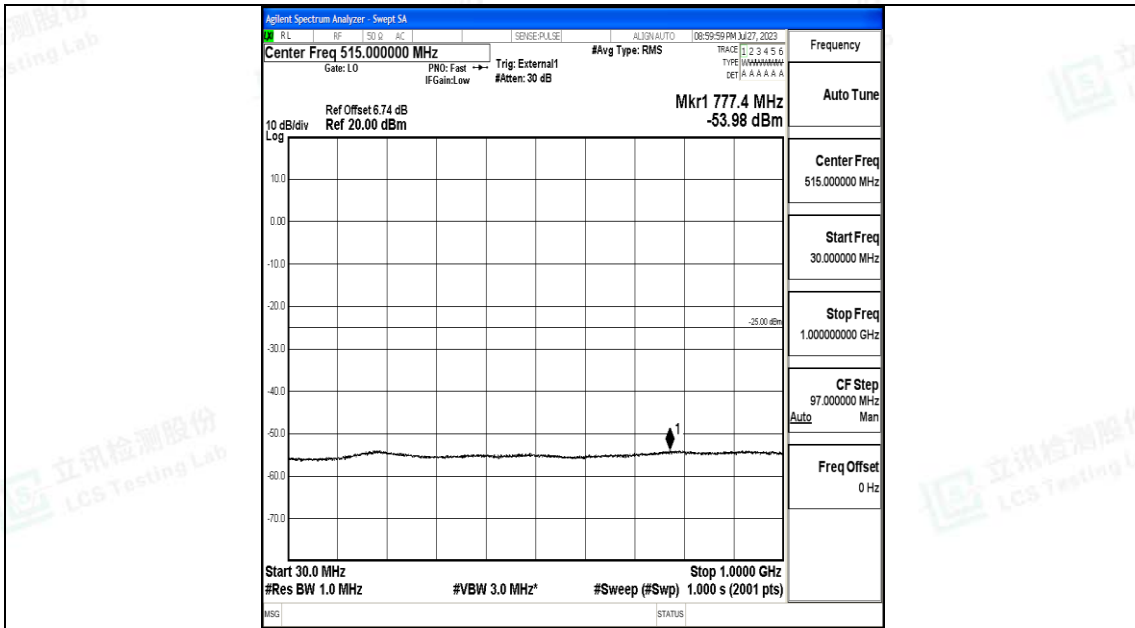

Band41\_10MHz\_16QAM\_41540\_1RB#0\_1000~20000\_1000~20000

Band41\_10MHz\_16QAM\_41540\_1RB#0\_20000~27000\_20000~27000

Band41\_15MHz\_QPSK\_39725\_1RB#0\_0.009~0.15\_0.009~0.15

Band41\_15MHz\_QPSK\_39725\_1RB#0\_0.15~30\_0.15~30