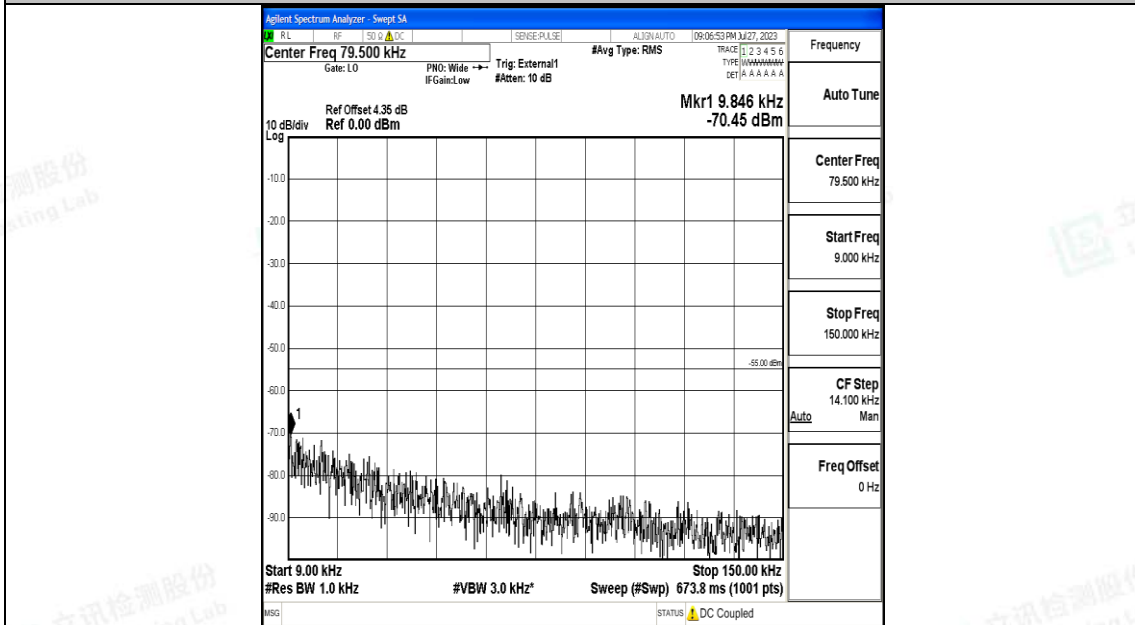

Band41\_15MHz\_QPSK\_41515\_1RB#0\_30~1000\_30~1000

Band41\_15MHz\_QPSK\_41515\_1RB#0\_1000~20000\_1000~20000

Band41\_15MHz\_QPSK\_41515\_1RB#0\_20000~27000\_20000~27000

Band41\_15MHz\_16QAM\_41515\_1RB#0\_0.009~0.15\_0.009~0.15