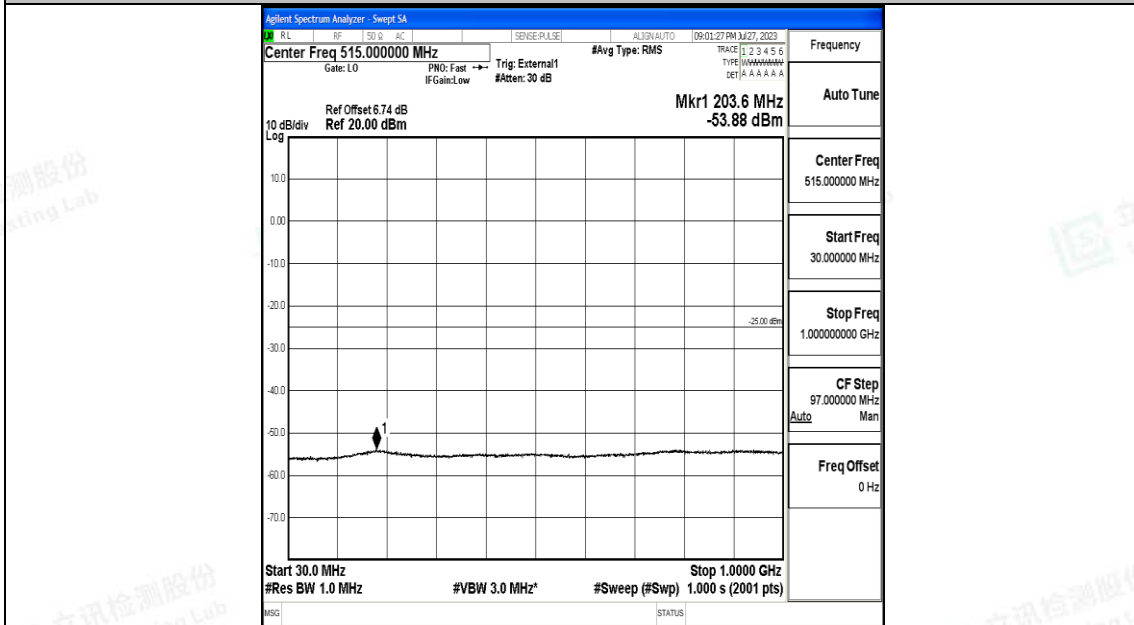

Band41_15MHz_16QAM_39725_1RB#0_0.15~30_0.15~30

Band41_15MHz_16QAM_39725_1RB#0_30~1000_30~1000