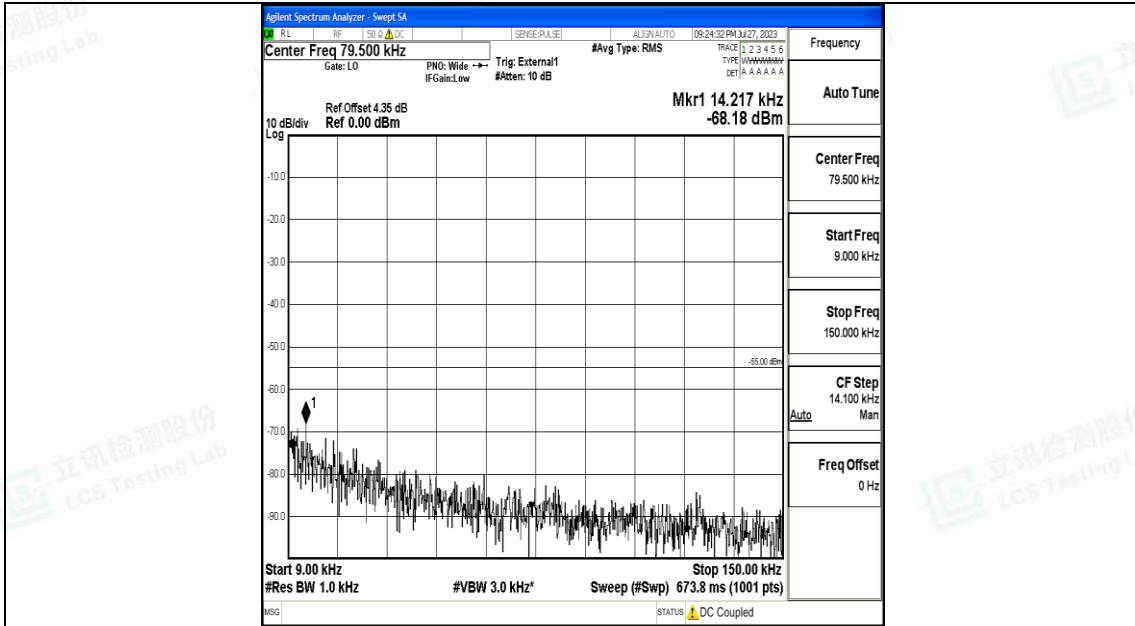

Band41_20MHz_16QAM_39750_1RB#0_20000~27000_20000~27000

Band41_20MHz_QPSK_40620_1RB#0_0.009~0.15_0.009~0.15