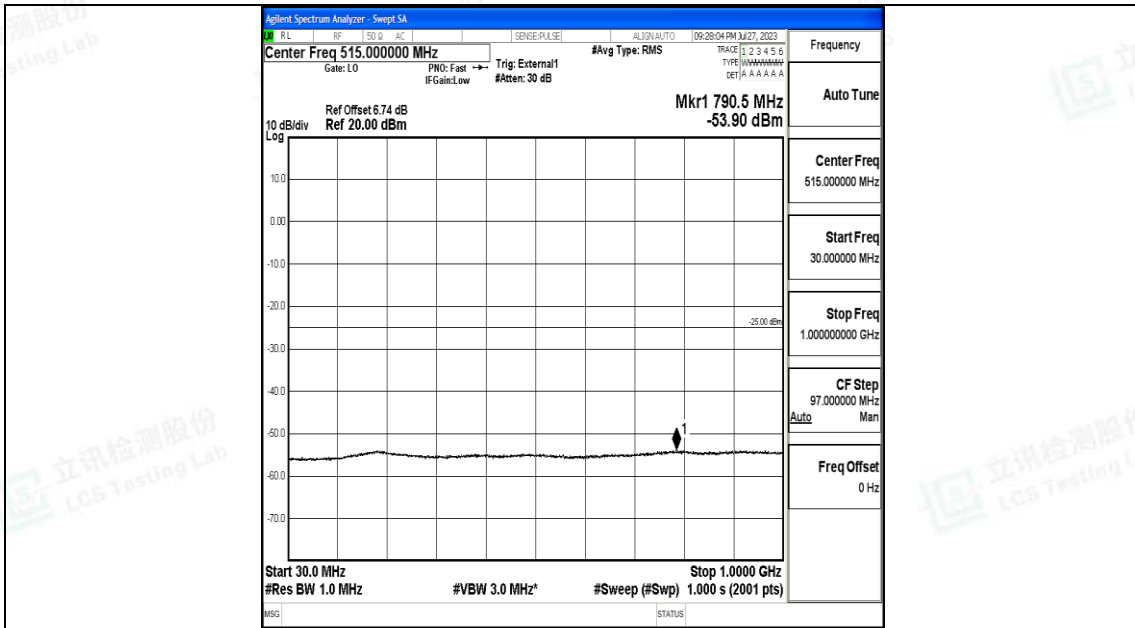

Band41_20MHz_QPSK_41490_1RB#0_0.15~30_0.15~30

Band41_20MHz_QPSK_41490_1RB#0_30~1000_30~1000