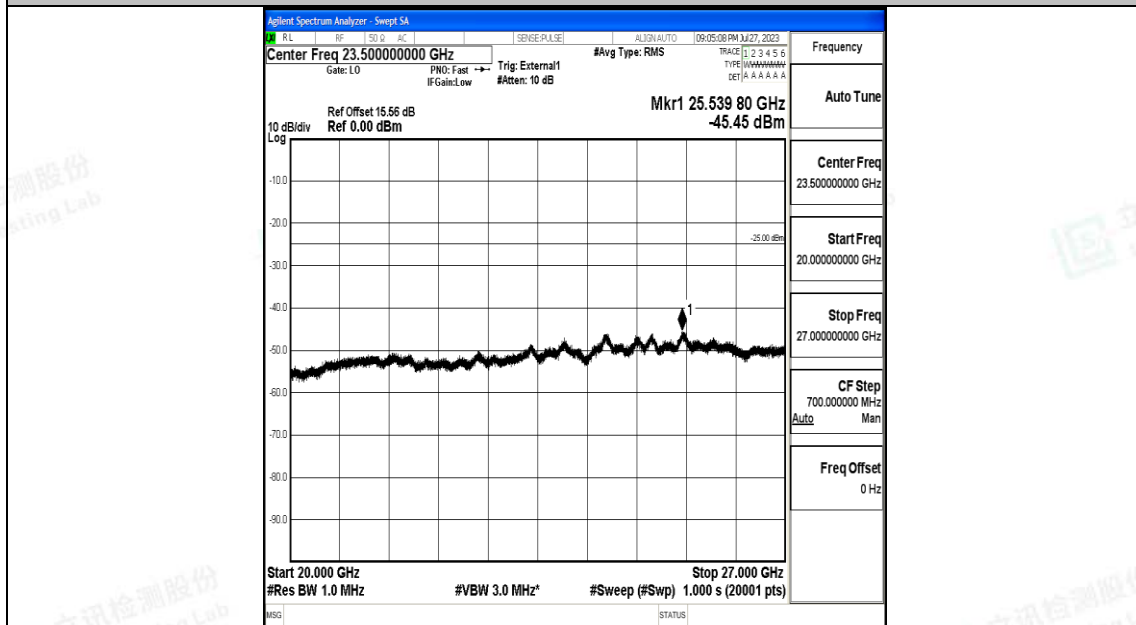

Band41_15MHz_16QAM_40620_1RB#0_1000~20000_1000~20000

Band41_15MHz_16QAM_40620_1RB#0_20000~27000_20000~27000