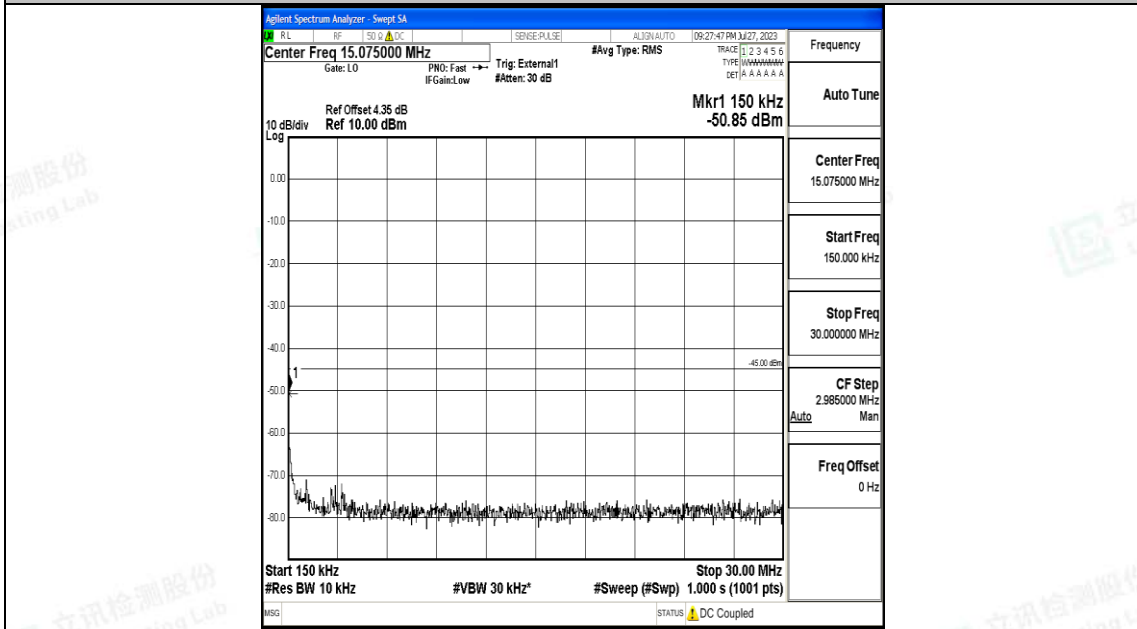

Band41_20MHz_QPSK_41490_1RB#0_0.009~0.15_0.009~0.15

Band41_20MHz_QPSK_41490_1RB#0_0.15~30_0.15~30