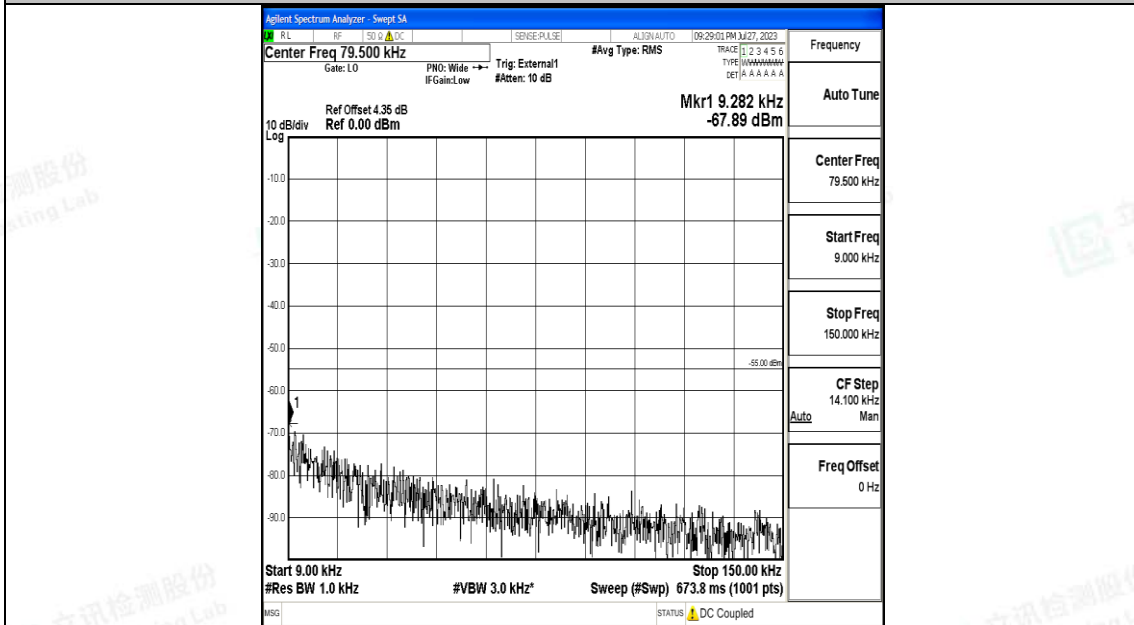

Band41_20MHz_QPSK_41490_1RB#0_20000~27000_20000~27000

Band41_20MHz_16QAM_41490_1RB#0_0.009~0.15_0.009~0.15