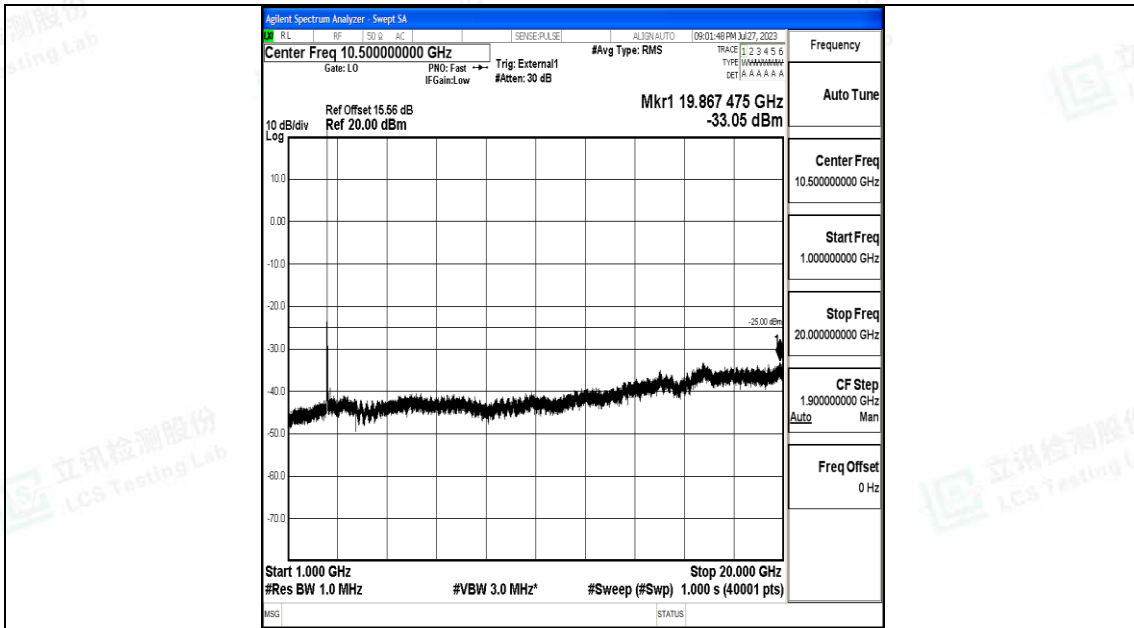

Band41_15MHz_16QAM_39725_1RB#0_30~1000_30~1000

Band41_15MHz_16QAM_39725_1RB#0_1000~20000_1000~20000