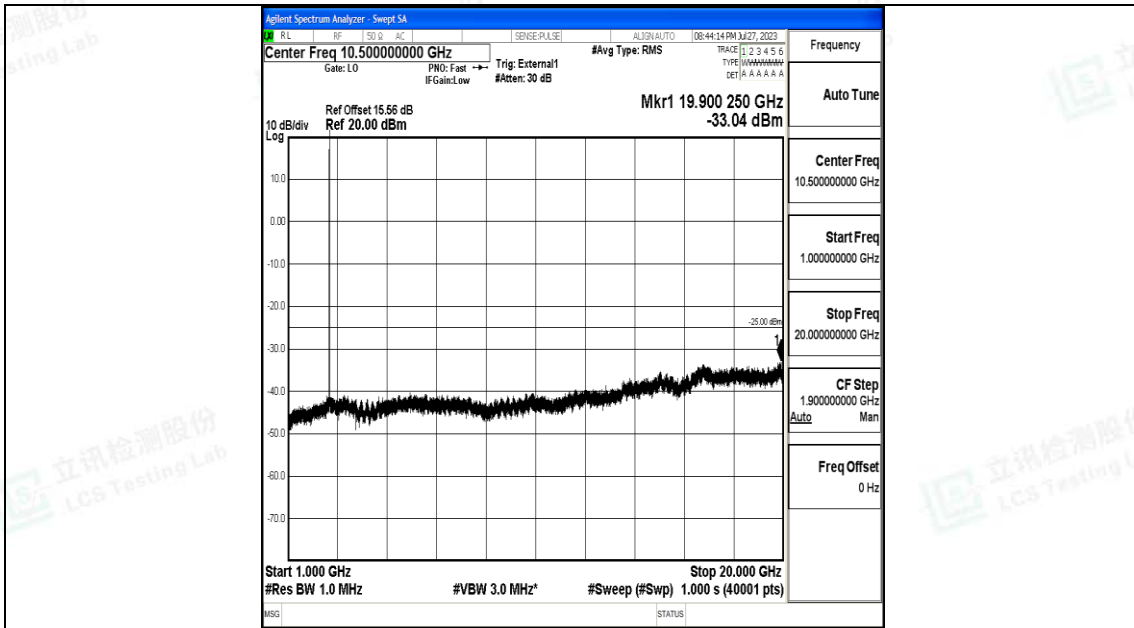

Band41_10MHz_16QAM_40620_1RB#0_30~1000_30~1000

Band41_10MHz_16QAM_40620_1RB#0_1000~20000_1000~20000