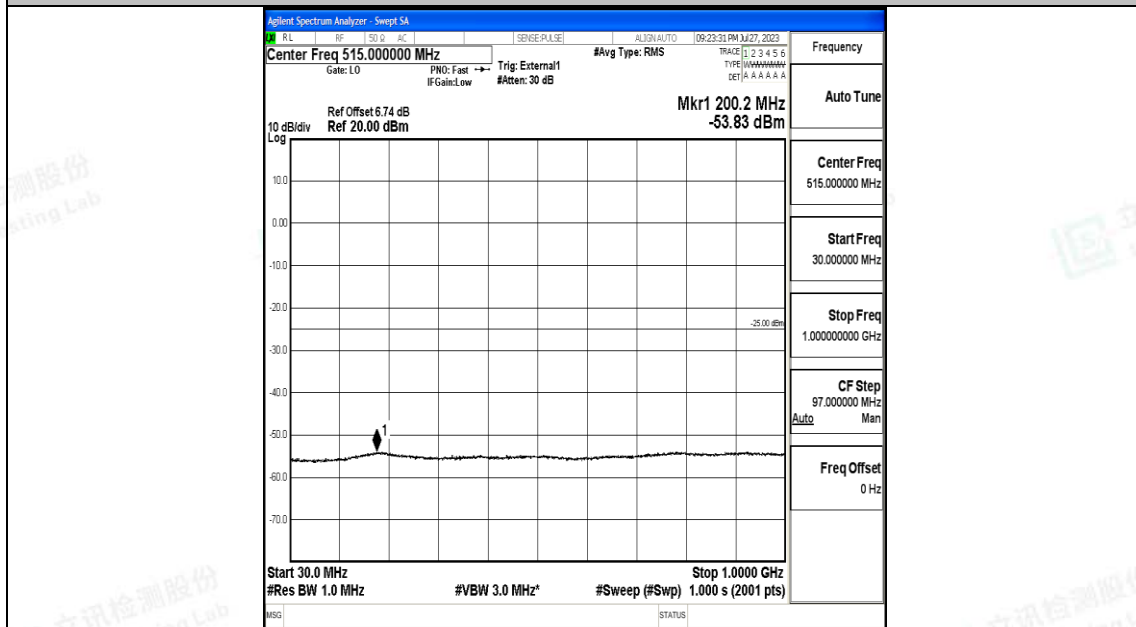

Band41\_20MHz\_QPSK\_39750\_1RB#0\_20000~27000\_20000~27000

Band41\_20MHz\_16QAM\_39750\_1RB#0\_0.009~0.15\_0.009~0.15

Band41\_20MHz\_16QAM\_39750\_1RB#0\_0.15~30\_0.15~30

Band41\_20MHz\_16QAM\_39750\_1RB#0\_30~1000\_30~1000