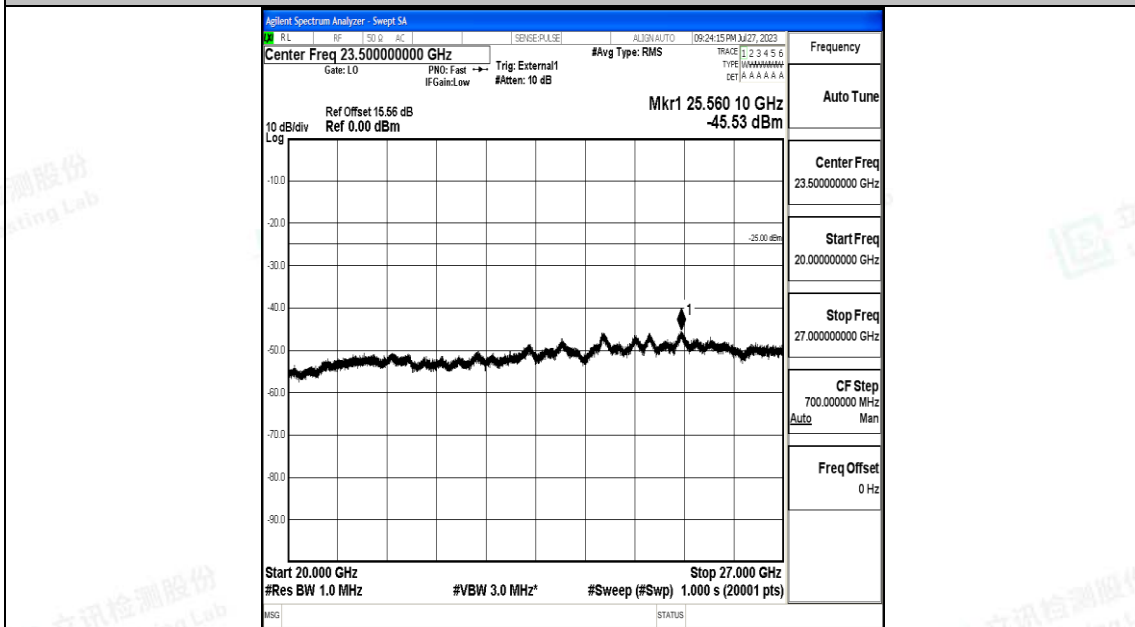

Band41_20MHz_16QAM_39750_1RB#0_1000~20000_1000~20000

Band41_20MHz_16QAM_39750_1RB#0_20000~27000_20000~27000