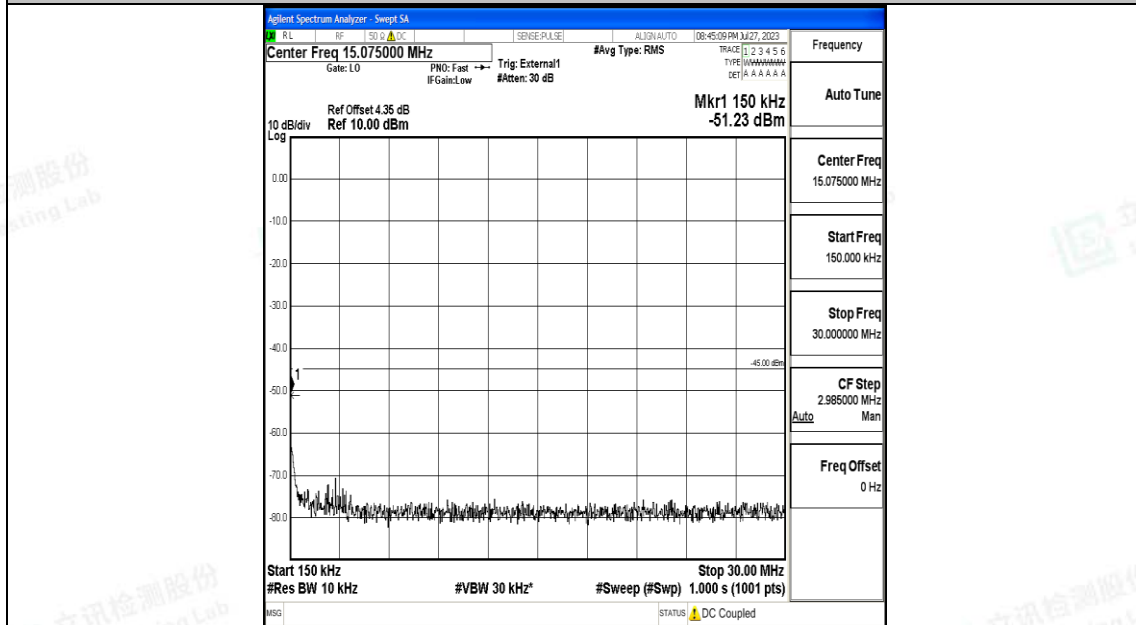

Band41_10MHz_QPSK_41540_1RB#0_0.009~0.15_0.009~0.15

Band41_10MHz_QPSK_41540_1RB#0_0.15~30_0.15~30