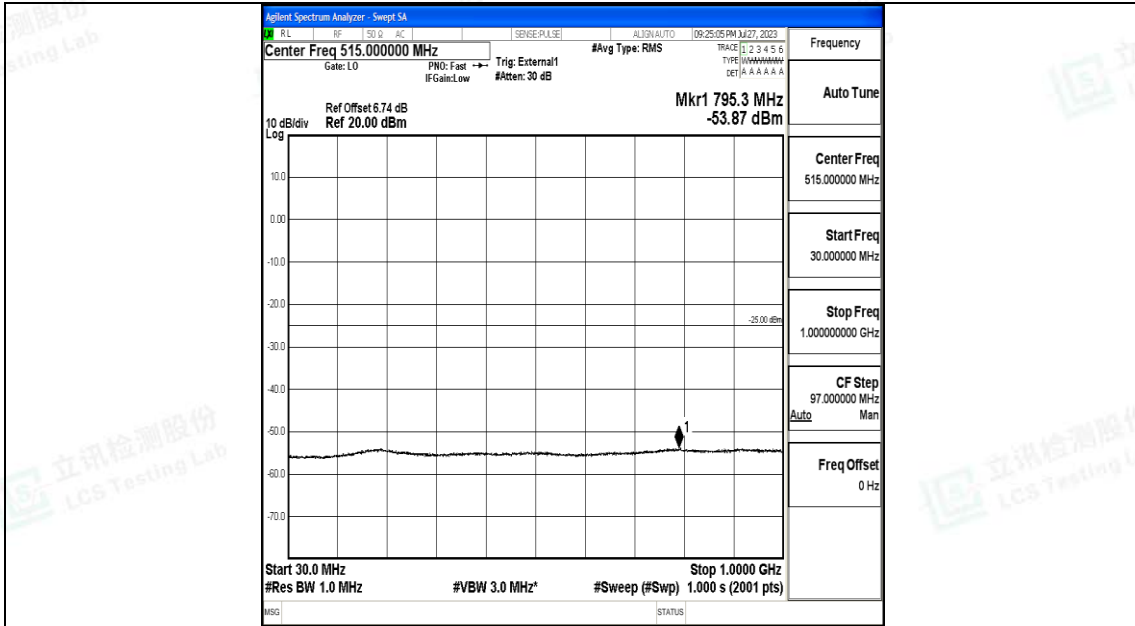

Band41\_20MHz\_16QAM\_39750\_1RB#0\_1000~20000\_1000~20000

Band41\_20MHz\_16QAM\_39750\_1RB#0\_20000~27000\_20000~27000

Band41\_20MHz\_QPSK\_40620\_1RB#0\_0.009~0.15\_0.009~0.15

Band41\_20MHz\_QPSK\_40620\_1RB#0\_0.15~30\_0.15~30