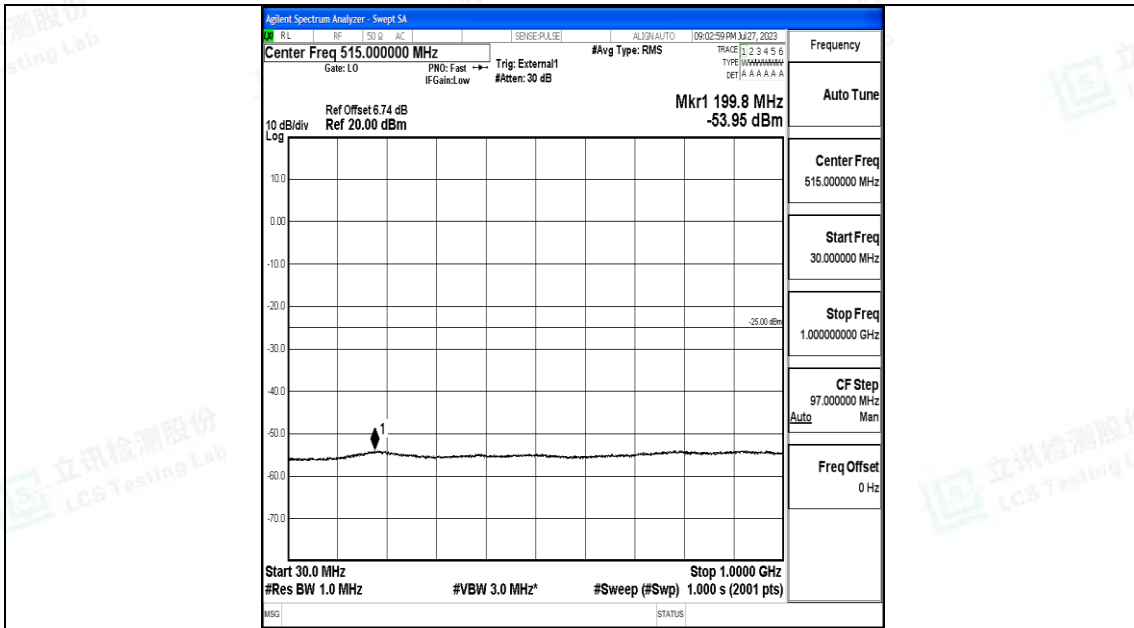

Band41_15MHz_QPSK_40620_1RB#0_0.15~30_0.15~30

Band41_15MHz_QPSK_40620_1RB#0_30~1000_30~1000