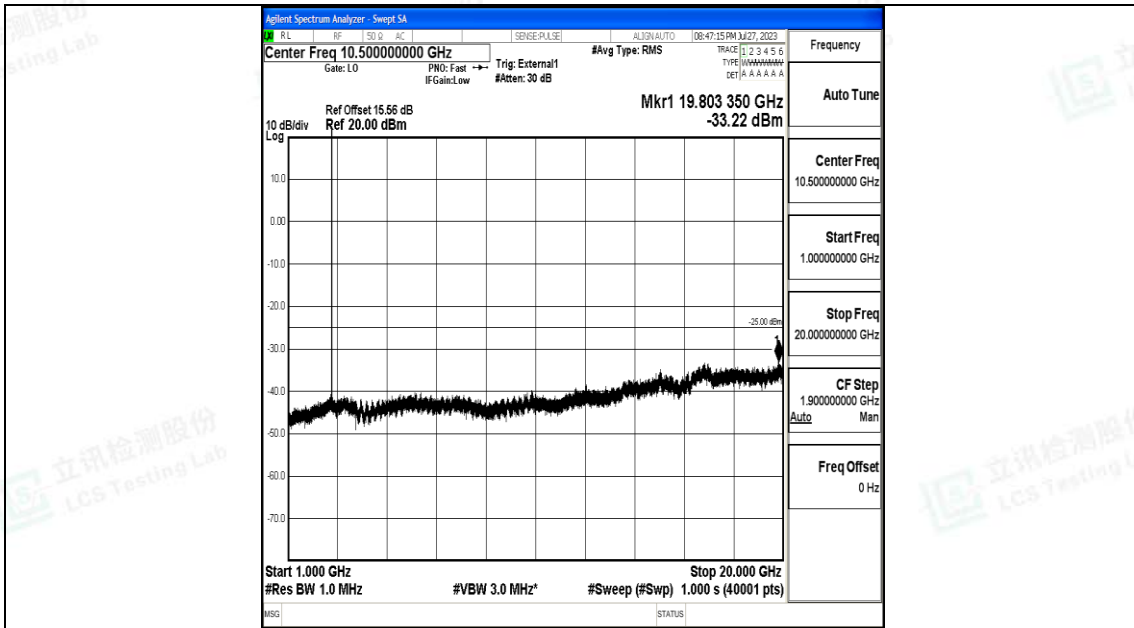

Band41\_10MHz\_QPSK\_41540\_1RB#0\_20000~27000\_20000~27000

Band41\_10MHz\_16QAM\_41540\_1RB#0\_0.009~0.15\_0.009~0.15

Band41\_10MHz\_16QAM\_41540\_1RB#0\_0.15~30\_0.15~30

Band41\_10MHz\_16QAM\_41540\_1RB#0\_30~1000\_30~1000