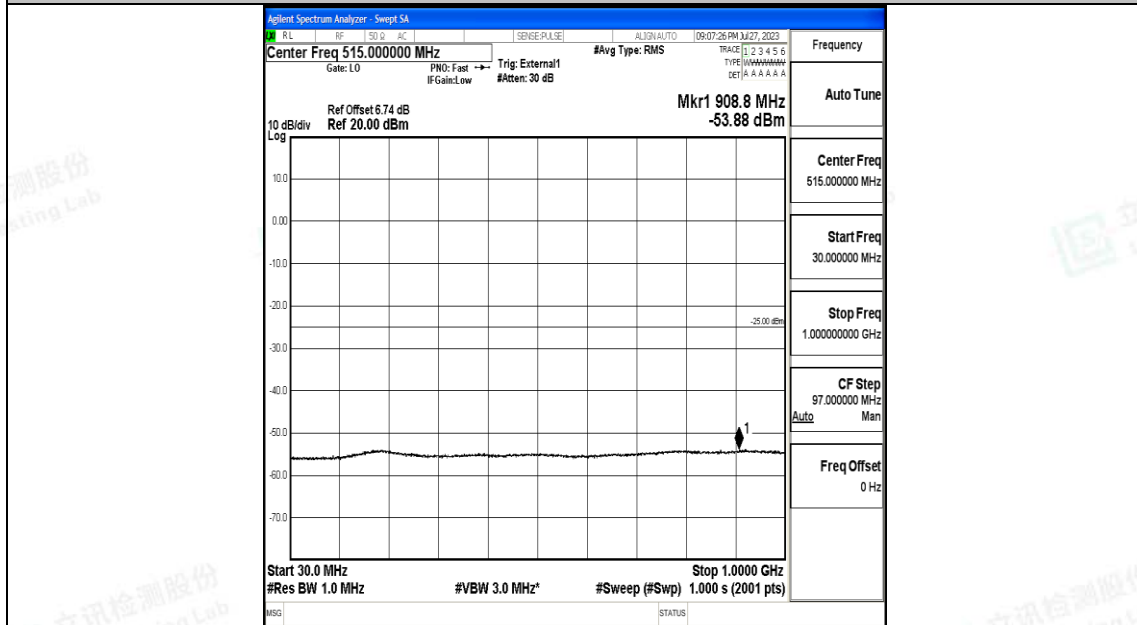

Band41_15MHz_16QAM_41515_1RB#0_0.15~30_0.15~30

Band41_15MHz_16QAM_41515_1RB#0_30~1000_30~1000