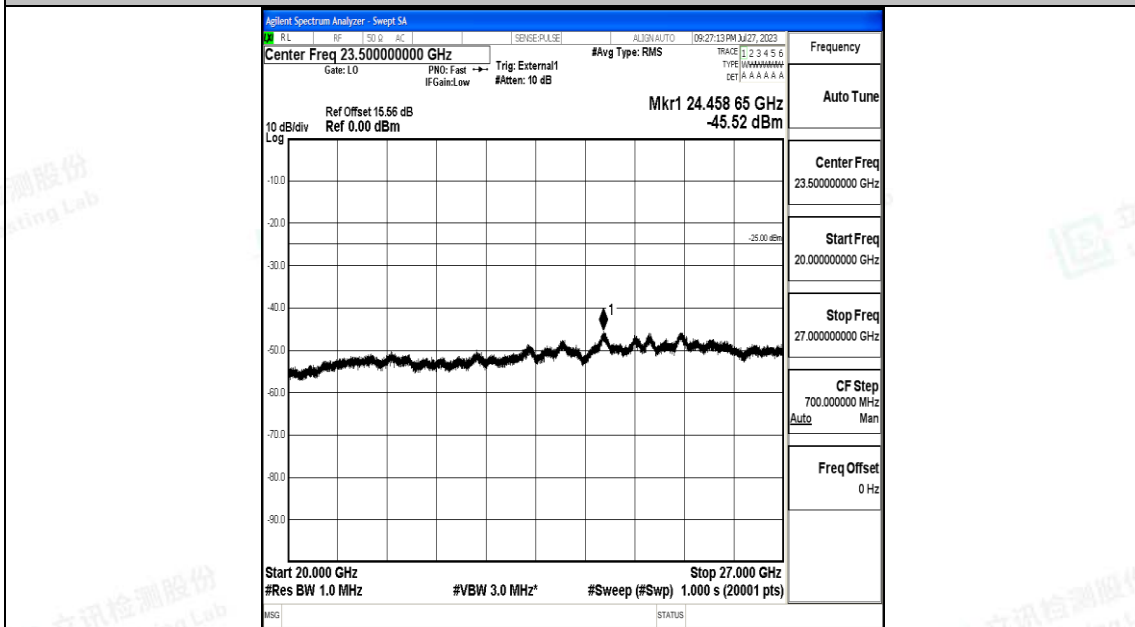

Band41\_20MHz\_16QAM\_40620\_1RB#0\_0.15~30\_0.15~30

Band41\_20MHz\_16QAM\_40620\_1RB#0\_30~1000\_30~1000

Band41\_20MHz\_16QAM\_40620\_1RB#0\_1000~20000\_1000~20000

Band41\_20MHz\_16QAM\_40620\_1RB#0\_20000~27000\_20000~27000