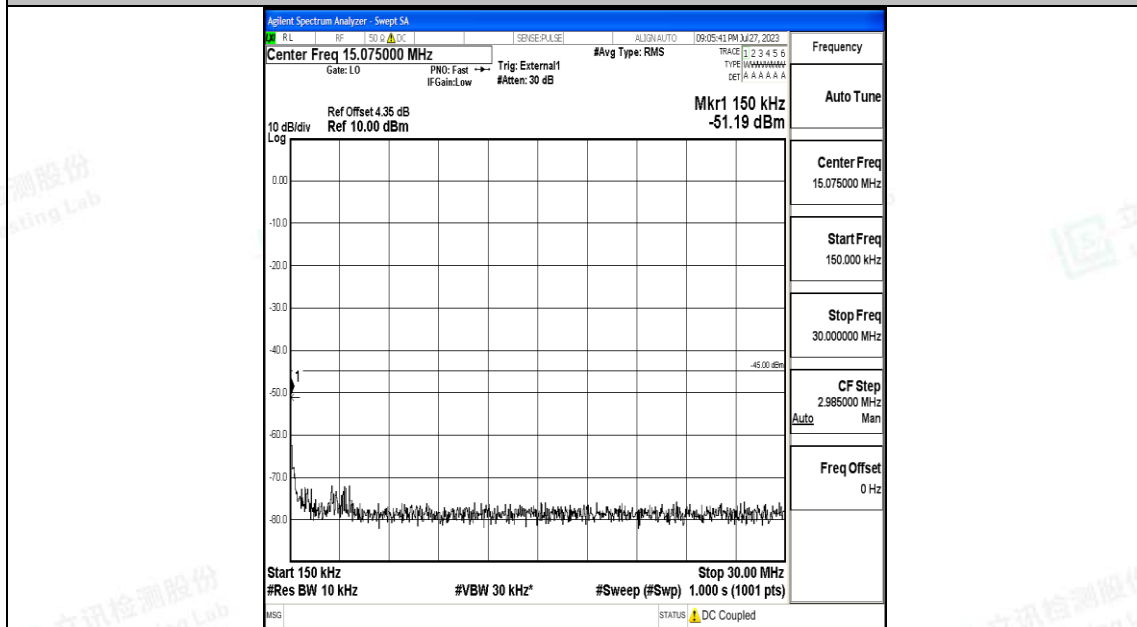

Band41\_15MHz\_16QAM\_40620\_1RB#0\_1000~20000\_1000~20000

Band41\_15MHz\_16QAM\_40620\_1RB#0\_20000~27000\_20000~27000

Band41\_15MHz\_QPSK\_41515\_1RB#0\_0.009~0.15\_0.009~0.15

Band41\_15MHz\_QPSK\_41515\_1RB#0\_0.15~30\_0.15~30