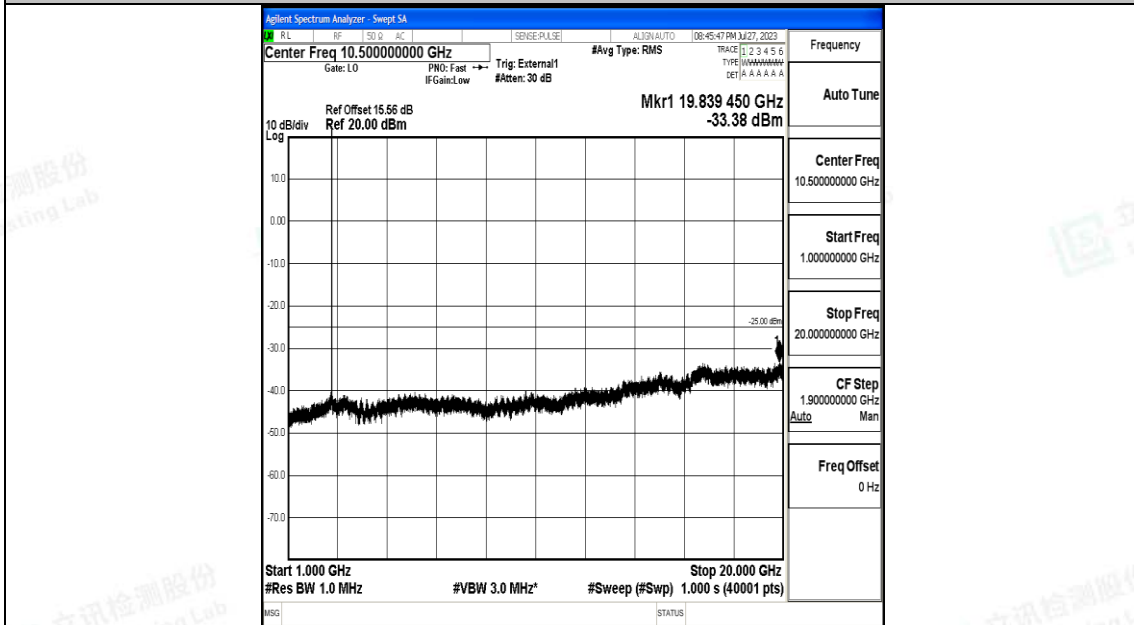

Band41\_10MHz\_QPSK\_41540\_1RB#0\_0.009~0.15\_0.009~0.15

Band41\_10MHz\_QPSK\_41540\_1RB#0\_0.15~30\_0.15~30

Band41\_10MHz\_QPSK\_41540\_1RB#0\_30~1000\_30~1000

Band41\_10MHz\_QPSK\_41540\_1RB#0\_1000~20000\_1000~20000