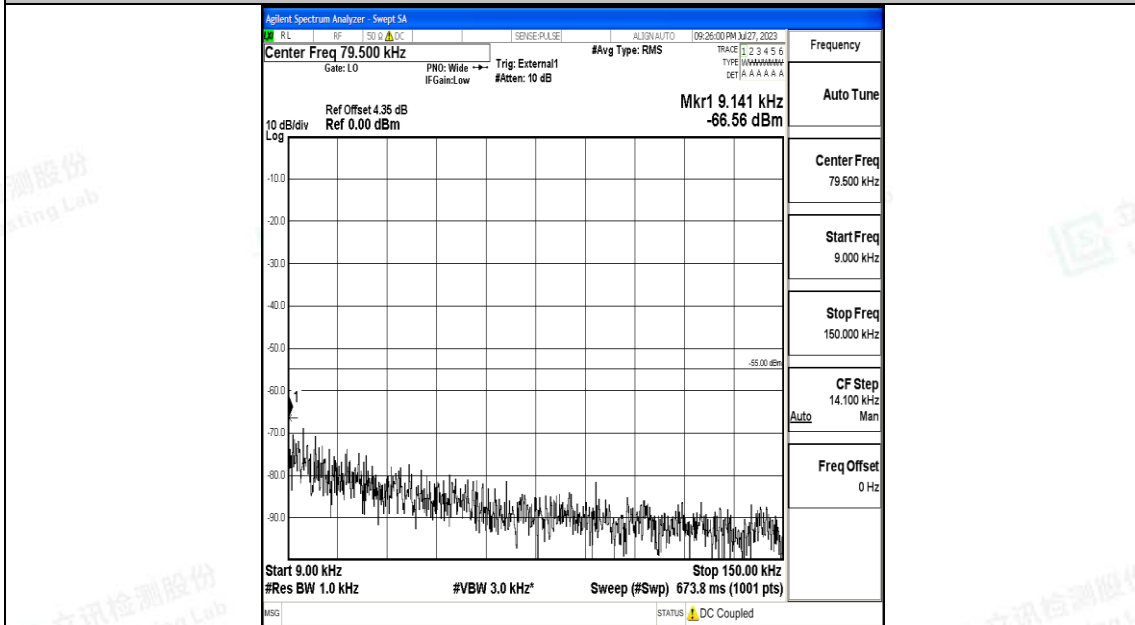

Band41\_20MHz\_QPSK\_40620\_1RB#0\_30~1000\_30~1000

Band41\_20MHz\_QPSK\_40620\_1RB#0\_1000~20000\_1000~20000

Band41\_20MHz\_QPSK\_40620\_1RB#0\_20000~27000\_20000~27000

Band41\_20MHz\_16QAM\_40620\_1RB#0\_0.009~0.15\_0.009~0.15