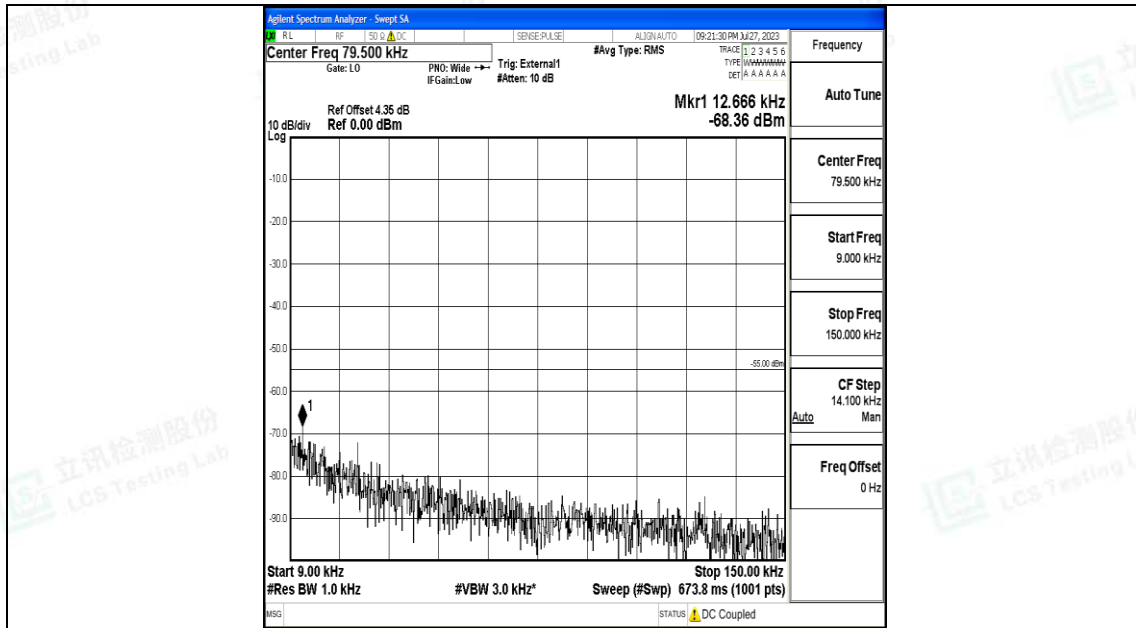

Band41\_15MHz\_16QAM\_41515\_1RB#0\_0.15~30\_0.15~30

Band41\_15MHz\_16QAM\_41515\_1RB#0\_30~1000\_30~1000

Band41\_15MHz\_16QAM\_41515\_1RB#0\_1000~20000\_1000~20000

Band41\_15MHz\_16QAM\_41515\_1RB#0\_20000~27000\_20000~27000