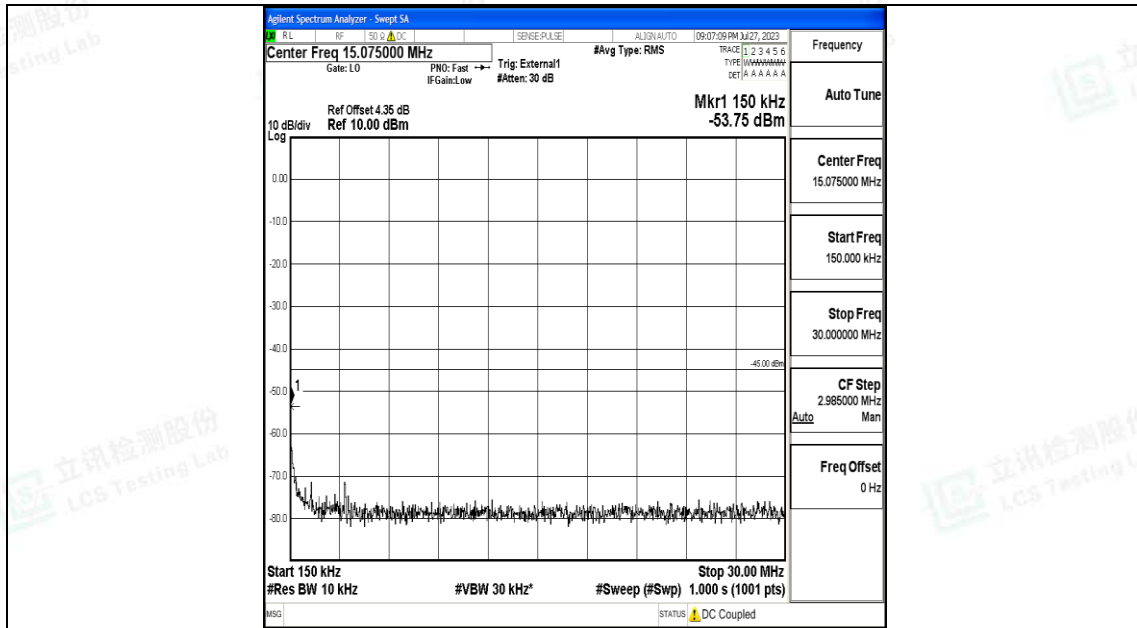

Band41\_15MHz\_QPSK\_41515\_1RB#0\_30~1000\_30~1000

Band41\_15MHz\_QPSK\_41515\_1RB#0\_1000~20000\_1000~20000

Band41\_15MHz\_QPSK\_41515\_1RB#0\_20000~27000\_20000~27000

Band41\_15MHz\_16QAM\_41515\_1RB#0\_0.009~0.15\_0.009~0.15