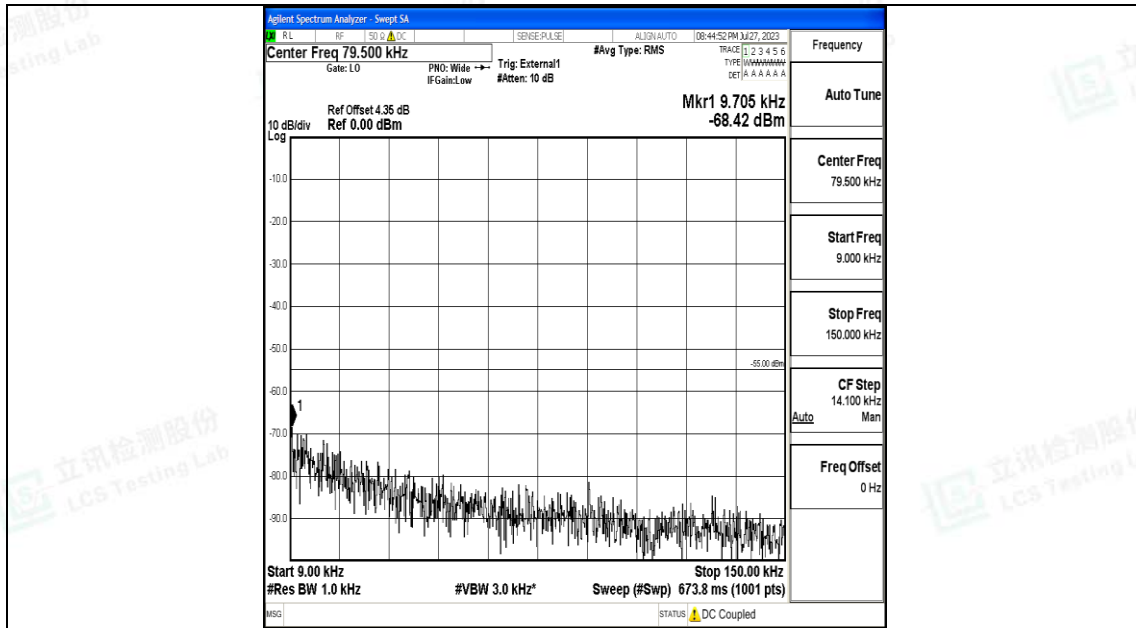

Band41\_10MHz\_16QAM\_40620\_1RB#0\_0.15~30\_0.15~30

Band41\_10MHz\_16QAM\_40620\_1RB#0\_30~1000\_30~1000

Band41\_10MHz\_16QAM\_40620\_1RB#0\_1000~20000\_1000~20000

Band41\_10MHz\_16QAM\_40620\_1RB#0\_20000~27000\_20000~27000