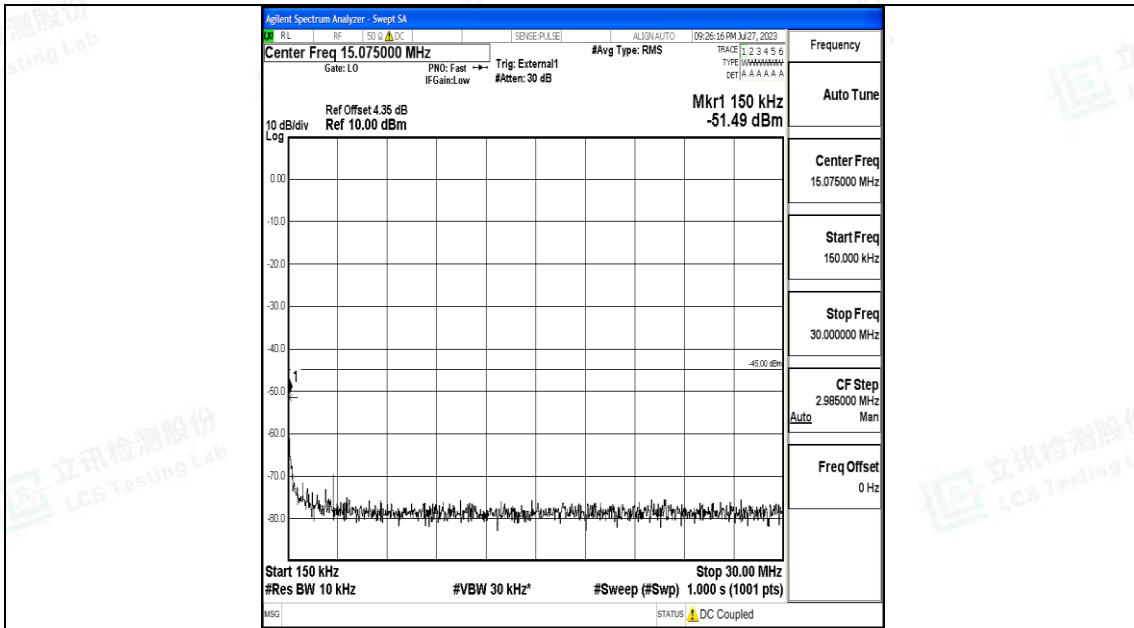

Band41\_20MHz\_QPSK\_40620\_1RB#0\_30~1000\_30~1000

Band41\_20MHz\_QPSK\_40620\_1RB#0\_1000~20000\_1000~20000

Band41\_20MHz\_QPSK\_40620\_1RB#0\_20000~27000\_20000~27000

Band41\_20MHz\_16QAM\_40620\_1RB#0\_0.009~0.15\_0.009~0.15