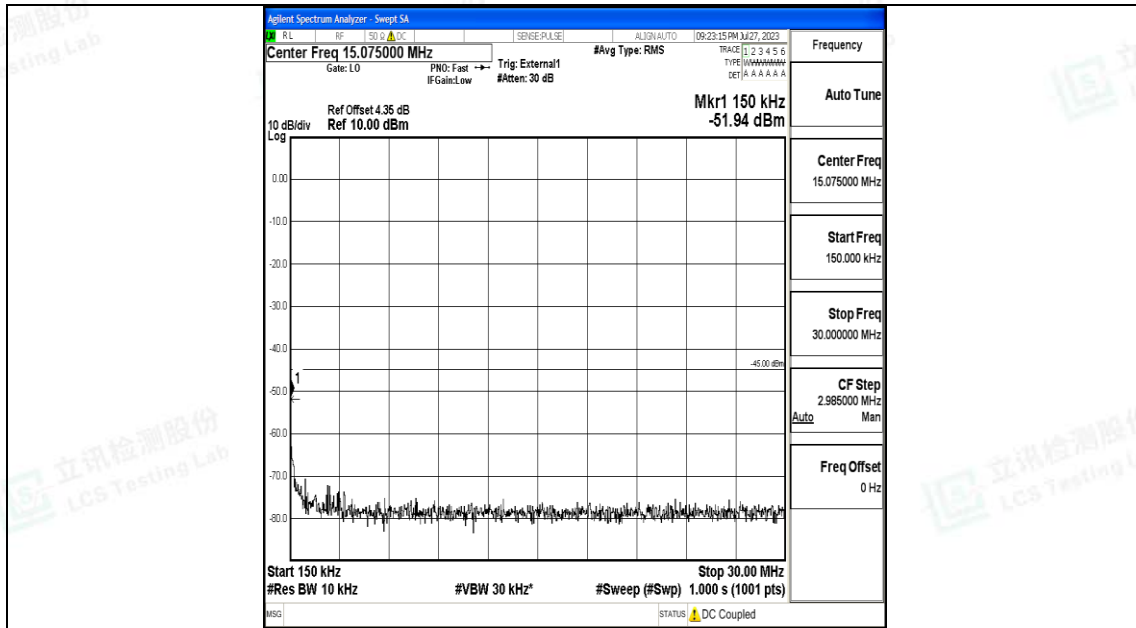

Band41_20MHz_16QAM_39750_1RB#0_0.009~0.15_0.009~0.15

Band41_20MHz_16QAM_39750_1RB#0_0.15~30_0.15~30