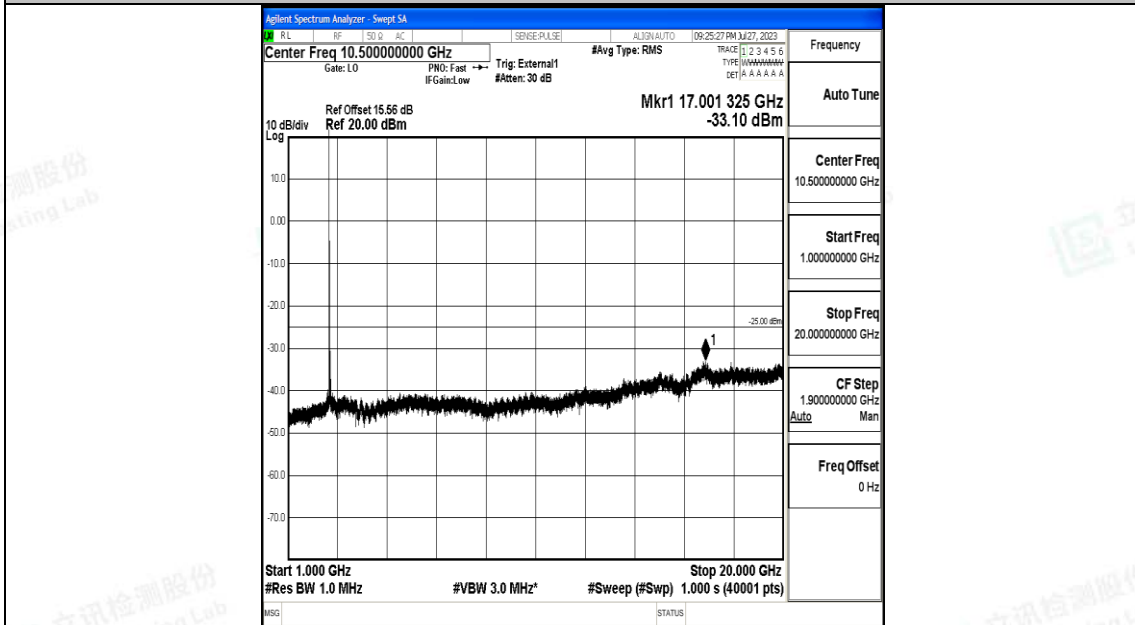

Band41_20MHz_QPSK_40620_1RB#0_30~1000_30~1000

Band41_20MHz_QPSK_40620_1RB#0_1000~20000_1000~20000