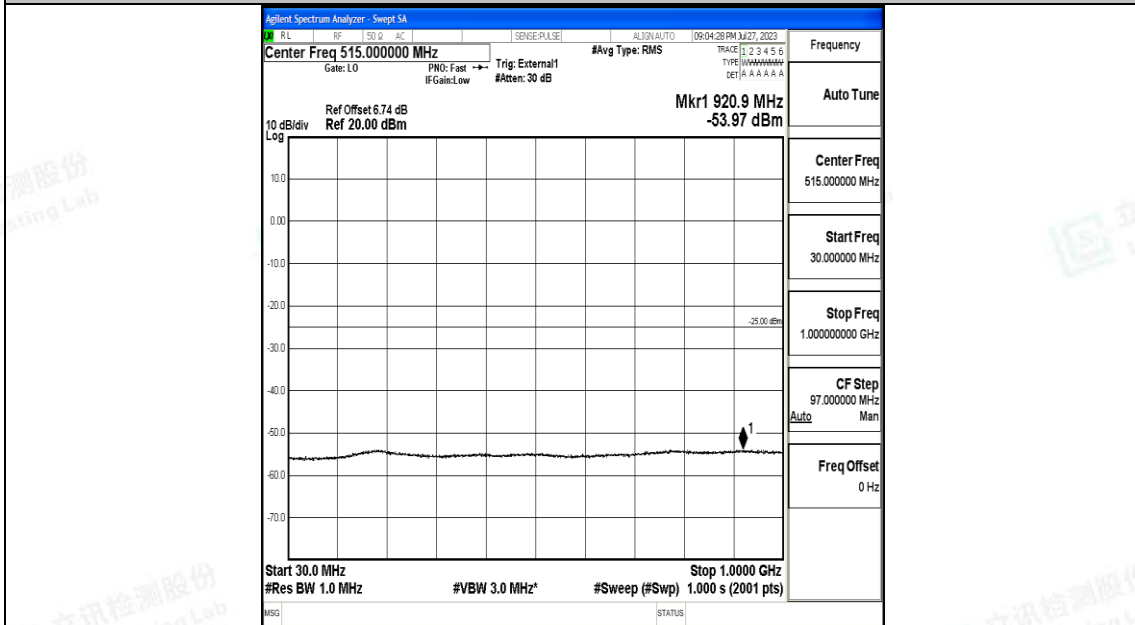

Band41\_15MHz\_QPSK\_40620\_1RB#0\_20000~27000\_20000~27000

Band41\_15MHz\_16QAM\_40620\_1RB#0\_0.009~0.15\_0.009~0.15

Band41\_15MHz\_16QAM\_40620\_1RB#0\_0.15~30\_0.15~30

Band41\_15MHz\_16QAM\_40620\_1RB#0\_30~1000\_30~1000