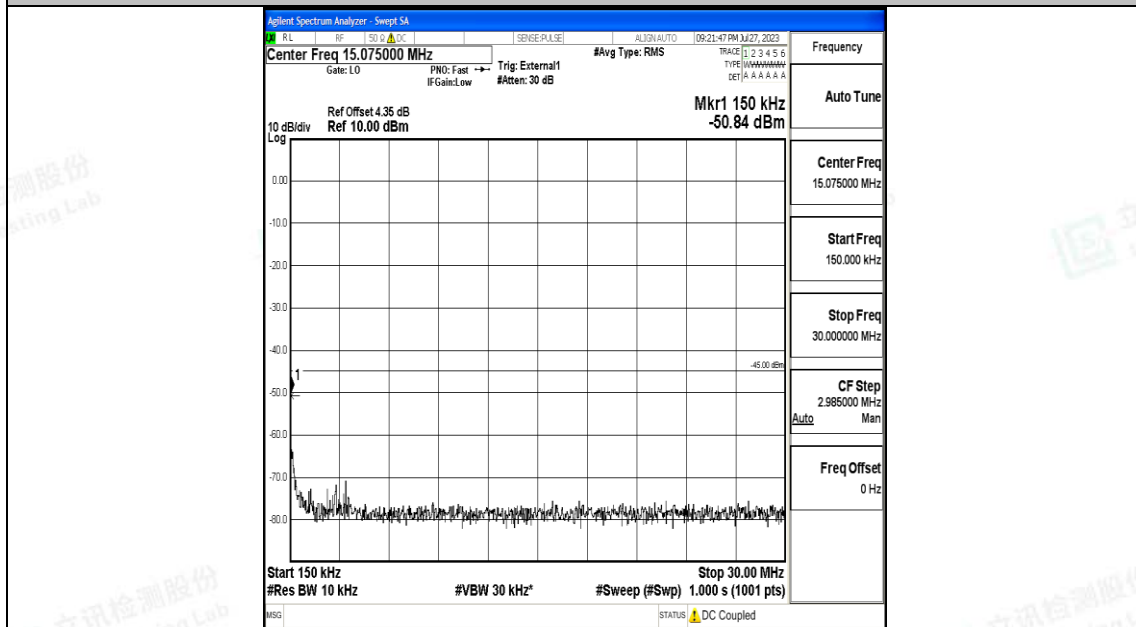

Band41_20MHz_QPSK_39750_1RB#0_0.009~0.15_0.009~0.15

Band41_20MHz_QPSK_39750_1RB#0_0.15~30_0.15~30