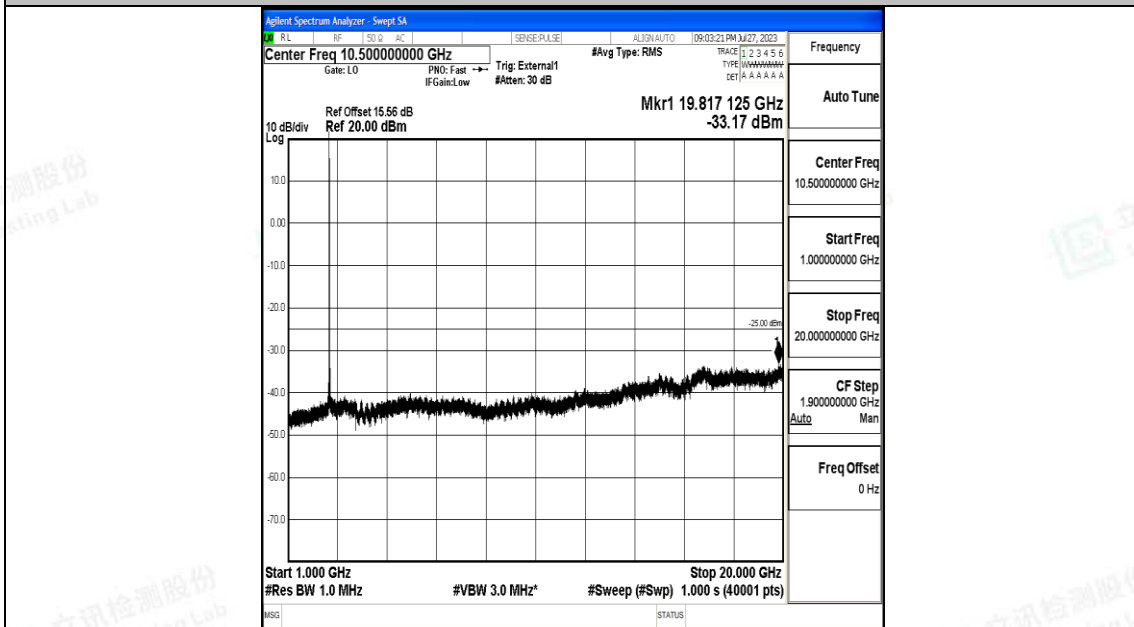

Band41\_15MHz\_QPSK\_40620\_1RB#0\_0.009~0.15\_0.009~0.15

Band41\_15MHz\_QPSK\_40620\_1RB#0\_0.15~30\_0.15~30

Band41\_15MHz\_QPSK\_40620\_1RB#0\_30~1000\_30~1000

Band41\_15MHz\_QPSK\_40620\_1RB#0\_1000~20000\_1000~20000