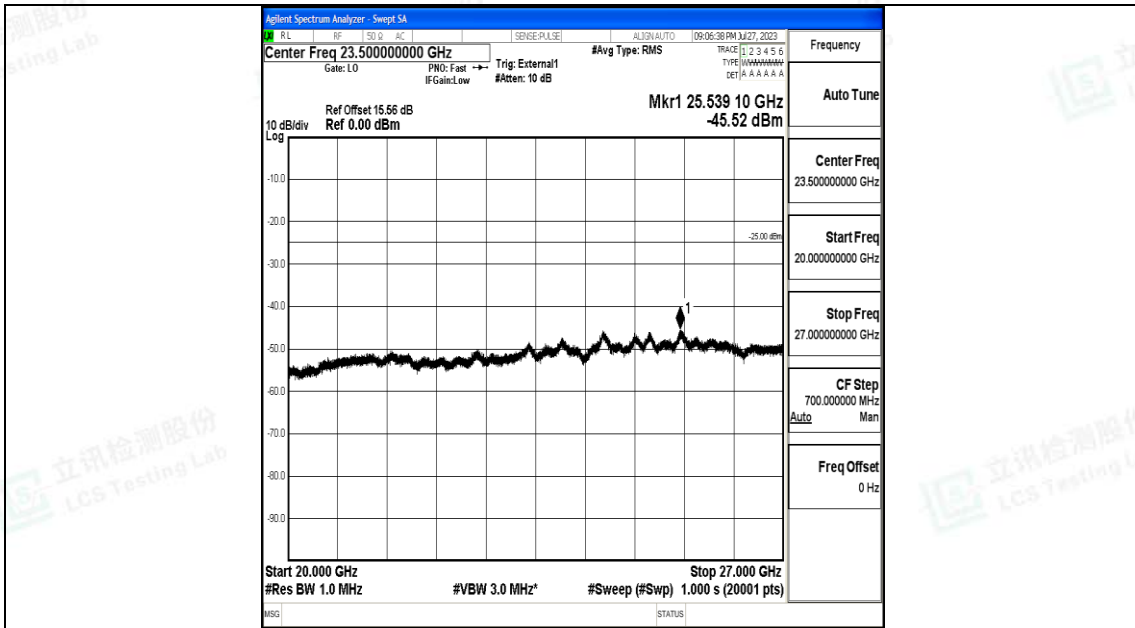

Band41_15MHz_QPSK_41515_1RB#0_1000~20000_1000~20000

Band41_15MHz_QPSK_41515_1RB#0_20000~27000_20000~27000