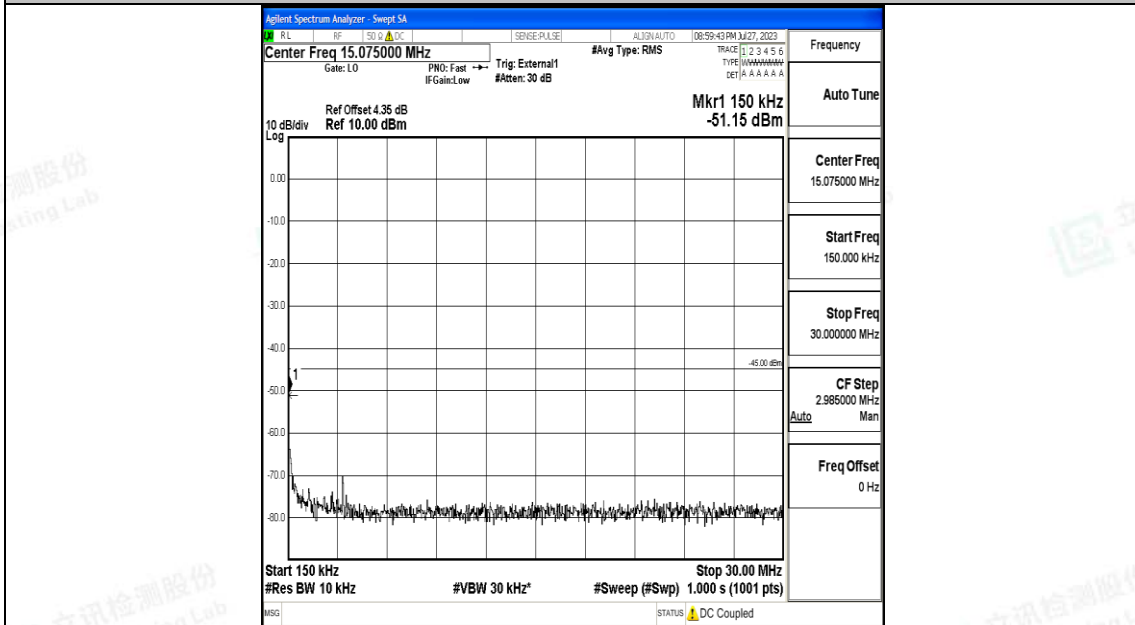

Band41\_10MHz\_16QAM\_41540\_1RB#0\_1000~20000\_1000~20000

Band41\_10MHz\_16QAM\_41540\_1RB#0\_20000~27000\_20000~27000

Band41\_15MHz\_QPSK\_39725\_1RB#0\_0.009~0.15\_0.009~0.15

Band41\_15MHz\_QPSK\_39725\_1RB#0\_0.15~30\_0.15~30