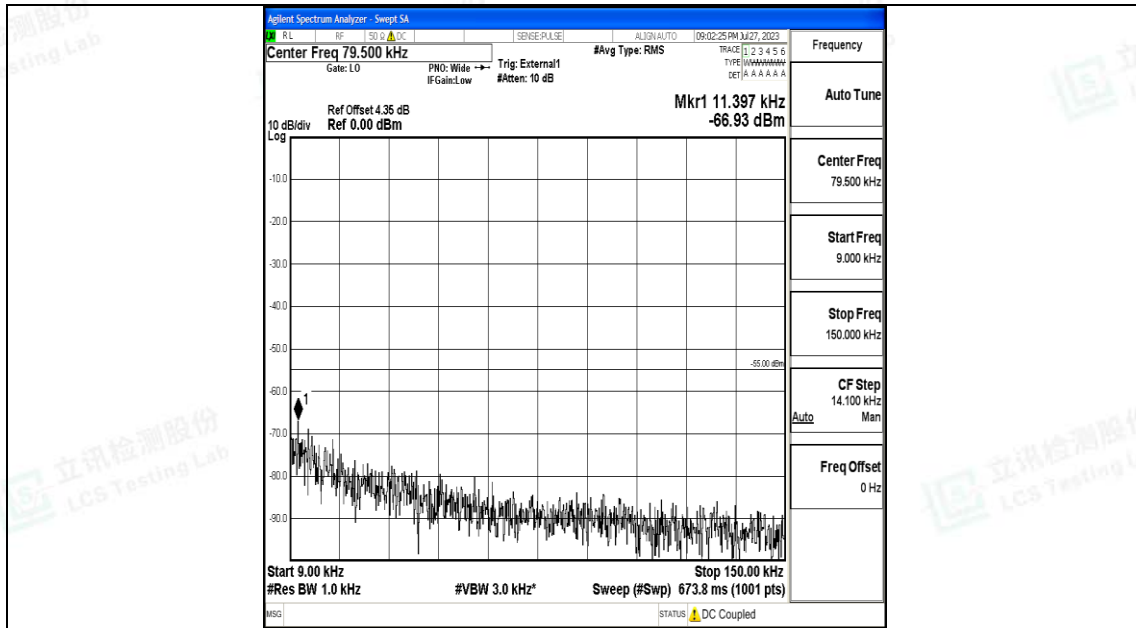

Band41\_15MHz\_16QAM\_39725\_1RB#0\_0.15~30\_0.15~30

Band41\_15MHz\_16QAM\_39725\_1RB#0\_30~1000\_30~1000

Band41\_15MHz\_16QAM\_39725\_1RB#0\_1000~20000\_1000~20000

Band41\_15MHz\_16QAM\_39725\_1RB#0\_20000~27000\_20000~27000