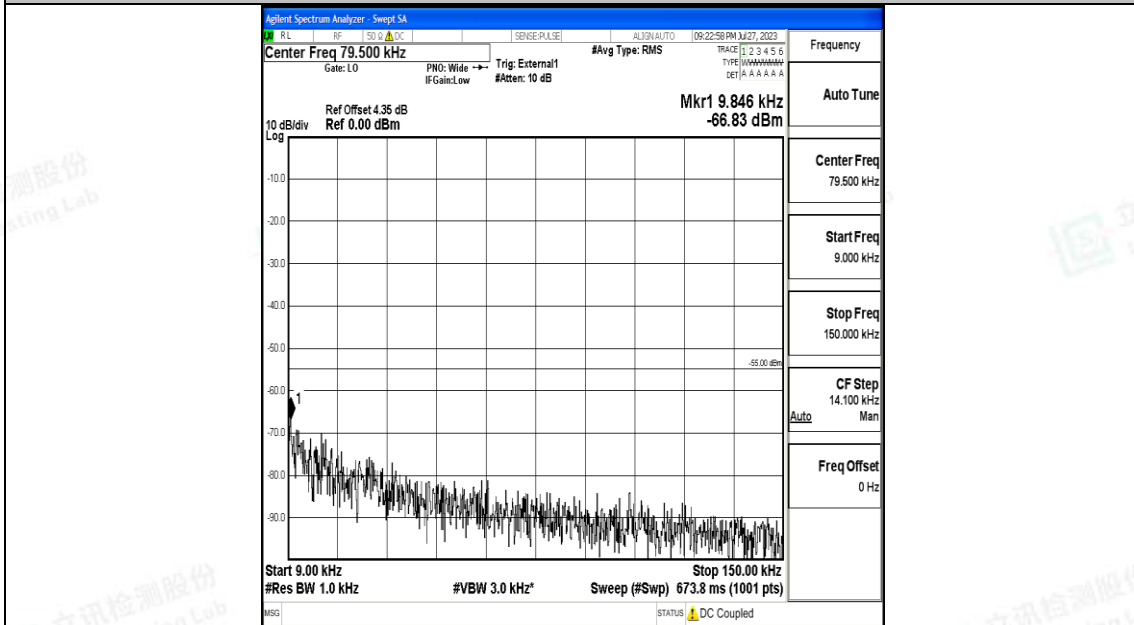

Band41_20MHz_QPSK_39750_1RB#0_20000~27000_20000~27000

Band41_20MHz_16QAM_39750_1RB#0_0.009~0.15_0.009~0.15