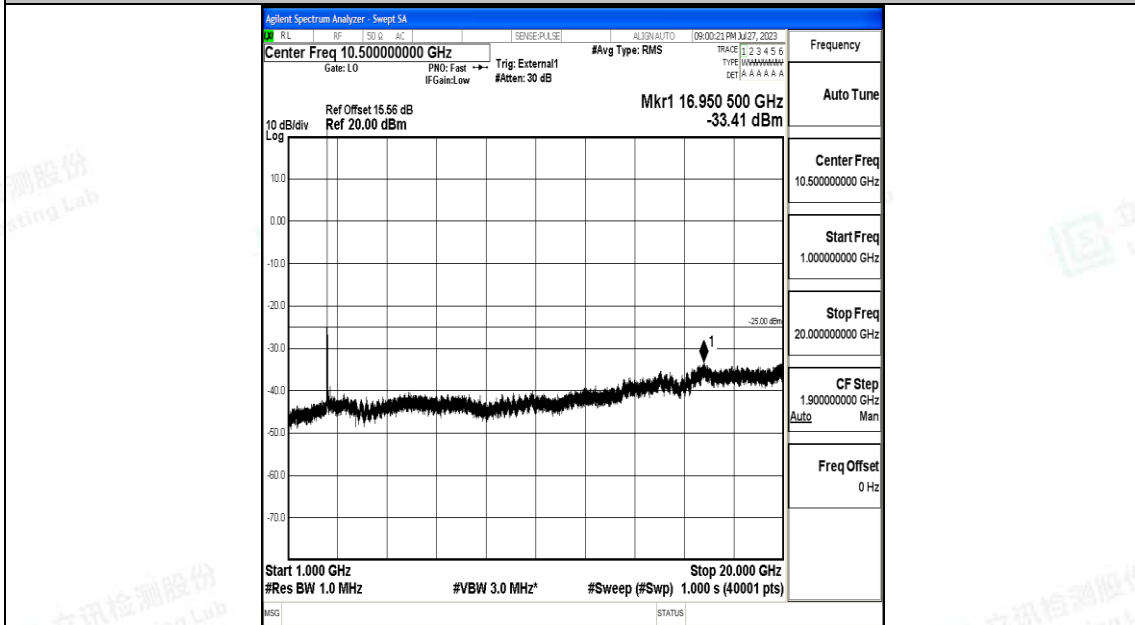

Band41_15MHz_QPSK_39725_1RB#0_30~1000_30~1000

Band41_15MHz_QPSK_39725_1RB#0_1000~20000_1000~20000