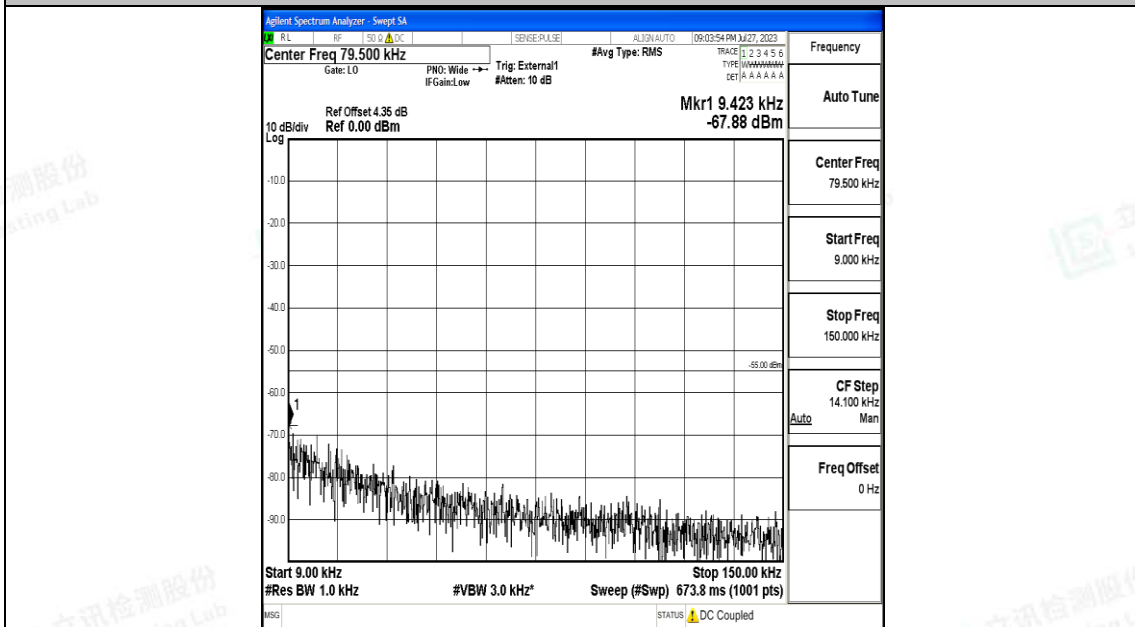

Band41_15MHz_QPSK_40620_1RB#0_20000~27000_20000~27000

Band41_15MHz_16QAM_40620_1RB#0_0.009~0.15_0.009~0.15