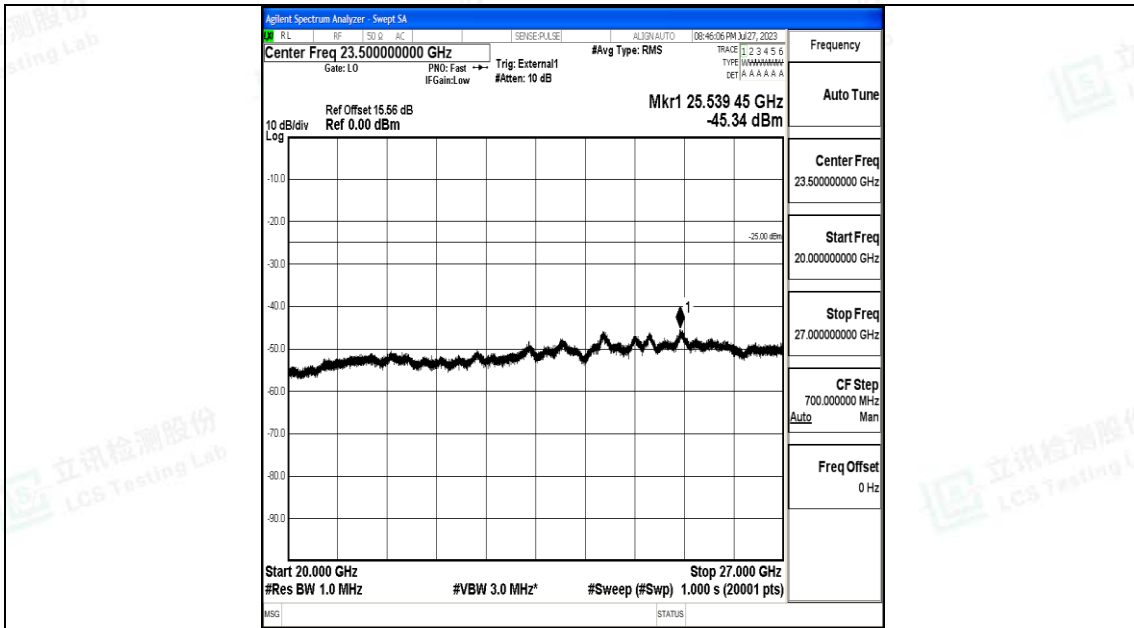

Band41\_10MHz\_QPSK\_41540\_1RB#0\_0.009~0.15\_0.009~0.15

Band41\_10MHz\_QPSK\_41540\_1RB#0\_0.15~30\_0.15~30

Band41\_10MHz\_QPSK\_41540\_1RB#0\_30~1000\_30~1000

Band41\_10MHz\_QPSK\_41540\_1RB#0\_1000~20000\_1000~20000