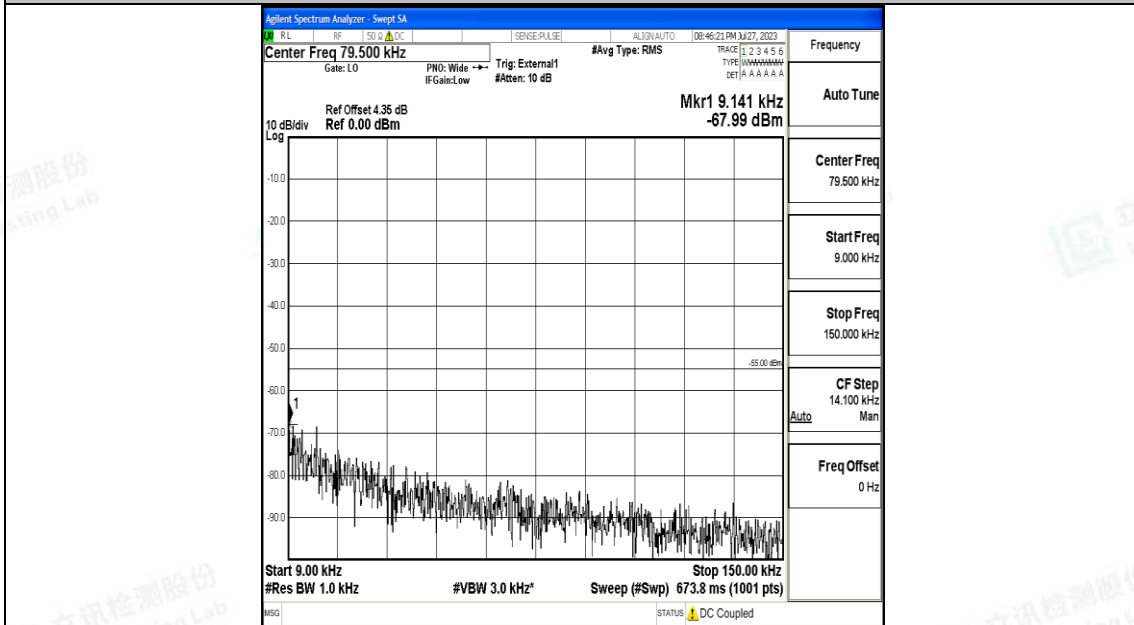

Band41_10MHz_QPSK_41540_1RB#0_20000~27000_20000~27000

Band41_10MHz_16QAM_41540_1RB#0_0.009~0.15_0.009~0.15