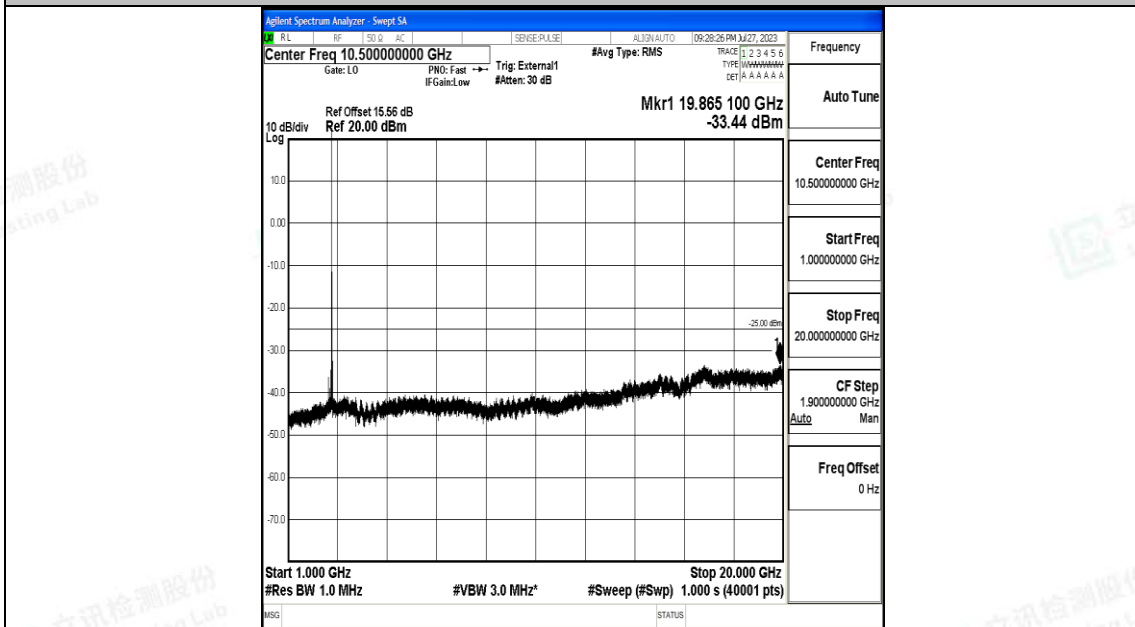

Band41\_20MHz\_QPSK\_41490\_1RB#0\_0.009~0.15\_0.009~0.15

Band41\_20MHz\_QPSK\_41490\_1RB#0\_0.15~30\_0.15~30

Band41\_20MHz\_QPSK\_41490\_1RB#0\_30~1000\_30~1000

Band41\_20MHz\_QPSK\_41490\_1RB#0\_1000~20000\_1000~20000