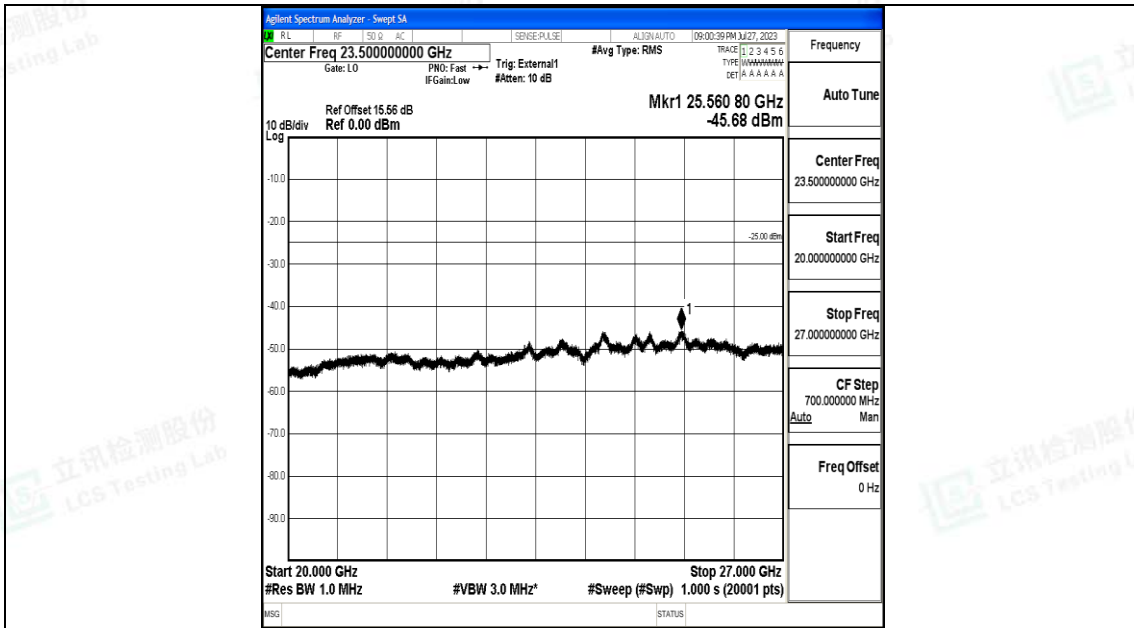

Band41_15MHz_QPSK_39725_1RB#0_1000~20000_1000~20000

Band41_15MHz_QPSK_39725_1RB#0_20000~27000_20000~27000