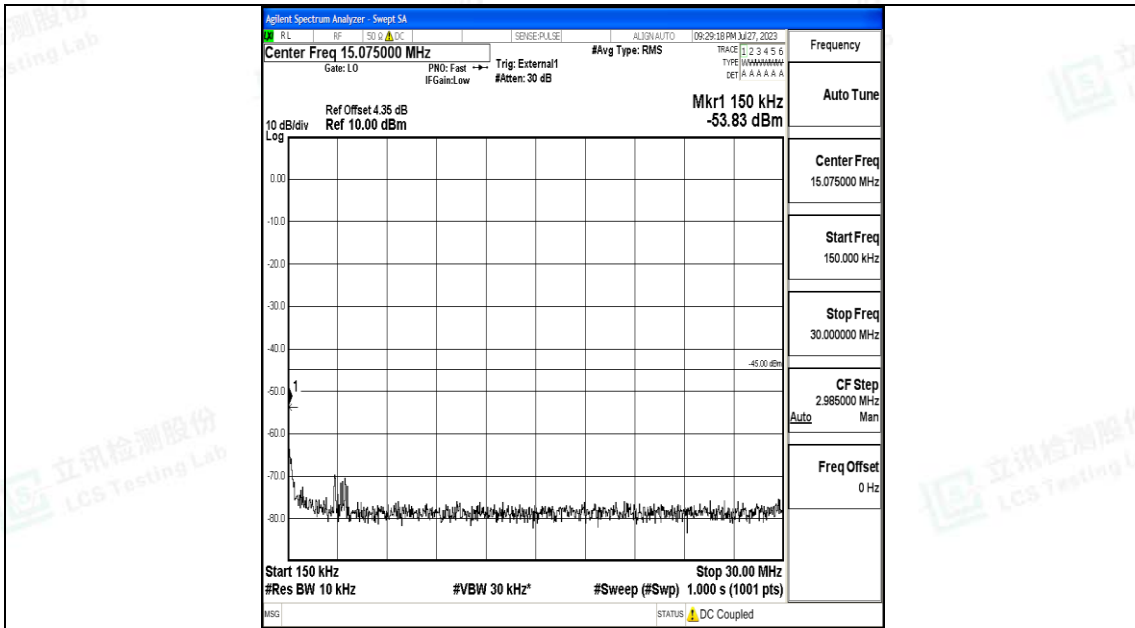

Band41_20MHz_16QAM_41490_1RB#0_0.009~0.15_0.009~0.15

Band41_20MHz_16QAM_41490_1RB#0_0.15~30_0.15~30