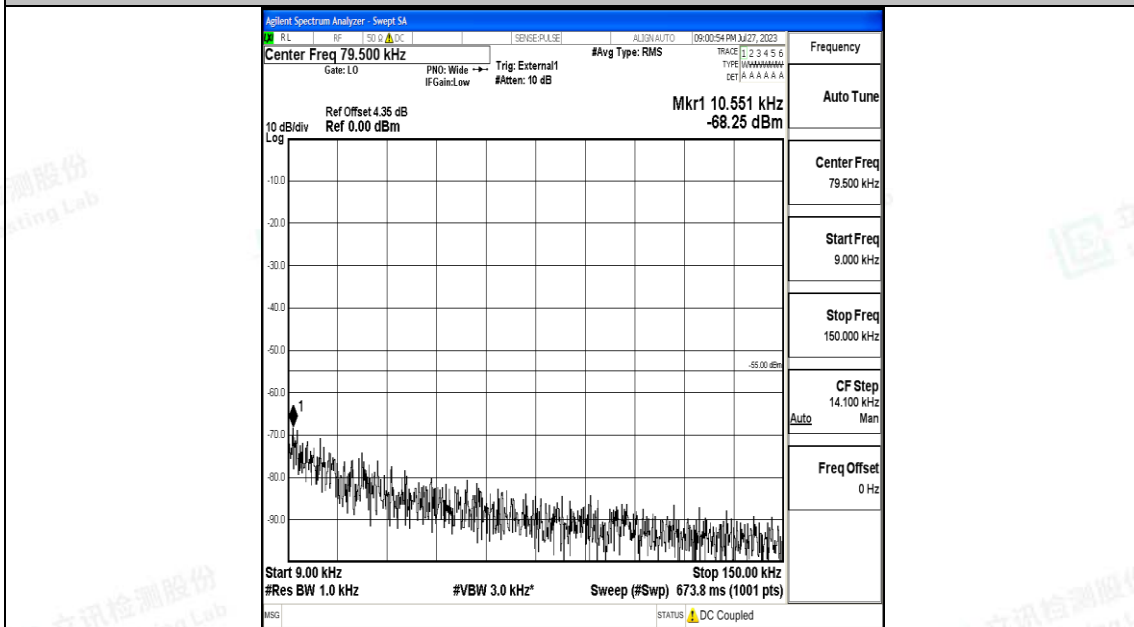

Band41\_15MHz\_QPSK\_39725\_1RB#0\_30~1000\_30~1000

Band41\_15MHz\_QPSK\_39725\_1RB#0\_1000~20000\_1000~20000

Band41\_15MHz\_QPSK\_39725\_1RB#0\_20000~27000\_20000~27000

Band41\_15MHz\_16QAM\_39725\_1RB#0\_0.009~0.15\_0.009~0.15