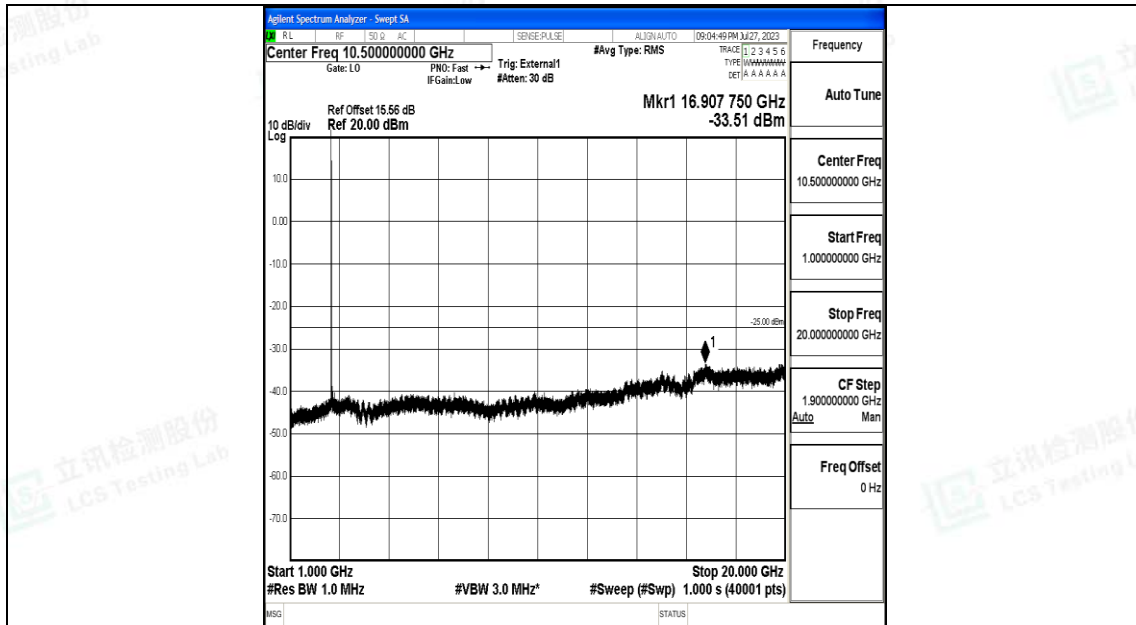

Band41\_15MHz\_QPSK\_40620\_1RB#0\_20000~27000\_20000~27000

Band41\_15MHz\_16QAM\_40620\_1RB#0\_0.009~0.15\_0.009~0.15

Band41\_15MHz\_16QAM\_40620\_1RB#0\_0.15~30\_0.15~30

Band41\_15MHz\_16QAM\_40620\_1RB#0\_30~1000\_30~1000