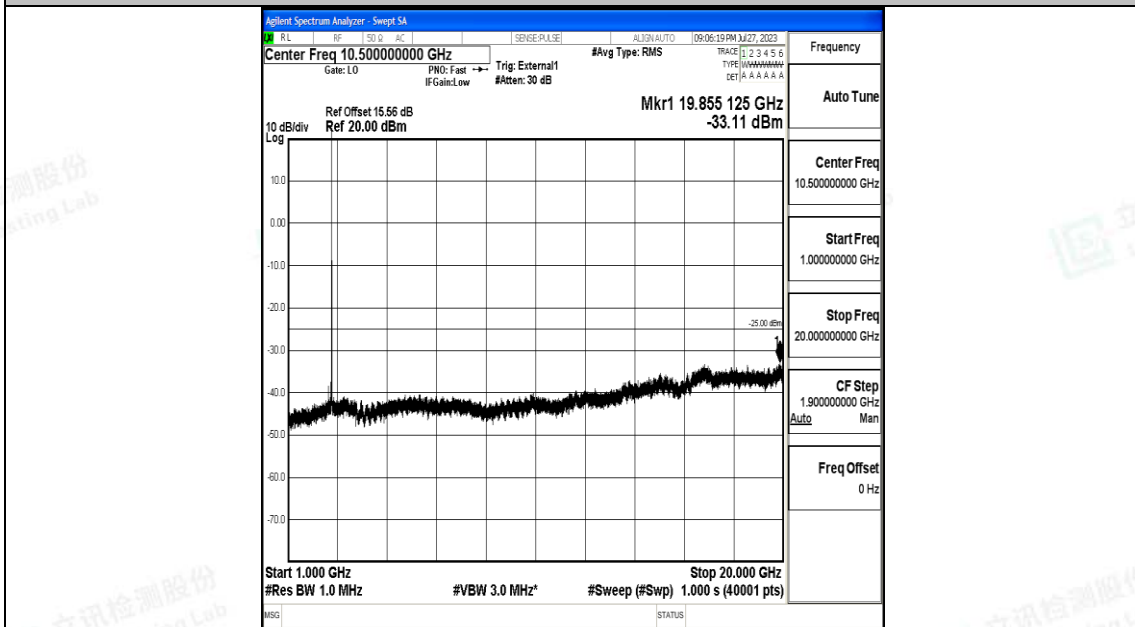

Band41_15MHz_QPSK_41515_1RB#0_30~1000_30~1000

Band41_15MHz_QPSK_41515_1RB#0_1000~20000_1000~20000