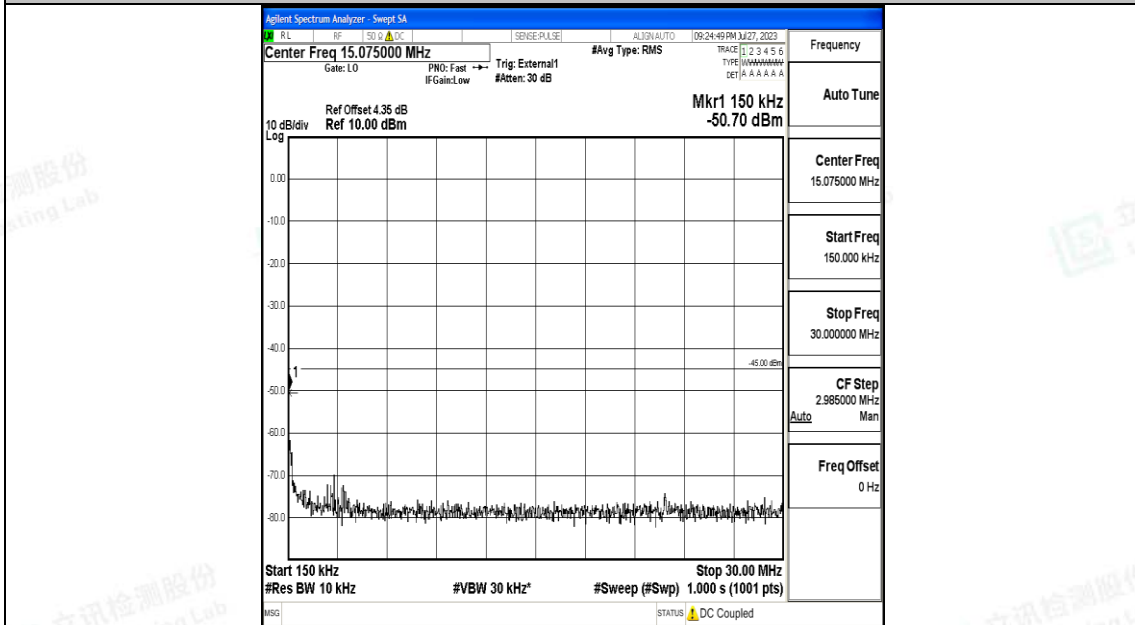

Band41\_20MHz\_16QAM\_39750\_1RB#0\_1000~20000\_1000~20000

Band41\_20MHz\_16QAM\_39750\_1RB#0\_20000~27000\_20000~27000

Band41\_20MHz\_QPSK\_40620\_1RB#0\_0.009~0.15\_0.009~0.15

Band41\_20MHz\_QPSK\_40620\_1RB#0\_0.15~30\_0.15~30