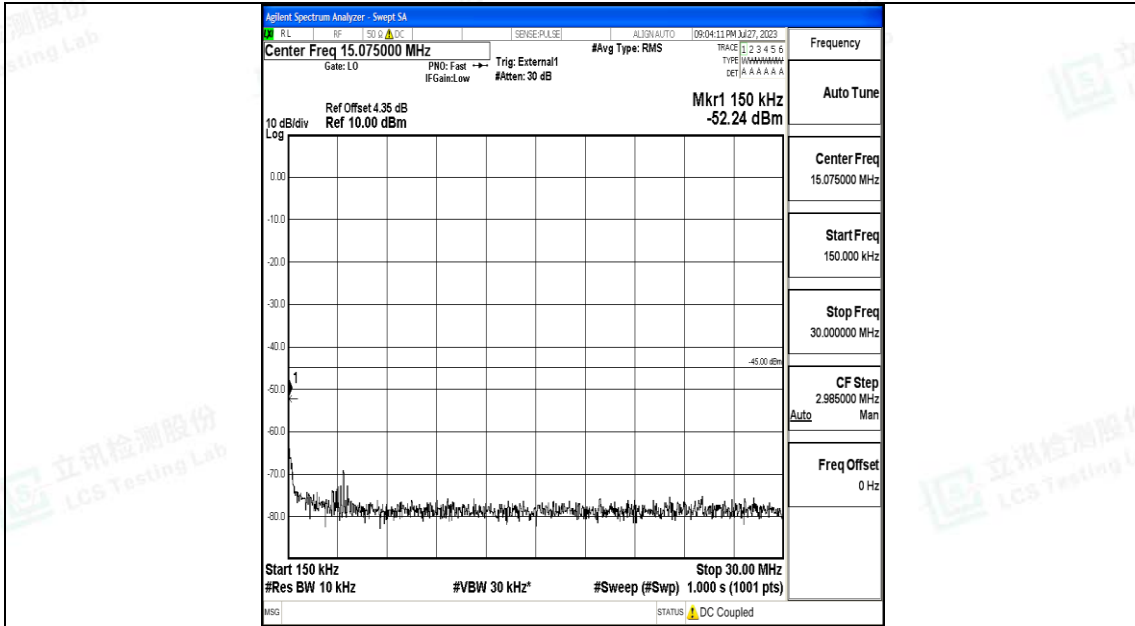

Band41_15MHz_16QAM_40620_1RB#0_0.009~0.15_0.009~0.15

Band41_15MHz_16QAM_40620_1RB#0_0.15~30_0.15~30