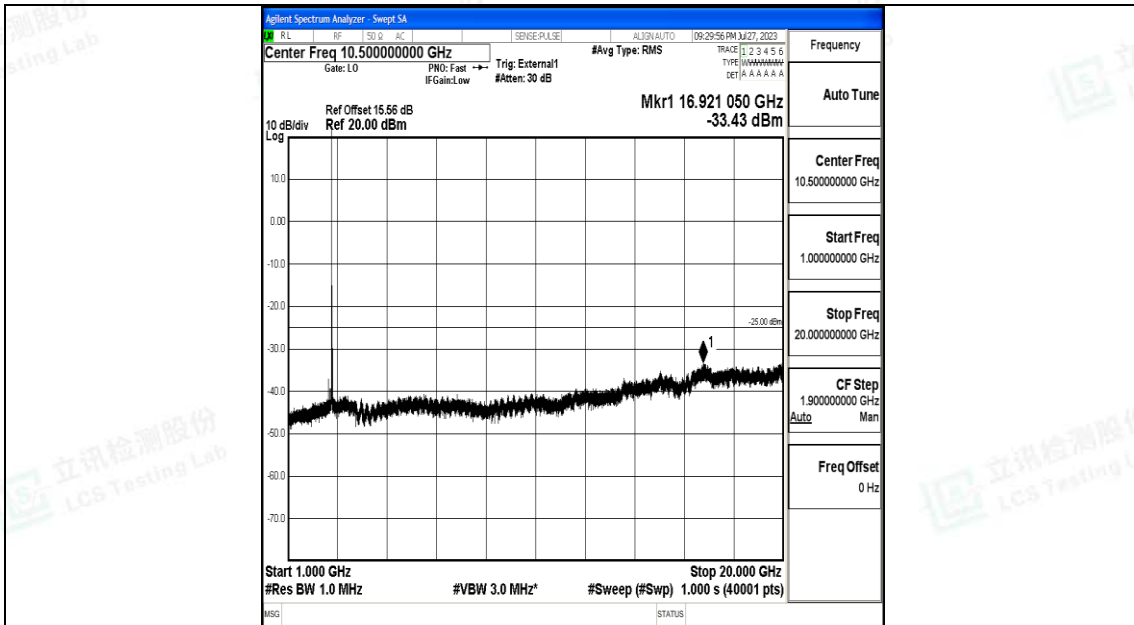

Band41\_20MHz\_QPSK\_41490\_1RB#0\_20000~27000\_20000~27000

Band41\_20MHz\_16QAM\_41490\_1RB#0\_0.009~0.15\_0.009~0.15

Band41\_20MHz\_16QAM\_41490\_1RB#0\_0.15~30\_0.15~30

Band41\_20MHz\_16QAM\_41490\_1RB#0\_30~1000\_30~1000