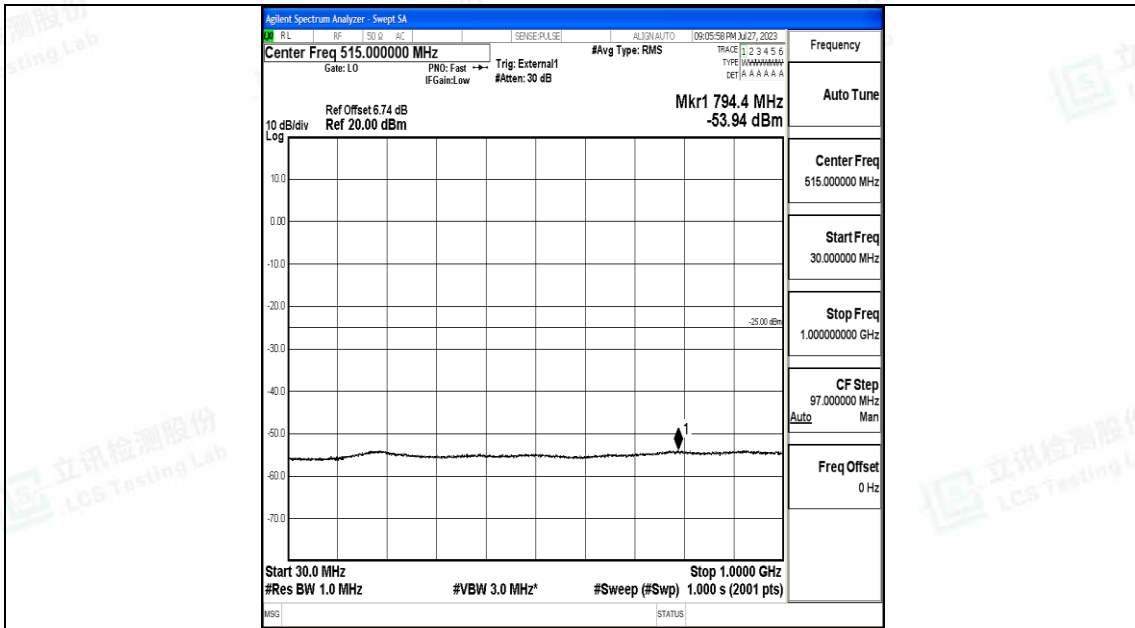

Band41\_15MHz\_16QAM\_40620\_1RB#0\_1000~20000\_1000~20000

Band41\_15MHz\_16QAM\_40620\_1RB#0\_20000~27000\_20000~27000

Band41\_15MHz\_QPSK\_41515\_1RB#0\_0.009~0.15\_0.009~0.15

Band41\_15MHz\_QPSK\_41515\_1RB#0\_0.15~30\_0.15~30