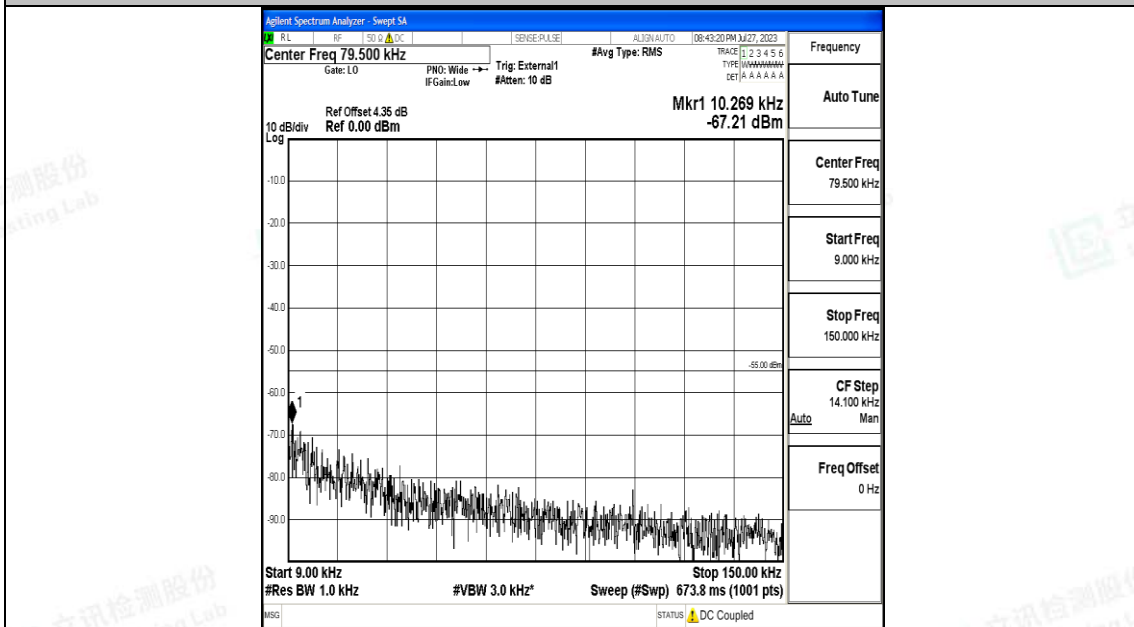

Band41\_10MHz\_QPSK\_40620\_1RB#0\_30~1000\_30~1000

Band41\_10MHz\_QPSK\_40620\_1RB#0\_1000~20000\_1000~20000

Band41\_10MHz\_QPSK\_40620\_1RB#0\_20000~27000\_20000~27000

Band41\_10MHz\_16QAM\_40620\_1RB#0\_0.009~0.15\_0.009~0.15