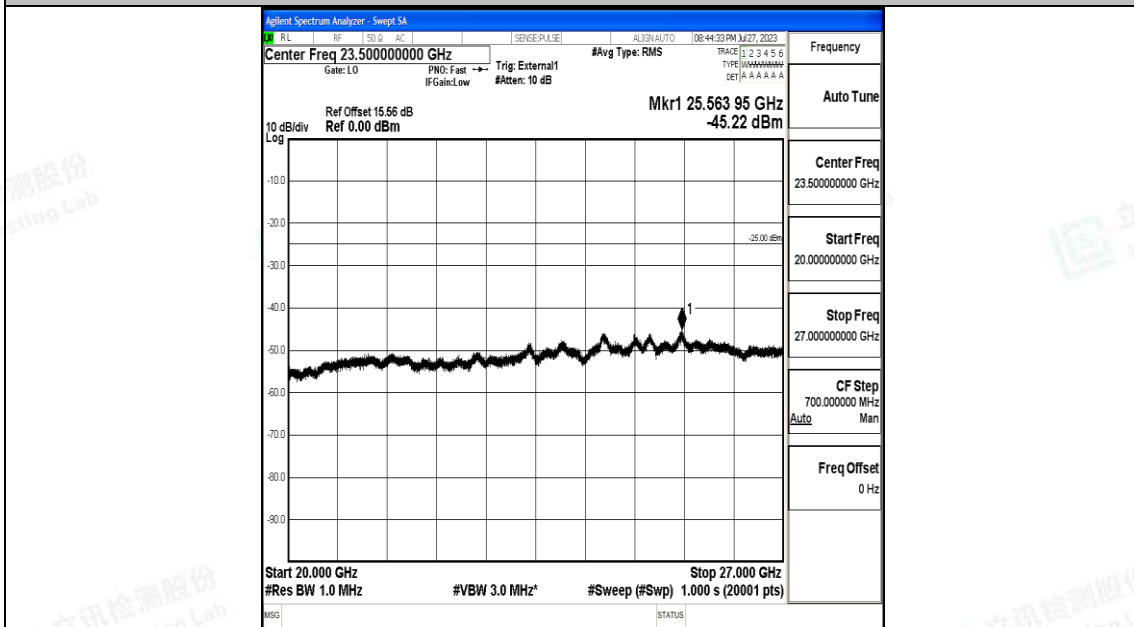

Band41\_10MHz\_16QAM\_40620\_1RB#0\_0.15~30\_0.15~30

Band41\_10MHz\_16QAM\_40620\_1RB#0\_30~1000\_30~1000

Band41\_10MHz\_16QAM\_40620\_1RB#0\_1000~20000\_1000~20000

Band41\_10MHz\_16QAM\_40620\_1RB#0\_20000~27000\_20000~27000