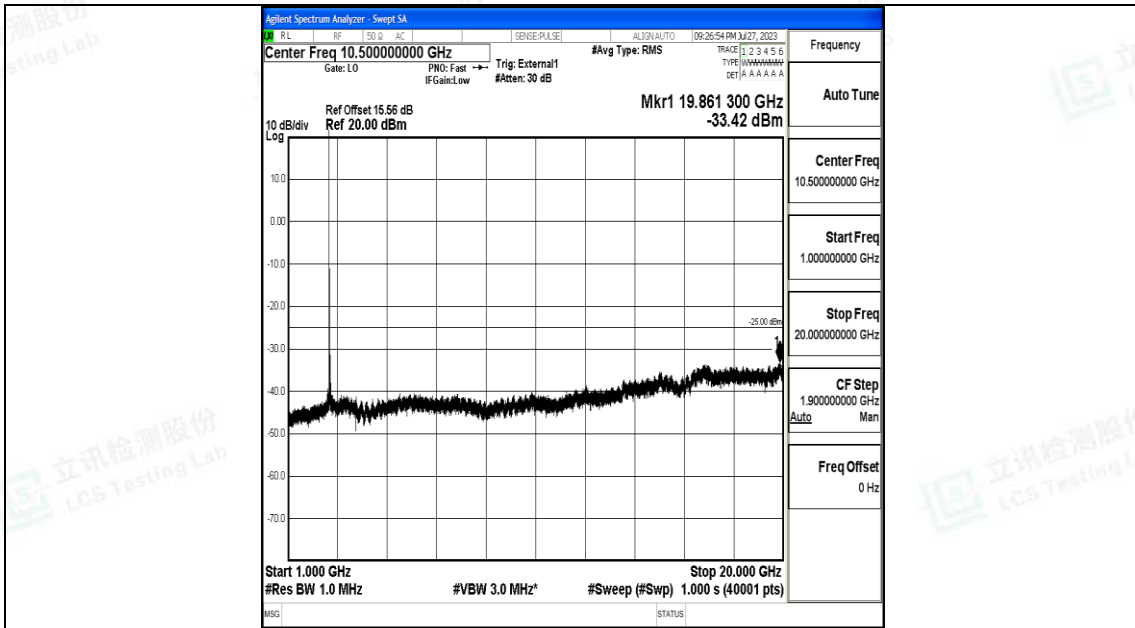

Band41_20MHz_16QAM_40620_1RB#0_30~1000_30~1000

Band41_20MHz_16QAM_40620_1RB#0_1000~20000_1000~20000