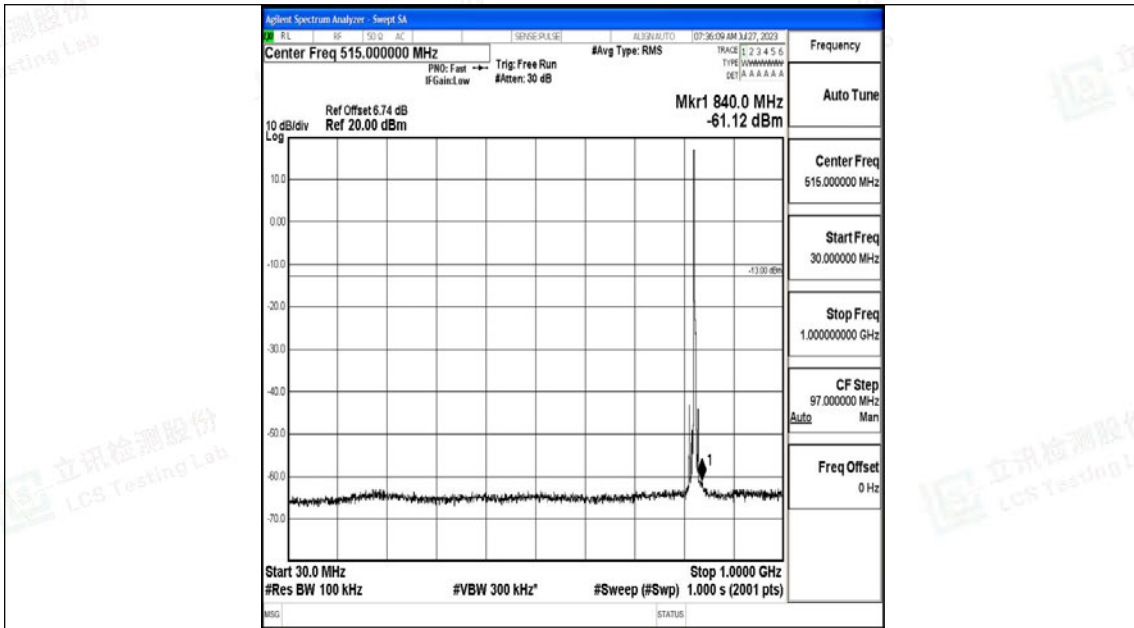

Band5\_3MHz\_16QAM\_20635\_1RB#0\_1000~3000\_1000~3000

Band5\_3MHz\_16QAM\_20635\_1RB#0\_3000~10000\_3000~10000

Band5\_5MHz\_QPSK\_20425\_1RB#0\_0.009~0.15\_0.009~0.15

Band5\_5MHz\_QPSK\_20425\_1RB#0\_0.15~30\_0.15~30