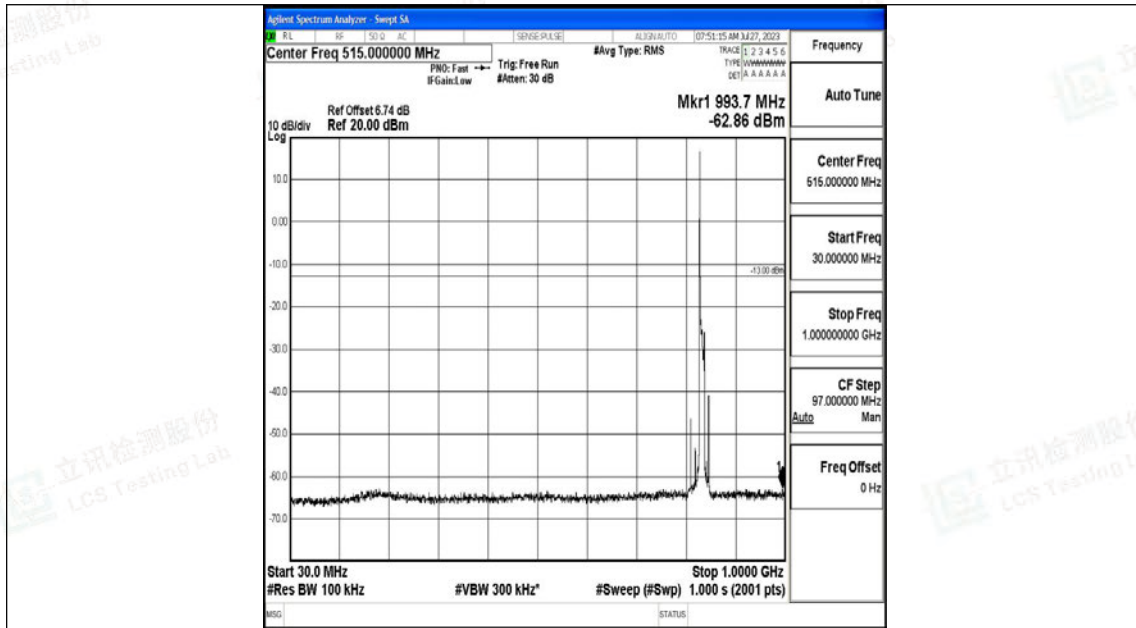

Band5\_10MHz\_16QAM\_20450\_1RB#0\_1000~3000\_1000~3000

Band5\_10MHz\_16QAM\_20450\_1RB#0\_3000~10000\_3000~10000

Band5\_10MHz\_QPSK\_20525\_1RB#0\_0.009~0.15\_0.009~0.15

Band5\_10MHz\_QPSK\_20525\_1RB#0\_0.15~30\_0.15~30