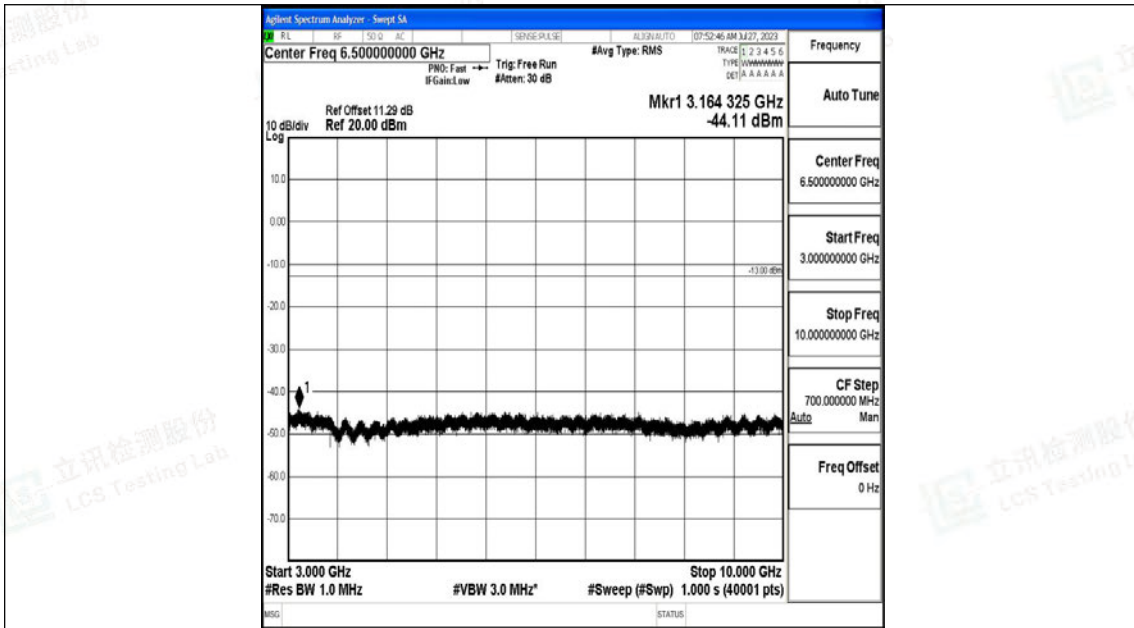

Band5\_10MHz\_QPSK\_20600\_1RB#0\_0.009~0.15\_0.009~0.15

Band5\_10MHz\_QPSK\_20600\_1RB#0\_0.15~30\_0.15~30

Band5\_10MHz\_QPSK\_20600\_1RB#0\_30~1000\_30~1000

Band5\_10MHz\_QPSK\_20600\_1RB#0\_1000~3000\_1000~3000