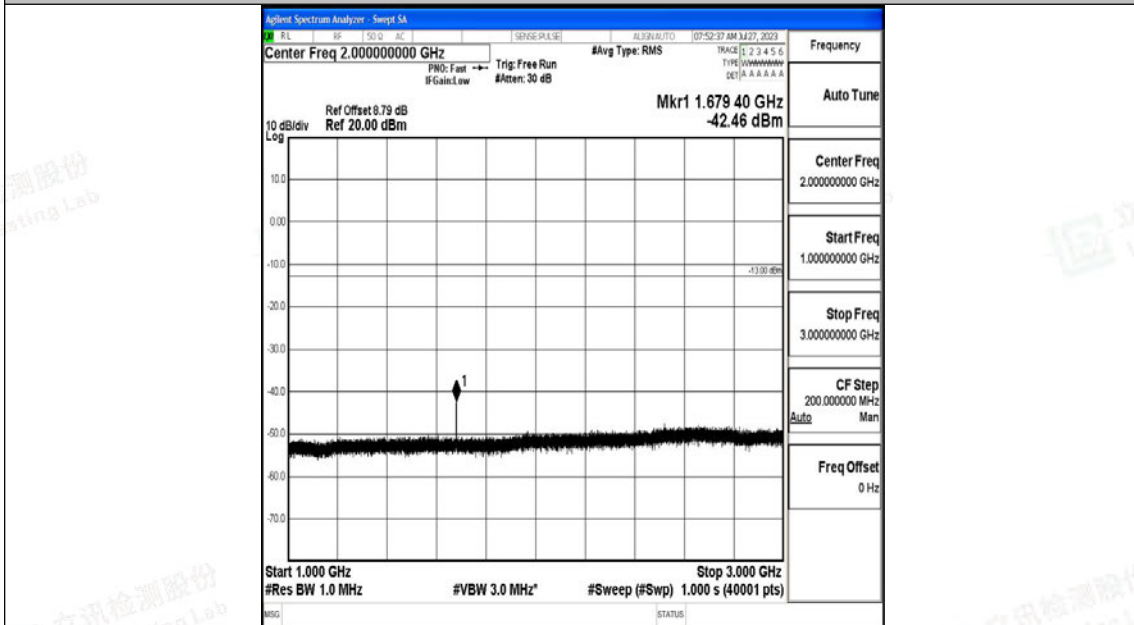

Band5\_10MHz\_QPSK\_20600\_1RB#0\_0.009~0.15\_0.009~0.15

Band5\_10MHz\_QPSK\_20600\_1RB#0\_0.15~30\_0.15~30

Band5\_10MHz\_QPSK\_20600\_1RB#0\_30~1000\_30~1000

Band5\_10MHz\_QPSK\_20600\_1RB#0\_1000~3000\_1000~3000