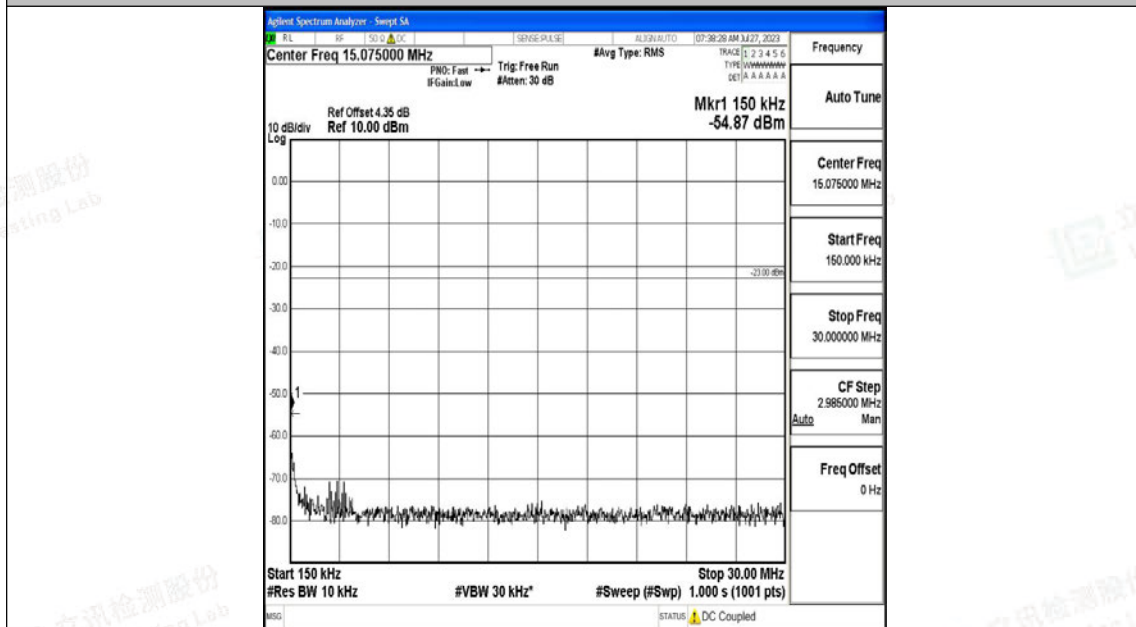

Band5\_5MHz\_16QAM\_20525\_1RB#0\_1000~3000\_1000~3000

Band5\_5MHz\_16QAM\_20525\_1RB#0\_3000~10000\_3000~10000

Band5\_5MHz\_QPSK\_20625\_1RB#0\_0.009~0.15\_0.009~0.15

Band5\_5MHz\_QPSK\_20625\_1RB#0\_0.15~30\_0.15~30