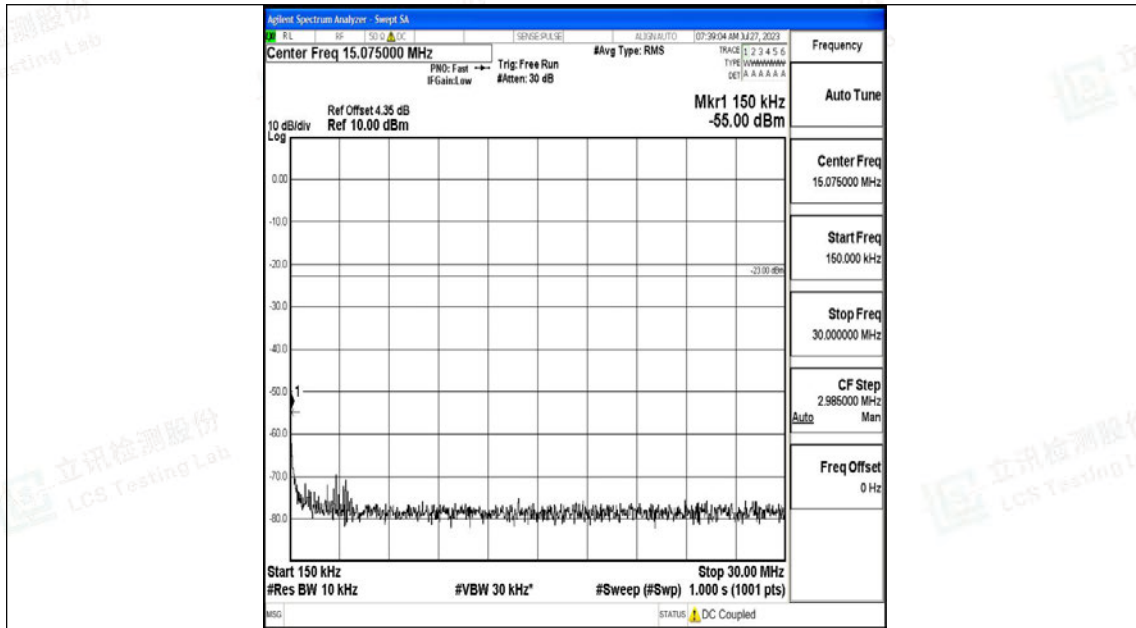

Band5\_5MHz\_QPSK\_20625\_1RB#0\_30~1000\_30~1000

Band5\_5MHz\_QPSK\_20625\_1RB#0\_1000~3000\_1000~3000

Band5\_5MHz\_QPSK\_20625\_1RB#0\_3000~10000\_3000~10000

Band5\_5MHz\_16QAM\_20625\_1RB#0\_0.009~0.15\_0.009~0.15