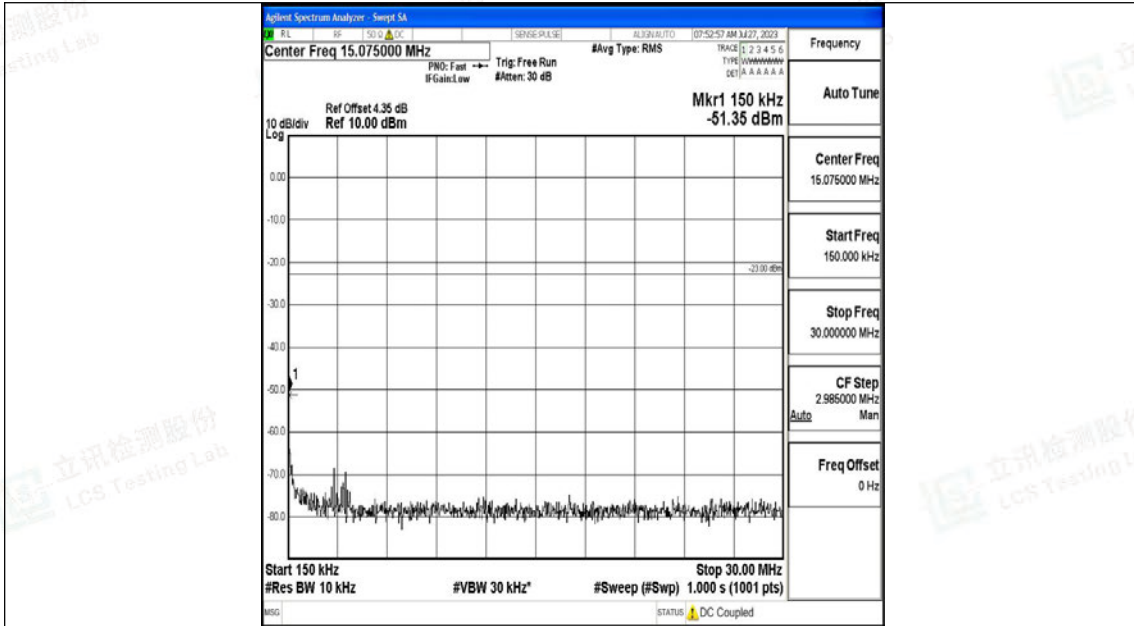

Band5_10MHz_16QAM_20600_1RB#0_0.009~0.15_0.009~0.15

Band5_10MHz_16QAM_20600_1RB#0_0.15~30_0.15~30