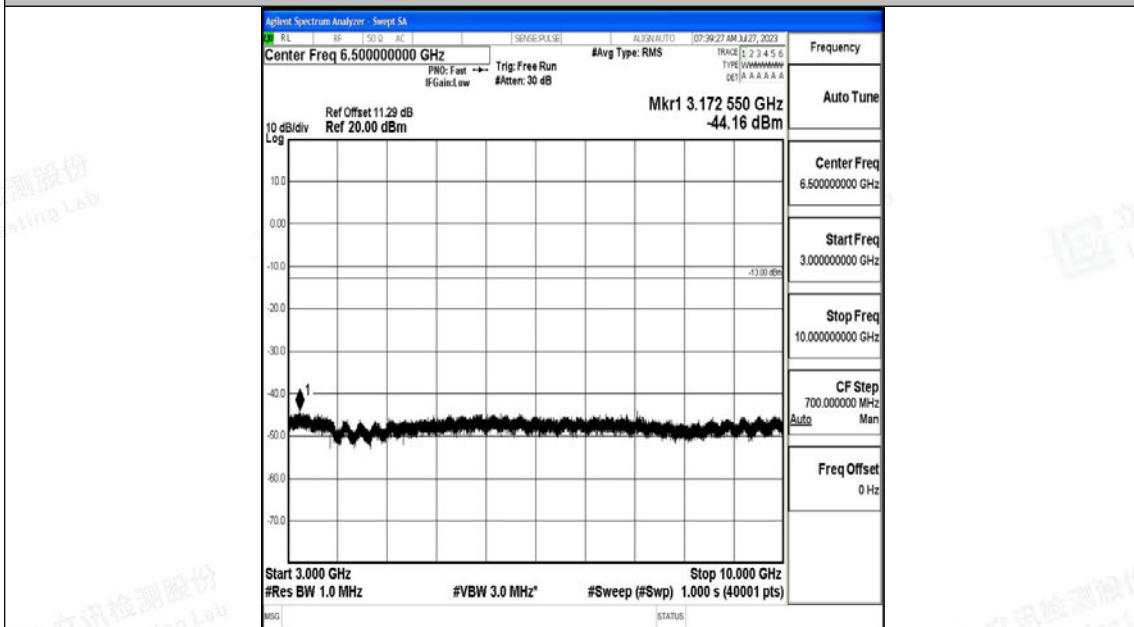

Band5\_5MHz\_16QAM\_20625\_1RB#0\_0.15~30\_0.15~30

Band5\_5MHz\_16QAM\_20625\_1RB#0\_30~1000\_30~1000

Band5\_5MHz\_16QAM\_20625\_1RB#0\_1000~3000\_1000~3000

Band5\_5MHz\_16QAM\_20625\_1RB#0\_3000~10000\_3000~10000