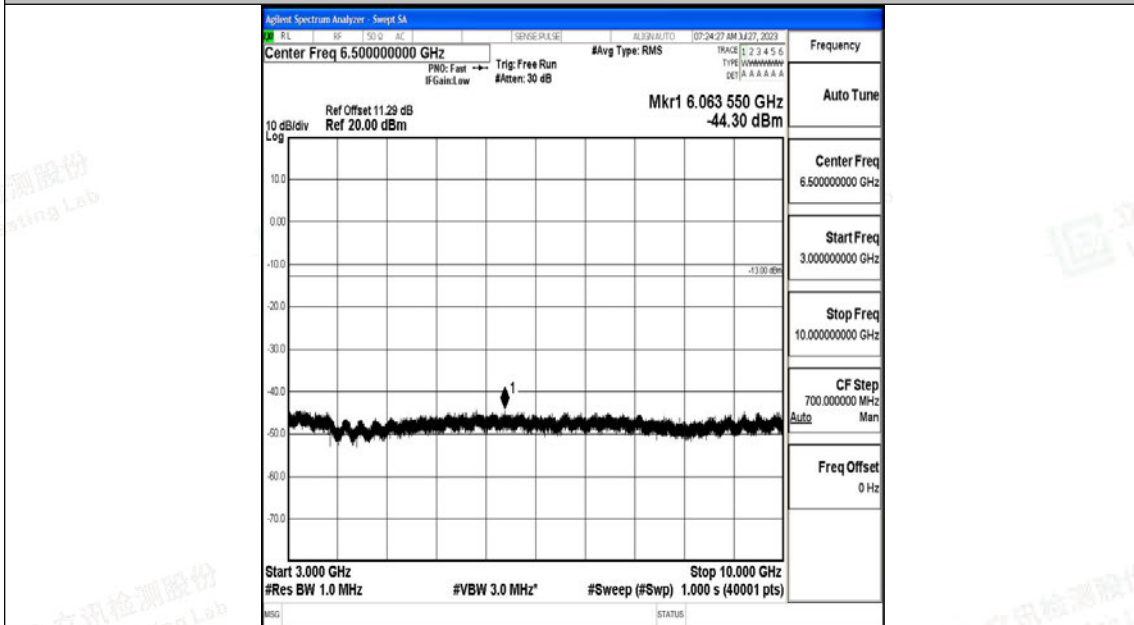

Band5_3MHz_16QAM_20635_1RB#0_1000~3000_1000~3000

Band5_3MHz_16QAM_20635_1RB#0_3000~10000_3000~10000