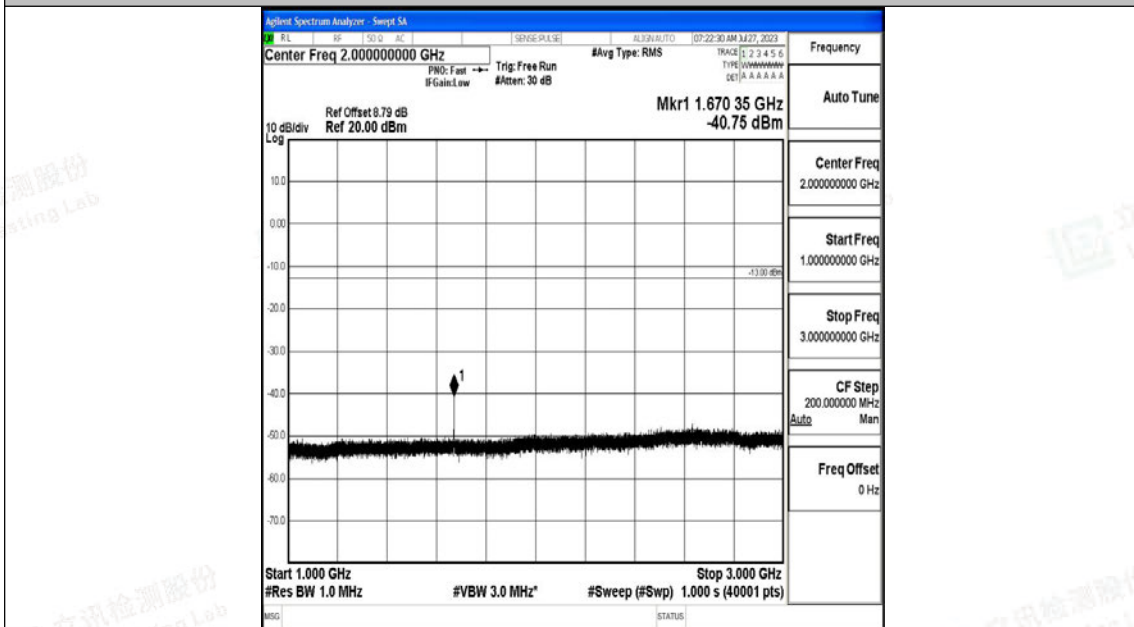

Band5_3MHz_QPSK_20525_1RB#0_30~1000_30~1000

Band5_3MHz_QPSK_20525_1RB#0_1000~3000_1000~3000