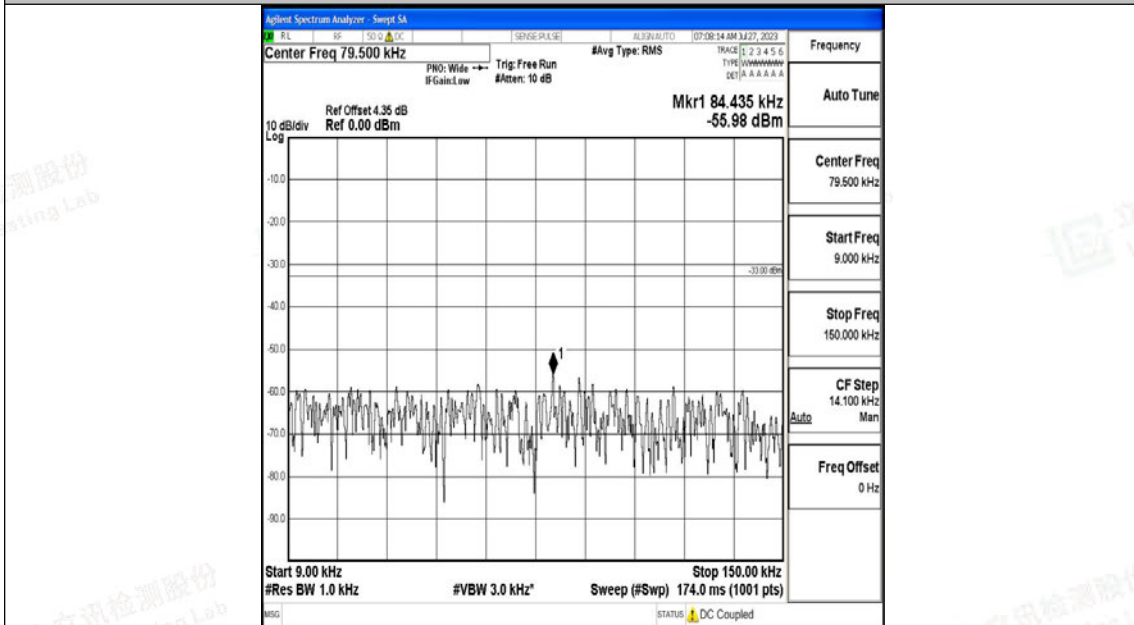

Band5\_1.4MHz\_QPSK\_20643\_1RB#0\_30~1000\_30~1000

Band5\_1.4MHz\_QPSK\_20643\_1RB#0\_1000~3000\_1000~3000

Band5\_1.4MHz\_QPSK\_20643\_1RB#0\_3000~10000\_3000~10000

Band5\_1.4MHz\_16QAM\_20643\_1RB#0\_0.009~0.15\_0.009~0.15