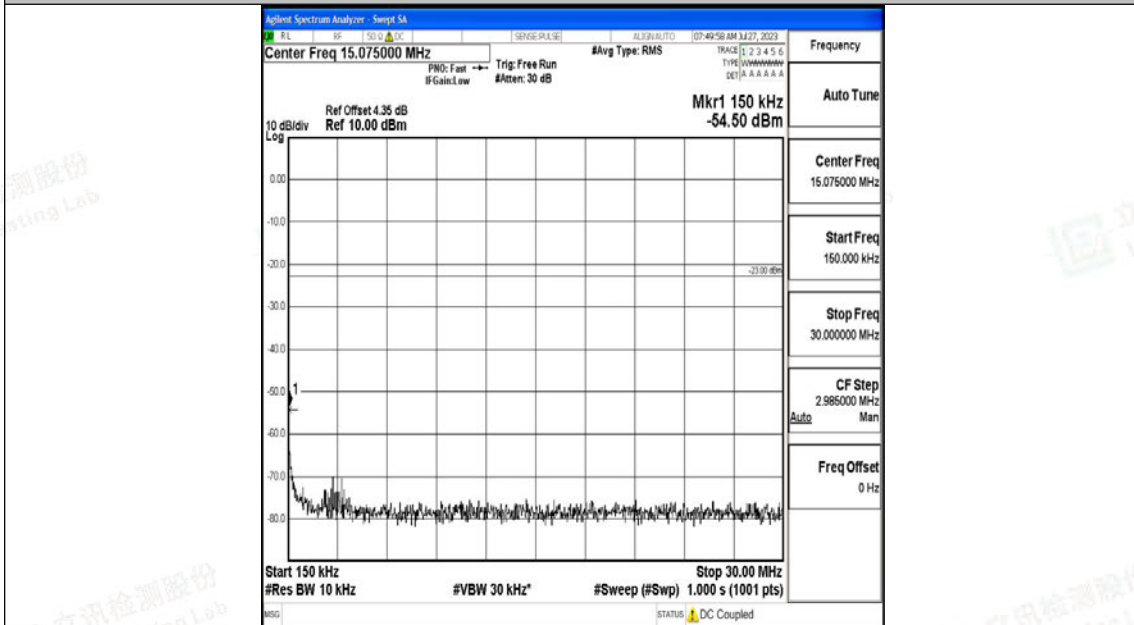

Band5_10MHz_QPSK_20450_1RB#0_0.009~0.15_0.009~0.15

Band5_10MHz_QPSK_20450_1RB#0_0.15~30_0.15~30