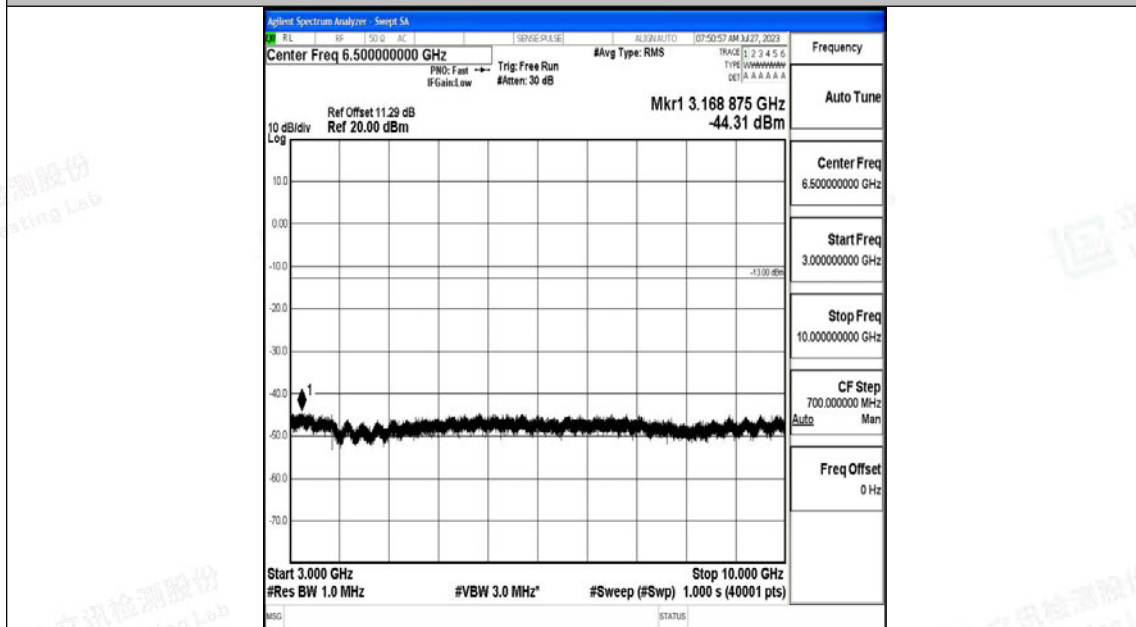

Band5_10MHz_16QAM_20450_1RB#0_1000~3000_1000~3000

Band5_10MHz_16QAM_20450_1RB#0_3000~10000_3000~10000