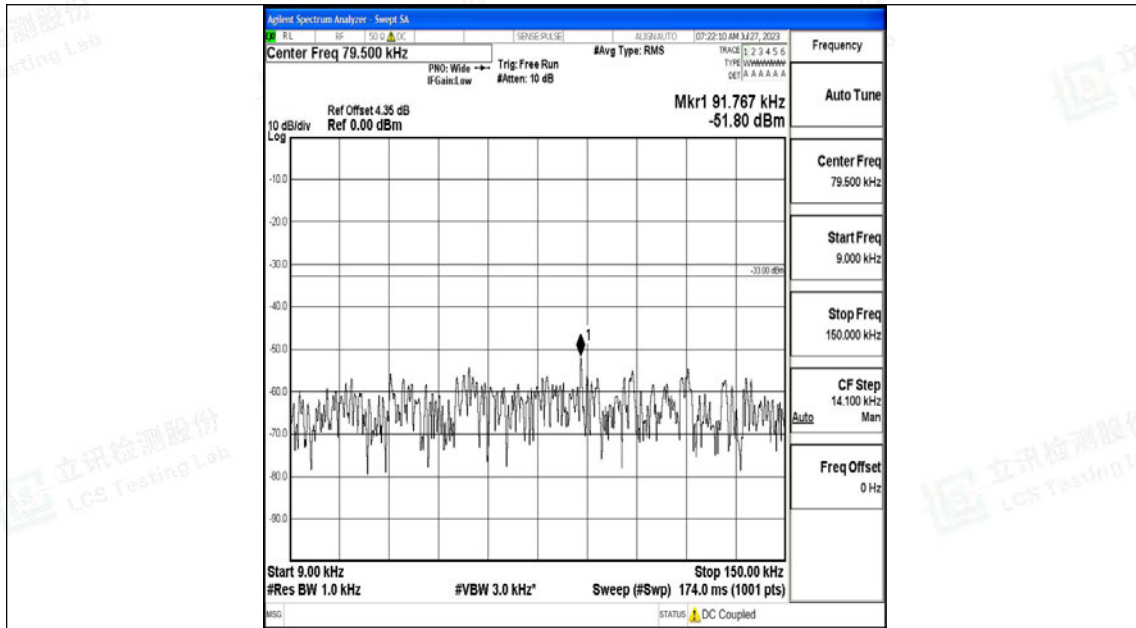

Band5_3MHz_16QAM_20415_1RB#0_3000~10000_3000~10000

Band5_3MHz_QPSK_20525_1RB#0_0.009~0.15_0.009~0.15