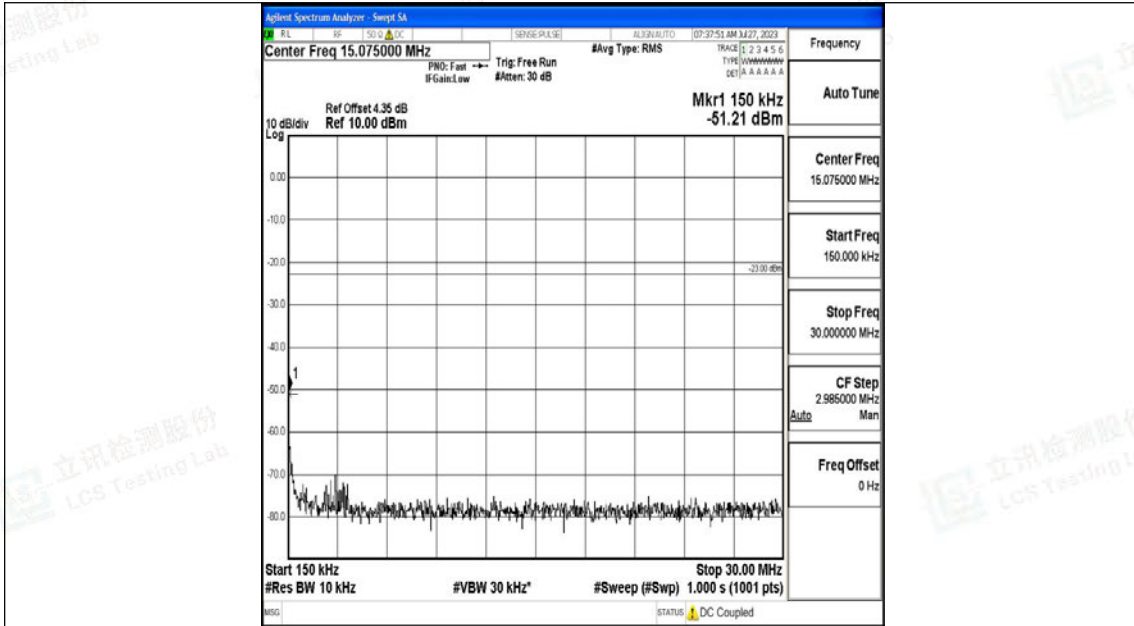

Band5_5MHz_16QAM_20525_1RB#0_0.009~0.15_0.009~0.15

Band5_5MHz_16QAM_20525_1RB#0_0.15~30_0.15~30