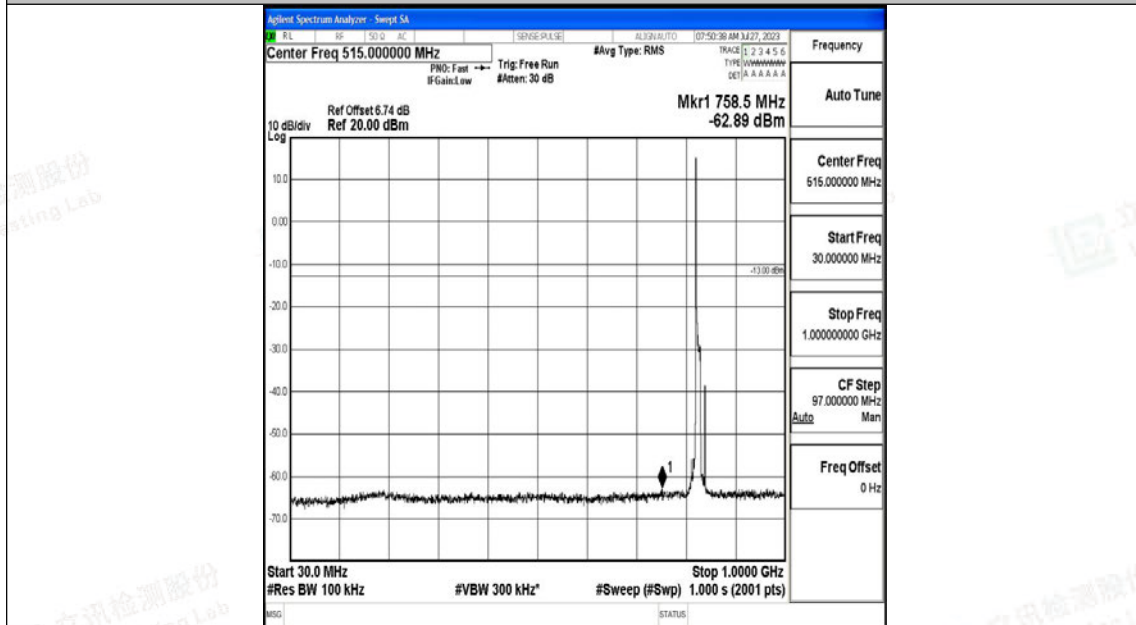

Band5\_10MHz\_QPSK\_20450\_1RB#0\_3000~10000\_3000~10000

Band5\_10MHz\_16QAM\_20450\_1RB#0\_0.009~0.15\_0.009~0.15

Band5\_10MHz\_16QAM\_20450\_1RB#0\_0.15~30\_0.15~30

Band5\_10MHz\_16QAM\_20450\_1RB#0\_30~1000\_30~1000