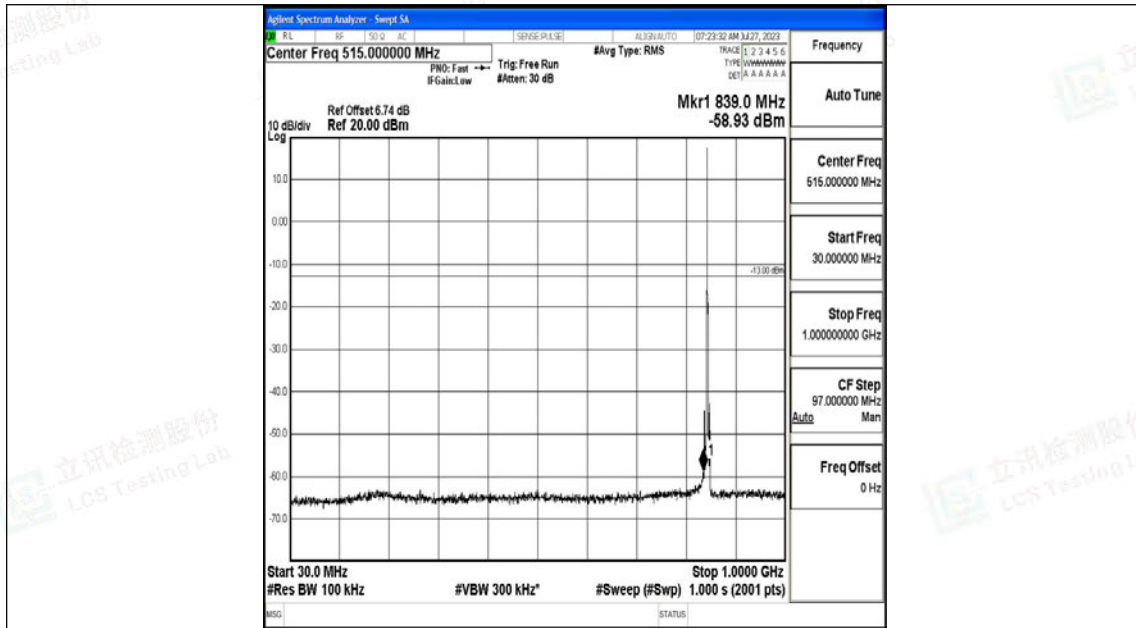

Band5_3MHz_QPSK_20635_1RB#0_0.15~30_0.15~30

Band5_3MHz_QPSK_20635_1RB#0_30~1000_30~1000