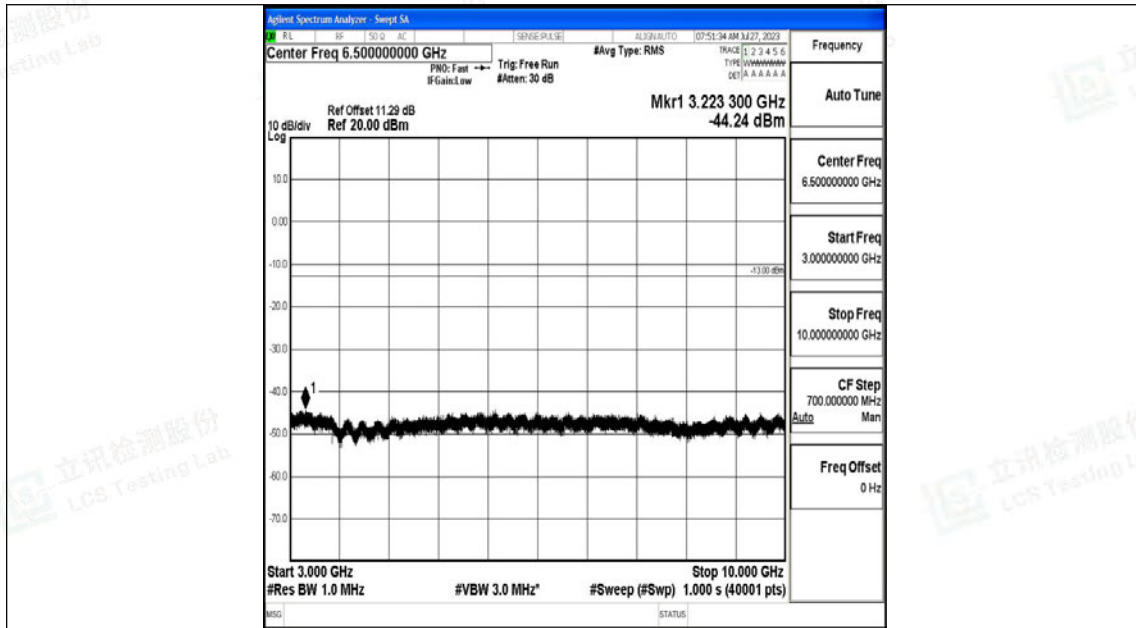

Band5_10MHz_QPSK_20525_1RB#0_1000~3000_1000~3000

Band5_10MHz_QPSK_20525_1RB#0_3000~10000_3000~10000