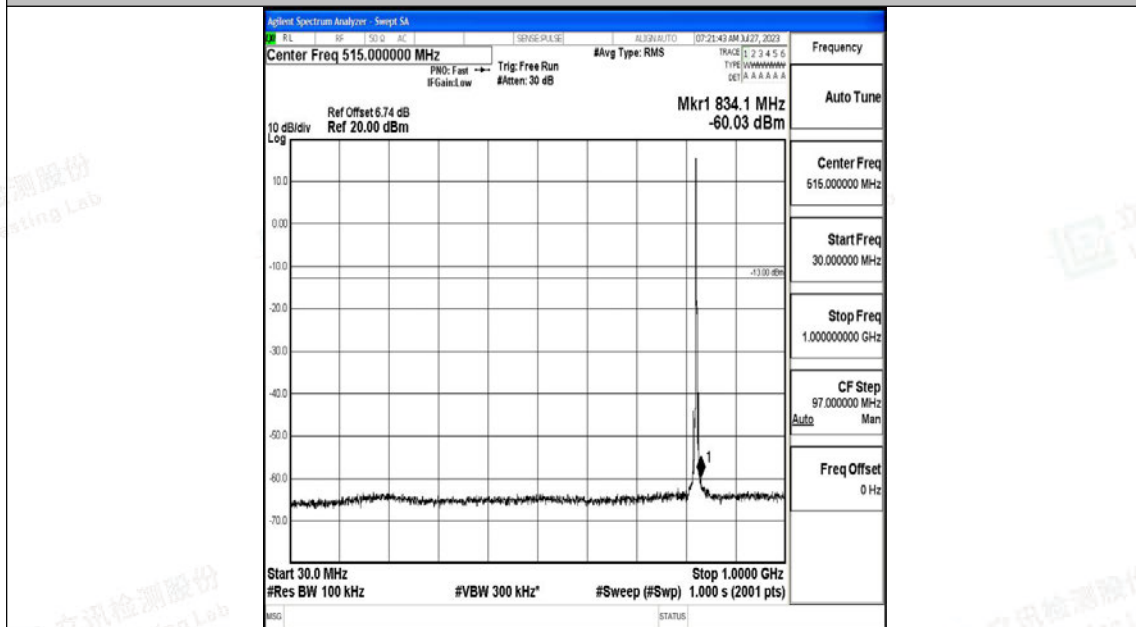

Band5\_3MHz\_QPSK\_20415\_1RB#0\_3000~10000\_3000~10000

Band5\_3MHz\_16QAM\_20415\_1RB#0\_0.009~0.15\_0.009~0.15

Band5\_3MHz\_16QAM\_20415\_1RB#0\_0.15~30\_0.15~30

Band5\_3MHz\_16QAM\_20415\_1RB#0\_30~1000\_30~1000