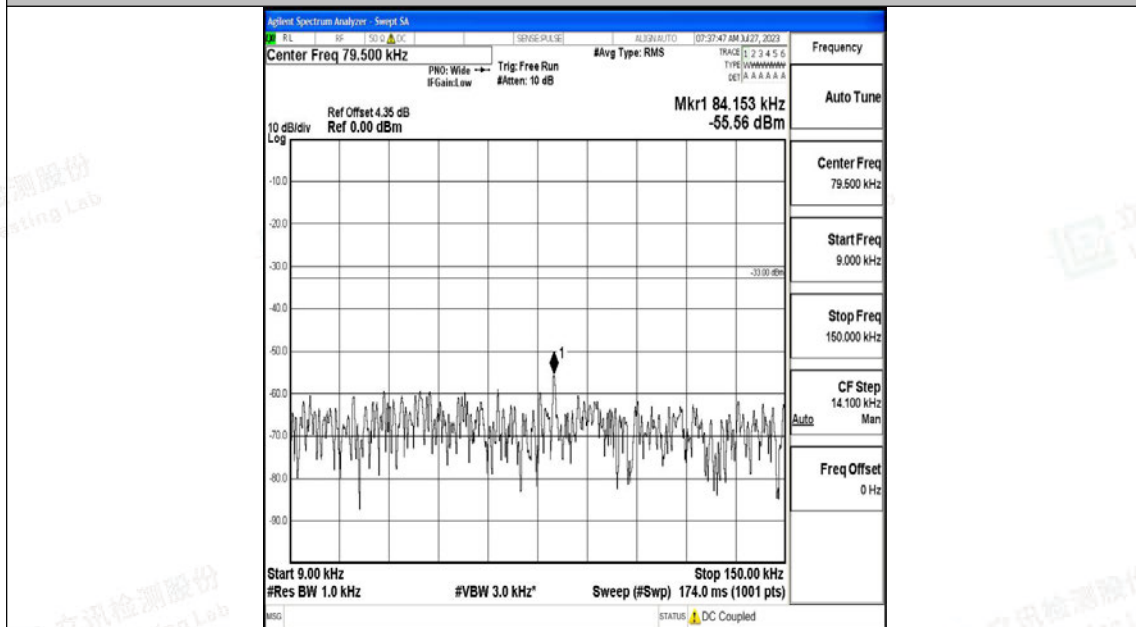

Band5_5MHz_QPSK_20525_1RB#0_3000~10000_3000~10000

Band5_5MHz_16QAM_20525_1RB#0_0.009~0.15_0.009~0.15