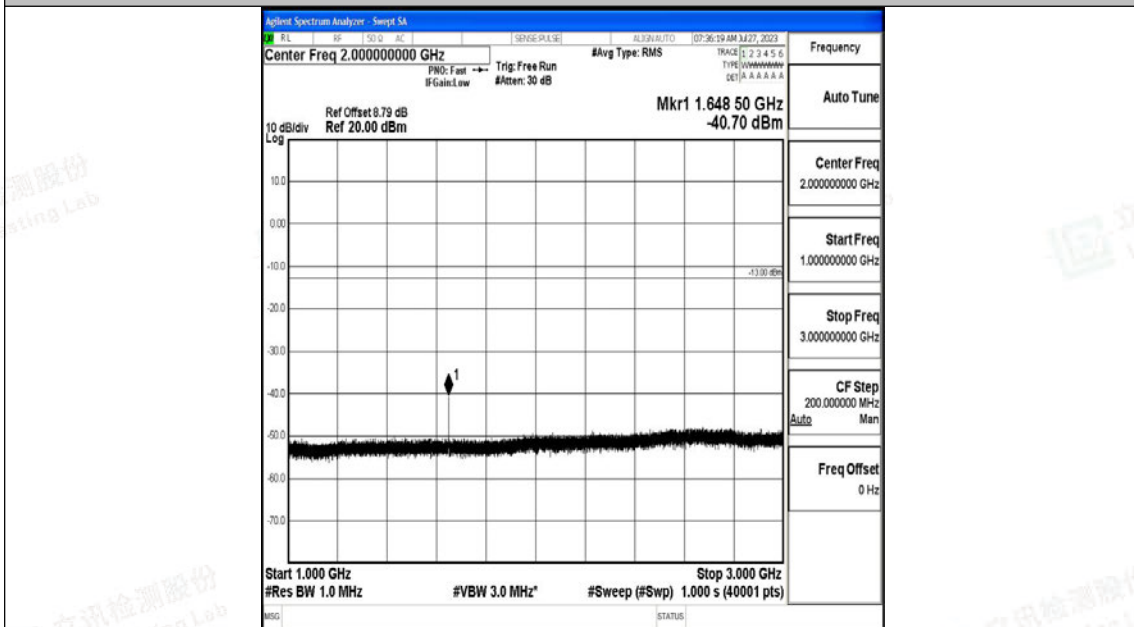

Band5_5MHz_QPSK_20425_1RB#0_30~1000_30~1000

Band5_5MHz_QPSK_20425_1RB#0_1000~3000_1000~3000