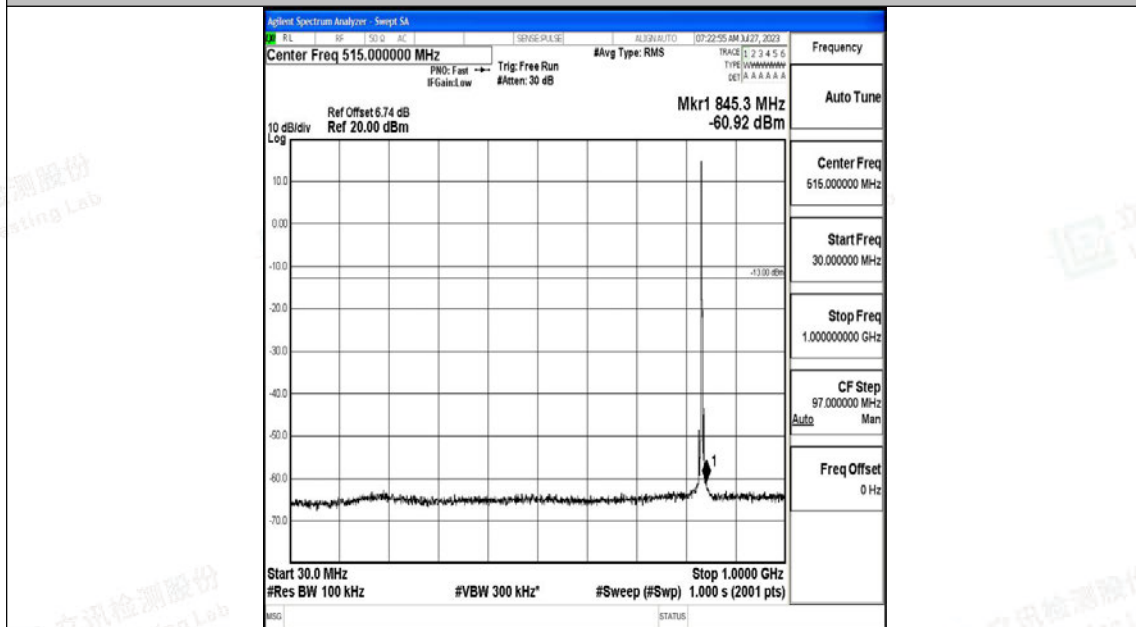

Band5_3MHz_16QAM_20525_1RB#0_0.15~30_0.15~30

Band5_3MHz_16QAM_20525_1RB#0_30~1000_30~1000