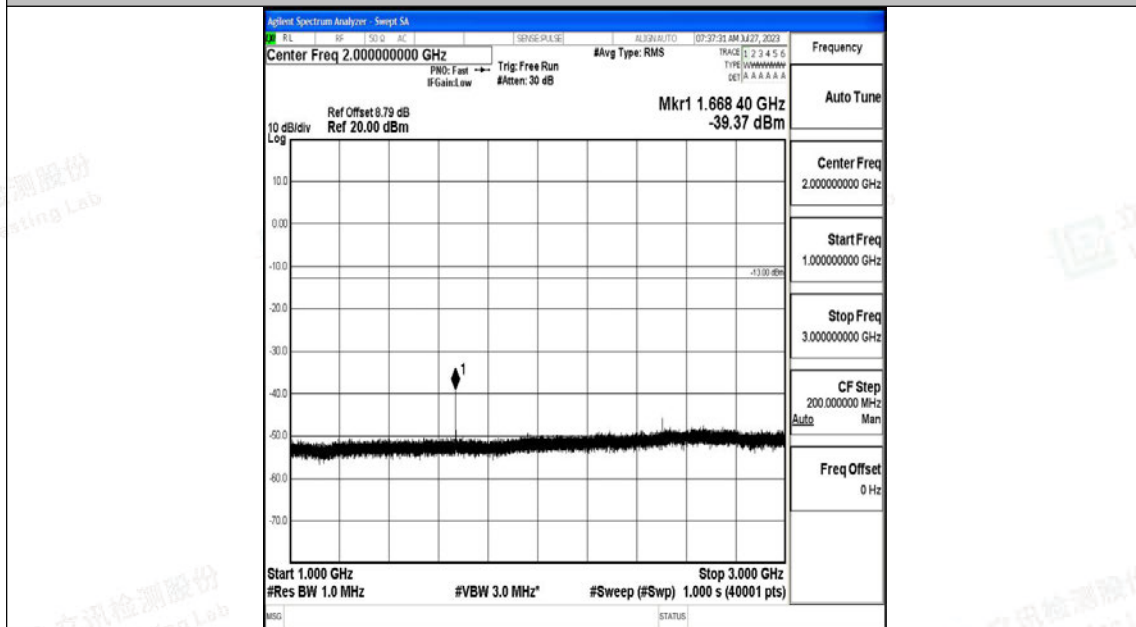

Band5\_5MHz\_QPSK\_20525\_1RB#0\_0.009~0.15\_0.009~0.15

Band5\_5MHz\_QPSK\_20525\_1RB#0\_0.15~30\_0.15~30

Band5\_5MHz\_QPSK\_20525\_1RB#0\_30~1000\_30~1000

Band5\_5MHz\_QPSK\_20525\_1RB#0\_1000~3000\_1000~3000