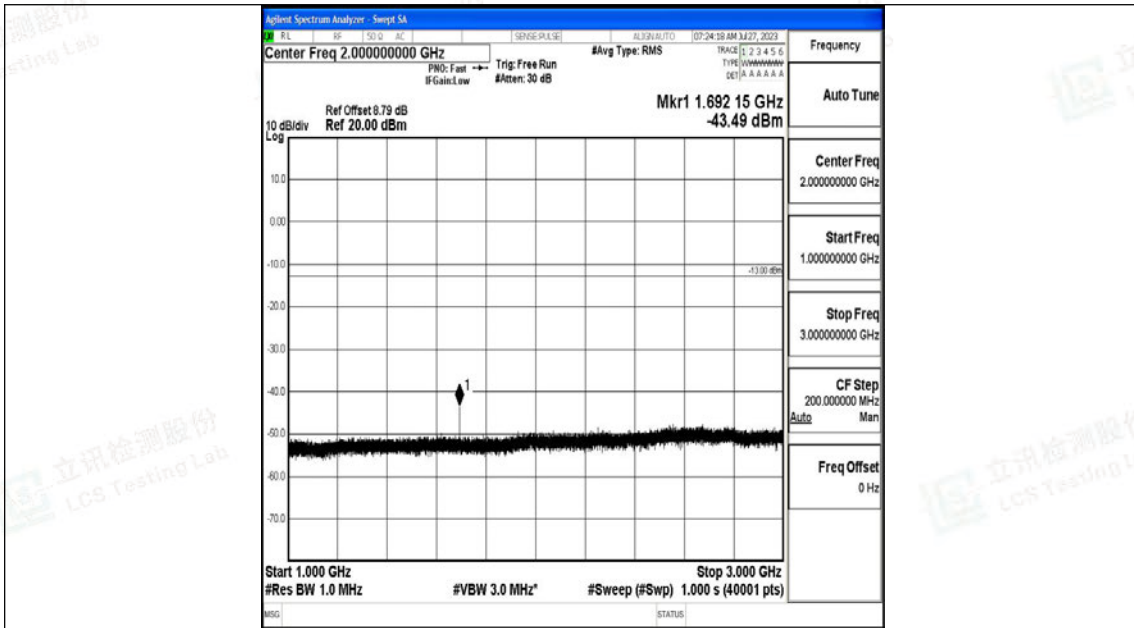

Band5\_3MHz\_QPSK\_20635\_1RB#0\_3000~10000\_3000~10000

Band5\_3MHz\_16QAM\_20635\_1RB#0\_0.009~0.15\_0.009~0.15

Band5\_3MHz\_16QAM\_20635\_1RB#0\_0.15~30\_0.15~30

Band5\_3MHz\_16QAM\_20635\_1RB#0\_30~1000\_30~1000