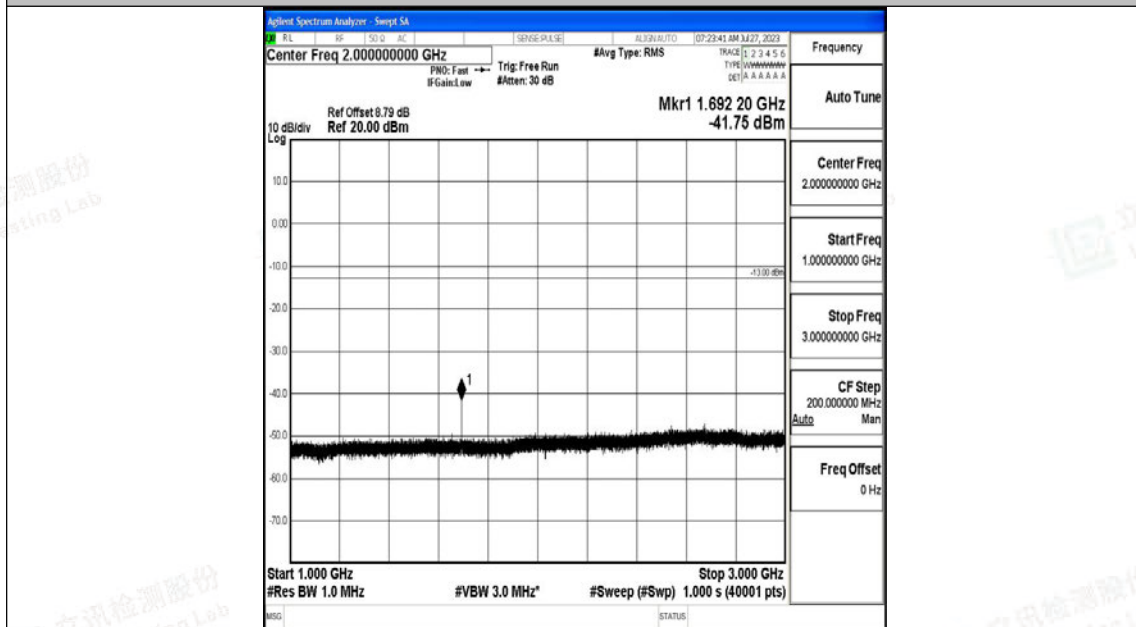

Band5\_3MHz\_QPSK\_20635\_1RB#0\_0.009~0.15\_0.009~0.15

Band5\_3MHz\_QPSK\_20635\_1RB#0\_0.15~30\_0.15~30

Band5\_3MHz\_QPSK\_20635\_1RB#0\_30~1000\_30~1000

Band5\_3MHz\_QPSK\_20635\_1RB#0\_1000~3000\_1000~3000