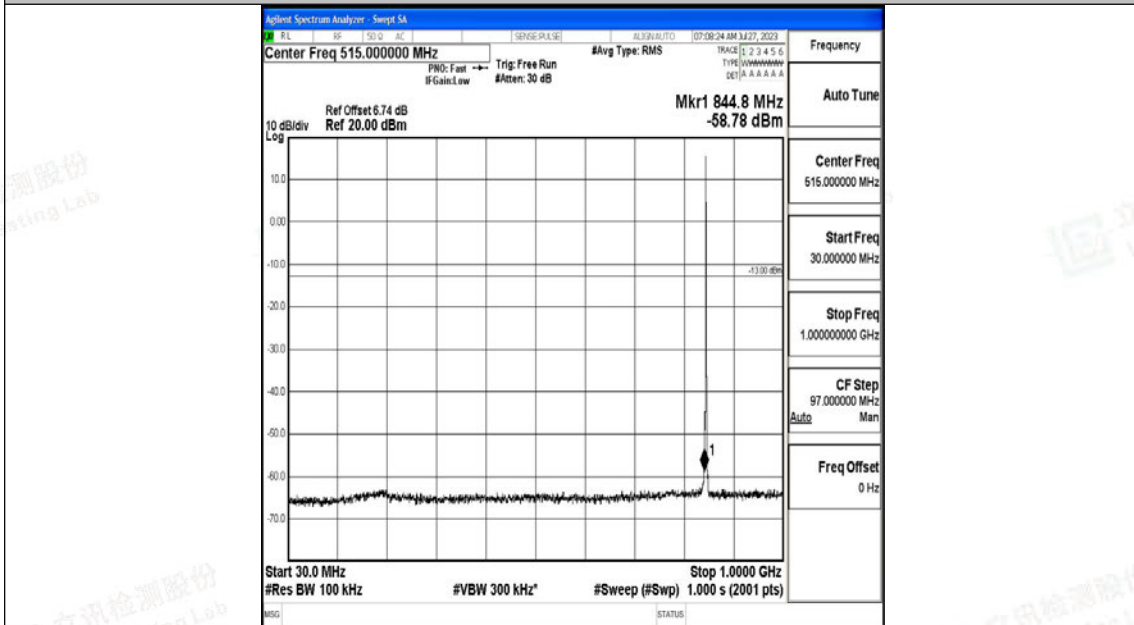

Band5_1.4MHz_16QAM_20643_1RB#0_0.15~30_0.15~30

Band5_1.4MHz_16QAM_20643_1RB#0_30~1000_30~1000