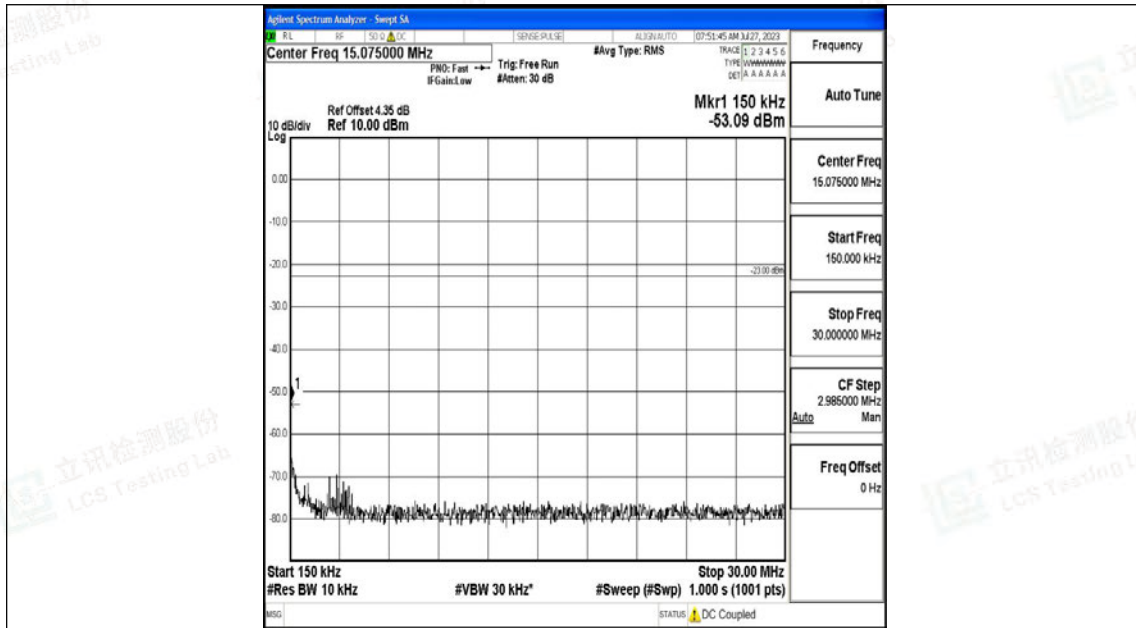

Band5\_10MHz\_QPSK\_20525\_1RB#0\_30~1000\_30~1000

Band5\_10MHz\_QPSK\_20525\_1RB#0\_1000~3000\_1000~3000

Band5\_10MHz\_QPSK\_20525\_1RB#0\_3000~10000\_3000~10000

Band5\_10MHz\_16QAM\_20525\_1RB#0\_0.009~0.15\_0.009~0.15