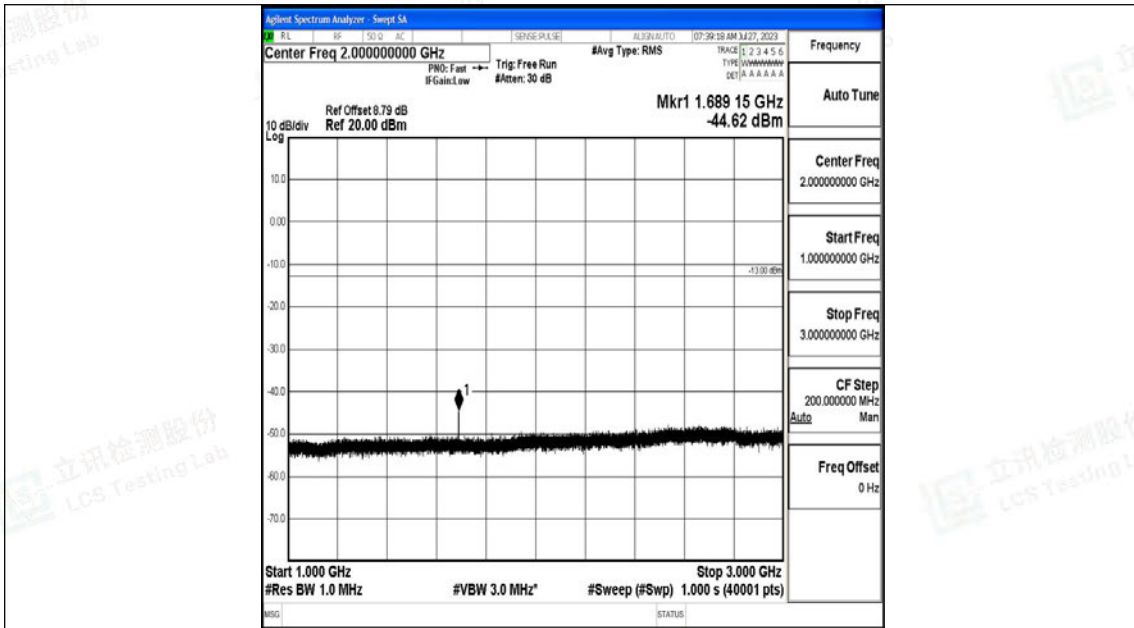

Band5_5MHz_16QAM_20625_1RB#0_30~1000_30~1000

Band5_5MHz_16QAM_20625_1RB#0_1000~3000_1000~3000