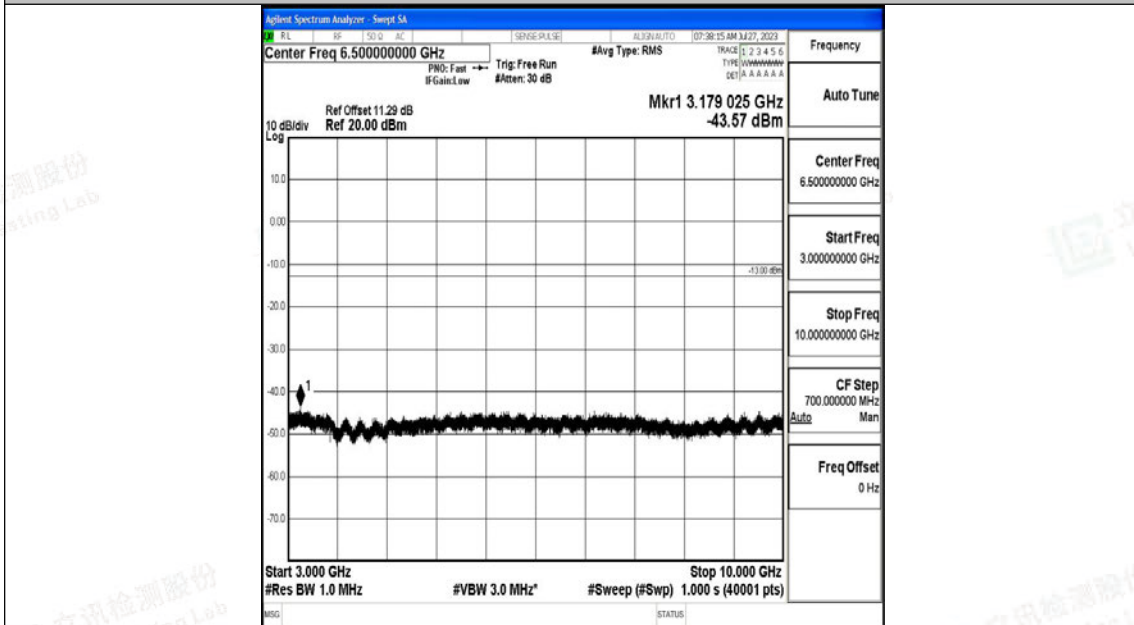

Band5_5MHz_16QAM_20525_1RB#0_1000~3000_1000~3000

Band5_5MHz_16QAM_20525_1RB#0_3000~10000_3000~10000