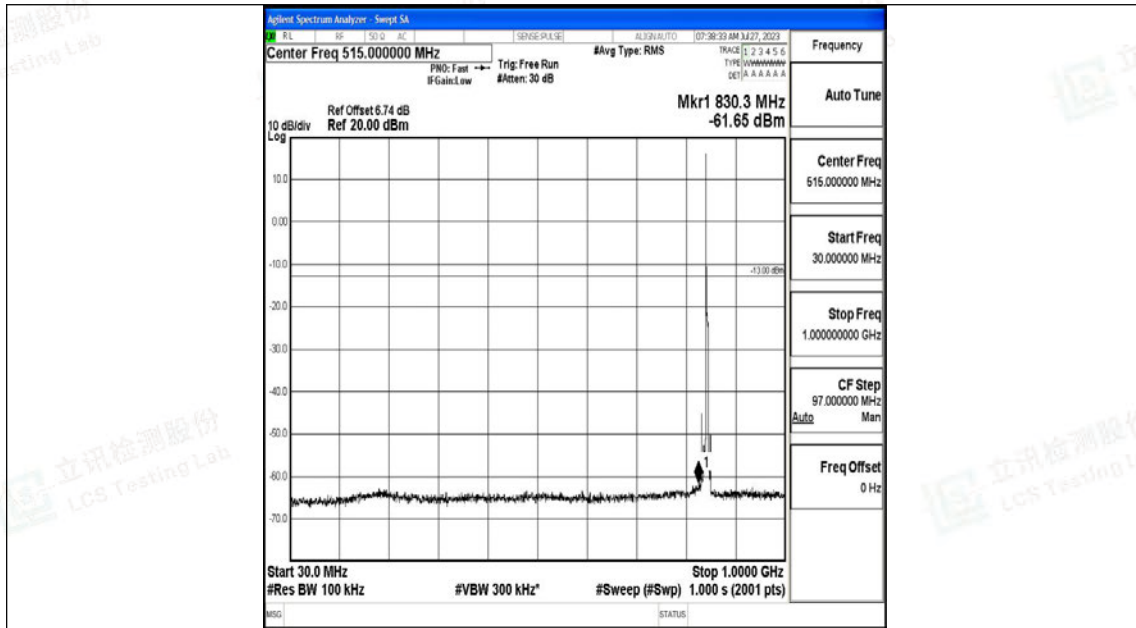

Band5\_5MHz\_16QAM\_20525\_1RB#0\_1000~3000\_1000~3000

Band5\_5MHz\_16QAM\_20525\_1RB#0\_3000~10000\_3000~10000

Band5\_5MHz\_QPSK\_20625\_1RB#0\_0.009~0.15\_0.009~0.15

Band5\_5MHz\_QPSK\_20625\_1RB#0\_0.15~30\_0.15~30