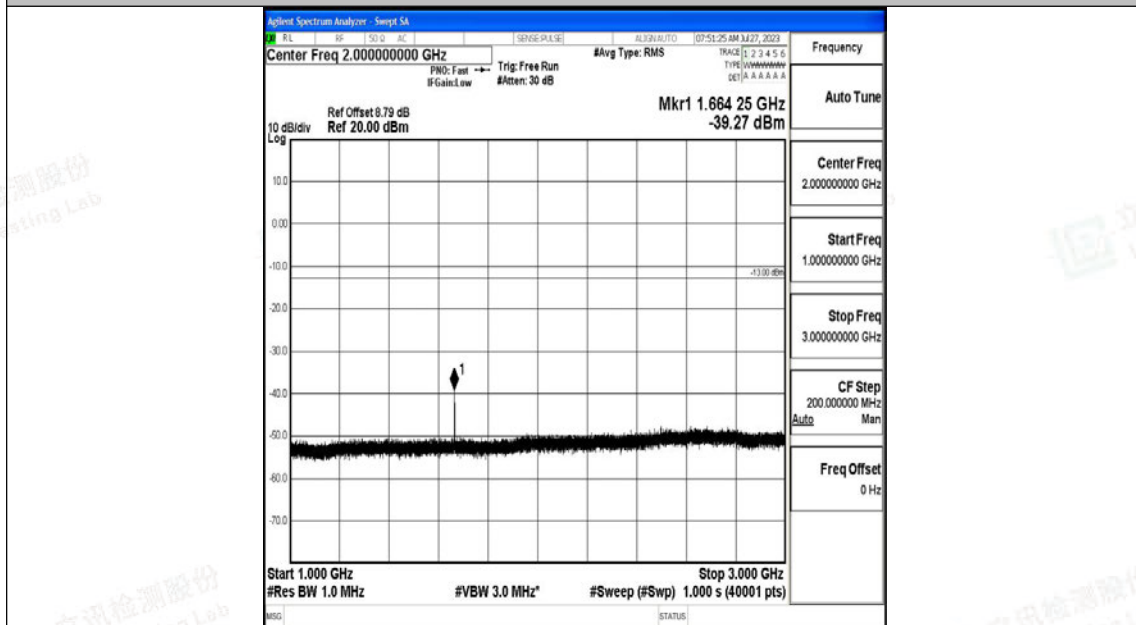

Band5_10MHz_QPSK_20525_1RB#0_30~1000_30~1000

Band5_10MHz_QPSK_20525_1RB#0_1000~3000_1000~3000