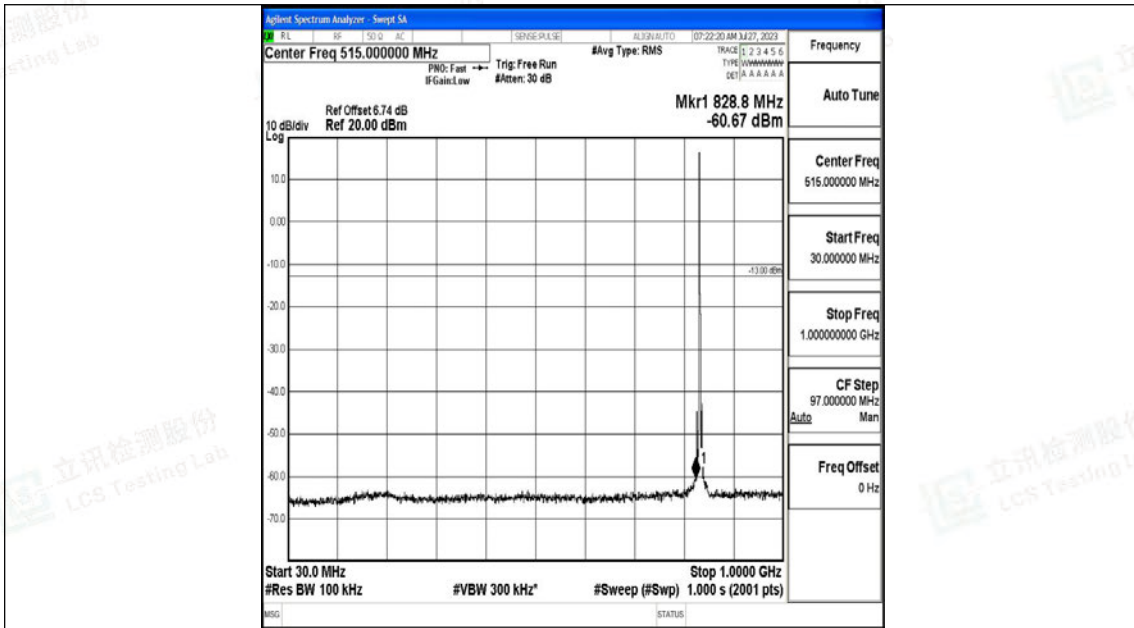

Band5\_3MHz\_16QAM\_20415\_1RB#0\_1000~3000\_1000~3000

Band5\_3MHz\_16QAM\_20415\_1RB#0\_3000~10000\_3000~10000

Band5\_3MHz\_QPSK\_20525\_1RB#0\_0.009~0.15\_0.009~0.15

Band5\_3MHz\_QPSK\_20525\_1RB#0\_0.15~30\_0.15~30