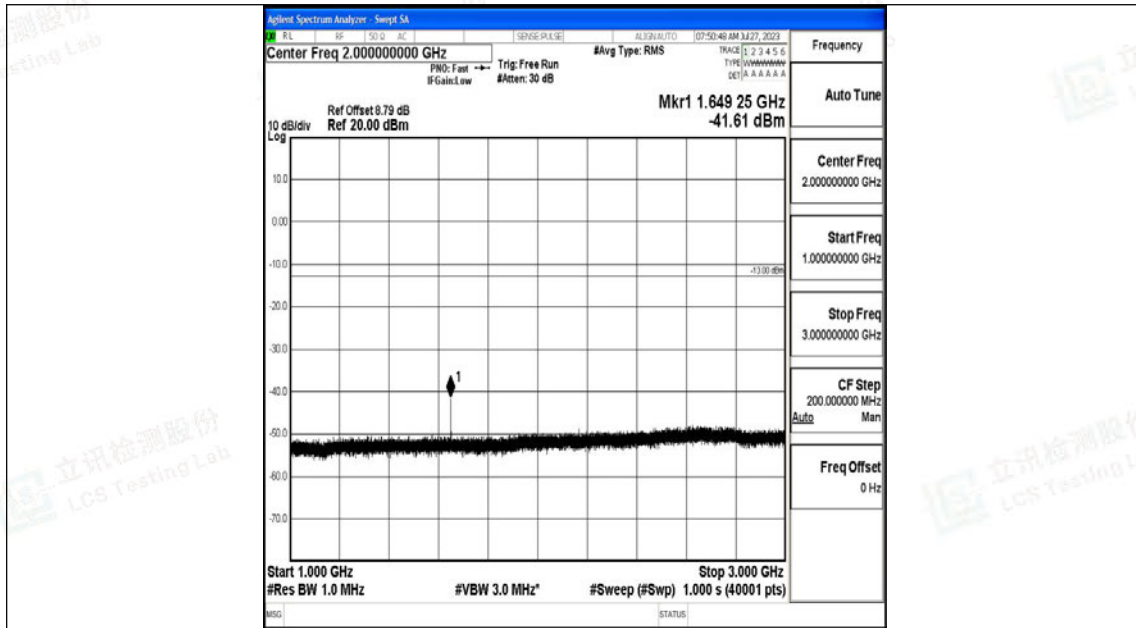

Band5\_10MHz\_QPSK\_20450\_1RB#0\_3000~10000\_3000~10000

Band5\_10MHz\_16QAM\_20450\_1RB#0\_0.009~0.15\_0.009~0.15

Band5\_10MHz\_16QAM\_20450\_1RB#0\_0.15~30\_0.15~30

Band5\_10MHz\_16QAM\_20450\_1RB#0\_30~1000\_30~1000