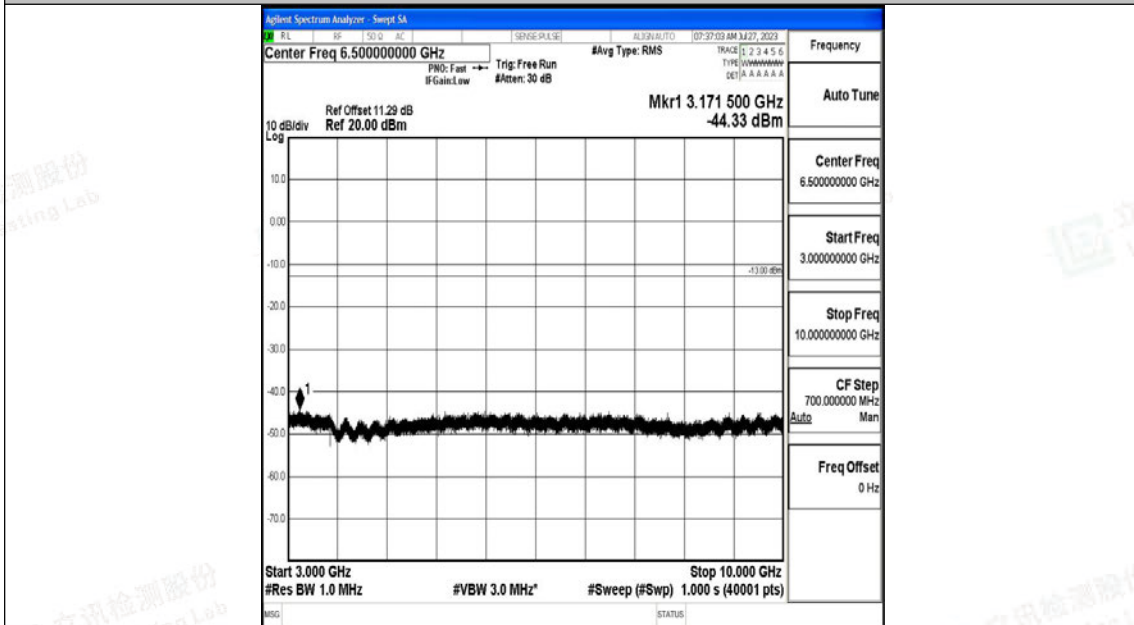

Band5\_5MHz\_16QAM\_20425\_1RB#0\_0.15~30\_0.15~30

Band5\_5MHz\_16QAM\_20425\_1RB#0\_30~1000\_30~1000

Band5\_5MHz\_16QAM\_20425\_1RB#0\_1000~3000\_1000~3000

Band5\_5MHz\_16QAM\_20425\_1RB#0\_3000~10000\_3000~10000