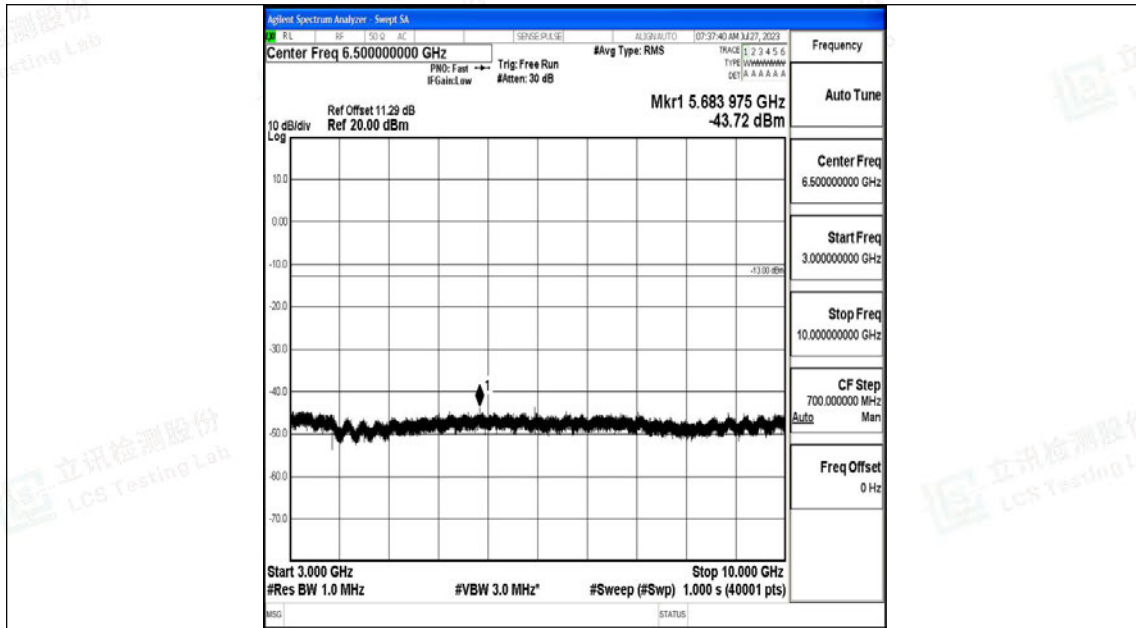

Band5\_5MHz\_QPSK\_20525\_1RB#0\_0.009~0.15\_0.009~0.15

Band5\_5MHz\_QPSK\_20525\_1RB#0\_0.15~30\_0.15~30

Band5\_5MHz\_QPSK\_20525\_1RB#0\_30~1000\_30~1000

Band5\_5MHz\_QPSK\_20525\_1RB#0\_1000~3000\_1000~3000