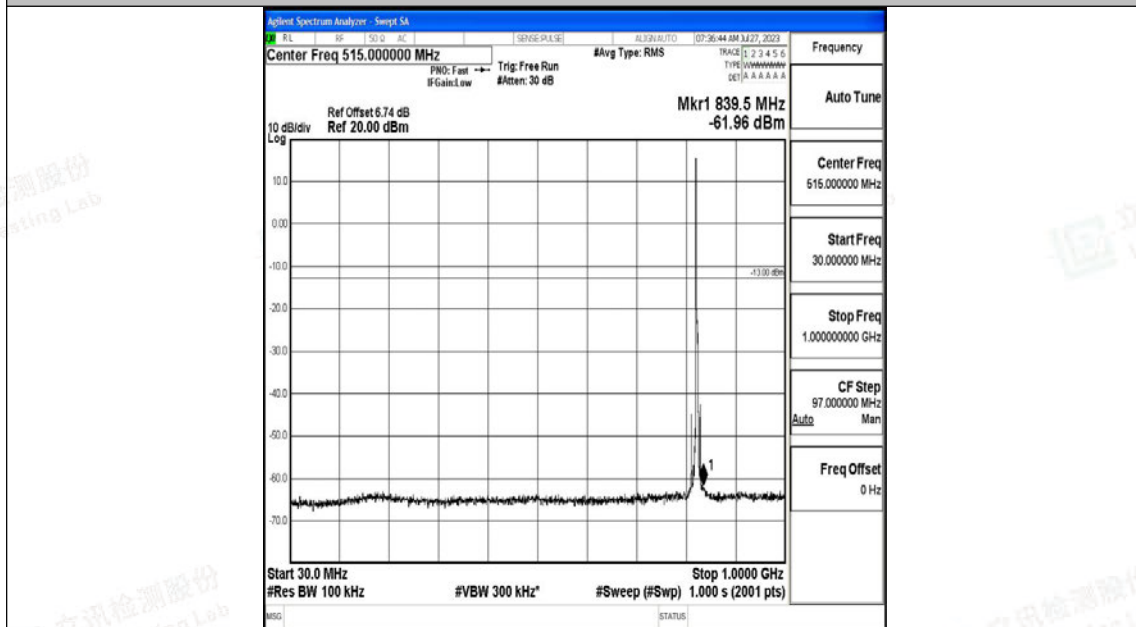

Band5_5MHz_16QAM_20425_1RB#0_0.15~30_0.15~30

Band5_5MHz_16QAM_20425_1RB#0_30~1000_30~1000