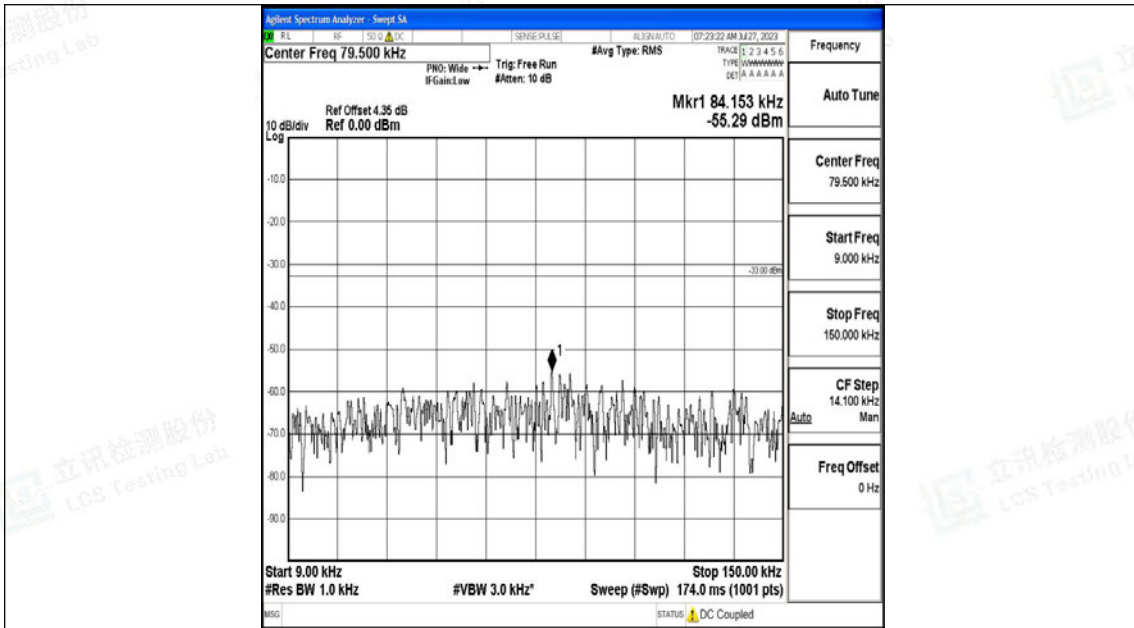

Band5\_3MHz\_16QAM\_20525\_1RB#0\_0.15~30\_0.15~30

Band5\_3MHz\_16QAM\_20525\_1RB#0\_30~1000\_30~1000

Band5\_3MHz\_16QAM\_20525\_1RB#0\_1000~3000\_1000~3000

Band5\_3MHz\_16QAM\_20525\_1RB#0\_3000~10000\_3000~10000