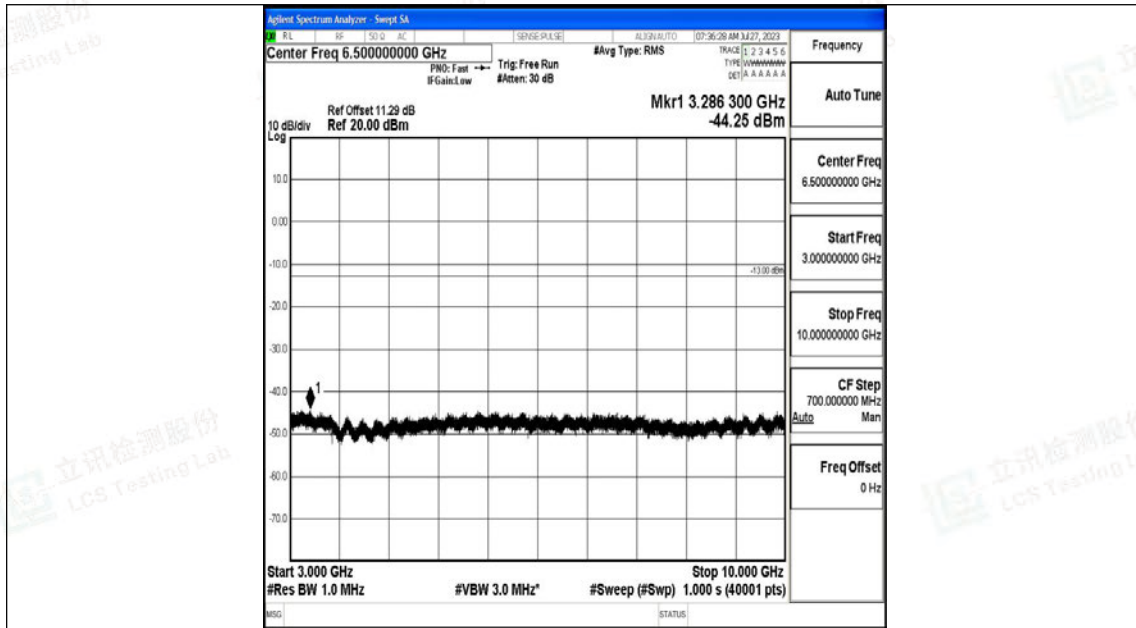

Band5_5MHz_QPSK_20425_1RB#0_1000~3000_1000~3000

Band5_5MHz_QPSK_20425_1RB#0_3000~10000_3000~10000