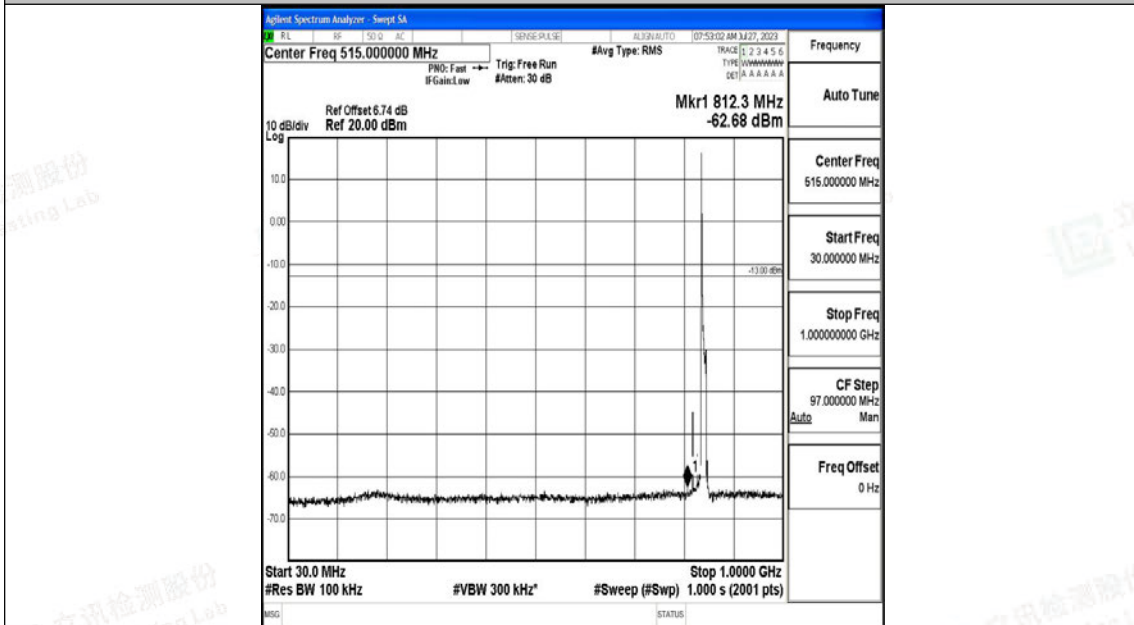

Band5\_10MHz\_QPSK\_20600\_1RB#0\_3000~10000\_3000~10000

Band5\_10MHz\_16QAM\_20600\_1RB#0\_0.009~0.15\_0.009~0.15

Band5\_10MHz\_16QAM\_20600\_1RB#0\_0.15~30\_0.15~30

Band5\_10MHz\_16QAM\_20600\_1RB#0\_30~1000\_30~1000