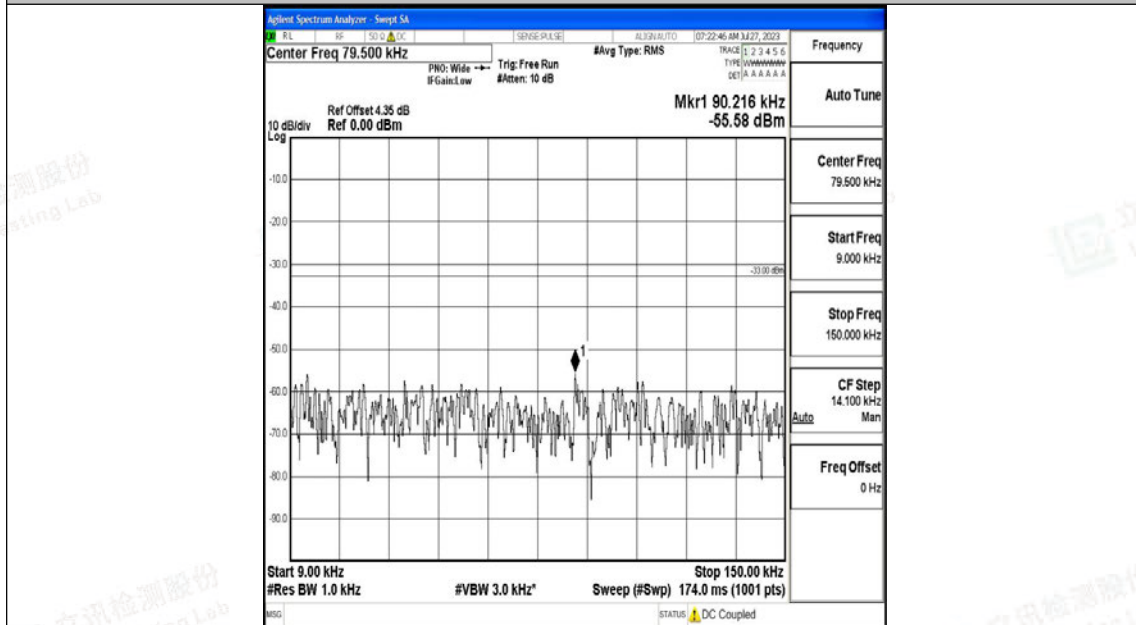

Band5\_3MHz\_QPSK\_20525\_1RB#0\_30~1000\_30~1000

Band5\_3MHz\_QPSK\_20525\_1RB#0\_1000~3000\_1000~3000

Band5\_3MHz\_QPSK\_20525\_1RB#0\_3000~10000\_3000~10000

Band5\_3MHz\_16QAM\_20525\_1RB#0\_0.009~0.15\_0.009~0.15