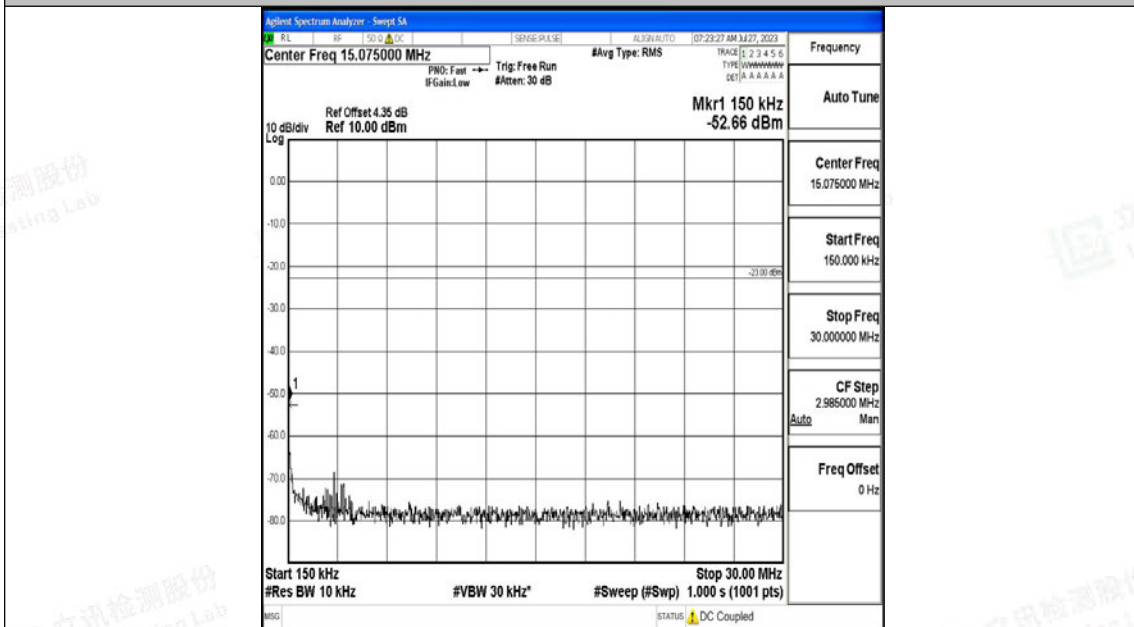

Band5_3MHz_QPSK_20635_1RB#0_0.009~0.15_0.009~0.15

Band5_3MHz_QPSK_20635_1RB#0_0.15~30_0.15~30