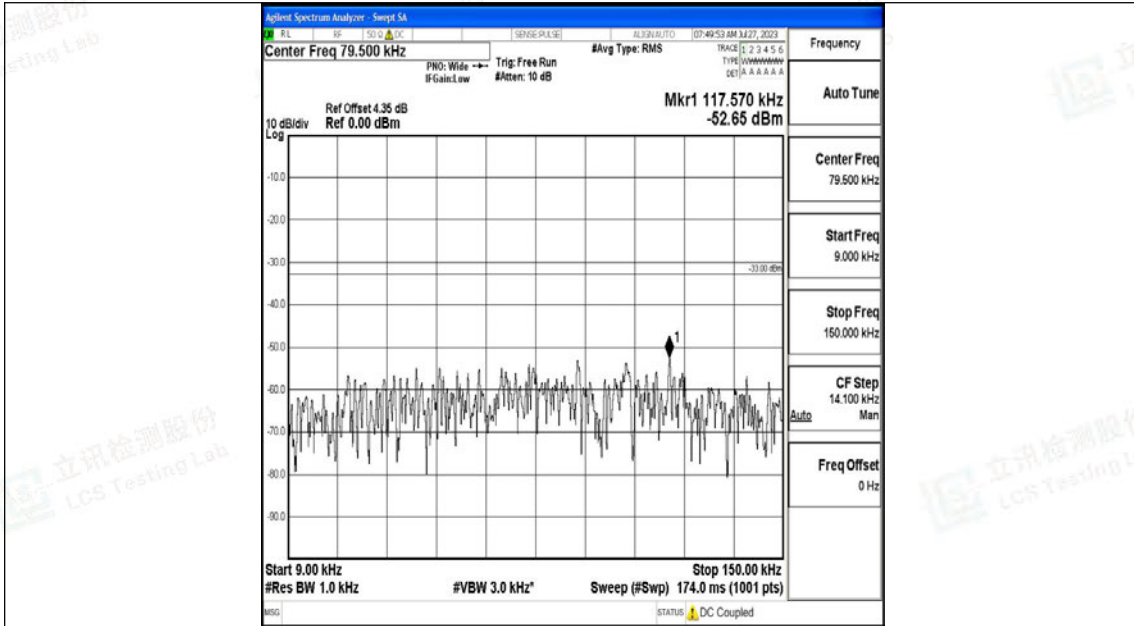

Band5\_5MHz\_16QAM\_20625\_1RB#0\_0.15~30\_0.15~30

Band5\_5MHz\_16QAM\_20625\_1RB#0\_30~1000\_30~1000

Band5\_5MHz\_16QAM\_20625\_1RB#0\_1000~3000\_1000~3000

Band5\_5MHz\_16QAM\_20625\_1RB#0\_3000~10000\_3000~10000