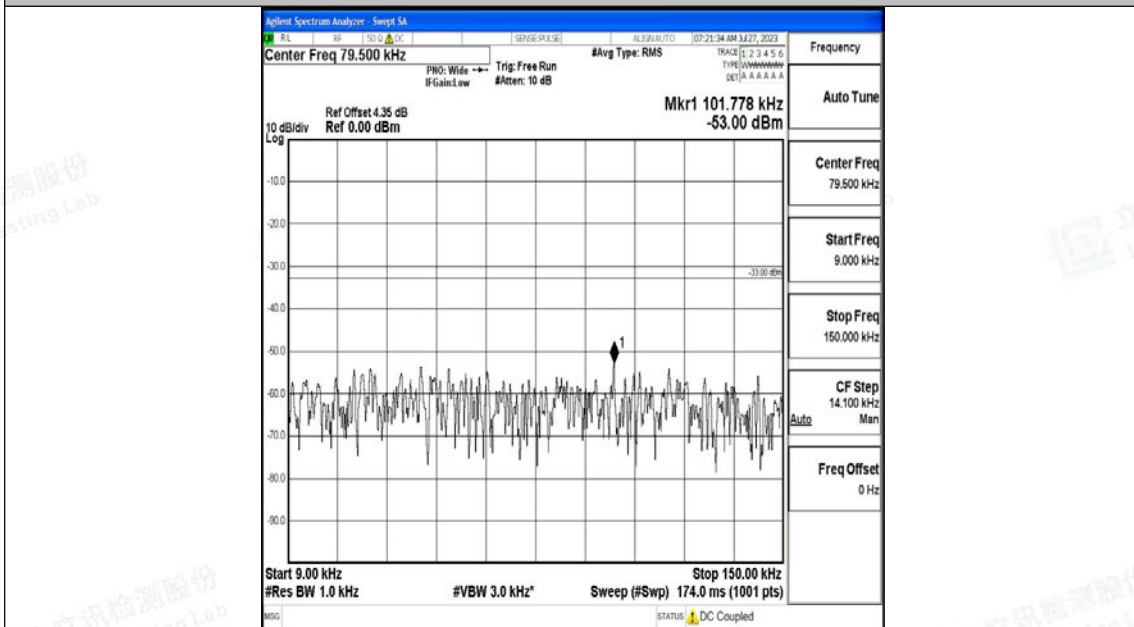

Band5_3MHz_QPSK_20415_1RB#0_3000~10000_3000~10000

Band5_3MHz_16QAM_20415_1RB#0_0.009~0.15_0.009~0.15