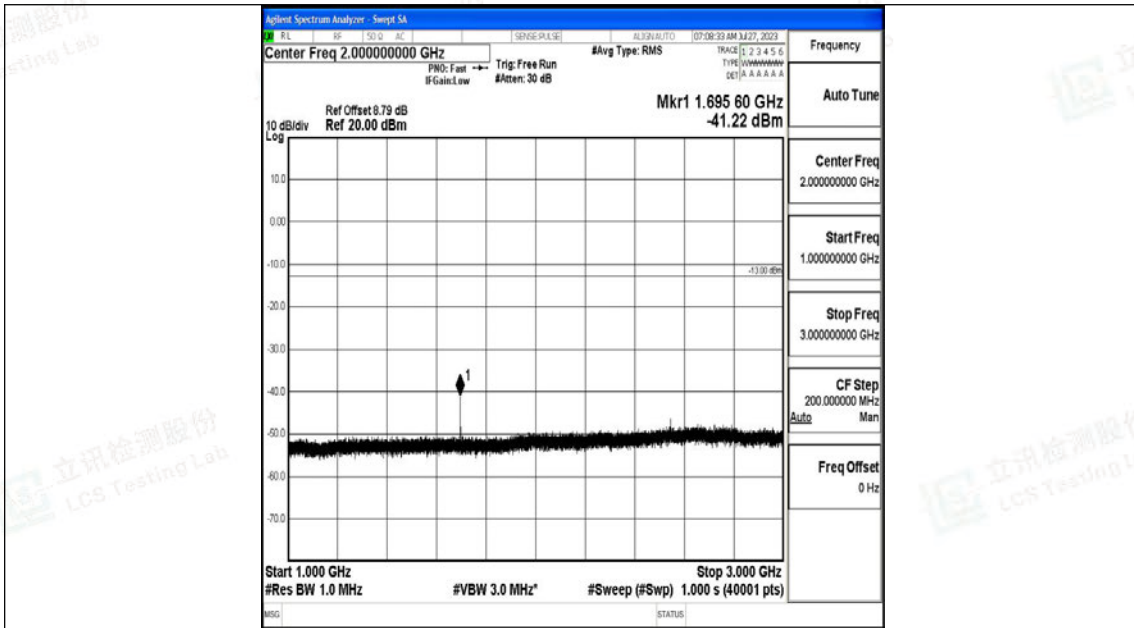

Band5_1.4MHz_16QAM_20643_1RB#0_30~1000_30~1000

Band5_1.4MHz_16QAM_20643_1RB#0_1000~3000_1000~3000