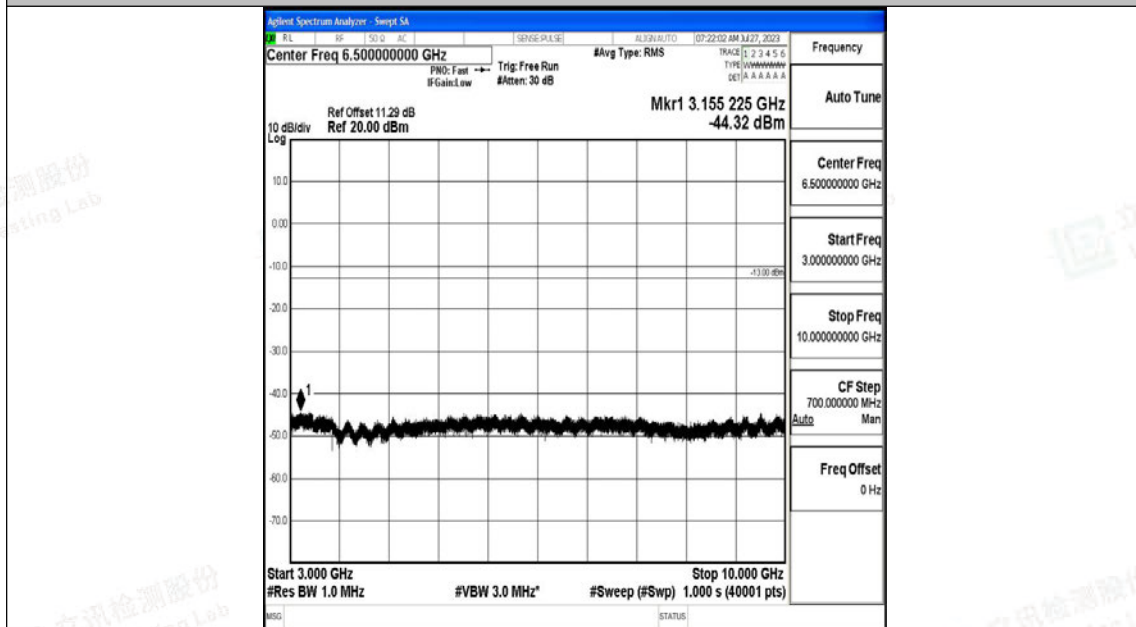

Band5_3MHz_16QAM_20415_1RB#0_1000~3000_1000~3000

Band5_3MHz_16QAM_20415_1RB#0_3000~10000_3000~10000