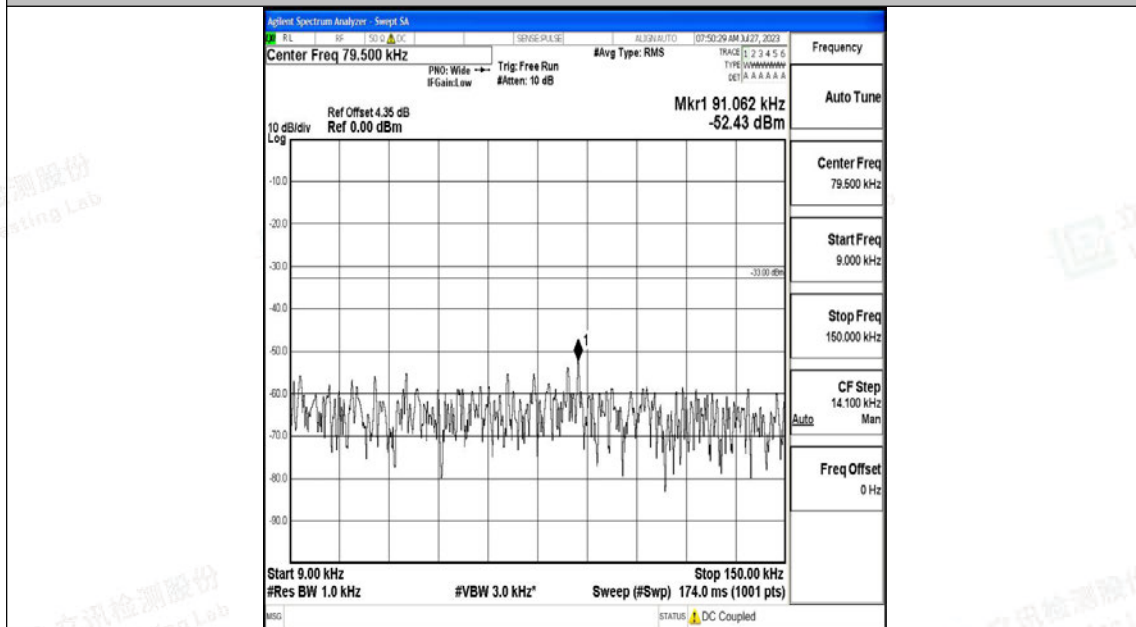

Band5_10MHz_QPSK_20450_1RB#0_3000~10000_3000~10000

Band5_10MHz_16QAM_20450_1RB#0_0.009~0.15_0.009~0.15