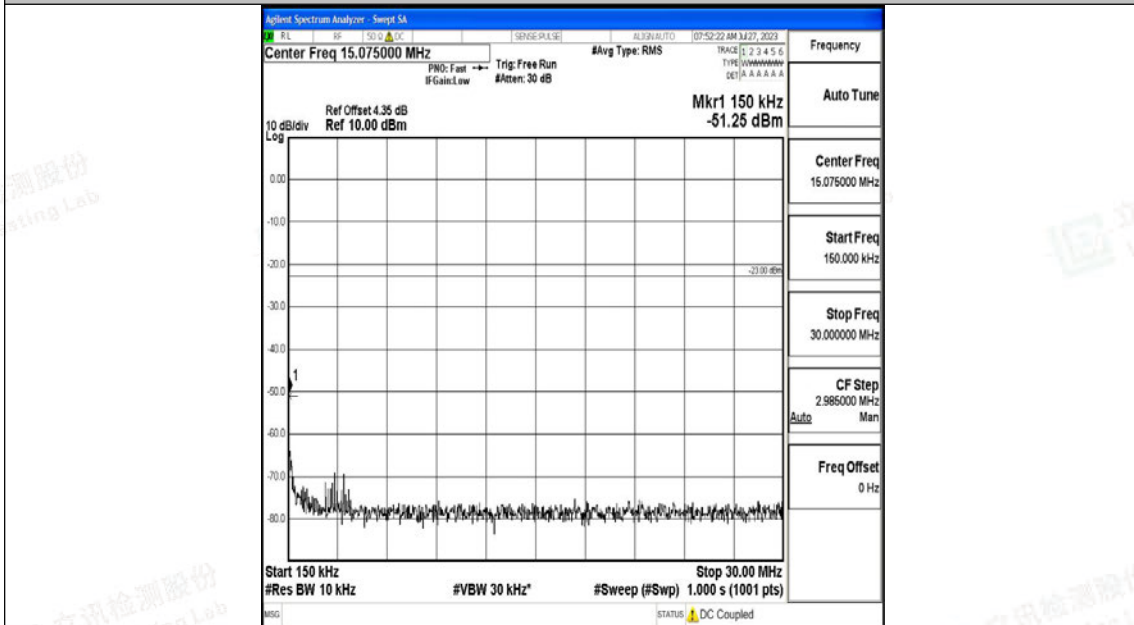

Band5_10MHz_QPSK_20600_1RB#0_0.009~0.15_0.009~0.15

Band5_10MHz_QPSK_20600_1RB#0_0.15~30_0.15~30