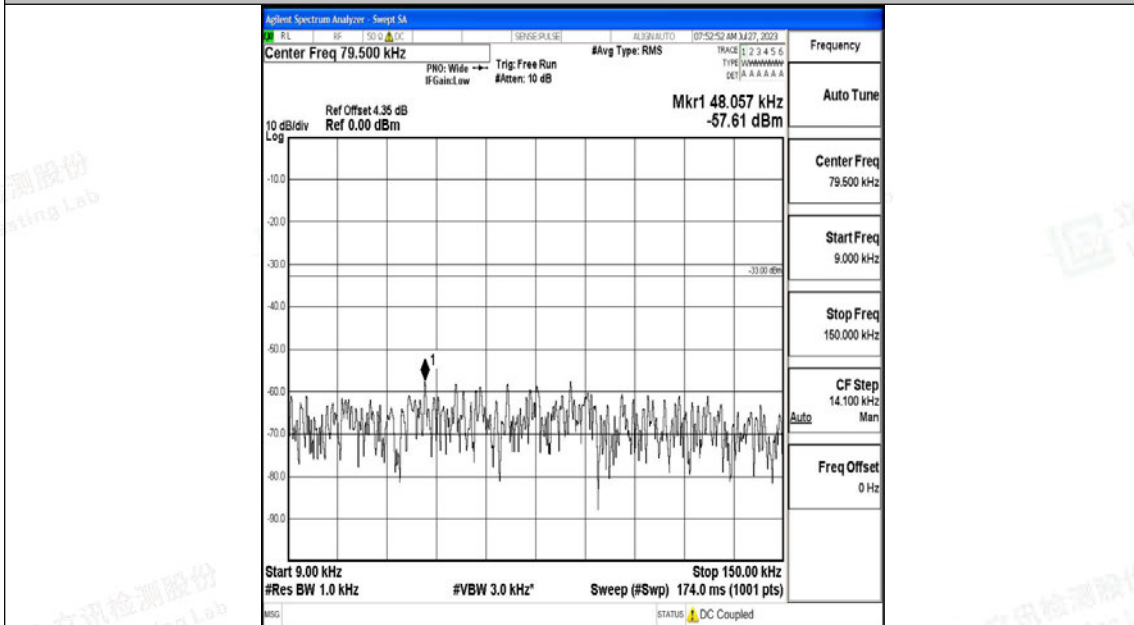

Band5_10MHz_QPSK_20600_1RB#0_3000~10000_3000~10000

Band5_10MHz_16QAM_20600_1RB#0_0.009~0.15_0.009~0.15