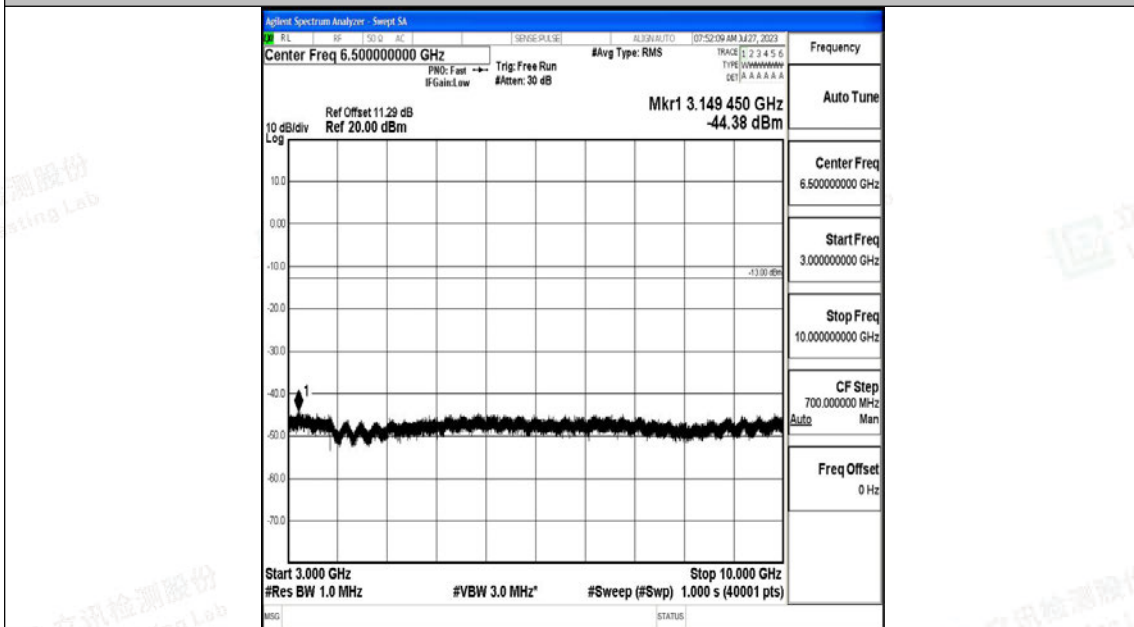

Band5\_10MHz\_16QAM\_20525\_1RB#0\_0.15~30\_0.15~30

Band5\_10MHz\_16QAM\_20525\_1RB#0\_30~1000\_30~1000

Band5\_10MHz\_16QAM\_20525\_1RB#0\_1000~3000\_1000~3000

Band5\_10MHz\_16QAM\_20525\_1RB#0\_3000~10000\_3000~10000