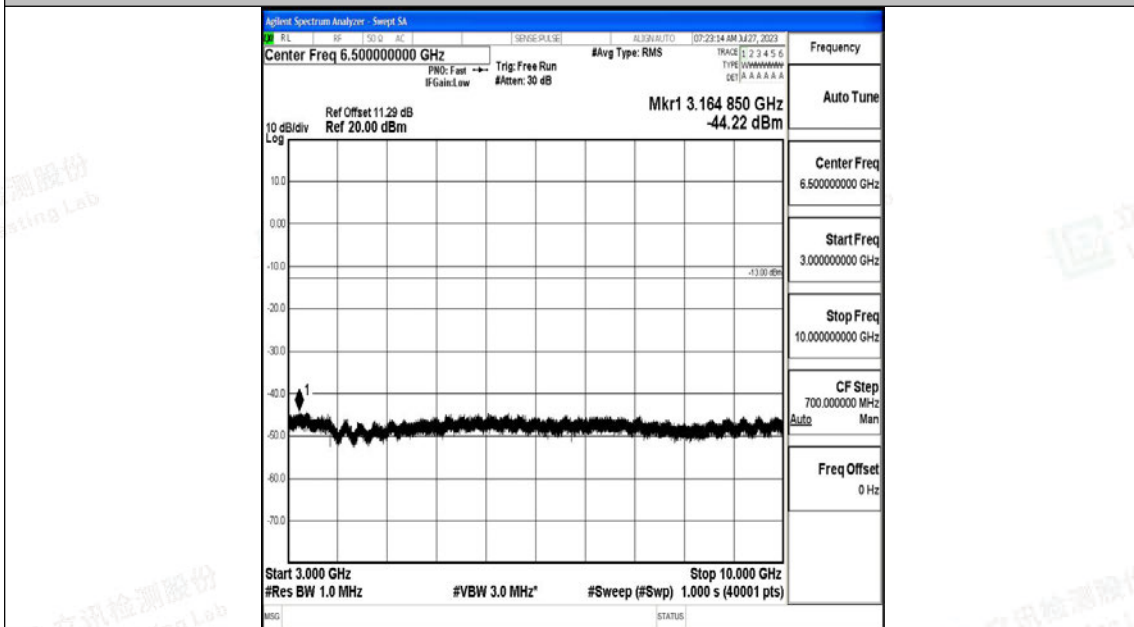

Band5\_3MHz\_16QAM\_20525\_1RB#0\_0.15~30\_0.15~30

Band5\_3MHz\_16QAM\_20525\_1RB#0\_30~1000\_30~1000

Band5\_3MHz\_16QAM\_20525\_1RB#0\_1000~3000\_1000~3000

Band5\_3MHz\_16QAM\_20525\_1RB#0\_3000~10000\_3000~10000