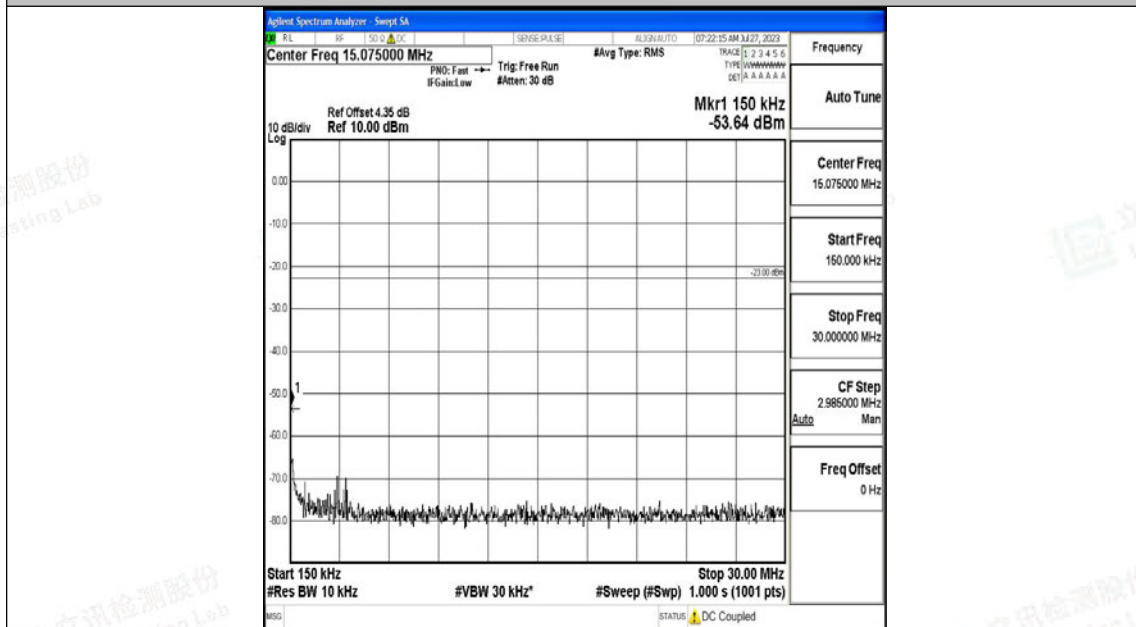

Band5\_3MHz\_16QAM\_20415\_1RB#0\_1000~3000\_1000~3000

Band5\_3MHz\_16QAM\_20415\_1RB#0\_3000~10000\_3000~10000

Band5\_3MHz\_QPSK\_20525\_1RB#0\_0.009~0.15\_0.009~0.15

Band5\_3MHz\_QPSK\_20525\_1RB#0\_0.15~30\_0.15~30