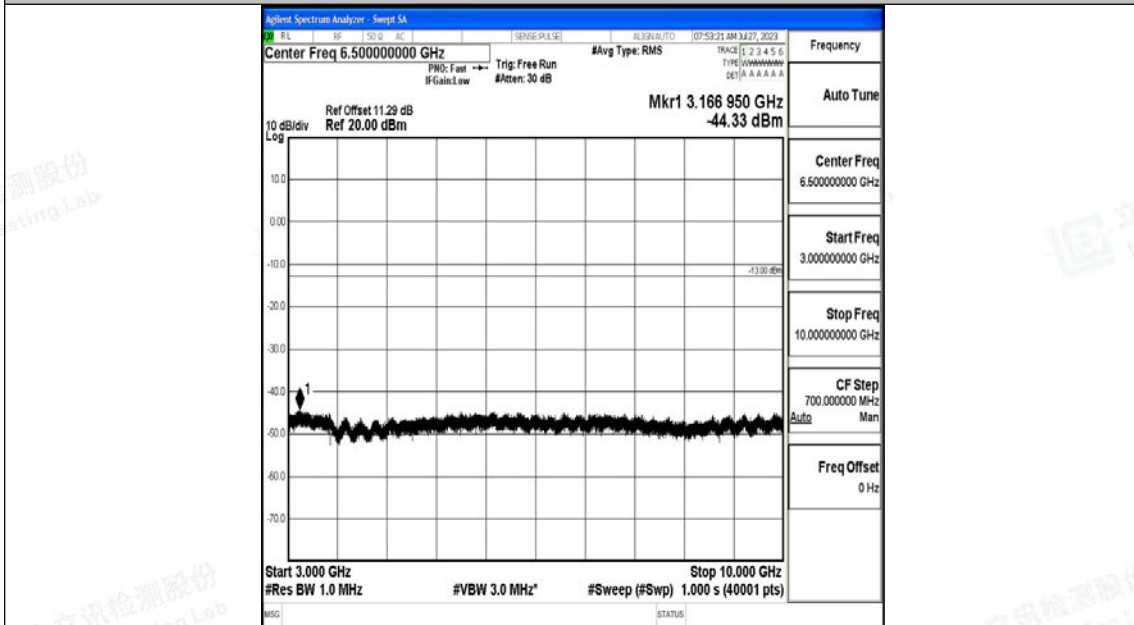

Band5_10MHz_16QAM_20600_1RB#0_1000~3000_1000~3000

Band5_10MHz_16QAM_20600_1RB#0_3000~10000_3000~10000