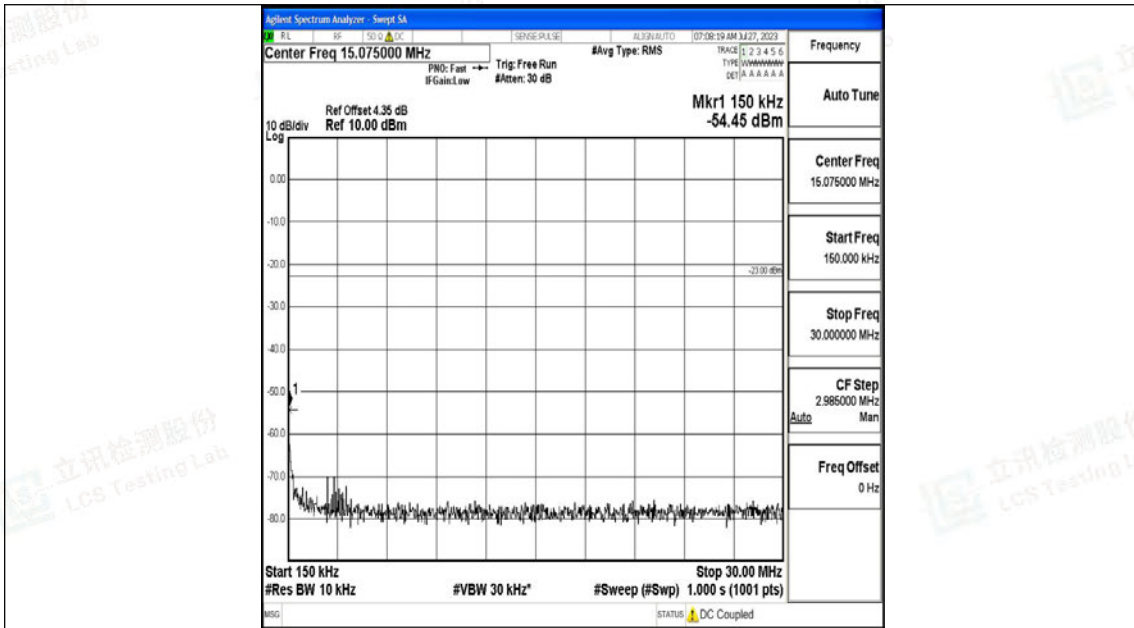

Band5\_1.4MHz\_QPSK\_20643\_1RB#0\_30~1000\_30~1000

Band5\_1.4MHz\_QPSK\_20643\_1RB#0\_1000~3000\_1000~3000

Band5\_1.4MHz\_QPSK\_20643\_1RB#0\_3000~10000\_3000~10000

Band5\_1.4MHz\_16QAM\_20643\_1RB#0\_0.009~0.15\_0.009~0.15