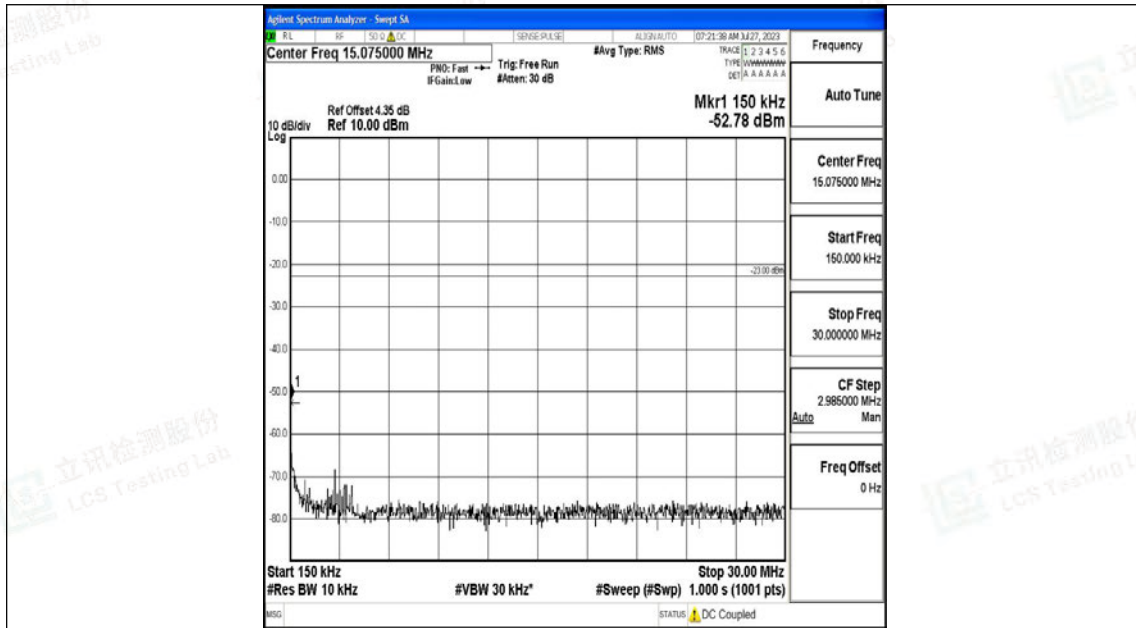

Band5_3MHz_16QAM_20415_1RB#0_0.009~0.15_0.009~0.15

Band5_3MHz_16QAM_20415_1RB#0_0.15~30_0.15~30