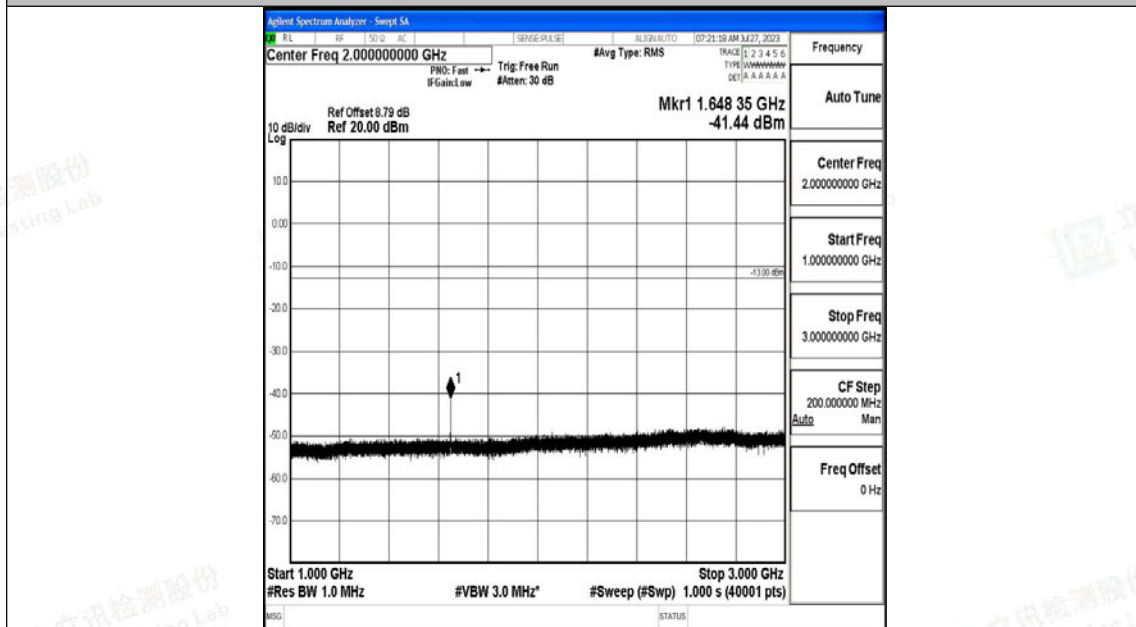

Band5\_3MHz\_QPSK\_20415\_1RB#0\_0.009~0.15\_0.009~0.15

Band5\_3MHz\_QPSK\_20415\_1RB#0\_0.15~30\_0.15~30

Band5\_3MHz\_QPSK\_20415\_1RB#0\_30~1000\_30~1000

Band5\_3MHz\_QPSK\_20415\_1RB#0\_1000~3000\_1000~3000