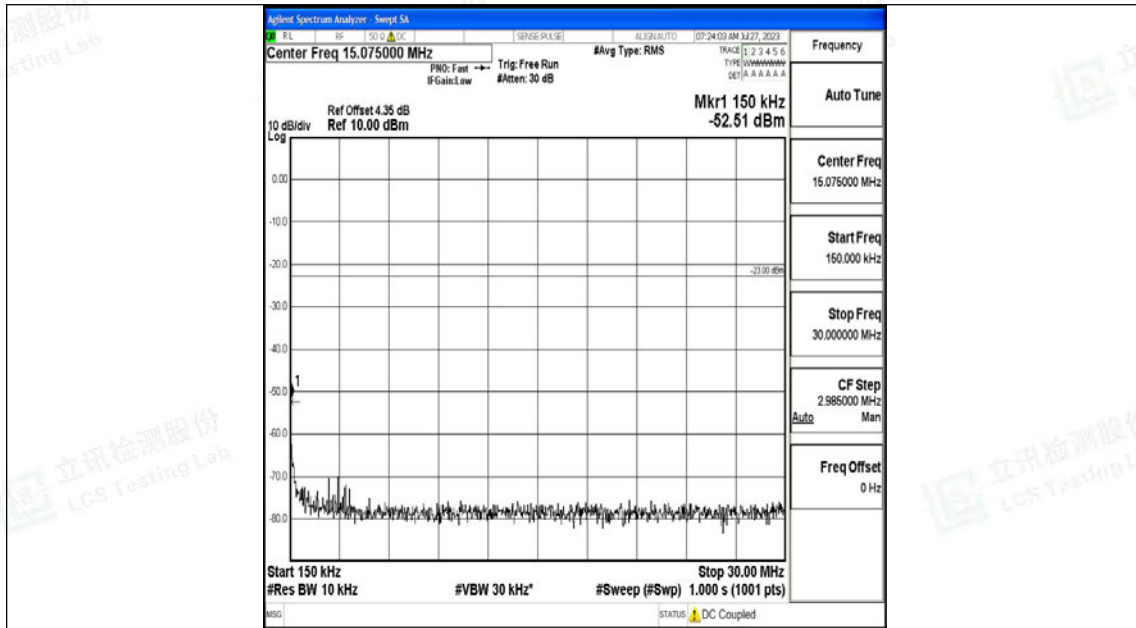

Band5_3MHz_16QAM_20635_1RB#0_0.009~0.15_0.009~0.15

Band5_3MHz_16QAM_20635_1RB#0_0.15~30_0.15~30