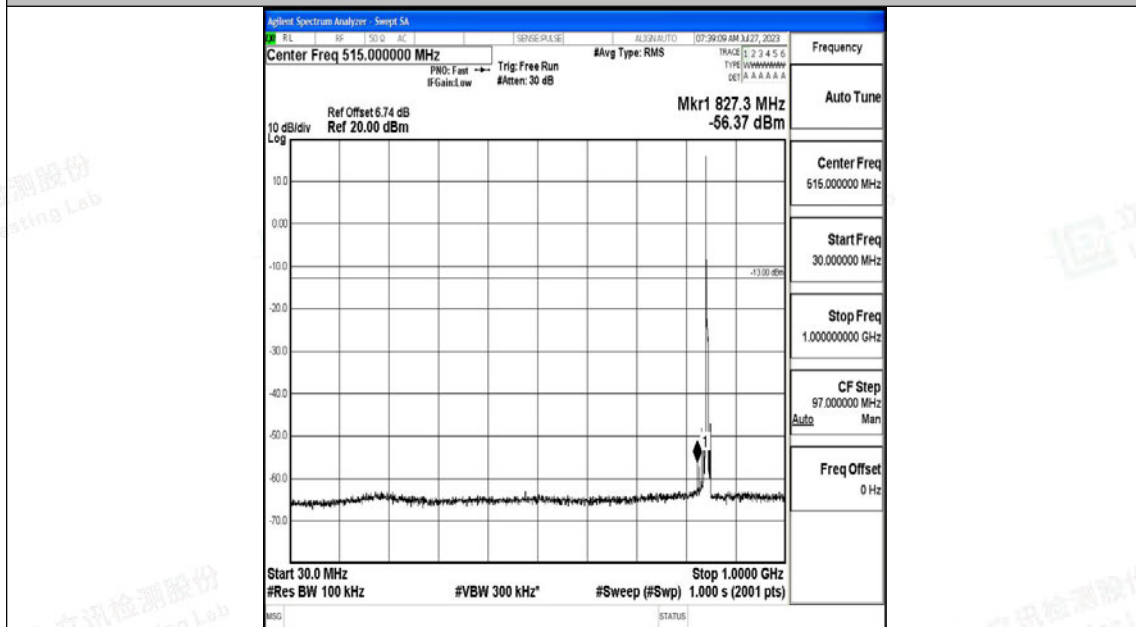

Band5_5MHz_16QAM_20625_1RB#0_0.15~30_0.15~30

Band5_5MHz_16QAM_20625_1RB#0_30~1000_30~1000