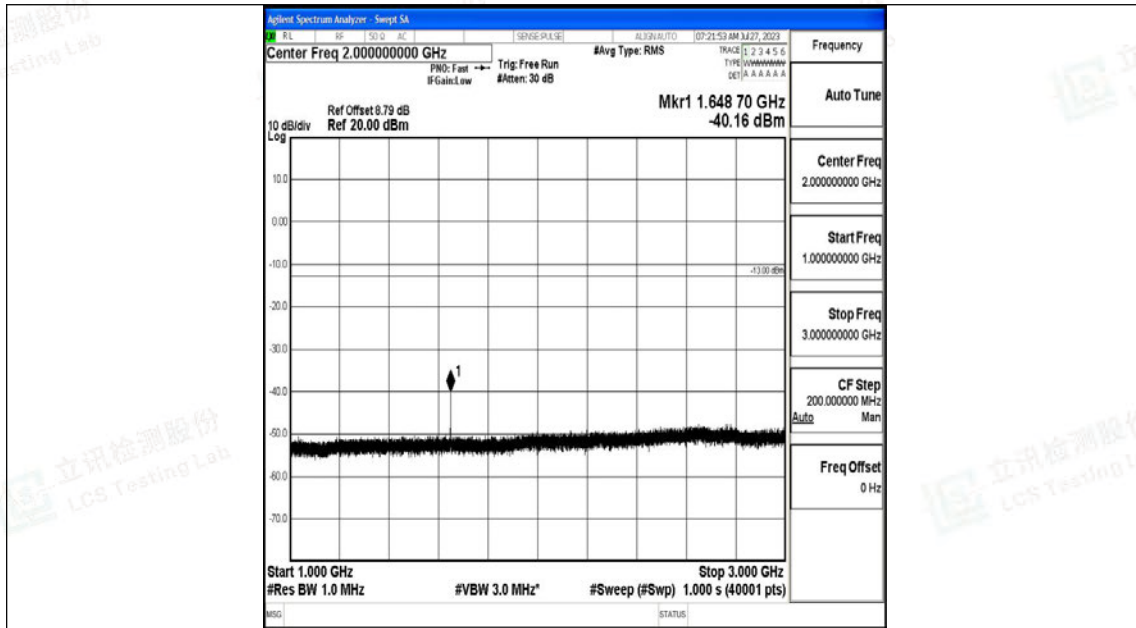

Band5\_3MHz\_QPSK\_20415\_1RB#0\_3000~10000\_3000~10000

Band5\_3MHz\_16QAM\_20415\_1RB#0\_0.009~0.15\_0.009~0.15

Band5\_3MHz\_16QAM\_20415\_1RB#0\_0.15~30\_0.15~30

Band5\_3MHz\_16QAM\_20415\_1RB#0\_30~1000\_30~1000