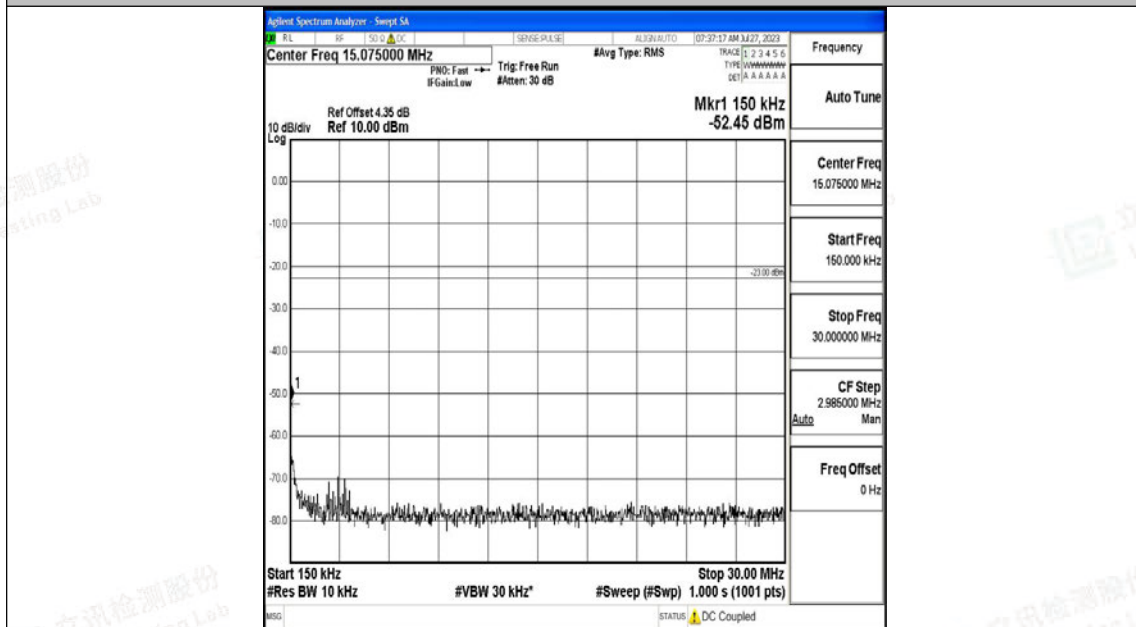

Band5_5MHz_QPSK_20525_1RB#0_0.009~0.15_0.009~0.15

Band5_5MHz_QPSK_20525_1RB#0_0.15~30_0.15~30