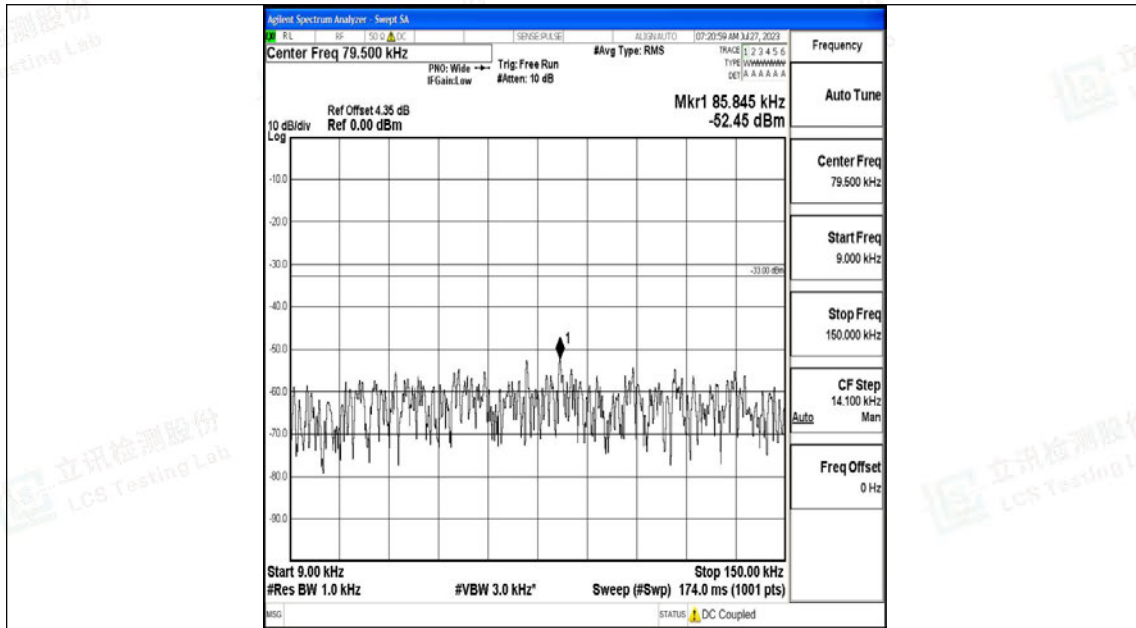

Band5\_1.4MHz\_16QAM\_20643\_1RB#0\_0.15~30\_0.15~30

Band5\_1.4MHz\_16QAM\_20643\_1RB#0\_30~1000\_30~1000

Band5\_1.4MHz\_16QAM\_20643\_1RB#0\_1000~3000\_1000~3000

Band5\_1.4MHz\_16QAM\_20643\_1RB#0\_3000~10000\_3000~10000