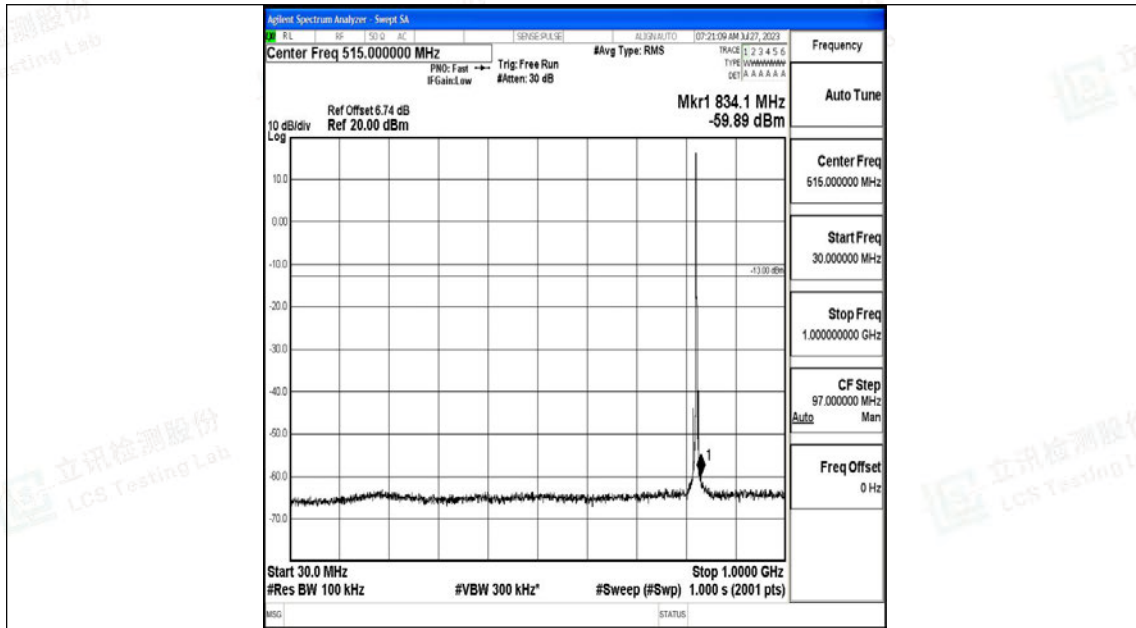

Band5_3MHz_QPSK_20415_1RB#0_0.15~30_0.15~30

Band5_3MHz_QPSK_20415_1RB#0_30~1000_30~1000