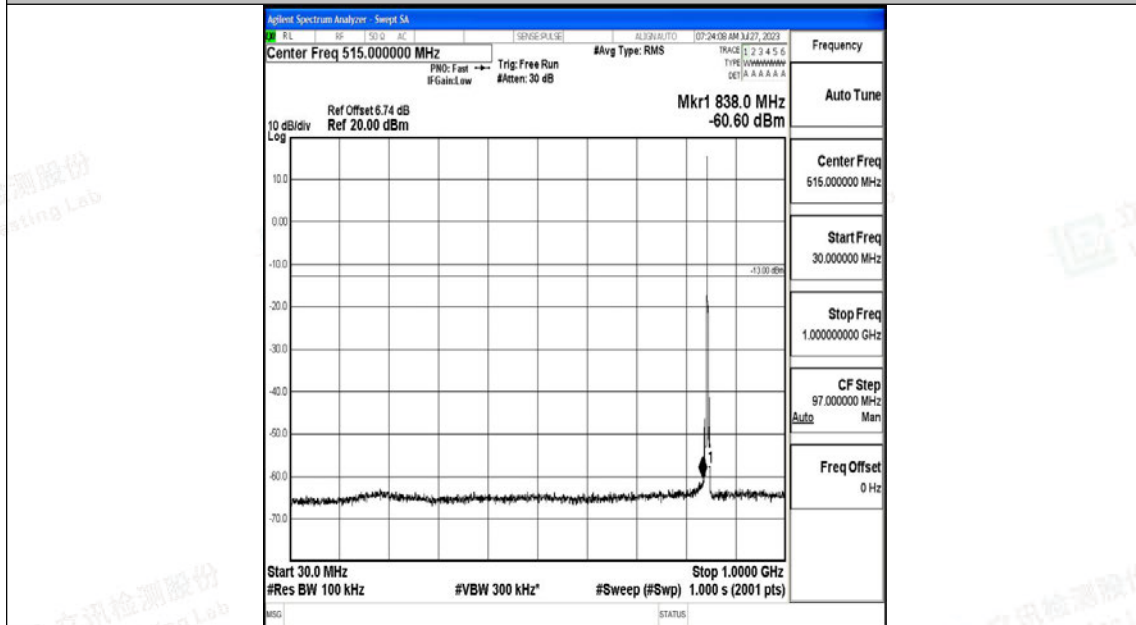

Band5\_3MHz\_QPSK\_20635\_1RB#0\_3000~10000\_3000~10000

Band5\_3MHz\_16QAM\_20635\_1RB#0\_0.009~0.15\_0.009~0.15

Band5\_3MHz\_16QAM\_20635\_1RB#0\_0.15~30\_0.15~30

Band5\_3MHz\_16QAM\_20635\_1RB#0\_30~1000\_30~1000