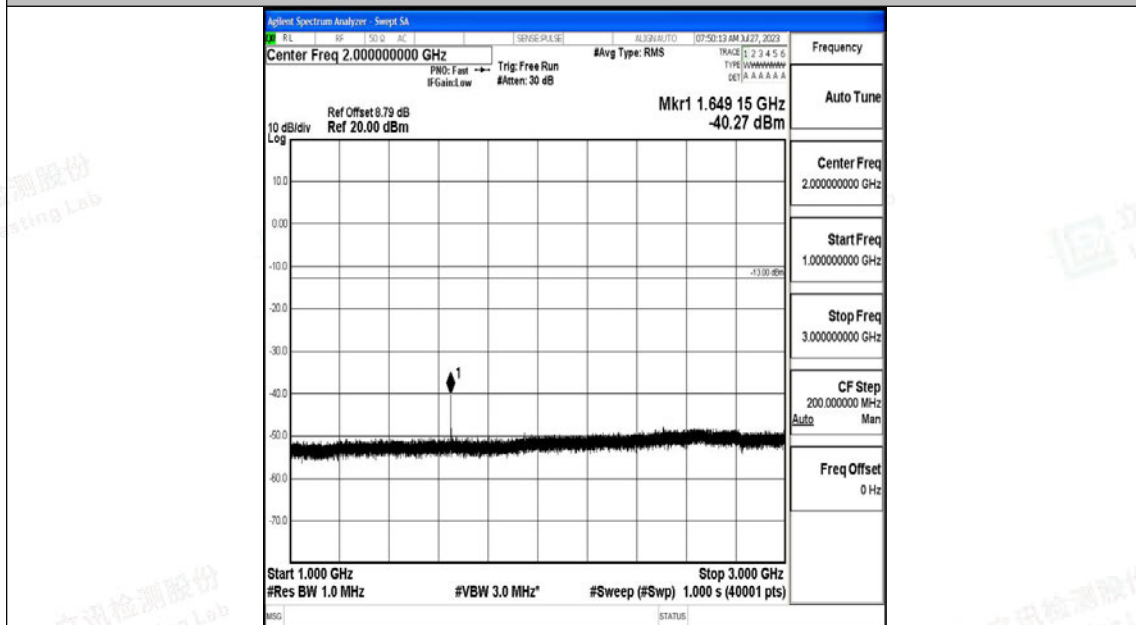

Band5\_10MHz\_QPSK\_20450\_1RB#0\_0.009~0.15\_0.009~0.15

Band5\_10MHz\_QPSK\_20450\_1RB#0\_0.15~30\_0.15~30

Band5\_10MHz\_QPSK\_20450\_1RB#0\_30~1000\_30~1000

Band5\_10MHz\_QPSK\_20450\_1RB#0\_1000~3000\_1000~3000