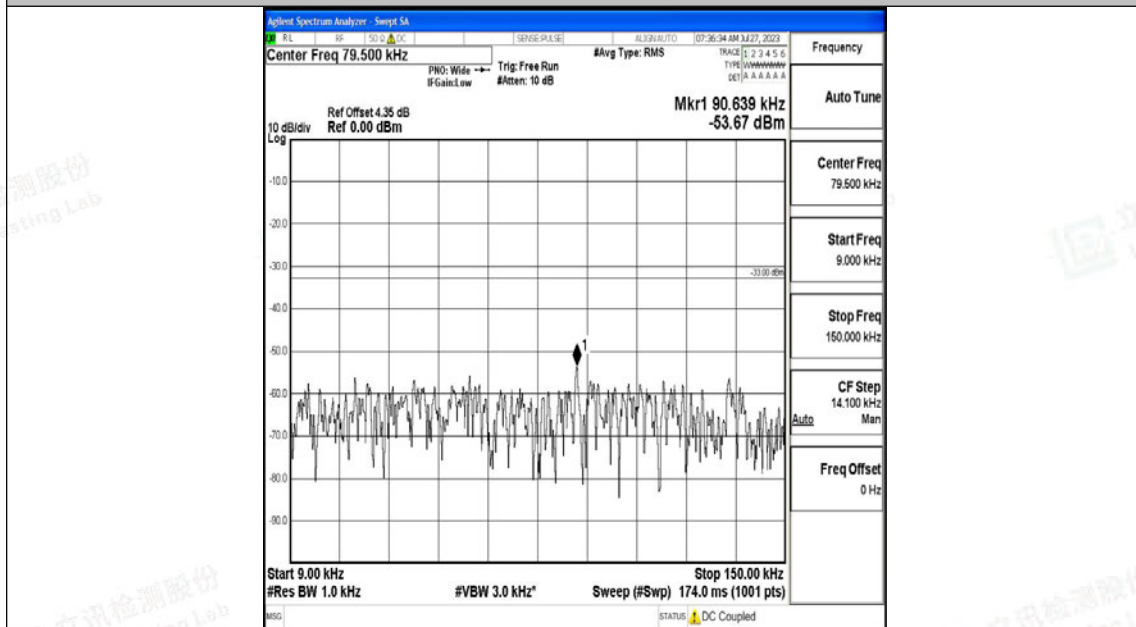

Band5\_5MHz\_QPSK\_20425\_1RB#0\_30~1000\_30~1000

Band5\_5MHz\_QPSK\_20425\_1RB#0\_1000~3000\_1000~3000

Band5\_5MHz\_QPSK\_20425\_1RB#0\_3000~10000\_3000~10000

Band5\_5MHz\_16QAM\_20425\_1RB#0\_0.009~0.15\_0.009~0.15