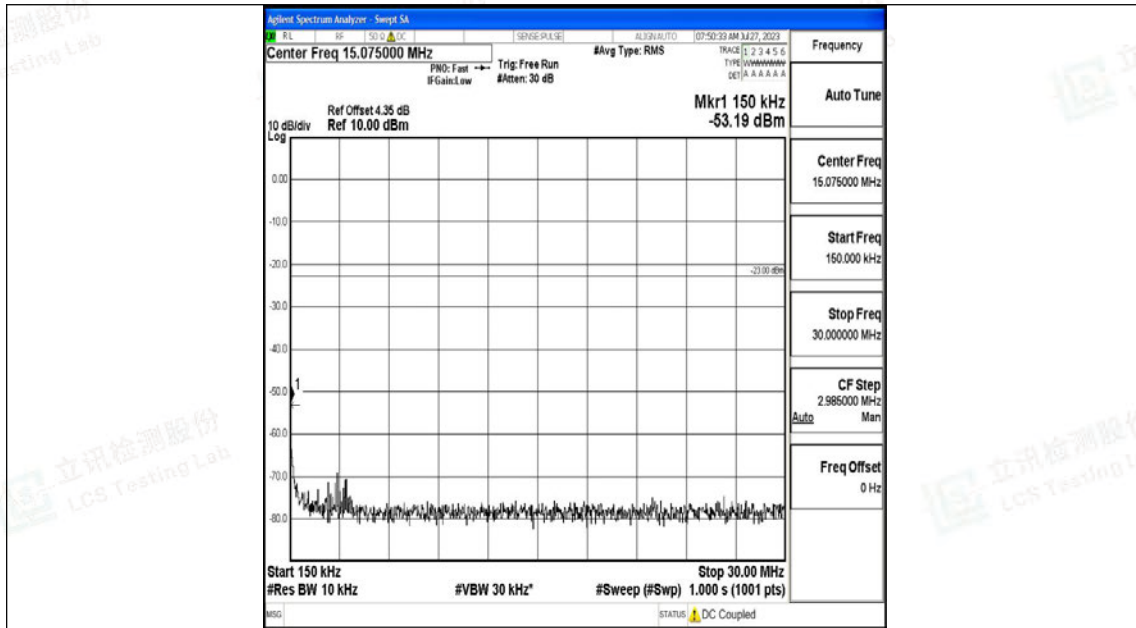

Band5_10MHz_16QAM_20450_1RB#0_0.009~0.15_0.009~0.15

Band5_10MHz_16QAM_20450_1RB#0_0.15~30_0.15~30