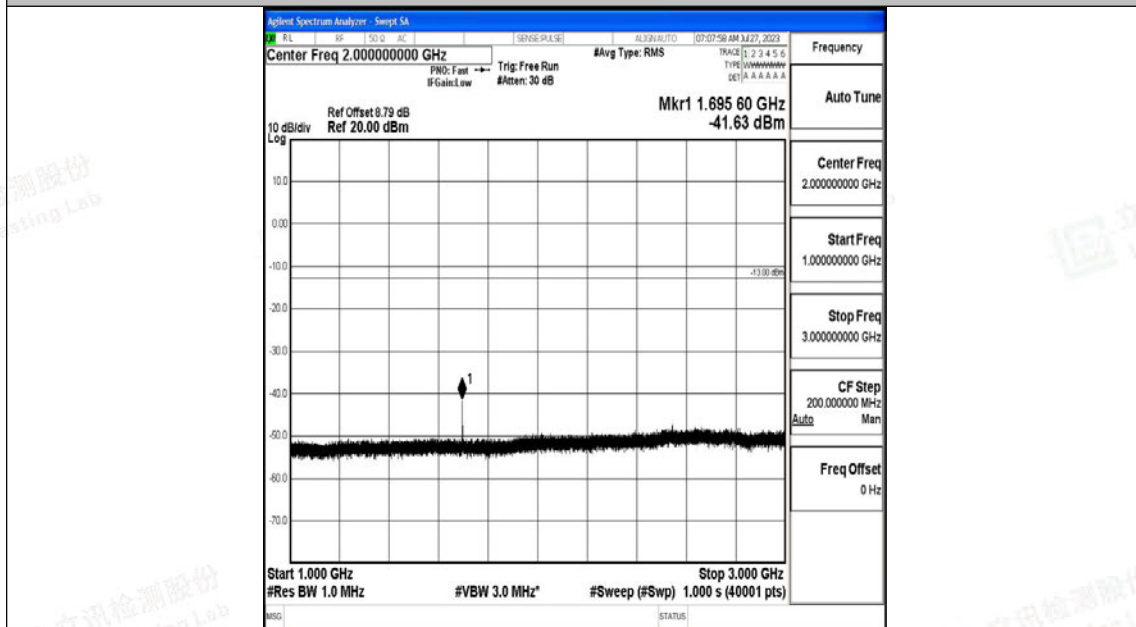

Band5\_1.4MHz\_QPSK\_20643\_1RB#0\_30~1000\_30~1000

Band5\_1.4MHz\_QPSK\_20643\_1RB#0\_1000~3000\_1000~3000

Band5\_1.4MHz\_QPSK\_20643\_1RB#0\_3000~10000\_3000~10000

Band5\_1.4MHz\_16QAM\_20643\_1RB#0\_0.009~0.15\_0.009~0.15