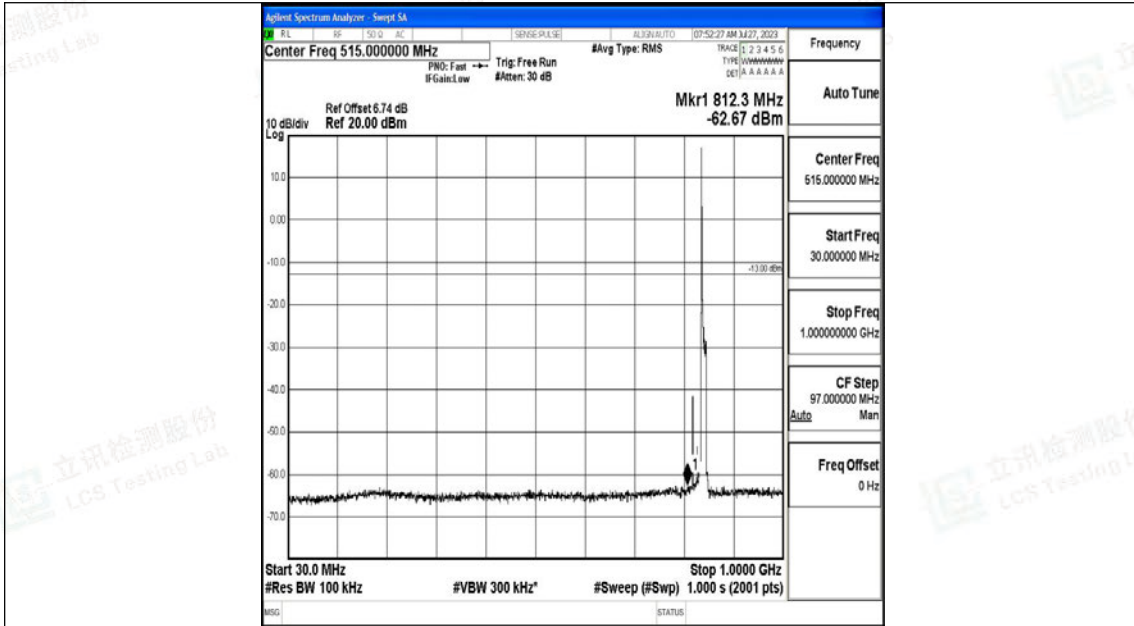

Band5_10MHz_QPSK_20600_1RB#0_0.15~30_0.15~30

Band5_10MHz_QPSK_20600_1RB#0_30~1000_30~1000