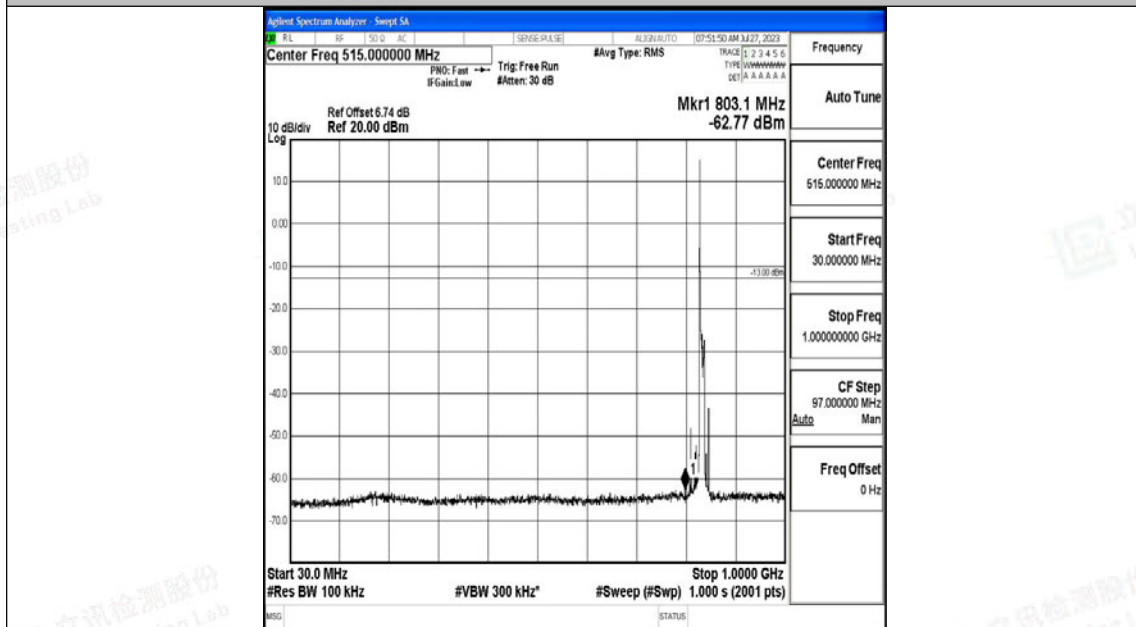

Band5_10MHz_16QAM_20525_1RB#0_0.15~30_0.15~30

Band5_10MHz_16QAM_20525_1RB#0_30~1000_30~1000