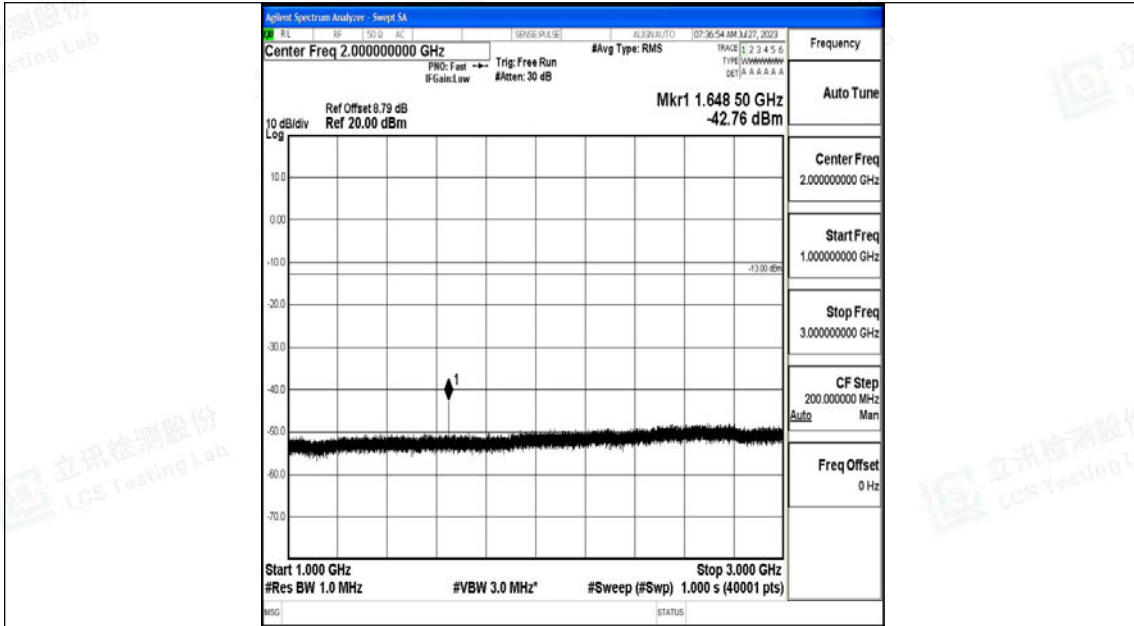

Band5_5MHz_16QAM_20425_1RB#0_30~1000_30~1000

Band5_5MHz_16QAM_20425_1RB#0_1000~3000_1000~3000