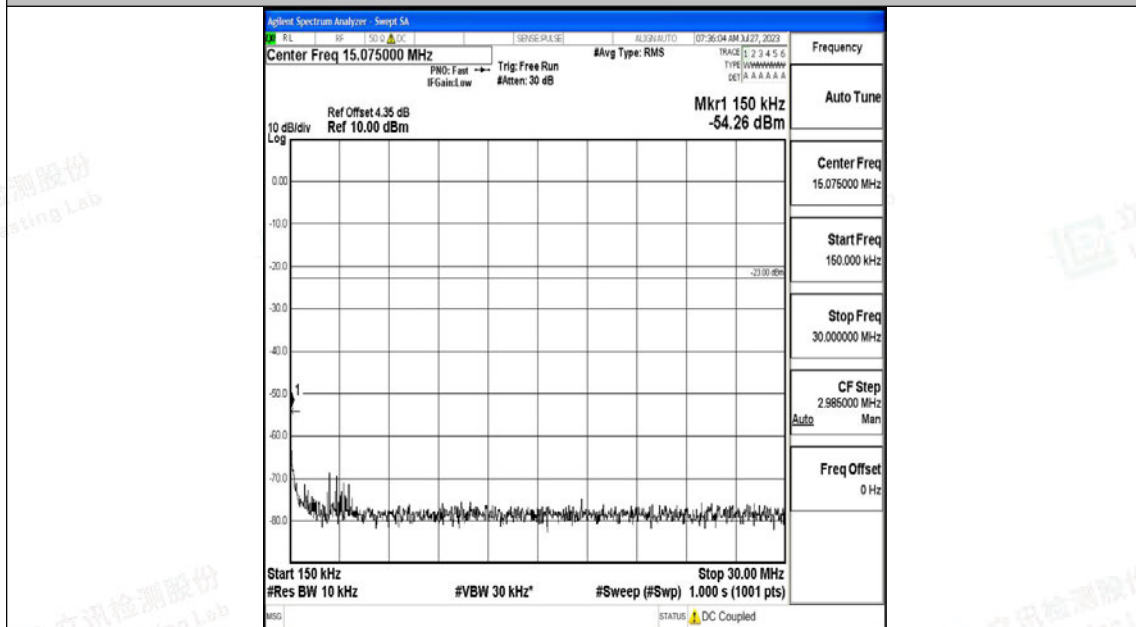

Band5\_3MHz\_16QAM\_20635\_1RB#0\_1000~3000\_1000~3000

Band5\_3MHz\_16QAM\_20635\_1RB#0\_3000~10000\_3000~10000

Band5\_5MHz\_QPSK\_20425\_1RB#0\_0.009~0.15\_0.009~0.15

Band5\_5MHz\_QPSK\_20425\_1RB#0\_0.15~30\_0.15~30