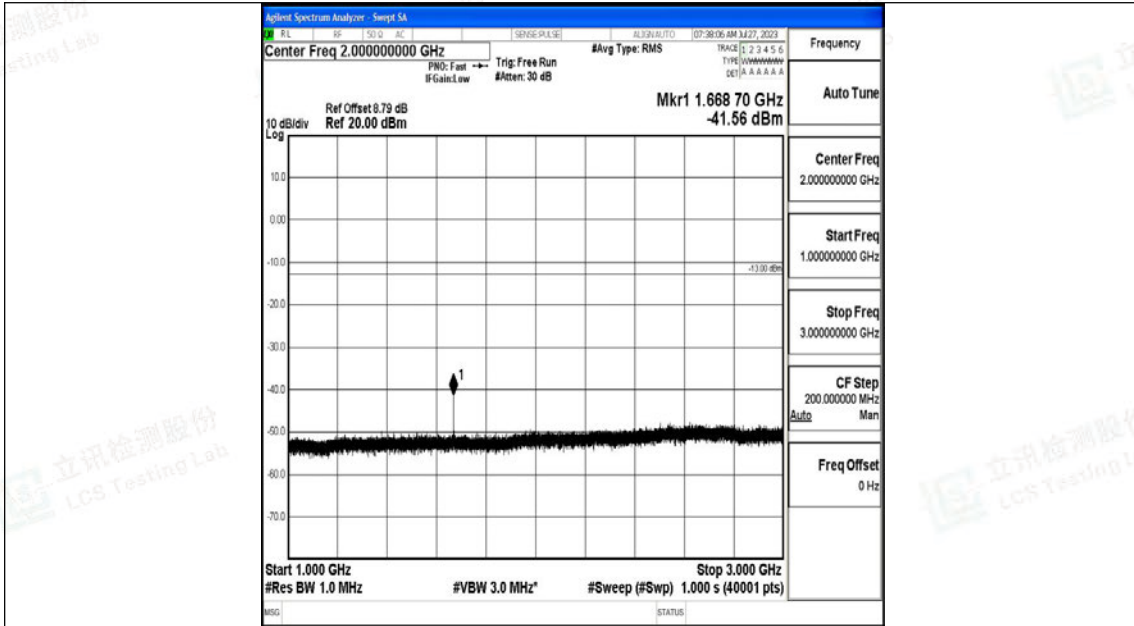

Band5\_5MHz\_QPSK\_20525\_1RB#0\_3000~10000\_3000~10000

Band5\_5MHz\_16QAM\_20525\_1RB#0\_0.009~0.15\_0.009~0.15

Band5\_5MHz\_16QAM\_20525\_1RB#0\_0.15~30\_0.15~30

Band5\_5MHz\_16QAM\_20525\_1RB#0\_30~1000\_30~1000