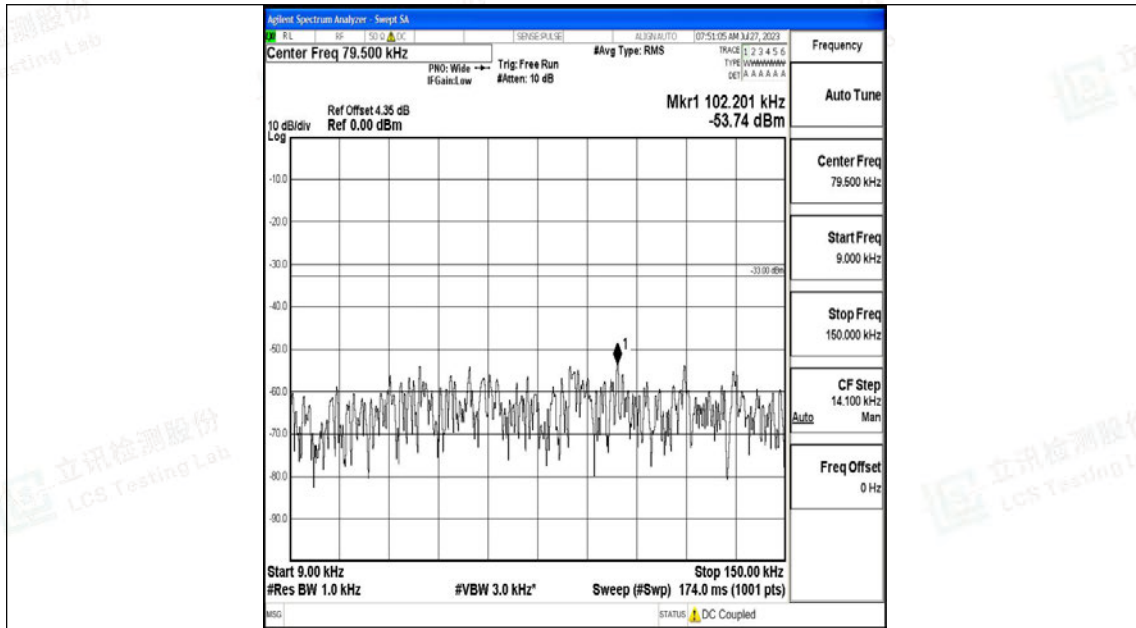

Band5_10MHz_16QAM_20450_1RB#0_3000~10000_3000~10000

Band5_10MHz_QPSK_20525_1RB#0_0.009~0.15_0.009~0.15