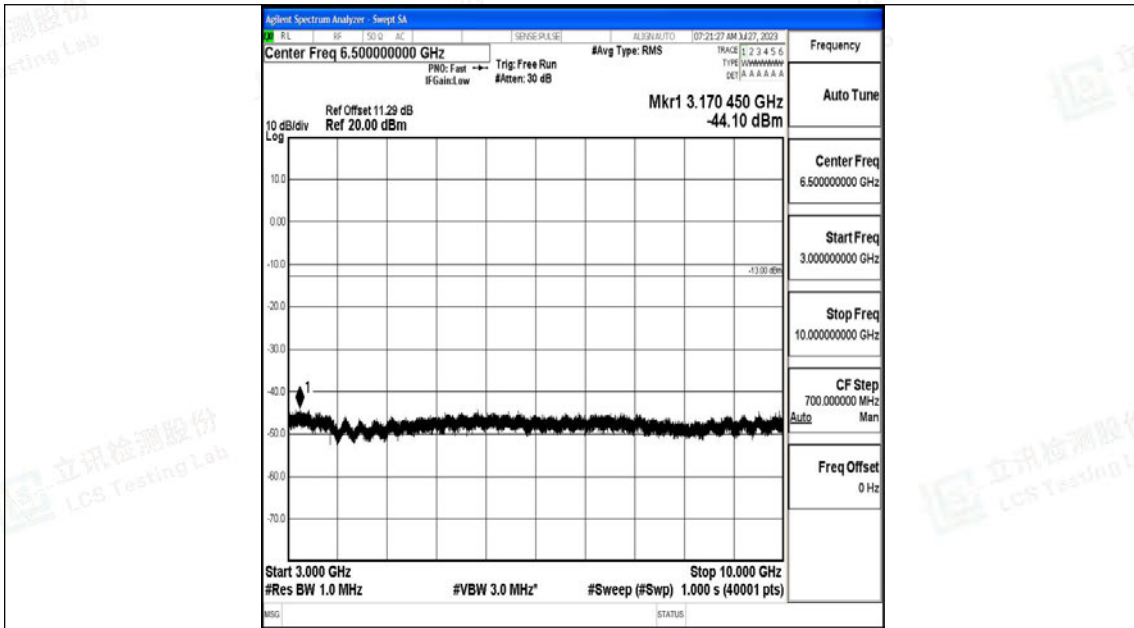

Band5\_3MHz\_QPSK\_20415\_1RB#0\_0.009~0.15\_0.009~0.15

Band5\_3MHz\_QPSK\_20415\_1RB#0\_0.15~30\_0.15~30

Band5\_3MHz\_QPSK\_20415\_1RB#0\_30~1000\_30~1000

Band5\_3MHz\_QPSK\_20415\_1RB#0\_1000~3000\_1000~3000