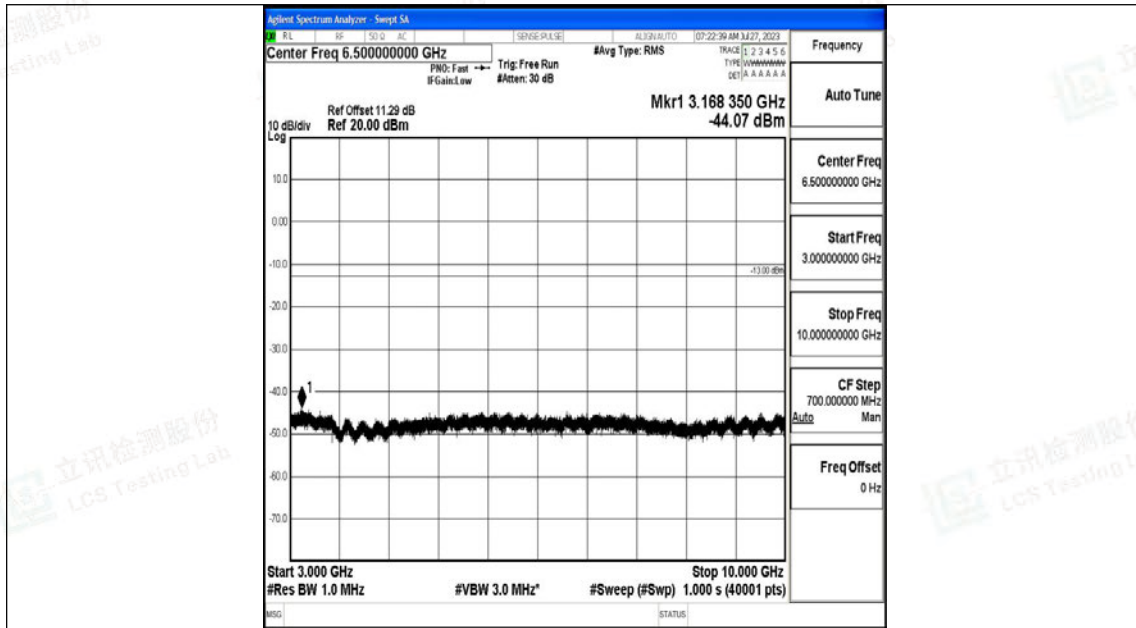

Band5_3MHz_QPSK_20525_1RB#0_1000~3000_1000~3000

Band5_3MHz_QPSK_20525_1RB#0_3000~10000_3000~10000