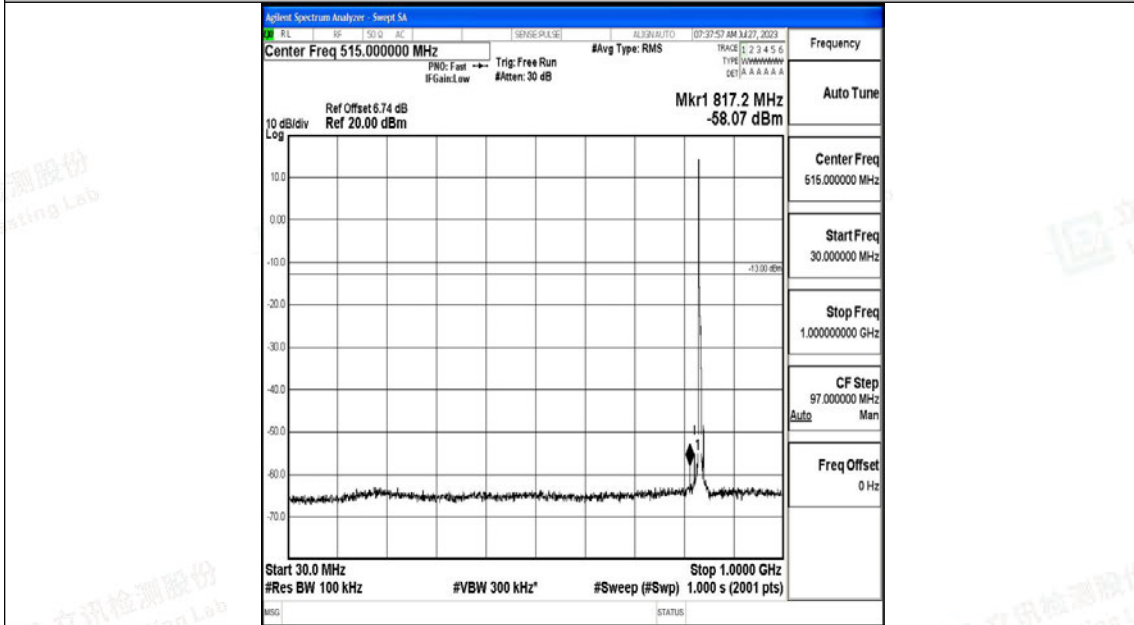

Band5\_5MHz\_QPSK\_20525\_1RB#0\_3000~10000\_3000~10000

Band5\_5MHz\_16QAM\_20525\_1RB#0\_0.009~0.15\_0.009~0.15

Band5\_5MHz\_16QAM\_20525\_1RB#0\_0.15~30\_0.15~30

Band5\_5MHz\_16QAM\_20525\_1RB#0\_30~1000\_30~1000