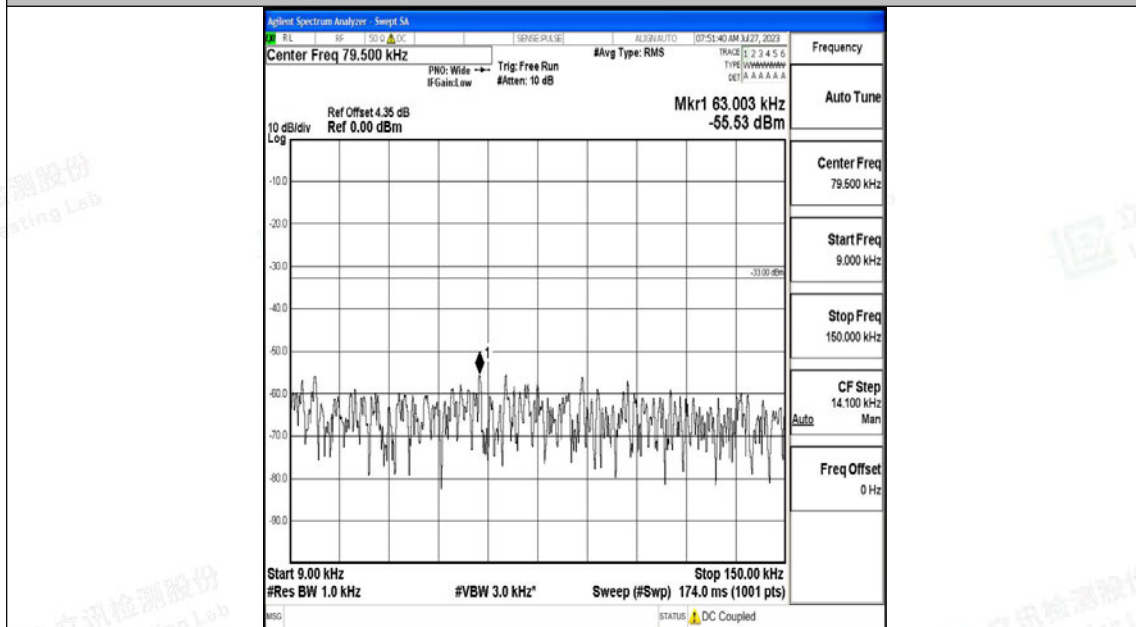

Band5\_10MHz\_QPSK\_20525\_1RB#0\_30~1000\_30~1000

Band5\_10MHz\_QPSK\_20525\_1RB#0\_1000~3000\_1000~3000

Band5\_10MHz\_QPSK\_20525\_1RB#0\_3000~10000\_3000~10000

Band5\_10MHz\_16QAM\_20525\_1RB#0\_0.009~0.15\_0.009~0.15