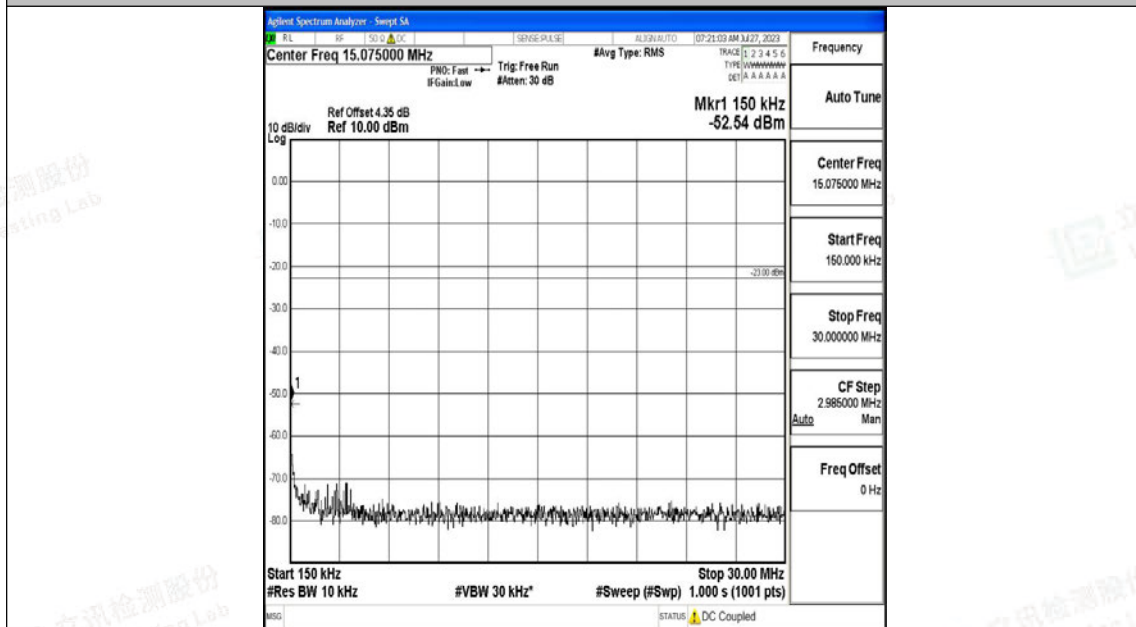

Band5_3MHz_QPSK_20415_1RB#0_0.009~0.15_0.009~0.15

Band5_3MHz_QPSK_20415_1RB#0_0.15~30_0.15~30