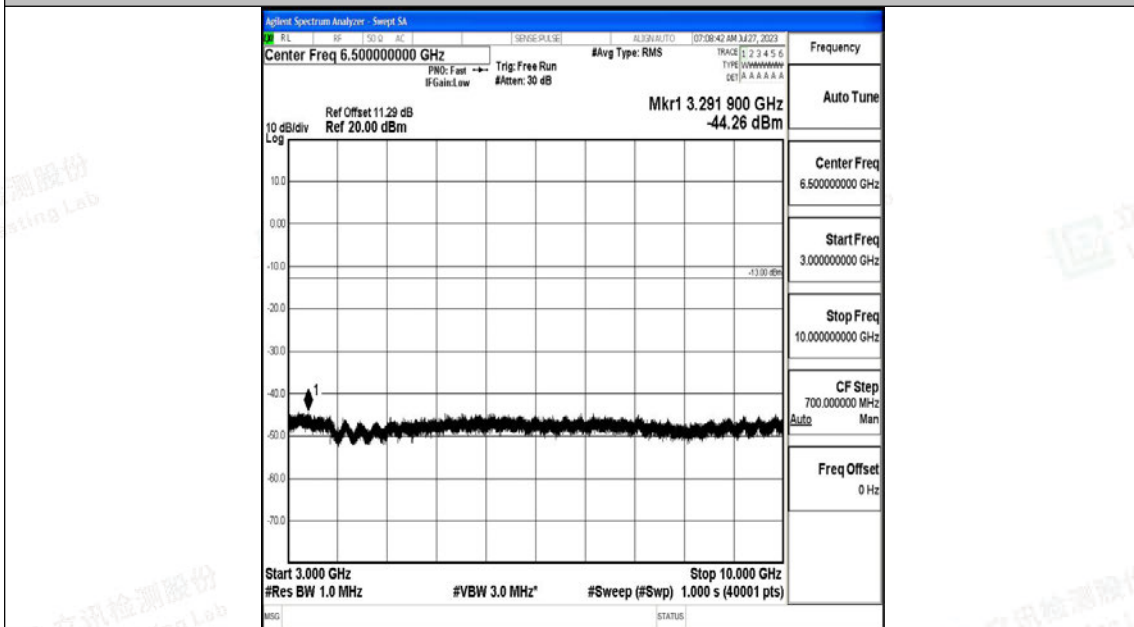

Band5\_1.4MHz\_16QAM\_20643\_1RB#0\_0.15~30\_0.15~30

Band5\_1.4MHz\_16QAM\_20643\_1RB#0\_30~1000\_30~1000

Band5\_1.4MHz\_16QAM\_20643\_1RB#0\_1000~3000\_1000~3000

Band5\_1.4MHz\_16QAM\_20643\_1RB#0\_3000~10000\_3000~10000