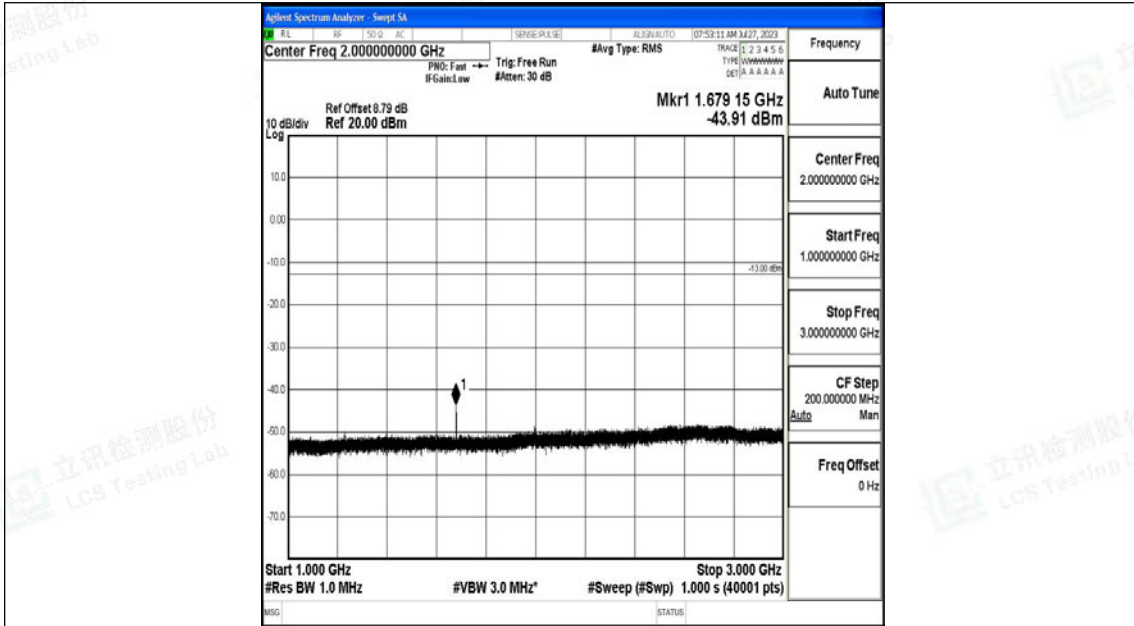

Band5\_10MHz\_QPSK\_20600\_1RB#0\_3000~10000\_3000~10000

Band5\_10MHz\_16QAM\_20600\_1RB#0\_0.009~0.15\_0.009~0.15

Band5\_10MHz\_16QAM\_20600\_1RB#0\_0.15~30\_0.15~30

Band5\_10MHz\_16QAM\_20600\_1RB#0\_30~1000\_30~1000