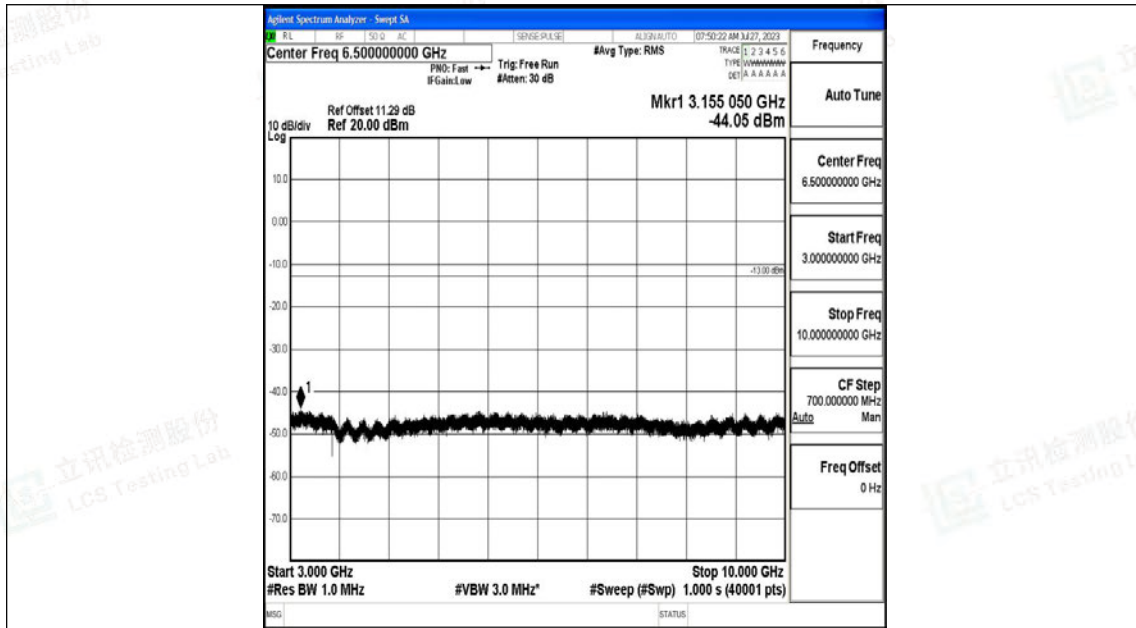

Band5\_10MHz\_QPSK\_20450\_1RB#0\_0.009~0.15\_0.009~0.15

Band5\_10MHz\_QPSK\_20450\_1RB#0\_0.15~30\_0.15~30

Band5\_10MHz\_QPSK\_20450\_1RB#0\_30~1000\_30~1000

Band5\_10MHz\_QPSK\_20450\_1RB#0\_1000~3000\_1000~3000