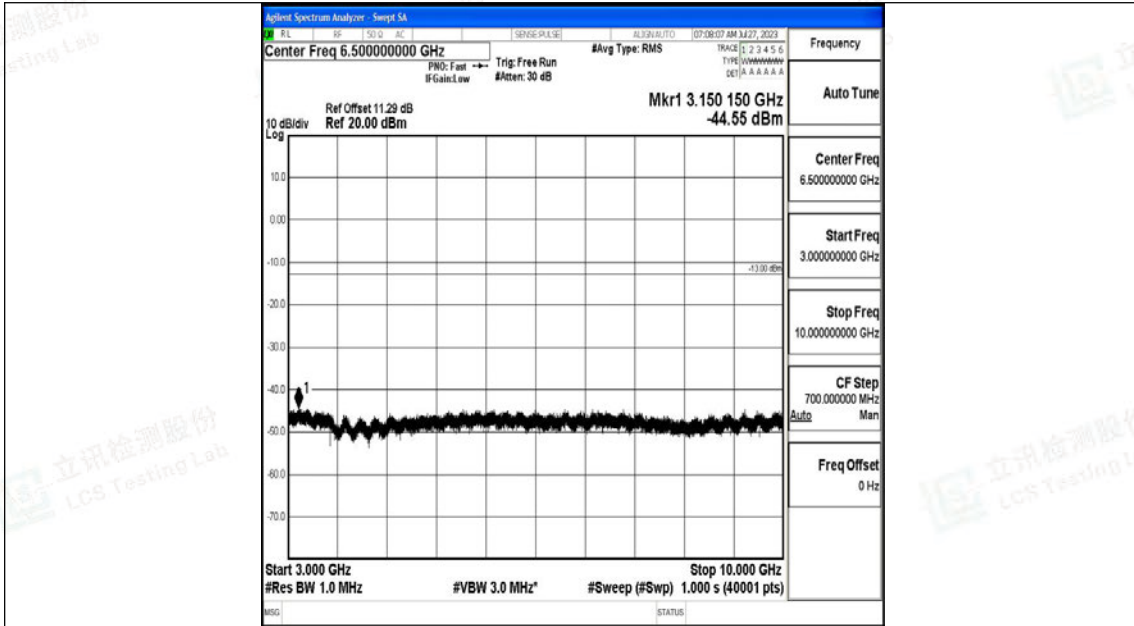

Band5\_1.4MHz\_QPSK\_20643\_1RB#0\_30~1000\_30~1000

Band5\_1.4MHz\_QPSK\_20643\_1RB#0\_1000~3000\_1000~3000

Band5\_1.4MHz\_QPSK\_20643\_1RB#0\_3000~10000\_3000~10000

Band5\_1.4MHz\_16QAM\_20643\_1RB#0\_0.009~0.15\_0.009~0.15