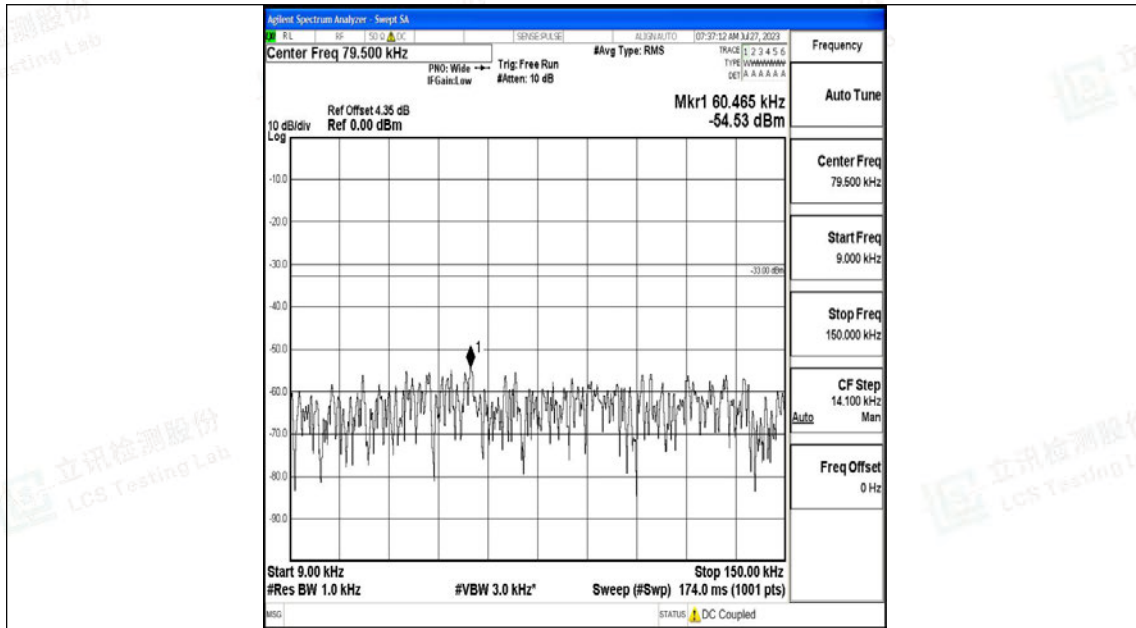

Band5\_5MHz\_16QAM\_20425\_1RB#0\_0.15~30\_0.15~30

Band5\_5MHz\_16QAM\_20425\_1RB#0\_30~1000\_30~1000

Band5\_5MHz\_16QAM\_20425\_1RB#0\_1000~3000\_1000~3000

Band5\_5MHz\_16QAM\_20425\_1RB#0\_3000~10000\_3000~10000