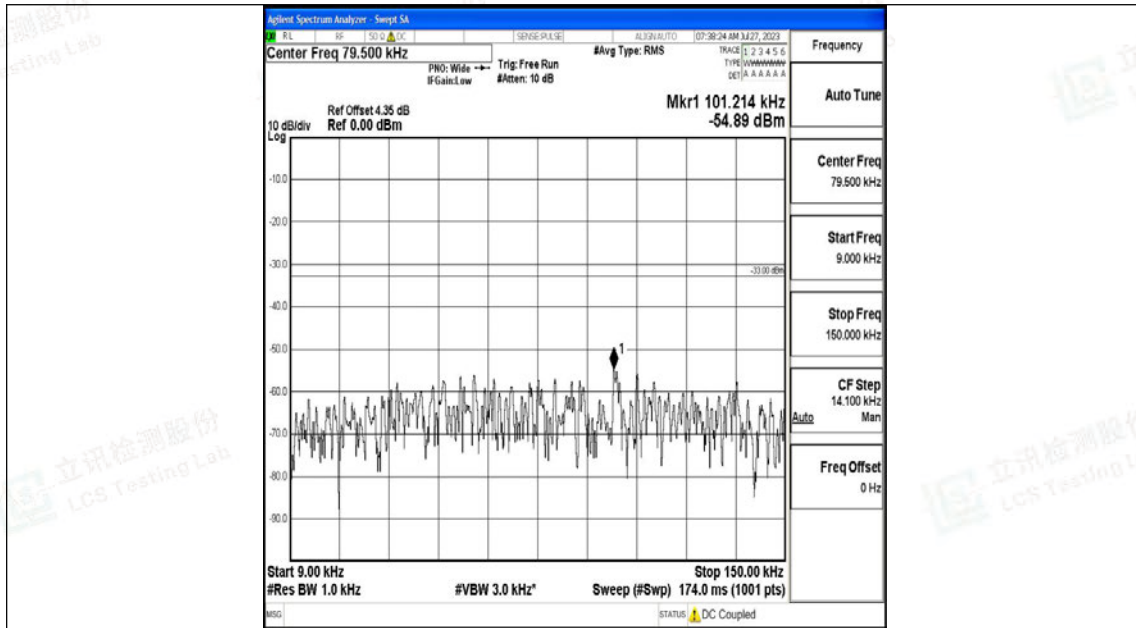

Band5_5MHz_16QAM_20525_1RB#0_3000~10000_3000~10000

Band5_5MHz_QPSK_20625_1RB#0_0.009~0.15_0.009~0.15