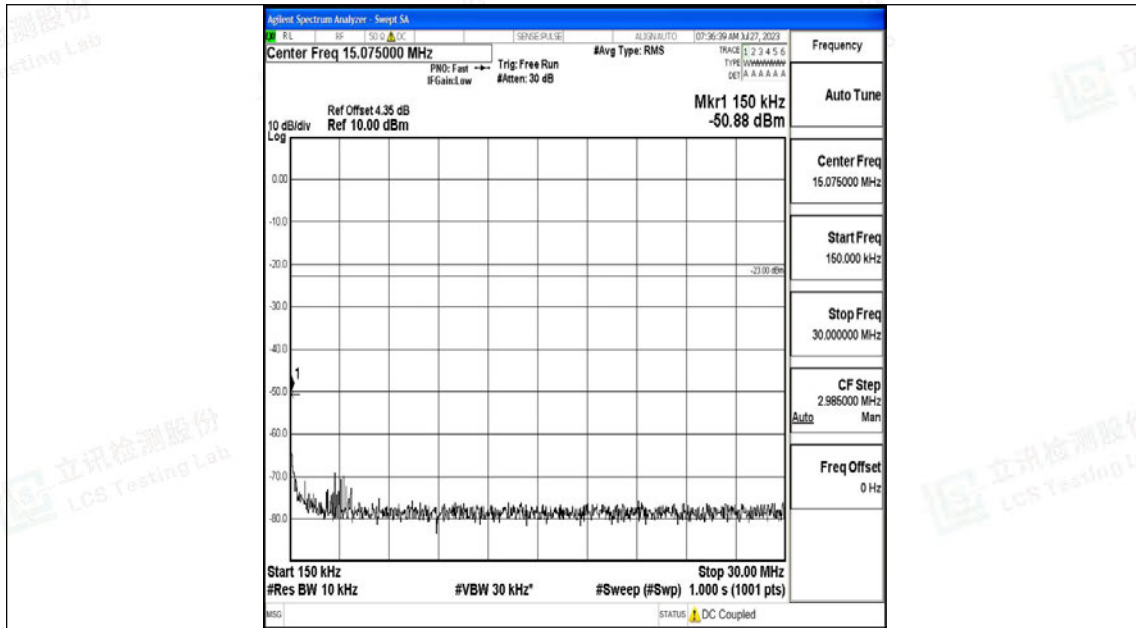

Band5\_5MHz\_QPSK\_20425\_1RB#0\_30~1000\_30~1000

Band5\_5MHz\_QPSK\_20425\_1RB#0\_1000~3000\_1000~3000

Band5\_5MHz\_QPSK\_20425\_1RB#0\_3000~10000\_3000~10000

Band5\_5MHz\_16QAM\_20425\_1RB#0\_0.009~0.15\_0.009~0.15