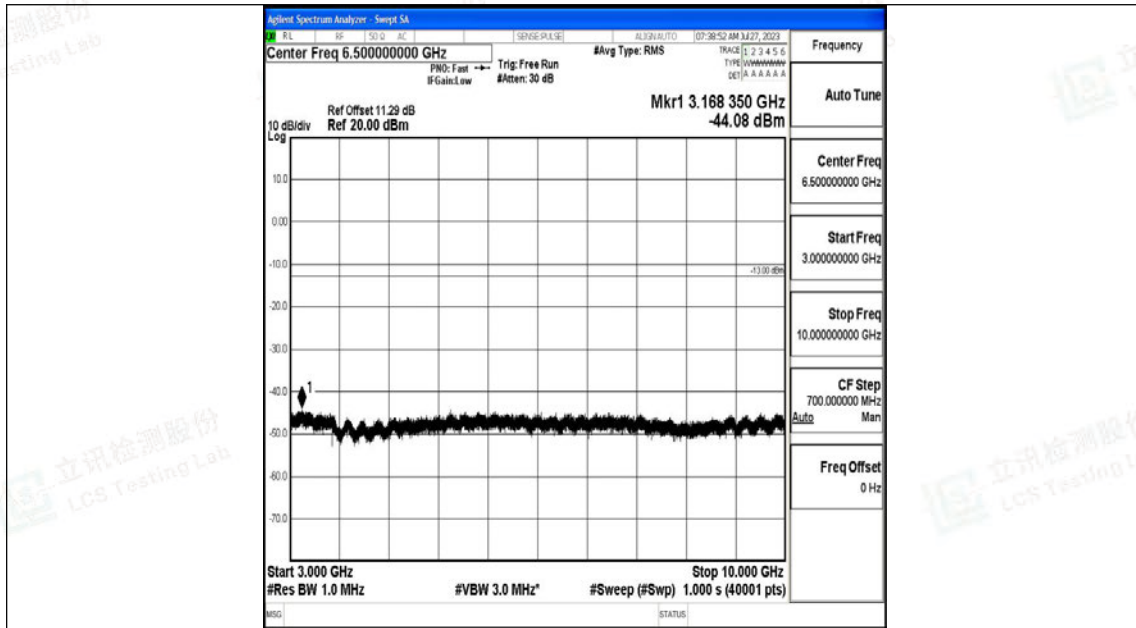

Band5_5MHz_QPSK_20625_1RB#0_1000~3000_1000~3000

Band5_5MHz_QPSK_20625_1RB#0_3000~10000_3000~10000