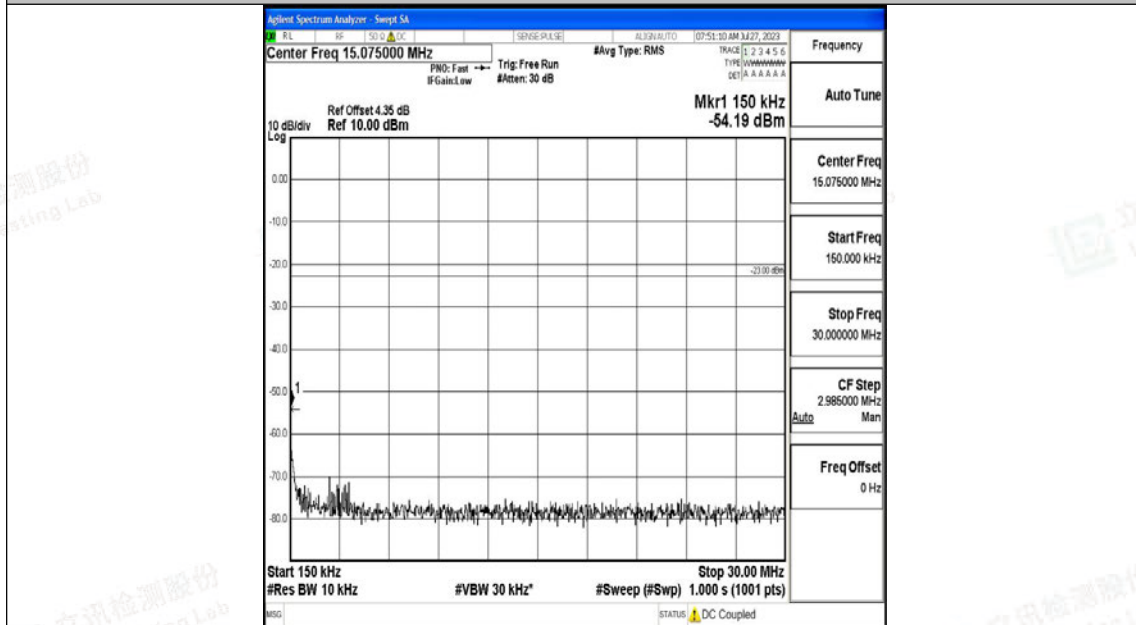

Band5\_10MHz\_16QAM\_20450\_1RB#0\_1000~3000\_1000~3000

Band5\_10MHz\_16QAM\_20450\_1RB#0\_3000~10000\_3000~10000

Band5\_10MHz\_QPSK\_20525\_1RB#0\_0.009~0.15\_0.009~0.15

Band5\_10MHz\_QPSK\_20525\_1RB#0\_0.15~30\_0.15~30