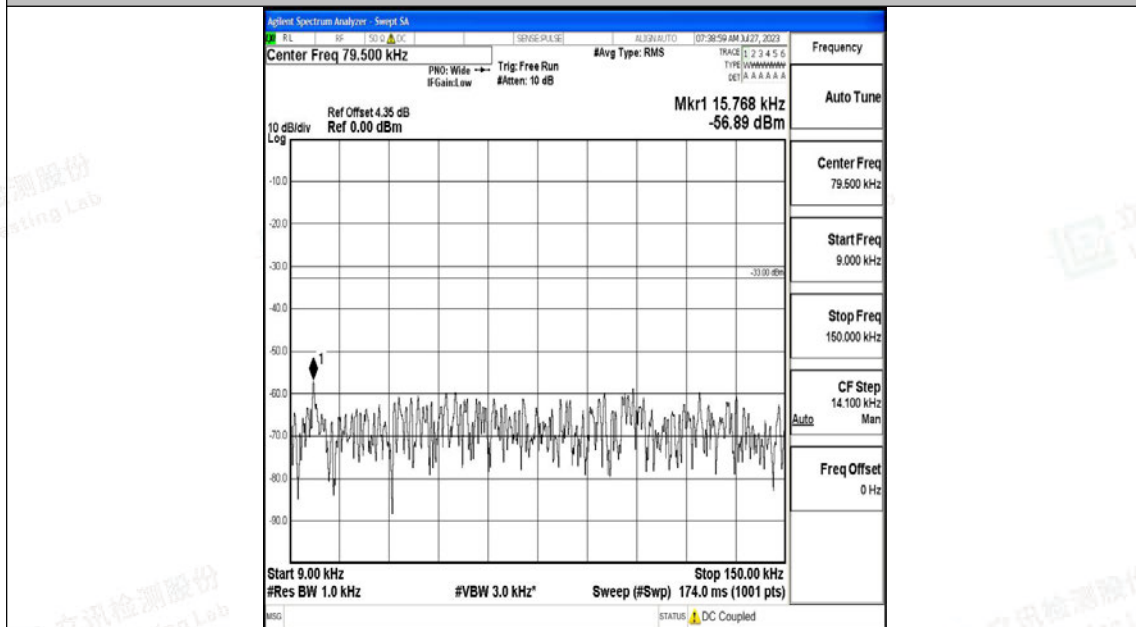

Band5\_5MHz\_QPSK\_20625\_1RB#0\_30~1000\_30~1000

Band5\_5MHz\_QPSK\_20625\_1RB#0\_1000~3000\_1000~3000

Band5\_5MHz\_QPSK\_20625\_1RB#0\_3000~10000\_3000~10000

Band5\_5MHz\_16QAM\_20625\_1RB#0\_0.009~0.15\_0.009~0.15