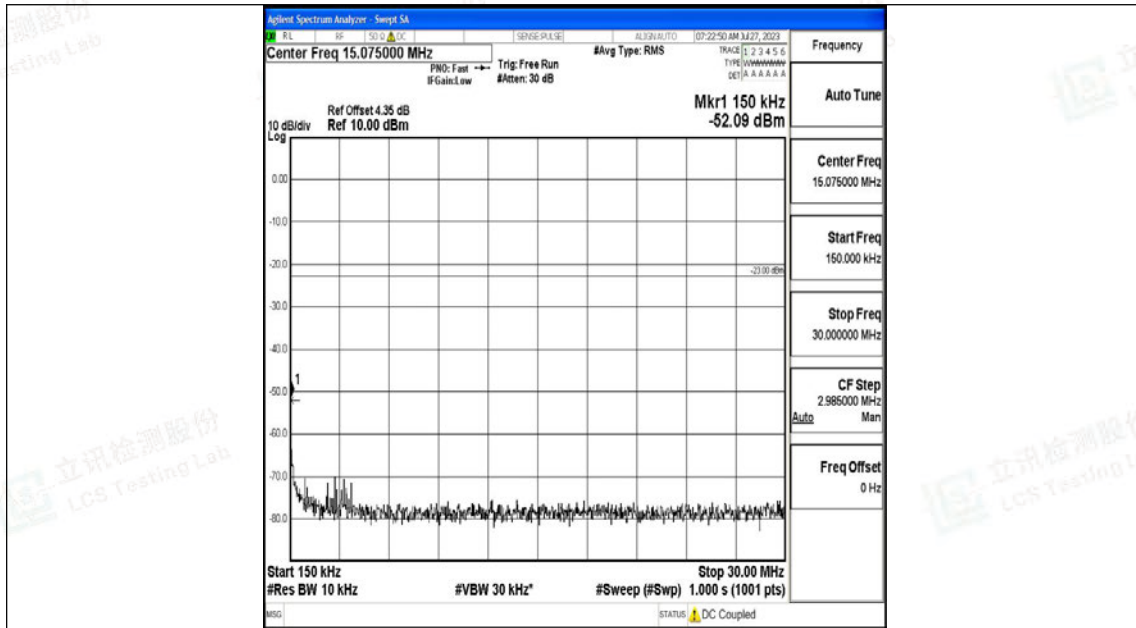

Band5\_3MHz\_QPSK\_20525\_1RB#0\_30~1000\_30~1000

Band5\_3MHz\_QPSK\_20525\_1RB#0\_1000~3000\_1000~3000

Band5\_3MHz\_QPSK\_20525\_1RB#0\_3000~10000\_3000~10000

Band5\_3MHz\_16QAM\_20525\_1RB#0\_0.009~0.15\_0.009~0.15