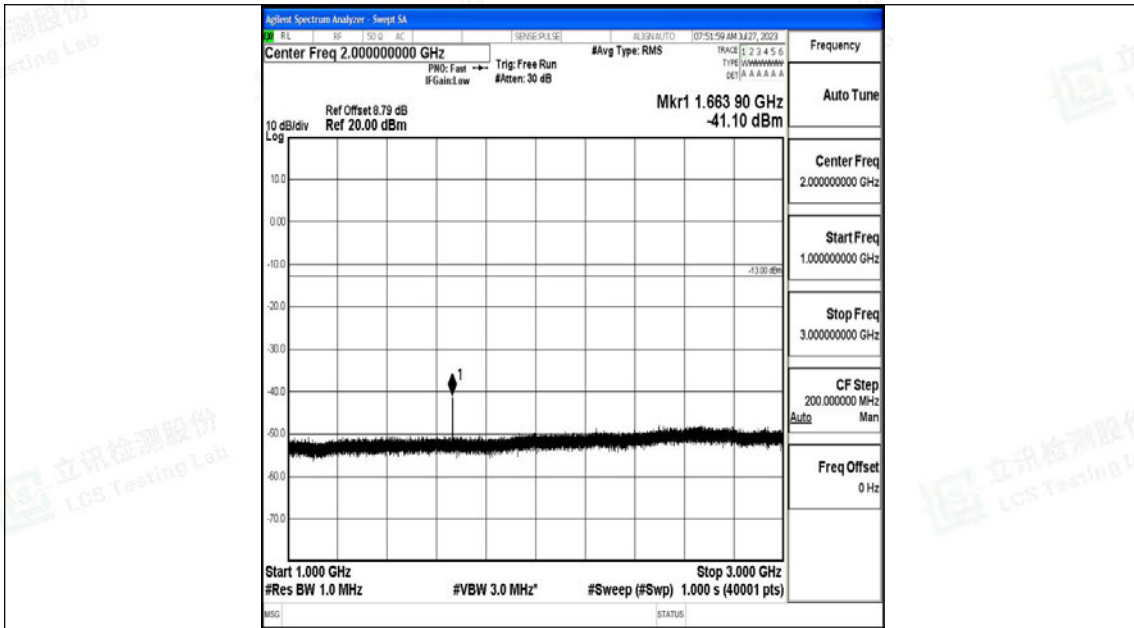

Band5_10MHz_16QAM_20525_1RB#0_30~1000_30~1000

Band5_10MHz_16QAM_20525_1RB#0_1000~3000_1000~3000