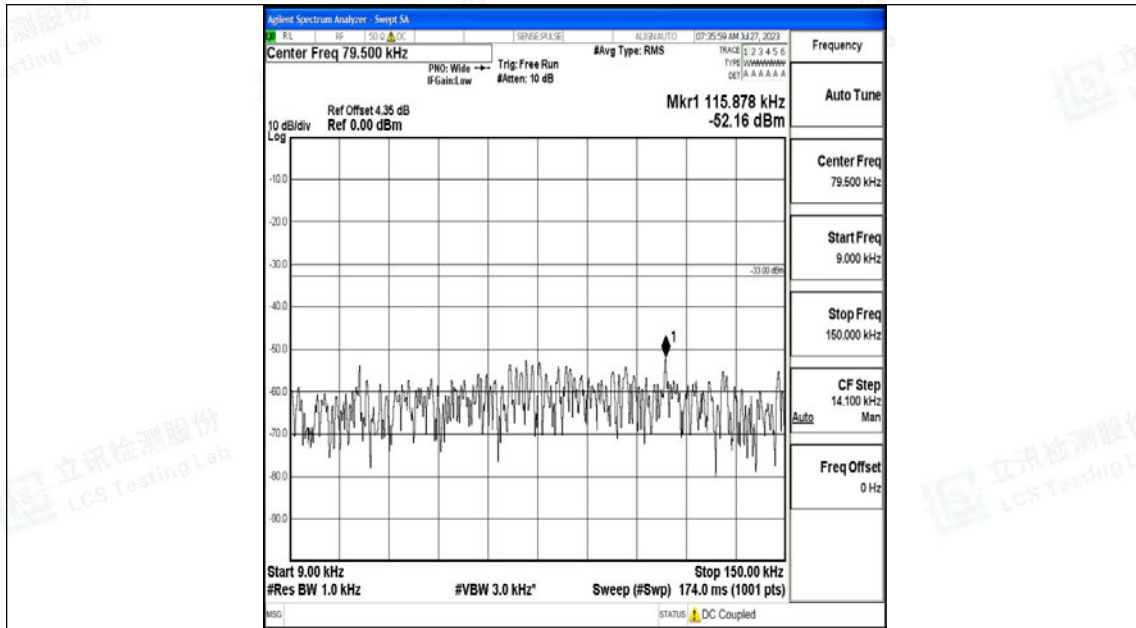

Band5_3MHz_16QAM_20635_1RB#0_3000~10000_3000~10000

Band5_5MHz_QPSK_20425_1RB#0_0.009~0.15_0.009~0.15