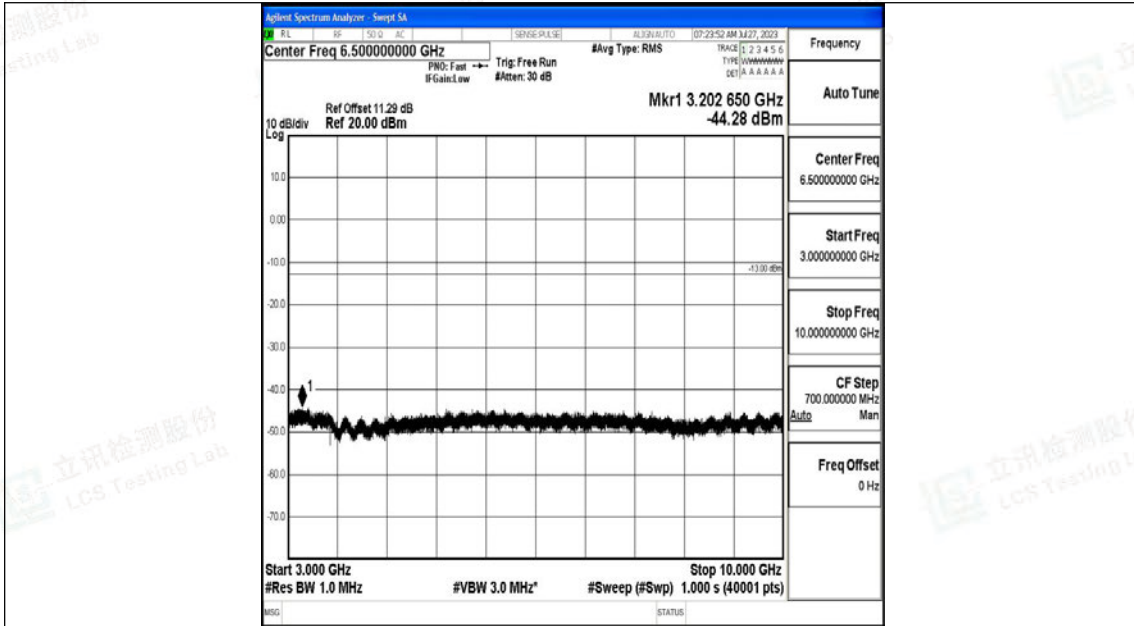

Band5\_3MHz\_QPSK\_20635\_1RB#0\_0.009~0.15\_0.009~0.15

Band5\_3MHz\_QPSK\_20635\_1RB#0\_0.15~30\_0.15~30

Band5\_3MHz\_QPSK\_20635\_1RB#0\_30~1000\_30~1000

Band5\_3MHz\_QPSK\_20635\_1RB#0\_1000~3000\_1000~3000