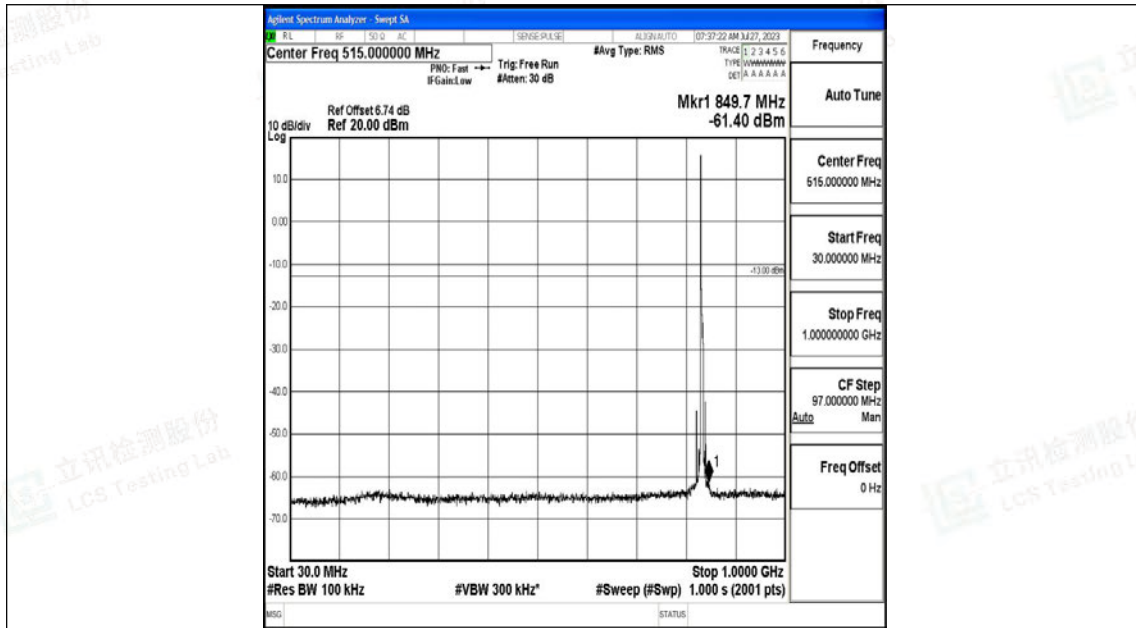

Band5_5MHz_QPSK_20525_1RB#0_0.15~30_0.15~30

Band5_5MHz_QPSK_20525_1RB#0_30~1000_30~1000