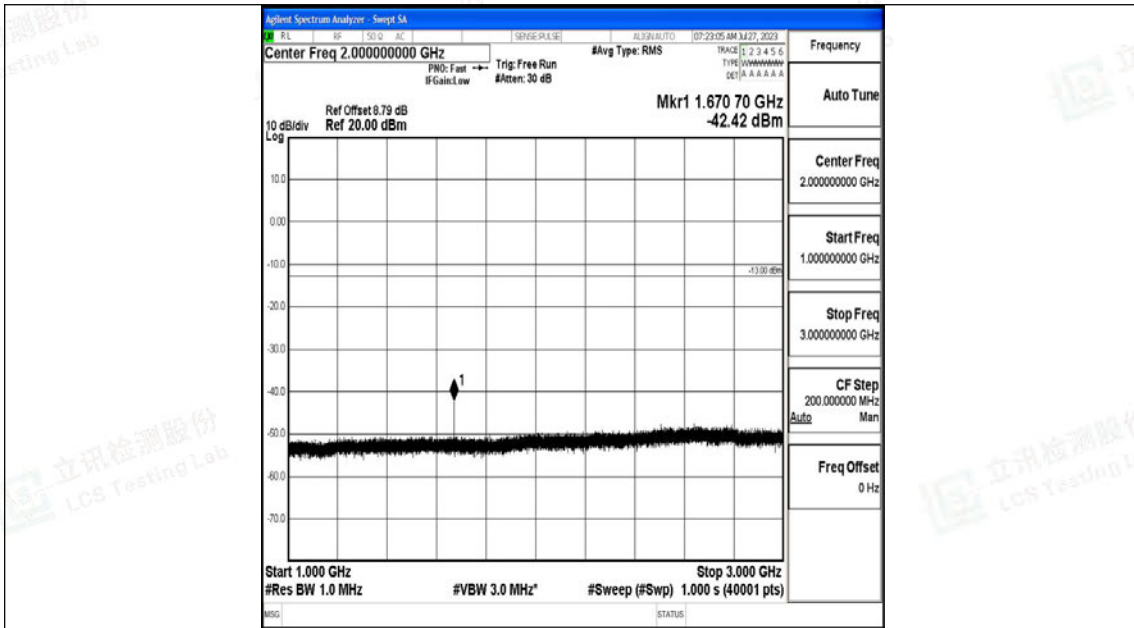

Band5_3MHz_16QAM_20525_1RB#0_30~1000_30~1000

Band5_3MHz_16QAM_20525_1RB#0_1000~3000_1000~3000