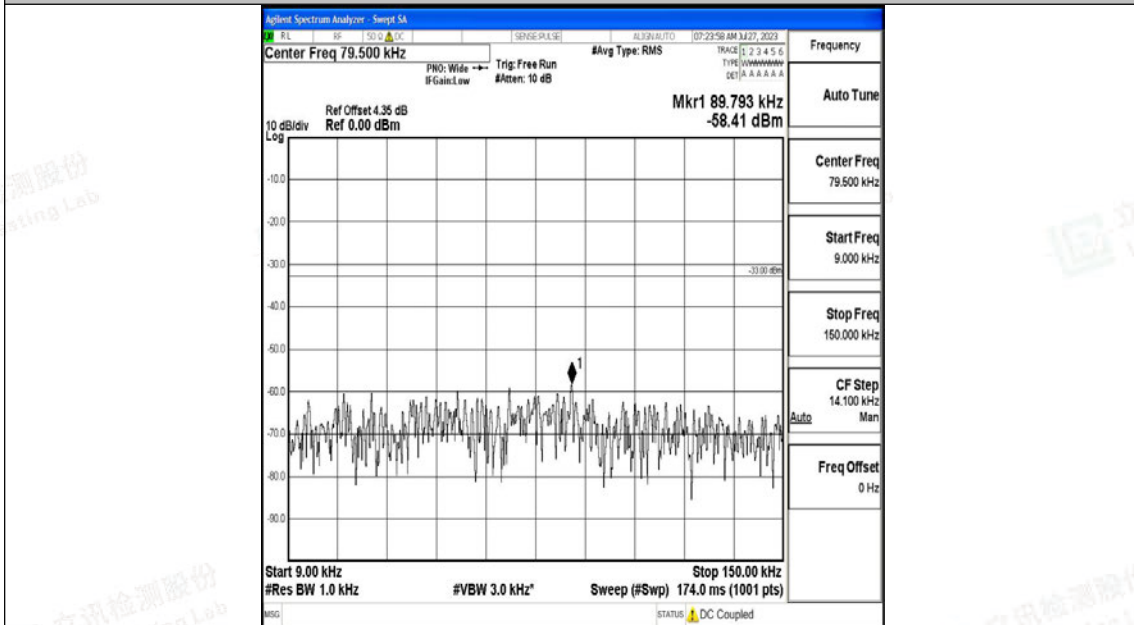

Band5_3MHz_QPSK_20635_1RB#0_3000~10000_3000~10000

Band5_3MHz_16QAM_20635_1RB#0_0.009~0.15_0.009~0.15