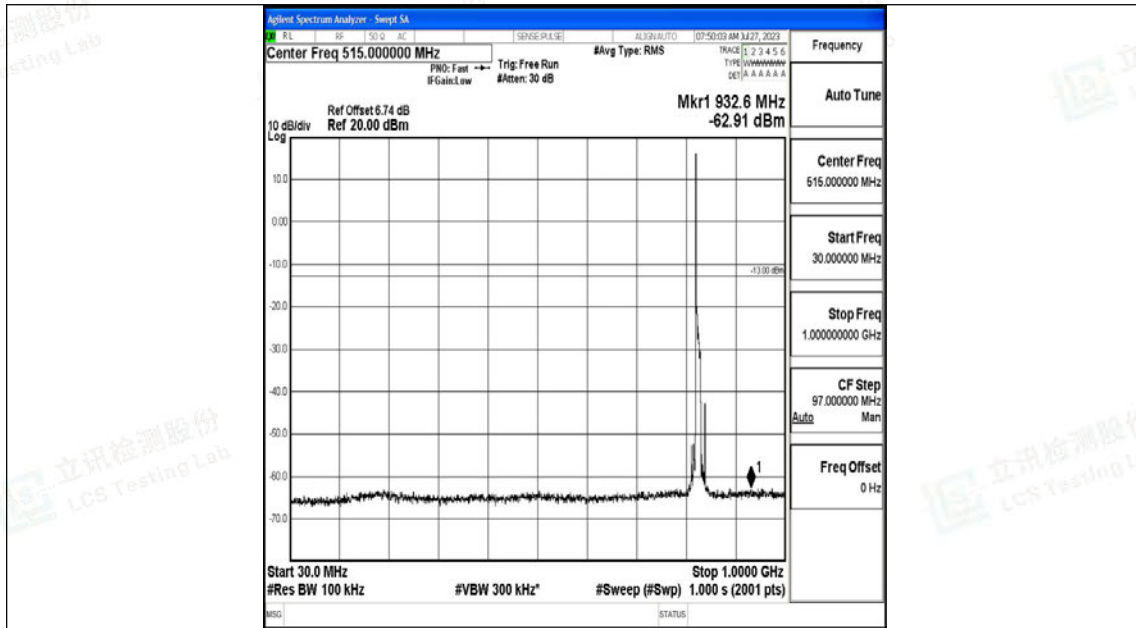

Band5_10MHz_QPSK_20450_1RB#0_0.15~30_0.15~30

Band5_10MHz_QPSK_20450_1RB#0_30~1000_30~1000