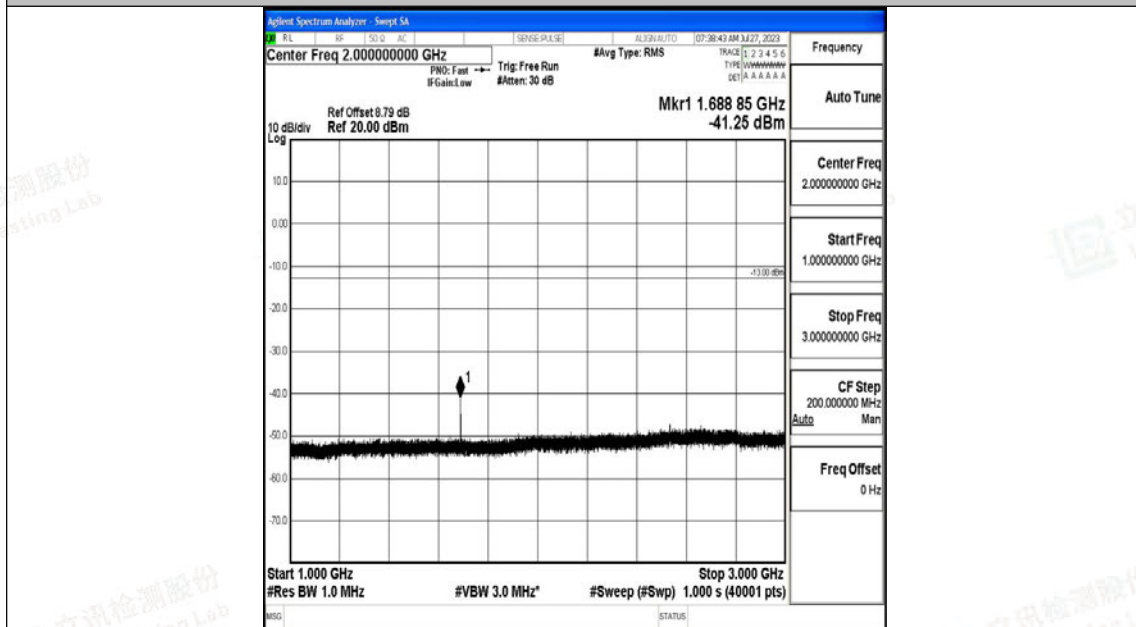

Band5_5MHz_QPSK_20625_1RB#0_30~1000_30~1000

Band5_5MHz_QPSK_20625_1RB#0_1000~3000_1000~3000