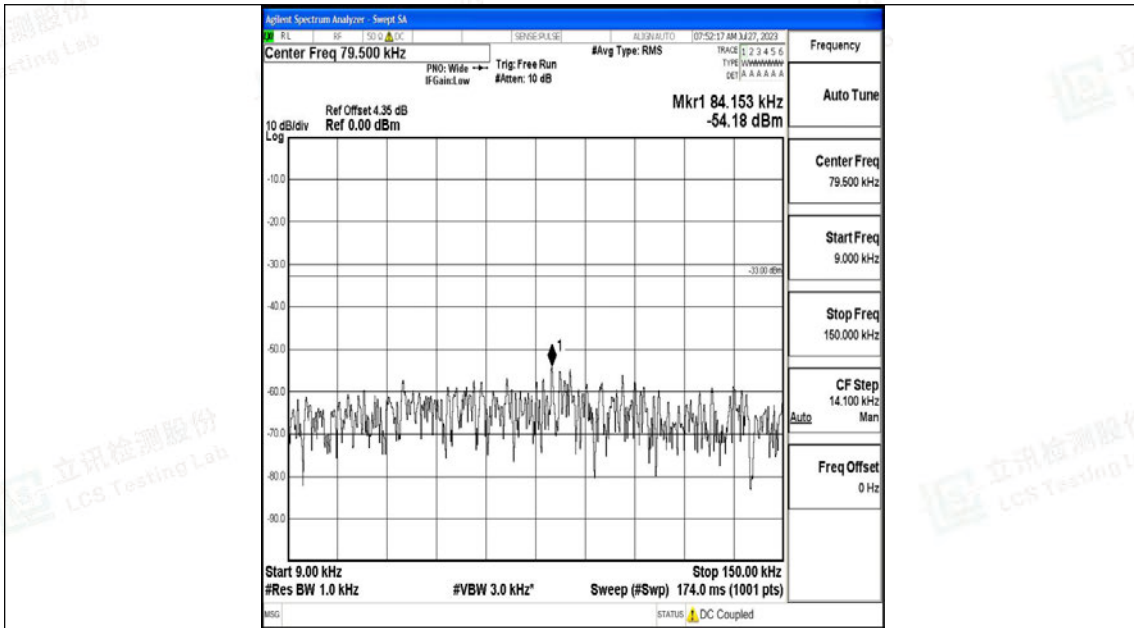

Band5\_10MHz\_16QAM\_20525\_1RB#0\_0.15~30\_0.15~30

Band5\_10MHz\_16QAM\_20525\_1RB#0\_30~1000\_30~1000

Band5\_10MHz\_16QAM\_20525\_1RB#0\_1000~3000\_1000~3000

Band5\_10MHz\_16QAM\_20525\_1RB#0\_3000~10000\_3000~10000