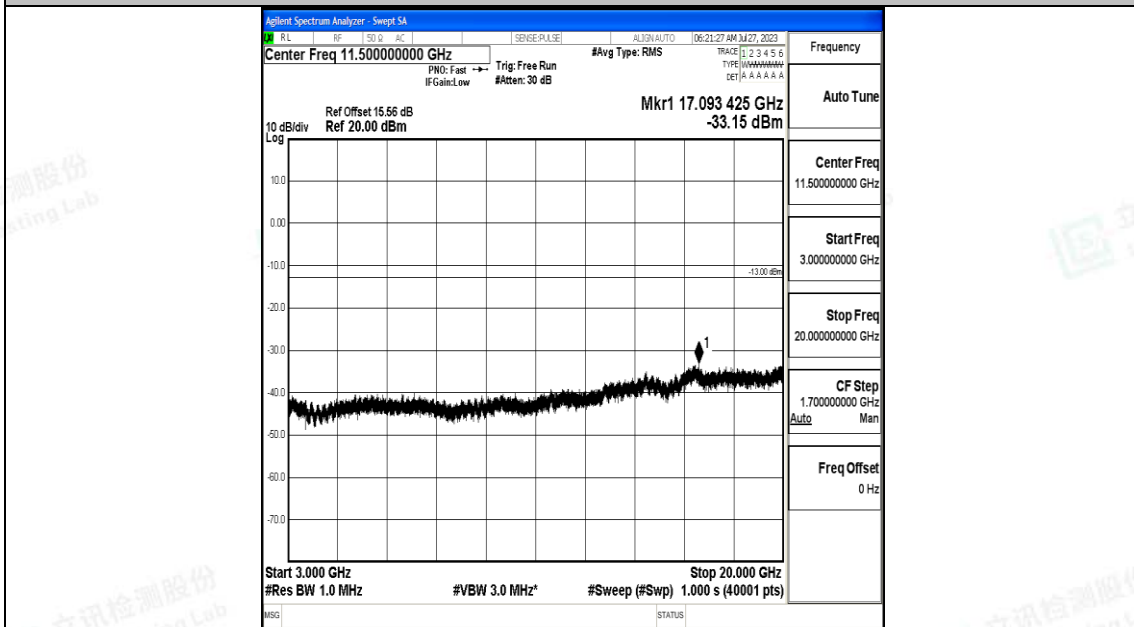

Band4\_15MHz\_16QAM\_20175\_1RB#0\_0.15~30\_0.15~30

Band4\_15MHz\_16QAM\_20175\_1RB#0\_30~1000\_30~1000

Band4\_15MHz\_16QAM\_20175\_1RB#0\_1000~3000\_1000~3000

Band4\_15MHz\_16QAM\_20175\_1RB#0\_3000~20000\_3000~20000