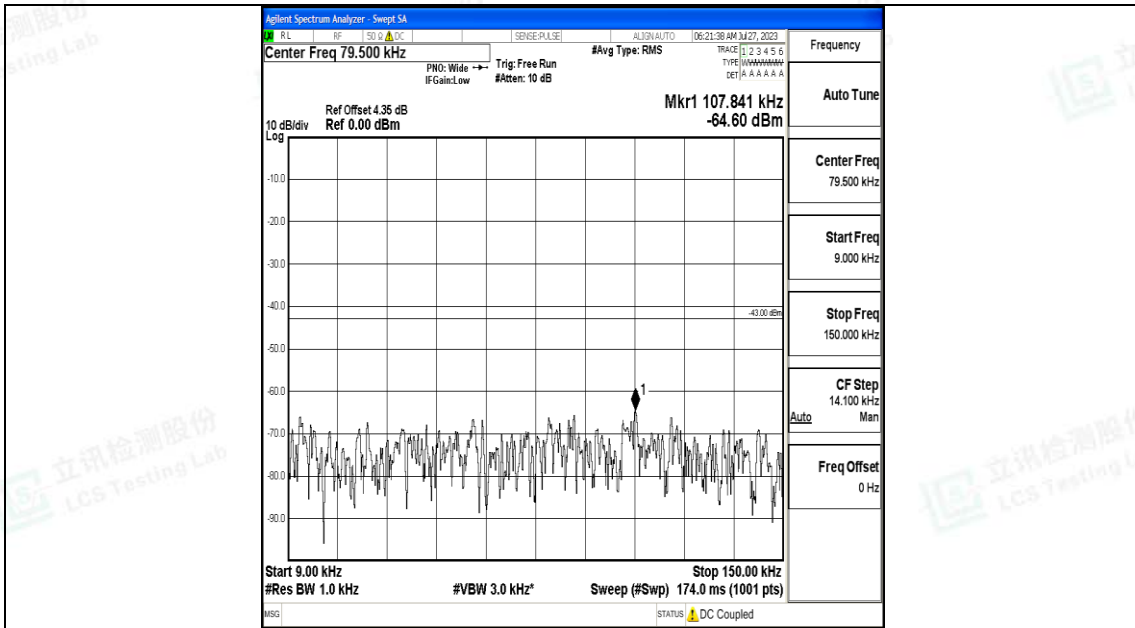

Band4\_15MHz\_16QAM\_20175\_1RB#0\_0.15~30\_0.15~30

Band4\_15MHz\_16QAM\_20175\_1RB#0\_30~1000\_30~1000

Band4\_15MHz\_16QAM\_20175\_1RB#0\_1000~3000\_1000~3000

Band4\_15MHz\_16QAM\_20175\_1RB#0\_3000~20000\_3000~20000