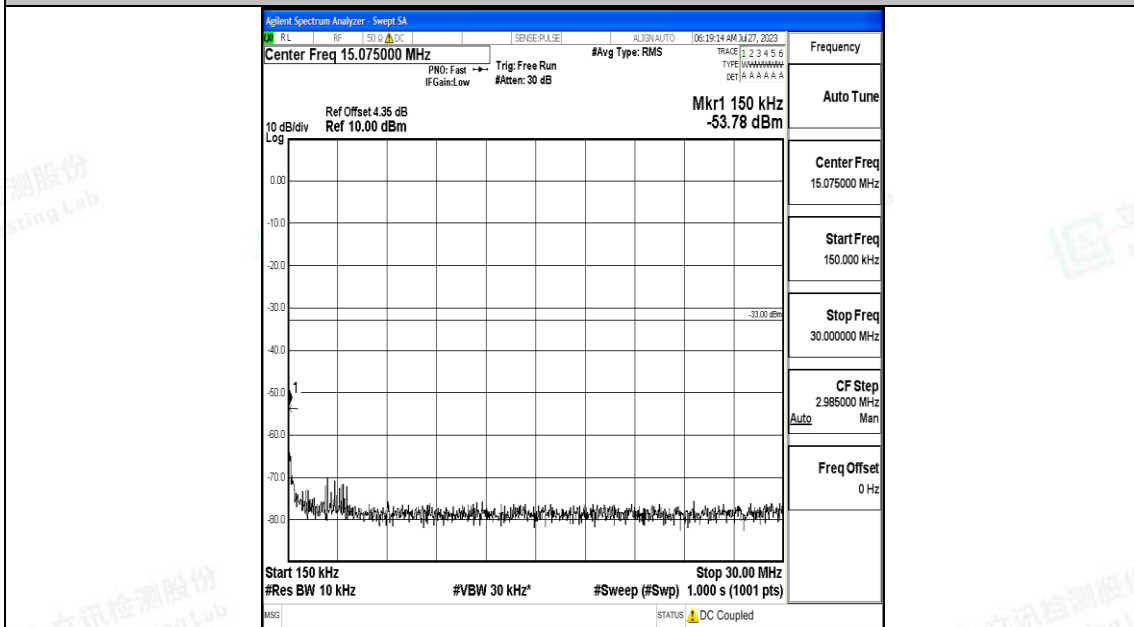

Band4\_15MHz\_QPSK\_2025\_1RB#0\_0.009~0.15\_0.009~0.15

Band4\_15MHz\_QPSK\_2025\_1RB#0\_0.15~30\_0.15~30

Band4\_15MHz\_QPSK\_20025\_1RB#0\_30~1000\_30~1000

Band4\_15MHz\_QPSK\_20025\_1RB#0\_1000~3000\_1000~3000