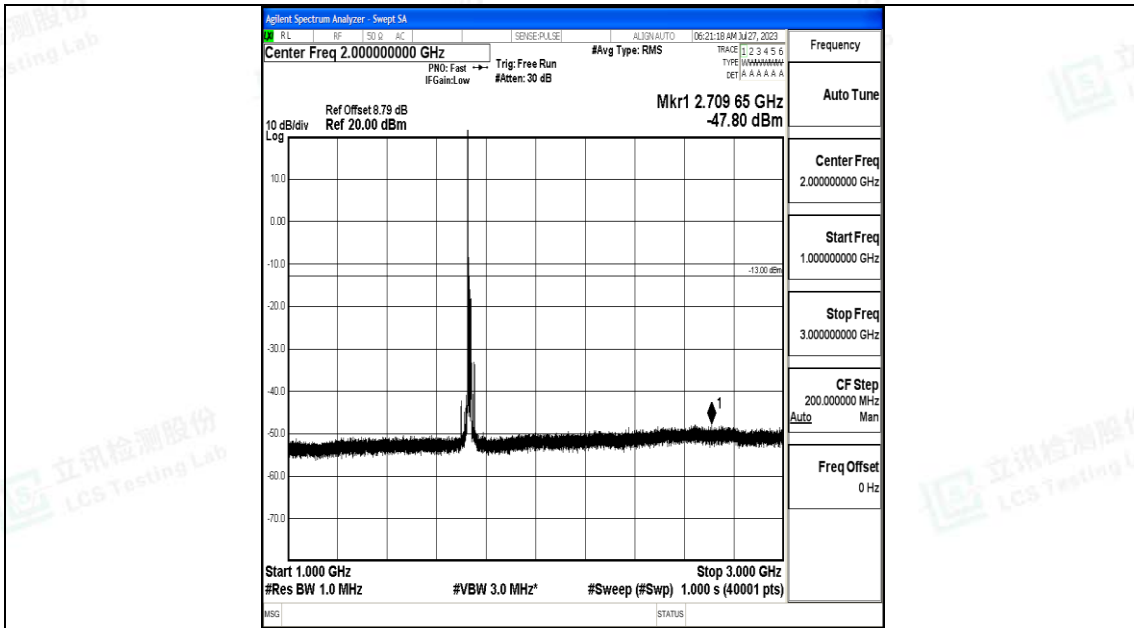

Band4_15MHz_16QAM_20175_1RB#0_30~1000_30~1000

Band4_15MHz_16QAM_20175_1RB#0_1000~3000_1000~3000