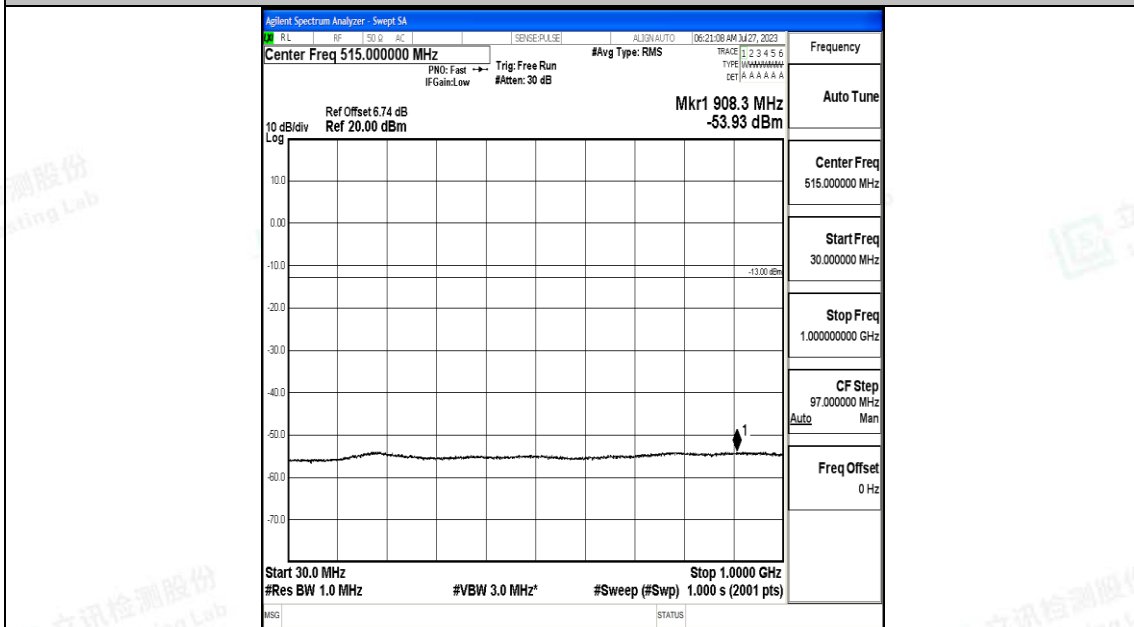

Band4_15MHz_16QAM_20175_1RB#0_0.15~30_0.15~30

Band4_15MHz_16QAM_20175_1RB#0_30~1000_30~1000