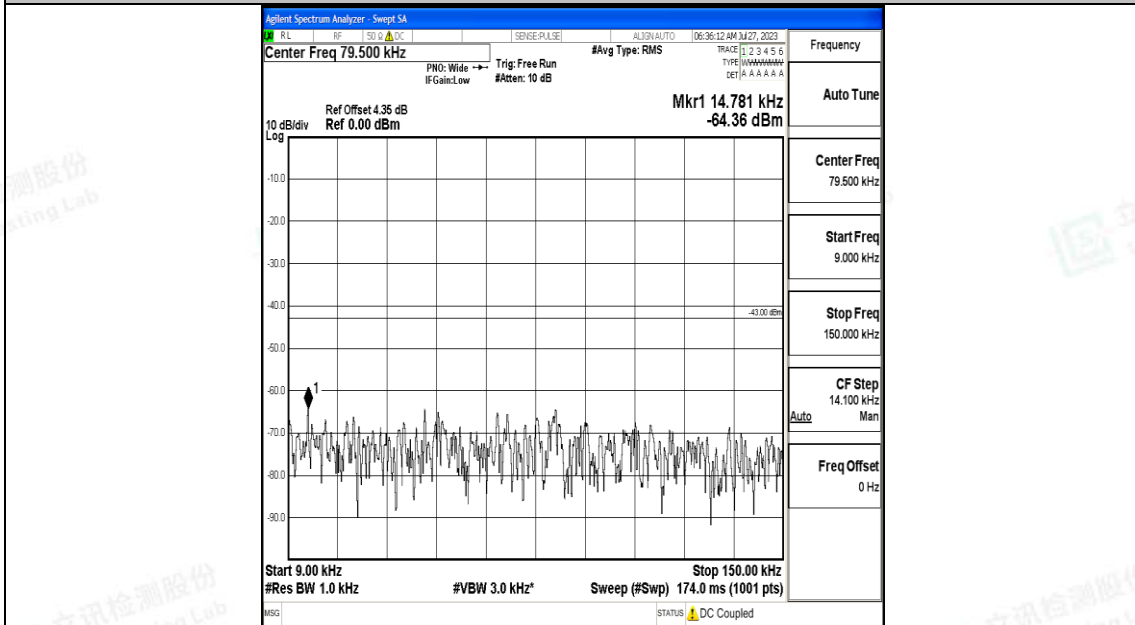

Band4_20MHz_QPSK_20300_1RB#0_3000~20000_3000~20000

Band4_20MHz_16QAM_20300_1RB#0_0.009~0.15_0.009~0.15