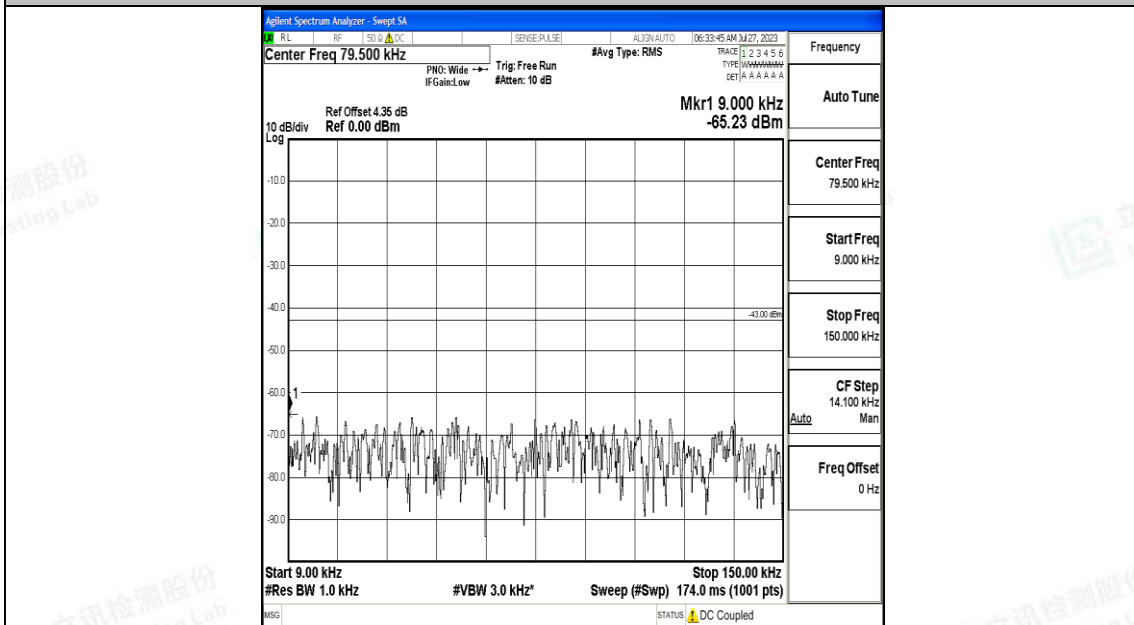

Band4\_20MHz\_QPSK\_20050\_1RB#0\_30~1000\_30~1000

Band4\_20MHz\_QPSK\_20050\_1RB#0\_1000~3000\_1000~3000

Band4\_20MHz\_QPSK\_20050\_1RB#0\_3000~20000\_3000~20000

Band4\_20MHz\_16QAM\_20050\_1RB#0\_0.009~0.15\_0.009~0.15