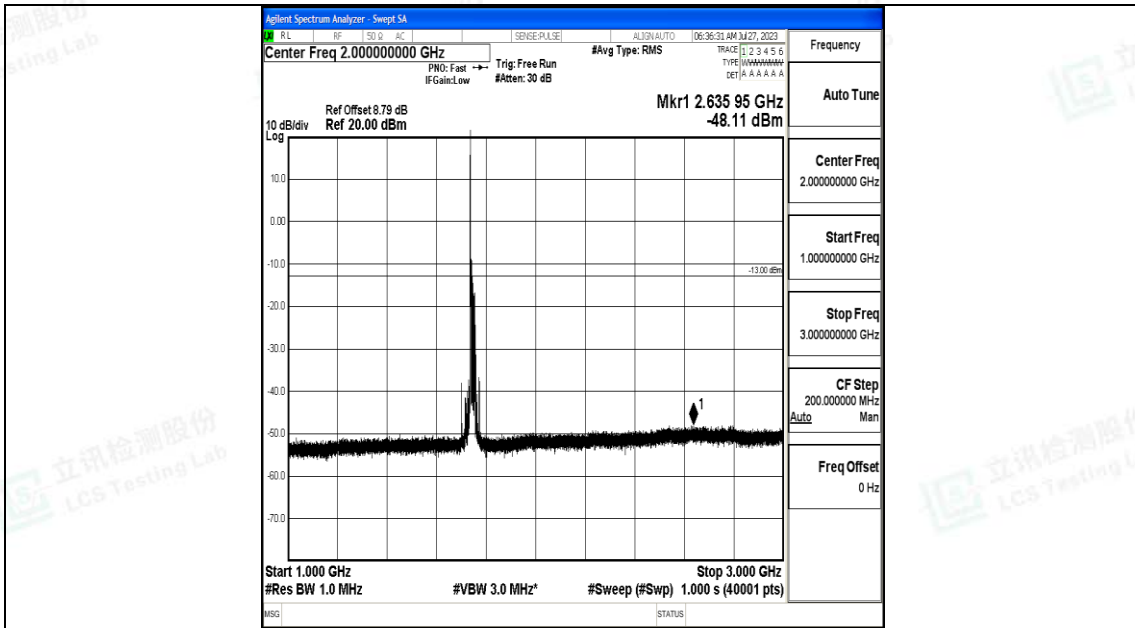

Band4\_20MHz\_QPSK\_20300\_1RB#0\_3000~20000\_3000~20000

Band4\_20MHz\_16QAM\_20300\_1RB#0\_0.009~0.15\_0.009~0.15

Band4\_20MHz\_16QAM\_20300\_1RB#0\_0.15~30\_0.15~30

Band4\_20MHz\_16QAM\_20300\_1RB#0\_30~1000\_30~1000