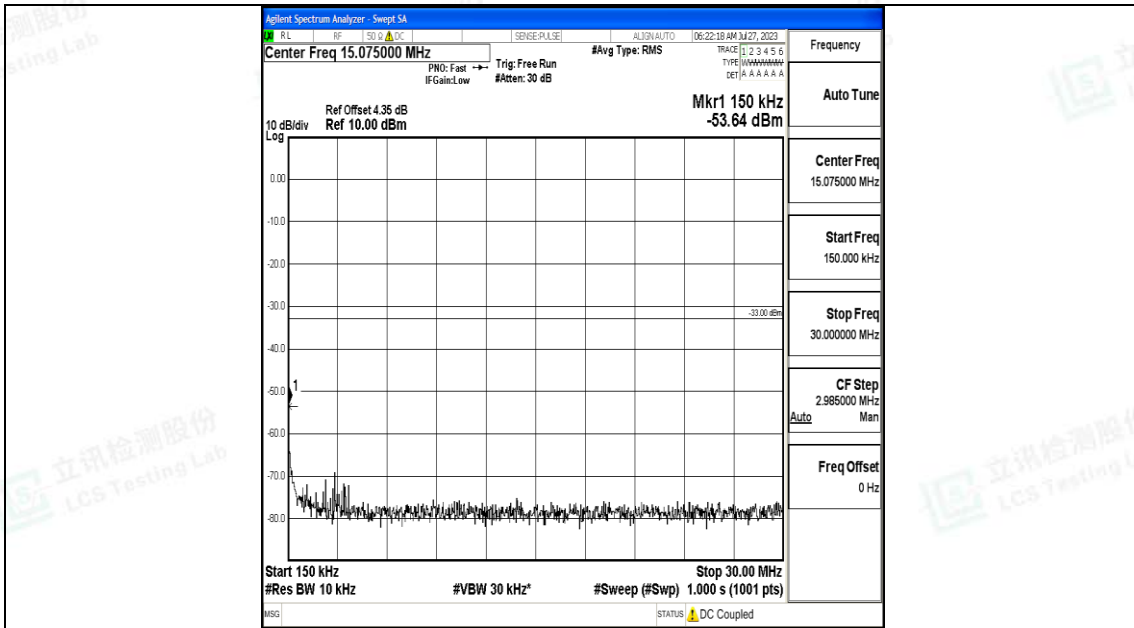

Band4_15MHz_16QAM_20325_1RB#0_0.009~0.15_0.009~0.15

Band4_15MHz_16QAM_20325_1RB#0_0.15~30_0.15~30