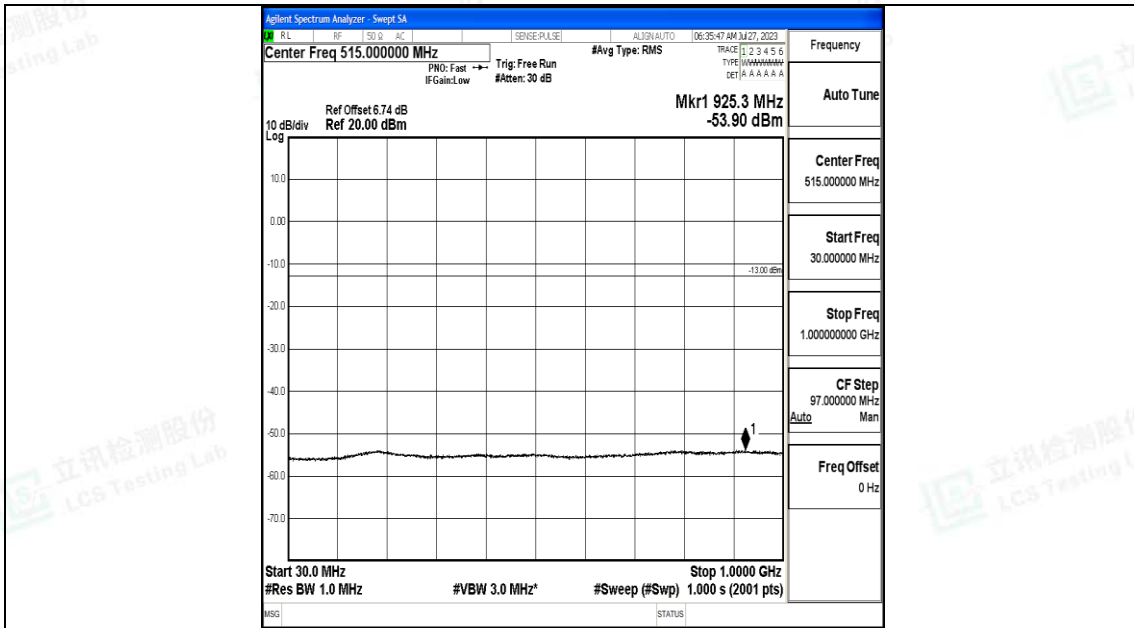

Band4_20MHz_QPSK_20300_1RB#0_0.15~30_0.15~30

Band4_20MHz_QPSK_20300_1RB#0_30~1000_30~1000