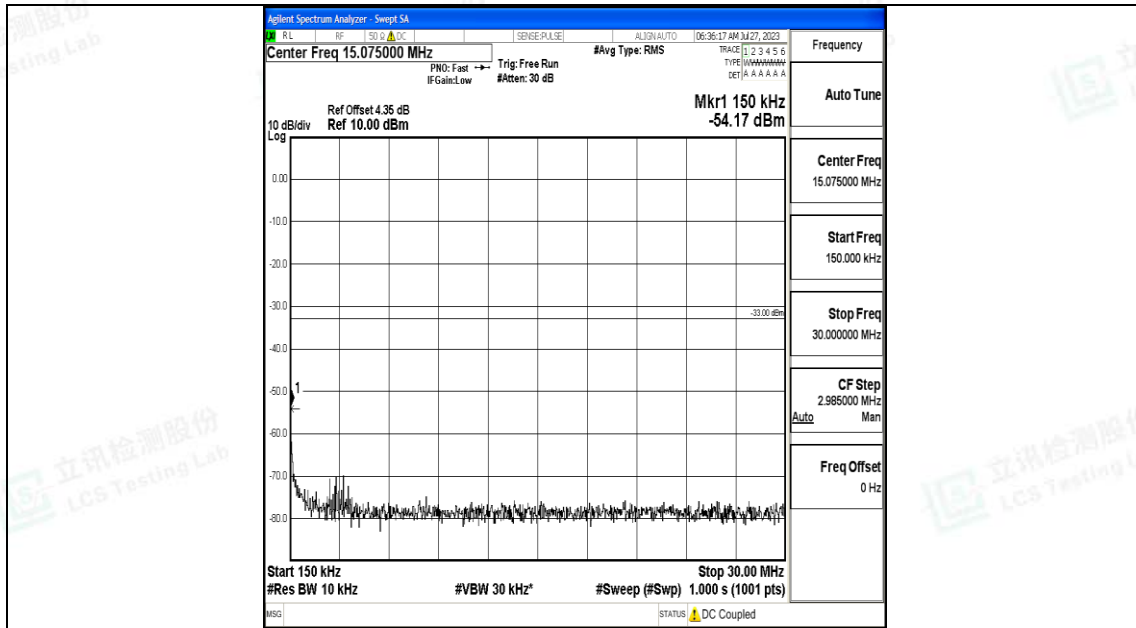

Band4_20MHz_16QAM_20300_1RB#0_0.009~0.15_0.009~0.15

Band4_20MHz_16QAM_20300_1RB#0_0.15~30_0.15~30