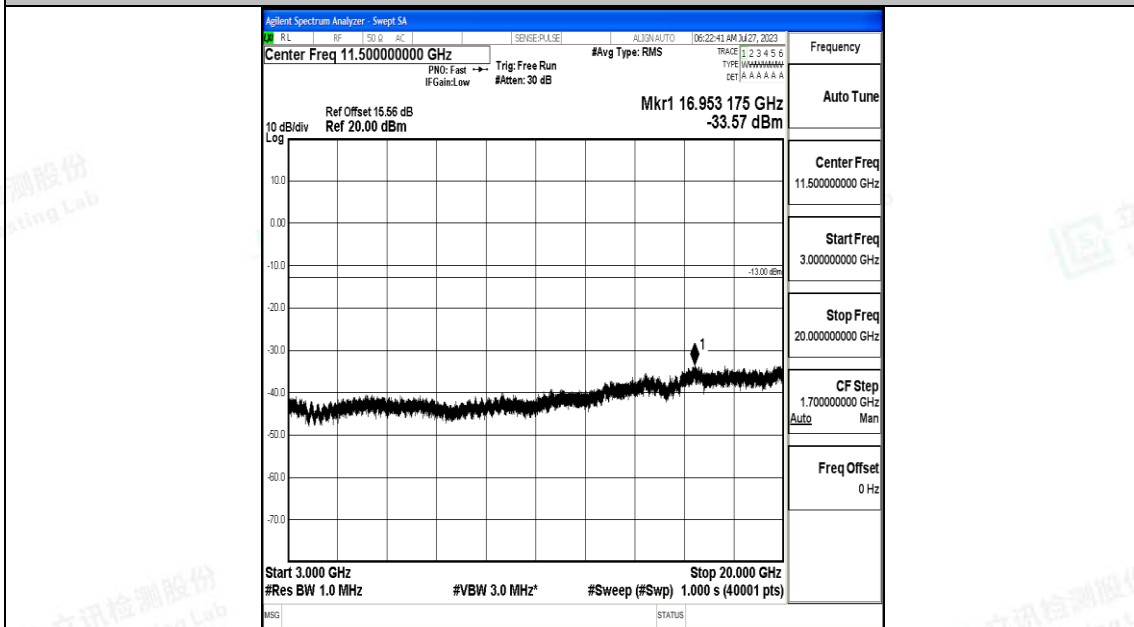

Band4_15MHz_16QAM_20325_1RB#0_1000~3000_1000~3000

Band4_15MHz_16QAM_20325_1RB#0_3000~20000_3000~20000