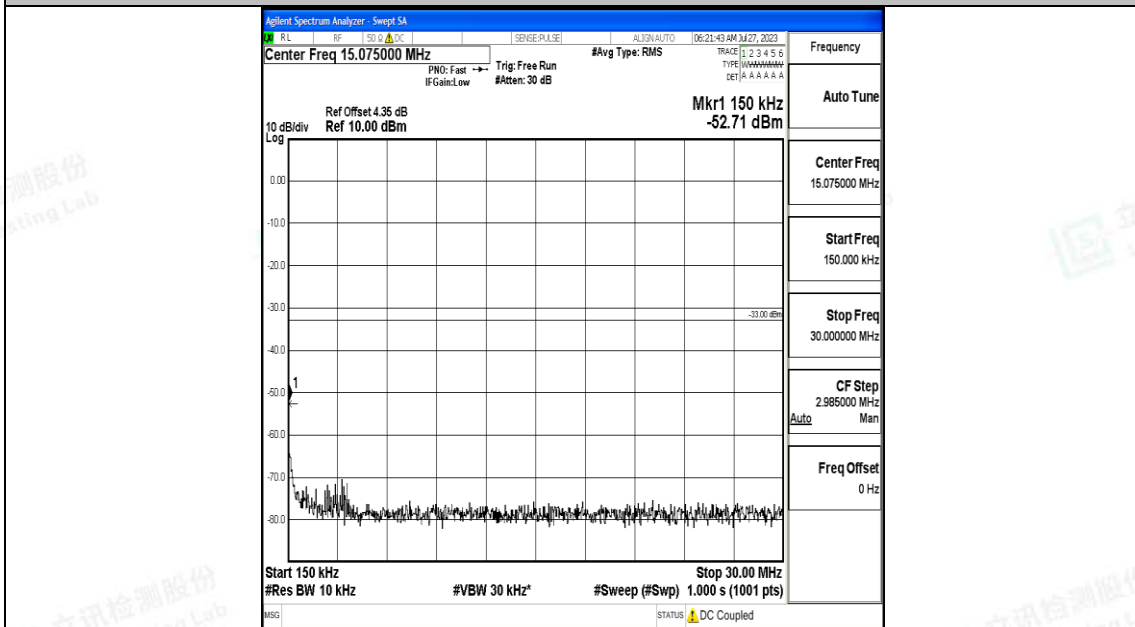

Band4_15MHz_QPSK_20325_1RB#0_0.009~0.15_0.009~0.15

Band4_15MHz_QPSK_20325_1RB#0_0.15~30_0.15~30