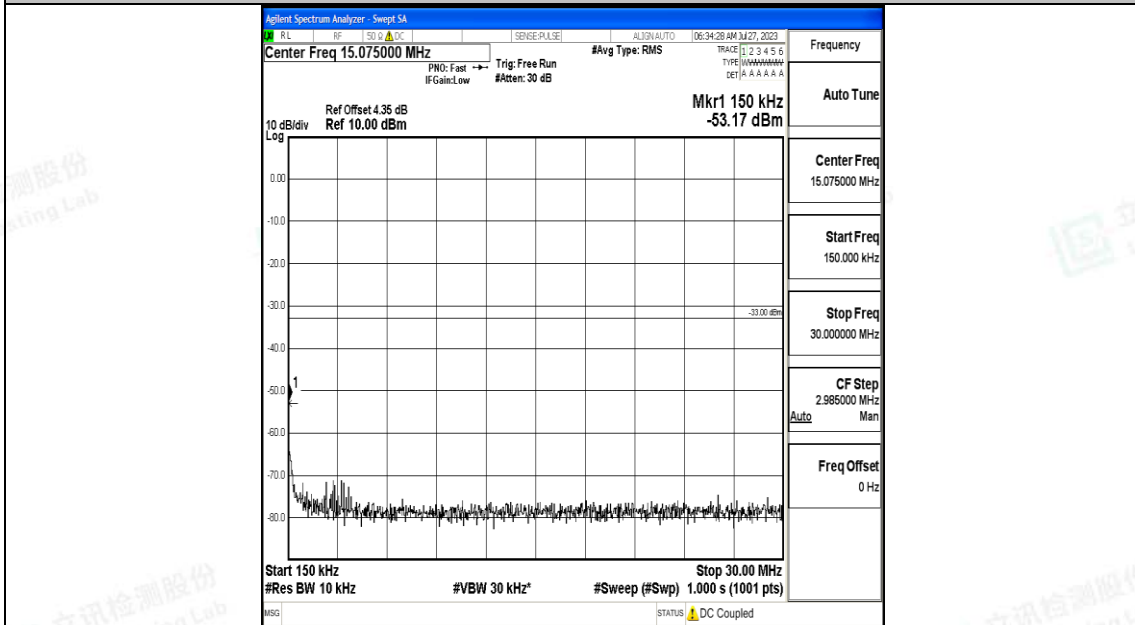

Band4_20MHz_QPSK_20175_1RB#0_0.009~0.15_0.009~0.15

Band4_20MHz_QPSK_20175_1RB#0_0.15~30_0.15~30