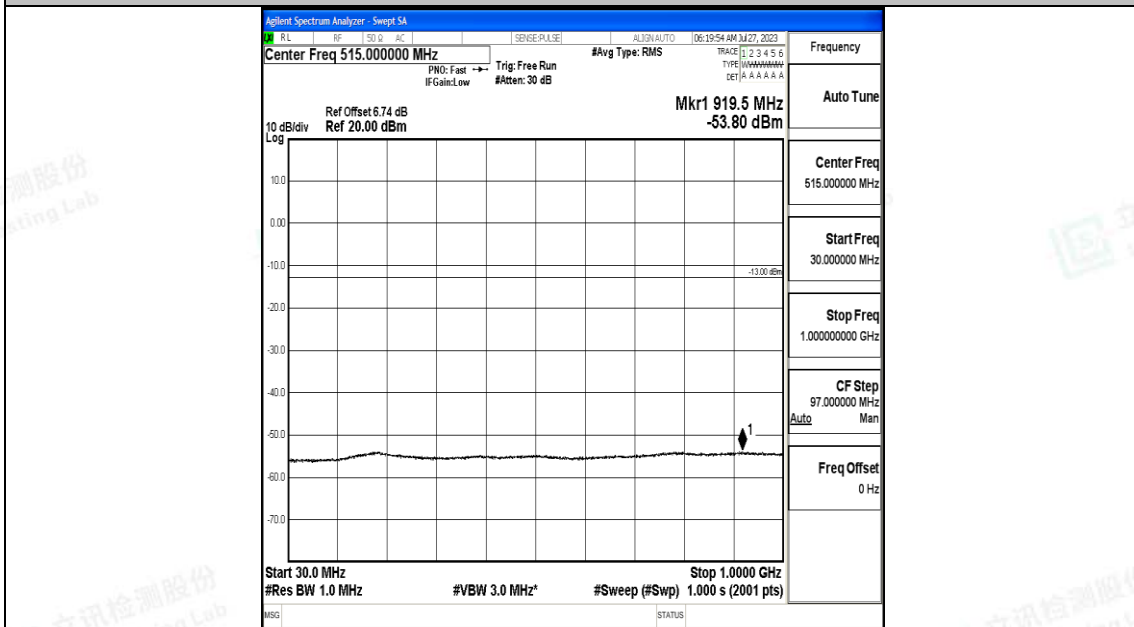

Band4\_15MHz\_QPSK\_20025\_1RB#0\_3000~20000\_3000~20000

Band4\_15MHz\_16QAM\_20025\_1RB#0\_0.009~0.15\_0.009~0.15

Band4\_15MHz\_16QAM\_20025\_1RB#0\_0.15~30\_0.15~30

Band4\_15MHz\_16QAM\_20025\_1RB#0\_30~1000\_30~1000