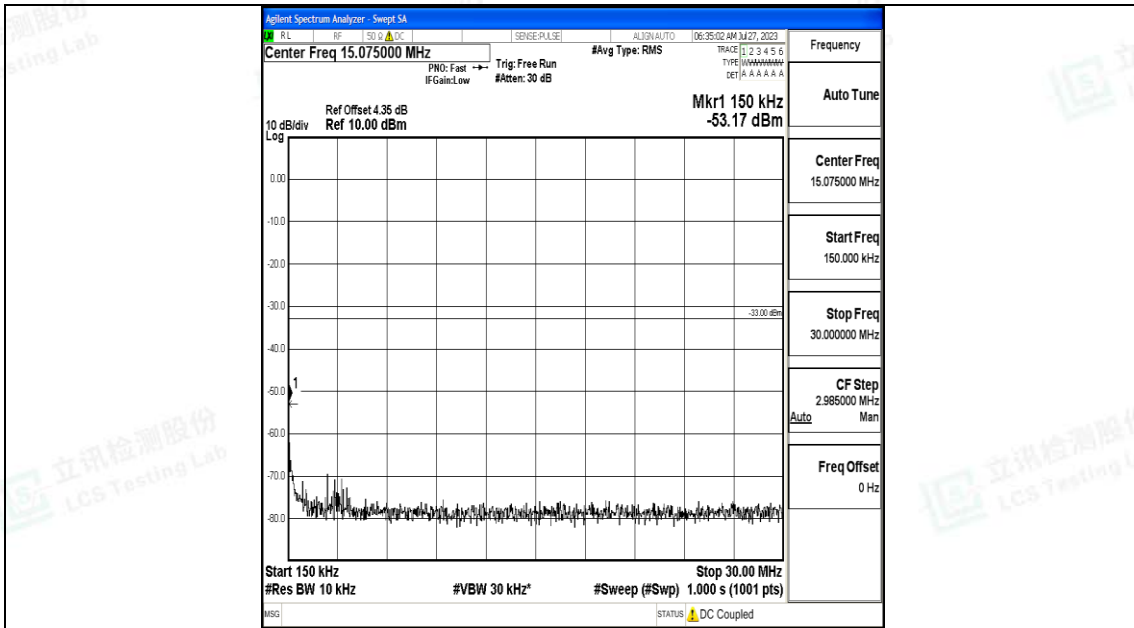

Band4\_20MHz\_QPSK\_20175\_1RB#0\_0.009~0.15\_0.009~0.15

Band4\_20MHz\_QPSK\_20175\_1RB#0\_0.15~30\_0.15~30

Band4\_20MHz\_QPSK\_20175\_1RB#0\_30~1000\_30~1000

Band4\_20MHz\_QPSK\_20175\_1RB#0\_1000~3000\_1000~3000