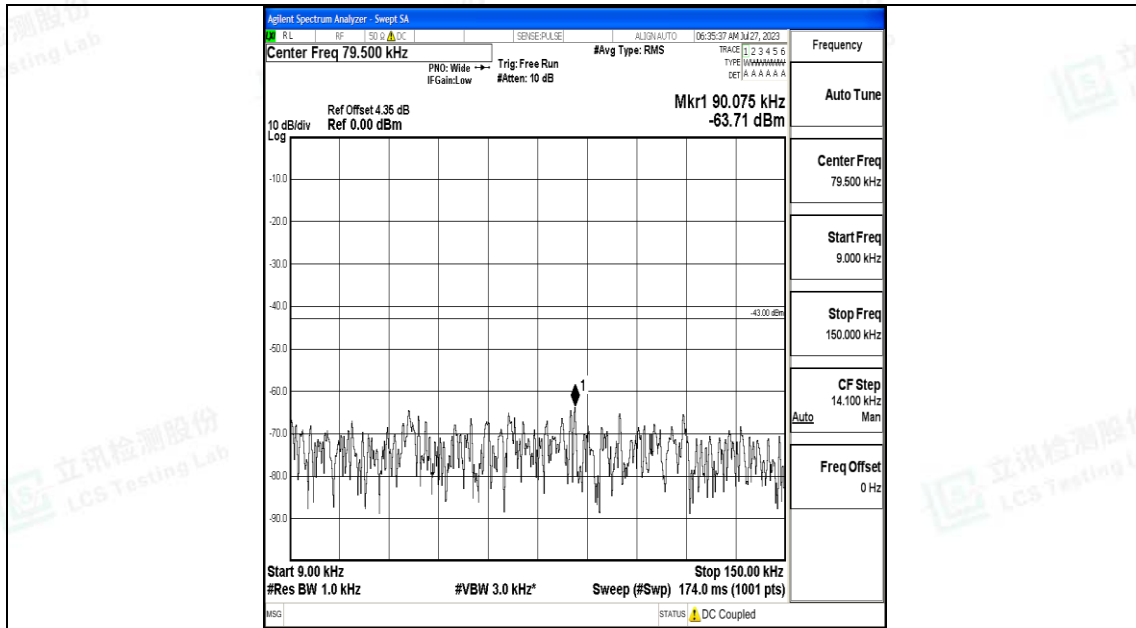

Band4\_20MHz\_16QAM\_20175\_1RB#0\_0.15~30\_0.15~30

Band4\_20MHz\_16QAM\_20175\_1RB#0\_30~1000\_30~1000

Band4\_20MHz\_16QAM\_20175\_1RB#0\_1000~3000\_1000~3000

Band4\_20MHz\_16QAM\_20175\_1RB#0\_3000~20000\_3000~20000