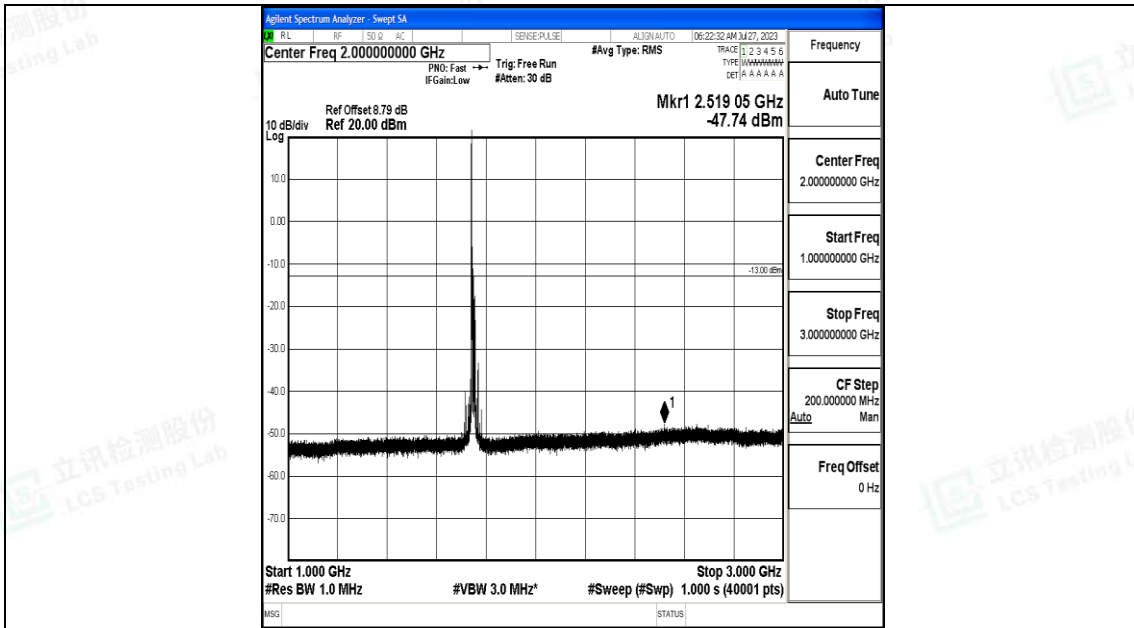

Band4\_15MHz\_QPSK\_20325\_1RB#0\_3000~20000\_3000~20000

Band4\_15MHz\_16QAM\_20325\_1RB#0\_0.009~0.15\_0.009~0.15

Band4\_15MHz\_16QAM\_20325\_1RB#0\_0.15~30\_0.15~30

Band4\_15MHz\_16QAM\_20325\_1RB#0\_30~1000\_30~1000