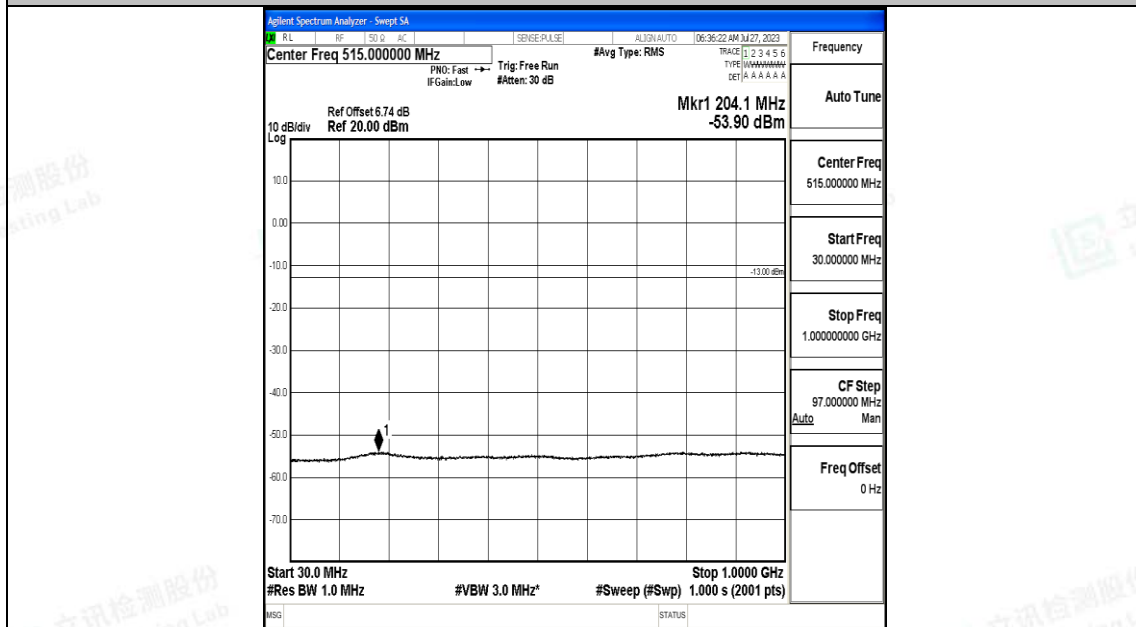

Band4\_20MHz\_QPSK\_20300\_1RB#0\_3000~20000\_3000~20000

Band4\_20MHz\_16QAM\_20300\_1RB#0\_0.009~0.15\_0.009~0.15

Band4\_20MHz\_16QAM\_20300\_1RB#0\_0.15~30\_0.15~30

Band4\_20MHz\_16QAM\_20300\_1RB#0\_30~1000\_30~1000