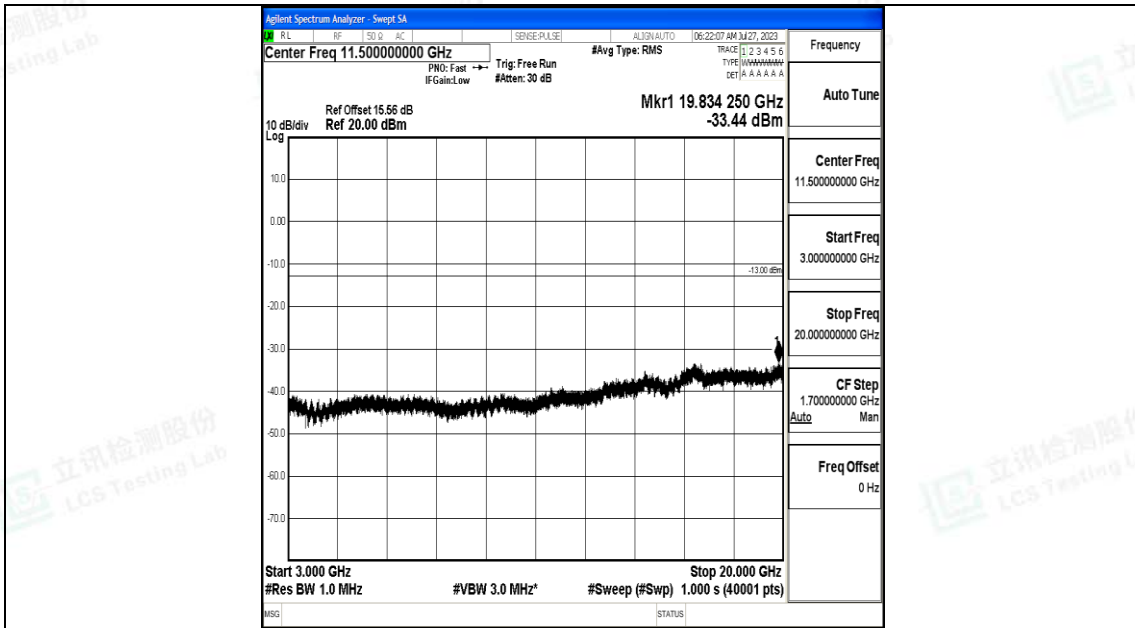

Band4\_15MHz\_QPSK\_20325\_1RB#0\_0.009~0.15\_0.009~0.15

Band4\_15MHz\_QPSK\_20325\_1RB#0\_0.15~30\_0.15~30

Band4\_15MHz\_QPSK\_20325\_1RB#0\_30~1000\_30~1000

Band4\_15MHz\_QPSK\_20325\_1RB#0\_1000~3000\_1000~3000