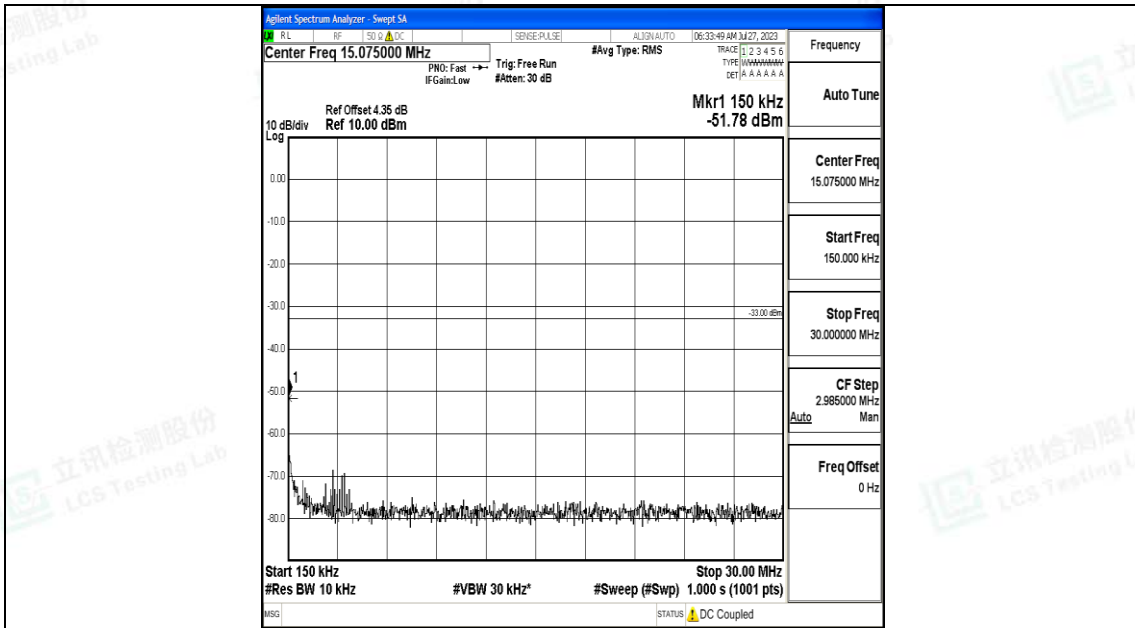

Band4\_20MHz\_QPSK\_20050\_1RB#0\_30~1000\_30~1000

Band4\_20MHz\_QPSK\_20050\_1RB#0\_1000~3000\_1000~3000

Band4\_20MHz\_QPSK\_20050\_1RB#0\_3000~20000\_3000~20000

Band4\_20MHz\_16QAM\_20050\_1RB#0\_0.009~0.15\_0.009~0.15