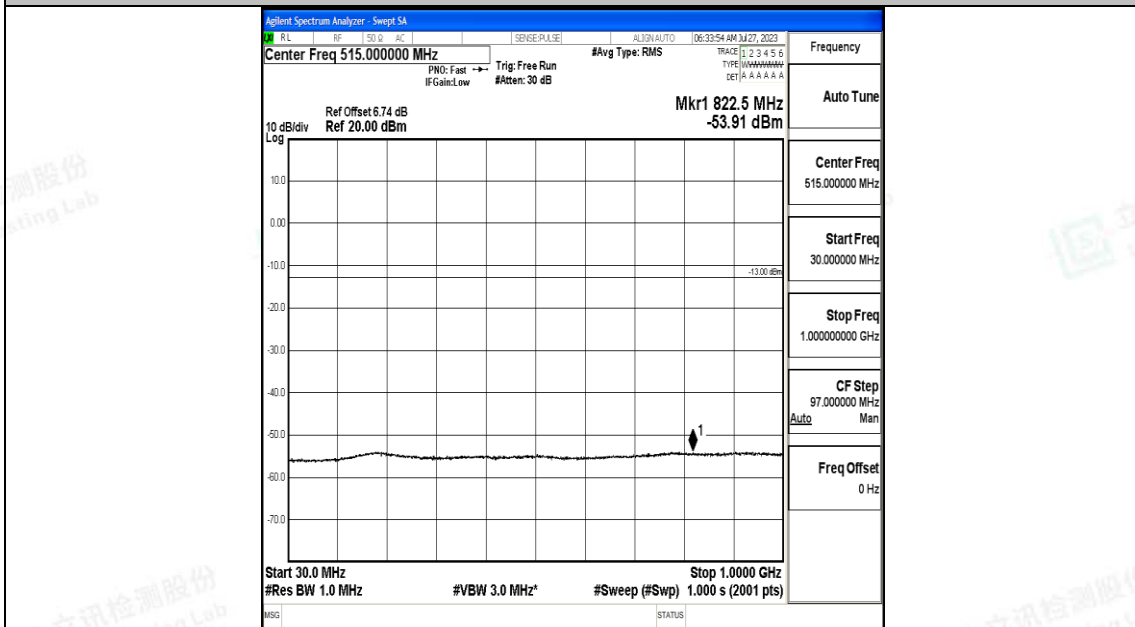

Band4_20MHz_16QAM_20050_1RB#0_0.15~30_0.15~30

Band4_20MHz_16QAM_20050_1RB#0_30~1000_30~1000