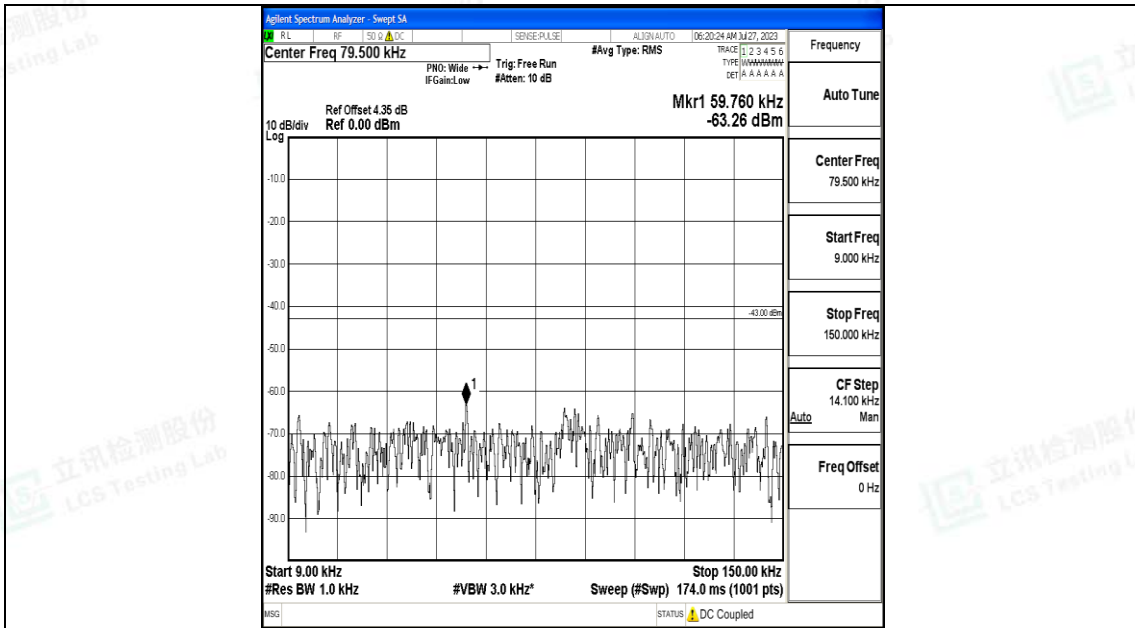

Band4_15MHz_16QAM_20025_1RB#0_3000~20000_3000~20000

Band4_15MHz_QPSK_20175_1RB#0_0.009~0.15_0.009~0.15