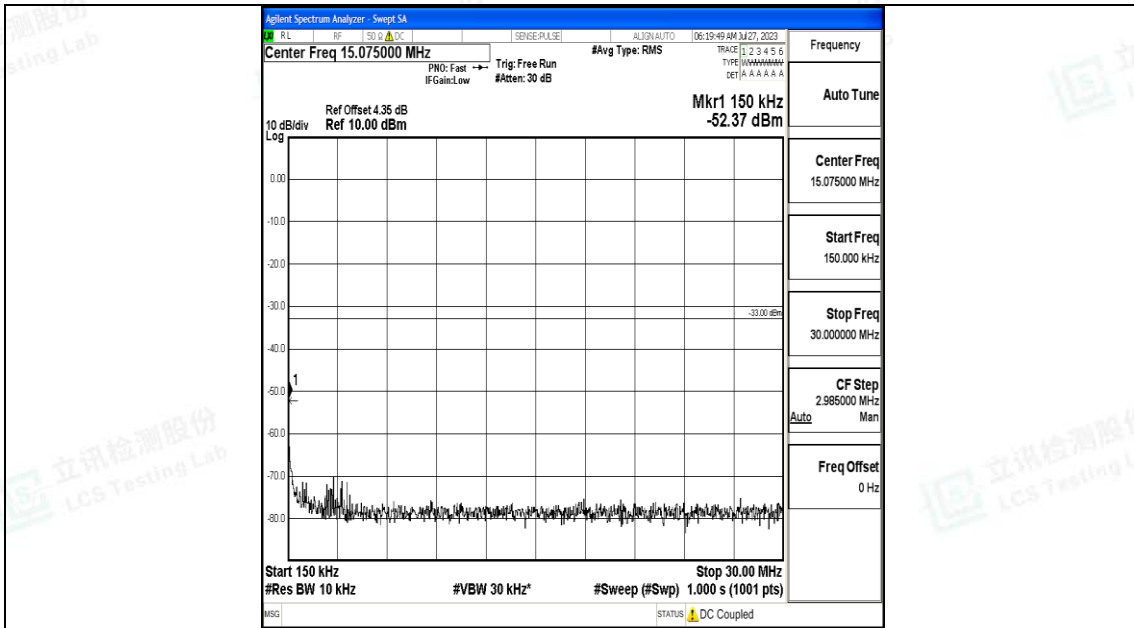

Band4_15MHz_16QAM_20025_1RB#0_0.009~0.15_0.009~0.15

Band4_15MHz_16QAM_20025_1RB#0_0.15~30_0.15~30