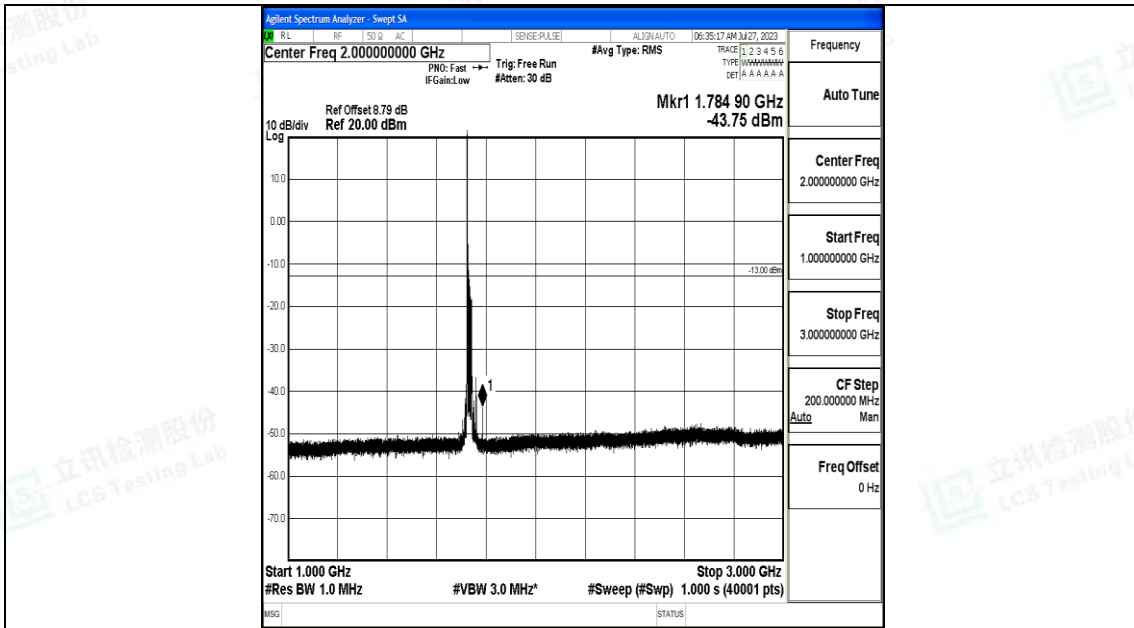

Band4_20MHz_16QAM_20175_1RB#0_30~1000_30~1000

Band4_20MHz_16QAM_20175_1RB#0_1000~3000_1000~3000