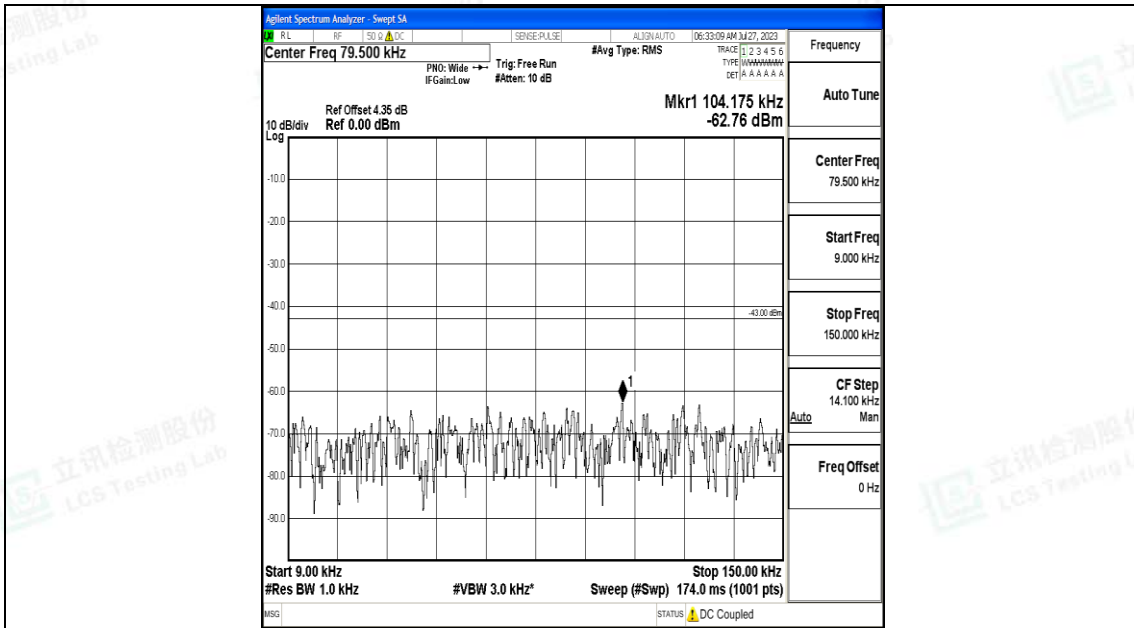

Band4_15MHz_16QAM_20325_1RB#0_3000~20000_3000~20000

Band4_20MHz_QPSK_20050_1RB#0_0.009~0.15_0.009~0.15