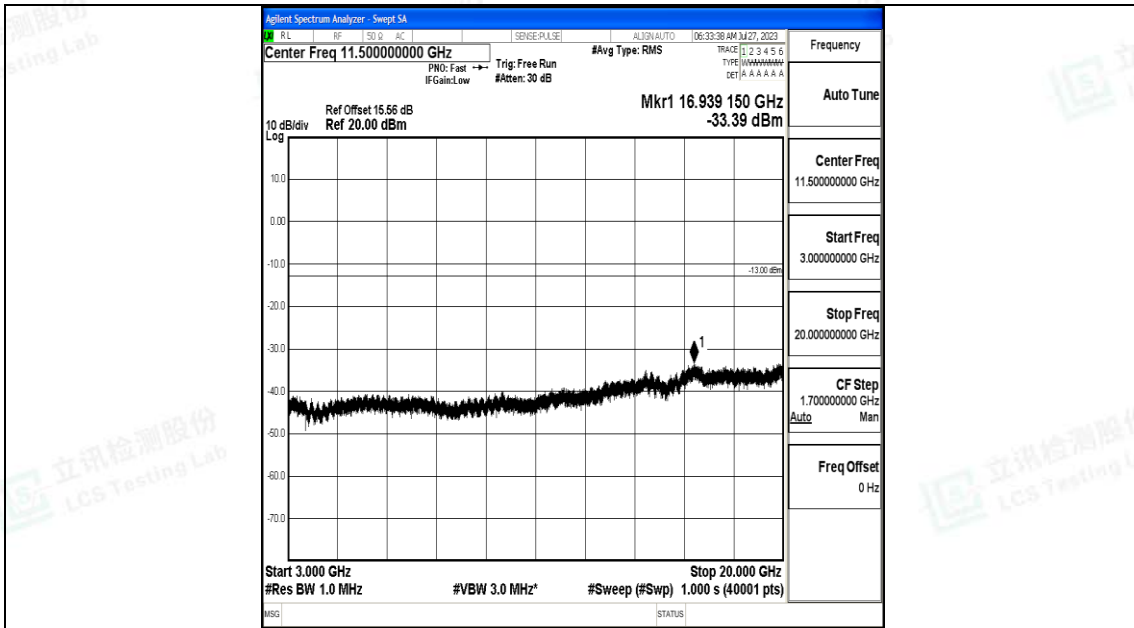

Band4_20MHz_QPSK_20050_1RB#0_1000~3000_1000~3000

Band4_20MHz_QPSK_20050_1RB#0_3000~20000_3000~20000