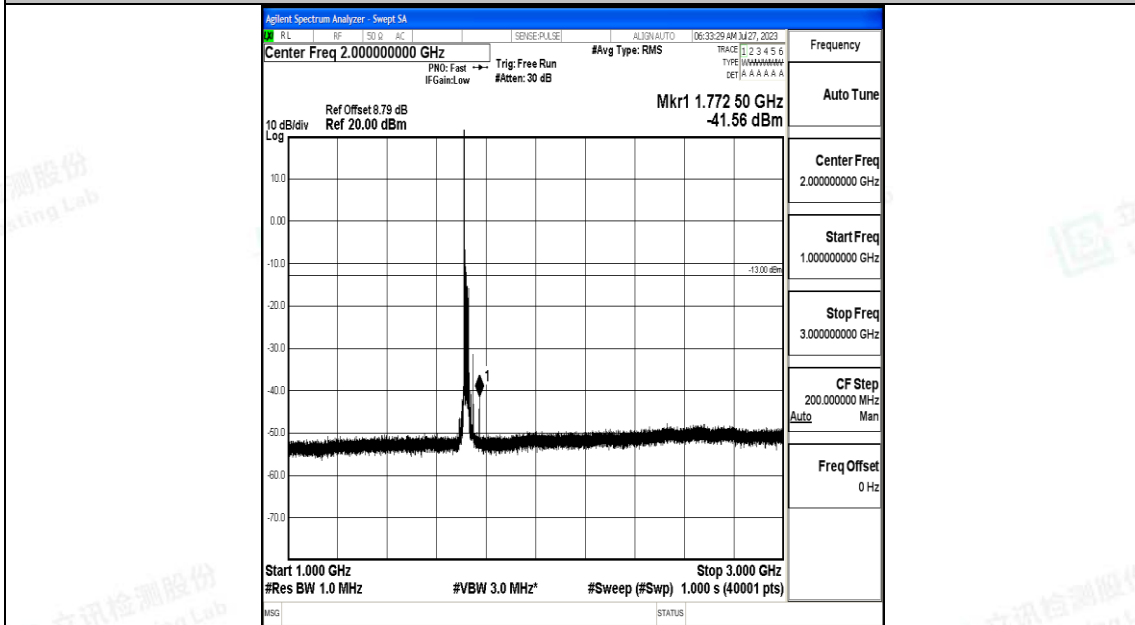

Band4_20MHz_QPSK_20050_1RB#0_30~1000_30~1000

Band4_20MHz_QPSK_20050_1RB#0_1000~3000_1000~3000