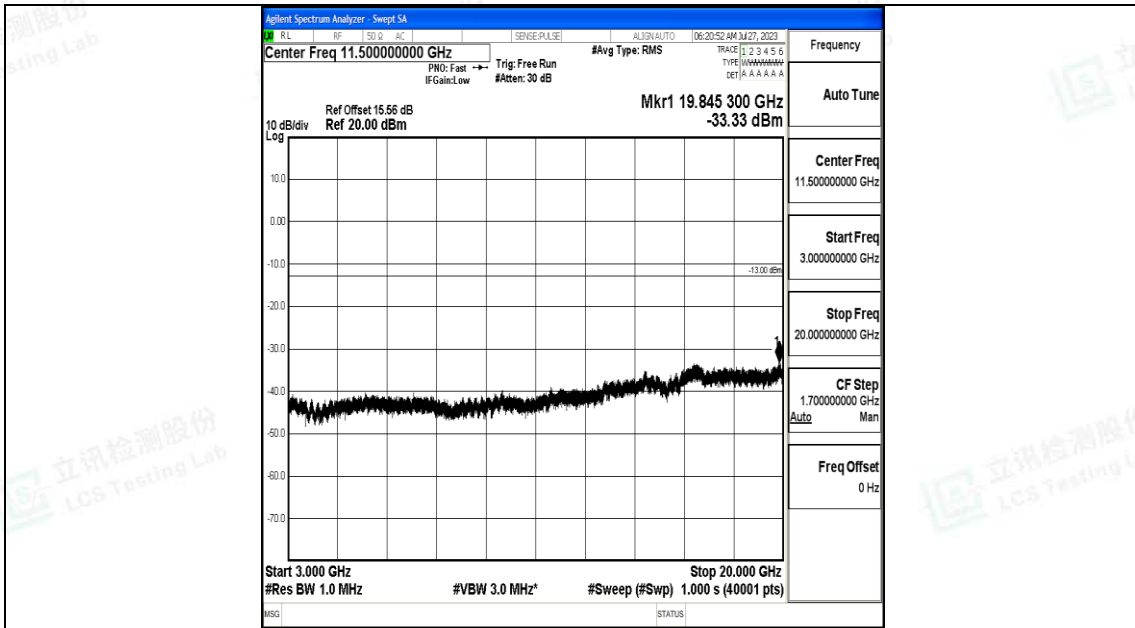

Band4_15MHz_QPSK_20175_1RB#0_1000~3000_1000~3000

Band4_15MHz_QPSK_20175_1RB#0_3000~20000_3000~20000