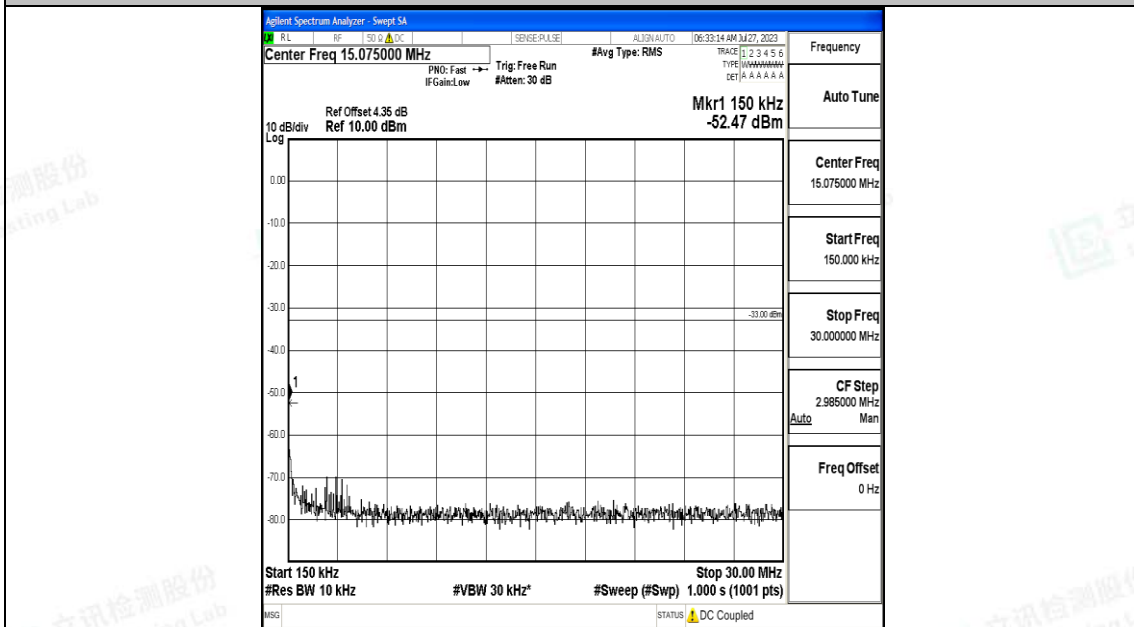

Band4\_15MHz\_16QAM\_20325\_1RB#0\_1000~3000\_1000~3000

Band4\_15MHz\_16QAM\_20325\_1RB#0\_3000~20000\_3000~20000

Band4\_20MHz\_QPSK\_20050\_1RB#0\_0.009~0.15\_0.009~0.15

Band4\_20MHz\_QPSK\_20050\_1RB#0\_0.15~30\_0.15~30