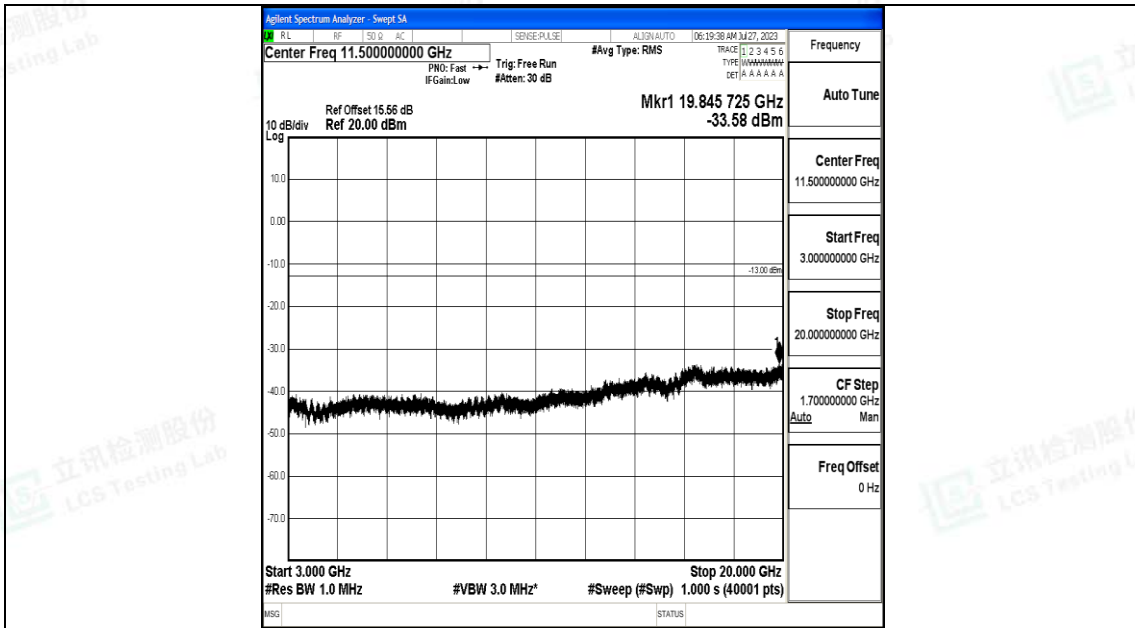

Band4\_15MHz\_QPSK\_2025\_1RB#0\_0.009~0.15\_0.009~0.15

Band4\_15MHz\_QPSK\_2025\_1RB#0\_0.15~30\_0.15~30

Band4\_15MHz\_QPSK\_20025\_1RB#0\_30~1000\_30~1000

Band4\_15MHz\_QPSK\_20025\_1RB#0\_1000~3000\_1000~3000