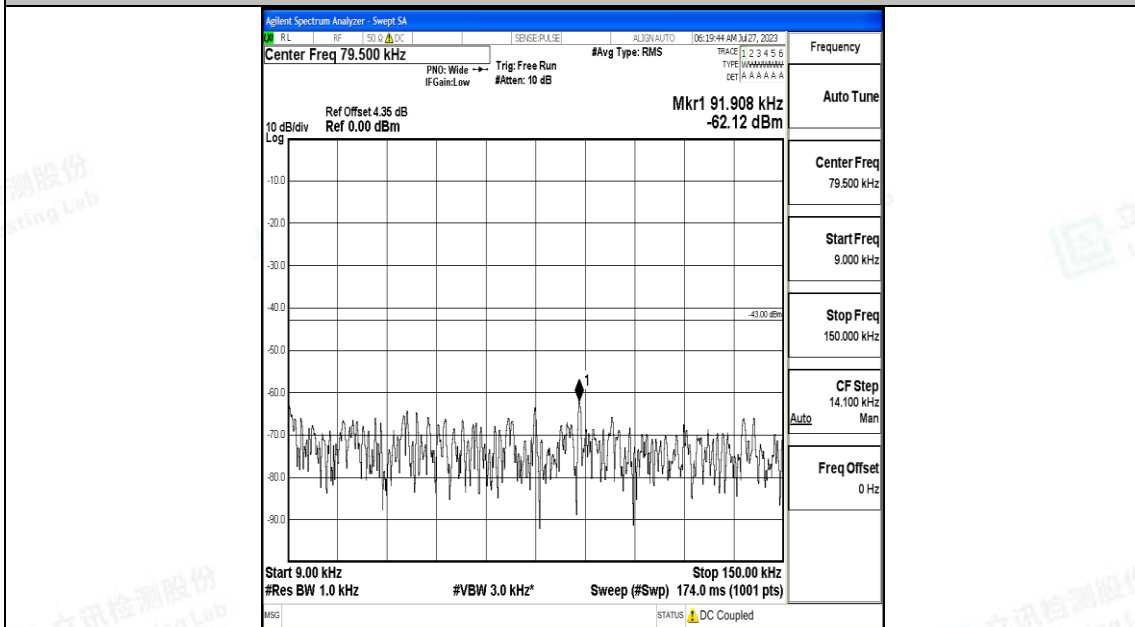

Band4_15MHz_QPSK_20025_1RB#0_3000~20000_3000~20000

Band4_15MHz_16QAM_20025_1RB#0_0.009~0.15_0.009~0.15