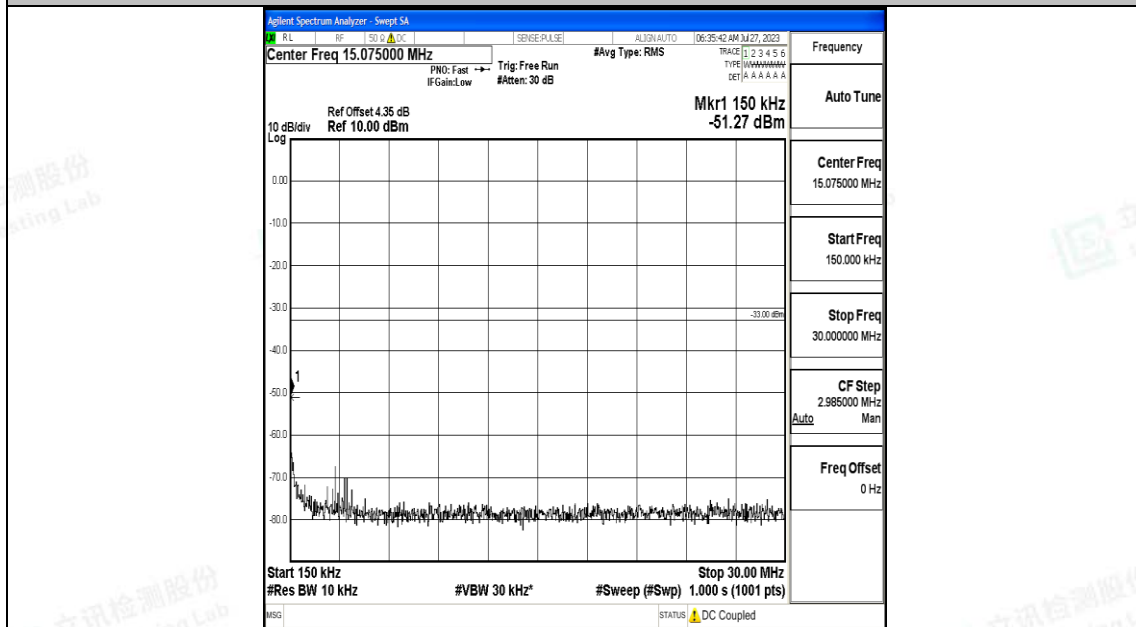

Band4_20MHz_QPSK_20300_1RB#0_0.009~0.15_0.009~0.15

Band4_20MHz_QPSK_20300_1RB#0_0.15~30_0.15~30