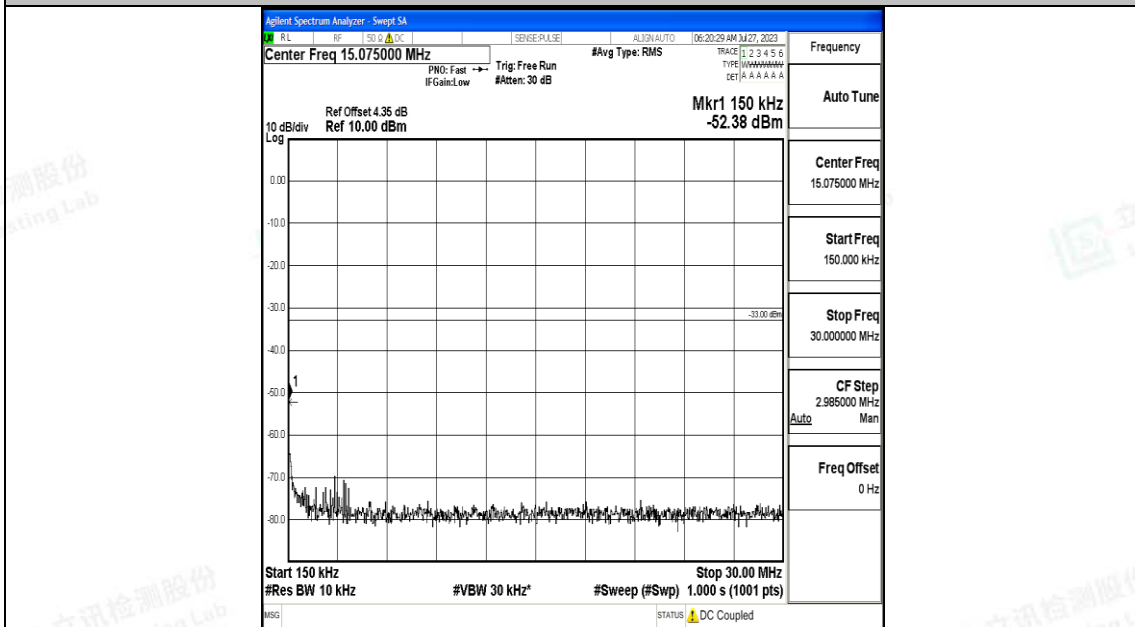

Band4\_15MHz\_16QAM\_20025\_1RB#0\_1000~3000\_1000~3000

Band4\_15MHz\_16QAM\_20025\_1RB#0\_3000~20000\_3000~20000

Band4\_15MHz\_QPSK\_20175\_1RB#0\_0.009~0.15\_0.009~0.15

Band4\_15MHz\_QPSK\_20175\_1RB#0\_0.15~30\_0.15~30