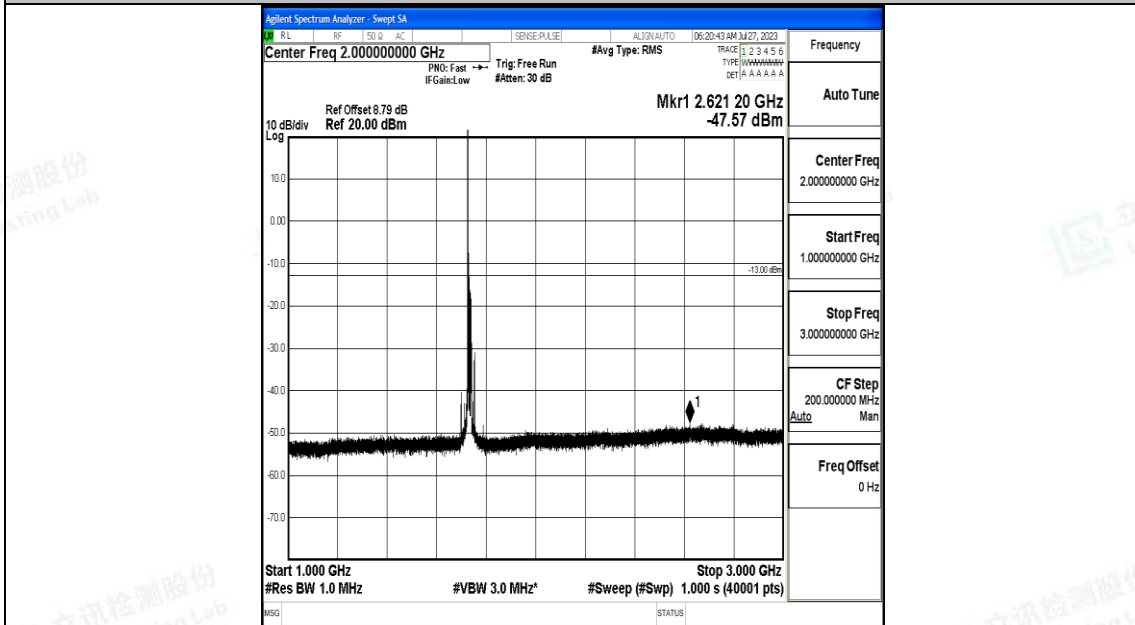

Band4_15MHz_QPSK_20175_1RB#0_30~1000_30~1000

Band4_15MHz_QPSK_20175_1RB#0_1000~3000_1000~3000