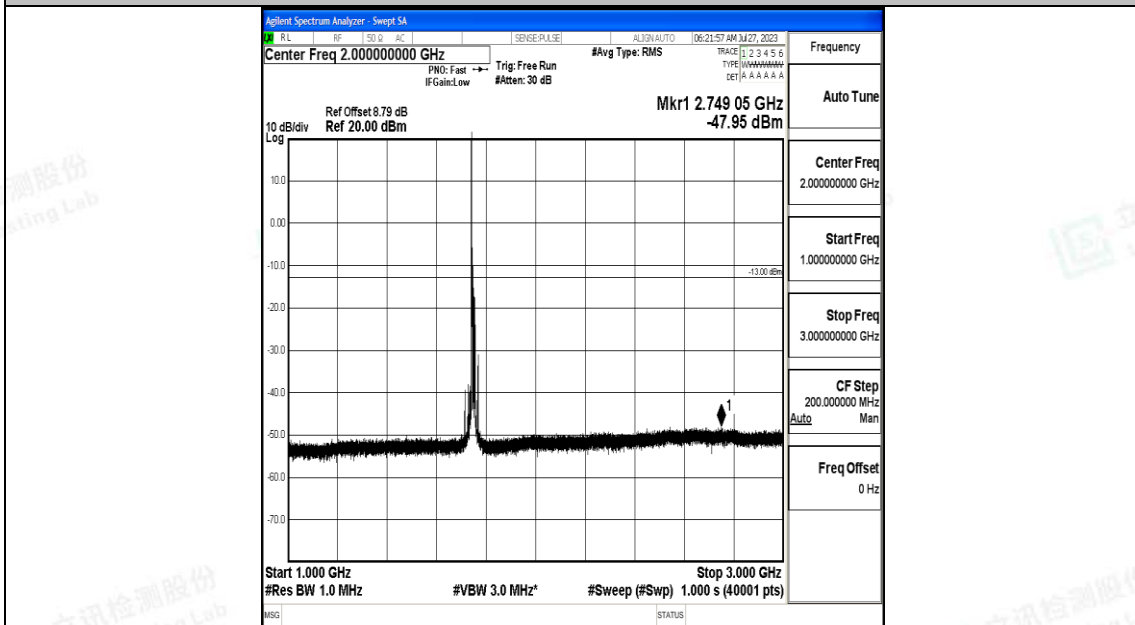

Band4\_15MHz\_QPSK\_20325\_1RB#0\_0.009~0.15\_0.009~0.15

Band4\_15MHz\_QPSK\_20325\_1RB#0\_0.15~30\_0.15~30

Band4\_15MHz\_QPSK\_20325\_1RB#0\_30~1000\_30~1000

Band4\_15MHz\_QPSK\_20325\_1RB#0\_1000~3000\_1000~3000