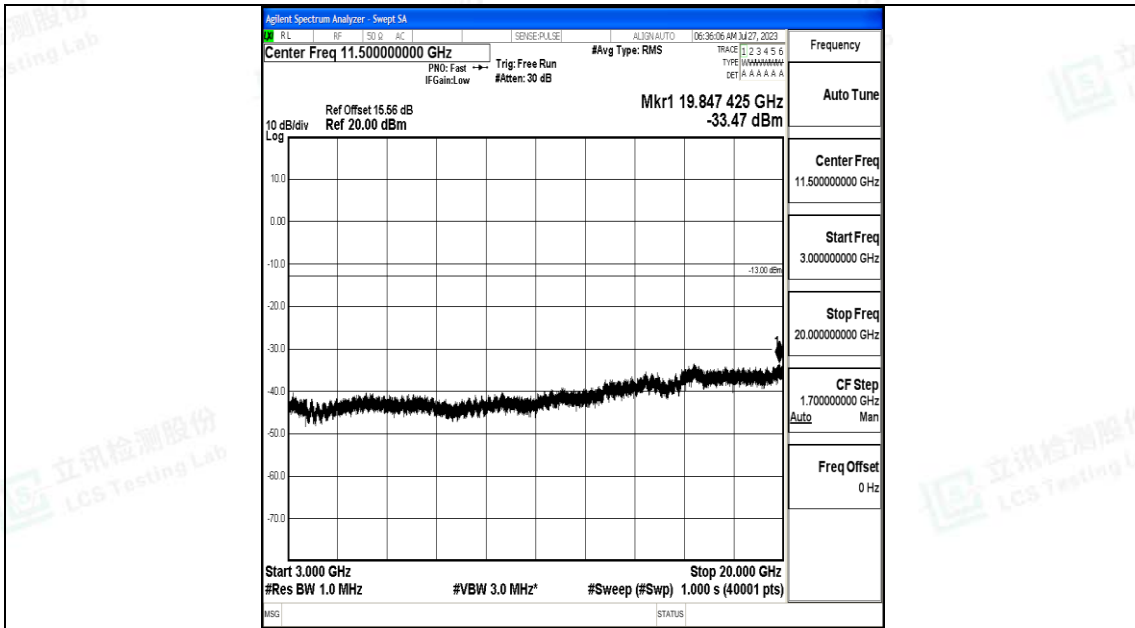

Band4\_20MHz\_QPSK\_20300\_1RB#0\_0.009~0.15\_0.009~0.15

Band4\_20MHz\_QPSK\_20300\_1RB#0\_0.15~30\_0.15~30

Band4\_20MHz\_QPSK\_20300\_1RB#0\_30~1000\_30~1000

Band4\_20MHz\_QPSK\_20300\_1RB#0\_1000~3000\_1000~3000