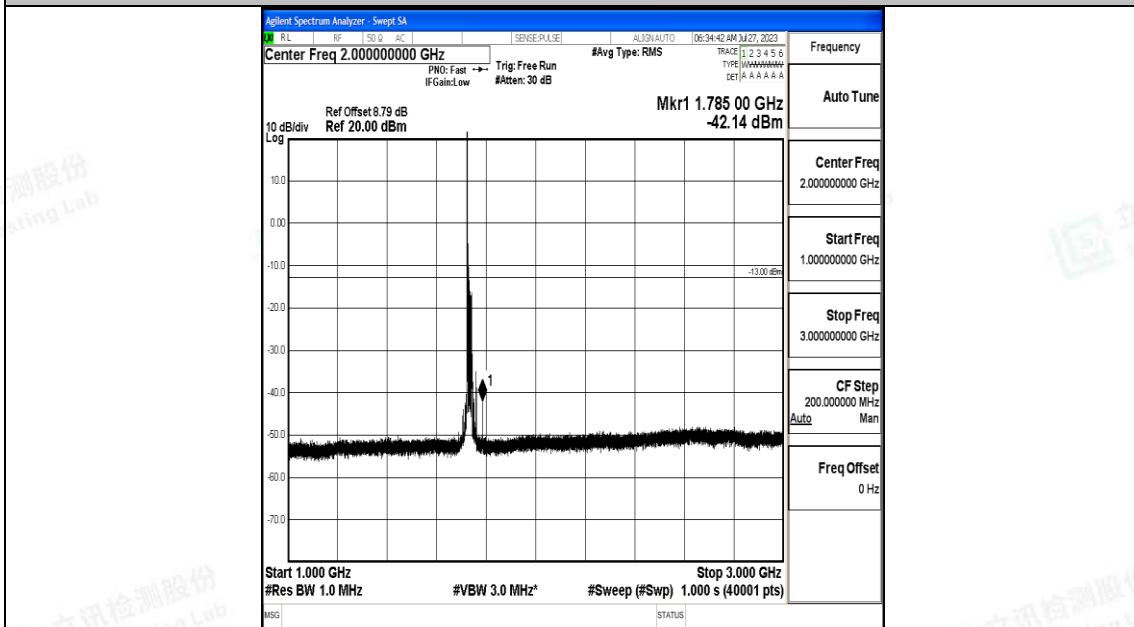

Band4\_20MHz\_QPSK\_20175\_1RB#0\_0.009~0.15\_0.009~0.15

Band4\_20MHz\_QPSK\_20175\_1RB#0\_0.15~30\_0.15~30

Band4\_20MHz\_QPSK\_20175\_1RB#0\_30~1000\_30~1000

Band4\_20MHz\_QPSK\_20175\_1RB#0\_1000~3000\_1000~3000