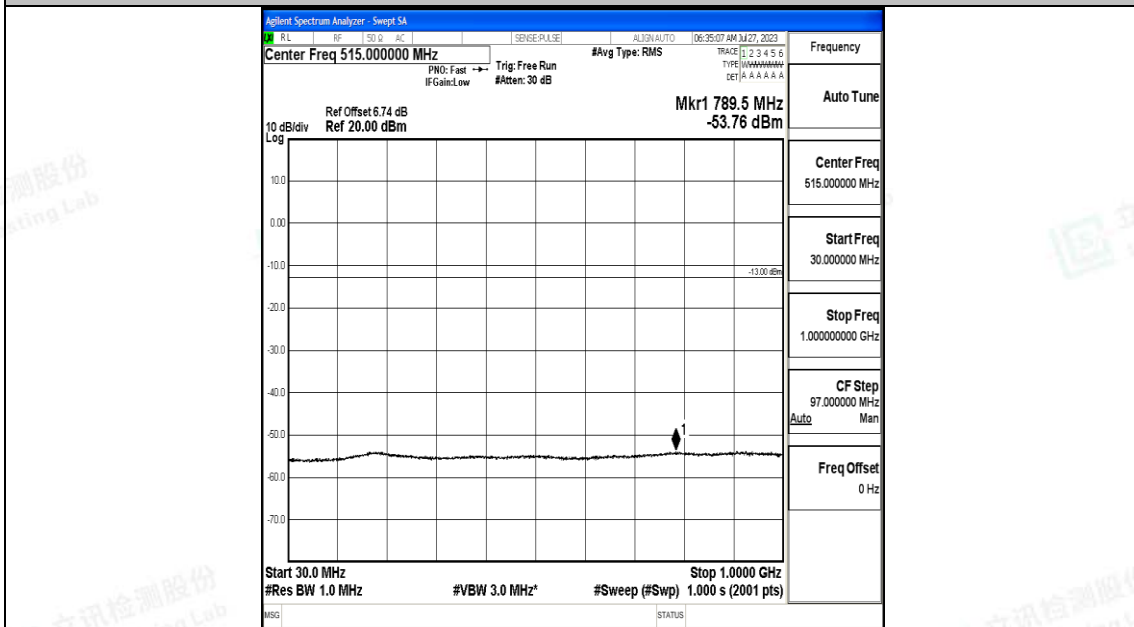

Band4_20MHz_16QAM_20175_1RB#0_0.15~30_0.15~30

Band4_20MHz_16QAM_20175_1RB#0_30~1000_30~1000