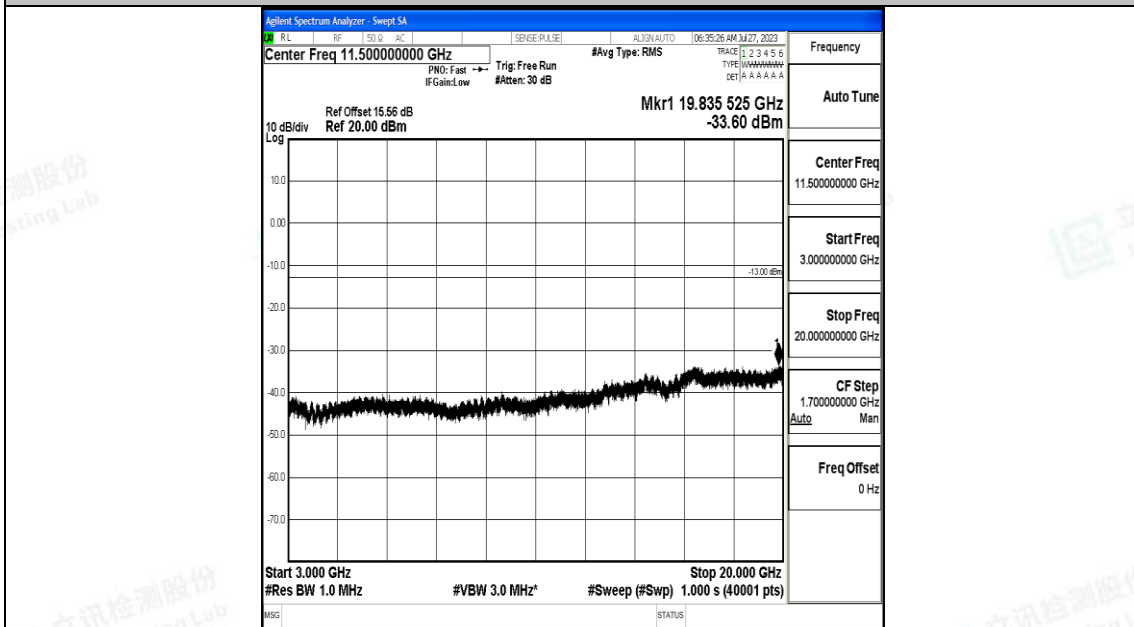

Band4\_20MHz\_16QAM\_20175\_1RB#0\_0.15~30\_0.15~30

Band4\_20MHz\_16QAM\_20175\_1RB#0\_30~1000\_30~1000

Band4\_20MHz\_16QAM\_20175\_1RB#0\_1000~3000\_1000~3000

Band4\_20MHz\_16QAM\_20175\_1RB#0\_3000~20000\_3000~20000