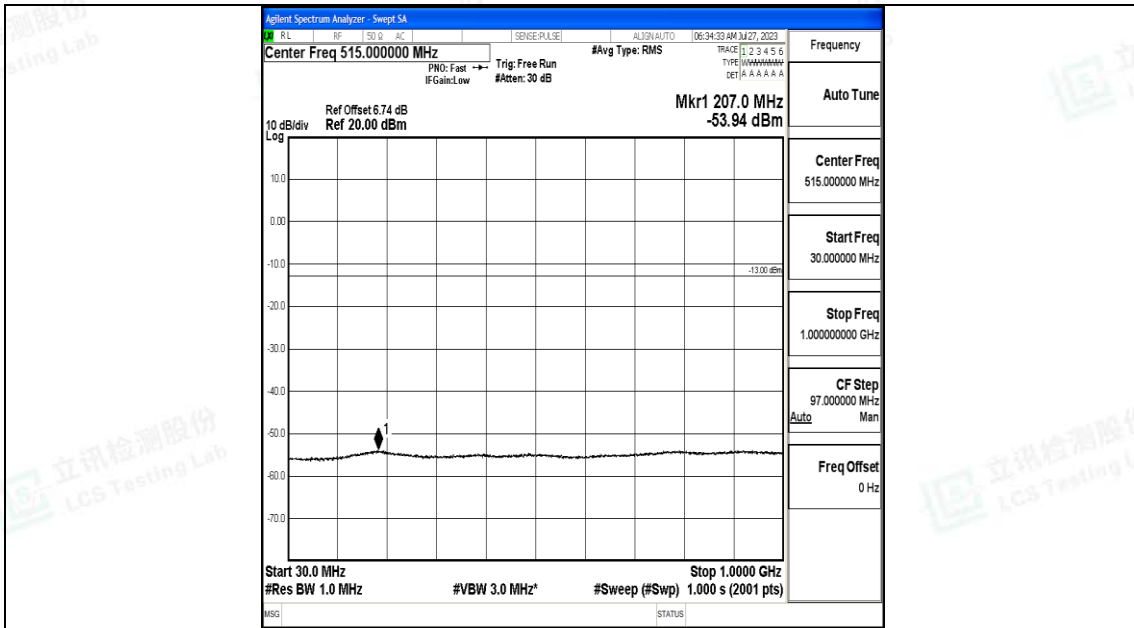

Band4_20MHz_QPSK_20175_1RB#0_0.15~30_0.15~30

Band4_20MHz_QPSK_20175_1RB#0_30~1000_30~1000