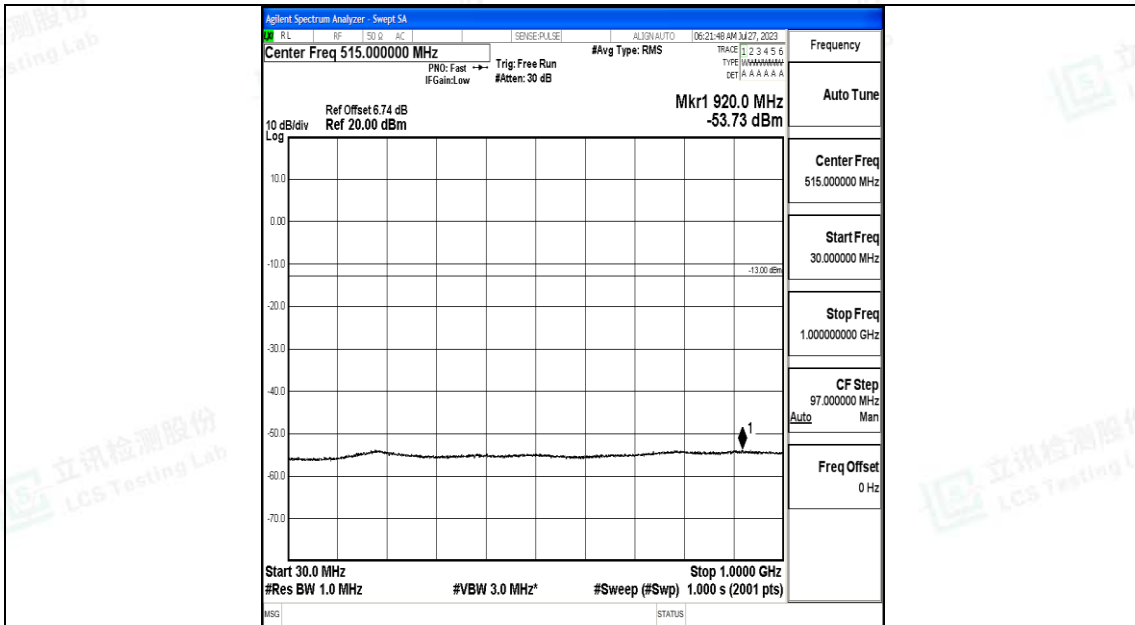

Band4_15MHz_QPSK_20325_1RB#0_0.15~30_0.15~30

Band4_15MHz_QPSK_20325_1RB#0_30~1000_30~1000