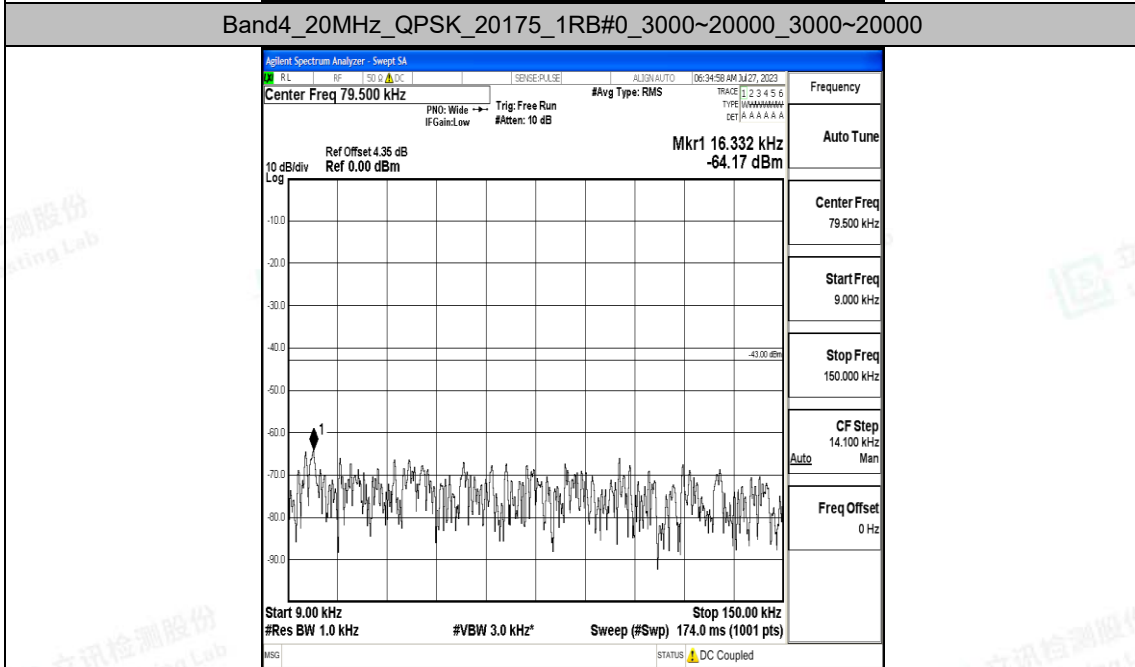

Band4\_20MHz\_QPSK\_20175\_1RB#0\_0.009~0.15\_0.009~0.15

Band4\_20MHz\_QPSK\_20175\_1RB#0\_0.15~30\_0.15~30

Band4\_20MHz\_QPSK\_20175\_1RB#0\_30~1000\_30~1000

Band4\_20MHz\_QPSK\_20175\_1RB#0\_1000~3000\_1000~3000