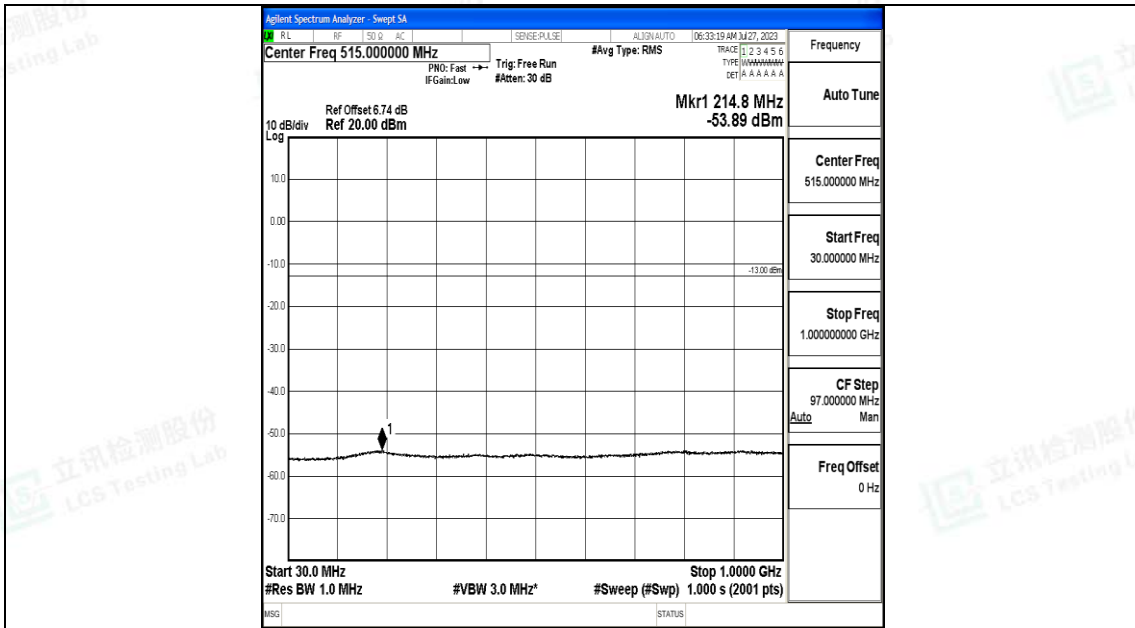

Band4\_15MHz\_16QAM\_20325\_1RB#0\_1000~3000\_1000~3000

Band4\_15MHz\_16QAM\_20325\_1RB#0\_3000~20000\_3000~20000

Band4\_20MHz\_QPSK\_20050\_1RB#0\_0.009~0.15\_0.009~0.15

Band4\_20MHz\_QPSK\_20050\_1RB#0\_0.15~30\_0.15~30