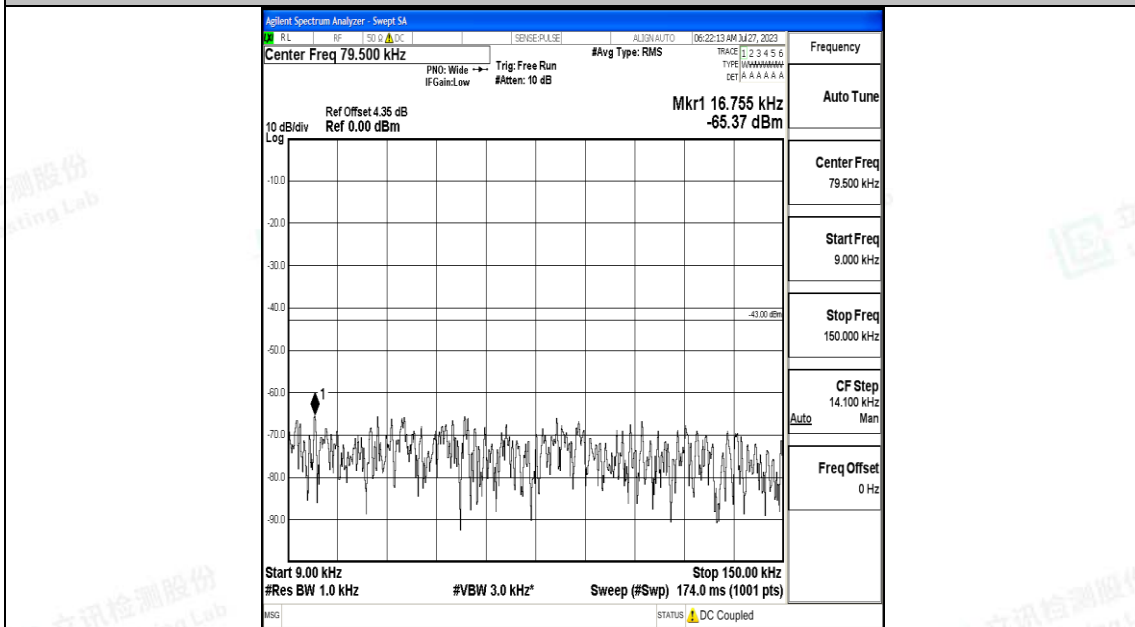

Band4_15MHz_QPSK_20325_1RB#0_3000~20000_3000~20000

Band4_15MHz_16QAM_20325_1RB#0_0.009~0.15_0.009~0.15