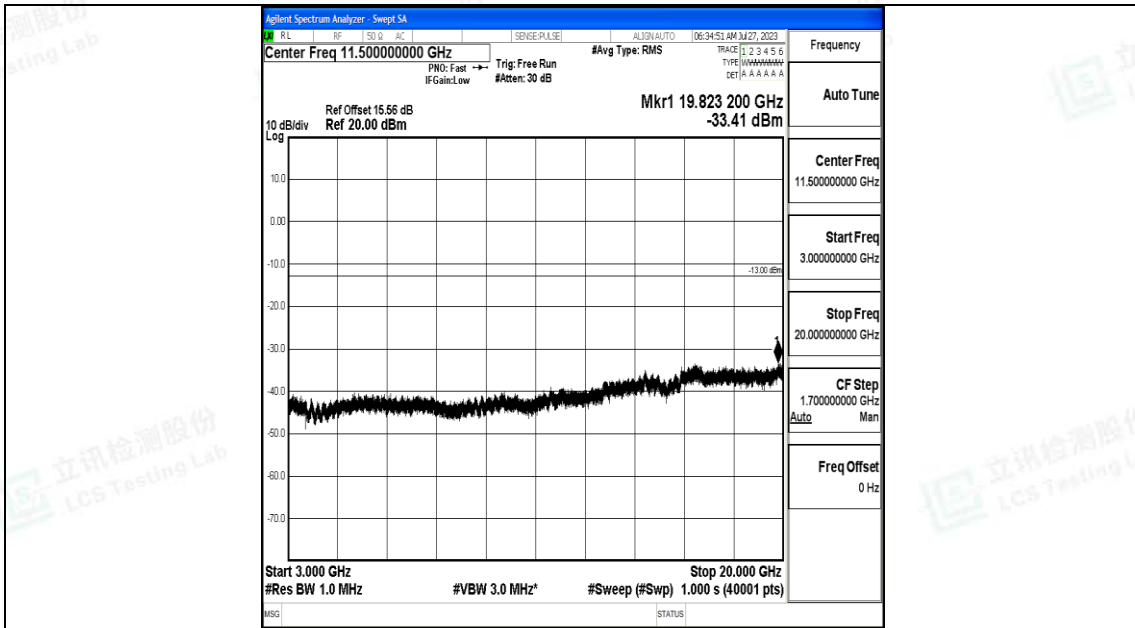

Band4\_20MHz\_QPSK\_20175\_1RB#0\_0.009~0.15\_0.009~0.15

Band4\_20MHz\_QPSK\_20175\_1RB#0\_0.15~30\_0.15~30

Band4\_20MHz\_QPSK\_20175\_1RB#0\_30~1000\_30~1000

Band4\_20MHz\_QPSK\_20175\_1RB#0\_1000~3000\_1000~3000