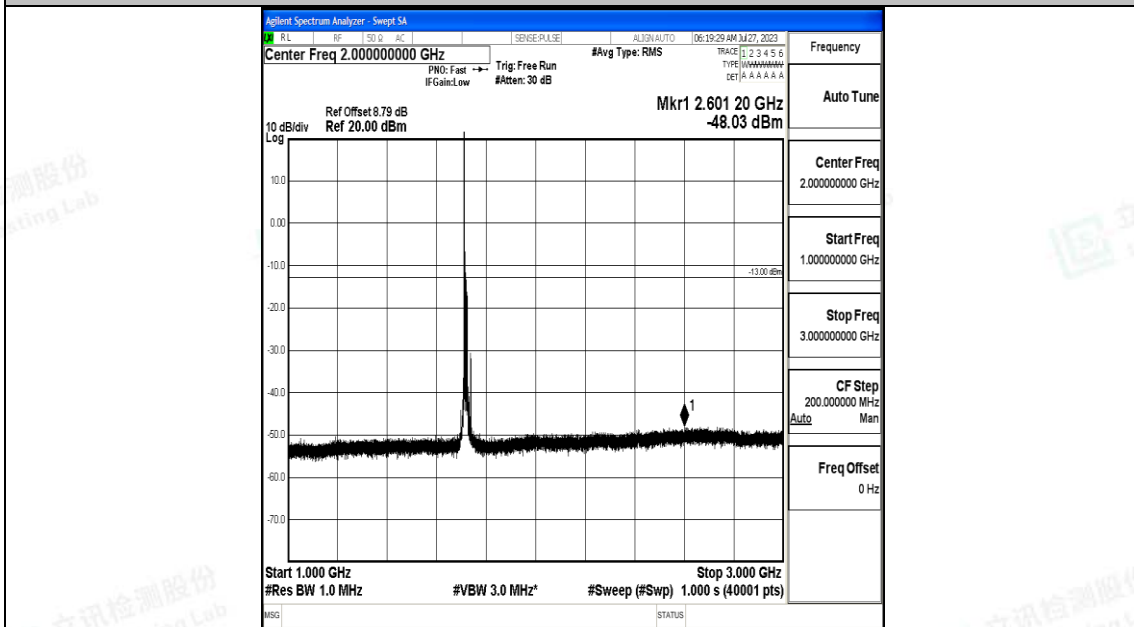

Band4\_15MHz\_QPSK\_2025\_1RB#0\_0.009~0.15\_0.009~0.15

Band4\_15MHz\_QPSK\_2025\_1RB#0\_0.15~30\_0.15~30

Band4\_15MHz\_QPSK\_20025\_1RB#0\_30~1000\_30~1000

Band4\_15MHz\_QPSK\_20025\_1RB#0\_1000~3000\_1000~3000