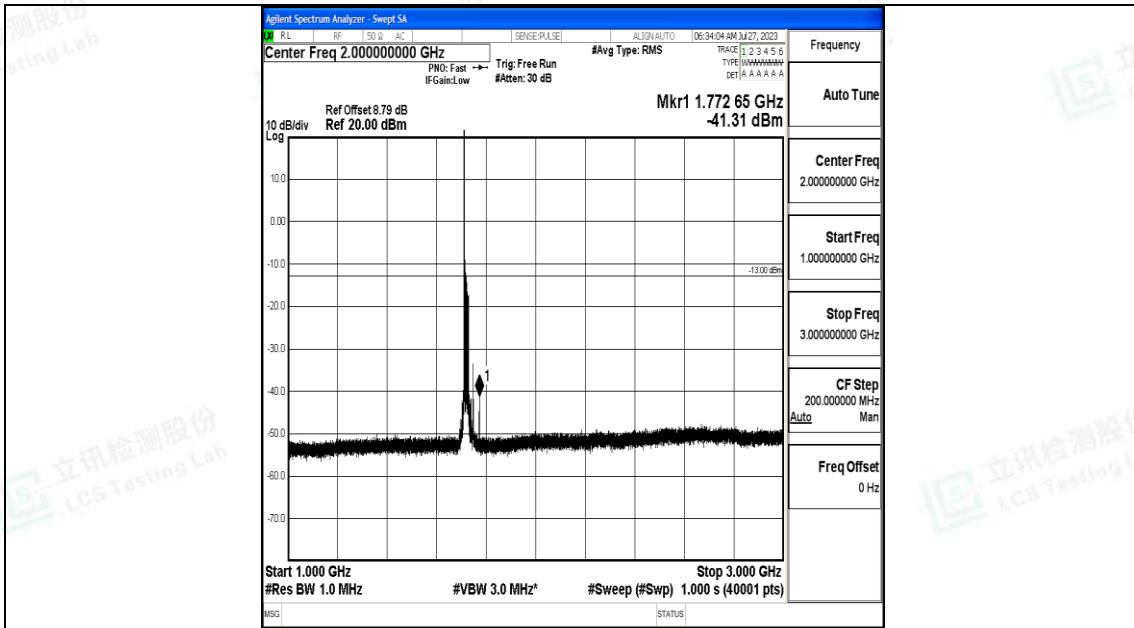

Band4_20MHz_16QAM_20050_1RB#0_30~1000_30~1000

Band4_20MHz_16QAM_20050_1RB#0_1000~3000_1000~3000