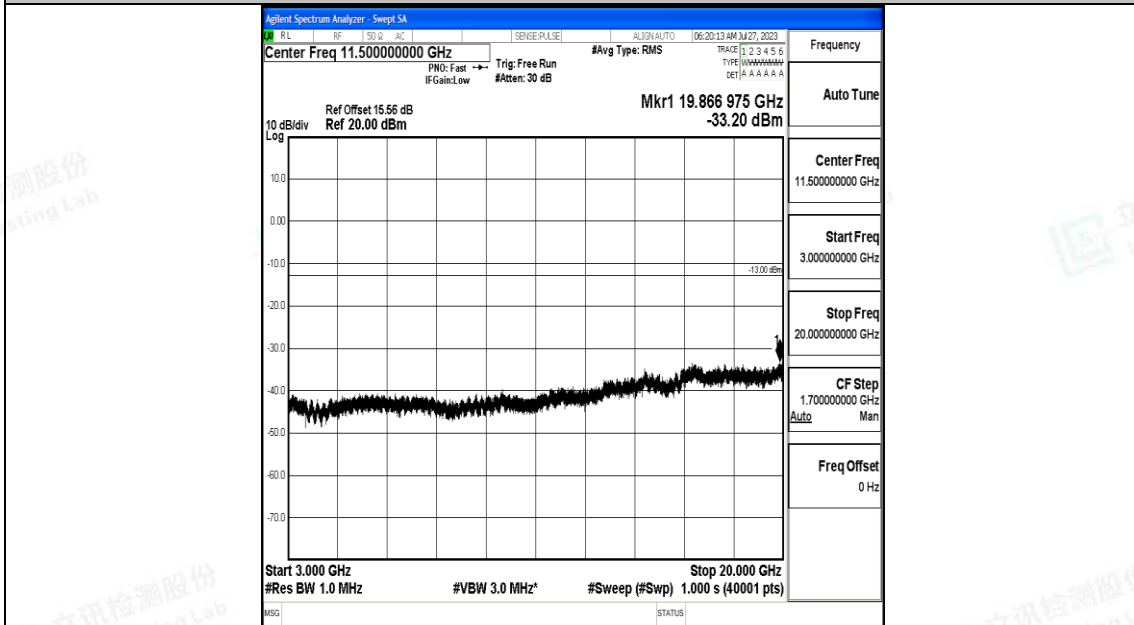

Band4_15MHz_16QAM_20025_1RB#0_1000~3000_1000~3000

Band4_15MHz_16QAM_20025_1RB#0_3000~20000_3000~20000