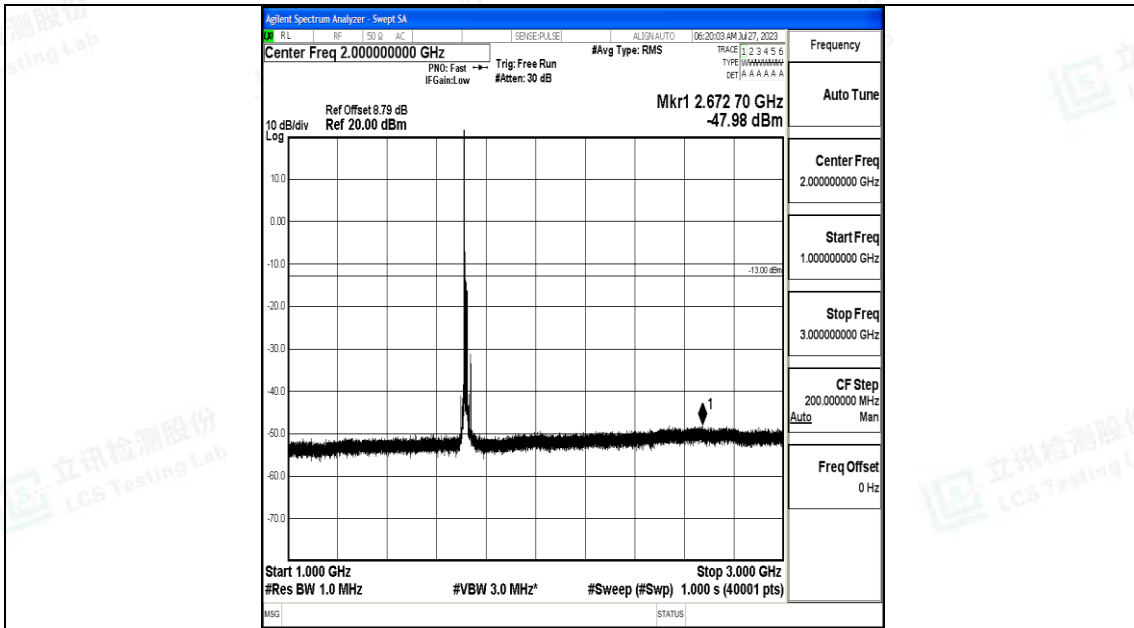

Band4\_15MHz\_QPSK\_20025\_1RB#0\_3000~20000\_3000~20000

Band4\_15MHz\_16QAM\_20025\_1RB#0\_0.009~0.15\_0.009~0.15

Band4\_15MHz\_16QAM\_20025\_1RB#0\_0.15~30\_0.15~30

Band4\_15MHz\_16QAM\_20025\_1RB#0\_30~1000\_30~1000