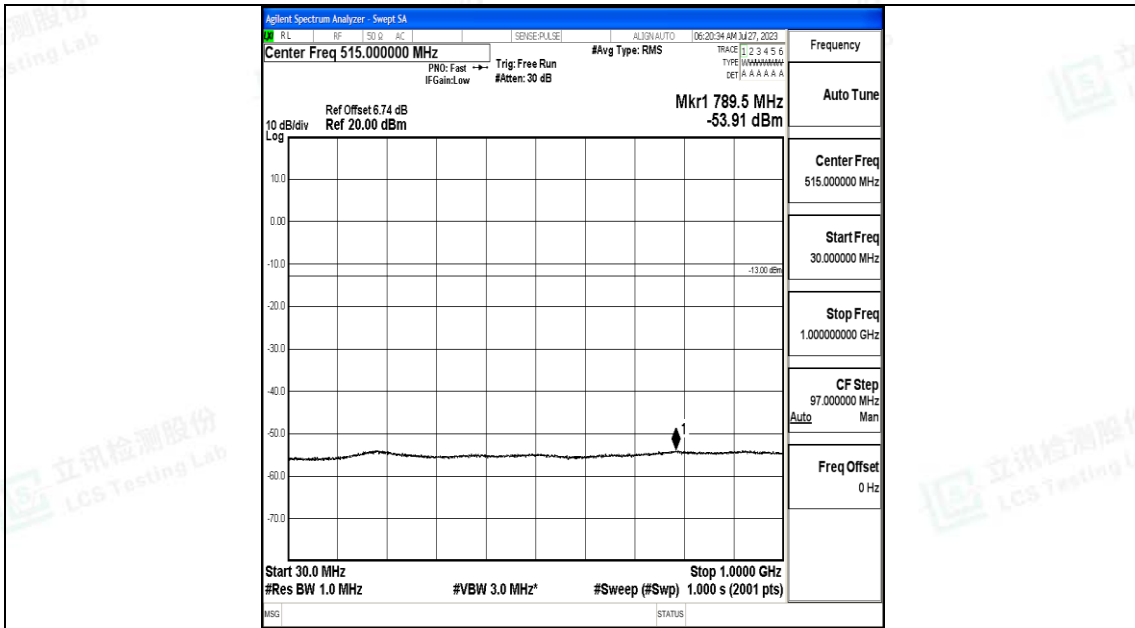

Band4\_15MHz\_16QAM\_20025\_1RB#0\_1000~3000\_1000~3000

Band4\_15MHz\_16QAM\_20025\_1RB#0\_3000~20000\_3000~20000

Band4\_15MHz\_QPSK\_20175\_1RB#0\_0.009~0.15\_0.009~0.15

Band4\_15MHz\_QPSK\_20175\_1RB#0\_0.15~30\_0.15~30