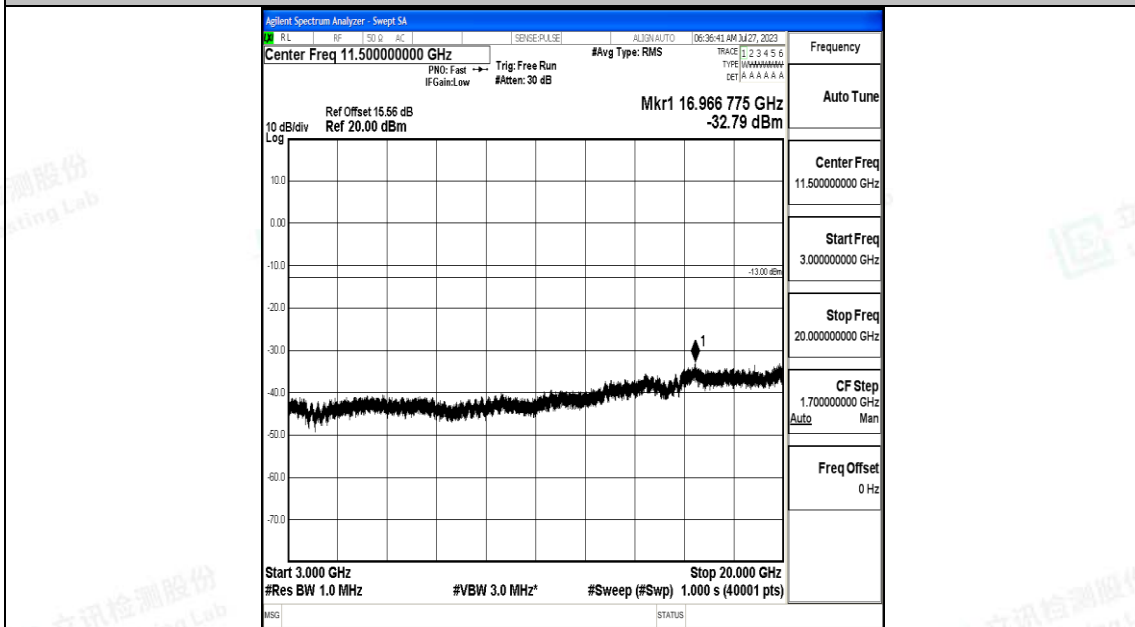

Band4_20MHz_16QAM_20300_1RB#0_1000~3000_1000~3000

Band4_20MHz_16QAM_20300_1RB#0_3000~20000_3000~20000