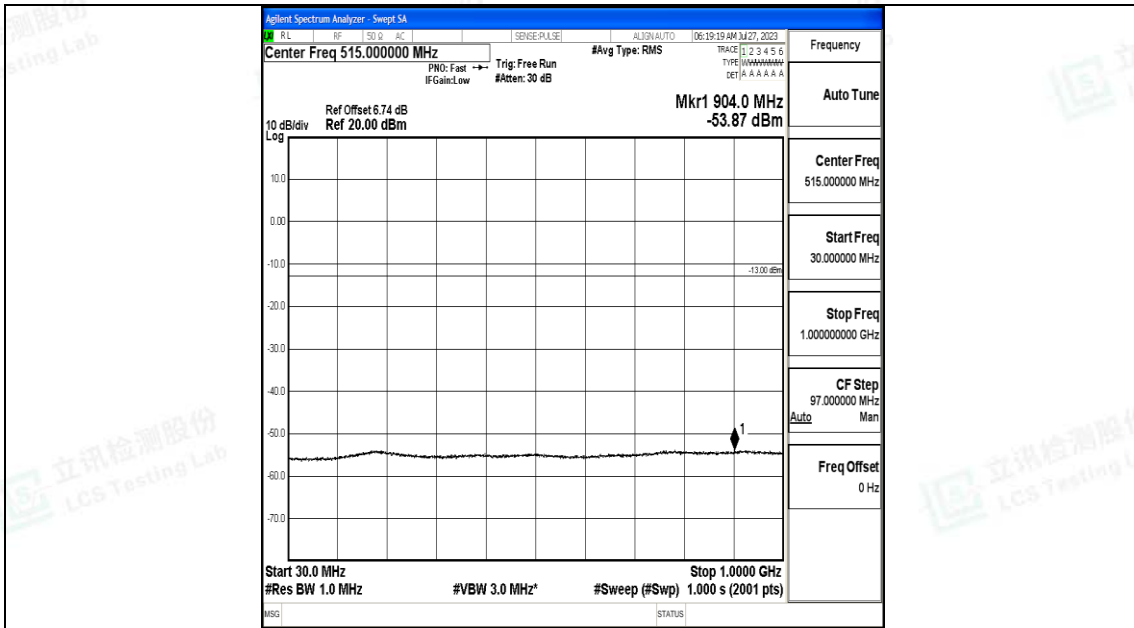

Band4\_15MHz\_QPSK\_2025\_1RB#0\_0.009~0.15\_0.009~0.15

Band4\_15MHz\_QPSK\_2025\_1RB#0\_0.15~30\_0.15~30

Band4\_15MHz\_QPSK\_20025\_1RB#0\_30~1000\_30~1000

Band4\_15MHz\_QPSK\_20025\_1RB#0\_1000~3000\_1000~3000

Band4\_15MHz\_QPSK\_20025\_1RB#0\_3000~20000\_3000~20000

Band4\_15MHz\_16QAM\_20025\_1RB#0\_0.009~0.15\_0.009~0.15

Band4\_15MHz\_16QAM\_20025\_1RB#0\_0.15~30\_0.15~30

Band4\_15MHz\_16QAM\_20025\_1RB#0\_30~1000\_30~1000