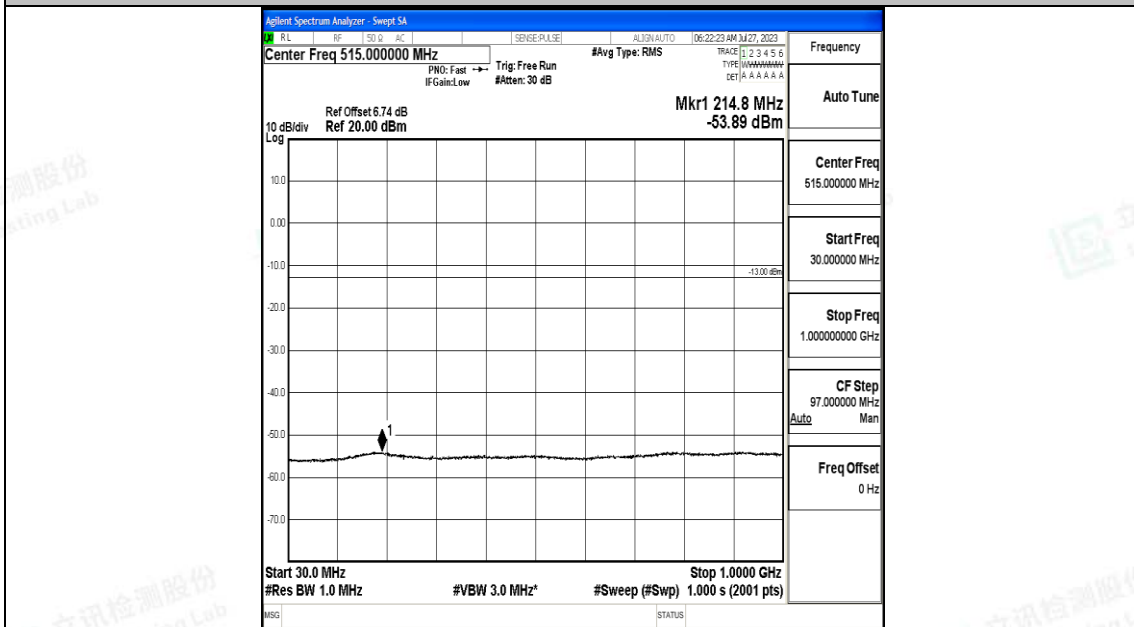

Band4\_15MHz\_QPSK\_20325\_1RB#0\_3000~20000\_3000~20000

Band4\_15MHz\_16QAM\_20325\_1RB#0\_0.009~0.15\_0.009~0.15

Band4\_15MHz\_16QAM\_20325\_1RB#0\_0.15~30\_0.15~30

Band4\_15MHz\_16QAM\_20325\_1RB#0\_30~1000\_30~1000