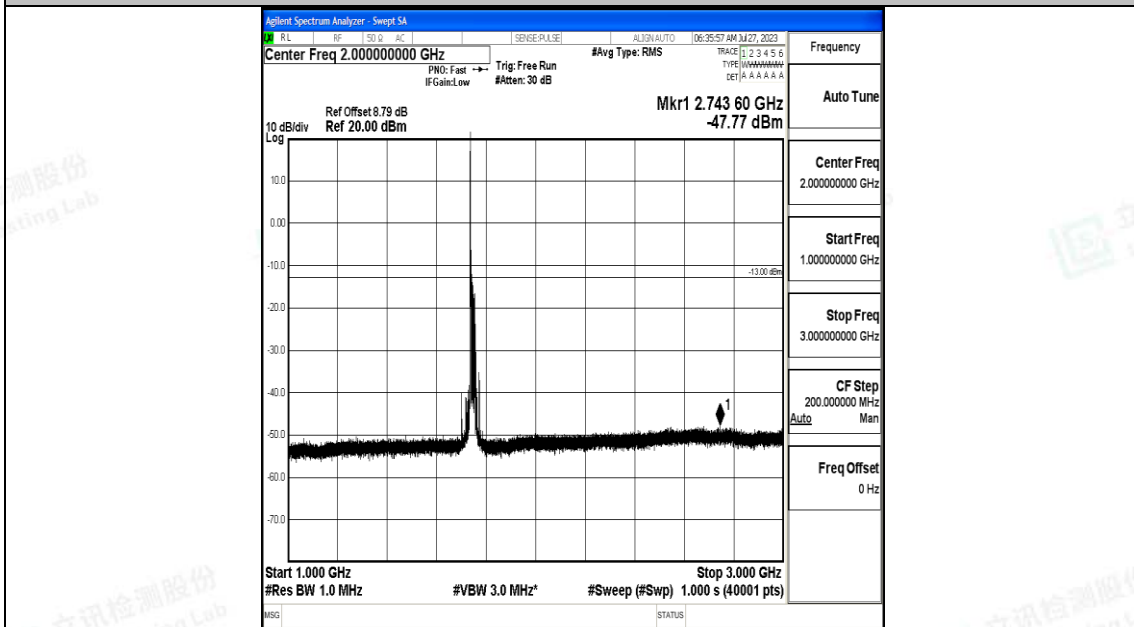

Band4\_20MHz\_QPSK\_20300\_1RB#0\_0.009~0.15\_0.009~0.15

Band4\_20MHz\_QPSK\_20300\_1RB#0\_0.15~30\_0.15~30

Band4\_20MHz\_QPSK\_20300\_1RB#0\_30~1000\_30~1000

Band4\_20MHz\_QPSK\_20300\_1RB#0\_1000~3000\_1000~3000