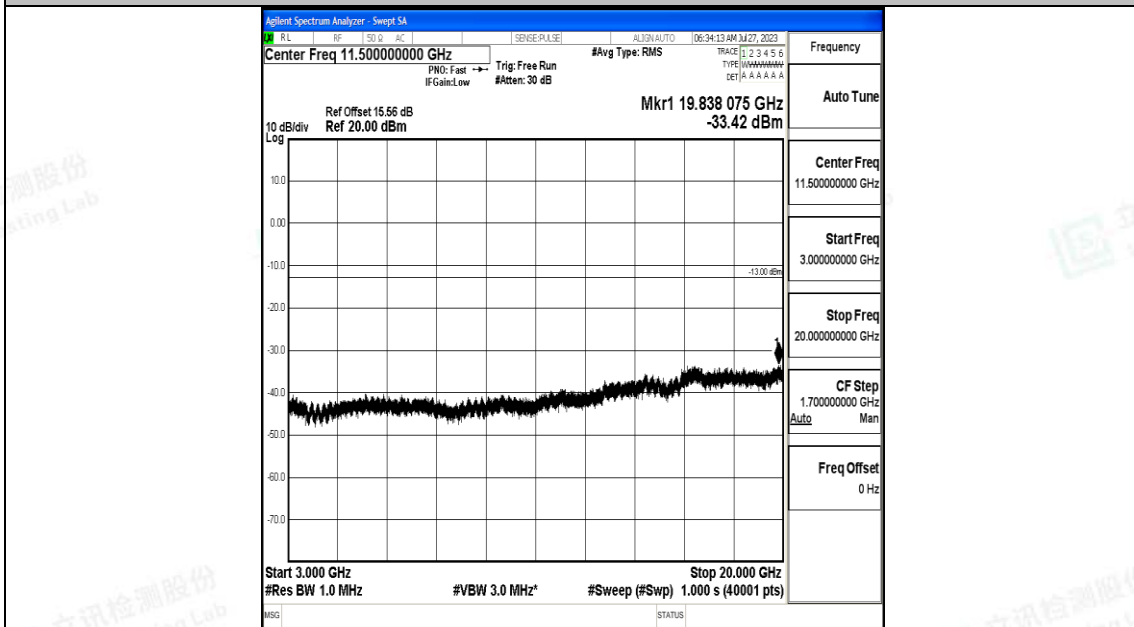

Band4\_20MHz\_16QAM\_20050\_1RB#0\_0.15~30\_0.15~30

Band4\_20MHz\_16QAM\_20050\_1RB#0\_30~1000\_30~1000

Band4\_20MHz\_16QAM\_20050\_1RB#0\_1000~3000\_1000~3000

Band4\_20MHz\_16QAM\_20050\_1RB#0\_3000~20000\_3000~20000