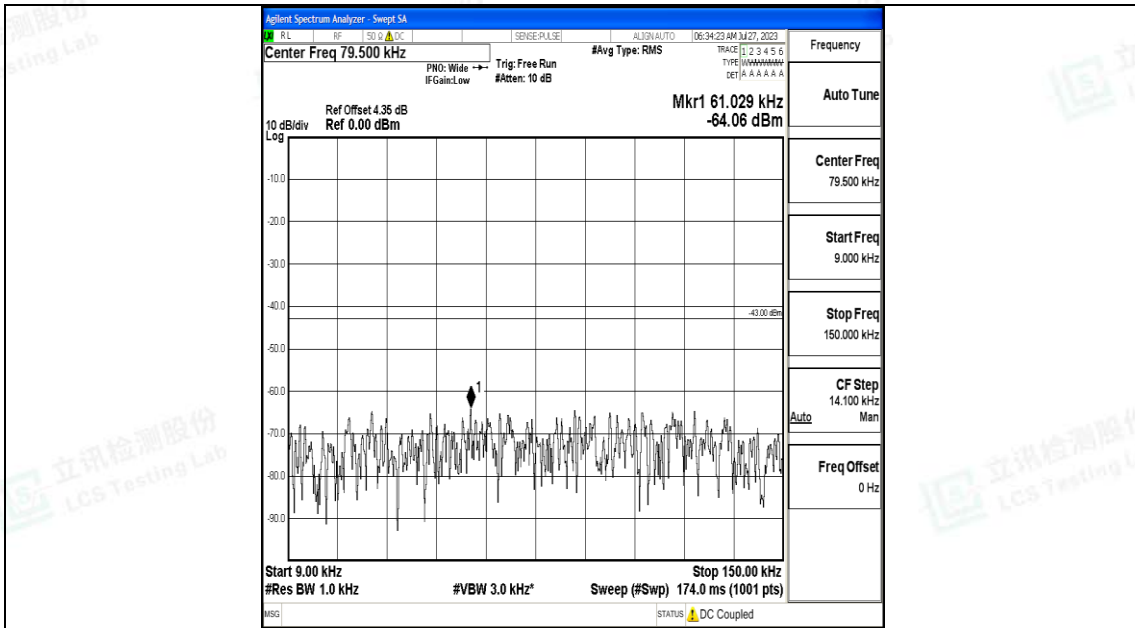

Band4\_20MHz\_16QAM\_20050\_1RB#0\_0.15~30\_0.15~30

Band4\_20MHz\_16QAM\_20050\_1RB#0\_30~1000\_30~1000

Band4\_20MHz\_16QAM\_20050\_1RB#0\_1000~3000\_1000~3000

Band4\_20MHz\_16QAM\_20050\_1RB#0\_3000~20000\_3000~20000