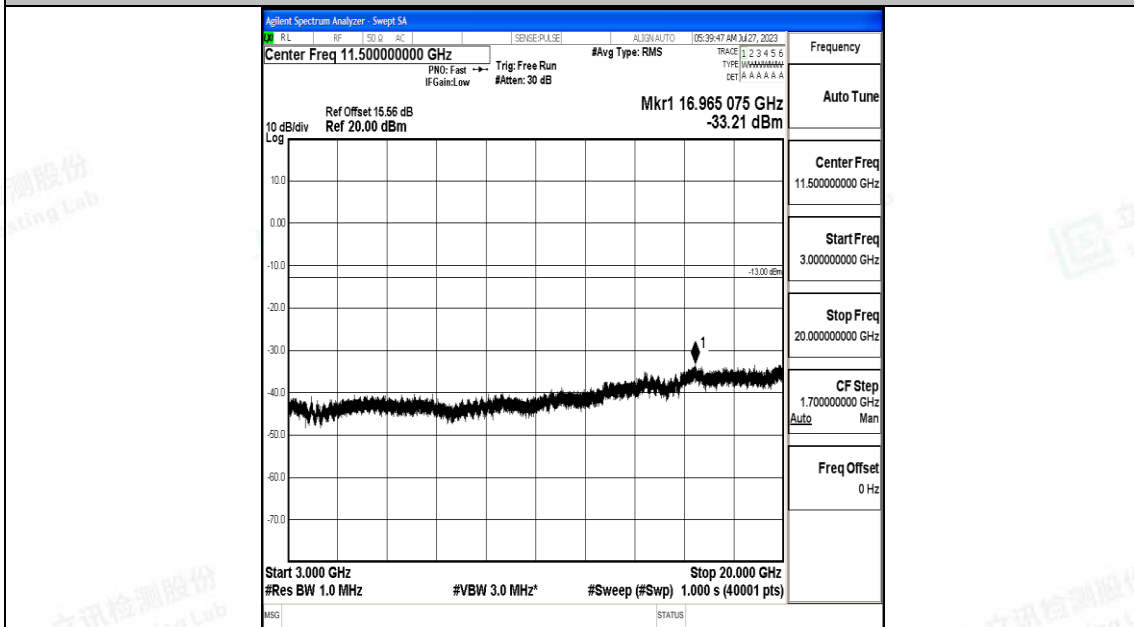

Band4_3MHz_16QAM_20385_1RB#0_1000~3000_1000~3000

Band4_3MHz_16QAM_20385_1RB#0_3000~20000_3000~20000