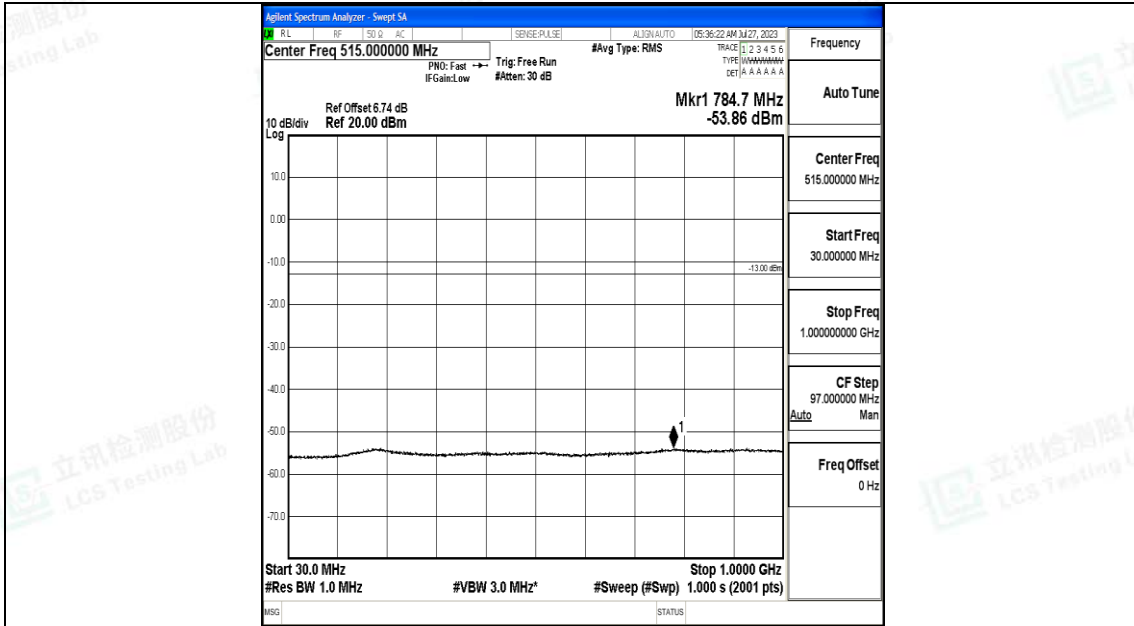

Band4_1.4MHz_16QAM_20393_1RB#0_30~1000_30~1000

Band4_1.4MHz_16QAM_20393_1RB#0_1000~3000_1000~3000

Band4_1.4MHz_16QAM_20393_1RB#0_3000~20000_3000~20000

Band4_3MHz_QPSK_19965_1RB#0_0.009~0.15_0.009~0.15

Band4_3MHz_QPSK_19965_1RB#0_0.15~30_0.15~30