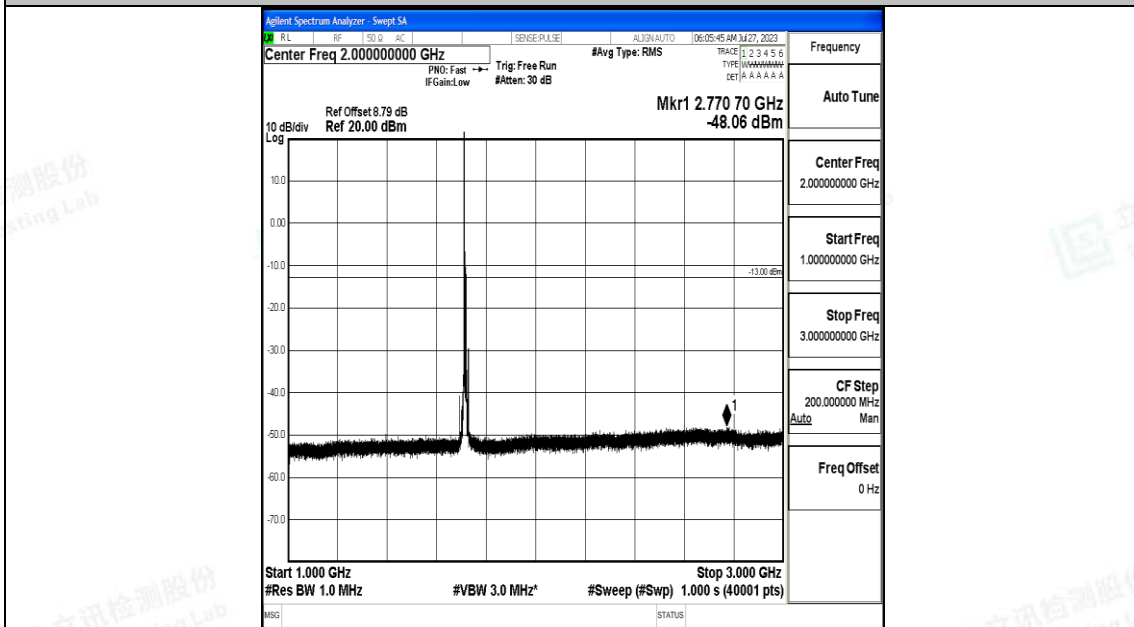

Band4_10MHz_QPSK_20000_1RB#0_30~1000_30~1000

Band4_10MHz_QPSK_20000_1RB#0_1000~3000_1000~3000