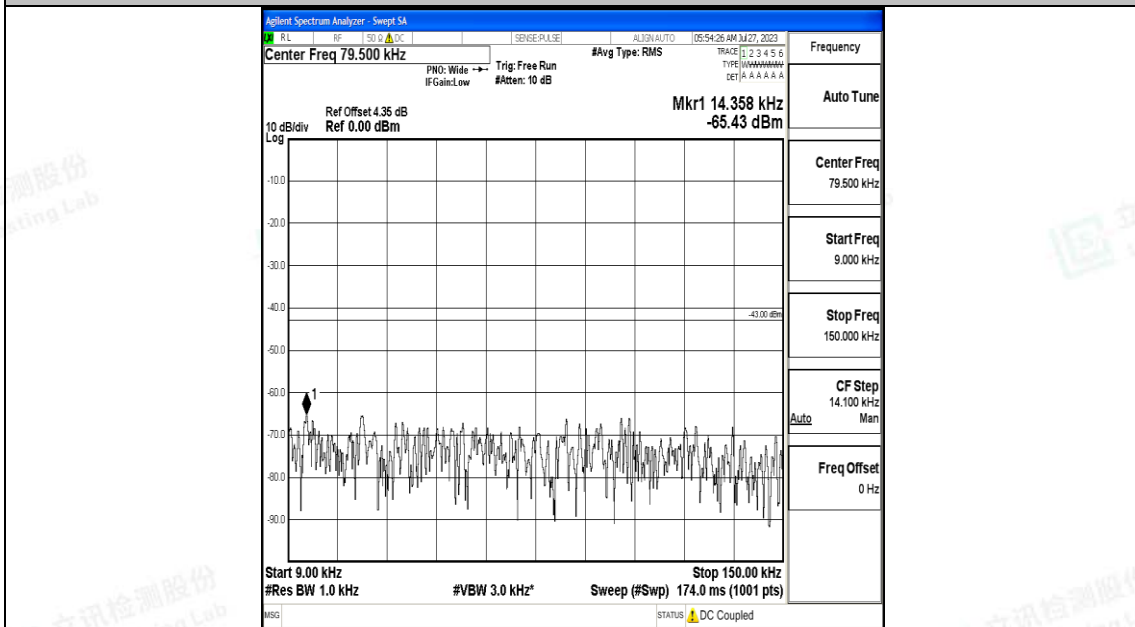

Band4_5MHz_QPSK_20375_1RB#0_30~1000_30~1000

Band4_5MHz_QPSK_20375_1RB#0_1000~3000_1000~3000

Band4_5MHz_QPSK_20375_1RB#0_3000~20000_3000~20000

Band4_5MHz_16QAM_20375_1RB#0_0.009~0.15_0.009~0.15

Band4_5MHz_16QAM_20375_1RB#0_0.15~30_0.15~30