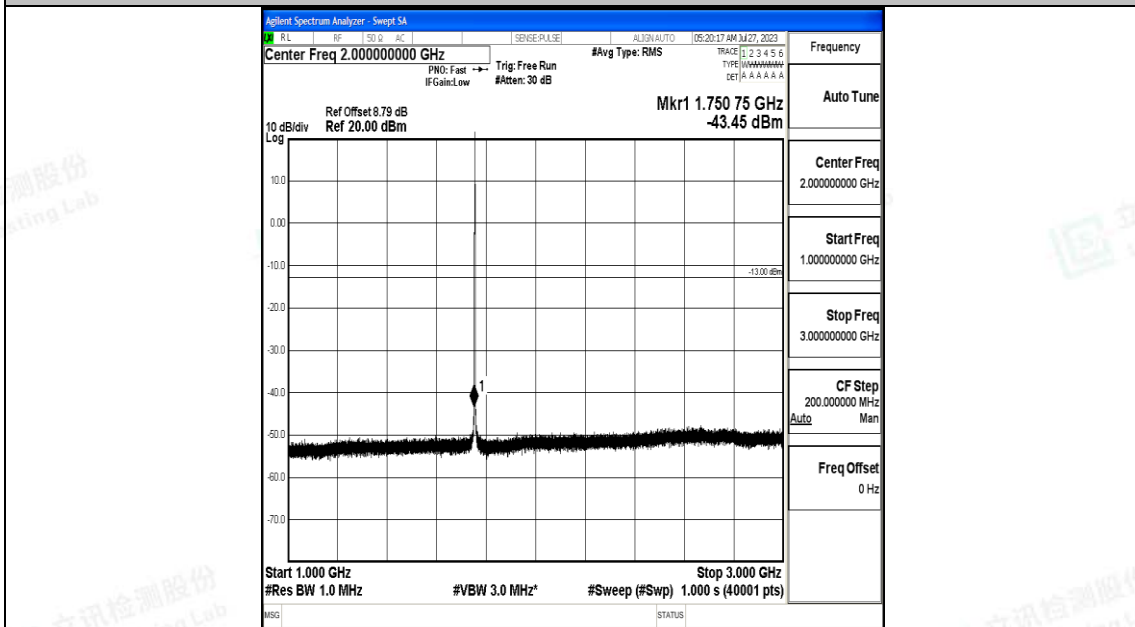

Band4_1.4MHz_QPSK_20393_1RB#0_30~1000_30~1000

Band4_1.4MHz_QPSK_20393_1RB#0_1000~3000_1000~3000