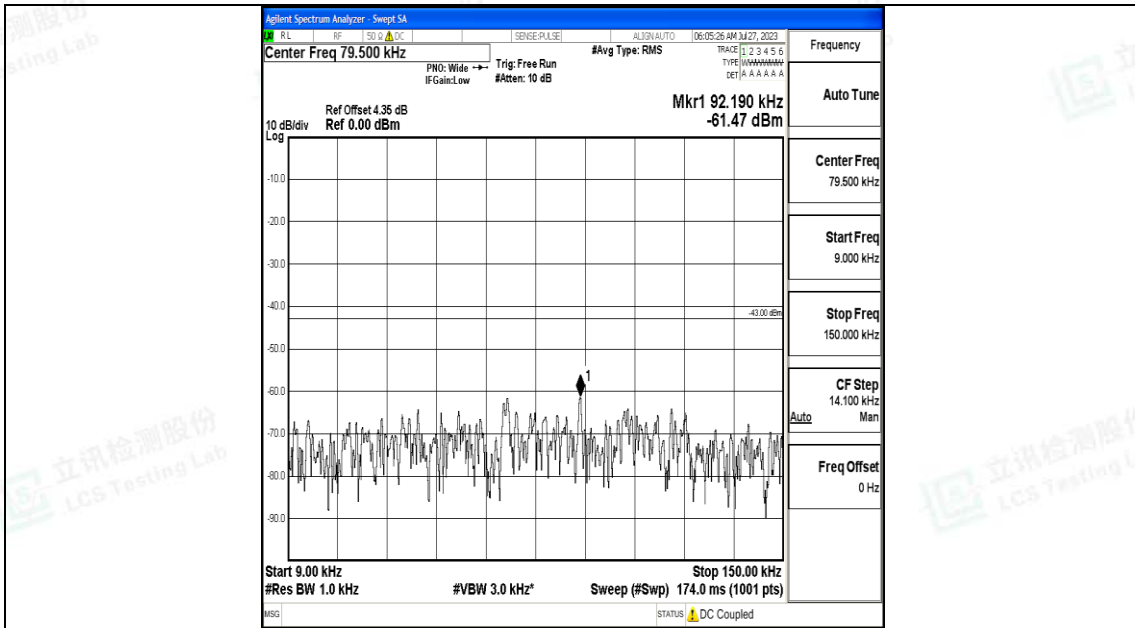

Band4_5MHz_16QAM_20375_1RB#0_30~1000_30~1000

Band4_5MHz_16QAM_20375_1RB#0_1000~3000_1000~3000

Band4_5MHz_16QAM_20375_1RB#0_3000~20000_3000~20000

Band4_10MHz_QPSK_20000_1RB#0_0.009~0.15_0.009~0.15

Band4_10MHz_QPSK_20000_1RB#0_0.15~30_0.15~30