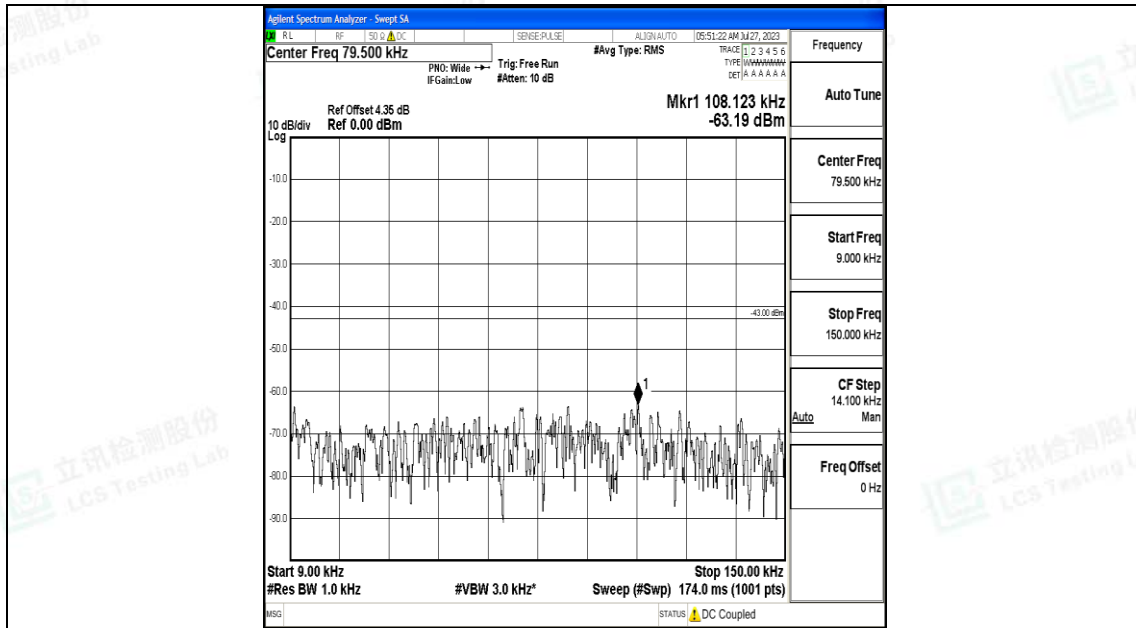

Band4_3MHz_16QAM_20385_1RB#0_30~1000_30~1000

Band4_3MHz_16QAM_20385_1RB#0_1000~3000_1000~3000

Band4_3MHz_16QAM_20385_1RB#0_3000~20000_3000~20000

Band4_5MHz_QPSK_19975_1RB#0_0.009~0.15_0.009~0.15

Band4_5MHz_QPSK_19975_1RB#0_0.15~30_0.15~30