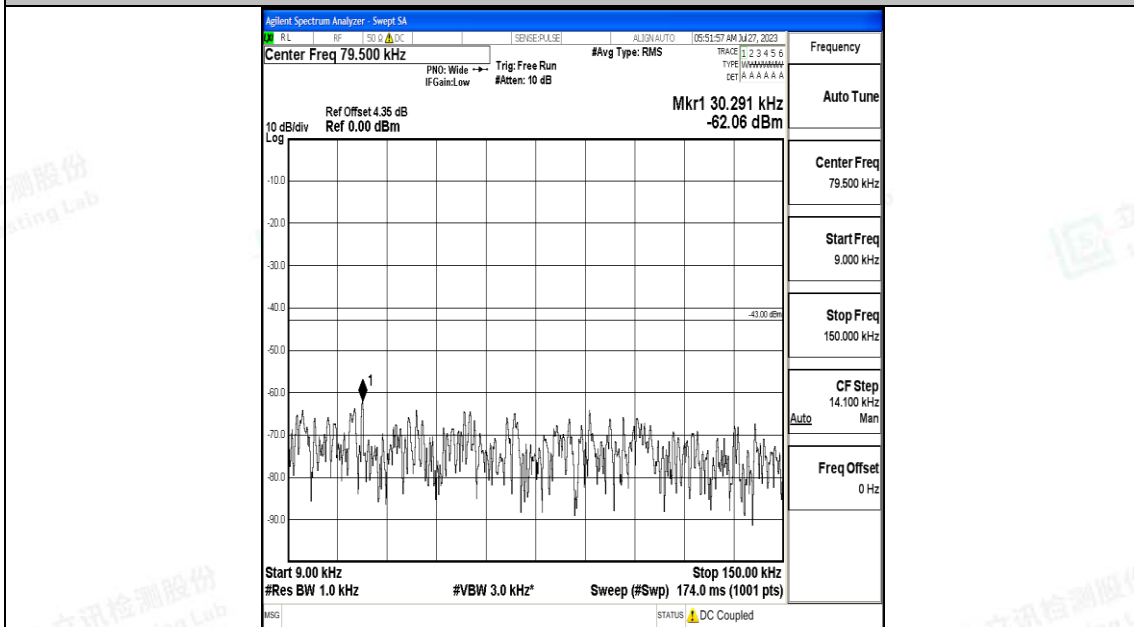

Band4_5MHz_QPSK_19975_1RB#0_30~1000_30~1000

Band4_5MHz_QPSK_19975_1RB#0_1000~3000_1000~3000

Band4_5MHz_QPSK_19975_1RB#0_3000~20000_3000~20000

Band4_5MHz_16QAM_19975_1RB#0_0.009~0.15_0.009~0.15

Band4_5MHz_16QAM_19975_1RB#0_0.15~30_0.15~30