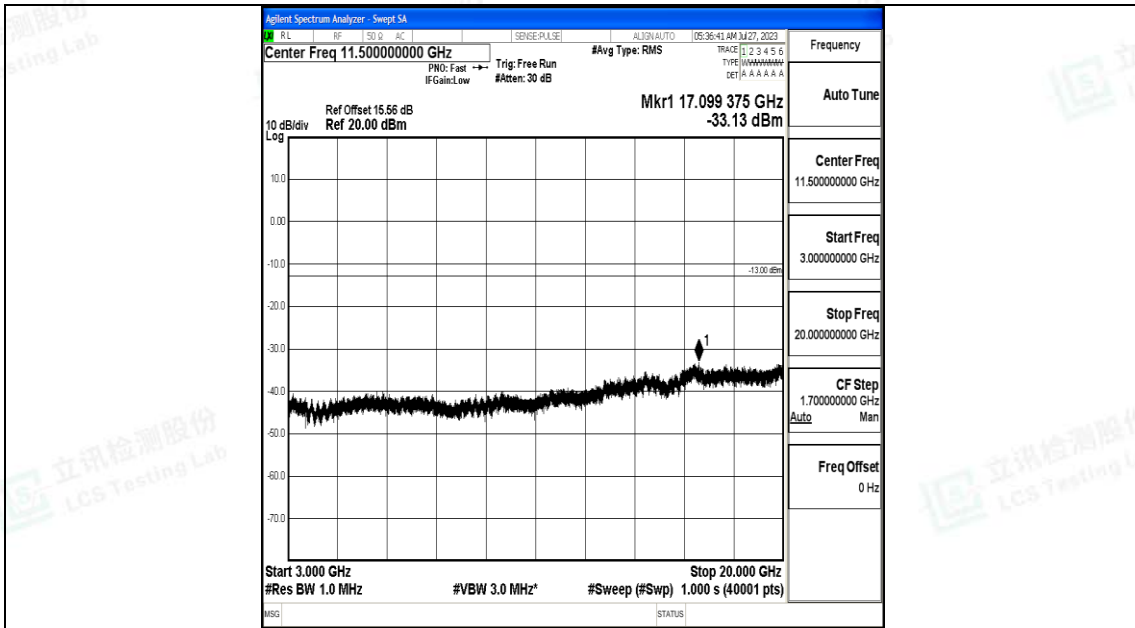

Band4_3MHz_QPSK_19965_1RB#0_1000~3000_1000~3000

Band4_3MHz_QPSK_19965_1RB#0_3000~20000_3000~20000