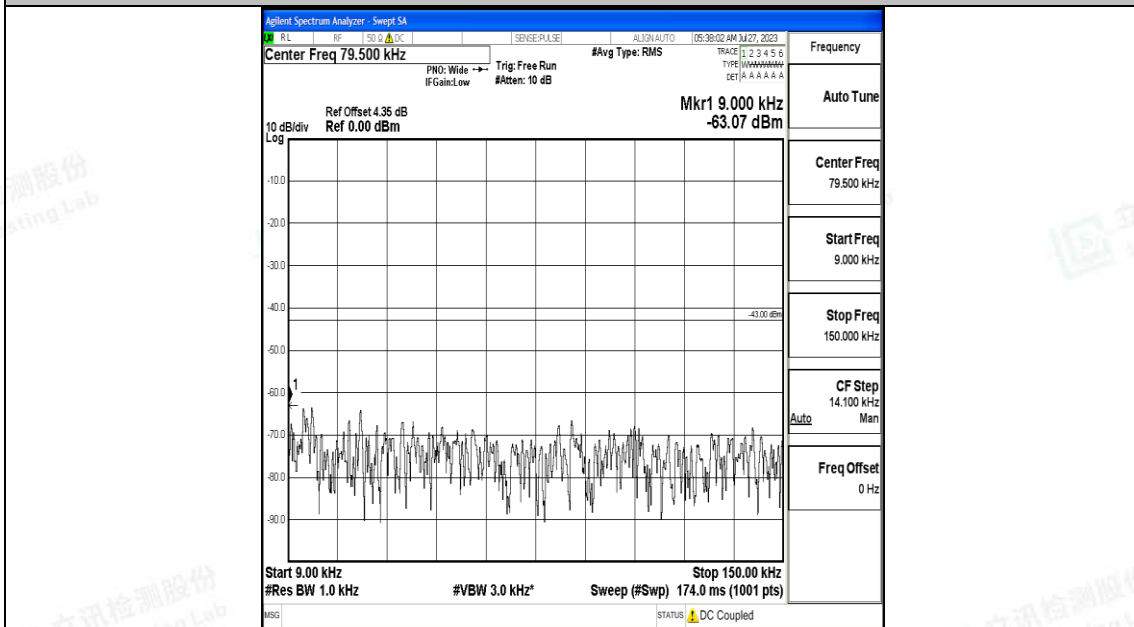

Band4_3MHz_QPSK_20175_1RB#0_30~1000_30~1000

Band4_3MHz_QPSK_20175_1RB#0_1000~3000_1000~3000

Band4_3MHz_QPSK_20175_1RB#0_3000~20000_3000~20000

Band4_3MHz_16QAM_20175_1RB#0_0.009~0.15_0.009~0.15

Band4_3MHz_16QAM_20175_1RB#0_0.15~30_0.15~30