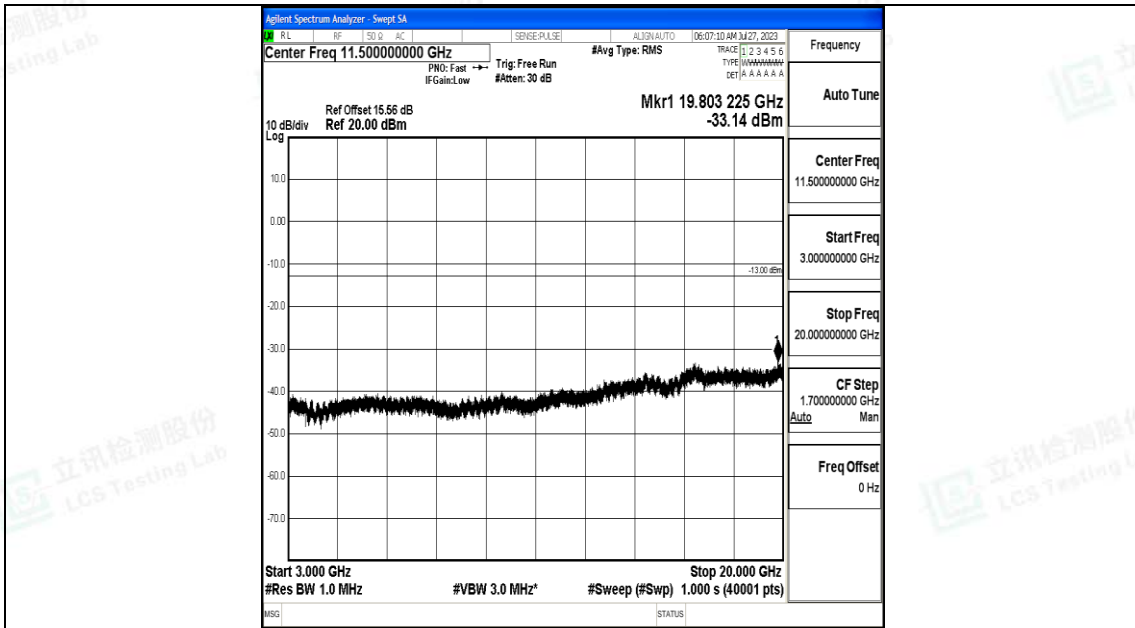

Band4_10MHz_QPSK_20175_1RB#0_1000~3000_1000~3000

Band4_10MHz_QPSK_20175_1RB#0_3000~20000_3000~20000