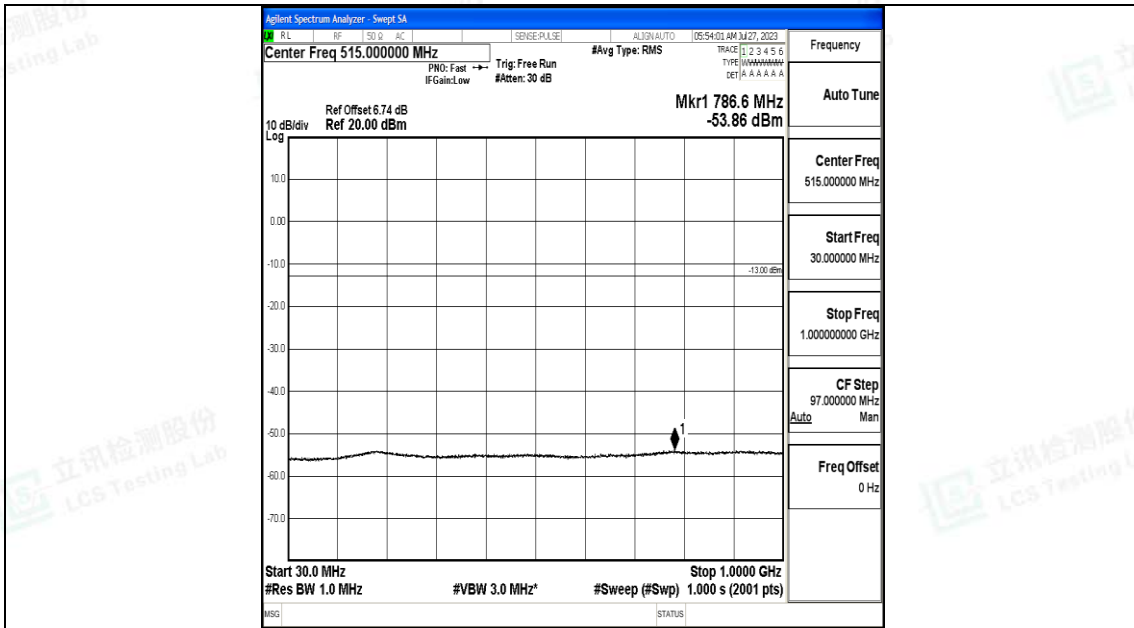

Band4_5MHz_16QAM_20175_1RB#0_30~1000_30~1000

Band4_5MHz_16QAM_20175_1RB#0_1000~3000_1000~3000

Band4_5MHz_16QAM_20175_1RB#0_3000~20000_3000~20000

Band4_5MHz_QPSK_20375_1RB#0_0.009~0.15_0.009~0.15

Band4_5MHz_QPSK_20375_1RB#0_0.15~30_0.15~30