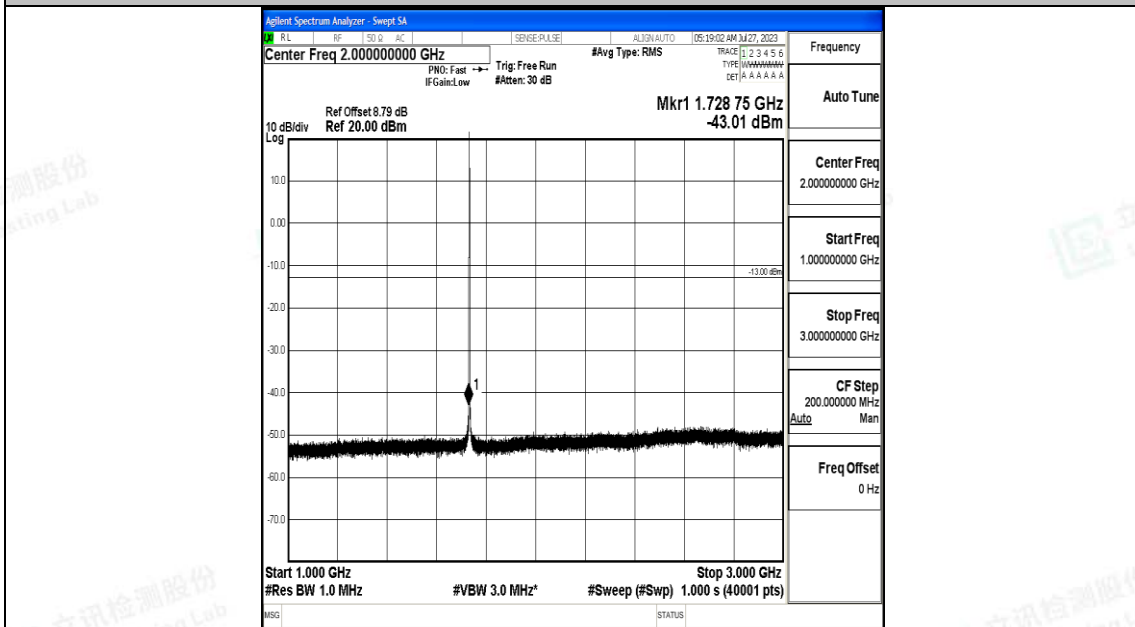

Band4_1.4MHz_QPSK_20175_1RB#0_30~1000_30~1000

Band4_1.4MHz_QPSK_20175_1RB#0_1000~3000_1000~3000

Band4_1.4MHz_QPSK_20175_1RB#0_3000~20000_3000~20000

Band4_1.4MHz_16QAM_20175_1RB#0_0.009~0.15_0.009~0.15

Band4_1.4MHz_16QAM_20175_1RB#0_0.15~30_0.15~30