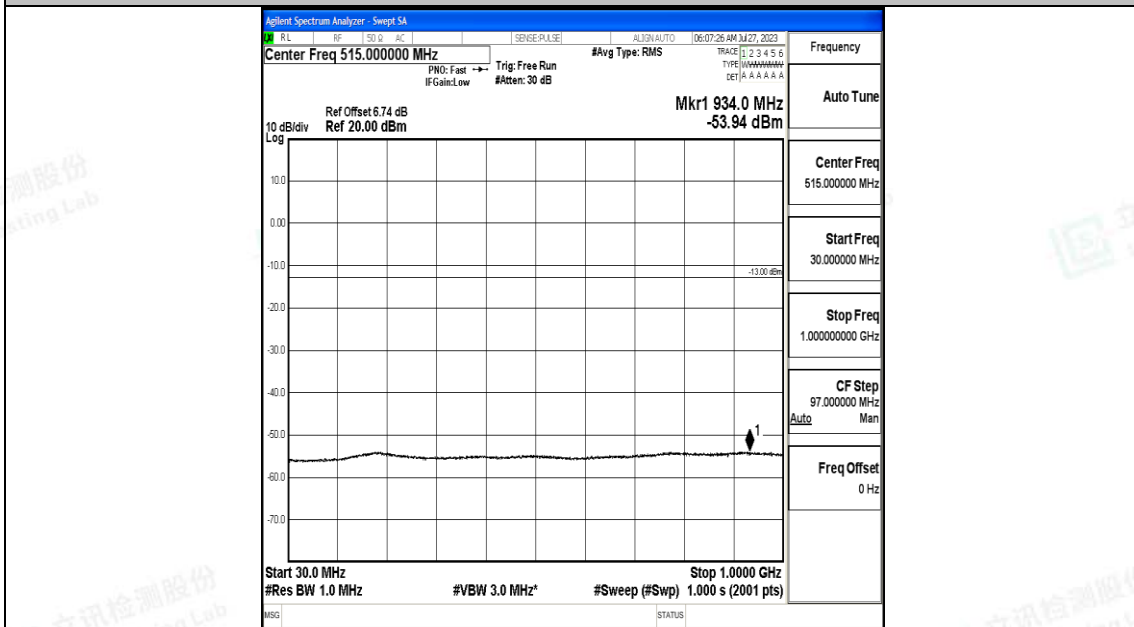

Band4_10MHz_QPSK_20175_1RB#0_30~1000_30~1000

Band4_10MHz_QPSK_20175_1RB#0_1000~3000_1000~3000

Band4_10MHz_QPSK_20175_1RB#0_3000~20000_3000~20000

Band4_10MHz_16QAM_20175_1RB#0_0.009~0.15_0.009~0.15

Band4_10MHz_16QAM_20175_1RB#0_0.15~30_0.15~30