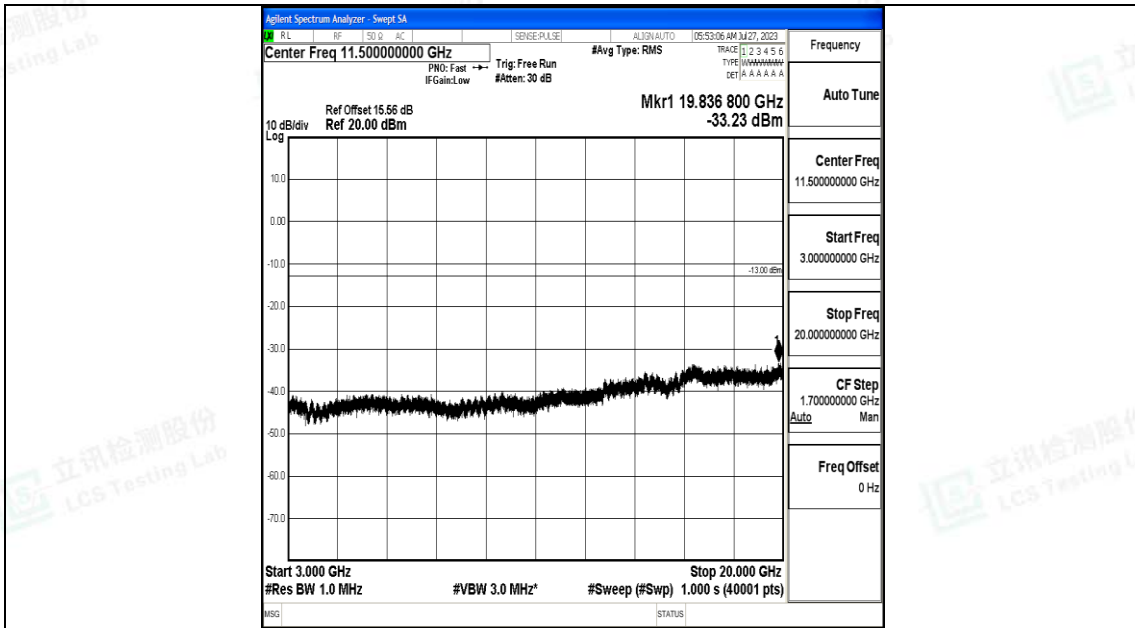

Band4_5MHz_QPSK_20175_1RB#0_1000~3000_1000~3000

Band4_5MHz_QPSK_20175_1RB#0_3000~20000_3000~20000