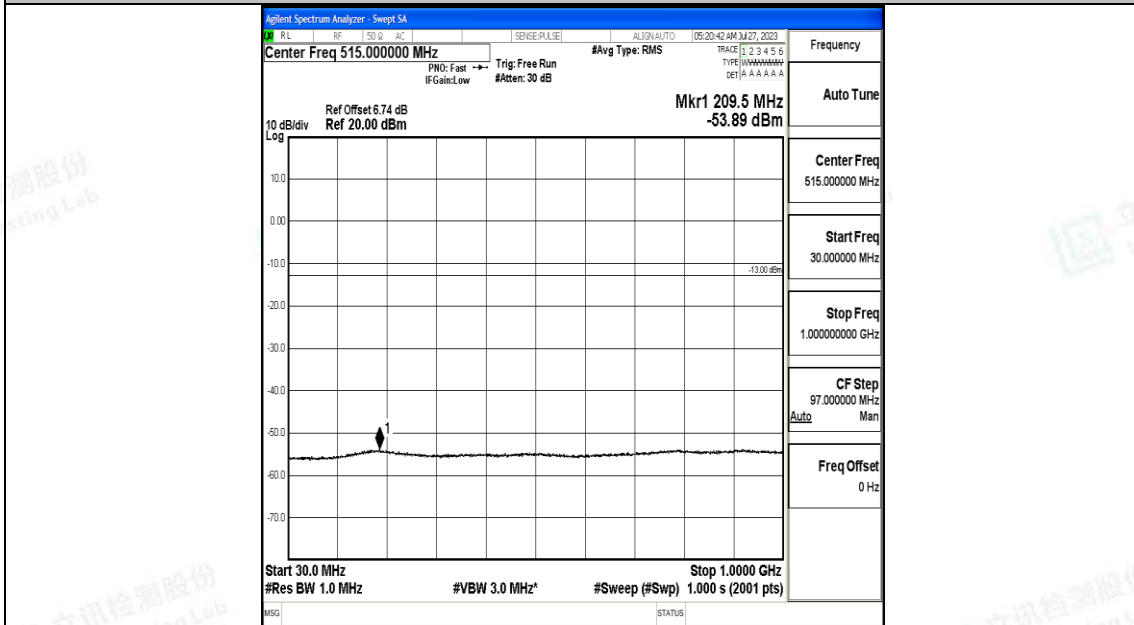

Band4_1.4MHz_QPSK_20393_1RB#0_30~1000_30~1000

Band4_1.4MHz_QPSK_20393_1RB#0_1000~3000_1000~3000

Band4_1.4MHz_QPSK_20393_1RB#0_3000~20000_3000~20000

Band4_1.4MHz_16QAM_20393_1RB#0_0.009~0.15_0.009~0.15

Band4_1.4MHz_16QAM_20393_1RB#0_0.15~30_0.15~30