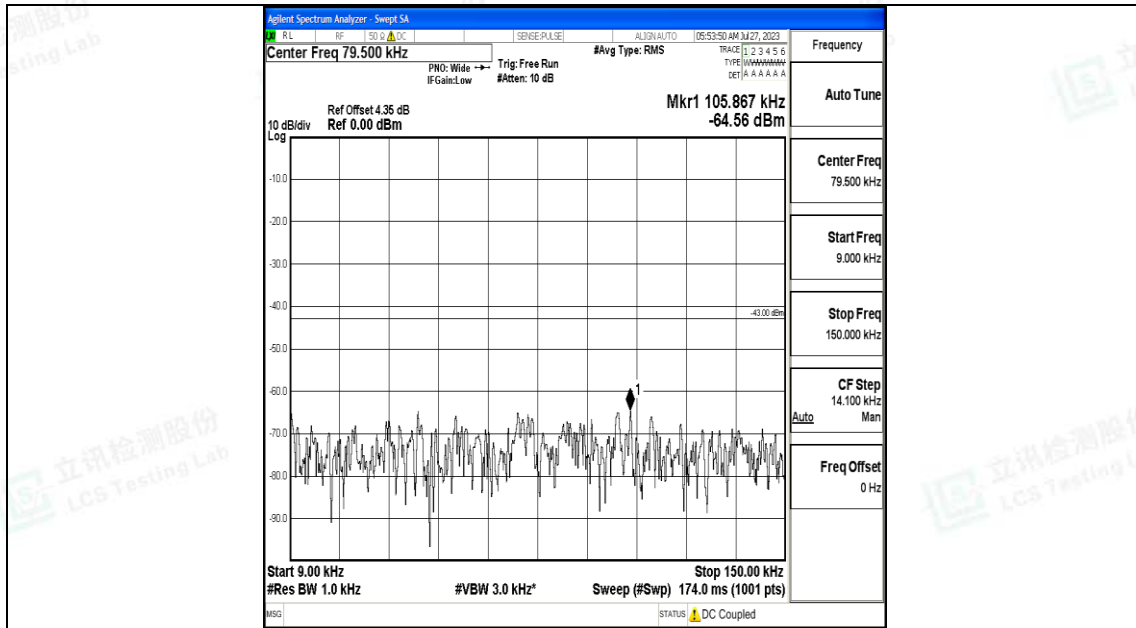

Band4_5MHz_16QAM_20175_1RB#0_30~1000_30~1000

Band4_5MHz_16QAM_20175_1RB#0_1000~3000_1000~3000

Band4_5MHz_16QAM_20175_1RB#0_3000~20000_3000~20000

Band4_5MHz_QPSK_20375_1RB#0_0.009~0.15_0.009~0.15

Band4_5MHz_QPSK_20375_1RB#0_0.15~30_0.15~30