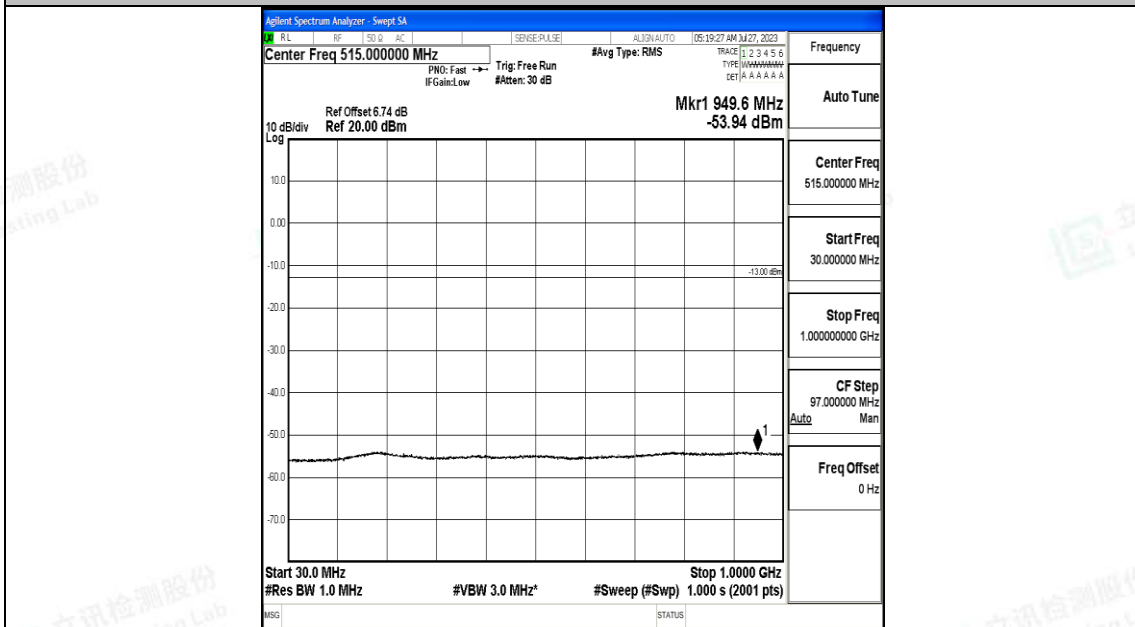

Band4_1.4MHz_QPSK_20175_1RB#0_30~1000_30~1000

Band4_1.4MHz_QPSK_20175_1RB#0_1000~3000_1000~3000

Band4_1.4MHz_QPSK_20175_1RB#0_3000~20000_3000~20000

Band4_1.4MHz_16QAM_20175_1RB#0_0.009~0.15_0.009~0.15

Band4_1.4MHz_16QAM_20175_1RB#0_0.15~30_0.15~30