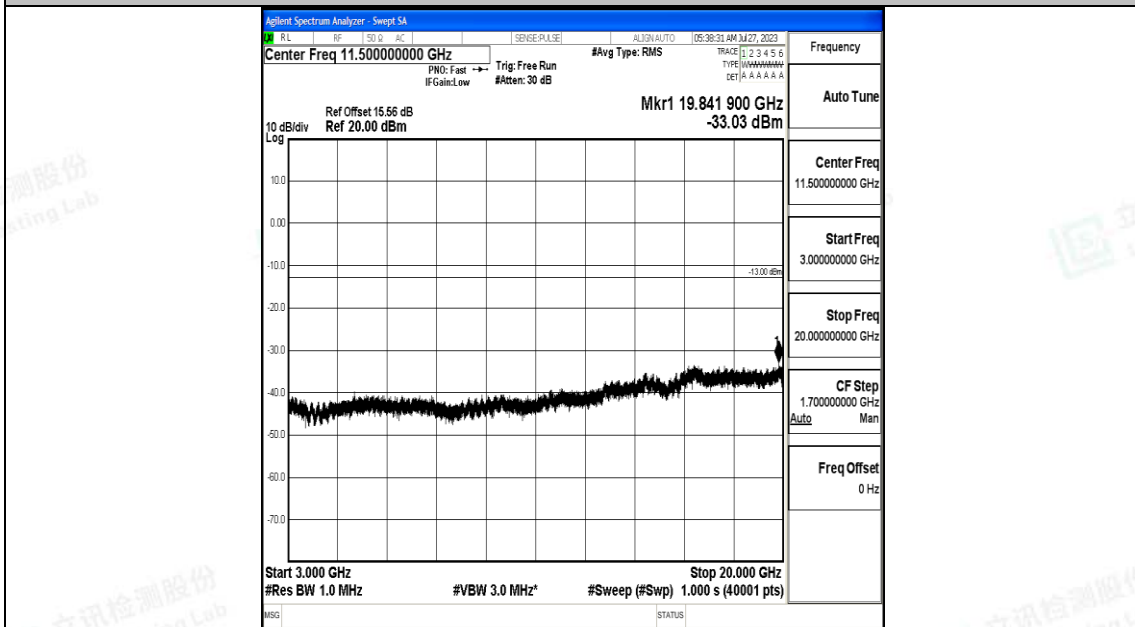

Band4_3MHz_16QAM_20175_1RB#0_1000~3000_1000~3000

Band4_3MHz_16QAM_20175_1RB#0_3000~20000_3000~20000