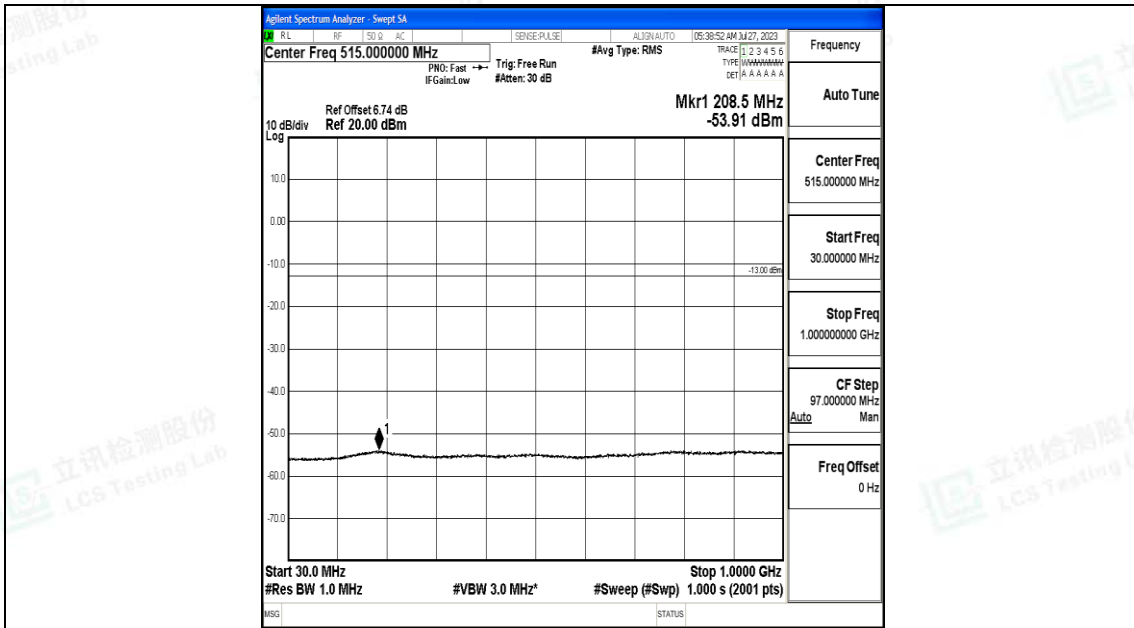

Band4_3MHz_16QAM_20175_1RB#0_30~1000_30~1000

Band4_3MHz_16QAM_20175_1RB#0_1000~3000_1000~3000

Band4_3MHz_16QAM_20175_1RB#0_3000~20000_3000~20000

Band4_3MHz_QPSK_20385_1RB#0_0.009~0.15_0.009~0.15

Band4_3MHz_QPSK_20385_1RB#0_0.15~30_0.15~30