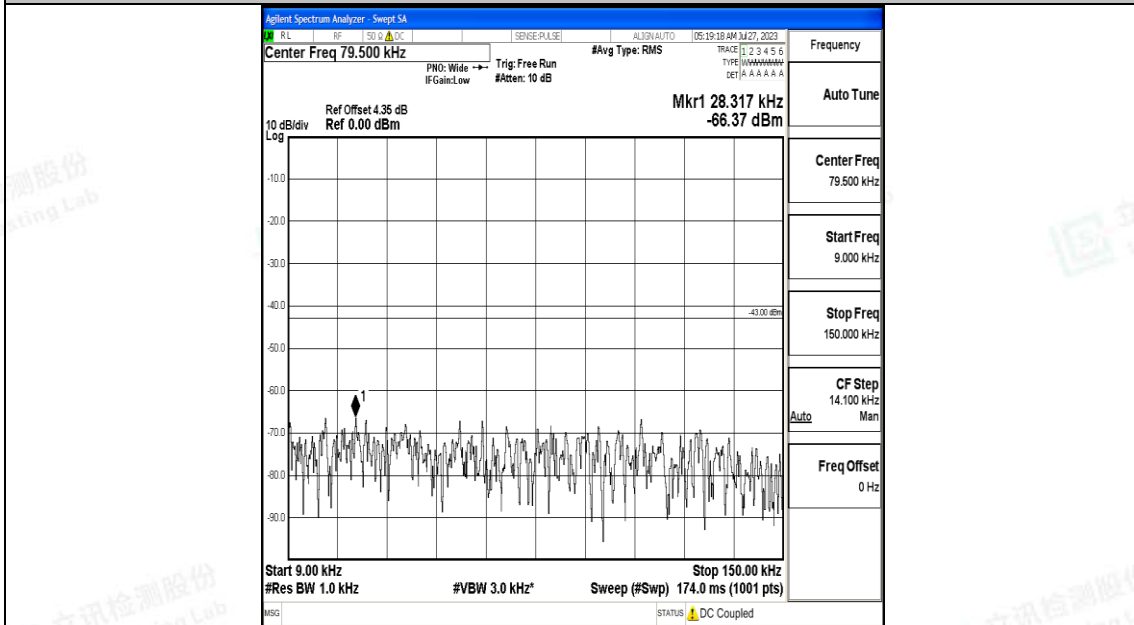

Band4_1.4MHz_QPSK_20175_1RB#0_30~1000_30~1000

Band4_1.4MHz_QPSK_20175_1RB#0_1000~3000_1000~3000

Band4_1.4MHz_QPSK_20175_1RB#0_3000~20000_3000~20000

Band4_1.4MHz_16QAM_20175_1RB#0_0.009~0.15_0.009~0.15

Band4_1.4MHz_16QAM_20175_1RB#0_0.15~30_0.15~30