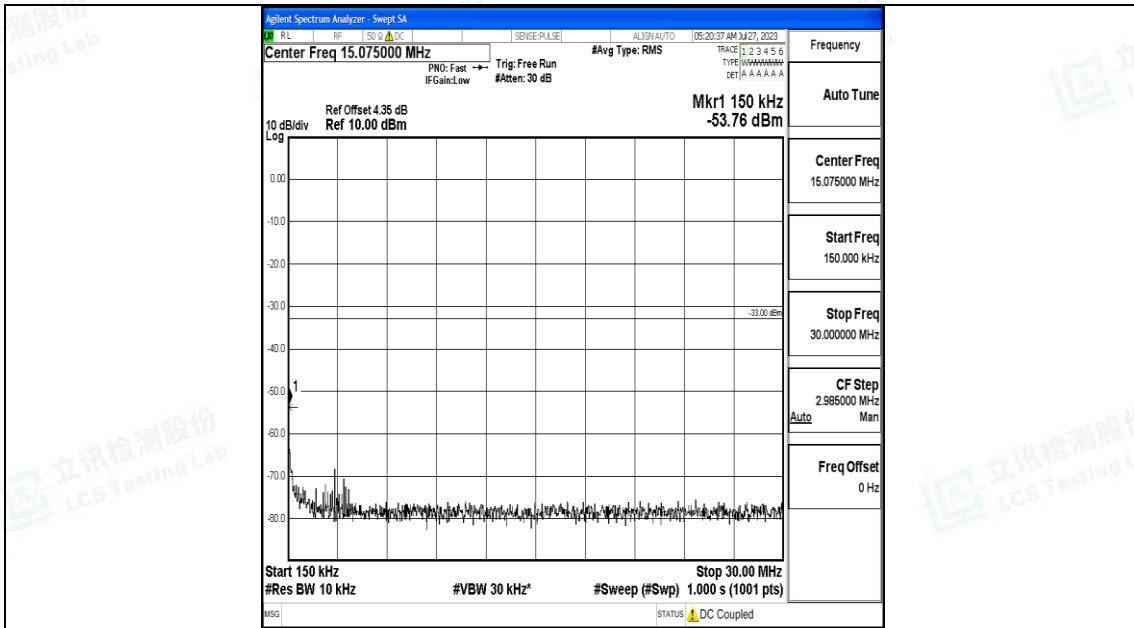

Band4_1.4MHz_QPSK_20393_1RB#0_30~1000_30~1000

Band4_1.4MHz_QPSK_20393_1RB#0_1000~3000_1000~3000

Band4_1.4MHz_QPSK_20393_1RB#0_3000~20000_3000~20000

Band4_1.4MHz_16QAM_20393_1RB#0_0.009~0.15_0.009~0.15

Band4_1.4MHz_16QAM_20393_1RB#0_0.15~30_0.15~30