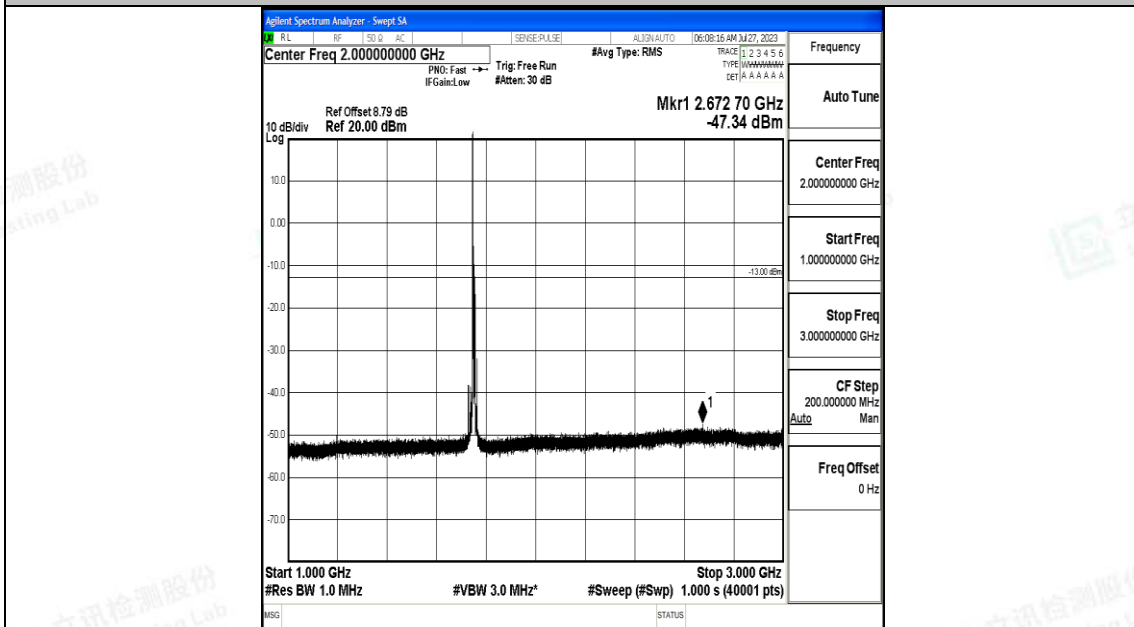

Band4_10MHz_QPSK_20350_1RB#0_30~1000_30~1000

Band4_10MHz_QPSK_20350_1RB#0_1000~3000_1000~3000