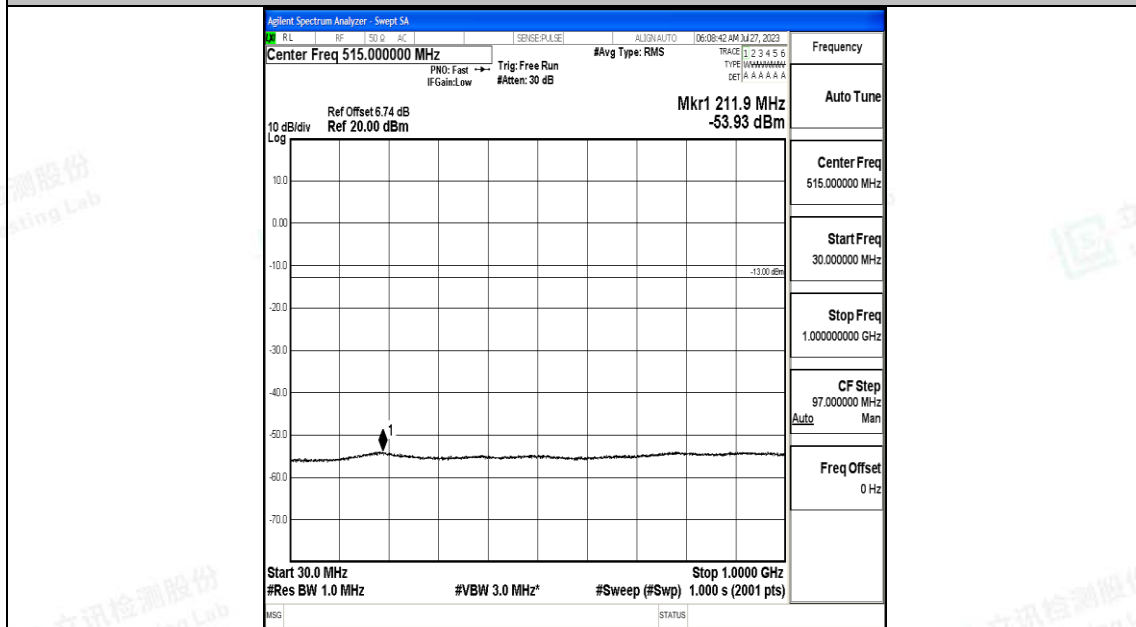

Band4_10MHz_QPSK_20350_1RB#0_30~1000_30~1000

Band4_10MHz_QPSK_20350_1RB#0_1000~3000_1000~3000

Band4_10MHz_QPSK_20350_1RB#0_3000~20000_3000~20000

Band4_10MHz_16QAM_20350_1RB#0_0.009~0.15_0.009~0.15

Band4_10MHz_16QAM_20350_1RB#0_0.15~30_0.15~30