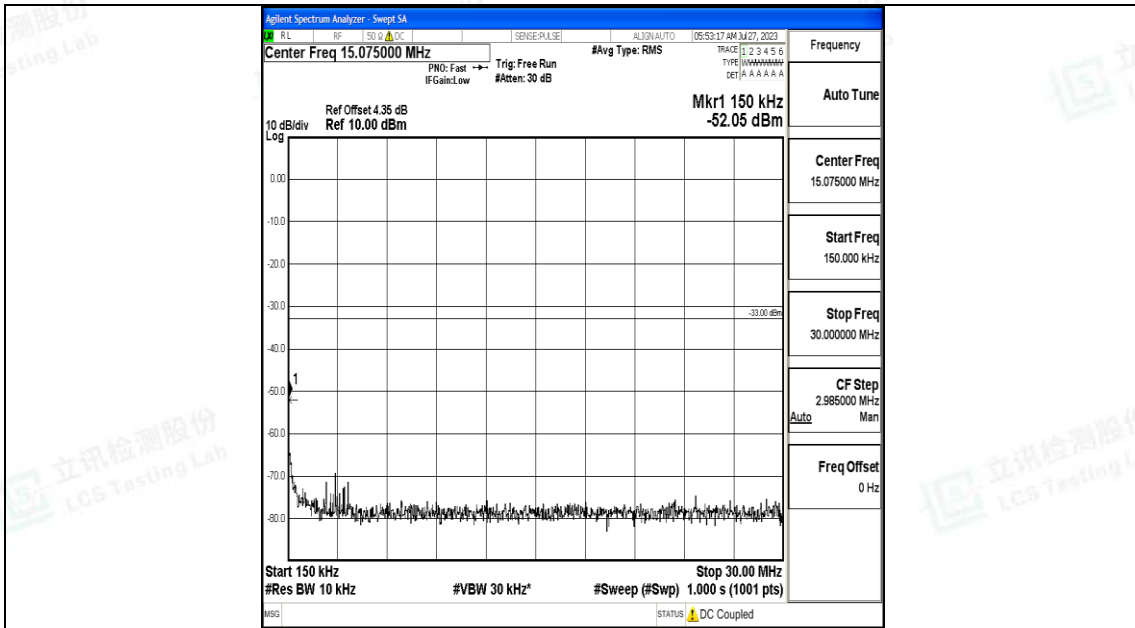

Band4_5MHz_QPSK_20175_1RB#0_30~1000_30~1000

Band4_5MHz_QPSK_20175_1RB#0_1000~3000_1000~3000

Band4_5MHz_QPSK_20175_1RB#0_3000~20000_3000~20000

Band4_5MHz_16QAM_20175_1RB#0_0.009~0.15_0.009~0.15

Band4_5MHz_16QAM_20175_1RB#0_0.15~30_0.15~30