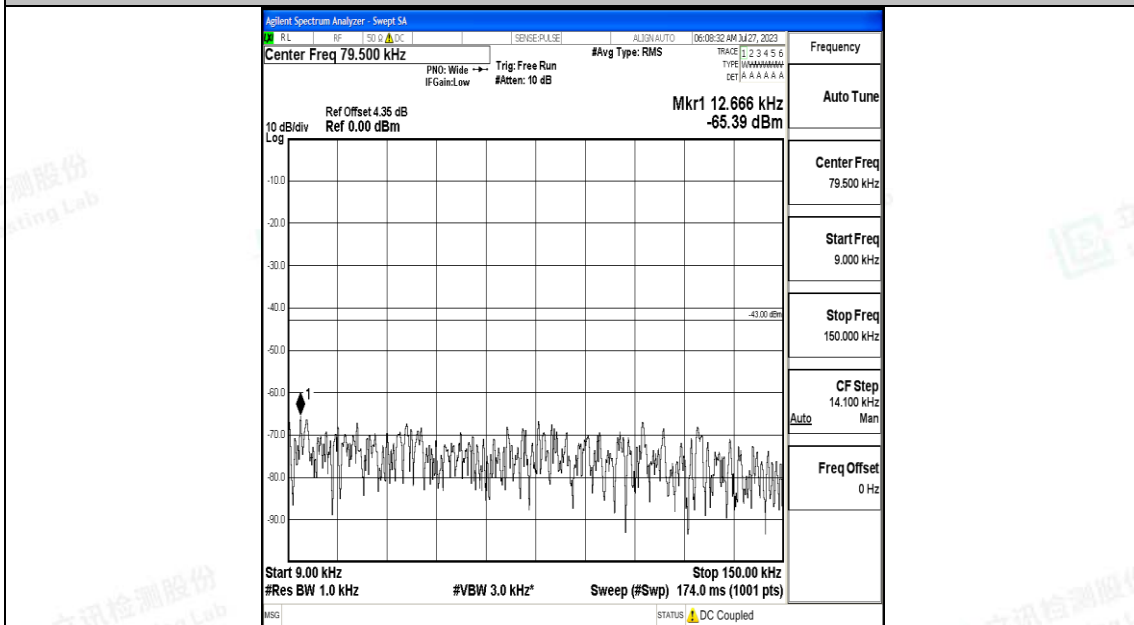

Band4_10MHz_QPSK_20350_1RB#0_30~1000_30~1000

Band4_10MHz_QPSK_20350_1RB#0_1000~3000_1000~3000

Band4_10MHz_QPSK_20350_1RB#0_3000~20000_3000~20000

Band4_10MHz_16QAM_20350_1RB#0_0.009~0.15_0.009~0.15

Band4_10MHz_16QAM_20350_1RB#0_0.15~30_0.15~30