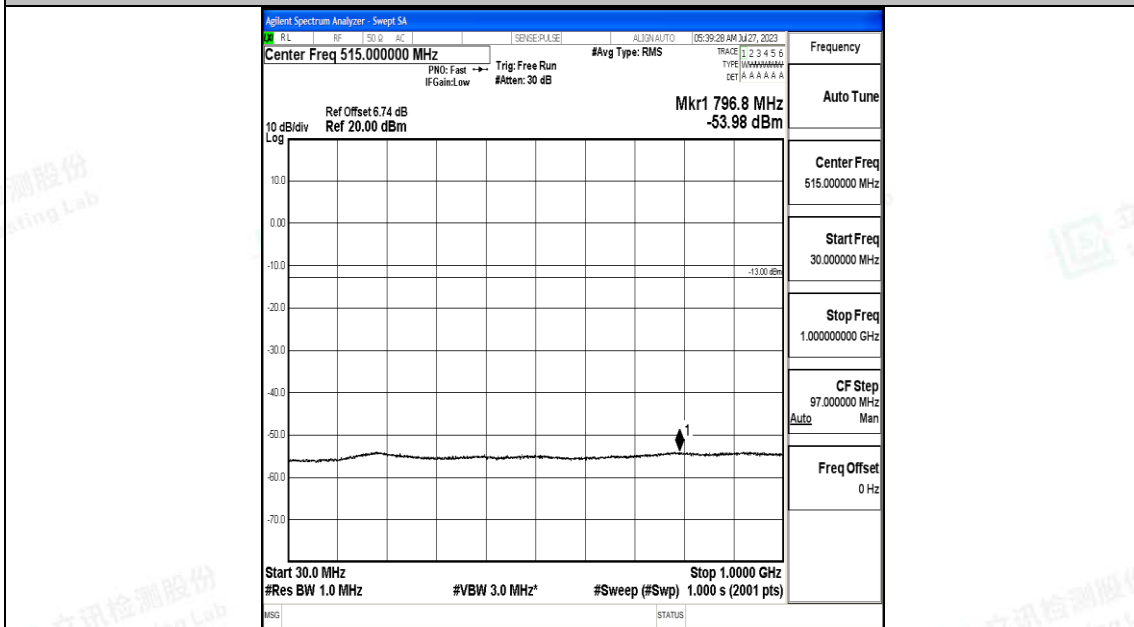

Band4_3MHz_QPSK_20385_1RB#0_30~1000_30~1000

Band4_3MHz_QPSK_20385_1RB#0_1000~3000_1000~3000

Band4_3MHz_QPSK_20385_1RB#0_3000~20000_3000~20000

Band4_3MHz_16QAM_20385_1RB#0_0.009~0.15_0.009~0.15

Band4_3MHz_16QAM_20385_1RB#0_0.15~30_0.15~30