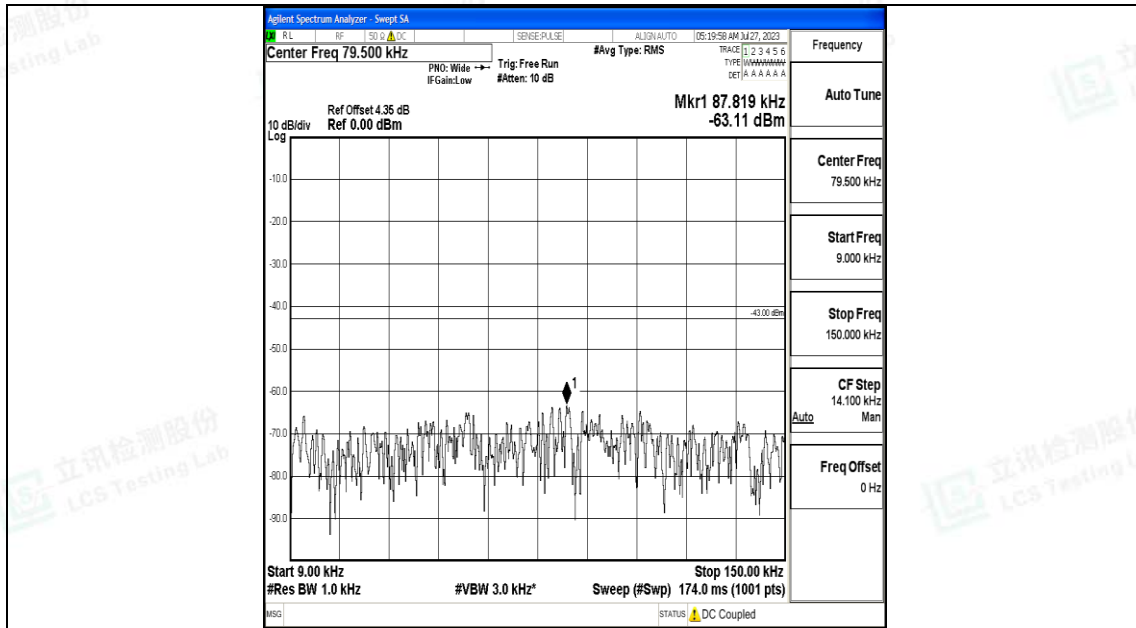

Band4_1.4MHz_16QAM_20175_1RB#0_30~1000_30~1000

Band4_1.4MHz_16QAM_20175_1RB#0_1000~3000_1000~3000

Band4_1.4MHz_16QAM_20175_1RB#0_3000~20000_3000~20000

Band4_1.4MHz_QPSK_20393_1RB#0_0.009~0.15_0.009~0.15

Band4_1.4MHz_QPSK_20393_1RB#0_0.15~30_0.15~30