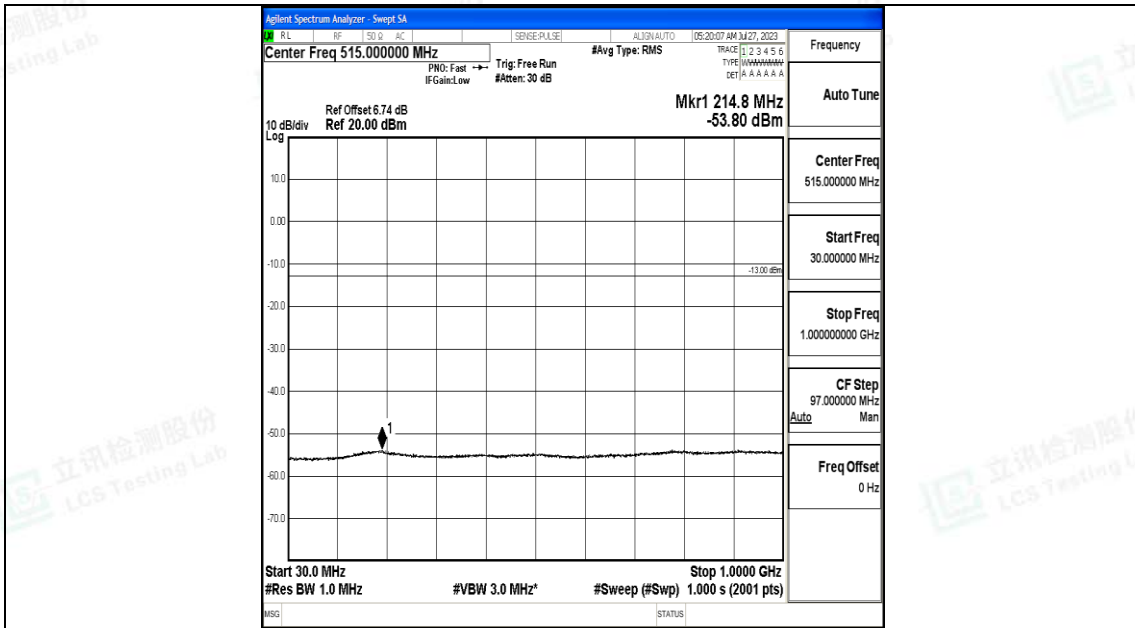

Band4_1.4MHz_16QAM_20175_1RB#0_30~1000_30~1000

Band4_1.4MHz_16QAM_20175_1RB#0_1000~3000_1000~3000

Band4_1.4MHz_16QAM_20175_1RB#0_3000~20000_3000~20000

Band4_1.4MHz_QPSK_20393_1RB#0_0.009~0.15_0.009~0.15

Band4_1.4MHz_QPSK_20393_1RB#0_0.15~30_0.15~30