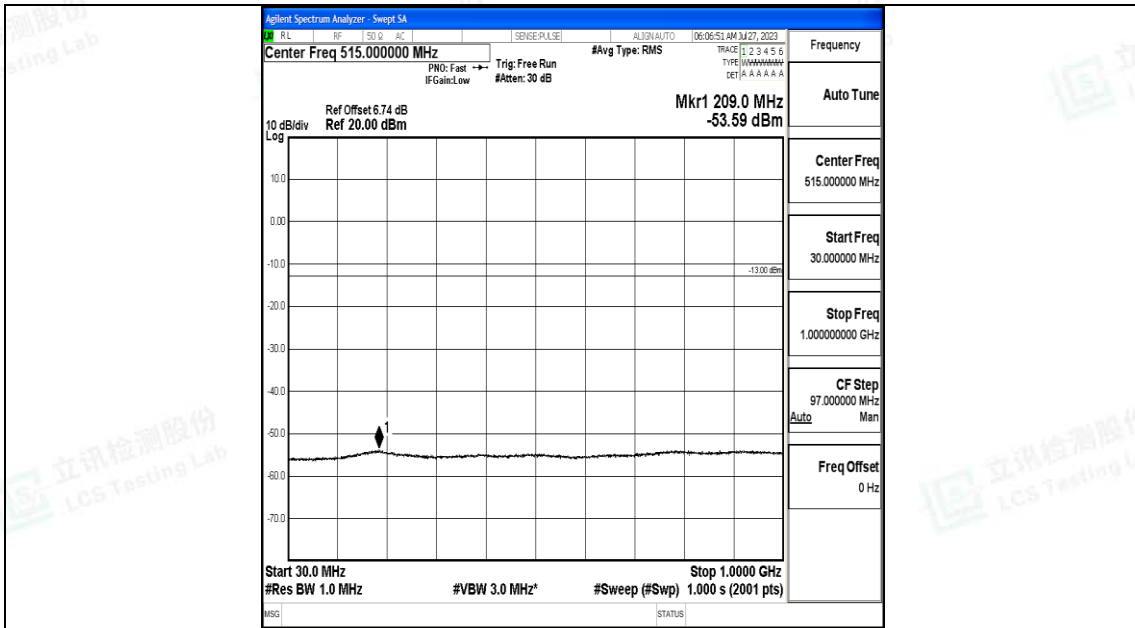

Band4_10MHz_16QAM_20000_1RB#0_30~1000_30~1000

Band4_10MHz_16QAM_20000_1RB#0_1000~3000_1000~3000

Band4_10MHz_16QAM_20000_1RB#0_3000~20000_3000~20000

Band4_10MHz_QPSK_20175_1RB#0_0.009~0.15_0.009~0.15

Band4_10MHz_QPSK_20175_1RB#0_0.15~30_0.15~30