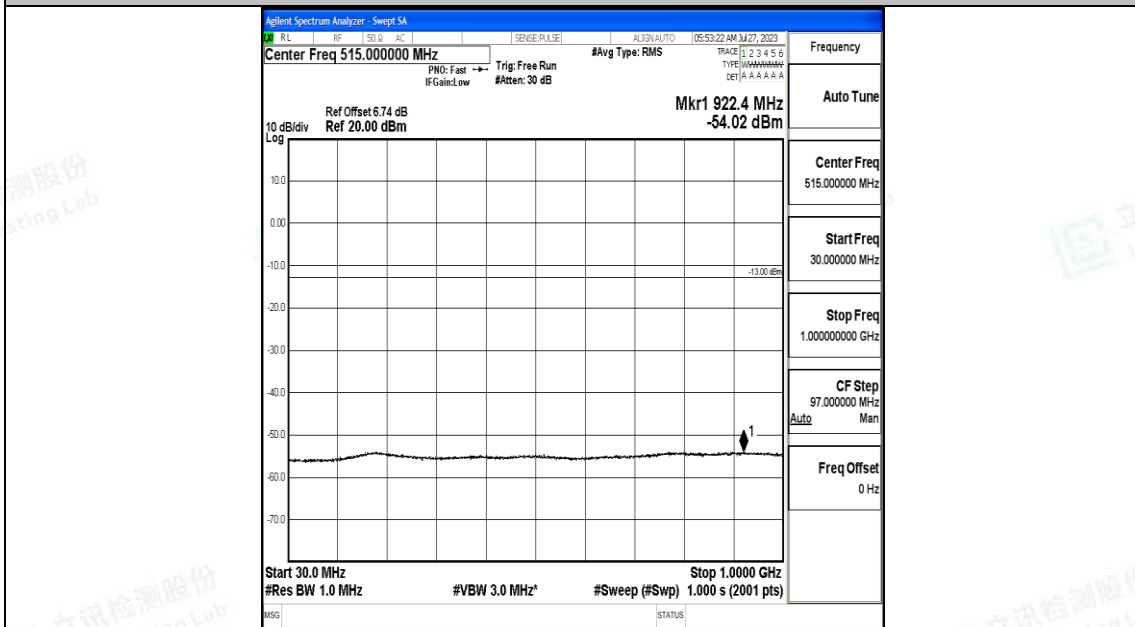

Band4_5MHz_QPSK_20175_1RB#0_30~1000_30~1000

Band4_5MHz_QPSK_20175_1RB#0_1000~3000_1000~3000

Band4_5MHz_QPSK_20175_1RB#0_3000~20000_3000~20000

Band4_5MHz_16QAM_20175_1RB#0_0.009~0.15_0.009~0.15

Band4_5MHz_16QAM_20175_1RB#0_0.15~30_0.15~30