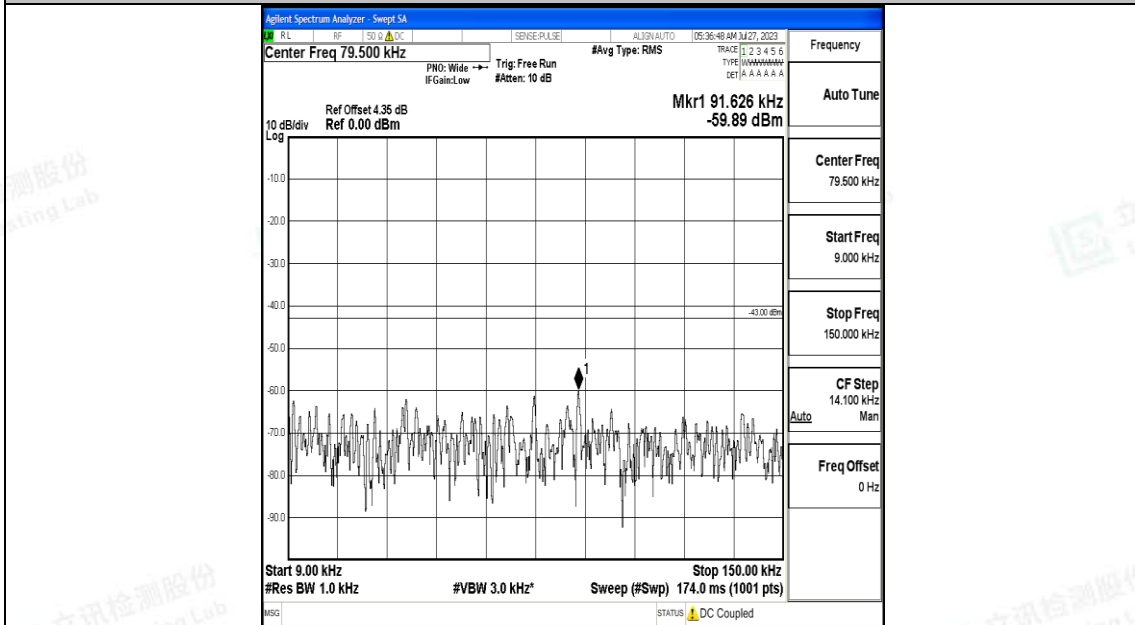

Band4_3MHz_QPSK_19965_1RB#0_30~1000_30~1000

Band4_3MHz_QPSK_19965_1RB#0_1000~3000_1000~3000

Band4_3MHz_QPSK_19965_1RB#0_3000~20000_3000~20000

Band4_3MHz_16QAM_19965_1RB#0_0.009~0.15_0.009~0.15

Band4_3MHz_16QAM_19965_1RB#0_0.15~30_0.15~30