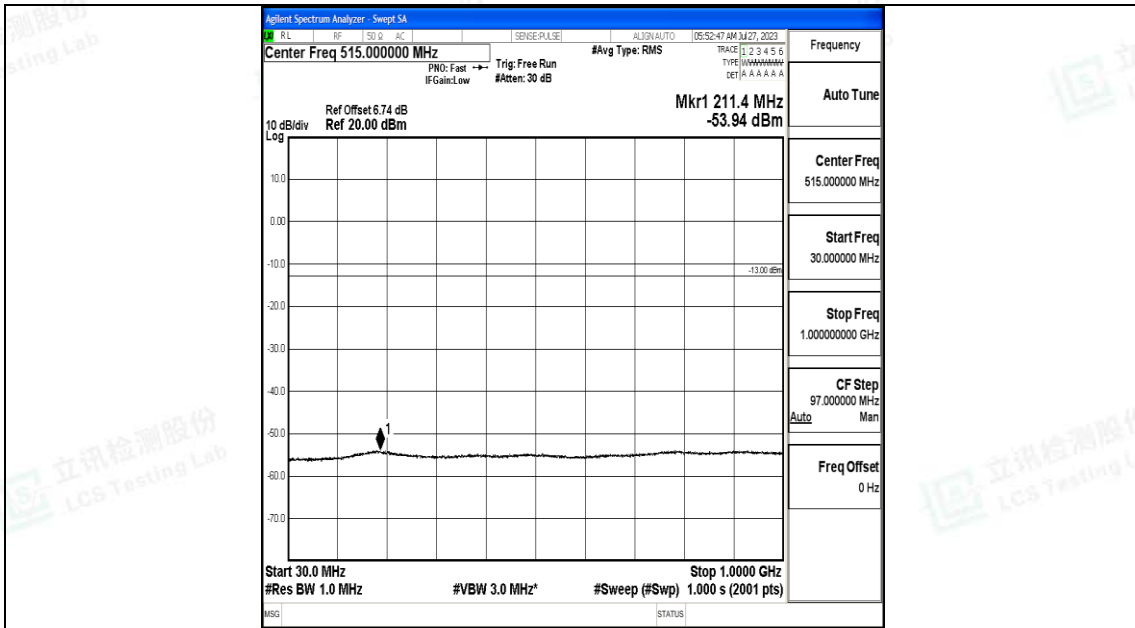

Band4_5MHz_16QAM_19975_1RB#0_30~1000_30~1000

Band4_5MHz_16QAM_19975_1RB#0_1000~3000_1000~3000

Band4_5MHz_16QAM_19975_1RB#0_3000~20000_3000~20000

Band4_5MHz_QPSK_20175_1RB#0_0.009~0.15_0.009~0.15

Band4_5MHz_QPSK_20175_1RB#0_0.15~30_0.15~30