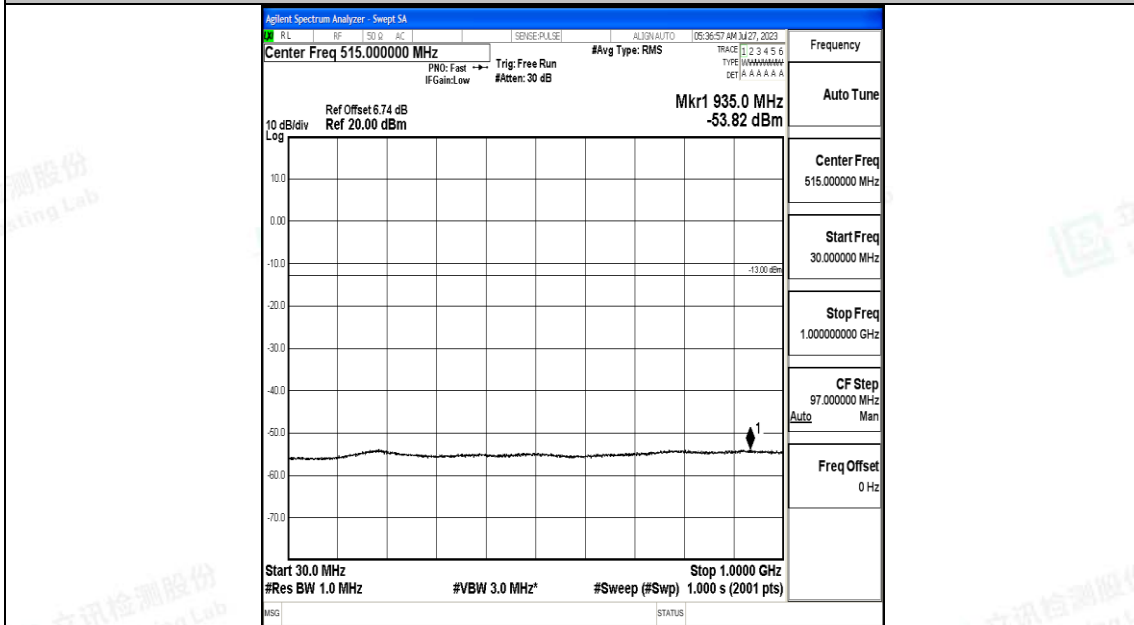

Band4_3MHz_QPSK_19965_1RB#0_30~1000_30~1000

Band4_3MHz_QPSK_19965_1RB#0_1000~3000_1000~3000

Band4_3MHz_QPSK_19965_1RB#0_3000~20000_3000~20000

Band4_3MHz_16QAM_19965_1RB#0_0.009~0.15_0.009~0.15

Band4_3MHz_16QAM_19965_1RB#0_0.15~30_0.15~30