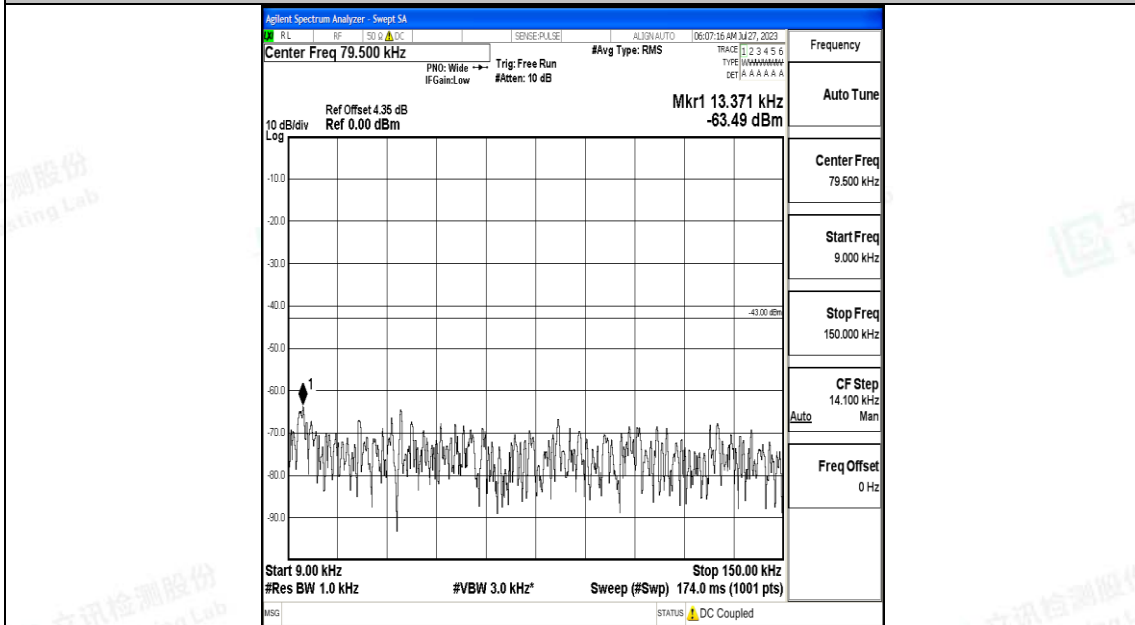

Band4_10MHz_QPSK_20175_1RB#0_30~1000_30~1000

Band4_10MHz_QPSK_20175_1RB#0_1000~3000_1000~3000

Band4_10MHz_QPSK_20175_1RB#0_3000~20000_3000~20000

Band4_10MHz_16QAM_20175_1RB#0_0.009~0.15_0.009~0.15

Band4_10MHz_16QAM_20175_1RB#0_0.15~30_0.15~30