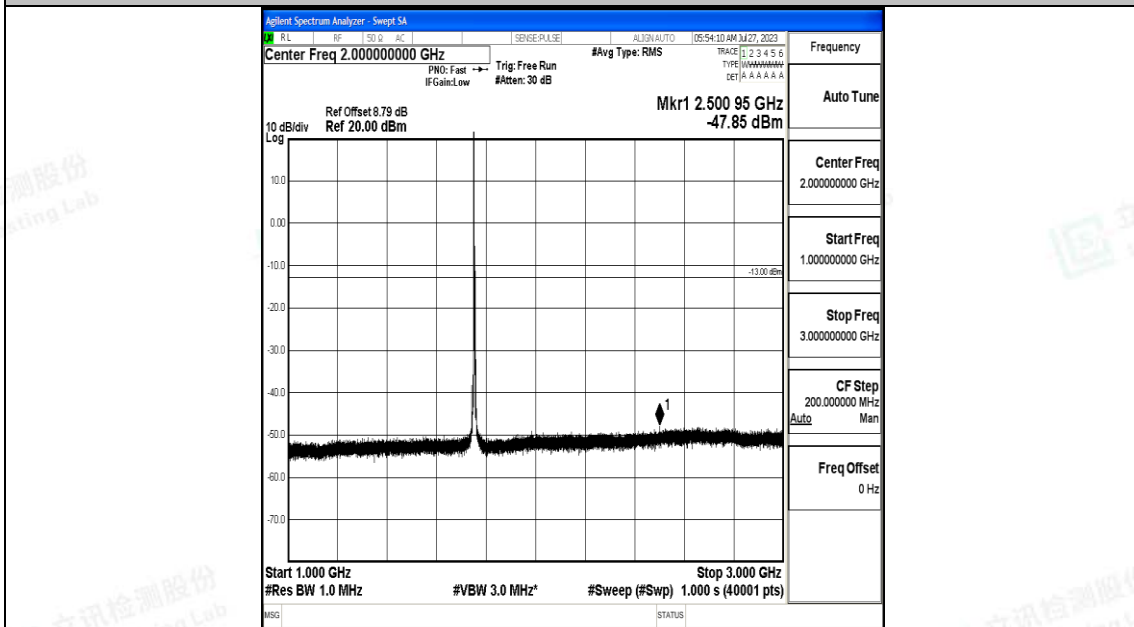

Band4_5MHz_QPSK_20375_1RB#0_30~1000_30~1000

Band4_5MHz_QPSK_20375_1RB#0_1000~3000_1000~3000