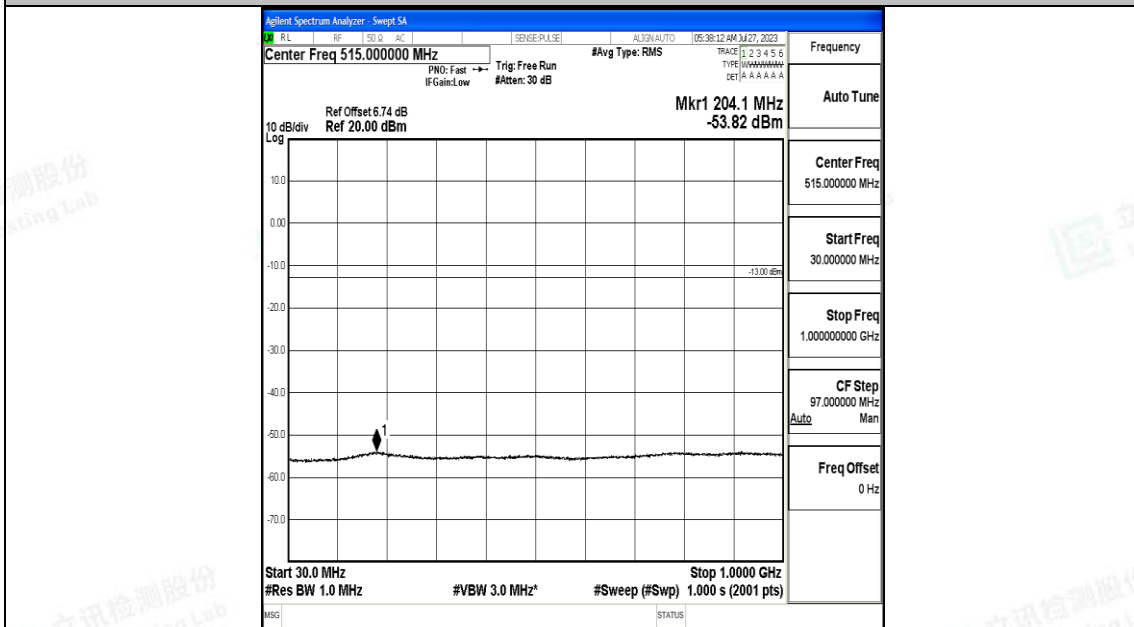

Band4_3MHz_QPSK_20175_1RB#0_30~1000_30~1000

Band4_3MHz_QPSK_20175_1RB#0_1000~3000_1000~3000

Band4_3MHz_QPSK_20175_1RB#0_3000~20000_3000~20000

Band4_3MHz_16QAM_20175_1RB#0_0.009~0.15_0.009~0.15

Band4_3MHz_16QAM_20175_1RB#0_0.15~30_0.15~30