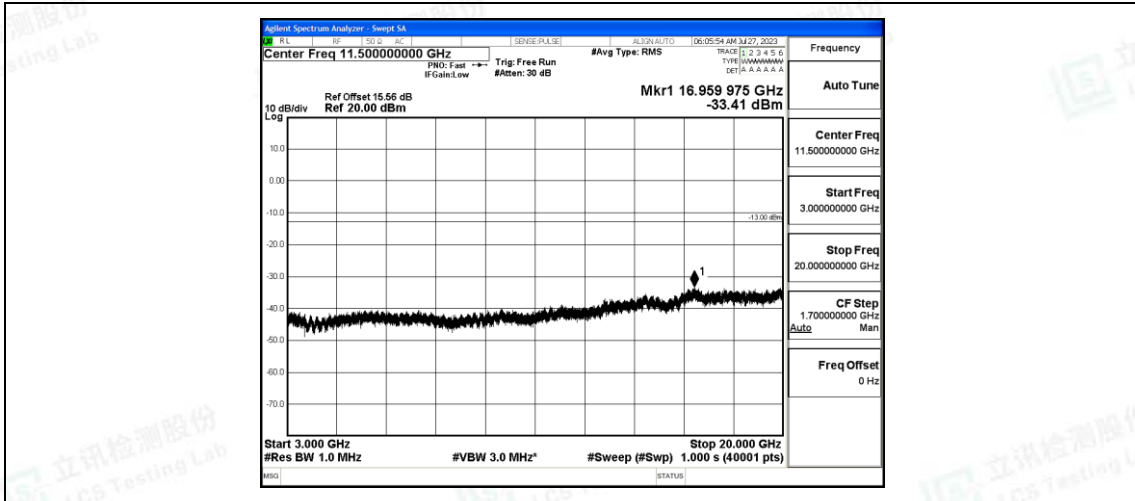

Band4_10MHz_QPSK_20000_1RB#0_1000~3000_1000~3000

Band4_10MHz_QPSK_20000_1RB#0_3000~20000_3000~20000