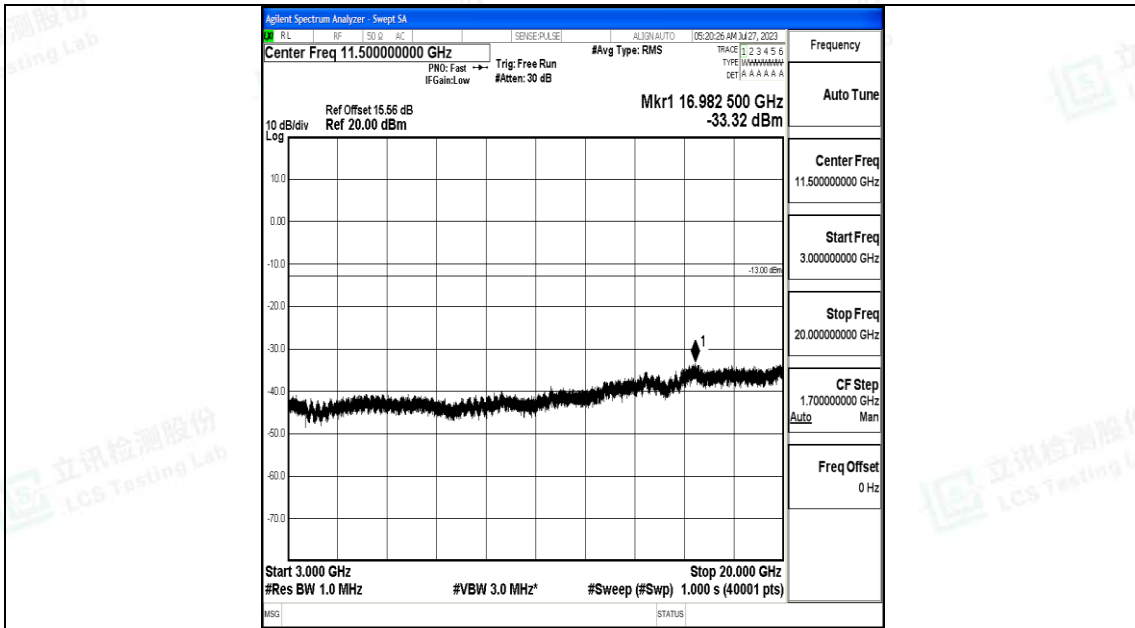

Band4_1.4MHz_QPSK_20393_1RB#0_1000~3000_1000~3000

Band4_1.4MHz_QPSK_20393_1RB#0_3000~20000_3000~20000