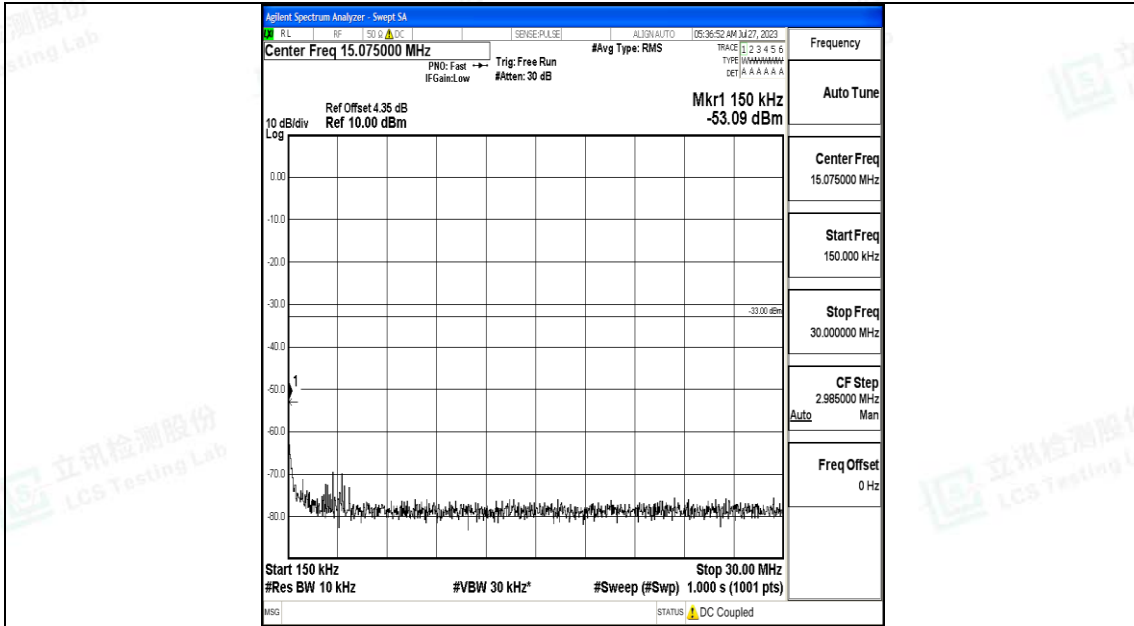

Band4_3MHz_QPSK_19965_1RB#0_30~1000_30~1000

Band4_3MHz_QPSK_19965_1RB#0_1000~3000_1000~3000

Band4_3MHz_QPSK_19965_1RB#0_3000~20000_3000~20000

Band4_3MHz_16QAM_19965_1RB#0_0.009~0.15_0.009~0.15

Band4_3MHz_16QAM_19965_1RB#0_0.15~30_0.15~30