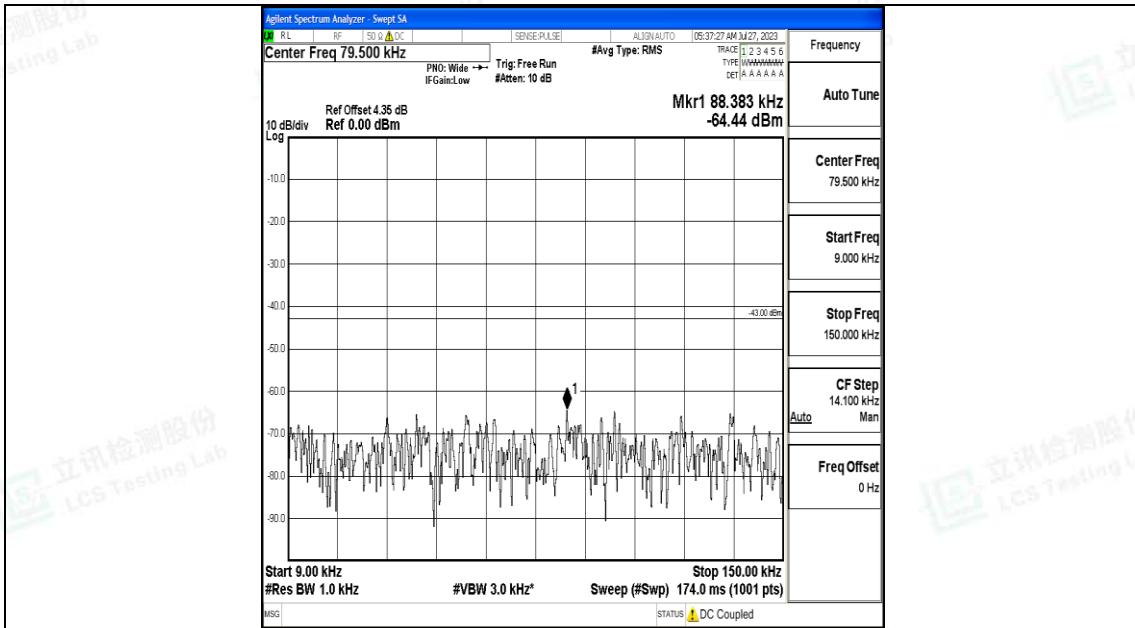

Band4_3MHz_16QAM_19965_1RB#0_30~1000_30~1000

Band4_3MHz_16QAM_19965_1RB#0_1000~3000_1000~3000

Band4_3MHz_16QAM_19965_1RB#0_3000~20000_3000~20000

Band4_3MHz_QPSK_20175_1RB#0_0.009~0.15_0.009~0.15

Band4_3MHz_QPSK_20175_1RB#0_0.15~30_0.15~30