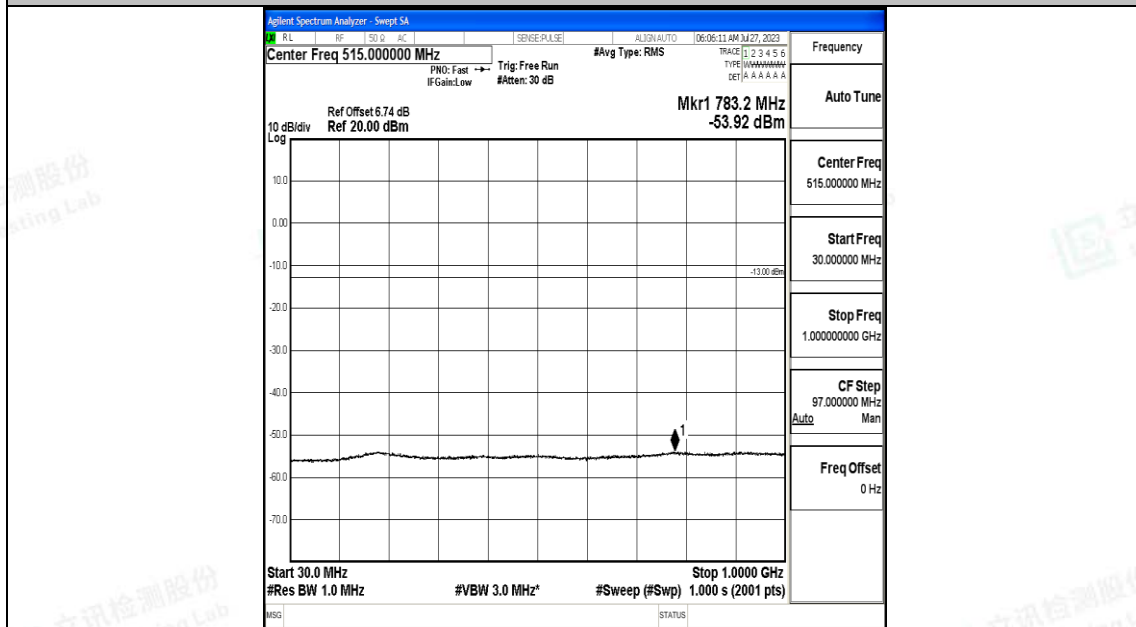

Band4_10MHz_QPSK_20000_1RB#0_30~1000_30~1000

Band4_10MHz_QPSK_20000_1RB#0_1000~3000_1000~3000

Band4_10MHz_QPSK_20000_1RB#0_3000~20000_3000~20000

Band4_10MHz_16QAM_20000_1RB#0_0.009~0.15_0.009~0.15

Band4_10MHz_16QAM_20000_1RB#0_0.15~30_0.15~30