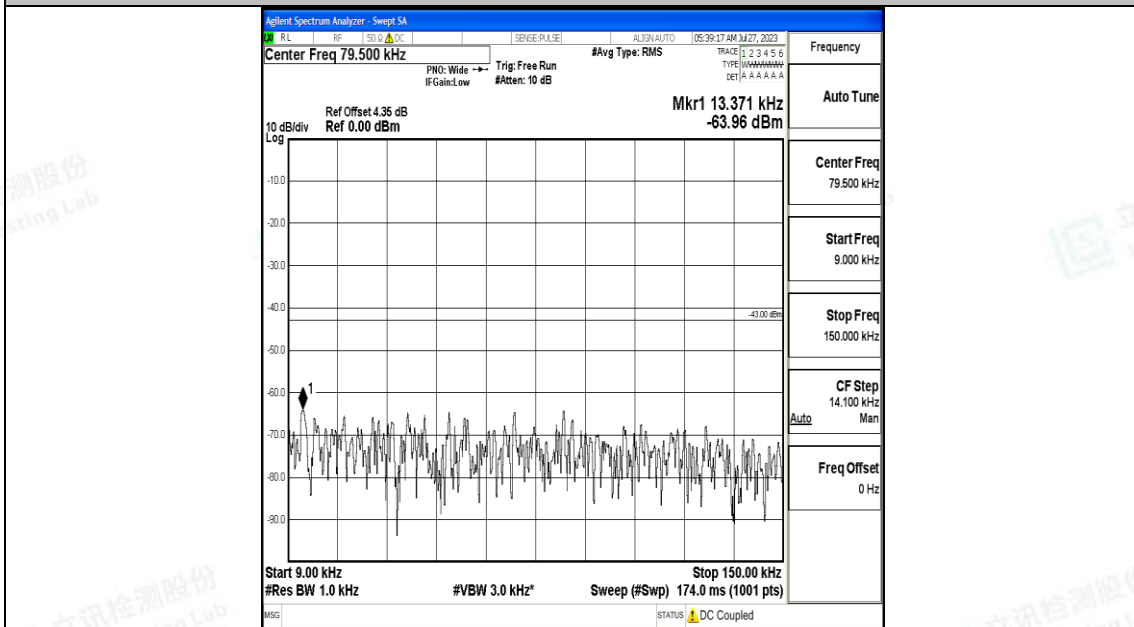

Band4_3MHz_QPSK_20385_1RB#0_30~1000_30~1000

Band4_3MHz_QPSK_20385_1RB#0_1000~3000_1000~3000

Band4_3MHz_QPSK_20385_1RB#0_3000~20000_3000~20000

Band4_3MHz_16QAM_20385_1RB#0_0.009~0.15_0.009~0.15

Band4_3MHz_16QAM_20385_1RB#0_0.15~30_0.15~30