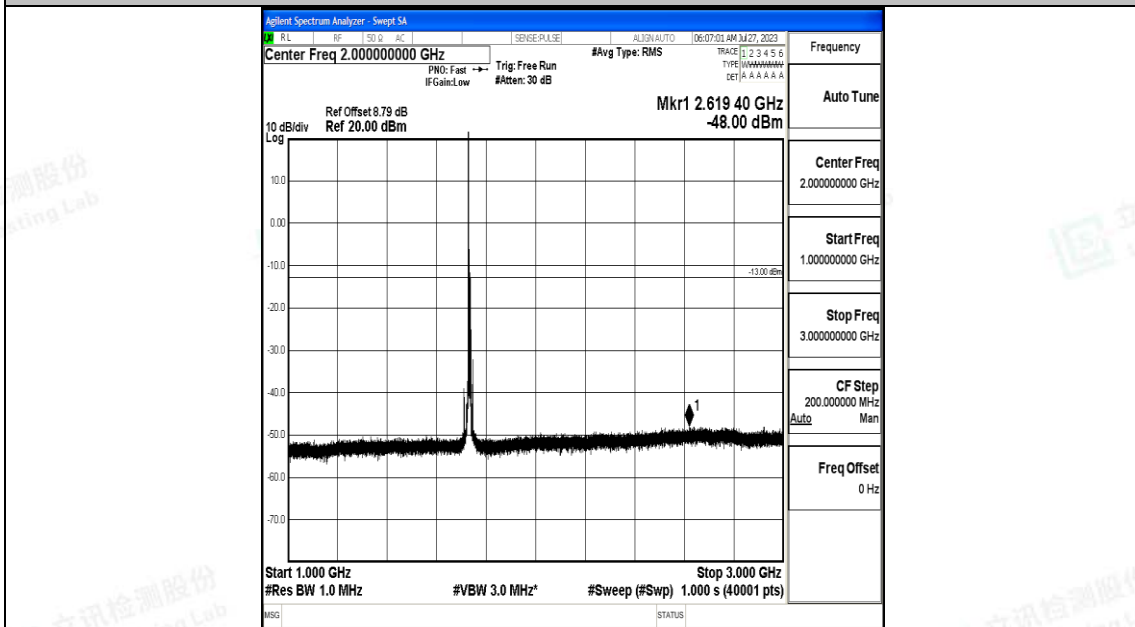

Band4_10MHz_QPSK_20175_1RB#0_30~1000_30~1000

Band4_10MHz_QPSK_20175_1RB#0_1000~3000_1000~3000