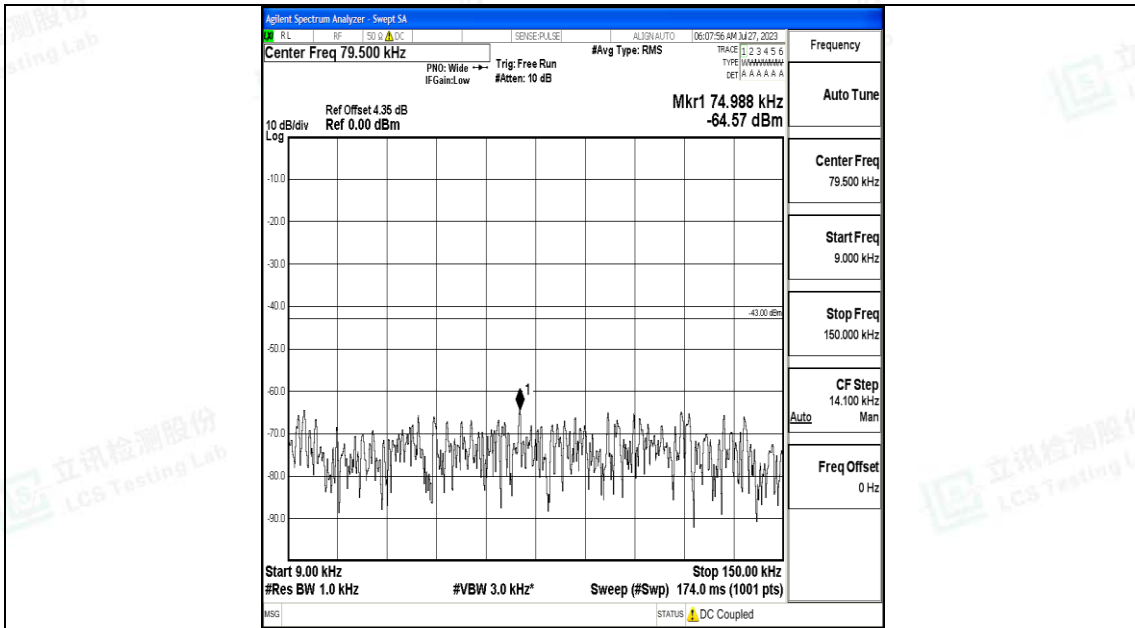

Band4_10MHz_16QAM_20175_1RB#0_30~1000_30~1000

Band4_10MHz_16QAM_20175_1RB#0_1000~3000_1000~3000

Band4_10MHz_16QAM_20175_1RB#0_3000~20000_3000~20000

Band4_10MHz_QPSK_20350_1RB#0_0.009~0.15_0.009~0.15

Band4_10MHz_QPSK_20350_1RB#0_0.15~30_0.15~30