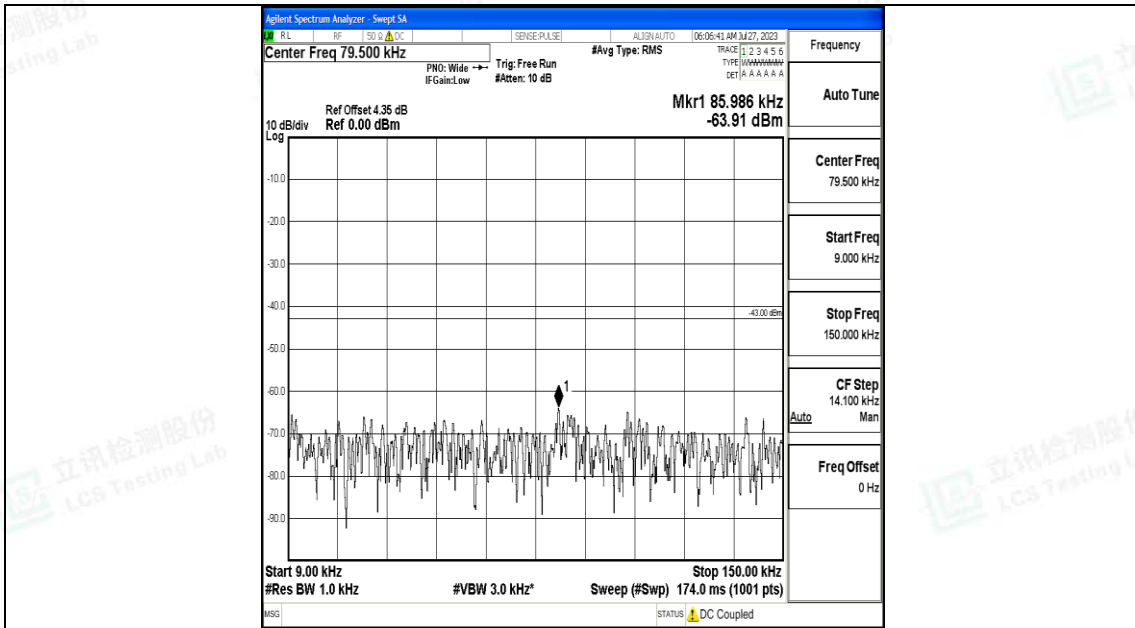

Band4_10MHz_16QAM_20000_1RB#0_30~1000_30~1000

Band4_10MHz_16QAM_20000_1RB#0_1000~3000_1000~3000

Band4_10MHz_16QAM_20000_1RB#0_3000~20000_3000~20000

Band4_10MHz_QPSK_20175_1RB#0_0.009~0.15_0.009~0.15

Band4_10MHz_QPSK_20175_1RB#0_0.15~30_0.15~30