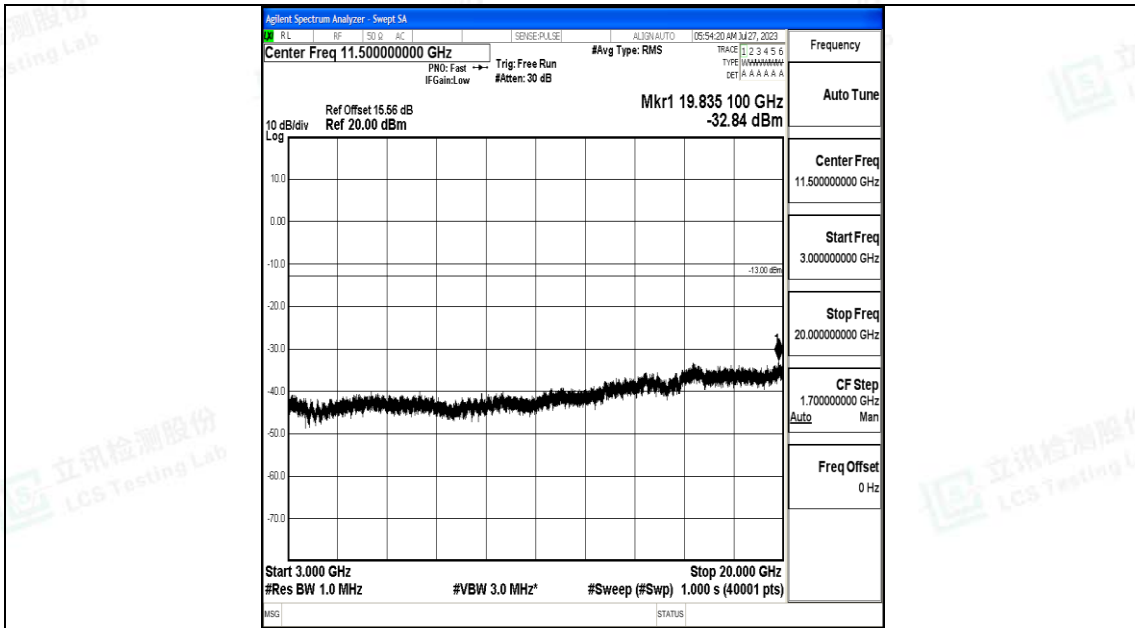

Band4_5MHz_QPSK_20375_1RB#0_1000~3000_1000~3000

Band4_5MHz_QPSK_20375_1RB#0_3000~20000_3000~20000