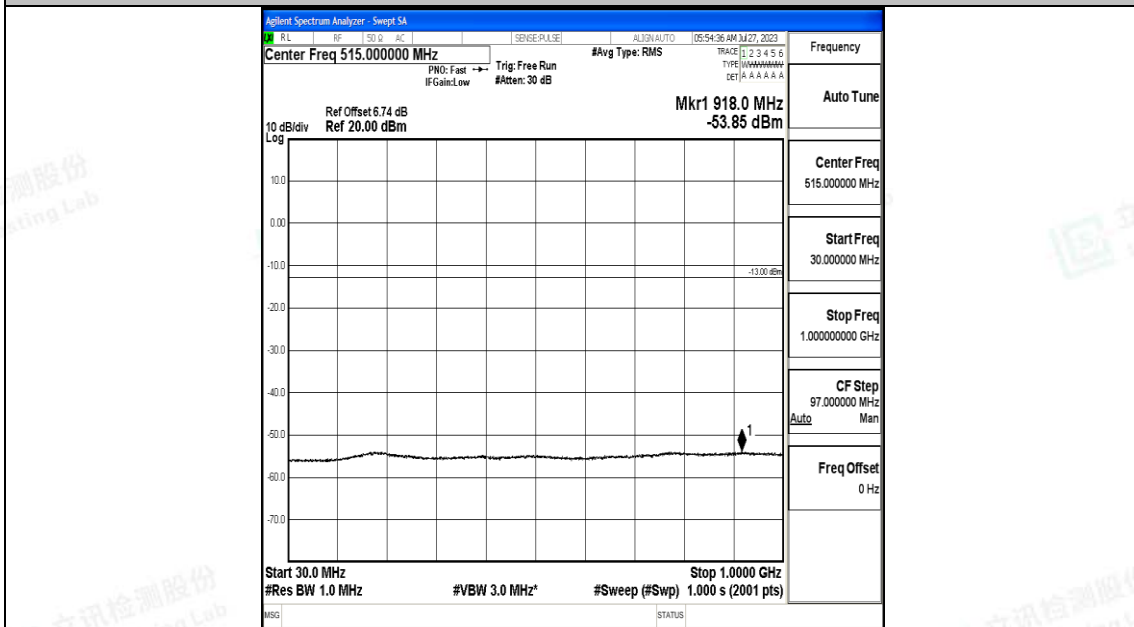

Band4_5MHz_QPSK_20375_1RB#0_30~1000_30~1000

Band4_5MHz_QPSK_20375_1RB#0_1000~3000_1000~3000

Band4_5MHz_QPSK_20375_1RB#0_3000~20000_3000~20000

Band4_5MHz_16QAM_20375_1RB#0_0.009~0.15_0.009~0.15

Band4_5MHz_16QAM_20375_1RB#0_0.15~30_0.15~30