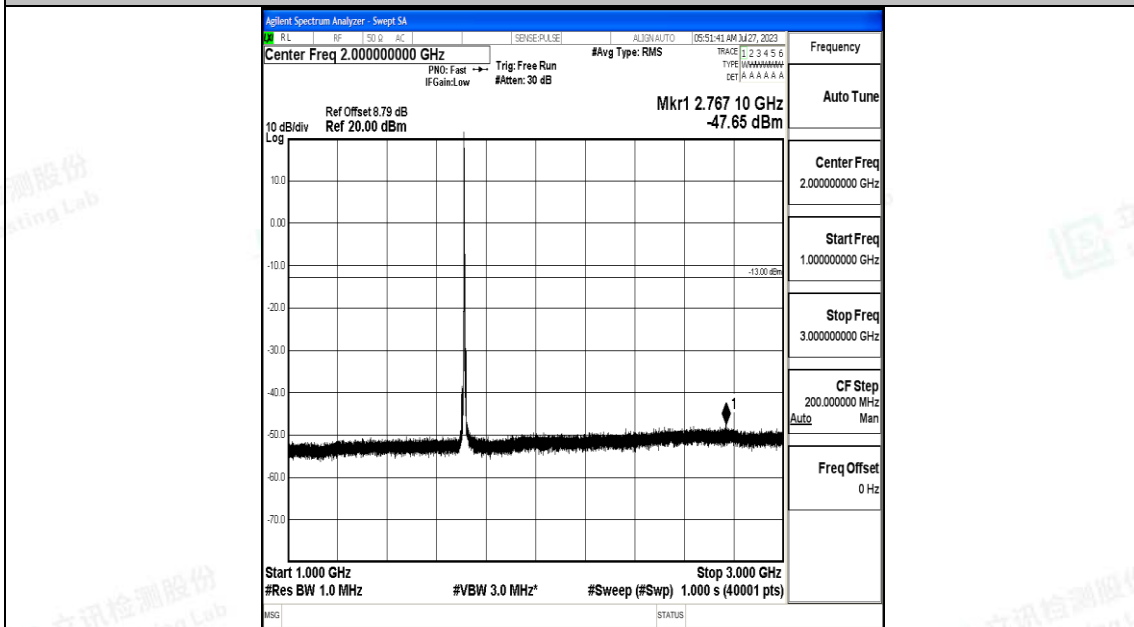

Band4_5MHz_QPSK_19975_1RB#0_30~1000_30~1000

Band4_5MHz_QPSK_19975_1RB#0_1000~3000_1000~3000