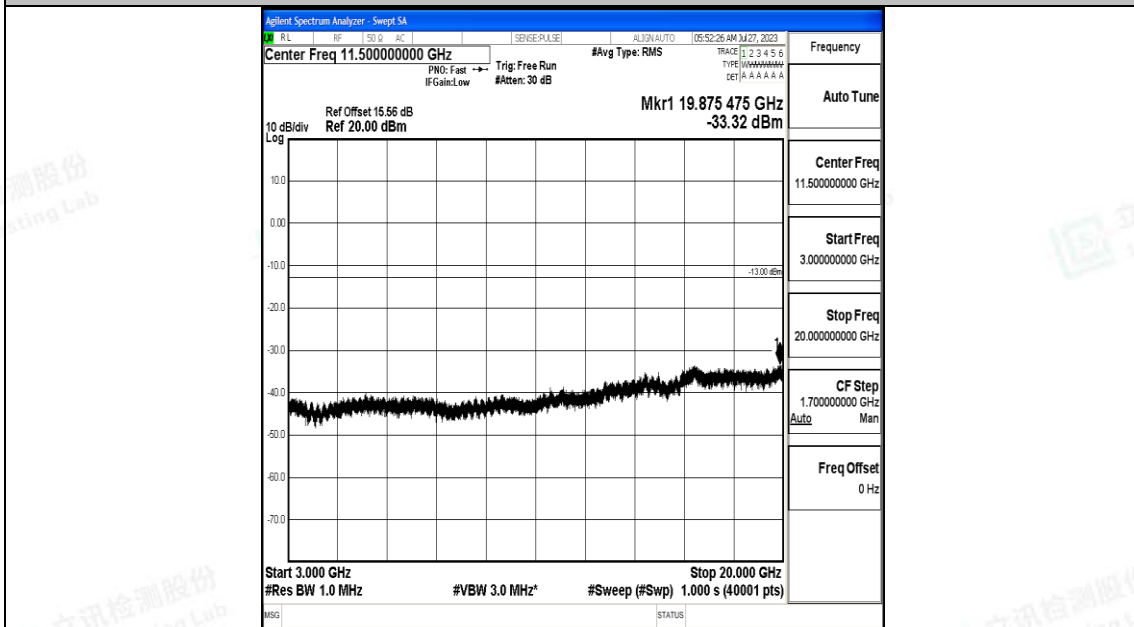

Band4_5MHz_16QAM_19975_1RB#0_1000~3000_1000~3000

Band4_5MHz_16QAM_19975_1RB#0_3000~20000_3000~20000