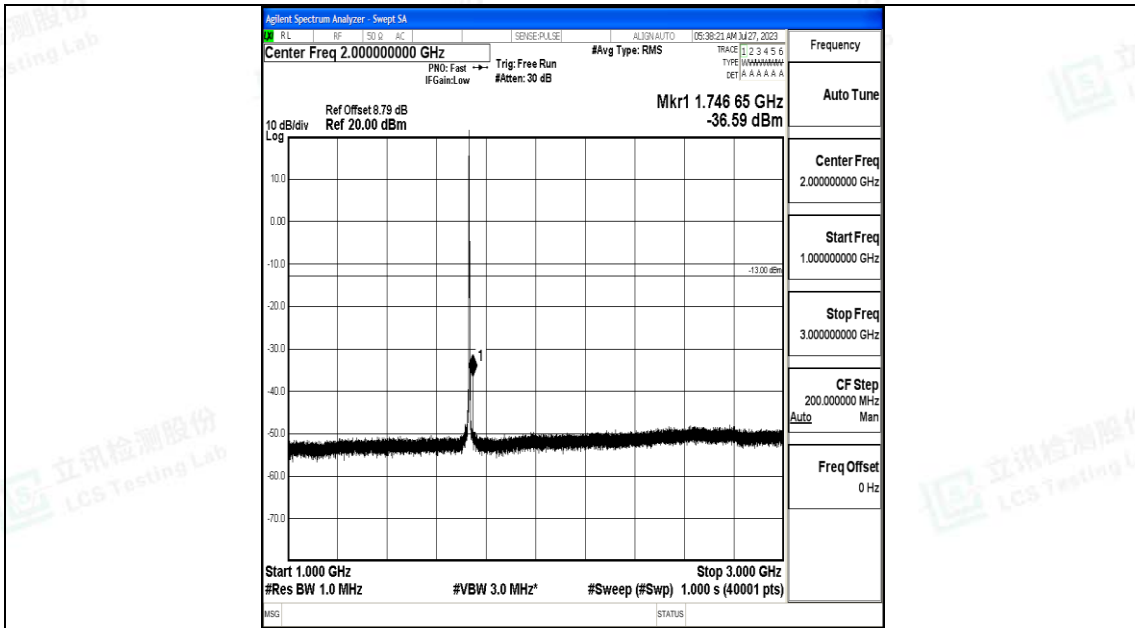

Band4_3MHz_16QAM_20175_1RB#0_30~1000_30~1000

Band4_3MHz_16QAM_20175_1RB#0_1000~3000_1000~3000