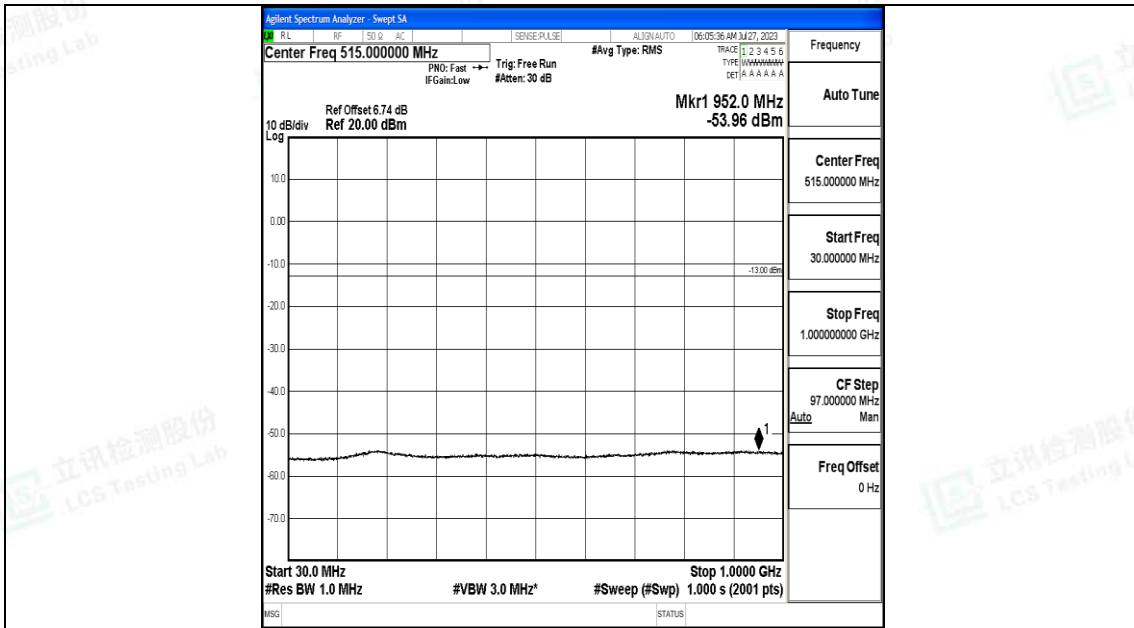

Band4_5MHz_16QAM_20375_1RB#0_30~1000_30~1000

Band4_5MHz_16QAM_20375_1RB#0_1000~3000_1000~3000

Band4_5MHz_16QAM_20375_1RB#0_3000~20000_3000~20000

Band4_10MHz_QPSK_20000_1RB#0_0.009~0.15_0.009~0.15

Band4_10MHz_QPSK_20000_1RB#0_0.15~30_0.15~30