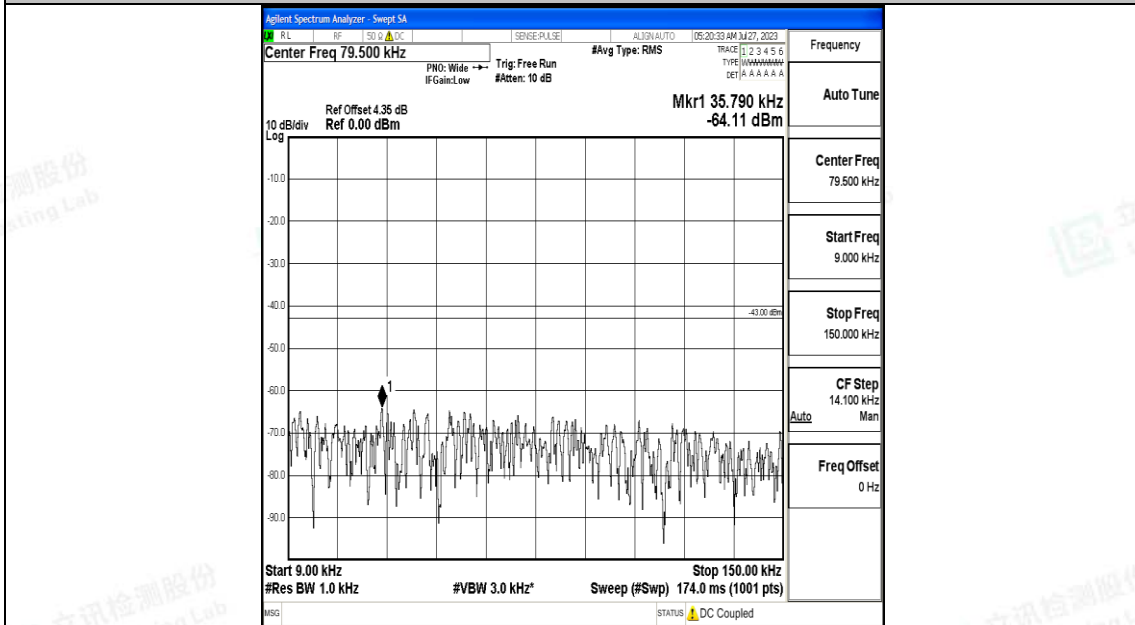

Band4_1.4MHz_QPSK_20393_1RB#0_30~1000_30~1000

Band4_1.4MHz_QPSK_20393_1RB#0_1000~3000_1000~3000

Band4_1.4MHz_QPSK_20393_1RB#0_3000~20000_3000~20000

Band4_1.4MHz_16QAM_20393_1RB#0_0.009~0.15_0.009~0.15

Band4_1.4MHz_16QAM_20393_1RB#0_0.15~30_0.15~30