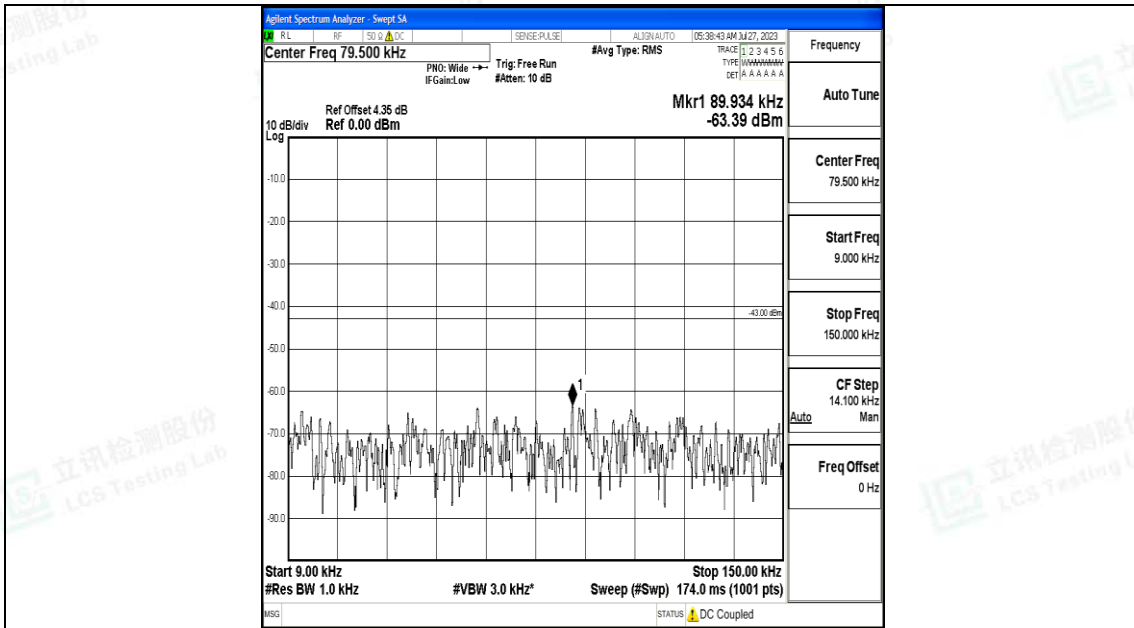

Band4_3MHz_16QAM_20175_1RB#0_30~1000_30~1000

Band4_3MHz_16QAM_20175_1RB#0_1000~3000_1000~3000

Band4_3MHz_16QAM_20175_1RB#0_3000~20000_3000~20000

Band4_3MHz_QPSK_20385_1RB#0_0.009~0.15_0.009~0.15

Band4_3MHz_QPSK_20385_1RB#0_0.15~30_0.15~30