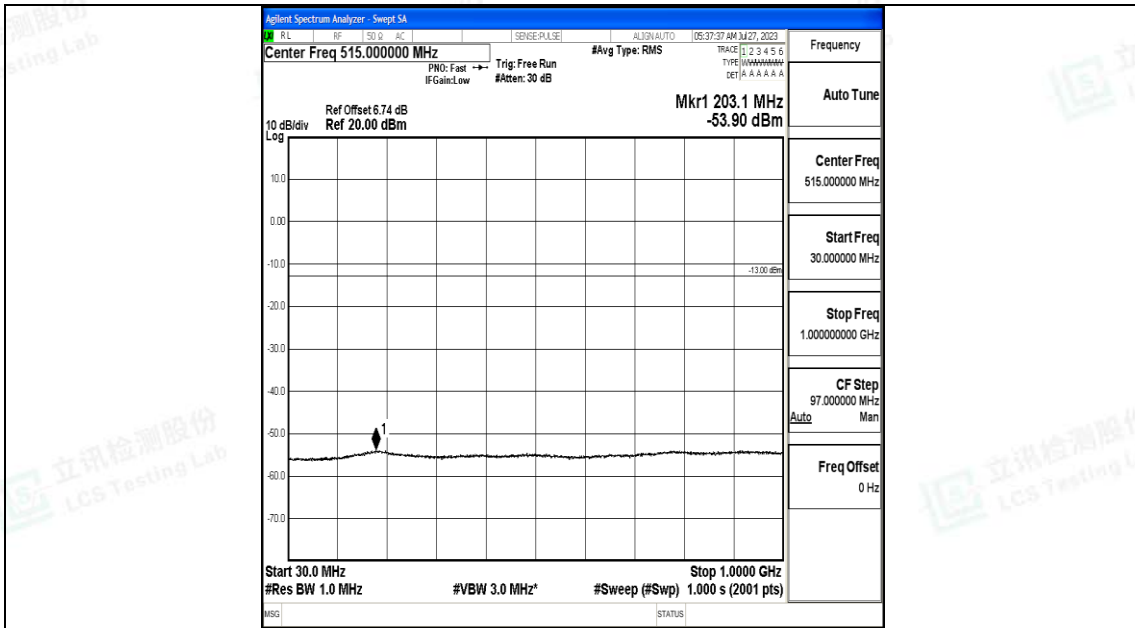

Band4_3MHz_16QAM_19965_1RB#0_30~1000_30~1000

Band4_3MHz_16QAM_19965_1RB#0_1000~3000_1000~3000

Band4_3MHz_16QAM_19965_1RB#0_3000~20000_3000~20000

Band4_3MHz_QPSK_20175_1RB#0_0.009~0.15_0.009~0.15

Band4_3MHz_QPSK_20175_1RB#0_0.15~30_0.15~30