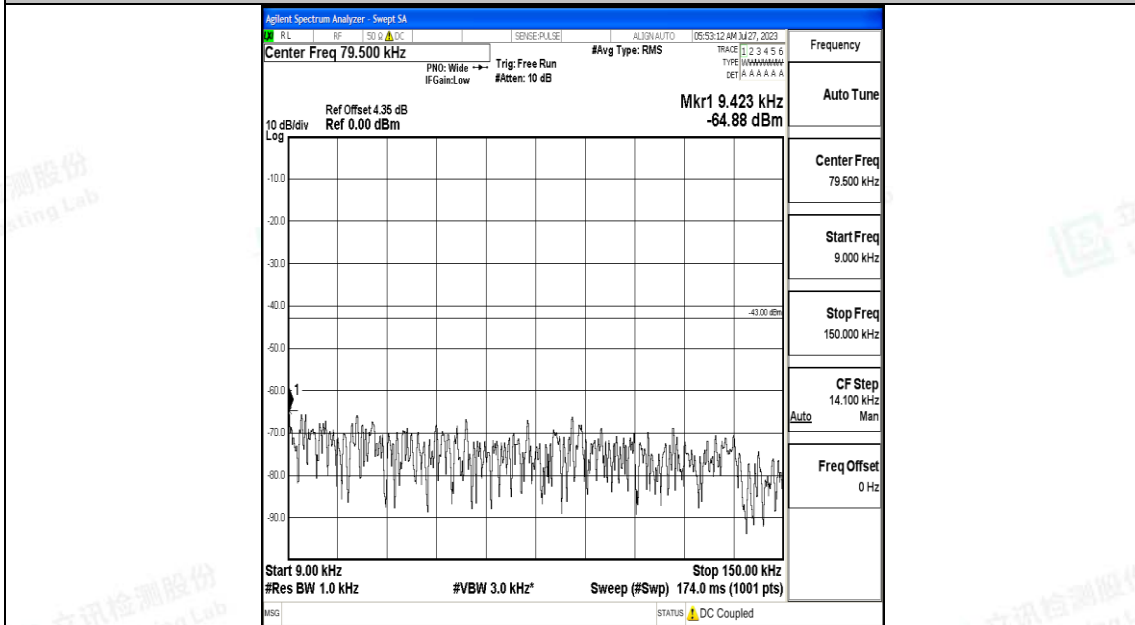

Band4_5MHz_QPSK_20175_1RB#0_30~1000_30~1000

Band4_5MHz_QPSK_20175_1RB#0_1000~3000_1000~3000

Band4_5MHz_QPSK_20175_1RB#0_3000~20000_3000~20000

Band4_5MHz_16QAM_20175_1RB#0_0.009~0.15_0.009~0.15

Band4_5MHz_16QAM_20175_1RB#0_0.15~30_0.15~30