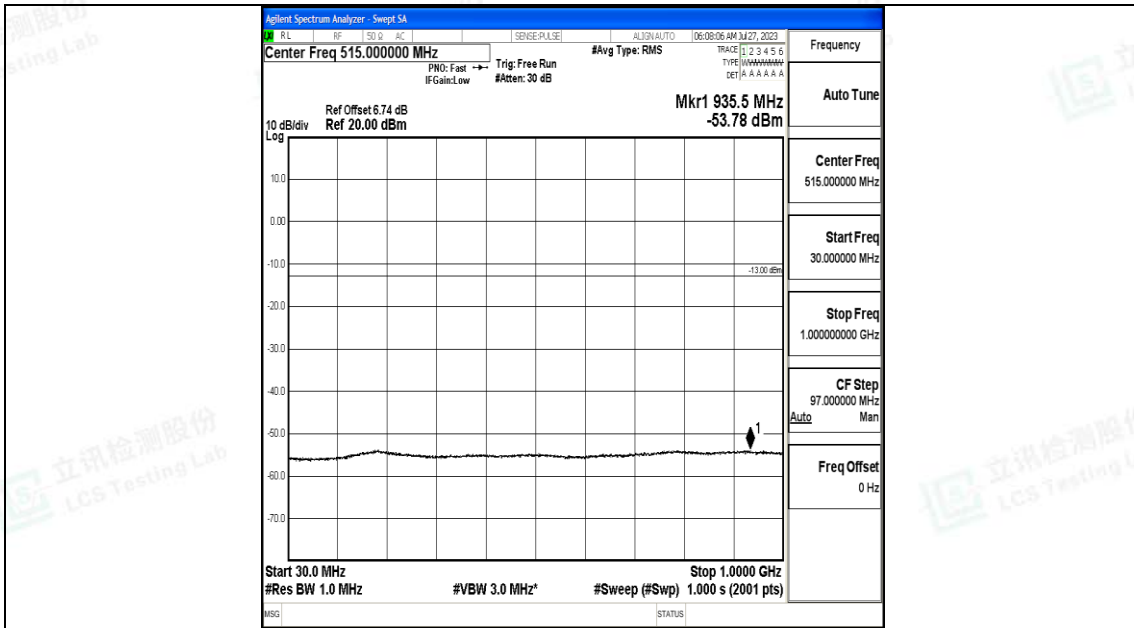

Band4_10MHz_16QAM_20175_1RB#0_30~1000_30~1000

Band4_10MHz_16QAM_20175_1RB#0_1000~3000_1000~3000

Band4_10MHz_16QAM_20175_1RB#0_3000~20000_3000~20000

Band4_10MHz_QPSK_20350_1RB#0_0.009~0.15_0.009~0.15

Band4_10MHz_QPSK_20350_1RB#0_0.15~30_0.15~30