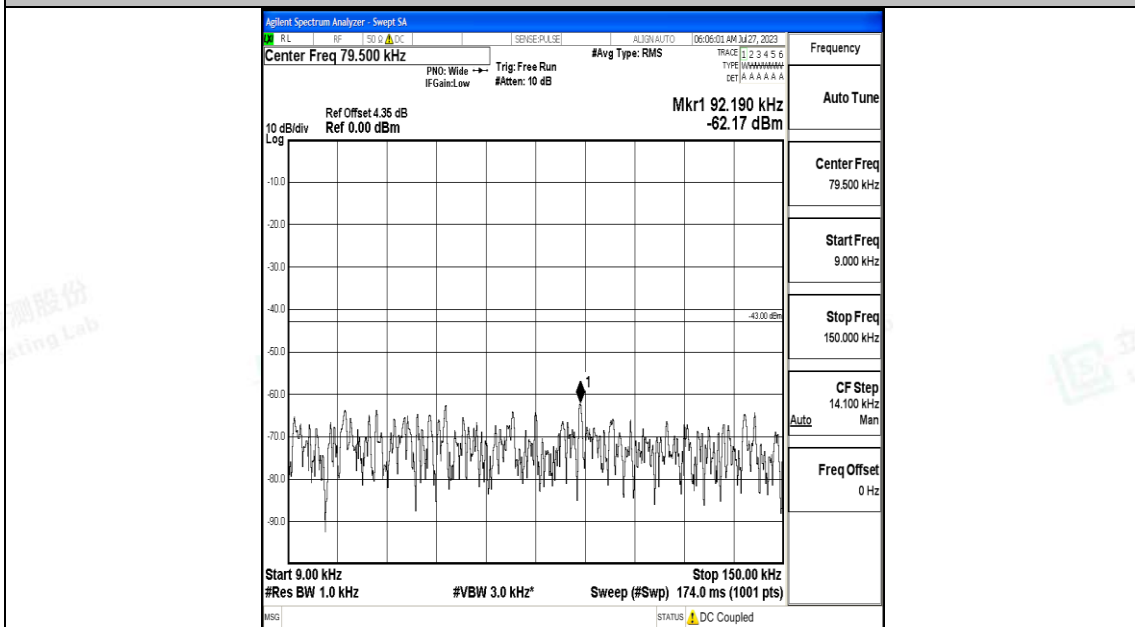

Band4_10MHz_QPSK_20000_1RB#0_30~1000_30~1000

Band4_10MHz_QPSK_20000_1RB#0_1000~3000_1000~3000

Band4_10MHz_QPSK_20000_1RB#0_3000~20000_3000~20000

Band4_10MHz_16QAM_20000_1RB#0_0.009~0.15_0.009~0.15

Band4_10MHz_16QAM_20000_1RB#0_0.15~30_0.15~30