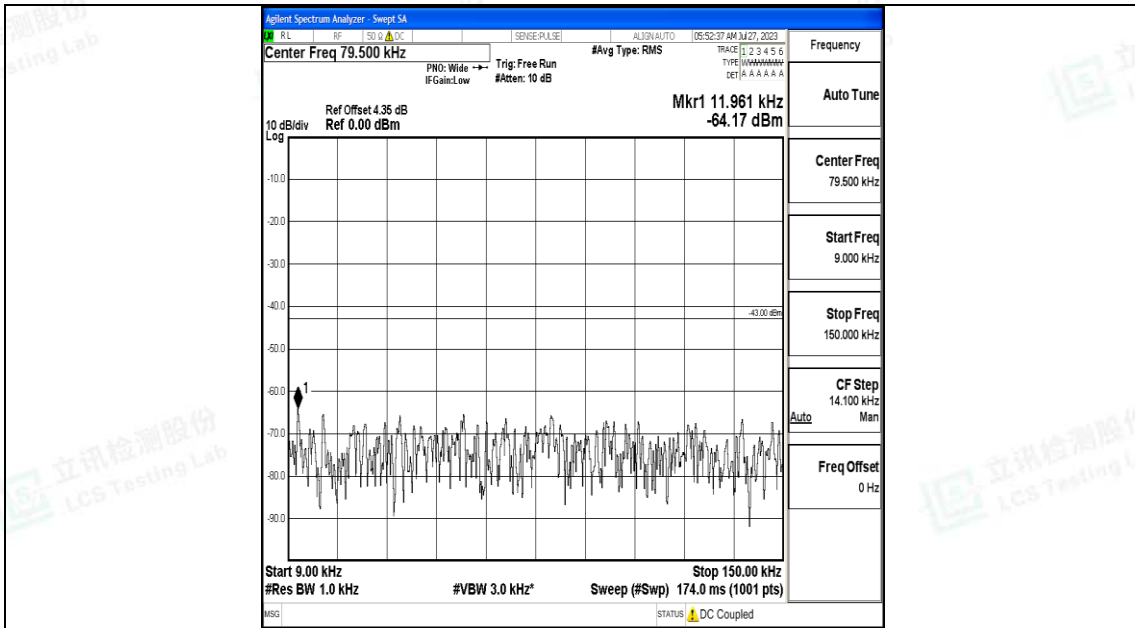

Band4_5MHz_16QAM_19975_1RB#0_30~1000_30~1000

Band4_5MHz_16QAM_19975_1RB#0_1000~3000_1000~3000

Band4_5MHz_16QAM_19975_1RB#0_3000~20000_3000~20000

Band4_5MHz_QPSK_20175_1RB#0_0.009~0.15_0.009~0.15

Band4_5MHz_QPSK_20175_1RB#0_0.15~30_0.15~30