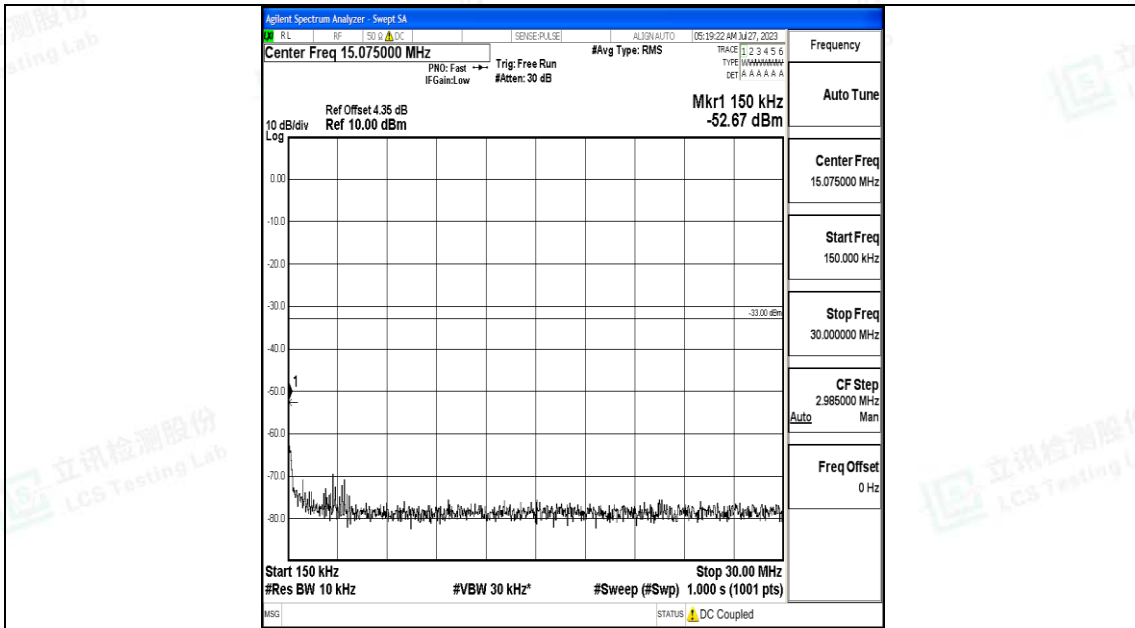

Band4_1.4MHz_QPSK_20175_1RB#0_30~1000_30~1000

Band4_1.4MHz_QPSK_20175_1RB#0_1000~3000_1000~3000

Band4_1.4MHz_QPSK_20175_1RB#0_3000~20000_3000~20000

Band4_1.4MHz_16QAM_20175_1RB#0_0.009~0.15_0.009~0.15

Band4_1.4MHz_16QAM_20175_1RB#0_0.15~30_0.15~30