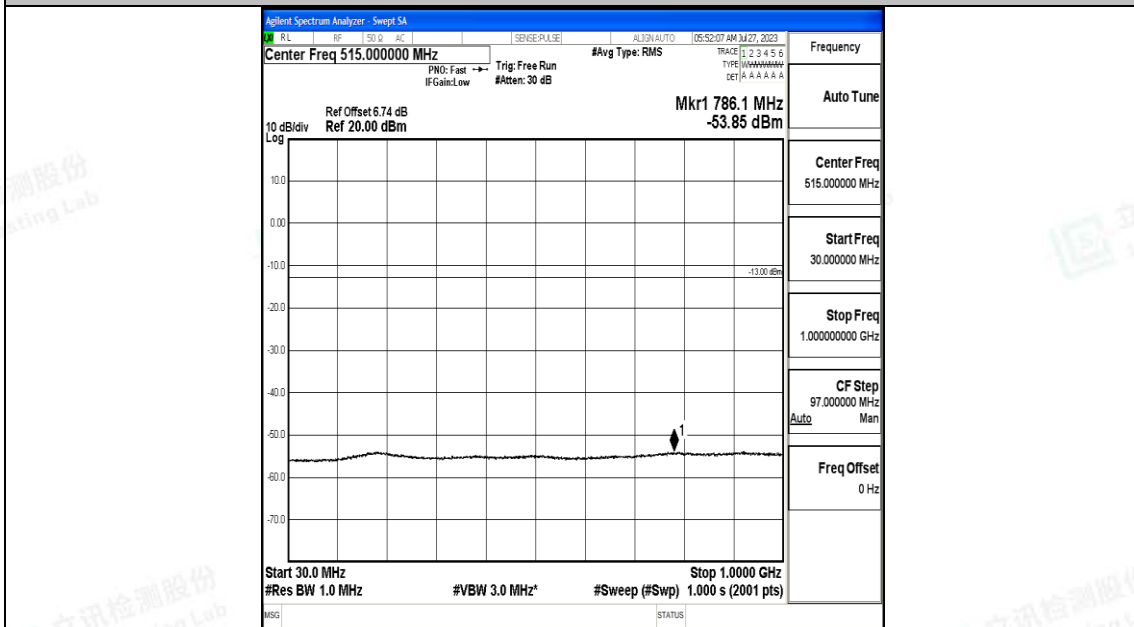

Band4_5MHz_QPSK_19975_1RB#0_30~1000_30~1000

Band4_5MHz_QPSK_19975_1RB#0_1000~3000_1000~3000

Band4_5MHz_QPSK_19975_1RB#0_3000~20000_3000~20000

Band4_5MHz_16QAM_19975_1RB#0_0.009~0.15_0.009~0.15

Band4_5MHz_16QAM_19975_1RB#0_0.15~30_0.15~30