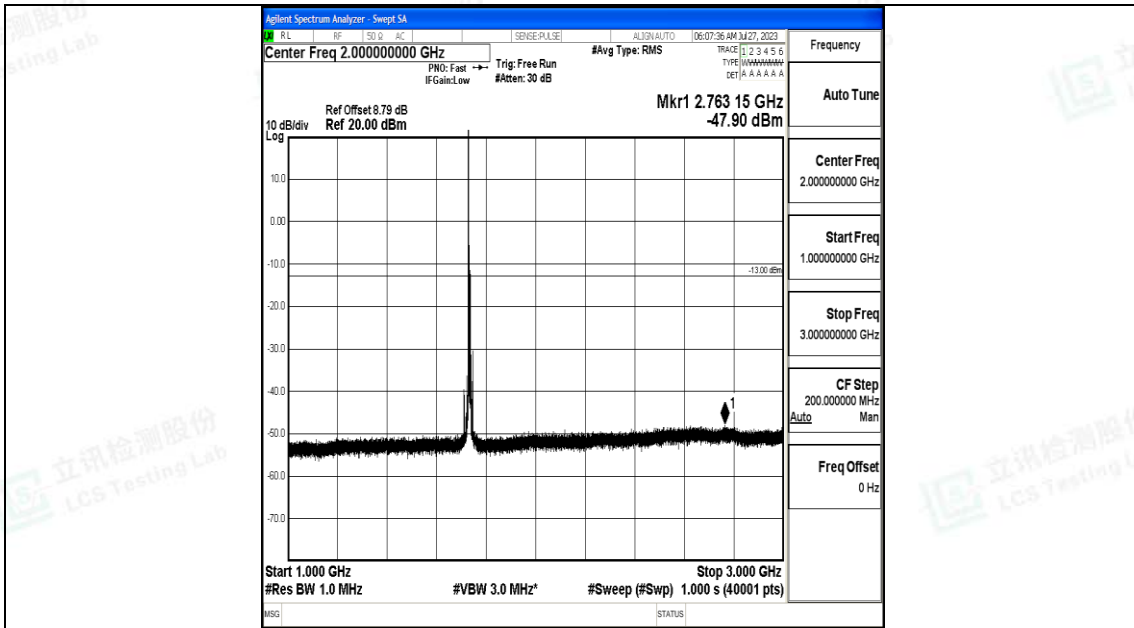

Band4_10MHz_16QAM_20175_1RB#0_30~1000_30~1000

Band4_10MHz_16QAM_20175_1RB#0_1000~3000_1000~3000