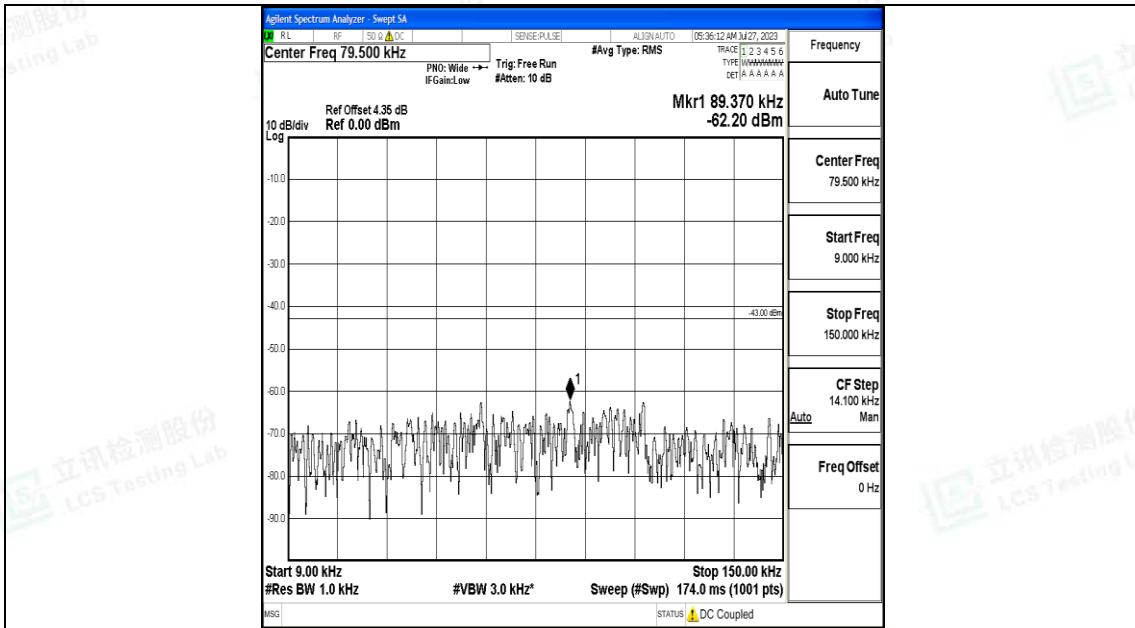

Band4_1.4MHz_16QAM_20393_1RB#0_30~1000_30~1000

Band4_1.4MHz_16QAM_20393_1RB#0_1000~3000_1000~3000

Band4_1.4MHz_16QAM_20393_1RB#0_3000~20000_3000~20000

Band4_3MHz_QPSK_19965_1RB#0_0.009~0.15_0.009~0.15

Band4_3MHz_QPSK_19965_1RB#0_0.15~30_0.15~30