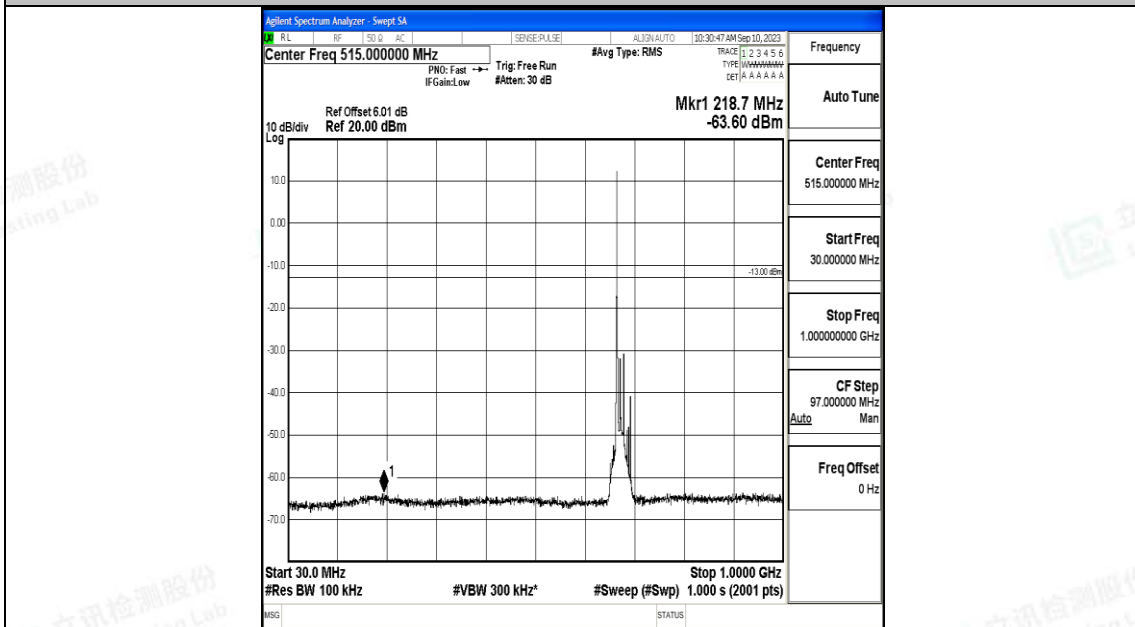

Band71\_15MHz\_QPSK\_133297\_1RB#0\_3000~10000\_3000~10000

Band71\_15MHz\_16QAM\_133297\_1RB#0\_0.009~0.15\_0.009~0.15

Band71\_15MHz\_16QAM\_133297\_1RB#0\_0.15~30\_0.15~30

Band71\_15MHz\_16QAM\_133297\_1RB#0\_30~1000\_30~1000