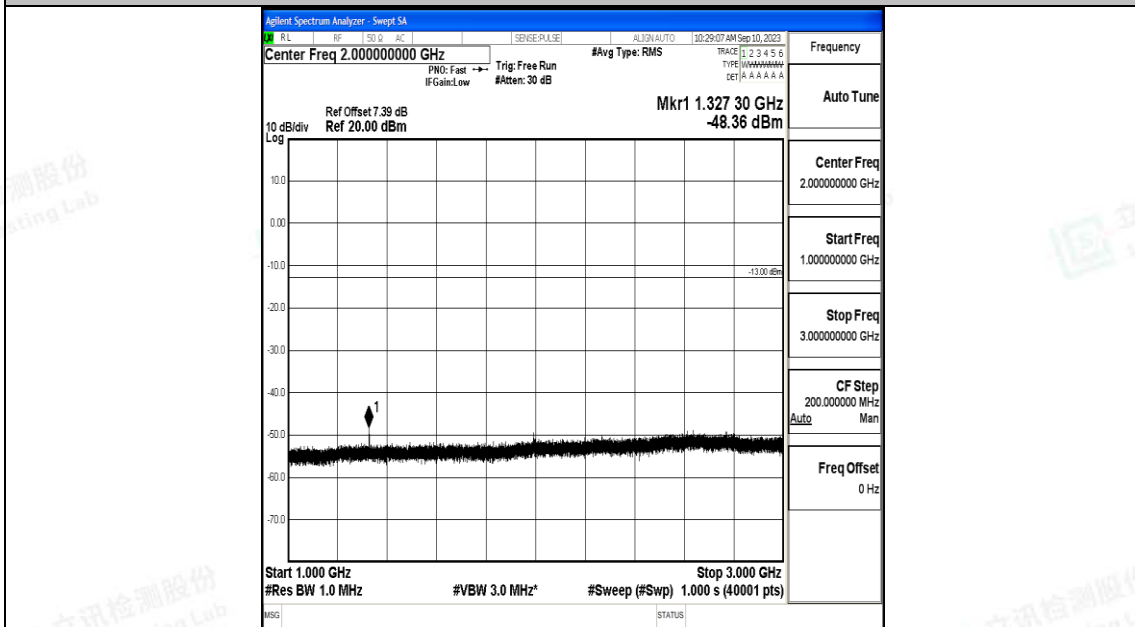

Band71_15MHz_QPSK_133197_1RB#0_30~1000_30~1000

Band71_15MHz_QPSK_133197_1RB#0_1000~3000_1000~3000