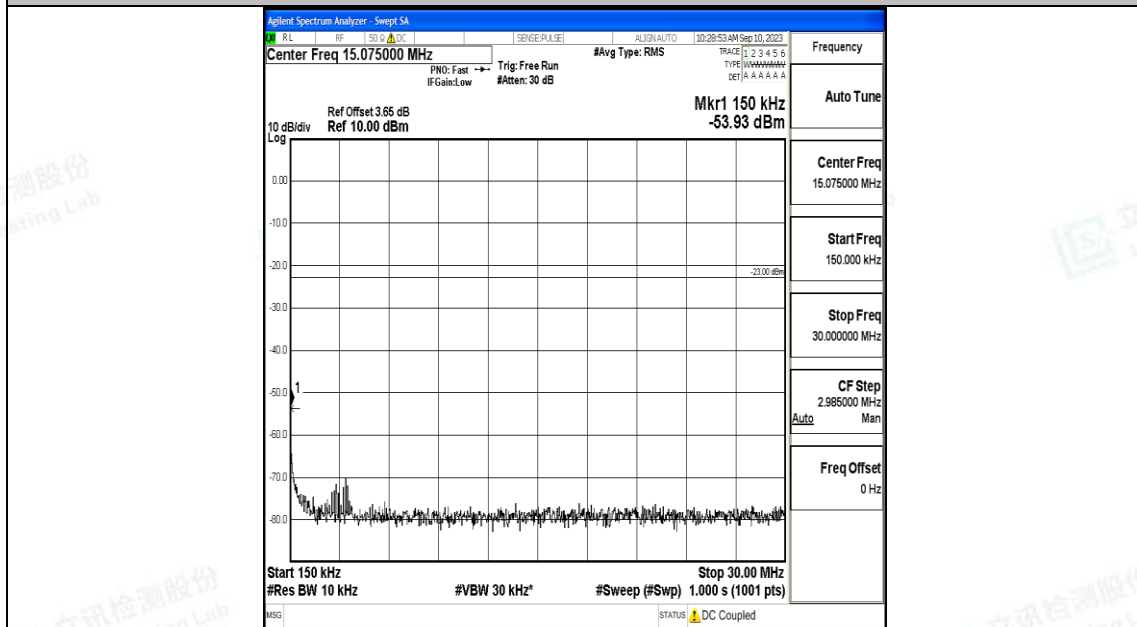

Band71\_10MHz\_16QAM\_133422\_1RB#0\_1000~3000\_1000~3000

Band71\_10MHz\_16QAM\_133422\_1RB#0\_3000~10000\_3000~10000

Band71\_15MHz\_QPSK\_133197\_1RB#0\_0.009~0.15\_0.009~0.15

Band71\_15MHz\_QPSK\_133197\_1RB#0\_0.15~30\_0.15~30