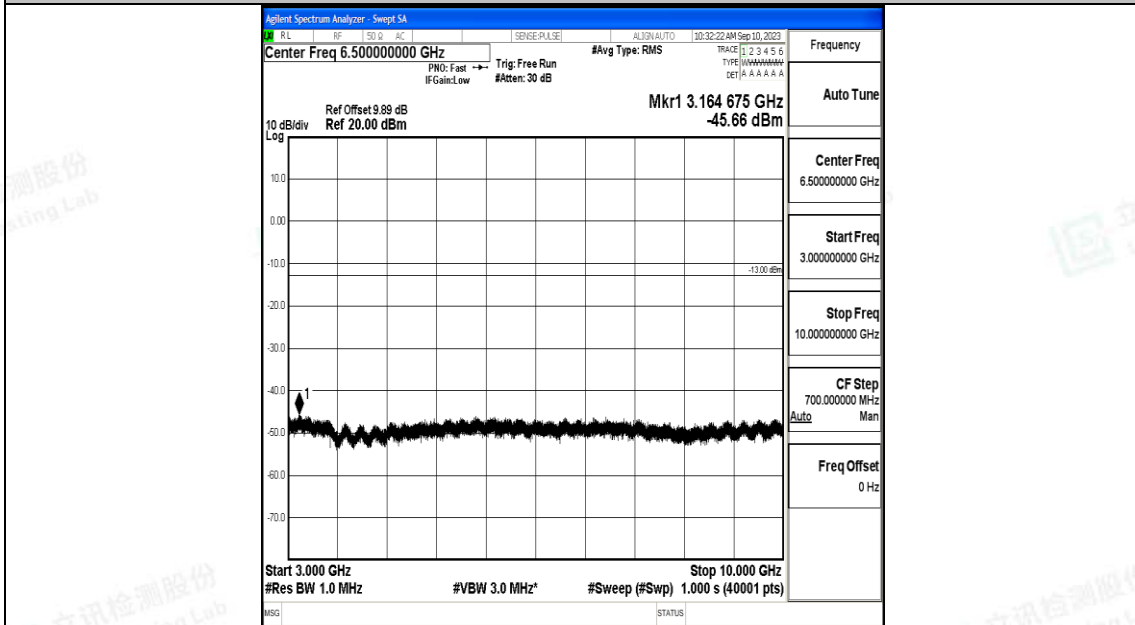

Band71\_15MHz\_16QAM\_133397\_1RB#0\_0.15~30\_0.15~30

Band71\_15MHz\_16QAM\_133397\_1RB#0\_30~1000\_30~1000

Band71\_15MHz\_16QAM\_133397\_1RB#0\_1000~3000\_1000~3000

Band71\_15MHz\_16QAM\_133397\_1RB#0\_3000~10000\_3000~10000