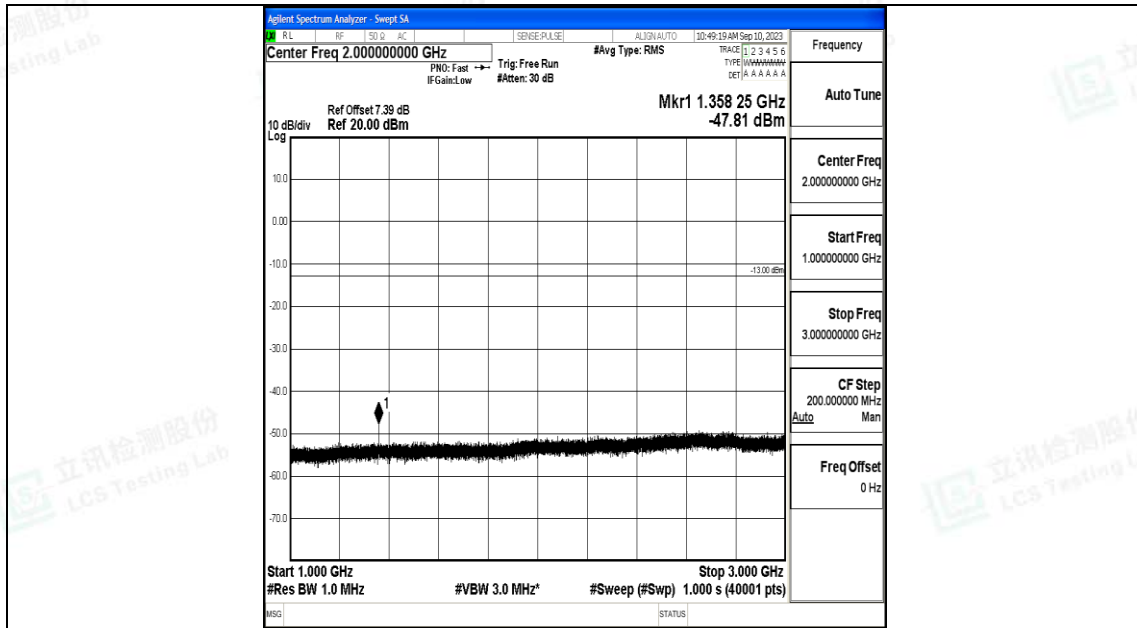

Band71\_20MHz\_QPSK\_133372\_1RB#0\_3000~10000\_3000~10000

Band71\_20MHz\_16QAM\_133372\_1RB#0\_0.009~0.15\_0.009~0.15

Band71\_20MHz\_16QAM\_133372\_1RB#0\_0.15~30\_0.15~30

Band71\_20MHz\_16QAM\_133372\_1RB#0\_30~1000\_30~1000