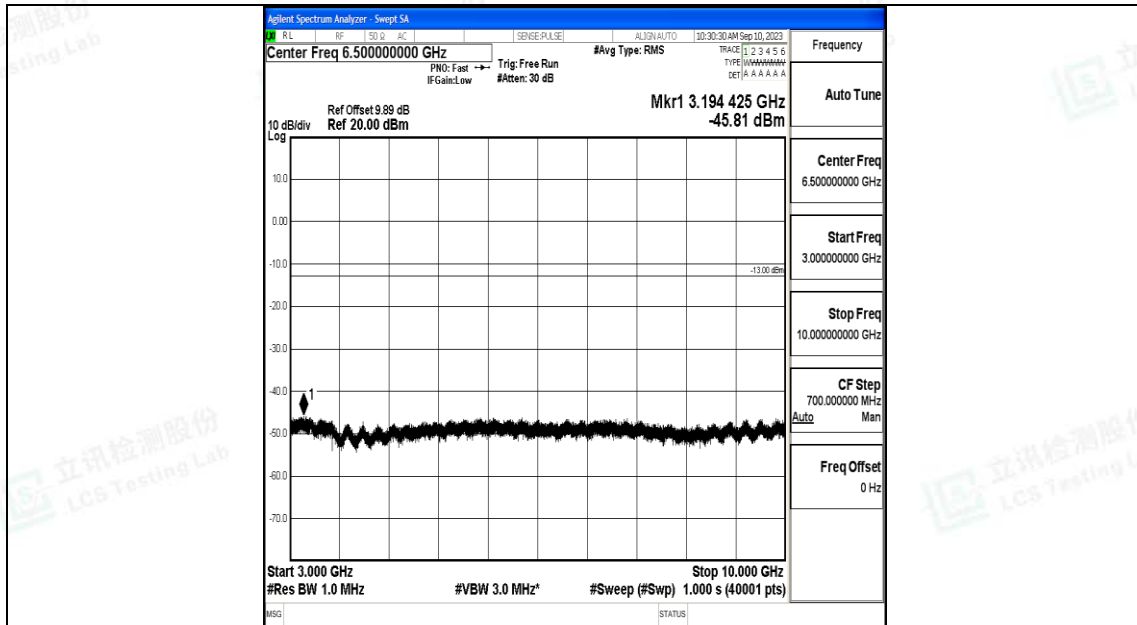

Band71\_15MHz\_QPSK\_133297\_1RB#0\_0.009~0.15\_0.009~0.15

Band71\_15MHz\_QPSK\_133297\_1RB#0\_0.15~30\_0.15~30

Band71\_15MHz\_QPSK\_133297\_1RB#0\_30~1000\_30~1000

Band71\_15MHz\_QPSK\_133297\_1RB#0\_1000~3000\_1000~3000