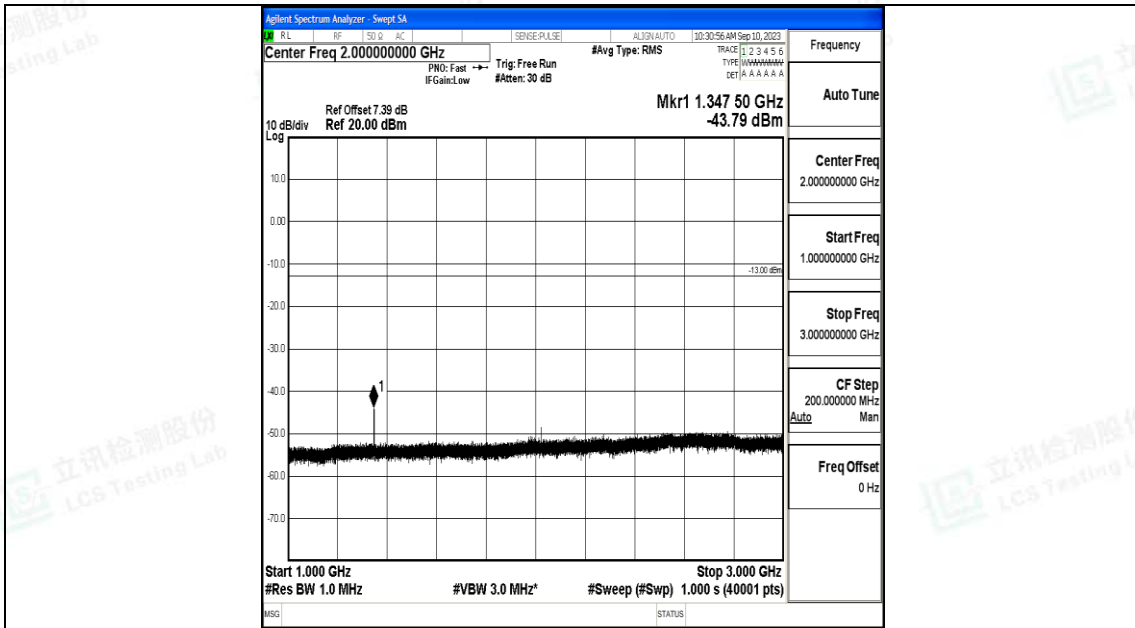

Band71\_15MHz\_QPSK\_133297\_1RB#0\_3000~10000\_3000~10000

Band71\_15MHz\_16QAM\_133297\_1RB#0\_0.009~0.15\_0.009~0.15

Band71\_15MHz\_16QAM\_133297\_1RB#0\_0.15~30\_0.15~30

Band71\_15MHz\_16QAM\_133297\_1RB#0\_30~1000\_30~1000