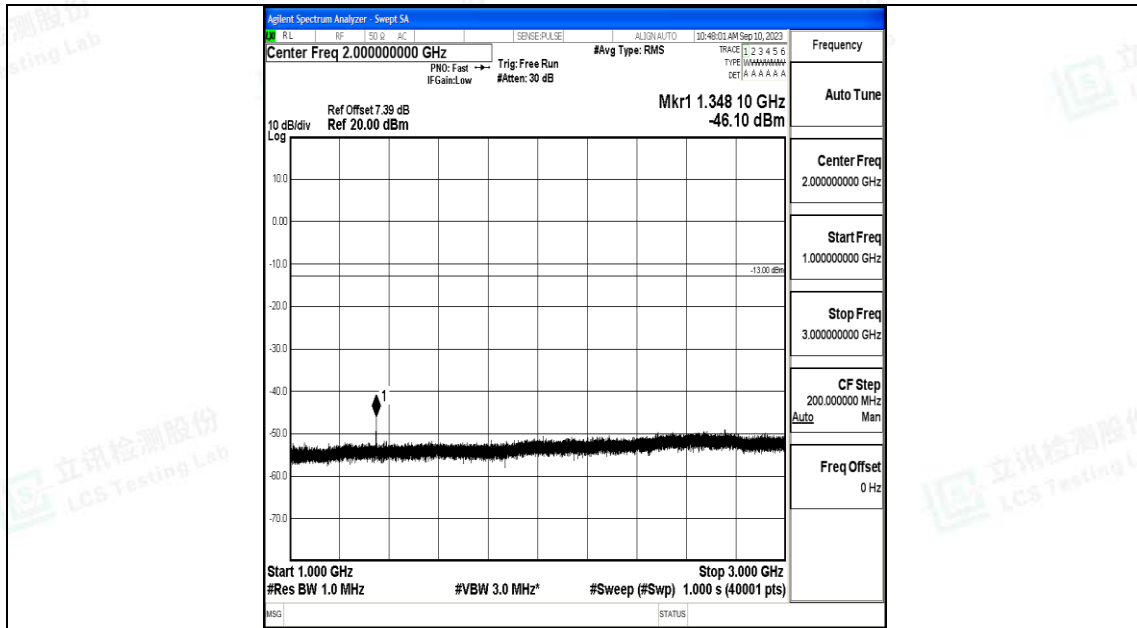

Band71_20MHz_16QAM_133322_1RB#0_30~1000_30~1000

Band71_20MHz_16QAM_133322_1RB#0_1000~3000_1000~3000