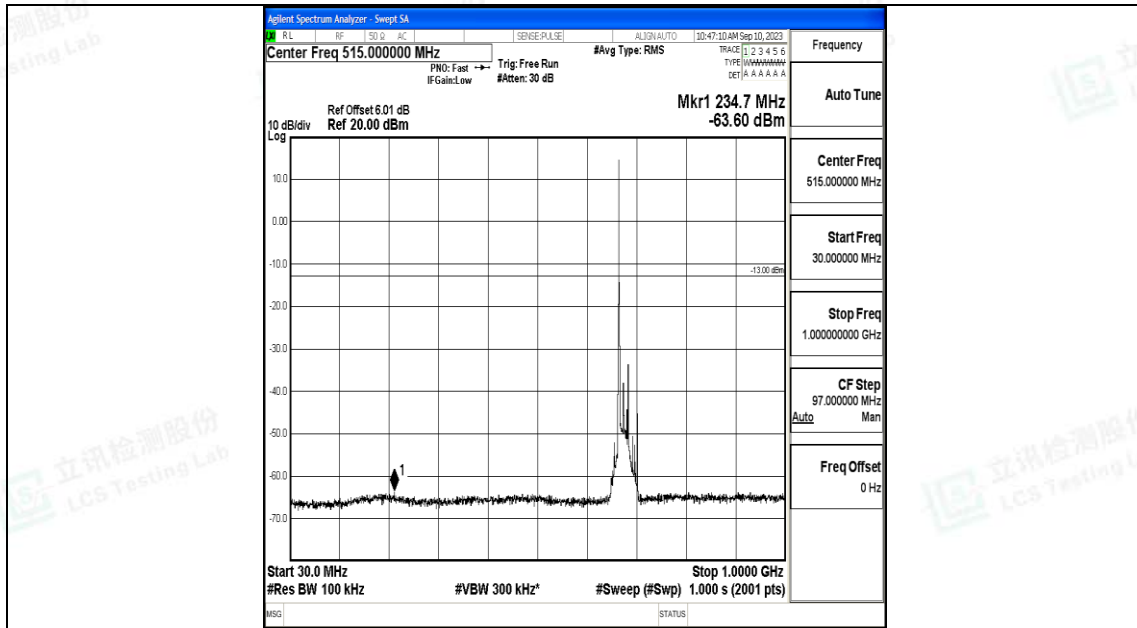

Band71\_20MHz\_16QAM\_133222\_1RB#0\_1000~3000\_1000~3000

Band71\_20MHz\_16QAM\_133222\_1RB#0\_3000~10000\_3000~10000

Band71\_20MHz\_QPSK\_133322\_1RB#0\_0.009~0.15\_0.009~0.15

Band71\_20MHz\_QPSK\_133322\_1RB#0\_0.15~30\_0.15~30