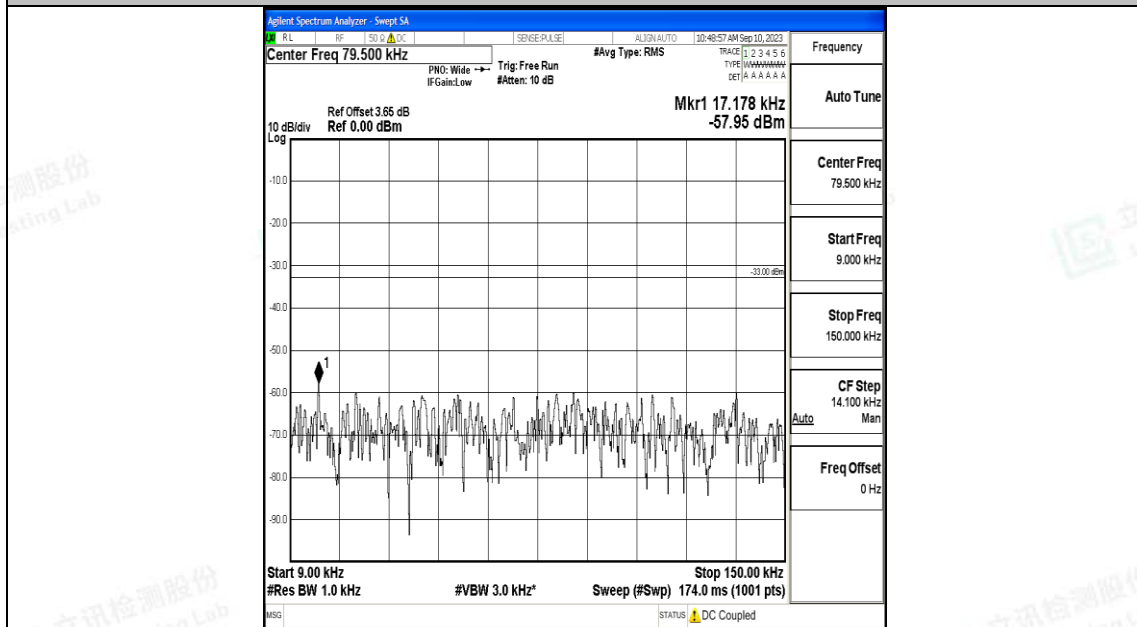

Band71_20MHz_QPSK_133372_1RB#0_3000~10000_3000~10000

Band71_20MHz_16QAM_133372_1RB#0_0.009~0.15_0.009~0.15