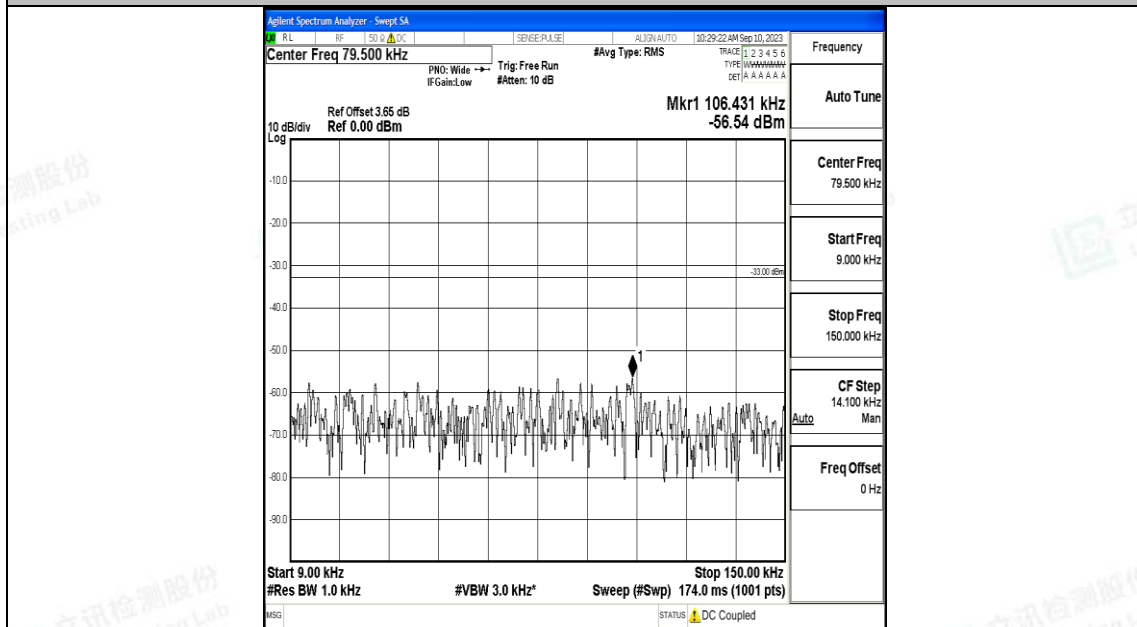

Band71\_15MHz\_QPSK\_133197\_1RB#0\_30~1000\_30~1000

Band71\_15MHz\_QPSK\_133197\_1RB#0\_1000~3000\_1000~3000

Band71\_15MHz\_QPSK\_133197\_1RB#0\_3000~10000\_3000~10000

Band71\_15MHz\_16QAM\_133197\_1RB#0\_0.009~0.15\_0.009~0.15