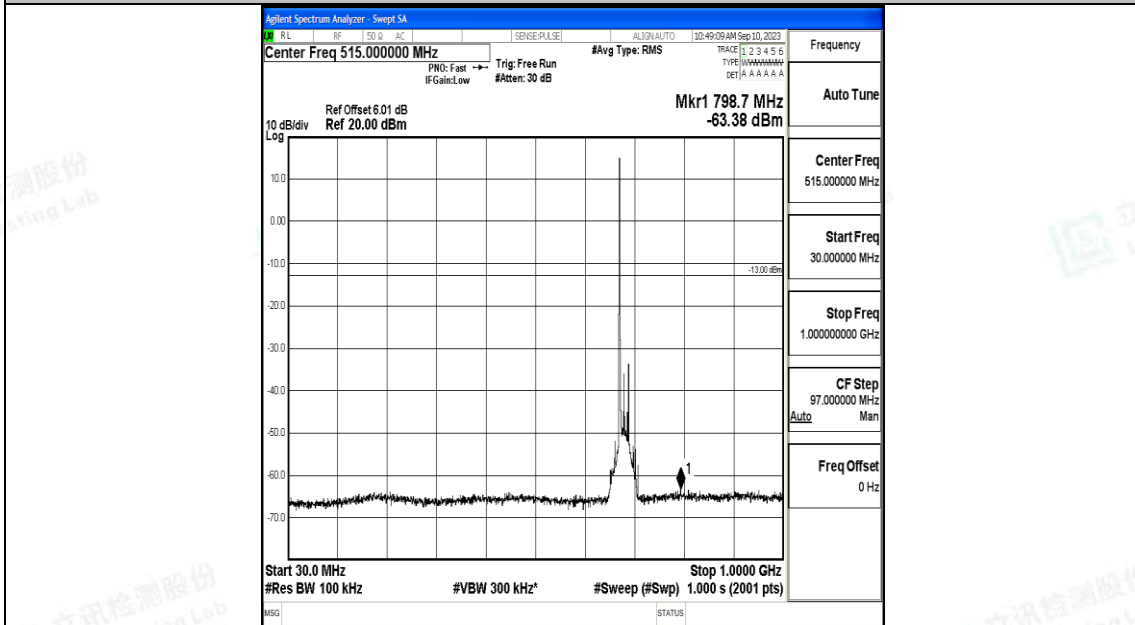

Band71\_20MHz\_QPSK\_133372\_1RB#0\_3000~10000\_3000~10000

Band71\_20MHz\_16QAM\_133372\_1RB#0\_0.009~0.15\_0.009~0.15

Band71\_20MHz\_16QAM\_133372\_1RB#0\_0.15~30\_0.15~30

Band71\_20MHz\_16QAM\_133372\_1RB#0\_30~1000\_30~1000