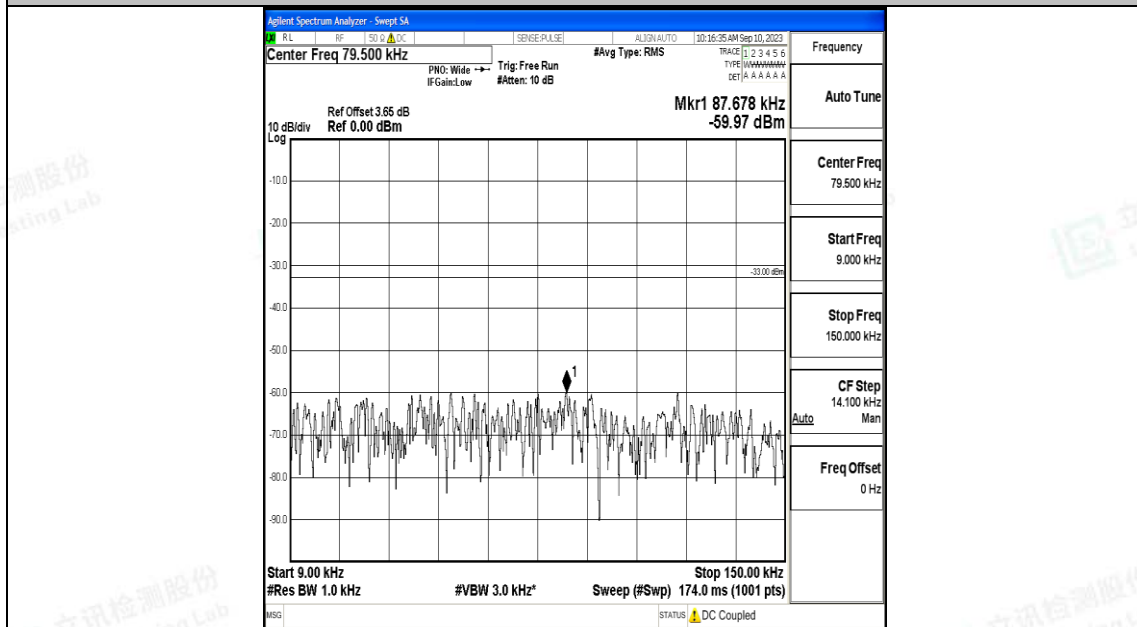

Band71_10MHz_QPSK_133422_1RB#0_3000~10000_3000~10000

Band71_10MHz_16QAM_133422_1RB#0_0.009~0.15_0.009~0.15