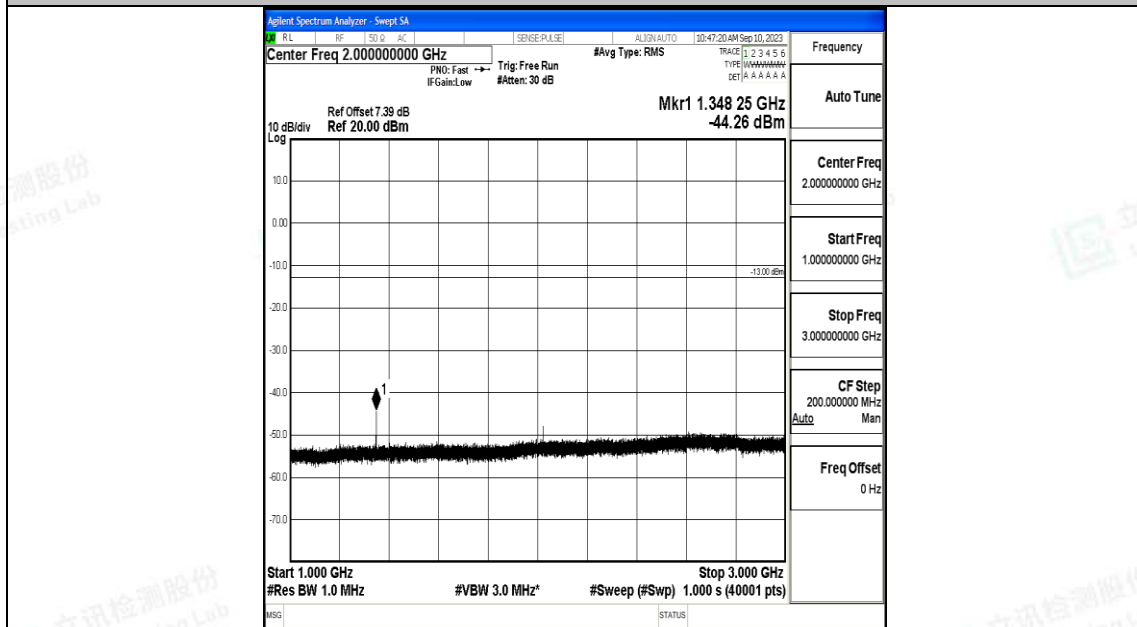

Band71_20MHz_QPSK_133322_1RB#0_30~1000_30~1000

Band71_20MHz_QPSK_133322_1RB#0_1000~3000_1000~3000