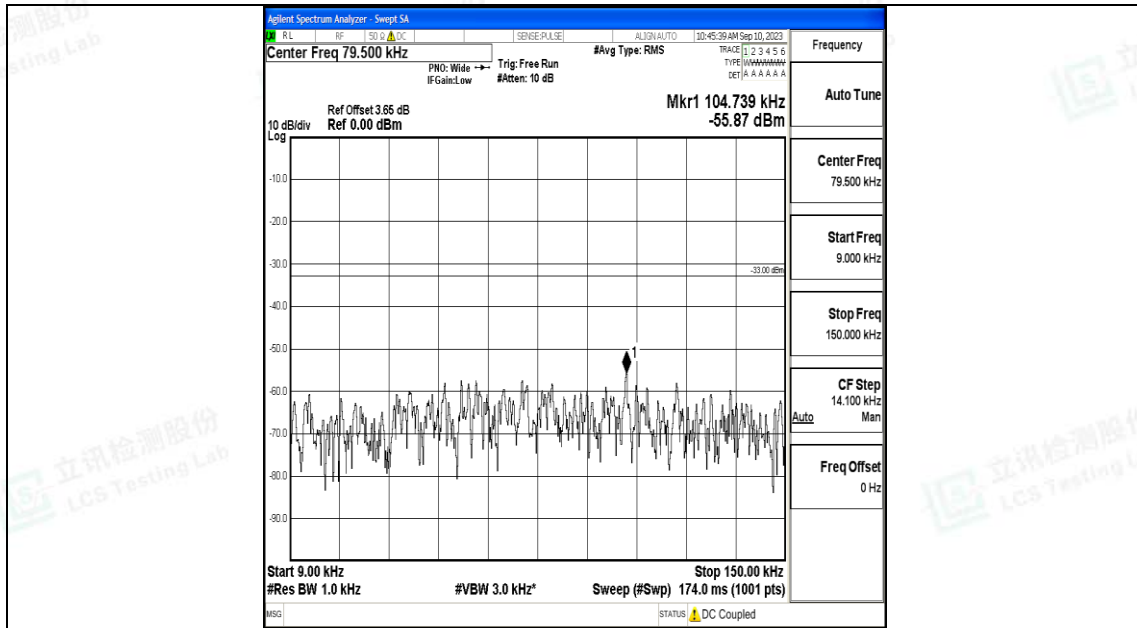

Band71\_15MHz\_16QAM\_133397\_1RB#0\_0.15~30\_0.15~30

Band71\_15MHz\_16QAM\_133397\_1RB#0\_30~1000\_30~1000

Band71\_15MHz\_16QAM\_133397\_1RB#0\_1000~3000\_1000~3000

Band71\_15MHz\_16QAM\_133397\_1RB#0\_3000~10000\_3000~10000