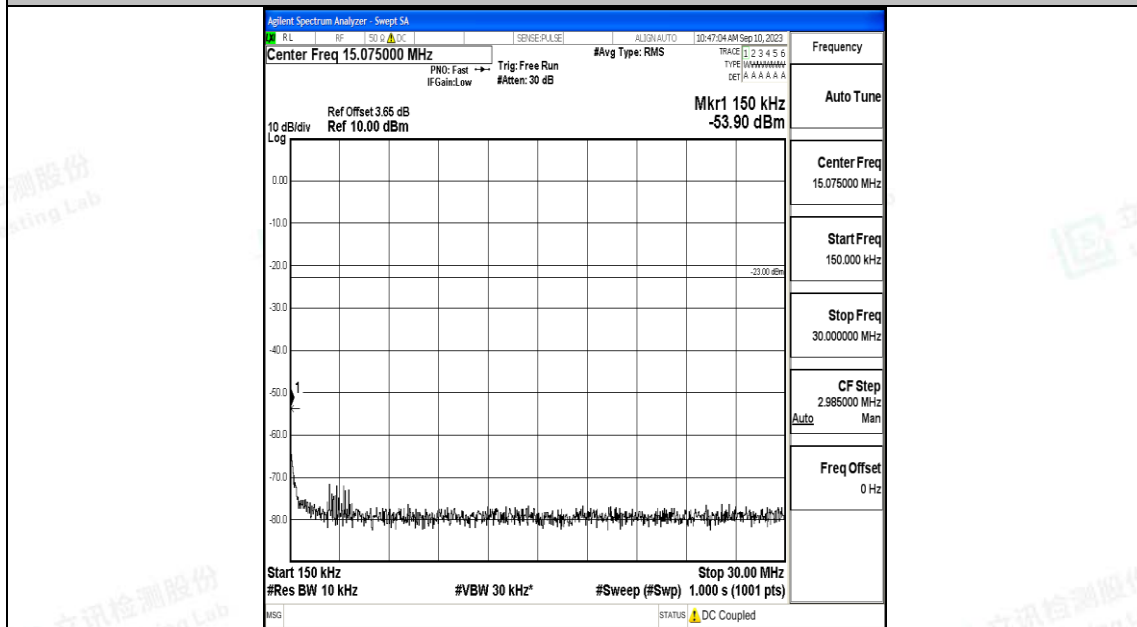

Band71\_20MHz\_16QAM\_133222\_1RB#0\_1000~3000\_1000~3000

Band71\_20MHz\_16QAM\_133222\_1RB#0\_3000~10000\_3000~10000

Band71\_20MHz\_QPSK\_133322\_1RB#0\_0.009~0.15\_0.009~0.15

Band71\_20MHz\_QPSK\_133322\_1RB#0\_0.15~30\_0.15~30