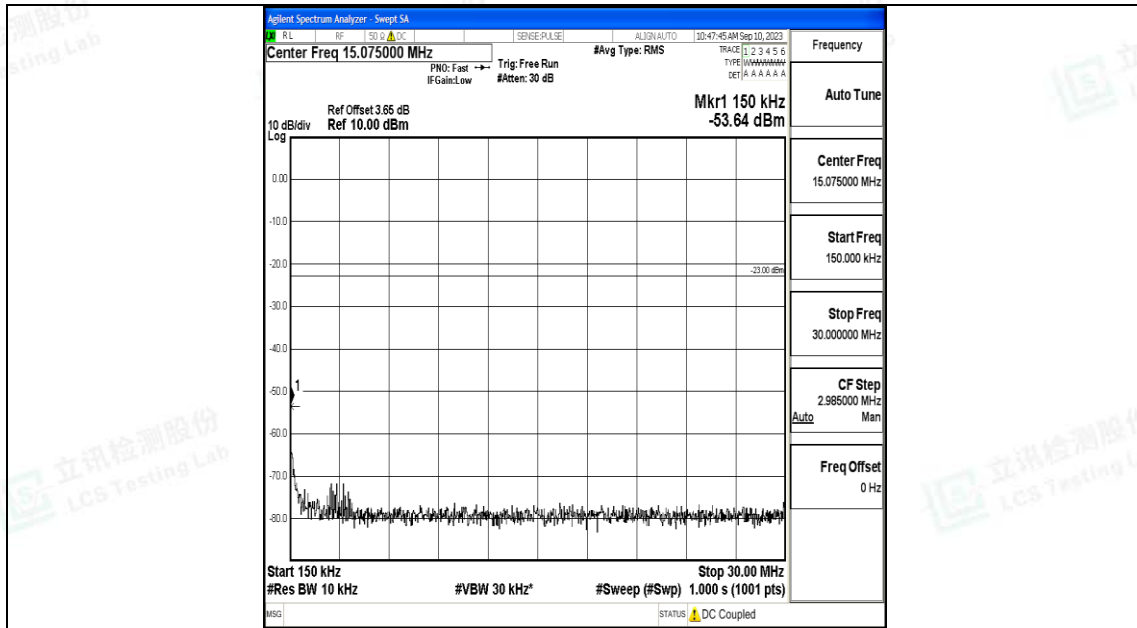

Band71\_20MHz\_QPSK\_133322\_1RB#0\_30~1000\_30~1000

Band71\_20MHz\_QPSK\_133322\_1RB#0\_1000~3000\_1000~3000

Band71\_20MHz\_QPSK\_133322\_1RB#0\_3000~10000\_3000~10000

Band71\_20MHz\_16QAM\_133322\_1RB#0\_0.009~0.15\_0.009~0.15