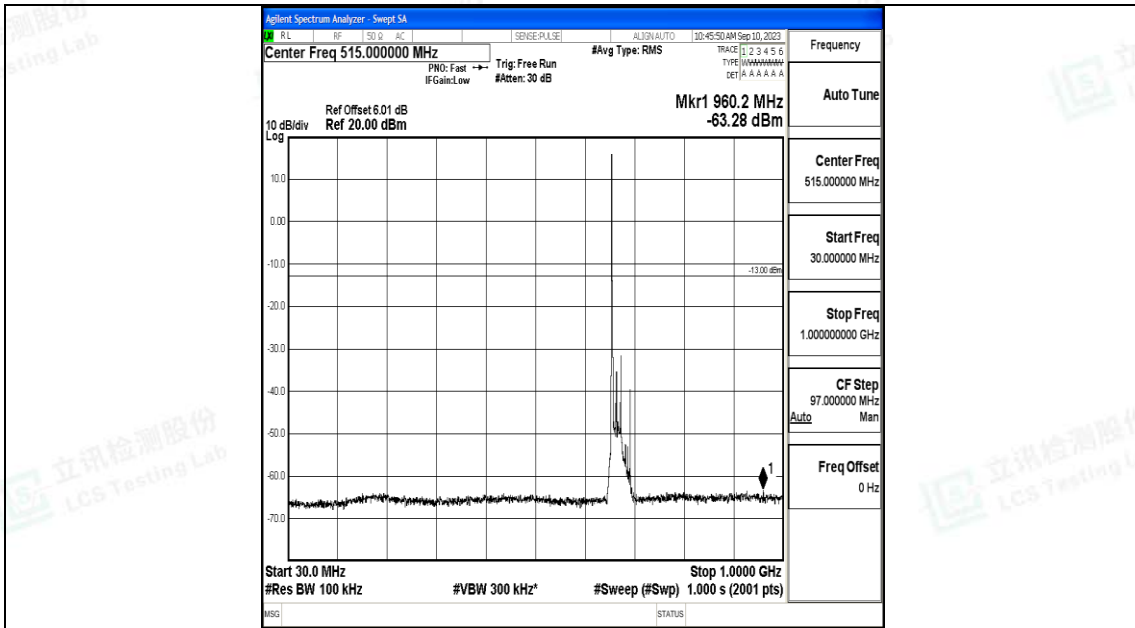

Band71_20MHz_QPSK_133222_1RB#0_0.15~30_0.15~30

Band71_20MHz_QPSK_133222_1RB#0_30~1000_30~1000