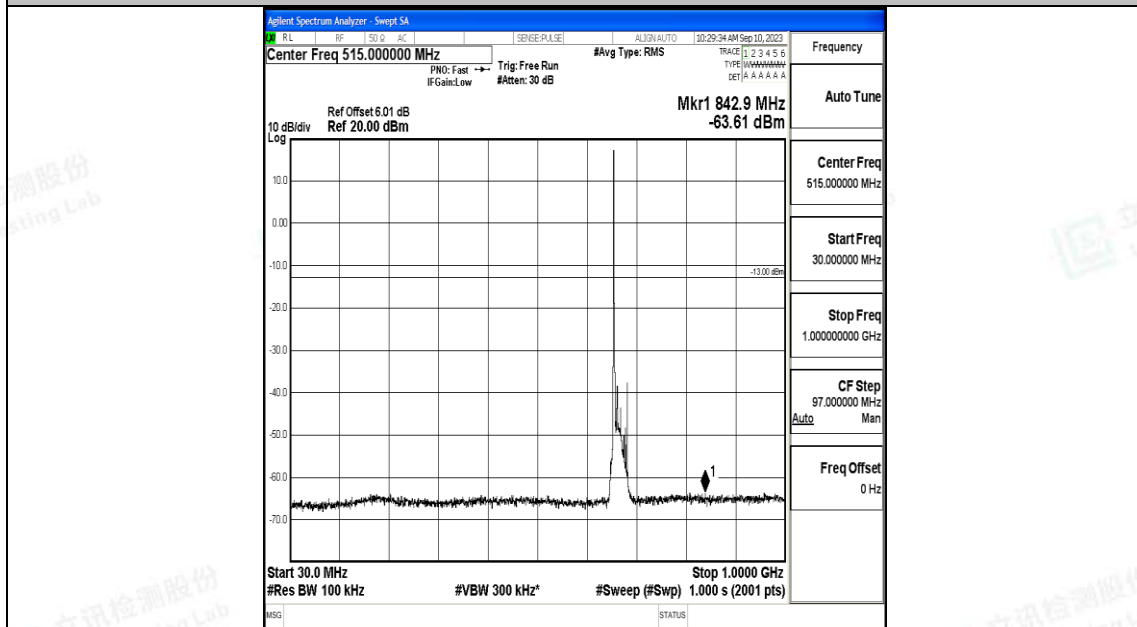

Band71_15MHz_16QAM_133197_1RB#0_0.15~30_0.15~30

Band71_15MHz_16QAM_133197_1RB#0_30~1000_30~1000