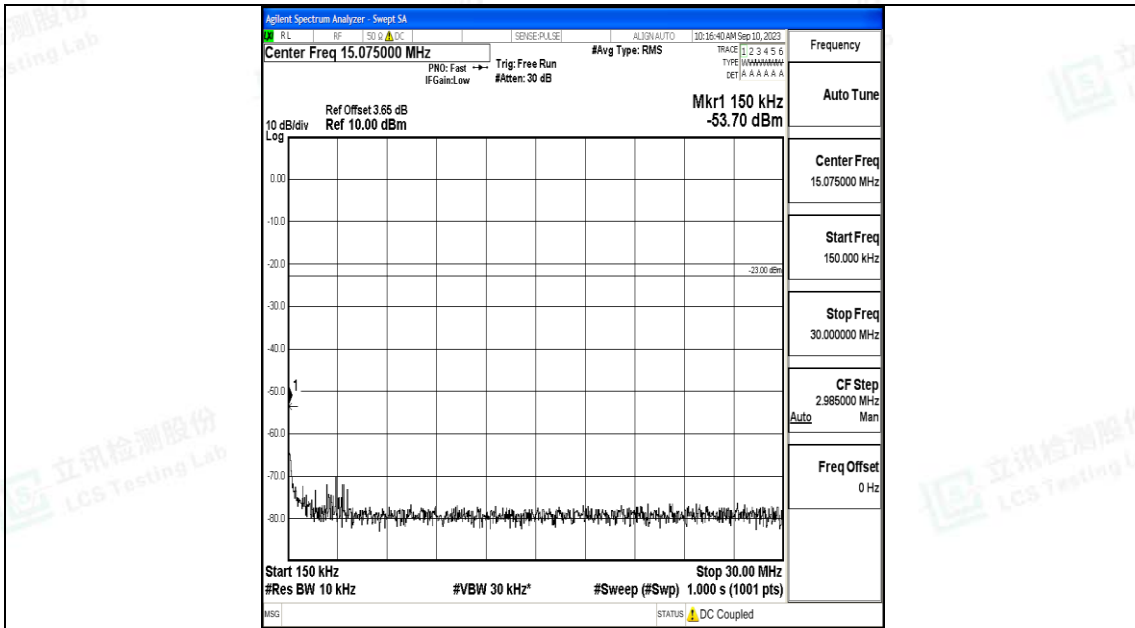

Band71_10MHz_16QAM_133422_1RB#0_0.009~0.15_0.009~0.15

Band71_10MHz_16QAM_133422_1RB#0_0.15~30_0.15~30