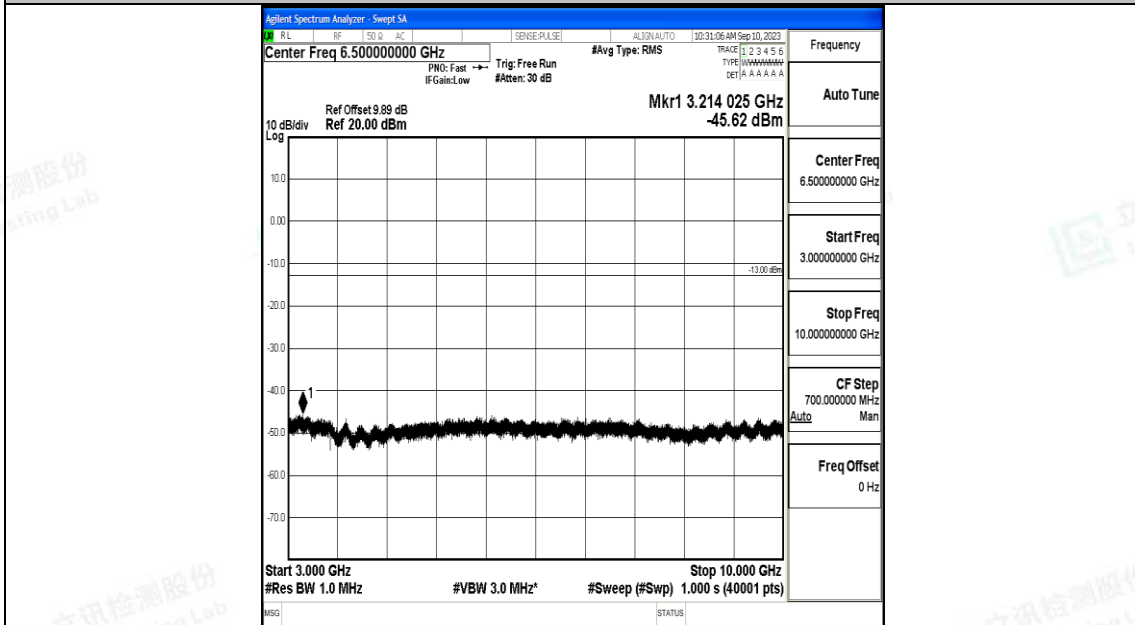

Band71_15MHz_16QAM_133297_1RB#0_1000~3000_1000~3000

Band71_15MHz_16QAM_133297_1RB#0_3000~10000_3000~10000