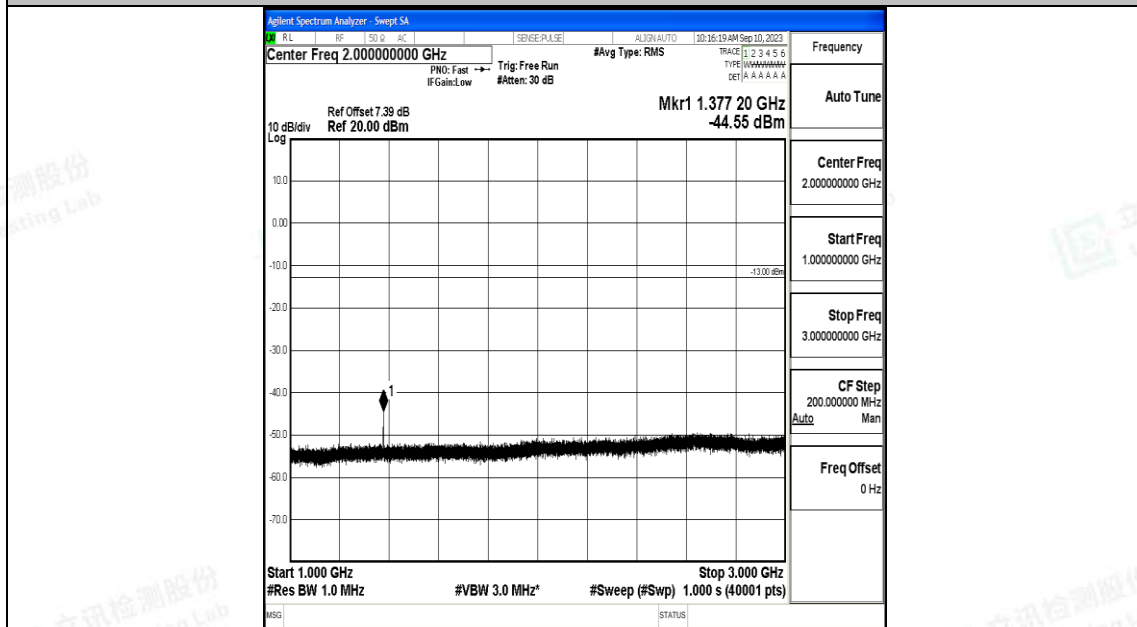

Band71\_10MHz\_QPSK\_133422\_1RB#0\_0.009~0.15\_0.009~0.15

Band71\_10MHz\_QPSK\_133422\_1RB#0\_0.15~30\_0.15~30

Band71\_10MHz\_QPSK\_133422\_1RB#0\_30~1000\_30~1000

Band71\_10MHz\_QPSK\_133422\_1RB#0\_1000~3000\_1000~3000