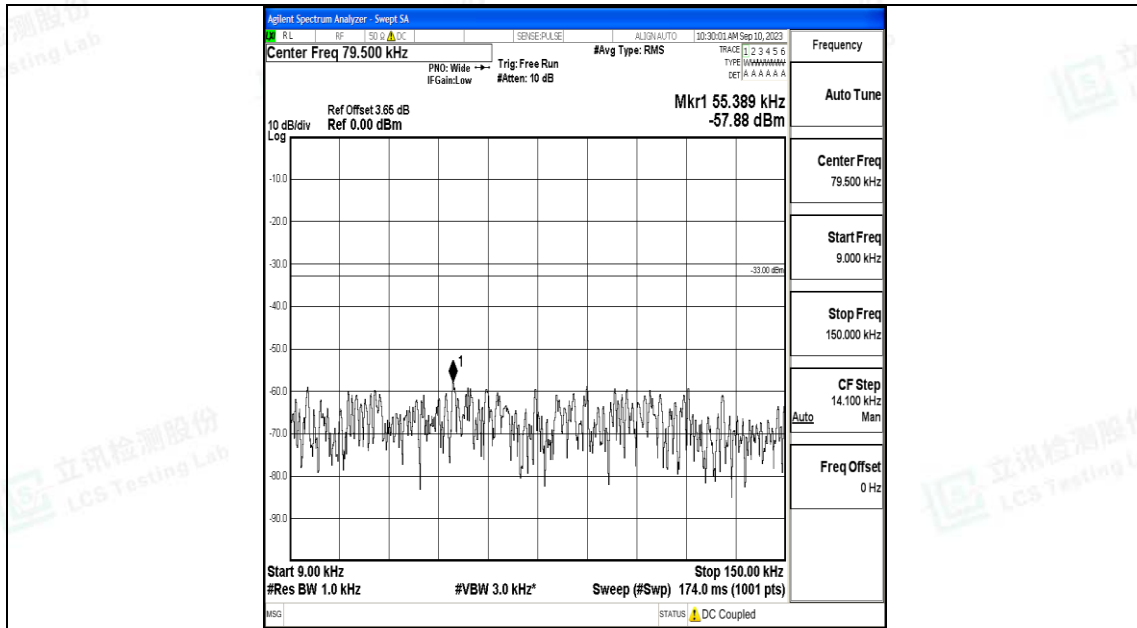

Band71\_15MHz\_16QAM\_133197\_1RB#0\_0.15~30\_0.15~30

Band71\_15MHz\_16QAM\_133197\_1RB#0\_30~1000\_30~1000

Band71\_15MHz\_16QAM\_133197\_1RB#0\_1000~3000\_1000~3000

Band71\_15MHz\_16QAM\_133197\_1RB#0\_3000~10000\_3000~10000