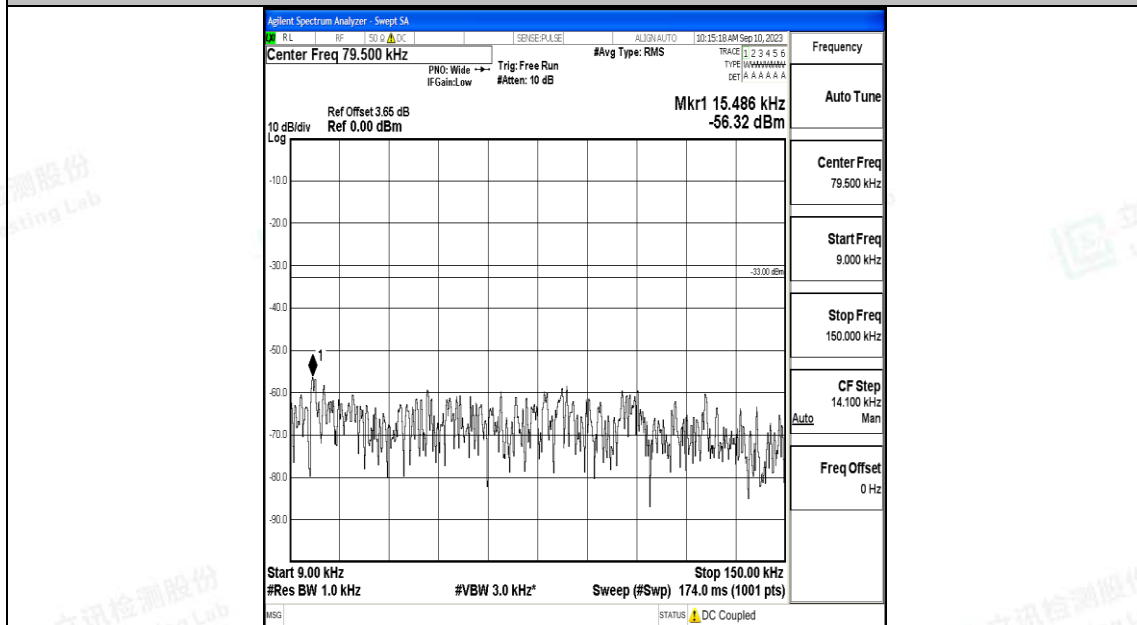

Band71\_10MHz\_QPSK\_133297\_1RB#0\_30~1000\_30~1000

Band71\_10MHz\_QPSK\_133297\_1RB#0\_1000~3000\_1000~3000

Band71\_10MHz\_QPSK\_133297\_1RB#0\_3000~10000\_3000~10000

Band71\_10MHz\_16QAM\_133297\_1RB#0\_0.009~0.15\_0.009~0.15