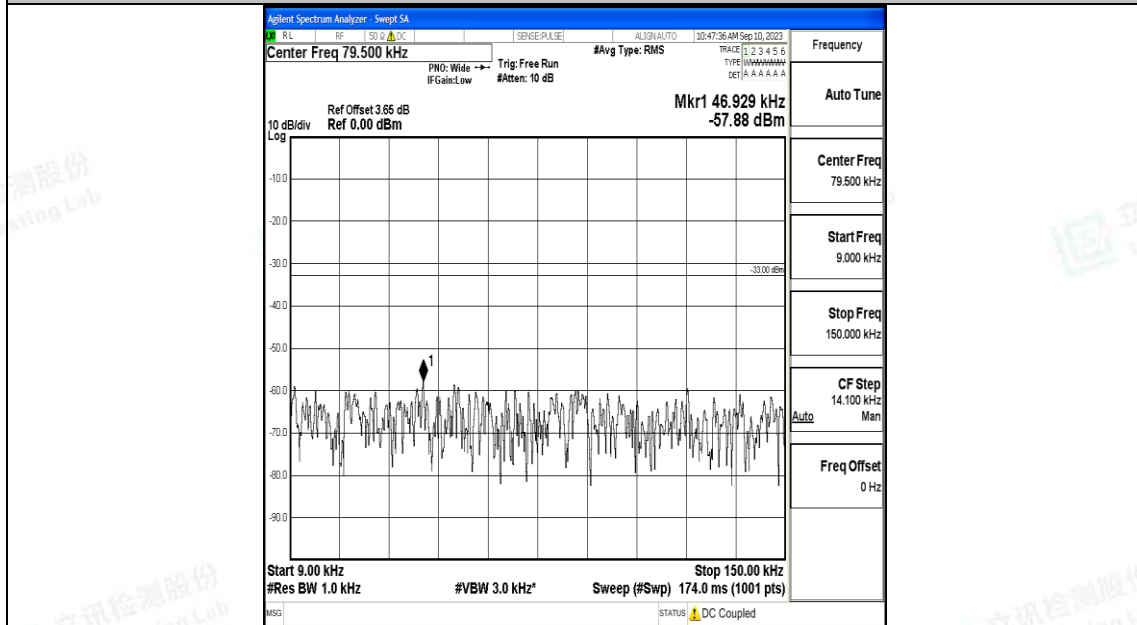

Band71\_20MHz\_QPSK\_133322\_1RB#0\_30~1000\_30~1000

Band71\_20MHz\_QPSK\_133322\_1RB#0\_1000~3000\_1000~3000

Band71\_20MHz\_QPSK\_133322\_1RB#0\_3000~10000\_3000~10000

Band71\_20MHz\_16QAM\_133322\_1RB#0\_0.009~0.15\_0.009~0.15