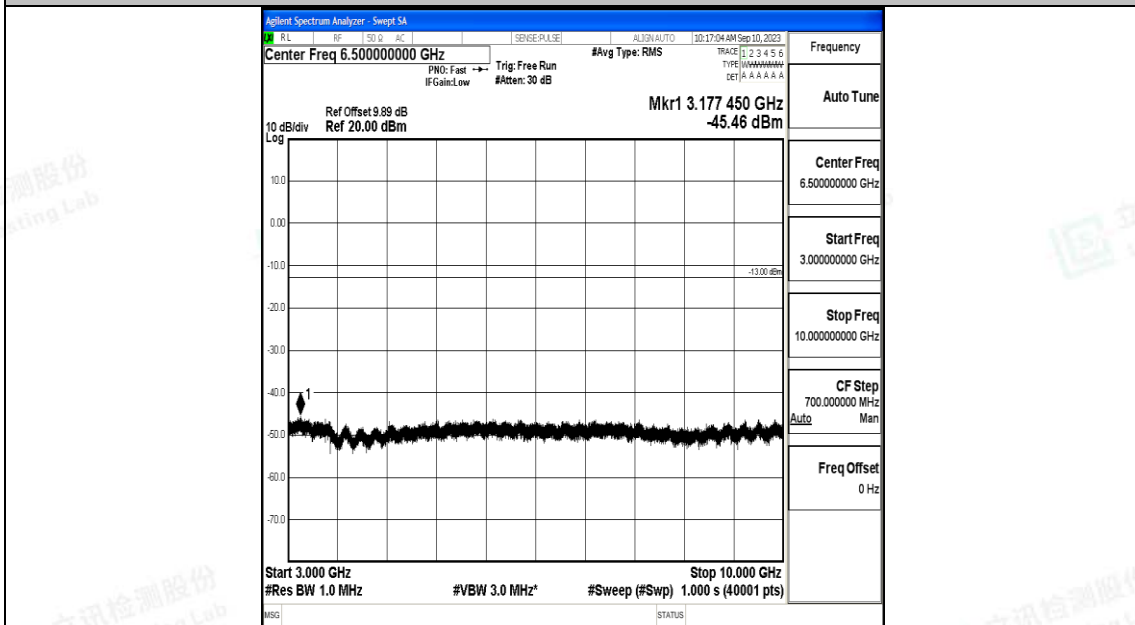

Band71_10MHz_16QAM_133422_1RB#0_1000~3000_1000~3000

Band71_10MHz_16QAM_133422_1RB#0_3000~10000_3000~10000