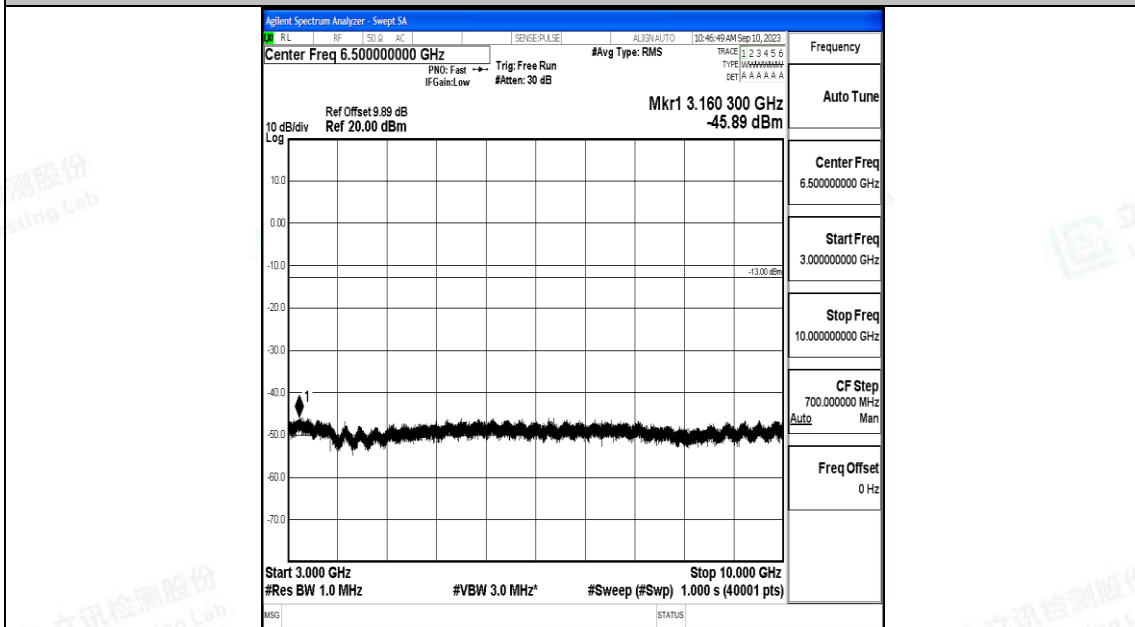

Band71_20MHz_16QAM_133222_1RB#0_1000~3000_1000~3000

Band71_20MHz_16QAM_133222_1RB#0_3000~10000_3000~10000