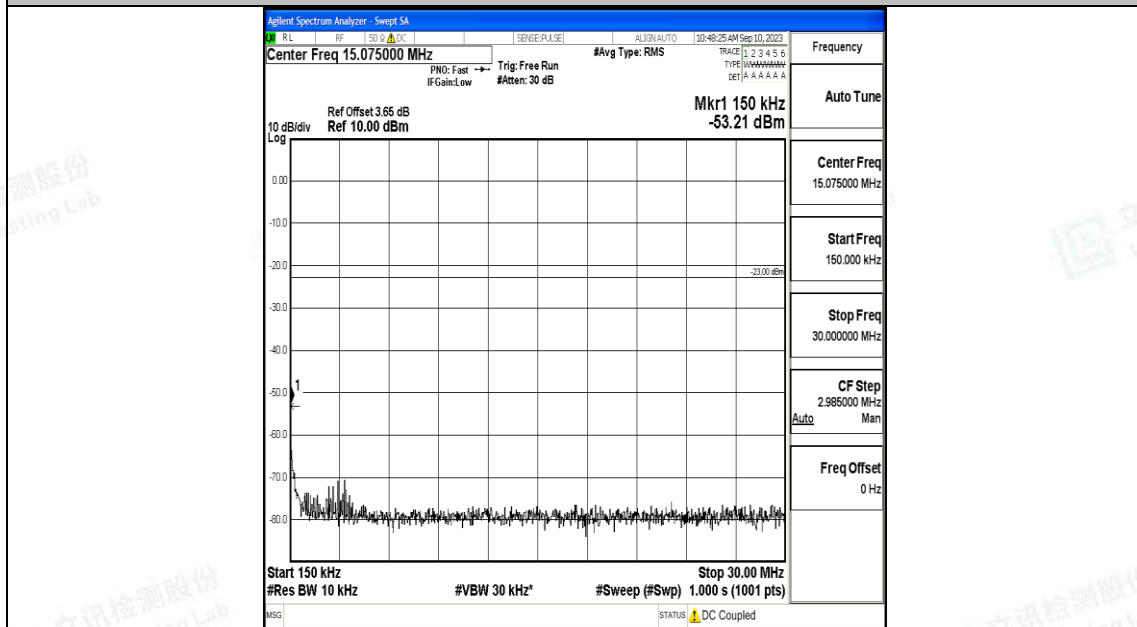

Band71_20MHz_QPSK_133372_1RB#0_0.009~0.15_0.009~0.15

Band71_20MHz_QPSK_133372_1RB#0_0.15~30_0.15~30