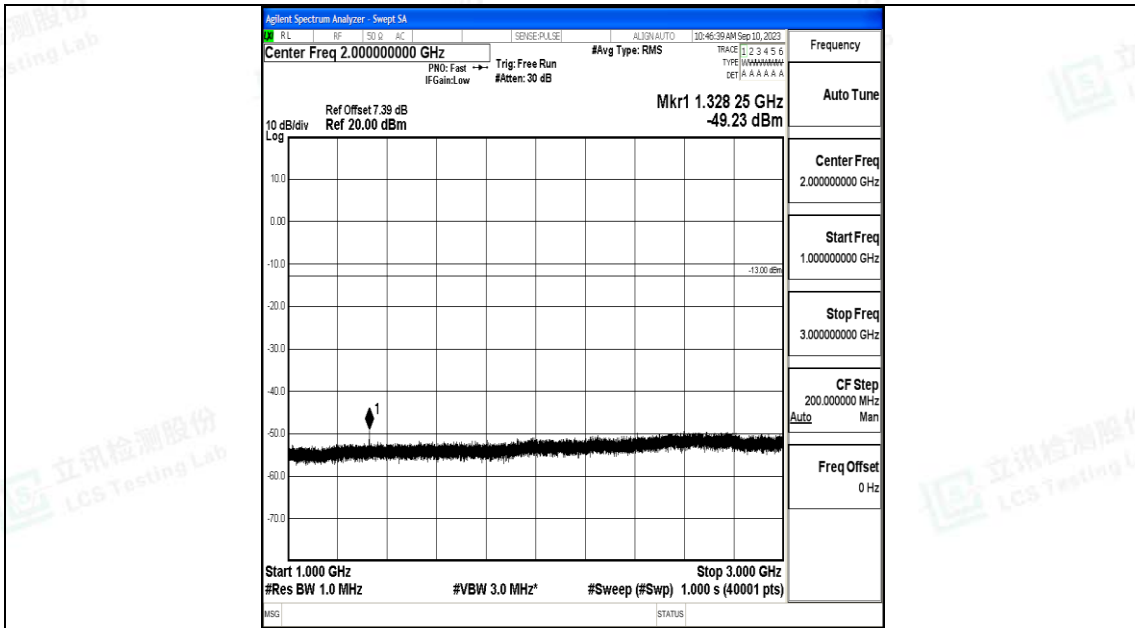

Band71\_20MHz\_QPSK\_133222\_1RB#0\_3000~10000\_3000~10000

Band71\_20MHz\_16QAM\_133222\_1RB#0\_0.009~0.15\_0.009~0.15

Band71\_20MHz\_16QAM\_133222\_1RB#0\_0.15~30\_0.15~30

Band71\_20MHz\_16QAM\_133222\_1RB#0\_30~1000\_30~1000