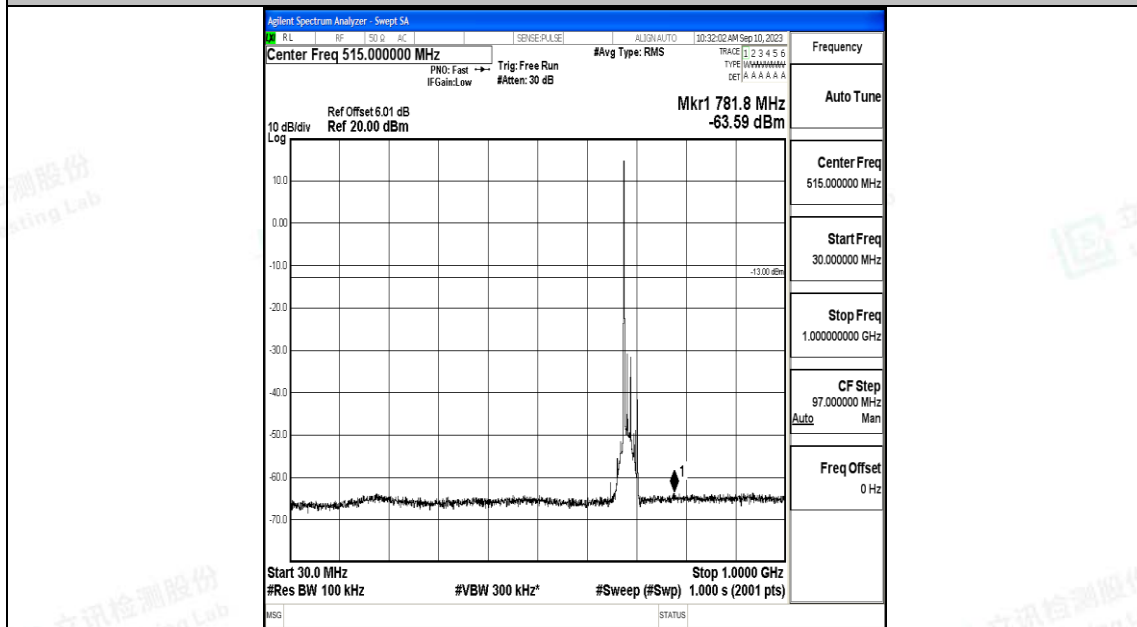

Band71_15MHz_16QAM_133397_1RB#0_0.15~30_0.15~30

Band71_15MHz_16QAM_133397_1RB#0_30~1000_30~1000