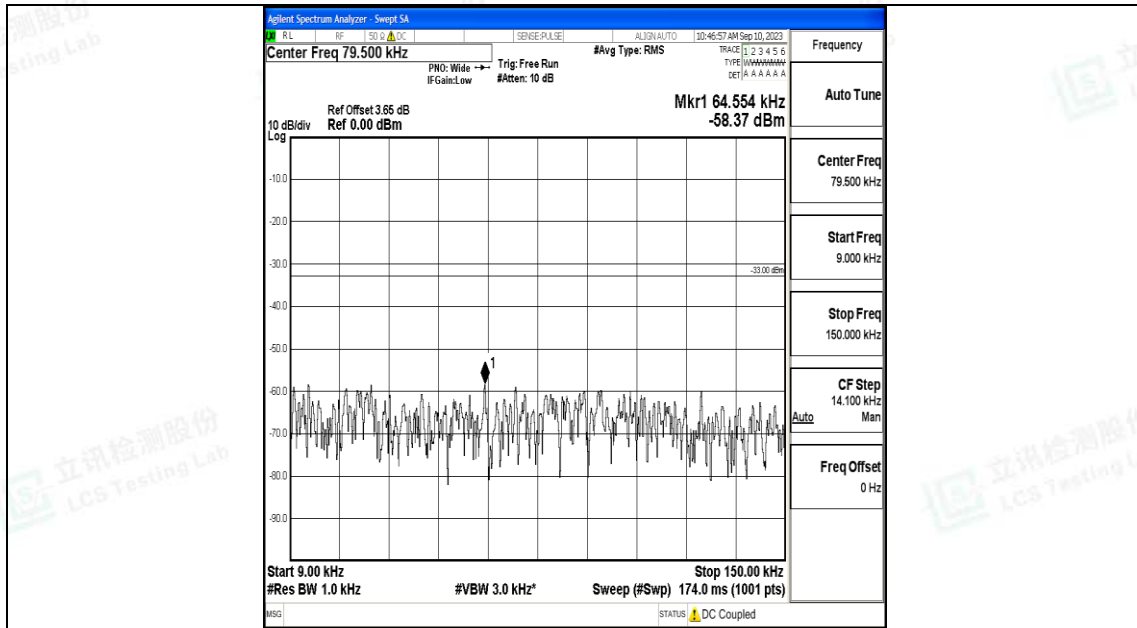

Band71_20MHz_16QAM_133222_1RB#0_3000~10000_3000~10000

Band71_20MHz_QPSK_133322_1RB#0_0.009~0.15_0.009~0.15