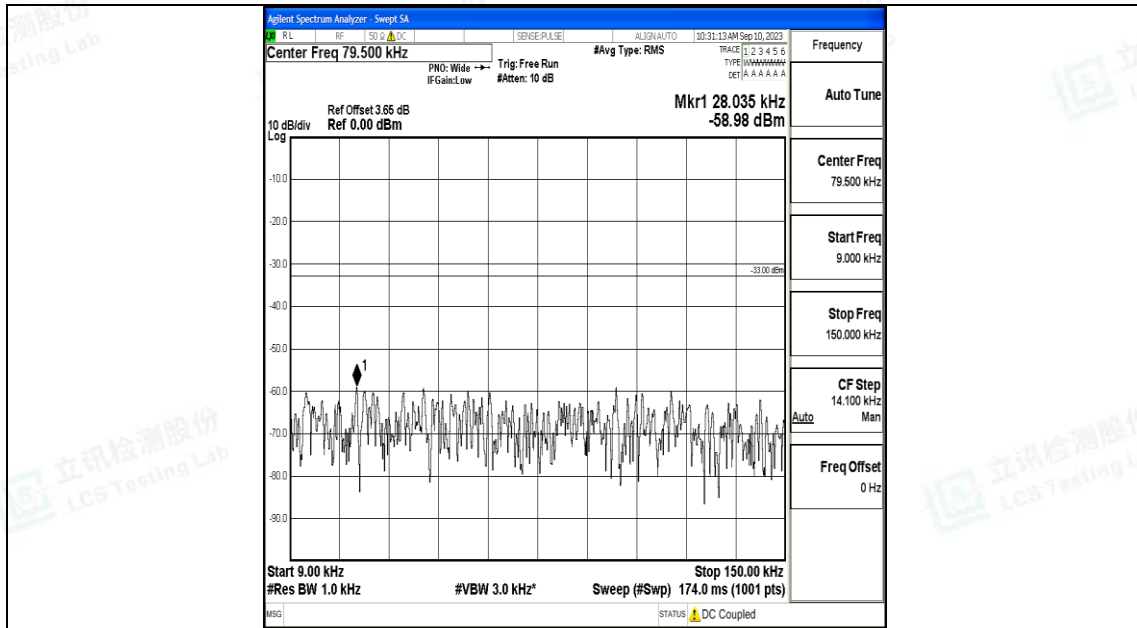

Band71_15MHz_16QAM_133297_1RB#0_3000~10000_3000~10000

Band71_15MHz_QPSK_133397_1RB#0_0.009~0.15_0.009~0.15