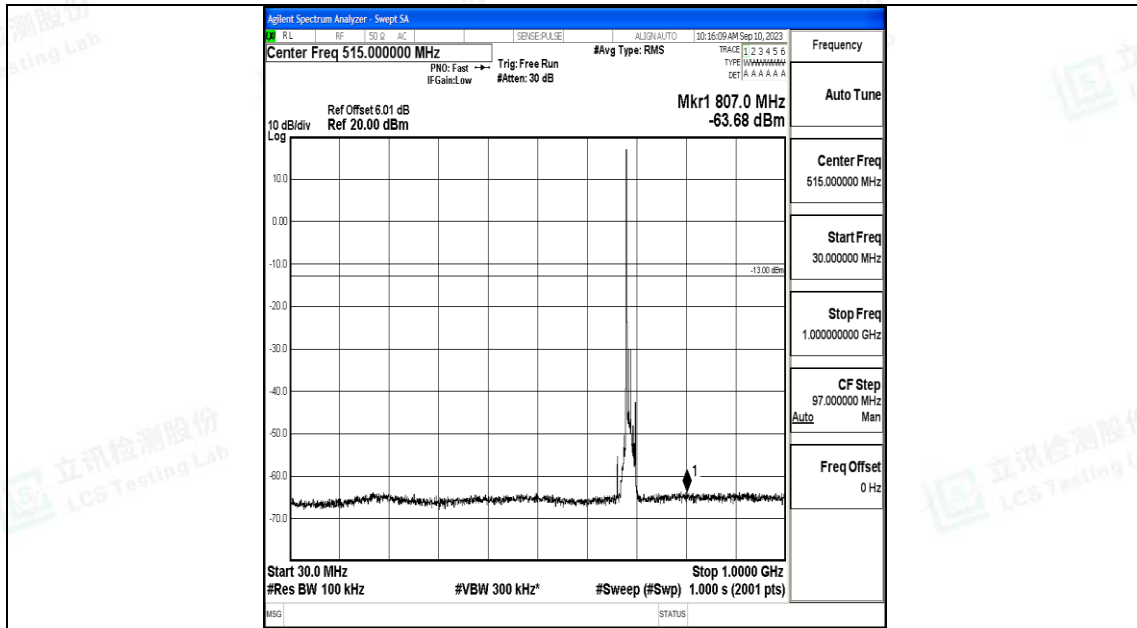

Band71_10MHz_QPSK_133422_1RB#0_0.15~30_0.15~30

Band71_10MHz_QPSK_133422_1RB#0_30~1000_30~1000