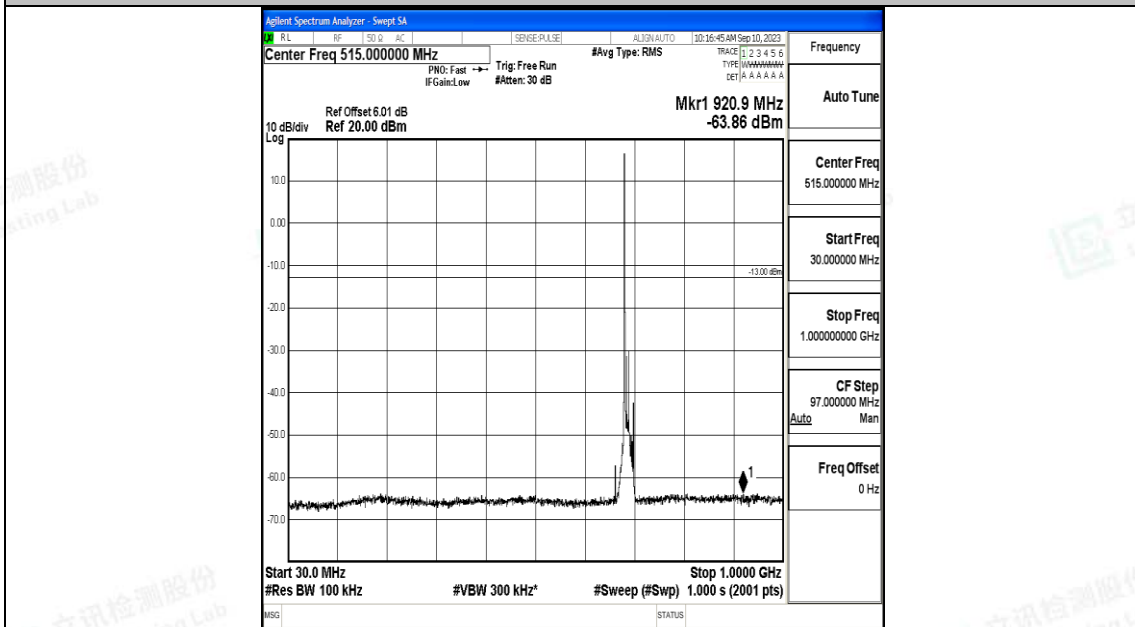

Band71\_10MHz\_QPSK\_133422\_1RB#0\_3000~10000\_3000~10000

Band71\_10MHz\_16QAM\_133422\_1RB#0\_0.009~0.15\_0.009~0.15

Band71\_10MHz\_16QAM\_133422\_1RB#0\_0.15~30\_0.15~30

Band71\_10MHz\_16QAM\_133422\_1RB#0\_30~1000\_30~1000