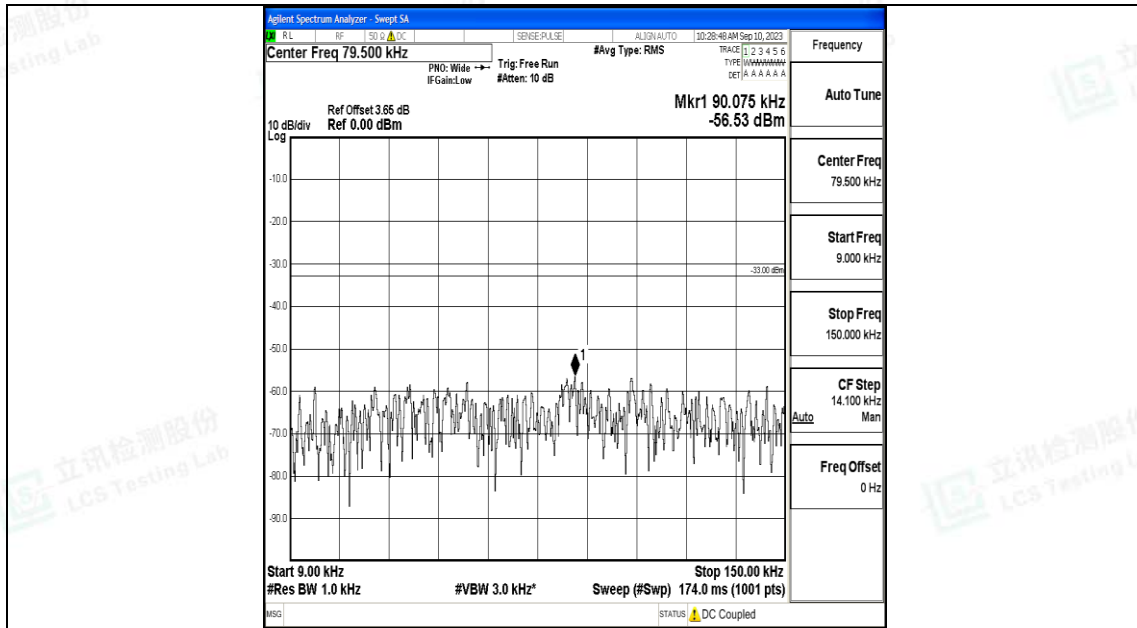

Band71_10MHz_16QAM_133422_1RB#0_3000~10000_3000~10000

Band71_15MHz_QPSK_133197_1RB#0_0.009~0.15_0.009~0.15