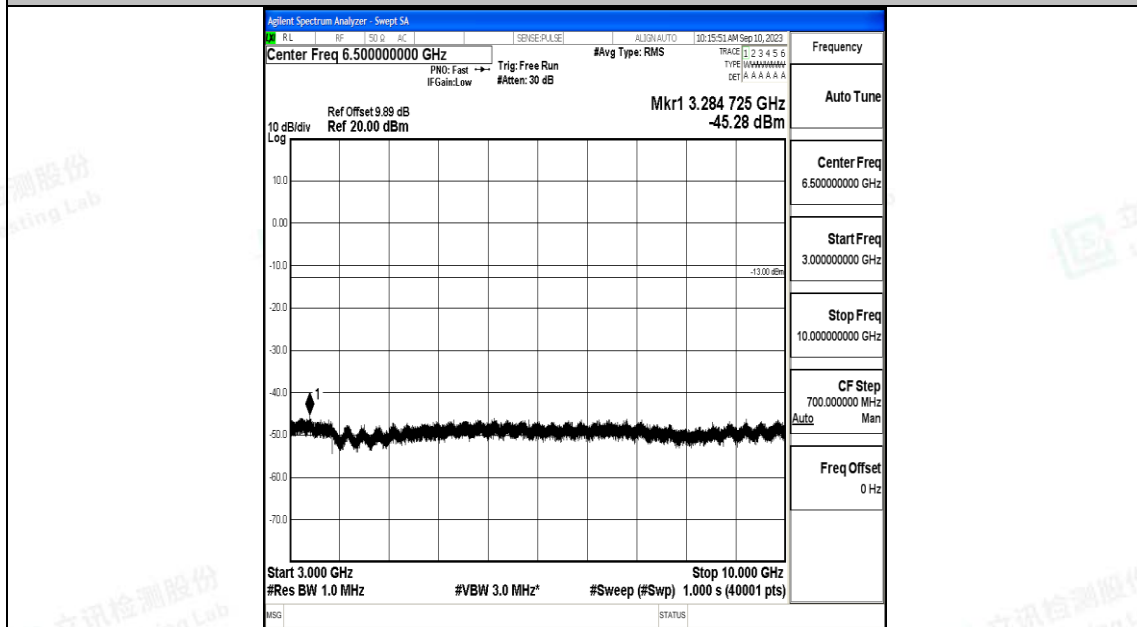

Band71\_10MHz\_16QAM\_133297\_1RB#0\_0.15~30\_0.15~30

Band71\_10MHz\_16QAM\_133297\_1RB#0\_30~1000\_30~1000

Band71\_10MHz\_16QAM\_133297\_1RB#0\_1000~3000\_1000~3000

Band71\_10MHz\_16QAM\_133297\_1RB#0\_3000~10000\_3000~10000