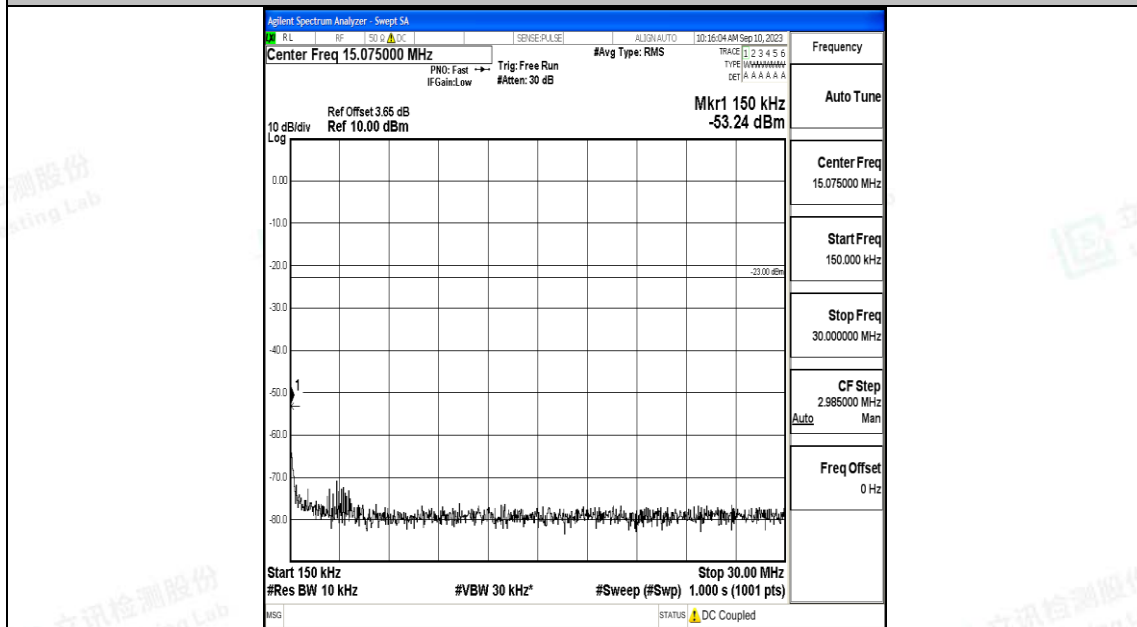

Band71_10MHz_QPSK_133422_1RB#0_0.009~0.15_0.009~0.15

Band71_10MHz_QPSK_133422_1RB#0_0.15~30_0.15~30