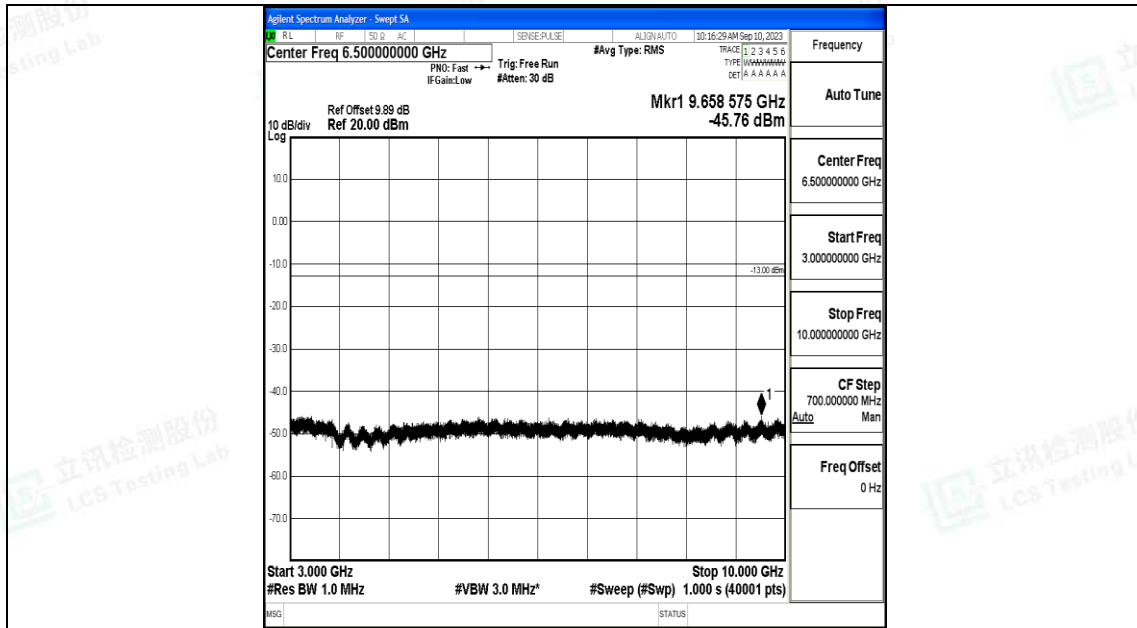

Band71\_10MHz\_QPSK\_133422\_1RB#0\_0.009~0.15\_0.009~0.15

Band71\_10MHz\_QPSK\_133422\_1RB#0\_0.15~30\_0.15~30

Band71\_10MHz\_QPSK\_133422\_1RB#0\_30~1000\_30~1000

Band71\_10MHz\_QPSK\_133422\_1RB#0\_1000~3000\_1000~3000