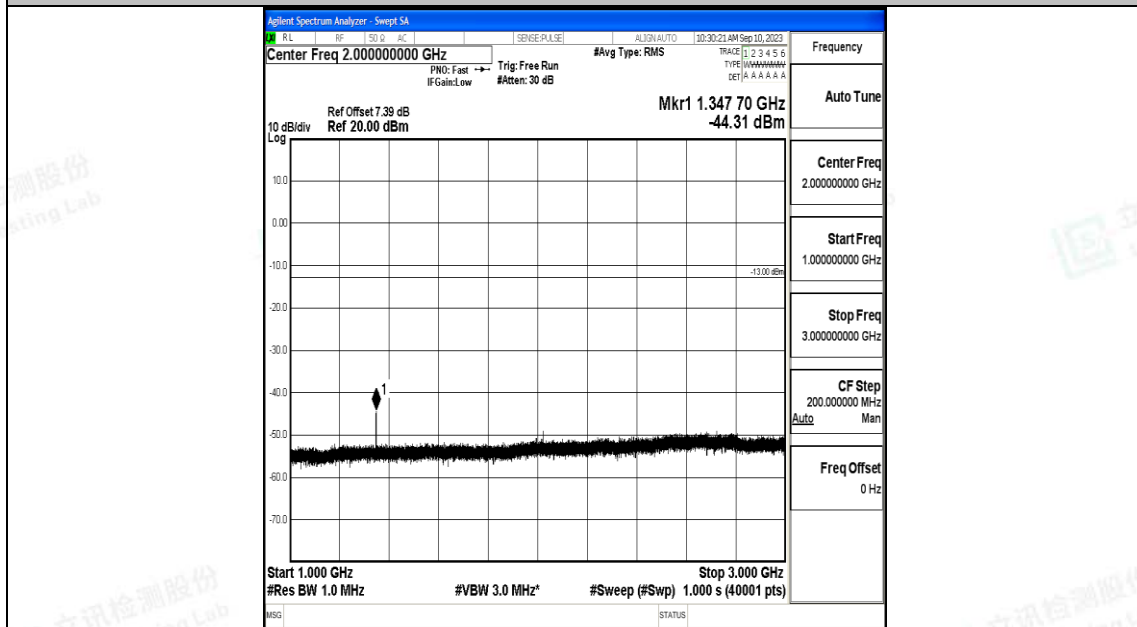

Band71\_15MHz\_QPSK\_133297\_1RB#0\_0.009~0.15\_0.009~0.15

Band71\_15MHz\_QPSK\_133297\_1RB#0\_0.15~30\_0.15~30

Band71\_15MHz\_QPSK\_133297\_1RB#0\_30~1000\_30~1000

Band71\_15MHz\_QPSK\_133297\_1RB#0\_1000~3000\_1000~3000