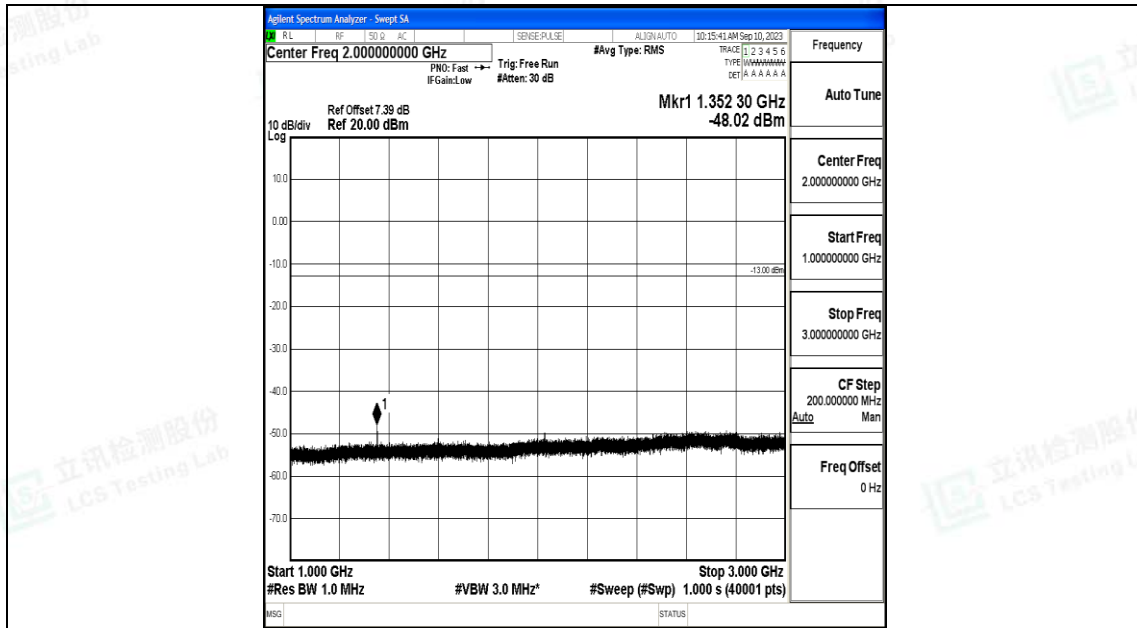

Band71_10MHz_16QAM_133297_1RB#0_30~1000_30~1000

Band71_10MHz_16QAM_133297_1RB#0_1000~3000_1000~3000