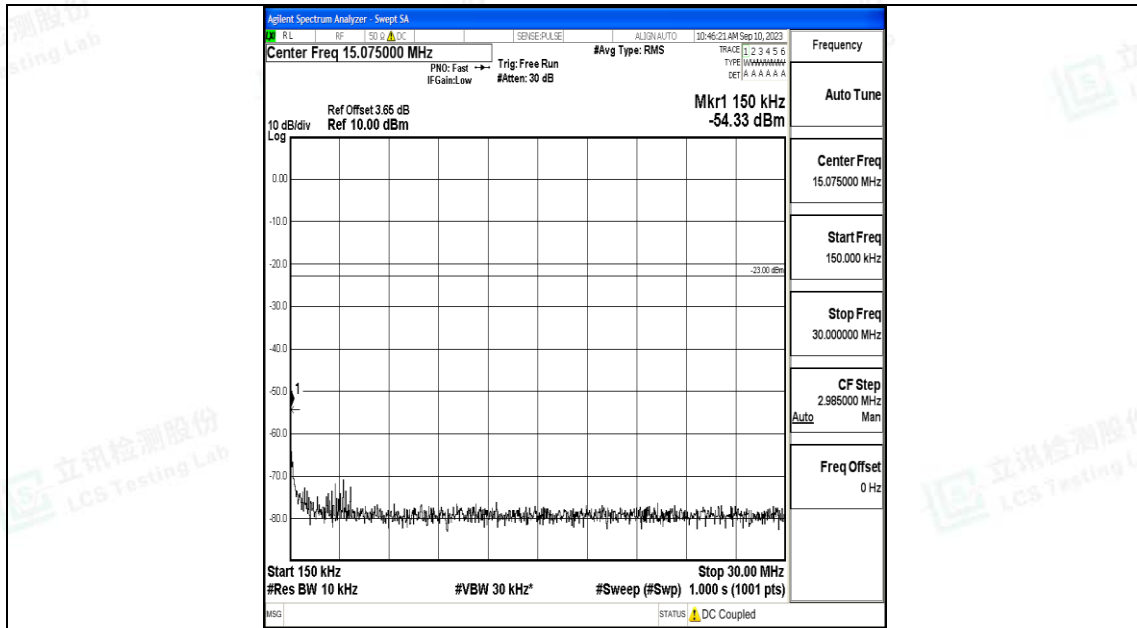

Band71_20MHz_16QAM_133222_1RB#0_0.009~0.15_0.009~0.15

Band71_20MHz_16QAM_133222_1RB#0_0.15~30_0.15~30