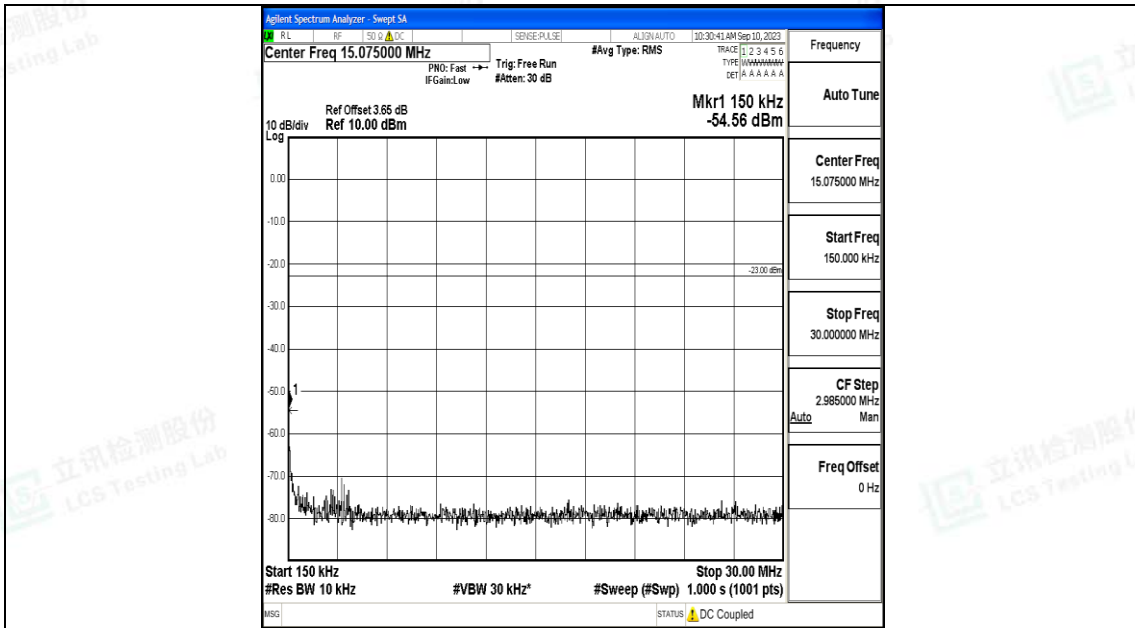

Band71_15MHz_16QAM_133297_1RB#0_0.009~0.15_0.009~0.15

Band71_15MHz_16QAM_133297_1RB#0_0.15~30_0.15~30