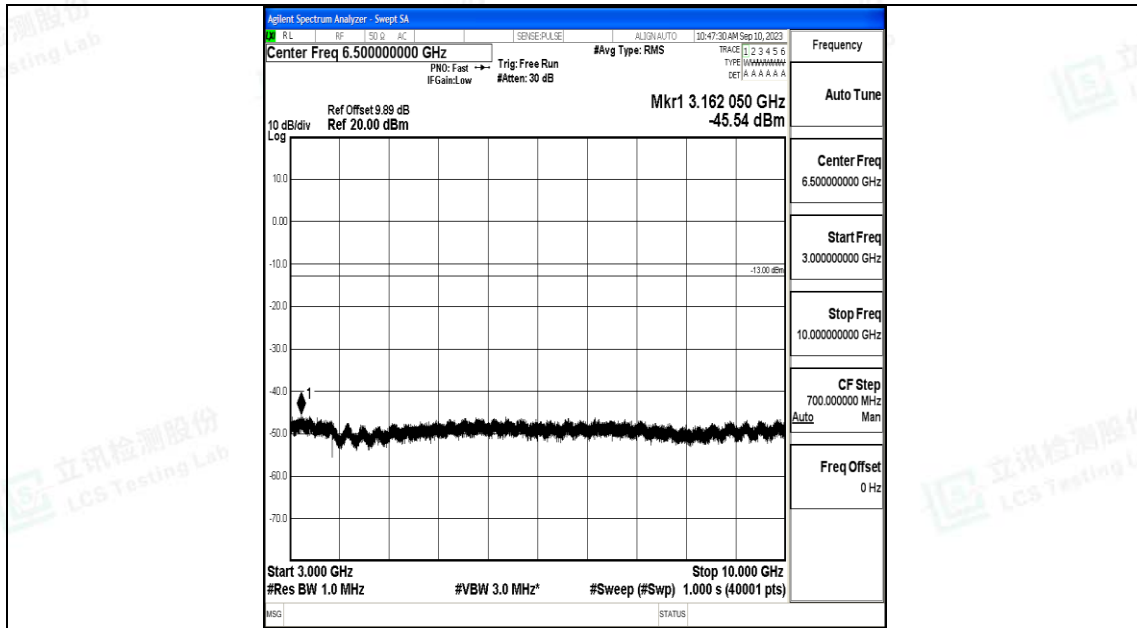

Band71_20MHz_QPSK_133322_1RB#0_1000~3000_1000~3000

Band71_20MHz_QPSK_133322_1RB#0_3000~10000_3000~10000