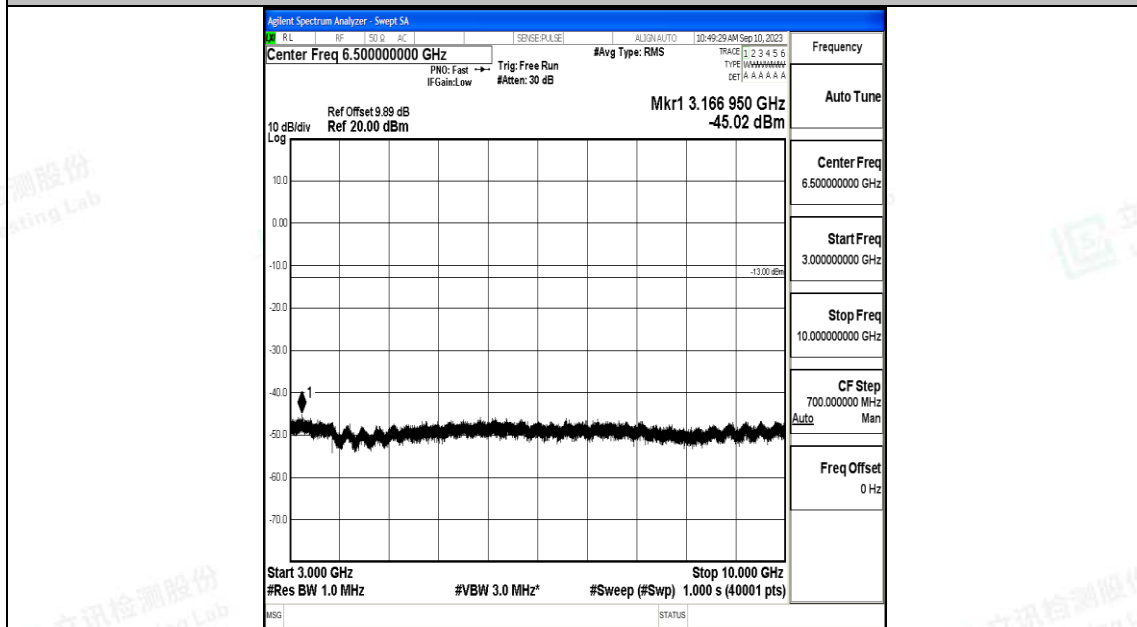

Band71_20MHz_16QAM_133372_1RB#0_1000~3000_1000~3000

Band71_20MHz_16QAM_133372_1RB#0_3000~10000_3000~10000