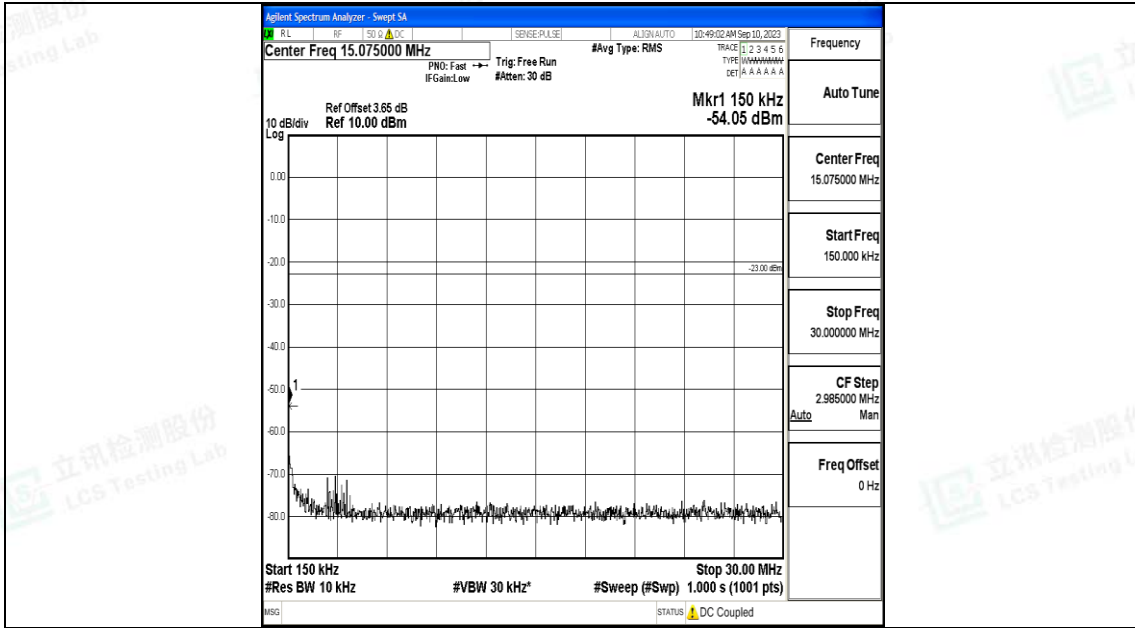

Band71_20MHz_16QAM_133372_1RB#0_0.009~0.15_0.009~0.15

Band71_20MHz_16QAM_133372_1RB#0_0.15~30_0.15~30