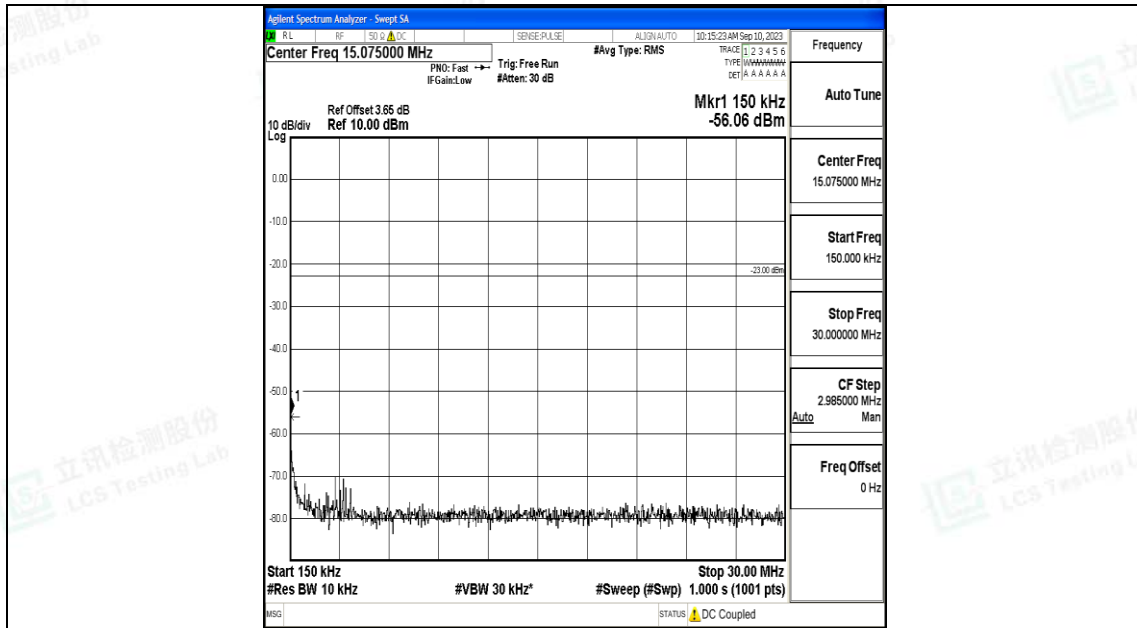

Band71\_10MHz\_QPSK\_133297\_1RB#0\_30~1000\_30~1000

Band71\_10MHz\_QPSK\_133297\_1RB#0\_1000~3000\_1000~3000

Band71\_10MHz\_QPSK\_133297\_1RB#0\_3000~10000\_3000~10000

Band71\_10MHz\_16QAM\_133297\_1RB#0\_0.009~0.15\_0.009~0.15