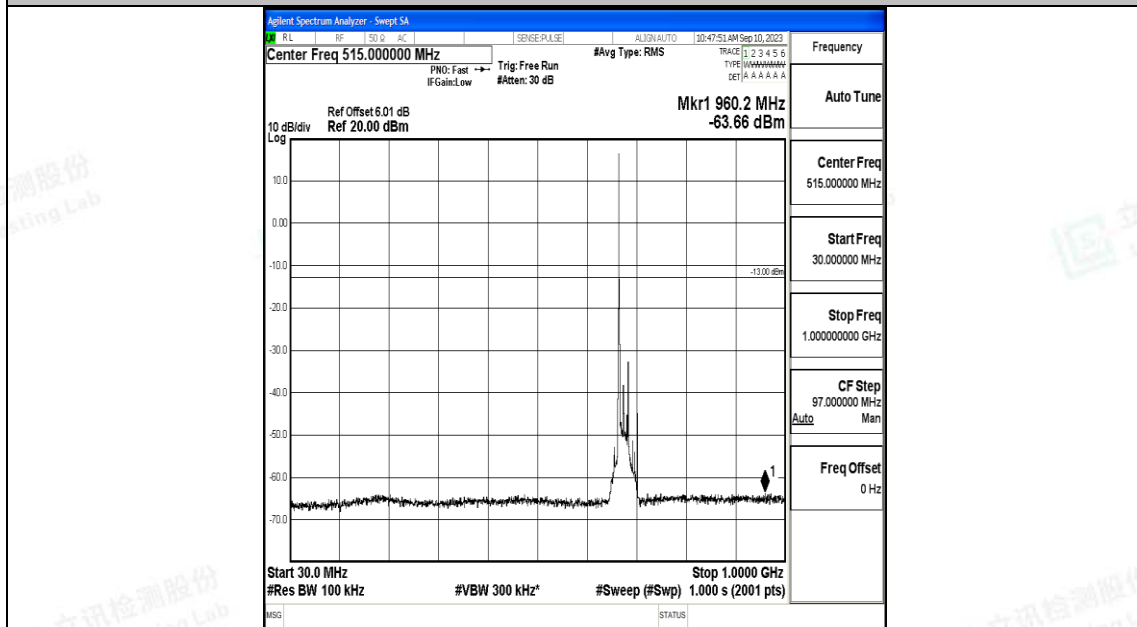

Band71_20MHz_16QAM_133322_1RB#0_0.15~30_0.15~30

Band71_20MHz_16QAM_133322_1RB#0_30~1000_30~1000