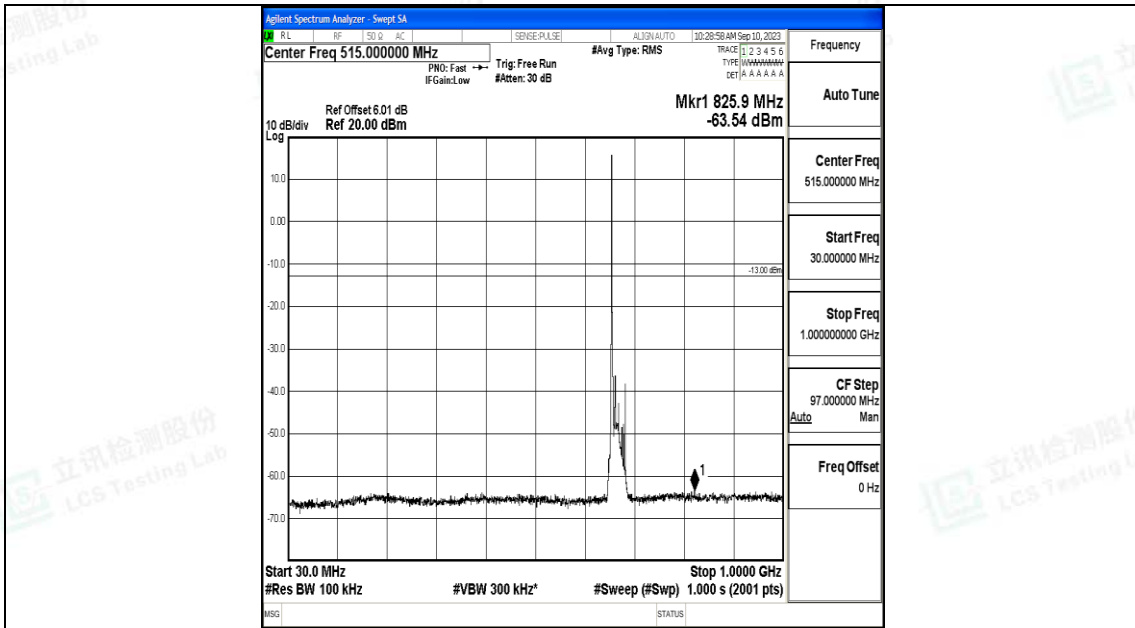

Band71\_10MHz\_16QAM\_133422\_1RB#0\_1000~3000\_1000~3000

Band71\_10MHz\_16QAM\_133422\_1RB#0\_3000~10000\_3000~10000

Band71\_15MHz\_QPSK\_133197\_1RB#0\_0.009~0.15\_0.009~0.15

Band71\_15MHz\_QPSK\_133197\_1RB#0\_0.15~30\_0.15~30