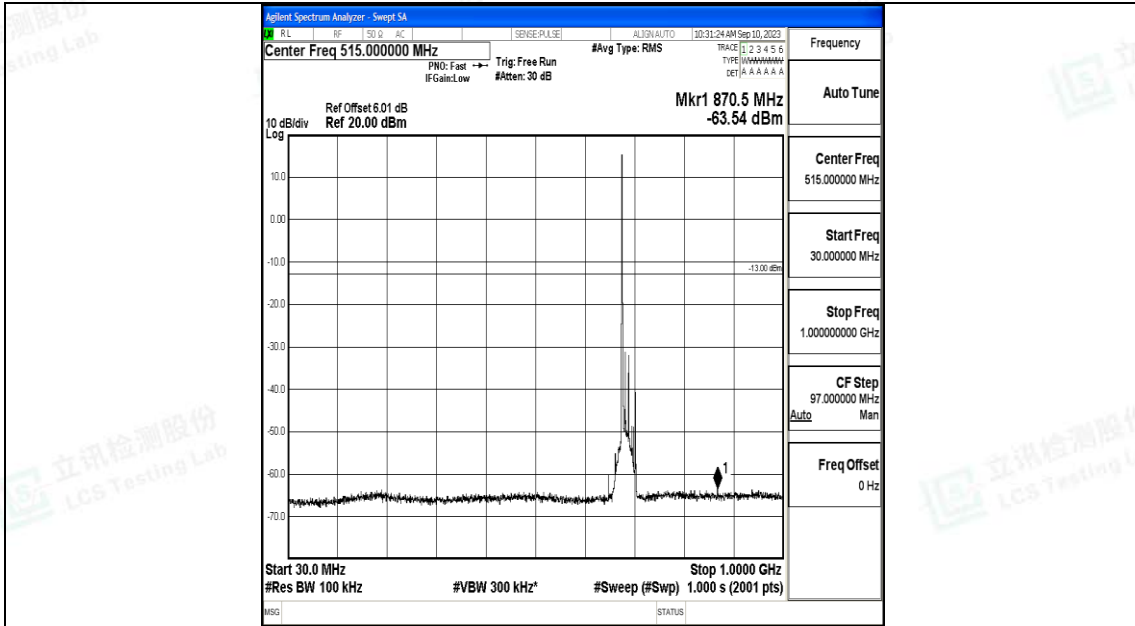

Band71\_15MHz\_16QAM\_133297\_1RB#0\_1000~3000\_1000~3000

Band71\_15MHz\_16QAM\_133297\_1RB#0\_3000~10000\_3000~10000

Band71\_15MHz\_QPSK\_133397\_1RB#0\_0.009~0.15\_0.009~0.15

Band71\_15MHz\_QPSK\_133397\_1RB#0\_0.15~30\_0.15~30