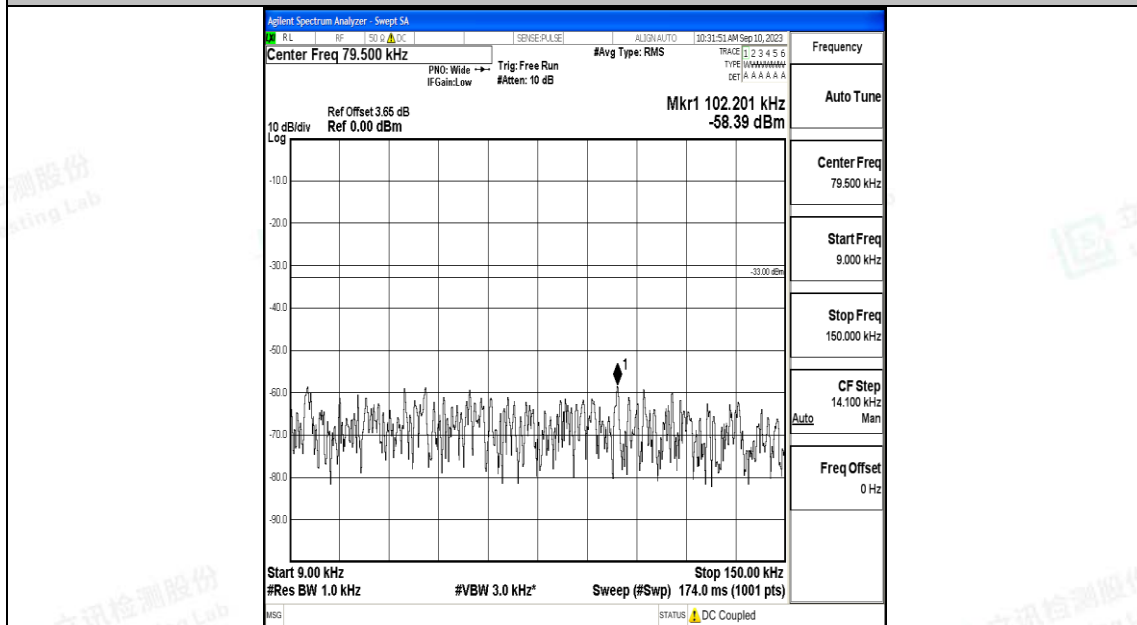

Band71\_15MHz\_QPSK\_133397\_1RB#0\_30~1000\_30~1000

Band71\_15MHz\_QPSK\_133397\_1RB#0\_1000~3000\_1000~3000

Band71\_15MHz\_QPSK\_133397\_1RB#0\_3000~10000\_3000~10000

Band71\_15MHz\_16QAM\_133397\_1RB#0\_0.009~0.15\_0.009~0.15