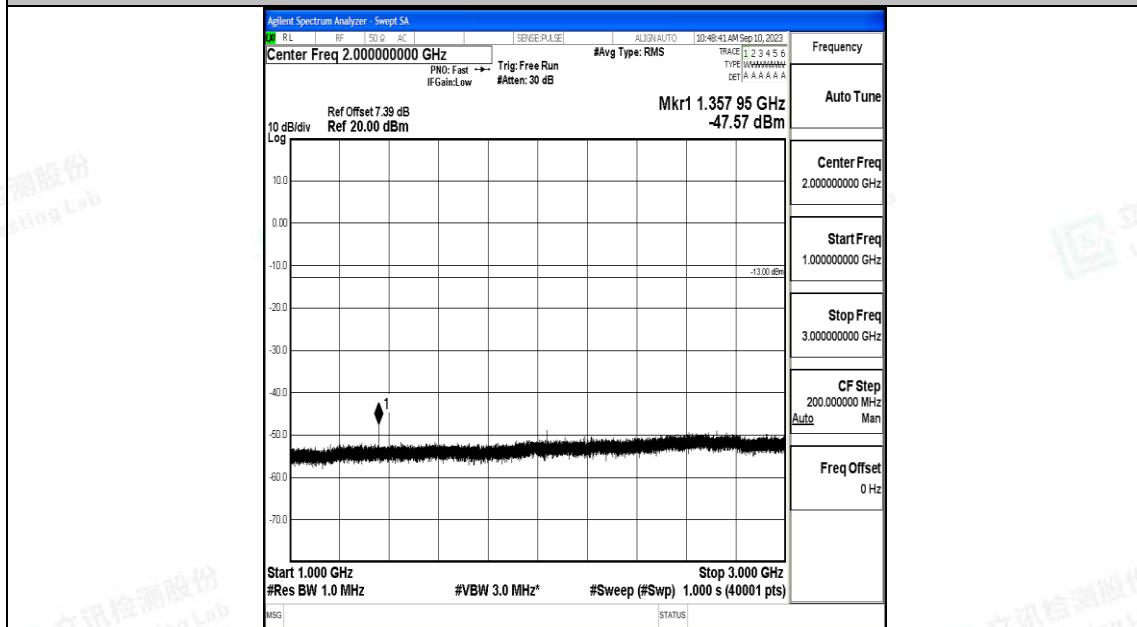

Band71\_20MHz\_QPSK\_133372\_1RB#0\_0.009~0.15\_0.009~0.15

Band71\_20MHz\_QPSK\_133372\_1RB#0\_0.15~30\_0.15~30

Band71\_20MHz\_QPSK\_133372\_1RB#0\_30~1000\_30~1000

Band71\_20MHz\_QPSK\_133372\_1RB#0\_1000~3000\_1000~3000