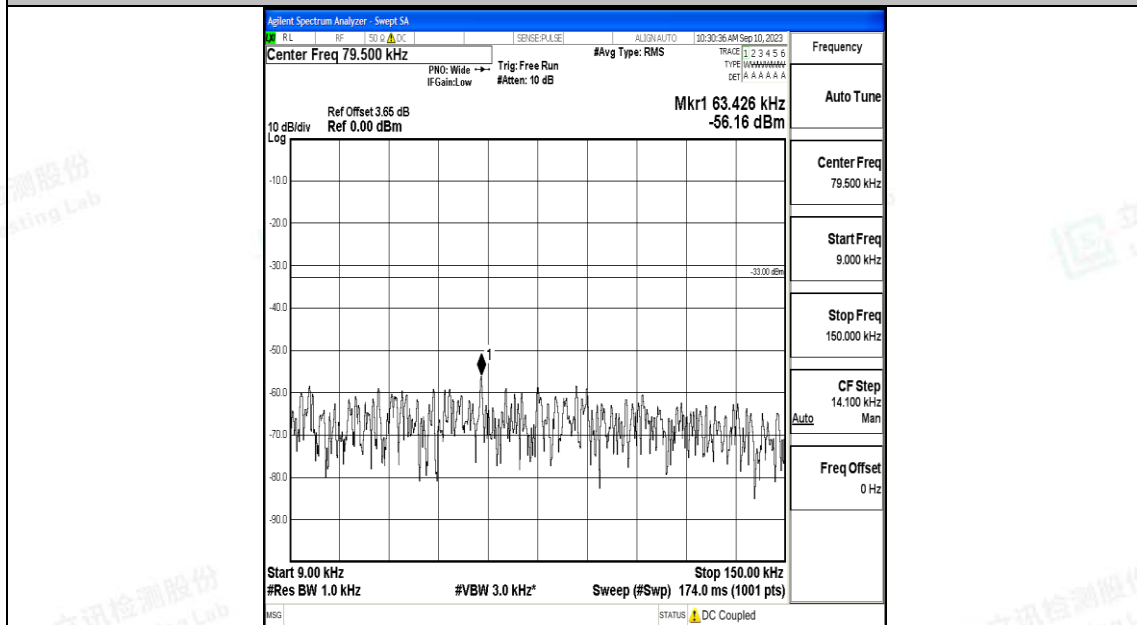

Band71_15MHz_QPSK_133297_1RB#0_3000~10000_3000~10000

Band71_15MHz_16QAM_133297_1RB#0_0.009~0.15_0.009~0.15