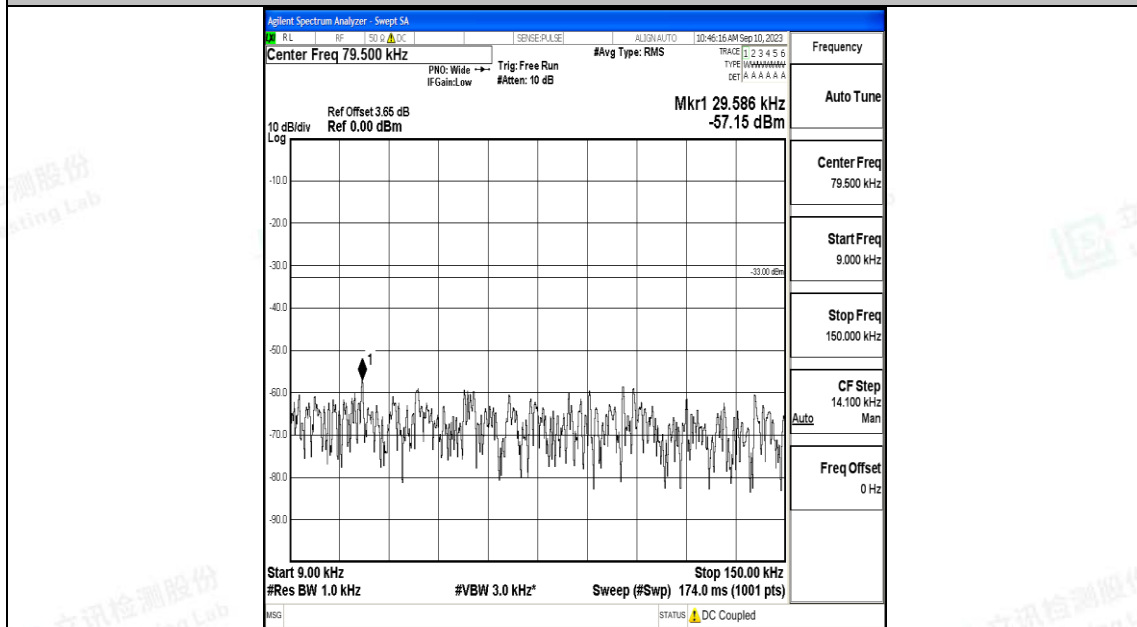

Band71_20MHz_QPSK_133222_1RB#0_3000~10000_3000~10000

Band71_20MHz_16QAM_133222_1RB#0_0.009~0.15_0.009~0.15