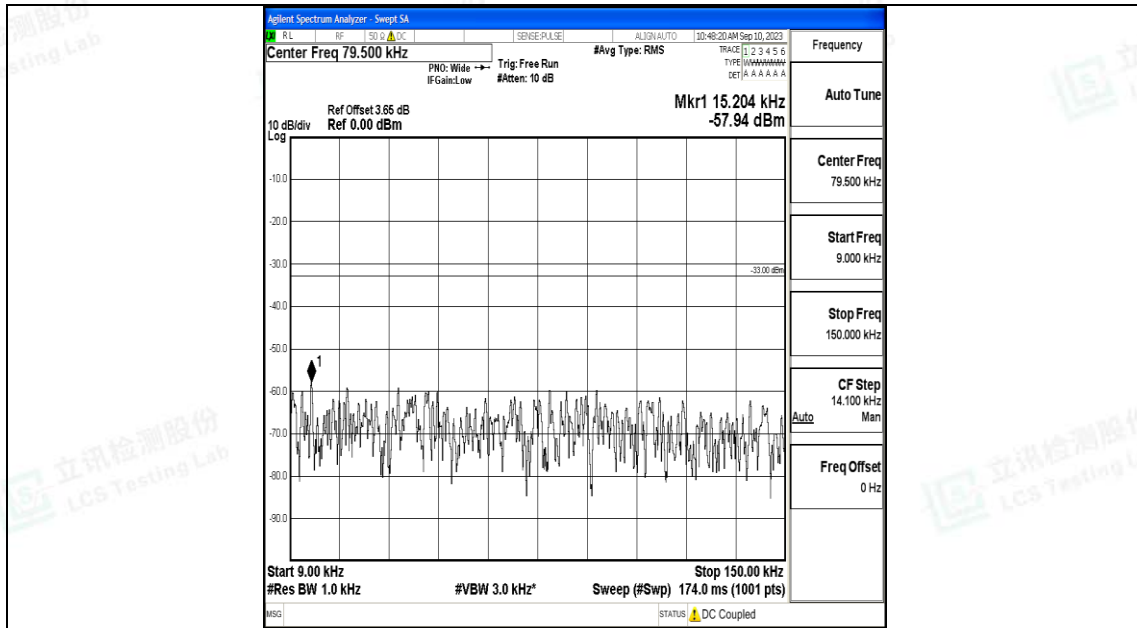

Band71\_20MHz\_16QAM\_133322\_1RB#0\_0.15~30\_0.15~30

Band71\_20MHz\_16QAM\_133322\_1RB#0\_30~1000\_30~1000

Band71\_20MHz\_16QAM\_133322\_1RB#0\_1000~3000\_1000~3000

Band71\_20MHz\_16QAM\_133322\_1RB#0\_3000~10000\_3000~10000