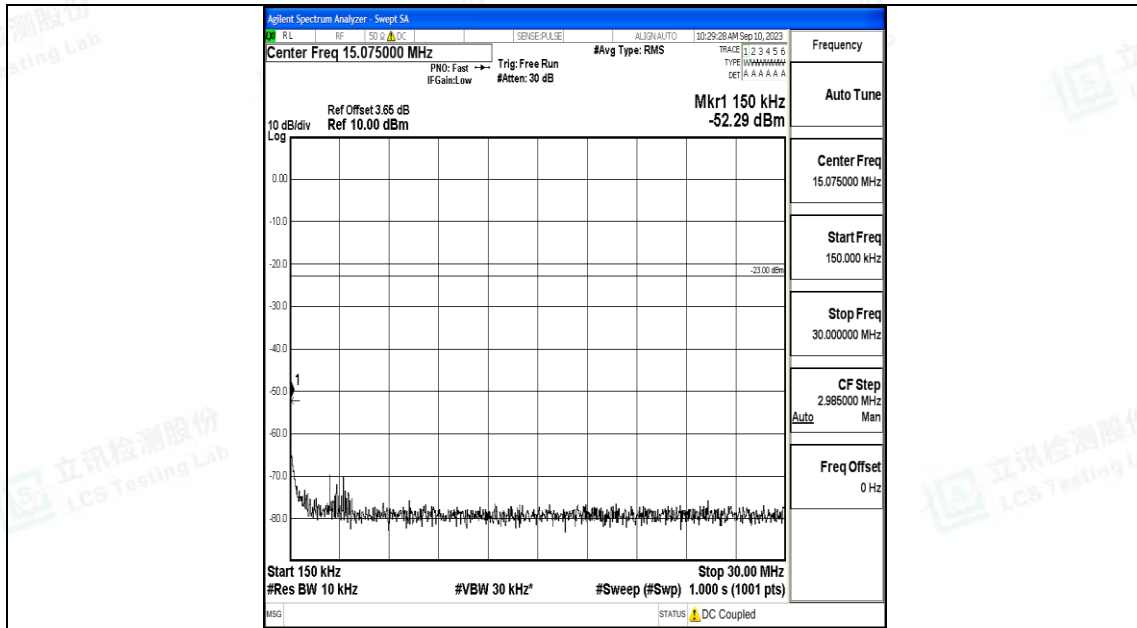

Band71\_15MHz\_QPSK\_133197\_1RB#0\_30~1000\_30~1000

Band71\_15MHz\_QPSK\_133197\_1RB#0\_1000~3000\_1000~3000

Band71\_15MHz\_QPSK\_133197\_1RB#0\_3000~10000\_3000~10000

Band71\_15MHz\_16QAM\_133197\_1RB#0\_0.009~0.15\_0.009~0.15