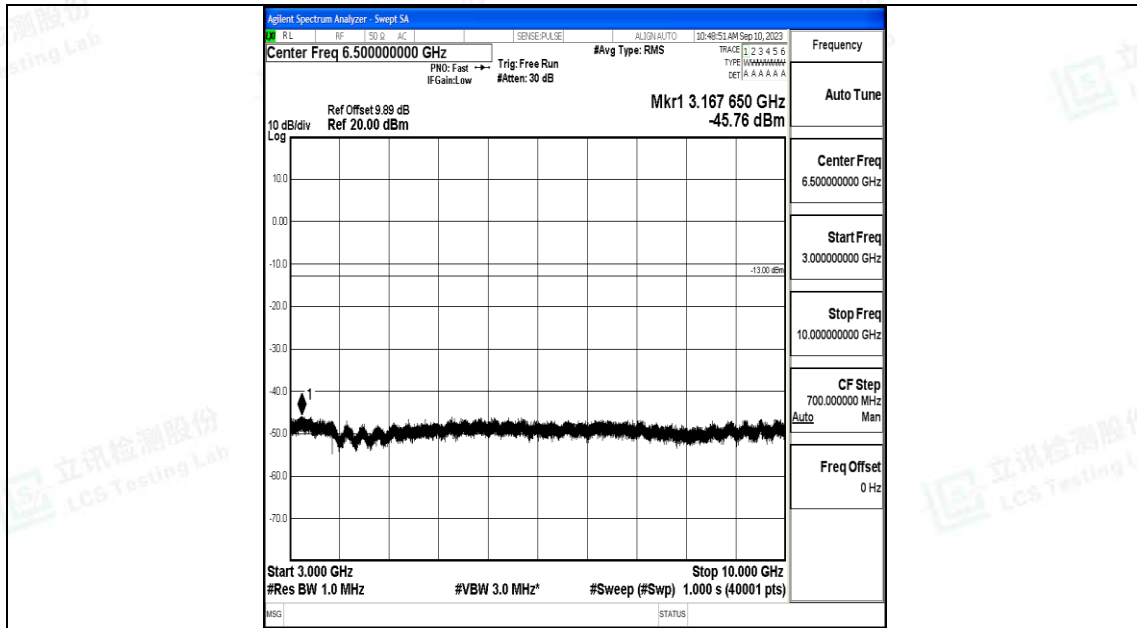

Band71\_20MHz\_QPSK\_133372\_1RB#0\_0.009~0.15\_0.009~0.15

Band71\_20MHz\_QPSK\_133372\_1RB#0\_0.15~30\_0.15~30

Band71\_20MHz\_QPSK\_133372\_1RB#0\_30~1000\_30~1000

Band71\_20MHz\_QPSK\_133372\_1RB#0\_1000~3000\_1000~3000