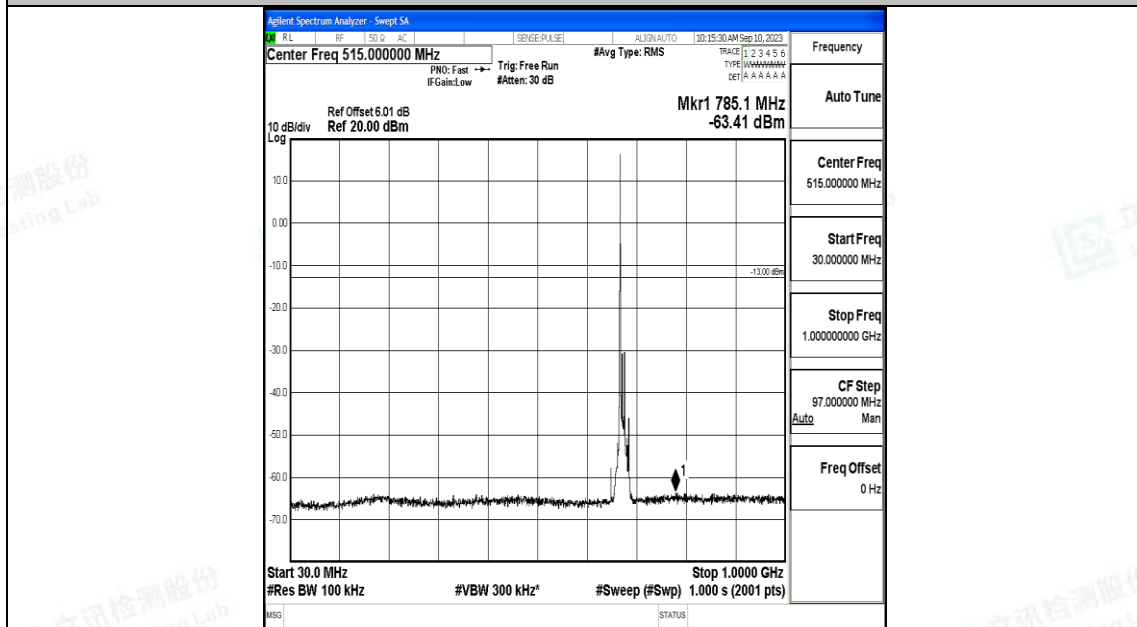

Band71_10MHz_16QAM_133297_1RB#0_0.15~30_0.15~30

Band71_10MHz_16QAM_133297_1RB#0_30~1000_30~1000