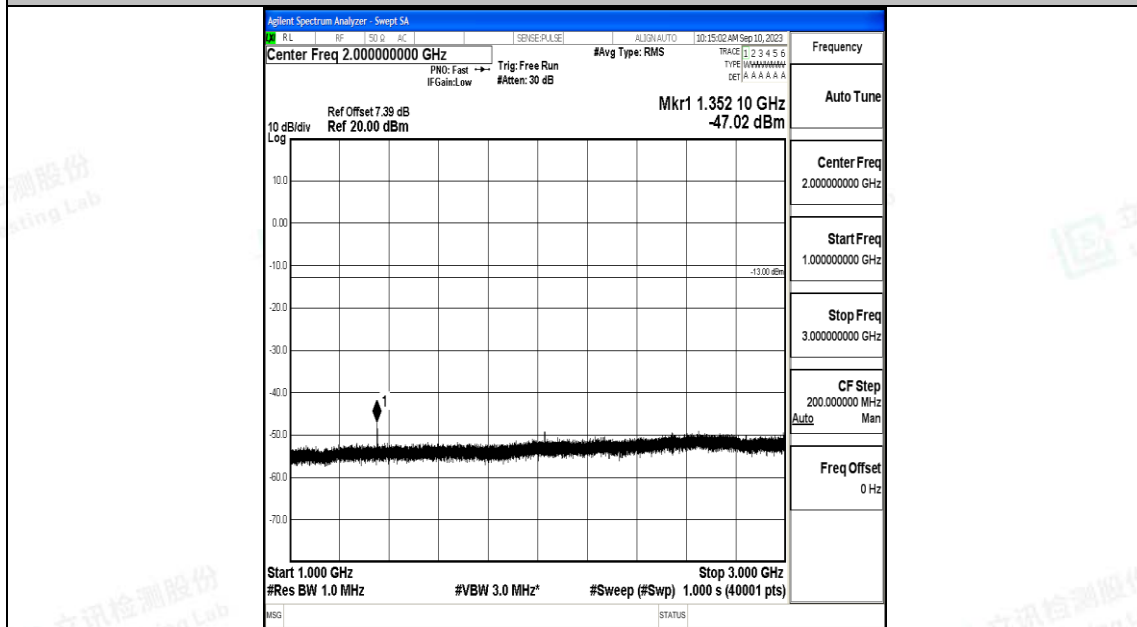

Band71\_10MHz\_QPSK\_133297\_1RB#0\_30~1000\_30~1000

Band71\_10MHz\_QPSK\_133297\_1RB#0\_1000~3000\_1000~3000

Band71\_10MHz\_QPSK\_133297\_1RB#0\_3000~10000\_3000~10000

Band71\_10MHz\_16QAM\_133297\_1RB#0\_0.009~0.15\_0.009~0.15