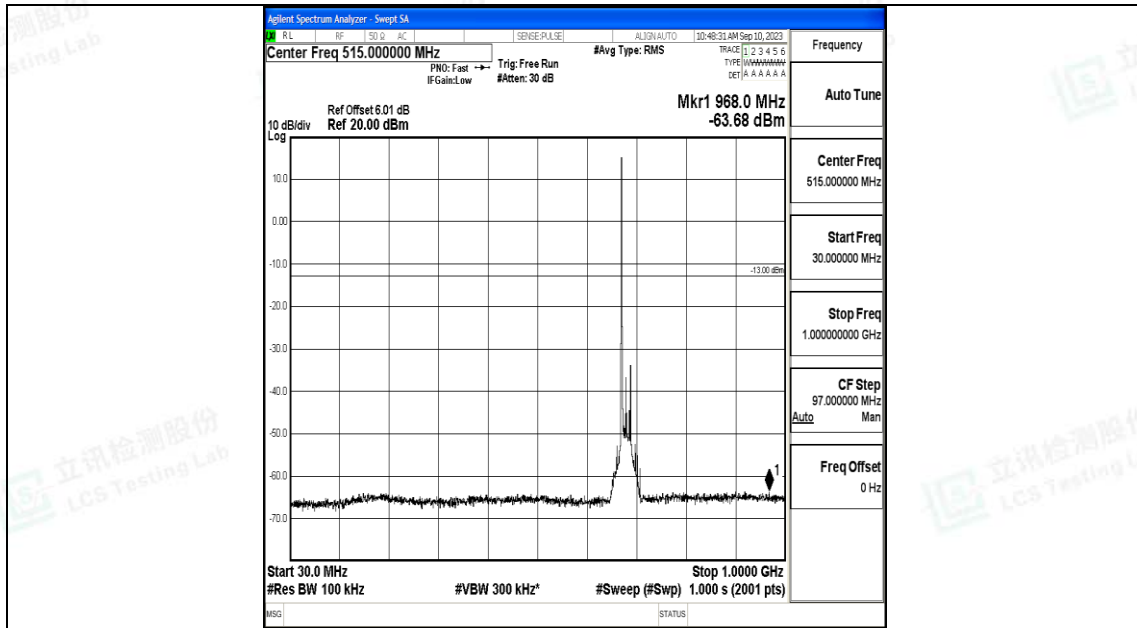

Band71_20MHz_QPSK_133372_1RB#0_0.15~30_0.15~30

Band71_20MHz_QPSK_133372_1RB#0_30~1000_30~1000