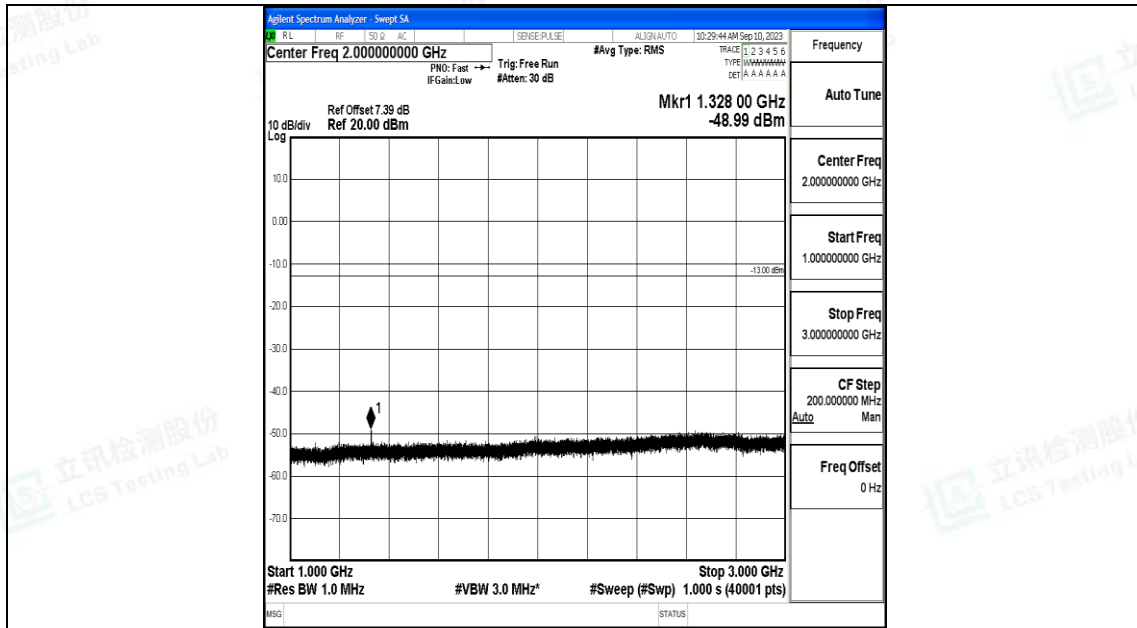

Band71_15MHz_16QAM_133197_1RB#0_30~1000_30~1000

Band71_15MHz_16QAM_133197_1RB#0_1000~3000_1000~3000