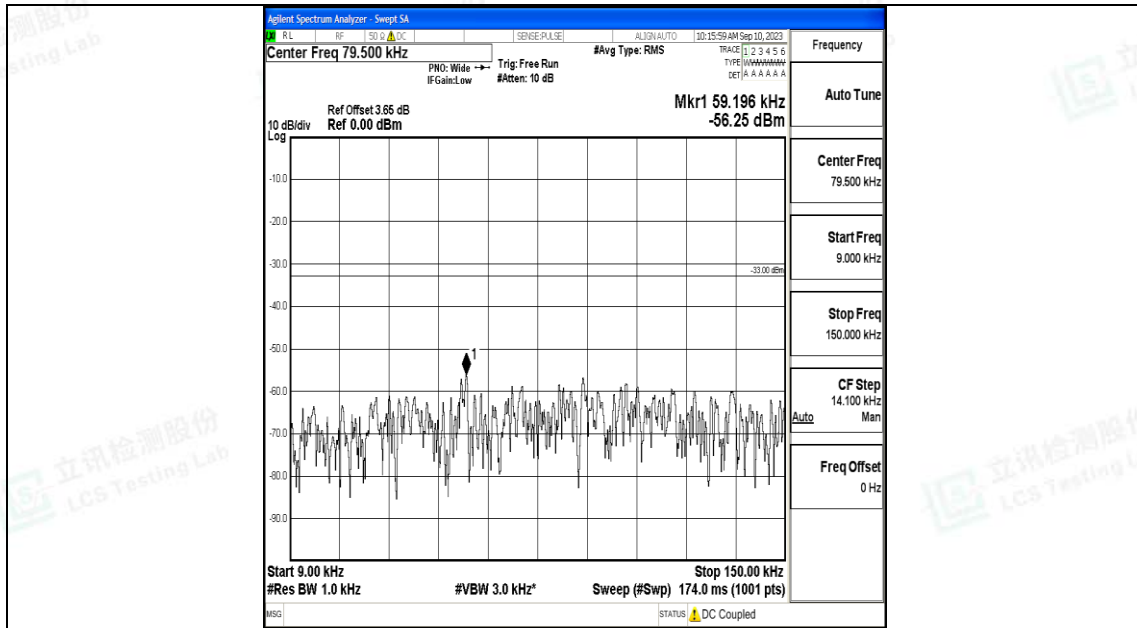

Band71\_10MHz\_16QAM\_133297\_1RB#0\_0.15~30\_0.15~30

Band71\_10MHz\_16QAM\_133297\_1RB#0\_30~1000\_30~1000

Band71\_10MHz\_16QAM\_133297\_1RB#0\_1000~3000\_1000~3000

Band71\_10MHz\_16QAM\_133297\_1RB#0\_3000~10000\_3000~10000