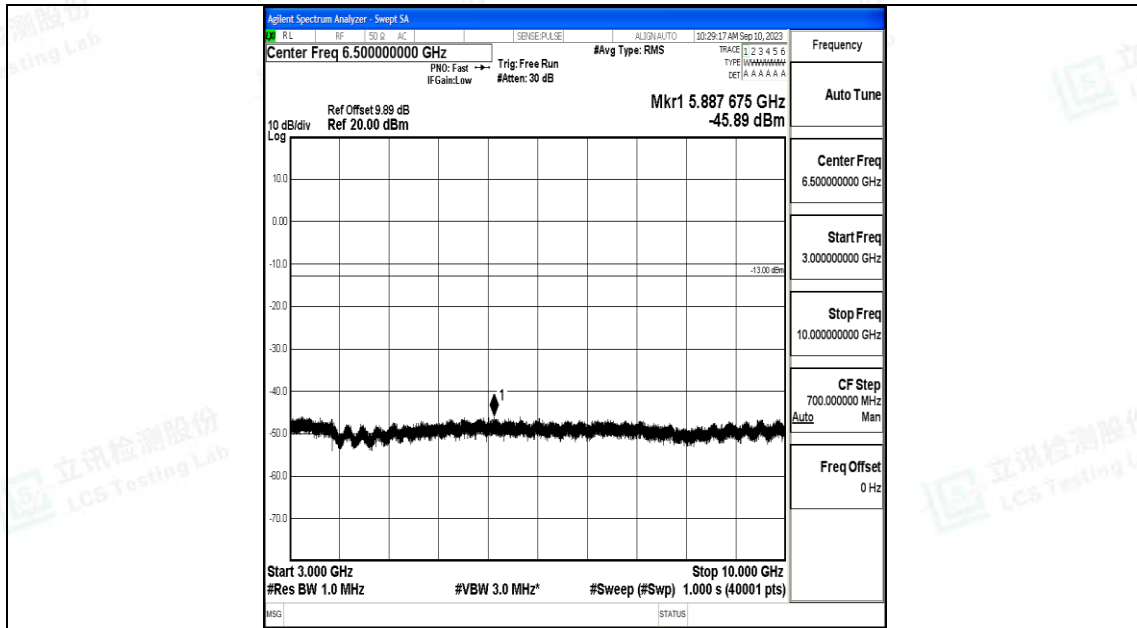

Band71_15MHz_QPSK_133197_1RB#0_1000~3000_1000~3000

Band71_15MHz_QPSK_133197_1RB#0_3000~10000_3000~10000