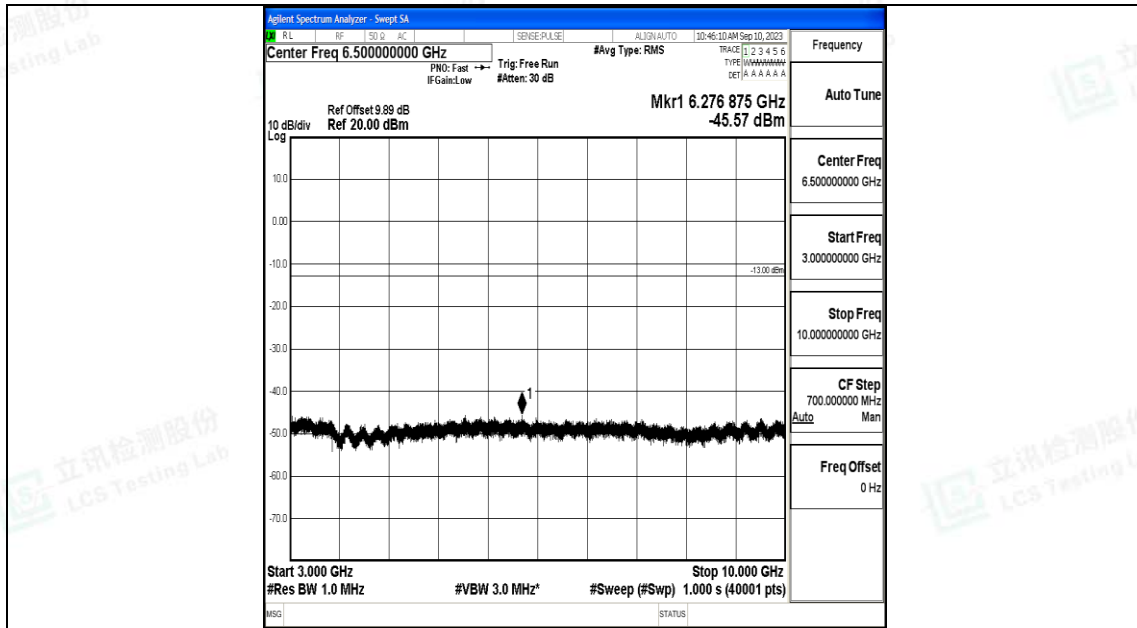

Band71\_20MHz\_QPSK\_133222\_1RB#0\_0.009~0.15\_0.009~0.15

Band71\_20MHz\_QPSK\_133222\_1RB#0\_0.15~30\_0.15~30

Band71\_20MHz\_QPSK\_133222\_1RB#0\_30~1000\_30~1000

Band71\_20MHz\_QPSK\_133222\_1RB#0\_1000~3000\_1000~3000