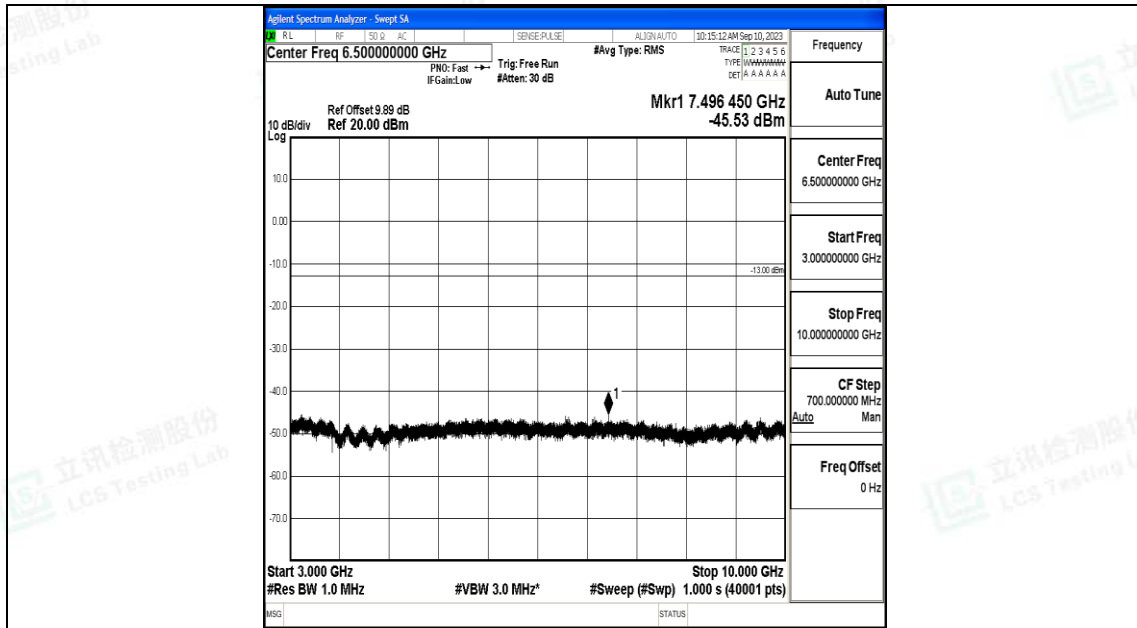

Band71\_10MHz\_QPSK\_133297\_1RB#0\_30~1000\_30~1000

Band71\_10MHz\_QPSK\_133297\_1RB#0\_1000~3000\_1000~3000

Band71\_10MHz\_QPSK\_133297\_1RB#0\_3000~10000\_3000~10000

Band71\_10MHz\_16QAM\_133297\_1RB#0\_0.009~0.15\_0.009~0.15