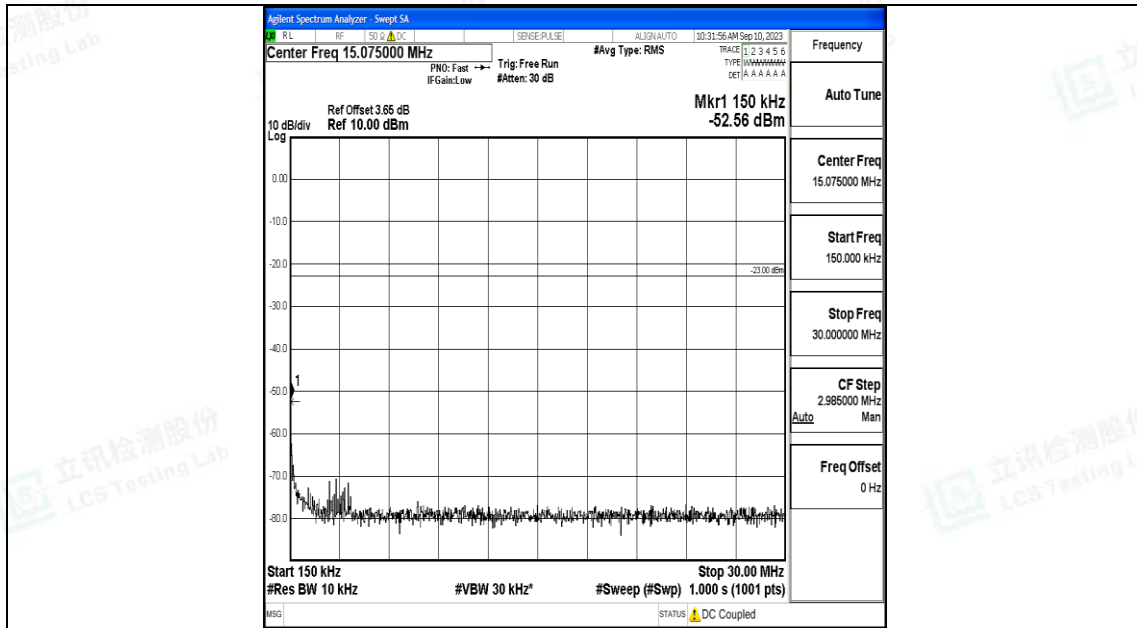

Band71\_15MHz\_QPSK\_133397\_1RB#0\_30~1000\_30~1000

Band71\_15MHz\_QPSK\_133397\_1RB#0\_1000~3000\_1000~3000

Band71\_15MHz\_QPSK\_133397\_1RB#0\_3000~10000\_3000~10000

Band71\_15MHz\_16QAM\_133397\_1RB#0\_0.009~0.15\_0.009~0.15