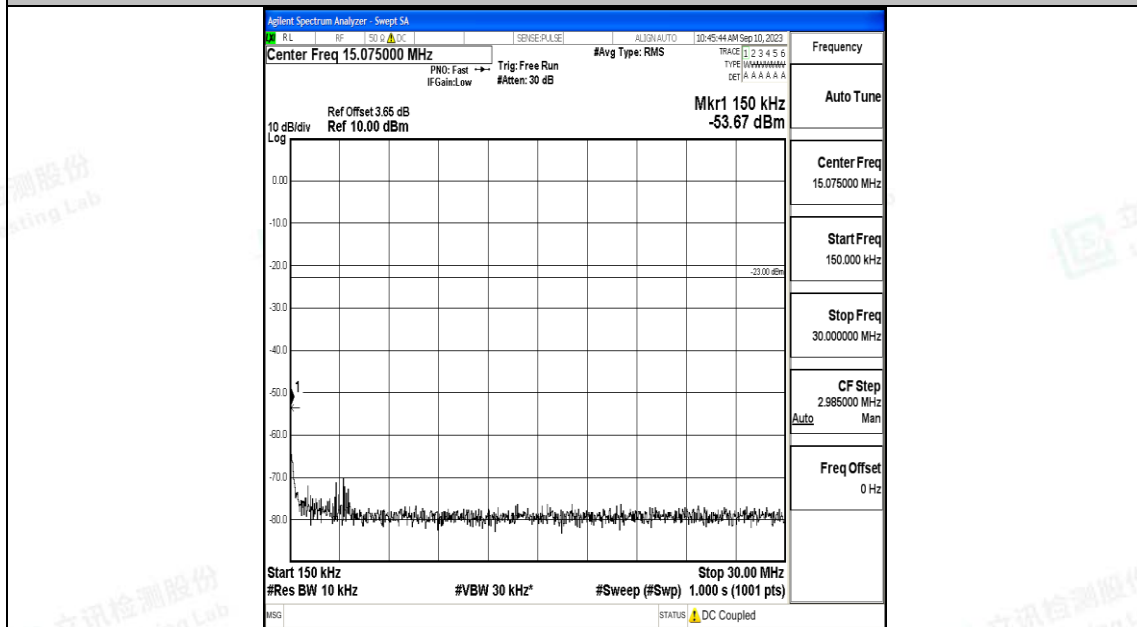

Band71_20MHz_QPSK_133222_1RB#0_0.009~0.15_0.009~0.15

Band71_20MHz_QPSK_133222_1RB#0_0.15~30_0.15~30