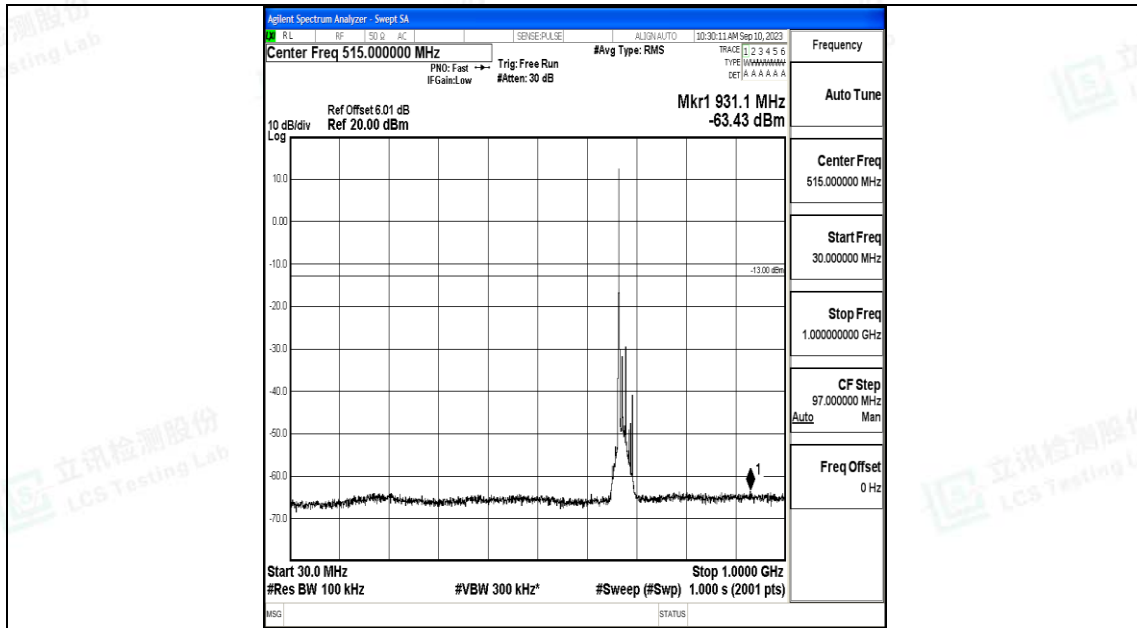

Band71_15MHz_QPSK_133297_1RB#0_0.15~30_0.15~30

Band71_15MHz_QPSK_133297_1RB#0_30~1000_30~1000