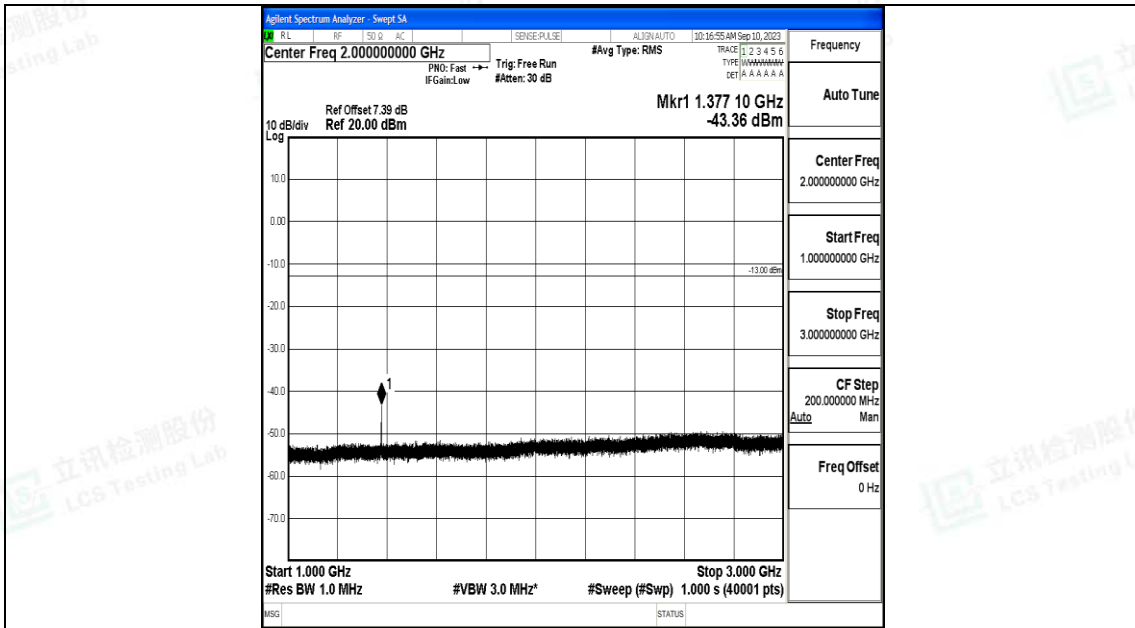

Band71\_10MHz\_QPSK\_133422\_1RB#0\_3000~10000\_3000~10000

Band71\_10MHz\_16QAM\_133422\_1RB#0\_0.009~0.15\_0.009~0.15

Band71\_10MHz\_16QAM\_133422\_1RB#0\_0.15~30\_0.15~30

Band71\_10MHz\_16QAM\_133422\_1RB#0\_30~1000\_30~1000