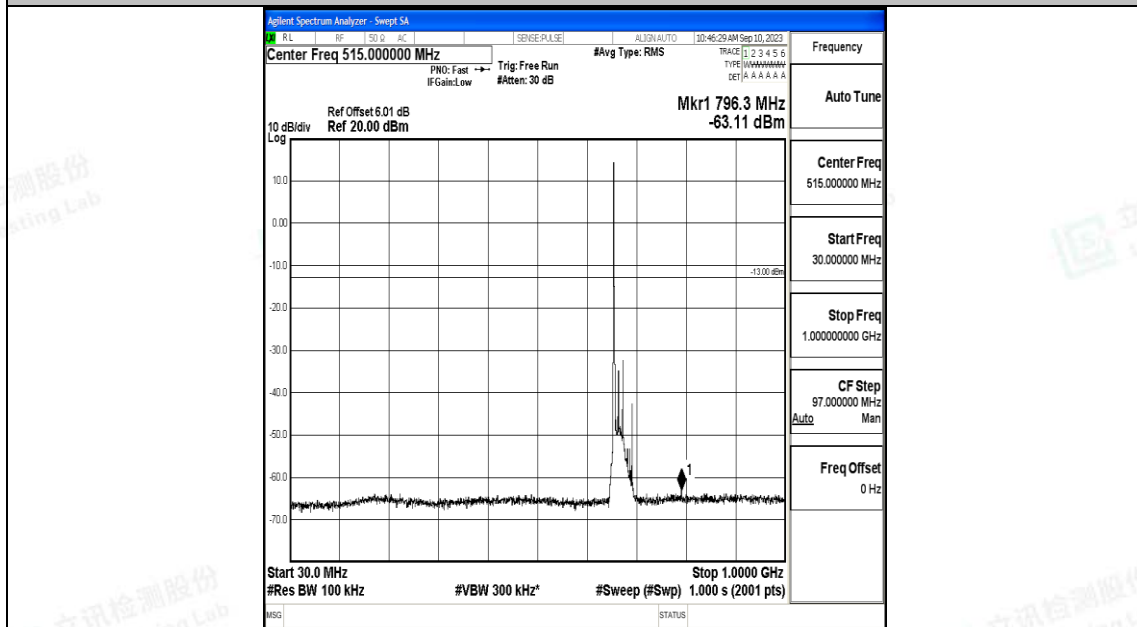

Band71\_20MHz\_QPSK\_133222\_1RB#0\_3000~10000\_3000~10000

Band71\_20MHz\_16QAM\_133222\_1RB#0\_0.009~0.15\_0.009~0.15

Band71\_20MHz\_16QAM\_133222\_1RB#0\_0.15~30\_0.15~30

Band71\_20MHz\_16QAM\_133222\_1RB#0\_30~1000\_30~1000