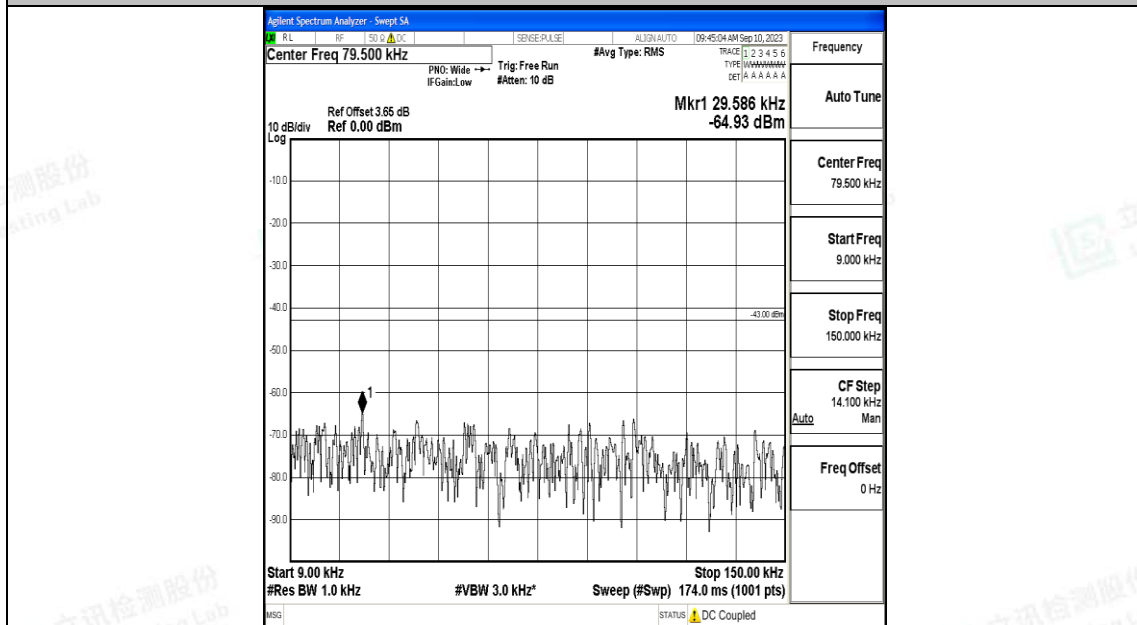

Band66_20MHz_QPSK_132322_1RB#0_0.009~0.15_0.009~0.15

Band66_20MHz_QPSK_132322_1RB#0_0.15~30_0.15~30

Band66_20MHz_QPSK_132322_1RB#0_3000~20000_3000~20000

Band66_20MHz_16QAM_132322_1RB#0_0.009~0.15_0.009~0.15