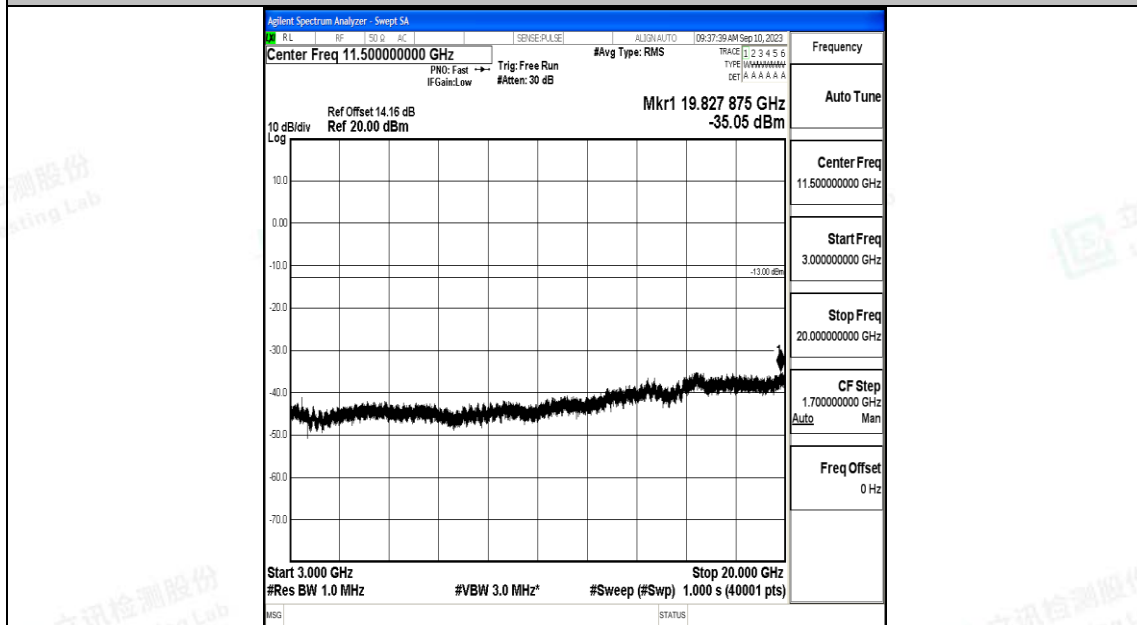

Band66_15MHz_16QAM_132047_1RB#0_0.009~0.15_0.009~0.15

Band66_15MHz_16QAM_132047_1RB#0_0.15~30_0.15~30

Band66_15MHz_16QAM_132047_1RB#0_30~1000_30~1000

Band66_15MHz_16QAM_132047_1RB#0_1000~3000_1000~3000

Band66_15MHz_16QAM_132047_1RB#0_3000~20000_3000~20000