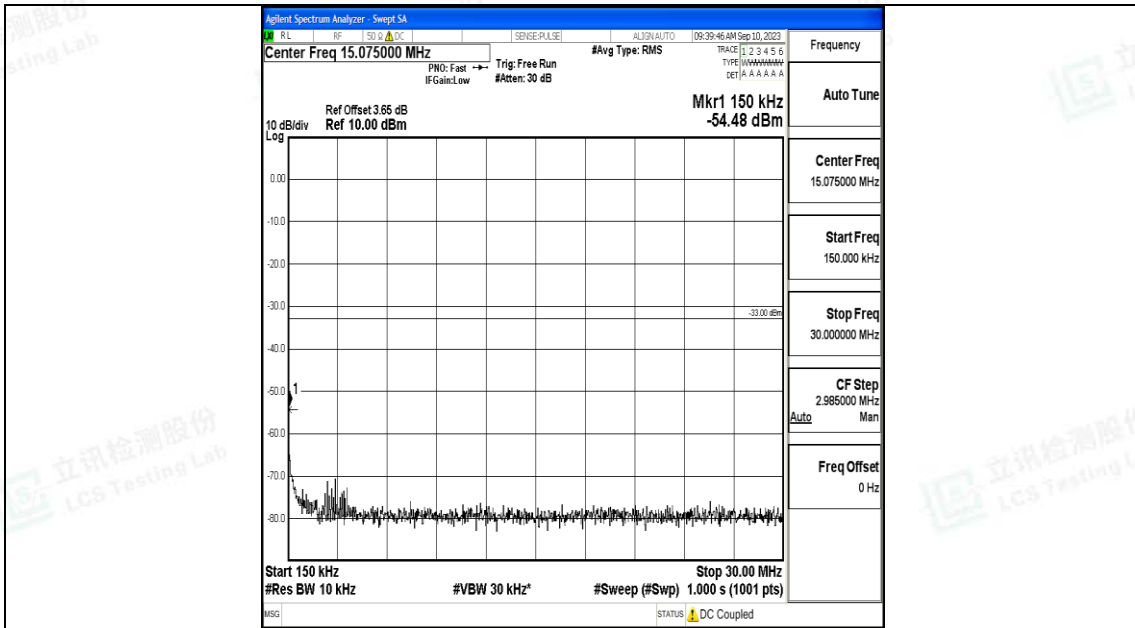

Band66_15MHz_16QAM_132597_1RB#0_0.009~0.15_0.009~0.15

Band66_15MHz_16QAM_132597_1RB#0_0.15~30_0.15~30