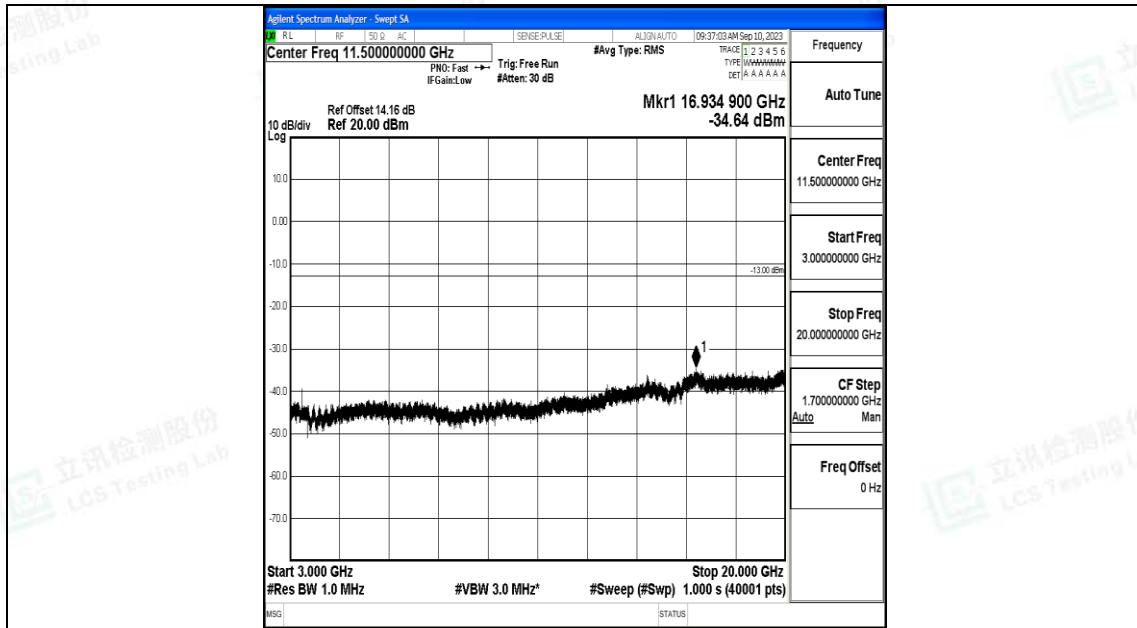

Band66_15MHz_QPSK_132047_1RB#0_0.009~0.15_0.009~0.15

Band66_15MHz_QPSK_132047_1RB#0_0.15~30_0.15~30

Band66_15MHz_QPSK_132047_1RB#0_30~1000_30~1000

Band66_15MHz_QPSK_132047_1RB#0_1000~3000_1000~3000

Band66_15MHz_QPSK_132047_1RB#0_3000~20000_3000~20000