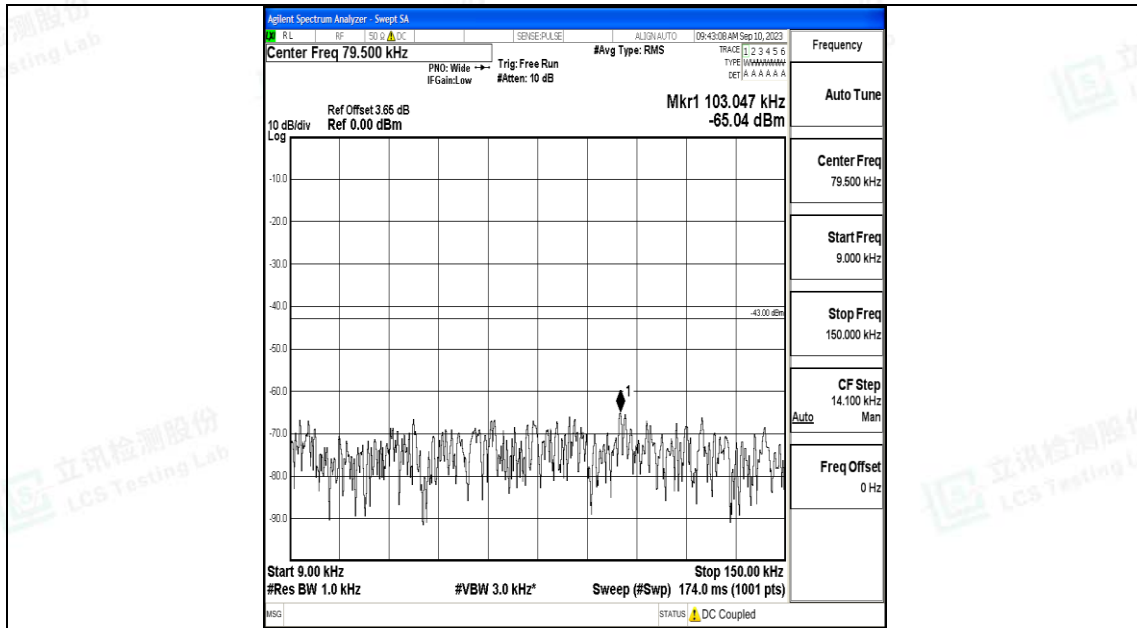

Band66_15MHz_16QAM_132597_1RB#0_0.009~0.15_0.009~0.15

Band66_15MHz_16QAM_132597_1RB#0_0.15~30_0.15~30

Band66_15MHz_16QAM_132597_1RB#0_30~1000_30~1000

Band66_15MHz_16QAM_132597_1RB#0_1000~3000_1000~3000

Band66_15MHz_16QAM_132597_1RB#0_3000~20000_3000~20000