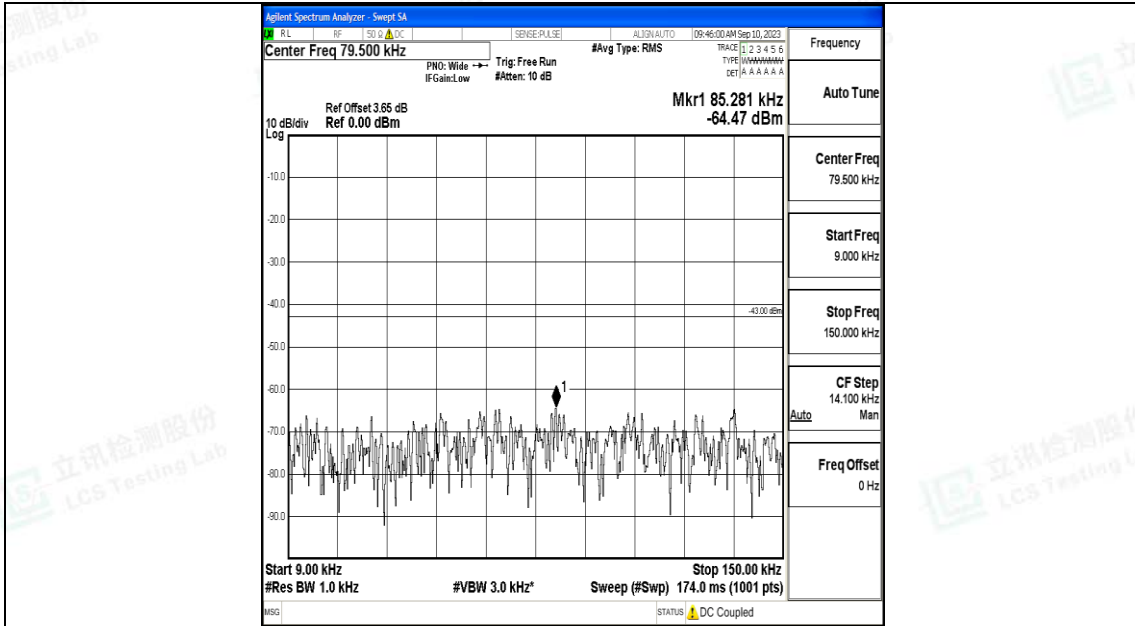

Band66_20MHz_16QAM_132322_1RB#0_0.15~30_0.15~30

Band66_20MHz_16QAM_132322_1RB#0_30~1000_30~1000

Band66_20MHz_16QAM_132322_1RB#0_1000~3000_1000~3000

Band66_20MHz_16QAM_132322_1RB#0_3000~20000_3000~20000

Band66_20MHz_QPSK_132572_1RB#0_0.009~0.15_0.009~0.15