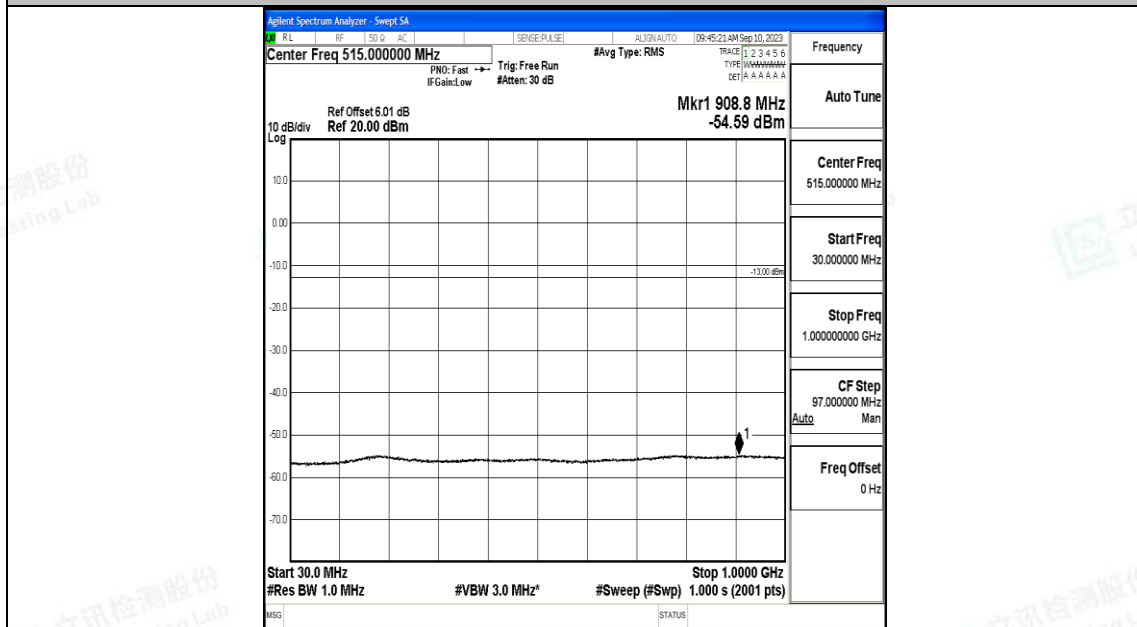

Band66_20MHz_16QAM_132322_1RB#0_0.15~30_0.15~30

Band66_20MHz_16QAM_132322_1RB#0_30~1000_30~1000