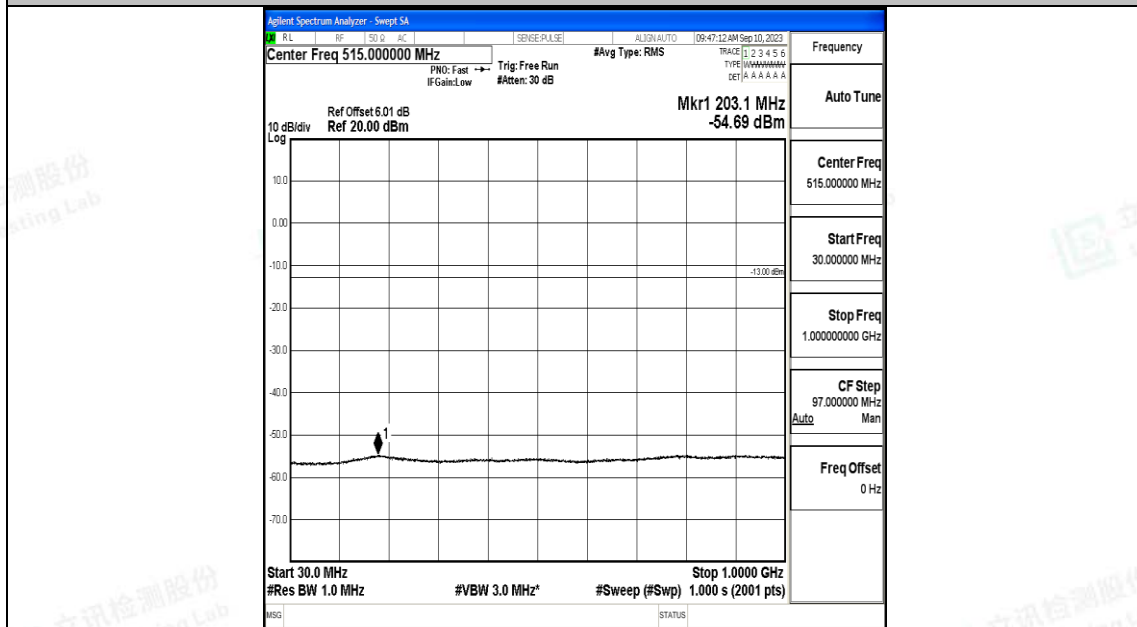

Band66_20MHz_QPSK_132572_1RB#0_0.15~30_0.15~30

Band66_20MHz_QPSK_132572_1RB#0_3000~20000_3000~20000

Band66_20MHz_16QAM_132572_1RB#0_0.009~0.15_0.009~0.15

Band66_20MHz_16QAM_132572_1RB#0_0.15~30_0.15~30

Band66_20MHz_16QAM_132572_1RB#0_30~1000_30~1000