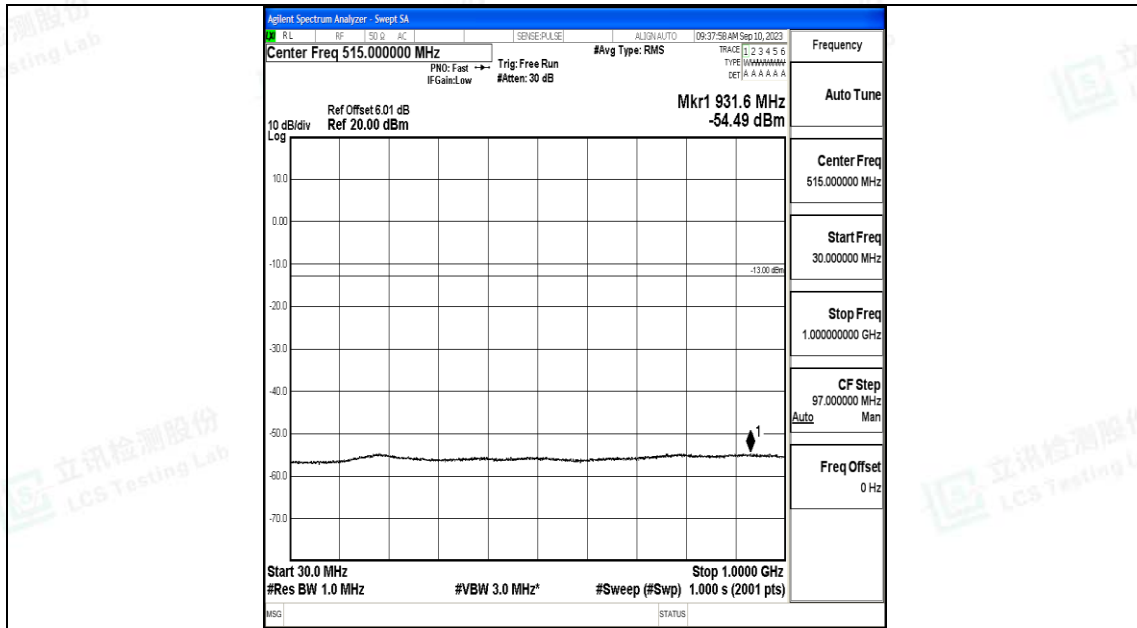

Band66_15MHz_QPSK_132322_1RB#0_0.15~30_0.15~30

Band66_15MHz_QPSK_132322_1RB#0_30~1000_30~1000