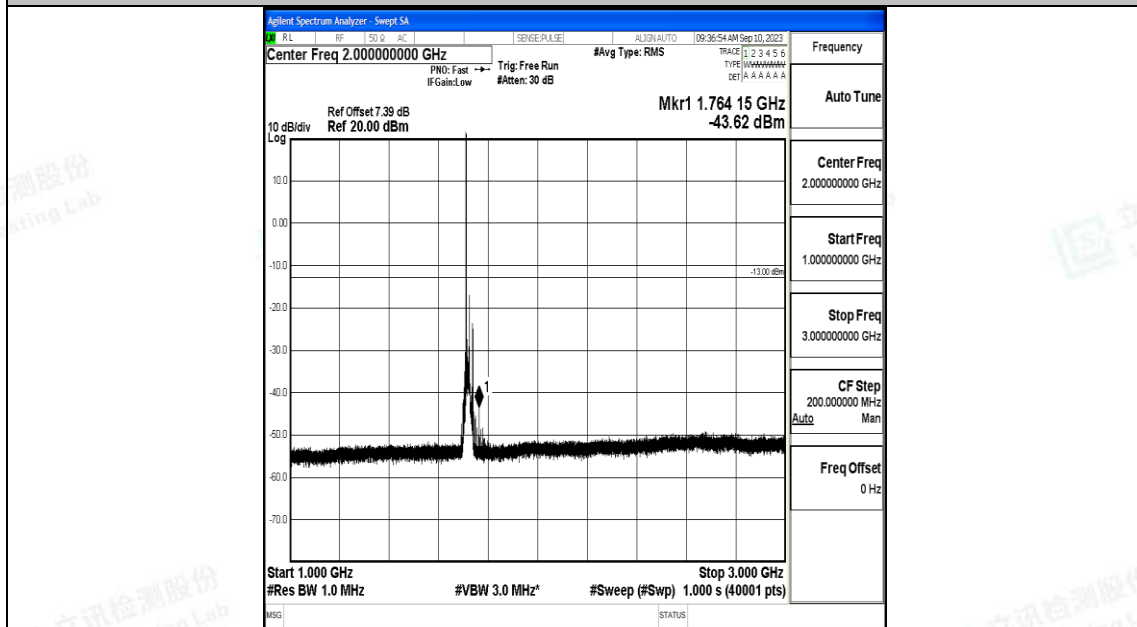

Band66_15MHz_QPSK_132047_1RB#0_0.009~0.15_0.009~0.15

Band66_15MHz_QPSK_132047_1RB#0_0.15~30_0.15~30

Band66_15MHz_QPSK_132047_1RB#0_30~1000_30~1000

Band66_15MHz_QPSK_132047_1RB#0_1000~3000_1000~3000

Band66_15MHz_QPSK_132047_1RB#0_3000~20000_3000~20000