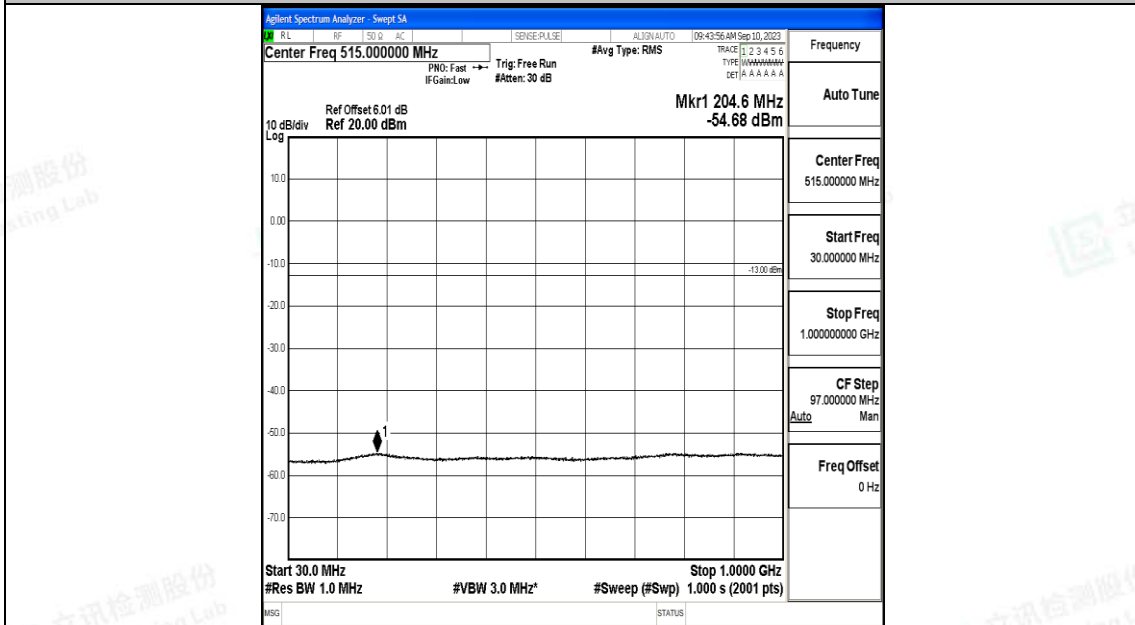

Band66_20MHz_16QAM_132072_1RB#0_0.15~30_0.15~30

Band66_20MHz_16QAM_132072_1RB#0_30~1000_30~1000