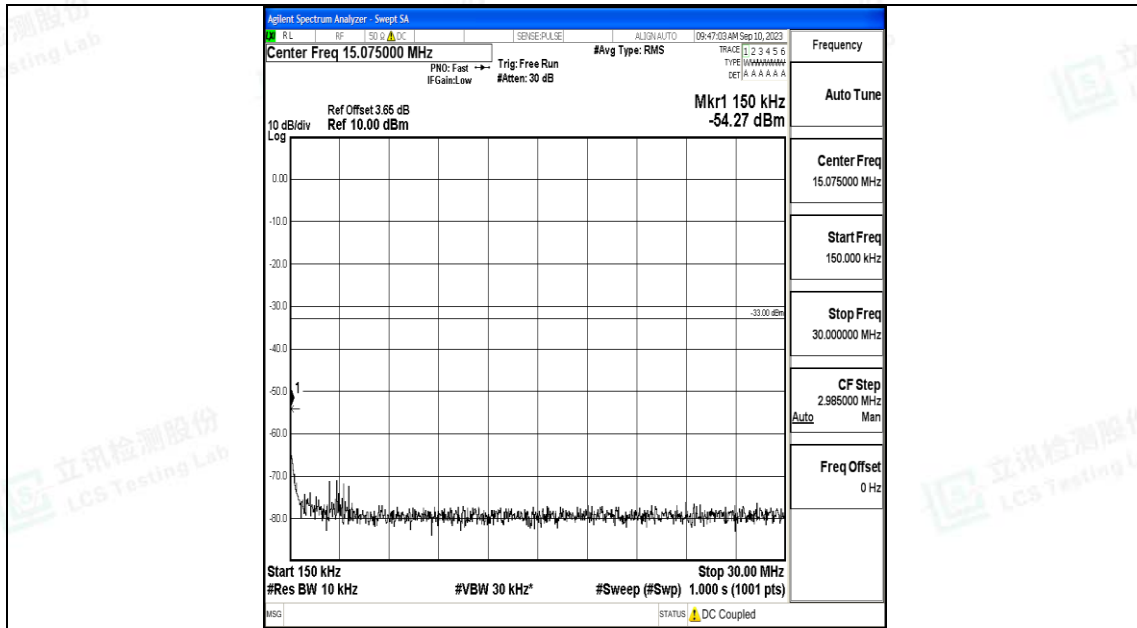

Band66_20MHz_QPSK_132572_1RB#0_0.15~30_0.15~30

Band66_20MHz_QPSK_132572_1RB#0_3000~20000_3000~20000

Band66_20MHz_16QAM_132572_1RB#0_0.009~0.15_0.009~0.15

Band66_20MHz_16QAM_132572_1RB#0_0.15~30_0.15~30

Band66_20MHz_16QAM_132572_1RB#0_30~1000_30~1000