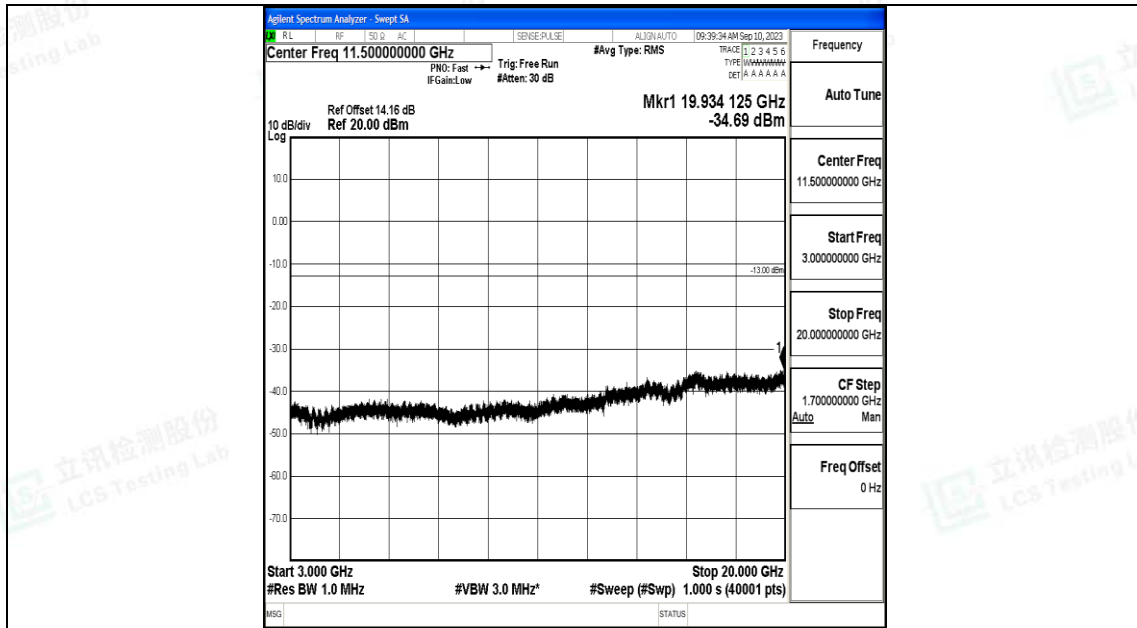

Band66_15MHz_QPSK_132597_1RB#0_0.009~0.15_0.009~0.15

Band66_15MHz_QPSK_132597_1RB#0_0.15~30_0.15~30

Band66_15MHz_QPSK_132597_1RB#0_30~1000_30~1000

Band66_15MHz_QPSK_132597_1RB#0_1000~3000_1000~3000

Band66_15MHz_QPSK_132597_1RB#0_3000~20000_3000~20000