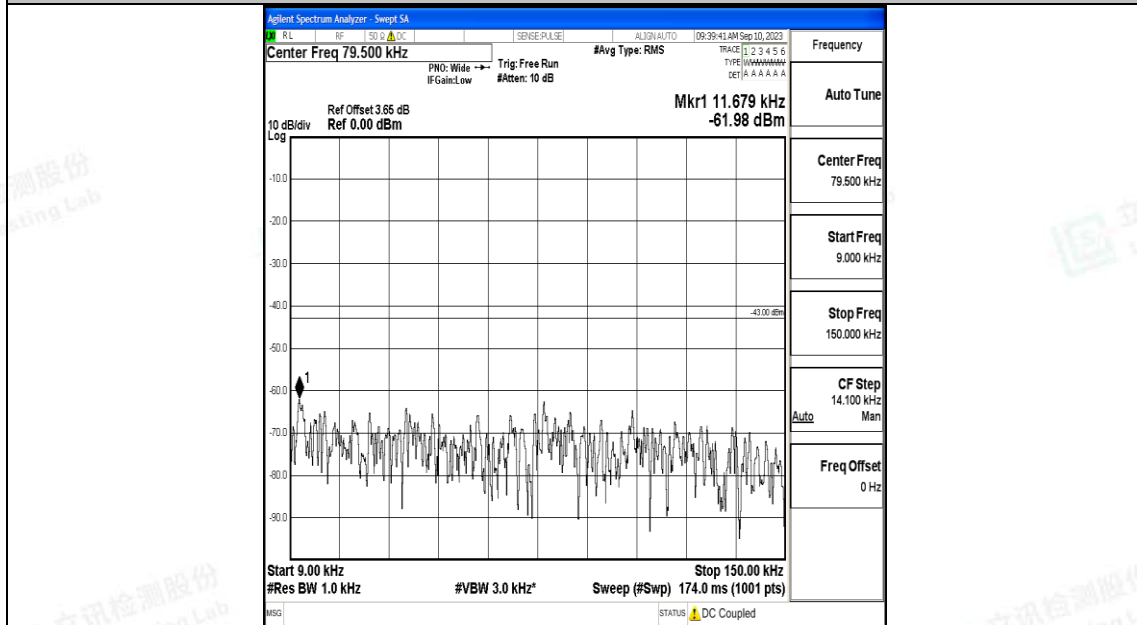

Band66_15MHz_QPSK_132597_1RB#0_0.009~0.15_0.009~0.15

Band66_15MHz_QPSK_132597_1RB#0_0.15~30_0.15~30

Band66_15MHz_QPSK_132597_1RB#0_30~1000_30~1000

Band66_15MHz_QPSK_132597_1RB#0_1000~3000_1000~3000

Band66_15MHz_QPSK_132597_1RB#0_3000~20000_3000~20000