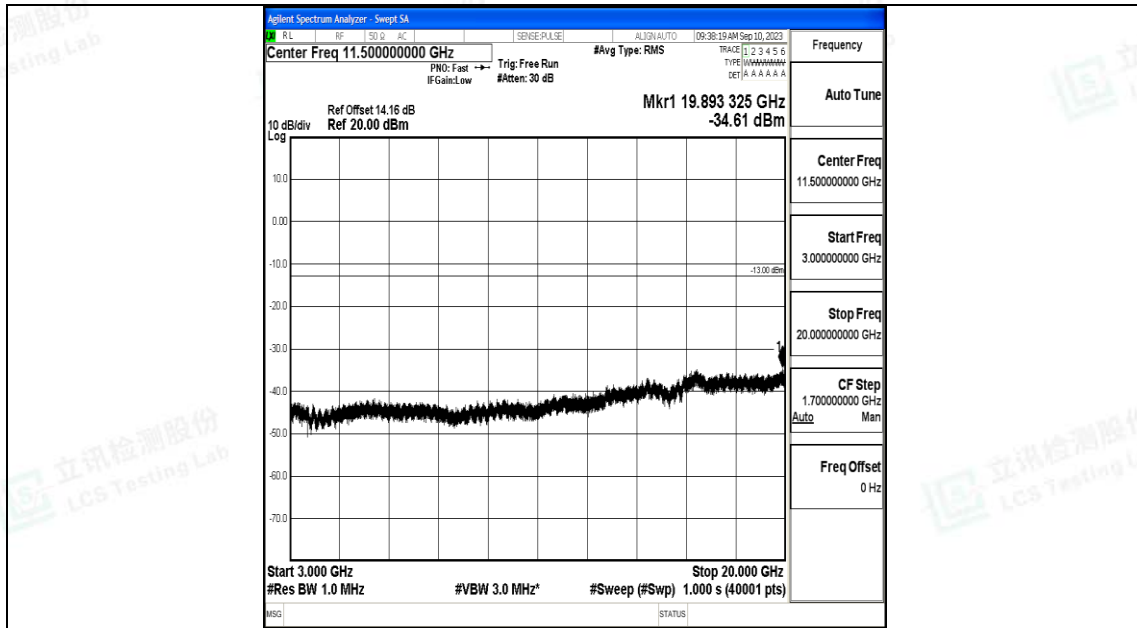

Band66_15MHz_QPSK_132322_1RB#0_0.009~0.15_0.009~0.15

Band66_15MHz_QPSK_132322_1RB#0_0.15~30_0.15~30

Band66_15MHz_QPSK_132322_1RB#0_30~1000_30~1000

Band66_15MHz_QPSK_132322_1RB#0_1000~3000_1000~3000

Band66_15MHz_QPSK_132322_1RB#0_3000~20000_3000~20000