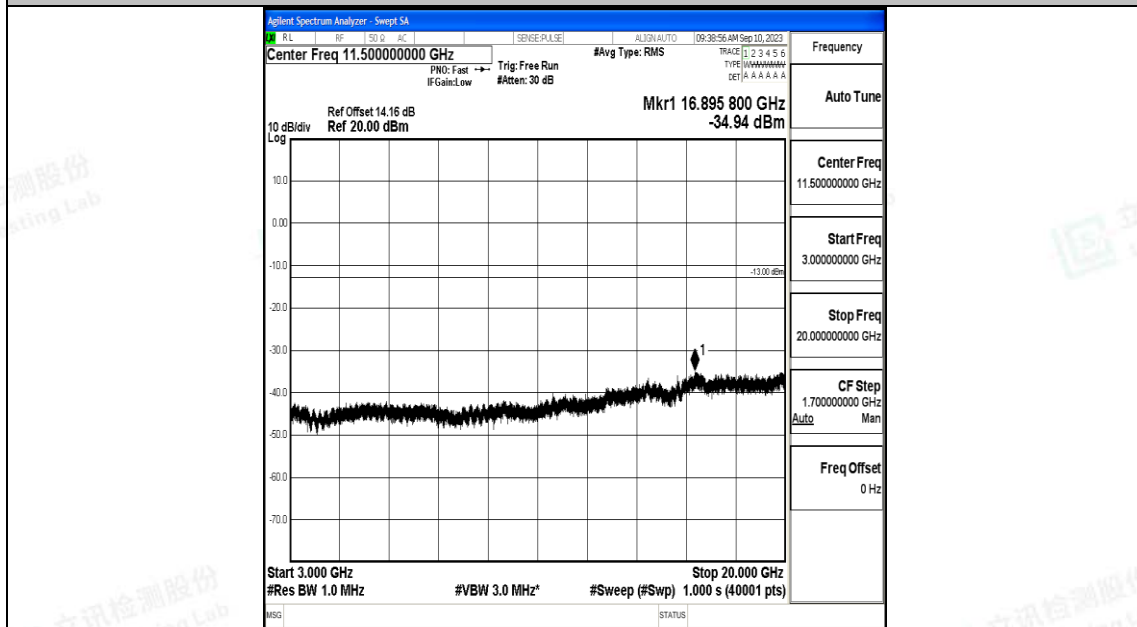

Band66_15MHz_16QAM_132322_1RB#0_0.009~0.15_0.009~0.15

Band66_15MHz_16QAM_132322_1RB#0_0.15~30_0.15~30

Band66_15MHz_16QAM_132322_1RB#0_30~1000_30~1000

Band66_15MHz_16QAM_132322_1RB#0_1000~3000_1000~3000

Band66_15MHz_16QAM_132322_1RB#0_3000~20000_3000~20000