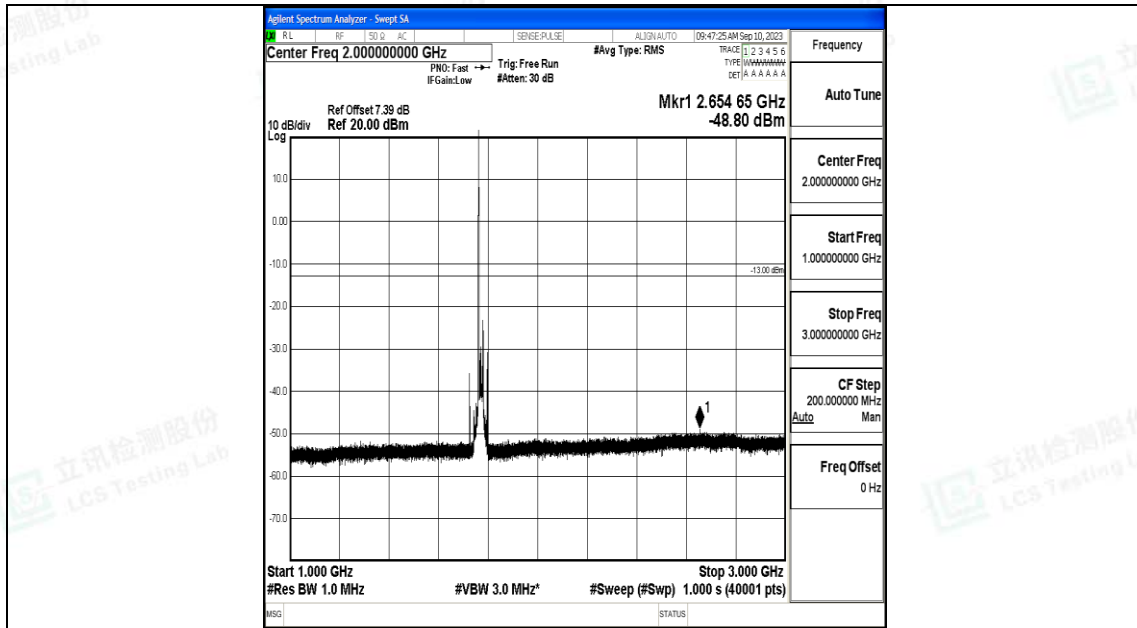

Band66_20MHz_QPSK_132572_1RB#0_0.15~30_0.15~30

Band66_20MHz_QPSK_132572_1RB#0_3000~20000_3000~20000

Band66_20MHz_16QAM_132572_1RB#0_0.009~0.15_0.009~0.15

Band66_20MHz_16QAM_132572_1RB#0_0.15~30_0.15~30

Band66_20MHz_16QAM_132572_1RB#0_30~1000_30~1000