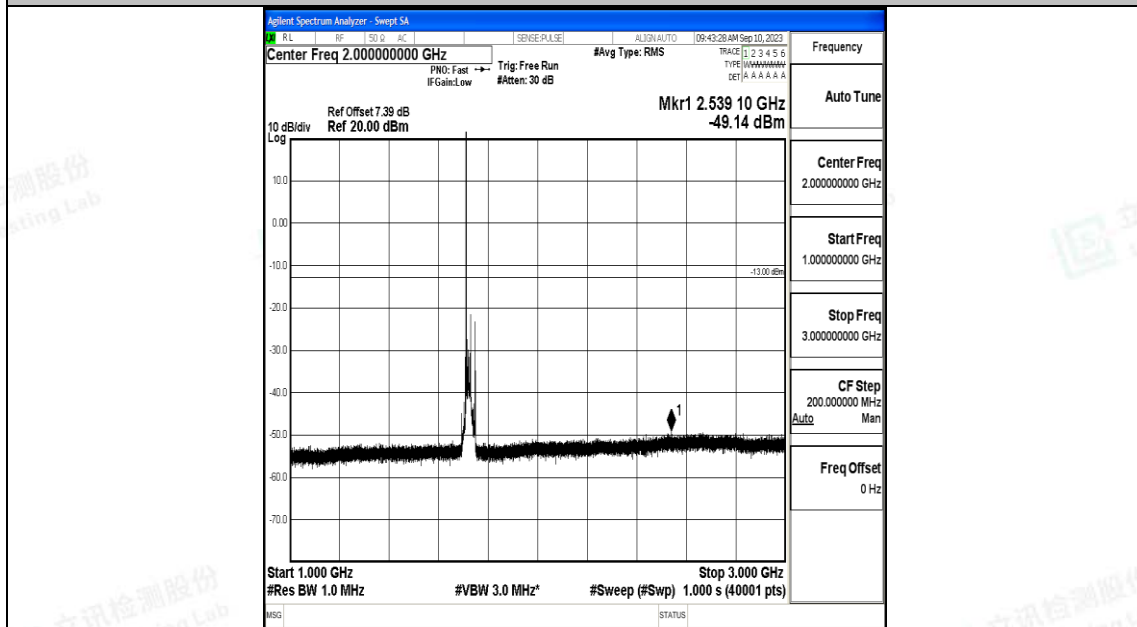

Band66_20MHz_QPSK_132072_1RB#0_0.009~0.15_0.009~0.15

Band66_20MHz_QPSK_132072_1RB#0_0.15~30_0.15~30

Band66_20MHz_QPSK_132072_1RB#0_30~1000_30~1000

Band66_20MHz_QPSK_132072_1RB#0_1000~3000_1000~3000

Band66_20MHz_QPSK_132072_1RB#0_3000~20000_3000~20000