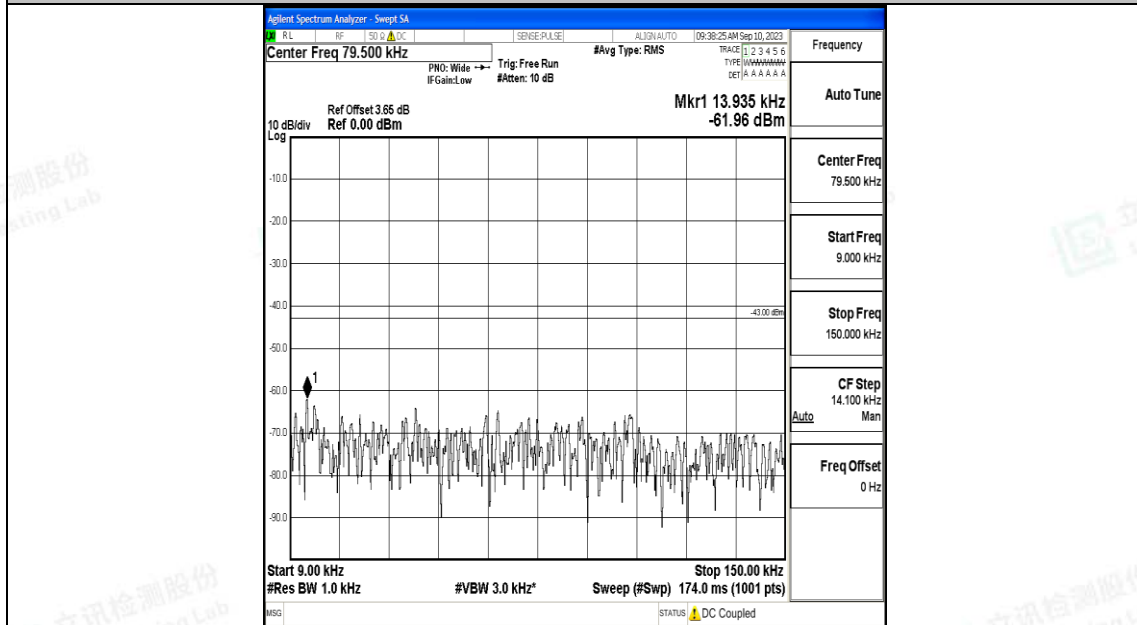

Band66_15MHz_QPSK_132322_1RB#0_0.009~0.15_0.009~0.15

Band66_15MHz_QPSK_132322_1RB#0_0.15~30_0.15~30

Band66_15MHz_QPSK_132322_1RB#0_30~1000_30~1000

Band66_15MHz_QPSK_132322_1RB#0_1000~3000_1000~3000

Band66_15MHz_QPSK_132322_1RB#0_3000~20000_3000~20000