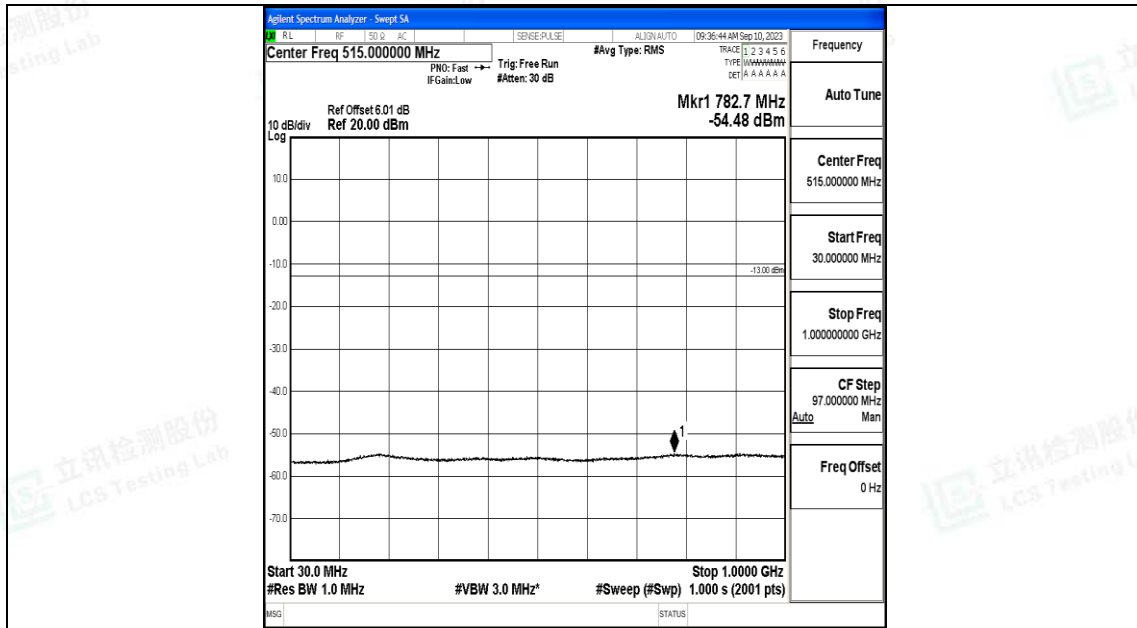

Band66_15MHz_QPSK_132047_1RB#0_0.009~0.15_0.009~0.15

Band66_15MHz_QPSK_132047_1RB#0_0.15~30_0.15~30

Band66_15MHz_QPSK_132047_1RB#0_30~1000_30~1000

Band66_15MHz_QPSK_132047_1RB#0_1000~3000_1000~3000

Band66_15MHz_QPSK_132047_1RB#0_3000~20000_3000~20000