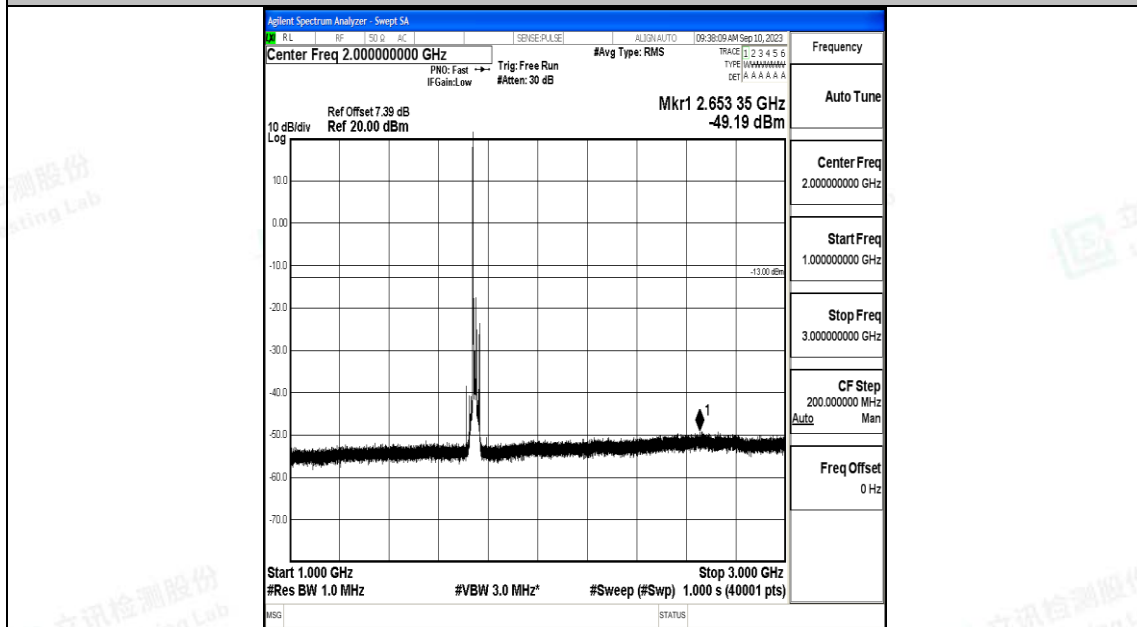

Band66_15MHz_QPSK_132322_1RB#0_0.009~0.15_0.009~0.15

Band66_15MHz_QPSK_132322_1RB#0_0.15~30_0.15~30

Band66_15MHz_QPSK_132322_1RB#0_30~1000_30~1000

Band66_15MHz_QPSK_132322_1RB#0_1000~3000_1000~3000

Band66_15MHz_QPSK_132322_1RB#0_3000~20000_3000~20000