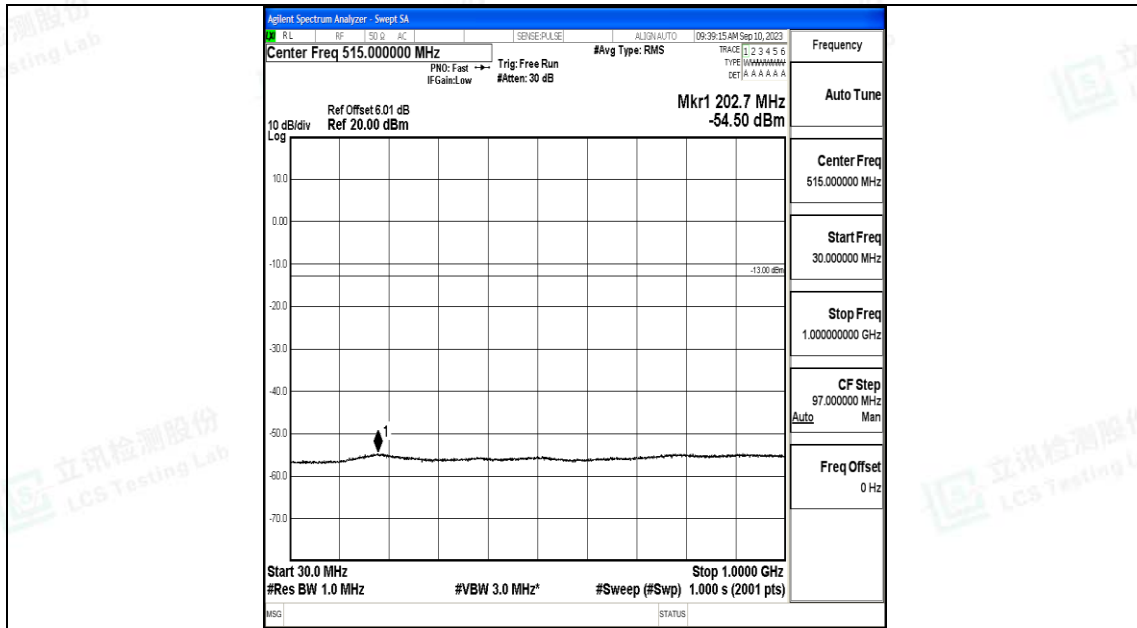

Band66_15MHz_QPSK_132597_1RB#0_0.15~30_0.15~30

Band66_15MHz_QPSK_132597_1RB#0_30~1000_30~1000