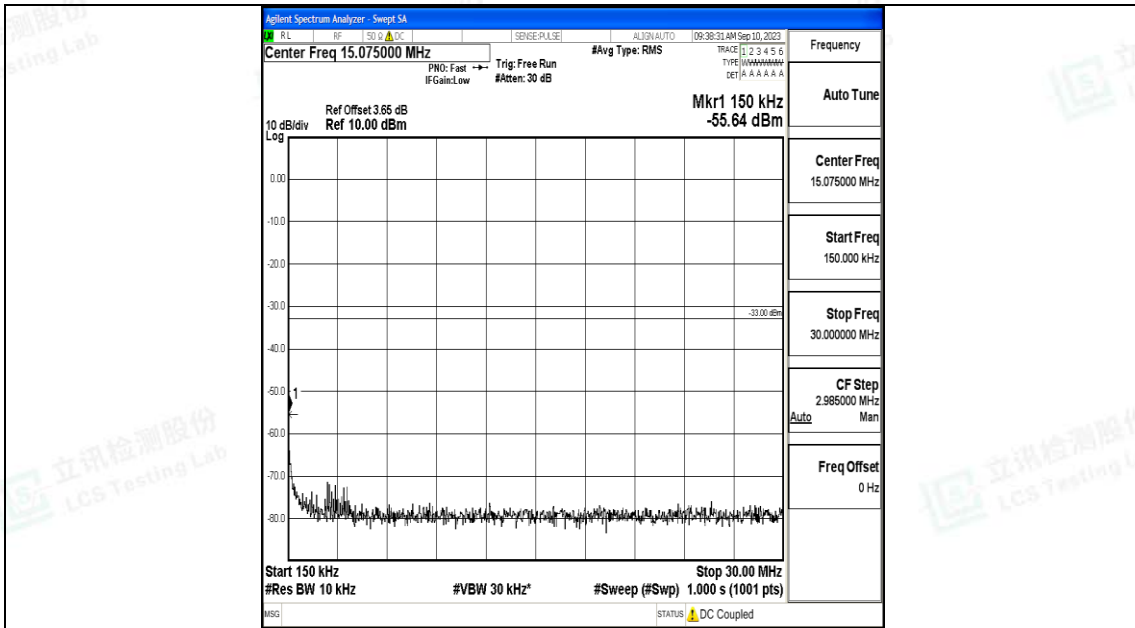

Band66_15MHz_16QAM_132322_1RB#0_0.009~0.15_0.009~0.15

Band66_15MHz_16QAM_132322_1RB#0_0.15~30_0.15~30