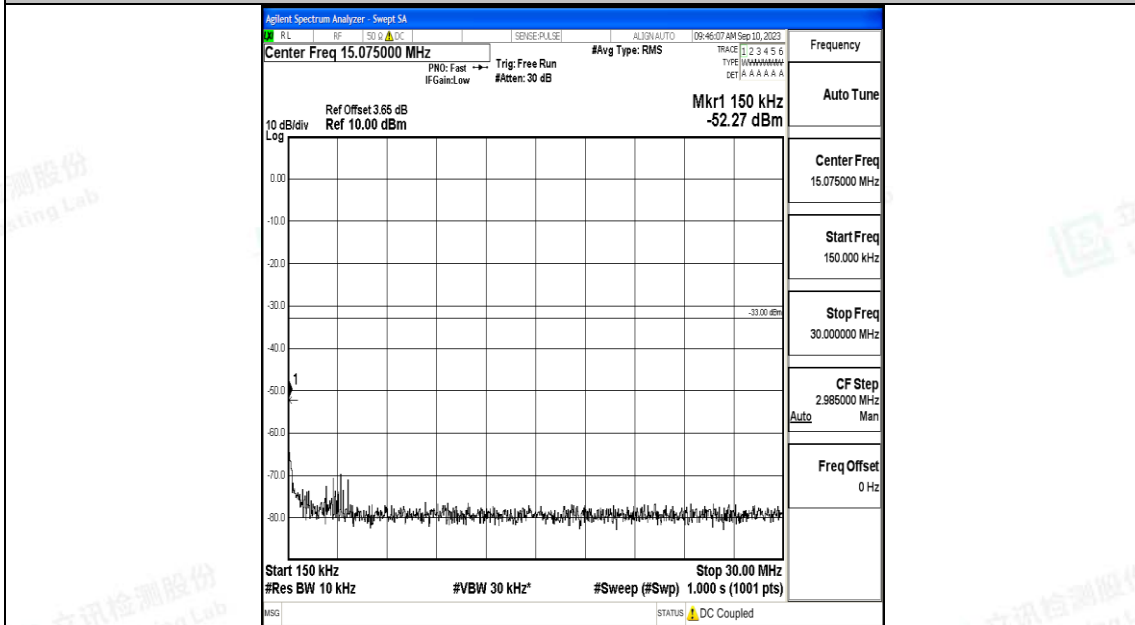

Band66_20MHz_16QAM_132322_1RB#0_0.15~30_0.15~30

Band66_20MHz_16QAM_132322_1RB#0_30~1000_30~1000

Band66_20MHz_16QAM_132322_1RB#0_1000~3000_1000~3000

Band66_20MHz_16QAM_132322_1RB#0_3000~20000_3000~20000

Band66_20MHz_QPSK_132572_1RB#0_0.009~0.15_0.009~0.15