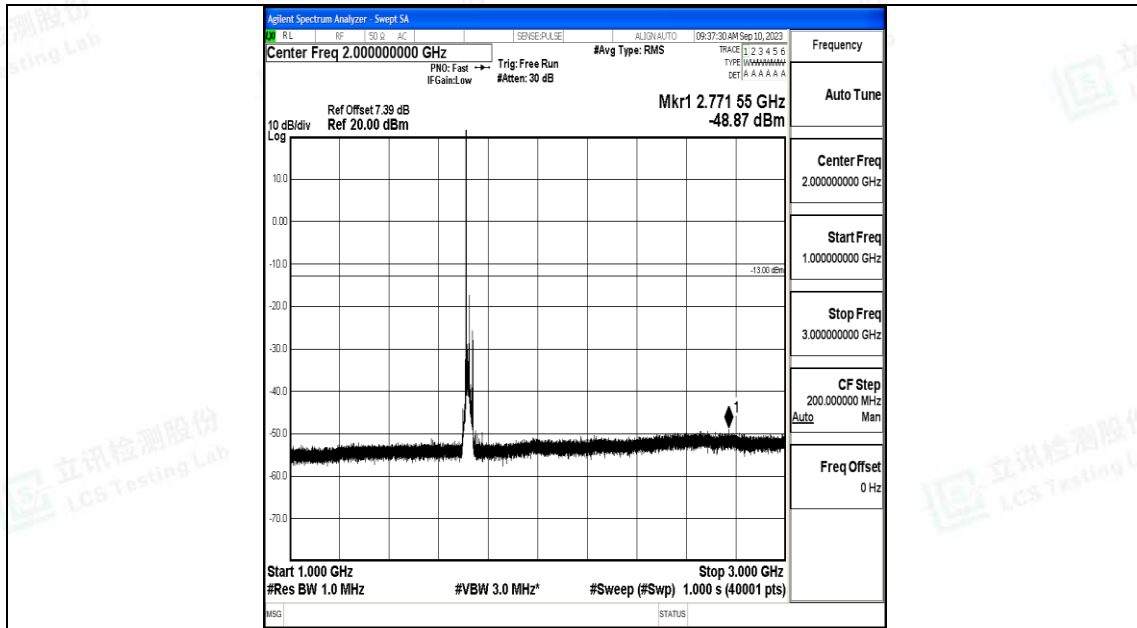

Band66_15MHz_16QAM_132047_1RB#0_0.009~0.15_0.009~0.15

Band66_15MHz_16QAM_132047_1RB#0_0.15~30_0.15~30

Band66_15MHz_16QAM_132047_1RB#0_30~1000_30~1000

Band66_15MHz_16QAM_132047_1RB#0_1000~3000_1000~3000

Band66_15MHz_16QAM_132047_1RB#0_3000~20000_3000~20000