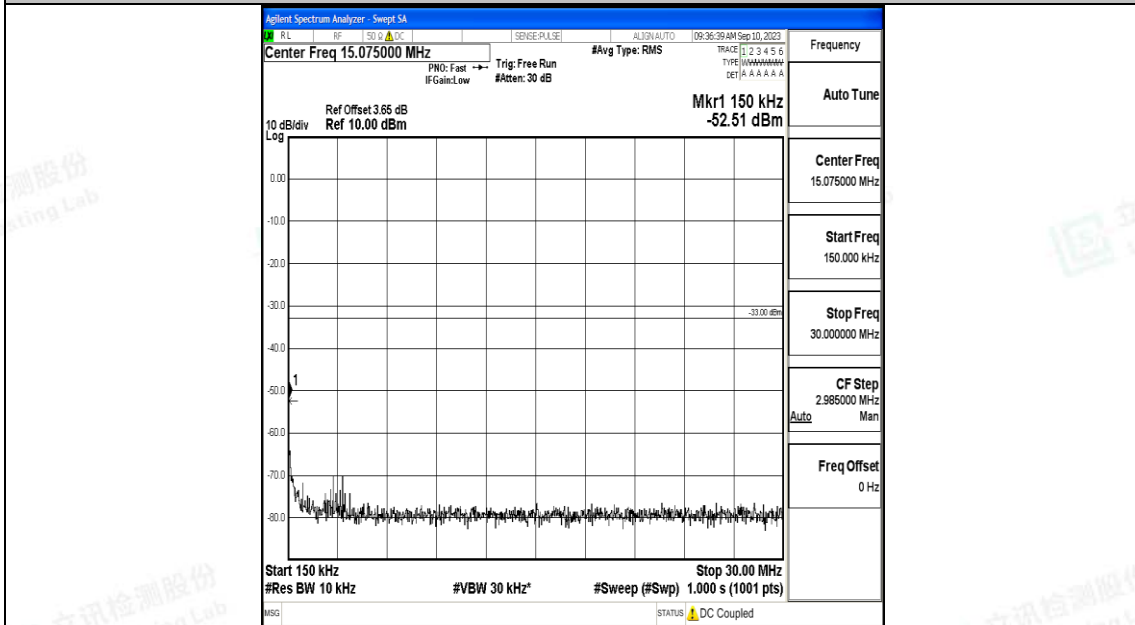

Band66_15MHz_QPSK_132047_1RB#0_0.009~0.15_0.009~0.15

Band66_15MHz_QPSK_132047_1RB#0_0.15~30_0.15~30

Band66_15MHz_QPSK_132047_1RB#0_30~1000_30~1000

Band66_15MHz_QPSK_132047_1RB#0_1000~3000_1000~3000

Band66_15MHz_QPSK_132047_1RB#0_3000~20000_3000~20000