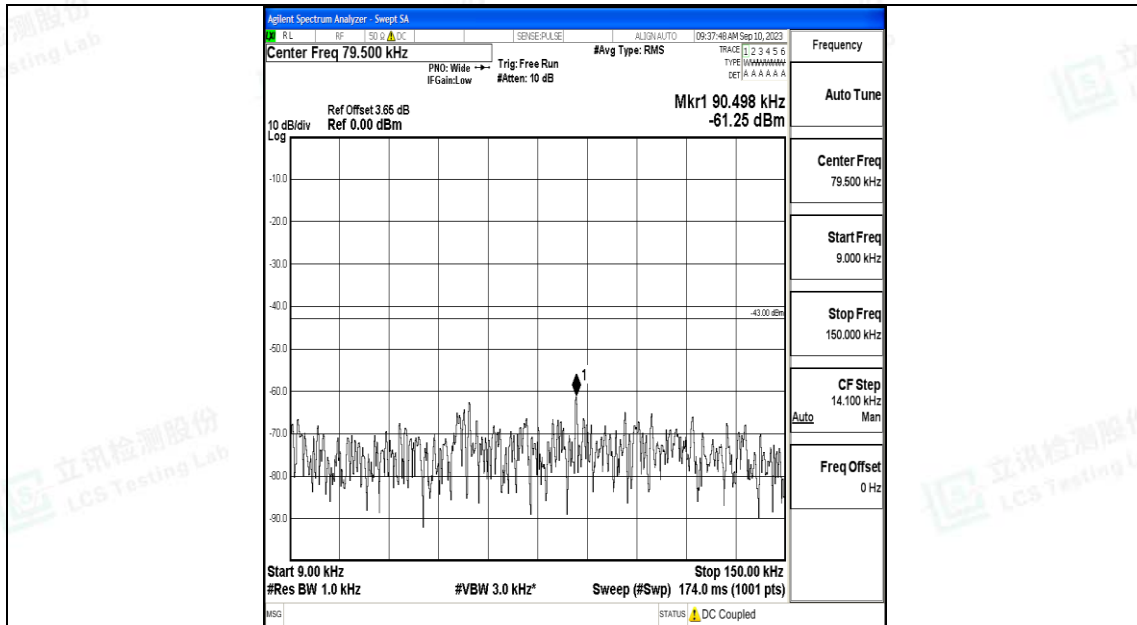

Band66_15MHz_16QAM_132047_1RB#0_0.009~0.15_0.009~0.15

Band66_15MHz_16QAM_132047_1RB#0_0.15~30_0.15~30

Band66_15MHz_16QAM_132047_1RB#0_30~1000_30~1000

Band66_15MHz_16QAM_132047_1RB#0_1000~3000_1000~3000

Band66_15MHz_16QAM_132047_1RB#0_3000~20000_3000~20000