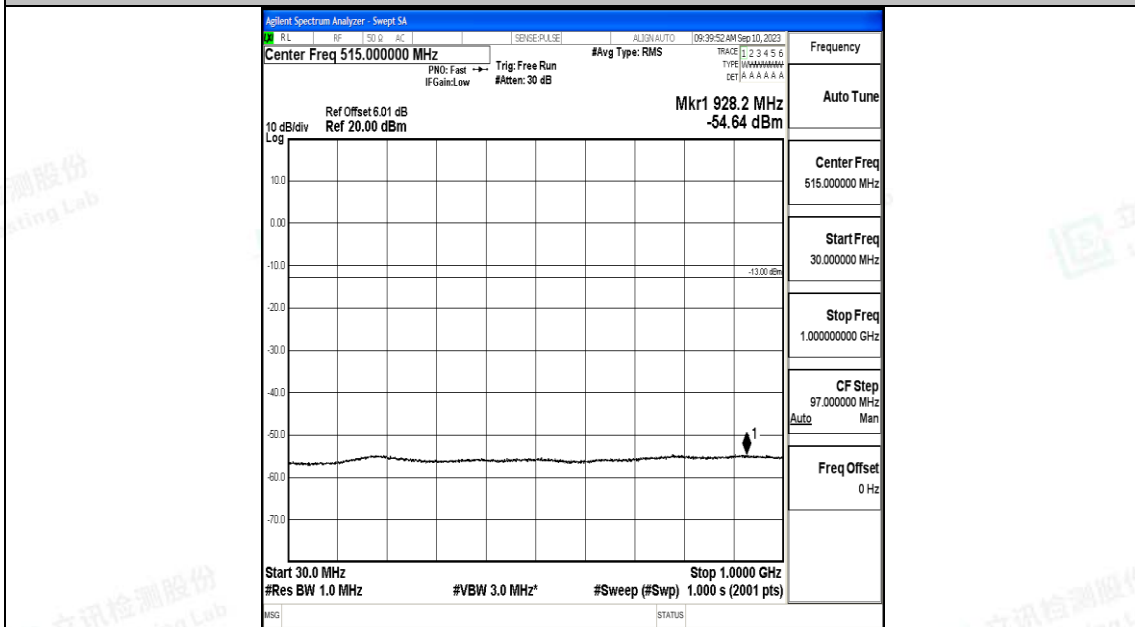

Band66_15MHz_16QAM_132597_1RB#0_0.15~30_0.15~30

Band66_15MHz_16QAM_132597_1RB#0_30~1000_30~1000