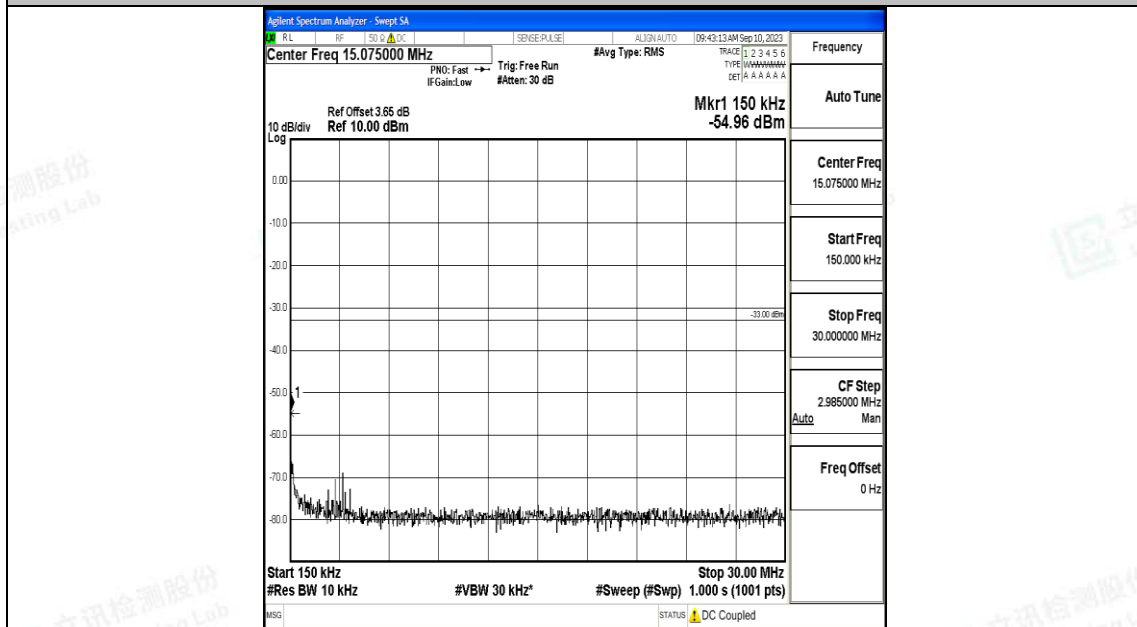

Band66_20MHz_QPSK_132072_1RB#0_0.009~0.15_0.009~0.15

Band66_20MHz_QPSK_132072_1RB#0_0.15~30_0.15~30