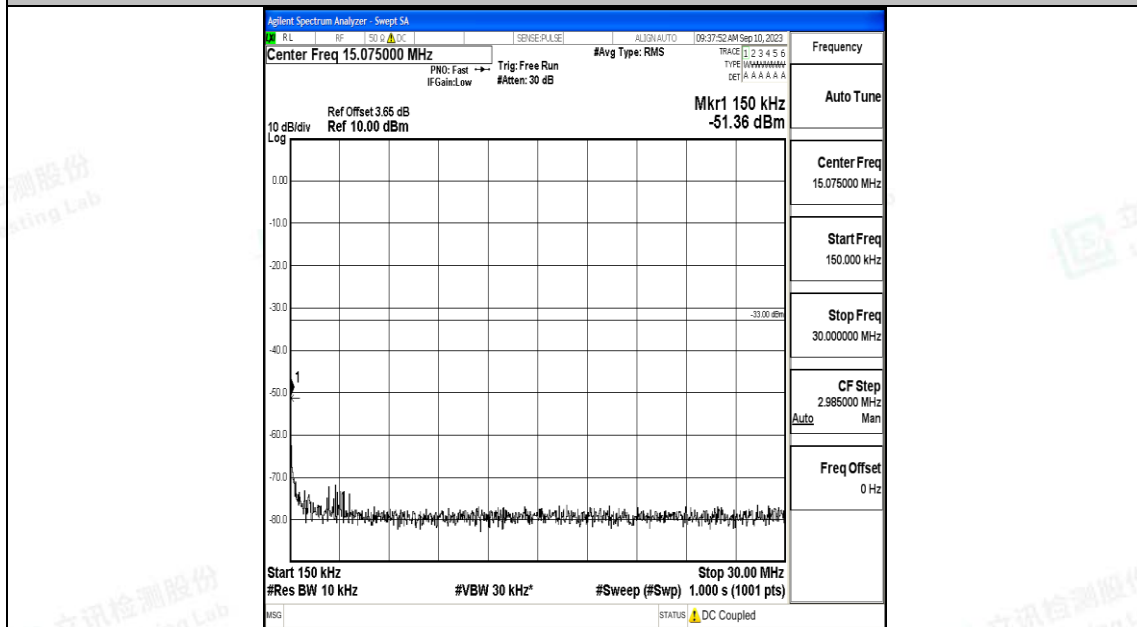

Band66_15MHz_QPSK_132322_1RB#0_0.009~0.15_0.009~0.15

Band66_15MHz_QPSK_132322_1RB#0_0.15~30_0.15~30