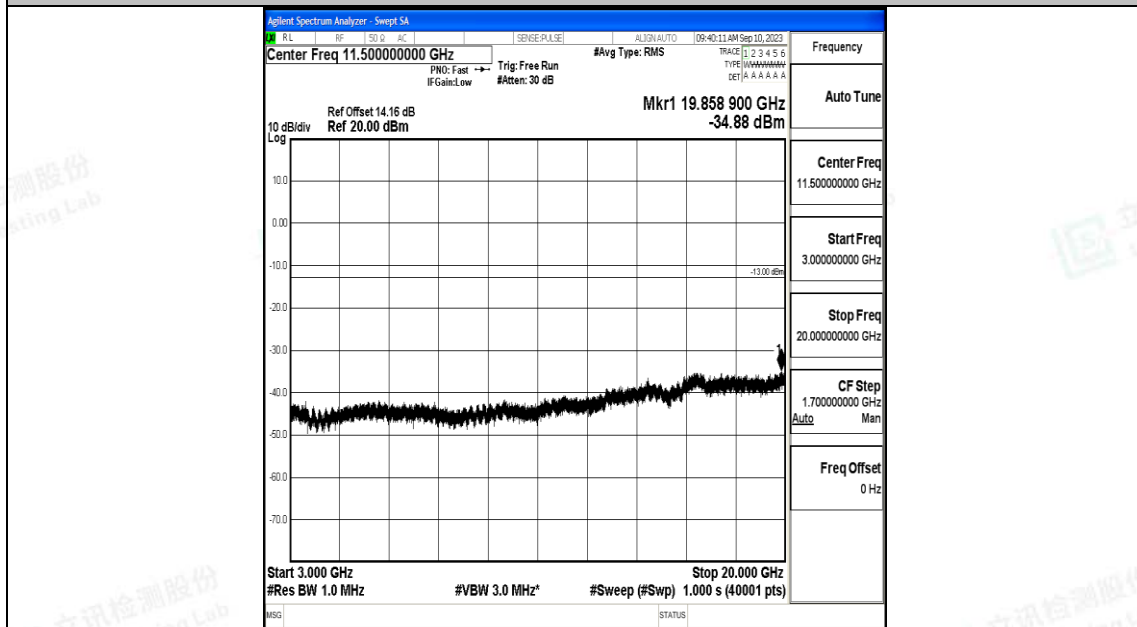

Band66_15MHz_16QAM_132597_1RB#0_0.009~0.15_0.009~0.15

Band66_15MHz_16QAM_132597_1RB#0_0.15~30_0.15~30

Band66_15MHz_16QAM_132597_1RB#0_30~1000_30~1000

Band66_15MHz_16QAM_132597_1RB#0_1000~3000_1000~3000

Band66_15MHz_16QAM_132597_1RB#0_3000~20000_3000~20000