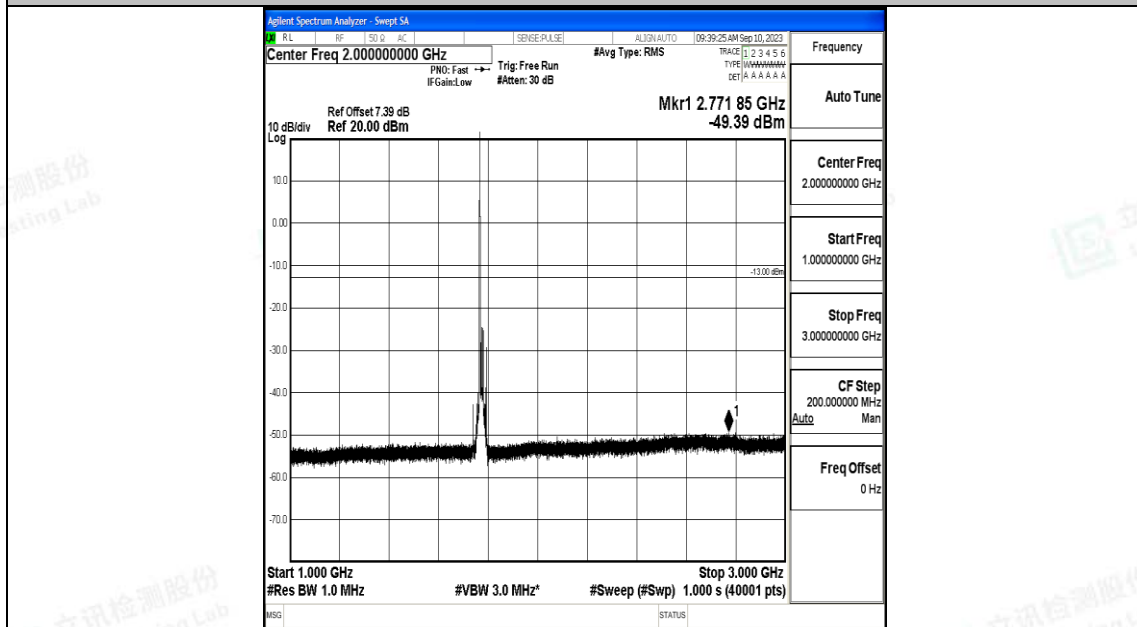

Band66_15MHz_QPSK_132597_1RB#0_0.009~0.15_0.009~0.15

Band66_15MHz_QPSK_132597_1RB#0_0.15~30_0.15~30

Band66_15MHz_QPSK_132597_1RB#0_30~1000_30~1000

Band66_15MHz_QPSK_132597_1RB#0_1000~3000_1000~3000

Band66_15MHz_QPSK_132597_1RB#0_3000~20000_3000~20000