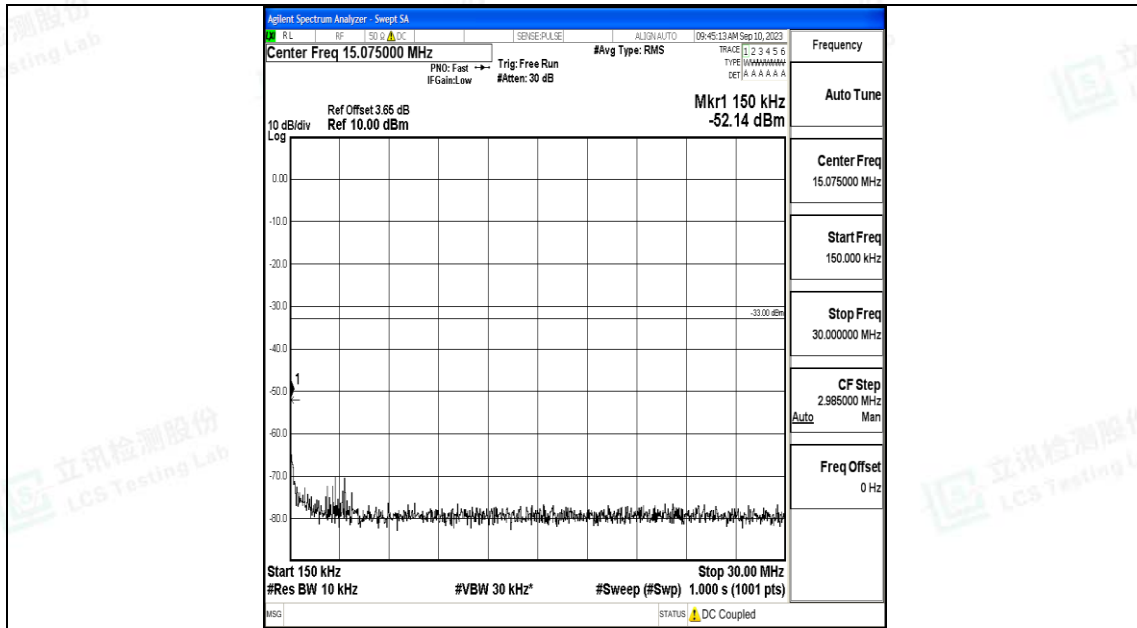

Band66_20MHz_QPSK_132322_1RB#0_0.009~0.15_0.009~0.15

Band66_20MHz_QPSK_132322_1RB#0_0.15~30_0.15~30

Band66_20MHz_QPSK_132322_1RB#0_3000~20000_3000~20000

Band66_20MHz_16QAM_132322_1RB#0_0.009~0.15_0.009~0.15