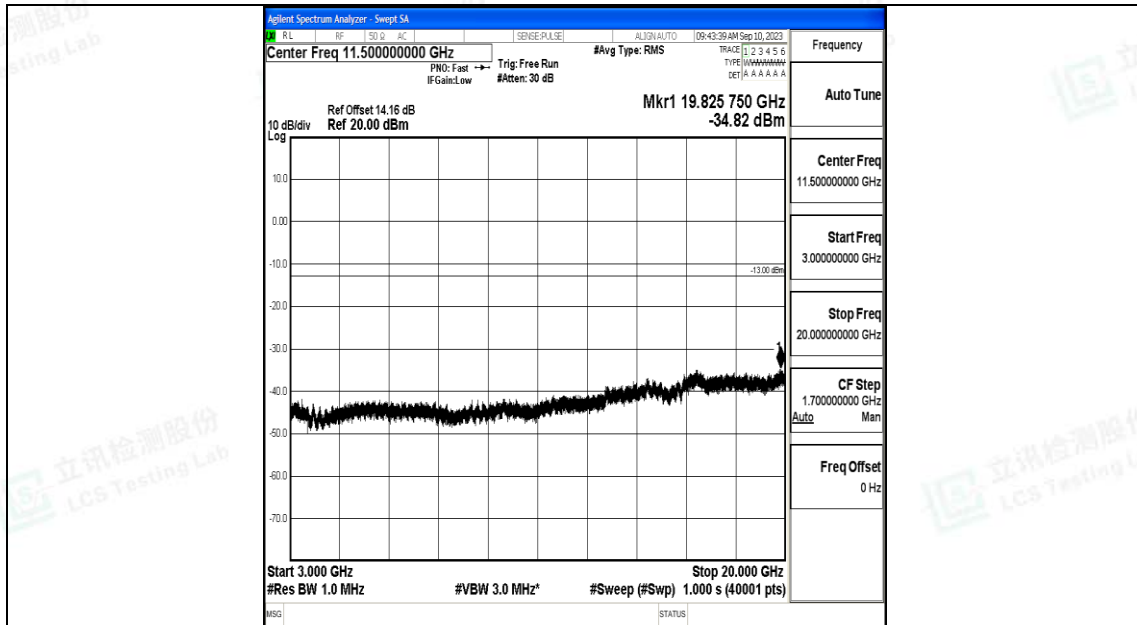

Band66_20MHz_QPSK_132072_1RB#0_0.009~0.15_0.009~0.15

Band66_20MHz_QPSK_132072_1RB#0_0.15~30_0.15~30

Band66_20MHz_QPSK_132072_1RB#0_30~1000_30~1000

Band66_20MHz_QPSK_132072_1RB#0_1000~3000_1000~3000

Band66_20MHz_QPSK_132072_1RB#0_3000~20000_3000~20000