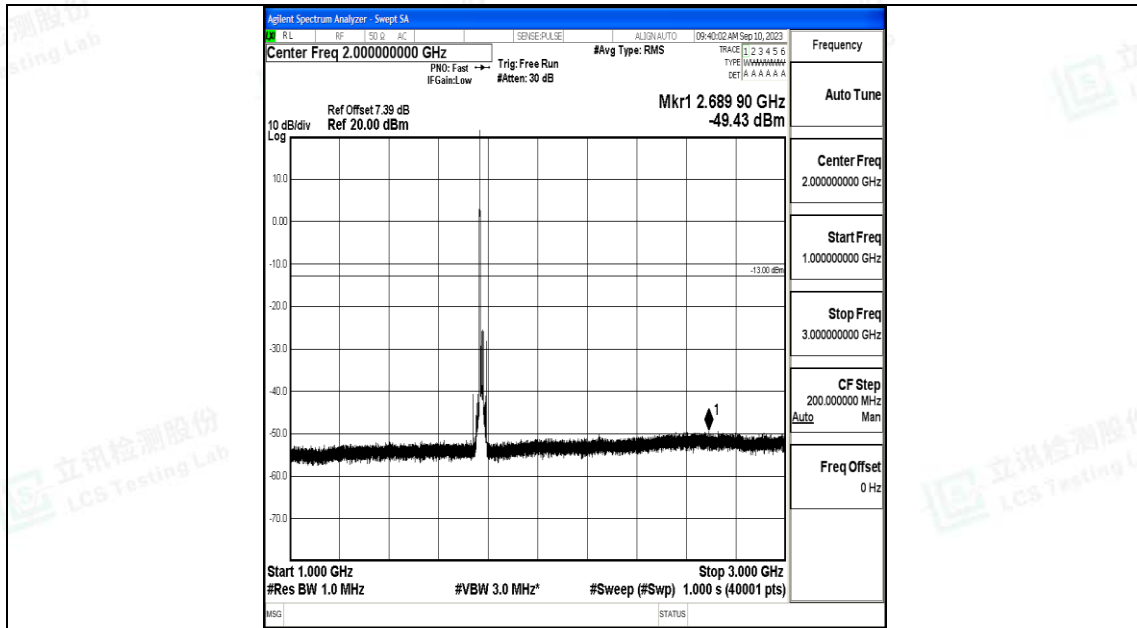

Band66_15MHz_16QAM_132597_1RB#0_0.009~0.15_0.009~0.15

Band66_15MHz_16QAM_132597_1RB#0_0.15~30_0.15~30

Band66_15MHz_16QAM_132597_1RB#0_30~1000_30~1000

Band66_15MHz_16QAM_132597_1RB#0_1000~3000_1000~3000

Band66_15MHz_16QAM_132597_1RB#0_3000~20000_3000~20000