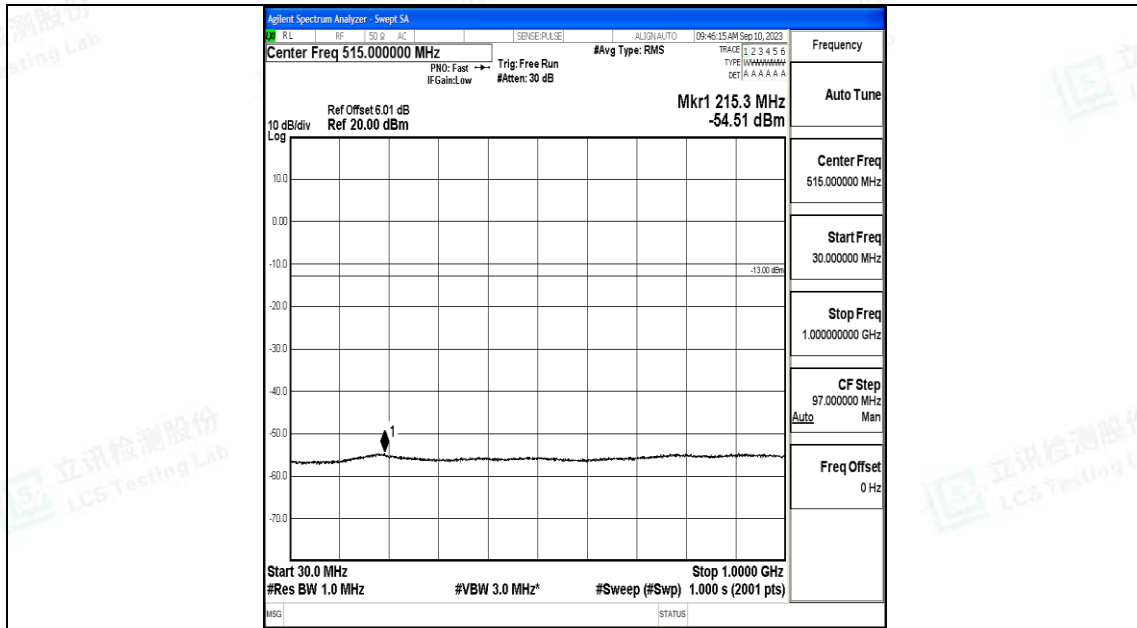

Band66_20MHz_QPSK_132572_1RB#0_0.15~30_0.15~30