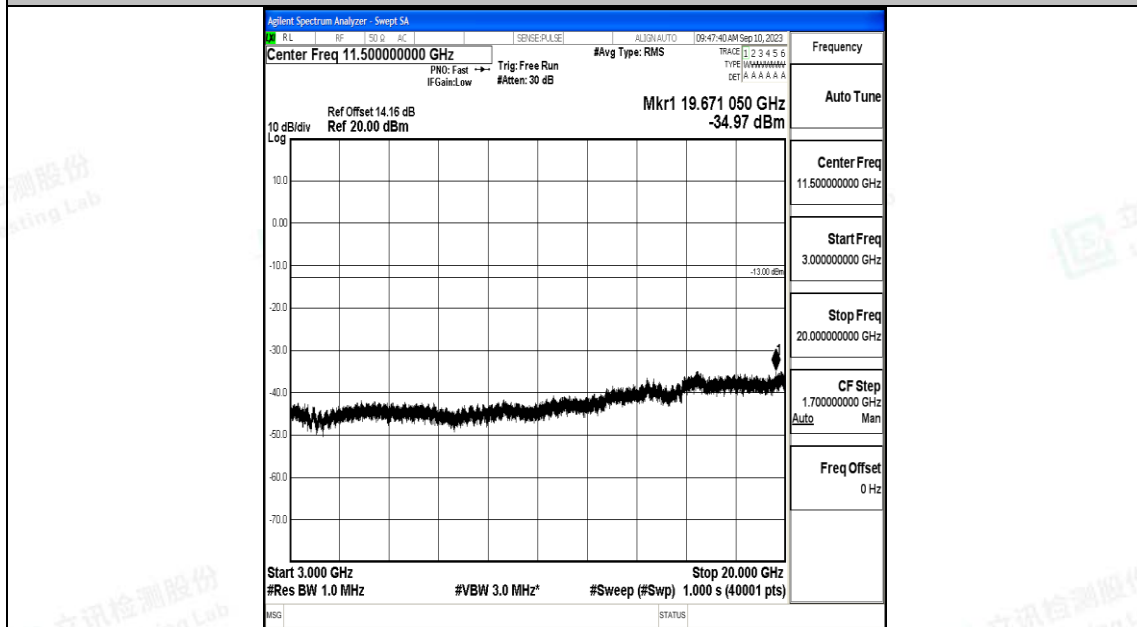

Band66_20MHz_16QAM_132572_1RB#0_1000~3000_1000~3000

Band66_20MHz_16QAM_132572_1RB#0_3000~20000_3000~20000