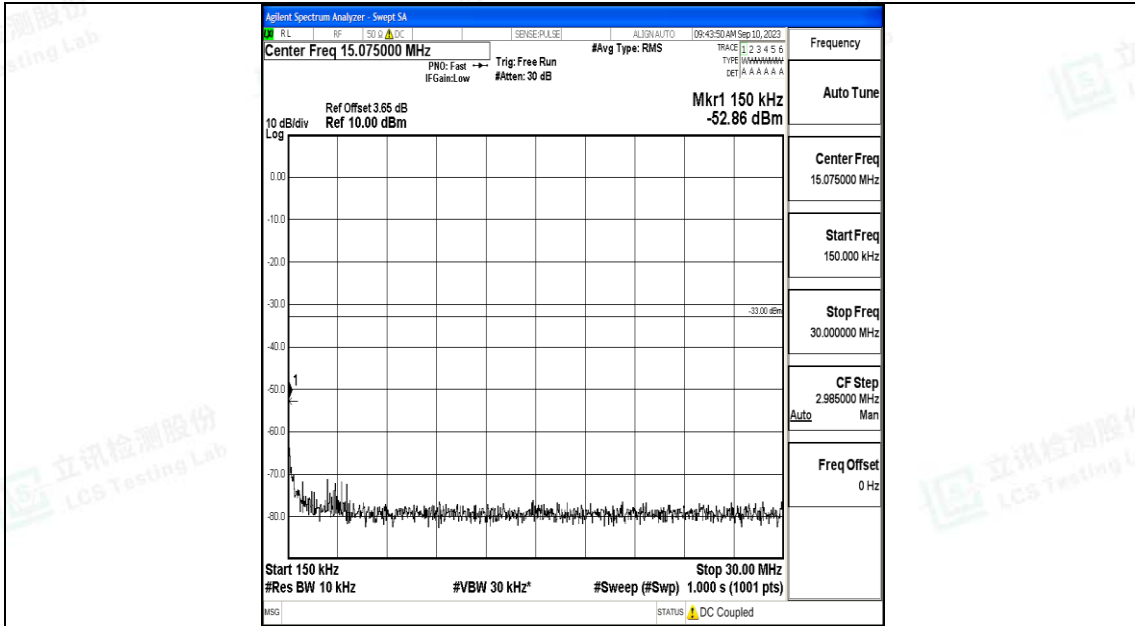

Band66_20MHz_16QAM_132072_1RB#0_0.009~0.15_0.009~0.15

Band66_20MHz_16QAM_132072_1RB#0_0.15~30_0.15~30