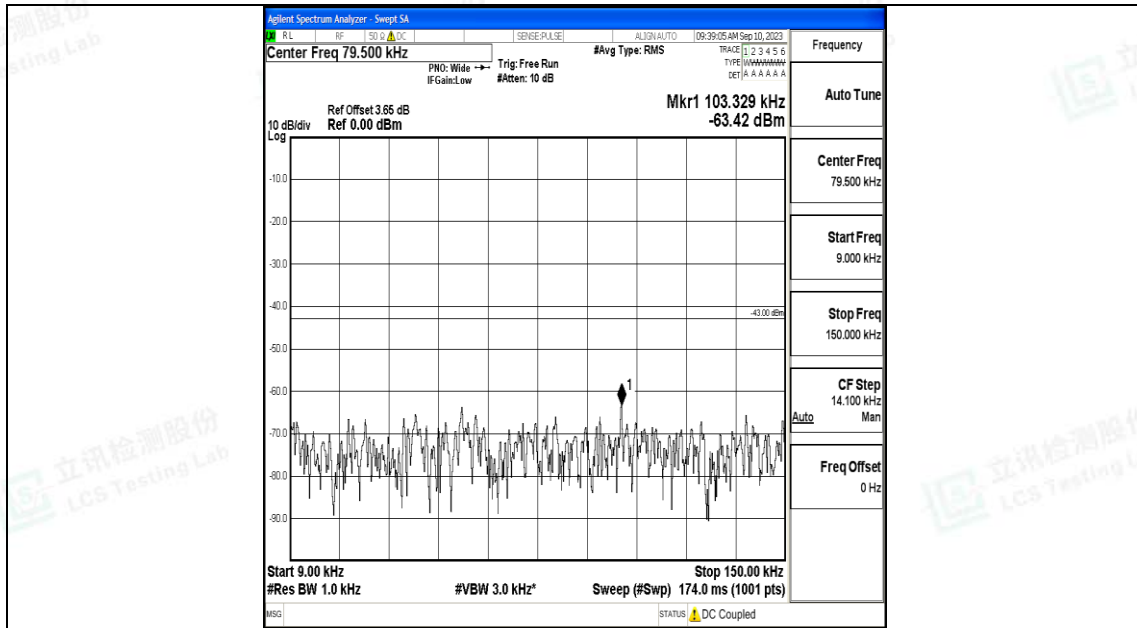

Band66_15MHz_16QAM_132322_1RB#0_0.009~0.15_0.009~0.15

Band66_15MHz_16QAM_132322_1RB#0_0.15~30_0.15~30

Band66_15MHz_16QAM_132322_1RB#0_30~1000_30~1000

Band66_15MHz_16QAM_132322_1RB#0_1000~3000_1000~3000

Band66_15MHz_16QAM_132322_1RB#0_3000~20000_3000~20000