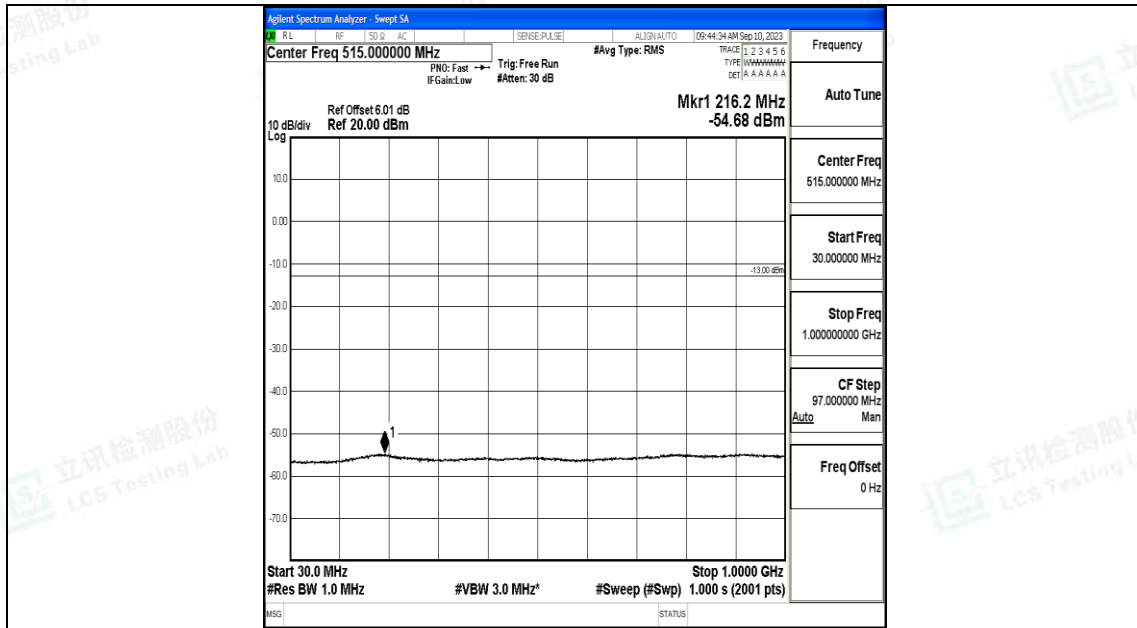

Band66_20MHz_QPSK_132322_1RB#0_0.15~30_0.15~30