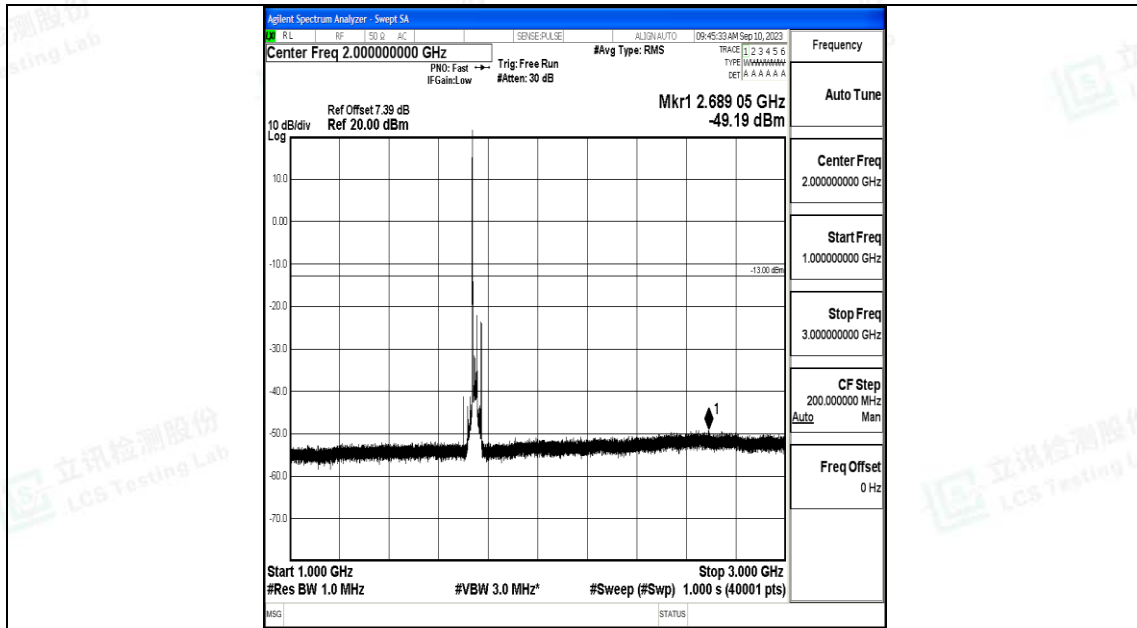

Band66_20MHz_16QAM_132322_1RB#0_30~1000_30~1000

Band66_20MHz_16QAM_132322_1RB#0_1000~3000_1000~3000