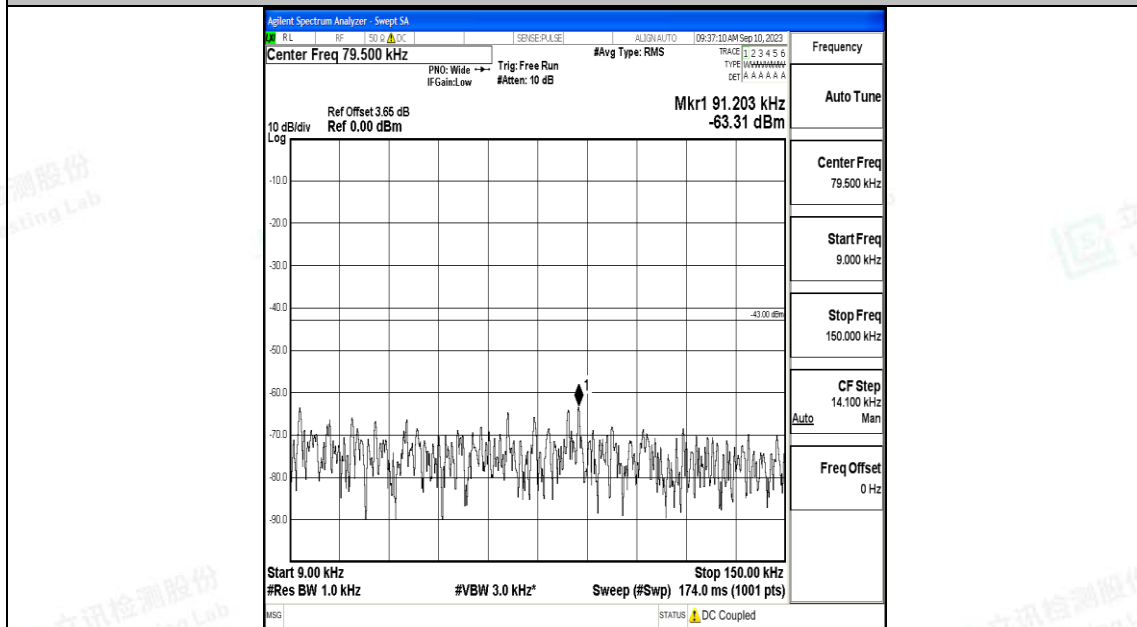

Band66_15MHz_QPSK_132047_1RB#0_0.009~0.15_0.009~0.15

Band66_15MHz_QPSK_132047_1RB#0_0.15~30_0.15~30

Band66_15MHz_QPSK_132047_1RB#0_30~1000_30~1000

Band66_15MHz_QPSK_132047_1RB#0_1000~3000_1000~3000

Band66_15MHz_QPSK_132047_1RB#0_3000~20000_3000~20000