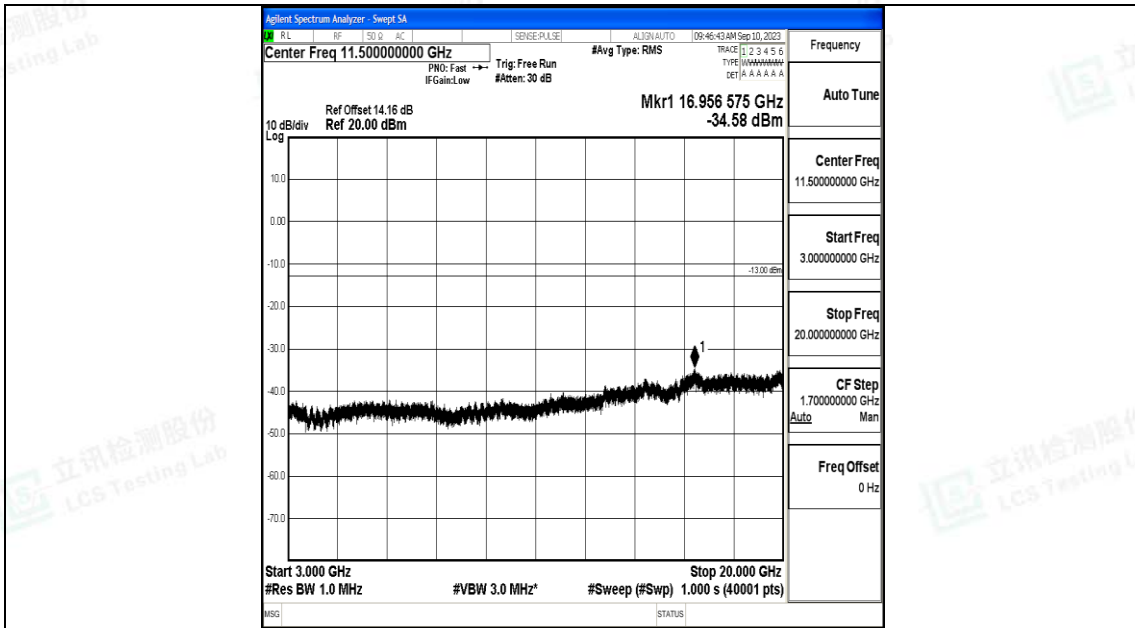

Band66_20MHz_QPSK_132572_1RB#0_3000~20000_3000~20000