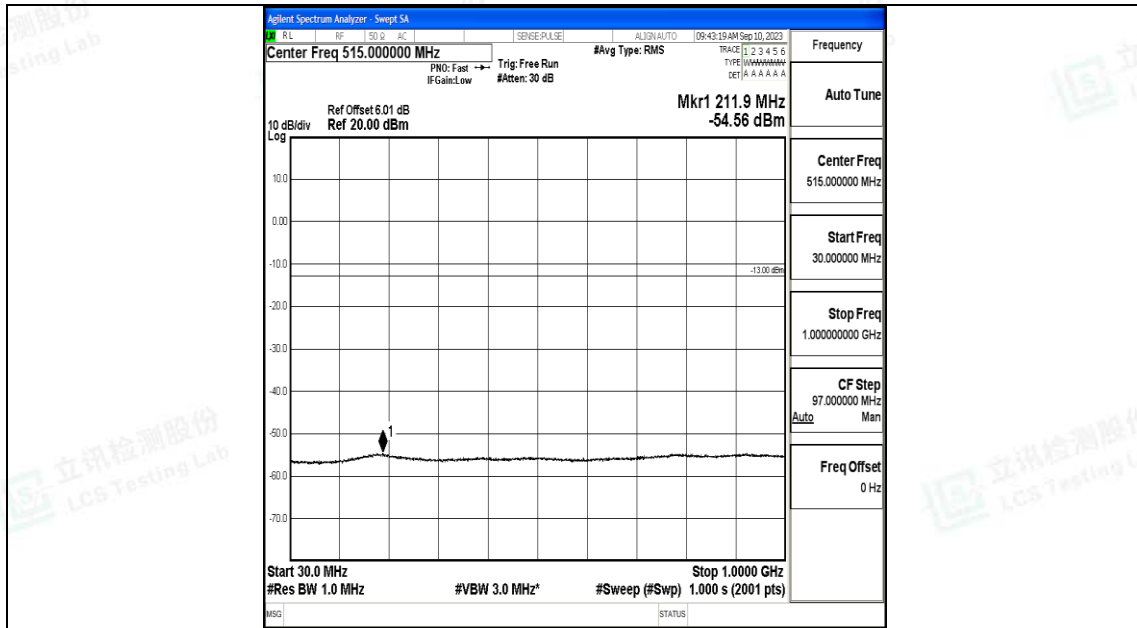

Band66_20MHz_QPSK_132072_1RB#0_0.15~30_0.15~30

Band66_20MHz_QPSK_132072_1RB#0_30~1000_30~1000