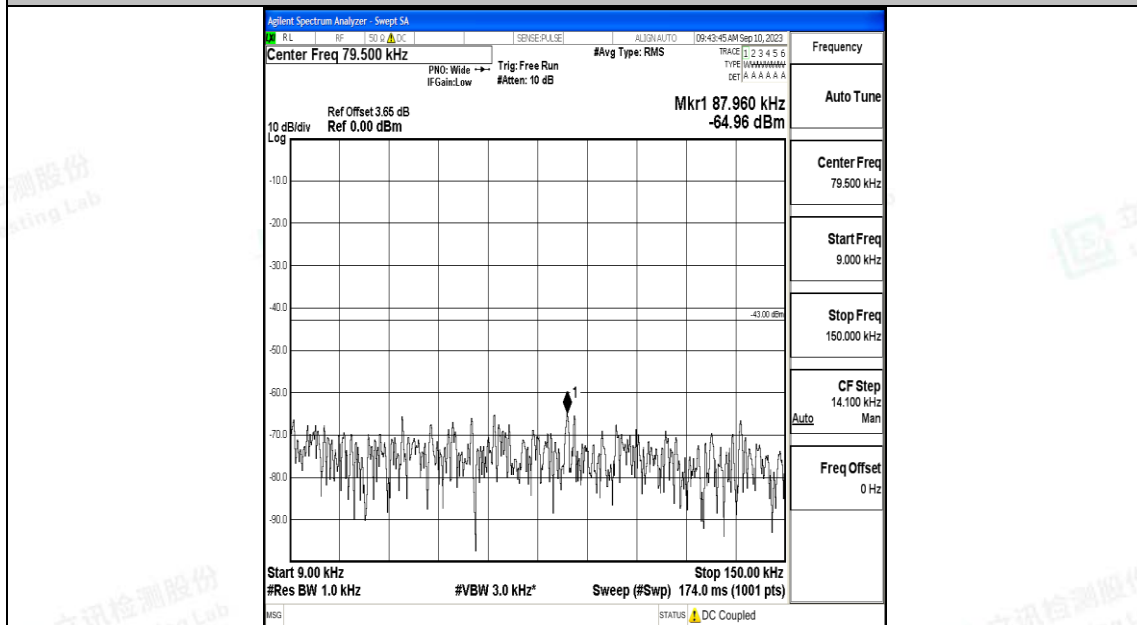

Band66_20MHz_QPSK_132072_1RB#0_0.009~0.15_0.009~0.15

Band66_20MHz_QPSK_132072_1RB#0_0.15~30_0.15~30

Band66_20MHz_QPSK_132072_1RB#0_30~1000_30~1000

Band66_20MHz_QPSK_132072_1RB#0_1000~3000_1000~3000

Band66_20MHz_QPSK_132072_1RB#0_3000~20000_3000~20000