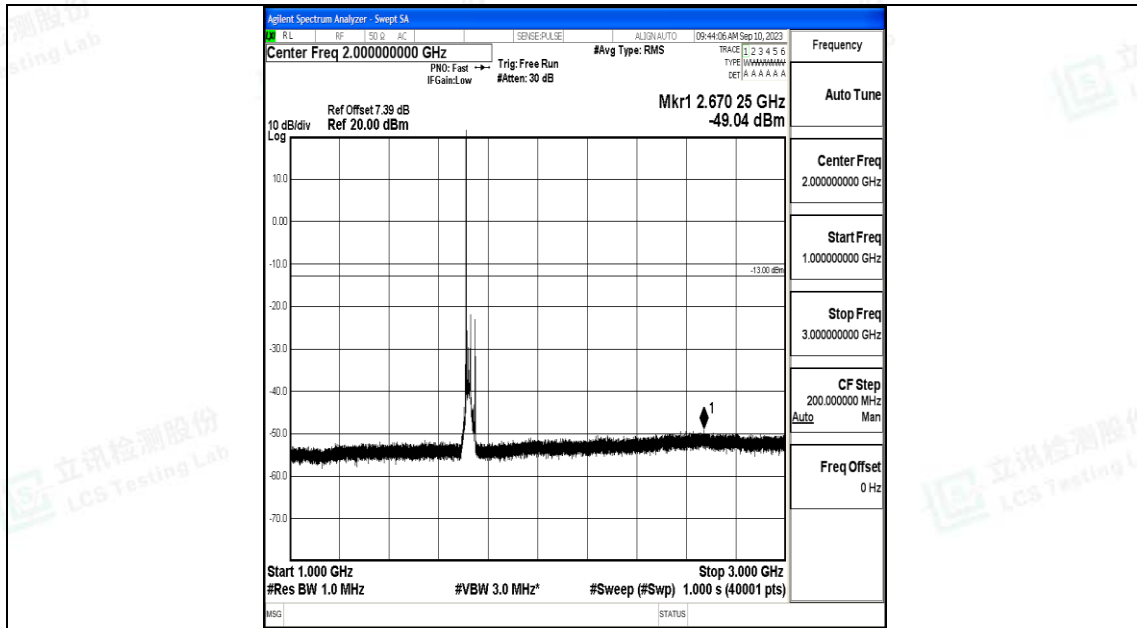

Band66_20MHz_16QAM_132072_1RB#0_0.009~0.15_0.009~0.15

Band66_20MHz_16QAM_132072_1RB#0_0.15~30_0.15~30

Band66_20MHz_16QAM_132072_1RB#0_30~1000_30~1000

Band66_20MHz_16QAM_132072_1RB#0_1000~3000_1000~3000

Band66_20MHz_16QAM_132072_1RB#0_3000~20000_3000~20000