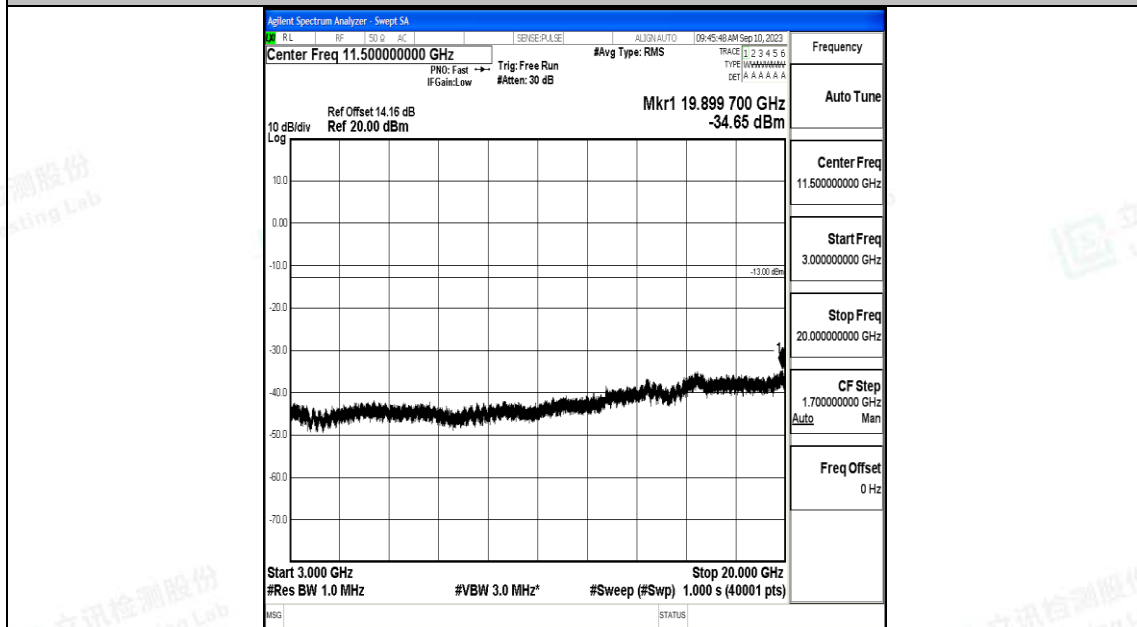

Band66_20MHz_16QAM_132322_1RB#0_0.15~30_0.15~30

Band66_20MHz_16QAM_132322_1RB#0_30~1000_30~1000

Band66_20MHz_16QAM_132322_1RB#0_1000~3000_1000~3000

Band66_20MHz_16QAM_132322_1RB#0_3000~20000_3000~20000

Band66_20MHz_QPSK_132572_1RB#0_0.009~0.15_0.009~0.15