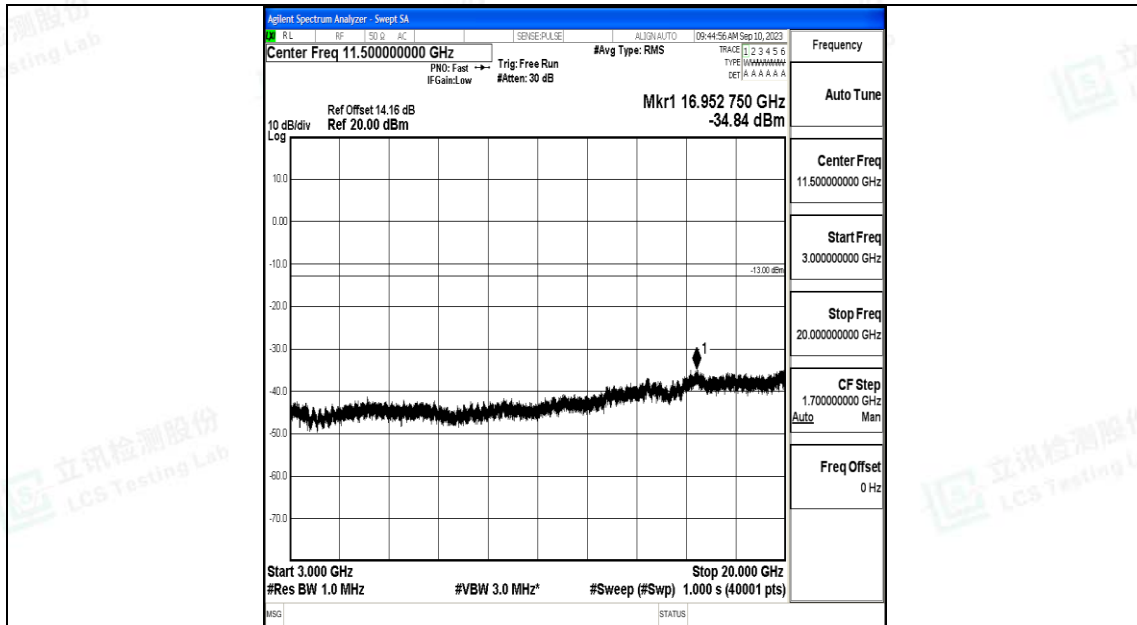

Band66_20MHz_QPSK_132322_1RB#0_3000~20000_3000~20000