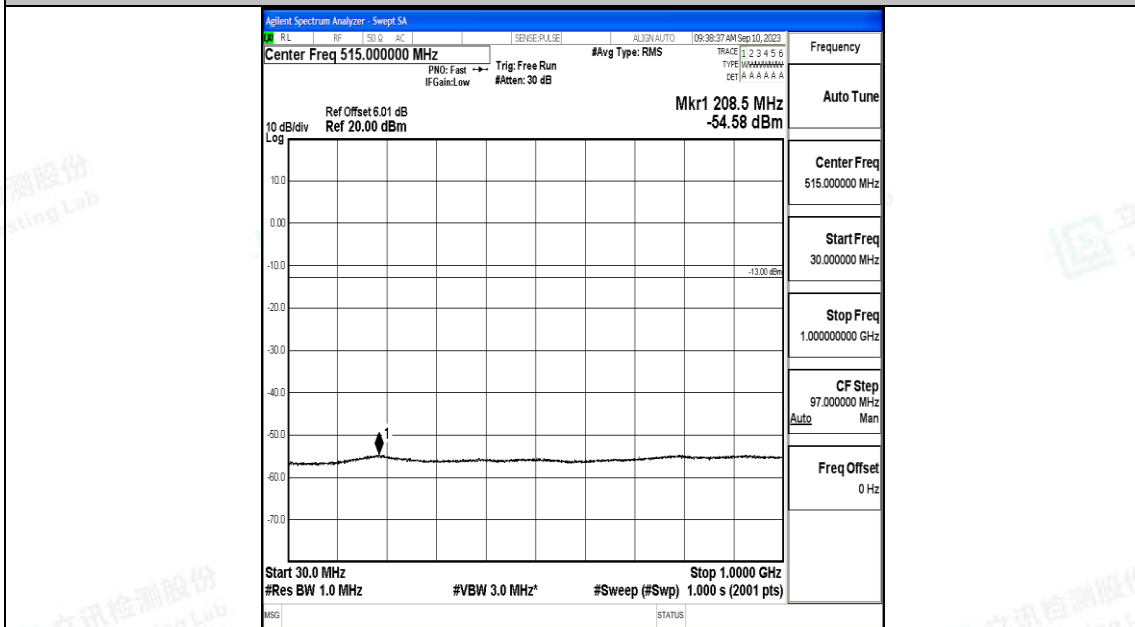

Band66_15MHz_16QAM_132322_1RB#0_0.15~30_0.15~30

Band66_15MHz_16QAM_132322_1RB#0_30~1000_30~1000