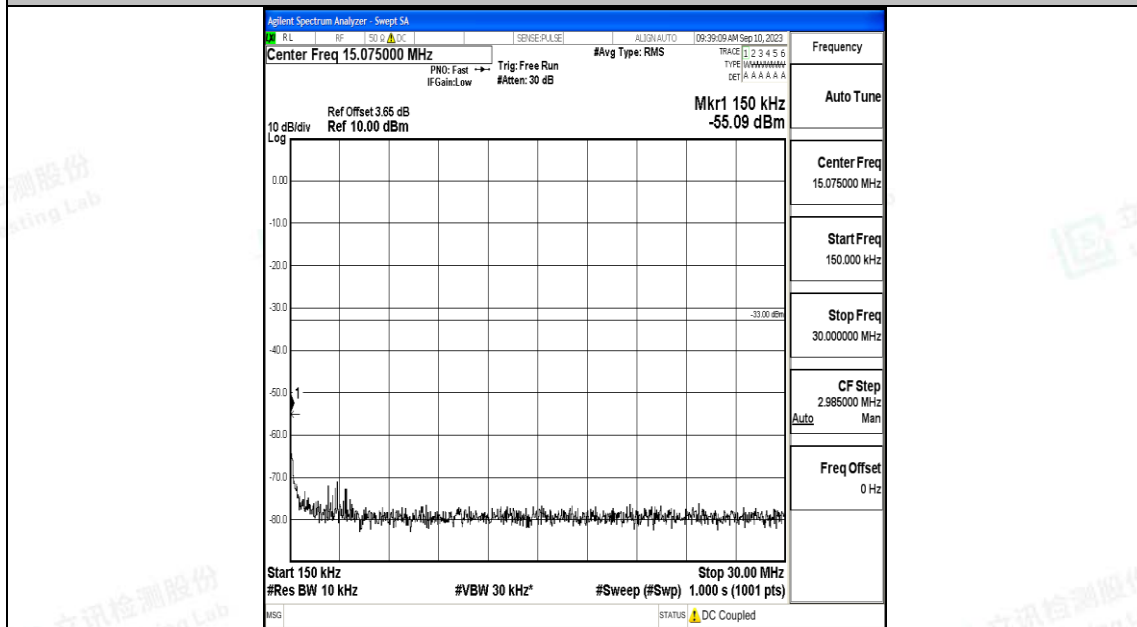

Band66_15MHz_QPSK_132597_1RB#0_0.009~0.15_0.009~0.15

Band66_15MHz_QPSK_132597_1RB#0_0.15~30_0.15~30