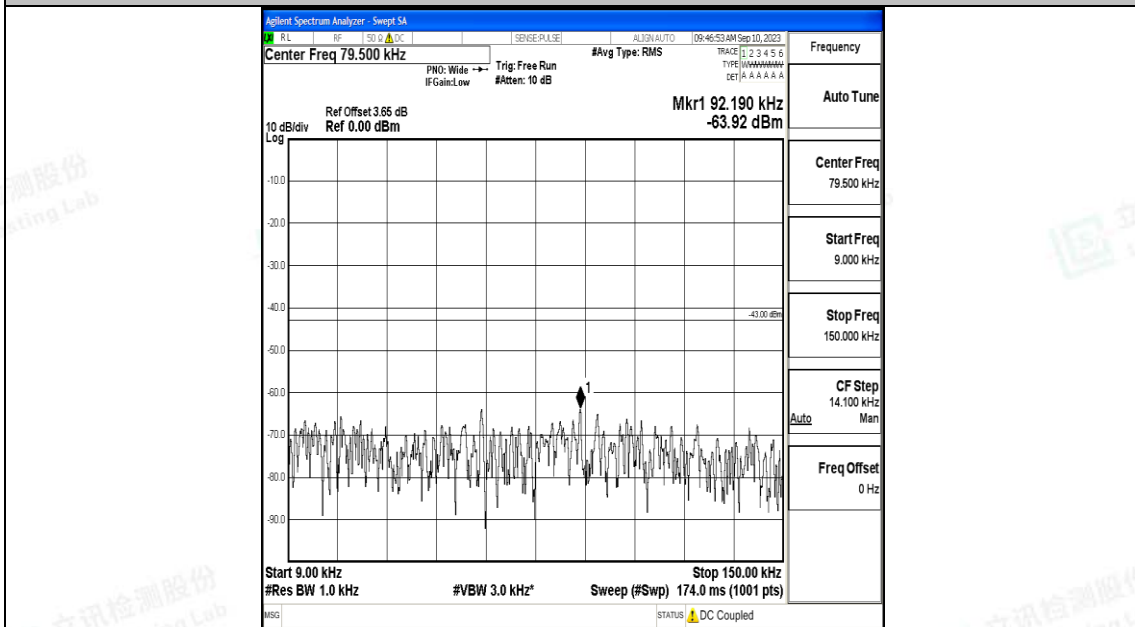

Band66_20MHz_QPSK_132572_1RB#0_3000~20000_3000~20000

Band66_20MHz_16QAM_132572_1RB#0_0.009~0.15_0.009~0.15