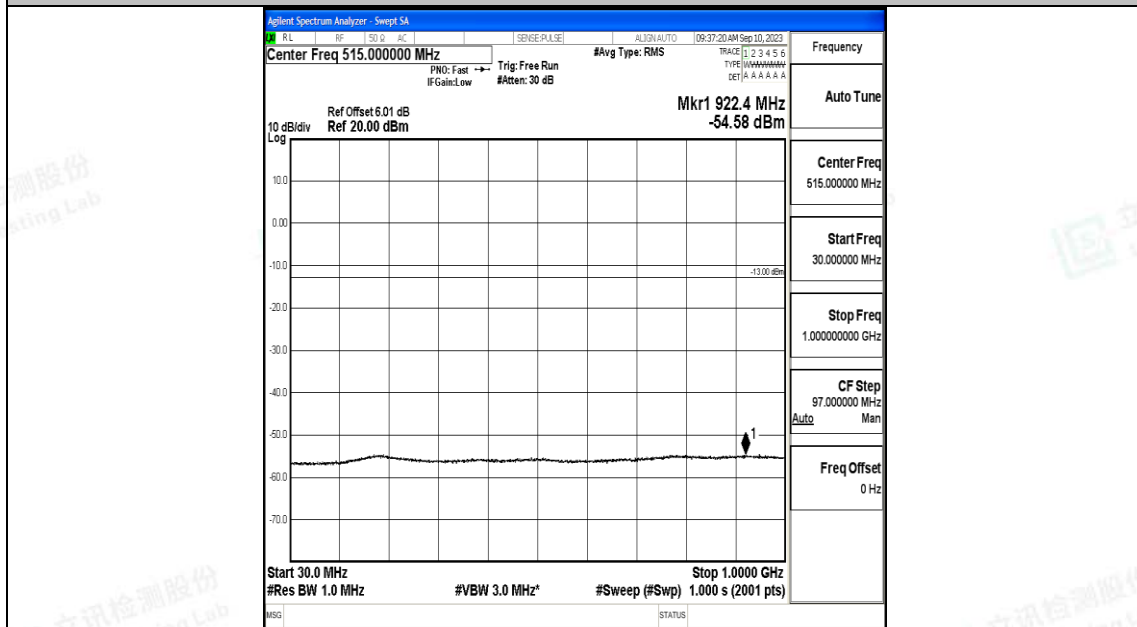

Band66_15MHz_16QAM_132047_1RB#0_0.15~30_0.15~30

Band66_15MHz_16QAM_132047_1RB#0_30~1000_30~1000