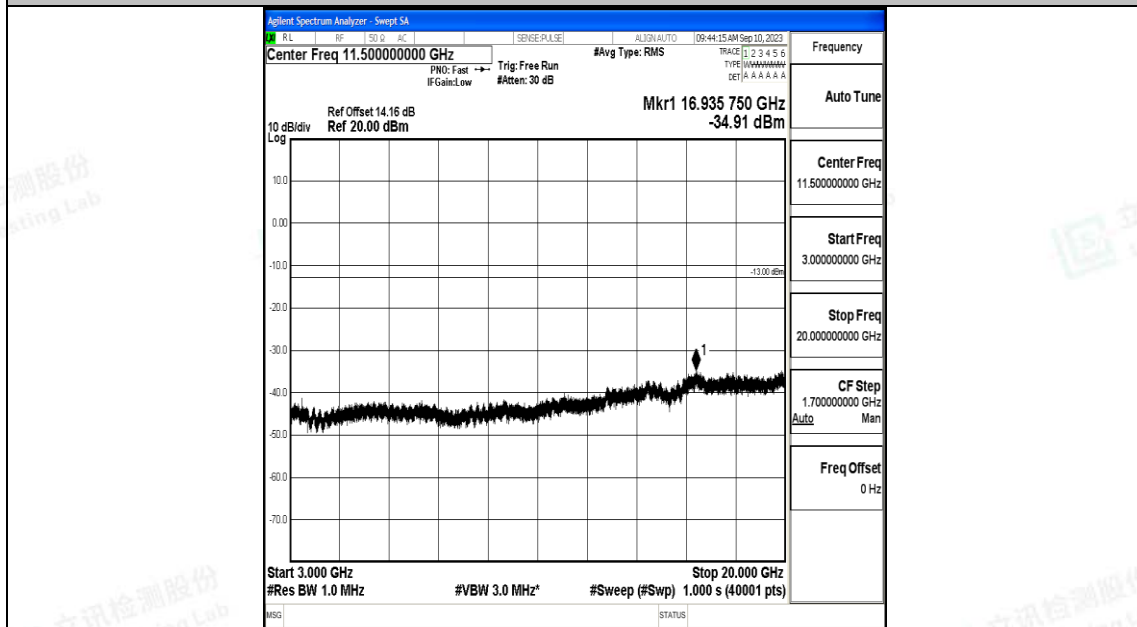

Band66_20MHz_16QAM_132072_1RB#0_0.009~0.15_0.009~0.15

Band66_20MHz_16QAM_132072_1RB#0_0.15~30_0.15~30

Band66_20MHz_16QAM_132072_1RB#0_30~1000_30~1000

Band66_20MHz_16QAM_132072_1RB#0_1000~3000_1000~3000

Band66_20MHz_16QAM_132072_1RB#0_3000~20000_3000~20000