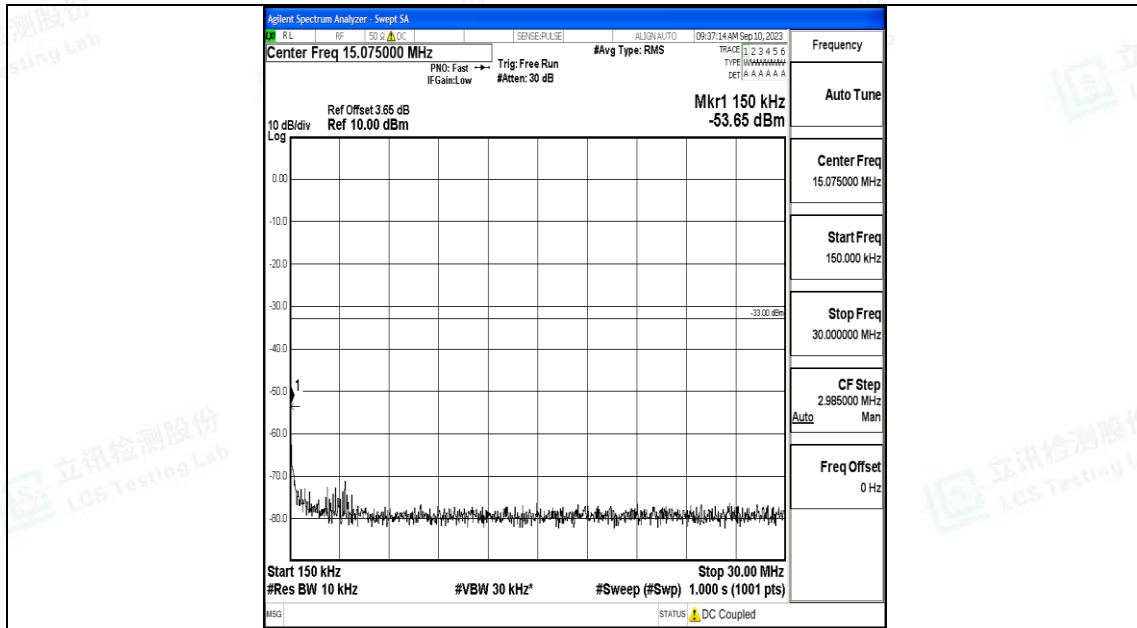

Band66_15MHz_16QAM_132047_1RB#0_0.009~0.15_0.009~0.15

Band66_15MHz_16QAM_132047_1RB#0_0.15~30_0.15~30