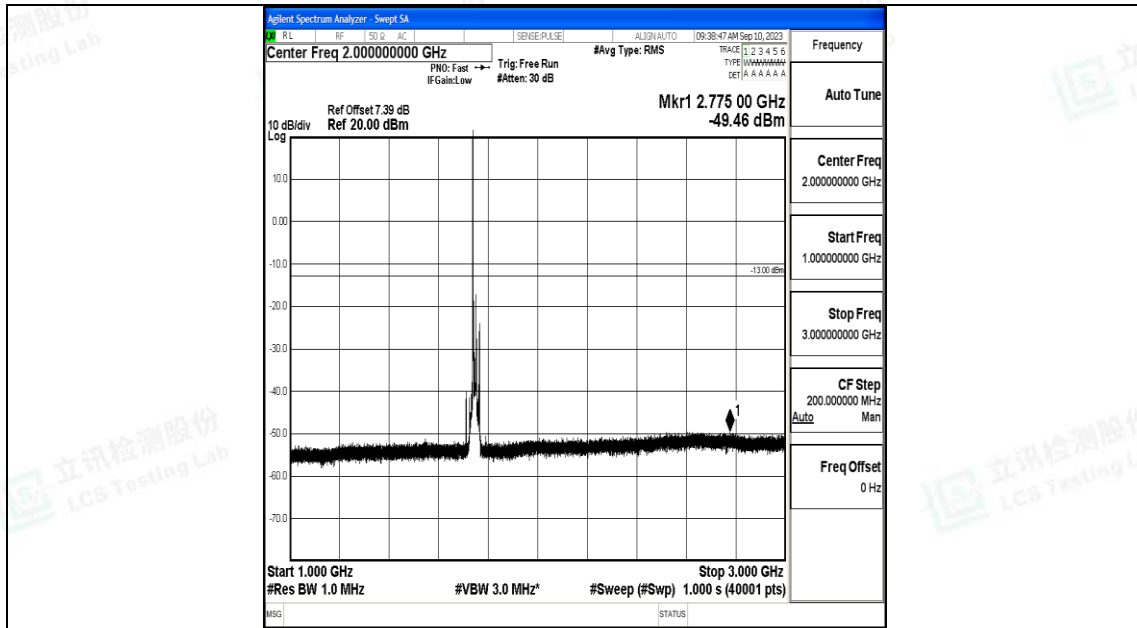

Band66_15MHz_16QAM_132322_1RB#0_0.009~0.15_0.009~0.15

Band66_15MHz_16QAM_132322_1RB#0_0.15~30_0.15~30

Band66_15MHz_16QAM_132322_1RB#0_30~1000_30~1000

Band66_15MHz_16QAM_132322_1RB#0_1000~3000_1000~3000

Band66_15MHz_16QAM_132322_1RB#0_3000~20000_3000~20000