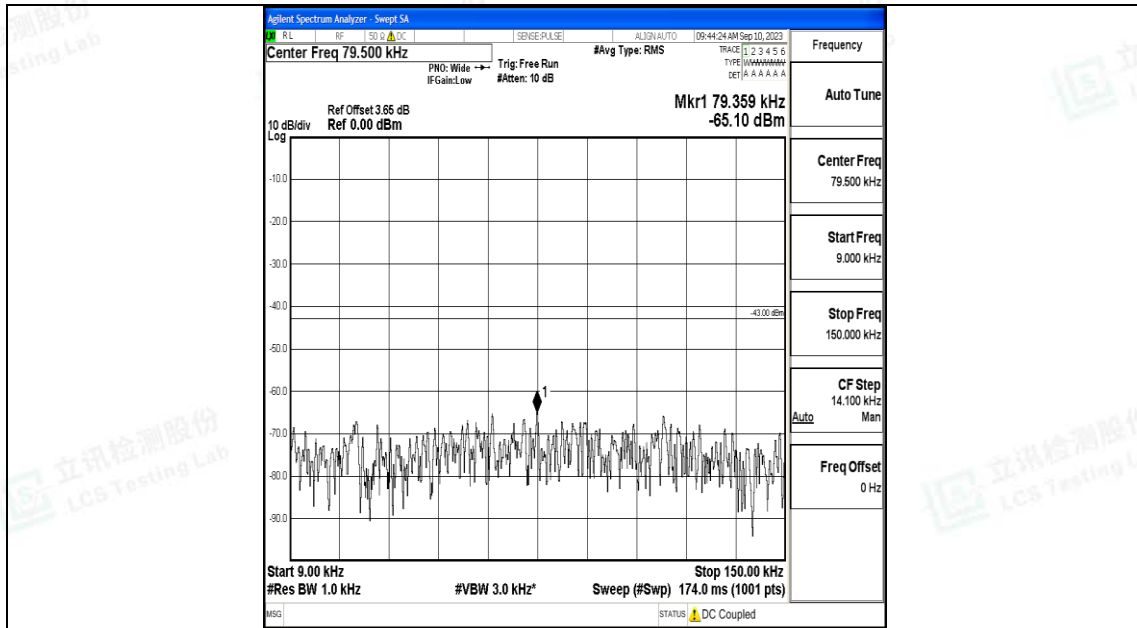

Band66_20MHz_16QAM_132072_1RB#0_0.009~0.15_0.009~0.15

Band66_20MHz_16QAM_132072_1RB#0_0.15~30_0.15~30

Band66_20MHz_16QAM_132072_1RB#0_30~1000_30~1000

Band66_20MHz_16QAM_132072_1RB#0_1000~3000_1000~3000

Band66_20MHz_16QAM_132072_1RB#0_3000~20000_3000~20000