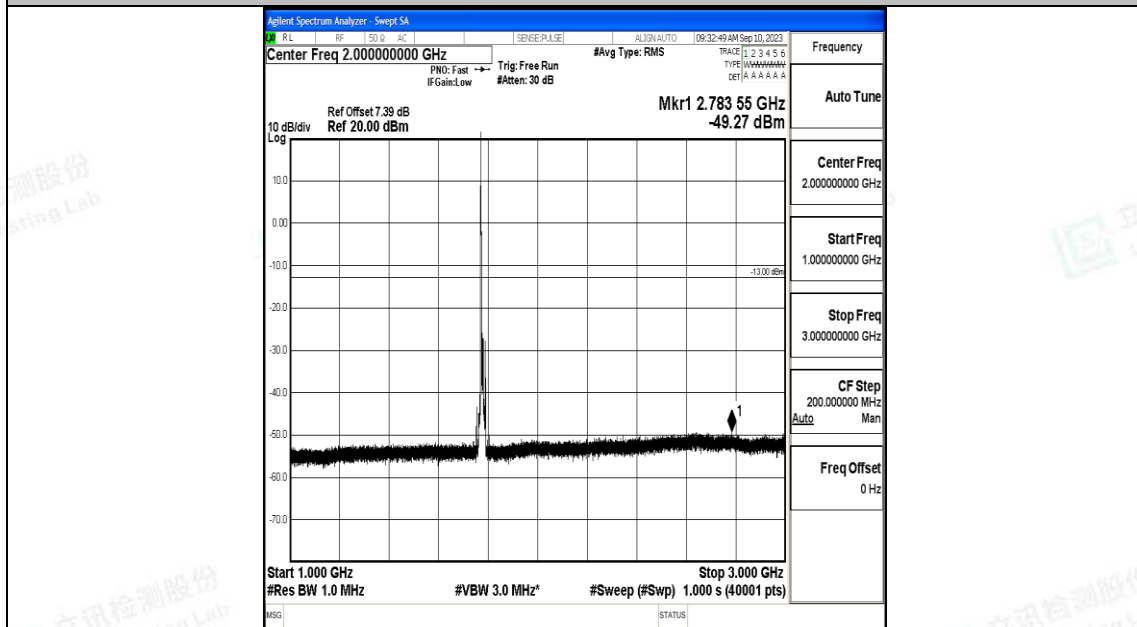

Band66\_10MHz\_QPSK\_132622\_1RB#0\_0.009~0.15\_0.009~0.15

Band66\_10MHz\_QPSK\_132622\_1RB#0\_0.15~30\_0.15~30

Band66\_10MHz\_QPSK\_132622\_1RB#0\_30~1000\_30~1000

Band66\_10MHz\_QPSK\_132622\_1RB#0\_1000~3000\_1000~3000