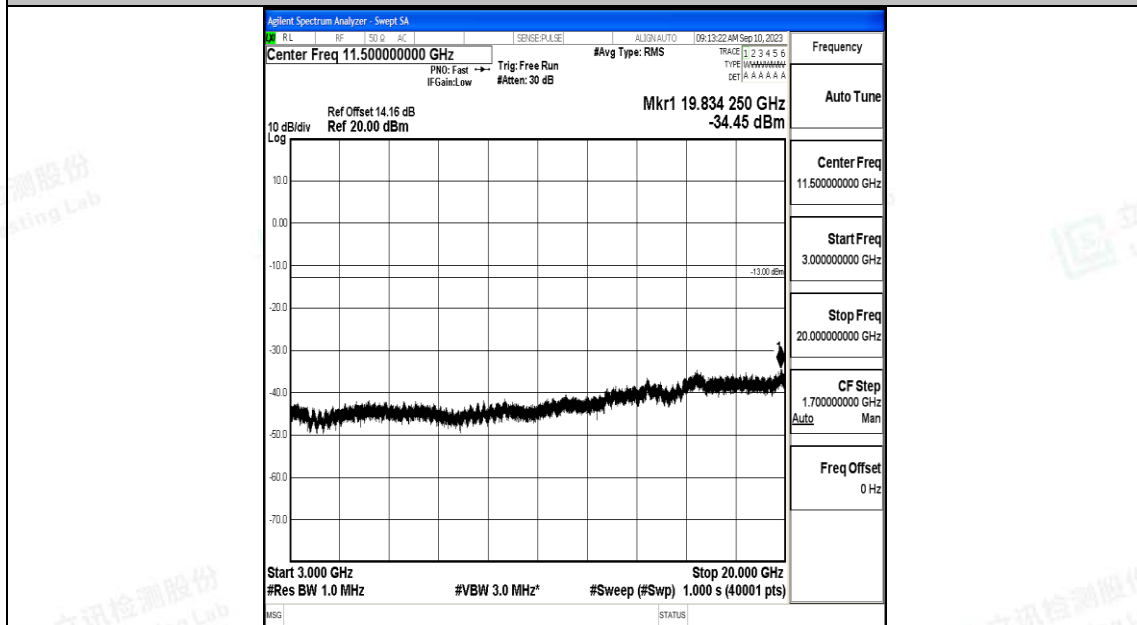

Band66_1.4MHz_16QAM_132665_1RB#0_1000~3000_1000~3000

Band66_1.4MHz_16QAM_132665_1RB#0_3000~20000_3000~20000