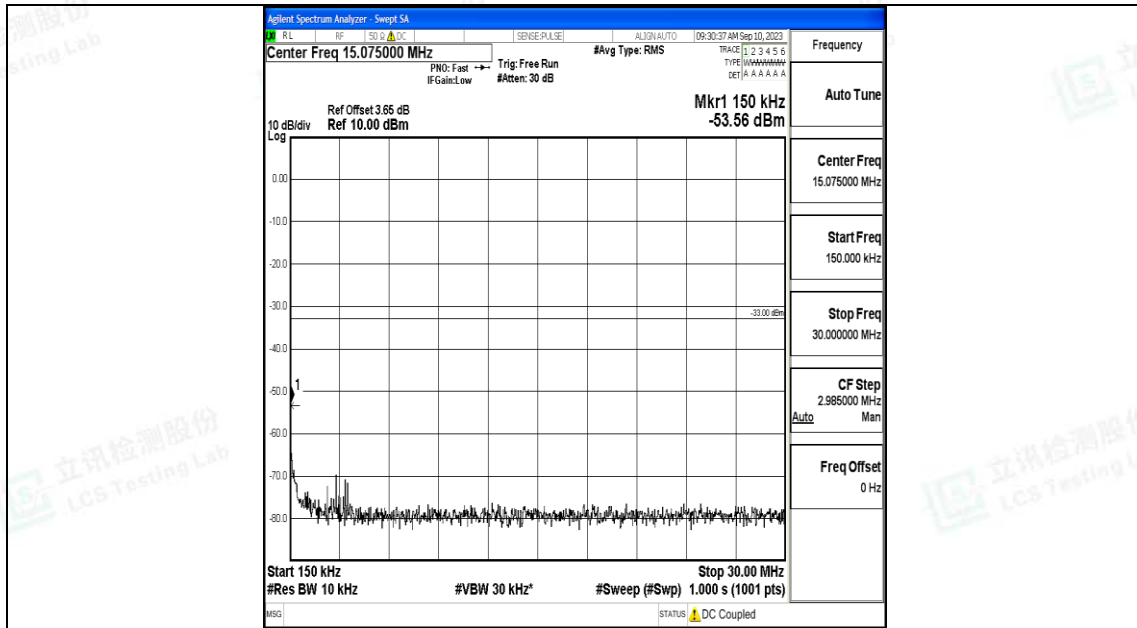

Band66_10MHz_16QAM_132022_1RB#0_0.009~0.15_0.009~0.15

Band66_10MHz_16QAM_132022_1RB#0_0.15~30_0.15~30