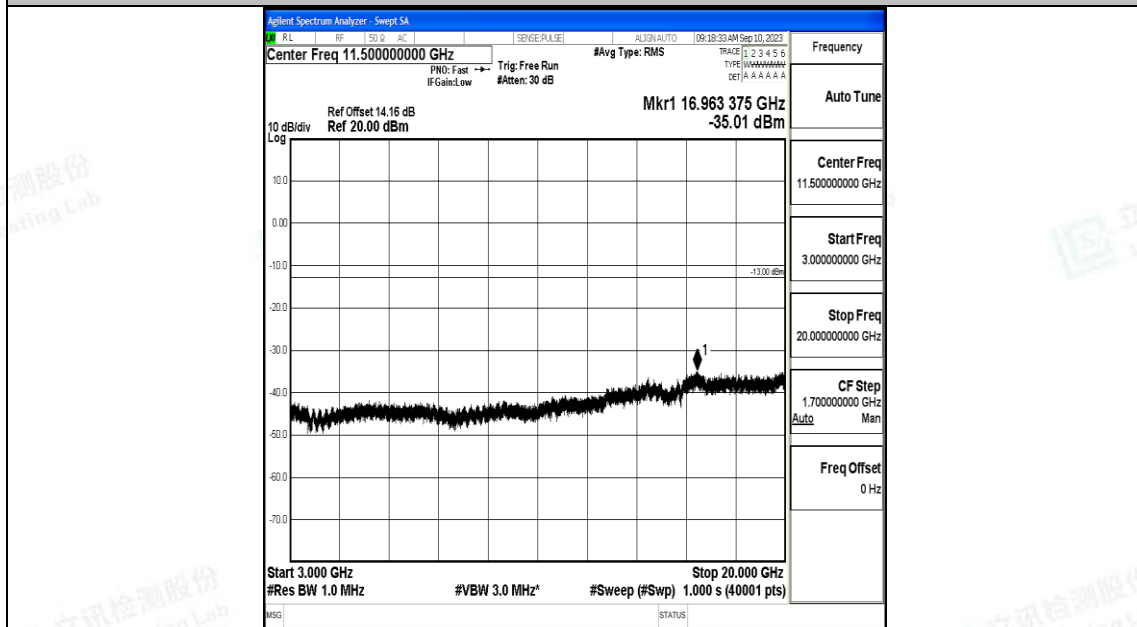

Band66\_3MHz\_16QAM\_132322\_1RB#0\_0.15~30\_0.15~30

Band66\_3MHz\_16QAM\_132322\_1RB#0\_30~1000\_30~1000

Band66\_3MHz\_16QAM\_132322\_1RB#0\_1000~3000\_1000~3000

Band66\_3MHz\_16QAM\_132322\_1RB#0\_3000~20000\_3000~20000