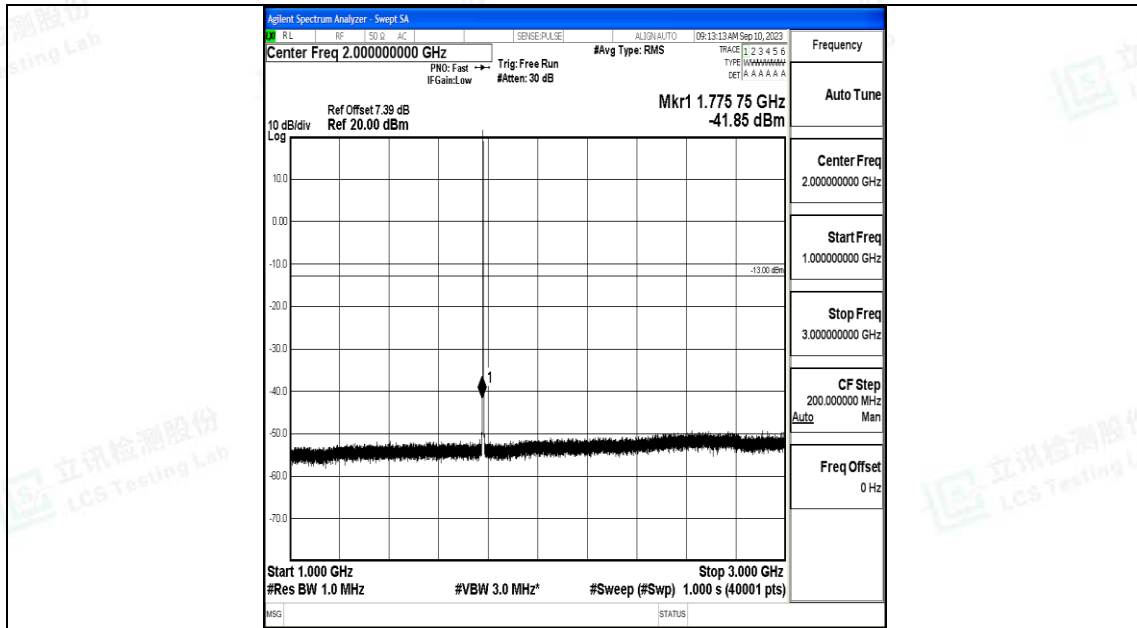

Band66\_1.4MHz\_QPSK\_132665\_1RB#0\_3000~20000\_3000~20000

Band66\_1.4MHz\_16QAM\_132665\_1RB#0\_0.009~0.15\_0.009~0.15

Band66\_1.4MHz\_16QAM\_132665\_1RB#0\_0.15~30\_0.15~30

Band66\_1.4MHz\_16QAM\_132665\_1RB#0\_30~1000\_30~1000