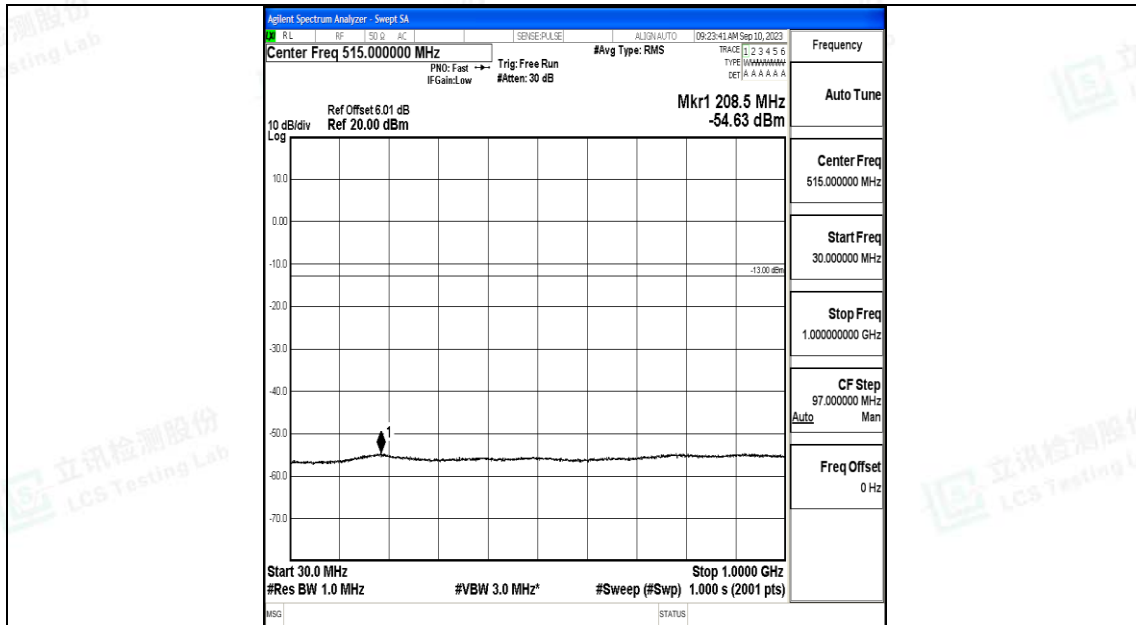

Band66\_3MHz\_16QAM\_132657\_1RB#0\_1000~3000\_1000~3000

Band66\_3MHz\_16QAM\_132657\_1RB#0\_3000~20000\_3000~20000

Band66\_5MHz\_QPSK\_131997\_1RB#0\_0.009~0.15\_0.009~0.15

Band66\_5MHz\_QPSK\_131997\_1RB#0\_0.15~30\_0.15~30