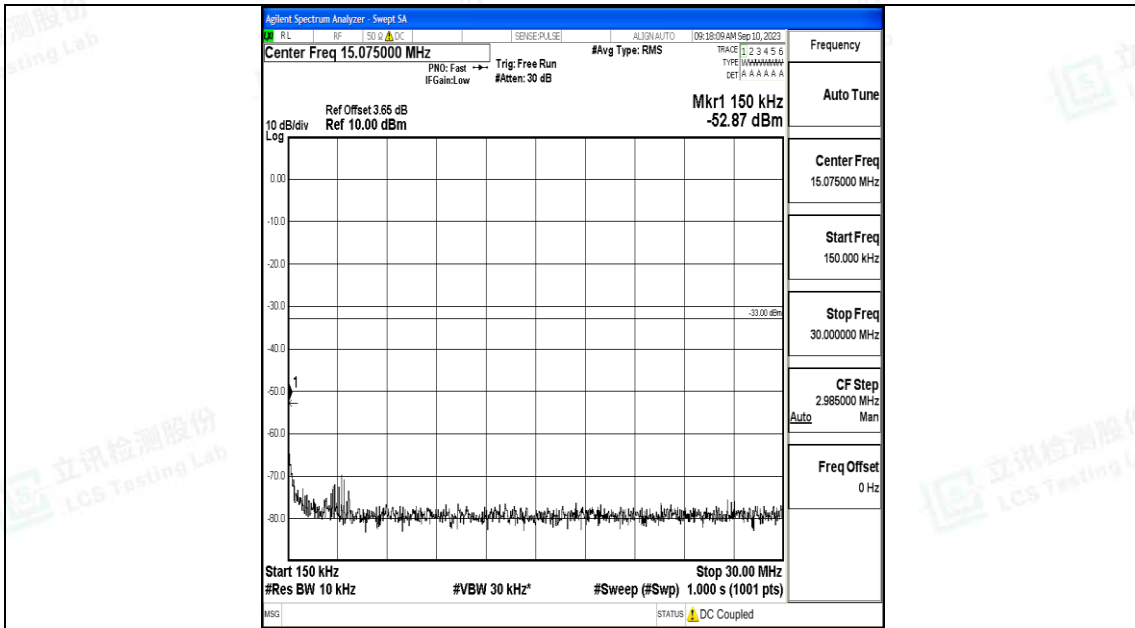

Band66\_3MHz\_QPSK\_132322\_1RB#0\_30~1000\_30~1000

Band66\_3MHz\_QPSK\_132322\_1RB#0\_1000~3000\_1000~3000

Band66\_3MHz\_QPSK\_132322\_1RB#0\_3000~20000\_3000~20000

Band66\_3MHz\_16QAM\_132322\_1RB#0\_0.009~0.15\_0.009~0.15