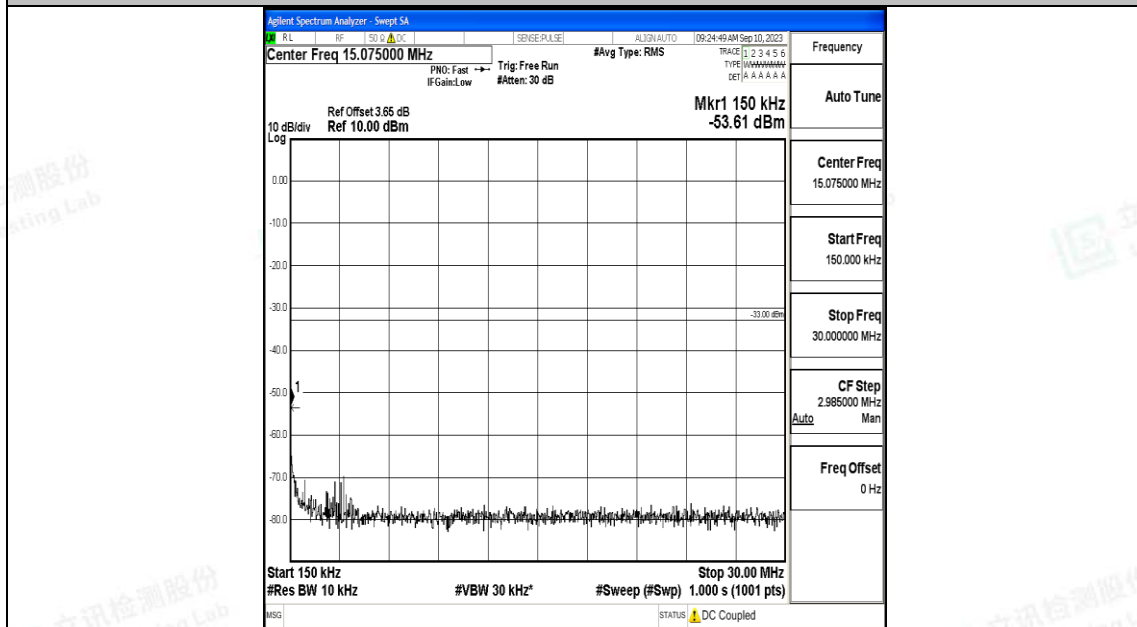

Band66_5MHz_QPSK_132322_1RB#0_0.009~0.15_0.009~0.15

Band66_5MHz_QPSK_132322_1RB#0_0.15~30_0.15~30