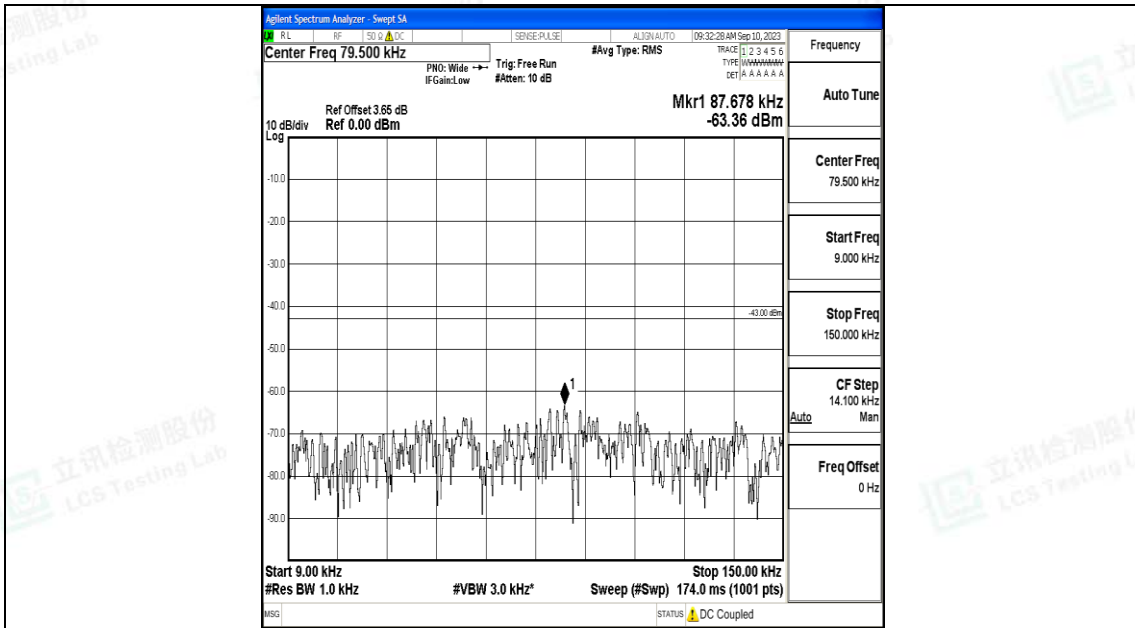

Band66\_10MHz\_16QAM\_132322\_1RB#0\_0.15~30\_0.15~30

Band66\_10MHz\_16QAM\_132322\_1RB#0\_30~1000\_30~1000

Band66\_10MHz\_16QAM\_132322\_1RB#0\_1000~3000\_1000~3000

Band66\_10MHz\_16QAM\_132322\_1RB#0\_3000~20000\_3000~20000