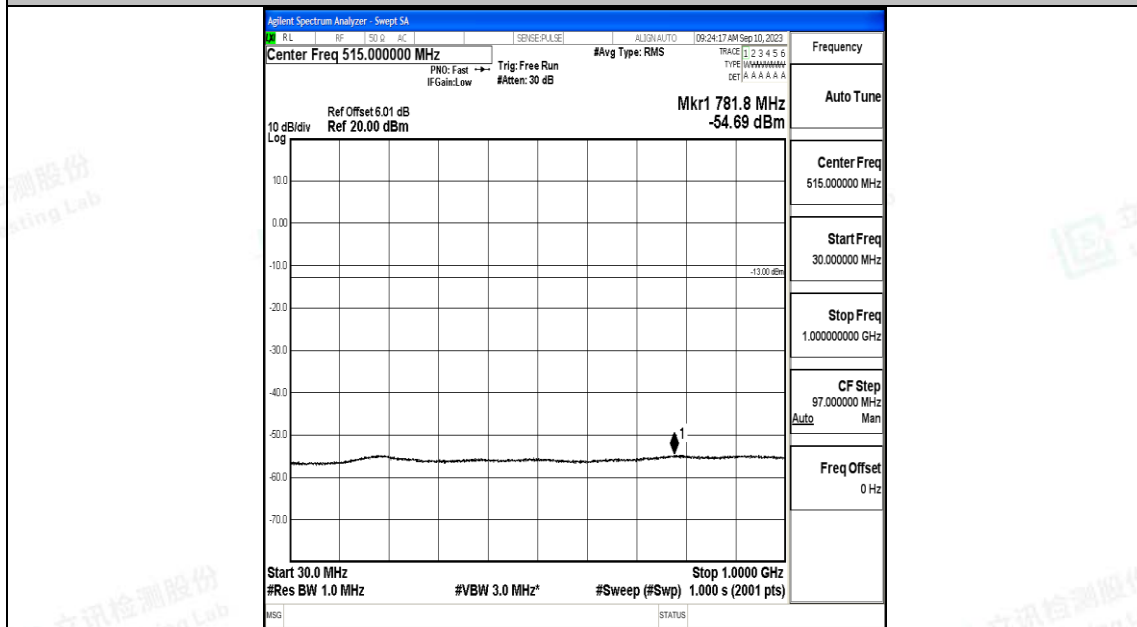

Band66_5MHz_16QAM_131997_1RB#0_0.15~30_0.15~30

Band66_5MHz_16QAM_131997_1RB#0_30~1000_30~1000