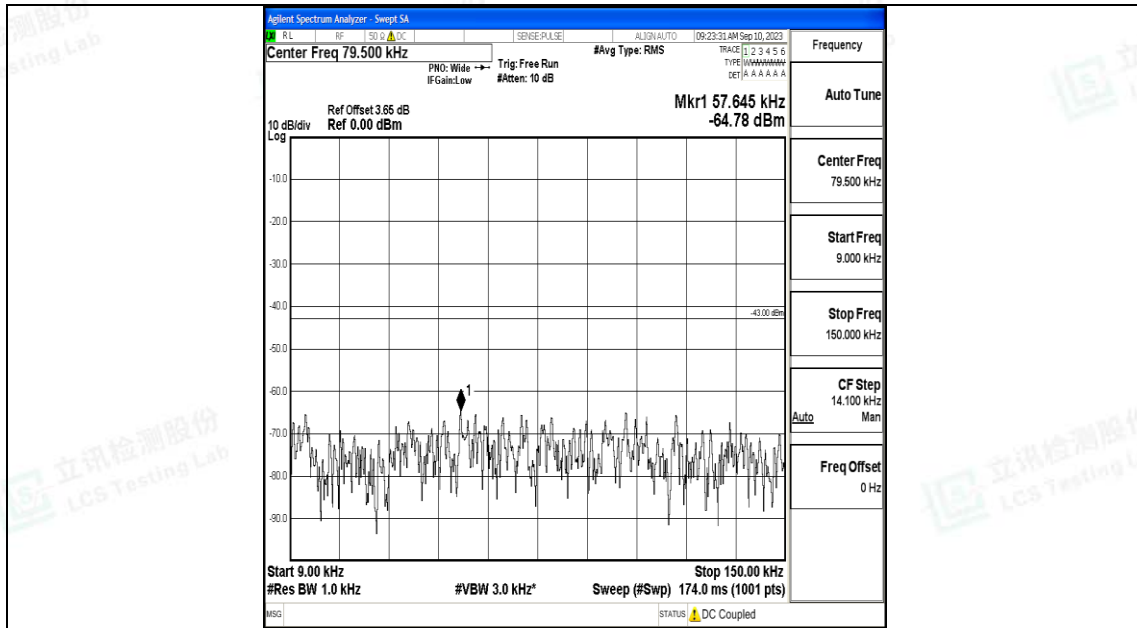

Band66_3MHz_16QAM_132657_1RB#0_3000~20000_3000~20000

Band66_5MHz_QPSK_131997_1RB#0_0.009~0.15_0.009~0.15