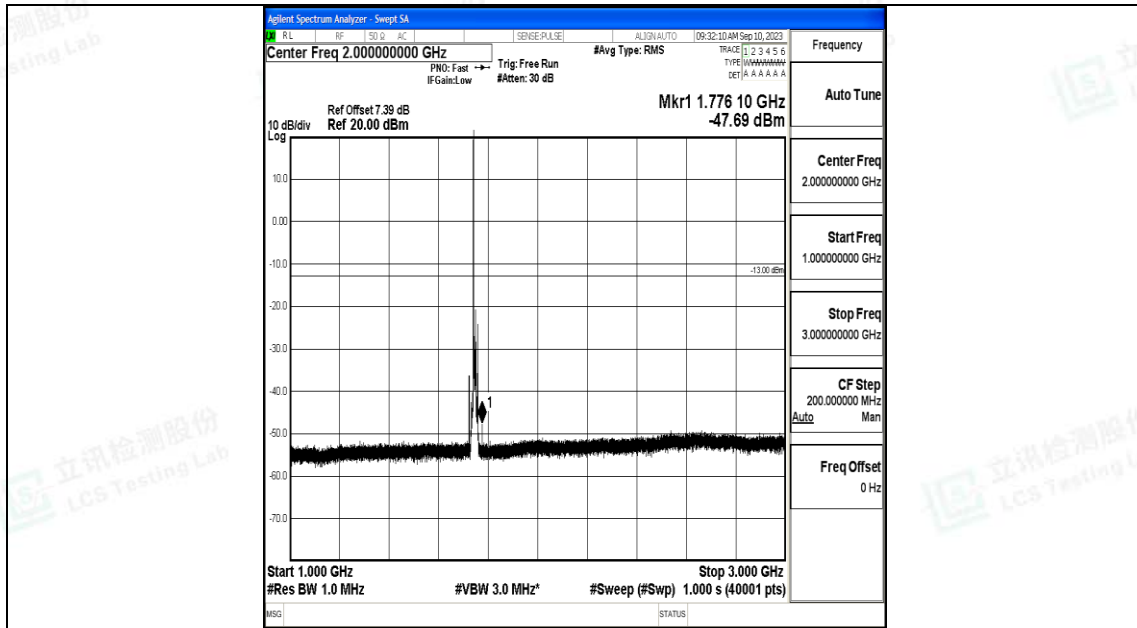

Band66_10MHz_16QAM_132322_1RB#0_30~1000_30~1000

Band66_10MHz_16QAM_132322_1RB#0_1000~3000_1000~3000