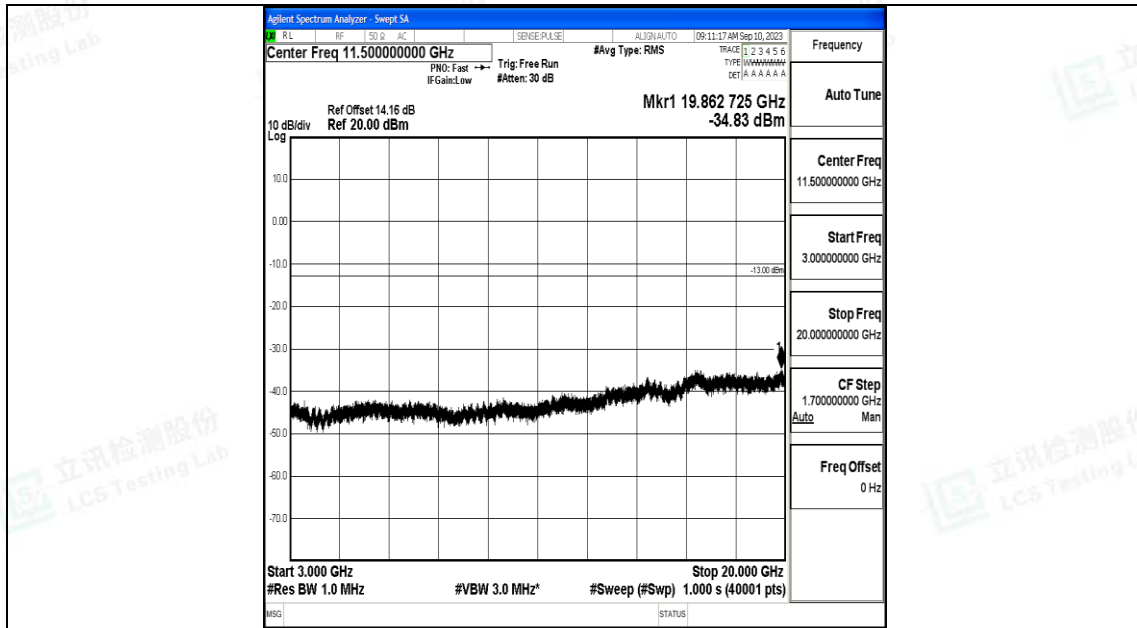

Band66\_1.4MHz\_QPSK\_132322\_1RB#0\_30~1000\_30~1000

Band66\_1.4MHz\_QPSK\_132322\_1RB#0\_1000~3000\_1000~3000

Band66\_1.4MHz\_QPSK\_132322\_1RB#0\_3000~20000\_3000~20000

Band66\_1.4MHz\_16QAM\_132322\_1RB#0\_0.009~0.15\_0.009~0.15