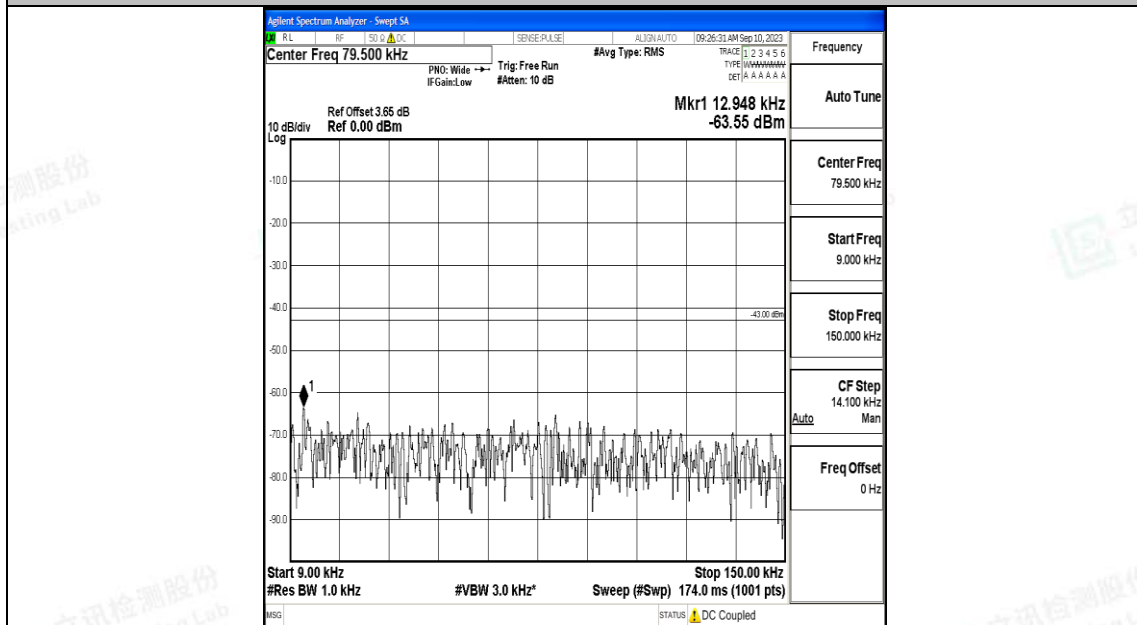

Band66\_5MHz\_QPSK\_132647\_1RB#0\_30~1000\_30~1000

Band66\_5MHz\_QPSK\_132647\_1RB#0\_1000~3000\_1000~3000

Band66\_5MHz\_QPSK\_132647\_1RB#0\_3000~20000\_3000~20000

Band66\_5MHz\_16QAM\_132647\_1RB#0\_0.009~0.15\_0.009~0.15