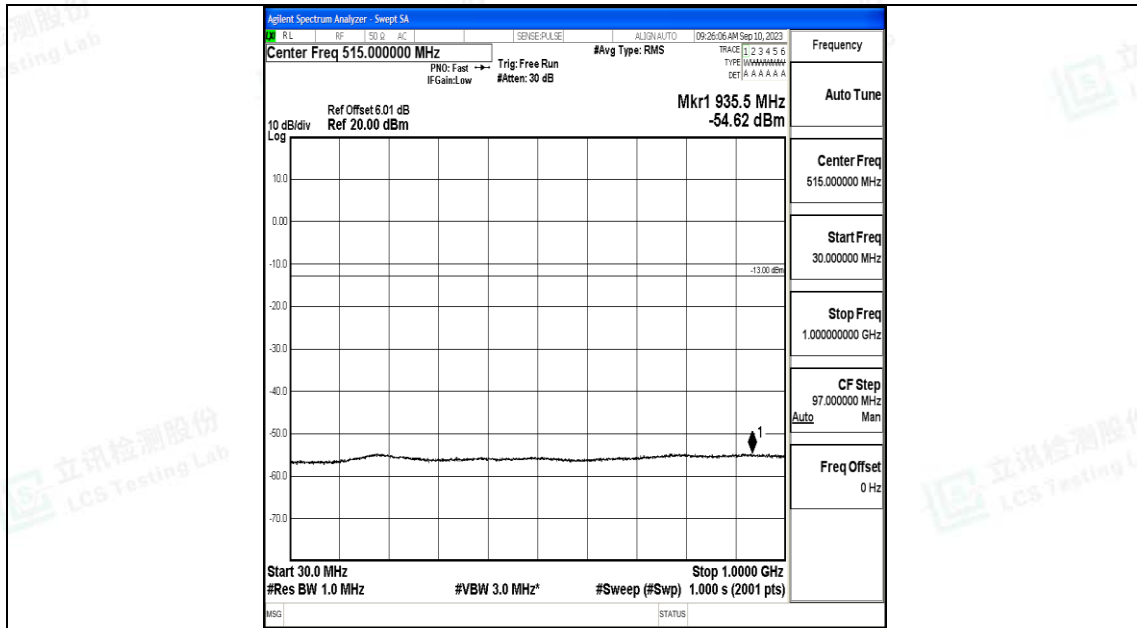

Band66\_5MHz\_16QAM\_132322\_1RB#0\_1000~3000\_1000~3000

Band66\_5MHz\_16QAM\_132322\_1RB#0\_3000~20000\_3000~20000

Band66\_5MHz\_QPSK\_132647\_1RB#0\_0.009~0.15\_0.009~0.15

Band66\_5MHz\_QPSK\_132647\_1RB#0\_0.15~30\_0.15~30