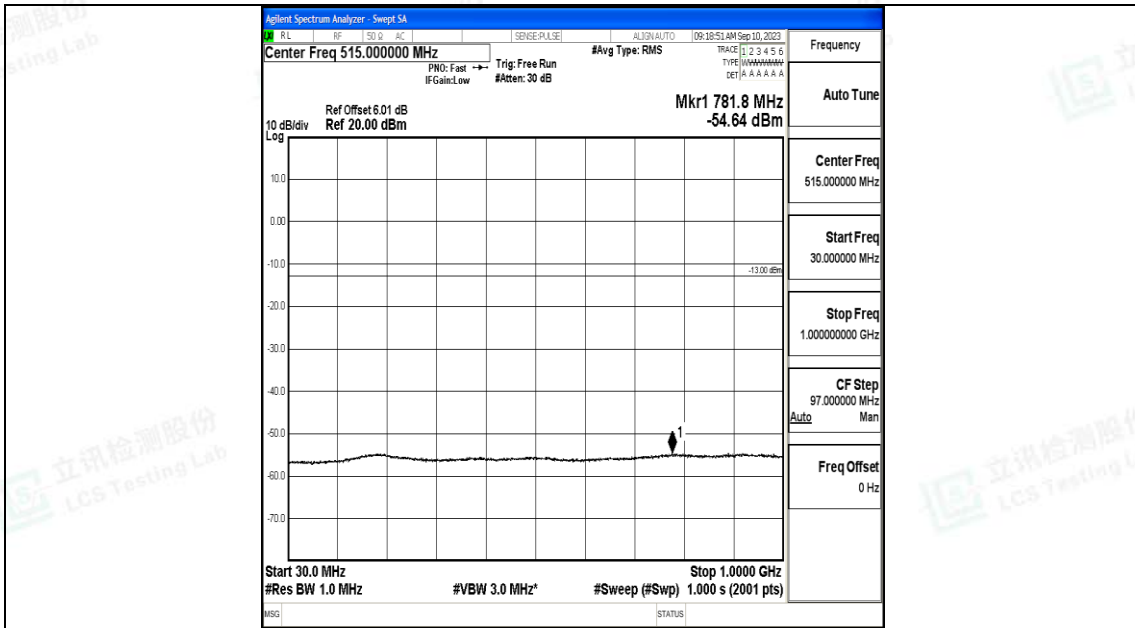

Band66\_3MHz\_QPSK\_132657\_1RB#0\_0.009~0.15\_0.009~0.15

Band66\_3MHz\_QPSK\_132657\_1RB#0\_0.15~30\_0.15~30

Band66\_3MHz\_QPSK\_132657\_1RB#0\_30~1000\_30~1000

Band66\_3MHz\_QPSK\_132657\_1RB#0\_1000~3000\_1000~3000