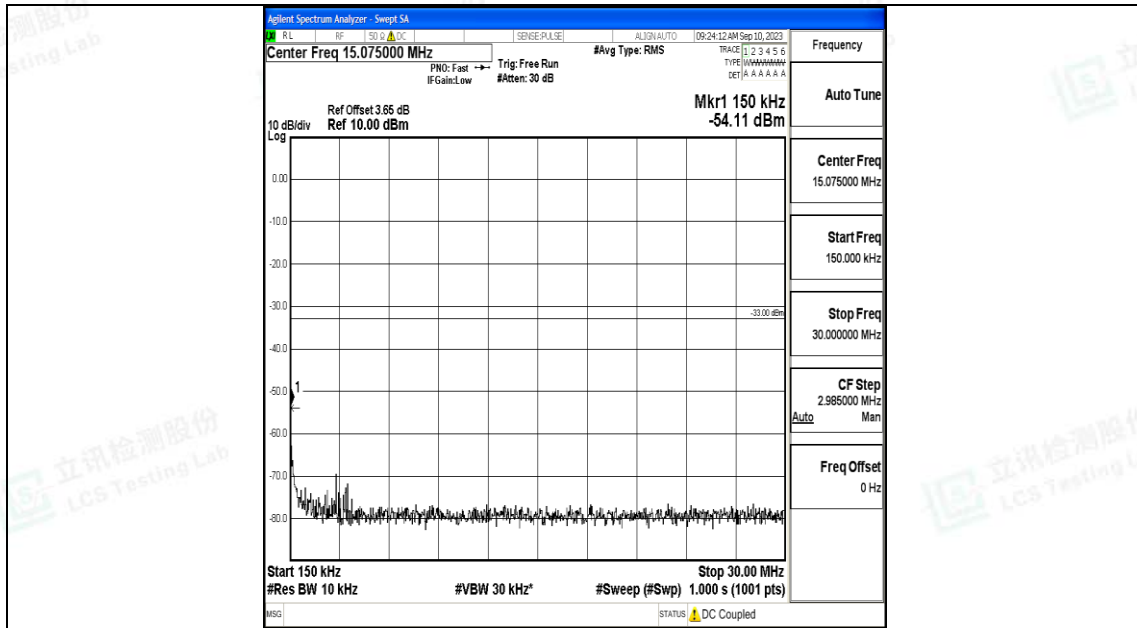

Band66\_5MHz\_QPSK\_131997\_1RB#0\_30~1000\_30~1000

Band66\_5MHz\_QPSK\_131997\_1RB#0\_1000~3000\_1000~3000

Band66\_5MHz\_QPSK\_131997\_1RB#0\_3000~20000\_3000~20000

Band66\_5MHz\_16QAM\_131997\_1RB#0\_0.009~0.15\_0.009~0.15