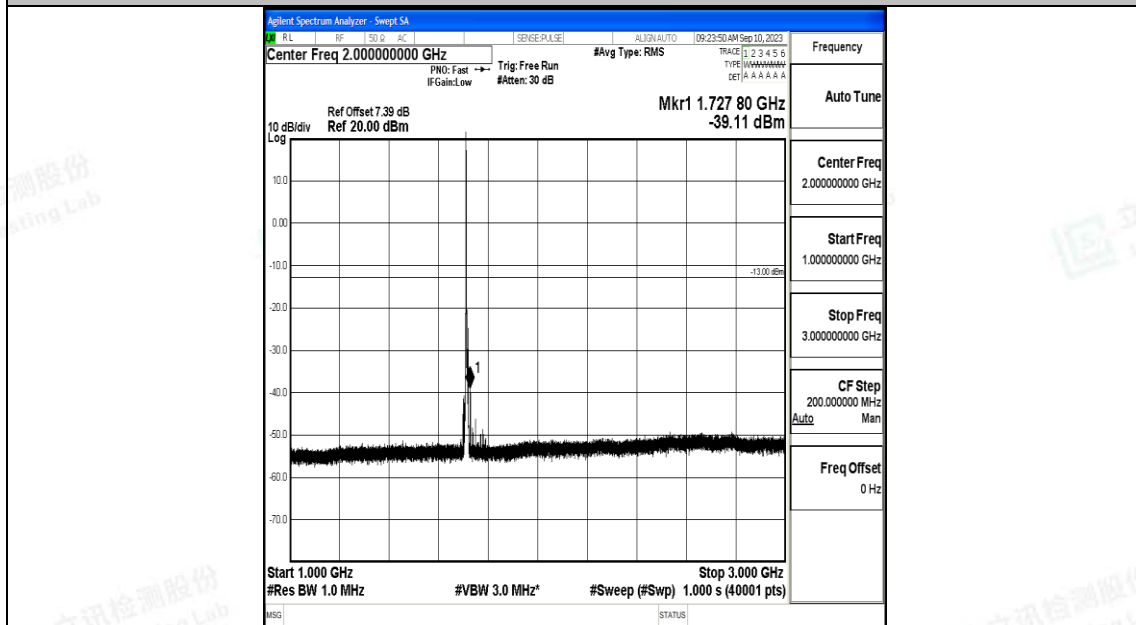

Band66_5MHz_QPSK_131997_1RB#0_30~1000_30~1000

Band66_5MHz_QPSK_131997_1RB#0_1000~3000_1000~3000