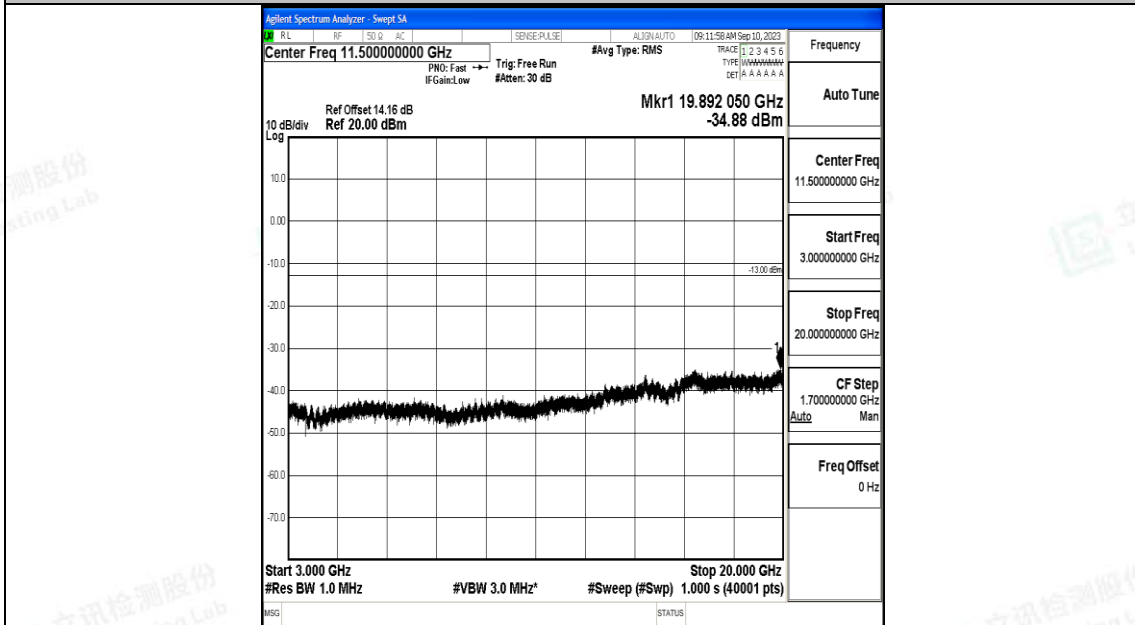

Band66_1.4MHz_16QAM_132322_1RB#0_1000~3000_1000~3000

Band66_1.4MHz_16QAM_132322_1RB#0_3000~20000_3000~20000