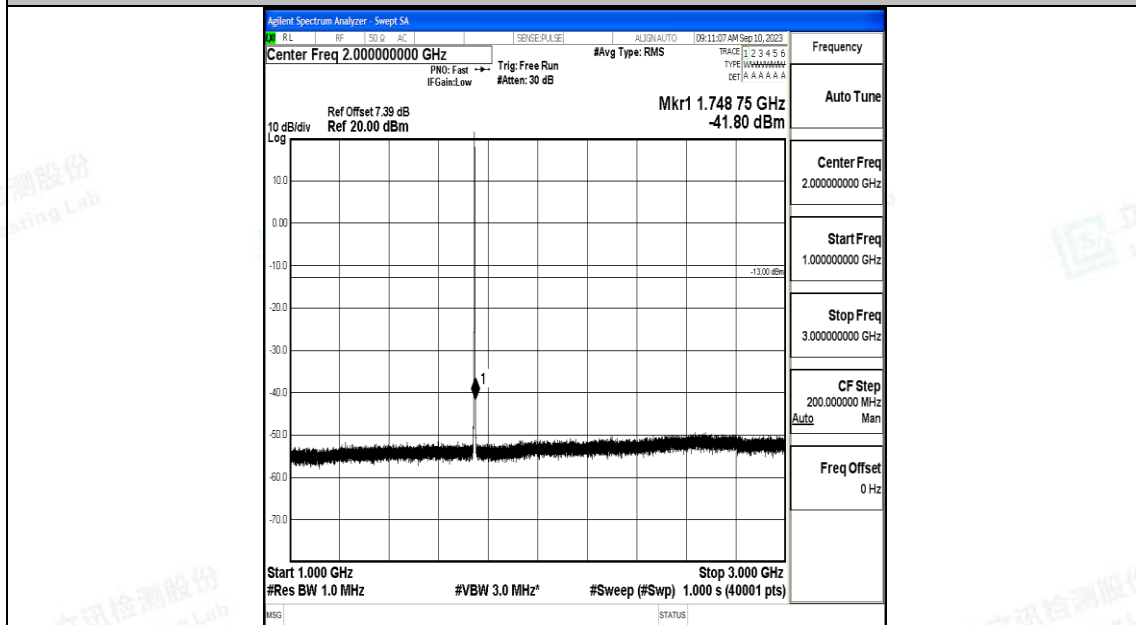

Band66\_1.4MHz\_QPSK\_132322\_1RB#0\_30~1000\_30~1000

Band66\_1.4MHz\_QPSK\_132322\_1RB#0\_1000~3000\_1000~3000

Band66\_1.4MHz\_QPSK\_132322\_1RB#0\_3000~20000\_3000~20000

Band66\_1.4MHz\_16QAM\_132322\_1RB#0\_0.009~0.15\_0.009~0.15