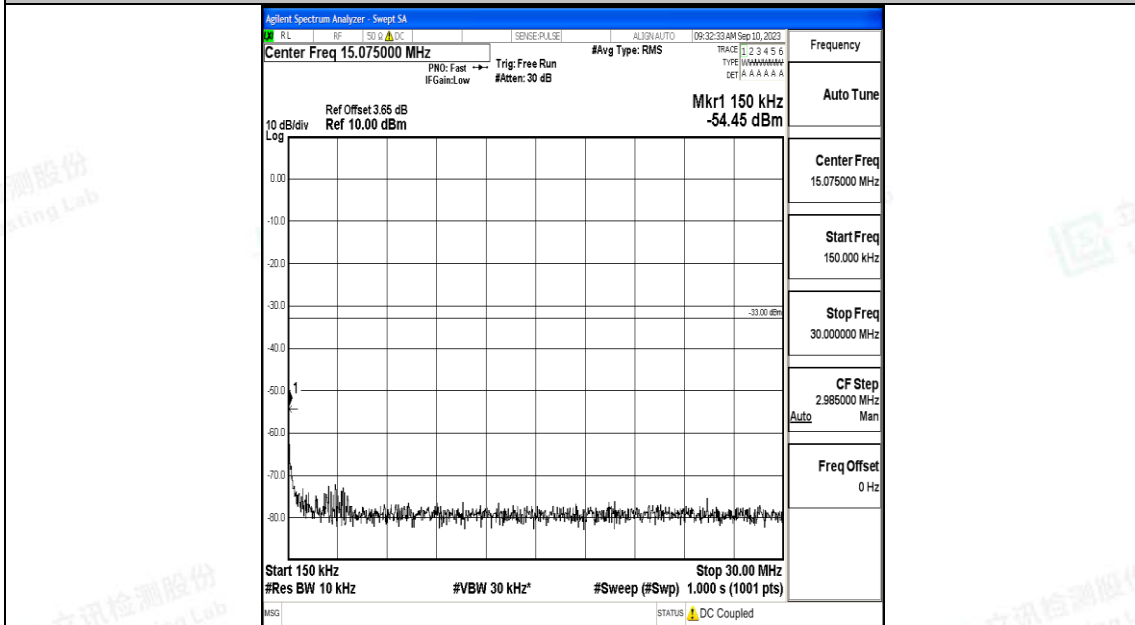

Band66_10MHz_QPSK_132622_1RB#0_0.009~0.15_0.009~0.15

Band66_10MHz_QPSK_132622_1RB#0_0.15~30_0.15~30