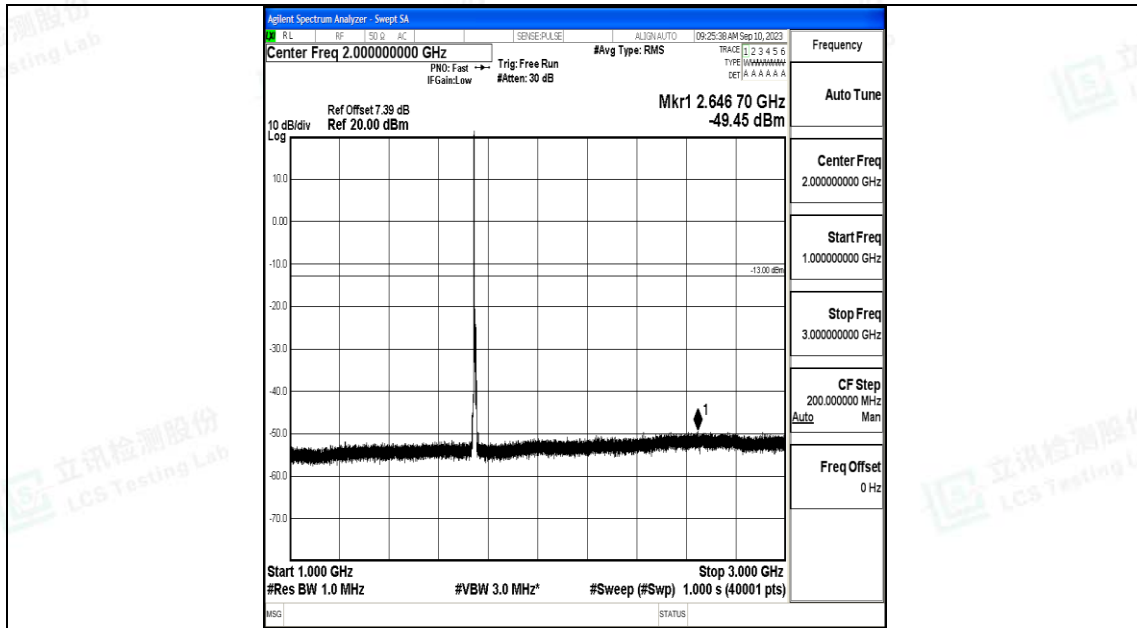

Band66\_5MHz\_QPSK\_132322\_1RB#0\_3000~20000\_3000~20000

Band66\_5MHz\_16QAM\_132322\_1RB#0\_0.009~0.15\_0.009~0.15

Band66\_5MHz\_16QAM\_132322\_1RB#0\_0.15~30\_0.15~30

Band66\_5MHz\_16QAM\_132322\_1RB#0\_30~1000\_30~1000