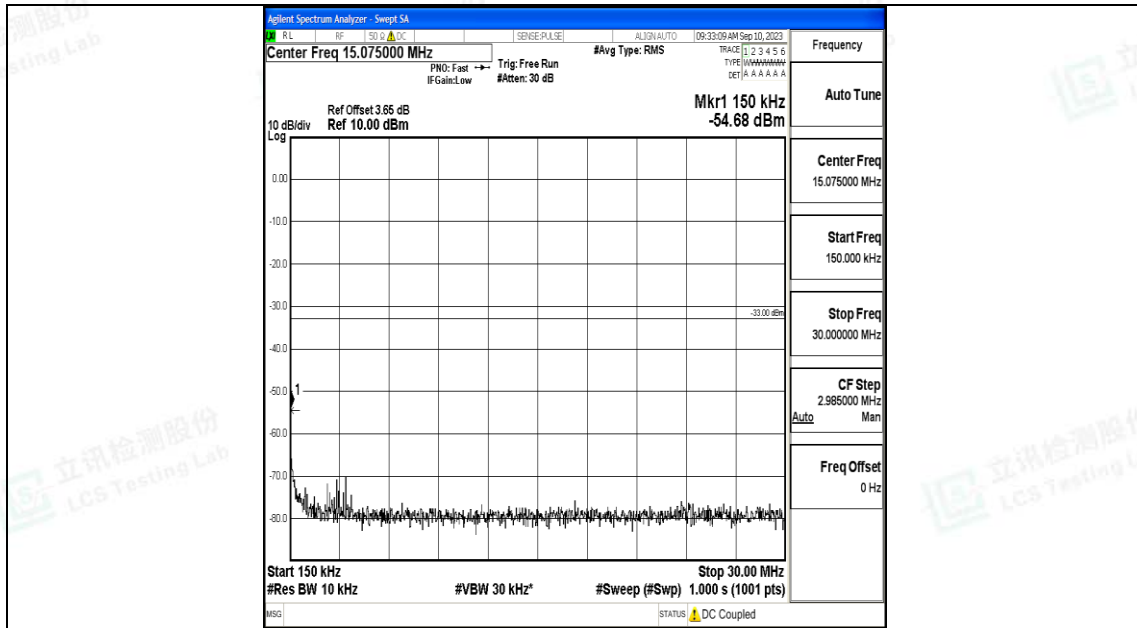

Band66_10MHz_16QAM_132622_1RB#0_0.009~0.15_0.009~0.15

Band66_10MHz_16QAM_132622_1RB#0_0.15~30_0.15~30