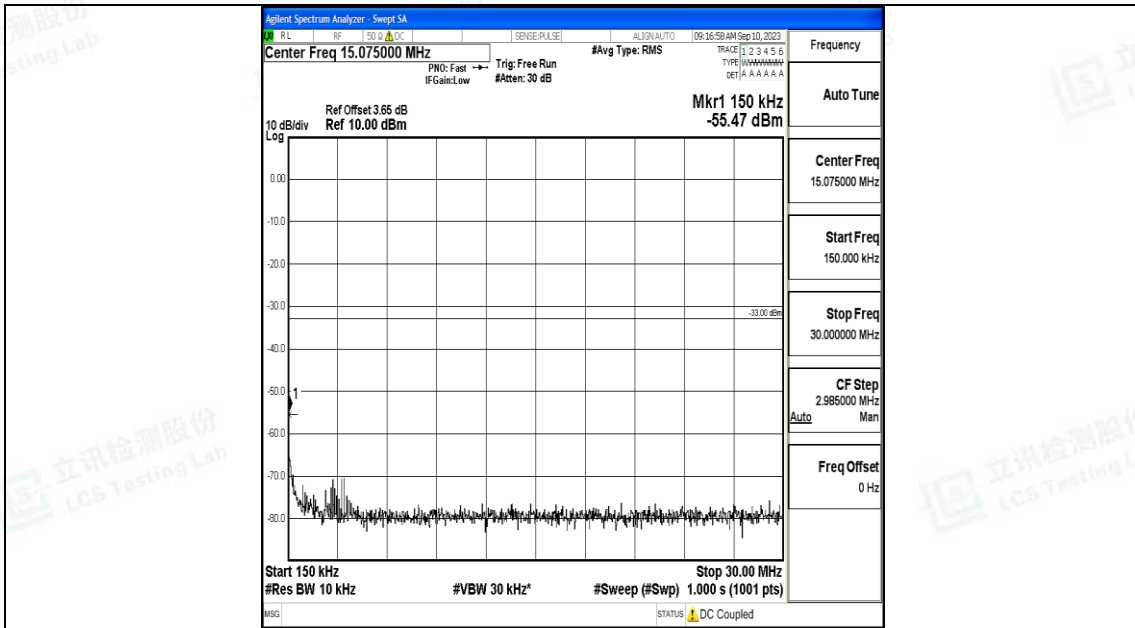

Band66\_3MHz\_QPSK\_131987\_1RB#0\_30~1000\_30~1000

Band66\_3MHz\_QPSK\_131987\_1RB#0\_1000~3000\_1000~3000

Band66\_3MHz\_QPSK\_131987\_1RB#0\_3000~20000\_3000~20000

Band66\_3MHz\_16QAM\_131987\_1RB#0\_0.009~0.15\_0.009~0.15