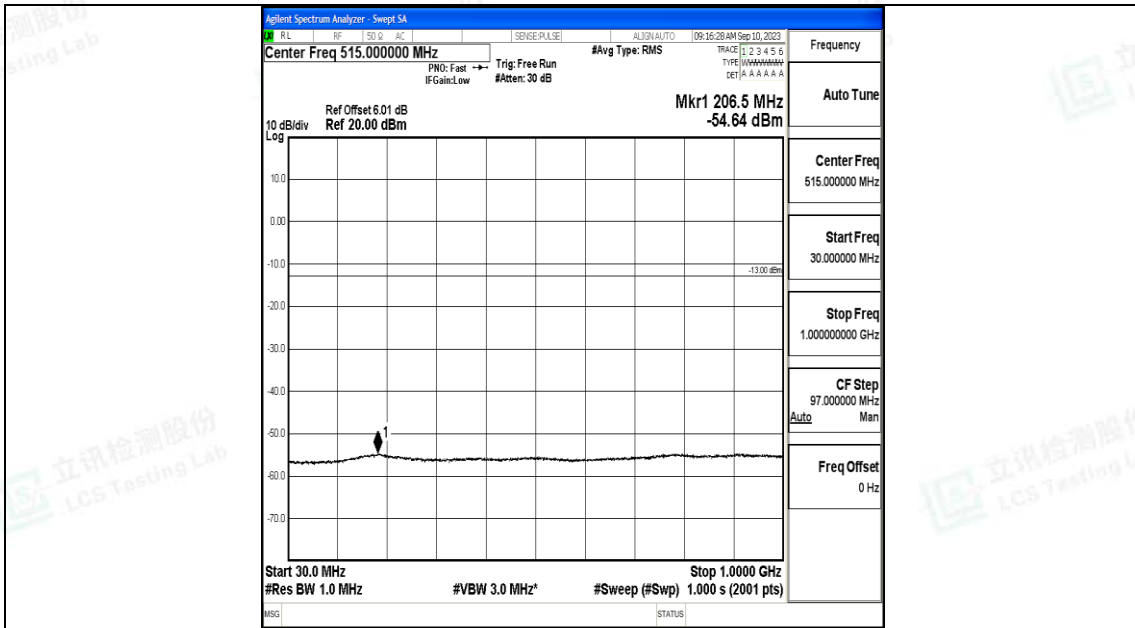

Band66\_1.4MHz\_16QAM\_132665\_1RB#0\_1000~3000\_1000~3000

Band66\_1.4MHz\_16QAM\_132665\_1RB#0\_3000~20000\_3000~20000

Band66\_3MHz\_QPSK\_131987\_1RB#0\_0.009~0.15\_0.009~0.15

Band66\_3MHz\_QPSK\_131987\_1RB#0\_0.15~30\_0.15~30