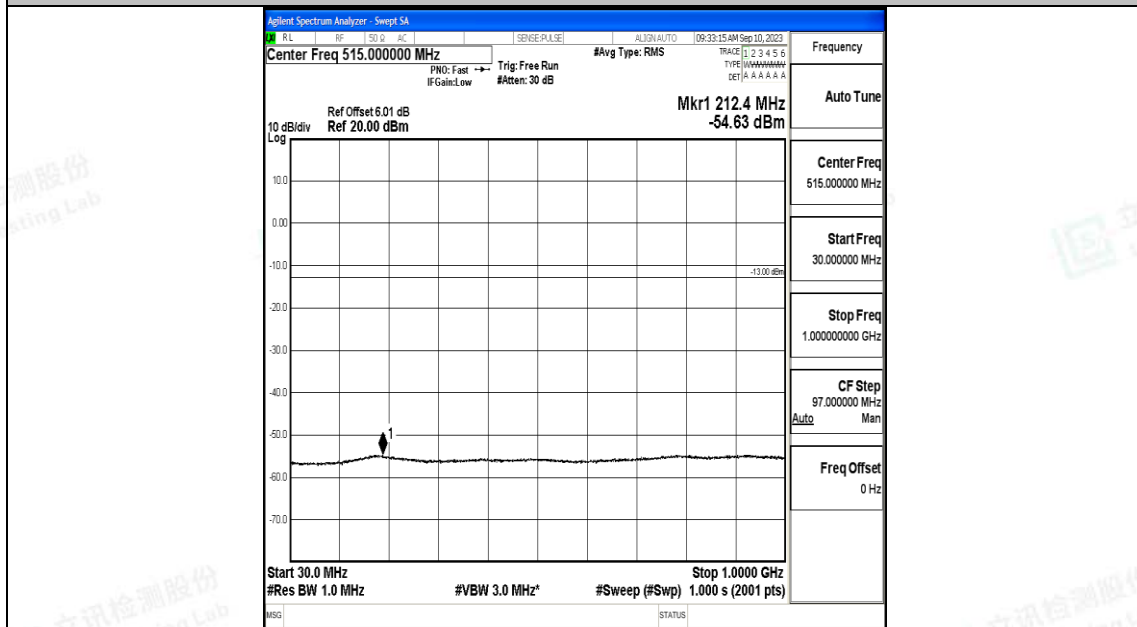

Band66\_10MHz\_QPSK\_132622\_1RB#0\_3000~20000\_3000~20000

Band66\_10MHz\_16QAM\_132622\_1RB#0\_0.009~0.15\_0.009~0.15

Band66\_10MHz\_16QAM\_132622\_1RB#0\_0.15~30\_0.15~30

Band66\_10MHz\_16QAM\_132622\_1RB#0\_30~1000\_30~1000