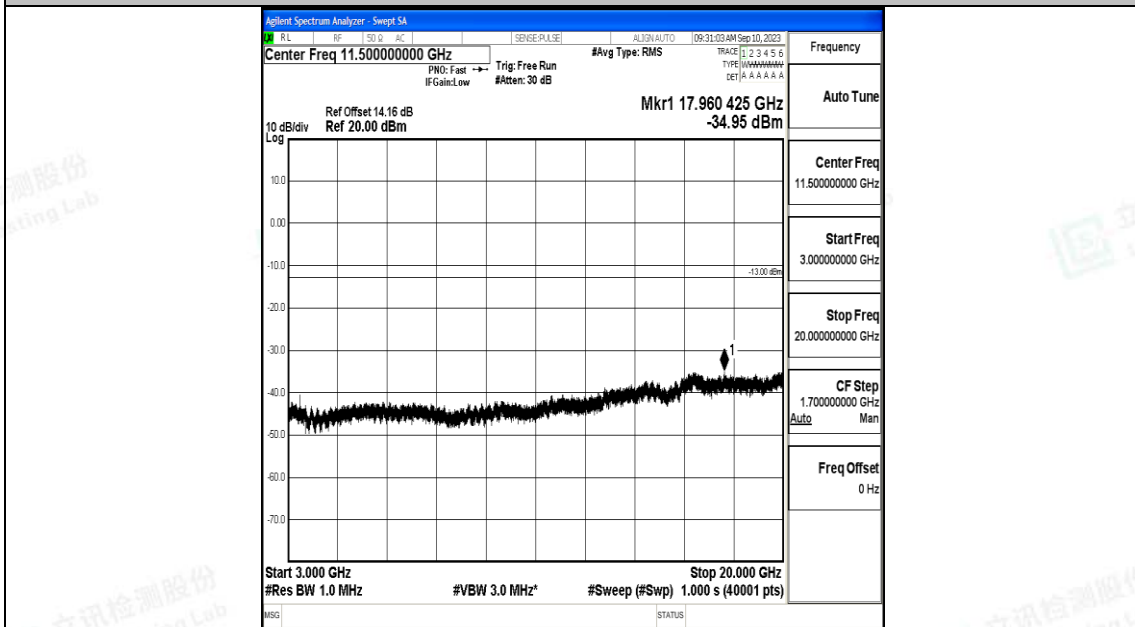

Band66_10MHz_16QAM_132022_1RB#0_1000~3000_1000~3000

Band66_10MHz_16QAM_132022_1RB#0_3000~20000_3000~20000