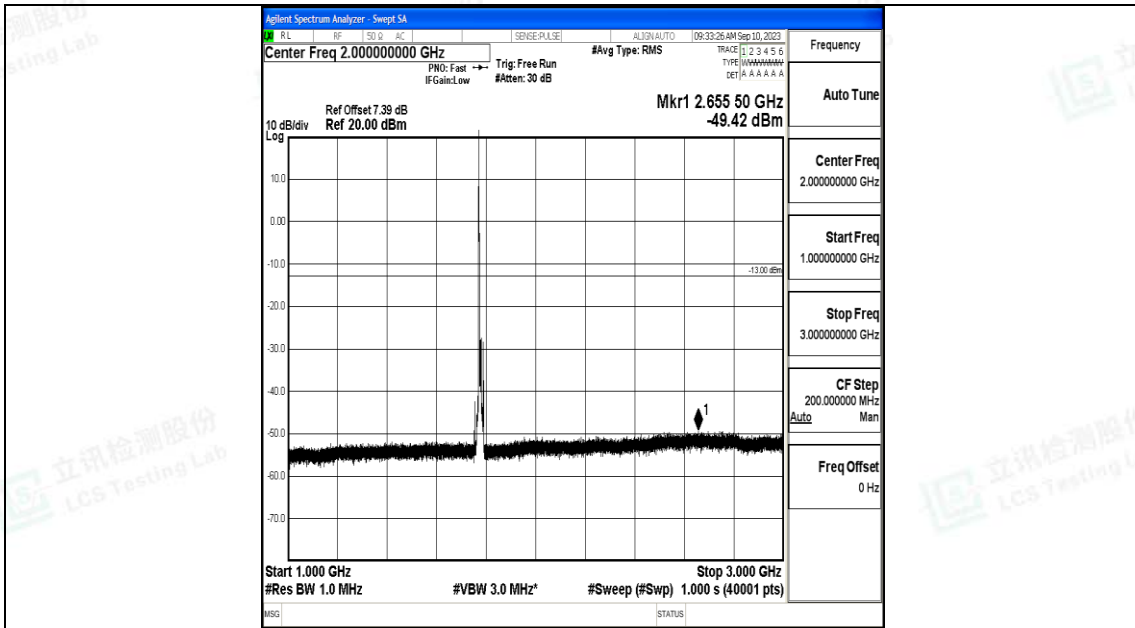

Band66\_10MHz\_QPSK\_132622\_1RB#0\_3000~20000\_3000~20000

Band66\_10MHz\_16QAM\_132622\_1RB#0\_0.009~0.15\_0.009~0.15

Band66\_10MHz\_16QAM\_132622\_1RB#0\_0.15~30\_0.15~30

Band66\_10MHz\_16QAM\_132622\_1RB#0\_30~1000\_30~1000