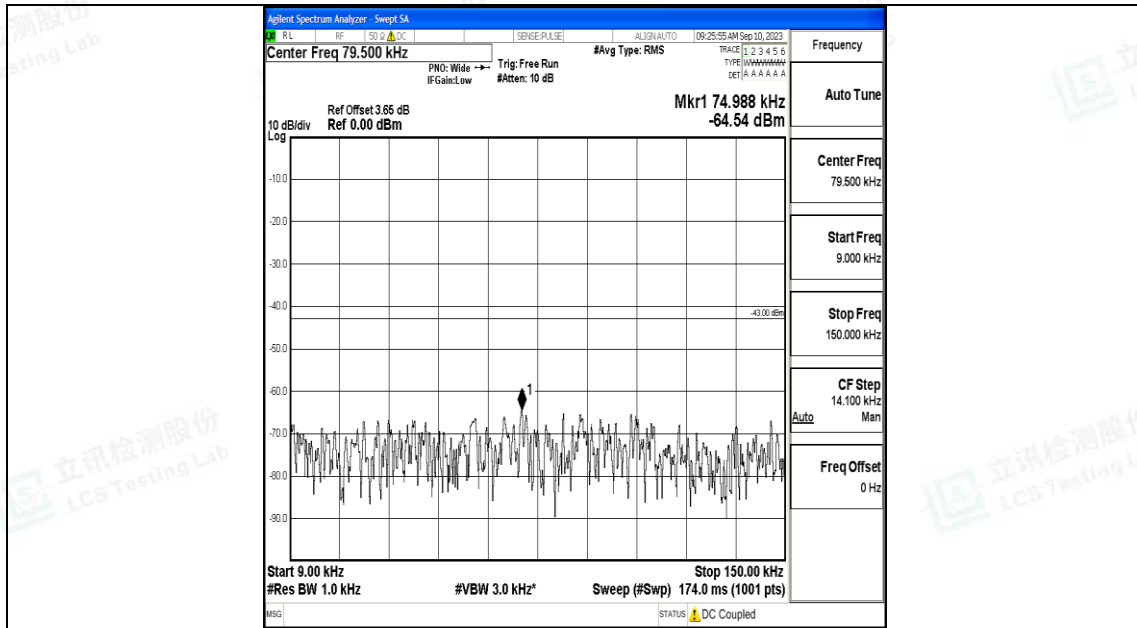

Band66_5MHz_16QAM_132322_1RB#0_3000~20000_3000~20000

Band66_5MHz_QPSK_132647_1RB#0_0.009~0.15_0.009~0.15