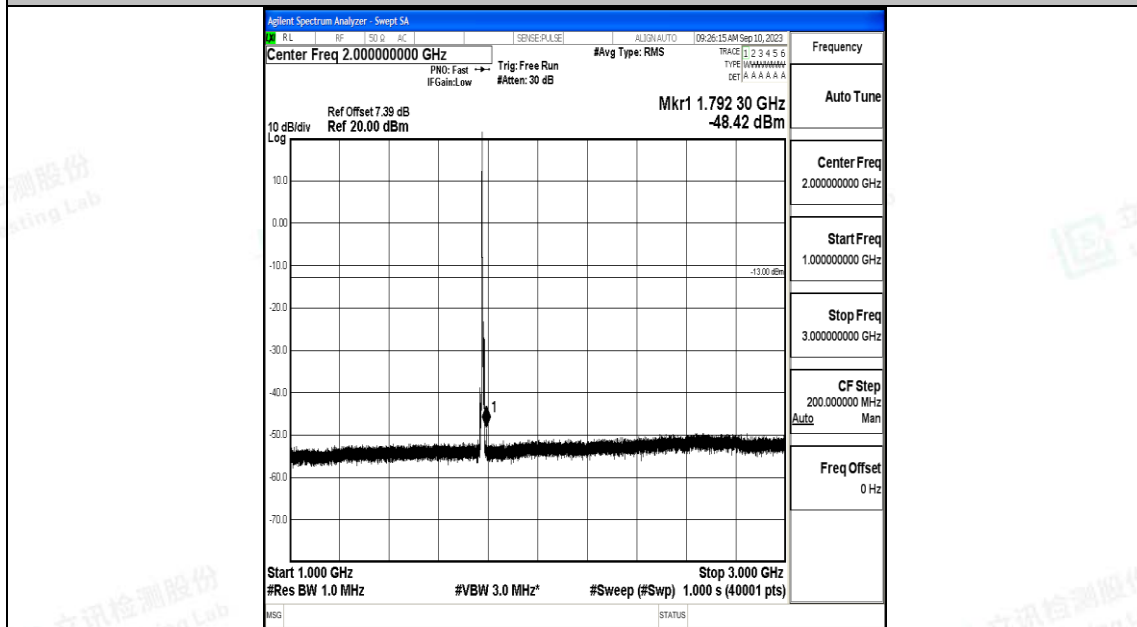

Band66_5MHz_QPSK_132647_1RB#0_30~1000_30~1000

Band66_5MHz_QPSK_132647_1RB#0_1000~3000_1000~3000