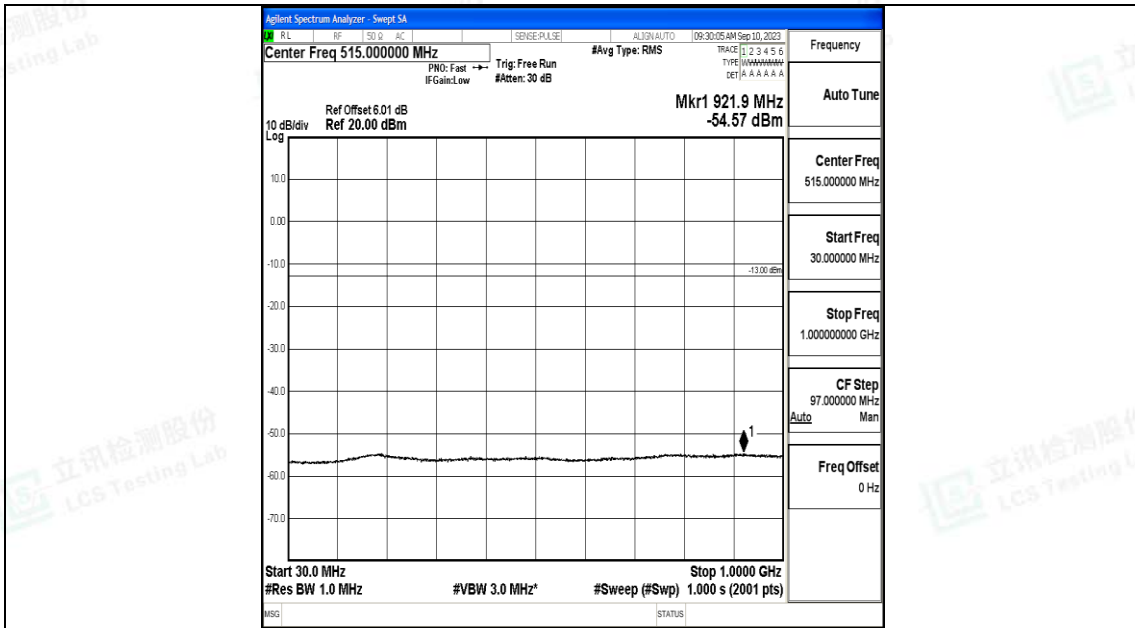

Band66_10MHz_QPSK_132022_1RB#0_0.15~30_0.15~30

Band66_10MHz_QPSK_132022_1RB#0_30~1000_30~1000