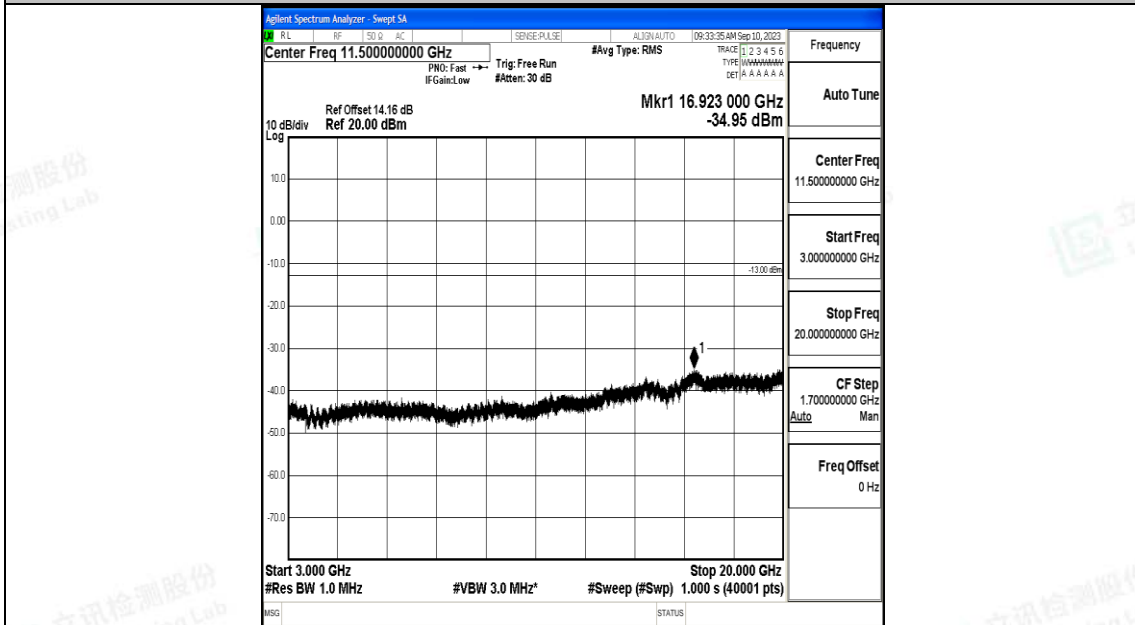

Band66_10MHz_16QAM_132622_1RB#0_1000~3000_1000~3000

Band66_10MHz_16QAM_132622_1RB#0_3000~20000_3000~20000