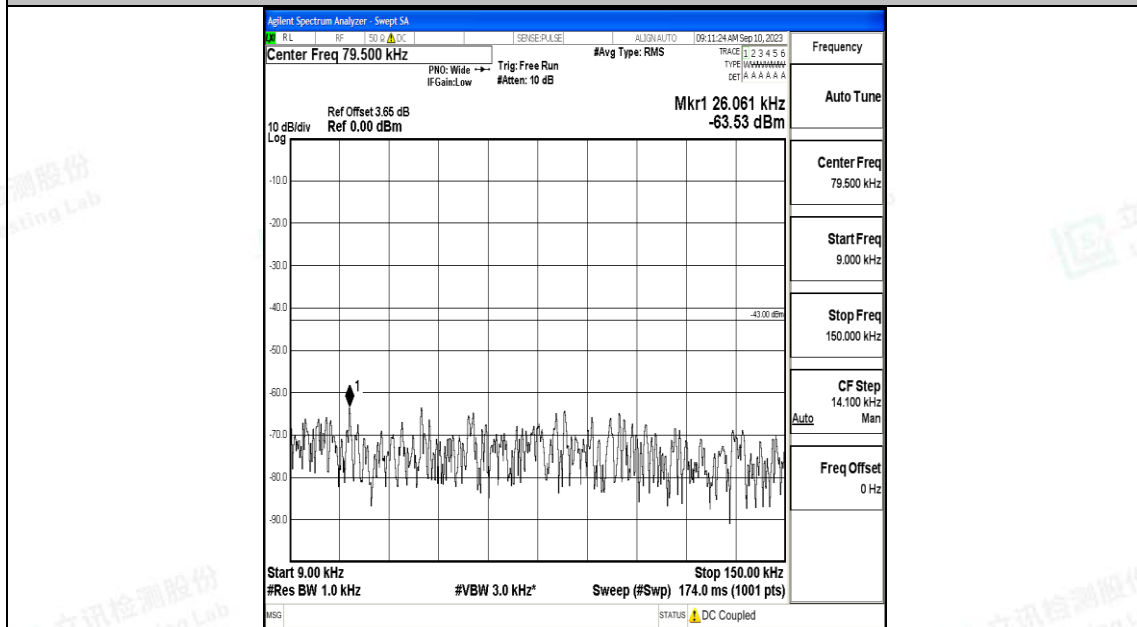

Band66\_1.4MHz\_QPSK\_132322\_1RB#0\_30~1000\_30~1000

Band66\_1.4MHz\_QPSK\_132322\_1RB#0\_1000~3000\_1000~3000

Band66\_1.4MHz\_QPSK\_132322\_1RB#0\_3000~20000\_3000~20000

Band66\_1.4MHz\_16QAM\_132322\_1RB#0\_0.009~0.15\_0.009~0.15