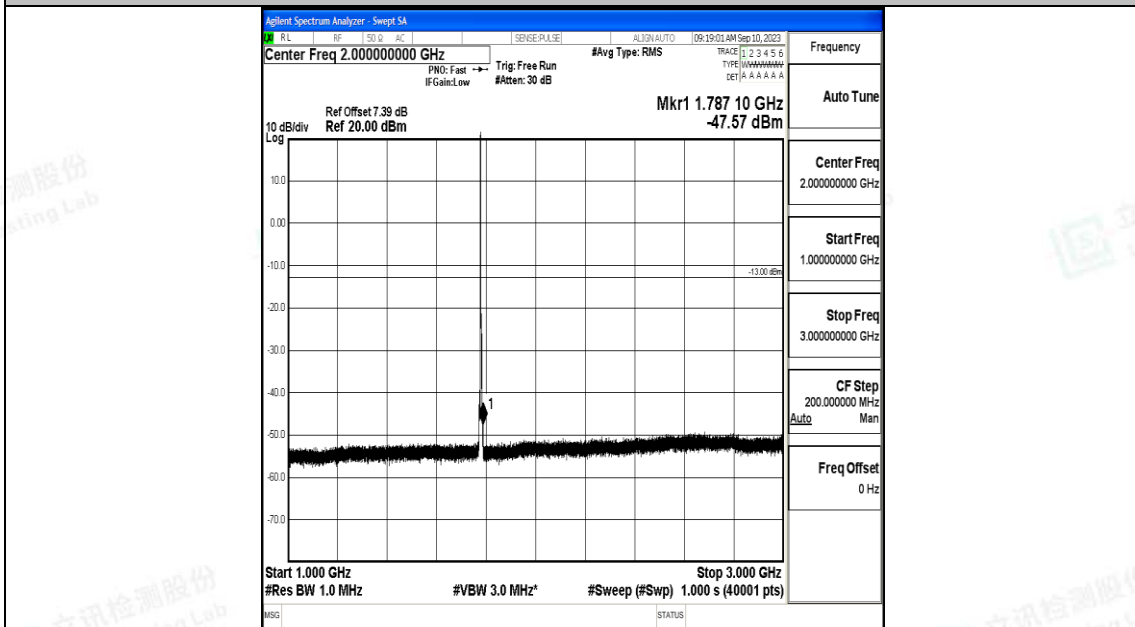

Band66\_3MHz\_QPSK\_132657\_1RB#0\_0.009~0.15\_0.009~0.15

Band66\_3MHz\_QPSK\_132657\_1RB#0\_0.15~30\_0.15~30

Band66\_3MHz\_QPSK\_132657\_1RB#0\_30~1000\_30~1000

Band66\_3MHz\_QPSK\_132657\_1RB#0\_1000~3000\_1000~3000