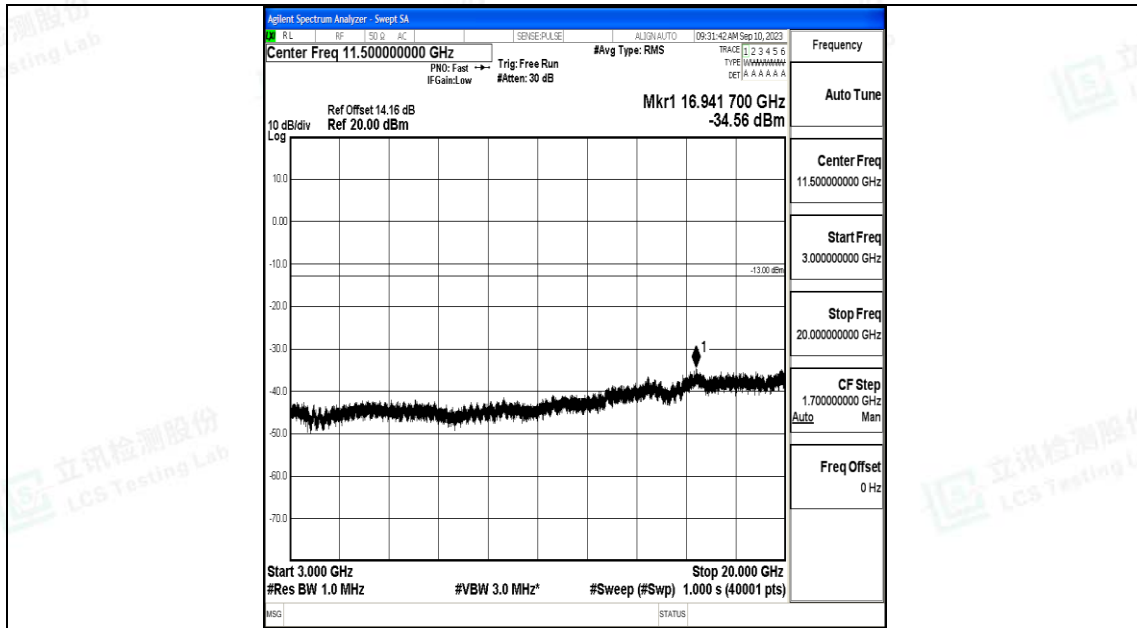

Band66_10MHz_QPSK_132322_1RB#0_1000~3000_1000~3000

Band66_10MHz_QPSK_132322_1RB#0_3000~20000_3000~20000