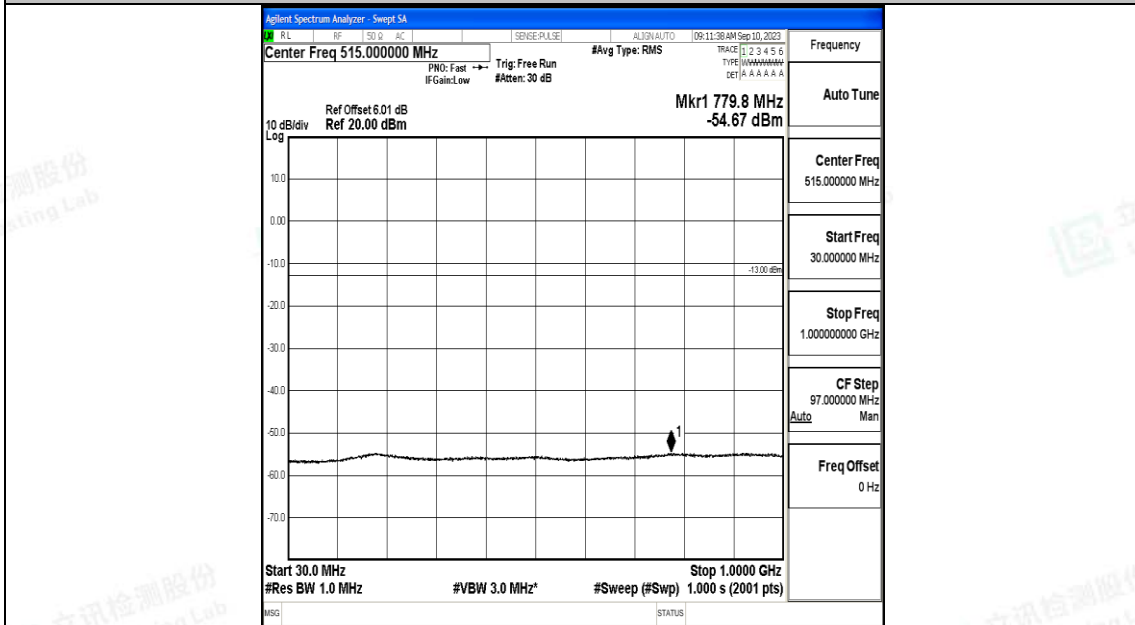

Band66_1.4MHz_16QAM_132322_1RB#0_0.15~30_0.15~30

Band66_1.4MHz_16QAM_132322_1RB#0_30~1000_30~1000