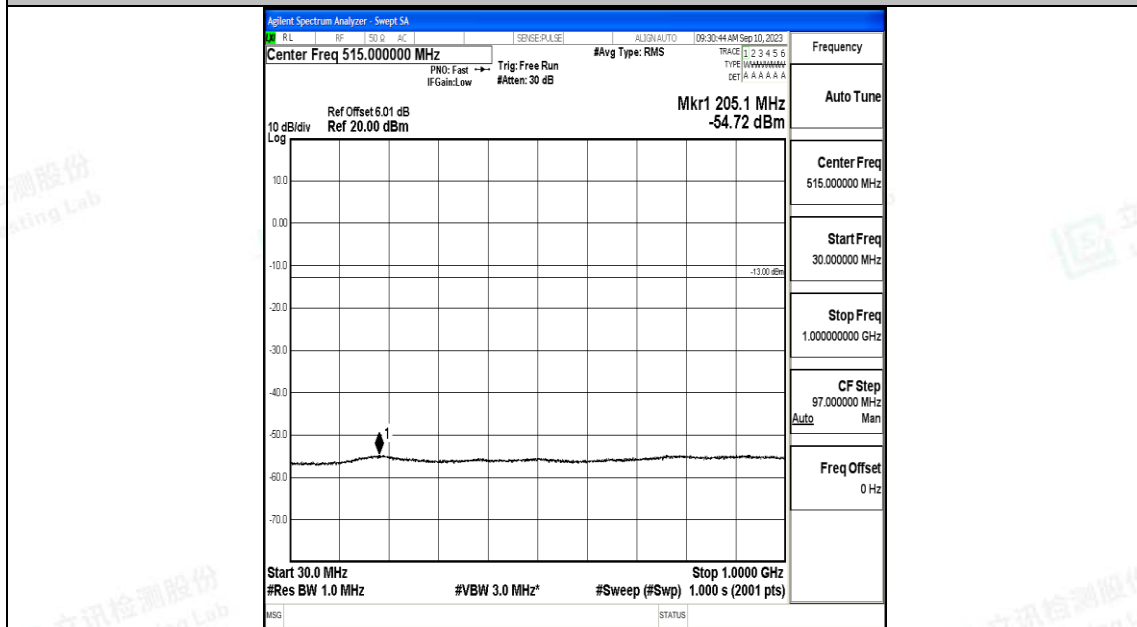

Band66\_10MHz\_QPSK\_132022\_1RB#0\_3000~20000\_3000~20000

Band66\_10MHz\_16QAM\_132022\_1RB#0\_0.009~0.15\_0.009~0.15

Band66\_10MHz\_16QAM\_132022\_1RB#0\_0.15~30\_0.15~30

Band66\_10MHz\_16QAM\_132022\_1RB#0\_30~1000\_30~1000