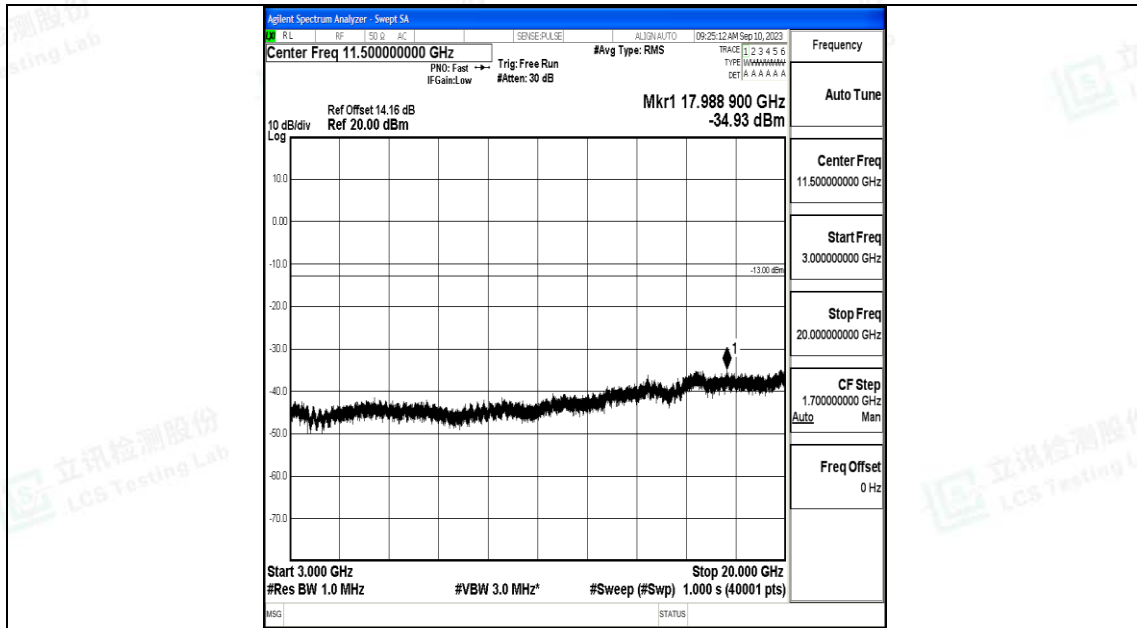

Band66\_5MHz\_QPSK\_132322\_1RB#0\_0.009~0.15\_0.009~0.15

Band66\_5MHz\_QPSK\_132322\_1RB#0\_0.15~30\_0.15~30

Band66\_5MHz\_QPSK\_132322\_1RB#0\_30~1000\_30~1000

Band66\_5MHz\_QPSK\_132322\_1RB#0\_1000~3000\_1000~3000