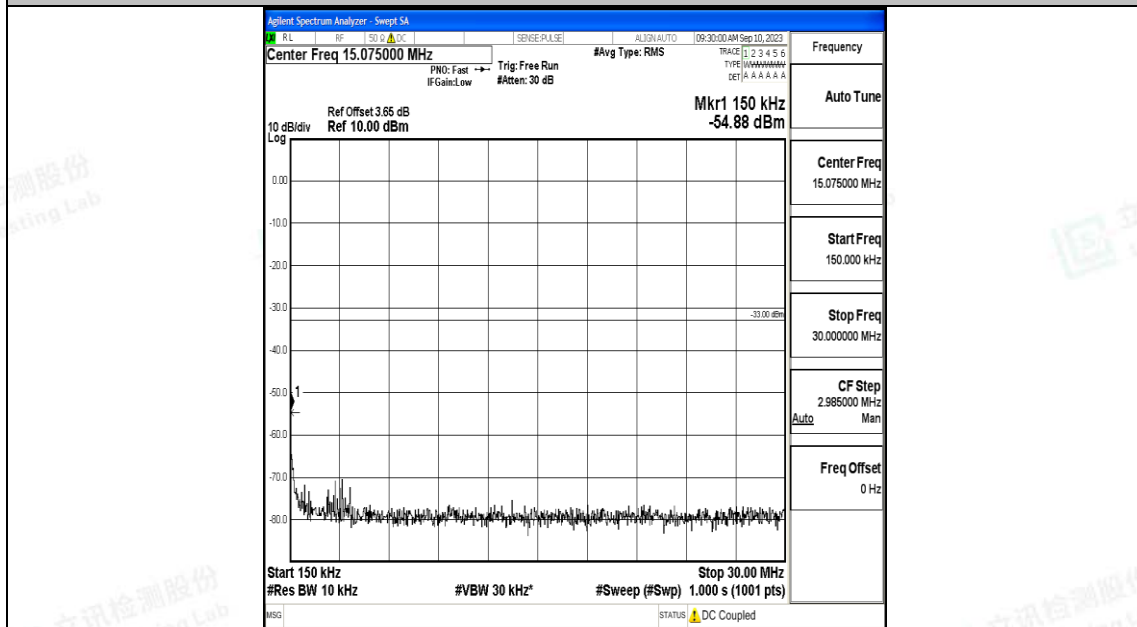

Band66_10MHz_QPSK_132022_1RB#0_0.009~0.15_0.009~0.15

Band66_10MHz_QPSK_132022_1RB#0_0.15~30_0.15~30