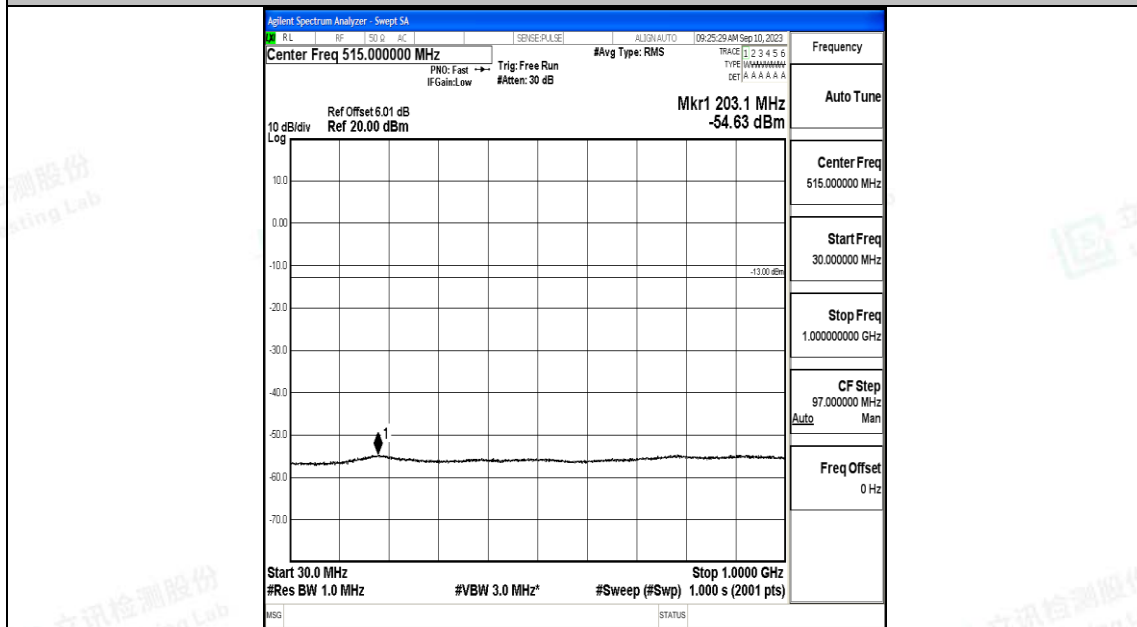

Band66\_5MHz\_QPSK\_132322\_1RB#0\_3000~20000\_3000~20000

Band66\_5MHz\_16QAM\_132322\_1RB#0\_0.009~0.15\_0.009~0.15

Band66\_5MHz\_16QAM\_132322\_1RB#0\_0.15~30\_0.15~30

Band66\_5MHz\_16QAM\_132322\_1RB#0\_30~1000\_30~1000