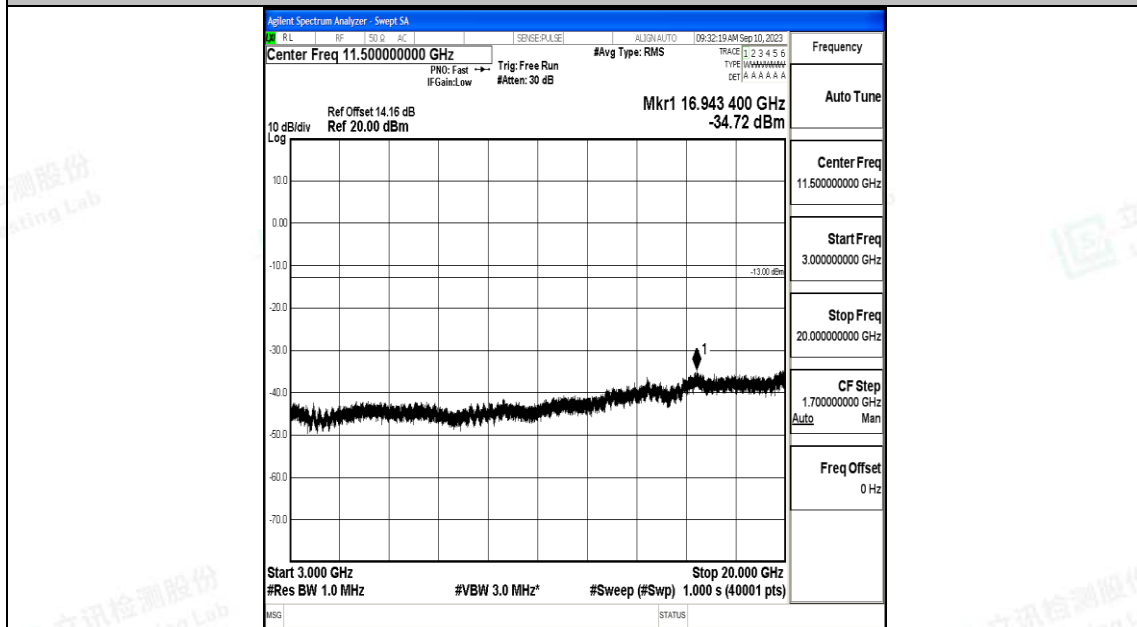

Band66\_10MHz\_16QAM\_132322\_1RB#0\_0.15~30\_0.15~30

Band66\_10MHz\_16QAM\_132322\_1RB#0\_30~1000\_30~1000

Band66\_10MHz\_16QAM\_132322\_1RB#0\_1000~3000\_1000~3000

Band66\_10MHz\_16QAM\_132322\_1RB#0\_3000~20000\_3000~20000