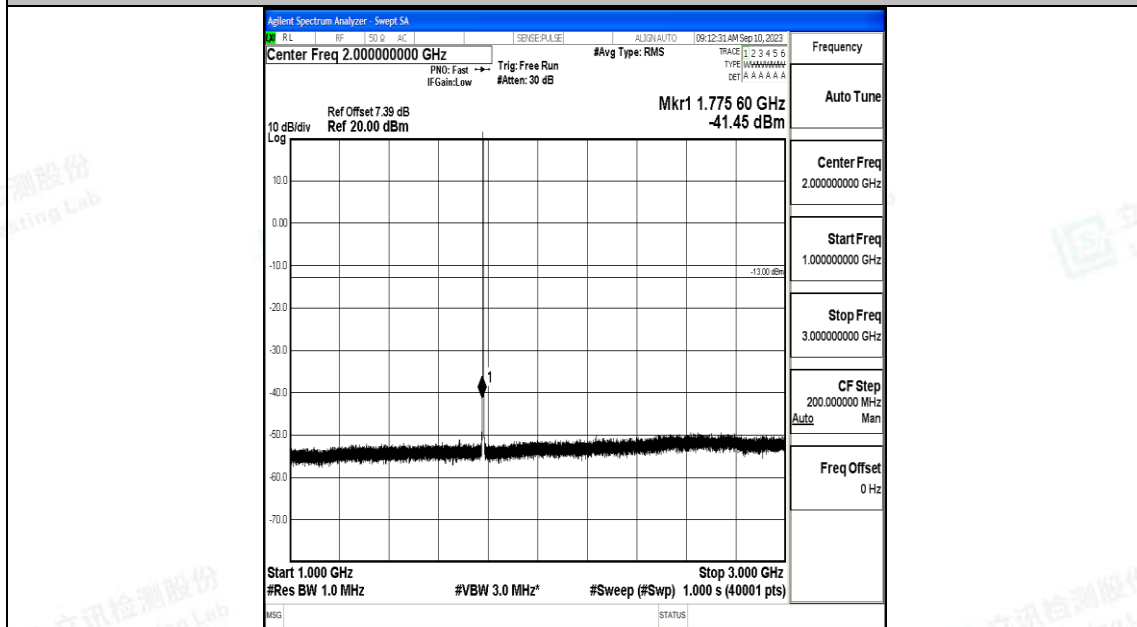

Band66\_1.4MHz\_QPSK\_132665\_1RB#0\_0.009~0.15\_0.009~0.15

Band66\_1.4MHz\_QPSK\_132665\_1RB#0\_0.15~30\_0.15~30

Band66\_1.4MHz\_QPSK\_132665\_1RB#0\_30~1000\_30~1000

Band66\_1.4MHz\_QPSK\_132665\_1RB#0\_1000~3000\_1000~3000