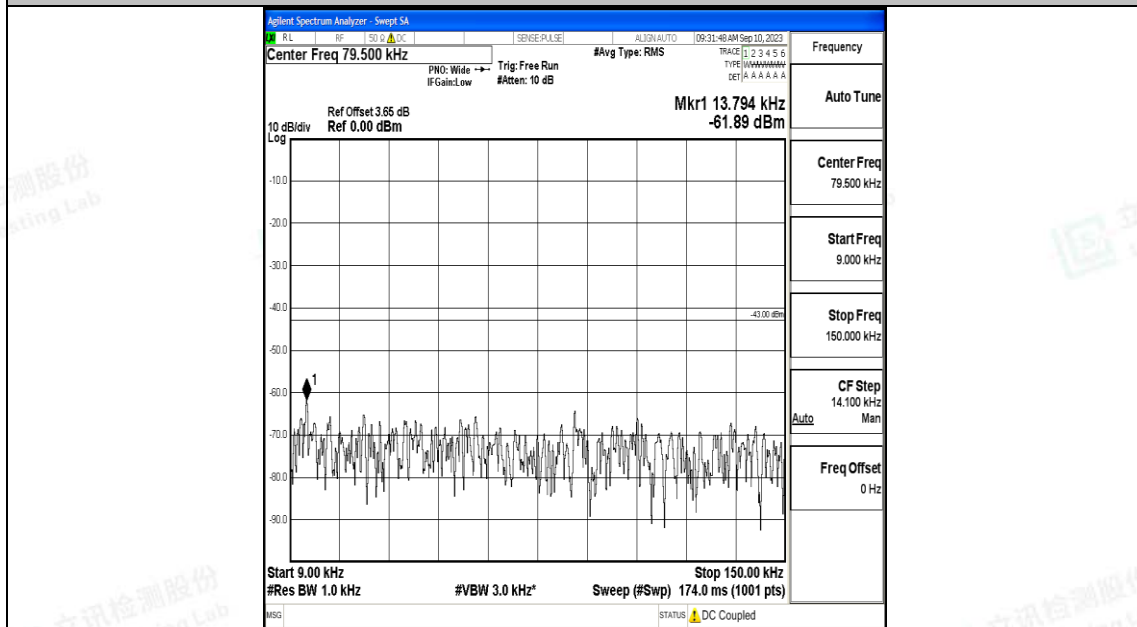

Band66\_10MHz\_QPSK\_132322\_1RB#0\_30~1000\_30~1000

Band66\_10MHz\_QPSK\_132322\_1RB#0\_1000~3000\_1000~3000

Band66\_10MHz\_QPSK\_132322\_1RB#0\_3000~20000\_3000~20000

Band66\_10MHz\_16QAM\_132322\_1RB#0\_0.009~0.15\_0.009~0.15