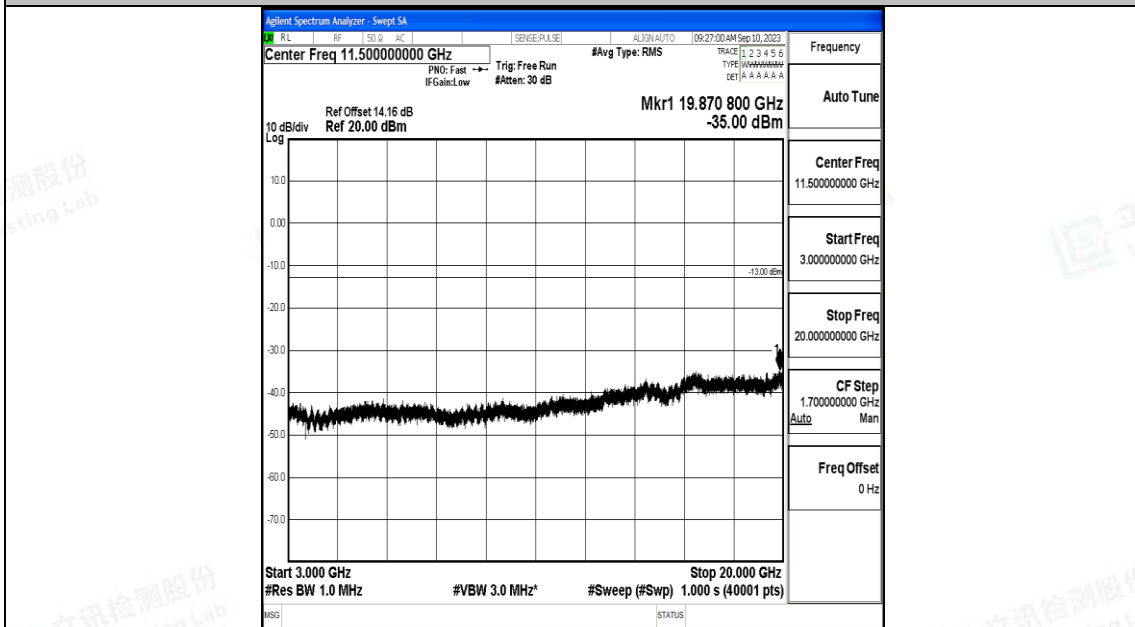

Band66\_5MHz\_16QAM\_132647\_1RB#0\_0.15~30\_0.15~30

Band66\_5MHz\_16QAM\_132647\_1RB#0\_30~1000\_30~1000

Band66\_5MHz\_16QAM\_132647\_1RB#0\_1000~3000\_1000~3000

Band66\_5MHz\_16QAM\_132647\_1RB#0\_3000~20000\_3000~20000