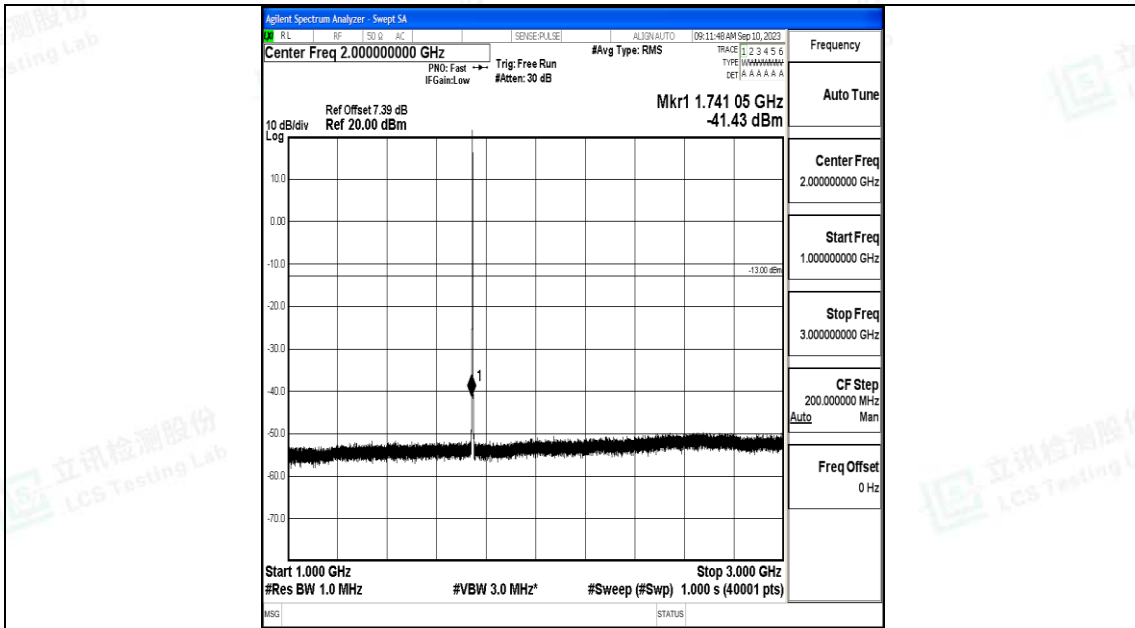

Band66_1.4MHz_16QAM_132322_1RB#0_30~1000_30~1000

Band66_1.4MHz_16QAM_132322_1RB#0_1000~3000_1000~3000