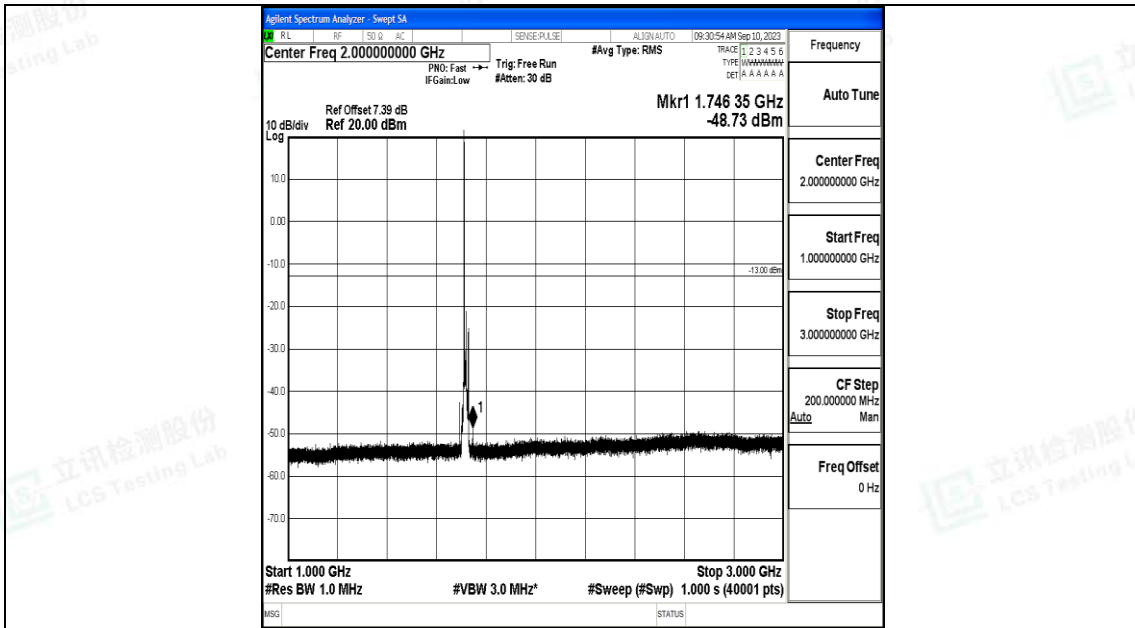

Band66\_10MHz\_QPSK\_132022\_1RB#0\_3000~20000\_3000~20000

Band66\_10MHz\_16QAM\_132022\_1RB#0\_0.009~0.15\_0.009~0.15

Band66\_10MHz\_16QAM\_132022\_1RB#0\_0.15~30\_0.15~30

Band66\_10MHz\_16QAM\_132022\_1RB#0\_30~1000\_30~1000