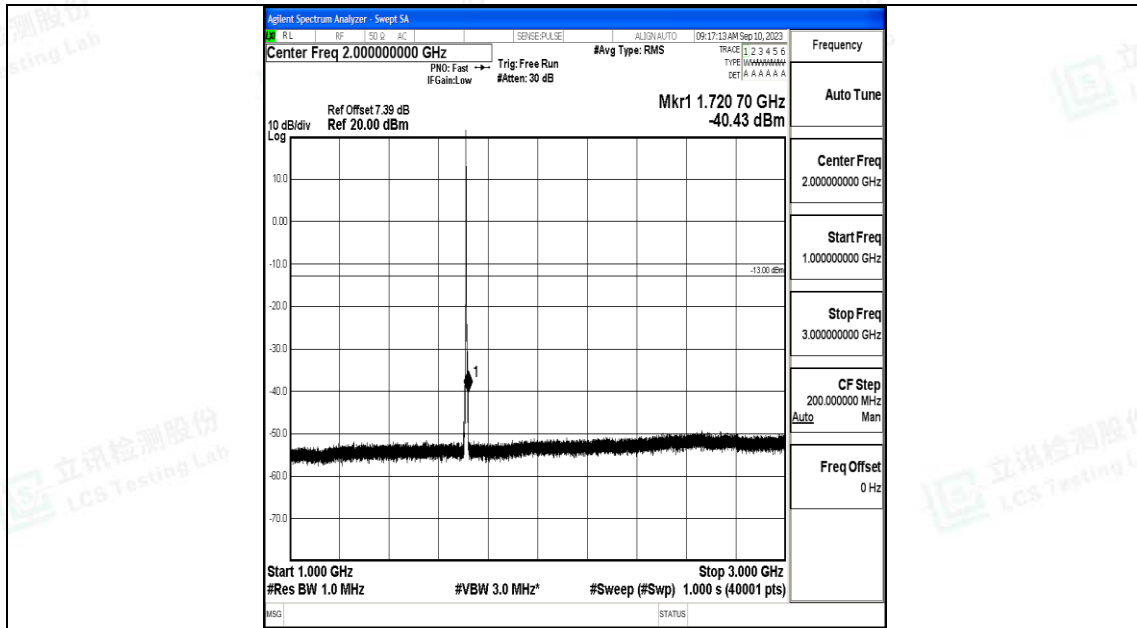

Band66_3MHz_16QAM_131987_1RB#0_30~1000_30~1000