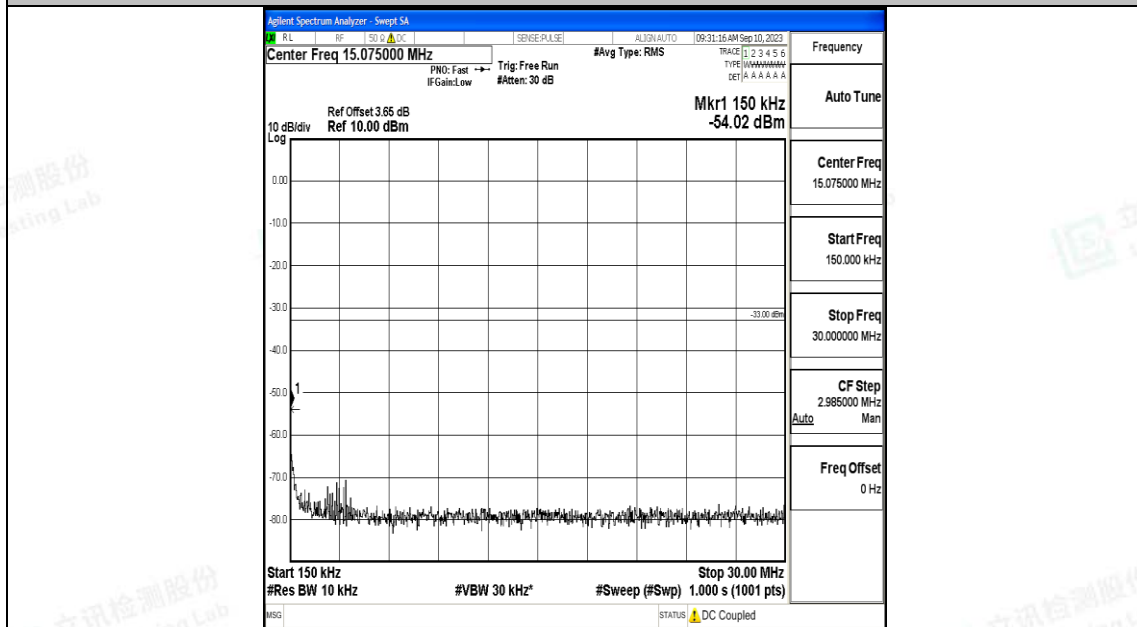

Band66\_10MHz\_16QAM\_132022\_1RB#0\_1000~3000\_1000~3000

Band66\_10MHz\_16QAM\_132022\_1RB#0\_3000~20000\_3000~20000

Band66\_10MHz\_QPSK\_132322\_1RB#0\_0.009~0.15\_0.009~0.15

Band66\_10MHz\_QPSK\_132322\_1RB#0\_0.15~30\_0.15~30