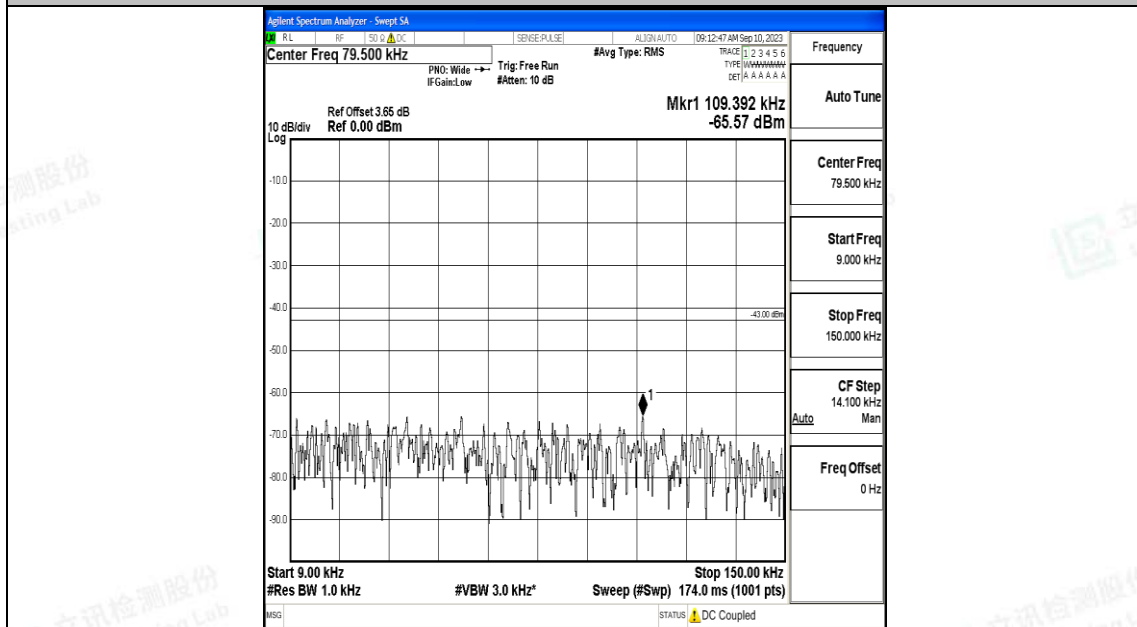

Band66_1.4MHz_QPSK_132665_1RB#0_3000~20000_3000~20000

Band66_1.4MHz_16QAM_132665_1RB#0_0.009~0.15_0.009~0.15