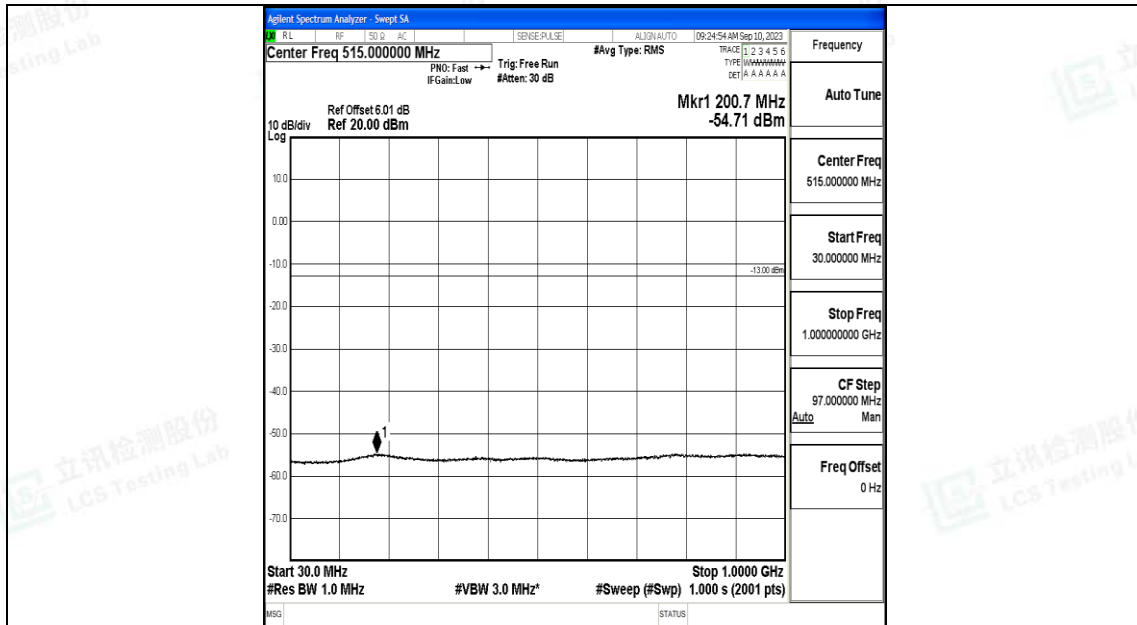

Band66_5MHz_QPSK_132322_1RB#0_0.15~30_0.15~30

Band66_5MHz_QPSK_132322_1RB#0_30~1000_30~1000