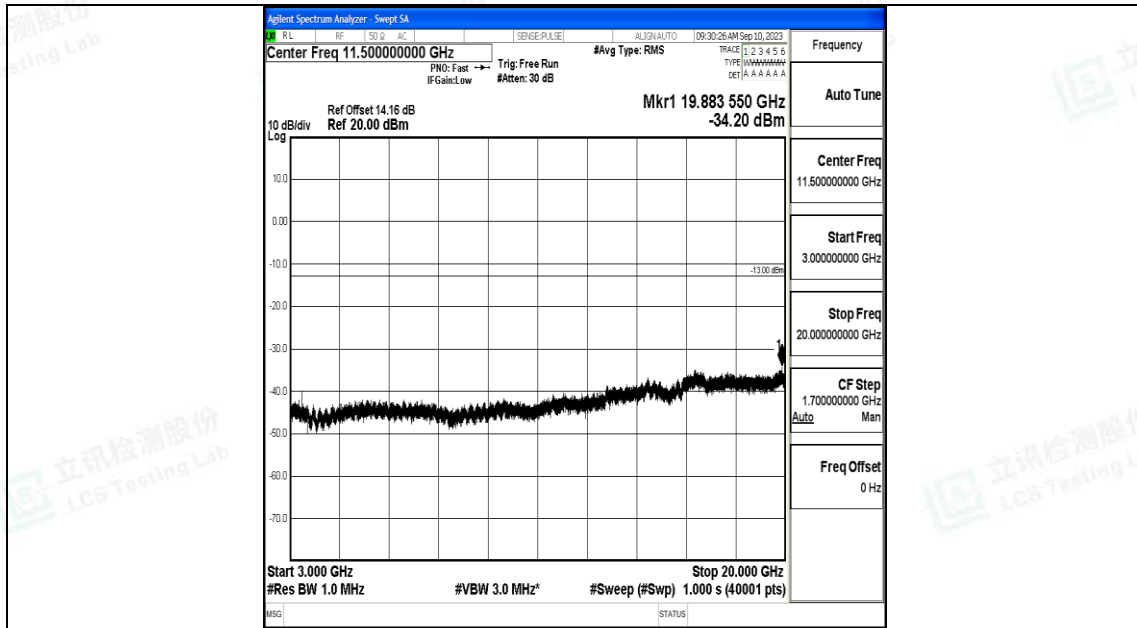

Band66\_10MHz\_QPSK\_132022\_1RB#0\_0.009~0.15\_0.009~0.15

Band66\_10MHz\_QPSK\_132022\_1RB#0\_0.15~30\_0.15~30

Band66\_10MHz\_QPSK\_132022\_1RB#0\_30~1000\_30~1000

Band66\_10MHz\_QPSK\_132022\_1RB#0\_1000~3000\_1000~3000