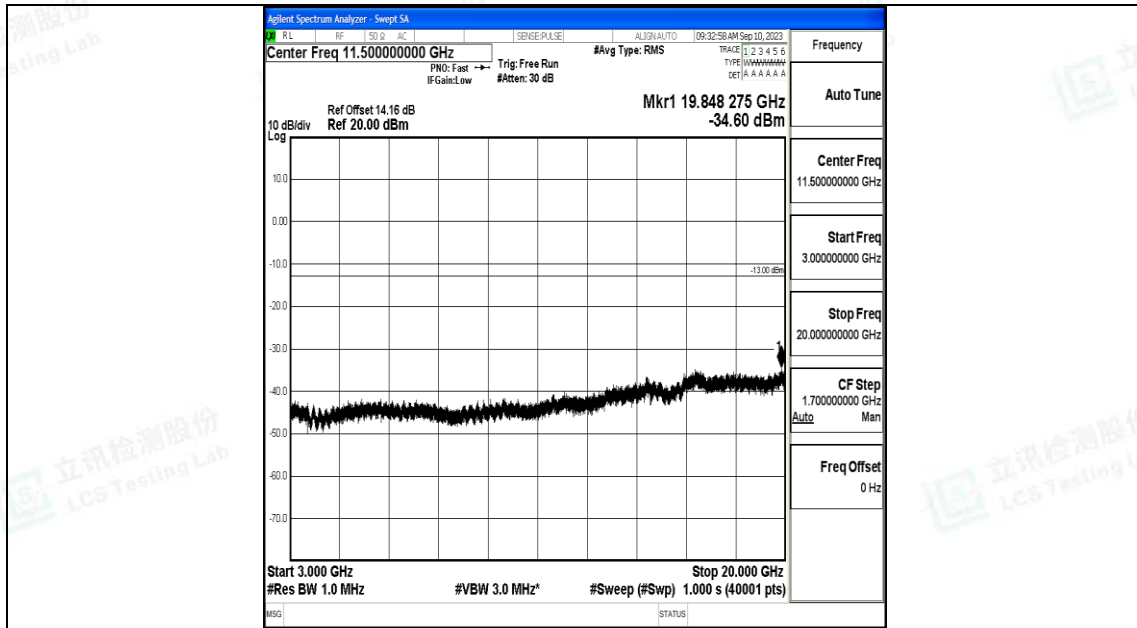

Band66\_10MHz\_QPSK\_132622\_1RB#0\_0.009~0.15\_0.009~0.15

Band66\_10MHz\_QPSK\_132622\_1RB#0\_0.15~30\_0.15~30

Band66\_10MHz\_QPSK\_132622\_1RB#0\_30~1000\_30~1000

Band66\_10MHz\_QPSK\_132622\_1RB#0\_1000~3000\_1000~3000