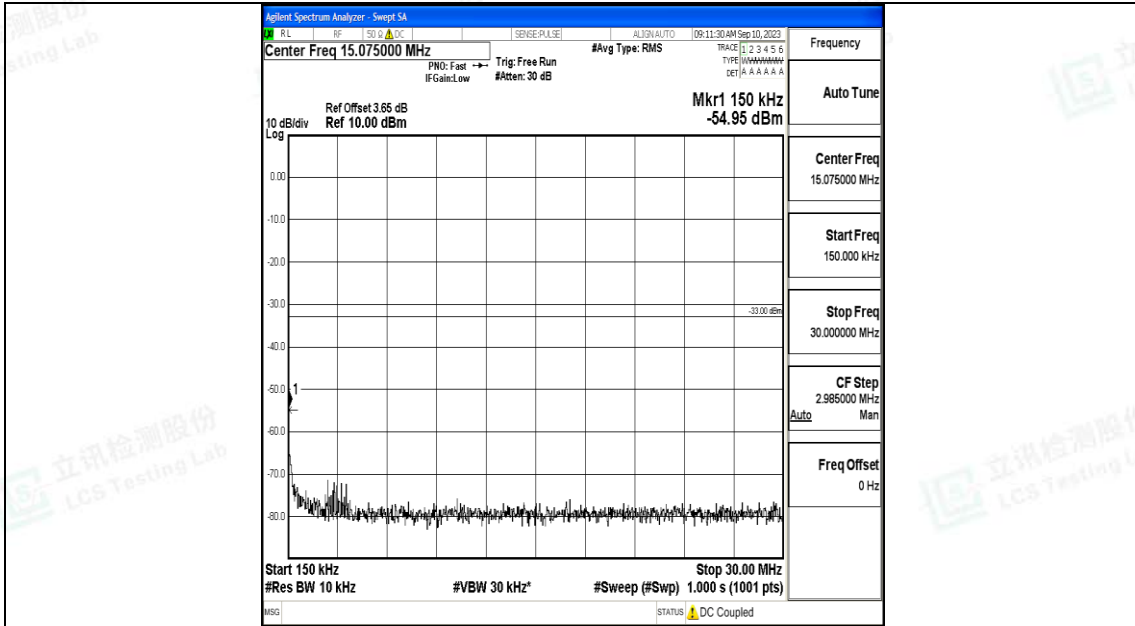

Band66\_1.4MHz\_QPSK\_132322\_1RB#0\_30~1000\_30~1000

Band66\_1.4MHz\_QPSK\_132322\_1RB#0\_1000~3000\_1000~3000

Band66\_1.4MHz\_QPSK\_132322\_1RB#0\_3000~20000\_3000~20000

Band66\_1.4MHz\_16QAM\_132322\_1RB#0\_0.009~0.15\_0.009~0.15