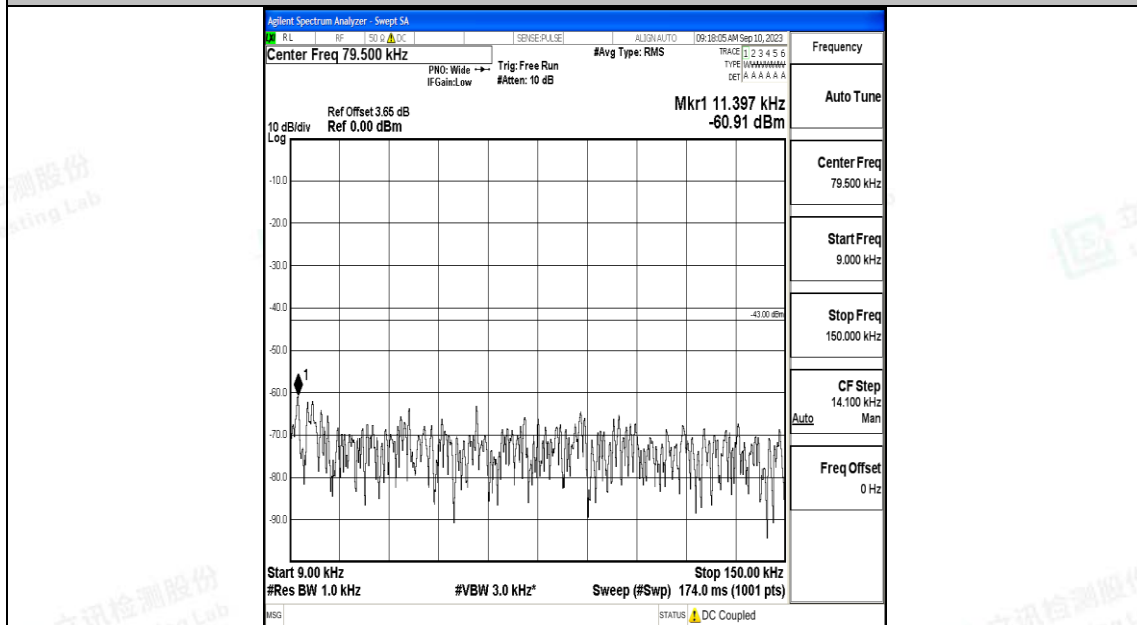

Band66\_3MHz\_QPSK\_132322\_1RB#0\_30~1000\_30~1000

Band66\_3MHz\_QPSK\_132322\_1RB#0\_1000~3000\_1000~3000

Band66\_3MHz\_QPSK\_132322\_1RB#0\_3000~20000\_3000~20000

Band66\_3MHz\_16QAM\_132322\_1RB#0\_0.009~0.15\_0.009~0.15