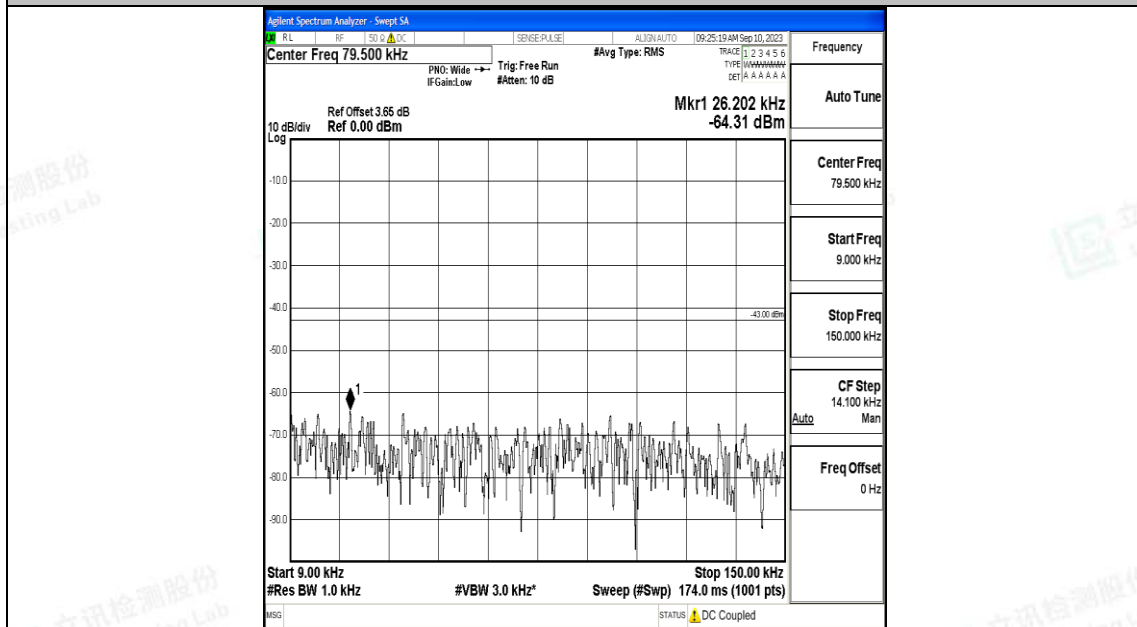

Band66_5MHz_QPSK_132322_1RB#0_3000~20000_3000~20000

Band66_5MHz_16QAM_132322_1RB#0_0.009~0.15_0.009~0.15