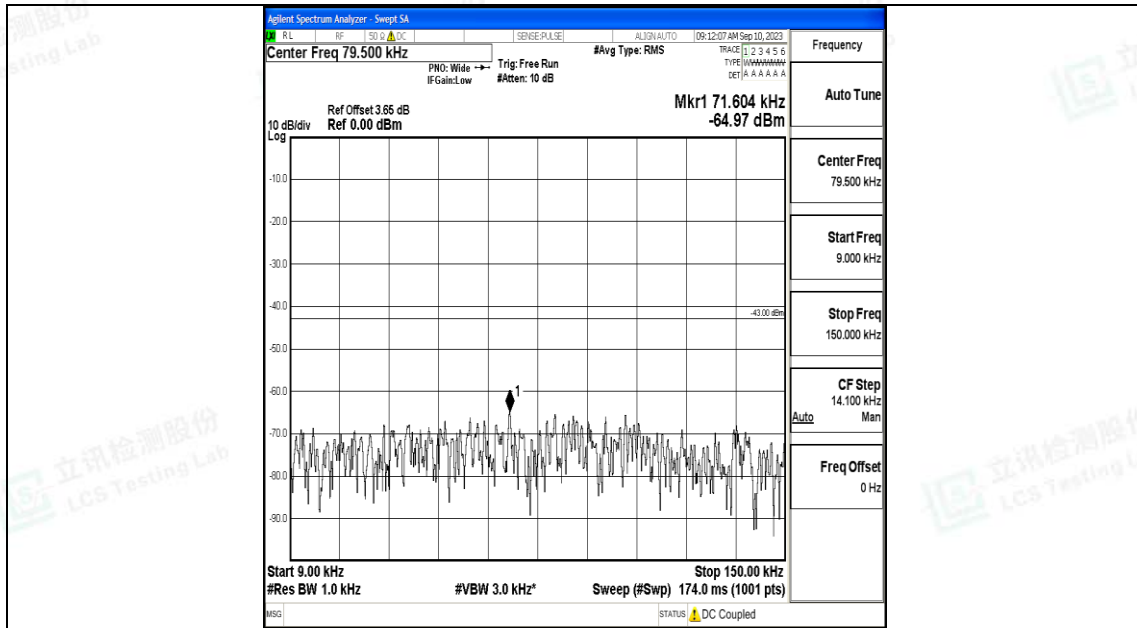

Band66\_1.4MHz\_QPSK\_132665\_1RB#0\_0.009~0.15\_0.009~0.15

Band66\_1.4MHz\_QPSK\_132665\_1RB#0\_0.15~30\_0.15~30

Band66\_1.4MHz\_QPSK\_132665\_1RB#0\_30~1000\_30~1000

Band66\_1.4MHz\_QPSK\_132665\_1RB#0\_1000~3000\_1000~3000