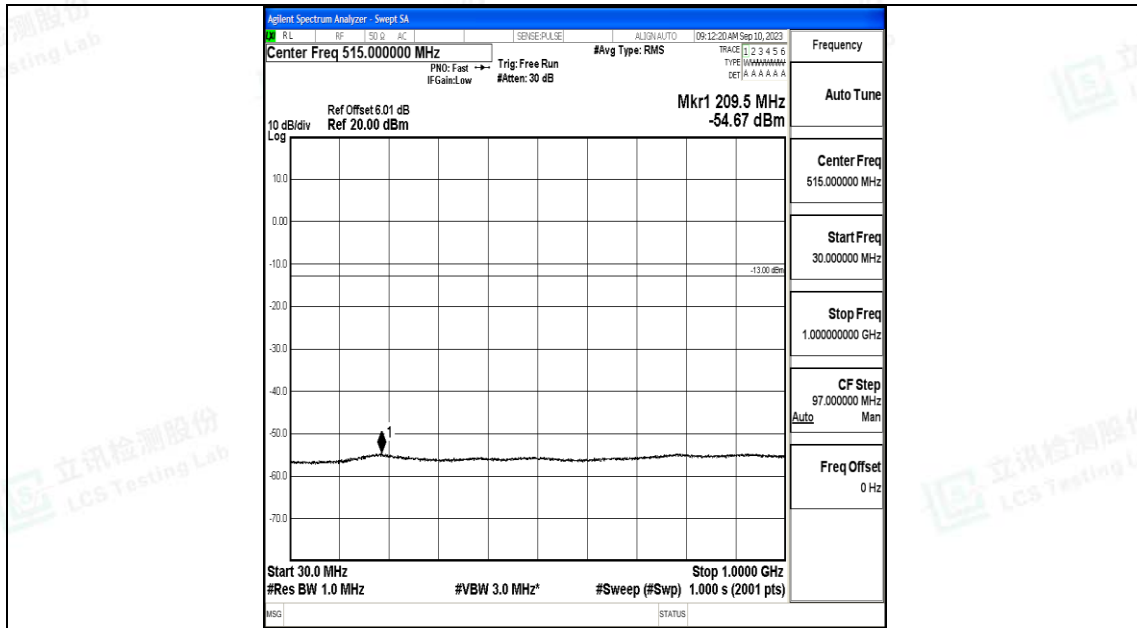

Band66\_1.4MHz\_QPSK\_132665\_1RB#0\_0.009~0.15\_0.009~0.15

Band66\_1.4MHz\_QPSK\_132665\_1RB#0\_0.15~30\_0.15~30

Band66\_1.4MHz\_QPSK\_132665\_1RB#0\_30~1000\_30~1000

Band66\_1.4MHz\_QPSK\_132665\_1RB#0\_1000~3000\_1000~3000