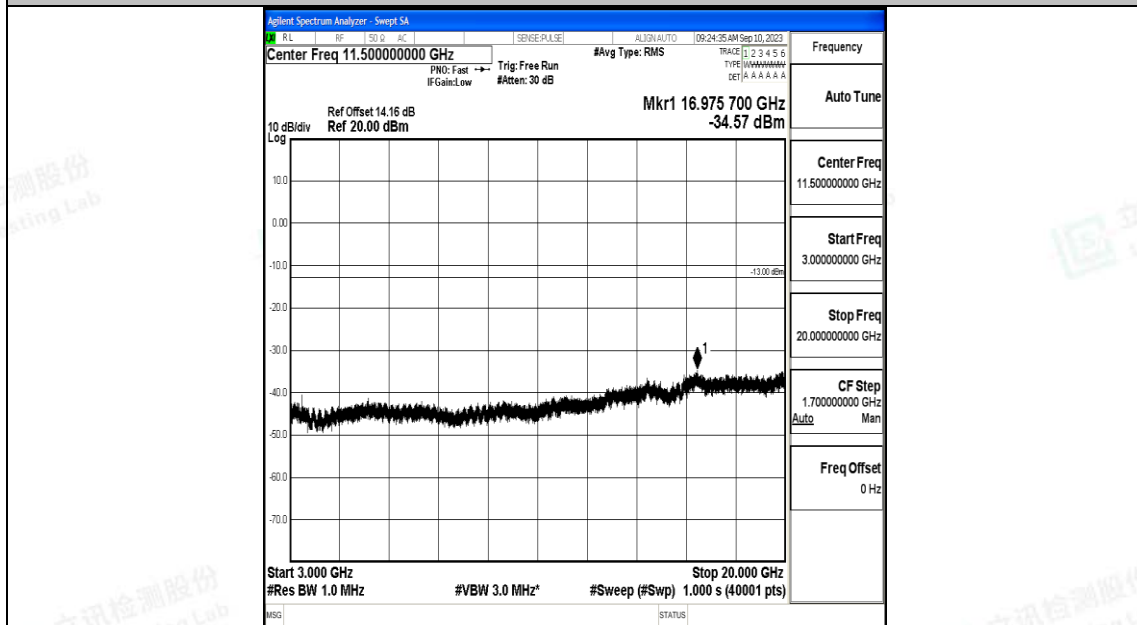

Band66\_5MHz\_16QAM\_131997\_1RB#0\_0.15~30\_0.15~30

Band66\_5MHz\_16QAM\_131997\_1RB#0\_30~1000\_30~1000

Band66\_5MHz\_16QAM\_131997\_1RB#0\_1000~3000\_1000~3000

Band66\_5MHz\_16QAM\_131997\_1RB#0\_3000~20000\_3000~20000