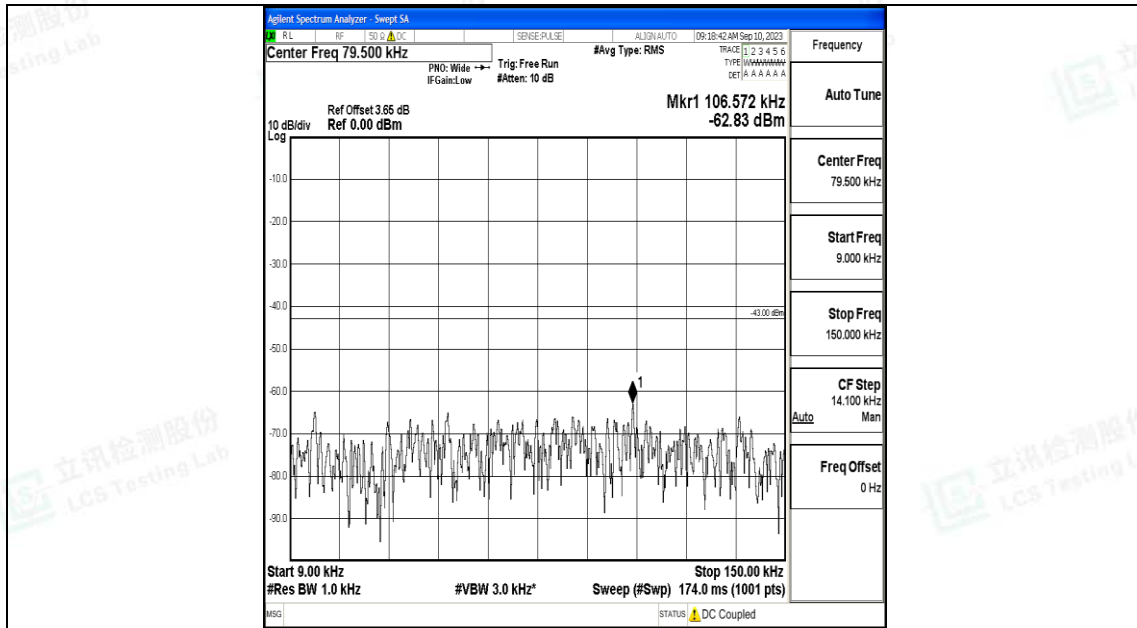

Band66\_3MHz\_16QAM\_132322\_1RB#0\_0.15~30\_0.15~30

Band66\_3MHz\_16QAM\_132322\_1RB#0\_30~1000\_30~1000

Band66\_3MHz\_16QAM\_132322\_1RB#0\_1000~3000\_1000~3000

Band66\_3MHz\_16QAM\_132322\_1RB#0\_3000~20000\_3000~20000