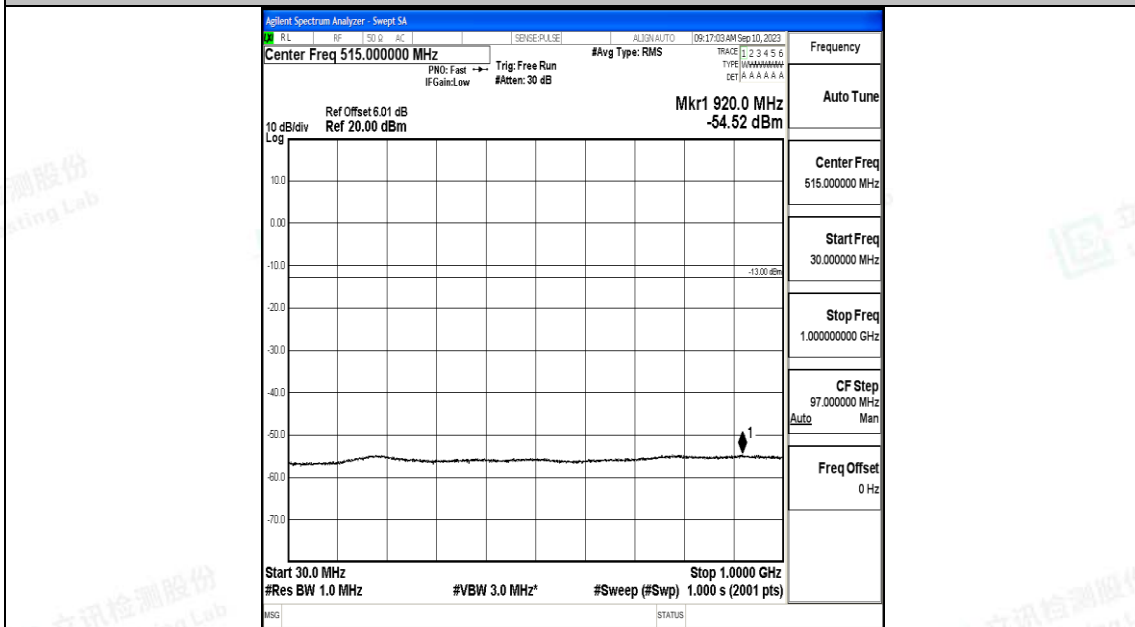

Band66_3MHz_16QAM_131987_1RB#0_0.15~30_0.15~30

Band66_3MHz_16QAM_131987_1RB#0_30~1000_30~1000