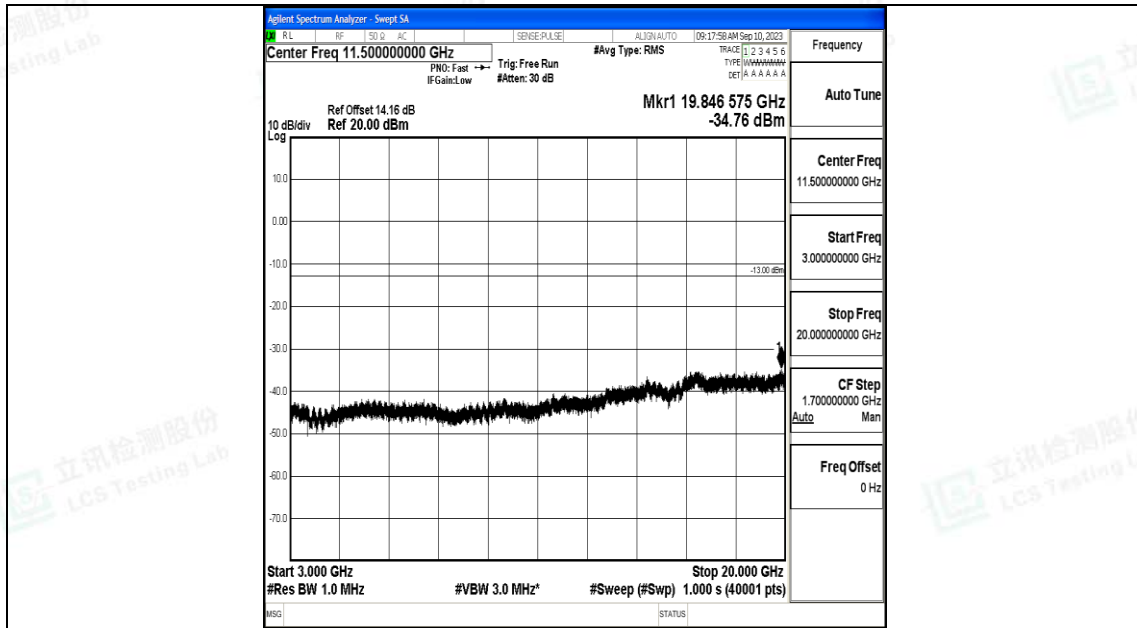

Band66_3MHz_QPSK_132322_1RB#0_1000~3000_1000~3000

Band66_3MHz_QPSK_132322_1RB#0_3000~20000_3000~20000