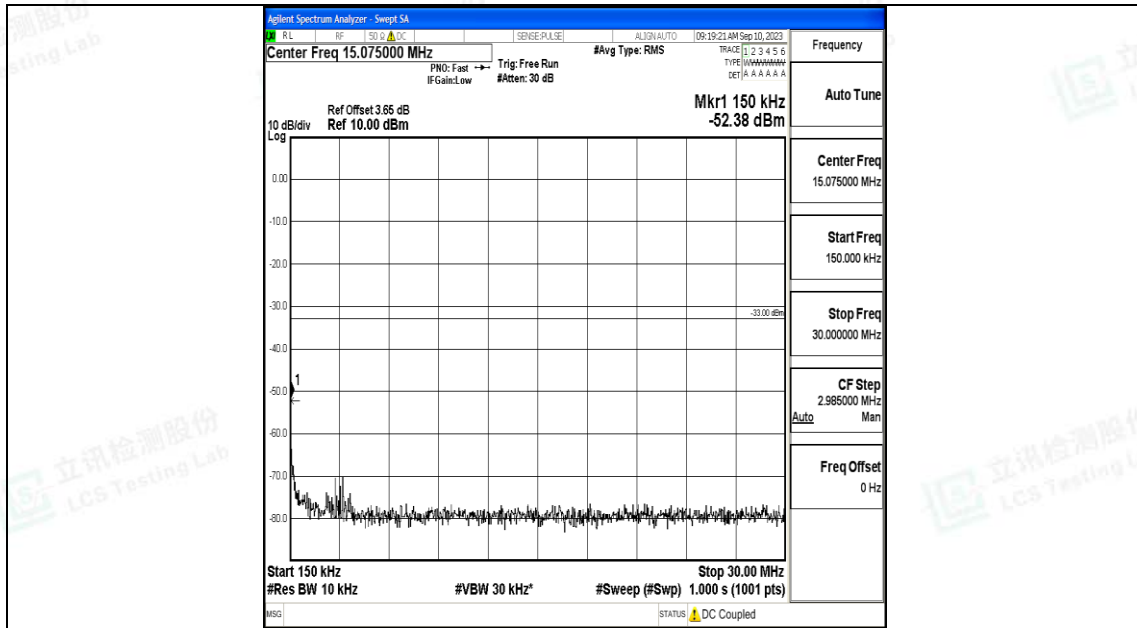

Band66_3MHz_16QAM_132657_1RB#0_0.009~0.15_0.009~0.15

Band66_3MHz_16QAM_132657_1RB#0_0.15~30_0.15~30