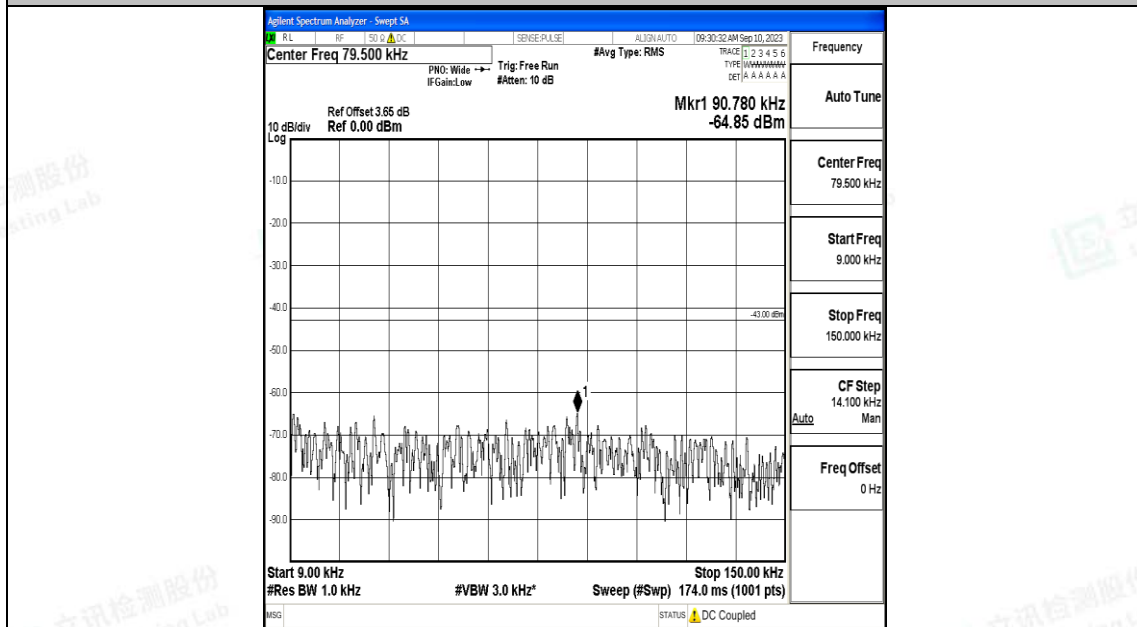

Band66_10MHz_QPSK_132022_1RB#0_3000~20000_3000~20000

Band66_10MHz_16QAM_132022_1RB#0_0.009~0.15_0.009~0.15