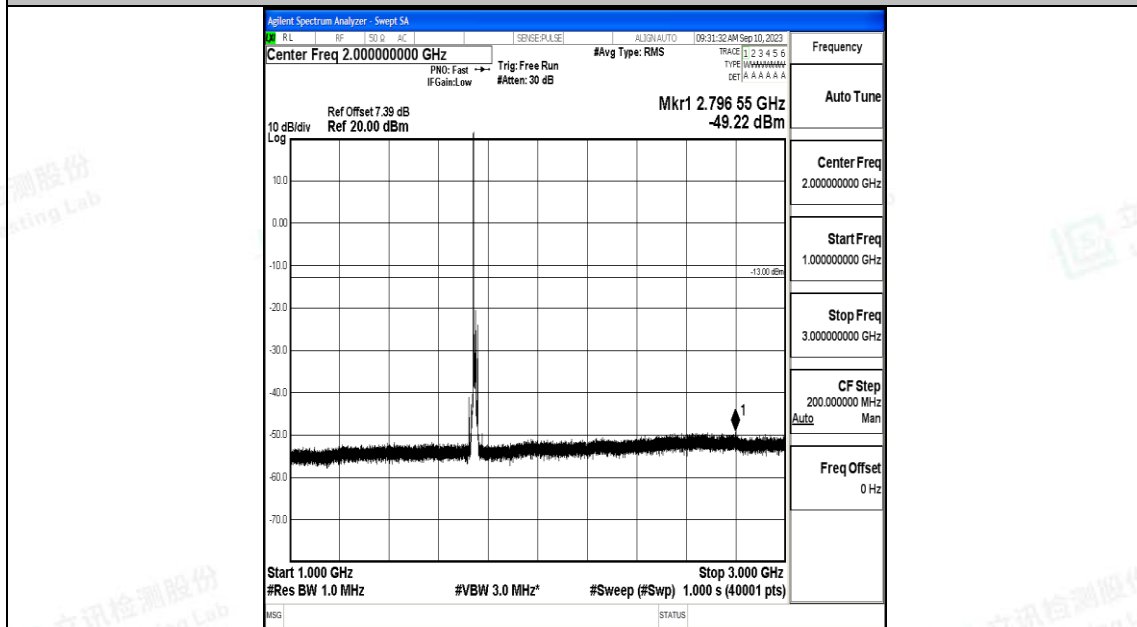

Band66_10MHz_QPSK_132322_1RB#0_30~1000_30~1000

Band66_10MHz_QPSK_132322_1RB#0_1000~3000_1000~3000