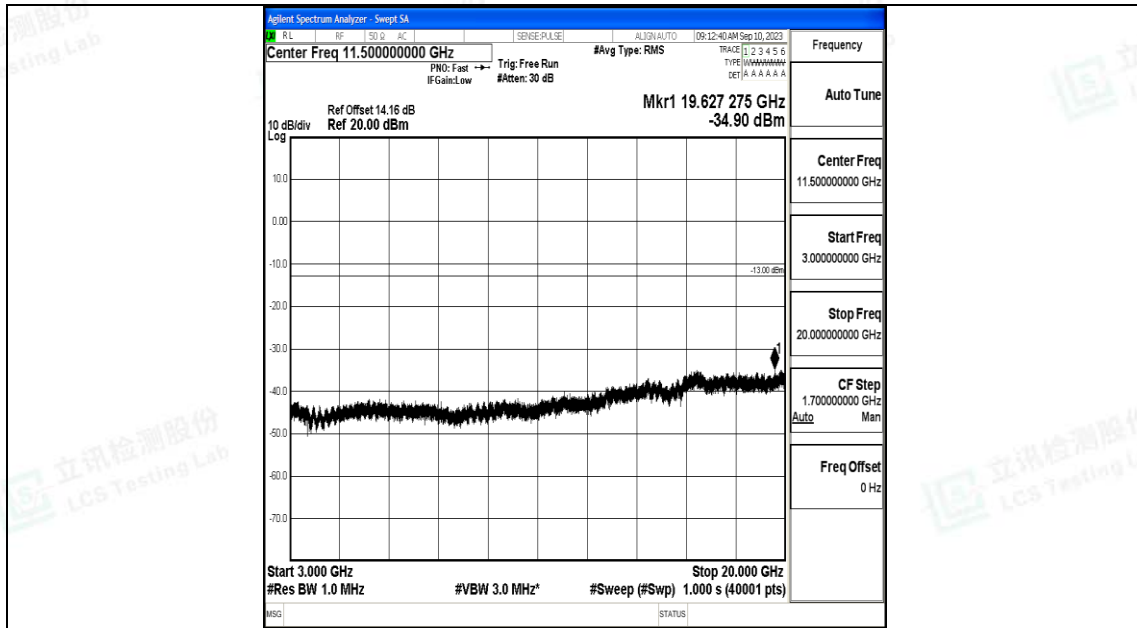

Band66\_1.4MHz\_QPSK\_132665\_1RB#0\_0.009~0.15\_0.009~0.15

Band66\_1.4MHz\_QPSK\_132665\_1RB#0\_0.15~30\_0.15~30

Band66\_1.4MHz\_QPSK\_132665\_1RB#0\_30~1000\_30~1000

Band66\_1.4MHz\_QPSK\_132665\_1RB#0\_1000~3000\_1000~3000