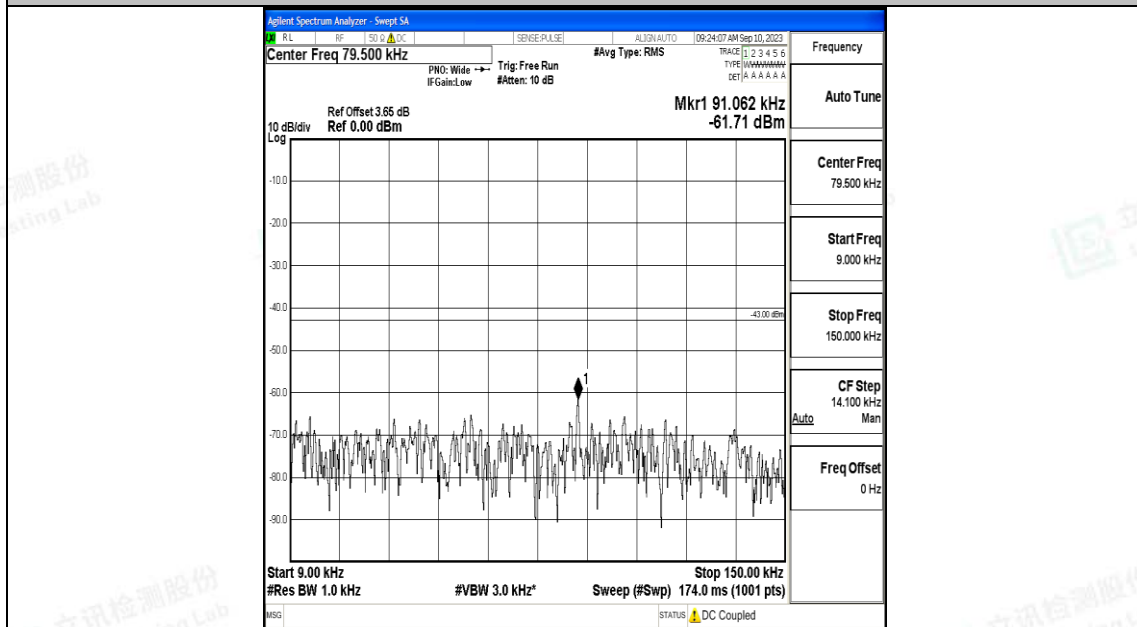

Band66\_5MHz\_QPSK\_131997\_1RB#0\_30~1000\_30~1000

Band66\_5MHz\_QPSK\_131997\_1RB#0\_1000~3000\_1000~3000

Band66\_5MHz\_QPSK\_131997\_1RB#0\_3000~20000\_3000~20000

Band66\_5MHz\_16QAM\_131997\_1RB#0\_0.009~0.15\_0.009~0.15