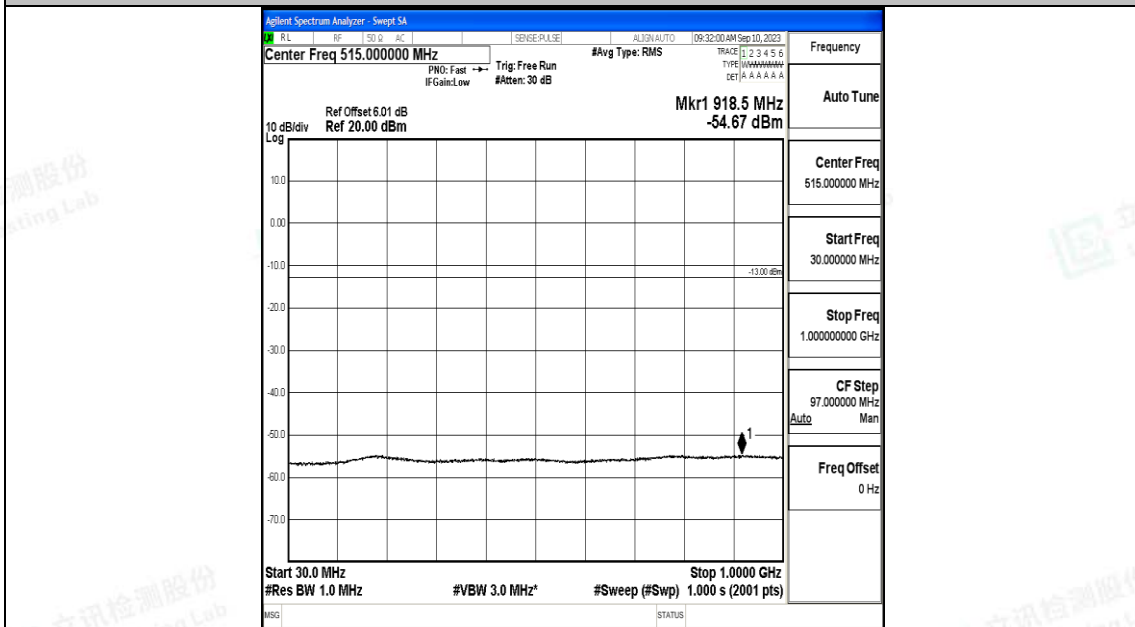

Band66_10MHz_16QAM_132322_1RB#0_0.15~30_0.15~30

Band66_10MHz_16QAM_132322_1RB#0_30~1000_30~1000