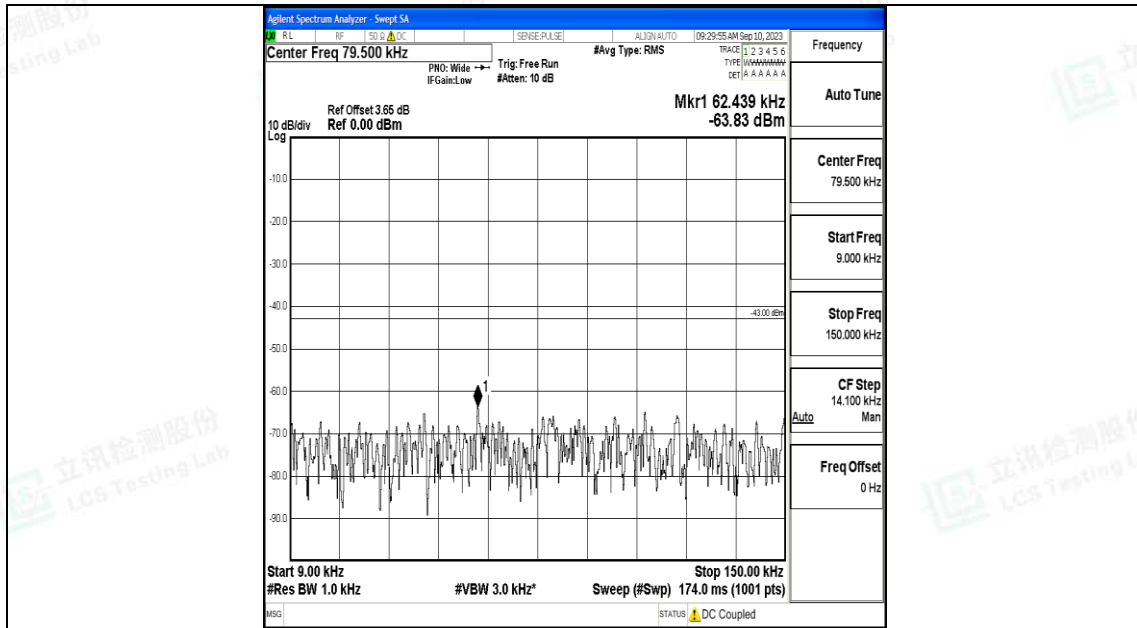

Band66\_5MHz\_16QAM\_132647\_1RB#0\_0.15~30\_0.15~30

Band66\_5MHz\_16QAM\_132647\_1RB#0\_30~1000\_30~1000

Band66\_5MHz\_16QAM\_132647\_1RB#0\_1000~3000\_1000~3000

Band66\_5MHz\_16QAM\_132647\_1RB#0\_3000~20000\_3000~20000