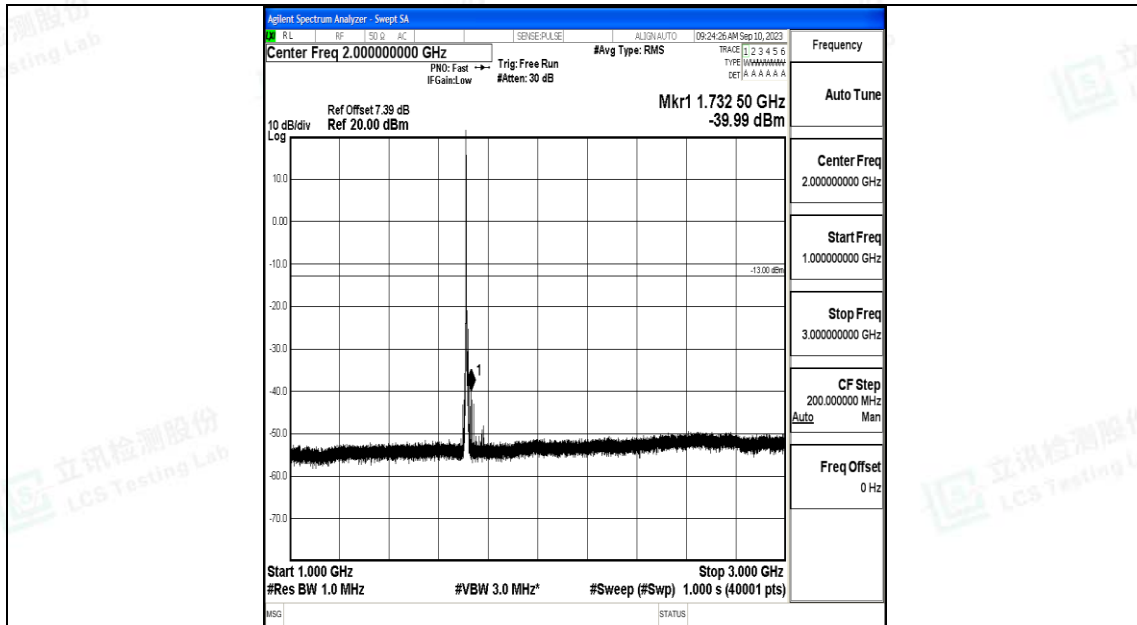

Band66_5MHz_16QAM_131997_1RB#0_30~1000_30~1000

Band66_5MHz_16QAM_131997_1RB#0_1000~3000_1000~3000