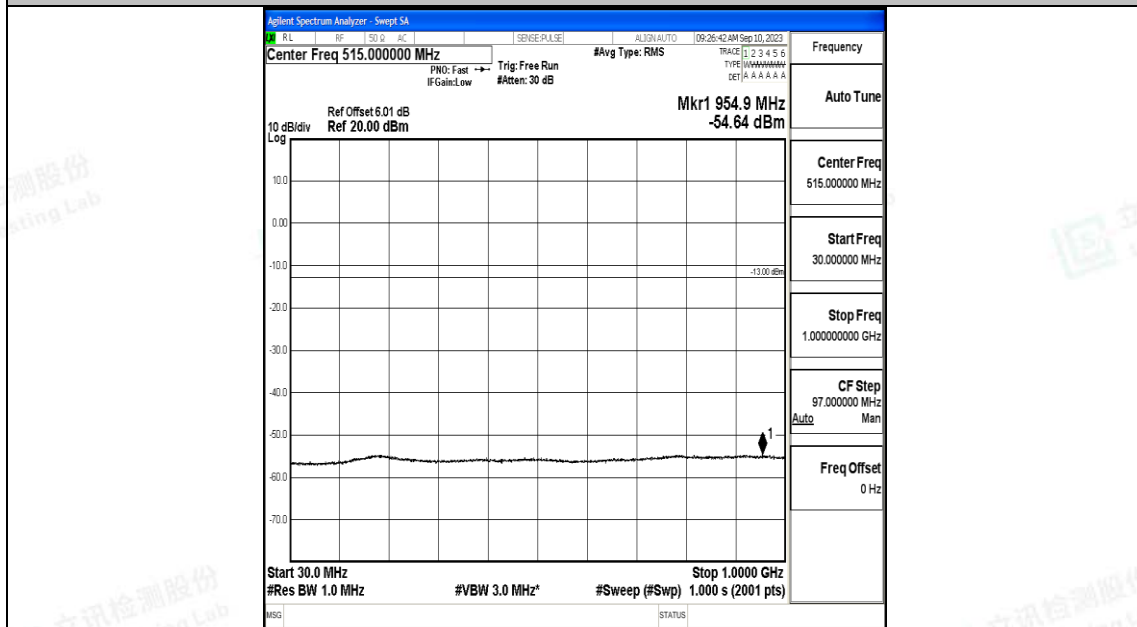

Band66_5MHz_16QAM_132647_1RB#0_0.15~30_0.15~30

Band66_5MHz_16QAM_132647_1RB#0_30~1000_30~1000