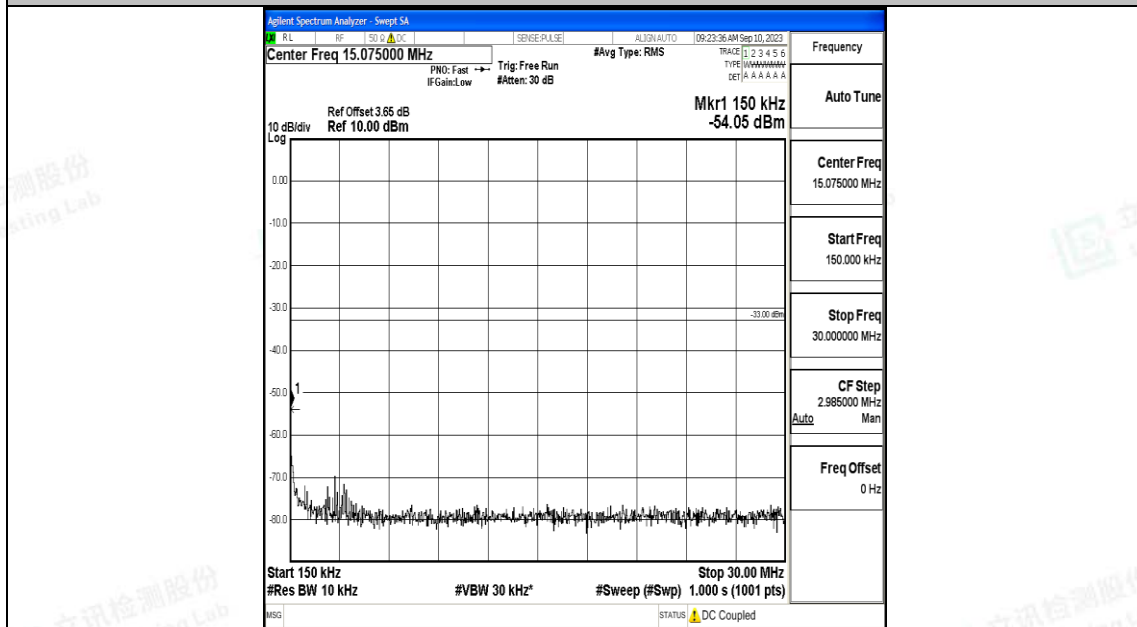

Band66\_3MHz\_16QAM\_132657\_1RB#0\_1000~3000\_1000~3000

Band66\_3MHz\_16QAM\_132657\_1RB#0\_3000~20000\_3000~20000

Band66\_5MHz\_QPSK\_131997\_1RB#0\_0.009~0.15\_0.009~0.15

Band66\_5MHz\_QPSK\_131997\_1RB#0\_0.15~30\_0.15~30