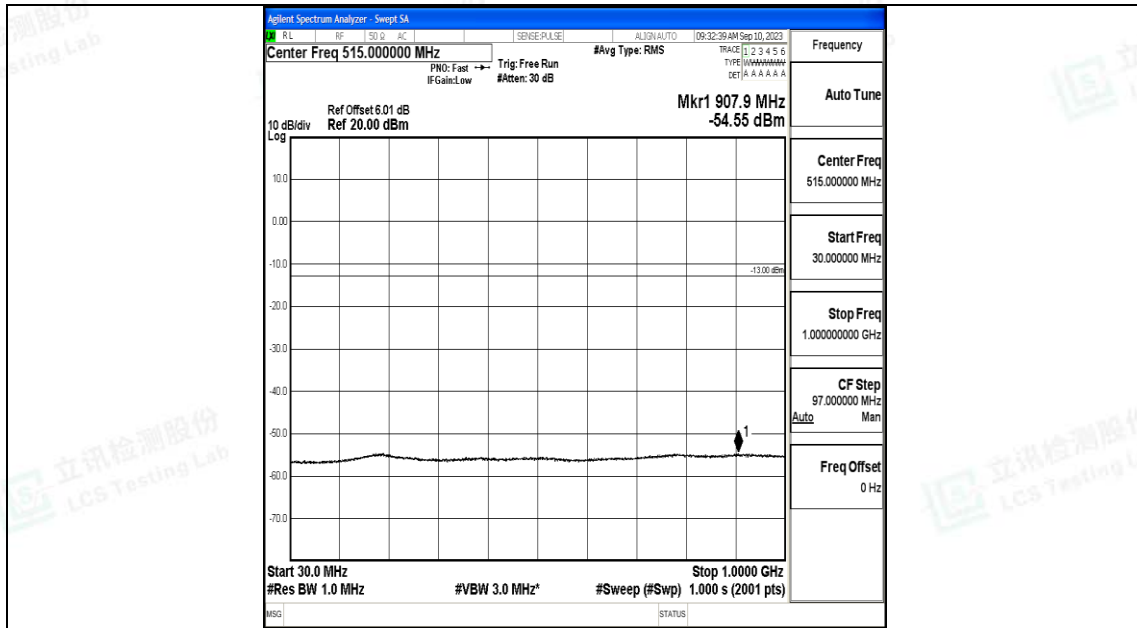

Band66_10MHz_QPSK_132622_1RB#0_0.15~30_0.15~30

Band66_10MHz_QPSK_132622_1RB#0_30~1000_30~1000