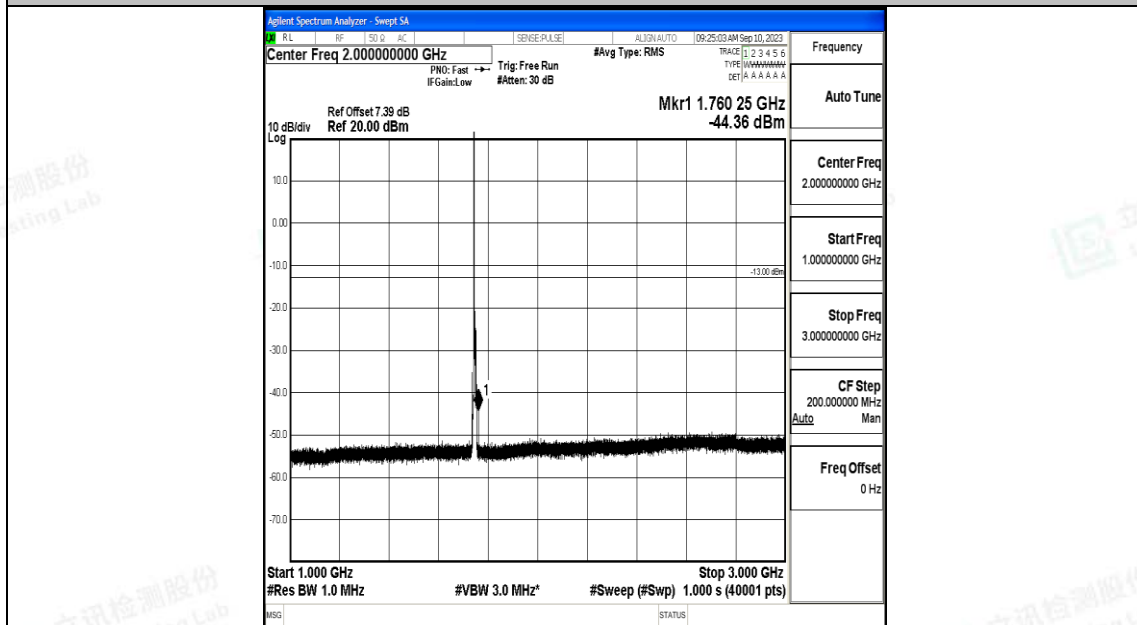

Band66\_5MHz\_QPSK\_132322\_1RB#0\_0.009~0.15\_0.009~0.15

Band66\_5MHz\_QPSK\_132322\_1RB#0\_0.15~30\_0.15~30

Band66\_5MHz\_QPSK\_132322\_1RB#0\_30~1000\_30~1000

Band66\_5MHz\_QPSK\_132322\_1RB#0\_1000~3000\_1000~3000