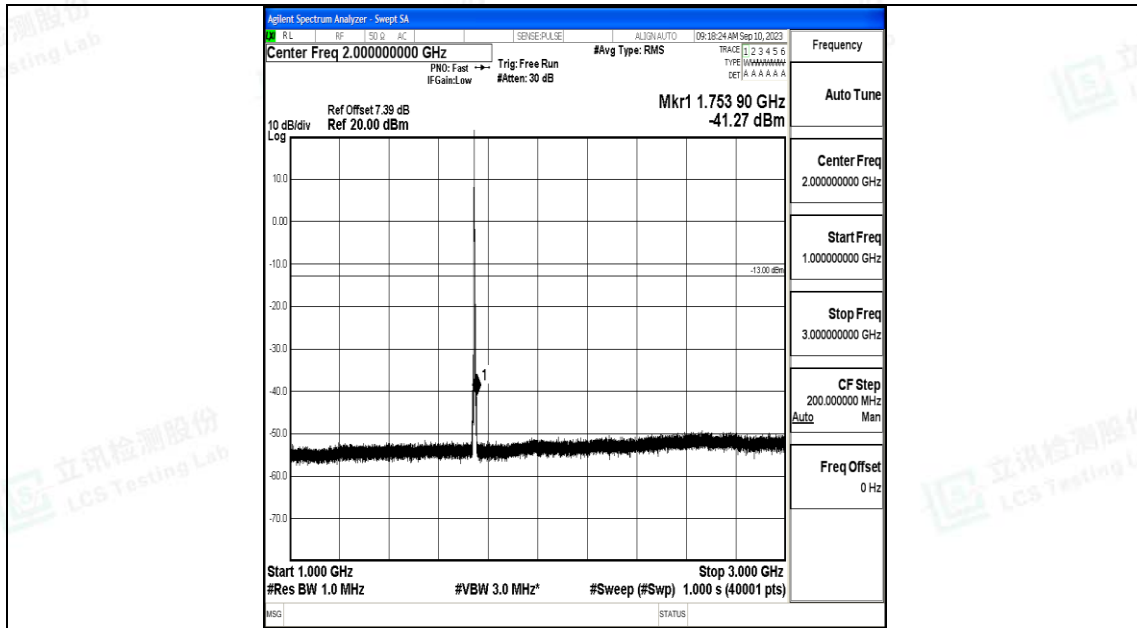

Band66_3MHz_16QAM_132322_1RB#0_30~1000_30~1000

Band66_3MHz_16QAM_132322_1RB#0_1000~3000_1000~3000