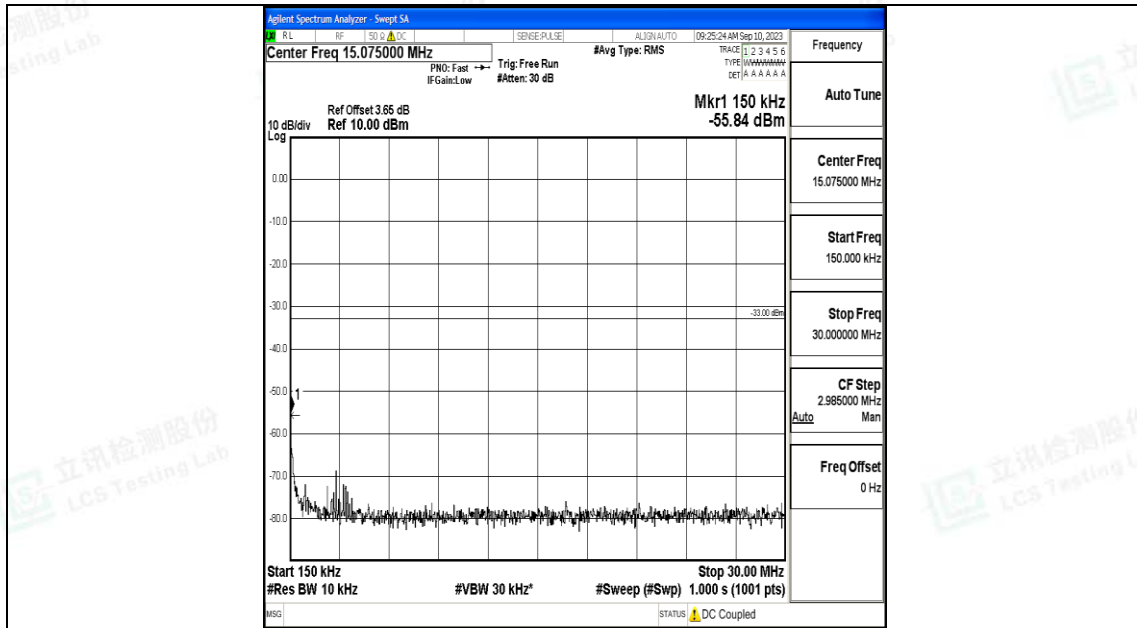

Band66_5MHz_16QAM_132322_1RB#0_0.009~0.15_0.009~0.15

Band66_5MHz_16QAM_132322_1RB#0_0.15~30_0.15~30