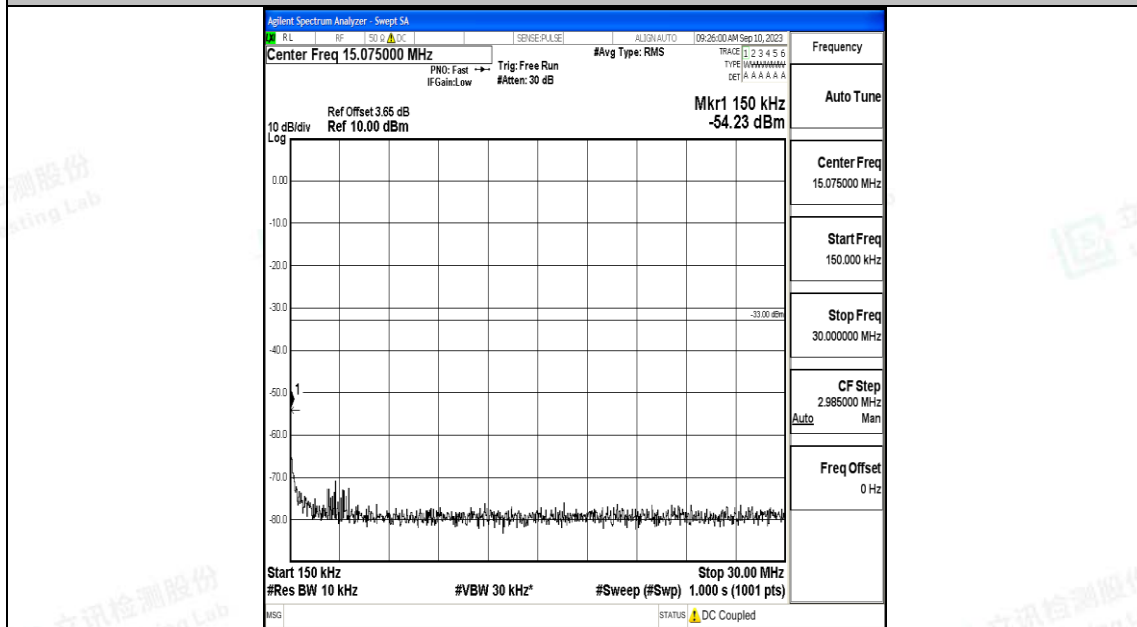

Band66\_5MHz\_16QAM\_132322\_1RB#0\_1000~3000\_1000~3000

Band66\_5MHz\_16QAM\_132322\_1RB#0\_3000~20000\_3000~20000

Band66\_5MHz\_QPSK\_132647\_1RB#0\_0.009~0.15\_0.009~0.15

Band66\_5MHz\_QPSK\_132647\_1RB#0\_0.15~30\_0.15~30