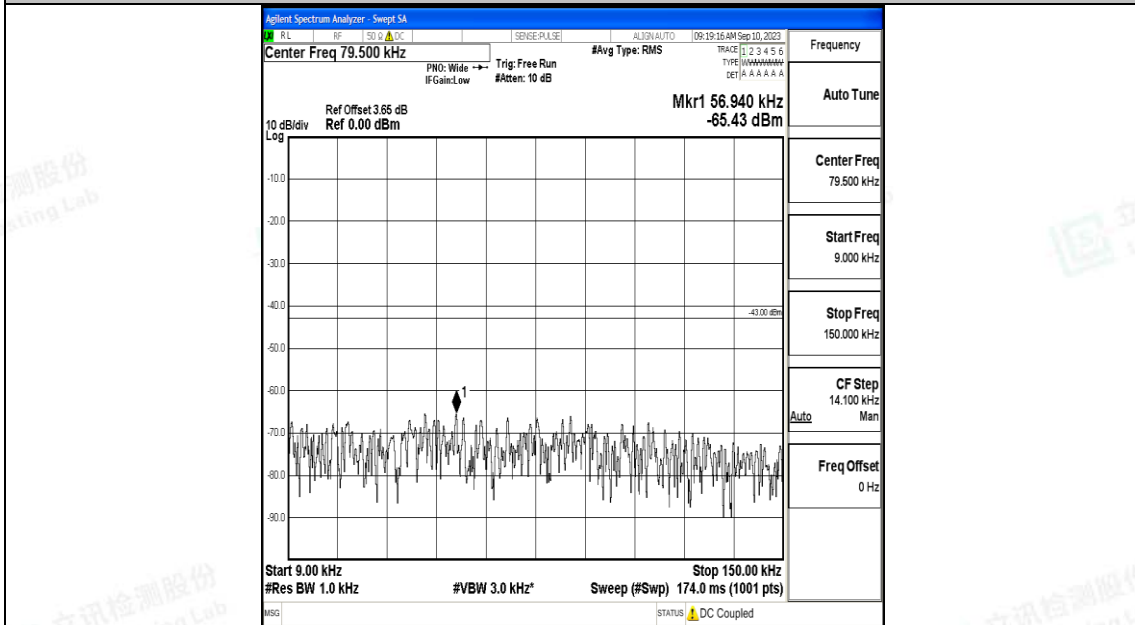

Band66_3MHz_QPSK_132657_1RB#0_3000~20000_3000~20000

Band66_3MHz_16QAM_132657_1RB#0_0.009~0.15_0.009~0.15