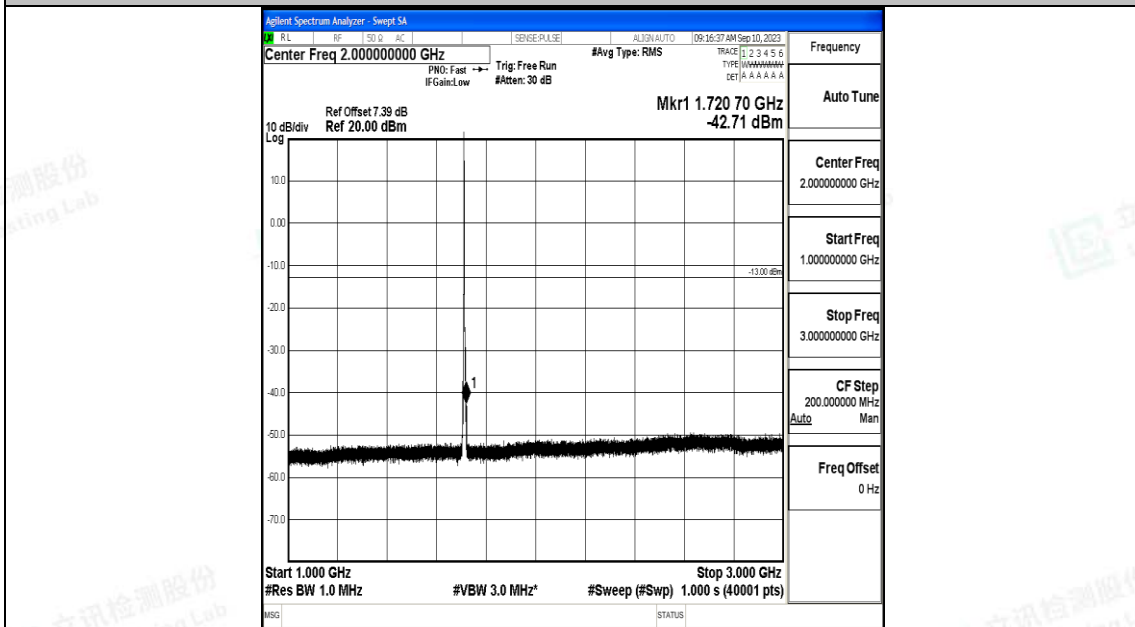

Band66_3MHz_QPSK_131987_1RB#0_30~1000_30~1000

Band66_3MHz_QPSK_131987_1RB#0_1000~3000_1000~3000