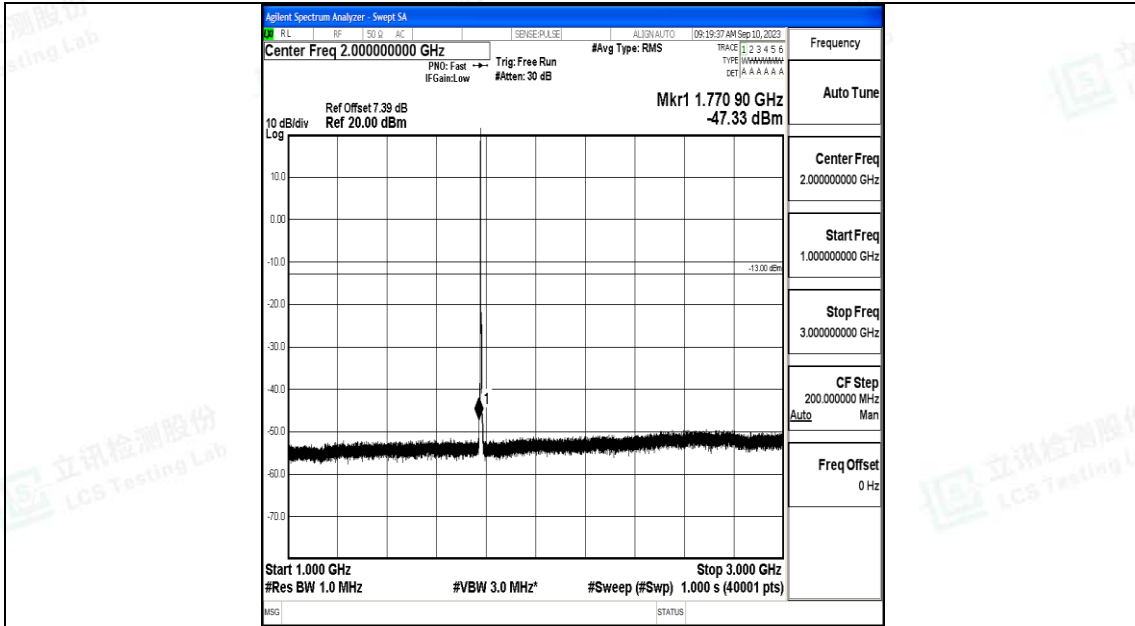

Band66\_3MHz\_QPSK\_132657\_1RB#0\_3000~20000\_3000~20000

Band66\_3MHz\_16QAM\_132657\_1RB#0\_0.009~0.15\_0.009~0.15

Band66\_3MHz\_16QAM\_132657\_1RB#0\_0.15~30\_0.15~30

Band66\_3MHz\_16QAM\_132657\_1RB#0\_30~1000\_30~1000