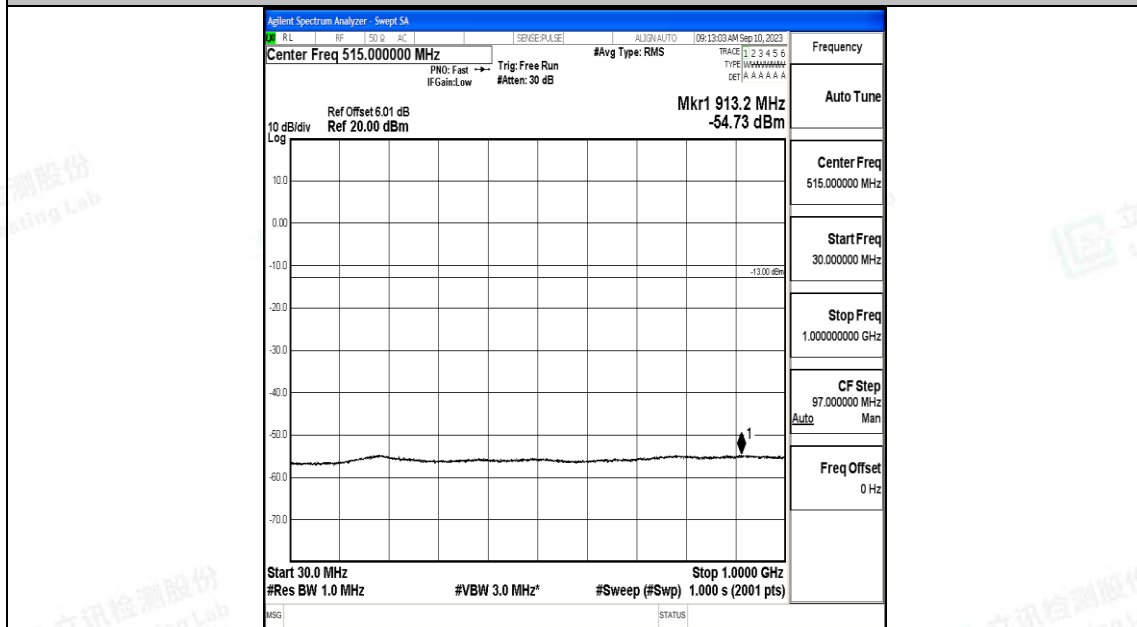

Band66\_1.4MHz\_QPSK\_132665\_1RB#0\_3000~20000\_3000~20000

Band66\_1.4MHz\_16QAM\_132665\_1RB#0\_0.009~0.15\_0.009~0.15

Band66\_1.4MHz\_16QAM\_132665\_1RB#0\_0.15~30\_0.15~30

Band66\_1.4MHz\_16QAM\_132665\_1RB#0\_30~1000\_30~1000