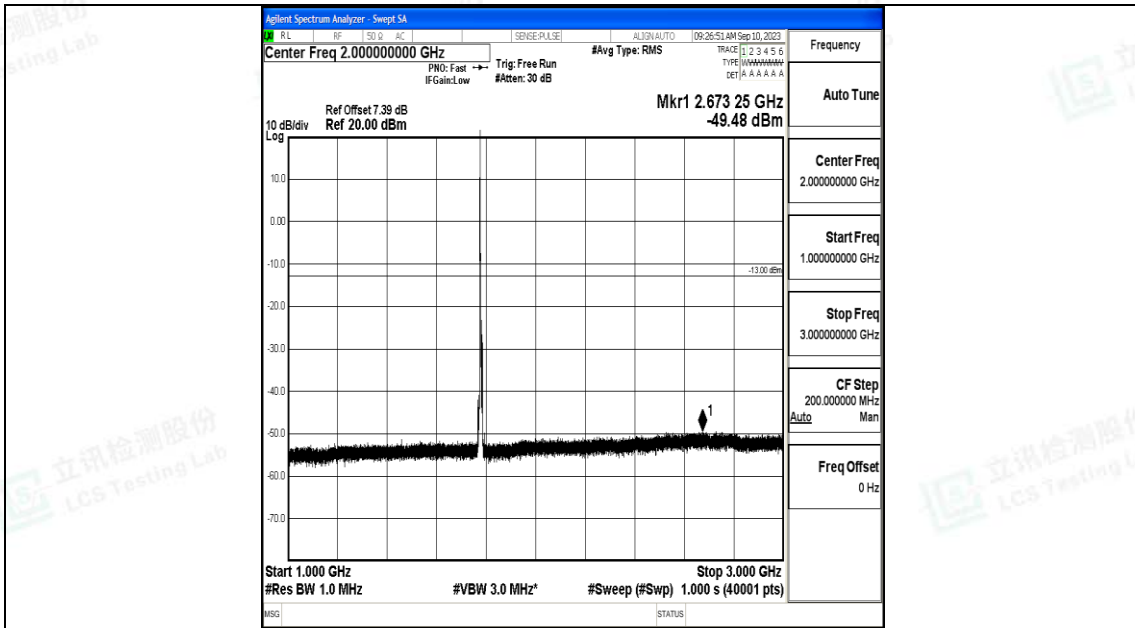

Band66_5MHz_16QAM_132647_1RB#0_30~1000_30~1000

Band66_5MHz_16QAM_132647_1RB#0_1000~3000_1000~3000