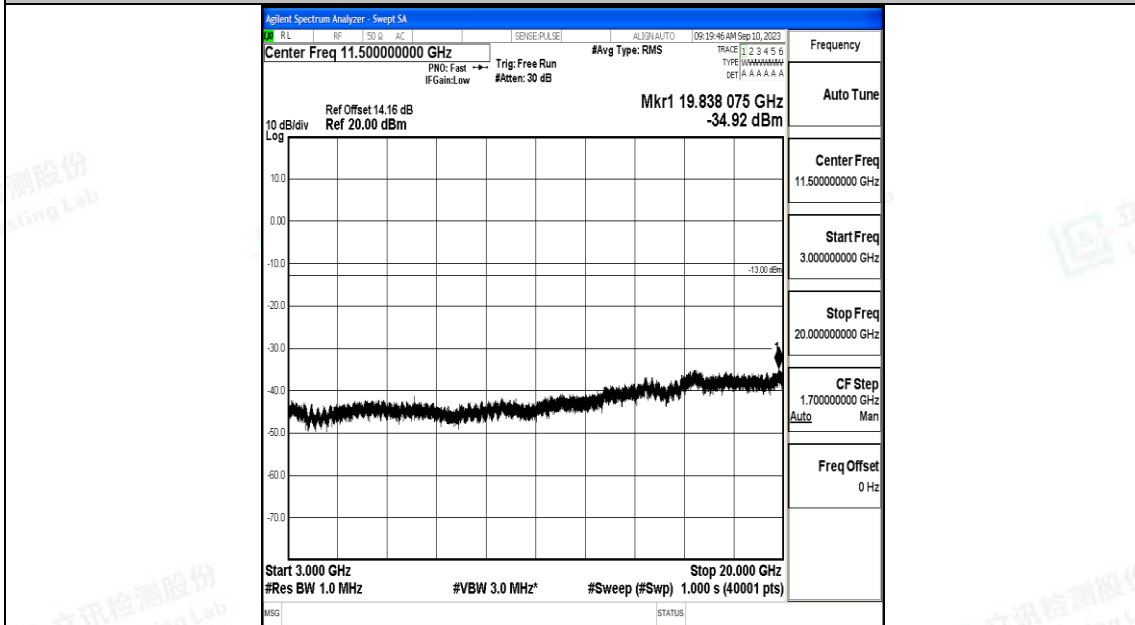

Band66_3MHz_16QAM_132657_1RB#0_1000~3000_1000~3000

Band66_3MHz_16QAM_132657_1RB#0_3000~20000_3000~20000