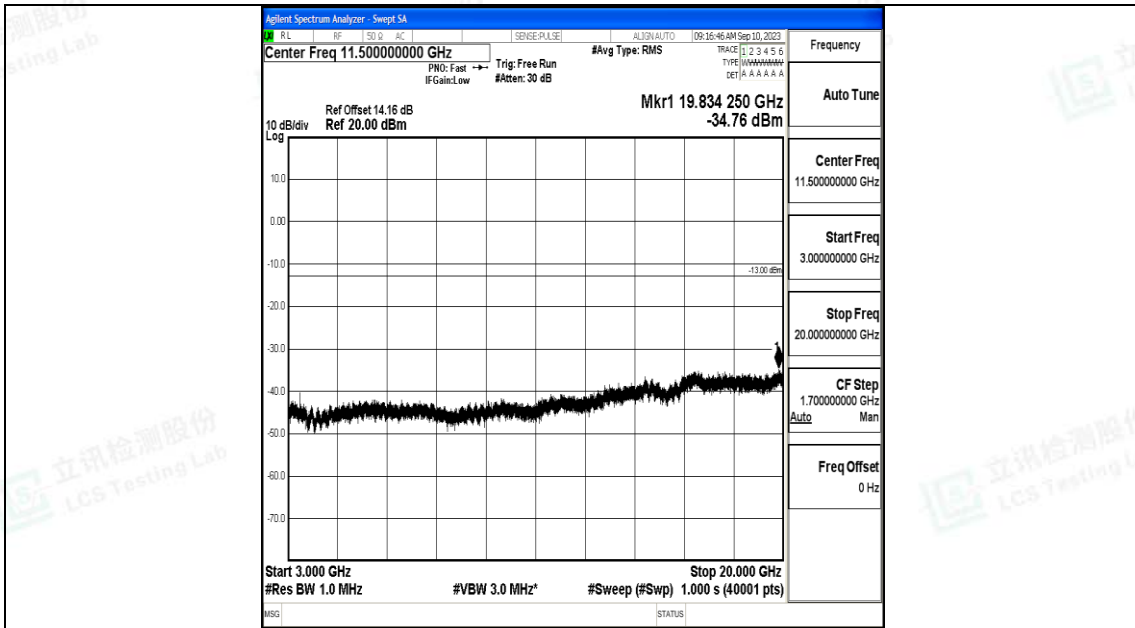

Band66_3MHz_QPSK_131987_1RB#0_1000~3000_1000~3000

Band66_3MHz_QPSK_131987_1RB#0_3000~20000_3000~20000