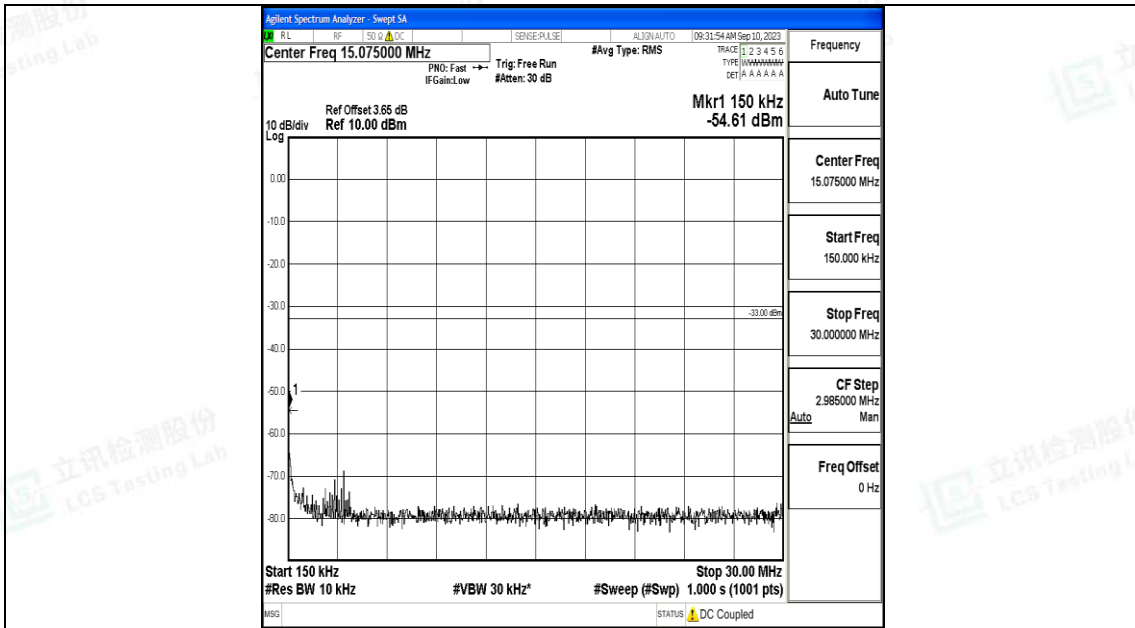

Band66\_10MHz\_QPSK\_132322\_1RB#0\_30~1000\_30~1000

Band66\_10MHz\_QPSK\_132322\_1RB#0\_1000~3000\_1000~3000

Band66\_10MHz\_QPSK\_132322\_1RB#0\_3000~20000\_3000~20000

Band66\_10MHz\_16QAM\_132322\_1RB#0\_0.009~0.15\_0.009~0.15