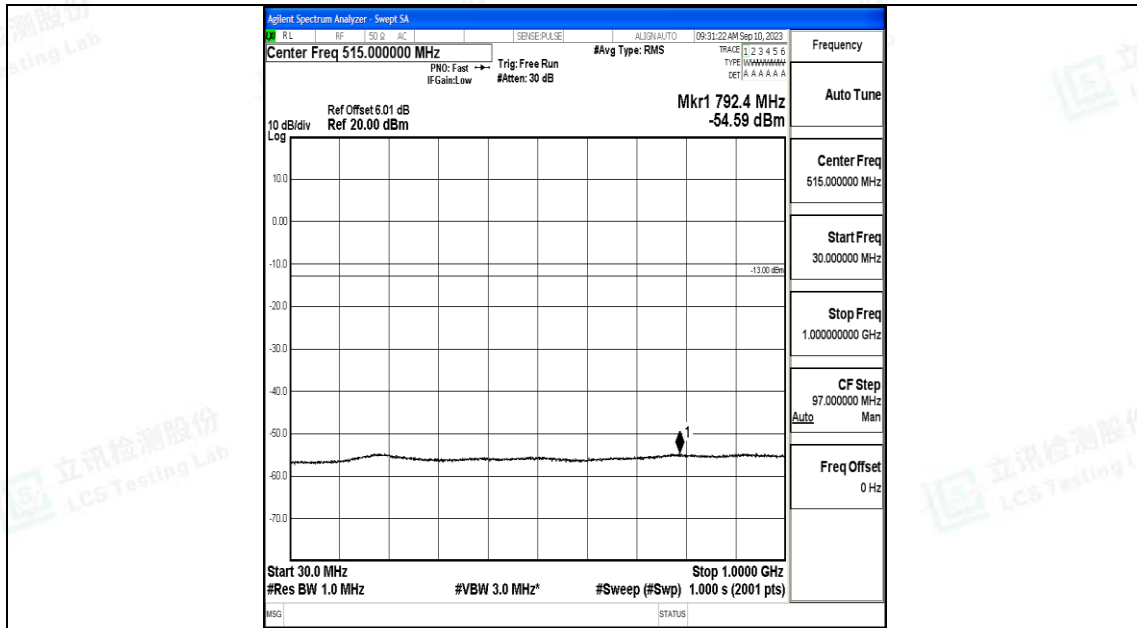

Band66\_10MHz\_16QAM\_132022\_1RB#0\_1000~3000\_1000~3000

Band66\_10MHz\_16QAM\_132022\_1RB#0\_3000~20000\_3000~20000

Band66\_10MHz\_QPSK\_132322\_1RB#0\_0.009~0.15\_0.009~0.15

Band66\_10MHz\_QPSK\_132322\_1RB#0\_0.15~30\_0.15~30