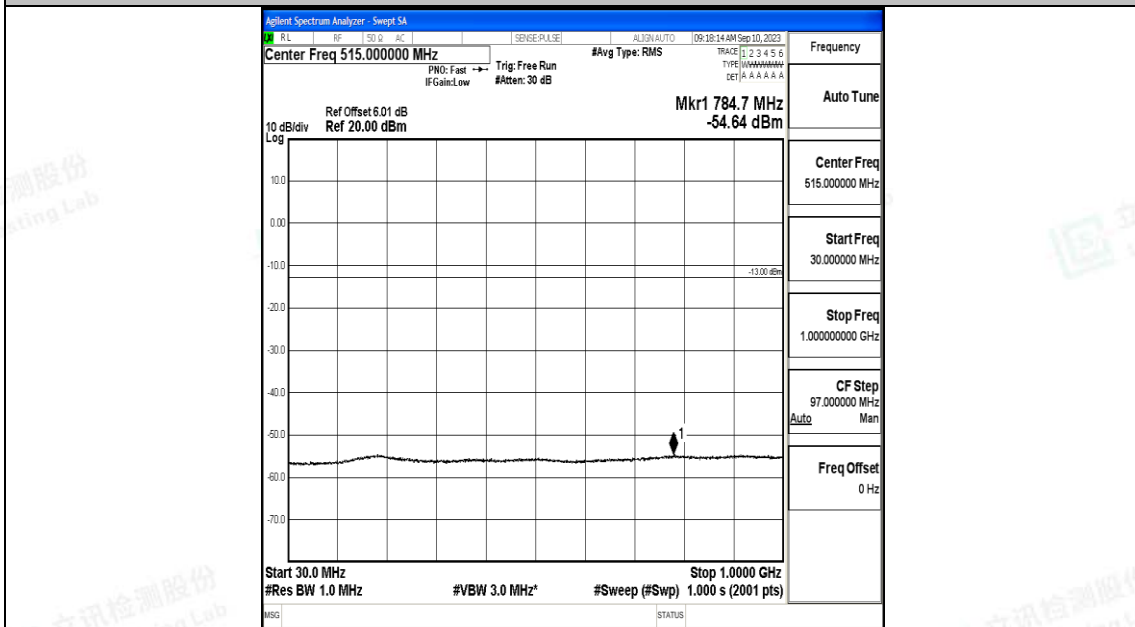

Band66_3MHz_16QAM_132322_1RB#0_0.15~30_0.15~30

Band66_3MHz_16QAM_132322_1RB#0_30~1000_30~1000