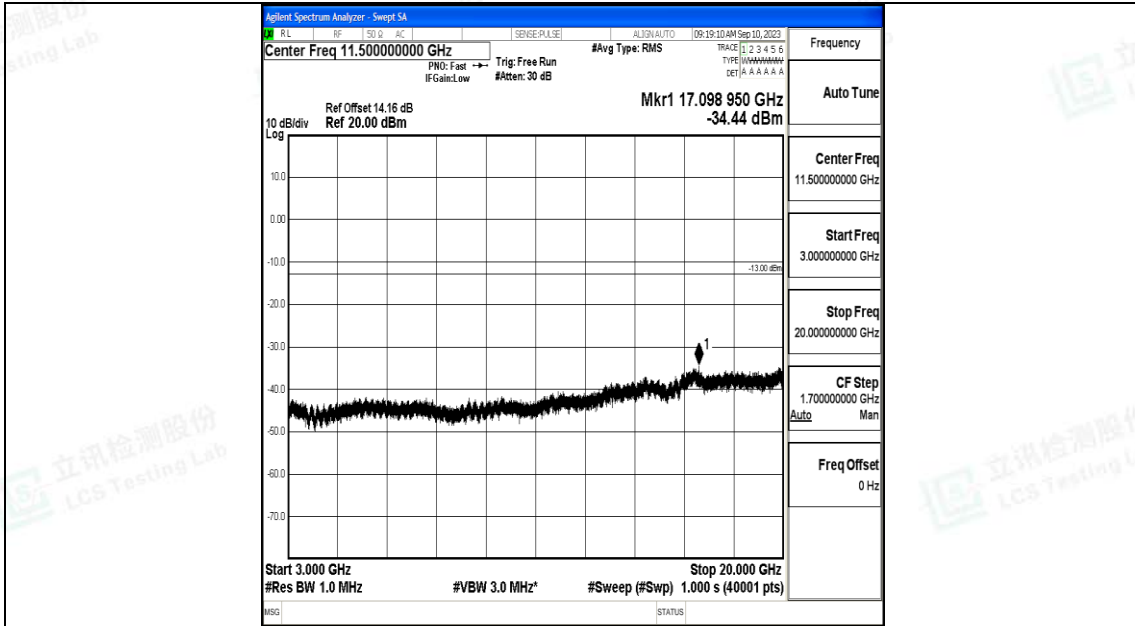

Band66\_3MHz\_QPSK\_132657\_1RB#0\_0.009~0.15\_0.009~0.15

Band66\_3MHz\_QPSK\_132657\_1RB#0\_0.15~30\_0.15~30

Band66\_3MHz\_QPSK\_132657\_1RB#0\_30~1000\_30~1000

Band66\_3MHz\_QPSK\_132657\_1RB#0\_1000~3000\_1000~3000