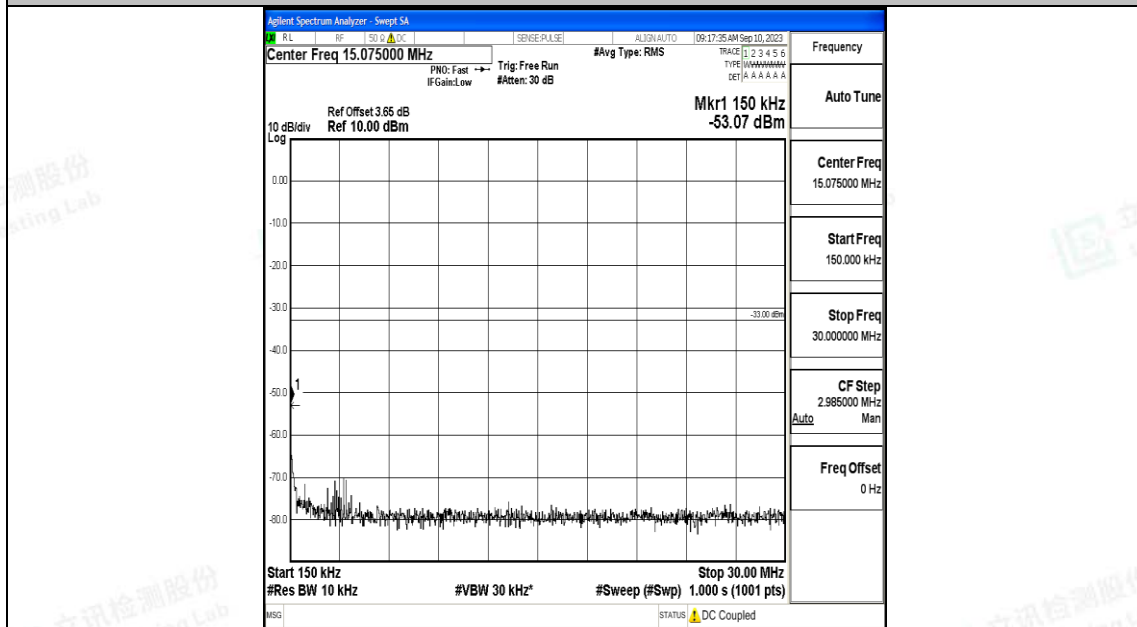

Band66\_3MHz\_16QAM\_131987\_1RB#0\_0.15~30\_0.15~30

Band66\_3MHz\_16QAM\_131987\_1RB#0\_30~1000\_30~1000

Band66\_3MHz\_QPSK\_132322\_1RB#0\_0.009~0.15\_0.009~0.15

Band66\_3MHz\_QPSK\_132322\_1RB#0\_0.15~30\_0.15~30