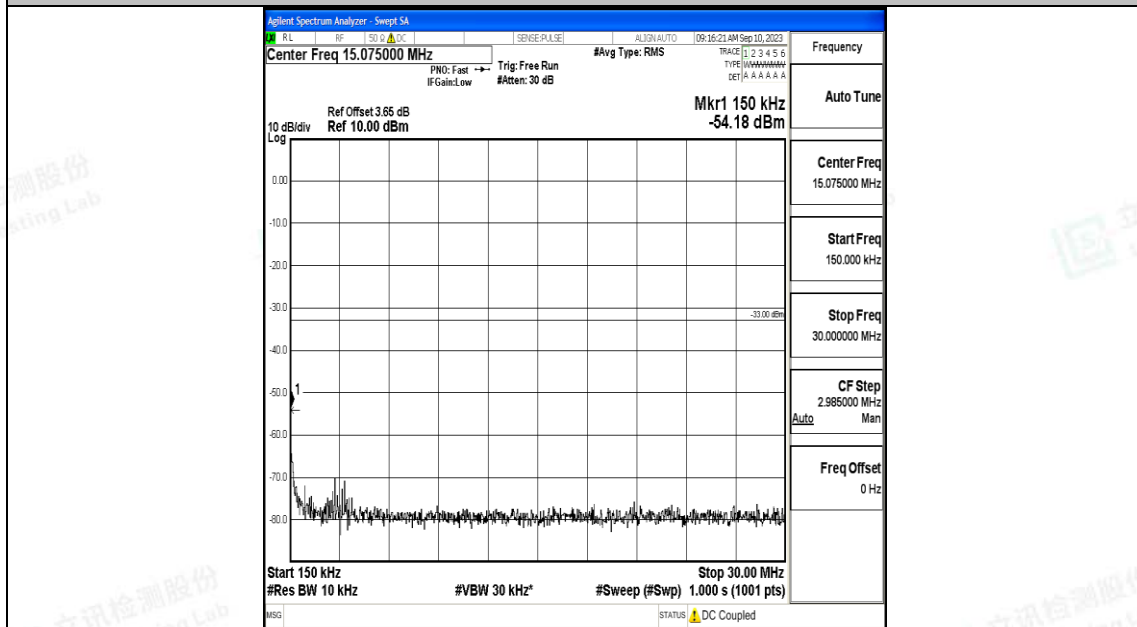

Band66\_1.4MHz\_16QAM\_132665\_1RB#0\_1000~3000\_1000~3000

Band66\_1.4MHz\_16QAM\_132665\_1RB#0\_3000~20000\_3000~20000

Band66\_3MHz\_QPSK\_131987\_1RB#0\_0.009~0.15\_0.009~0.15

Band66\_3MHz\_QPSK\_131987\_1RB#0\_0.15~30\_0.15~30