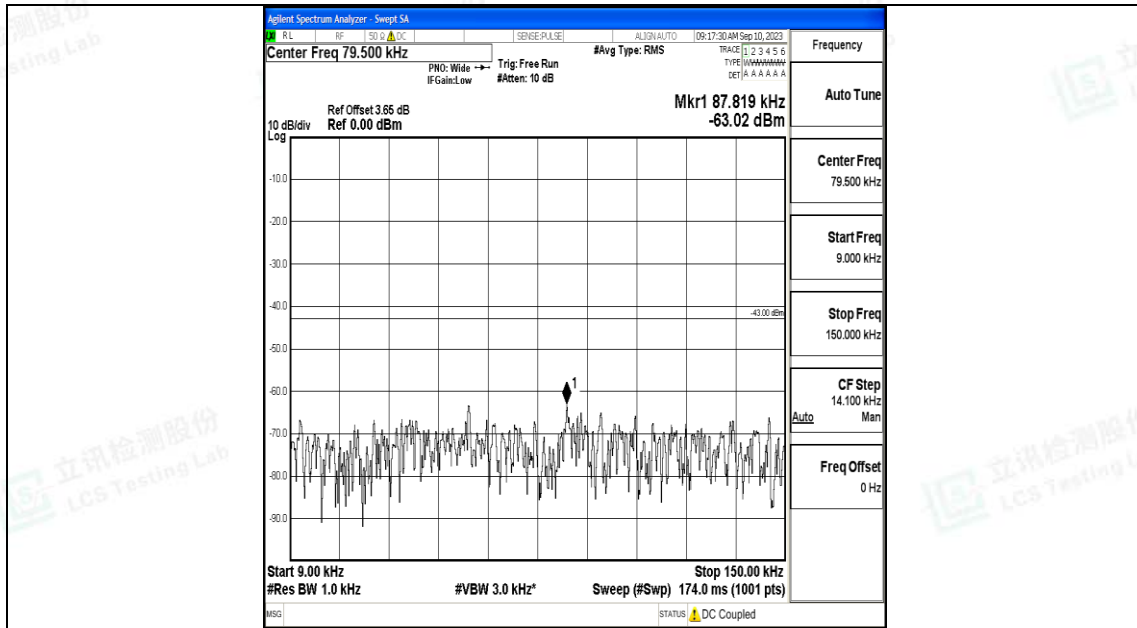

Band66_3MHz_QPSK_132322_1RB#0_0.009~0.15_0.009~0.15