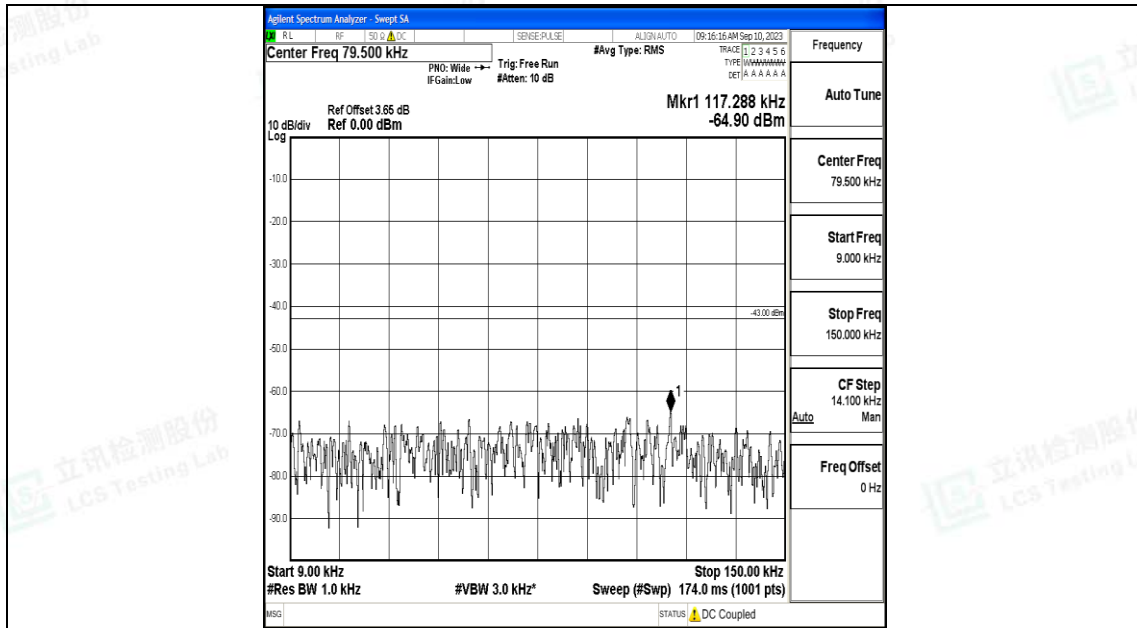

Band66_1.4MHz_16QAM_132665_1RB#0_3000~20000_3000~20000

Band66_3MHz_QPSK_131987_1RB#0_0.009~0.15_0.009~0.15