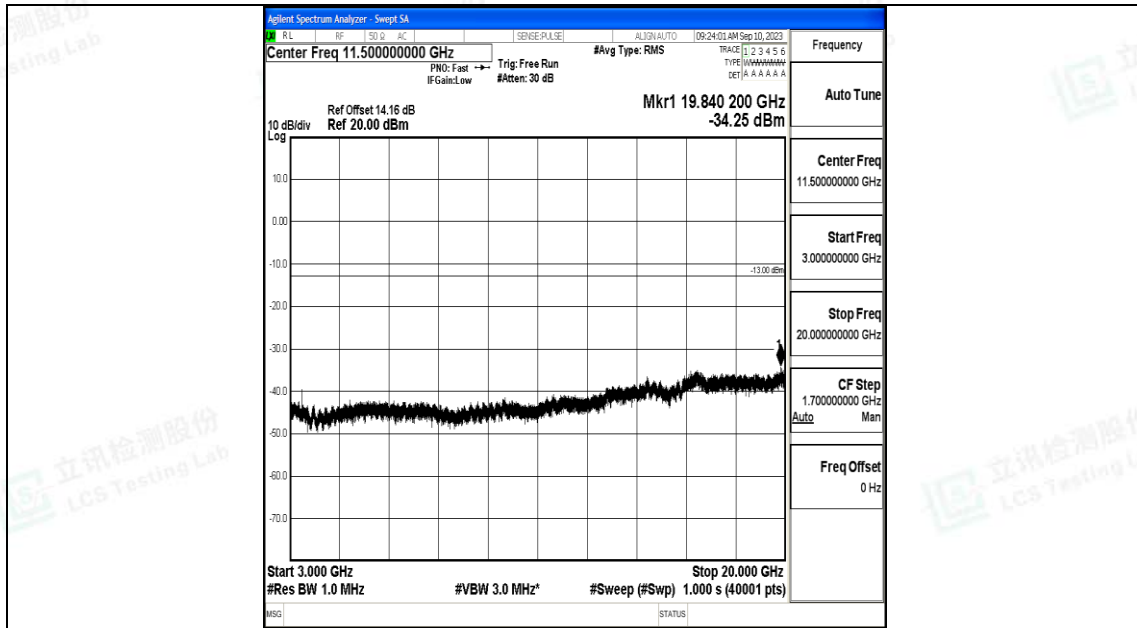

Band66_5MHz_QPSK_131997_1RB#0_1000~3000_1000~3000

Band66_5MHz_QPSK_131997_1RB#0_3000~20000_3000~20000