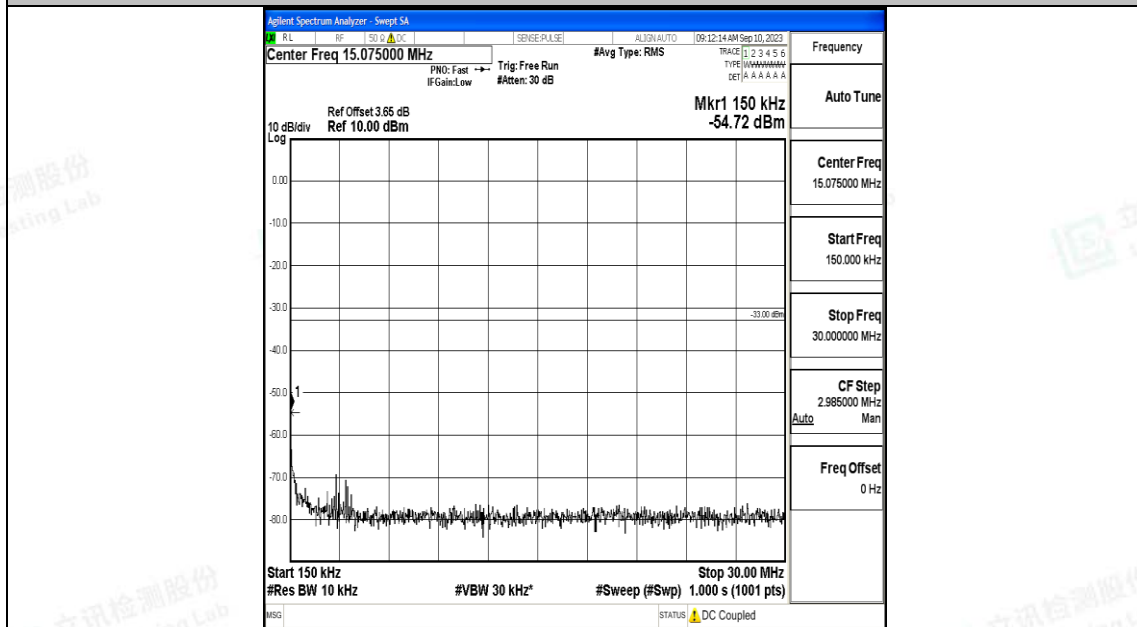

Band66\_1.4MHz\_QPSK\_132665\_1RB#0\_0.009~0.15\_0.009~0.15

Band66\_1.4MHz\_QPSK\_132665\_1RB#0\_0.15~30\_0.15~30

Band66\_1.4MHz\_QPSK\_132665\_1RB#0\_30~1000\_30~1000

Band66\_1.4MHz\_QPSK\_132665\_1RB#0\_1000~3000\_1000~3000