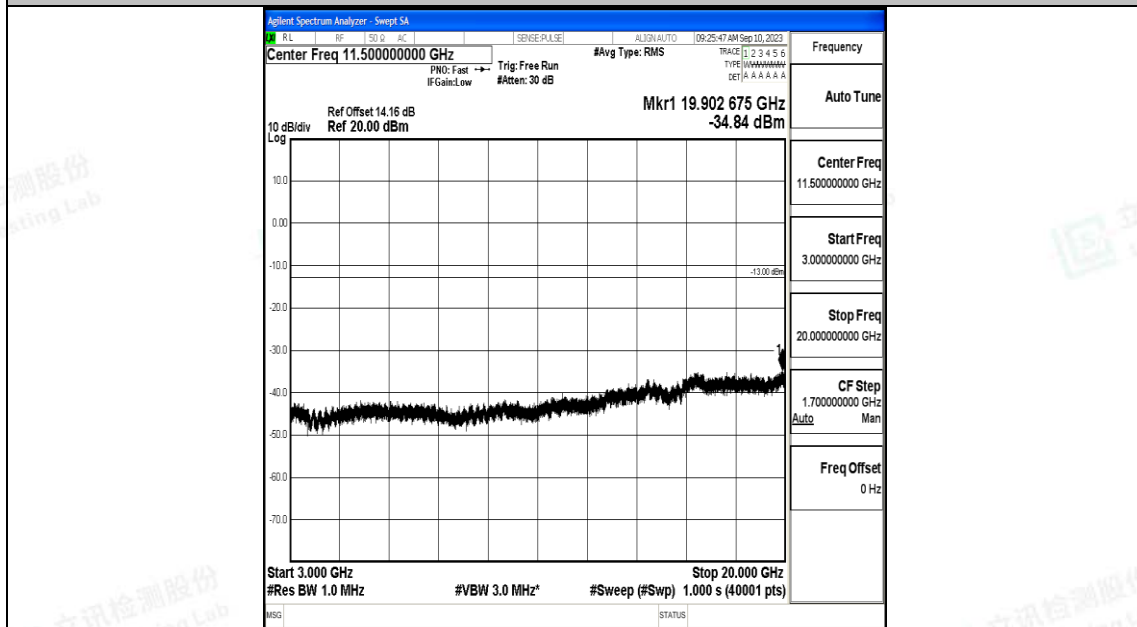

Band66_5MHz_16QAM_132322_1RB#0_1000~3000_1000~3000

Band66_5MHz_16QAM_132322_1RB#0_3000~20000_3000~20000