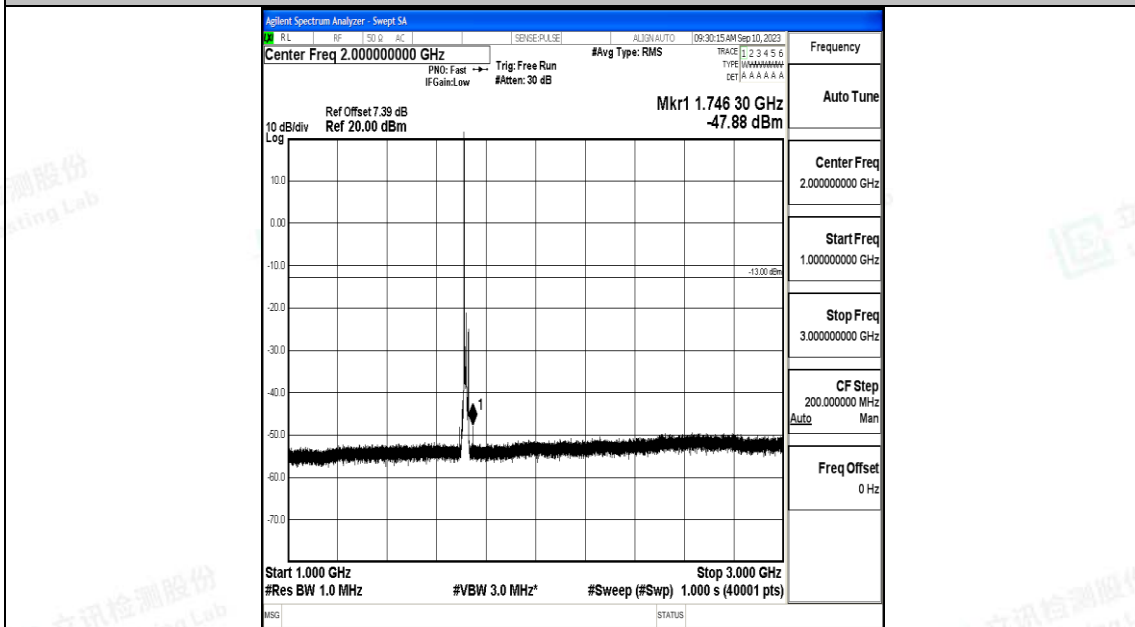

Band66\_10MHz\_QPSK\_132022\_1RB#0\_0.009~0.15\_0.009~0.15

Band66\_10MHz\_QPSK\_132022\_1RB#0\_0.15~30\_0.15~30

Band66\_10MHz\_QPSK\_132022\_1RB#0\_30~1000\_30~1000

Band66\_10MHz\_QPSK\_132022\_1RB#0\_1000~3000\_1000~3000