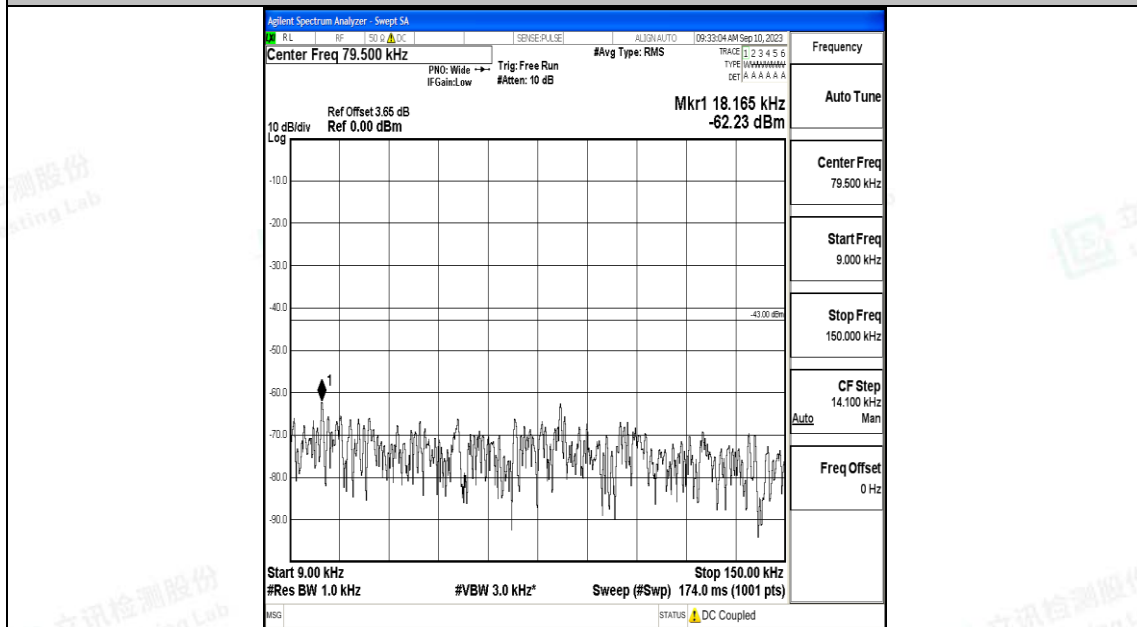

Band66_10MHz_QPSK_132622_1RB#0_3000~20000_3000~20000

Band66_10MHz_16QAM_132622_1RB#0_0.009~0.15_0.009~0.15