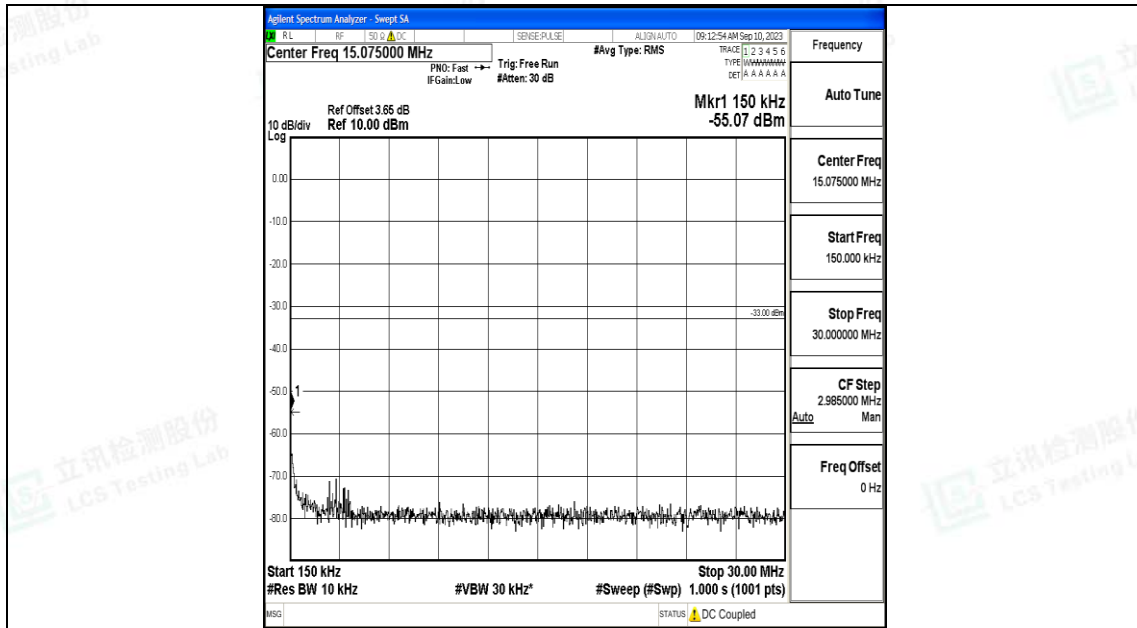

Band66_1.4MHz_16QAM_132665_1RB#0_0.009~0.15_0.009~0.15

Band66_1.4MHz_16QAM_132665_1RB#0_0.15~30_0.15~30