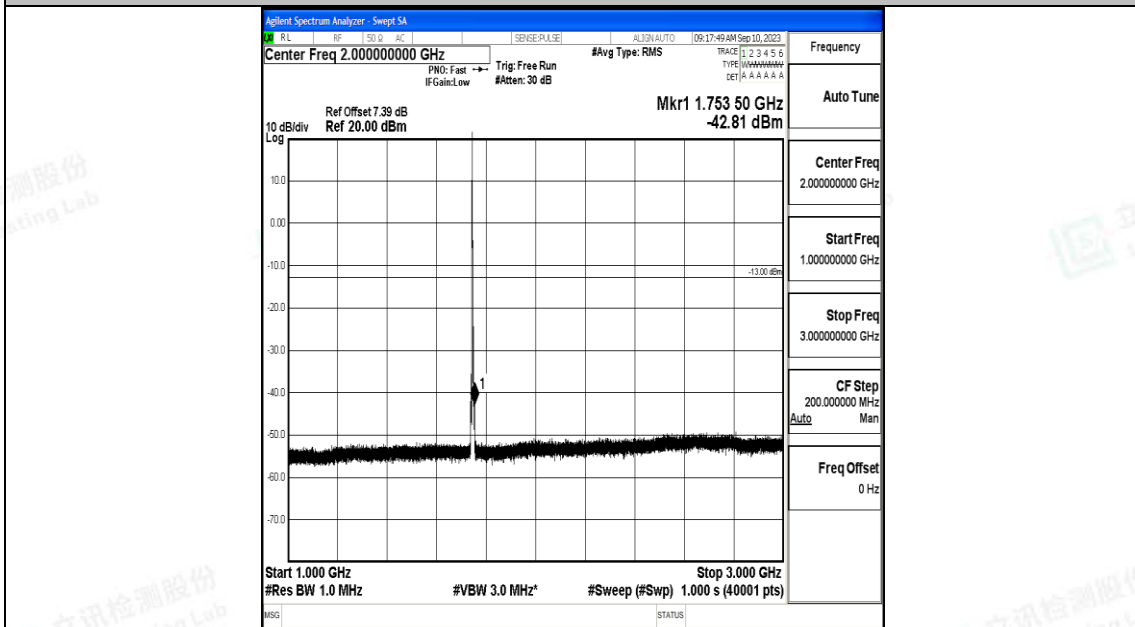

Band66_3MHz_QPSK_132322_1RB#0_30~1000_30~1000

Band66_3MHz_QPSK_132322_1RB#0_1000~3000_1000~3000