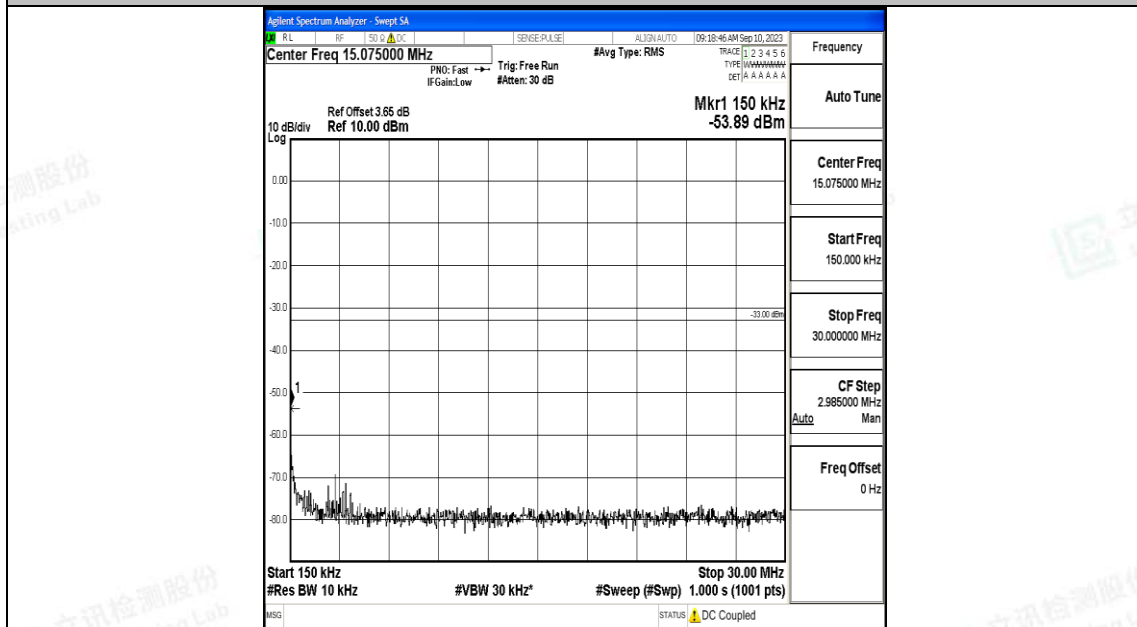

Band66_3MHz_QPSK_132657_1RB#0_0.009~0.15_0.009~0.15

Band66_3MHz_QPSK_132657_1RB#0_0.15~30_0.15~30