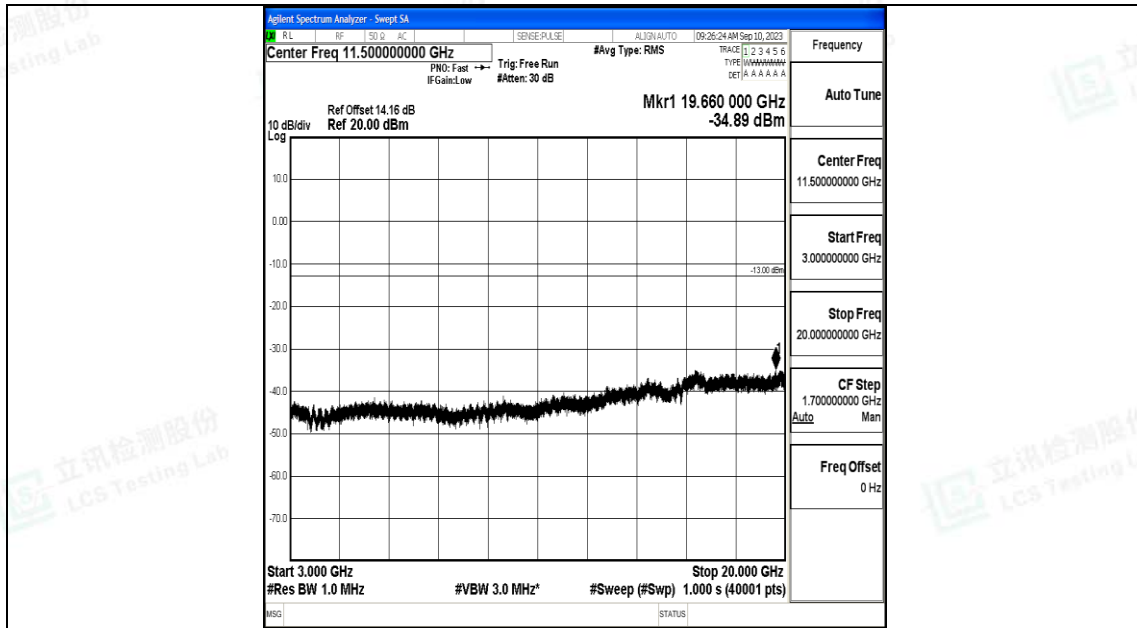

Band66_5MHz_QPSK_132647_1RB#0_1000~3000_1000~3000

Band66_5MHz_QPSK_132647_1RB#0_3000~20000_3000~20000