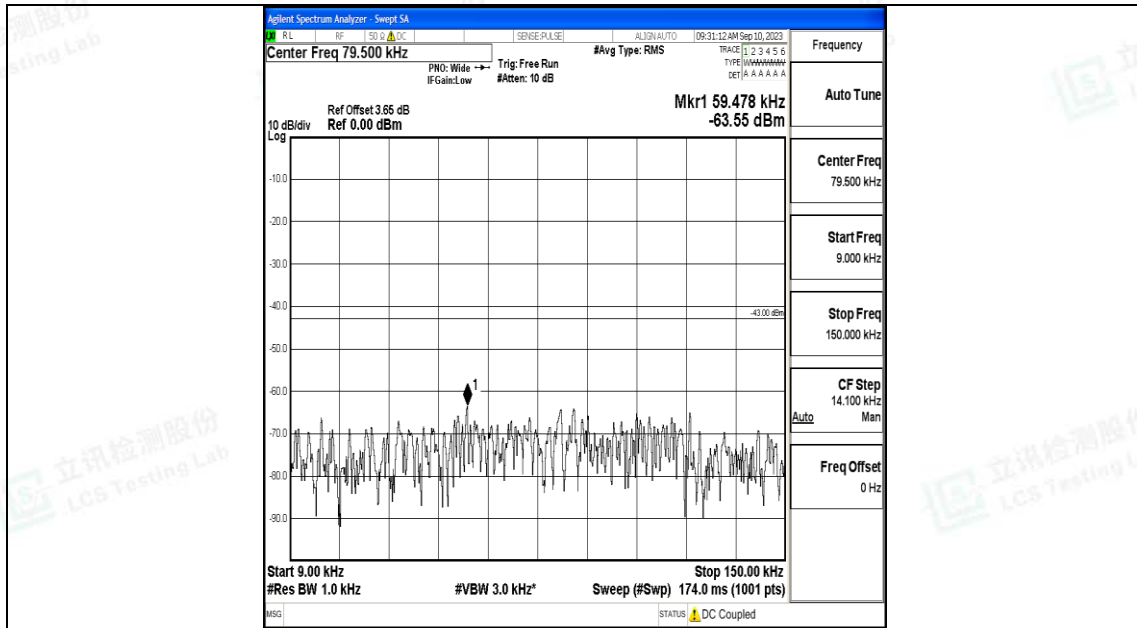

Band66_10MHz_16QAM_132022_1RB#0_3000~20000_3000~20000

Band66_10MHz_QPSK_132322_1RB#0_0.009~0.15_0.009~0.15