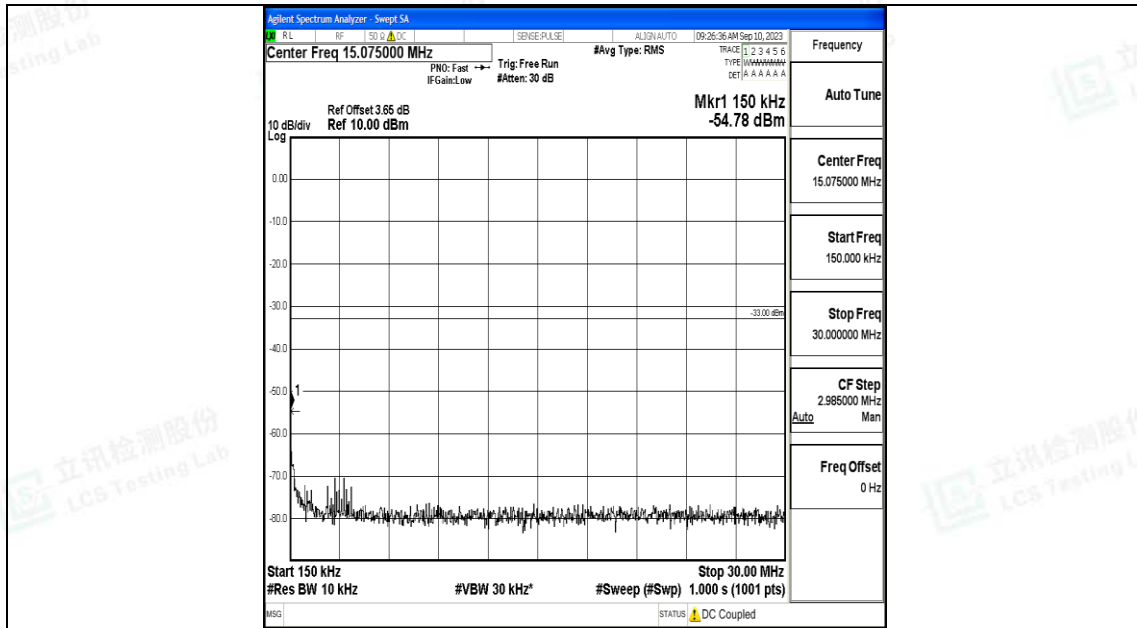

Band66\_5MHz\_QPSK\_132647\_1RB#0\_30~1000\_30~1000

Band66\_5MHz\_QPSK\_132647\_1RB#0\_1000~3000\_1000~3000

Band66\_5MHz\_QPSK\_132647\_1RB#0\_3000~20000\_3000~20000

Band66\_5MHz\_16QAM\_132647\_1RB#0\_0.009~0.15\_0.009~0.15