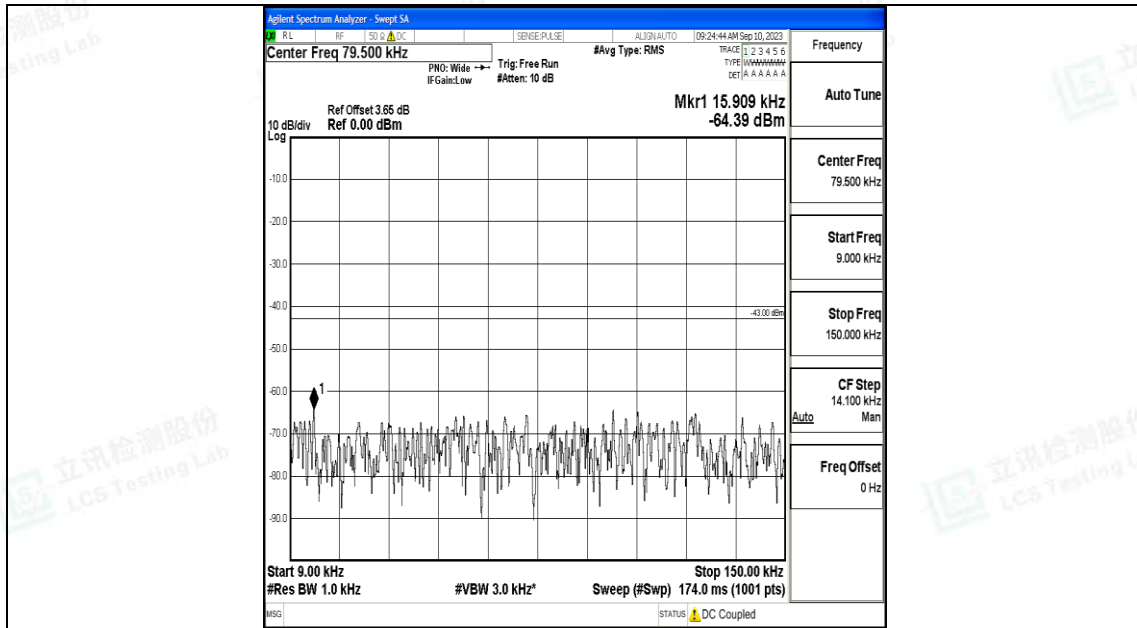

Band66\_5MHz\_16QAM\_131997\_1RB#0\_0.15~30\_0.15~30

Band66\_5MHz\_16QAM\_131997\_1RB#0\_30~1000\_30~1000

Band66\_5MHz\_16QAM\_131997\_1RB#0\_1000~3000\_1000~3000

Band66\_5MHz\_16QAM\_131997\_1RB#0\_3000~20000\_3000~20000