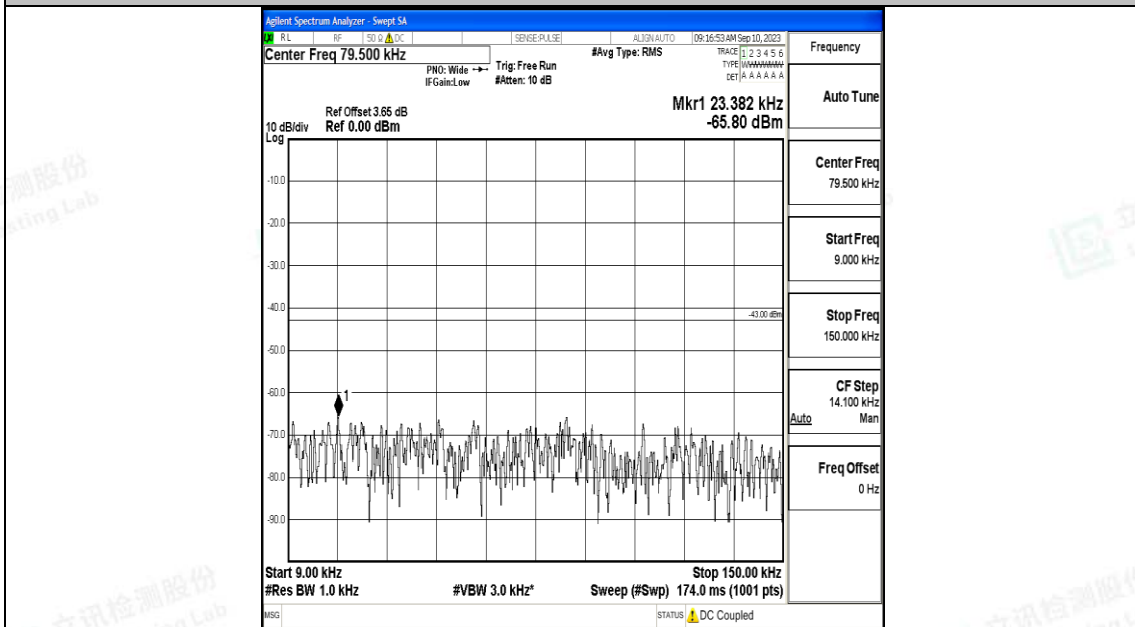

Band66\_3MHz\_QPSK\_131987\_1RB#0\_30~1000\_30~1000

Band66\_3MHz\_QPSK\_131987\_1RB#0\_1000~3000\_1000~3000

Band66\_3MHz\_QPSK\_131987\_1RB#0\_3000~20000\_3000~20000

Band66\_3MHz\_16QAM\_131987\_1RB#0\_0.009~0.15\_0.009~0.15