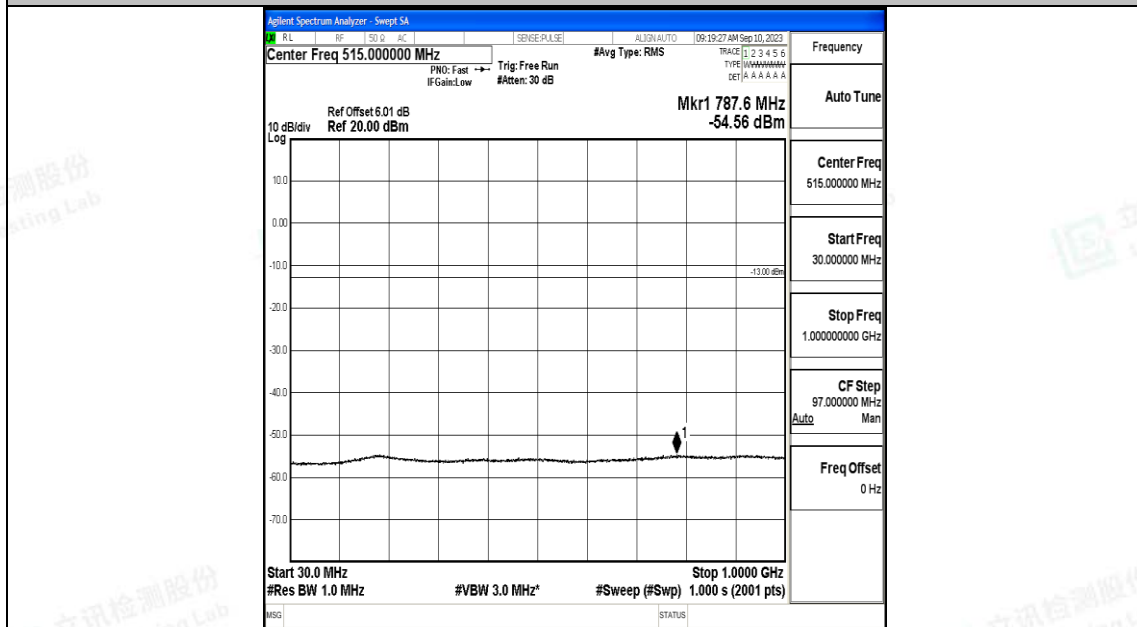

Band66\_3MHz\_QPSK\_132657\_1RB#0\_3000~20000\_3000~20000

Band66\_3MHz\_16QAM\_132657\_1RB#0\_0.009~0.15\_0.009~0.15

Band66\_3MHz\_16QAM\_132657\_1RB#0\_0.15~30\_0.15~30

Band66\_3MHz\_16QAM\_132657\_1RB#0\_30~1000\_30~1000