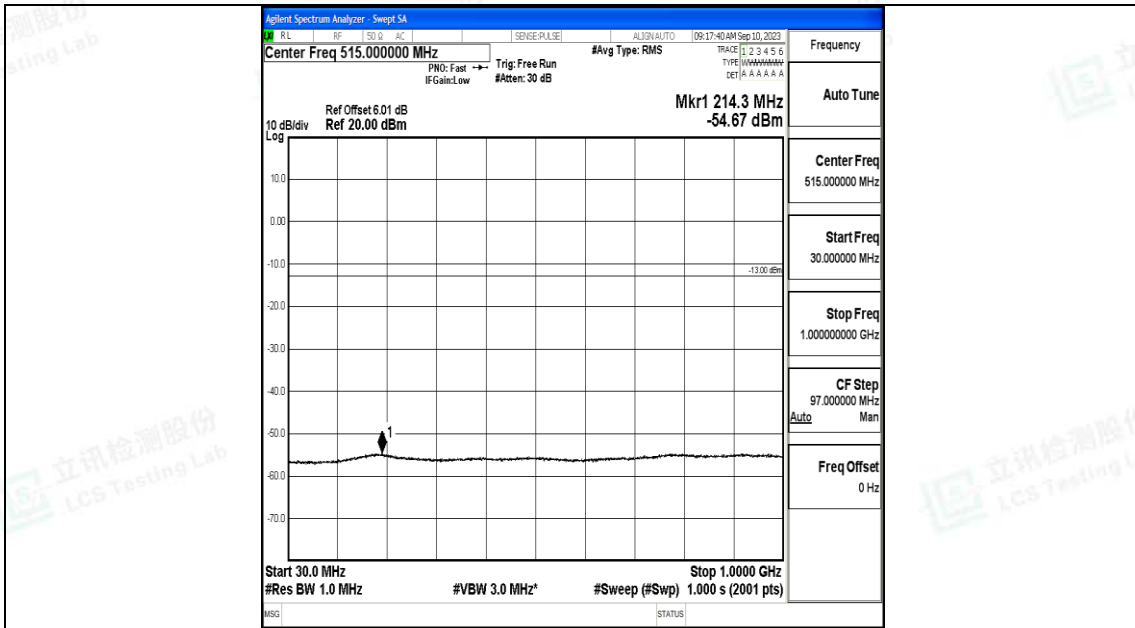

Band66\_3MHz\_16QAM\_131987\_1RB#0\_0.15~30\_0.15~30

Band66\_3MHz\_16QAM\_131987\_1RB#0\_30~1000\_30~1000

Band66\_3MHz\_QPSK\_132322\_1RB#0\_0.009~0.15\_0.009~0.15

Band66\_3MHz\_QPSK\_132322\_1RB#0\_0.15~30\_0.15~30