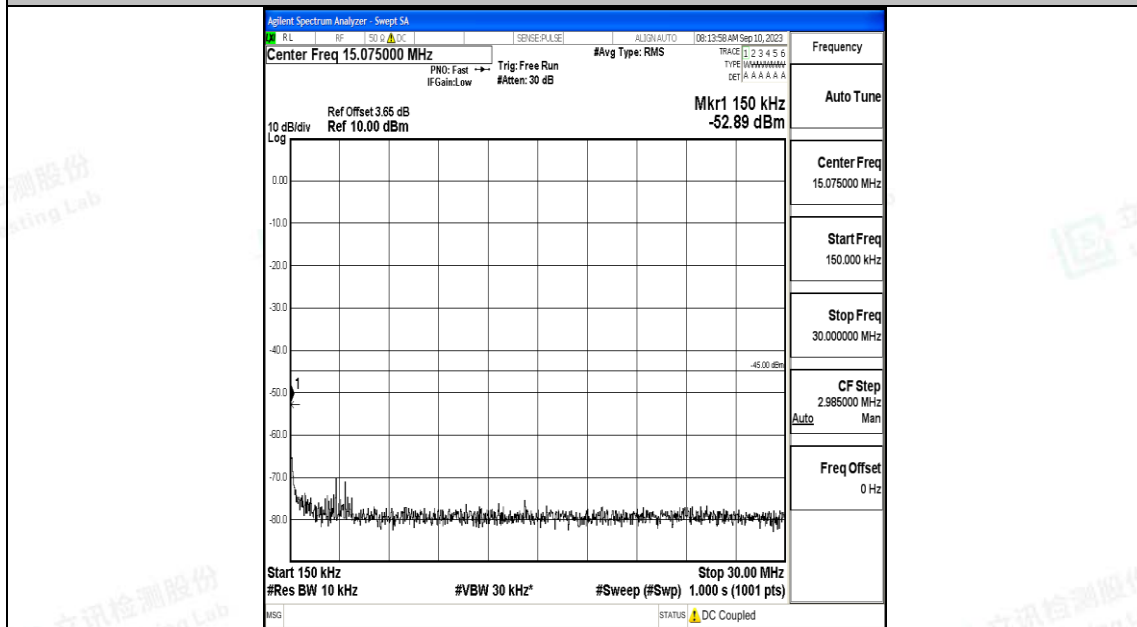

Band7_15MHz_16QAM_21100_1RB#0_30~1000_30~1000

Band7_15MHz_16QAM_21100_1RB#0_1000~20000_1000~20000

Band7_15MHz_16QAM_21100_1RB#0_20000~27000_20000~27000

Band7_15MHz_QPSK_21375_1RB#0_0.009~0.15_0.009~0.15

Band7_15MHz_QPSK_21375_1RB#0_0.15~30_0.15~30