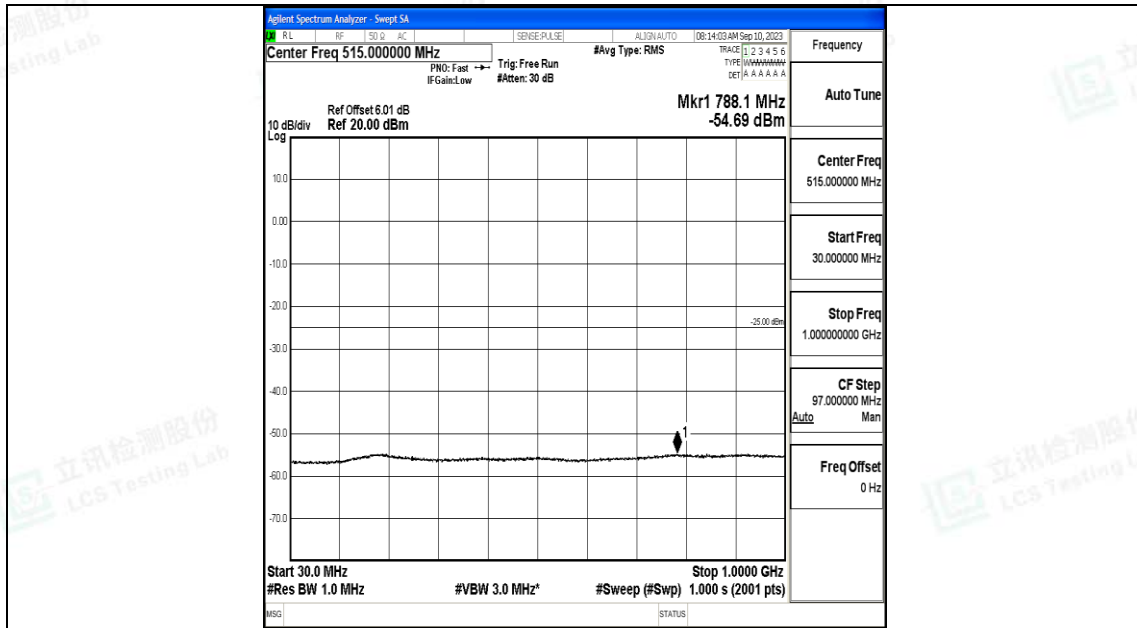

Band7_15MHz_16QAM_21100_1RB#0_30~1000_30~1000

Band7_15MHz_16QAM_21100_1RB#0_1000~20000_1000~20000

Band7_15MHz_16QAM_21100_1RB#0_20000~27000_20000~27000

Band7_15MHz_QPSK_21375_1RB#0_0.009~0.15_0.009~0.15

Band7_15MHz_QPSK_21375_1RB#0_0.15~30_0.15~30