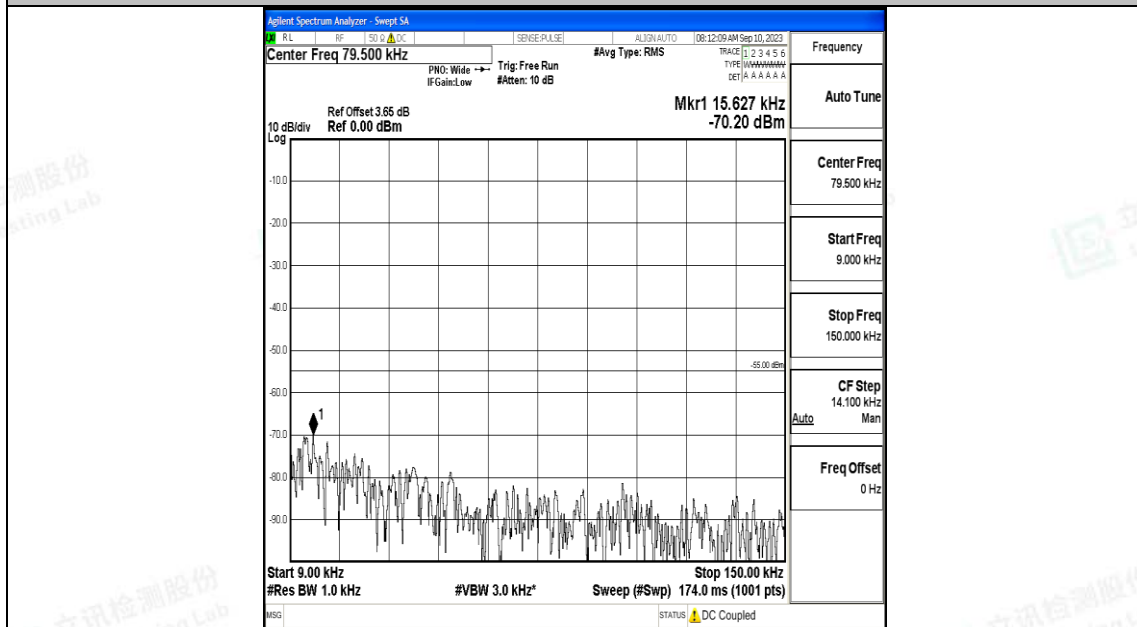

Band7_15MHz_QPSK_20825_1RB#0_30~1000_30~1000

Band7_15MHz_QPSK_20825_1RB#0_1000~20000_1000~20000

Band7_15MHz_QPSK_20825_1RB#0_20000~27000_20000~27000

Band7_15MHz_16QAM_20825_1RB#0_0.009~0.15_0.009~0.15

Band7_15MHz_16QAM_20825_1RB#0_0.15~30_0.15~30