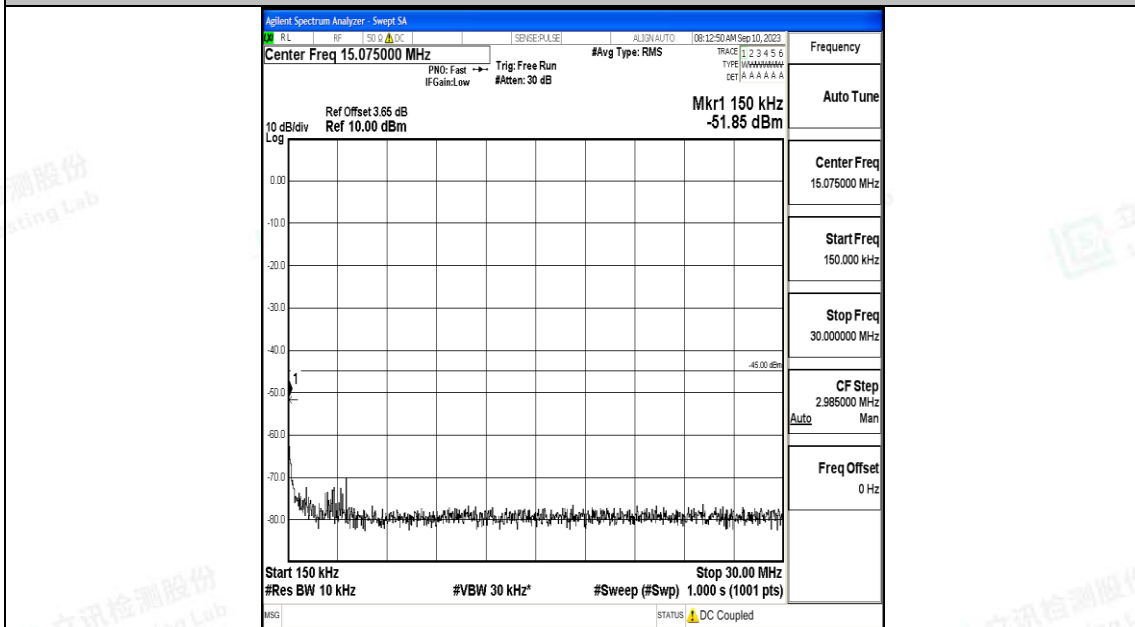

Band7_15MHz_16QAM_20825_1RB#0_30~1000_30~1000

Band7_15MHz_16QAM_20825_1RB#0_1000~20000_1000~20000

Band7_15MHz_16QAM_20825_1RB#0_20000~27000_20000~27000

Band7_15MHz_QPSK_21100_1RB#0_0.009~0.15_0.009~0.15

Band7_15MHz_QPSK_21100_1RB#0_0.15~30_0.15~30