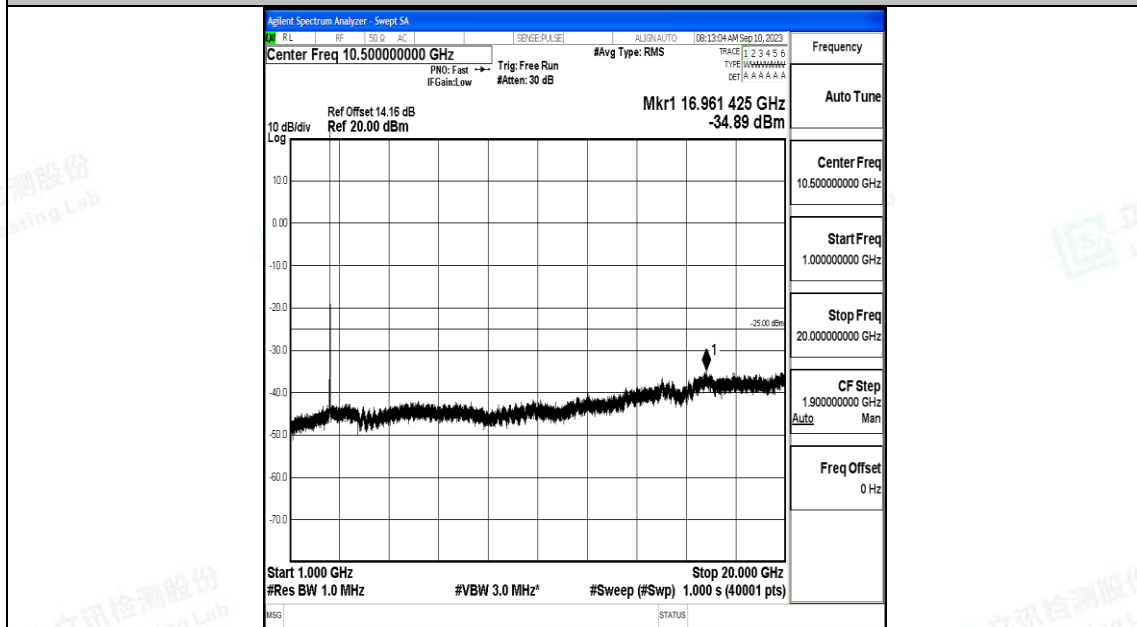

Band7_15MHz_QPSK_21100_1RB#0_30~1000_30~1000

Band7_15MHz_QPSK_21100_1RB#0_1000~20000_1000~20000