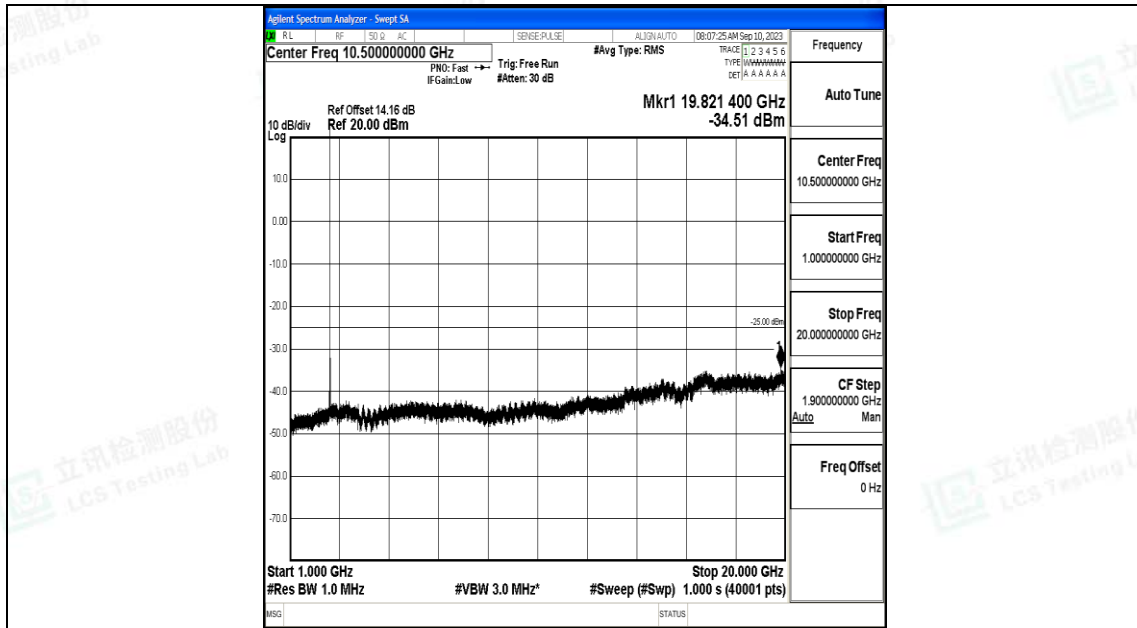

Band7_10MHz_16QAM_21100_1RB#0_30~1000_30~1000

Band7_10MHz_16QAM_21100_1RB#0_1000~20000_1000~20000