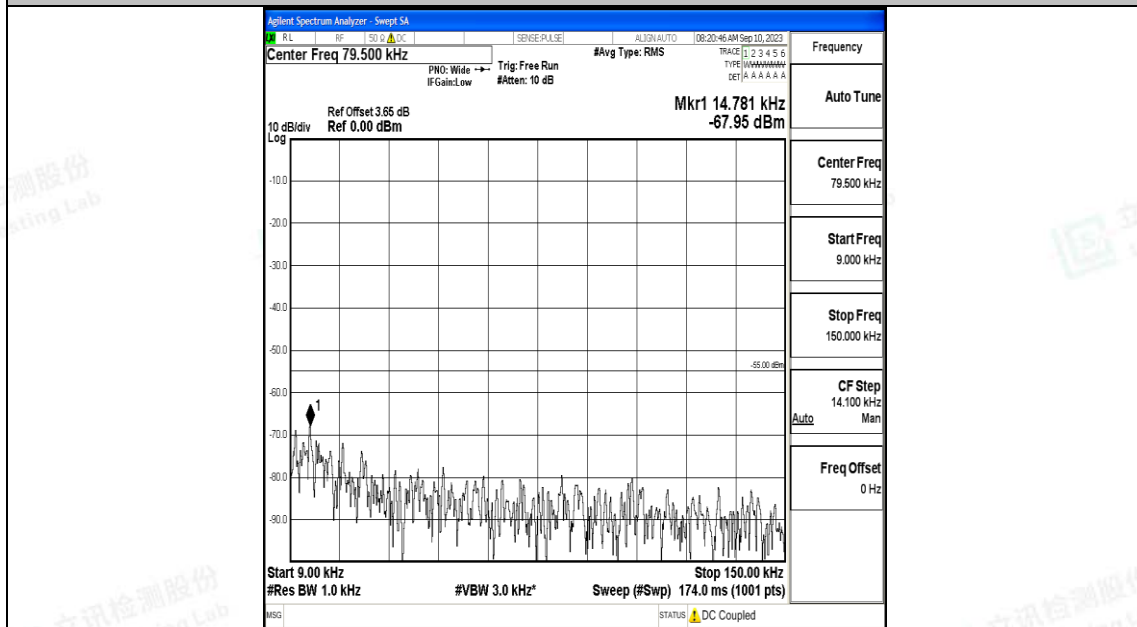

Band7_20MHz_QPSK_21350_1RB#0_30~1000_30~1000

Band7_20MHz_QPSK_21350_1RB#0_1000~20000_1000~20000

Band7_20MHz_QPSK_21350_1RB#0_20000~27000_20000~27000

Band7_20MHz_16QAM_21350_1RB#0_0.009~0.15_0.009~0.15

Band7_20MHz_16QAM_21350_1RB#0_0.15~30_0.15~30