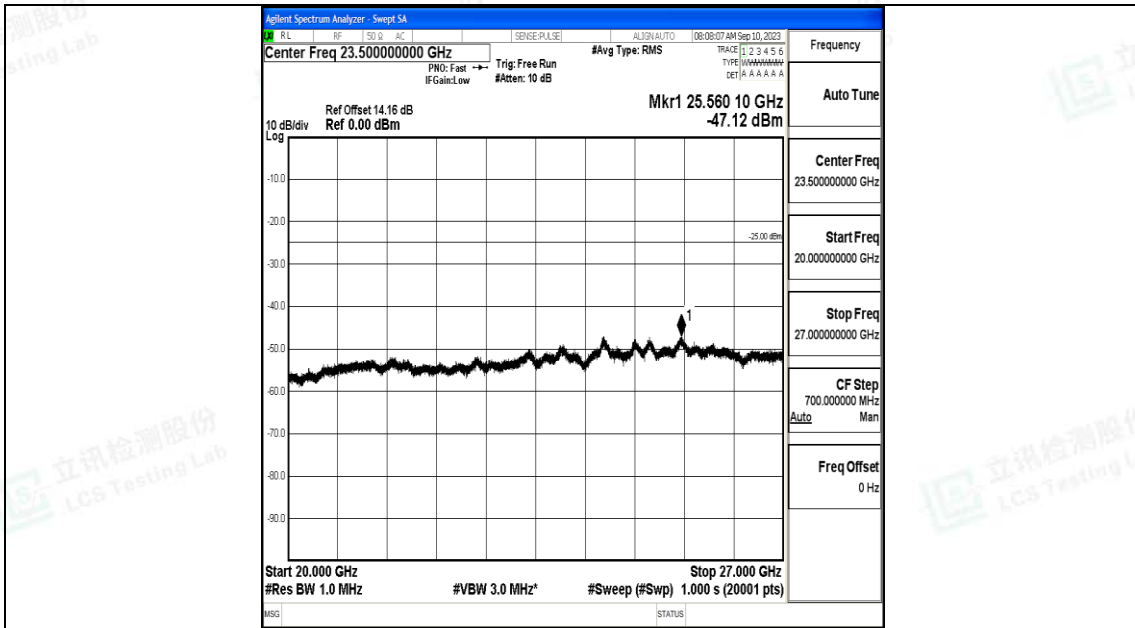

Band7_10MHz_QPSK_21400_1RB#0_1000~20000_1000~20000

Band7_10MHz_QPSK_21400_1RB#0_20000~27000_20000~27000