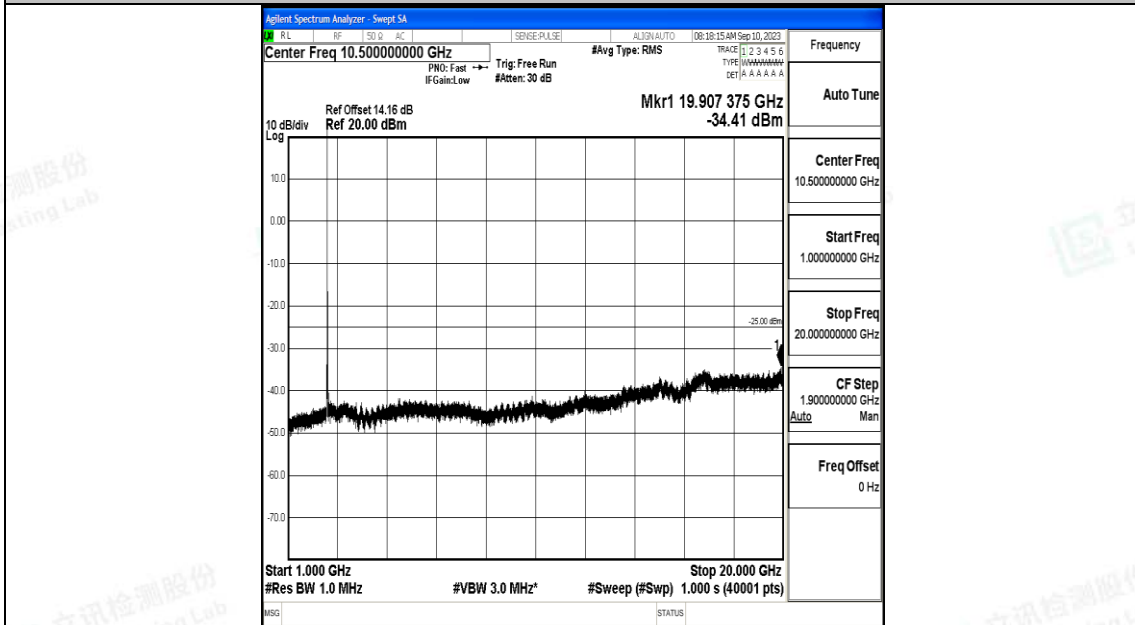

Band7_20MHz_QPSK_20850_1RB#0_30~1000_30~1000

Band7_20MHz_QPSK_20850_1RB#0_1000~20000_1000~20000