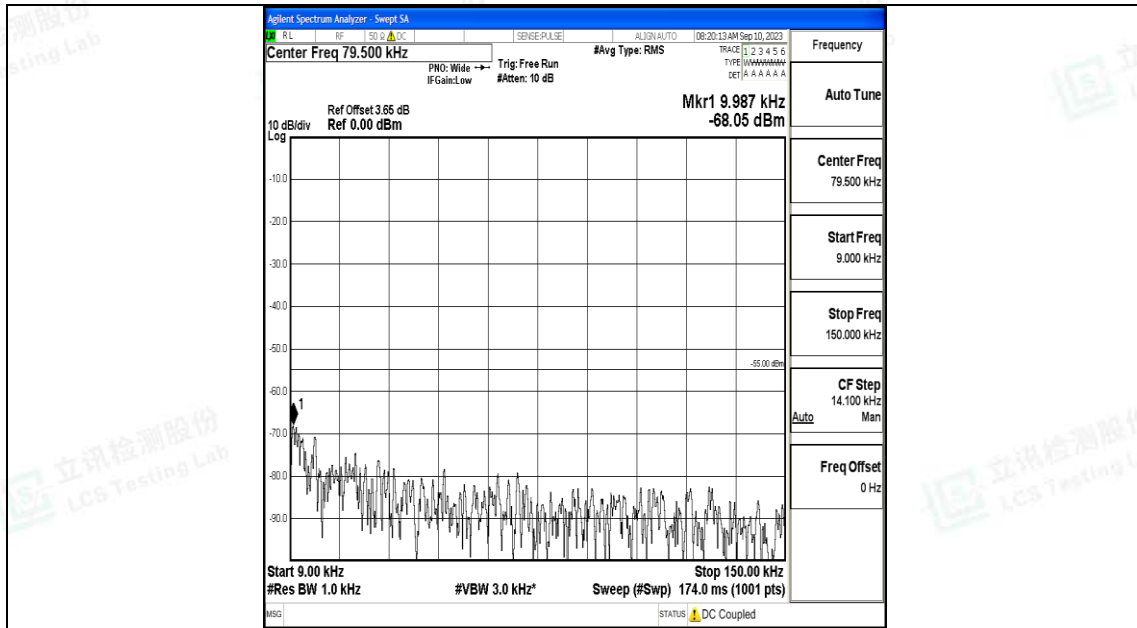

Band7_20MHz_16QAM_21100_1RB#0_30~1000_30~1000

Band7_20MHz_16QAM_21100_1RB#0_1000~20000_1000~20000

Band7_20MHz_16QAM_21100_1RB#0_20000~27000_20000~27000

Band7_20MHz_QPSK_21350_1RB#0_0.009~0.15_0.009~0.15

Band7_20MHz_QPSK_21350_1RB#0_0.15~30_0.15~30