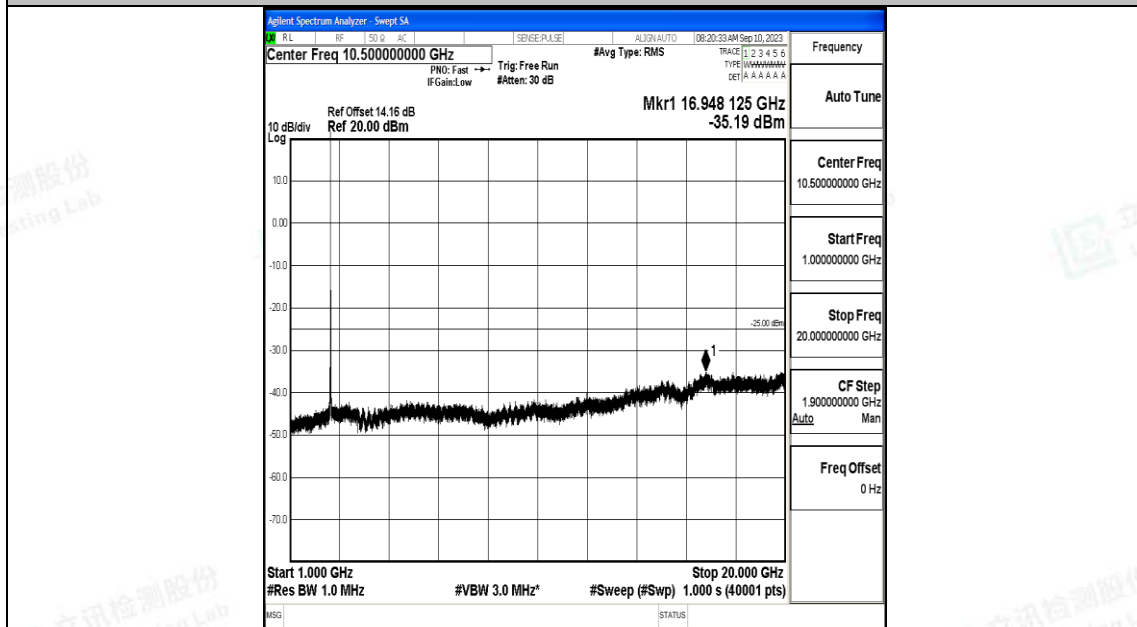

Band7_20MHz_QPSK_21350_1RB#0_30~1000_30~1000

Band7_20MHz_QPSK_21350_1RB#0_1000~20000_1000~20000