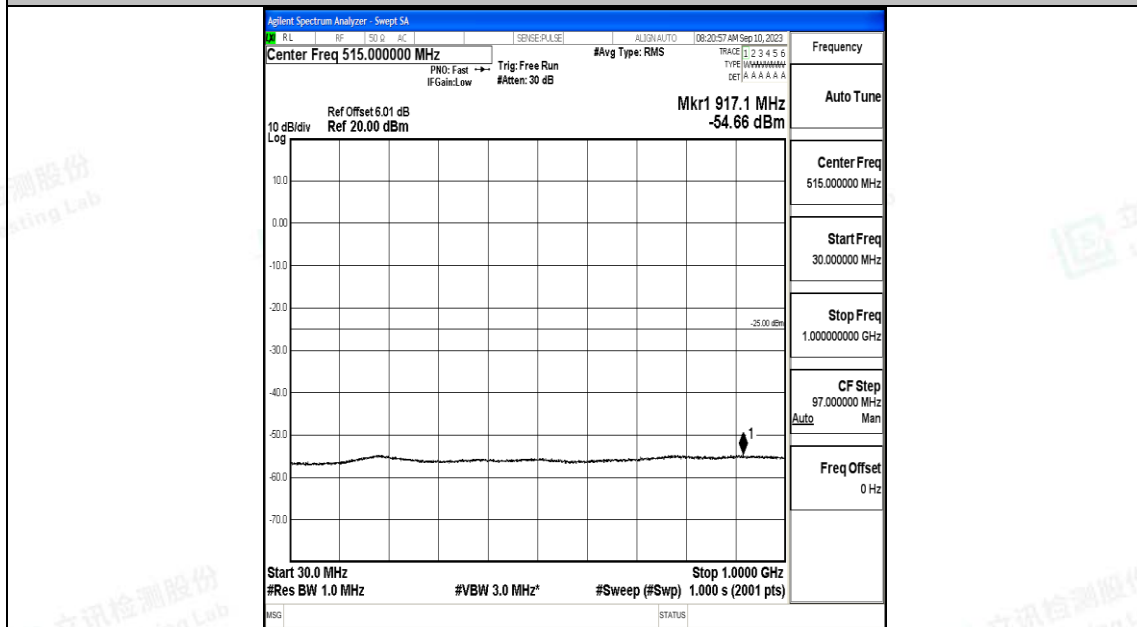

Band7_20MHz_QPSK_21350_1RB#0_30~1000_30~1000

Band7_20MHz_QPSK_21350_1RB#0_1000~20000_1000~20000

Band7_20MHz_QPSK_21350_1RB#0_20000~27000_20000~27000

Band7_20MHz_16QAM_21350_1RB#0_0.009~0.15_0.009~0.15

Band7_20MHz_16QAM_21350_1RB#0_0.15~30_0.15~30