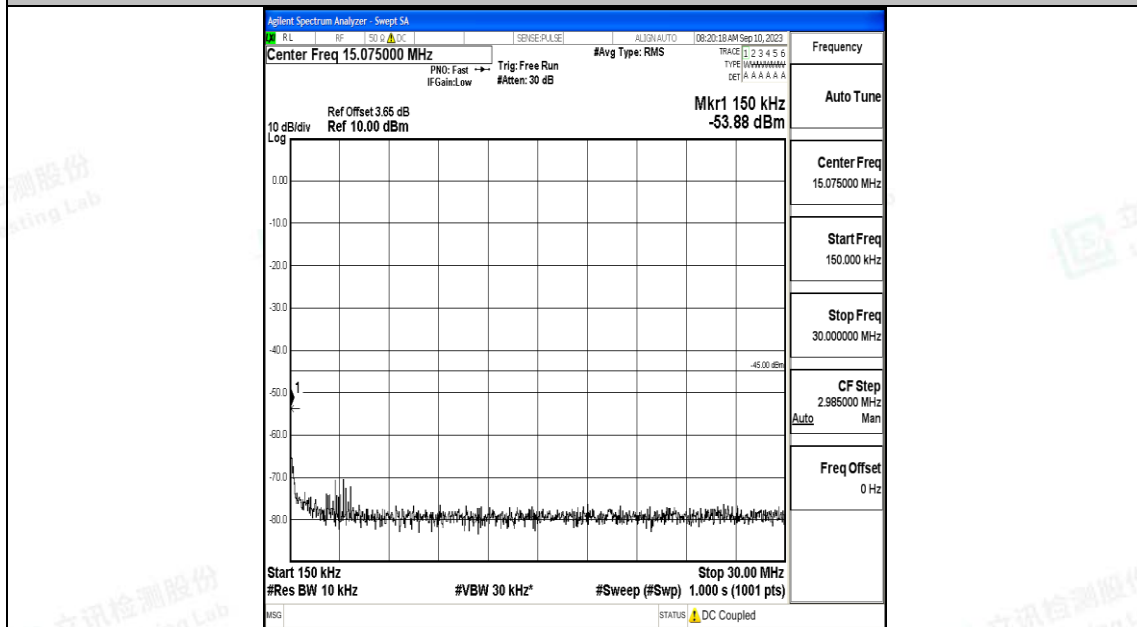

Band7_20MHz_16QAM_21100_1RB#0_30~1000_30~1000

Band7_20MHz_16QAM_21100_1RB#0_1000~20000_1000~20000

Band7_20MHz_16QAM_21100_1RB#0_20000~27000_20000~27000

Band7_20MHz_QPSK_21350_1RB#0_0.009~0.15_0.009~0.15

Band7_20MHz_QPSK_21350_1RB#0_0.15~30_0.15~30