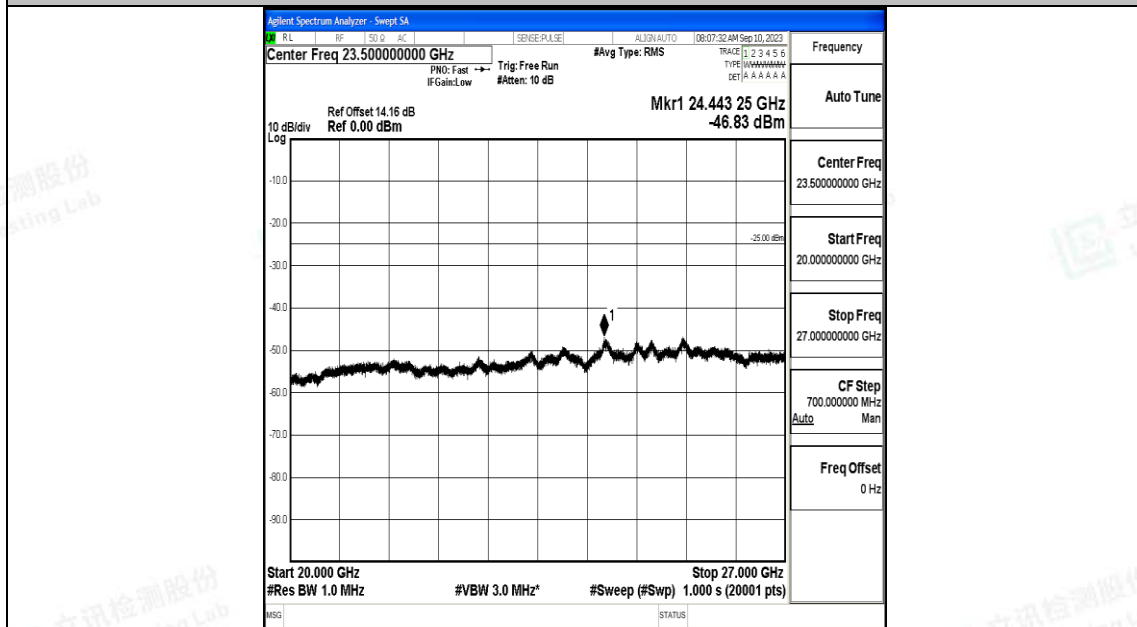

Band7_10MHz_16QAM_21100_1RB#0_1000~20000_1000~20000

Band7_10MHz_16QAM_21100_1RB#0_20000~27000_20000~27000