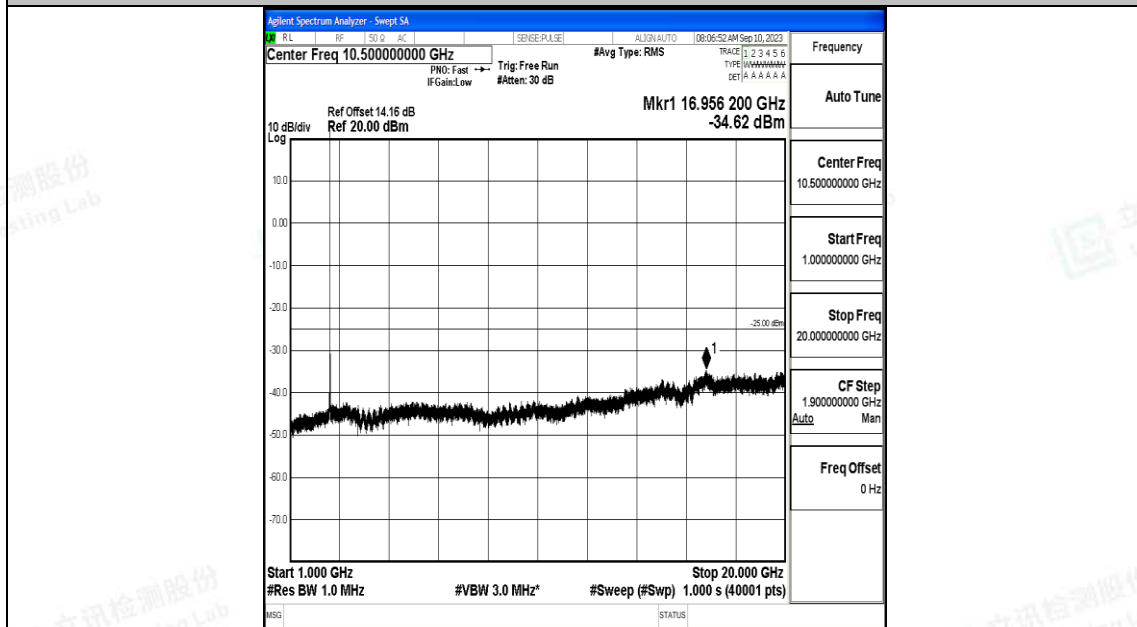

Band7_10MHz_QPSK_21100_1RB#0_30~1000_30~1000

Band7_10MHz_QPSK_21100_1RB#0_1000~20000_1000~20000

Band7_10MHz_QPSK_21100_1RB#0_20000~27000_20000~27000

Band7_10MHz_16QAM_21100_1RB#0_0.009~0.15_0.009~0.15

Band7_10MHz_16QAM_21100_1RB#0_0.15~30_0.15~30