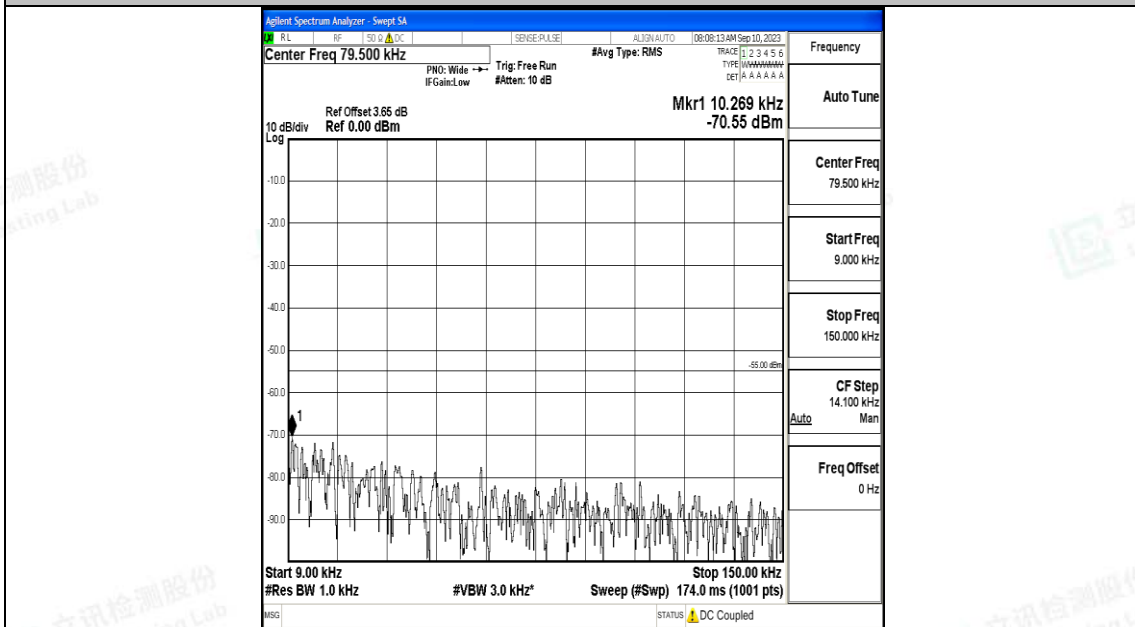

Band7_10MHz_QPSK_21400_1RB#0_30~1000_30~1000

Band7_10MHz_QPSK_21400_1RB#0_1000~20000_1000~20000

Band7_10MHz_QPSK_21400_1RB#0_20000~27000_20000~27000

Band7_10MHz_16QAM_21400_1RB#0_0.009~0.15_0.009~0.15

Band7_10MHz_16QAM_21400_1RB#0_0.15~30_0.15~30