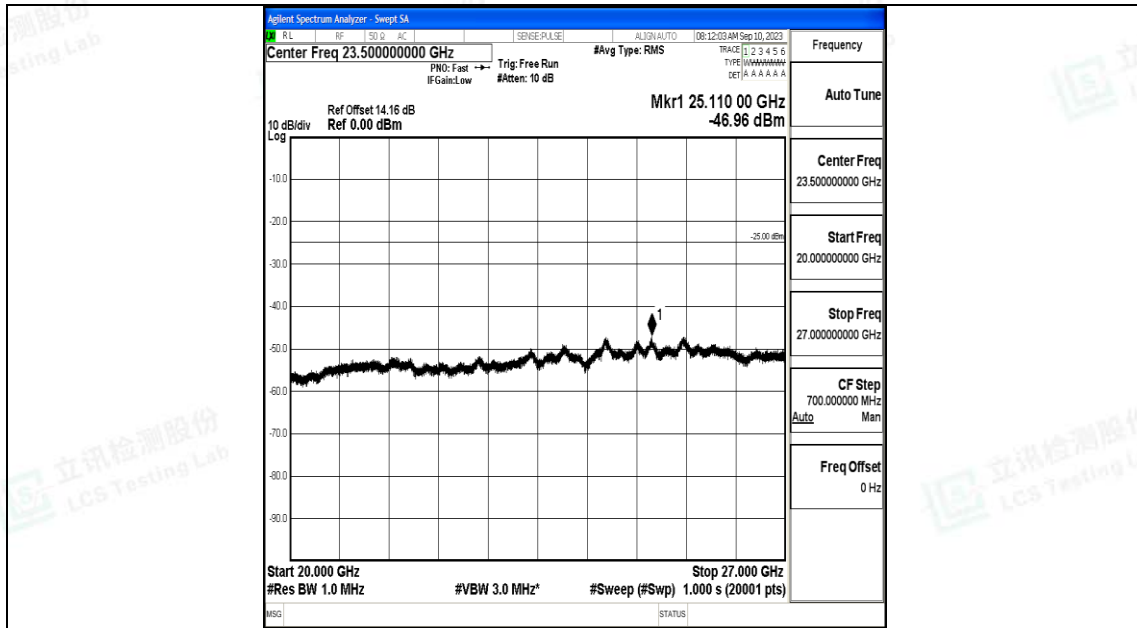

Band7_15MHz_QPSK_20825_1RB#0_1000~20000_1000~20000

Band7_15MHz_QPSK_20825_1RB#0_20000~27000_20000~27000