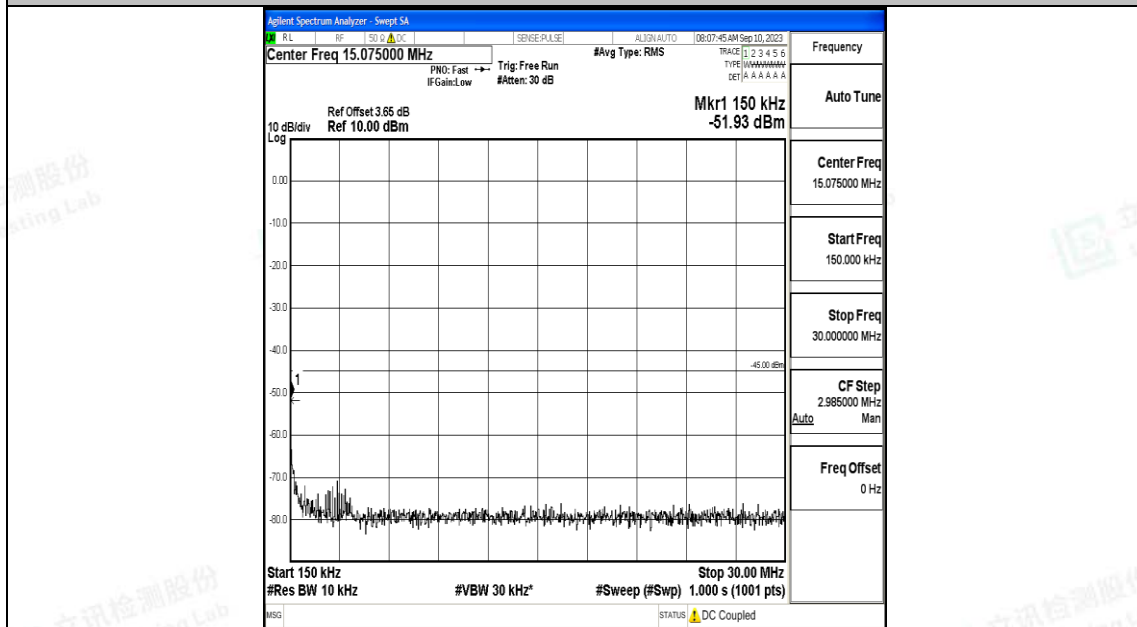

Band7_10MHz_16QAM_21100_1RB#0_30~1000_30~1000

Band7_10MHz_16QAM_21100_1RB#0_1000~20000_1000~20000

Band7_10MHz_16QAM_21100_1RB#0_20000~27000_20000~27000

Band7_10MHz_QPSK_21400_1RB#0_0.009~0.15_0.009~0.15

Band7_10MHz_QPSK_21400_1RB#0_0.15~30_0.15~30