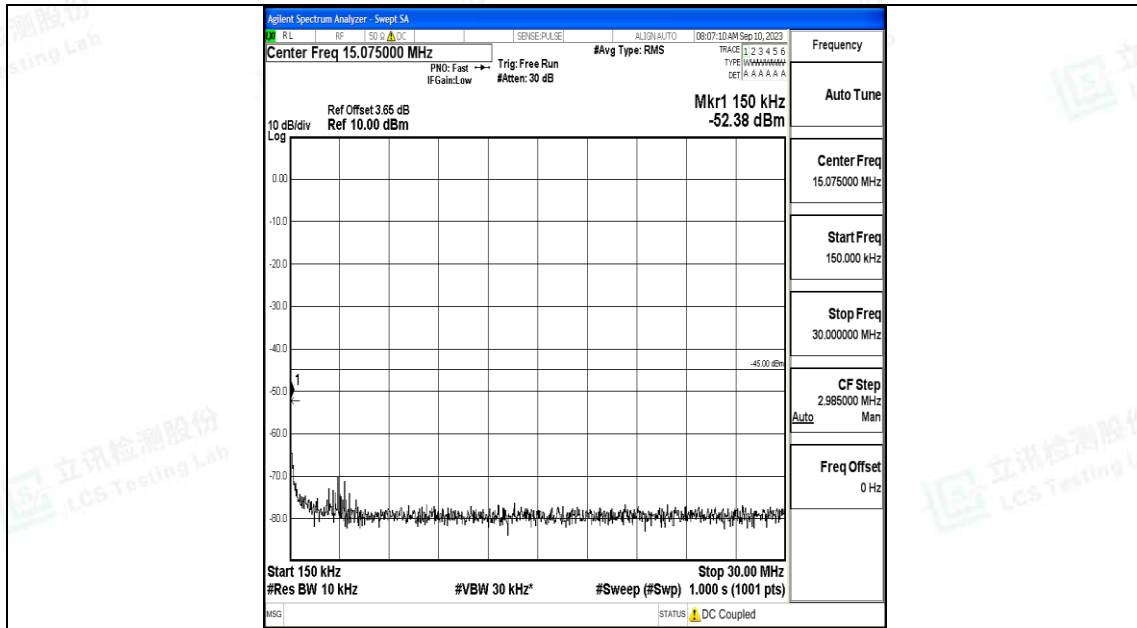

Band7_10MHz_QPSK_21100_1RB#0_30~1000_30~1000

Band7_10MHz_QPSK_21100_1RB#0_1000~20000_1000~20000

Band7_10MHz_QPSK_21100_1RB#0_20000~27000_20000~27000

Band7_10MHz_16QAM_21100_1RB#0_0.009~0.15_0.009~0.15

Band7_10MHz_16QAM_21100_1RB#0_0.15~30_0.15~30