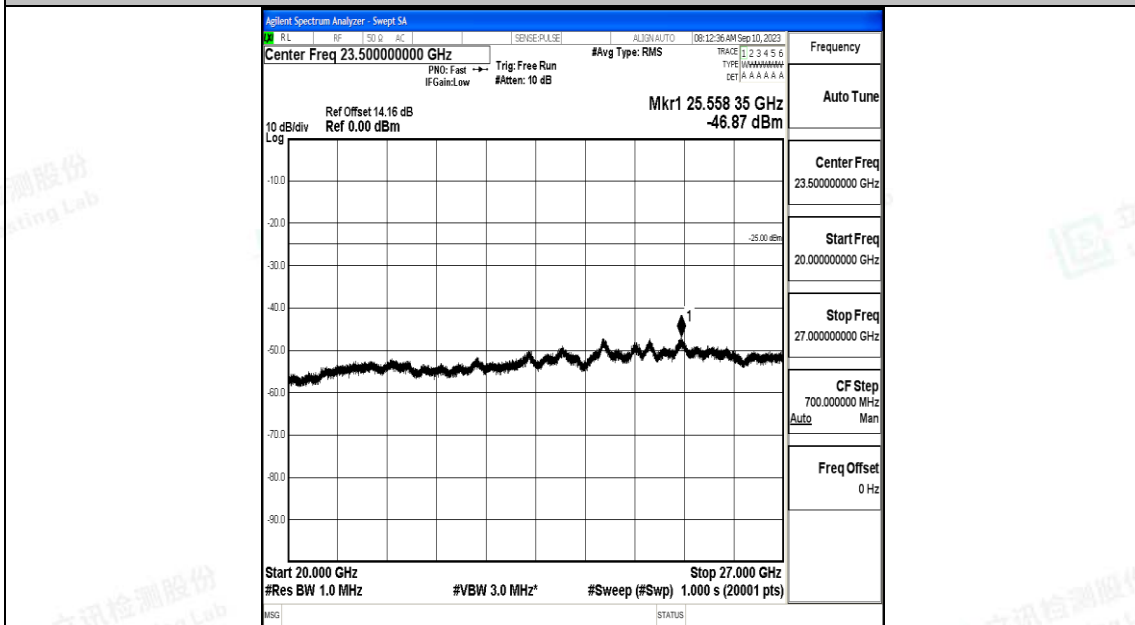

Band7_15MHz_16QAM_20825_1RB#0_1000~20000_1000~20000

Band7_15MHz_16QAM_20825_1RB#0_20000~27000_20000~27000