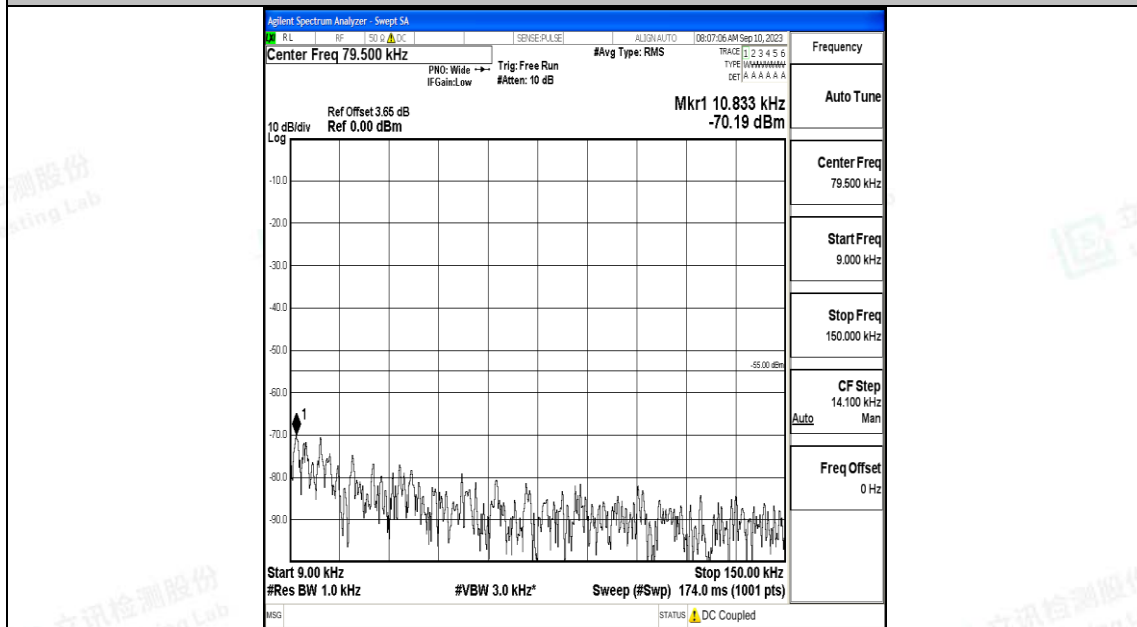

Band7_10MHz_QPSK_21100_1RB#0_30~1000_30~1000

Band7_10MHz_QPSK_21100_1RB#0_1000~20000_1000~20000

Band7_10MHz_QPSK_21100_1RB#0_20000~27000_20000~27000

Band7_10MHz_16QAM_21100_1RB#0_0.009~0.15_0.009~0.15

Band7_10MHz_16QAM_21100_1RB#0_0.15~30_0.15~30