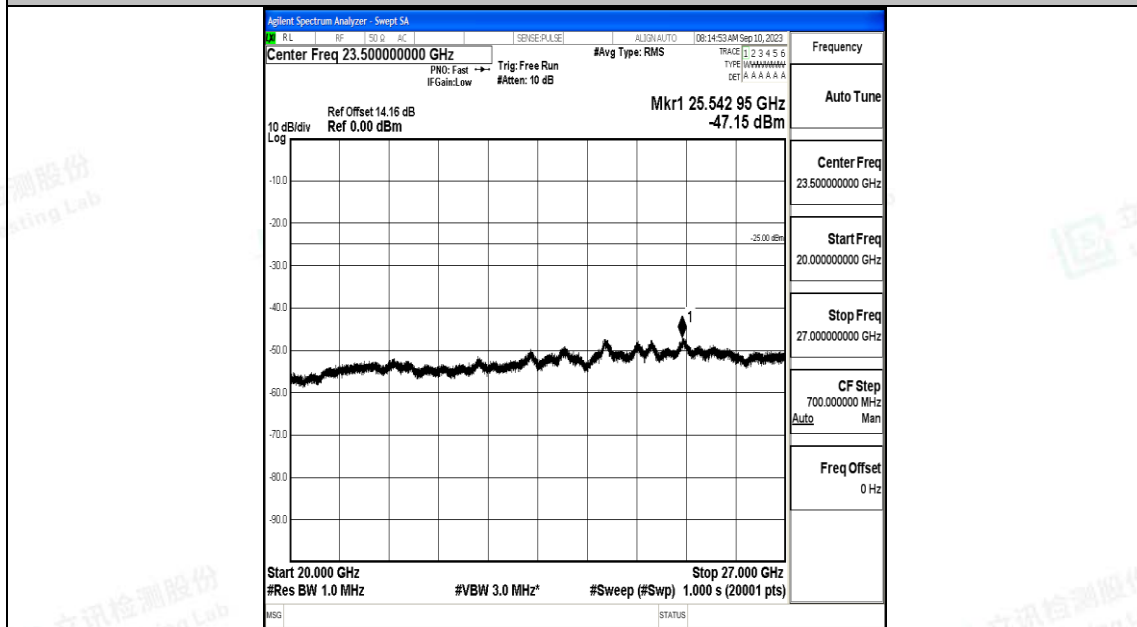

Band7_15MHz_16QAM_21375_1RB#0_1000~20000_1000~20000

Band7_15MHz_16QAM_21375_1RB#0_20000~27000_20000~27000