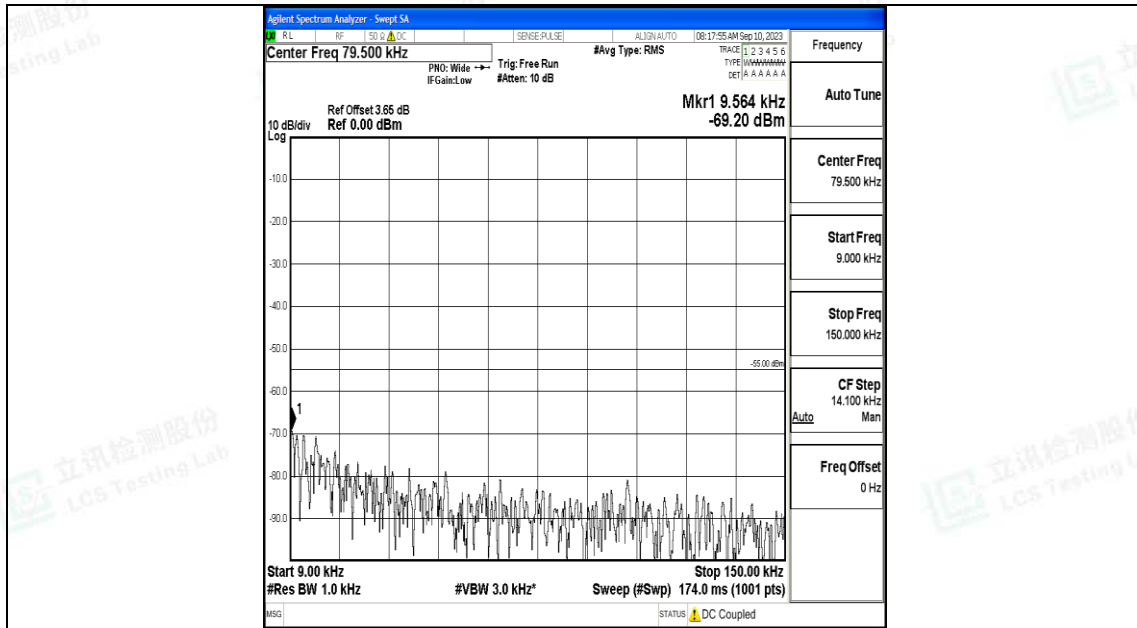

Band7_15MHz_16QAM_21375_1RB#0_30~1000_30~1000

Band7_15MHz_16QAM_21375_1RB#0_1000~20000_1000~20000

Band7_15MHz_16QAM_21375_1RB#0_20000~27000_20000~27000

Band7_20MHz_QPSK_20850_1RB#0_0.009~0.15_0.009~0.15

Band7_20MHz_QPSK_20850_1RB#0_0.15~30_0.15~30