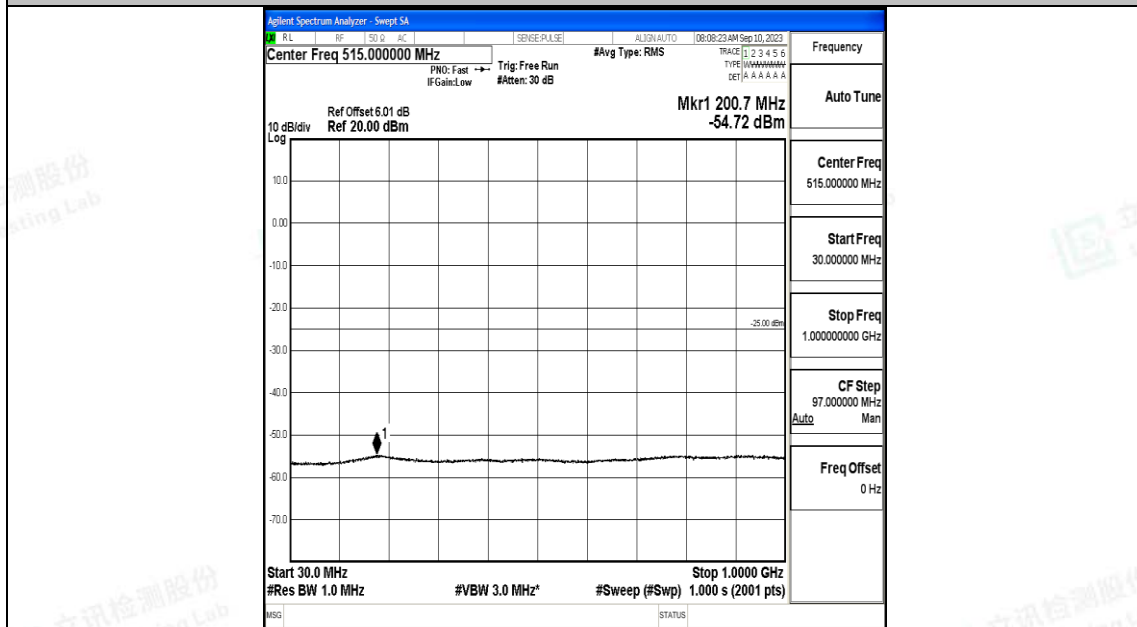

Band7_10MHz_QPSK_21400_1RB#0_30~1000_30~1000

Band7_10MHz_QPSK_21400_1RB#0_1000~20000_1000~20000

Band7_10MHz_QPSK_21400_1RB#0_20000~27000_20000~27000

Band7_10MHz_16QAM_21400_1RB#0_0.009~0.15_0.009~0.15

Band7_10MHz_16QAM_21400_1RB#0_0.15~30_0.15~30