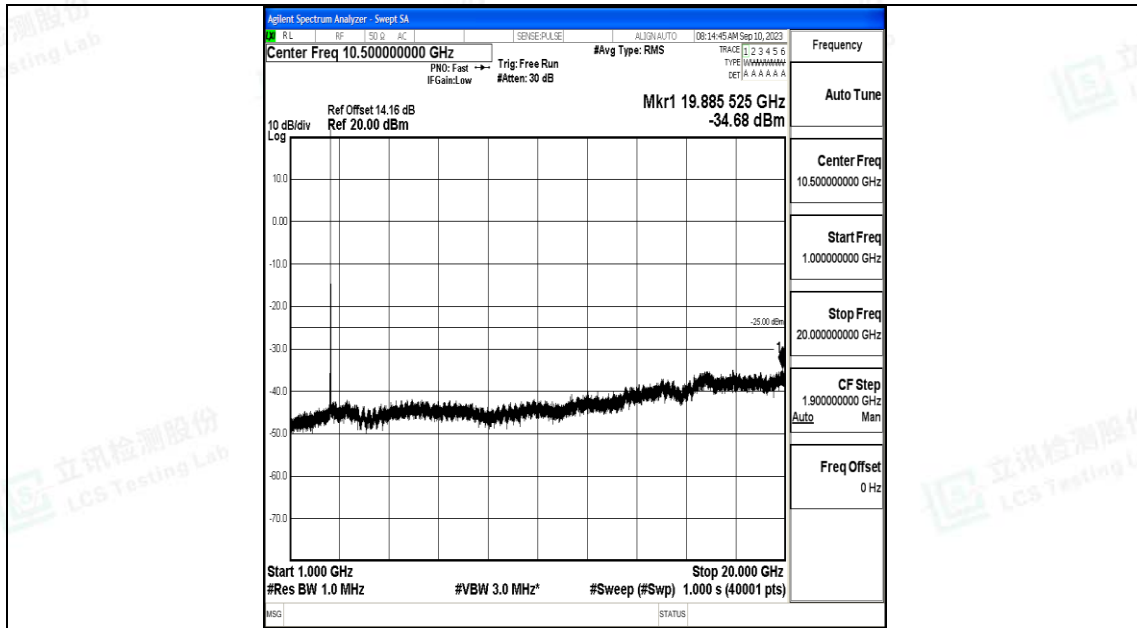

Band7_15MHz_16QAM_21375_1RB#0_30~1000_30~1000

Band7_15MHz_16QAM_21375_1RB#0_1000~20000_1000~20000