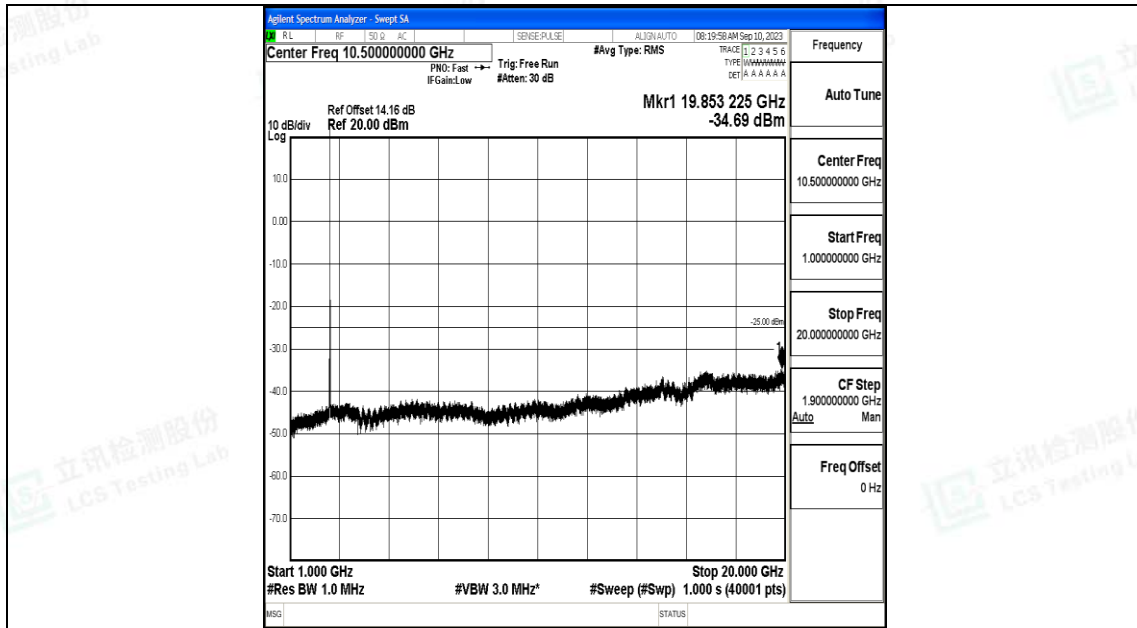

Band7_20MHz_16QAM_21100_1RB#0_30~1000_30~1000

Band7_20MHz_16QAM_21100_1RB#0_1000~20000_1000~20000