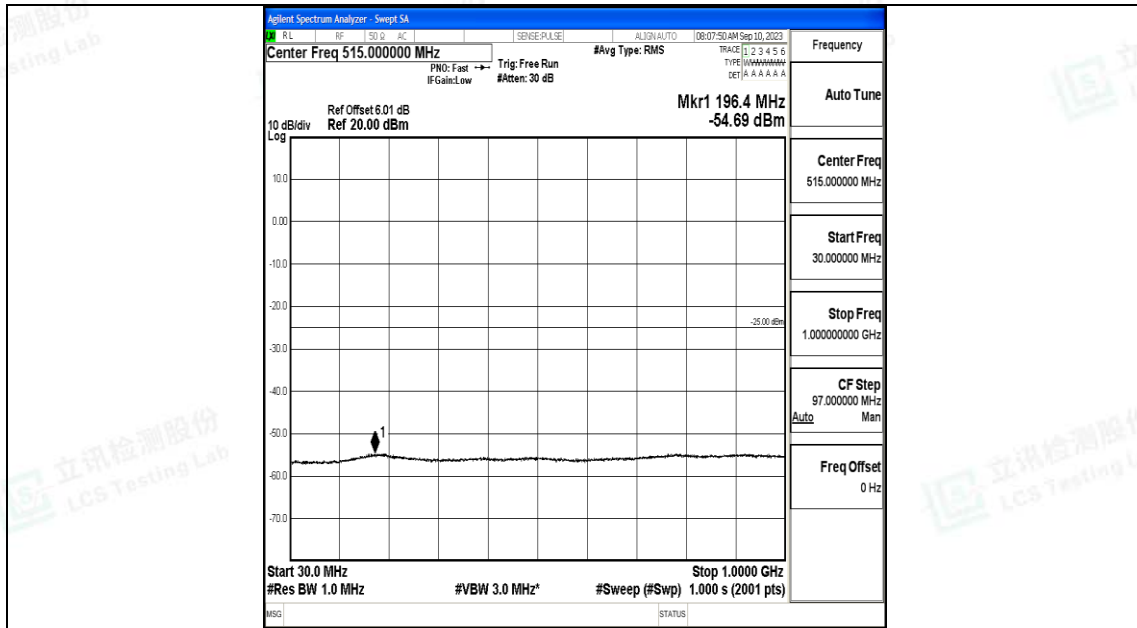

Band7_10MHz_16QAM_21100_1RB#0_30~1000_30~1000

Band7_10MHz_16QAM_21100_1RB#0_1000~20000_1000~20000

Band7_10MHz_16QAM_21100_1RB#0_20000~27000_20000~27000

Band7_10MHz_QPSK_21400_1RB#0_0.009~0.15_0.009~0.15

Band7_10MHz_QPSK_21400_1RB#0_0.15~30_0.15~30