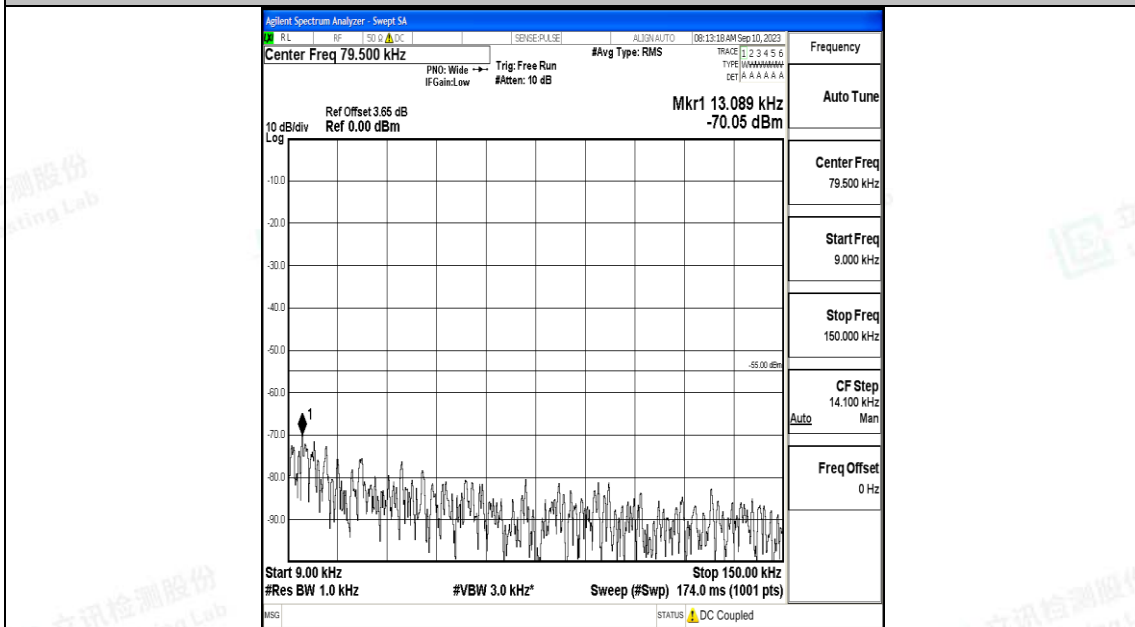

Band7_15MHz_QPSK_21100_1RB#0_30~1000_30~1000

Band7_15MHz_QPSK_21100_1RB#0_1000~20000_1000~20000

Band7_15MHz_QPSK_21100_1RB#0_20000~27000_20000~27000

Band7_15MHz_16QAM_21100_1RB#0_0.009~0.15_0.009~0.15

Band7_15MHz_16QAM_21100_1RB#0_0.15~30_0.15~30