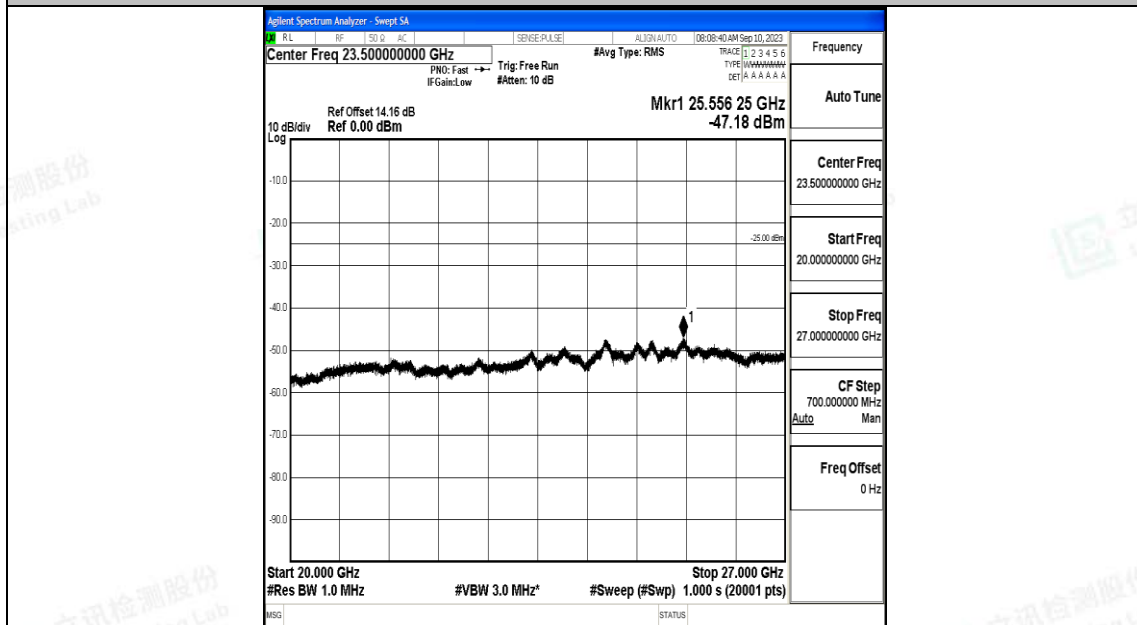

Band7_10MHz_16QAM_21400_1RB#0_1000~20000_1000~20000

Band7_10MHz_16QAM_21400_1RB#0_20000~27000_20000~27000