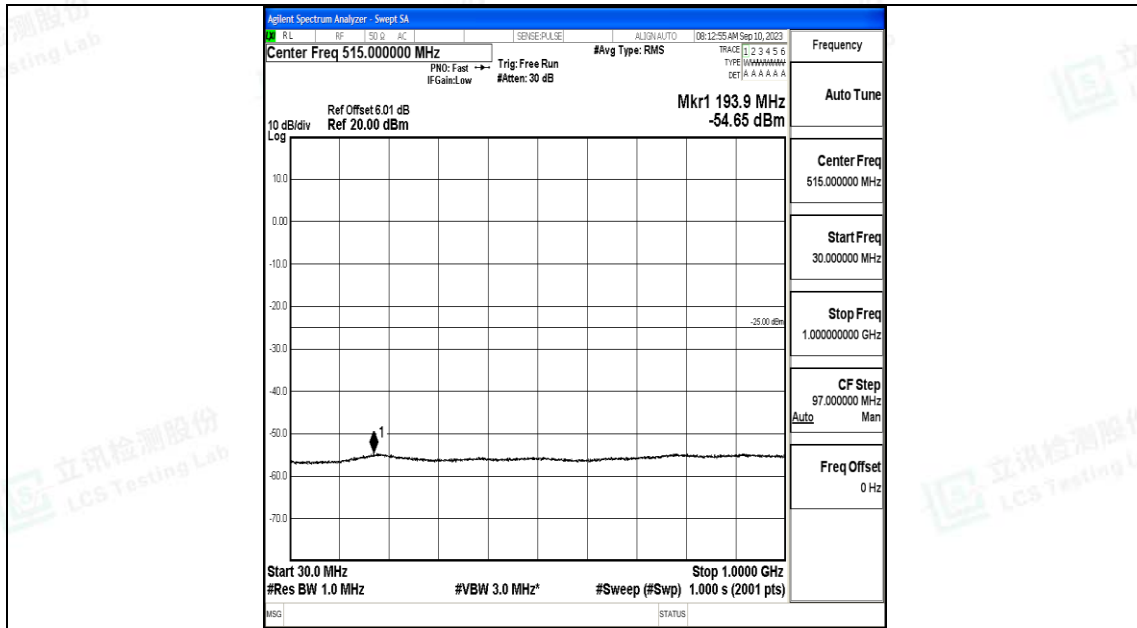

Band7_15MHz_16QAM_20825_1RB#0_30~1000_30~1000

Band7_15MHz_16QAM_20825_1RB#0_1000~20000_1000~20000

Band7_15MHz_16QAM_20825_1RB#0_20000~27000_20000~27000

Band7_15MHz_QPSK_21100_1RB#0_0.009~0.15_0.009~0.15

Band7_15MHz_QPSK_21100_1RB#0_0.15~30_0.15~30