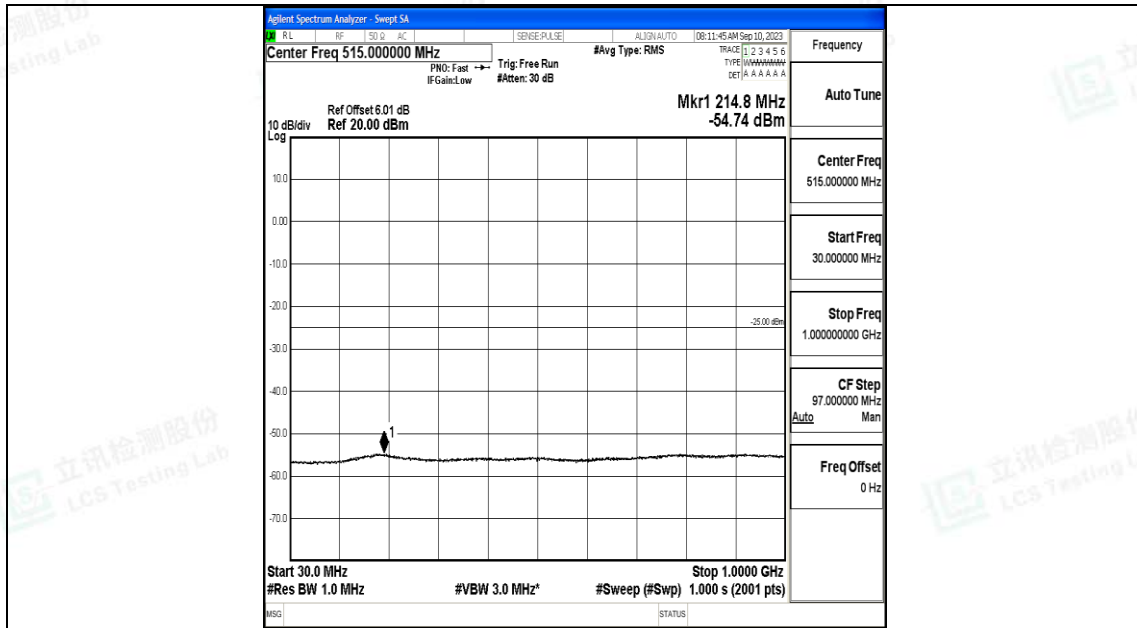

Band7_10MHz_16QAM_21400_1RB#0_30~1000_30~1000

Band7_10MHz_16QAM_21400_1RB#0_1000~20000_1000~20000

Band7_10MHz_16QAM_21400_1RB#0_20000~27000_20000~27000

Band7_15MHz_QPSK_20825_1RB#0_0.009~0.15_0.009~0.15

Band7_15MHz_QPSK_20825_1RB#0_0.15~30_0.15~30