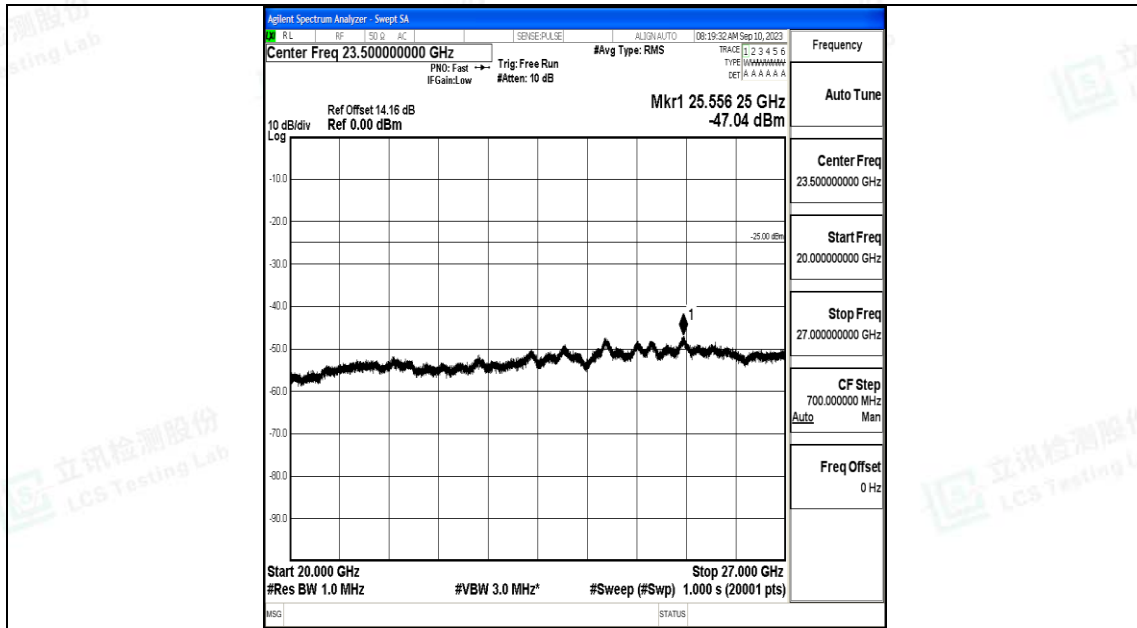

Band7_20MHz_QPSK_21100_1RB#0_1000~20000_1000~20000

Band7_20MHz_QPSK_21100_1RB#0_20000~27000_20000~27000