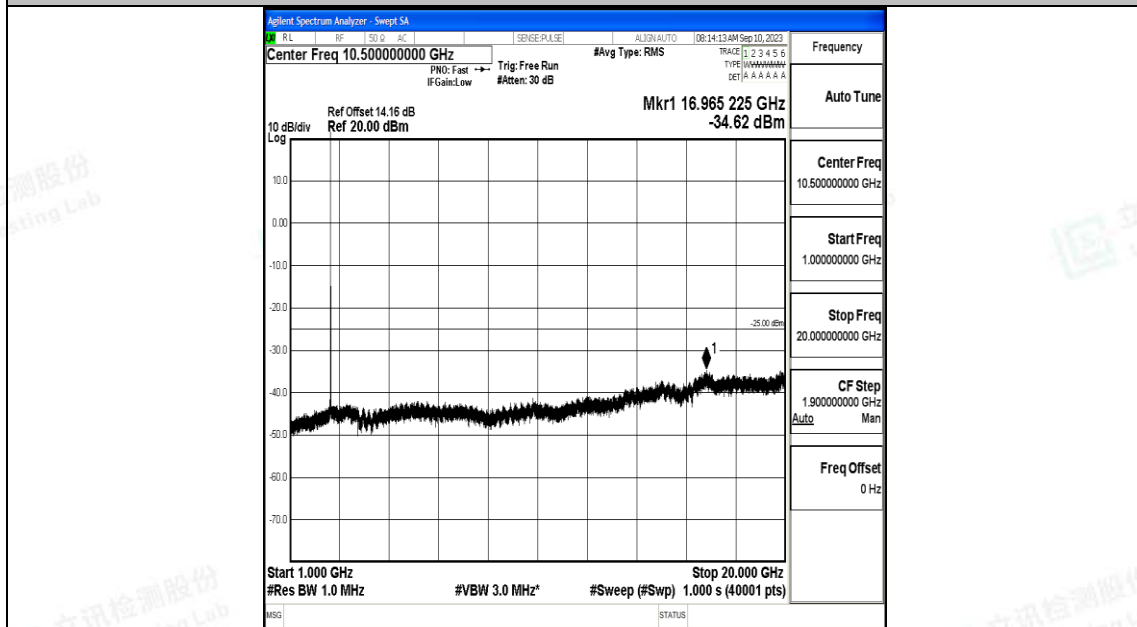

Band7_15MHz_QPSK_21375_1RB#0_30~1000_30~1000

Band7_15MHz_QPSK_21375_1RB#0_1000~20000_1000~20000