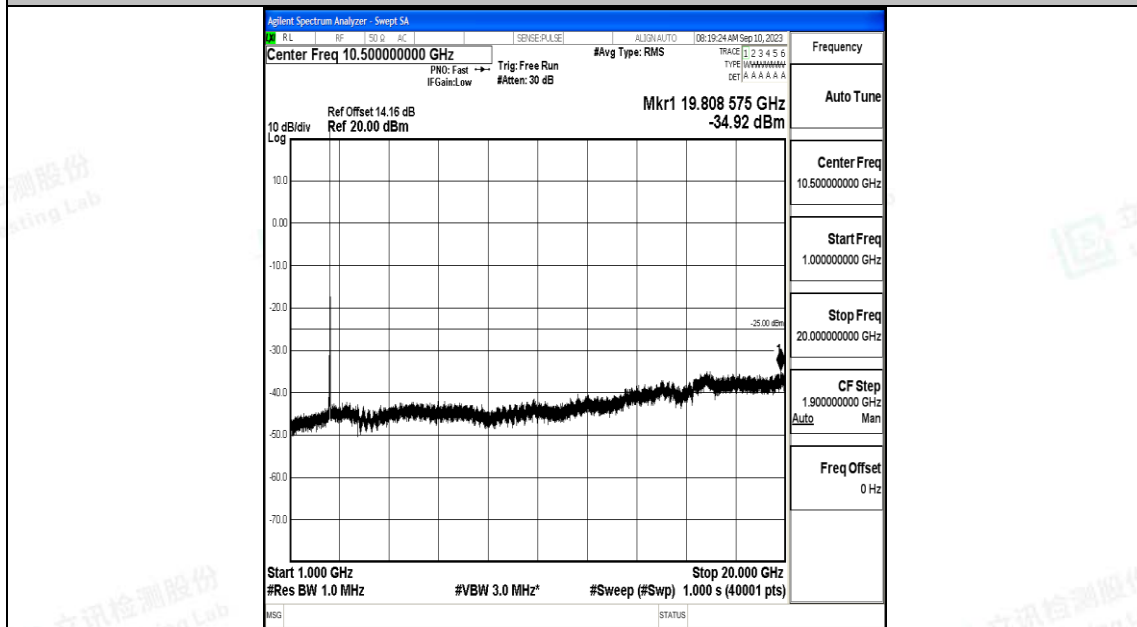

Band7_20MHz_QPSK_21100_1RB#0_30~1000_30~1000

Band7_20MHz_QPSK_21100_1RB#0_1000~20000_1000~20000