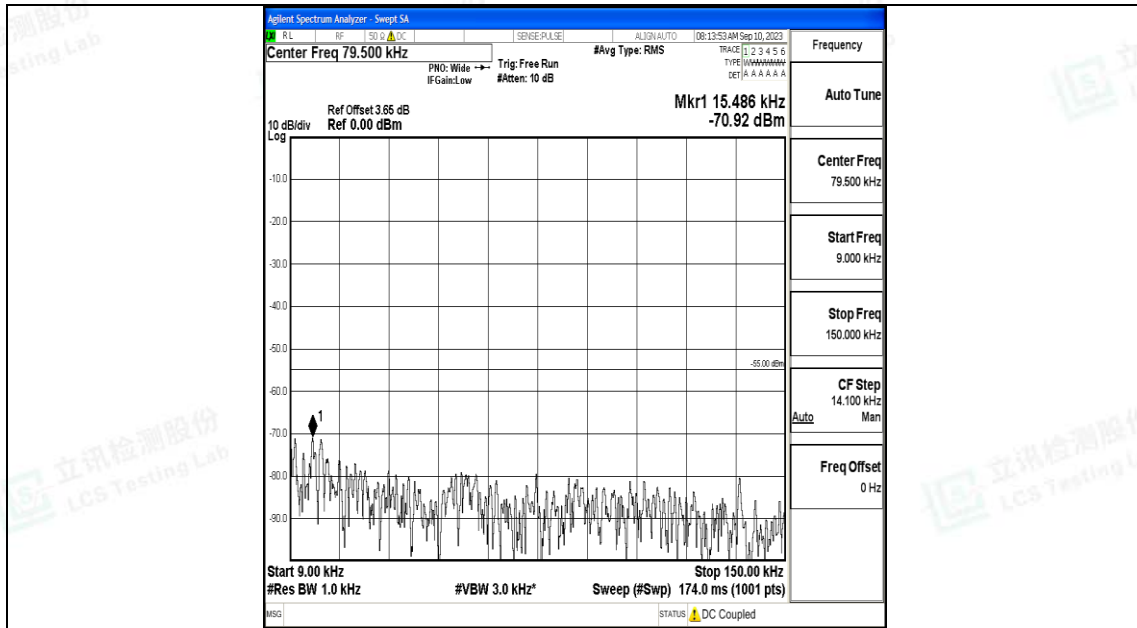

Band7_15MHz_16QAM_21100_1RB#0_30~1000_30~1000

Band7_15MHz_16QAM_21100_1RB#0_1000~20000_1000~20000

Band7_15MHz_16QAM_21100_1RB#0_20000~27000_20000~27000

Band7_15MHz_QPSK_21375_1RB#0_0.009~0.15_0.009~0.15

Band7_15MHz_QPSK_21375_1RB#0_0.15~30_0.15~30