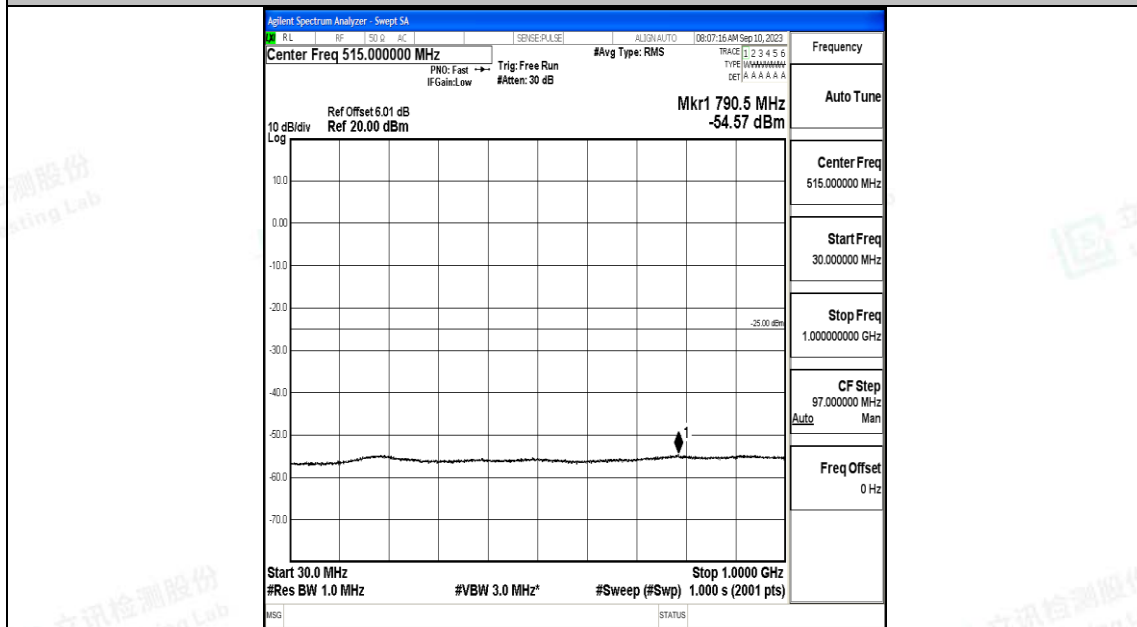

Band7_10MHz_QPSK_21100_1RB#0_30~1000_30~1000

Band7_10MHz_QPSK_21100_1RB#0_1000~20000_1000~20000

Band7_10MHz_QPSK_21100_1RB#0_20000~27000_20000~27000

Band7_10MHz_16QAM_21100_1RB#0_0.009~0.15_0.009~0.15

Band7_10MHz_16QAM_21100_1RB#0_0.15~30_0.15~30