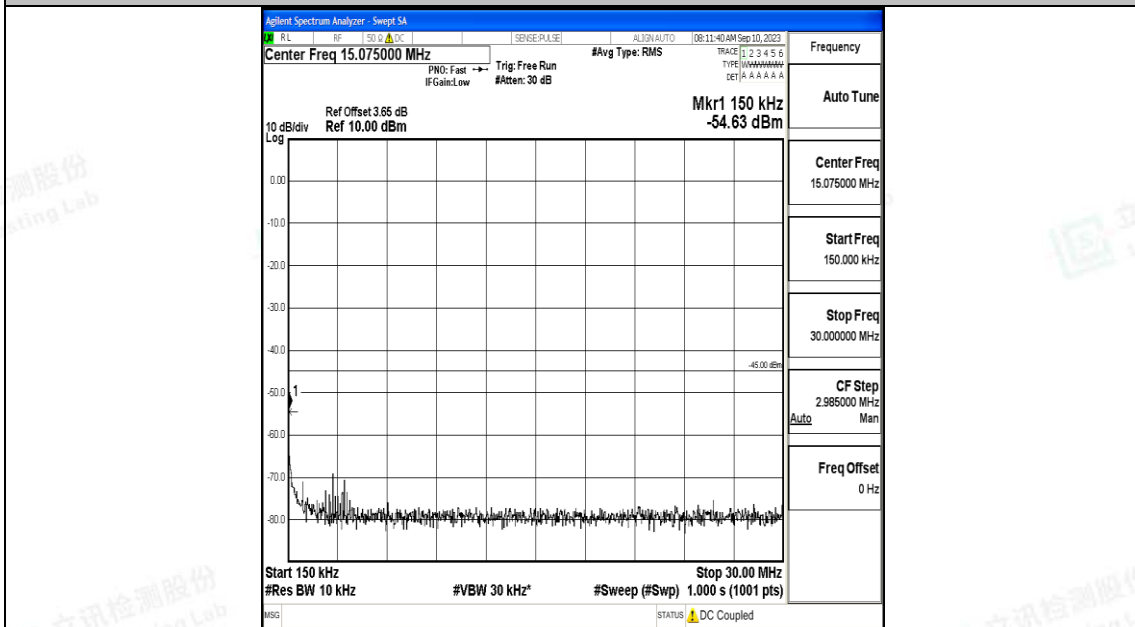

Band7_10MHz_16QAM_21400_1RB#0_30~1000_30~1000

Band7_10MHz_16QAM_21400_1RB#0_1000~20000_1000~20000

Band7_10MHz_16QAM_21400_1RB#0_20000~27000_20000~27000

Band7_15MHz_QPSK_20825_1RB#0_0.009~0.15_0.009~0.15

Band7_15MHz_QPSK_20825_1RB#0_0.15~30_0.15~30