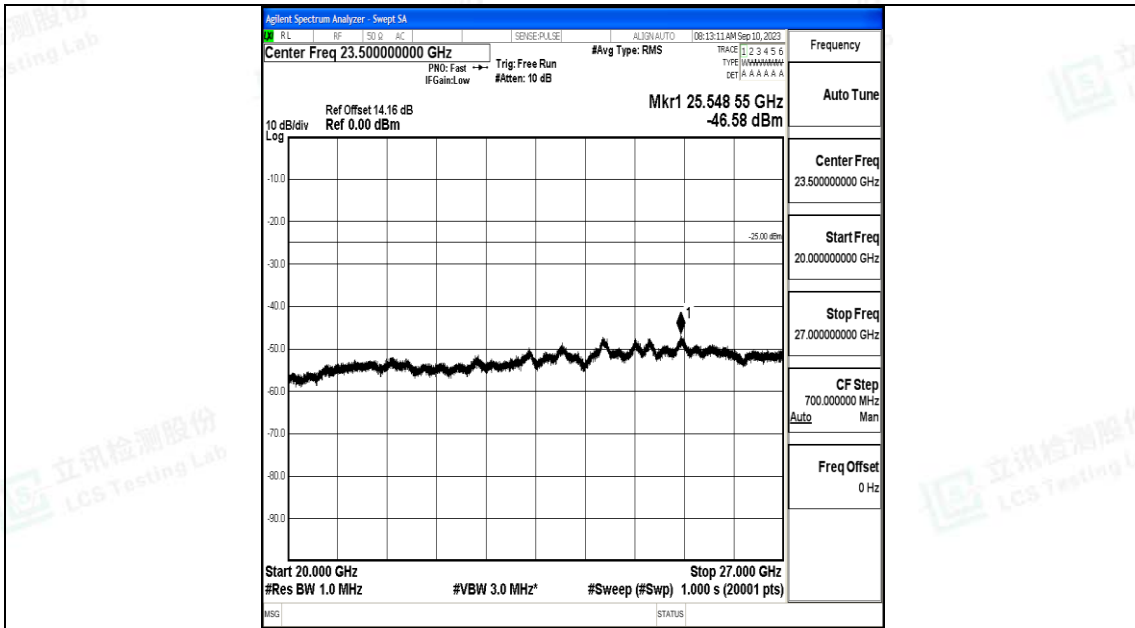

Band7_15MHz_QPSK_21100_1RB#0_1000~20000_1000~20000

Band7_15MHz_QPSK_21100_1RB#0_20000~27000_20000~27000