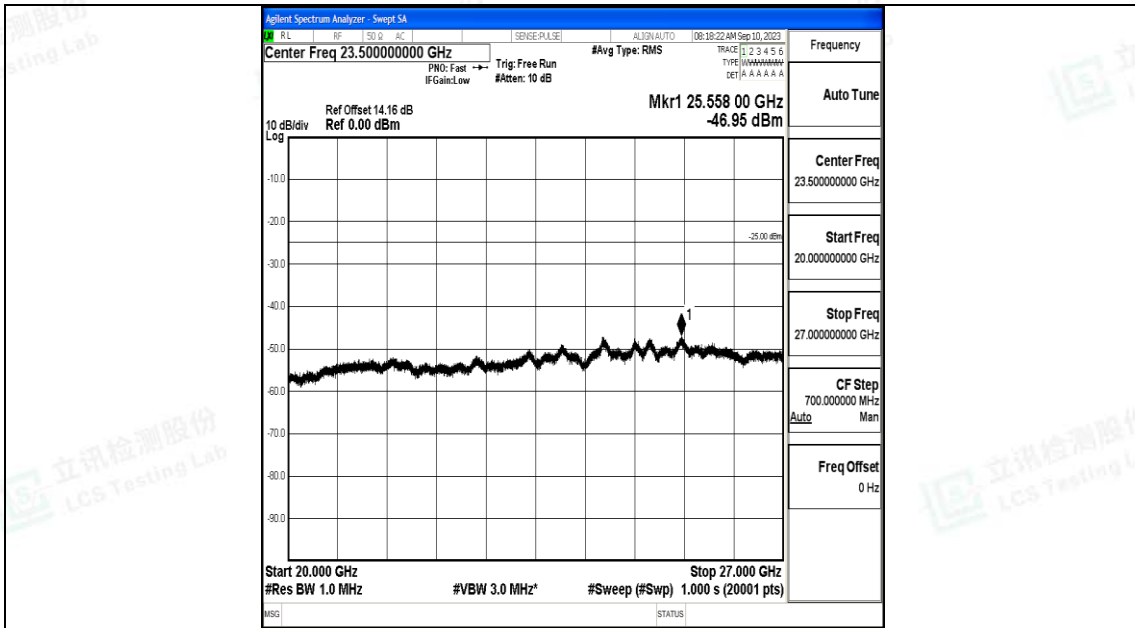

Band7_20MHz_QPSK_20850_1RB#0_1000~20000_1000~20000

Band7_20MHz_QPSK_20850_1RB#0_20000~27000_20000~27000