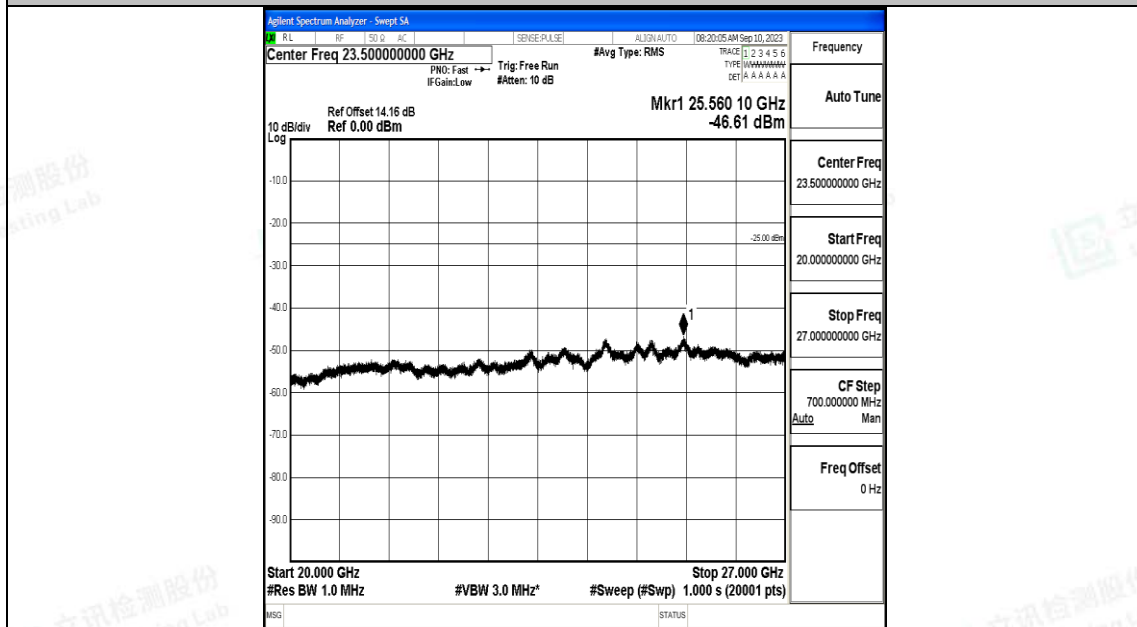

Band7_20MHz_16QAM_21100_1RB#0_1000~20000_1000~20000

Band7_20MHz_16QAM_21100_1RB#0_20000~27000_20000~27000