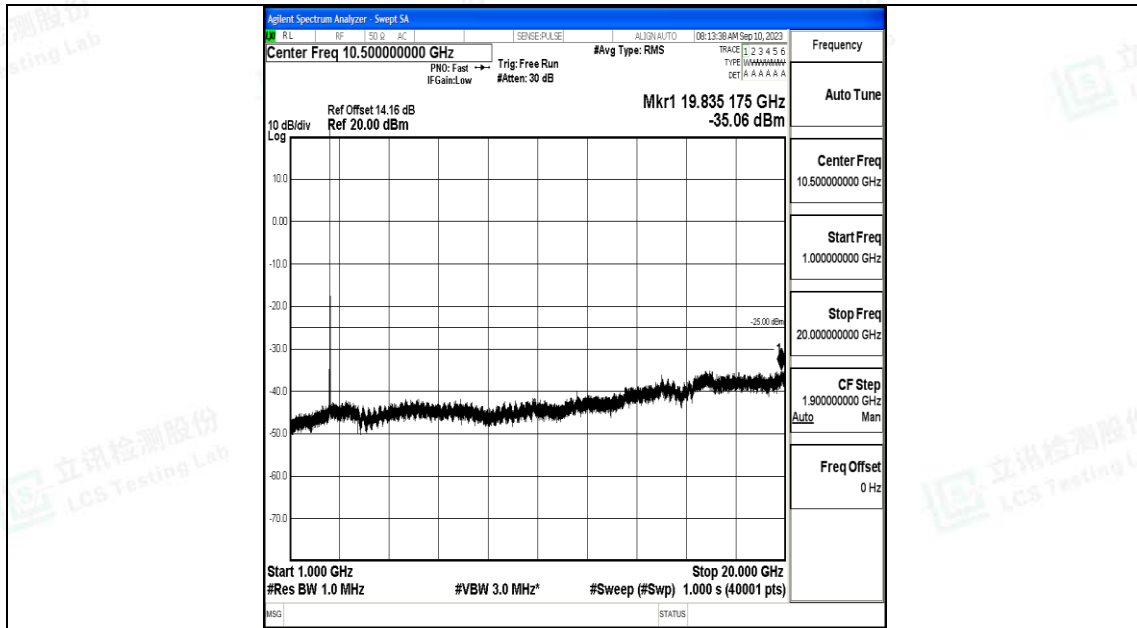

Band7_15MHz_16QAM_21100_1RB#0_30~1000_30~1000

Band7_15MHz_16QAM_21100_1RB#0_1000~20000_1000~20000