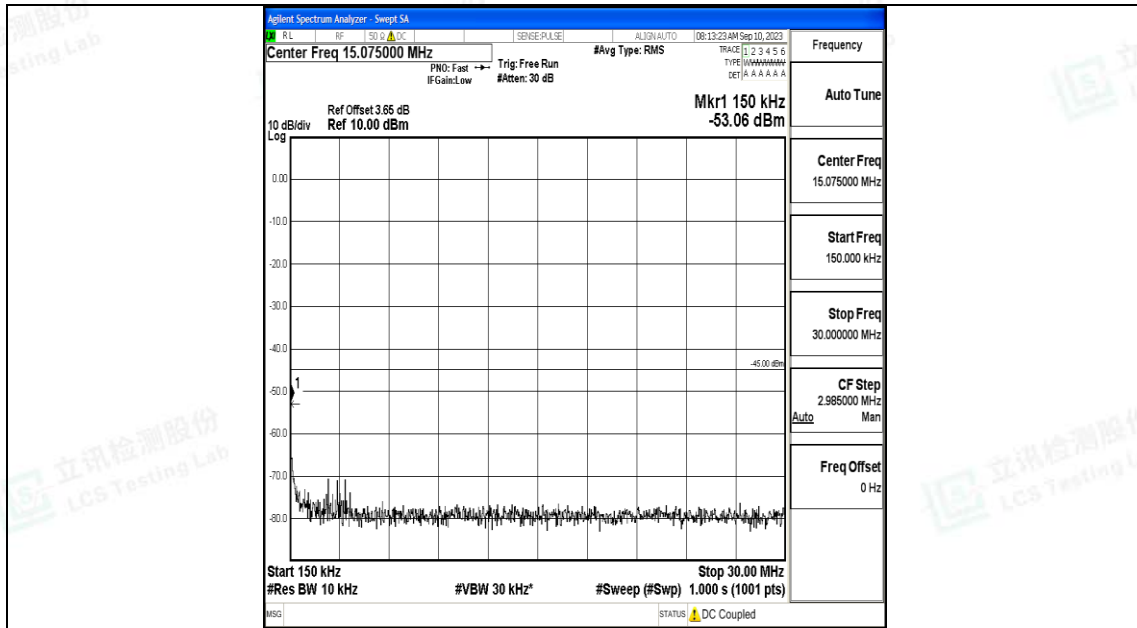

Band7_15MHz_QPSK_21100_1RB#0_30~1000_30~1000

Band7_15MHz_QPSK_21100_1RB#0_1000~20000_1000~20000

Band7_15MHz_QPSK_21100_1RB#0_20000~27000_20000~27000

Band7_15MHz_16QAM_21100_1RB#0_0.009~0.15_0.009~0.15

Band7_15MHz_16QAM_21100_1RB#0_0.15~30_0.15~30