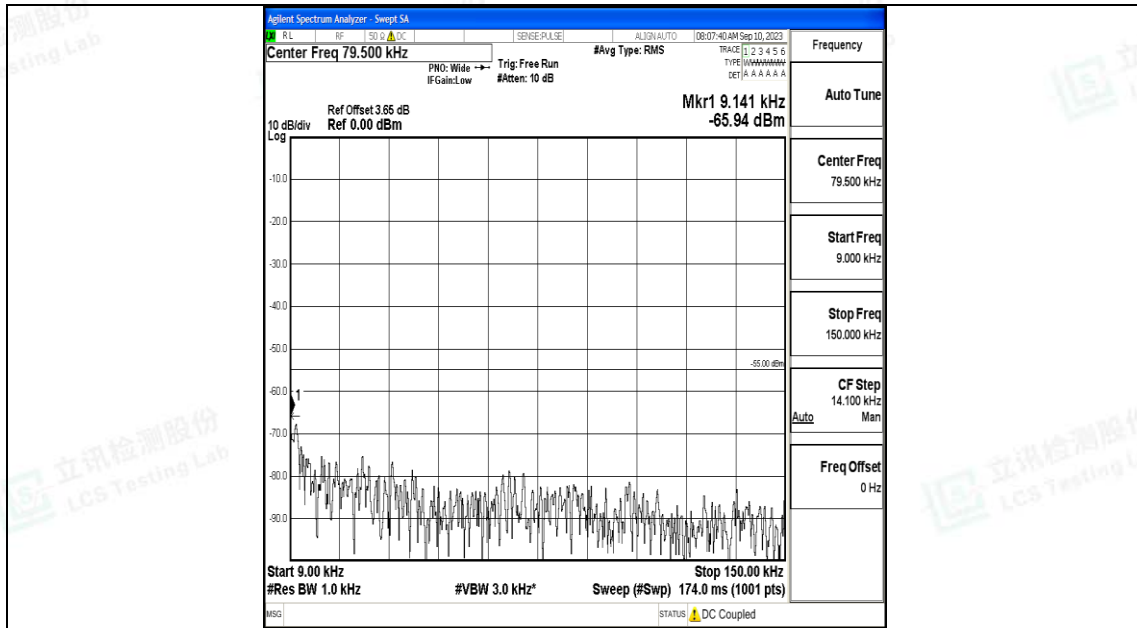

Band7_10MHz_16QAM_21100_1RB#0_30~1000_30~1000

Band7_10MHz_16QAM_21100_1RB#0_1000~20000_1000~20000

Band7_10MHz_16QAM_21100_1RB#0_20000~27000_20000~27000

Band7_10MHz_QPSK_21400_1RB#0_0.009~0.15_0.009~0.15

Band7_10MHz_QPSK_21400_1RB#0_0.15~30_0.15~30