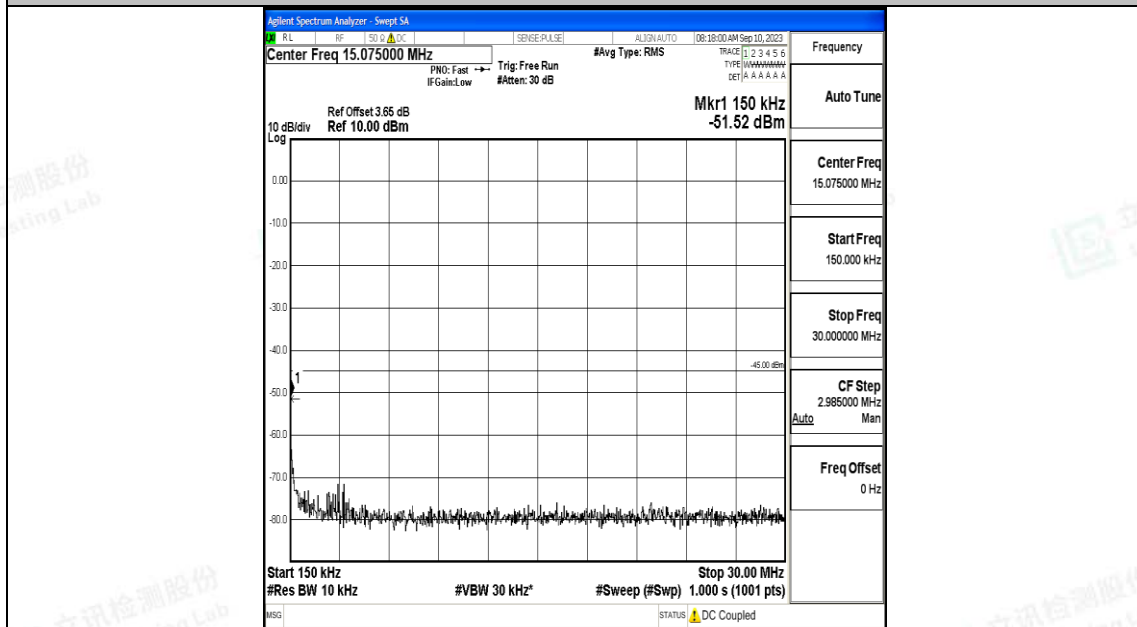

Band7_15MHz_16QAM_21375_1RB#0_30~1000_30~1000

Band7_15MHz_16QAM_21375_1RB#0_1000~20000_1000~20000

Band7_15MHz_16QAM_21375_1RB#0_20000~27000_20000~27000

Band7_20MHz_QPSK_20850_1RB#0_0.009~0.15_0.009~0.15

Band7_20MHz_QPSK_20850_1RB#0_0.15~30_0.15~30