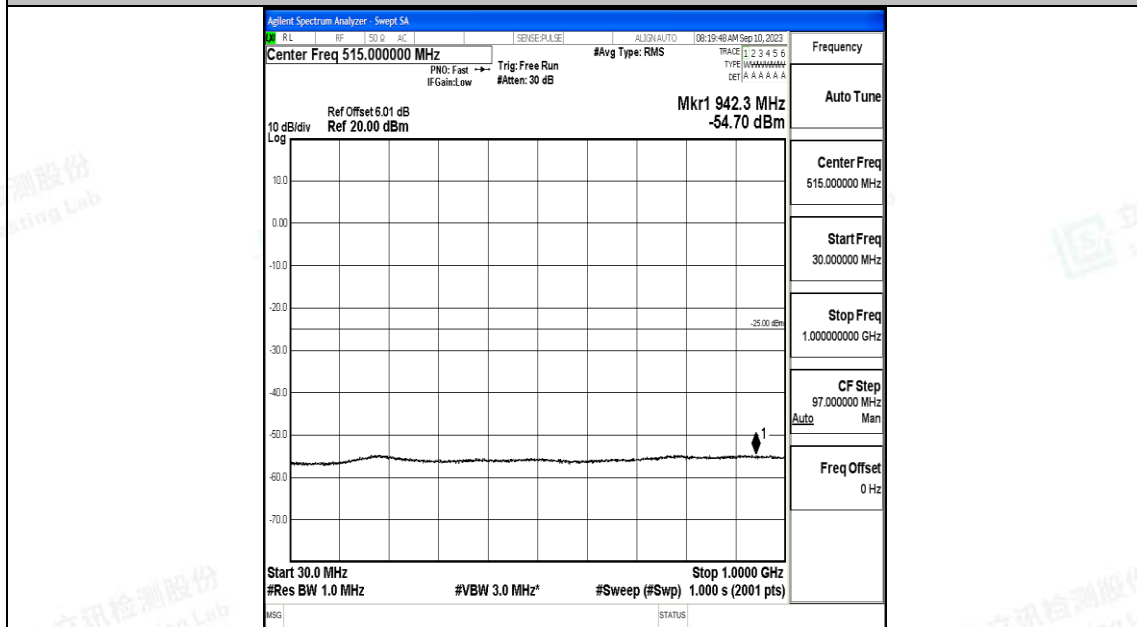

Band7_20MHz_QPSK_21100_1RB#0_30~1000_30~1000

Band7_20MHz_QPSK_21100_1RB#0_1000~20000_1000~20000

Band7_20MHz_QPSK_21100_1RB#0_20000~27000_20000~27000

Band7_20MHz_16QAM_21100_1RB#0_0.009~0.15_0.009~0.15

Band7_20MHz_16QAM_21100_1RB#0_0.15~30_0.15~30