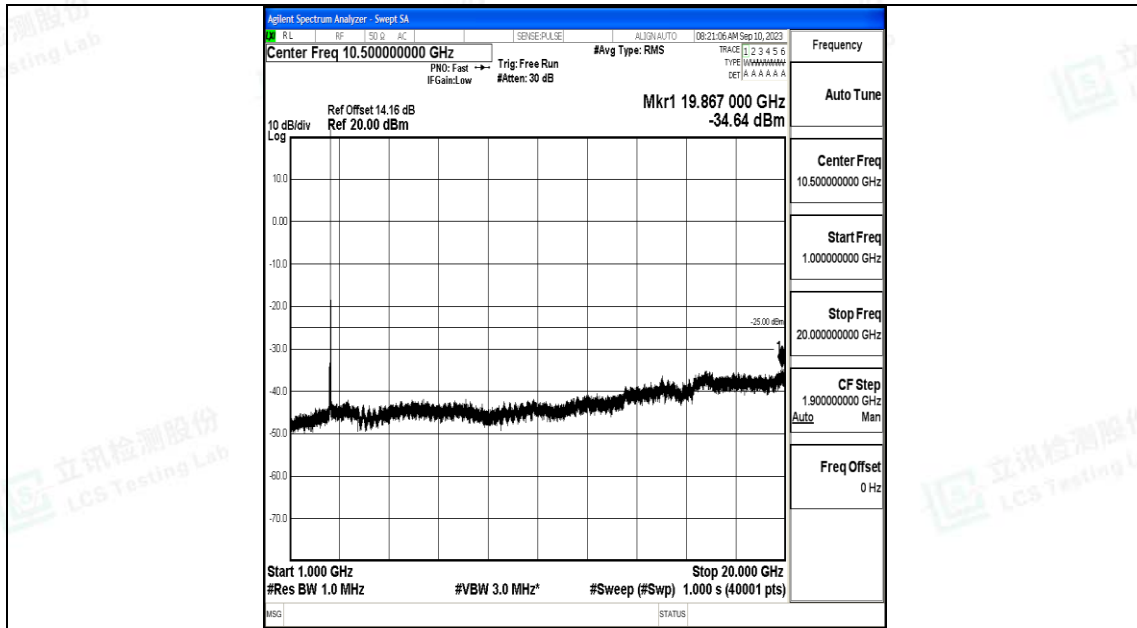

Band7_20MHz_16QAM_21350_1RB#0_30~1000_30~1000

Band7_20MHz_16QAM_21350_1RB#0_1000~20000_1000~20000