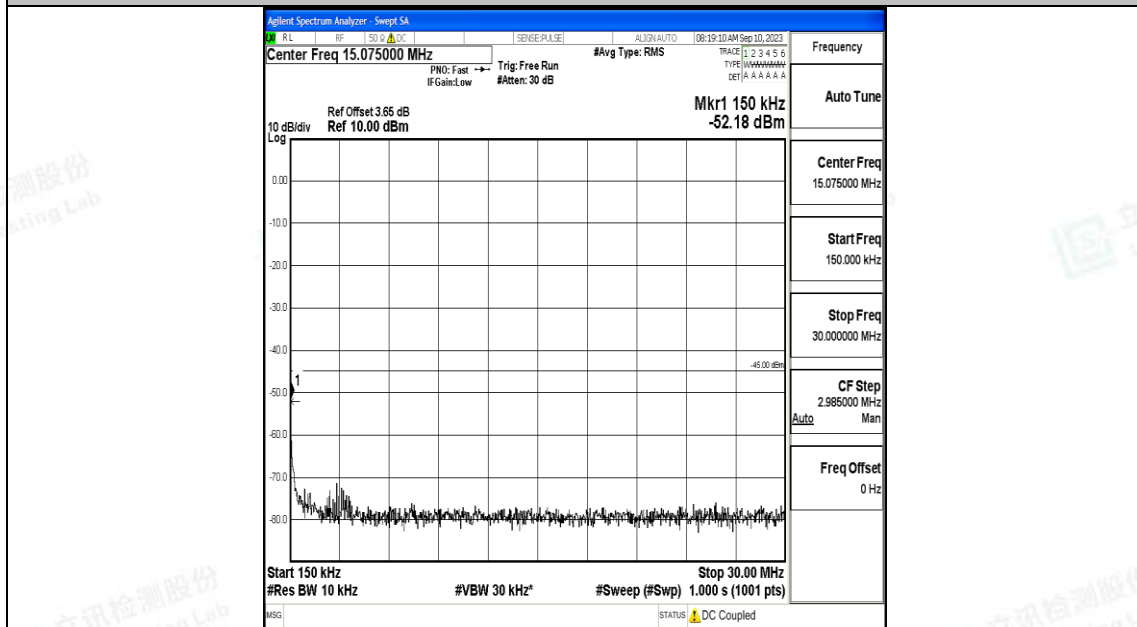

Band7_20MHz_16QAM_20850_1RB#0_30~1000_30~1000

Band7_20MHz_16QAM_20850_1RB#0_1000~20000_1000~20000

Band7_20MHz_16QAM_20850_1RB#0_20000~27000_20000~27000

Band7_20MHz_QPSK_21100_1RB#0_0.009~0.15_0.009~0.15

Band7_20MHz_QPSK_21100_1RB#0_0.15~30_0.15~30