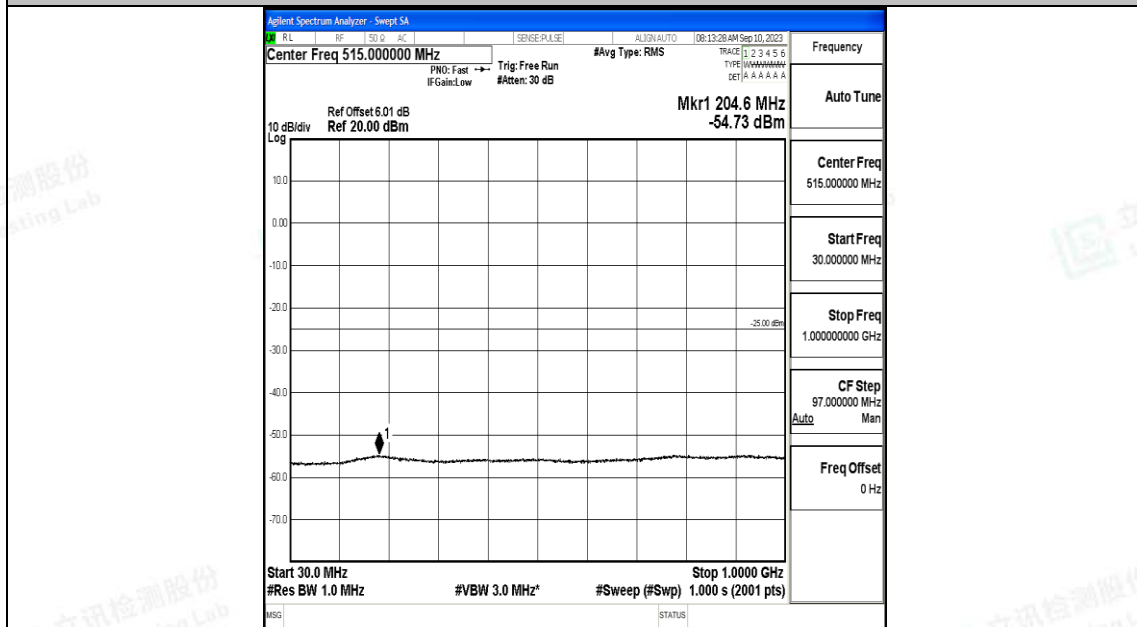

Band7_15MHz_QPSK_21100_1RB#0_30~1000_30~1000

Band7_15MHz_QPSK_21100_1RB#0_1000~20000_1000~20000

Band7_15MHz_QPSK_21100_1RB#0_20000~27000_20000~27000

Band7_15MHz_16QAM_21100_1RB#0_0.009~0.15_0.009~0.15

Band7_15MHz_16QAM_21100_1RB#0_0.15~30_0.15~30