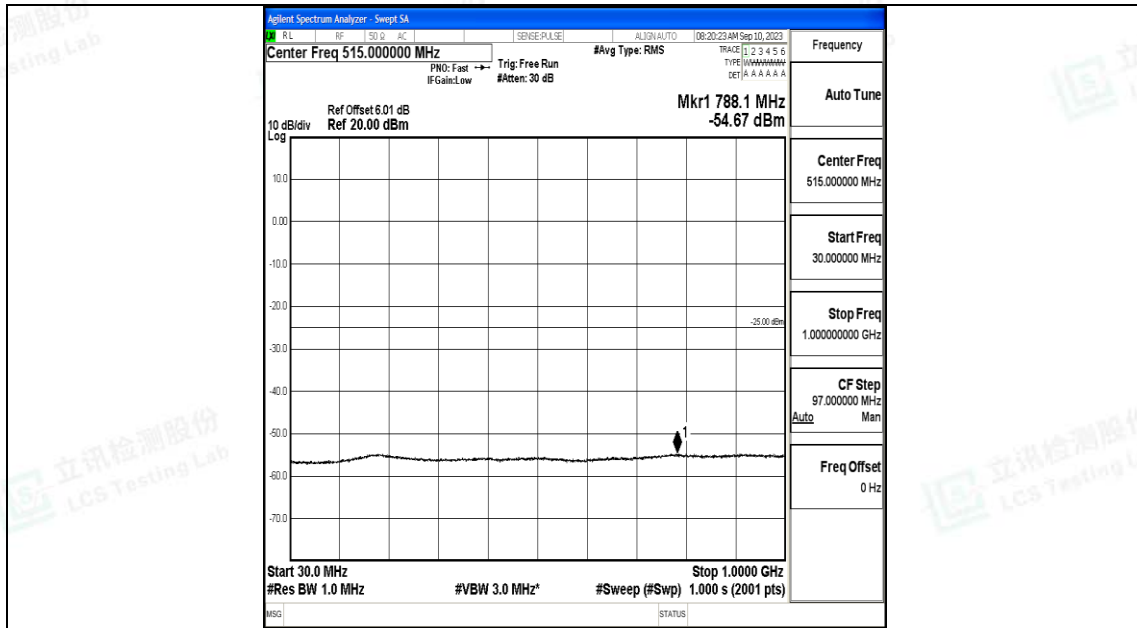

Band7_20MHz_16QAM_21100_1RB#0_30~1000_30~1000

Band7_20MHz_16QAM_21100_1RB#0_1000~20000_1000~20000

Band7_20MHz_16QAM_21100_1RB#0_20000~27000_20000~27000

Band7_20MHz_QPSK_21350_1RB#0_0.009~0.15_0.009~0.15

Band7_20MHz_QPSK_21350_1RB#0_0.15~30_0.15~30