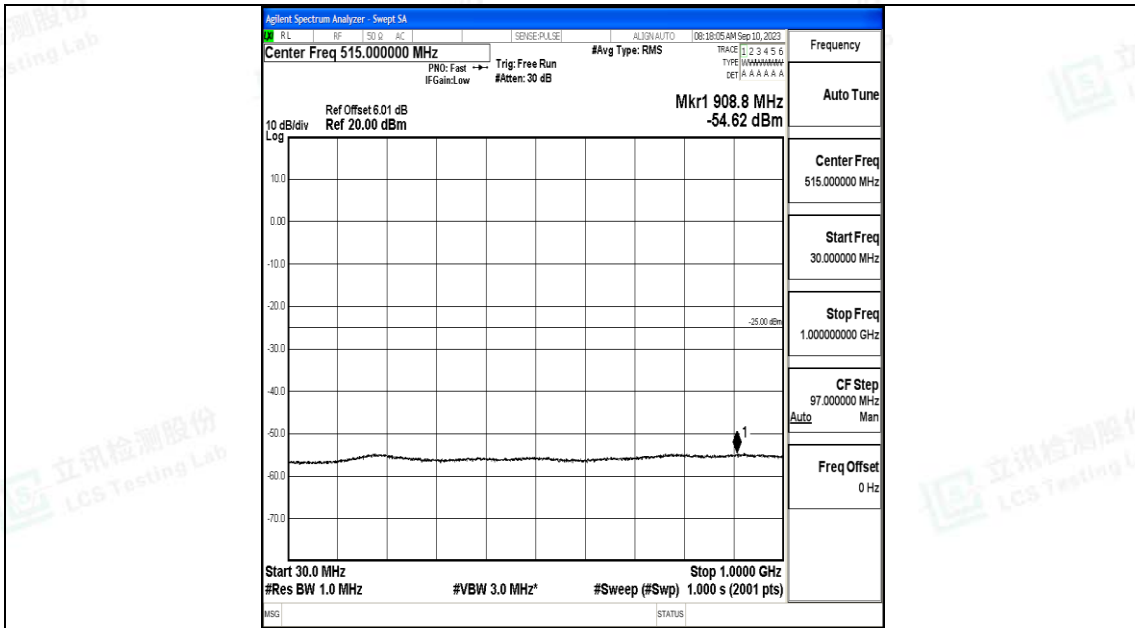

Band7_15MHz_16QAM_21375_1RB#0_30~1000_30~1000

Band7_15MHz_16QAM_21375_1RB#0_1000~20000_1000~20000

Band7_15MHz_16QAM_21375_1RB#0_20000~27000_20000~27000

Band7_20MHz_QPSK_20850_1RB#0_0.009~0.15_0.009~0.15

Band7_20MHz_QPSK_20850_1RB#0_0.15~30_0.15~30