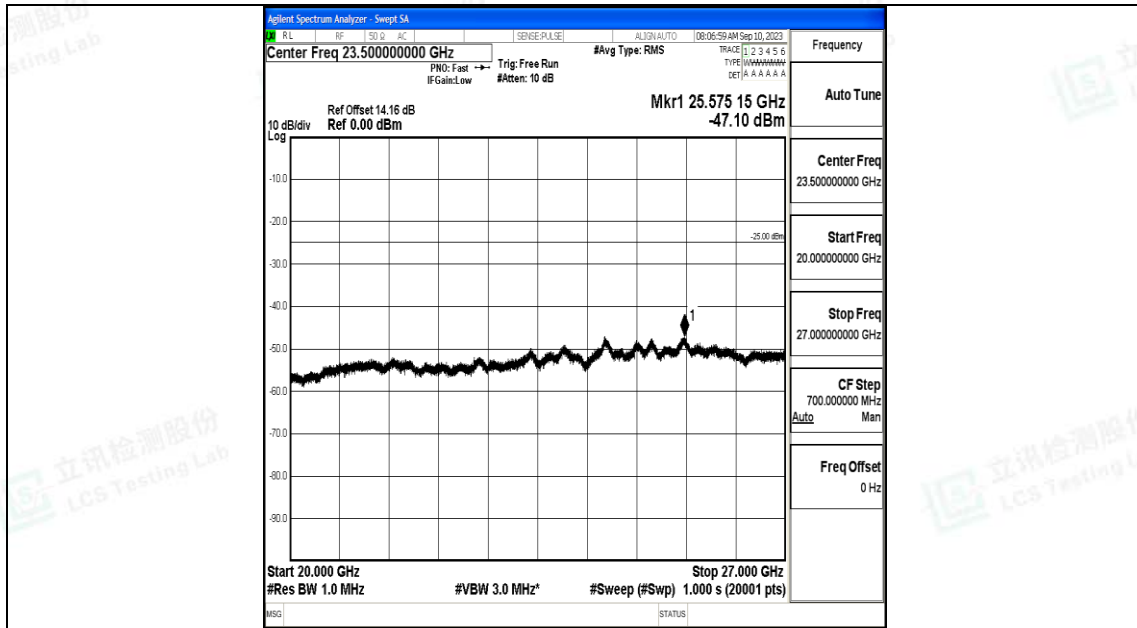

Band7_10MHz_QPSK_21100_1RB#0_30~1000_30~1000

Band7_10MHz_QPSK_21100_1RB#0_1000~20000_1000~20000

Band7_10MHz_QPSK_21100_1RB#0_20000~27000_20000~27000

Band7_10MHz_16QAM_21100_1RB#0_0.009~0.15_0.009~0.15

Band7_10MHz_16QAM_21100_1RB#0_0.15~30_0.15~30