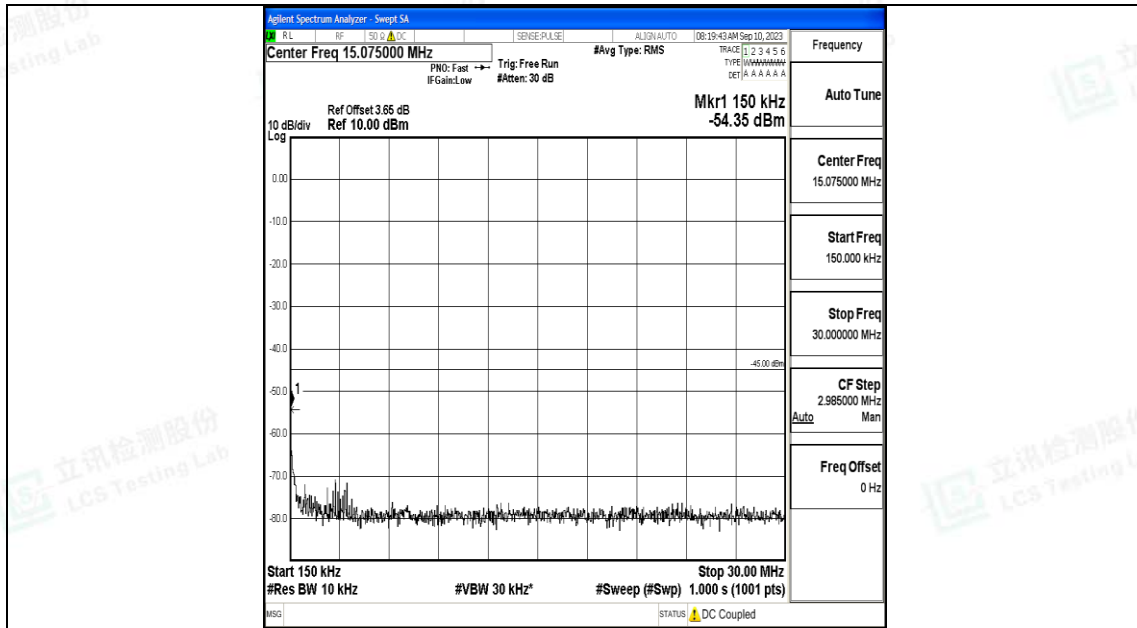

Band7_20MHz_QPSK_21100_1RB#0_30~1000_30~1000

Band7_20MHz_QPSK_21100_1RB#0_1000~20000_1000~20000

Band7_20MHz_QPSK_21100_1RB#0_20000~27000_20000~27000

Band7_20MHz_16QAM_21100_1RB#0_0.009~0.15_0.009~0.15

Band7_20MHz_16QAM_21100_1RB#0_0.15~30_0.15~30