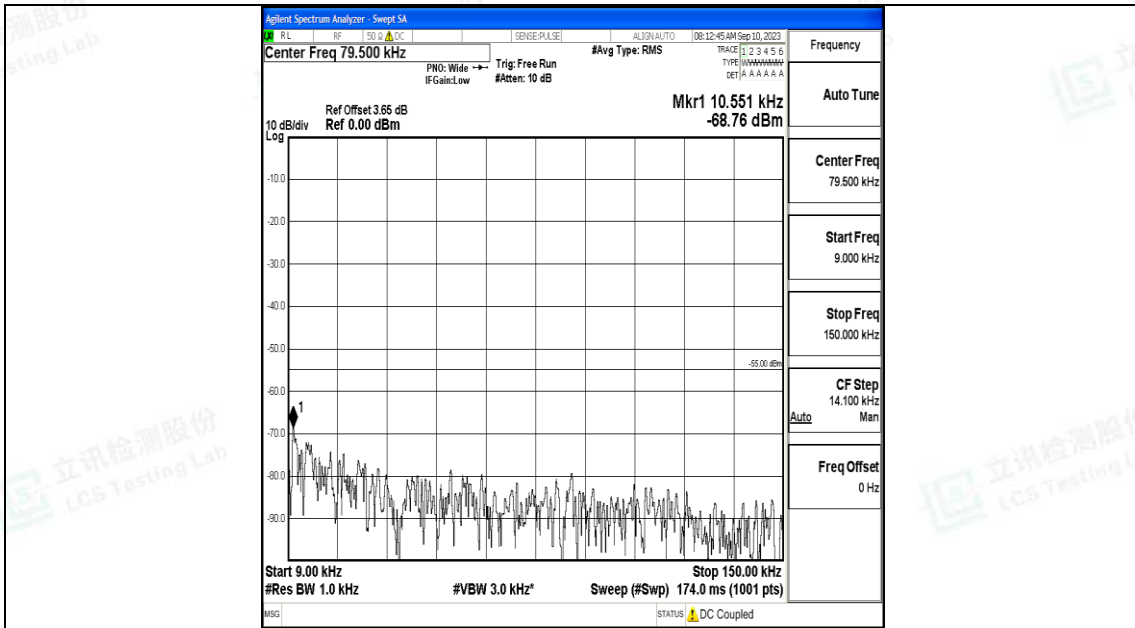

Band7_15MHz_16QAM_20825_1RB#0_30~1000_30~1000

Band7_15MHz_16QAM_20825_1RB#0_1000~20000_1000~20000

Band7_15MHz_16QAM_20825_1RB#0_20000~27000_20000~27000

Band7_15MHz_QPSK_21100_1RB#0_0.009~0.15_0.009~0.15

Band7_15MHz_QPSK_21100_1RB#0_0.15~30_0.15~30