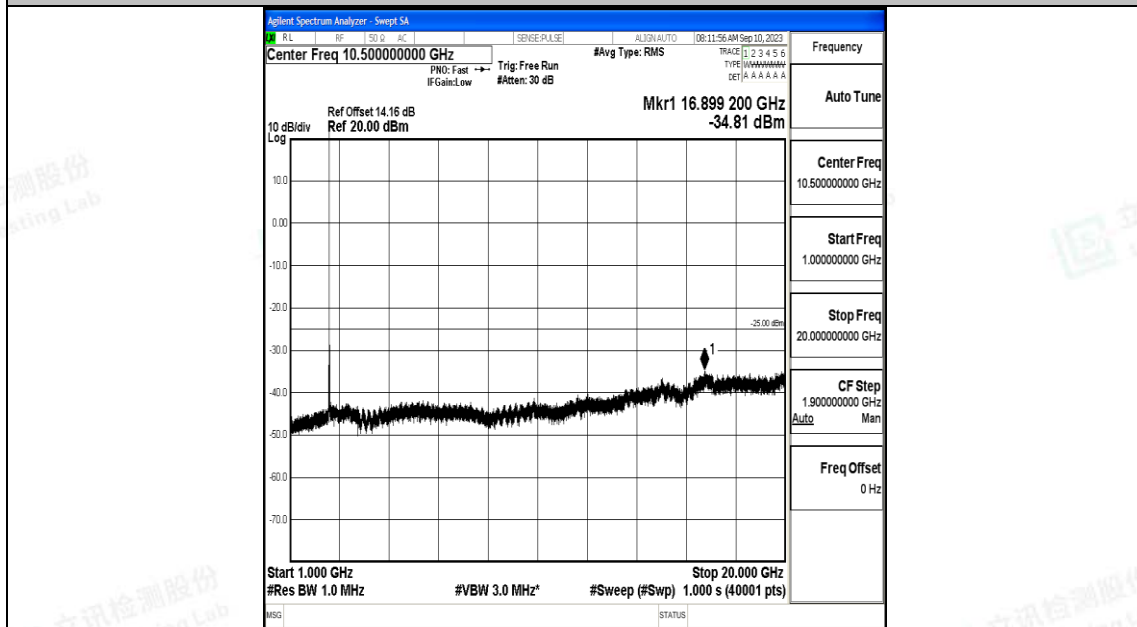

Band7_15MHz_QPSK_20825_1RB#0_30~1000_30~1000

Band7_15MHz_QPSK_20825_1RB#0_1000~20000_1000~20000