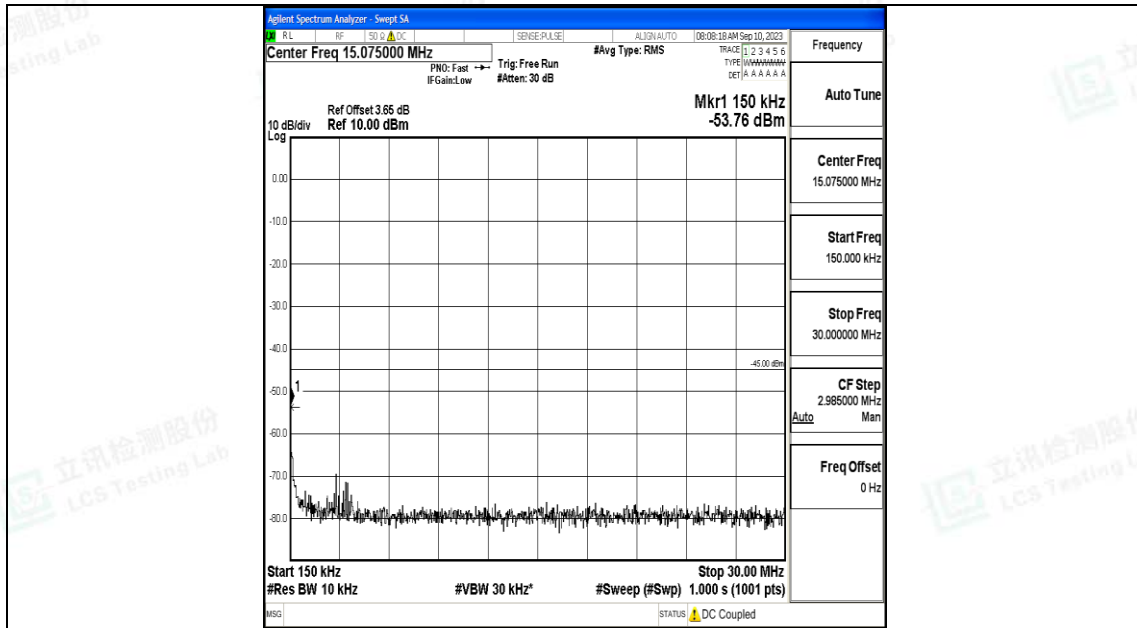

Band7_10MHz_QPSK_21400_1RB#0_30~1000_30~1000

Band7_10MHz_QPSK_21400_1RB#0_1000~20000_1000~20000

Band7_10MHz_QPSK_21400_1RB#0_20000~27000_20000~27000

Band7_10MHz_16QAM_21400_1RB#0_0.009~0.15_0.009~0.15

Band7_10MHz_16QAM_21400_1RB#0_0.15~30_0.15~30