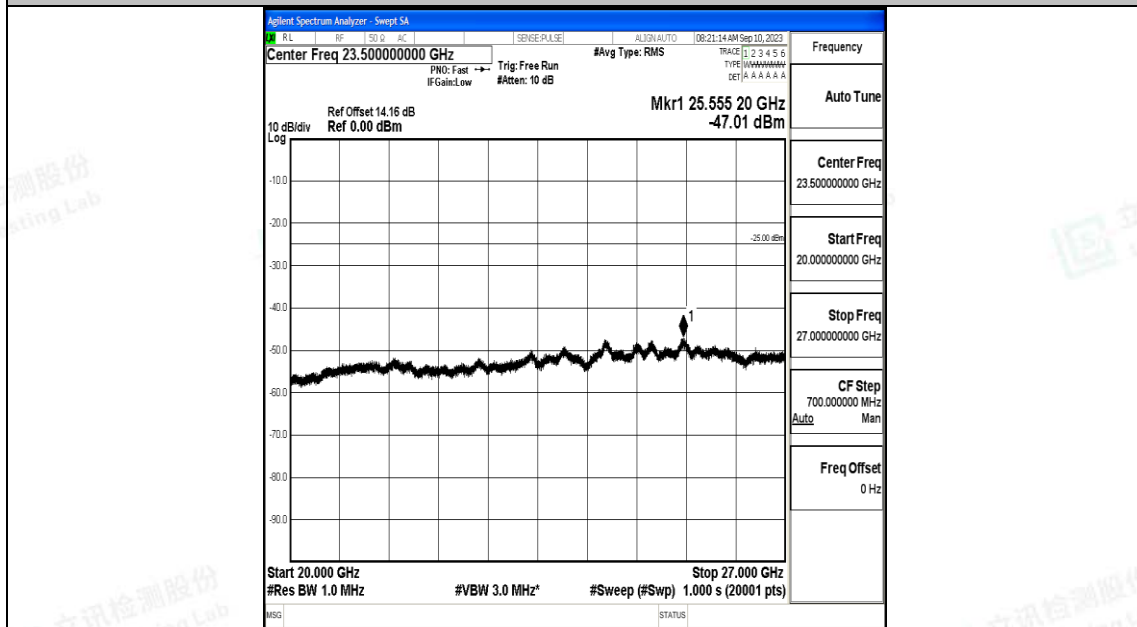

Band7_20MHz_16QAM_21350_1RB#0_1000~20000_1000~20000

Band7_20MHz_16QAM_21350_1RB#0_20000~27000_20000~27000