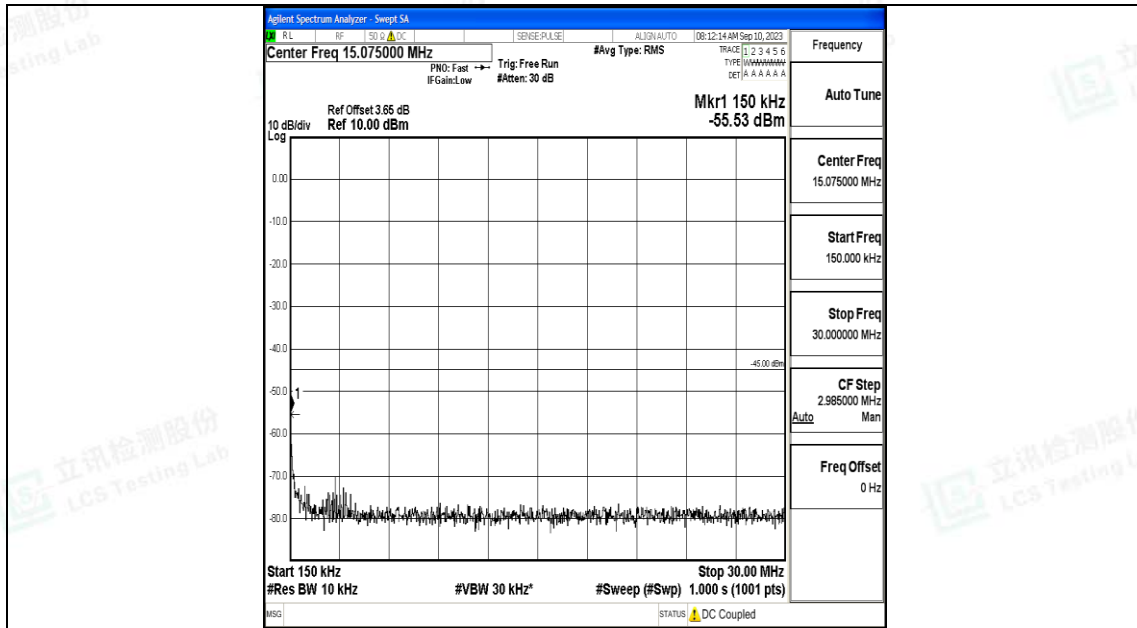

Band7_15MHz_QPSK_20825_1RB#0_30~1000_30~1000

Band7_15MHz_QPSK_20825_1RB#0_1000~20000_1000~20000

Band7_15MHz_QPSK_20825_1RB#0_20000~27000_20000~27000

Band7_15MHz_16QAM_20825_1RB#0_0.009~0.15_0.009~0.15

Band7_15MHz_16QAM_20825_1RB#0_0.15~30_0.15~30