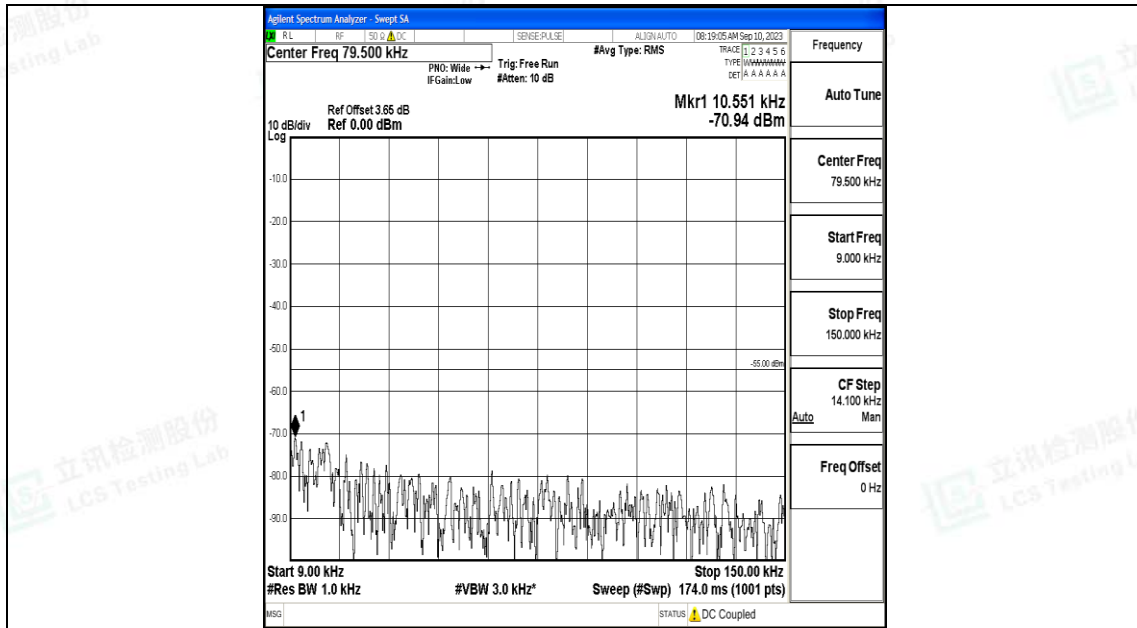

Band7_20MHz_16QAM_20850_1RB#0_30~1000_30~1000

Band7_20MHz_16QAM_20850_1RB#0_1000~20000_1000~20000

Band7_20MHz_16QAM_20850_1RB#0_20000~27000_20000~27000

Band7_20MHz_QPSK_21100_1RB#0_0.009~0.15_0.009~0.15

Band7_20MHz_QPSK_21100_1RB#0_0.15~30_0.15~30