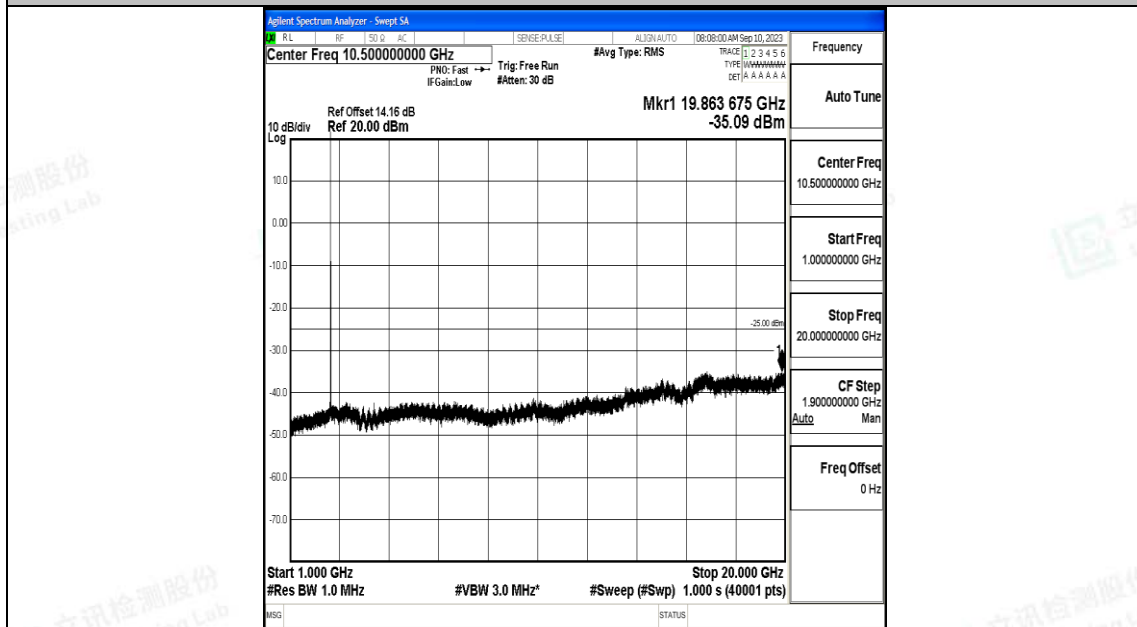

Band7_10MHz_QPSK_21400_1RB#0_30~1000_30~1000

Band7_10MHz_QPSK_21400_1RB#0_1000~20000_1000~20000