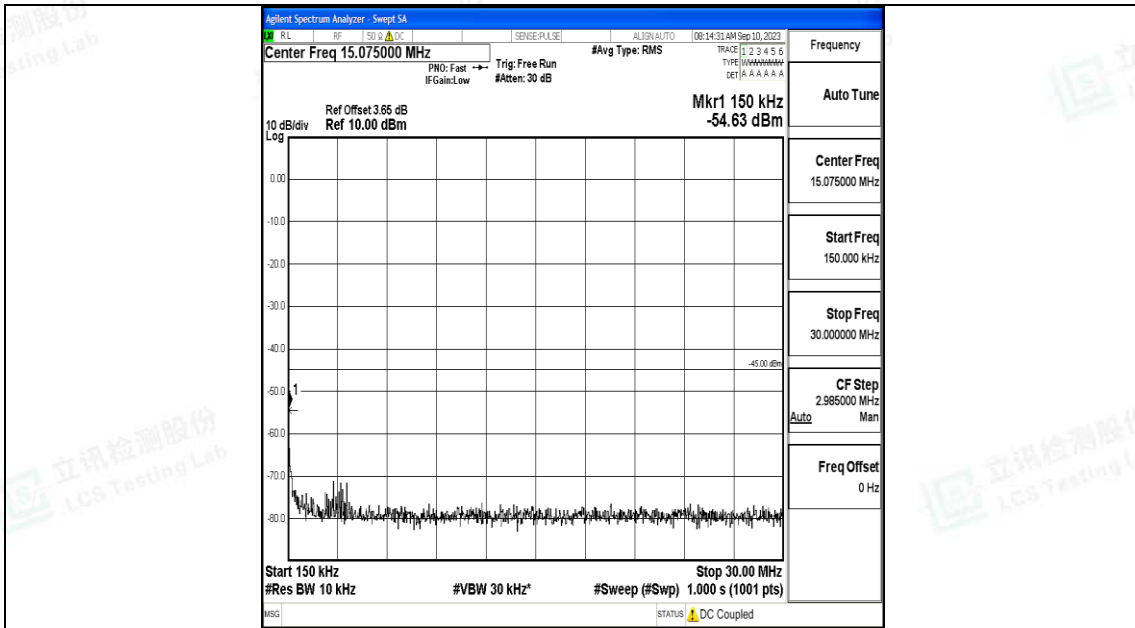

Band7_15MHz_QPSK_21375_1RB#0_30~1000_30~1000

Band7_15MHz_QPSK_21375_1RB#0_1000~20000_1000~20000

Band7_15MHz_QPSK_21375_1RB#0_20000~27000_20000~27000

Band7_15MHz_16QAM_21375_1RB#0_0.009~0.15_0.009~0.15

Band7_15MHz_16QAM_21375_1RB#0_0.15~30_0.15~30