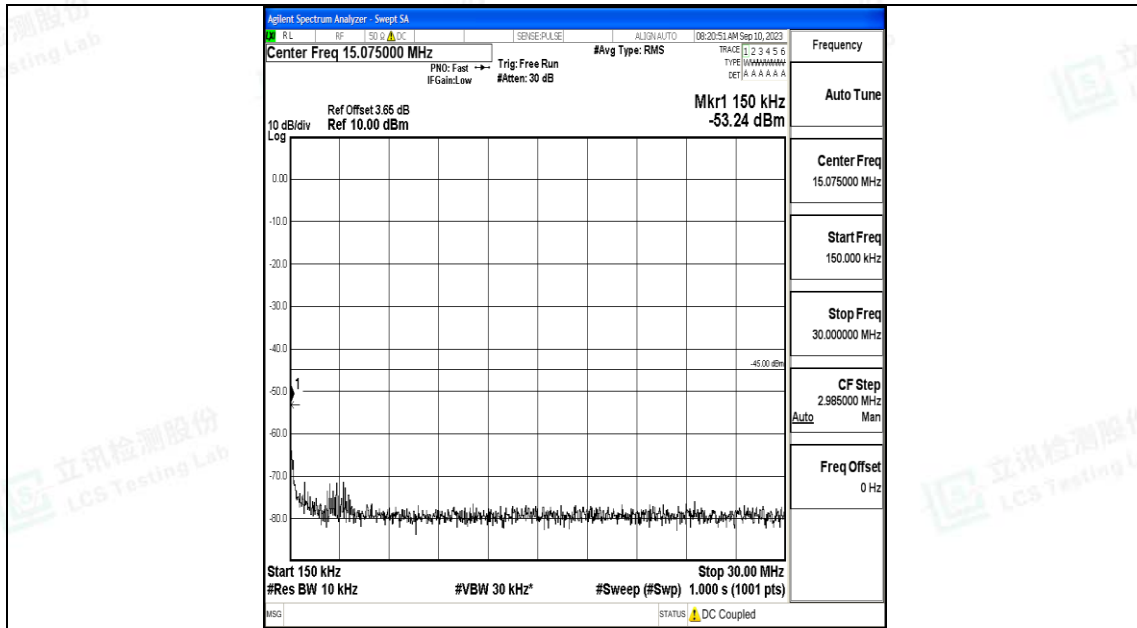

Band7_20MHz_QPSK_21350_1RB#0_30~1000_30~1000

Band7_20MHz_QPSK_21350_1RB#0_1000~20000_1000~20000

Band7_20MHz_QPSK_21350_1RB#0_20000~27000_20000~27000

Band7_20MHz_16QAM_21350_1RB#0_0.009~0.15_0.009~0.15

Band7_20MHz_16QAM_21350_1RB#0_0.15~30_0.15~30