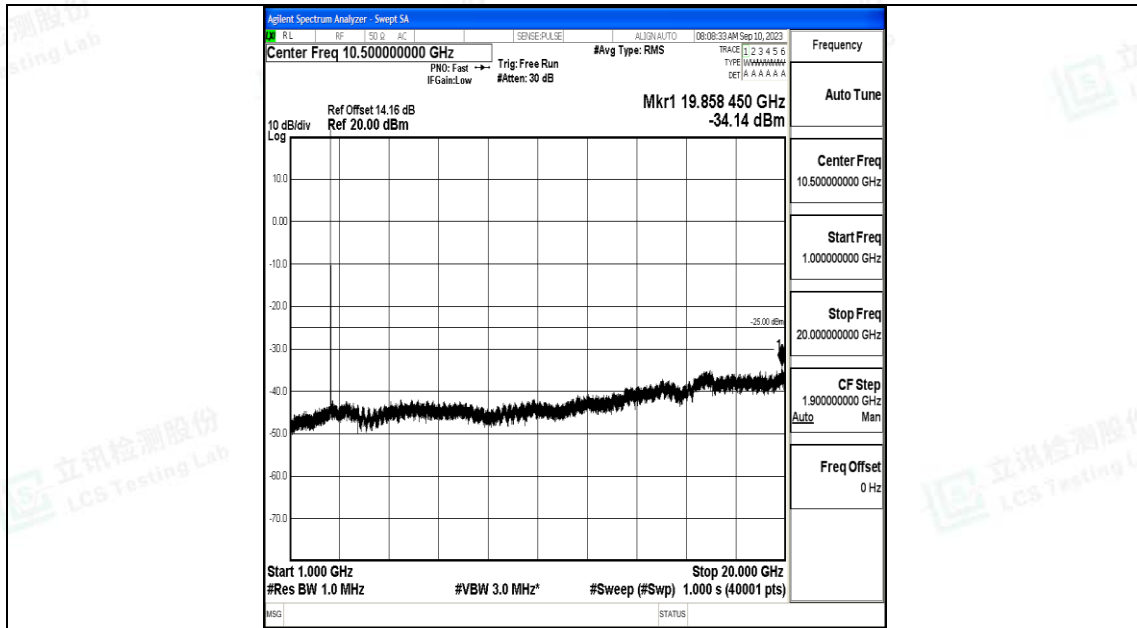

Band7_10MHz_16QAM_21400_1RB#0_30~1000_30~1000

Band7_10MHz_16QAM_21400_1RB#0_1000~20000_1000~20000