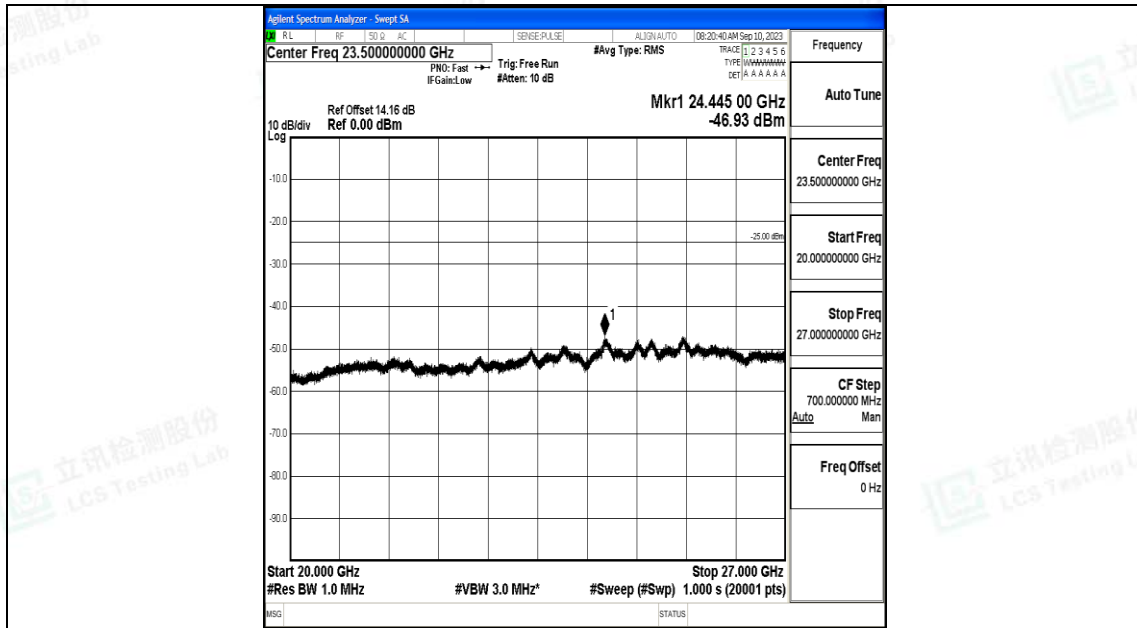

Band7_20MHz_QPSK_21350_1RB#0_1000~20000_1000~20000

Band7_20MHz_QPSK_21350_1RB#0_20000~27000_20000~27000