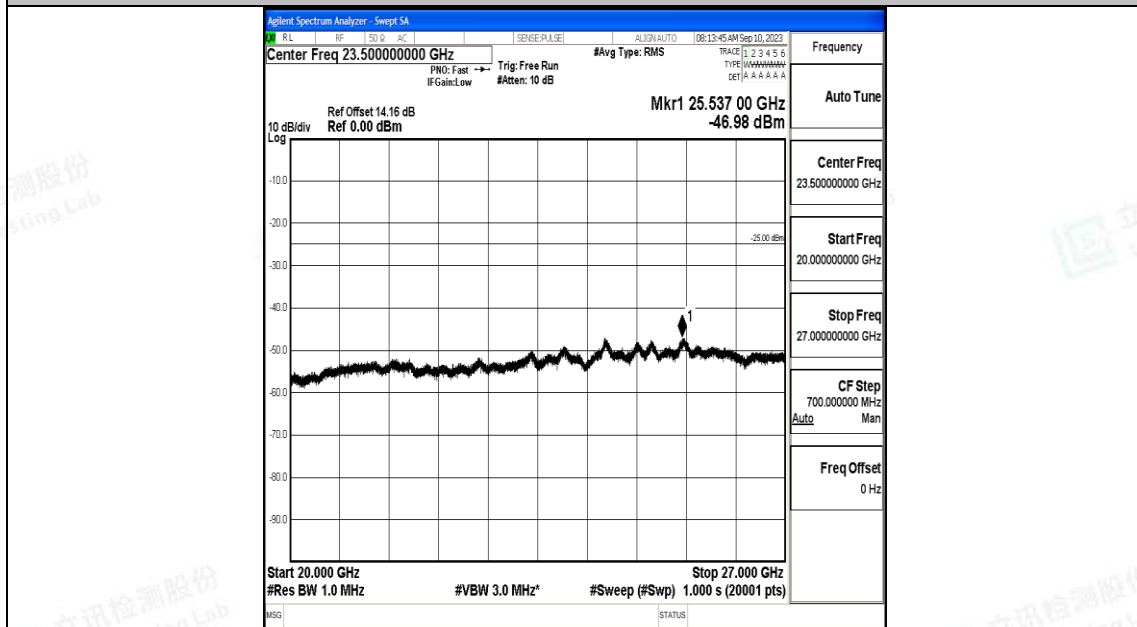

Band7_15MHz_16QAM_21100_1RB#0_1000~20000_1000~20000

Band7_15MHz_16QAM_21100_1RB#0_20000~27000_20000~27000