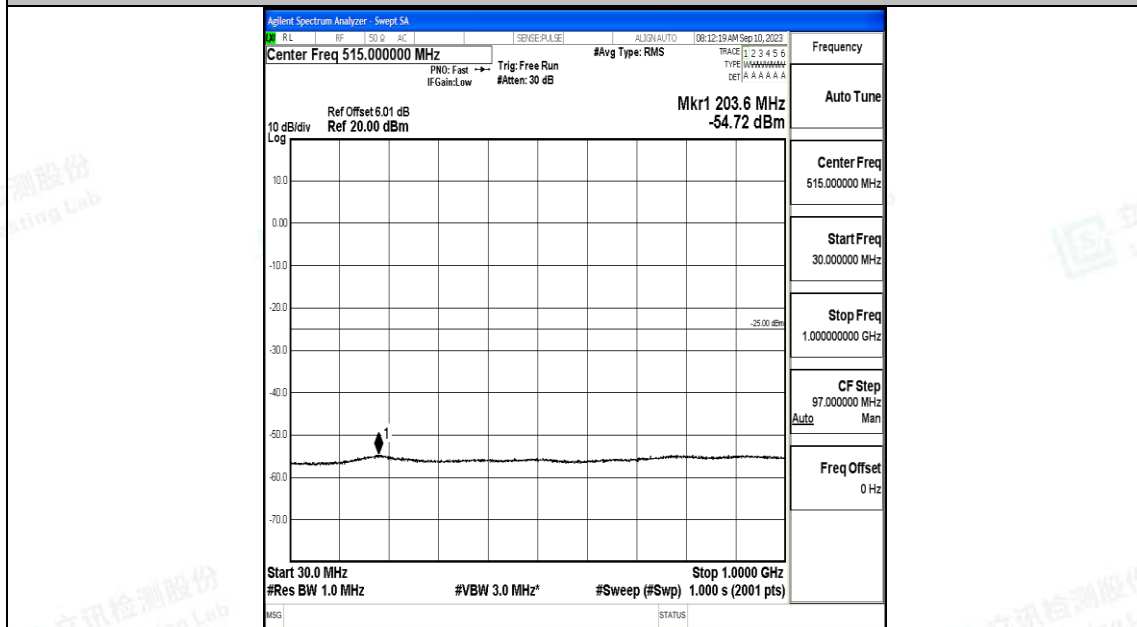

Band7_15MHz_QPSK_20825_1RB#0_30~1000_30~1000

Band7_15MHz_QPSK_20825_1RB#0_1000~20000_1000~20000

Band7_15MHz_QPSK_20825_1RB#0_20000~27000_20000~27000

Band7_15MHz_16QAM_20825_1RB#0_0.009~0.15_0.009~0.15

Band7_15MHz_16QAM_20825_1RB#0_0.15~30_0.15~30