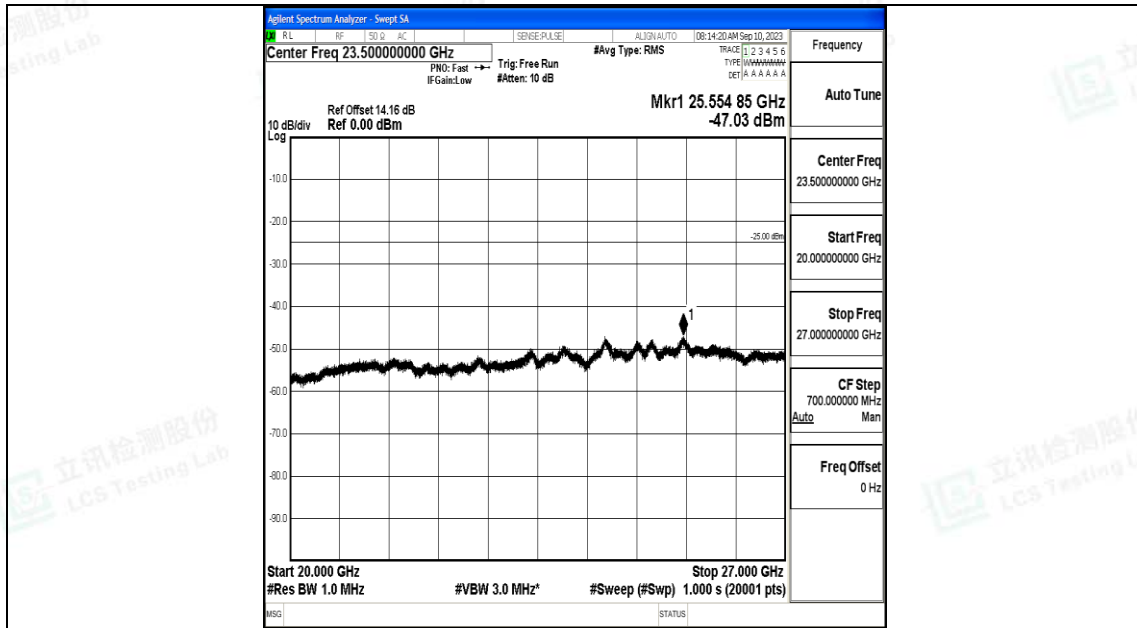

Band7_15MHz_QPSK_21375_1RB#0_1000~20000_1000~20000

Band7_15MHz_QPSK_21375_1RB#0_20000~27000_20000~27000