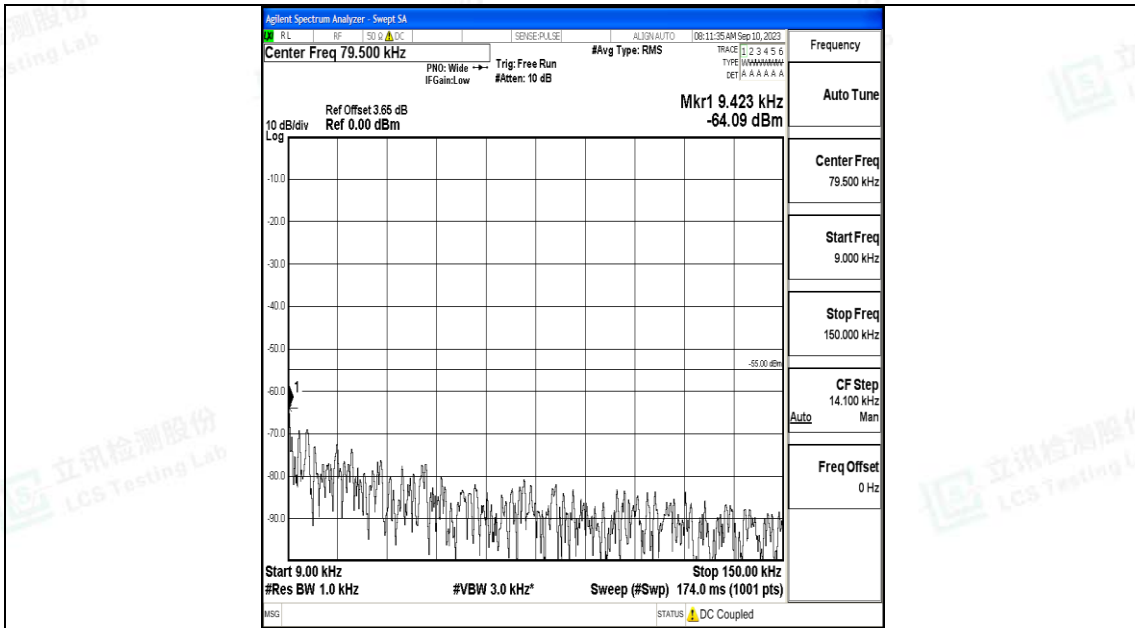

Band7_10MHz_16QAM_21400_1RB#0_30~1000_30~1000

Band7_10MHz_16QAM_21400_1RB#0_1000~20000_1000~20000

Band7_10MHz_16QAM_21400_1RB#0_20000~27000_20000~27000

Band7_15MHz_QPSK_20825_1RB#0_0.009~0.15_0.009~0.15

Band7_15MHz_QPSK_20825_1RB#0_0.15~30_0.15~30