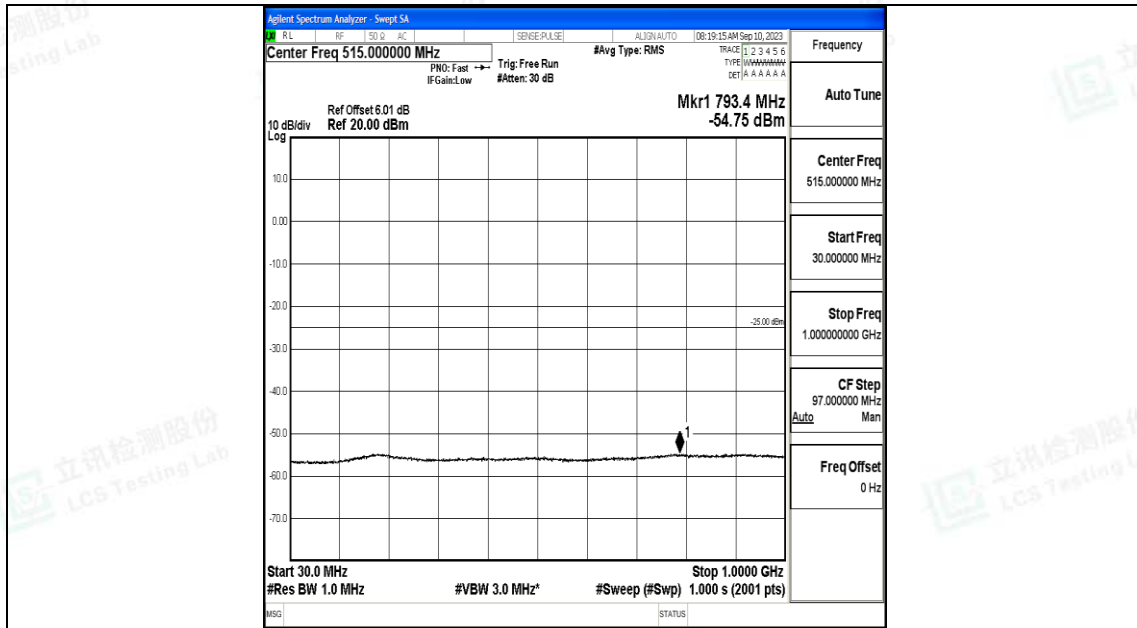

Band7_20MHz_16QAM_20850_1RB#0_30~1000_30~1000

Band7_20MHz_16QAM_20850_1RB#0_1000~20000_1000~20000

Band7_20MHz_16QAM_20850_1RB#0_20000~27000_20000~27000

Band7_20MHz_QPSK_21100_1RB#0_0.009~0.15_0.009~0.15

Band7_20MHz_QPSK_21100_1RB#0_0.15~30_0.15~30