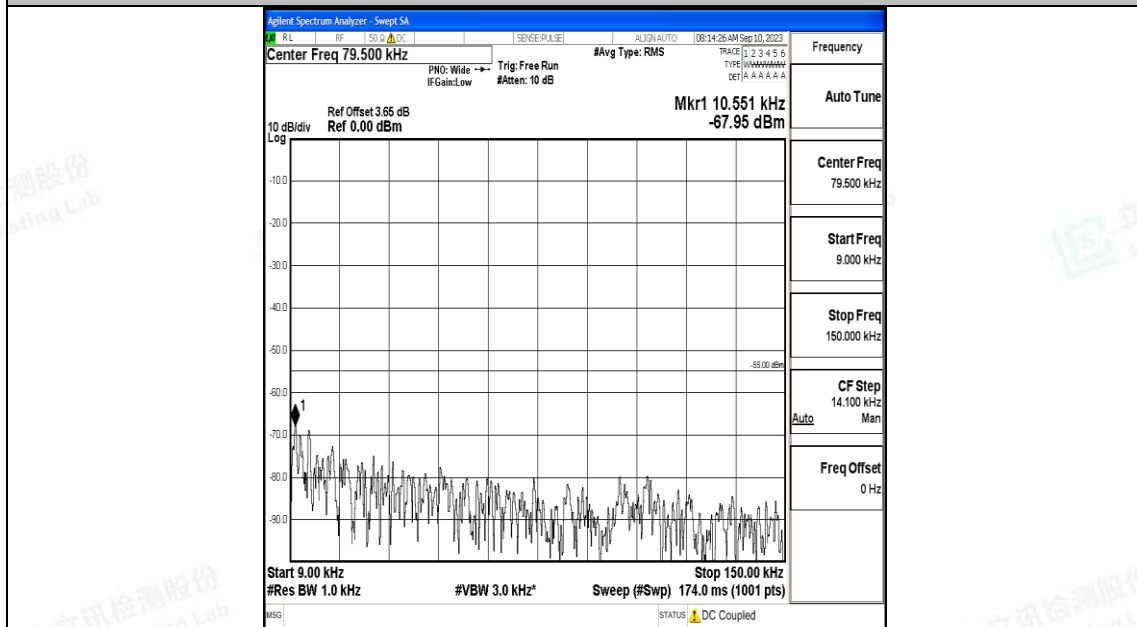

Band7_15MHz_QPSK_21375_1RB#0_30~1000_30~1000

Band7_15MHz_QPSK_21375_1RB#0_1000~20000_1000~20000

Band7_15MHz_QPSK_21375_1RB#0_20000~27000_20000~27000

Band7_15MHz_16QAM_21375_1RB#0_0.009~0.15_0.009~0.15

Band7_15MHz_16QAM_21375_1RB#0_0.15~30_0.15~30