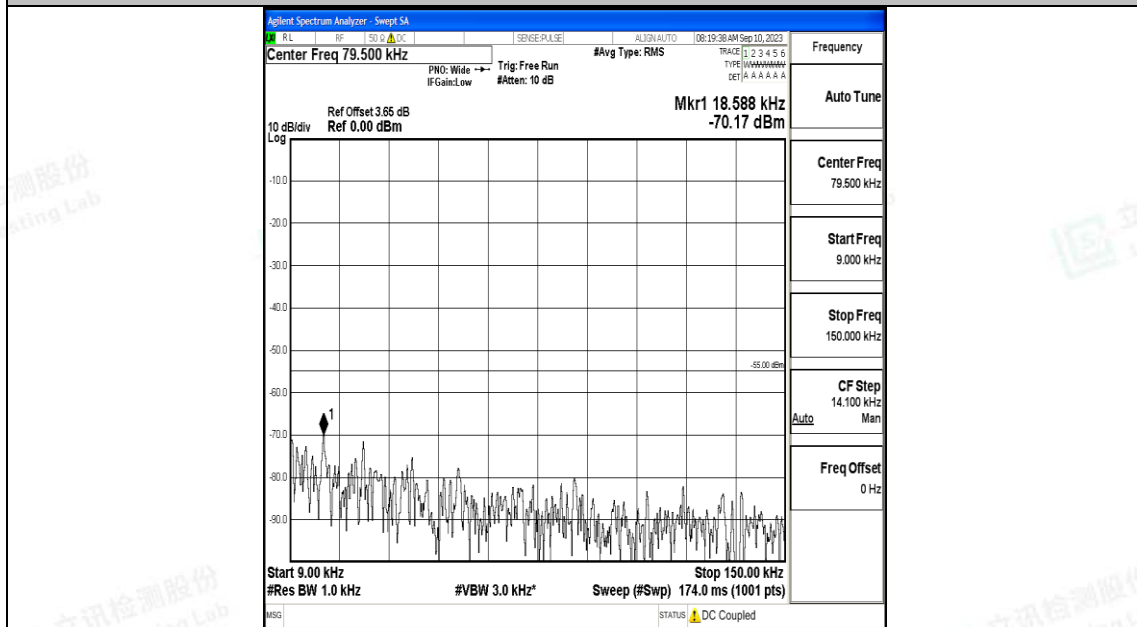

Band7_20MHz_QPSK_21100_1RB#0_30~1000_30~1000

Band7_20MHz_QPSK_21100_1RB#0_1000~20000_1000~20000

Band7_20MHz_QPSK_21100_1RB#0_20000~27000_20000~27000

Band7_20MHz_16QAM_21100_1RB#0_0.009~0.15_0.009~0.15

Band7_20MHz_16QAM_21100_1RB#0_0.15~30_0.15~30