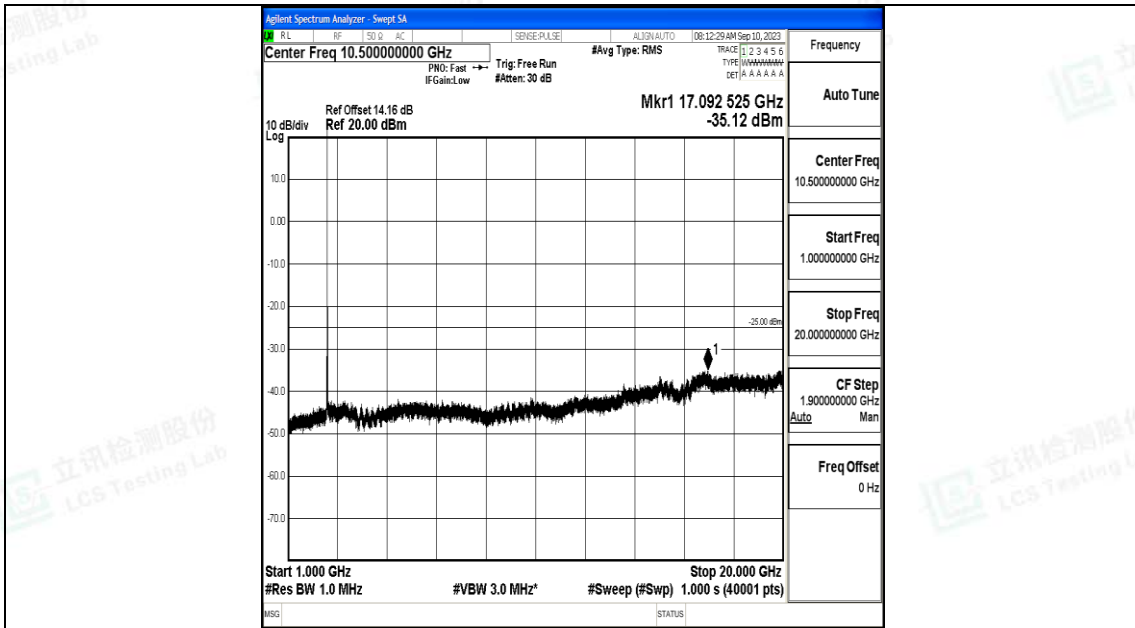

Band7_15MHz_16QAM_20825_1RB#0_30~1000_30~1000

Band7_15MHz_16QAM_20825_1RB#0_1000~20000_1000~20000