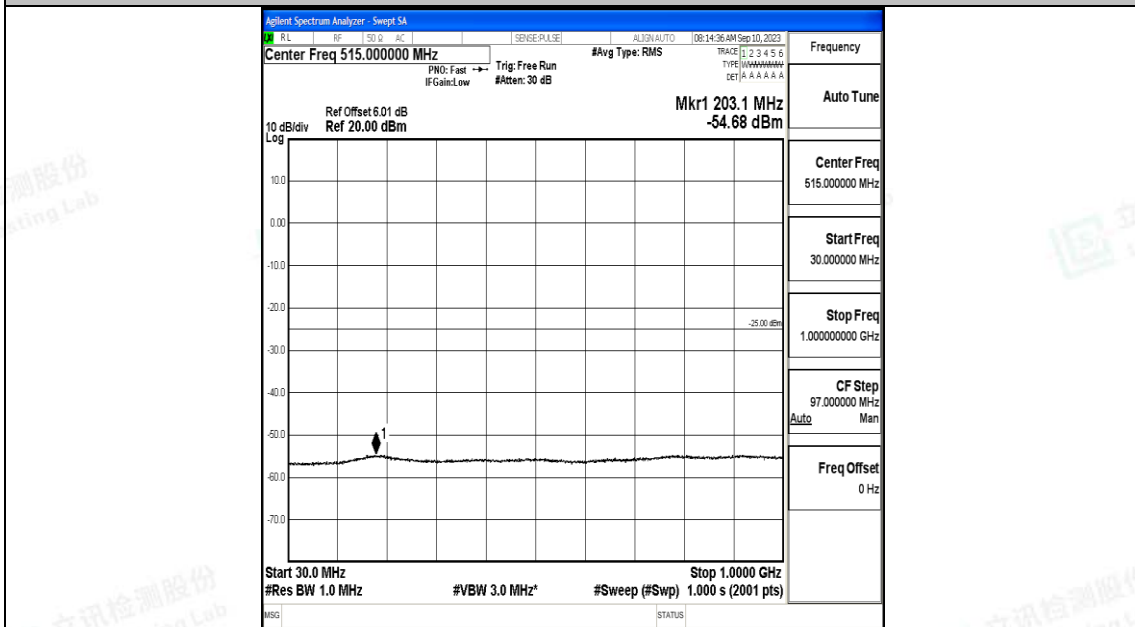

Band7_15MHz_QPSK_21375_1RB#0_30~1000_30~1000

Band7_15MHz_QPSK_21375_1RB#0_1000~20000_1000~20000

Band7_15MHz_QPSK_21375_1RB#0_20000~27000_20000~27000

Band7_15MHz_16QAM_21375_1RB#0_0.009~0.15_0.009~0.15

Band7_15MHz_16QAM_21375_1RB#0_0.15~30_0.15~30