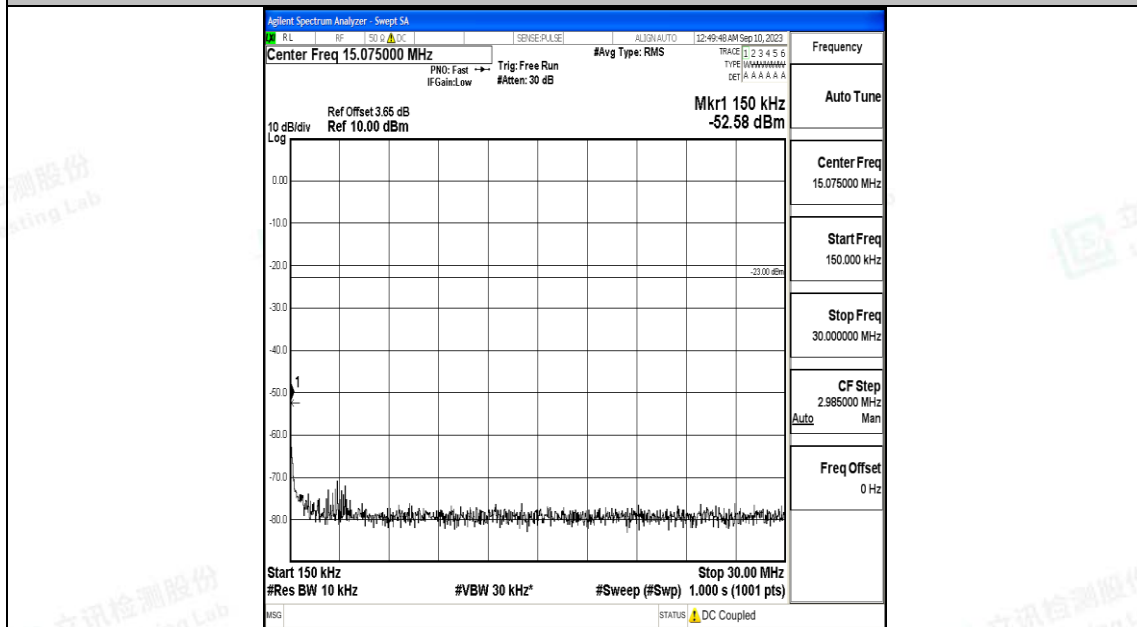

Band5\_3MHz\_16QAM\_20635\_1RB#0\_1000~3000\_1000~3000

Band5\_3MHz\_16QAM\_20635\_1RB#0\_3000~10000\_3000~10000

Band5\_5MHz\_QPSK\_20425\_1RB#0\_0.009~0.15\_0.009~0.15

Band5\_5MHz\_QPSK\_20425\_1RB#0\_0.15~30\_0.15~30