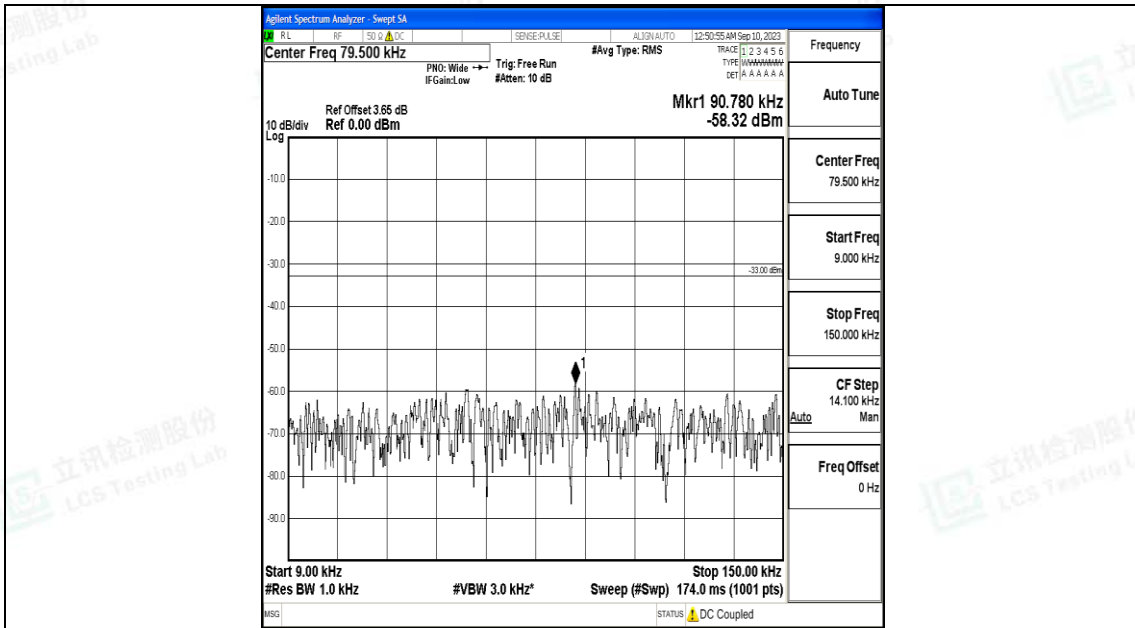

Band5\_5MHz\_16QAM\_20425\_1RB#0\_0.15~30\_0.15~30

Band5\_5MHz\_16QAM\_20425\_1RB#0\_30~1000\_30~1000

Band5\_5MHz\_16QAM\_20425\_1RB#0\_1000~3000\_1000~3000

Band5\_5MHz\_16QAM\_20425\_1RB#0\_3000~10000\_3000~10000