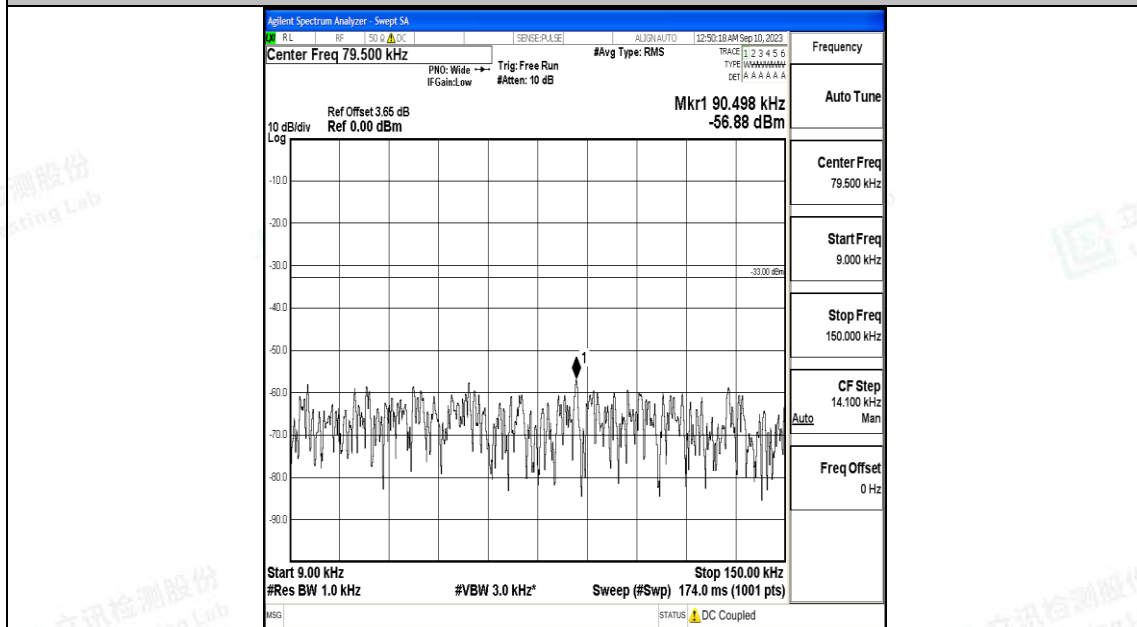

Band5\_5MHz\_QPSK\_20425\_1RB#0\_30~1000\_30~1000

Band5\_5MHz\_QPSK\_20425\_1RB#0\_1000~3000\_1000~3000

Band5\_5MHz\_QPSK\_20425\_1RB#0\_3000~10000\_3000~10000

Band5\_5MHz\_16QAM\_20425\_1RB#0\_0.009~0.15\_0.009~0.15