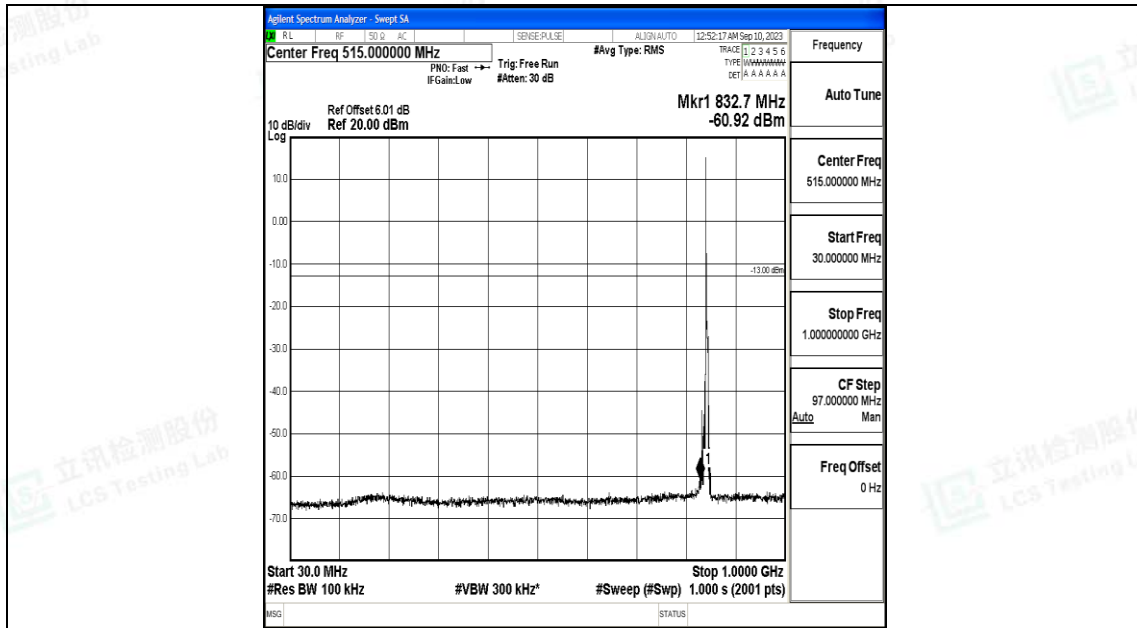

Band5\_5MHz\_16QAM\_20525\_1RB#0\_1000~3000\_1000~3000

Band5\_5MHz\_16QAM\_20525\_1RB#0\_3000~10000\_3000~10000

Band5\_5MHz\_QPSK\_20625\_1RB#0\_0.009~0.15\_0.009~0.15

Band5\_5MHz\_QPSK\_20625\_1RB#0\_0.15~30\_0.15~30