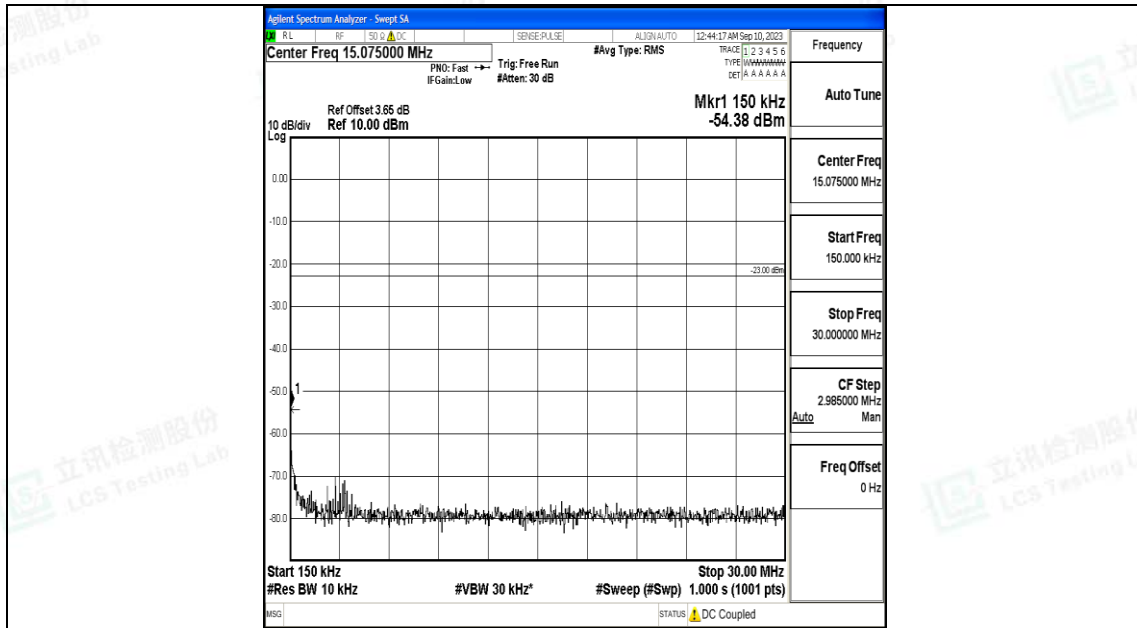

Band5\_3MHz\_QPSK\_20525\_1RB#0\_30~1000\_30~1000

Band5\_3MHz\_QPSK\_20525\_1RB#0\_1000~3000\_1000~3000

Band5\_3MHz\_QPSK\_20525\_1RB#0\_3000~10000\_3000~10000

Band5\_3MHz\_16QAM\_20525\_1RB#0\_0.009~0.15\_0.009~0.15