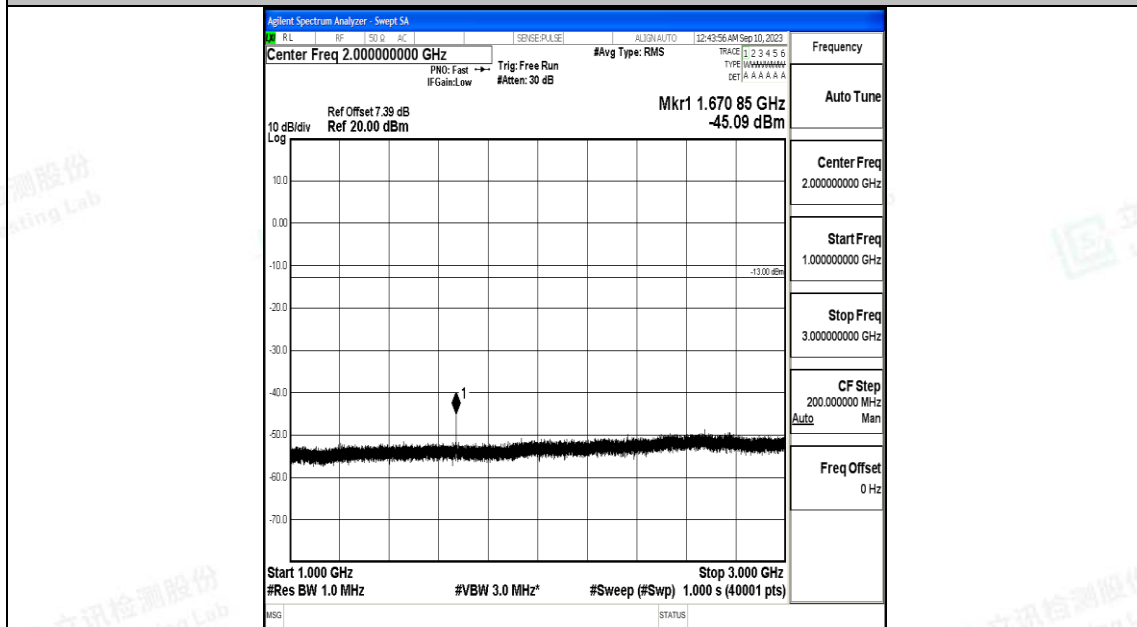

Band5\_3MHz\_QPSK\_20525\_1RB#0\_30~1000\_30~1000

Band5\_3MHz\_QPSK\_20525\_1RB#0\_1000~3000\_1000~3000

Band5\_3MHz\_QPSK\_20525\_1RB#0\_3000~10000\_3000~10000

Band5\_3MHz\_16QAM\_20525\_1RB#0\_0.009~0.15\_0.009~0.15