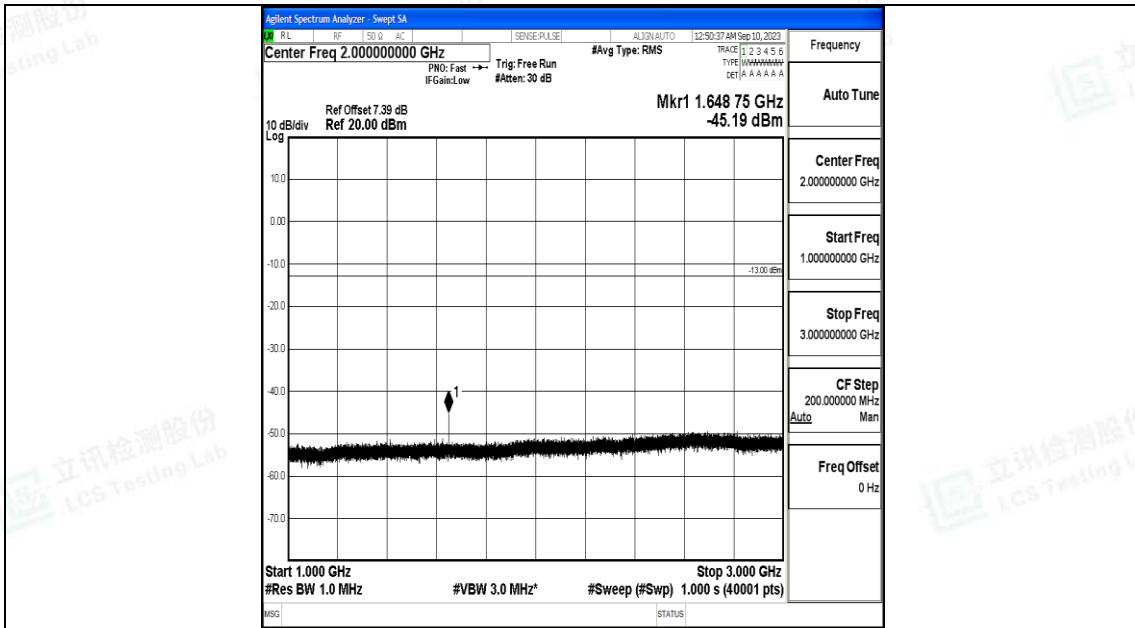

Band5_5MHz_16QAM_20425_1RB#0_30~1000_30~1000

Band5_5MHz_16QAM_20425_1RB#0_1000~3000_1000~3000