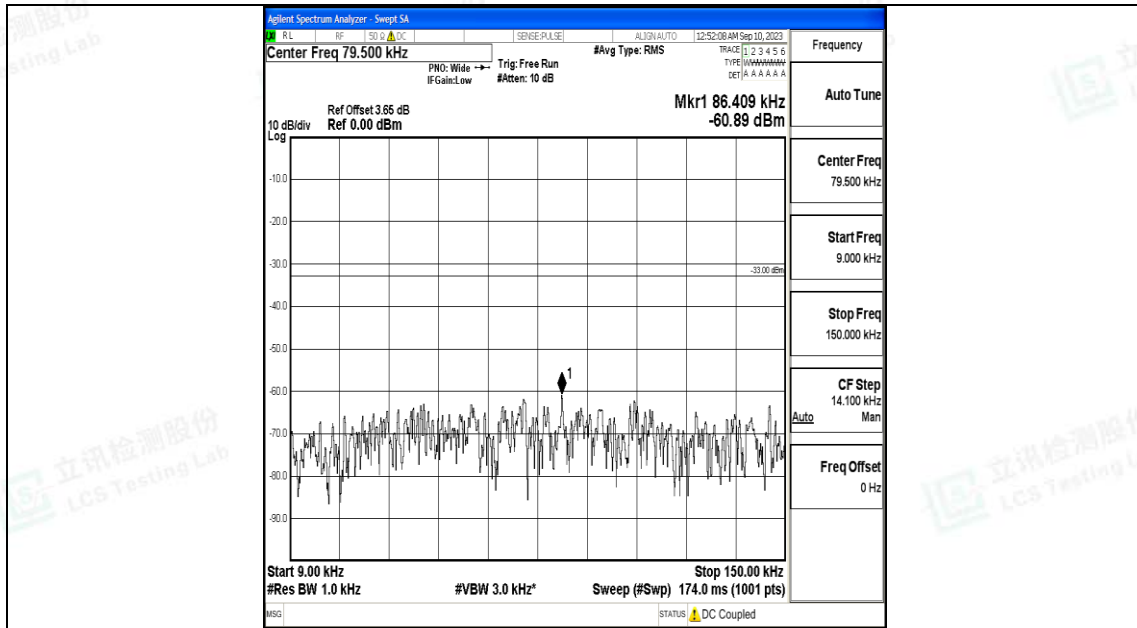

Band5_5MHz_16QAM_20525_1RB#0_3000~10000_3000~10000

Band5_5MHz_QPSK_20625_1RB#0_0.009~0.15_0.009~0.15