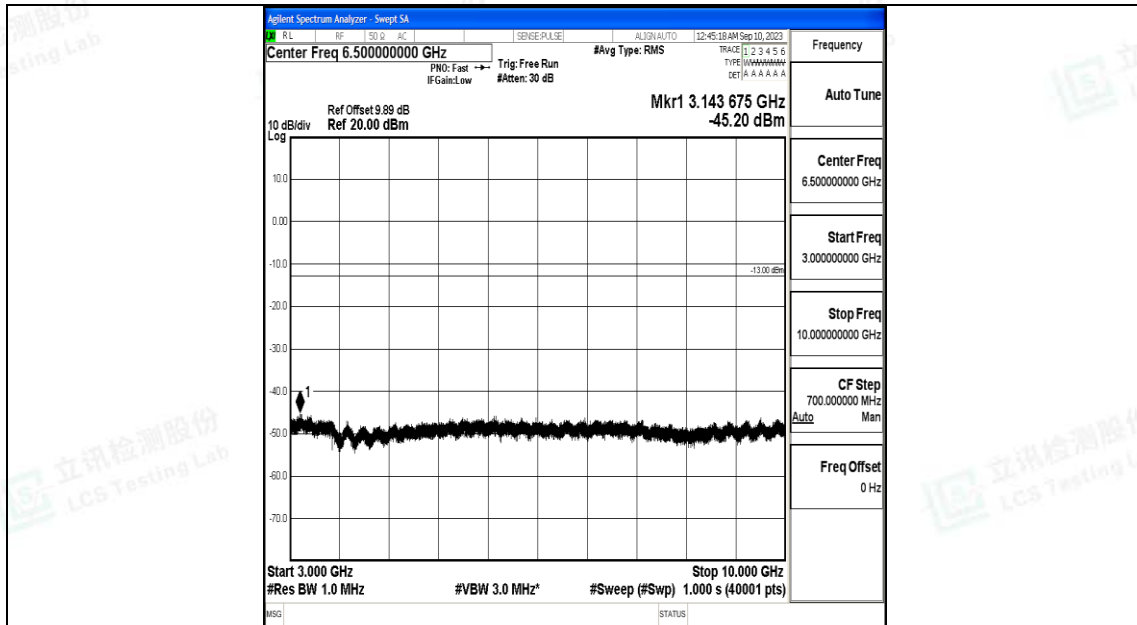

Band5\_3MHz\_QPSK\_20635\_1RB#0\_0.009~0.15\_0.009~0.15

Band5\_3MHz\_QPSK\_20635\_1RB#0\_0.15~30\_0.15~30

Band5\_3MHz\_QPSK\_20635\_1RB#0\_30~1000\_30~1000

Band5\_3MHz\_QPSK\_20635\_1RB#0\_1000~3000\_1000~3000