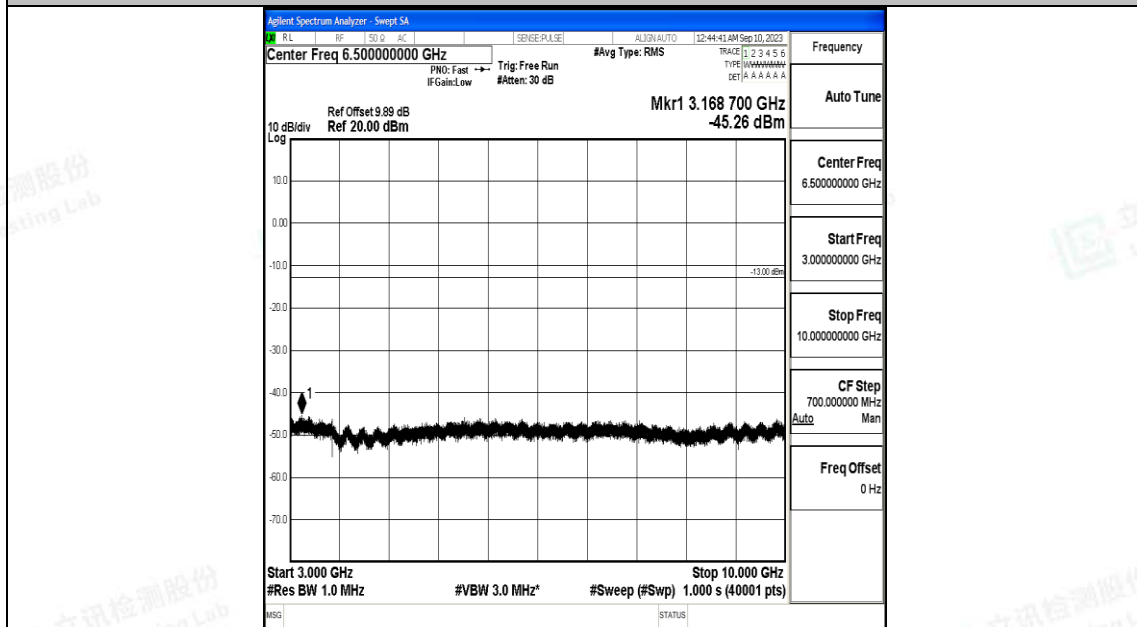

Band5\_3MHz\_16QAM\_20525\_1RB#0\_0.15~30\_0.15~30

Band5\_3MHz\_16QAM\_20525\_1RB#0\_30~1000\_30~1000

Band5\_3MHz\_16QAM\_20525\_1RB#0\_1000~3000\_1000~3000

Band5\_3MHz\_16QAM\_20525\_1RB#0\_3000~10000\_3000~10000