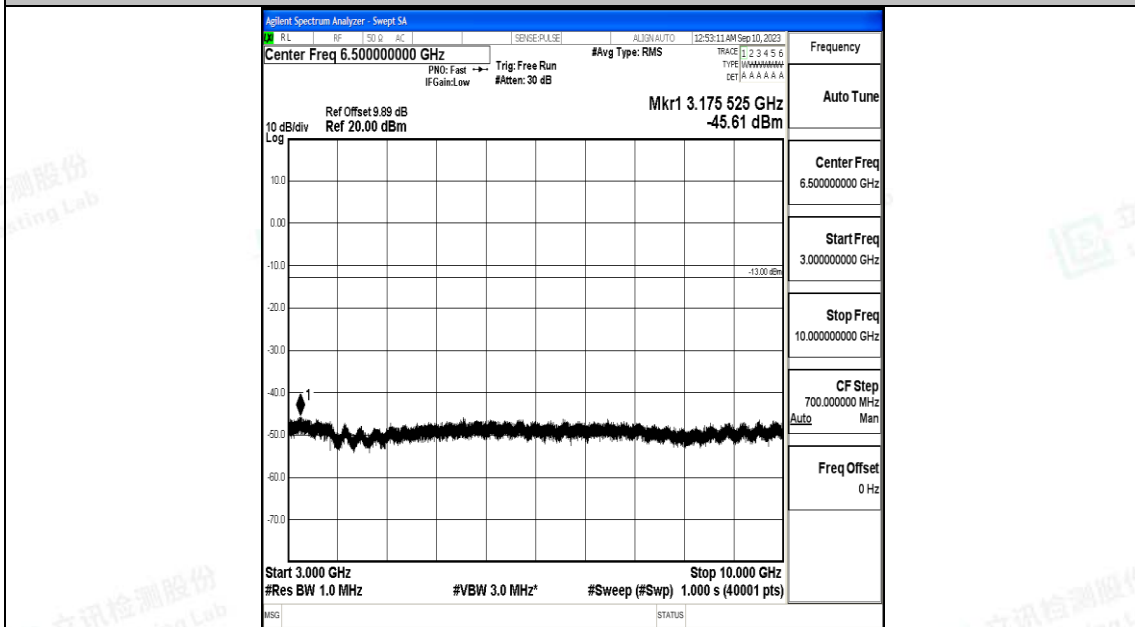

Band5\_5MHz\_16QAM\_20625\_1RB#0\_0.15~30\_0.15~30

Band5\_5MHz\_16QAM\_20625\_1RB#0\_30~1000\_30~1000

Band5\_5MHz\_16QAM\_20625\_1RB#0\_1000~3000\_1000~3000

Band5\_5MHz\_16QAM\_20625\_1RB#0\_3000~10000\_3000~10000