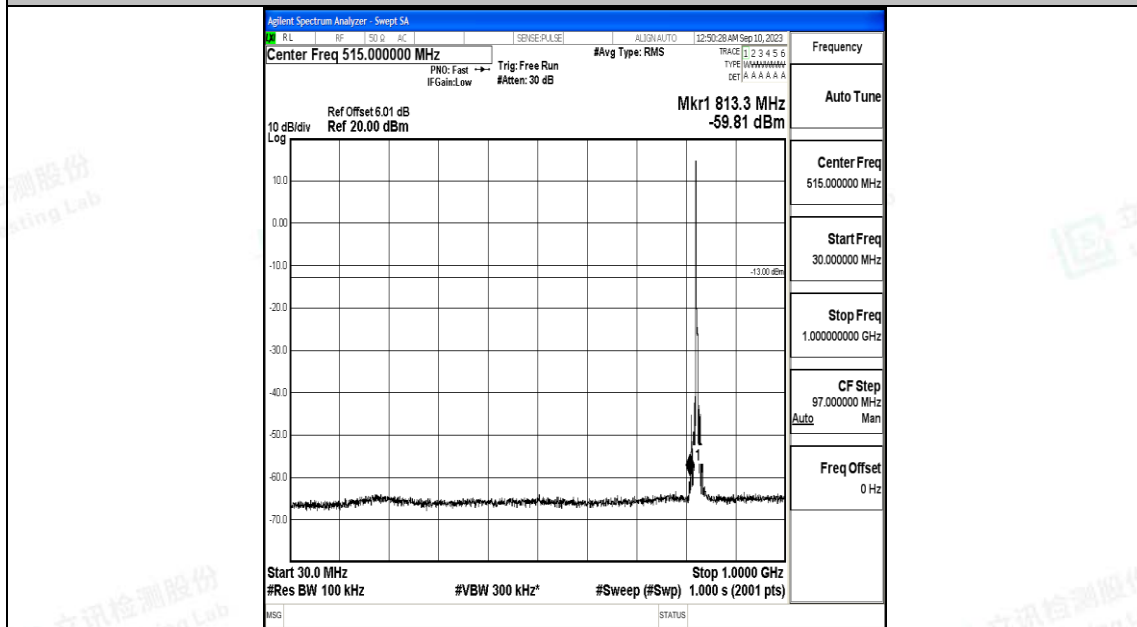

Band5_5MHz_16QAM_20425_1RB#0_0.15~30_0.15~30

Band5_5MHz_16QAM_20425_1RB#0_30~1000_30~1000