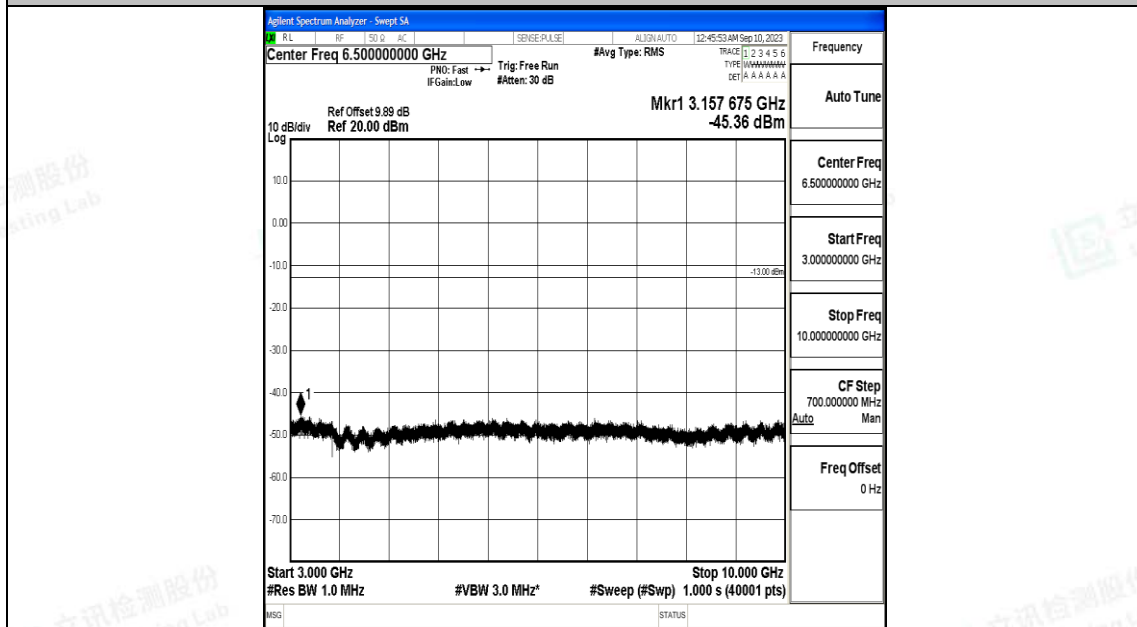

Band5_3MHz_16QAM_20635_1RB#0_1000~3000_1000~3000

Band5_3MHz_16QAM_20635_1RB#0_3000~10000_3000~10000