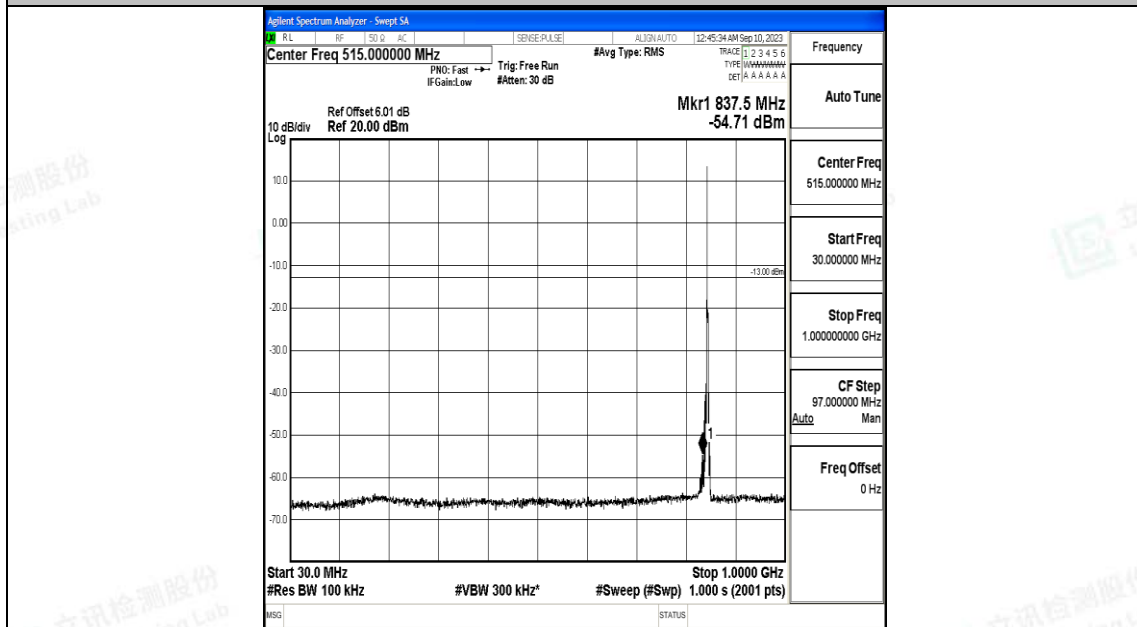

Band5\_3MHz\_QPSK\_20635\_1RB#0\_3000~10000\_3000~10000

Band5\_3MHz\_16QAM\_20635\_1RB#0\_0.009~0.15\_0.009~0.15

Band5\_3MHz\_16QAM\_20635\_1RB#0\_0.15~30\_0.15~30

Band5\_3MHz\_16QAM\_20635\_1RB#0\_30~1000\_30~1000