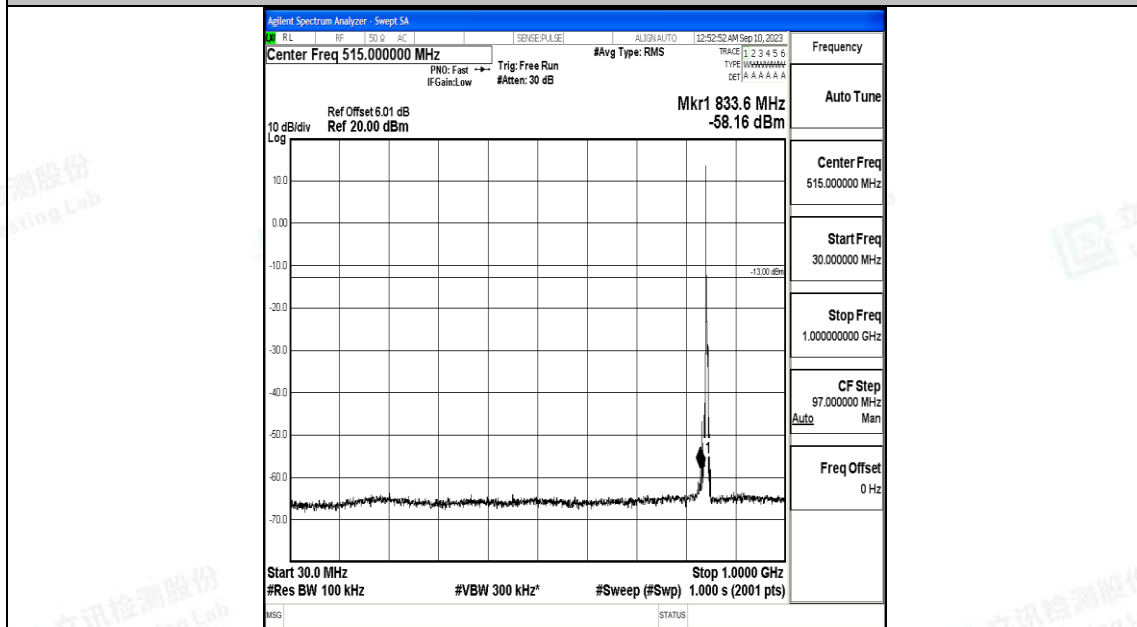

Band5_5MHz_16QAM_20625_1RB#0_0.15~30_0.15~30

Band5_5MHz_16QAM_20625_1RB#0_30~1000_30~1000