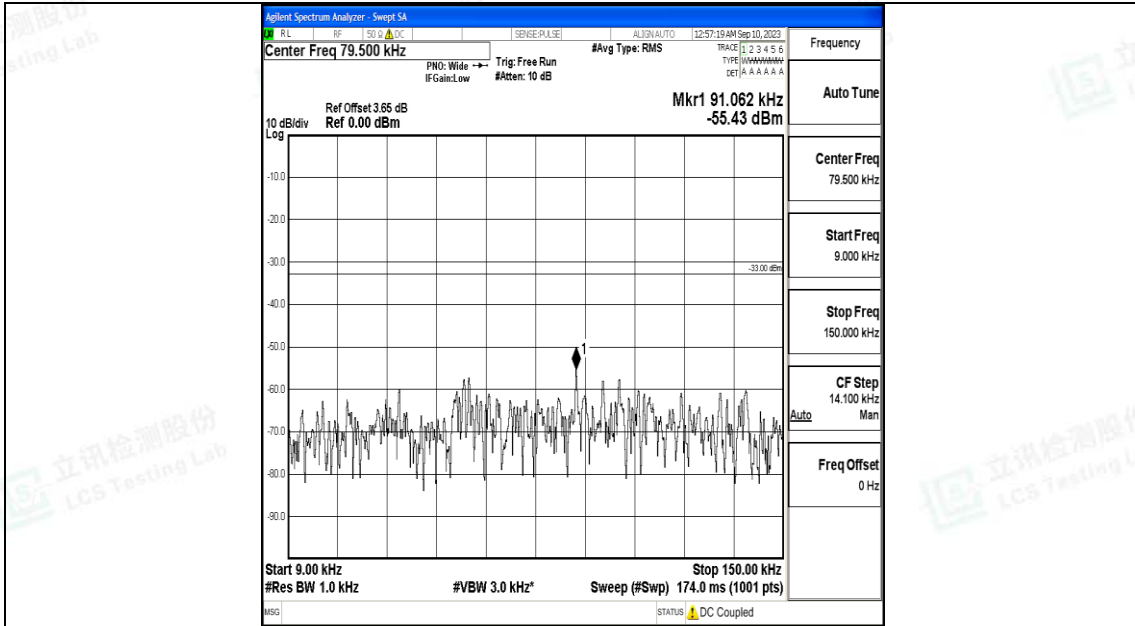

Band5_10MHz_16QAM_20450_1RB#0_3000~10000_3000~10000

Band5_10MHz_QPSK_20525_1RB#0_0.009~0.15_0.009~0.15