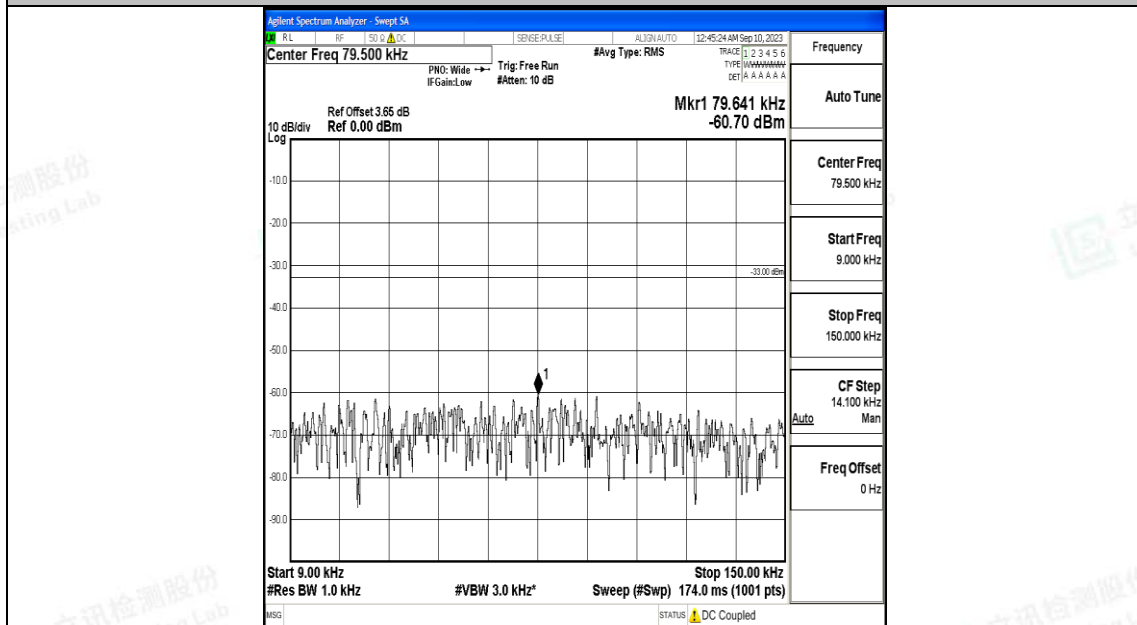

Band5_3MHz_QPSK_20635_1RB#0_3000~10000_3000~10000

Band5_3MHz_16QAM_20635_1RB#0_0.009~0.15_0.009~0.15