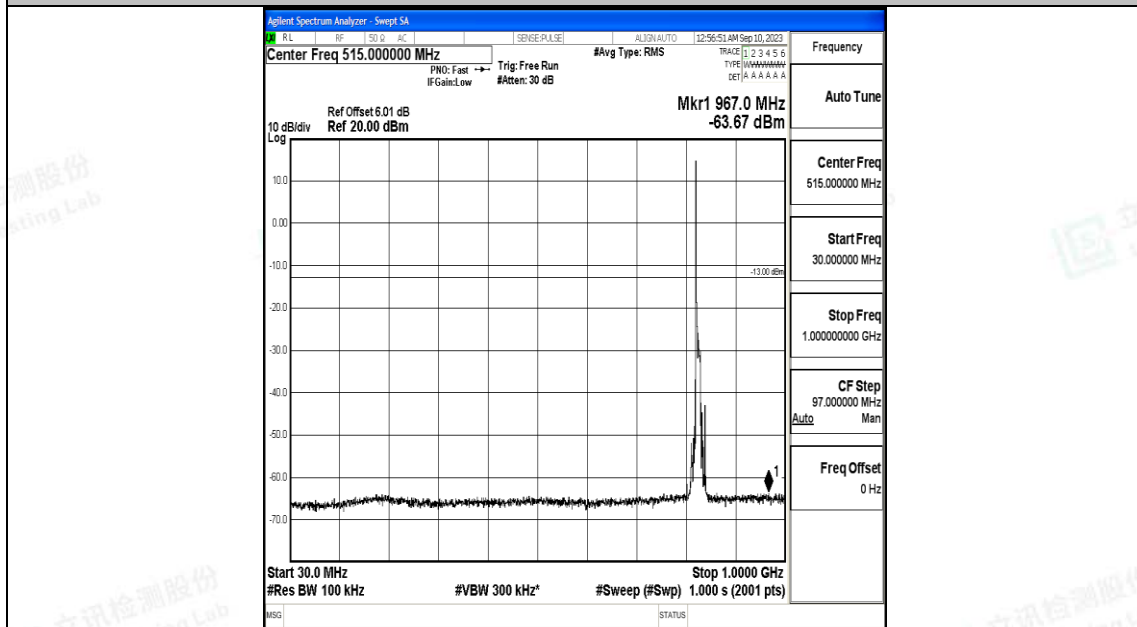

Band5\_10MHz\_QPSK\_20450\_1RB#0\_3000~10000\_3000~10000

Band5\_10MHz\_16QAM\_20450\_1RB#0\_0.009~0.15\_0.009~0.15

Band5\_10MHz\_16QAM\_20450\_1RB#0\_0.15~30\_0.15~30

Band5\_10MHz\_16QAM\_20450\_1RB#0\_30~1000\_30~1000