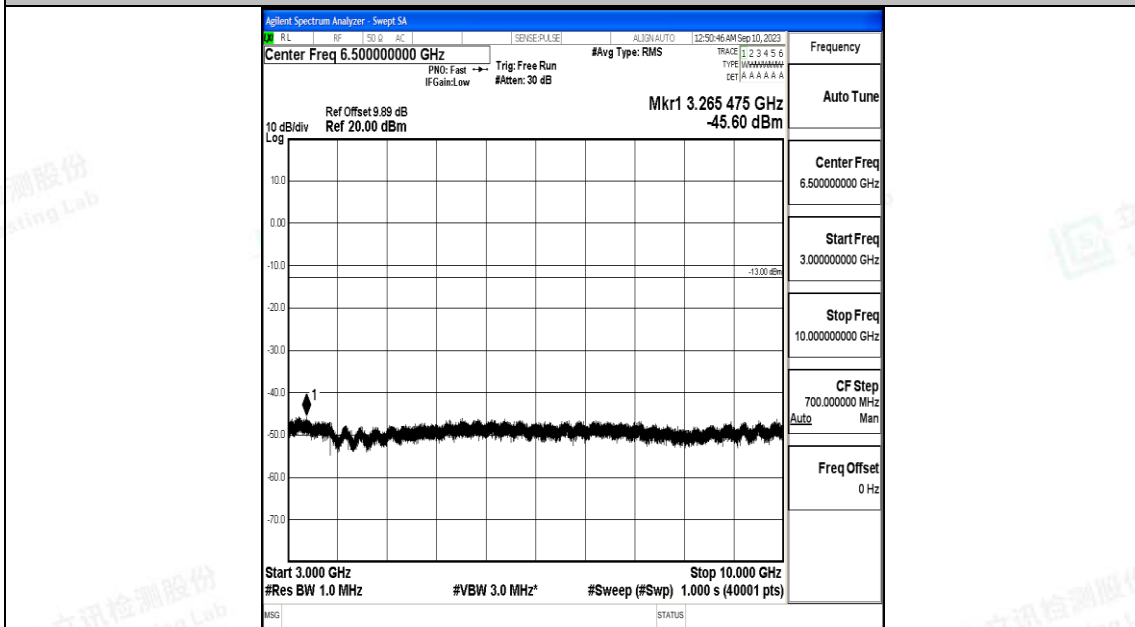

Band5\_5MHz\_16QAM\_20425\_1RB#0\_0.15~30\_0.15~30

Band5\_5MHz\_16QAM\_20425\_1RB#0\_30~1000\_30~1000

Band5\_5MHz\_16QAM\_20425\_1RB#0\_1000~3000\_1000~3000

Band5\_5MHz\_16QAM\_20425\_1RB#0\_3000~10000\_3000~10000