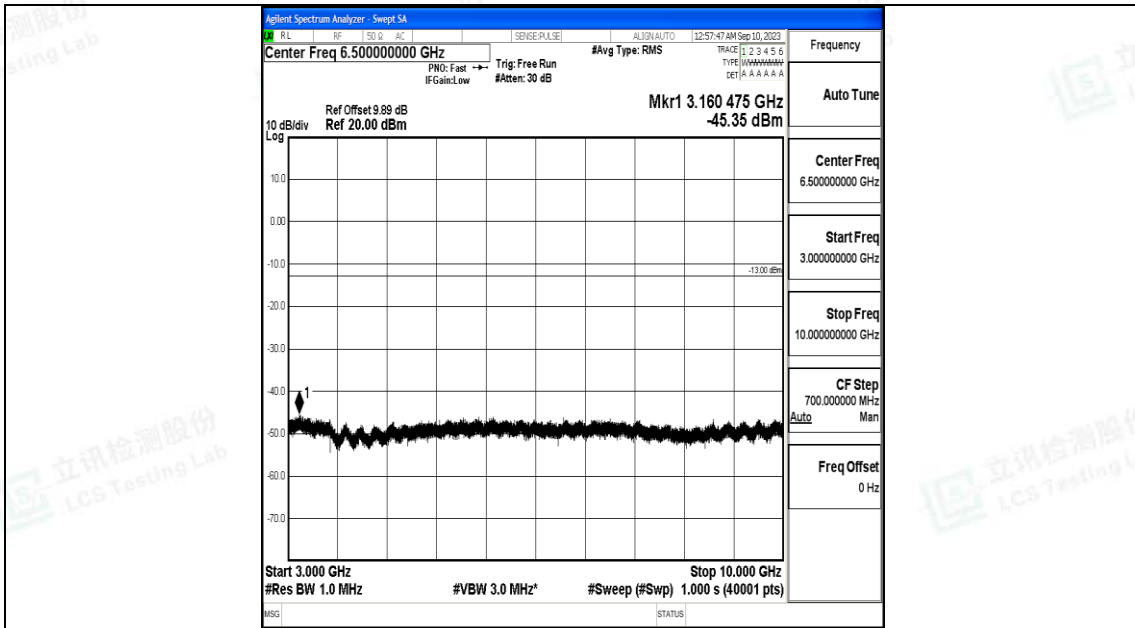

Band5_10MHz_QPSK_20525_1RB#0_1000~3000_1000~3000

Band5_10MHz_QPSK_20525_1RB#0_3000~10000_3000~10000