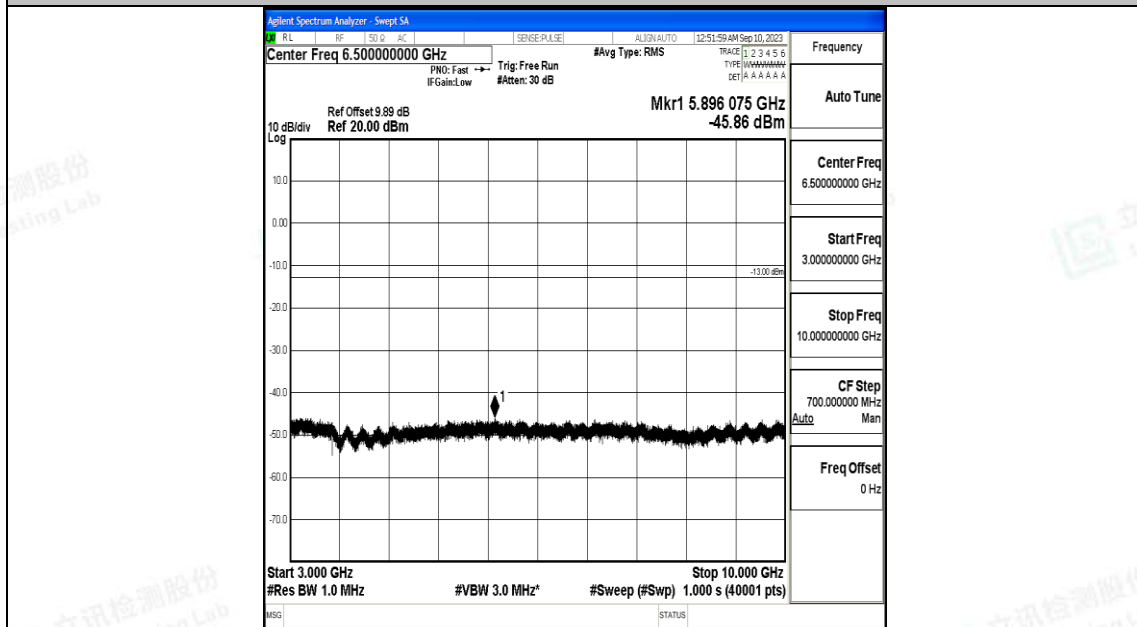

Band5_5MHz_16QAM_20525_1RB#0_1000~3000_1000~3000

Band5_5MHz_16QAM_20525_1RB#0_3000~10000_3000~10000