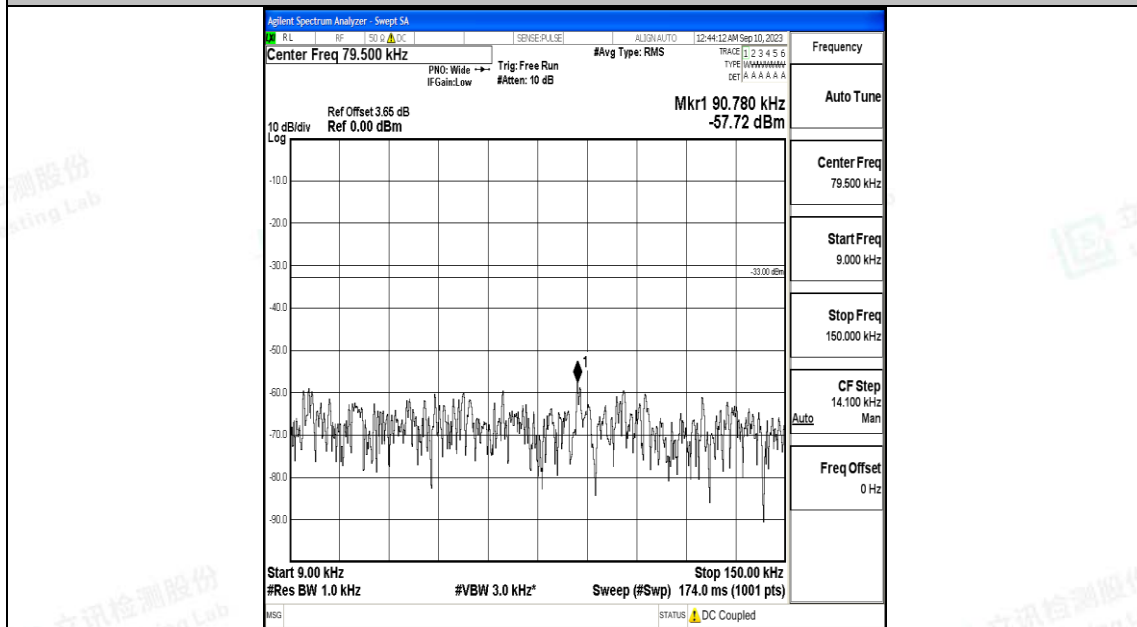

Band5\_3MHz\_QPSK\_20525\_1RB#0\_30~1000\_30~1000

Band5\_3MHz\_QPSK\_20525\_1RB#0\_1000~3000\_1000~3000

Band5\_3MHz\_QPSK\_20525\_1RB#0\_3000~10000\_3000~10000

Band5\_3MHz\_16QAM\_20525\_1RB#0\_0.009~0.15\_0.009~0.15