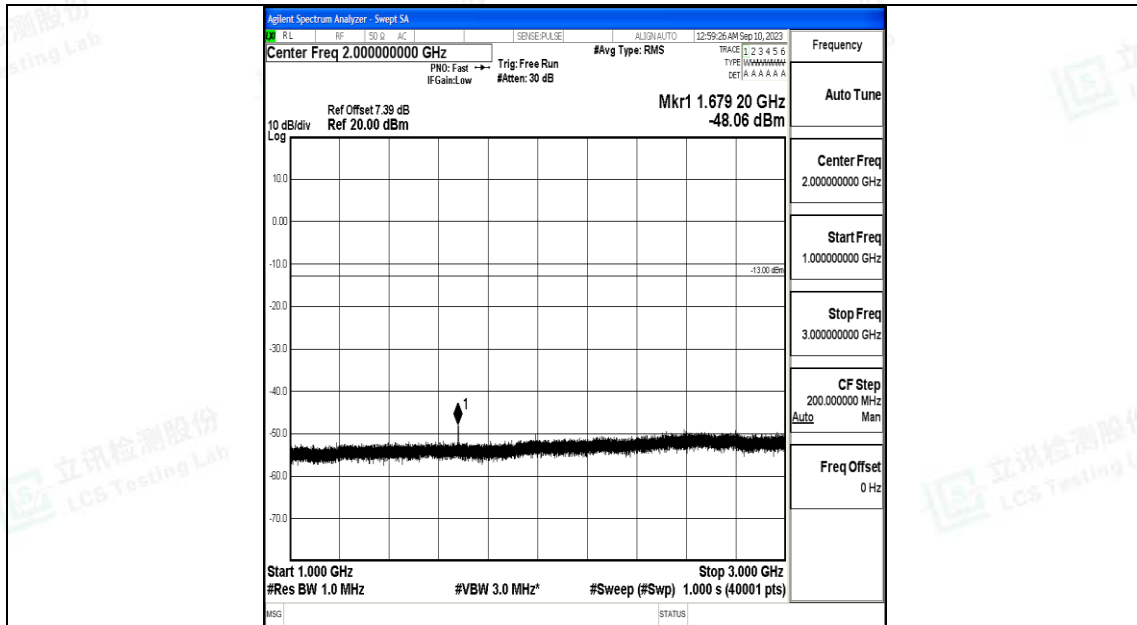

Band5\_10MHz\_QPSK\_20600\_1RB#0\_3000~10000\_3000~10000

Band5\_10MHz\_16QAM\_20600\_1RB#0\_0.009~0.15\_0.009~0.15

Band5\_10MHz\_16QAM\_20600\_1RB#0\_0.15~30\_0.15~30

Band5\_10MHz\_16QAM\_20600\_1RB#0\_30~1000\_30~1000