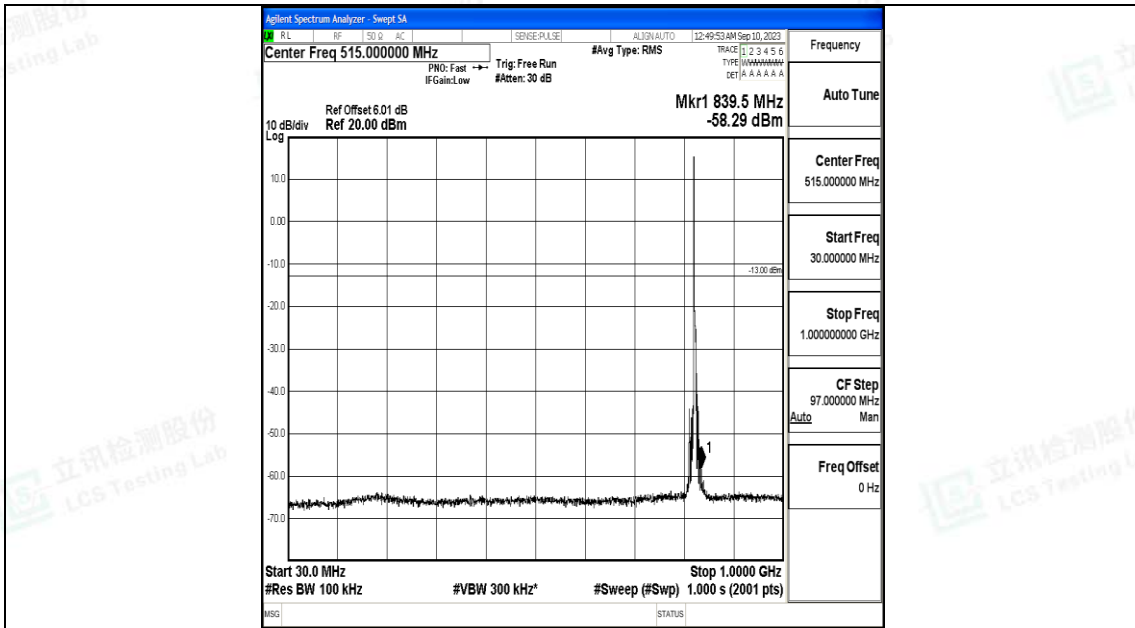

Band5\_3MHz\_16QAM\_20635\_1RB#0\_1000~3000\_1000~3000

Band5\_3MHz\_16QAM\_20635\_1RB#0\_3000~10000\_3000~10000

Band5\_5MHz\_QPSK\_20425\_1RB#0\_0.009~0.15\_0.009~0.15

Band5\_5MHz\_QPSK\_20425\_1RB#0\_0.15~30\_0.15~30