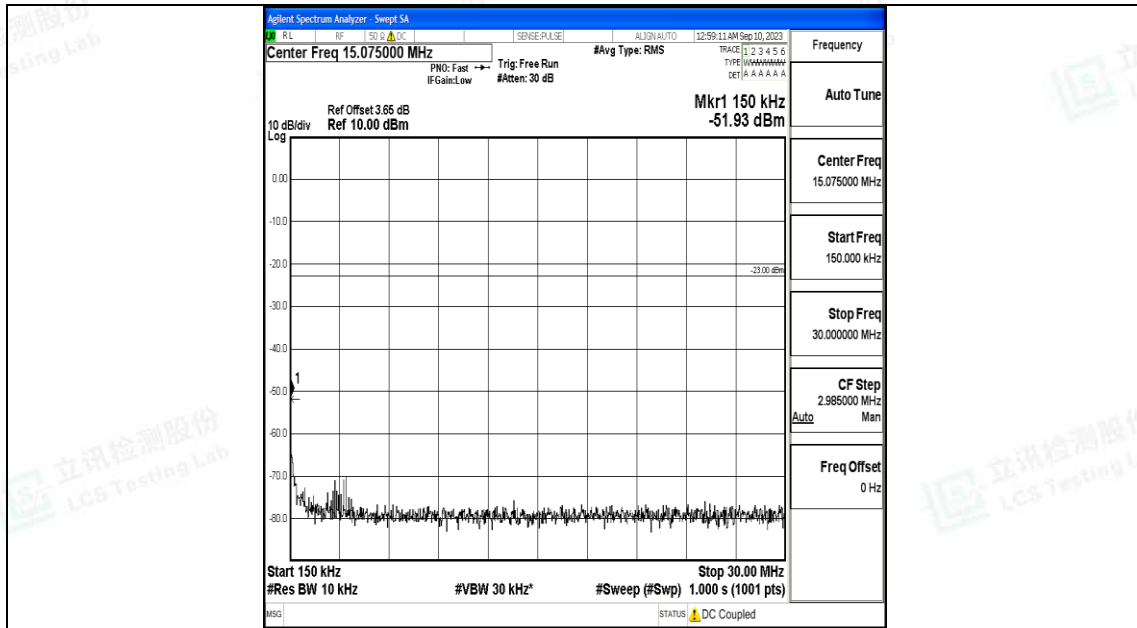

Band5_10MHz_16QAM_20600_1RB#0_0.009~0.15_0.009~0.15

Band5_10MHz_16QAM_20600_1RB#0_0.15~30_0.15~30