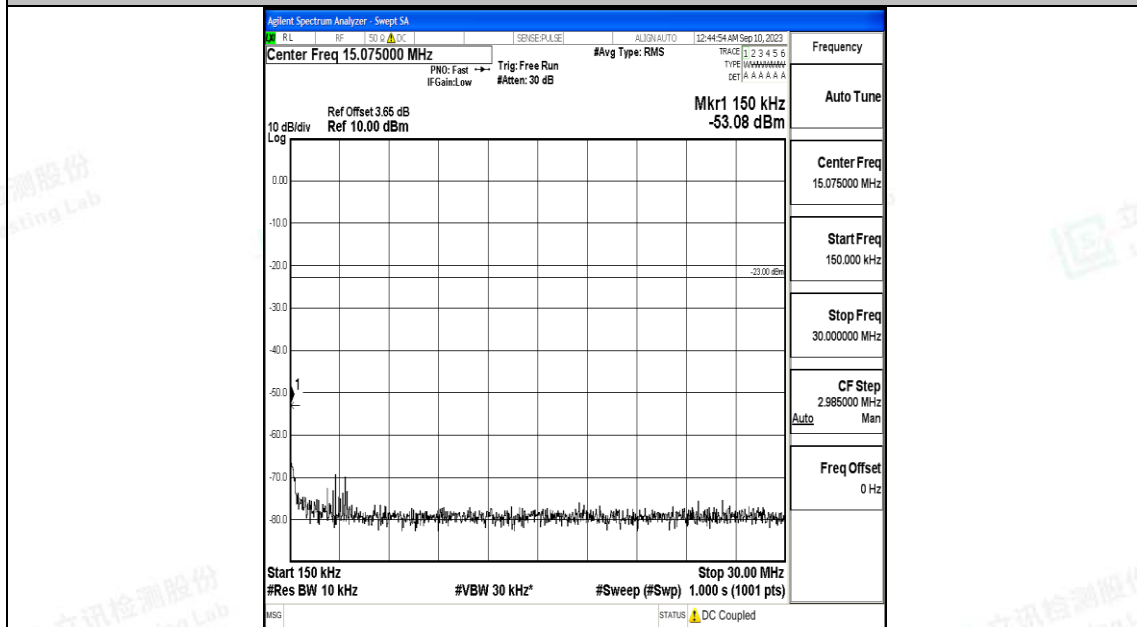

Band5_3MHz_QPSK_20635_1RB#0_0.009~0.15_0.009~0.15

Band5_3MHz_QPSK_20635_1RB#0_0.15~30_0.15~30