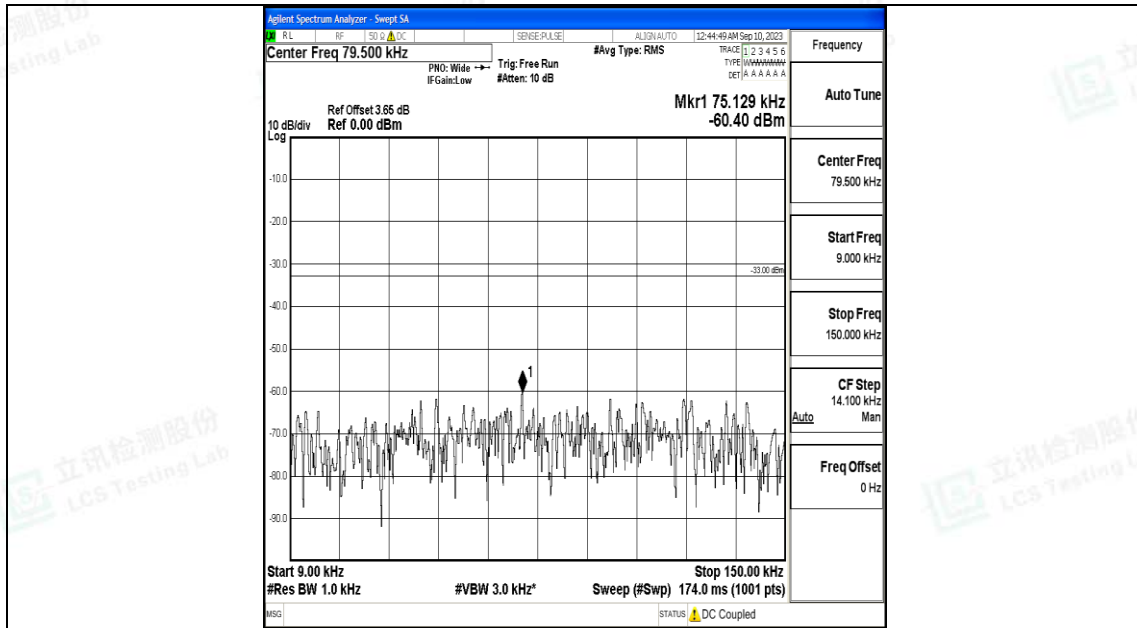

Band5\_3MHz\_16QAM\_20525\_1RB#0\_0.15~30\_0.15~30

Band5\_3MHz\_16QAM\_20525\_1RB#0\_30~1000\_30~1000

Band5\_3MHz\_16QAM\_20525\_1RB#0\_1000~3000\_1000~3000

Band5\_3MHz\_16QAM\_20525\_1RB#0\_3000~10000\_3000~10000