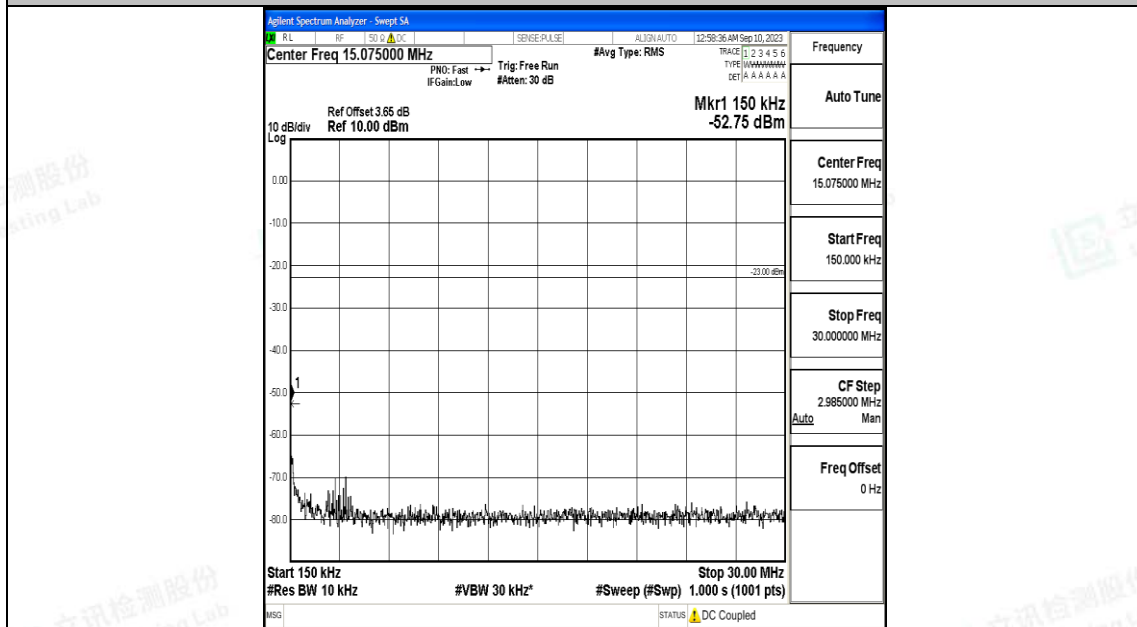

Band5_10MHz_QPSK_20600_1RB#0_0.009~0.15_0.009~0.15

Band5_10MHz_QPSK_20600_1RB#0_0.15~30_0.15~30