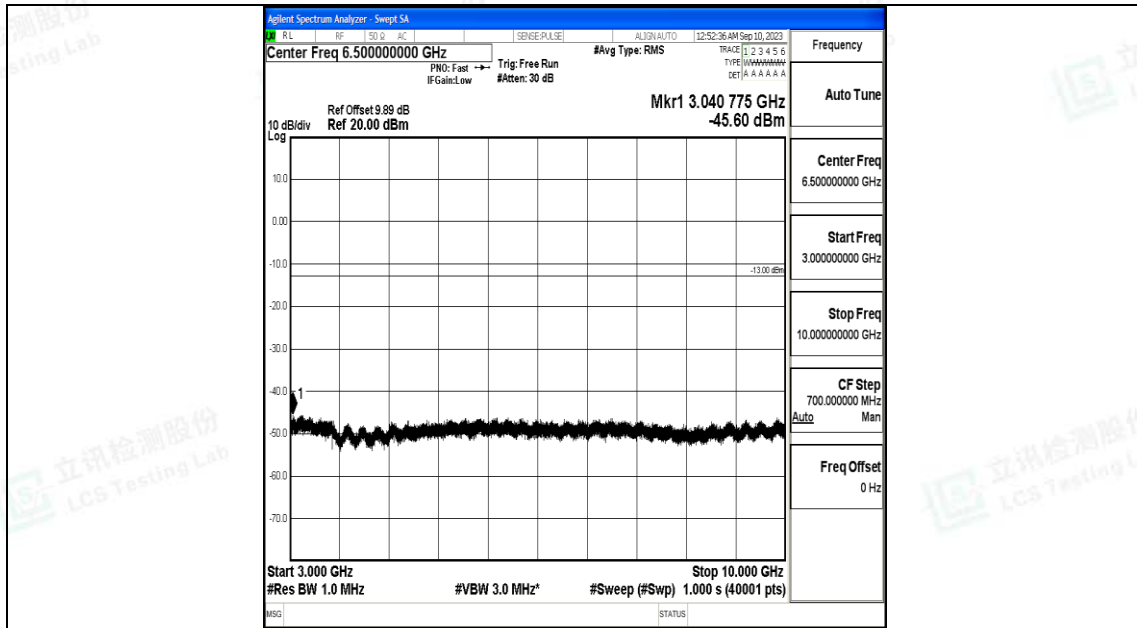

Band5_5MHz_QPSK_20625_1RB#0_1000~3000_1000~3000

Band5_5MHz_QPSK_20625_1RB#0_3000~10000_3000~10000