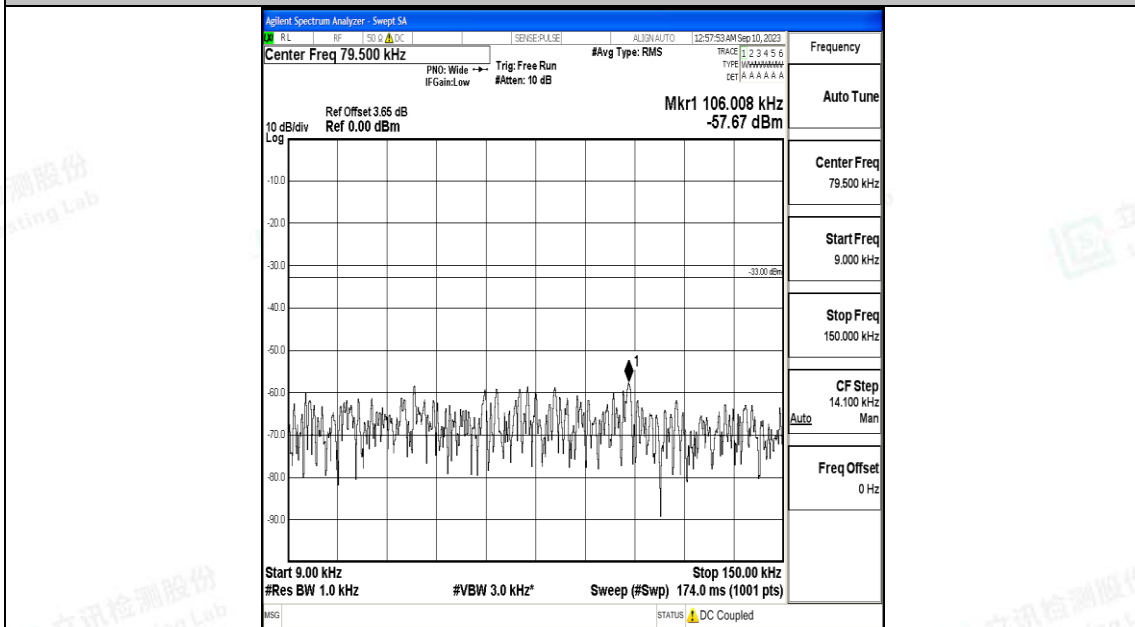

Band5\_10MHz\_QPSK\_20525\_1RB#0\_30~1000\_30~1000

Band5\_10MHz\_QPSK\_20525\_1RB#0\_1000~3000\_1000~3000

Band5\_10MHz\_QPSK\_20525\_1RB#0\_3000~10000\_3000~10000

Band5\_10MHz\_16QAM\_20525\_1RB#0\_0.009~0.15\_0.009~0.15