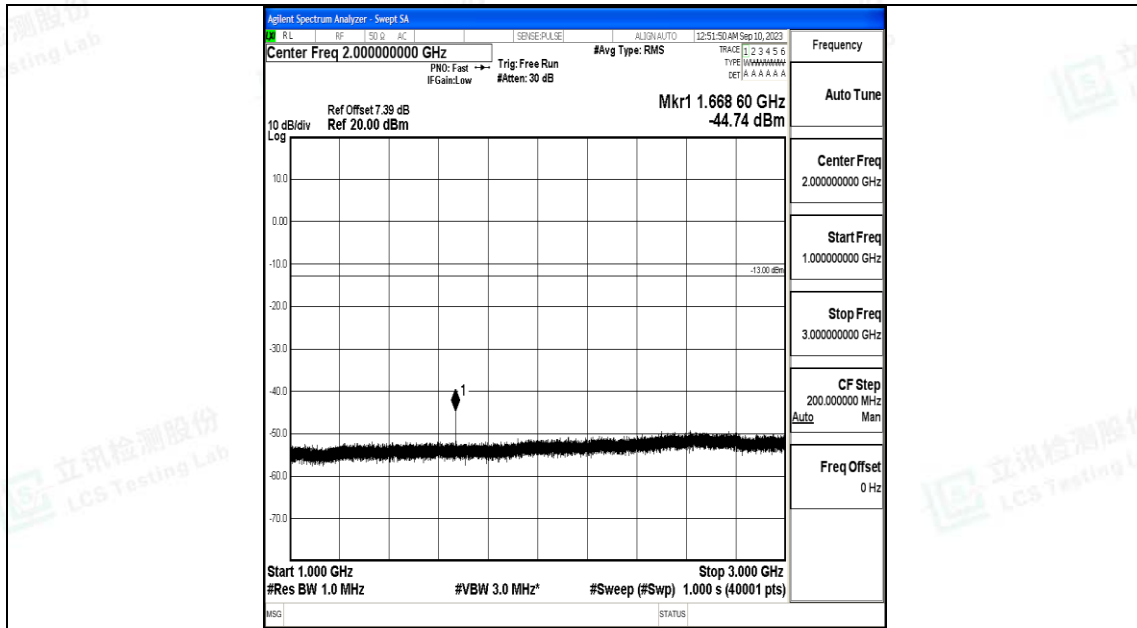

Band5\_5MHz\_QPSK\_20525\_1RB#0\_3000~10000\_3000~10000

Band5\_5MHz\_16QAM\_20525\_1RB#0\_0.009~0.15\_0.009~0.15

Band5\_5MHz\_16QAM\_20525\_1RB#0\_0.15~30\_0.15~30

Band5\_5MHz\_16QAM\_20525\_1RB#0\_30~1000\_30~1000