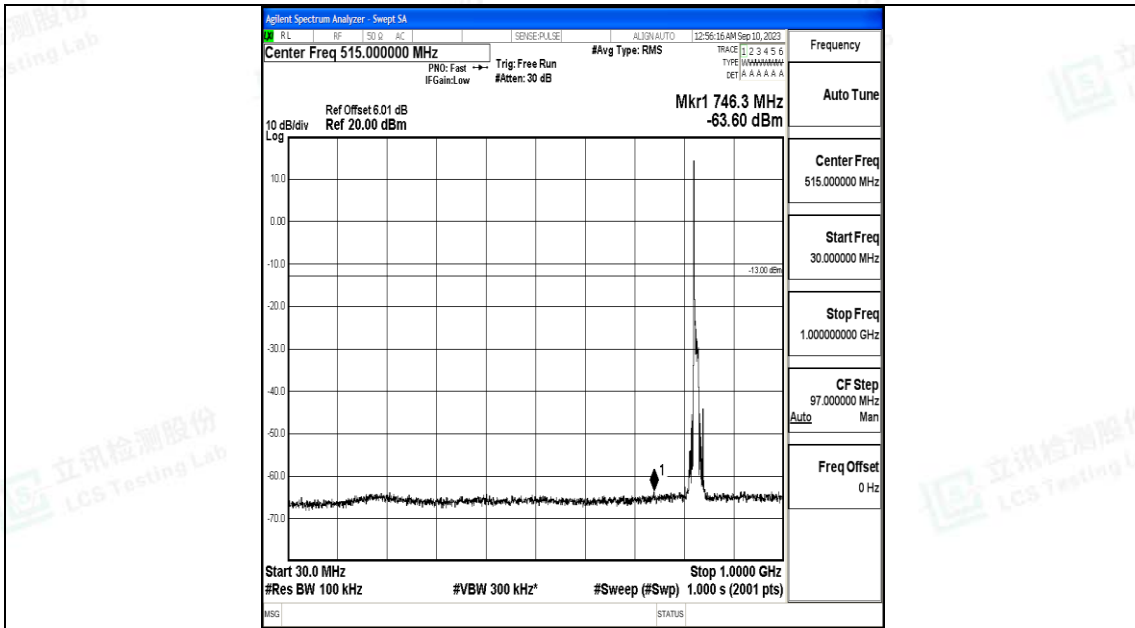

Band5_10MHz_QPSK_20450_1RB#0_0.15~30_0.15~30

Band5_10MHz_QPSK_20450_1RB#0_30~1000_30~1000