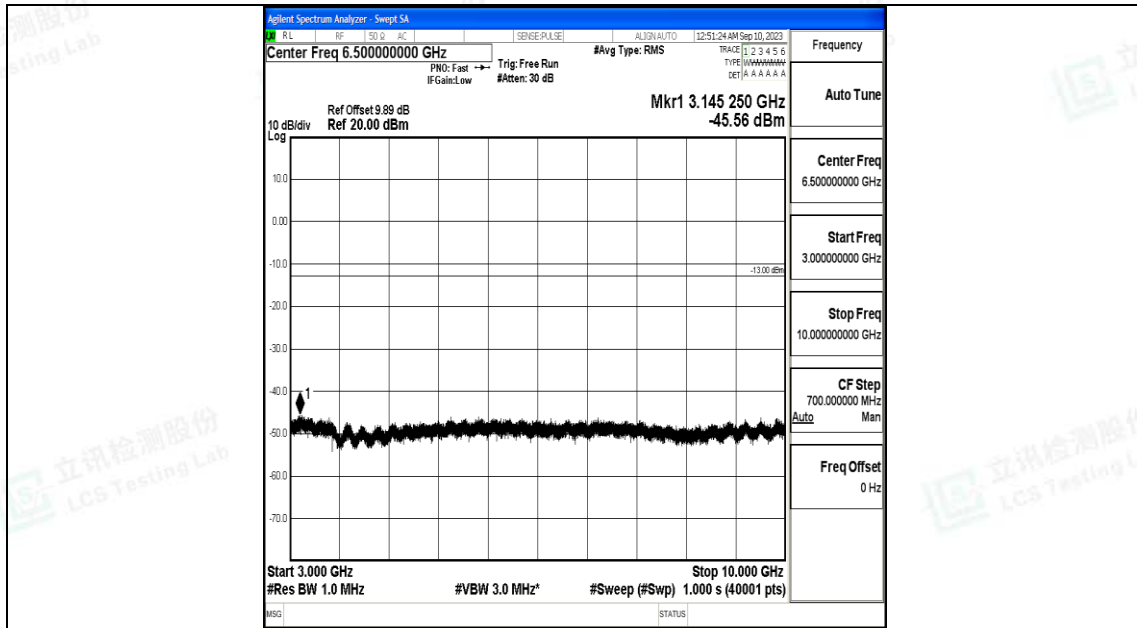

Band5\_5MHz\_QPSK\_20525\_1RB#0\_0.009~0.15\_0.009~0.15

Band5\_5MHz\_QPSK\_20525\_1RB#0\_0.15~30\_0.15~30

Band5\_5MHz\_QPSK\_20525\_1RB#0\_30~1000\_30~1000

Band5\_5MHz\_QPSK\_20525\_1RB#0\_1000~3000\_1000~3000