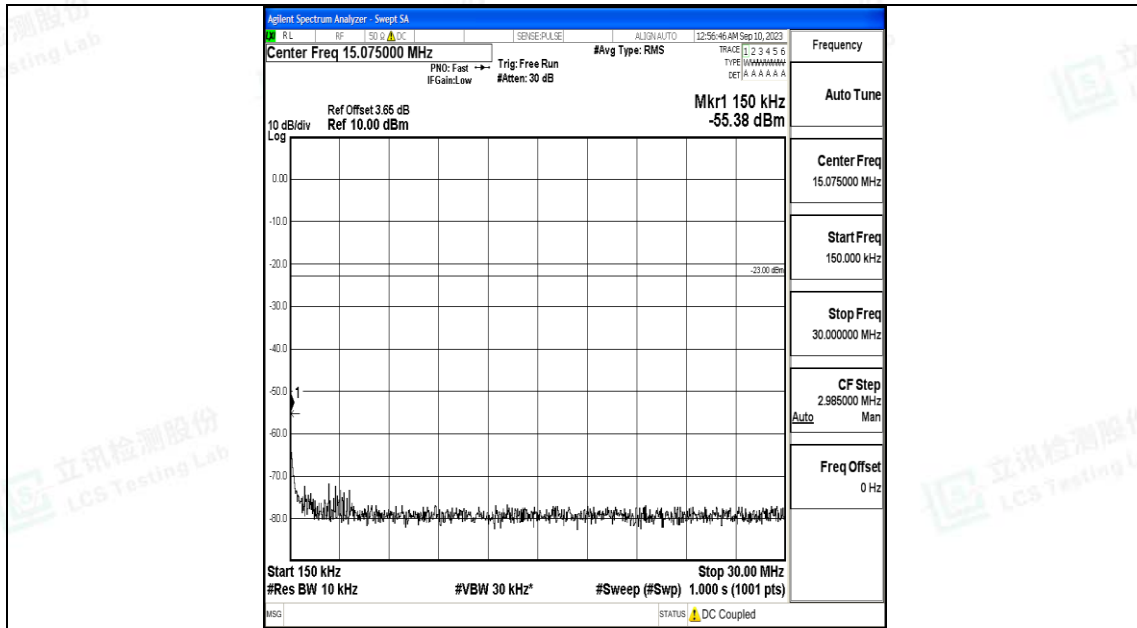

Band5_10MHz_16QAM_20450_1RB#0_0.009~0.15_0.009~0.15

Band5_10MHz_16QAM_20450_1RB#0_0.15~30_0.15~30