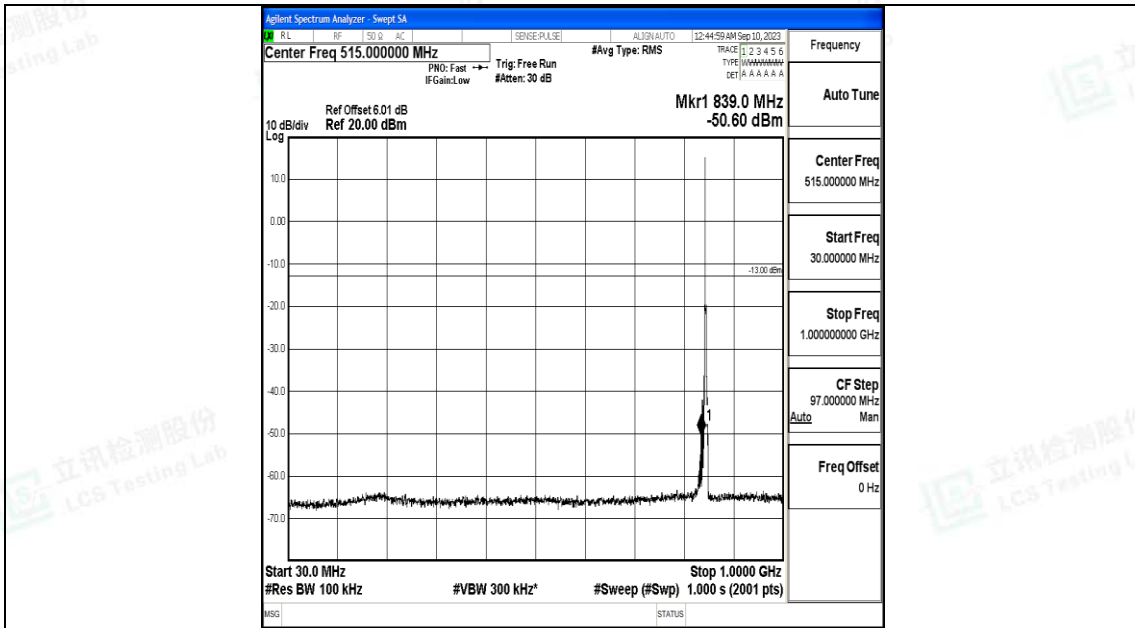

Band5_3MHz_QPSK_20635_1RB#0_0.15~30_0.15~30

Band5_3MHz_QPSK_20635_1RB#0_30~1000_30~1000