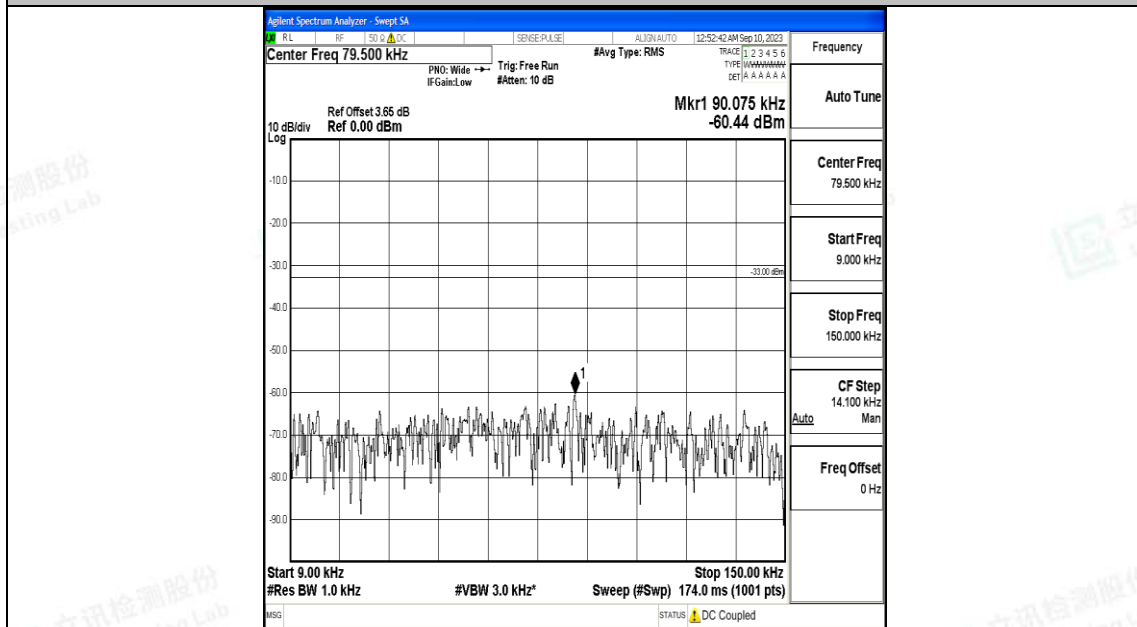

Band5\_5MHz\_QPSK\_20625\_1RB#0\_30~1000\_30~1000

Band5\_5MHz\_QPSK\_20625\_1RB#0\_1000~3000\_1000~3000

Band5\_5MHz\_QPSK\_20625\_1RB#0\_3000~10000\_3000~10000

Band5\_5MHz\_16QAM\_20625\_1RB#0\_0.009~0.15\_0.009~0.15