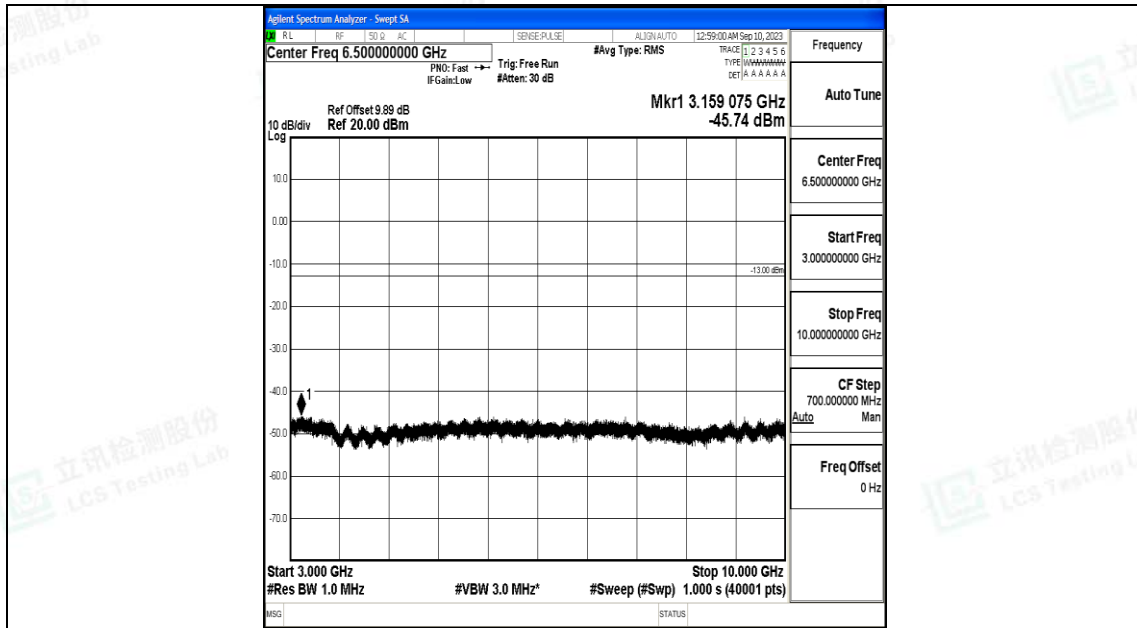

Band5\_10MHz\_QPSK\_20600\_1RB#0\_0.009~0.15\_0.009~0.15

Band5\_10MHz\_QPSK\_20600\_1RB#0\_0.15~30\_0.15~30

Band5\_10MHz\_QPSK\_20600\_1RB#0\_30~1000\_30~1000

Band5\_10MHz\_QPSK\_20600\_1RB#0\_1000~3000\_1000~3000