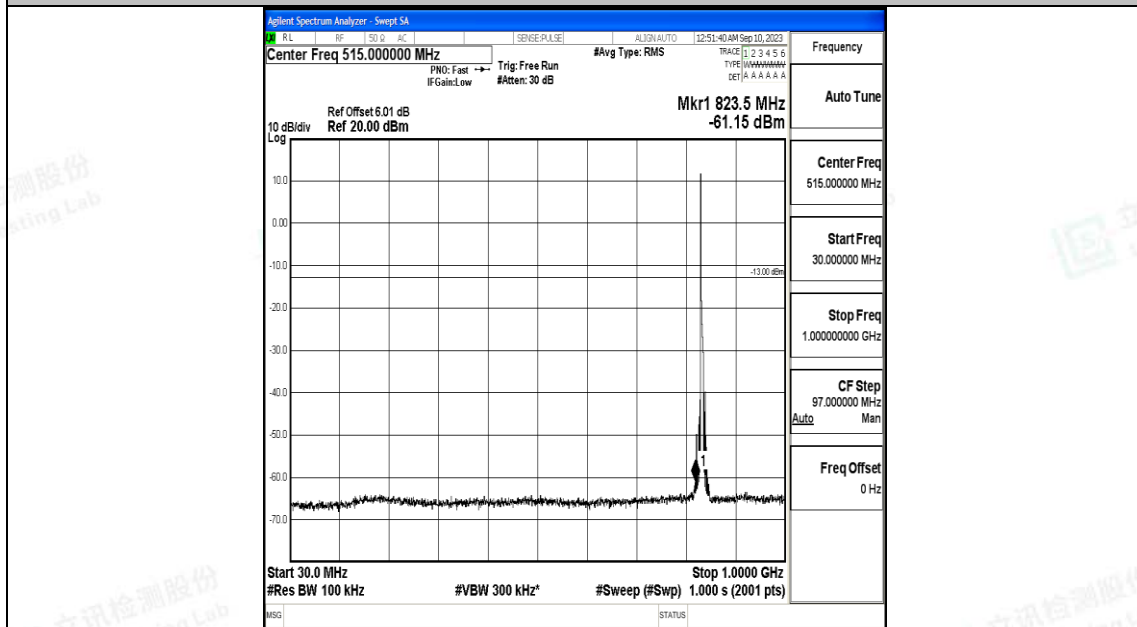

Band5\_5MHz\_QPSK\_20525\_1RB#0\_3000~10000\_3000~10000

Band5\_5MHz\_16QAM\_20525\_1RB#0\_0.009~0.15\_0.009~0.15

Band5\_5MHz\_16QAM\_20525\_1RB#0\_0.15~30\_0.15~30

Band5\_5MHz\_16QAM\_20525\_1RB#0\_30~1000\_30~1000