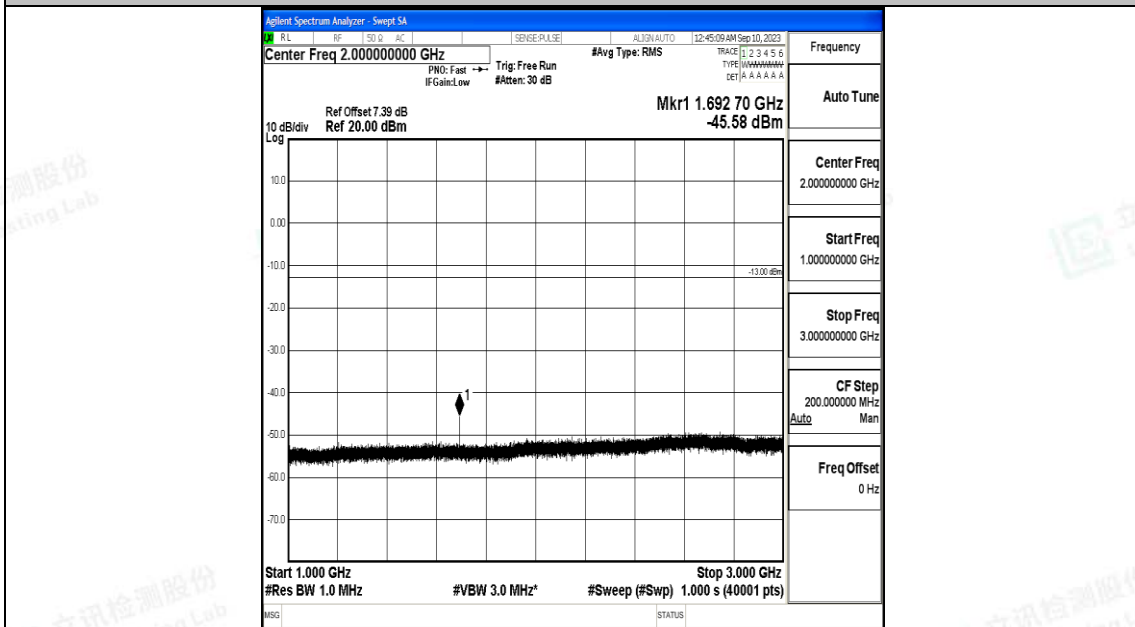

Band5\_3MHz\_QPSK\_20635\_1RB#0\_0.009~0.15\_0.009~0.15

Band5\_3MHz\_QPSK\_20635\_1RB#0\_0.15~30\_0.15~30

Band5\_3MHz\_QPSK\_20635\_1RB#0\_30~1000\_30~1000

Band5\_3MHz\_QPSK\_20635\_1RB#0\_1000~3000\_1000~3000