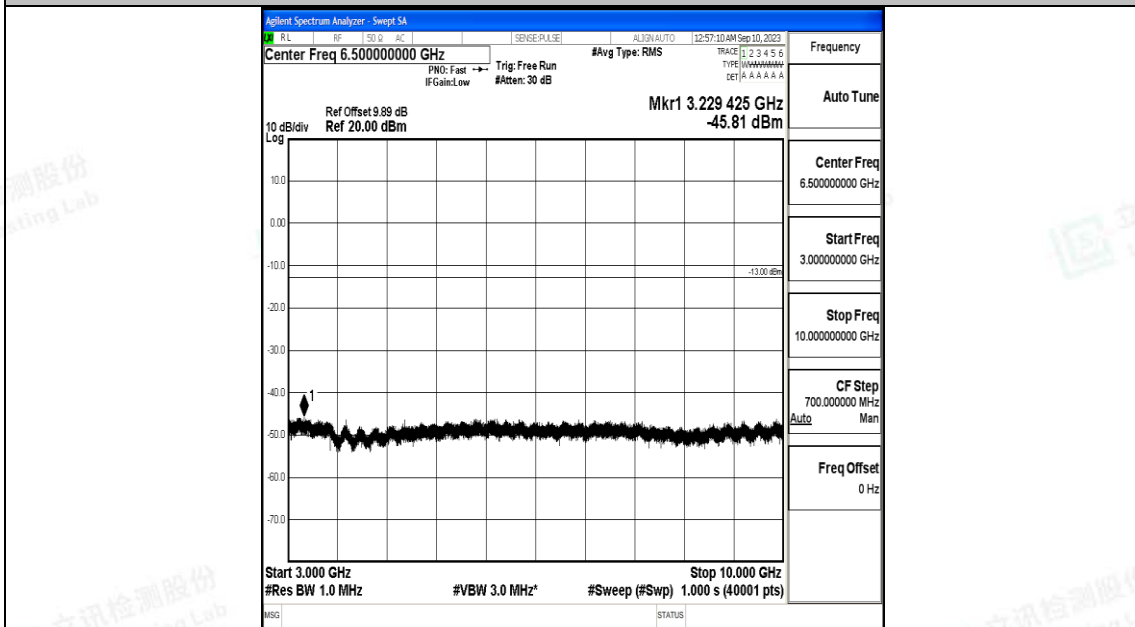

Band5_10MHz_16QAM_20450_1RB#0_1000~3000_1000~3000

Band5_10MHz_16QAM_20450_1RB#0_3000~10000_3000~10000