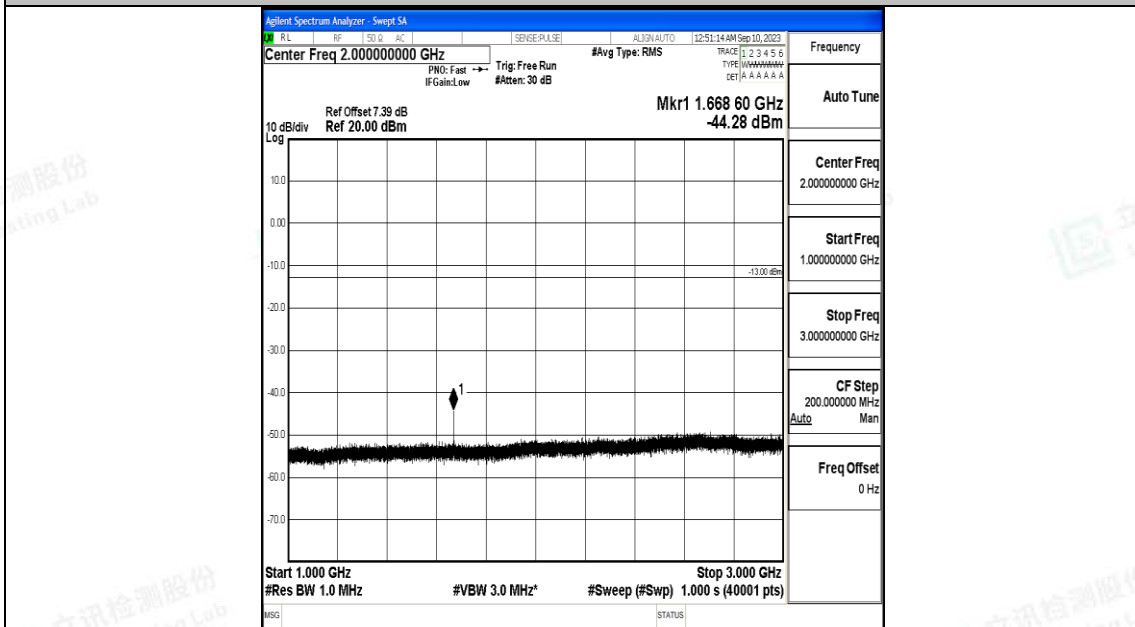

Band5\_5MHz\_QPSK\_20525\_1RB#0\_0.009~0.15\_0.009~0.15

Band5\_5MHz\_QPSK\_20525\_1RB#0\_0.15~30\_0.15~30

Band5\_5MHz\_QPSK\_20525\_1RB#0\_30~1000\_30~1000

Band5\_5MHz\_QPSK\_20525\_1RB#0\_1000~3000\_1000~3000