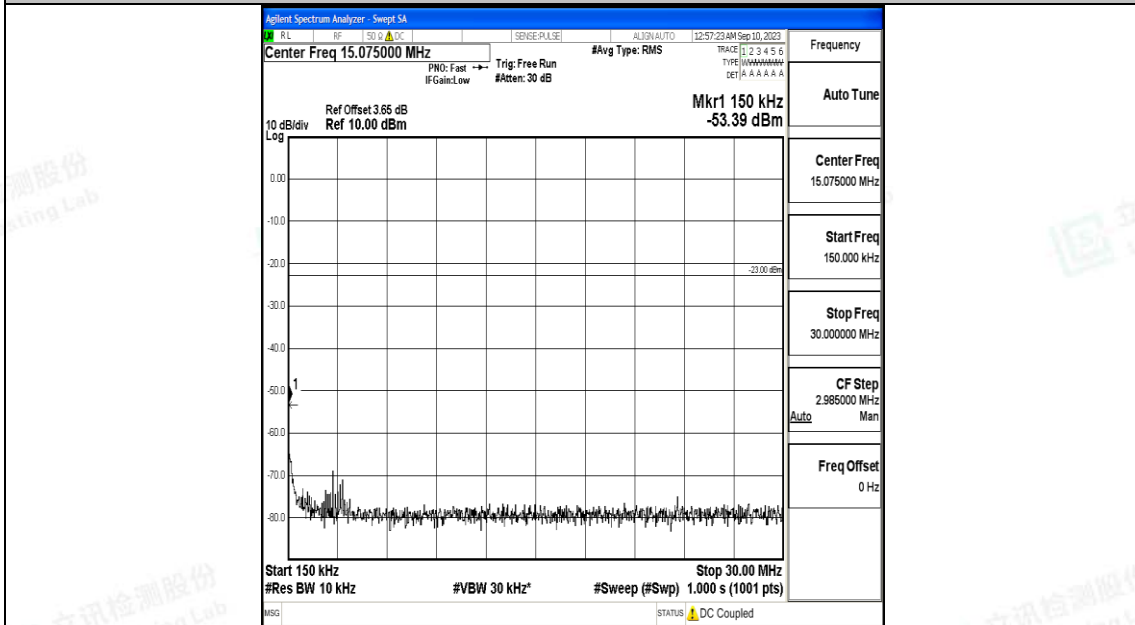

Band5\_10MHz\_16QAM\_20450\_1RB#0\_1000~3000\_1000~3000

Band5\_10MHz\_16QAM\_20450\_1RB#0\_3000~10000\_3000~10000

Band5\_10MHz\_QPSK\_20525\_1RB#0\_0.009~0.15\_0.009~0.15

Band5\_10MHz\_QPSK\_20525\_1RB#0\_0.15~30\_0.15~30