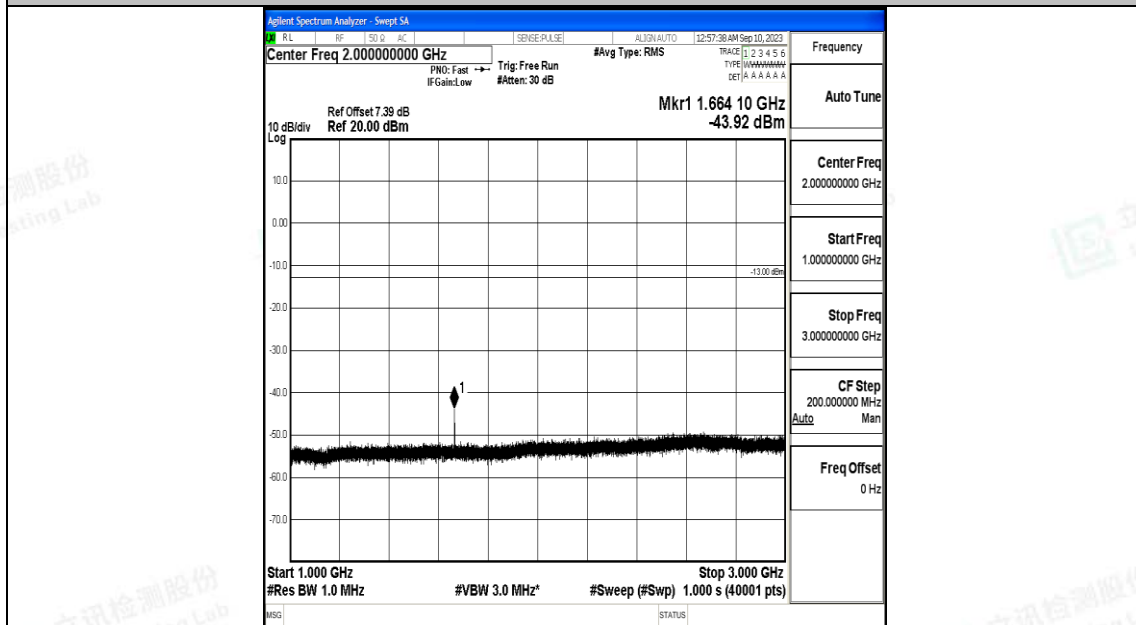

Band5_10MHz_QPSK_20525_1RB#0_30~1000_30~1000

Band5_10MHz_QPSK_20525_1RB#0_1000~3000_1000~3000