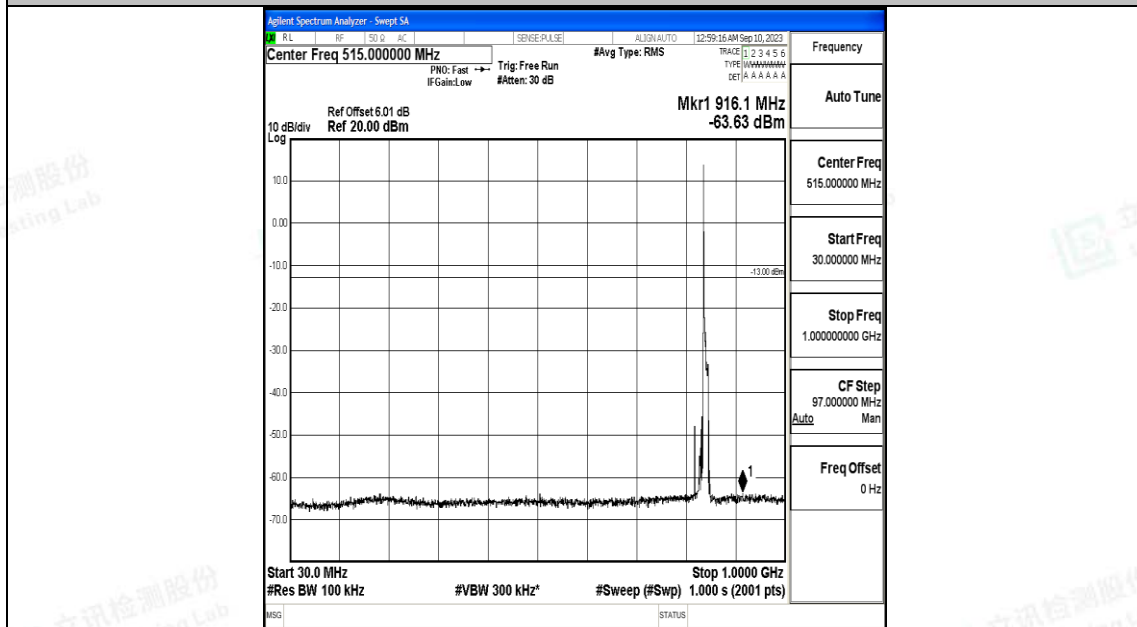

Band5\_10MHz\_QPSK\_20600\_1RB#0\_3000~10000\_3000~10000

Band5\_10MHz\_16QAM\_20600\_1RB#0\_0.009~0.15\_0.009~0.15

Band5\_10MHz\_16QAM\_20600\_1RB#0\_0.15~30\_0.15~30

Band5\_10MHz\_16QAM\_20600\_1RB#0\_30~1000\_30~1000