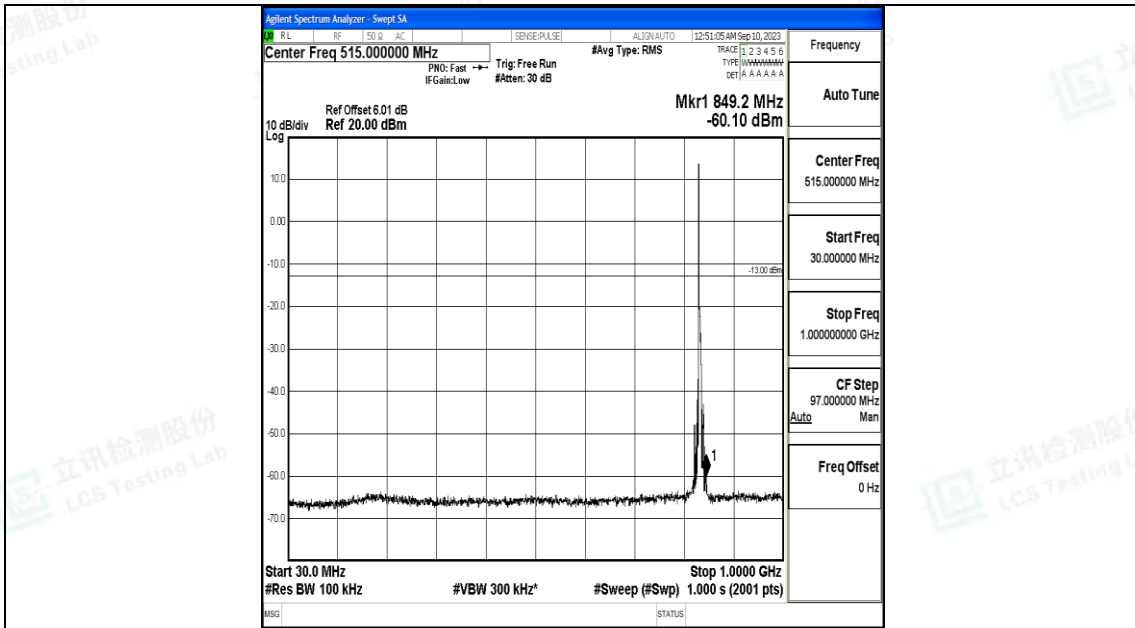

Band5_5MHz_QPSK_20525_1RB#0_0.15~30_0.15~30

Band5_5MHz_QPSK_20525_1RB#0_30~1000_30~1000