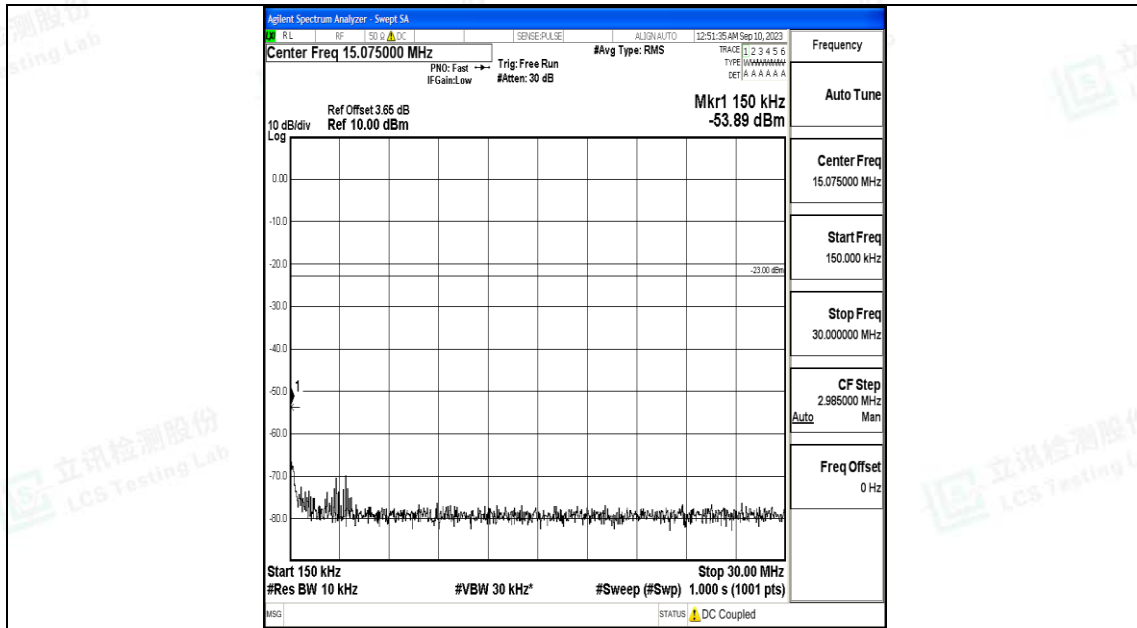

Band5_5MHz_16QAM_20525_1RB#0_0.009~0.15_0.009~0.15

Band5_5MHz_16QAM_20525_1RB#0_0.15~30_0.15~30