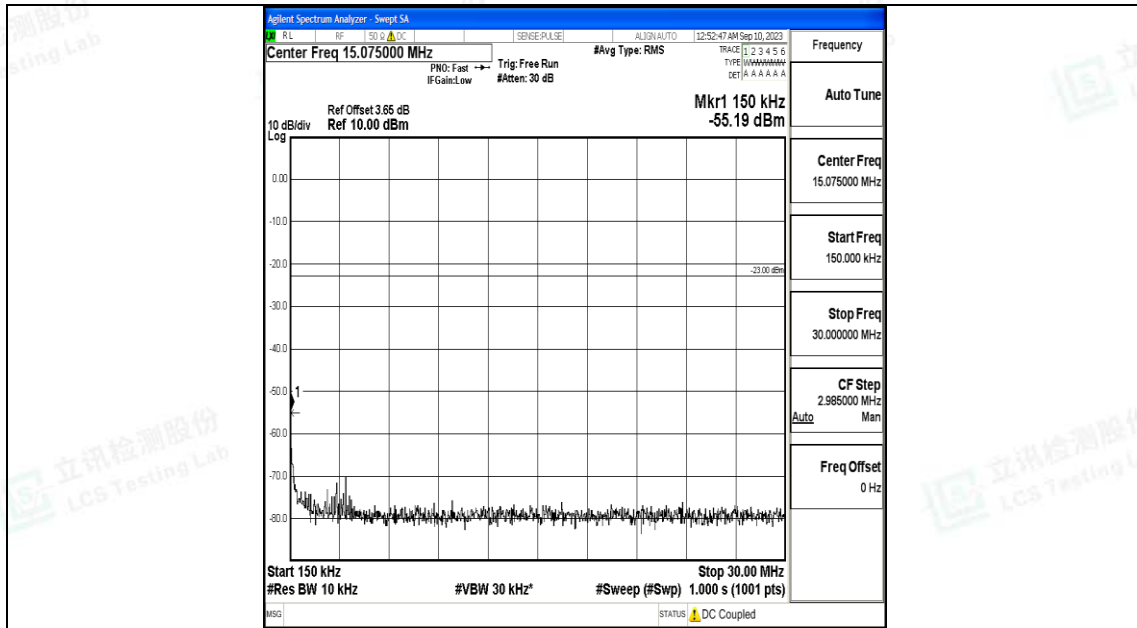

Band5\_5MHz\_QPSK\_20625\_1RB#0\_30~1000\_30~1000

Band5\_5MHz\_QPSK\_20625\_1RB#0\_1000~3000\_1000~3000

Band5\_5MHz\_QPSK\_20625\_1RB#0\_3000~10000\_3000~10000

Band5\_5MHz\_16QAM\_20625\_1RB#0\_0.009~0.15\_0.009~0.15