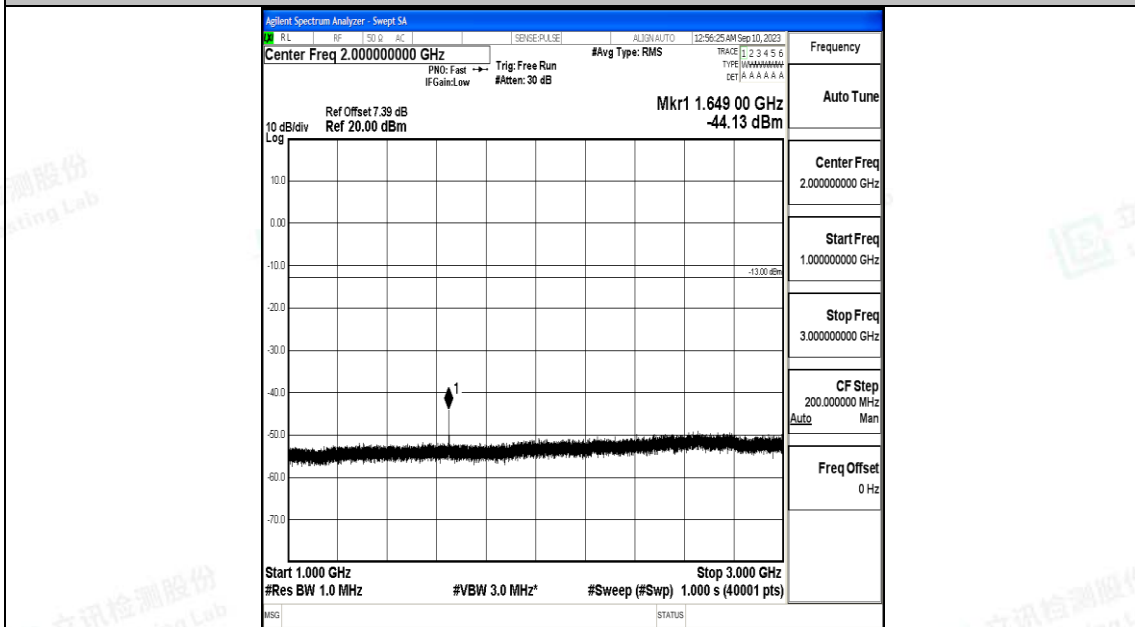

Band5\_10MHz\_QPSK\_20450\_1RB#0\_0.009~0.15\_0.009~0.15

Band5\_10MHz\_QPSK\_20450\_1RB#0\_0.15~30\_0.15~30

Band5\_10MHz\_QPSK\_20450\_1RB#0\_30~1000\_30~1000

Band5\_10MHz\_QPSK\_20450\_1RB#0\_1000~3000\_1000~3000