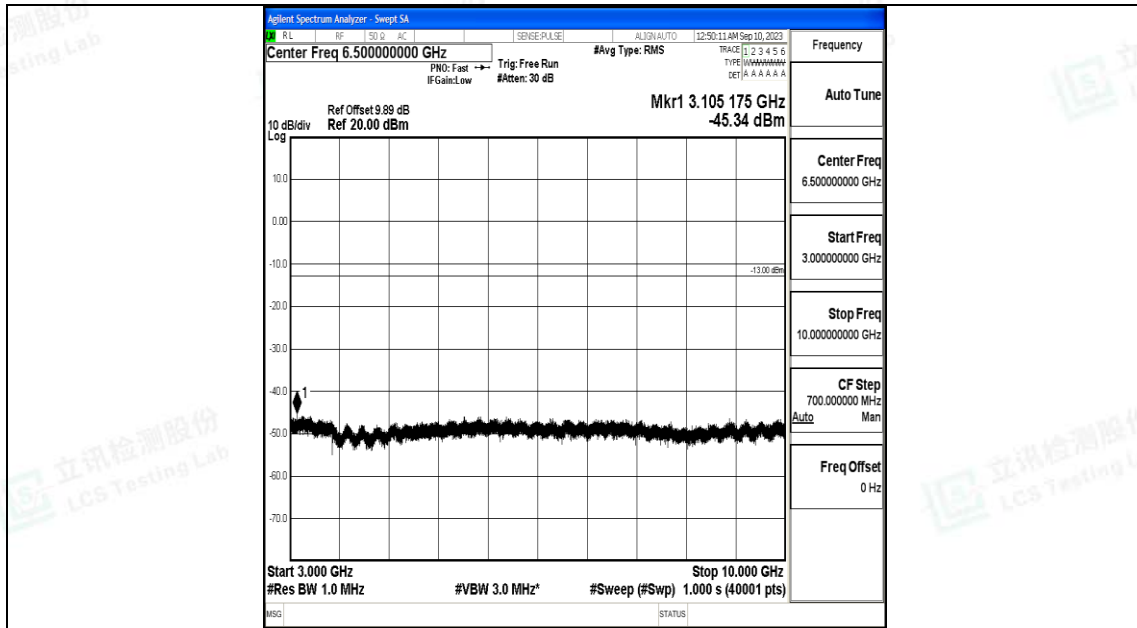

Band5_5MHz_QPSK_20425_1RB#0_1000~3000_1000~3000

Band5_5MHz_QPSK_20425_1RB#0_3000~10000_3000~10000