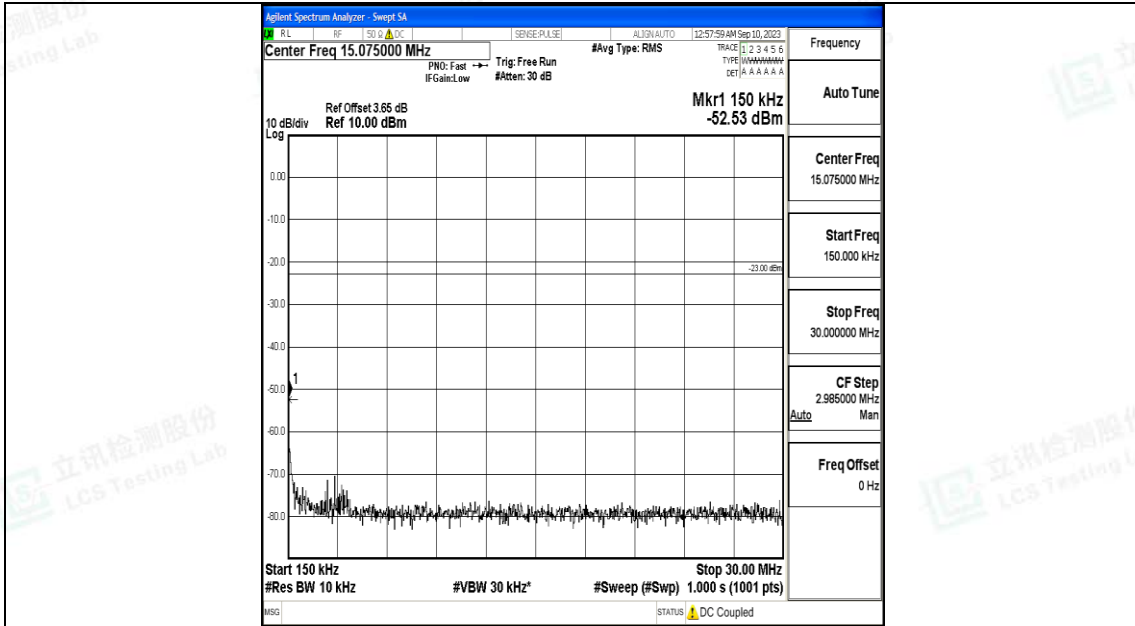

Band5\_10MHz\_QPSK\_20525\_1RB#0\_30~1000\_30~1000

Band5\_10MHz\_QPSK\_20525\_1RB#0\_1000~3000\_1000~3000

Band5\_10MHz\_QPSK\_20525\_1RB#0\_3000~10000\_3000~10000

Band5\_10MHz\_16QAM\_20525\_1RB#0\_0.009~0.15\_0.009~0.15