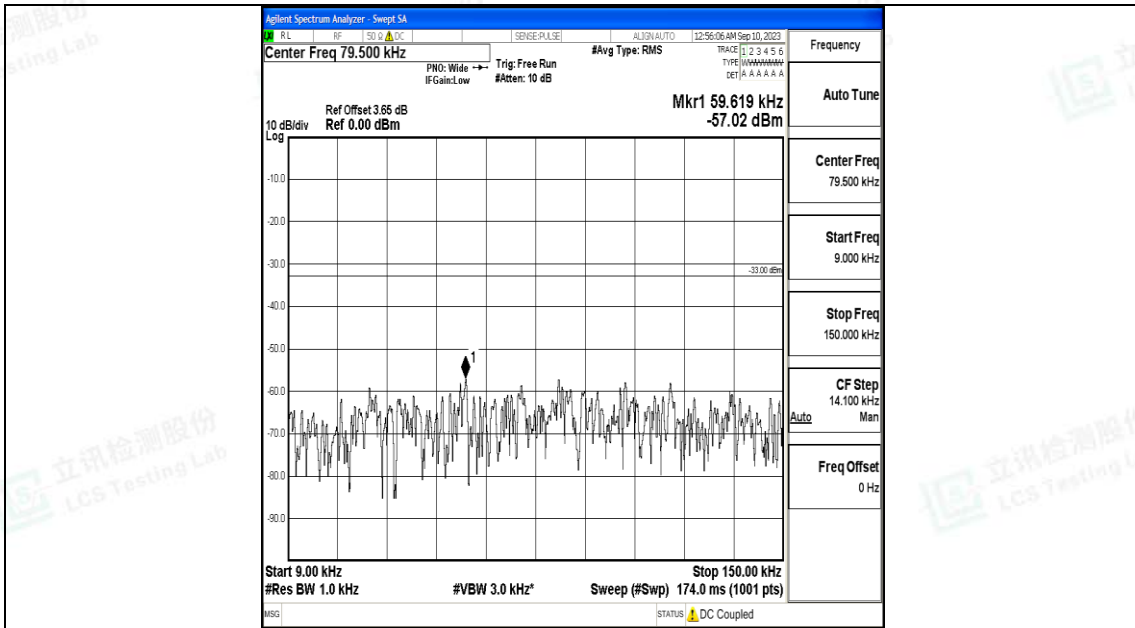

Band5\_5MHz\_16QAM\_20625\_1RB#0\_0.15~30\_0.15~30

Band5\_5MHz\_16QAM\_20625\_1RB#0\_30~1000\_30~1000

Band5\_5MHz\_16QAM\_20625\_1RB#0\_1000~3000\_1000~3000

Band5\_5MHz\_16QAM\_20625\_1RB#0\_3000~10000\_3000~10000