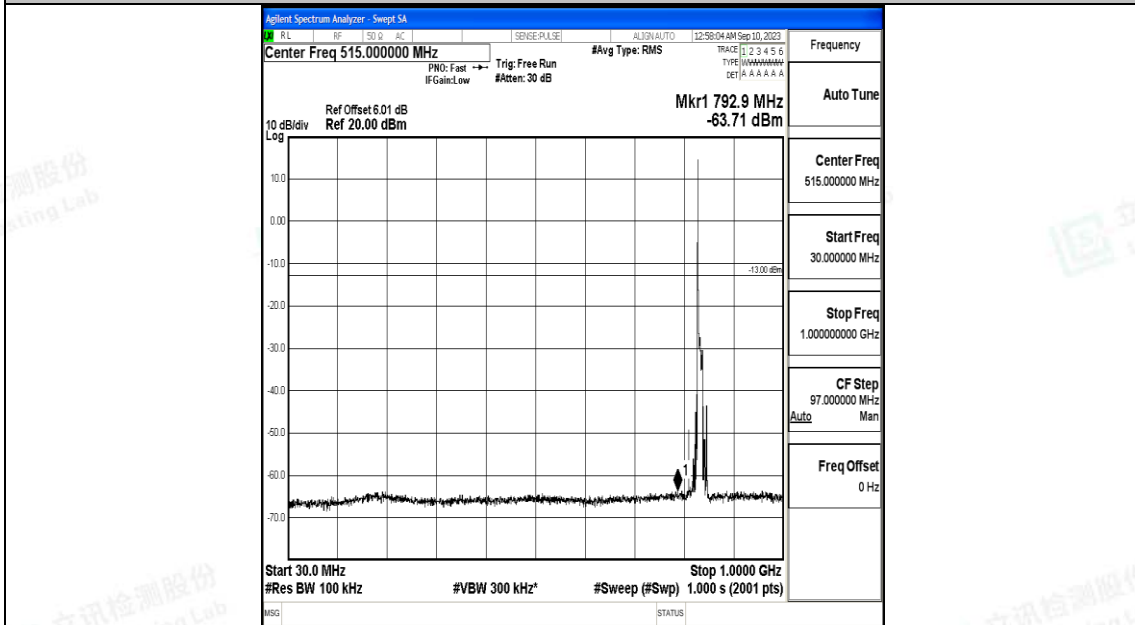

Band5_10MHz_16QAM_20525_1RB#0_0.15~30_0.15~30

Band5_10MHz_16QAM_20525_1RB#0_30~1000_30~1000