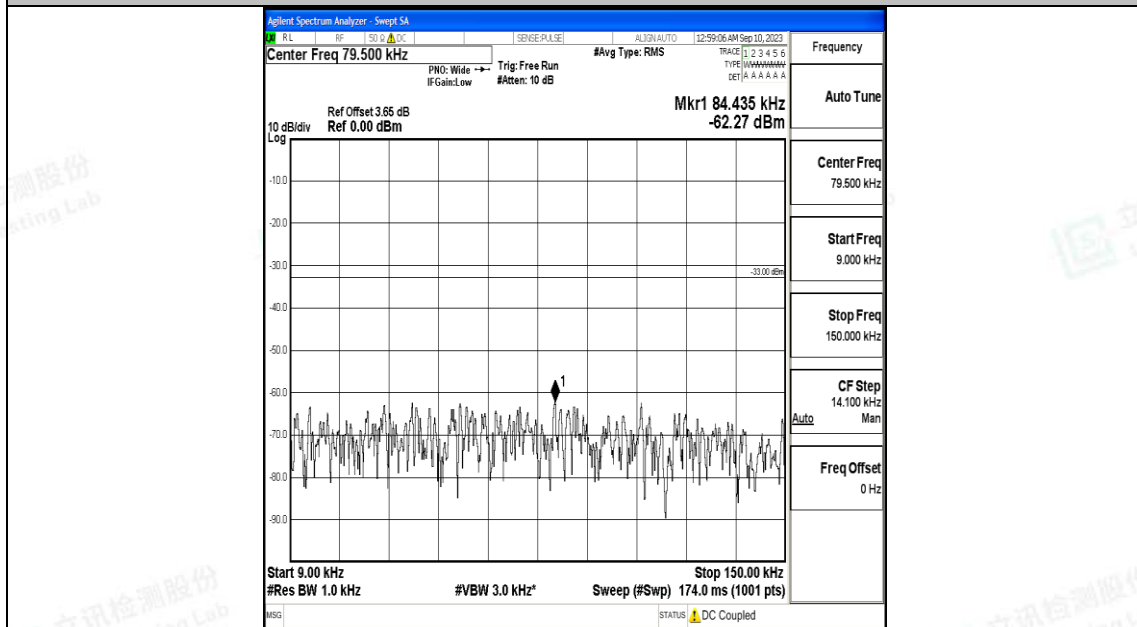

Band5_10MHz_QPSK_20600_1RB#0_3000~10000_3000~10000

Band5_10MHz_16QAM_20600_1RB#0_0.009~0.15_0.009~0.15