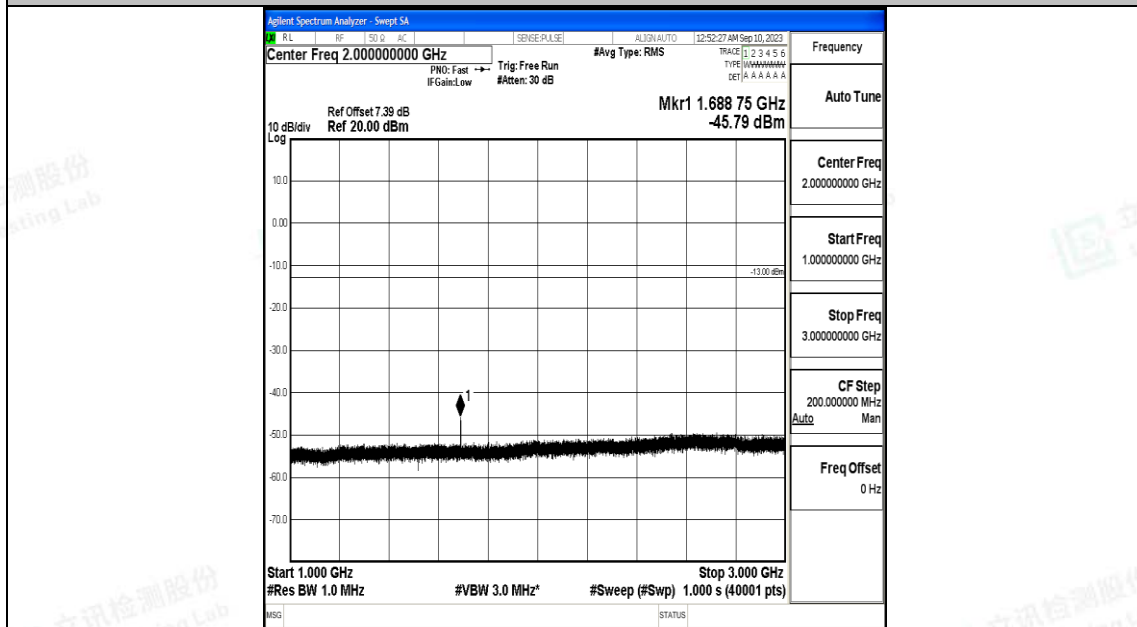

Band5_5MHz_QPSK_20625_1RB#0_30~1000_30~1000

Band5_5MHz_QPSK_20625_1RB#0_1000~3000_1000~3000