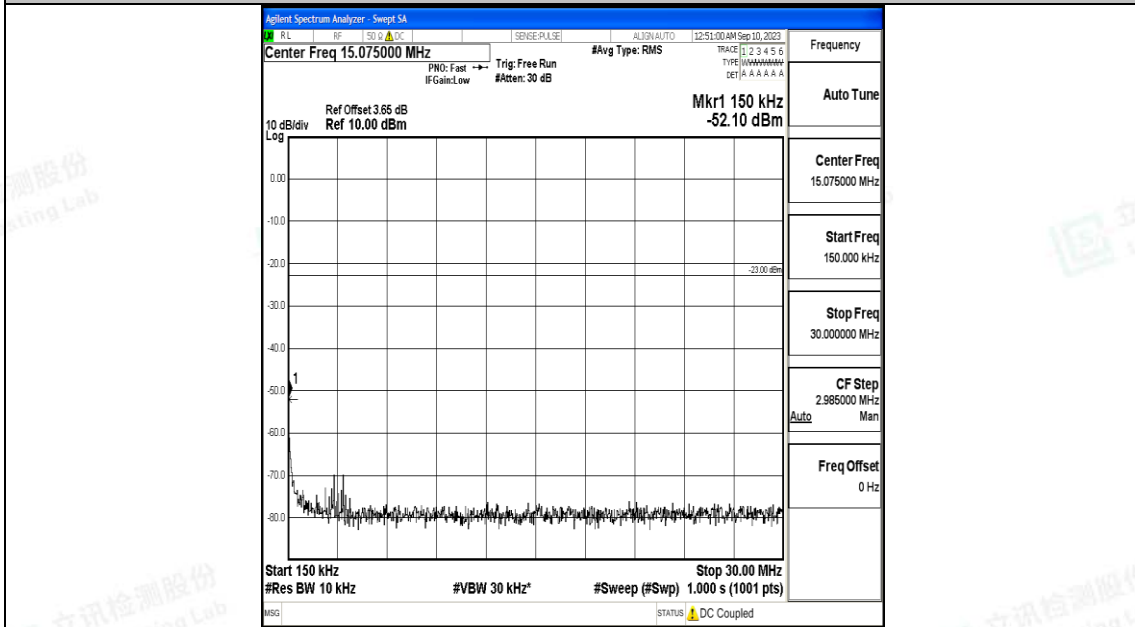

Band5_5MHz_QPSK_20525_1RB#0_0.009~0.15_0.009~0.15

Band5_5MHz_QPSK_20525_1RB#0_0.15~30_0.15~30