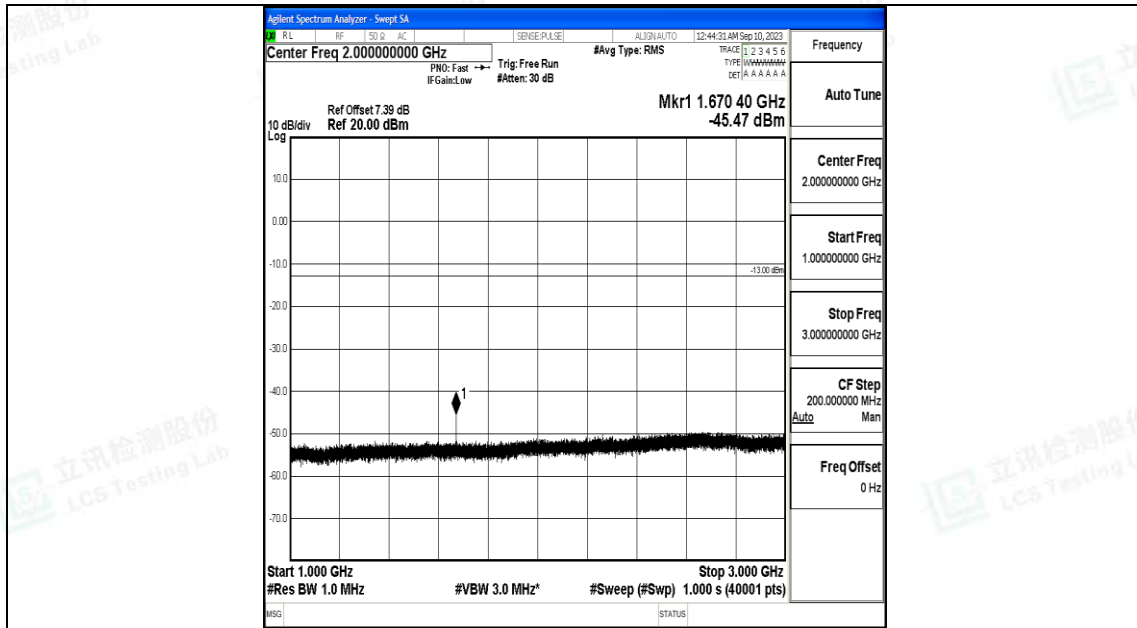

Band5_3MHz_16QAM_20525_1RB#0_30~1000_30~1000

Band5_3MHz_16QAM_20525_1RB#0_1000~3000_1000~3000