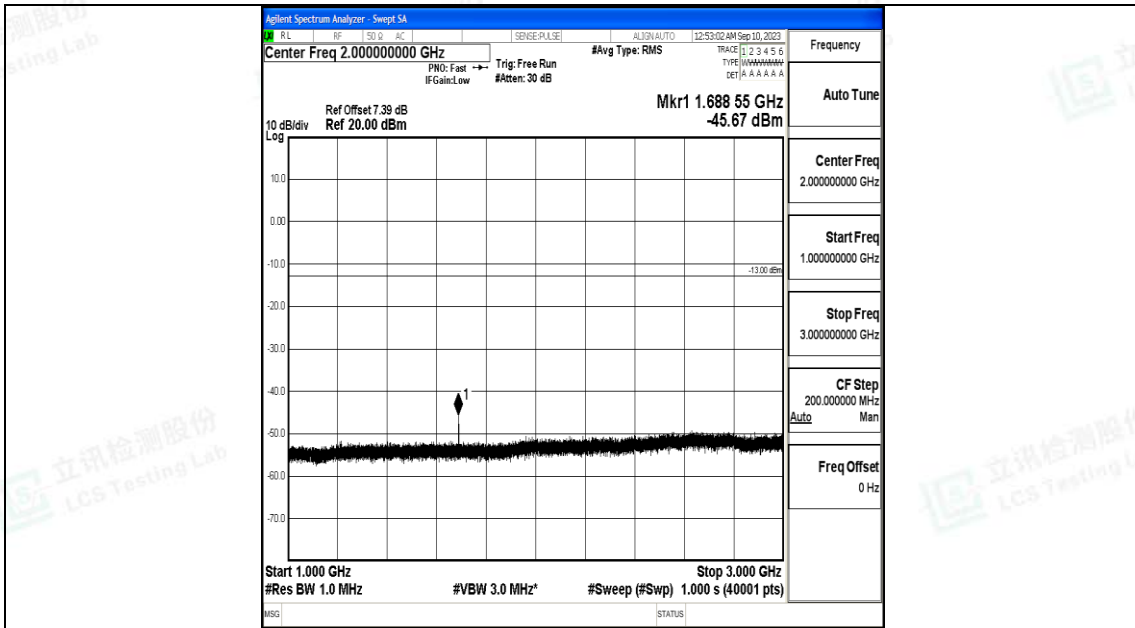

Band5_5MHz_16QAM_20625_1RB#0_30~1000_30~1000

Band5_5MHz_16QAM_20625_1RB#0_1000~3000_1000~3000