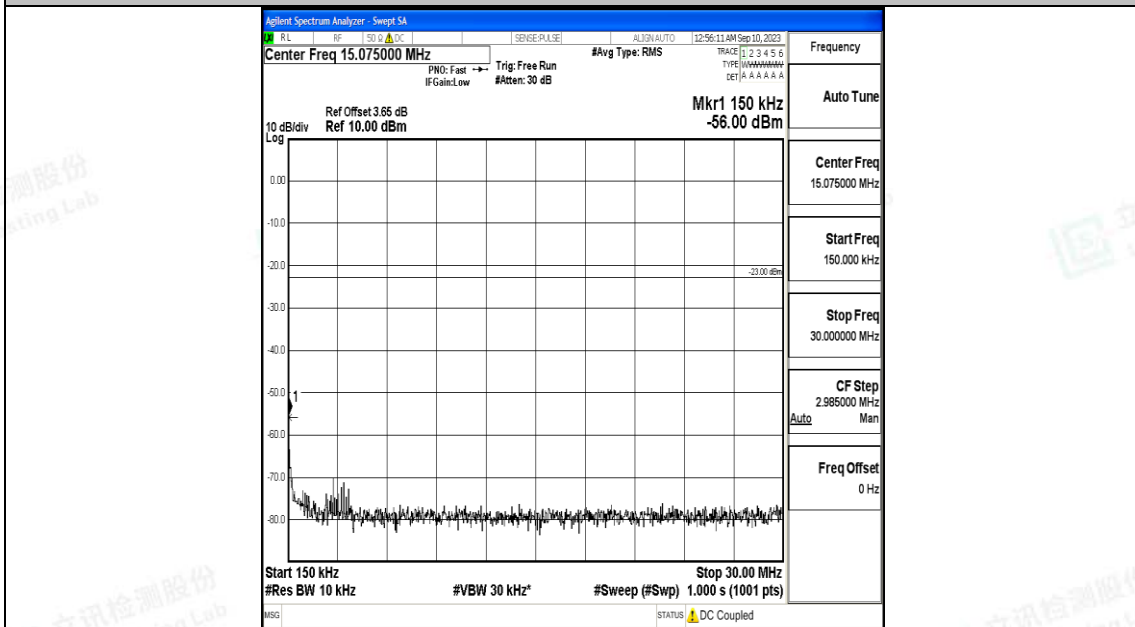

Band5_10MHz_QPSK_20450_1RB#0_0.009~0.15_0.009~0.15

Band5_10MHz_QPSK_20450_1RB#0_0.15~30_0.15~30