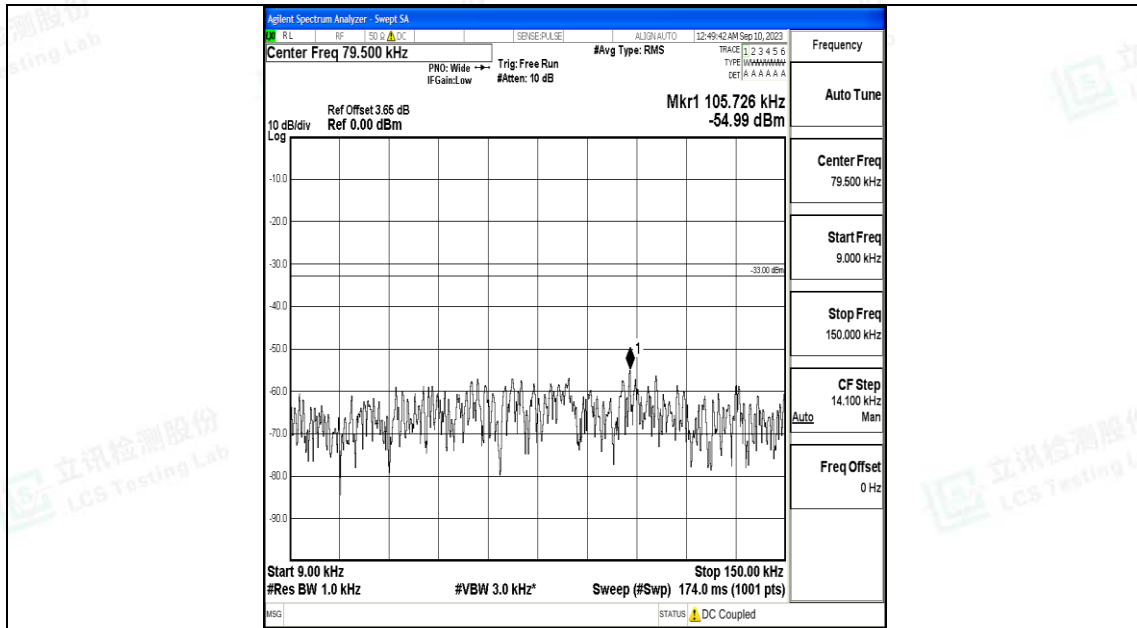

Band5_3MHz_16QAM_20635_1RB#0_3000~10000_3000~10000

Band5_5MHz_QPSK_20425_1RB#0_0.009~0.15_0.009~0.15