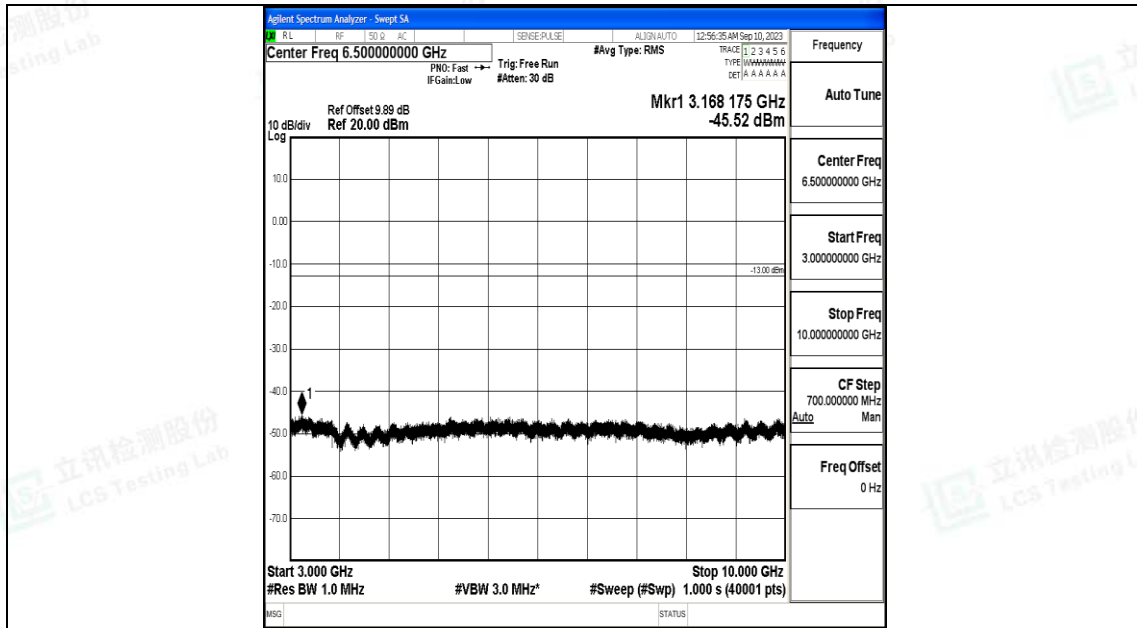

Band5\_10MHz\_QPSK\_20450\_1RB#0\_0.009~0.15\_0.009~0.15

Band5\_10MHz\_QPSK\_20450\_1RB#0\_0.15~30\_0.15~30

Band5\_10MHz\_QPSK\_20450\_1RB#0\_30~1000\_30~1000

Band5\_10MHz\_QPSK\_20450\_1RB#0\_1000~3000\_1000~3000