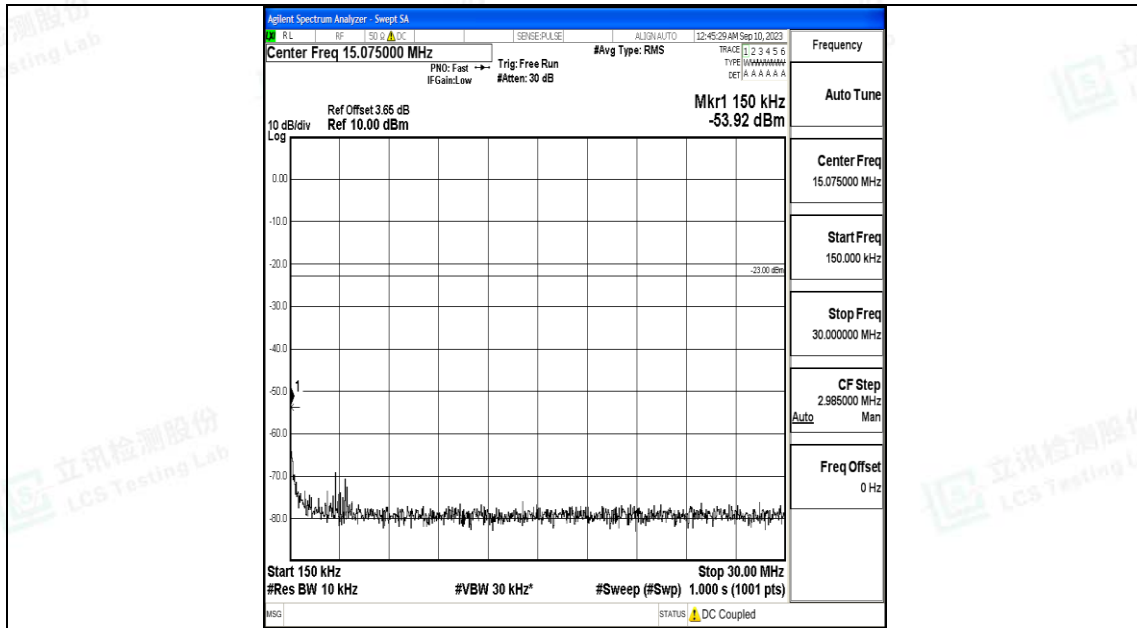

Band5_3MHz_16QAM_20635_1RB#0_0.009~0.15_0.009~0.15

Band5_3MHz_16QAM_20635_1RB#0_0.15~30_0.15~30