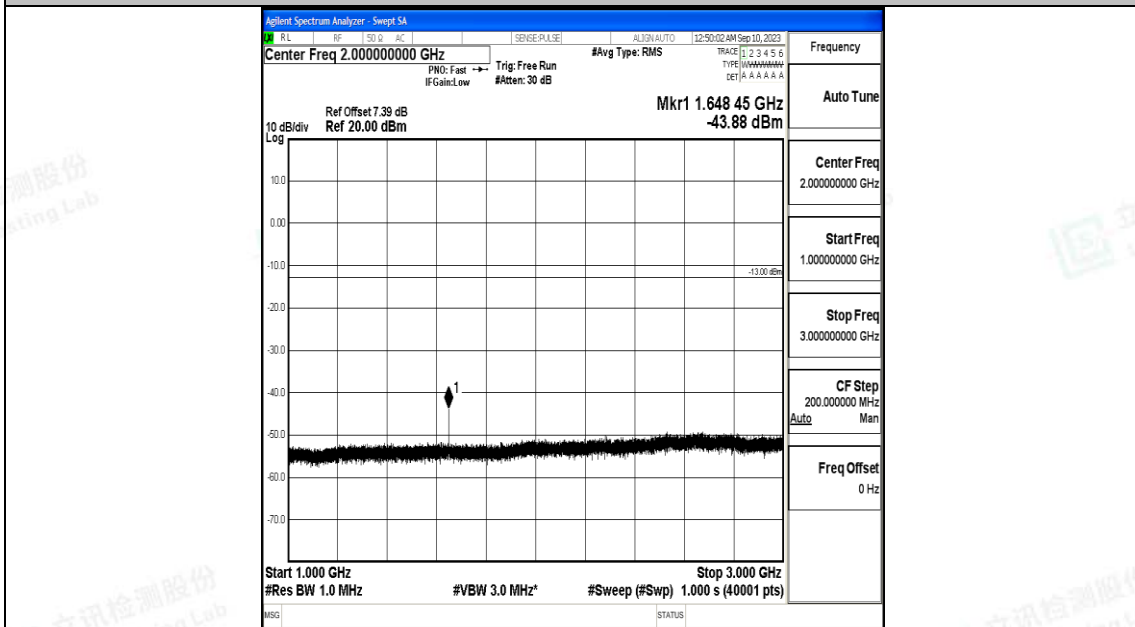

Band5_5MHz_QPSK_20425_1RB#0_30~1000_30~1000

Band5_5MHz_QPSK_20425_1RB#0_1000~3000_1000~3000