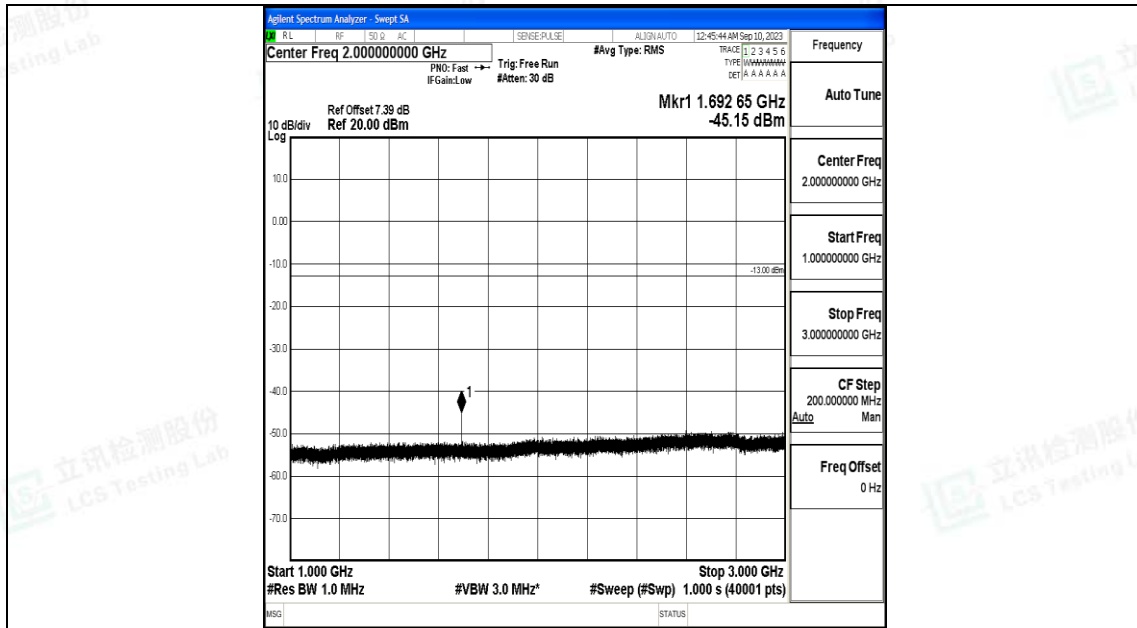

Band5\_3MHz\_QPSK\_20635\_1RB#0\_3000~10000\_3000~10000

Band5\_3MHz\_16QAM\_20635\_1RB#0\_0.009~0.15\_0.009~0.15

Band5\_3MHz\_16QAM\_20635\_1RB#0\_0.15~30\_0.15~30

Band5\_3MHz\_16QAM\_20635\_1RB#0\_30~1000\_30~1000