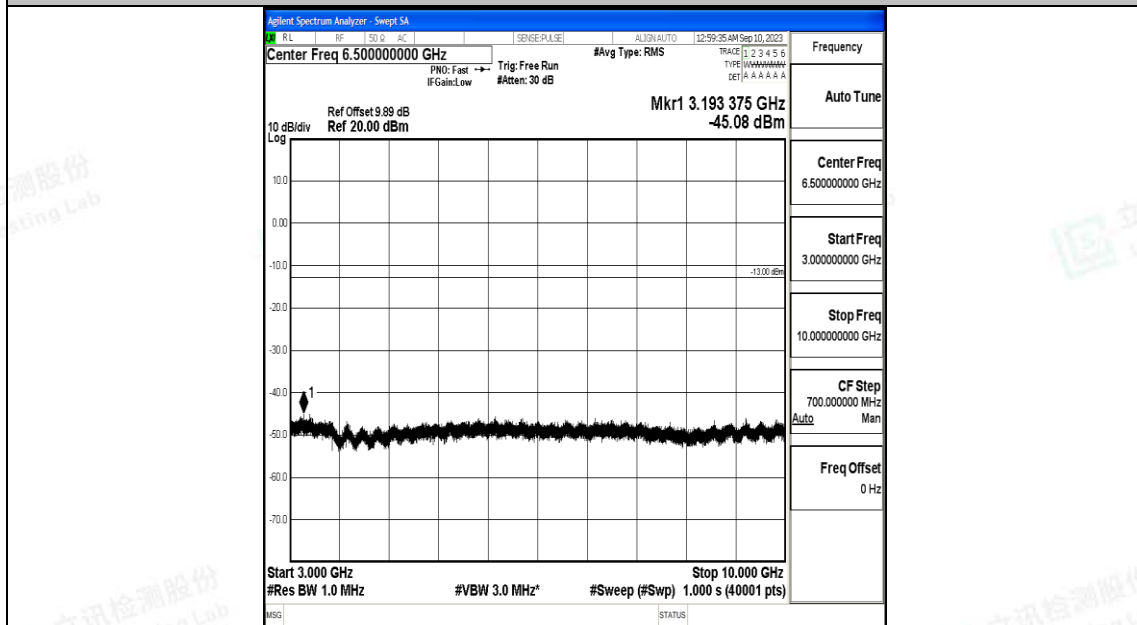

Band5_10MHz_16QAM_20600_1RB#0_1000~3000_1000~3000

Band5_10MHz_16QAM_20600_1RB#0_3000~10000_3000~10000