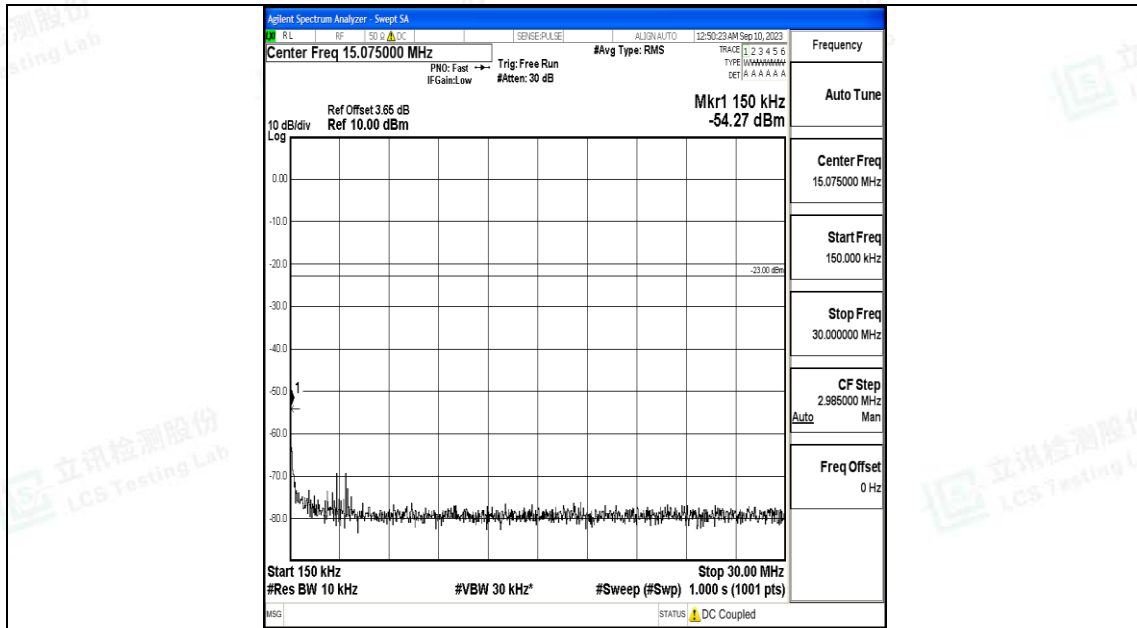

Band5\_5MHz\_QPSK\_20425\_1RB#0\_30~1000\_30~1000

Band5\_5MHz\_QPSK\_20425\_1RB#0\_1000~3000\_1000~3000

Band5\_5MHz\_QPSK\_20425\_1RB#0\_3000~10000\_3000~10000

Band5\_5MHz\_16QAM\_20425\_1RB#0\_0.009~0.15\_0.009~0.15