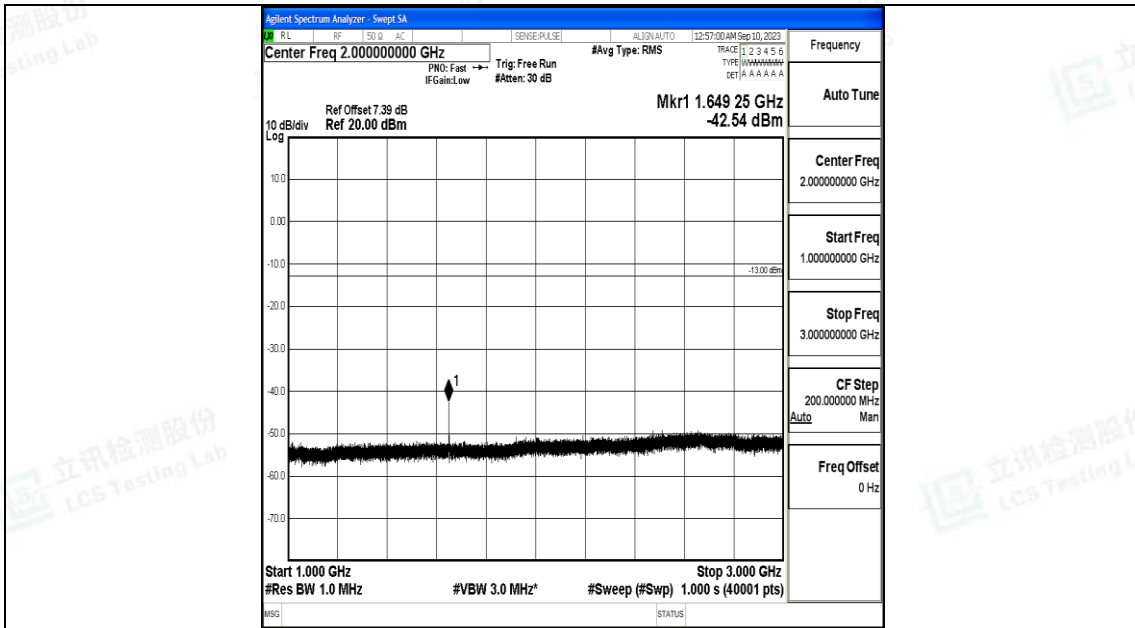

Band5\_10MHz\_QPSK\_20450\_1RB#0\_3000~10000\_3000~10000

Band5\_10MHz\_16QAM\_20450\_1RB#0\_0.009~0.15\_0.009~0.15

Band5\_10MHz\_16QAM\_20450\_1RB#0\_0.15~30\_0.15~30

Band5\_10MHz\_16QAM\_20450\_1RB#0\_30~1000\_30~1000