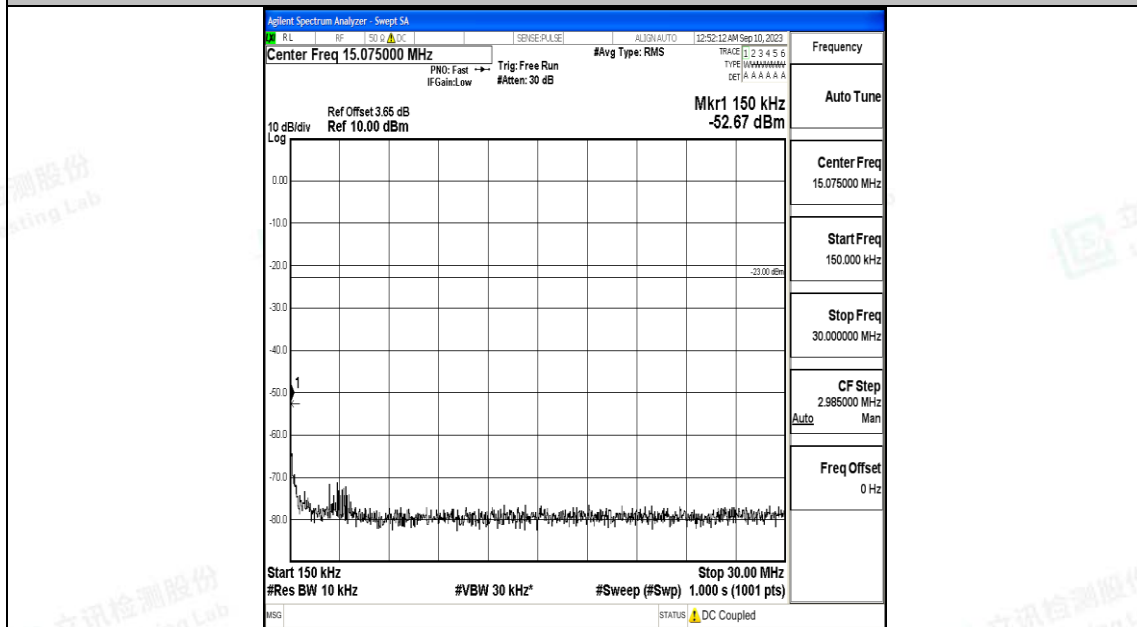

Band5\_5MHz\_16QAM\_20525\_1RB#0\_1000~3000\_1000~3000

Band5\_5MHz\_16QAM\_20525\_1RB#0\_3000~10000\_3000~10000

Band5\_5MHz\_QPSK\_20625\_1RB#0\_0.009~0.15\_0.009~0.15

Band5\_5MHz\_QPSK\_20625\_1RB#0\_0.15~30\_0.15~30