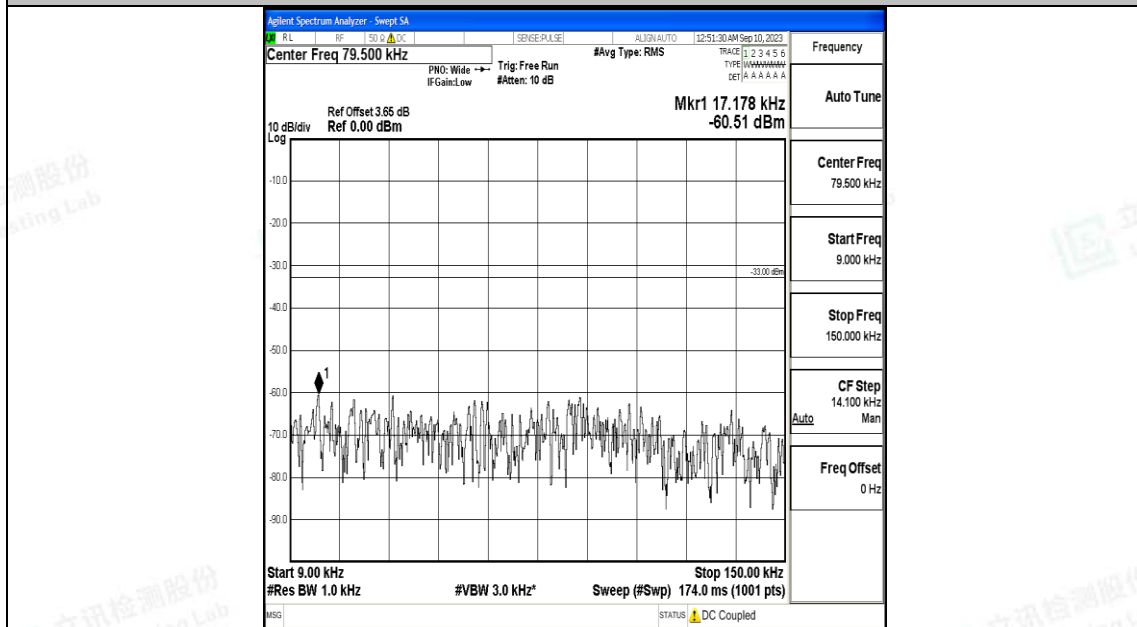

Band5_5MHz_QPSK_20525_1RB#0_3000~10000_3000~10000

Band5_5MHz_16QAM_20525_1RB#0_0.009~0.15_0.009~0.15