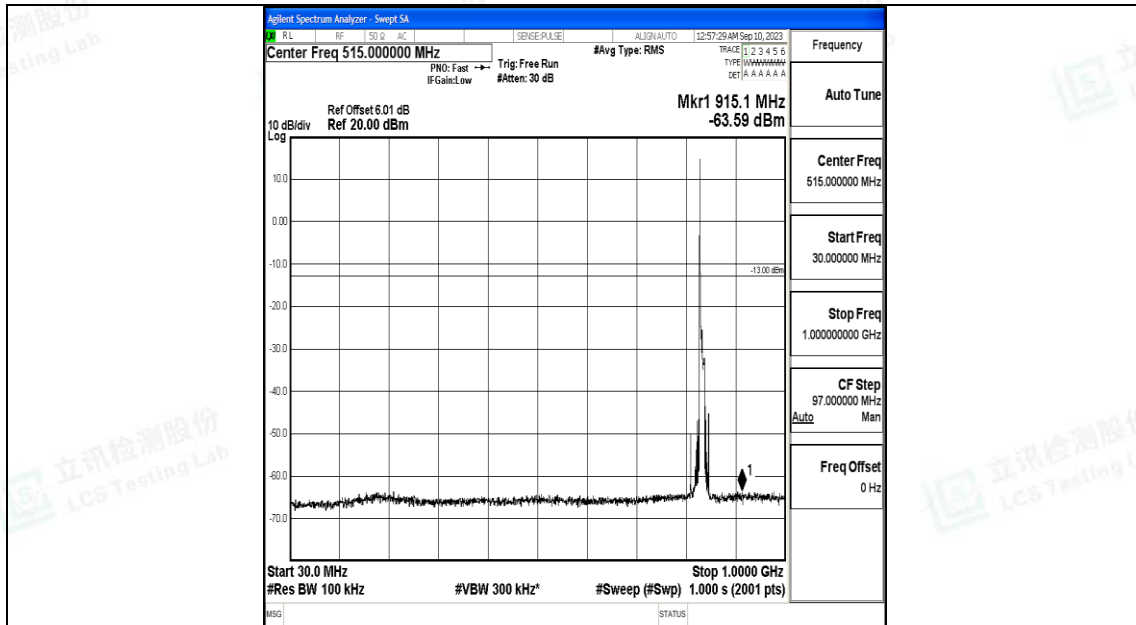

Band5\_10MHz\_16QAM\_20450\_1RB#0\_1000~3000\_1000~3000

Band5\_10MHz\_16QAM\_20450\_1RB#0\_3000~10000\_3000~10000

Band5\_10MHz\_QPSK\_20525\_1RB#0\_0.009~0.15\_0.009~0.15

Band5\_10MHz\_QPSK\_20525\_1RB#0\_0.15~30\_0.15~30