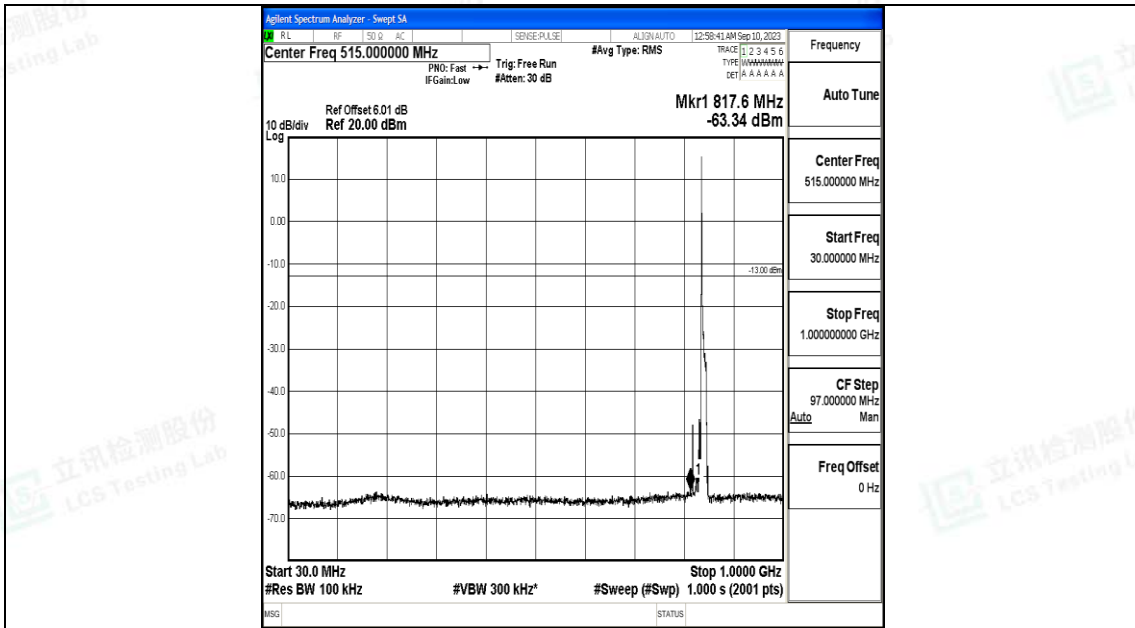

Band5_10MHz_QPSK_20600_1RB#0_0.15~30_0.15~30

Band5_10MHz_QPSK_20600_1RB#0_30~1000_30~1000