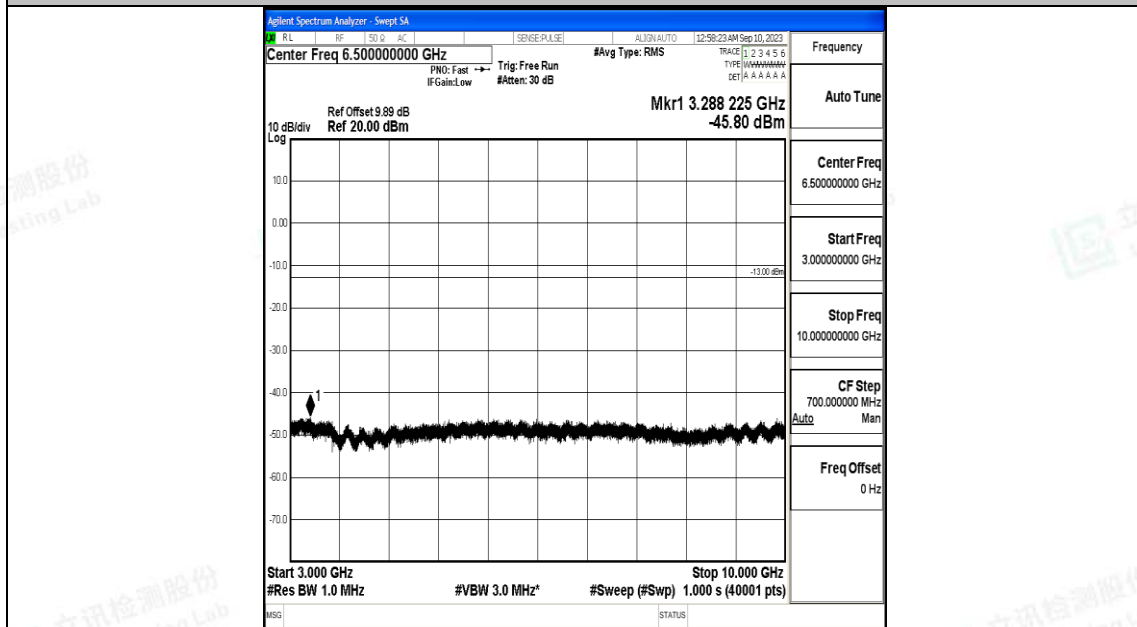

Band5\_10MHz\_16QAM\_20525\_1RB#0\_0.15~30\_0.15~30

Band5\_10MHz\_16QAM\_20525\_1RB#0\_30~1000\_30~1000

Band5\_10MHz\_16QAM\_20525\_1RB#0\_1000~3000\_1000~3000

Band5\_10MHz\_16QAM\_20525\_1RB#0\_3000~10000\_3000~10000