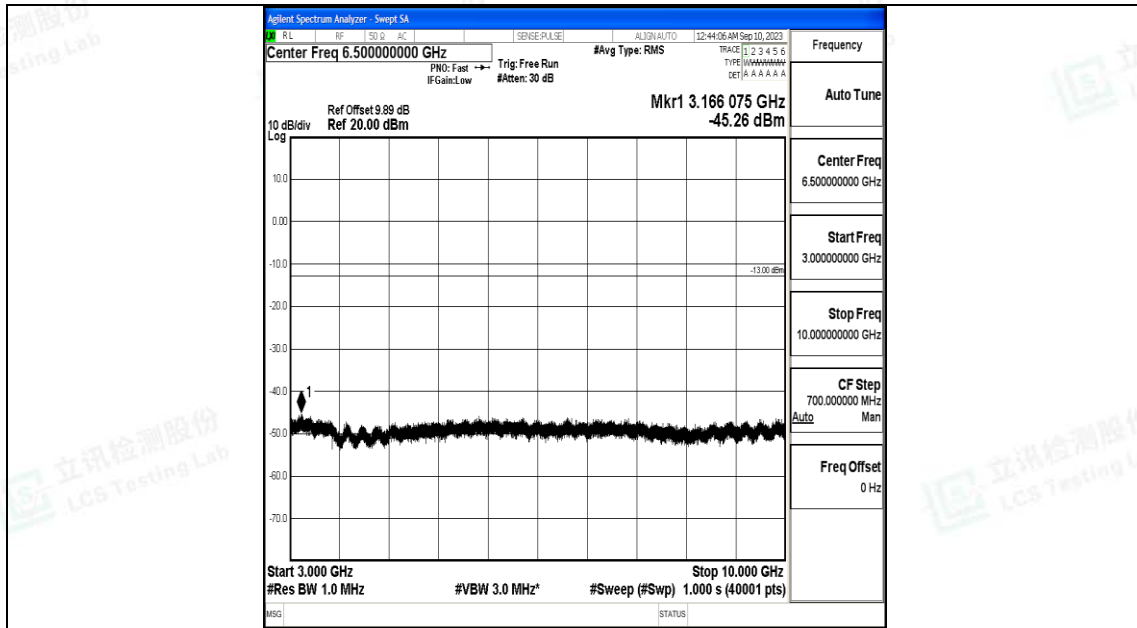

Band5\_3MHz\_QPSK\_20525\_1RB#0\_30~1000\_30~1000

Band5\_3MHz\_QPSK\_20525\_1RB#0\_1000~3000\_1000~3000

Band5\_3MHz\_QPSK\_20525\_1RB#0\_3000~10000\_3000~10000

Band5\_3MHz\_16QAM\_20525\_1RB#0\_0.009~0.15\_0.009~0.15