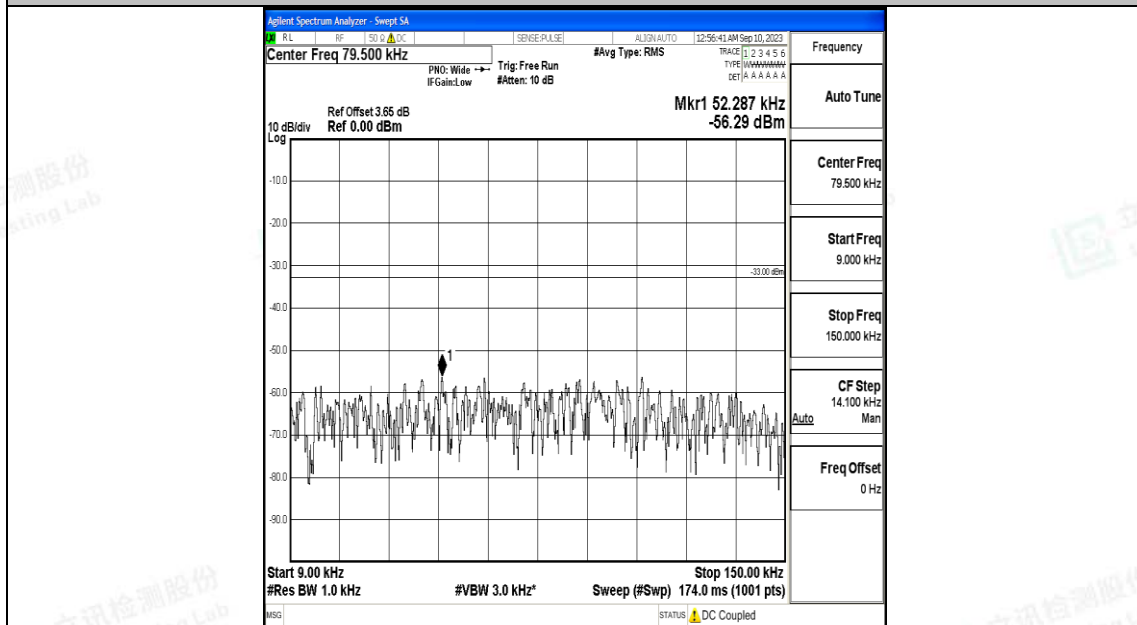

Band5_10MHz_QPSK_20450_1RB#0_3000~10000_3000~10000

Band5_10MHz_16QAM_20450_1RB#0_0.009~0.15_0.009~0.15