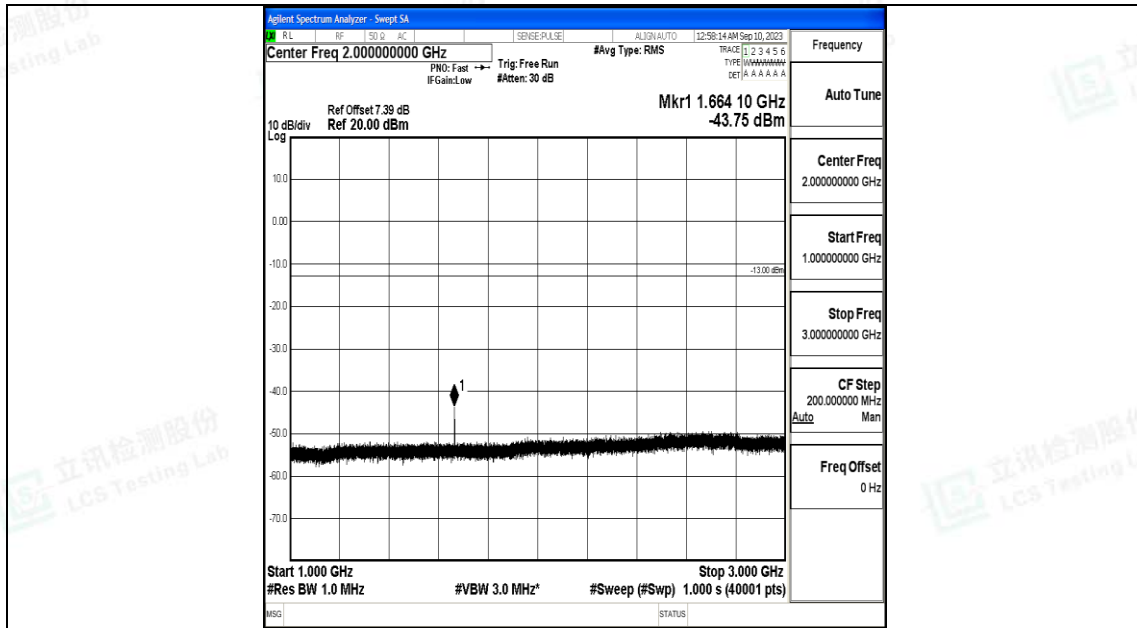

Band5_10MHz_16QAM_20525_1RB#0_30~1000_30~1000

Band5_10MHz_16QAM_20525_1RB#0_1000~3000_1000~3000