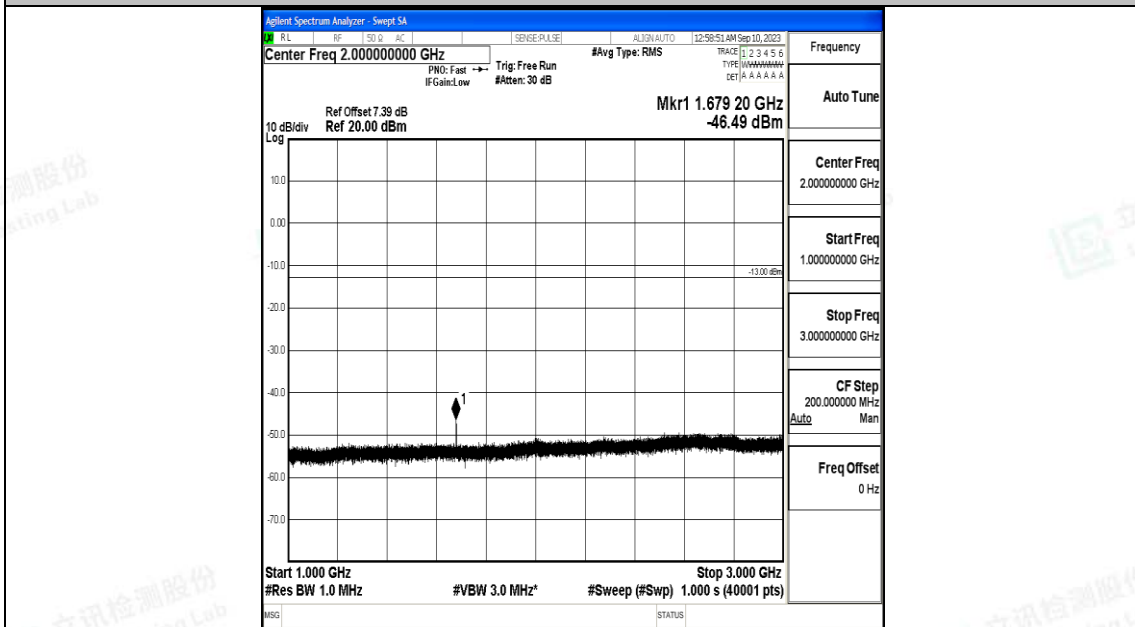

Band5\_10MHz\_QPSK\_20600\_1RB#0\_0.009~0.15\_0.009~0.15

Band5\_10MHz\_QPSK\_20600\_1RB#0\_0.15~30\_0.15~30

Band5\_10MHz\_QPSK\_20600\_1RB#0\_30~1000\_30~1000

Band5\_10MHz\_QPSK\_20600\_1RB#0\_1000~3000\_1000~3000