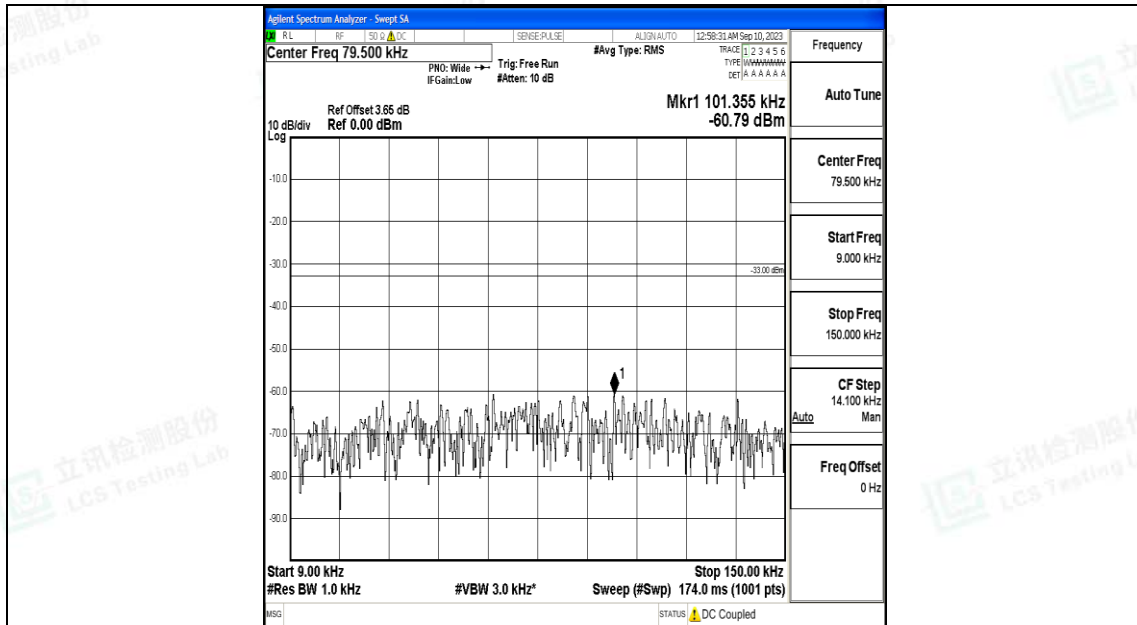

Band5\_10MHz\_16QAM\_20525\_1RB#0\_0.15~30\_0.15~30

Band5\_10MHz\_16QAM\_20525\_1RB#0\_30~1000\_30~1000

Band5\_10MHz\_16QAM\_20525\_1RB#0\_1000~3000\_1000~3000

Band5\_10MHz\_16QAM\_20525\_1RB#0\_3000~10000\_3000~10000