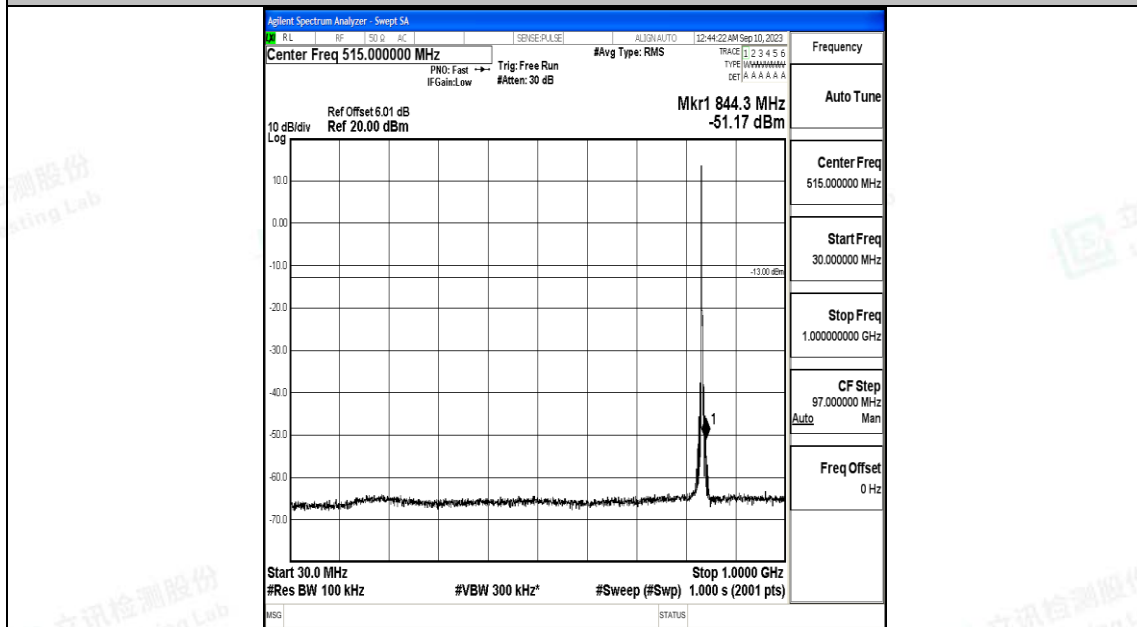

Band5_3MHz_16QAM_20525_1RB#0_0.15~30_0.15~30

Band5_3MHz_16QAM_20525_1RB#0_30~1000_30~1000