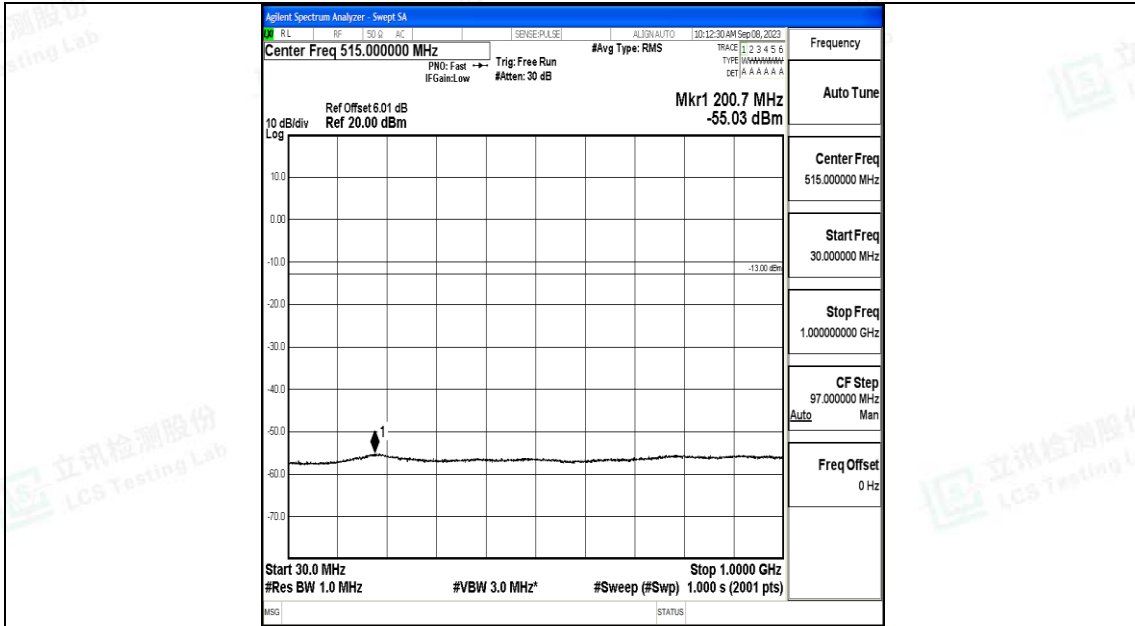

Band4\_5MHz\_16QAM\_20375\_1RB#0\_1000~3000\_1000~3000

Band4\_5MHz\_16QAM\_20375\_1RB#0\_3000~20000\_3000~20000

Band4\_10MHz\_QPSK\_20000\_1RB#0\_0.009~0.15\_0.009~0.15

Band4\_10MHz\_QPSK\_20000\_1RB#0\_0.15~30\_0.15~30