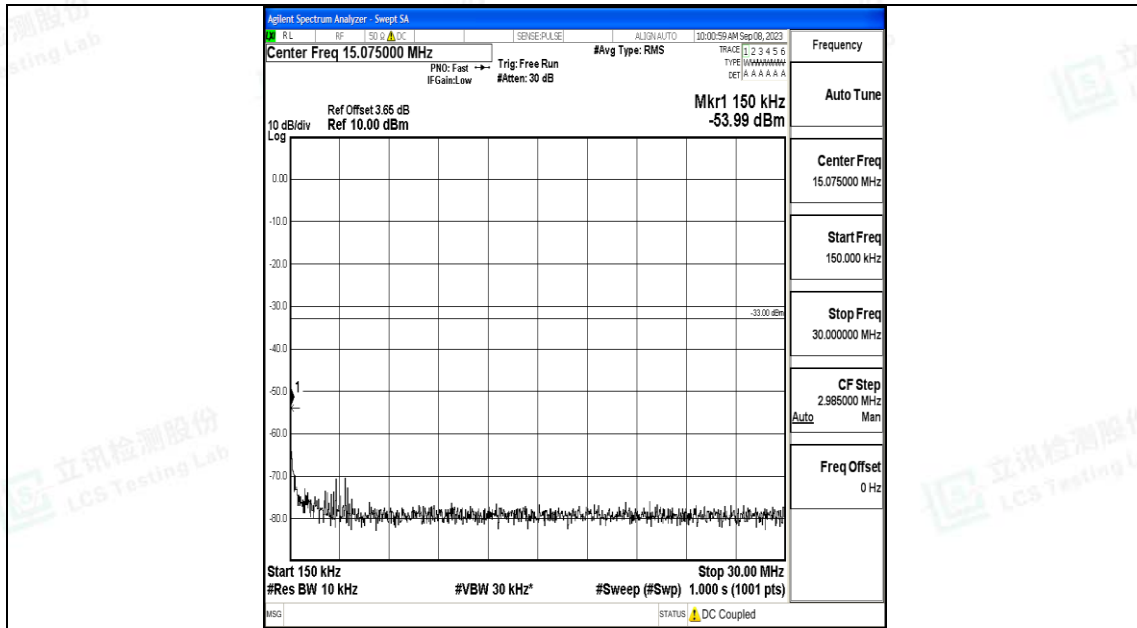

Band4_5MHz_16QAM_20375_1RB#0_0.009~0.15_0.009~0.15

Band4_5MHz_16QAM_20375_1RB#0_0.15~30_0.15~30