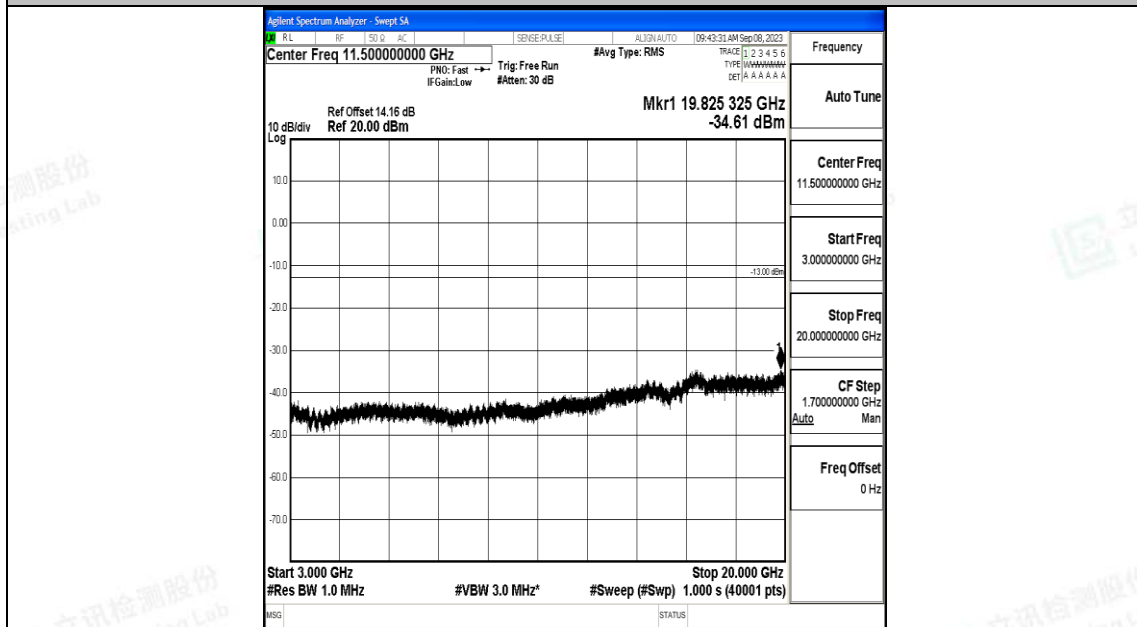

Band4\_3MHz\_16QAM\_19965\_1RB#0\_0.15~30\_0.15~30

Band4\_3MHz\_16QAM\_19965\_1RB#0\_30~1000\_30~1000

Band4\_3MHz\_16QAM\_19965\_1RB#0\_1000~3000\_1000~3000

Band4\_3MHz\_16QAM\_19965\_1RB#0\_3000~20000\_3000~20000