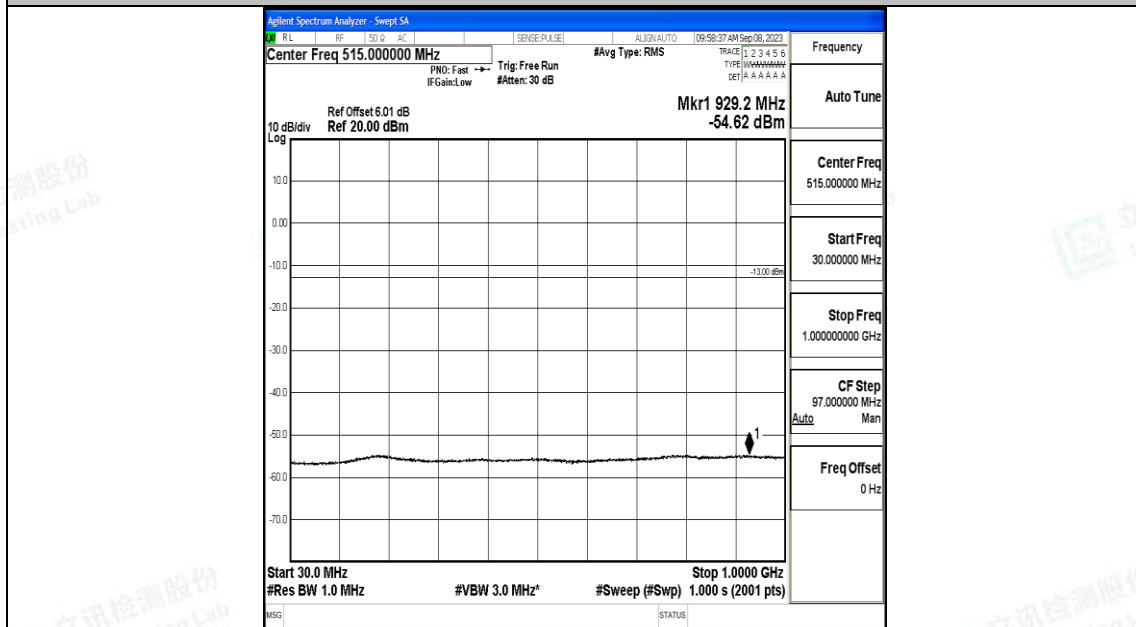

Band4\_5MHz\_QPSK\_19975\_1RB#0\_3000~20000\_3000~20000

Band4\_5MHz\_16QAM\_19975\_1RB#0\_0.009~0.15\_0.009~0.15

Band4\_5MHz\_16QAM\_19975\_1RB#0\_0.15~30\_0.15~30

Band4\_5MHz\_16QAM\_19975\_1RB#0\_30~1000\_30~1000