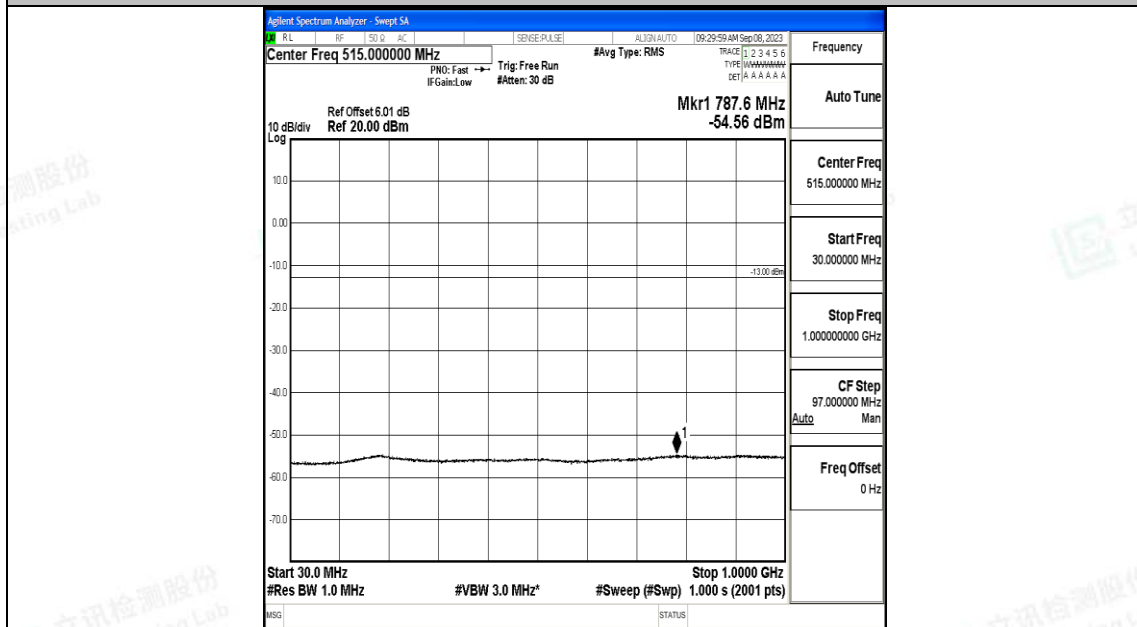

Band4_1.4MHz_16QAM_20175_1RB#0_0.15~30_0.15~30

Band4_1.4MHz_16QAM_20175_1RB#0_30~1000_30~1000