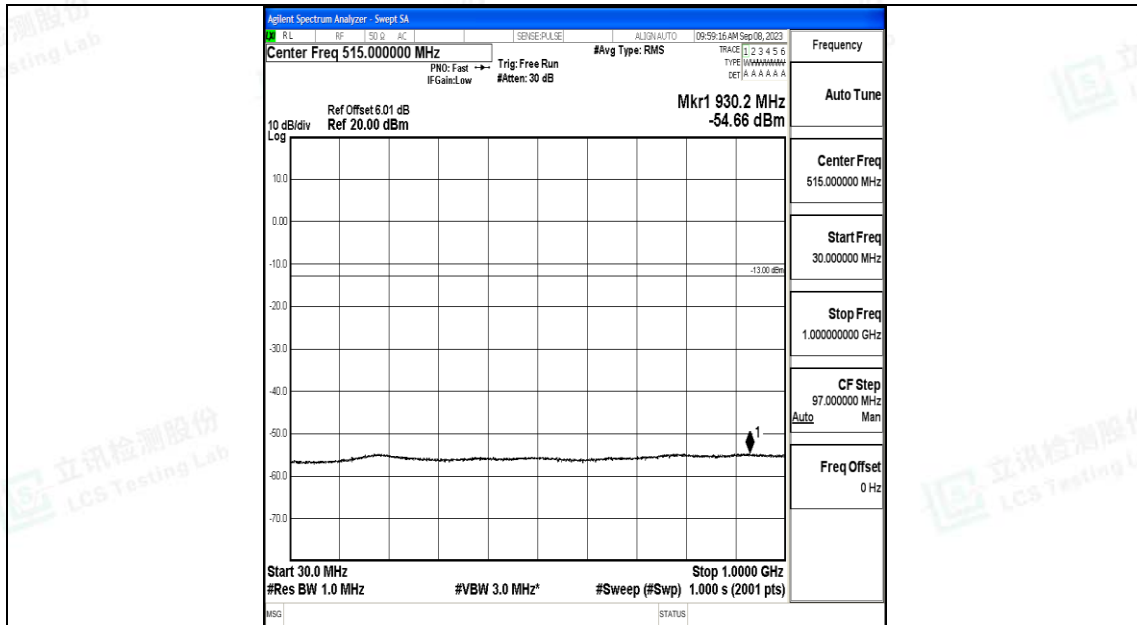

Band4\_5MHz\_16QAM\_19975\_1RB#0\_1000~3000\_1000~3000

Band4\_5MHz\_16QAM\_19975\_1RB#0\_3000~20000\_3000~20000

Band4\_5MHz\_QPSK\_20175\_1RB#0\_0.009~0.15\_0.009~0.15

Band4\_5MHz\_QPSK\_20175\_1RB#0\_0.15~30\_0.15~30