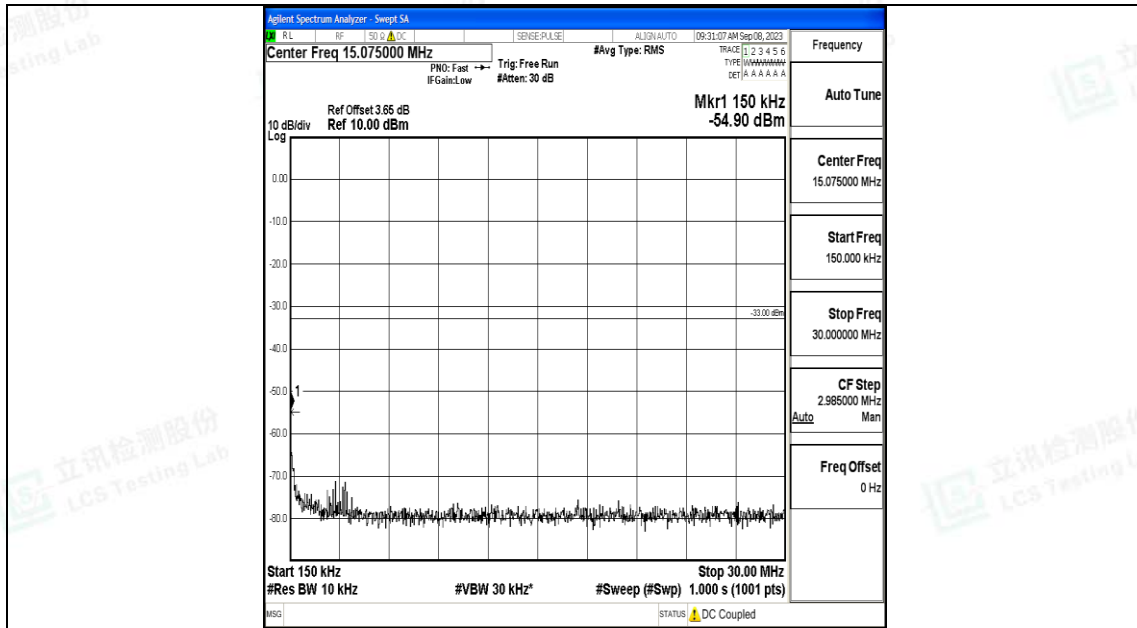

Band4_1.4MHz_16QAM_20393_1RB#0_0.009~0.15_0.009~0.15

Band4_1.4MHz_16QAM_20393_1RB#0_0.15~30_0.15~30