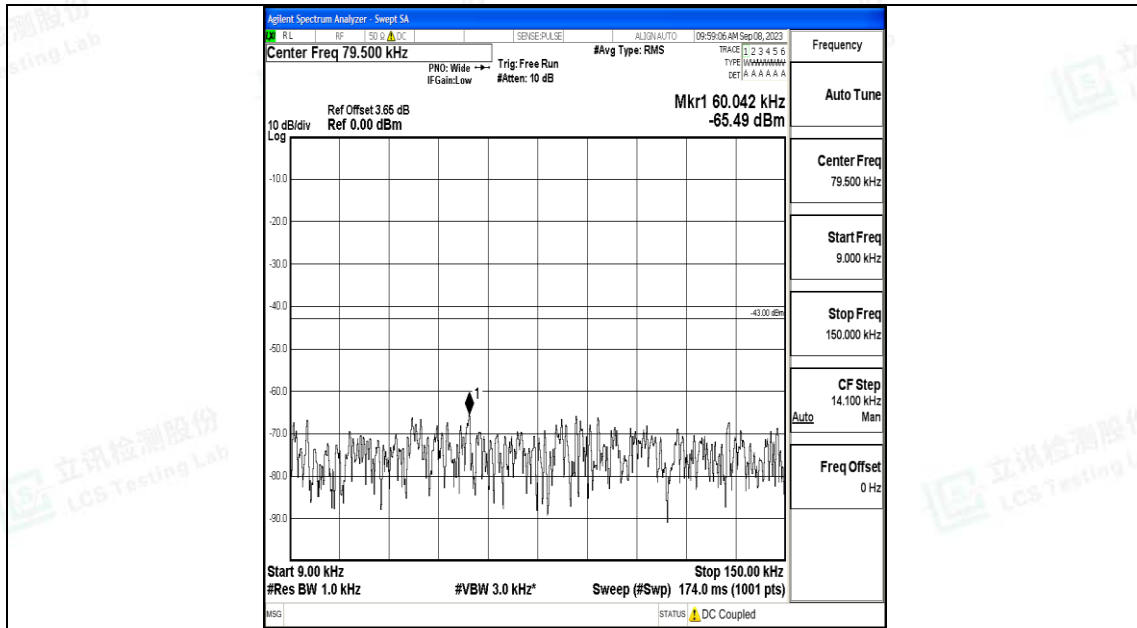

Band4_5MHz_16QAM_19975_1RB#0_3000~20000_3000~20000

Band4_5MHz_QPSK_20175_1RB#0_0.009~0.15_0.009~0.15