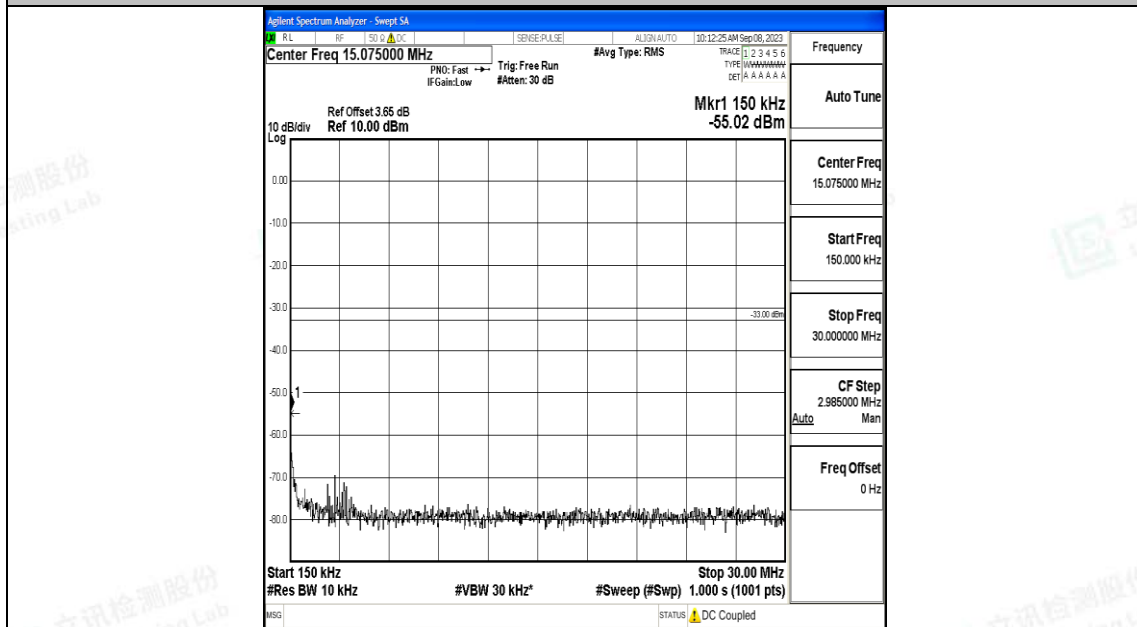

Band4\_5MHz\_16QAM\_20375\_1RB#0\_1000~3000\_1000~3000

Band4\_5MHz\_16QAM\_20375\_1RB#0\_3000~20000\_3000~20000

Band4\_10MHz\_QPSK\_20000\_1RB#0\_0.009~0.15\_0.009~0.15

Band4\_10MHz\_QPSK\_20000\_1RB#0\_0.15~30\_0.15~30