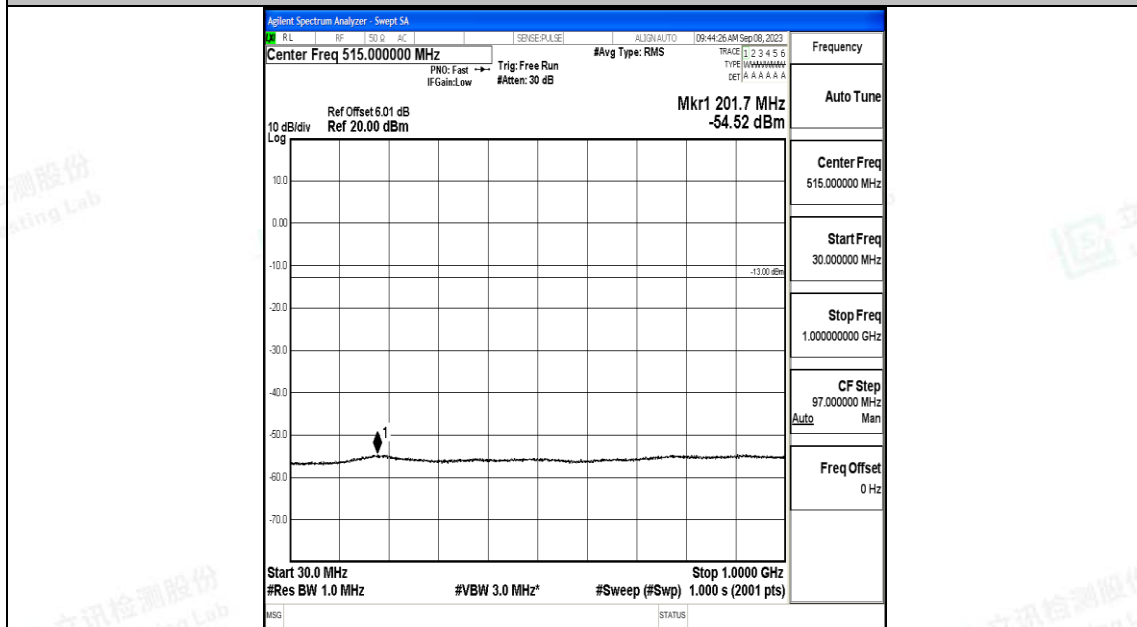

Band4\_3MHz\_QPSK\_20175\_1RB#0\_3000~20000\_3000~20000

Band4\_3MHz\_16QAM\_20175\_1RB#0\_0.009~0.15\_0.009~0.15

Band4\_3MHz\_16QAM\_20175\_1RB#0\_0.15~30\_0.15~30

Band4\_3MHz\_16QAM\_20175\_1RB#0\_30~1000\_30~1000