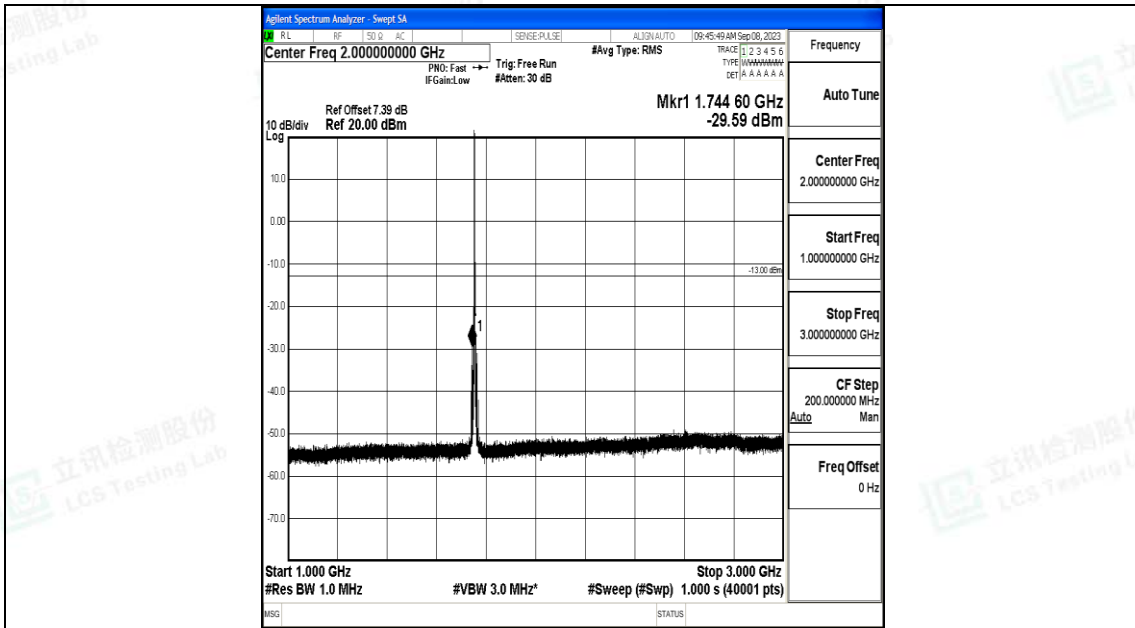

Band4_3MHz_16QAM_20385_1RB#0_30~1000_30~1000

Band4_3MHz_16QAM_20385_1RB#0_1000~3000_1000~3000