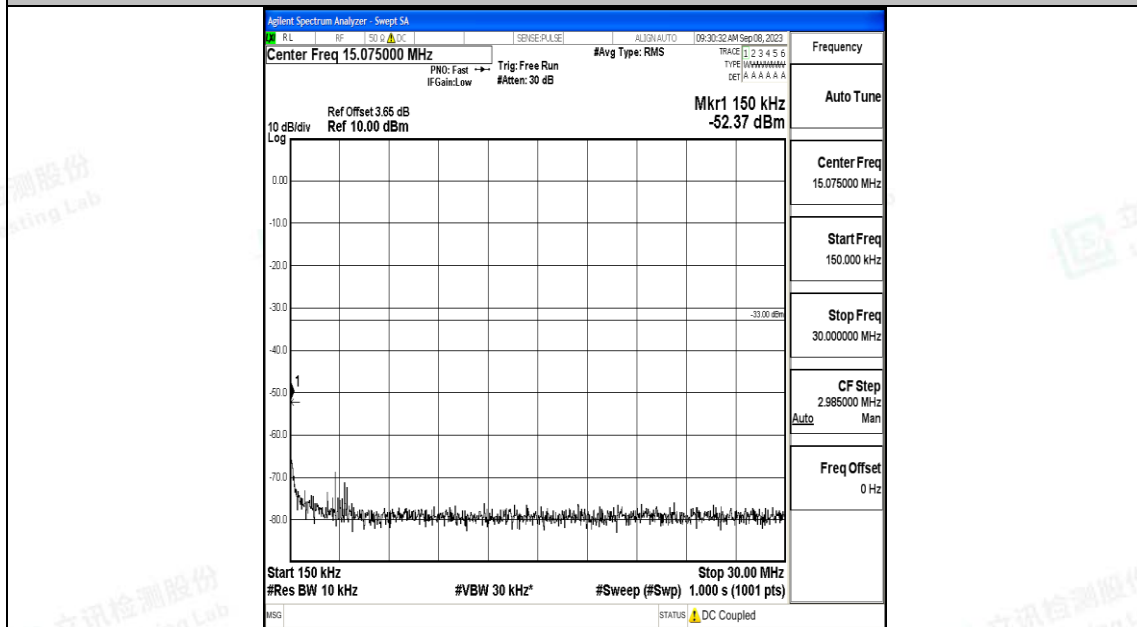

Band4_1.4MHz_QPSK_20393_1RB#0_0.009~0.15_0.009~0.15

Band4_1.4MHz_QPSK_20393_1RB#0_0.15~30_0.15~30