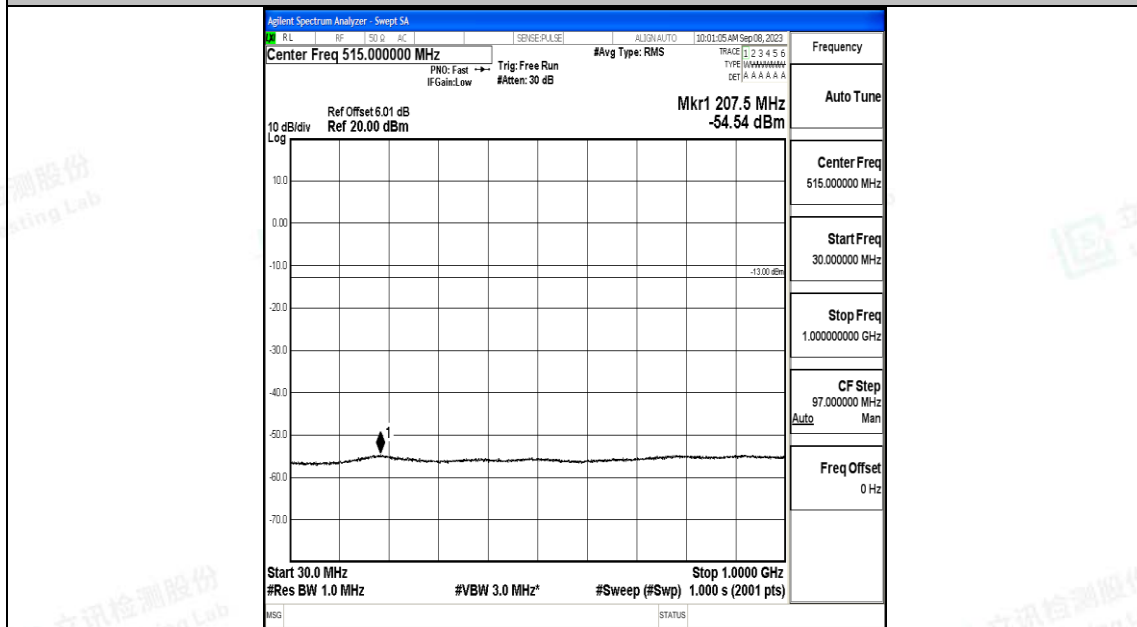

Band4\_5MHz\_QPSK\_20375\_1RB#0\_3000~20000\_3000~20000

Band4\_5MHz\_16QAM\_20375\_1RB#0\_0.009~0.15\_0.009~0.15

Band4\_5MHz\_16QAM\_20375\_1RB#0\_0.15~30\_0.15~30

Band4\_5MHz\_16QAM\_20375\_1RB#0\_30~1000\_30~1000