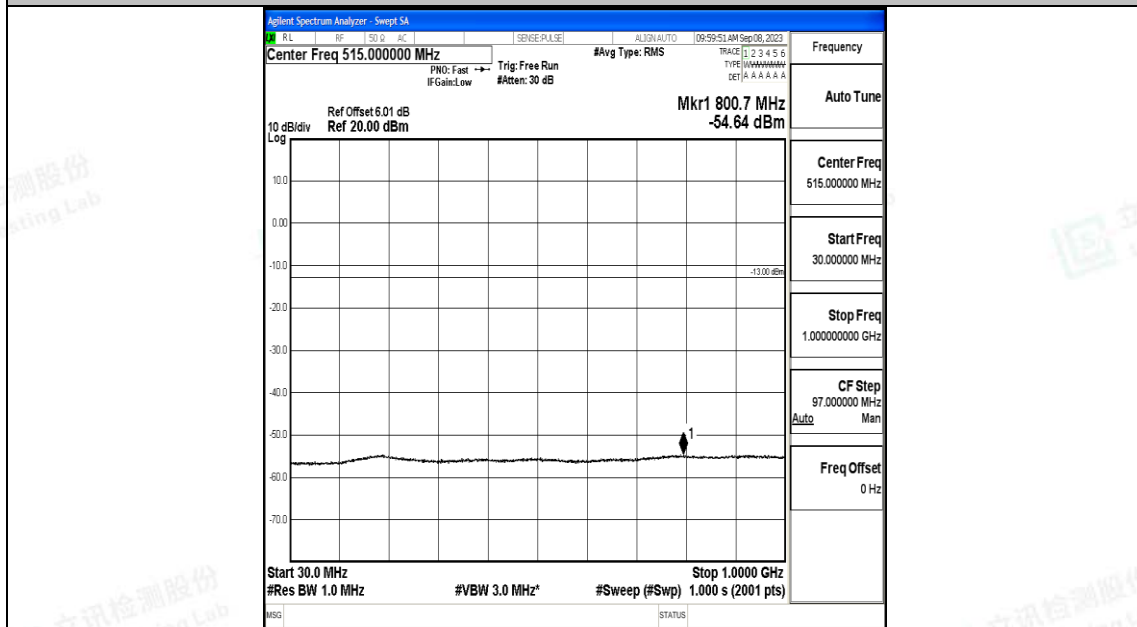

Band4_5MHz_16QAM_20175_1RB#0_0.15~30_0.15~30

Band4_5MHz_16QAM_20175_1RB#0_30~1000_30~1000