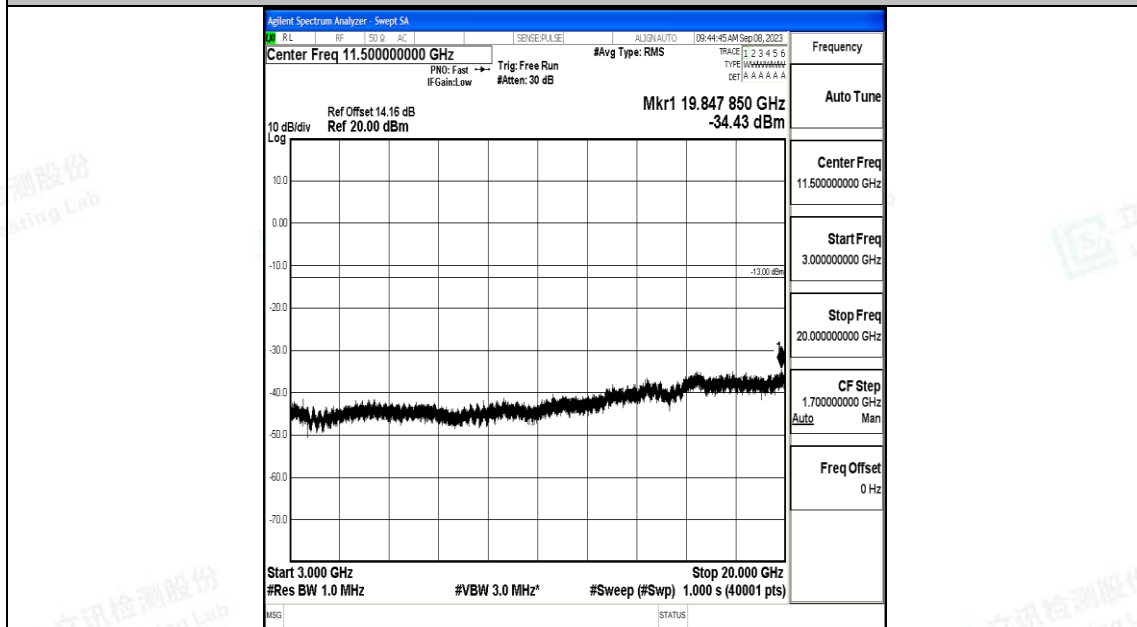

Band4_3MHz_16QAM_20175_1RB#0_1000~3000_1000~3000

Band4_3MHz_16QAM_20175_1RB#0_3000~20000_3000~20000