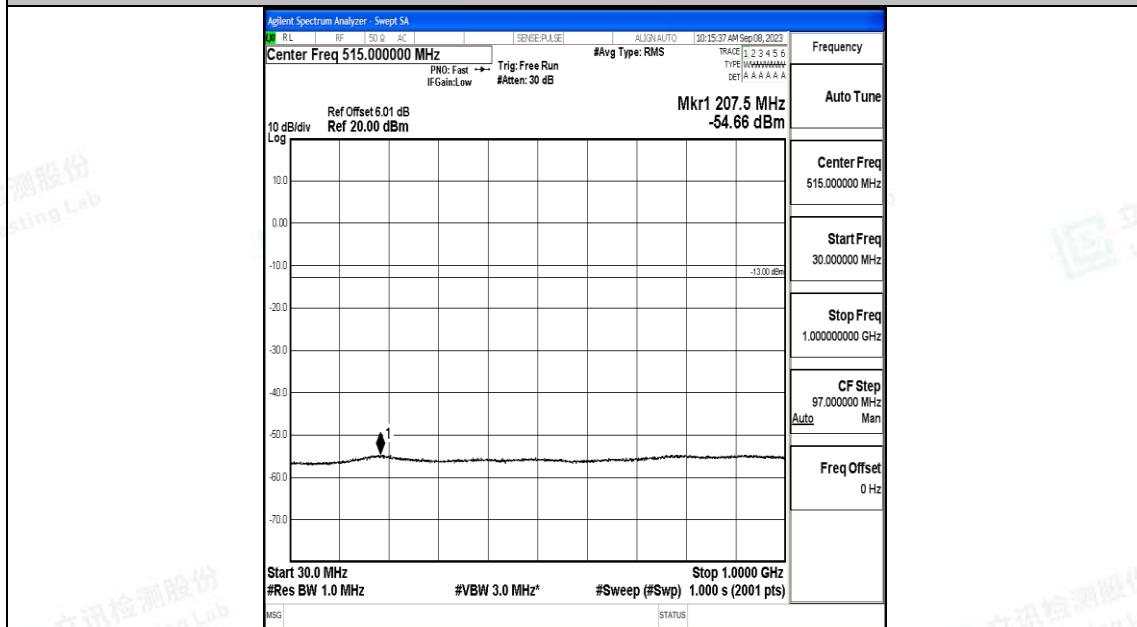

Band4_10MHz_16QAM_20350_1RB#0_0.15~30_0.15~30

Band4_10MHz_16QAM_20350_1RB#0_30~1000_30~1000