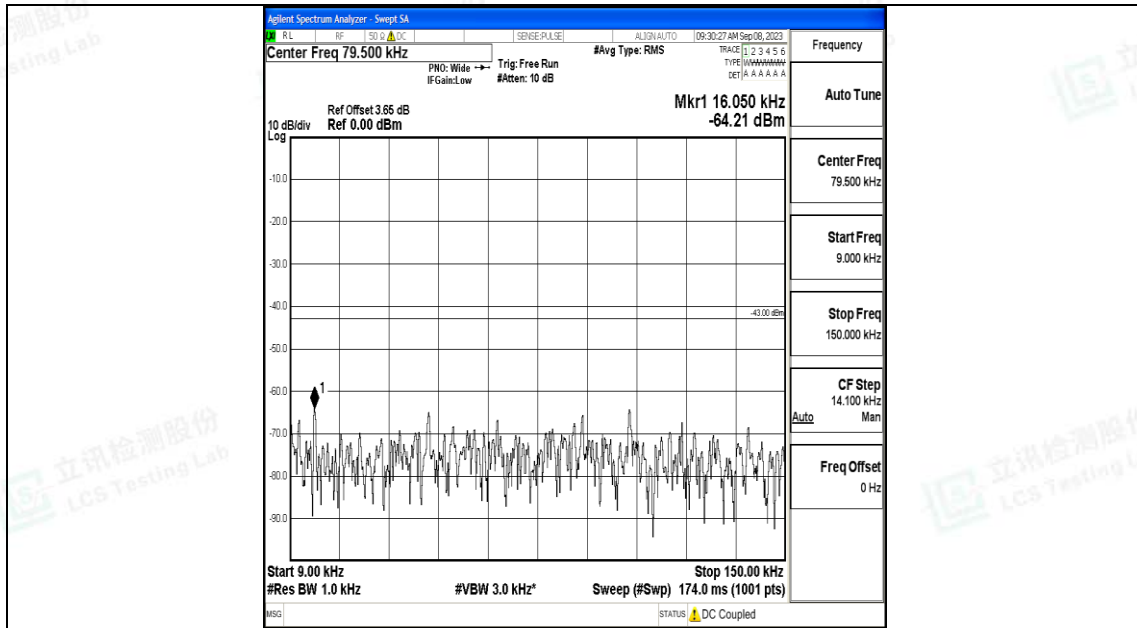

Band4\_1.4MHz\_16QAM\_20175\_1RB#0\_0.15~30\_0.15~30

Band4\_1.4MHz\_16QAM\_20175\_1RB#0\_30~1000\_30~1000

Band4\_1.4MHz\_16QAM\_20175\_1RB#0\_1000~3000\_1000~3000

Band4\_1.4MHz\_16QAM\_20175\_1RB#0\_3000~20000\_3000~20000