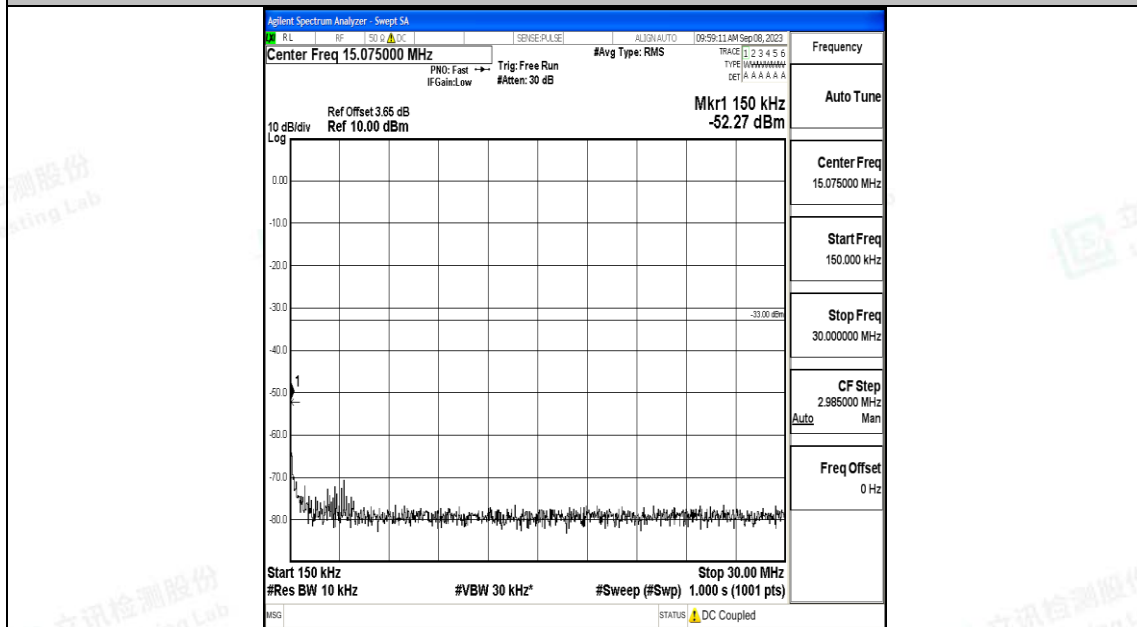

Band4\_5MHz\_16QAM\_19975\_1RB#0\_1000~3000\_1000~3000

Band4\_5MHz\_16QAM\_19975\_1RB#0\_3000~20000\_3000~20000

Band4\_5MHz\_QPSK\_20175\_1RB#0\_0.009~0.15\_0.009~0.15

Band4\_5MHz\_QPSK\_20175\_1RB#0\_0.15~30\_0.15~30