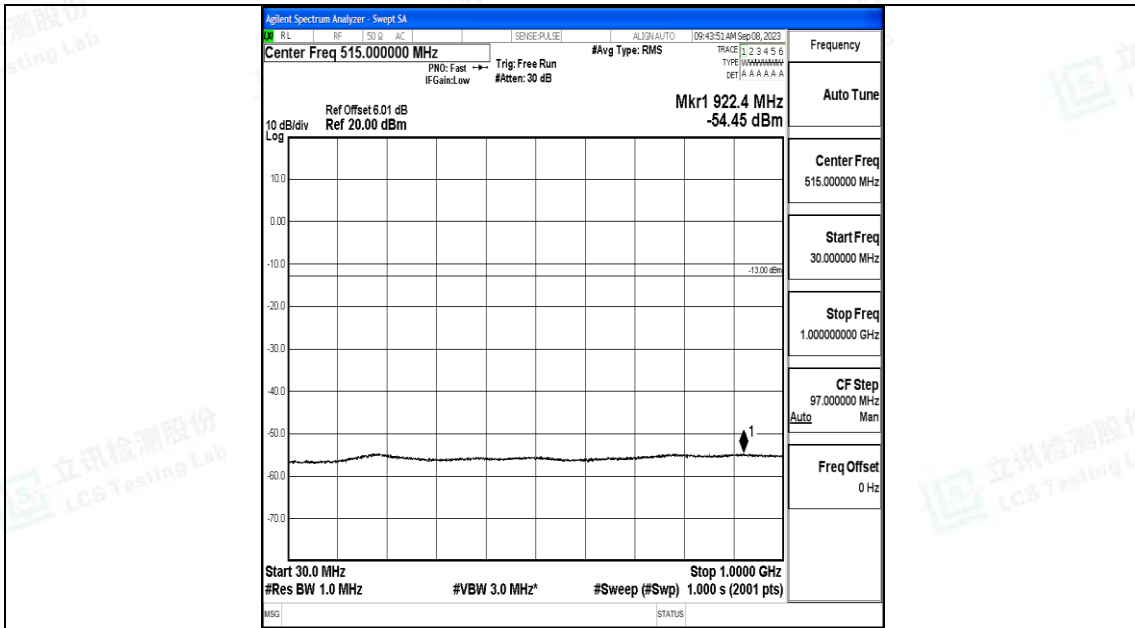

Band4_3MHz_QPSK_20175_1RB#0_0.15~30_0.15~30

Band4_3MHz_QPSK_20175_1RB#0_30~1000_30~1000