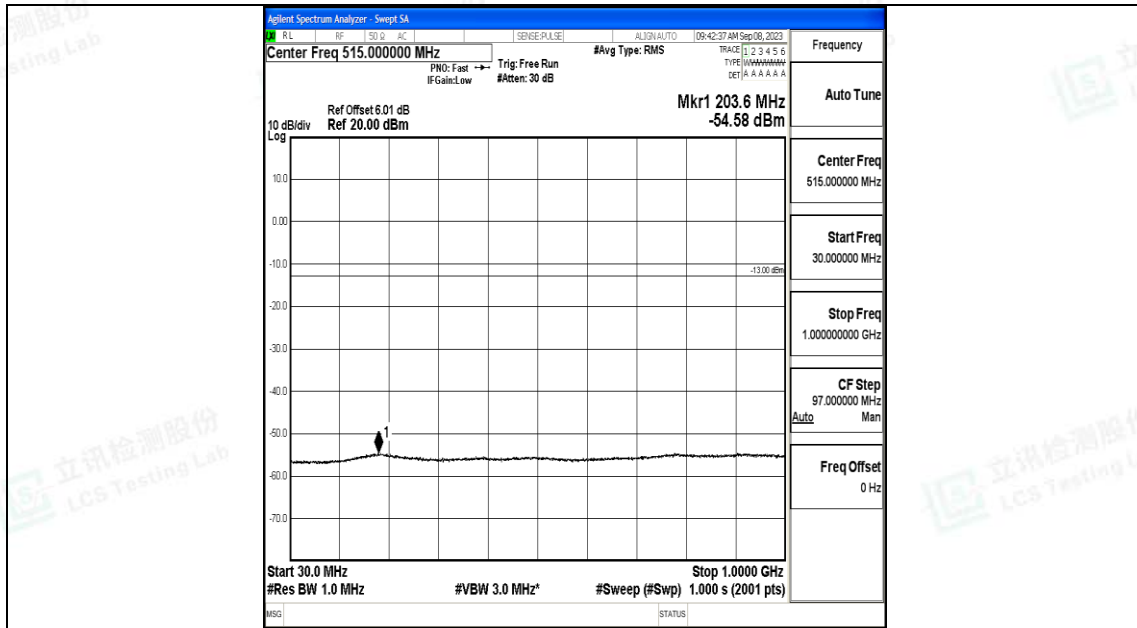

Band4\_1.4MHz\_16QAM\_20393\_1RB#0\_1000~3000\_1000~3000

Band4\_1.4MHz\_16QAM\_20393\_1RB#0\_3000~20000\_3000~20000

Band4\_3MHz\_QPSK\_19965\_1RB#0\_0.009~0.15\_0.009~0.15

Band4\_3MHz\_QPSK\_19965\_1RB#0\_0.15~30\_0.15~30