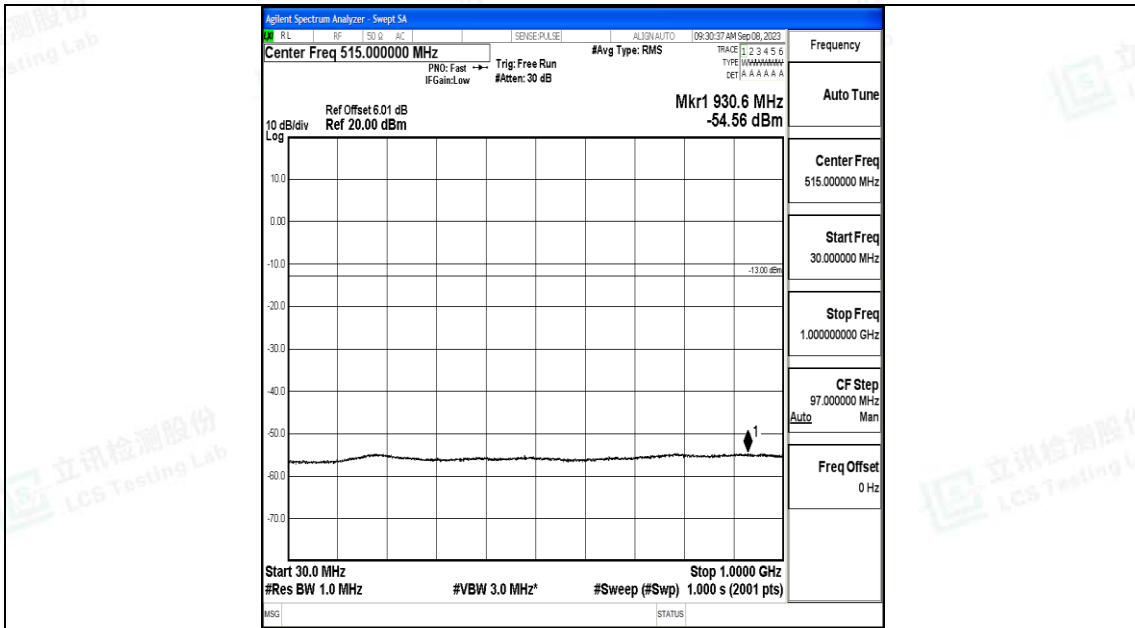

Band4_1.4MHz_QPSK_20393_1RB#0_0.15~30_0.15~30

Band4_1.4MHz_QPSK_20393_1RB#0_30~1000_30~1000