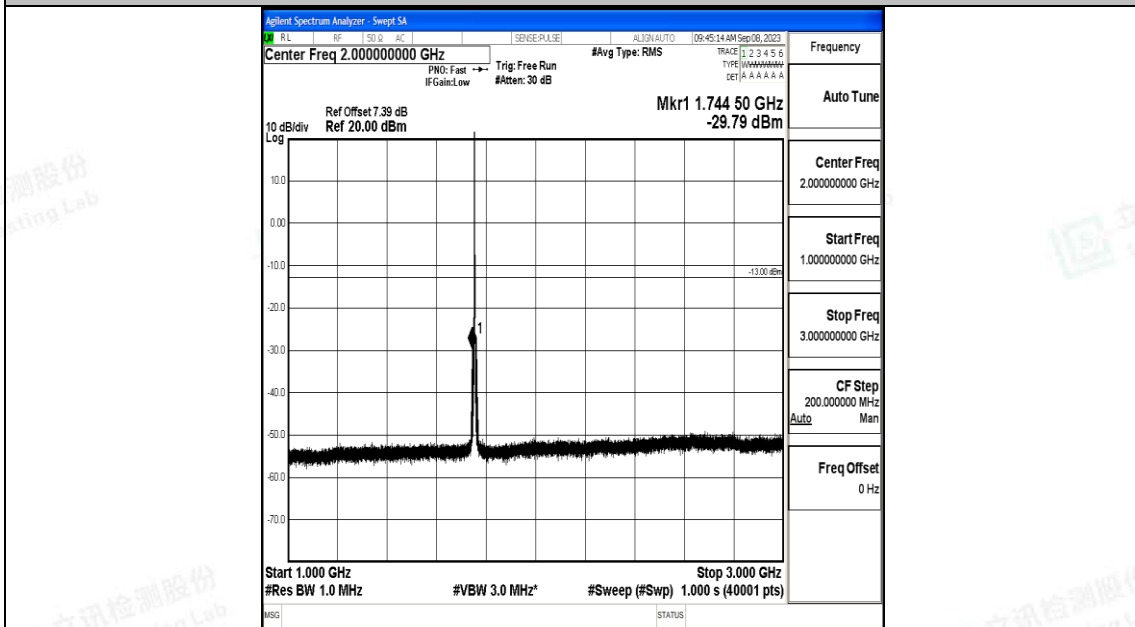

Band4_3MHz_QPSK_20385_1RB#0_30~1000_30~1000

Band4_3MHz_QPSK_20385_1RB#0_1000~3000_1000~3000