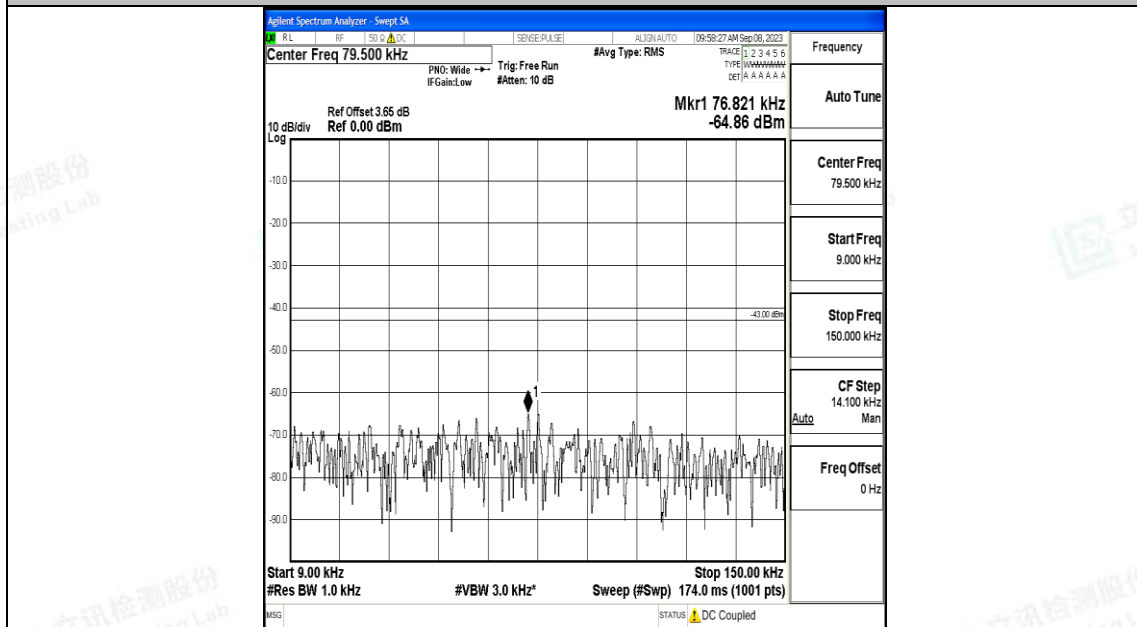

Band4_5MHz_QPSK_19975_1RB#0_3000~20000_3000~20000

Band4_5MHz_16QAM_19975_1RB#0_0.009~0.15_0.009~0.15