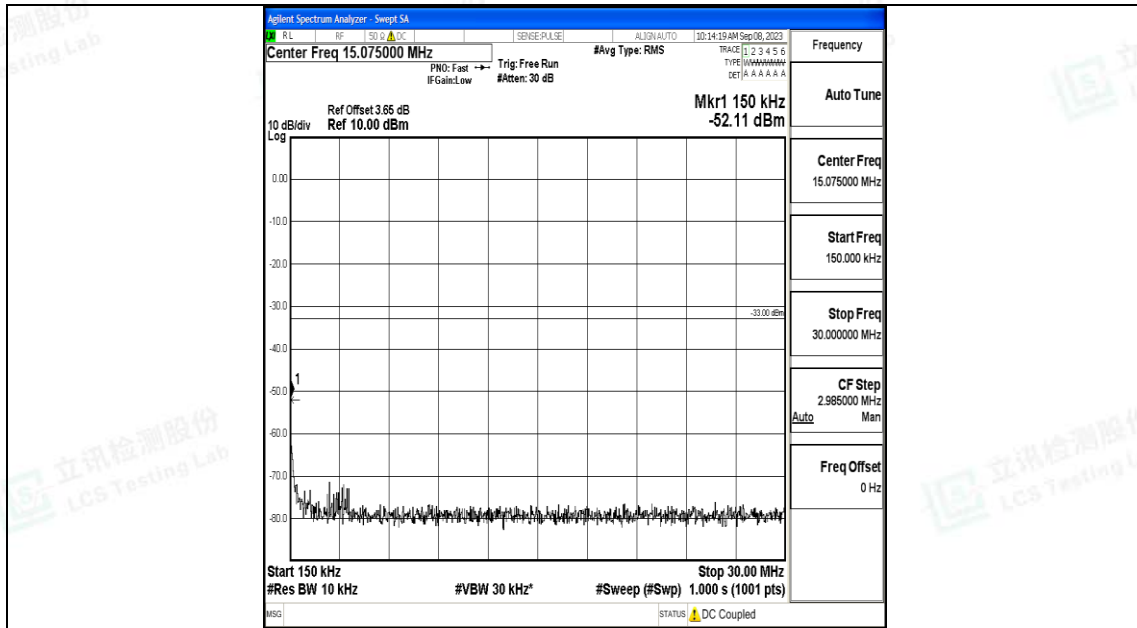

Band4_10MHz_16QAM_20175_1RB#0_0.009~0.15_0.009~0.15

Band4_10MHz_16QAM_20175_1RB#0_0.15~30_0.15~30