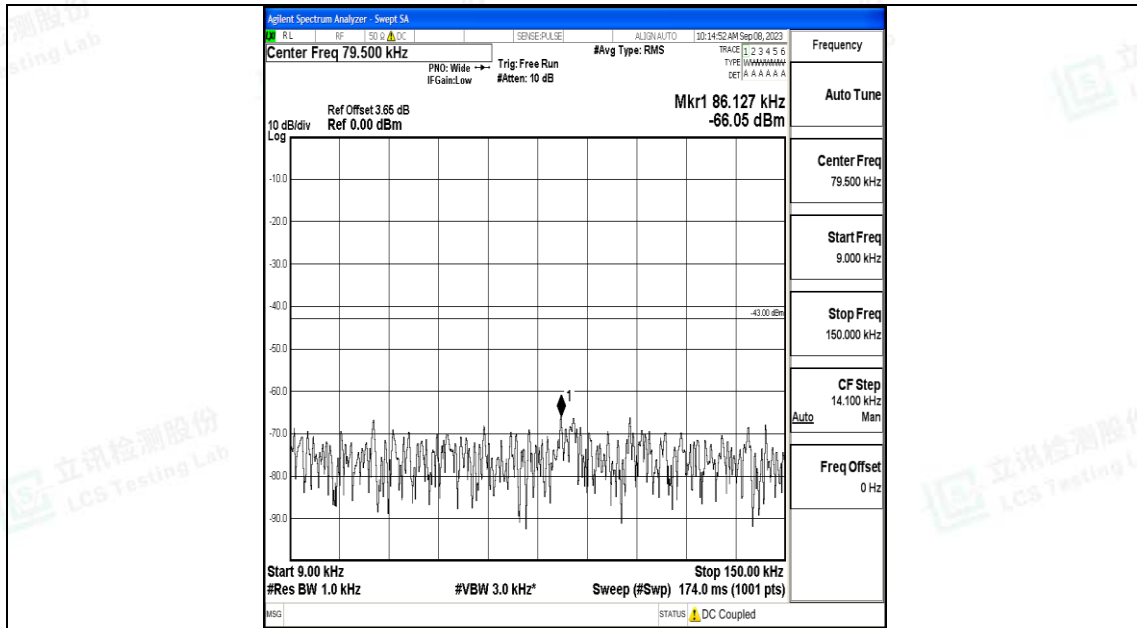

Band4_10MHz_16QAM_20175_1RB#0_3000~20000_3000~20000

Band4_10MHz_QPSK_20350_1RB#0_0.009~0.15_0.009~0.15