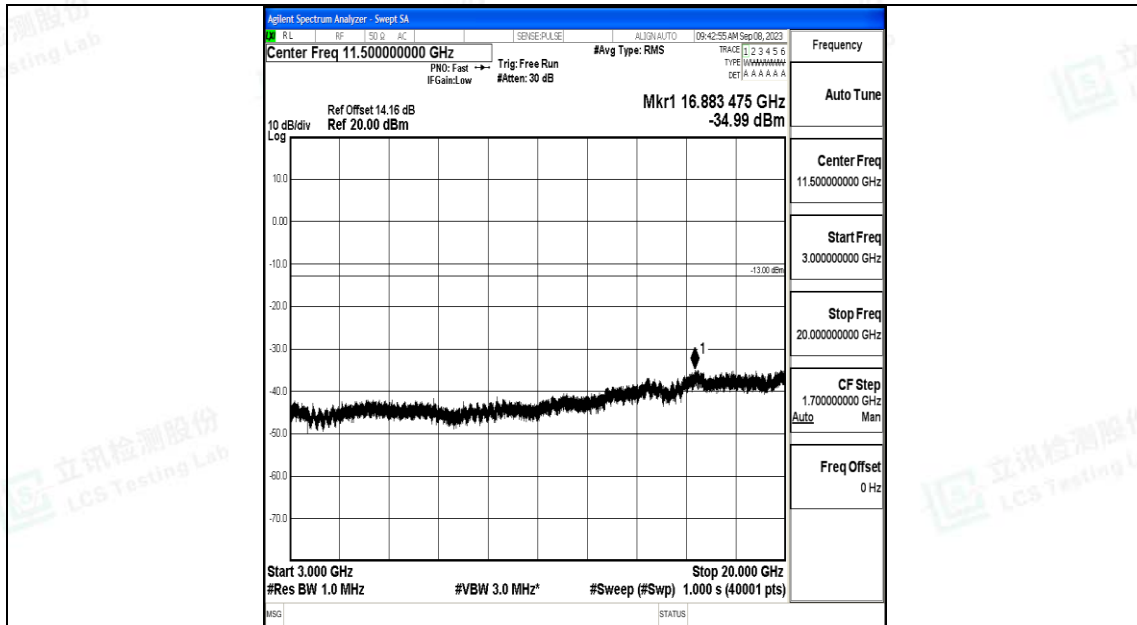

Band4_3MHz_QPSK_19965_1RB#0_1000~3000_1000~3000

Band4_3MHz_QPSK_19965_1RB#0_3000~20000_3000~20000