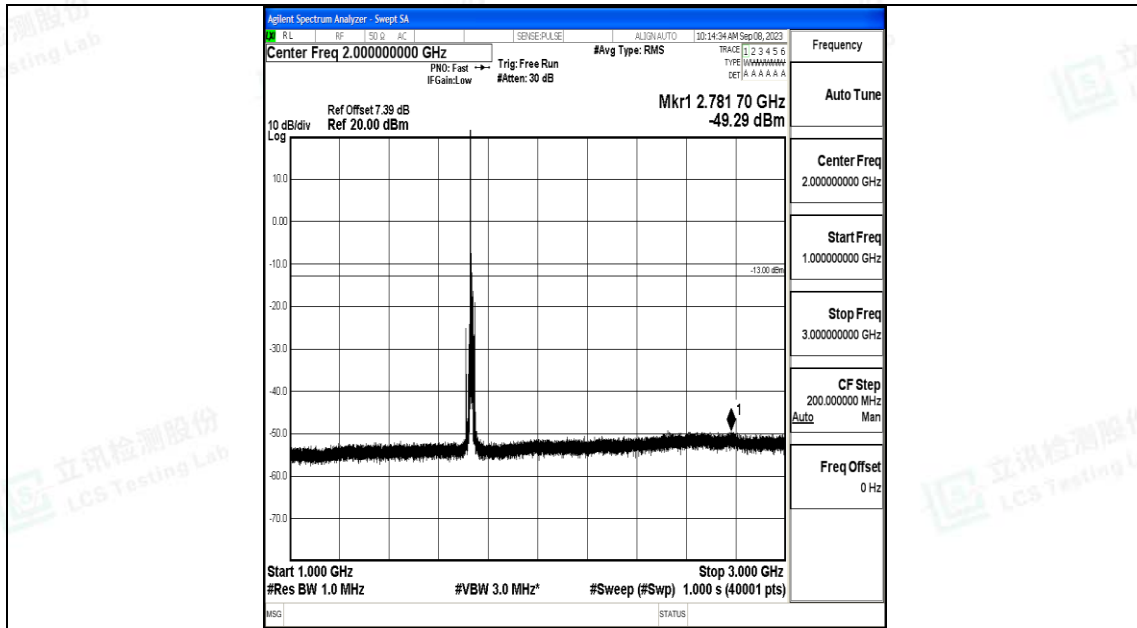

Band4\_10MHz\_QPSK\_20175\_1RB#0\_3000~20000\_3000~20000

Band4\_10MHz\_16QAM\_20175\_1RB#0\_0.009~0.15\_0.009~0.15

Band4\_10MHz\_16QAM\_20175\_1RB#0\_0.15~30\_0.15~30

Band4\_10MHz\_16QAM\_20175\_1RB#0\_30~1000\_30~1000