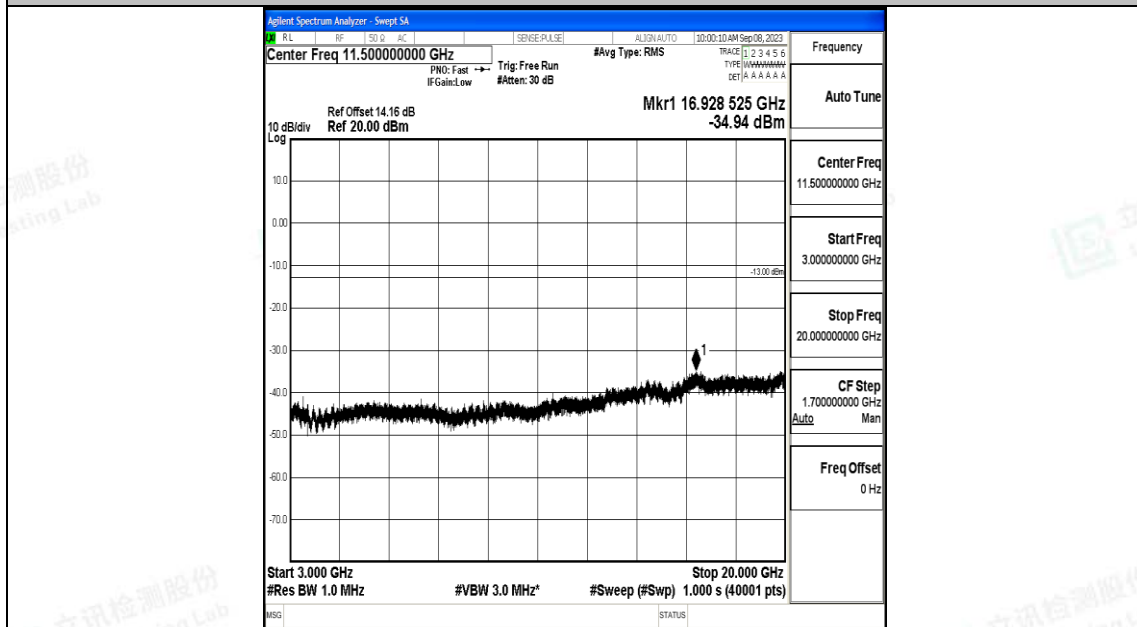

Band4\_5MHz\_16QAM\_20175\_1RB#0\_0.15~30\_0.15~30

Band4\_5MHz\_16QAM\_20175\_1RB#0\_30~1000\_30~1000

Band4\_5MHz\_16QAM\_20175\_1RB#0\_1000~3000\_1000~3000

Band4\_5MHz\_16QAM\_20175\_1RB#0\_3000~20000\_3000~20000