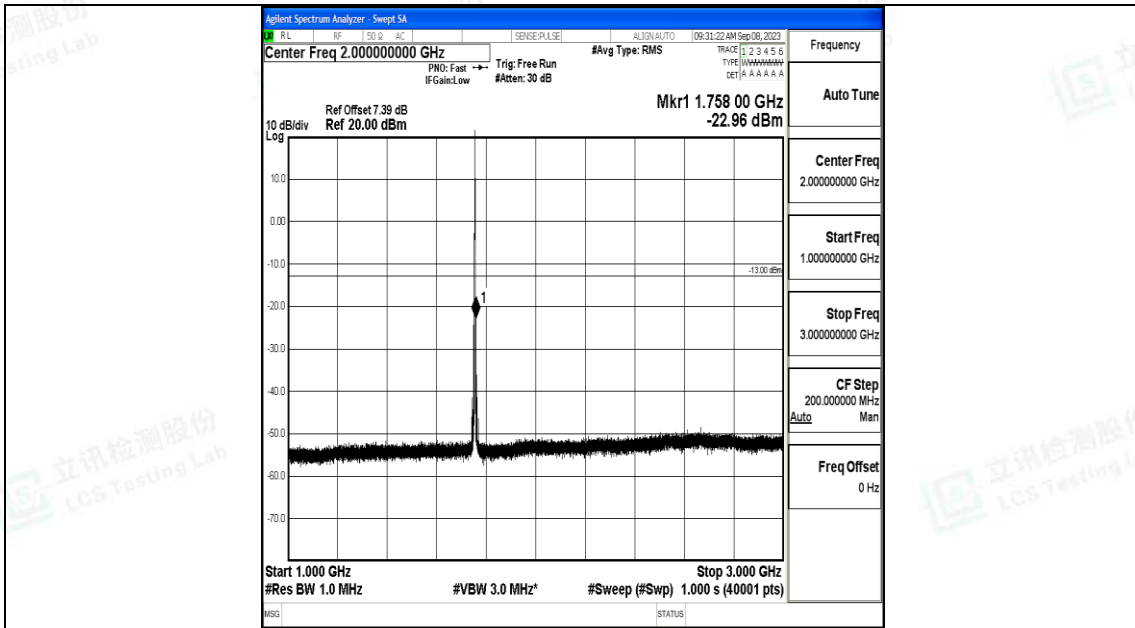

Band4\_1.4MHz\_QPSK\_20393\_1RB#0\_3000~20000\_3000~20000

Band4\_1.4MHz\_16QAM\_20393\_1RB#0\_0.009~0.15\_0.009~0.15

Band4\_1.4MHz\_16QAM\_20393\_1RB#0\_0.15~30\_0.15~30

Band4\_1.4MHz\_16QAM\_20393\_1RB#0\_30~1000\_30~1000