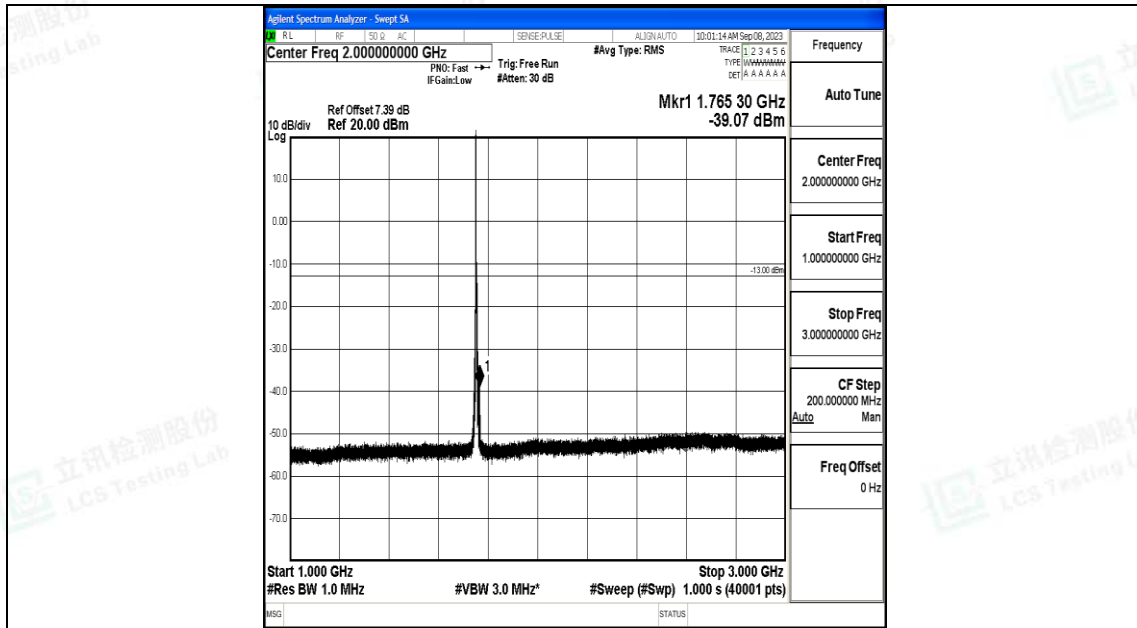

Band4\_5MHz\_QPSK\_20375\_1RB#0\_3000~20000\_3000~20000

Band4\_5MHz\_16QAM\_20375\_1RB#0\_0.009~0.15\_0.009~0.15

Band4\_5MHz\_16QAM\_20375\_1RB#0\_0.15~30\_0.15~30

Band4\_5MHz\_16QAM\_20375\_1RB#0\_30~1000\_30~1000