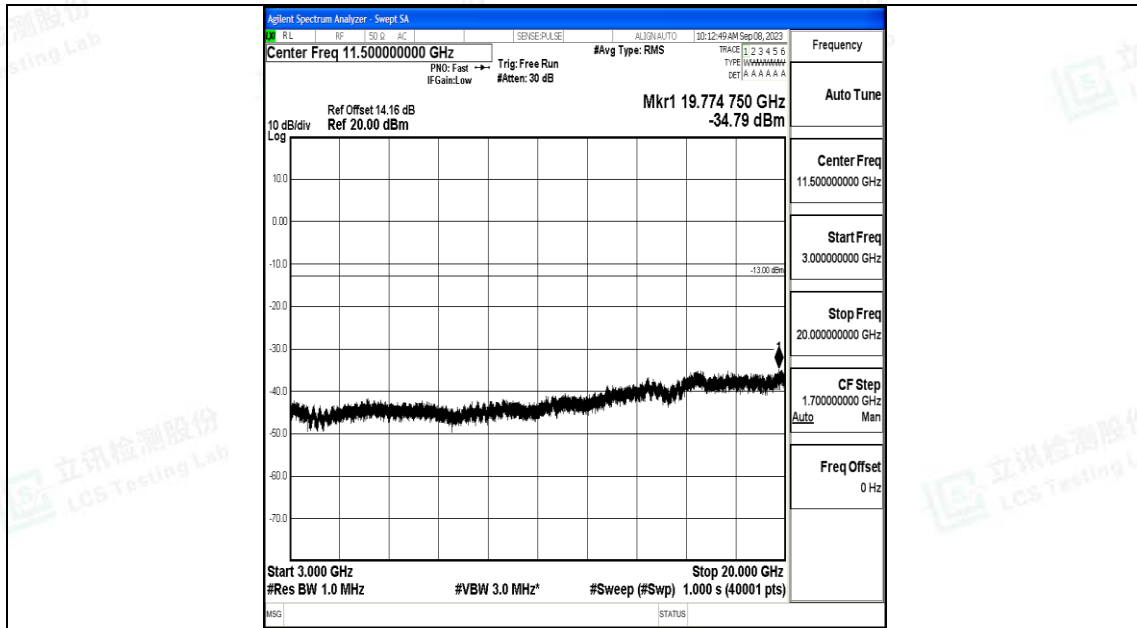

Band4_10MHz_QPSK_20000_1RB#0_1000~3000_1000~3000

Band4_10MHz_QPSK_20000_1RB#0_3000~20000_3000~20000