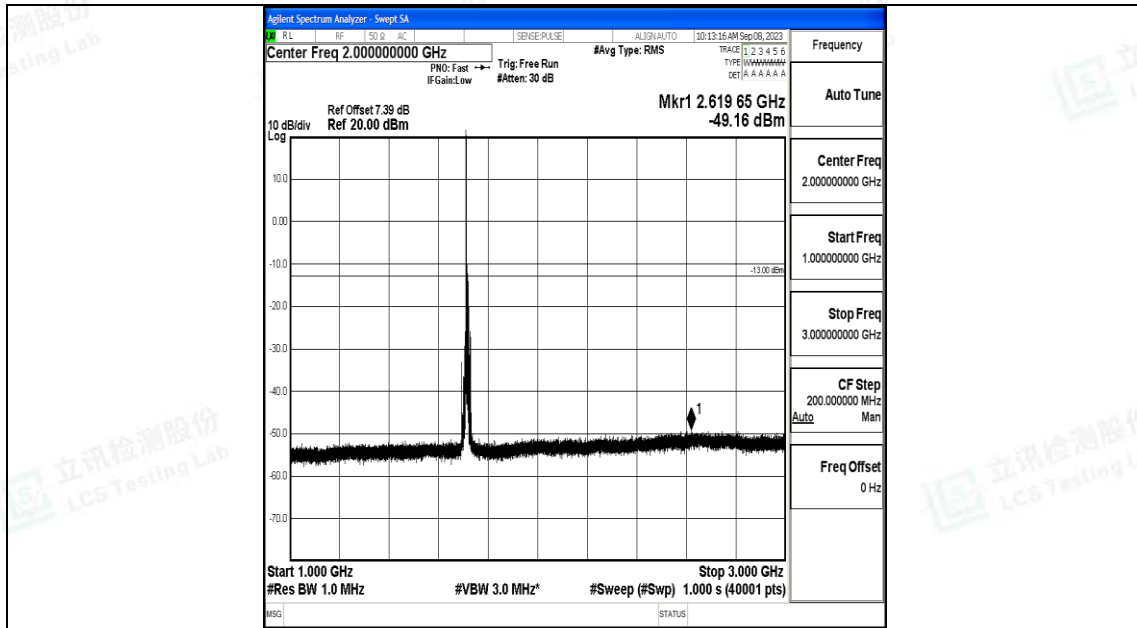

Band4_10MHz_16QAM_20000_1RB#0_30~1000_30~1000

Band4_10MHz_16QAM_20000_1RB#0_1000~3000_1000~3000