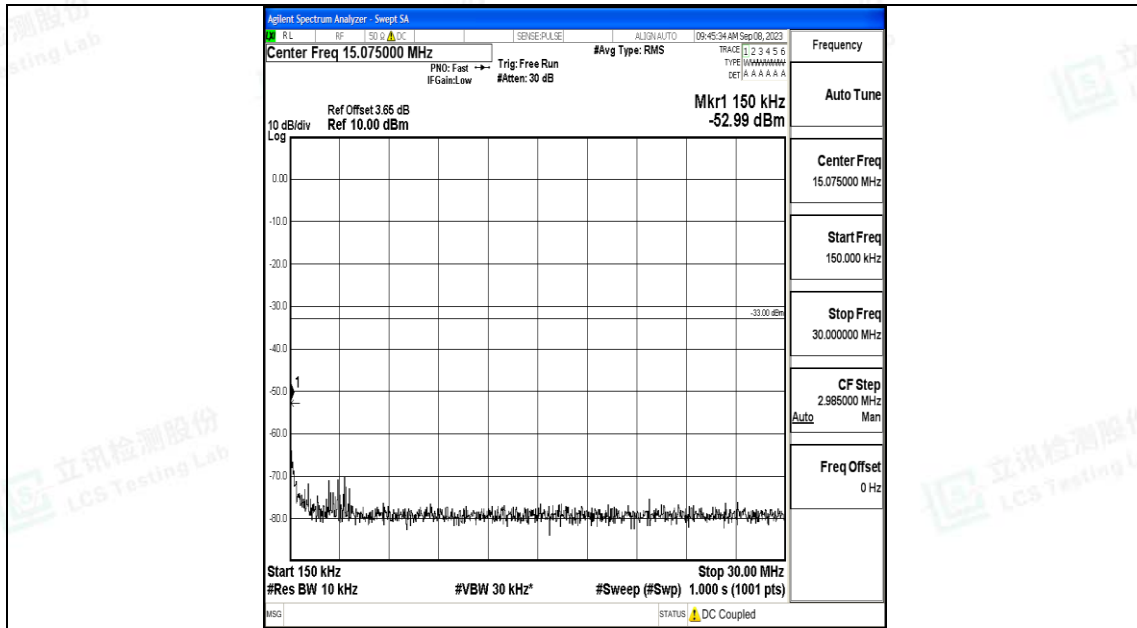

Band4\_3MHz\_QPSK\_20385\_1RB#0\_30~1000\_30~1000

Band4\_3MHz\_QPSK\_20385\_1RB#0\_1000~3000\_1000~3000

Band4\_3MHz\_QPSK\_20385\_1RB#0\_3000~20000\_3000~20000

Band4\_3MHz\_16QAM\_20385\_1RB#0\_0.009~0.15\_0.009~0.15