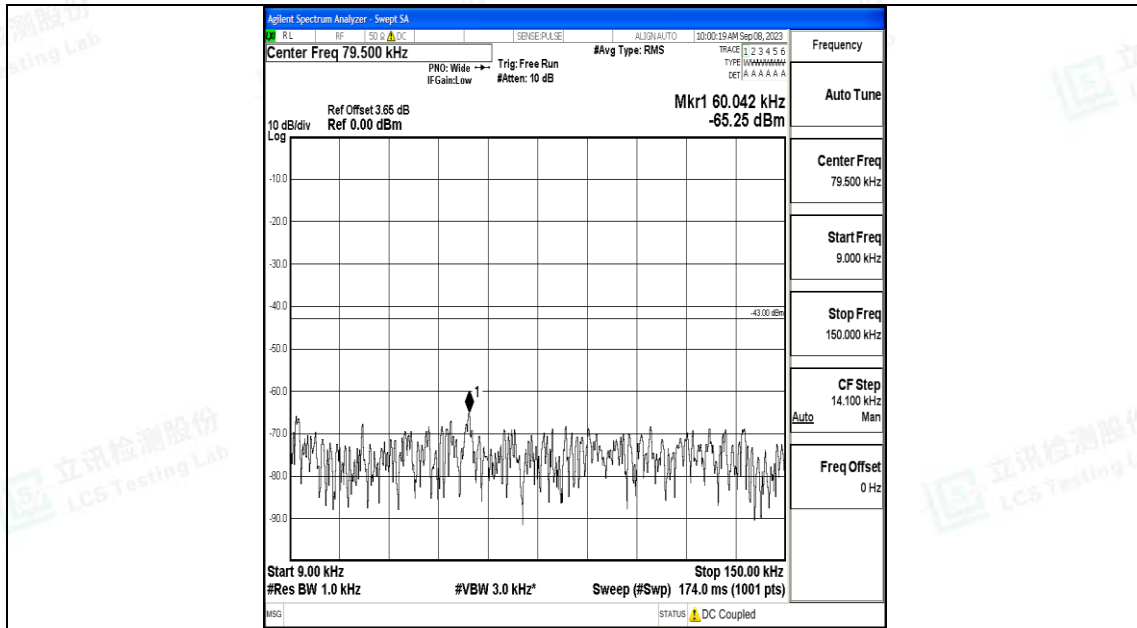

Band4\_5MHz\_16QAM\_20175\_1RB#0\_0.15~30\_0.15~30

Band4\_5MHz\_16QAM\_20175\_1RB#0\_30~1000\_30~1000

Band4\_5MHz\_16QAM\_20175\_1RB#0\_1000~3000\_1000~3000

Band4\_5MHz\_16QAM\_20175\_1RB#0\_3000~20000\_3000~20000