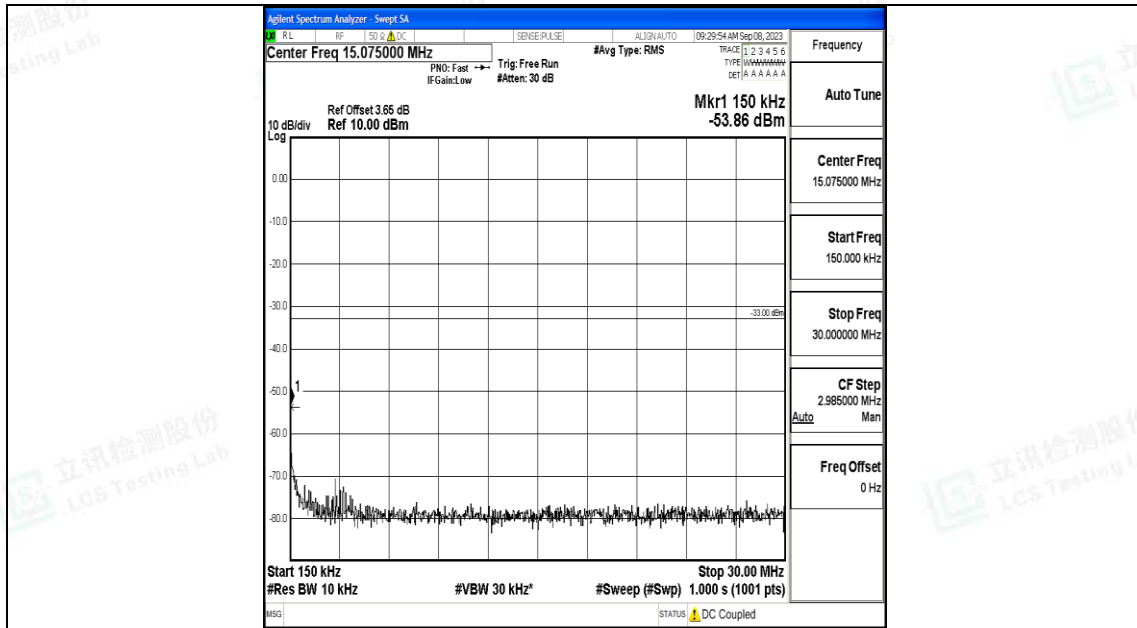

Band4\_1.4MHz\_QPSK\_20175\_1RB#0\_30~1000\_30~1000

Band4\_1.4MHz\_QPSK\_20175\_1RB#0\_1000~3000\_1000~3000

Band4\_1.4MHz\_QPSK\_20175\_1RB#0\_3000~20000\_3000~20000

Band4\_1.4MHz\_16QAM\_20175\_1RB#0\_0.009~0.15\_0.009~0.15