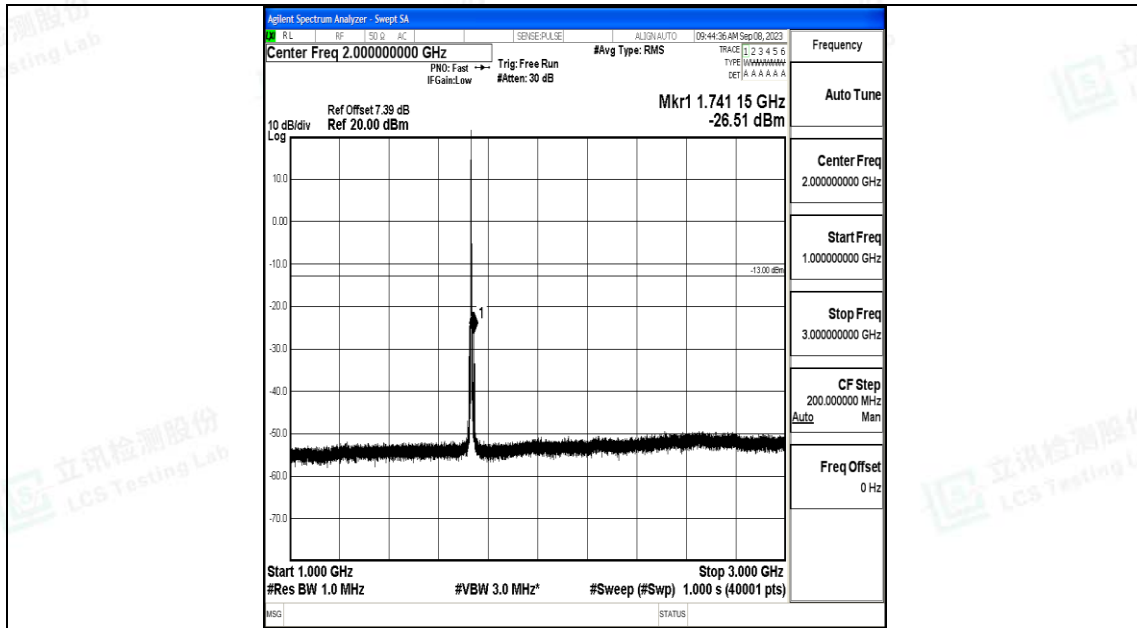

Band4\_3MHz\_QPSK\_20175\_1RB#0\_3000~20000\_3000~20000

Band4\_3MHz\_16QAM\_20175\_1RB#0\_0.009~0.15\_0.009~0.15

Band4\_3MHz\_16QAM\_20175\_1RB#0\_0.15~30\_0.15~30

Band4\_3MHz\_16QAM\_20175\_1RB#0\_30~1000\_30~1000