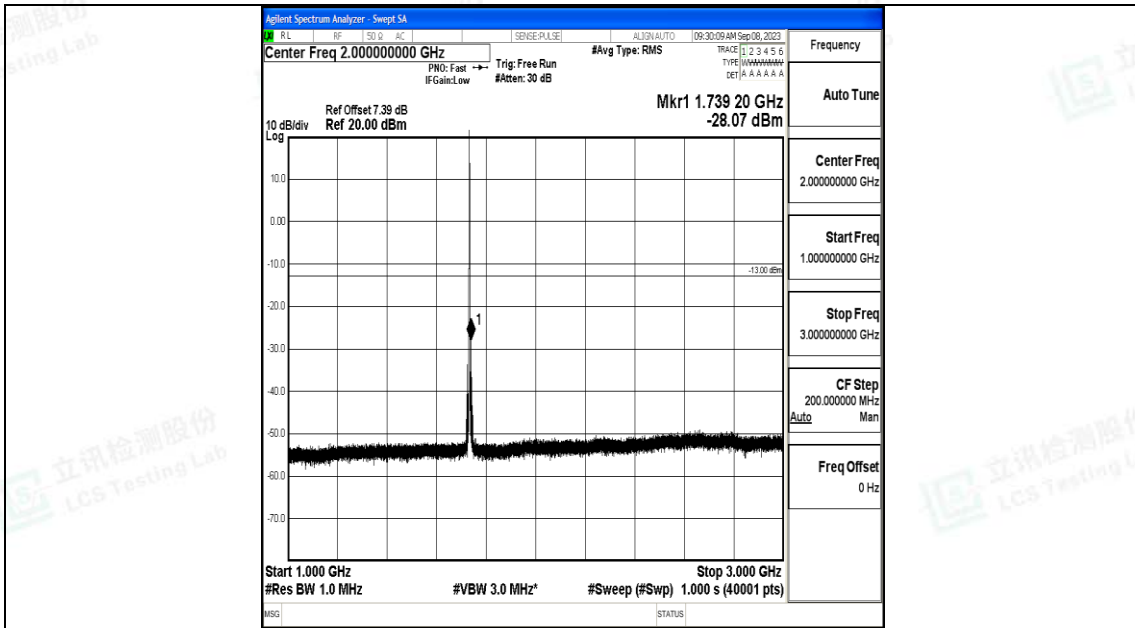

Band4_1.4MHz_16QAM_20175_1RB#0_30~1000_30~1000

Band4_1.4MHz_16QAM_20175_1RB#0_1000~3000_1000~3000