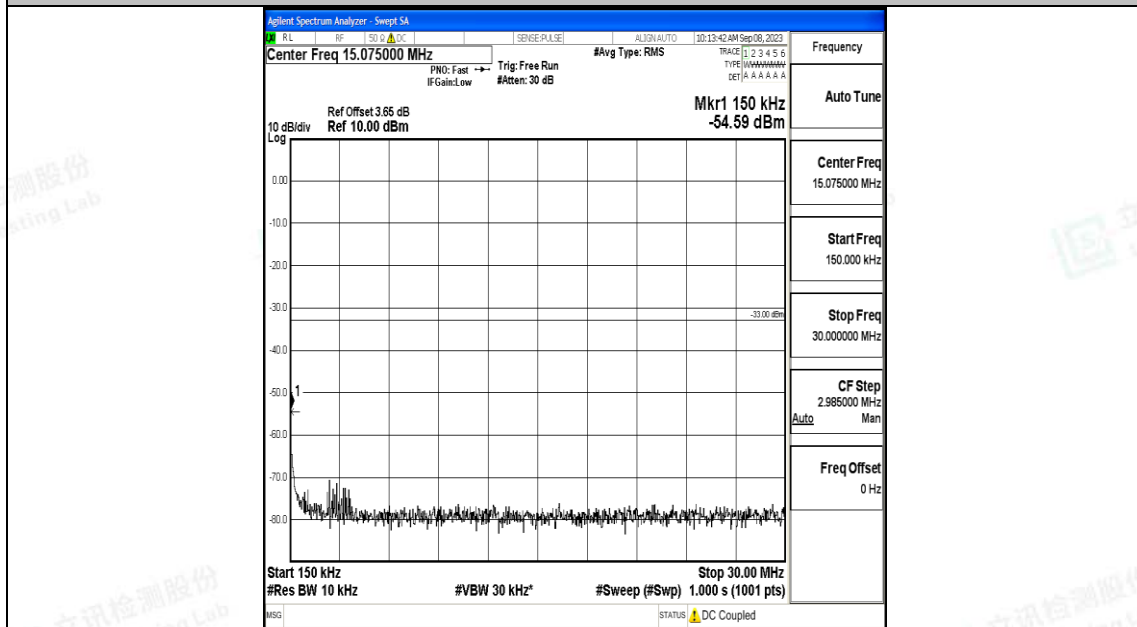

Band4_10MHz_QPSK_20175_1RB#0_0.009~0.15_0.009~0.15

Band4_10MHz_QPSK_20175_1RB#0_0.15~30_0.15~30