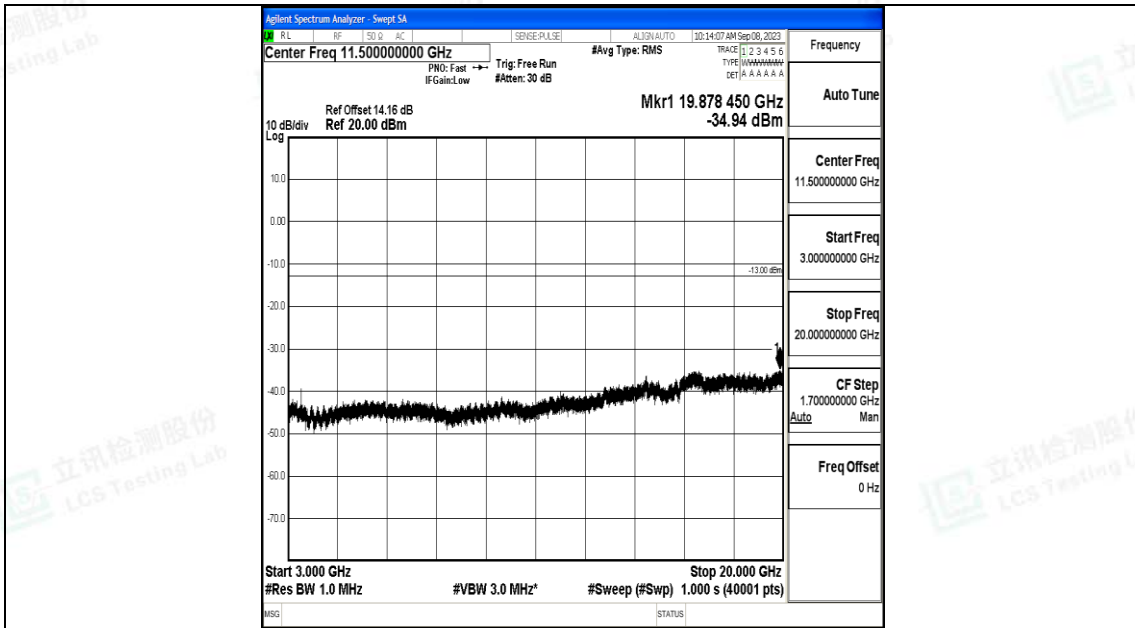

Band4\_10MHz\_QPSK\_20175\_1RB#0\_0.009~0.15\_0.009~0.15

Band4\_10MHz\_QPSK\_20175\_1RB#0\_0.15~30\_0.15~30

Band4\_10MHz\_QPSK\_20175\_1RB#0\_30~1000\_30~1000

Band4\_10MHz\_QPSK\_20175\_1RB#0\_1000~3000\_1000~3000