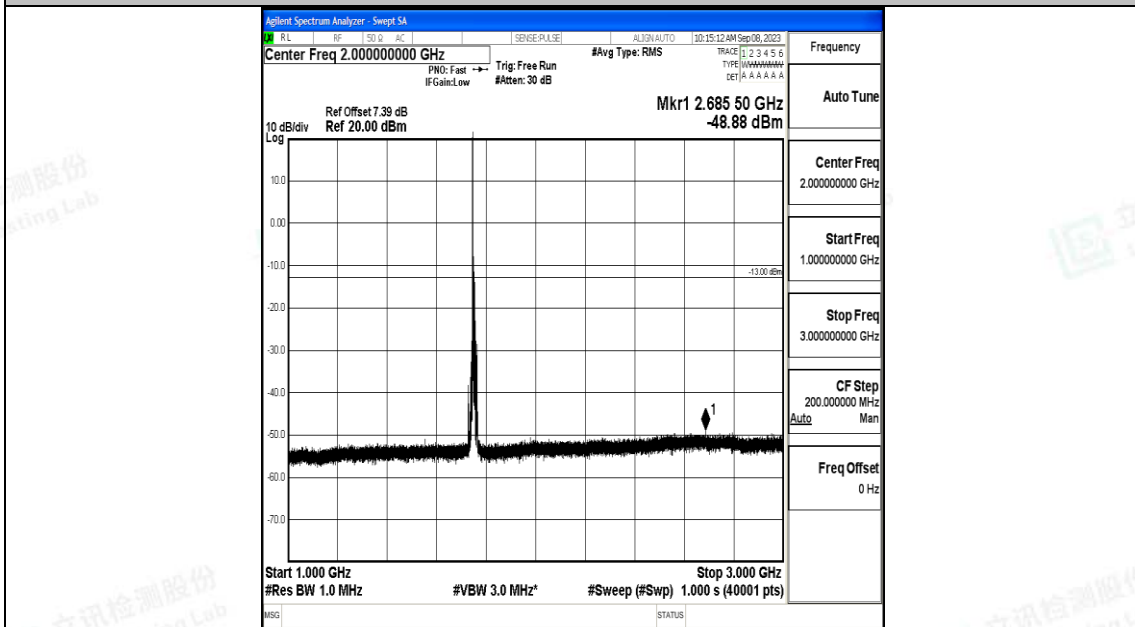

Band4_10MHz_QPSK_20350_1RB#0_30~1000_30~1000

Band4_10MHz_QPSK_20350_1RB#0_1000~3000_1000~3000