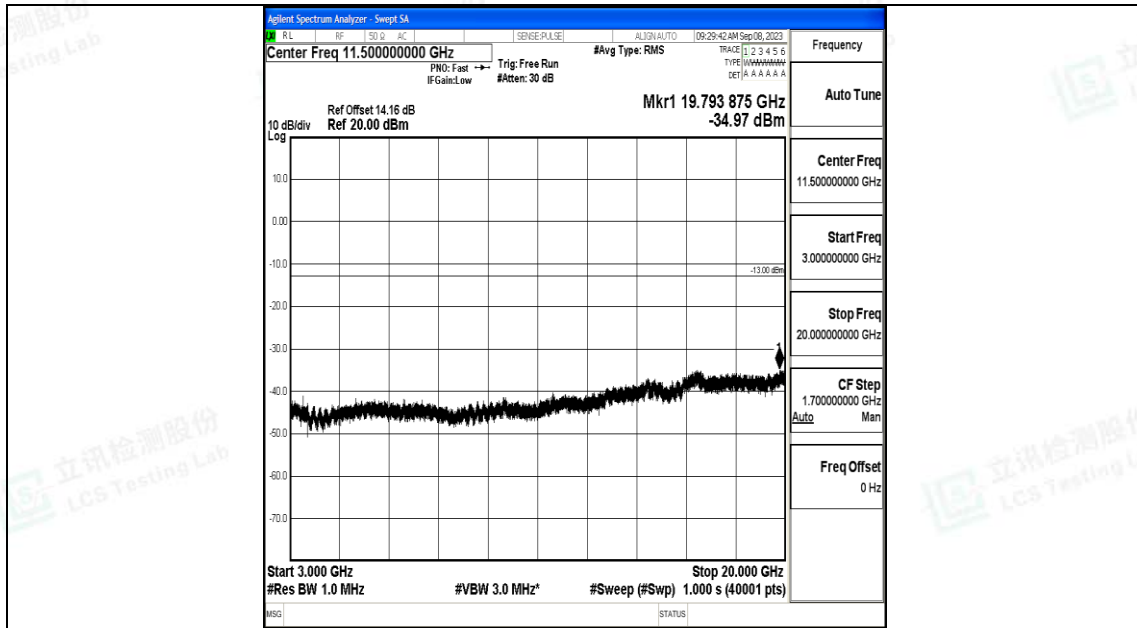

Band4\_1.4MHz\_QPSK\_20175\_1RB#0\_30~1000\_30~1000

Band4\_1.4MHz\_QPSK\_20175\_1RB#0\_1000~3000\_1000~3000

Band4\_1.4MHz\_QPSK\_20175\_1RB#0\_3000~20000\_3000~20000

Band4\_1.4MHz\_16QAM\_20175\_1RB#0\_0.009~0.15\_0.009~0.15