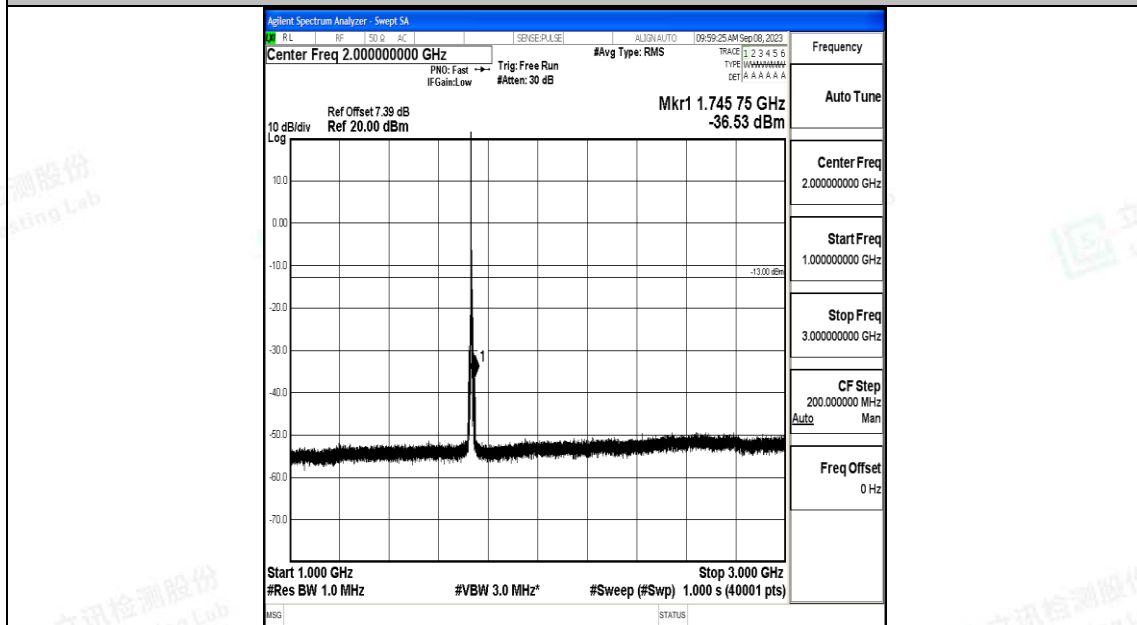

Band4_5MHz_QPSK_20175_1RB#0_30~1000_30~1000

Band4_5MHz_QPSK_20175_1RB#0_1000~3000_1000~3000