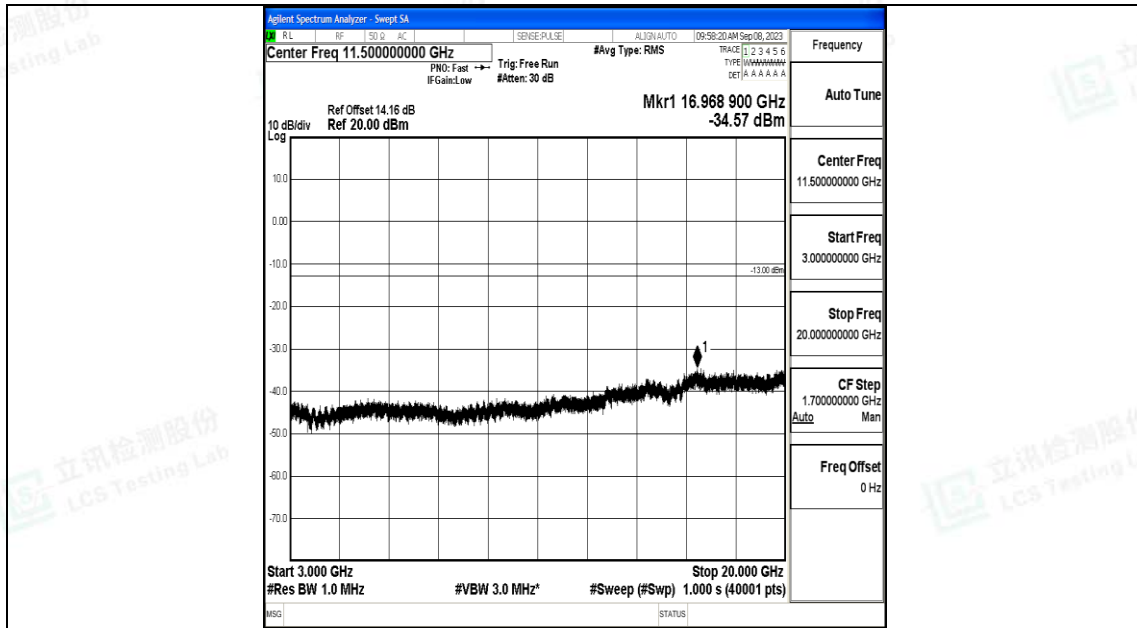

Band4\_5MHz\_QPSK\_19975\_1RB#0\_0.009~0.15\_0.009~0.15

Band4\_5MHz\_QPSK\_19975\_1RB#0\_0.15~30\_0.15~30

Band4\_5MHz\_QPSK\_19975\_1RB#0\_30~1000\_30~1000

Band4\_5MHz\_QPSK\_19975\_1RB#0\_1000~3000\_1000~3000