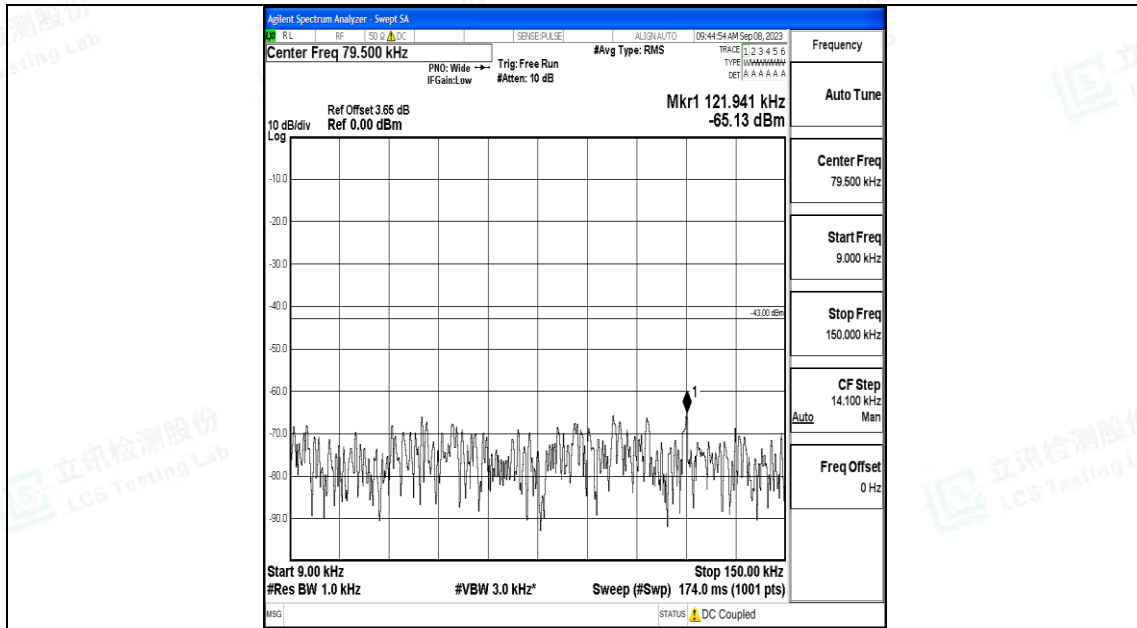

Band4_3MHz_16QAM_20175_1RB#0_3000~20000_3000~20000

Band4_3MHz_QPSK_20385_1RB#0_0.009~0.15_0.009~0.15