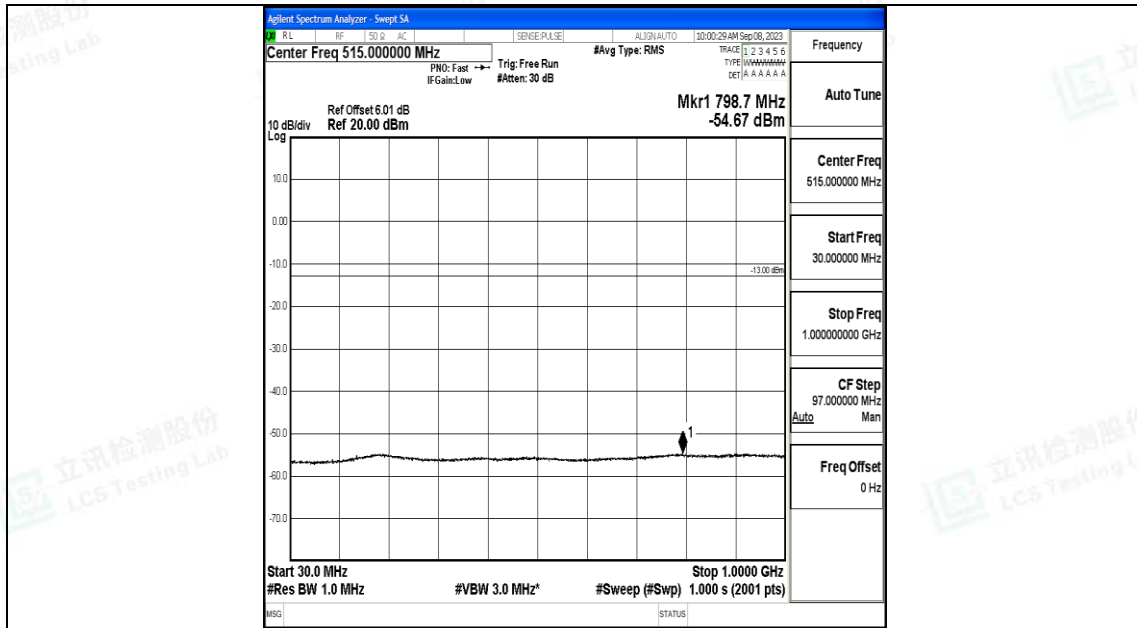

Band4_5MHz_QPSK_20375_1RB#0_0.15~30_0.15~30

Band4_5MHz_QPSK_20375_1RB#0_30~1000_30~1000