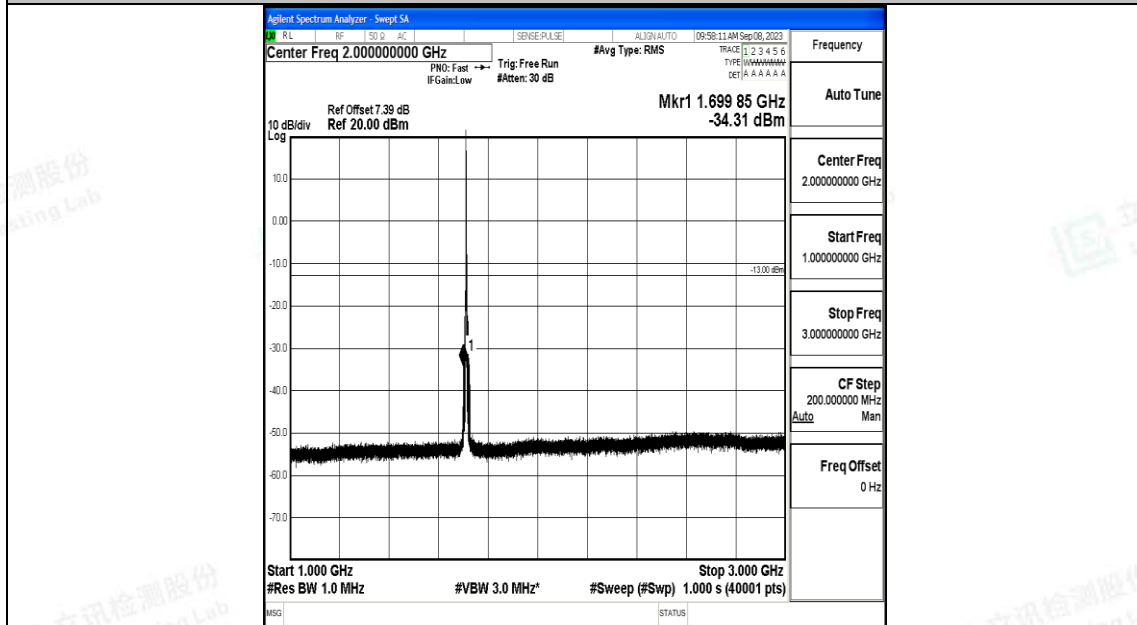

Band4\_5MHz\_QPSK\_19975\_1RB#0\_0.009~0.15\_0.009~0.15

Band4\_5MHz\_QPSK\_19975\_1RB#0\_0.15~30\_0.15~30

Band4\_5MHz\_QPSK\_19975\_1RB#0\_30~1000\_30~1000

Band4\_5MHz\_QPSK\_19975\_1RB#0\_1000~3000\_1000~3000