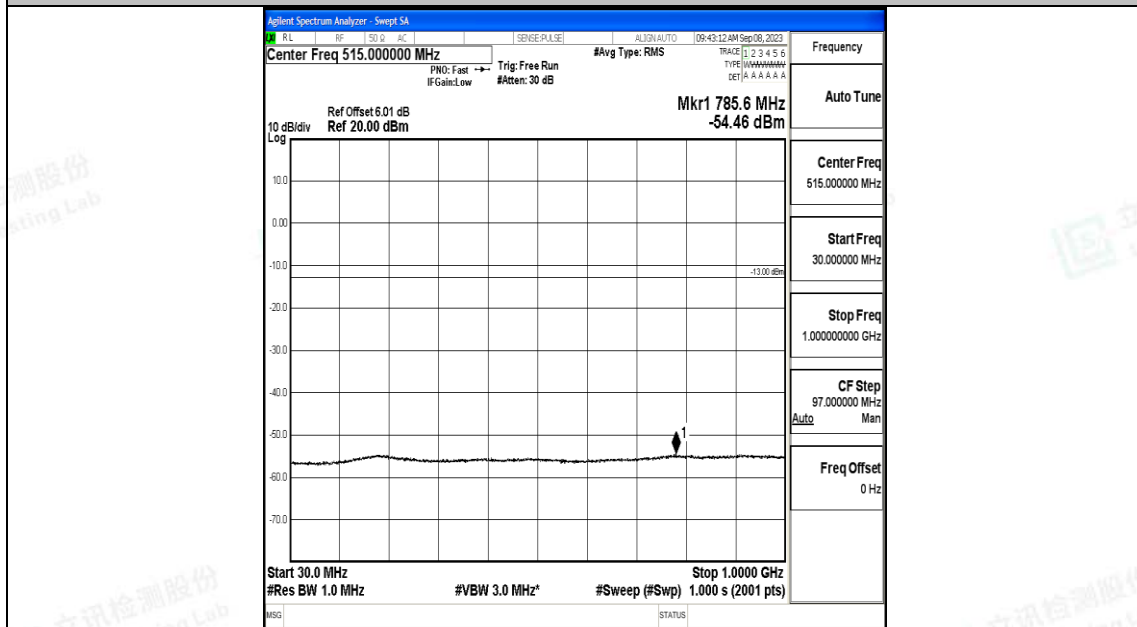

Band4_3MHz_16QAM_19965_1RB#0_0.15~30_0.15~30

Band4_3MHz_16QAM_19965_1RB#0_30~1000_30~1000