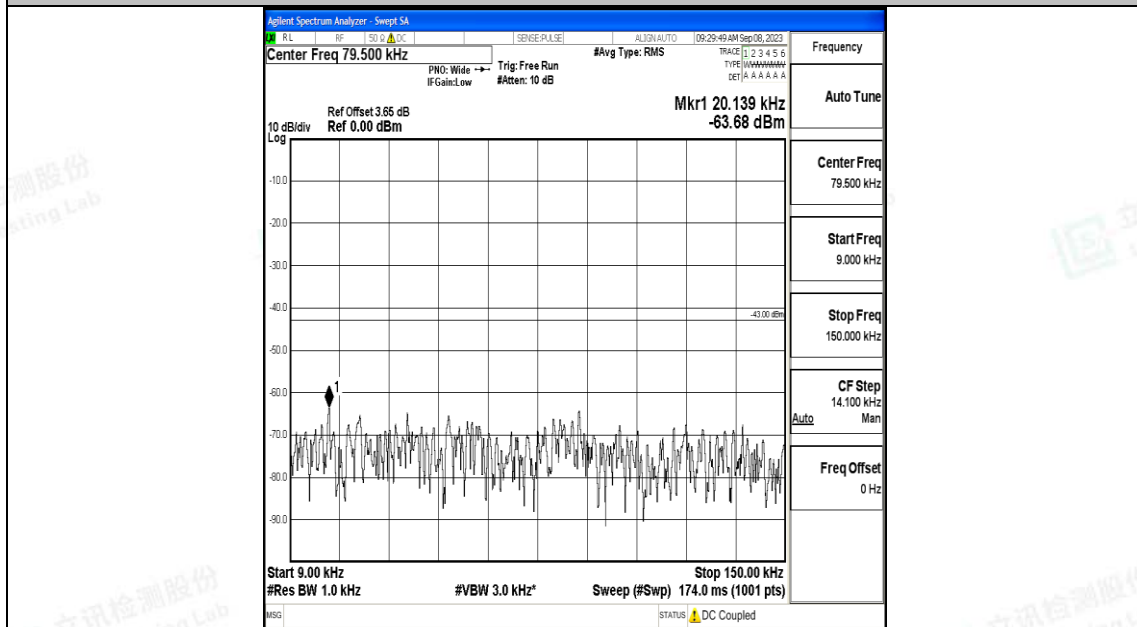

Band4\_1.4MHz\_QPSK\_20175\_1RB#0\_30~1000\_30~1000

Band4\_1.4MHz\_QPSK\_20175\_1RB#0\_1000~3000\_1000~3000

Band4\_1.4MHz\_QPSK\_20175\_1RB#0\_3000~20000\_3000~20000

Band4\_1.4MHz\_16QAM\_20175\_1RB#0\_0.009~0.15\_0.009~0.15