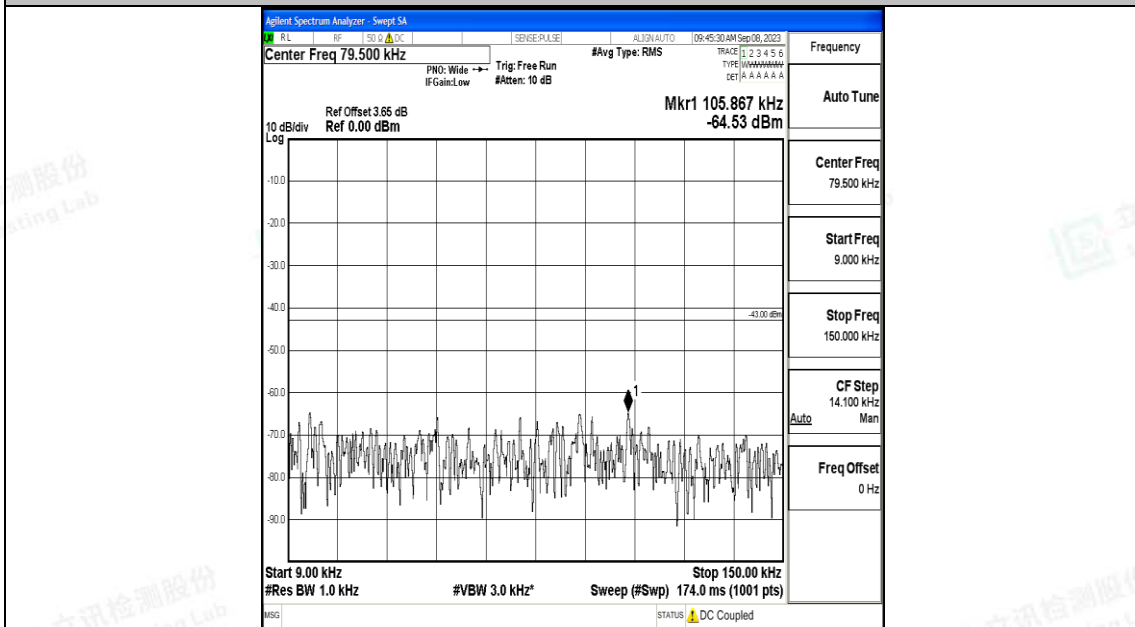

Band4\_3MHz\_QPSK\_20385\_1RB#0\_30~1000\_30~1000

Band4\_3MHz\_QPSK\_20385\_1RB#0\_1000~3000\_1000~3000

Band4\_3MHz\_QPSK\_20385\_1RB#0\_3000~20000\_3000~20000

Band4\_3MHz\_16QAM\_20385\_1RB#0\_0.009~0.15\_0.009~0.15