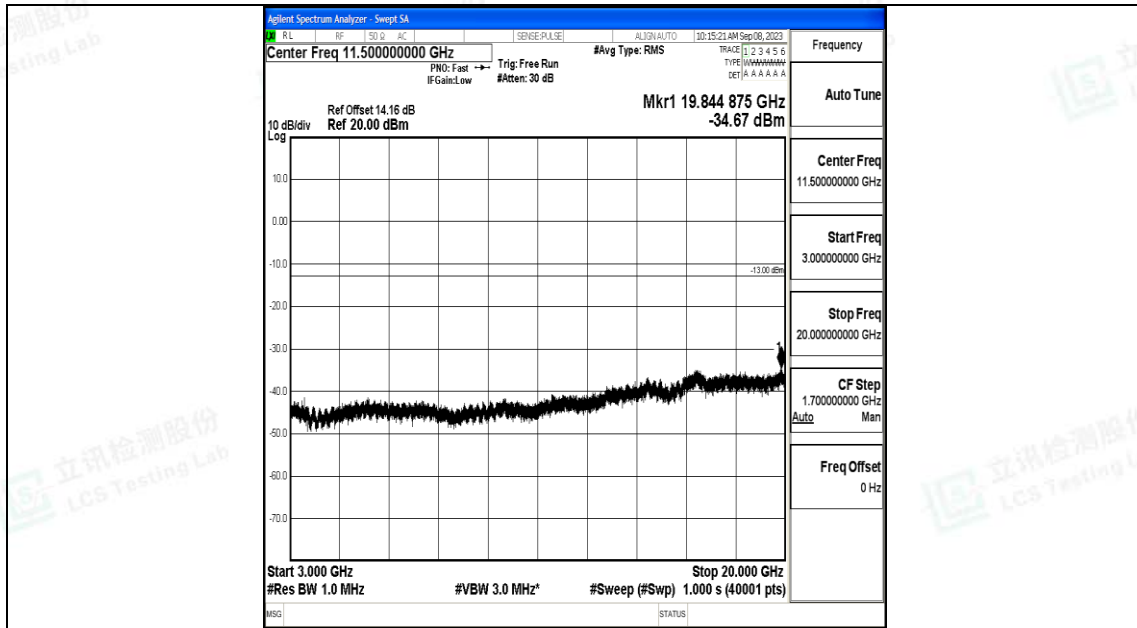

Band4_10MHz_QPSK_20350_1RB#0_1000~3000_1000~3000

Band4_10MHz_QPSK_20350_1RB#0_3000~20000_3000~20000