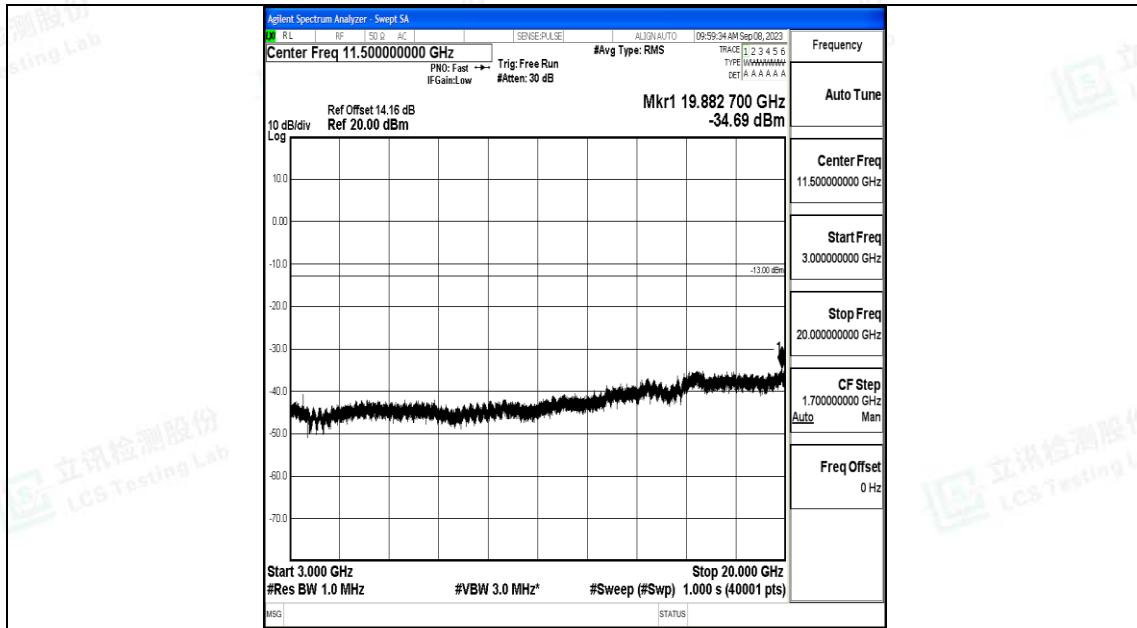

Band4_5MHz_QPSK_20175_1RB#0_1000~3000_1000~3000

Band4_5MHz_QPSK_20175_1RB#0_3000~20000_3000~20000