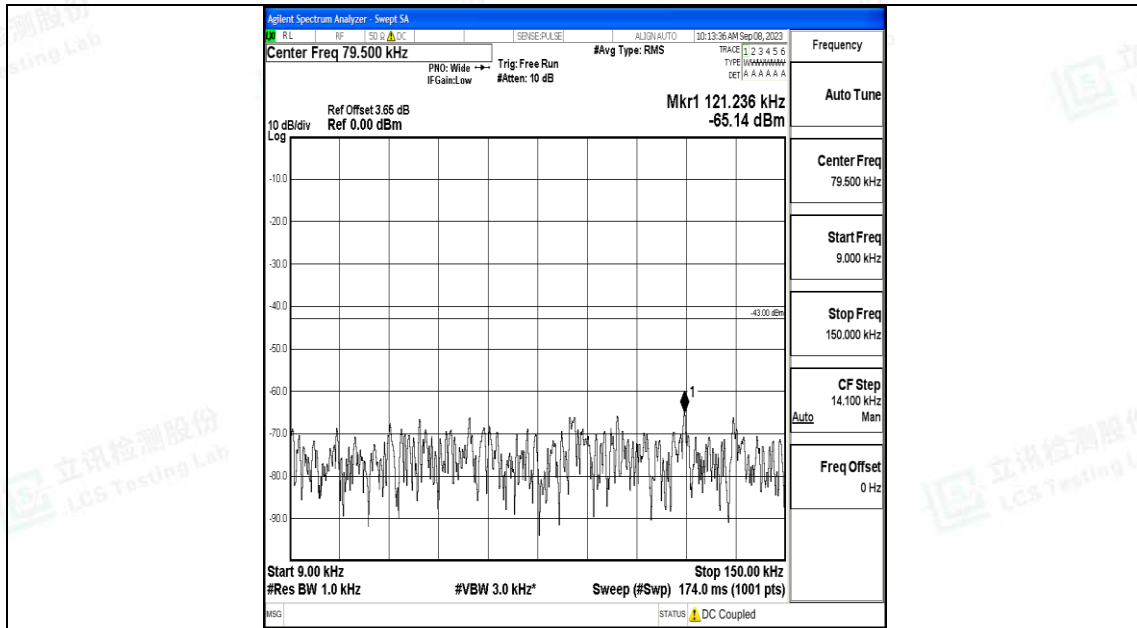

Band4\_10MHz\_16QAM\_20000\_1RB#0\_0.15~30\_0.15~30

Band4\_10MHz\_16QAM\_20000\_1RB#0\_30~1000\_30~1000

Band4\_10MHz\_16QAM\_20000\_1RB#0\_1000~3000\_1000~3000

Band4\_10MHz\_16QAM\_20000\_1RB#0\_3000~20000\_3000~20000