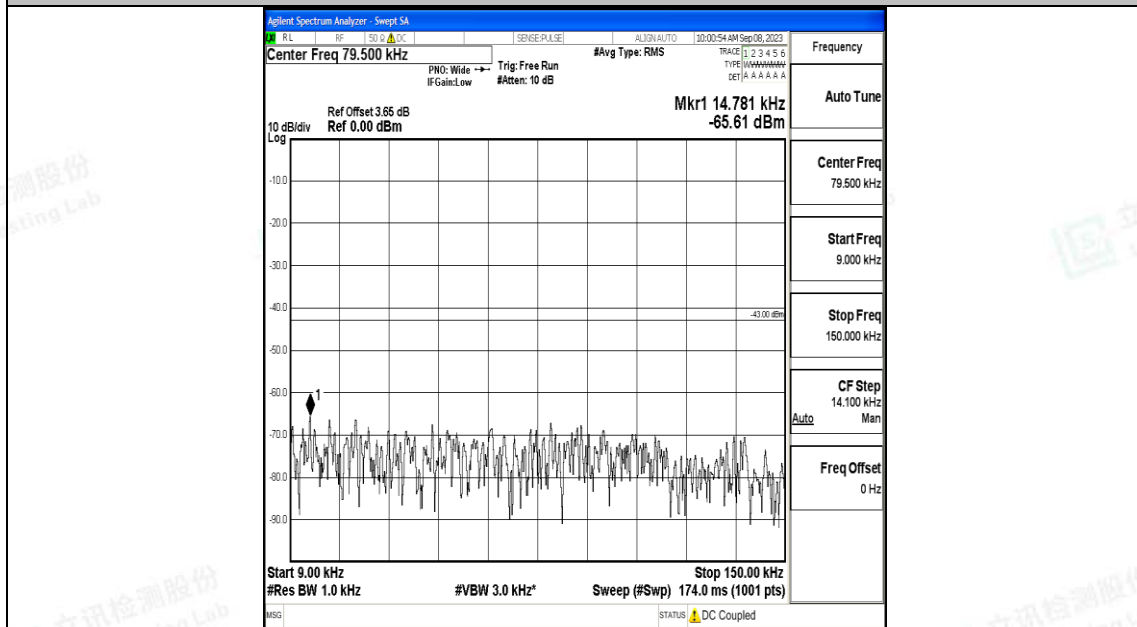

Band4_5MHz_QPSK_20375_1RB#0_3000~20000_3000~20000

Band4_5MHz_16QAM_20375_1RB#0_0.009~0.15_0.009~0.15