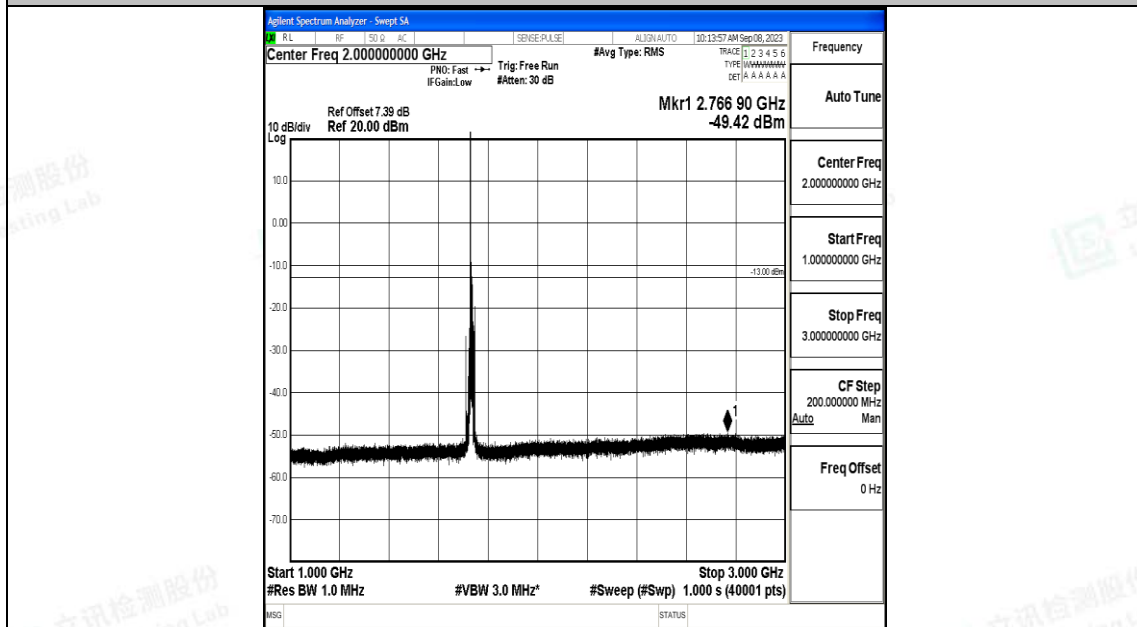

Band4\_10MHz\_QPSK\_20175\_1RB#0\_0.009~0.15\_0.009~0.15

Band4\_10MHz\_QPSK\_20175\_1RB#0\_0.15~30\_0.15~30

Band4\_10MHz\_QPSK\_20175\_1RB#0\_30~1000\_30~1000

Band4\_10MHz\_QPSK\_20175\_1RB#0\_1000~3000\_1000~3000