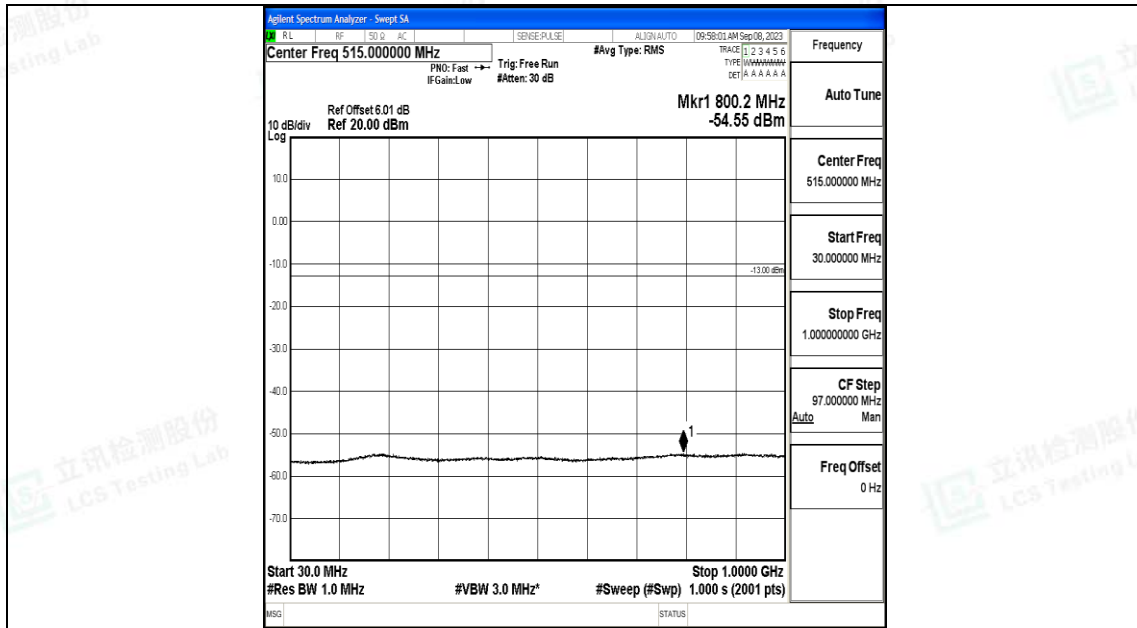

Band4\_5MHz\_QPSK\_19975\_1RB#0\_0.009~0.15\_0.009~0.15

Band4\_5MHz\_QPSK\_19975\_1RB#0\_0.15~30\_0.15~30

Band4\_5MHz\_QPSK\_19975\_1RB#0\_30~1000\_30~1000

Band4\_5MHz\_QPSK\_19975\_1RB#0\_1000~3000\_1000~3000