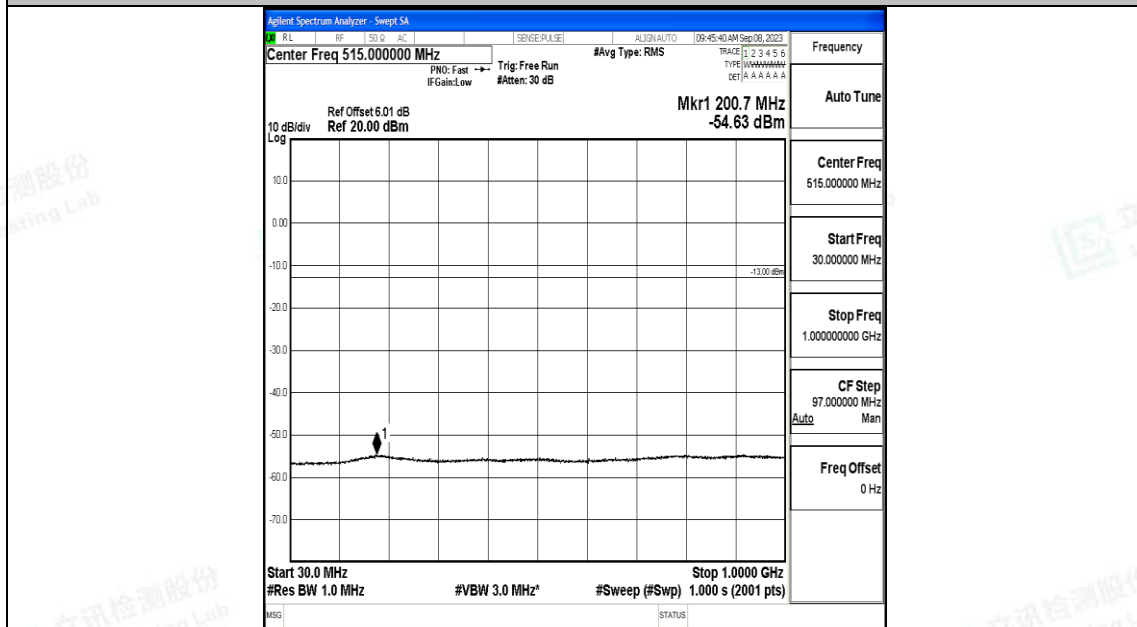

Band4_3MHz_16QAM_20385_1RB#0_0.15~30_0.15~30

Band4_3MHz_16QAM_20385_1RB#0_30~1000_30~1000