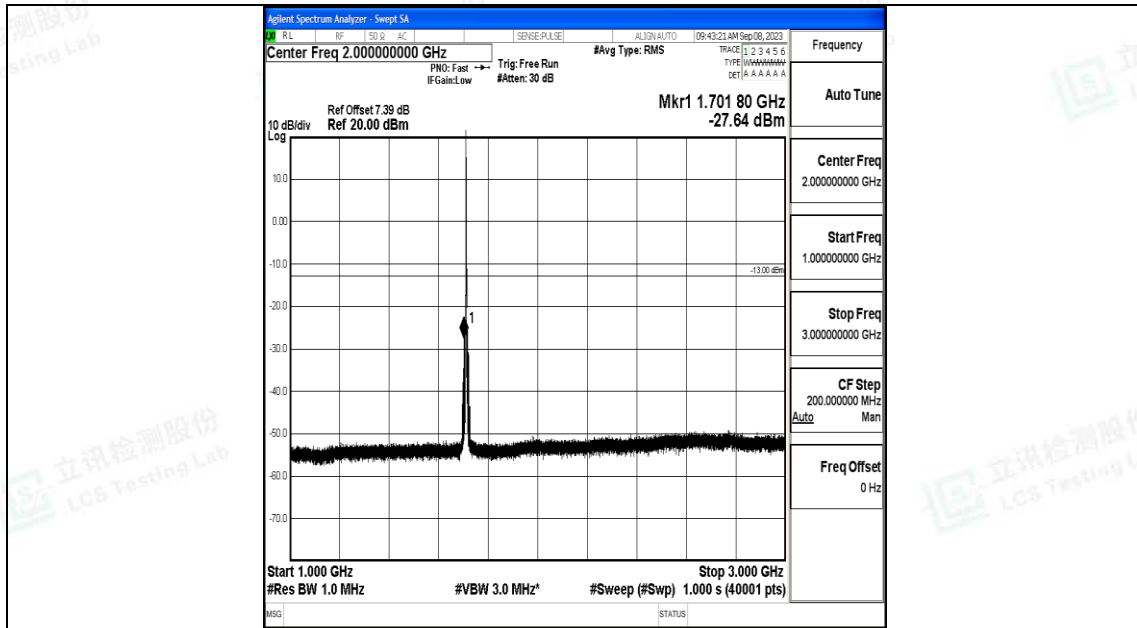

Band4_3MHz_16QAM_19965_1RB#0_30~1000_30~1000

Band4_3MHz_16QAM_19965_1RB#0_1000~3000_1000~3000