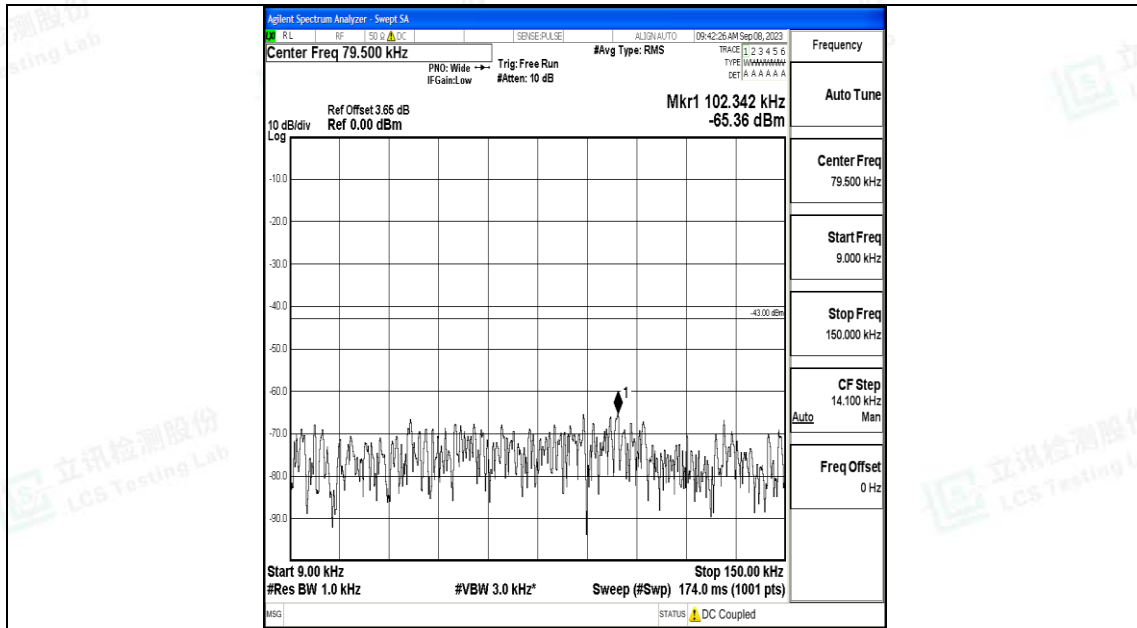

Band4_1.4MHz_16QAM_20393_1RB#0_3000~20000_3000~20000

Band4_3MHz_QPSK_19965_1RB#0_0.009~0.15_0.009~0.15