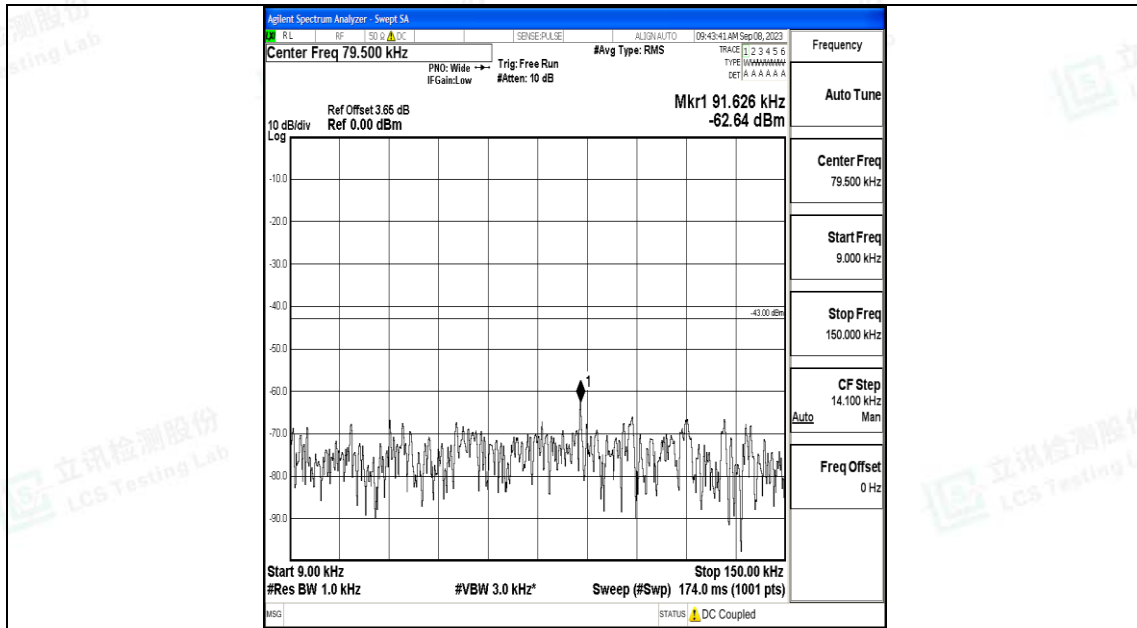

Band4\_3MHz\_16QAM\_19965\_1RB#0\_0.15~30\_0.15~30

Band4\_3MHz\_16QAM\_19965\_1RB#0\_30~1000\_30~1000

Band4\_3MHz\_16QAM\_19965\_1RB#0\_1000~3000\_1000~3000

Band4\_3MHz\_16QAM\_19965\_1RB#0\_3000~20000\_3000~20000