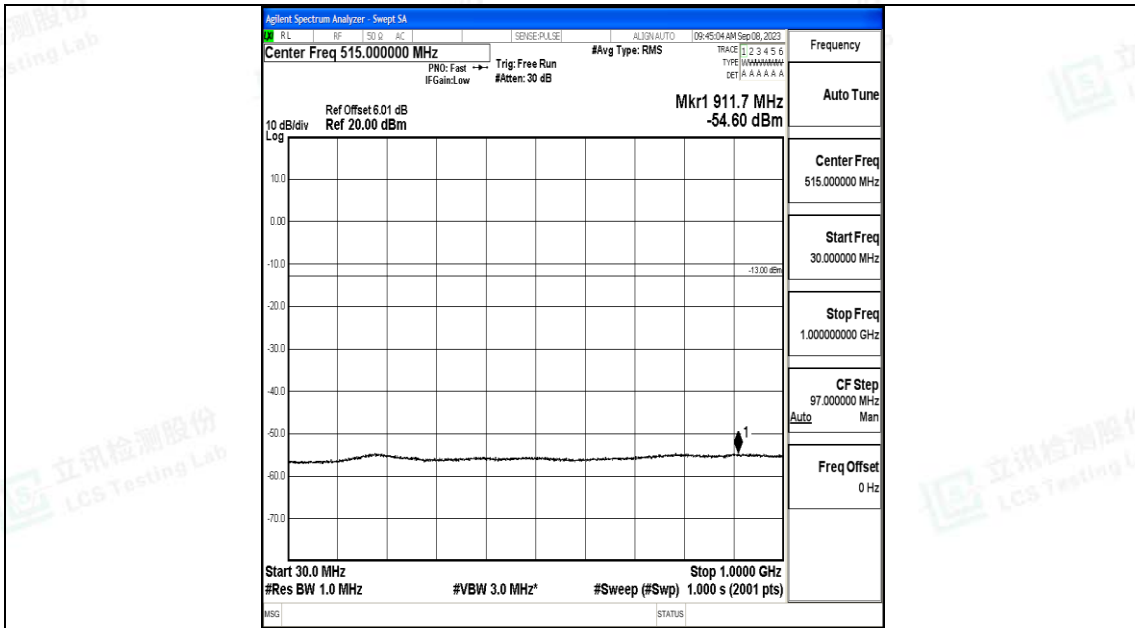

Band4\_3MHz\_16QAM\_20175\_1RB#0\_1000~3000\_1000~3000

Band4\_3MHz\_16QAM\_20175\_1RB#0\_3000~20000\_3000~20000

Band4\_3MHz\_QPSK\_20385\_1RB#0\_0.009~0.15\_0.009~0.15

Band4\_3MHz\_QPSK\_20385\_1RB#0\_0.15~30\_0.15~30