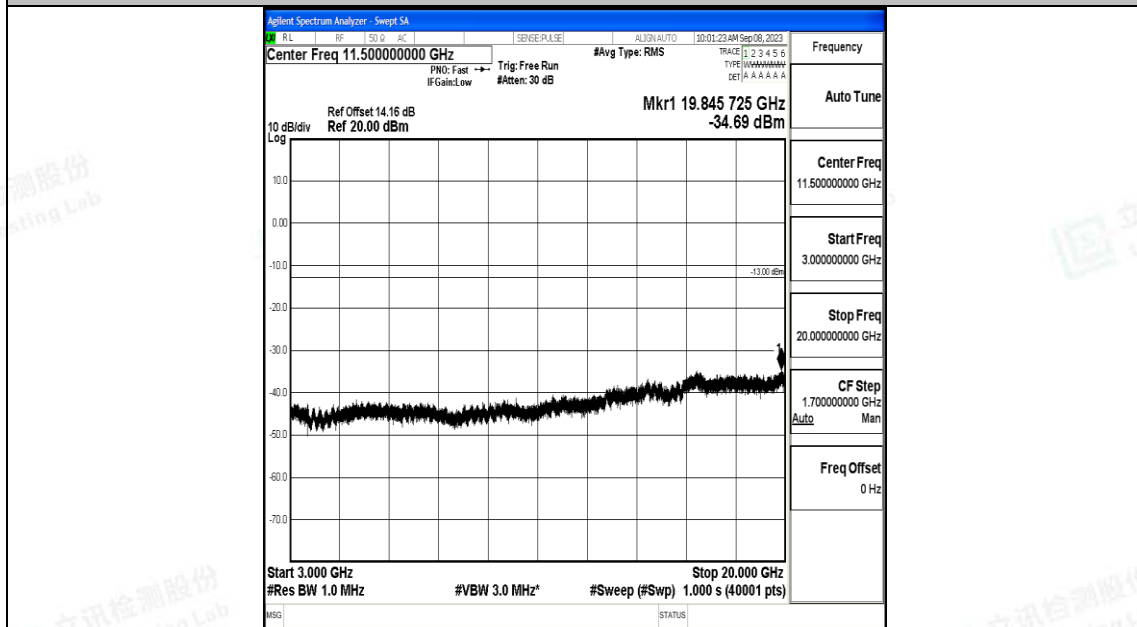

Band4_5MHz_16QAM_20375_1RB#0_1000~3000_1000~3000

Band4_5MHz_16QAM_20375_1RB#0_3000~20000_3000~20000