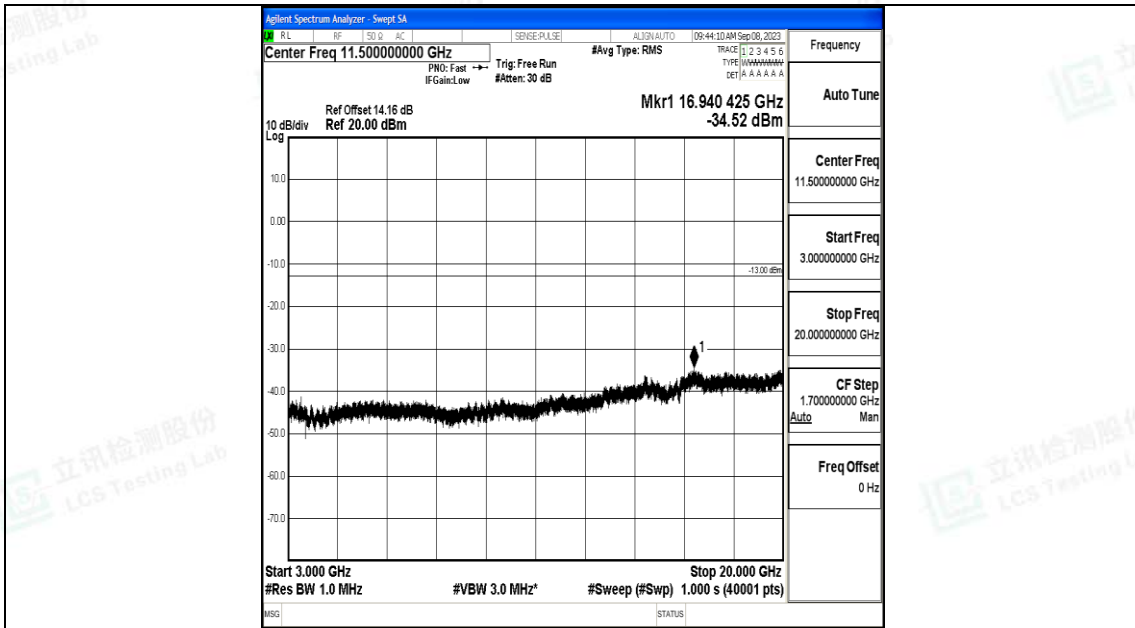

Band4\_3MHz\_QPSK\_20175\_1RB#0\_0.009~0.15\_0.009~0.15

Band4\_3MHz\_QPSK\_20175\_1RB#0\_0.15~30\_0.15~30

Band4\_3MHz\_QPSK\_20175\_1RB#0\_30~1000\_30~1000

Band4\_3MHz\_QPSK\_20175\_1RB#0\_1000~3000\_1000~3000