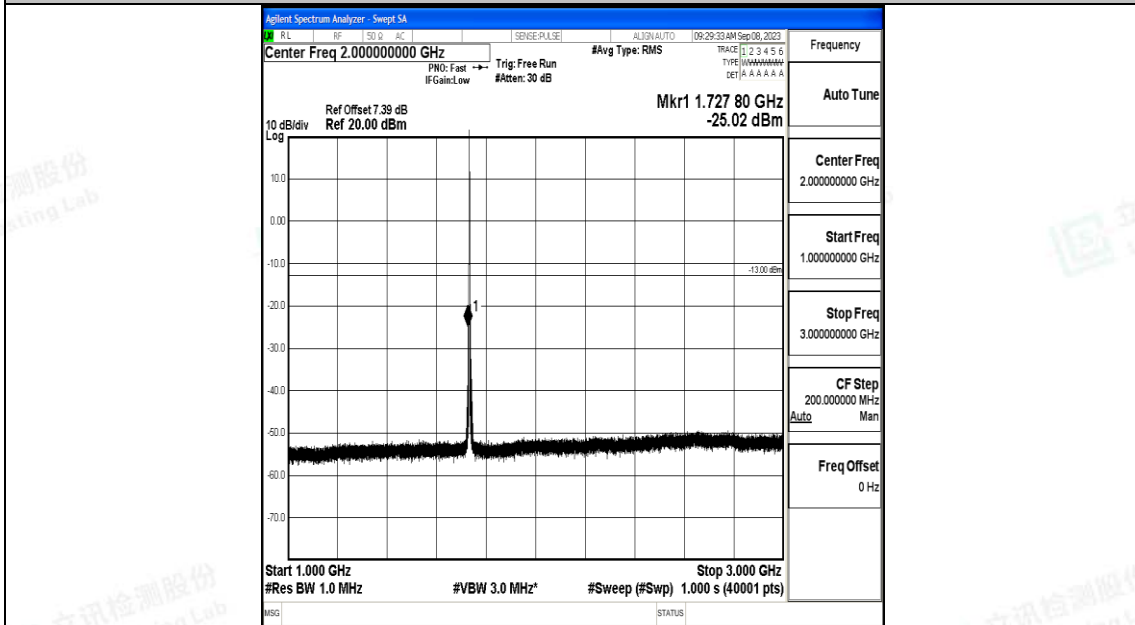

Band4\_1.4MHz\_QPSK\_20175\_1RB#0\_30~1000\_30~1000

Band4\_1.4MHz\_QPSK\_20175\_1RB#0\_1000~3000\_1000~3000

Band4\_1.4MHz\_QPSK\_20175\_1RB#0\_3000~20000\_3000~20000

Band4\_1.4MHz\_16QAM\_20175\_1RB#0\_0.009~0.15\_0.009~0.15