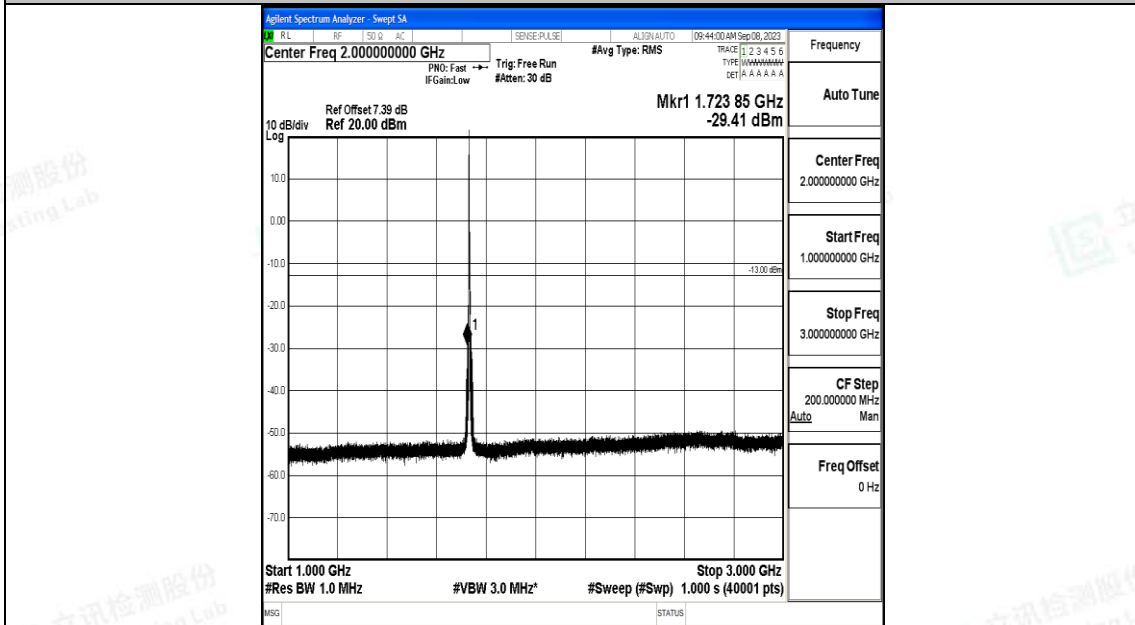

Band4\_3MHz\_QPSK\_20175\_1RB#0\_0.009~0.15\_0.009~0.15

Band4\_3MHz\_QPSK\_20175\_1RB#0\_0.15~30\_0.15~30

Band4\_3MHz\_QPSK\_20175\_1RB#0\_30~1000\_30~1000

Band4\_3MHz\_QPSK\_20175\_1RB#0\_1000~3000\_1000~3000