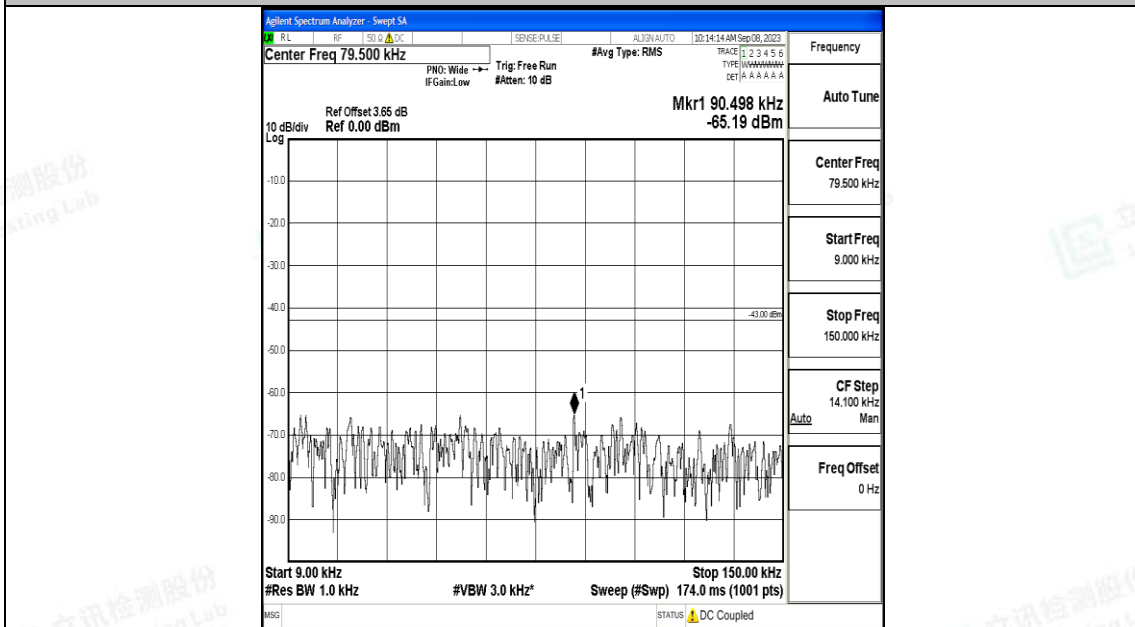

Band4_10MHz_QPSK_20175_1RB#0_3000~20000_3000~20000

Band4_10MHz_16QAM_20175_1RB#0_0.009~0.15_0.009~0.15