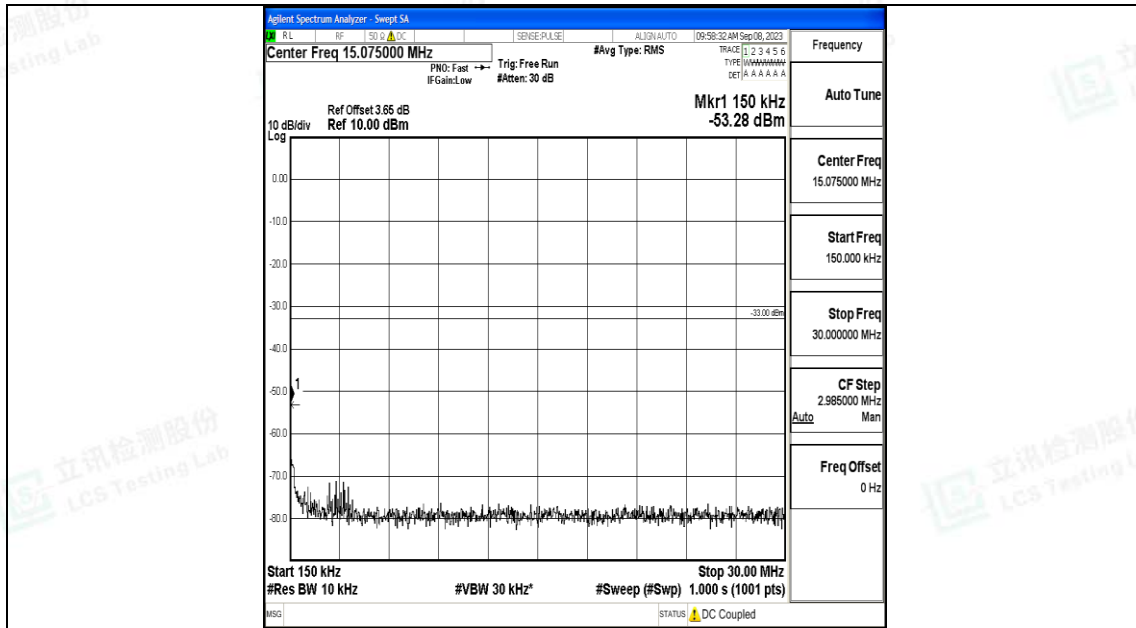

Band4_5MHz_16QAM_19975_1RB#0_0.009~0.15_0.009~0.15

Band4_5MHz_16QAM_19975_1RB#0_0.15~30_0.15~30