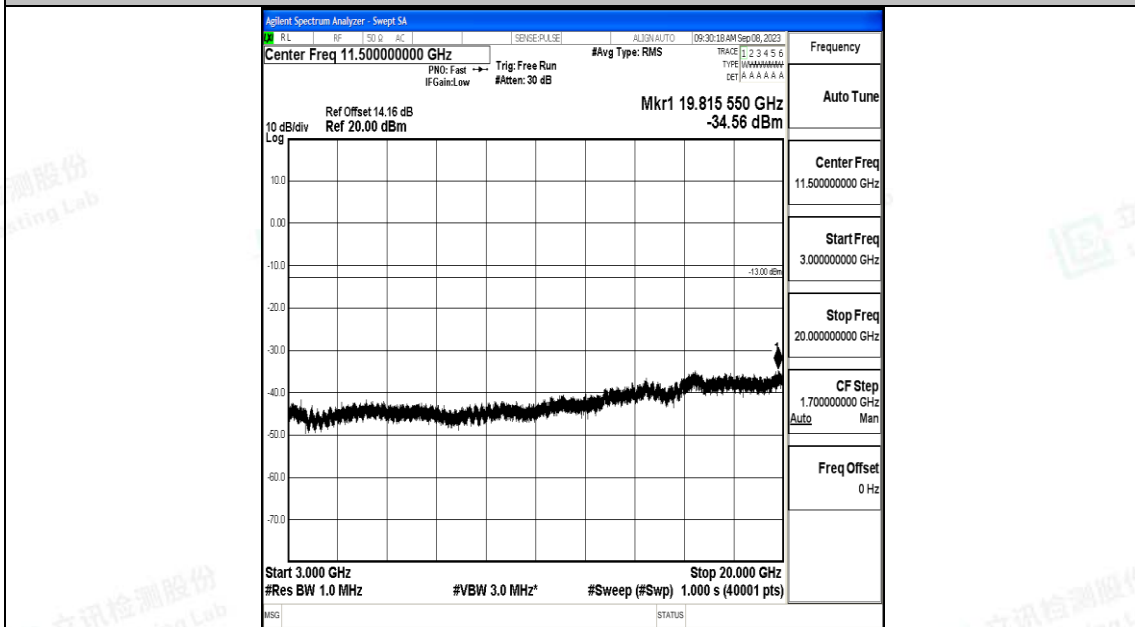

Band4\_1.4MHz\_16QAM\_20175\_1RB#0\_0.15~30\_0.15~30

Band4\_1.4MHz\_16QAM\_20175\_1RB#0\_30~1000\_30~1000

Band4\_1.4MHz\_16QAM\_20175\_1RB#0\_1000~3000\_1000~3000

Band4\_1.4MHz\_16QAM\_20175\_1RB#0\_3000~20000\_3000~20000