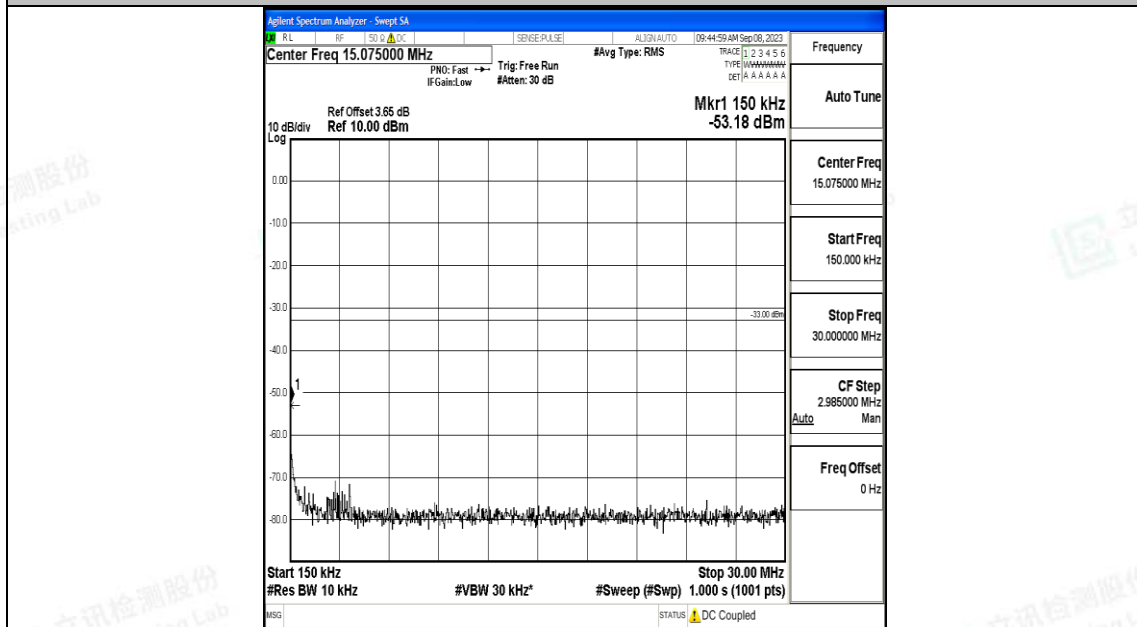

Band4\_3MHz\_16QAM\_20175\_1RB#0\_1000~3000\_1000~3000

Band4\_3MHz\_16QAM\_20175\_1RB#0\_3000~20000\_3000~20000

Band4\_3MHz\_QPSK\_20385\_1RB#0\_0.009~0.15\_0.009~0.15

Band4\_3MHz\_QPSK\_20385\_1RB#0\_0.15~30\_0.15~30