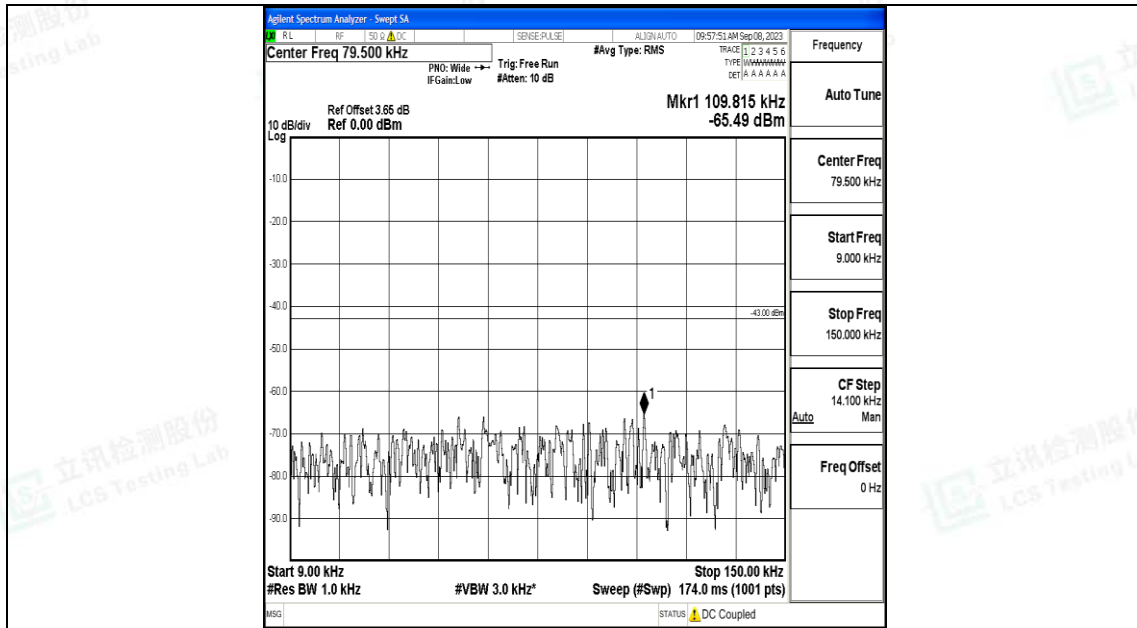

Band4\_5MHz\_QPSK\_19975\_1RB#0\_0.009~0.15\_0.009~0.15

Band4\_5MHz\_QPSK\_19975\_1RB#0\_0.15~30\_0.15~30

Band4\_5MHz\_QPSK\_19975\_1RB#0\_30~1000\_30~1000

Band4\_5MHz\_QPSK\_19975\_1RB#0\_1000~3000\_1000~3000