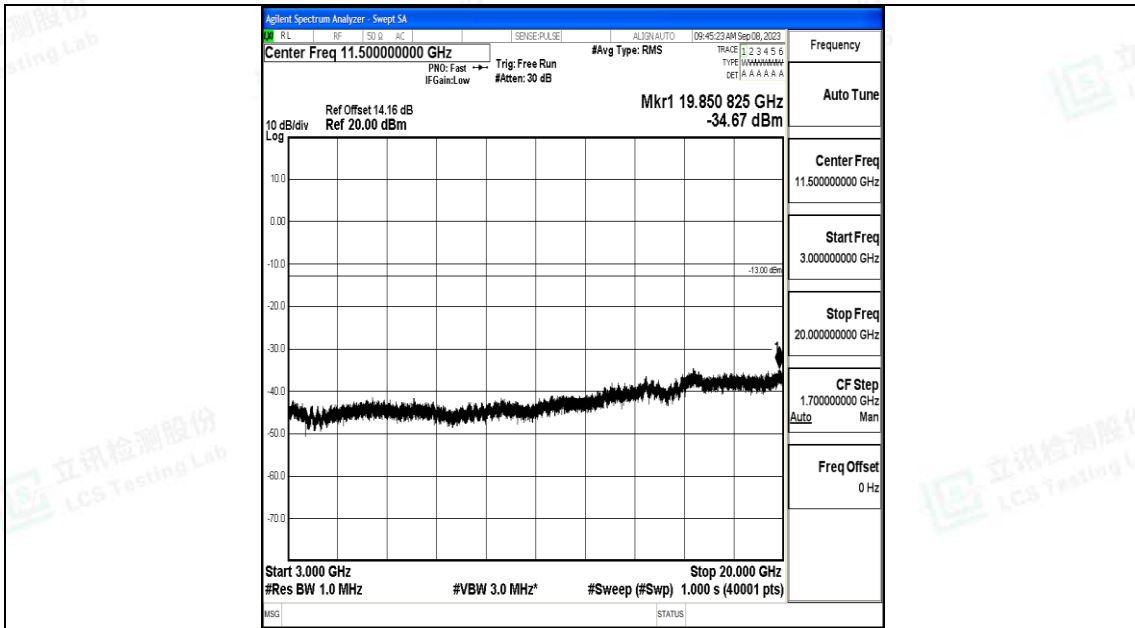

Band4_3MHz_QPSK_20385_1RB#0_1000~3000_1000~3000

Band4_3MHz_QPSK_20385_1RB#0_3000~20000_3000~20000