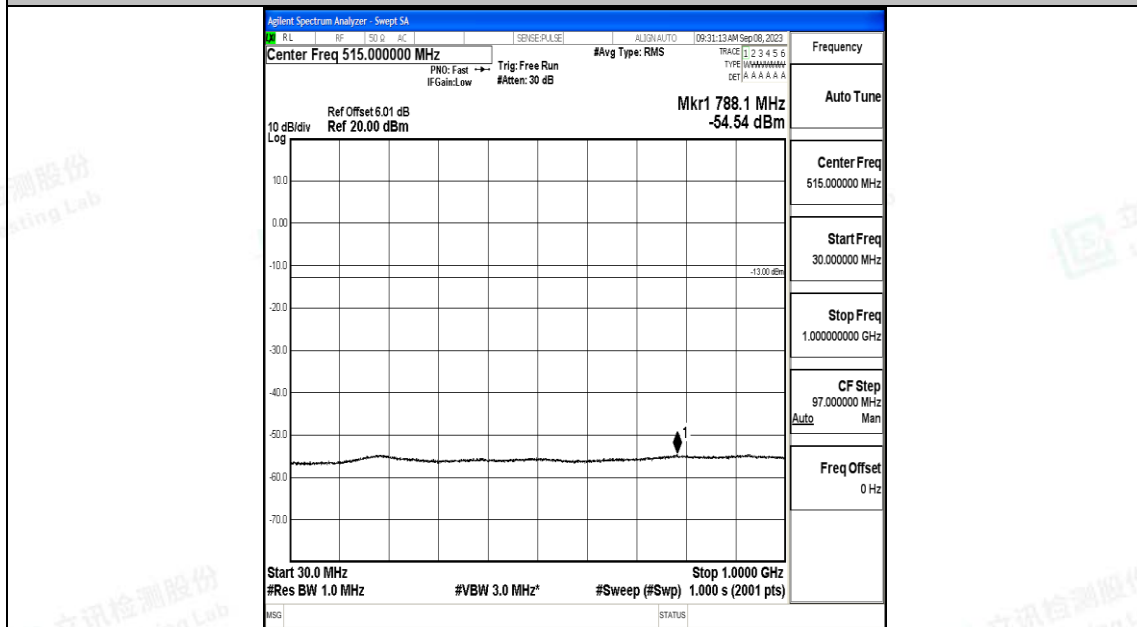

Band4\_1.4MHz\_QPSK\_20393\_1RB#0\_3000~20000\_3000~20000

Band4\_1.4MHz\_16QAM\_20393\_1RB#0\_0.009~0.15\_0.009~0.15

Band4\_1.4MHz\_16QAM\_20393\_1RB#0\_0.15~30\_0.15~30

Band4\_1.4MHz\_16QAM\_20393\_1RB#0\_30~1000\_30~1000