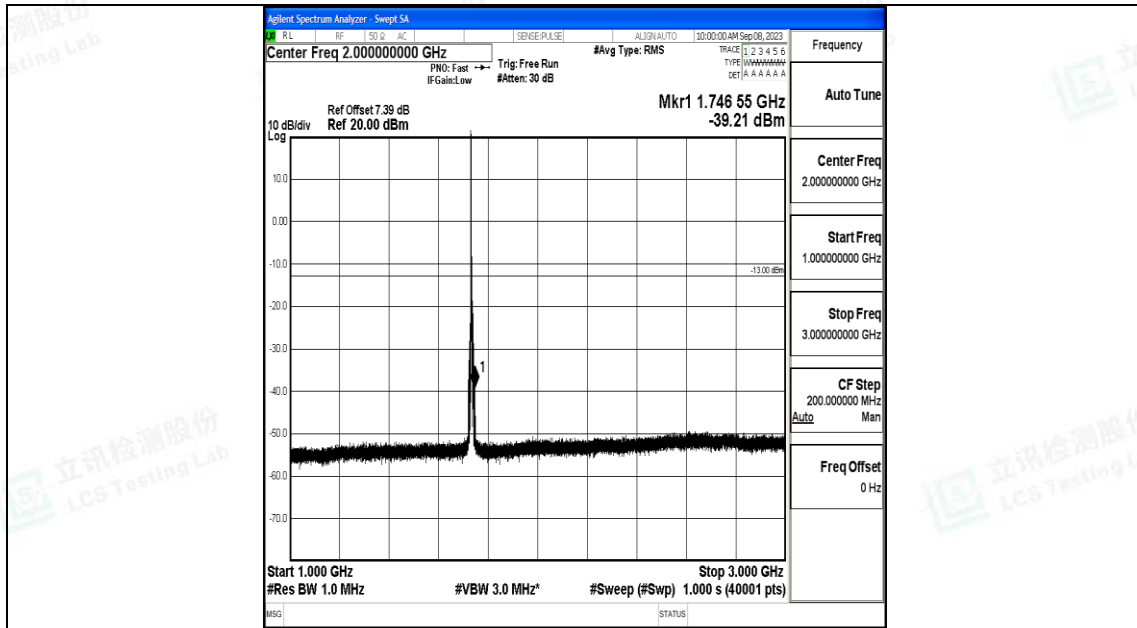

Band4_5MHz_16QAM_20175_1RB#0_30~1000_30~1000

Band4_5MHz_16QAM_20175_1RB#0_1000~3000_1000~3000