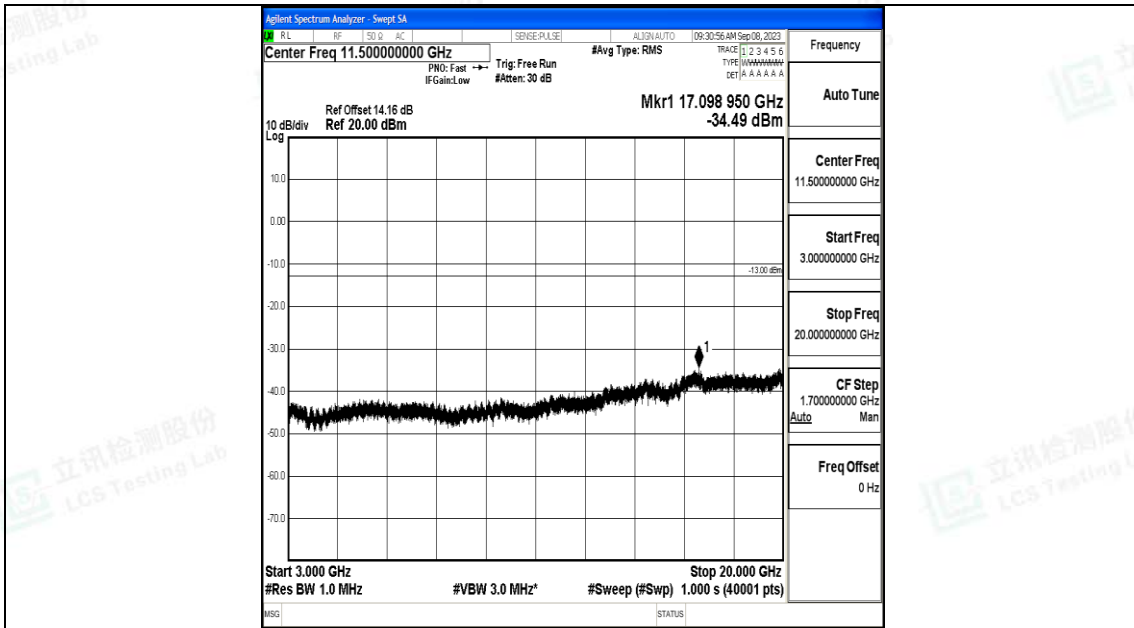

Band4\_1.4MHz\_QPSK\_20393\_1RB#0\_0.009~0.15\_0.009~0.15

Band4\_1.4MHz\_QPSK\_20393\_1RB#0\_0.15~30\_0.15~30

Band4\_1.4MHz\_QPSK\_20393\_1RB#0\_30~1000\_30~1000

Band4\_1.4MHz\_QPSK\_20393\_1RB#0\_1000~3000\_1000~3000