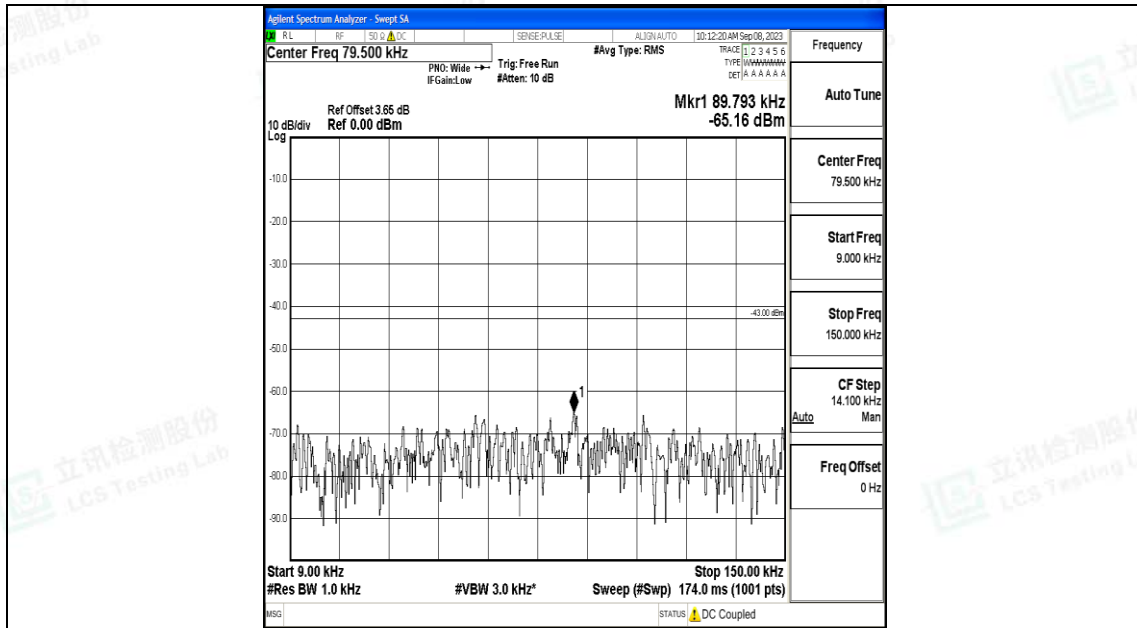

Band4_5MHz_16QAM_20375_1RB#0_3000~20000_3000~20000

Band4_10MHz_QPSK_20000_1RB#0_0.009~0.15_0.009~0.15