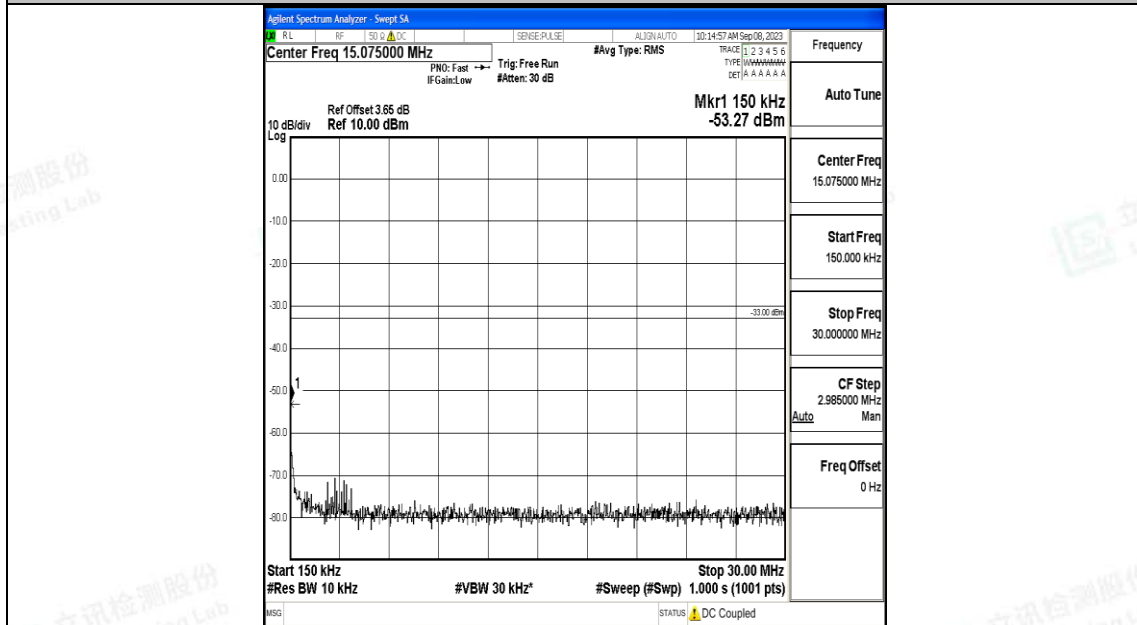

Band4\_10MHz\_16QAM\_20175\_1RB#0\_1000~3000\_1000~3000

Band4\_10MHz\_16QAM\_20175\_1RB#0\_3000~20000\_3000~20000

Band4\_10MHz\_QPSK\_20350\_1RB#0\_0.009~0.15\_0.009~0.15

Band4\_10MHz\_QPSK\_20350\_1RB#0\_0.15~30\_0.15~30