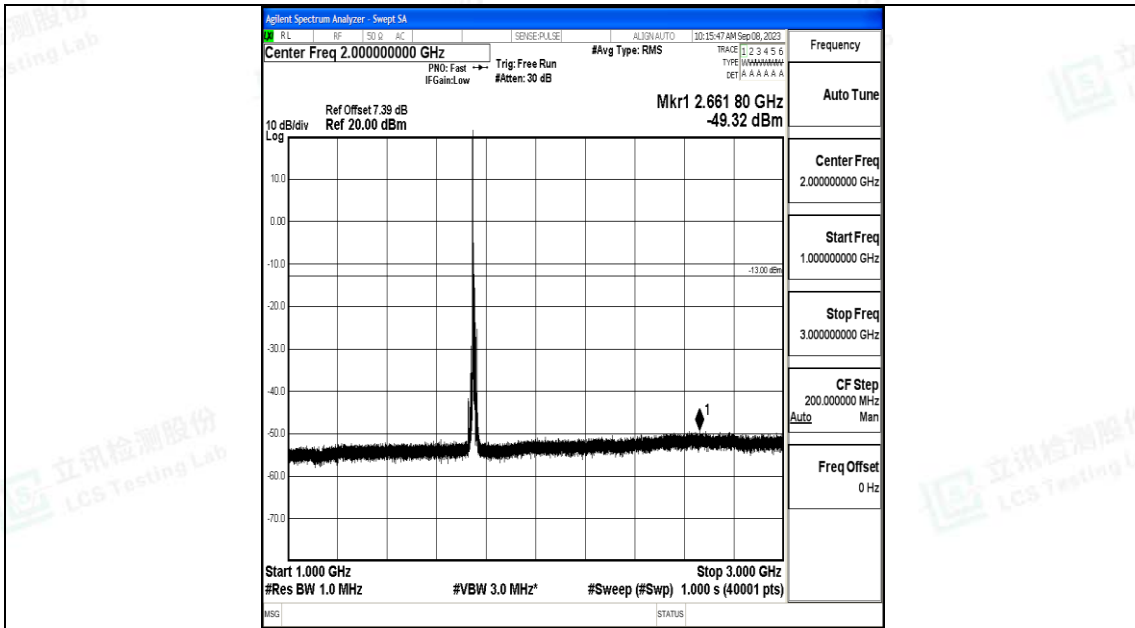

Band4_10MHz_16QAM_20350_1RB#0_30~1000_30~1000

Band4_10MHz_16QAM_20350_1RB#0_1000~3000_1000~3000