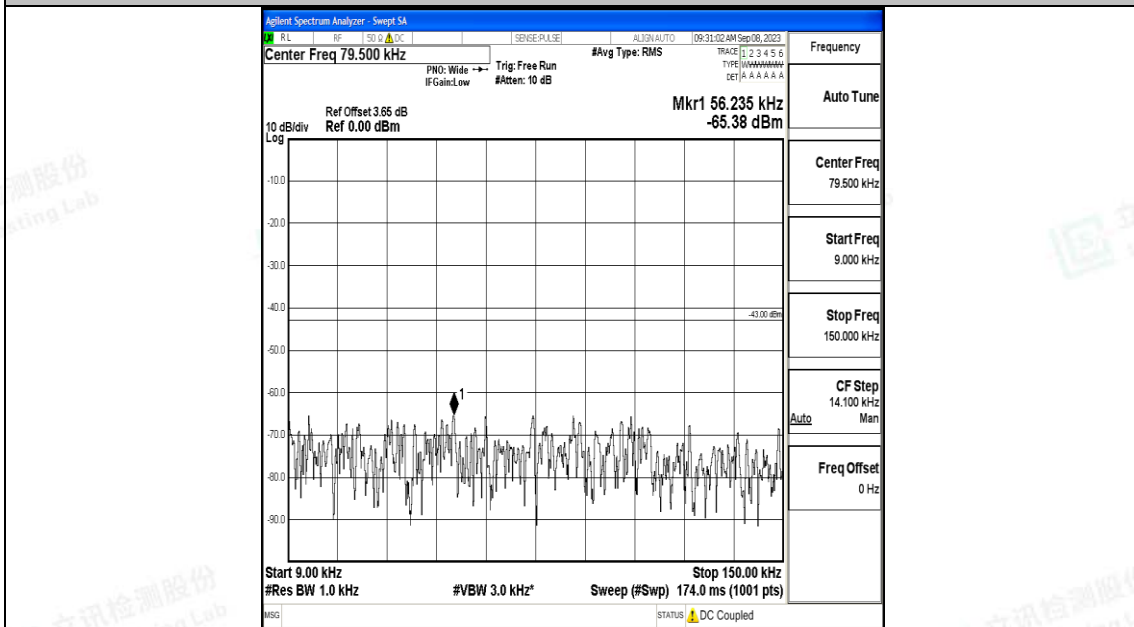

Band4_1.4MHz_QPSK_20393_1RB#0_3000~20000_3000~20000

Band4_1.4MHz_16QAM_20393_1RB#0_0.009~0.15_0.009~0.15