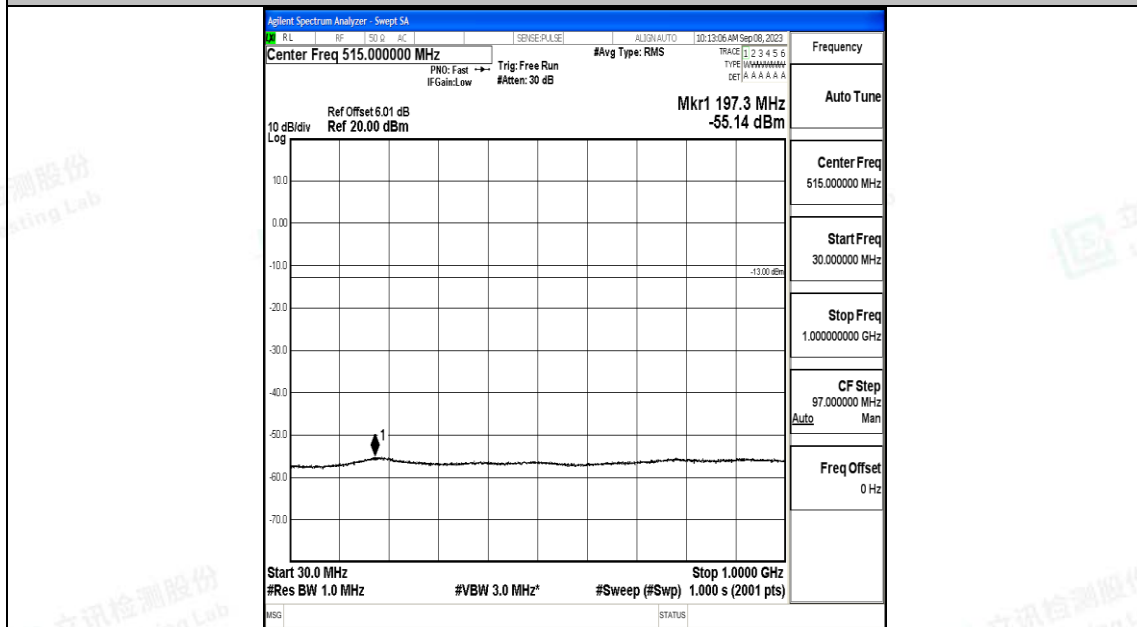

Band4_10MHz_16QAM_20000_1RB#0_0.15~30_0.15~30

Band4_10MHz_16QAM_20000_1RB#0_30~1000_30~1000