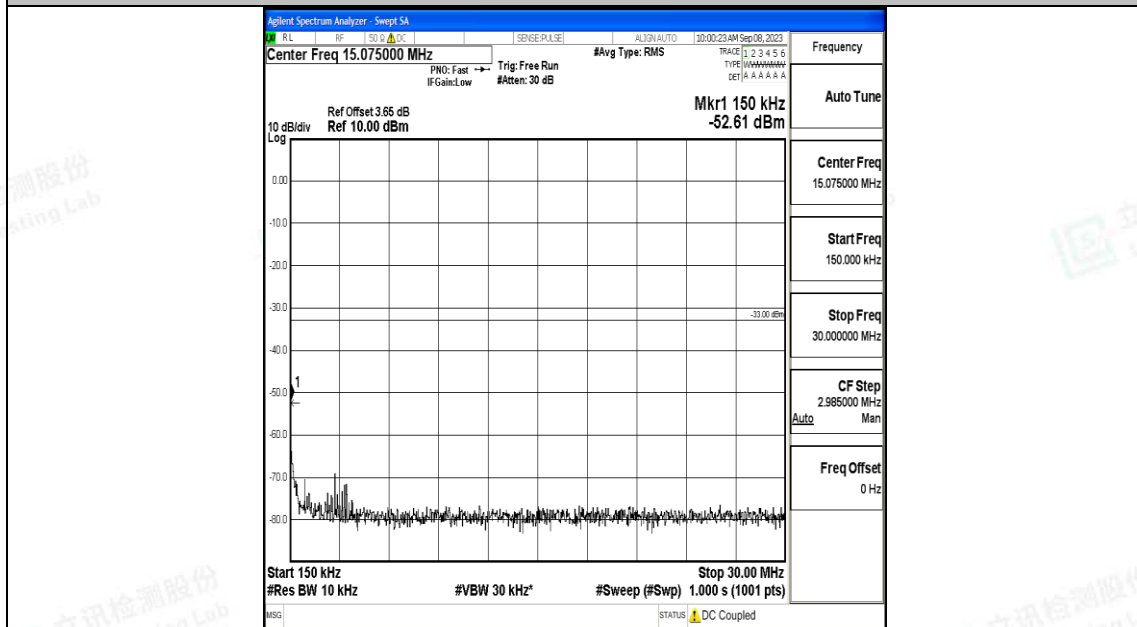

Band4_5MHz_QPSK_20375_1RB#0_0.009~0.15_0.009~0.15

Band4_5MHz_QPSK_20375_1RB#0_0.15~30_0.15~30