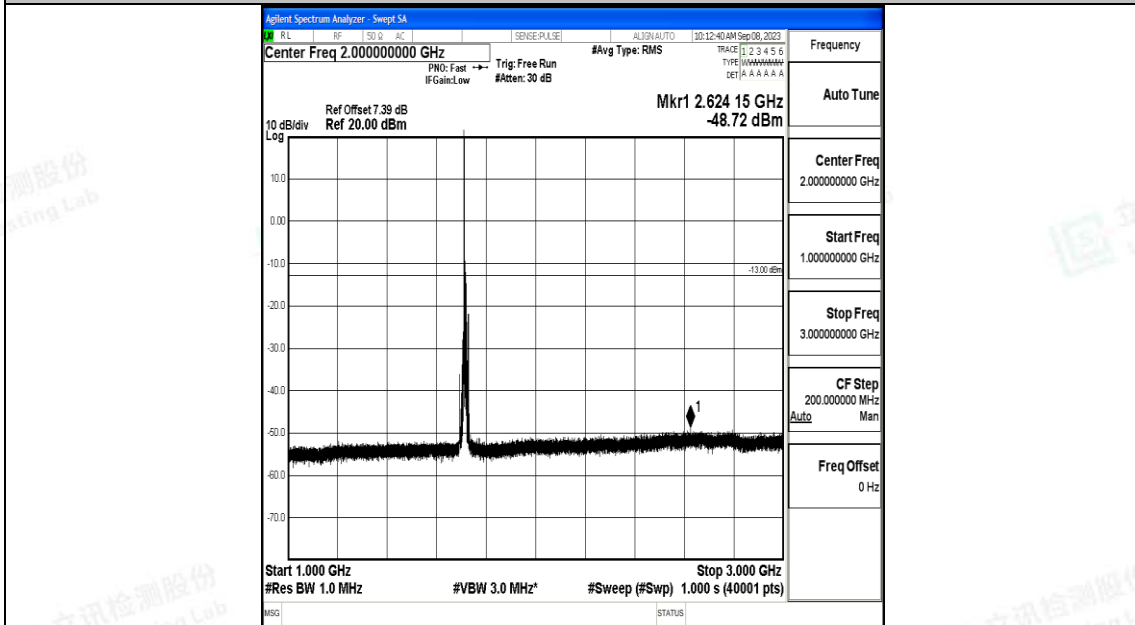

Band4_10MHz_QPSK_20000_1RB#0_30~1000_30~1000

Band4_10MHz_QPSK_20000_1RB#0_1000~3000_1000~3000