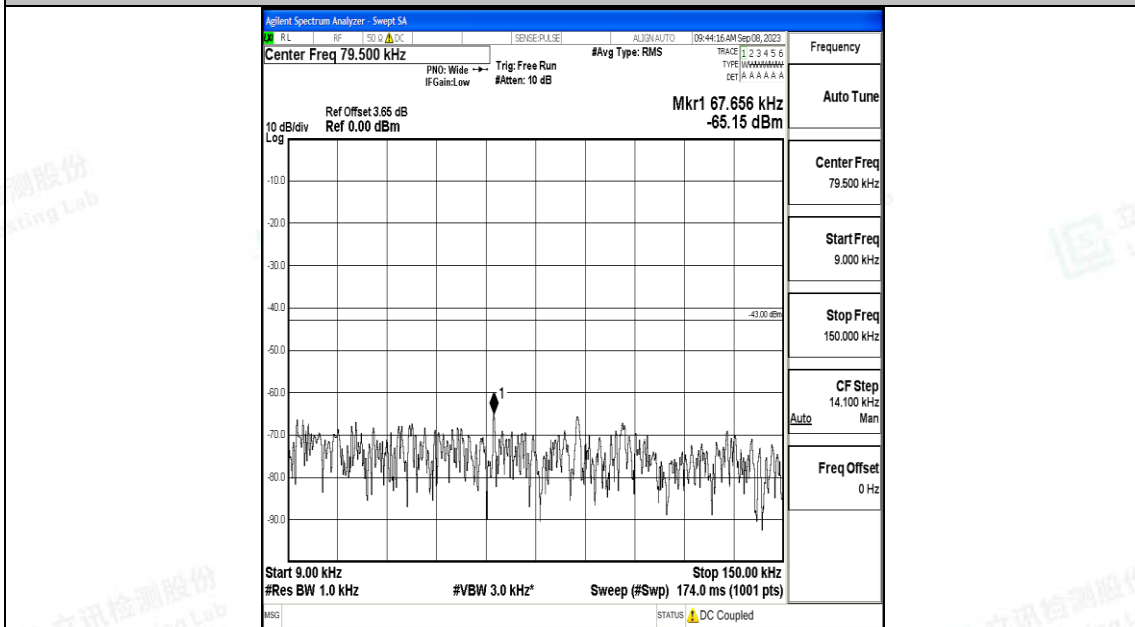

Band4_3MHz_QPSK_20175_1RB#0_3000~20000_3000~20000

Band4_3MHz_16QAM_20175_1RB#0_0.009~0.15_0.009~0.15