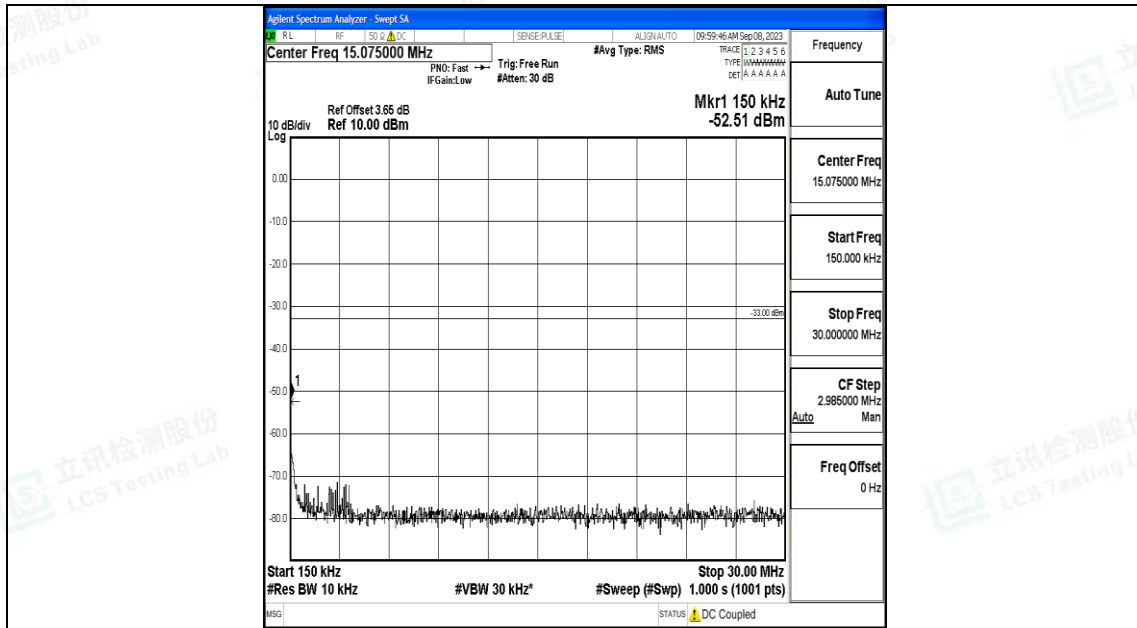

Band4\_5MHz\_QPSK\_20175\_1RB#0\_30~1000\_30~1000

Band4\_5MHz\_QPSK\_20175\_1RB#0\_1000~3000\_1000~3000

Band4\_5MHz\_QPSK\_20175\_1RB#0\_3000~20000\_3000~20000

Band4\_5MHz\_16QAM\_20175\_1RB#0\_0.009~0.15\_0.009~0.15