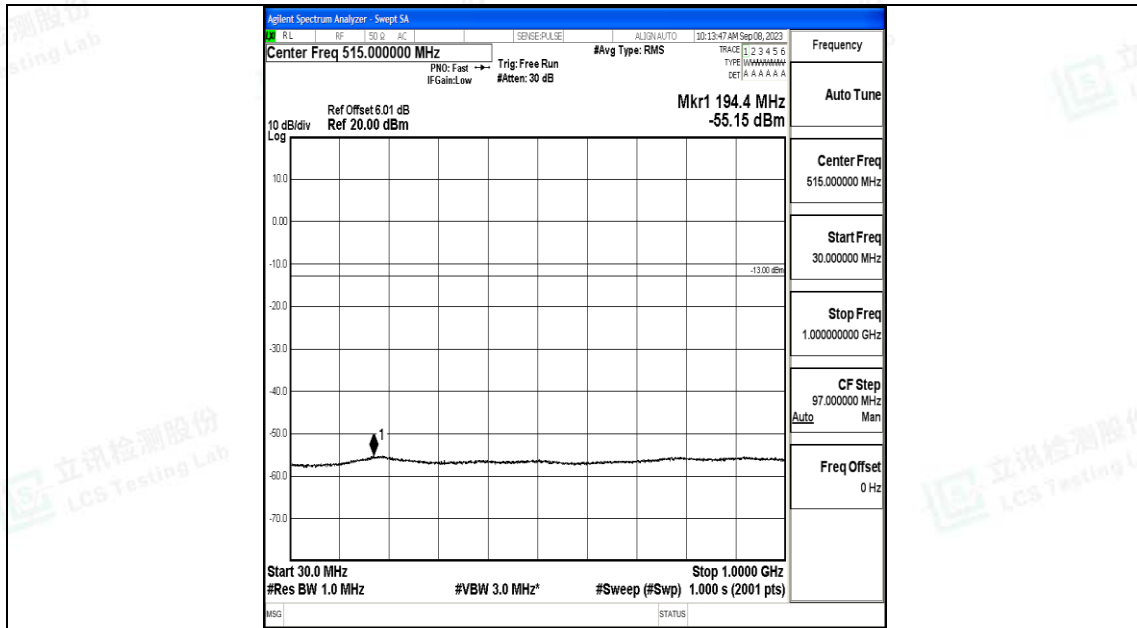

Band4_10MHz_QPSK_20175_1RB#0_0.15~30_0.15~30

Band4_10MHz_QPSK_20175_1RB#0_30~1000_30~1000