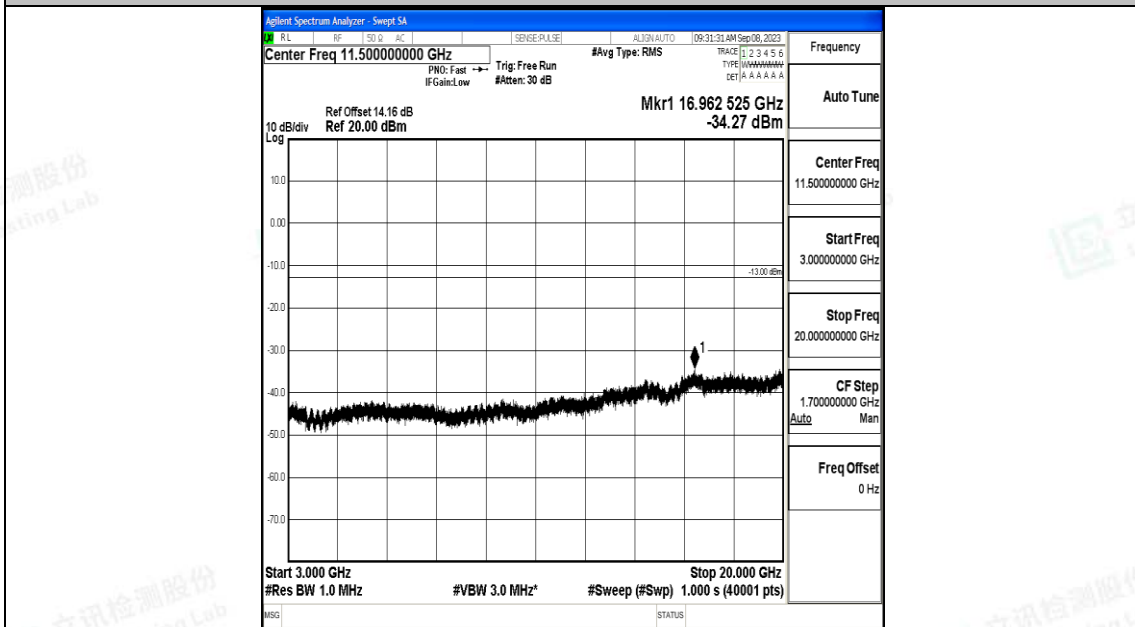

Band4_1.4MHz_16QAM_20393_1RB#0_1000~3000_1000~3000

Band4_1.4MHz_16QAM_20393_1RB#0_3000~20000_3000~20000