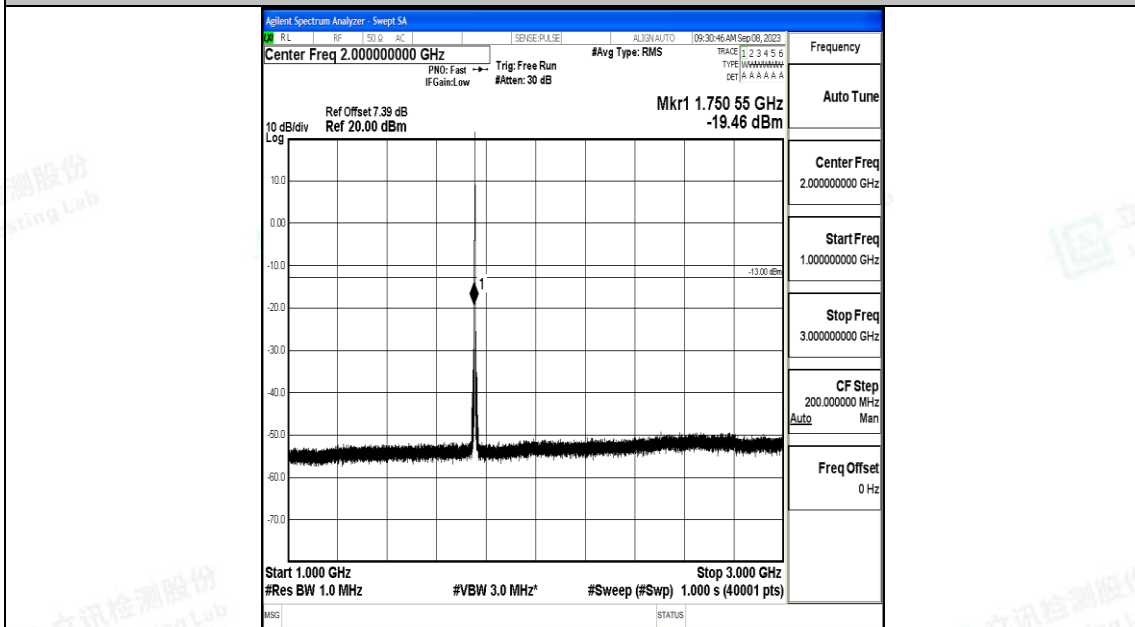

Band4\_1.4MHz\_QPSK\_20393\_1RB#0\_0.009~0.15\_0.009~0.15

Band4\_1.4MHz\_QPSK\_20393\_1RB#0\_0.15~30\_0.15~30

Band4\_1.4MHz\_QPSK\_20393\_1RB#0\_30~1000\_30~1000

Band4\_1.4MHz\_QPSK\_20393\_1RB#0\_1000~3000\_1000~3000