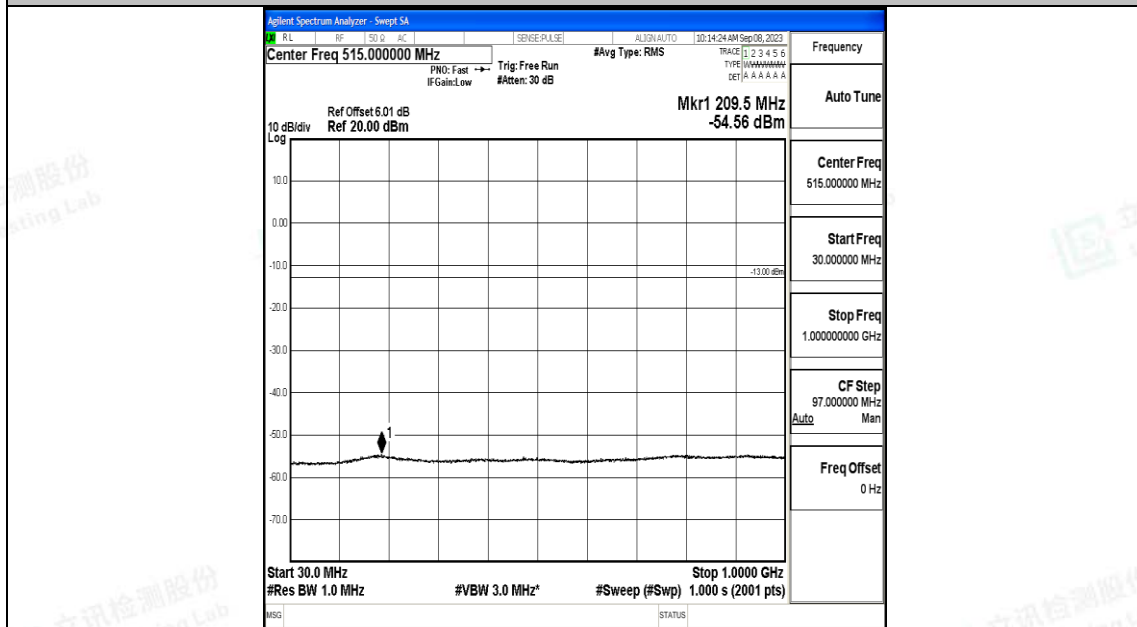

Band4\_10MHz\_QPSK\_20175\_1RB#0\_3000~20000\_3000~20000

Band4\_10MHz\_16QAM\_20175\_1RB#0\_0.009~0.15\_0.009~0.15

Band4\_10MHz\_16QAM\_20175\_1RB#0\_0.15~30\_0.15~30

Band4\_10MHz\_16QAM\_20175\_1RB#0\_30~1000\_30~1000