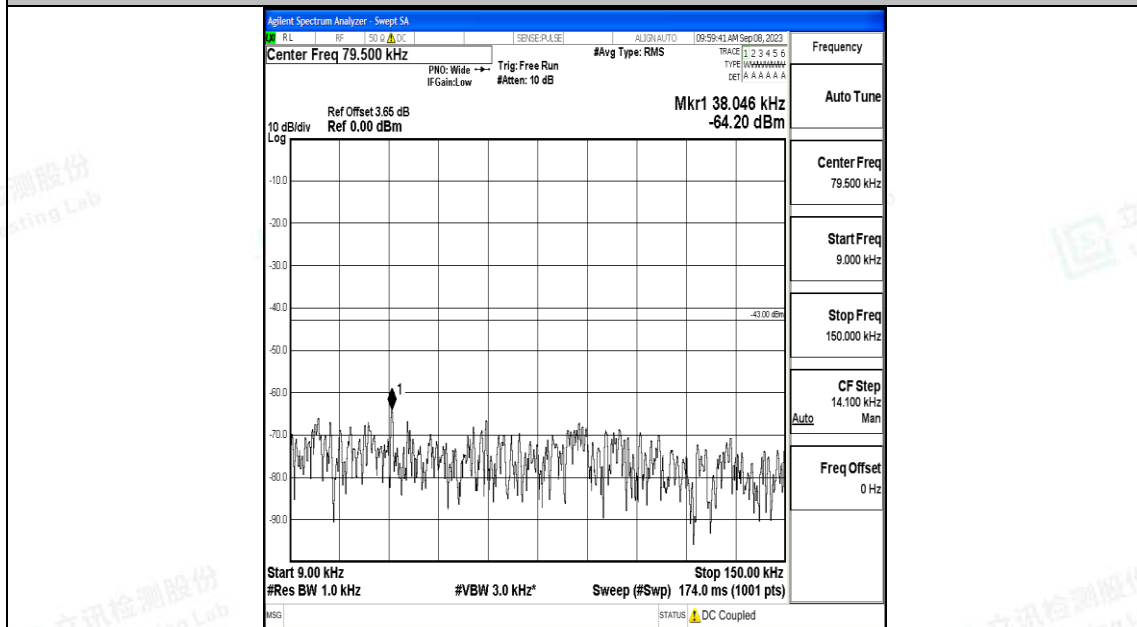

Band4\_5MHz\_QPSK\_20175\_1RB#0\_30~1000\_30~1000

Band4\_5MHz\_QPSK\_20175\_1RB#0\_1000~3000\_1000~3000

Band4\_5MHz\_QPSK\_20175\_1RB#0\_3000~20000\_3000~20000

Band4\_5MHz\_16QAM\_20175\_1RB#0\_0.009~0.15\_0.009~0.15