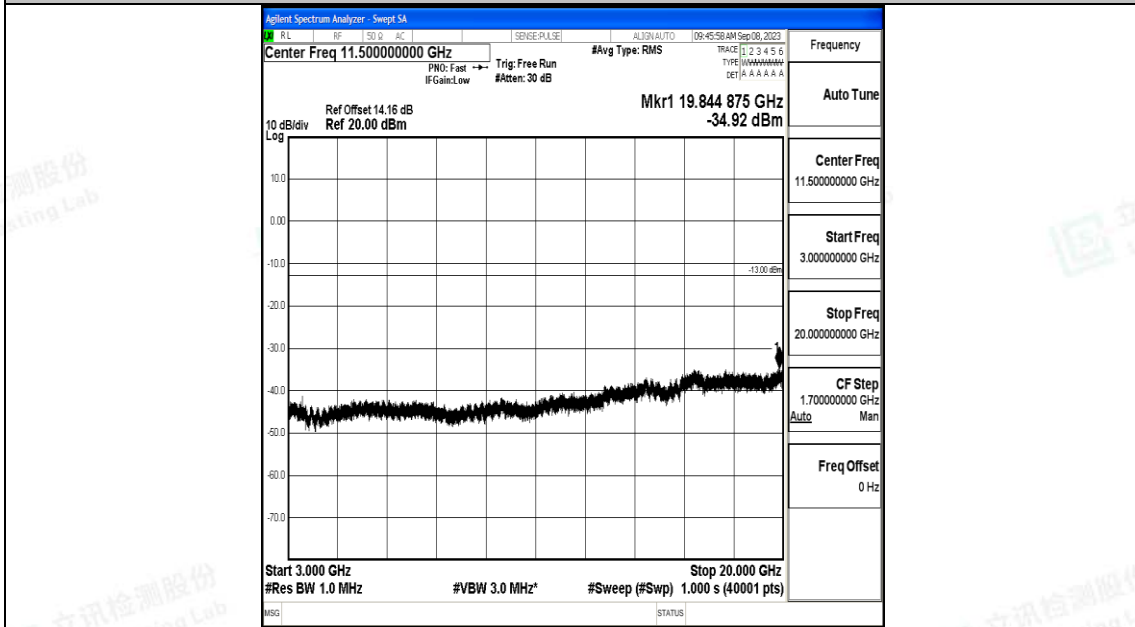

Band4\_3MHz\_16QAM\_20385\_1RB#0\_0.15~30\_0.15~30

Band4\_3MHz\_16QAM\_20385\_1RB#0\_30~1000\_30~1000

Band4\_3MHz\_16QAM\_20385\_1RB#0\_1000~3000\_1000~3000

Band4\_3MHz\_16QAM\_20385\_1RB#0\_3000~20000\_3000~20000