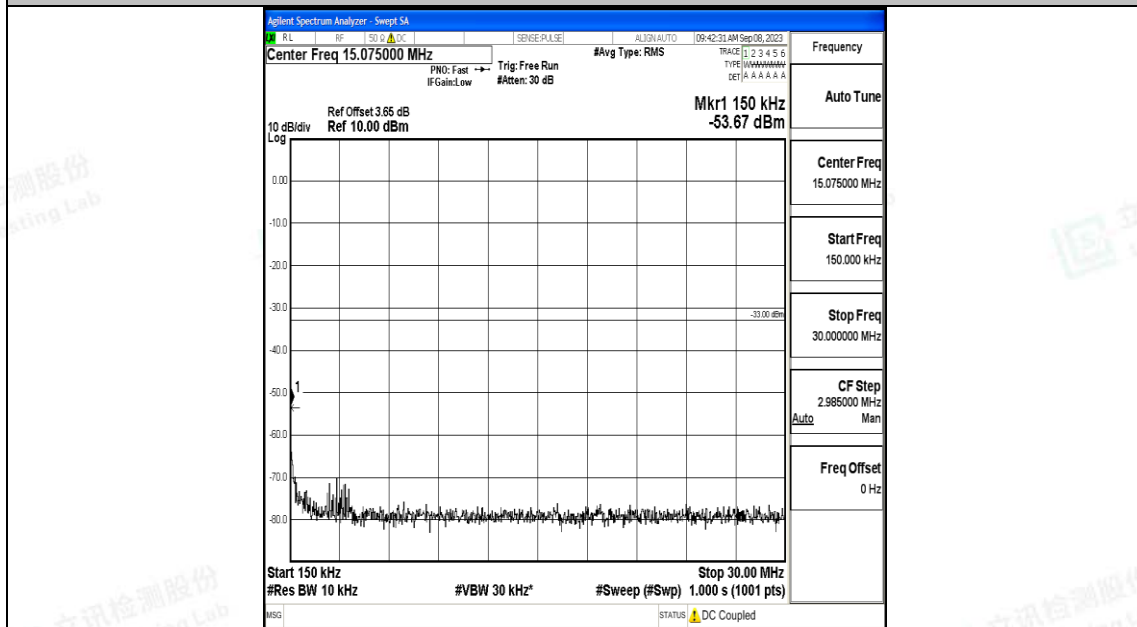

Band4\_1.4MHz\_16QAM\_20393\_1RB#0\_1000~3000\_1000~3000

Band4\_1.4MHz\_16QAM\_20393\_1RB#0\_3000~20000\_3000~20000

Band4\_3MHz\_QPSK\_19965\_1RB#0\_0.009~0.15\_0.009~0.15

Band4\_3MHz\_QPSK\_19965\_1RB#0\_0.15~30\_0.15~30