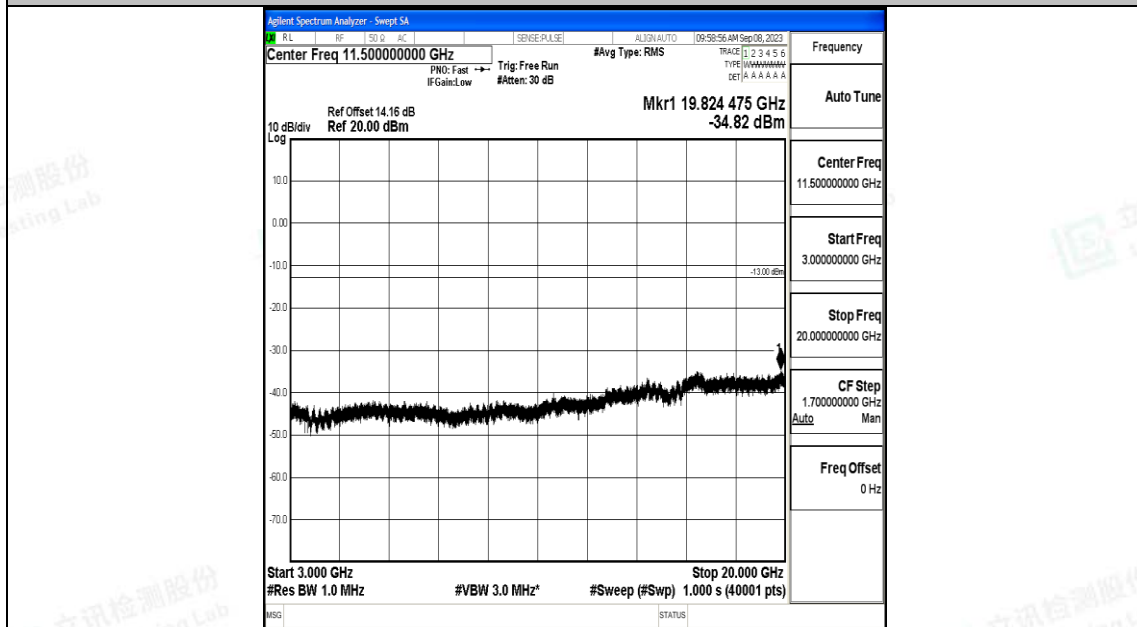

Band4_5MHz_16QAM_19975_1RB#0_1000~3000_1000~3000

Band4_5MHz_16QAM_19975_1RB#0_3000~20000_3000~20000