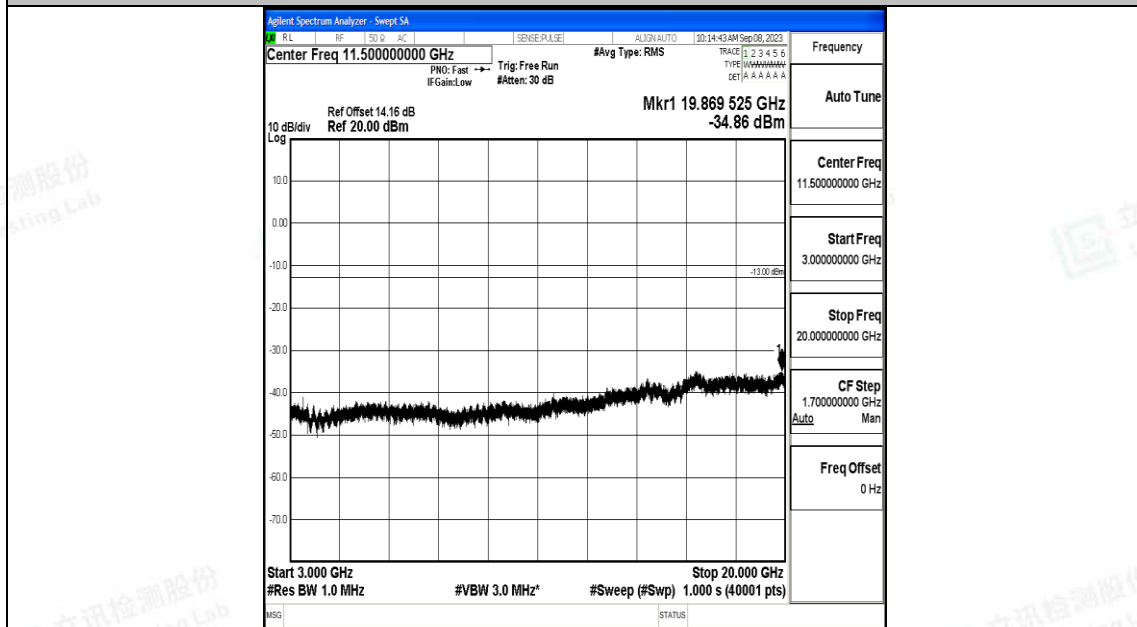

Band4_10MHz_16QAM_20175_1RB#0_1000~3000_1000~3000

Band4_10MHz_16QAM_20175_1RB#0_3000~20000_3000~20000