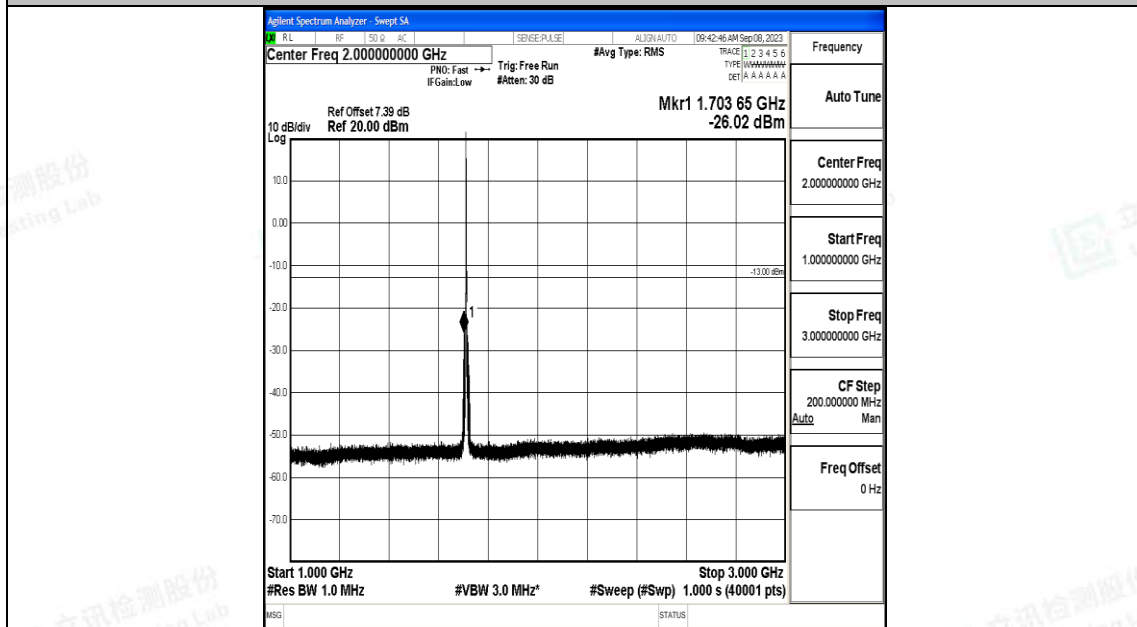

Band4_3MHz_QPSK_19965_1RB#0_30~1000_30~1000

Band4_3MHz_QPSK_19965_1RB#0_1000~3000_1000~3000