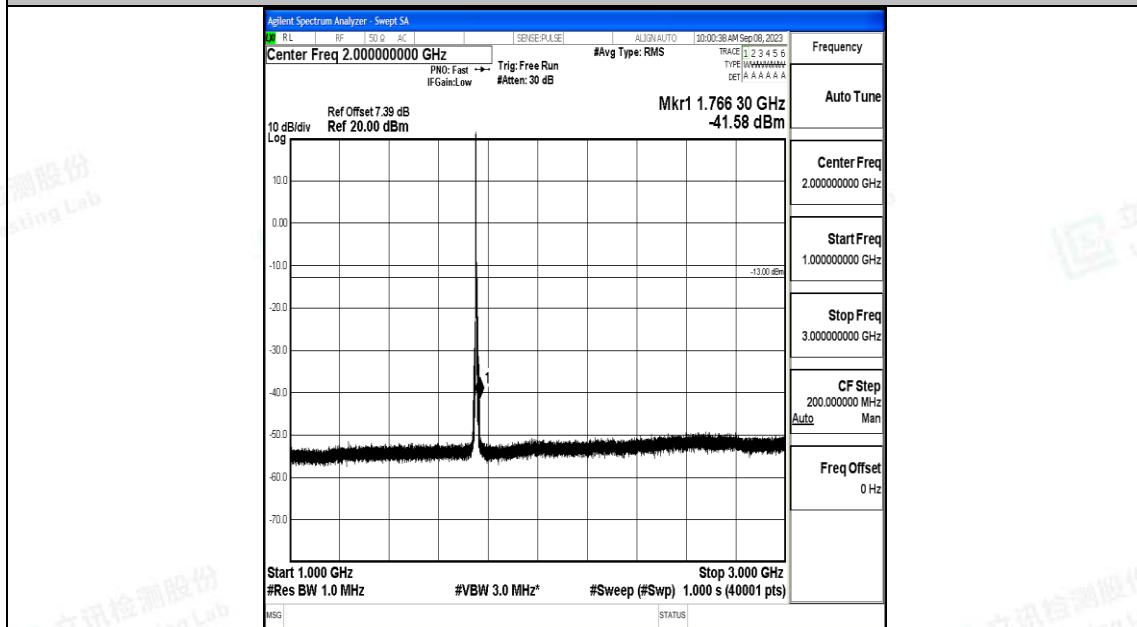

Band4\_5MHz\_QPSK\_20375\_1RB#0\_0.009~0.15\_0.009~0.15

Band4\_5MHz\_QPSK\_20375\_1RB#0\_0.15~30\_0.15~30

Band4\_5MHz\_QPSK\_20375\_1RB#0\_30~1000\_30~1000

Band4\_5MHz\_QPSK\_20375\_1RB#0\_1000~3000\_1000~3000