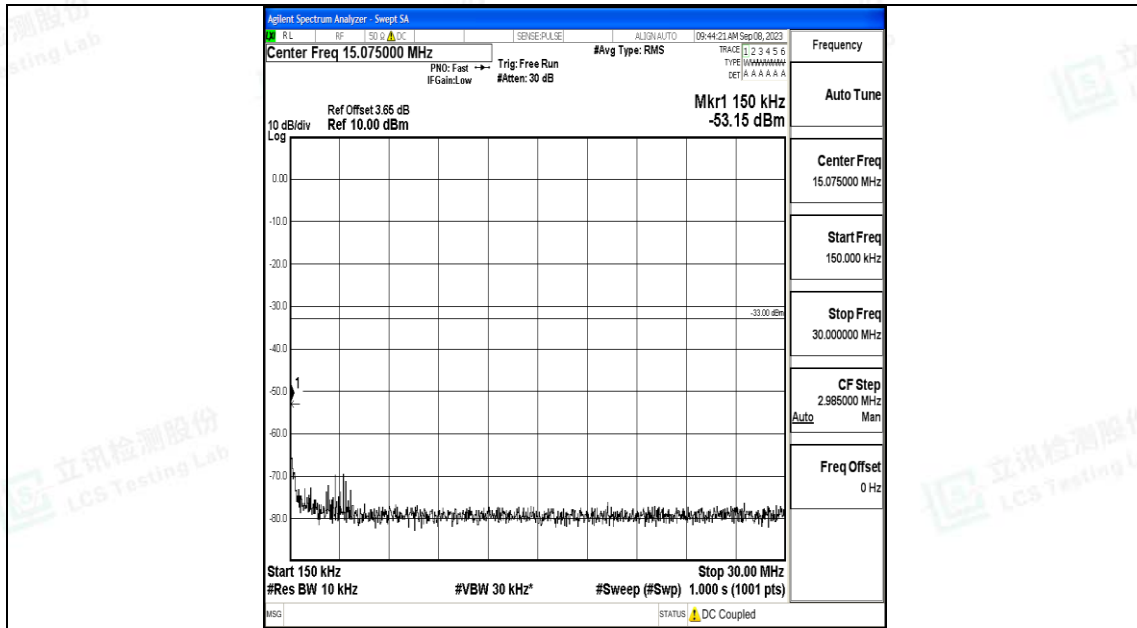

Band4_3MHz_16QAM_20175_1RB#0_0.009~0.15_0.009~0.15

Band4_3MHz_16QAM_20175_1RB#0_0.15~30_0.15~30