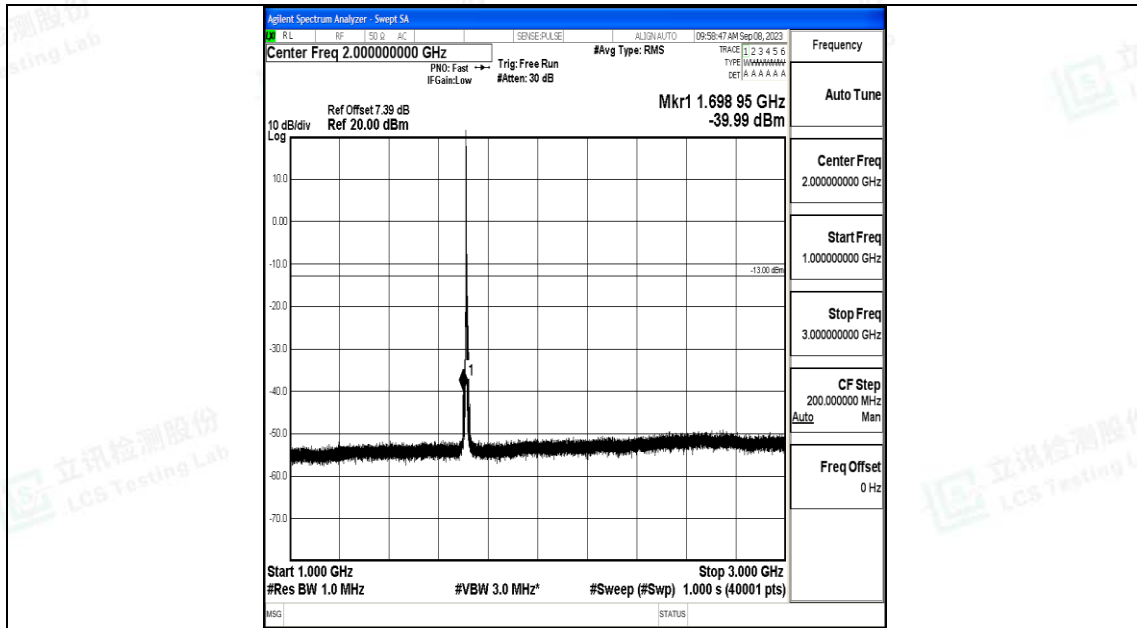

Band4\_5MHz\_QPSK\_19975\_1RB#0\_3000~20000\_3000~20000

Band4\_5MHz\_16QAM\_19975\_1RB#0\_0.009~0.15\_0.009~0.15

Band4\_5MHz\_16QAM\_19975\_1RB#0\_0.15~30\_0.15~30

Band4\_5MHz\_16QAM\_19975\_1RB#0\_30~1000\_30~1000