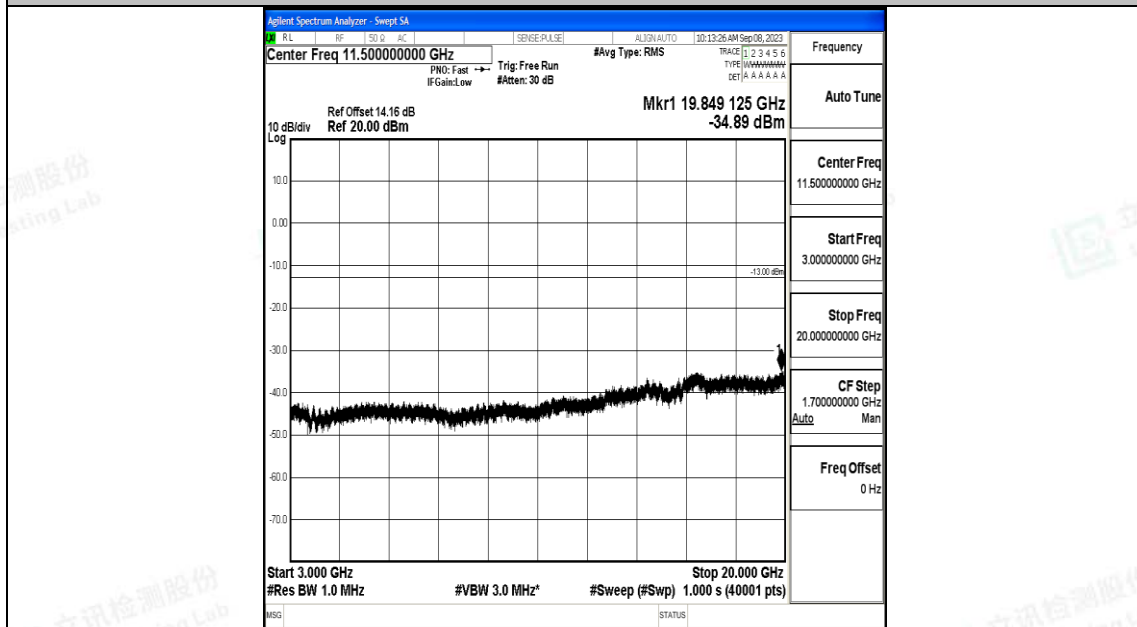

Band4\_10MHz\_16QAM\_20000\_1RB#0\_0.15~30\_0.15~30

Band4\_10MHz\_16QAM\_20000\_1RB#0\_30~1000\_30~1000

Band4\_10MHz\_16QAM\_20000\_1RB#0\_1000~3000\_1000~3000

Band4\_10MHz\_16QAM\_20000\_1RB#0\_3000~20000\_3000~20000