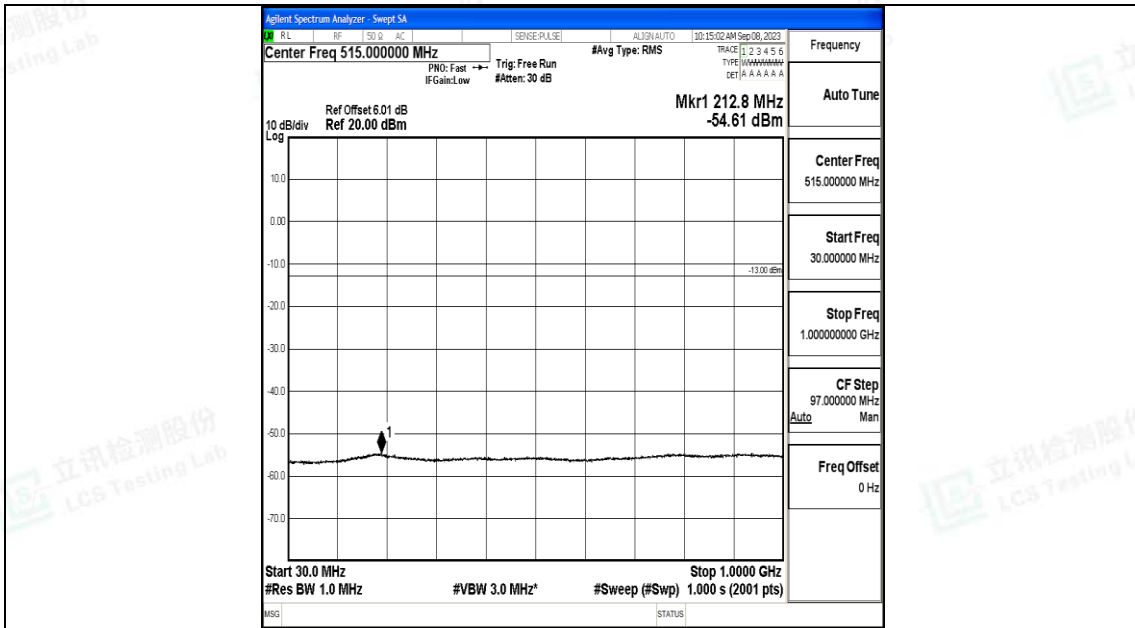

Band4\_10MHz\_16QAM\_20175\_1RB#0\_1000~3000\_1000~3000

Band4\_10MHz\_16QAM\_20175\_1RB#0\_3000~20000\_3000~20000

Band4\_10MHz\_QPSK\_20350\_1RB#0\_0.009~0.15\_0.009~0.15

Band4\_10MHz\_QPSK\_20350\_1RB#0\_0.15~30\_0.15~30