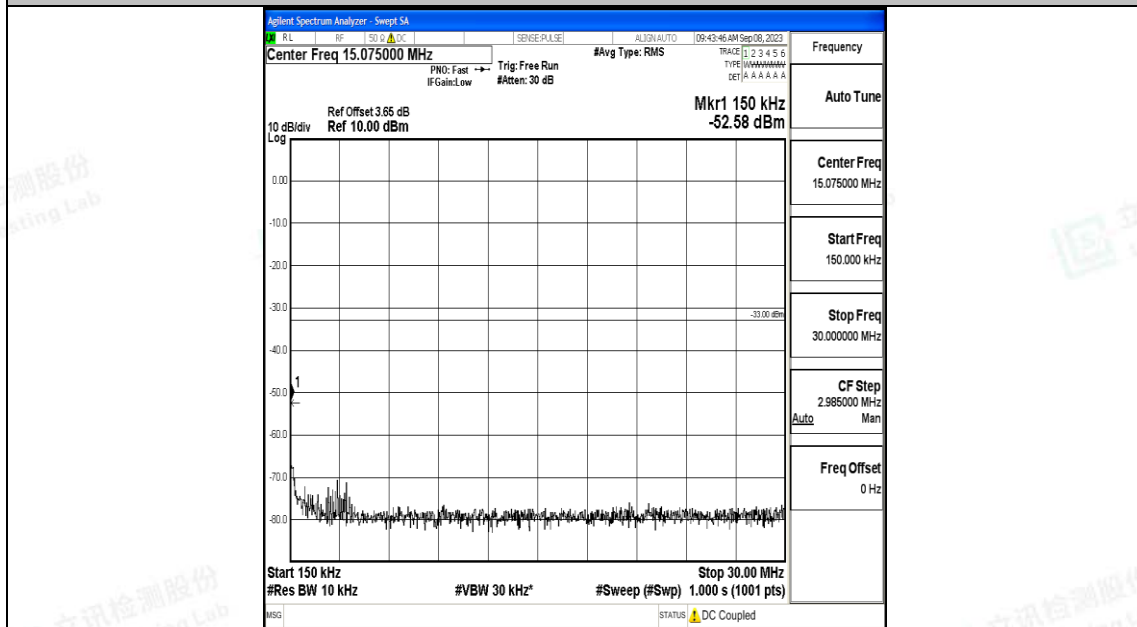

Band4_3MHz_QPSK_20175_1RB#0_0.009~0.15_0.009~0.15

Band4_3MHz_QPSK_20175_1RB#0_0.15~30_0.15~30