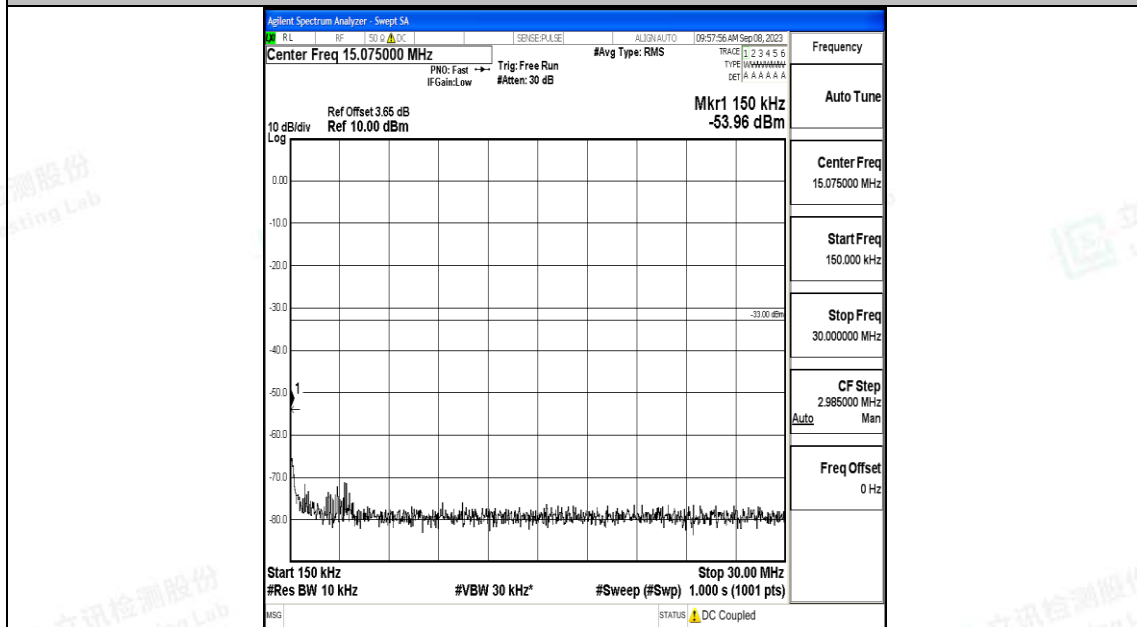

Band4\_5MHz\_QPSK\_19975\_1RB#0\_0.009~0.15\_0.009~0.15

Band4\_5MHz\_QPSK\_19975\_1RB#0\_0.15~30\_0.15~30

Band4\_5MHz\_QPSK\_19975\_1RB#0\_30~1000\_30~1000

Band4\_5MHz\_QPSK\_19975\_1RB#0\_1000~3000\_1000~3000