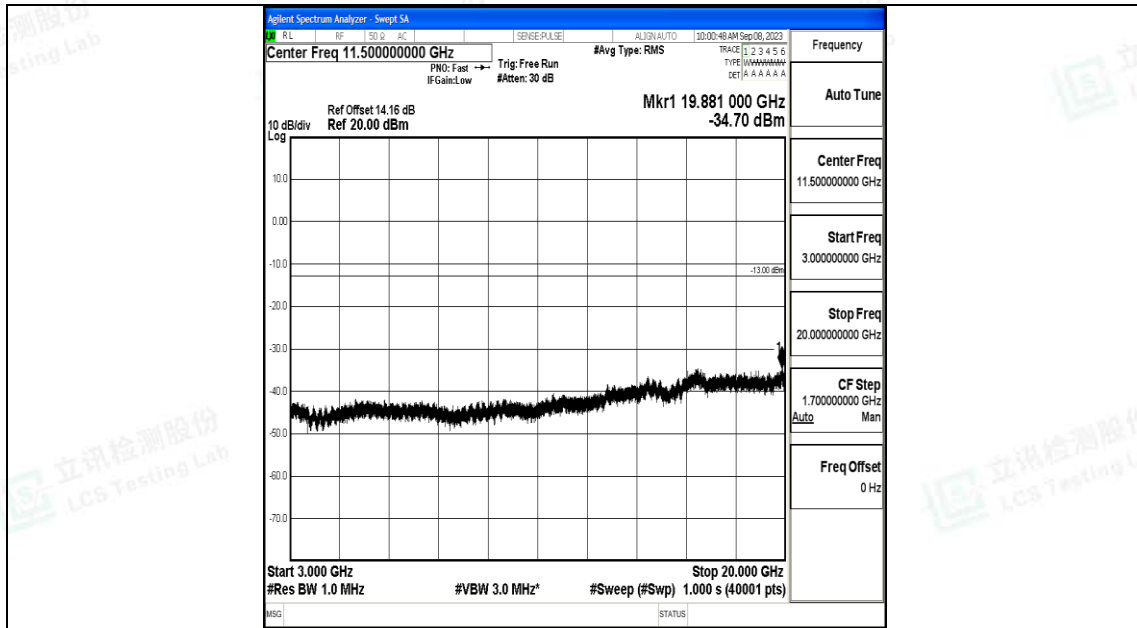

Band4\_5MHz\_QPSK\_20375\_1RB#0\_0.009~0.15\_0.009~0.15

Band4\_5MHz\_QPSK\_20375\_1RB#0\_0.15~30\_0.15~30

Band4\_5MHz\_QPSK\_20375\_1RB#0\_30~1000\_30~1000

Band4\_5MHz\_QPSK\_20375\_1RB#0\_1000~3000\_1000~3000