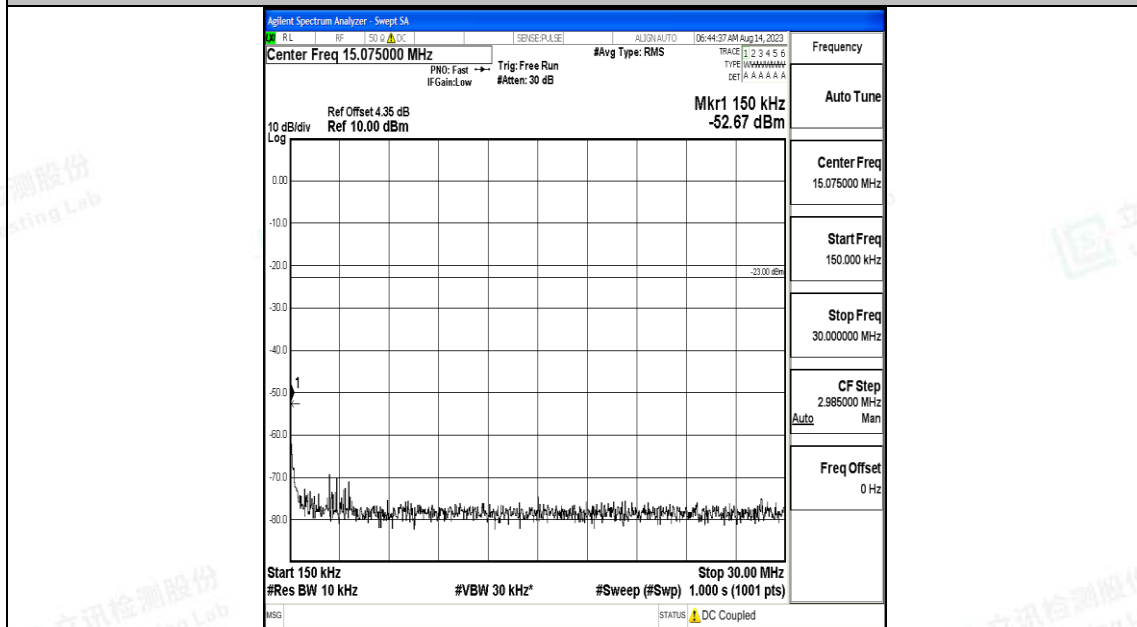

Band71_20MHz_QPSK_133222_1RB#0_0.009~0.15_0.009~0.15

Band71_20MHz_QPSK_133222_1RB#0_0.15~30_0.15~30