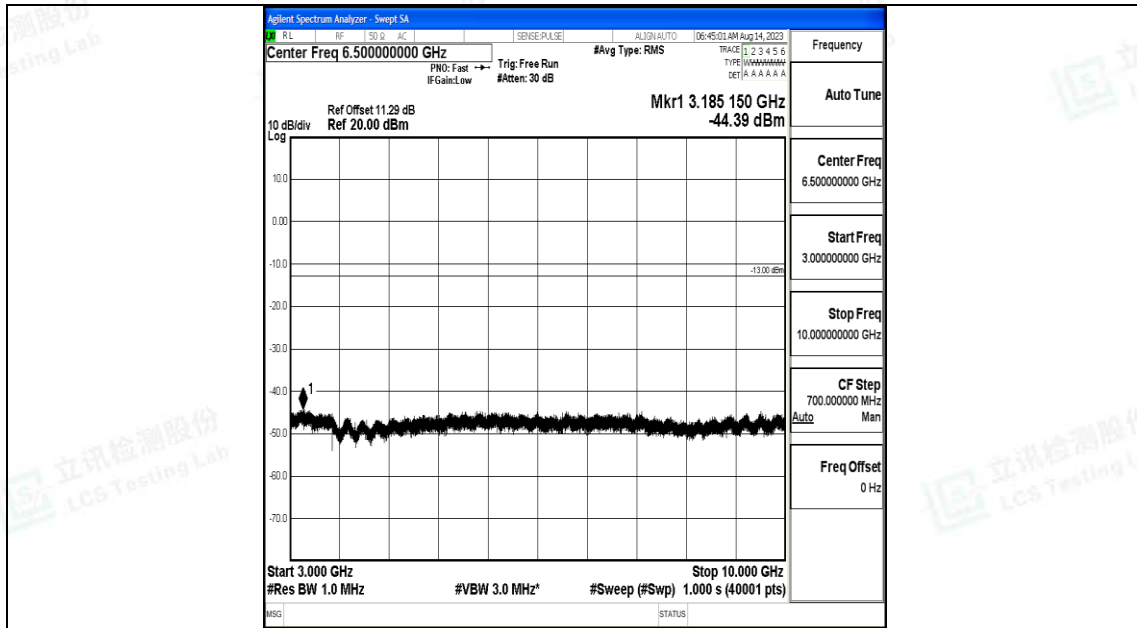

Band71\_20MHz\_QPSK\_133222\_1RB#0\_0.009~0.15\_0.009~0.15

Band71\_20MHz\_QPSK\_133222\_1RB#0\_0.15~30\_0.15~30

Band71\_20MHz\_QPSK\_133222\_1RB#0\_30~1000\_30~1000

Band71\_20MHz\_QPSK\_133222\_1RB#0\_1000~3000\_1000~3000