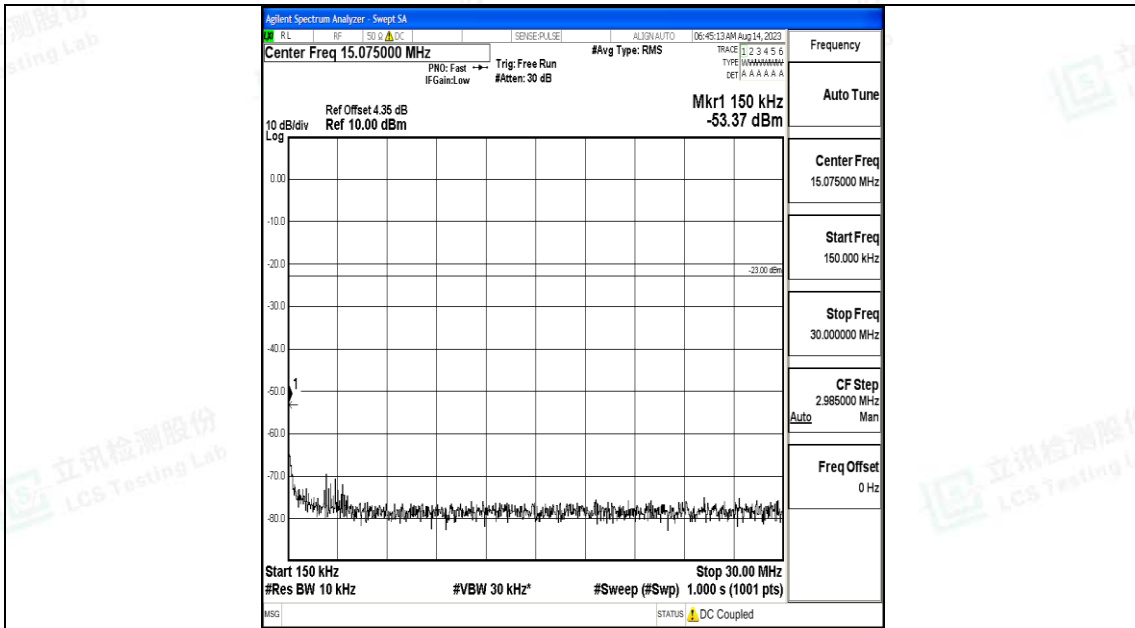

Band71_20MHz_16QAM_133222_1RB#0_0.009~0.15_0.009~0.15

Band71_20MHz_16QAM_133222_1RB#0_0.15~30_0.15~30