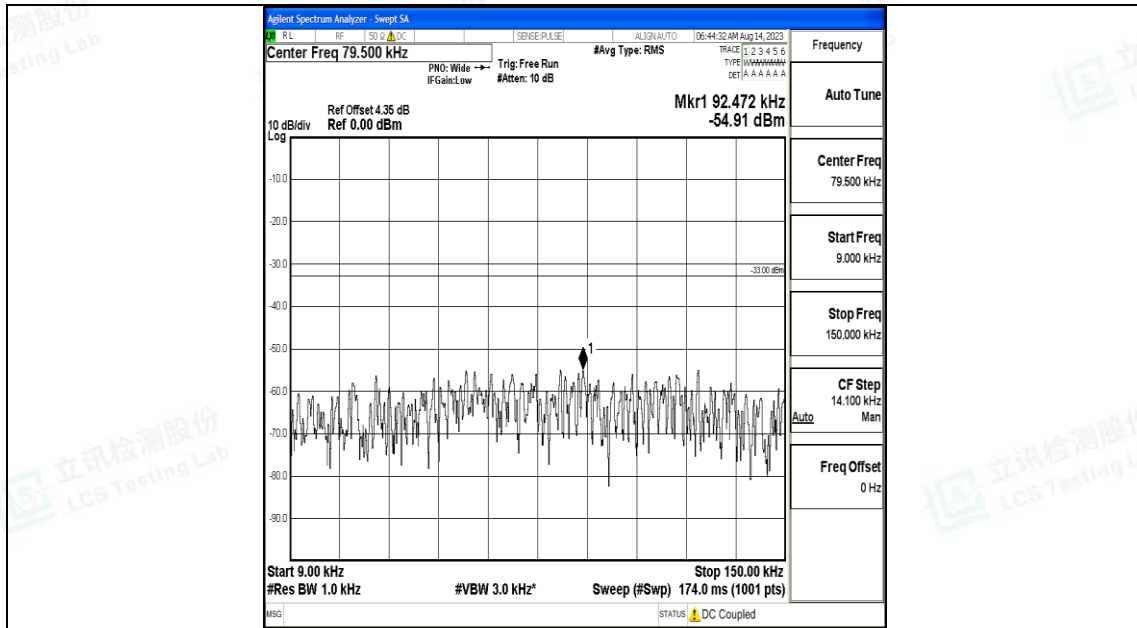

Band71\_15MHz\_16QAM\_133397\_1RB#0\_0.15~30\_0.15~30

Band71\_15MHz\_16QAM\_133397\_1RB#0\_30~1000\_30~1000

Band71\_15MHz\_16QAM\_133397\_1RB#0\_1000~3000\_1000~3000

Band71\_15MHz\_16QAM\_133397\_1RB#0\_3000~10000\_3000~10000