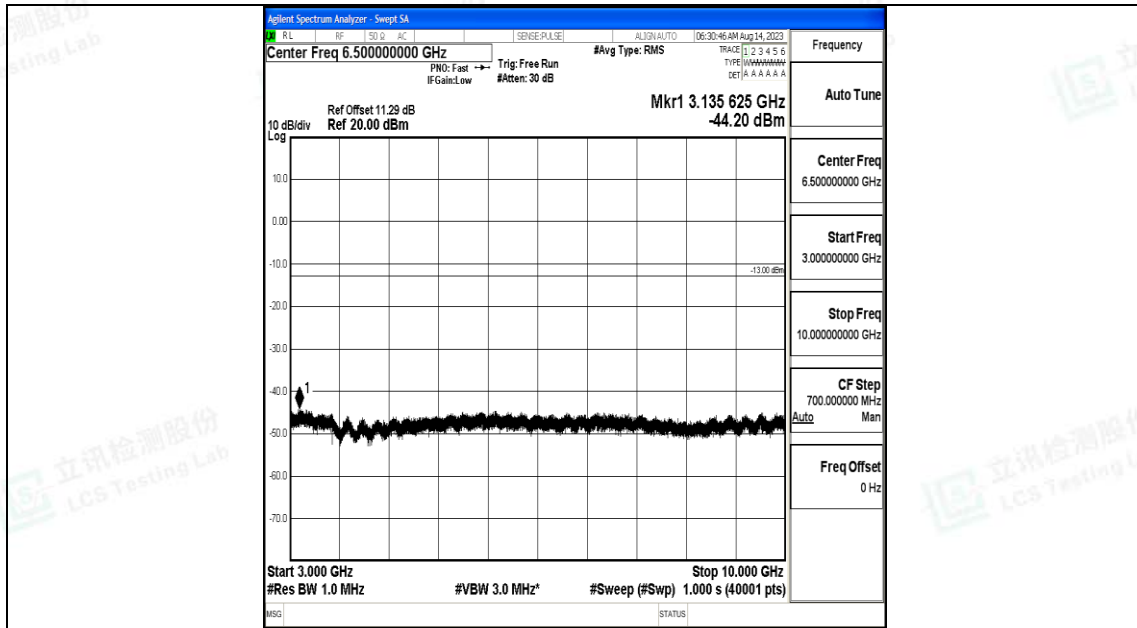

Band71\_15MHz\_QPSK\_133297\_1RB#0\_0.009~0.15\_0.009~0.15

Band71\_15MHz\_QPSK\_133297\_1RB#0\_0.15~30\_0.15~30

Band71\_15MHz\_QPSK\_133297\_1RB#0\_30~1000\_30~1000

Band71\_15MHz\_QPSK\_133297\_1RB#0\_1000~3000\_1000~3000