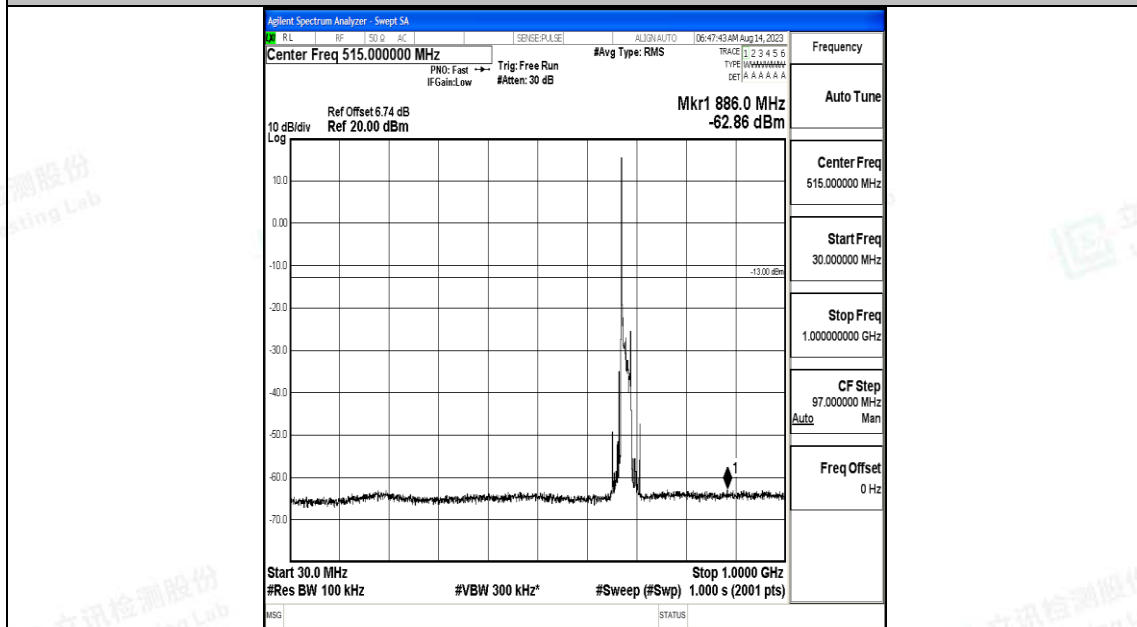

Band71\_20MHz\_QPSK\_133372\_1RB#0\_3000~10000\_3000~10000

Band71\_20MHz\_16QAM\_133372\_1RB#0\_0.009~0.15\_0.009~0.15

Band71\_20MHz\_16QAM\_133372\_1RB#0\_0.15~30\_0.15~30

Band71\_20MHz\_16QAM\_133372\_1RB#0\_30~1000\_30~1000