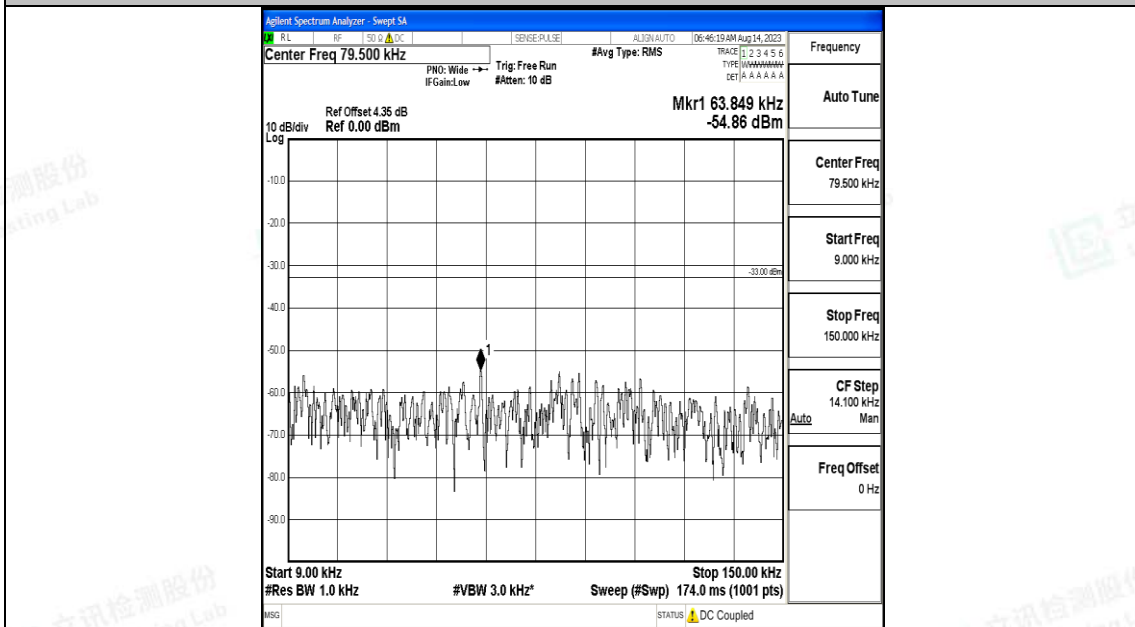

Band71\_20MHz\_QPSK\_133322\_1RB#0\_30~1000\_30~1000

Band71\_20MHz\_QPSK\_133322\_1RB#0\_1000~3000\_1000~3000

Band71\_20MHz\_QPSK\_133322\_1RB#0\_3000~10000\_3000~10000

Band71\_20MHz\_16QAM\_133322\_1RB#0\_0.009~0.15\_0.009~0.15