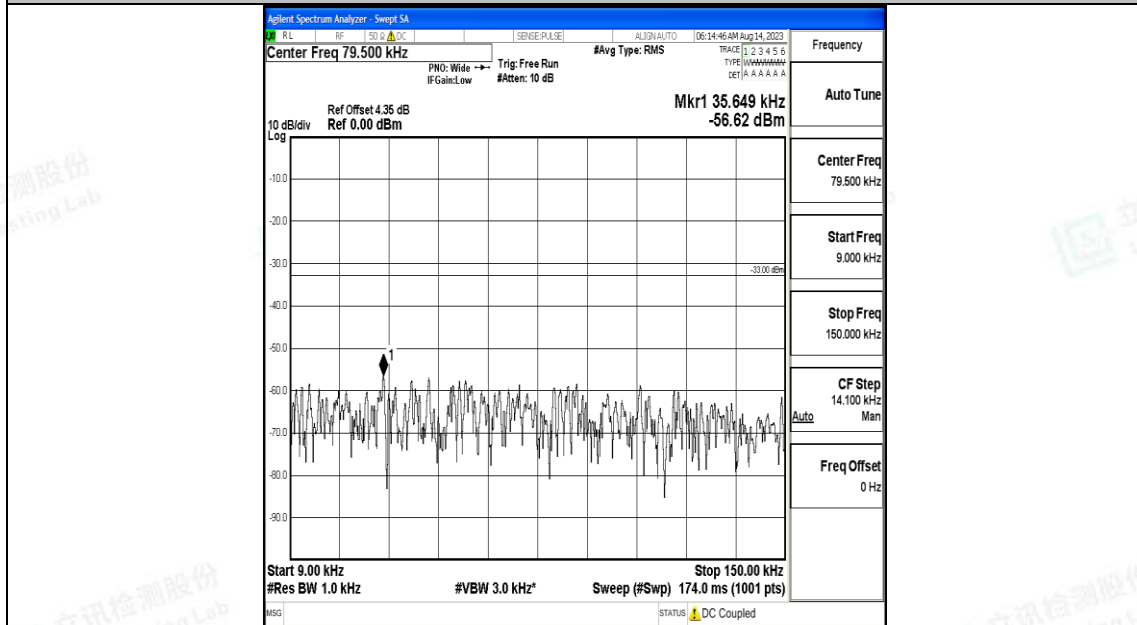

Band71\_10MHz\_QPSK\_133297\_1RB#0\_30~1000\_30~1000

Band71\_10MHz\_QPSK\_133297\_1RB#0\_1000~3000\_1000~3000

Band71\_10MHz\_QPSK\_133297\_1RB#0\_3000~10000\_3000~10000

Band71\_10MHz\_16QAM\_133297\_1RB#0\_0.009~0.15\_0.009~0.15