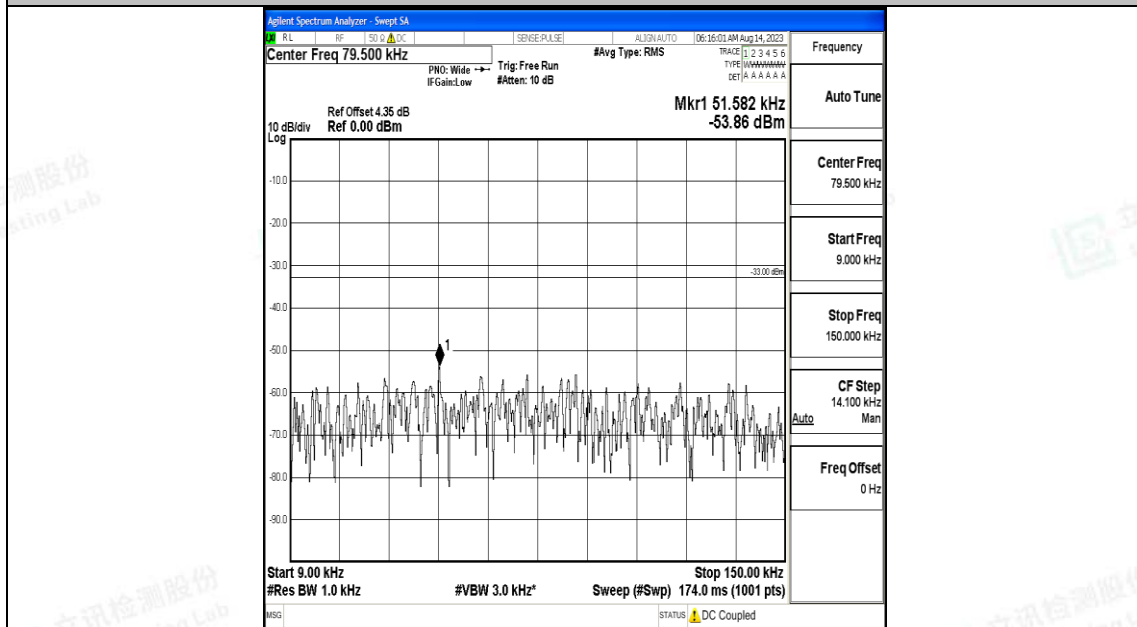

Band71_10MHz_QPSK_133422_1RB#0_3000~10000_3000~10000

Band71_10MHz_16QAM_133422_1RB#0_0.009~0.15_0.009~0.15