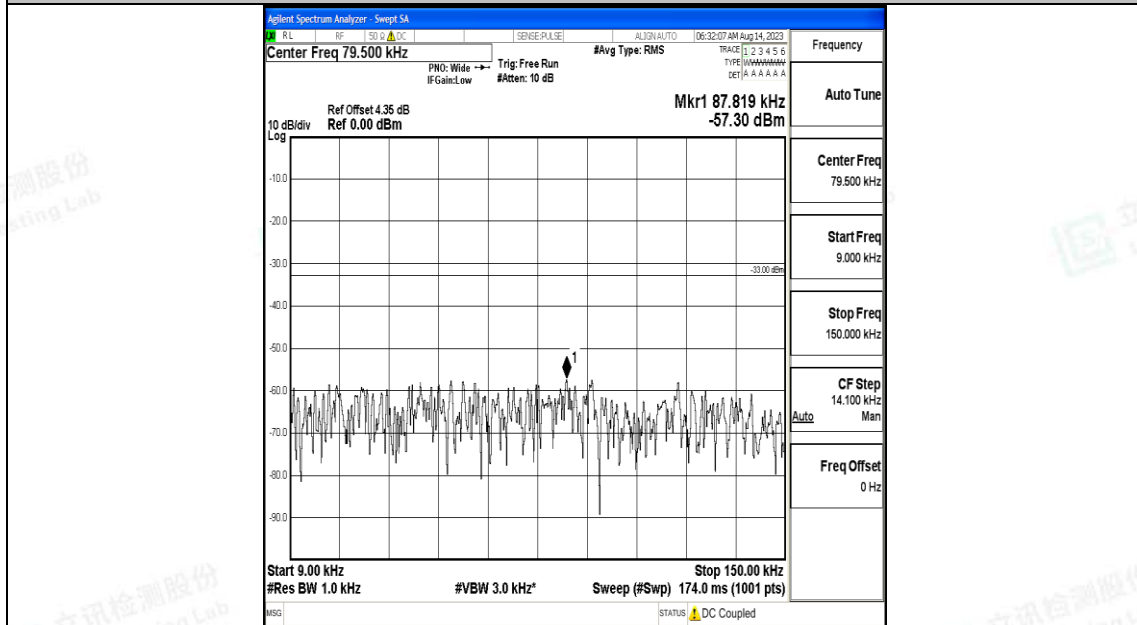

Band71\_15MHz\_QPSK\_133397\_1RB#0\_30~1000\_30~1000

Band71\_15MHz\_QPSK\_133397\_1RB#0\_1000~3000\_1000~3000

Band71\_15MHz\_QPSK\_133397\_1RB#0\_3000~10000\_3000~10000

Band71\_15MHz\_16QAM\_133397\_1RB#0\_0.009~0.15\_0.009~0.15