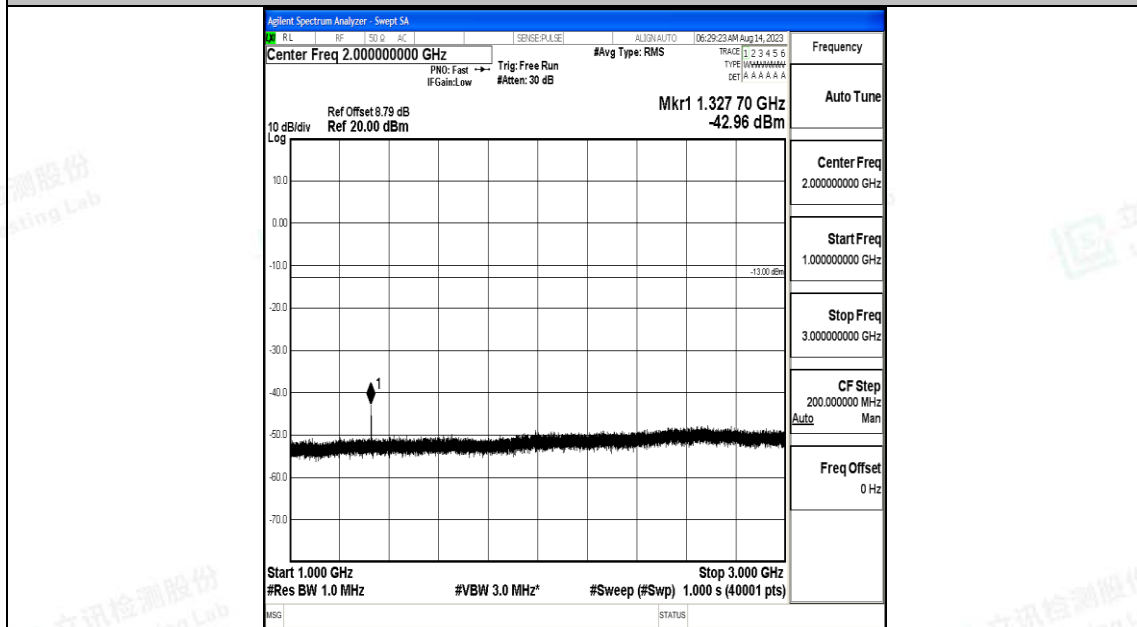

Band71_15MHz_QPSK_133197_1RB#0_30~1000_30~1000

Band71_15MHz_QPSK_133197_1RB#0_1000~3000_1000~3000