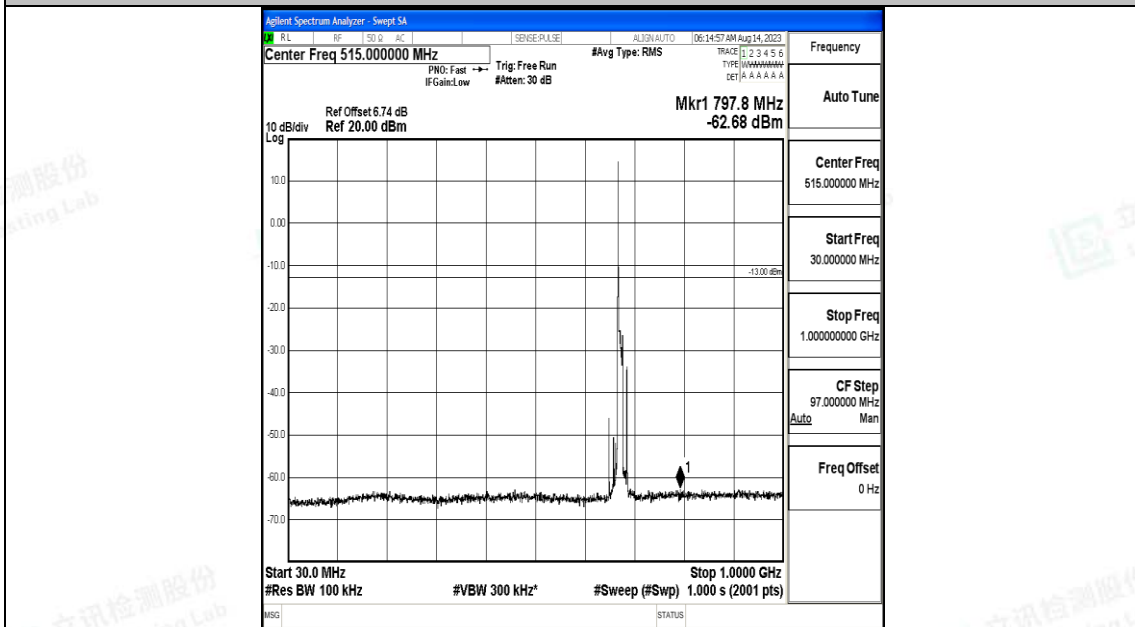

Band71_10MHz_16QAM_133297_1RB#0_0.15~30_0.15~30

Band71_10MHz_16QAM_133297_1RB#0_30~1000_30~1000