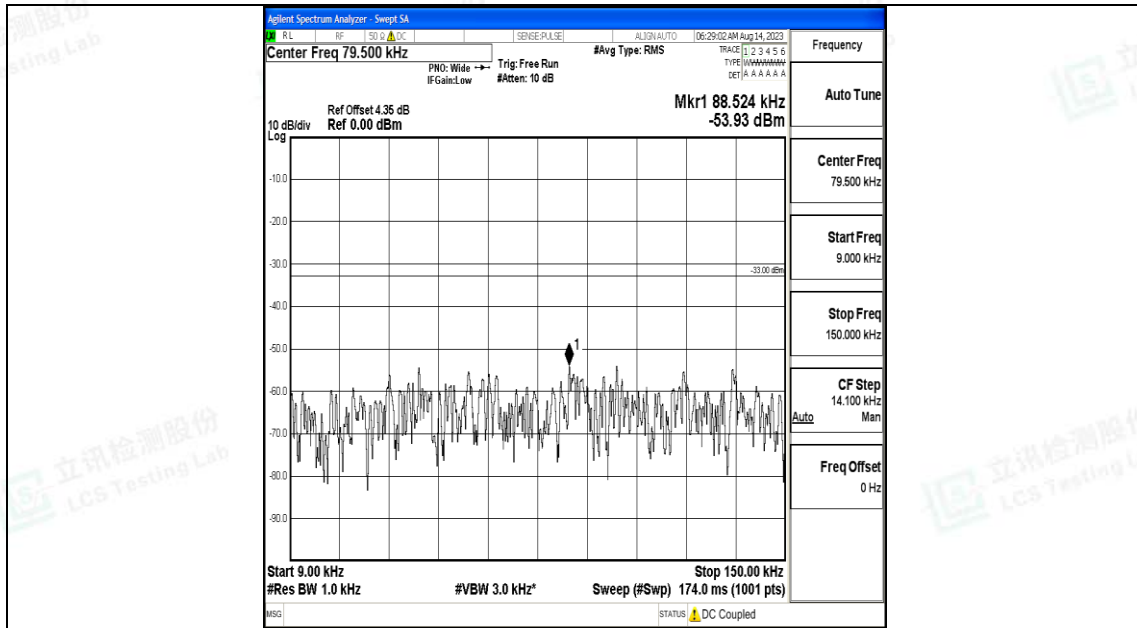

Band71_10MHz_16QAM_133422_1RB#0_3000~10000_3000~10000

Band71_15MHz_QPSK_133197_1RB#0_0.009~0.15_0.009~0.15