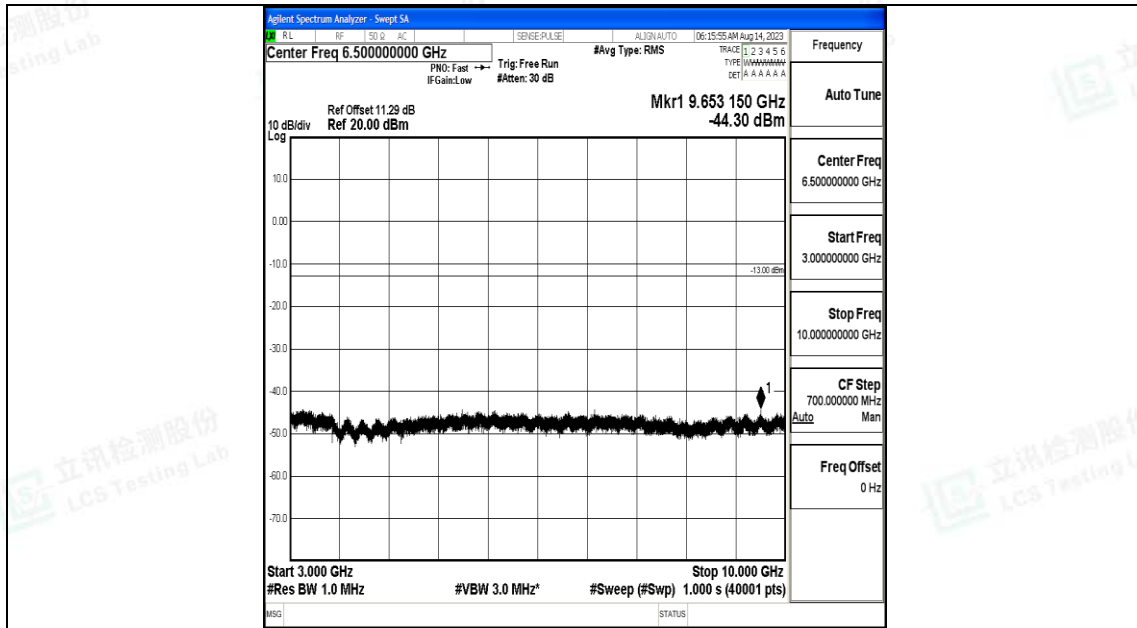

Band71\_10MHz\_QPSK\_133422\_1RB#0\_0.009~0.15\_0.009~0.15

Band71\_10MHz\_QPSK\_133422\_1RB#0\_0.15~30\_0.15~30

Band71\_10MHz\_QPSK\_133422\_1RB#0\_30~1000\_30~1000

Band71\_10MHz\_QPSK\_133422\_1RB#0\_1000~3000\_1000~3000