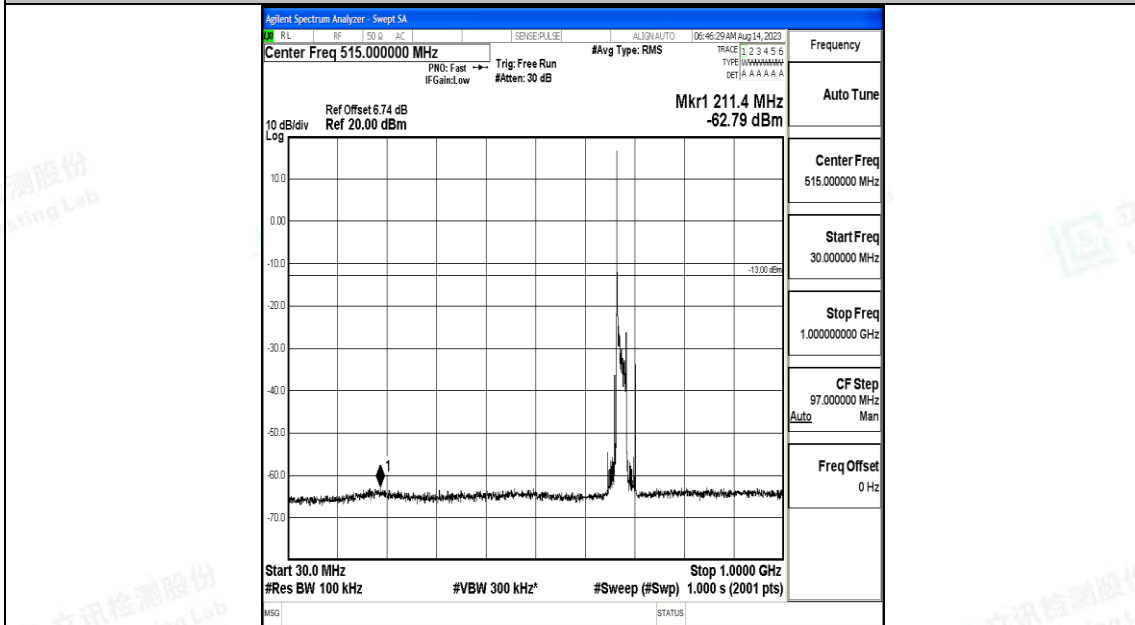

Band71_20MHz_16QAM_133322_1RB#0_0.15~30_0.15~30

Band71_20MHz_16QAM_133322_1RB#0_30~1000_30~1000