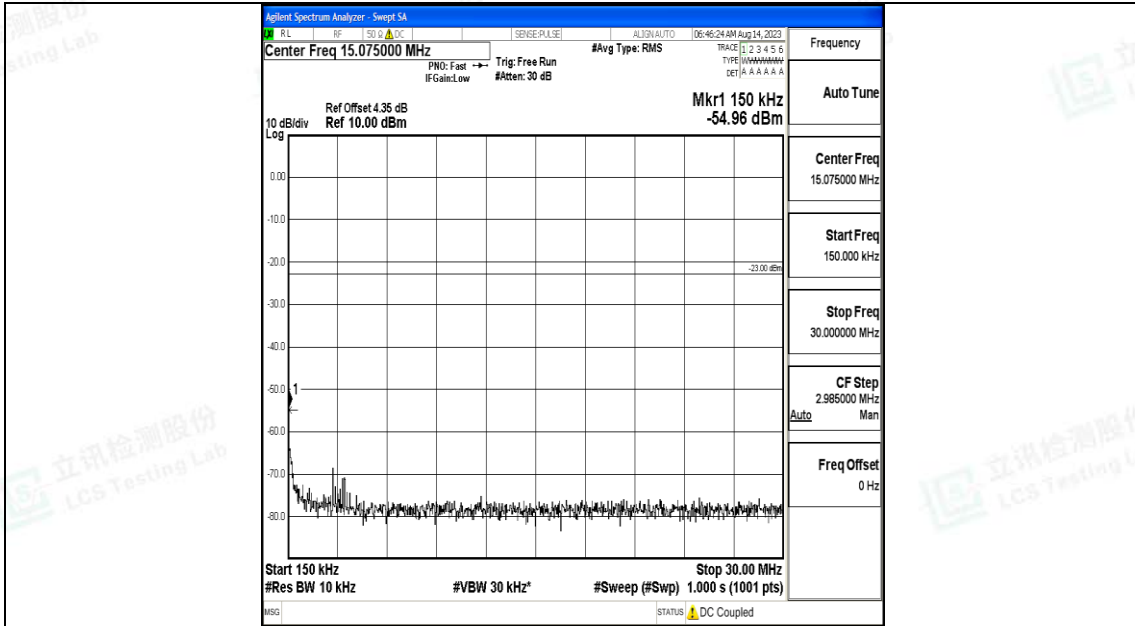

Band71\_20MHz\_QPSK\_133322\_1RB#0\_30~1000\_30~1000

Band71\_20MHz\_QPSK\_133322\_1RB#0\_1000~3000\_1000~3000

Band71\_20MHz\_QPSK\_133322\_1RB#0\_3000~10000\_3000~10000

Band71\_20MHz\_16QAM\_133322\_1RB#0\_0.009~0.15\_0.009~0.15