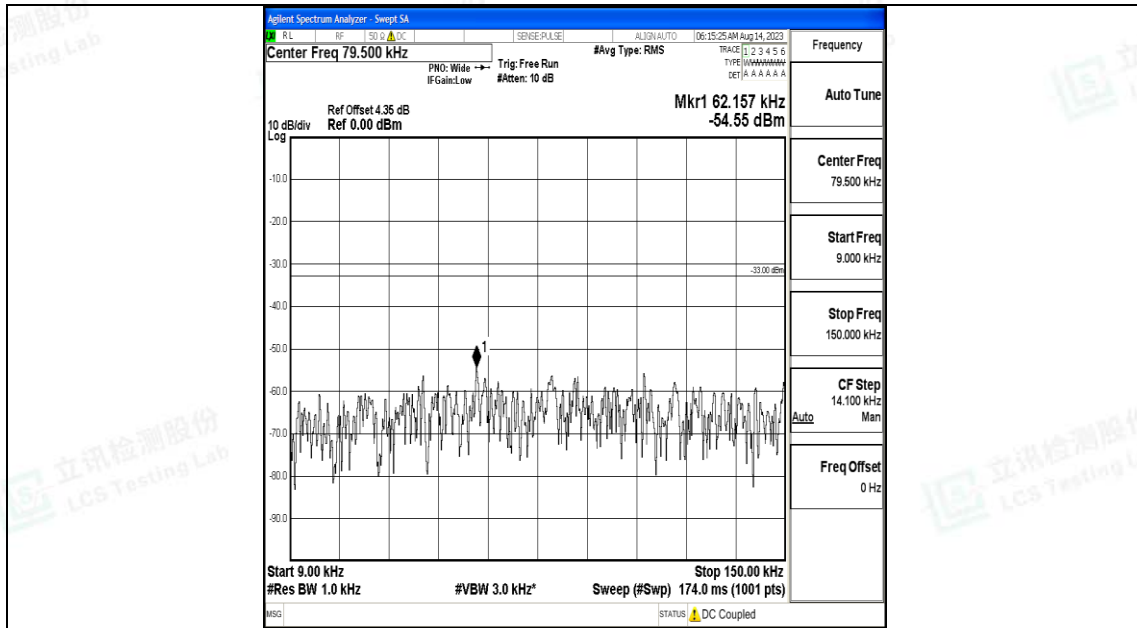

Band71\_10MHz\_16QAM\_133297\_1RB#0\_0.15~30\_0.15~30

Band71\_10MHz\_16QAM\_133297\_1RB#0\_30~1000\_30~1000

Band71\_10MHz\_16QAM\_133297\_1RB#0\_1000~3000\_1000~3000

Band71\_10MHz\_16QAM\_133297\_1RB#0\_3000~10000\_3000~10000