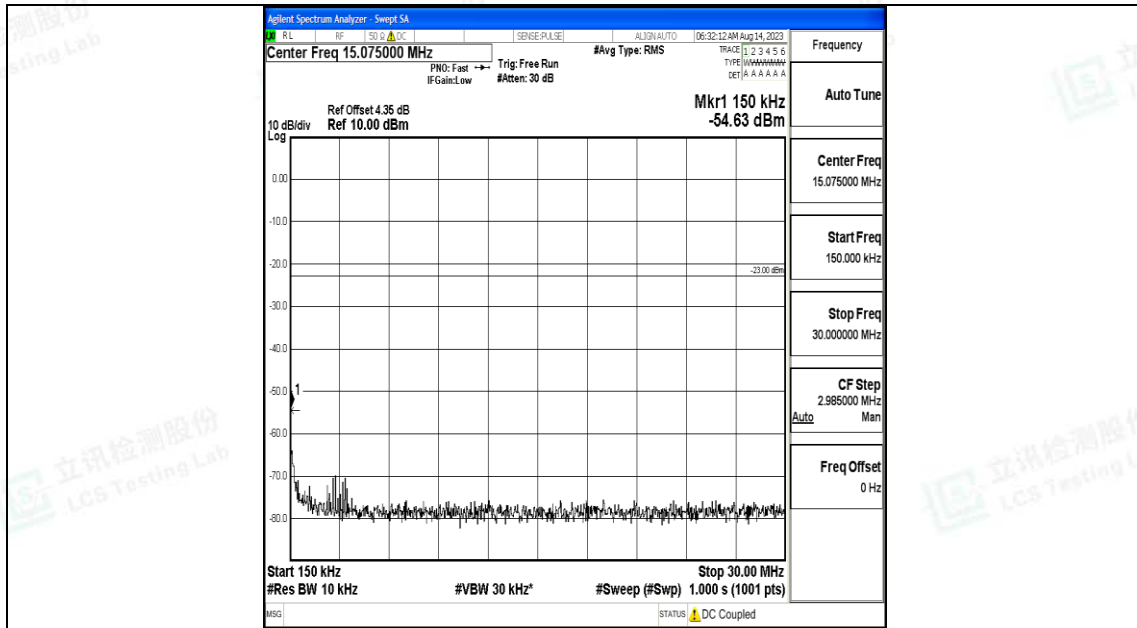

Band71\_15MHz\_QPSK\_133397\_1RB#0\_30~1000\_30~1000

Band71\_15MHz\_QPSK\_133397\_1RB#0\_1000~3000\_1000~3000

Band71\_15MHz\_QPSK\_133397\_1RB#0\_3000~10000\_3000~10000

Band71\_15MHz\_16QAM\_133397\_1RB#0\_0.009~0.15\_0.009~0.15