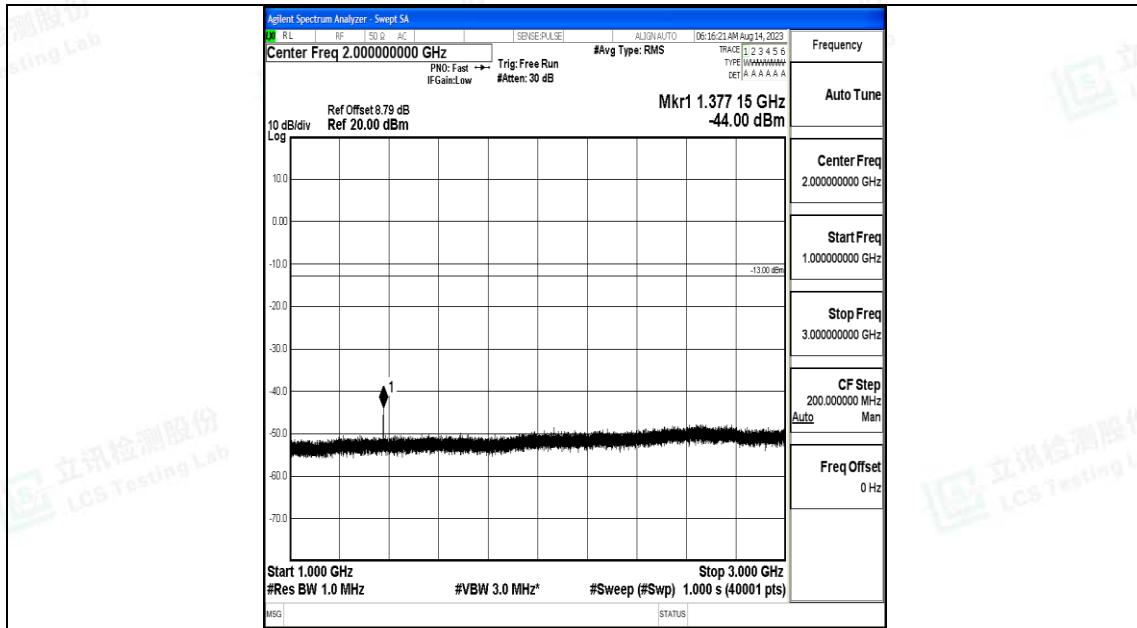

Band71\_10MHz\_QPSK\_133422\_1RB#0\_3000~10000\_3000~10000

Band71\_10MHz\_16QAM\_133422\_1RB#0\_0.009~0.15\_0.009~0.15

Band71\_10MHz\_16QAM\_133422\_1RB#0\_0.15~30\_0.15~30

Band71\_10MHz\_16QAM\_133422\_1RB#0\_30~1000\_30~1000