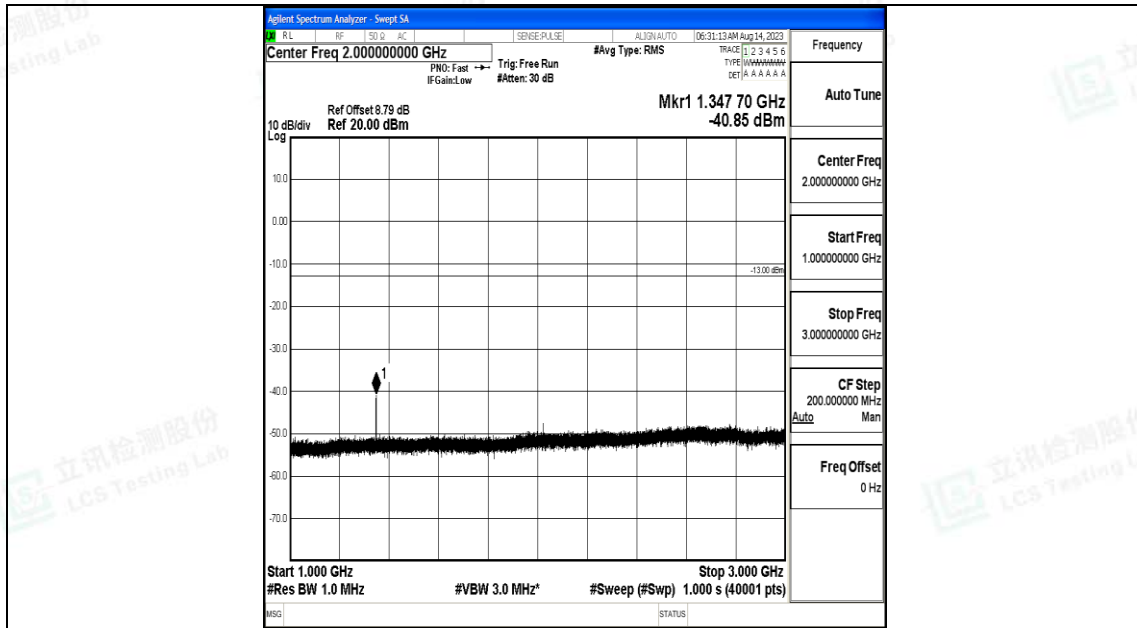

Band71\_15MHz\_QPSK\_133297\_1RB#0\_3000~10000\_3000~10000

Band71\_15MHz\_16QAM\_133297\_1RB#0\_0.009~0.15\_0.009~0.15

Band71\_15MHz\_16QAM\_133297\_1RB#0\_0.15~30\_0.15~30

Band71\_15MHz\_16QAM\_133297\_1RB#0\_30~1000\_30~1000