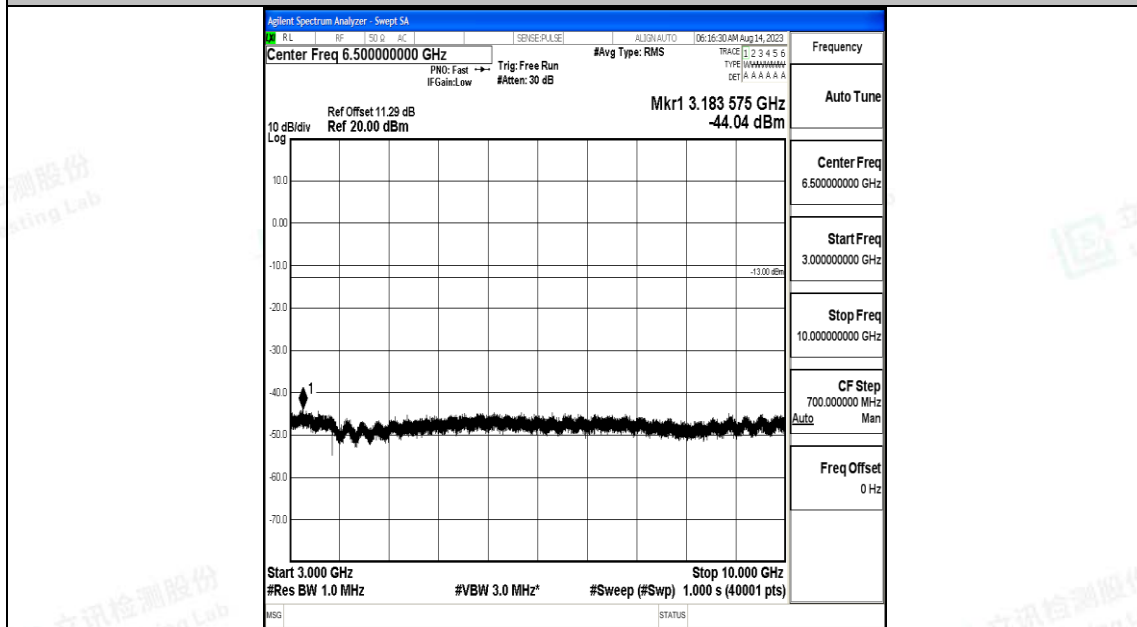

Band71_10MHz_16QAM_133422_1RB#0_1000~3000_1000~3000

Band71_10MHz_16QAM_133422_1RB#0_3000~10000_3000~10000