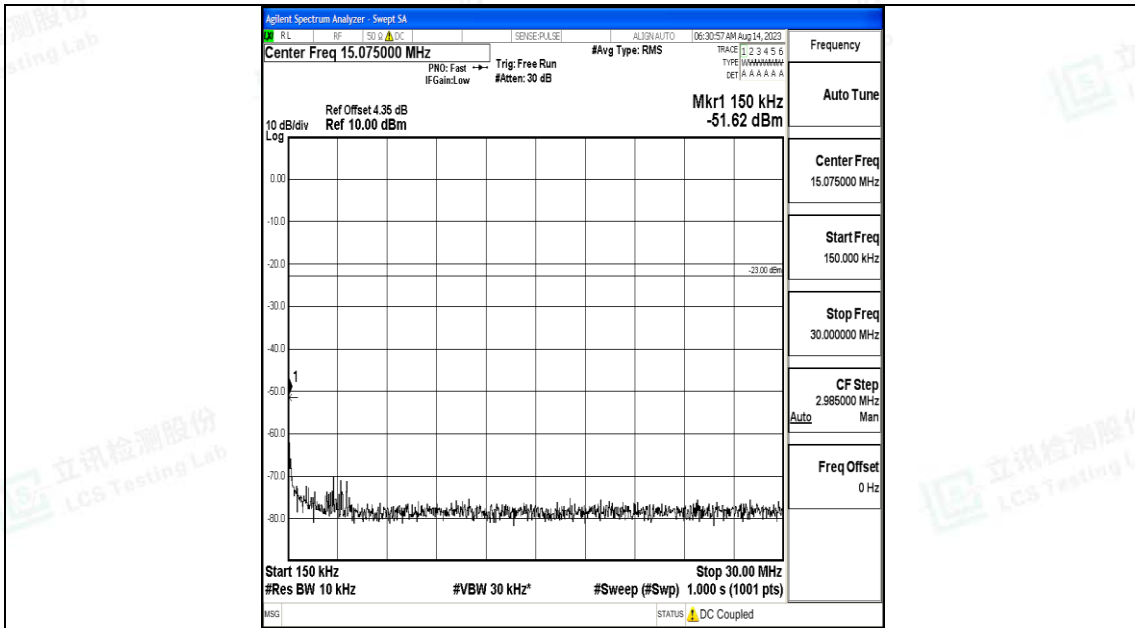

Band71_15MHz_16QAM_133297_1RB#0_0.009~0.15_0.009~0.15

Band71_15MHz_16QAM_133297_1RB#0_0.15~30_0.15~30