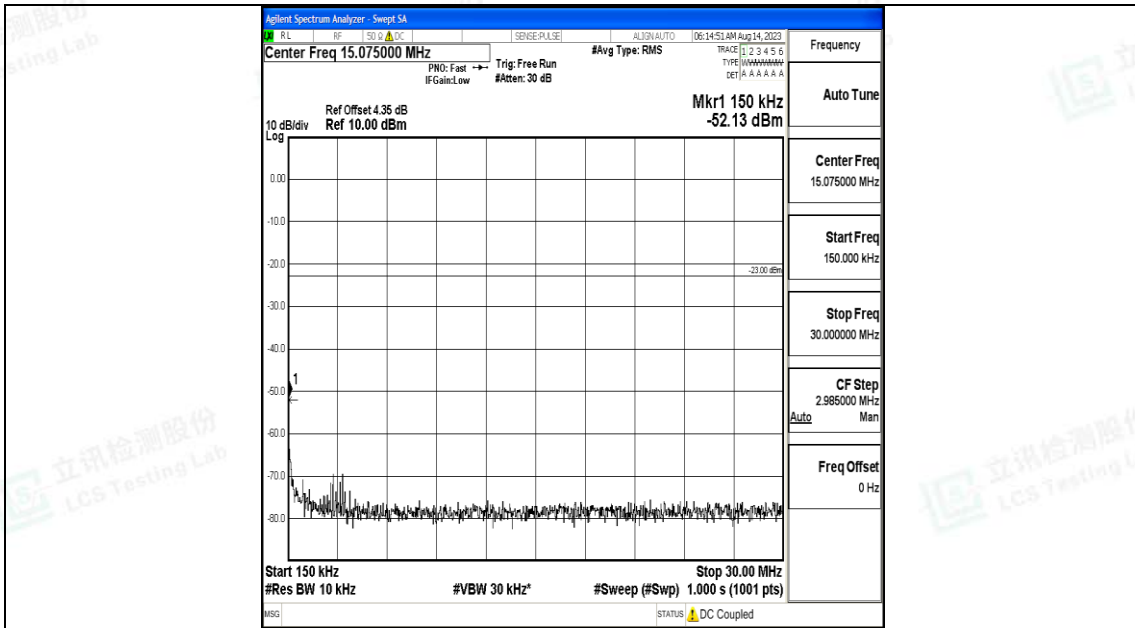

Band71\_10MHz\_QPSK\_133297\_1RB#0\_30~1000\_30~1000

Band71\_10MHz\_QPSK\_133297\_1RB#0\_1000~3000\_1000~3000

Band71\_10MHz\_QPSK\_133297\_1RB#0\_3000~10000\_3000~10000

Band71\_10MHz\_16QAM\_133297\_1RB#0\_0.009~0.15\_0.009~0.15