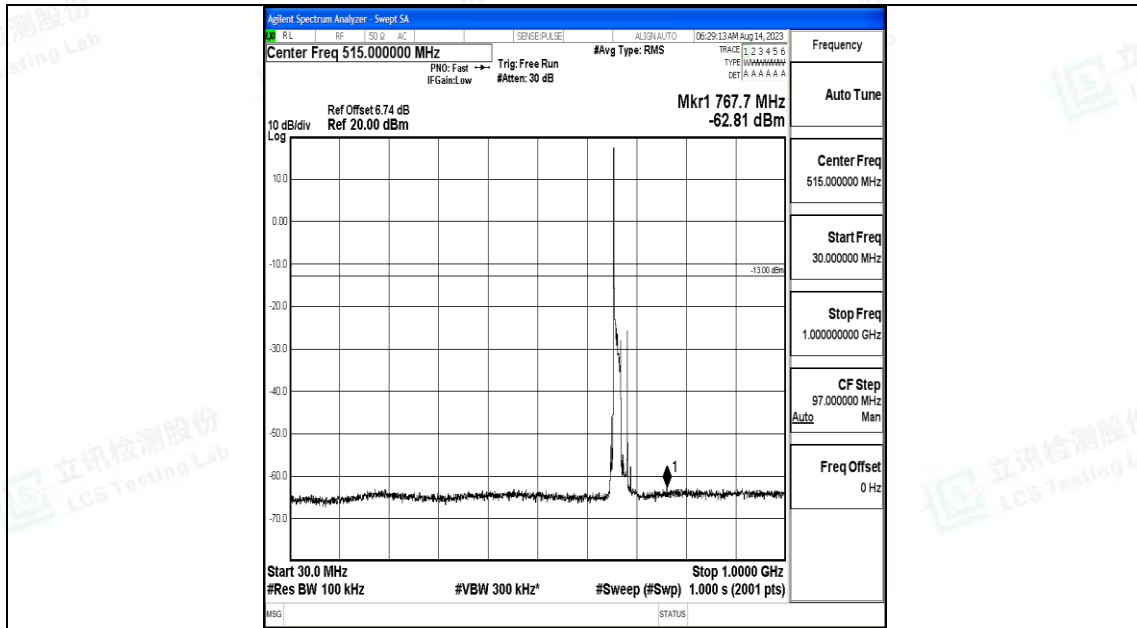

Band71\_10MHz\_16QAM\_133422\_1RB#0\_1000~3000\_1000~3000

Band71\_10MHz\_16QAM\_133422\_1RB#0\_3000~10000\_3000~10000

Band71\_15MHz\_QPSK\_133197\_1RB#0\_0.009~0.15\_0.009~0.15

Band71\_15MHz\_QPSK\_133197\_1RB#0\_0.15~30\_0.15~30