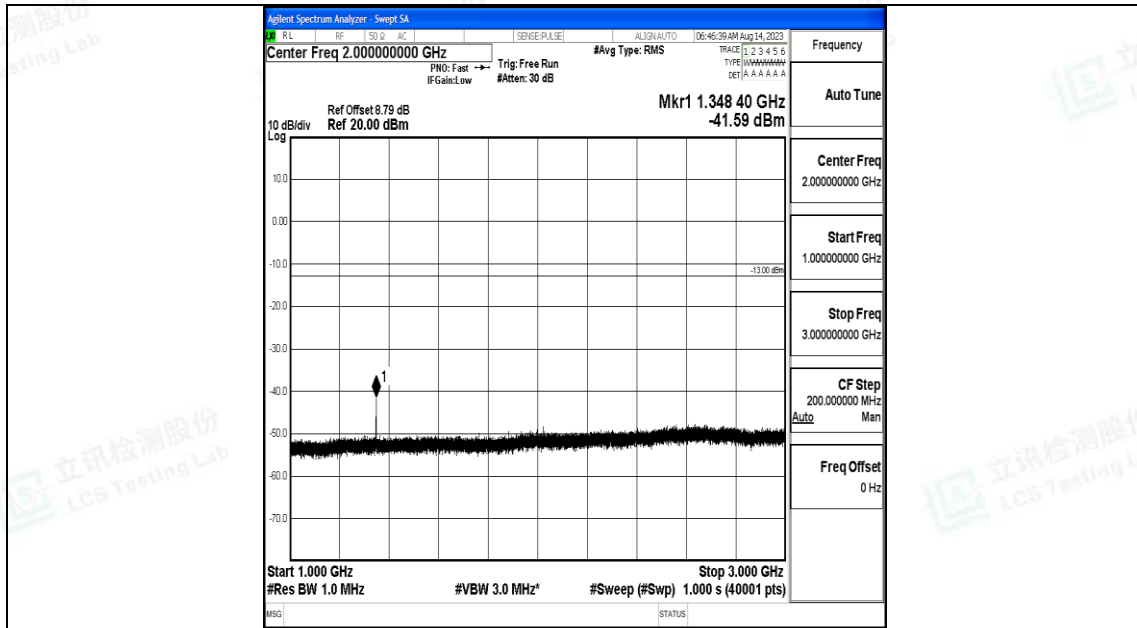

Band71_20MHz_16QAM_133322_1RB#0_30~1000_30~1000

Band71_20MHz_16QAM_133322_1RB#0_1000~3000_1000~3000