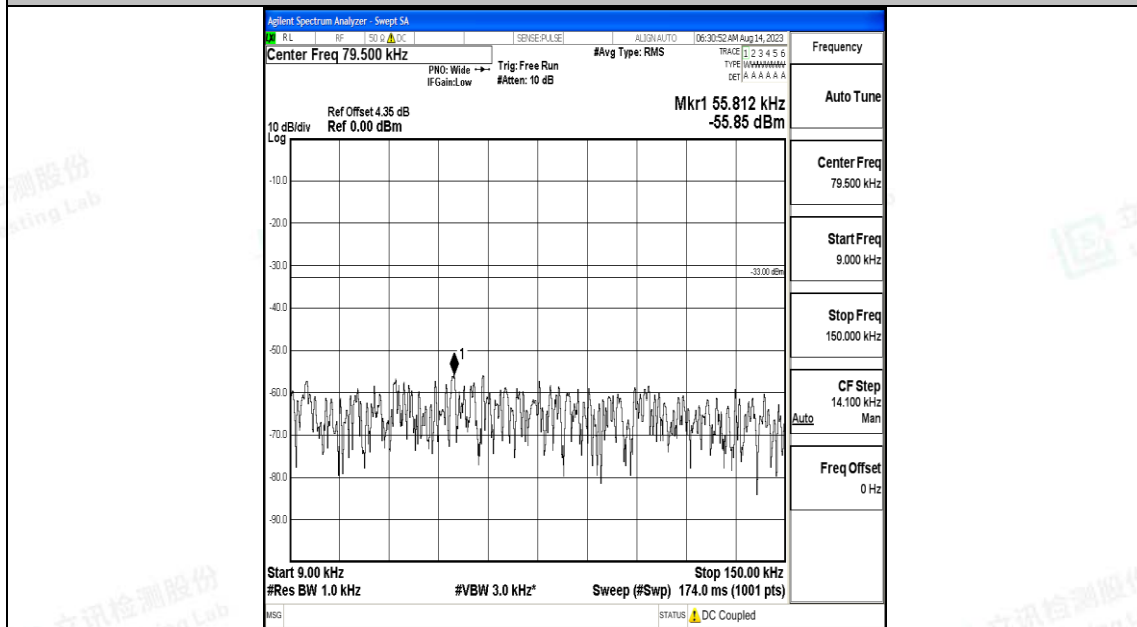

Band71_15MHz_QPSK_133297_1RB#0_3000~10000_3000~10000

Band71_15MHz_16QAM_133297_1RB#0_0.009~0.15_0.009~0.15