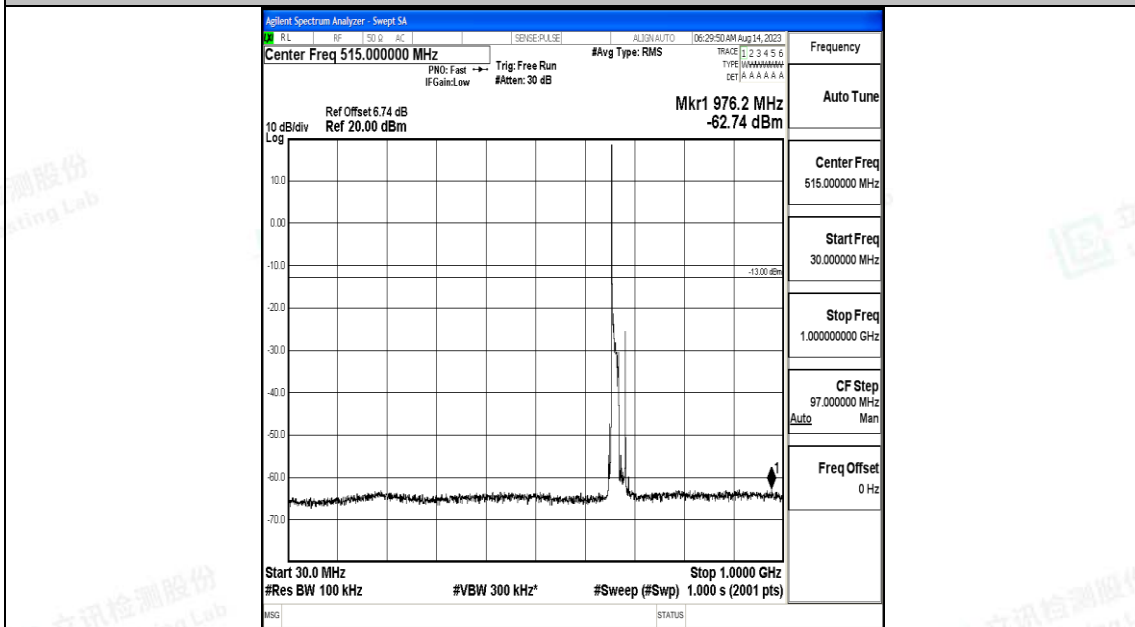

Band71_15MHz_16QAM_133197_1RB#0_0.15~30_0.15~30

Band71_15MHz_16QAM_133197_1RB#0_30~1000_30~1000