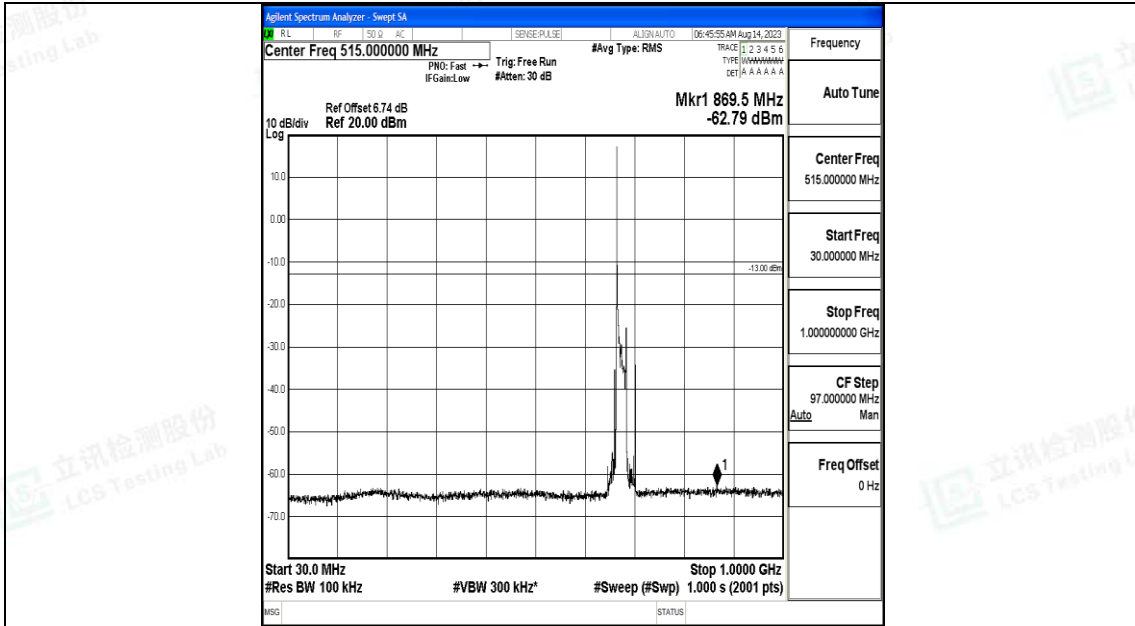

Band71\_20MHz\_16QAM\_133222\_1RB#0\_1000~3000\_1000~3000

Band71\_20MHz\_16QAM\_133222\_1RB#0\_3000~10000\_3000~10000

Band71\_20MHz\_QPSK\_133322\_1RB#0\_0.009~0.15\_0.009~0.15

Band71\_20MHz\_QPSK\_133322\_1RB#0\_0.15~30\_0.15~30