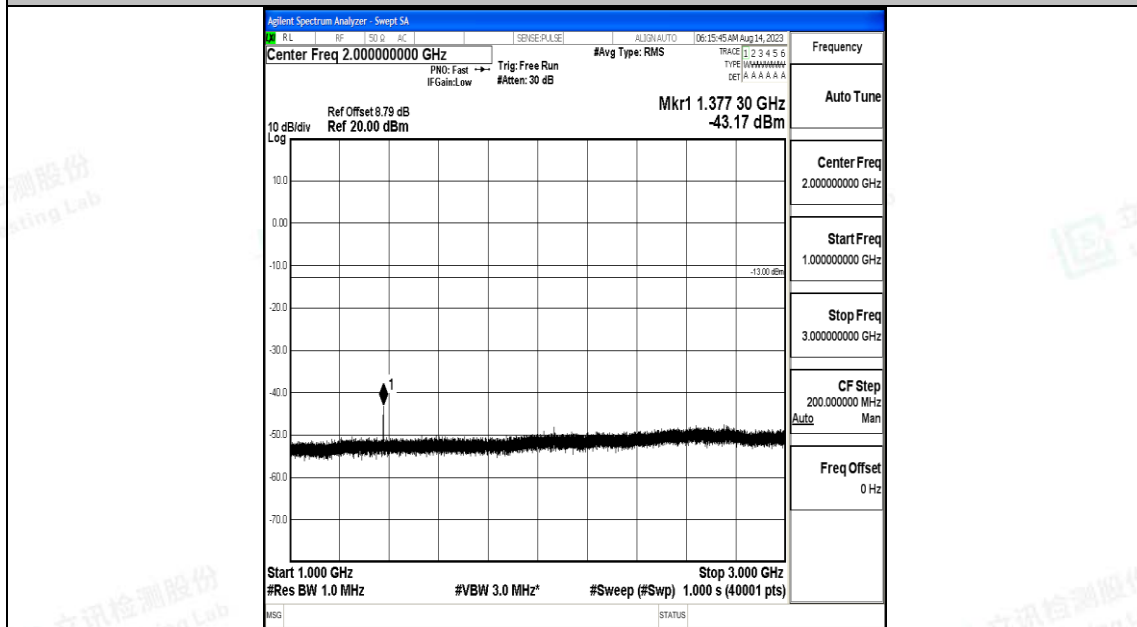

Band71\_10MHz\_QPSK\_133422\_1RB#0\_0.009~0.15\_0.009~0.15

Band71\_10MHz\_QPSK\_133422\_1RB#0\_0.15~30\_0.15~30

Band71\_10MHz\_QPSK\_133422\_1RB#0\_30~1000\_30~1000

Band71\_10MHz\_QPSK\_133422\_1RB#0\_1000~3000\_1000~3000