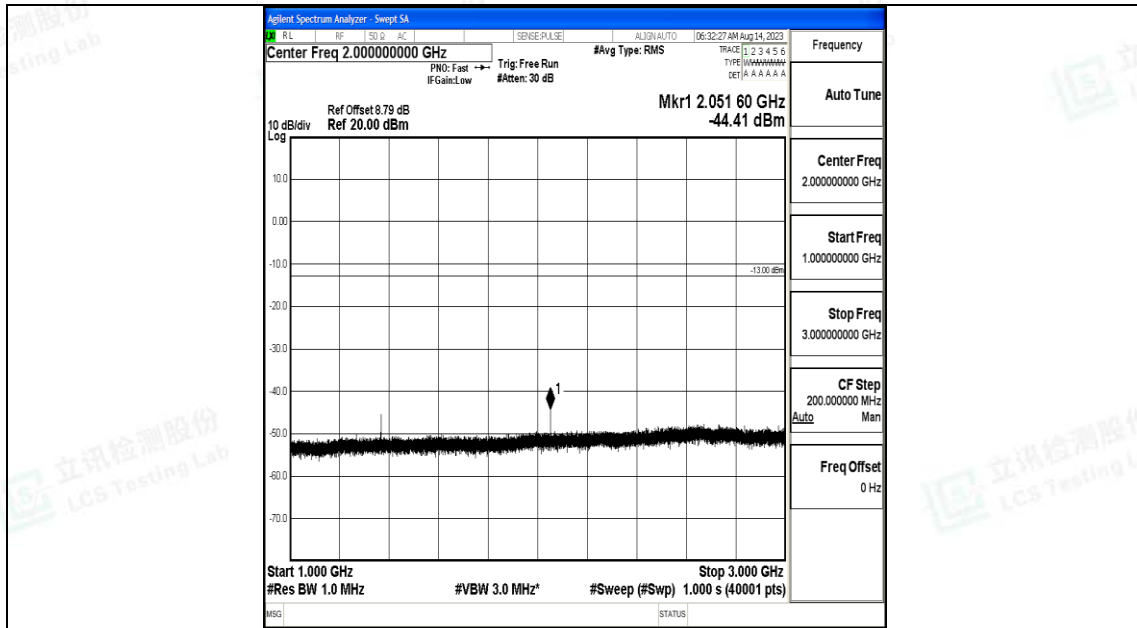

Band71_15MHz_16QAM_133397_1RB#0_30~1000_30~1000

Band71_15MHz_16QAM_133397_1RB#0_1000~3000_1000~3000