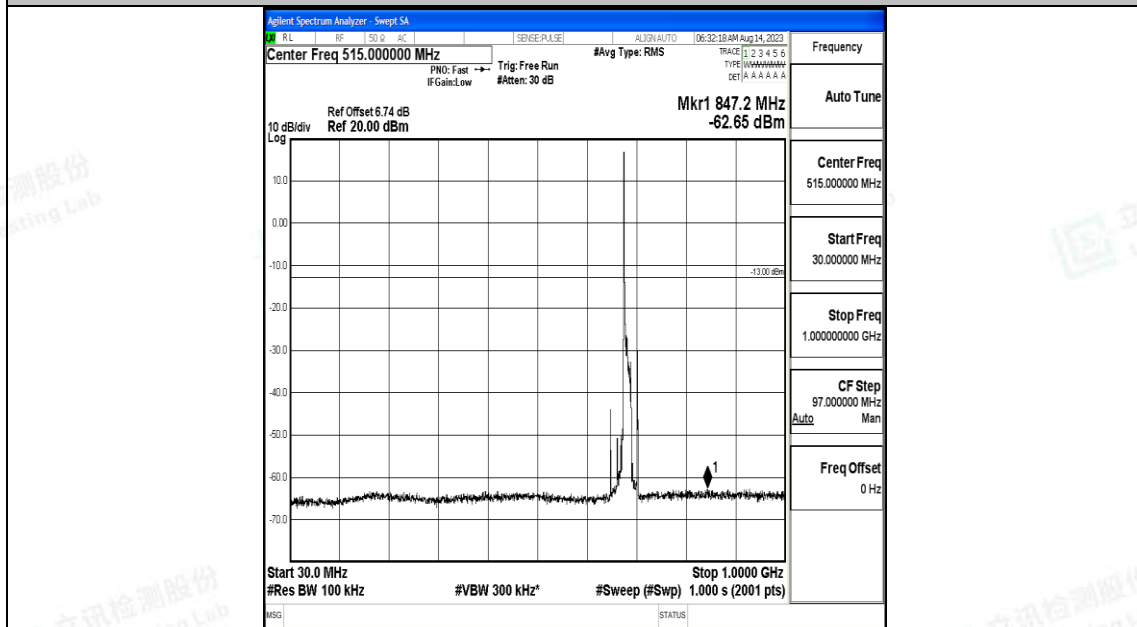

Band71_15MHz_16QAM_133397_1RB#0_0.15~30_0.15~30

Band71_15MHz_16QAM_133397_1RB#0_30~1000_30~1000