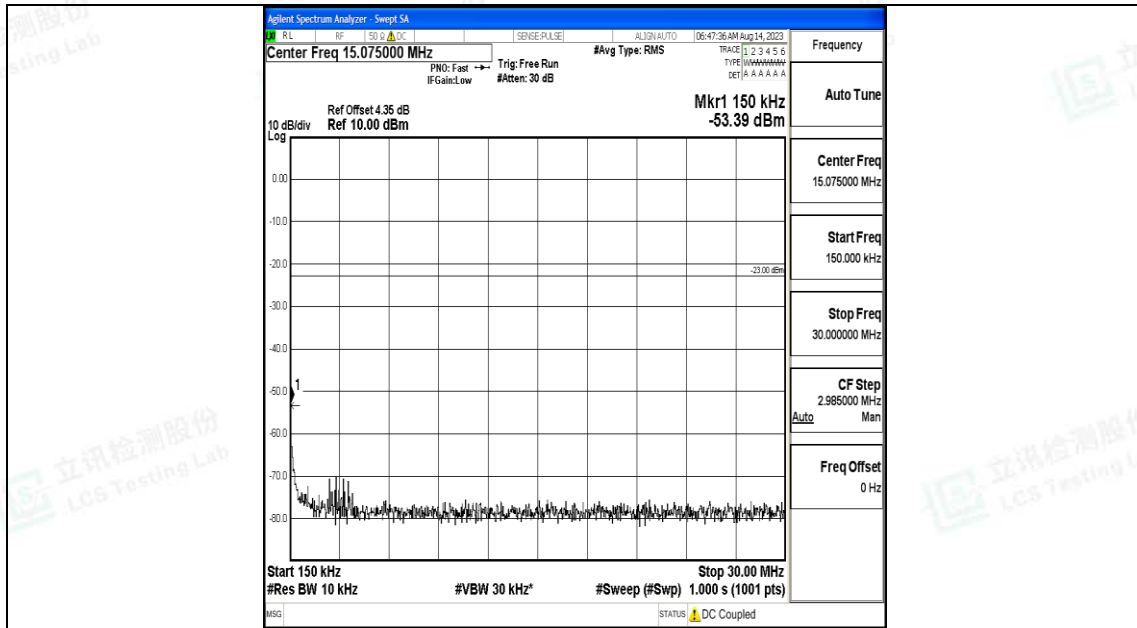

Band71_20MHz_16QAM_133372_1RB#0_0.009~0.15_0.009~0.15

Band71_20MHz_16QAM_133372_1RB#0_0.15~30_0.15~30