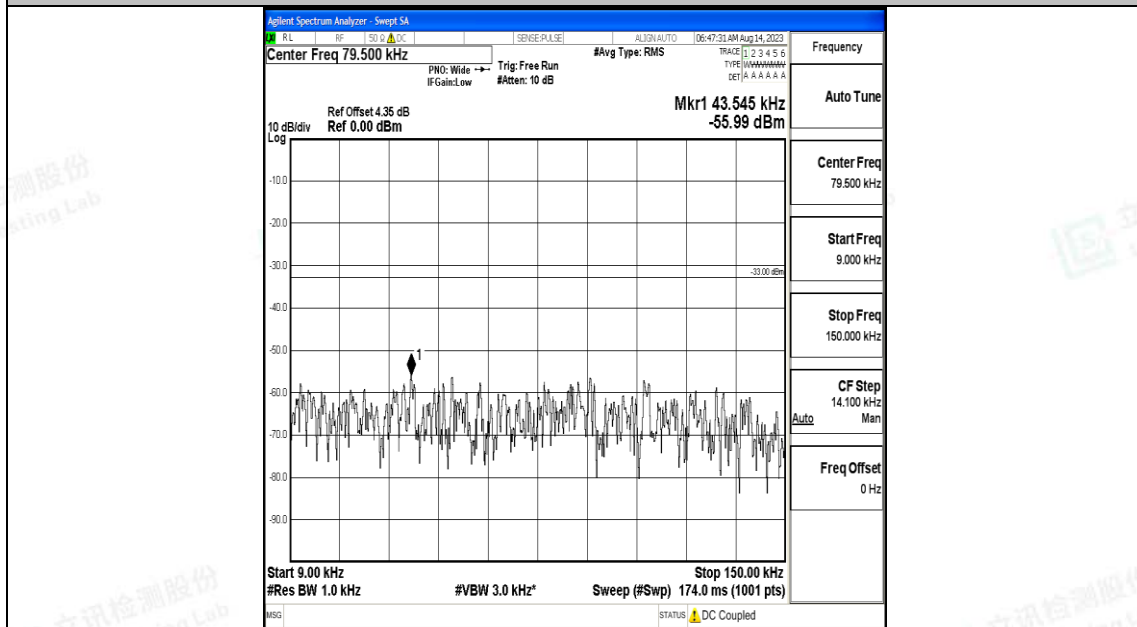

Band71_20MHz_QPSK_133372_1RB#0_3000~10000_3000~10000

Band71_20MHz_16QAM_133372_1RB#0_0.009~0.15_0.009~0.15