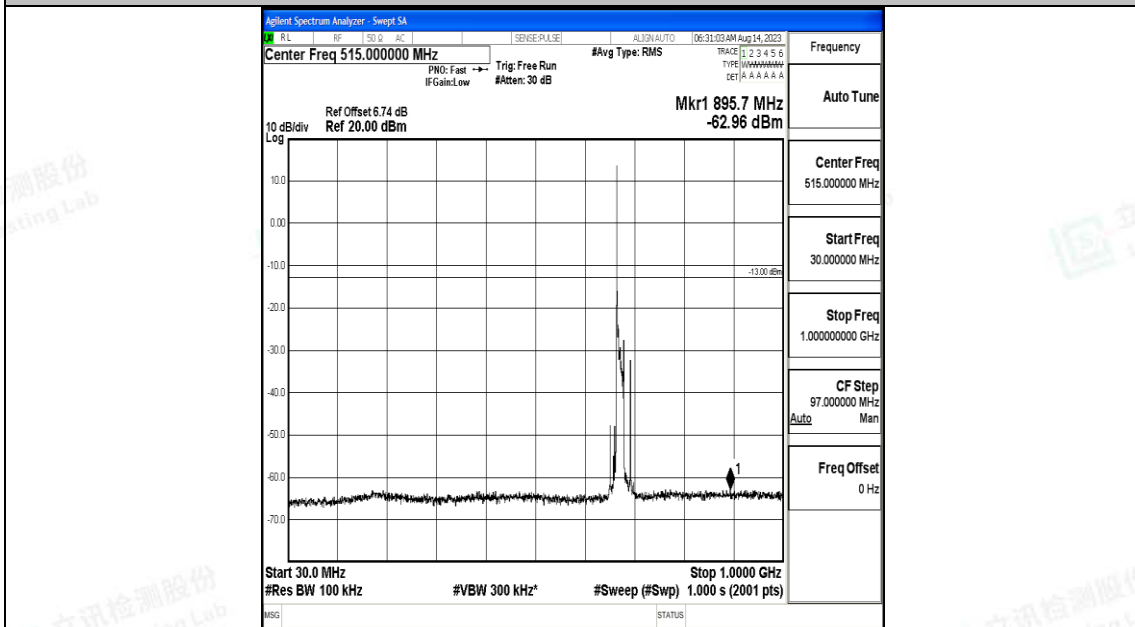

Band71\_15MHz\_QPSK\_133297\_1RB#0\_3000~10000\_3000~10000

Band71\_15MHz\_16QAM\_133297\_1RB#0\_0.009~0.15\_0.009~0.15

Band71\_15MHz\_16QAM\_133297\_1RB#0\_0.15~30\_0.15~30

Band71\_15MHz\_16QAM\_133297\_1RB#0\_30~1000\_30~1000