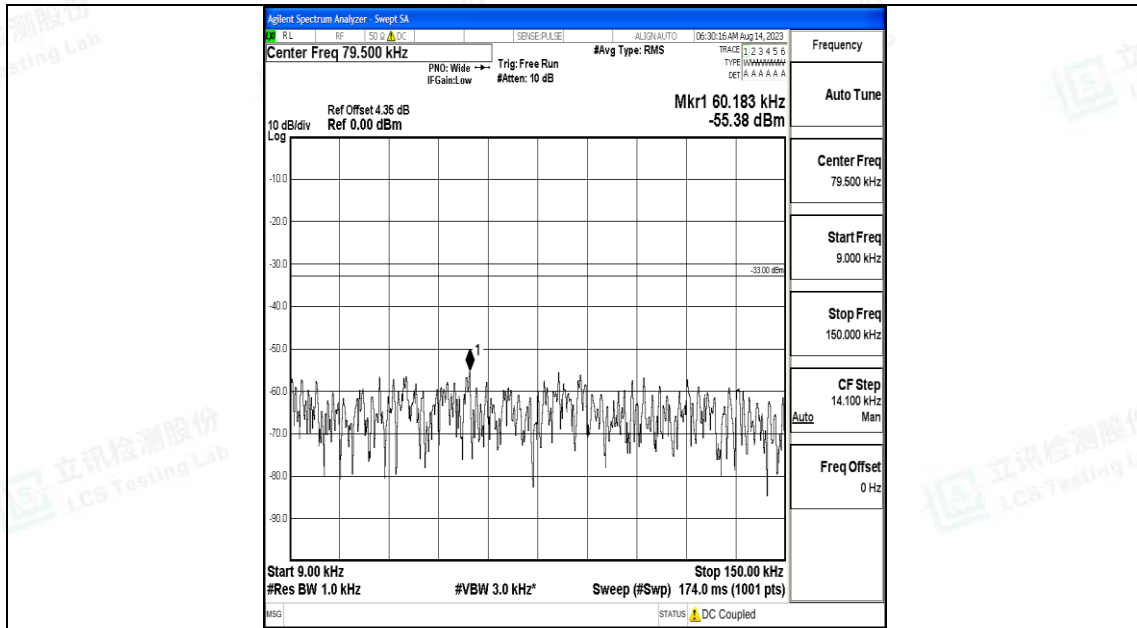

Band71\_15MHz\_16QAM\_133197\_1RB#0\_0.15~30\_0.15~30

Band71\_15MHz\_16QAM\_133197\_1RB#0\_30~1000\_30~1000

Band71\_15MHz\_16QAM\_133197\_1RB#0\_1000~3000\_1000~3000

Band71\_15MHz\_16QAM\_133197\_1RB#0\_3000~10000\_3000~10000