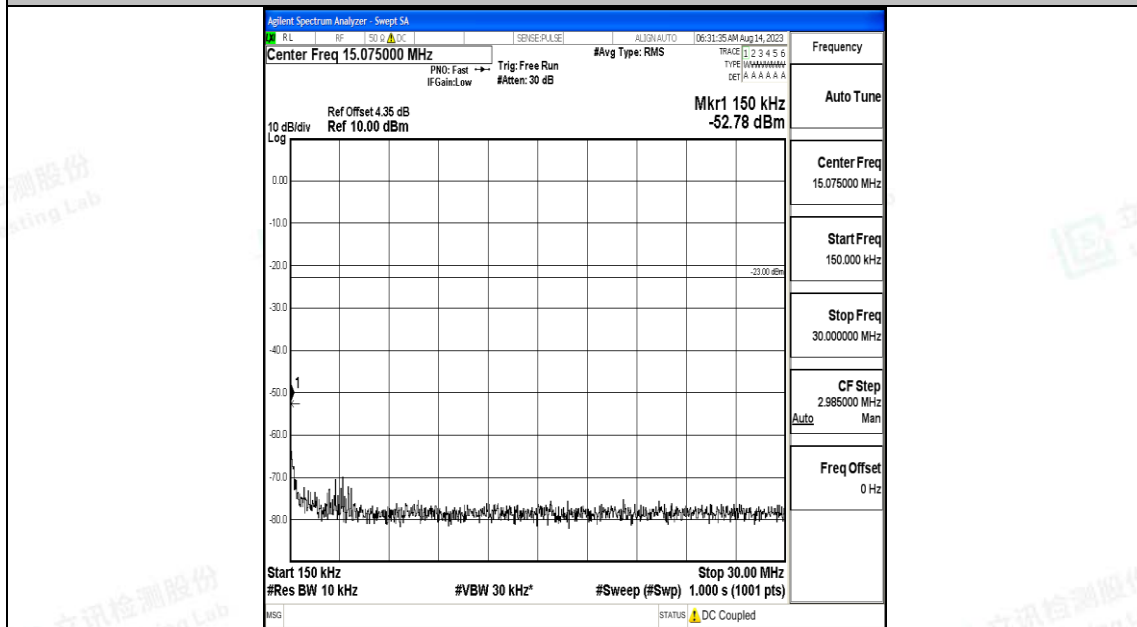

Band71\_15MHz\_16QAM\_133297\_1RB#0\_1000~3000\_1000~3000

Band71\_15MHz\_16QAM\_133297\_1RB#0\_3000~10000\_3000~10000

Band71\_15MHz\_QPSK\_133397\_1RB#0\_0.009~0.15\_0.009~0.15

Band71\_15MHz\_QPSK\_133397\_1RB#0\_0.15~30\_0.15~30