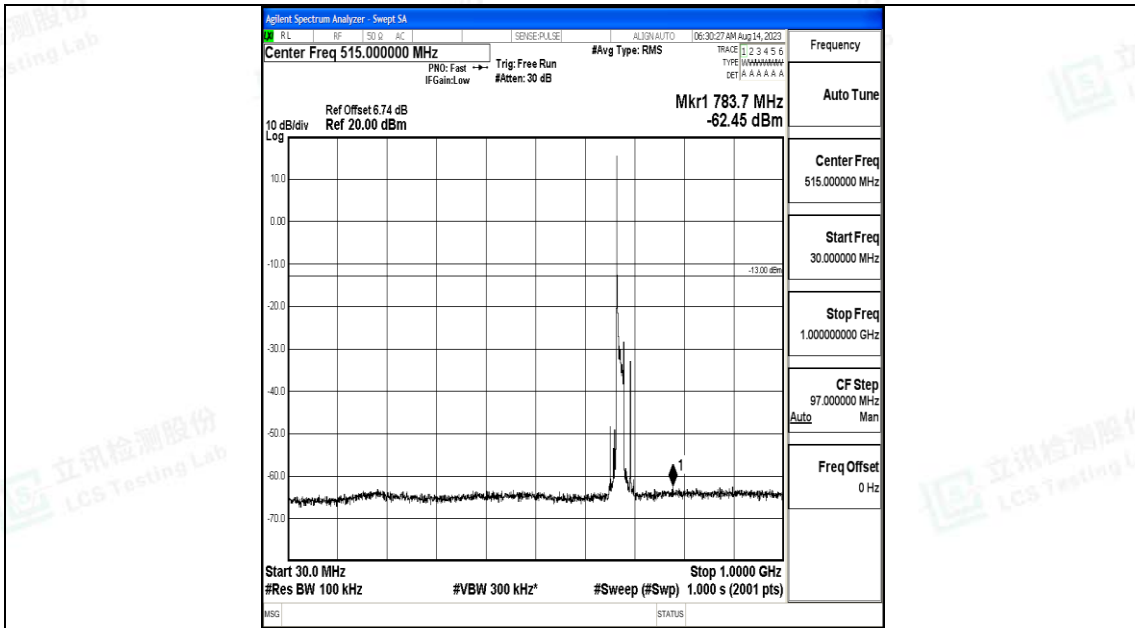

Band71_15MHz_QPSK_133297_1RB#0_0.15~30_0.15~30

Band71_15MHz_QPSK_133297_1RB#0_30~1000_30~1000