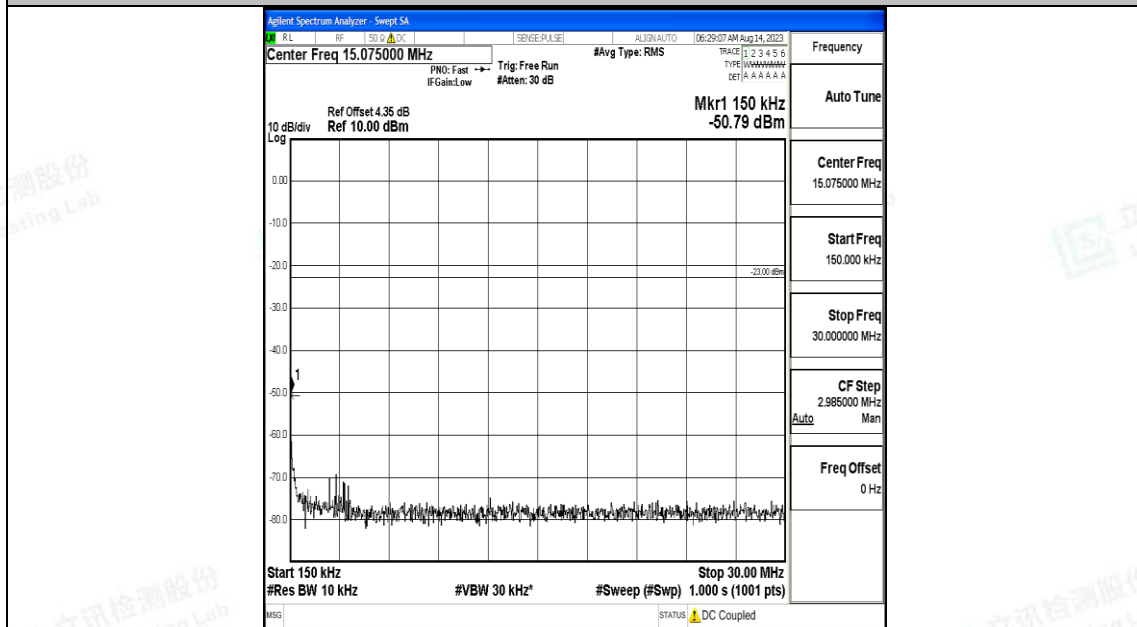

Band71\_10MHz\_16QAM\_133422\_1RB#0\_1000~3000\_1000~3000

Band71\_10MHz\_16QAM\_133422\_1RB#0\_3000~10000\_3000~10000

Band71\_15MHz\_QPSK\_133197\_1RB#0\_0.009~0.15\_0.009~0.15

Band71\_15MHz\_QPSK\_133197\_1RB#0\_0.15~30\_0.15~30