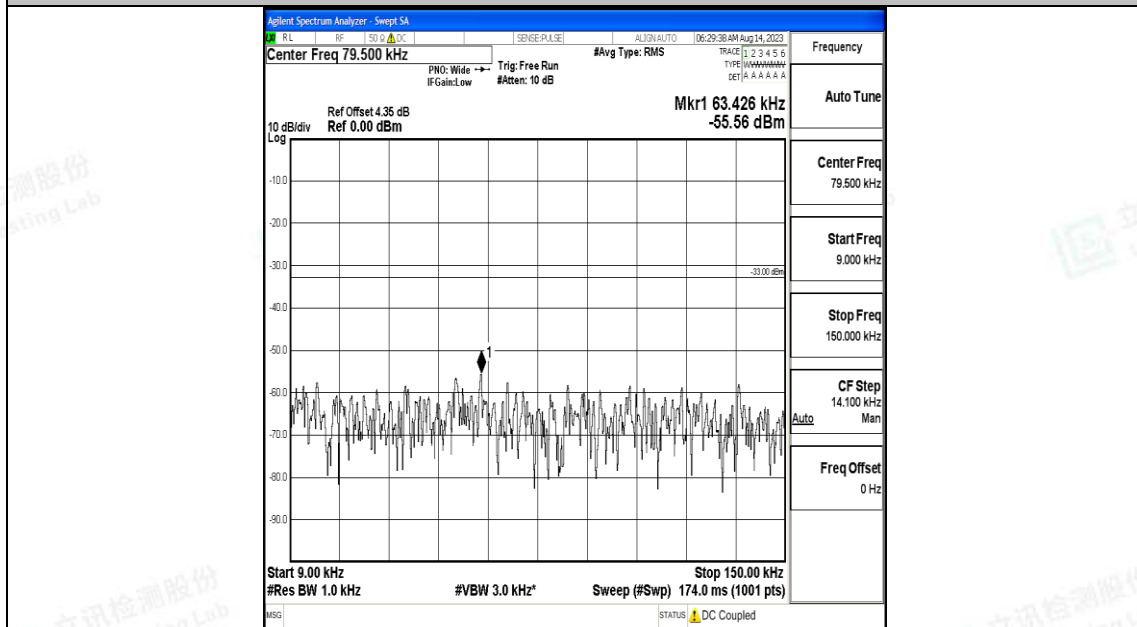

Band71\_15MHz\_QPSK\_133197\_1RB#0\_30~1000\_30~1000

Band71\_15MHz\_QPSK\_133197\_1RB#0\_1000~3000\_1000~3000

Band71\_15MHz\_QPSK\_133197\_1RB#0\_3000~10000\_3000~10000

Band71\_15MHz\_16QAM\_133197\_1RB#0\_0.009~0.15\_0.009~0.15