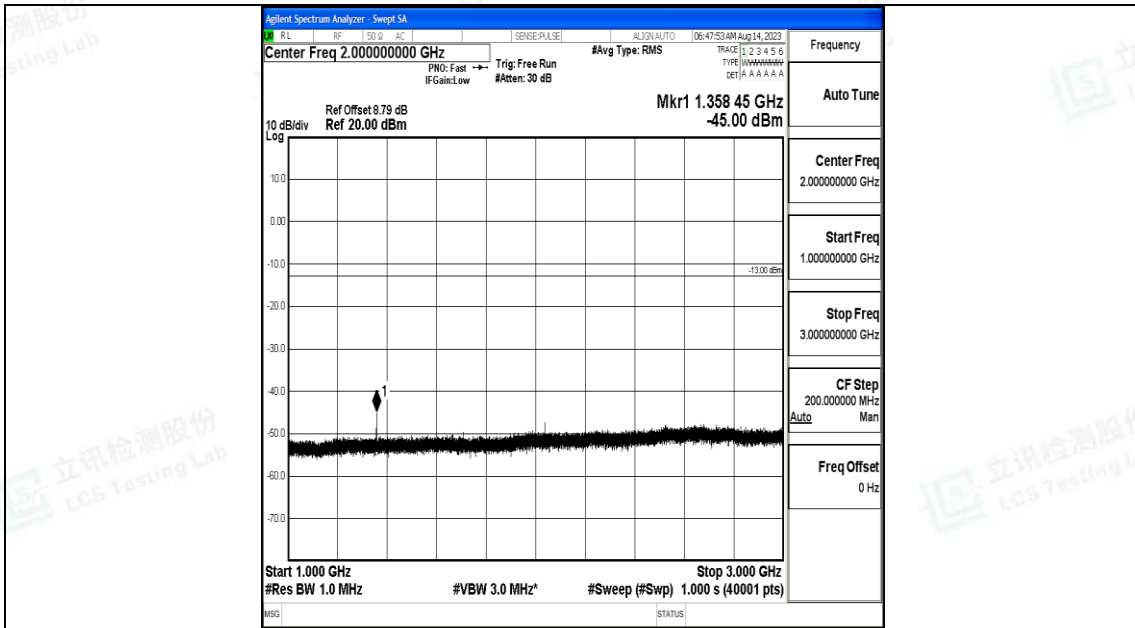

Band71\_20MHz\_QPSK\_133372\_1RB#0\_3000~10000\_3000~10000

Band71\_20MHz\_16QAM\_133372\_1RB#0\_0.009~0.15\_0.009~0.15

Band71\_20MHz\_16QAM\_133372\_1RB#0\_0.15~30\_0.15~30

Band71\_20MHz\_16QAM\_133372\_1RB#0\_30~1000\_30~1000