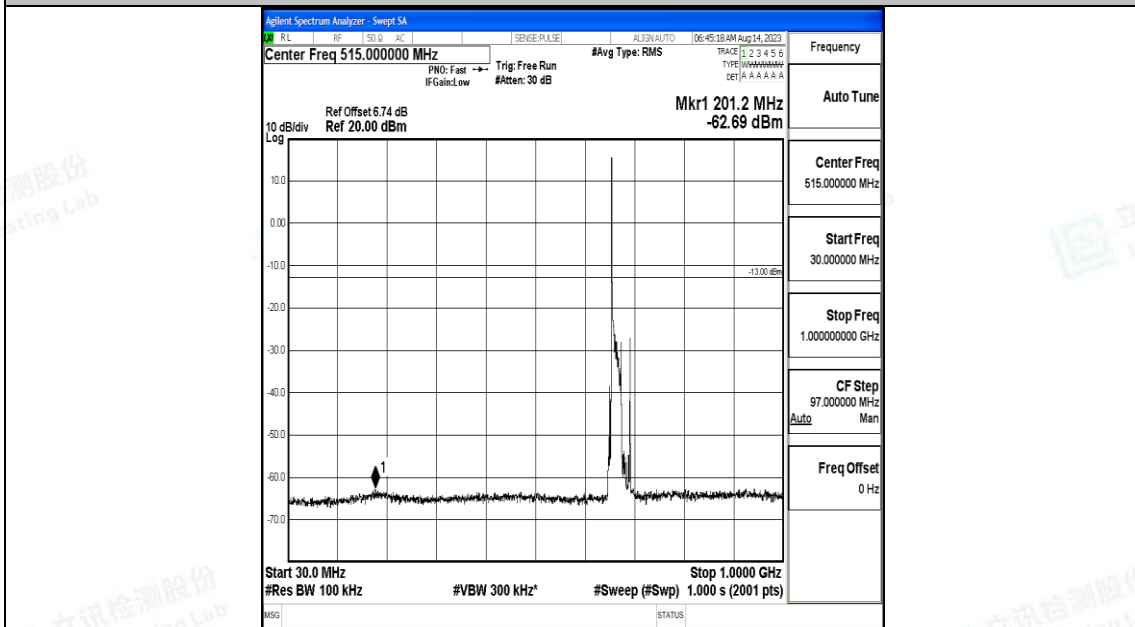

Band71\_20MHz\_QPSK\_133222\_1RB#0\_3000~10000\_3000~10000

Band71\_20MHz\_16QAM\_133222\_1RB#0\_0.009~0.15\_0.009~0.15

Band71\_20MHz\_16QAM\_133222\_1RB#0\_0.15~30\_0.15~30

Band71\_20MHz\_16QAM\_133222\_1RB#0\_30~1000\_30~1000