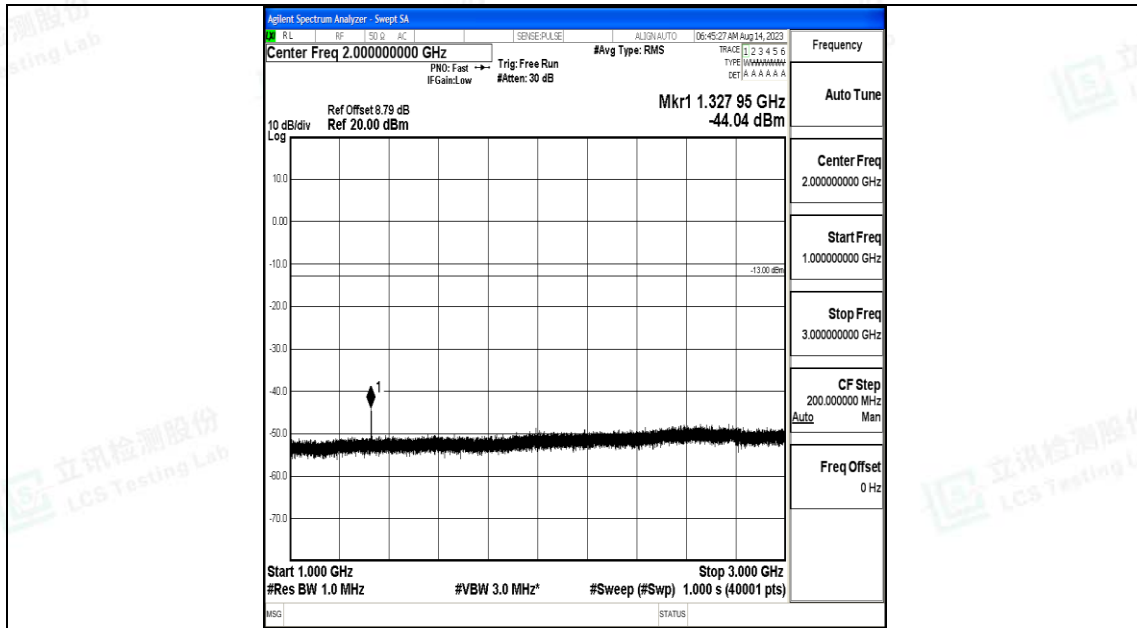

Band71\_20MHz\_QPSK\_133222\_1RB#0\_3000~10000\_3000~10000

Band71\_20MHz\_16QAM\_133222\_1RB#0\_0.009~0.15\_0.009~0.15

Band71\_20MHz\_16QAM\_133222\_1RB#0\_0.15~30\_0.15~30

Band71\_20MHz\_16QAM\_133222\_1RB#0\_30~1000\_30~1000