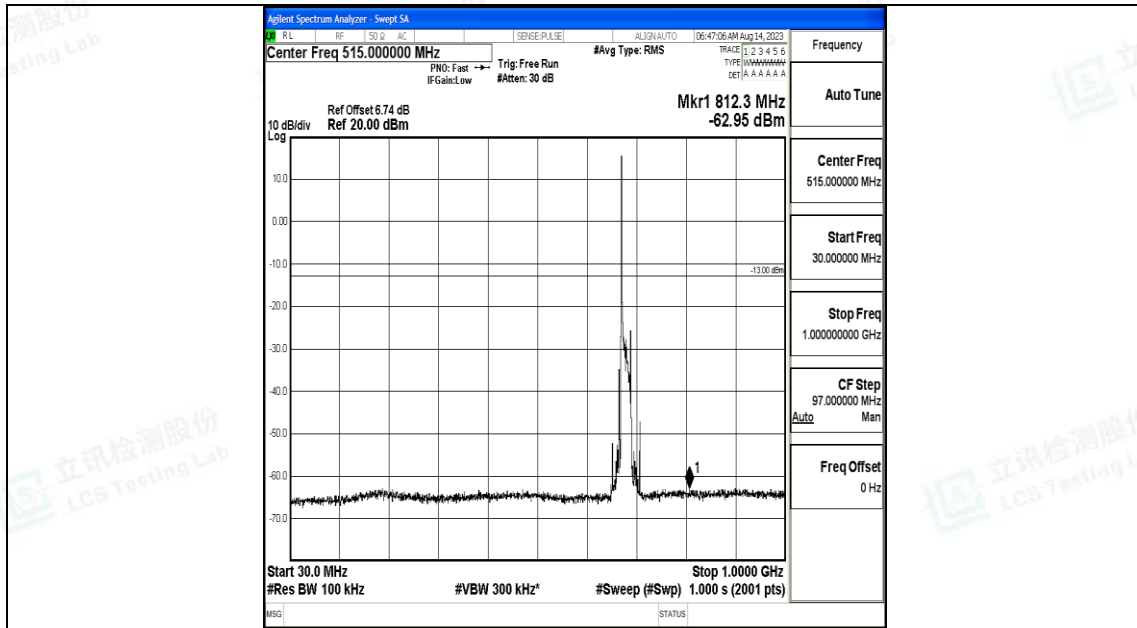

Band71_20MHz_QPSK_133372_1RB#0_0.15~30_0.15~30

Band71_20MHz_QPSK_133372_1RB#0_30~1000_30~1000