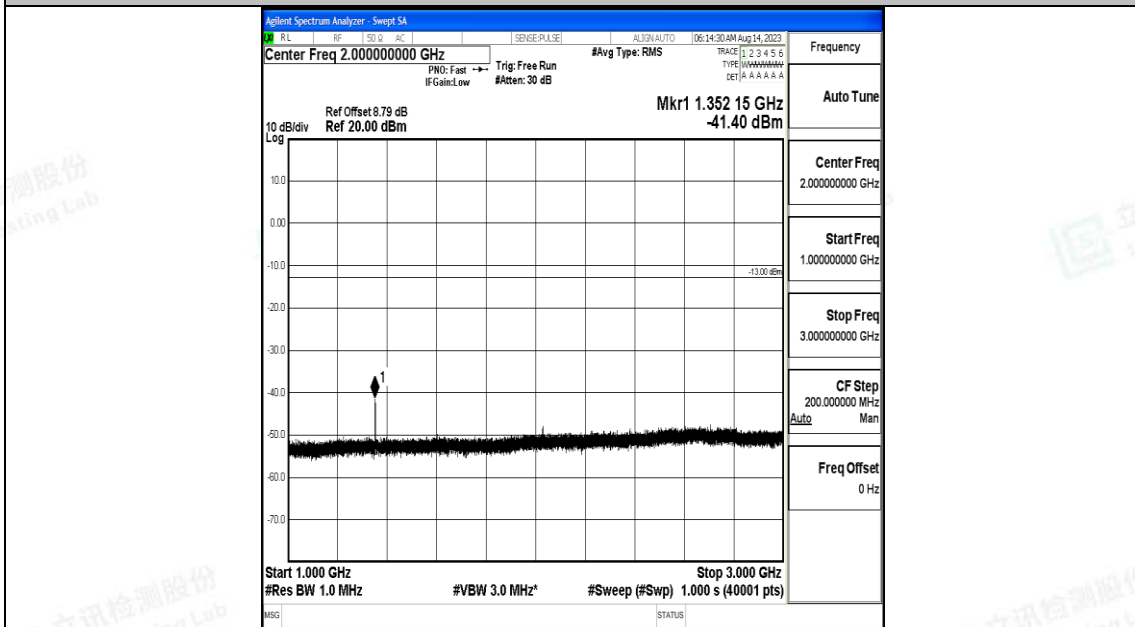

Band71\_10MHz\_QPSK\_133297\_1RB#0\_30~1000\_30~1000

Band71\_10MHz\_QPSK\_133297\_1RB#0\_1000~3000\_1000~3000

Band71\_10MHz\_QPSK\_133297\_1RB#0\_3000~10000\_3000~10000

Band71\_10MHz\_16QAM\_133297\_1RB#0\_0.009~0.15\_0.009~0.15