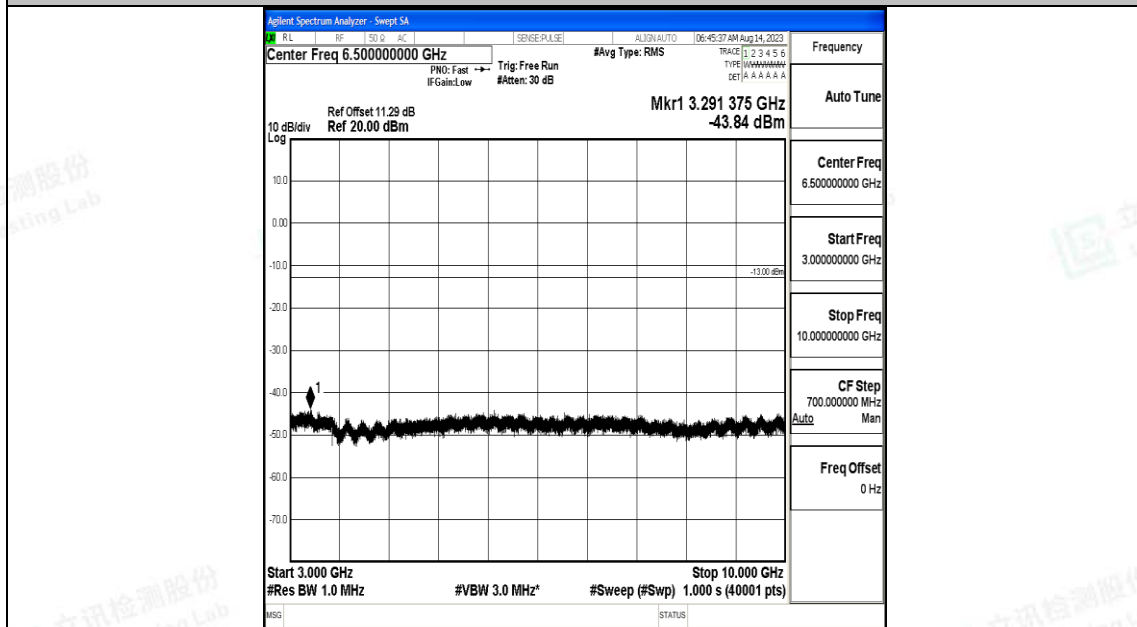

Band71_20MHz_16QAM_133222_1RB#0_1000~3000_1000~3000

Band71_20MHz_16QAM_133222_1RB#0_3000~10000_3000~10000