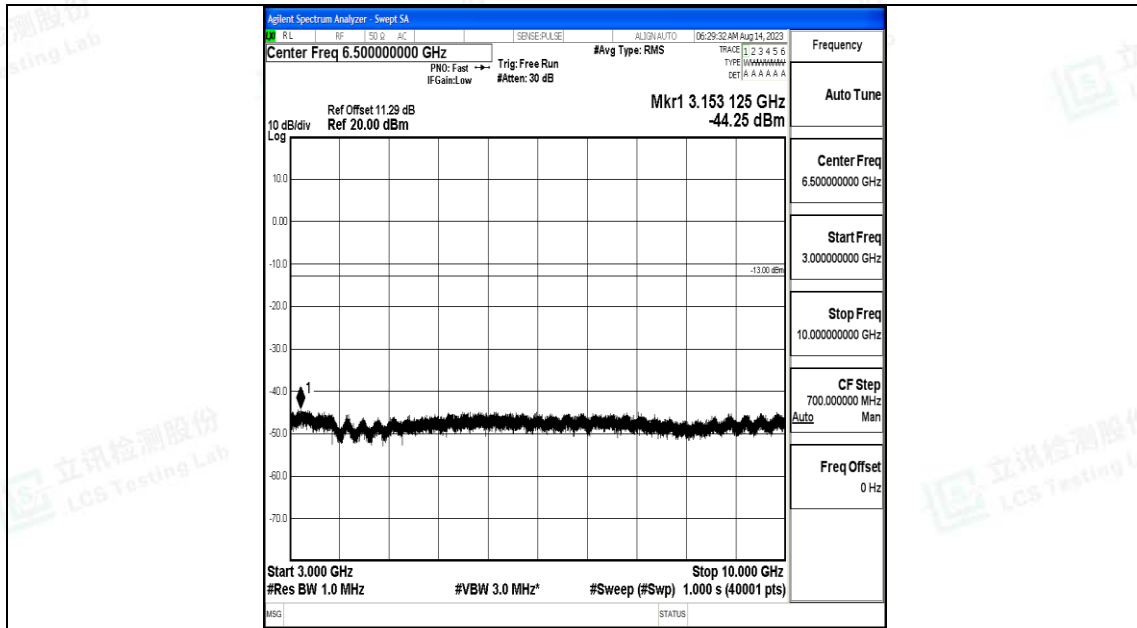

Band71_15MHz_QPSK_133197_1RB#0_1000~3000_1000~3000

Band71_15MHz_QPSK_133197_1RB#0_3000~10000_3000~10000