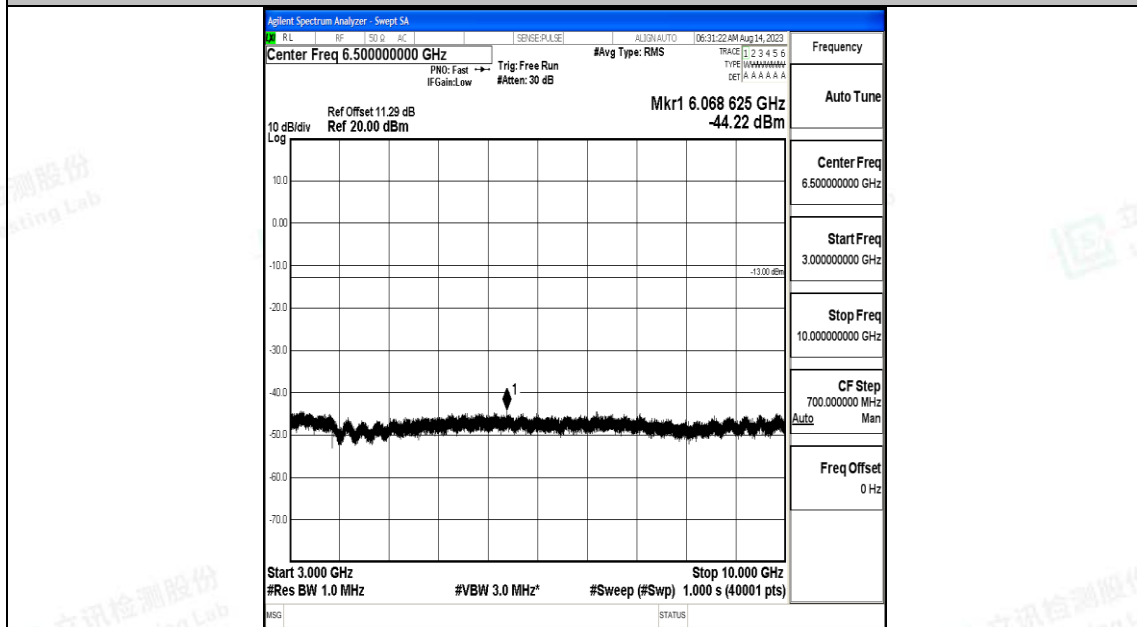

Band71_15MHz_16QAM_133297_1RB#0_1000~3000_1000~3000

Band71_15MHz_16QAM_133297_1RB#0_3000~10000_3000~10000