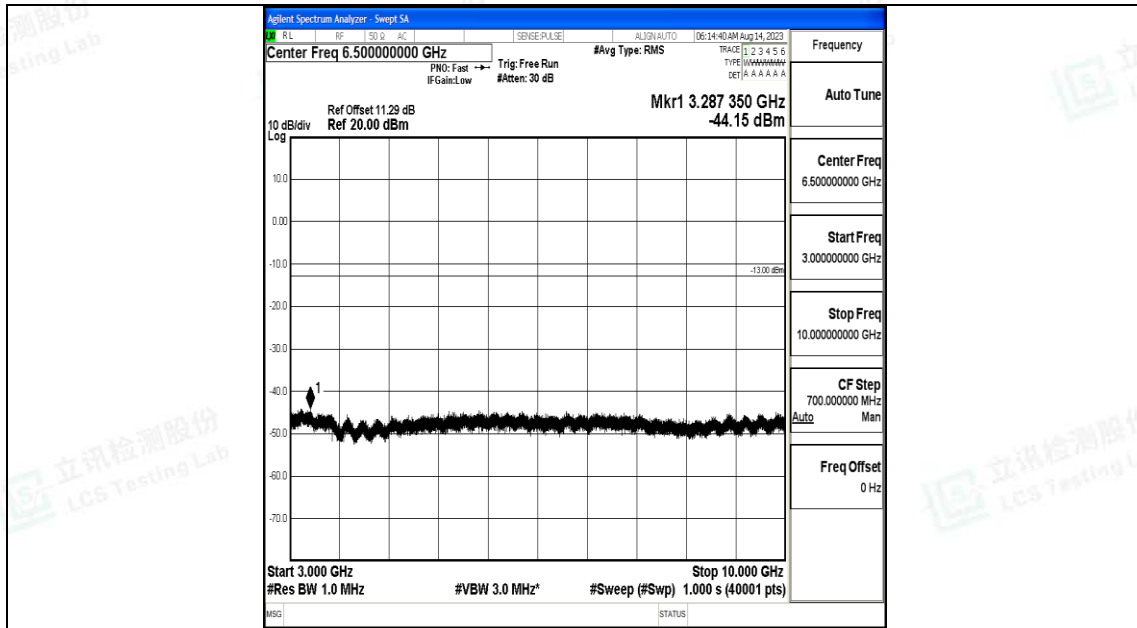

Band71\_10MHz\_QPSK\_133297\_1RB#0\_30~1000\_30~1000

Band71\_10MHz\_QPSK\_133297\_1RB#0\_1000~3000\_1000~3000

Band71\_10MHz\_QPSK\_133297\_1RB#0\_3000~10000\_3000~10000

Band71\_10MHz\_16QAM\_133297\_1RB#0\_0.009~0.15\_0.009~0.15