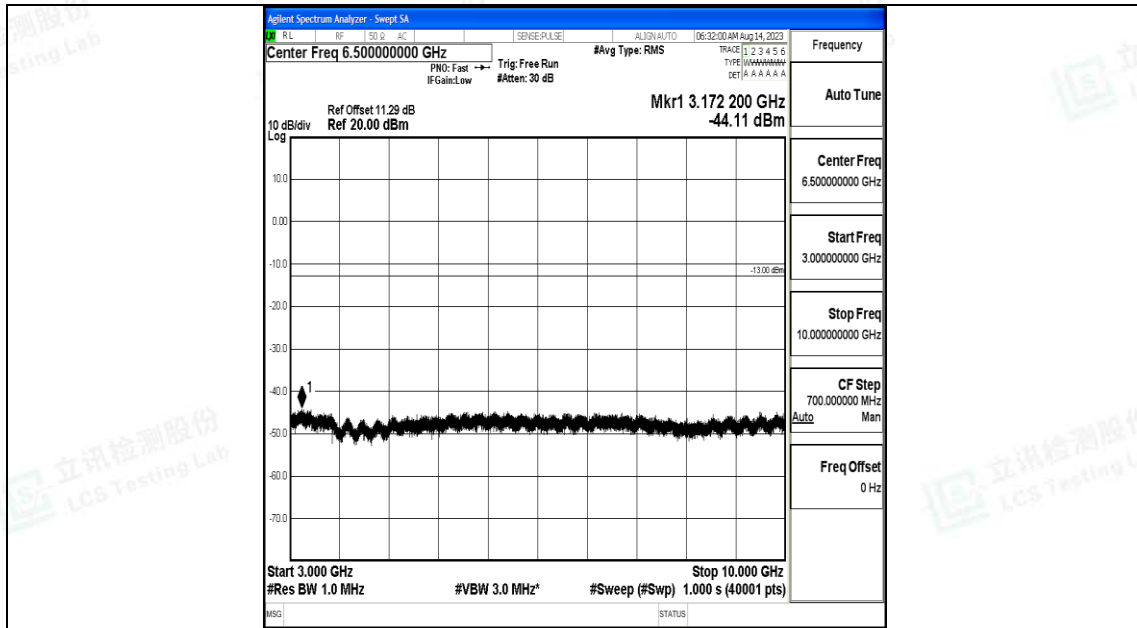

Band71_15MHz_QPSK_133397_1RB#0_1000~3000_1000~3000

Band71_15MHz_QPSK_133397_1RB#0_3000~10000_3000~10000