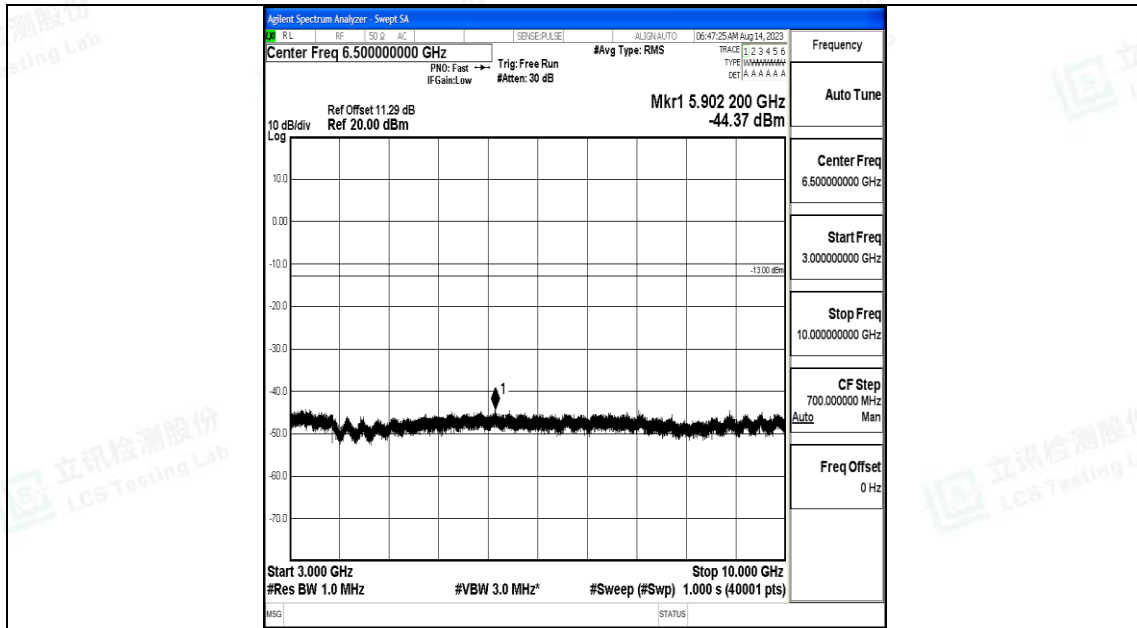

Band71\_20MHz\_QPSK\_133372\_1RB#0\_0.009~0.15\_0.009~0.15

Band71\_20MHz\_QPSK\_133372\_1RB#0\_0.15~30\_0.15~30

Band71\_20MHz\_QPSK\_133372\_1RB#0\_30~1000\_30~1000

Band71\_20MHz\_QPSK\_133372\_1RB#0\_1000~3000\_1000~3000