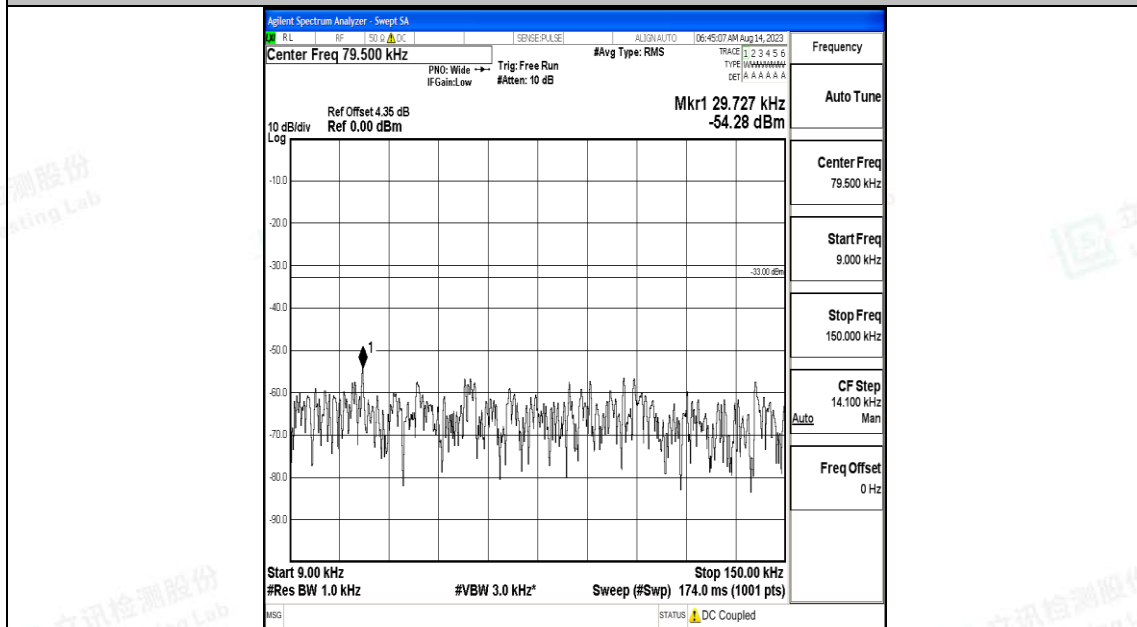

Band71_20MHz_QPSK_133222_1RB#0_3000~10000_3000~10000

Band71_20MHz_16QAM_133222_1RB#0_0.009~0.15_0.009~0.15