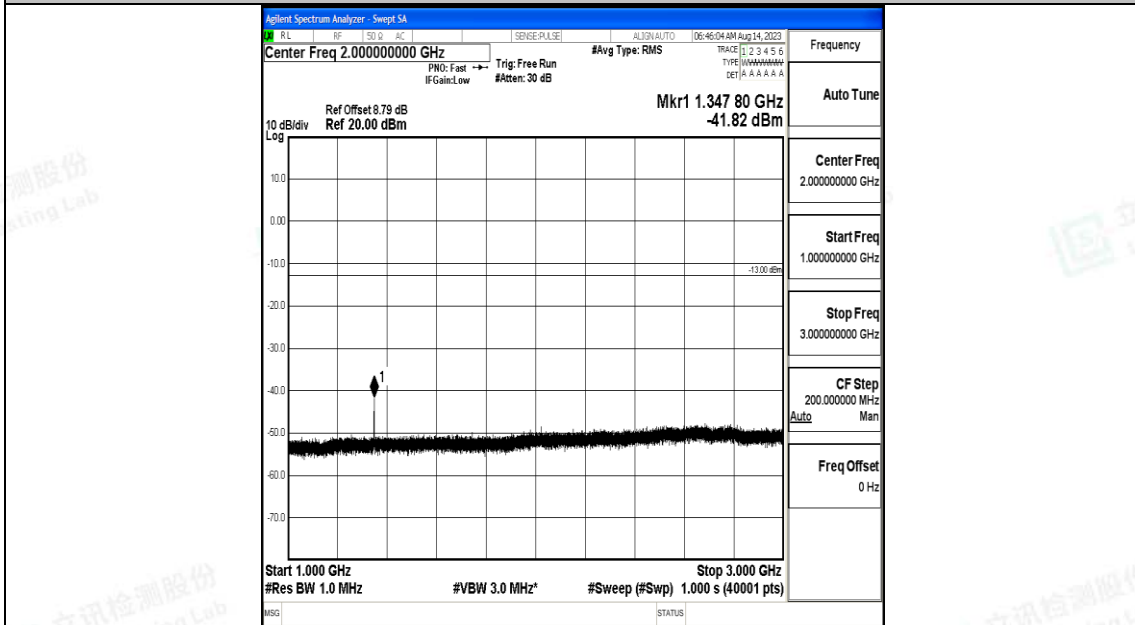

Band71_20MHz_QPSK_133322_1RB#0_30~1000_30~1000

Band71_20MHz_QPSK_133322_1RB#0_1000~3000_1000~3000