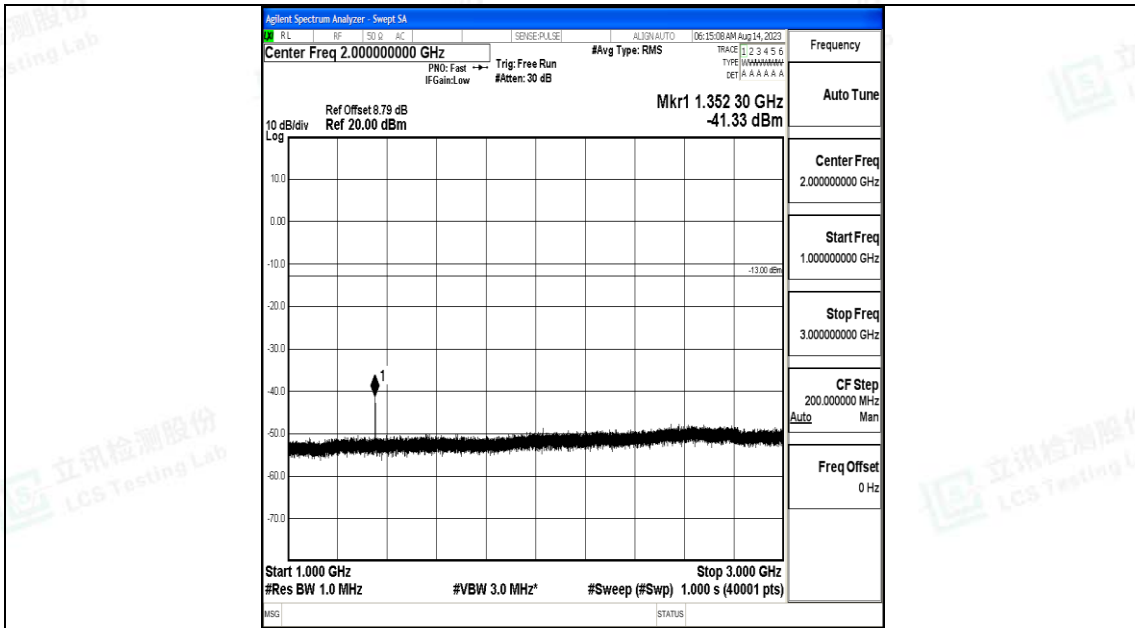

Band71_10MHz_16QAM_133297_1RB#0_30~1000_30~1000

Band71_10MHz_16QAM_133297_1RB#0_1000~3000_1000~3000