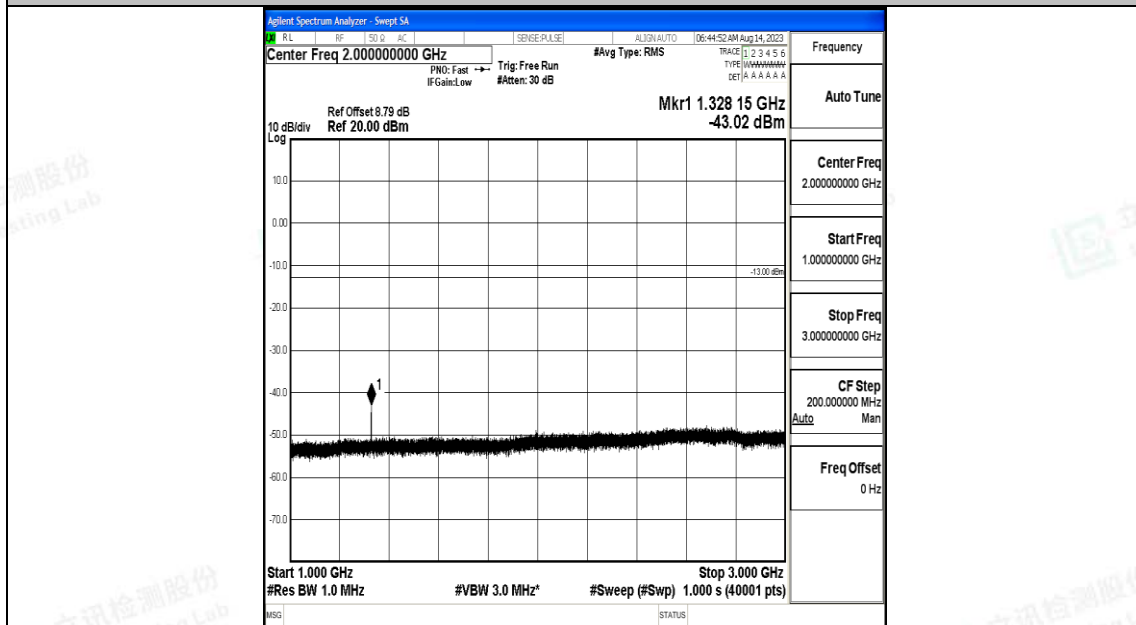

Band71\_20MHz\_QPSK\_133222\_1RB#0\_0.009~0.15\_0.009~0.15

Band71\_20MHz\_QPSK\_133222\_1RB#0\_0.15~30\_0.15~30

Band71\_20MHz\_QPSK\_133222\_1RB#0\_30~1000\_30~1000

Band71\_20MHz\_QPSK\_133222\_1RB#0\_1000~3000\_1000~3000