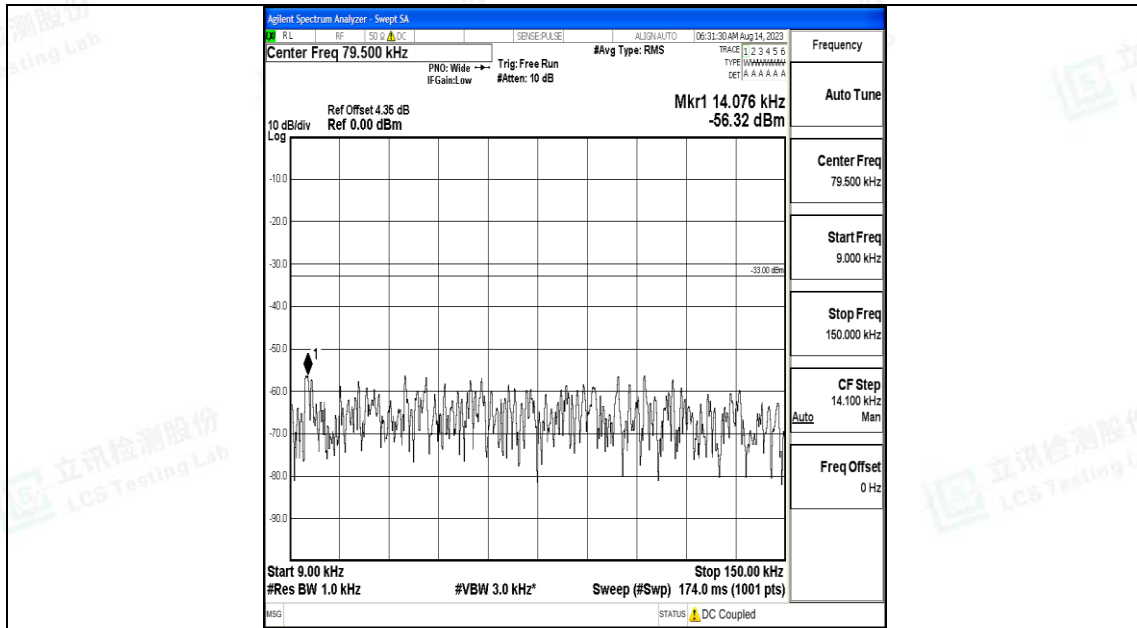

Band71_15MHz_16QAM_133297_1RB#0_3000~10000_3000~10000

Band71_15MHz_QPSK_133397_1RB#0_0.009~0.15_0.009~0.15