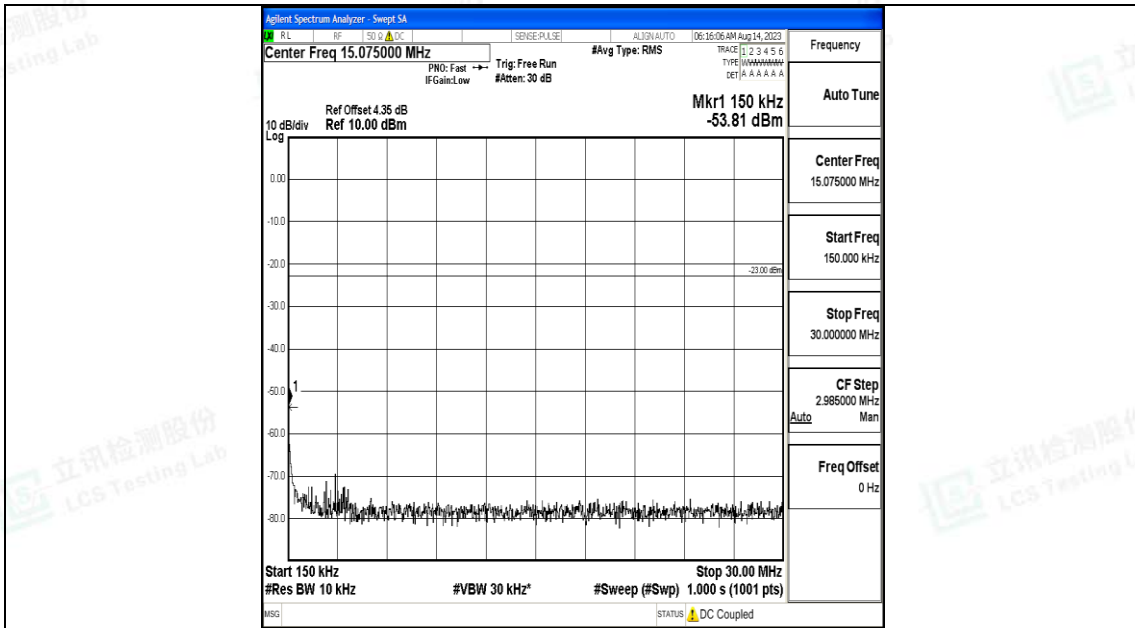

Band71_10MHz_16QAM_133422_1RB#0_0.009~0.15_0.009~0.15

Band71_10MHz_16QAM_133422_1RB#0_0.15~30_0.15~30