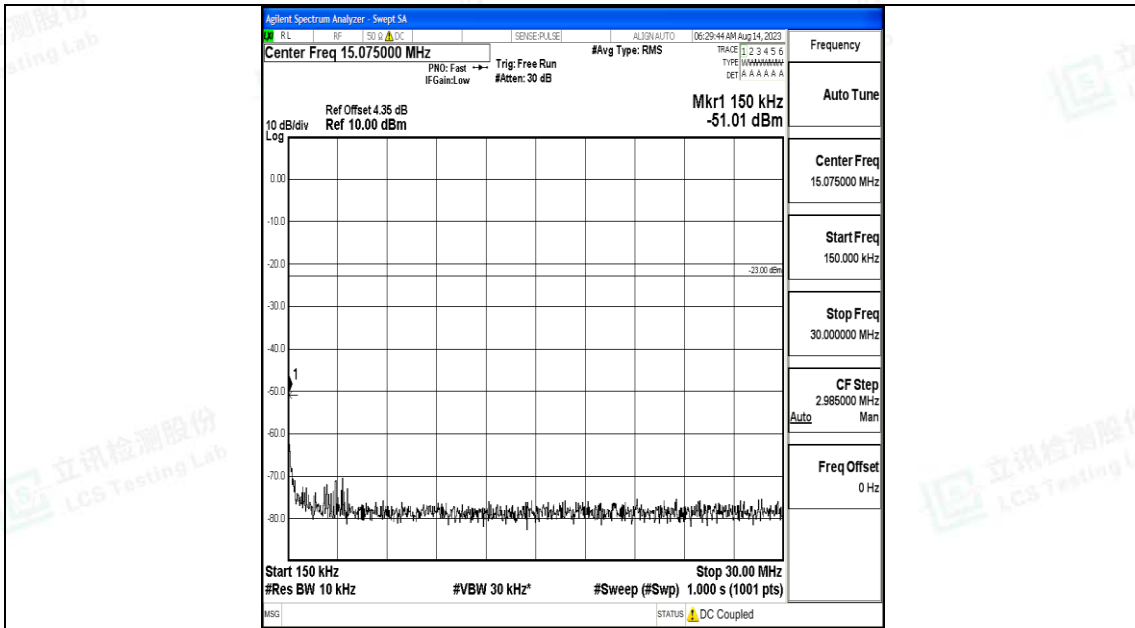

Band71\_15MHz\_QPSK\_133197\_1RB#0\_30~1000\_30~1000

Band71\_15MHz\_QPSK\_133197\_1RB#0\_1000~3000\_1000~3000

Band71\_15MHz\_QPSK\_133197\_1RB#0\_3000~10000\_3000~10000

Band71\_15MHz\_16QAM\_133197\_1RB#0\_0.009~0.15\_0.009~0.15