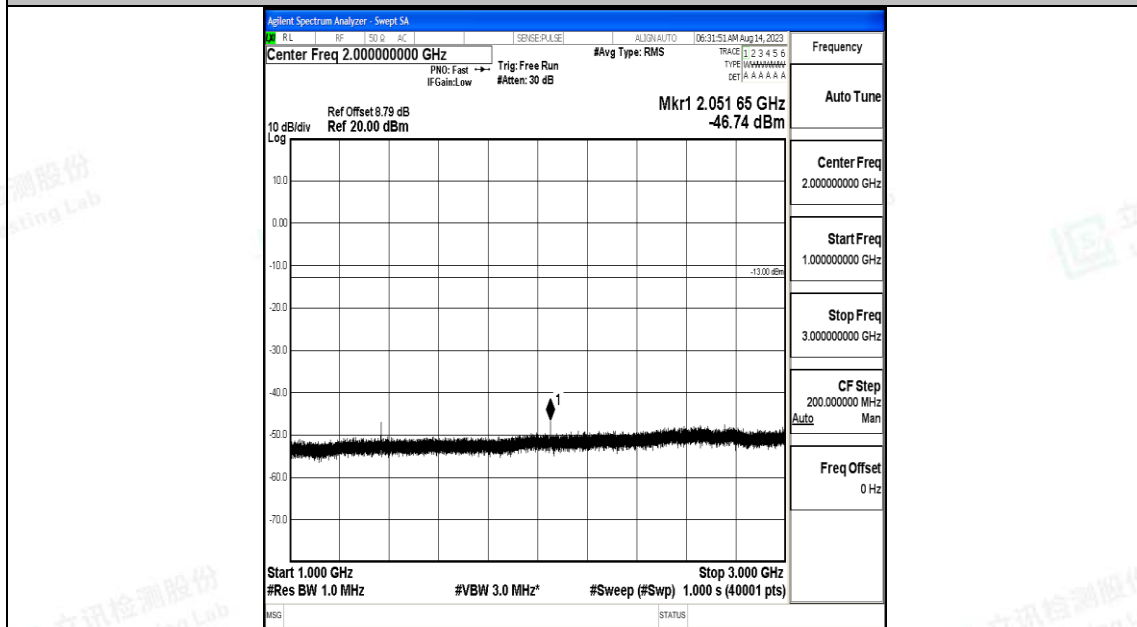

Band71_15MHz_QPSK_133397_1RB#0_30~1000_30~1000

Band71_15MHz_QPSK_133397_1RB#0_1000~3000_1000~3000