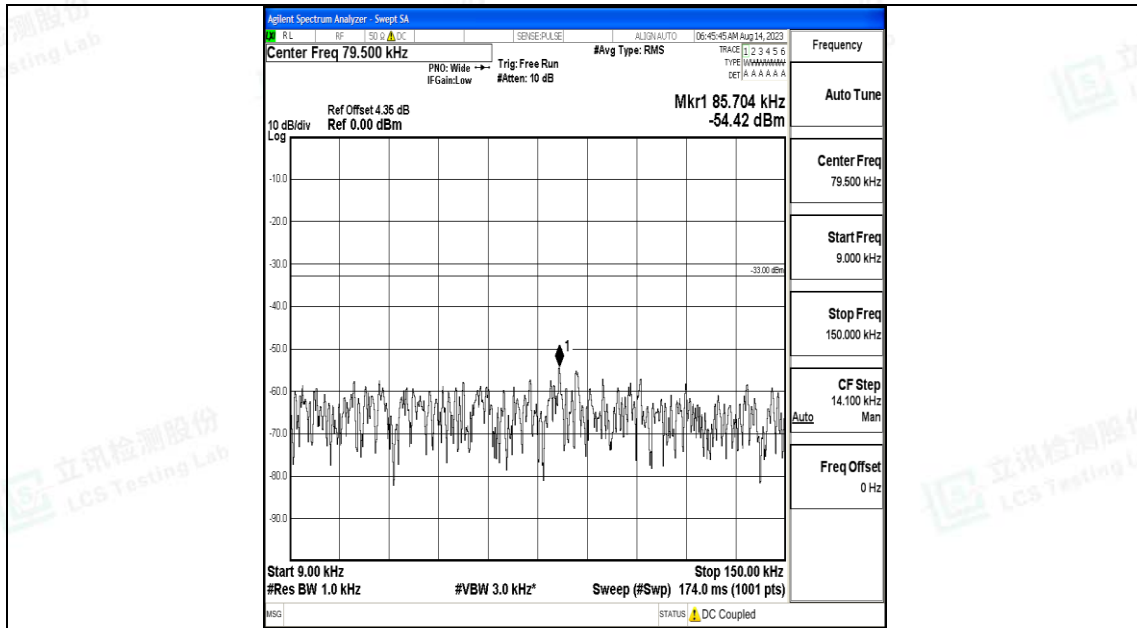

Band71_20MHz_16QAM_133222_1RB#0_3000~10000_3000~10000

Band71_20MHz_QPSK_133322_1RB#0_0.009~0.15_0.009~0.15