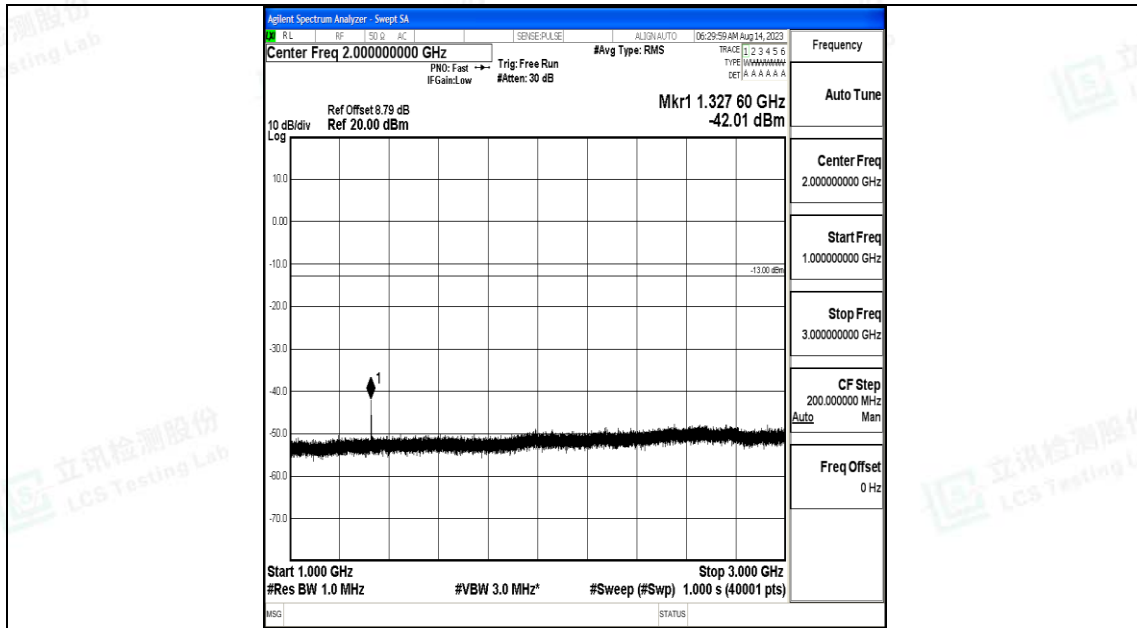

Band71_15MHz_16QAM_133197_1RB#0_30~1000_30~1000

Band71_15MHz_16QAM_133197_1RB#0_1000~3000_1000~3000