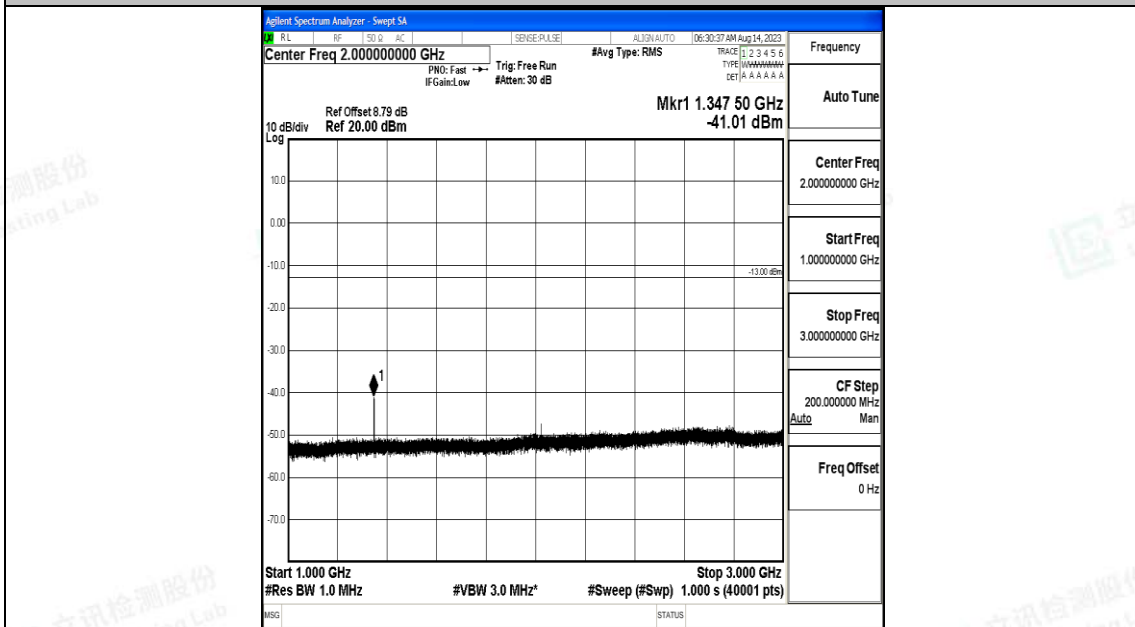

Band71\_15MHz\_QPSK\_133297\_1RB#0\_0.009~0.15\_0.009~0.15

Band71\_15MHz\_QPSK\_133297\_1RB#0\_0.15~30\_0.15~30

Band71\_15MHz\_QPSK\_133297\_1RB#0\_30~1000\_30~1000

Band71\_15MHz\_QPSK\_133297\_1RB#0\_1000~3000\_1000~3000