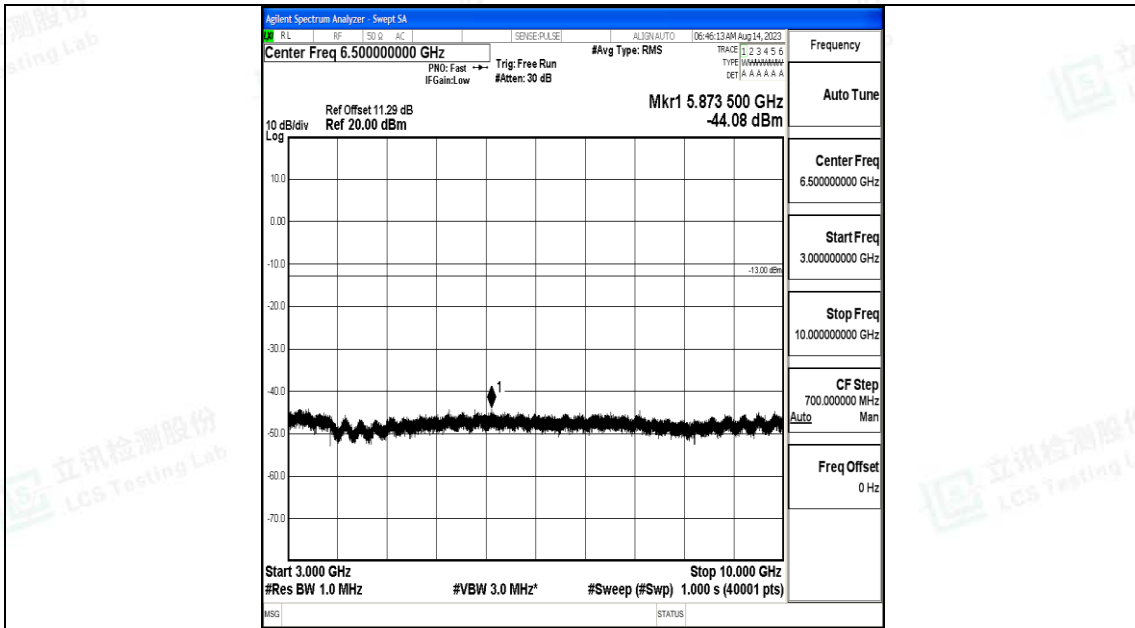

Band71_20MHz_QPSK_133322_1RB#0_1000~3000_1000~3000

Band71_20MHz_QPSK_133322_1RB#0_3000~10000_3000~10000