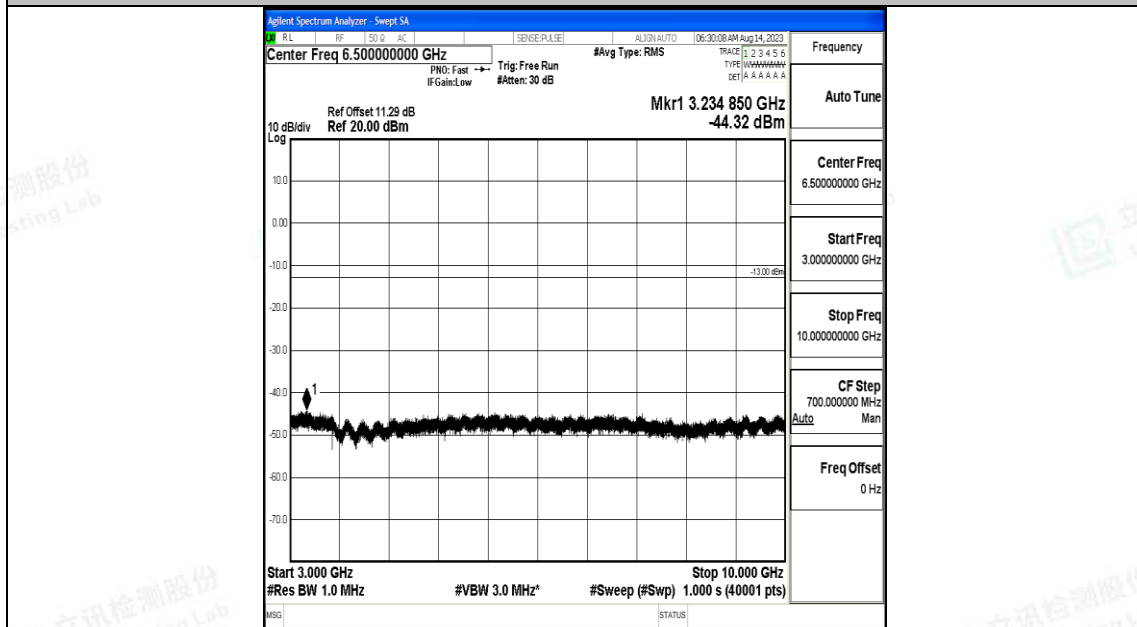

Band71\_15MHz\_16QAM\_133197\_1RB#0\_0.15~30\_0.15~30

Band71\_15MHz\_16QAM\_133197\_1RB#0\_30~1000\_30~1000

Band71\_15MHz\_16QAM\_133197\_1RB#0\_1000~3000\_1000~3000

Band71\_15MHz\_16QAM\_133197\_1RB#0\_3000~10000\_3000~10000