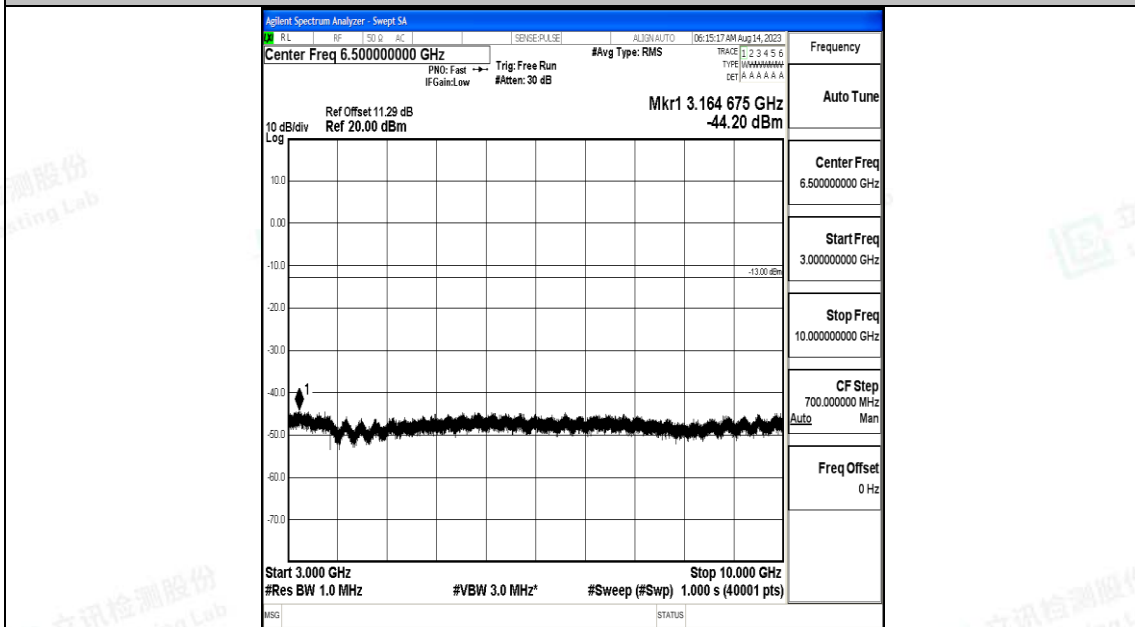

Band71\_10MHz\_16QAM\_133297\_1RB#0\_0.15~30\_0.15~30

Band71\_10MHz\_16QAM\_133297\_1RB#0\_30~1000\_30~1000

Band71\_10MHz\_16QAM\_133297\_1RB#0\_1000~3000\_1000~3000

Band71\_10MHz\_16QAM\_133297\_1RB#0\_3000~10000\_3000~10000