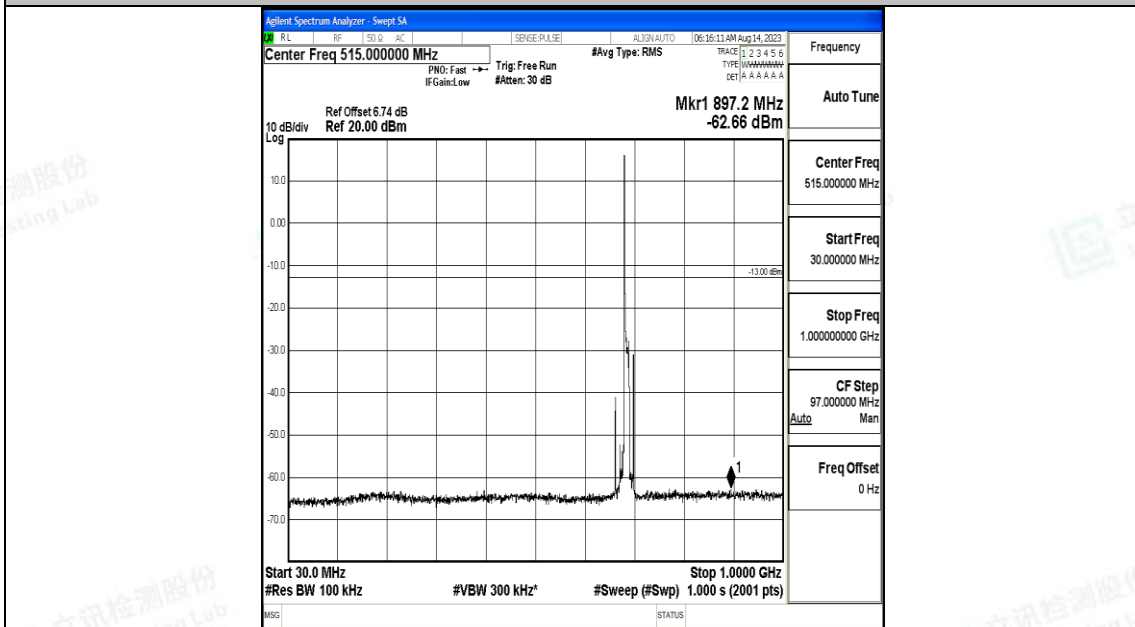

Band71\_10MHz\_QPSK\_133422\_1RB#0\_3000~10000\_3000~10000

Band71\_10MHz\_16QAM\_133422\_1RB#0\_0.009~0.15\_0.009~0.15

Band71\_10MHz\_16QAM\_133422\_1RB#0\_0.15~30\_0.15~30

Band71\_10MHz\_16QAM\_133422\_1RB#0\_30~1000\_30~1000