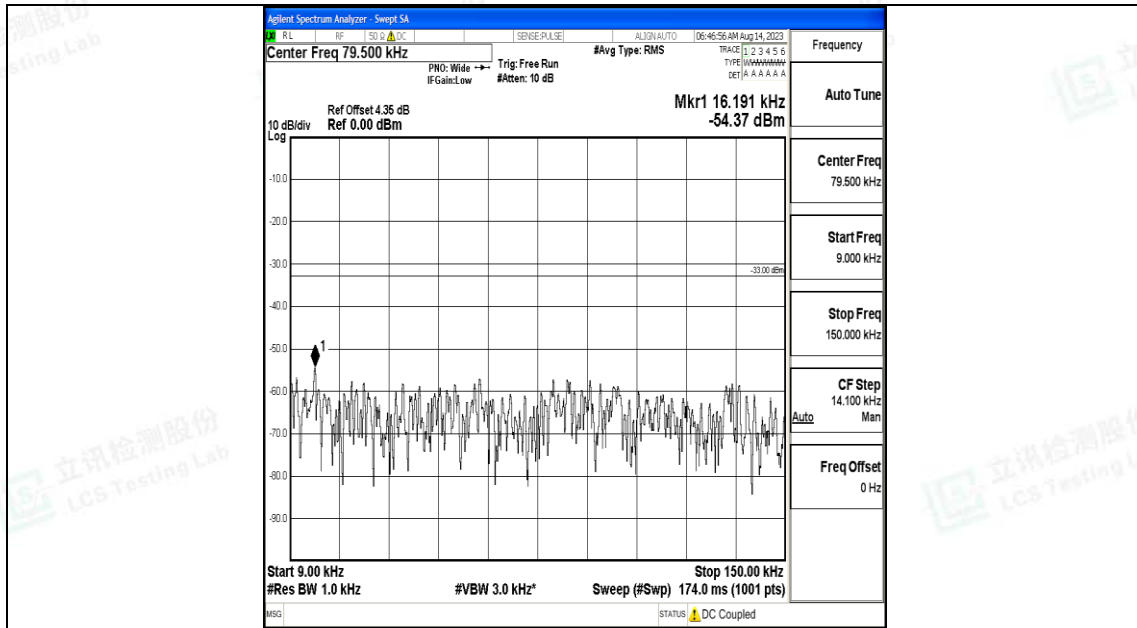

Band71\_20MHz\_16QAM\_133322\_1RB#0\_0.15~30\_0.15~30

Band71\_20MHz\_16QAM\_133322\_1RB#0\_30~1000\_30~1000

Band71\_20MHz\_16QAM\_133322\_1RB#0\_1000~3000\_1000~3000

Band71\_20MHz\_16QAM\_133322\_1RB#0\_3000~10000\_3000~10000