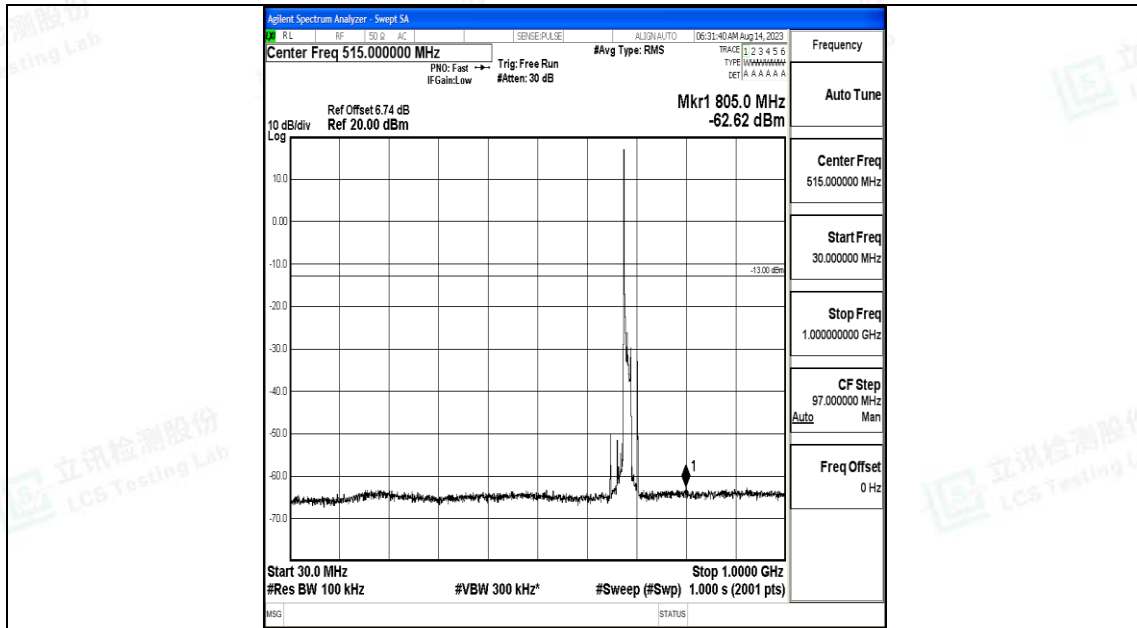

Band71\_15MHz\_16QAM\_133297\_1RB#0\_1000~3000\_1000~3000

Band71\_15MHz\_16QAM\_133297\_1RB#0\_3000~10000\_3000~10000

Band71\_15MHz\_QPSK\_133397\_1RB#0\_0.009~0.15\_0.009~0.15

Band71\_15MHz\_QPSK\_133397\_1RB#0\_0.15~30\_0.15~30