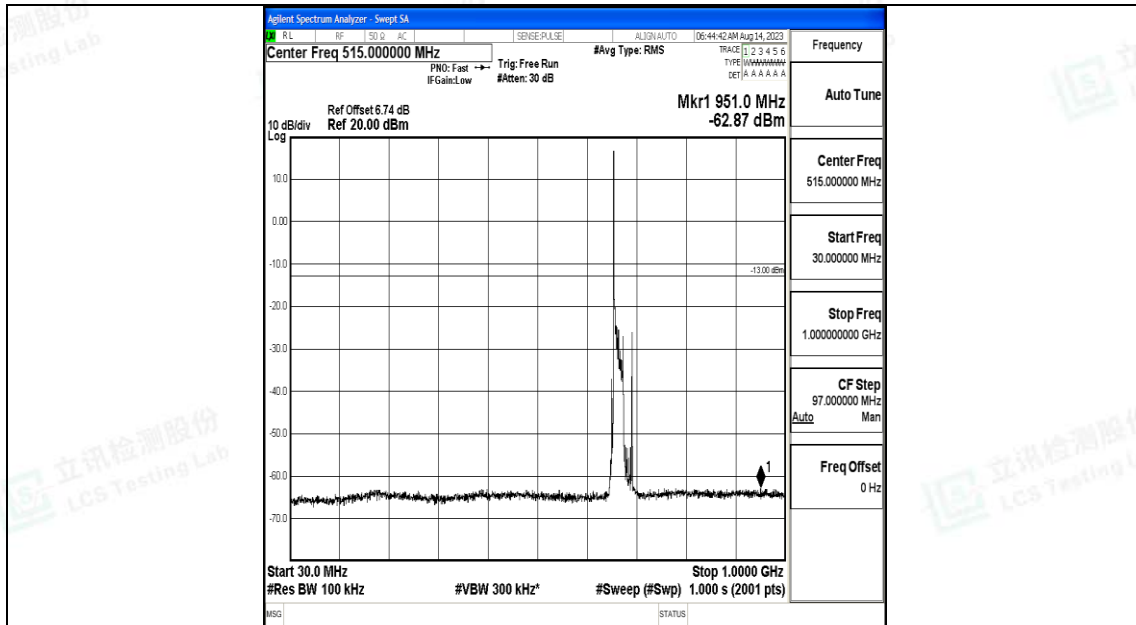

Band71_20MHz_QPSK_133222_1RB#0_0.15~30_0.15~30

Band71_20MHz_QPSK_133222_1RB#0_30~1000_30~1000