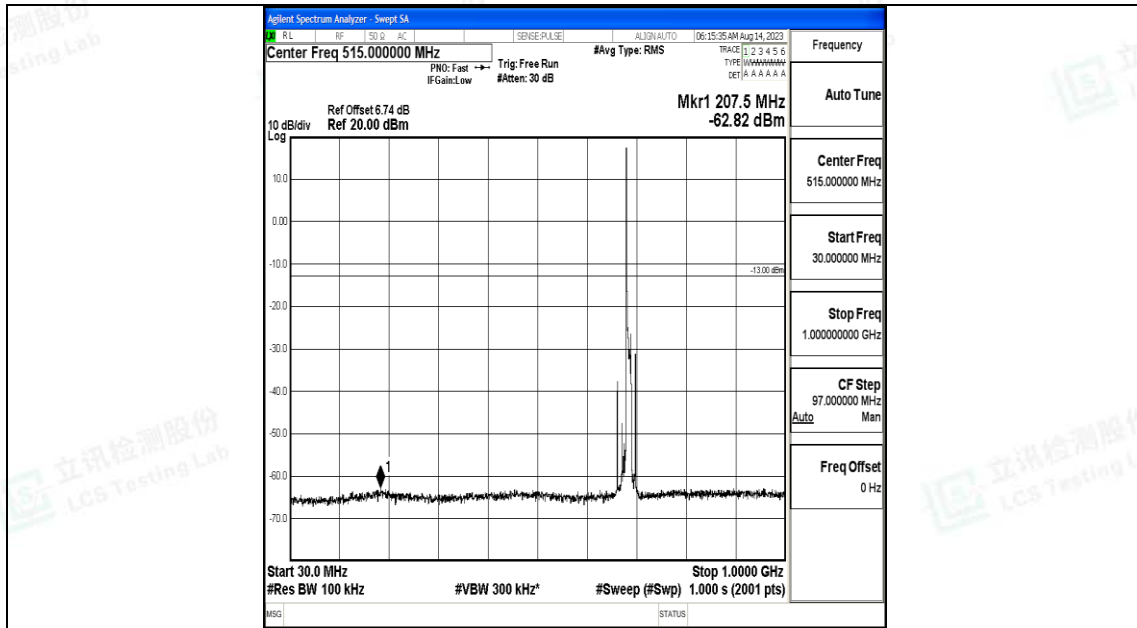

Band71_10MHz_QPSK_133422_1RB#0_0.15~30_0.15~30

Band71_10MHz_QPSK_133422_1RB#0_30~1000_30~1000