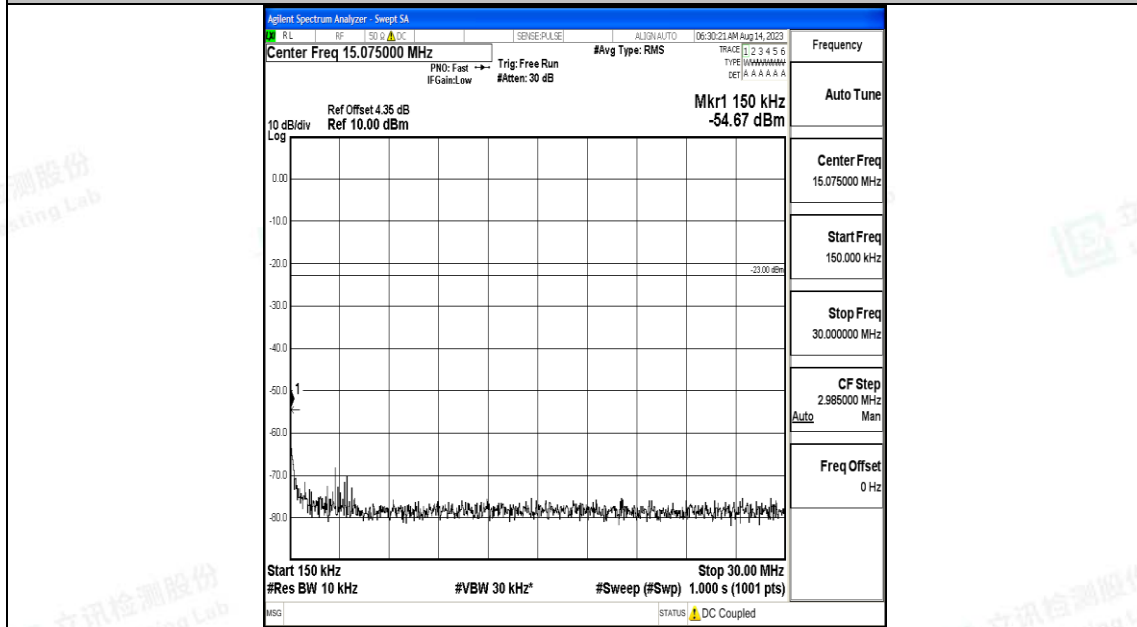

Band71_15MHz_QPSK_133297_1RB#0_0.009~0.15_0.009~0.15

Band71_15MHz_QPSK_133297_1RB#0_0.15~30_0.15~30