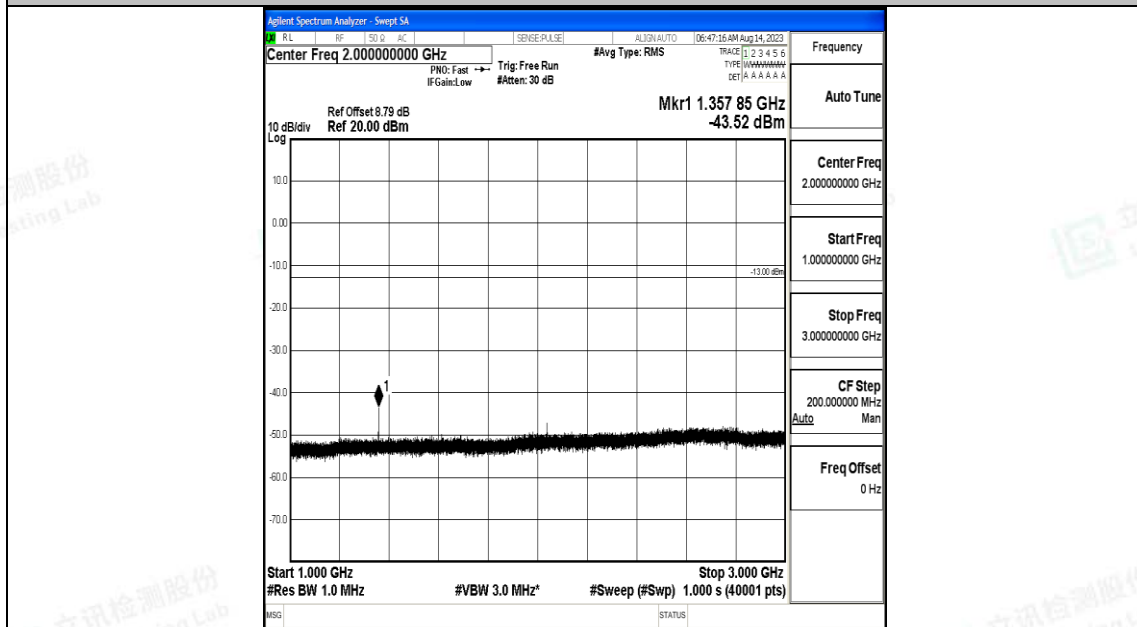

Band71\_20MHz\_QPSK\_133372\_1RB#0\_0.009~0.15\_0.009~0.15

Band71\_20MHz\_QPSK\_133372\_1RB#0\_0.15~30\_0.15~30

Band71\_20MHz\_QPSK\_133372\_1RB#0\_30~1000\_30~1000

Band71\_20MHz\_QPSK\_133372\_1RB#0\_1000~3000\_1000~3000