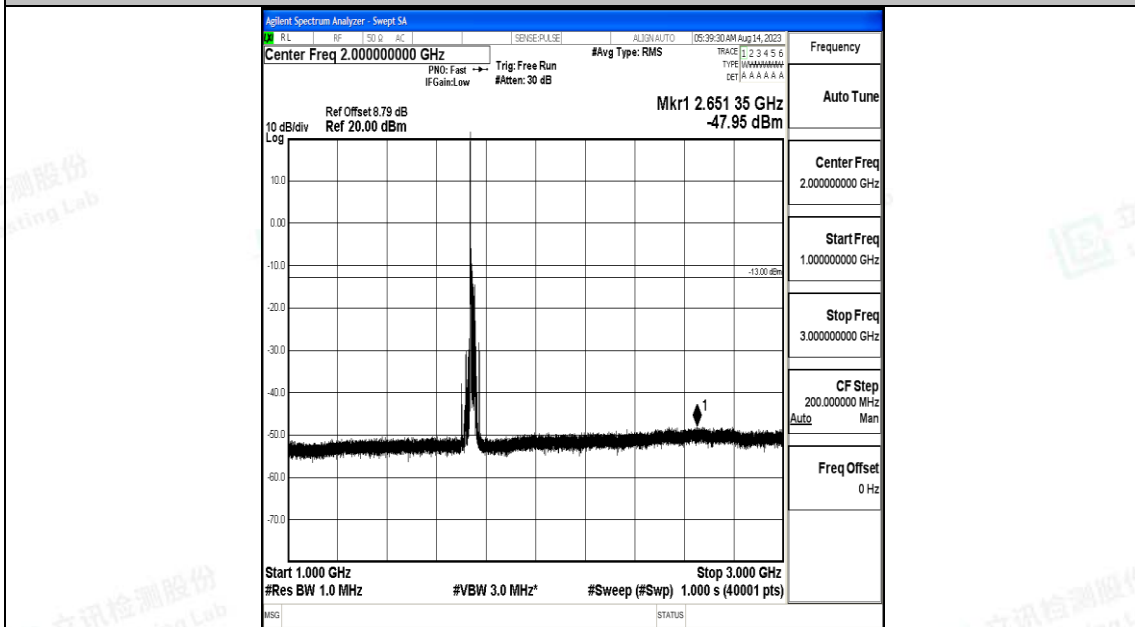

Band66\_20MHz\_QPSK\_132322\_1RB#0\_0.009~0.15\_0.009~0.15

Band66\_20MHz\_QPSK\_132322\_1RB#0\_0.15~30\_0.15~30

Band66\_20MHz\_QPSK\_132322\_1RB#0\_30~1000\_30~1000

Band66\_20MHz\_QPSK\_132322\_1RB#0\_1000~3000\_1000~3000