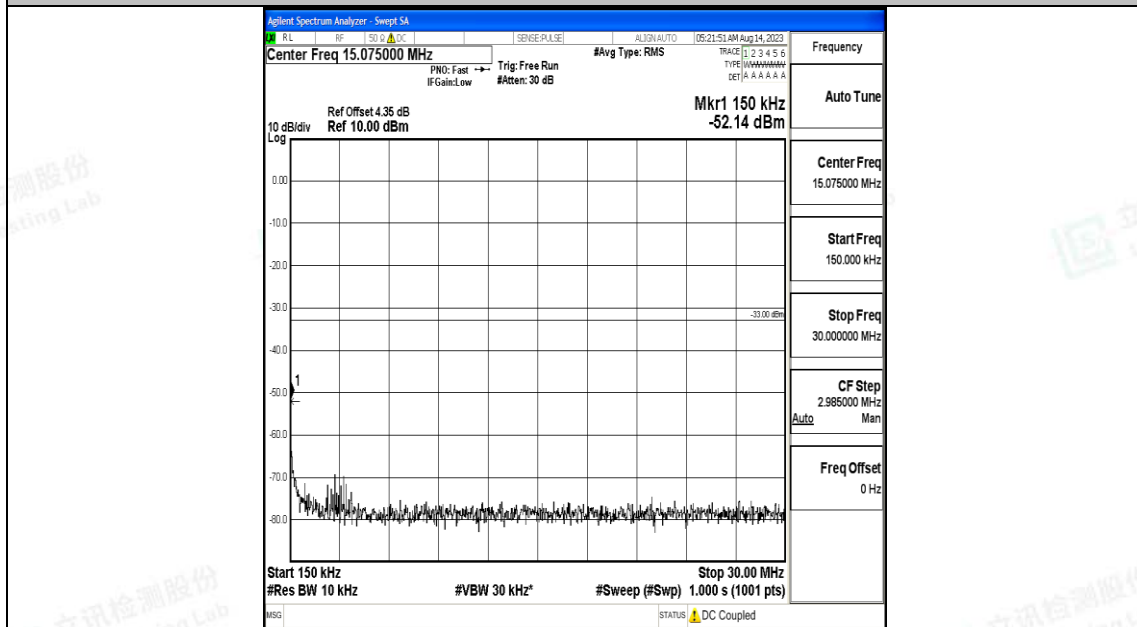

Band66\_15MHz\_QPSK\_132047\_1RB#0\_0.009~0.15\_0.009~0.15

Band66\_15MHz\_QPSK\_132047\_1RB#0\_0.15~30\_0.15~30

Band66\_15MHz\_QPSK\_132047\_1RB#0\_30~1000\_30~1000

Band66\_15MHz\_QPSK\_132047\_1RB#0\_1000~3000\_1000~3000