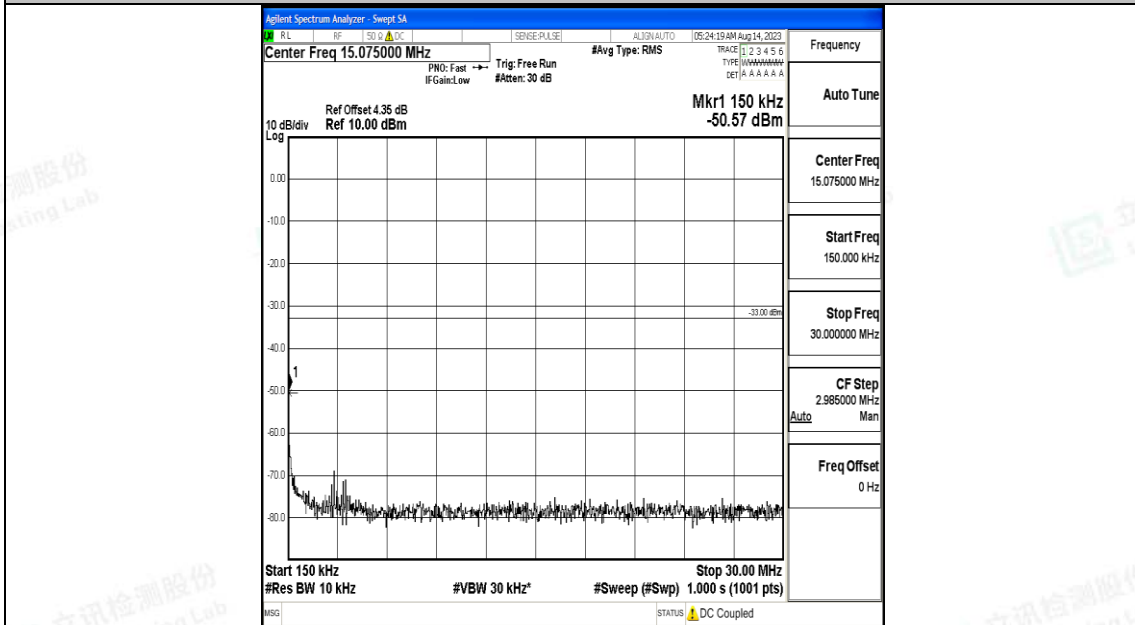

Band66_15MHz_QPSK_132597_1RB#0_0.009~0.15_0.009~0.15

Band66_15MHz_QPSK_132597_1RB#0_0.15~30_0.15~30