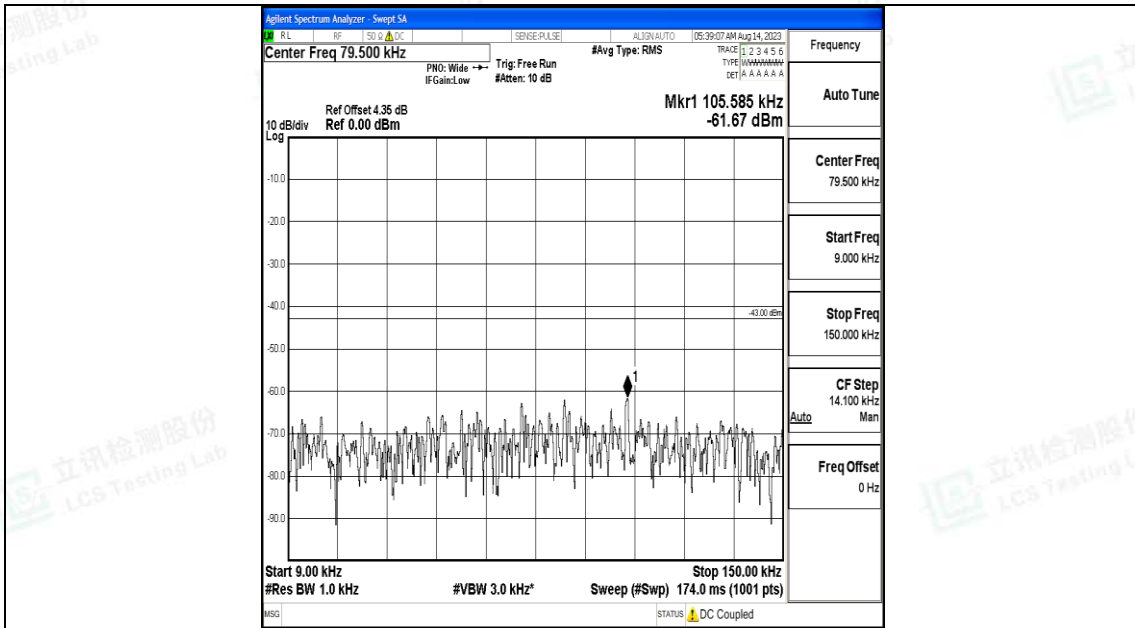

Band66\_20MHz\_16QAM\_132072\_1RB#0\_0.15~30\_0.15~30

Band66\_20MHz\_16QAM\_132072\_1RB#0\_30~1000\_30~1000

Band66\_20MHz\_16QAM\_132072\_1RB#0\_1000~3000\_1000~3000

Band66\_20MHz\_16QAM\_132072\_1RB#0\_3000~20000\_3000~20000