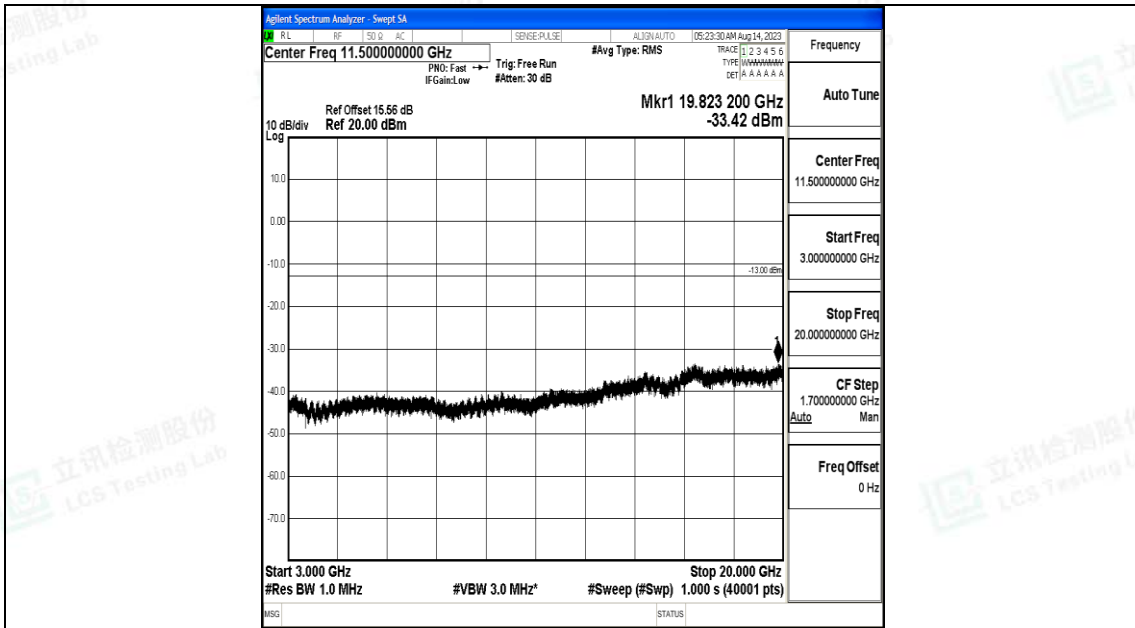

Band66_15MHz_QPSK_132322_1RB#0_1000~3000_1000~3000

Band66_15MHz_QPSK_132322_1RB#0_3000~20000_3000~20000