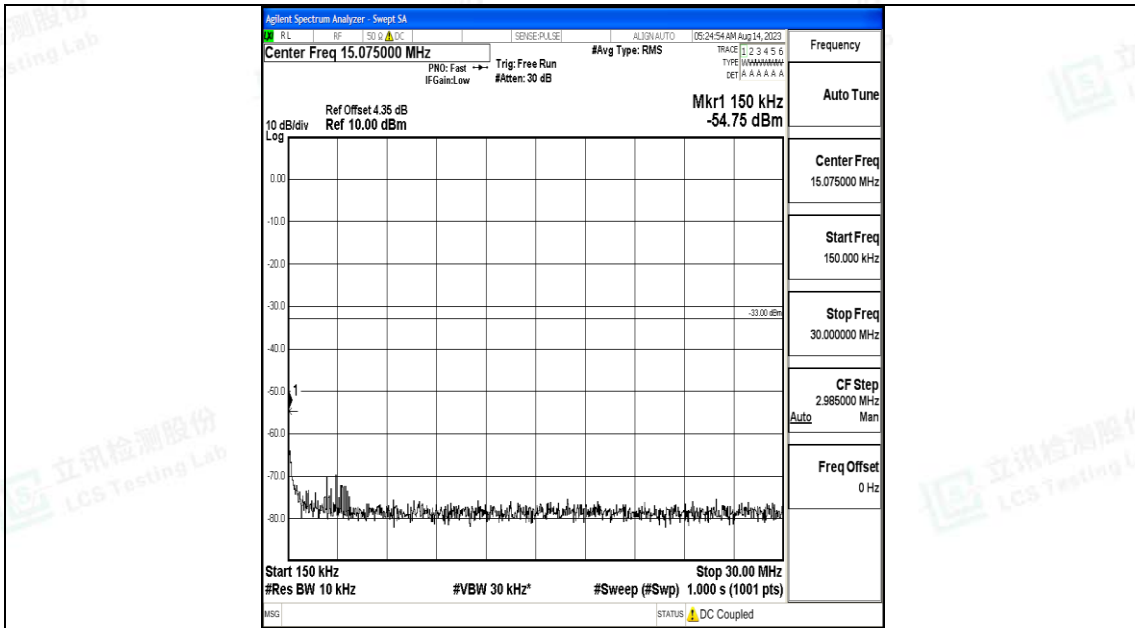

Band66_15MHz_16QAM_132597_1RB#0_0.009~0.15_0.009~0.15

Band66_15MHz_16QAM_132597_1RB#0_0.15~30_0.15~30