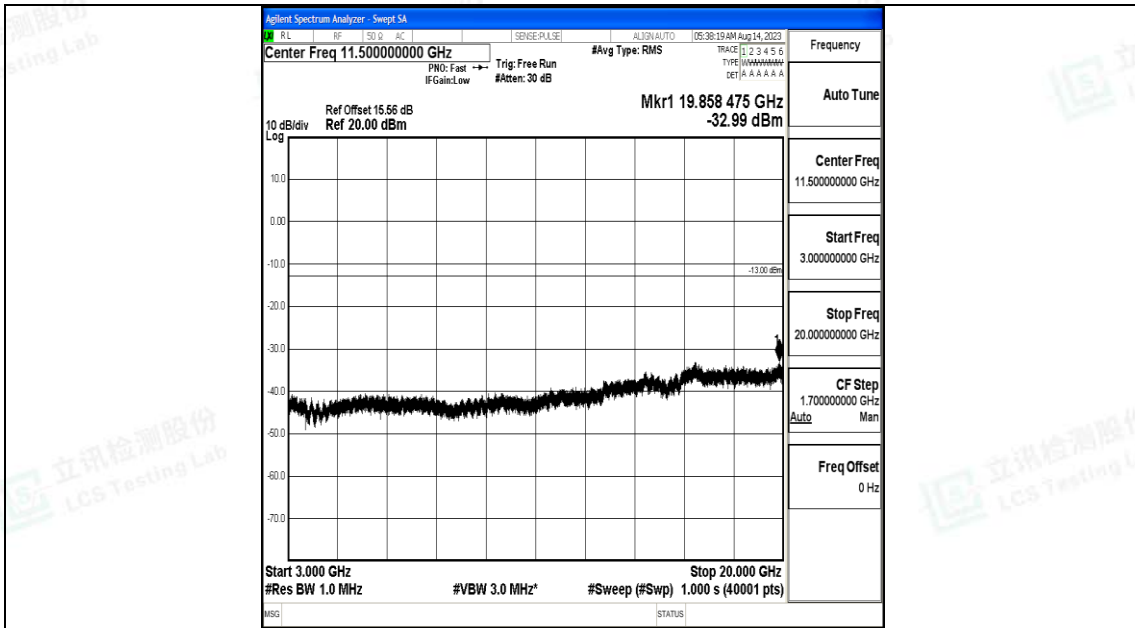

Band66_20MHz_QPSK_132072_1RB#0_1000~3000_1000~3000

Band66_20MHz_QPSK_132072_1RB#0_3000~20000_3000~20000