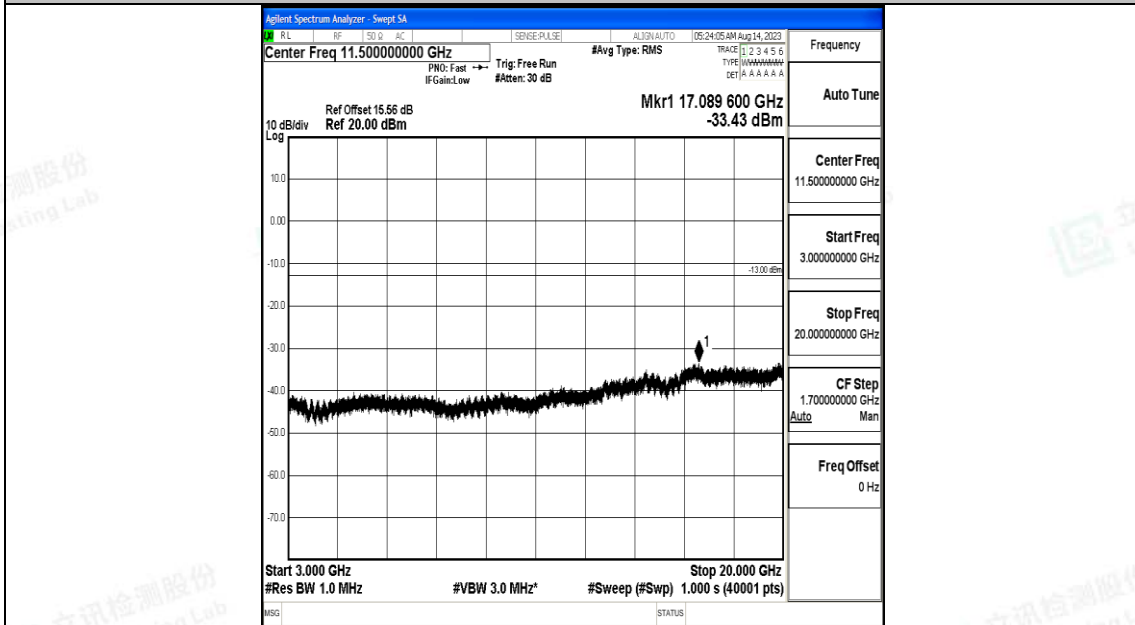

Band66\_15MHz\_16QAM\_132322\_1RB#0\_0.15~30\_0.15~30

Band66\_15MHz\_16QAM\_132322\_1RB#0\_30~1000\_30~1000

Band66\_15MHz\_16QAM\_132322\_1RB#0\_1000~3000\_1000~3000

Band66\_15MHz\_16QAM\_132322\_1RB#0\_3000~20000\_3000~20000