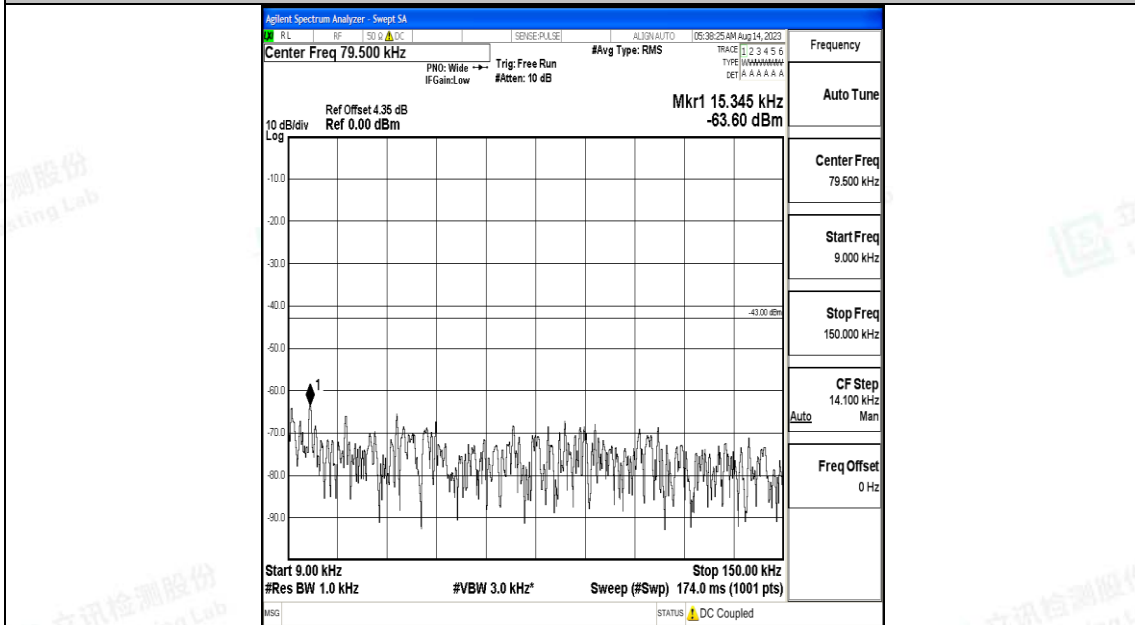

Band66\_20MHz\_QPSK\_132072\_1RB#0\_30~1000\_30~1000

Band66\_20MHz\_QPSK\_132072\_1RB#0\_1000~3000\_1000~3000

Band66\_20MHz\_QPSK\_132072\_1RB#0\_3000~20000\_3000~20000

Band66\_20MHz\_16QAM\_132072\_1RB#0\_0.009~0.15\_0.009~0.15