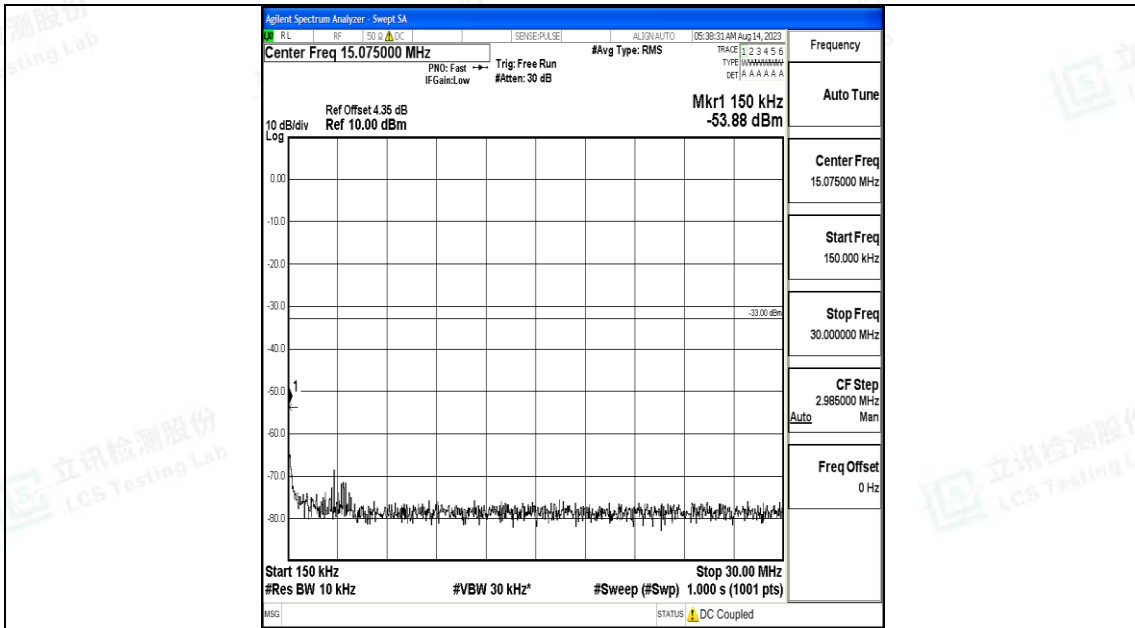

Band66\_20MHz\_QPSK\_132072\_1RB#0\_30~1000\_30~1000

Band66\_20MHz\_QPSK\_132072\_1RB#0\_1000~3000\_1000~3000

Band66\_20MHz\_QPSK\_132072\_1RB#0\_3000~20000\_3000~20000

Band66\_20MHz\_16QAM\_132072\_1RB#0\_0.009~0.15\_0.009~0.15