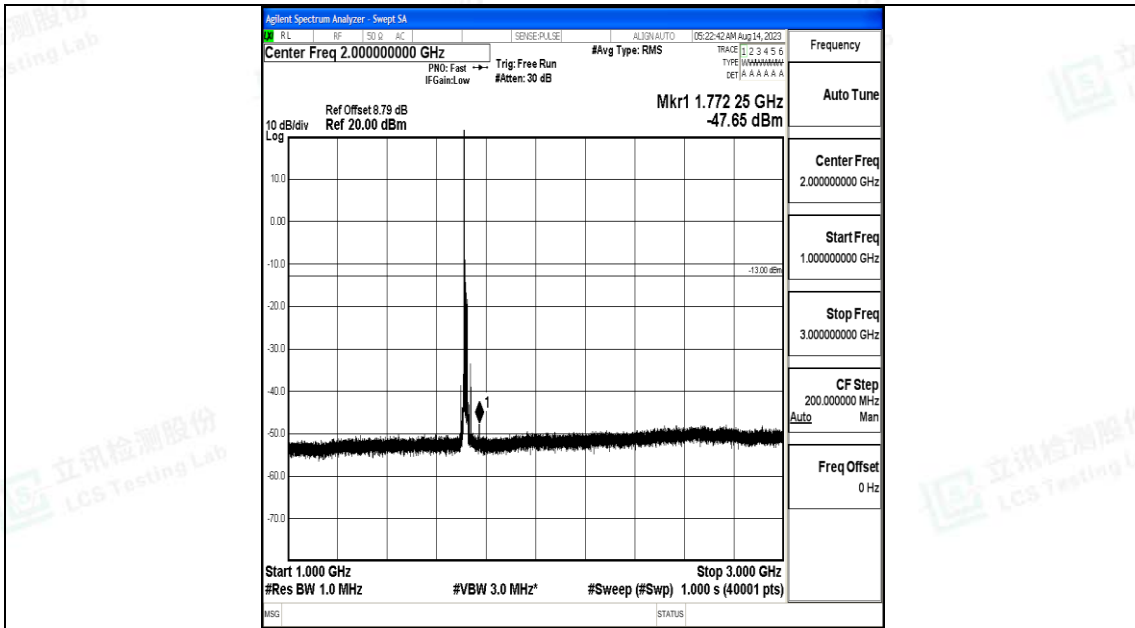

Band66\_15MHz\_QPSK\_132047\_1RB#0\_3000~20000\_3000~20000

Band66\_15MHz\_16QAM\_132047\_1RB#0\_0.009~0.15\_0.009~0.15

Band66\_15MHz\_16QAM\_132047\_1RB#0\_0.15~30\_0.15~30

Band66\_15MHz\_16QAM\_132047\_1RB#0\_30~1000\_30~1000