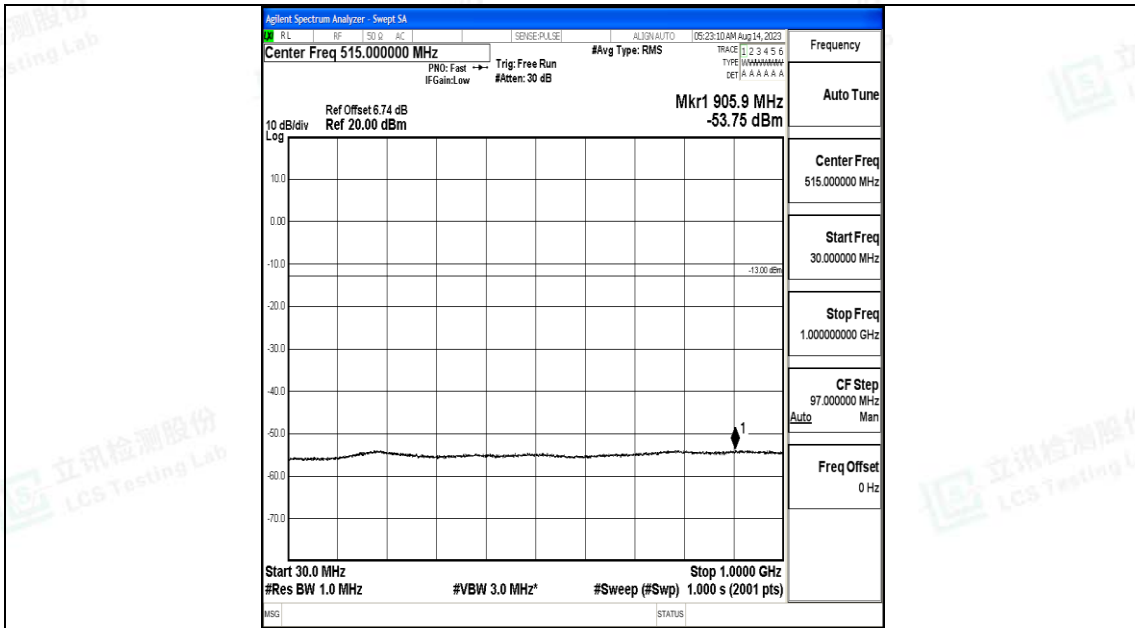

Band66\_15MHz\_16QAM\_132047\_1RB#0\_1000~3000\_1000~3000

Band66\_15MHz\_16QAM\_132047\_1RB#0\_3000~20000\_3000~20000

Band66\_15MHz\_QPSK\_132322\_1RB#0\_0.009~0.15\_0.009~0.15

Band66\_15MHz\_QPSK\_132322\_1RB#0\_0.15~30\_0.15~30