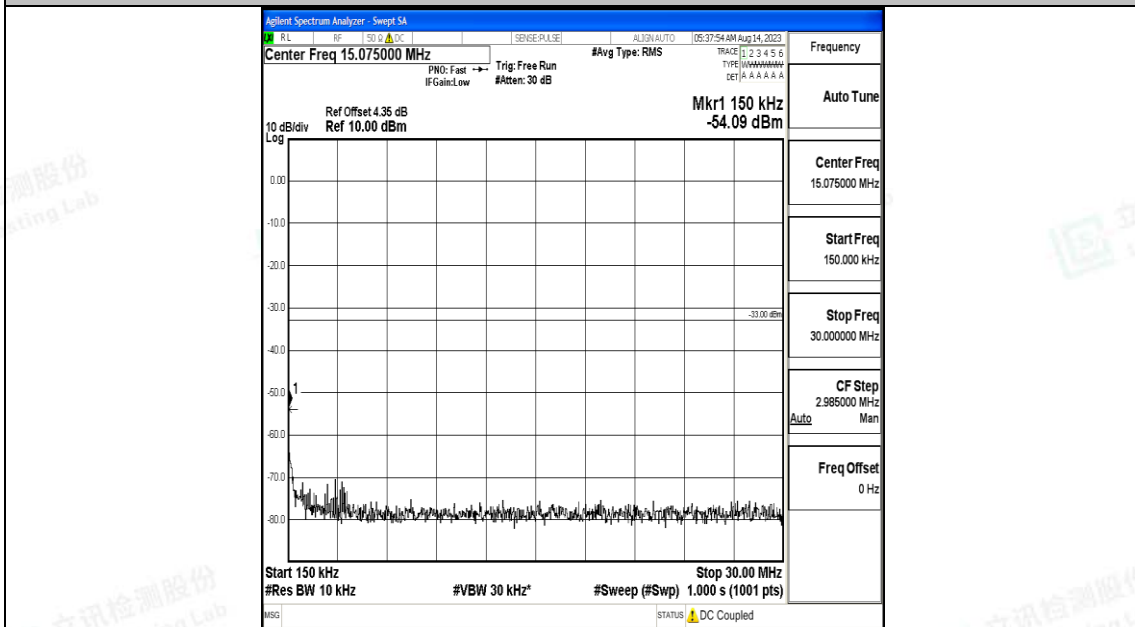

Band66\_15MHz\_16QAM\_132597\_1RB#0\_1000~3000\_1000~3000

Band66\_15MHz\_16QAM\_132597\_1RB#0\_3000~20000\_3000~20000

Band66\_20MHz\_QPSK\_132072\_1RB#0\_0.009~0.15\_0.009~0.15

Band66\_20MHz\_QPSK\_132072\_1RB#0\_0.15~30\_0.15~30