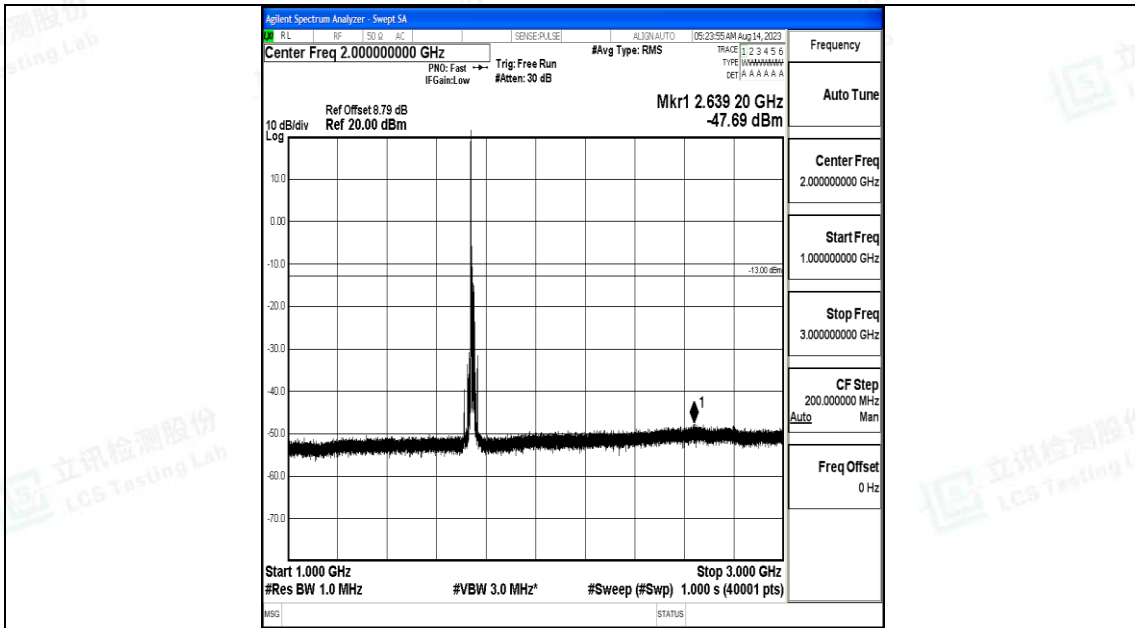

Band66_15MHz_16QAM_132322_1RB#0_30~1000_30~1000

Band66_15MHz_16QAM_132322_1RB#0_1000~3000_1000~3000