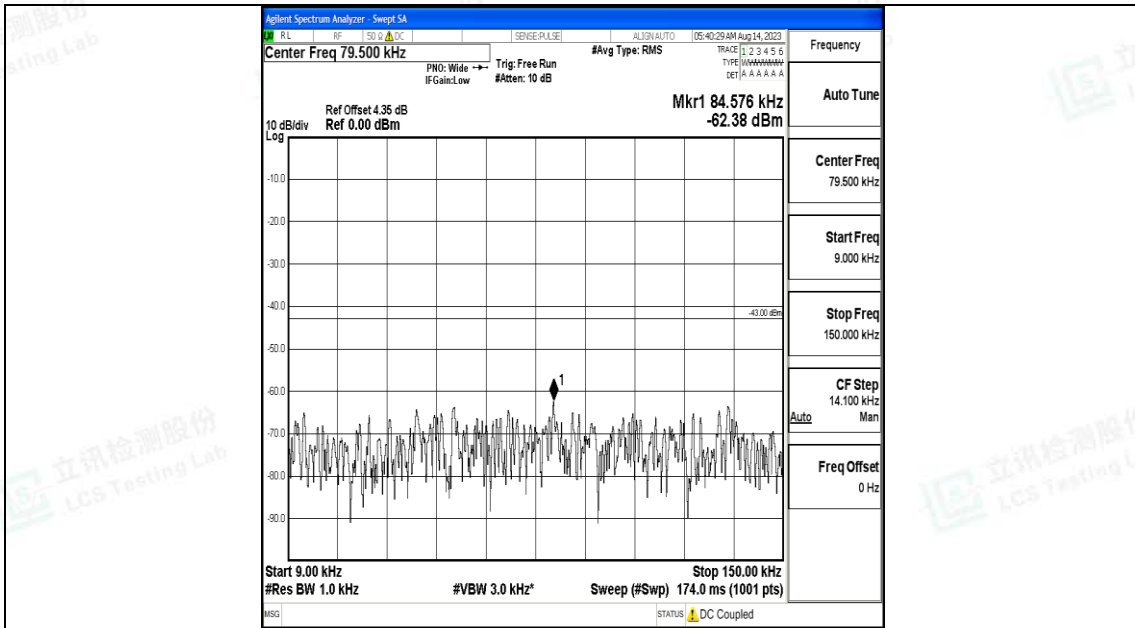

Band66_20MHz_16QAM_132322_1RB#0_3000~20000_3000~20000

Band66_20MHz_QPSK_132572_1RB#0_0.009~0.15_0.009~0.15