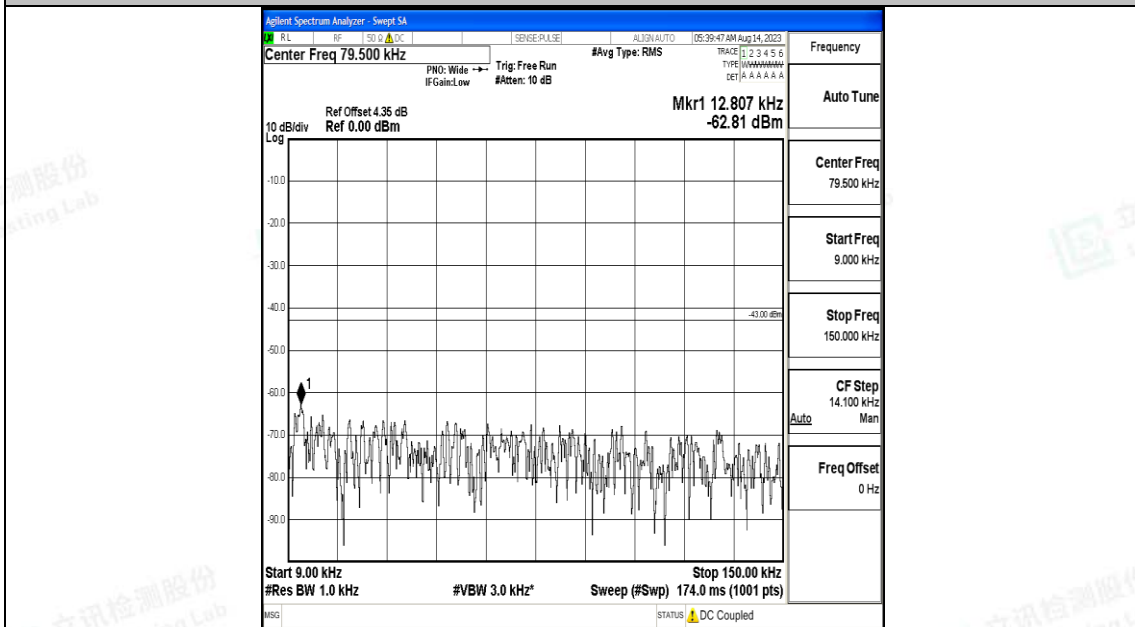

Band66_20MHz_QPSK_132322_1RB#0_3000~20000_3000~20000

Band66_20MHz_16QAM_132322_1RB#0_0.009~0.15_0.009~0.15