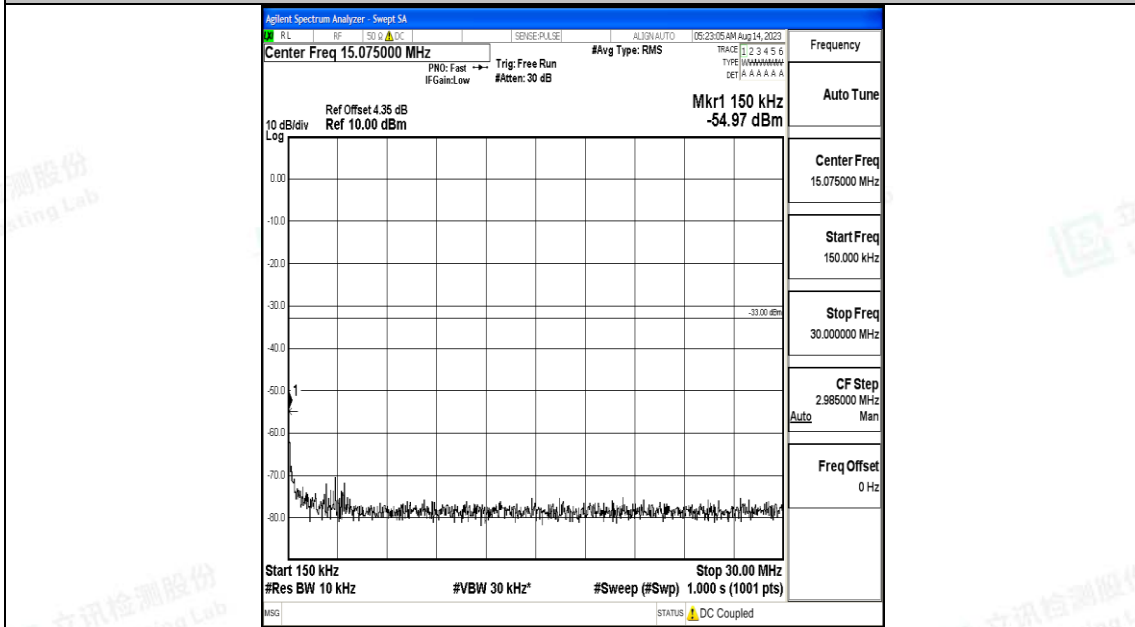

Band66\_15MHz\_16QAM\_132047\_1RB#0\_1000~3000\_1000~3000

Band66\_15MHz\_16QAM\_132047\_1RB#0\_3000~20000\_3000~20000

Band66\_15MHz\_QPSK\_132322\_1RB#0\_0.009~0.15\_0.009~0.15

Band66\_15MHz\_QPSK\_132322\_1RB#0\_0.15~30\_0.15~30