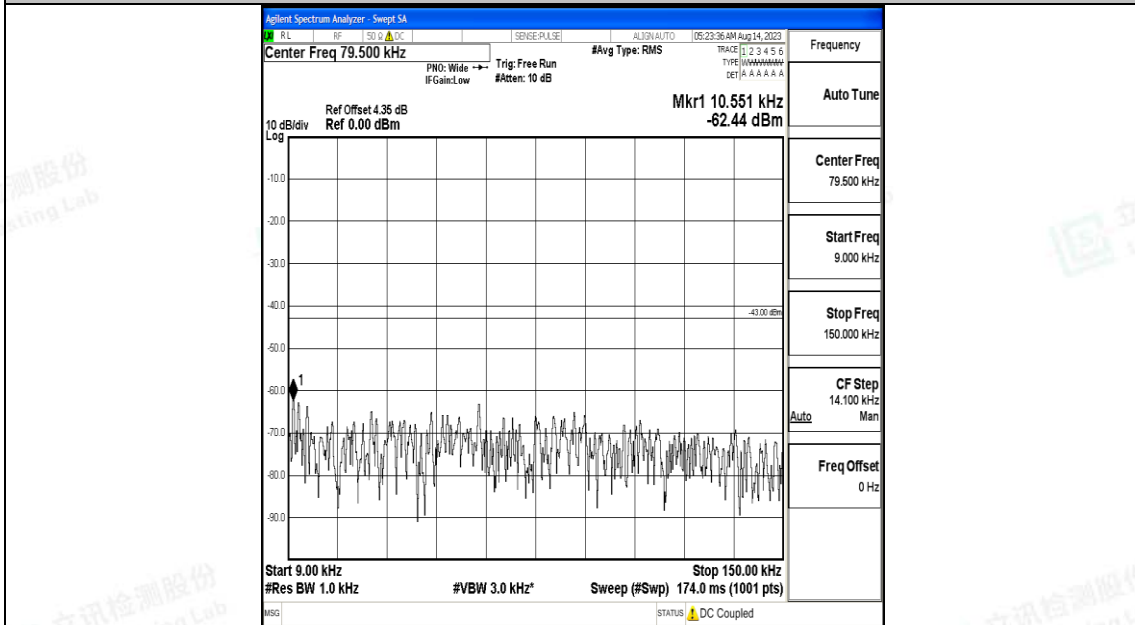

Band66\_15MHz\_QPSK\_132322\_1RB#0\_30~1000\_30~1000

Band66\_15MHz\_QPSK\_132322\_1RB#0\_1000~3000\_1000~3000

Band66\_15MHz\_QPSK\_132322\_1RB#0\_3000~20000\_3000~20000

Band66\_15MHz\_16QAM\_132322\_1RB#0\_0.009~0.15\_0.009~0.15