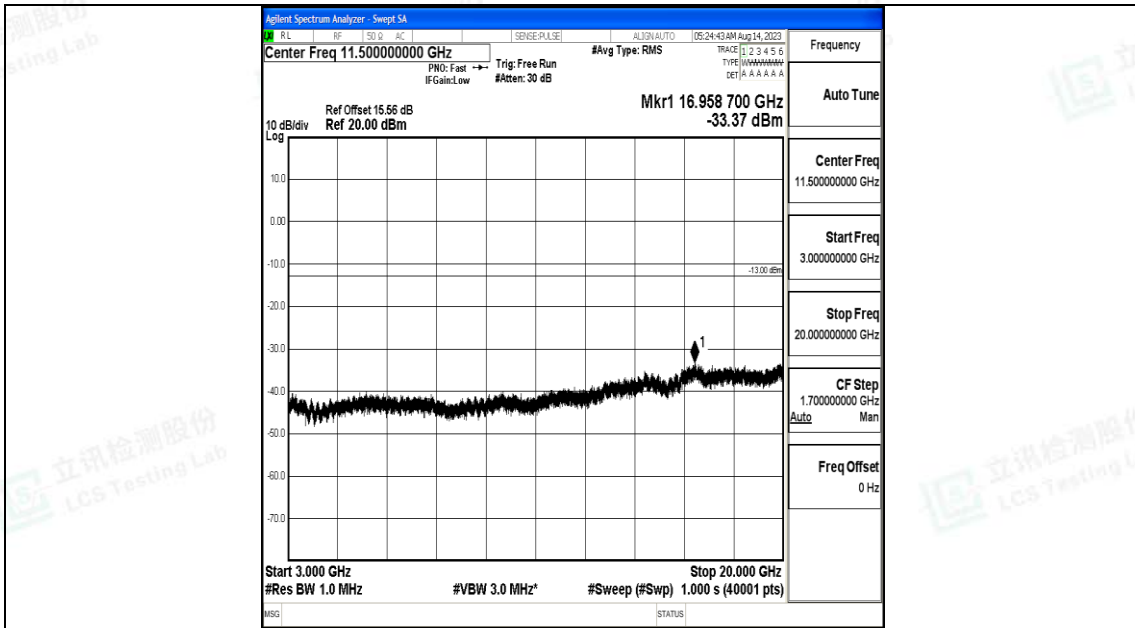

Band66\_15MHz\_QPSK\_132597\_1RB#0\_0.009~0.15\_0.009~0.15

Band66\_15MHz\_QPSK\_132597\_1RB#0\_0.15~30\_0.15~30

Band66\_15MHz\_QPSK\_132597\_1RB#0\_30~1000\_30~1000

Band66\_15MHz\_QPSK\_132597\_1RB#0\_1000~3000\_1000~3000