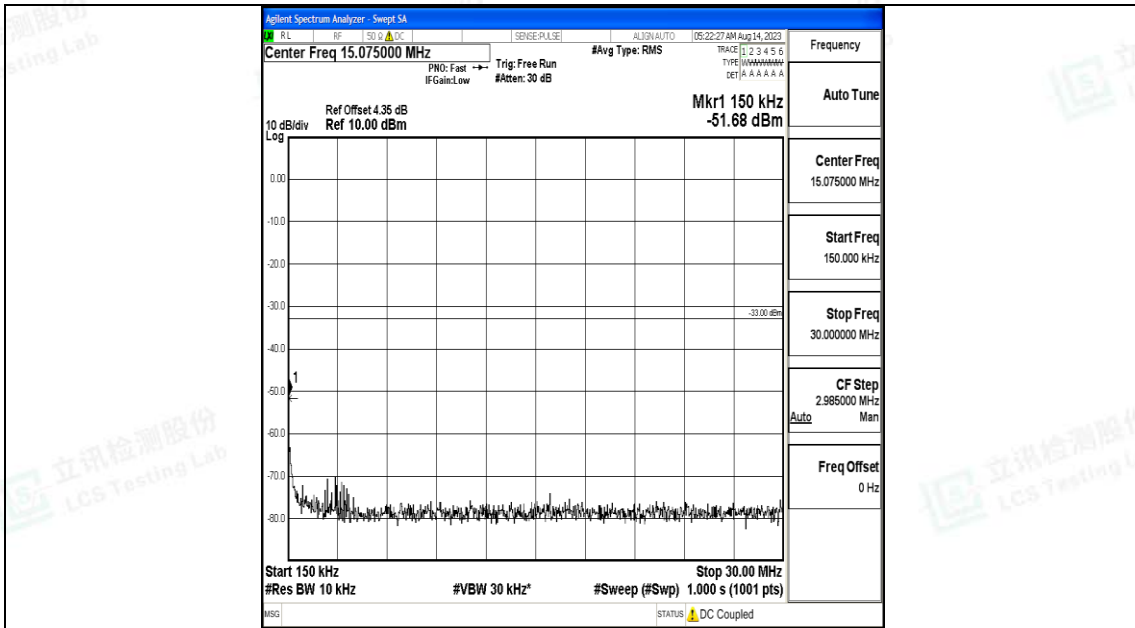

Band66_15MHz_16QAM_132047_1RB#0_0.009~0.15_0.009~0.15

Band66_15MHz_16QAM_132047_1RB#0_0.15~30_0.15~30