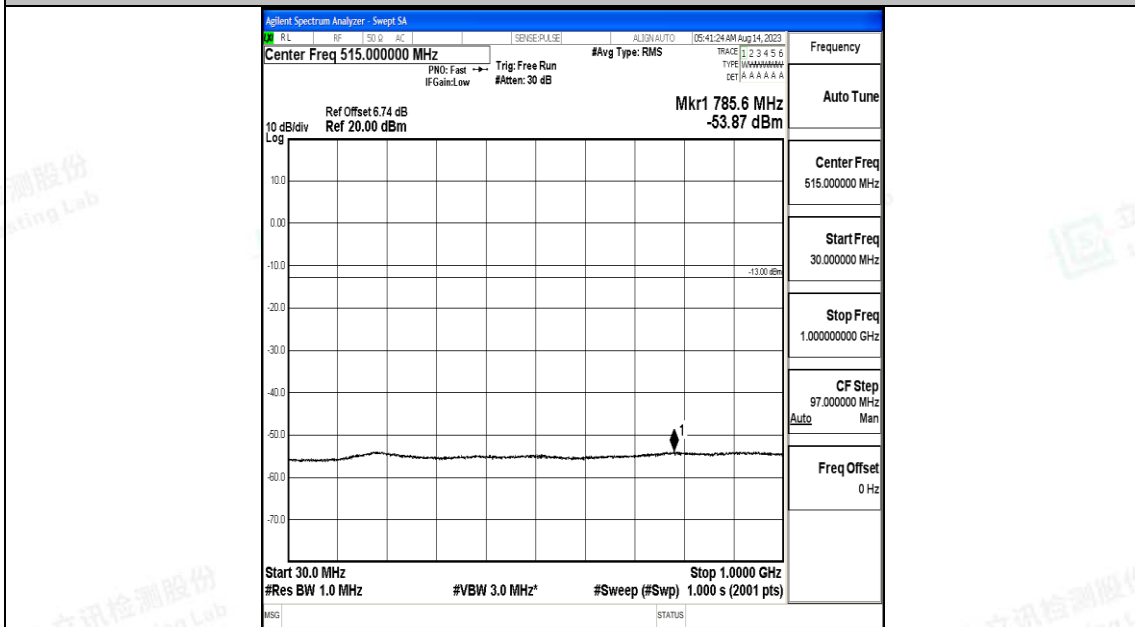

Band66_20MHz_16QAM_132572_1RB#0_0.15~30_0.15~30

Band66_20MHz_16QAM_132572_1RB#0_30~1000_30~1000