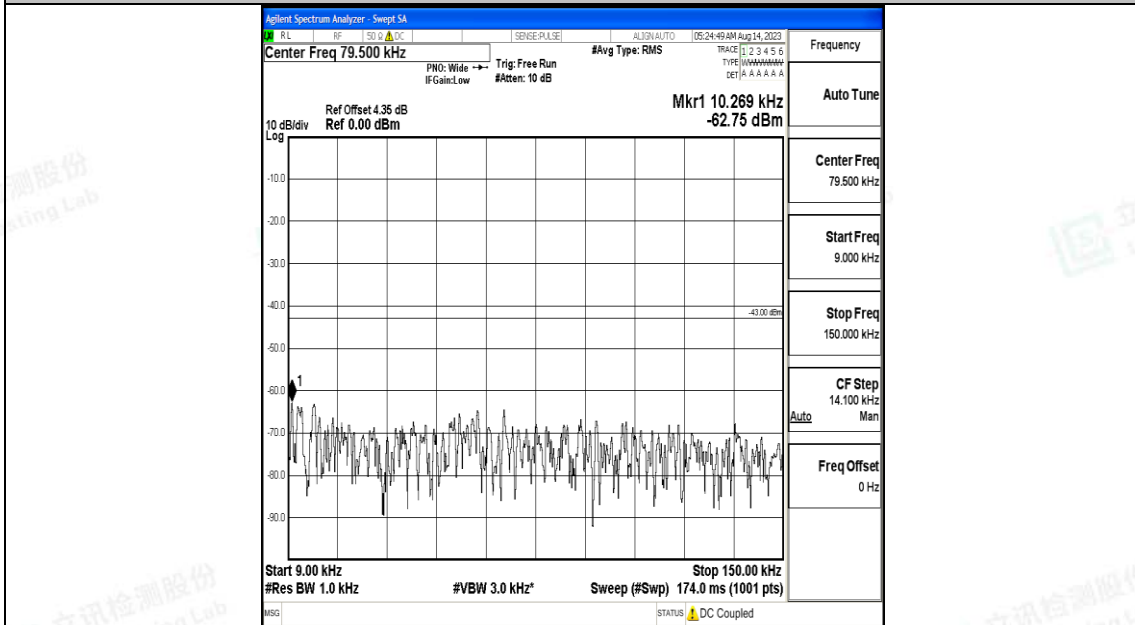

Band66_15MHz_QPSK_132597_1RB#0_3000~20000_3000~20000

Band66_15MHz_16QAM_132597_1RB#0_0.009~0.15_0.009~0.15