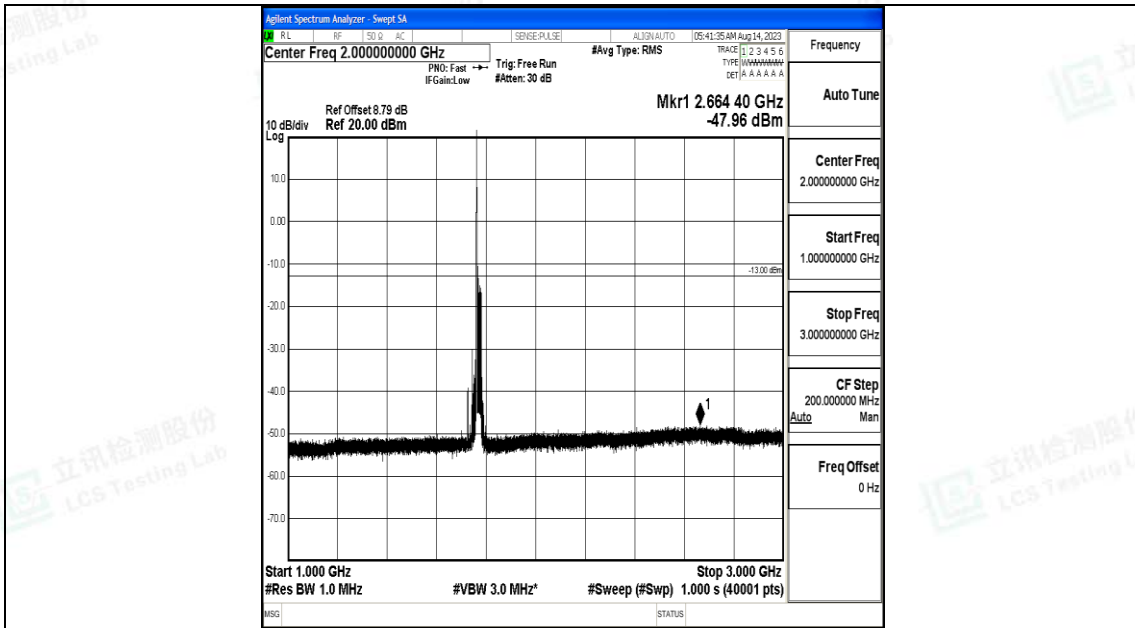

Band66_20MHz_16QAM_132572_1RB#0_30~1000_30~1000

Band66_20MHz_16QAM_132572_1RB#0_1000~3000_1000~3000