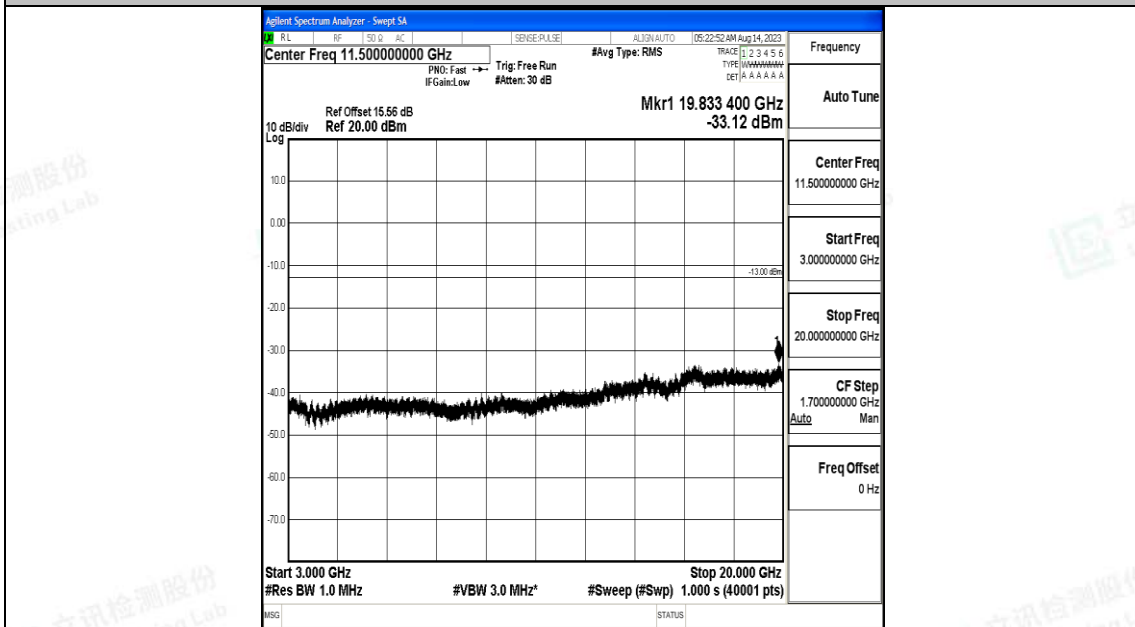

Band66_15MHz_16QAM_132047_1RB#0_1000~3000_1000~3000

Band66_15MHz_16QAM_132047_1RB#0_3000~20000_3000~20000