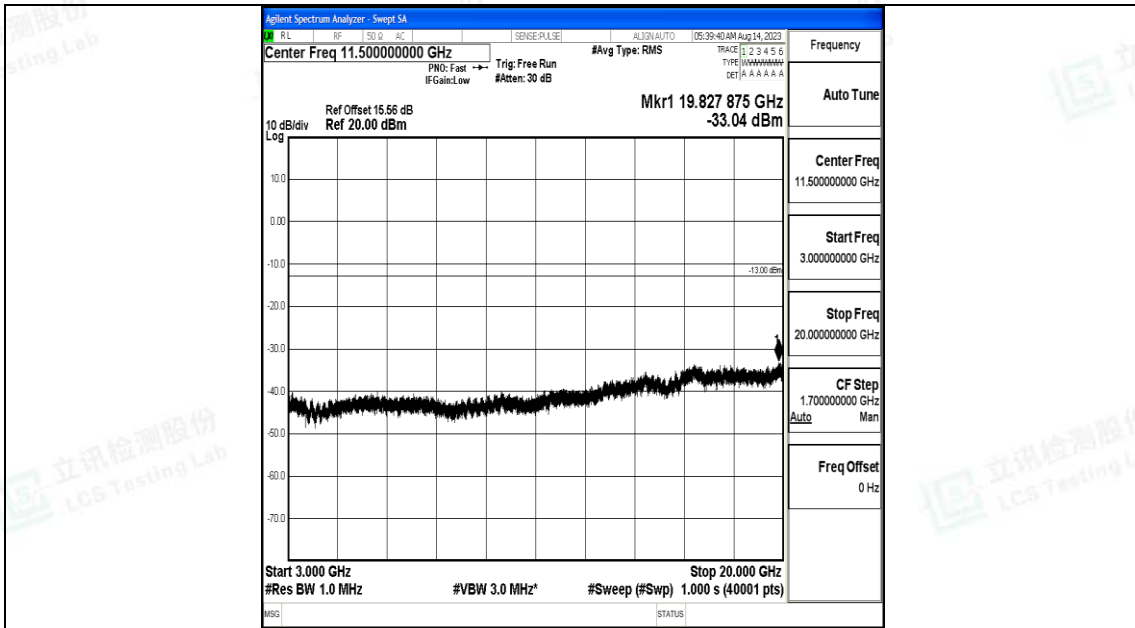

Band66\_20MHz\_QPSK\_132322\_1RB#0\_0.009~0.15\_0.009~0.15

Band66\_20MHz\_QPSK\_132322\_1RB#0\_0.15~30\_0.15~30

Band66\_20MHz\_QPSK\_132322\_1RB#0\_30~1000\_30~1000

Band66\_20MHz\_QPSK\_132322\_1RB#0\_1000~3000\_1000~3000