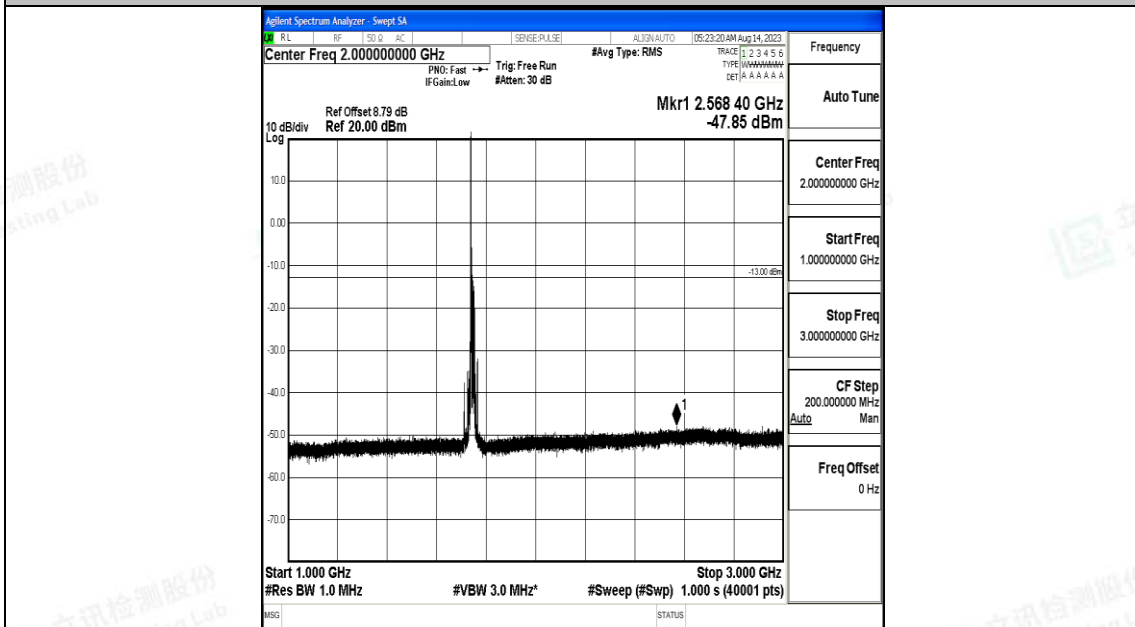

Band66_15MHz_QPSK_132322_1RB#0_30~1000_30~1000

Band66_15MHz_QPSK_132322_1RB#0_1000~3000_1000~3000