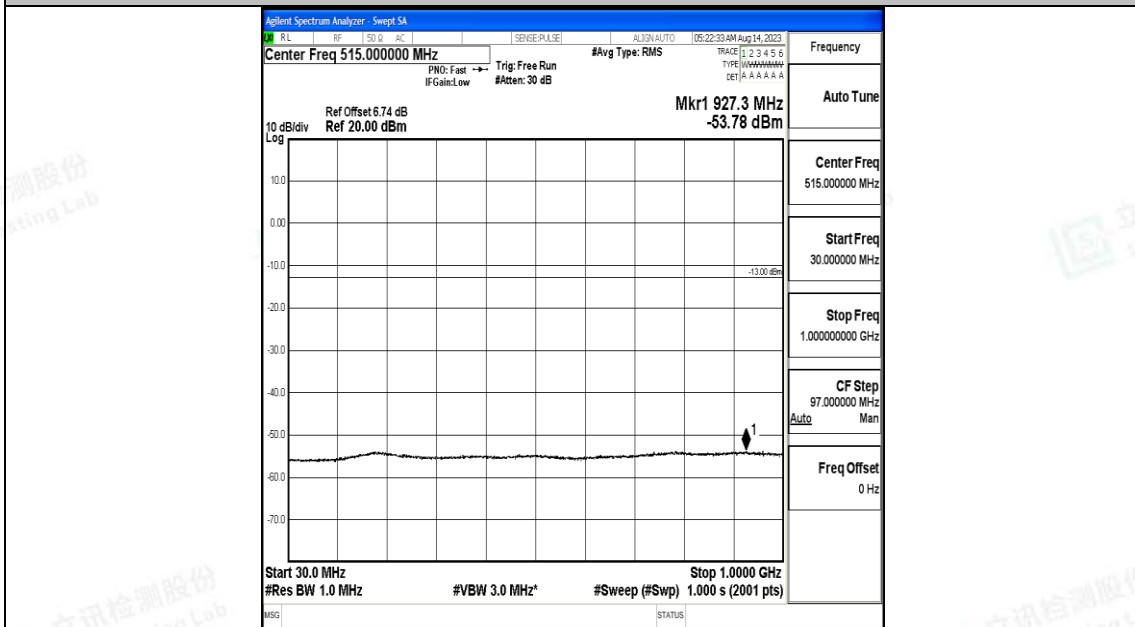

Band66\_15MHz\_QPSK\_132047\_1RB#0\_3000~20000\_3000~20000

Band66\_15MHz\_16QAM\_132047\_1RB#0\_0.009~0.15\_0.009~0.15

Band66\_15MHz\_16QAM\_132047\_1RB#0\_0.15~30\_0.15~30

Band66\_15MHz\_16QAM\_132047\_1RB#0\_30~1000\_30~1000