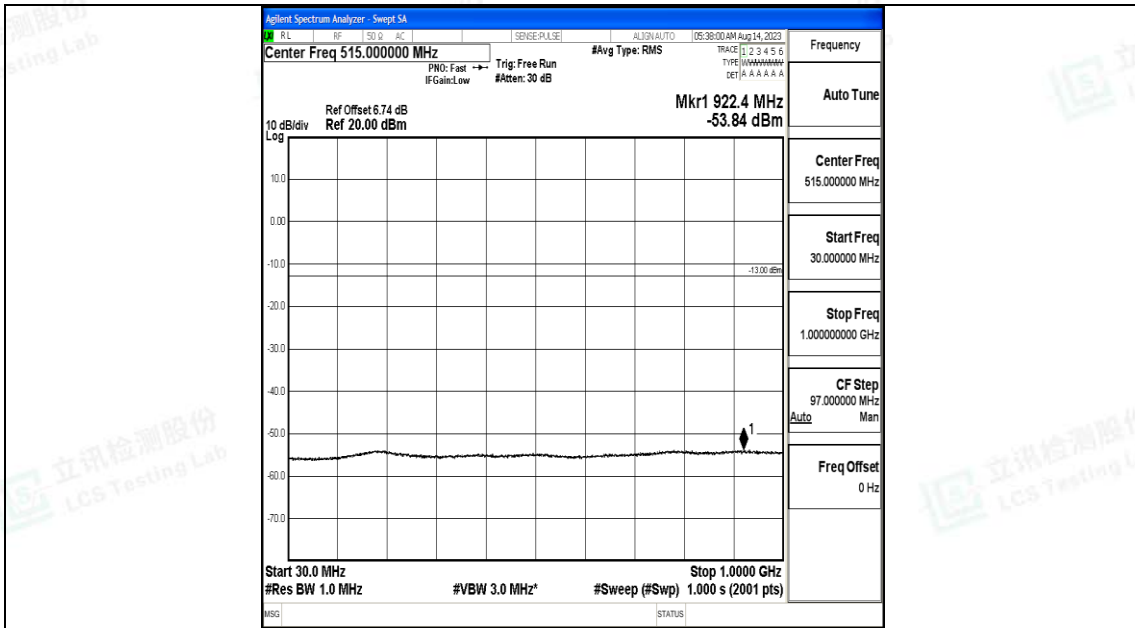

Band66\_15MHz\_16QAM\_132597\_1RB#0\_1000~3000\_1000~3000

Band66\_15MHz\_16QAM\_132597\_1RB#0\_3000~20000\_3000~20000

Band66\_20MHz\_QPSK\_132072\_1RB#0\_0.009~0.15\_0.009~0.15

Band66\_20MHz\_QPSK\_132072\_1RB#0\_0.15~30\_0.15~30