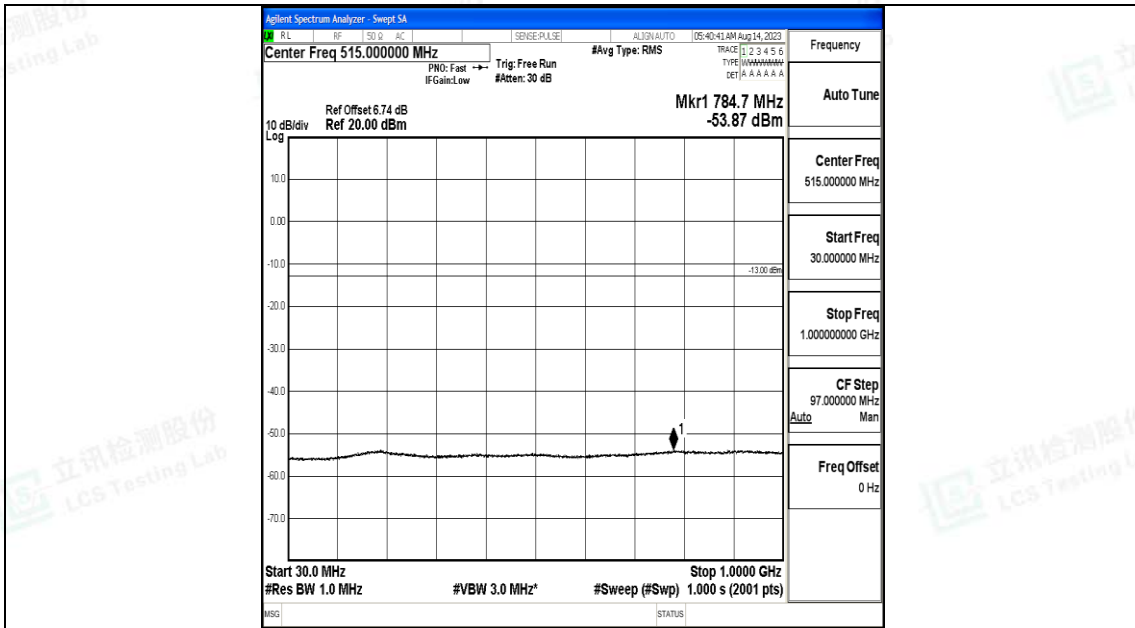

Band66\_20MHz\_16QAM\_132322\_1RB#0\_1000~3000\_1000~3000

Band66\_20MHz\_16QAM\_132322\_1RB#0\_3000~20000\_3000~20000

Band66\_20MHz\_QPSK\_132572\_1RB#0\_0.009~0.15\_0.009~0.15

Band66\_20MHz\_QPSK\_132572\_1RB#0\_0.15~30\_0.15~30