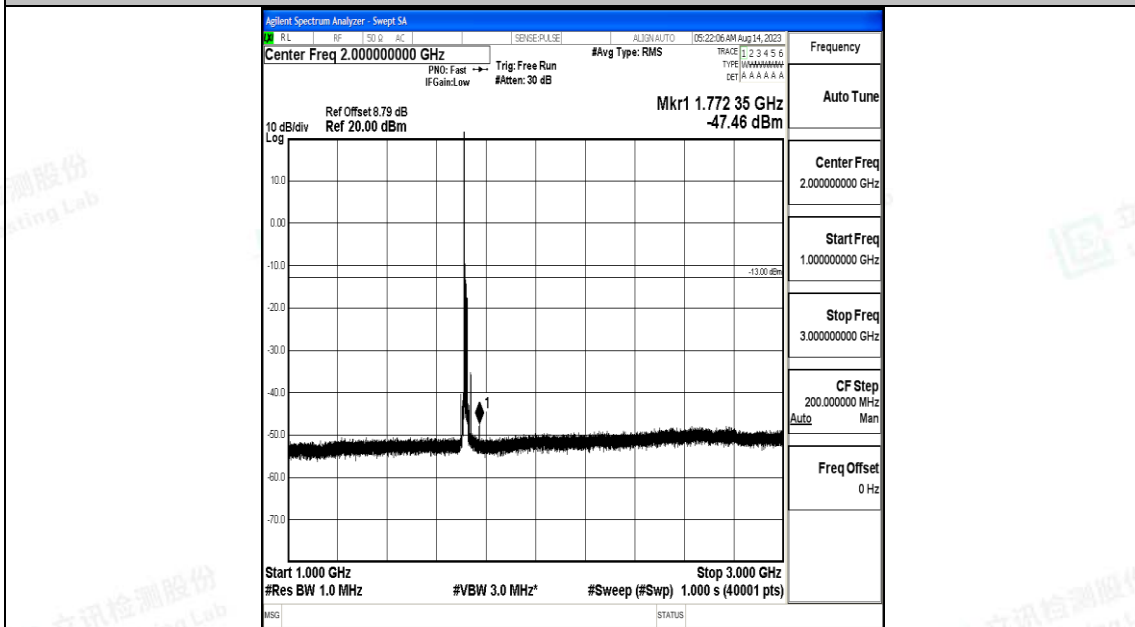

Band66\_15MHz\_QPSK\_132047\_1RB#0\_0.009~0.15\_0.009~0.15

Band66\_15MHz\_QPSK\_132047\_1RB#0\_0.15~30\_0.15~30

Band66\_15MHz\_QPSK\_132047\_1RB#0\_30~1000\_30~1000

Band66\_15MHz\_QPSK\_132047\_1RB#0\_1000~3000\_1000~3000