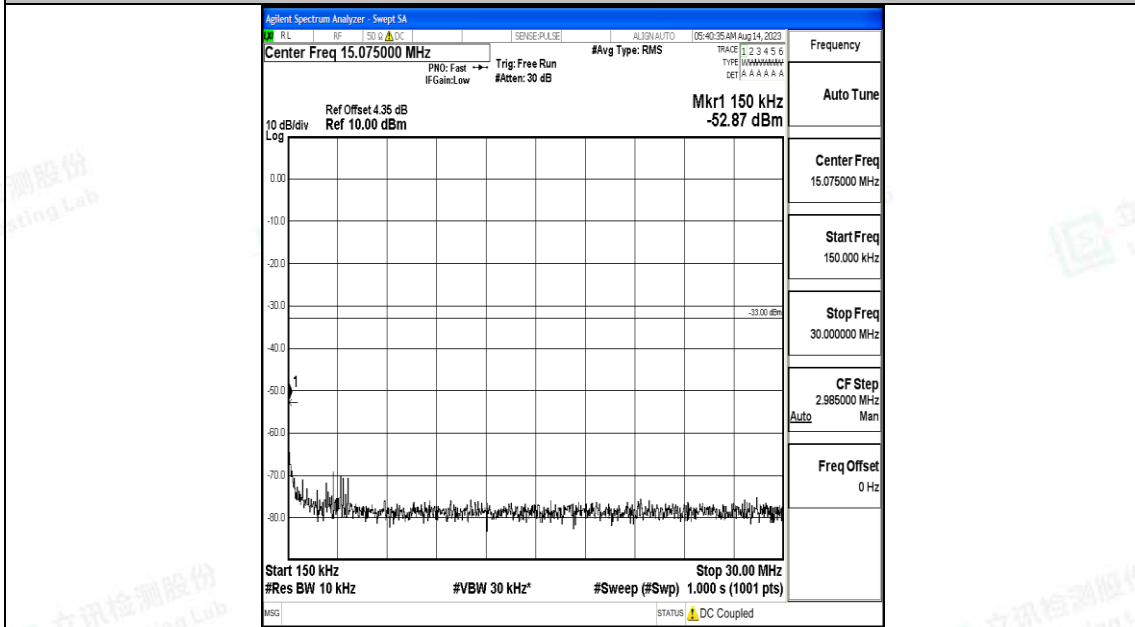

Band66\_20MHz\_16QAM\_132322\_1RB#0\_1000~3000\_1000~3000

Band66\_20MHz\_16QAM\_132322\_1RB#0\_3000~20000\_3000~20000

Band66\_20MHz\_QPSK\_132572\_1RB#0\_0.009~0.15\_0.009~0.15

Band66\_20MHz\_QPSK\_132572\_1RB#0\_0.15~30\_0.15~30