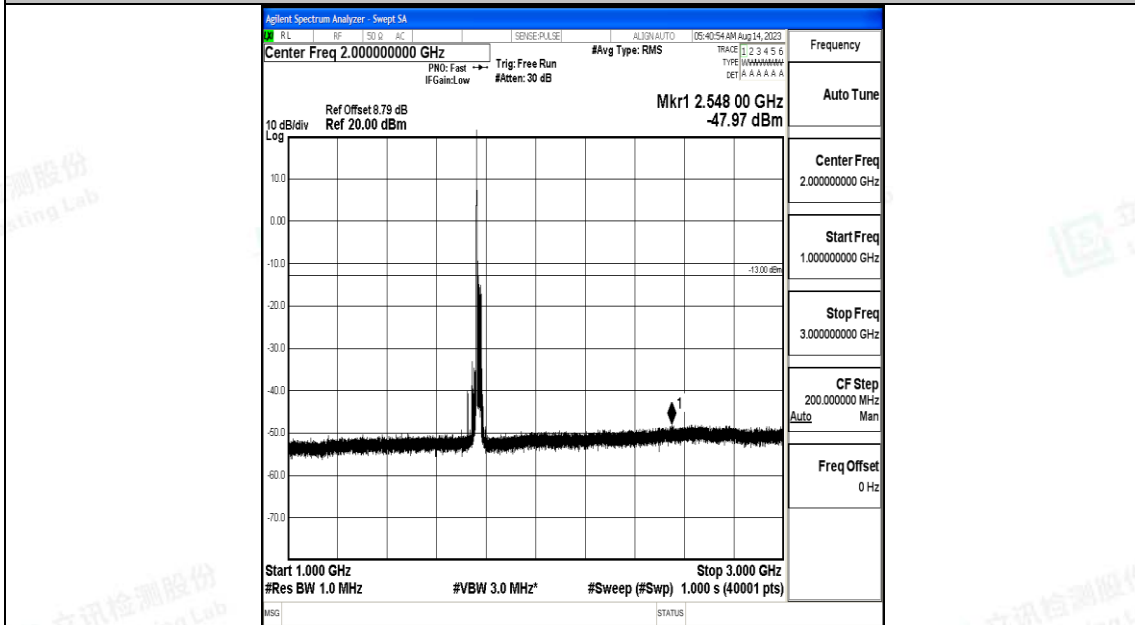

Band66_20MHz_QPSK_132572_1RB#0_30~1000_30~1000

Band66_20MHz_QPSK_132572_1RB#0_1000~3000_1000~3000