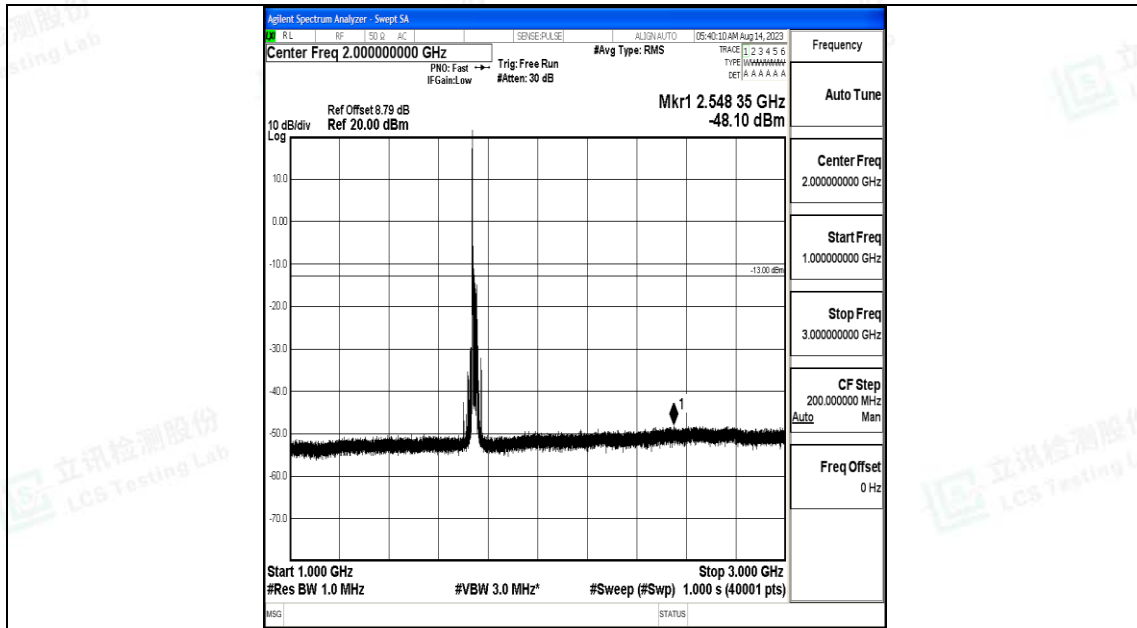

Band66\_20MHz\_QPSK\_132322\_1RB#0\_3000~20000\_3000~20000

Band66\_20MHz\_16QAM\_132322\_1RB#0\_0.009~0.15\_0.009~0.15

Band66\_20MHz\_16QAM\_132322\_1RB#0\_0.15~30\_0.15~30

Band66\_20MHz\_16QAM\_132322\_1RB#0\_30~1000\_30~1000