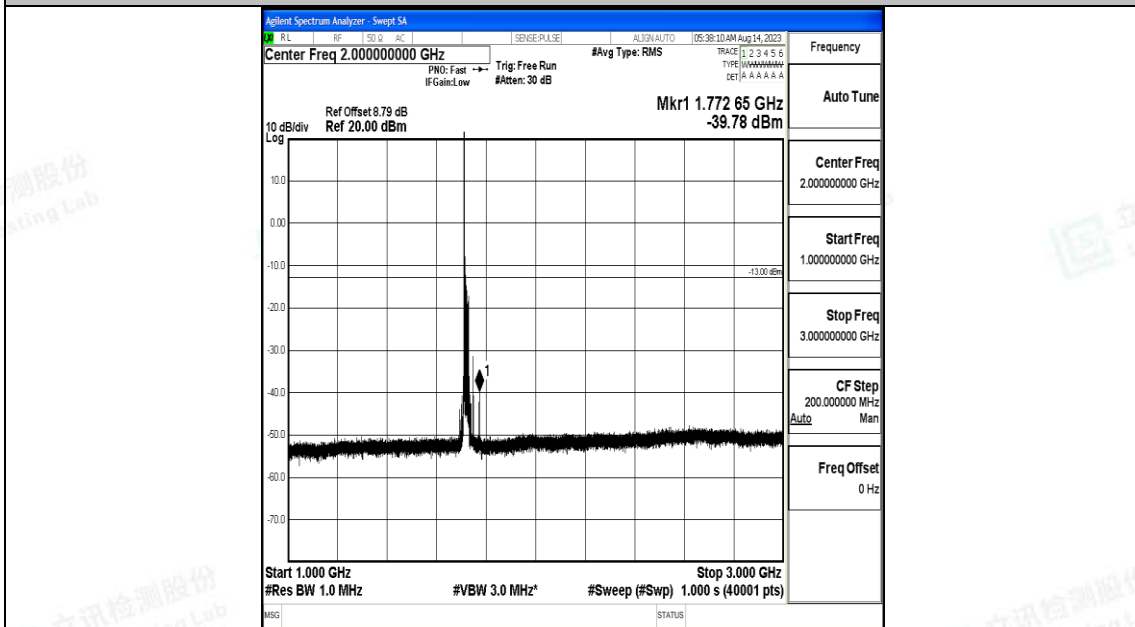

Band66_20MHz_QPSK_132072_1RB#0_30~1000_30~1000

Band66_20MHz_QPSK_132072_1RB#0_1000~3000_1000~3000