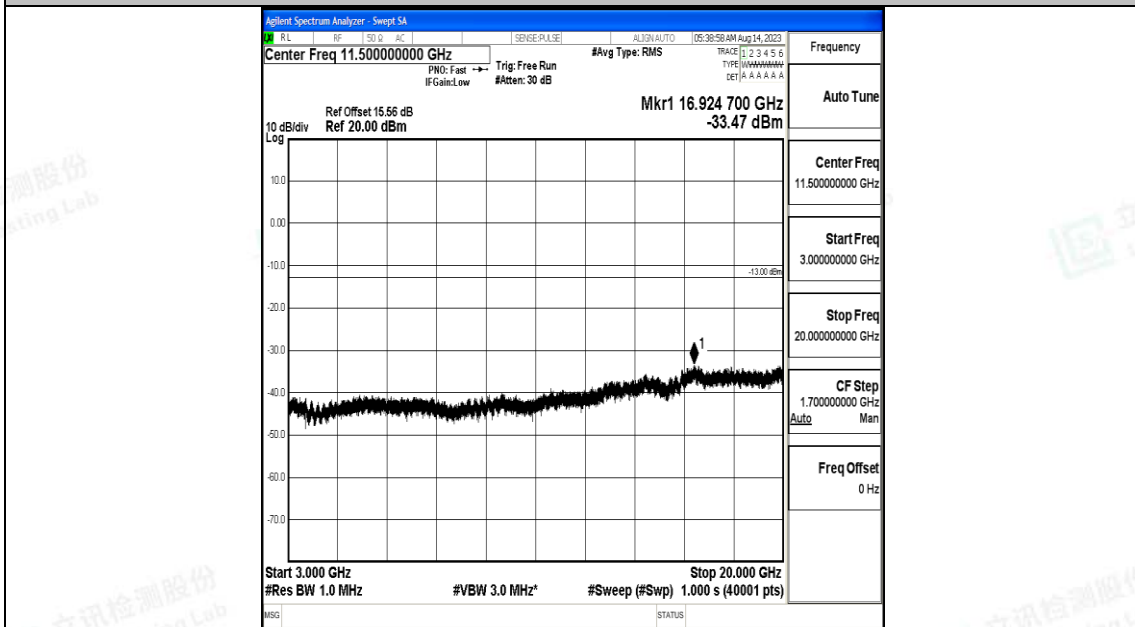

Band66\_20MHz\_16QAM\_132072\_1RB#0\_0.15~30\_0.15~30

Band66\_20MHz\_16QAM\_132072\_1RB#0\_30~1000\_30~1000

Band66\_20MHz\_16QAM\_132072\_1RB#0\_1000~3000\_1000~3000

Band66\_20MHz\_16QAM\_132072\_1RB#0\_3000~20000\_3000~20000