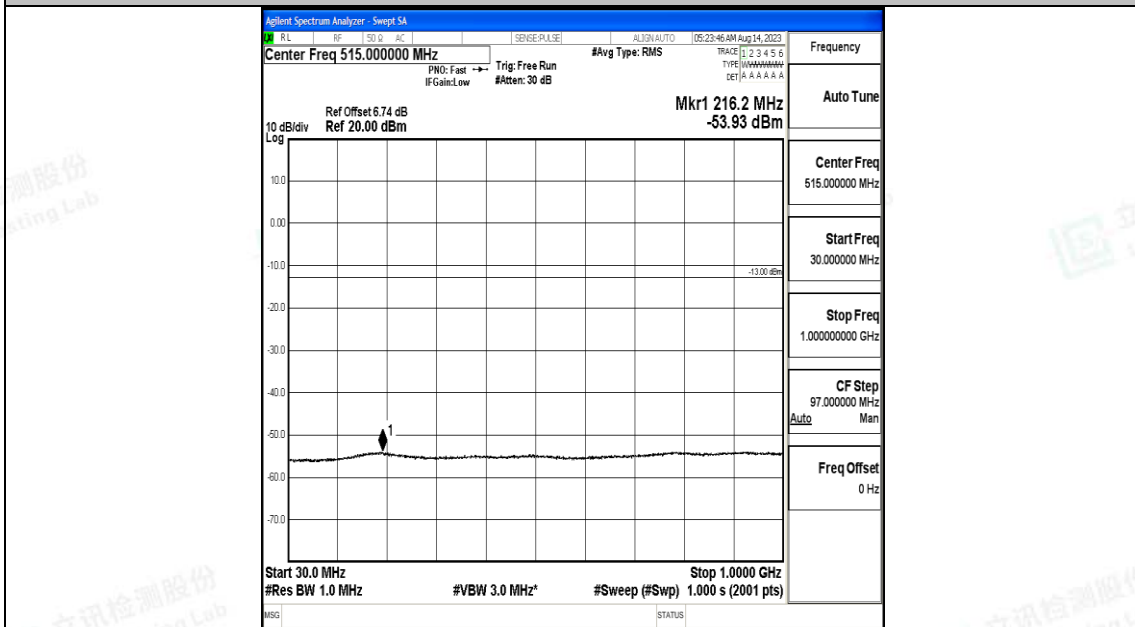

Band66_15MHz_16QAM_132322_1RB#0_0.15~30_0.15~30

Band66_15MHz_16QAM_132322_1RB#0_30~1000_30~1000