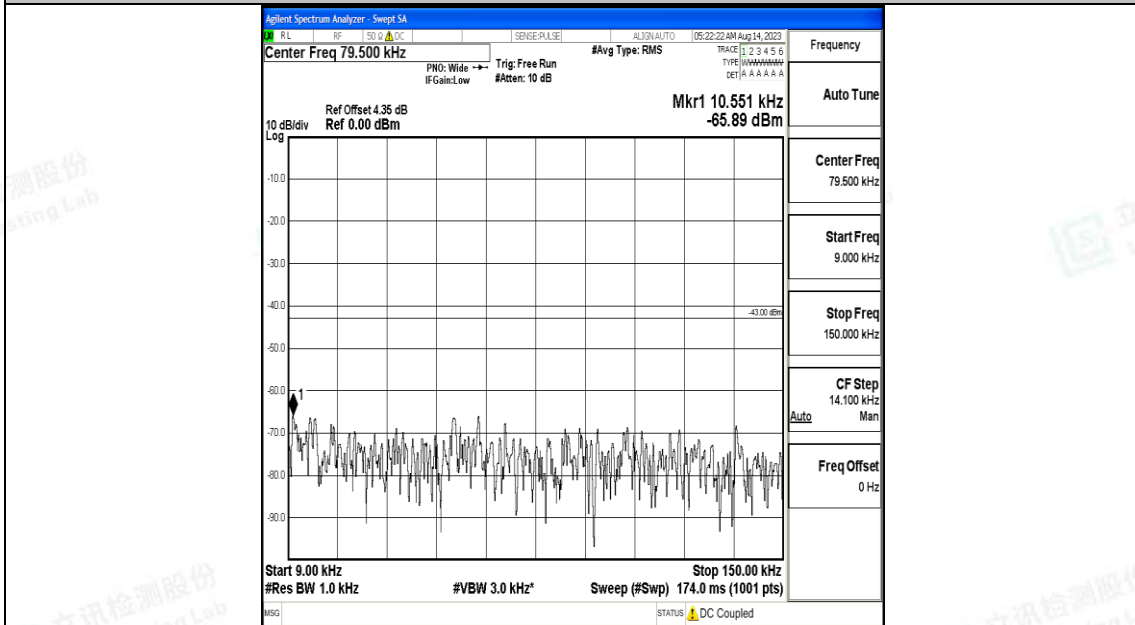

Band66_15MHz_QPSK_132047_1RB#0_3000~20000_3000~20000

Band66_15MHz_16QAM_132047_1RB#0_0.009~0.15_0.009~0.15