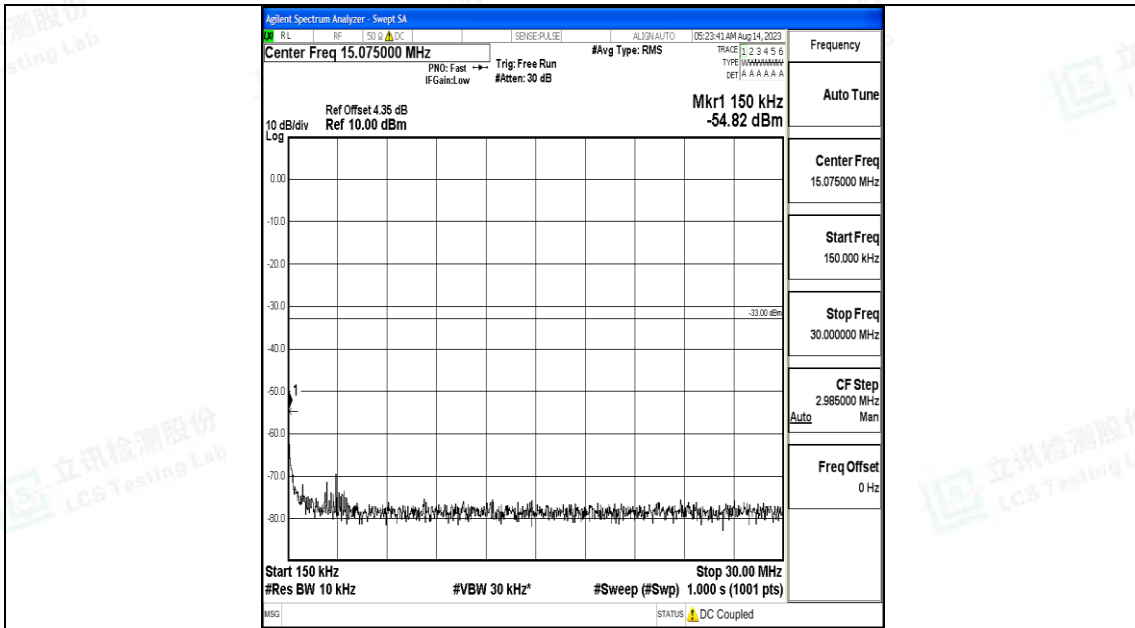

Band66\_15MHz\_QPSK\_132322\_1RB#0\_30~1000\_30~1000

Band66\_15MHz\_QPSK\_132322\_1RB#0\_1000~3000\_1000~3000

Band66\_15MHz\_QPSK\_132322\_1RB#0\_3000~20000\_3000~20000

Band66\_15MHz\_16QAM\_132322\_1RB#0\_0.009~0.15\_0.009~0.15