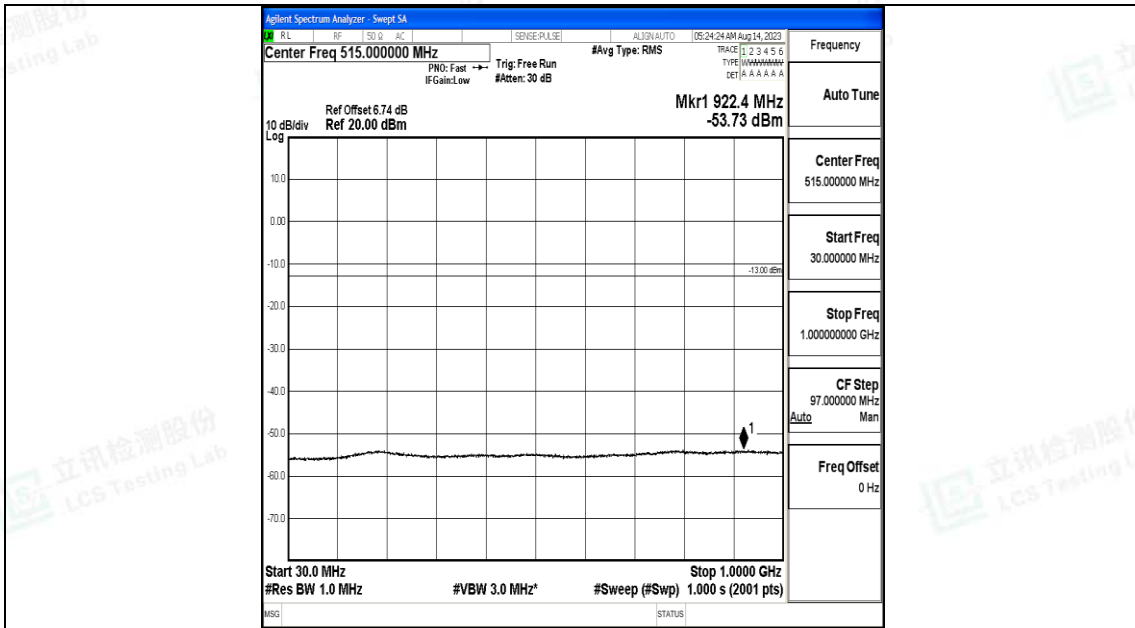

Band66\_15MHz\_QPSK\_132597\_1RB#0\_0.009~0.15\_0.009~0.15

Band66\_15MHz\_QPSK\_132597\_1RB#0\_0.15~30\_0.15~30

Band66\_15MHz\_QPSK\_132597\_1RB#0\_30~1000\_30~1000

Band66\_15MHz\_QPSK\_132597\_1RB#0\_1000~3000\_1000~3000