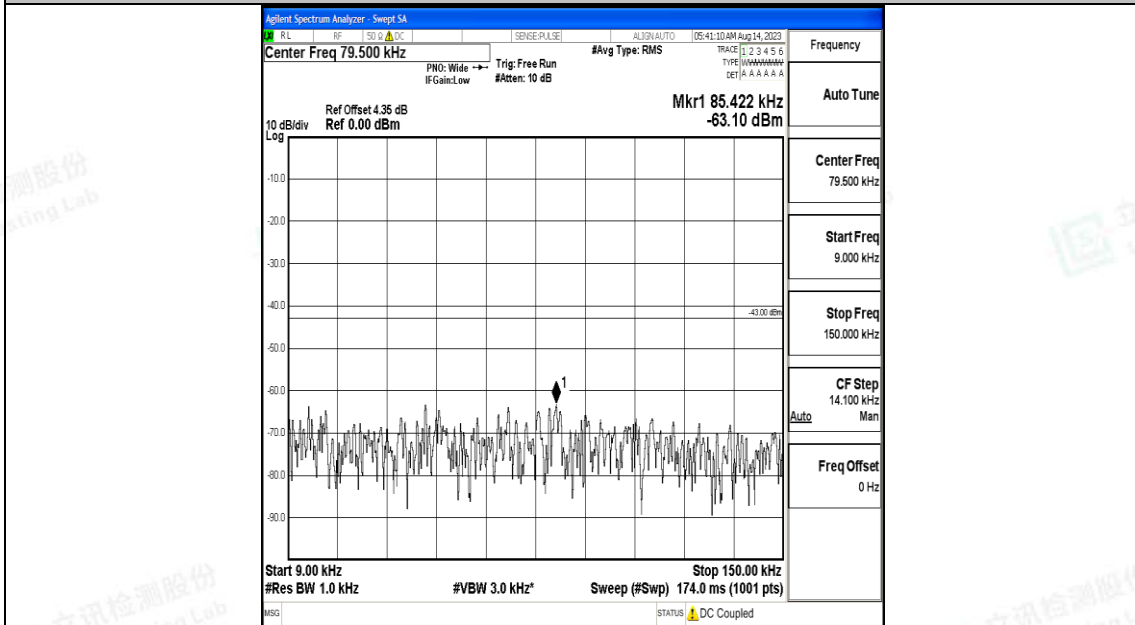

Band66\_20MHz\_QPSK\_132572\_1RB#0\_30~1000\_30~1000

Band66\_20MHz\_QPSK\_132572\_1RB#0\_1000~3000\_1000~3000

Band66\_20MHz\_QPSK\_132572\_1RB#0\_3000~20000\_3000~20000

Band66\_20MHz\_16QAM\_132572\_1RB#0\_0.009~0.15\_0.009~0.15