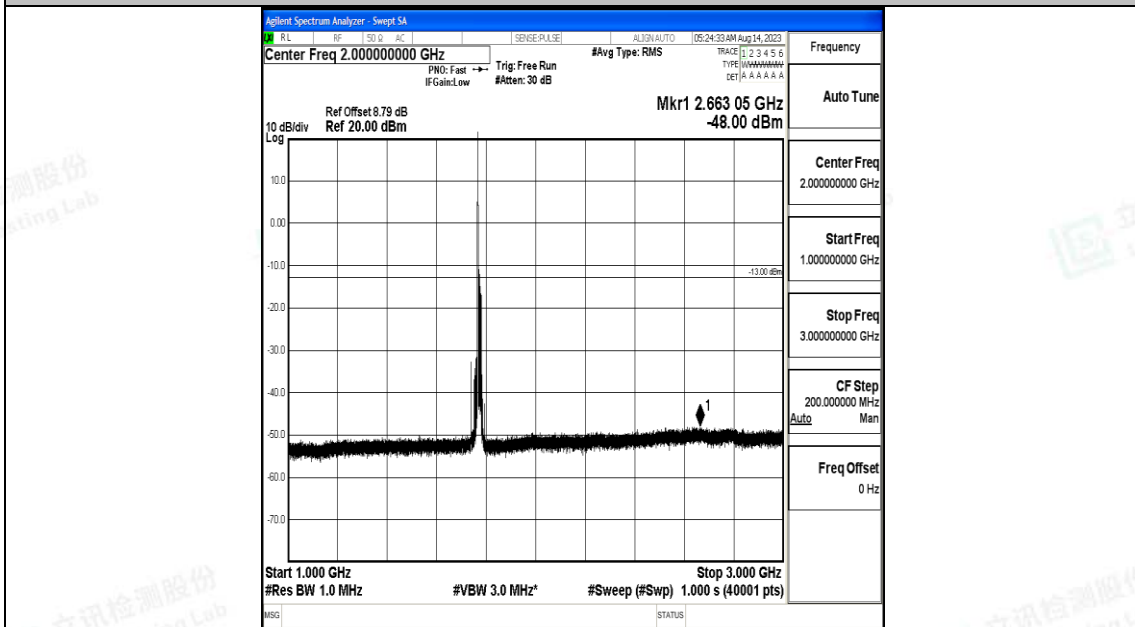

Band66\_15MHz\_QPSK\_132597\_1RB#0\_0.009~0.15\_0.009~0.15

Band66\_15MHz\_QPSK\_132597\_1RB#0\_0.15~30\_0.15~30

Band66\_15MHz\_QPSK\_132597\_1RB#0\_30~1000\_30~1000

Band66\_15MHz\_QPSK\_132597\_1RB#0\_1000~3000\_1000~3000