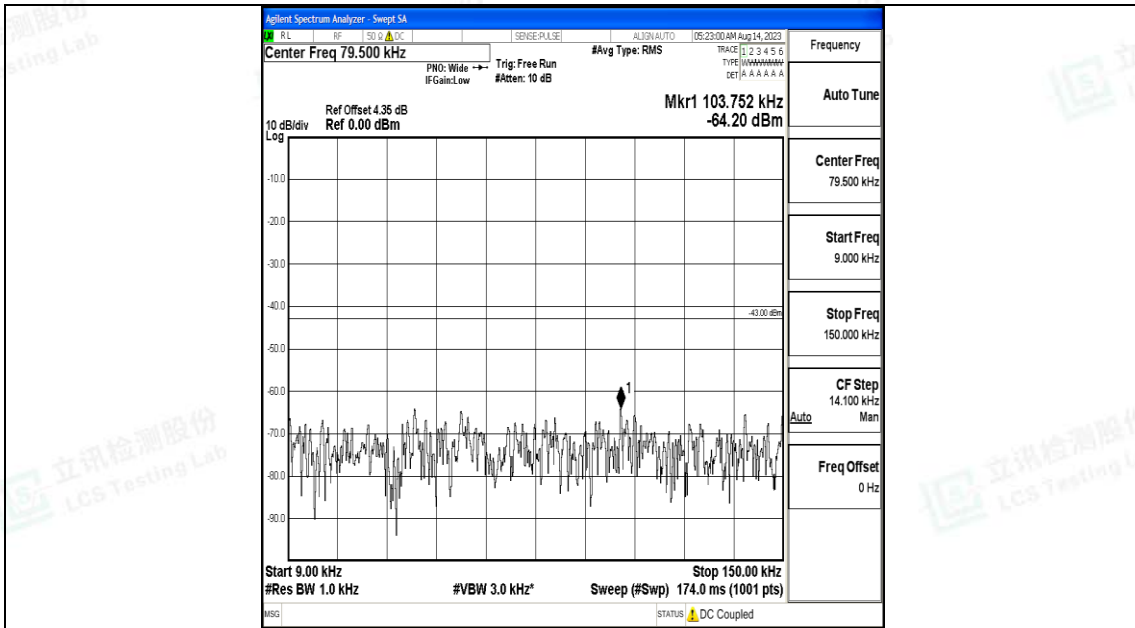

Band66_15MHz_16QAM_132047_1RB#0_3000~20000_3000~20000

Band66_15MHz_QPSK_132322_1RB#0_0.009~0.15_0.009~0.15