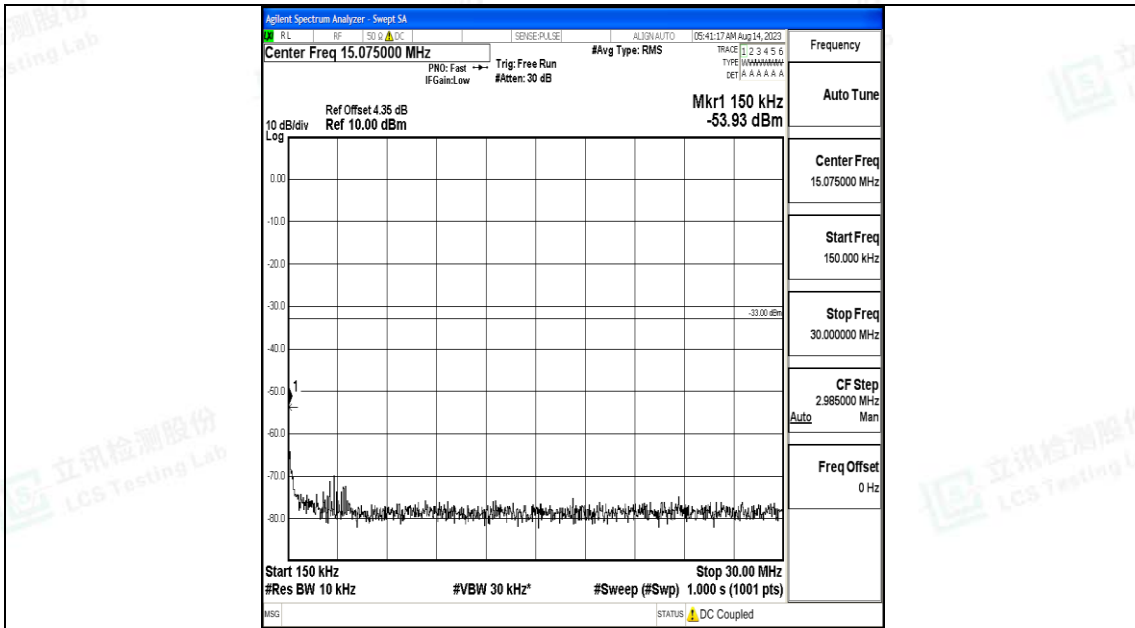

Band66\_20MHz\_QPSK\_132572\_1RB#0\_30~1000\_30~1000

Band66\_20MHz\_QPSK\_132572\_1RB#0\_1000~3000\_1000~3000

Band66\_20MHz\_QPSK\_132572\_1RB#0\_3000~20000\_3000~20000

Band66\_20MHz\_16QAM\_132572\_1RB#0\_0.009~0.15\_0.009~0.15