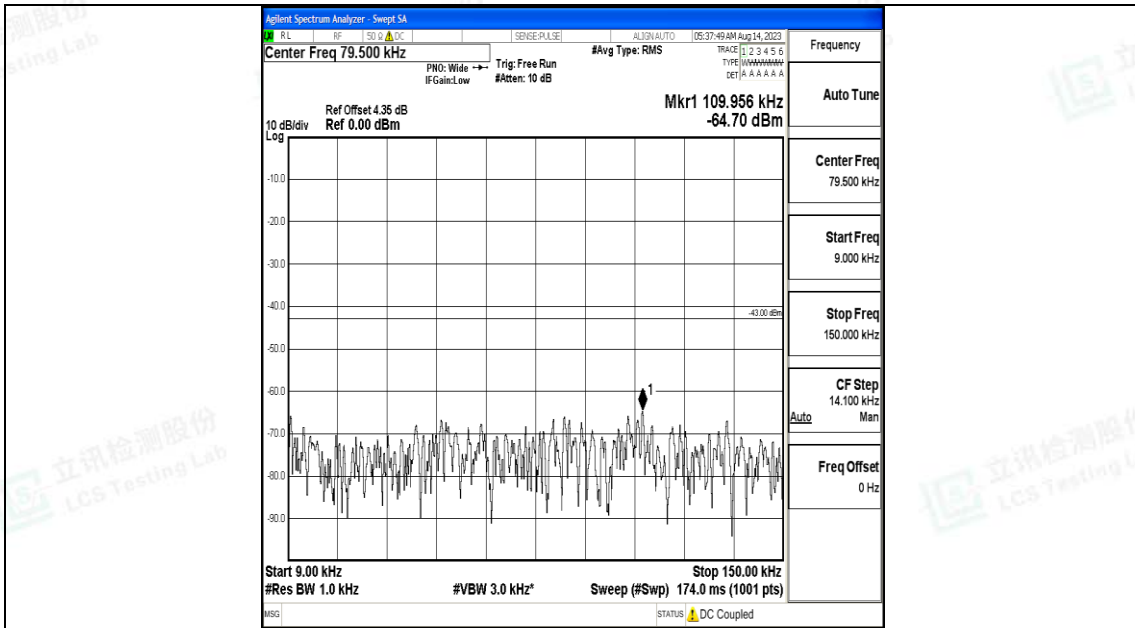

Band66_15MHz_16QAM_132597_1RB#0_3000~20000_3000~20000

Band66_20MHz_QPSK_132072_1RB#0_0.009~0.15_0.009~0.15