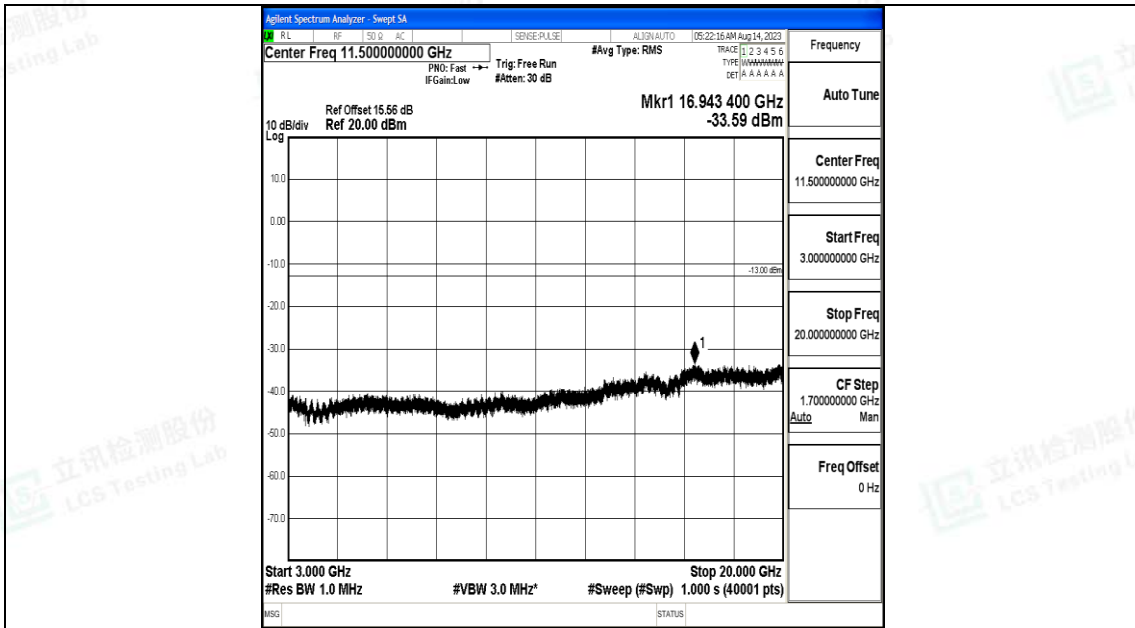

Band66\_15MHz\_QPSK\_132047\_1RB#0\_0.009~0.15\_0.009~0.15

Band66\_15MHz\_QPSK\_132047\_1RB#0\_0.15~30\_0.15~30

Band66\_15MHz\_QPSK\_132047\_1RB#0\_30~1000\_30~1000

Band66\_15MHz\_QPSK\_132047\_1RB#0\_1000~3000\_1000~3000