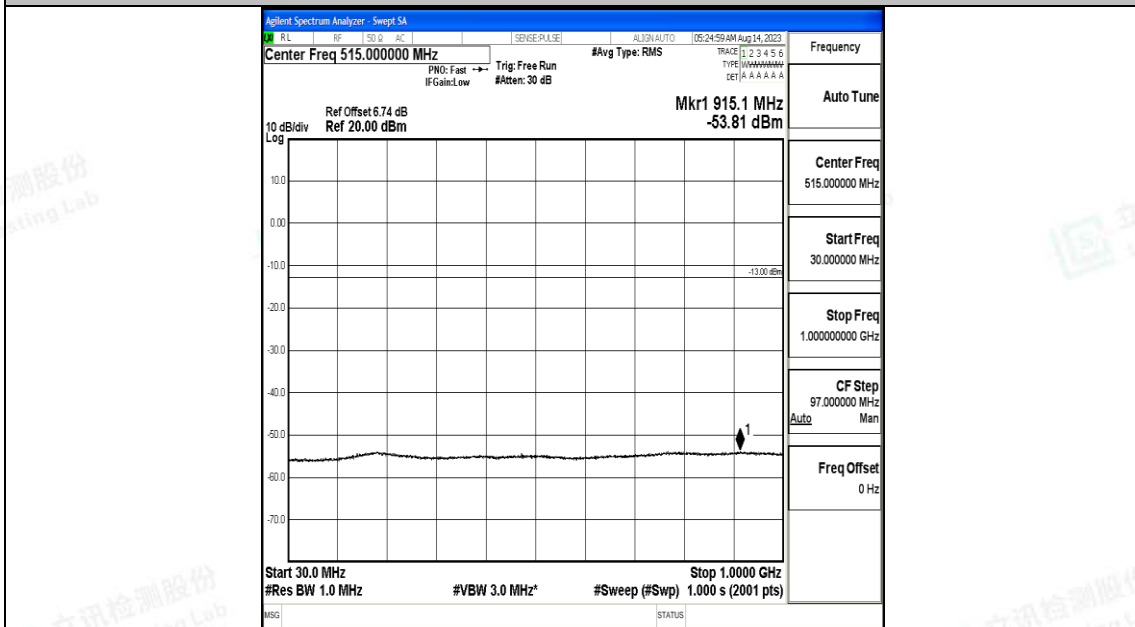

Band66\_15MHz\_QPSK\_132597\_1RB#0\_3000~20000\_3000~20000

Band66\_15MHz\_16QAM\_132597\_1RB#0\_0.009~0.15\_0.009~0.15

Band66\_15MHz\_16QAM\_132597\_1RB#0\_0.15~30\_0.15~30

Band66\_15MHz\_16QAM\_132597\_1RB#0\_30~1000\_30~1000