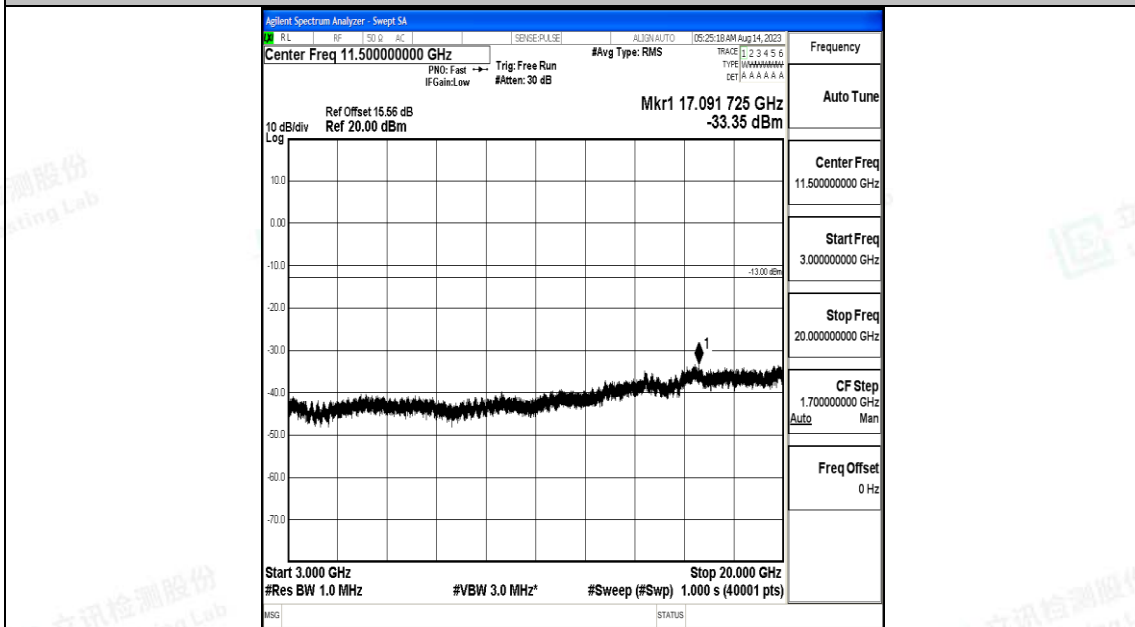

Band66_15MHz_16QAM_132597_1RB#0_1000~3000_1000~3000

Band66_15MHz_16QAM_132597_1RB#0_3000~20000_3000~20000