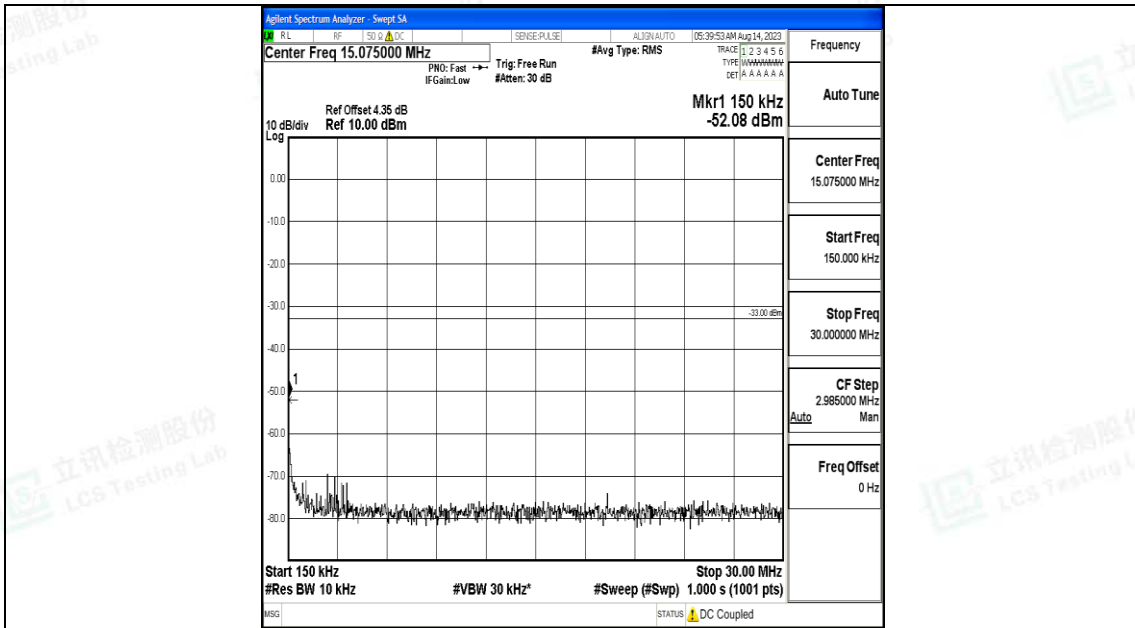

Band66_20MHz_16QAM_132322_1RB#0_0.009~0.15_0.009~0.15

Band66_20MHz_16QAM_132322_1RB#0_0.15~30_0.15~30