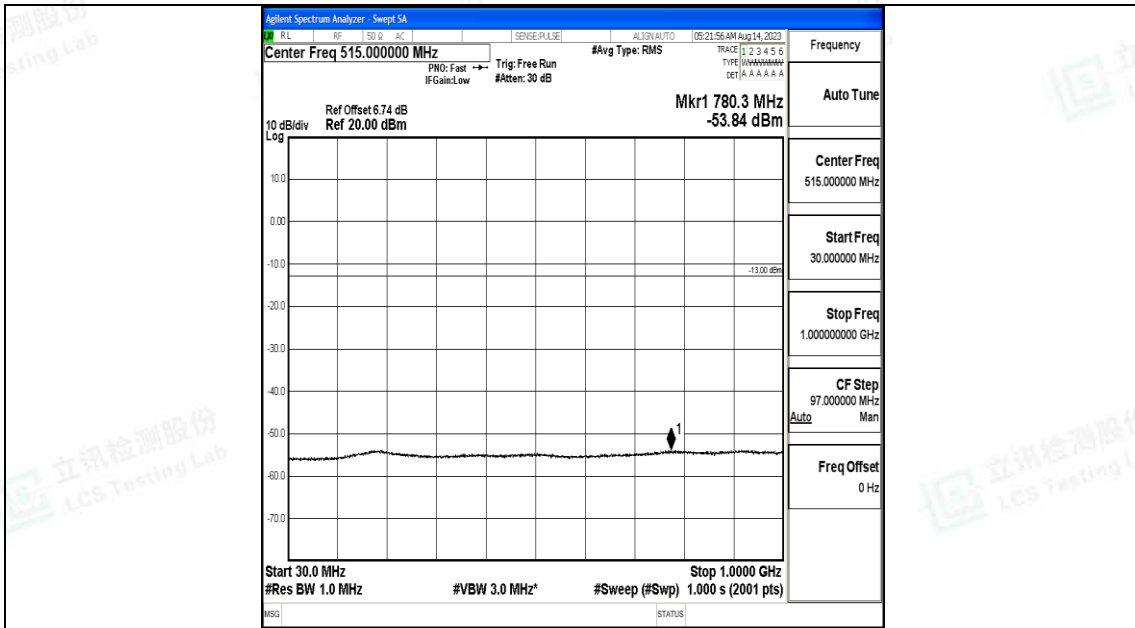

Band66\_15MHz\_QPSK\_132047\_1RB#0\_0.009~0.15\_0.009~0.15

Band66\_15MHz\_QPSK\_132047\_1RB#0\_0.15~30\_0.15~30

Band66\_15MHz\_QPSK\_132047\_1RB#0\_30~1000\_30~1000

Band66\_15MHz\_QPSK\_132047\_1RB#0\_1000~3000\_1000~3000