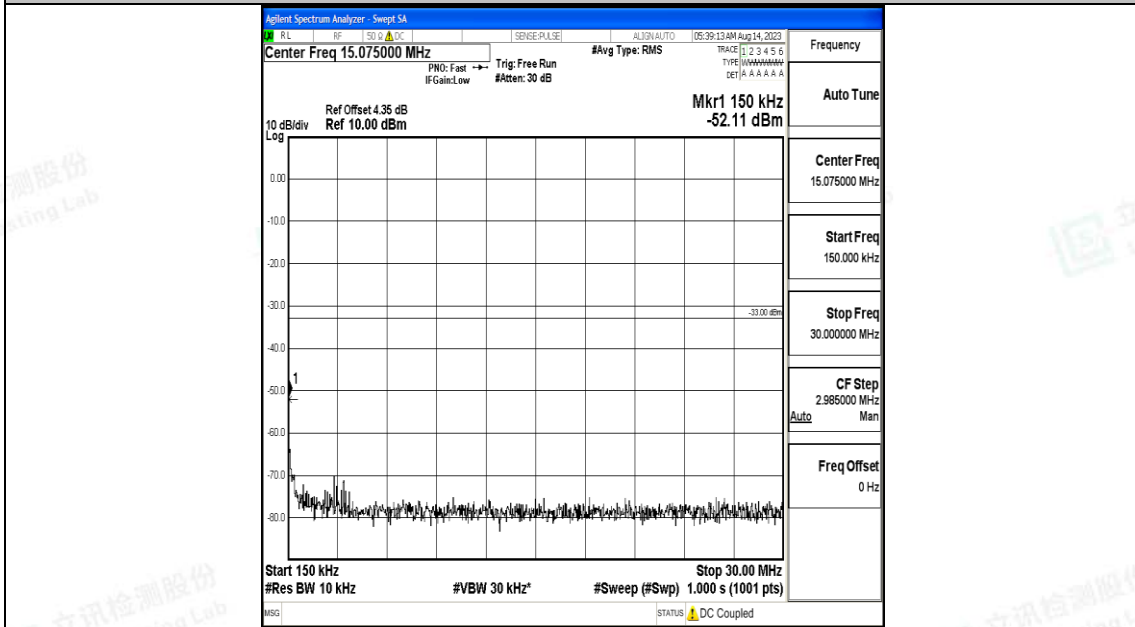

Band66_20MHz_QPSK_132322_1RB#0_0.009~0.15_0.009~0.15

Band66_20MHz_QPSK_132322_1RB#0_0.15~30_0.15~30