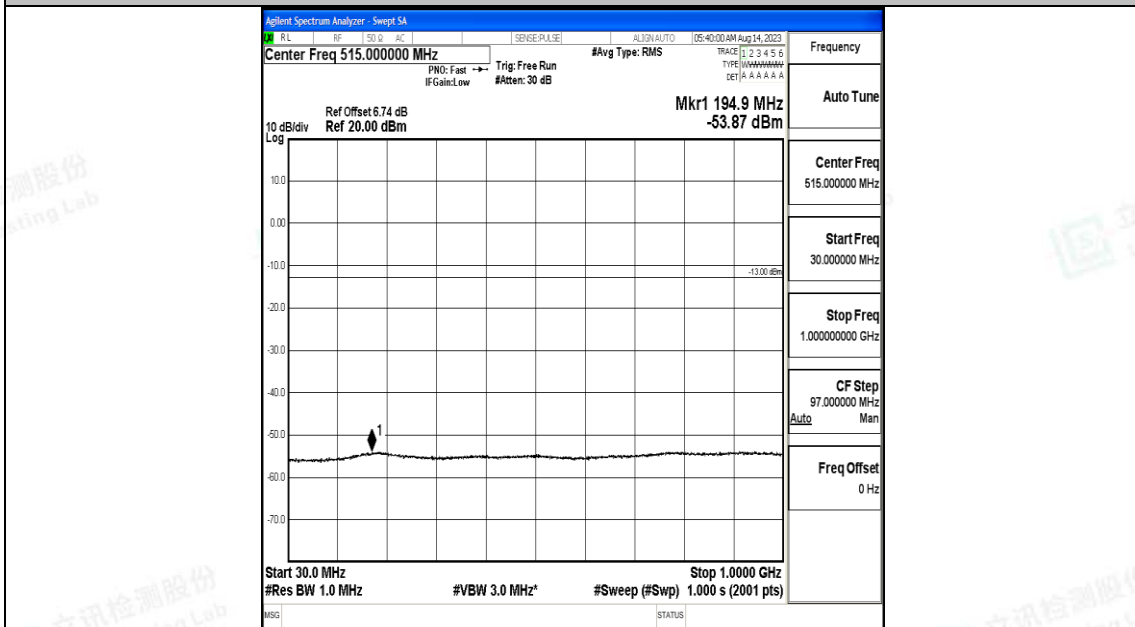

Band66\_20MHz\_QPSK\_132322\_1RB#0\_3000~20000\_3000~20000

Band66\_20MHz\_16QAM\_132322\_1RB#0\_0.009~0.15\_0.009~0.15

Band66\_20MHz\_16QAM\_132322\_1RB#0\_0.15~30\_0.15~30

Band66\_20MHz\_16QAM\_132322\_1RB#0\_30~1000\_30~1000