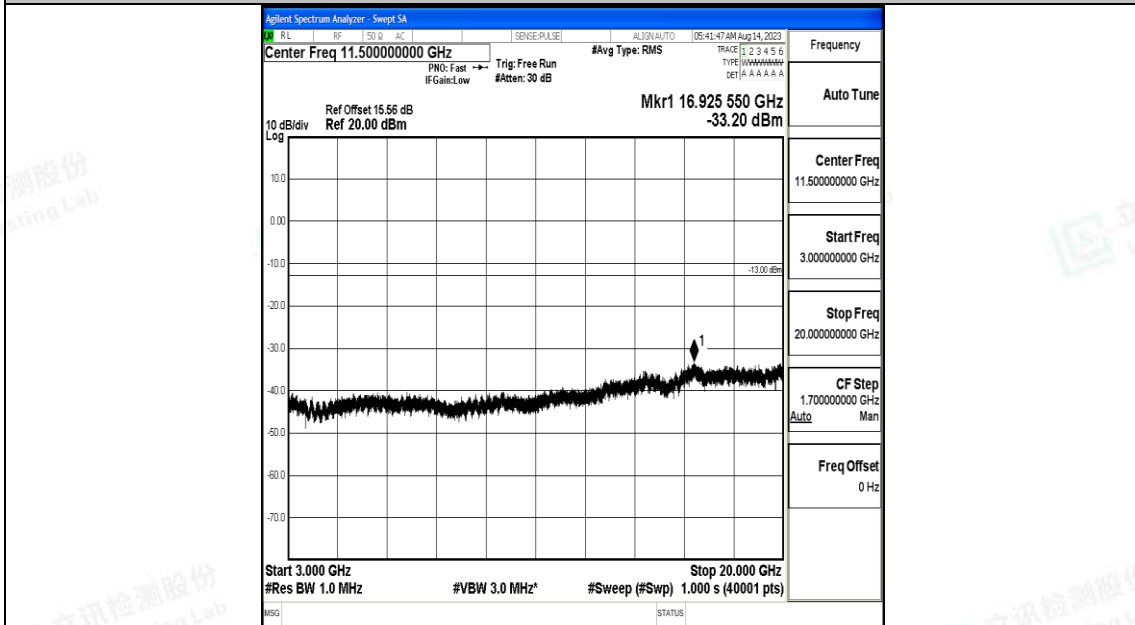

Band66\_20MHz\_16QAM\_132572\_1RB#0\_0.15~30\_0.15~30

Band66\_20MHz\_16QAM\_132572\_1RB#0\_30~1000\_30~1000

Band66\_20MHz\_16QAM\_132572\_1RB#0\_1000~3000\_1000~3000

Band66\_20MHz\_16QAM\_132572\_1RB#0\_3000~20000\_3000~20000