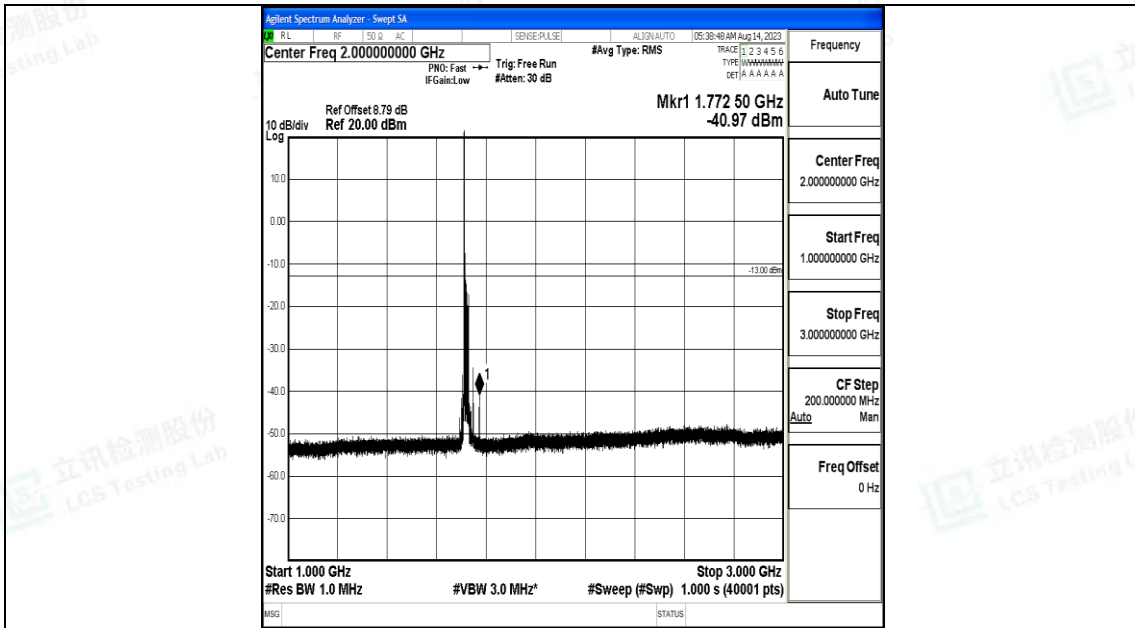

Band66_20MHz_16QAM_132072_1RB#0_30~1000_30~1000

Band66_20MHz_16QAM_132072_1RB#0_1000~3000_1000~3000