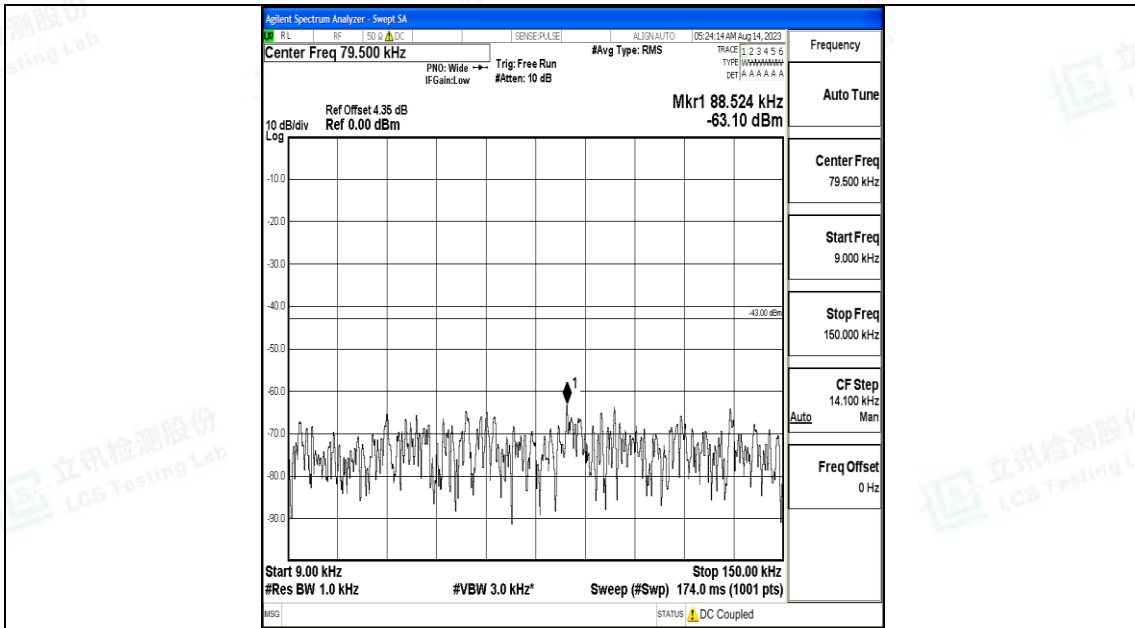

Band66\_15MHz\_16QAM\_132322\_1RB#0\_0.15~30\_0.15~30

Band66\_15MHz\_16QAM\_132322\_1RB#0\_30~1000\_30~1000

Band66\_15MHz\_16QAM\_132322\_1RB#0\_1000~3000\_1000~3000

Band66\_15MHz\_16QAM\_132322\_1RB#0\_3000~20000\_3000~20000