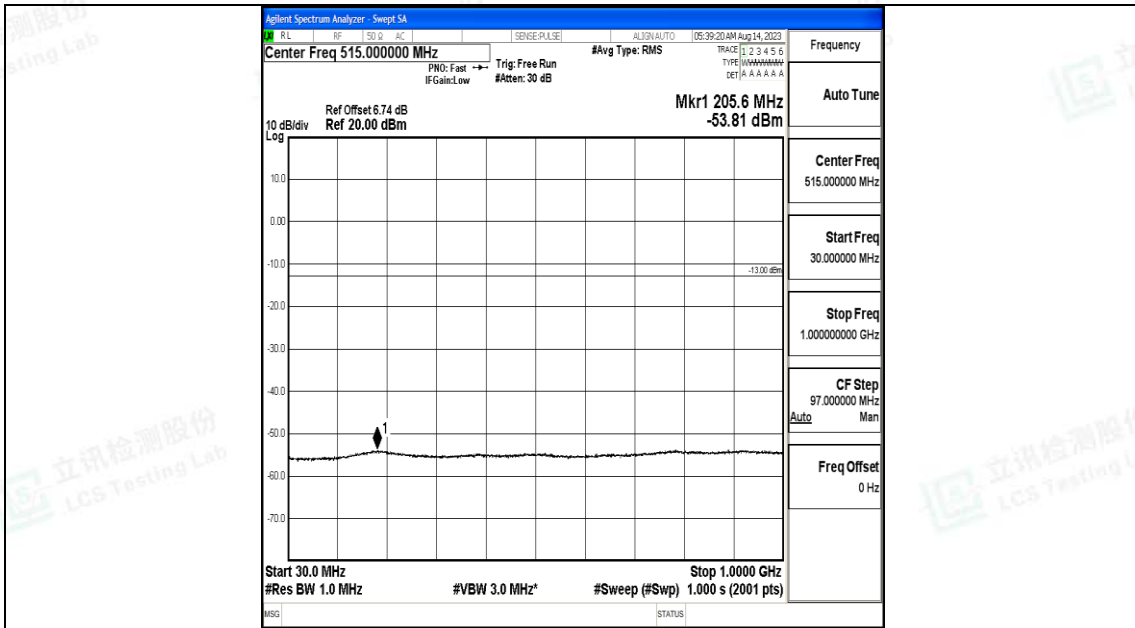

Band66_20MHz_QPSK_132322_1RB#0_0.15~30_0.15~30

Band66_20MHz_QPSK_132322_1RB#0_30~1000_30~1000