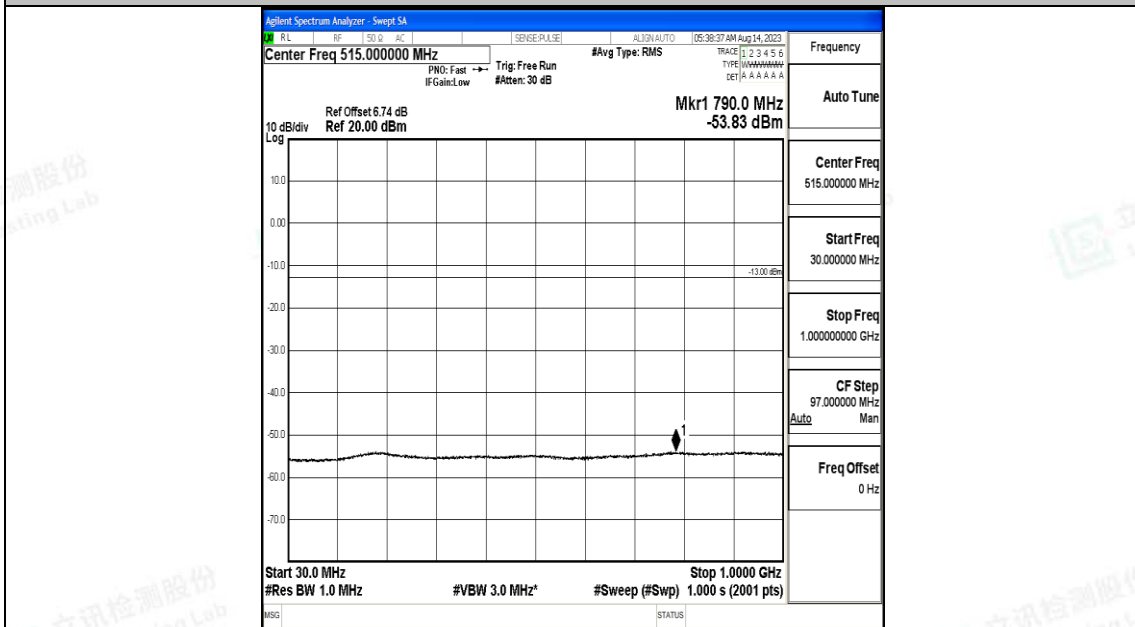

Band66_20MHz_16QAM_132072_1RB#0_0.15~30_0.15~30

Band66_20MHz_16QAM_132072_1RB#0_30~1000_30~1000