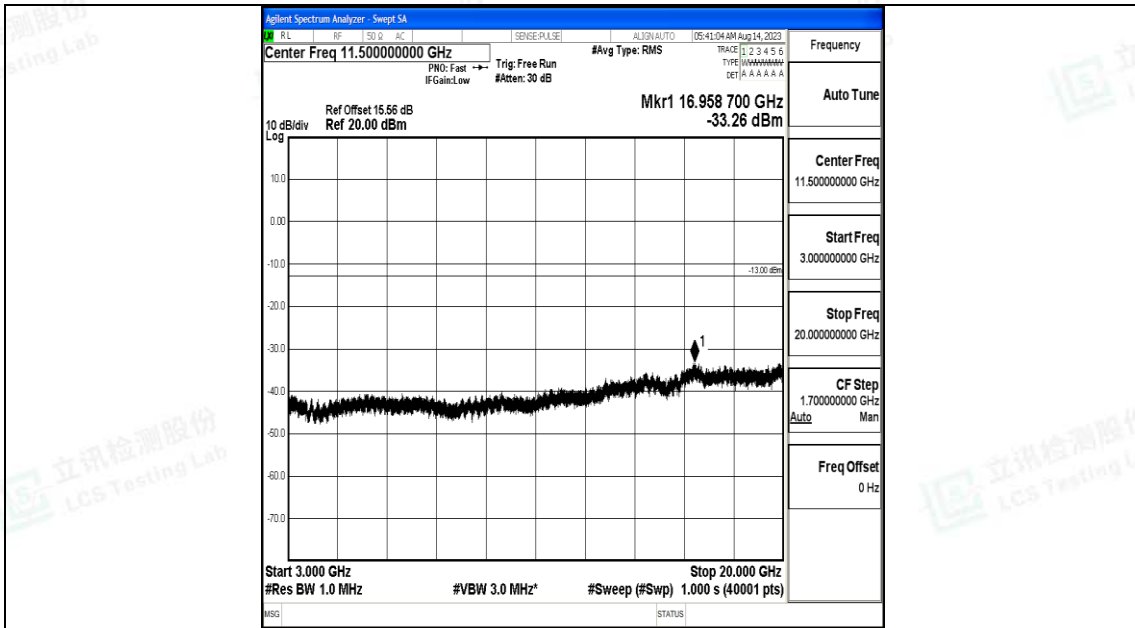

Band66_20MHz_QPSK_132572_1RB#0_1000~3000_1000~3000

Band66_20MHz_QPSK_132572_1RB#0_3000~20000_3000~20000