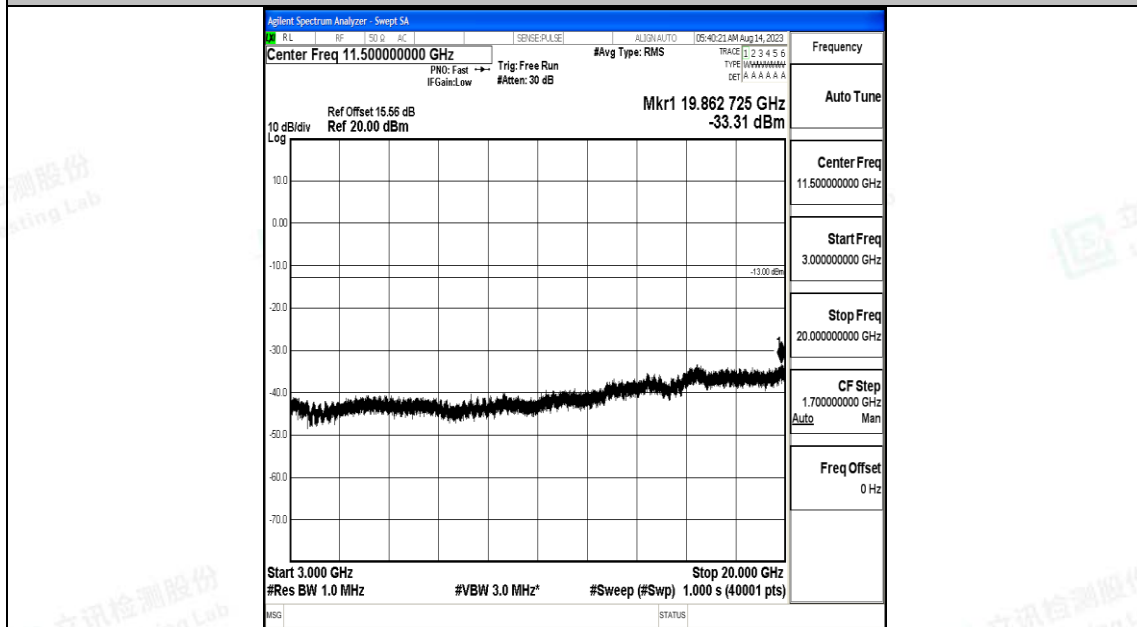

Band66_20MHz_16QAM_132322_1RB#0_1000~3000_1000~3000

Band66_20MHz_16QAM_132322_1RB#0_3000~20000_3000~20000