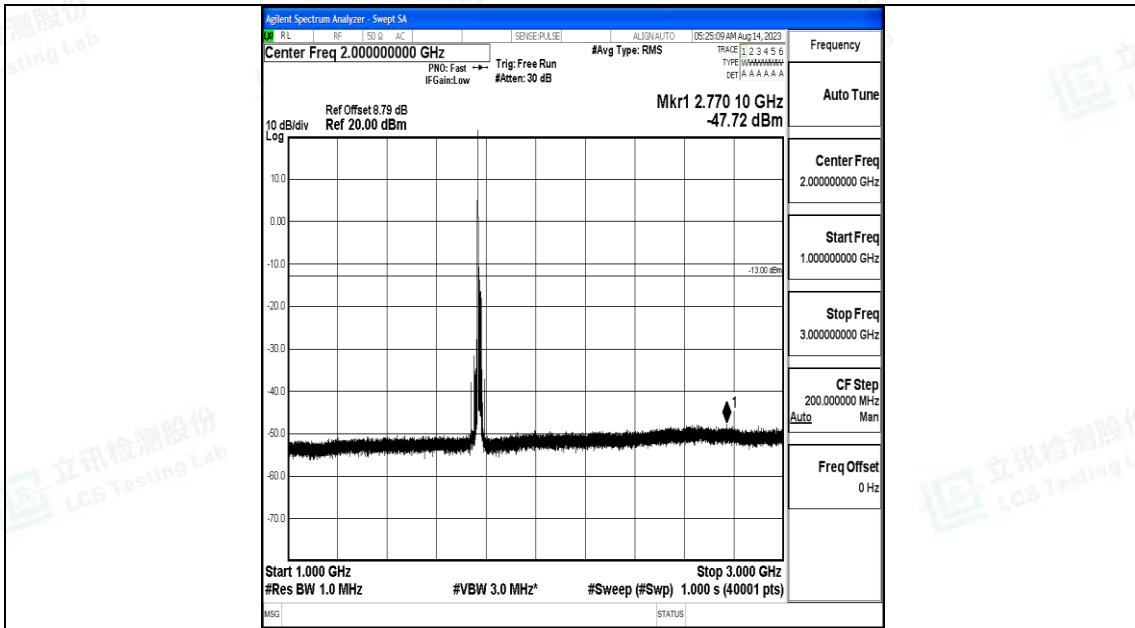

Band66\_15MHz\_QPSK\_132597\_1RB#0\_3000~20000\_3000~20000

Band66\_15MHz\_16QAM\_132597\_1RB#0\_0.009~0.15\_0.009~0.15

Band66\_15MHz\_16QAM\_132597\_1RB#0\_0.15~30\_0.15~30

Band66\_15MHz\_16QAM\_132597\_1RB#0\_30~1000\_30~1000