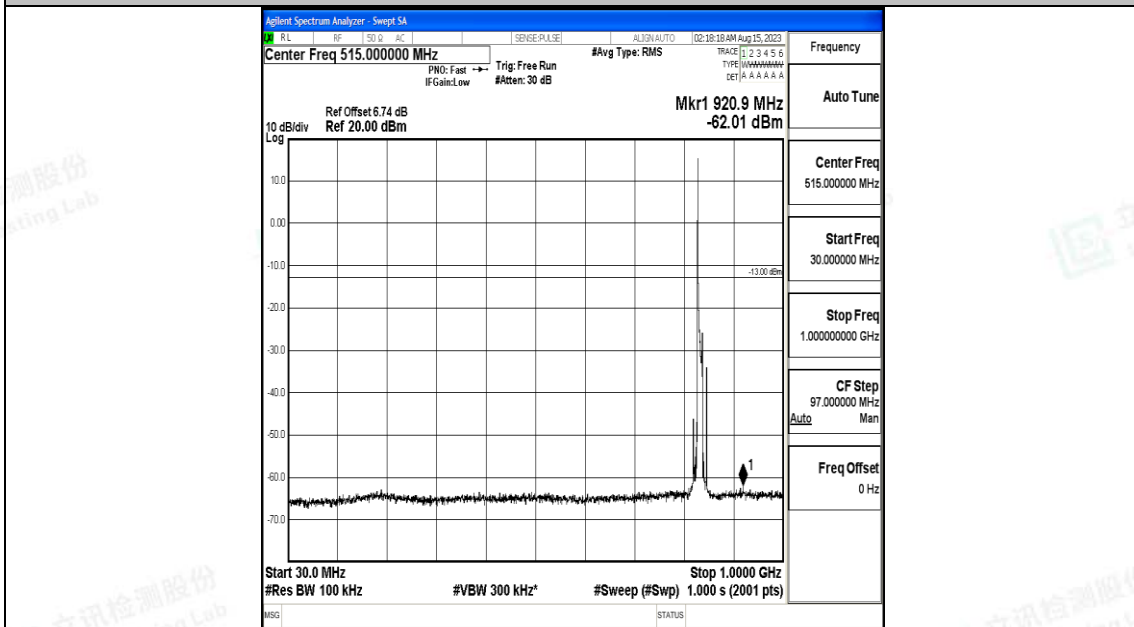

Band5\_10MHz\_QPSK\_20525\_1RB#0\_3000~10000\_3000~10000

Band5\_10MHz\_16QAM\_20525\_1RB#0\_0.009~0.15\_0.009~0.15

Band5\_10MHz\_16QAM\_20525\_1RB#0\_0.15~30\_0.15~30

Band5\_10MHz\_16QAM\_20525\_1RB#0\_30~1000\_30~1000