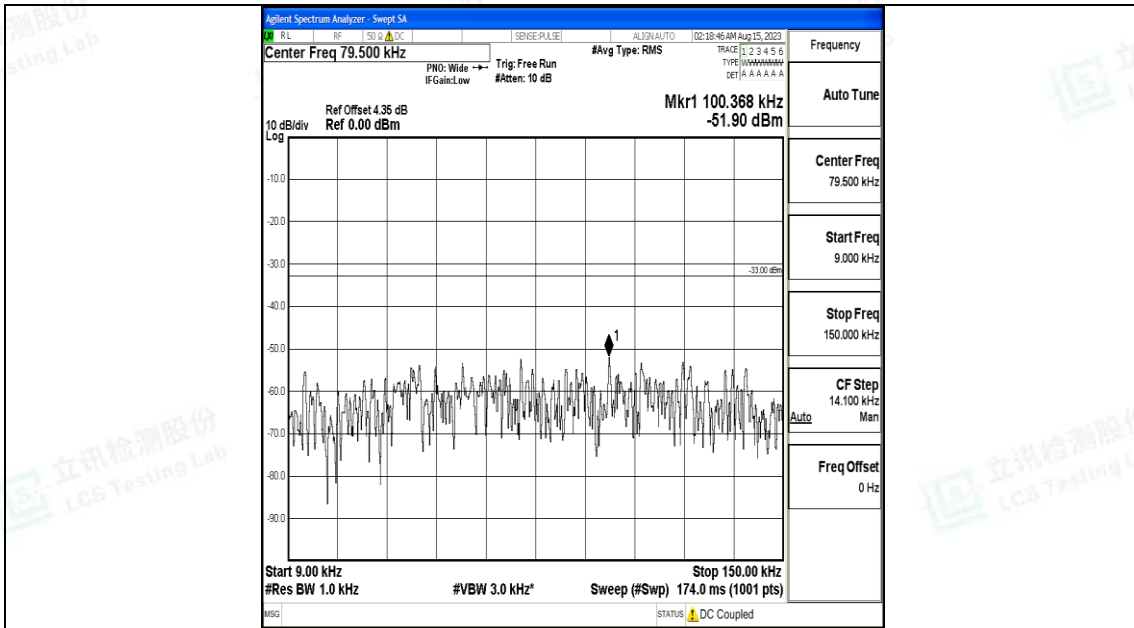

Band5_10MHz_16QAM_20525_1RB#0_3000~10000_3000~10000

Band5_10MHz_QPSK_20600_1RB#0_0.009~0.15_0.009~0.15