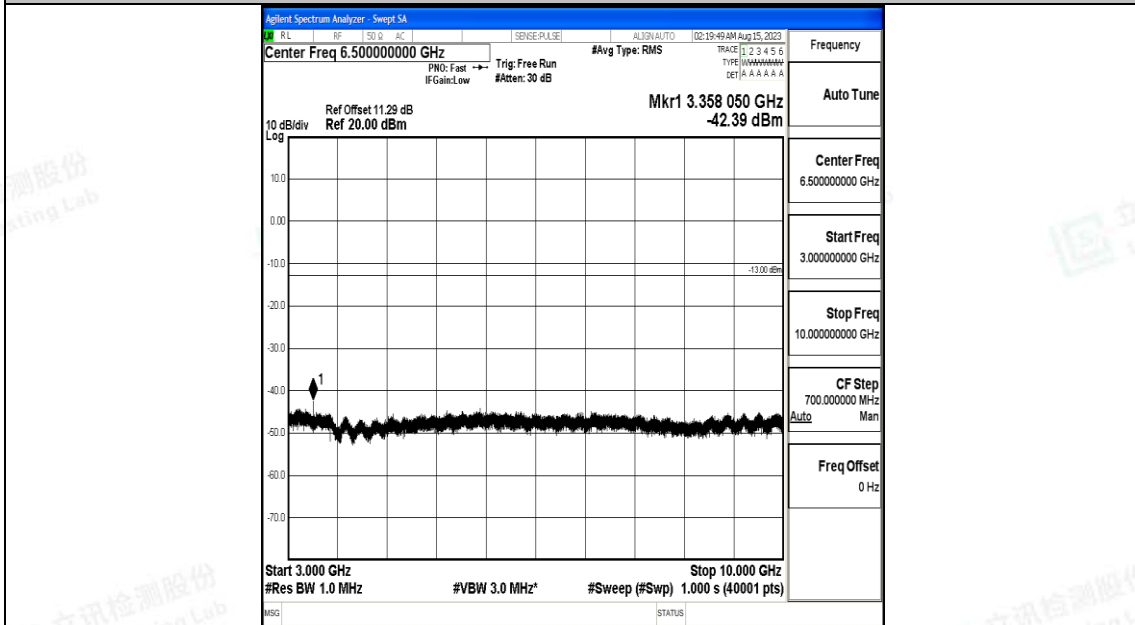

Band5\_10MHz\_16QAM\_20600\_1RB#0\_0.15~30\_0.15~30

Band5\_10MHz\_16QAM\_20600\_1RB#0\_30~1000\_30~1000

Band5\_10MHz\_16QAM\_20600\_1RB#0\_1000~3000\_1000~3000

Band5\_10MHz\_16QAM\_20600\_1RB#0\_3000~10000\_3000~10000