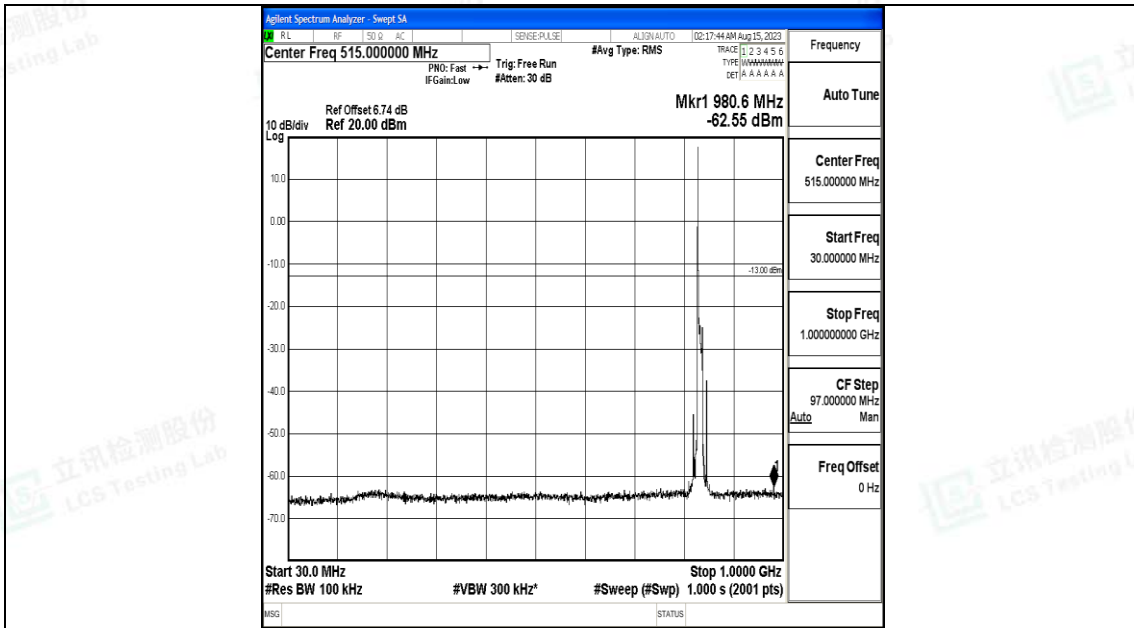

Band5_10MHz_QPSK_20525_1RB#0_0.15~30_0.15~30

Band5_10MHz_QPSK_20525_1RB#0_30~1000_30~1000