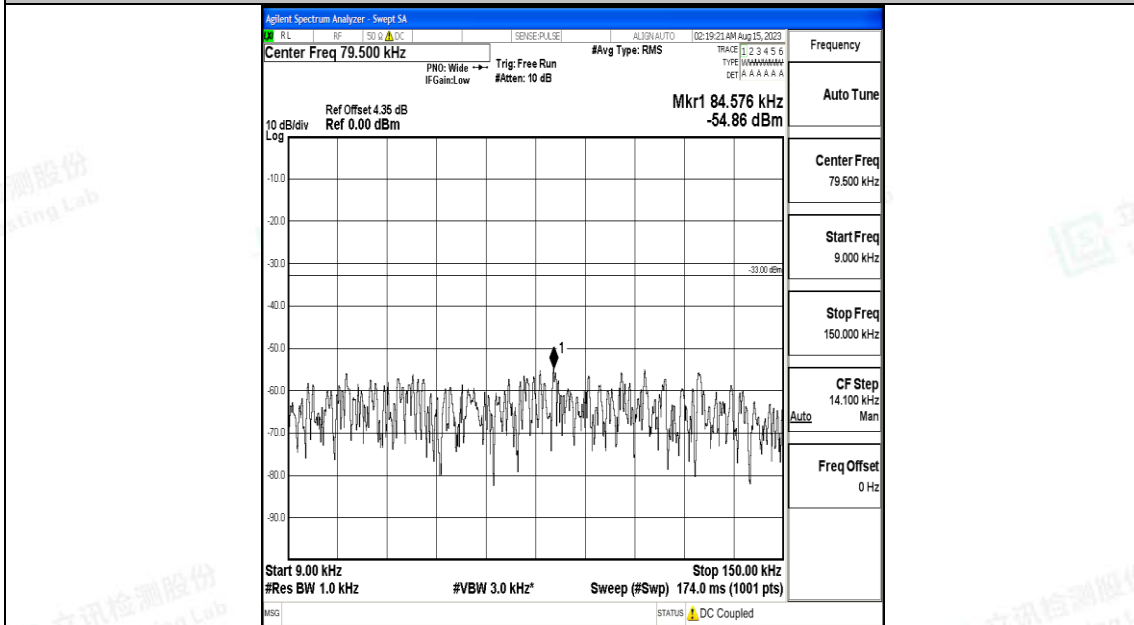

Band5\_10MHz\_QPSK\_20600\_1RB#0\_30~1000\_30~1000

Band5\_10MHz\_QPSK\_20600\_1RB#0\_1000~3000\_1000~3000

Band5\_10MHz\_QPSK\_20600\_1RB#0\_3000~10000\_3000~10000

Band5\_10MHz\_16QAM\_20600\_1RB#0\_0.009~0.15\_0.009~0.15