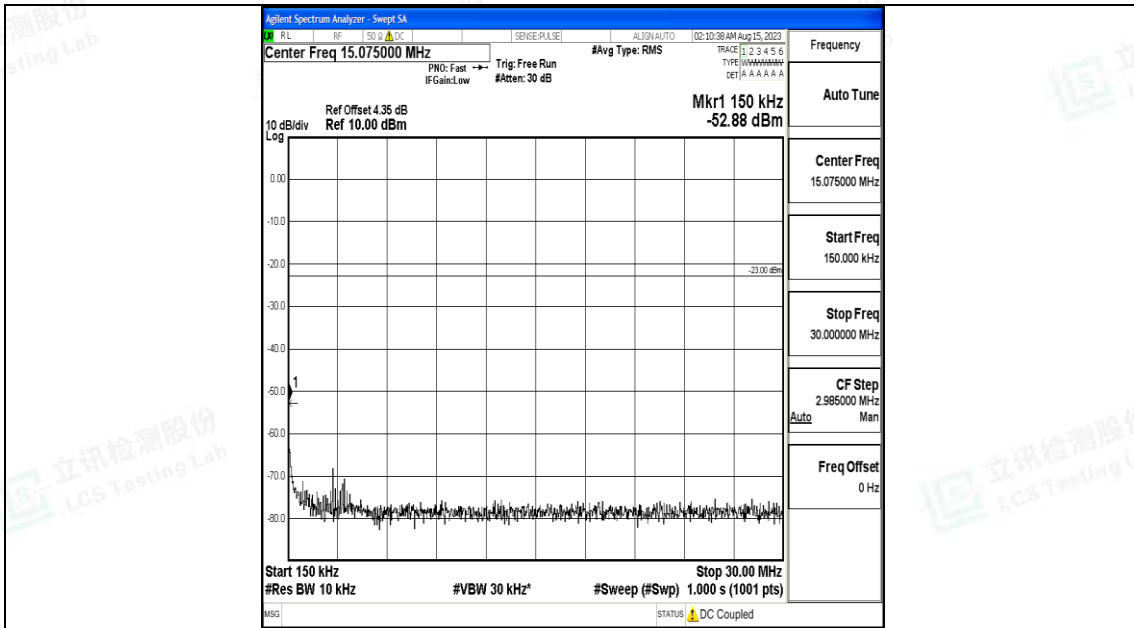

Band5_5MHz_16QAM_20425_1RB#0_0.009~0.15_0.009~0.15

Band5_5MHz_16QAM_20425_1RB#0_0.15~30_0.15~30