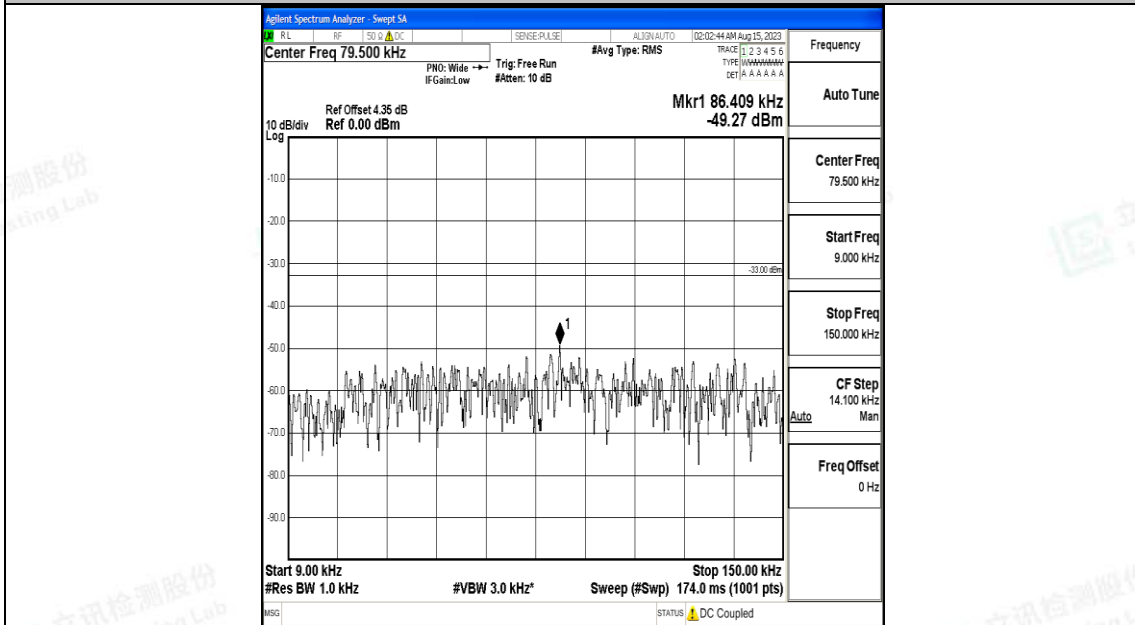

Band5_1.4MHz_16QAM_20407_1RB#0_1000~3000_1000~3000

Band5_3MHz_QPSK_20415_1RB#0_0.009~0.15_0.009~0.15