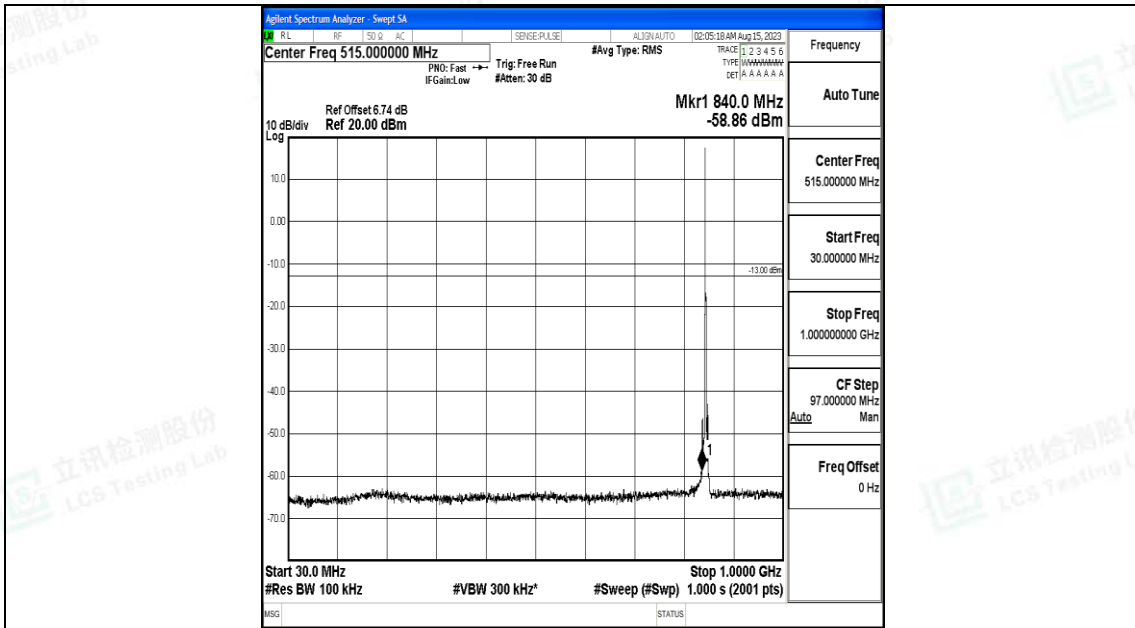

Band5\_3MHz\_16QAM\_20525\_1RB#0\_1000~3000\_1000~3000

Band5\_3MHz\_16QAM\_20525\_1RB#0\_3000~10000\_3000~10000

Band5\_3MHz\_QPSK\_20635\_1RB#0\_0.009~0.15\_0.009~0.15

Band5\_3MHz\_QPSK\_20635\_1RB#0\_0.15~30\_0.15~30