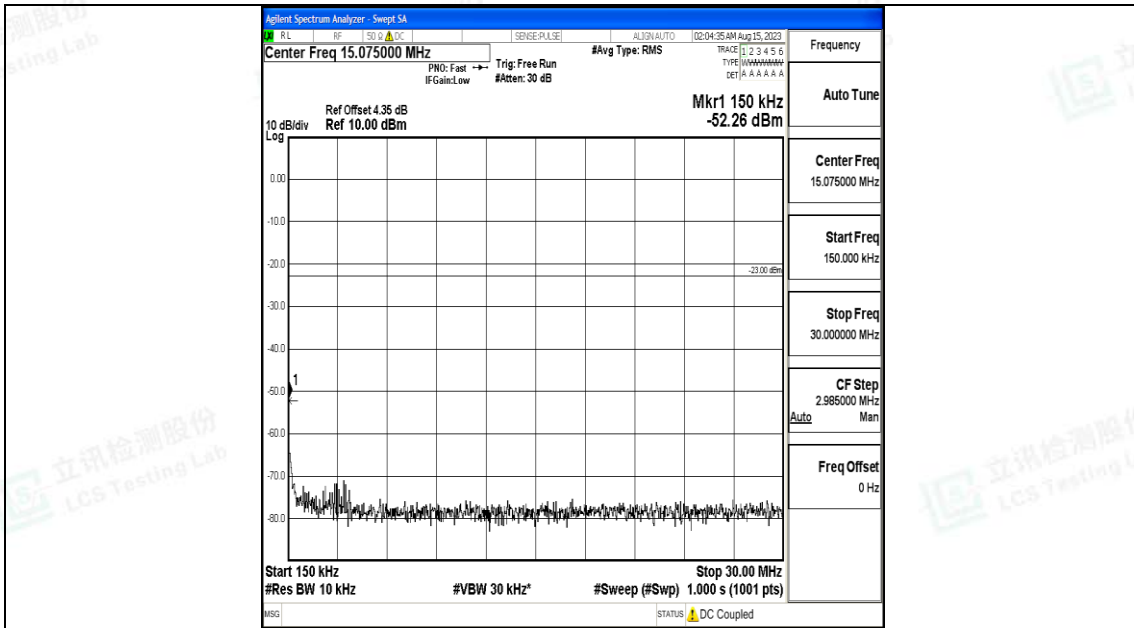

Band5\_3MHz\_QPSK\_20525\_1RB#0\_3000~10000\_3000~10000

Band5\_3MHz\_16QAM\_20525\_1RB#0\_0.009~0.15\_0.009~0.15

Band5\_3MHz\_16QAM\_20525\_1RB#0\_0.15~30\_0.15~30

Band5\_3MHz\_16QAM\_20525\_1RB#0\_30~1000\_30~1000