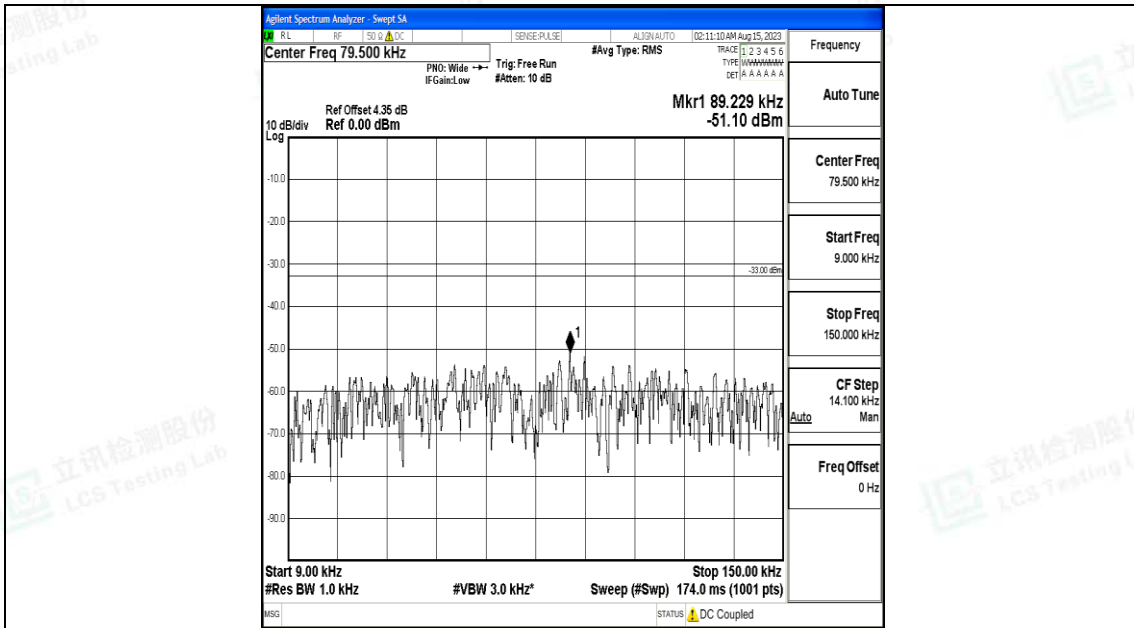

Band5_5MHz_16QAM_20425_1RB#0_3000~10000_3000~10000

Band5_5MHz_QPSK_20525_1RB#0_0.009~0.15_0.009~0.15