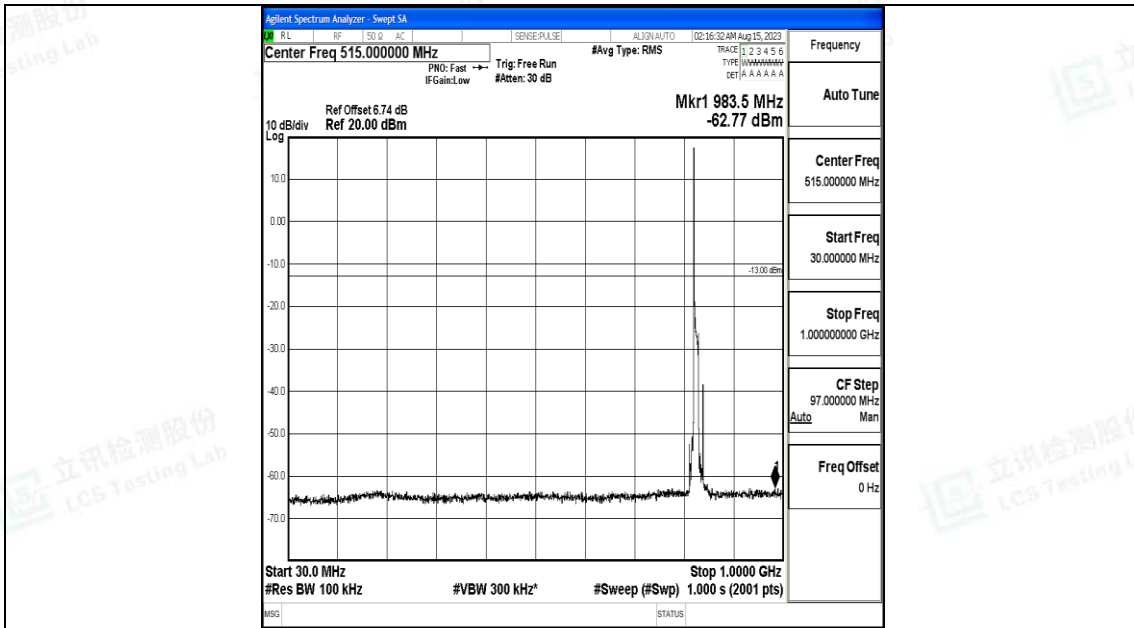

Band5\_5MHz\_16QAM\_20625\_1RB#0\_1000~3000\_1000~3000

Band5\_5MHz\_16QAM\_20625\_1RB#0\_3000~10000\_3000~10000

Band5\_10MHz\_QPSK\_20450\_1RB#0\_0.009~0.15\_0.009~0.15

Band5\_10MHz\_QPSK\_20450\_1RB#0\_0.15~30\_0.15~30