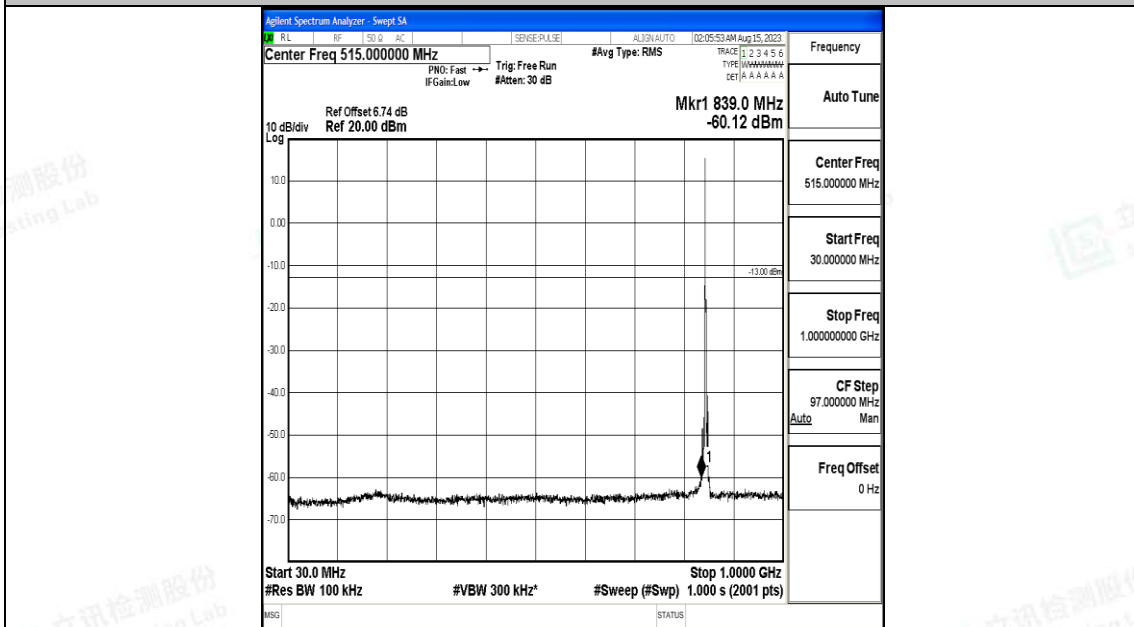

Band5_3MHz_16QAM_20635_1RB#0_0.15~30_0.15~30

Band5_3MHz_16QAM_20635_1RB#0_30~1000_30~1000