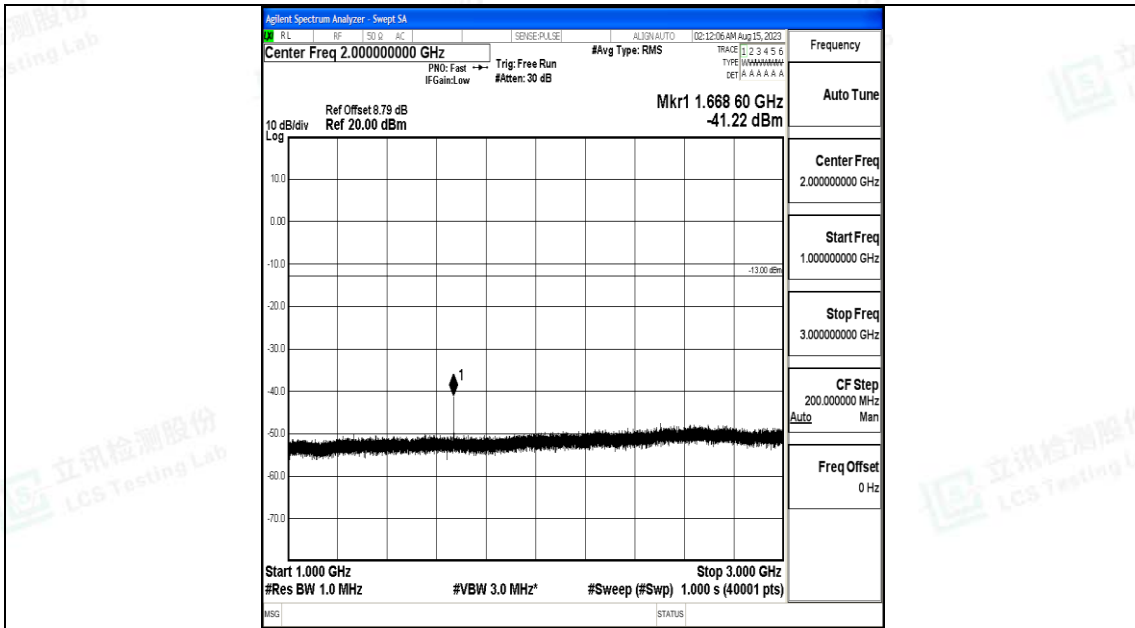

Band5_5MHz_16QAM_20525_1RB#0_30~1000_30~1000

Band5_5MHz_16QAM_20525_1RB#0_1000~3000_1000~3000