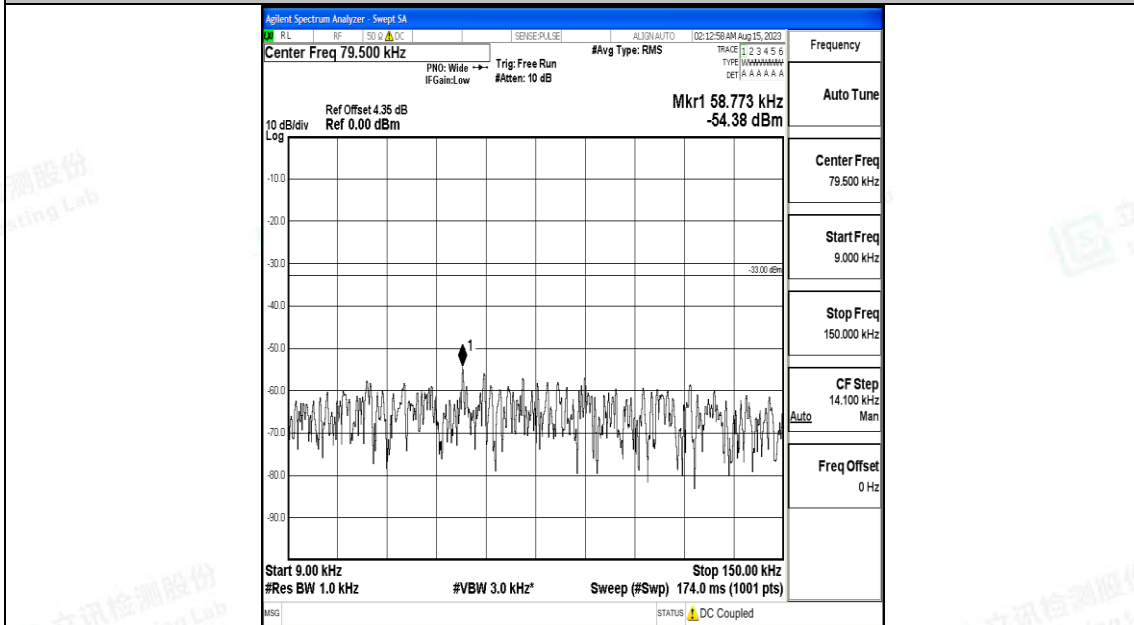

Band5_5MHz_QPSK_20625_1RB#0_3000~10000_3000~10000

Band5_5MHz_16QAM_20625_1RB#0_0.009~0.15_0.009~0.15