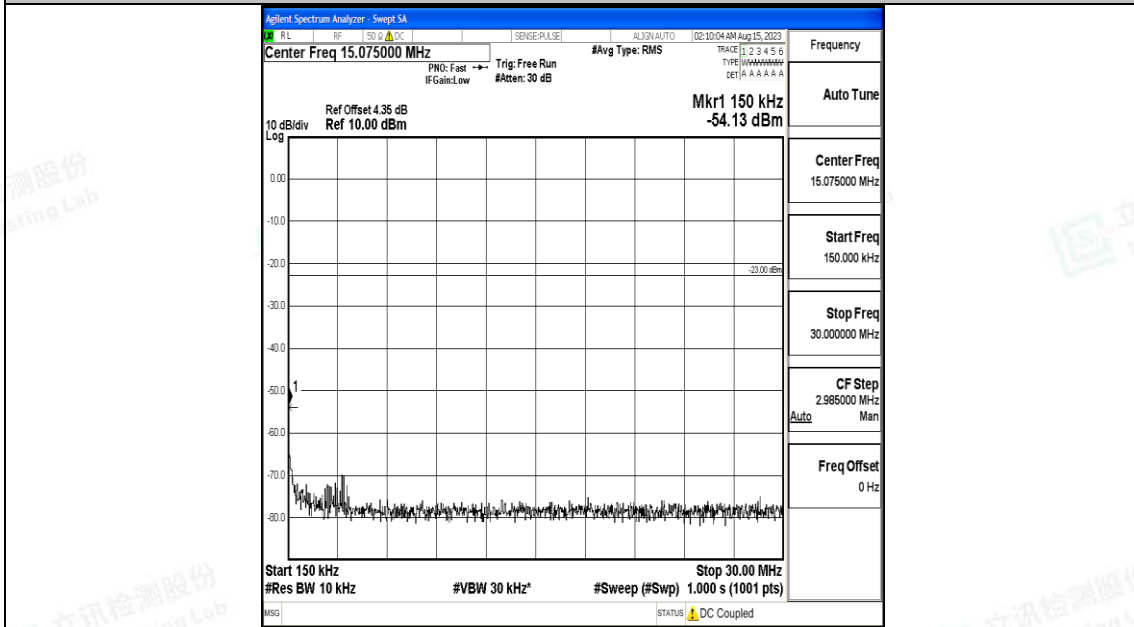

Band5_5MHz_QPSK_20425_1RB#0_0.009~0.15_0.009~0.15

Band5_5MHz_QPSK_20425_1RB#0_0.15~30_0.15~30