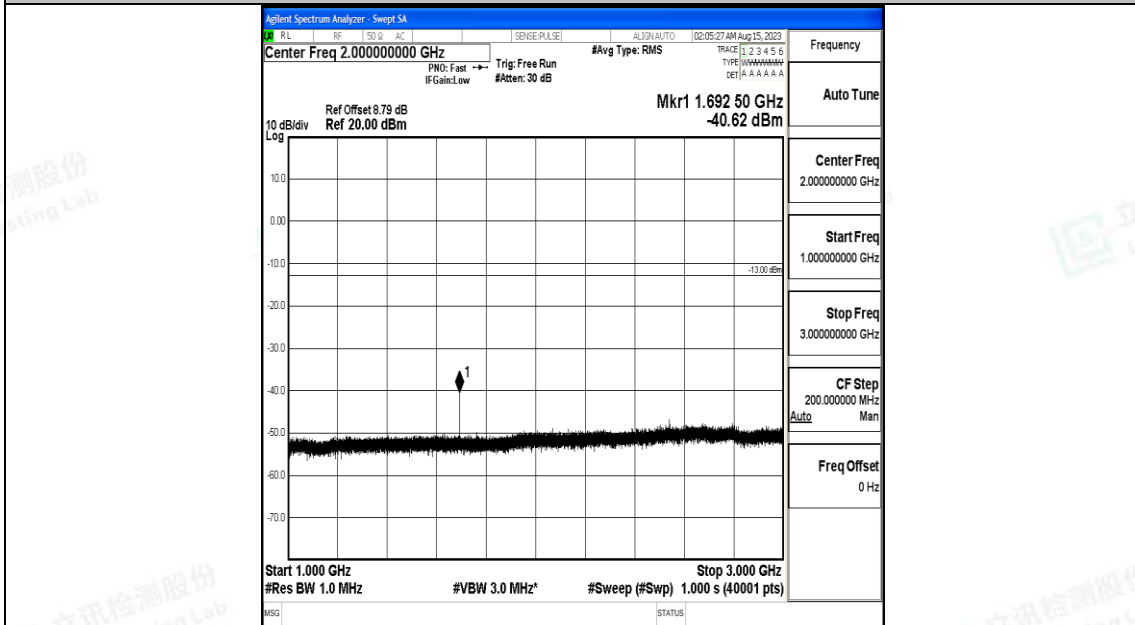

Band5_3MHz_QPSK_20635_1RB#0_30~1000_30~1000

Band5_3MHz_QPSK_20635_1RB#0_1000~3000_1000~3000