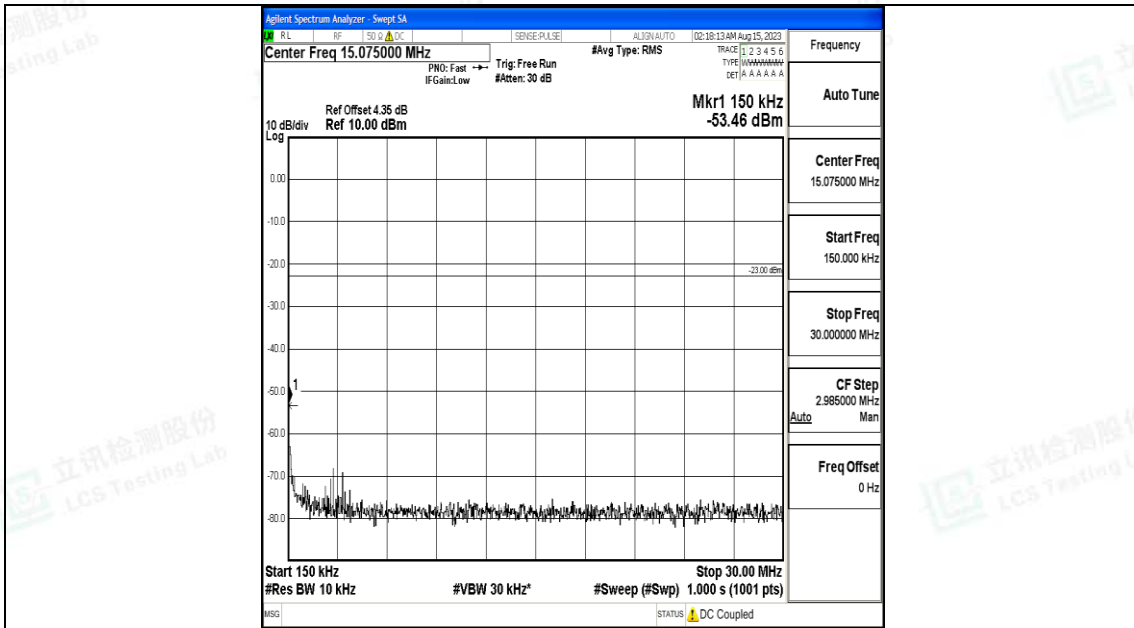

Band5_10MHz_16QAM_20525_1RB#0_0.009~0.15_0.009~0.15

Band5_10MHz_16QAM_20525_1RB#0_0.15~30_0.15~30