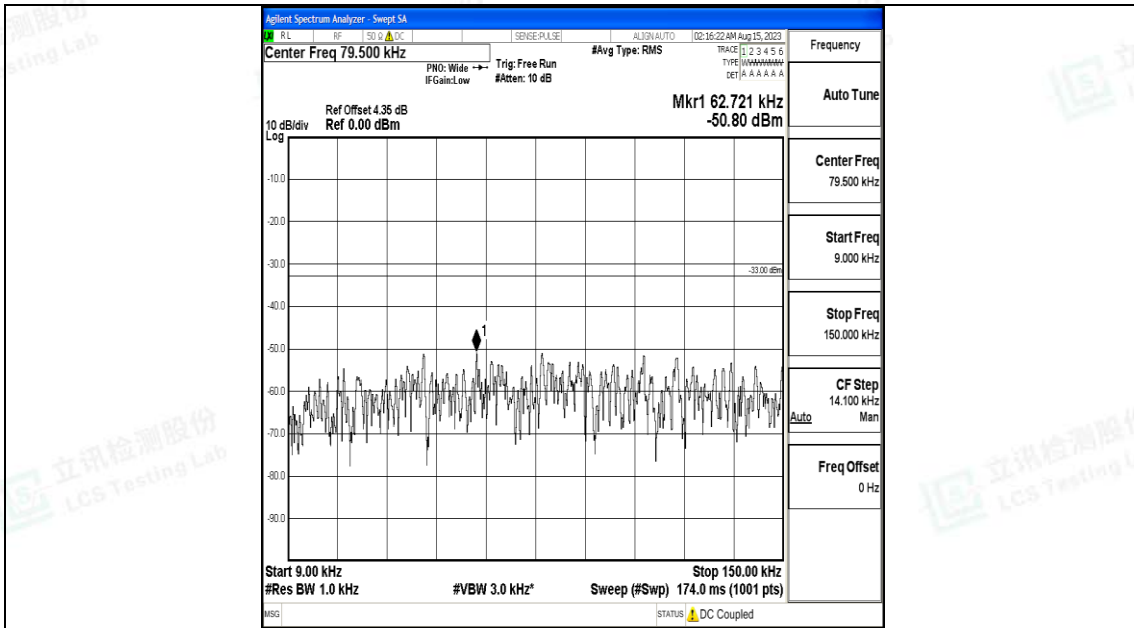

Band5_5MHz_16QAM_20625_1RB#0_3000~10000_3000~10000

Band5_10MHz_QPSK_20450_1RB#0_0.009~0.15_0.009~0.15