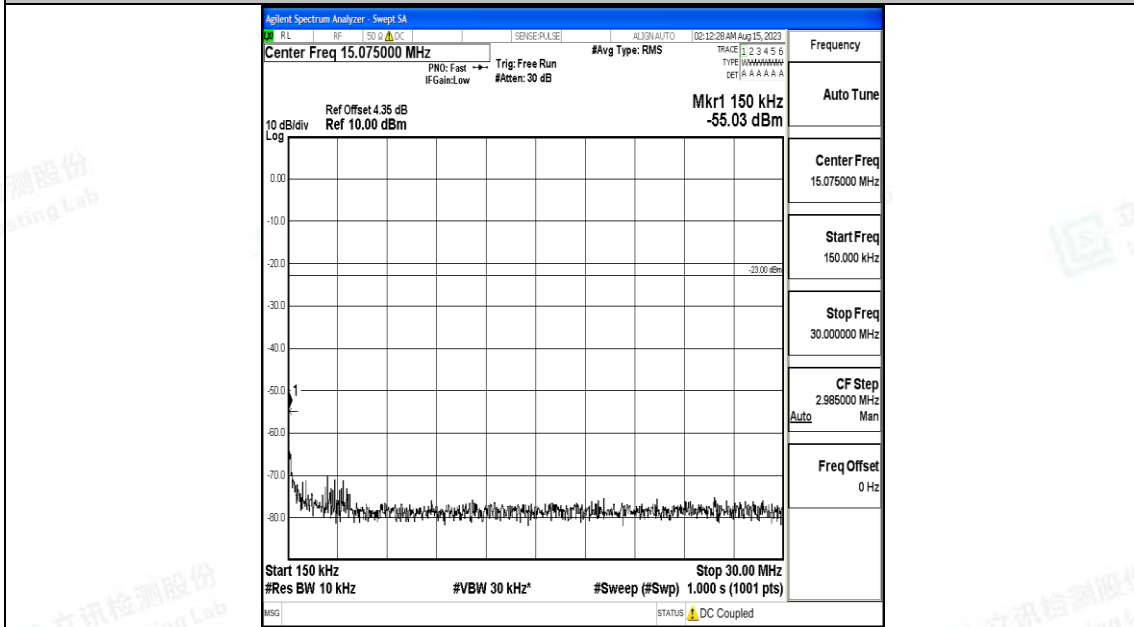

Band5_5MHz_QPSK_20625_1RB#0_0.009~0.15_0.009~0.15

Band5_5MHz_QPSK_20625_1RB#0_0.15~30_0.15~30