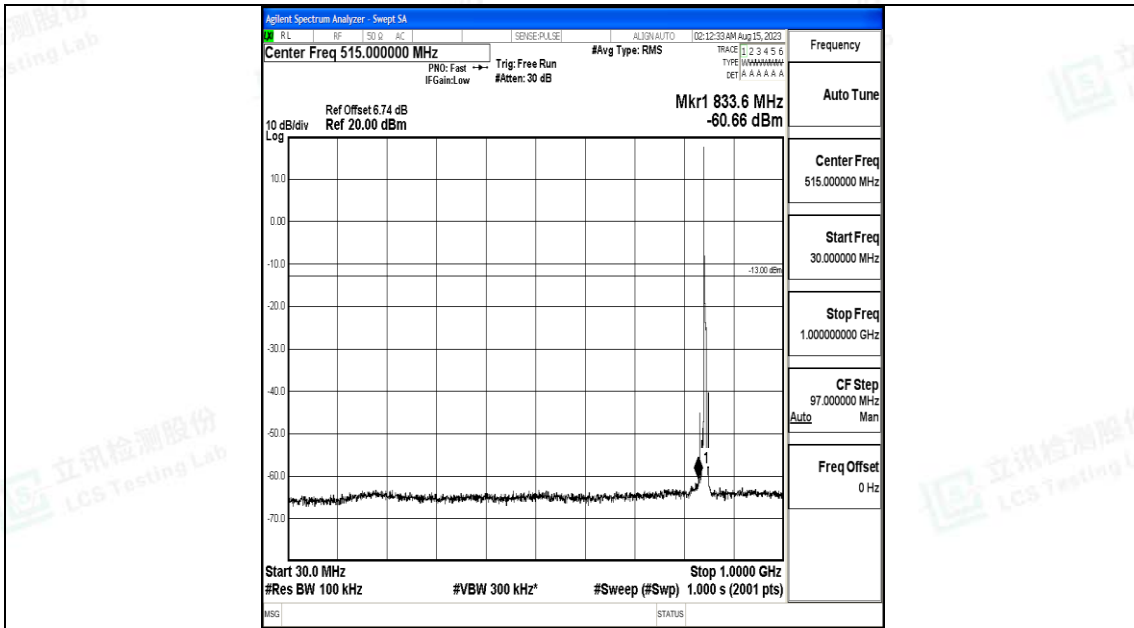

Band5_5MHz_QPSK_20625_1RB#0_0.15~30_0.15~30

Band5_5MHz_QPSK_20625_1RB#0_30~1000_30~1000