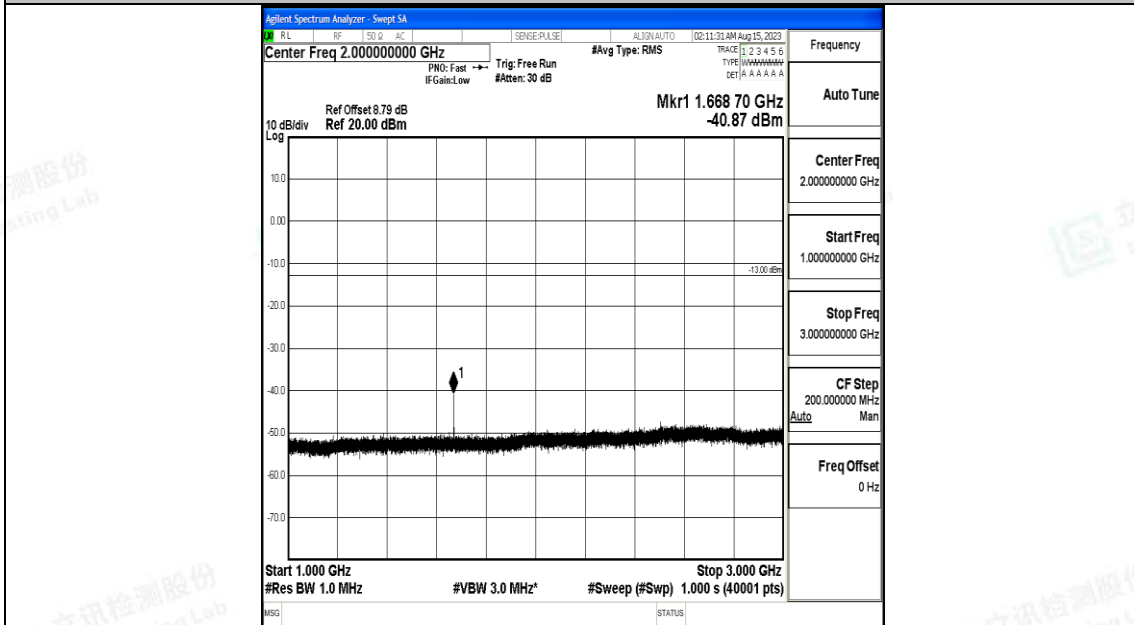

Band5_5MHz_QPSK_20525_1RB#0_30~1000_30~1000

Band5_5MHz_QPSK_20525_1RB#0_1000~3000_1000~3000