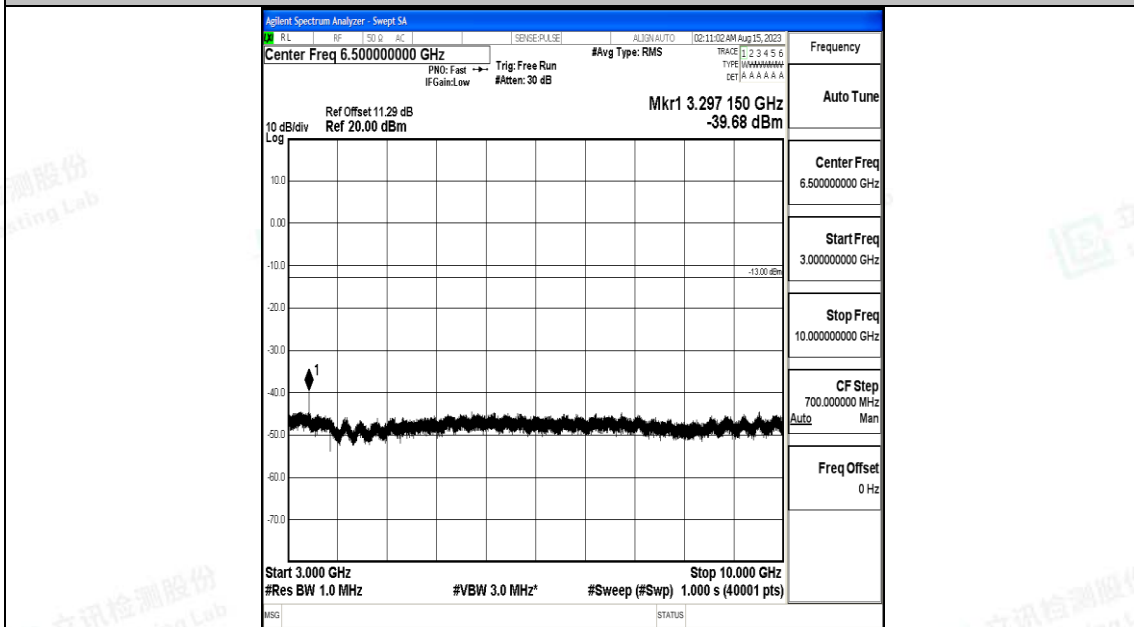

Band5_5MHz_16QAM_20425_1RB#0_1000~3000_1000~3000

Band5_5MHz_16QAM_20425_1RB#0_3000~10000_3000~10000