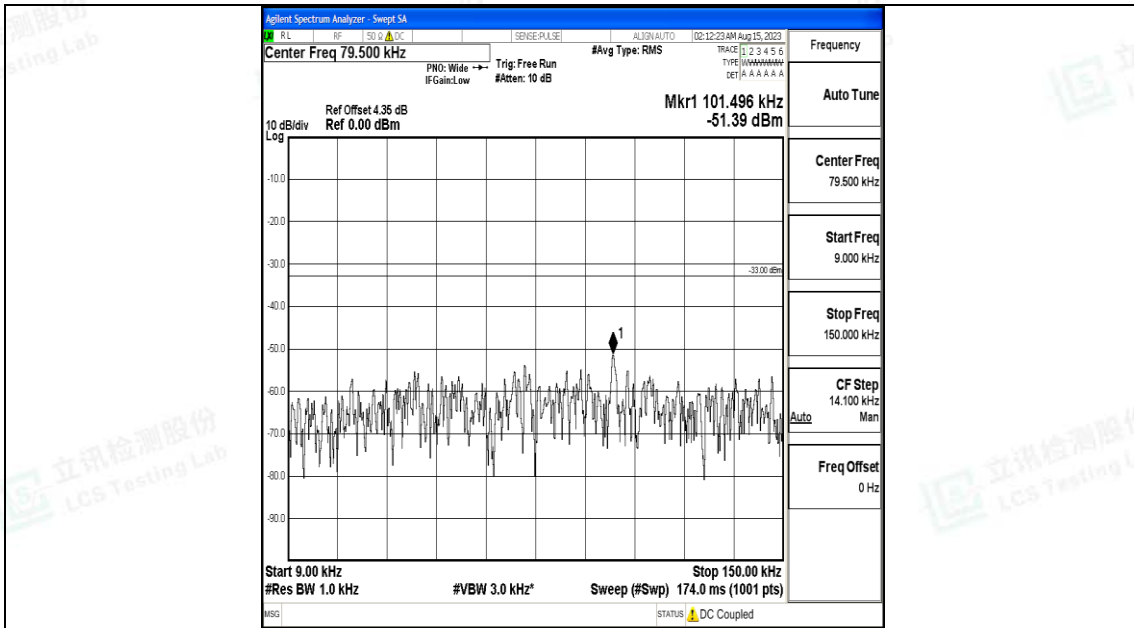

Band5\_5MHz\_16QAM\_20525\_1RB#0\_0.15~30\_0.15~30

Band5\_5MHz\_16QAM\_20525\_1RB#0\_30~1000\_30~1000

Band5\_5MHz\_16QAM\_20525\_1RB#0\_1000~3000\_1000~3000

Band5\_5MHz\_16QAM\_20525\_1RB#0\_3000~10000\_3000~10000