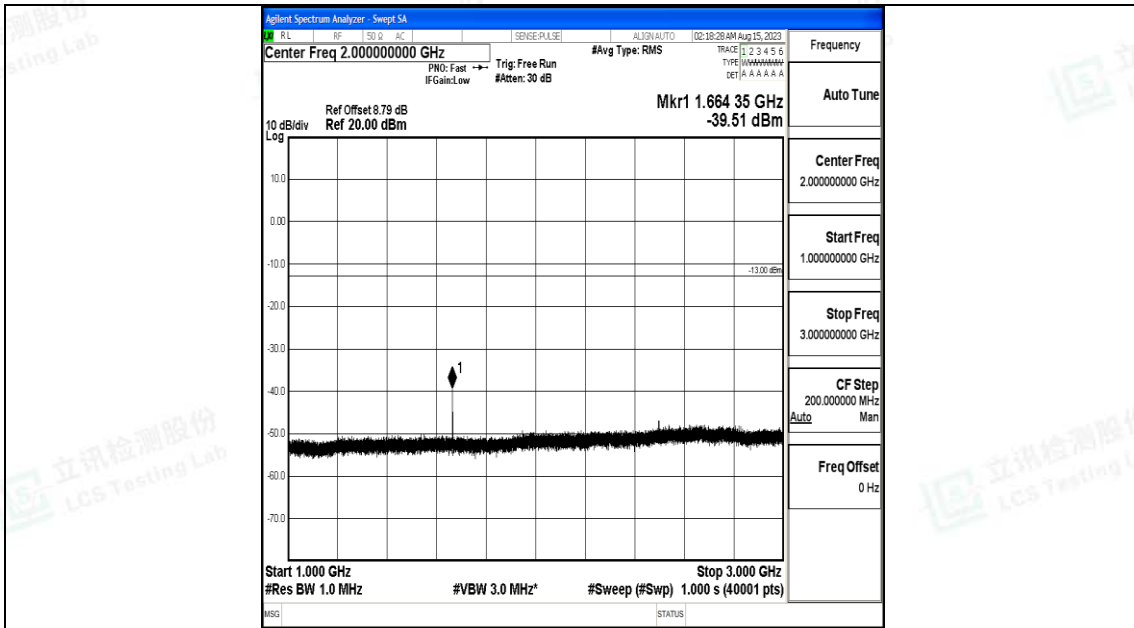

Band5\_10MHz\_QPSK\_20525\_1RB#0\_3000~10000\_3000~10000

Band5\_10MHz\_16QAM\_20525\_1RB#0\_0.009~0.15\_0.009~0.15

Band5\_10MHz\_16QAM\_20525\_1RB#0\_0.15~30\_0.15~30

Band5\_10MHz\_16QAM\_20525\_1RB#0\_30~1000\_30~1000