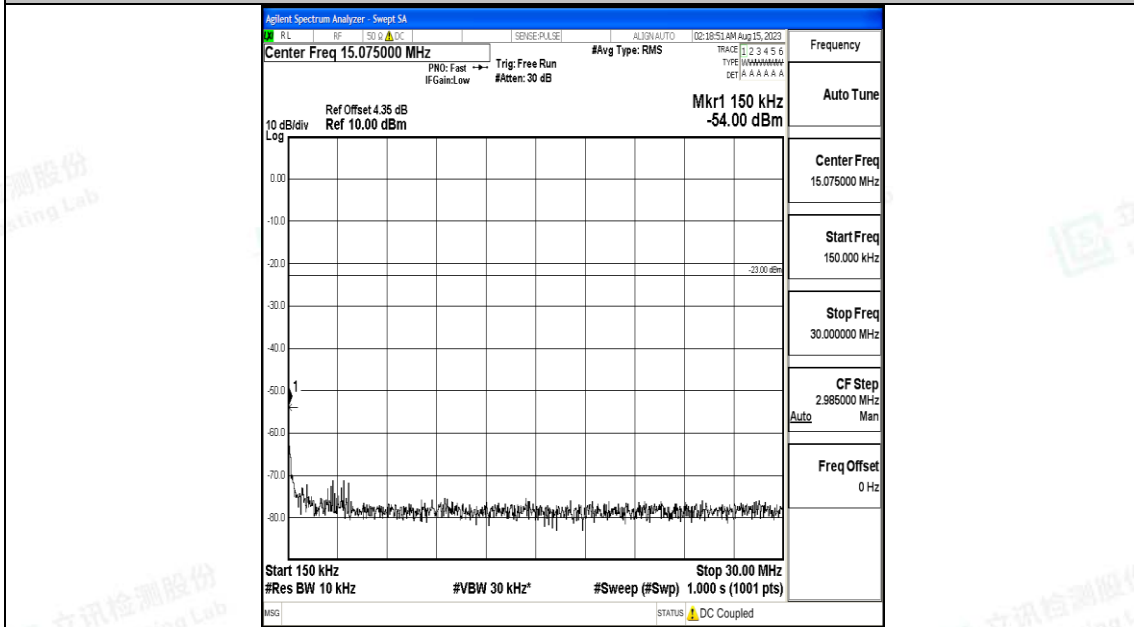

Band5\_10MHz\_16QAM\_20525\_1RB#0\_1000~3000\_1000~3000

Band5\_10MHz\_16QAM\_20525\_1RB#0\_3000~10000\_3000~10000

Band5\_10MHz\_QPSK\_20600\_1RB#0\_0.009~0.15\_0.009~0.15

Band5\_10MHz\_QPSK\_20600\_1RB#0\_0.15~30\_0.15~30