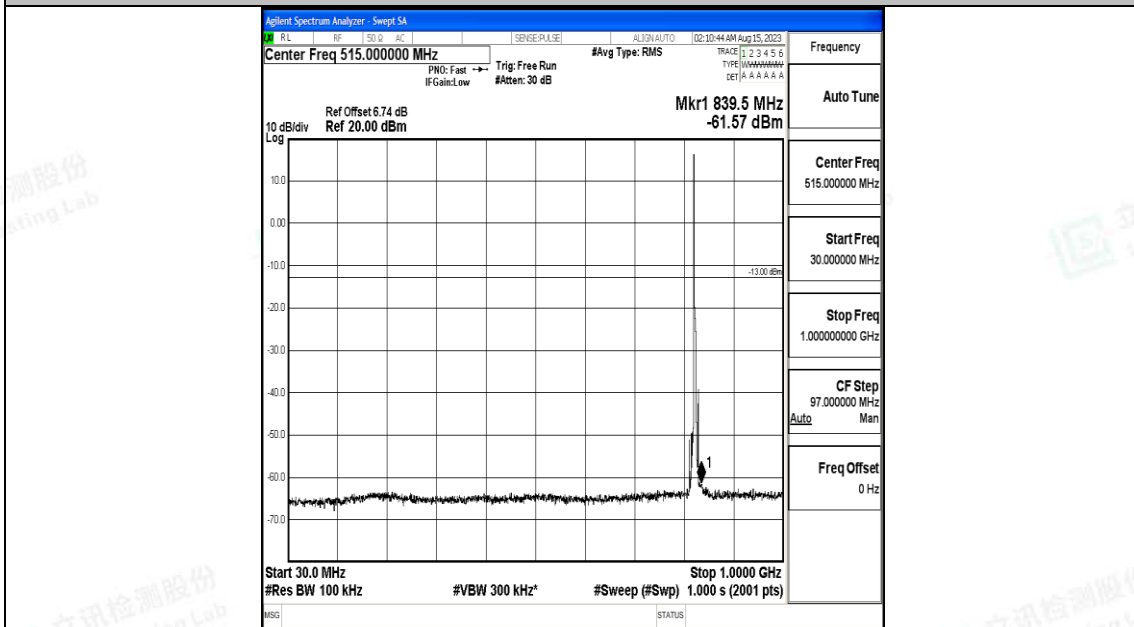

Band5\_5MHz\_QPSK\_20425\_1RB#0\_3000~10000\_3000~10000

Band5\_5MHz\_16QAM\_20425\_1RB#0\_0.009~0.15\_0.009~0.15

Band5\_5MHz\_16QAM\_20425\_1RB#0\_0.15~30\_0.15~30

Band5\_5MHz\_16QAM\_20425\_1RB#0\_30~1000\_30~1000