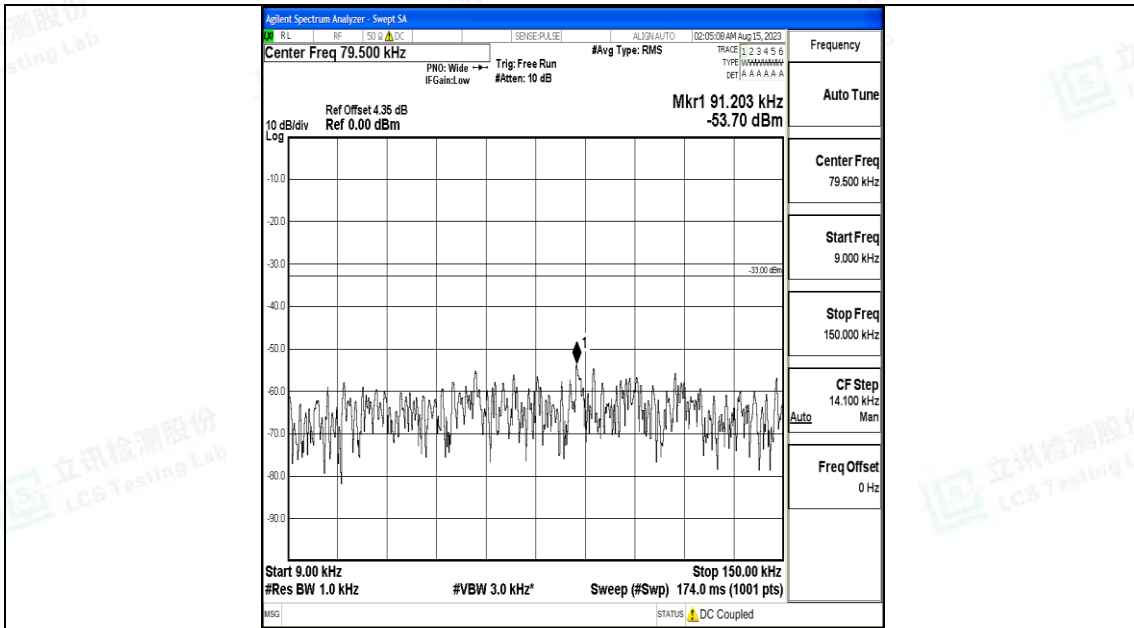

Band5_3MHz_16QAM_20525_1RB#0_3000~10000_3000~10000

Band5_3MHz_QPSK_20635_1RB#0_0.009~0.15_0.009~0.15