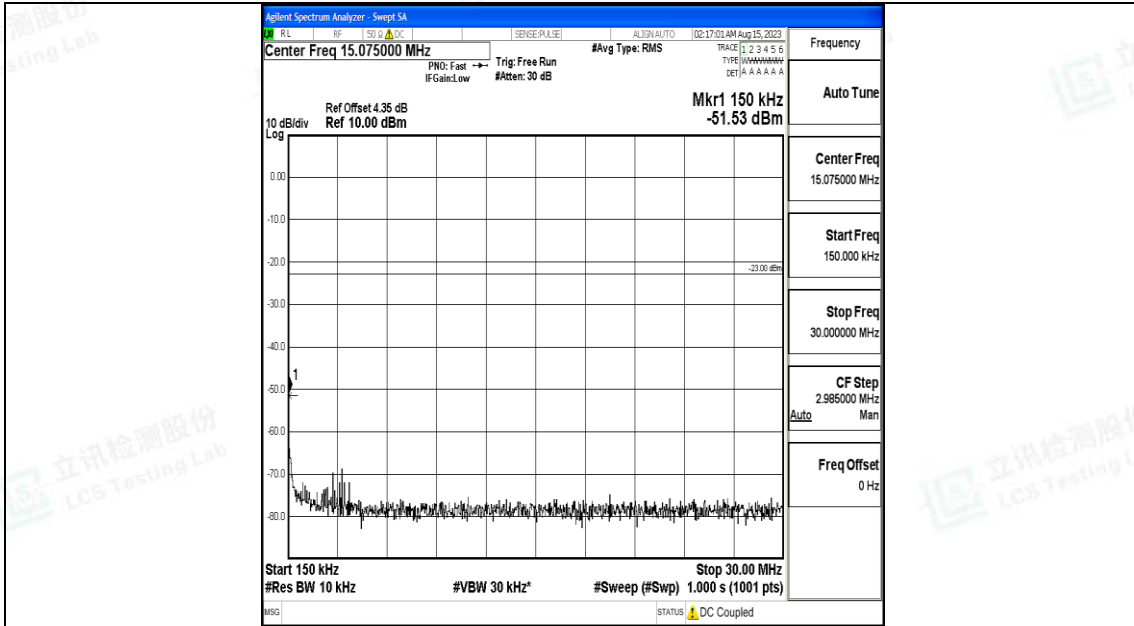

Band5\_10MHz\_QPSK\_20450\_1RB#0\_30~1000\_30~1000

Band5\_10MHz\_QPSK\_20450\_1RB#0\_1000~3000\_1000~3000

Band5\_10MHz\_QPSK\_20450\_1RB#0\_3000~10000\_3000~10000

Band5\_10MHz\_16QAM\_20450\_1RB#0\_0.009~0.15\_0.009~0.15