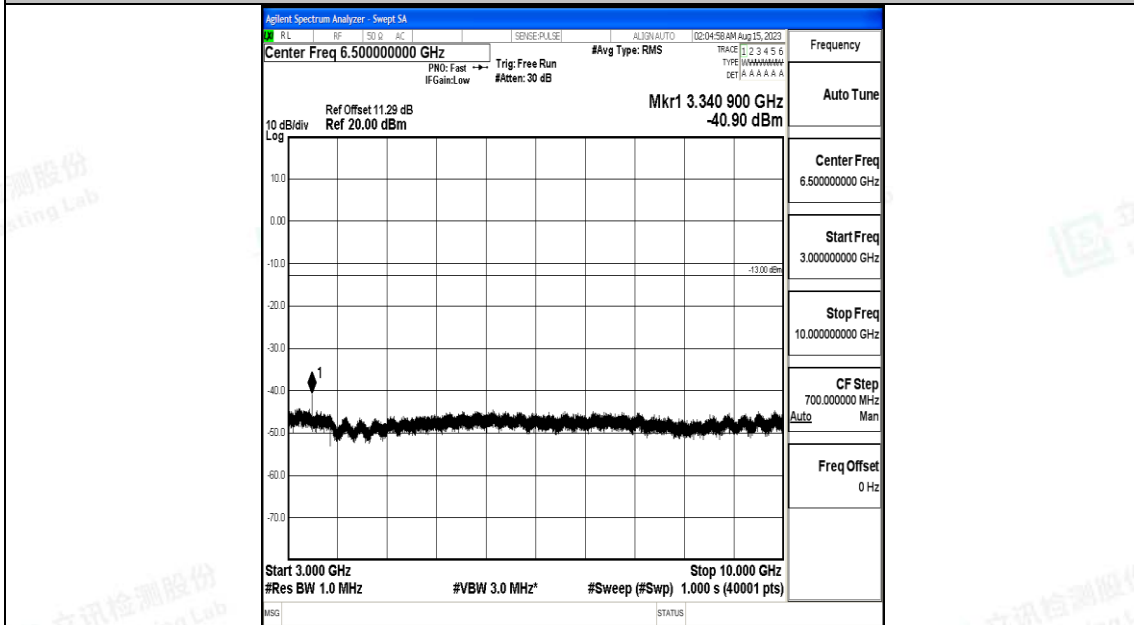

Band5_3MHz_16QAM_20525_1RB#0_1000~3000_1000~3000

Band5_3MHz_16QAM_20525_1RB#0_3000~10000_3000~10000