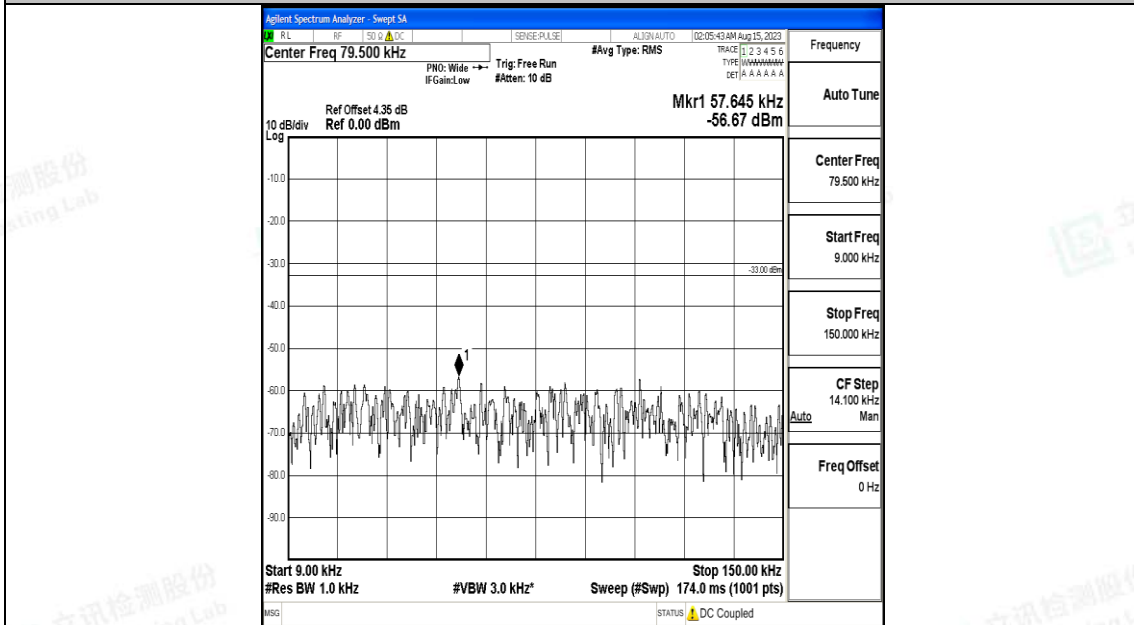

Band5\_3MHz\_QPSK\_20635\_1RB#0\_30~1000\_30~1000

Band5\_3MHz\_QPSK\_20635\_1RB#0\_1000~3000\_1000~3000

Band5\_3MHz\_QPSK\_20635\_1RB#0\_3000~10000\_3000~10000

Band5\_3MHz\_16QAM\_20635\_1RB#0\_0.009~0.15\_0.009~0.15