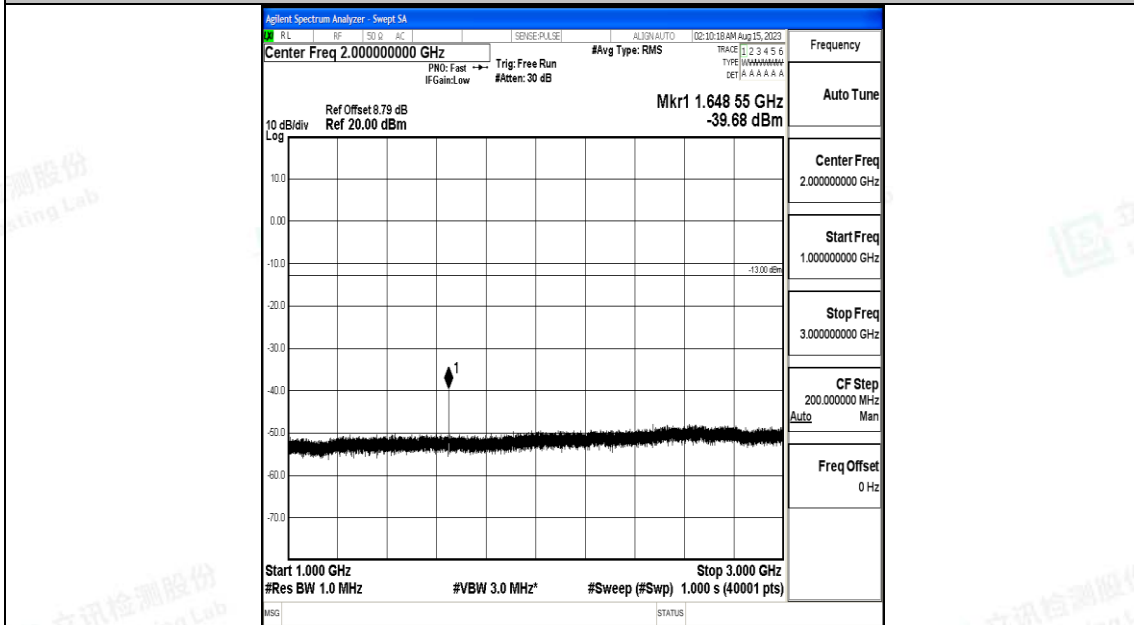

Band5\_5MHz\_QPSK\_20425\_1RB#0\_0.009~0.15\_0.009~0.15

Band5\_5MHz\_QPSK\_20425\_1RB#0\_0.15~30\_0.15~30

Band5\_5MHz\_QPSK\_20425\_1RB#0\_30~1000\_30~1000

Band5\_5MHz\_QPSK\_20425\_1RB#0\_1000~3000\_1000~3000