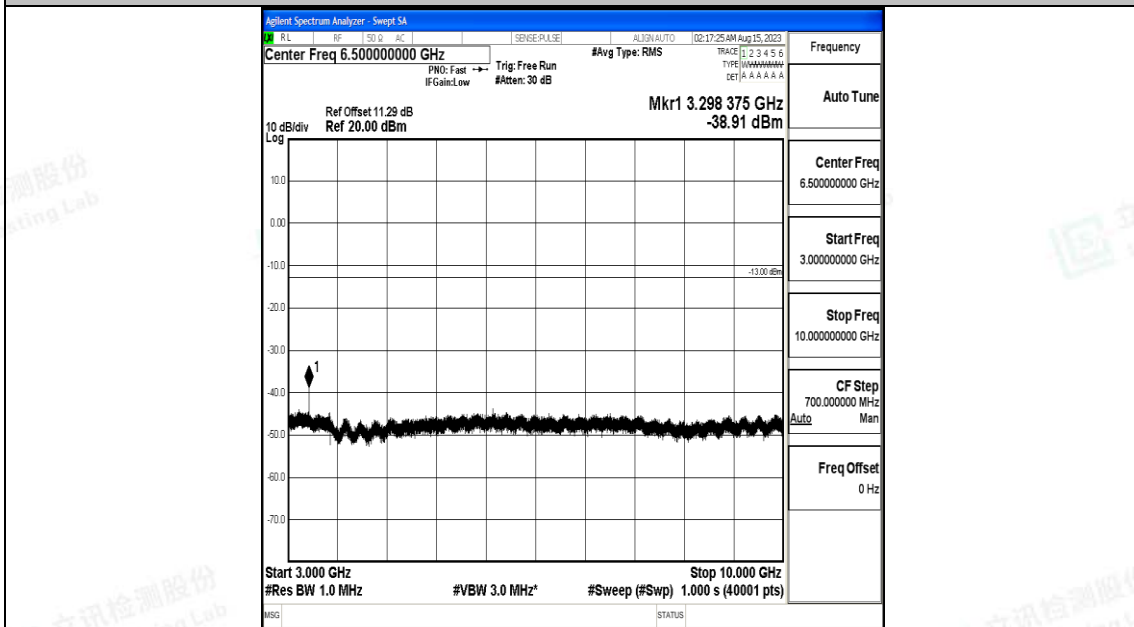

Band5\_10MHz\_16QAM\_20450\_1RB#0\_0.15~30\_0.15~30

Band5\_10MHz\_16QAM\_20450\_1RB#0\_30~1000\_30~1000

Band5\_10MHz\_16QAM\_20450\_1RB#0\_1000~3000\_1000~3000

Band5\_10MHz\_16QAM\_20450\_1RB#0\_3000~10000\_3000~10000