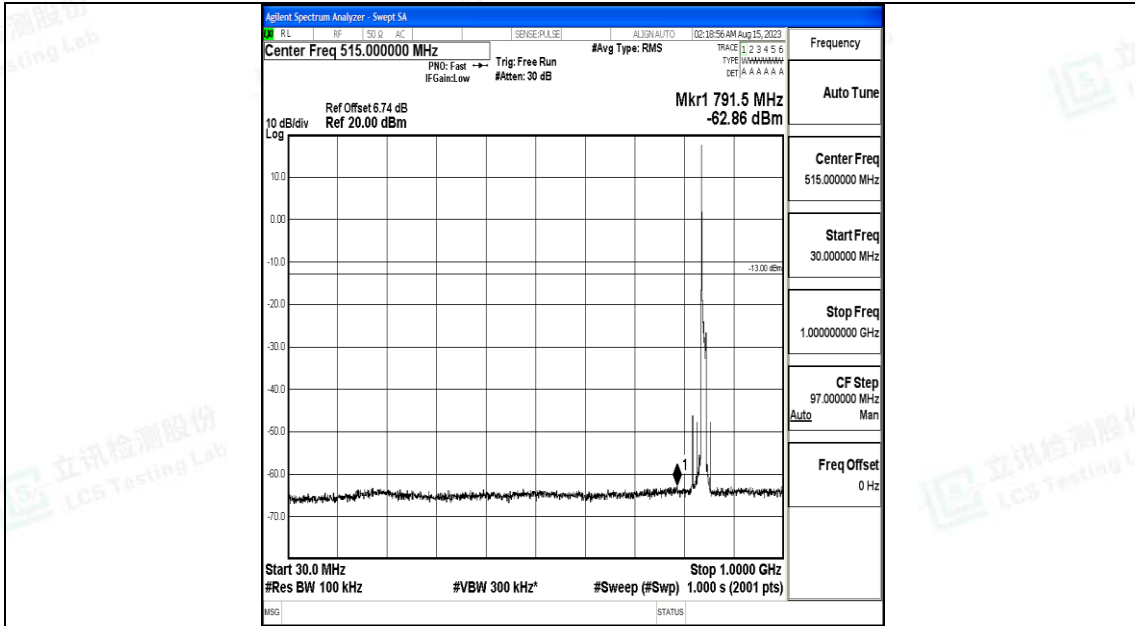

Band5\_10MHz\_16QAM\_20525\_1RB#0\_1000~3000\_1000~3000

Band5\_10MHz\_16QAM\_20525\_1RB#0\_3000~10000\_3000~10000

Band5\_10MHz\_QPSK\_20600\_1RB#0\_0.009~0.15\_0.009~0.15

Band5\_10MHz\_QPSK\_20600\_1RB#0\_0.15~30\_0.15~30