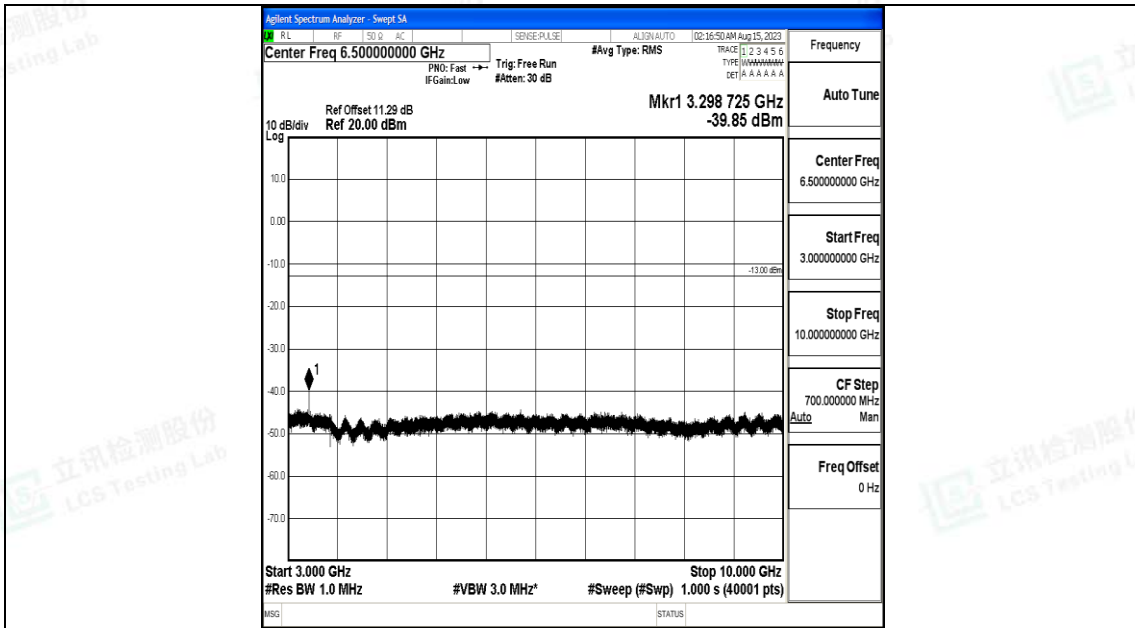

Band5_10MHz_QPSK_20450_1RB#0_1000~3000_1000~3000

Band5_10MHz_QPSK_20450_1RB#0_3000~10000_3000~10000