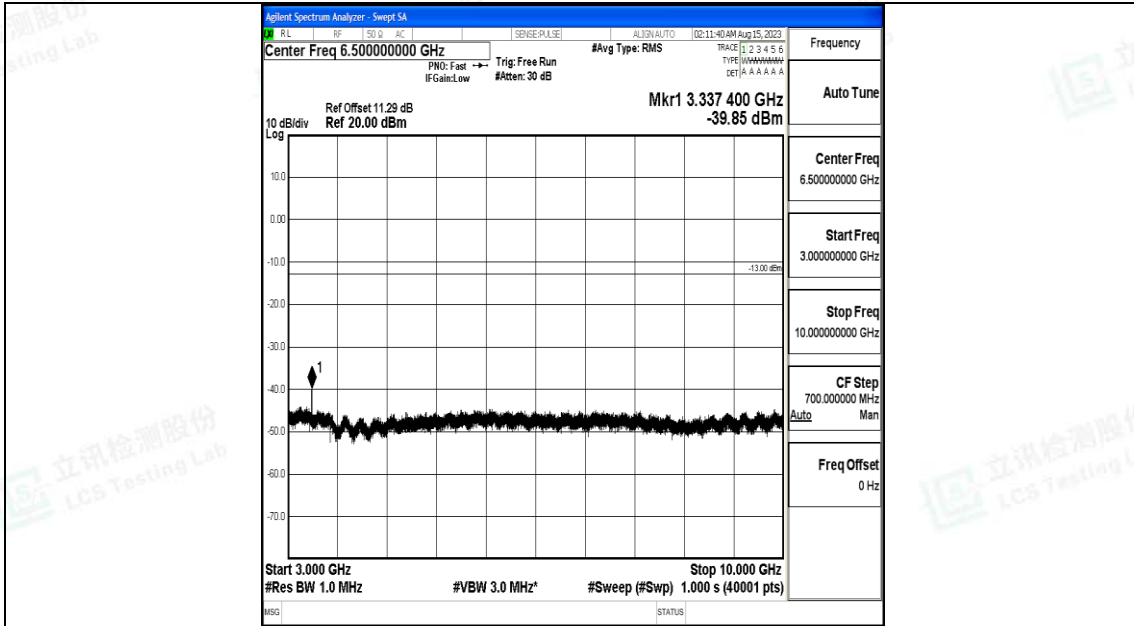

Band5_5MHz_QPSK_20525_1RB#0_1000~3000_1000~3000

Band5_5MHz_QPSK_20525_1RB#0_3000~10000_3000~10000