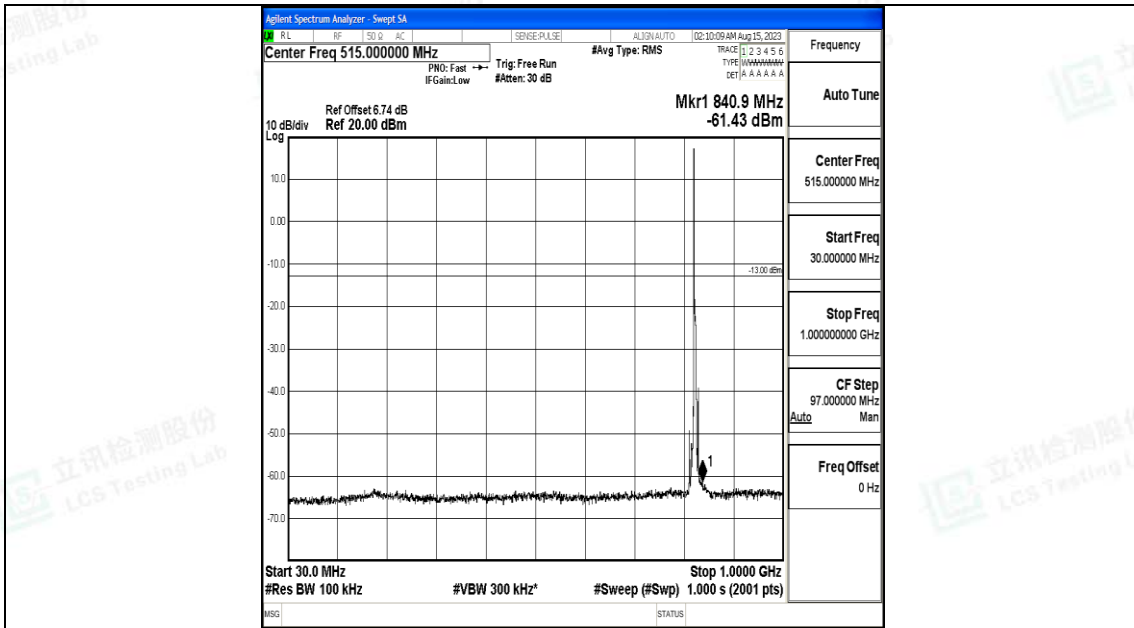

Band5_5MHz_QPSK_20425_1RB#0_0.15~30_0.15~30

Band5_5MHz_QPSK_20425_1RB#0_30~1000_30~1000