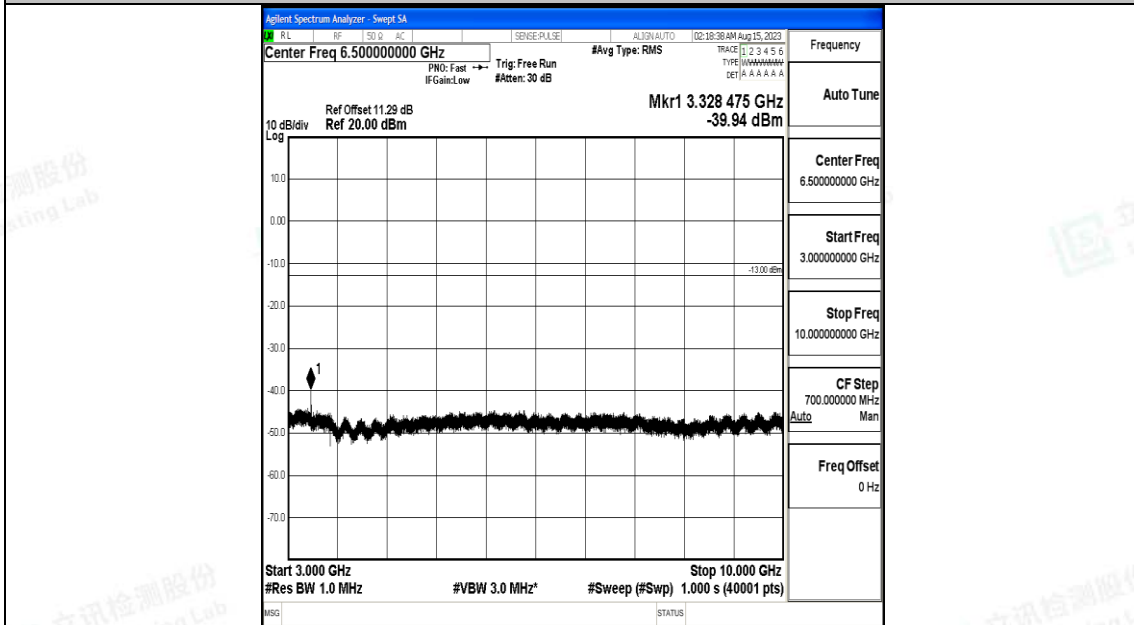

Band5_10MHz_16QAM_20525_1RB#0_1000~3000_1000~3000

Band5_10MHz_16QAM_20525_1RB#0_3000~10000_3000~10000