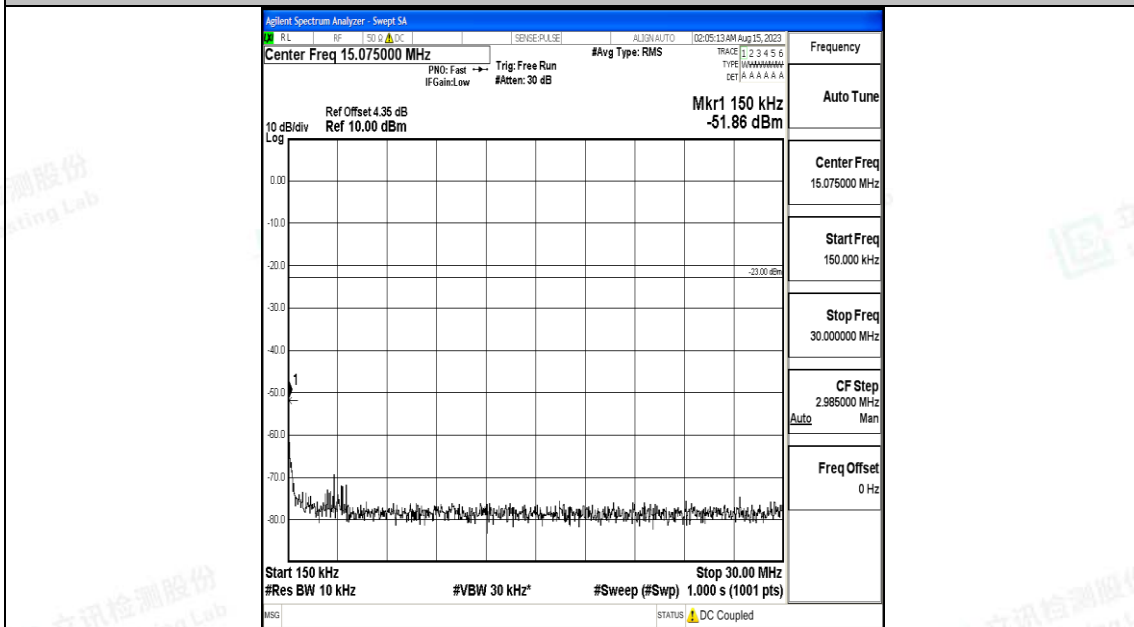

Band5\_3MHz\_16QAM\_20525\_1RB#0\_1000~3000\_1000~3000

Band5\_3MHz\_16QAM\_20525\_1RB#0\_3000~10000\_3000~10000

Band5\_3MHz\_QPSK\_20635\_1RB#0\_0.009~0.15\_0.009~0.15

Band5\_3MHz\_QPSK\_20635\_1RB#0\_0.15~30\_0.15~30