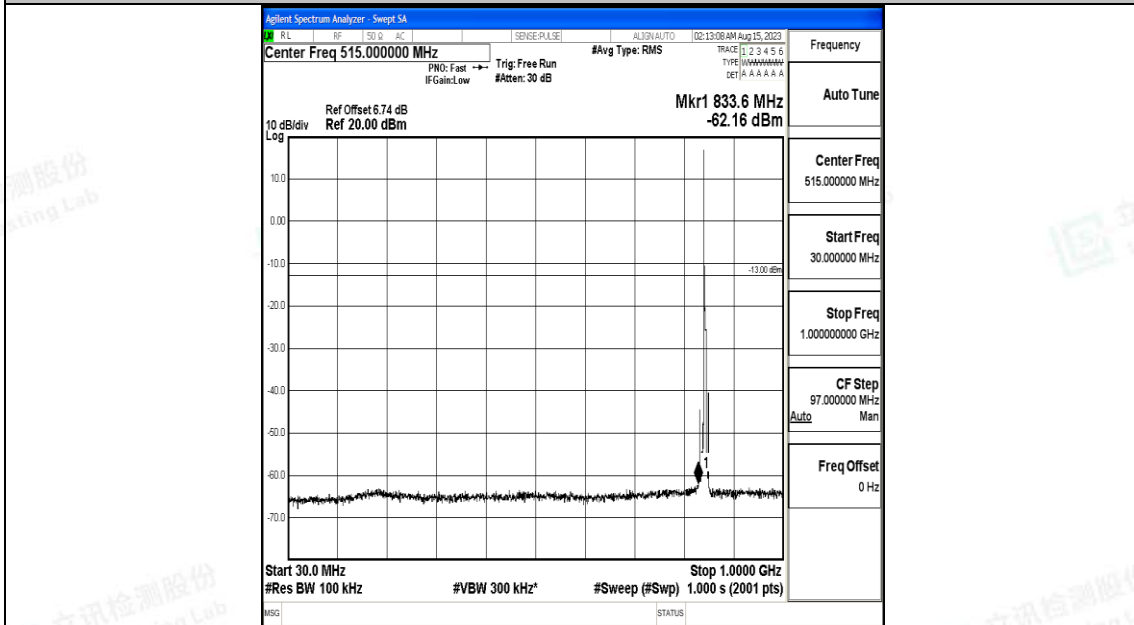

Band5\_5MHz\_QPSK\_20625\_1RB#0\_3000~10000\_3000~10000

Band5\_5MHz\_16QAM\_20625\_1RB#0\_0.009~0.15\_0.009~0.15

Band5\_5MHz\_16QAM\_20625\_1RB#0\_0.15~30\_0.15~30

Band5\_5MHz\_16QAM\_20625\_1RB#0\_30~1000\_30~1000