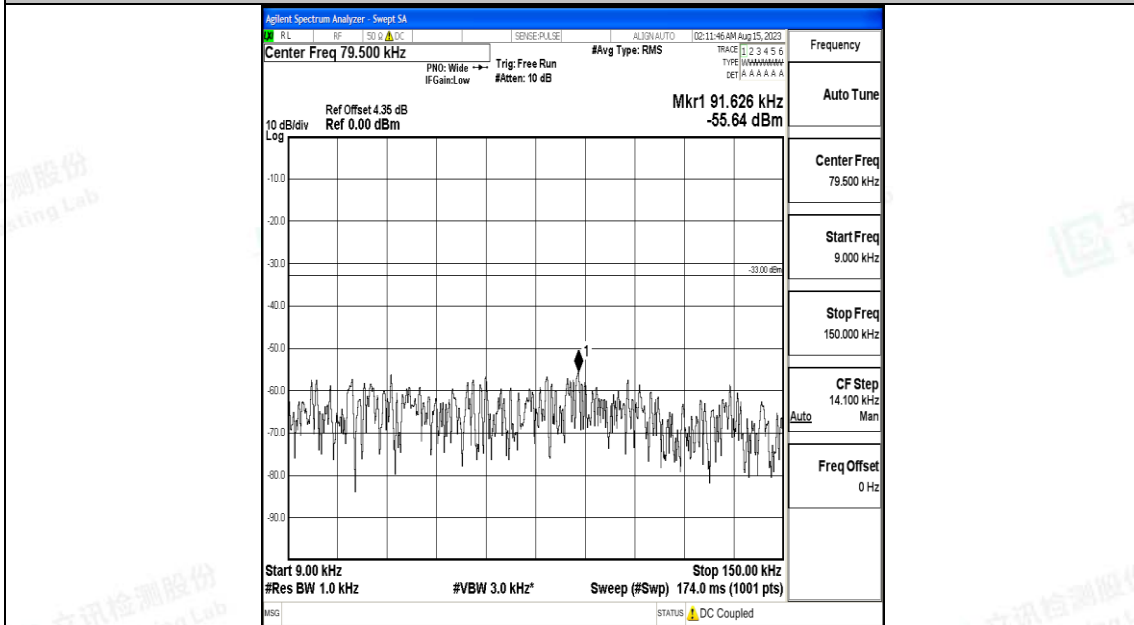

Band5\_5MHz\_QPSK\_20525\_1RB#0\_30~1000\_30~1000

Band5\_5MHz\_QPSK\_20525\_1RB#0\_1000~3000\_1000~3000

Band5\_5MHz\_QPSK\_20525\_1RB#0\_3000~10000\_3000~10000

Band5\_5MHz\_16QAM\_20525\_1RB#0\_0.009~0.15\_0.009~0.15