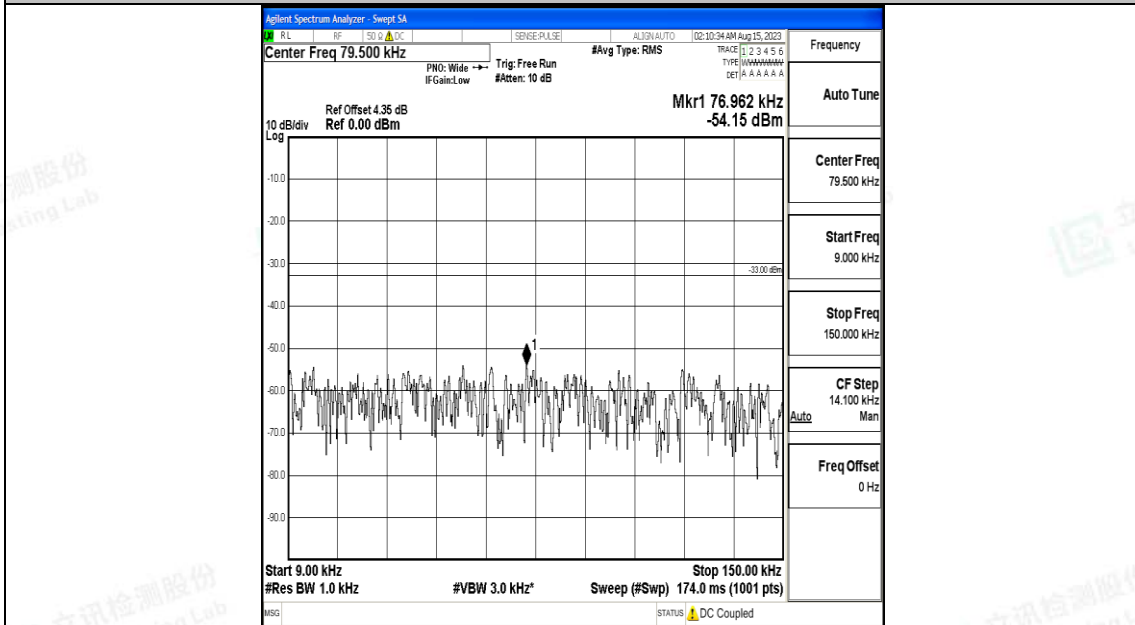

Band5_5MHz_QPSK_20425_1RB#0_3000~10000_3000~10000

Band5_5MHz_16QAM_20425_1RB#0_0.009~0.15_0.009~0.15