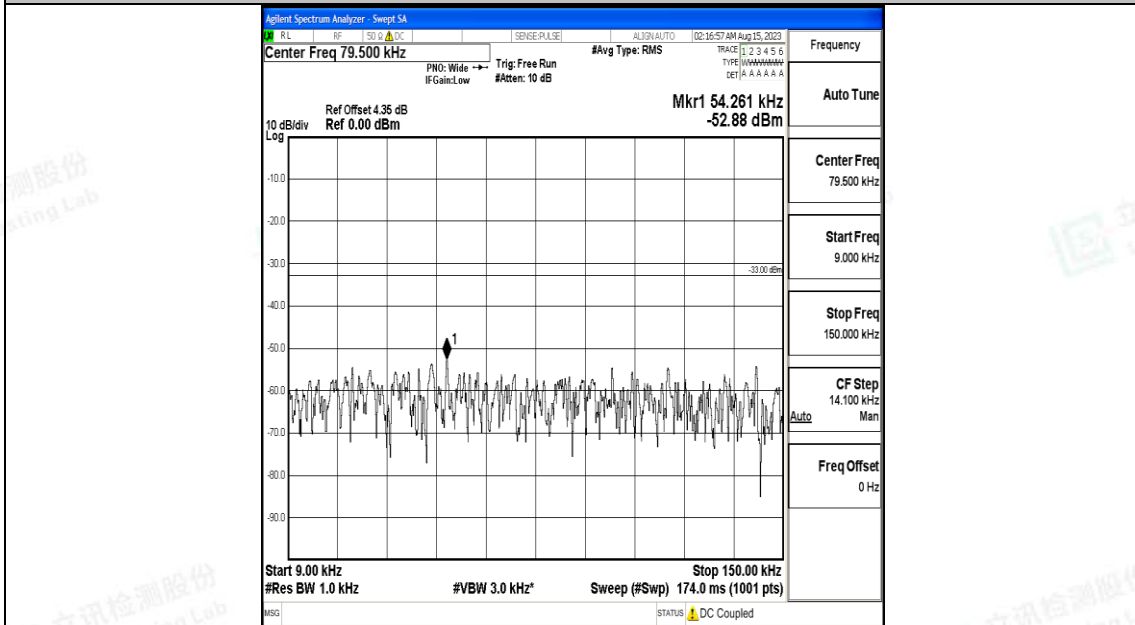

Band5\_10MHz\_QPSK\_20450\_1RB#0\_30~1000\_30~1000

Band5\_10MHz\_QPSK\_20450\_1RB#0\_1000~3000\_1000~3000

Band5\_10MHz\_QPSK\_20450\_1RB#0\_3000~10000\_3000~10000

Band5\_10MHz\_16QAM\_20450\_1RB#0\_0.009~0.15\_0.009~0.15