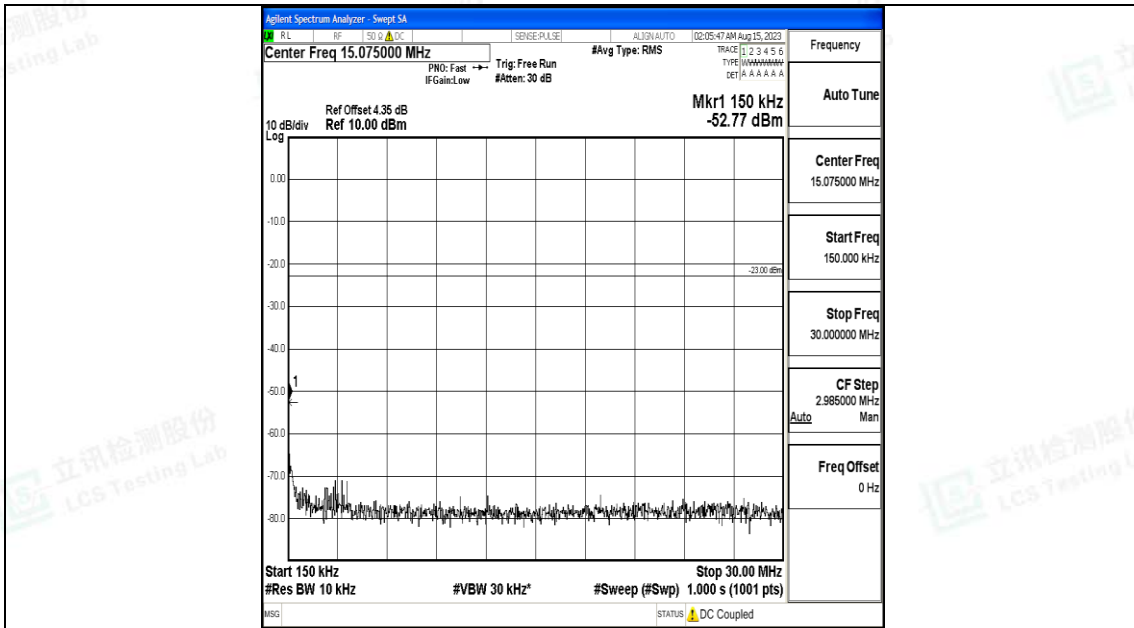

Band5\_3MHz\_QPSK\_20635\_1RB#0\_30~1000\_30~1000

Band5\_3MHz\_QPSK\_20635\_1RB#0\_1000~3000\_1000~3000

Band5\_3MHz\_QPSK\_20635\_1RB#0\_3000~10000\_3000~10000

Band5\_3MHz\_16QAM\_20635\_1RB#0\_0.009~0.15\_0.009~0.15