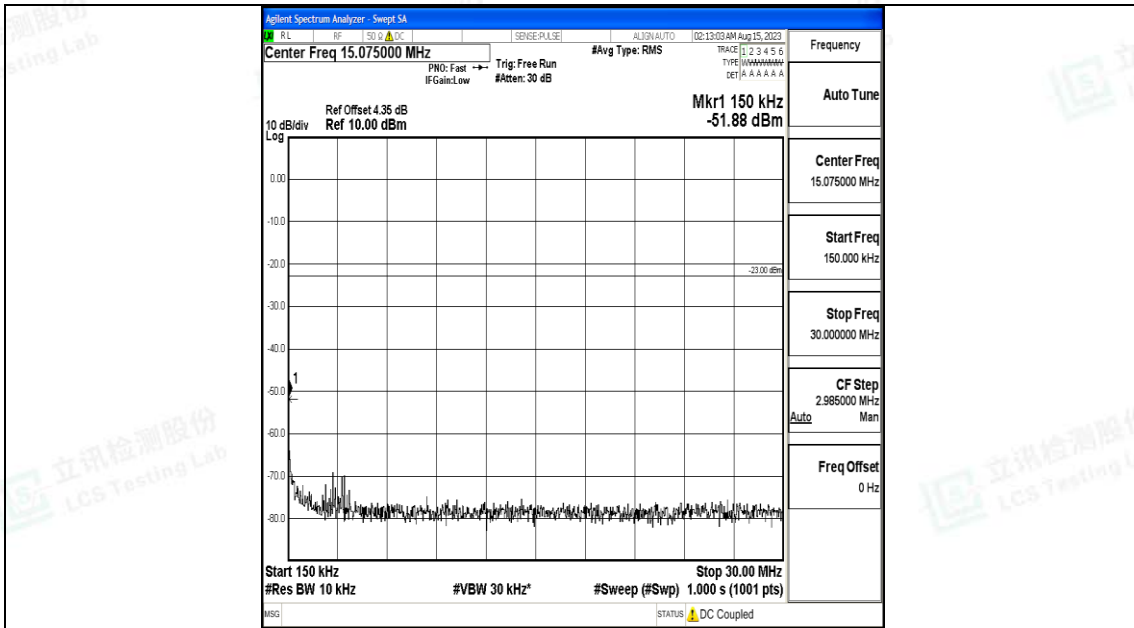

Band5_5MHz_16QAM_20625_1RB#0_0.009~0.15_0.009~0.15

Band5_5MHz_16QAM_20625_1RB#0_0.15~30_0.15~30