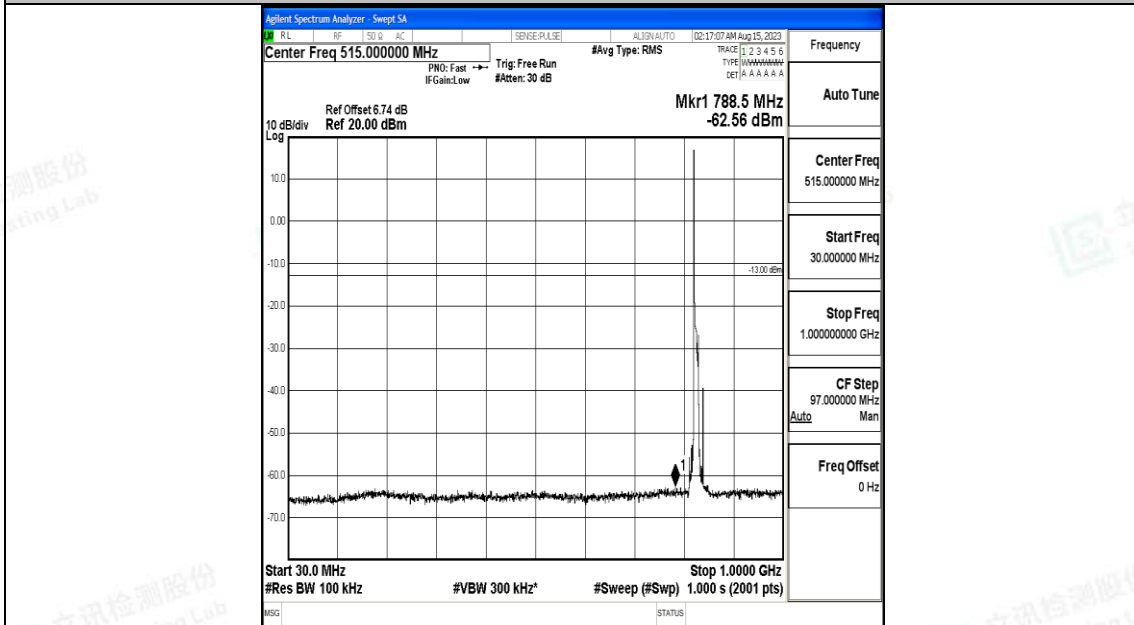

Band5_10MHz_16QAM_20450_1RB#0_0.15~30_0.15~30

Band5_10MHz_16QAM_20450_1RB#0_30~1000_30~1000