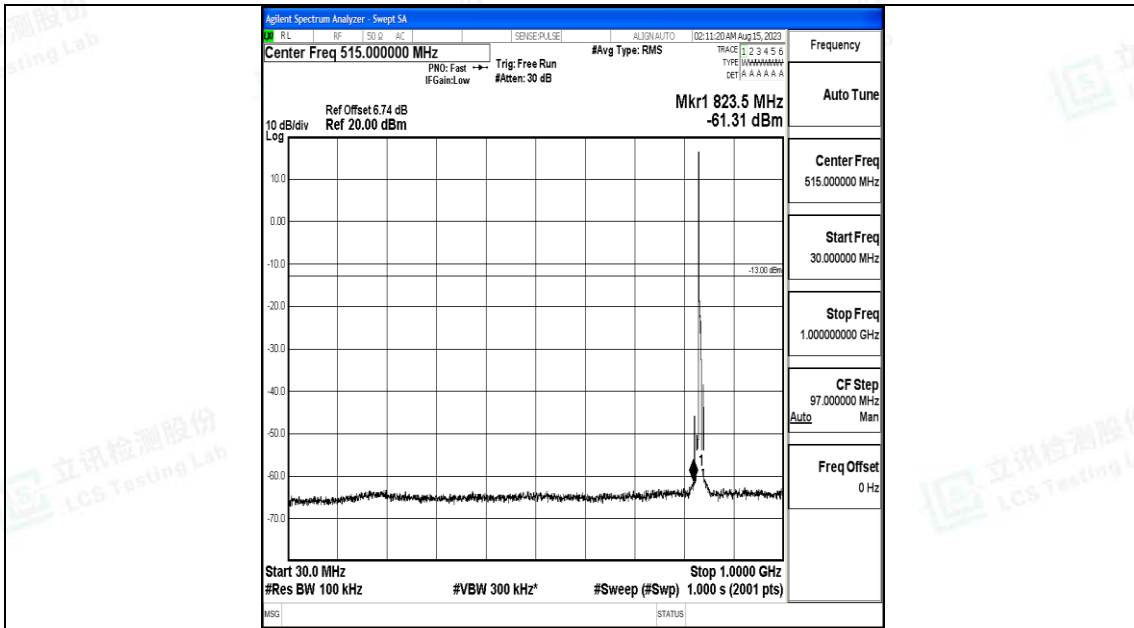

Band5\_5MHz\_16QAM\_20425\_1RB#0\_1000~3000\_1000~3000

Band5\_5MHz\_16QAM\_20425\_1RB#0\_3000~10000\_3000~10000

Band5\_5MHz\_QPSK\_20525\_1RB#0\_0.009~0.15\_0.009~0.15

Band5\_5MHz\_QPSK\_20525\_1RB#0\_0.15~30\_0.15~30