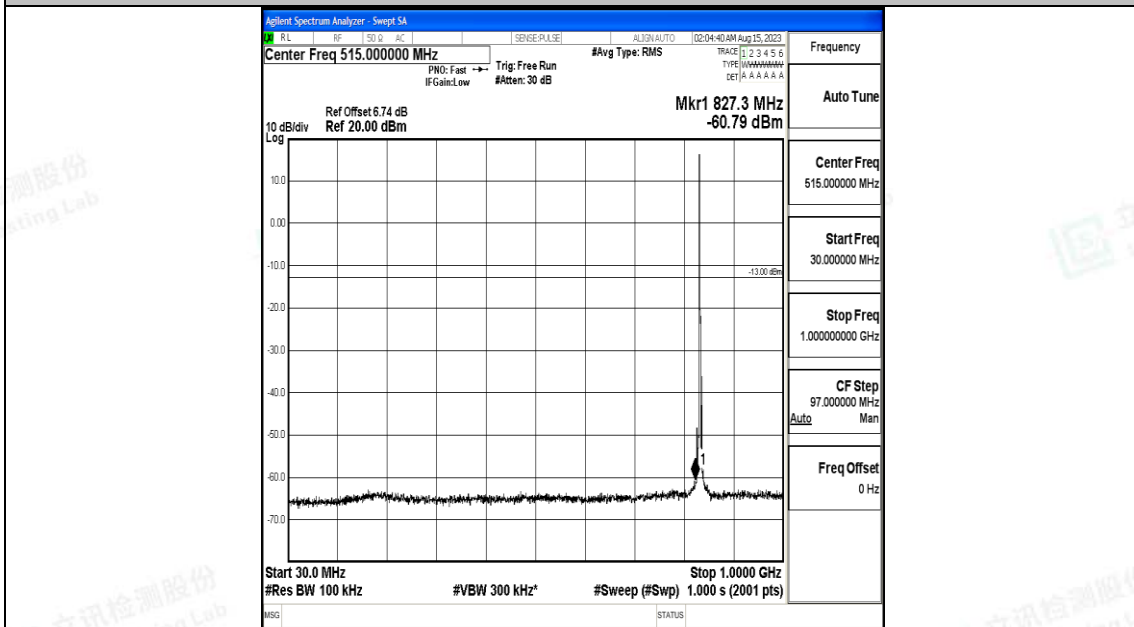

Band5\_3MHz\_QPSK\_20525\_1RB#0\_3000~10000\_3000~10000

Band5\_3MHz\_16QAM\_20525\_1RB#0\_0.009~0.15\_0.009~0.15

Band5\_3MHz\_16QAM\_20525\_1RB#0\_0.15~30\_0.15~30

Band5\_3MHz\_16QAM\_20525\_1RB#0\_30~1000\_30~1000