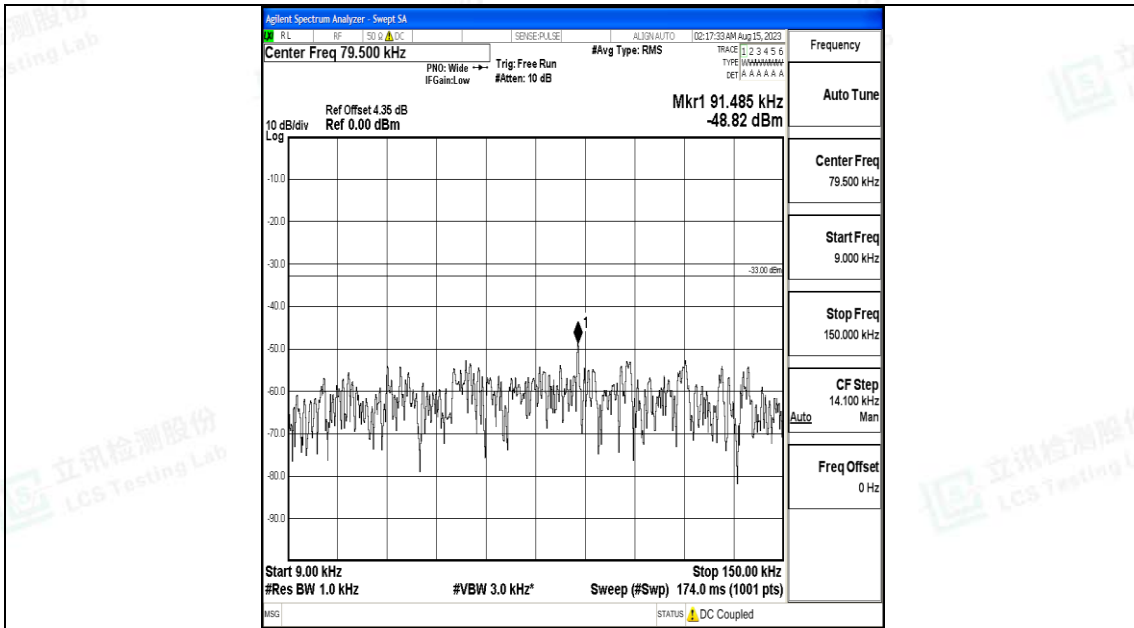

Band5\_10MHz\_16QAM\_20450\_1RB#0\_0.15~30\_0.15~30

Band5\_10MHz\_16QAM\_20450\_1RB#0\_30~1000\_30~1000

Band5\_10MHz\_16QAM\_20450\_1RB#0\_1000~3000\_1000~3000

Band5\_10MHz\_16QAM\_20450\_1RB#0\_3000~10000\_3000~10000