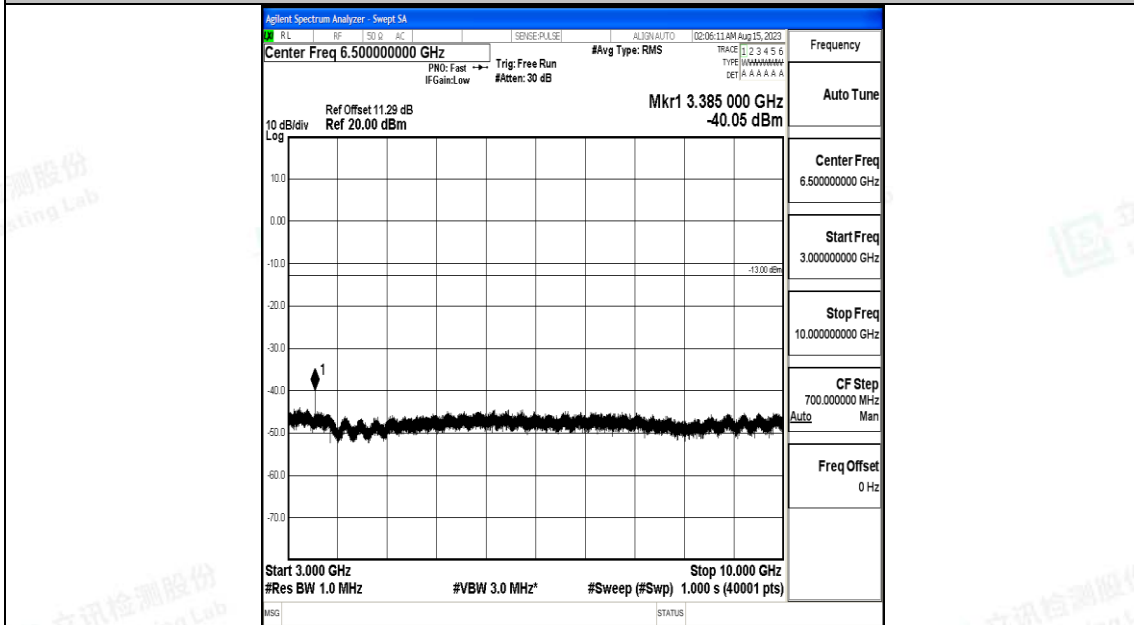

Band5\_3MHz\_16QAM\_20635\_1RB#0\_0.15~30\_0.15~30

Band5\_3MHz\_16QAM\_20635\_1RB#0\_30~1000\_30~1000

Band5\_3MHz\_16QAM\_20635\_1RB#0\_1000~3000\_1000~3000

Band5\_3MHz\_16QAM\_20635\_1RB#0\_3000~10000\_3000~10000