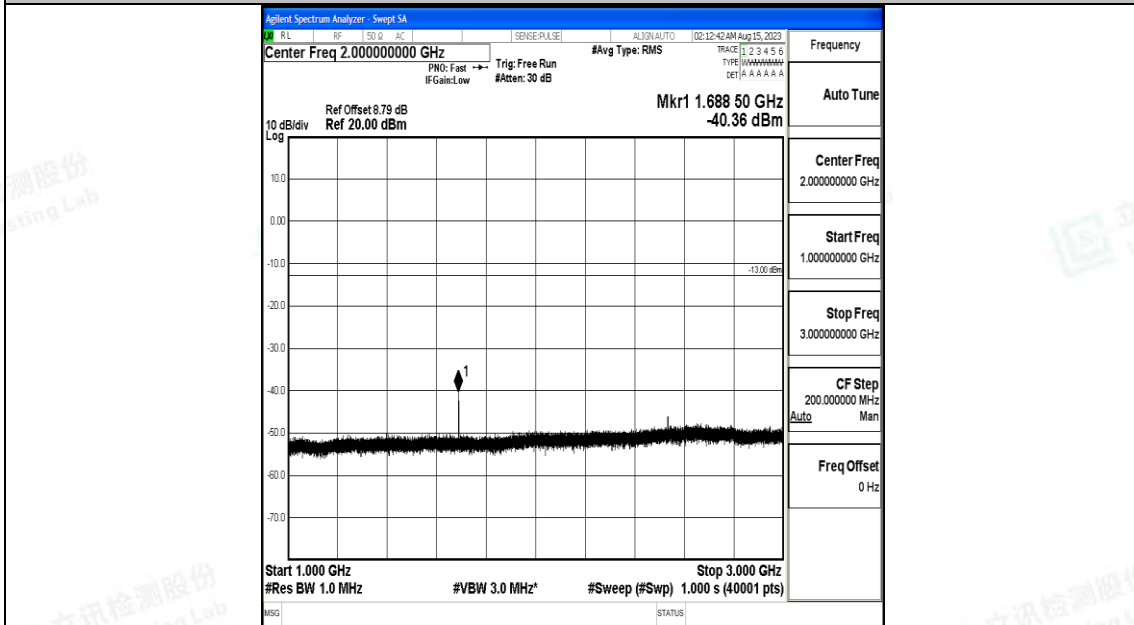

Band5\_5MHz\_QPSK\_20625\_1RB#0\_0.009~0.15\_0.009~0.15

Band5\_5MHz\_QPSK\_20625\_1RB#0\_0.15~30\_0.15~30

Band5\_5MHz\_QPSK\_20625\_1RB#0\_30~1000\_30~1000

Band5\_5MHz\_QPSK\_20625\_1RB#0\_1000~3000\_1000~3000