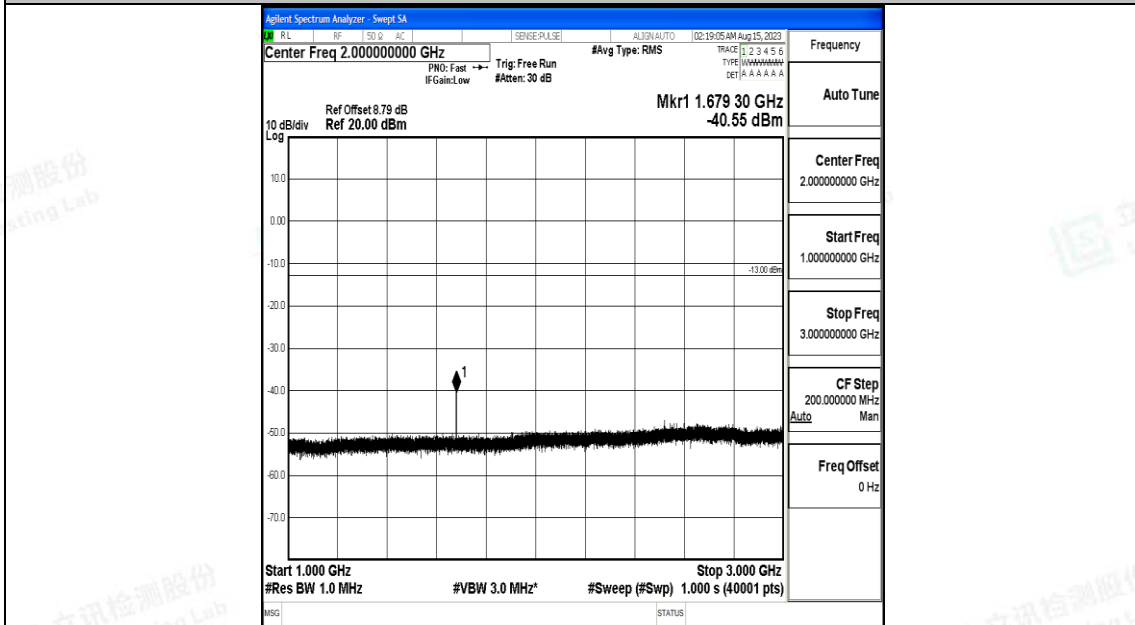

Band5_10MHz_QPSK_20600_1RB#0_30~1000_30~1000

Band5_10MHz_QPSK_20600_1RB#0_1000~3000_1000~3000