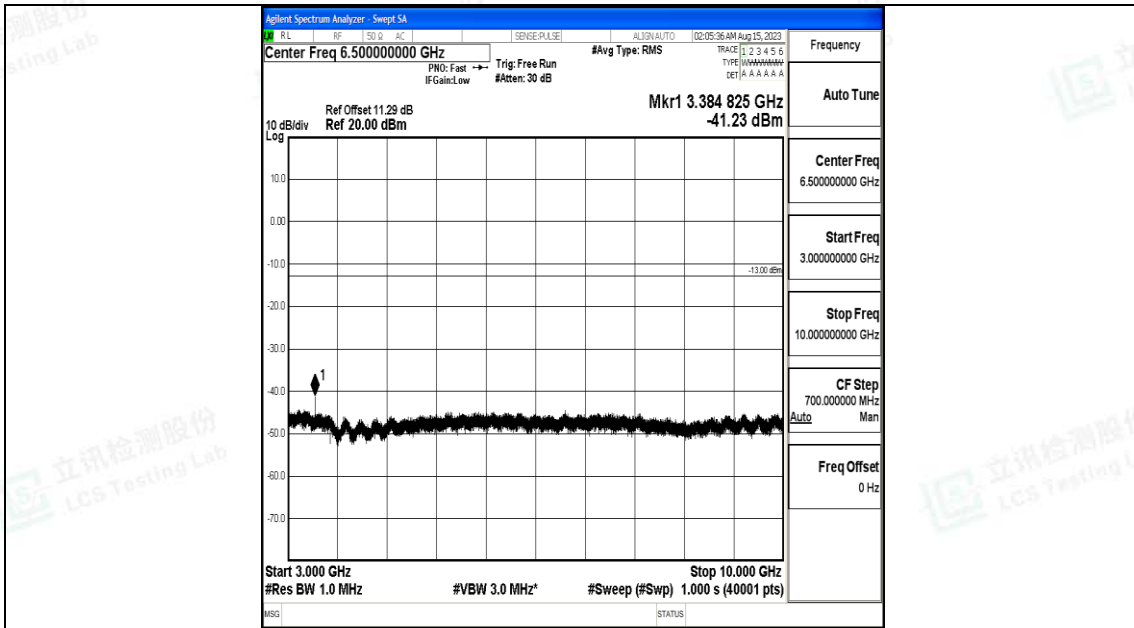

Band5_3MHz_QPSK_20635_1RB#0_1000~3000_1000~3000

Band5_3MHz_QPSK_20635_1RB#0_3000~10000_3000~10000