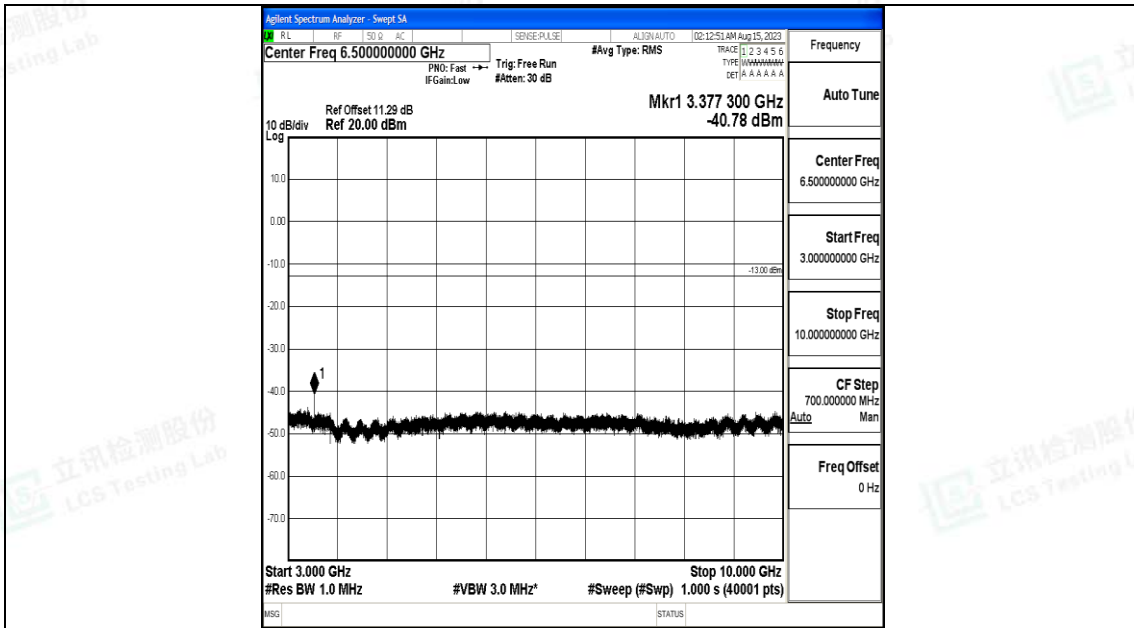

Band5\_5MHz\_QPSK\_20625\_1RB#0\_0.009~0.15\_0.009~0.15

Band5\_5MHz\_QPSK\_20625\_1RB#0\_0.15~30\_0.15~30

Band5\_5MHz\_QPSK\_20625\_1RB#0\_30~1000\_30~1000

Band5\_5MHz\_QPSK\_20625\_1RB#0\_1000~3000\_1000~3000