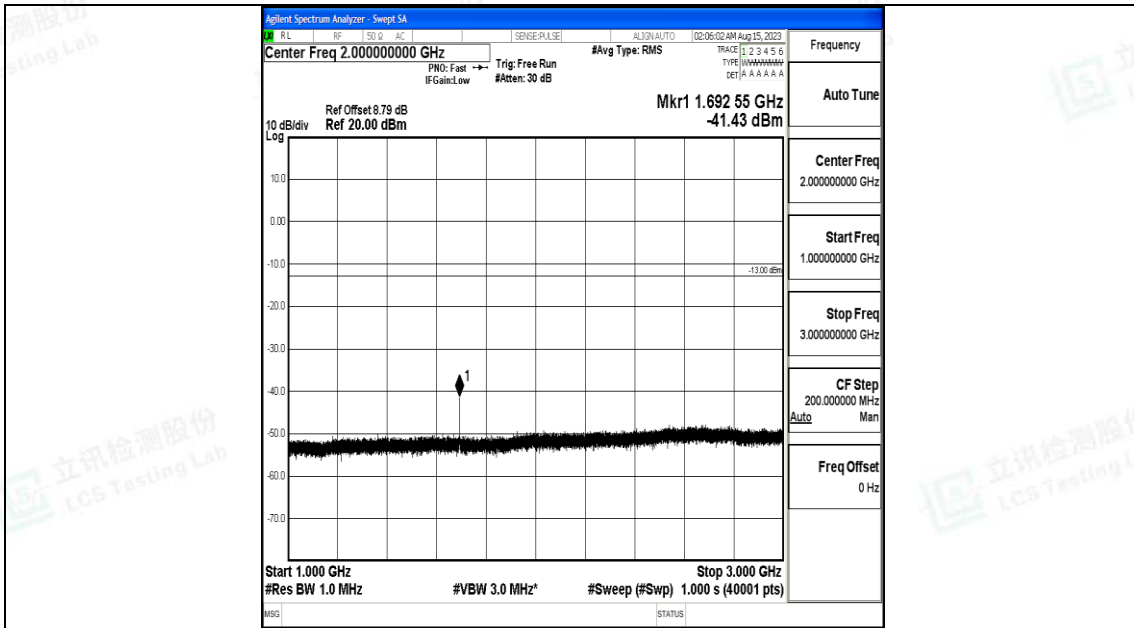

Band5_3MHz_16QAM_20635_1RB#0_30~1000_30~1000

Band5_3MHz_16QAM_20635_1RB#0_1000~3000_1000~3000