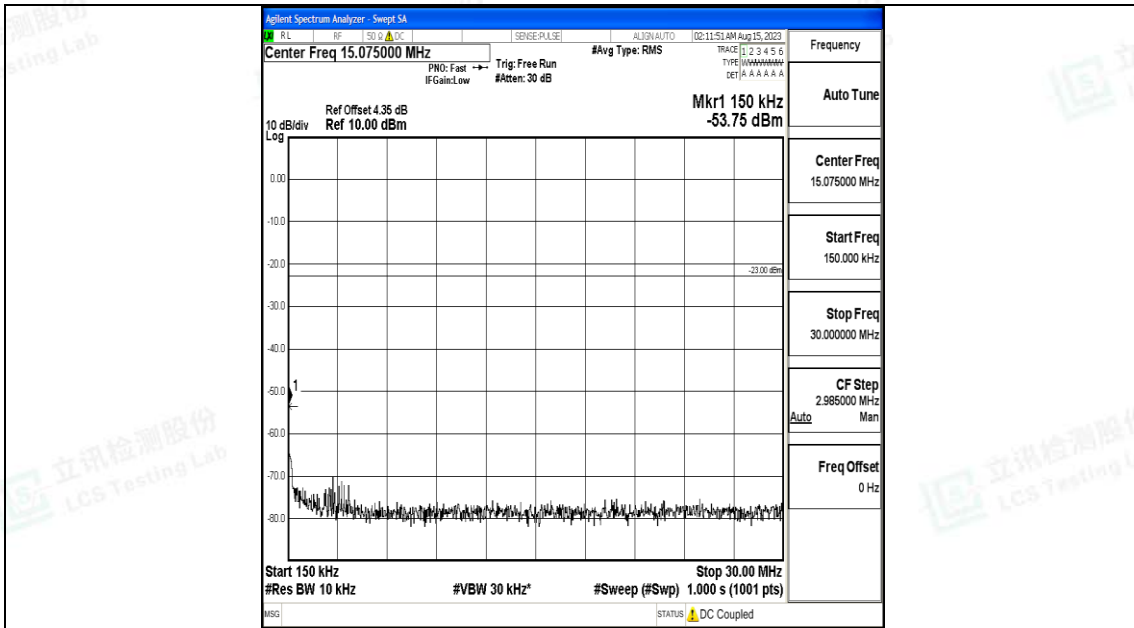

Band5\_5MHz\_QPSK\_20525\_1RB#0\_30~1000\_30~1000

Band5\_5MHz\_QPSK\_20525\_1RB#0\_1000~3000\_1000~3000

Band5\_5MHz\_QPSK\_20525\_1RB#0\_3000~10000\_3000~10000

Band5\_5MHz\_16QAM\_20525\_1RB#0\_0.009~0.15\_0.009~0.15