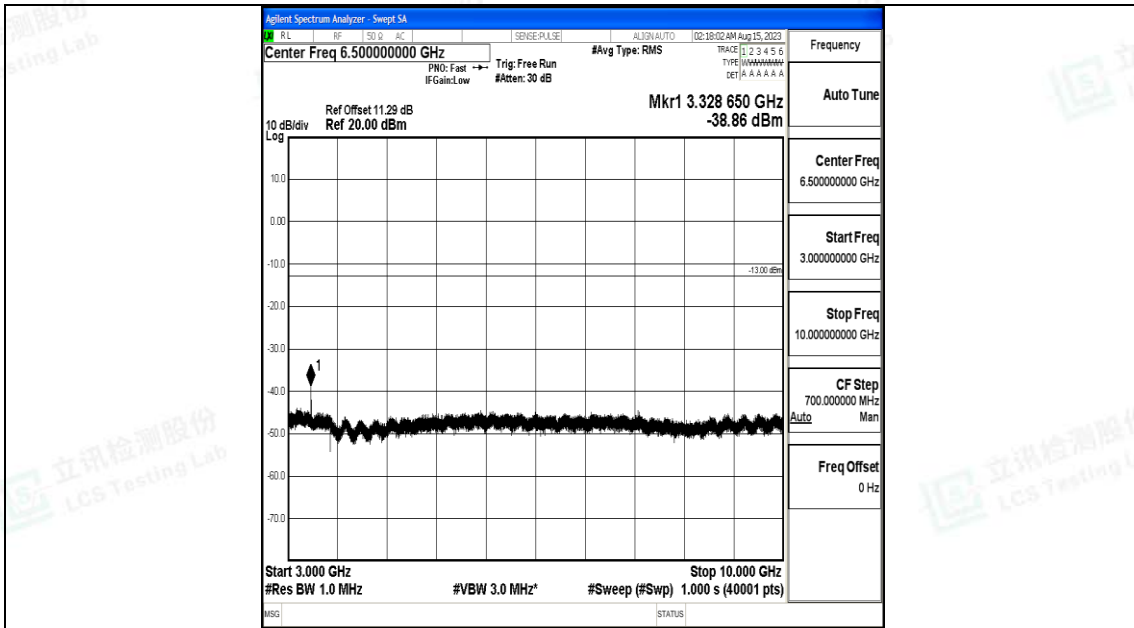

Band5\_10MHz\_QPSK\_20525\_1RB#0\_0.009~0.15\_0.009~0.15

Band5\_10MHz\_QPSK\_20525\_1RB#0\_0.15~30\_0.15~30

Band5\_10MHz\_QPSK\_20525\_1RB#0\_30~1000\_30~1000

Band5\_10MHz\_QPSK\_20525\_1RB#0\_1000~3000\_1000~3000