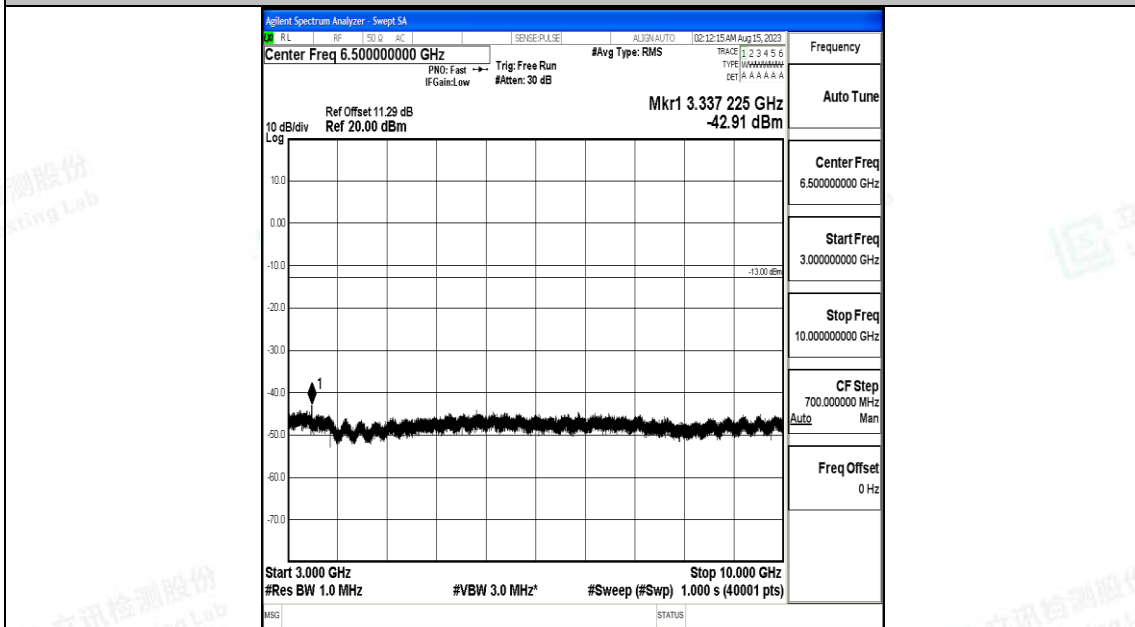

Band5\_5MHz\_16QAM\_20525\_1RB#0\_0.15~30\_0.15~30

Band5\_5MHz\_16QAM\_20525\_1RB#0\_30~1000\_30~1000

Band5\_5MHz\_16QAM\_20525\_1RB#0\_1000~3000\_1000~3000

Band5\_5MHz\_16QAM\_20525\_1RB#0\_3000~10000\_3000~10000