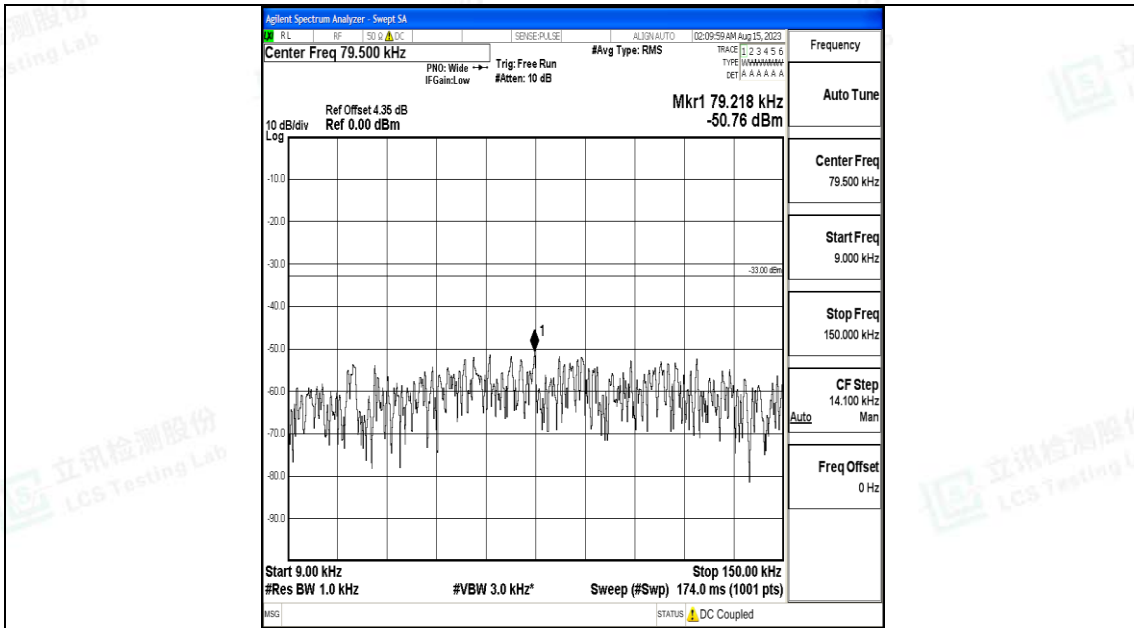

Band5\_3MHz\_16QAM\_20635\_1RB#0\_0.15~30\_0.15~30

Band5\_3MHz\_16QAM\_20635\_1RB#0\_30~1000\_30~1000

Band5\_3MHz\_16QAM\_20635\_1RB#0\_1000~3000\_1000~3000

Band5\_3MHz\_16QAM\_20635\_1RB#0\_3000~10000\_3000~10000