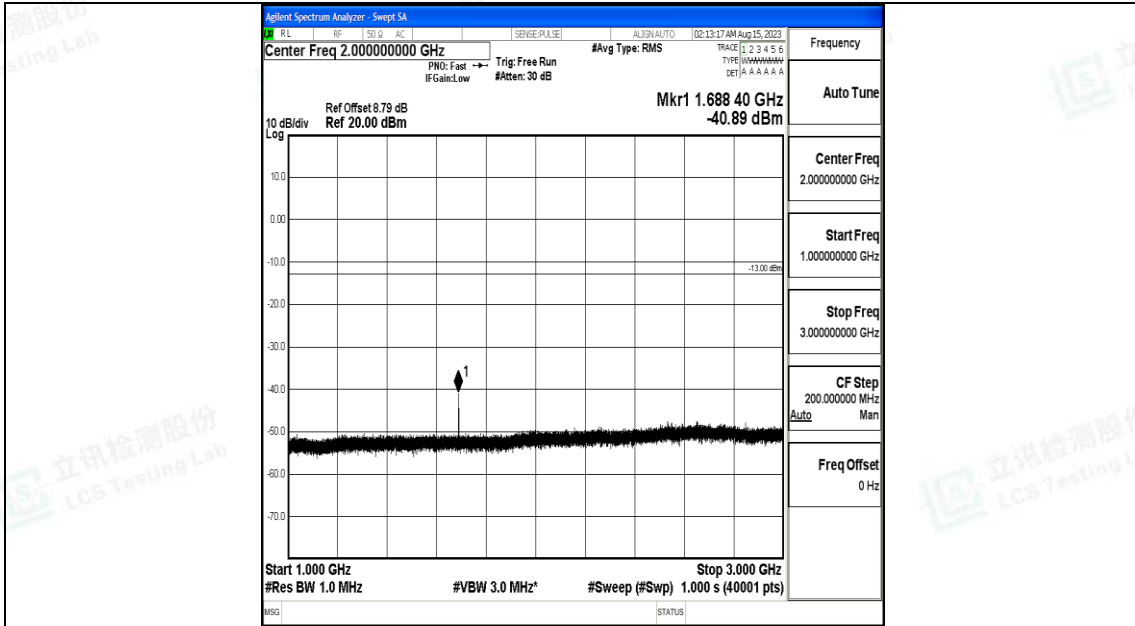

Band5\_5MHz\_QPSK\_20625\_1RB#0\_3000~10000\_3000~10000

Band5\_5MHz\_16QAM\_20625\_1RB#0\_0.009~0.15\_0.009~0.15

Band5\_5MHz\_16QAM\_20625\_1RB#0\_0.15~30\_0.15~30

Band5\_5MHz\_16QAM\_20625\_1RB#0\_30~1000\_30~1000