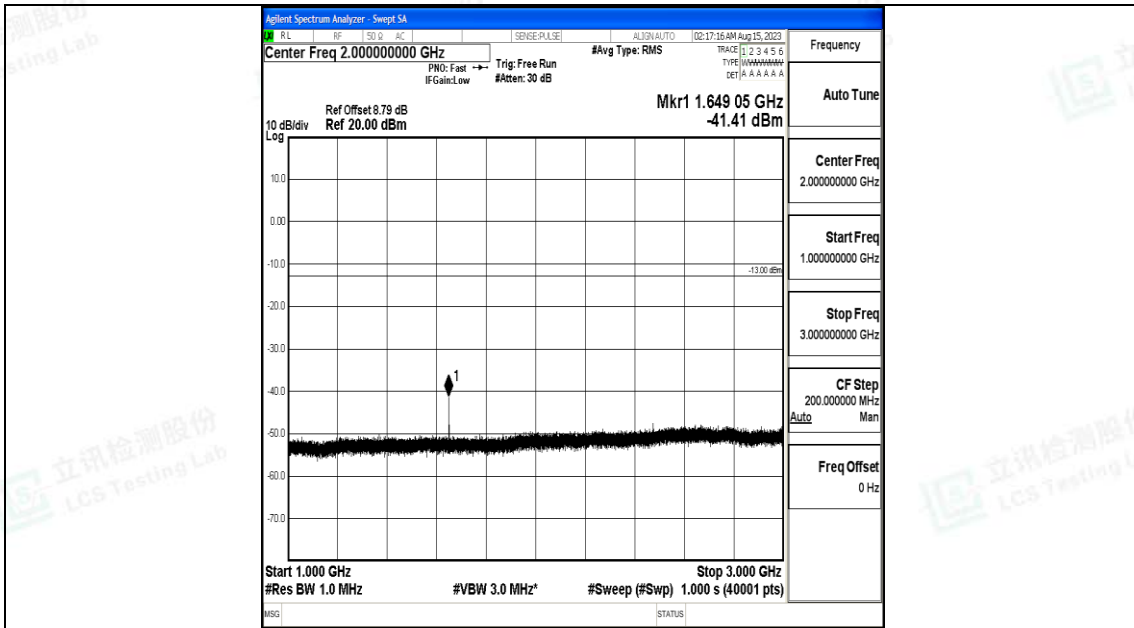

Band5_10MHz_16QAM_20450_1RB#0_30~1000_30~1000

Band5_10MHz_16QAM_20450_1RB#0_1000~3000_1000~3000