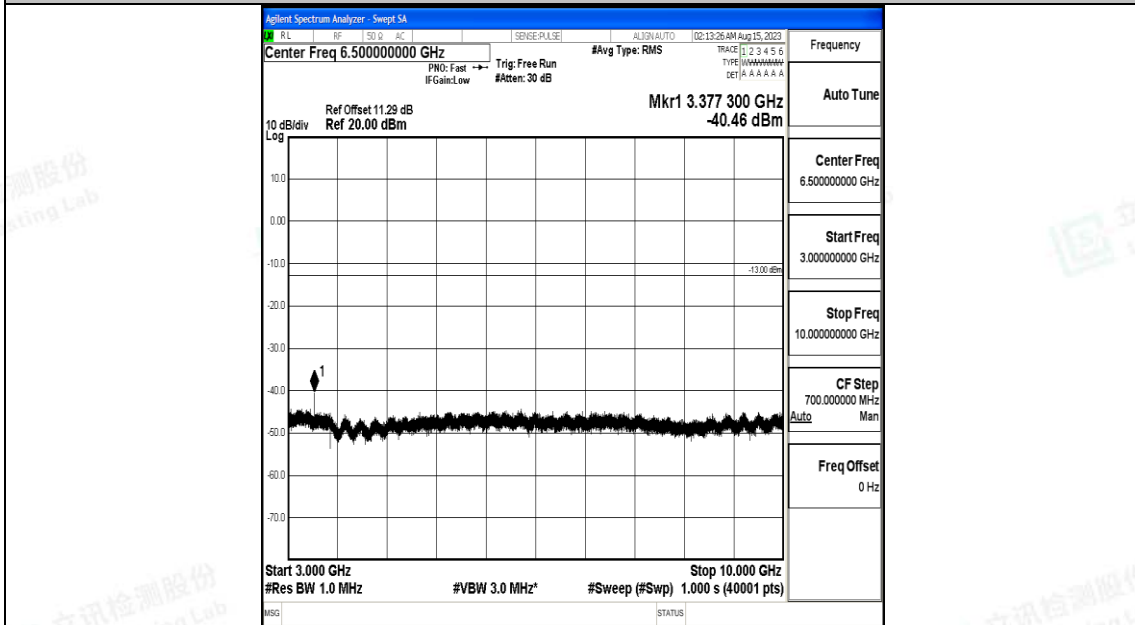

Band5_5MHz_16QAM_20625_1RB#0_1000~3000_1000~3000

Band5_5MHz_16QAM_20625_1RB#0_3000~10000_3000~10000