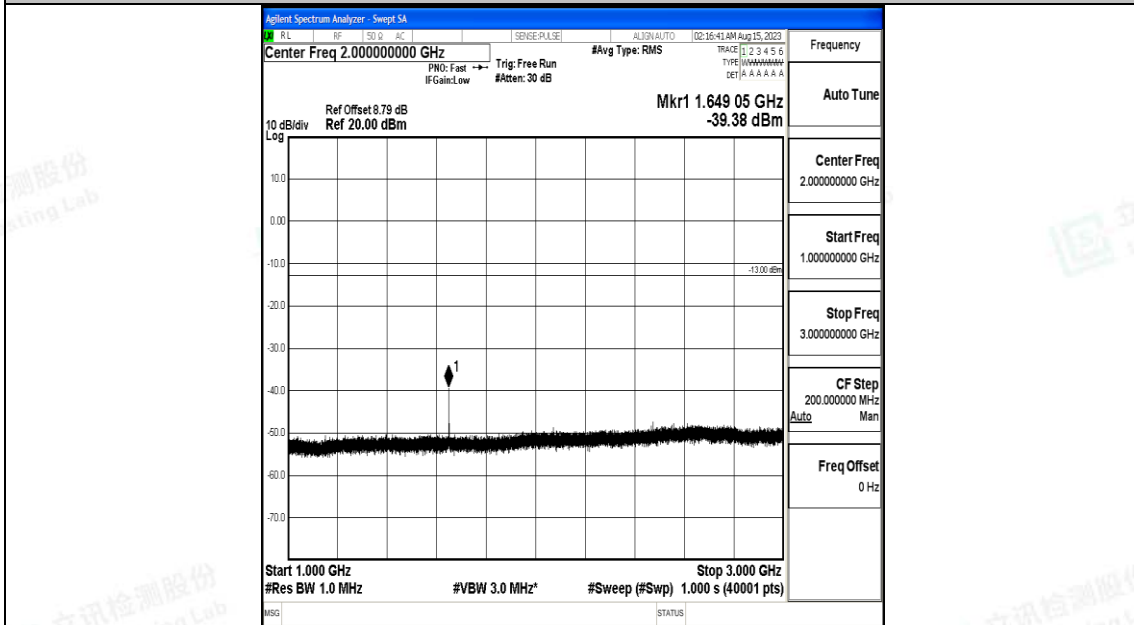

Band5_10MHz_QPSK_20450_1RB#0_30~1000_30~1000

Band5_10MHz_QPSK_20450_1RB#0_1000~3000_1000~3000