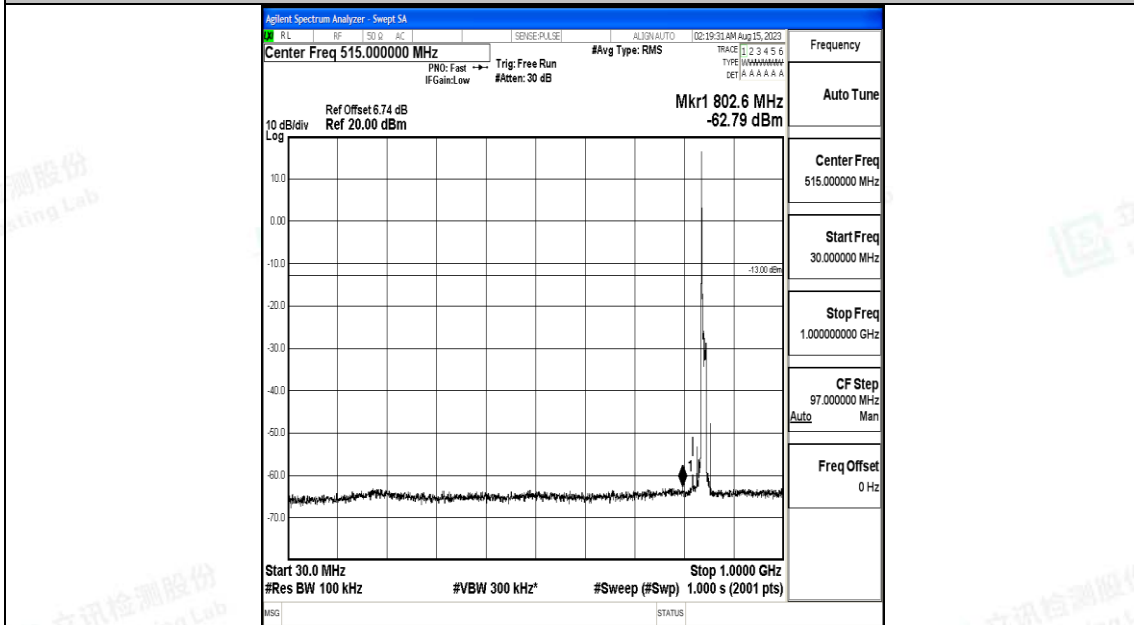

Band5_10MHz_16QAM_20600_1RB#0_0.15~30_0.15~30

Band5_10MHz_16QAM_20600_1RB#0_30~1000_30~1000