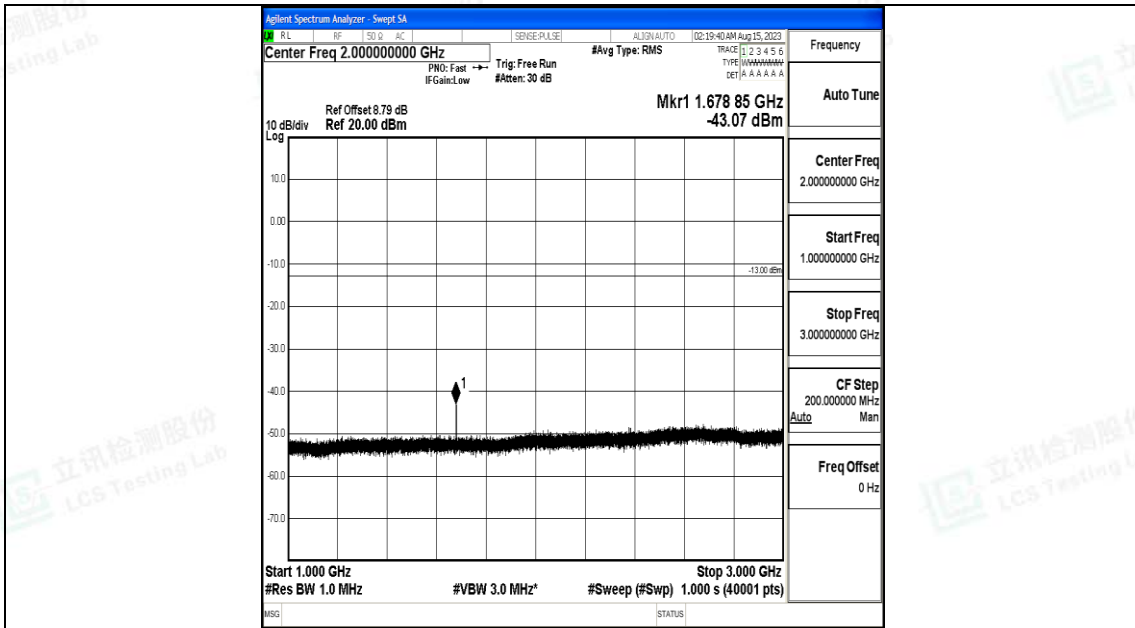

Band5_10MHz_16QAM_20600_1RB#0_30~1000_30~1000

Band5_10MHz_16QAM_20600_1RB#0_1000~3000_1000~3000