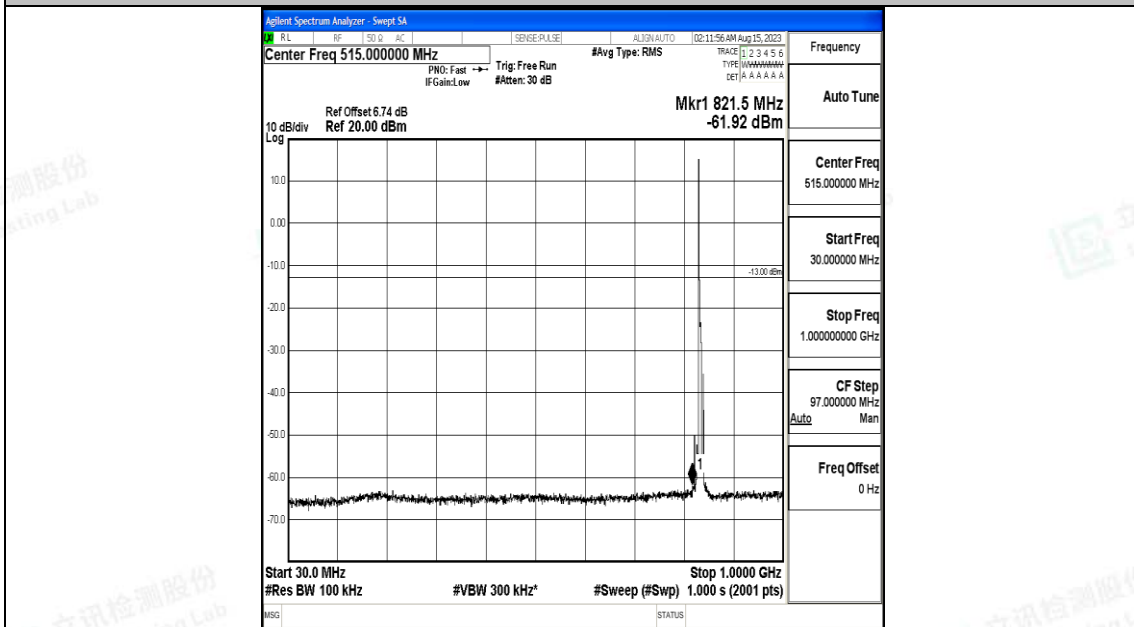

Band5_5MHz_16QAM_20525_1RB#0_0.15~30_0.15~30

Band5_5MHz_16QAM_20525_1RB#0_30~1000_30~1000