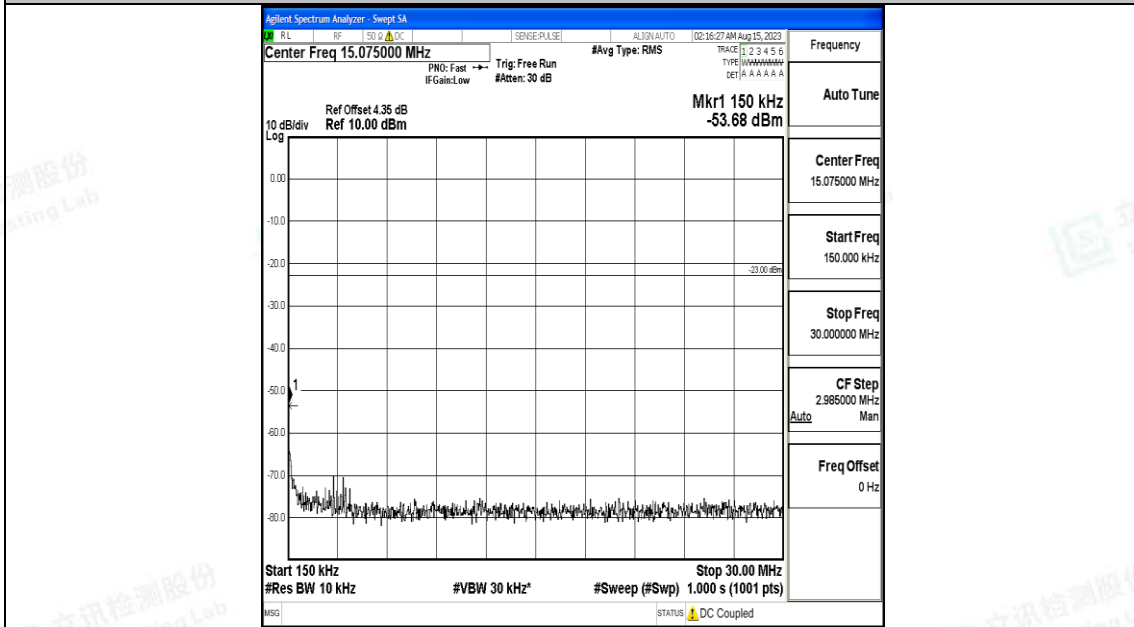

Band5\_5MHz\_16QAM\_20625\_1RB#0\_1000~3000\_1000~3000

Band5\_5MHz\_16QAM\_20625\_1RB#0\_3000~10000\_3000~10000

Band5\_10MHz\_QPSK\_20450\_1RB#0\_0.009~0.15\_0.009~0.15

Band5\_10MHz\_QPSK\_20450\_1RB#0\_0.15~30\_0.15~30