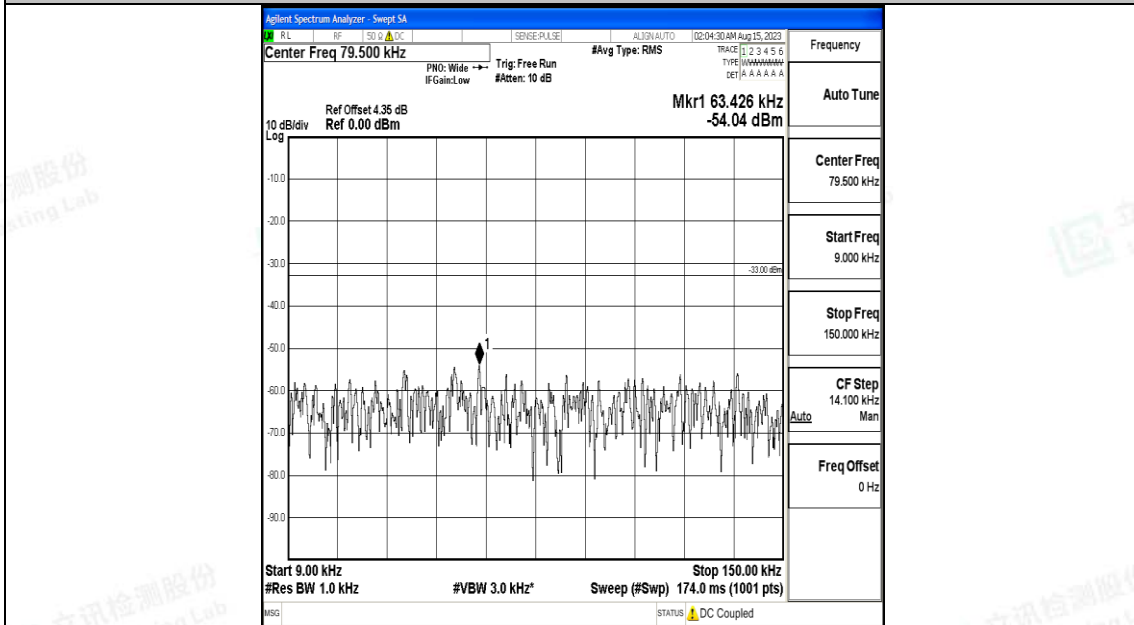

Band5\_3MHz\_QPSK\_20525\_1RB#0\_3000~10000\_3000~10000

Band5\_3MHz\_16QAM\_20525\_1RB#0\_0.009~0.15\_0.009~0.15

Band5\_3MHz\_16QAM\_20525\_1RB#0\_0.15~30\_0.15~30

Band5\_3MHz\_16QAM\_20525\_1RB#0\_30~1000\_30~1000