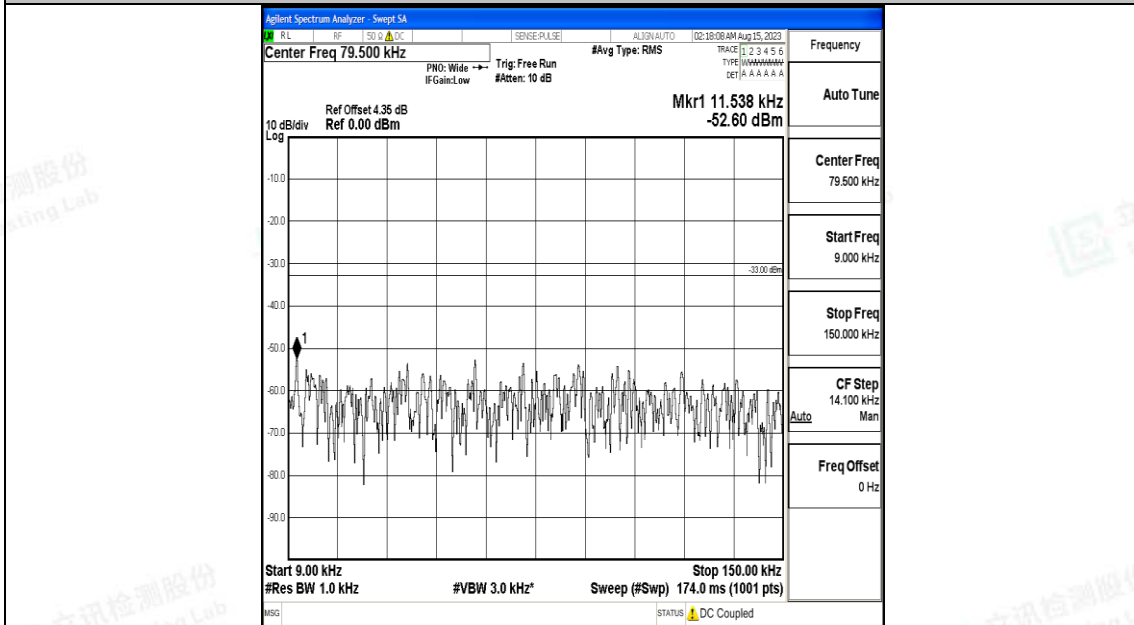

Band5_10MHz_QPSK_20525_1RB#0_3000~10000_3000~10000

Band5_10MHz_16QAM_20525_1RB#0_0.009~0.15_0.009~0.15