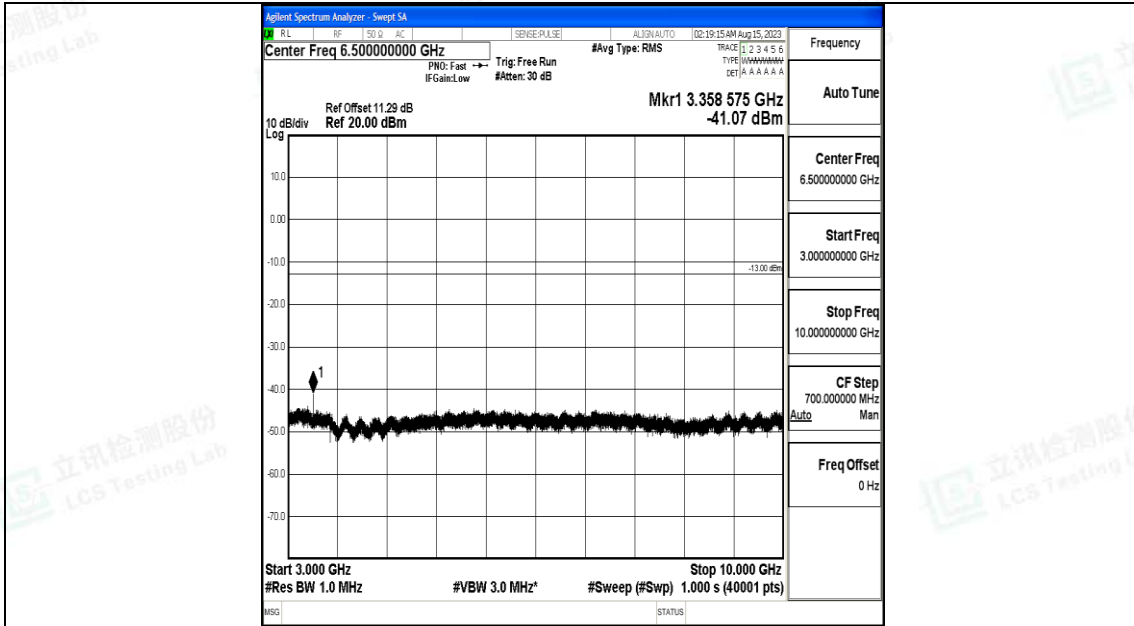

Band5_10MHz_QPSK_20600_1RB#0_1000~3000_1000~3000

Band5_10MHz_QPSK_20600_1RB#0_3000~10000_3000~10000