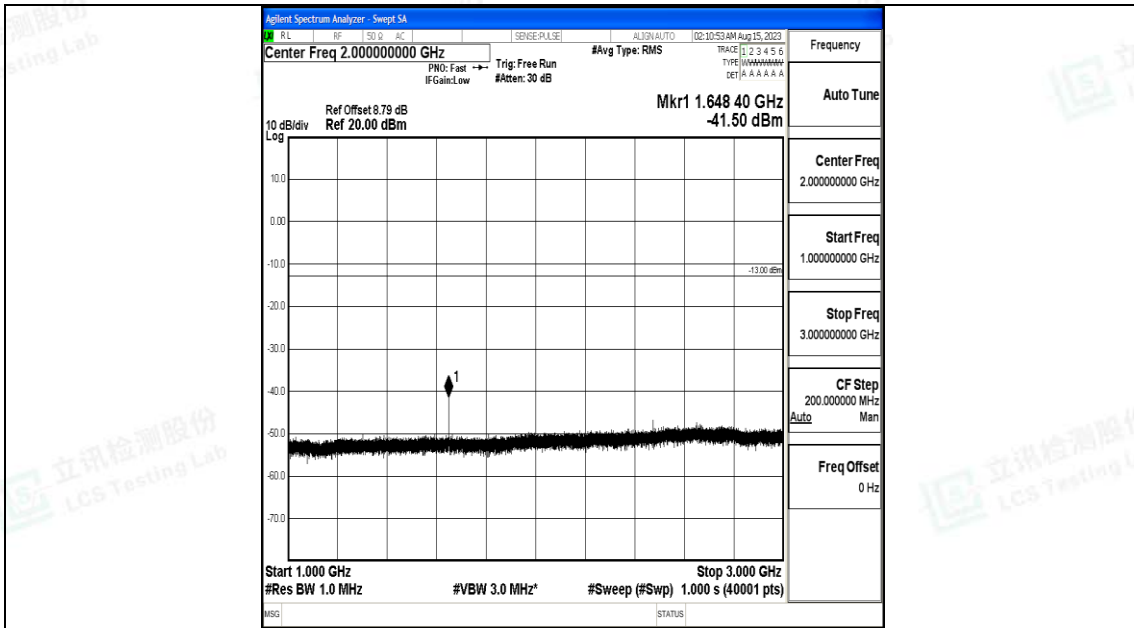

Band5\_5MHz\_QPSK\_20425\_1RB#0\_3000~10000\_3000~10000

Band5\_5MHz\_16QAM\_20425\_1RB#0\_0.009~0.15\_0.009~0.15

Band5\_5MHz\_16QAM\_20425\_1RB#0\_0.15~30\_0.15~30

Band5\_5MHz\_16QAM\_20425\_1RB#0\_30~1000\_30~1000