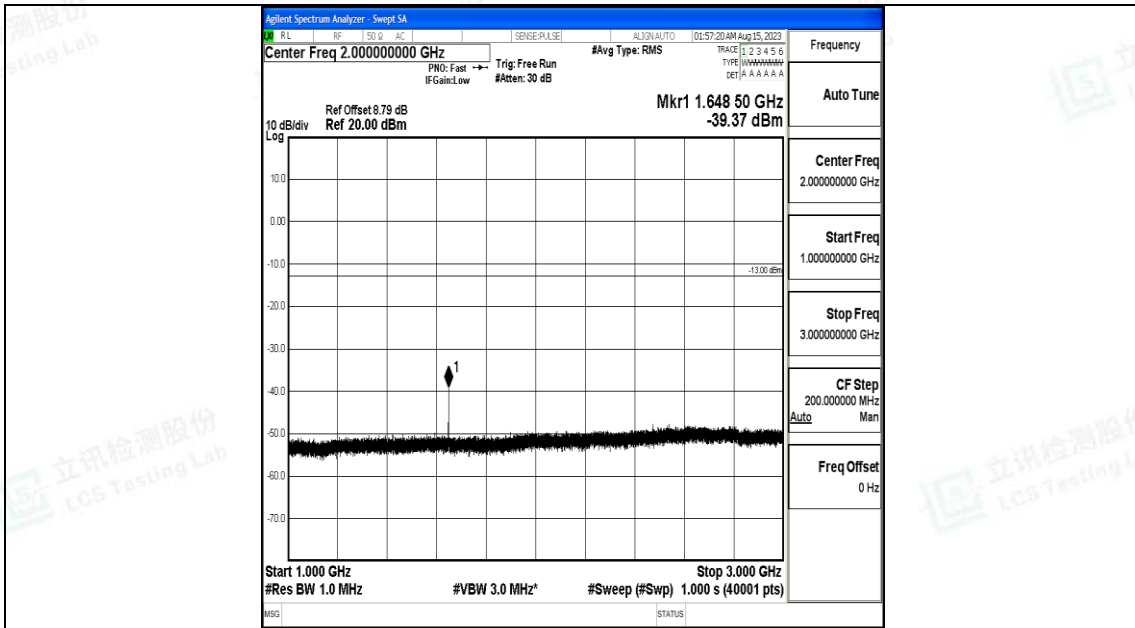

Band5\_10MHz\_16QAM\_20600\_1RB#0\_0.15~30\_0.15~30

Band5\_10MHz\_16QAM\_20600\_1RB#0\_30~1000\_30~1000

Band5\_10MHz\_16QAM\_20600\_1RB#0\_1000~3000\_1000~3000

Band5\_10MHz\_16QAM\_20600\_1RB#0\_3000~10000\_3000~10000