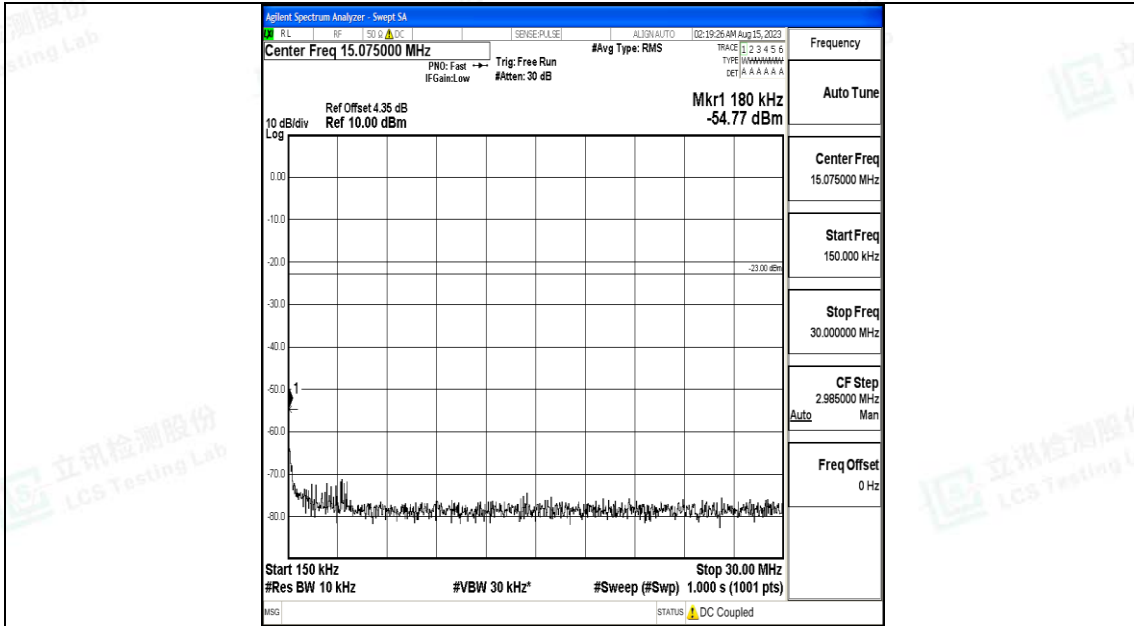

Band5\_10MHz\_QPSK\_20600\_1RB#0\_30~1000\_30~1000

Band5\_10MHz\_QPSK\_20600\_1RB#0\_1000~3000\_1000~3000

Band5\_10MHz\_QPSK\_20600\_1RB#0\_3000~10000\_3000~10000

Band5\_10MHz\_16QAM\_20600\_1RB#0\_0.009~0.15\_0.009~0.15