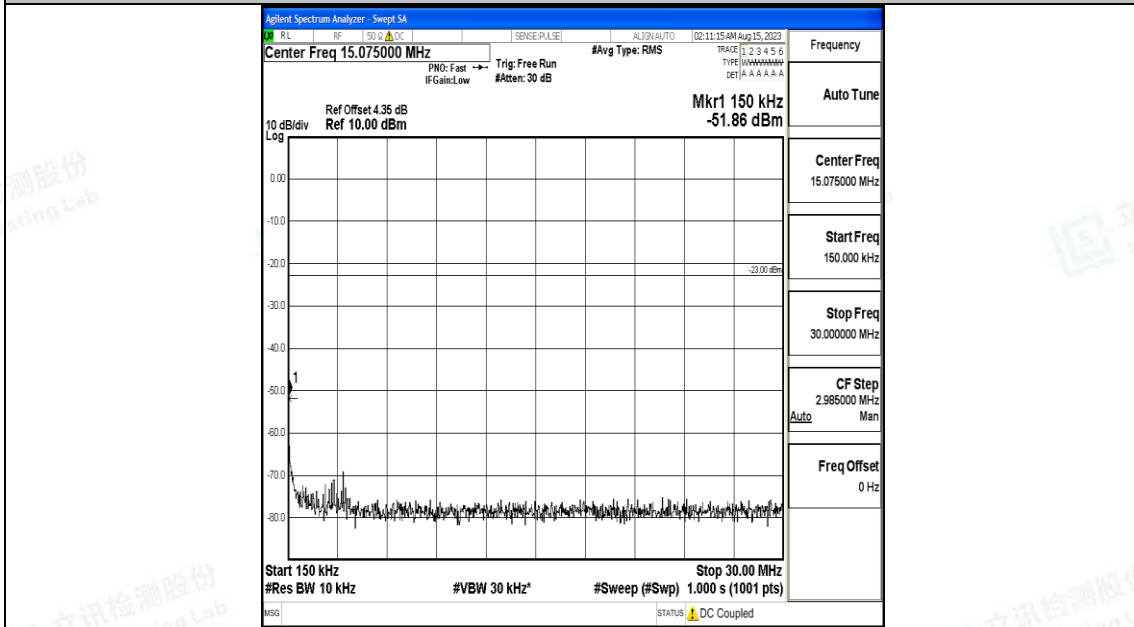

Band5\_5MHz\_16QAM\_20425\_1RB#0\_1000~3000\_1000~3000

Band5\_5MHz\_16QAM\_20425\_1RB#0\_3000~10000\_3000~10000

Band5\_5MHz\_QPSK\_20525\_1RB#0\_0.009~0.15\_0.009~0.15

Band5\_5MHz\_QPSK\_20525\_1RB#0\_0.15~30\_0.15~30