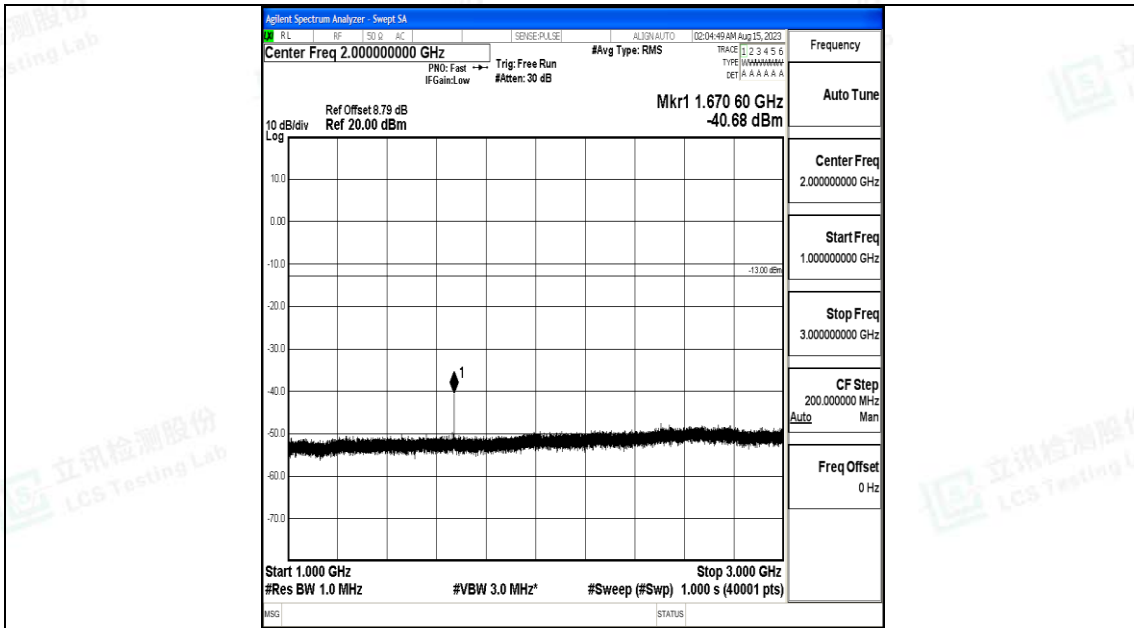

Band5\_3MHz\_QPSK\_20525\_1RB#0\_3000~10000\_3000~10000

Band5\_3MHz\_16QAM\_20525\_1RB#0\_0.009~0.15\_0.009~0.15

Band5\_3MHz\_16QAM\_20525\_1RB#0\_0.15~30\_0.15~30

Band5\_3MHz\_16QAM\_20525\_1RB#0\_30~1000\_30~1000