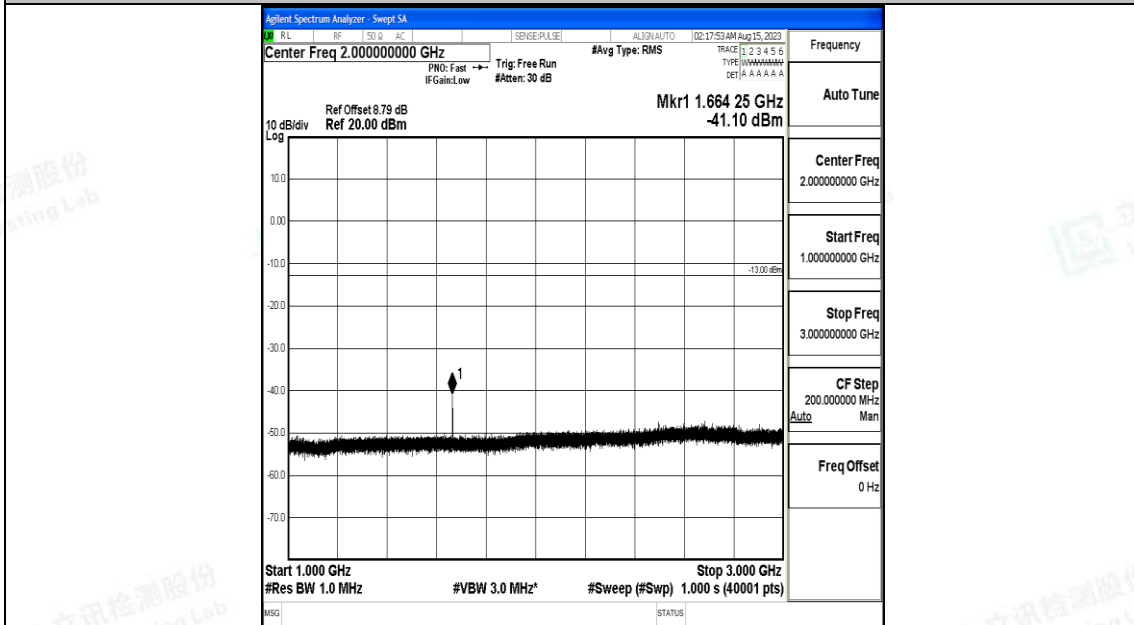

Band5\_10MHz\_QPSK\_20525\_1RB#0\_0.009~0.15\_0.009~0.15

Band5\_10MHz\_QPSK\_20525\_1RB#0\_0.15~30\_0.15~30

Band5\_10MHz\_QPSK\_20525\_1RB#0\_30~1000\_30~1000

Band5\_10MHz\_QPSK\_20525\_1RB#0\_1000~3000\_1000~3000