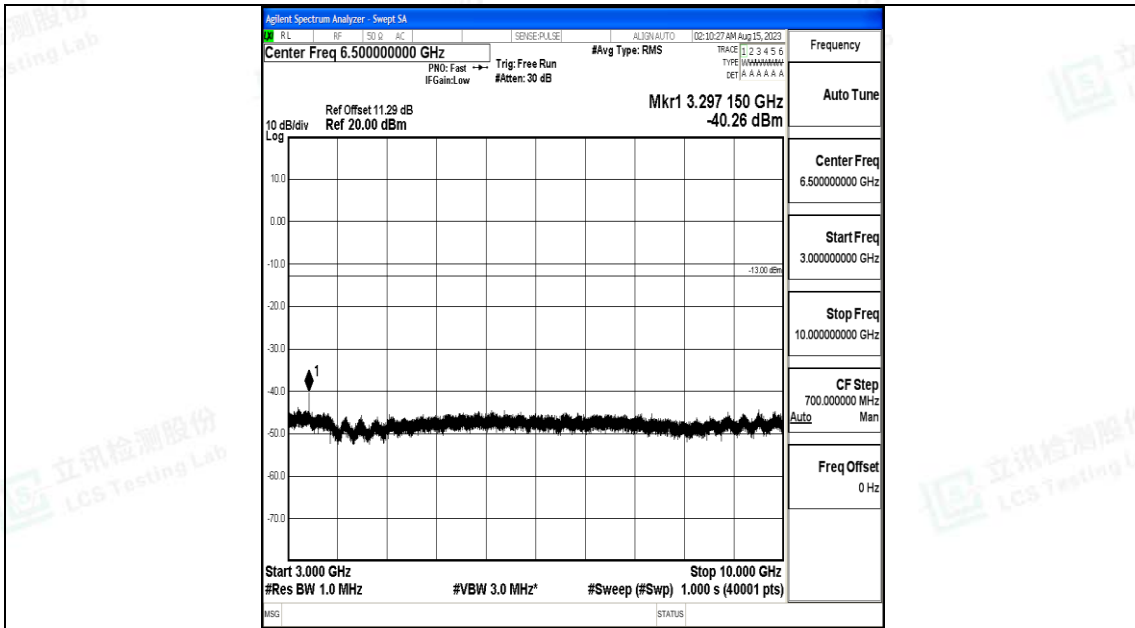

Band5\_5MHz\_QPSK\_20425\_1RB#0\_0.009~0.15\_0.009~0.15

Band5\_5MHz\_QPSK\_20425\_1RB#0\_0.15~30\_0.15~30

Band5\_5MHz\_QPSK\_20425\_1RB#0\_30~1000\_30~1000

Band5\_5MHz\_QPSK\_20425\_1RB#0\_1000~3000\_1000~3000