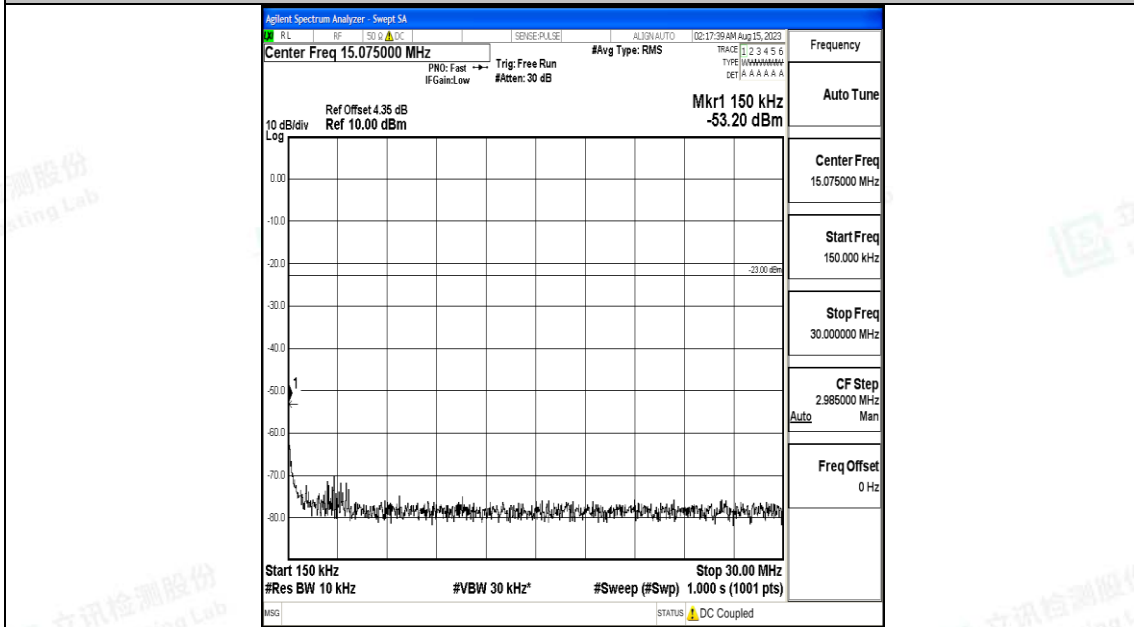

Band5_10MHz_QPSK_20525_1RB#0_0.009~0.15_0.009~0.15

Band5_10MHz_QPSK_20525_1RB#0_0.15~30_0.15~30