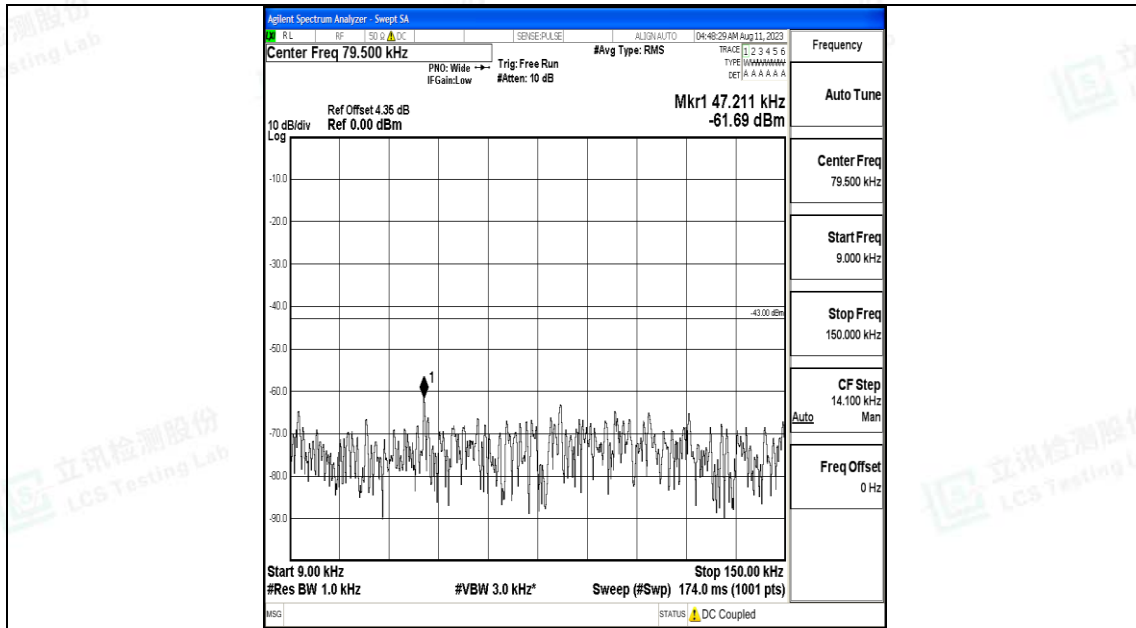

Band4_3MHz_16QAM_19965_1RB#0_30~1000_30~1000

Band4_3MHz_16QAM_19965_1RB#0_1000~3000_1000~3000

Band4_3MHz_16QAM_19965_1RB#0_3000~20000_3000~20000

Band4_3MHz_QPSK_20175_1RB#0_0.009~0.15_0.009~0.15

Band4_3MHz_QPSK_20175_1RB#0_0.15~30_0.15~30