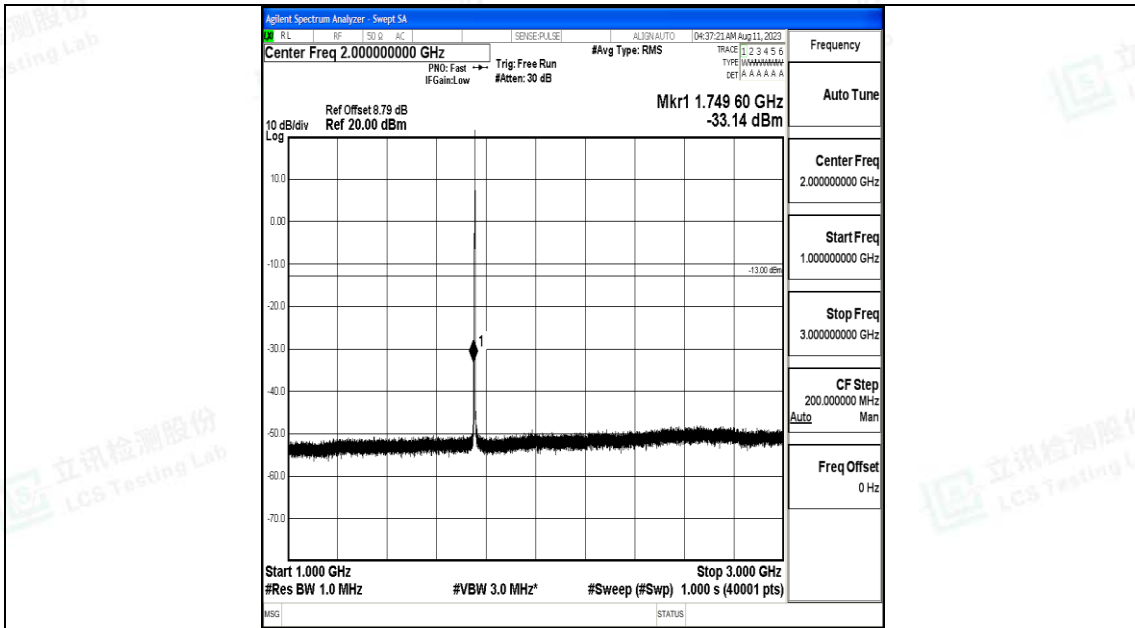

Band4_1.4MHz_16QAM_20393_1RB#0_30~1000_30~1000

Band4_1.4MHz_16QAM_20393_1RB#0_1000~3000_1000~3000