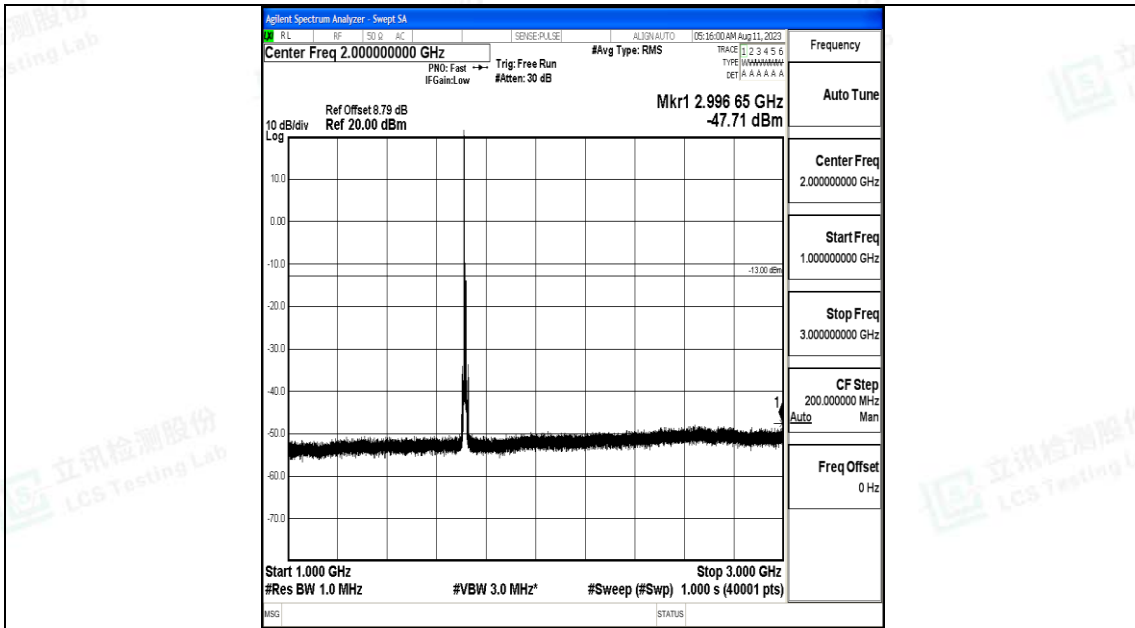

Band4_10MHz_16QAM_20000_1RB#0_30~1000_30~1000

Band4_10MHz_16QAM_20000_1RB#0_1000~3000_1000~3000