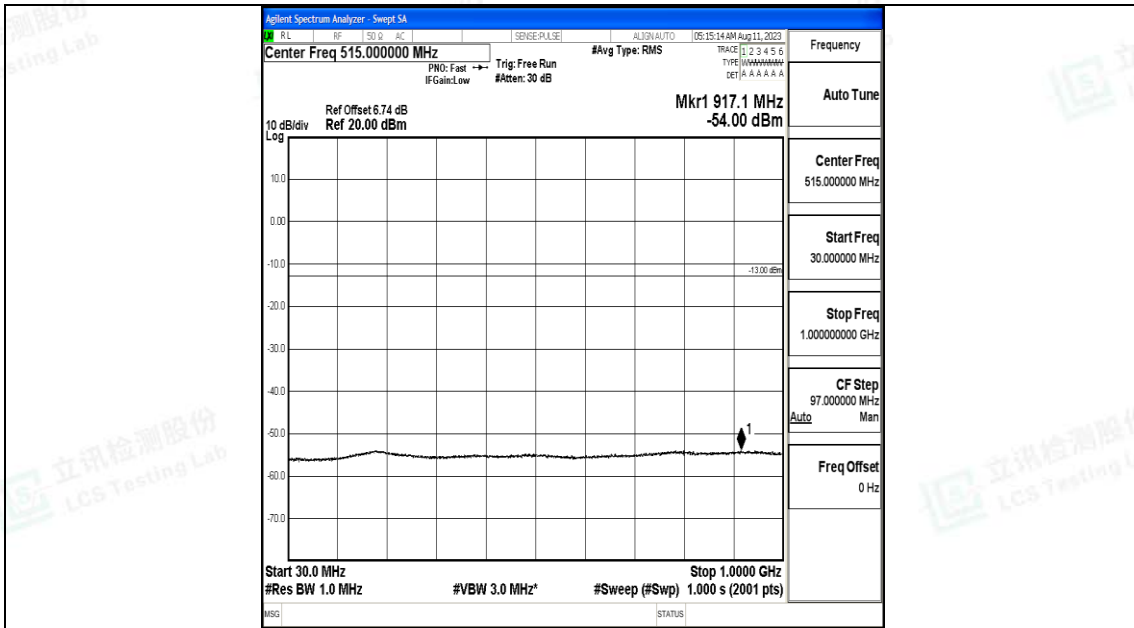

Band4_5MHz_16QAM_20375_1RB#0_30~1000_30~1000

Band4_5MHz_16QAM_20375_1RB#0_1000~3000_1000~3000

Band4_5MHz_16QAM_20375_1RB#0_3000~20000_3000~20000

Band4_10MHz_QPSK_20000_1RB#0_0.009~0.15_0.009~0.15

Band4_10MHz_QPSK_20000_1RB#0_0.15~30_0.15~30