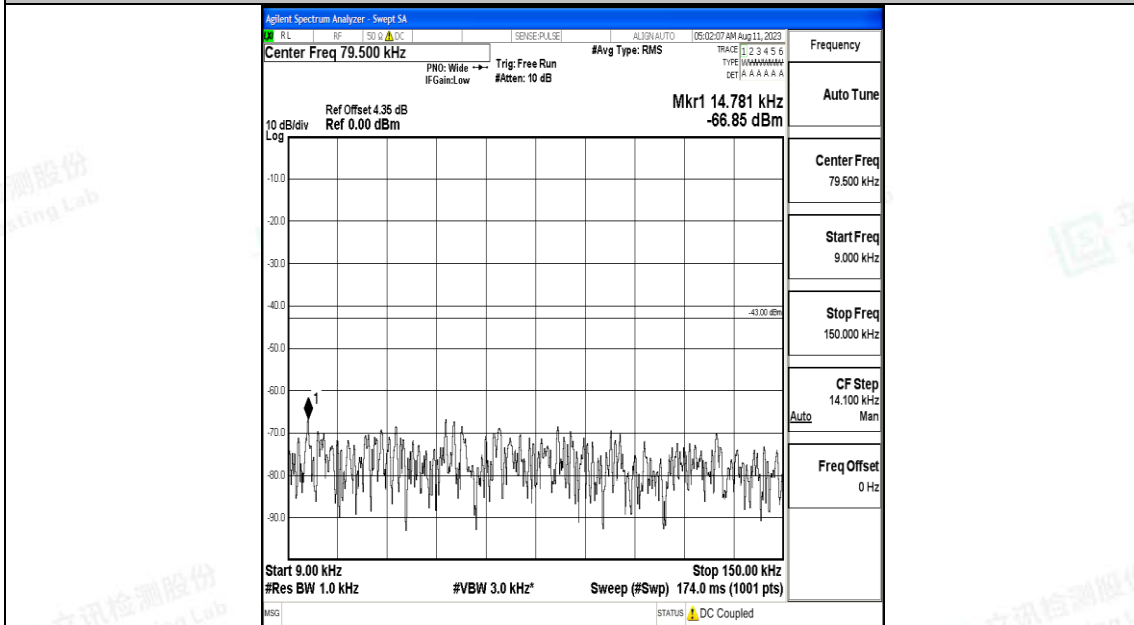

Band4_5MHz_QPSK_19975_1RB#0_30~1000_30~1000

Band4_5MHz_QPSK_19975_1RB#0_1000~3000_1000~3000

Band4_5MHz_QPSK_19975_1RB#0_3000~20000_3000~20000

Band4_5MHz_16QAM_19975_1RB#0_0.009~0.15_0.009~0.15

Band4_5MHz_16QAM_19975_1RB#0_0.15~30_0.15~30