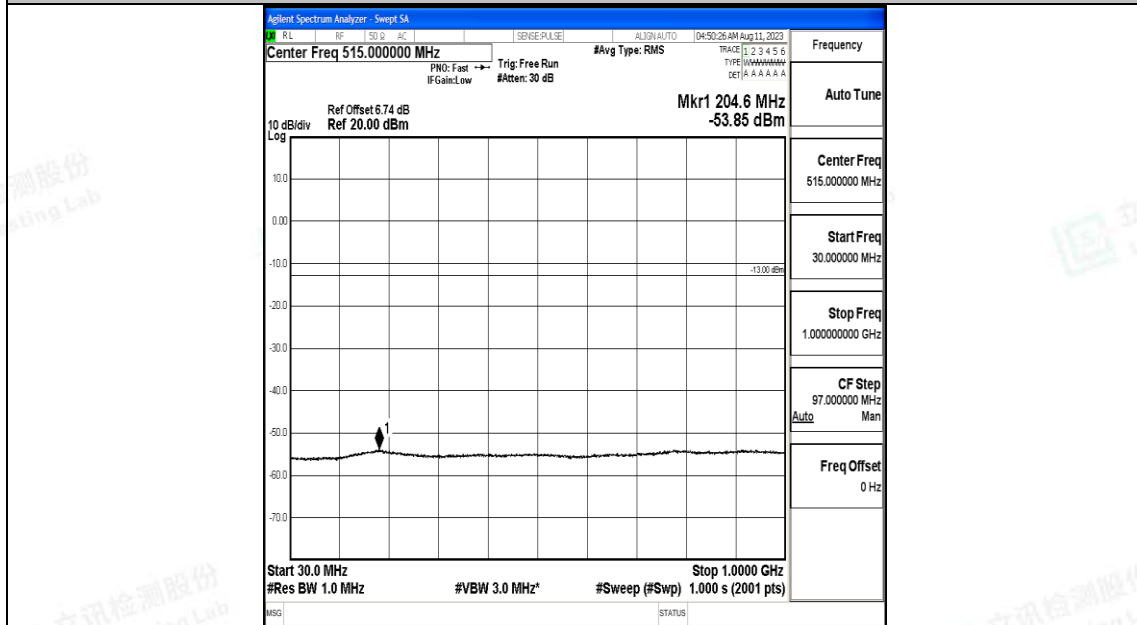

Band4_3MHz_QPSK_20385_1RB#0_30~1000_30~1000

Band4_3MHz_QPSK_20385_1RB#0_1000~3000_1000~3000

Band4_3MHz_QPSK_20385_1RB#0_3000~20000_3000~20000

Band4_3MHz_16QAM_20385_1RB#0_0.009~0.15_0.009~0.15

Band4_3MHz_16QAM_20385_1RB#0_0.15~30_0.15~30