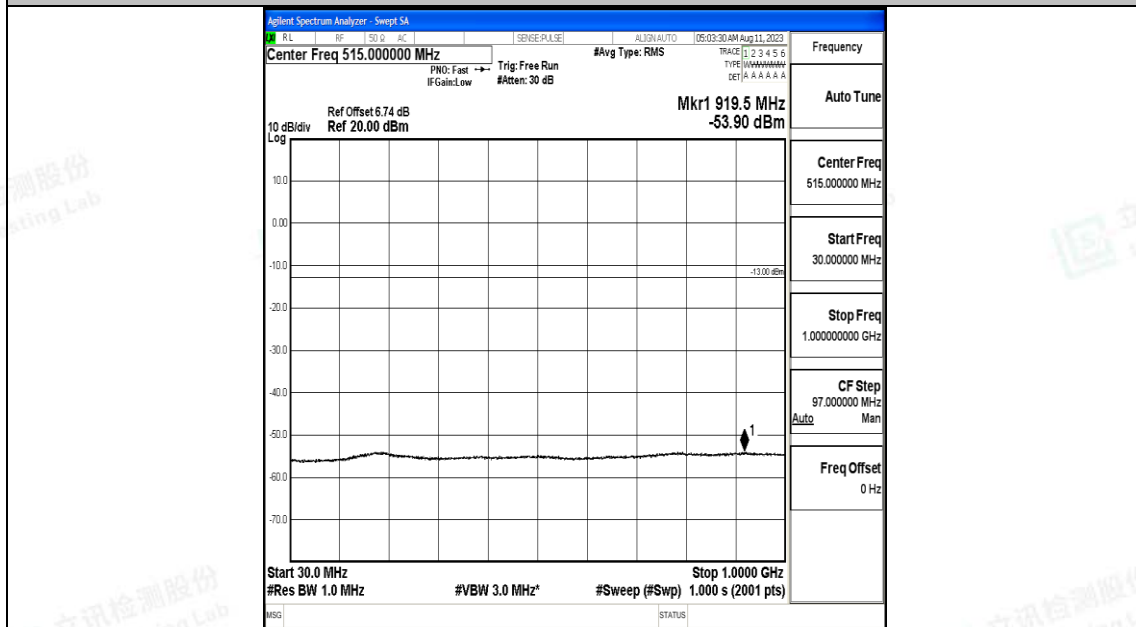

Band4_5MHz_QPSK_20175_1RB#0_30~1000_30~1000

Band4_5MHz_QPSK_20175_1RB#0_1000~3000_1000~3000

Band4_5MHz_QPSK_20175_1RB#0_3000~20000_3000~20000

Band4_5MHz_16QAM_20175_1RB#0_0.009~0.15_0.009~0.15

Band4_5MHz_16QAM_20175_1RB#0_0.15~30_0.15~30