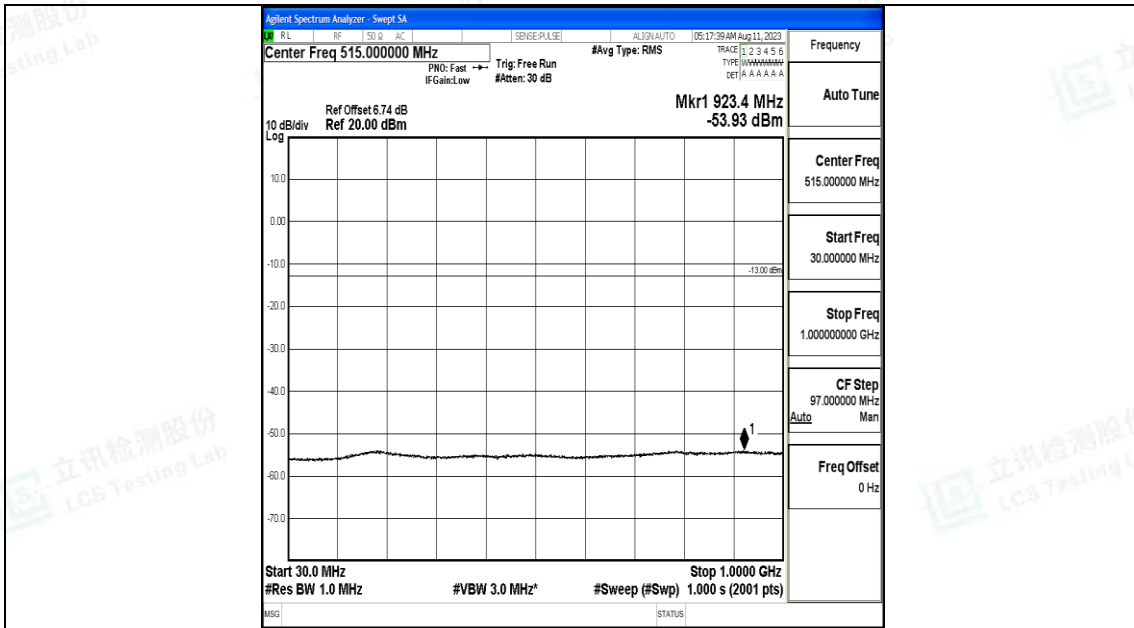

Band4_10MHz_16QAM_20175_1RB#0_30~1000_30~1000

Band4_10MHz_16QAM_20175_1RB#0_1000~3000_1000~3000

Band4_10MHz_16QAM_20175_1RB#0_3000~20000_3000~20000

Band4_10MHz_QPSK_20350_1RB#0_0.009~0.15_0.009~0.15

Band4_10MHz_QPSK_20350_1RB#0_0.15~30_0.15~30