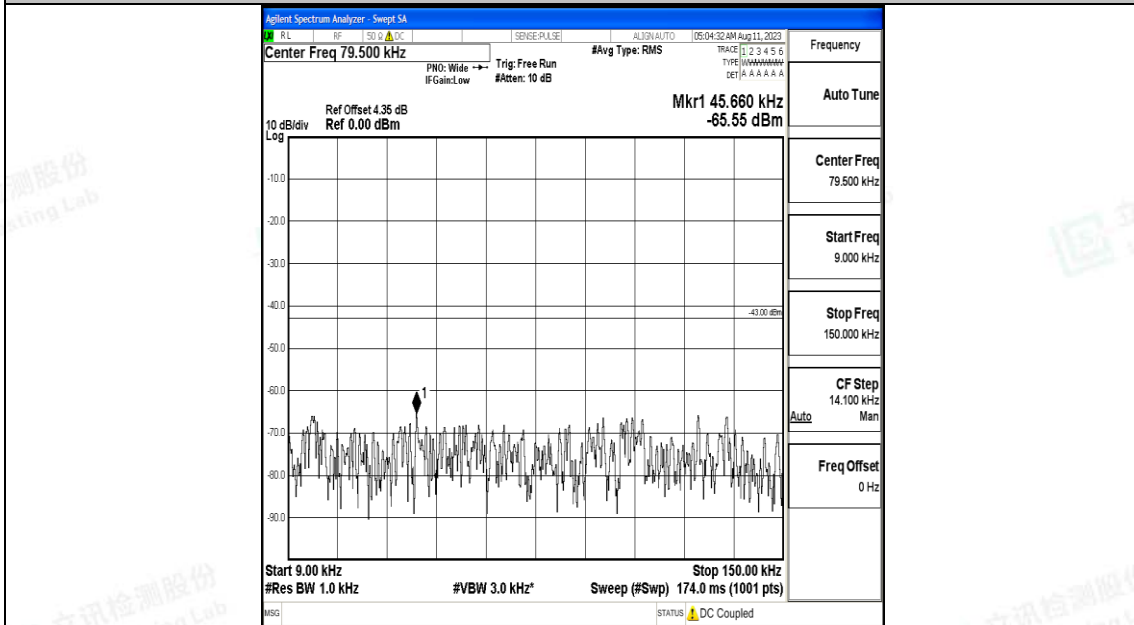

Band4_5MHz_QPSK_20375_1RB#0_30~1000_30~1000

Band4_5MHz_QPSK_20375_1RB#0_1000~3000_1000~3000

Band4_5MHz_QPSK_20375_1RB#0_3000~20000_3000~20000

Band4_5MHz_16QAM_20375_1RB#0_0.009~0.15_0.009~0.15

Band4_5MHz_16QAM_20375_1RB#0_0.15~30_0.15~30