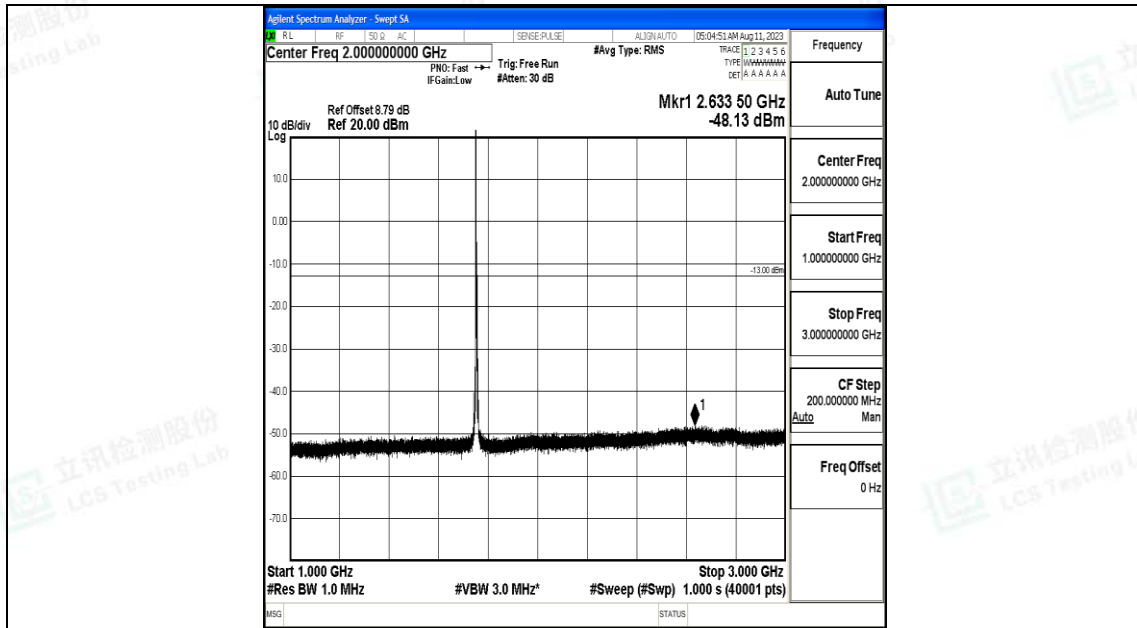

Band4_5MHz_16QAM_20375_1RB#0_30~1000_30~1000

Band4_5MHz_16QAM_20375_1RB#0_1000~3000_1000~3000