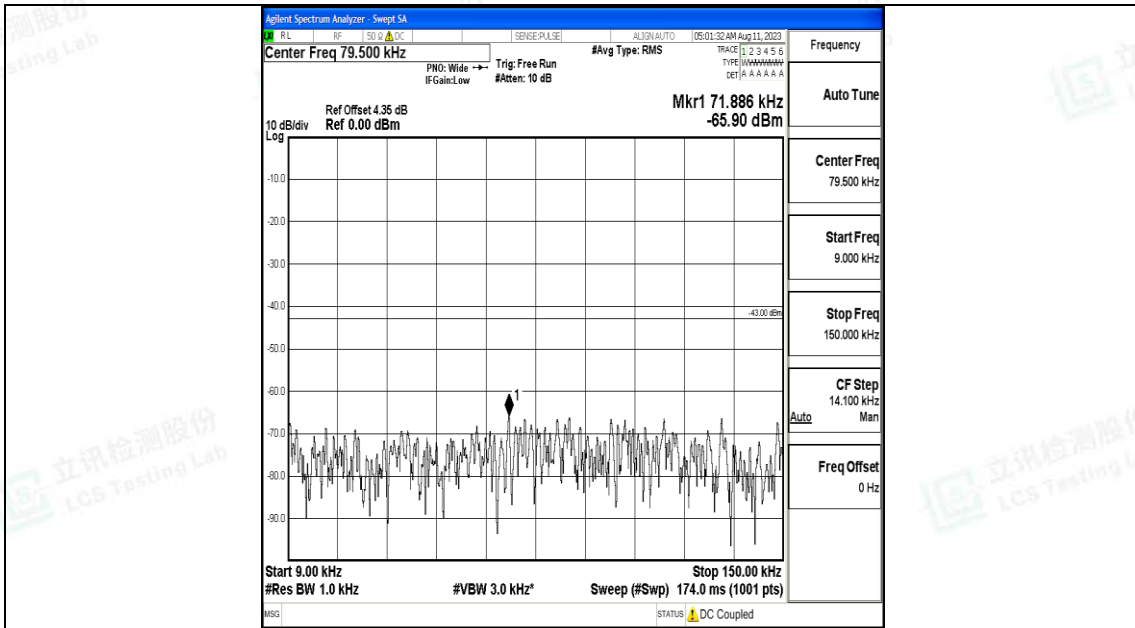

Band4_3MHz_16QAM_20385_1RB#0_30~1000_30~1000

Band4_3MHz_16QAM_20385_1RB#0_1000~3000_1000~3000

Band4_3MHz_16QAM_20385_1RB#0_3000~20000_3000~20000

Band4_5MHz_QPSK_19975_1RB#0_0.009~0.15_0.009~0.15

Band4_5MHz_QPSK_19975_1RB#0_0.15~30_0.15~30