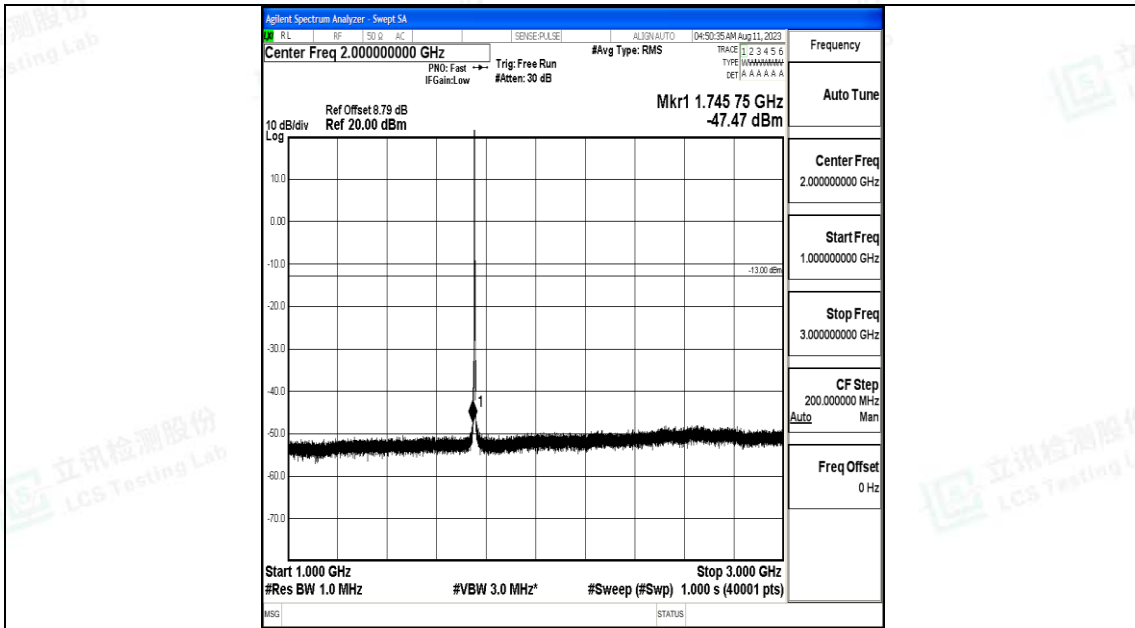

Band4_3MHz_16QAM_20385_1RB#0_30~1000_30~1000

Band4_3MHz_16QAM_20385_1RB#0_1000~3000_1000~3000