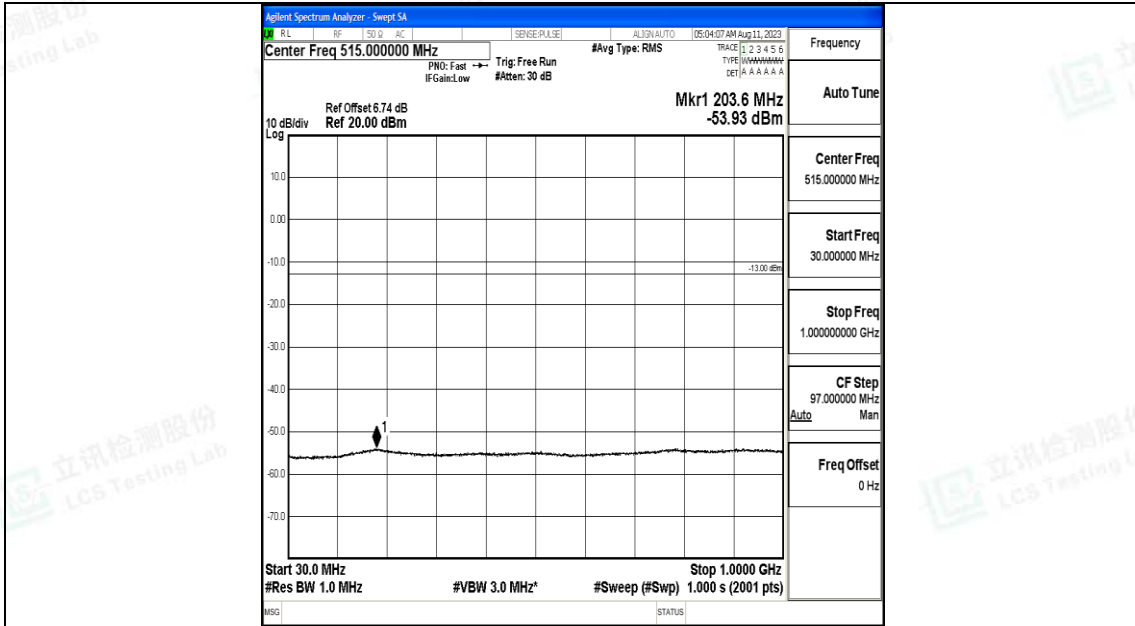

Band4_5MHz_16QAM_20175_1RB#0_30~1000_30~1000

Band4_5MHz_16QAM_20175_1RB#0_1000~3000_1000~3000

Band4_5MHz_16QAM_20175_1RB#0_3000~20000_3000~20000

Band4_5MHz_QPSK_20375_1RB#0_0.009~0.15_0.009~0.15

Band4_5MHz_QPSK_20375_1RB#0_0.15~30_0.15~30