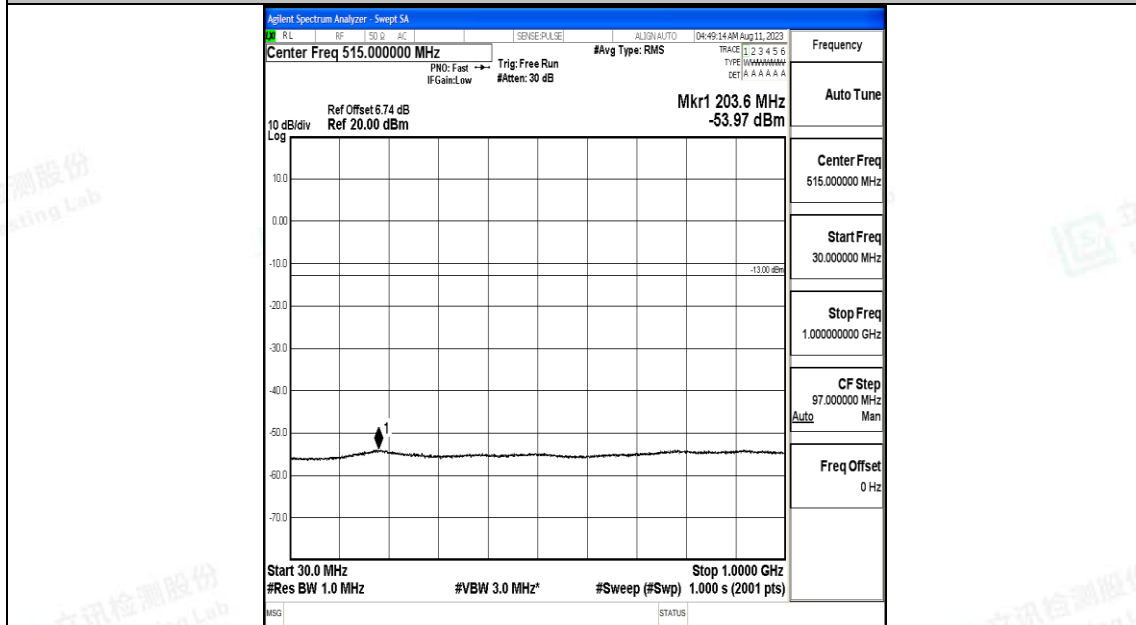

Band4_3MHz_QPSK_20175_1RB#0_30~1000_30~1000

Band4_3MHz_QPSK_20175_1RB#0_1000~3000_1000~3000

Band4_3MHz_QPSK_20175_1RB#0_3000~20000_3000~20000

Band4_3MHz_16QAM_20175_1RB#0_0.009~0.15_0.009~0.15

Band4_3MHz_16QAM_20175_1RB#0_0.15~30_0.15~30