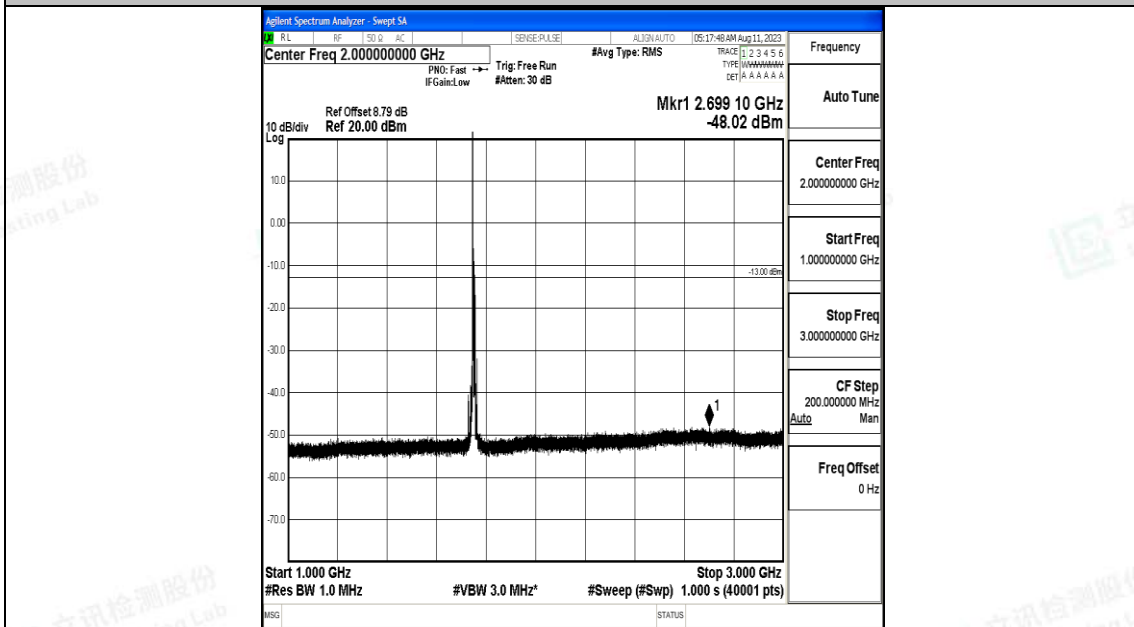

Band4_10MHz_QPSK_20350_1RB#0_30~1000_30~1000

Band4_10MHz_QPSK_20350_1RB#0_1000~3000_1000~3000