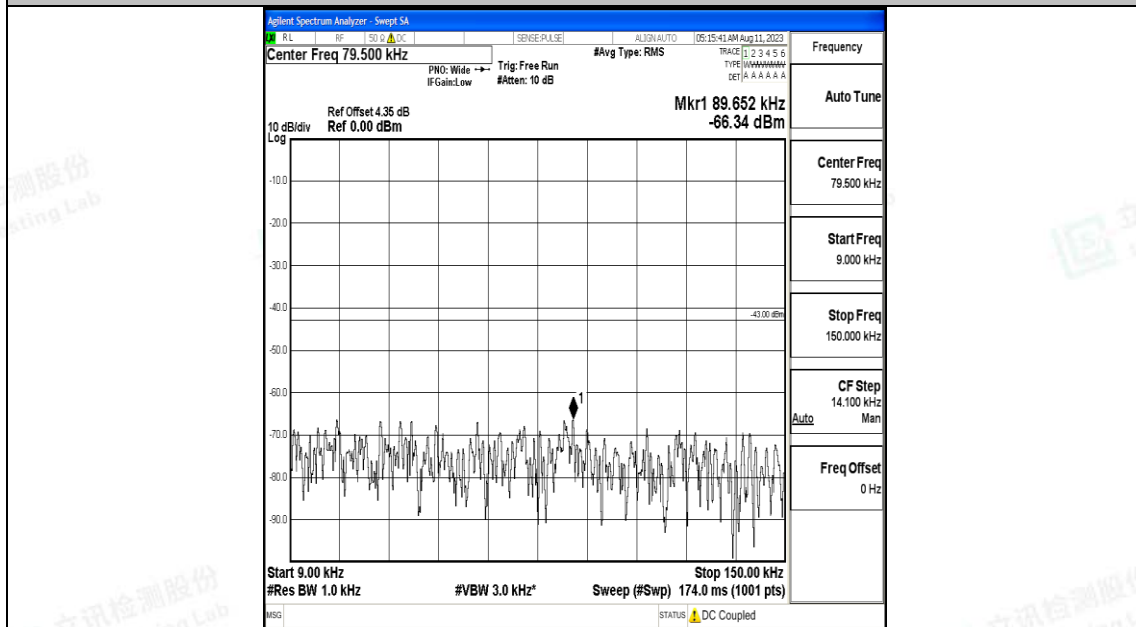

Band4_10MHz_QPSK_20000_1RB#0_30~1000_30~1000

Band4_10MHz_QPSK_20000_1RB#0_1000~3000_1000~3000

Band4_10MHz_QPSK_20000_1RB#0_3000~20000_3000~20000

Band4_10MHz_16QAM_20000_1RB#0_0.009~0.15_0.009~0.15

Band4_10MHz_16QAM_20000_1RB#0_0.15~30_0.15~30