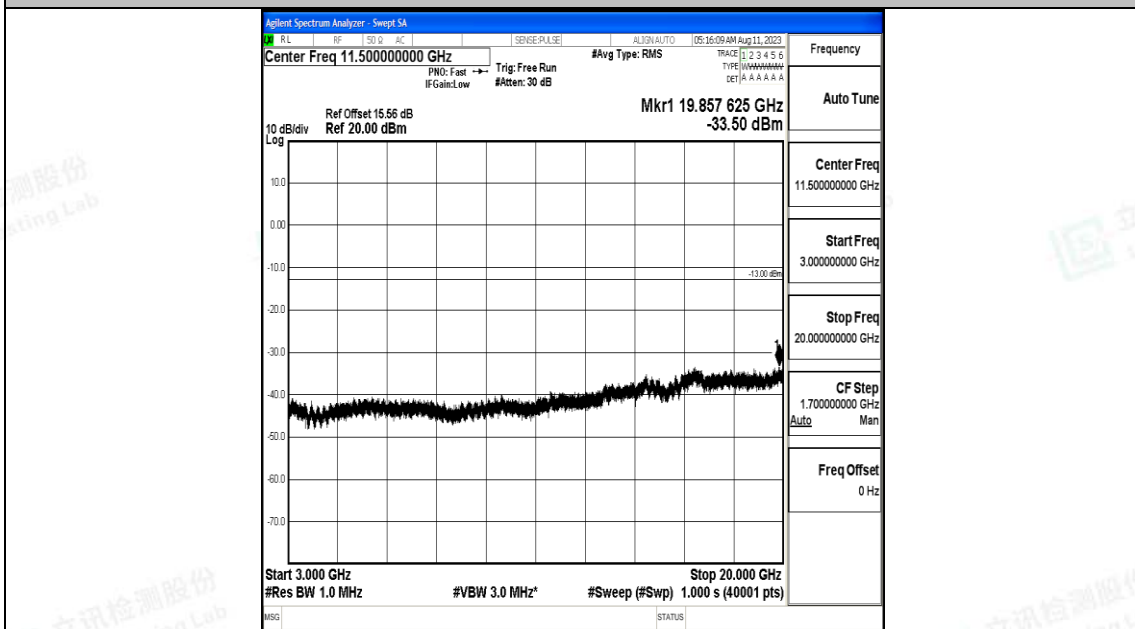

Band4_10MHz_16QAM_20000_1RB#0_1000~3000_1000~3000

Band4_10MHz_16QAM_20000_1RB#0_3000~20000_3000~20000