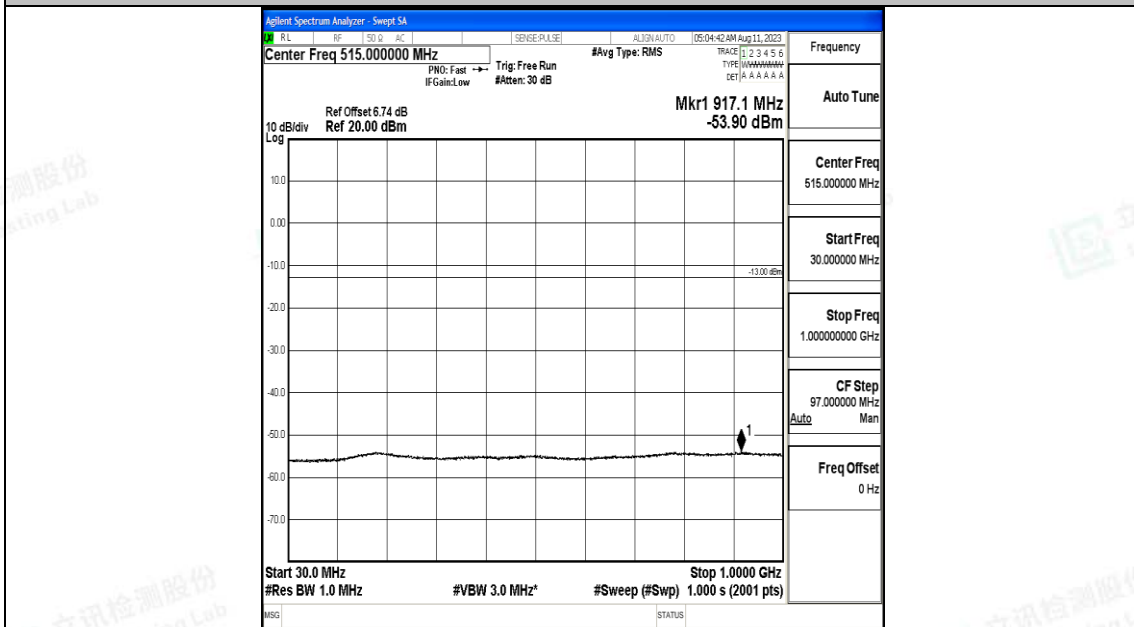

Band4_5MHz_QPSK_20375_1RB#0_30~1000_30~1000

Band4_5MHz_QPSK_20375_1RB#0_1000~3000_1000~3000

Band4_5MHz_QPSK_20375_1RB#0_3000~20000_3000~20000

Band4_5MHz_16QAM_20375_1RB#0_0.009~0.15_0.009~0.15

Band4_5MHz_16QAM_20375_1RB#0_0.15~30_0.15~30