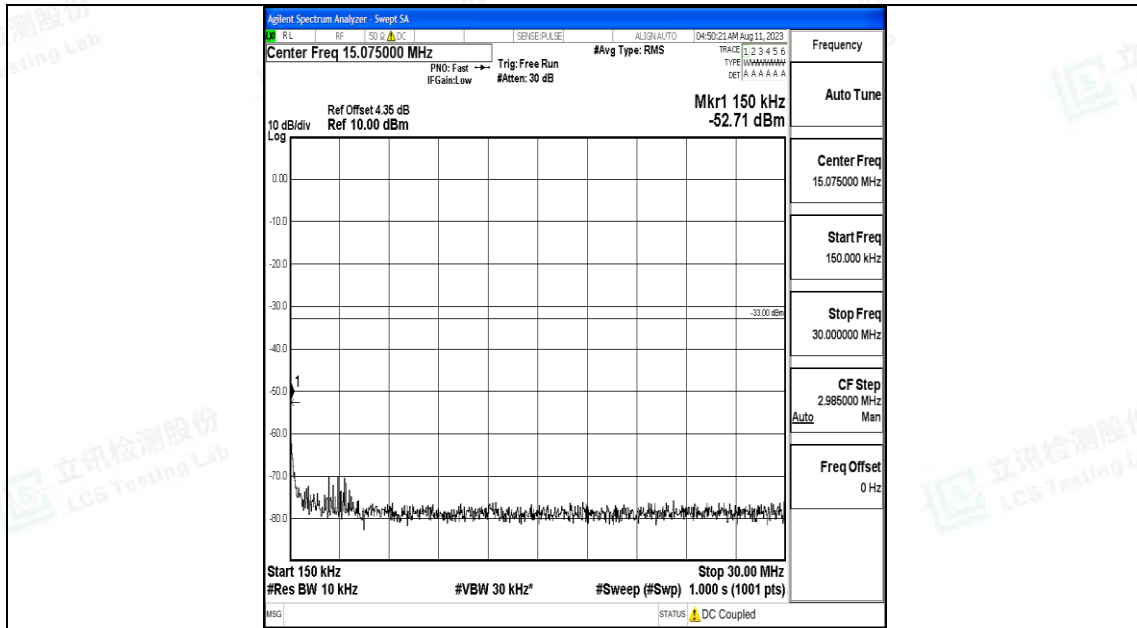

Band4_3MHz_QPSK_20385_1RB#0_30~1000_30~1000

Band4_3MHz_QPSK_20385_1RB#0_1000~3000_1000~3000

Band4_3MHz_QPSK_20385_1RB#0_3000~20000_3000~20000

Band4_3MHz_16QAM_20385_1RB#0_0.009~0.15_0.009~0.15

Band4_3MHz_16QAM_20385_1RB#0_0.15~30_0.15~30