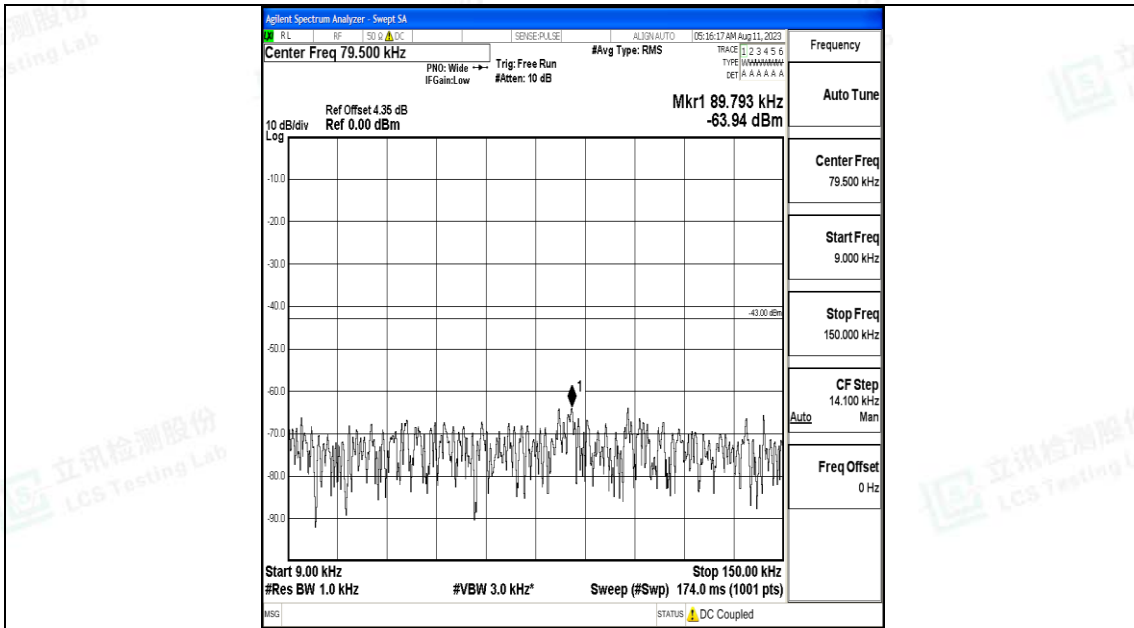

Band4_10MHz_16QAM_20000_1RB#0_30~1000_30~1000

Band4_10MHz_16QAM_20000_1RB#0_1000~3000_1000~3000

Band4_10MHz_16QAM_20000_1RB#0_3000~20000_3000~20000

Band4_10MHz_QPSK_20175_1RB#0_0.009~0.15_0.009~0.15

Band4_10MHz_QPSK_20175_1RB#0_0.15~30_0.15~30