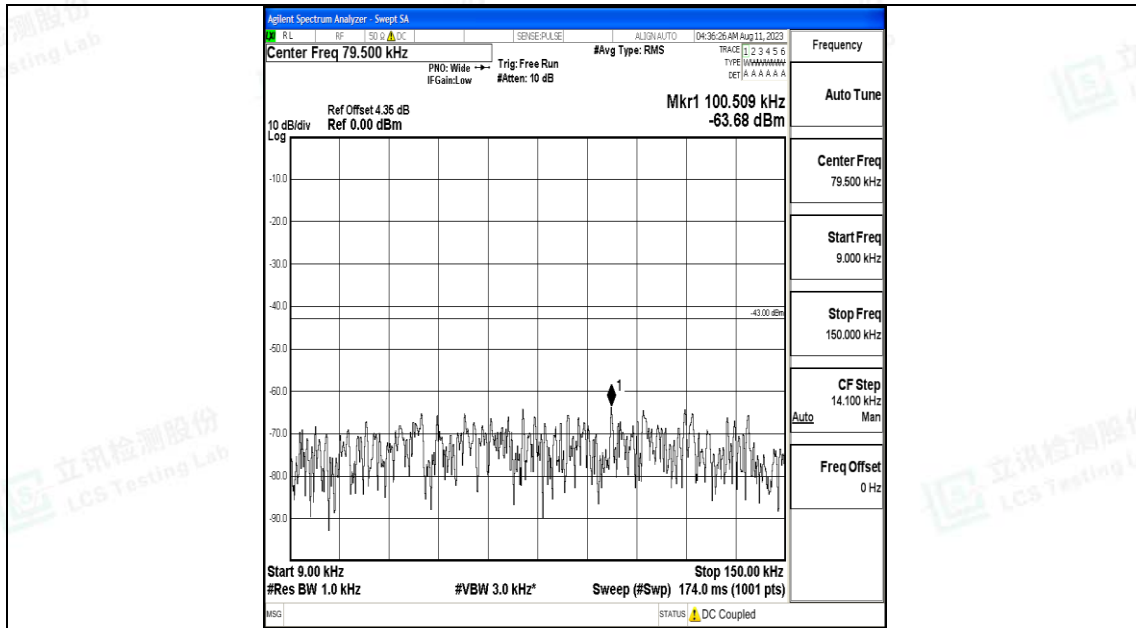

Band4_1.4MHz_16QAM_20175_1RB#0_30~1000_30~1000

Band4_1.4MHz_16QAM_20175_1RB#0_1000~3000_1000~3000

Band4_1.4MHz_16QAM_20175_1RB#0_3000~20000_3000~20000

Band4_1.4MHz_QPSK_20393_1RB#0_0.009~0.15_0.009~0.15

Band4_1.4MHz_QPSK_20393_1RB#0_0.15~30_0.15~30