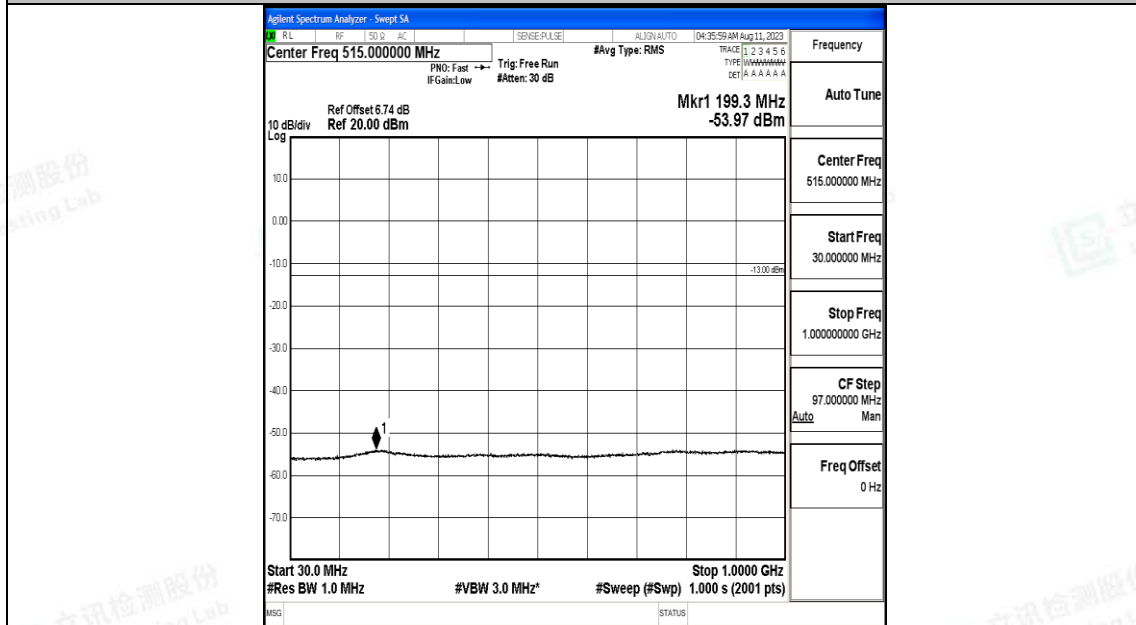

Band4_1.4MHz_QPSK_20175_1RB#0_30~1000_30~1000

Band4_1.4MHz_QPSK_20175_1RB#0_1000~3000_1000~3000

Band4_1.4MHz_QPSK_20175_1RB#0_3000~20000_3000~20000

Band4_1.4MHz_16QAM_20175_1RB#0_0.009~0.15_0.009~0.15

Band4_1.4MHz_16QAM_20175_1RB#0_0.15~30_0.15~30