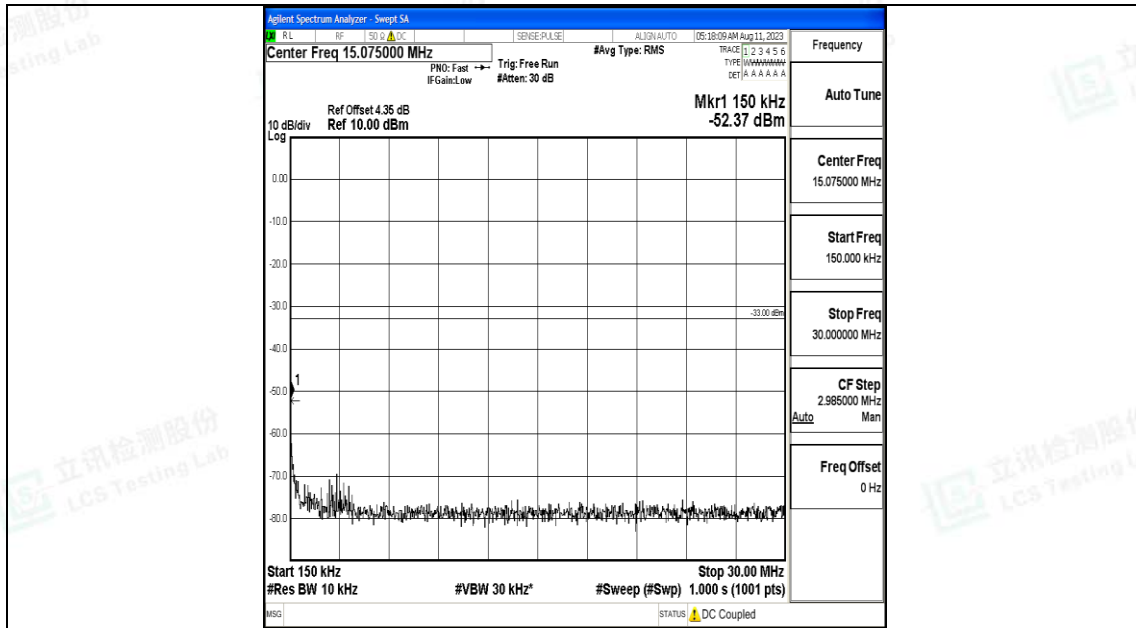

Band4_10MHz_QPSK_20350_1RB#0_30~1000_30~1000

Band4_10MHz_QPSK_20350_1RB#0_1000~3000_1000~3000

Band4_10MHz_QPSK_20350_1RB#0_3000~20000_3000~20000

Band4_10MHz_16QAM_20350_1RB#0_0.009~0.15_0.009~0.15

Band4_10MHz_16QAM_20350_1RB#0_0.15~30_0.15~30