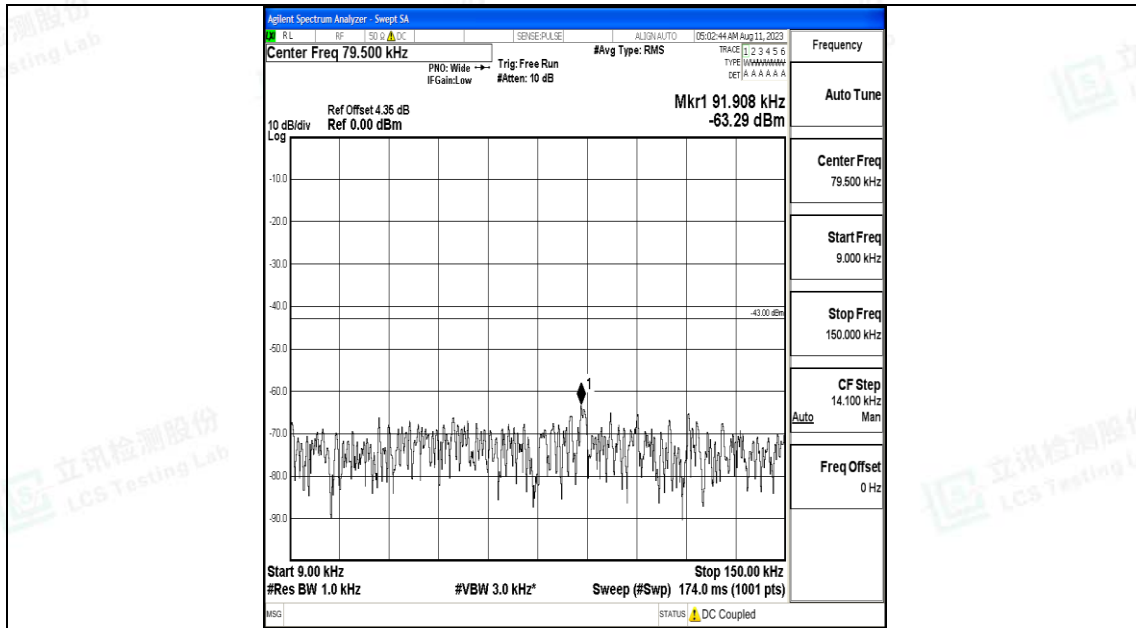

Band4_5MHz_16QAM_19975_1RB#0_30~1000_30~1000

Band4_5MHz_16QAM_19975_1RB#0_1000~3000_1000~3000

Band4_5MHz_16QAM_19975_1RB#0_3000~20000_3000~20000

Band4_5MHz_QPSK_20175_1RB#0_0.009~0.15_0.009~0.15

Band4_5MHz_QPSK_20175_1RB#0_0.15~30_0.15~30