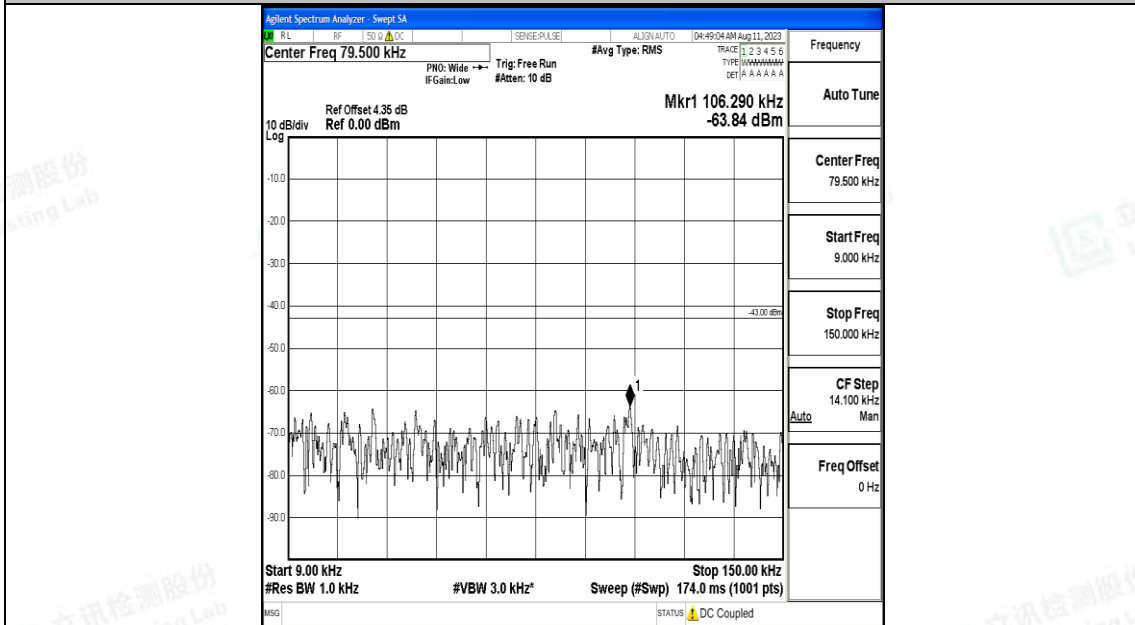

Band4_3MHz_QPSK_20175_1RB#0_30~1000_30~1000

Band4_3MHz_QPSK_20175_1RB#0_1000~3000_1000~3000

Band4_3MHz_QPSK_20175_1RB#0_3000~20000_3000~20000

Band4_3MHz_16QAM_20175_1RB#0_0.009~0.15_0.009~0.15

Band4_3MHz_16QAM_20175_1RB#0_0.15~30_0.15~30