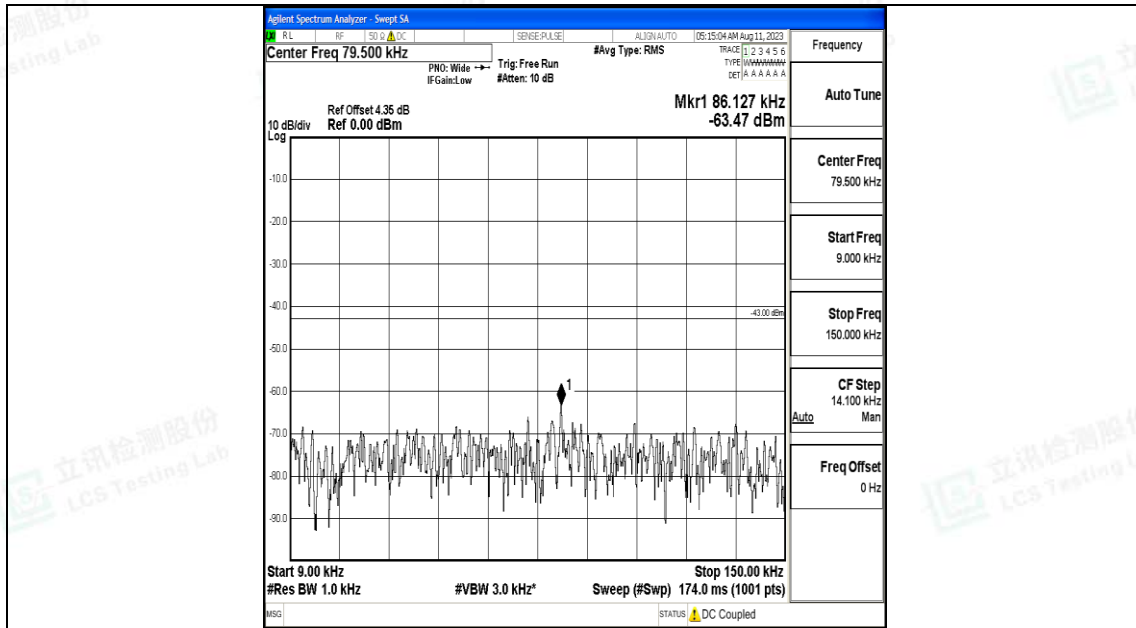

Band4_5MHz_16QAM_20375_1RB#0_30~1000_30~1000

Band4_5MHz_16QAM_20375_1RB#0_1000~3000_1000~3000

Band4_5MHz_16QAM_20375_1RB#0_3000~20000_3000~20000

Band4_10MHz_QPSK_20000_1RB#0_0.009~0.15_0.009~0.15

Band4_10MHz_QPSK_20000_1RB#0_0.15~30_0.15~30