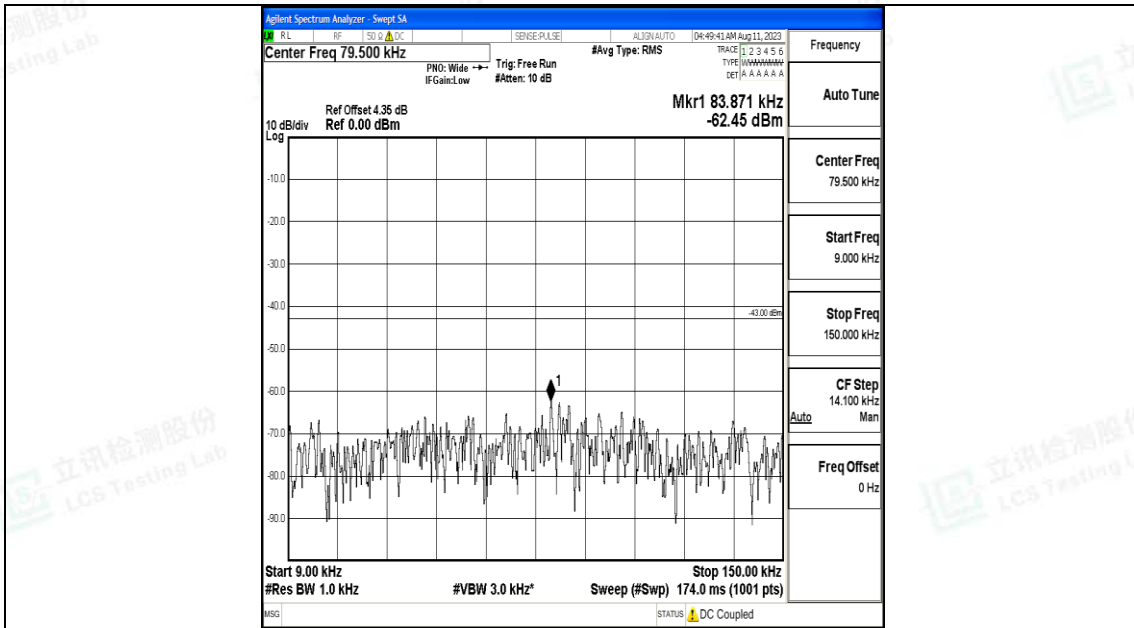

Band4_3MHz_16QAM_20175_1RB#0_30~1000_30~1000

Band4_3MHz_16QAM_20175_1RB#0_1000~3000_1000~3000

Band4_3MHz_16QAM_20175_1RB#0_3000~20000_3000~20000

Band4_3MHz_QPSK_20385_1RB#0_0.009~0.15_0.009~0.15

Band4_3MHz_QPSK_20385_1RB#0_0.15~30_0.15~30