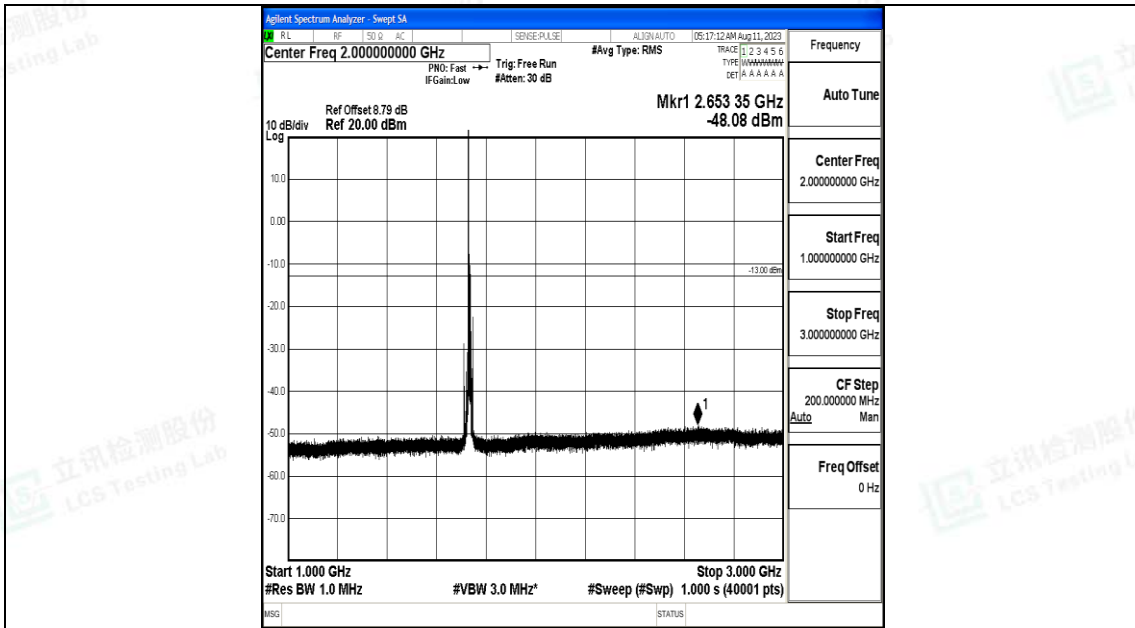

Band4_10MHz_16QAM_20175_1RB#0_30~1000_30~1000

Band4_10MHz_16QAM_20175_1RB#0_1000~3000_1000~3000