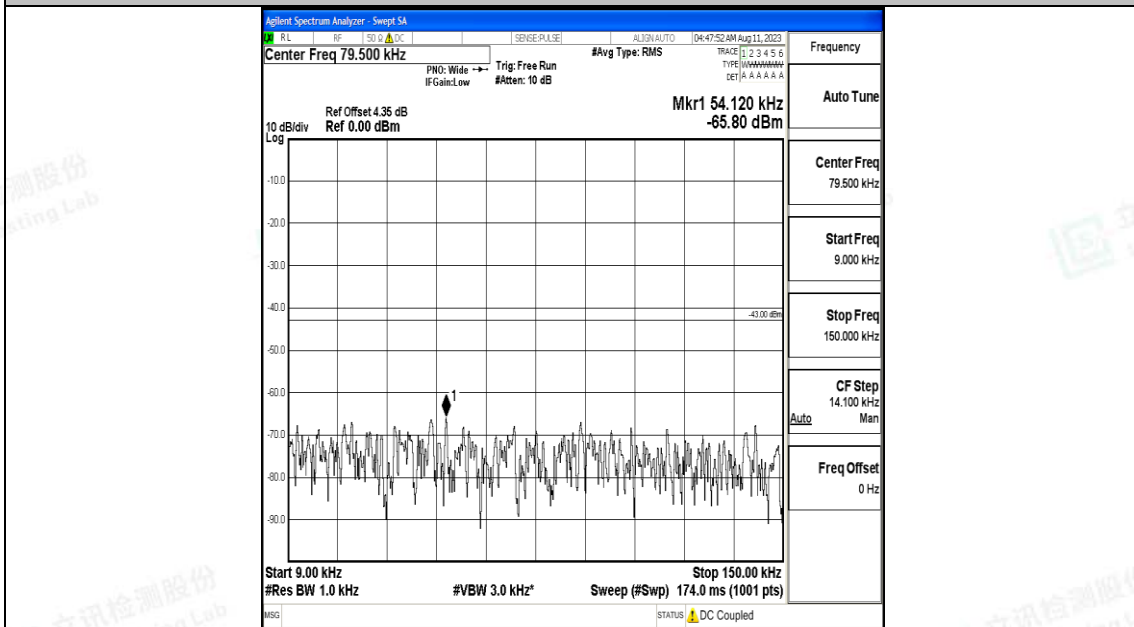

Band4_3MHz_QPSK_19965_1RB#0_30~1000_30~1000

Band4_3MHz_QPSK_19965_1RB#0_1000~3000_1000~3000

Band4_3MHz_QPSK_19965_1RB#0_3000~20000_3000~20000

Band4_3MHz_16QAM_19965_1RB#0_0.009~0.15_0.009~0.15

Band4_3MHz_16QAM_19965_1RB#0_0.15~30_0.15~30