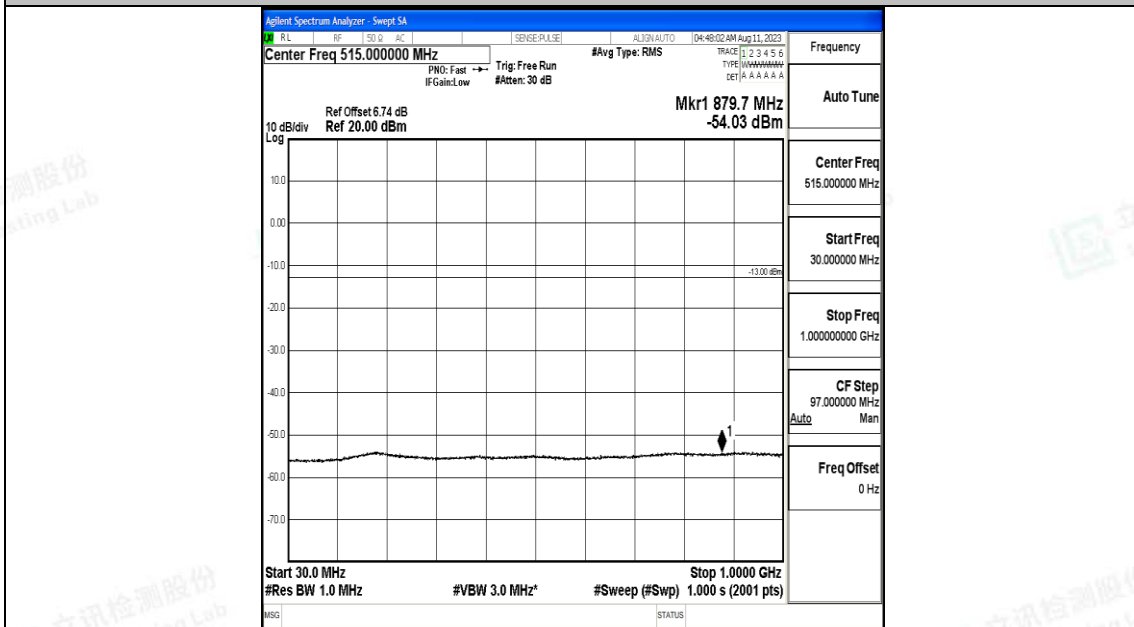

Band4_3MHz_QPSK_19965_1RB#0_30~1000_30~1000

Band4_3MHz_QPSK_19965_1RB#0_1000~3000_1000~3000

Band4_3MHz_QPSK_19965_1RB#0_3000~20000_3000~20000

Band4_3MHz_16QAM_19965_1RB#0_0.009~0.15_0.009~0.15

Band4_3MHz_16QAM_19965_1RB#0_0.15~30_0.15~30