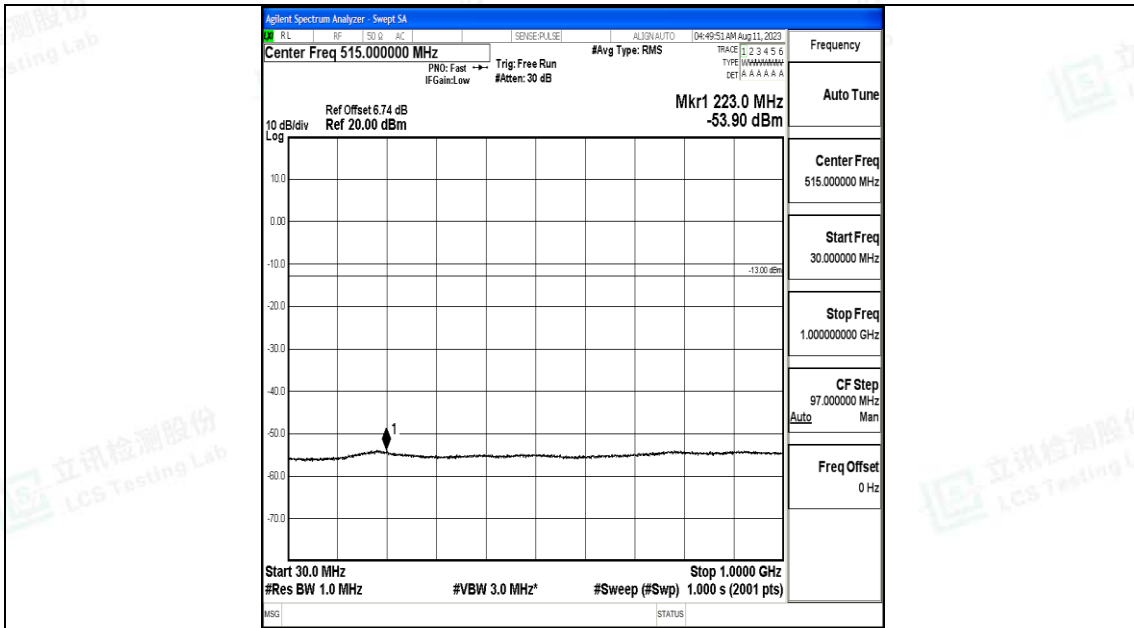

Band4_3MHz_16QAM_20175_1RB#0_30~1000_30~1000

Band4_3MHz_16QAM_20175_1RB#0_1000~3000_1000~3000

Band4_3MHz_16QAM_20175_1RB#0_3000~20000_3000~20000

Band4_3MHz_QPSK_20385_1RB#0_0.009~0.15_0.009~0.15

Band4_3MHz_QPSK_20385_1RB#0_0.15~30_0.15~30