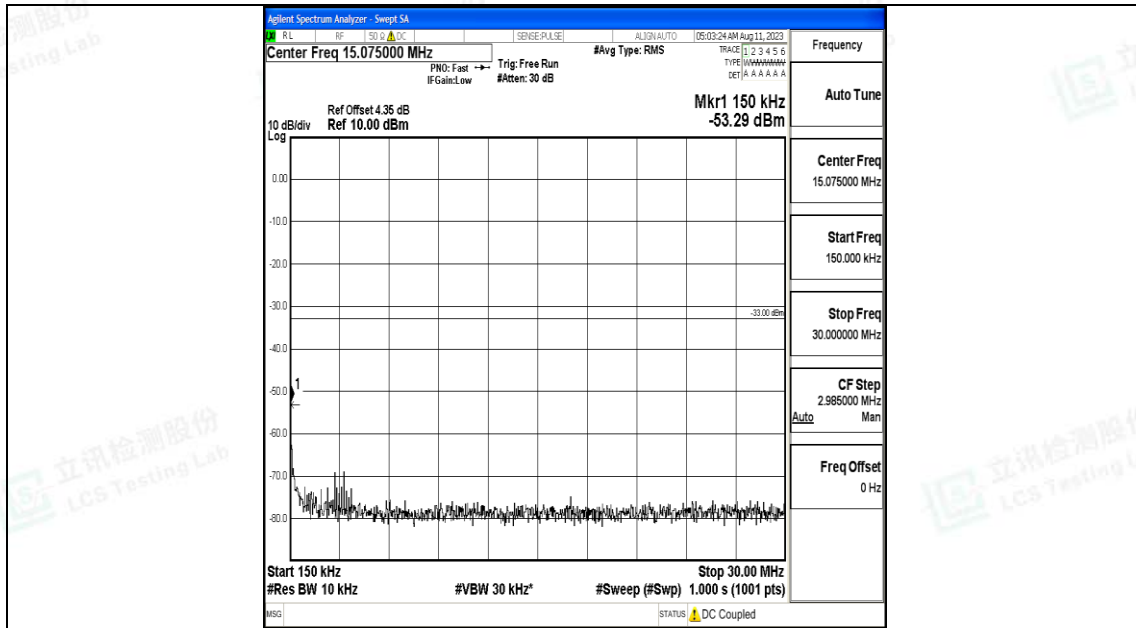

Band4_5MHz_QPSK_20175_1RB#0_30~1000_30~1000

Band4_5MHz_QPSK_20175_1RB#0_1000~3000_1000~3000

Band4_5MHz_QPSK_20175_1RB#0_3000~20000_3000~20000

Band4_5MHz_16QAM_20175_1RB#0_0.009~0.15_0.009~0.15

Band4_5MHz_16QAM_20175_1RB#0_0.15~30_0.15~30