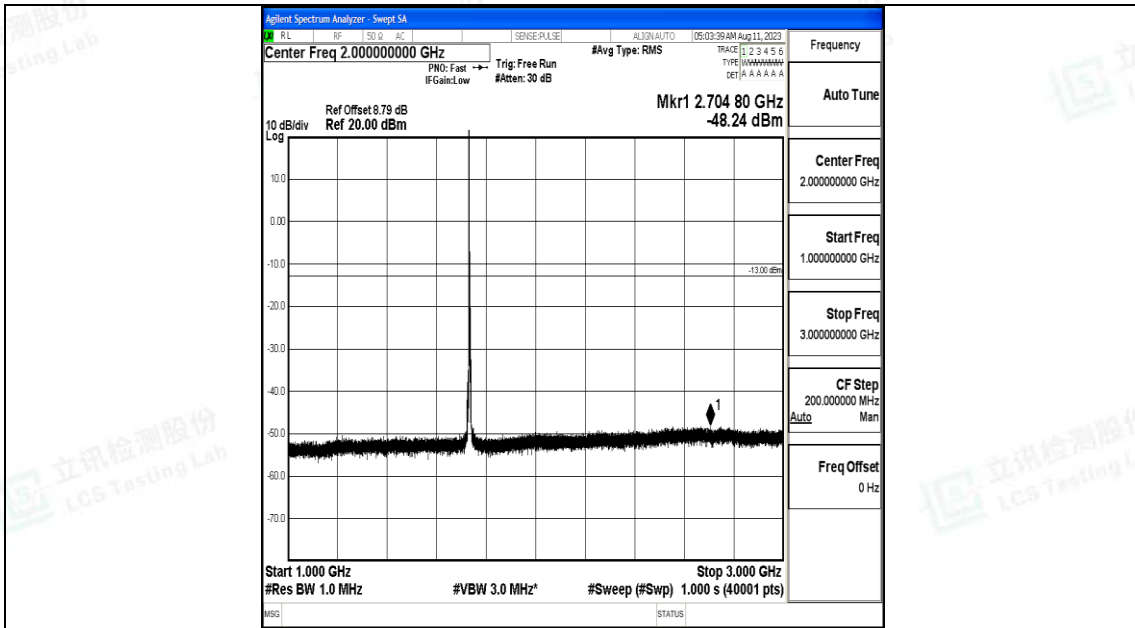

Band4_5MHz_16QAM_20175_1RB#0_30~1000_30~1000

Band4_5MHz_16QAM_20175_1RB#0_1000~3000_1000~3000