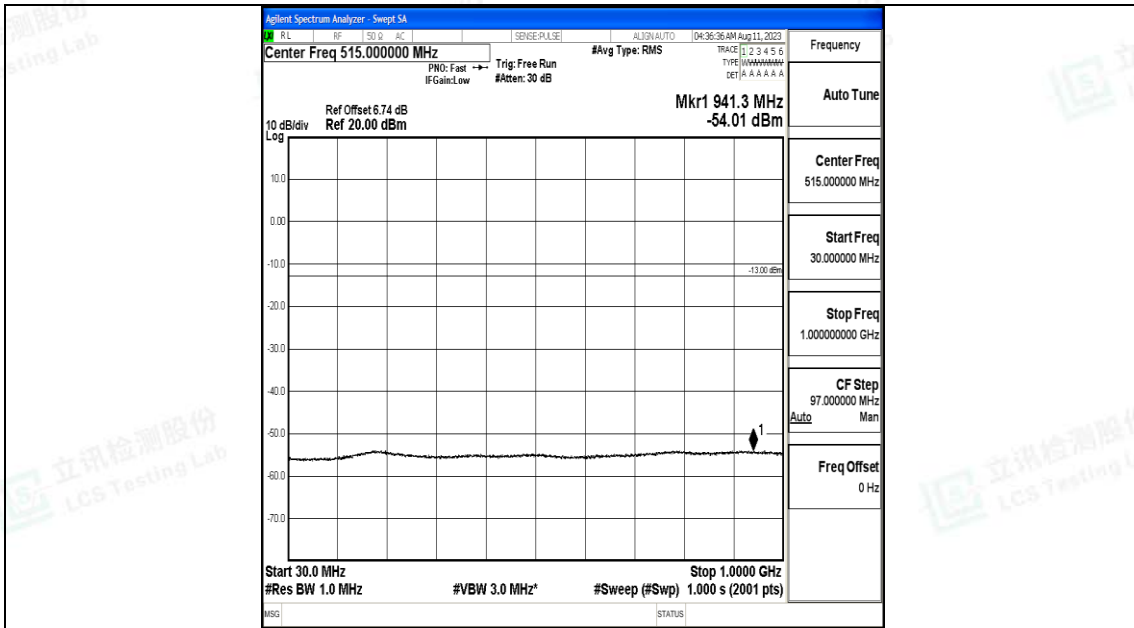

Band4_1.4MHz_16QAM_20175_1RB#0_30~1000_30~1000

Band4_1.4MHz_16QAM_20175_1RB#0_1000~3000_1000~3000

Band4_1.4MHz_16QAM_20175_1RB#0_3000~20000_3000~20000

Band4_1.4MHz_QPSK_20393_1RB#0_0.009~0.15_0.009~0.15

Band4_1.4MHz_QPSK_20393_1RB#0_0.15~30_0.15~30