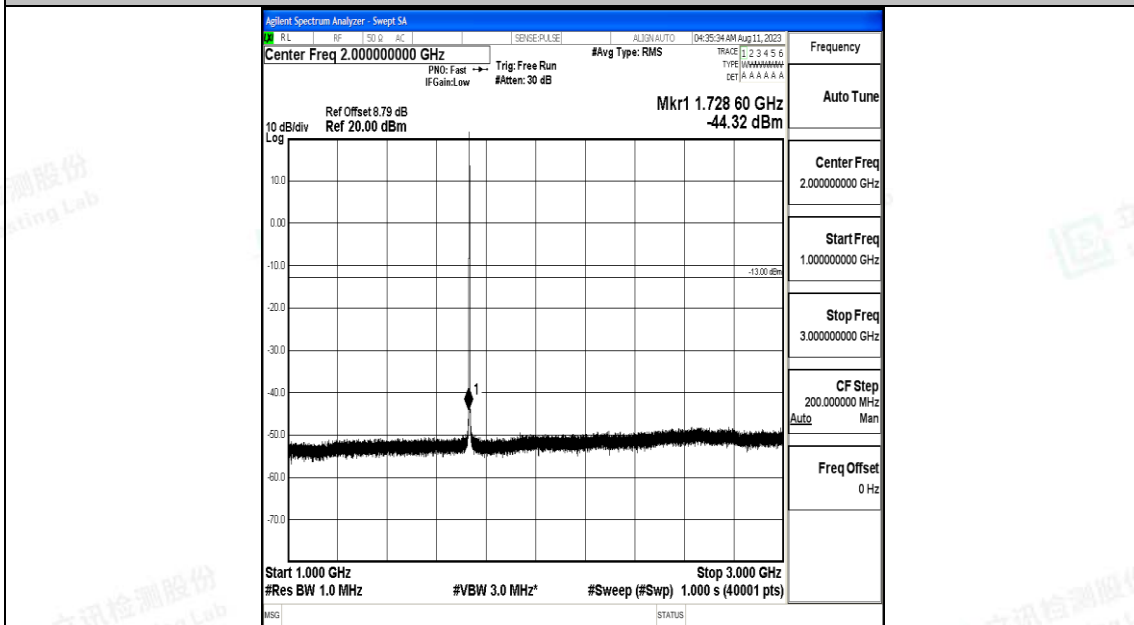

Band4_1.4MHz_QPSK_20175_1RB#0_30~1000_30~1000

Band4_1.4MHz_QPSK_20175_1RB#0_1000~3000_1000~3000

Band4_1.4MHz_QPSK_20175_1RB#0_3000~20000_3000~20000

Band4_1.4MHz_16QAM_20175_1RB#0_0.009~0.15_0.009~0.15

Band4_1.4MHz_16QAM_20175_1RB#0_0.15~30_0.15~30