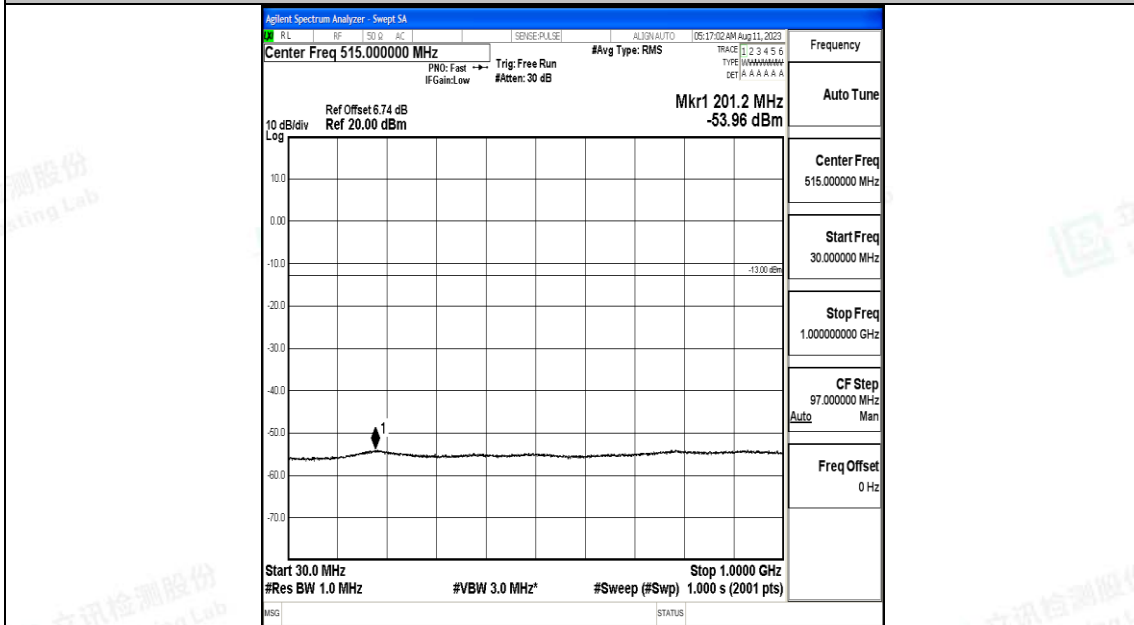

Band4_10MHz_QPSK_20175_1RB#0_30~1000_30~1000

Band4_10MHz_QPSK_20175_1RB#0_1000~3000_1000~3000

Band4_10MHz_QPSK_20175_1RB#0_3000~20000_3000~20000

Band4_10MHz_16QAM_20175_1RB#0_0.009~0.15_0.009~0.15

Band4_10MHz_16QAM_20175_1RB#0_0.15~30_0.15~30