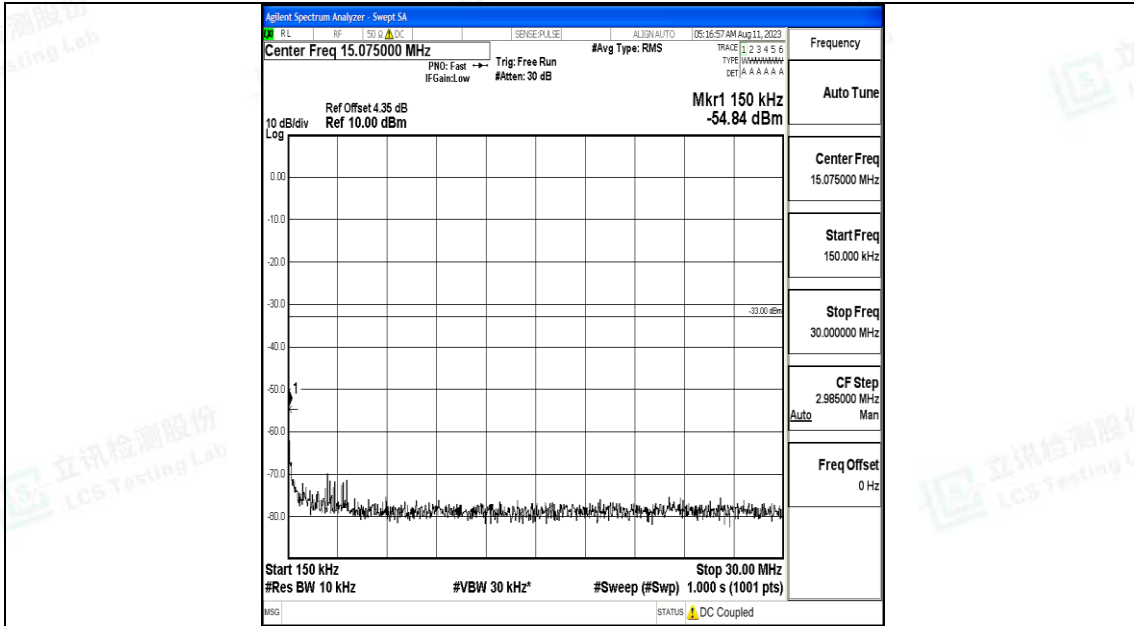

Band4_10MHz_QPSK_20175_1RB#0_30~1000_30~1000

Band4_10MHz_QPSK_20175_1RB#0_1000~3000_1000~3000

Band4_10MHz_QPSK_20175_1RB#0_3000~20000_3000~20000

Band4_10MHz_16QAM_20175_1RB#0_0.009~0.15_0.009~0.15

Band4_10MHz_16QAM_20175_1RB#0_0.15~30_0.15~30