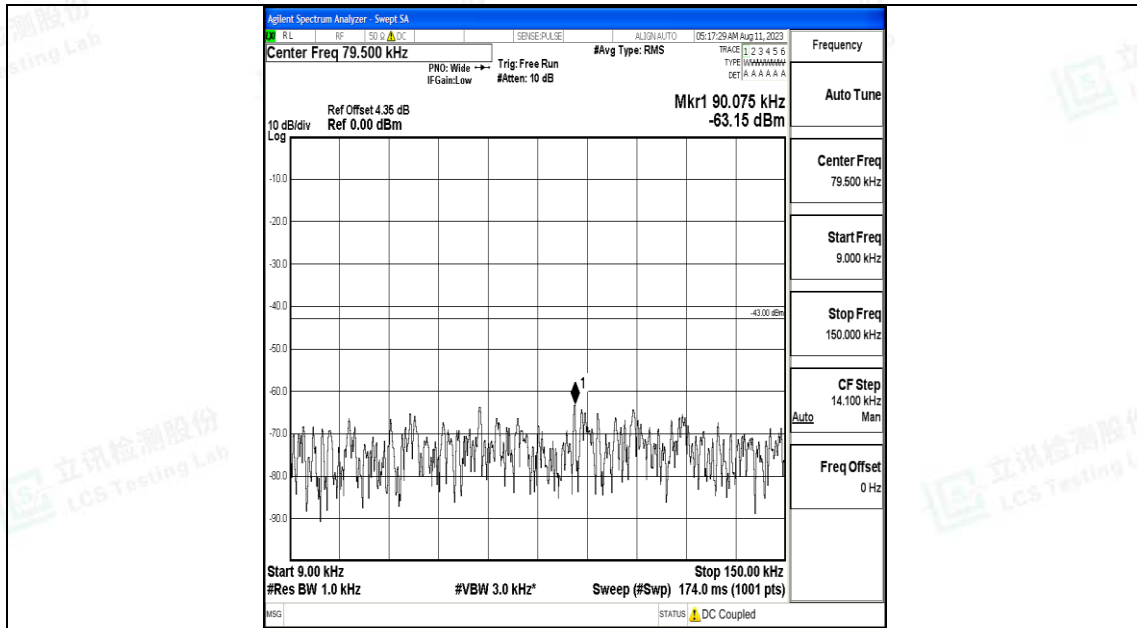

Band4_10MHz_16QAM_20175_1RB#0_30~1000_30~1000

Band4_10MHz_16QAM_20175_1RB#0_1000~3000_1000~3000

Band4_10MHz_16QAM_20175_1RB#0_3000~20000_3000~20000

Band4_10MHz_QPSK_20350_1RB#0_0.009~0.15_0.009~0.15

Band4_10MHz_QPSK_20350_1RB#0_0.15~30_0.15~30