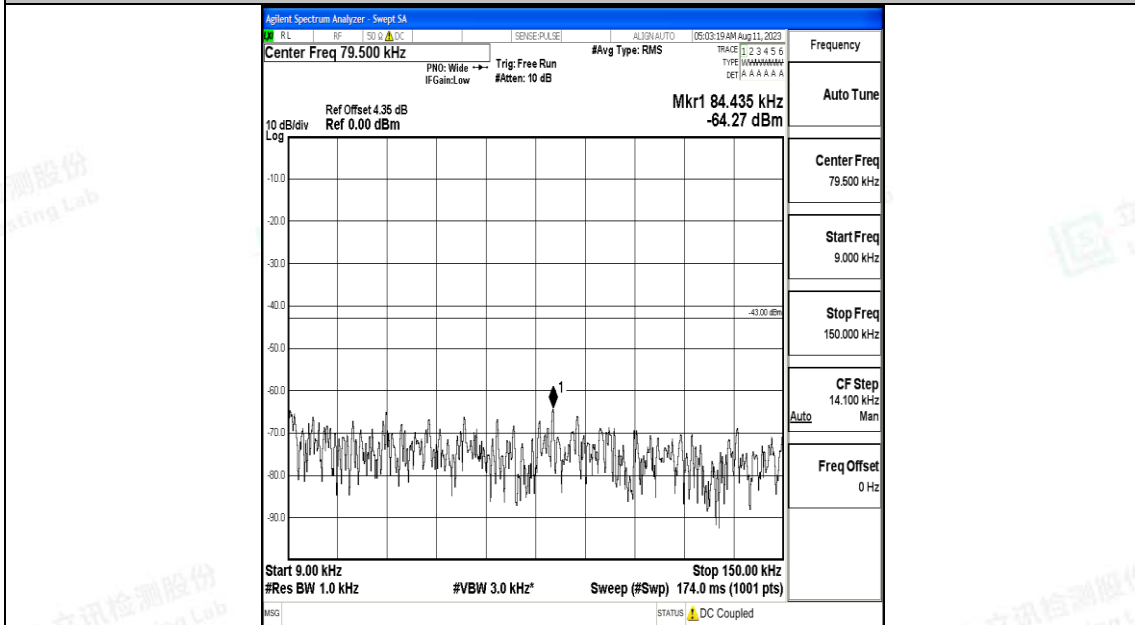

Band4_5MHz_QPSK_20175_1RB#0_30~1000_30~1000

Band4_5MHz_QPSK_20175_1RB#0_1000~3000_1000~3000

Band4_5MHz_QPSK_20175_1RB#0_3000~20000_3000~20000

Band4_5MHz_16QAM_20175_1RB#0_0.009~0.15_0.009~0.15

Band4_5MHz_16QAM_20175_1RB#0_0.15~30_0.15~30