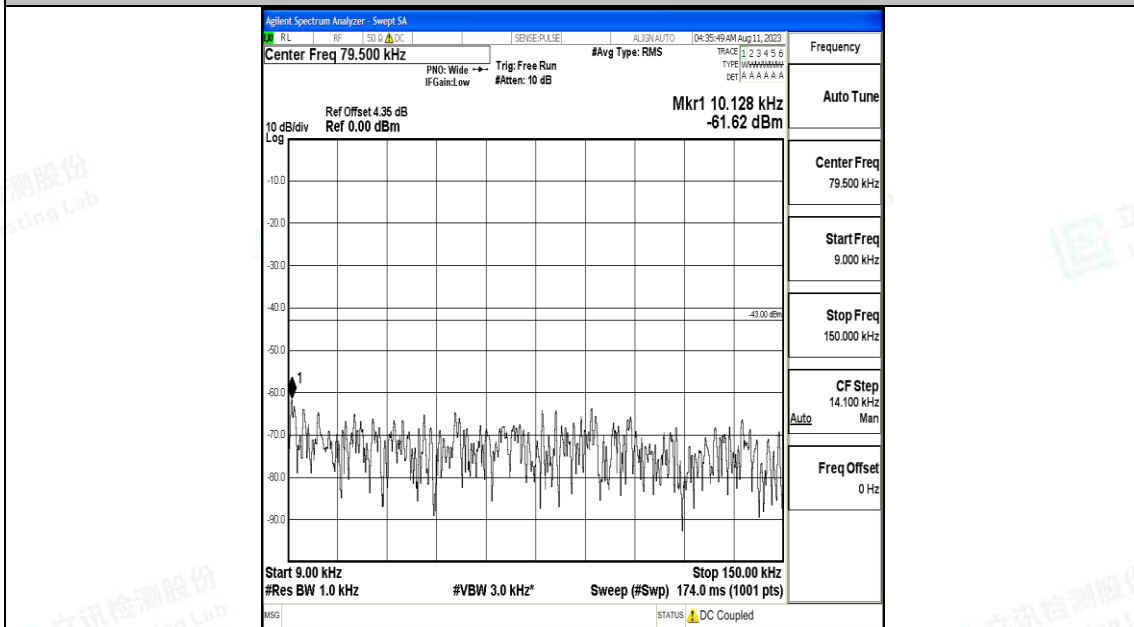

Band4_1.4MHz_QPSK_20175_1RB#0_30~1000_30~1000

Band4_1.4MHz_QPSK_20175_1RB#0_1000~3000_1000~3000

Band4_1.4MHz_QPSK_20175_1RB#0_3000~20000_3000~20000

Band4_1.4MHz_16QAM_20175_1RB#0_0.009~0.15_0.009~0.15

Band4_1.4MHz_16QAM_20175_1RB#0_0.15~30_0.15~30