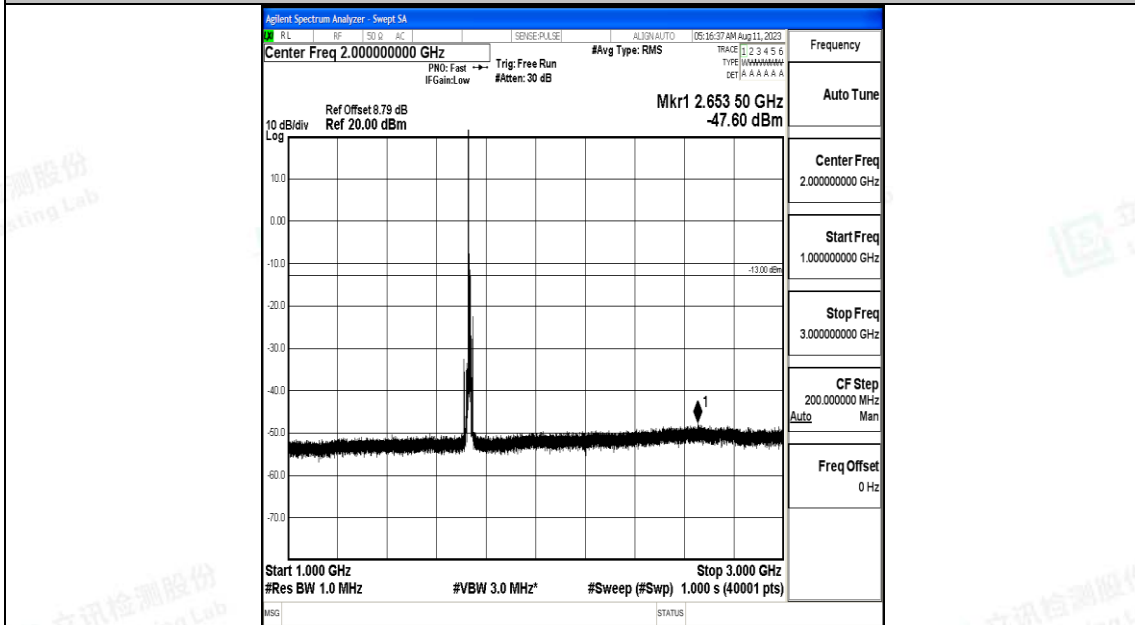

Band4_10MHz_QPSK_20175_1RB#0_30~1000_30~1000

Band4_10MHz_QPSK_20175_1RB#0_1000~3000_1000~3000