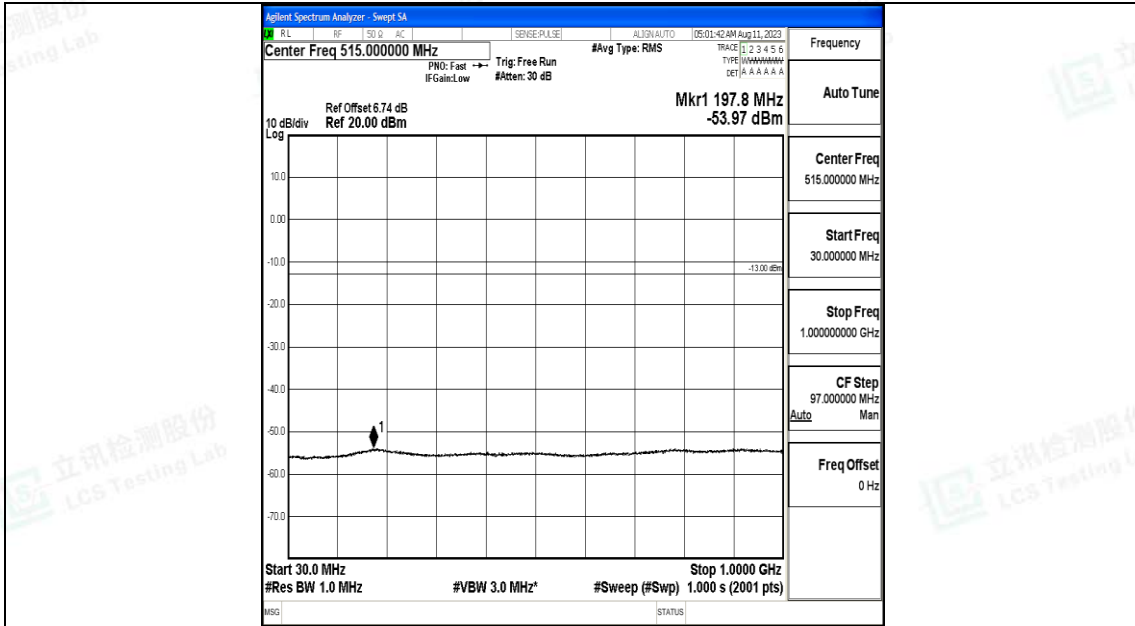

Band4_3MHz_16QAM_20385_1RB#0_30~1000_30~1000

Band4_3MHz_16QAM_20385_1RB#0_1000~3000_1000~3000

Band4_3MHz_16QAM_20385_1RB#0_3000~20000_3000~20000

Band4_5MHz_QPSK_19975_1RB#0_0.009~0.15_0.009~0.15

Band4_5MHz_QPSK_19975_1RB#0_0.15~30_0.15~30