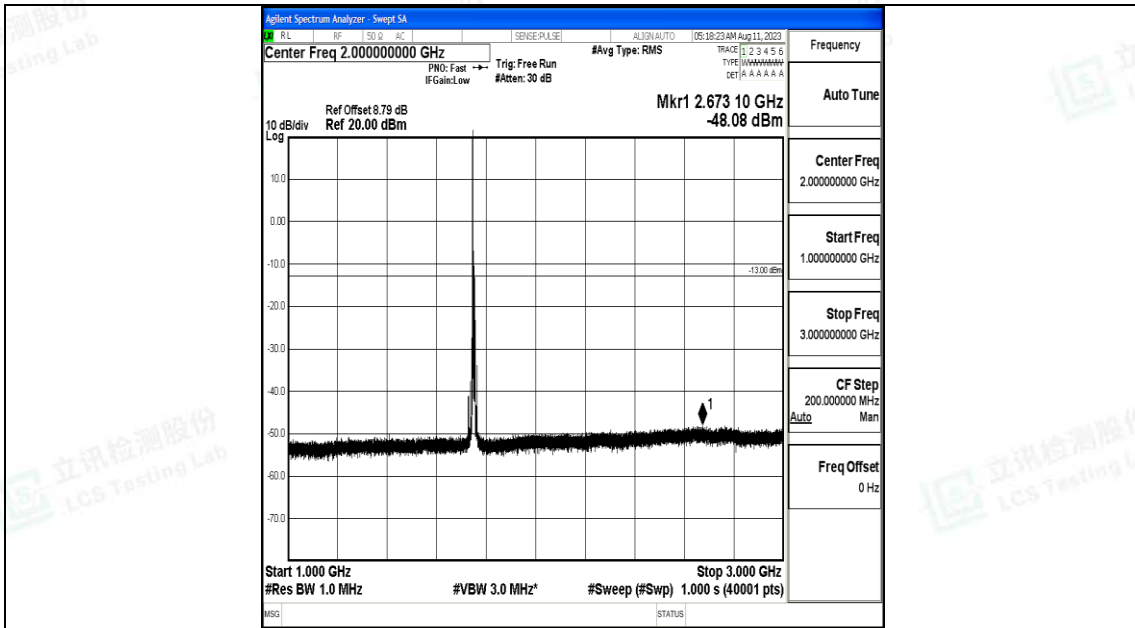

Band4_10MHz_16QAM_20350_1RB#0_30~1000_30~1000

Band4_10MHz_16QAM_20350_1RB#0_1000~3000_1000~3000