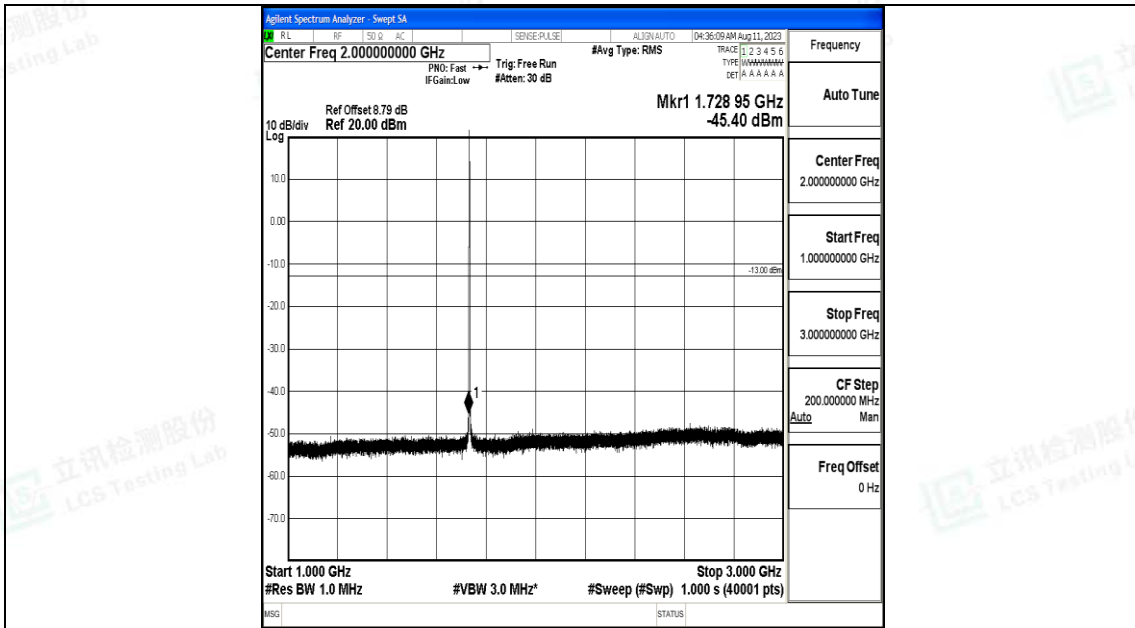

Band4_1.4MHz_16QAM_20175_1RB#0_30~1000_30~1000

Band4_1.4MHz_16QAM_20175_1RB#0_1000~3000_1000~3000