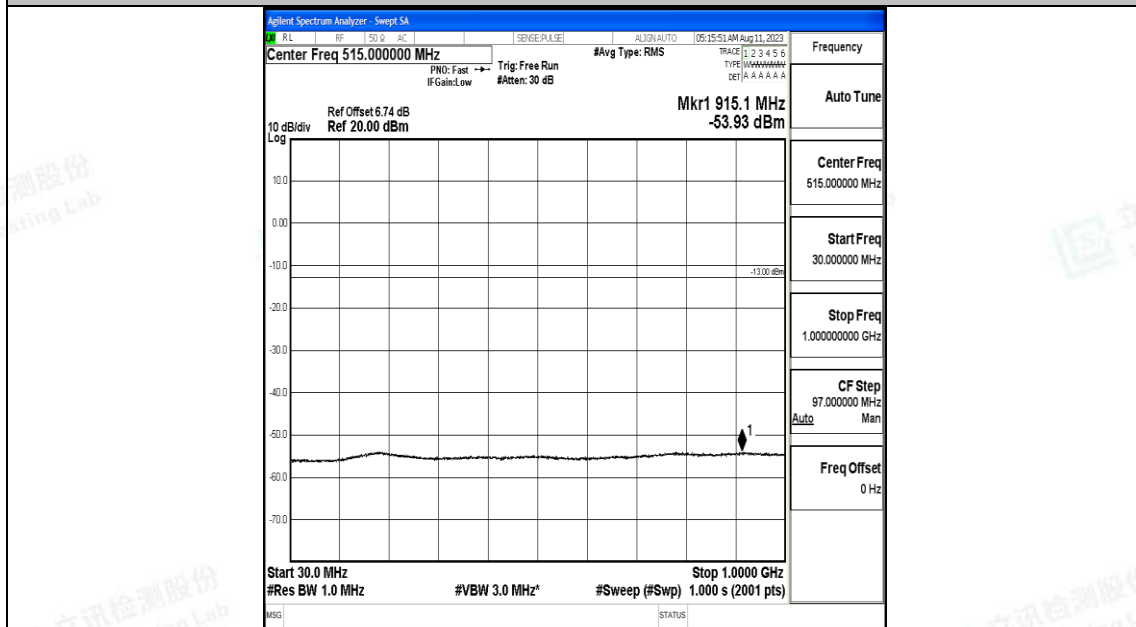

Band4_10MHz_QPSK_20000_1RB#0_30~1000_30~1000

Band4_10MHz_QPSK_20000_1RB#0_1000~3000_1000~3000

Band4_10MHz_QPSK_20000_1RB#0_3000~20000_3000~20000

Band4_10MHz_16QAM_20000_1RB#0_0.009~0.15_0.009~0.15

Band4_10MHz_16QAM_20000_1RB#0_0.15~30_0.15~30