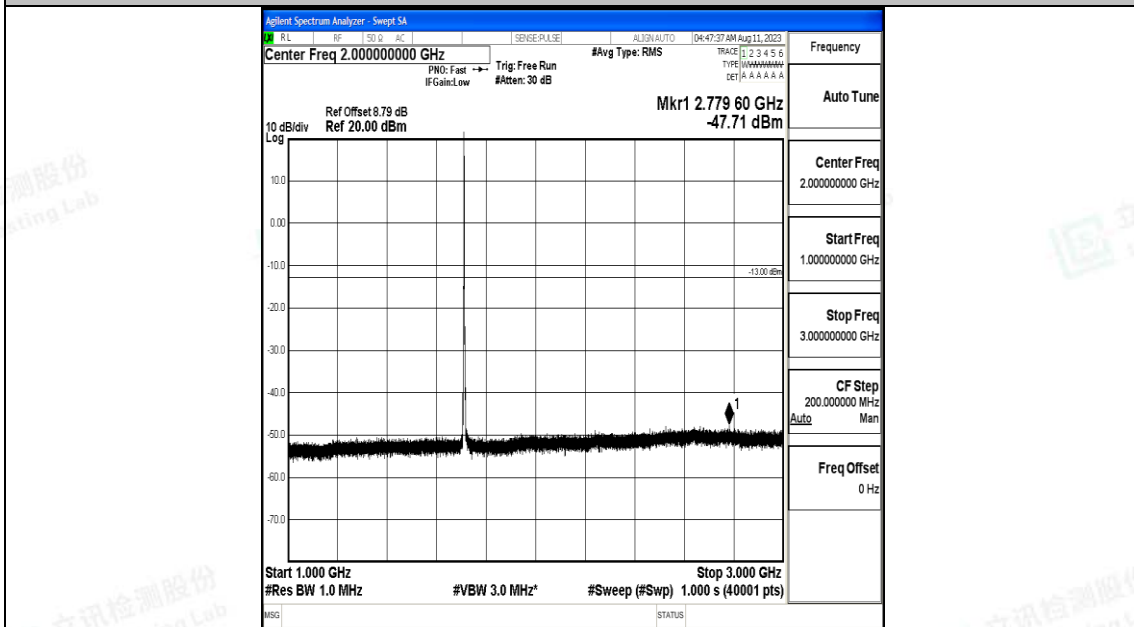

Band4_3MHz_QPSK_19965_1RB#0_30~1000_30~1000

Band4_3MHz_QPSK_19965_1RB#0_1000~3000_1000~3000