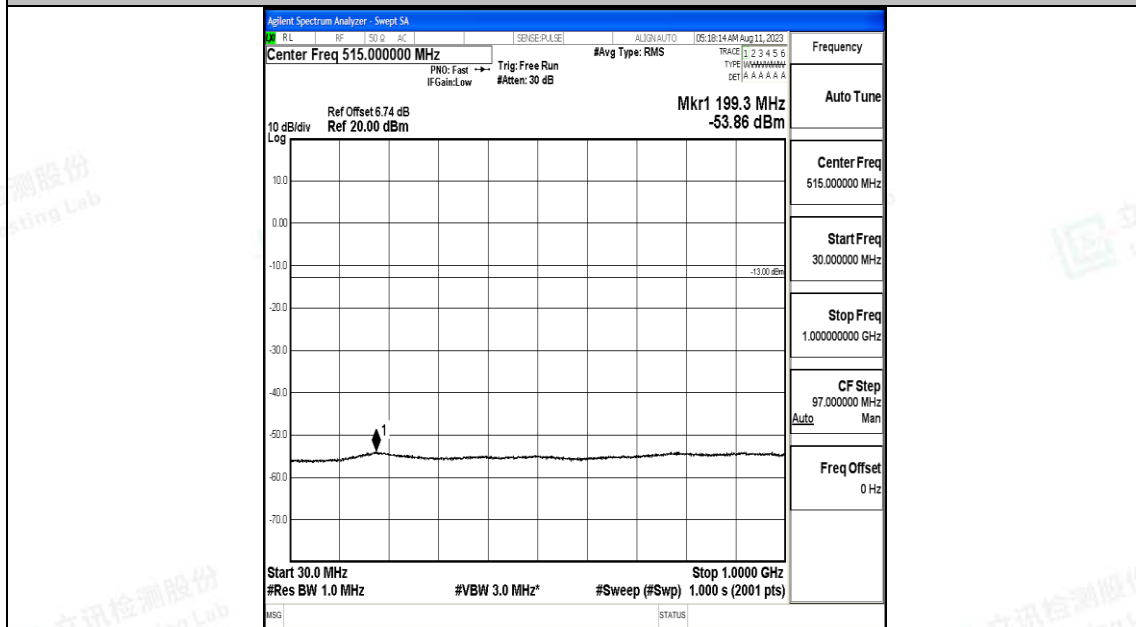

Band4_10MHz_QPSK_20350_1RB#0_30~1000_30~1000

Band4_10MHz_QPSK_20350_1RB#0_1000~3000_1000~3000

Band4_10MHz_QPSK_20350_1RB#0_3000~20000_3000~20000

Band4_10MHz_16QAM_20350_1RB#0_0.009~0.15_0.009~0.15

Band4_10MHz_16QAM_20350_1RB#0_0.15~30_0.15~30