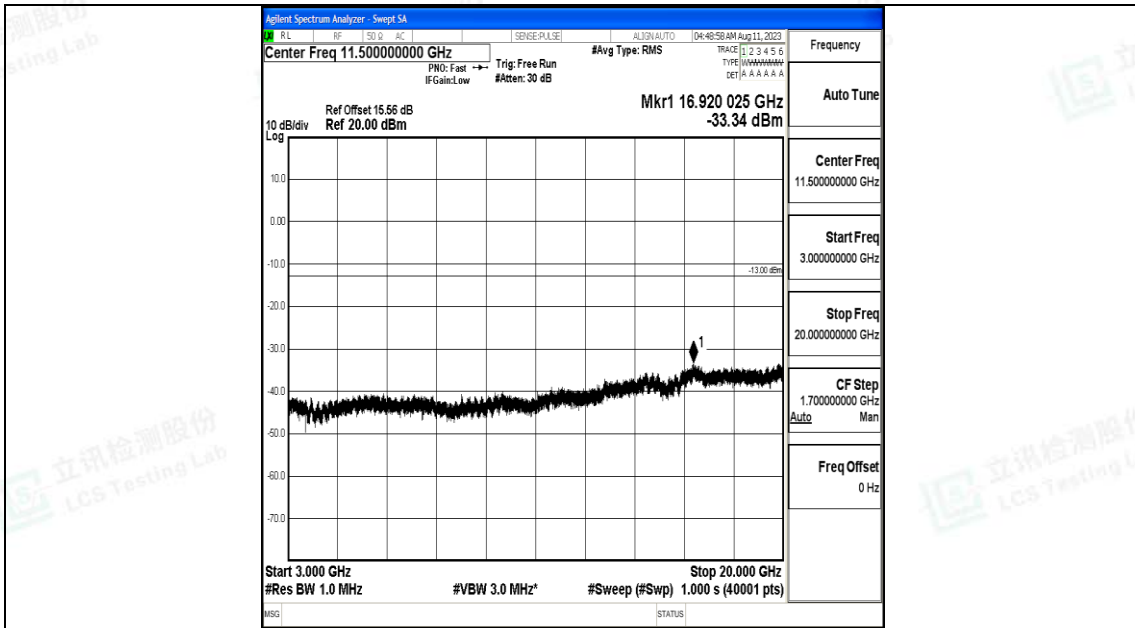

Band4_3MHz_QPSK_20175_1RB#0_1000~3000_1000~3000

Band4_3MHz_QPSK_20175_1RB#0_3000~20000_3000~20000