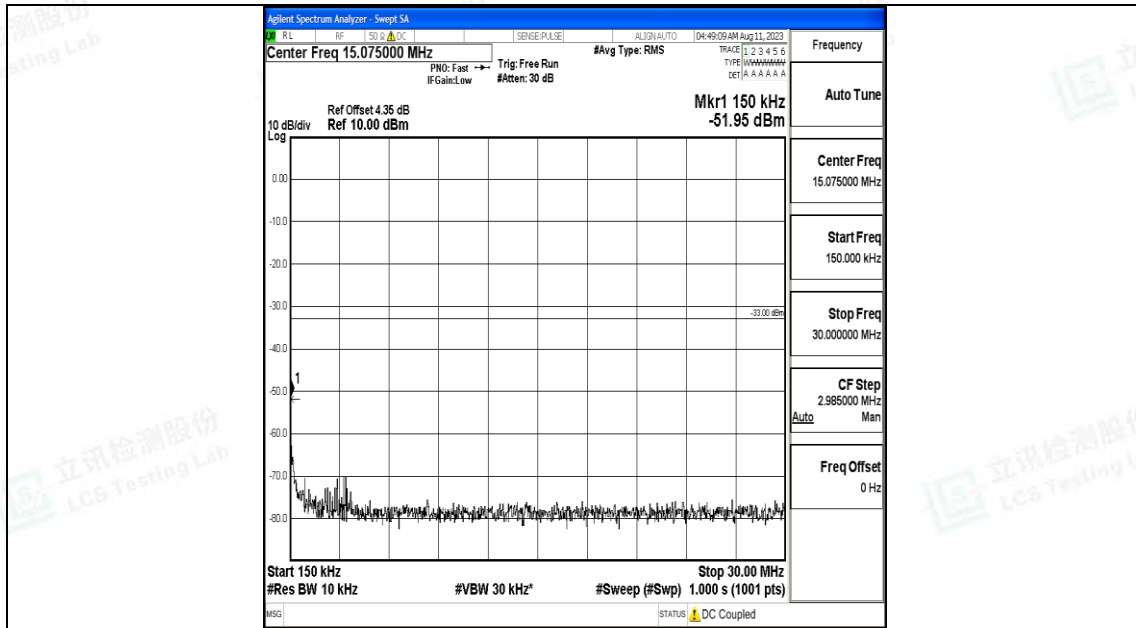

Band4_3MHz_QPSK_20175_1RB#0_30~1000_30~1000

Band4_3MHz_QPSK_20175_1RB#0_1000~3000_1000~3000

Band4_3MHz_QPSK_20175_1RB#0_3000~20000_3000~20000

Band4_3MHz_16QAM_20175_1RB#0_0.009~0.15_0.009~0.15

Band4_3MHz_16QAM_20175_1RB#0_0.15~30_0.15~30