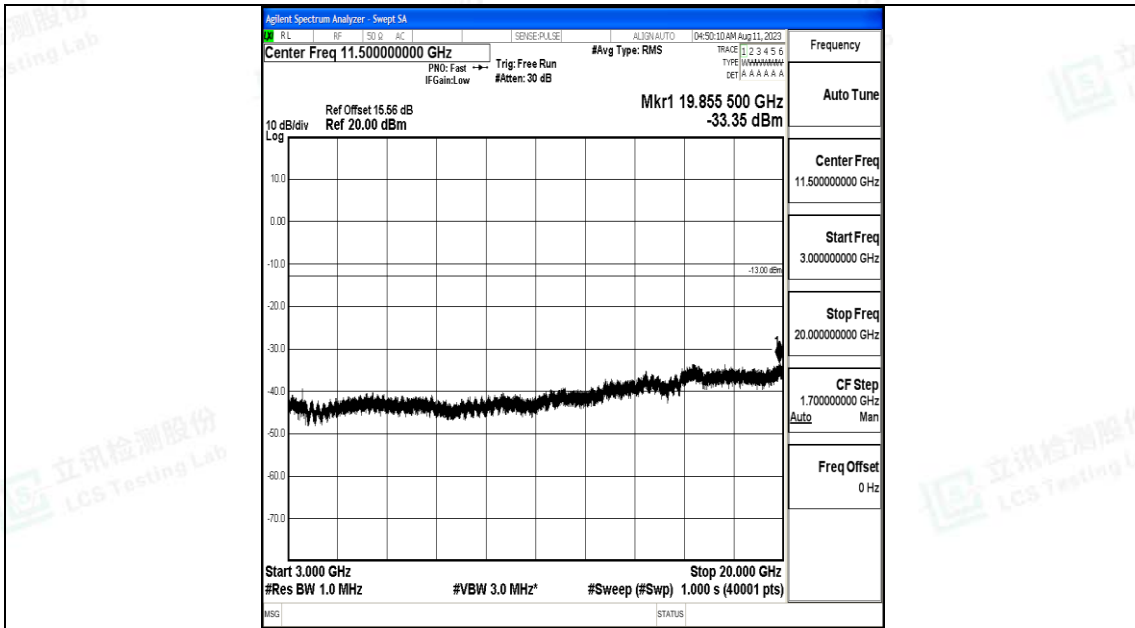

Band4_3MHz_QPSK_20385_1RB#0_1000~3000_1000~3000

Band4_3MHz_QPSK_20385_1RB#0_3000~20000_3000~20000