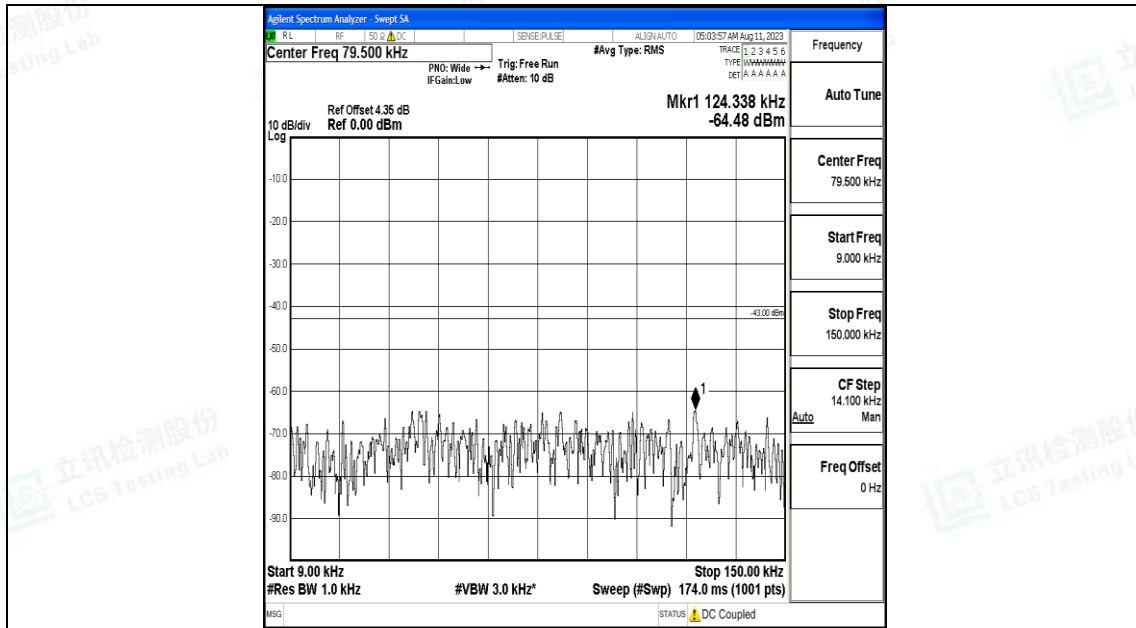

Band4_5MHz_16QAM_20175_1RB#0_30~1000_30~1000

Band4_5MHz_16QAM_20175_1RB#0_1000~3000_1000~3000

Band4_5MHz_16QAM_20175_1RB#0_3000~20000_3000~20000

Band4_5MHz_QPSK_20375_1RB#0_0.009~0.15_0.009~0.15

Band4_5MHz_QPSK_20375_1RB#0_0.15~30_0.15~30