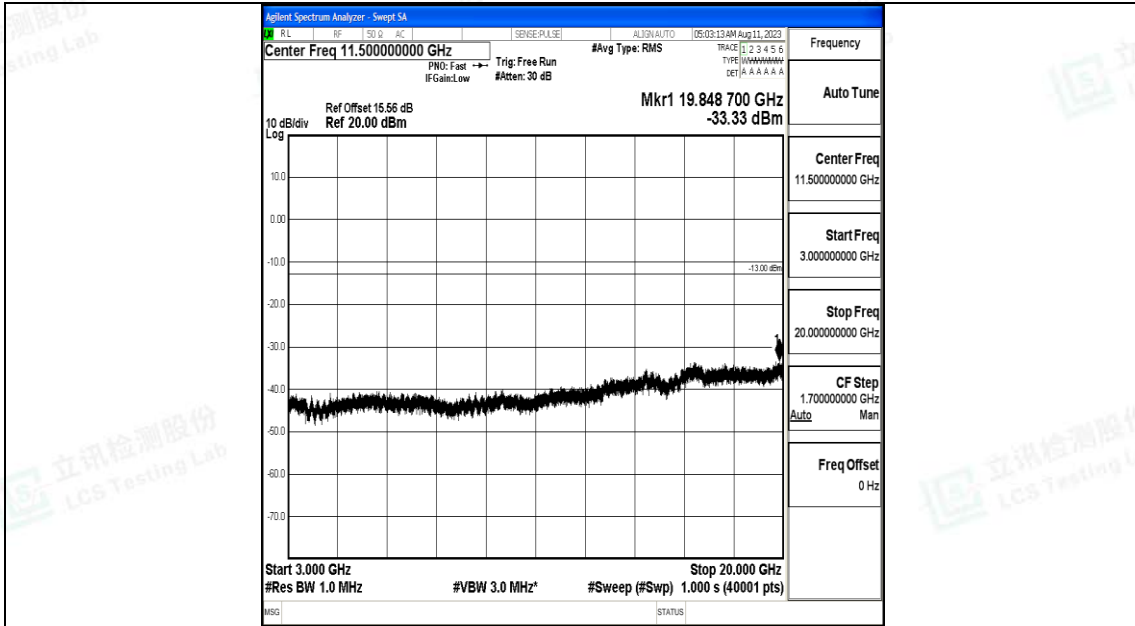

Band4_5MHz_QPSK_20175_1RB#0_1000~3000_1000~3000

Band4_5MHz_QPSK_20175_1RB#0_3000~20000_3000~20000