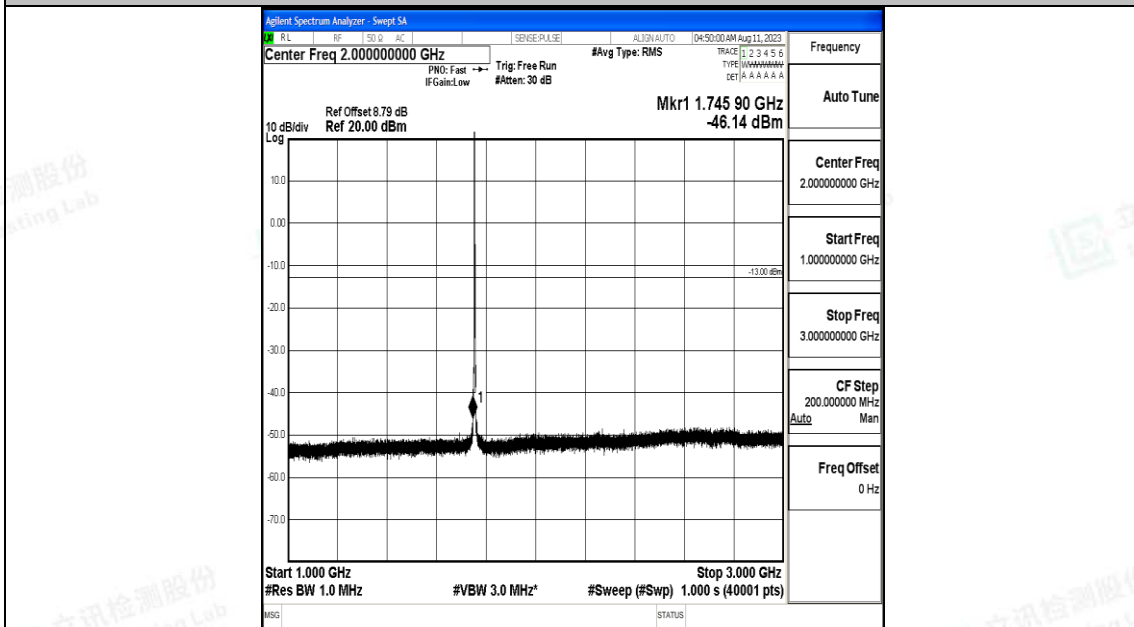

Band4_3MHz_QPSK_20385_1RB#0_30~1000_30~1000

Band4_3MHz_QPSK_20385_1RB#0_1000~3000_1000~3000