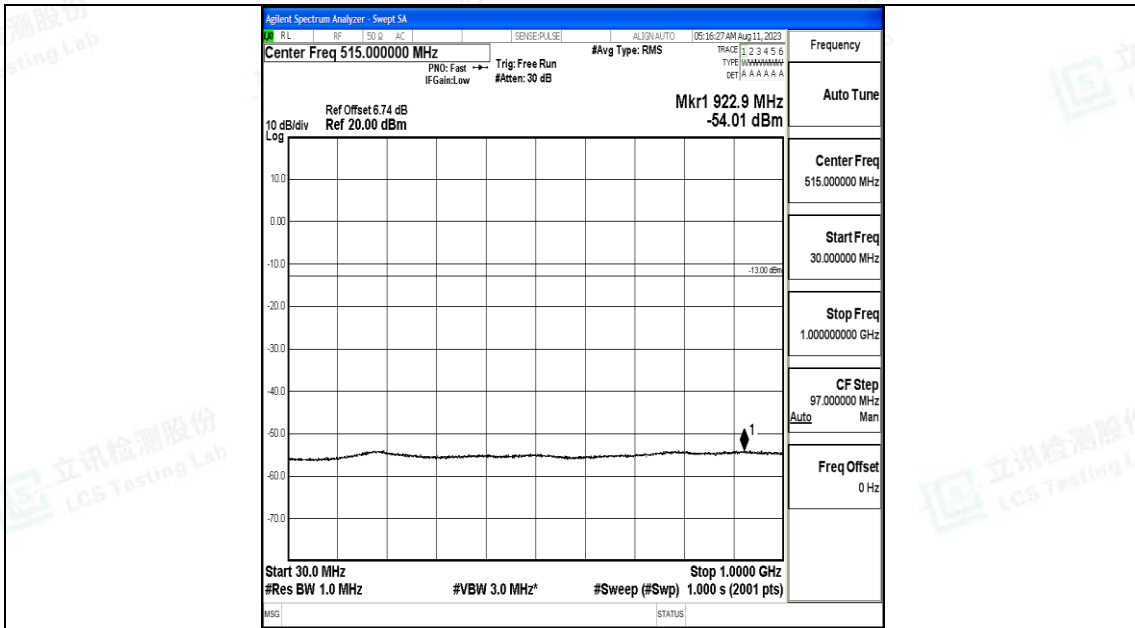

Band4_10MHz_16QAM_20000_1RB#0_30~1000_30~1000

Band4_10MHz_16QAM_20000_1RB#0_1000~3000_1000~3000

Band4_10MHz_16QAM_20000_1RB#0_3000~20000_3000~20000

Band4_10MHz_QPSK_20175_1RB#0_0.009~0.15_0.009~0.15

Band4_10MHz_QPSK_20175_1RB#0_0.15~30_0.15~30