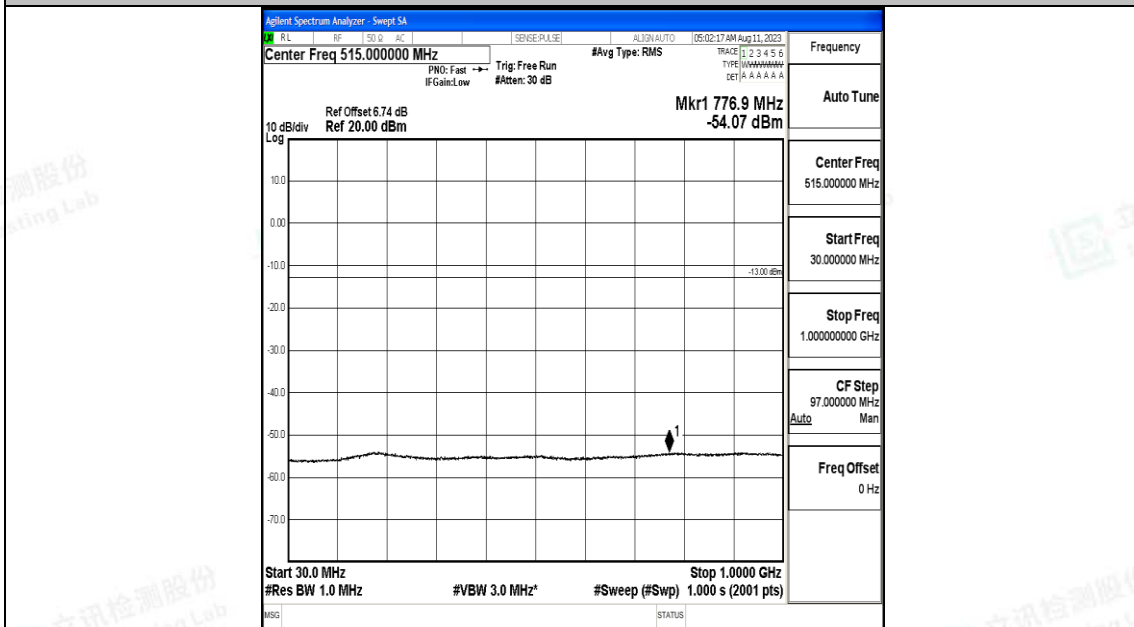

Band4_5MHz_QPSK_19975_1RB#0_30~1000_30~1000

Band4_5MHz_QPSK_19975_1RB#0_1000~3000_1000~3000

Band4_5MHz_QPSK_19975_1RB#0_3000~20000_3000~20000

Band4_5MHz_16QAM_19975_1RB#0_0.009~0.15_0.009~0.15

Band4_5MHz_16QAM_19975_1RB#0_0.15~30_0.15~30