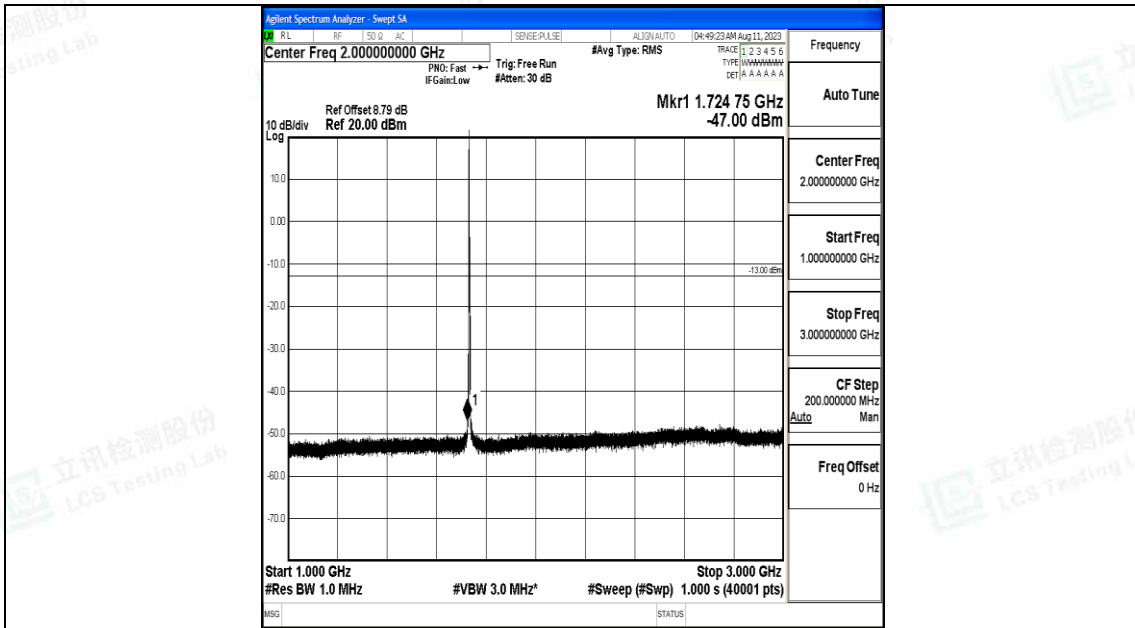

Band4_3MHz_16QAM_20175_1RB#0_30~1000_30~1000

Band4_3MHz_16QAM_20175_1RB#0_1000~3000_1000~3000