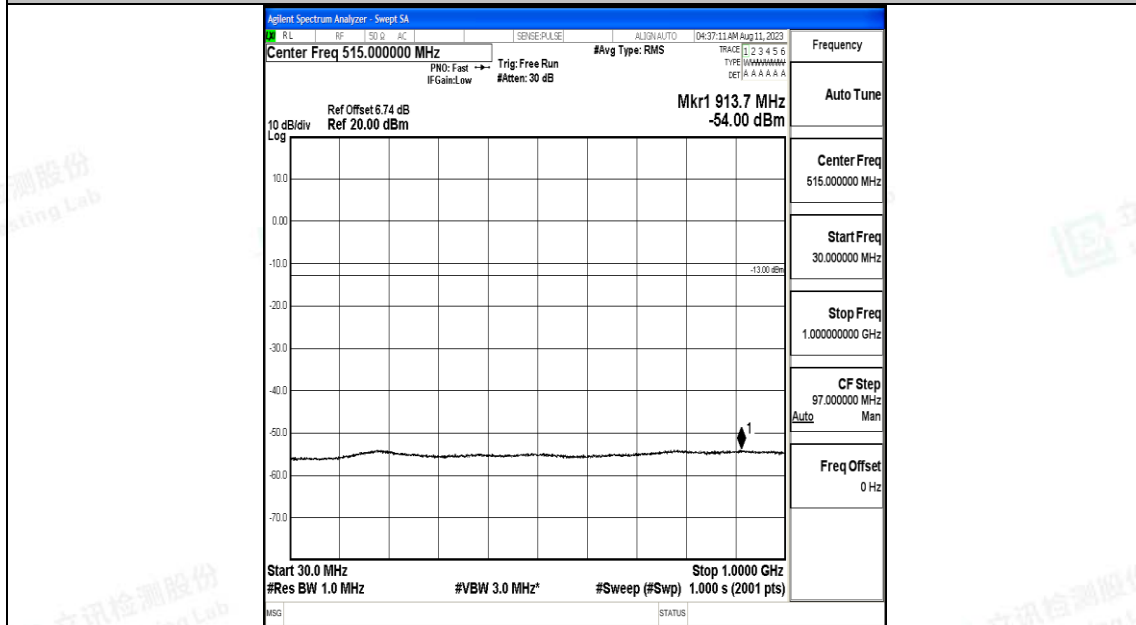

Band4_1.4MHz_QPSK_20393_1RB#0_30~1000_30~1000

Band4_1.4MHz_QPSK_20393_1RB#0_1000~3000_1000~3000

Band4_1.4MHz_QPSK_20393_1RB#0_3000~20000_3000~20000

Band4_1.4MHz_16QAM_20393_1RB#0_0.009~0.15_0.009~0.15

Band4_1.4MHz_16QAM_20393_1RB#0_0.15~30_0.15~30