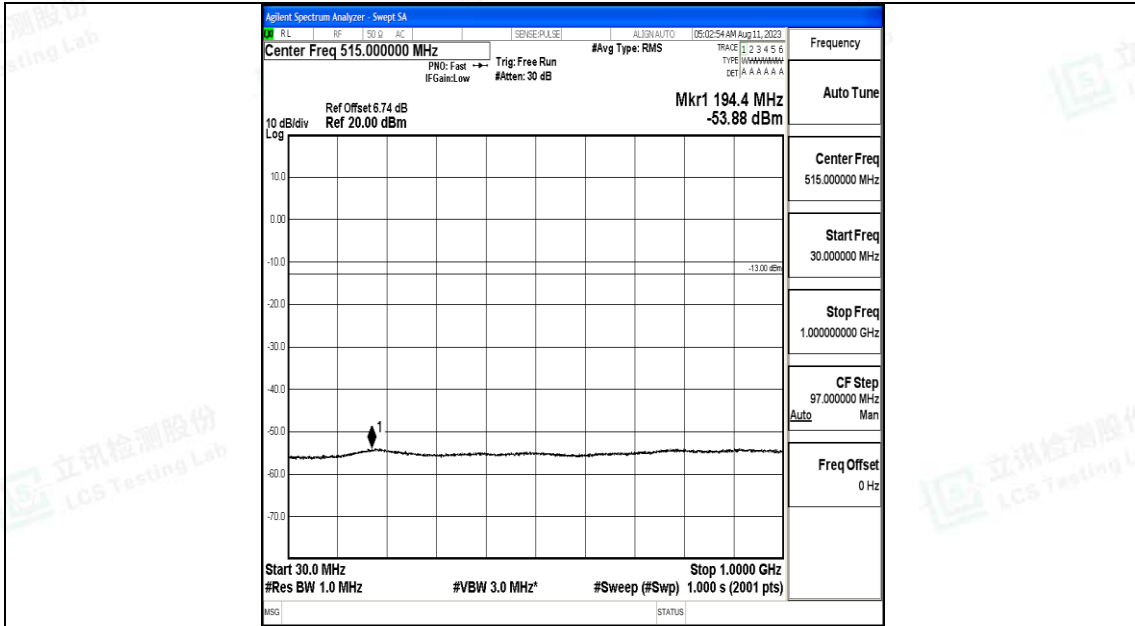

Band4_5MHz_16QAM_19975_1RB#0_30~1000_30~1000

Band4_5MHz_16QAM_19975_1RB#0_1000~3000_1000~3000

Band4_5MHz_16QAM_19975_1RB#0_3000~20000_3000~20000

Band4_5MHz_QPSK_20175_1RB#0_0.009~0.15_0.009~0.15

Band4_5MHz_QPSK_20175_1RB#0_0.15~30_0.15~30