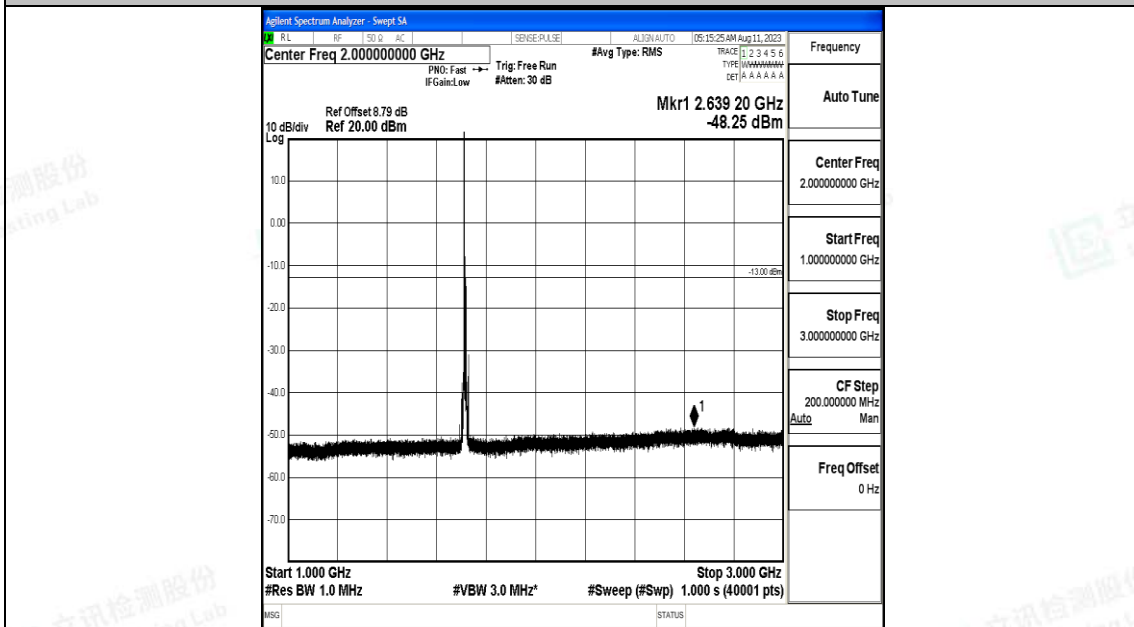

Band4_10MHz_QPSK_20000_1RB#0_30~1000_30~1000

Band4_10MHz_QPSK_20000_1RB#0_1000~3000_1000~3000