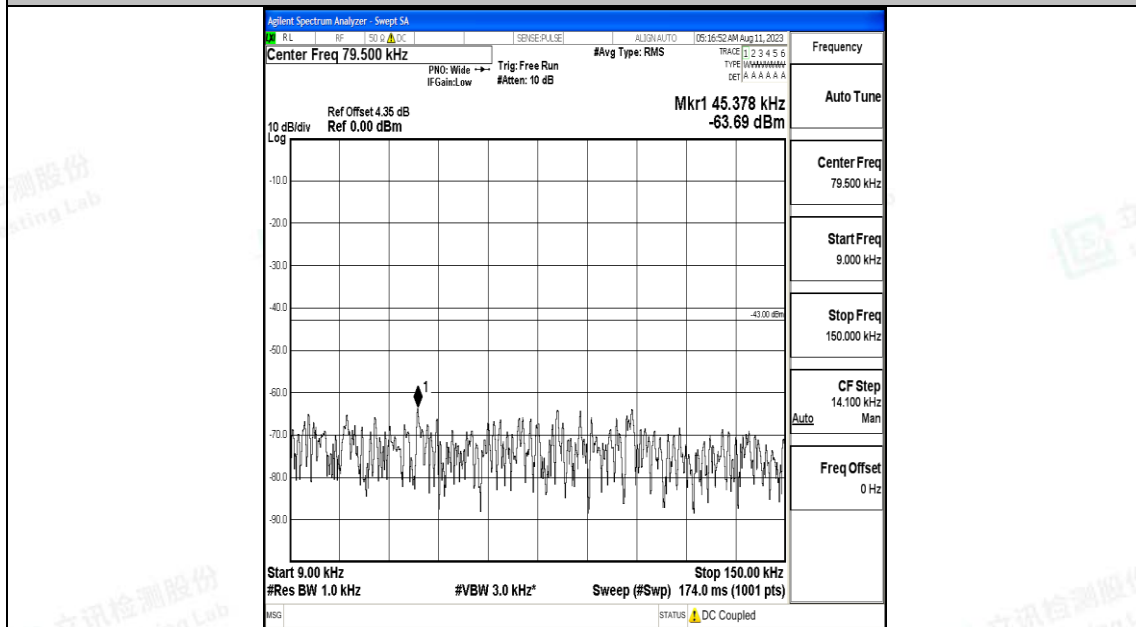

Band4_10MHz_QPSK_20175_1RB#0_30~1000_30~1000

Band4_10MHz_QPSK_20175_1RB#0_1000~3000_1000~3000

Band4_10MHz_QPSK_20175_1RB#0_3000~20000_3000~20000

Band4_10MHz_16QAM_20175_1RB#0_0.009~0.15_0.009~0.15

Band4_10MHz_16QAM_20175_1RB#0_0.15~30_0.15~30