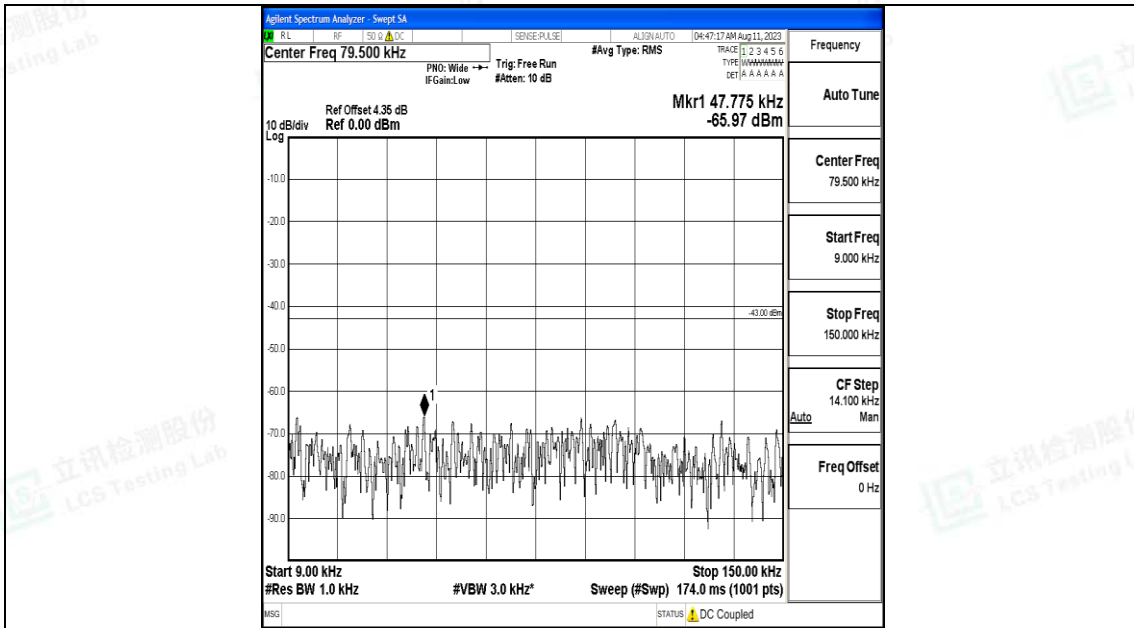

Band4_1.4MHz_16QAM_20393_1RB#0_30~1000_30~1000

Band4_1.4MHz_16QAM_20393_1RB#0_1000~3000_1000~3000

Band4_1.4MHz_16QAM_20393_1RB#0_3000~20000_3000~20000

Band4_3MHz_QPSK_19965_1RB#0_0.009~0.15_0.009~0.15

Band4_3MHz_QPSK_19965_1RB#0_0.15~30_0.15~30