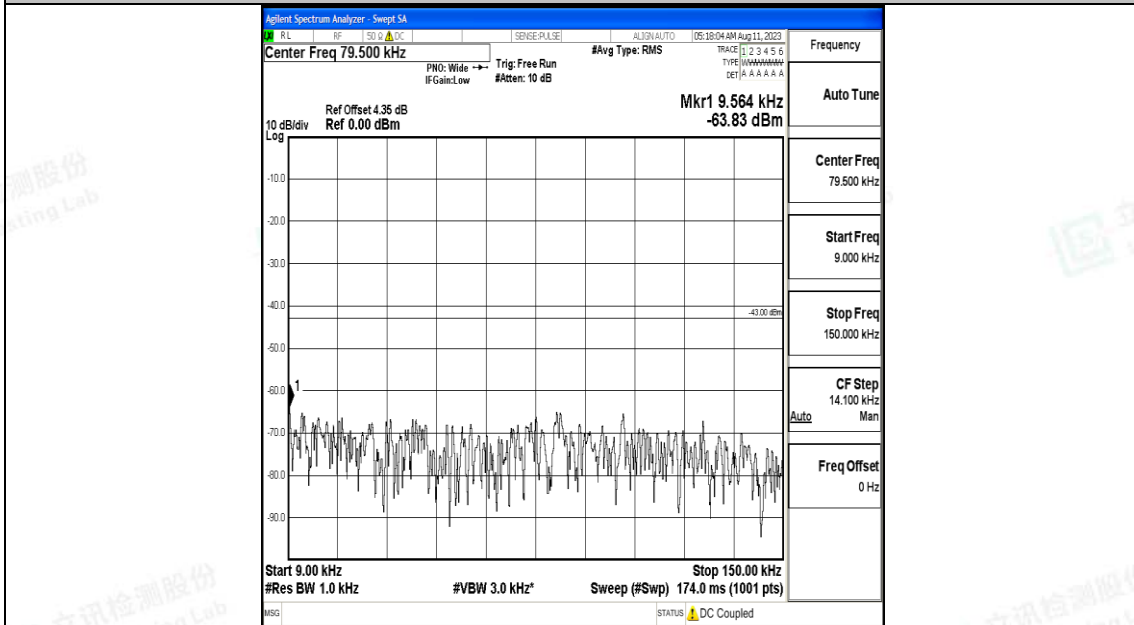

Band4_10MHz_QPSK_20350_1RB#0_30~1000_30~1000

Band4_10MHz_QPSK_20350_1RB#0_1000~3000_1000~3000

Band4_10MHz_QPSK_20350_1RB#0_3000~20000_3000~20000

Band4_10MHz_16QAM_20350_1RB#0_0.009~0.15_0.009~0.15

Band4_10MHz_16QAM_20350_1RB#0_0.15~30_0.15~30