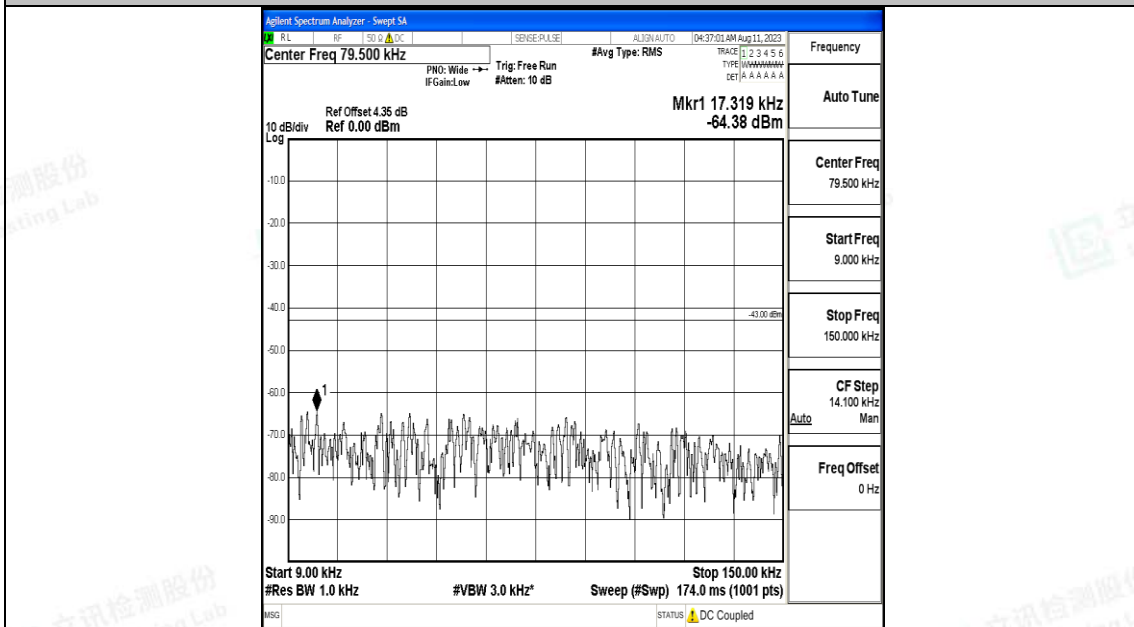

Band4_1.4MHz_QPSK_20393_1RB#0_30~1000_30~1000

Band4_1.4MHz_QPSK_20393_1RB#0_1000~3000_1000~3000

Band4_1.4MHz_QPSK_20393_1RB#0_3000~20000_3000~20000

Band4_1.4MHz_16QAM_20393_1RB#0_0.009~0.15_0.009~0.15

Band4_1.4MHz_16QAM_20393_1RB#0_0.15~30_0.15~30