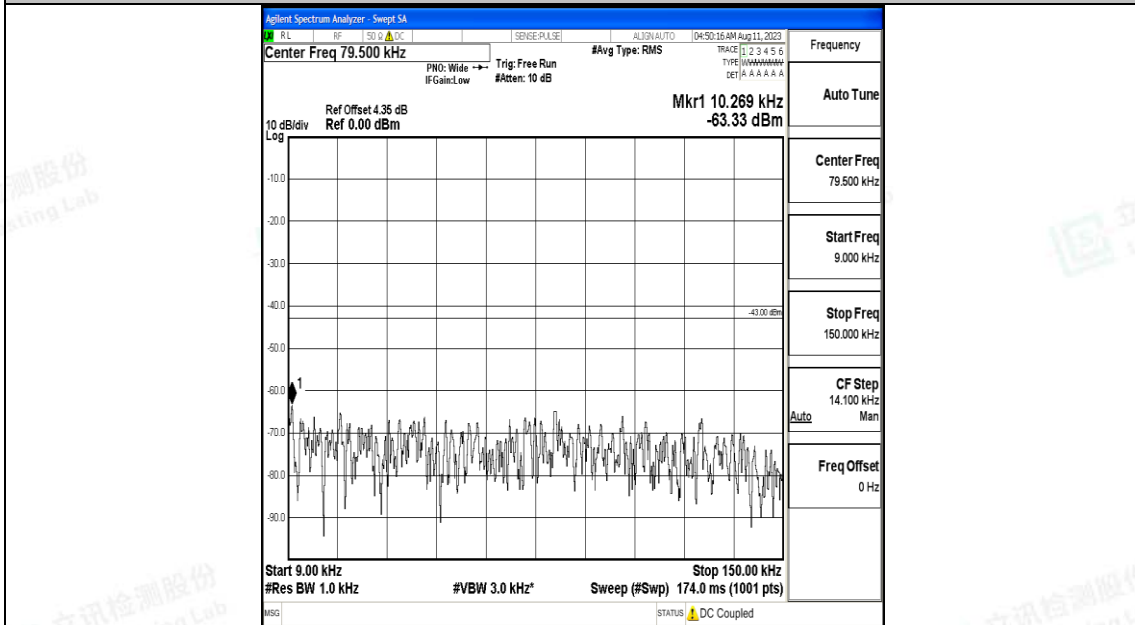

Band4_3MHz_QPSK_20385_1RB#0_30~1000_30~1000

Band4_3MHz_QPSK_20385_1RB#0_1000~3000_1000~3000

Band4_3MHz_QPSK_20385_1RB#0_3000~20000_3000~20000

Band4_3MHz_16QAM_20385_1RB#0_0.009~0.15_0.009~0.15

Band4_3MHz_16QAM_20385_1RB#0_0.15~30_0.15~30