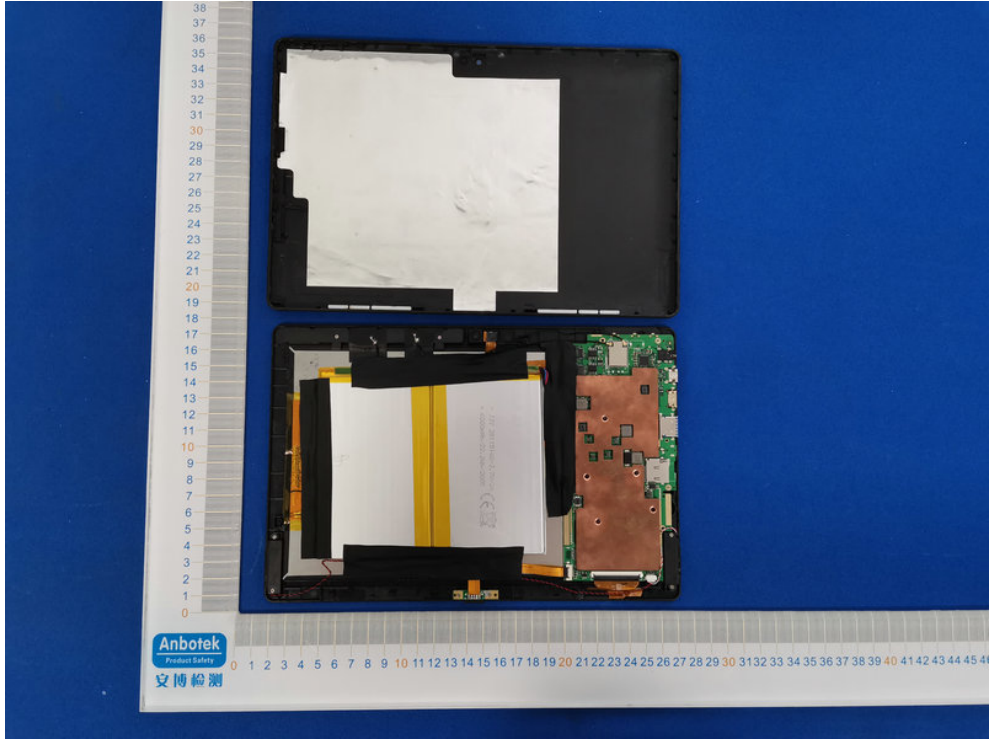

FCC ID: 2AVTH-10WWA464B

2.4G WiFi

BT&5G WiFi ANT