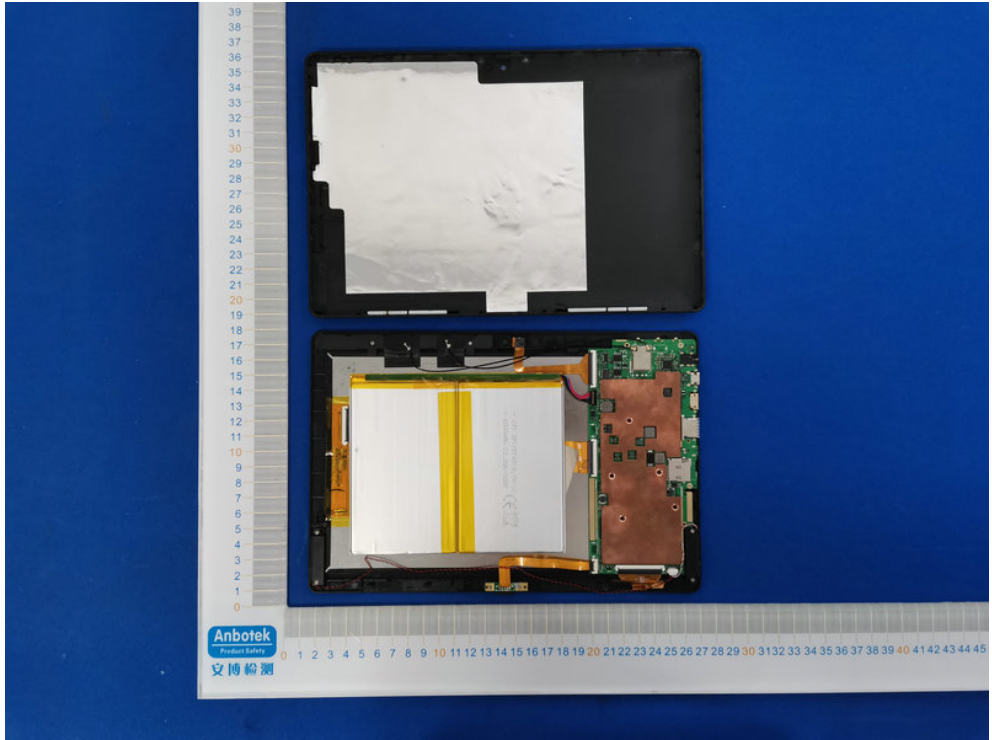

FCC ID: 2AVTH-10WWA464B

2.4G WiFi

BT&5G WiFi ANT