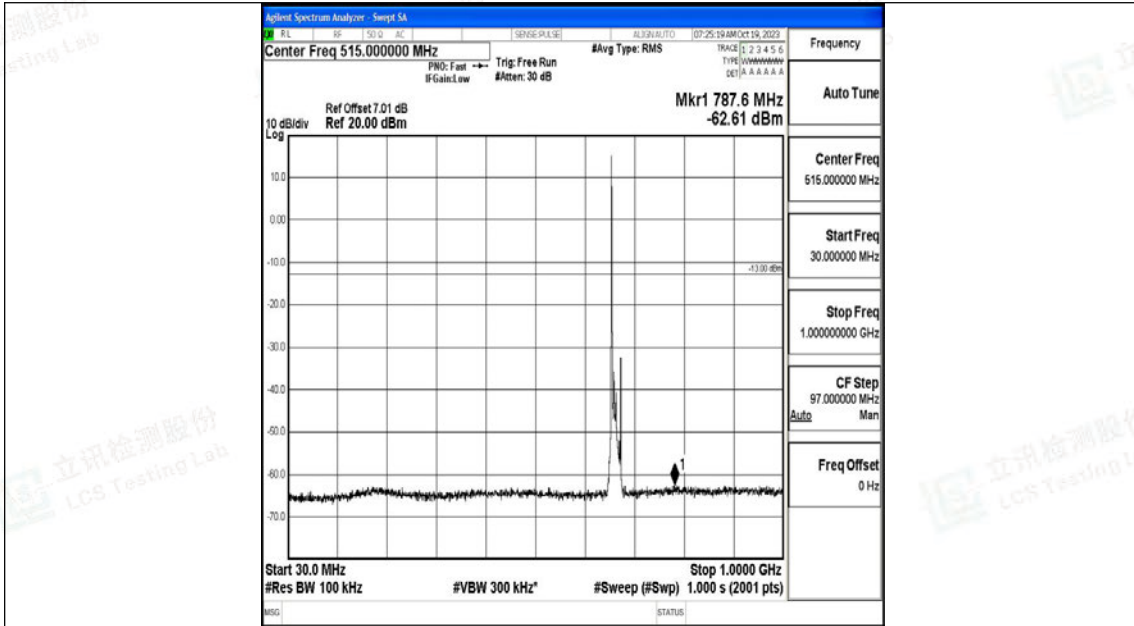

Band71_10MHz_QPSK_133172_1RB#0_0.15~30_0.15~30

Band71_10MHz_QPSK_133172_1RB#0_30~1000_30~1000