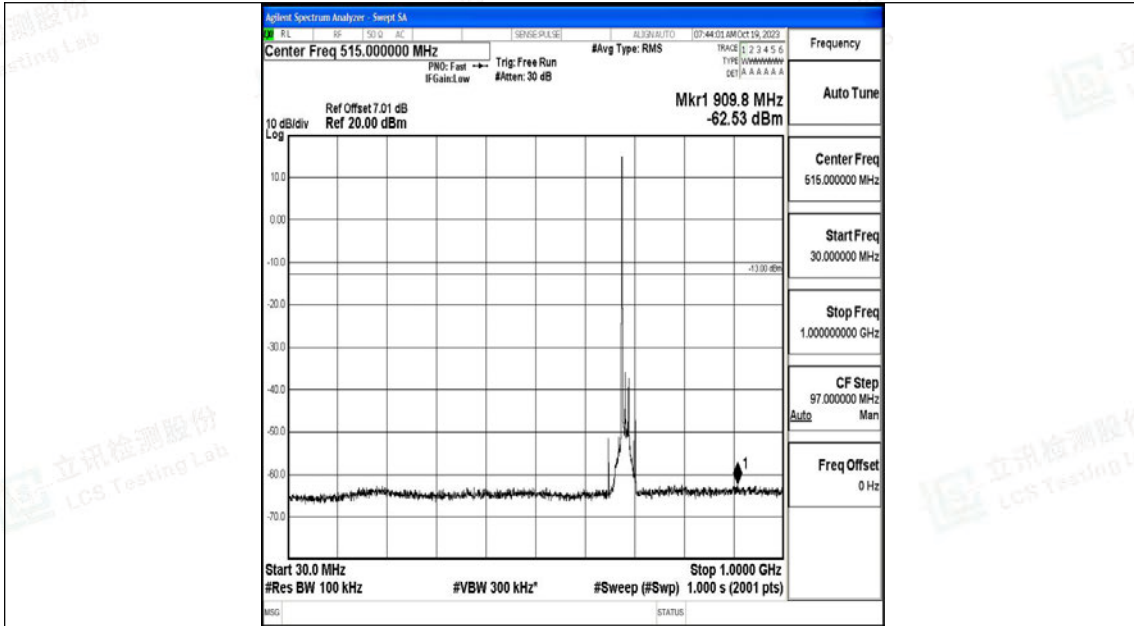

Band71_15MHz_QPSK_133397_1RB#0_0.15~30_0.15~30

Band71_15MHz_QPSK_133397_1RB#0_30~1000_30~1000