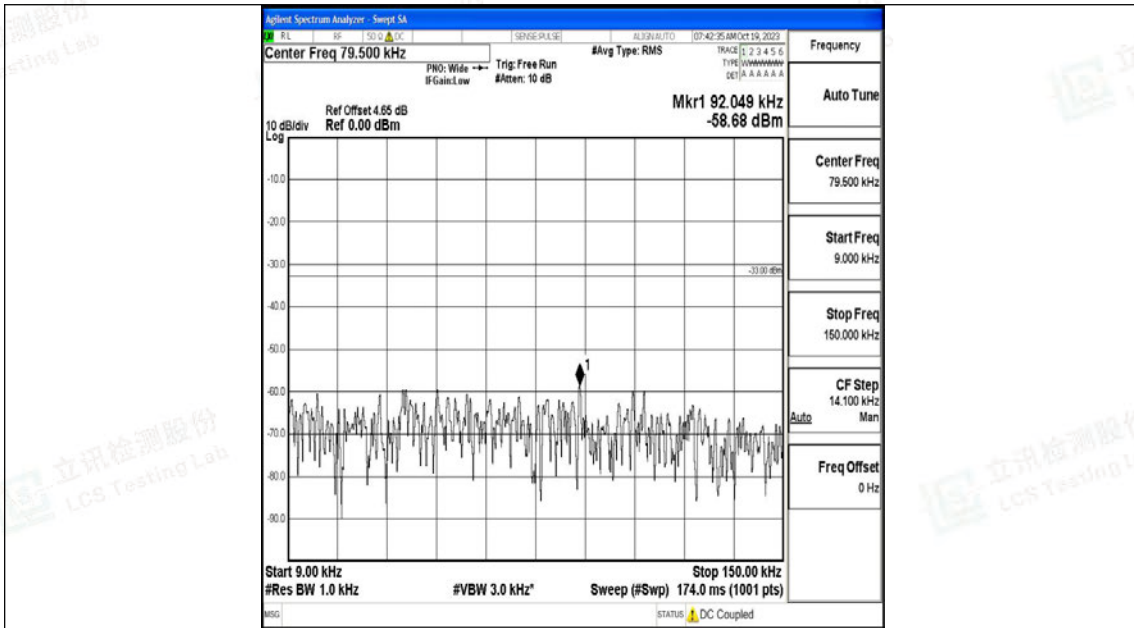

Band71_15MHz_16QAM_133197_1RB#0_0.15~30_0.15~30

Band71_15MHz_16QAM_133197_1RB#0_30~1000_30~1000

Band71_15MHz_16QAM_133197_1RB#0_1000~3000_1000~3000

Band71_15MHz_16QAM_133197_1RB#0_3000~10000_3000~10000

Band71_15MHz_QPSK_133297_1RB#0_0.009~0.15_0.009~0.15