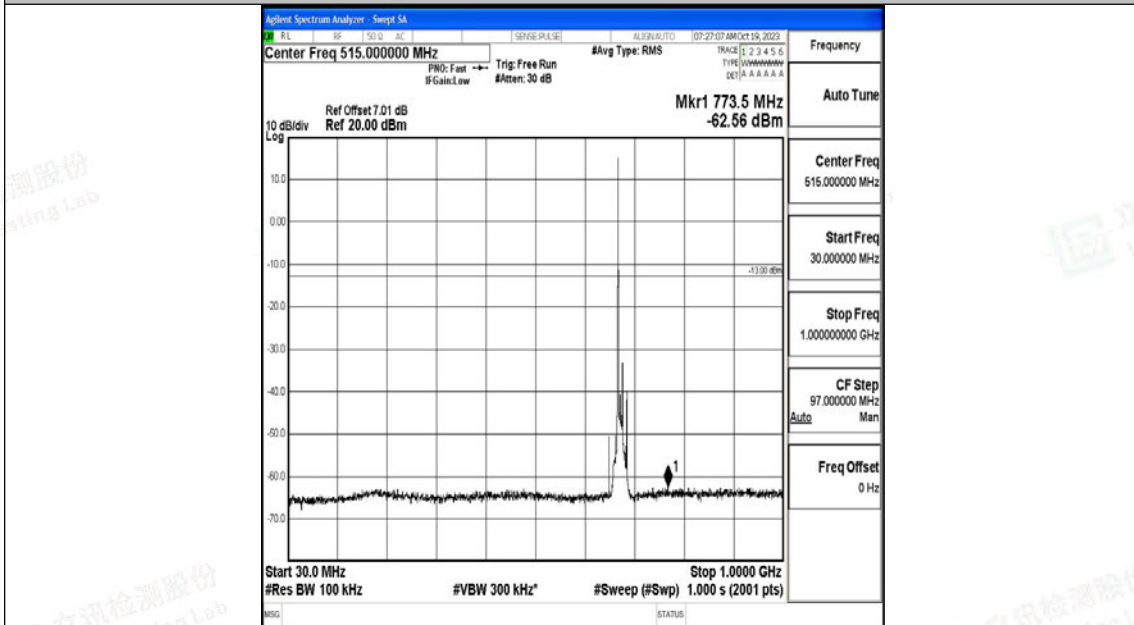

Band71_10MHz_16QAM_133297_1RB#0_0.15~30_0.15~30

Band71_10MHz_16QAM_133297_1RB#0_30~1000_30~1000