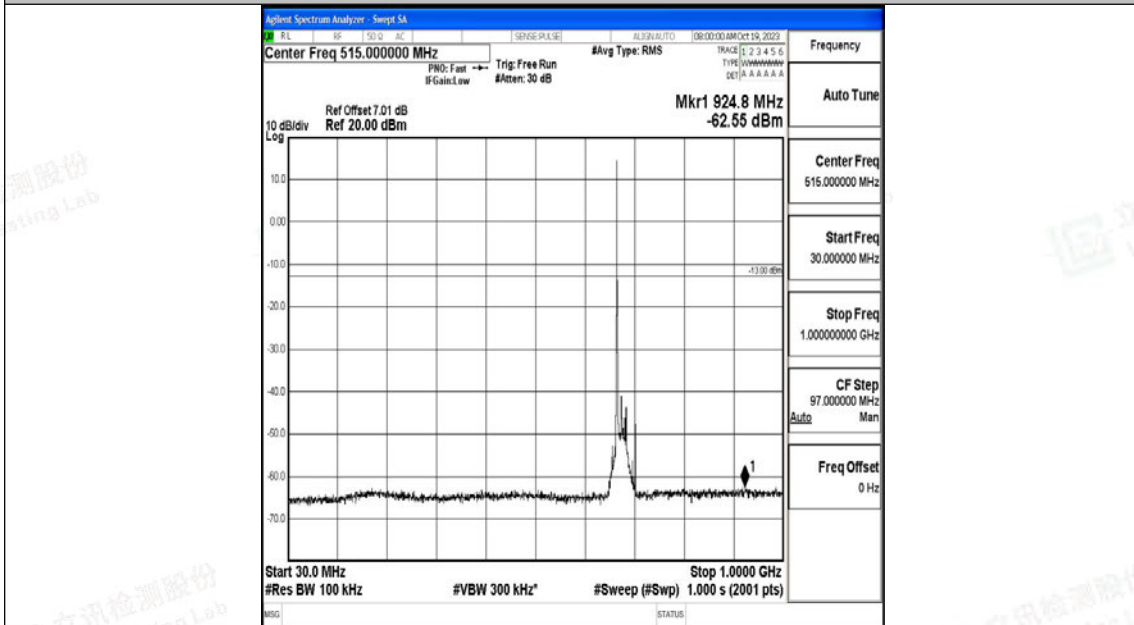

Band71_20MHz_16QAM_133322_1RB#0_0.15~30_0.15~30

Band71_20MHz_16QAM_133322_1RB#0_30~1000_30~1000