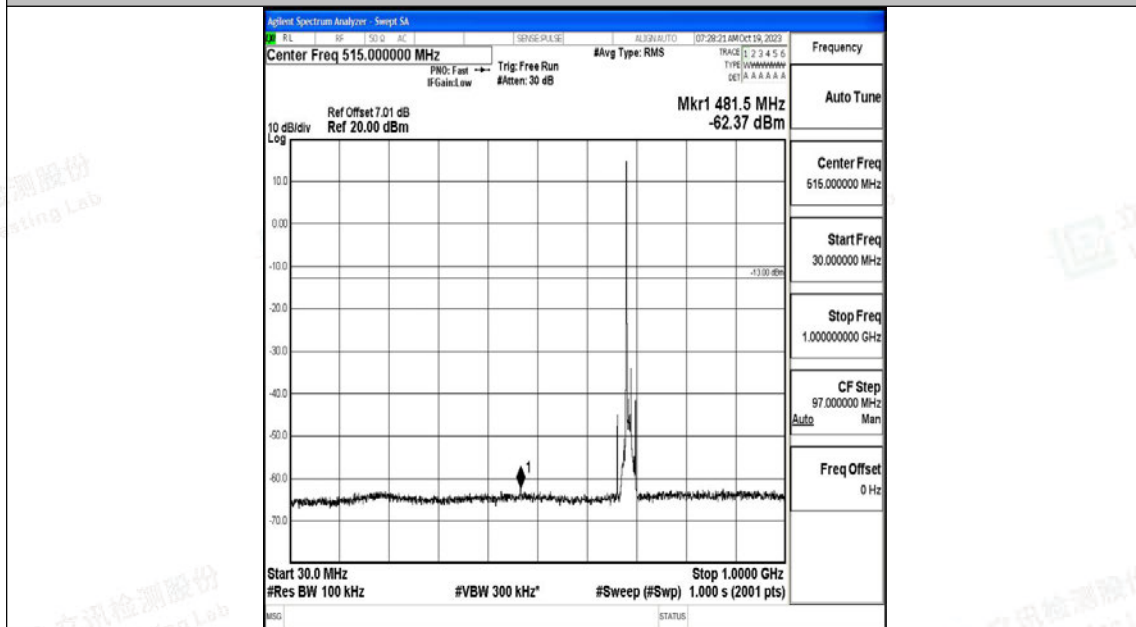

Band71_10MHz_16QAM_133422_1RB#0_0.15~30_0.15~30

Band71_10MHz_16QAM_133422_1RB#0_30~1000_30~1000