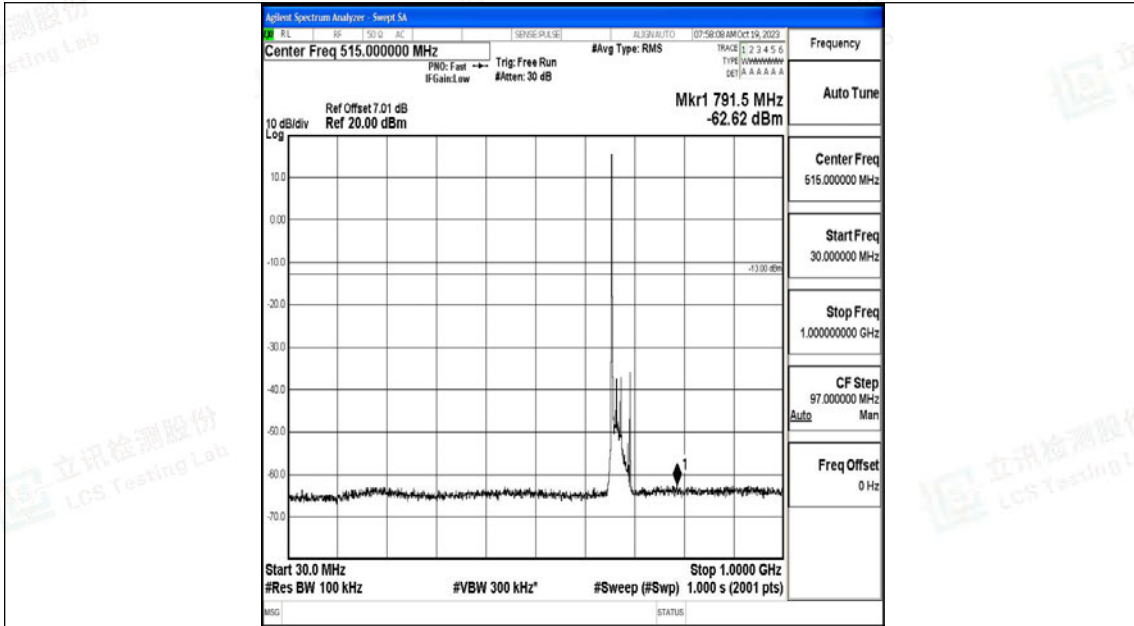

Band71_20MHz_QPSK_133222_1RB#0_0.15~30_0.15~30

Band71_20MHz_QPSK_133222_1RB#0_30~1000_30~1000