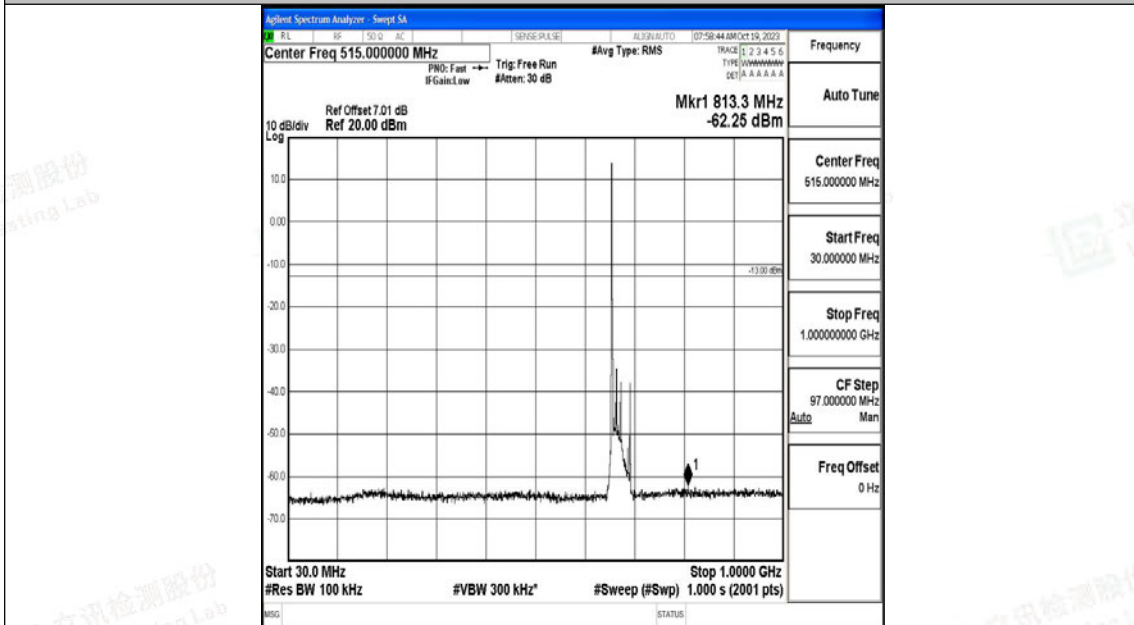

Band71_20MHz_16QAM_133222_1RB#0_0.15~30_0.15~30

Band71_20MHz_16QAM_133222_1RB#0_30~1000_30~1000