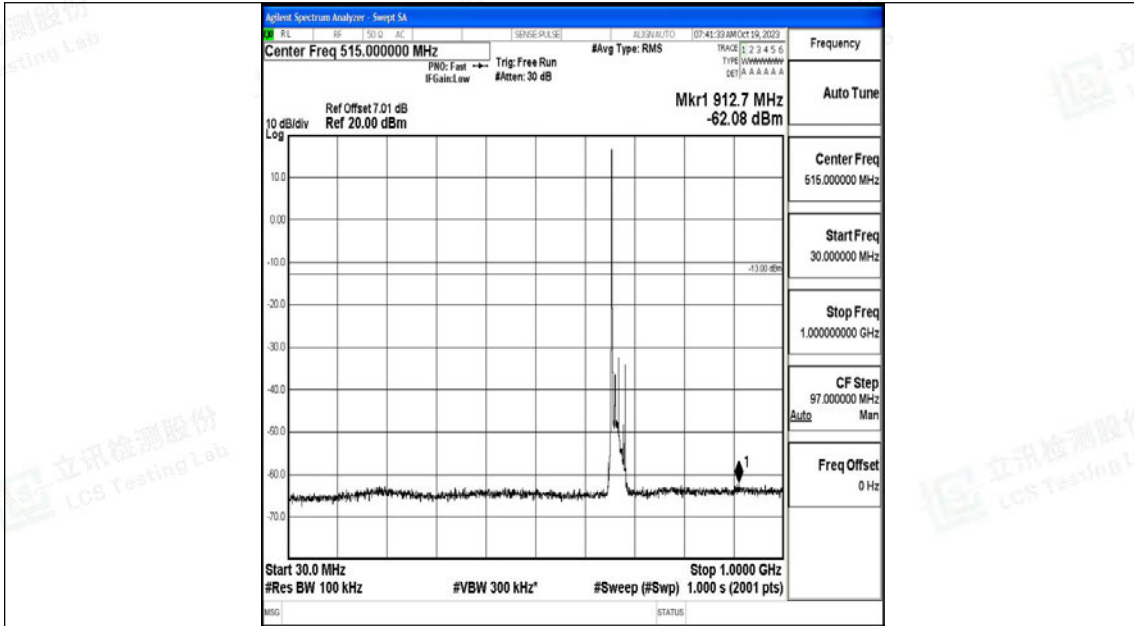

Band71_15MHz_QPSK_133197_1RB#0_0.15~30_0.15~30

Band71_15MHz_QPSK_133197_1RB#0_30~1000_30~1000