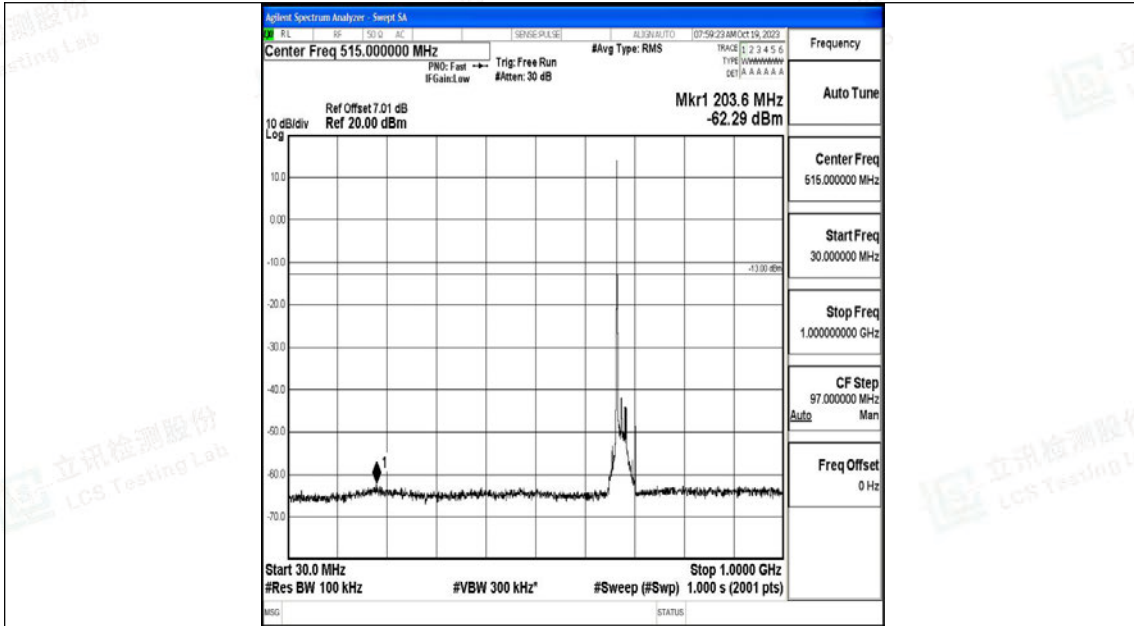

Band71_20MHz_QPSK_133322_1RB#0_0.15~30_0.15~30

Band71_20MHz_QPSK_133322_1RB#0_30~1000_30~1000