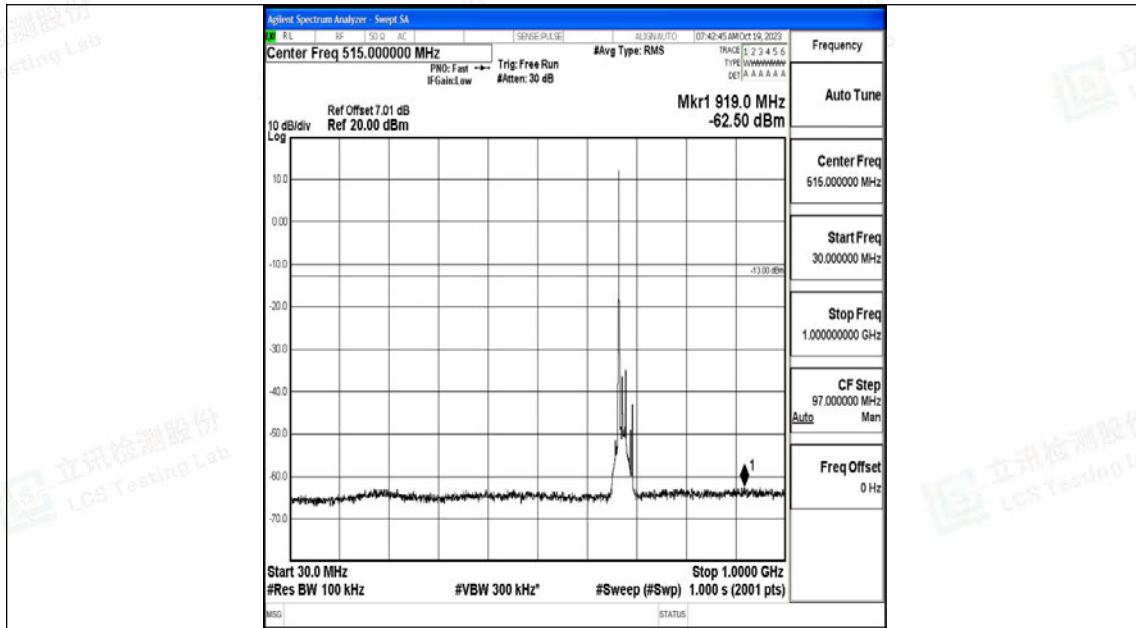

Band71_15MHz_QPSK_133297_1RB#0_0.15~30_0.15~30

Band71_15MHz_QPSK_133297_1RB#0_30~1000_30~1000