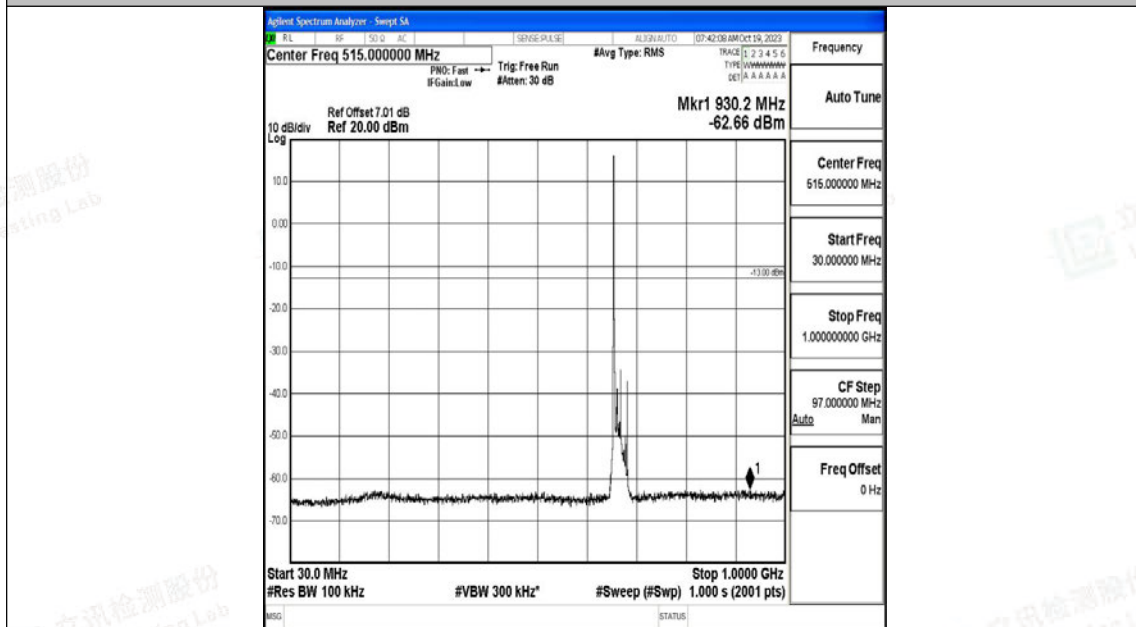

Band71_15MHz_16QAM_133197_1RB#0_0.15~30_0.15~30

Band71_15MHz_16QAM_133197_1RB#0_30~1000_30~1000