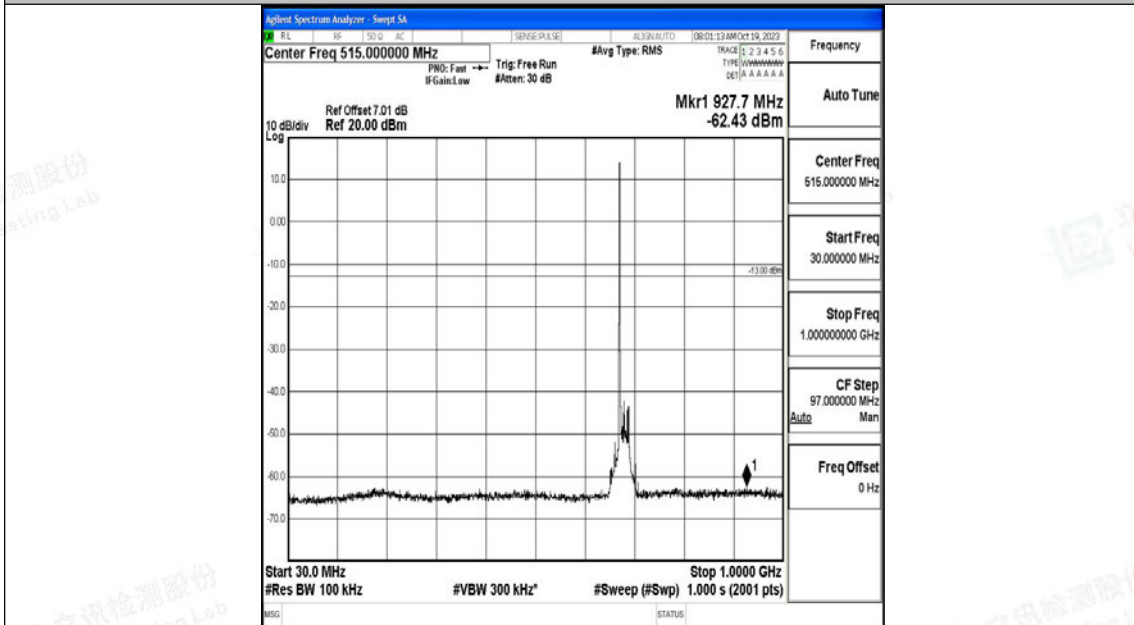

Band71_20MHz_16QAM_133372_1RB#0_0.15~30_0.15~30

Band71_20MHz_16QAM_133372_1RB#0_30~1000_30~1000