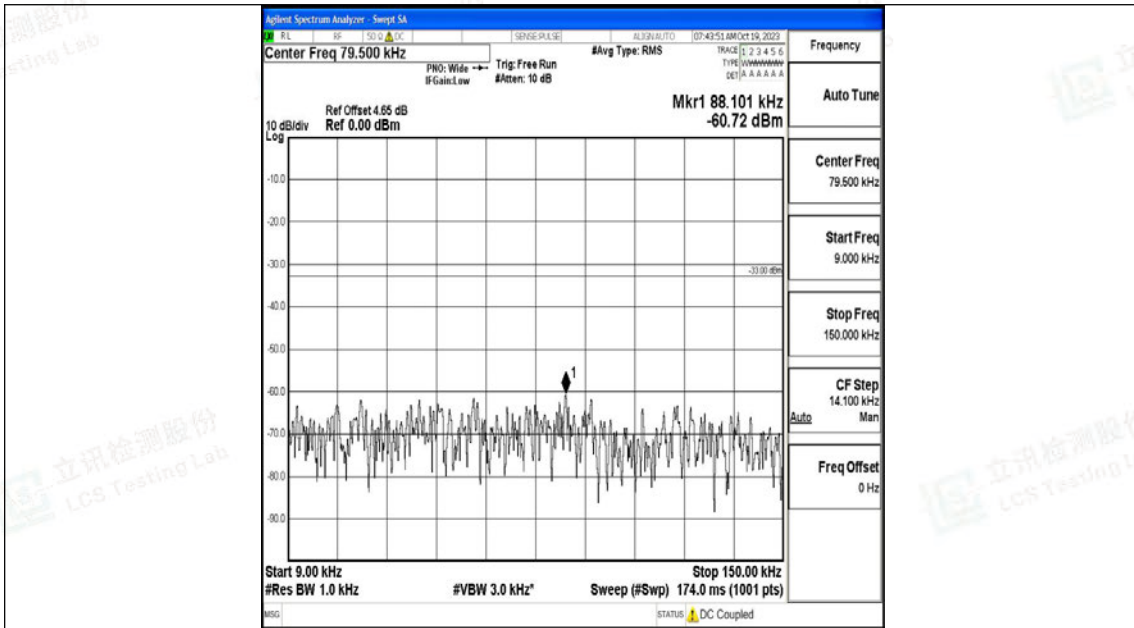

Band71_15MHz_16QAM_133297_1RB#0_0.15~30_0.15~30

Band71_15MHz_16QAM_133297_1RB#0_30~1000_30~1000

Band71_15MHz_16QAM_133297_1RB#0_1000~3000_1000~3000

Band71_15MHz_16QAM_133297_1RB#0_3000~10000_3000~10000

Band71_15MHz_QPSK_133397_1RB#0_0.009~0.15_0.009~0.15