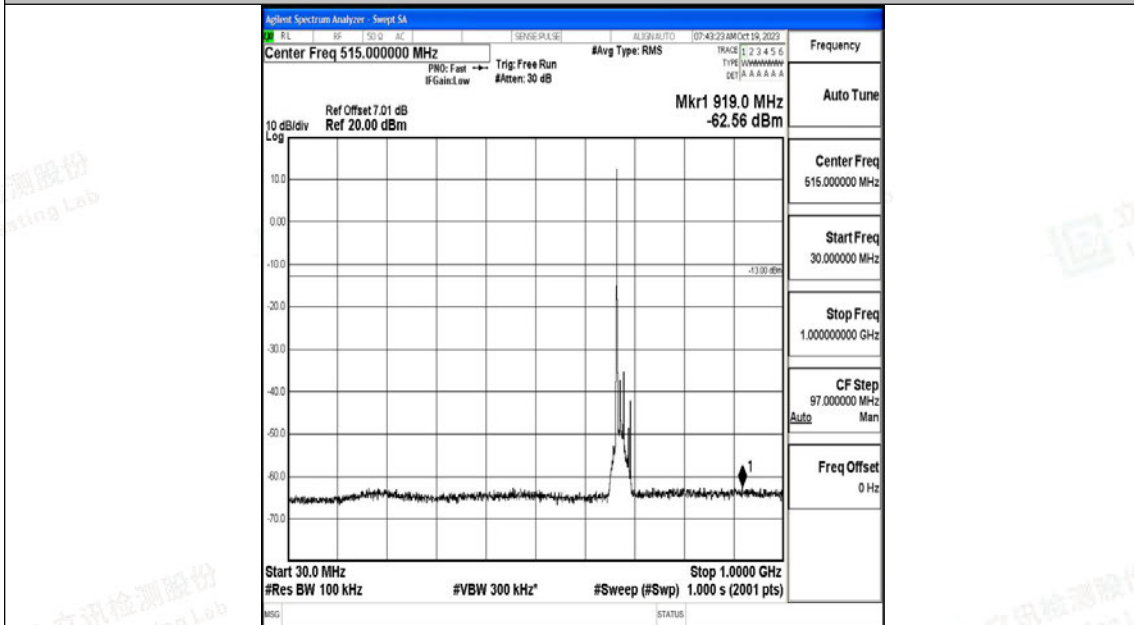

Band71_15MHz_16QAM_133297_1RB#0_0.15~30_0.15~30

Band71_15MHz_16QAM_133297_1RB#0_30~1000_30~1000