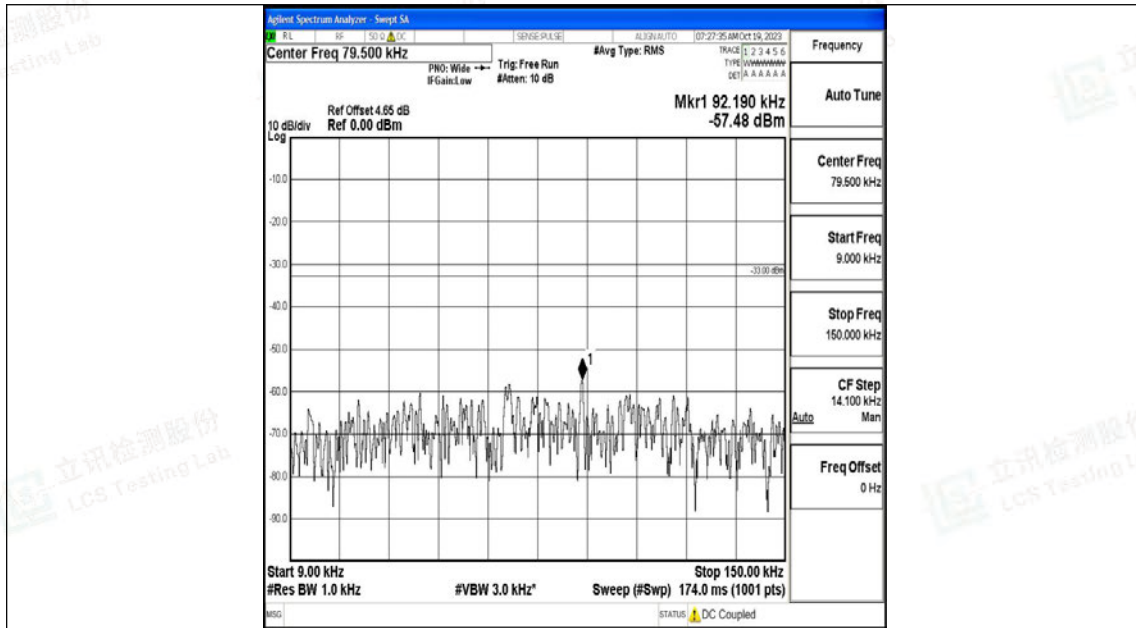

Band71_10MHz_16QAM_133297_1RB#0_0.15~30_0.15~30

Band71_10MHz_16QAM_133297_1RB#0_30~1000_30~1000

Band71_10MHz_16QAM_133297_1RB#0_1000~3000_1000~3000

Band71_10MHz_16QAM_133297_1RB#0_3000~10000_3000~10000

Band71_10MHz_QPSK_133422_1RB#0_0.009~0.15_0.009~0.15