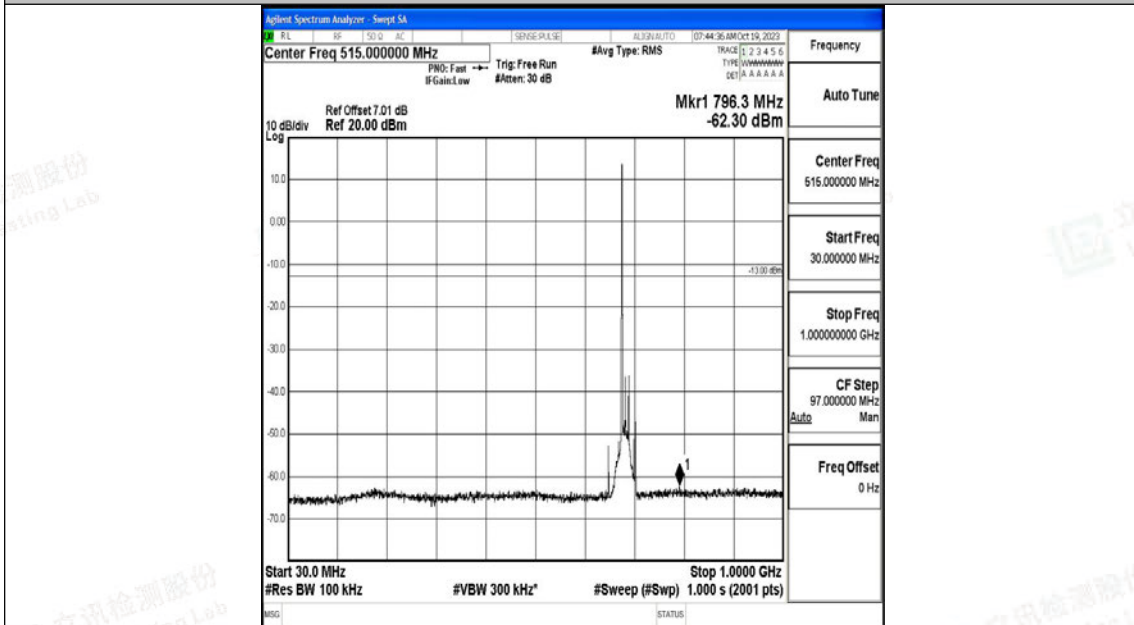

Band71_15MHz_16QAM_133397_1RB#0_0.15~30_0.15~30

Band71_15MHz_16QAM_133397_1RB#0_30~1000_30~1000