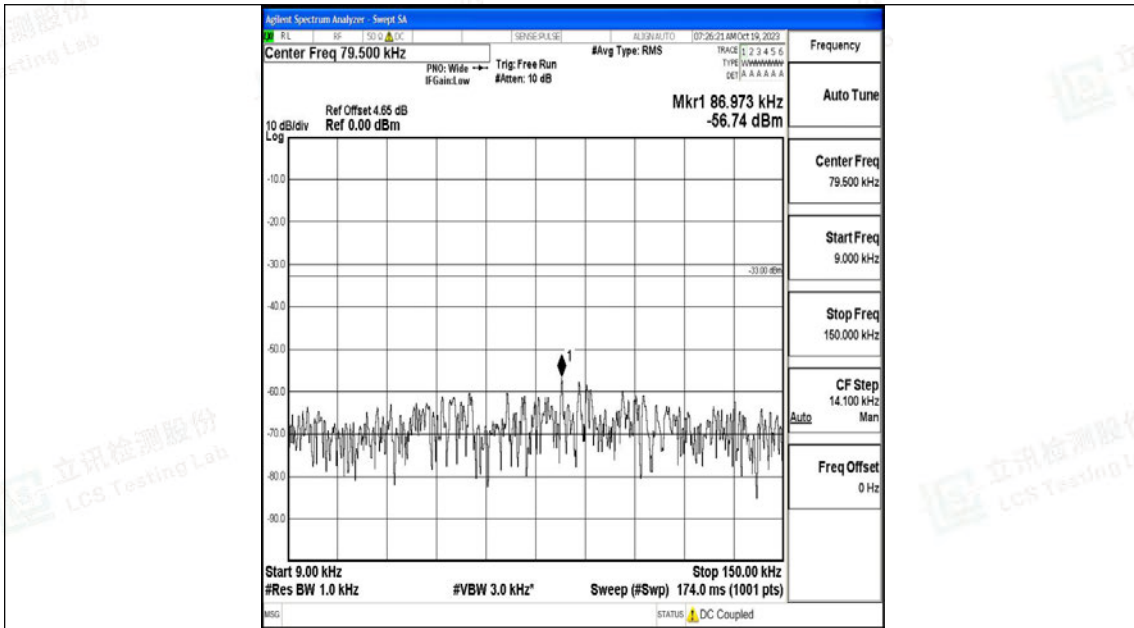

Band71_10MHz_16QAM_133172_1RB#0_0.15~30_0.15~30

Band71_10MHz_16QAM_133172_1RB#0_30~1000_30~1000

Band71_10MHz_16QAM_133172_1RB#0_1000~3000_1000~3000

Band71_10MHz_16QAM_133172_1RB#0_3000~10000_3000~10000

Band71_10MHz_QPSK_133297_1RB#0_0.009~0.15_0.009~0.15