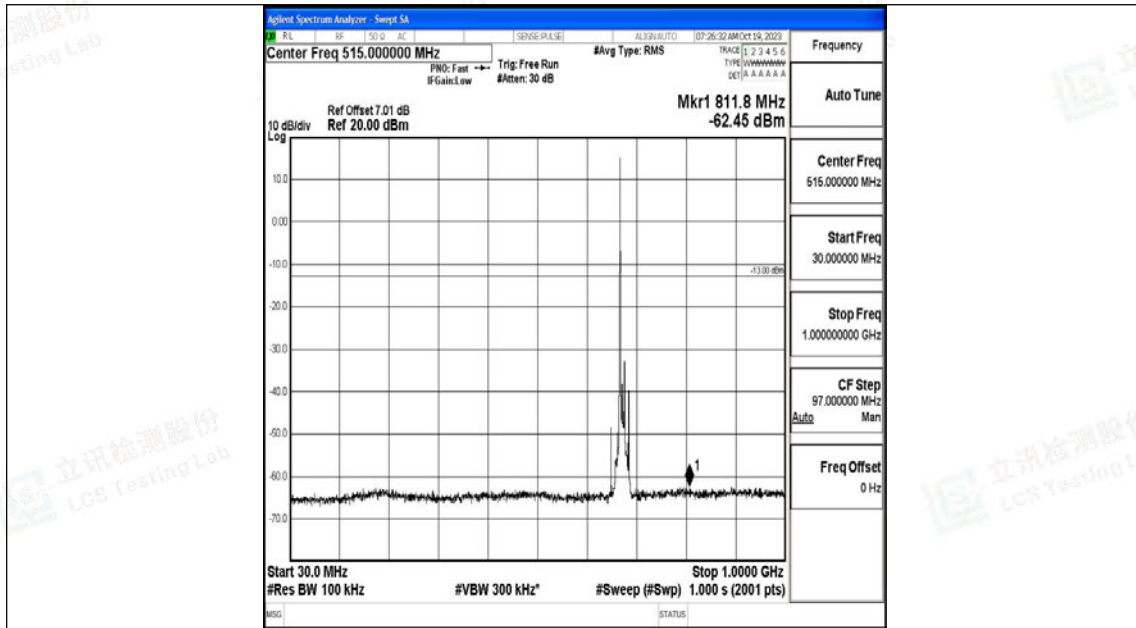

Band71_10MHz_QPSK_133297_1RB#0_0.15~30_0.15~30

Band71_10MHz_QPSK_133297_1RB#0_30~1000_30~1000