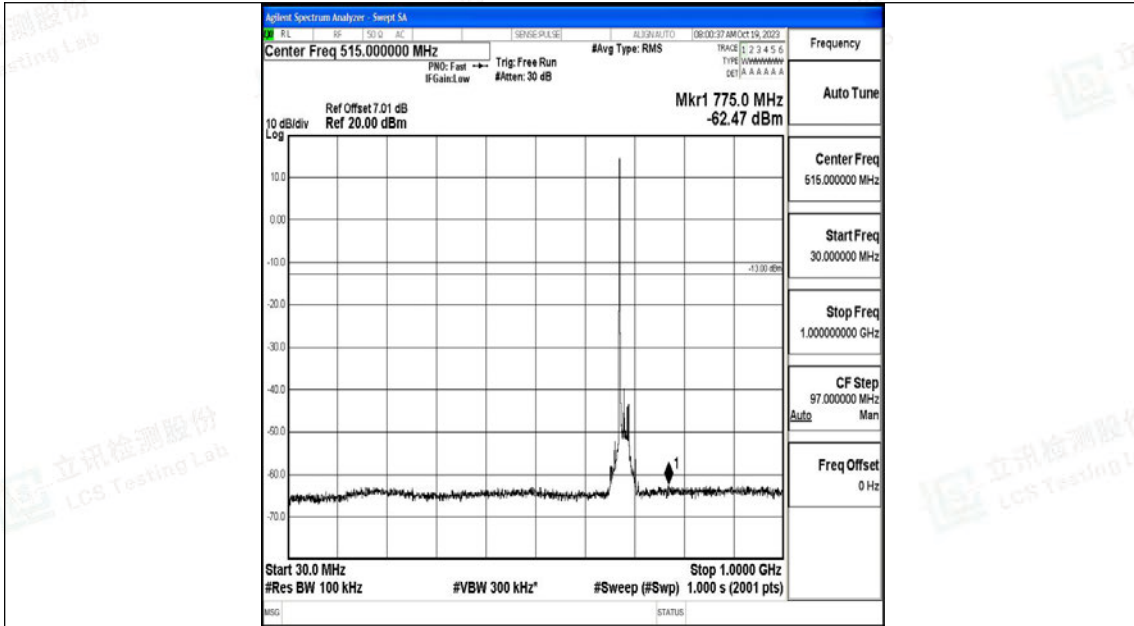

Band71_20MHz_QPSK_133372_1RB#0_0.15~30_0.15~30

Band71_20MHz_QPSK_133372_1RB#0_30~1000_30~1000