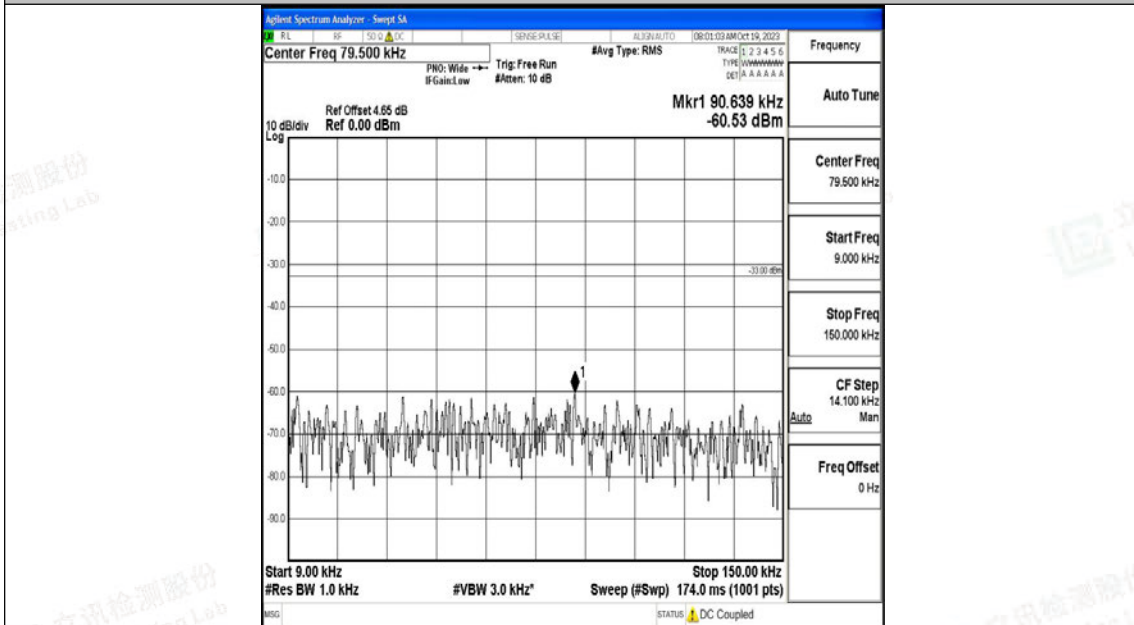

Band71_20MHz_QPSK_133372_1RB#0_0.15~30_0.15~30

Band71_20MHz_QPSK_133372_1RB#0_30~1000_30~1000

Band71_20MHz_QPSK_133372_1RB#0_1000~3000_1000~3000

Band71_20MHz_QPSK_133372_1RB#0_3000~10000_3000~10000

Band71_20MHz_16QAM_133372_1RB#0_0.009~0.15_0.009~0.15