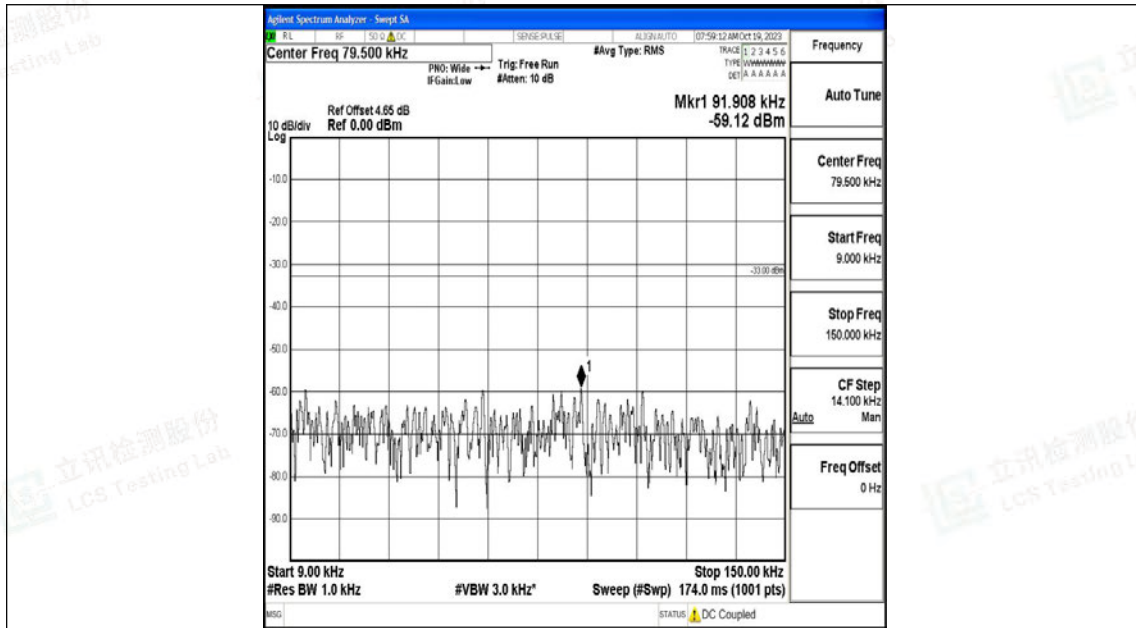

Band71_20MHz_16QAM_133222_1RB#0_0.15~30_0.15~30

Band71_20MHz_16QAM_133222_1RB#0_30~1000_30~1000

Band71_20MHz_16QAM_133222_1RB#0_1000~3000_1000~3000

Band71_20MHz_16QAM_133222_1RB#0_3000~10000_3000~10000

Band71_20MHz_QPSK_133322_1RB#0_0.009~0.15_0.009~0.15