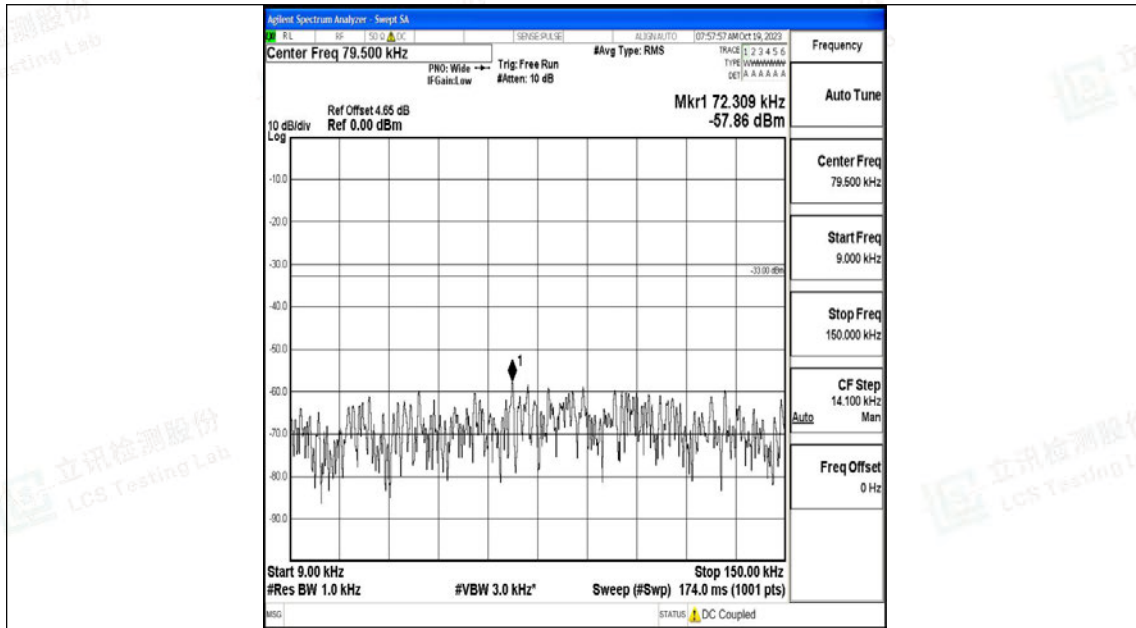

Band71_15MHz_16QAM_133397_1RB#0_0.15~30_0.15~30

Band71_15MHz_16QAM_133397_1RB#0_30~1000_30~1000

Band71_15MHz_16QAM_133397_1RB#0_1000~3000_1000~3000

Band71_15MHz_16QAM_133397_1RB#0_3000~10000_3000~10000

Band71_20MHz_QPSK_133222_1RB#0_0.009~0.15_0.009~0.15