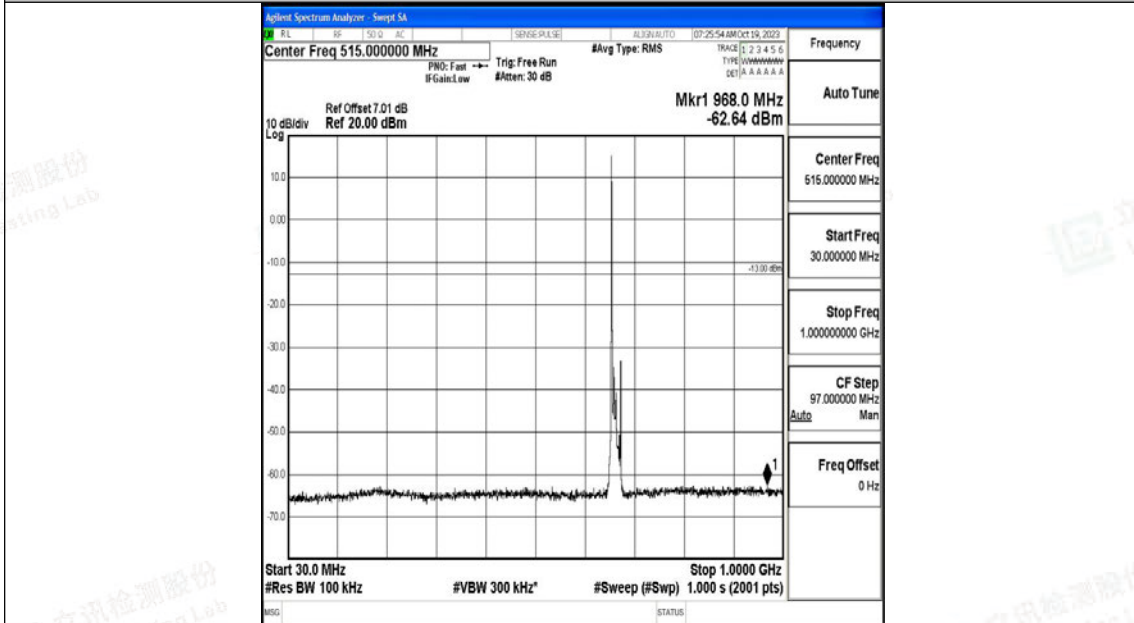

Band71_10MHz_16QAM_133172_1RB#0_0.15~30_0.15~30

Band71_10MHz_16QAM_133172_1RB#0_30~1000_30~1000