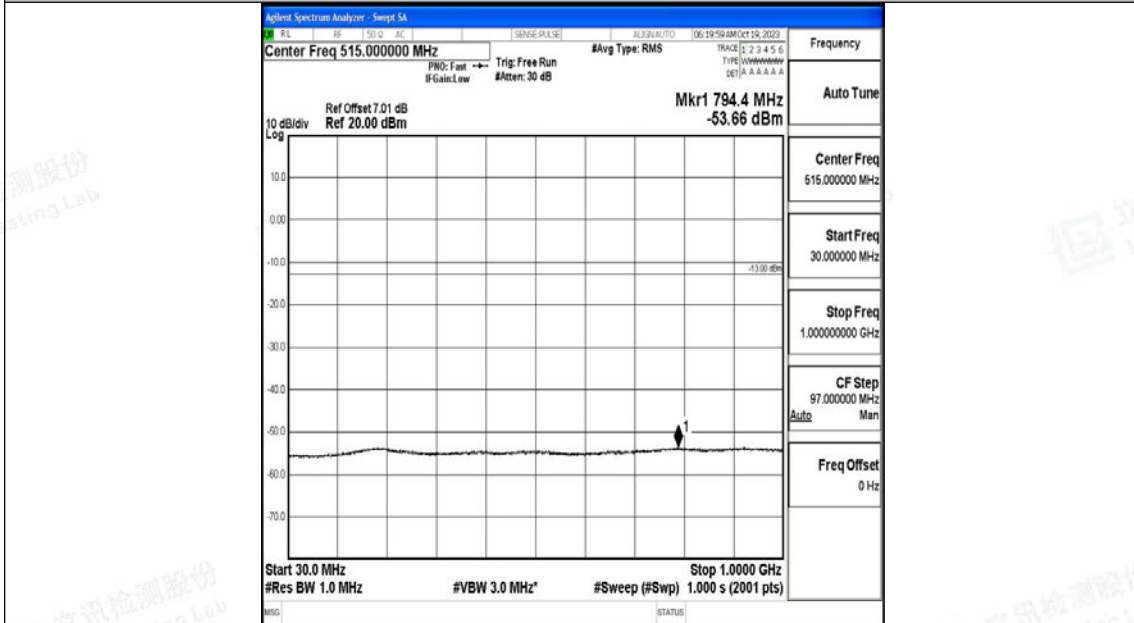

Band66_10MHz_16QAM_132022_1RB#0_0.15~30_0.15~30

Band66_10MHz_16QAM_132022_1RB#0_30~1000_30~1000