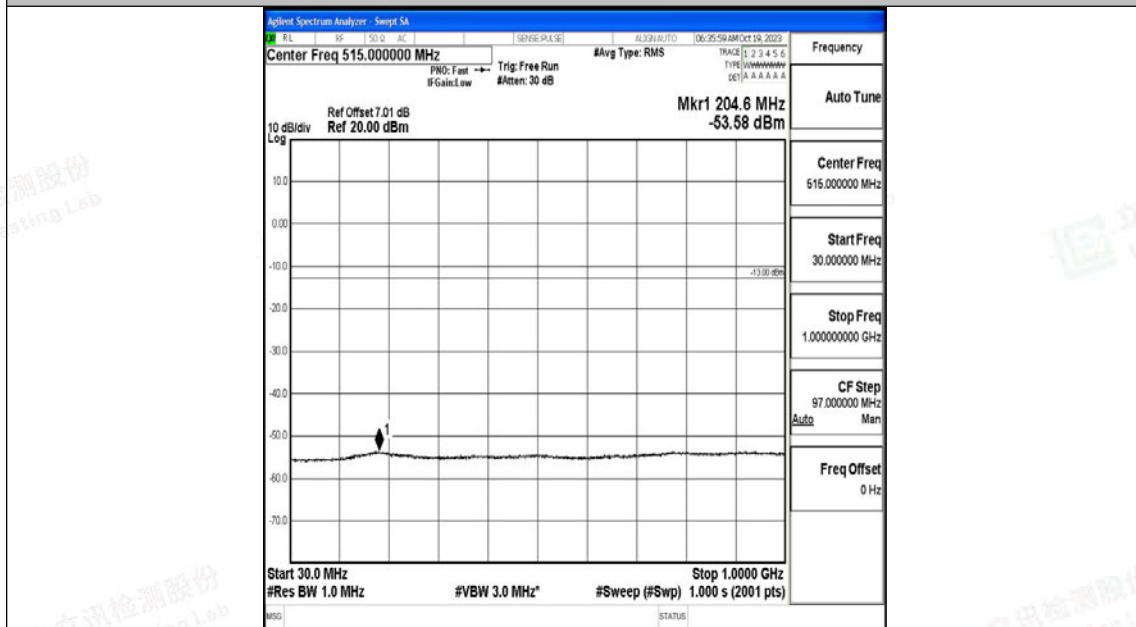

Band66_15MHz_16QAM_132047_1RB#0_0.15~30_0.15~30

Band66_15MHz_16QAM_132047_1RB#0_30~1000_30~1000