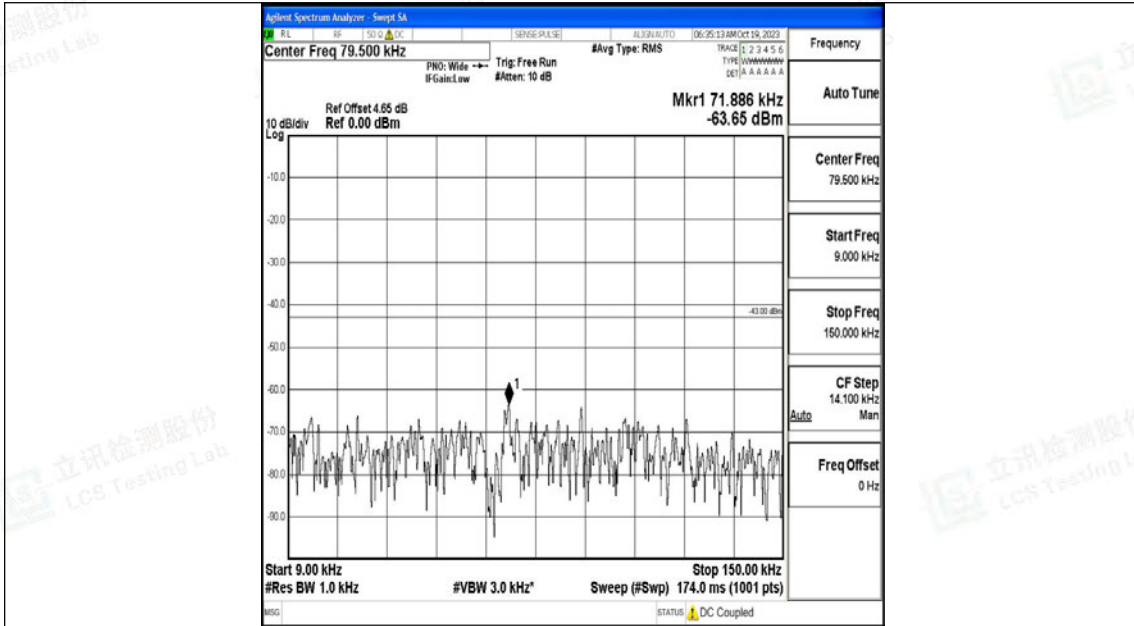

Band66_10MHz_16QAM_132622_1RB#0_0.15~30_0.15~30

Band66_10MHz_16QAM_132622_1RB#0_30~1000_30~1000

Band66_10MHz_16QAM_132622_1RB#0_1000~3000_1000~3000

Band66_10MHz_16QAM_132622_1RB#0_3000~20000_3000~20000

Band66_15MHz_QPSK_132047_1RB#0_0.009~0.15_0.009~0.15