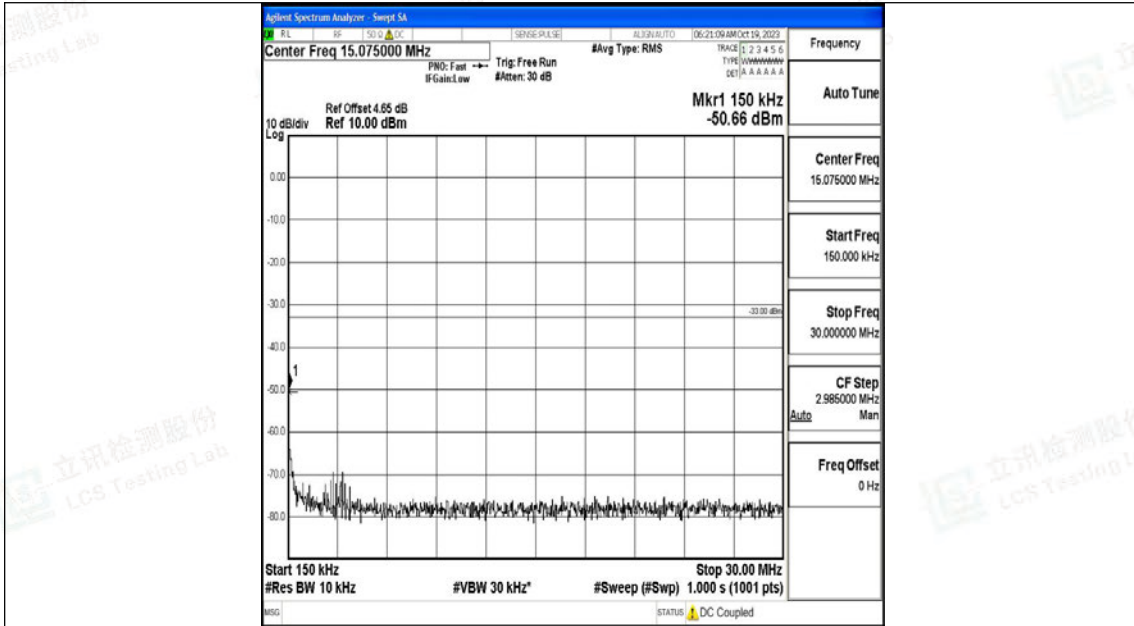

Band66_10MHz_QPSK_132322_1RB#0_0.15~30_0.15~30

Band66_10MHz_QPSK_132322_1RB#0_30~1000_30~1000

Band66_10MHz_QPSK_132322_1RB#0_1000~3000_1000~3000

Band66_10MHz_QPSK_132322_1RB#0_3000~20000_3000~20000

Band66_10MHz_16QAM_132322_1RB#0_0.009~0.15_0.009~0.15