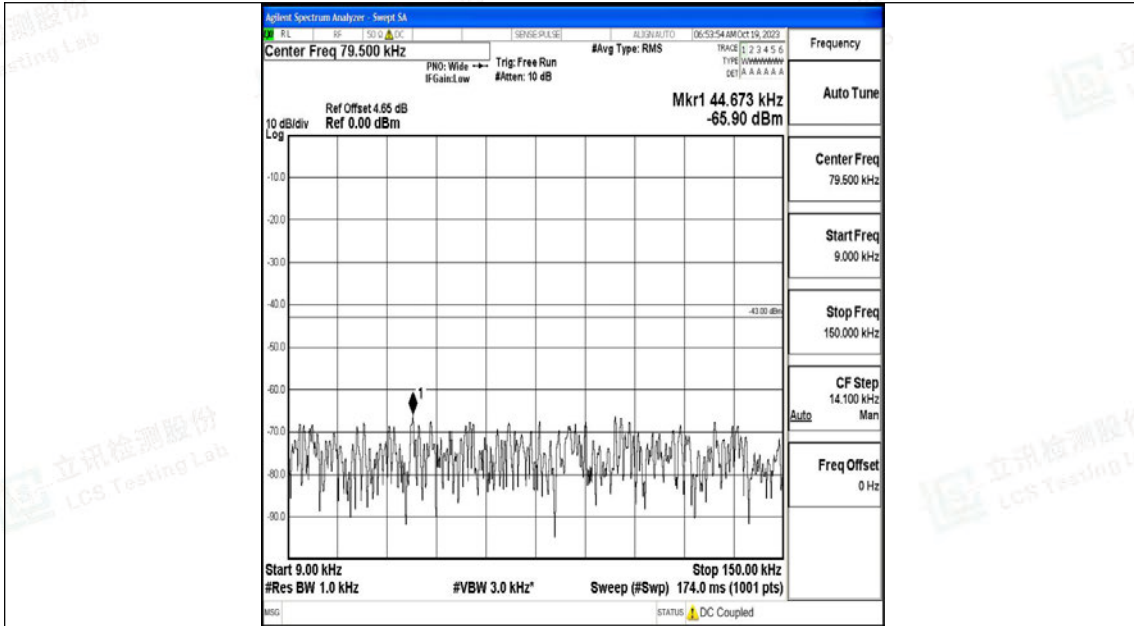

Band66_20MHz_16QAM_132322_1RB#0_0.15~30_0.15~30

Band66_20MHz_16QAM_132322_1RB#0_30~1000_30~1000

Band66_20MHz_16QAM_132322_1RB#0_1000~3000_1000~3000

Band66_20MHz_16QAM_132322_1RB#0_3000~20000_3000~20000

Band66_20MHz_QPSK_132572_1RB#0_0.009~0.15_0.009~0.15