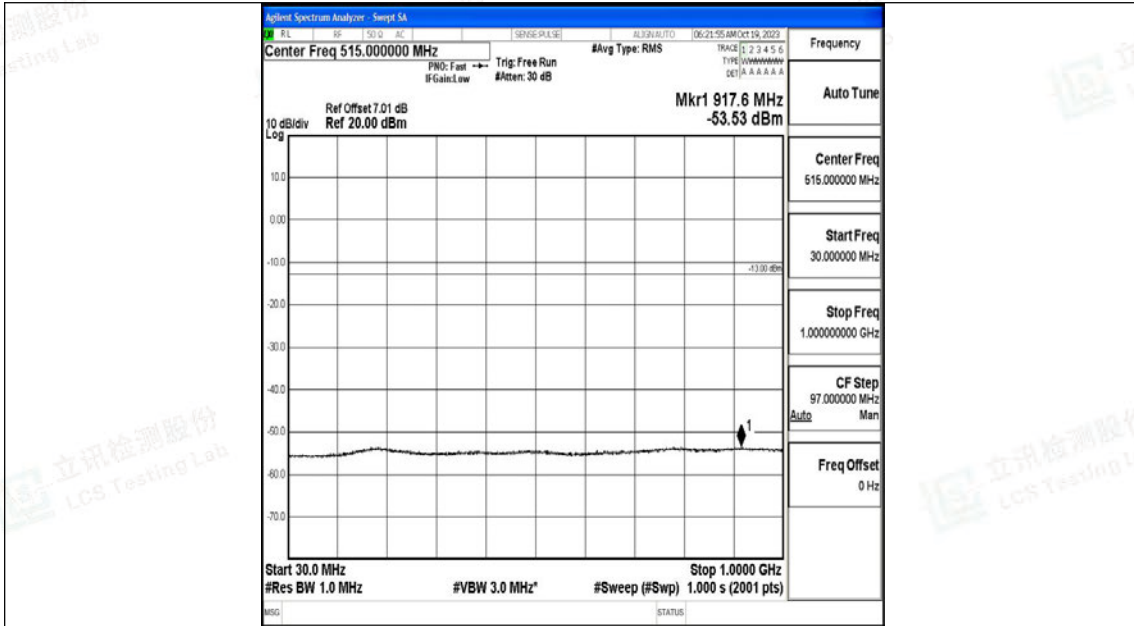

Band66_10MHz_QPSK_132622_1RB#0_0.15~30_0.15~30

Band66_10MHz_QPSK_132622_1RB#0_30~1000_30~1000