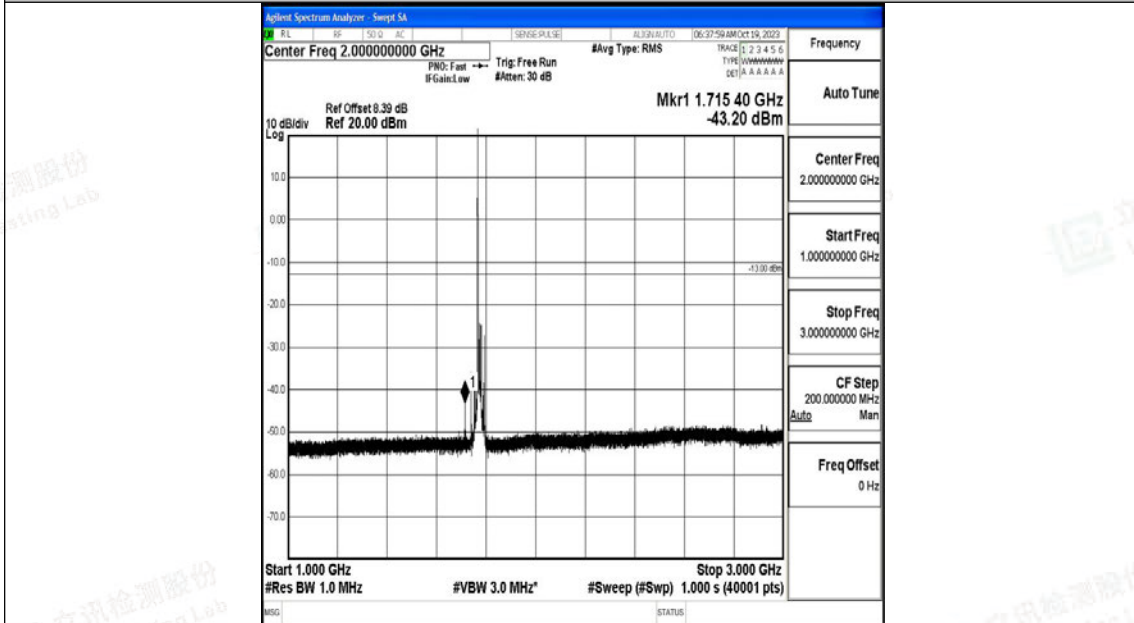

Band66_15MHz_QPSK_132597_1RB#0_30~1000_30~1000

Band66_15MHz_QPSK_132597_1RB#0_1000~3000_1000~3000