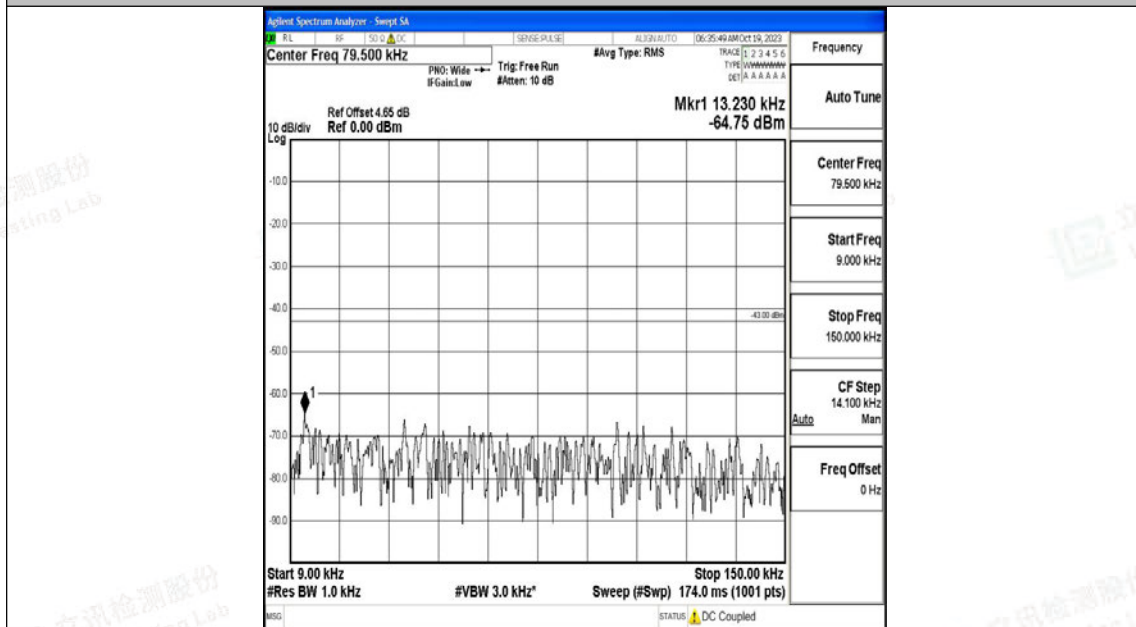

Band66_15MHz_QPSK_132047_1RB#0_0.15~30_0.15~30

Band66_15MHz_QPSK_132047_1RB#0_30~1000_30~1000

Band66_15MHz_QPSK_132047_1RB#0_1000~3000_1000~3000

Band66_15MHz_QPSK_132047_1RB#0_3000~20000_3000~20000

Band66_15MHz_16QAM_132047_1RB#0_0.009~0.15_0.009~0.15