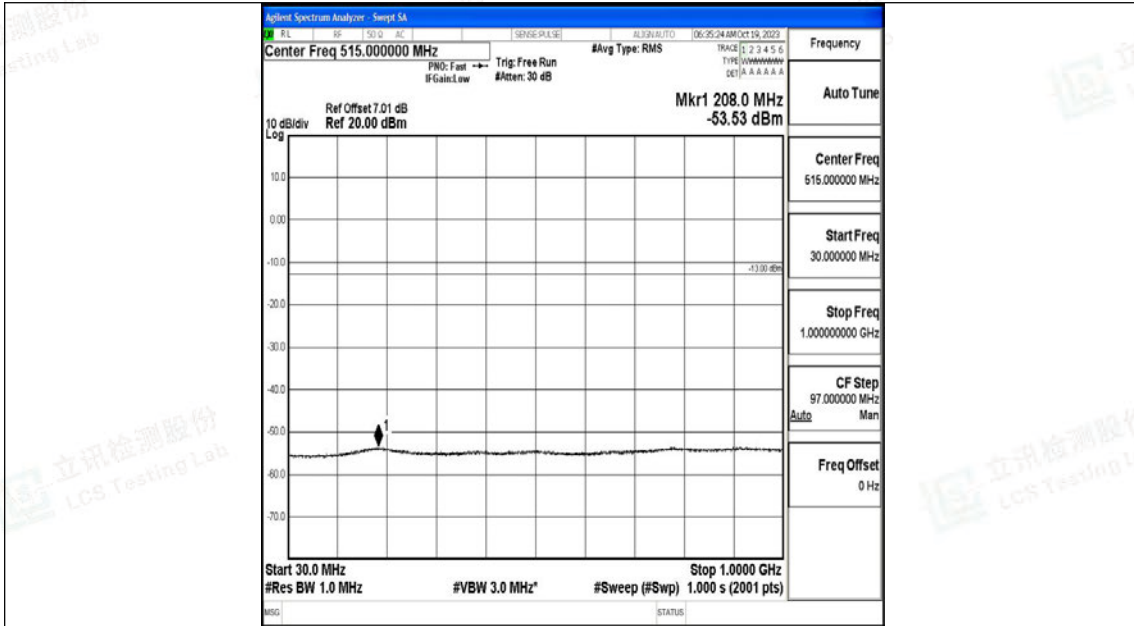

Band66_15MHz_QPSK_132047_1RB#0_0.15~30_0.15~30

Band66_15MHz_QPSK_132047_1RB#0_30~1000_30~1000