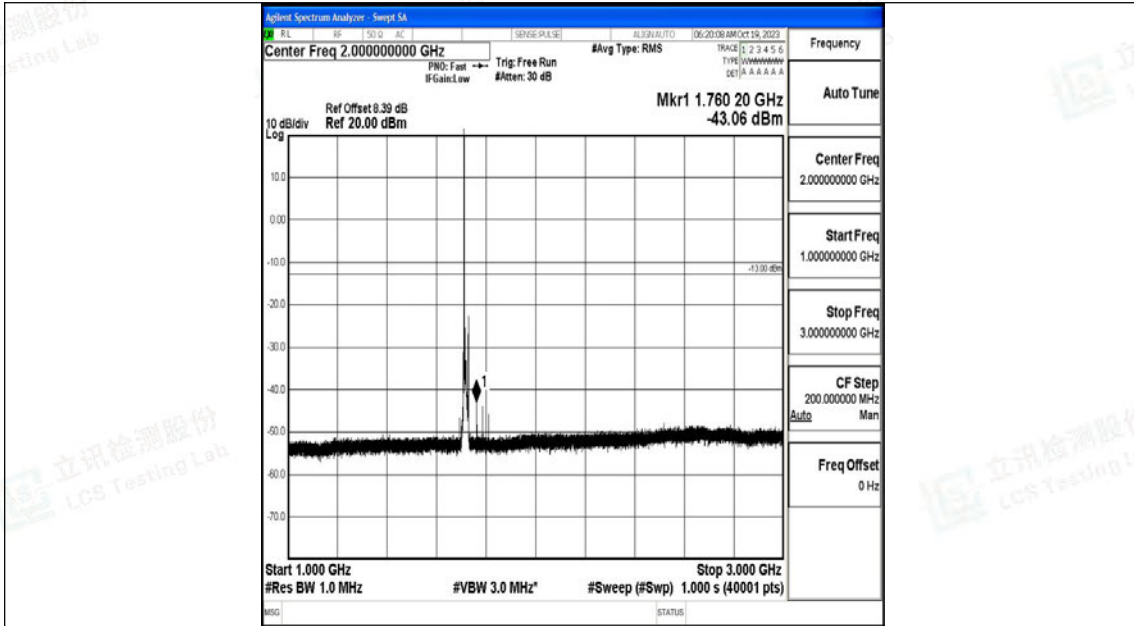

Band66_10MHz_16QAM_132022_1RB#0_30~1000_30~1000

Band66_10MHz_16QAM_132022_1RB#0_1000~3000_1000~3000