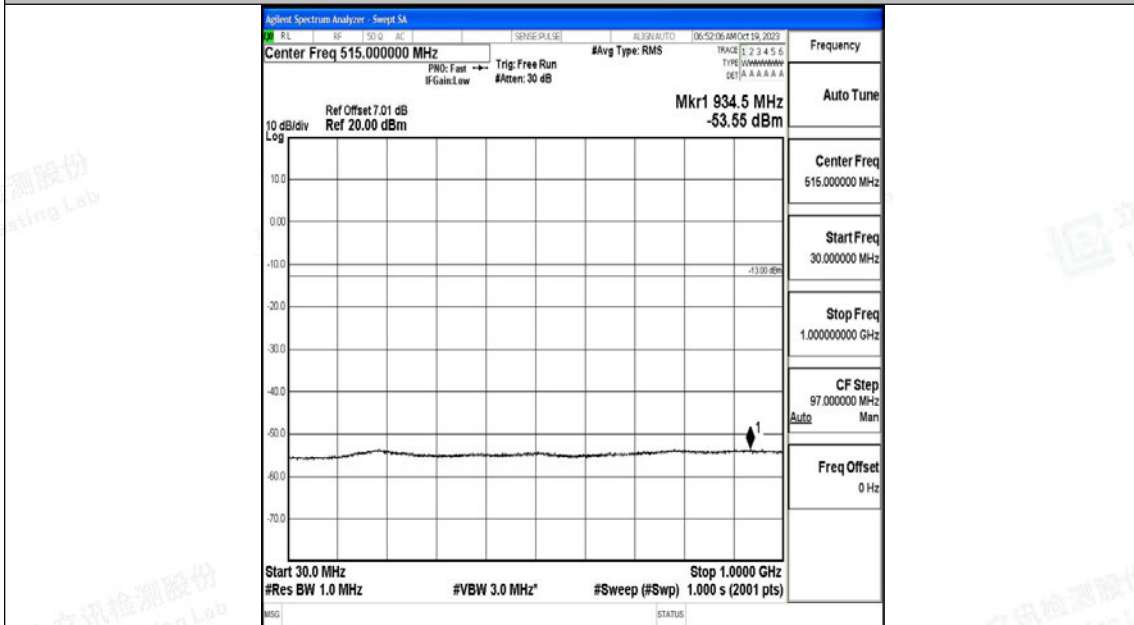

Band66_20MHz_16QAM_132072_1RB#0_0.15~30_0.15~30

Band66_20MHz_16QAM_132072_1RB#0_30~1000_30~1000