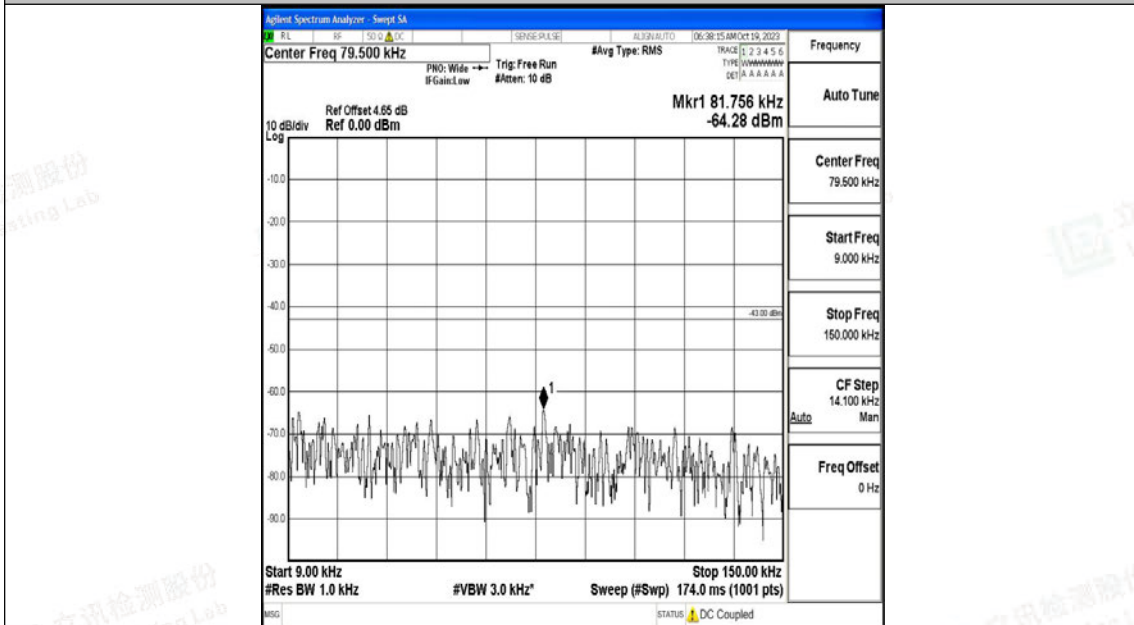

Band66_15MHz_QPSK_132597_1RB#0_0.15~30_0.15~30

Band66_15MHz_QPSK_132597_1RB#0_30~1000_30~1000

Band66_15MHz_QPSK_132597_1RB#0_1000~3000_1000~3000

Band66_15MHz_QPSK_132597_1RB#0_3000~20000_3000~20000

Band66_15MHz_16QAM_132597_1RB#0_0.009~0.15_0.009~0.15