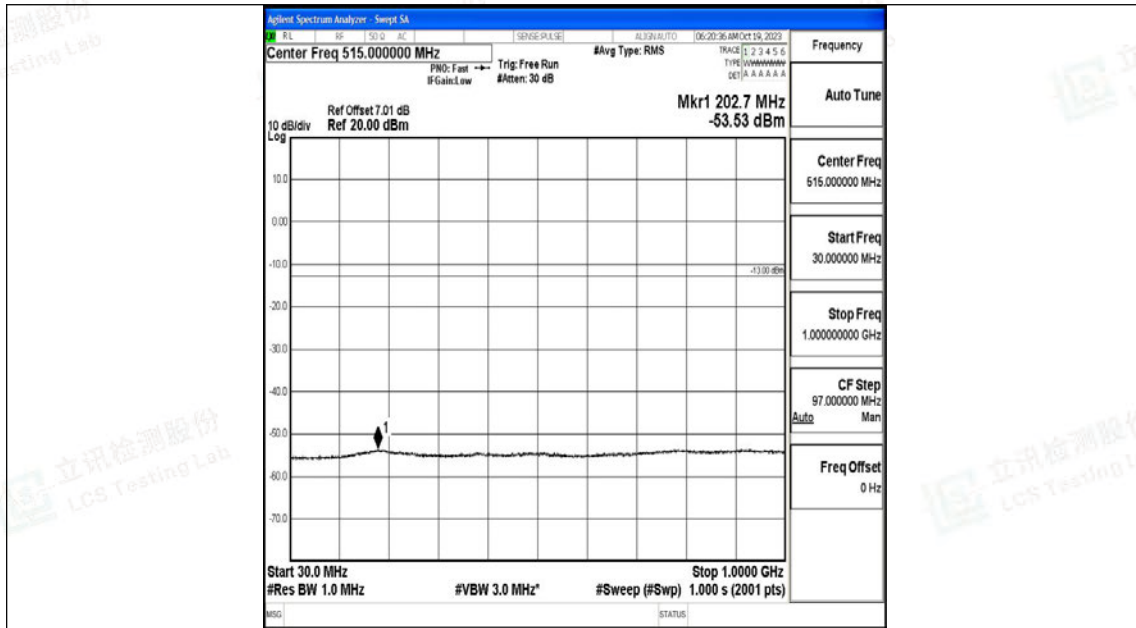

Band66_10MHz_QPSK_132322_1RB#0_0.15~30_0.15~30

Band66_10MHz_QPSK_132322_1RB#0_30~1000_30~1000