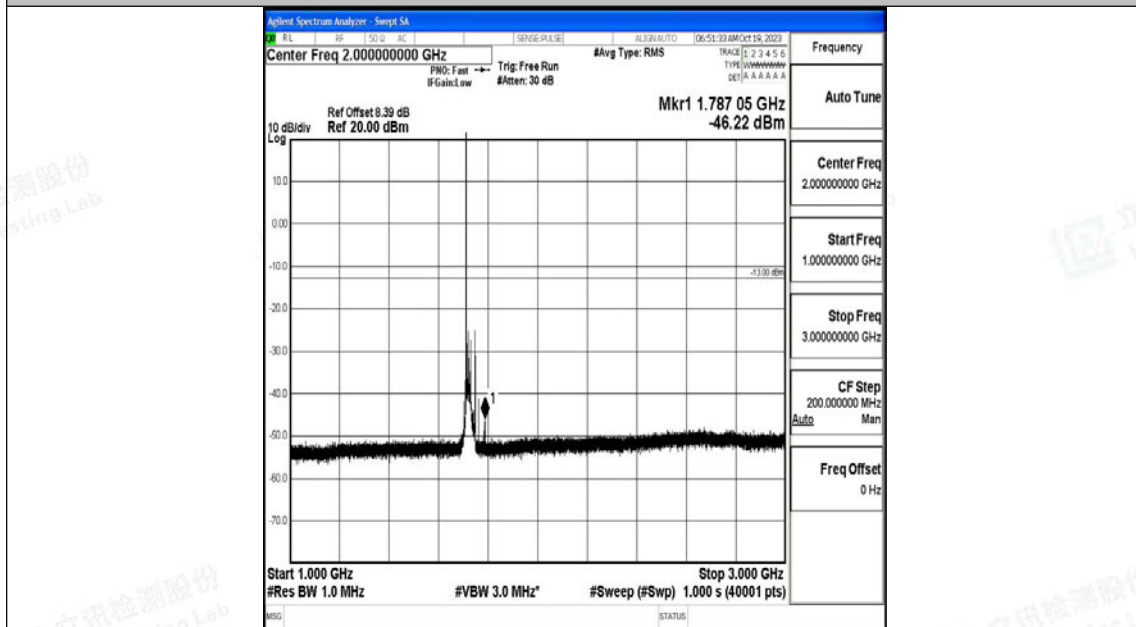

Band66_20MHz_QPSK_132072_1RB#0_30~1000_30~1000

Band66_20MHz_QPSK_132072_1RB#0_1000~3000_1000~3000