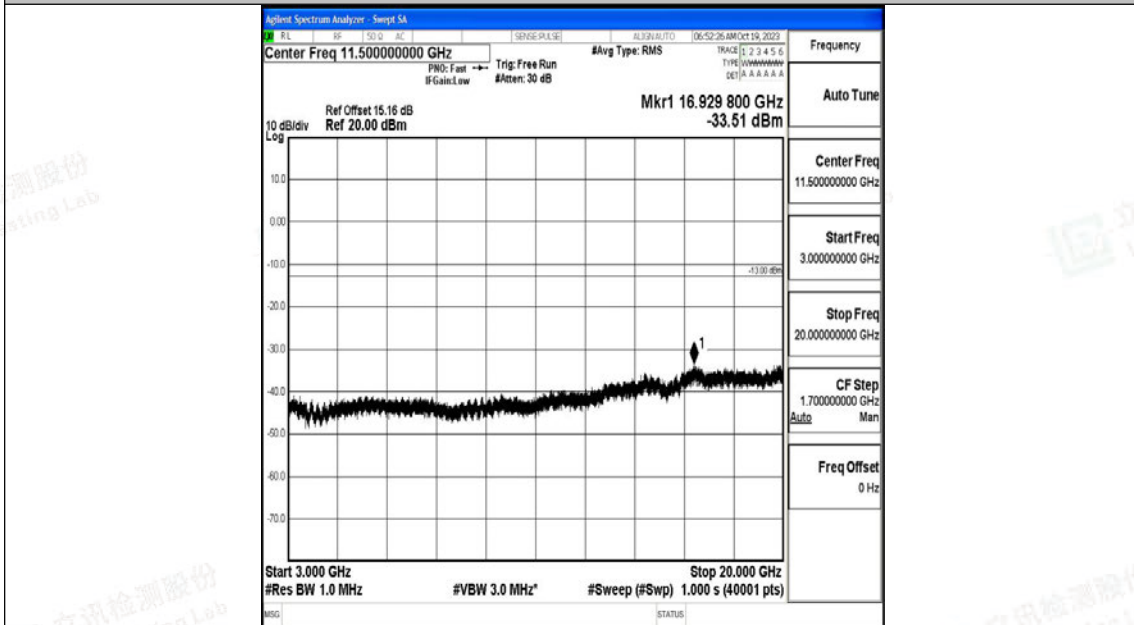

Band66_20MHz_16QAM_132072_1RB#0_0.15~30_0.15~30

Band66_20MHz_16QAM_132072_1RB#0_30~1000_30~1000

Band66_20MHz_16QAM_132072_1RB#0_1000~3000_1000~3000

Band66_20MHz_16QAM_132072_1RB#0_3000~20000_3000~20000

Band66_20MHz_QPSK_132322_1RB#0_0.009~0.15_0.009~0.15