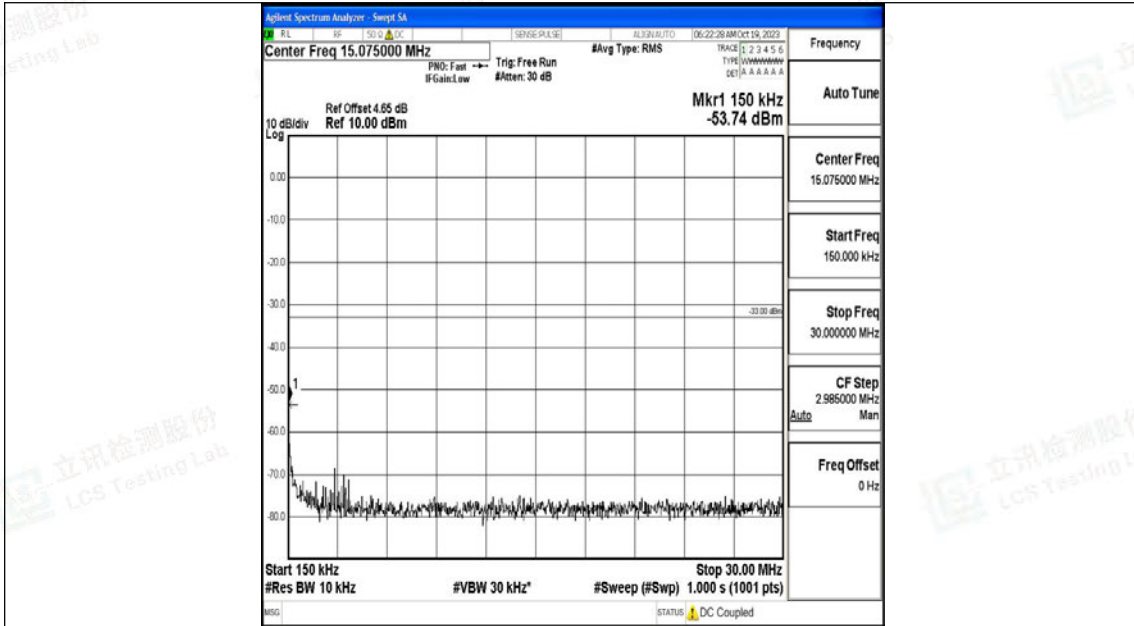

Band66_10MHz_QPSK_132622_1RB#0_0.15~30_0.15~30

Band66_10MHz_QPSK_132622_1RB#0_30~1000_30~1000

Band66_10MHz_QPSK_132622_1RB#0_1000~3000_1000~3000

Band66_10MHz_QPSK_132622_1RB#0_3000~20000_3000~20000

Band66_10MHz_16QAM_132622_1RB#0_0.009~0.15_0.009~0.15