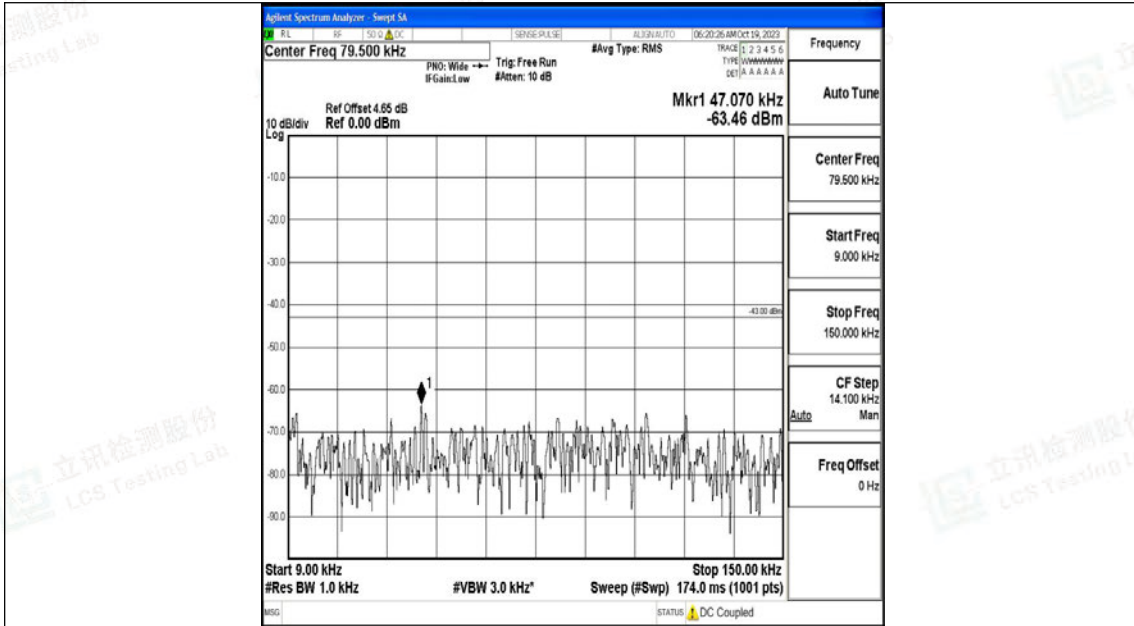

Band66_10MHz_16QAM_132022_1RB#0_0.15~30_0.15~30

Band66_10MHz_16QAM_132022_1RB#0_30~1000_30~1000

Band66_10MHz_16QAM_132022_1RB#0_1000~3000_1000~3000

Band66_10MHz_16QAM_132022_1RB#0_3000~20000_3000~20000

Band66_10MHz_QPSK_132322_1RB#0_0.009~0.15_0.009~0.15