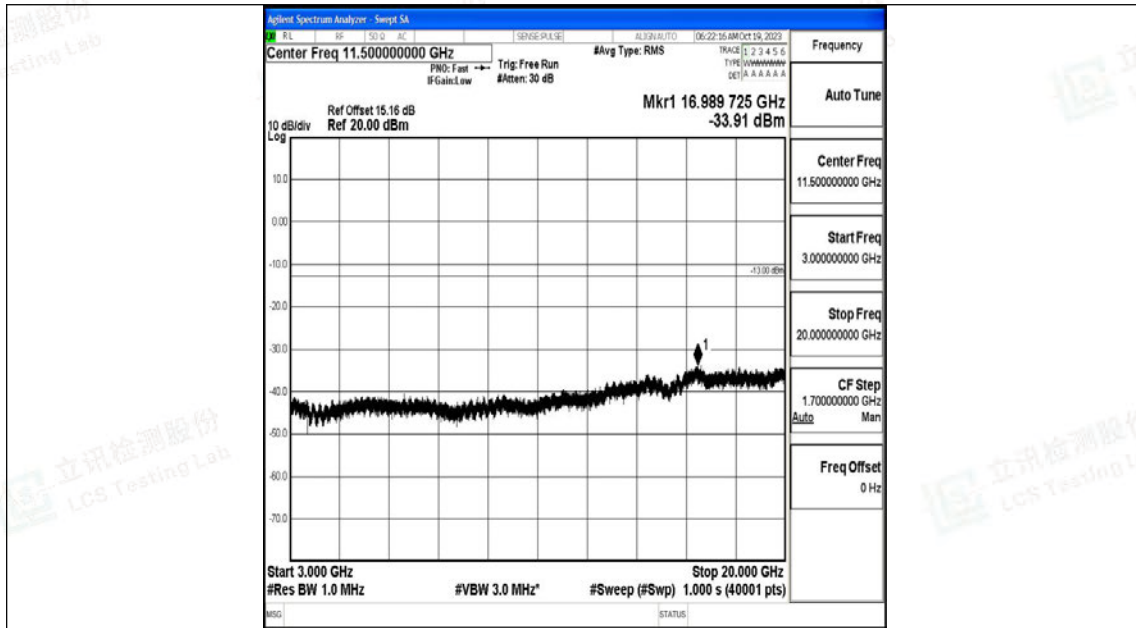

Band66_10MHz_QPSK_132622_1RB#0_0.15~30_0.15~30

Band66_10MHz_QPSK_132622_1RB#0_30~1000_30~1000

Band66_10MHz_QPSK_132622_1RB#0_1000~3000_1000~3000

Band66_10MHz_QPSK_132622_1RB#0_3000~20000_3000~20000

Band66_10MHz_16QAM_132622_1RB#0_0.009~0.15_0.009~0.15