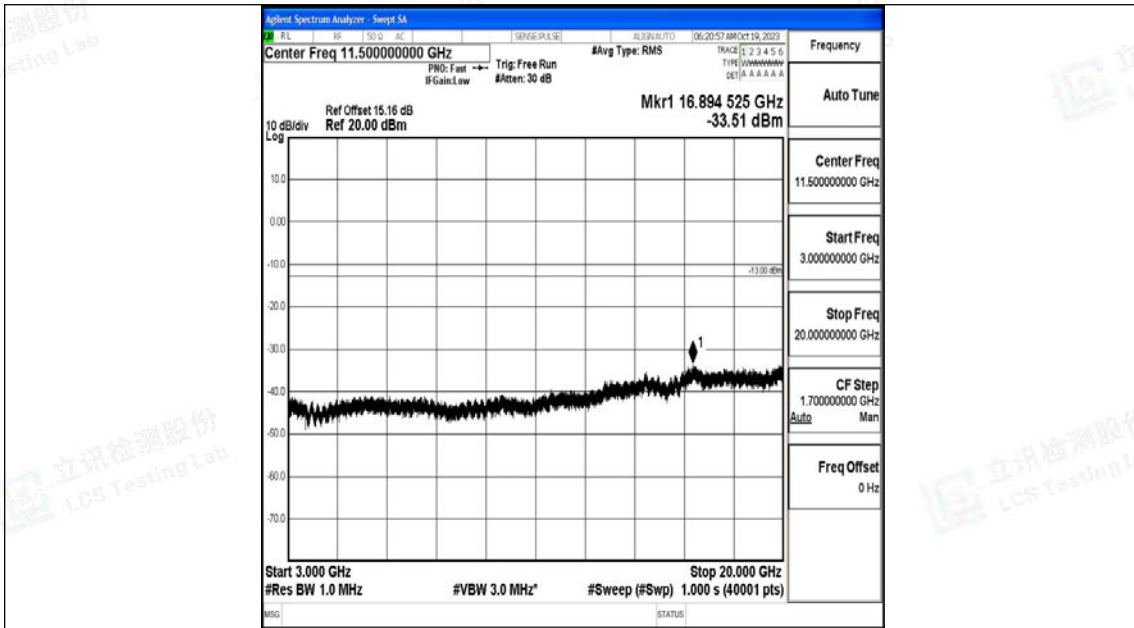

Band66_10MHz_QPSK_132322_1RB#0_0.15~30_0.15~30

Band66_10MHz_QPSK_132322_1RB#0_30~1000_30~1000

Band66_10MHz_QPSK_132322_1RB#0_1000~3000_1000~3000

Band66_10MHz_QPSK_132322_1RB#0_3000~20000_3000~20000

Band66_10MHz_16QAM_132322_1RB#0_0.009~0.15_0.009~0.15