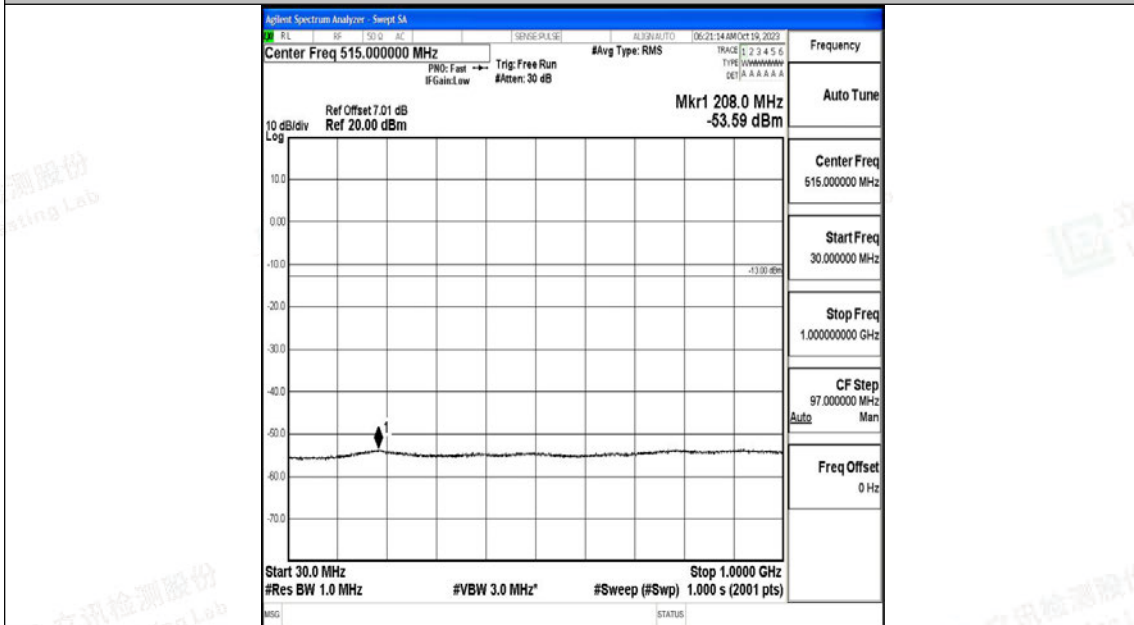

Band66_10MHz_16QAM_132322_1RB#0_0.15~30_0.15~30

Band66_10MHz_16QAM_132322_1RB#0_30~1000_30~1000