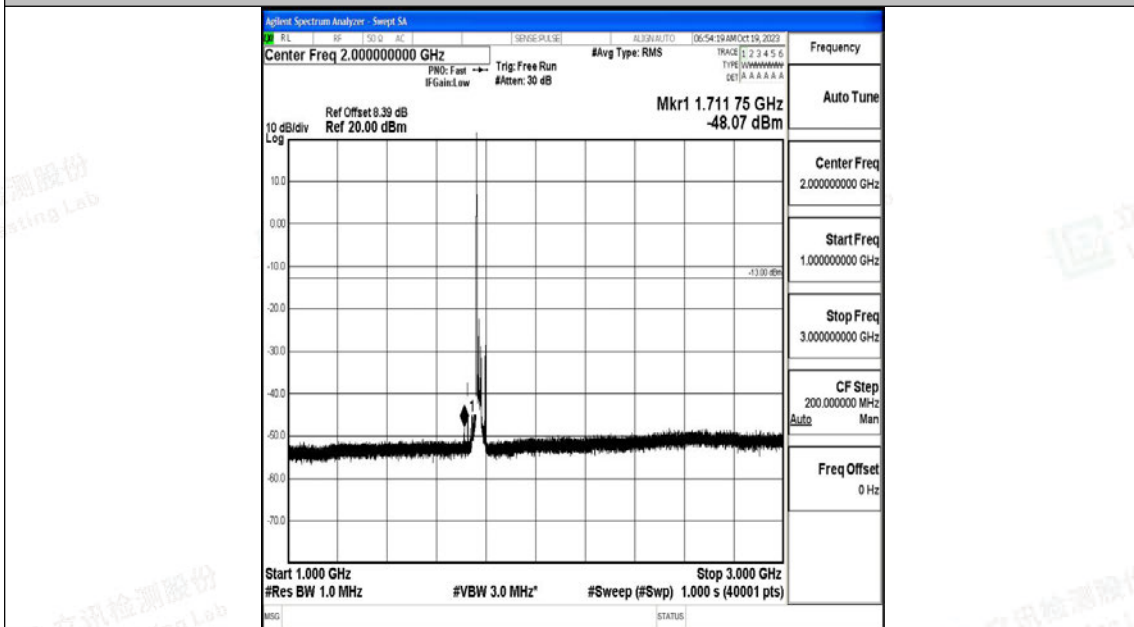

Band66_20MHz_QPSK_132572_1RB#0_30~1000_30~1000

Band66_20MHz_QPSK_132572_1RB#0_1000~3000_1000~3000