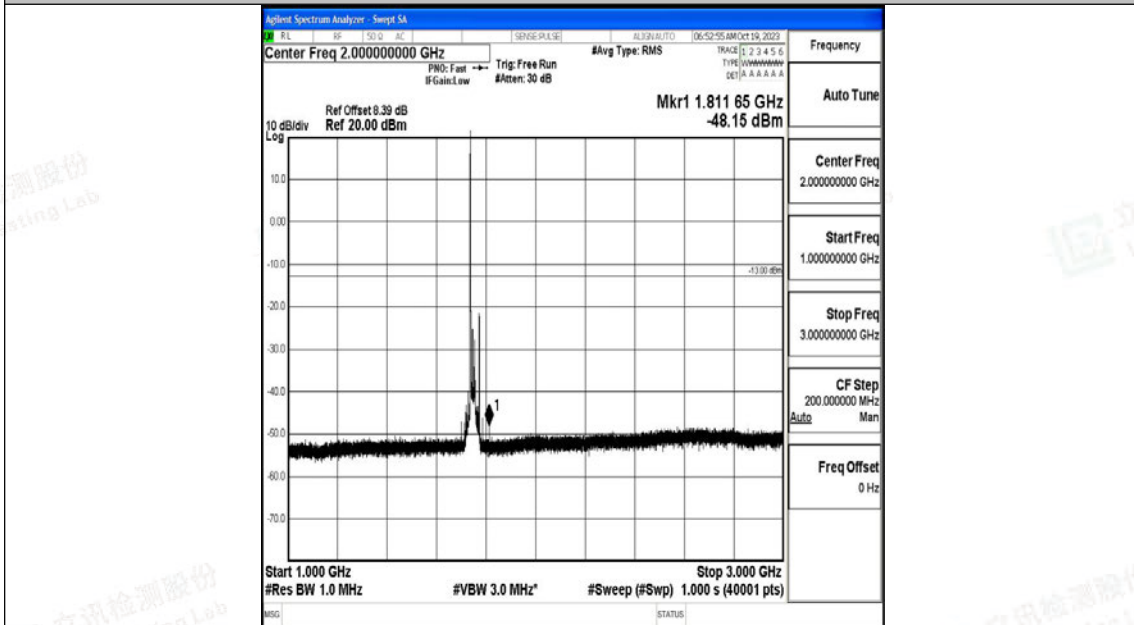

Band66_20MHz_QPSK_132322_1RB#0_30~1000_30~1000

Band66_20MHz_QPSK_132322_1RB#0_1000~3000_1000~3000