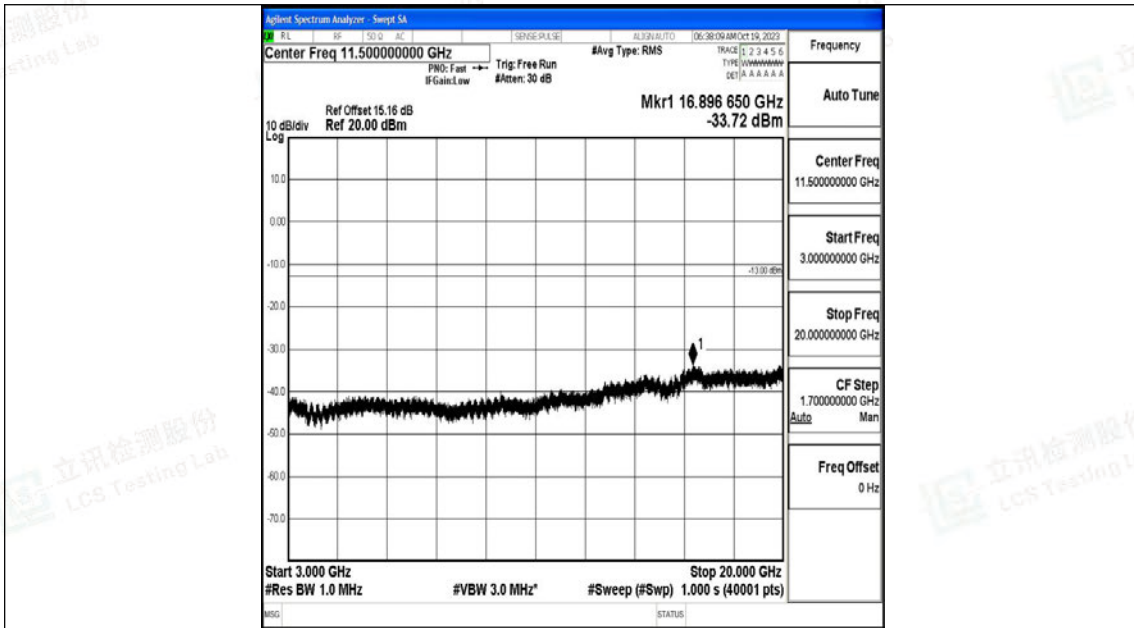

Band66_15MHz_QPSK_132597_1RB#0_0.15~30_0.15~30

Band66_15MHz_QPSK_132597_1RB#0_30~1000_30~1000

Band66_15MHz_QPSK_132597_1RB#0_1000~3000_1000~3000

Band66_15MHz_QPSK_132597_1RB#0_3000~20000_3000~20000

Band66_15MHz_16QAM_132597_1RB#0_0.009~0.15_0.009~0.15