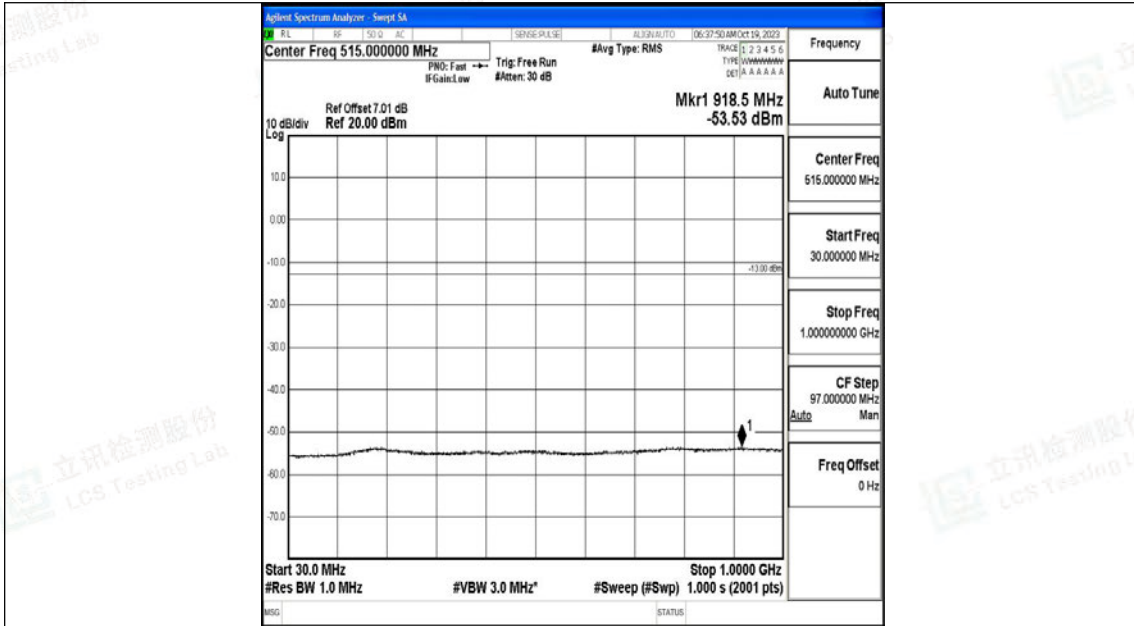

Band66_15MHz_QPSK_132597_1RB#0_0.15~30_0.15~30

Band66_15MHz_QPSK_132597_1RB#0_30~1000_30~1000