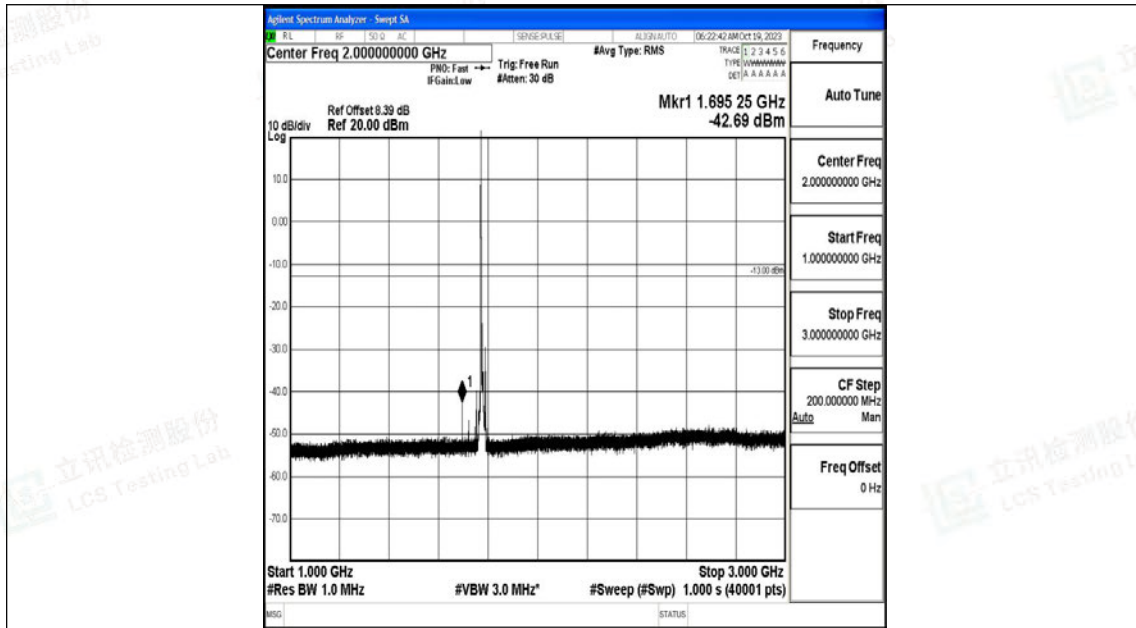

Band66_10MHz_16QAM_132622_1RB#0_30~1000_30~1000

Band66_10MHz_16QAM_132622_1RB#0_1000~3000_1000~3000