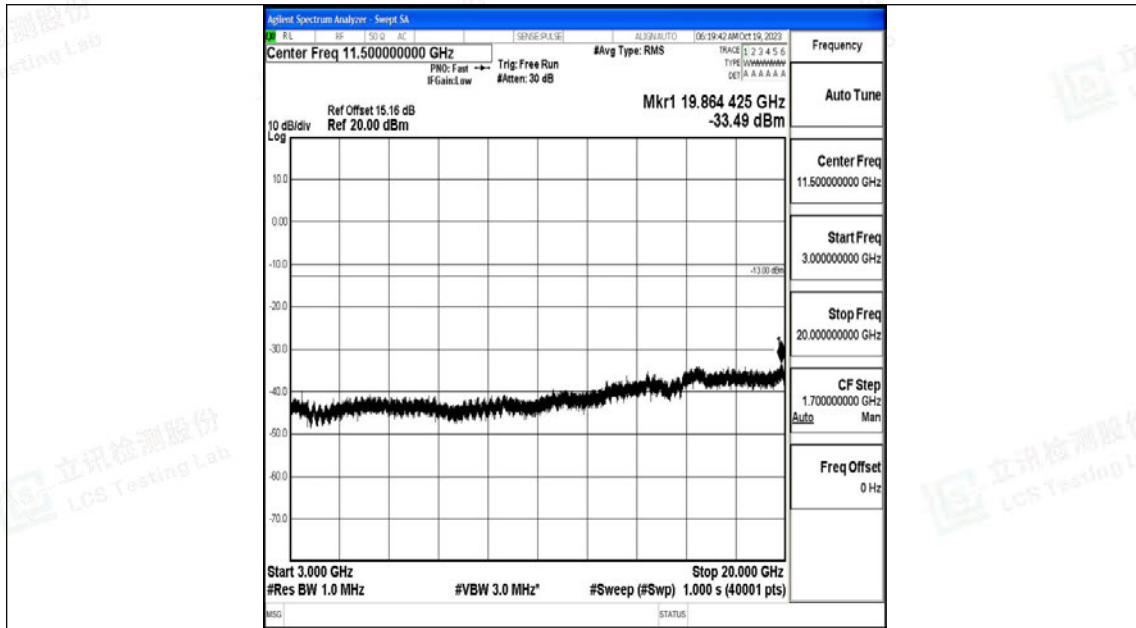

Band66_10MHz_QPSK_132022_1RB#0_0.15~30_0.15~30

Band66_10MHz_QPSK_132022_1RB#0_30~1000_30~1000

Band66_10MHz_QPSK_132022_1RB#0_1000~3000_1000~3000

Band66_10MHz_QPSK_132022_1RB#0_3000~20000_3000~20000

Band66_10MHz_16QAM_132022_1RB#0_0.009~0.15_0.009~0.15