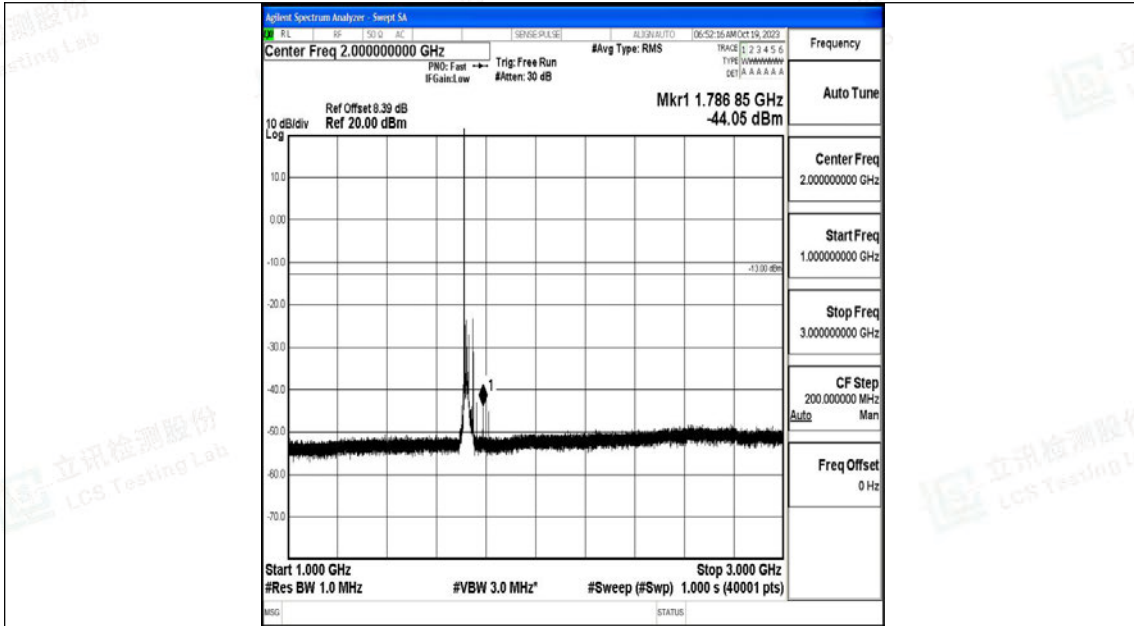

Band66_20MHz_16QAM_132072_1RB#0_30~1000_30~1000

Band66_20MHz_16QAM_132072_1RB#0_1000~3000_1000~3000