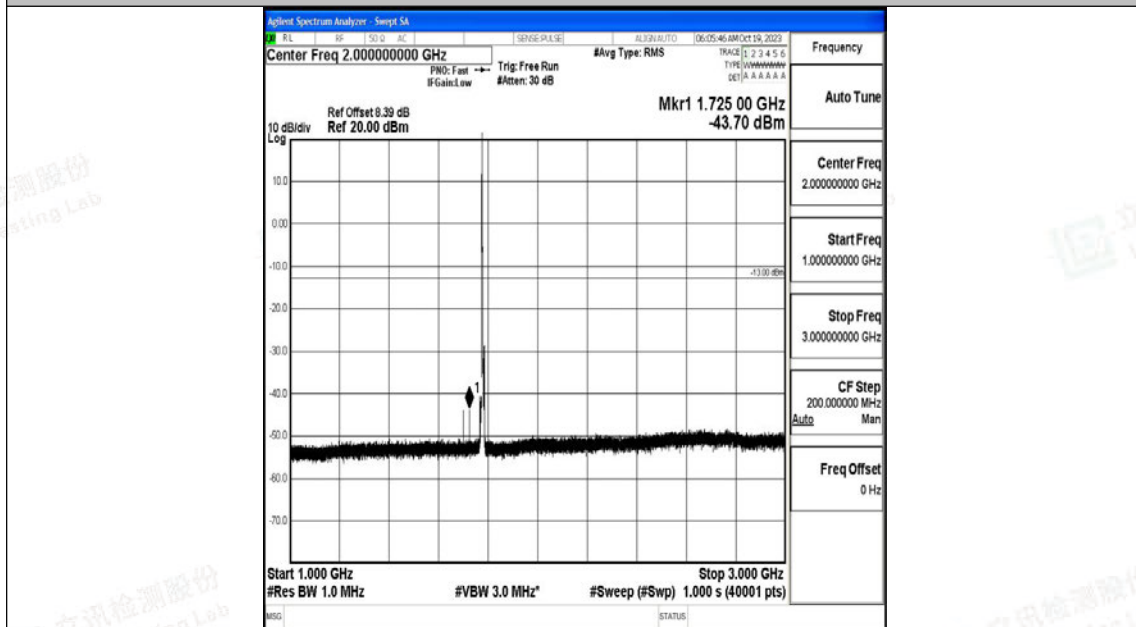

Band66_5MHz_QPSK_132647_1RB#0_30~1000_30~1000

Band66_5MHz_QPSK_132647_1RB#0_1000~3000_1000~3000

Band66_5MHz_QPSK_132647_1RB#0_3000~20000_3000~20000

Band66_5MHz_16QAM_132647_1RB#0_0.009~0.15_0.009~0.15

Band66_5MHz_16QAM_132647_1RB#0_0.15~30_0.15~30