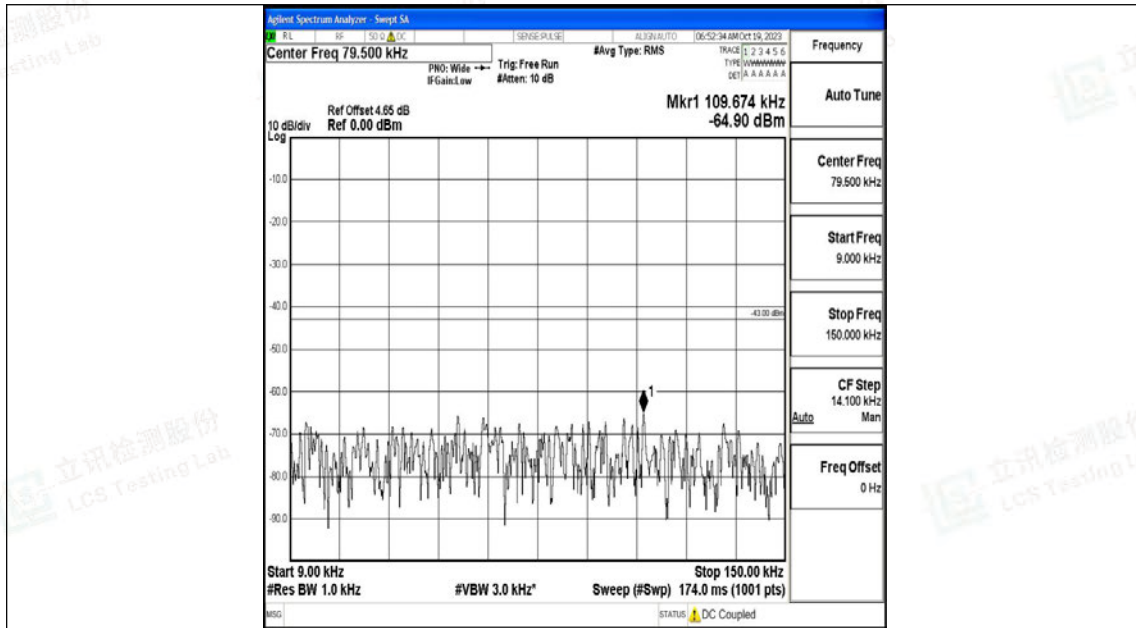

Band66_20MHz_16QAM_132072_1RB#0_0.15~30_0.15~30

Band66_20MHz_16QAM_132072_1RB#0_30~1000_30~1000

Band66_20MHz_16QAM_132072_1RB#0_1000~3000_1000~3000

Band66_20MHz_16QAM_132072_1RB#0_3000~20000_3000~20000

Band66_20MHz_QPSK_132322_1RB#0_0.009~0.15_0.009~0.15