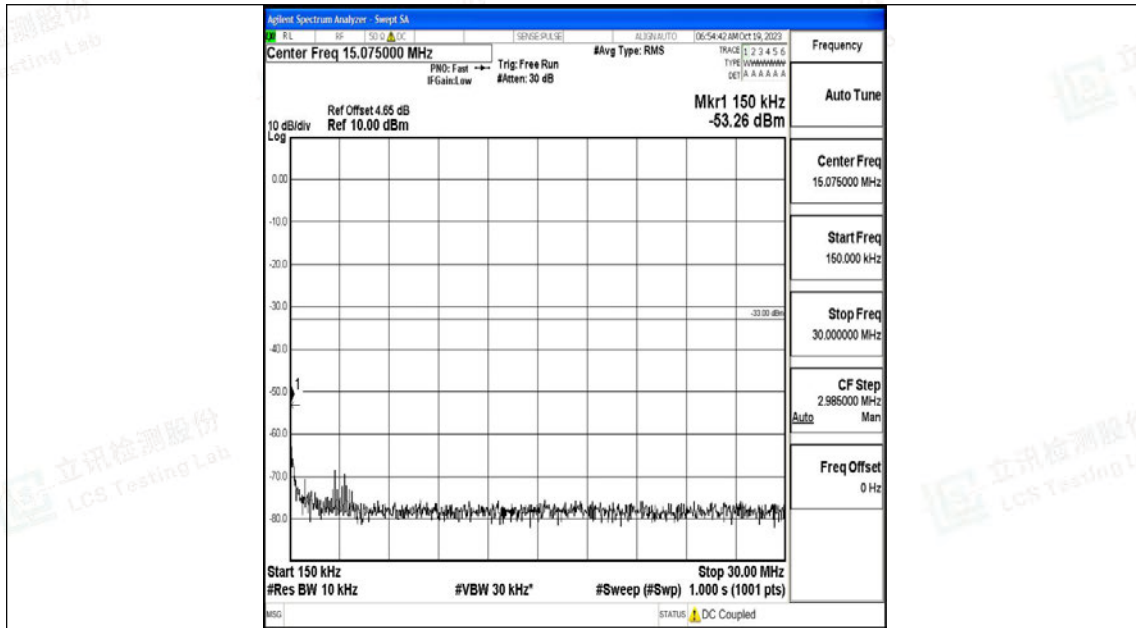

Band66_20MHz_QPSK_132572_1RB#0_0.15~30_0.15~30

Band66_20MHz_QPSK_132572_1RB#0_30~1000_30~1000

Band66_20MHz_QPSK_132572_1RB#0_1000~3000_1000~3000

Band66_20MHz_QPSK_132572_1RB#0_3000~20000_3000~20000

Band66_20MHz_16QAM_132572_1RB#0_0.009~0.15_0.009~0.15