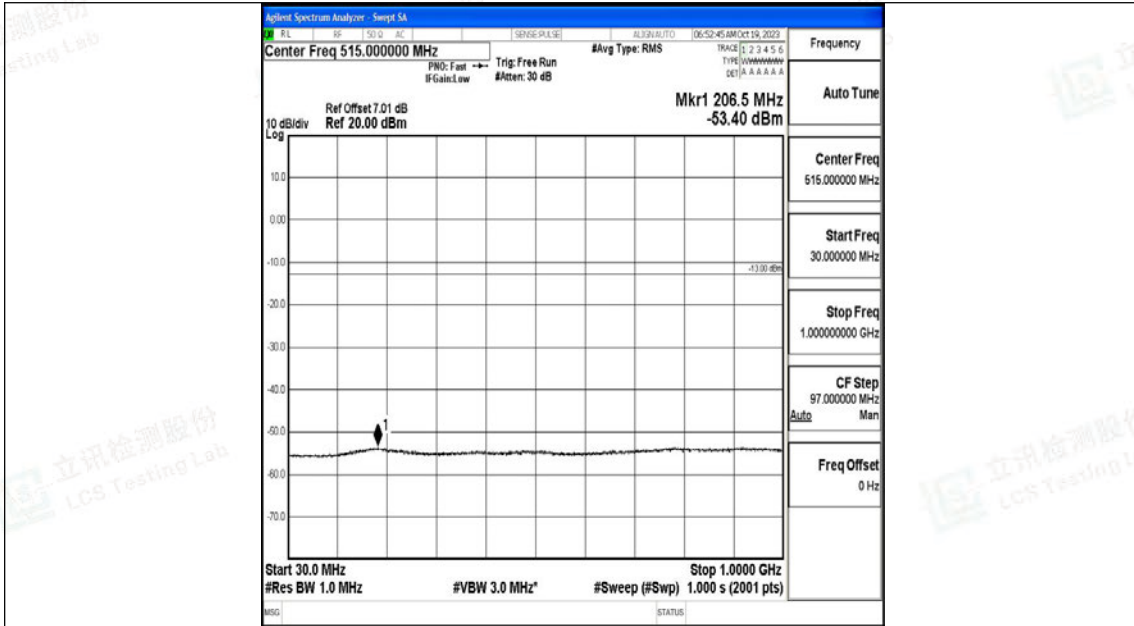

Band66_20MHz_QPSK_132322_1RB#0_0.15~30_0.15~30

Band66_20MHz_QPSK_132322_1RB#0_30~1000_30~1000