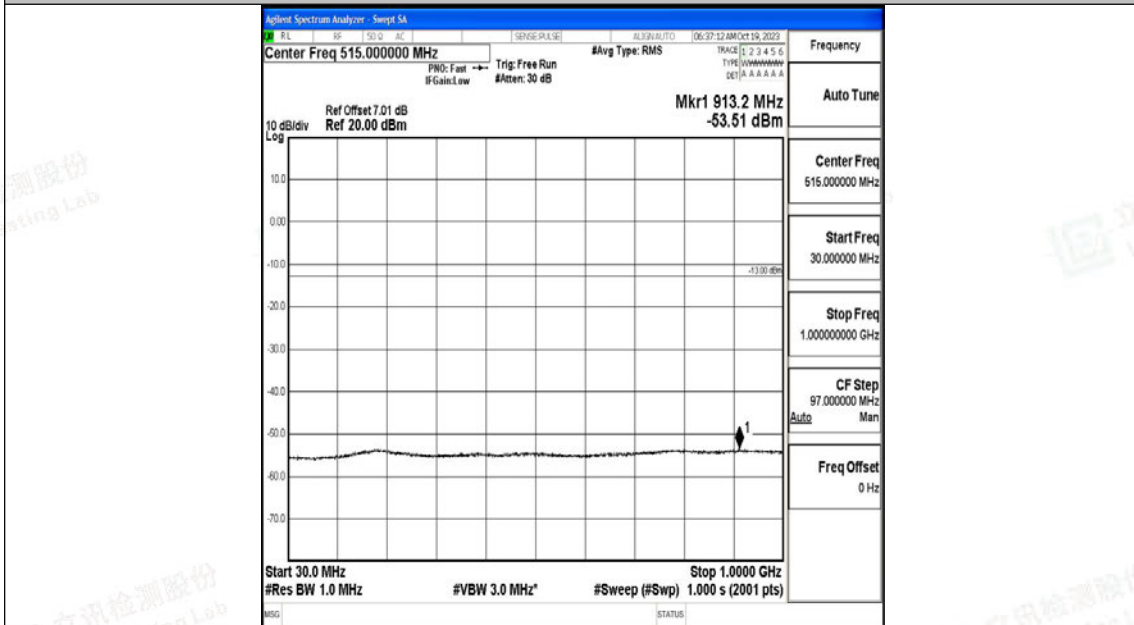

Band66_15MHz_16QAM_132322_1RB#0_0.15~30_0.15~30

Band66_15MHz_16QAM_132322_1RB#0_30~1000_30~1000