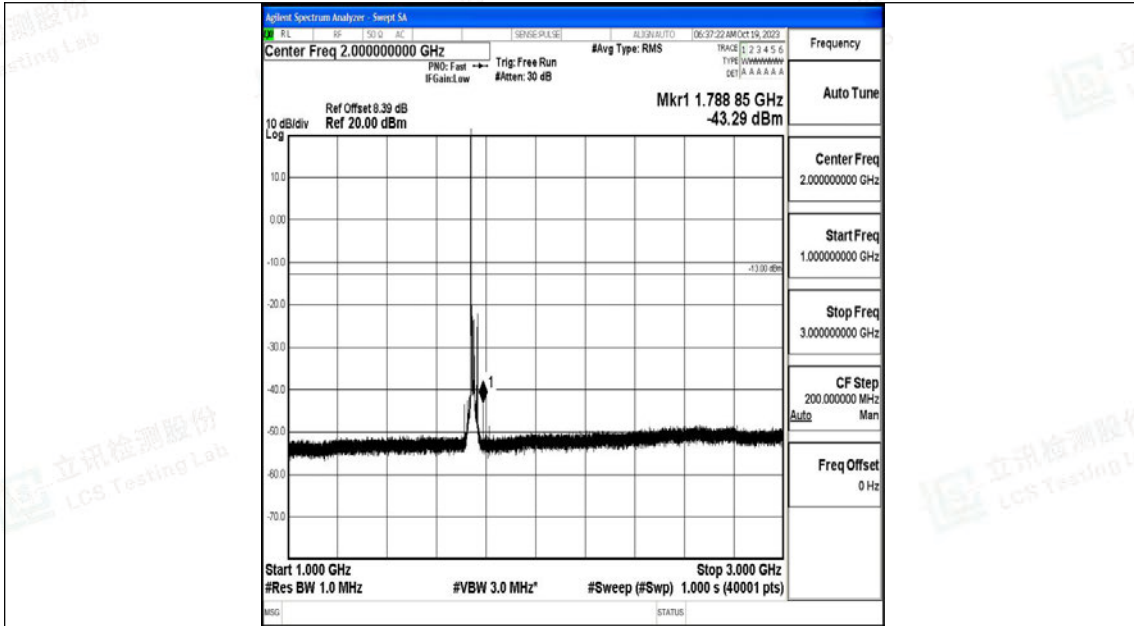

Band66_15MHz_16QAM_132322_1RB#0_30~1000_30~1000

Band66_15MHz_16QAM_132322_1RB#0_1000~3000_1000~3000