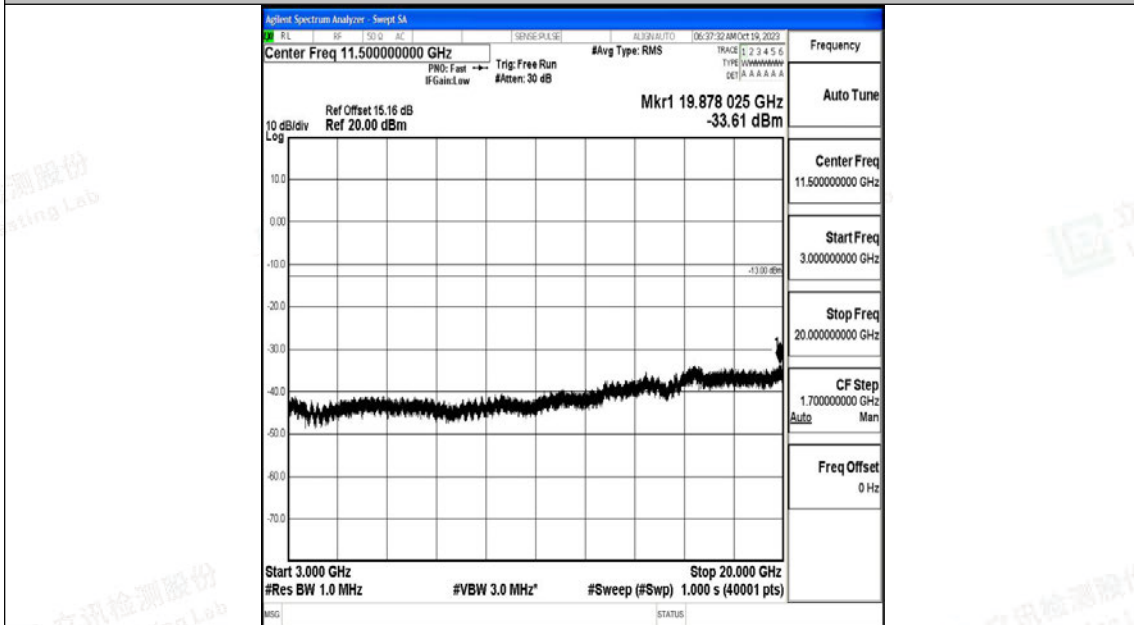

Band66_15MHz_16QAM_132322_1RB#0_0.15~30_0.15~30

Band66_15MHz_16QAM_132322_1RB#0_30~1000_30~1000

Band66_15MHz_16QAM_132322_1RB#0_1000~3000_1000~3000

Band66_15MHz_16QAM_132322_1RB#0_3000~20000_3000~20000

Band66_15MHz_QPSK_132597_1RB#0_0.009~0.15_0.009~0.15