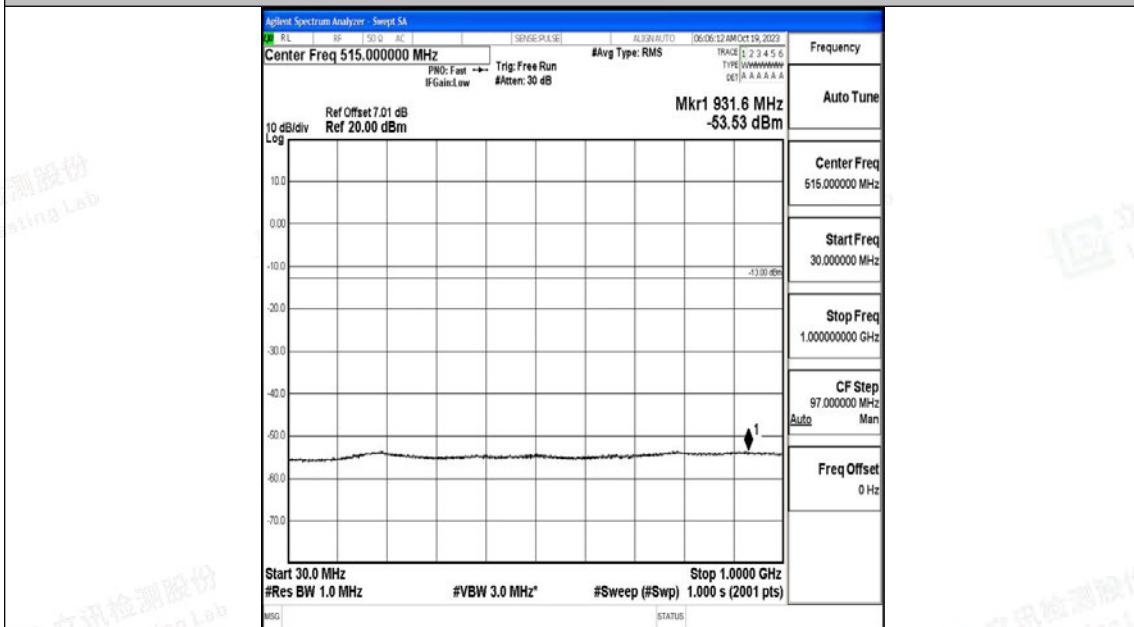

Band66_5MHz_QPSK_132647_1RB#0_30~1000_30~1000

Band66_5MHz_QPSK_132647_1RB#0_1000~3000_1000~3000

Band66_5MHz_QPSK_132647_1RB#0_3000~20000_3000~20000

Band66_5MHz_16QAM_132647_1RB#0_0.009~0.15_0.009~0.15

Band66_5MHz_16QAM_132647_1RB#0_0.15~30_0.15~30