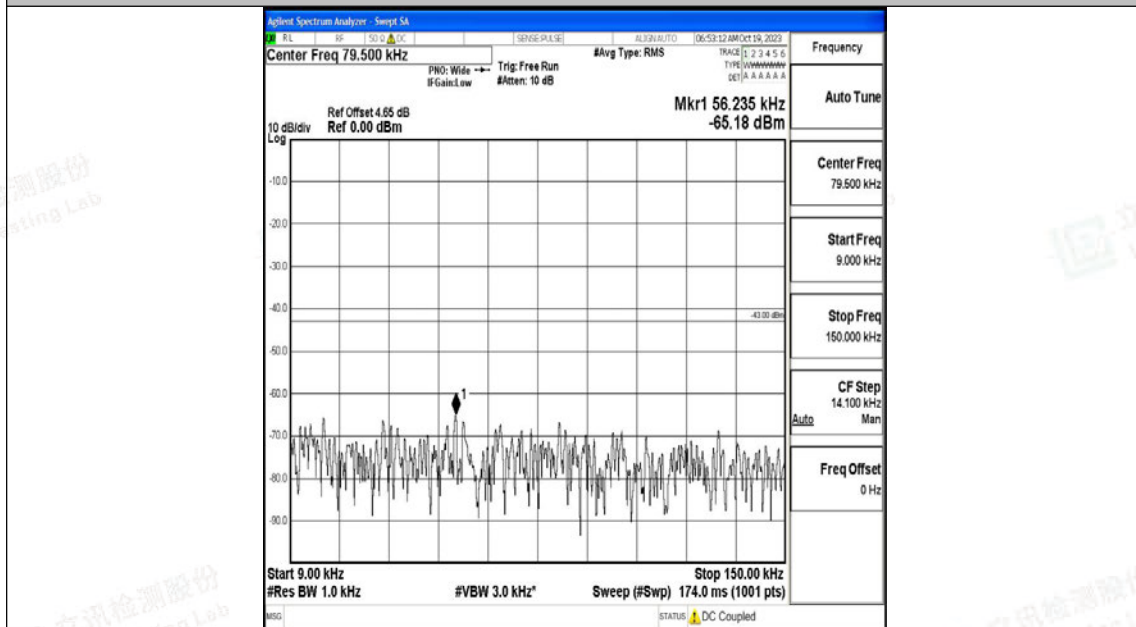

Band66_20MHz_QPSK_132322_1RB#0_0.15~30_0.15~30

Band66_20MHz_QPSK_132322_1RB#0_30~1000_30~1000

Band66_20MHz_QPSK_132322_1RB#0_1000~3000_1000~3000

Band66_20MHz_QPSK_132322_1RB#0_3000~20000_3000~20000

Band66_20MHz_16QAM_132322_1RB#0_0.009~0.15_0.009~0.15