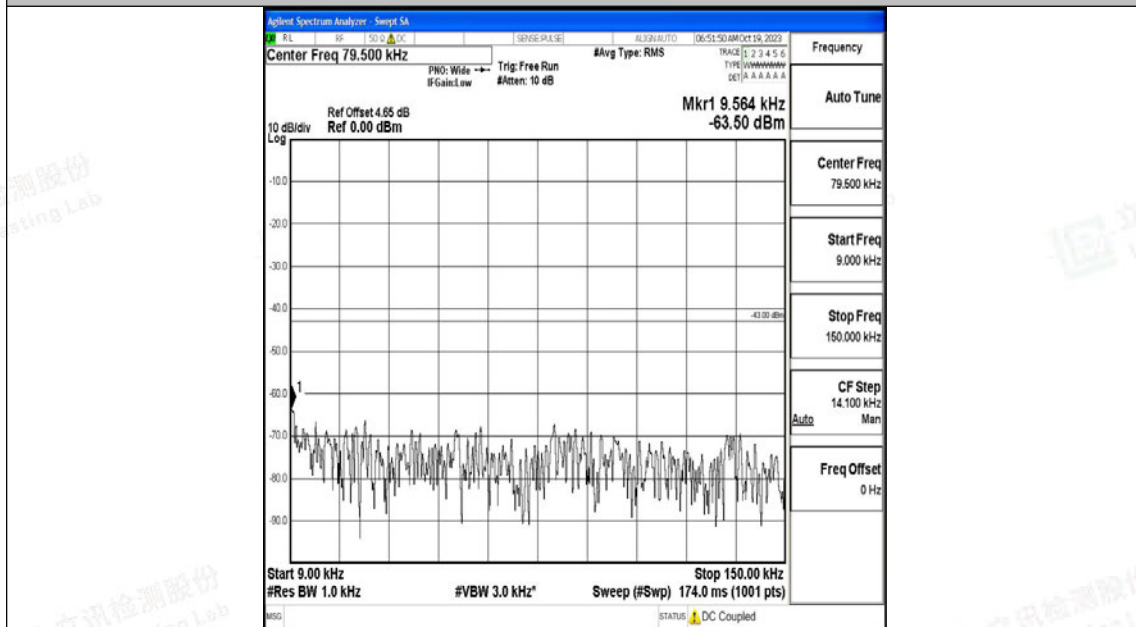

Band66_20MHz_QPSK_132072_1RB#0_0.15~30_0.15~30

Band66_20MHz_QPSK_132072_1RB#0_30~1000_30~1000

Band66_20MHz_QPSK_132072_1RB#0_1000~3000_1000~3000

Band66_20MHz_QPSK_132072_1RB#0_3000~20000_3000~20000

Band66_20MHz_16QAM_132072_1RB#0_0.009~0.15_0.009~0.15