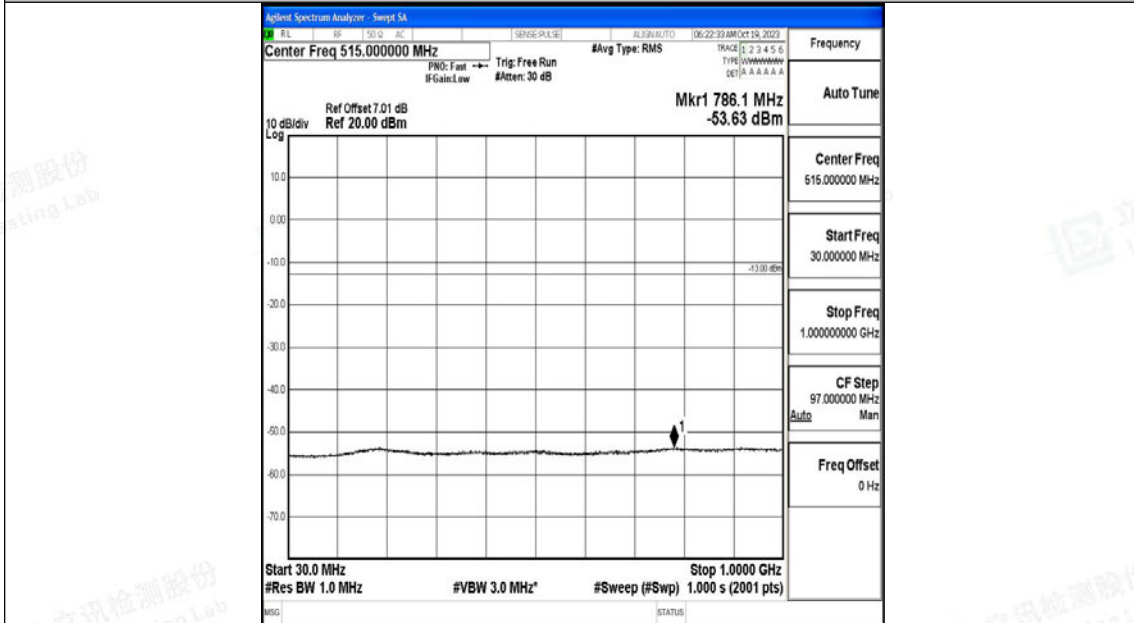

Band66_10MHz_16QAM_132622_1RB#0_0.15~30_0.15~30

Band66_10MHz_16QAM_132622_1RB#0_30~1000_30~1000