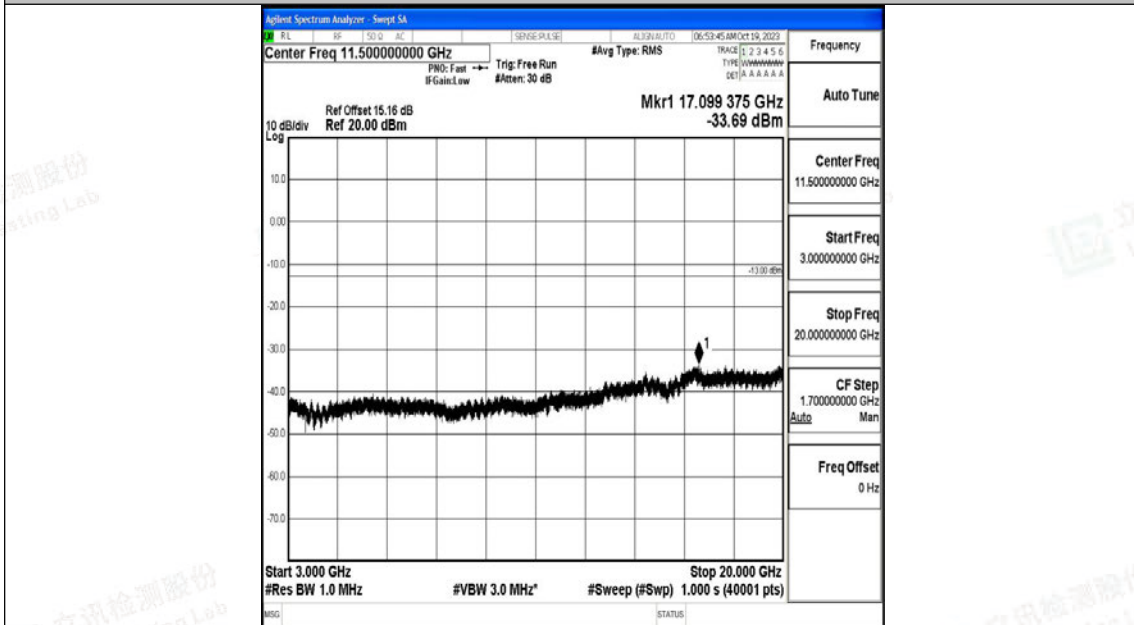

Band66_20MHz_16QAM_132322_1RB#0_0.15~30_0.15~30

Band66_20MHz_16QAM_132322_1RB#0_30~1000_30~1000

Band66_20MHz_16QAM_132322_1RB#0_1000~3000_1000~3000

Band66_20MHz_16QAM_132322_1RB#0_3000~20000_3000~20000

Band66_20MHz_QPSK_132572_1RB#0_0.009~0.15_0.009~0.15