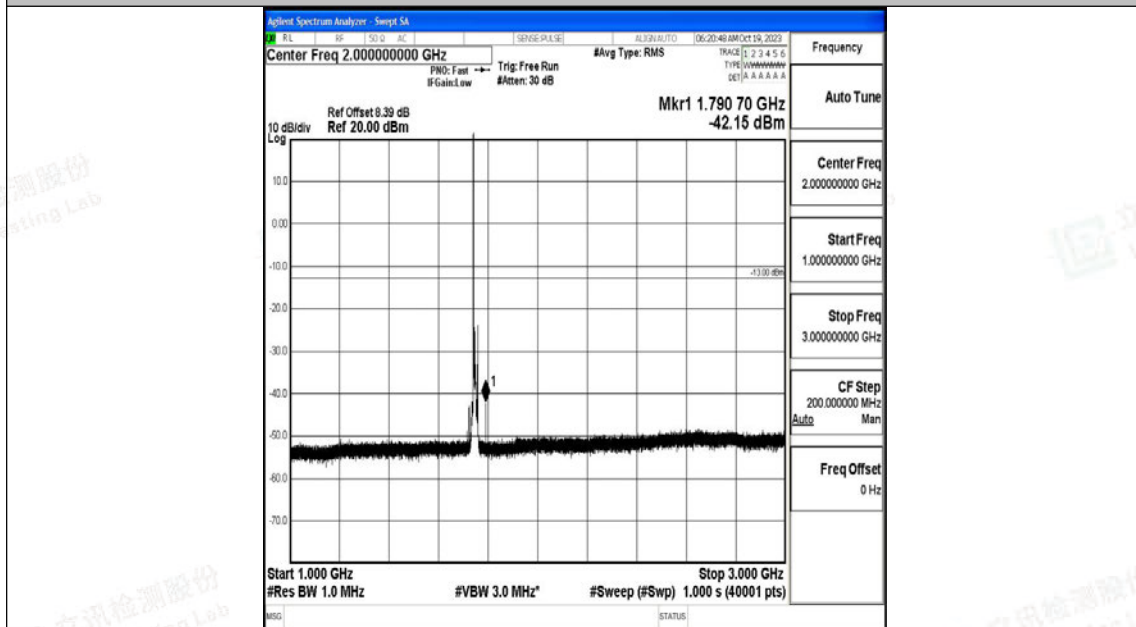

Band66_10MHz_QPSK_132322_1RB#0_30~1000_30~1000

Band66_10MHz_QPSK_132322_1RB#0_1000~3000_1000~3000