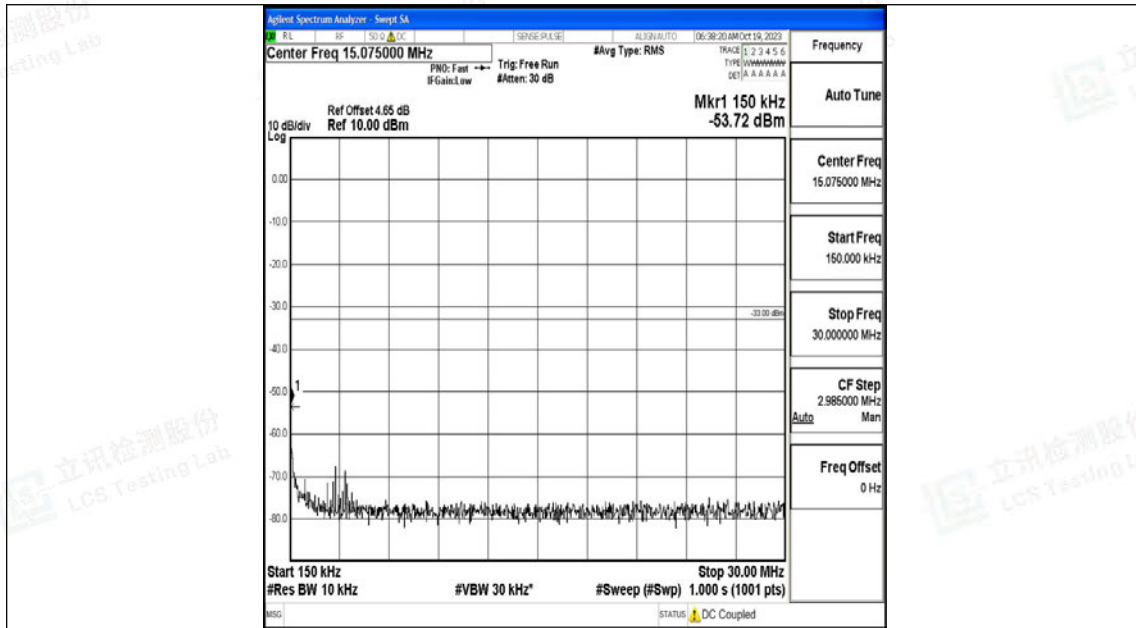

Band66_15MHz_QPSK_132597_1RB#0_0.15~30_0.15~30

Band66_15MHz_QPSK_132597_1RB#0_30~1000_30~1000

Band66_15MHz_QPSK_132597_1RB#0_1000~3000_1000~3000

Band66_15MHz_QPSK_132597_1RB#0_3000~20000_3000~20000

Band66_15MHz_16QAM_132597_1RB#0_0.009~0.15_0.009~0.15