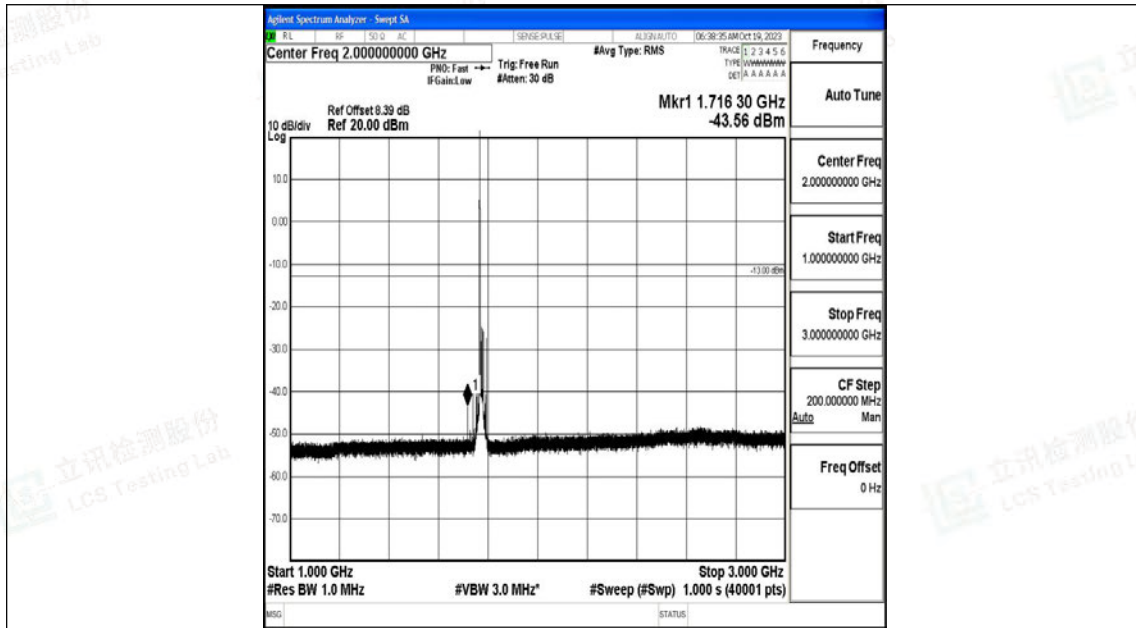

Band66_15MHz_16QAM_132597_1RB#0_30~1000_30~1000

Band66_15MHz_16QAM_132597_1RB#0_1000~3000_1000~3000