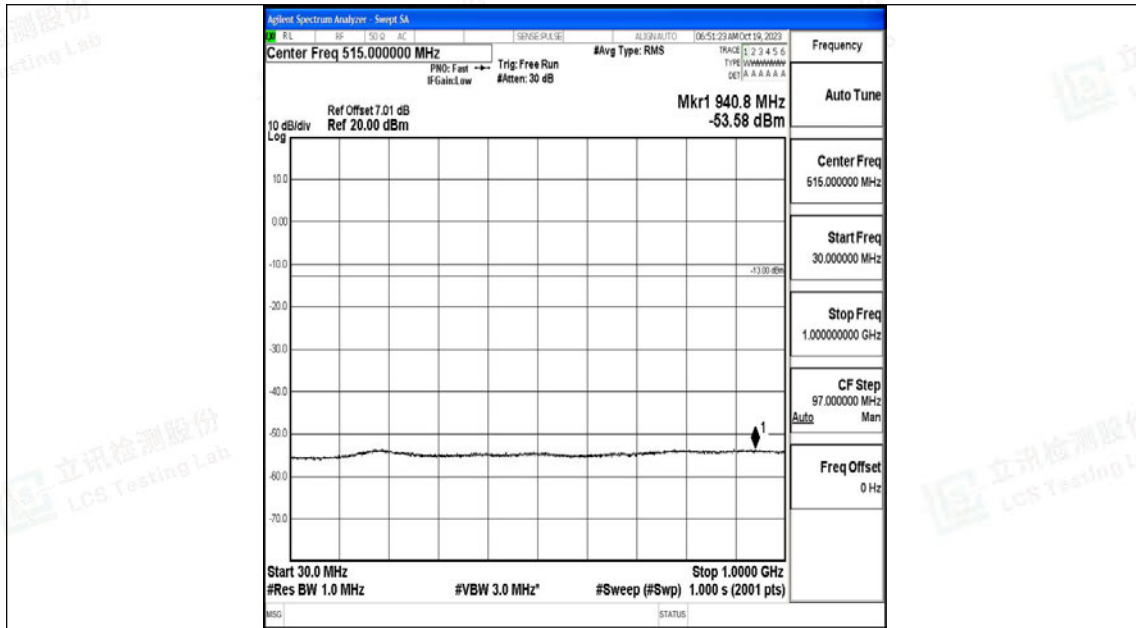

Band66_20MHz_QPSK_132072_1RB#0_0.15~30_0.15~30

Band66_20MHz_QPSK_132072_1RB#0_30~1000_30~1000