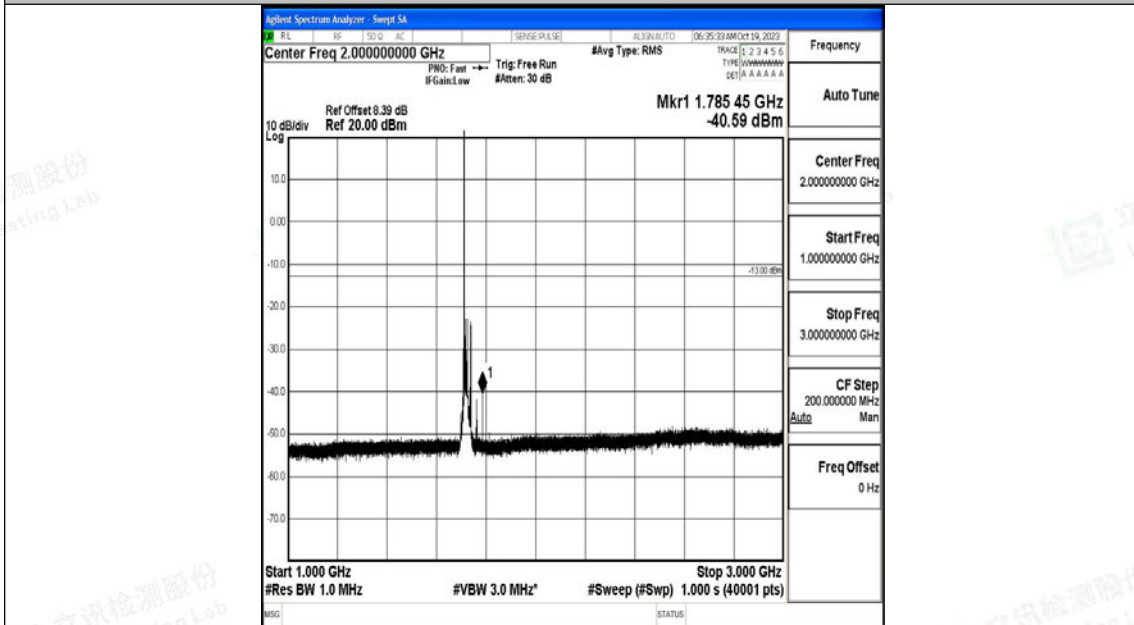

Band66_15MHz_QPSK_132047_1RB#0_30~1000_30~1000

Band66_15MHz_QPSK_132047_1RB#0_1000~3000_1000~3000