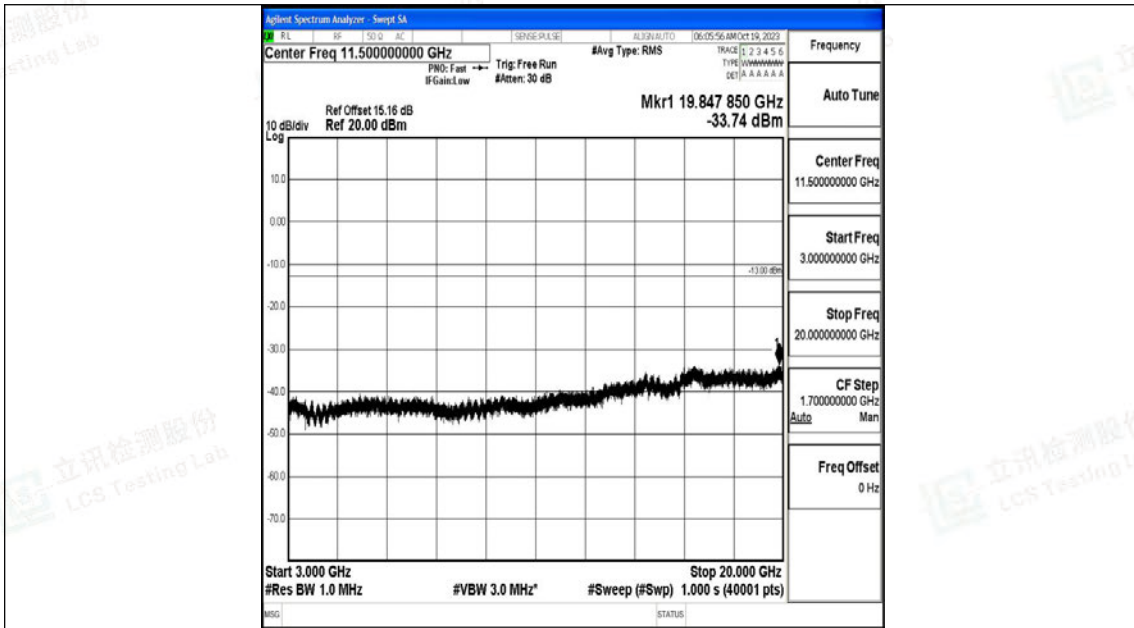

Band66_5MHz_QPSK_132647_1RB#0_30~1000_30~1000

Band66_5MHz_QPSK_132647_1RB#0_1000~3000_1000~3000

Band66_5MHz_QPSK_132647_1RB#0_3000~20000_3000~20000

Band66_5MHz_16QAM_132647_1RB#0_0.009~0.15_0.009~0.15

Band66_5MHz_16QAM_132647_1RB#0_0.15~30_0.15~30