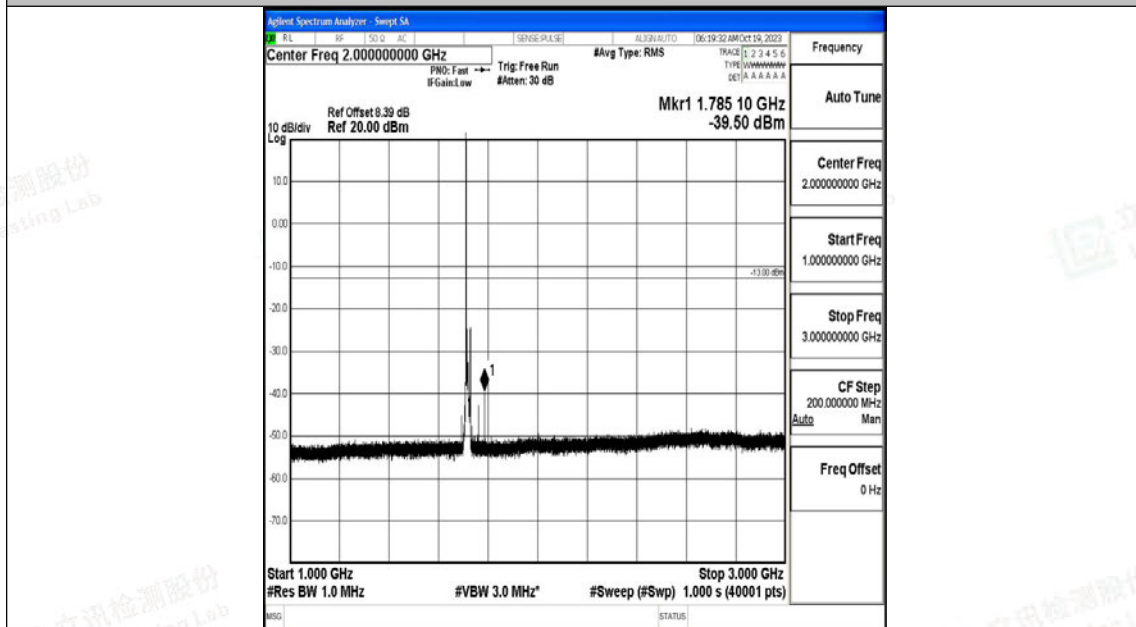

Band66_10MHz_QPSK_132022_1RB#0_30~1000_30~1000

Band66_10MHz_QPSK_132022_1RB#0_1000~3000_1000~3000