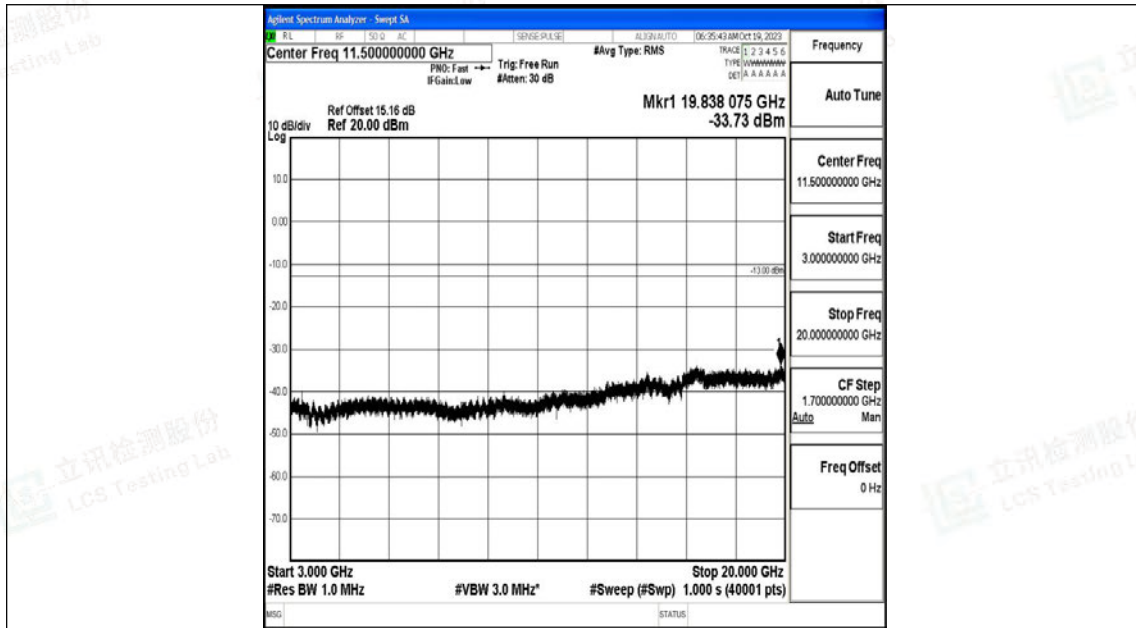

Band66_15MHz_QPSK_132047_1RB#0_0.15~30_0.15~30

Band66_15MHz_QPSK_132047_1RB#0_30~1000_30~1000

Band66_15MHz_QPSK_132047_1RB#0_1000~3000_1000~3000

Band66_15MHz_QPSK_132047_1RB#0_3000~20000_3000~20000

Band66_15MHz_16QAM_132047_1RB#0_0.009~0.15_0.009~0.15