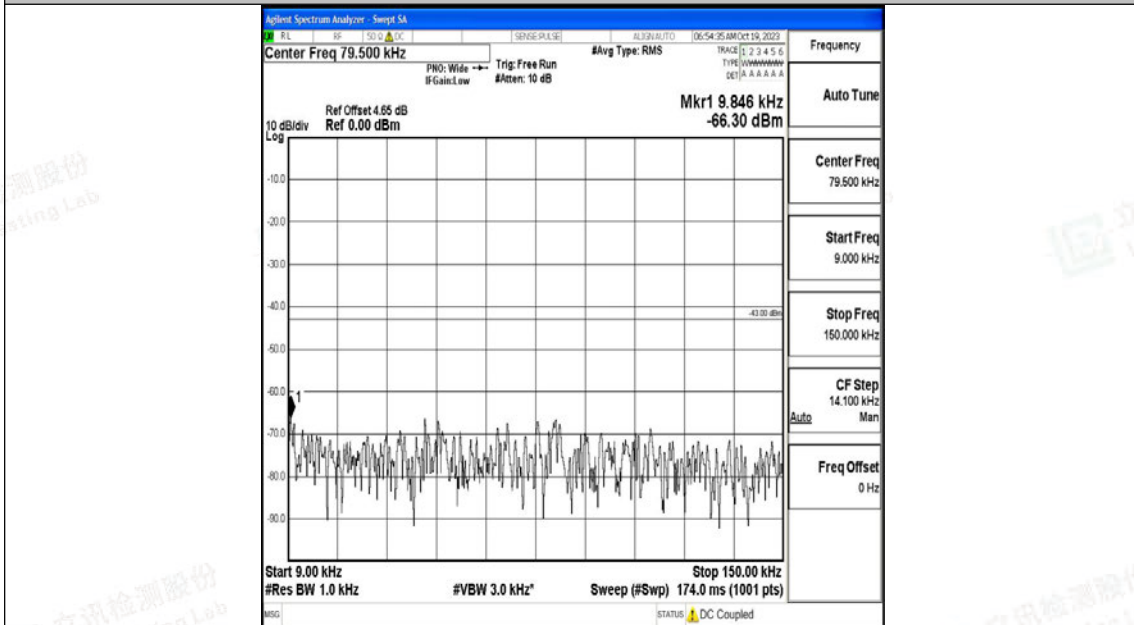

Band66_20MHz_QPSK_132572_1RB#0_0.15~30_0.15~30

Band66_20MHz_QPSK_132572_1RB#0_30~1000_30~1000

Band66_20MHz_QPSK_132572_1RB#0_1000~3000_1000~3000

Band66_20MHz_QPSK_132572_1RB#0_3000~20000_3000~20000

Band66_20MHz_16QAM_132572_1RB#0_0.009~0.15_0.009~0.15