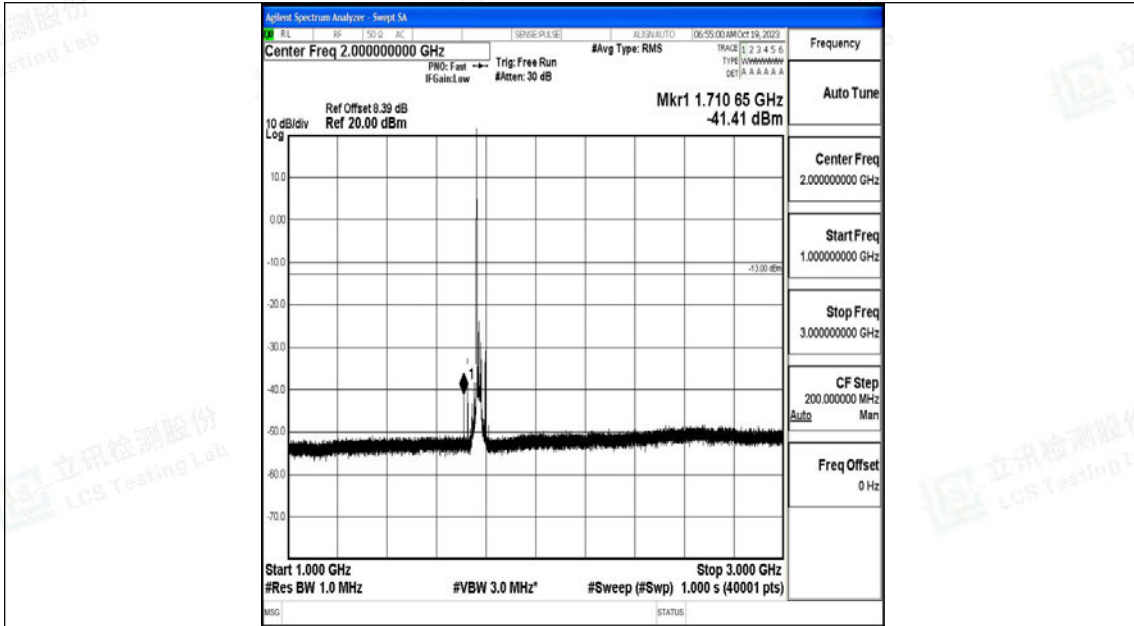

Band66_20MHz_16QAM_132572_1RB#0_30~1000_30~1000

Band66_20MHz_16QAM_132572_1RB#0_1000~3000_1000~3000