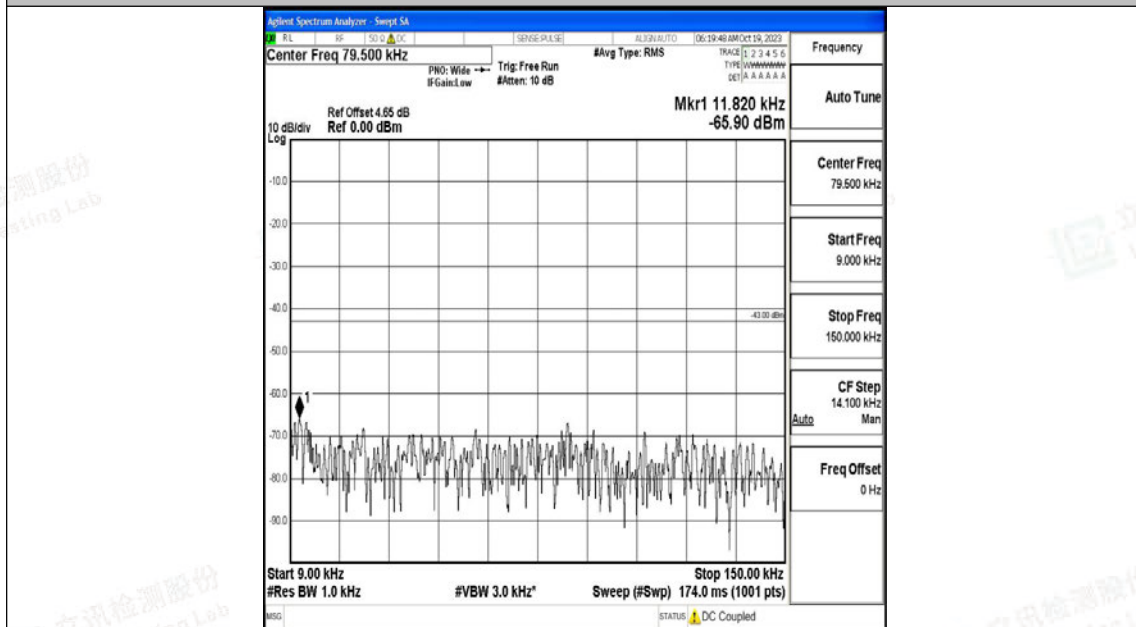

Band66_10MHz_QPSK_132022_1RB#0_0.15~30_0.15~30

Band66_10MHz_QPSK_132022_1RB#0_30~1000_30~1000

Band66_10MHz_QPSK_132022_1RB#0_1000~3000_1000~3000

Band66_10MHz_QPSK_132022_1RB#0_3000~20000_3000~20000

Band66_10MHz_16QAM_132022_1RB#0_0.009~0.15_0.009~0.15