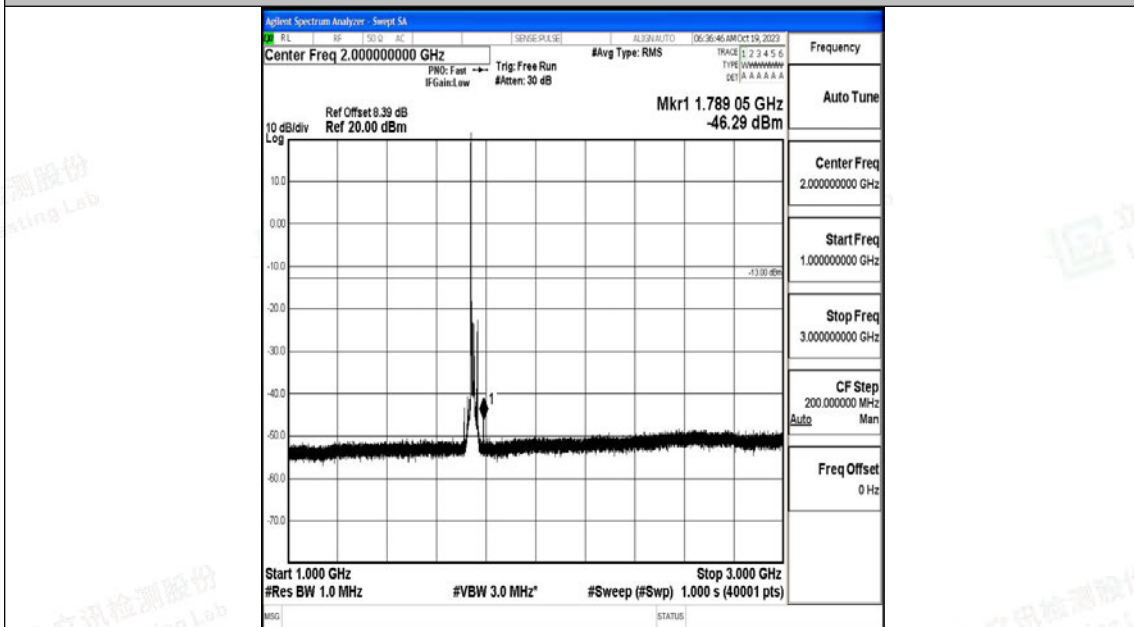

Band66_15MHz_QPSK_132322_1RB#0_30~1000_30~1000

Band66_15MHz_QPSK_132322_1RB#0_1000~3000_1000~3000