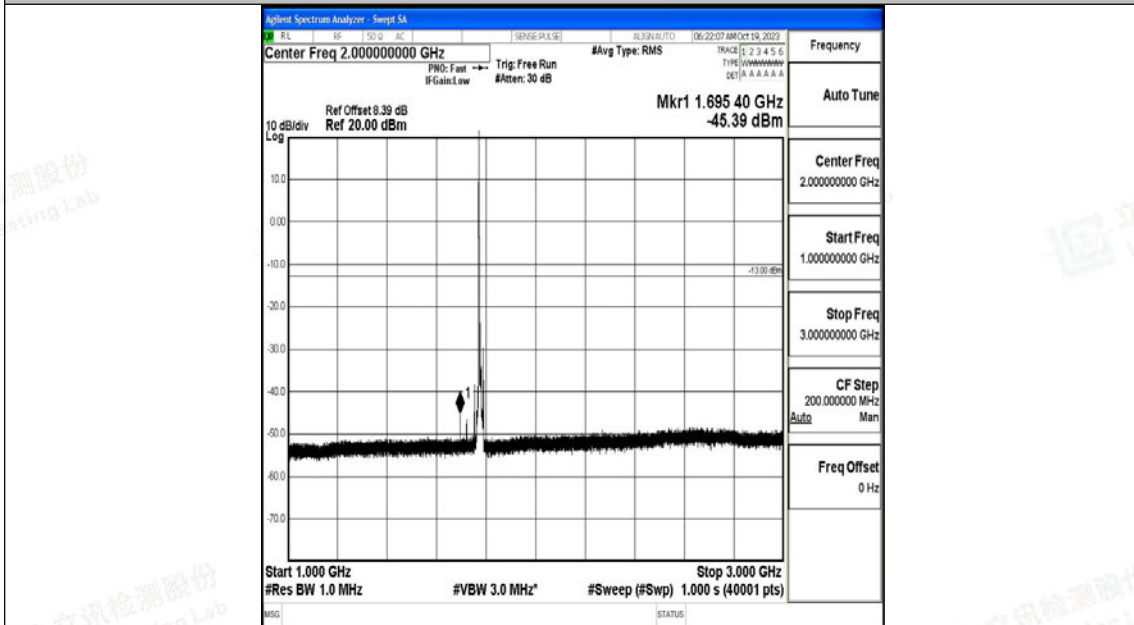

Band66_10MHz_QPSK_132622_1RB#0_30~1000_30~1000

Band66_10MHz_QPSK_132622_1RB#0_1000~3000_1000~3000