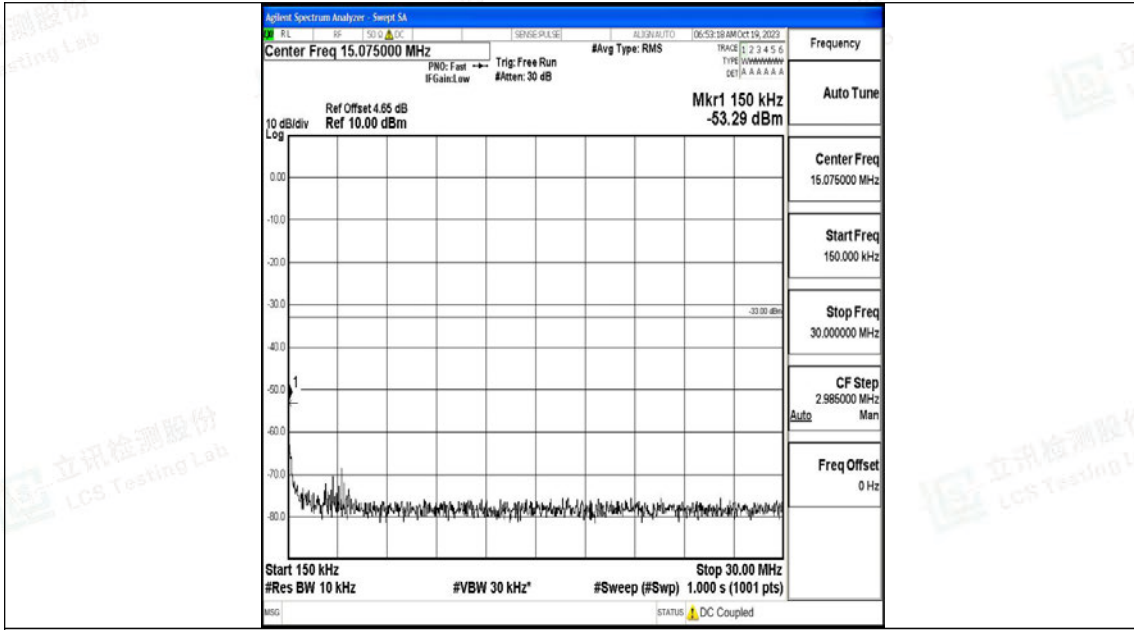

Band66_20MHz_QPSK_132322_1RB#0_0.15~30_0.15~30

Band66_20MHz_QPSK_132322_1RB#0_30~1000_30~1000

Band66_20MHz_QPSK_132322_1RB#0_1000~3000_1000~3000

Band66_20MHz_QPSK_132322_1RB#0_3000~20000_3000~20000

Band66_20MHz_16QAM_132322_1RB#0_0.009~0.15_0.009~0.15