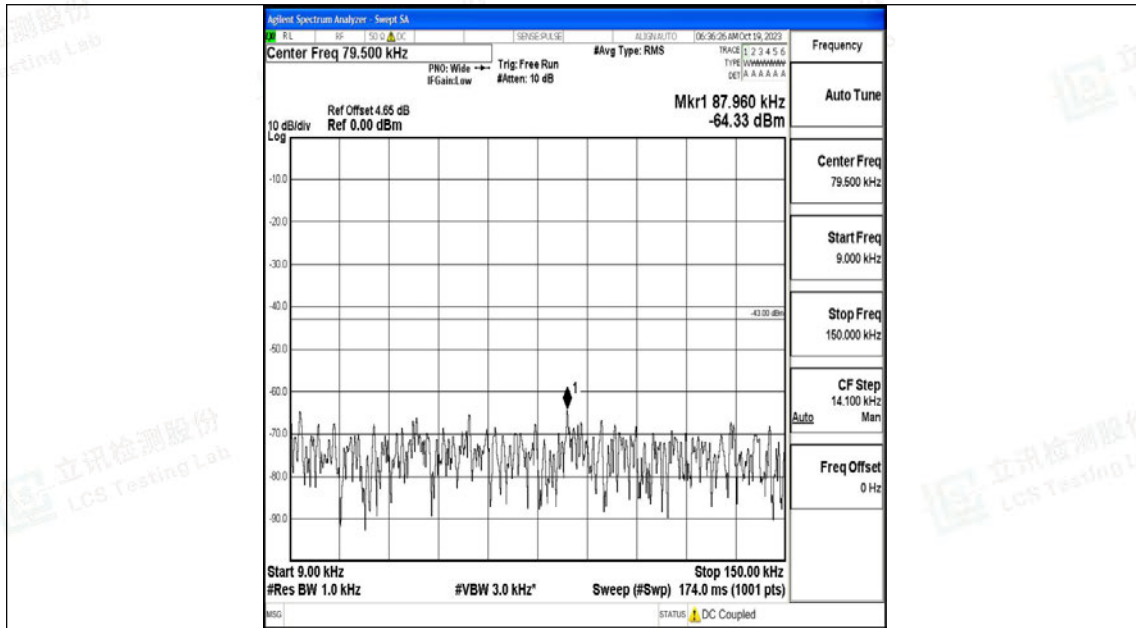

Band66_15MHz_16QAM_132047_1RB#0_0.15~30_0.15~30

Band66_15MHz_16QAM_132047_1RB#0_30~1000_30~1000

Band66_15MHz_16QAM_132047_1RB#0_1000~3000_1000~3000

Band66_15MHz_16QAM_132047_1RB#0_3000~20000_3000~20000

Band66_15MHz_QPSK_132322_1RB#0_0.009~0.15_0.009~0.15