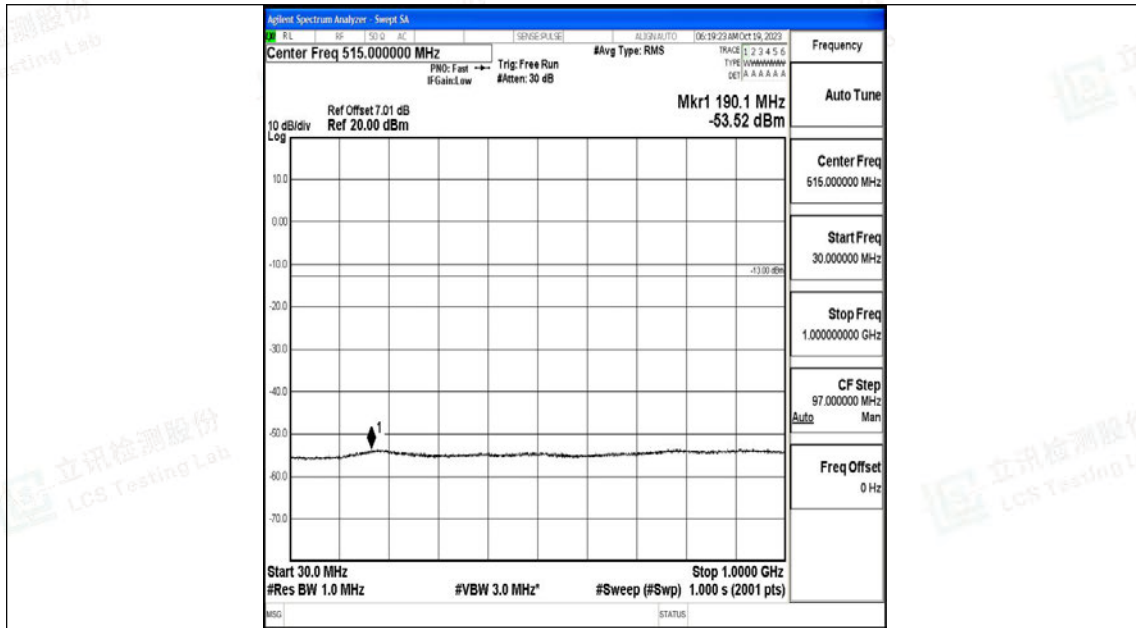

Band66_10MHz_QPSK_132022_1RB#0_0.15~30_0.15~30

Band66_10MHz_QPSK_132022_1RB#0_30~1000_30~1000