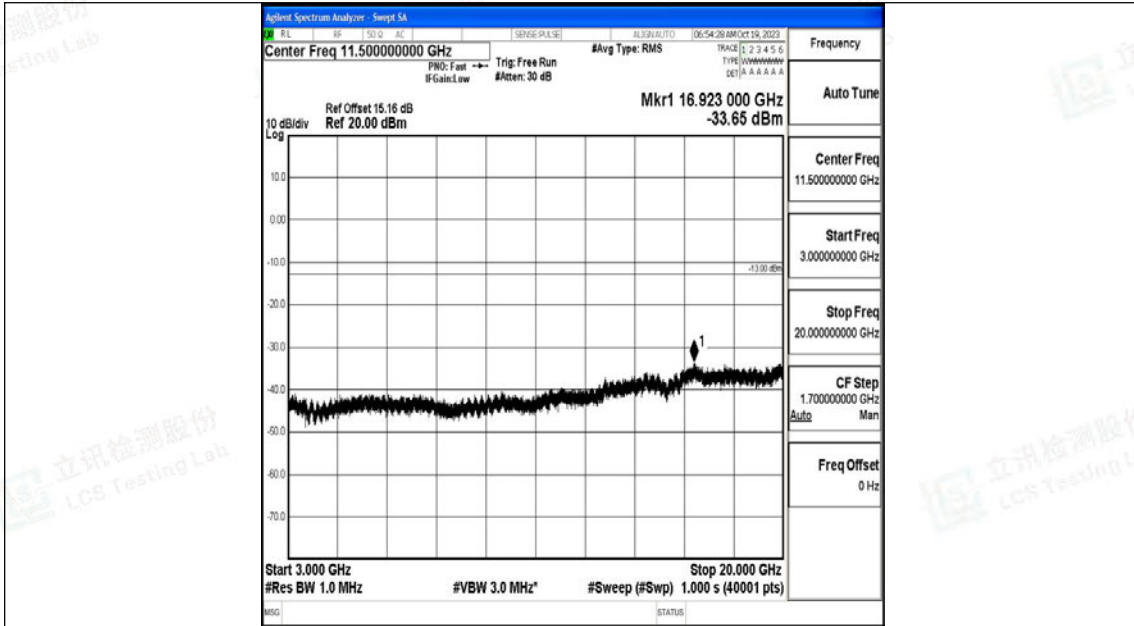

Band66_20MHz_QPSK_132572_1RB#0_0.15~30_0.15~30

Band66_20MHz_QPSK_132572_1RB#0_30~1000_30~1000

Band66_20MHz_QPSK_132572_1RB#0_1000~3000_1000~3000

Band66_20MHz_QPSK_132572_1RB#0_3000~20000_3000~20000

Band66_20MHz_16QAM_132572_1RB#0_0.009~0.15_0.009~0.15