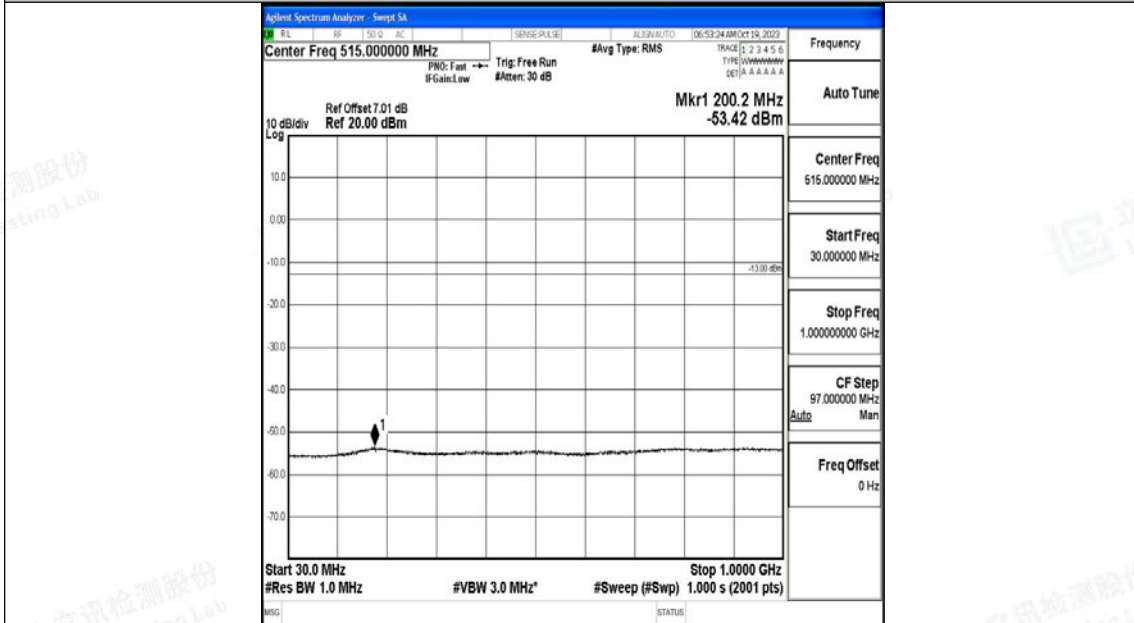

Band66_20MHz_16QAM_132322_1RB#0_0.15~30_0.15~30

Band66_20MHz_16QAM_132322_1RB#0_30~1000_30~1000