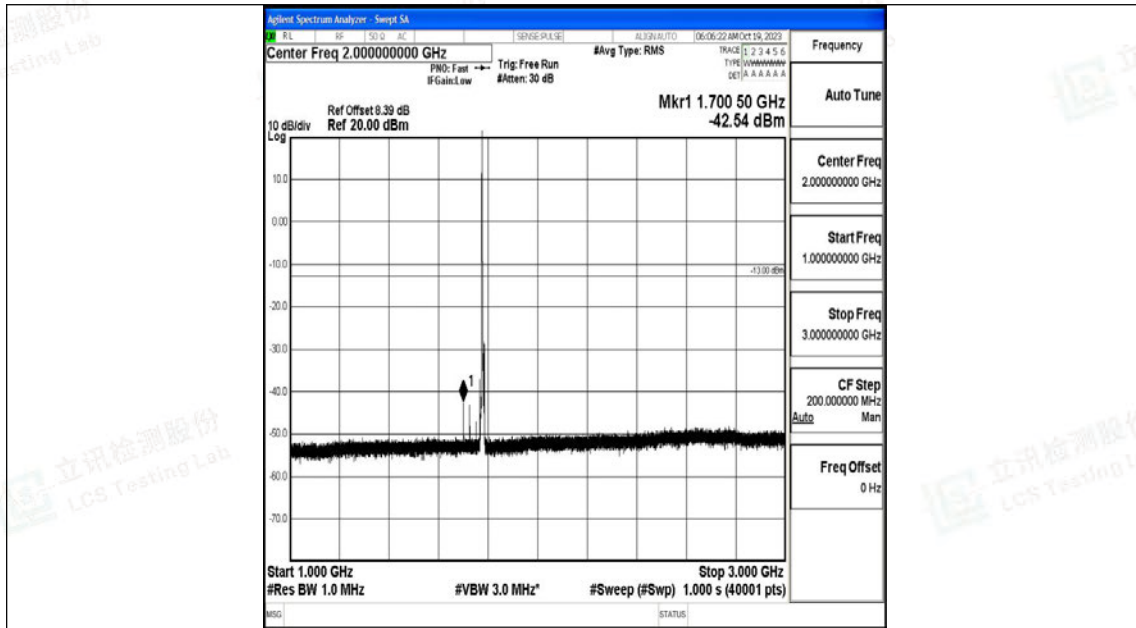

Band66_5MHz_16QAM_132647_1RB#0_30~1000_30~1000

Band66_5MHz_16QAM_132647_1RB#0_1000~3000_1000~3000