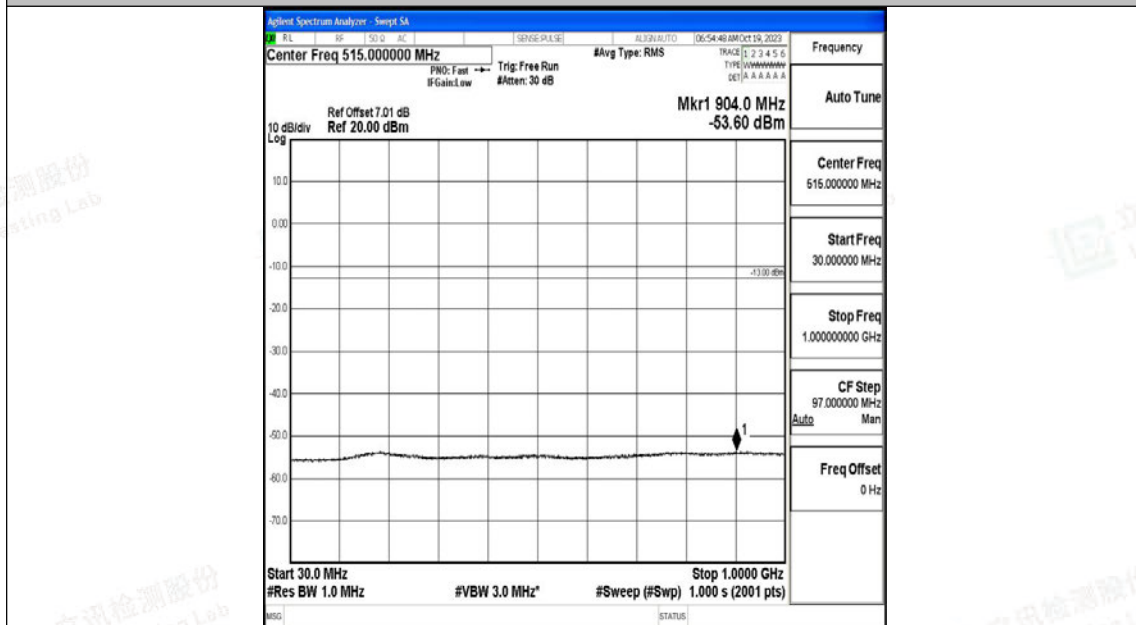

Band66_20MHz_16QAM_132572_1RB#0_0.15~30_0.15~30

Band66_20MHz_16QAM_132572_1RB#0_30~1000_30~1000