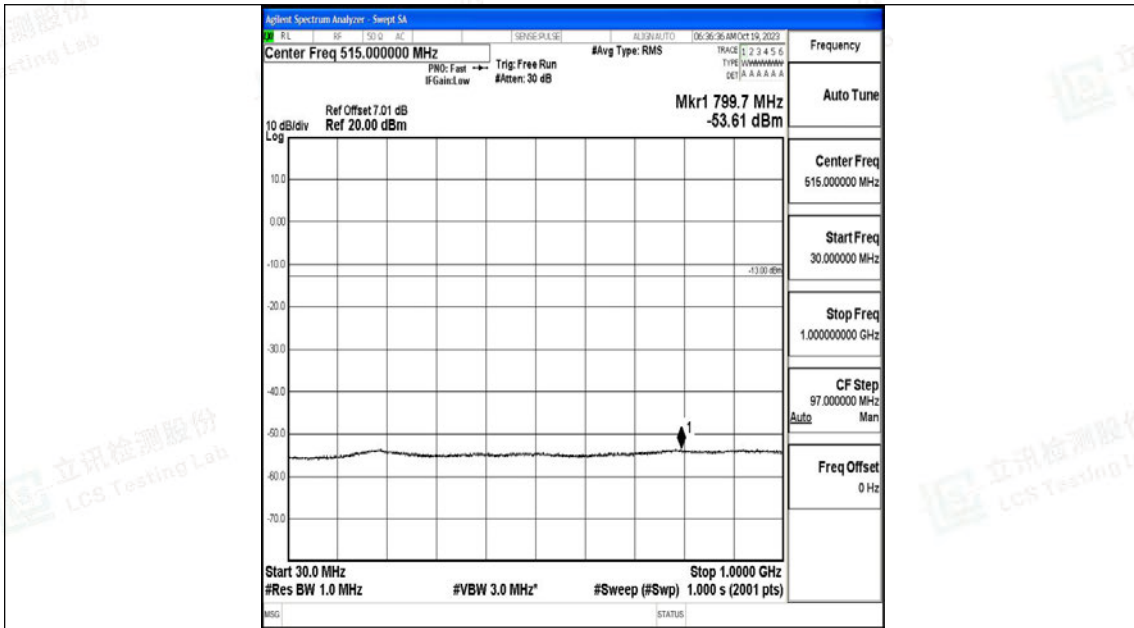

Band66_15MHz_QPSK_132322_1RB#0_0.15~30_0.15~30

Band66_15MHz_QPSK_132322_1RB#0_30~1000_30~1000