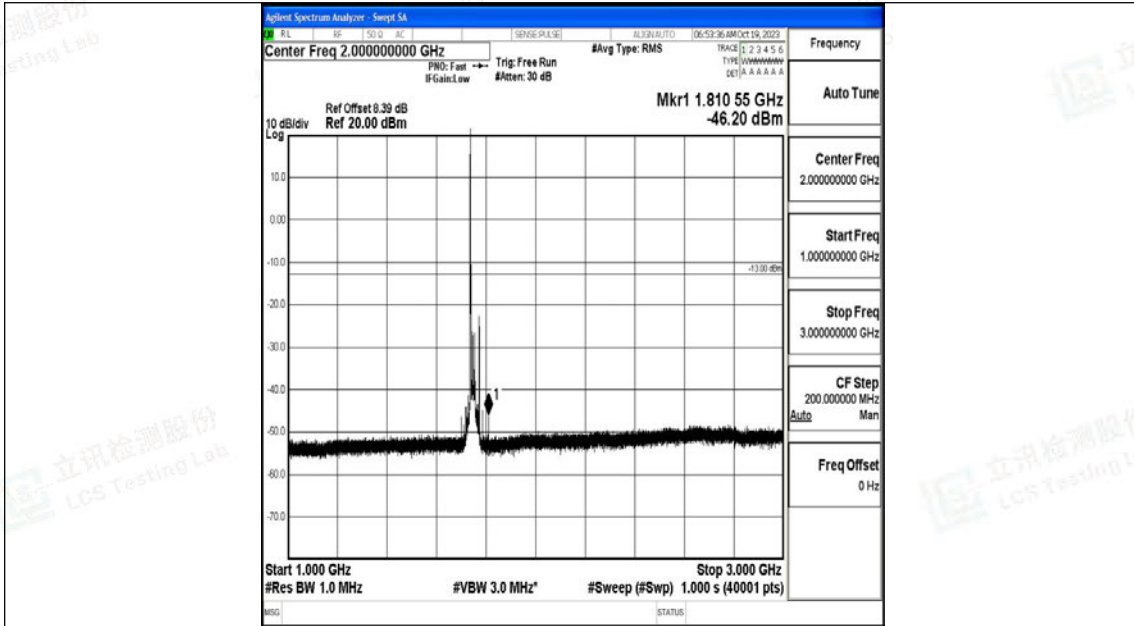

Band66_20MHz_16QAM_132322_1RB#0_30~1000_30~1000

Band66_20MHz_16QAM_132322_1RB#0_1000~3000_1000~3000