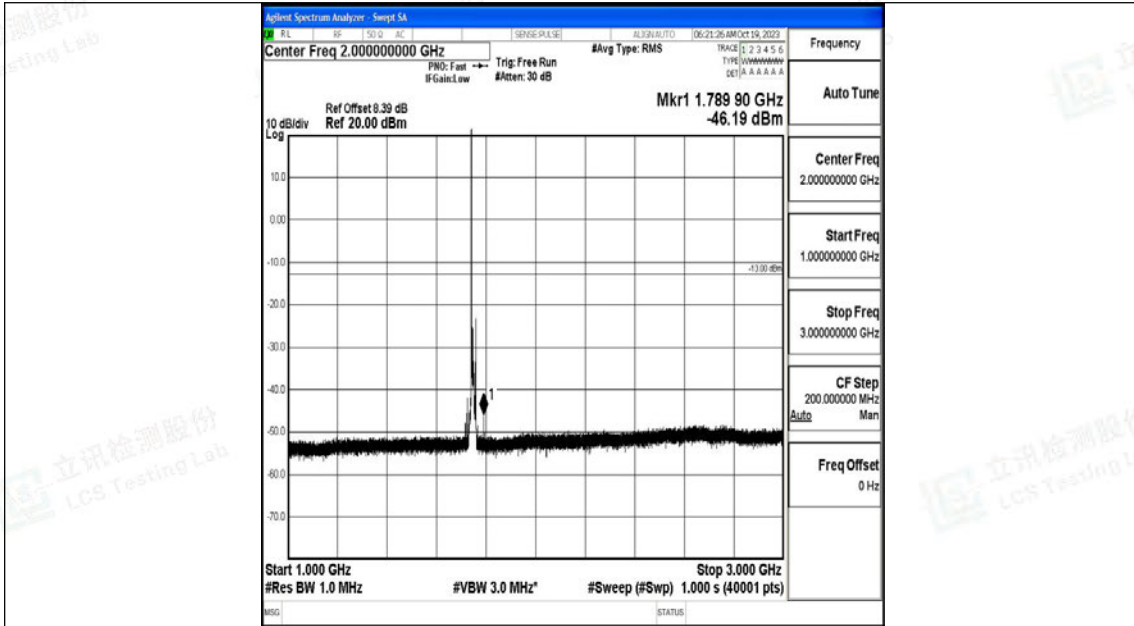

Band66_10MHz_16QAM_132322_1RB#0_30~1000_30~1000

Band66_10MHz_16QAM_132322_1RB#0_1000~3000_1000~3000