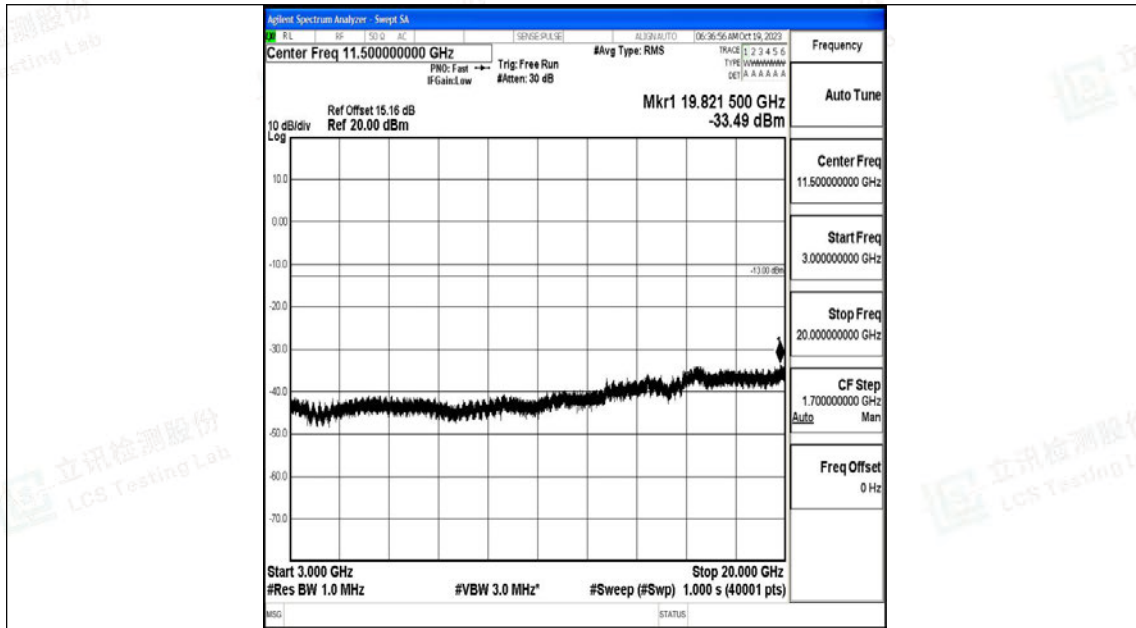

Band66_15MHz_QPSK_132322_1RB#0_0.15~30_0.15~30

Band66_15MHz_QPSK_132322_1RB#0_30~1000_30~1000

Band66_15MHz_QPSK_132322_1RB#0_1000~3000_1000~3000

Band66_15MHz_QPSK_132322_1RB#0_3000~20000_3000~20000

Band66_15MHz_16QAM_132322_1RB#0_0.009~0.15_0.009~0.15