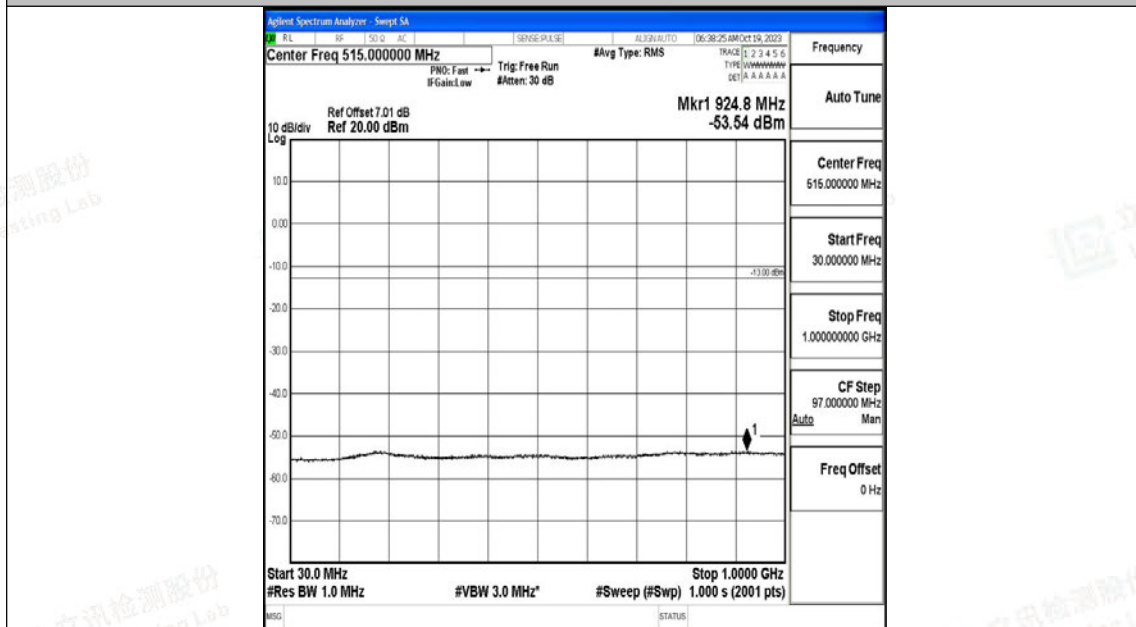

Band66_15MHz_16QAM_132597_1RB#0_0.15~30_0.15~30

Band66_15MHz_16QAM_132597_1RB#0_30~1000_30~1000