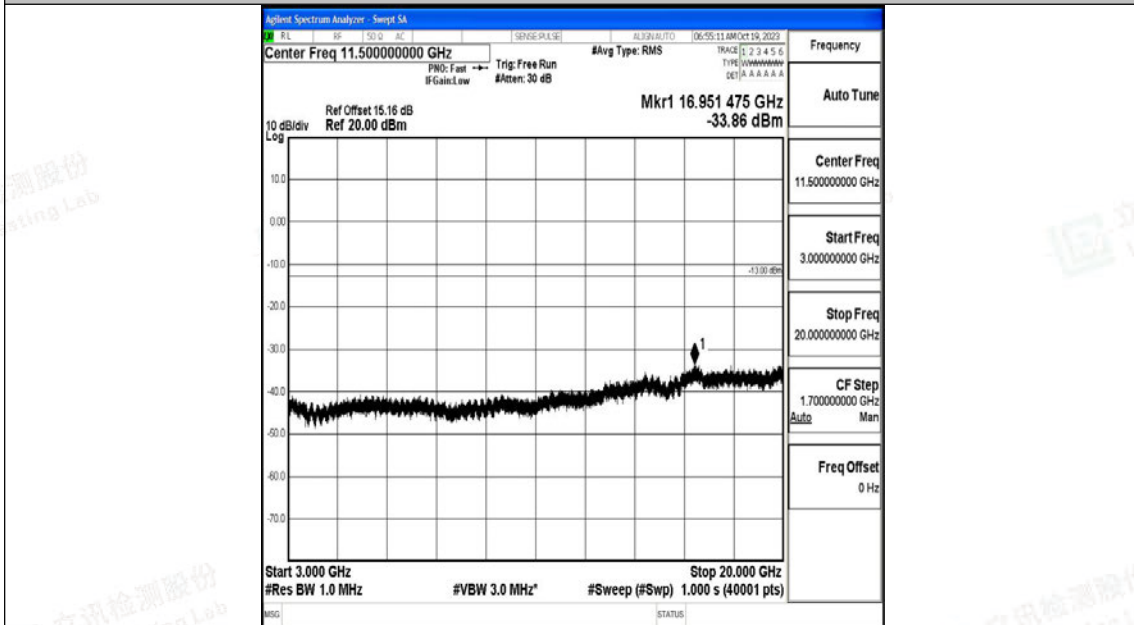

Band66_20MHz_16QAM_132572_1RB#0_0.15~30_0.15~30

Band66_20MHz_16QAM_132572_1RB#0_30~1000_30~1000

Band66_20MHz_16QAM_132572_1RB#0_1000~3000_1000~3000

Band66_20MHz_16QAM_132572_1RB#0_3000~20000_3000~20000