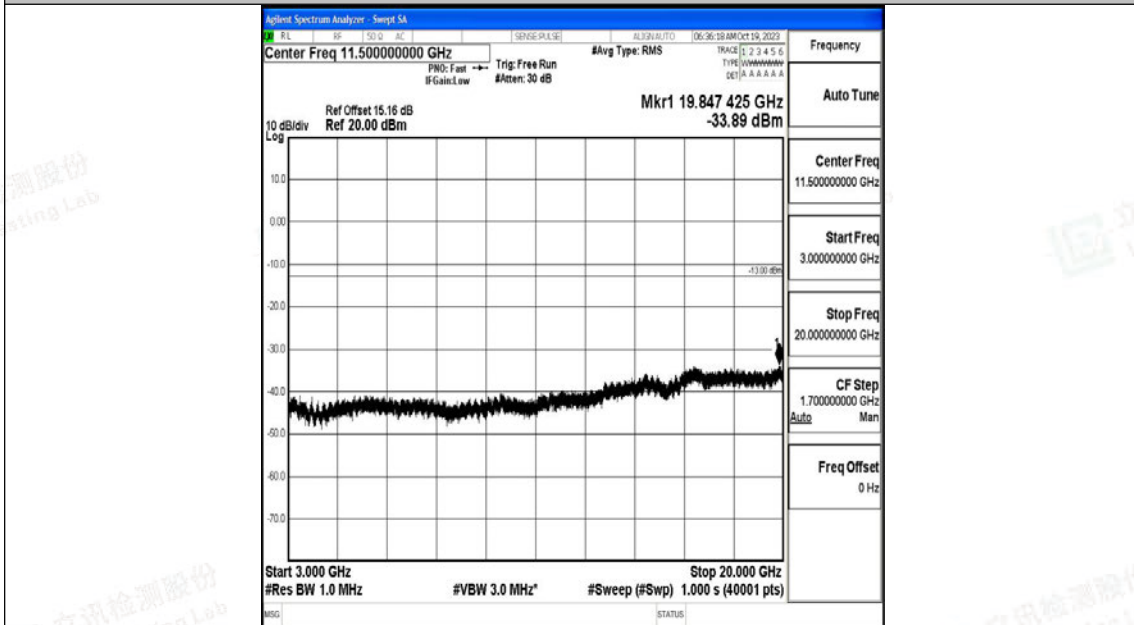

Band66_15MHz_16QAM_132047_1RB#0_0.15~30_0.15~30

Band66_15MHz_16QAM_132047_1RB#0_30~1000_30~1000

Band66_15MHz_16QAM_132047_1RB#0_1000~3000_1000~3000

Band66_15MHz_16QAM_132047_1RB#0_3000~20000_3000~20000

Band66_15MHz_QPSK_132322_1RB#0_0.009~0.15_0.009~0.15