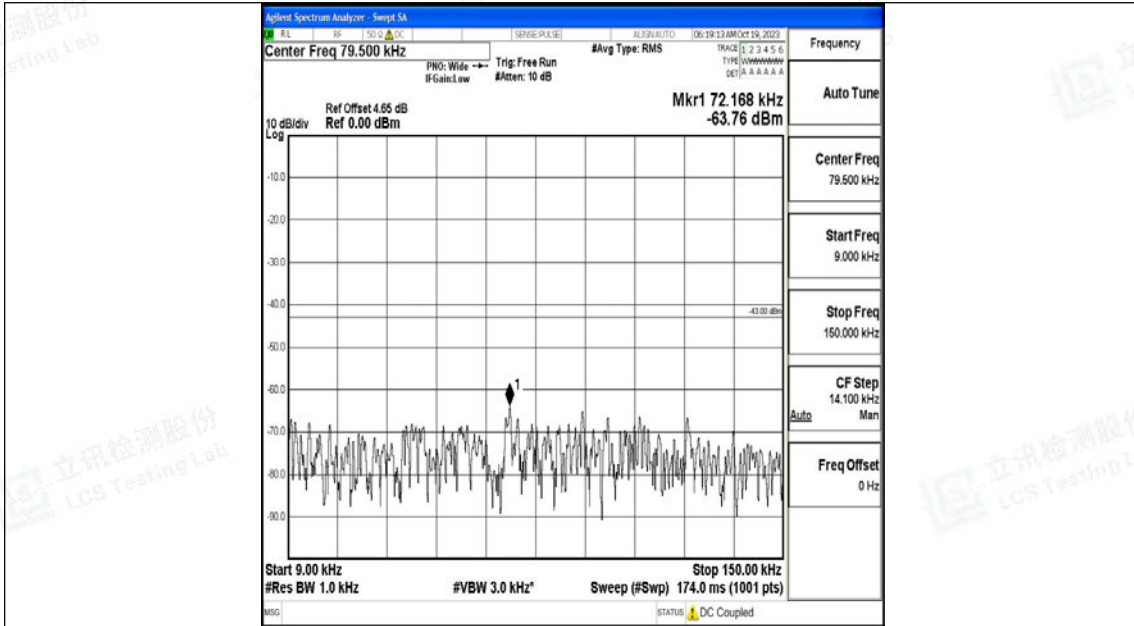

Band66_5MHz_16QAM_132647_1RB#0_30~1000_30~1000

Band66_5MHz_16QAM_132647_1RB#0_1000~3000_1000~3000

Band66_5MHz_16QAM_132647_1RB#0_3000~20000_3000~20000

Band66_10MHz_QPSK_132022_1RB#0_0.009~0.15_0.009~0.15