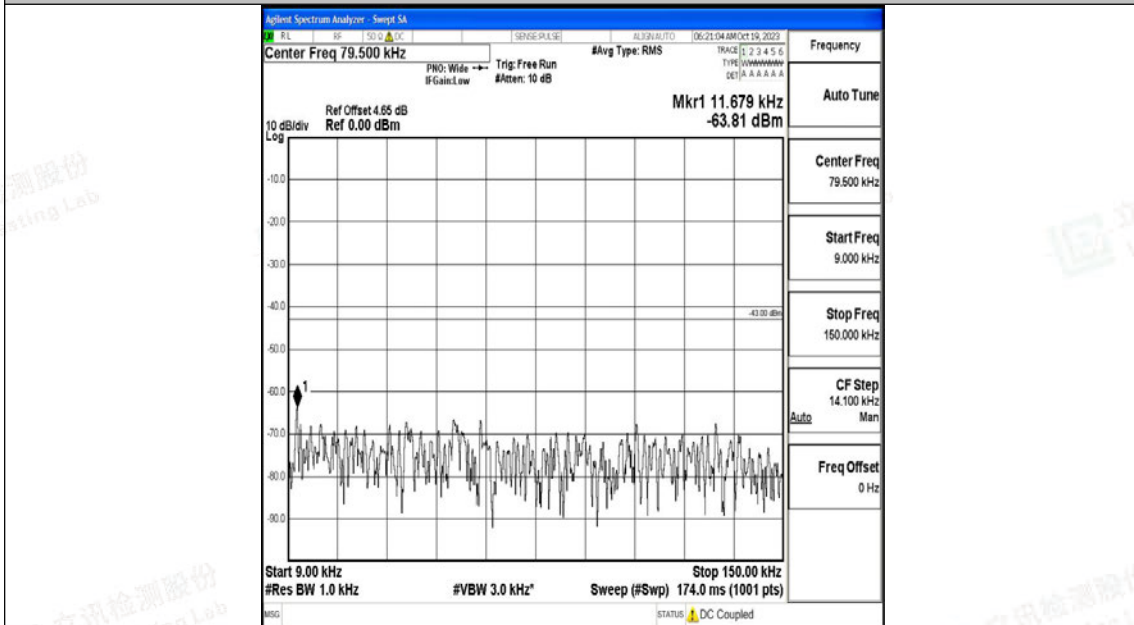

Band66_10MHz_QPSK_132322_1RB#0_0.15~30_0.15~30

Band66_10MHz_QPSK_132322_1RB#0_30~1000_30~1000

Band66_10MHz_QPSK_132322_1RB#0_1000~3000_1000~3000

Band66_10MHz_QPSK_132322_1RB#0_3000~20000_3000~20000

Band66_10MHz_16QAM_132322_1RB#0_0.009~0.15_0.009~0.15