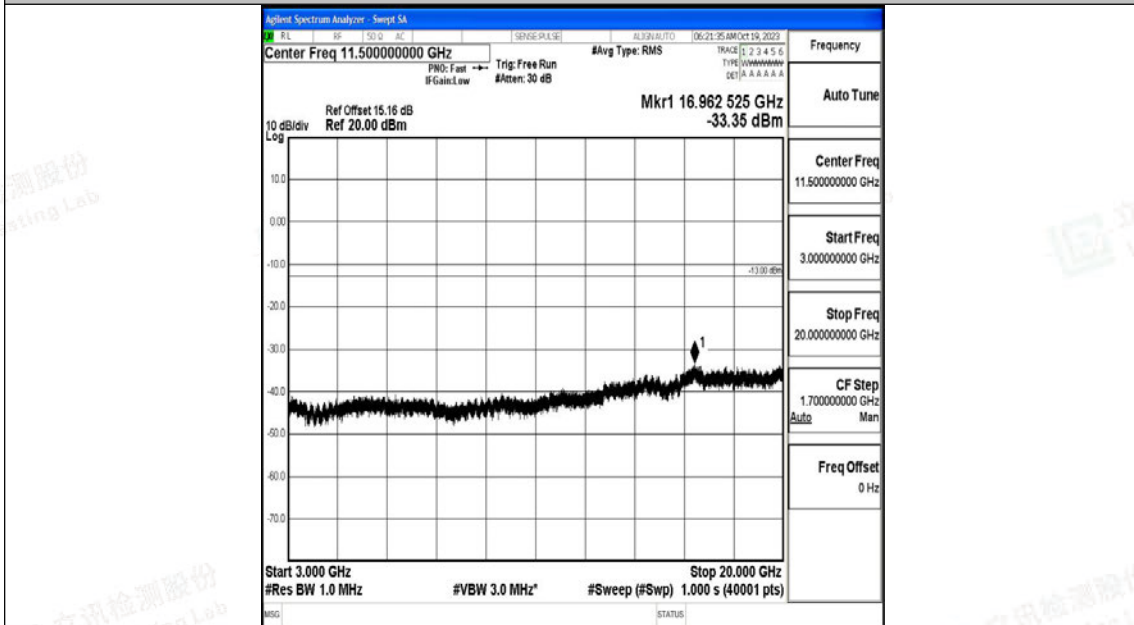

Band66_10MHz_16QAM_132322_1RB#0_0.15~30_0.15~30

Band66_10MHz_16QAM_132322_1RB#0_30~1000_30~1000

Band66_10MHz_16QAM_132322_1RB#0_1000~3000_1000~3000

Band66_10MHz_16QAM_132322_1RB#0_3000~20000_3000~20000

Band66_10MHz_QPSK_132622_1RB#0_0.009~0.15_0.009~0.15