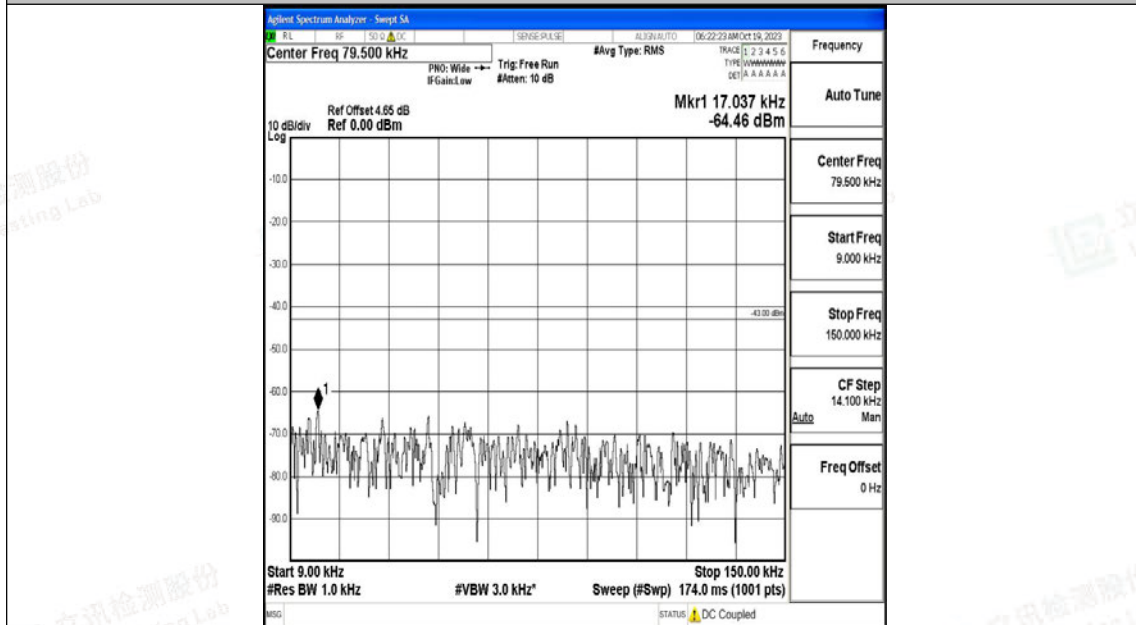

Band66_10MHz_QPSK_132622_1RB#0_0.15~30_0.15~30

Band66_10MHz_QPSK_132622_1RB#0_30~1000_30~1000

Band66_10MHz_QPSK_132622_1RB#0_1000~3000_1000~3000

Band66_10MHz_QPSK_132622_1RB#0_3000~20000_3000~20000

Band66_10MHz_16QAM_132622_1RB#0_0.009~0.15_0.009~0.15