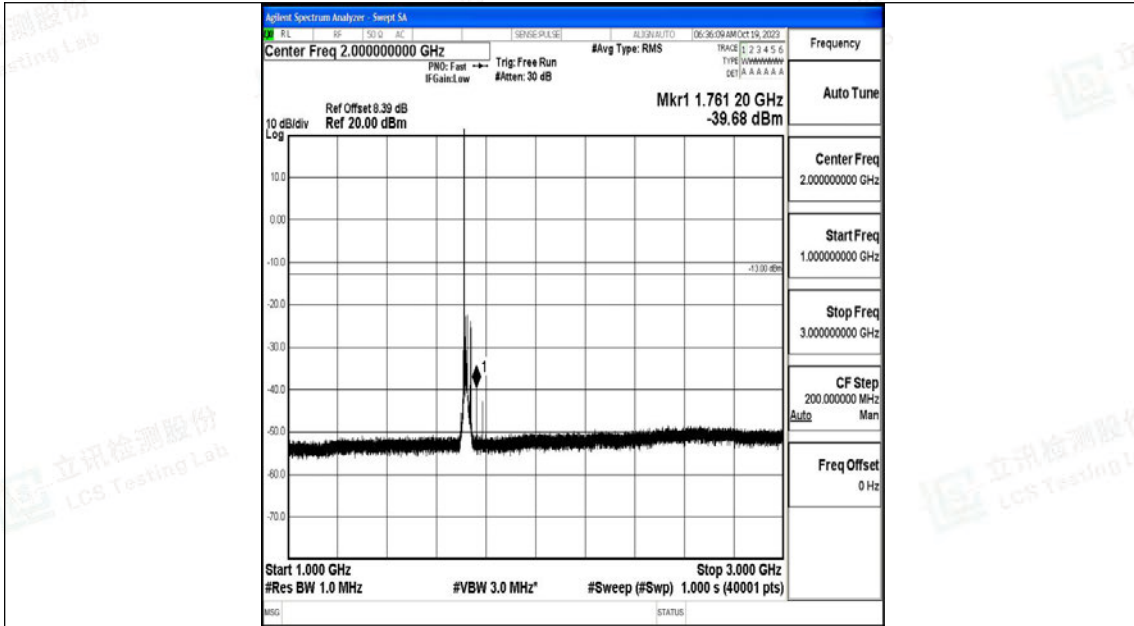

Band66_15MHz_16QAM_132047_1RB#0_30~1000_30~1000

Band66_15MHz_16QAM_132047_1RB#0_1000~3000_1000~3000