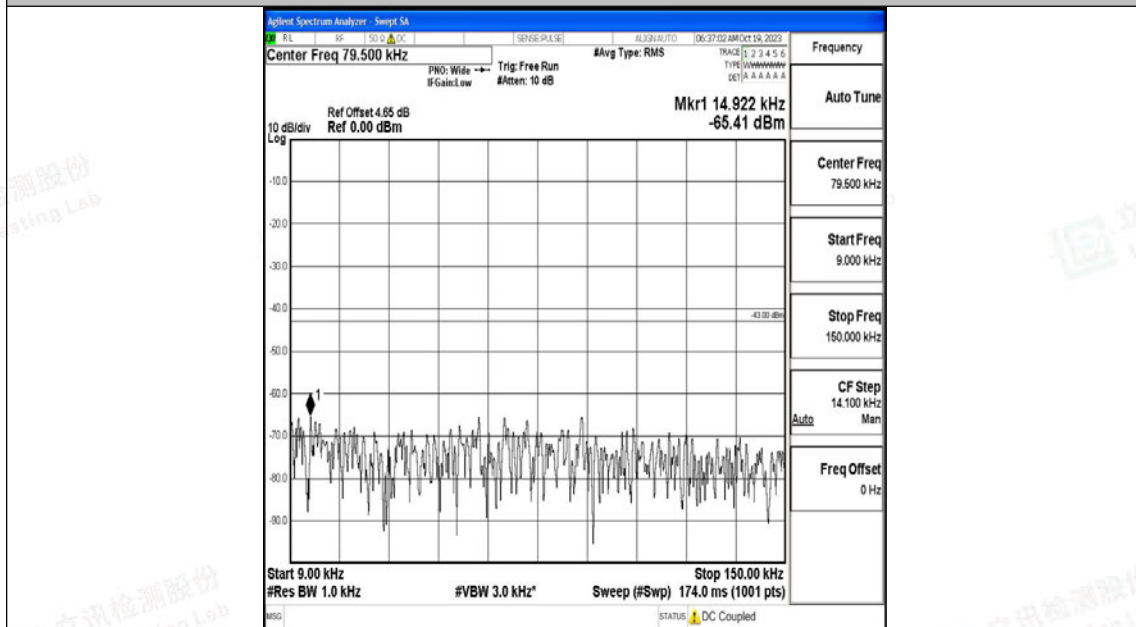

Band66_15MHz_QPSK_132322_1RB#0_0.15~30_0.15~30

Band66_15MHz_QPSK_132322_1RB#0_30~1000_30~1000

Band66_15MHz_QPSK_132322_1RB#0_1000~3000_1000~3000

Band66_15MHz_QPSK_132322_1RB#0_3000~20000_3000~20000

Band66_15MHz_16QAM_132322_1RB#0_0.009~0.15_0.009~0.15