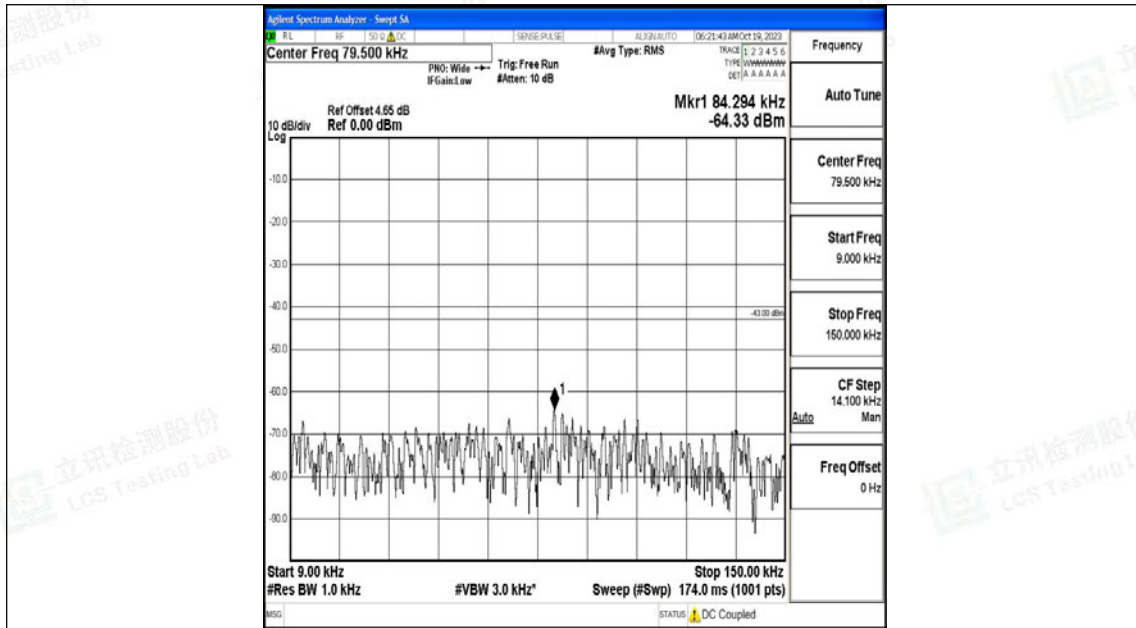

Band66_10MHz_16QAM_132322_1RB#0_0.15~30_0.15~30

Band66_10MHz_16QAM_132322_1RB#0_30~1000_30~1000

Band66_10MHz_16QAM_132322_1RB#0_1000~3000_1000~3000

Band66_10MHz_16QAM_132322_1RB#0_3000~20000_3000~20000

Band66_10MHz_QPSK_132622_1RB#0_0.009~0.15_0.009~0.15