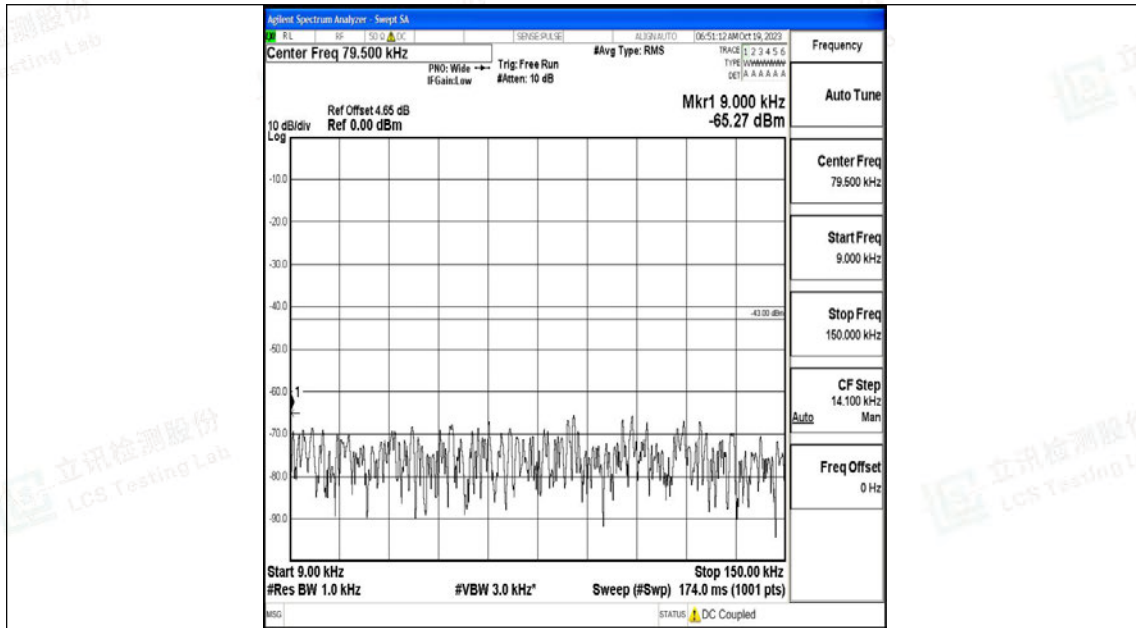

Band66_15MHz_16QAM_132597_1RB#0_0.15~30_0.15~30

Band66_15MHz_16QAM_132597_1RB#0_30~1000_30~1000

Band66_15MHz_16QAM_132597_1RB#0_1000~3000_1000~3000

Band66_15MHz_16QAM_132597_1RB#0_3000~20000_3000~20000

Band66_20MHz_QPSK_132072_1RB#0_0.009~0.15_0.009~0.15