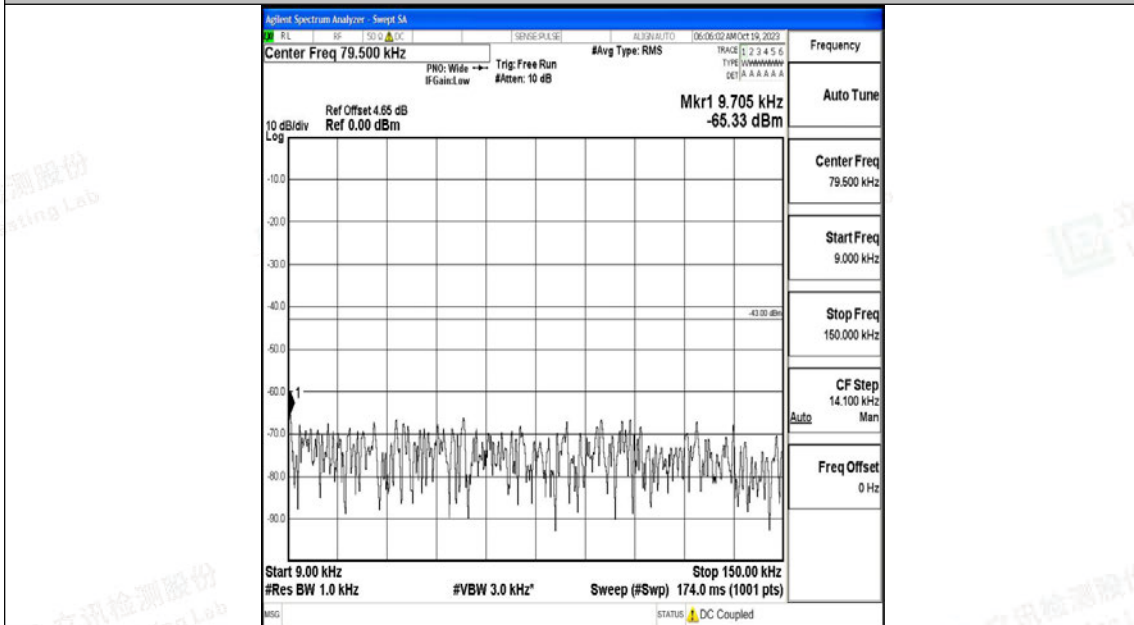

Band66_5MHz_QPSK_132647_1RB#0_30~1000_30~1000

Band66_5MHz_QPSK_132647_1RB#0_1000~3000_1000~3000

Band66_5MHz_QPSK_132647_1RB#0_3000~20000_3000~20000

Band66_5MHz_16QAM_132647_1RB#0_0.009~0.15_0.009~0.15

Band66_5MHz_16QAM_132647_1RB#0_0.15~30_0.15~30