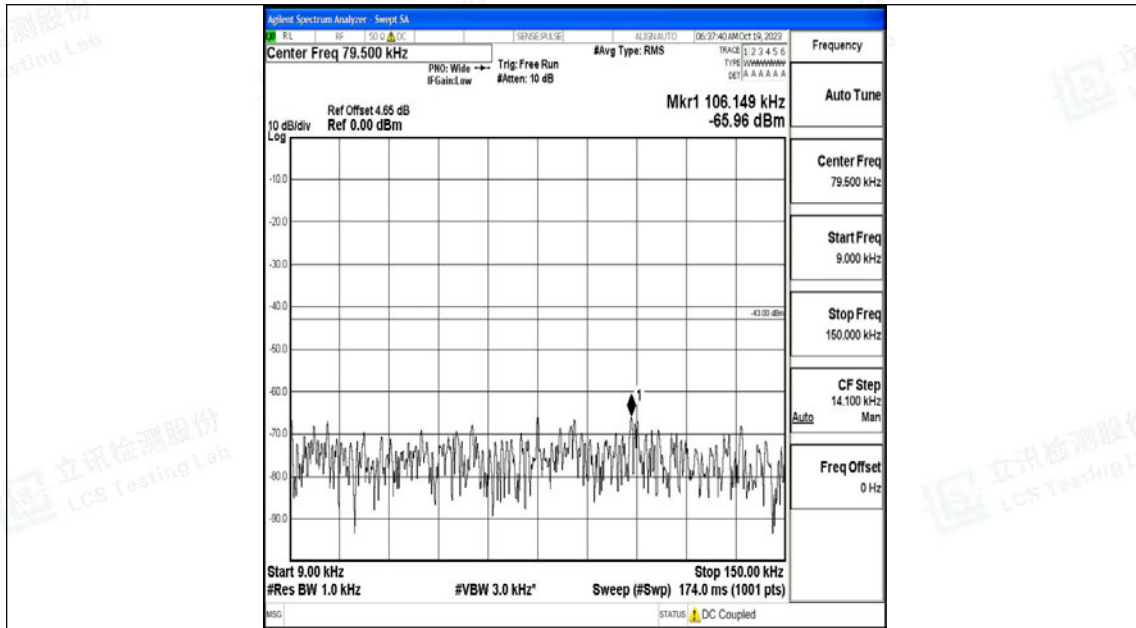

Band66_15MHz_16QAM_132322_1RB#0_0.15~30_0.15~30

Band66_15MHz_16QAM_132322_1RB#0_30~1000_30~1000

Band66_15MHz_16QAM_132322_1RB#0_1000~3000_1000~3000

Band66_15MHz_16QAM_132322_1RB#0_3000~20000_3000~20000

Band66_15MHz_QPSK_132597_1RB#0_0.009~0.15_0.009~0.15