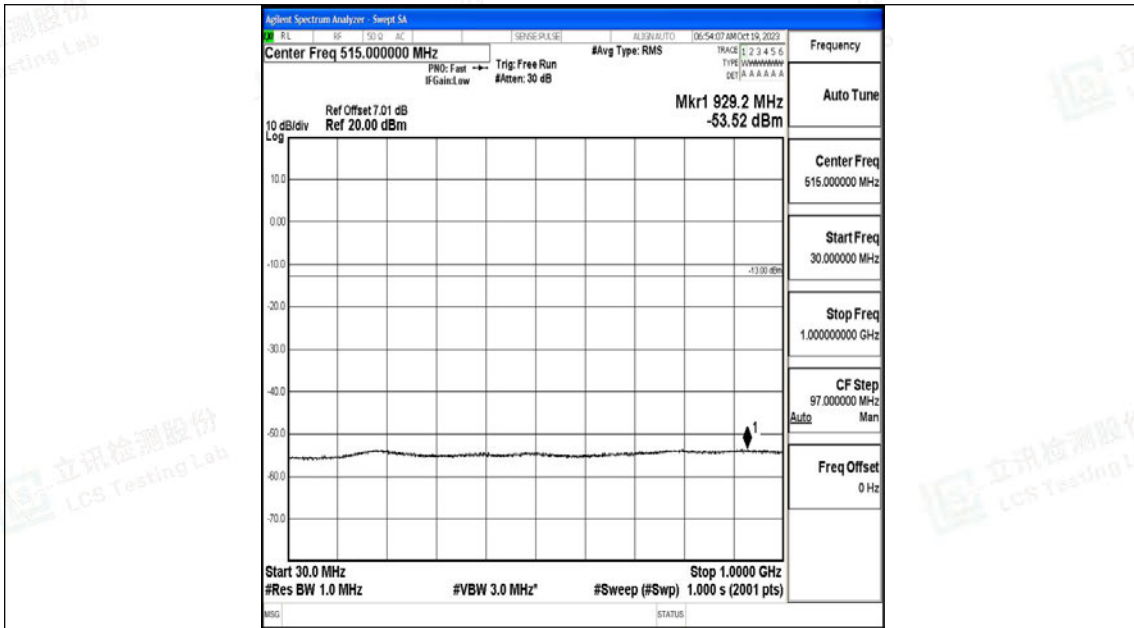

Band66_20MHz_QPSK_132572_1RB#0_0.15~30_0.15~30

Band66_20MHz_QPSK_132572_1RB#0_30~1000_30~1000