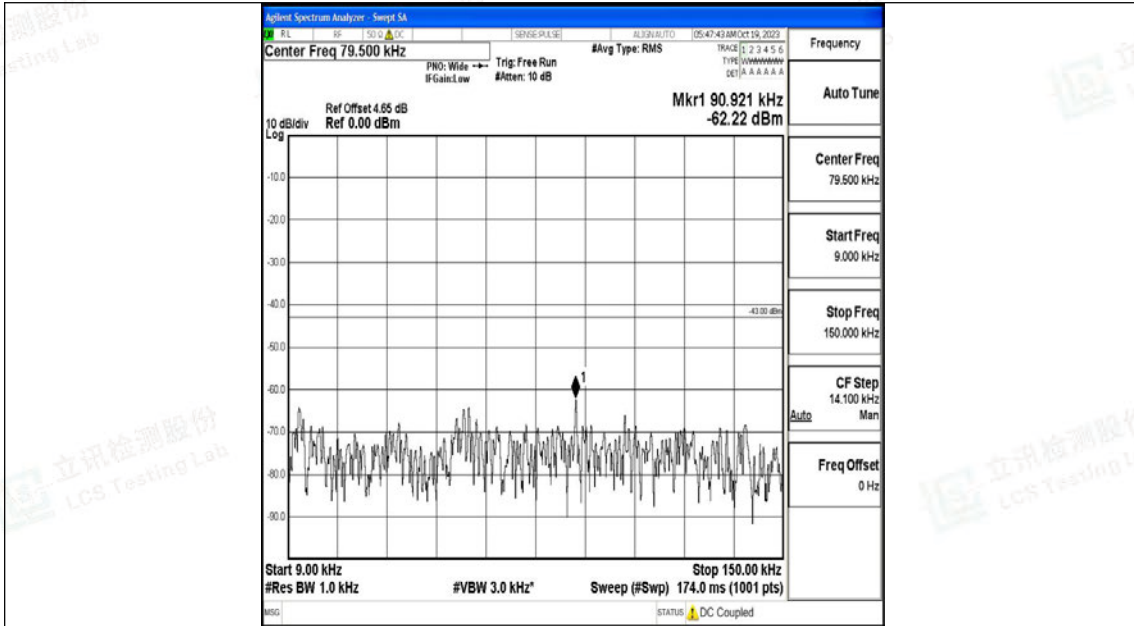

Band66_3MHz_QPSK_132322_1RB#0_0.009~0.15_0.009~0.15