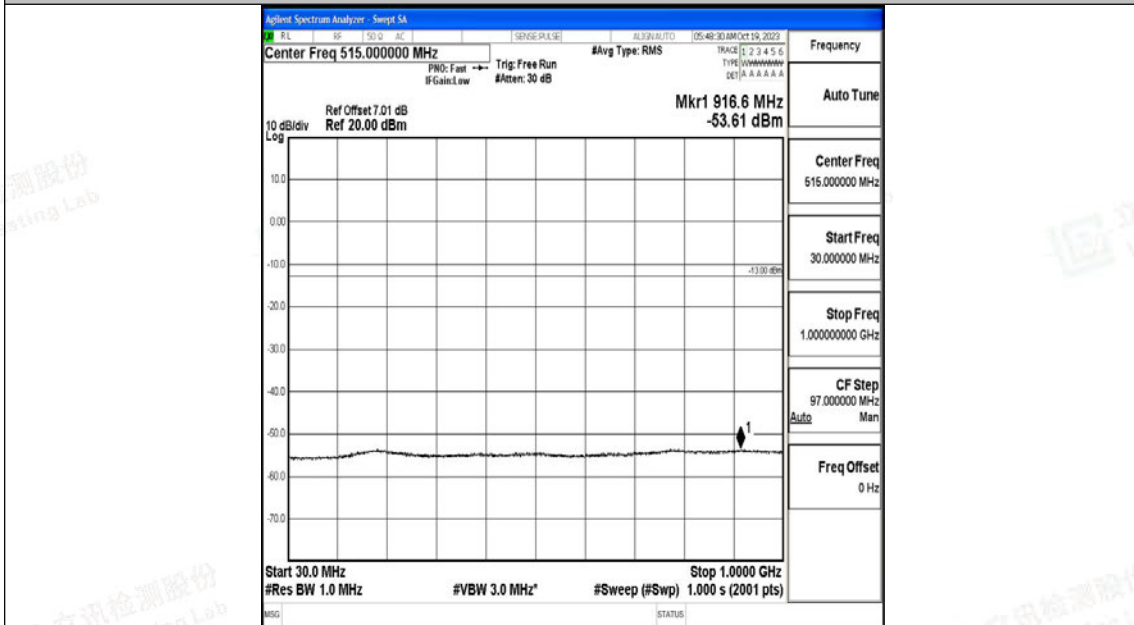

Band66_3MHz_QPSK_132322_1RB#0_3000~20000_3000~20000

Band66_3MHz_16QAM_132322_1RB#0_0.009~0.15_0.009~0.15

Band66_3MHz_16QAM_132322_1RB#0_0.15~30_0.15~30

Band66_3MHz_16QAM_132322_1RB#0_30~1000_30~1000

Band66_3MHz_16QAM_132322_1RB#0_1000~3000_1000~3000