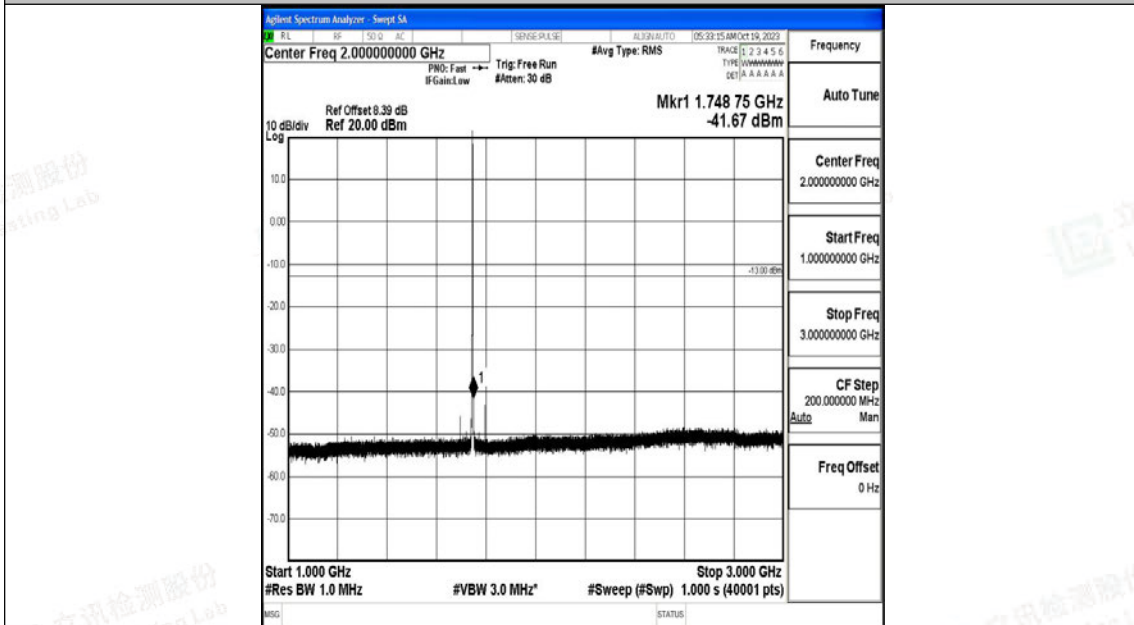

Band66_1.4MHz_QPSK_132322_1RB#0_1000~3000_1000~3000