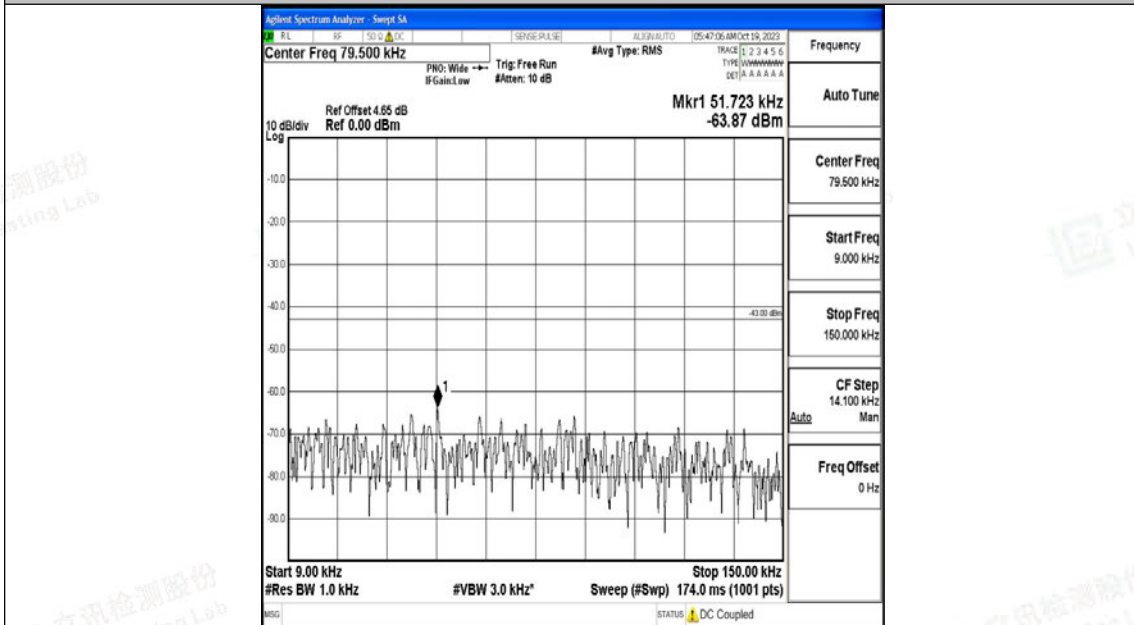

Band66_3MHz_16QAM_131987_1RB#0_0.009~0.15_0.009~0.15