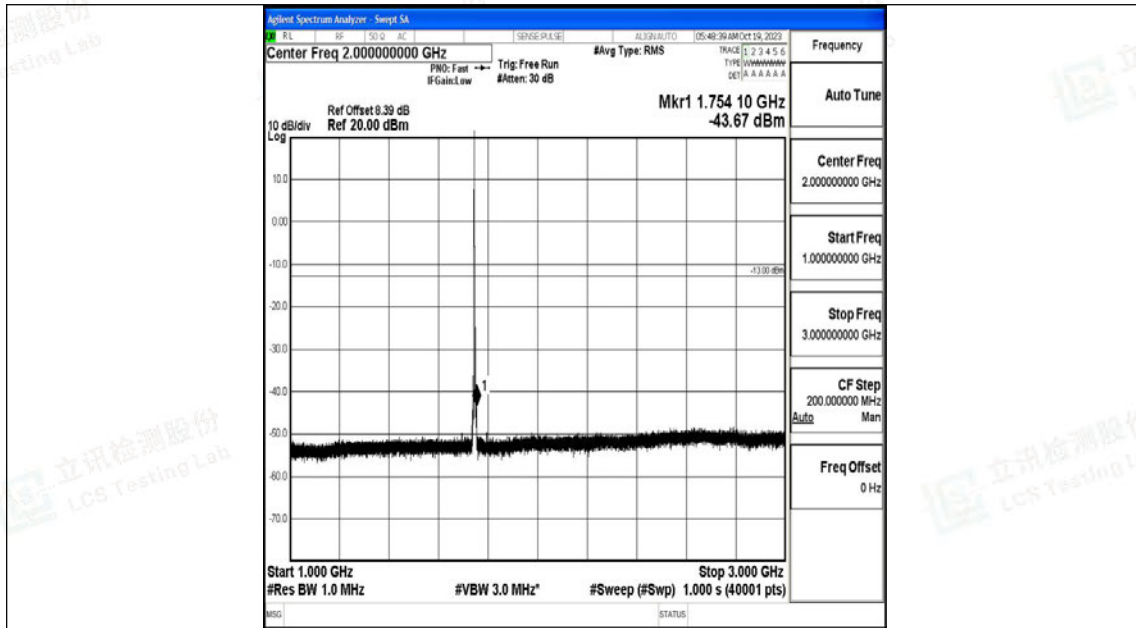

Band66_3MHz_QPSK_132322_1RB#0_3000~20000_3000~20000

Band66_3MHz_16QAM_132322_1RB#0_0.009~0.15_0.009~0.15

Band66_3MHz_16QAM_132322_1RB#0_0.15~30_0.15~30

Band66_3MHz_16QAM_132322_1RB#0_30~1000_30~1000

Band66_3MHz_16QAM_132322_1RB#0_1000~3000_1000~3000