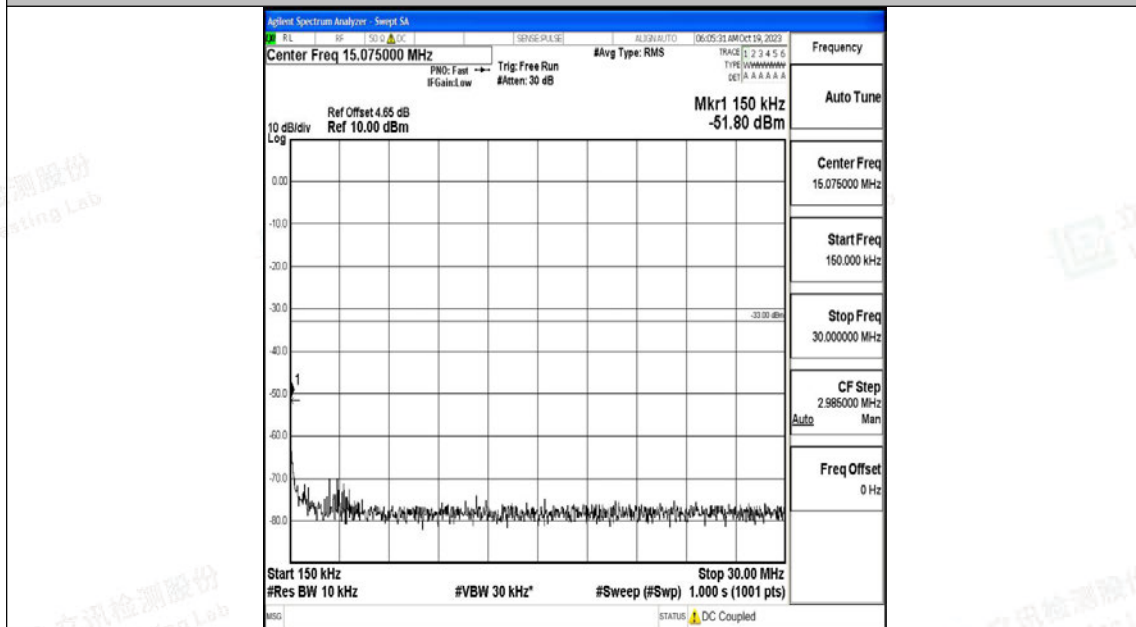

Band66_5MHz_QPSK_132647_1RB#0_0.15~30_0.15~30