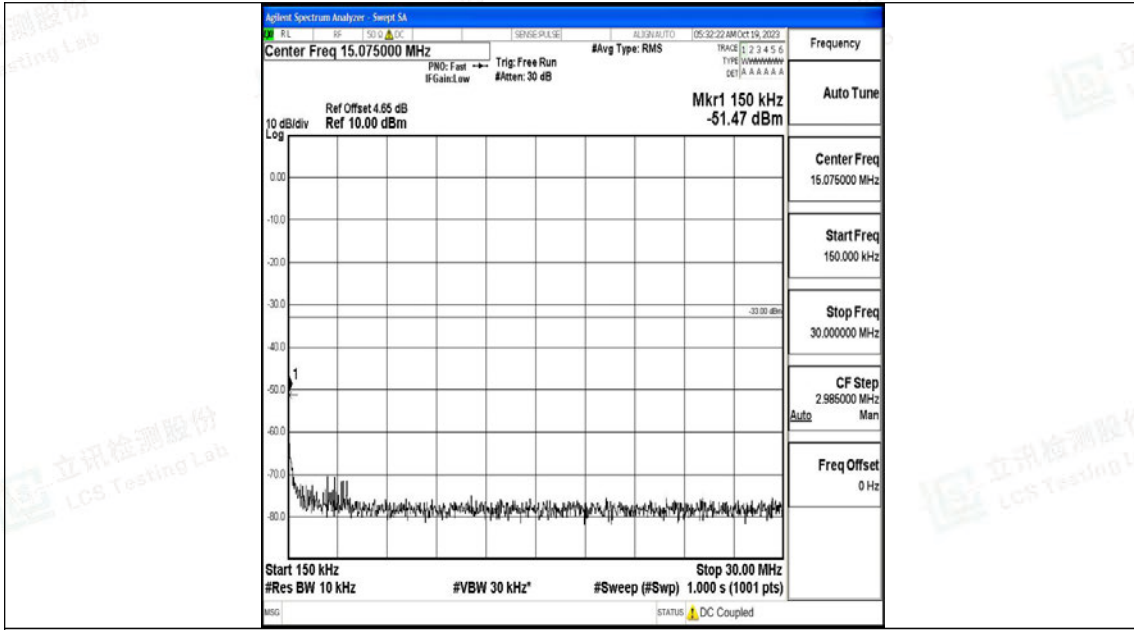

Band66_1.4MHz_16QAM_131979_1RB#0_0.15~30_0.15~30