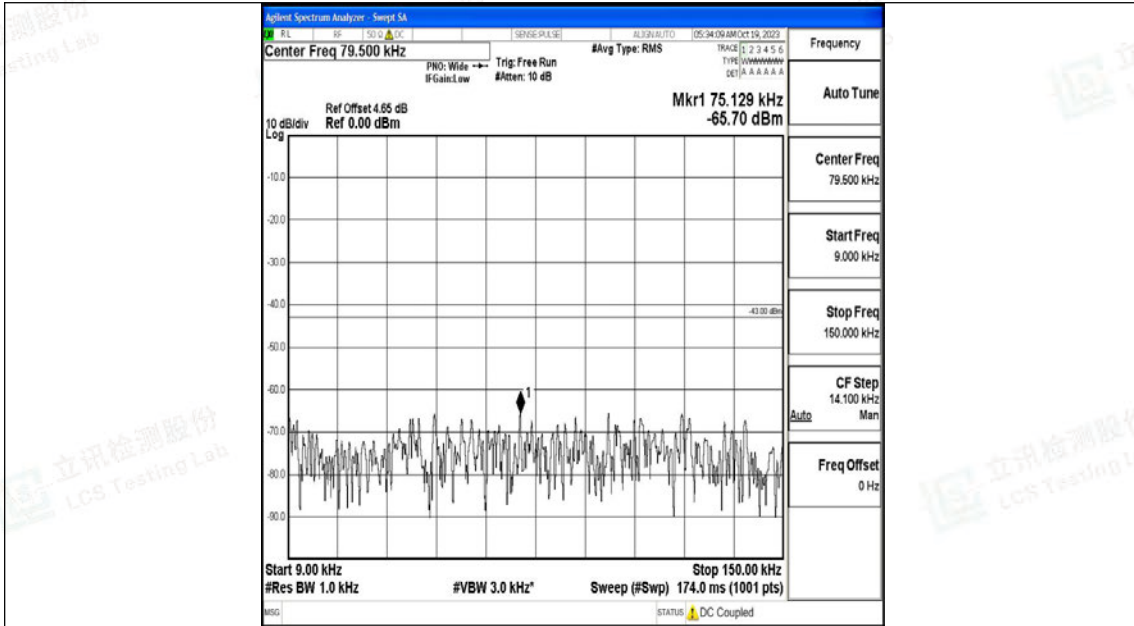

Band66_1.4MHz_16QAM_132322_1RB#0_0.15~30_0.15~30

Band66_1.4MHz_16QAM_132322_1RB#0_30~1000_30~1000

Band66_1.4MHz_16QAM_132322_1RB#0_1000~3000_1000~3000

Band66_1.4MHz_16QAM_132322_1RB#0_3000~20000_3000~20000