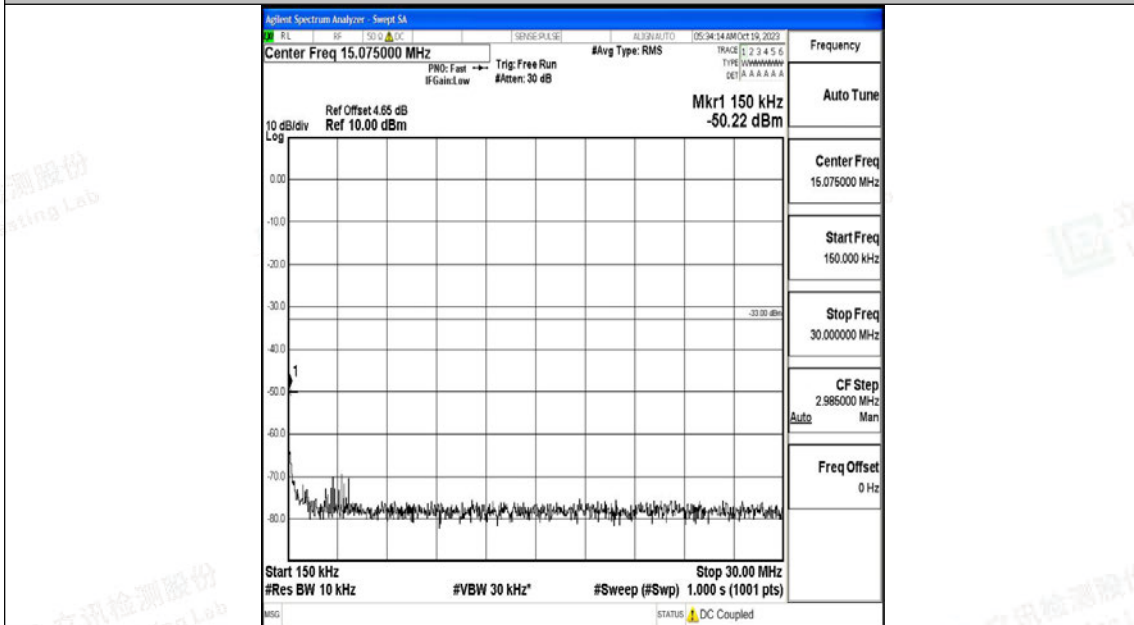

Band66_1.4MHz_QPSK_132665_1RB#0_0.15~30_0.15~30