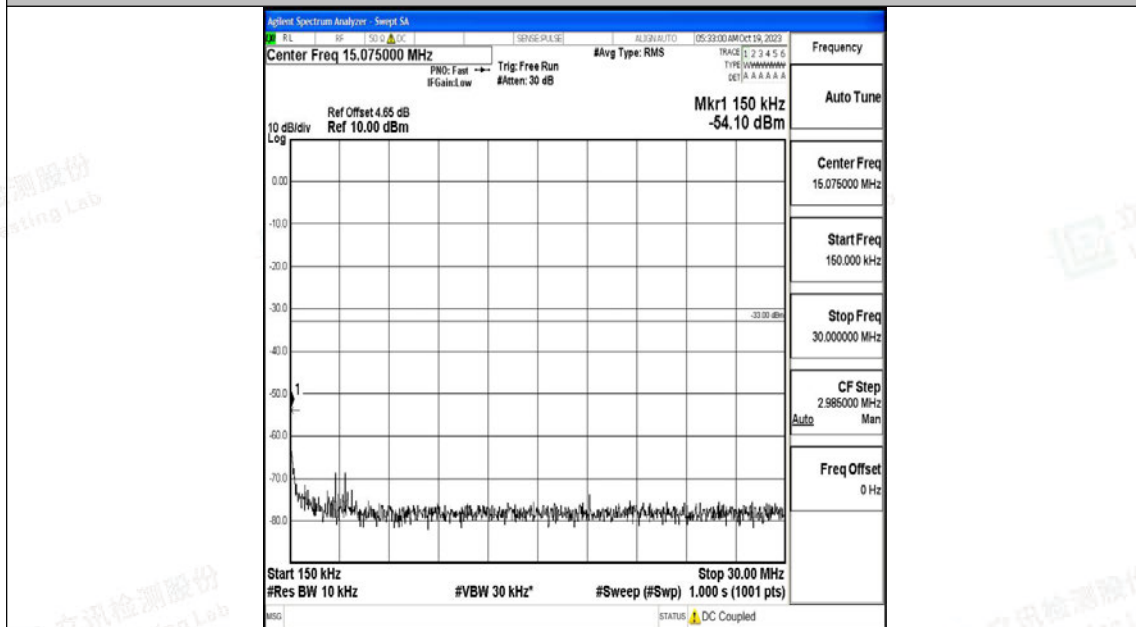

Band66_1.4MHz_16QAM_131979_1RB#0_1000~3000_1000~3000

Band66_1.4MHz_16QAM_131979_1RB#0_3000~20000_3000~20000

Band66_1.4MHz_QPSK_132322_1RB#0_0.009~0.15_0.009~0.15

Band66_1.4MHz_QPSK_132322_1RB#0_0.15~30_0.15~30