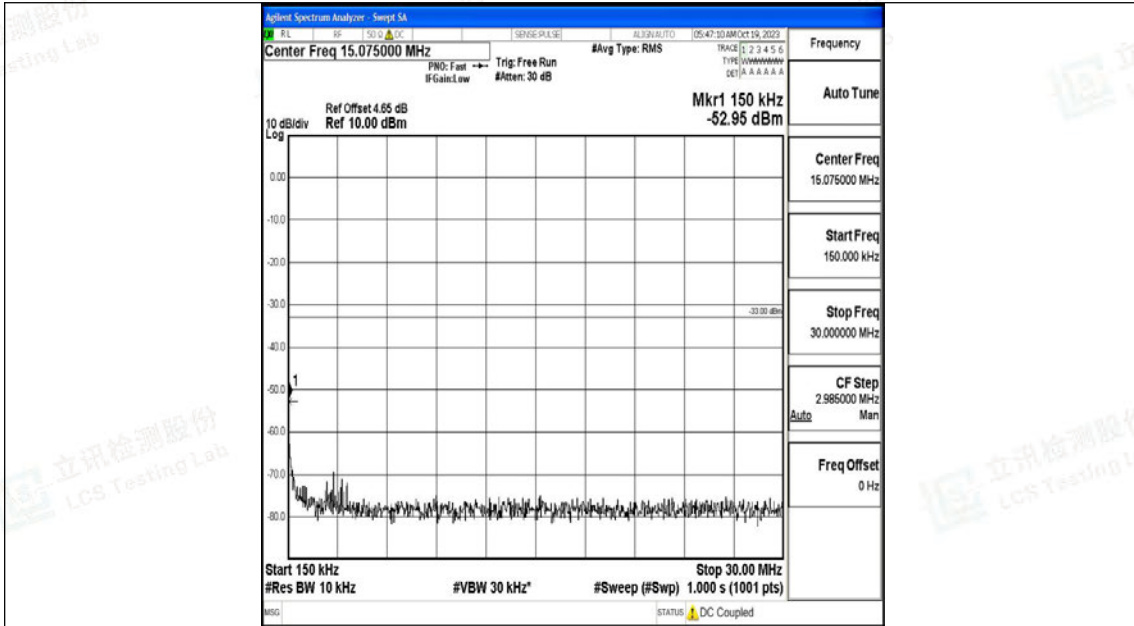

Band66_3MHz_16QAM_131987_1RB#0_0.15~30_0.15~30