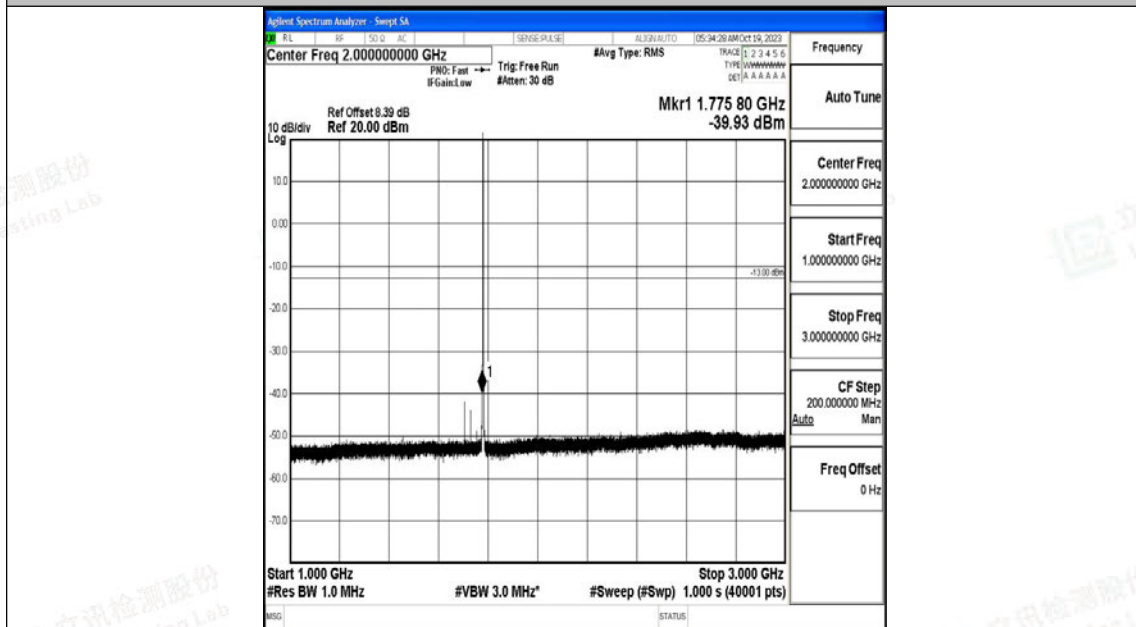

Band66_1.4MHz_QPSK_132665_1RB#0_0.009~0.15_0.009~0.15

Band66_1.4MHz_QPSK_132665_1RB#0_0.15~30_0.15~30

Band66_1.4MHz_QPSK_132665_1RB#0_30~1000_30~1000

Band66_1.4MHz_QPSK_132665_1RB#0_1000~3000_1000~3000

Band66_1.4MHz_QPSK_132665_1RB#0_3000~20000_3000~20000