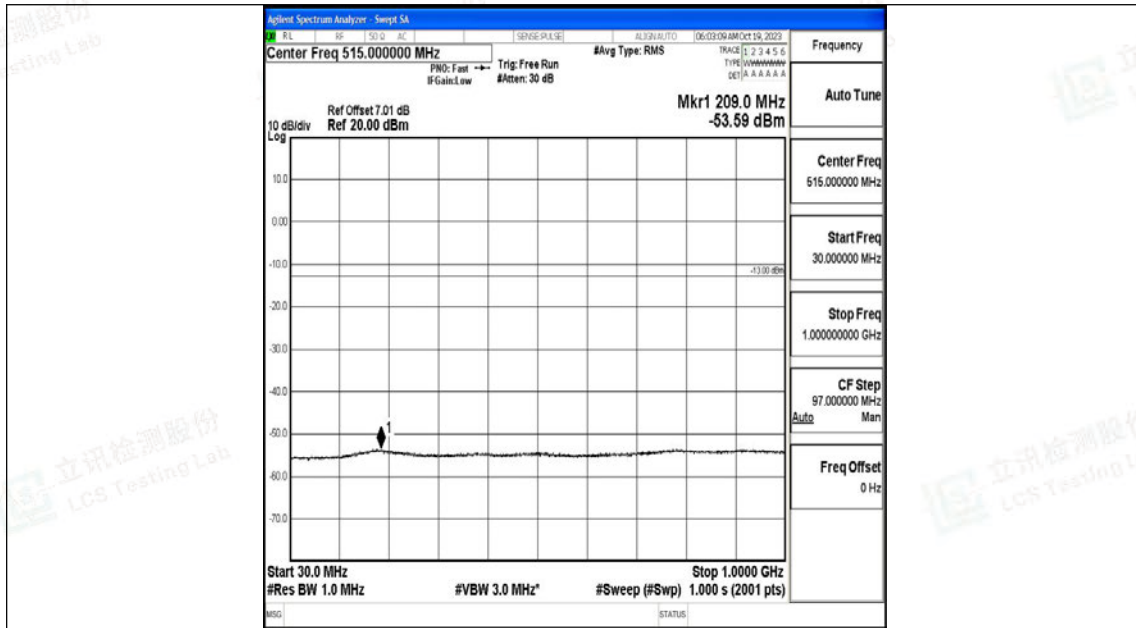

Band66_3MHz_16QAM_132657_1RB#0_3000~20000_3000~20000

Band66_5MHz_QPSK_131997_1RB#0_0.009~0.15_0.009~0.15

Band66_5MHz_QPSK_131997_1RB#0_0.15~30_0.15~30

Band66_5MHz_QPSK_131997_1RB#0_30~1000_30~1000

Band66_5MHz_QPSK_131997_1RB#0_1000~3000_1000~3000