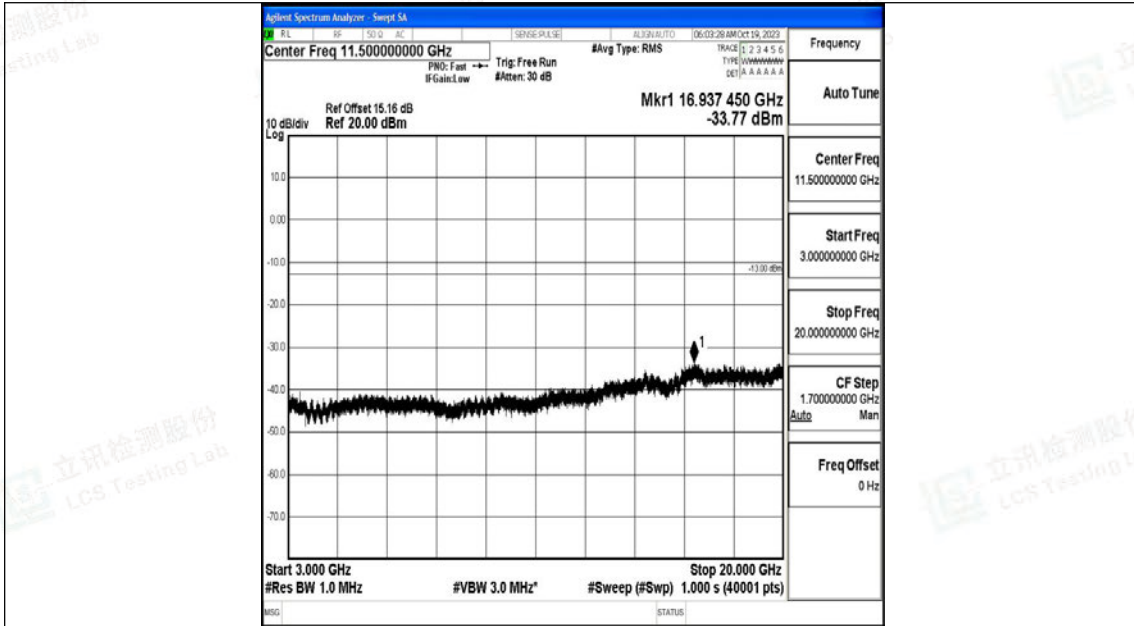

Band66_3MHz_16QAM_132657_1RB#0_3000~20000_3000~20000

Band66_5MHz_QPSK_131997_1RB#0_0.009~0.15_0.009~0.15

Band66_5MHz_QPSK_131997_1RB#0_0.15~30_0.15~30

Band66_5MHz_QPSK_131997_1RB#0_30~1000_30~1000

Band66_5MHz_QPSK_131997_1RB#0_1000~3000_1000~3000