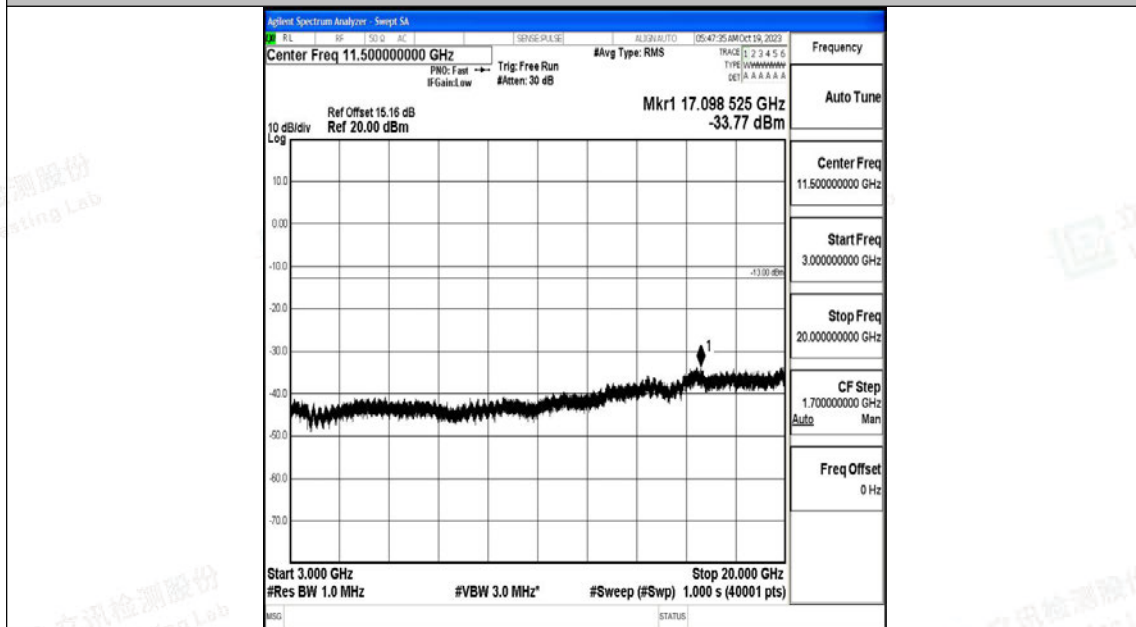

Band66_3MHz_QPSK_131987_1RB#0_3000~20000_3000~20000

Band66_3MHz_16QAM_131987_1RB#0_0.009~0.15_0.009~0.15

Band66_3MHz_16QAM_131987_1RB#0_0.15~30_0.15~30

Band66_3MHz_16QAM_131987_1RB#0_30~1000_30~1000

Band66_3MHz_16QAM_131987_1RB#0_1000~3000_1000~3000