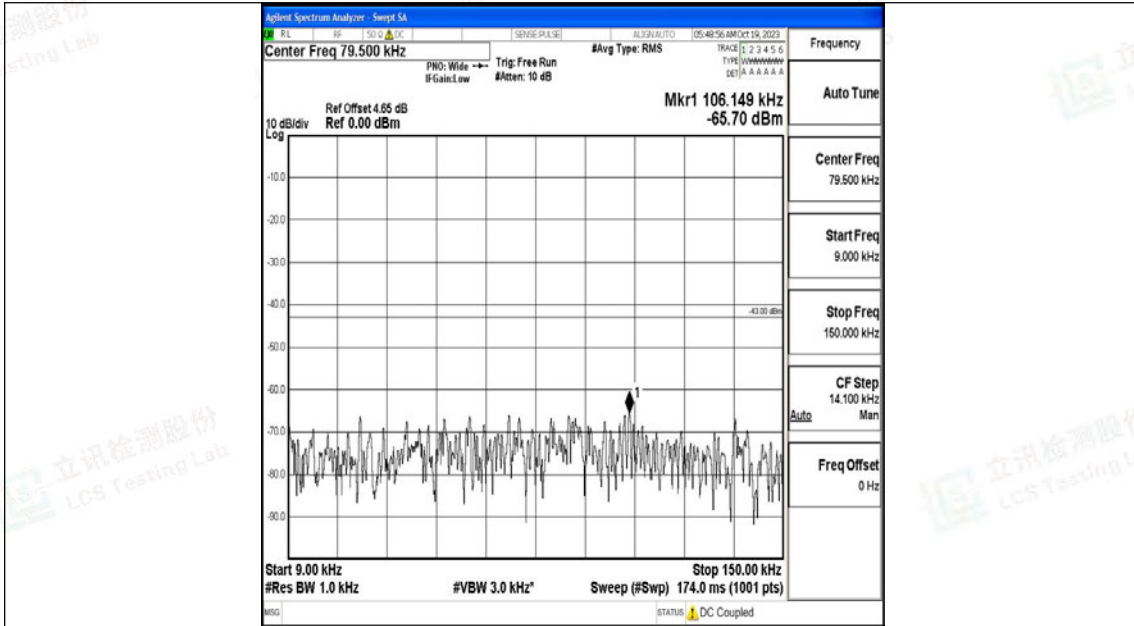

Band66_3MHz_QPSK_132657_1RB#0_0.009~0.15_0.009~0.15