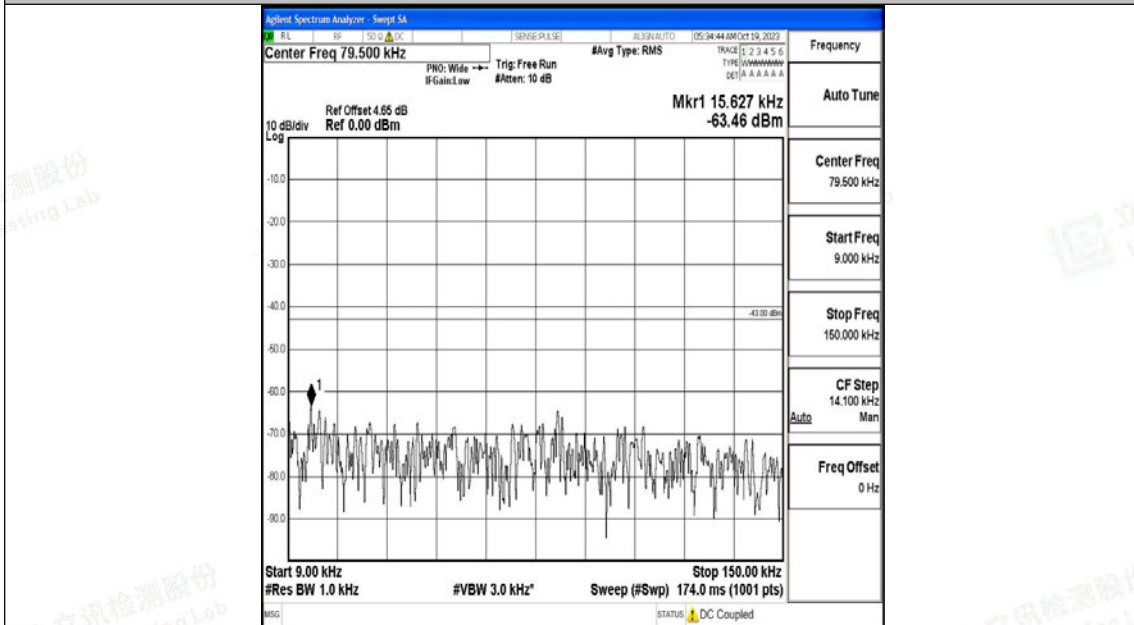

Band66_1.4MHz_QPSK_132665_1RB#0_0.009~0.15_0.009~0.15

Band66_1.4MHz_QPSK_132665_1RB#0_0.15~30_0.15~30

Band66_1.4MHz_QPSK_132665_1RB#0_30~1000_30~1000

Band66_1.4MHz_QPSK_132665_1RB#0_1000~3000_1000~3000

Band66_1.4MHz_QPSK_132665_1RB#0_3000~20000_3000~20000