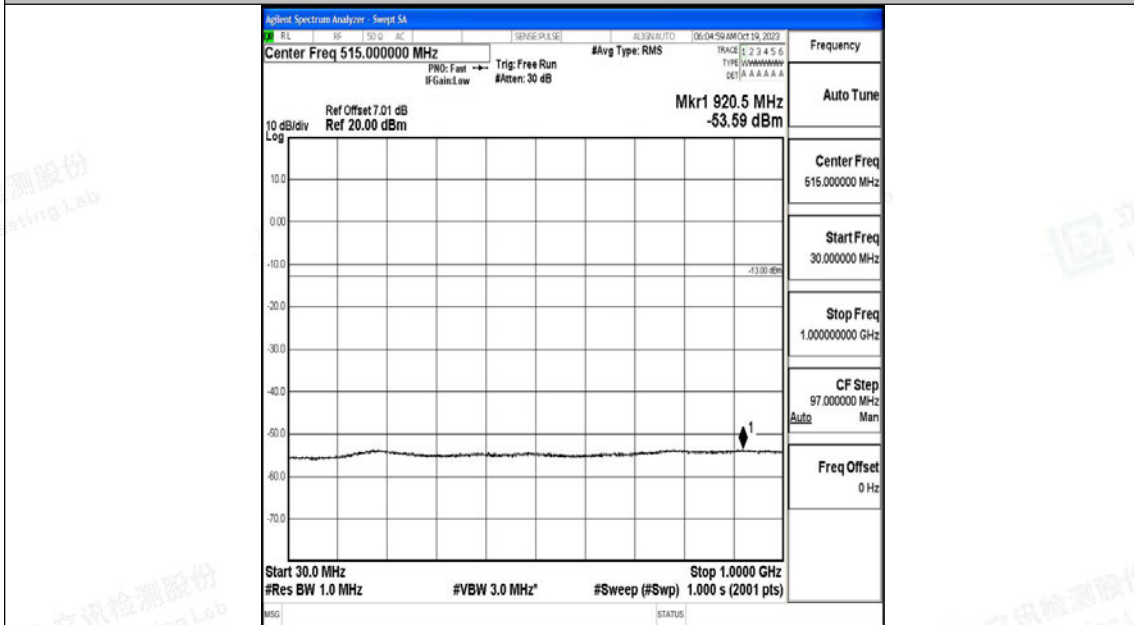

Band66_5MHz_QPSK_132322_1RB#0_3000~20000_3000~20000

Band66_5MHz_16QAM_132322_1RB#0_0.009~0.15_0.009~0.15

Band66_5MHz_16QAM_132322_1RB#0_0.15~30_0.15~30

Band66_5MHz_16QAM_132322_1RB#0_30~1000_30~1000

Band66_5MHz_16QAM_132322_1RB#0_1000~3000_1000~3000