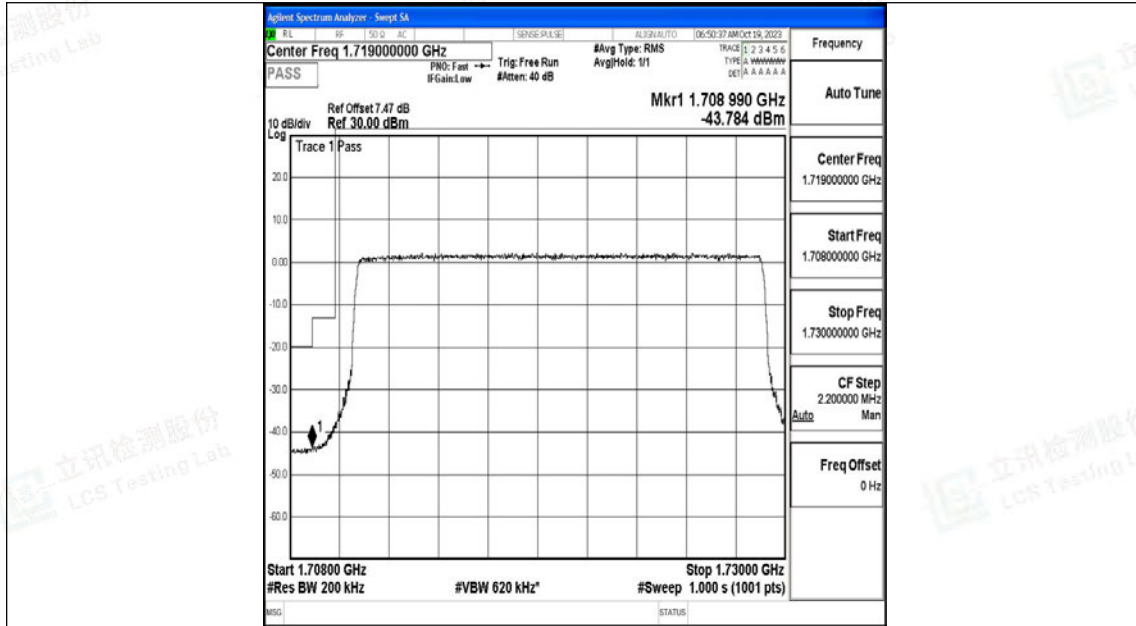

Band66_15MHz_QPSK_132597_75RB#0

Band66_15MHz_16QAM_132597_75RB#0

Band66_20MHz_QPSK_132072_100RB#0

Band66_20MHz_16QAM_132072_100RB#0

Band66_20MHz_QPSK_132572_100RB#0

Band66_20MHz_16QAM_132572_100RB#0

J.5 Conducted Spurious Emission