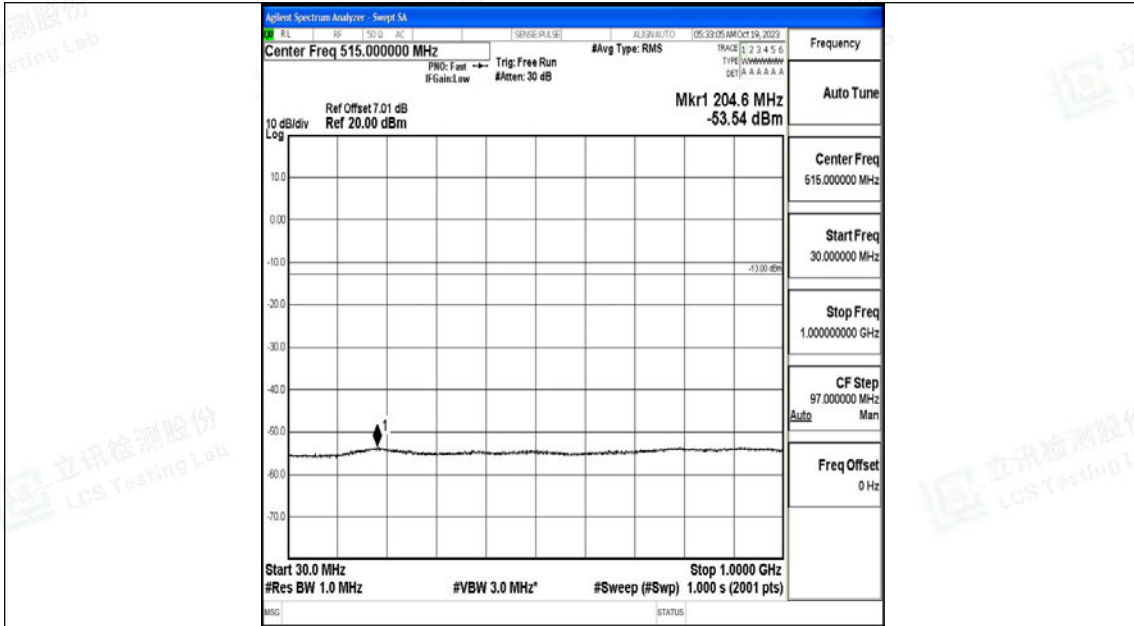

Band66_1.4MHz_16QAM_131979_1RB#0_1000~3000_1000~3000

Band66_1.4MHz_16QAM_131979_1RB#0_3000~20000_3000~20000

Band66_1.4MHz_QPSK_132322_1RB#0_0.009~0.15_0.009~0.15

Band66_1.4MHz_QPSK_132322_1RB#0_0.15~30_0.15~30