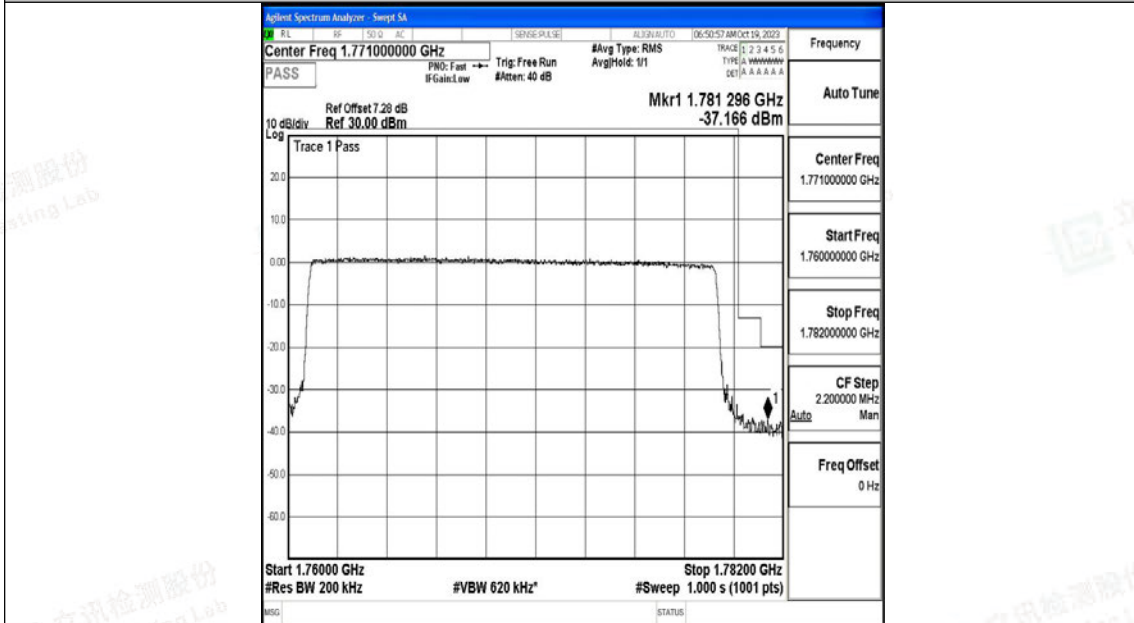

Band66_15MHz_QPSK_132597_75RB#0

Band66_15MHz_16QAM_132597_75RB#0

Band66_20MHz_QPSK_132072_100RB#0

Band66_20MHz_16QAM_132072_100RB#0

Band66_20MHz_QPSK_132572_100RB#0

Band66_20MHz_16QAM_132572_100RB#0

J.5 Conducted Spurious Emission