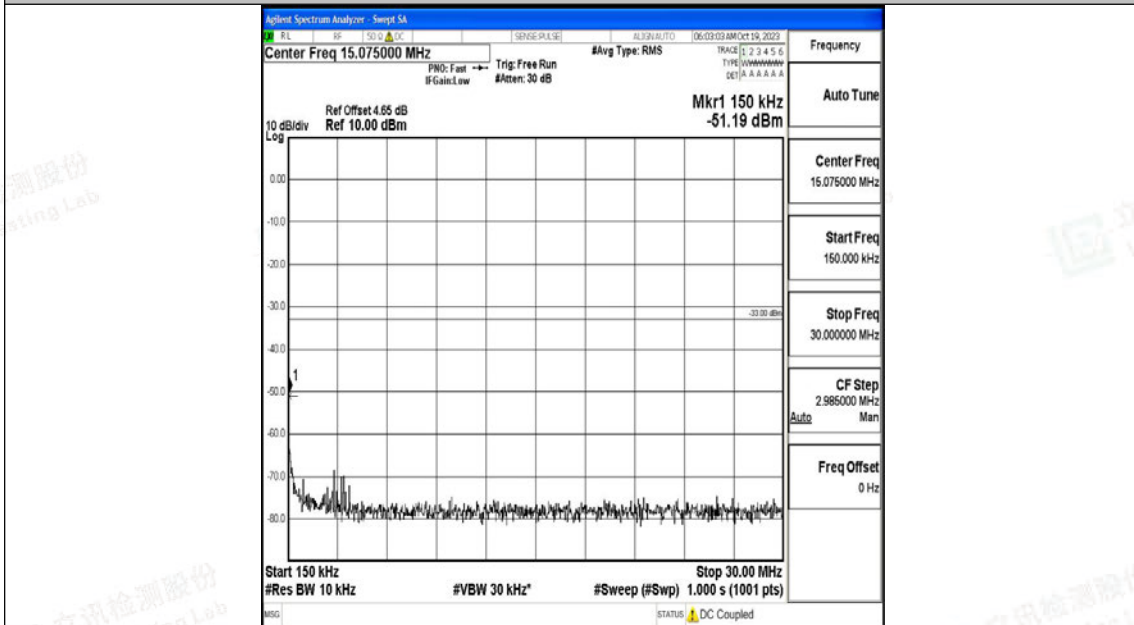

Band66_5MHz_QPSK_131997_1RB#0_0.15~30_0.15~30