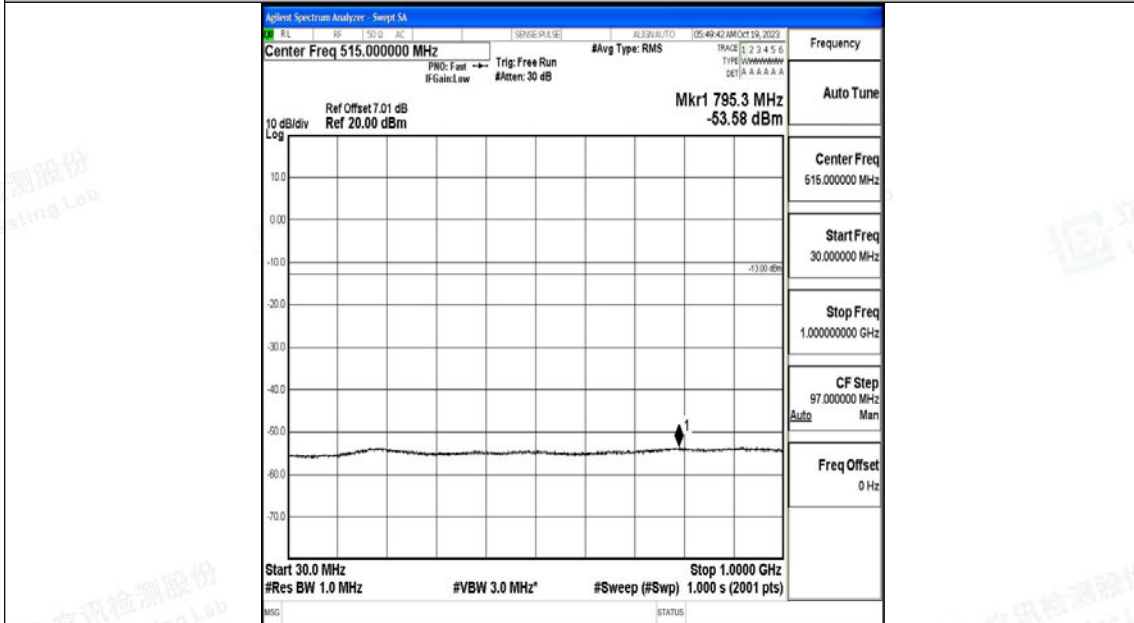

Band66_3MHz_QPSK_132657_1RB#0_3000~20000_3000~20000

Band66_3MHz_16QAM_132657_1RB#0_0.009~0.15_0.009~0.15

Band66_3MHz_16QAM_132657_1RB#0_0.15~30_0.15~30

Band66_3MHz_16QAM_132657_1RB#0_30~1000_30~1000

Band66_3MHz_16QAM_132657_1RB#0_1000~3000_1000~3000