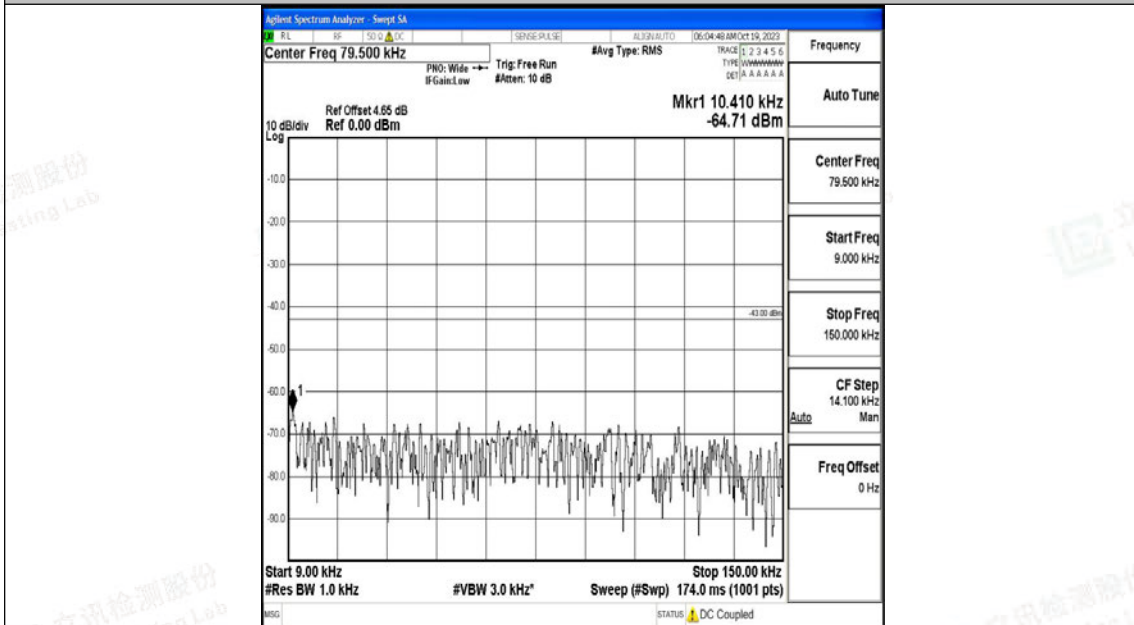

Band66_5MHz_16QAM_132322_1RB#0_0.009~0.15_0.009~0.15