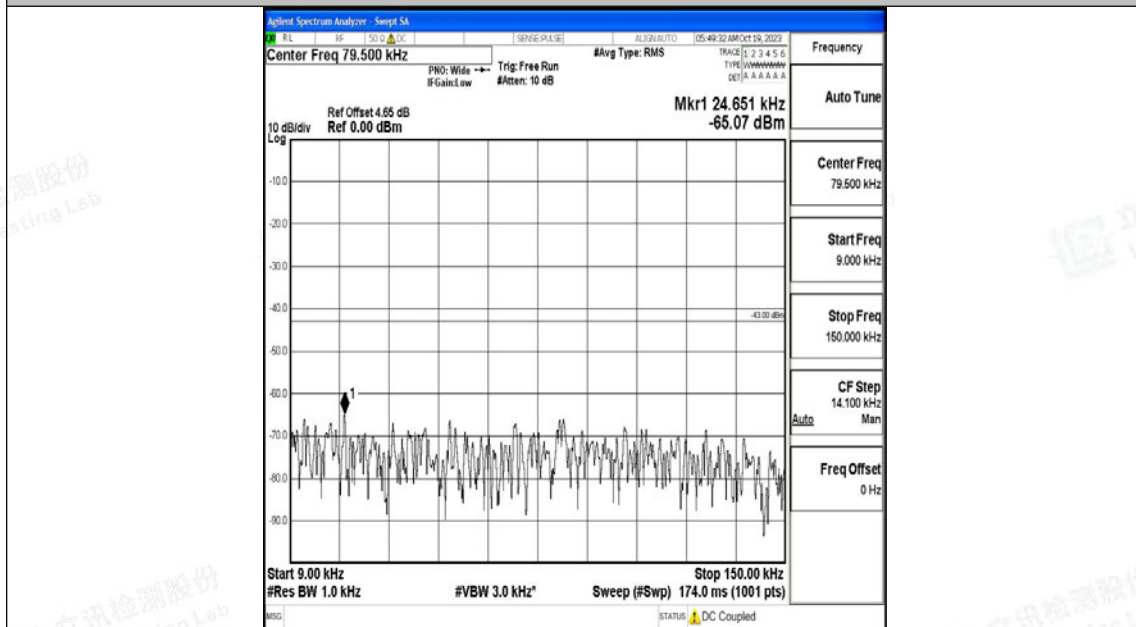

Band66_3MHz_16QAM_132657_1RB#0_0.009~0.15_0.009~0.15