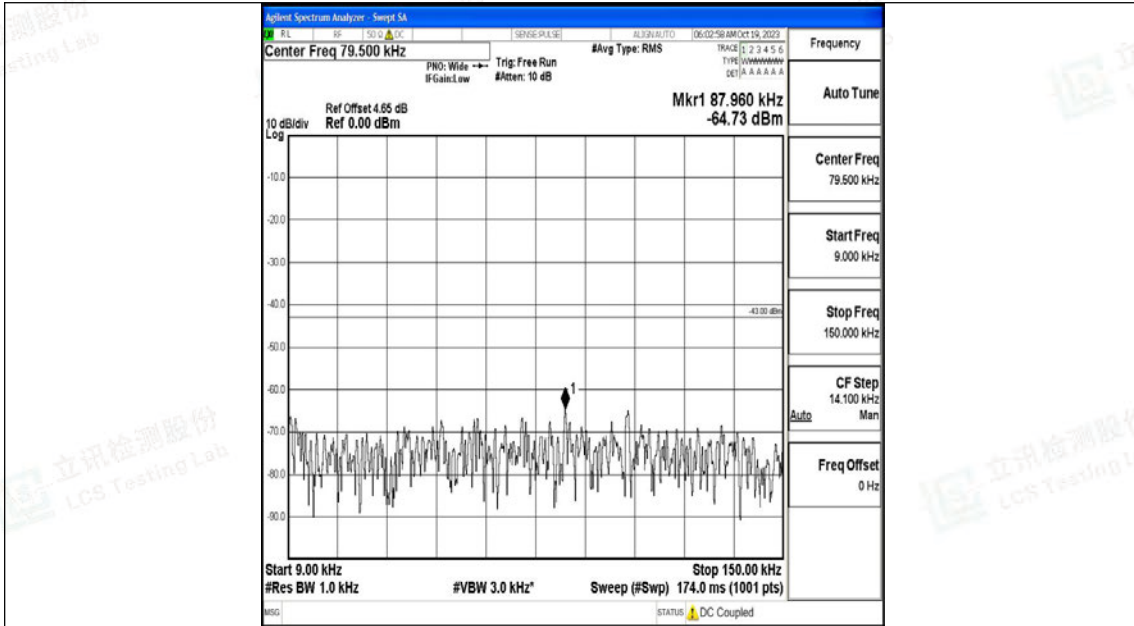

Band66_5MHz_QPSK_131997_1RB#0_0.009~0.15_0.009~0.15