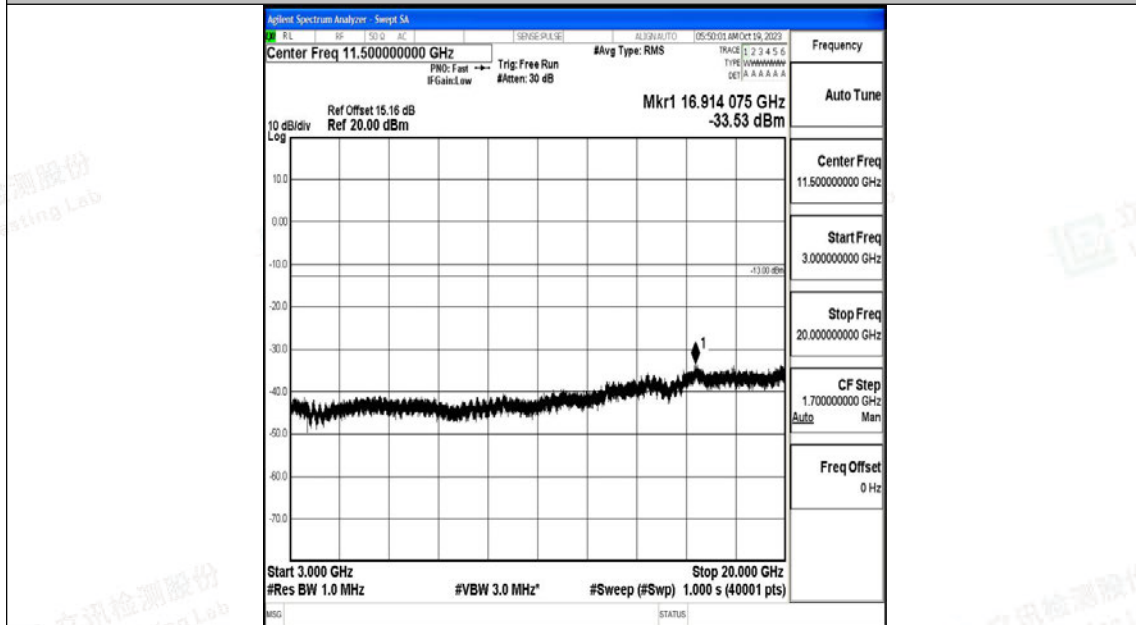

Band66_3MHz_QPSK_132657_1RB#0_3000~20000_3000~20000

Band66_3MHz_16QAM_132657_1RB#0_0.009~0.15_0.009~0.15

Band66_3MHz_16QAM_132657_1RB#0_0.15~30_0.15~30

Band66_3MHz_16QAM_132657_1RB#0_30~1000_30~1000

Band66_3MHz_16QAM_132657_1RB#0_1000~3000_1000~3000