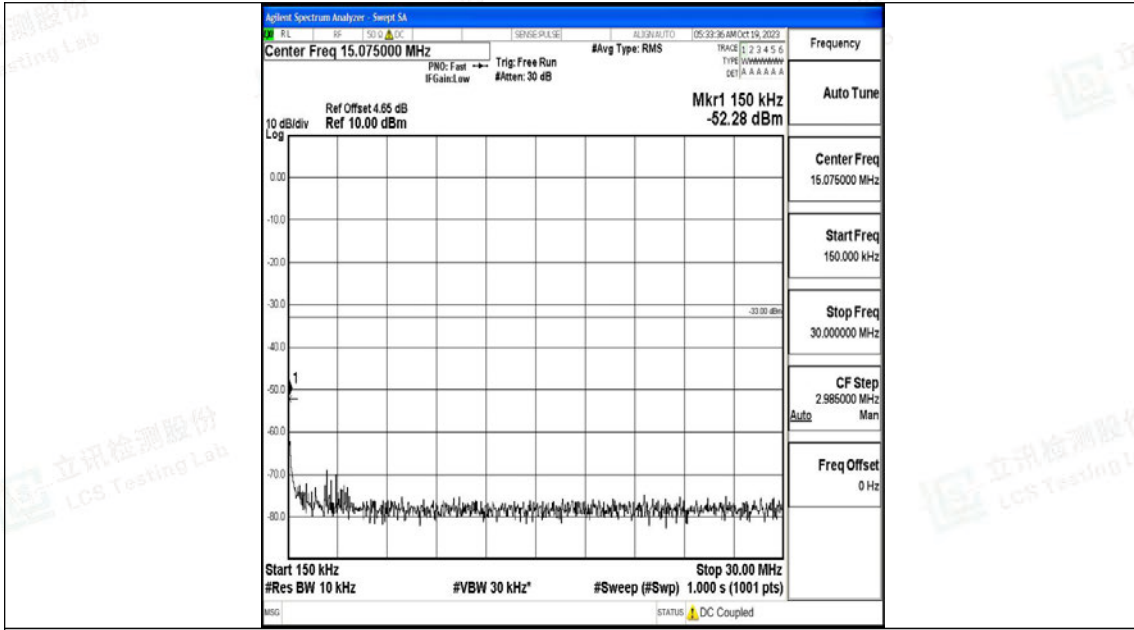

Band66_1.4MHz_QPSK_132322_1RB#0_30~1000_30~1000

Band66_1.4MHz_QPSK_132322_1RB#0_1000~3000_1000~3000

Band66_1.4MHz_QPSK_132322_1RB#0_3000~20000_3000~20000

Band66_1.4MHz_16QAM_132322_1RB#0_0.009~0.15_0.009~0.15