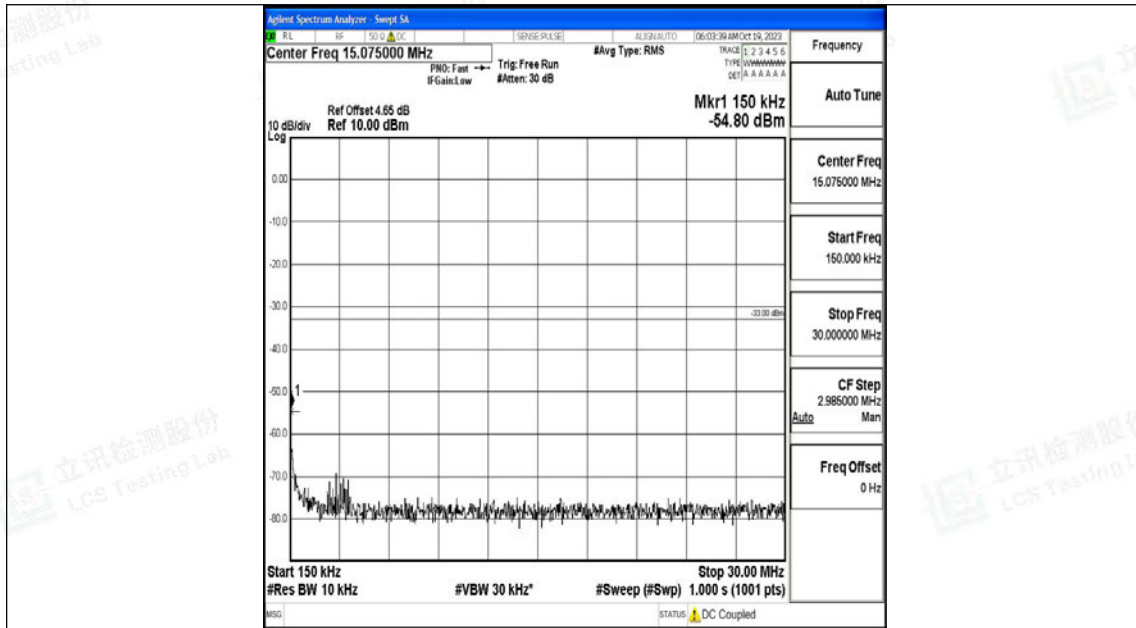

Band66_5MHz_16QAM_131997_1RB#0_0.15~30_0.15~30