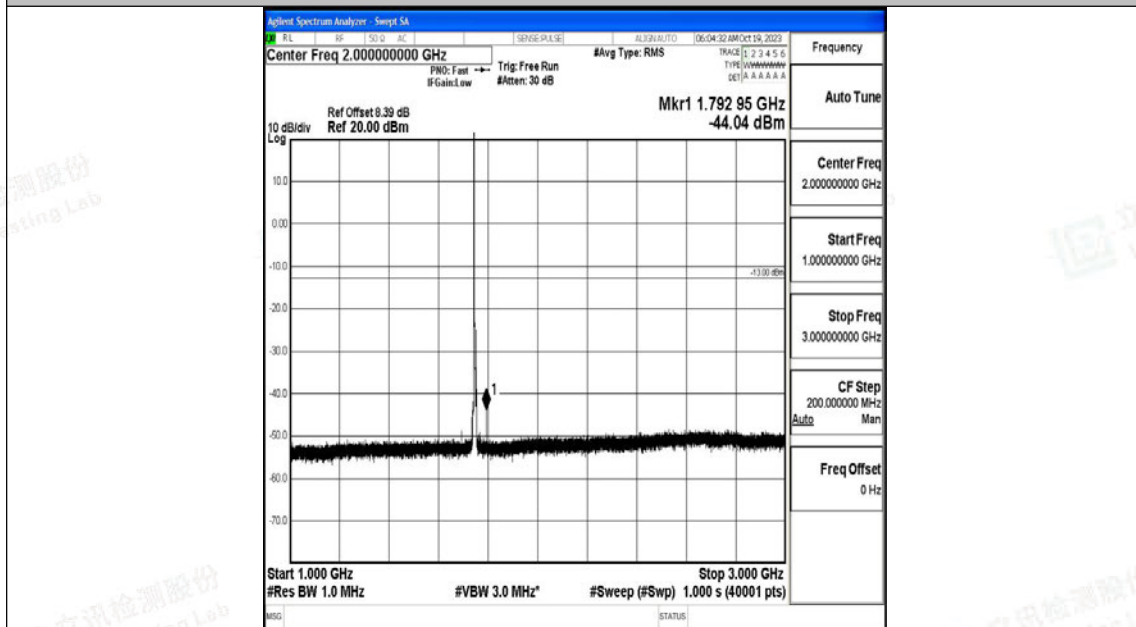

Band66_5MHz_16QAM_131997_1RB#0_3000~20000_3000~20000

Band66_5MHz_QPSK_132322_1RB#0_0.009~0.15_0.009~0.15

Band66_5MHz_QPSK_132322_1RB#0_0.15~30_0.15~30

Band66_5MHz_QPSK_132322_1RB#0_30~1000_30~1000

Band66_5MHz_QPSK_132322_1RB#0_1000~3000_1000~3000