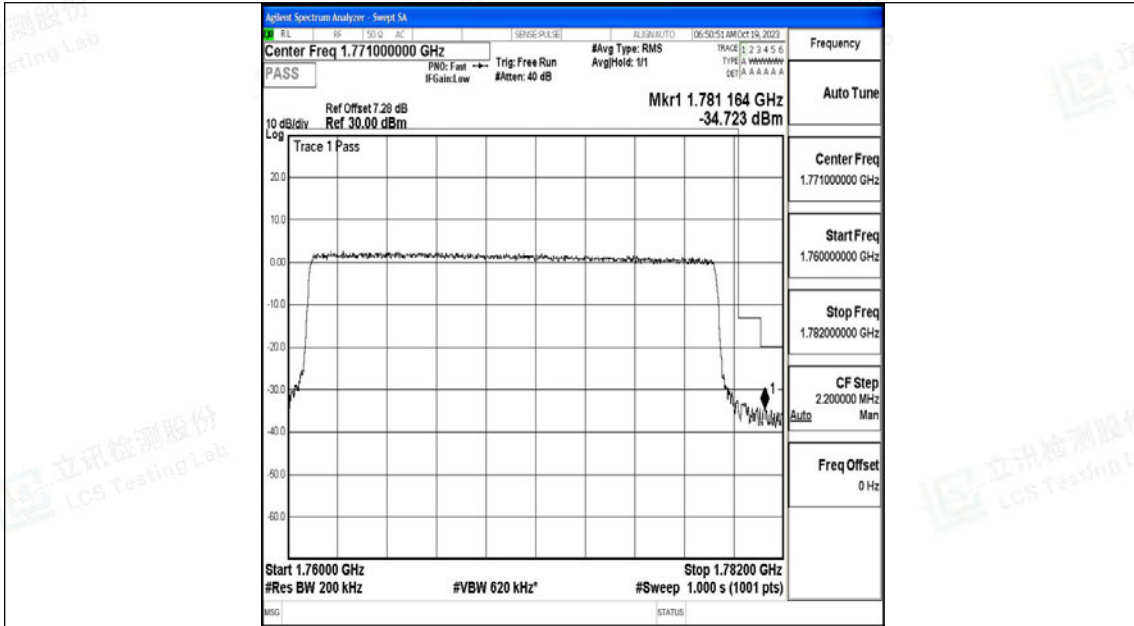

Band66_15MHz_QPSK_132597_75RB#0

Band66_15MHz_16QAM_132597_75RB#0

Band66_20MHz_QPSK_132072_100RB#0

Band66_20MHz_16QAM_132072_100RB#0

Band66_20MHz_QPSK_132572_100RB#0

Band66_20MHz_16QAM_132572_100RB#0

J.5 Conducted Spurious Emission