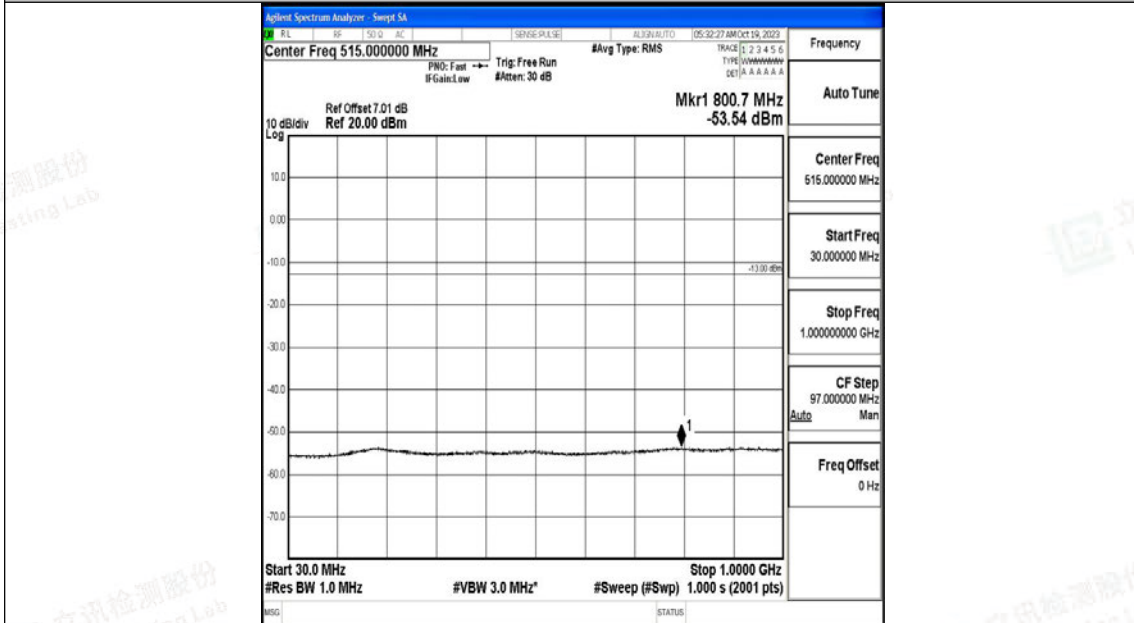

Band66_1.4MHz_QPSK_131979_1RB#0_3000~20000_3000~20000

Band66_1.4MHz_16QAM_131979_1RB#0_0.009~0.15_0.009~0.15

Band66_1.4MHz_16QAM_131979_1RB#0_0.15~30_0.15~30

Band66_1.4MHz_16QAM_131979_1RB#0_30~1000_30~1000