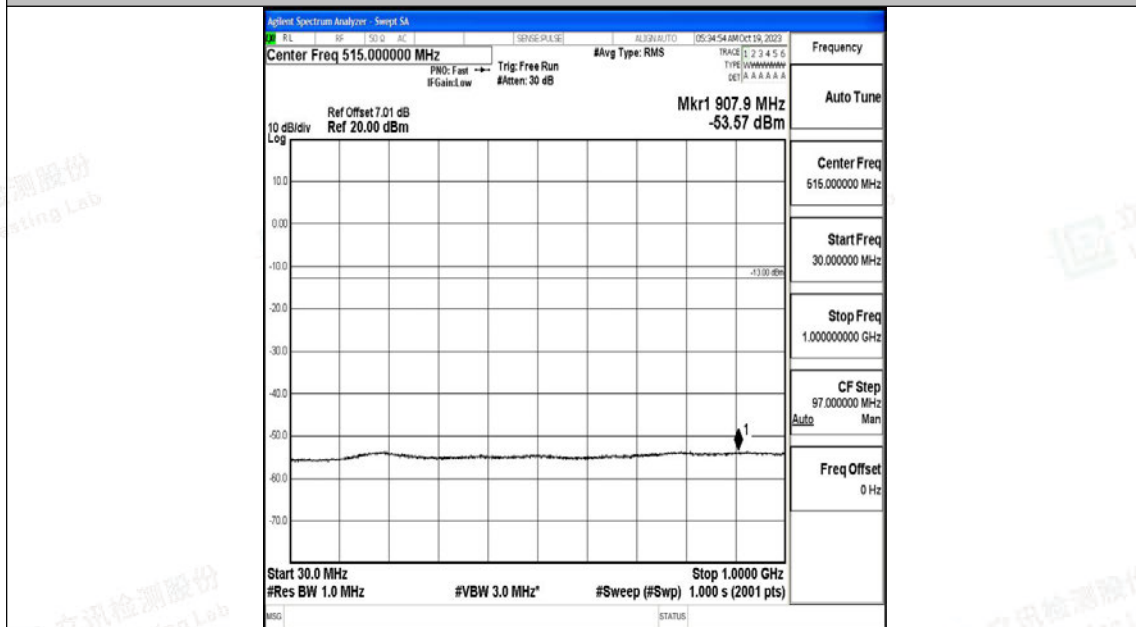

Band66_1.4MHz_16QAM_132665_1RB#0_30~1000_30~1000