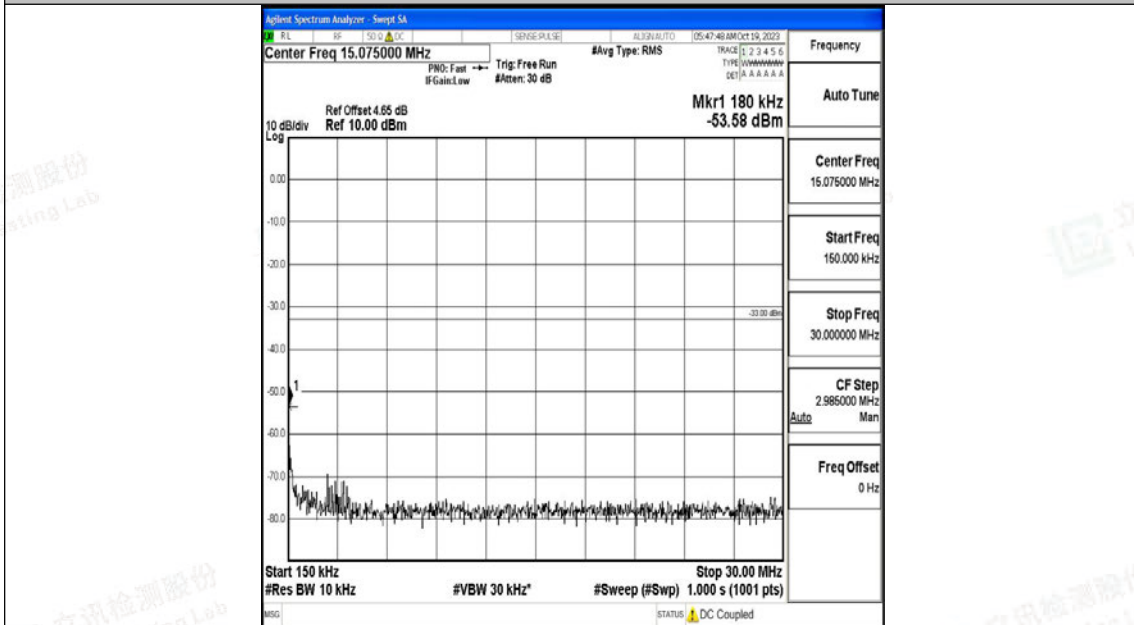

Band66_3MHz_QPSK_132322_1RB#0_0.15~30_0.15~30