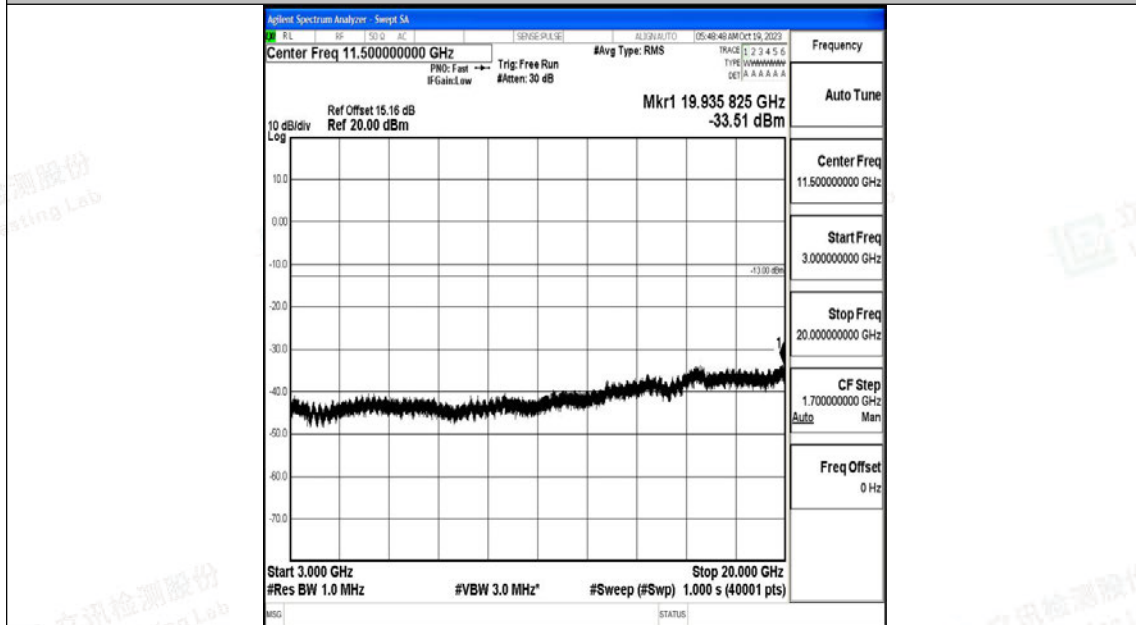

Band66_3MHz_QPSK_132322_1RB#0_3000~20000_3000~20000

Band66_3MHz_16QAM_132322_1RB#0_0.009~0.15_0.009~0.15

Band66_3MHz_16QAM_132322_1RB#0_0.15~30_0.15~30

Band66_3MHz_16QAM_132322_1RB#0_30~1000_30~1000

Band66_3MHz_16QAM_132322_1RB#0_1000~3000_1000~3000