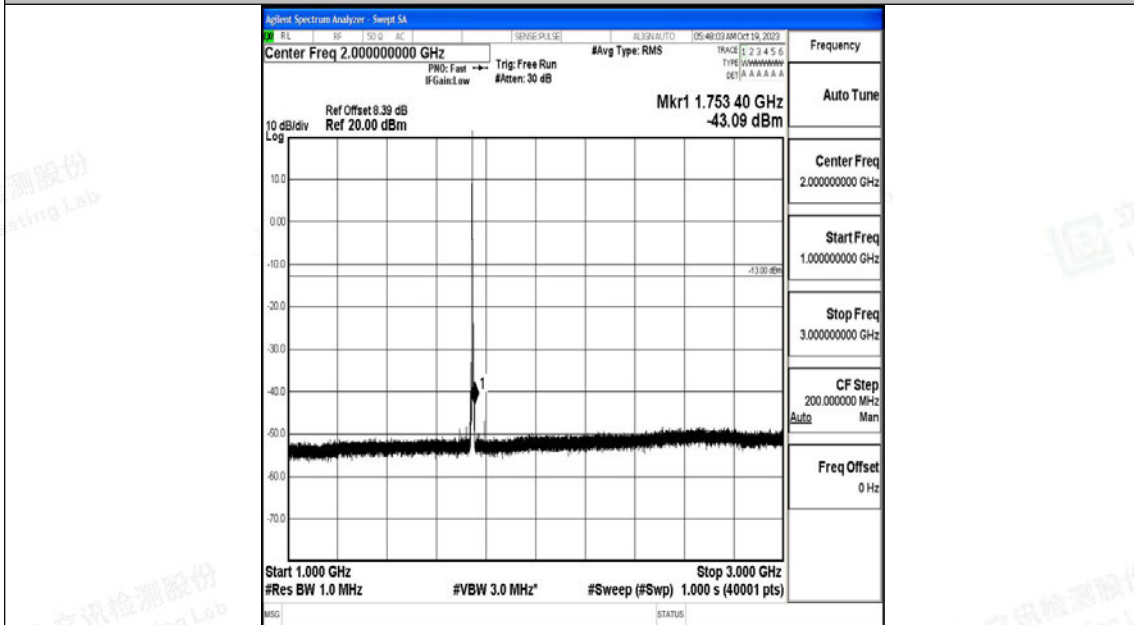

Band66_3MHz_16QAM_131987_1RB#0_3000~20000_3000~20000

Band66_3MHz_QPSK_132322_1RB#0_0.009~0.15_0.009~0.15

Band66_3MHz_QPSK_132322_1RB#0_0.15~30_0.15~30

Band66_3MHz_QPSK_132322_1RB#0_30~1000_30~1000

Band66_3MHz_QPSK_132322_1RB#0_1000~3000_1000~3000