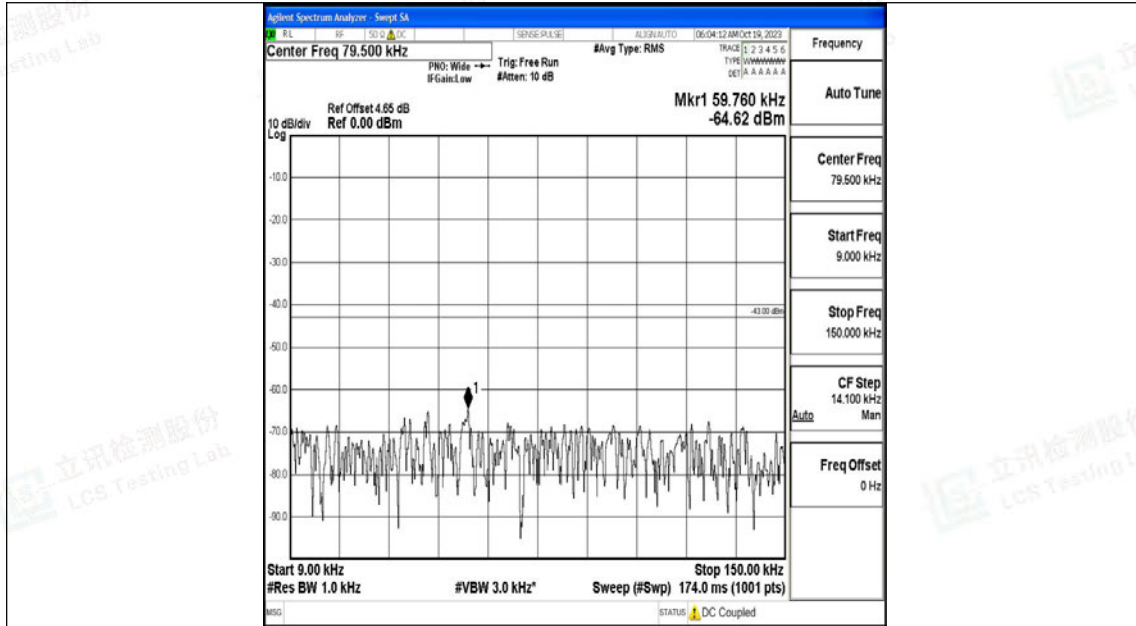

Band66_5MHz_QPSK_132322_1RB#0_0.009~0.15_0.009~0.15