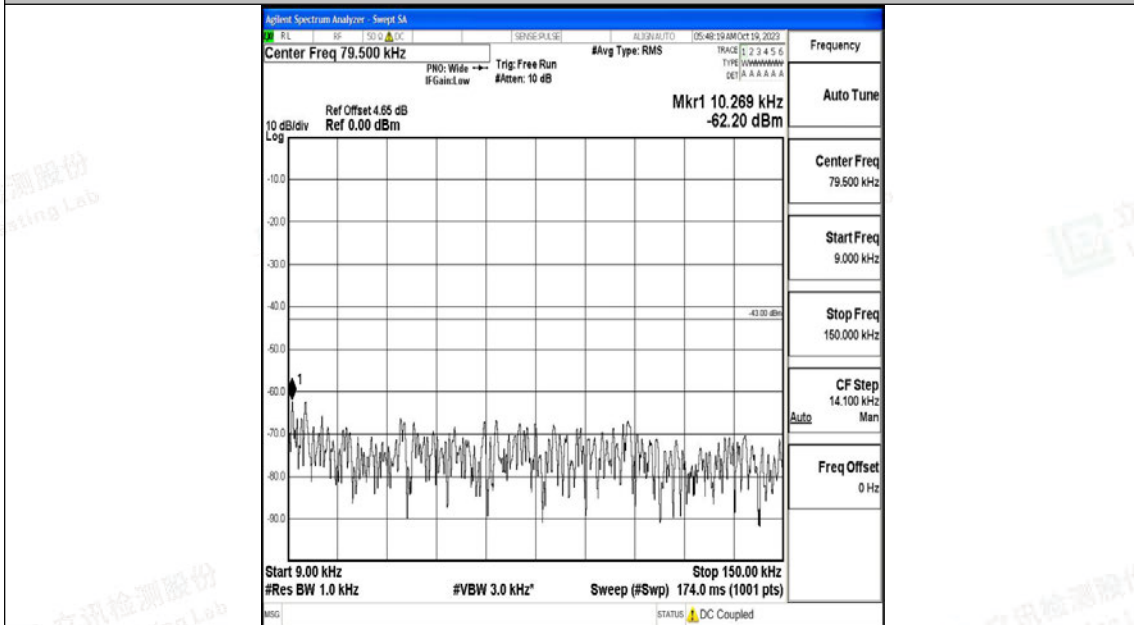

Band66_3MHz_16QAM_132322_1RB#0_0.009~0.15_0.009~0.15