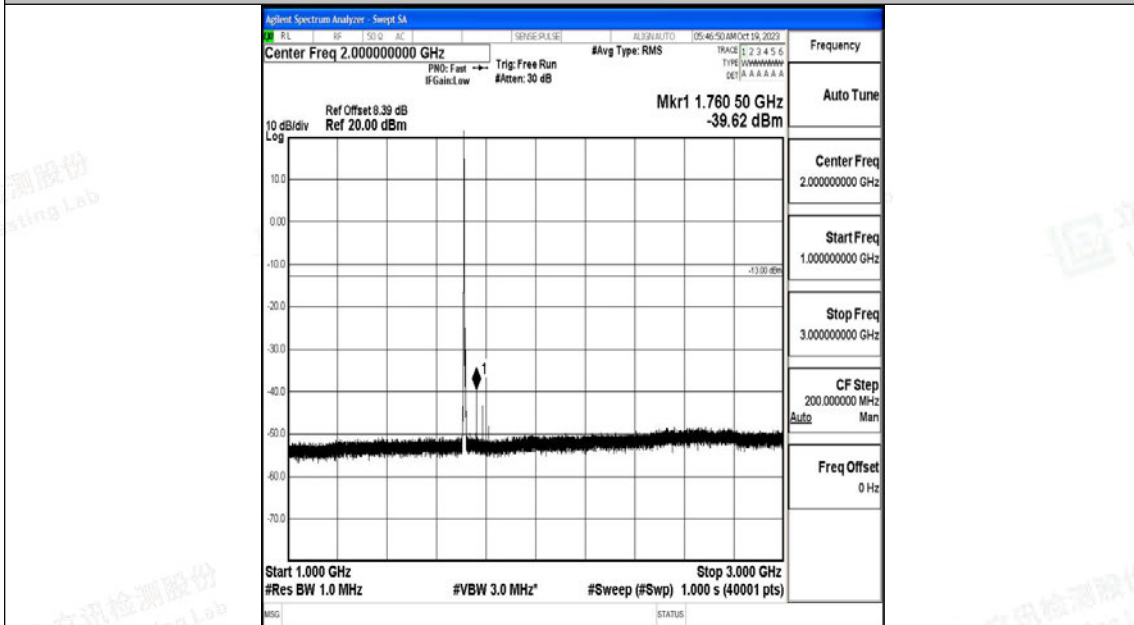

Band66_1.4MHz_16QAM_132665_1RB#0_3000~20000_3000~20000

Band66_3MHz_QPSK_131987_1RB#0_0.009~0.15_0.009~0.15

Band66_3MHz_QPSK_131987_1RB#0_0.15~30_0.15~30

Band66_3MHz_QPSK_131987_1RB#0_30~1000_30~1000

Band66_3MHz_QPSK_131987_1RB#0_1000~3000_1000~3000