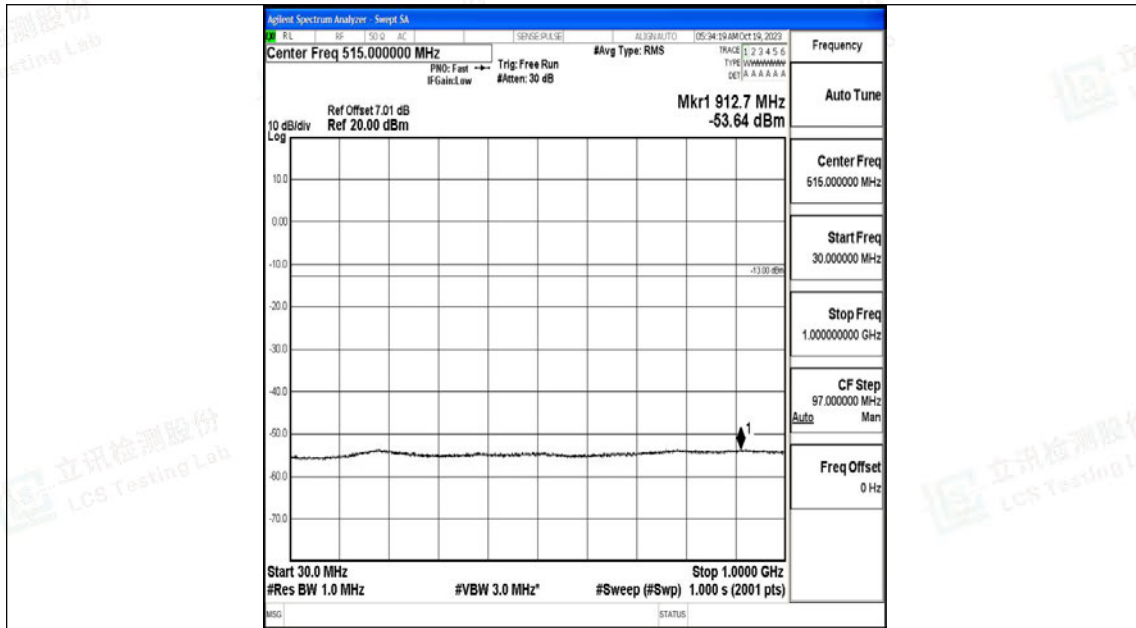

Band66_1.4MHz_QPSK_132665_1RB#0_0.009~0.15_0.009~0.15

Band66_1.4MHz_QPSK_132665_1RB#0_0.15~30_0.15~30

Band66_1.4MHz_QPSK_132665_1RB#0_30~1000_30~1000

Band66_1.4MHz_QPSK_132665_1RB#0_1000~3000_1000~3000

Band66_1.4MHz_QPSK_132665_1RB#0_3000~20000_3000~20000