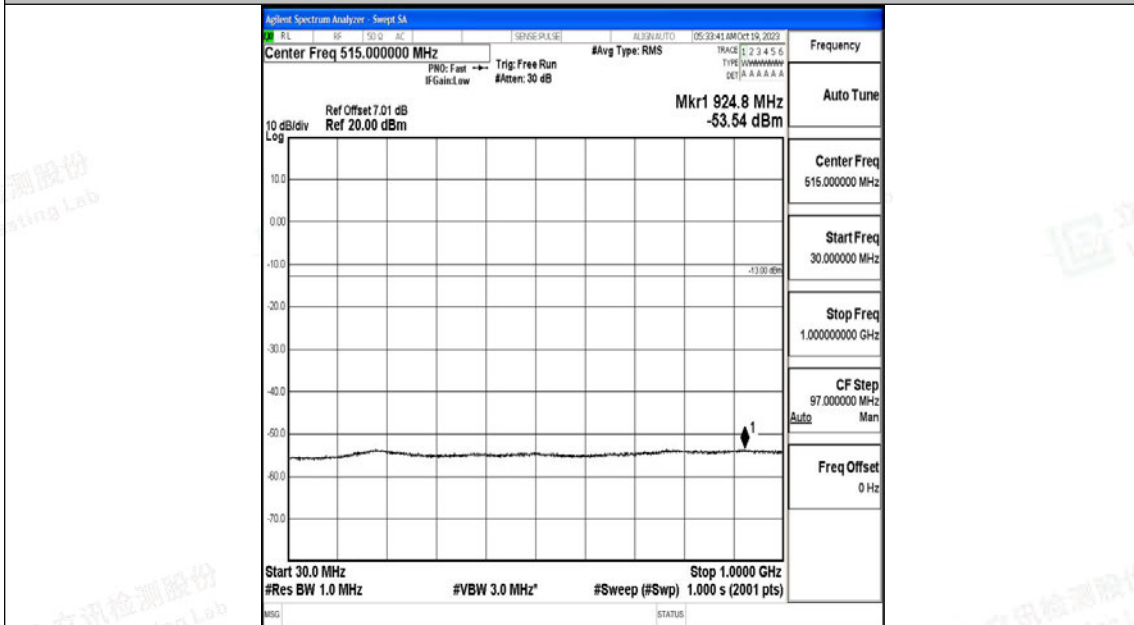

Band66_1.4MHz_16QAM_132322_1RB#0_30~1000_30~1000