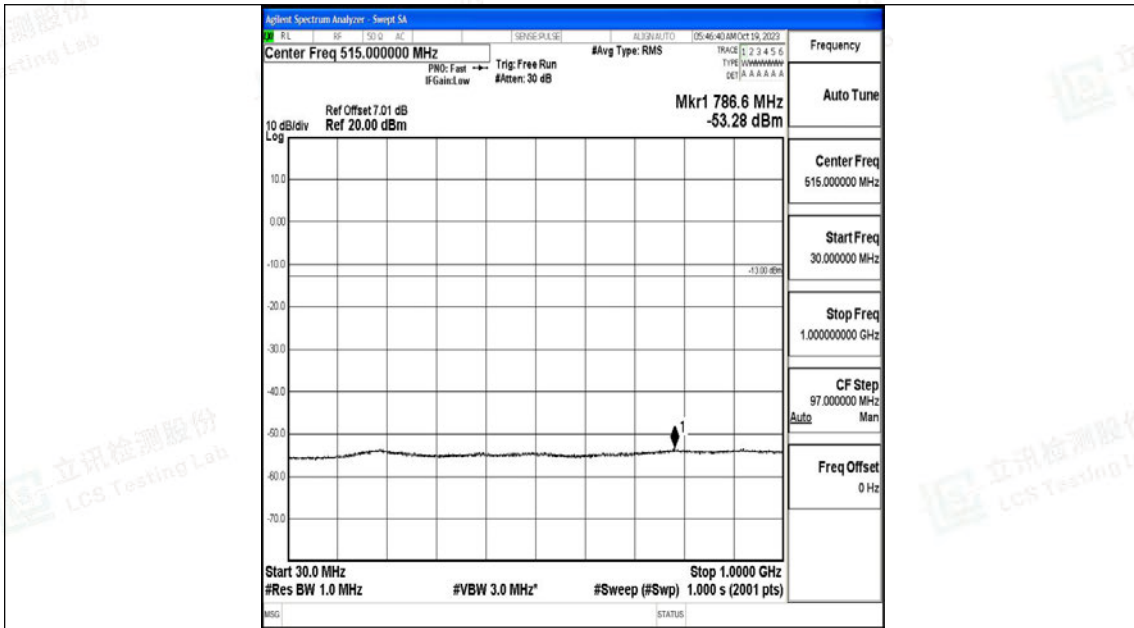

Band66_1.4MHz_16QAM_132665_1RB#0_3000~20000_3000~20000

Band66_3MHz_QPSK_131987_1RB#0_0.009~0.15_0.009~0.15

Band66_3MHz_QPSK_131987_1RB#0_0.15~30_0.15~30

Band66_3MHz_QPSK_131987_1RB#0_30~1000_30~1000

Band66_3MHz_QPSK_131987_1RB#0_1000~3000_1000~3000