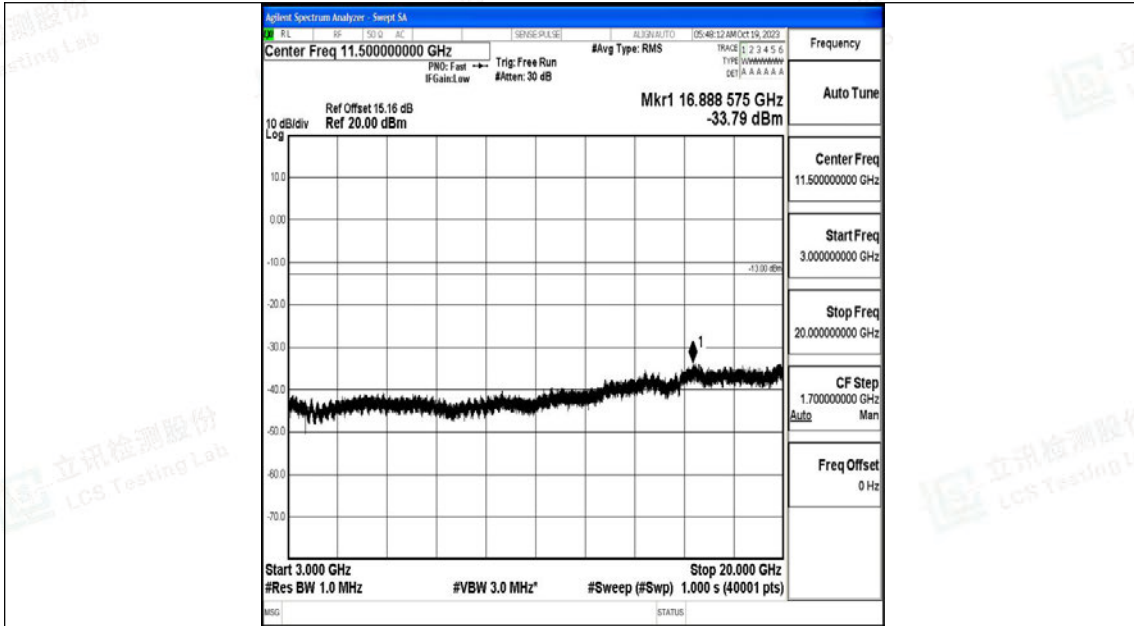

Band66_3MHz_16QAM_131987_1RB#0_3000~20000_3000~20000

Band66_3MHz_QPSK_132322_1RB#0_0.009~0.15_0.009~0.15

Band66_3MHz_QPSK_132322_1RB#0_0.15~30_0.15~30

Band66_3MHz_QPSK_132322_1RB#0_30~1000_30~1000

Band66_3MHz_QPSK_132322_1RB#0_1000~3000_1000~3000