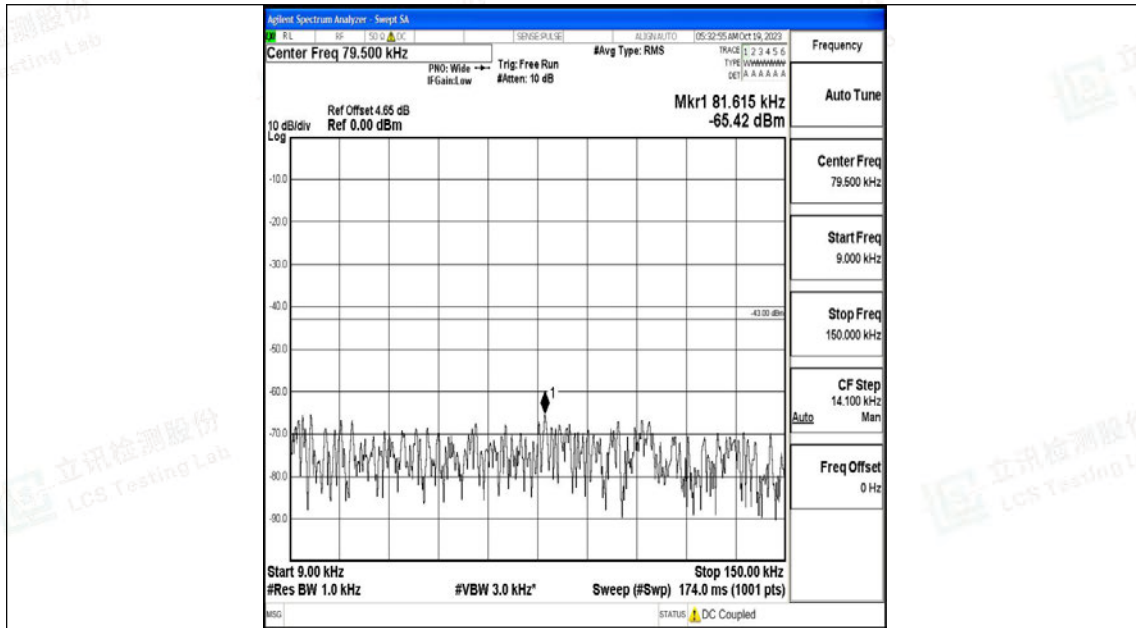

Band66_1.4MHz_QPSK_132322_1RB#0_0.009~0.15_0.009~0.15