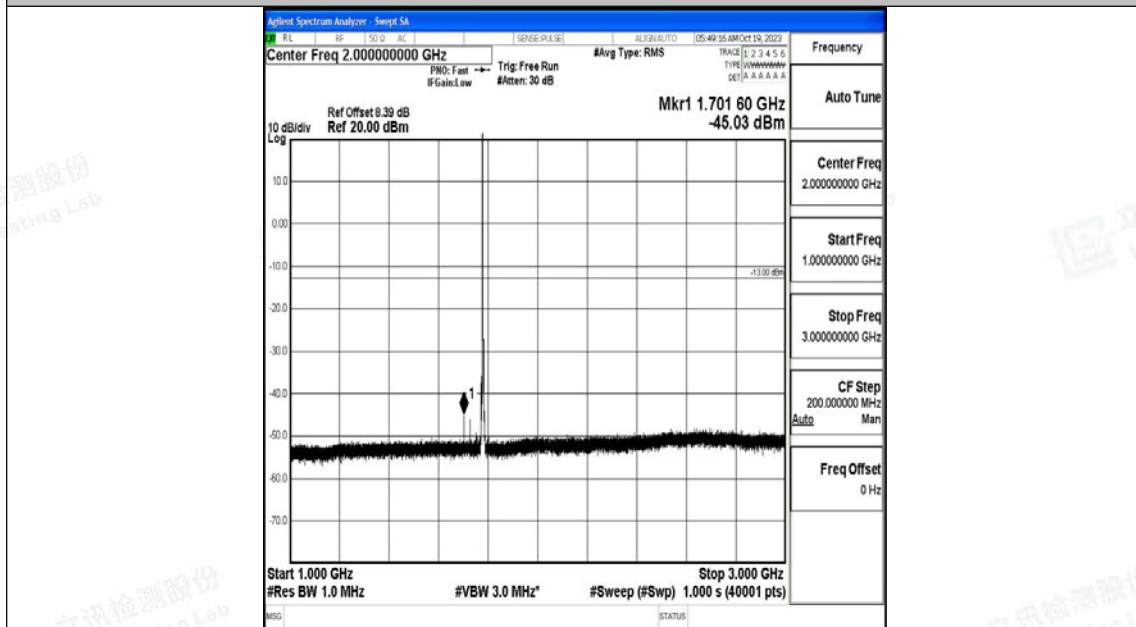

Band66_3MHz_16QAM_132322_1RB#0_3000~20000_3000~20000

Band66_3MHz_QPSK_132657_1RB#0_0.009~0.15_0.009~0.15

Band66_3MHz_QPSK_132657_1RB#0_0.15~30_0.15~30

Band66_3MHz_QPSK_132657_1RB#0_30~1000_30~1000

Band66_3MHz_QPSK_132657_1RB#0_1000~3000_1000~3000