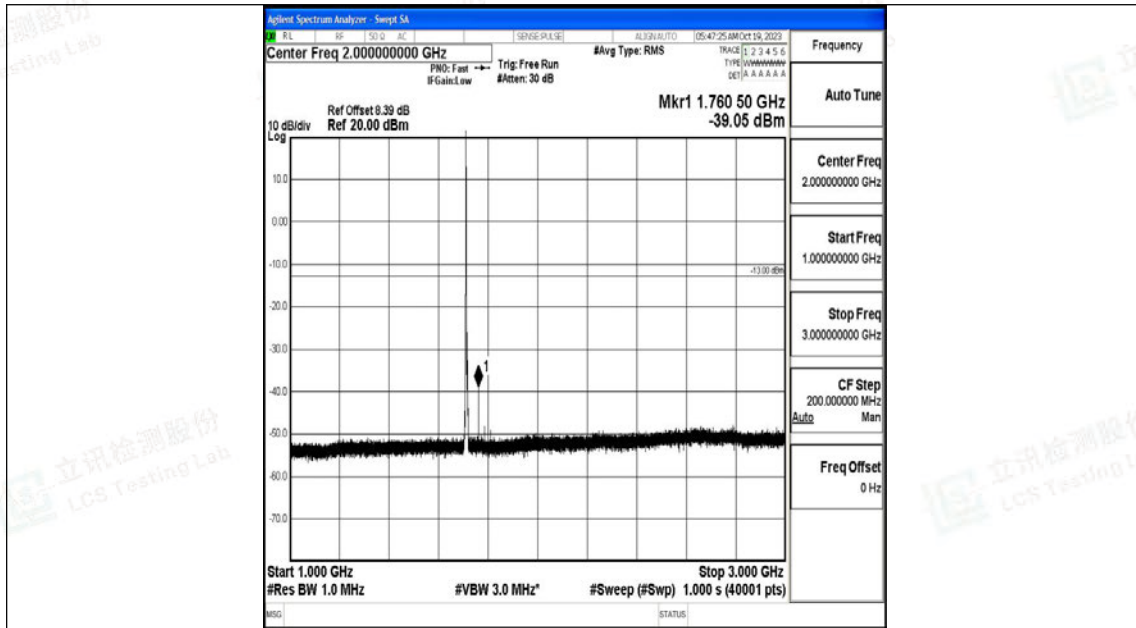

Band66_3MHz_QPSK_131987_1RB#0_3000~20000_3000~20000

Band66_3MHz_16QAM_131987_1RB#0_0.009~0.15_0.009~0.15

Band66_3MHz_16QAM_131987_1RB#0_0.15~30_0.15~30

Band66_3MHz_16QAM_131987_1RB#0_30~1000_30~1000

Band66_3MHz_16QAM_131987_1RB#0_1000~3000_1000~3000