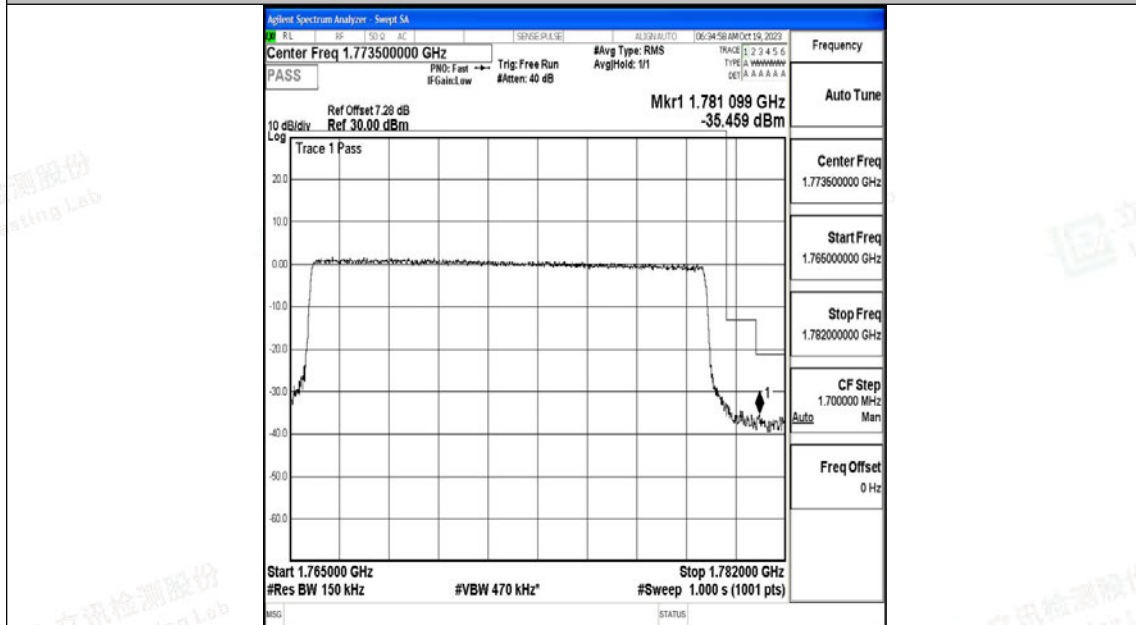

Band66_15MHz_QPSK_132597_75RB#0

Band66_15MHz_16QAM_132597_75RB#0

Band66_20MHz_QPSK_132072_100RB#0

Band66_20MHz_16QAM_132072_100RB#0

Band66_20MHz_QPSK_132572_100RB#0

Band66_20MHz_16QAM_132572_100RB#0

J.5 Conducted Spurious Emission