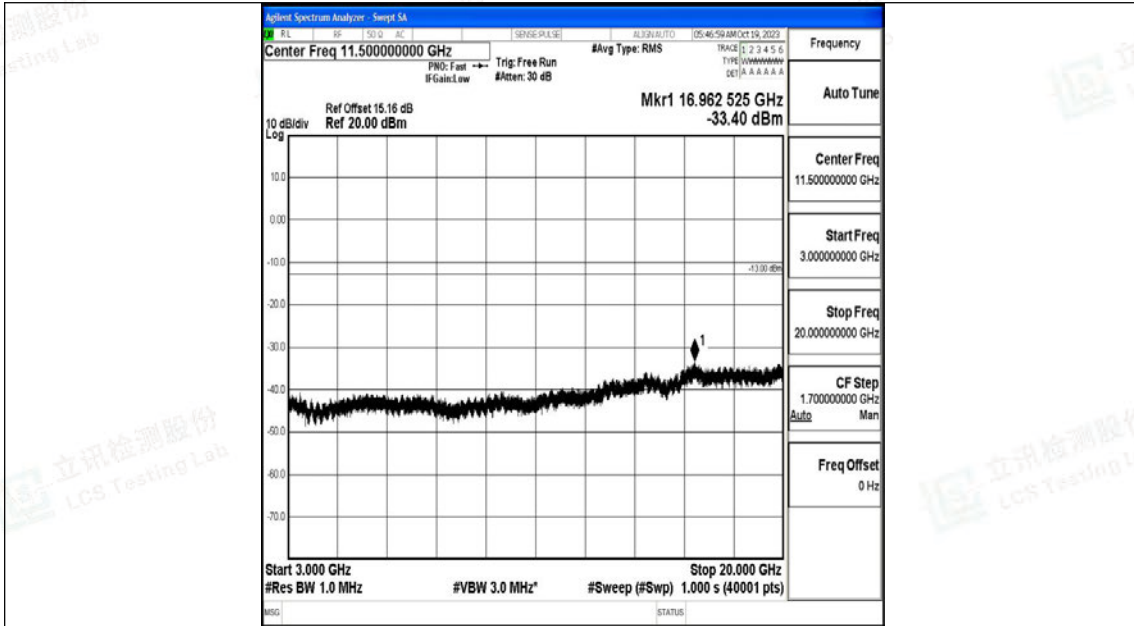

Band66_1.4MHz_16QAM_132665_1RB#0_3000~20000_3000~20000

Band66_3MHz_QPSK_131987_1RB#0_0.009~0.15_0.009~0.15

Band66_3MHz_QPSK_131987_1RB#0_0.15~30_0.15~30

Band66_3MHz_QPSK_131987_1RB#0_30~1000_30~1000

Band66_3MHz_QPSK_131987_1RB#0_1000~3000_1000~3000