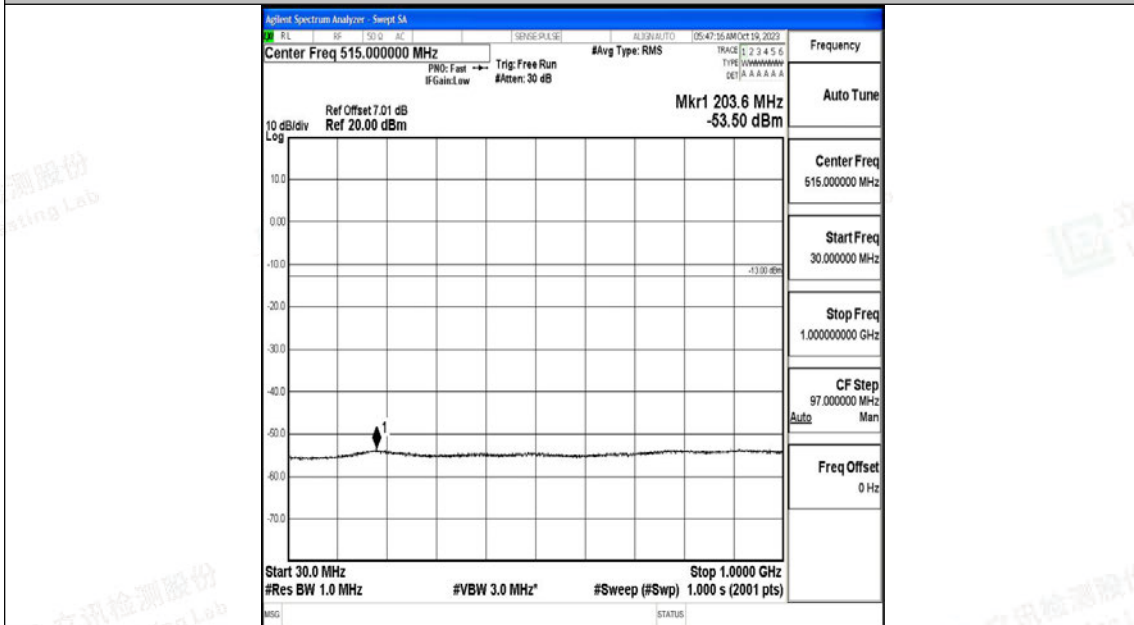

Band66_3MHz_QPSK_131987_1RB#0_3000~20000_3000~20000

Band66_3MHz_16QAM_131987_1RB#0_0.009~0.15_0.009~0.15

Band66_3MHz_16QAM_131987_1RB#0_0.15~30_0.15~30

Band66_3MHz_16QAM_131987_1RB#0_30~1000_30~1000

Band66_3MHz_16QAM_131987_1RB#0_1000~3000_1000~3000