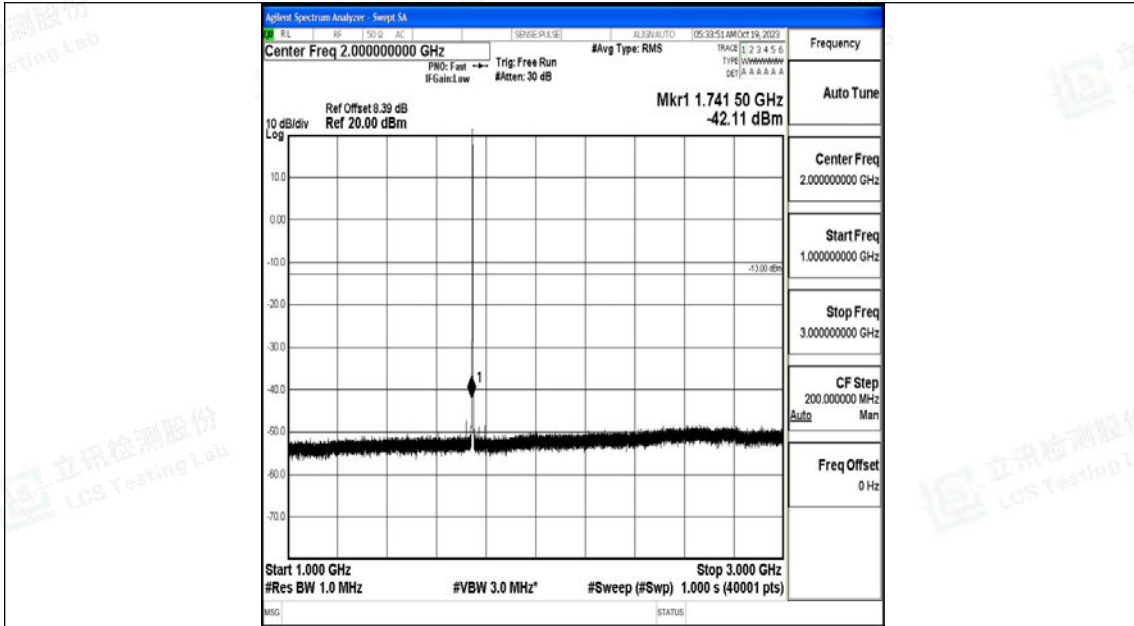

Band66_1.4MHz_16QAM_132322_1RB#0_1000~3000_1000~3000