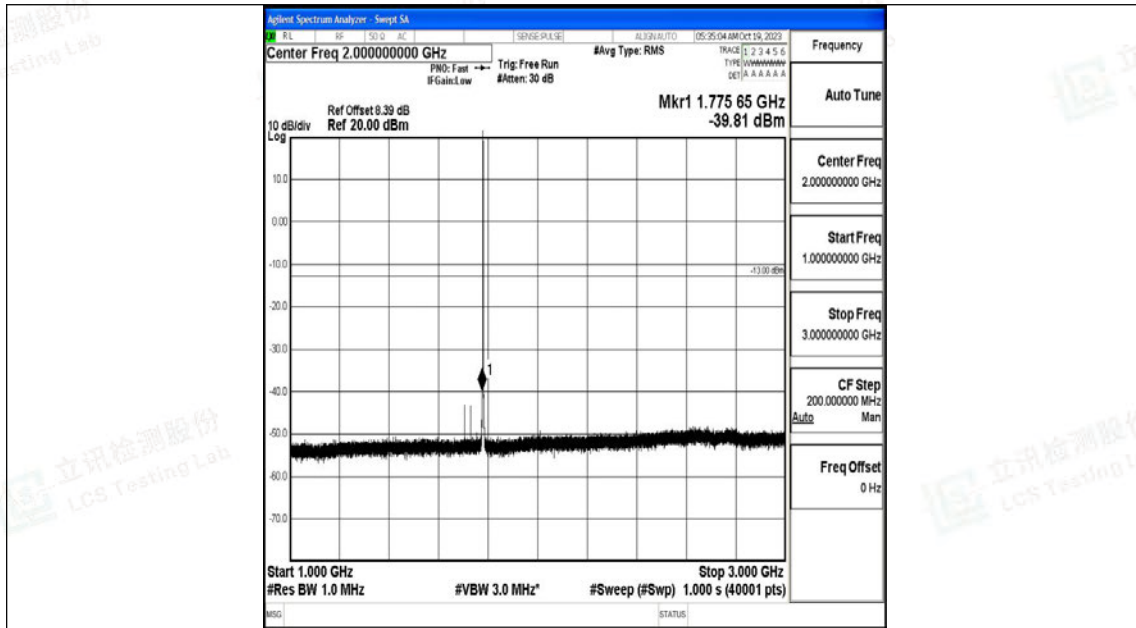

Band66_1.4MHz_16QAM_132665_1RB#0_0.009~0.15_0.009~0.15

Band66_1.4MHz_16QAM_132665_1RB#0_0.15~30_0.15~30

Band66_1.4MHz_16QAM_132665_1RB#0_30~1000_30~1000

Band66_1.4MHz_16QAM_132665_1RB#0_1000~3000_1000~3000