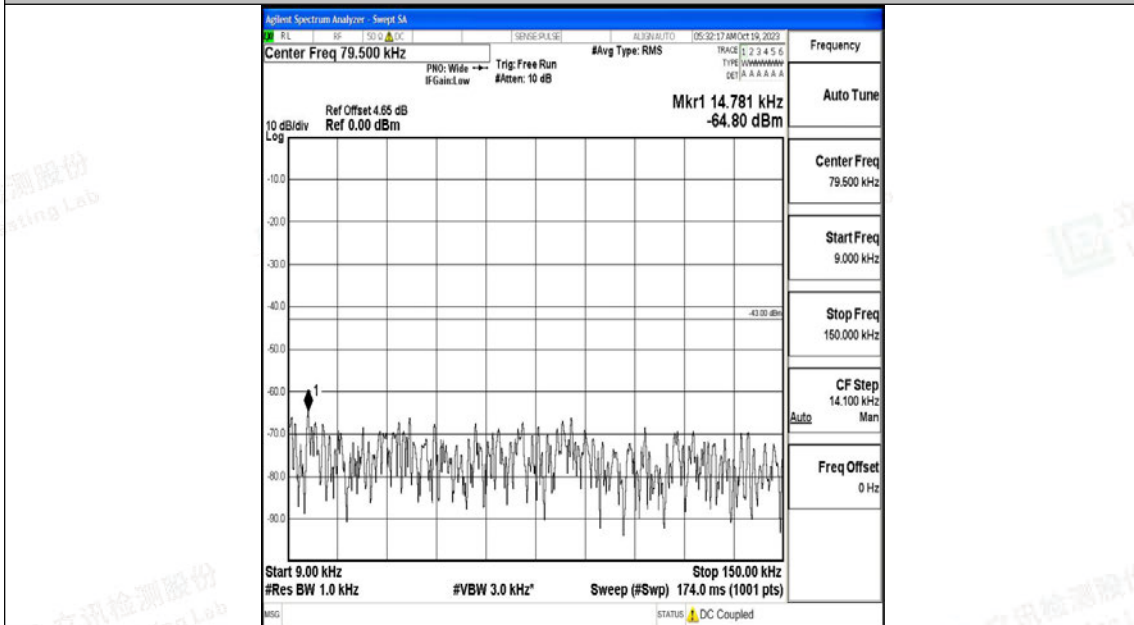

Band66_1.4MHz_16QAM_131979_1RB#0_0.009~0.15_0.009~0.15