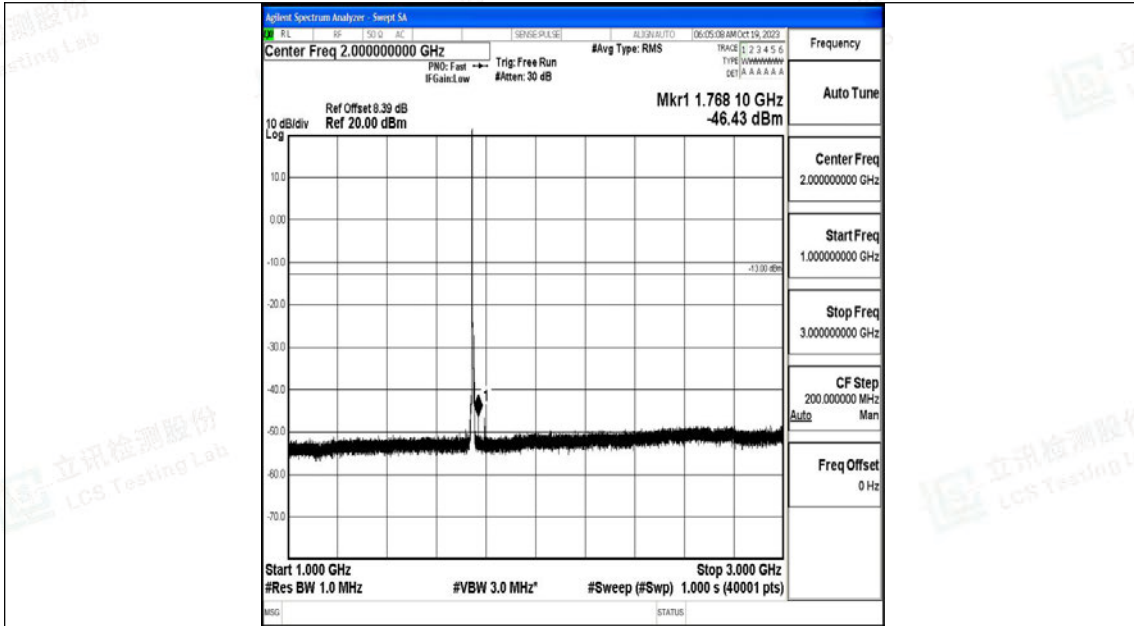

Band66_5MHz_QPSK_132322_1RB#0_3000~20000_3000~20000

Band66_5MHz_16QAM_132322_1RB#0_0.009~0.15_0.009~0.15

Band66_5MHz_16QAM_132322_1RB#0_0.15~30_0.15~30

Band66_5MHz_16QAM_132322_1RB#0_30~1000_30~1000

Band66_5MHz_16QAM_132322_1RB#0_1000~3000_1000~3000