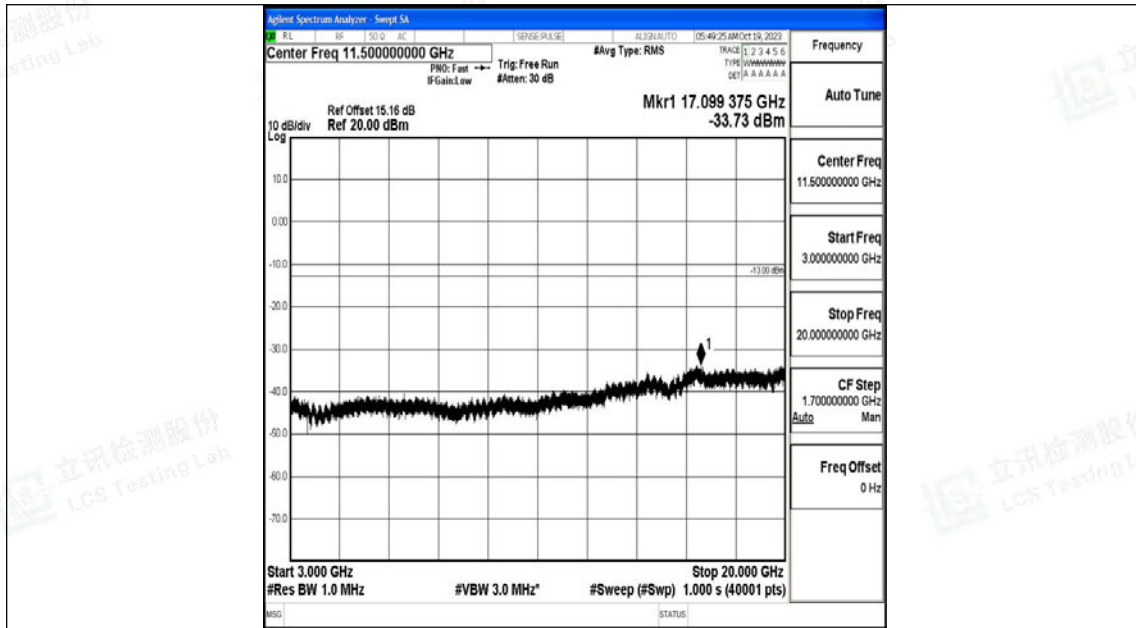

Band66_3MHz_16QAM_132322_1RB#0_3000~20000_3000~20000

Band66_3MHz_QPSK_132657_1RB#0_0.009~0.15_0.009~0.15

Band66_3MHz_QPSK_132657_1RB#0_0.15~30_0.15~30

Band66_3MHz_QPSK_132657_1RB#0_30~1000_30~1000

Band66_3MHz_QPSK_132657_1RB#0_1000~3000_1000~3000