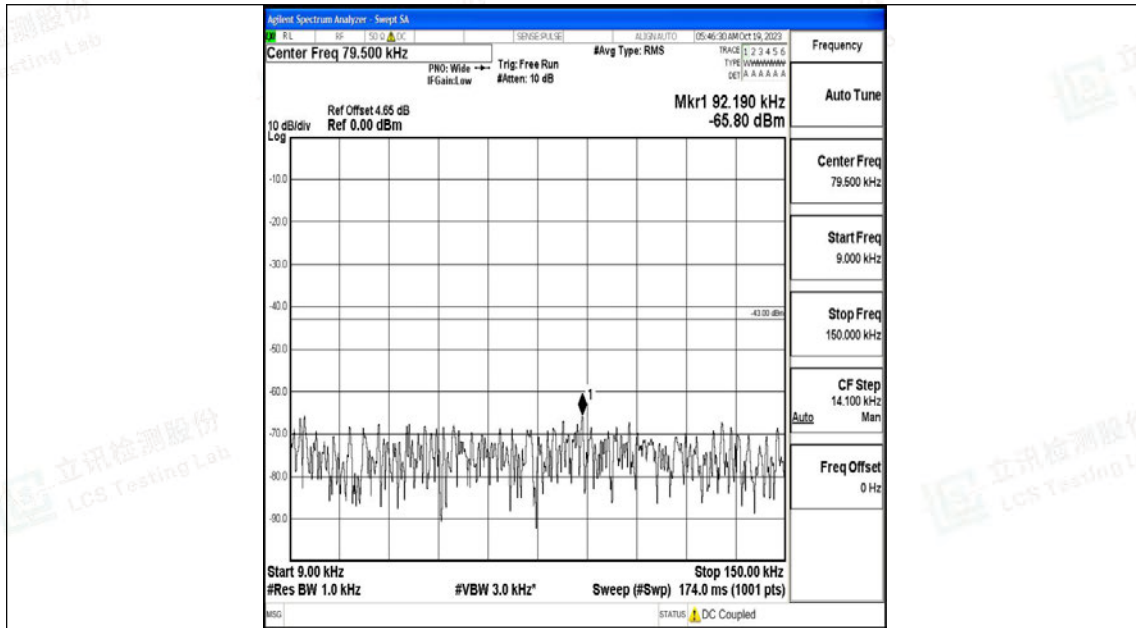

Band66_3MHz_QPSK_131987_1RB#0_0.009~0.15_0.009~0.15