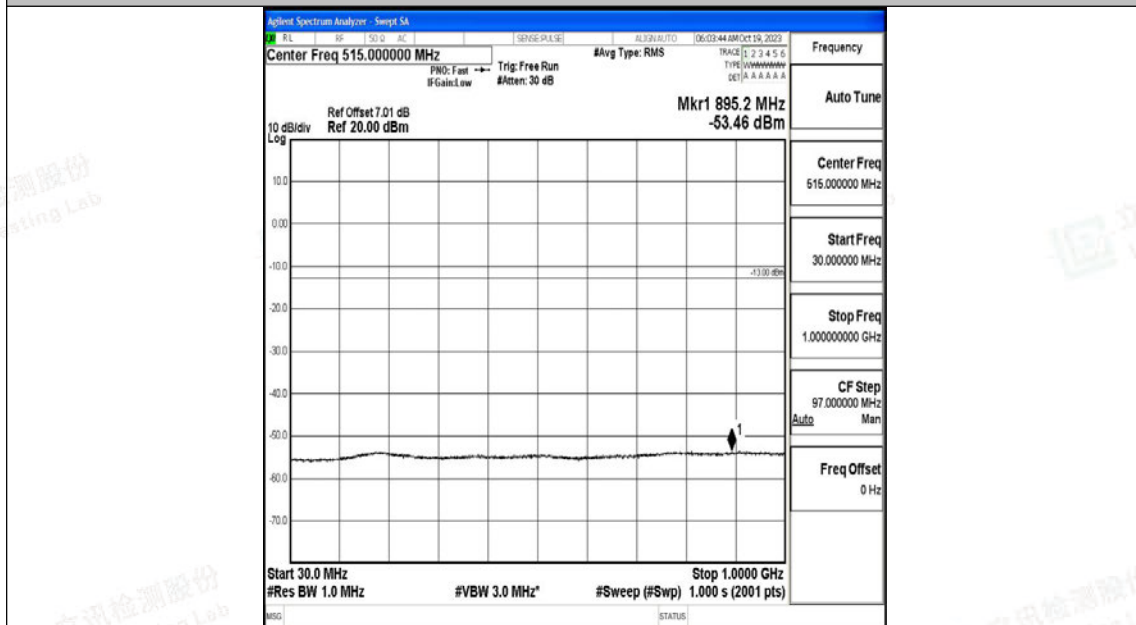

Band66_5MHz_QPSK_131997_1RB#0_3000~20000_3000~20000

Band66_5MHz_16QAM_131997_1RB#0_0.009~0.15_0.009~0.15

Band66_5MHz_16QAM_131997_1RB#0_0.15~30_0.15~30

Band66_5MHz_16QAM_131997_1RB#0_30~1000_30~1000

Band66_5MHz_16QAM_131997_1RB#0_1000~3000_1000~3000