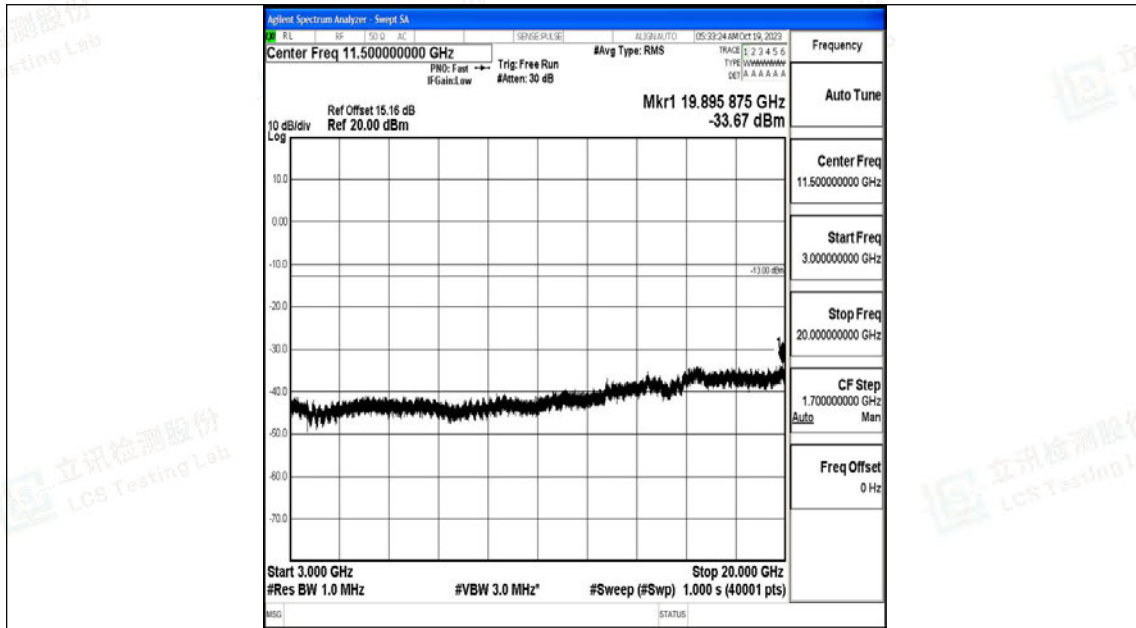

Band66_1.4MHz_QPSK_132322_1RB#0_3000~20000_3000~20000