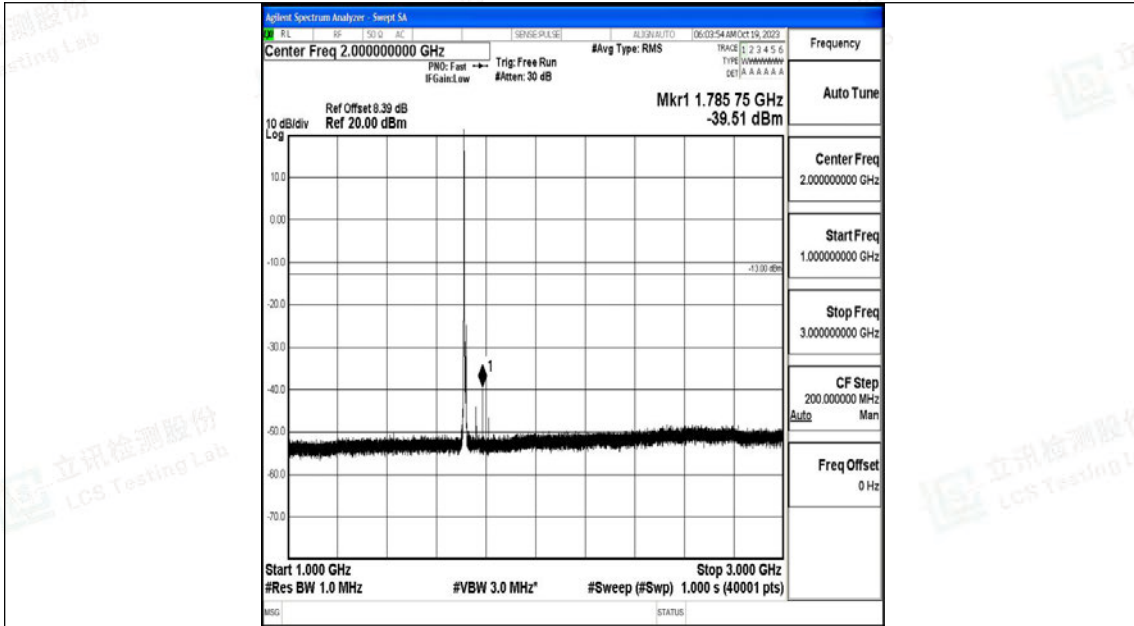

Band66_5MHz_QPSK_131997_1RB#0_3000~20000_3000~20000

Band66_5MHz_16QAM_131997_1RB#0_0.009~0.15_0.009~0.15

Band66_5MHz_16QAM_131997_1RB#0_0.15~30_0.15~30

Band66_5MHz_16QAM_131997_1RB#0_30~1000_30~1000

Band66_5MHz_16QAM_131997_1RB#0_1000~3000_1000~3000