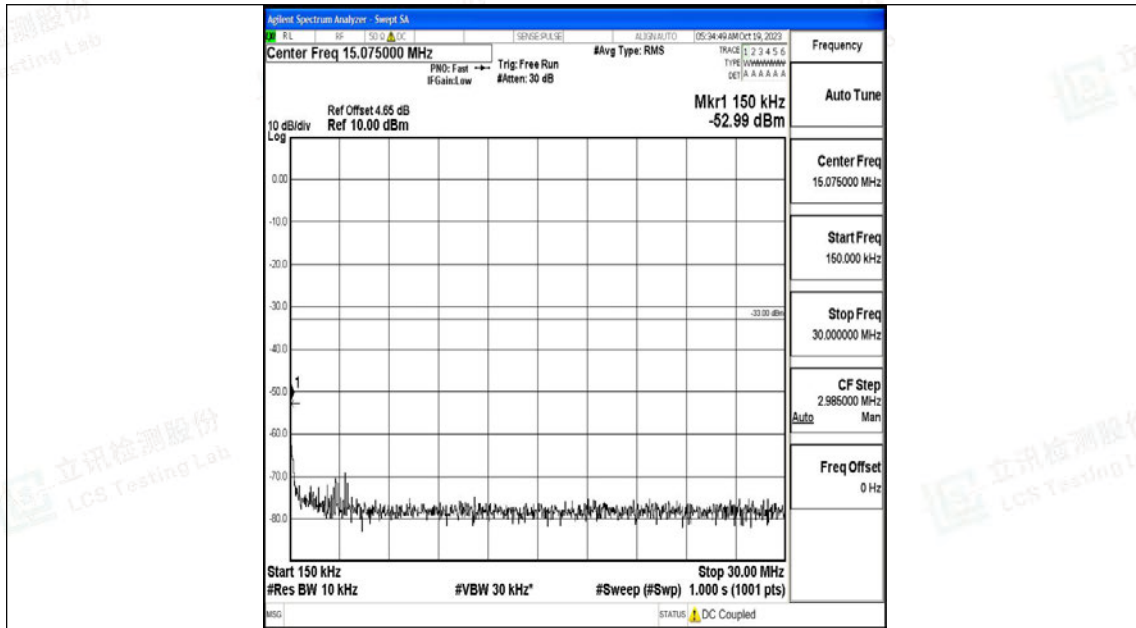

Band66_1.4MHz_16QAM_132665_1RB#0_0.15~30_0.15~30