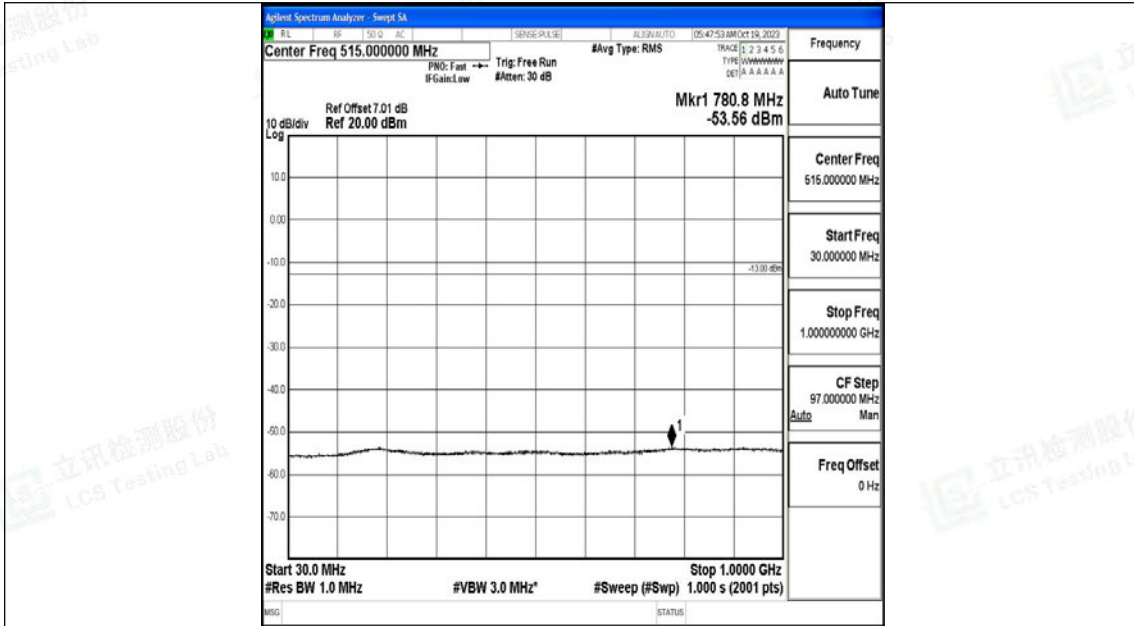

Band66_3MHz_16QAM_131987_1RB#0_3000~20000_3000~20000

Band66_3MHz_QPSK_132322_1RB#0_0.009~0.15_0.009~0.15

Band66_3MHz_QPSK_132322_1RB#0_0.15~30_0.15~30

Band66_3MHz_QPSK_132322_1RB#0_30~1000_30~1000

Band66_3MHz_QPSK_132322_1RB#0_1000~3000_1000~3000