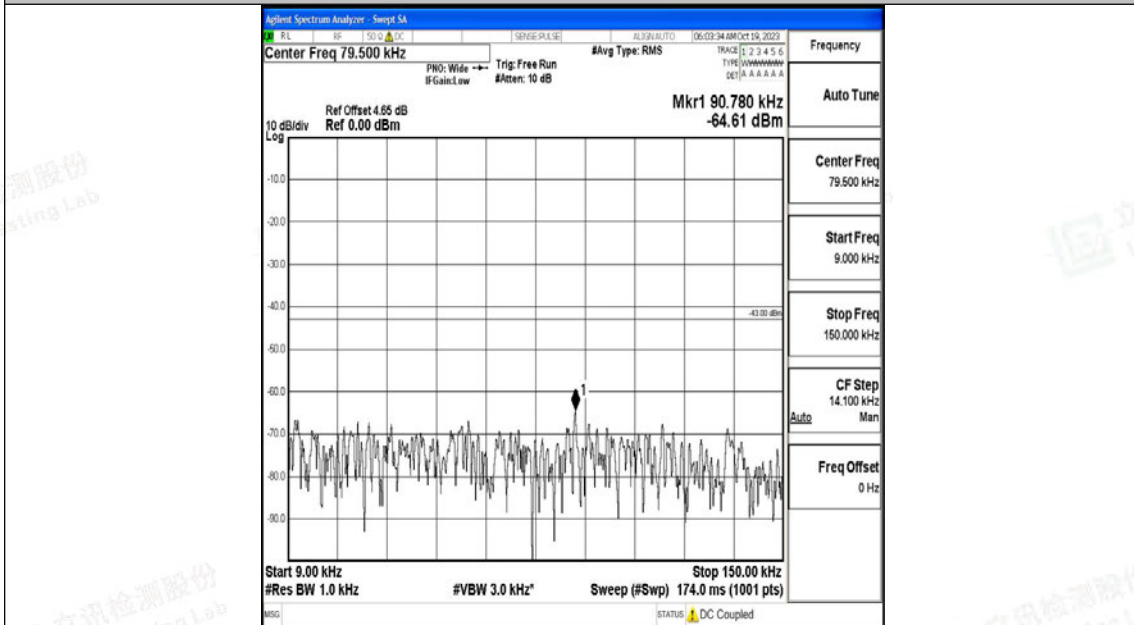

Band66_5MHz_16QAM_131997_1RB#0_0.009~0.15_0.009~0.15