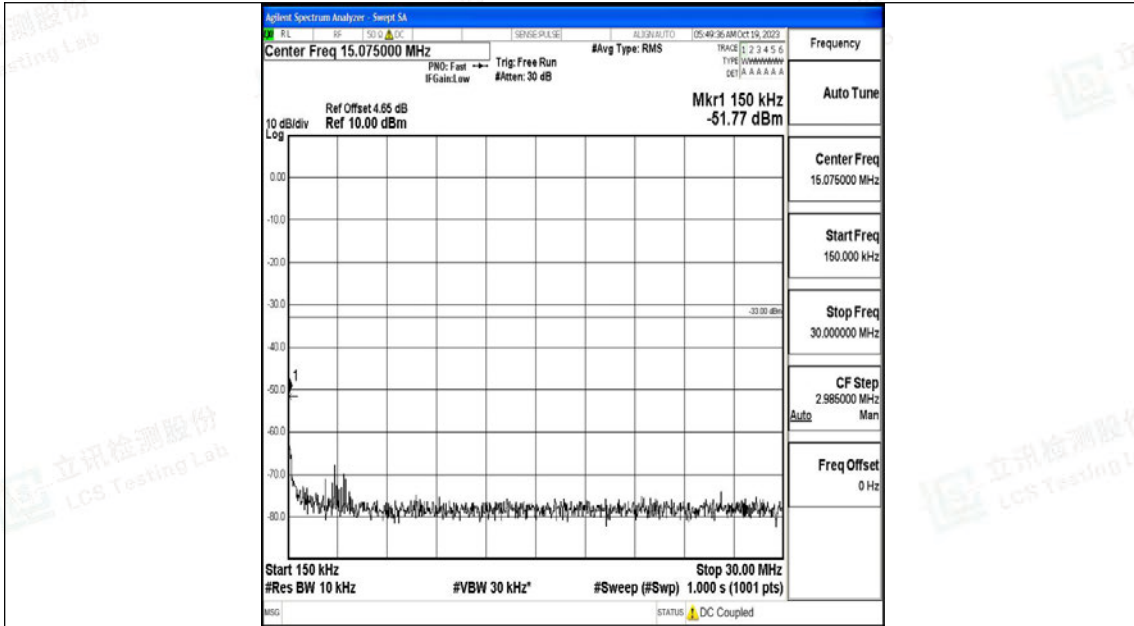

Band66_3MHz_16QAM_132657_1RB#0_0.15~30_0.15~30