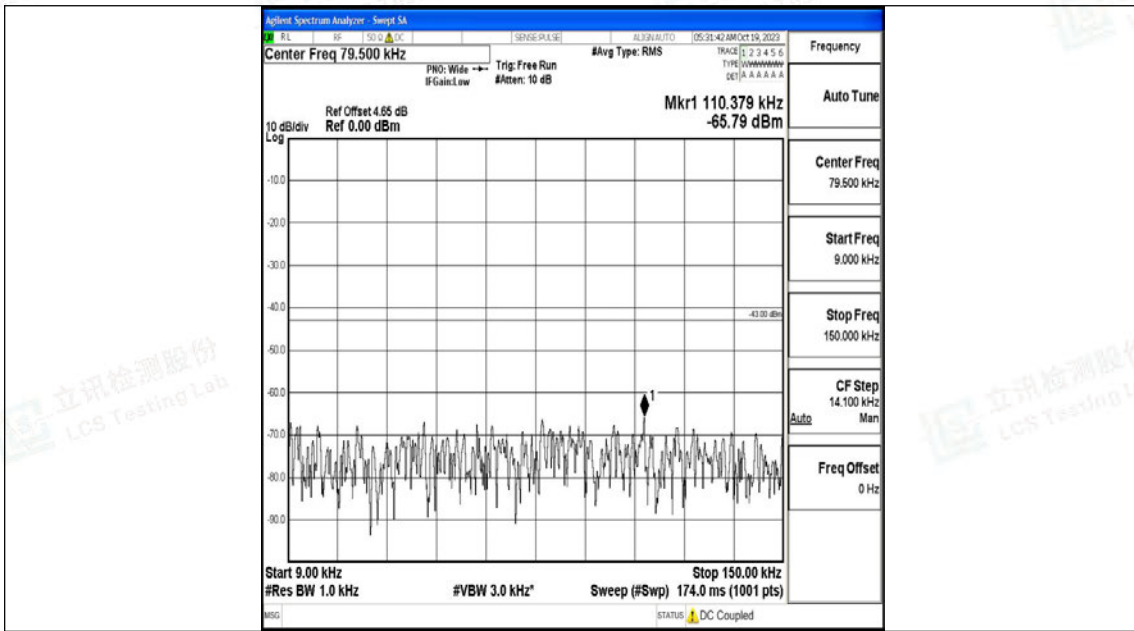

Test Graphs

Band66_1.4MHz_QPSK_131979_1RB#0_0.009~0.15_0.009~0.15