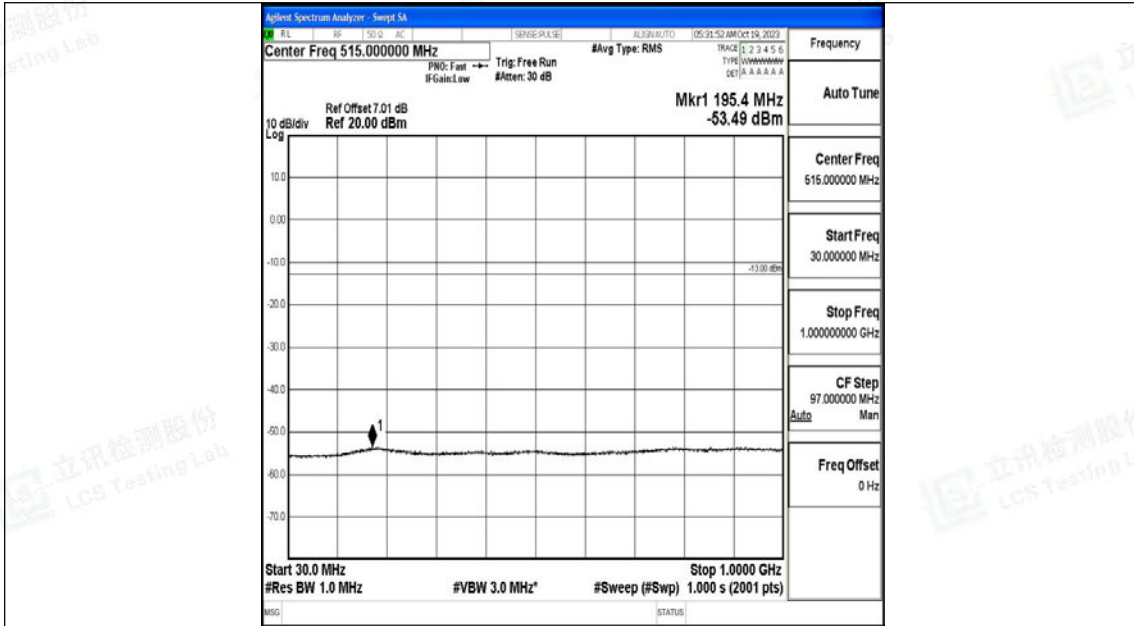

Test Graphs

Band66_1.4MHz_QPSK_131979_1RB#0_0.009~0.15_0.009~0.15

Band66_1.4MHz_QPSK_131979_1RB#0_0.15~30_0.15~30

Band66_1.4MHz_QPSK_131979_1RB#0_30~1000_30~1000

Band66_1.4MHz_QPSK_131979_1RB#0_1000~3000_1000~3000