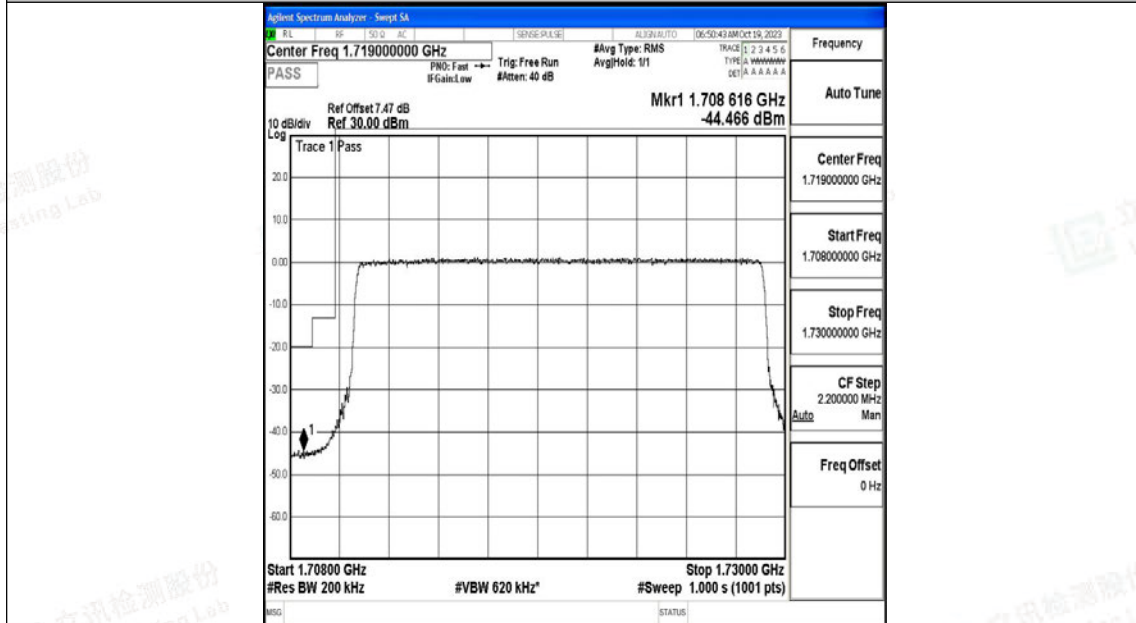

Band66_15MHz_QPSK_132597_75RB#0

Band66_15MHz_16QAM_132597_75RB#0

Band66_20MHz_QPSK_132072_100RB#0

Band66_20MHz_16QAM_132072_100RB#0

Band66_20MHz_QPSK_132572_100RB#0

Band66_20MHz_16QAM_132572_100RB#0

J.5 Conducted Spurious Emission