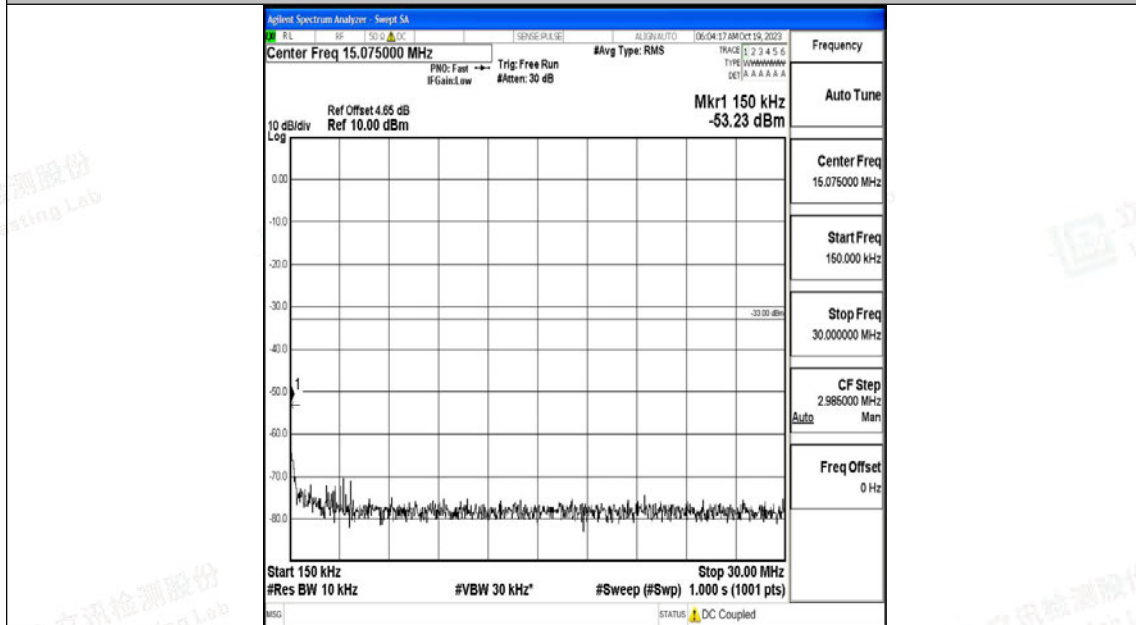

Band66_5MHz_QPSK_132322_1RB#0_0.15~30_0.15~30