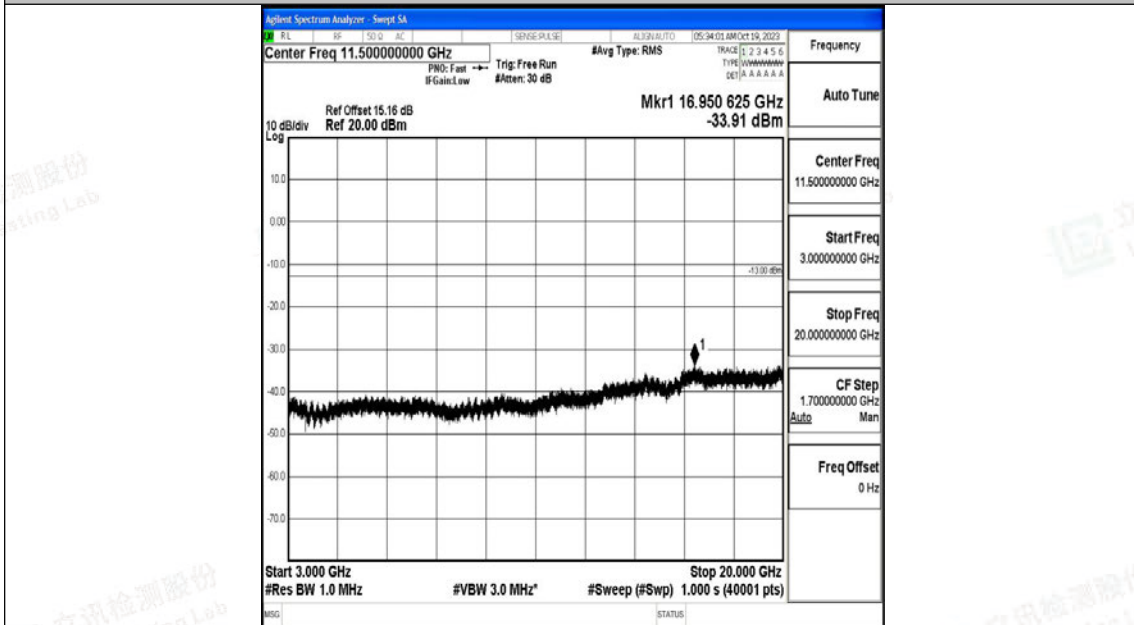

Band66_1.4MHz_16QAM_132322_1RB#0_0.15~30_0.15~30

Band66_1.4MHz_16QAM_132322_1RB#0_30~1000_30~1000

Band66_1.4MHz_16QAM_132322_1RB#0_1000~3000_1000~3000

Band66_1.4MHz_16QAM_132322_1RB#0_3000~20000_3000~20000