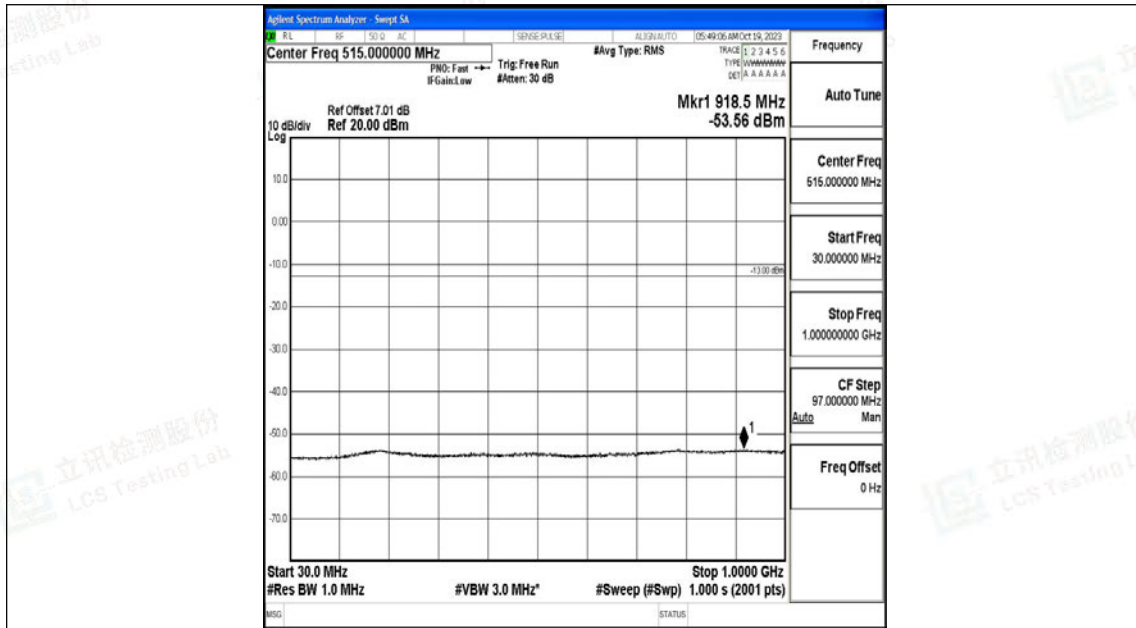

Band66_3MHz_16QAM_132322_1RB#0_3000~20000_3000~20000

Band66_3MHz_QPSK_132657_1RB#0_0.009~0.15_0.009~0.15

Band66_3MHz_QPSK_132657_1RB#0_0.15~30_0.15~30

Band66_3MHz_QPSK_132657_1RB#0_30~1000_30~1000

Band66_3MHz_QPSK_132657_1RB#0_1000~3000_1000~3000