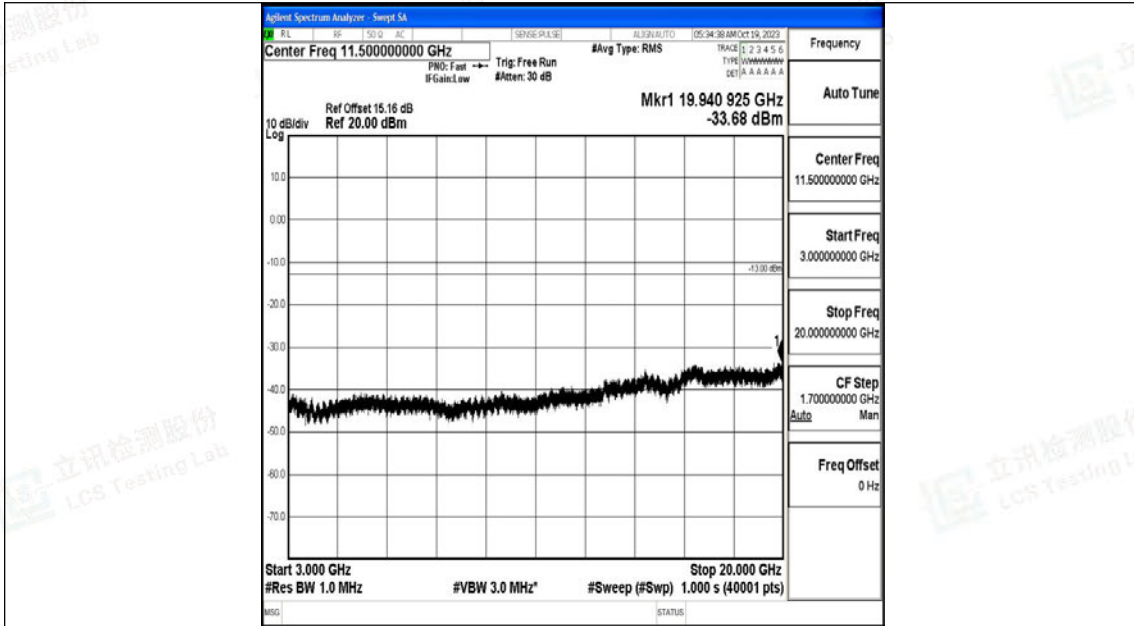

Band66_1.4MHz_QPSK_132665_1RB#0_0.009~0.15_0.009~0.15

Band66_1.4MHz_QPSK_132665_1RB#0_0.15~30_0.15~30

Band66_1.4MHz_QPSK_132665_1RB#0_30~1000_30~1000

Band66_1.4MHz_QPSK_132665_1RB#0_1000~3000_1000~3000

Band66_1.4MHz_QPSK_132665_1RB#0_3000~20000_3000~20000