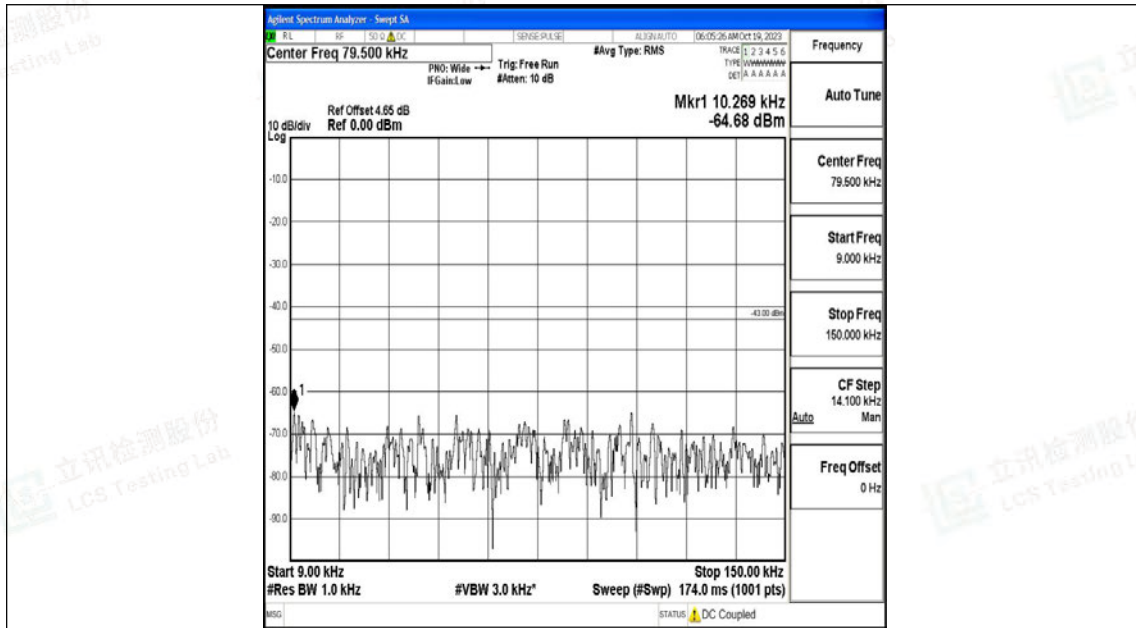

Band66_5MHz_QPSK_132647_1RB#0_0.009~0.15_0.009~0.15