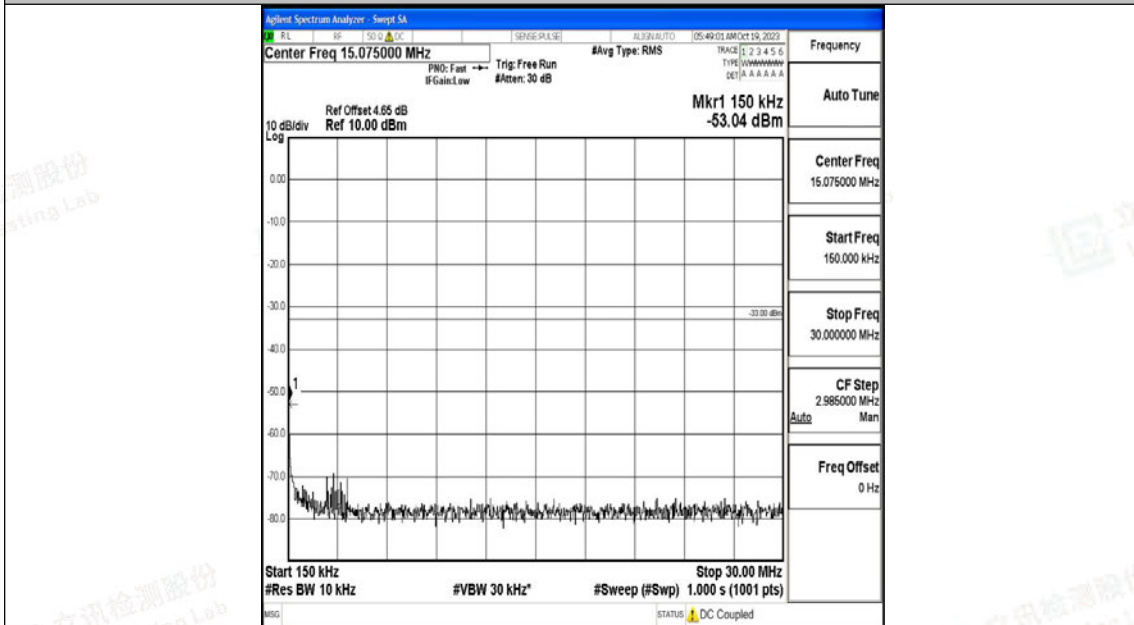

Band66_3MHz_QPSK_132657_1RB#0_0.15~30_0.15~30