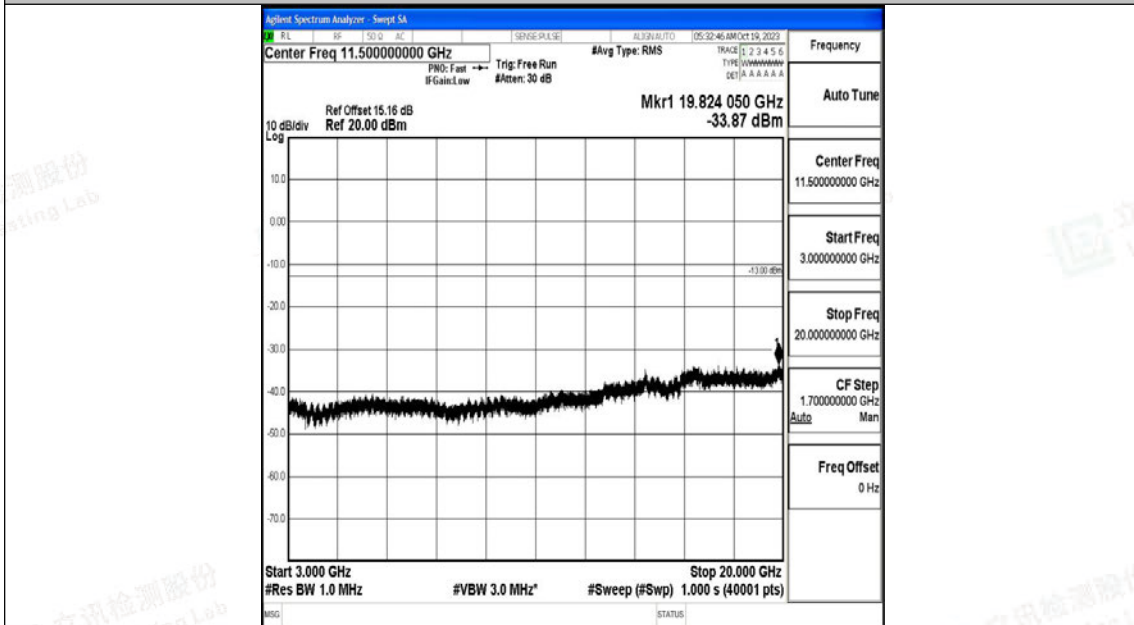

Band66_1.4MHz_16QAM_131979_1RB#0_3000~20000_3000~20000