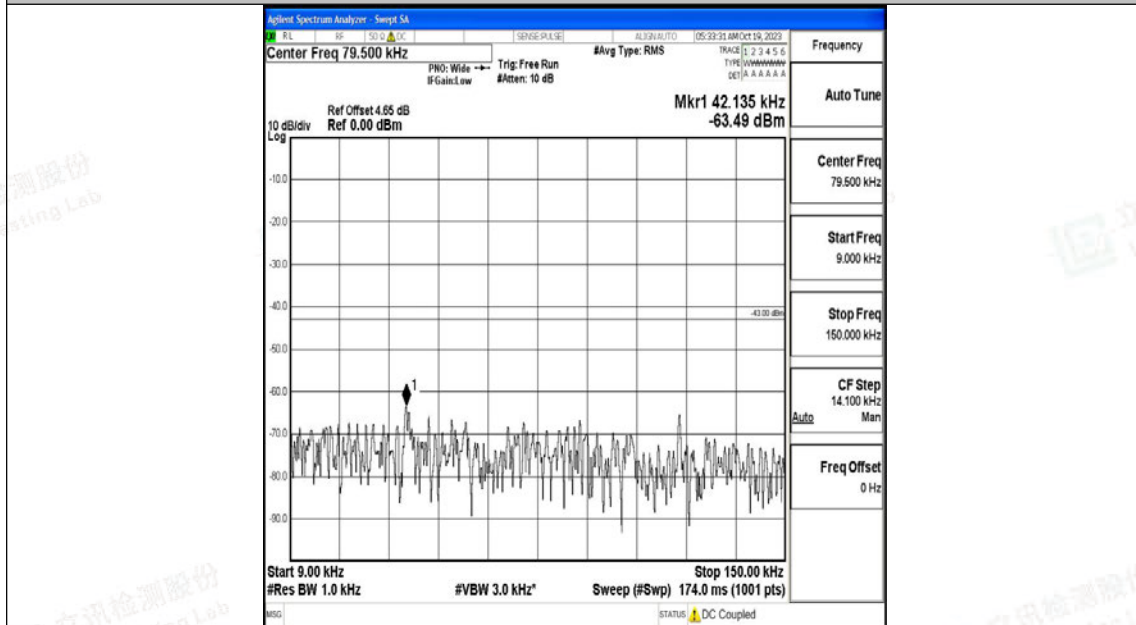

Band66_1.4MHz_QPSK_132322_1RB#0_30~1000_30~1000

Band66_1.4MHz_QPSK_132322_1RB#0_1000~3000_1000~3000

Band66_1.4MHz_QPSK_132322_1RB#0_3000~20000_3000~20000

Band66_1.4MHz_16QAM_132322_1RB#0_0.009~0.15_0.009~0.15