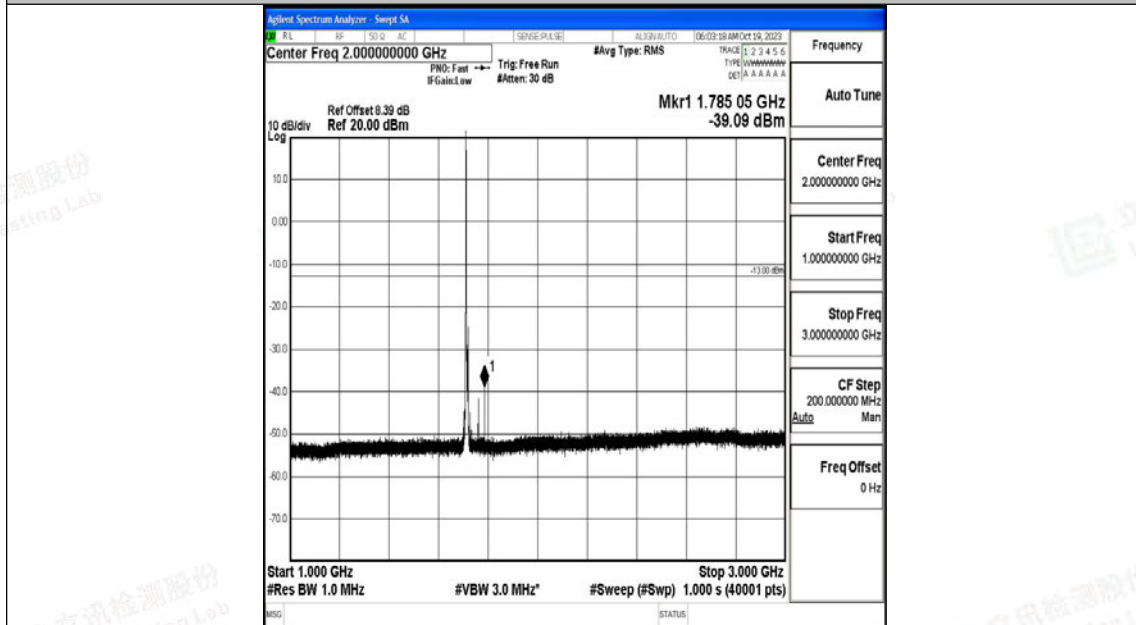

Band66_3MHz_16QAM_132657_1RB#0_3000~20000_3000~20000

Band66_5MHz_QPSK_131997_1RB#0_0.009~0.15_0.009~0.15

Band66_5MHz_QPSK_131997_1RB#0_0.15~30_0.15~30

Band66_5MHz_QPSK_131997_1RB#0_30~1000_30~1000

Band66_5MHz_QPSK_131997_1RB#0_1000~3000_1000~3000