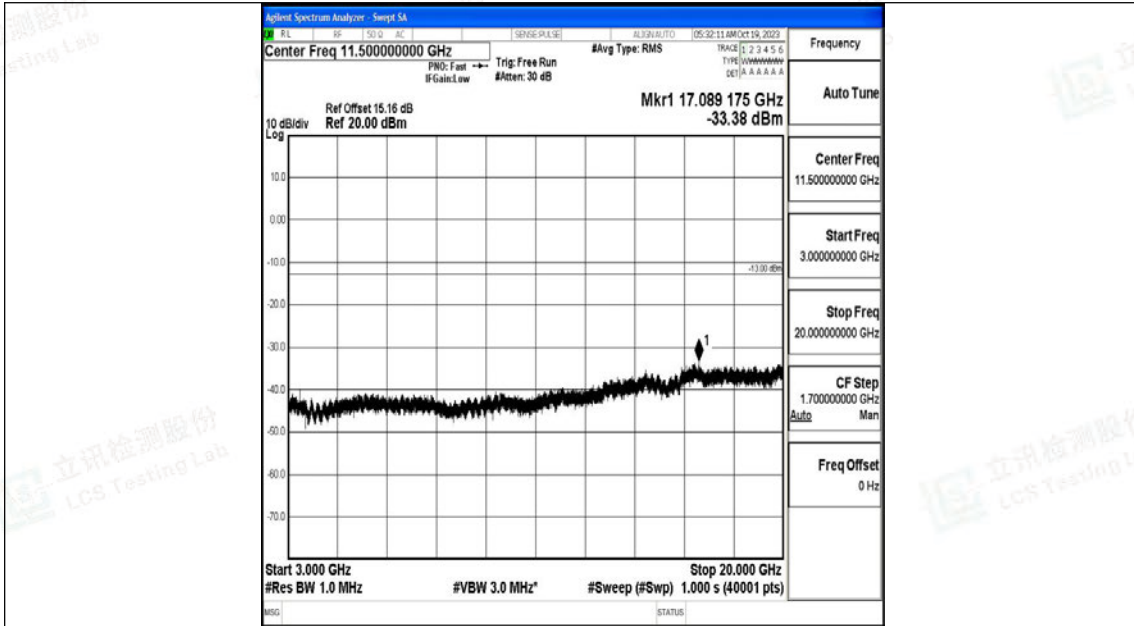

Test Graphs

Band66_1.4MHz_QPSK_131979_1RB#0_0.009~0.15_0.009~0.15

Band66_1.4MHz_QPSK_131979_1RB#0_0.15~30_0.15~30

Band66_1.4MHz_QPSK_131979_1RB#0_30~1000_30~1000

Band66_1.4MHz_QPSK_131979_1RB#0_1000~3000_1000~3000