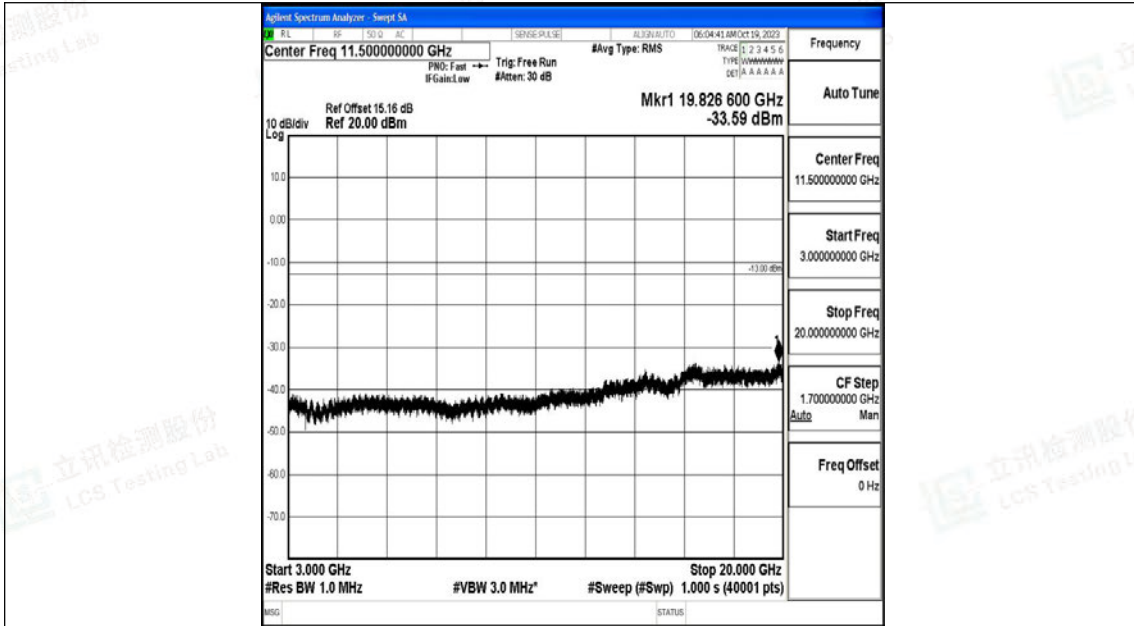

Band66_5MHz_16QAM_131997_1RB#0_3000~20000_3000~20000

Band66_5MHz_QPSK_132322_1RB#0_0.009~0.15_0.009~0.15

Band66_5MHz_QPSK_132322_1RB#0_0.15~30_0.15~30

Band66_5MHz_QPSK_132322_1RB#0_30~1000_30~1000

Band66_5MHz_QPSK_132322_1RB#0_1000~3000_1000~3000