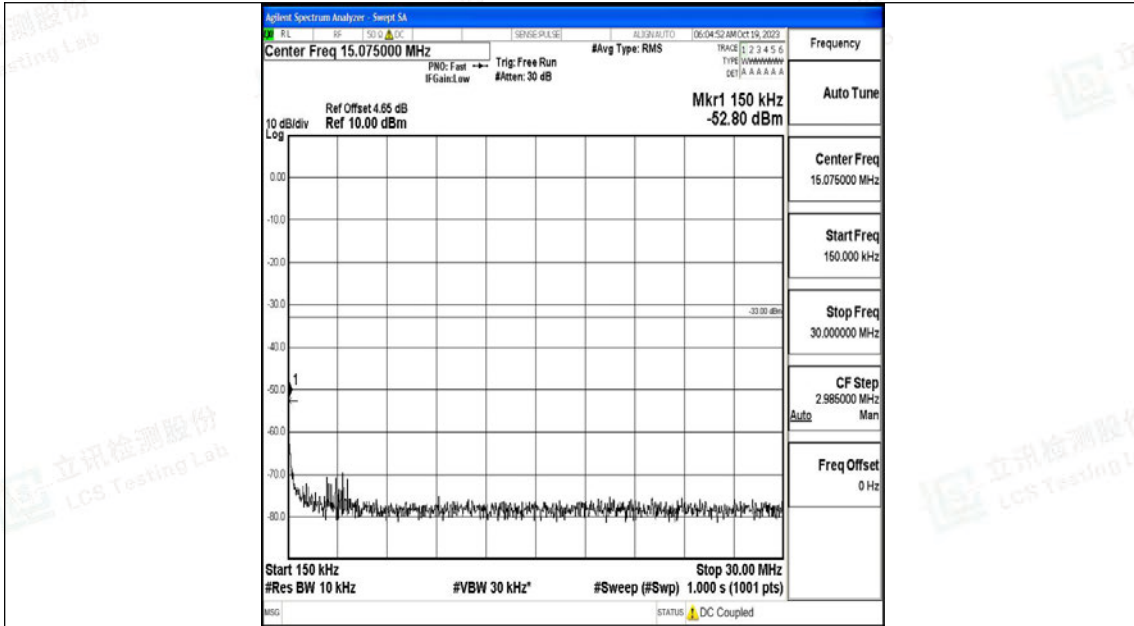

Band66_5MHz_16QAM_132322_1RB#0_0.15~30_0.15~30