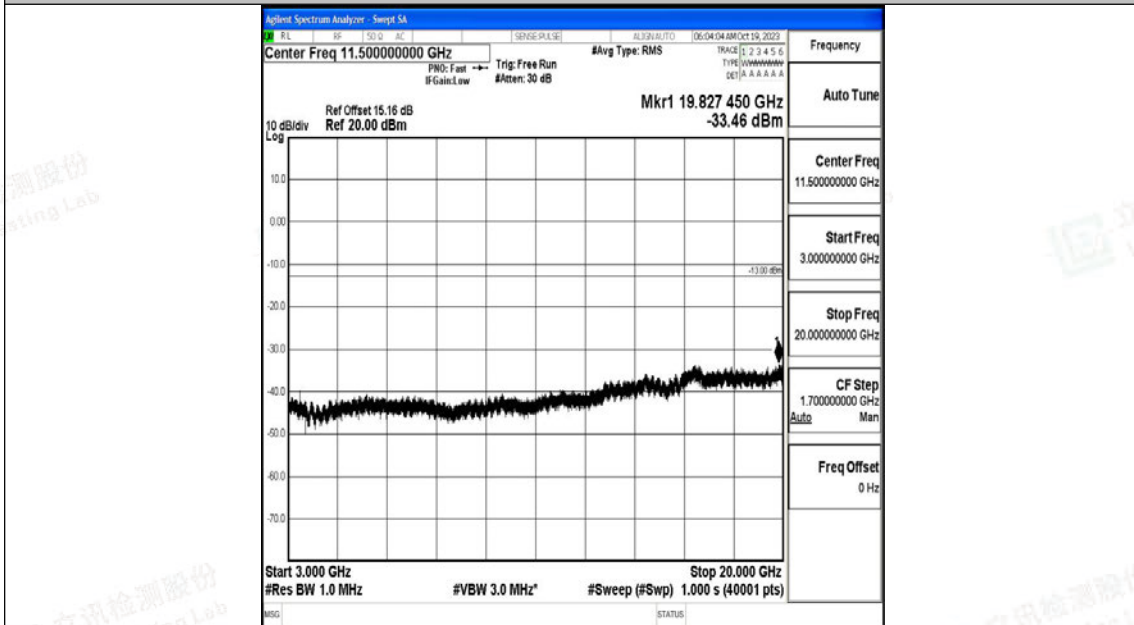

Band66_5MHz_QPSK_131997_1RB#0_3000~20000_3000~20000

Band66_5MHz_16QAM_131997_1RB#0_0.009~0.15_0.009~0.15

Band66_5MHz_16QAM_131997_1RB#0_0.15~30_0.15~30

Band66_5MHz_16QAM_131997_1RB#0_30~1000_30~1000

Band66_5MHz_16QAM_131997_1RB#0_1000~3000_1000~3000