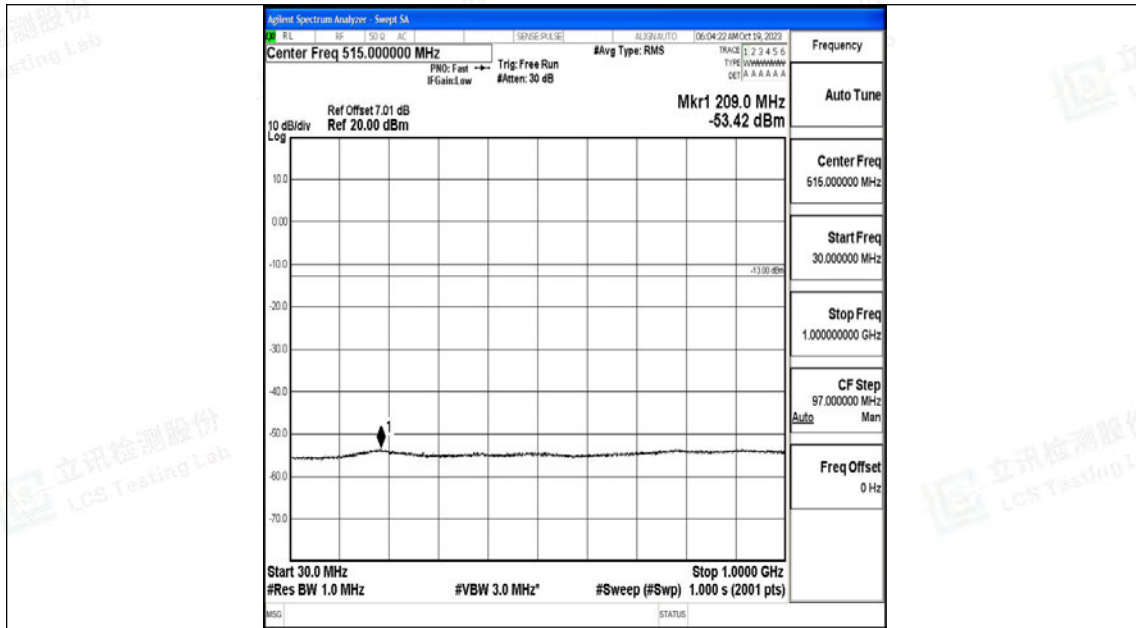

Band66_5MHz_16QAM_131997_1RB#0_3000~20000_3000~20000

Band66_5MHz_QPSK_132322_1RB#0_0.009~0.15_0.009~0.15

Band66_5MHz_QPSK_132322_1RB#0_0.15~30_0.15~30

Band66_5MHz_QPSK_132322_1RB#0_30~1000_30~1000

Band66_5MHz_QPSK_132322_1RB#0_1000~3000_1000~3000