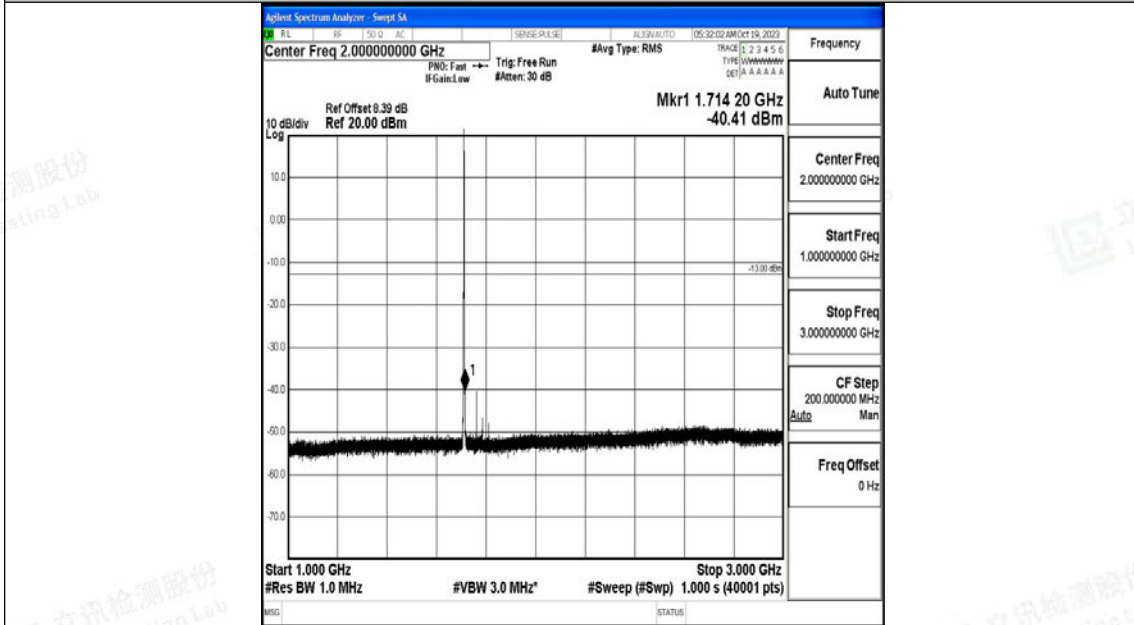

Test Graphs

Band66_1.4MHz_QPSK_131979_1RB#0_0.009~0.15_0.009~0.15

Band66_1.4MHz_QPSK_131979_1RB#0_0.15~30_0.15~30

Band66_1.4MHz_QPSK_131979_1RB#0_30~1000_30~1000

Band66_1.4MHz_QPSK_131979_1RB#0_1000~3000_1000~3000