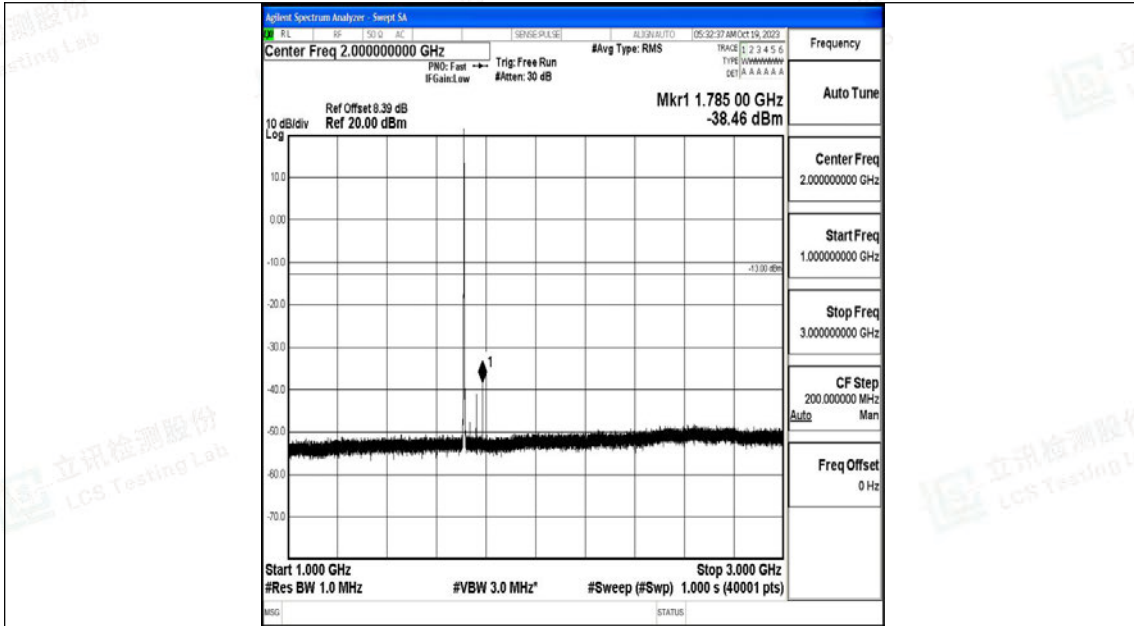

Band66_1.4MHz_QPSK_131979_1RB#0_3000~20000_3000~20000

Band66_1.4MHz_16QAM_131979_1RB#0_0.009~0.15_0.009~0.15

Band66_1.4MHz_16QAM_131979_1RB#0_0.15~30_0.15~30

Band66_1.4MHz_16QAM_131979_1RB#0_30~1000_30~1000