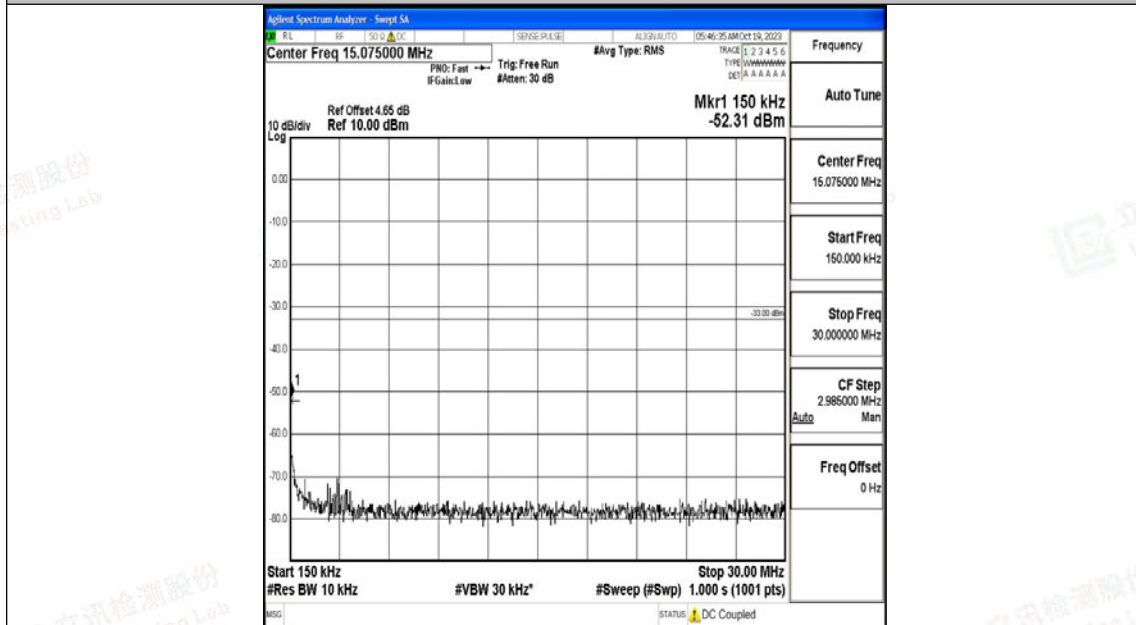

Band66_3MHz_QPSK_131987_1RB#0_0.15~30_0.15~30