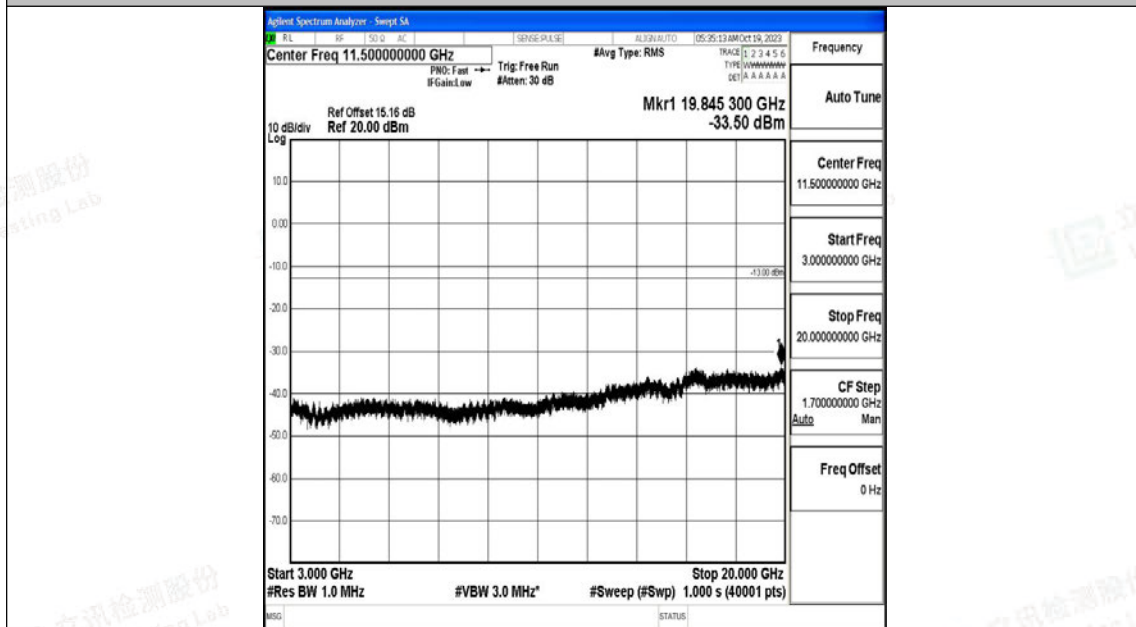

Band66_1.4MHz_16QAM_132665_1RB#0_0.009~0.15_0.009~0.15

Band66_1.4MHz_16QAM_132665_1RB#0_0.15~30_0.15~30

Band66_1.4MHz_16QAM_132665_1RB#0_30~1000_30~1000

Band66_1.4MHz_16QAM_132665_1RB#0_1000~3000_1000~3000