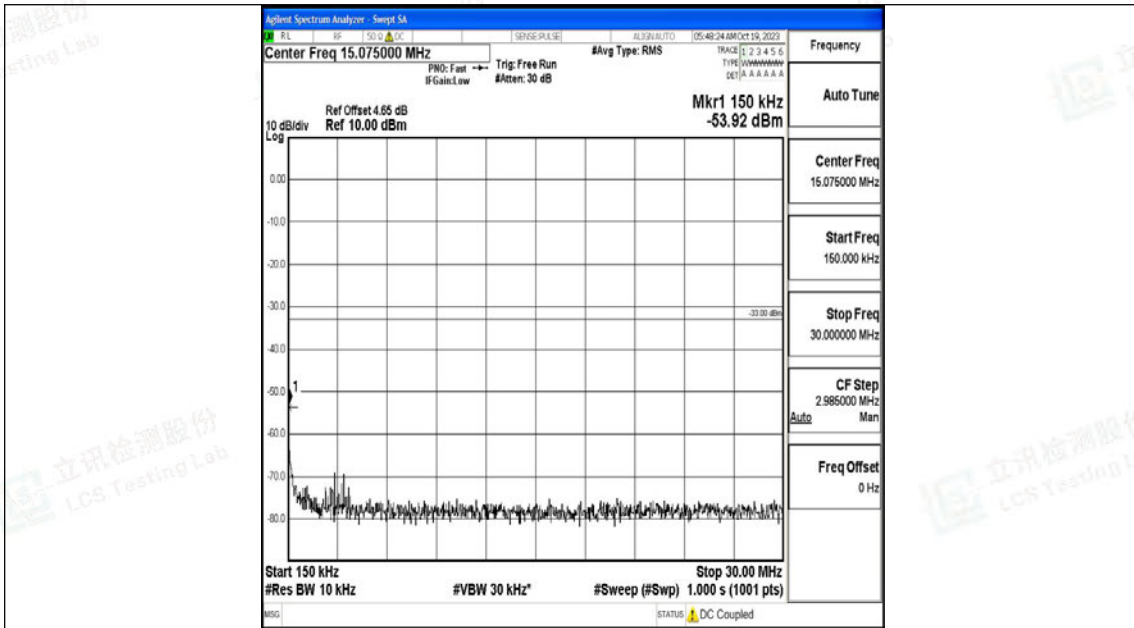

Band66_3MHz_16QAM_132322_1RB#0_0.15~30_0.15~30