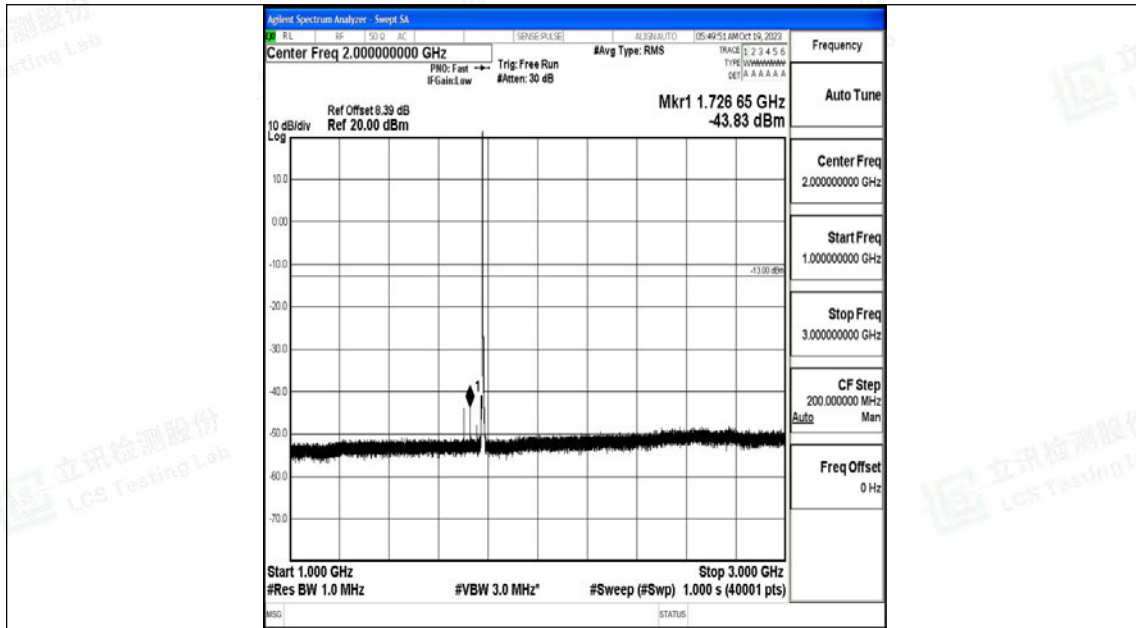

Band66_3MHz_QPSK_132657_1RB#0_3000~20000_3000~20000

Band66_3MHz_16QAM_132657_1RB#0_0.009~0.15_0.009~0.15

Band66_3MHz_16QAM_132657_1RB#0_0.15~30_0.15~30

Band66_3MHz_16QAM_132657_1RB#0_30~1000_30~1000

Band66_3MHz_16QAM_132657_1RB#0_1000~3000_1000~3000