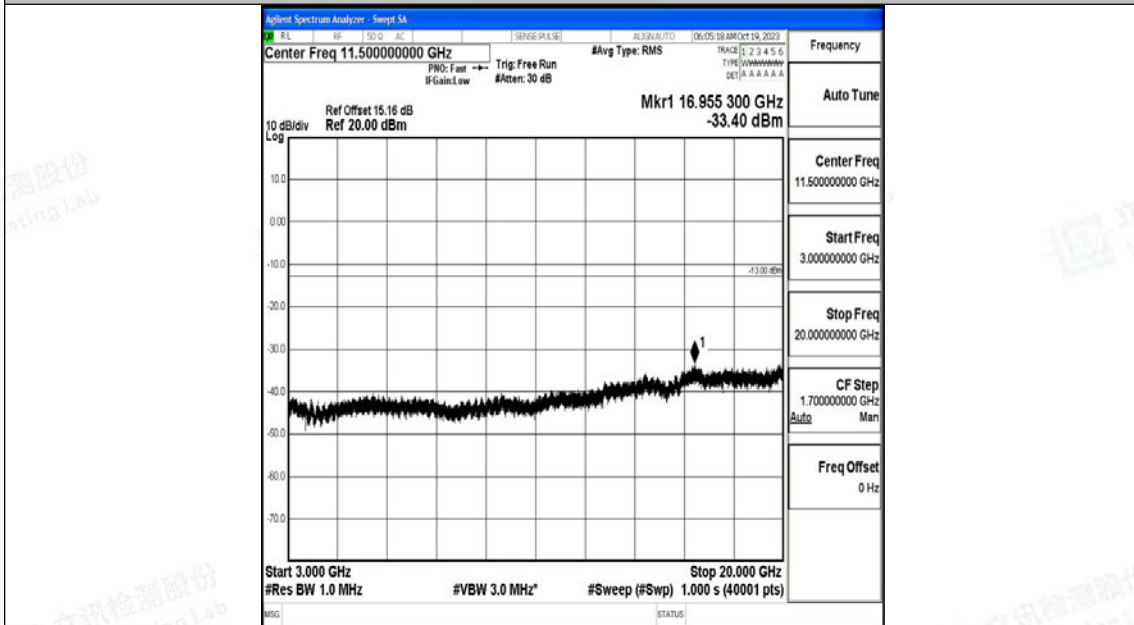

Band66_5MHz_QPSK_132322_1RB#0_3000~20000_3000~20000

Band66_5MHz_16QAM_132322_1RB#0_0.009~0.15_0.009~0.15

Band66_5MHz_16QAM_132322_1RB#0_0.15~30_0.15~30

Band66_5MHz_16QAM_132322_1RB#0_30~1000_30~1000

Band66_5MHz_16QAM_132322_1RB#0_1000~3000_1000~3000