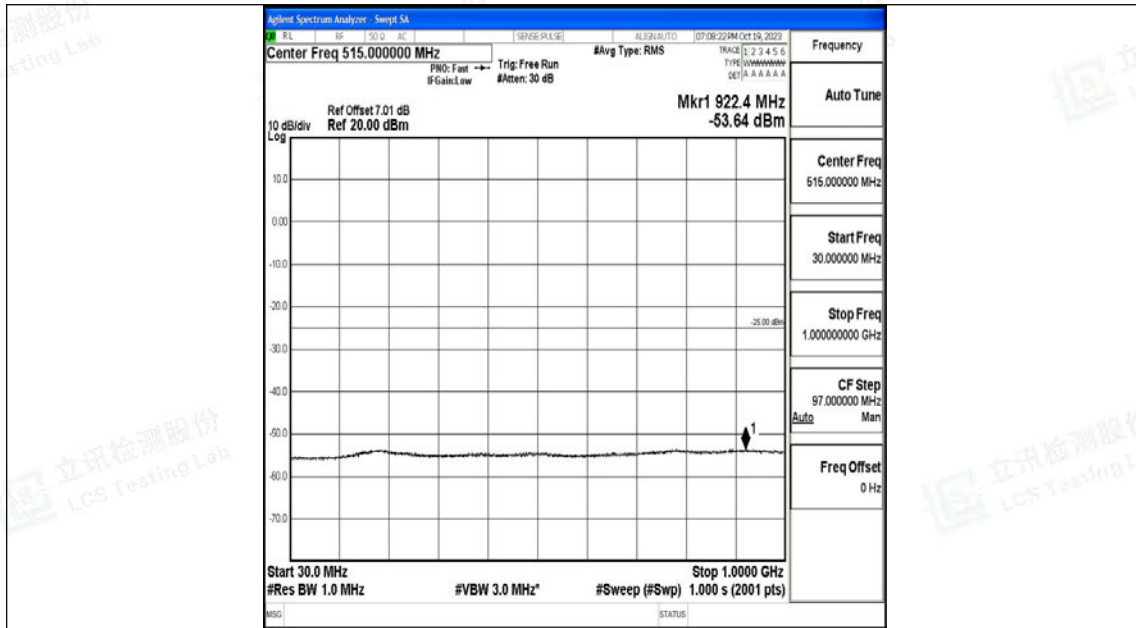

Band7_15MHz_16QAM_21100_1RB#0_30~1000_30~1000

Band7_15MHz_16QAM_21100_1RB#0_1000~20000_1000~20000

Band7_15MHz_16QAM_21100_1RB#0_20000~27000_20000~27000

Band7_15MHz_QPSK_21375_1RB#0_0.009~0.15_0.009~0.15

Band7_15MHz_QPSK_21375_1RB#0_0.15~30_0.15~30