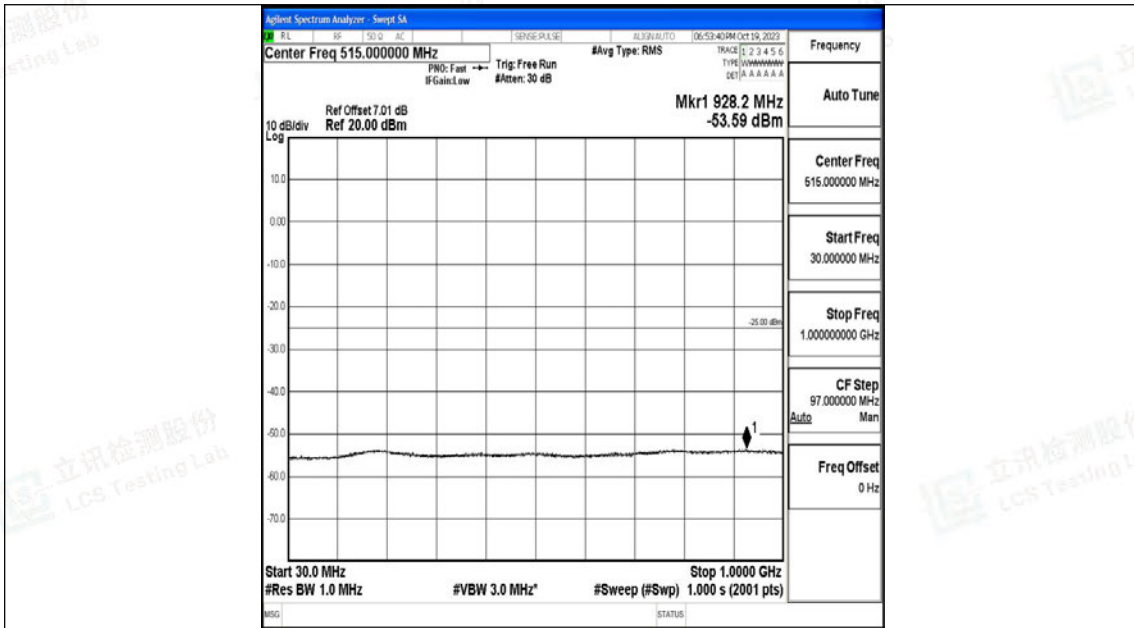

Band7_10MHz_16QAM_21100_1RB#0_30~1000_30~1000

Band7_10MHz_16QAM_21100_1RB#0_1000~20000_1000~20000

Band7_10MHz_16QAM_21100_1RB#0_20000~27000_20000~27000

Band7_10MHz_QPSK_21400_1RB#0_0.009~0.15_0.009~0.15

Band7_10MHz_QPSK_21400_1RB#0_0.15~30_0.15~30