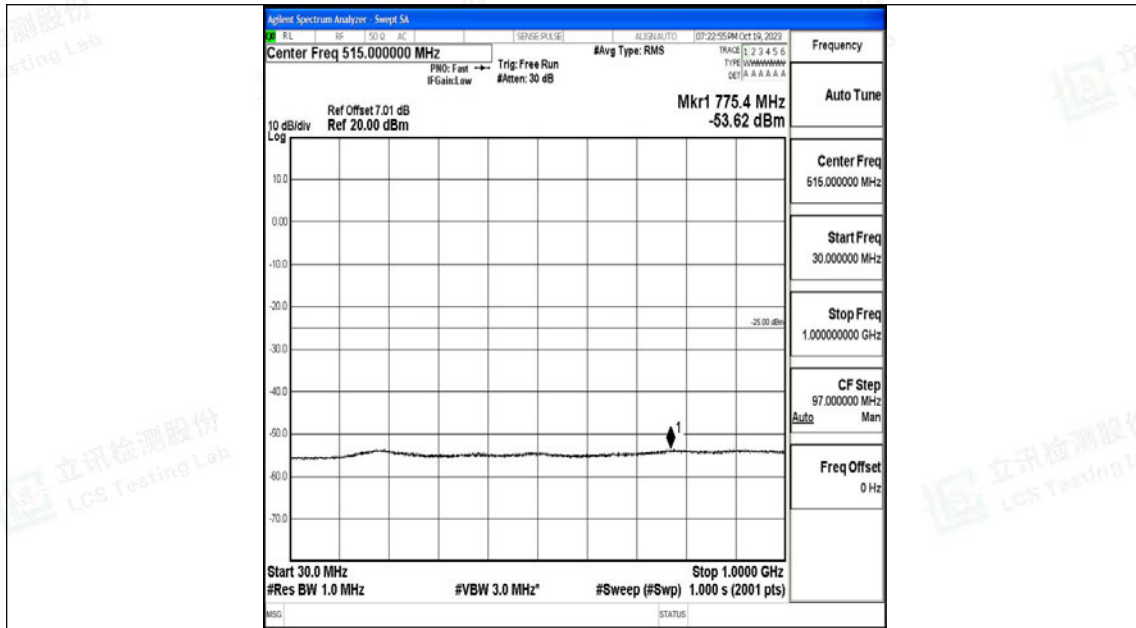

Band7_20MHz_16QAM_20850_1RB#0_30~1000_30~1000

Band7_20MHz_16QAM_20850_1RB#0_1000~20000_1000~20000

Band7_20MHz_16QAM_20850_1RB#0_20000~27000_20000~27000

Band7_20MHz_QPSK_21100_1RB#0_0.009~0.15_0.009~0.15

Band7_20MHz_QPSK_21100_1RB#0_0.15~30_0.15~30