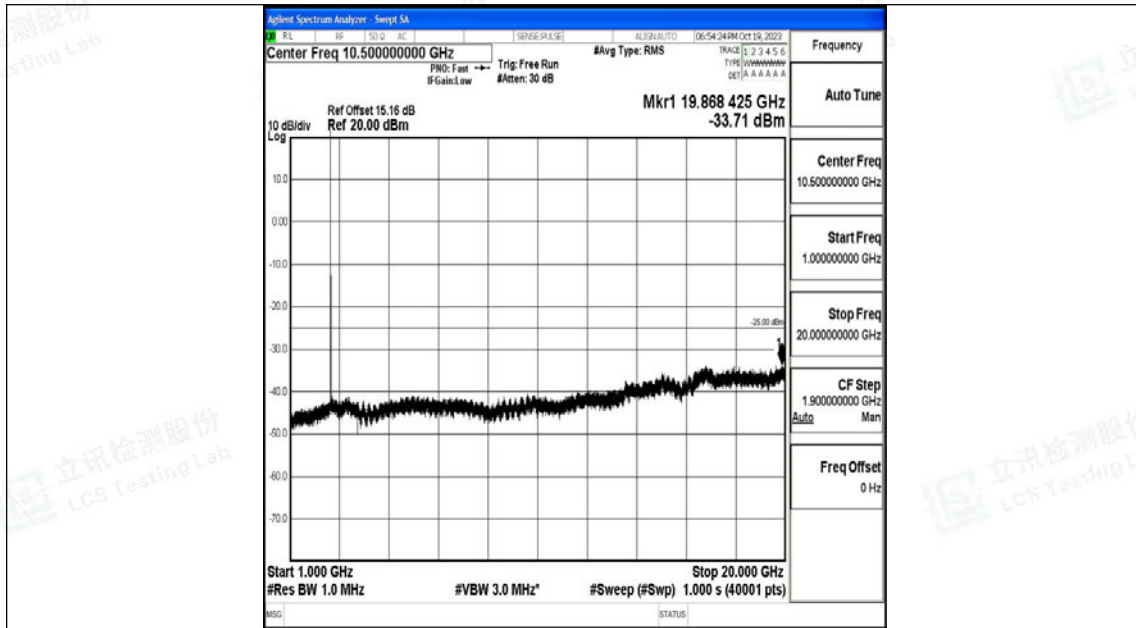

Band7_10MHz_16QAM_21400_1RB#0_30~1000_30~1000

Band7_10MHz_16QAM_21400_1RB#0_1000~20000_1000~20000