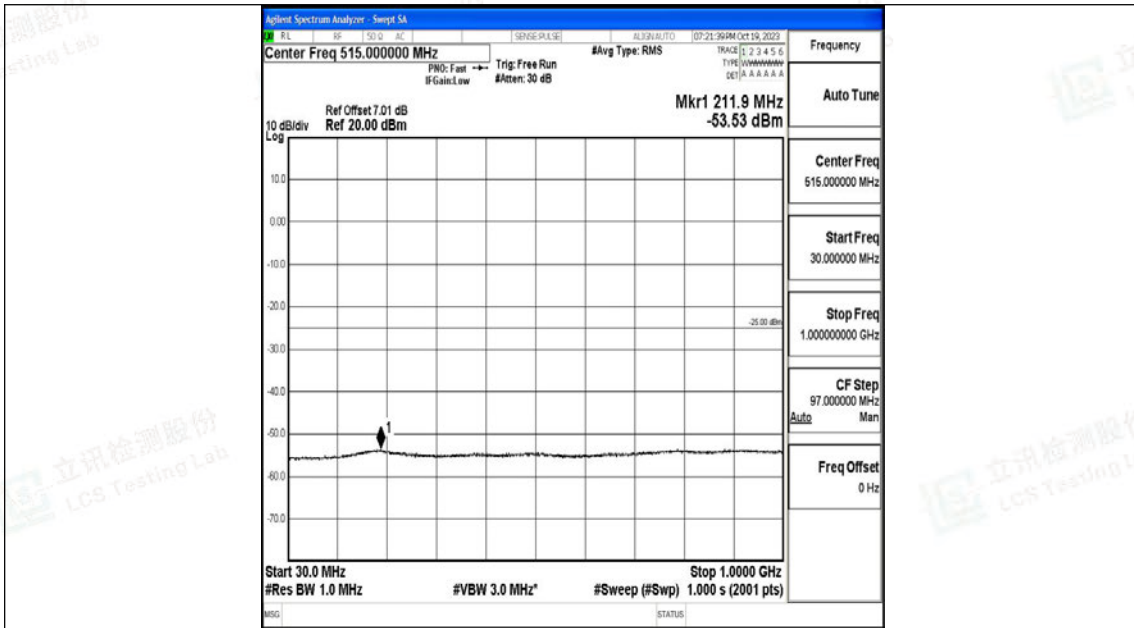

Band7_15MHz_16QAM_21375_1RB#0_30~1000_30~1000

Band7_15MHz_16QAM_21375_1RB#0_1000~20000_1000~20000

Band7_15MHz_16QAM_21375_1RB#0_20000~27000_20000~27000

Band7_20MHz_QPSK_20850_1RB#0_0.009~0.15_0.009~0.15

Band7_20MHz_QPSK_20850_1RB#0_0.15~30_0.15~30