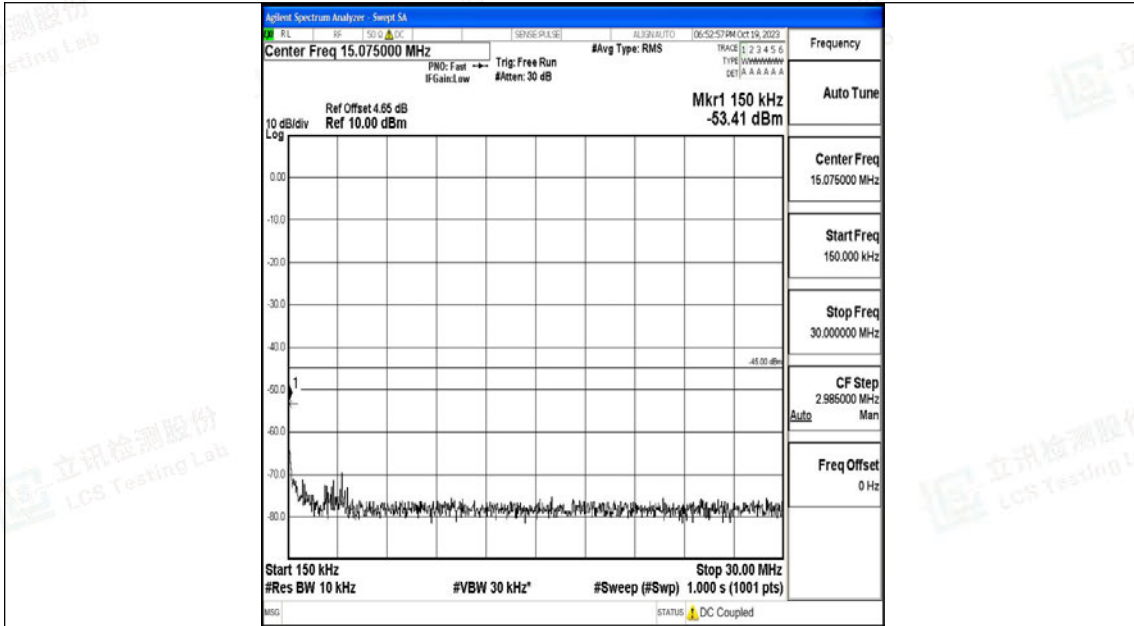

Band7_10MHz_QPSK_21100_1RB#0_30~1000_30~1000

Band7_10MHz_QPSK_21100_1RB#0_1000~20000_1000~20000

Band7_10MHz_QPSK_21100_1RB#0_20000~27000_20000~27000

Band7_10MHz_16QAM_21100_1RB#0_0.009~0.15_0.009~0.15

Band7_10MHz_16QAM_21100_1RB#0_0.15~30_0.15~30