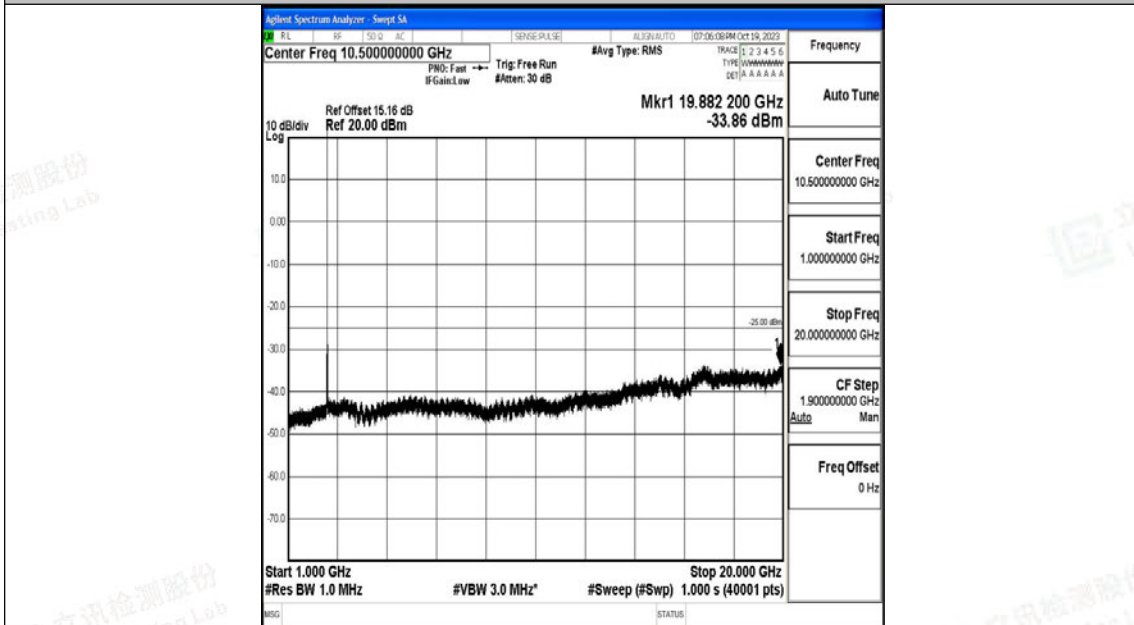

Band7_15MHz_QPSK_20825_1RB#0_30~1000_30~1000

Band7_15MHz_QPSK_20825_1RB#0_1000~20000_1000~20000