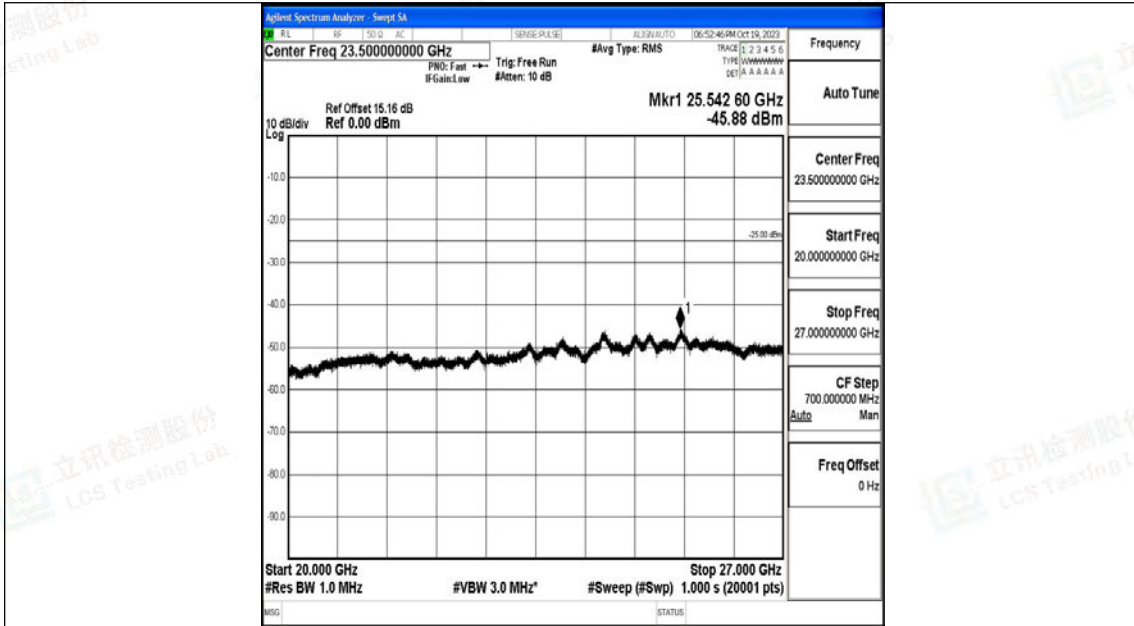

Band7_10MHz_QPSK_21100_1RB#0_1000~20000_1000~20000

Band7_10MHz_QPSK_21100_1RB#0_20000~27000_20000~27000