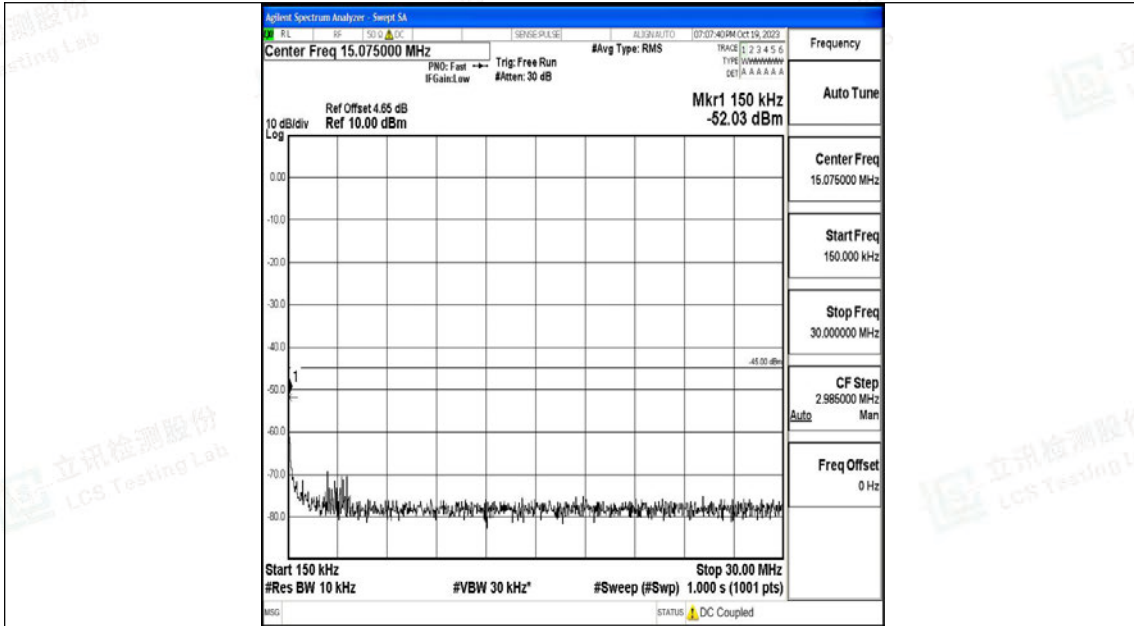

Band7_15MHz_QPSK_21100_1RB#0_30~1000_30~1000

Band7_15MHz_QPSK_21100_1RB#0_1000~20000_1000~20000

Band7_15MHz_QPSK_21100_1RB#0_20000~27000_20000~27000

Band7_15MHz_16QAM_21100_1RB#0_0.009~0.15_0.009~0.15

Band7_15MHz_16QAM_21100_1RB#0_0.15~30_0.15~30