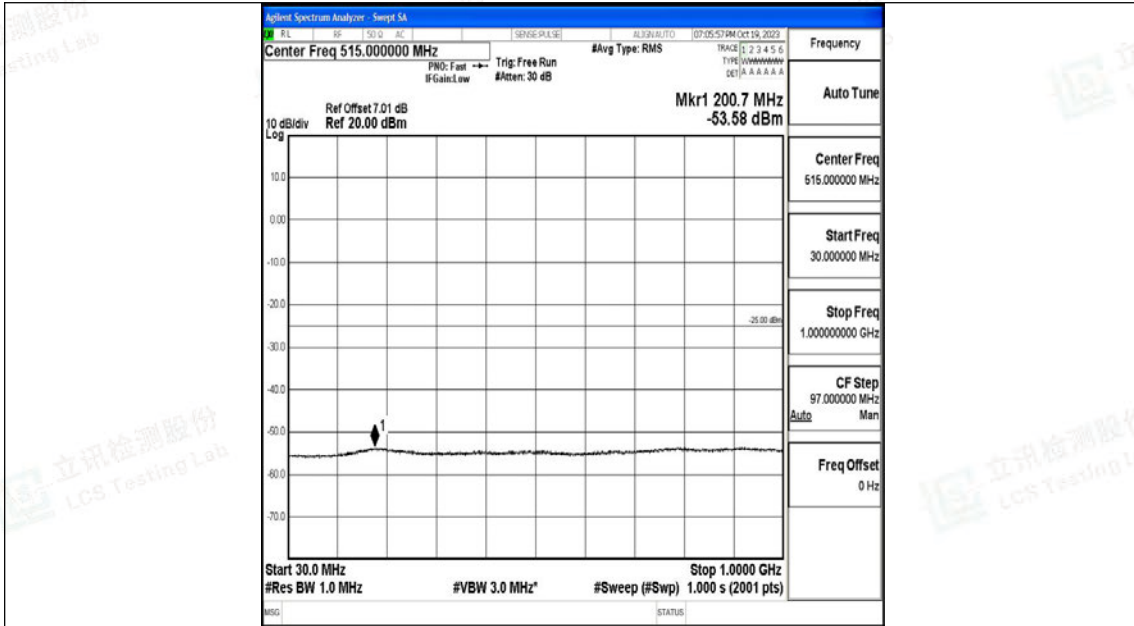

Band7_10MHz_16QAM_21400_1RB#0_30~1000_30~1000

Band7_10MHz_16QAM_21400_1RB#0_1000~20000_1000~20000

Band7_10MHz_16QAM_21400_1RB#0_20000~27000_20000~27000

Band7_15MHz_QPSK_20825_1RB#0_0.009~0.15_0.009~0.15

Band7_15MHz_QPSK_20825_1RB#0_0.15~30_0.15~30