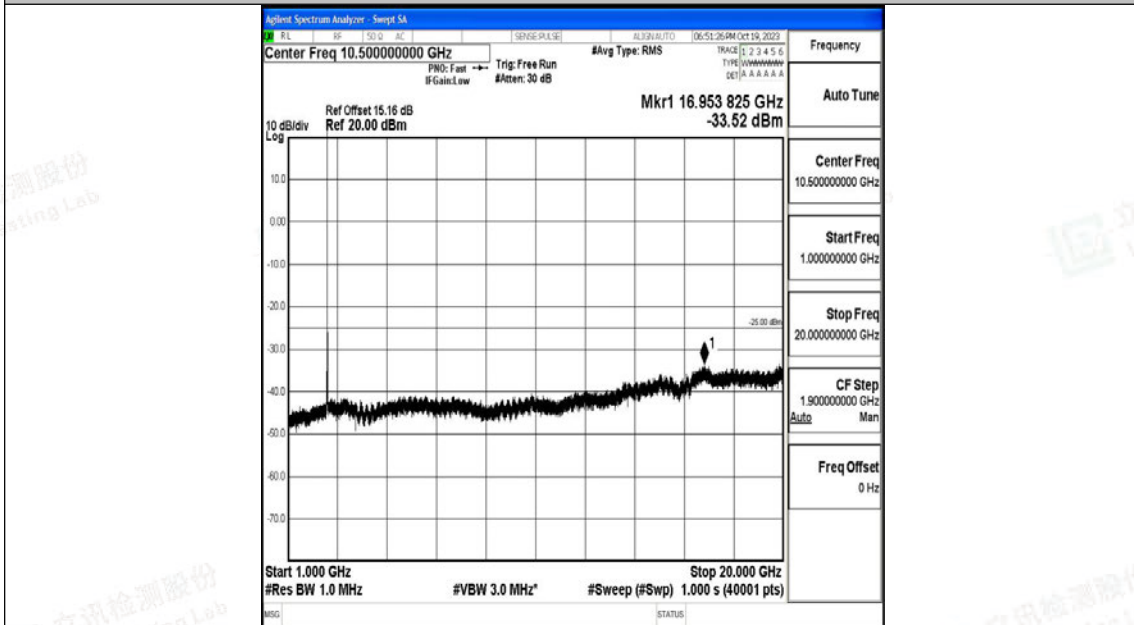

Band7_10MHz_QPSK_20800_1RB#0_30~1000_30~1000

Band7_10MHz_QPSK_20800_1RB#0_1000~20000_1000~20000