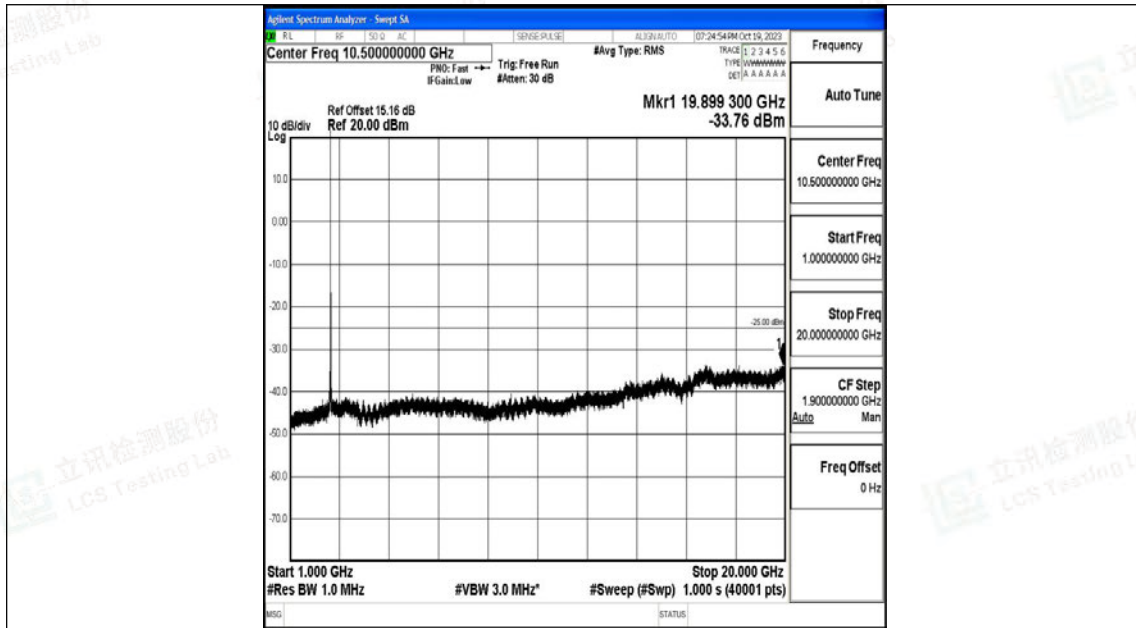

Band7_20MHz_16QAM_21350_1RB#0_30~1000_30~1000

Band7_20MHz_16QAM_21350_1RB#0_1000~20000_1000~20000