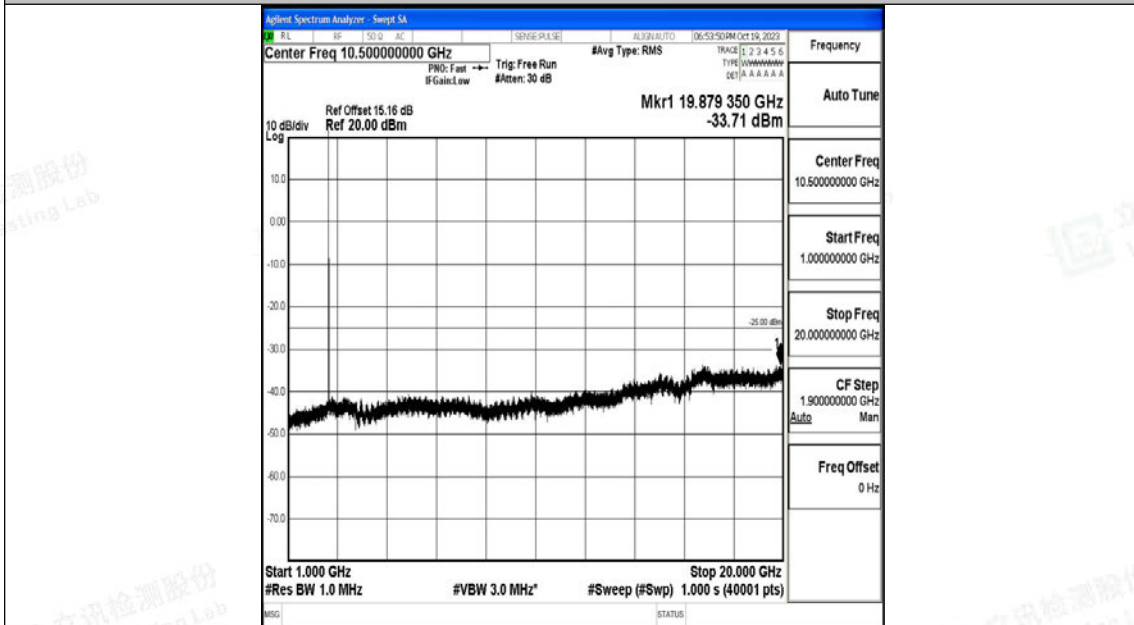

Band7_10MHz_QPSK_21400_1RB#0_30~1000_30~1000

Band7_10MHz_QPSK_21400_1RB#0_1000~20000_1000~20000