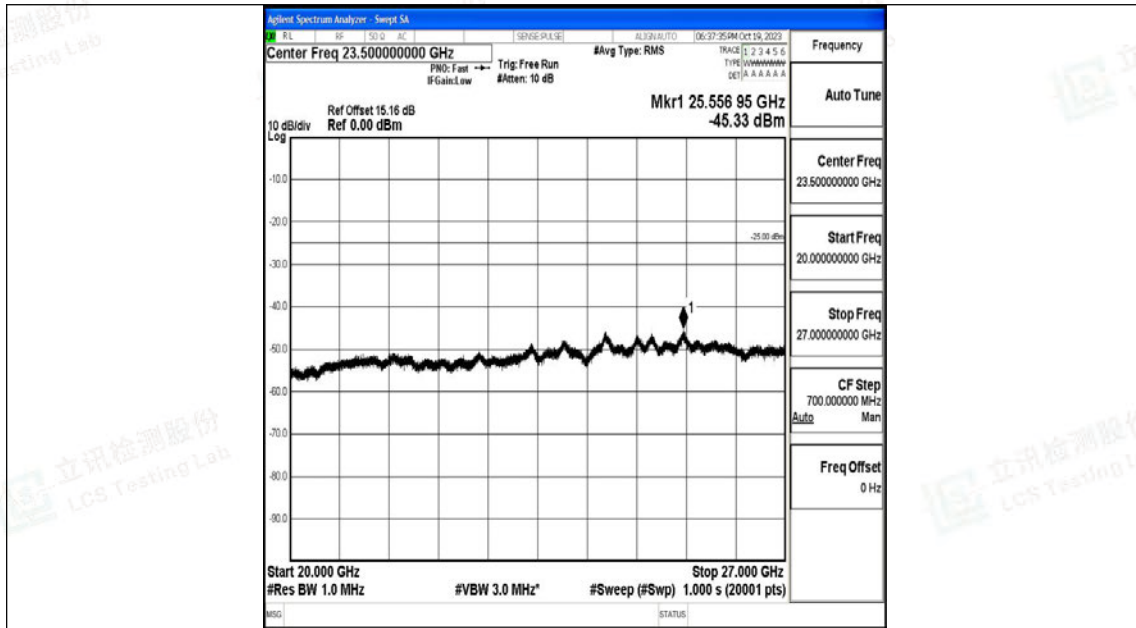

Band7_5MHz_QPSK_21425_1RB#0_30~1000_30~1000

Band7_5MHz_QPSK_21425_1RB#0_1000~20000_1000~20000

Band7_5MHz_QPSK_21425_1RB#0_20000~27000_20000~27000

Band7_5MHz_16QAM_21425_1RB#0_0.009~0.15_0.009~0.15

Band7_5MHz_16QAM_21425_1RB#0_0.15~30_0.15~30