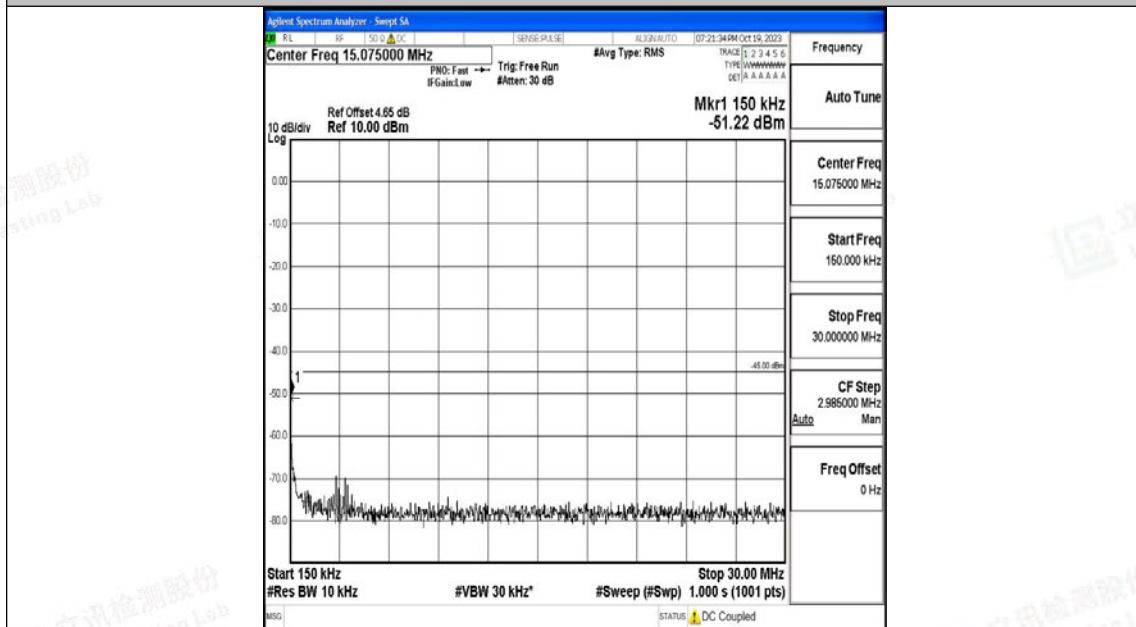

Band7_15MHz_16QAM_21375_1RB#0_30~1000_30~1000

Band7_15MHz_16QAM_21375_1RB#0_1000~20000_1000~20000

Band7_15MHz_16QAM_21375_1RB#0_20000~27000_20000~27000

Band7_20MHz_QPSK_20850_1RB#0_0.009~0.15_0.009~0.15

Band7_20MHz_QPSK_20850_1RB#0_0.15~30_0.15~30