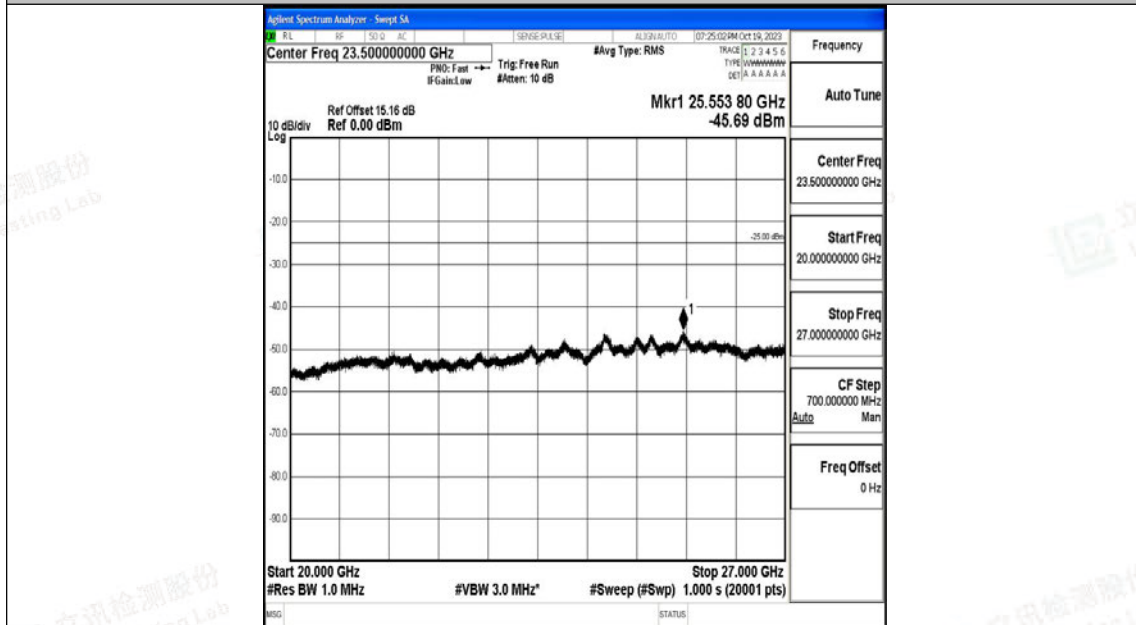

Band7_20MHz_16QAM_21350_1RB#0_1000~20000_1000~20000

Band7_20MHz_16QAM_21350_1RB#0_20000~27000_20000~27000