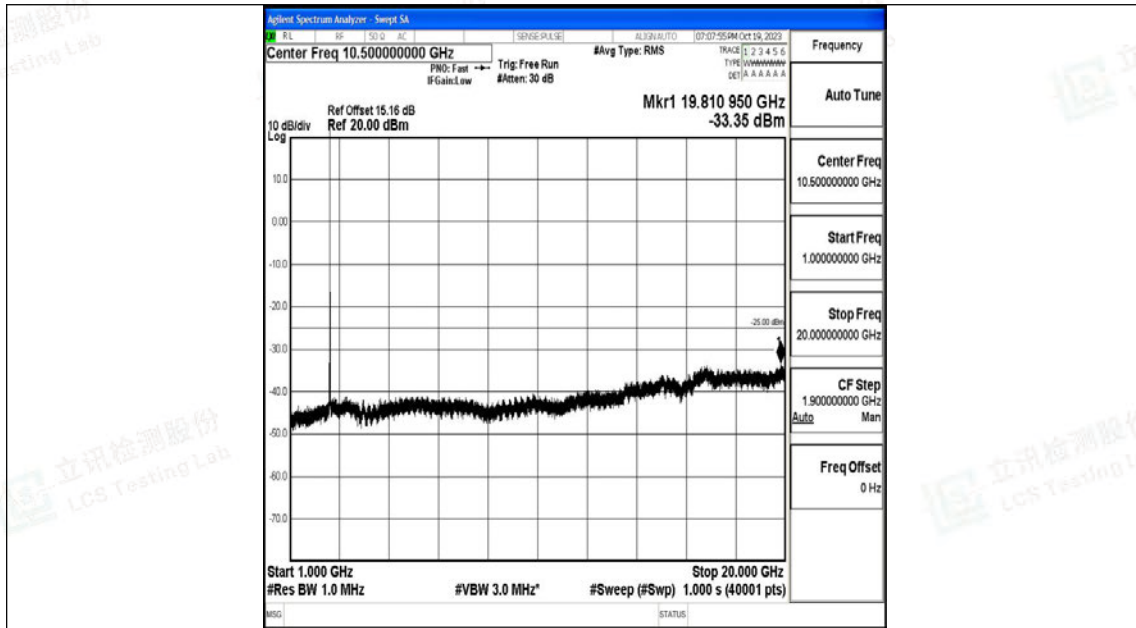

Band7_15MHz_16QAM_21100_1RB#0_30~1000_30~1000

Band7_15MHz_16QAM_21100_1RB#0_1000~20000_1000~20000