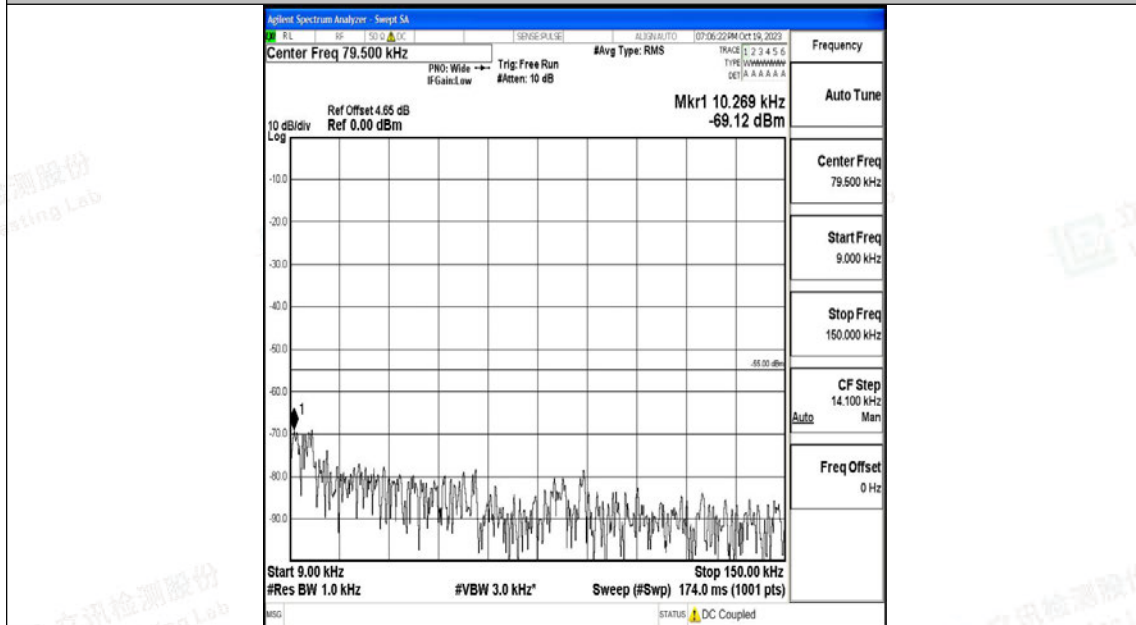

Band7_15MHz_QPSK_20825_1RB#0_30~1000_30~1000

Band7_15MHz_QPSK_20825_1RB#0_1000~20000_1000~20000

Band7_15MHz_QPSK_20825_1RB#0_20000~27000_20000~27000

Band7_15MHz_16QAM_20825_1RB#0_0.009~0.15_0.009~0.15

Band7_15MHz_16QAM_20825_1RB#0_0.15~30_0.15~30