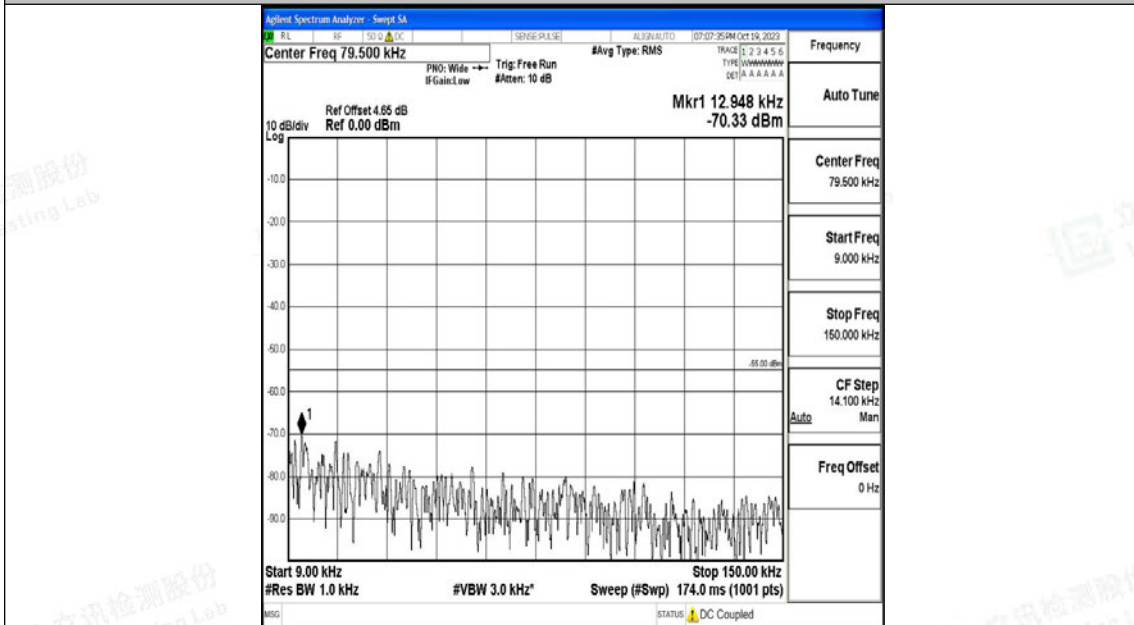

Band7_15MHz_QPSK_21100_1RB#0_30~1000_30~1000

Band7_15MHz_QPSK_21100_1RB#0_1000~20000_1000~20000

Band7_15MHz_QPSK_21100_1RB#0_20000~27000_20000~27000

Band7_15MHz_16QAM_21100_1RB#0_0.009~0.15_0.009~0.15

Band7_15MHz_16QAM_21100_1RB#0_0.15~30_0.15~30