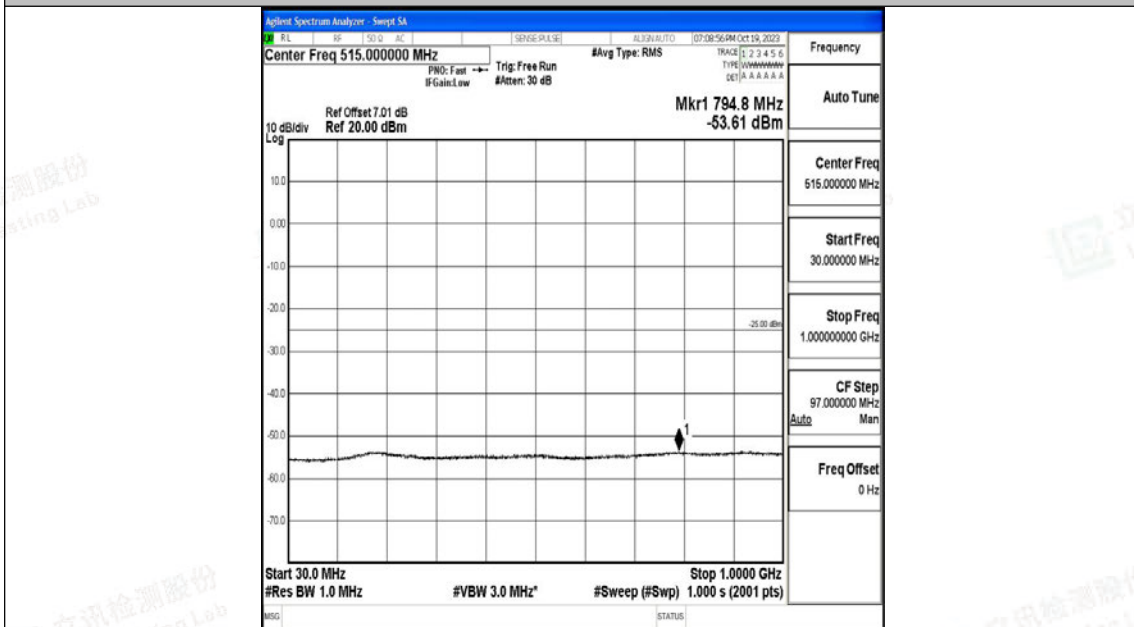

Band7_15MHz_QPSK_21375_1RB#0_30~1000_30~1000

Band7_15MHz_QPSK_21375_1RB#0_1000~20000_1000~20000

Band7_15MHz_QPSK_21375_1RB#0_20000~27000_20000~27000

Band7_15MHz_16QAM_21375_1RB#0_0.009~0.15_0.009~0.15

Band7_15MHz_16QAM_21375_1RB#0_0.15~30_0.15~30