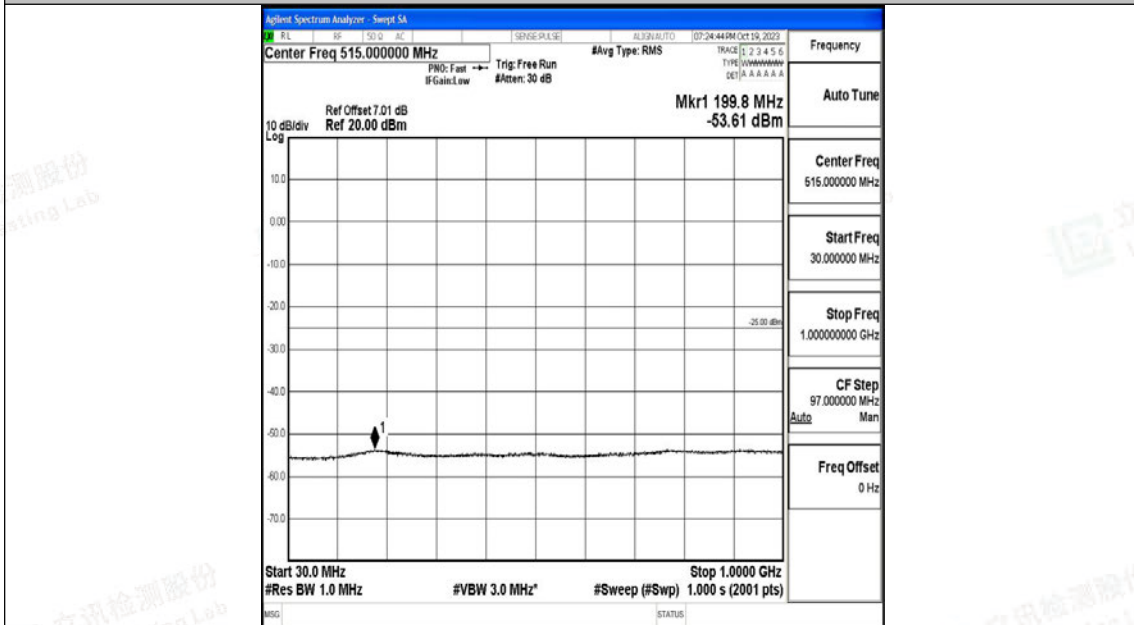

Band7_20MHz_QPSK_21350_1RB#0_30~1000_30~1000

Band7_20MHz_QPSK_21350_1RB#0_1000~20000_1000~20000

Band7_20MHz_QPSK_21350_1RB#0_20000~27000_20000~27000

Band7_20MHz_16QAM_21350_1RB#0_0.009~0.15_0.009~0.15

Band7_20MHz_16QAM_21350_1RB#0_0.15~30_0.15~30