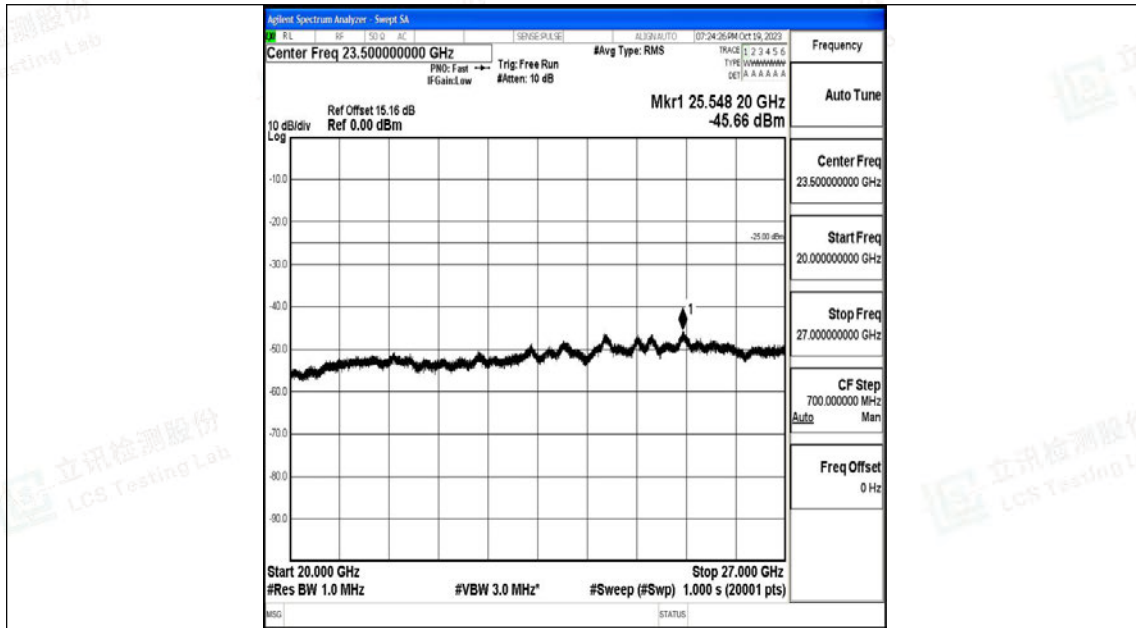

Band7_20MHz_QPSK_21350_1RB#0_1000~20000_1000~20000

Band7_20MHz_QPSK_21350_1RB#0_20000~27000_20000~27000