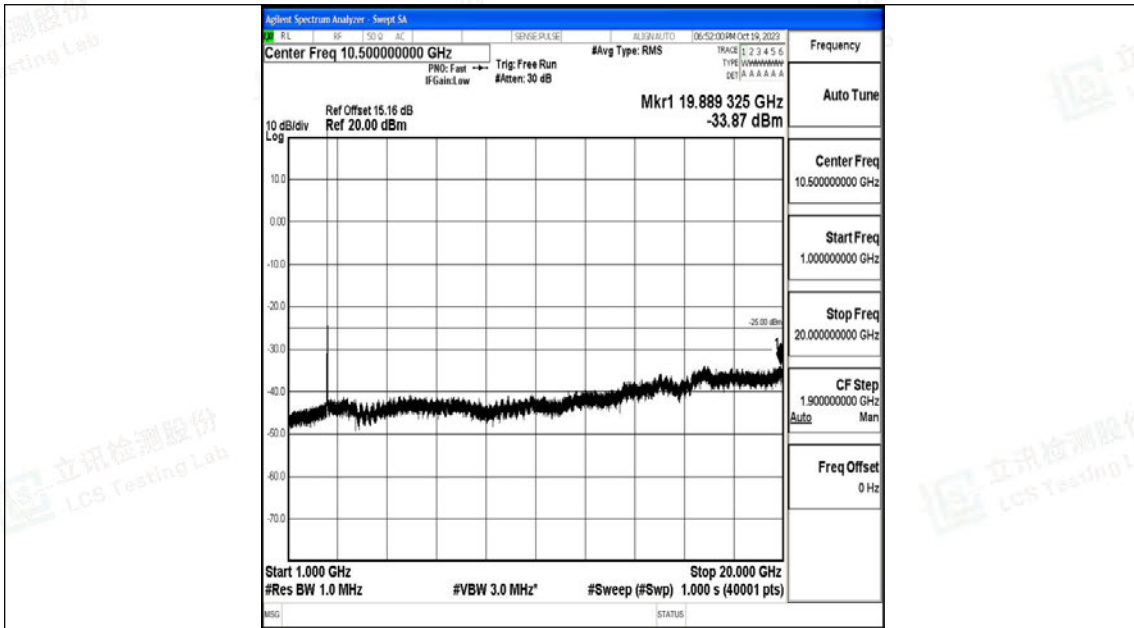

Band7_10MHz_16QAM_20800_1RB#0_30~1000_30~1000

Band7_10MHz_16QAM_20800_1RB#0_1000~20000_1000~20000