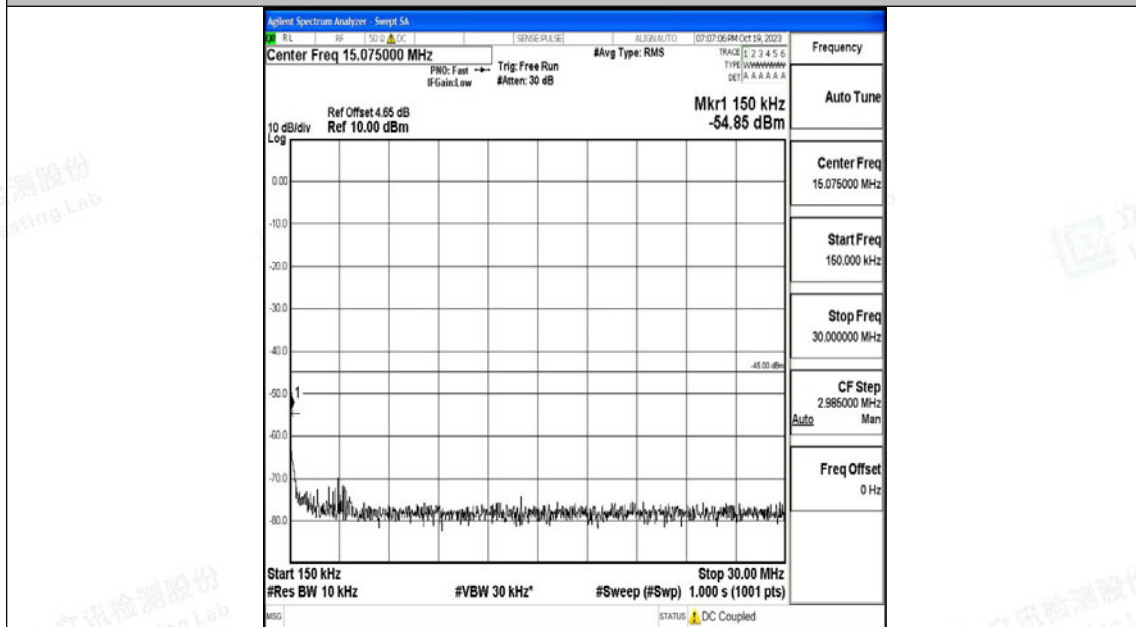

Band7_15MHz_16QAM_20825_1RB#0_30~1000_30~1000

Band7_15MHz_16QAM_20825_1RB#0_1000~20000_1000~20000

Band7_15MHz_16QAM_20825_1RB#0_20000~27000_20000~27000

Band7_15MHz_QPSK_21100_1RB#0_0.009~0.15_0.009~0.15

Band7_15MHz_QPSK_21100_1RB#0_0.15~30_0.15~30