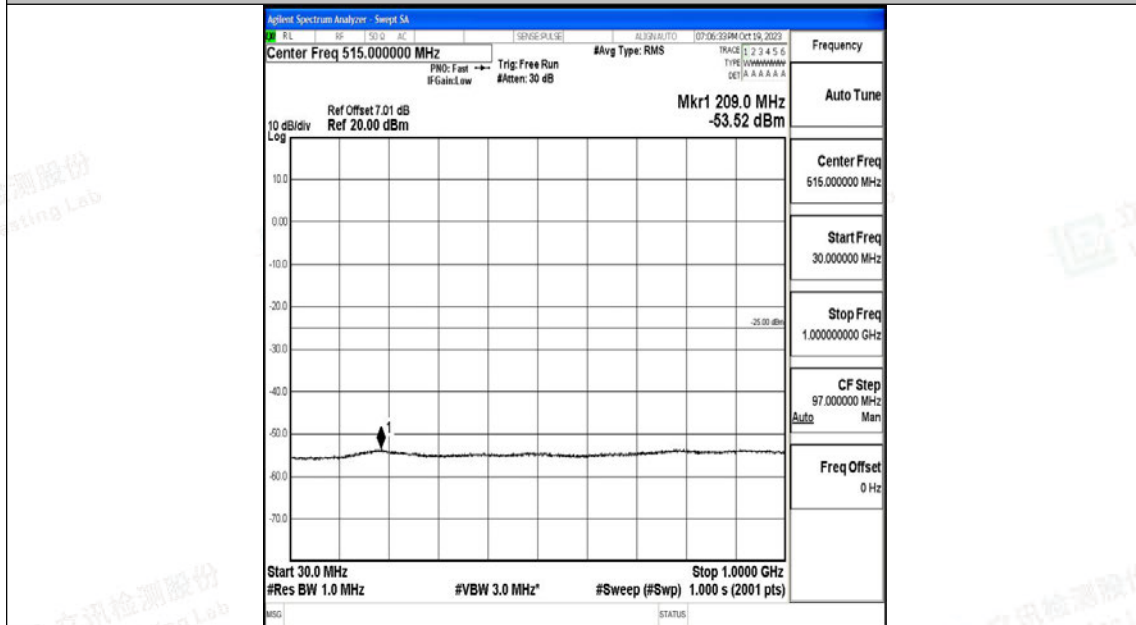

Band7_15MHz_QPSK_20825_1RB#0_30~1000_30~1000

Band7_15MHz_QPSK_20825_1RB#0_1000~20000_1000~20000

Band7_15MHz_QPSK_20825_1RB#0_20000~27000_20000~27000

Band7_15MHz_16QAM_20825_1RB#0_0.009~0.15_0.009~0.15

Band7_15MHz_16QAM_20825_1RB#0_0.15~30_0.15~30