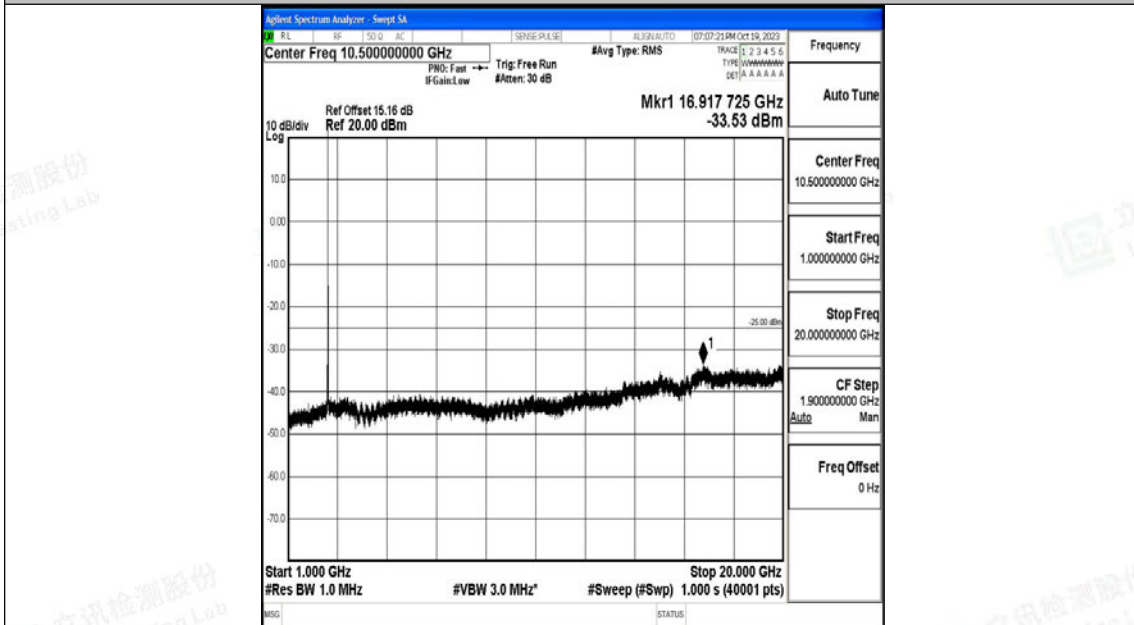

Band7_15MHz_QPSK_21100_1RB#0_30~1000_30~1000

Band7_15MHz_QPSK_21100_1RB#0_1000~20000_1000~20000