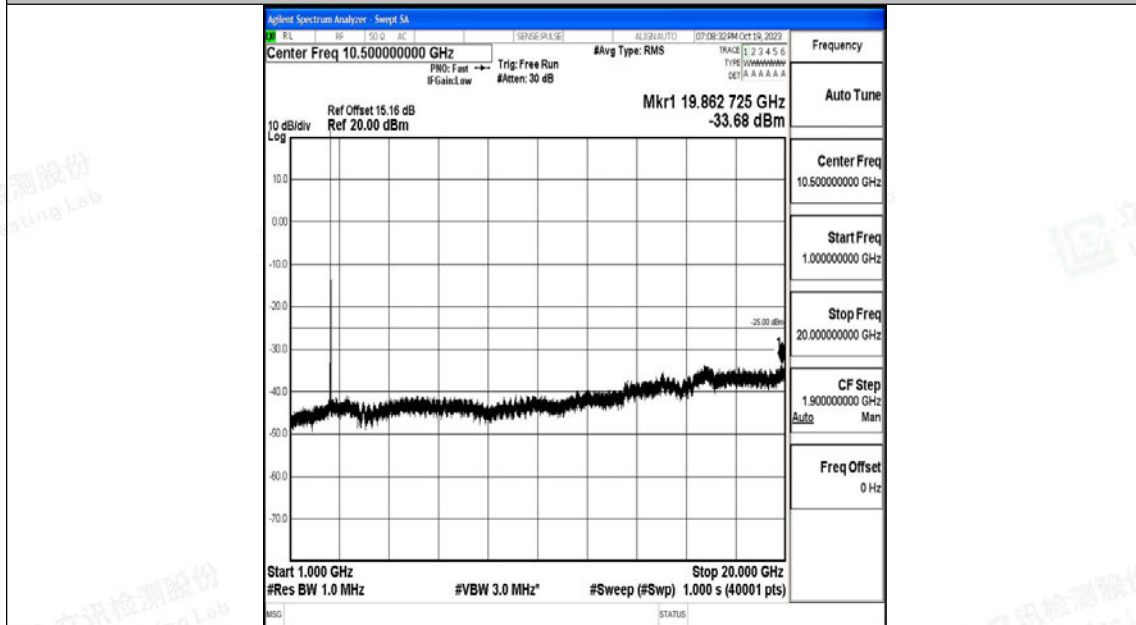

Band7_15MHz_QPSK_21375_1RB#0_30~1000_30~1000

Band7_15MHz_QPSK_21375_1RB#0_1000~20000_1000~20000