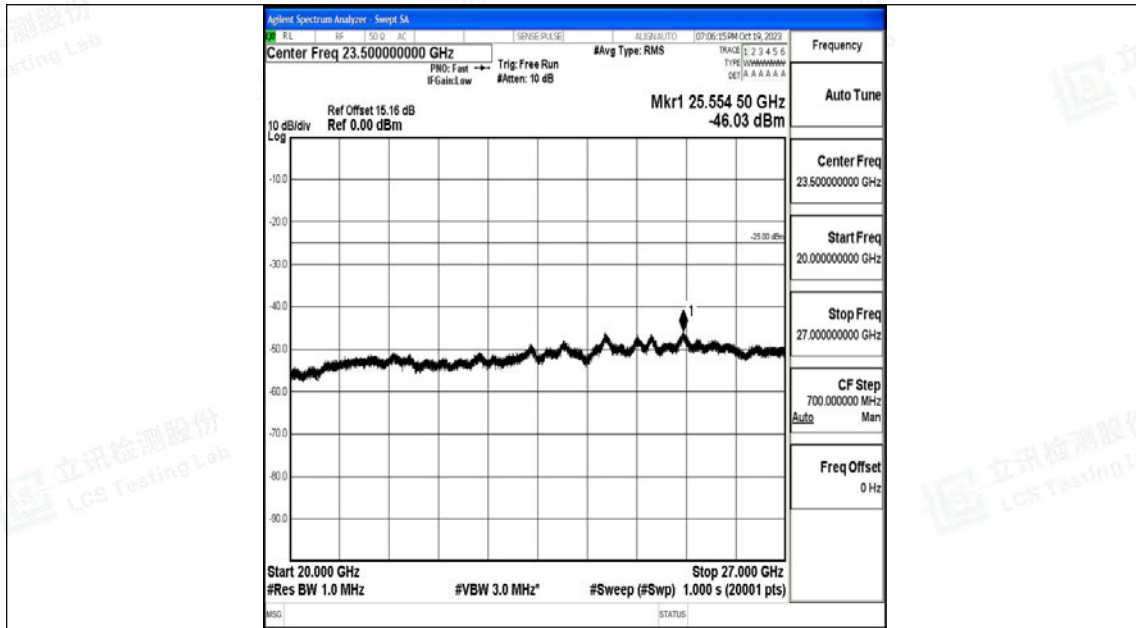

Band7_15MHz_QPSK_20825_1RB#0_1000~20000_1000~20000

Band7_15MHz_QPSK_20825_1RB#0_20000~27000_20000~27000