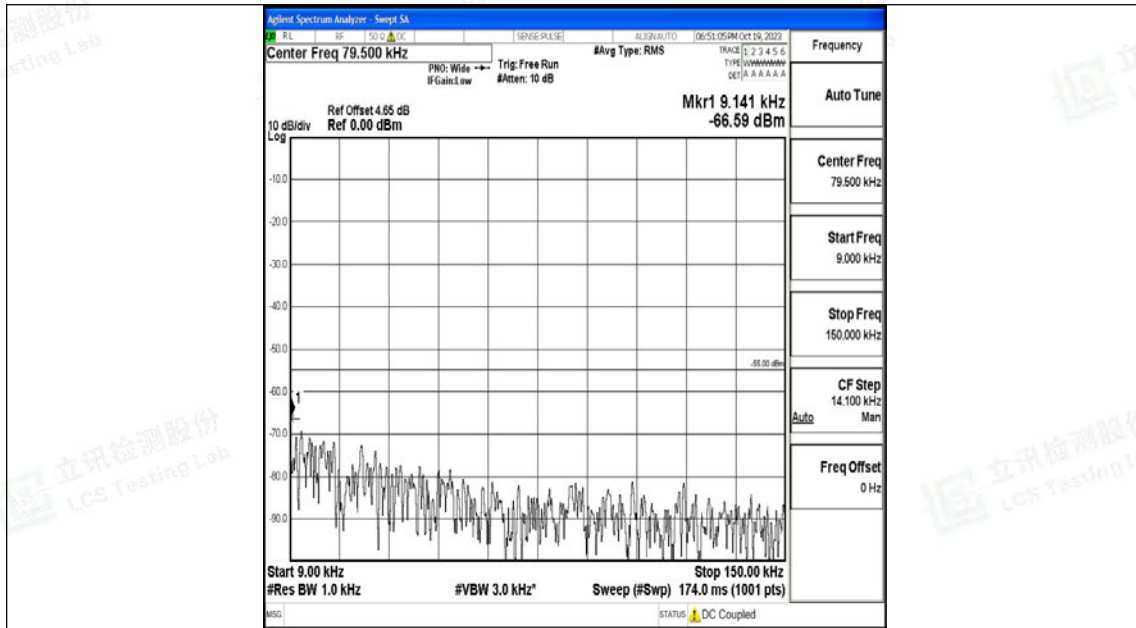

Band7_5MHz_16QAM_21425_1RB#0_30~1000_30~1000

Band7_5MHz_16QAM_21425_1RB#0_1000~20000_1000~20000

Band7_5MHz_16QAM_21425_1RB#0_20000~27000_20000~27000

Band7_10MHz_QPSK_20800_1RB#0_0.009~0.15_0.009~0.15

Band7_10MHz_QPSK_20800_1RB#0_0.15~30_0.15~30