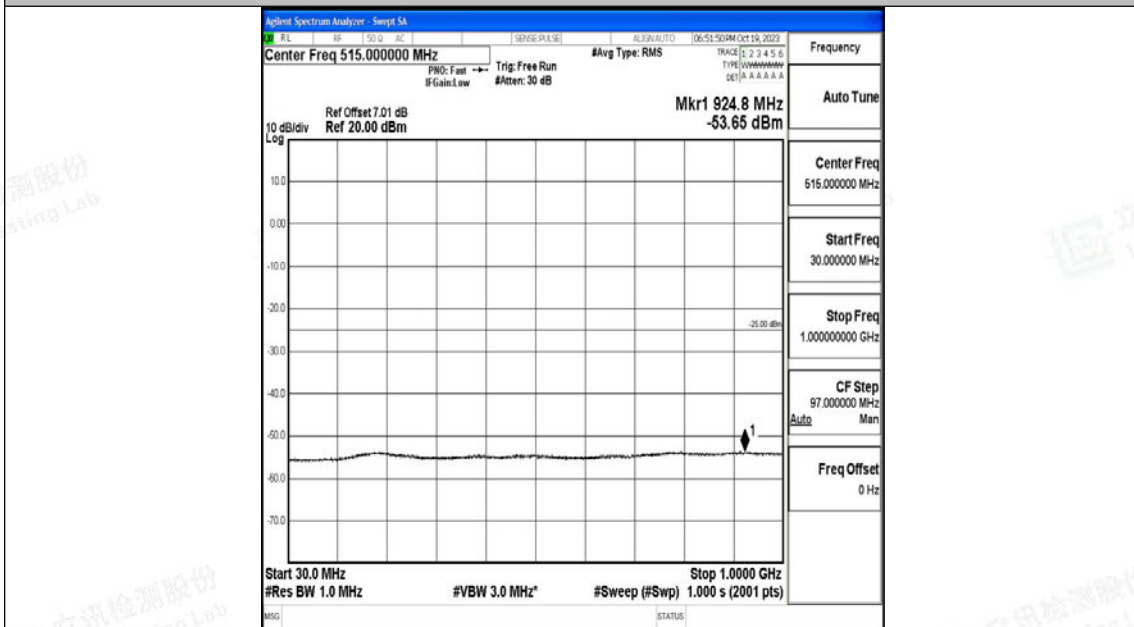

Band7_10MHz_QPSK_20800_1RB#0_30~1000_30~1000

Band7_10MHz_QPSK_20800_1RB#0_1000~20000_1000~20000

Band7_10MHz_QPSK_20800_1RB#0_20000~27000_20000~27000

Band7_10MHz_16QAM_20800_1RB#0_0.009~0.15_0.009~0.15

Band7_10MHz_16QAM_20800_1RB#0_0.15~30_0.15~30