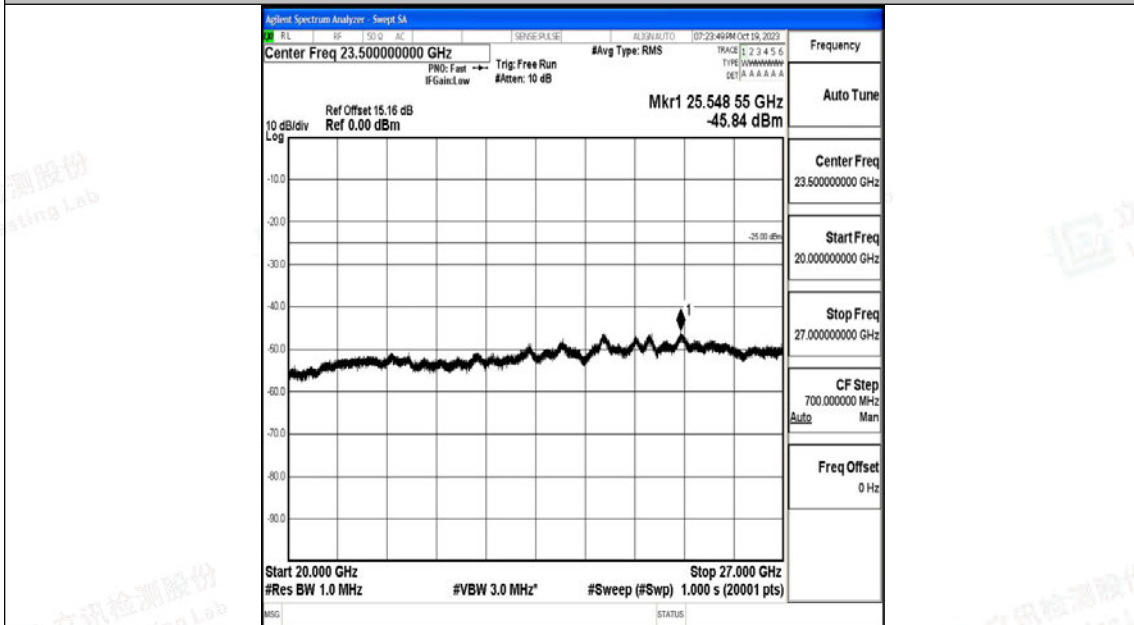

Band7_20MHz_16QAM_21100_1RB#0_1000~20000_1000~20000

Band7_20MHz_16QAM_21100_1RB#0_20000~27000_20000~27000