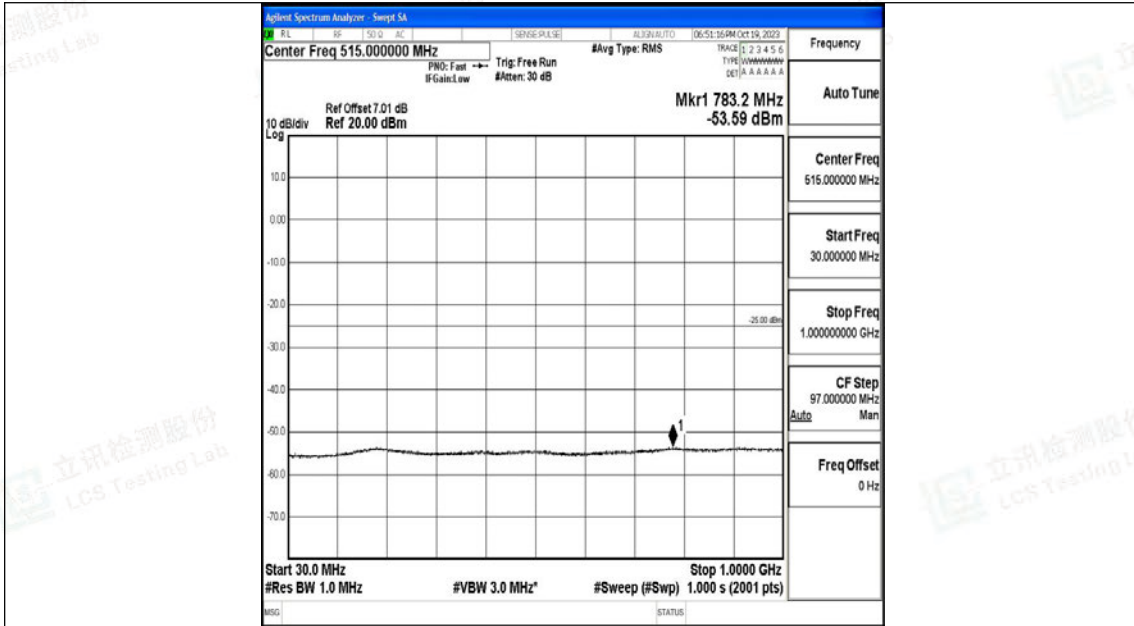

Band7_5MHz_16QAM_21425_1RB#0_30~1000_30~1000

Band7_5MHz_16QAM_21425_1RB#0_1000~20000_1000~20000

Band7_5MHz_16QAM_21425_1RB#0_20000~27000_20000~27000

Band7_10MHz_QPSK_20800_1RB#0_0.009~0.15_0.009~0.15

Band7_10MHz_QPSK_20800_1RB#0_0.15~30_0.15~30