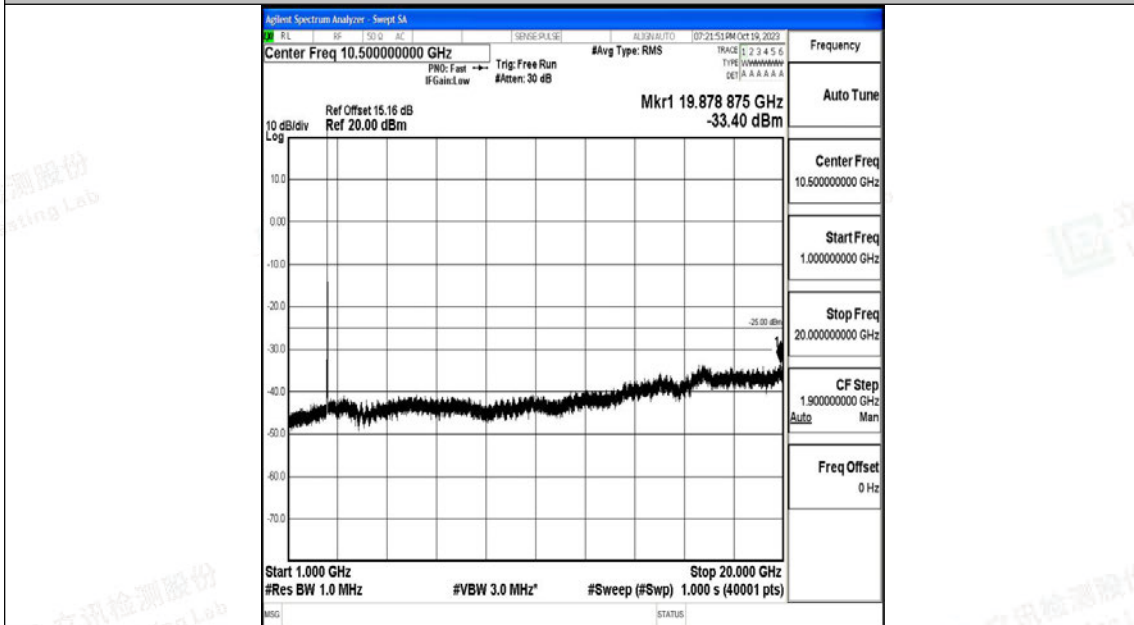

Band7_20MHz_QPSK_20850_1RB#0_30~1000_30~1000

Band7_20MHz_QPSK_20850_1RB#0_1000~20000_1000~20000