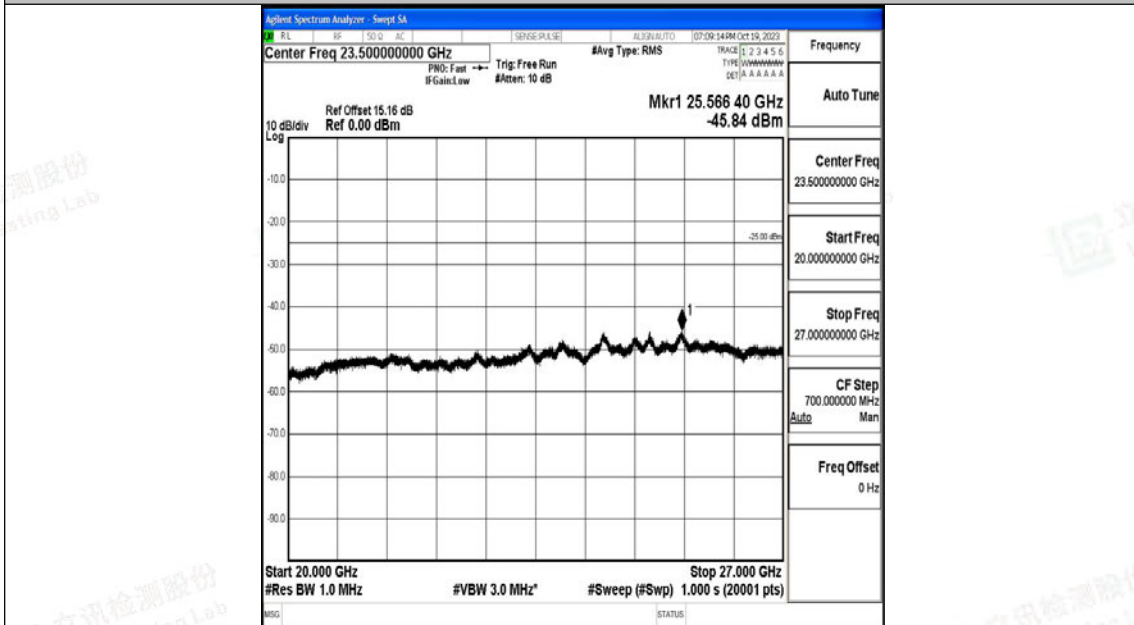

Band7_15MHz_16QAM_21375_1RB#0_1000~20000_1000~20000

Band7_15MHz_16QAM_21375_1RB#0_20000~27000_20000~27000