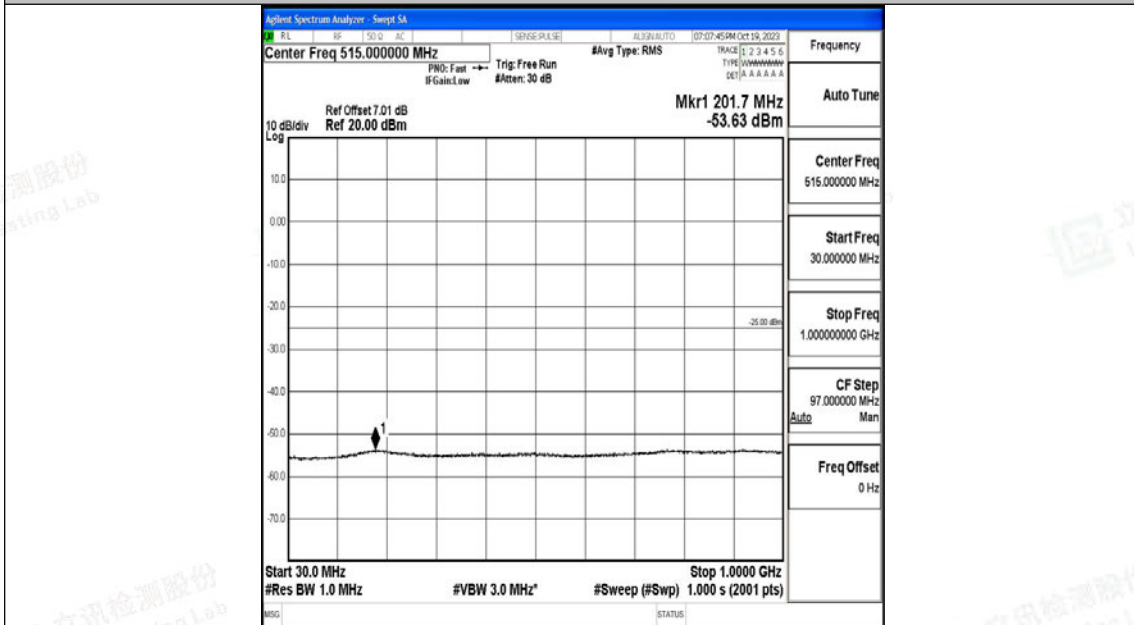

Band7_15MHz_QPSK_21100_1RB#0_30~1000_30~1000

Band7_15MHz_QPSK_21100_1RB#0_1000~20000_1000~20000

Band7_15MHz_QPSK_21100_1RB#0_20000~27000_20000~27000

Band7_15MHz_16QAM_21100_1RB#0_0.009~0.15_0.009~0.15

Band7_15MHz_16QAM_21100_1RB#0_0.15~30_0.15~30