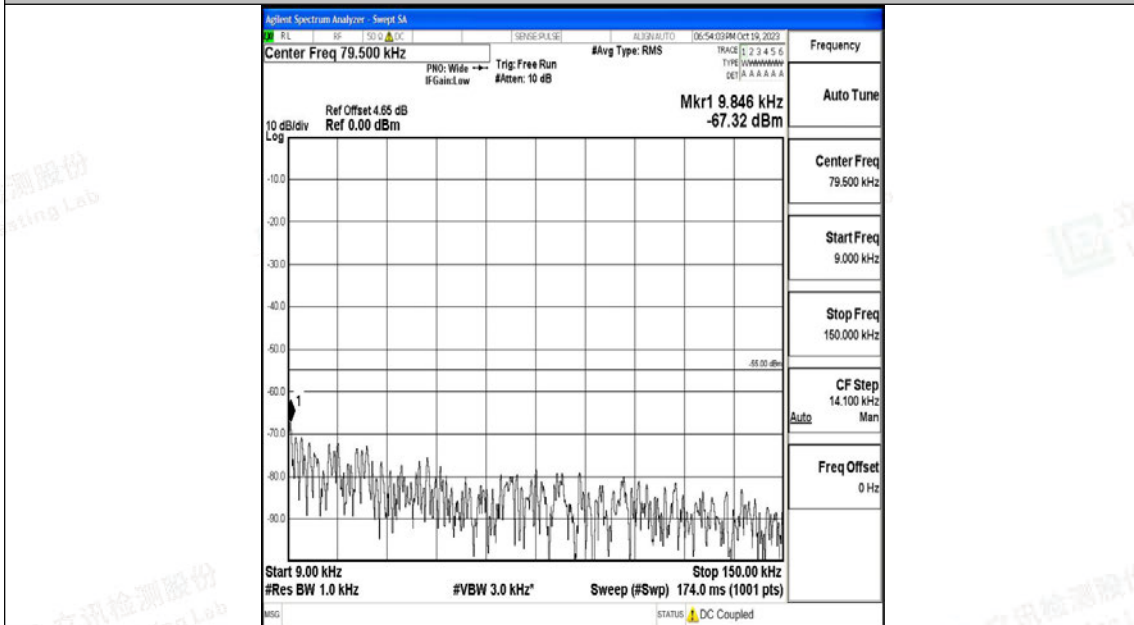

Band7_10MHz_QPSK_21400_1RB#0_30~1000_30~1000

Band7_10MHz_QPSK_21400_1RB#0_1000~20000_1000~20000

Band7_10MHz_QPSK_21400_1RB#0_20000~27000_20000~27000

Band7_10MHz_16QAM_21400_1RB#0_0.009~0.15_0.009~0.15

Band7_10MHz_16QAM_21400_1RB#0_0.15~30_0.15~30