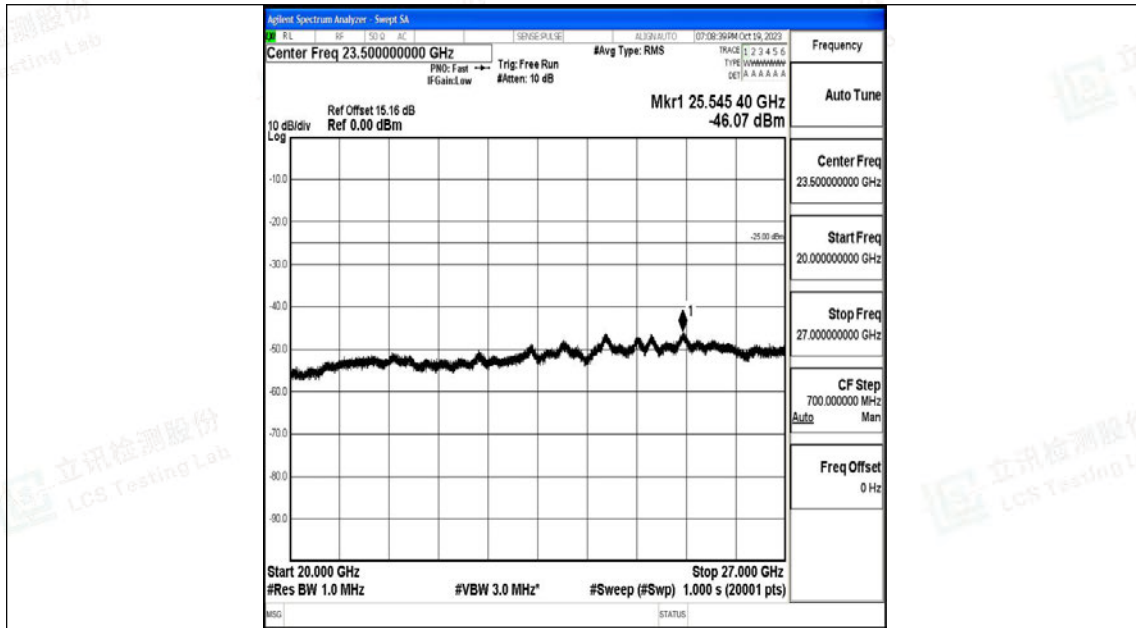

Band7_15MHz_QPSK_21375_1RB#0_1000~20000_1000~20000

Band7_15MHz_QPSK_21375_1RB#0_20000~27000_20000~27000