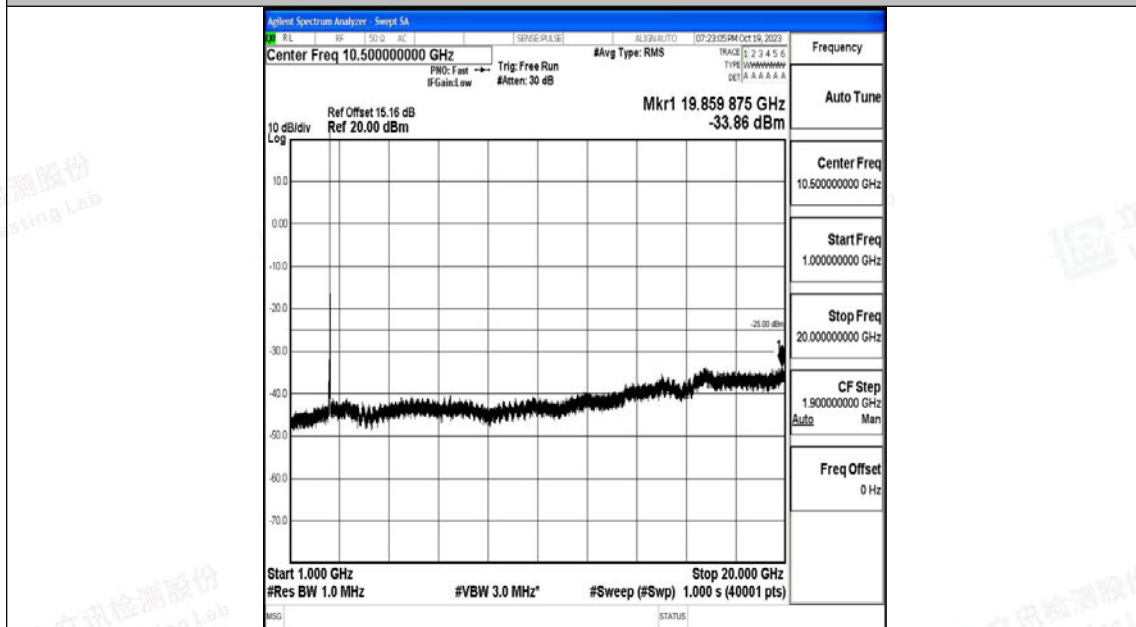

Band7_20MHz_QPSK_21100_1RB#0_30~1000_30~1000

Band7_20MHz_QPSK_21100_1RB#0_1000~20000_1000~20000