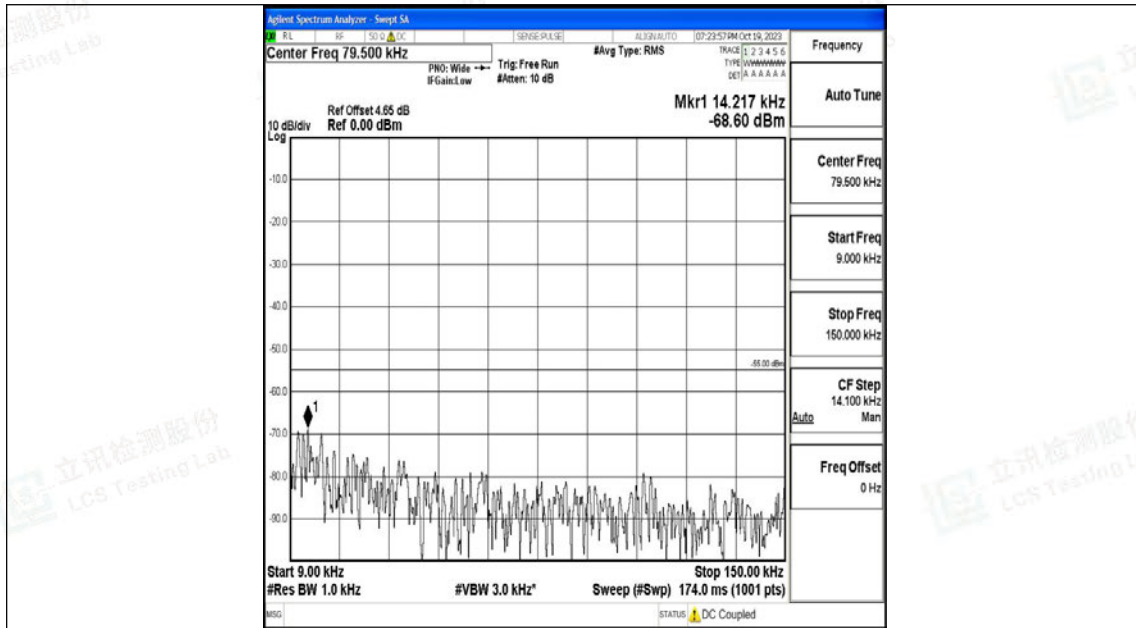

Band7_20MHz_16QAM_21100_1RB#0_30~1000_30~1000

Band7_20MHz_16QAM_21100_1RB#0_1000~20000_1000~20000

Band7_20MHz_16QAM_21100_1RB#0_20000~27000_20000~27000

Band7_20MHz_QPSK_21350_1RB#0_0.009~0.15_0.009~0.15

Band7_20MHz_QPSK_21350_1RB#0_0.15~30_0.15~30