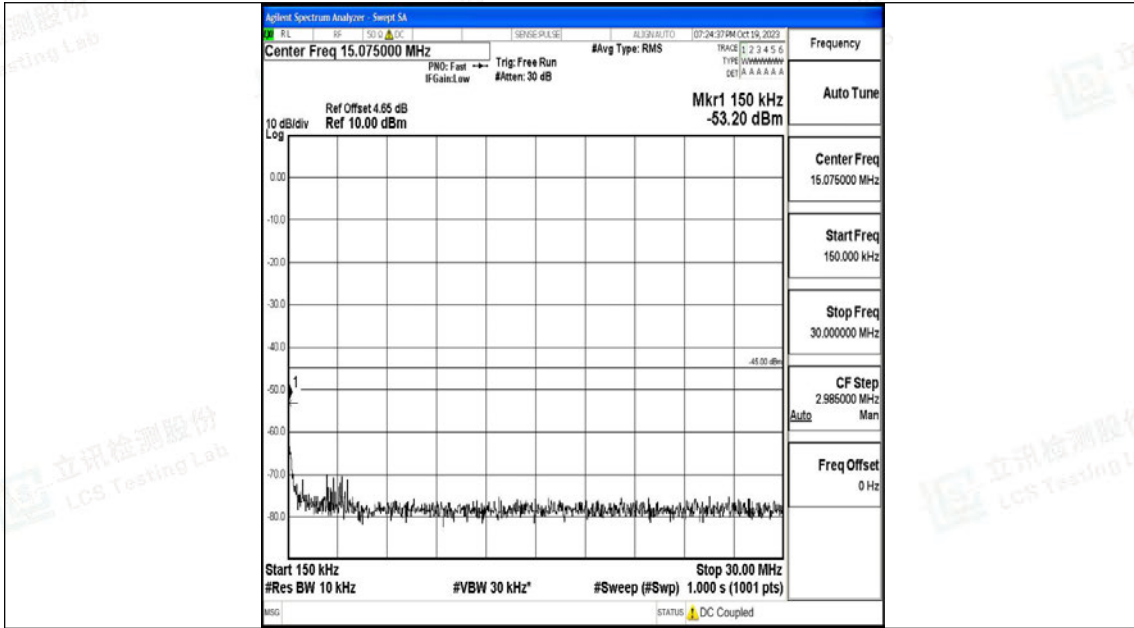

Band7_20MHz_QPSK_21350_1RB#0_30~1000_30~1000

Band7_20MHz_QPSK_21350_1RB#0_1000~20000_1000~20000

Band7_20MHz_QPSK_21350_1RB#0_20000~27000_20000~27000

Band7_20MHz_16QAM_21350_1RB#0_0.009~0.15_0.009~0.15

Band7_20MHz_16QAM_21350_1RB#0_0.15~30_0.15~30