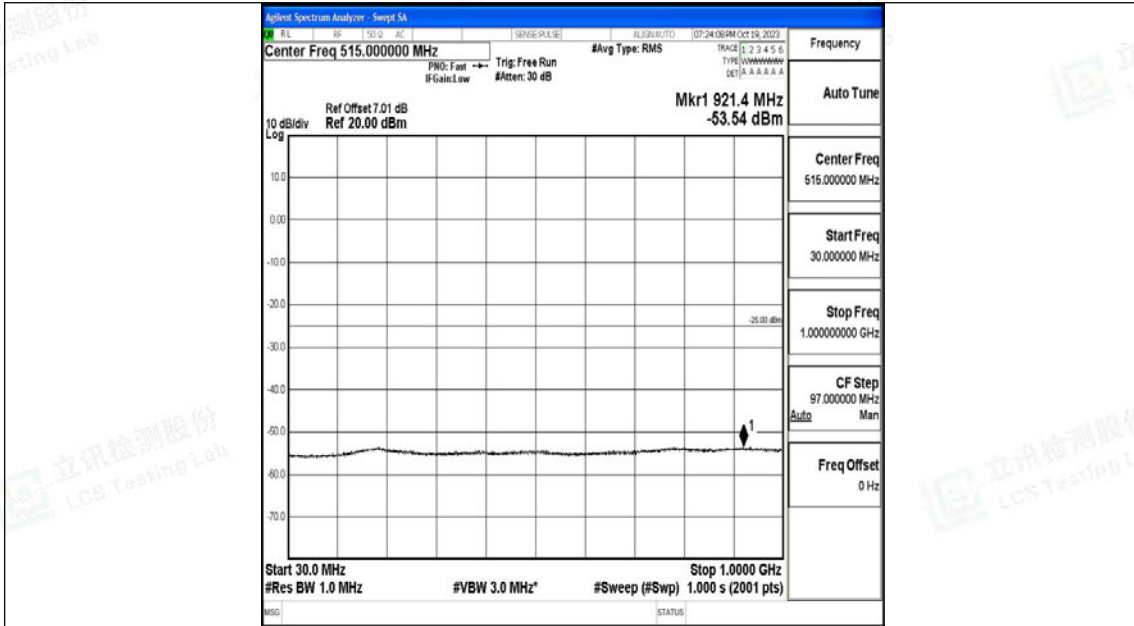

Band7_20MHz_16QAM_21100_1RB#0_30~1000_30~1000

Band7_20MHz_16QAM_21100_1RB#0_1000~20000_1000~20000

Band7_20MHz_16QAM_21100_1RB#0_20000~27000_20000~27000

Band7_20MHz_QPSK_21350_1RB#0_0.009~0.15_0.009~0.15

Band7_20MHz_QPSK_21350_1RB#0_0.15~30_0.15~30