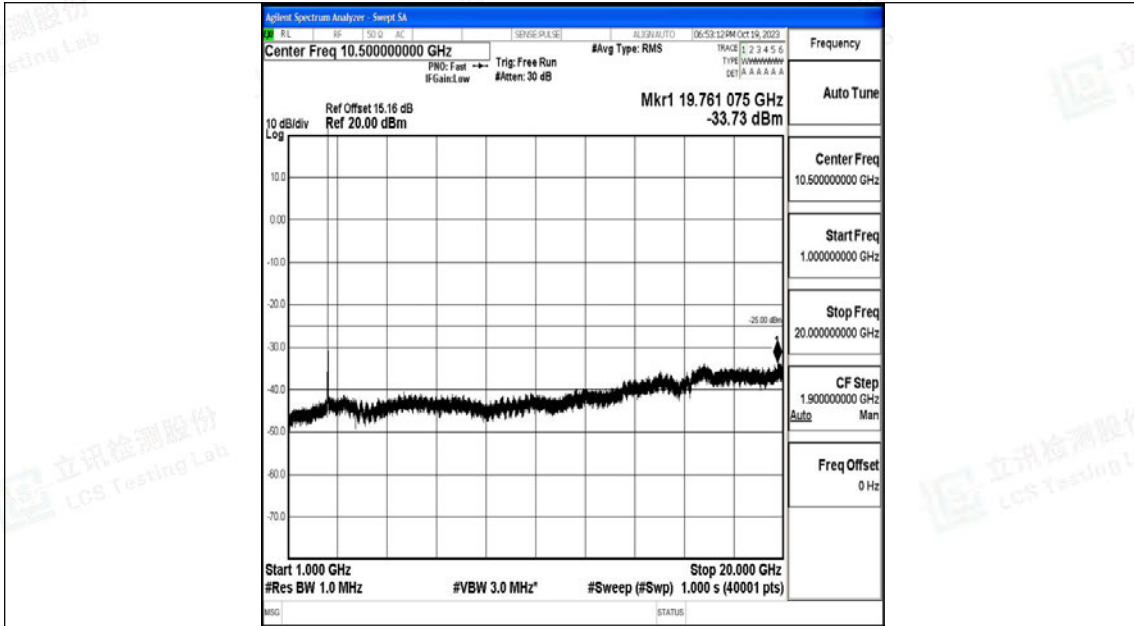

Band7_10MHz_16QAM_21100_1RB#0_30~1000_30~1000

Band7_10MHz_16QAM_21100_1RB#0_1000~20000_1000~20000