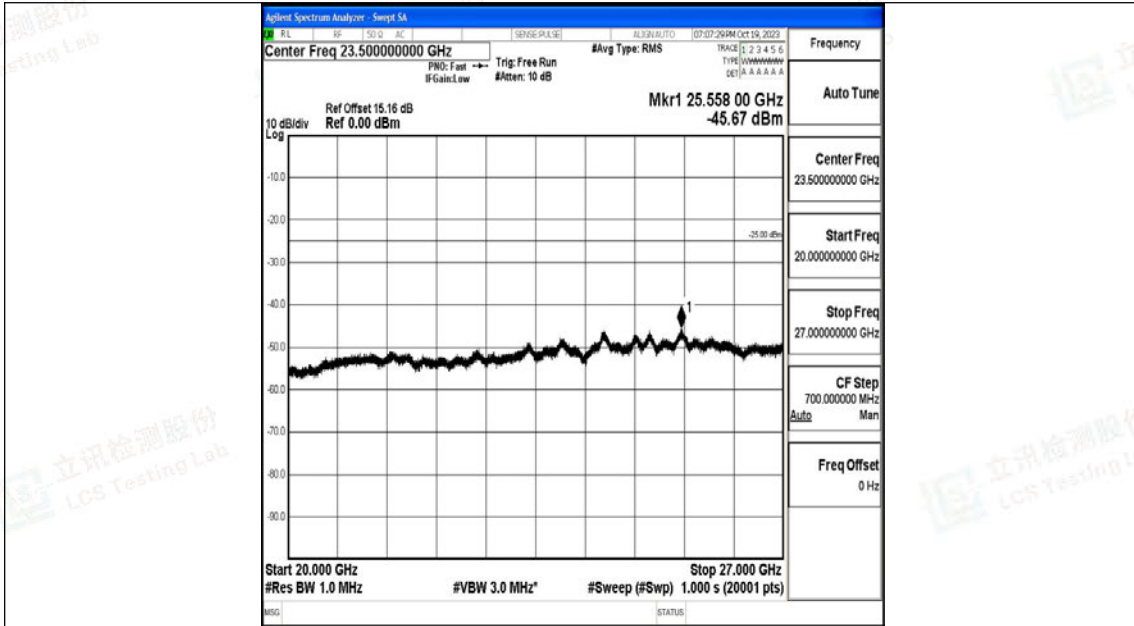

Band7_15MHz_QPSK_21100_1RB#0_1000~20000_1000~20000

Band7_15MHz_QPSK_21100_1RB#0_20000~27000_20000~27000