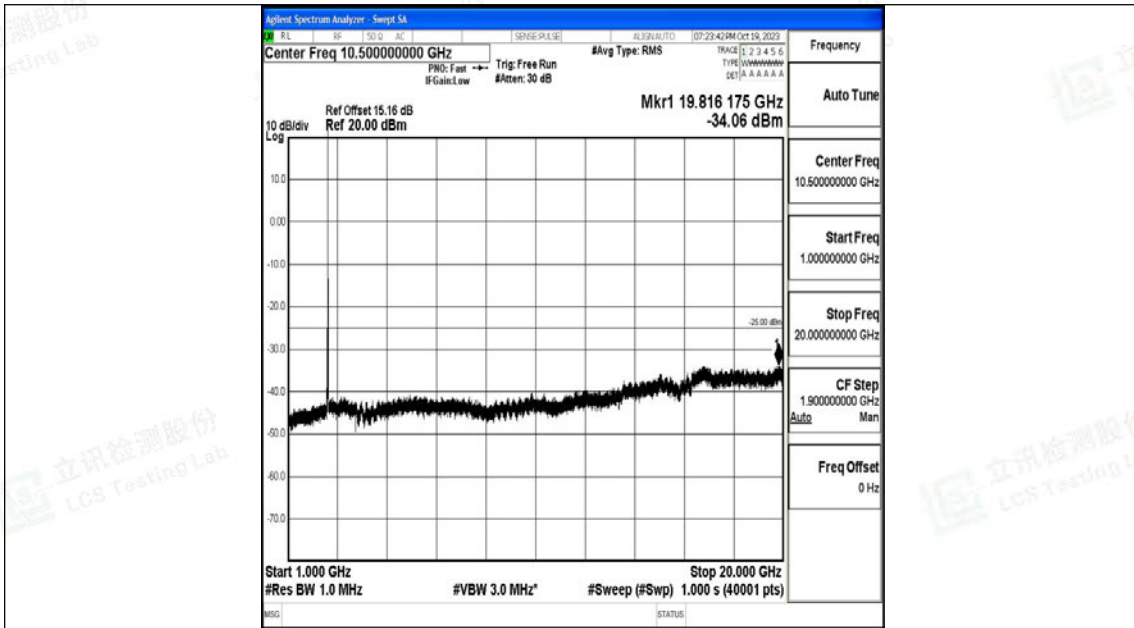

Band7_20MHz_16QAM_21100_1RB#0_30~1000_30~1000

Band7_20MHz_16QAM_21100_1RB#0_1000~20000_1000~20000