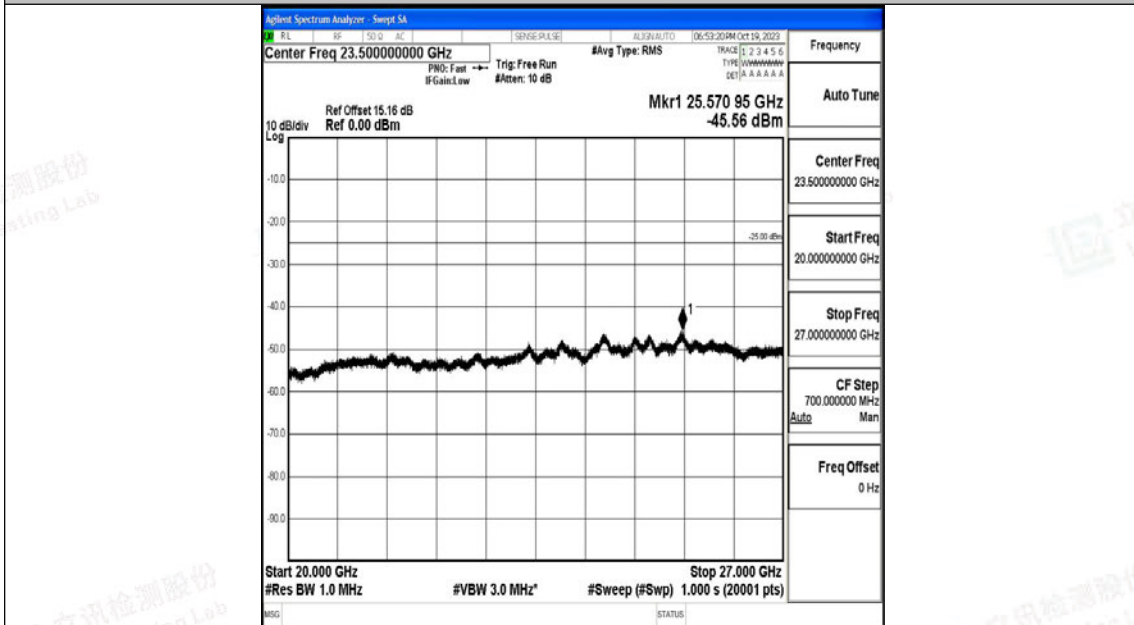

Band7_10MHz_16QAM_21100_1RB#0_1000~20000_1000~20000

Band7_10MHz_16QAM_21100_1RB#0_20000~27000_20000~27000