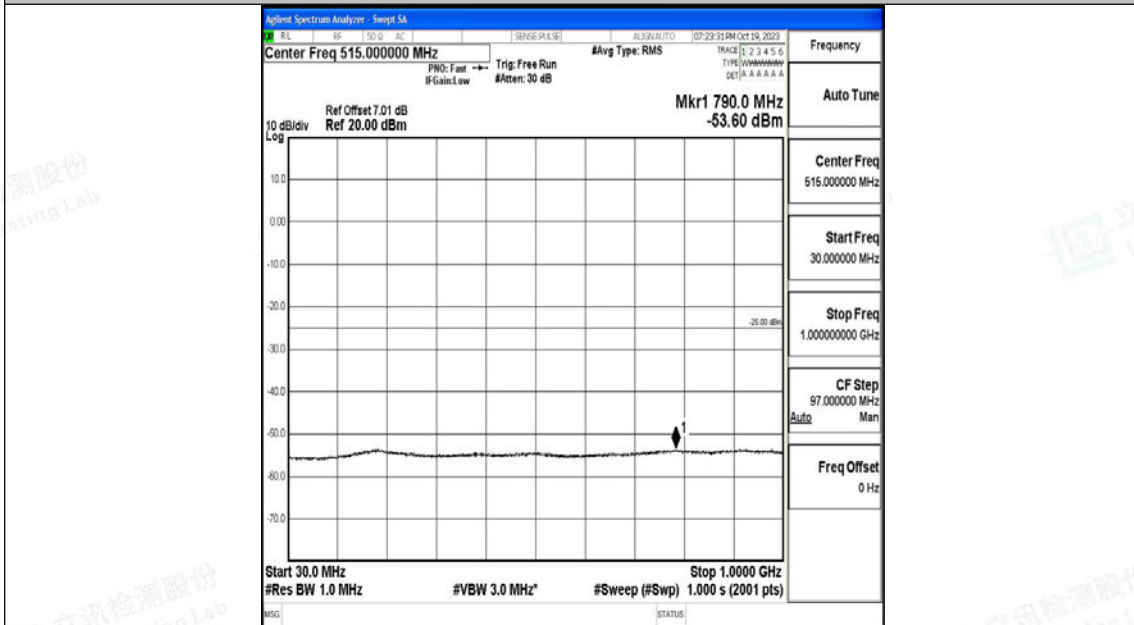

Band7_20MHz_QPSK_21100_1RB#0_30~1000_30~1000

Band7_20MHz_QPSK_21100_1RB#0_1000~20000_1000~20000

Band7_20MHz_QPSK_21100_1RB#0_20000~27000_20000~27000

Band7_20MHz_16QAM_21100_1RB#0_0.009~0.15_0.009~0.15

Band7_20MHz_16QAM_21100_1RB#0_0.15~30_0.15~30