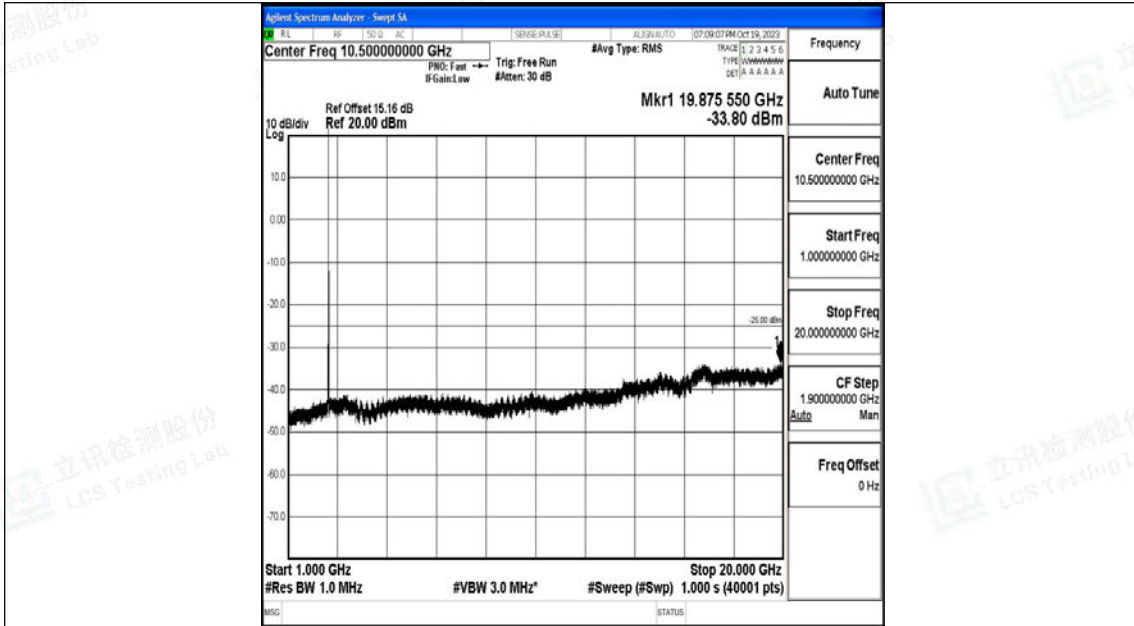

Band7_15MHz_16QAM_21375_1RB#0_30~1000_30~1000

Band7_15MHz_16QAM_21375_1RB#0_1000~20000_1000~20000