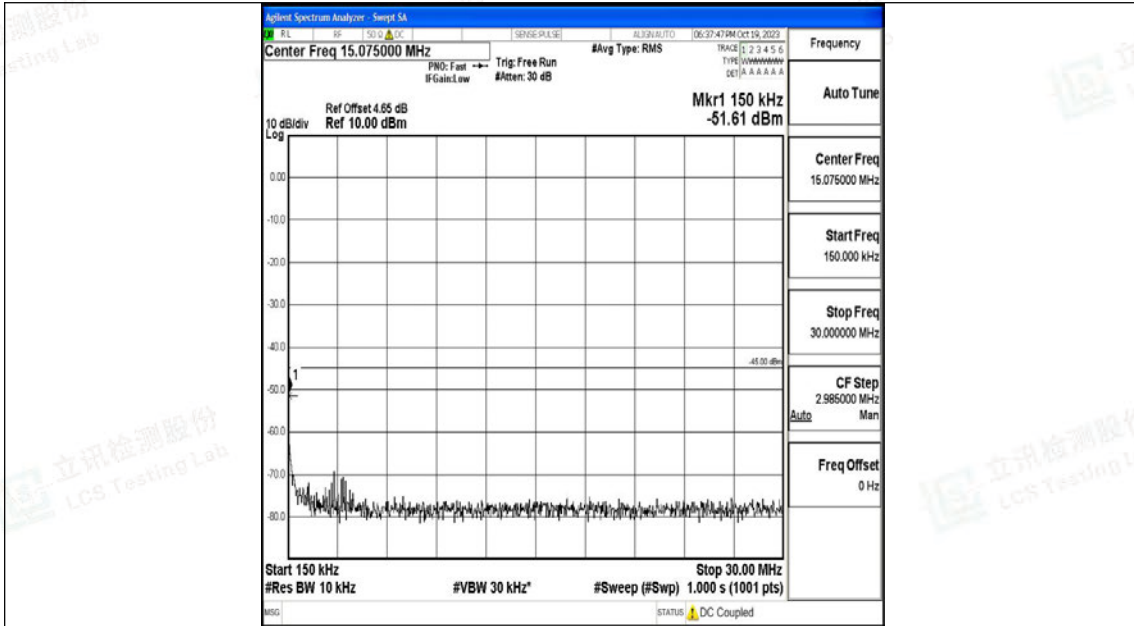

Band7_5MHz_QPSK_21425_1RB#0_30~1000_30~1000

Band7_5MHz_QPSK_21425_1RB#0_1000~20000_1000~20000

Band7_5MHz_QPSK_21425_1RB#0_20000~27000_20000~27000

Band7_5MHz_16QAM_21425_1RB#0_0.009~0.15_0.009~0.15

Band7_5MHz_16QAM_21425_1RB#0_0.15~30_0.15~30