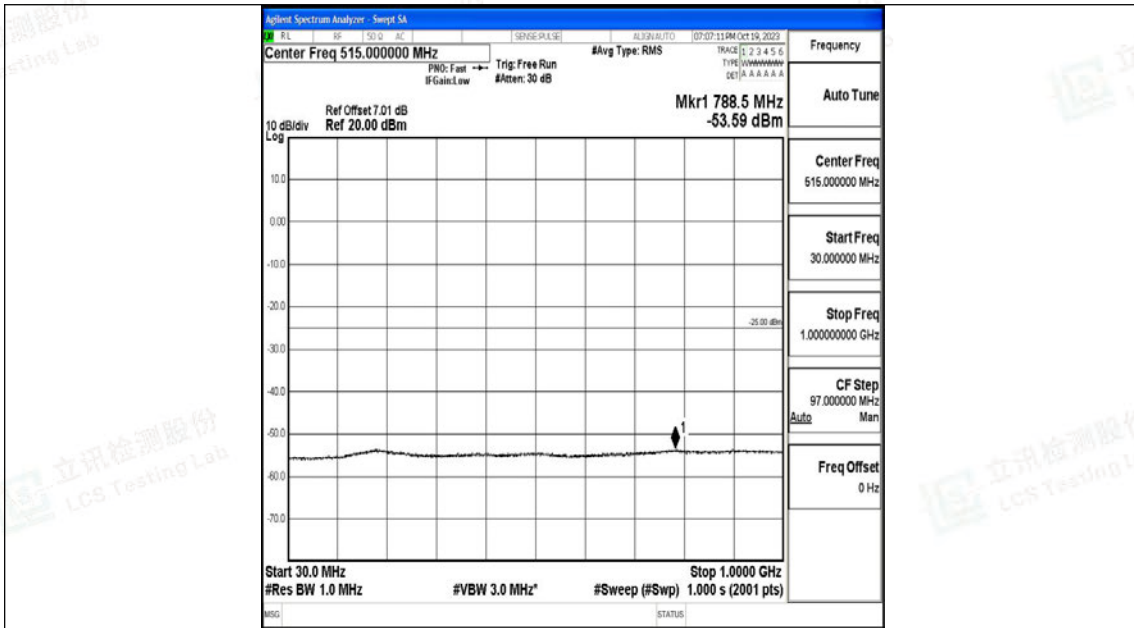

Band7_15MHz_16QAM_20825_1RB#0_30~1000_30~1000

Band7_15MHz_16QAM_20825_1RB#0_1000~20000_1000~20000

Band7_15MHz_16QAM_20825_1RB#0_20000~27000_20000~27000

Band7_15MHz_QPSK_21100_1RB#0_0.009~0.15_0.009~0.15

Band7_15MHz_QPSK_21100_1RB#0_0.15~30_0.15~30