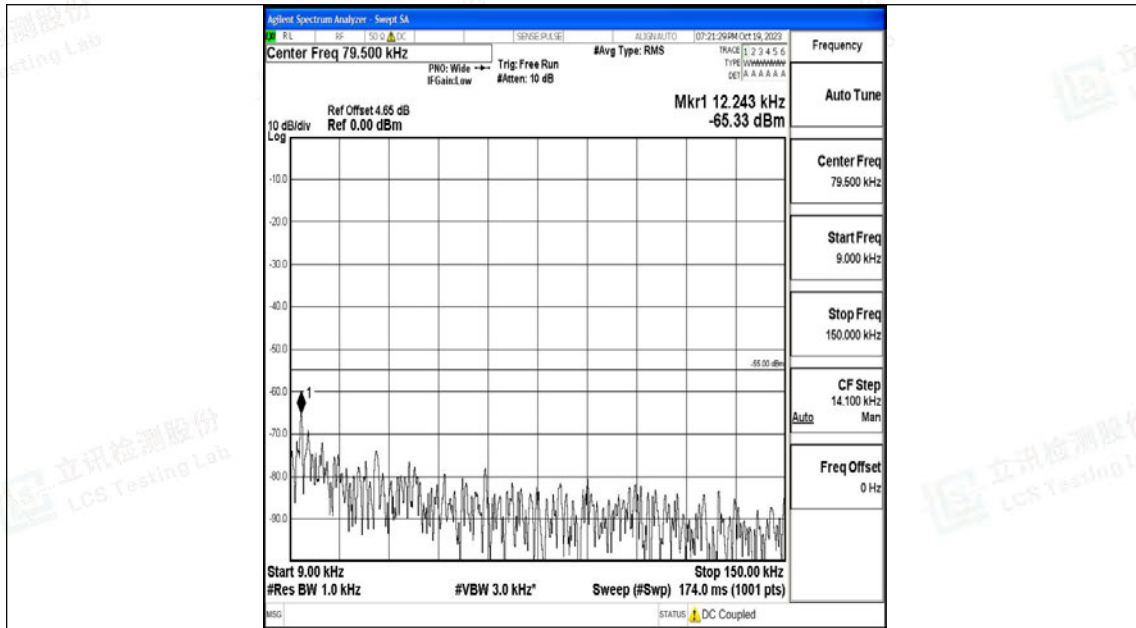

Band7_15MHz_16QAM_21375_1RB#0_30~1000_30~1000

Band7_15MHz_16QAM_21375_1RB#0_1000~20000_1000~20000

Band7_15MHz_16QAM_21375_1RB#0_20000~27000_20000~27000

Band7_20MHz_QPSK_20850_1RB#0_0.009~0.15_0.009~0.15

Band7_20MHz_QPSK_20850_1RB#0_0.15~30_0.15~30