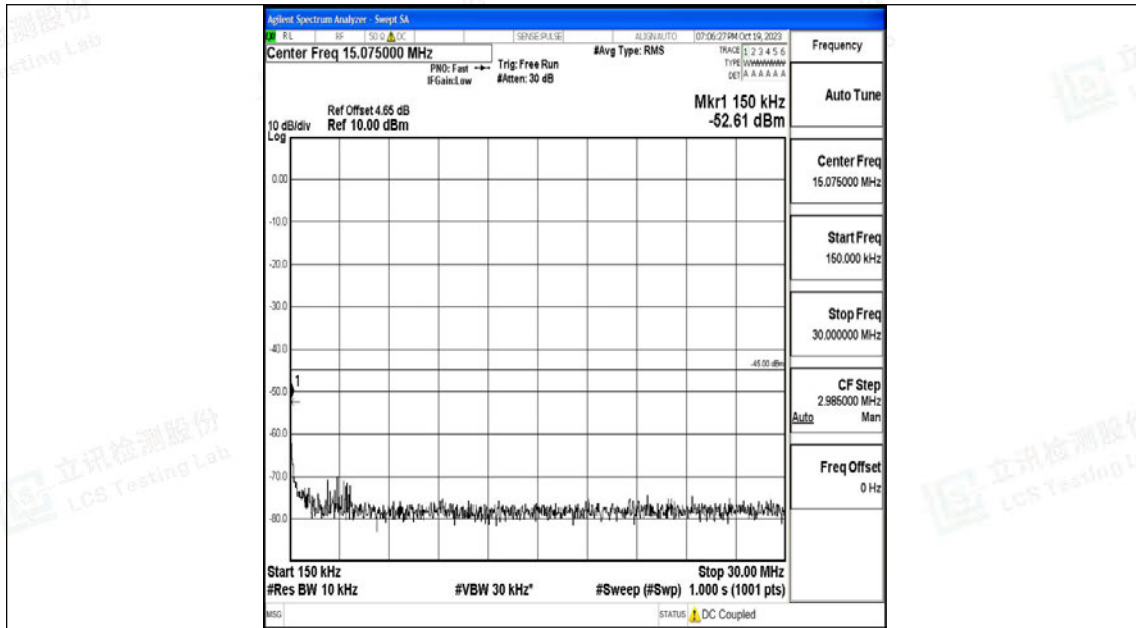

Band7_15MHz_QPSK_20825_1RB#0_30~1000_30~1000

Band7_15MHz_QPSK_20825_1RB#0_1000~20000_1000~20000

Band7_15MHz_QPSK_20825_1RB#0_20000~27000_20000~27000

Band7_15MHz_16QAM_20825_1RB#0_0.009~0.15_0.009~0.15

Band7_15MHz_16QAM_20825_1RB#0_0.15~30_0.15~30