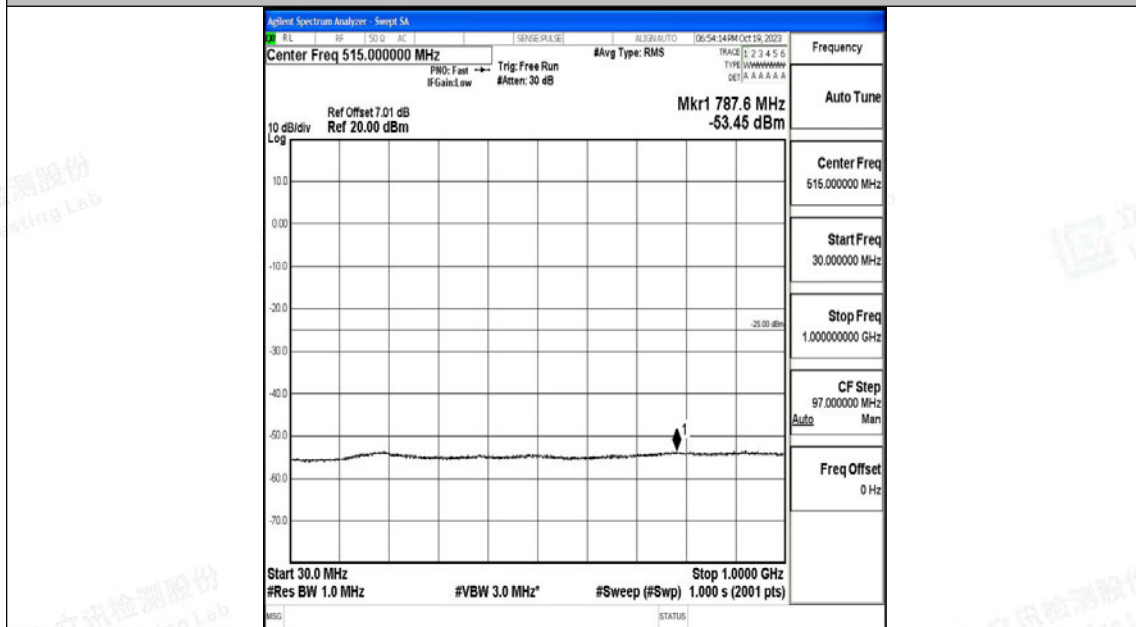

Band7_10MHz_QPSK_21400_1RB#0_30~1000_30~1000

Band7_10MHz_QPSK_21400_1RB#0_1000~20000_1000~20000

Band7_10MHz_QPSK_21400_1RB#0_20000~27000_20000~27000

Band7_10MHz_16QAM_21400_1RB#0_0.009~0.15_0.009~0.15

Band7_10MHz_16QAM_21400_1RB#0_0.15~30_0.15~30