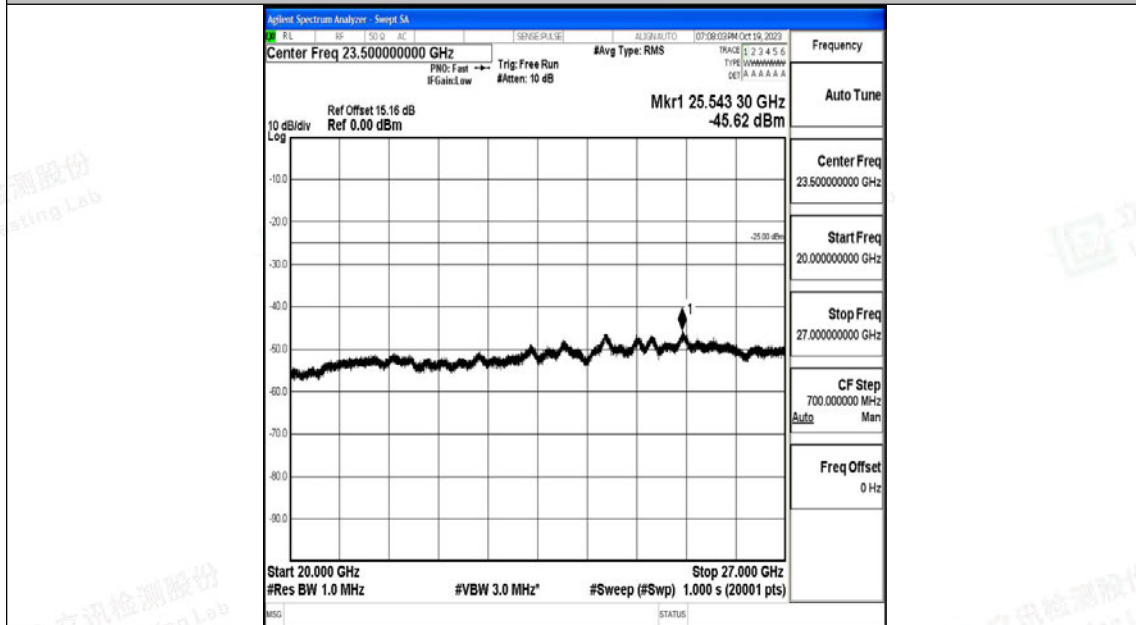

Band7_15MHz_16QAM_21100_1RB#0_1000~20000_1000~20000

Band7_15MHz_16QAM_21100_1RB#0_20000~27000_20000~27000