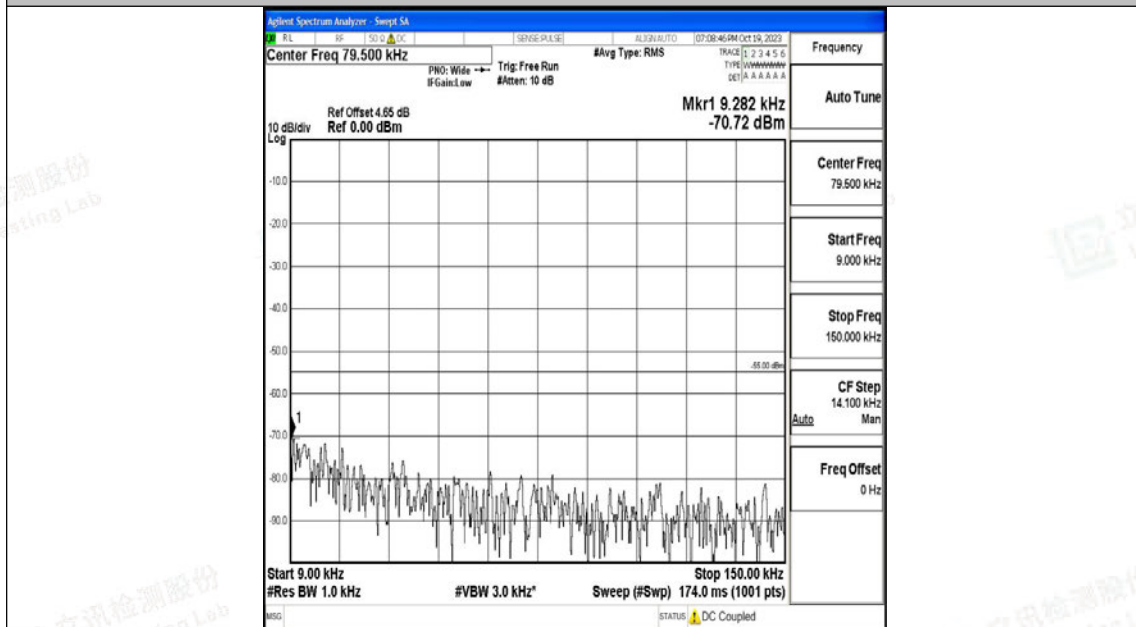

Band7_15MHz_QPSK_21375_1RB#0_30~1000_30~1000

Band7_15MHz_QPSK_21375_1RB#0_1000~20000_1000~20000

Band7_15MHz_QPSK_21375_1RB#0_20000~27000_20000~27000

Band7_15MHz_16QAM_21375_1RB#0_0.009~0.15_0.009~0.15

Band7_15MHz_16QAM_21375_1RB#0_0.15~30_0.15~30