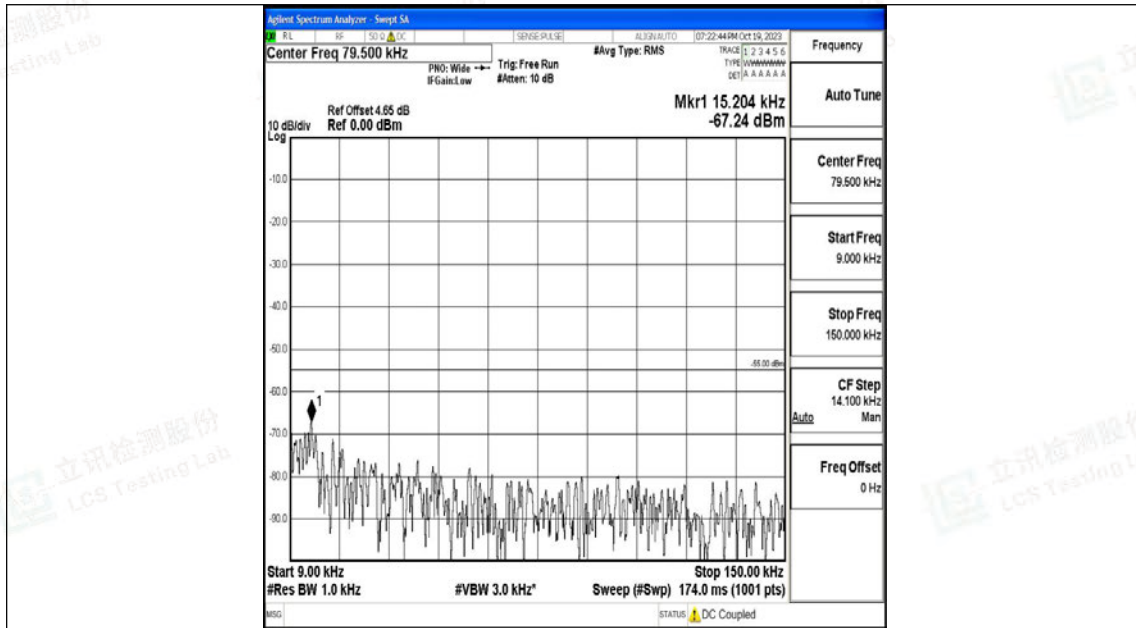

Band7_20MHz_16QAM_20850_1RB#0_30~1000_30~1000

Band7_20MHz_16QAM_20850_1RB#0_1000~20000_1000~20000

Band7_20MHz_16QAM_20850_1RB#0_20000~27000_20000~27000

Band7_20MHz_QPSK_21100_1RB#0_0.009~0.15_0.009~0.15

Band7_20MHz_QPSK_21100_1RB#0_0.15~30_0.15~30