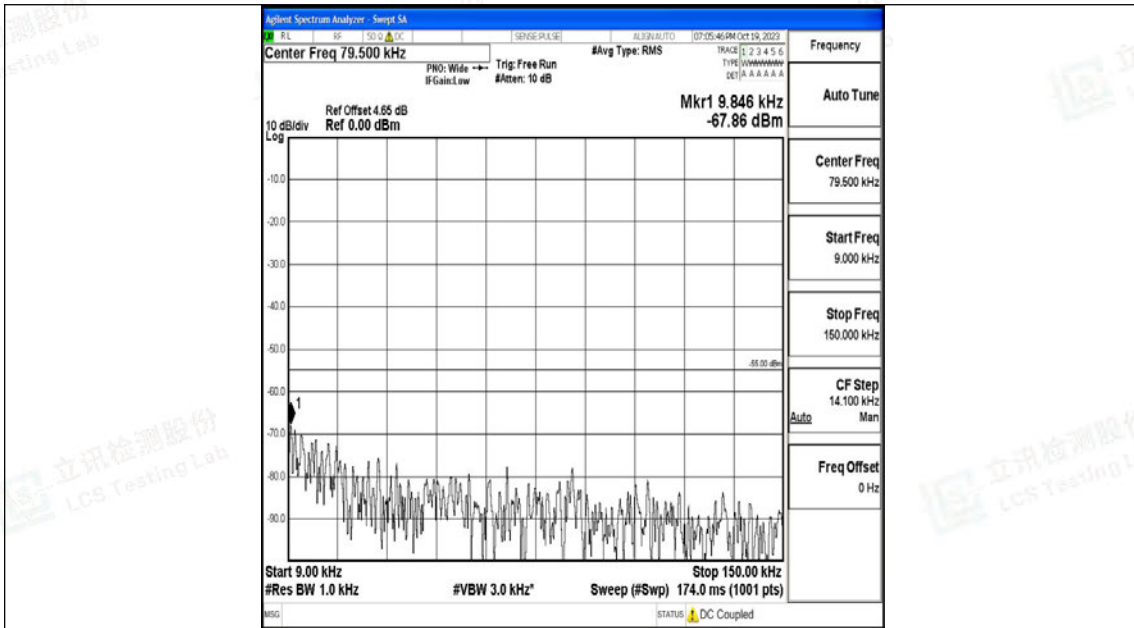

Band7_10MHz_16QAM_21400_1RB#0_30~1000_30~1000

Band7_10MHz_16QAM_21400_1RB#0_1000~20000_1000~20000

Band7_10MHz_16QAM_21400_1RB#0_20000~27000_20000~27000

Band7_15MHz_QPSK_20825_1RB#0_0.009~0.15_0.009~0.15

Band7_15MHz_QPSK_20825_1RB#0_0.15~30_0.15~30