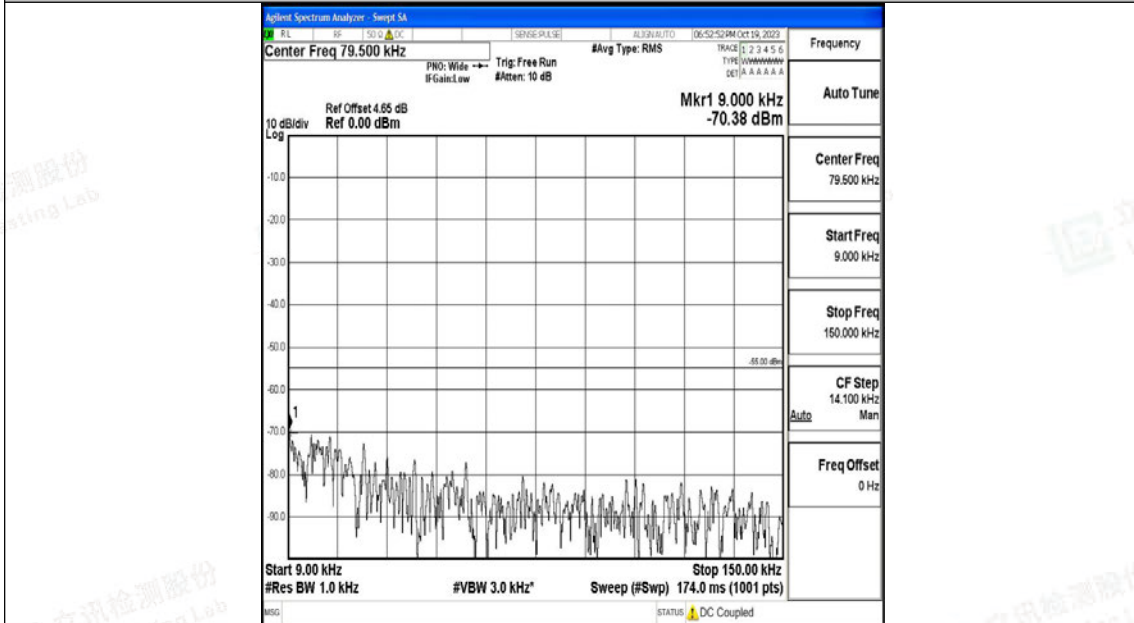

Band7_10MHz_QPSK_21100_1RB#0_30~1000_30~1000

Band7_10MHz_QPSK_21100_1RB#0_1000~20000_1000~20000

Band7_10MHz_QPSK_21100_1RB#0_20000~27000_20000~27000

Band7_10MHz_16QAM_21100_1RB#0_0.009~0.15_0.009~0.15

Band7_10MHz_16QAM_21100_1RB#0_0.15~30_0.15~30