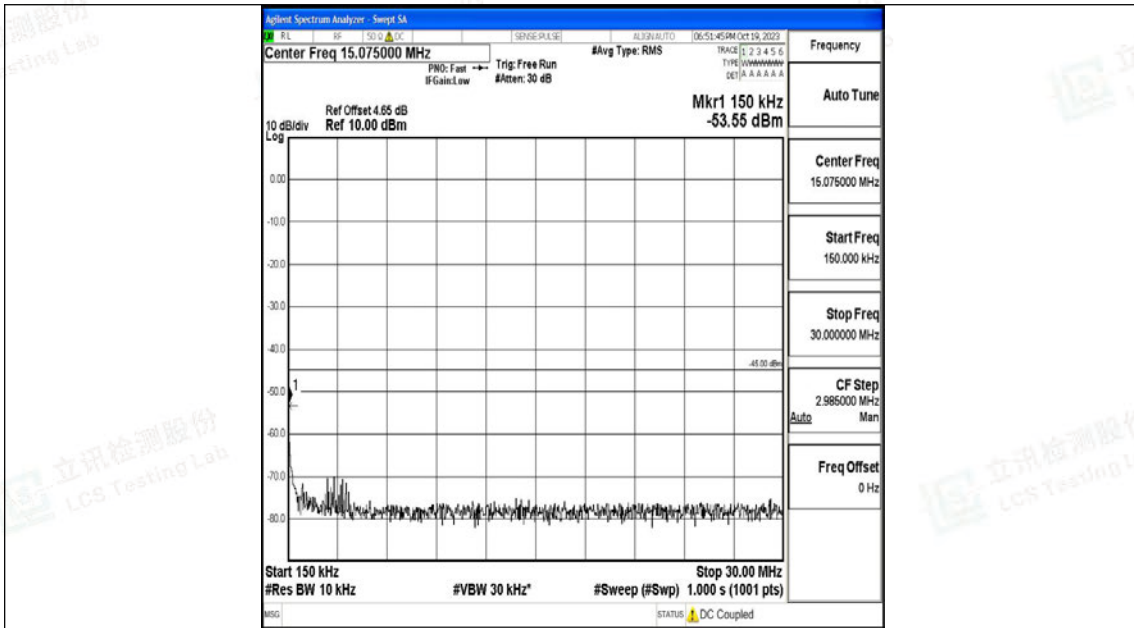

Band7_10MHz_QPSK_20800_1RB#0_30~1000_30~1000

Band7_10MHz_QPSK_20800_1RB#0_1000~20000_1000~20000

Band7_10MHz_QPSK_20800_1RB#0_20000~27000_20000~27000

Band7_10MHz_16QAM_20800_1RB#0_0.009~0.15_0.009~0.15

Band7_10MHz_16QAM_20800_1RB#0_0.15~30_0.15~30