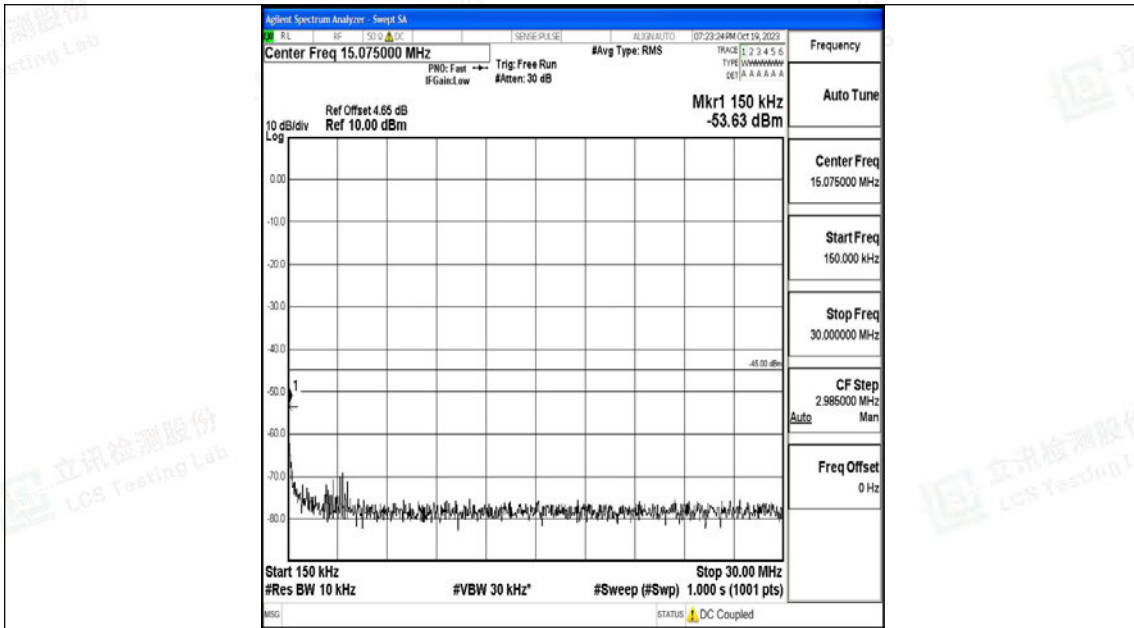

Band7_20MHz_QPSK_21100_1RB#0_30~1000_30~1000

Band7_20MHz_QPSK_21100_1RB#0_1000~20000_1000~20000

Band7_20MHz_QPSK_21100_1RB#0_20000~27000_20000~27000

Band7_20MHz_16QAM_21100_1RB#0_0.009~0.15_0.009~0.15

Band7_20MHz_16QAM_21100_1RB#0_0.15~30_0.15~30