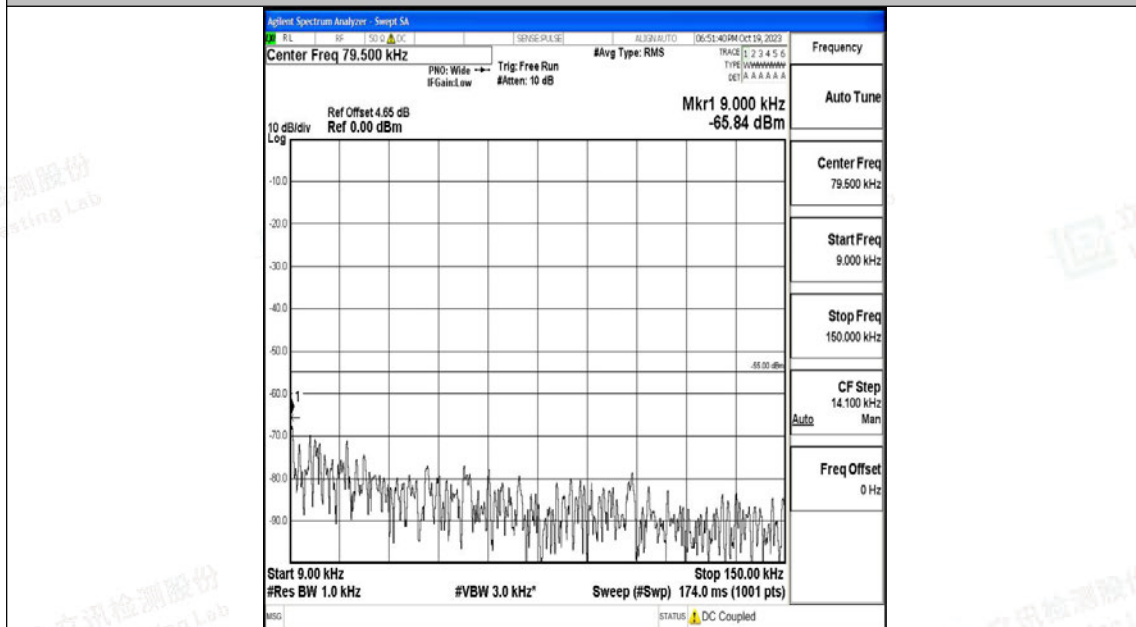

Band7_10MHz_QPSK_20800_1RB#0_30~1000_30~1000

Band7_10MHz_QPSK_20800_1RB#0_1000~20000_1000~20000

Band7_10MHz_QPSK_20800_1RB#0_20000~27000_20000~27000

Band7_10MHz_16QAM_20800_1RB#0_0.009~0.15_0.009~0.15

Band7_10MHz_16QAM_20800_1RB#0_0.15~30_0.15~30