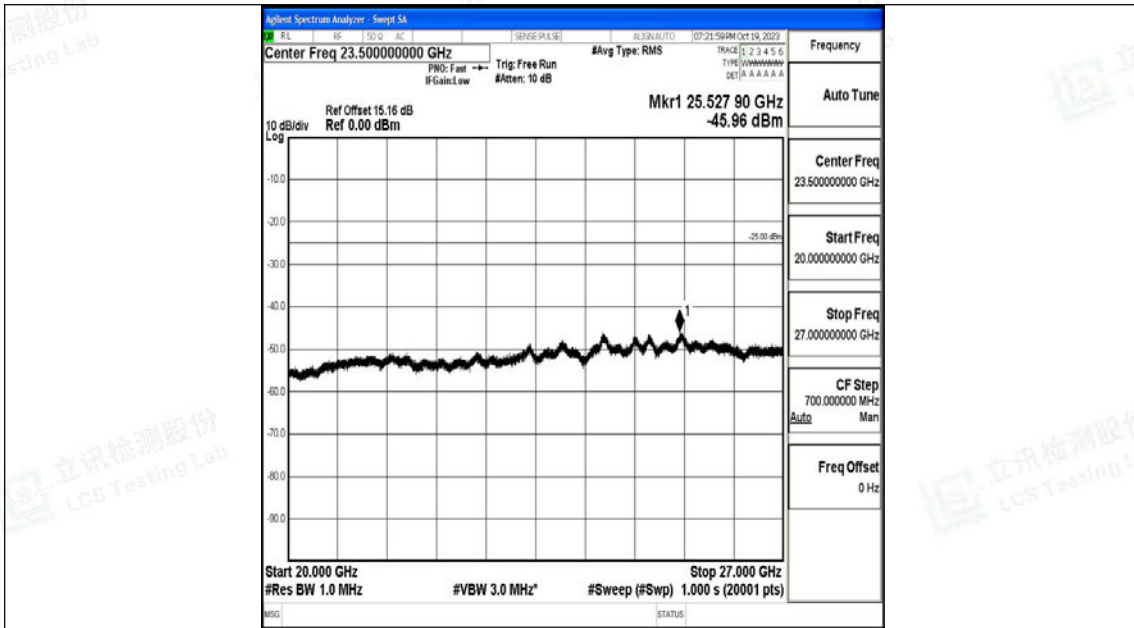

Band7_20MHz_QPSK_20850_1RB#0_1000~20000_1000~20000

Band7_20MHz_QPSK_20850_1RB#0_20000~27000_20000~27000