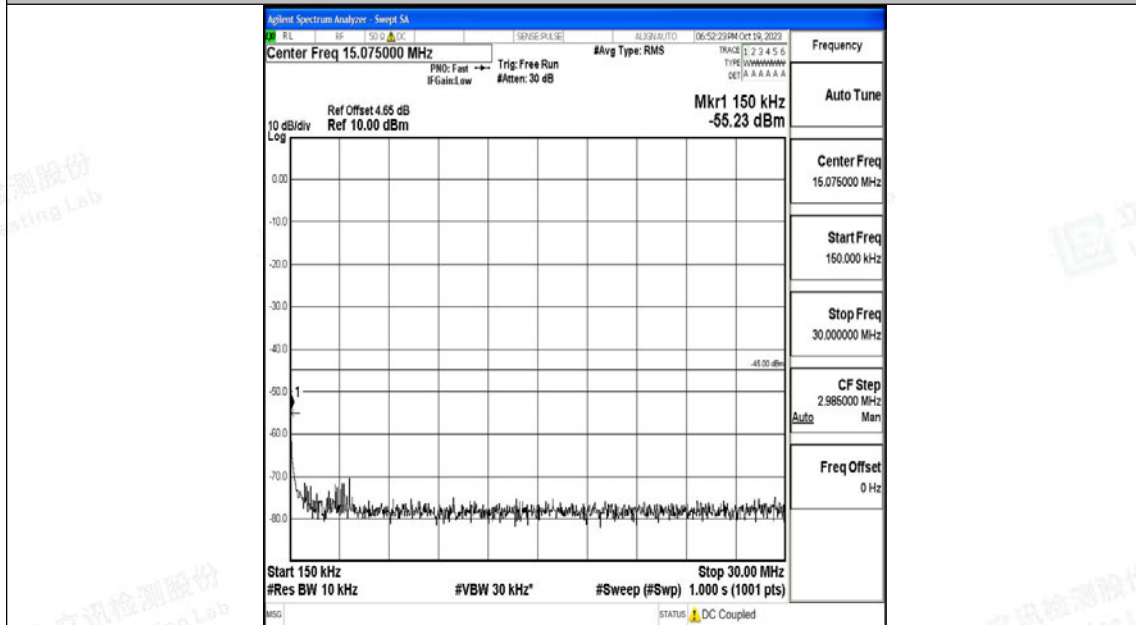

Band7_10MHz_16QAM_20800_1RB#0_30~1000_30~1000

Band7_10MHz_16QAM_20800_1RB#0_1000~20000_1000~20000

Band7_10MHz_16QAM_20800_1RB#0_20000~27000_20000~27000

Band7_10MHz_QPSK_21100_1RB#0_0.009~0.15_0.009~0.15

Band7_10MHz_QPSK_21100_1RB#0_0.15~30_0.15~30