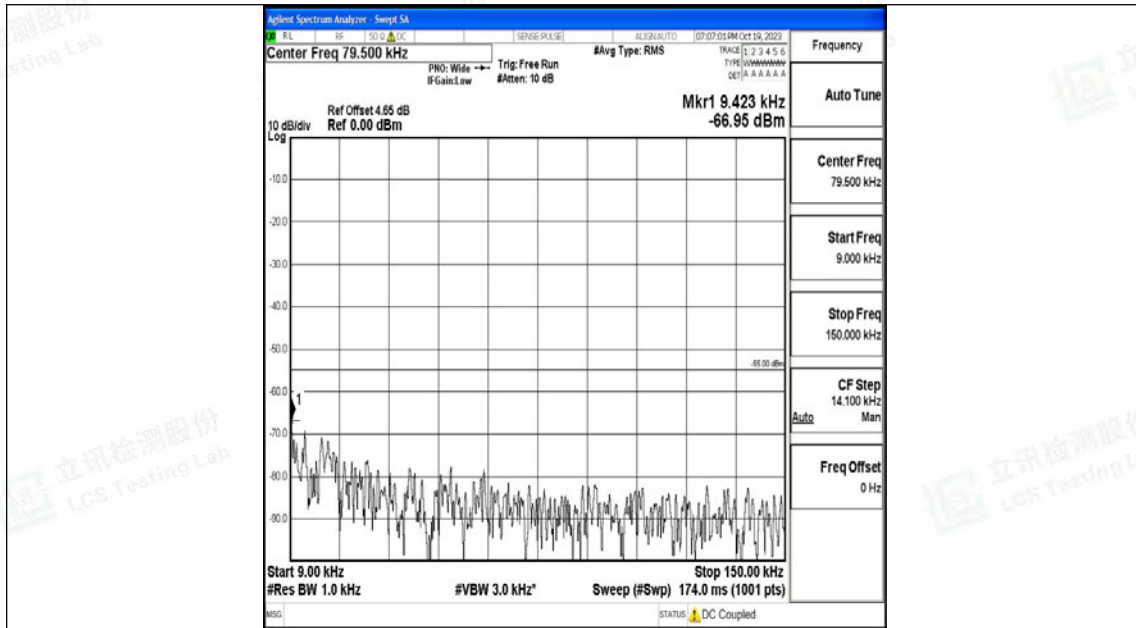

Band7_15MHz_16QAM_20825_1RB#0_30~1000_30~1000

Band7_15MHz_16QAM_20825_1RB#0_1000~20000_1000~20000

Band7_15MHz_16QAM_20825_1RB#0_20000~27000_20000~27000

Band7_15MHz_QPSK_21100_1RB#0_0.009~0.15_0.009~0.15

Band7_15MHz_QPSK_21100_1RB#0_0.15~30_0.15~30