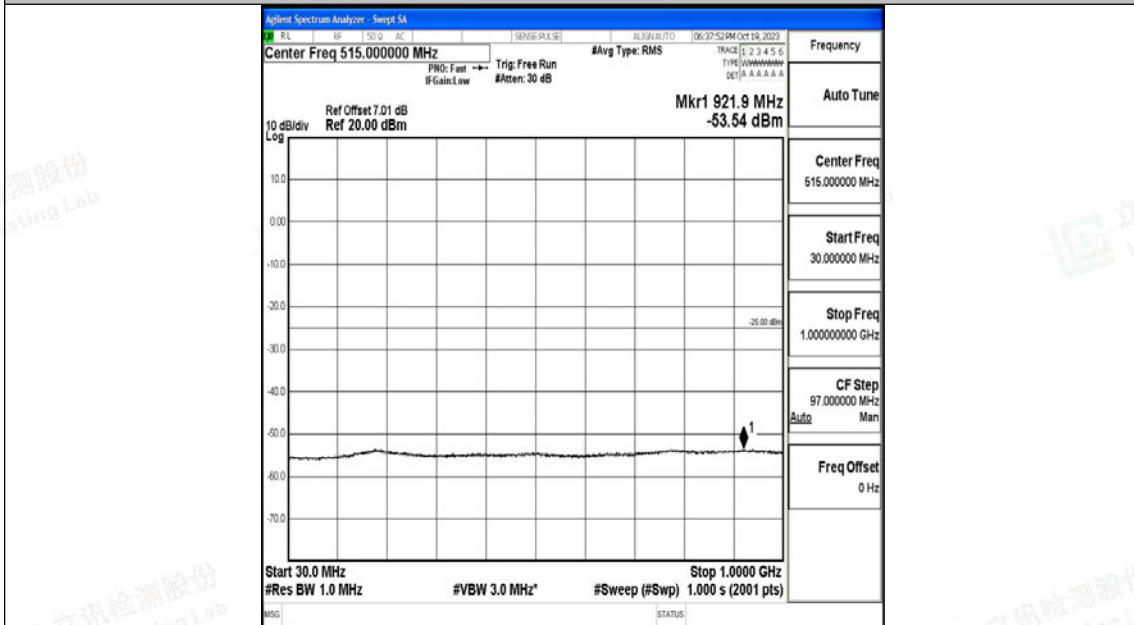

Band7_5MHz_QPSK_21425_1RB#0_30~1000_30~1000

Band7_5MHz_QPSK_21425_1RB#0_1000~20000_1000~20000

Band7_5MHz_QPSK_21425_1RB#0_20000~27000_20000~27000

Band7_5MHz_16QAM_21425_1RB#0_0.009~0.15_0.009~0.15

Band7_5MHz_16QAM_21425_1RB#0_0.15~30_0.15~30