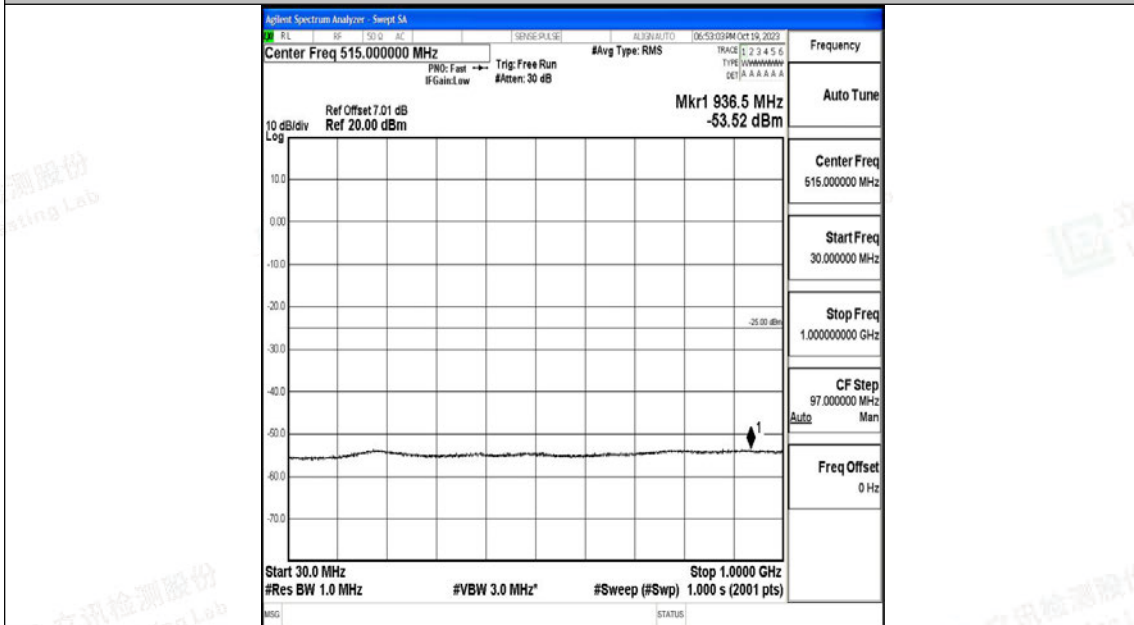

Band7_10MHz_QPSK_21100_1RB#0_30~1000_30~1000

Band7_10MHz_QPSK_21100_1RB#0_1000~20000_1000~20000

Band7_10MHz_QPSK_21100_1RB#0_20000~27000_20000~27000

Band7_10MHz_16QAM_21100_1RB#0_0.009~0.15_0.009~0.15

Band7_10MHz_16QAM_21100_1RB#0_0.15~30_0.15~30