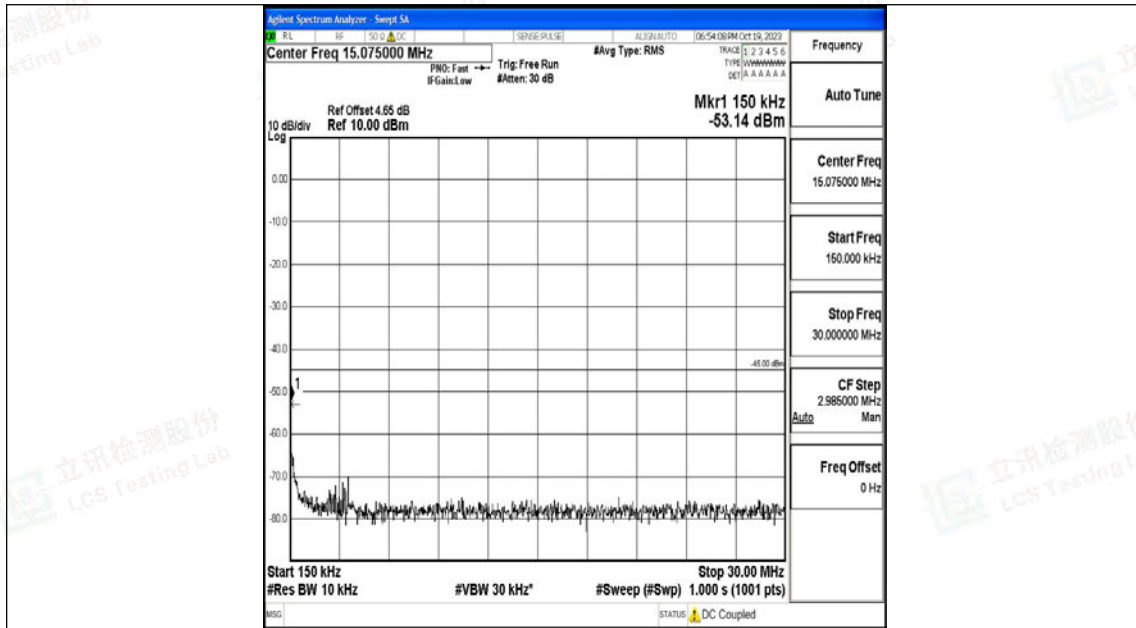

Band7_10MHz_QPSK_21400_1RB#0_30~1000_30~1000

Band7_10MHz_QPSK_21400_1RB#0_1000~20000_1000~20000

Band7_10MHz_QPSK_21400_1RB#0_20000~27000_20000~27000

Band7_10MHz_16QAM_21400_1RB#0_0.009~0.15_0.009~0.15

Band7_10MHz_16QAM_21400_1RB#0_0.15~30_0.15~30