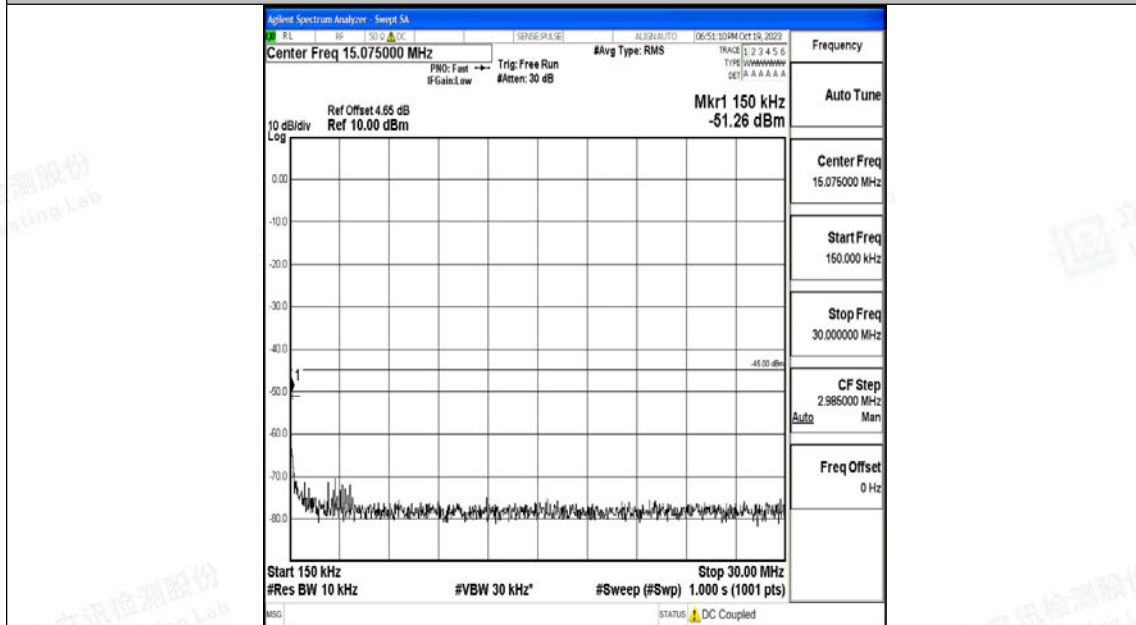

Band7_5MHz_16QAM_21425_1RB#0_30~1000_30~1000

Band7_5MHz_16QAM_21425_1RB#0_1000~20000_1000~20000

Band7_5MHz_16QAM_21425_1RB#0_20000~27000_20000~27000

Band7_10MHz_QPSK_20800_1RB#0_0.009~0.15_0.009~0.15

Band7_10MHz_QPSK_20800_1RB#0_0.15~30_0.15~30