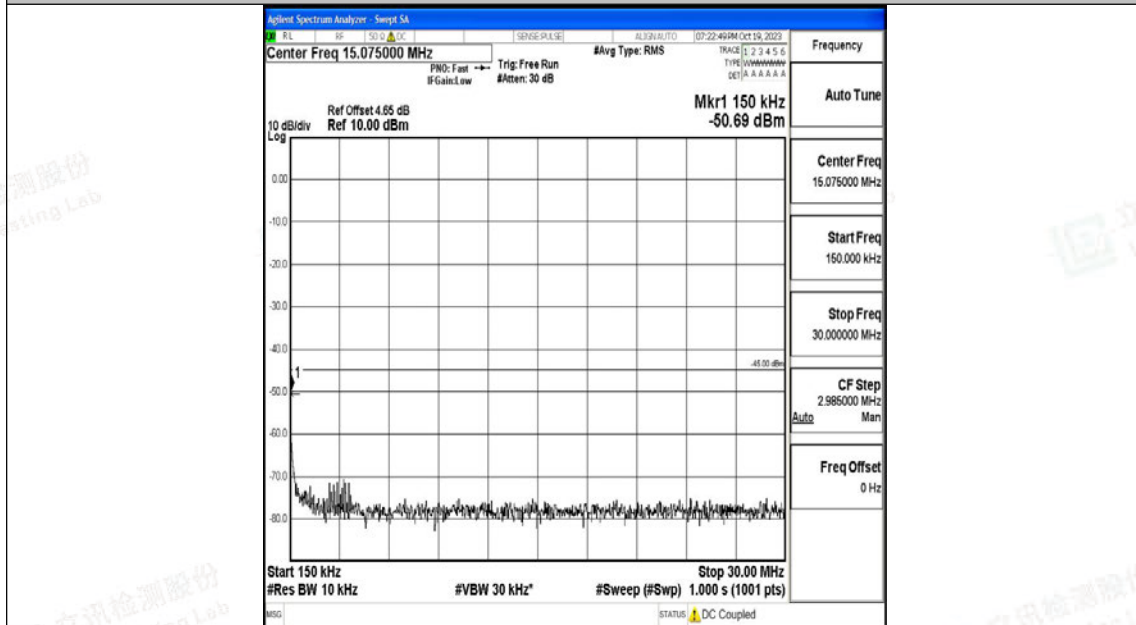

Band7_20MHz_16QAM_20850_1RB#0_30~1000_30~1000

Band7_20MHz_16QAM_20850_1RB#0_1000~20000_1000~20000

Band7_20MHz_16QAM_20850_1RB#0_20000~27000_20000~27000

Band7_20MHz_QPSK_21100_1RB#0_0.009~0.15_0.009~0.15

Band7_20MHz_QPSK_21100_1RB#0_0.15~30_0.15~30