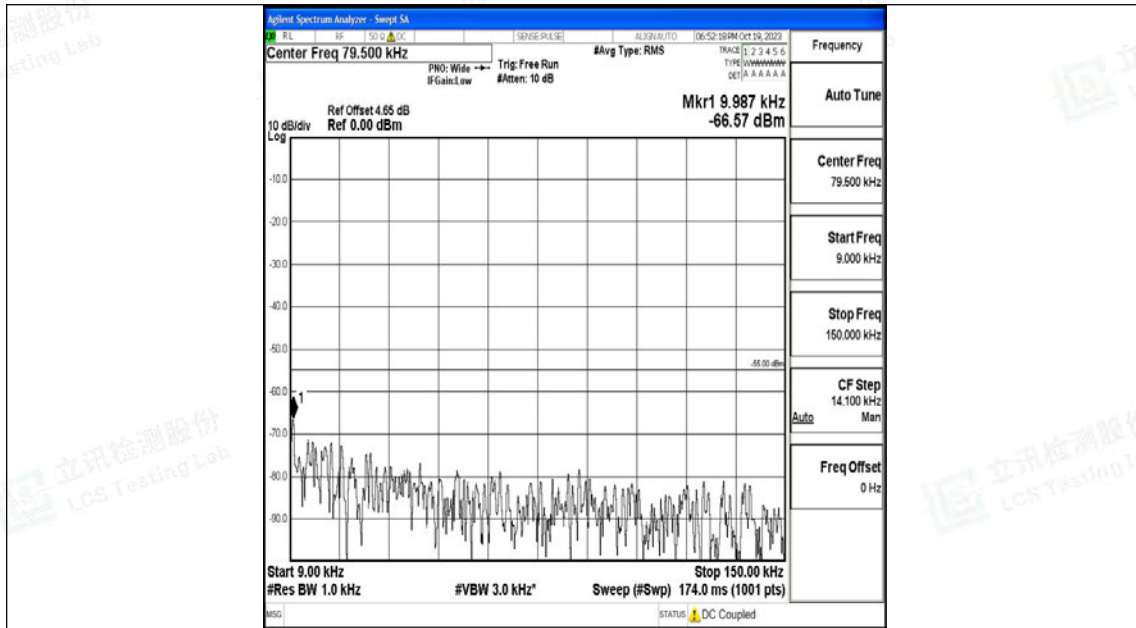

Band7_10MHz_16QAM_20800_1RB#0_30~1000_30~1000

Band7_10MHz_16QAM_20800_1RB#0_1000~20000_1000~20000

Band7_10MHz_16QAM_20800_1RB#0_20000~27000_20000~27000

Band7_10MHz_QPSK_21100_1RB#0_0.009~0.15_0.009~0.15

Band7_10MHz_QPSK_21100_1RB#0_0.15~30_0.15~30