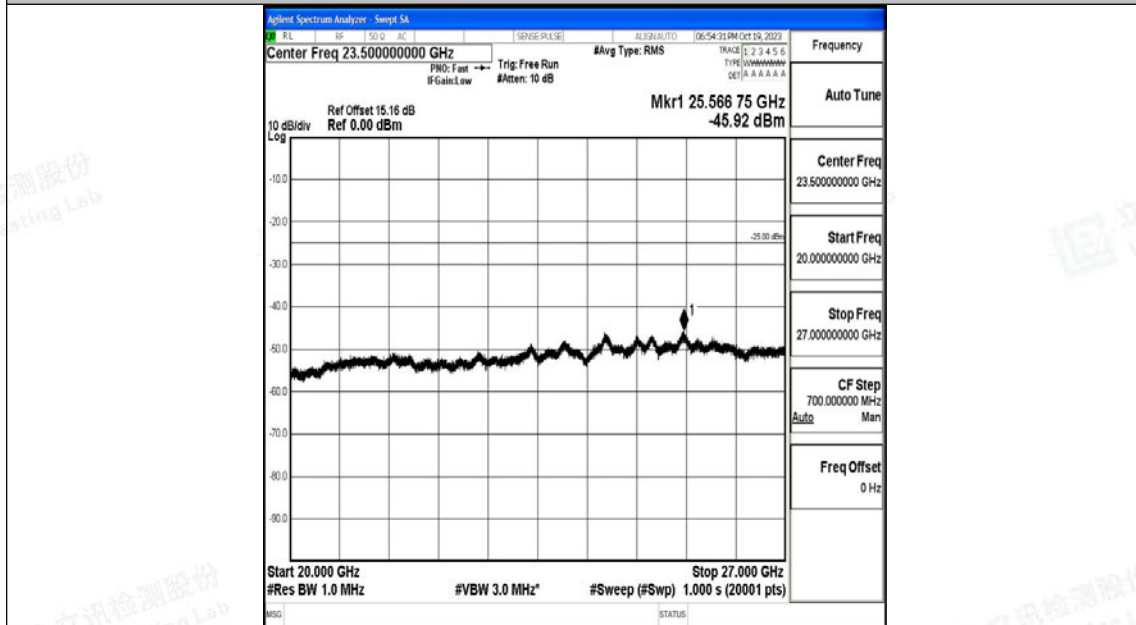

Band7_10MHz_16QAM_21400_1RB#0_1000~20000_1000~20000

Band7_10MHz_16QAM_21400_1RB#0_20000~27000_20000~27000