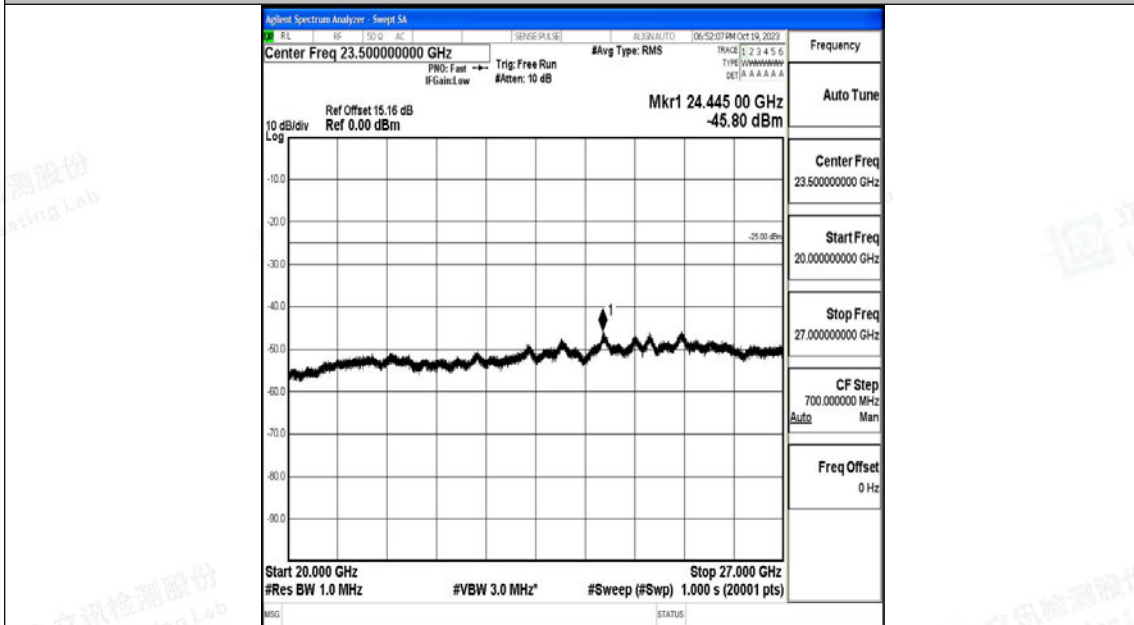

Band7_10MHz_16QAM_20800_1RB#0_1000~20000_1000~20000

Band7_10MHz_16QAM_20800_1RB#0_20000~27000_20000~27000