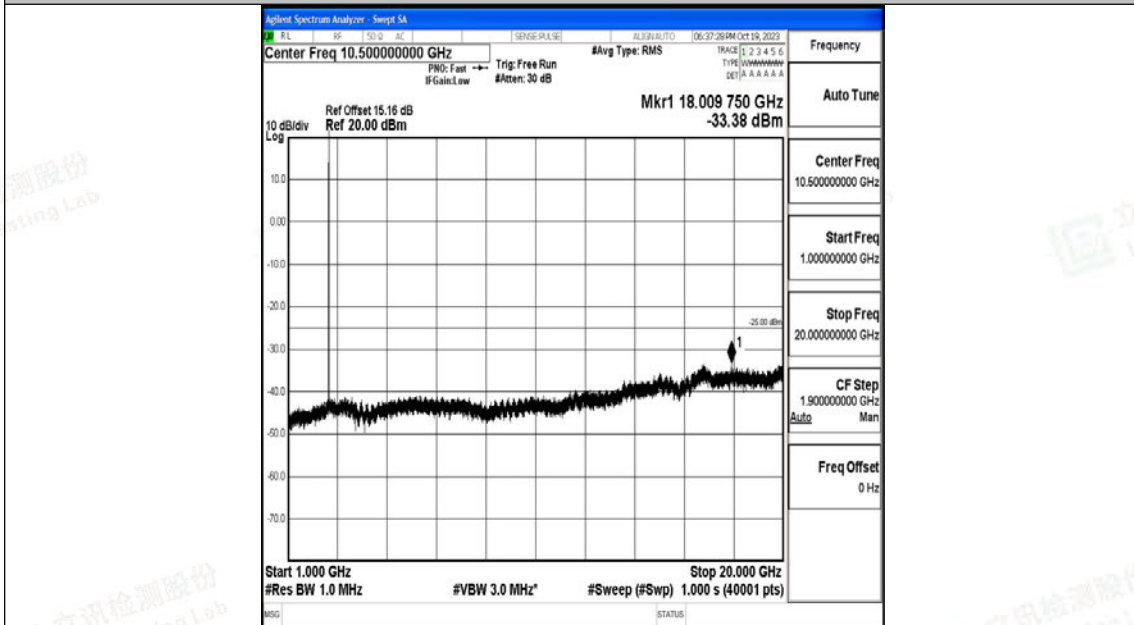

Band7_5MHz_QPSK_21425_1RB#0_30~1000_30~1000

Band7_5MHz_QPSK_21425_1RB#0_1000~20000_1000~20000

Band7_5MHz_QPSK_21425_1RB#0_20000~27000_20000~27000

Band7_5MHz_16QAM_21425_1RB#0_0.009~0.15_0.009~0.15

Band7_5MHz_16QAM_21425_1RB#0_0.15~30_0.15~30