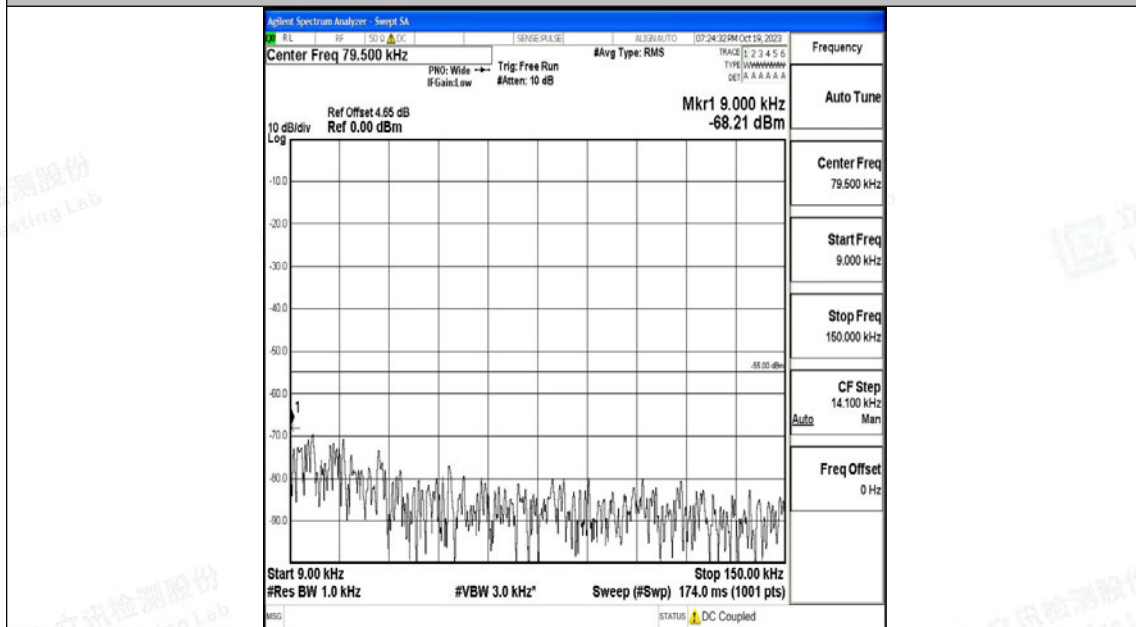

Band7_20MHz_QPSK_21350_1RB#0_30~1000_30~1000

Band7_20MHz_QPSK_21350_1RB#0_1000~20000_1000~20000

Band7_20MHz_QPSK_21350_1RB#0_20000~27000_20000~27000

Band7_20MHz_16QAM_21350_1RB#0_0.009~0.15_0.009~0.15

Band7_20MHz_16QAM_21350_1RB#0_0.15~30_0.15~30