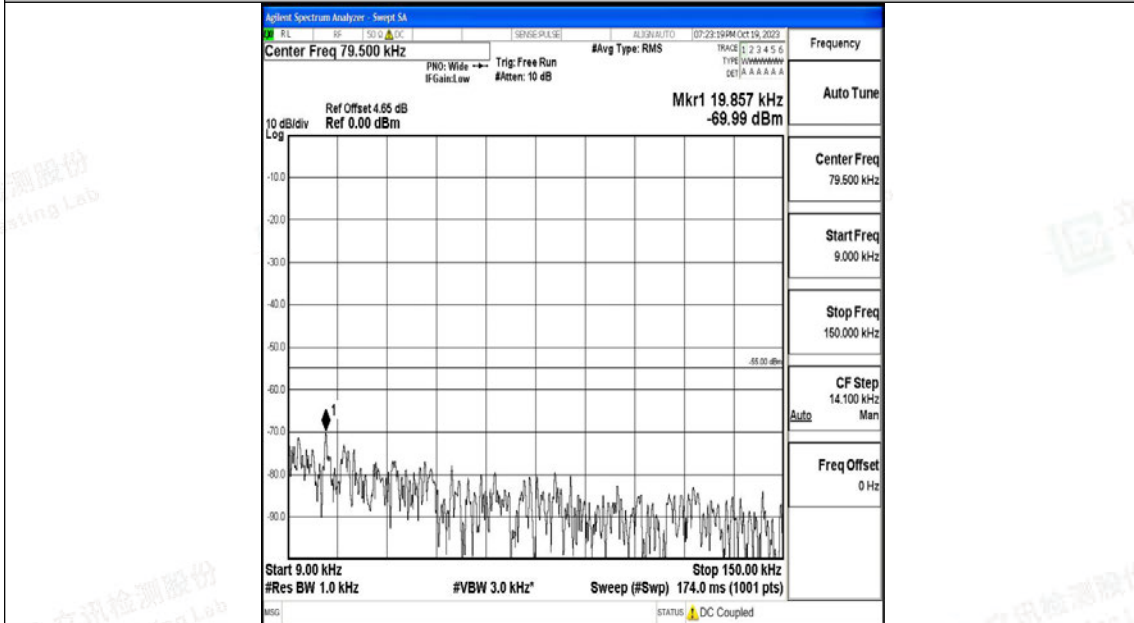

Band7_20MHz_QPSK_21100_1RB#0_30~1000_30~1000

Band7_20MHz_QPSK_21100_1RB#0_1000~20000_1000~20000

Band7_20MHz_QPSK_21100_1RB#0_20000~27000_20000~27000

Band7_20MHz_16QAM_21100_1RB#0_0.009~0.15_0.009~0.15

Band7_20MHz_16QAM_21100_1RB#0_0.15~30_0.15~30