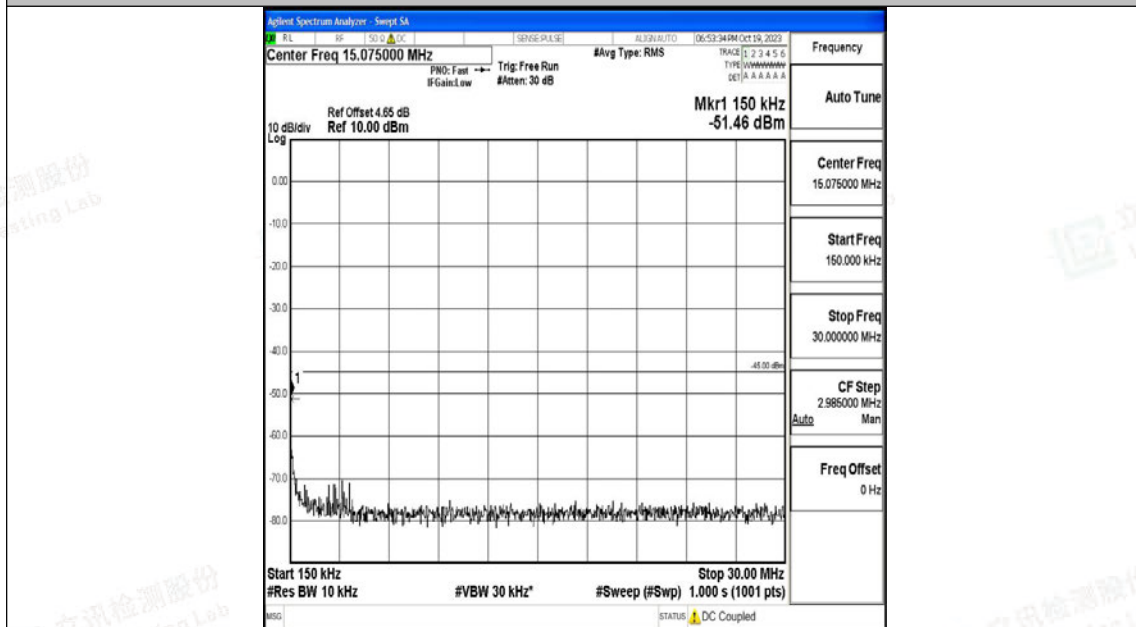

Band7_10MHz_16QAM_21100_1RB#0_30~1000_30~1000

Band7_10MHz_16QAM_21100_1RB#0_1000~20000_1000~20000

Band7_10MHz_16QAM_21100_1RB#0_20000~27000_20000~27000

Band7_10MHz_QPSK_21400_1RB#0_0.009~0.15_0.009~0.15

Band7_10MHz_QPSK_21400_1RB#0_0.15~30_0.15~30