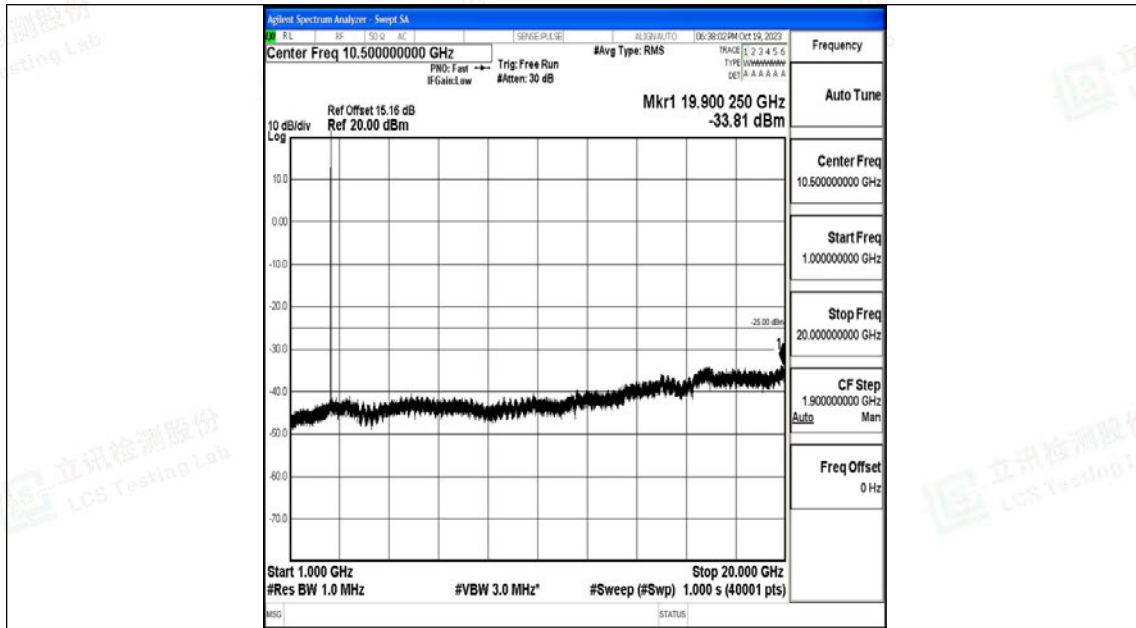

Band7_5MHz_16QAM_21425_1RB#0_30~1000_30~1000

Band7_5MHz_16QAM_21425_1RB#0_1000~20000_1000~20000