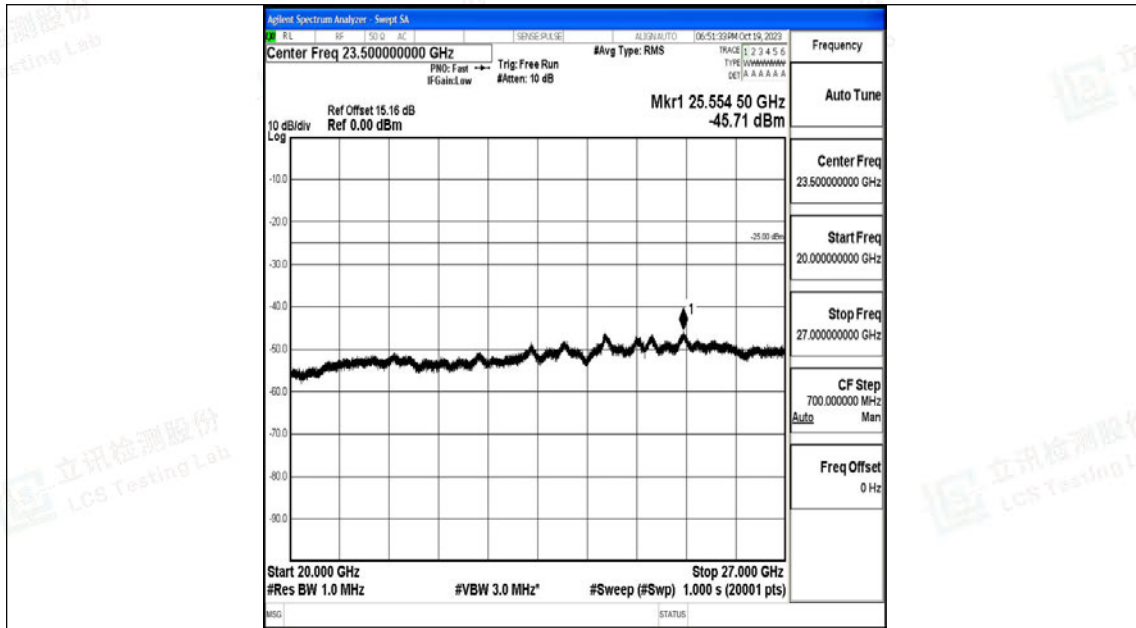

Band7_10MHz_QPSK_20800_1RB#0_1000~20000_1000~20000

Band7_10MHz_QPSK_20800_1RB#0_20000~27000_20000~27000