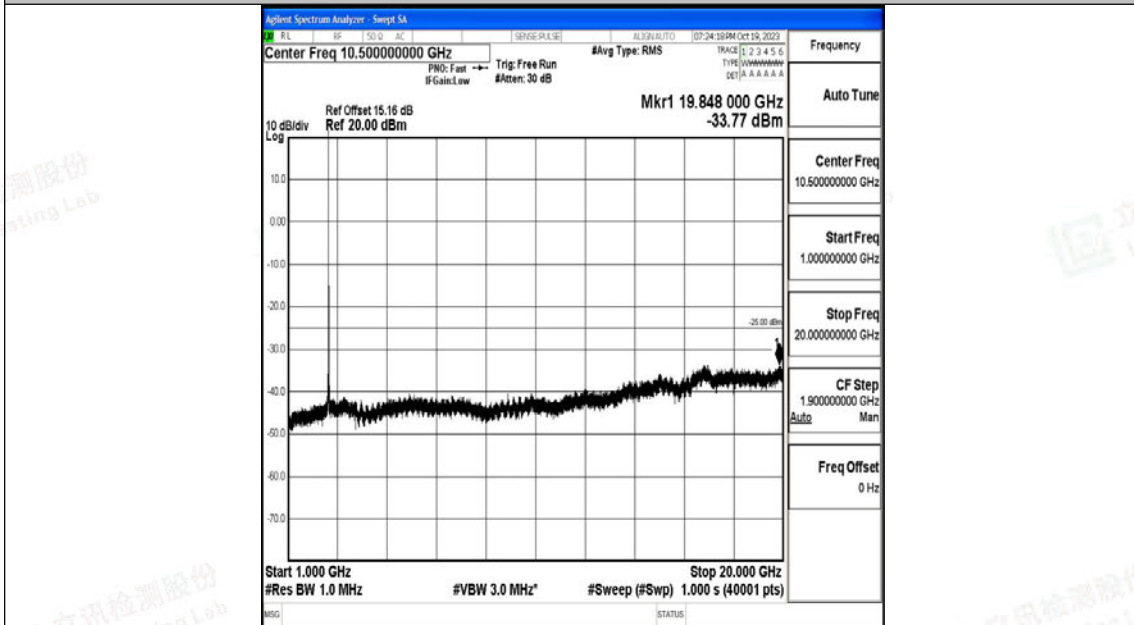

Band7_20MHz_QPSK_21350_1RB#0_30~1000_30~1000

Band7_20MHz_QPSK_21350_1RB#0_1000~20000_1000~20000