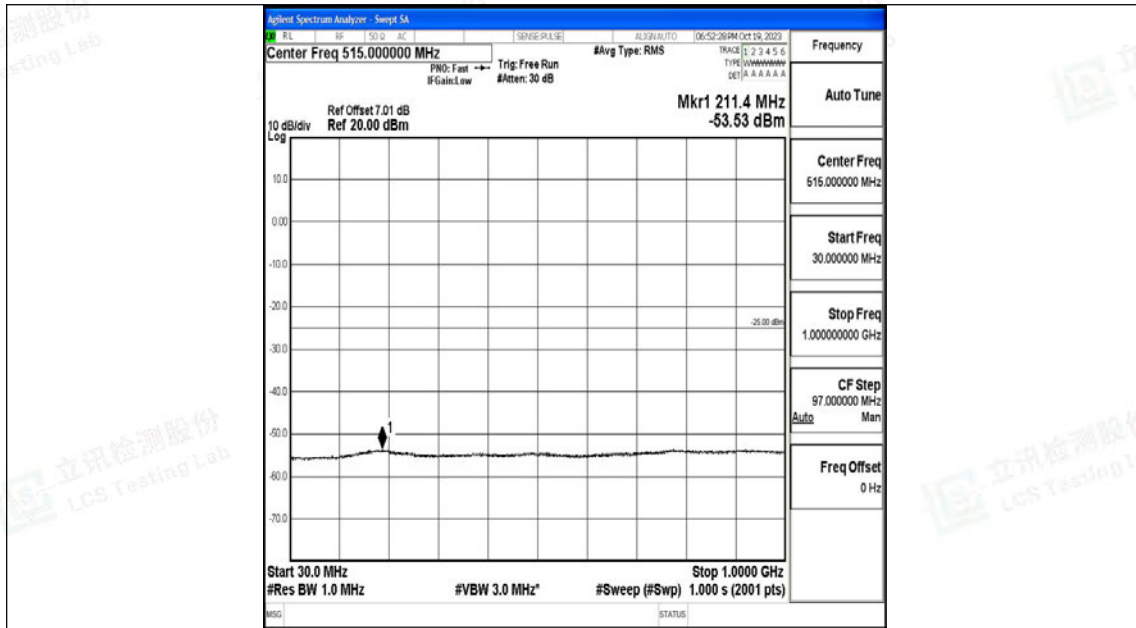

Band7_10MHz_16QAM_20800_1RB#0_30~1000_30~1000

Band7_10MHz_16QAM_20800_1RB#0_1000~20000_1000~20000

Band7_10MHz_16QAM_20800_1RB#0_20000~27000_20000~27000

Band7_10MHz_QPSK_21100_1RB#0_0.009~0.15_0.009~0.15

Band7_10MHz_QPSK_21100_1RB#0_0.15~30_0.15~30