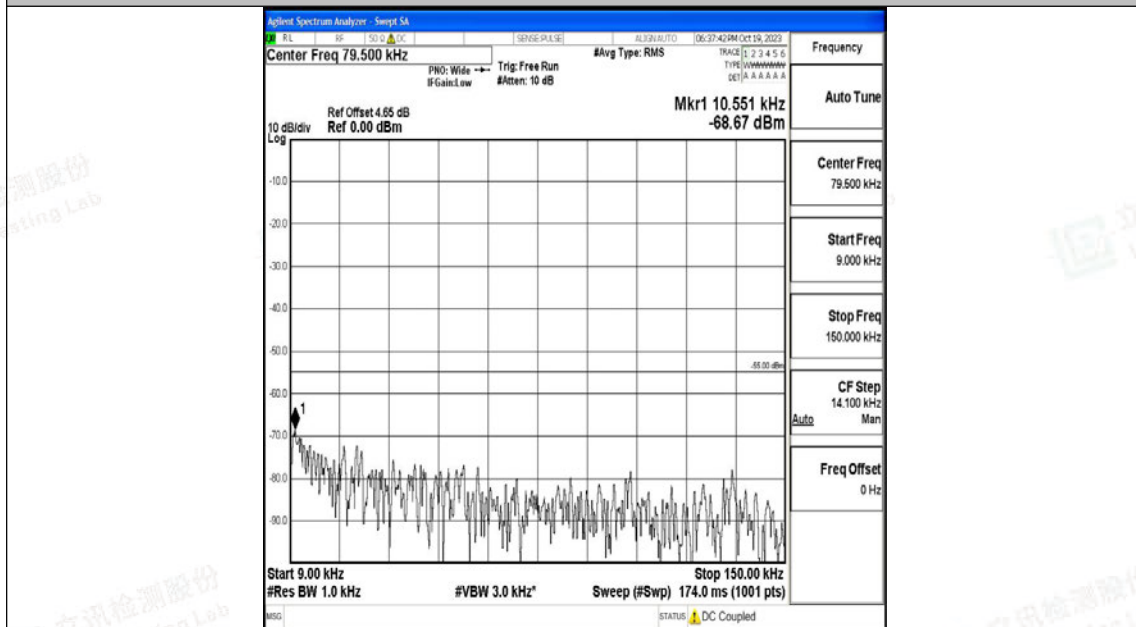

Band7_5MHz_QPSK_21425_1RB#0_30~1000_30~1000

Band7_5MHz_QPSK_21425_1RB#0_1000~20000_1000~20000

Band7_5MHz_QPSK_21425_1RB#0_20000~27000_20000~27000

Band7_5MHz_16QAM_21425_1RB#0_0.009~0.15_0.009~0.15

Band7_5MHz_16QAM_21425_1RB#0_0.15~30_0.15~30