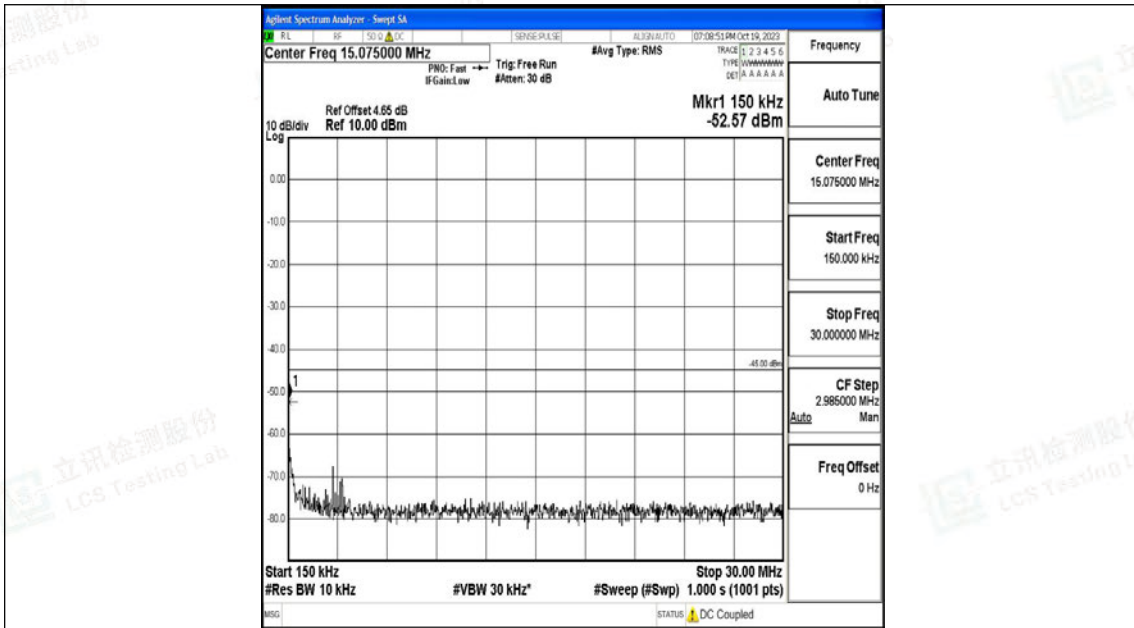

Band7_15MHz_QPSK_21375_1RB#0_30~1000_30~1000

Band7_15MHz_QPSK_21375_1RB#0_1000~20000_1000~20000

Band7_15MHz_QPSK_21375_1RB#0_20000~27000_20000~27000

Band7_15MHz_16QAM_21375_1RB#0_0.009~0.15_0.009~0.15

Band7_15MHz_16QAM_21375_1RB#0_0.15~30_0.15~30