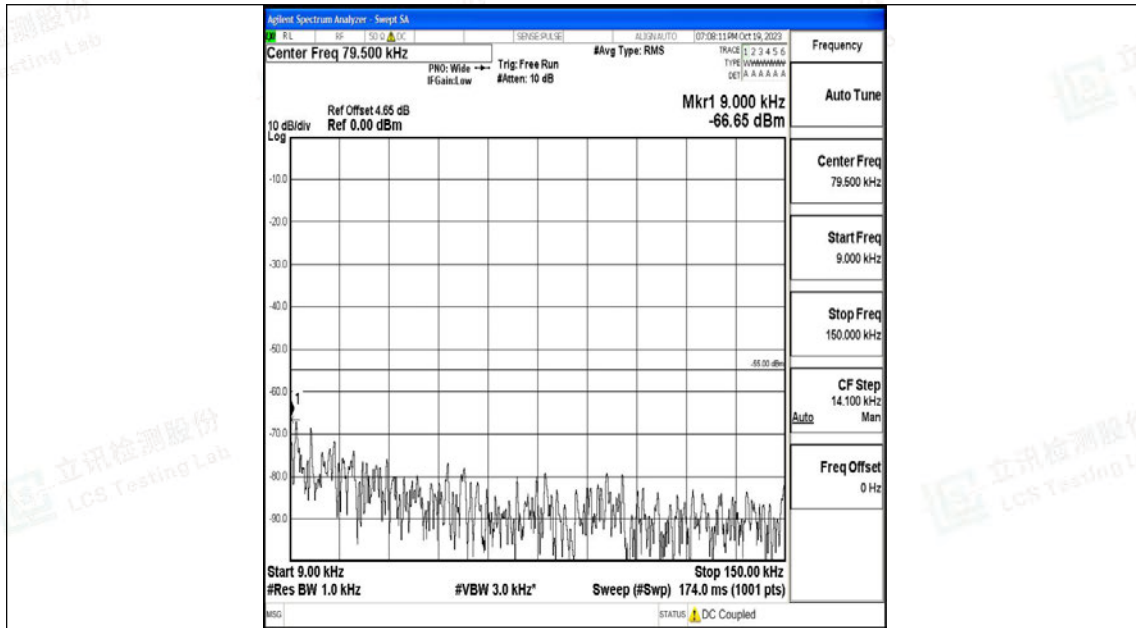

Band7_15MHz_16QAM_21100_1RB#0_30~1000_30~1000

Band7_15MHz_16QAM_21100_1RB#0_1000~20000_1000~20000

Band7_15MHz_16QAM_21100_1RB#0_20000~27000_20000~27000

Band7_15MHz_QPSK_21375_1RB#0_0.009~0.15_0.009~0.15

Band7_15MHz_QPSK_21375_1RB#0_0.15~30_0.15~30