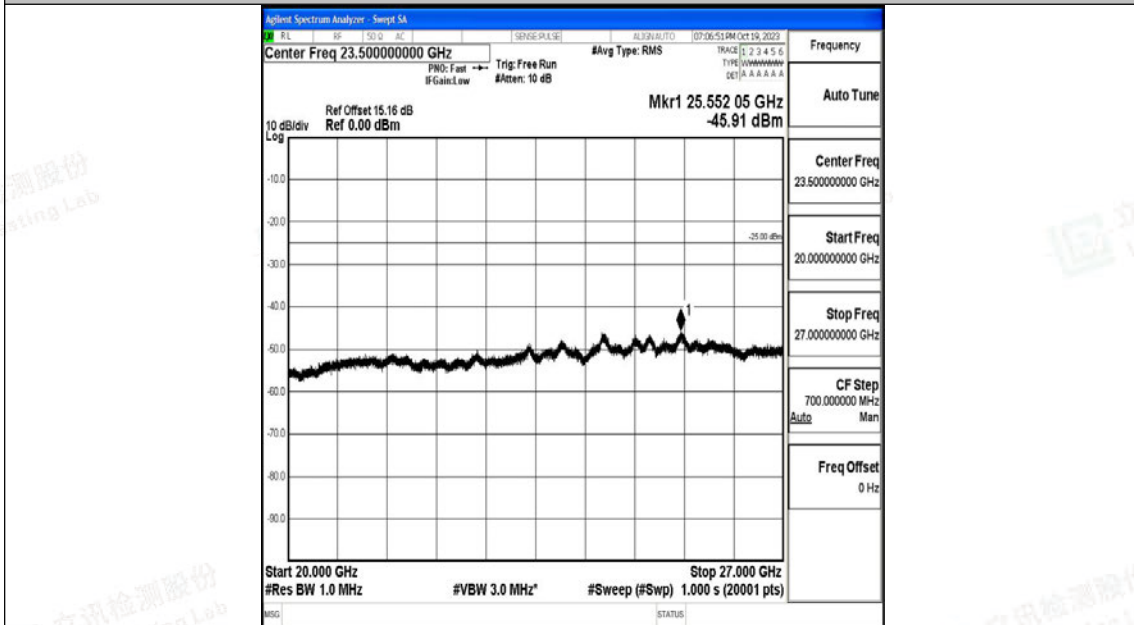

Band7_15MHz_16QAM_20825_1RB#0_1000~20000_1000~20000

Band7_15MHz_16QAM_20825_1RB#0_20000~27000_20000~27000