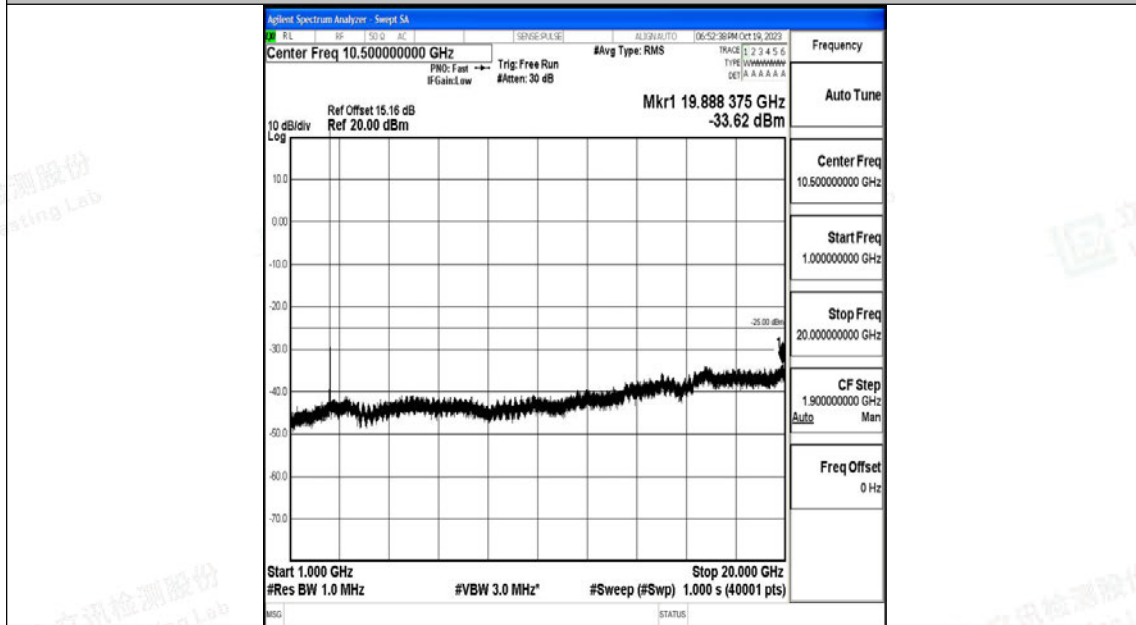

Band7_10MHz_QPSK_21100_1RB#0_30~1000_30~1000

Band7_10MHz_QPSK_21100_1RB#0_1000~20000_1000~20000