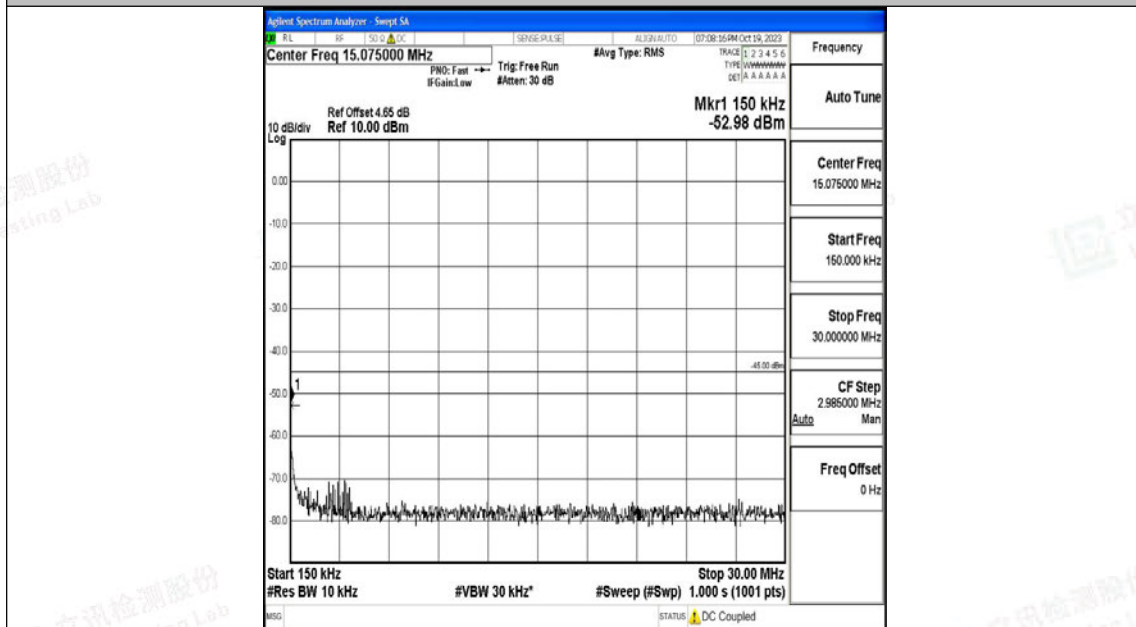

Band7_15MHz_16QAM_21100_1RB#0_30~1000_30~1000

Band7_15MHz_16QAM_21100_1RB#0_1000~20000_1000~20000

Band7_15MHz_16QAM_21100_1RB#0_20000~27000_20000~27000

Band7_15MHz_QPSK_21375_1RB#0_0.009~0.15_0.009~0.15

Band7_15MHz_QPSK_21375_1RB#0_0.15~30_0.15~30