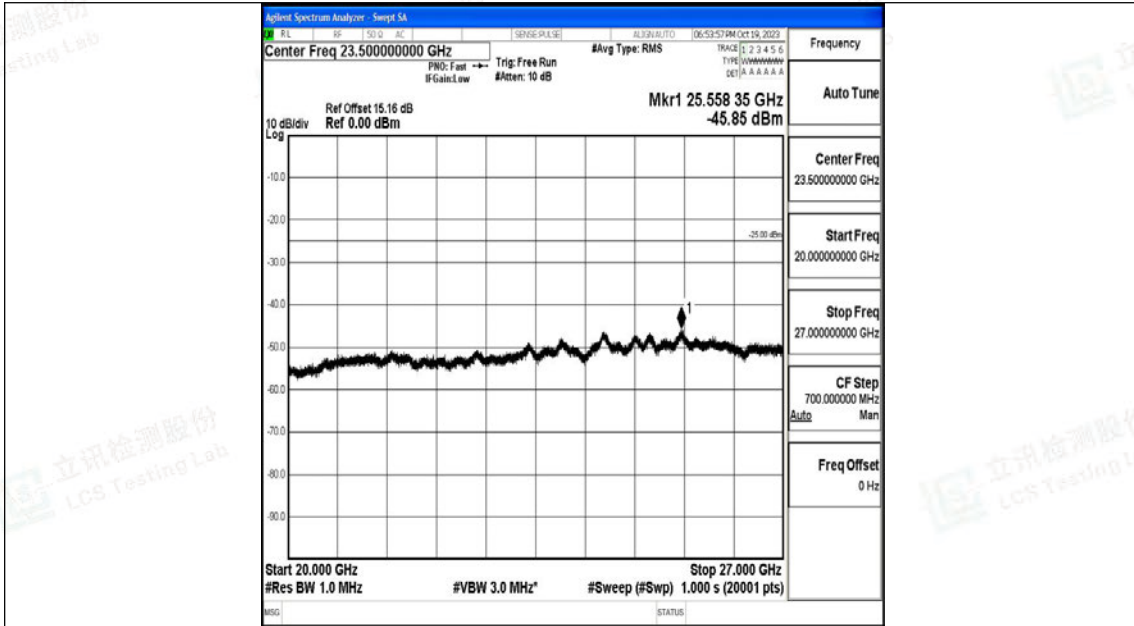

Band7_10MHz_QPSK_21400_1RB#0_1000~20000_1000~20000

Band7_10MHz_QPSK_21400_1RB#0_20000~27000_20000~27000