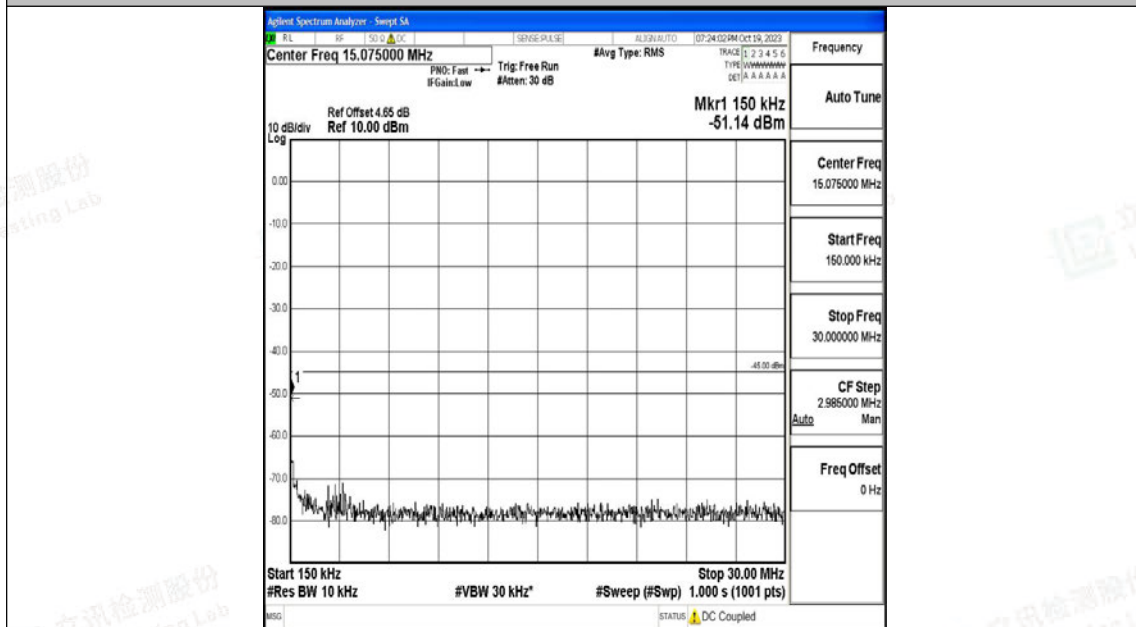

Band7_20MHz_16QAM_21100_1RB#0_30~1000_30~1000

Band7_20MHz_16QAM_21100_1RB#0_1000~20000_1000~20000

Band7_20MHz_16QAM_21100_1RB#0_20000~27000_20000~27000

Band7_20MHz_QPSK_21350_1RB#0_0.009~0.15_0.009~0.15

Band7_20MHz_QPSK_21350_1RB#0_0.15~30_0.15~30