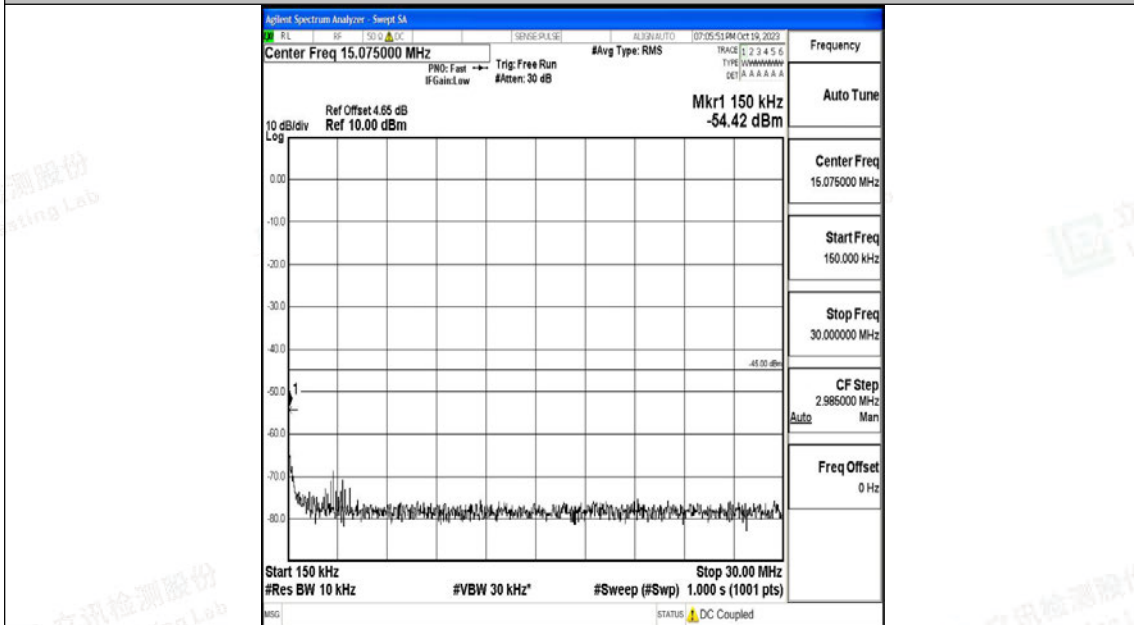

Band7_10MHz_16QAM_21400_1RB#0_30~1000_30~1000

Band7_10MHz_16QAM_21400_1RB#0_1000~20000_1000~20000

Band7_10MHz_16QAM_21400_1RB#0_20000~27000_20000~27000

Band7_15MHz_QPSK_20825_1RB#0_0.009~0.15_0.009~0.15

Band7_15MHz_QPSK_20825_1RB#0_0.15~30_0.15~30