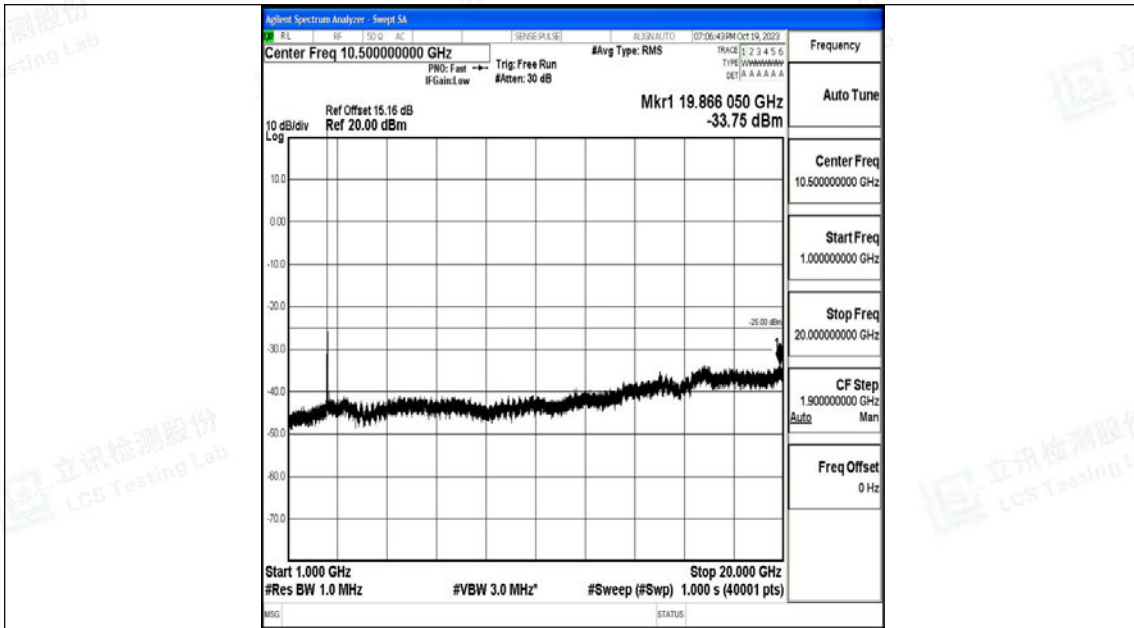

Band7_15MHz_16QAM_20825_1RB#0_30~1000_30~1000

Band7_15MHz_16QAM_20825_1RB#0_1000~20000_1000~20000