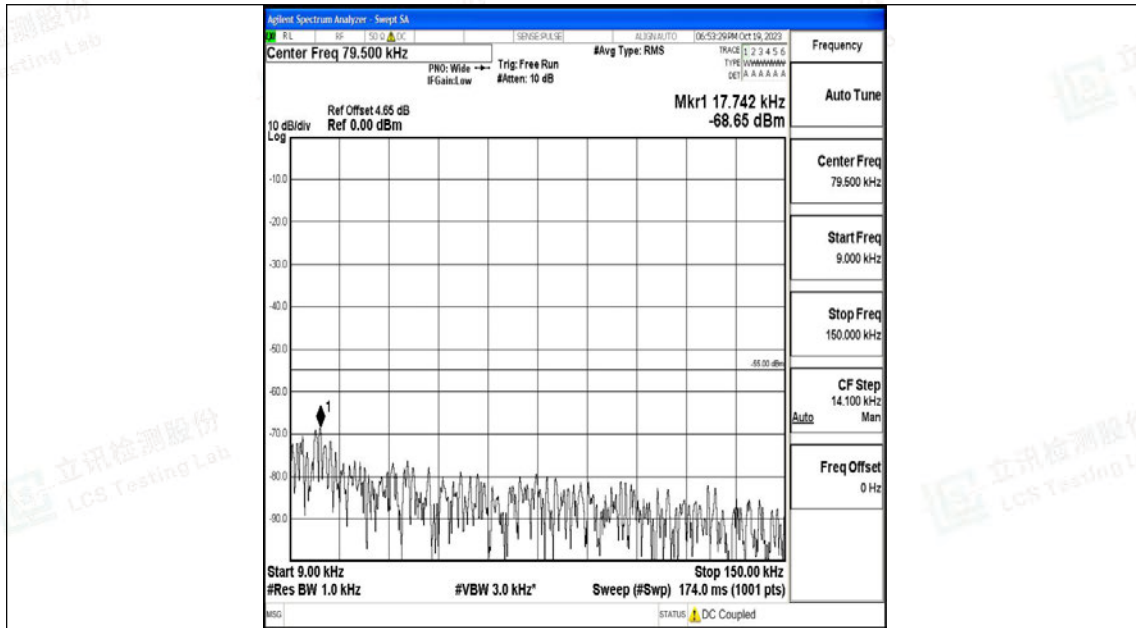

Band7_10MHz_16QAM_21100_1RB#0_30~1000_30~1000

Band7_10MHz_16QAM_21100_1RB#0_1000~20000_1000~20000

Band7_10MHz_16QAM_21100_1RB#0_20000~27000_20000~27000

Band7_10MHz_QPSK_21400_1RB#0_0.009~0.15_0.009~0.15

Band7_10MHz_QPSK_21400_1RB#0_0.15~30_0.15~30