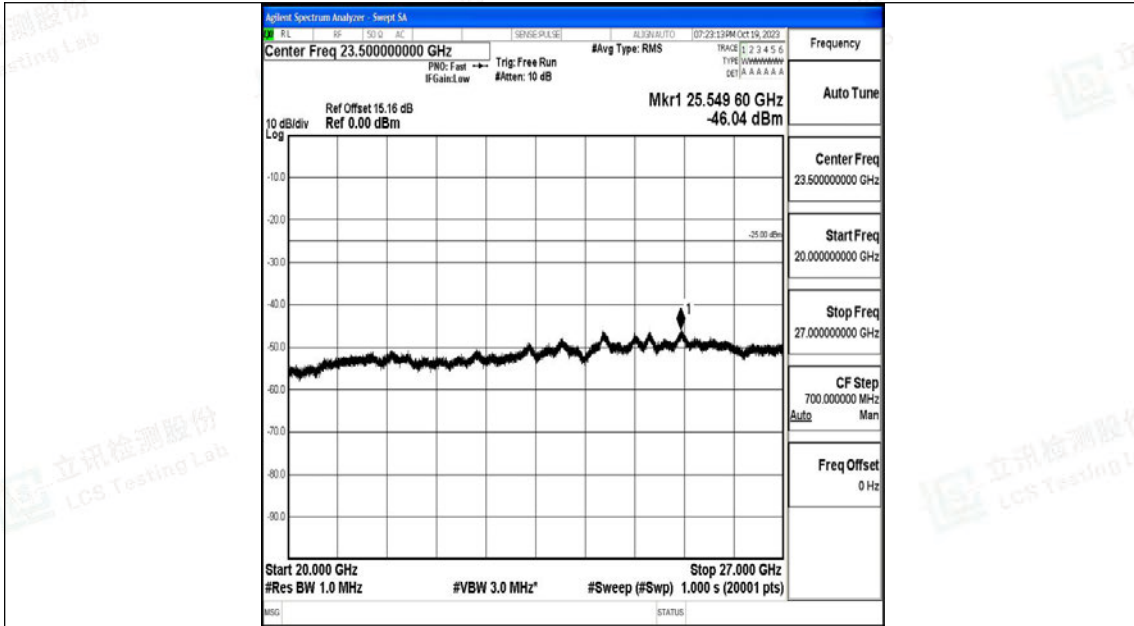

Band7_20MHz_QPSK_21100_1RB#0_1000~20000_1000~20000

Band7_20MHz_QPSK_21100_1RB#0_20000~27000_20000~27000