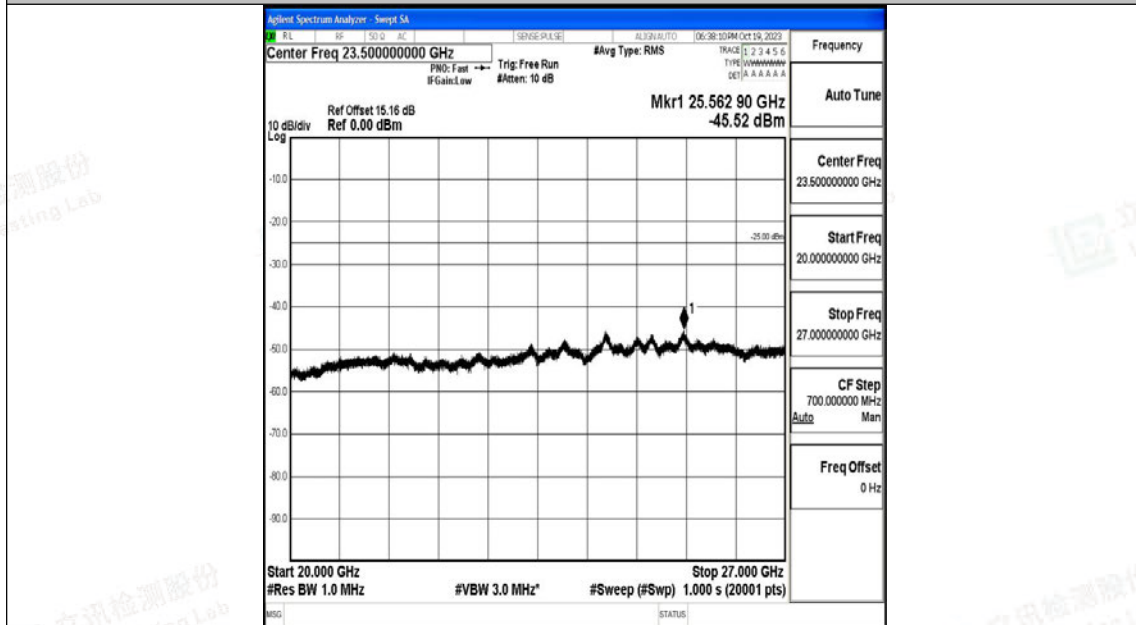

Band7_5MHz_16QAM_21425_1RB#0_1000~20000_1000~20000

Band7_5MHz_16QAM_21425_1RB#0_20000~27000_20000~27000