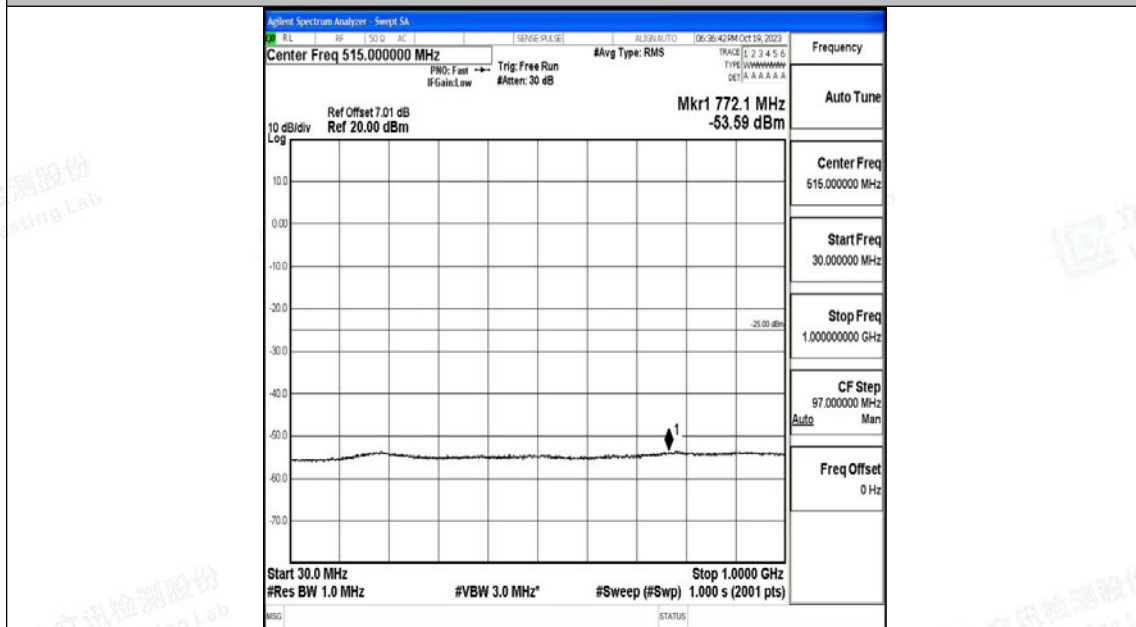

Band7_5MHz_16QAM_21100_1RB#0_30~1000_30~1000