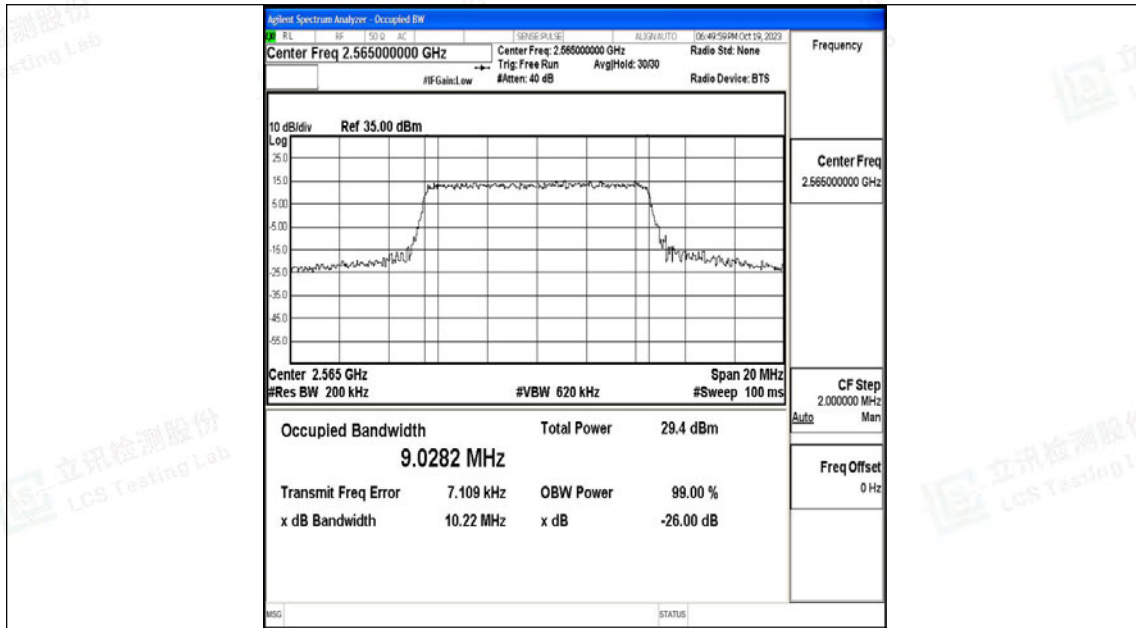

Band7-10MHz-QPSK-21400-50RB#0-PASS