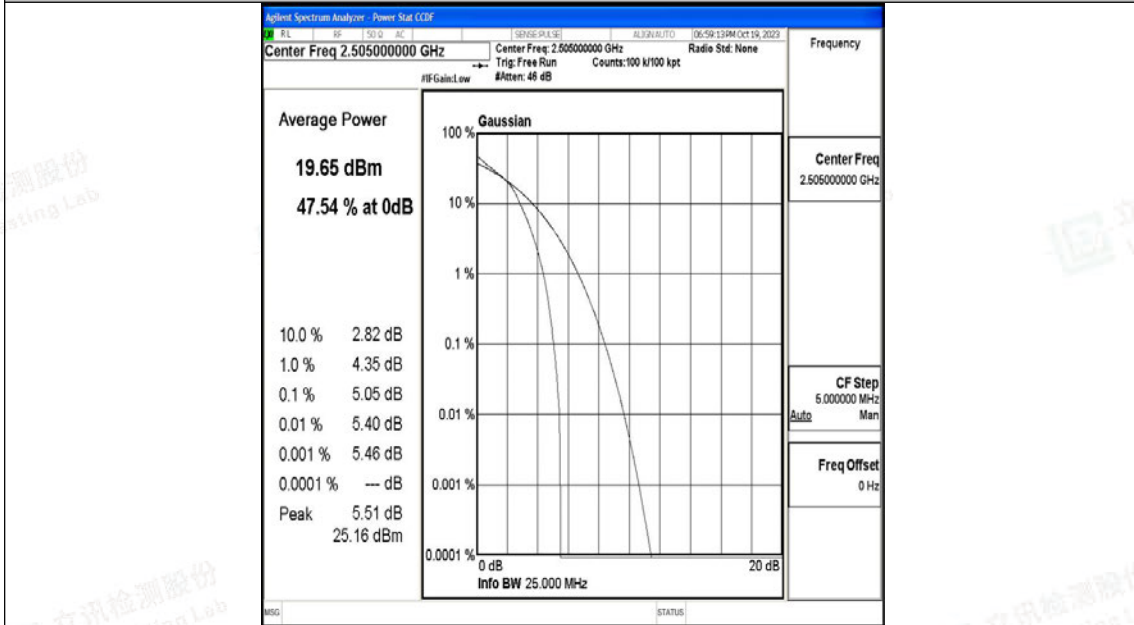

Band7-10MHz-16QAM-20800-50RB#0-PASS