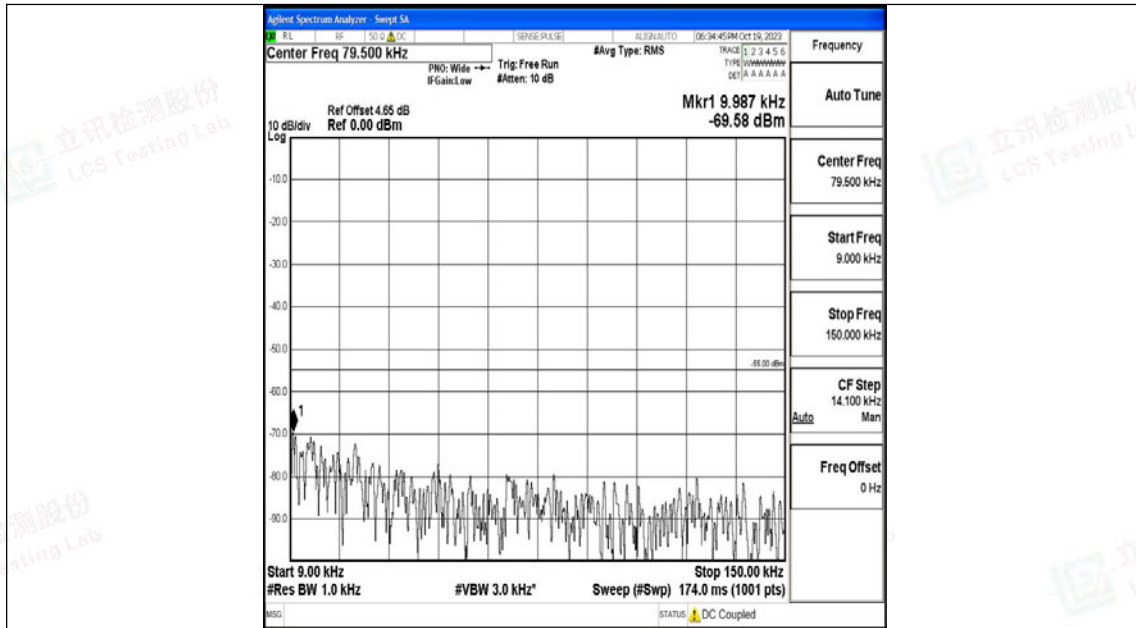

Test Graphs

Band7_5MHz_QPSK_20775_1RB#0_0.009~0.15_0.009~0.15

Band7_5MHz_QPSK_20775_1RB#0_0.15~30_0.15~30

Band7_5MHz_QPSK_20775_1RB#0_30~1000_30~1000

Band7_5MHz_QPSK_20775_1RB#0_1000~20000_1000~20000

Band7_5MHz_QPSK_20775_1RB#0_20000~27000_20000~27000