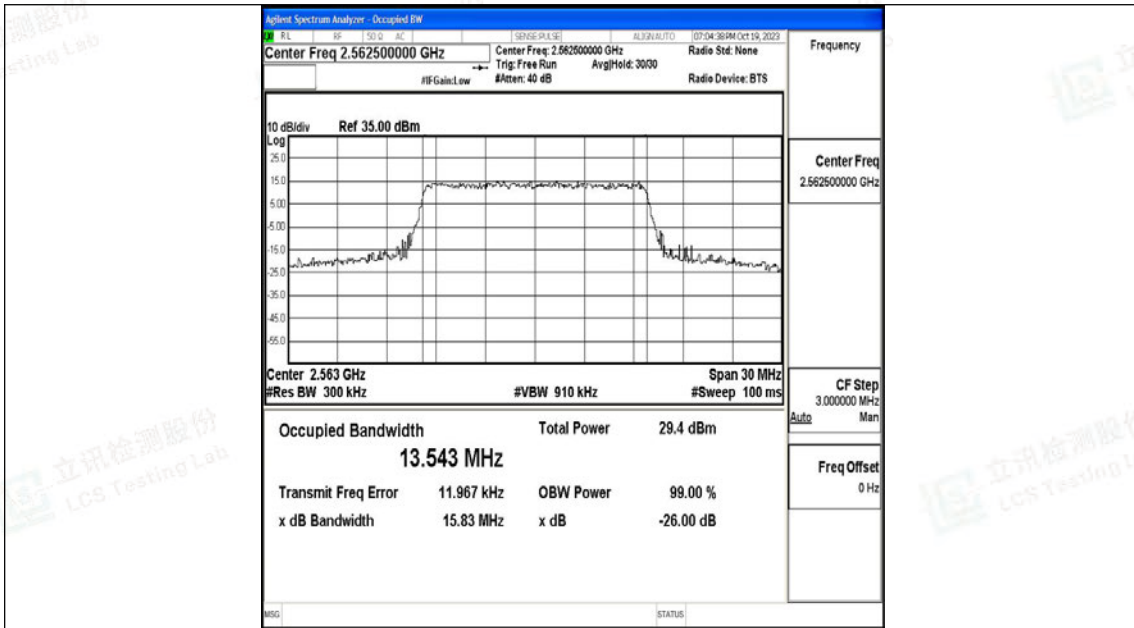

Band7-15MHz-QPSK-21375-75RB#0-PASS