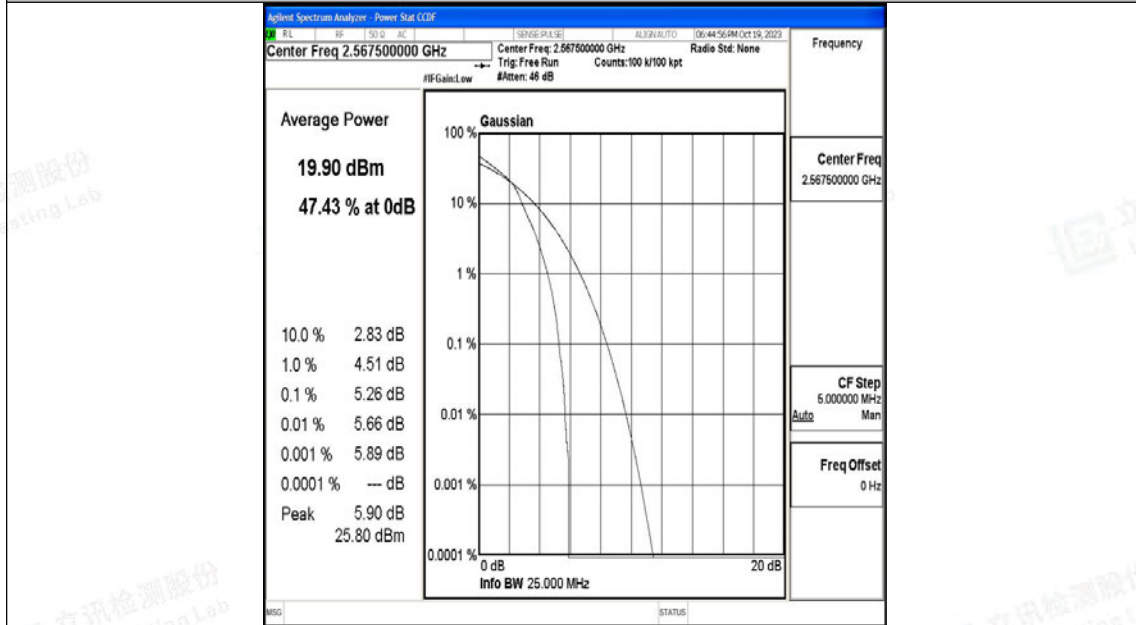

Test Graphs

Band7-5MHz-QPSK-20775-25RB#0-PASS

Band7-5MHz-16QAM-20775-25RB#0-PASS

Band7-5MHz-QPSK-21100-25RB#0-PASS

Band7-5MHz-16QAM-21100-25RB#0-PASS

Band7-5MHz-QPSK-21425-25RB#0-PASS

Band7-5MHz-16QAM-21425-25RB#0-PASS