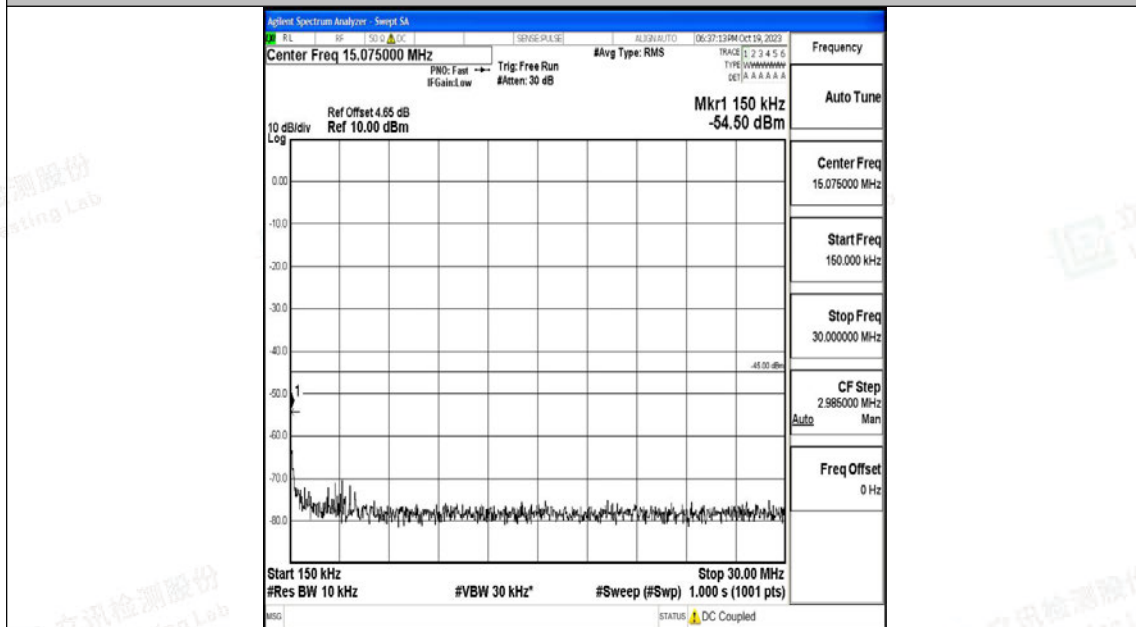

Band7_5MHz_QPSK_21425_1RB#0_0.15~30_0.15~30