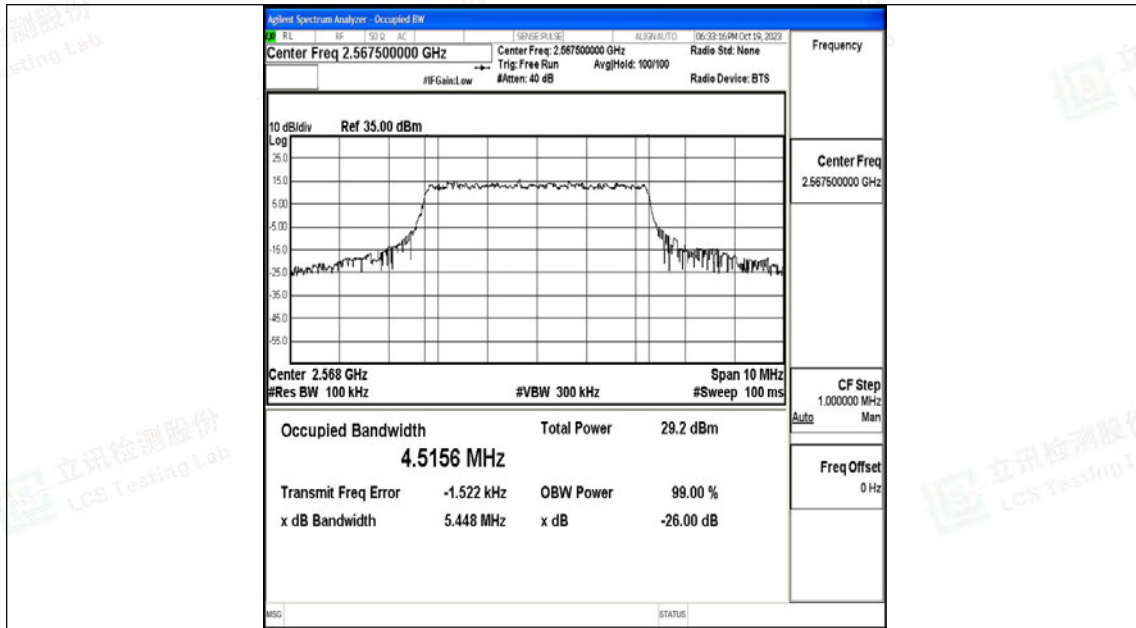

Scan code to check authenticity

Test Graphs

Band7-5MHz-QPSK-20775-25RB#0-PASS

Band7-5MHz-16QAM-20775-25RB#0-PASS

Band7-5MHz-QPSK-21100-25RB#0-PASS

Band7-5MHz-16QAM-21100-25RB#0-PASS

Band7-5MHz-QPSK-21425-25RB#0-PASS