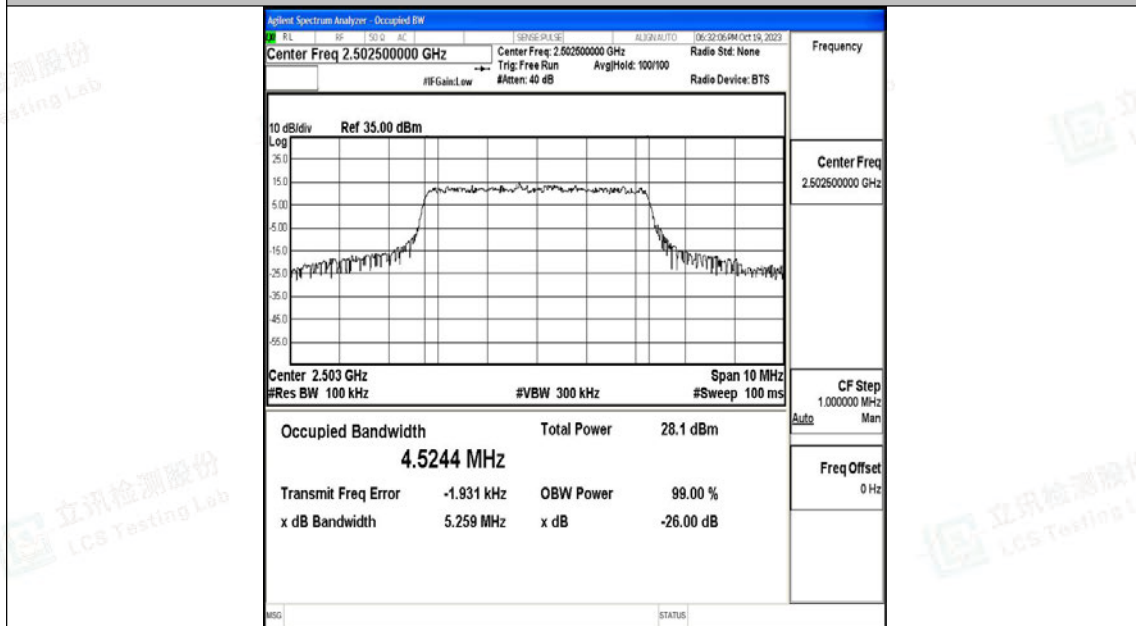

Band7-5MHz-16QAM-20775-25RB#0-PASS