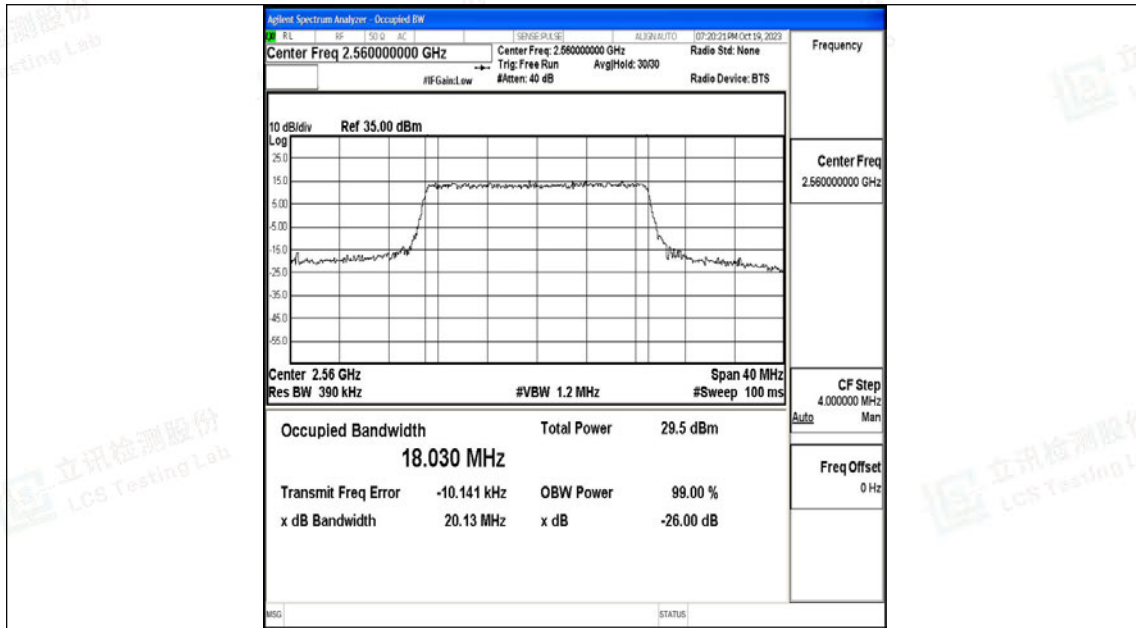

Band7-20MHz-QPSK-21350-100RB#0-PASS