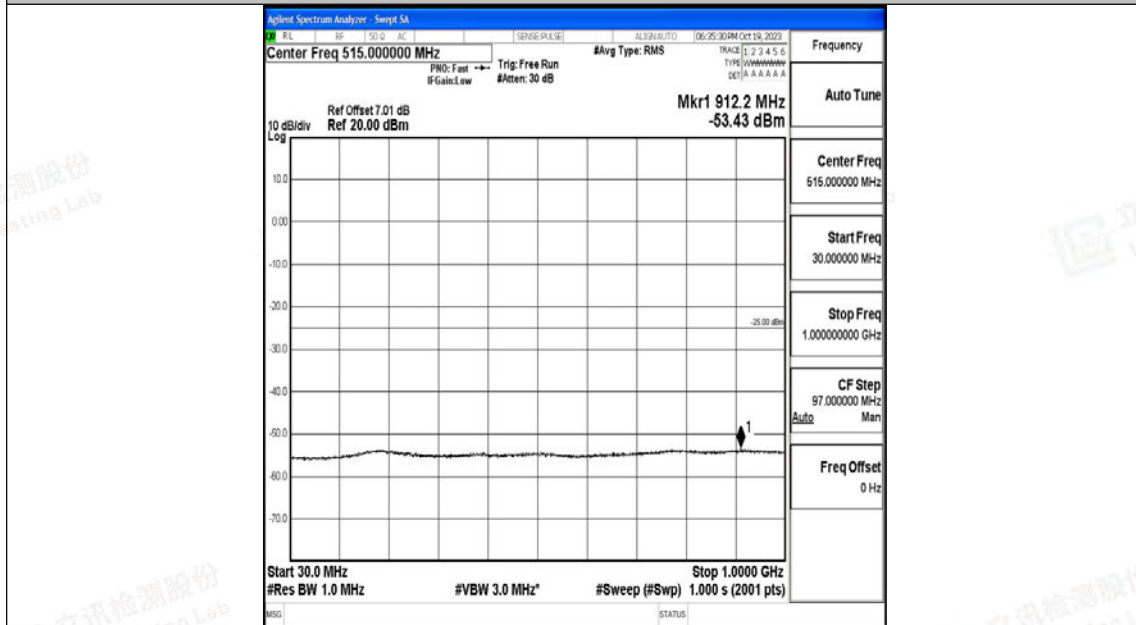

Band7_5MHz_16QAM_20775_1RB#0_30~1000_30~1000