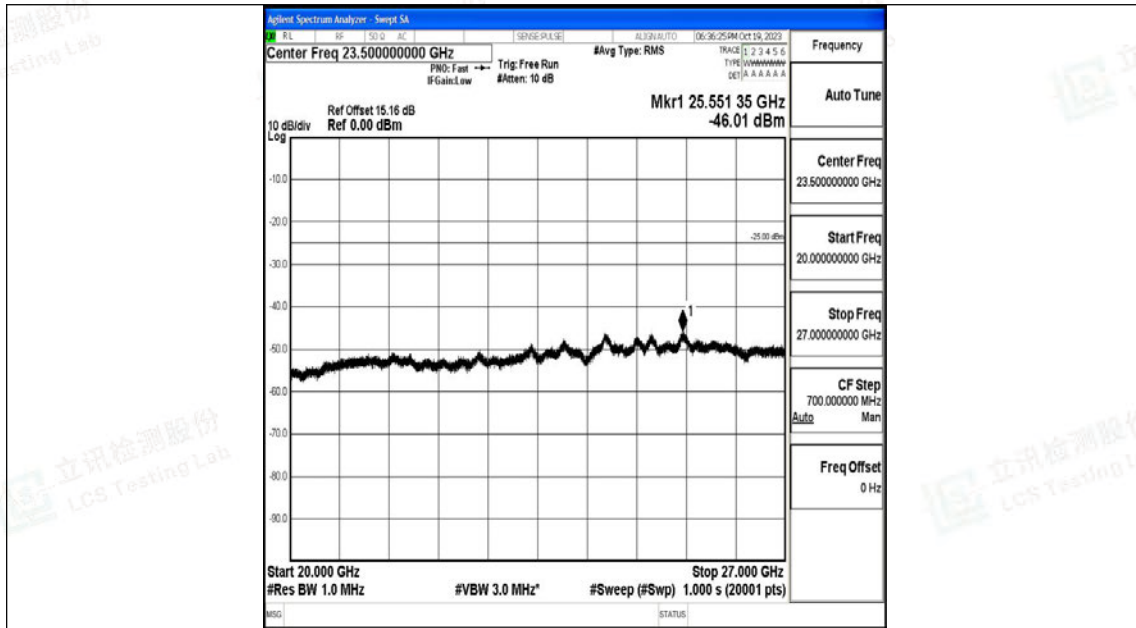

Band7_5MHz_QPSK_21100_1RB#0_0.009~0.15_0.009~0.15

Band7_5MHz_QPSK_21100_1RB#0_0.15~30_0.15~30

Band7_5MHz_QPSK_21100_1RB#0_30~1000_30~1000

Band7_5MHz_QPSK_21100_1RB#0_1000~20000_1000~20000

Band7_5MHz_QPSK_21100_1RB#0_20000~27000_20000~27000