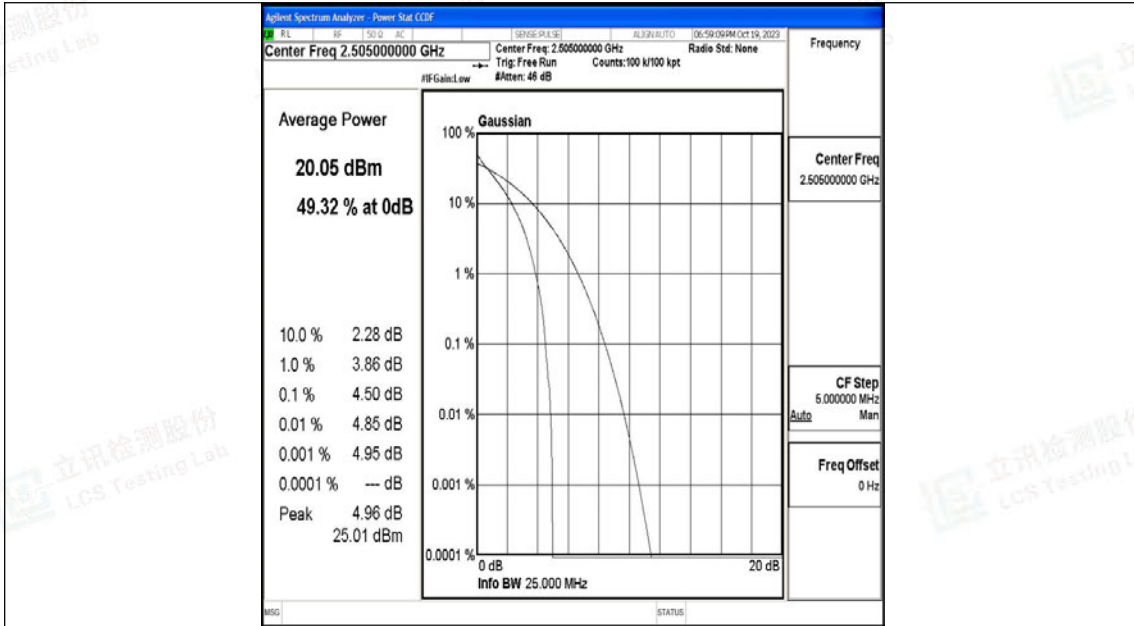

Test Graphs

Band7-5MHz-QPSK-20775-25RB#0-PASS

Band7-5MHz-16QAM-20775-25RB#0-PASS

Band7-5MHz-QPSK-21100-25RB#0-PASS

Band7-5MHz-16QAM-21100-25RB#0-PASS

Band7-5MHz-QPSK-21425-25RB#0-PASS

Band7-5MHz-16QAM-21425-25RB#0-PASS