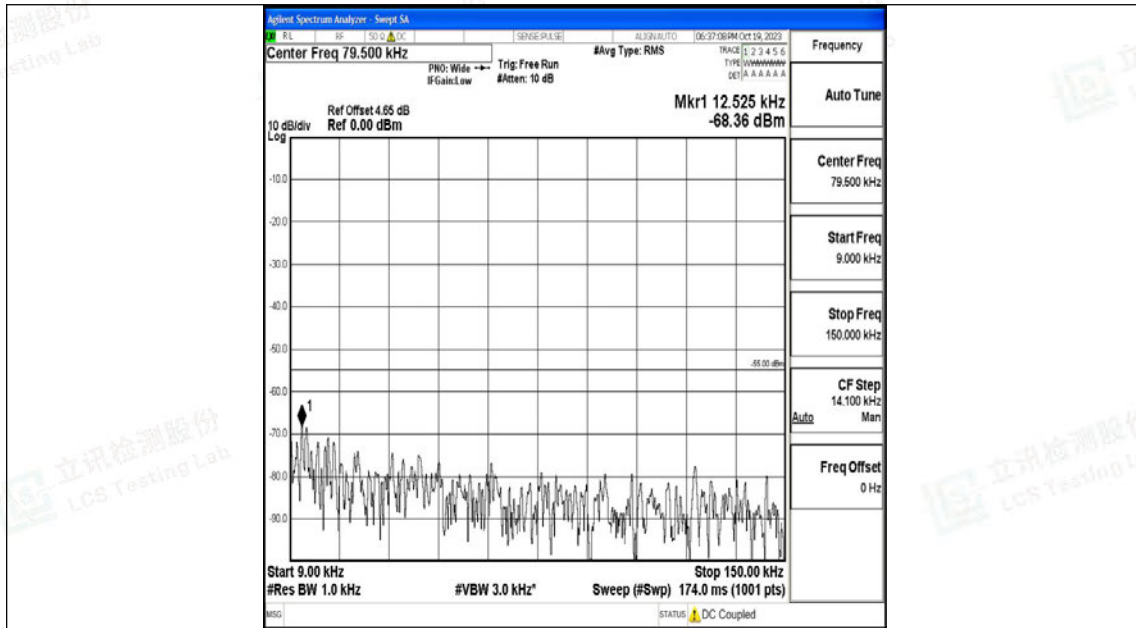

Band7_5MHz_16QAM_21100_1RB#0_0.009~0.15_0.009~0.15

Band7_5MHz_16QAM_21100_1RB#0_0.15~30_0.15~30

Band7_5MHz_16QAM_21100_1RB#0_30~1000_30~1000

Band7_5MHz_16QAM_21100_1RB#0_1000~20000_1000~20000

Band7_5MHz_16QAM_21100_1RB#0_20000~27000_20000~27000