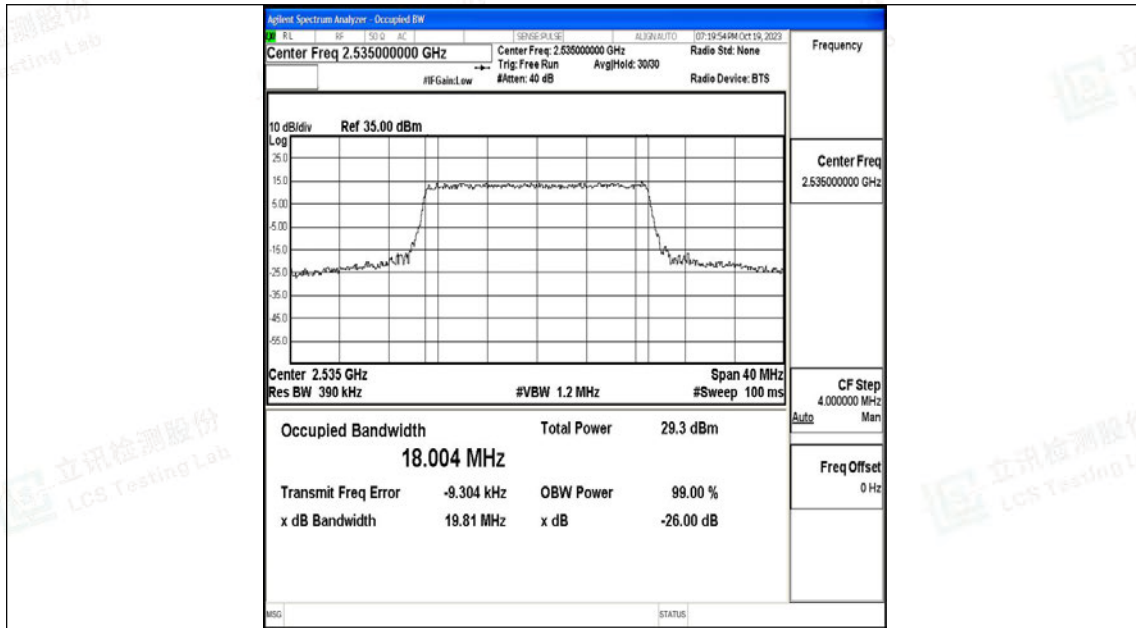

Band7-20MHz-QPSK-21100-100RB#0-PASS