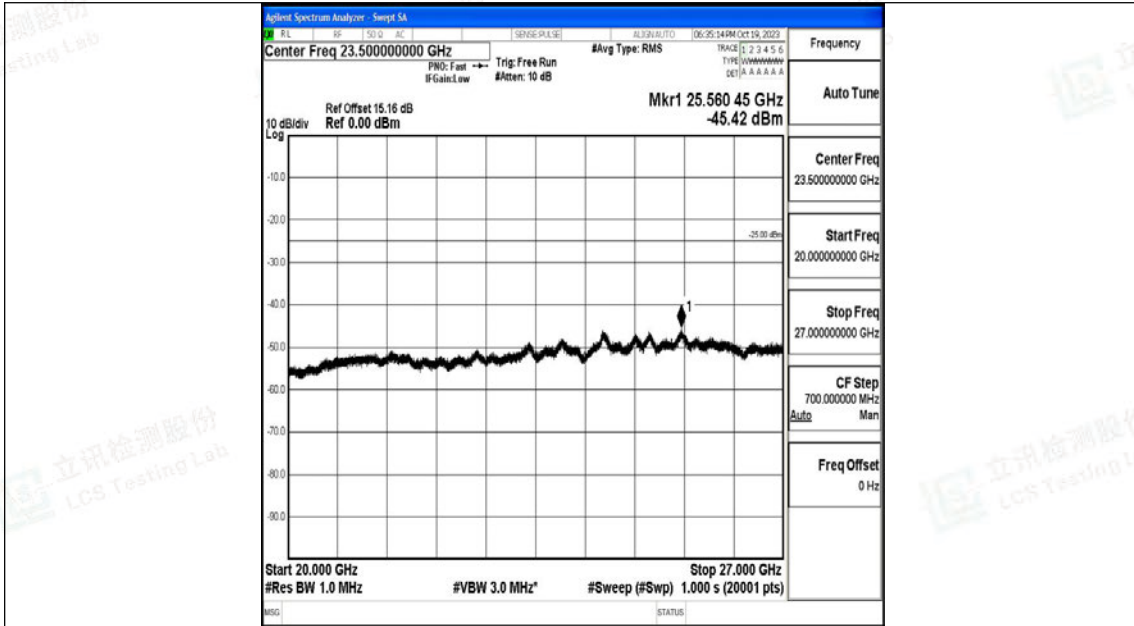

Test Graphs

Band7_5MHz_QPSK_20775_1RB#0_0.009~0.15_0.009~0.15

Band7_5MHz_QPSK_20775_1RB#0_0.15~30_0.15~30

Band7_5MHz_QPSK_20775_1RB#0_30~1000_30~1000

Band7_5MHz_QPSK_20775_1RB#0_1000~20000_1000~20000

Band7_5MHz_QPSK_20775_1RB#0_20000~27000_20000~27000