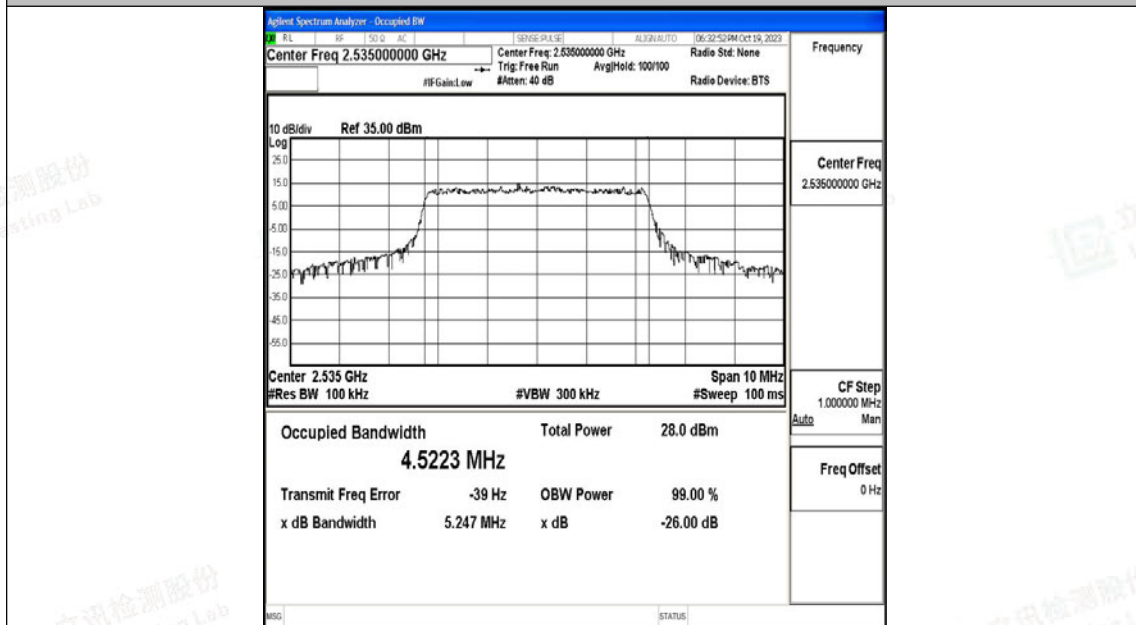

Scan code to check authenticity

Test Graphs

Band7-5MHz-QPSK-20775-25RB#0-PASS

Band7-5MHz-16QAM-20775-25RB#0-PASS

Band7-5MHz-QPSK-21100-25RB#0-PASS

Band7-5MHz-16QAM-21100-25RB#0-PASS

Band7-5MHz-QPSK-21425-25RB#0-PASS