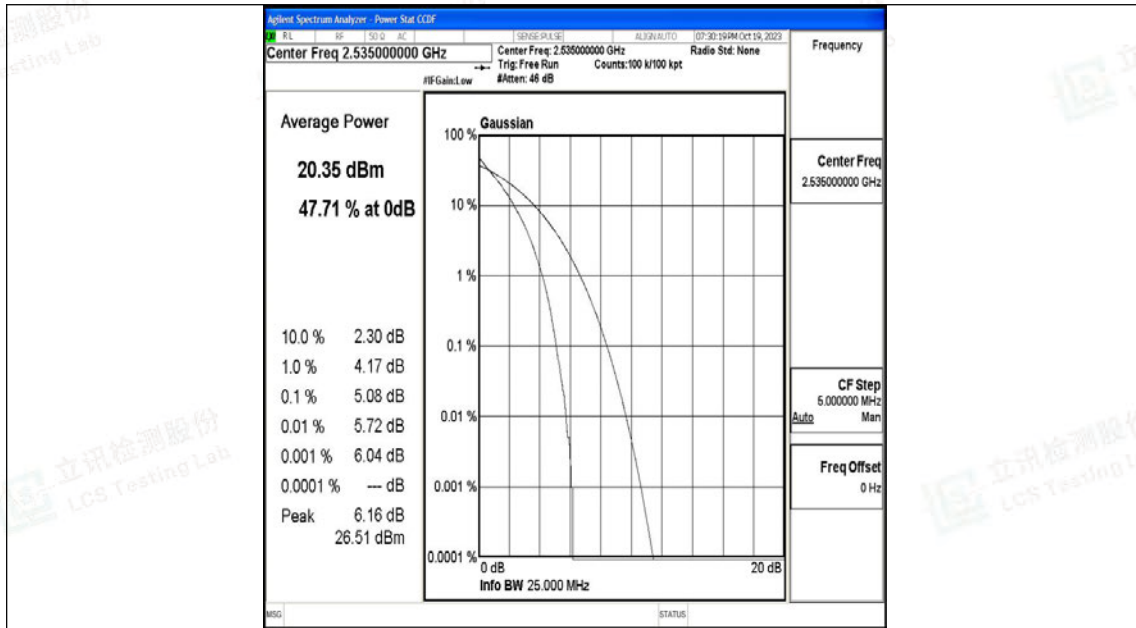

Band7-10MHz-QPSK-20800-50RB#0-PASS

Band7-10MHz-16QAM-20800-50RB#0-PASS

Band7-10MHz-QPSK-21400-50RB#0-PASS

Band7-10MHz-16QAM-21400-50RB#0-PASS

Band7-15MHz-QPSK-20825-75RB#0-PASS

Band7-15MHz-16QAM-20825-75RB#0-PASS