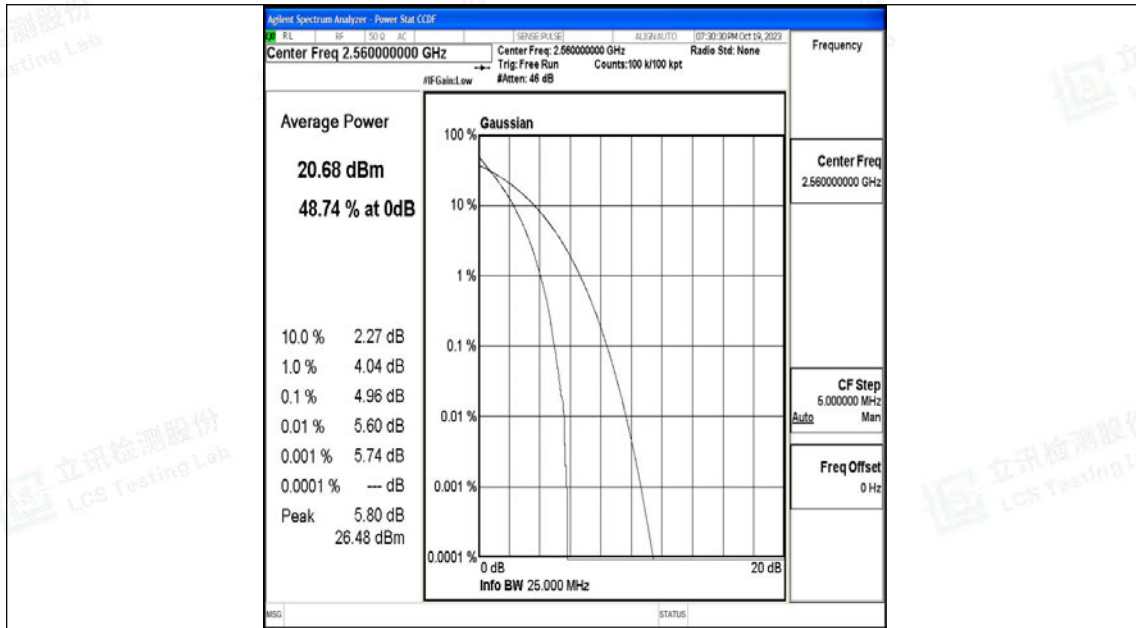

Band7-10MHz-QPSK-20800-50RB#0-PASS

Band7-10MHz-16QAM-20800-50RB#0-PASS

Band7-10MHz-QPSK-21400-50RB#0-PASS

Band7-10MHz-16QAM-21400-50RB#0-PASS

Band7-15MHz-QPSK-20825-75RB#0-PASS

Band7-15MHz-16QAM-20825-75RB#0-PASS