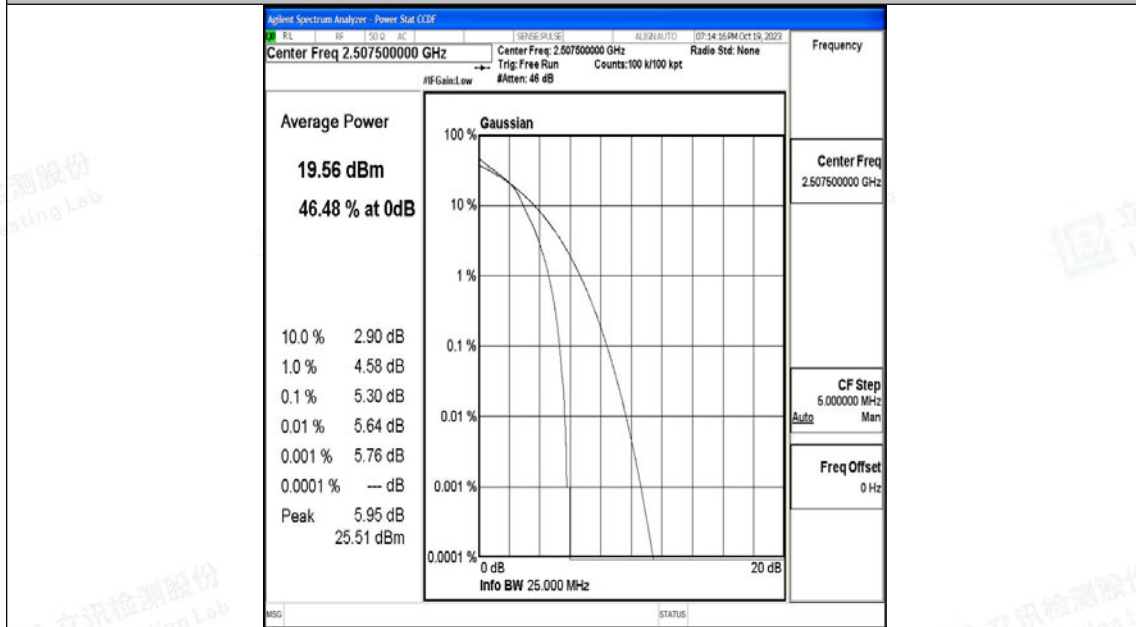

Band7-10MHz-QPSK-20800-50RB#0-PASS

Band7-10MHz-16QAM-20800-50RB#0-PASS

Band7-10MHz-QPSK-21400-50RB#0-PASS

Band7-10MHz-16QAM-21400-50RB#0-PASS

Band7-15MHz-QPSK-20825-75RB#0-PASS

Band7-15MHz-16QAM-20825-75RB#0-PASS