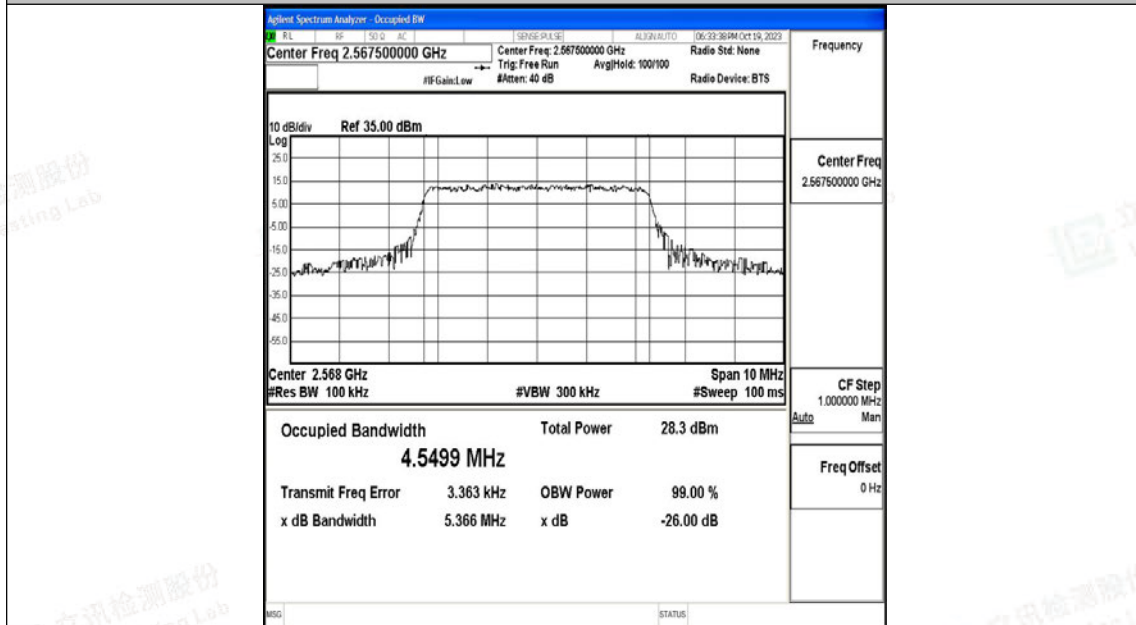

Scan code to check authenticity

Test Graphs

Band7-5MHz-QPSK-20775-25RB#0-PASS

Band7-5MHz-16QAM-20775-25RB#0-PASS

Band7-5MHz-QPSK-21100-25RB#0-PASS

Band7-5MHz-16QAM-21100-25RB#0-PASS

Band7-5MHz-QPSK-21425-25RB#0-PASS