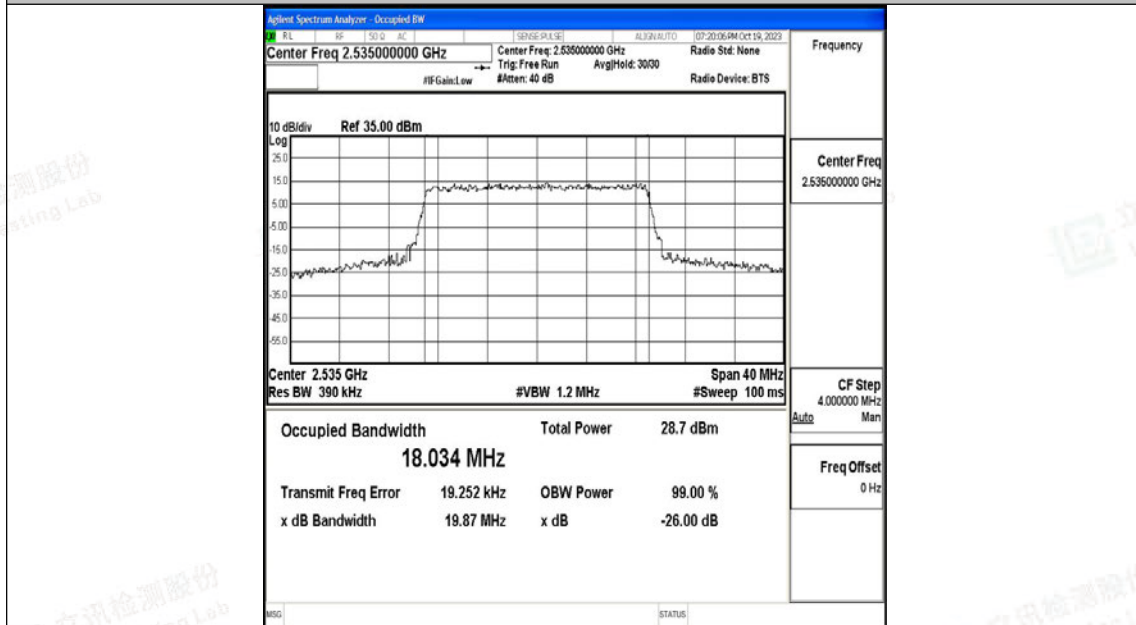

Band7-20MHz-16QAM-21100-100RB#0-PASS