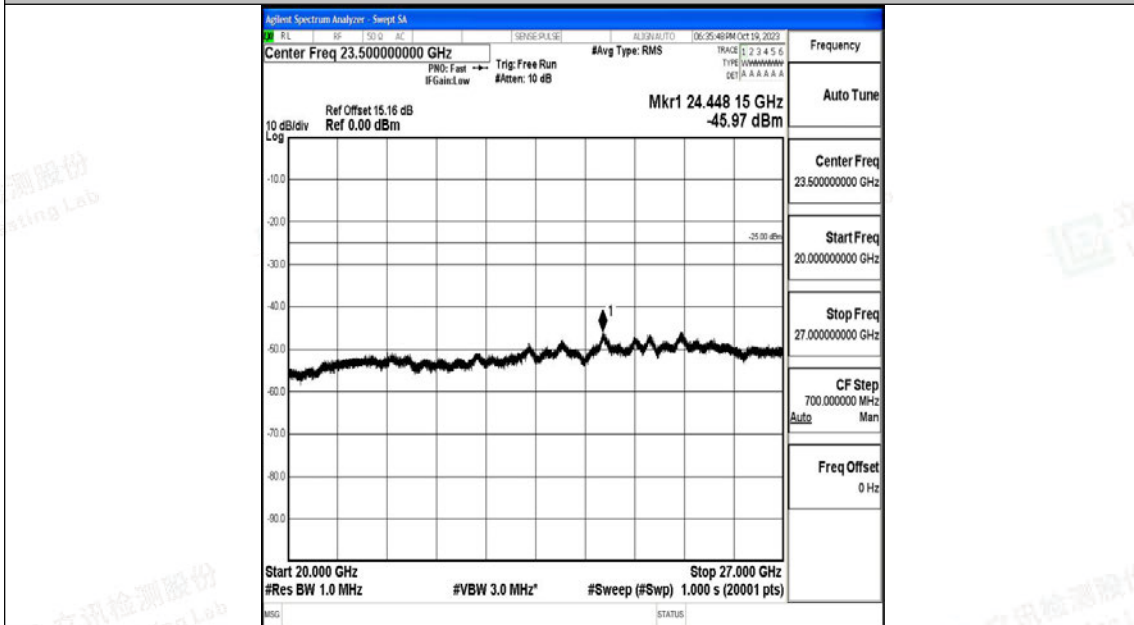

Band7_5MHz_16QAM_20775_1RB#0_0.009~0.15_0.009~0.15

Band7_5MHz_16QAM_20775_1RB#0_0.15~30_0.15~30

Band7_5MHz_16QAM_20775_1RB#0_30~1000_30~1000

Band7_5MHz_16QAM_20775_1RB#0_1000~20000_1000~20000

Band7_5MHz_16QAM_20775_1RB#0_20000~27000_20000~27000