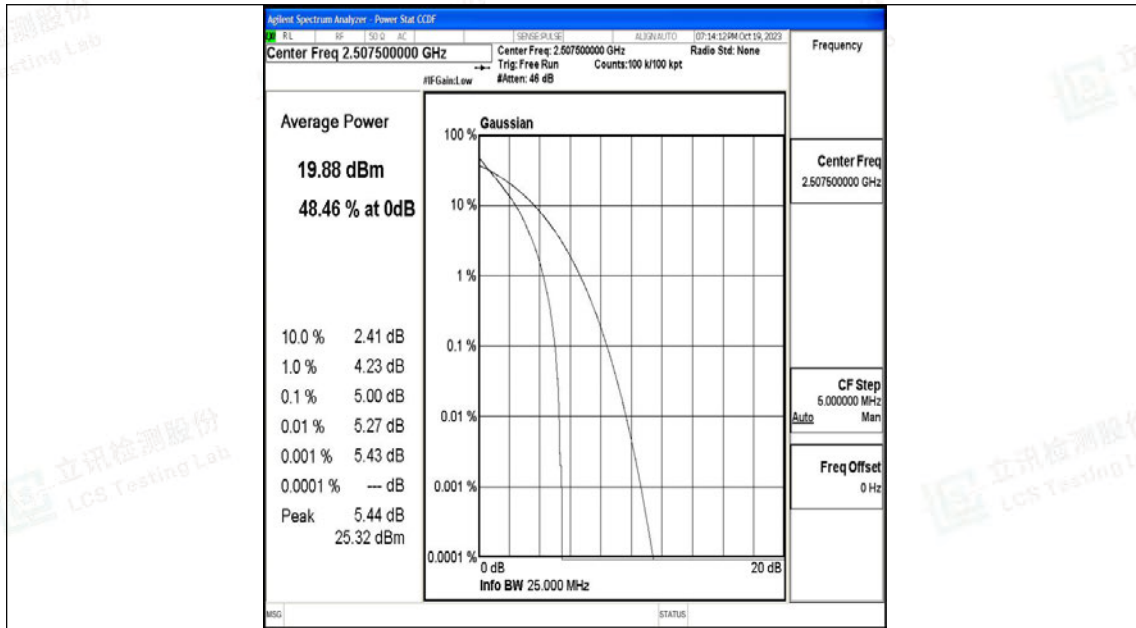

Band7-10MHz-QPSK-20800-50RB#0-PASS

Band7-10MHz-16QAM-20800-50RB#0-PASS

Band7-10MHz-QPSK-21400-50RB#0-PASS

Band7-10MHz-16QAM-21400-50RB#0-PASS

Band7-15MHz-QPSK-20825-75RB#0-PASS

Band7-15MHz-16QAM-20825-75RB#0-PASS