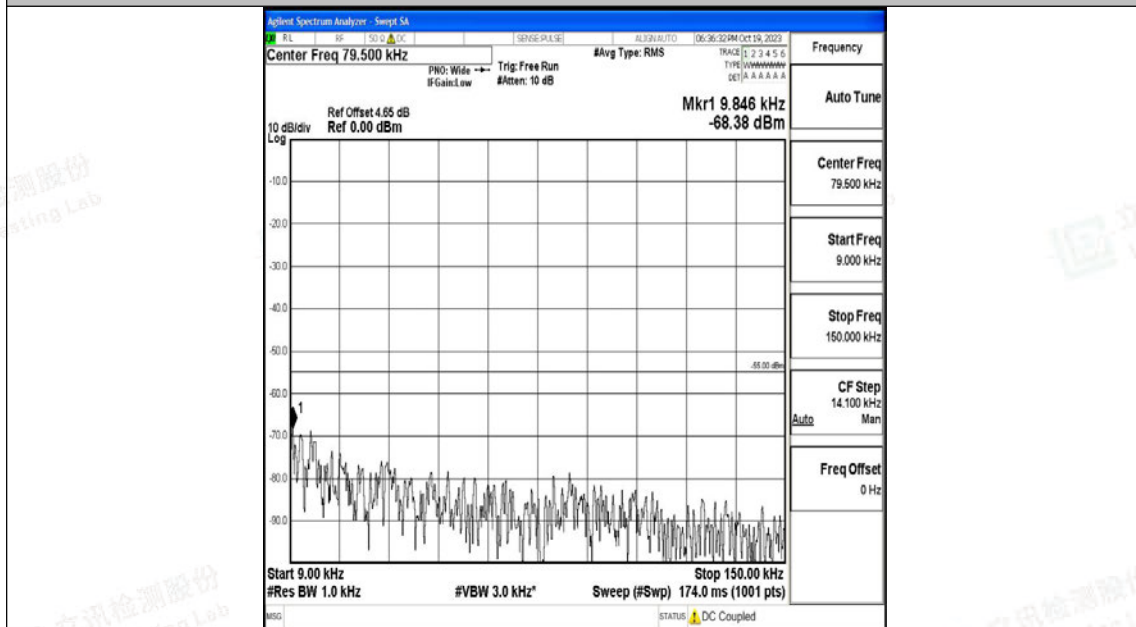

Band7_5MHz_QPSK_21100_1RB#0_0.009~0.15_0.009~0.15

Band7_5MHz_QPSK_21100_1RB#0_0.15~30_0.15~30

Band7_5MHz_QPSK_21100_1RB#0_30~1000_30~1000

Band7_5MHz_QPSK_21100_1RB#0_1000~20000_1000~20000

Band7_5MHz_QPSK_21100_1RB#0_20000~27000_20000~27000