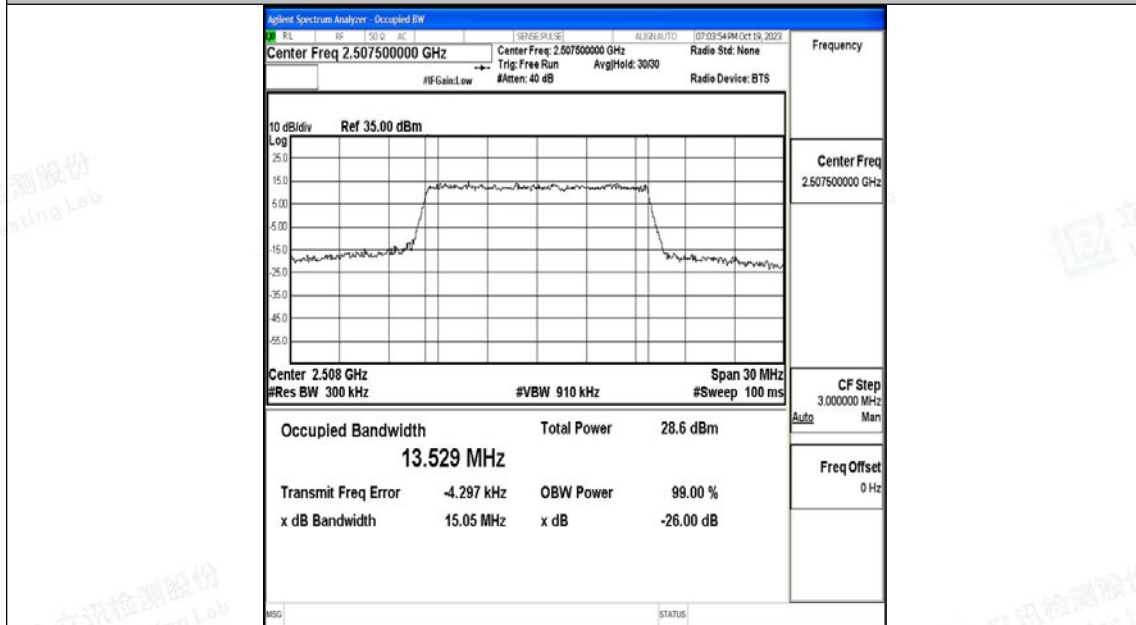

Band7-15MHz-16QAM-20825-75RB#0-PASS