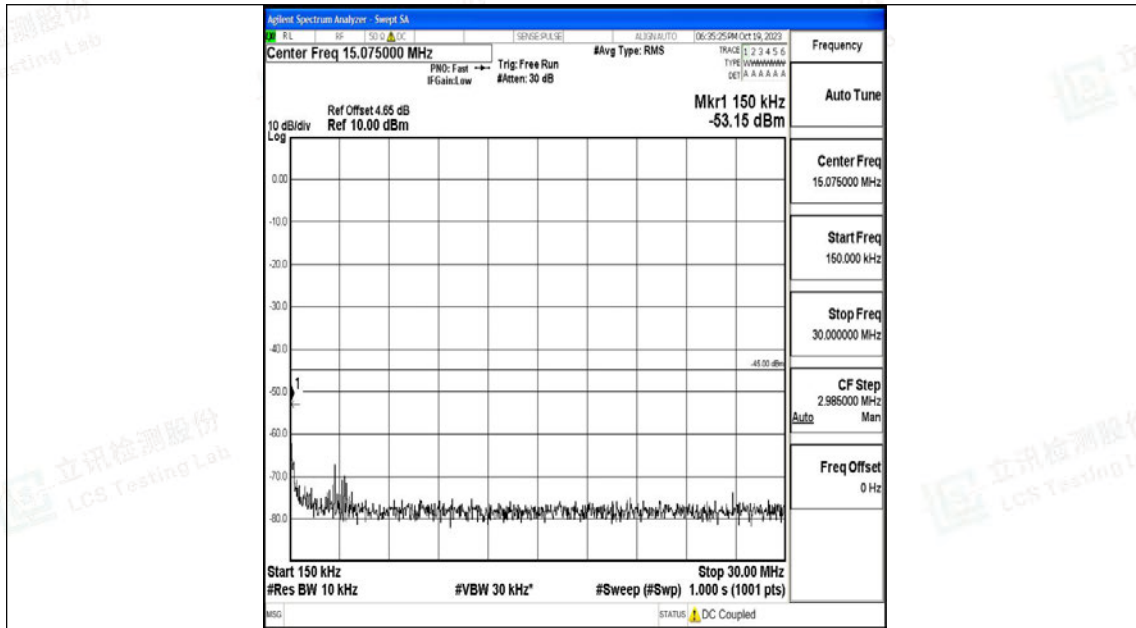

Band7_5MHz_16QAM_20775_1RB#0_0.15~30_0.15~30