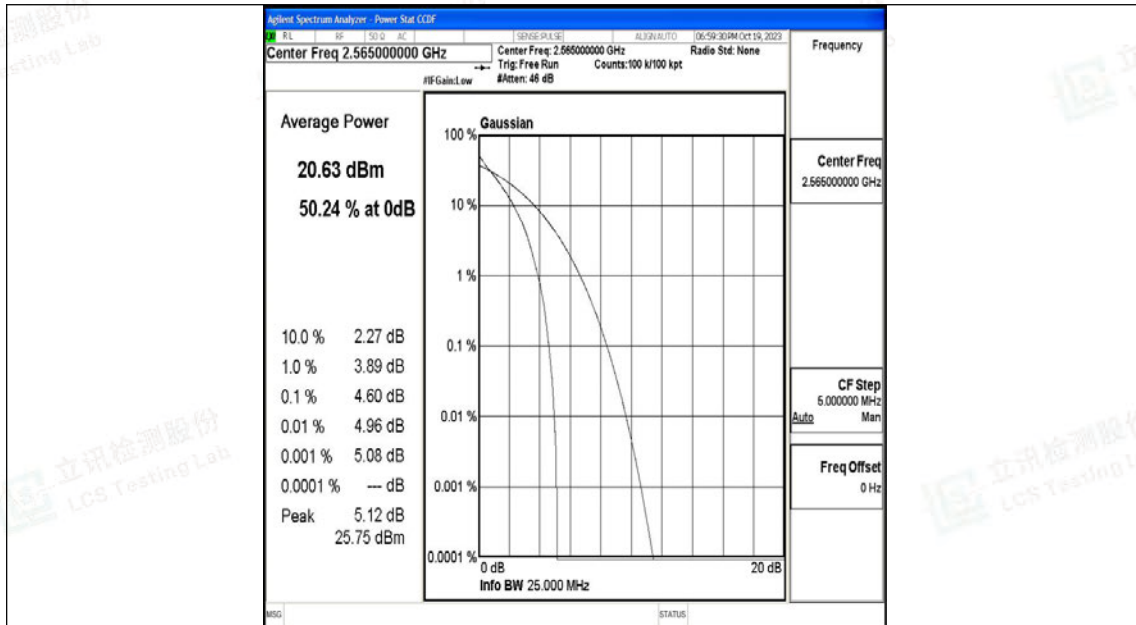

Band7-10MHz-QPSK-21400-50RB#0-PASS