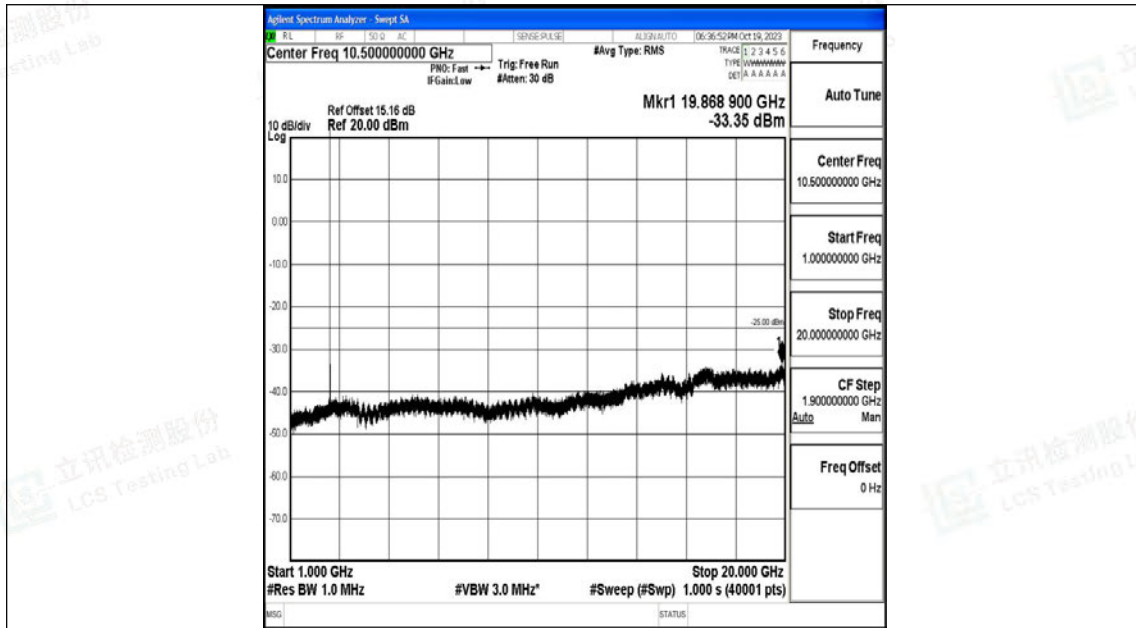

Band7_5MHz_16QAM_21100_1RB#0_0.009~0.15_0.009~0.15

Band7_5MHz_16QAM_21100_1RB#0_0.15~30_0.15~30

Band7_5MHz_16QAM_21100_1RB#0_30~1000_30~1000

Band7_5MHz_16QAM_21100_1RB#0_1000~20000_1000~20000

Band7_5MHz_16QAM_21100_1RB#0_20000~27000_20000~27000