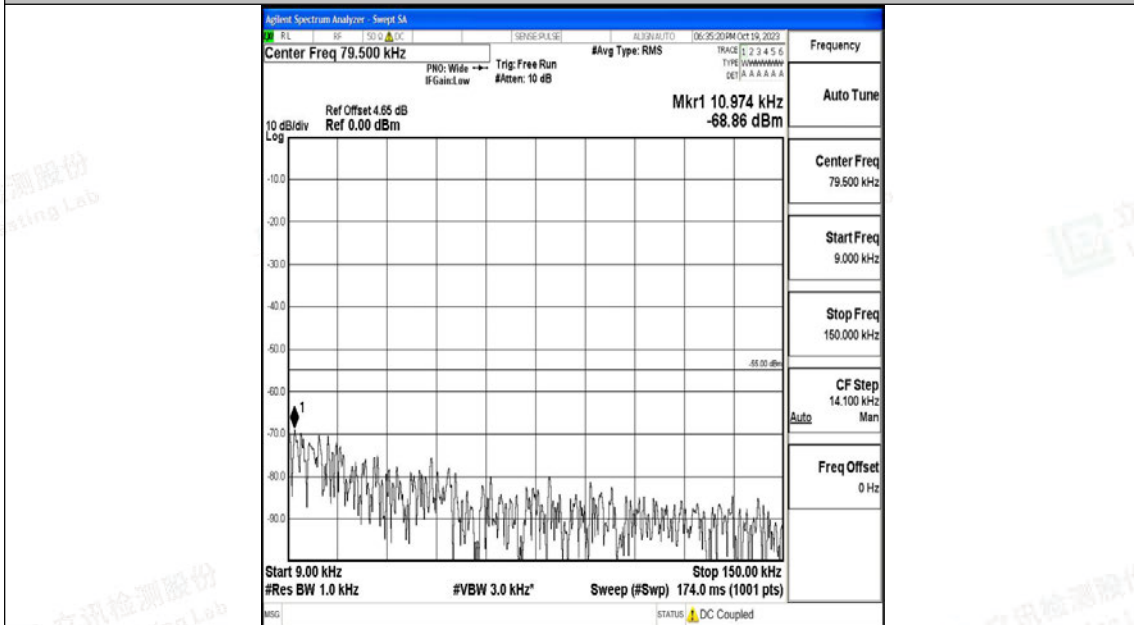

Test Graphs

Band7_5MHz_QPSK_20775_1RB#0_0.009~0.15_0.009~0.15

Band7_5MHz_QPSK_20775_1RB#0_0.15~30_0.15~30

Band7_5MHz_QPSK_20775_1RB#0_30~1000_30~1000

Band7_5MHz_QPSK_20775_1RB#0_1000~20000_1000~20000

Band7_5MHz_QPSK_20775_1RB#0_20000~27000_20000~27000