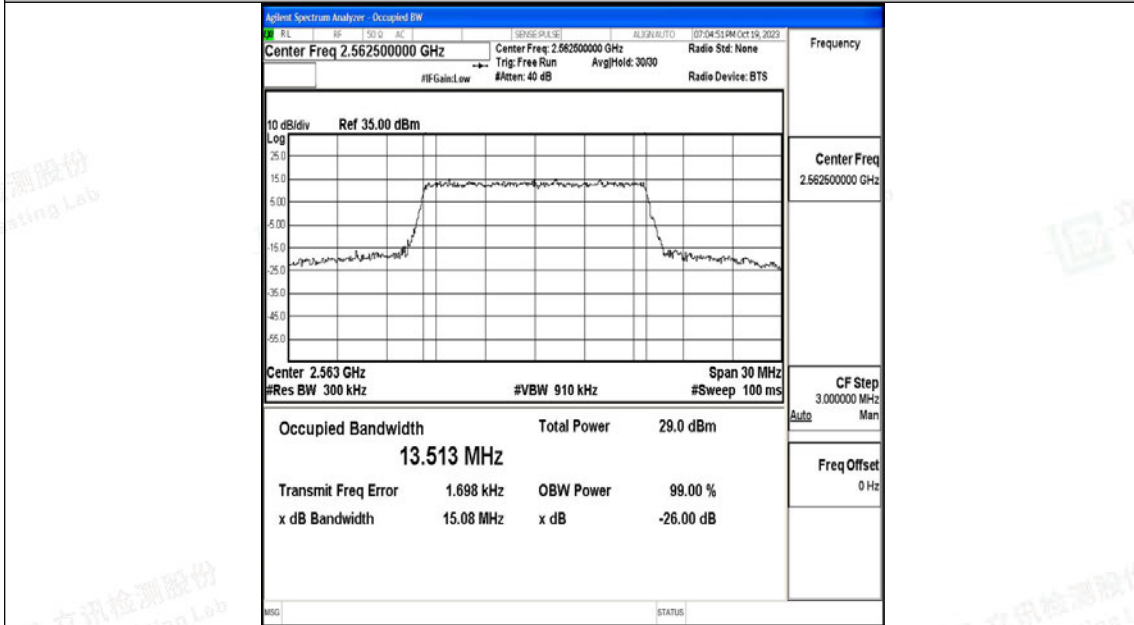

Band7-15MHz-16QAM-21375-75RB#0-PASS