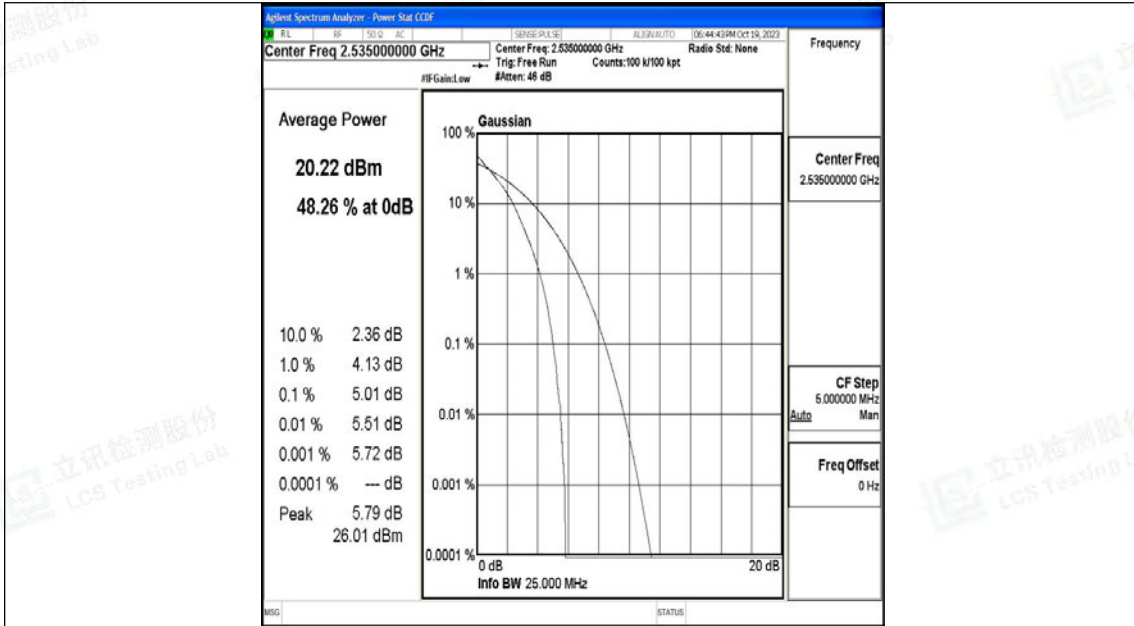

Test Graphs

Band7-5MHz-QPSK-20775-25RB#0-PASS

Band7-5MHz-16QAM-20775-25RB#0-PASS

Band7-5MHz-QPSK-21100-25RB#0-PASS

Band7-5MHz-16QAM-21100-25RB#0-PASS

Band7-5MHz-QPSK-21425-25RB#0-PASS

Band7-5MHz-16QAM-21425-25RB#0-PASS