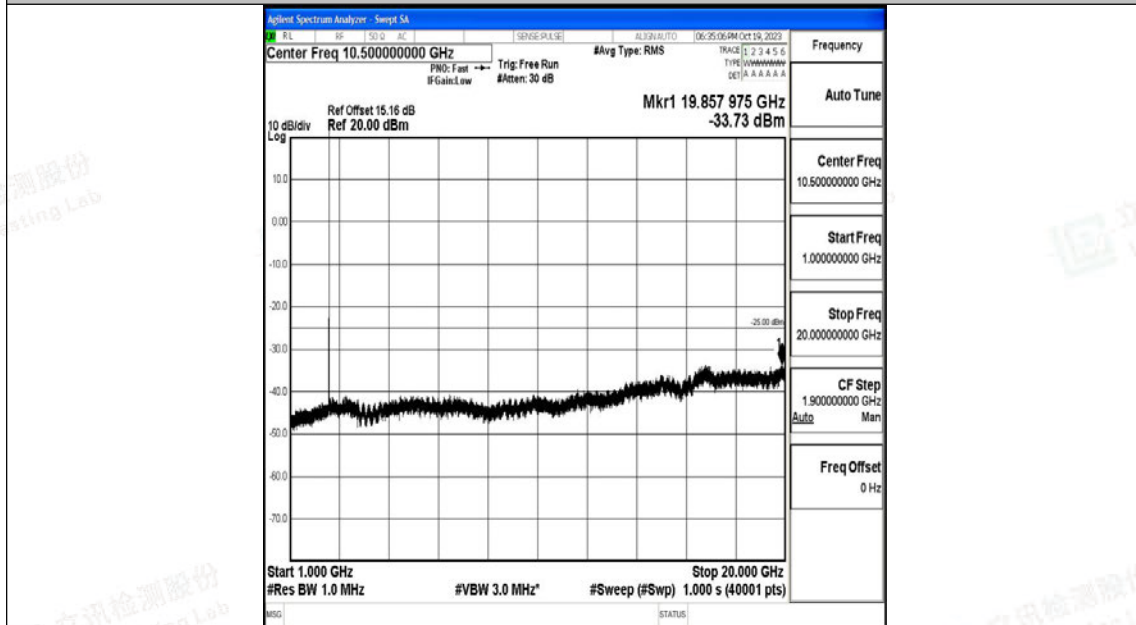

Test Graphs

Band7_5MHz_QPSK_20775_1RB#0_0.009~0.15_0.009~0.15

Band7_5MHz_QPSK_20775_1RB#0_0.15~30_0.15~30

Band7_5MHz_QPSK_20775_1RB#0_30~1000_30~1000

Band7_5MHz_QPSK_20775_1RB#0_1000~20000_1000~20000

Band7_5MHz_QPSK_20775_1RB#0_20000~27000_20000~27000