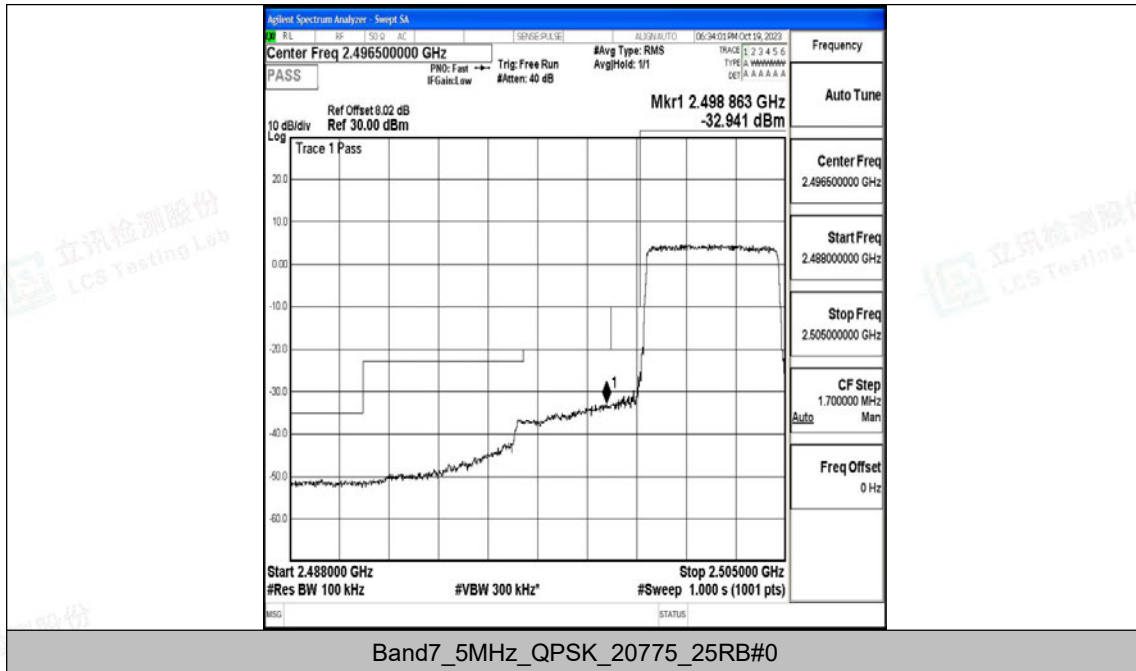

G.4 Band Edge

Test Result

Band	Bandwidth	Modulation	Channel	RB Configuration	Peak Frequency	Result(dBm)	Verdict
Band7	5MHz	QPSK	20775	25RB#0	2498.86	-32.94	PASS
Band7	5MHz	16QAM	20775	25RB#0	2498.81	-32.74	PASS
Band7	5MHz	QPSK	21425	25RB#0	2576.04	-43.79	PASS
Band7	5MHz	16QAM	21425	25RB#0	2576.06	-43.11	PASS
Band7	10MHz	QPSK	20800	50RB#0	2489.80	-42.68	PASS
Band7	10MHz	16QAM	20800	50RB#0	2489.93	-41.82	PASS
Band7	10MHz	QPSK	21400	50RB#0	2580.40	-42.81	PASS
Band7	10MHz	16QAM	21400	50RB#0	2580.10	-41.29	PASS
Band7	15MHz	QPSK	20825	75RB#0	2493.48	-28.05	PASS
Band7	15MHz	16QAM	20825	75RB#0	2494.84	-27.47	PASS
Band7	15MHz	QPSK	21375	75RB#0	2585.28	-41.85	PASS
Band7	15MHz	16QAM	21375	75RB#0	2585.31	-41.01	PASS
Band7	20MHz	QPSK	20850	100RB#0	2494.89	-28.46	PASS
Band7	20MHz	16QAM	20850	100RB#0	2494.44	-27.42	PASS
Band7	20MHz	QPSK	21350	100RB#0	2575.07	-31.65	PASS
Band7	20MHz	16QAM	21350	100RB#0	2575.65	-31.40	PASS

Test Graphs

Band7_5MHz_QPSK_20775_25RB#0