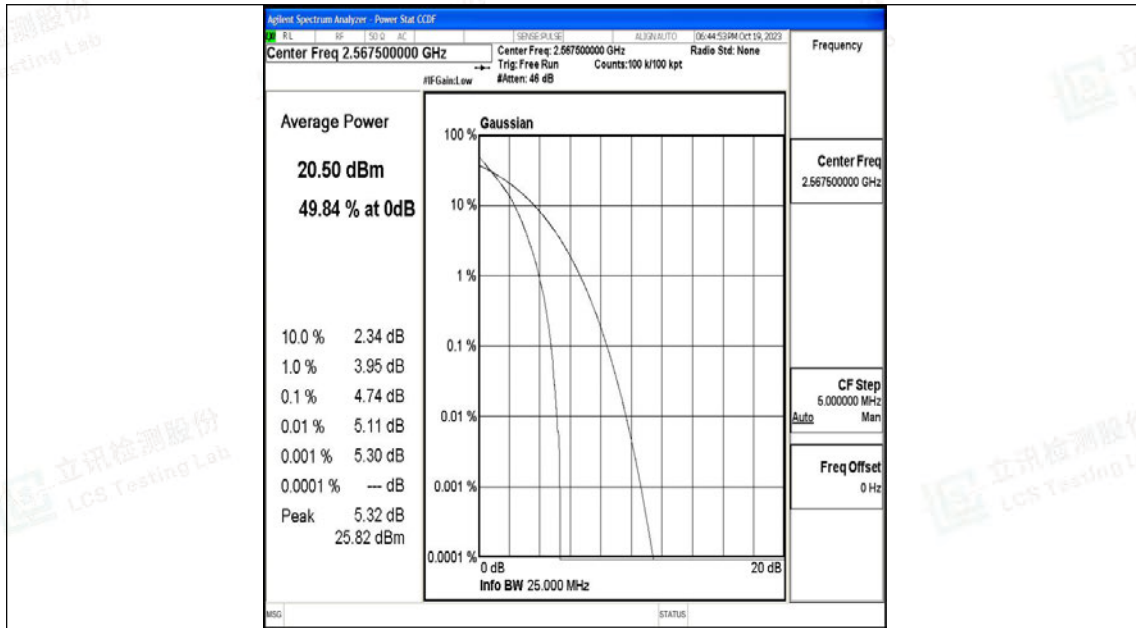

Test Graphs

Band7-5MHz-QPSK-20775-25RB#0-PASS

Band7-5MHz-16QAM-20775-25RB#0-PASS

Band7-5MHz-QPSK-21100-25RB#0-PASS

Band7-5MHz-16QAM-21100-25RB#0-PASS

Band7-5MHz-QPSK-21425-25RB#0-PASS

Band7-5MHz-16QAM-21425-25RB#0-PASS