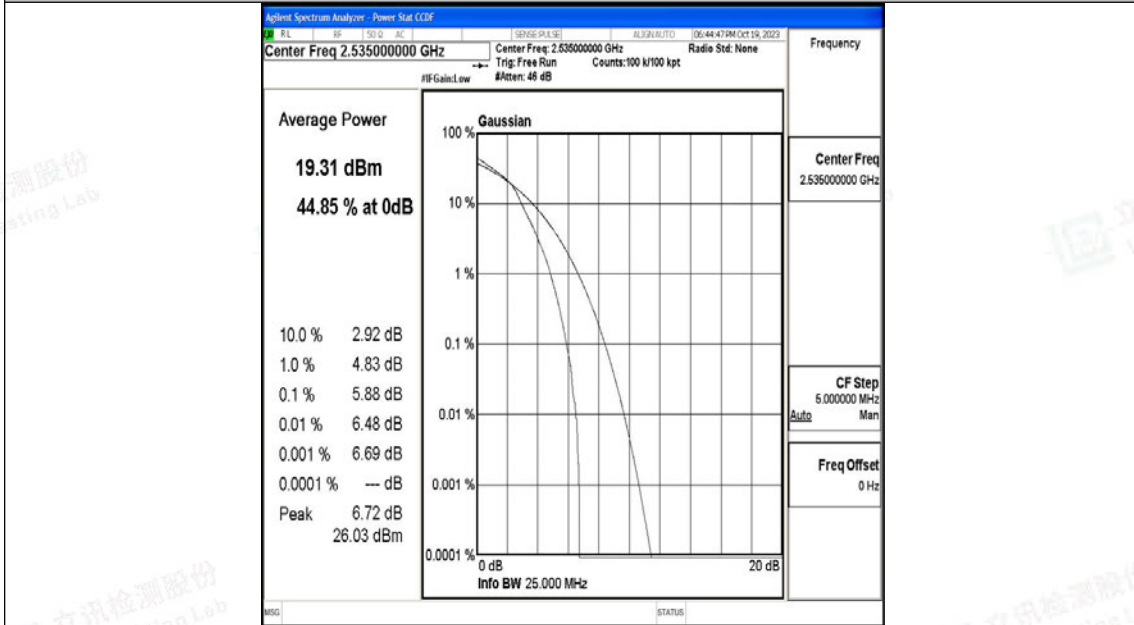

Test Graphs

Band7-5MHz-QPSK-20775-25RB#0-PASS

Band7-5MHz-16QAM-20775-25RB#0-PASS

Band7-5MHz-QPSK-21100-25RB#0-PASS

Band7-5MHz-16QAM-21100-25RB#0-PASS

Band7-5MHz-QPSK-21425-25RB#0-PASS

Band7-5MHz-16QAM-21425-25RB#0-PASS