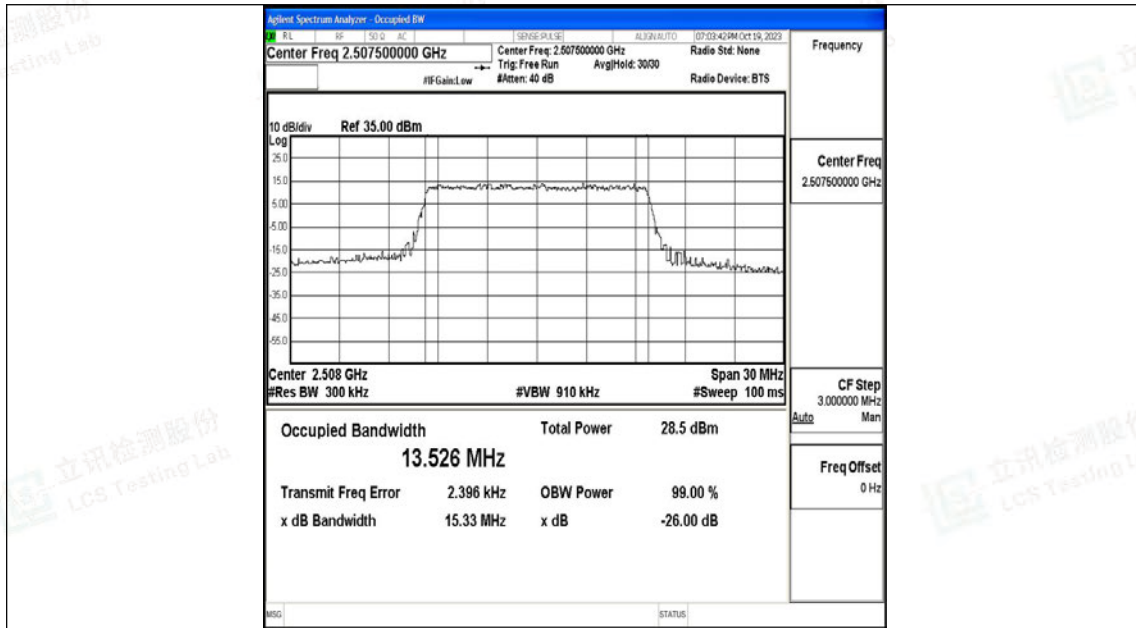

Band7-15MHz-QPSK-20825-75RB#0-PASS