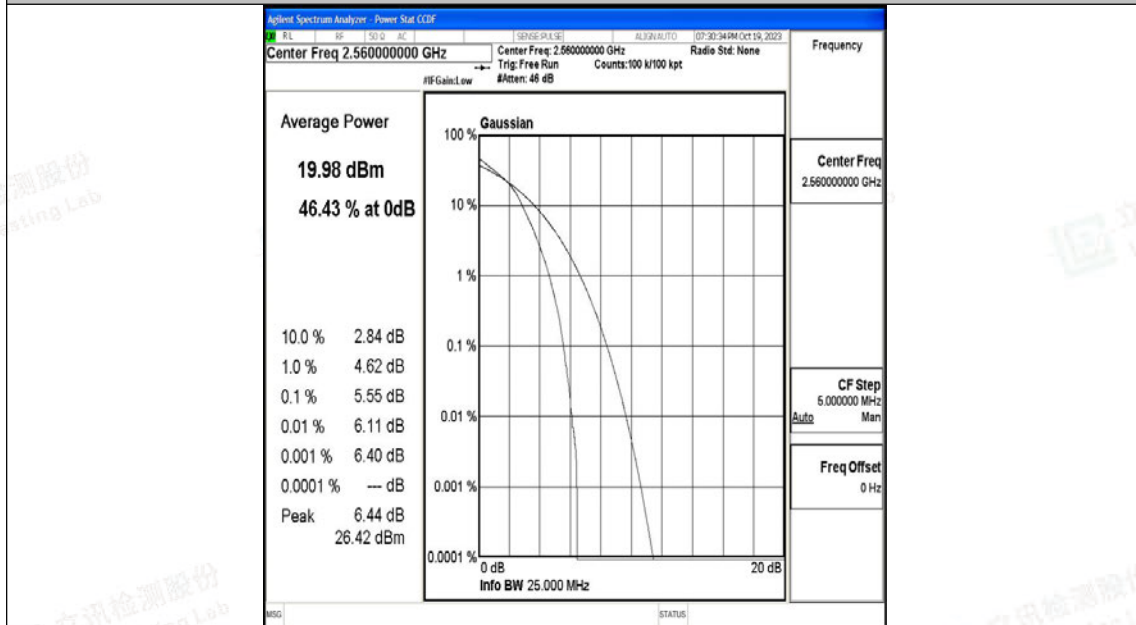

Band7-20MHz-16QAM-21350-100RB#0-PASS