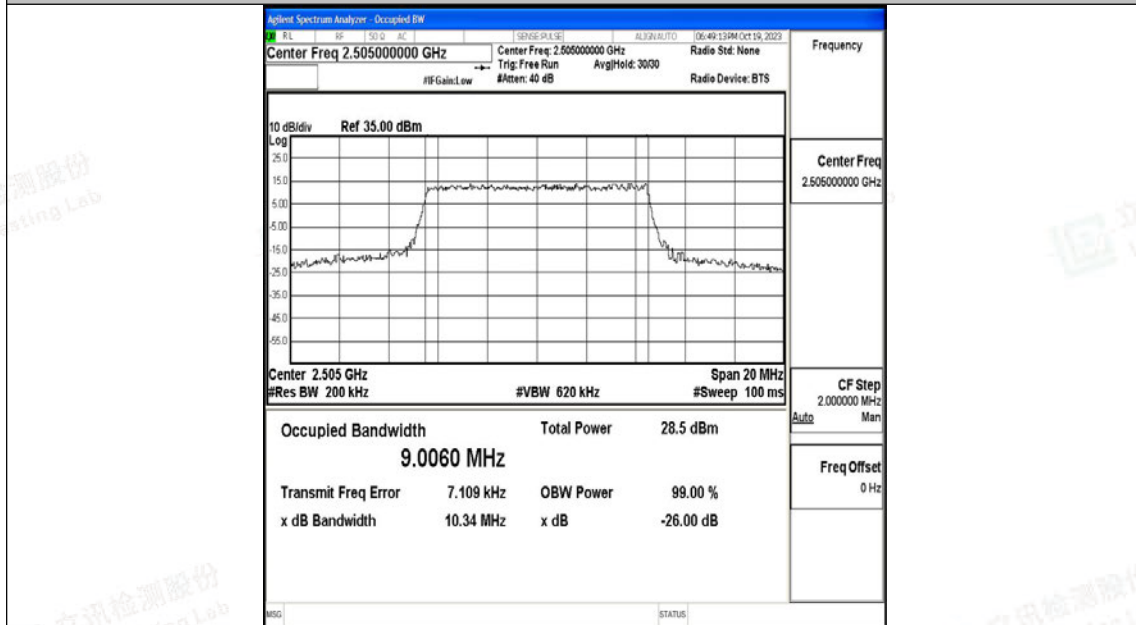

Band7-10MHz-16QAM-20800-50RB#0-PASS