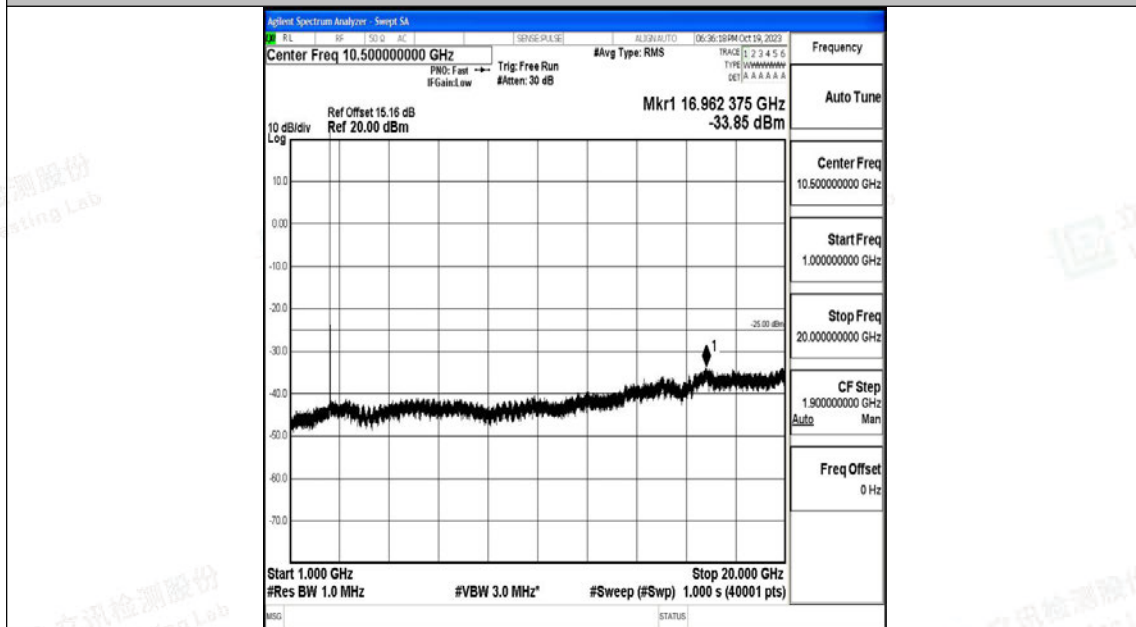

Band7_5MHz_QPSK_21100_1RB#0_0.009~0.15_0.009~0.15

Band7_5MHz_QPSK_21100_1RB#0_0.15~30_0.15~30

Band7_5MHz_QPSK_21100_1RB#0_30~1000_30~1000

Band7_5MHz_QPSK_21100_1RB#0_1000~20000_1000~20000

Band7_5MHz_QPSK_21100_1RB#0_20000~27000_20000~27000