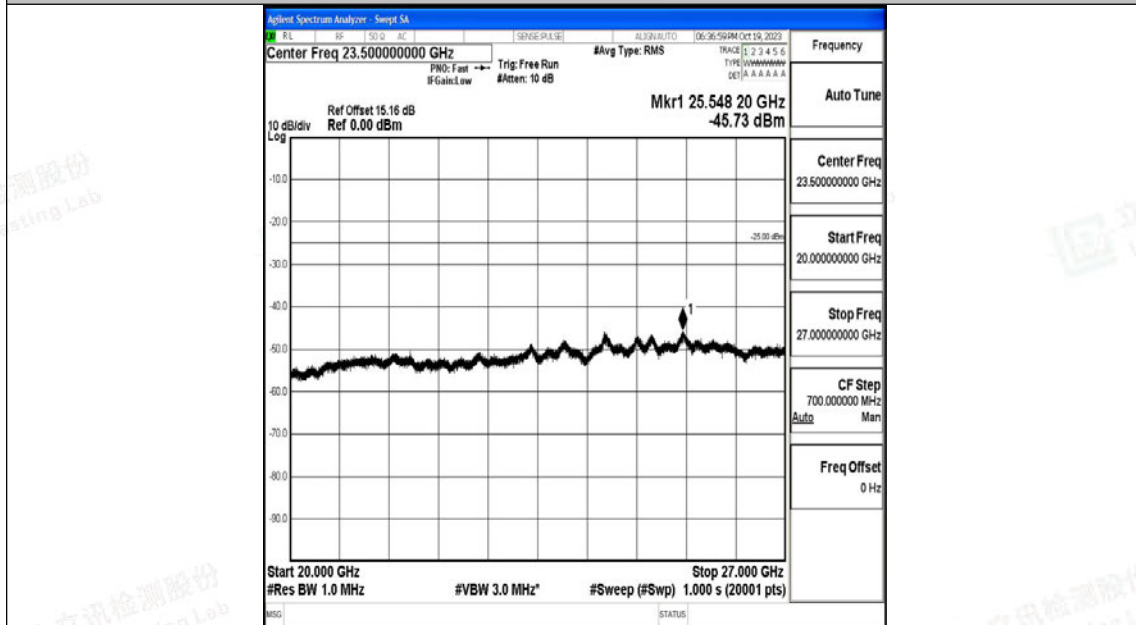

Band7_5MHz_16QAM_21100_1RB#0_0.009~0.15_0.009~0.15

Band7_5MHz_16QAM_21100_1RB#0_0.15~30_0.15~30

Band7_5MHz_16QAM_21100_1RB#0_30~1000_30~1000

Band7_5MHz_16QAM_21100_1RB#0_1000~20000_1000~20000

Band7_5MHz_16QAM_21100_1RB#0_20000~27000_20000~27000