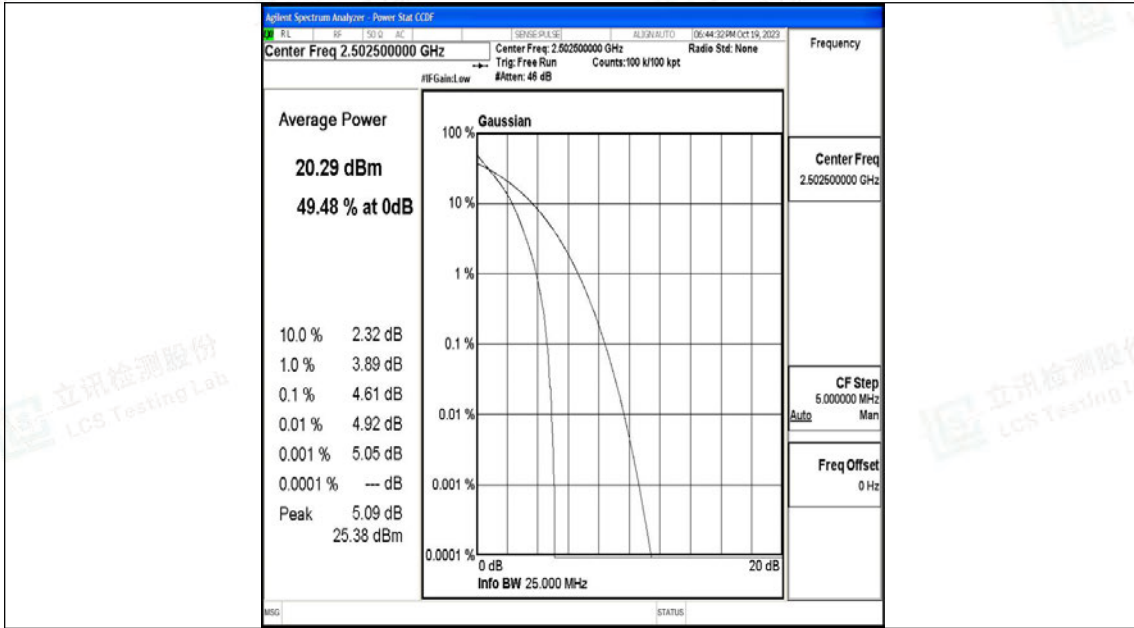

Test Graphs

Band7-5MHz-QPSK-20775-25RB#0-PASS