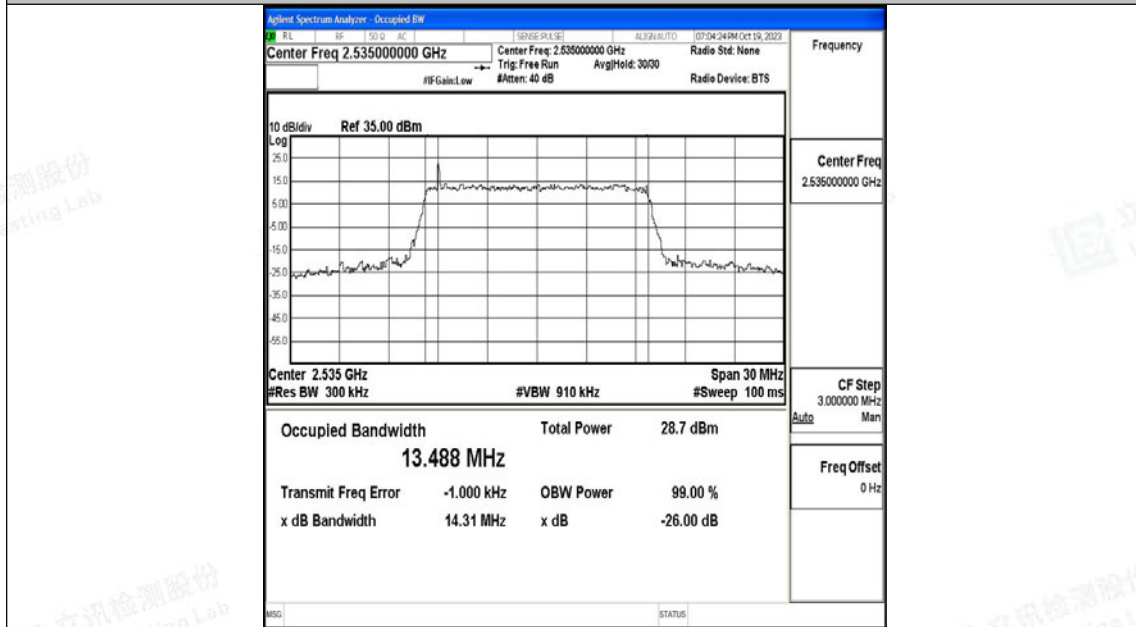

Band7-15MHz-16QAM-21100-75RB#0-PASS