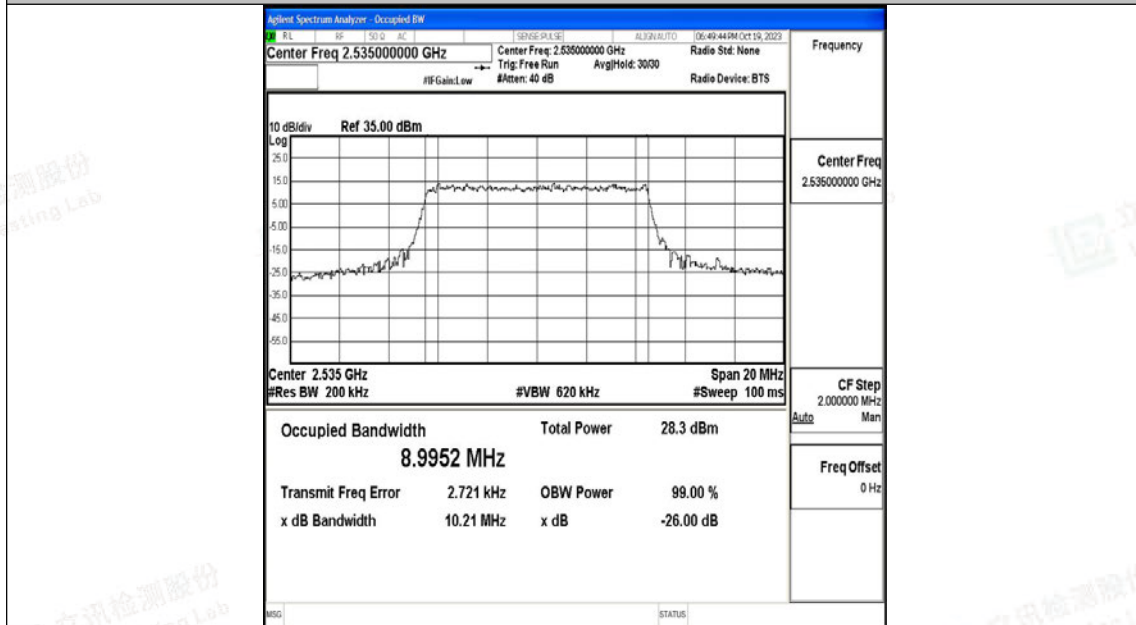

Band7-10MHz-16QAM-21100-50RB#0-PASS