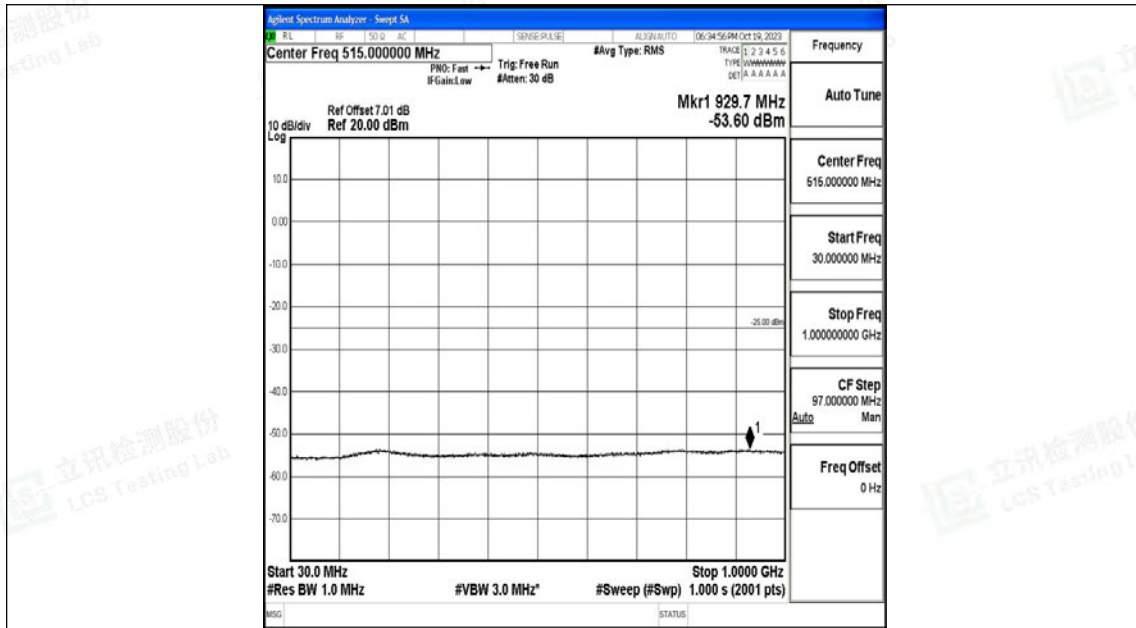

Test Graphs

Band7_5MHz_QPSK_20775_1RB#0_0.009~0.15_0.009~0.15

Band7_5MHz_QPSK_20775_1RB#0_0.15~30_0.15~30

Band7_5MHz_QPSK_20775_1RB#0_30~1000_30~1000

Band7_5MHz_QPSK_20775_1RB#0_1000~20000_1000~20000

Band7_5MHz_QPSK_20775_1RB#0_20000~27000_20000~27000