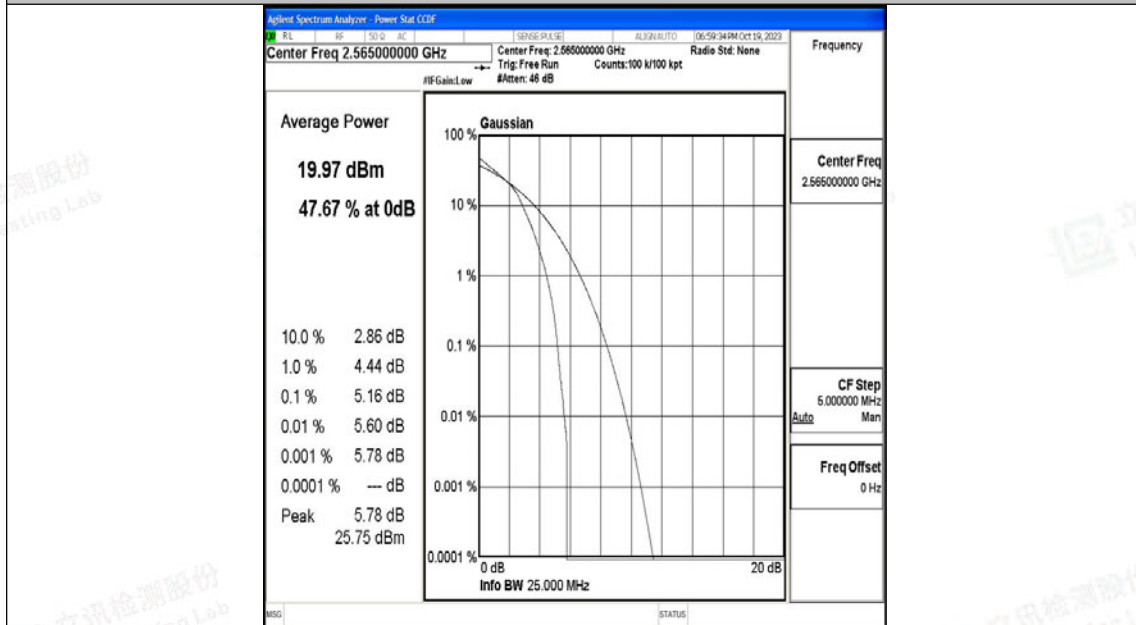

Band7-10MHz-16QAM-21400-50RB#0-PASS