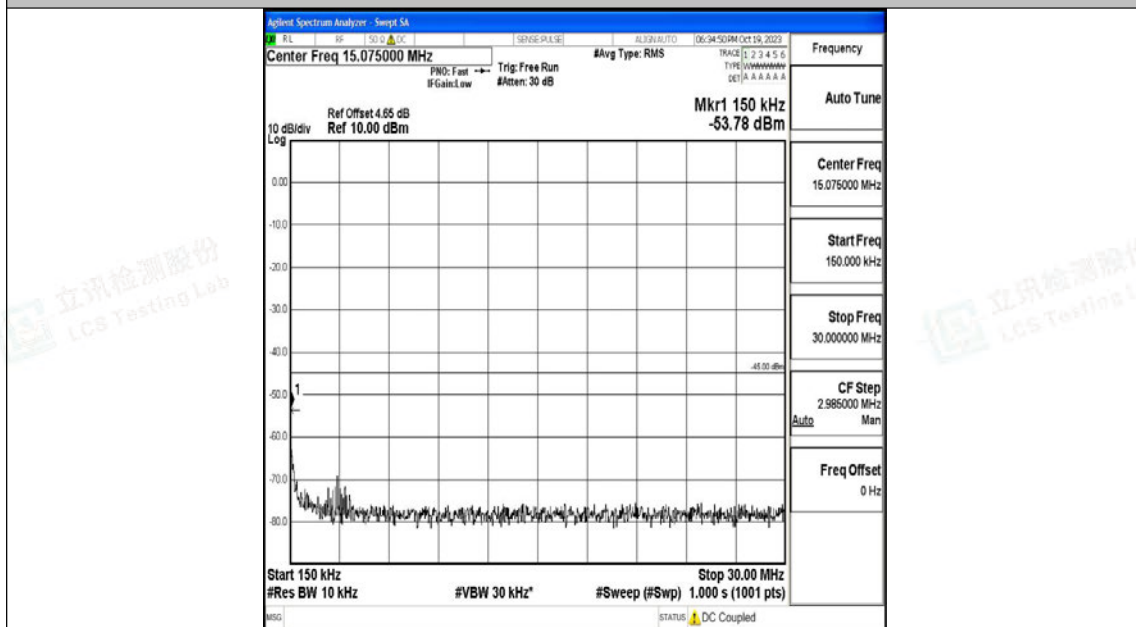

Band7_5MHz_QPSK_20775_1RB#0_0.15~30_0.15~30