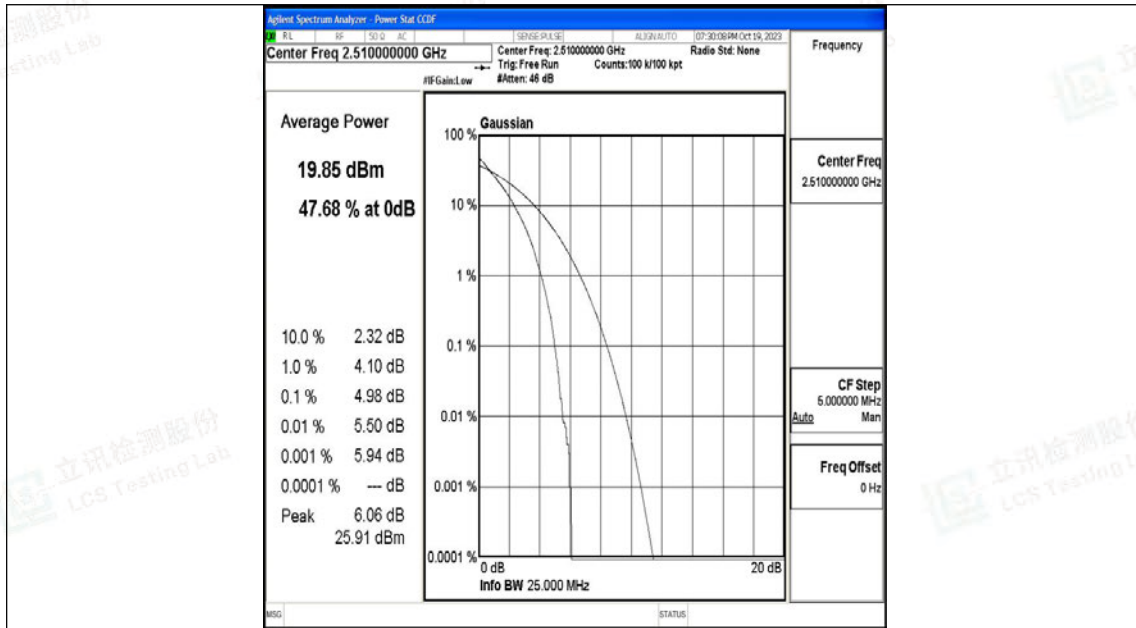

Band7-10MHz-QPSK-20800-50RB#0-PASS

Band7-10MHz-16QAM-20800-50RB#0-PASS

Band7-10MHz-QPSK-21400-50RB#0-PASS

Band7-10MHz-16QAM-21400-50RB#0-PASS

Band7-15MHz-QPSK-20825-75RB#0-PASS

Band7-15MHz-16QAM-20825-75RB#0-PASS