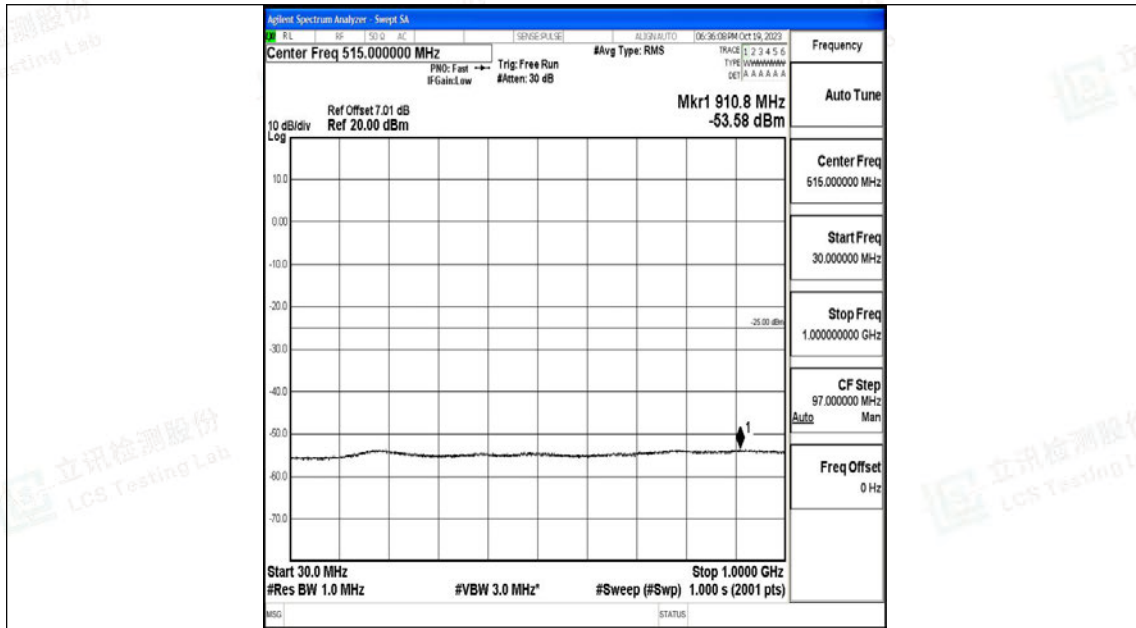

Band7_5MHz_QPSK_21100_1RB#0_30~1000_30~1000