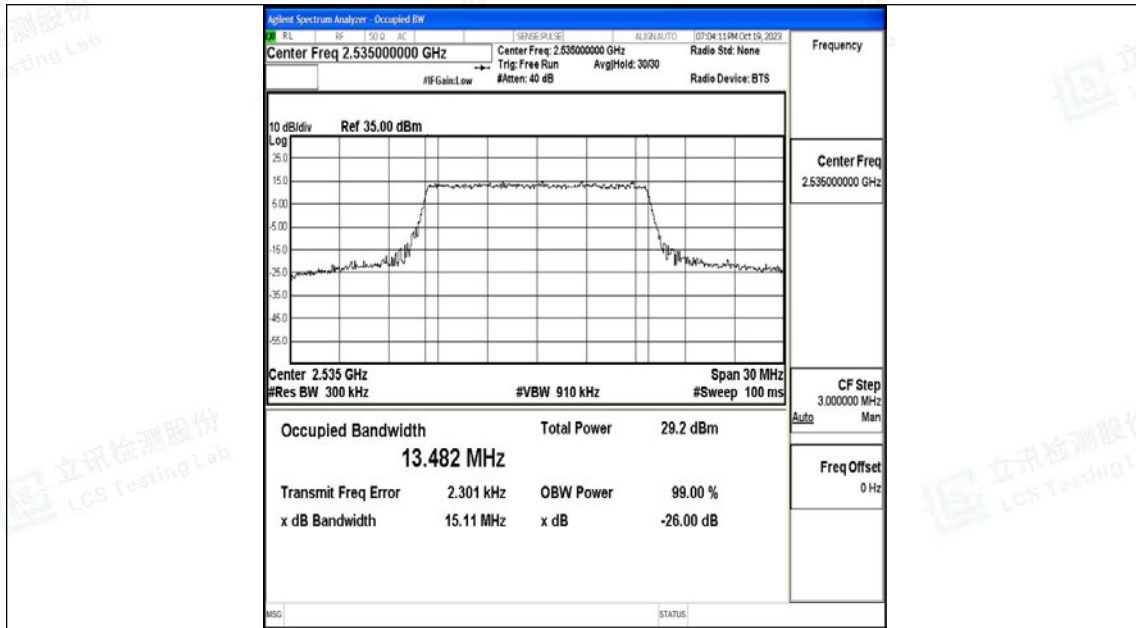

Band7-15MHz-QPSK-21100-75RB#0-PASS