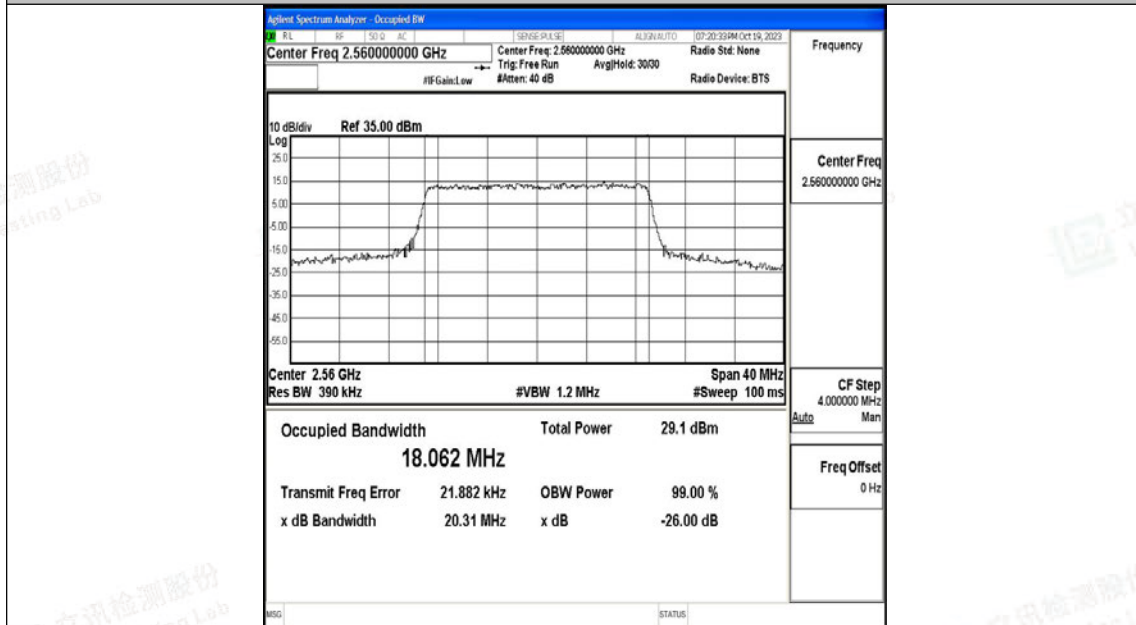

Band7-20MHz-16QAM-21350-100RB#0-PASS