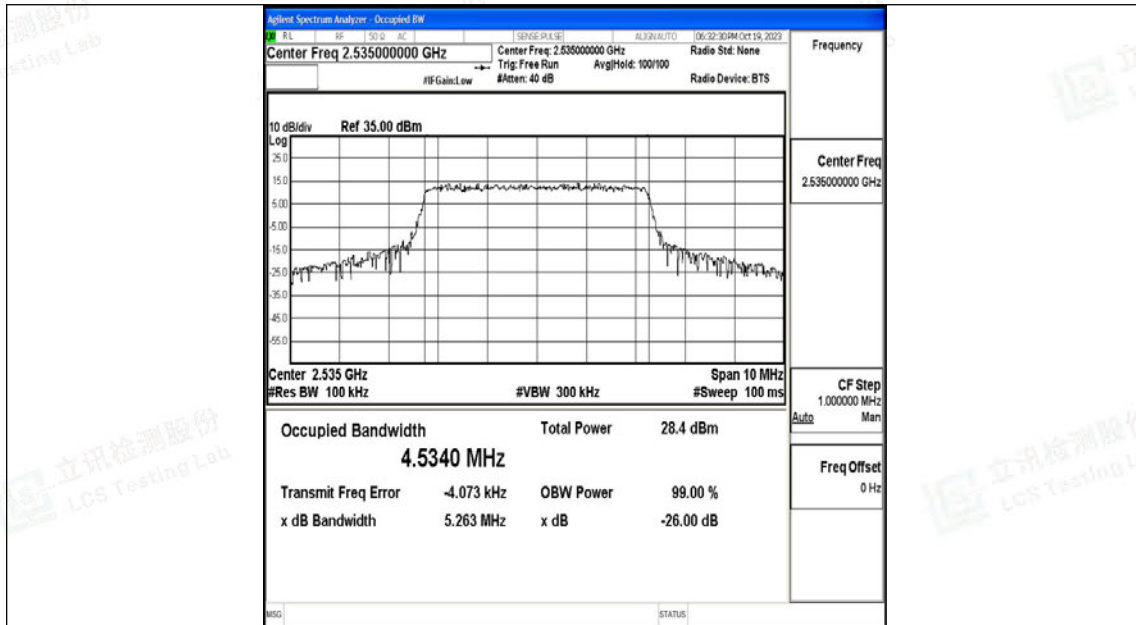

Scan code to check authenticity

Test Graphs

Band7-5MHz-QPSK-20775-25RB#0-PASS

Band7-5MHz-16QAM-20775-25RB#0-PASS

Band7-5MHz-QPSK-21100-25RB#0-PASS

Band7-5MHz-16QAM-21100-25RB#0-PASS

Band7-5MHz-QPSK-21425-25RB#0-PASS