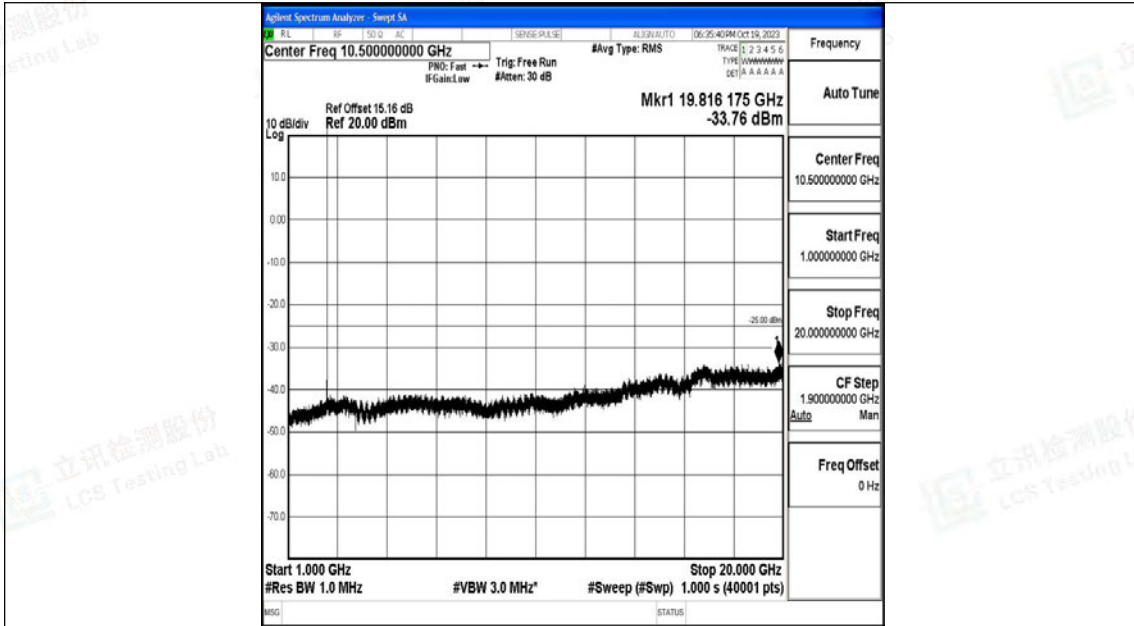

Band7_5MHz_16QAM_20775_1RB#0_1000~20000_1000~20000