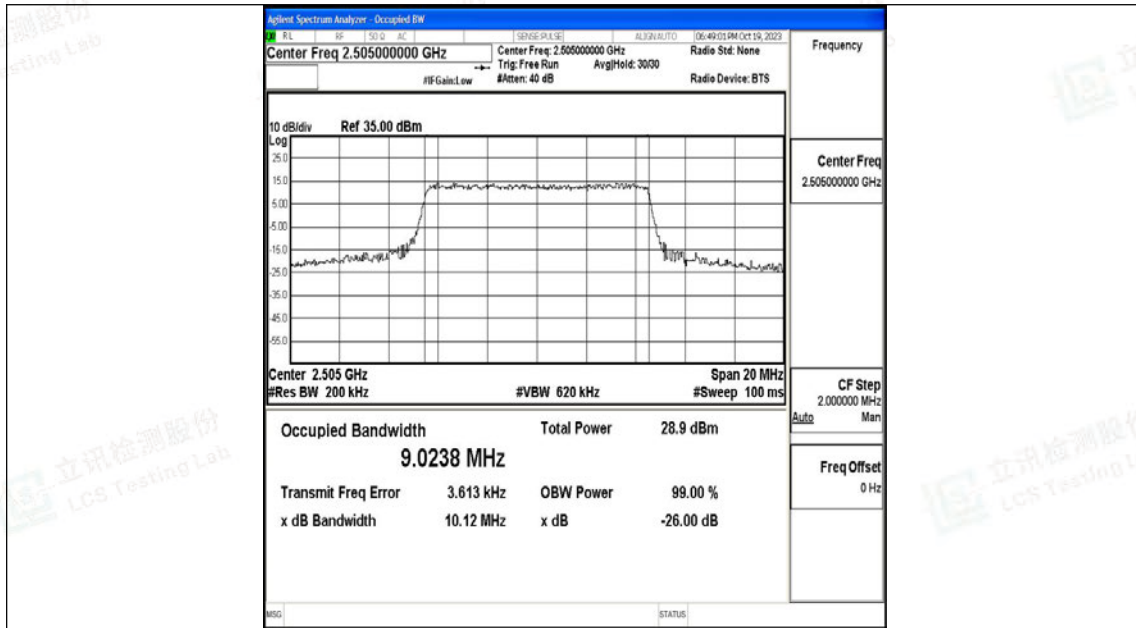

Band7-10MHz-QPSK-20800-50RB#0-PASS