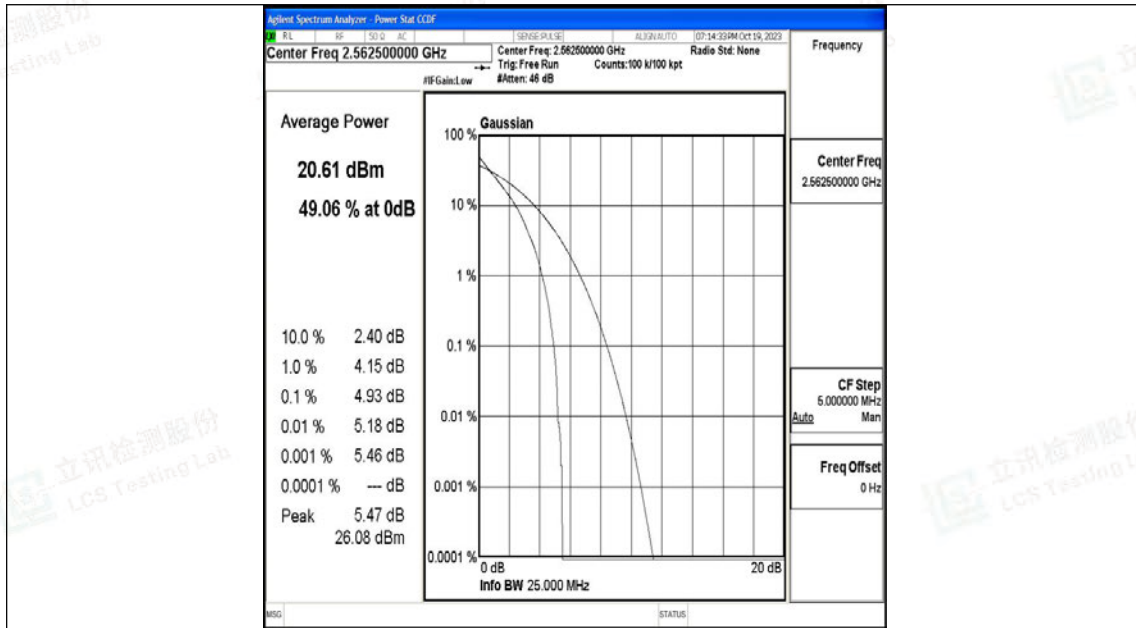

Band7-10MHz-QPSK-20800-50RB#0-PASS

Band7-10MHz-16QAM-20800-50RB#0-PASS

Band7-10MHz-QPSK-21400-50RB#0-PASS

Band7-10MHz-16QAM-21400-50RB#0-PASS

Band7-15MHz-QPSK-20825-75RB#0-PASS

Band7-15MHz-16QAM-20825-75RB#0-PASS