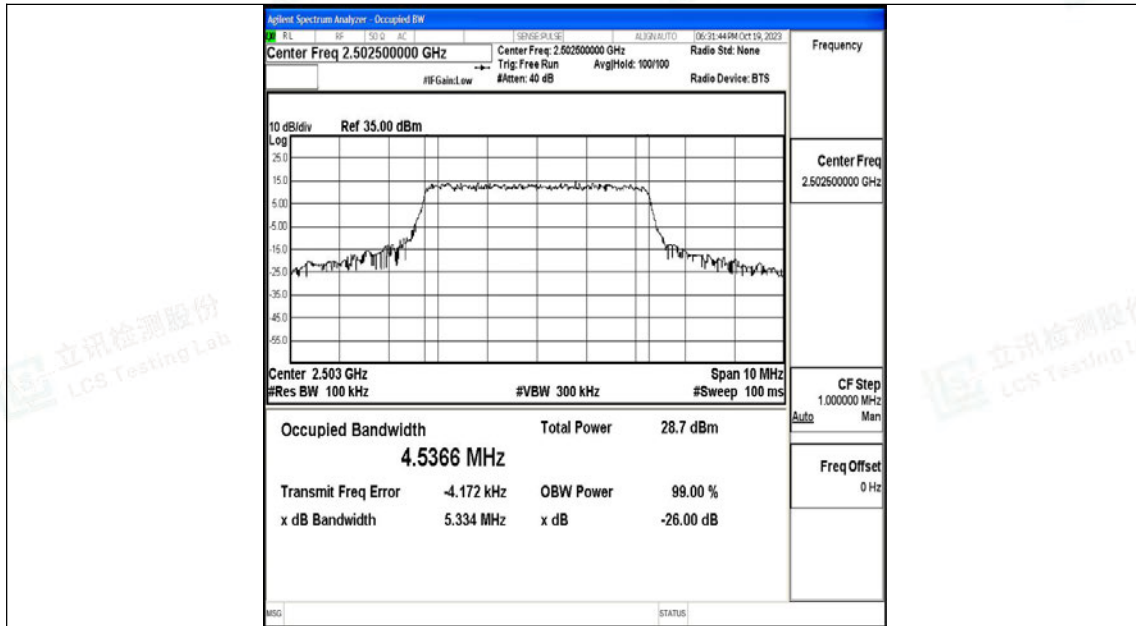

Test Graphs

Band7-5MHz-QPSK-20775-25RB#0-PASS