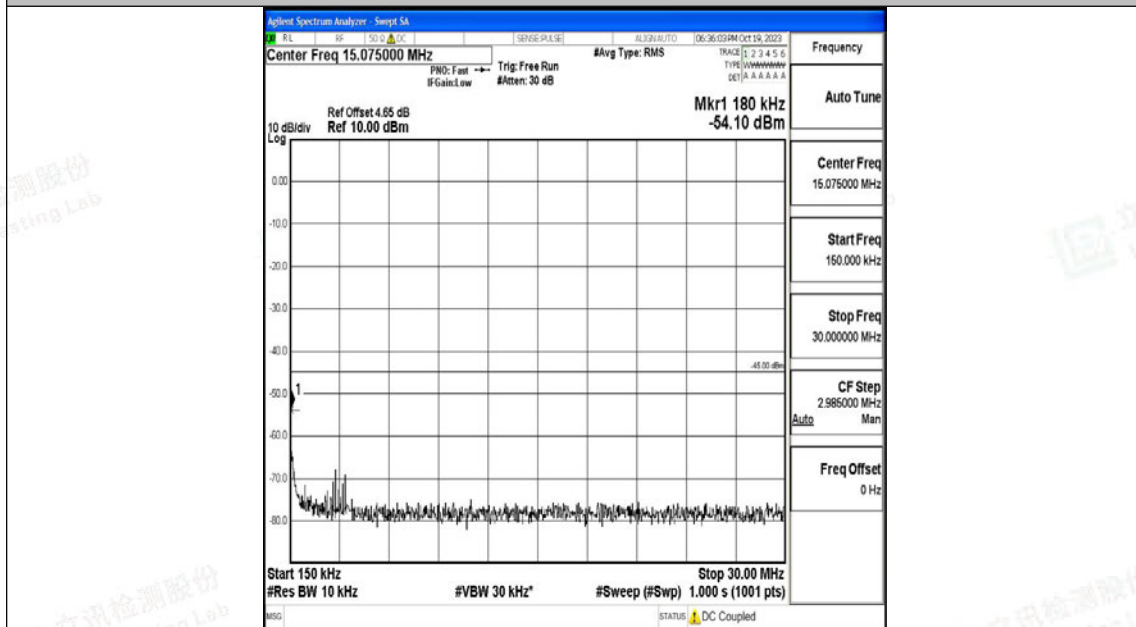

Band7_5MHz_QPSK_21100_1RB#0_0.15~30_0.15~30