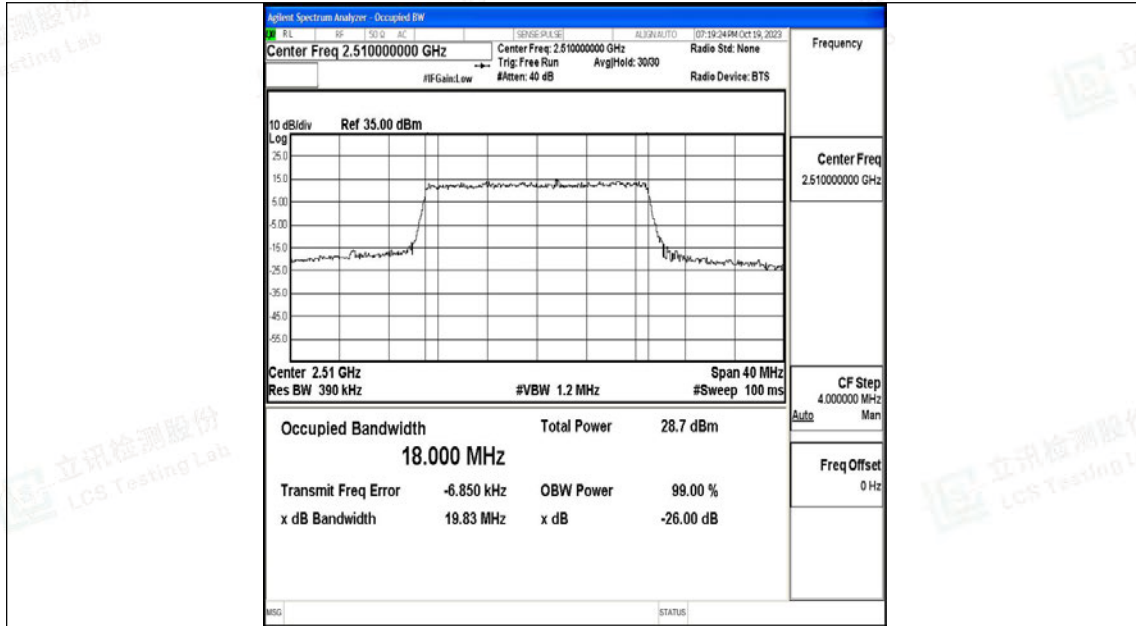

Band7-20MHz-QPSK-20850-100RB#0-PASS