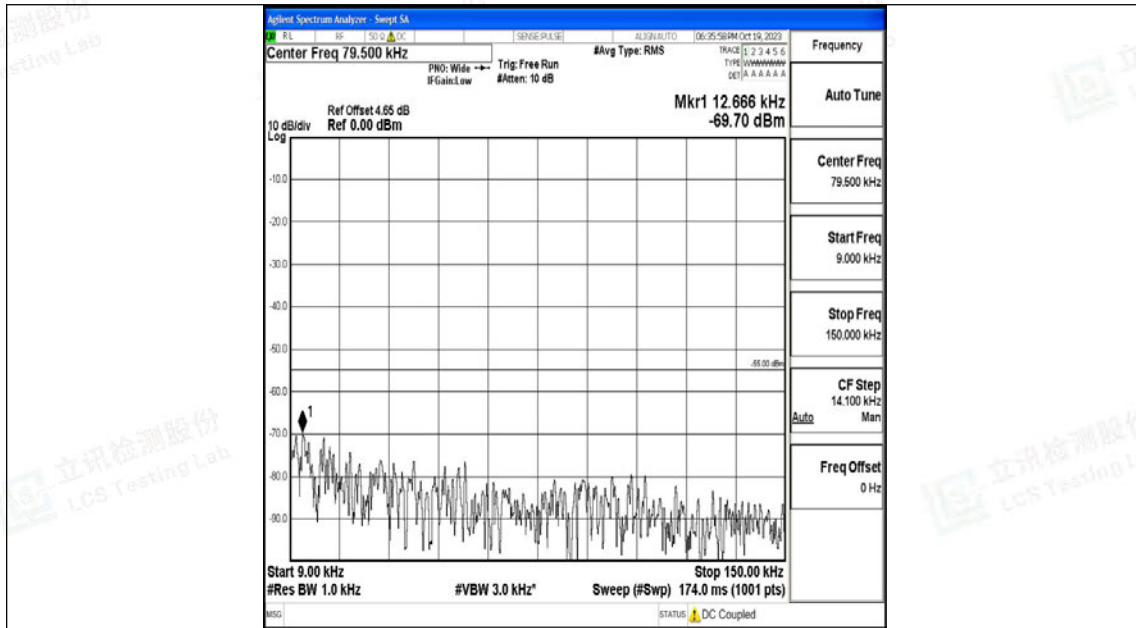

Band7_5MHz_QPSK_21100_1RB#0_0.009~0.15_0.009~0.15