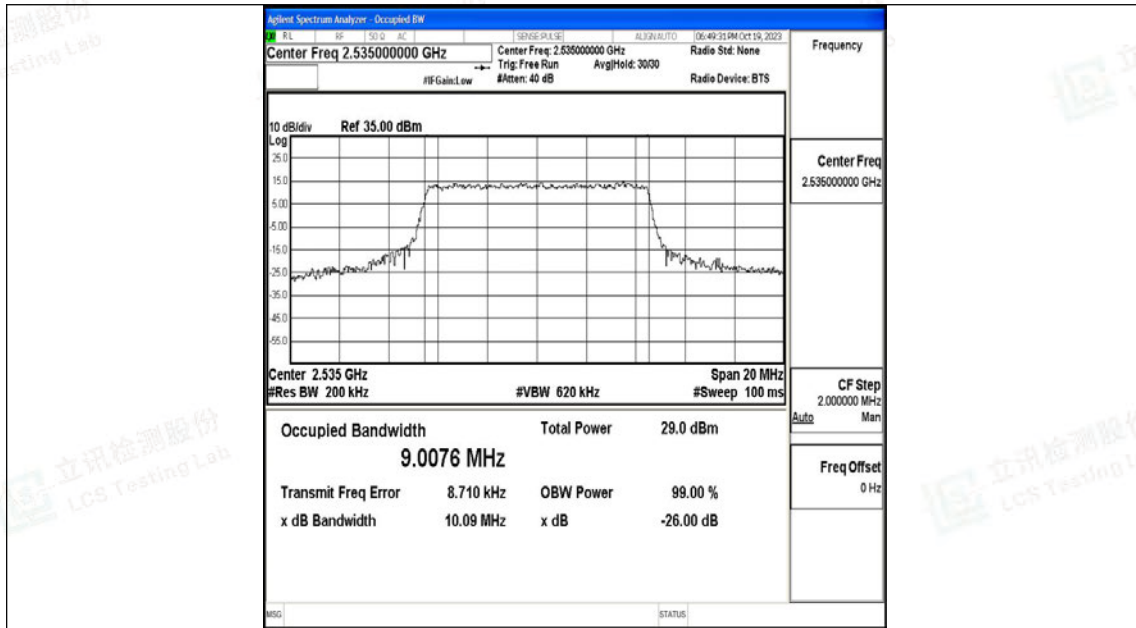

Band7-10MHz-QPSK-21100-50RB#0-PASS