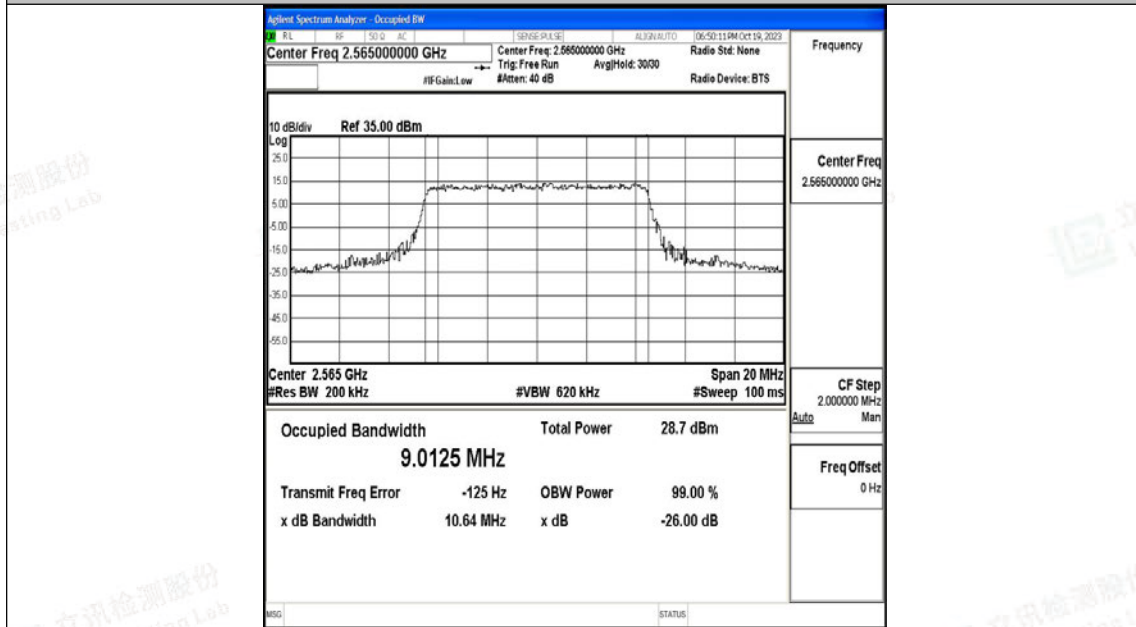

Band7-10MHz-16QAM-21400-50RB#0-PASS