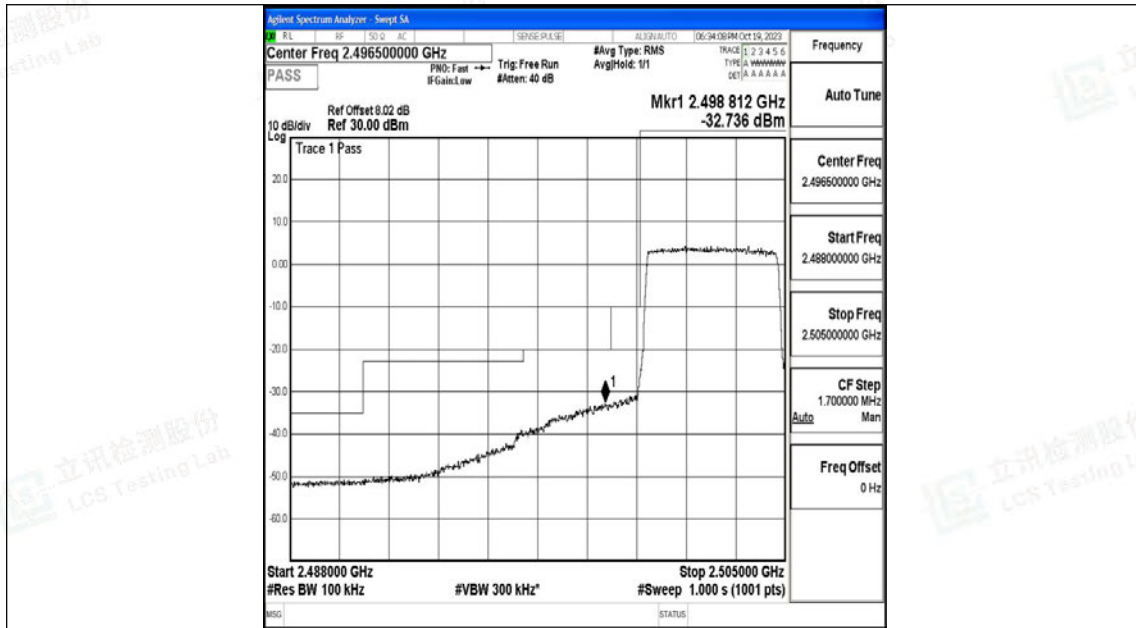

Band7_5MHz_16QAM_20775_25RB#0