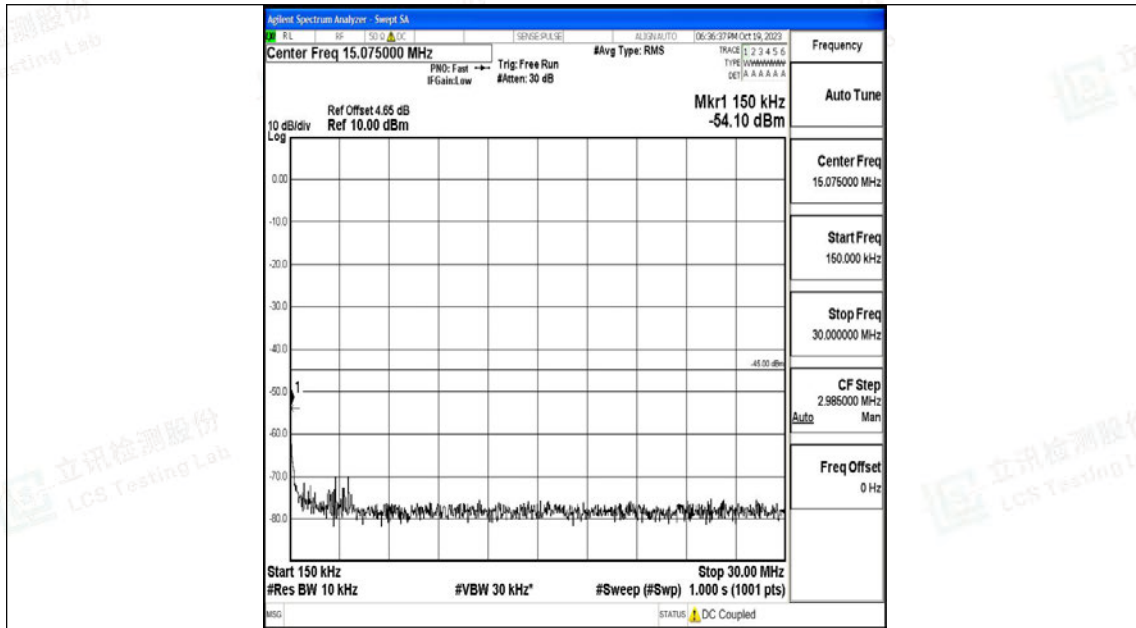

Band7_5MHz_16QAM_21100_1RB#0_0.15~30_0.15~30