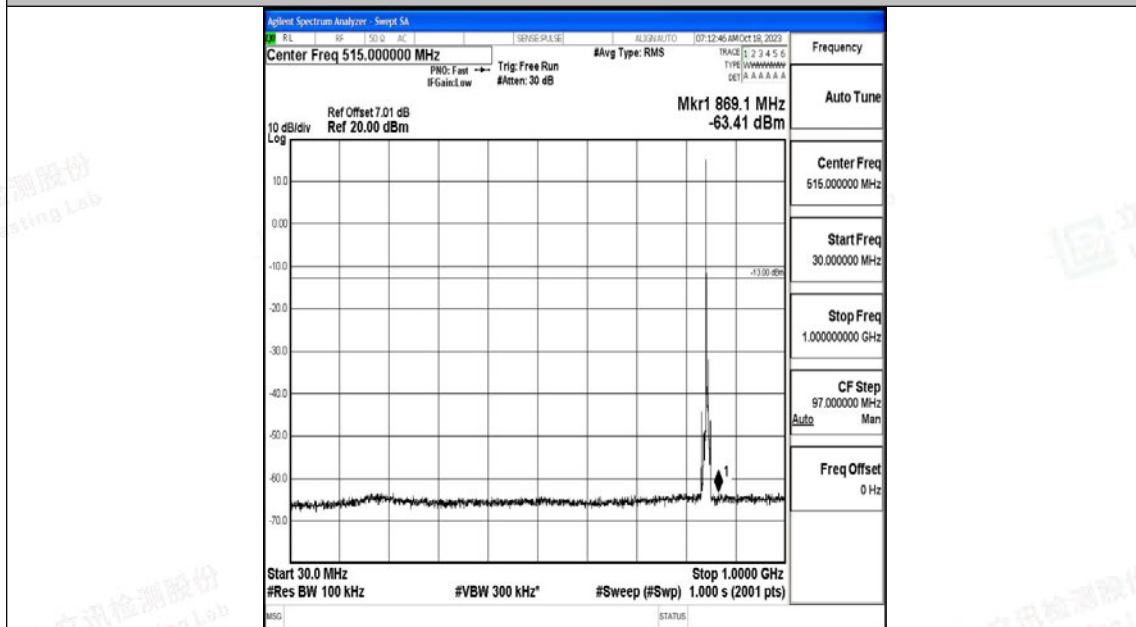

Band5_5MHz_QPSK_20625_1RB#0_30~1000_30~1000

Band5_5MHz_QPSK_20625_1RB#0_1000~3000_1000~3000

Band5_5MHz_QPSK_20625_1RB#0_3000~10000_3000~10000

Band5_5MHz_16QAM_20625_1RB#0_0.009~0.15_0.009~0.15

Band5_5MHz_16QAM_20625_1RB#0_0.15~30_0.15~30