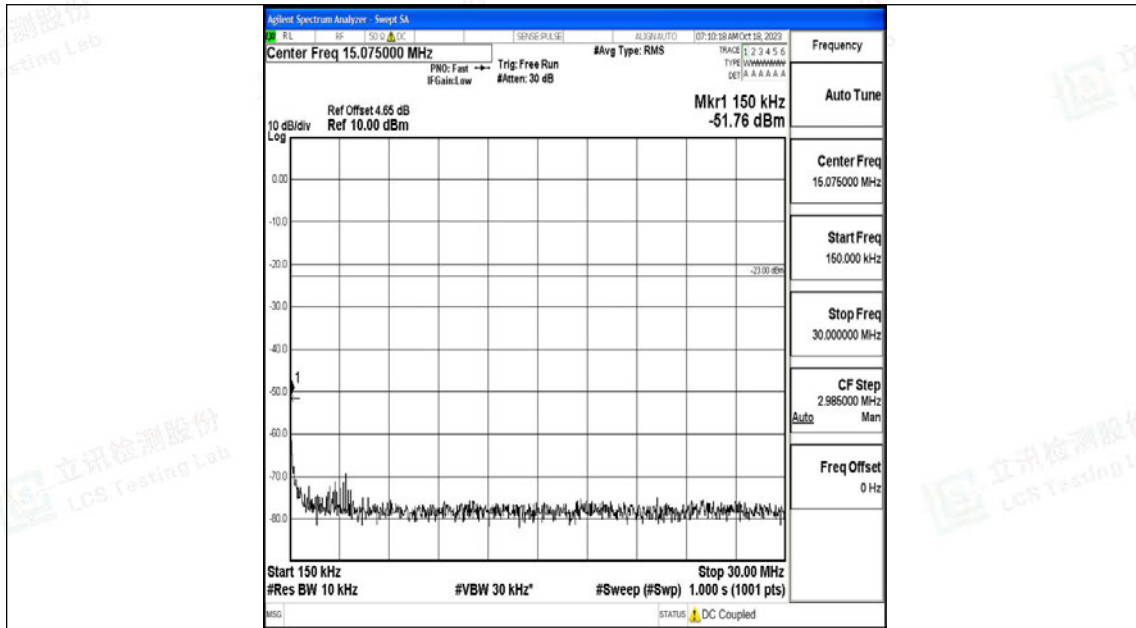

Band5_5MHz_QPSK_20425_1RB#0_30~1000_30~1000

Band5_5MHz_QPSK_20425_1RB#0_1000~3000_1000~3000

Band5_5MHz_QPSK_20425_1RB#0_3000~10000_3000~10000

Band5_5MHz_16QAM_20425_1RB#0_0.009~0.15_0.009~0.15

Band5_5MHz_16QAM_20425_1RB#0_0.15~30_0.15~30