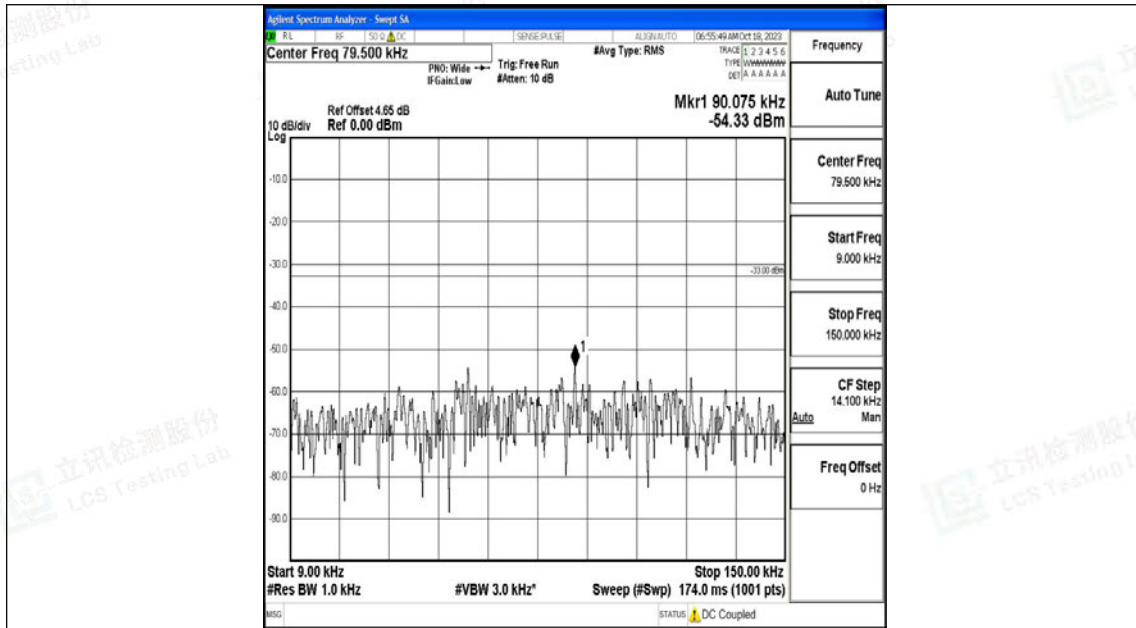

Band5_3MHz_16QAM_20415_1RB#0_30~1000_30~1000

Band5_3MHz_16QAM_20415_1RB#0_1000~3000_1000~3000

Band5_3MHz_16QAM_20415_1RB#0_3000~10000_3000~10000

Band5_3MHz_QPSK_20525_1RB#0_0.009~0.15_0.009~0.15

Band5_3MHz_QPSK_20525_1RB#0_0.15~30_0.15~30