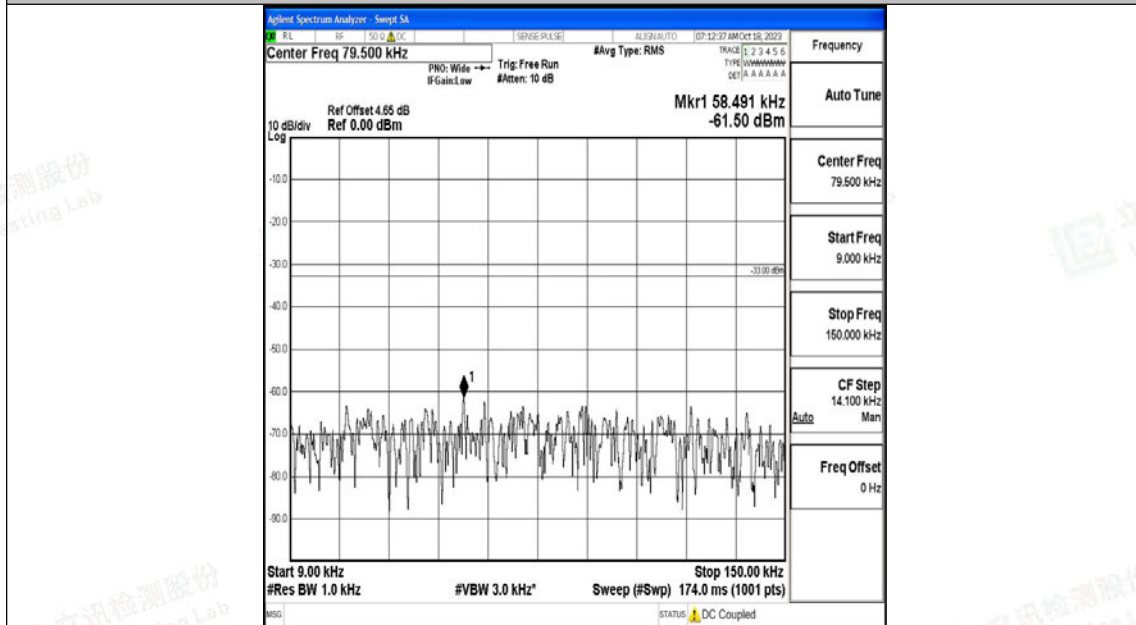

Band5_5MHz_QPSK_20625_1RB#0_30~1000_30~1000

Band5_5MHz_QPSK_20625_1RB#0_1000~3000_1000~3000

Band5_5MHz_QPSK_20625_1RB#0_3000~10000_3000~10000

Band5_5MHz_16QAM_20625_1RB#0_0.009~0.15_0.009~0.15

Band5_5MHz_16QAM_20625_1RB#0_0.15~30_0.15~30