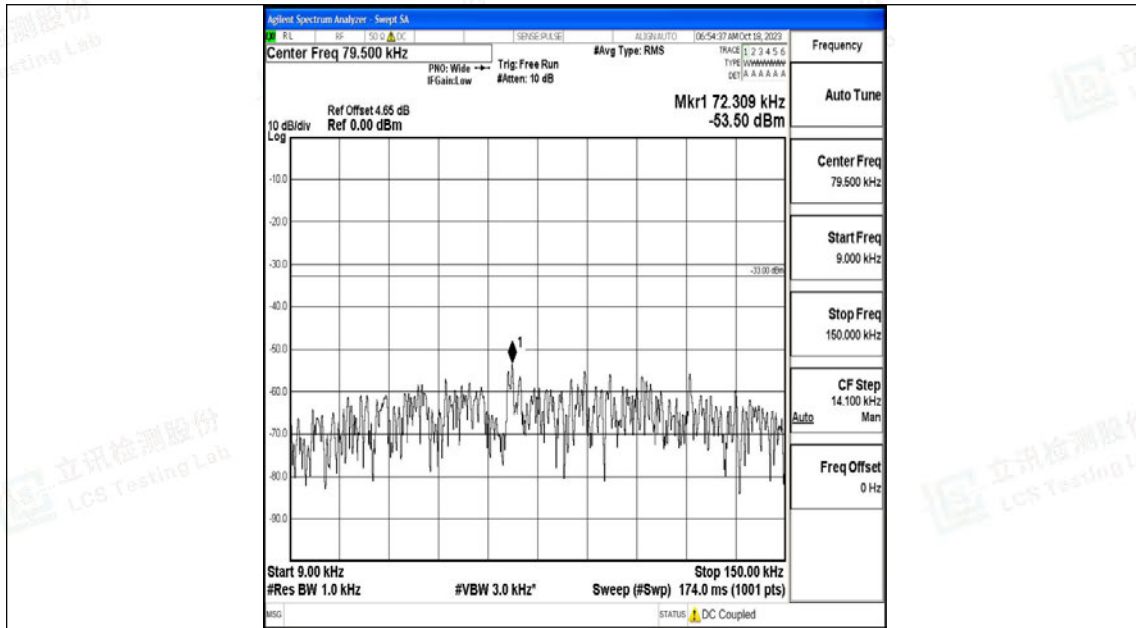

Band5_1.4MHz_16QAM_20643_1RB#0_30~1000_30~1000

Band5_1.4MHz_16QAM_20643_1RB#0_1000~3000_1000~3000

Band5_1.4MHz_16QAM_20643_1RB#0_3000~10000_3000~10000

Band5_3MHz_QPSK_20415_1RB#0_0.009~0.15_0.009~0.15

Band5_3MHz_QPSK_20415_1RB#0_0.15~30_0.15~30