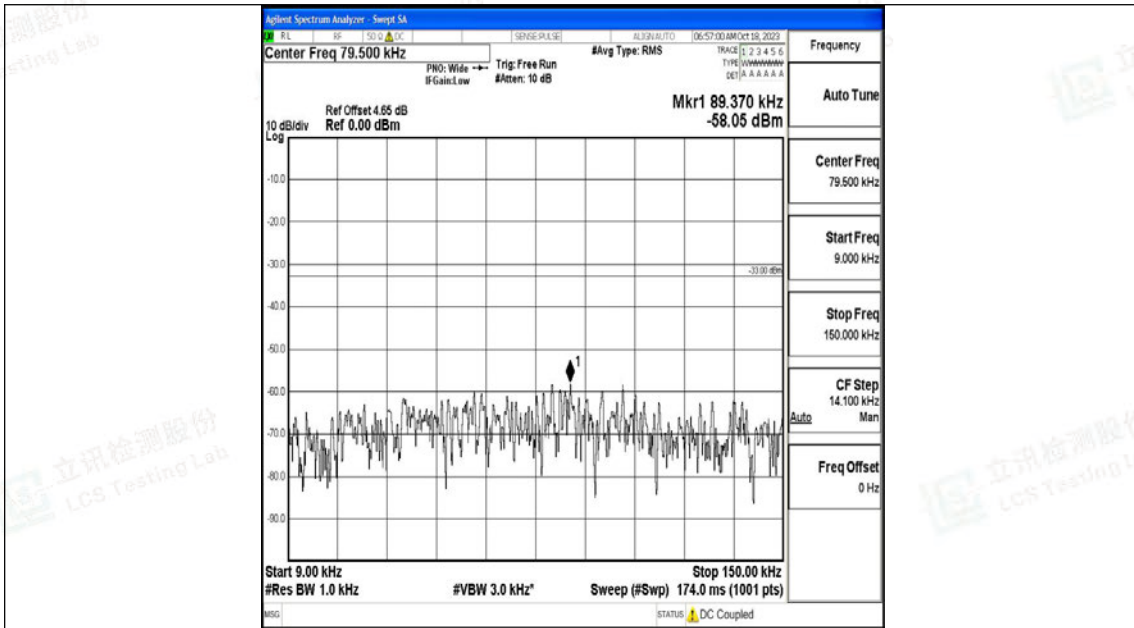

Band5_3MHz_16QAM_20525_1RB#0_30~1000_30~1000

Band5_3MHz_16QAM_20525_1RB#0_1000~3000_1000~3000

Band5_3MHz_16QAM_20525_1RB#0_3000~10000_3000~10000

Band5_3MHz_QPSK_20635_1RB#0_0.009~0.15_0.009~0.15

Band5_3MHz_QPSK_20635_1RB#0_0.15~30_0.15~30