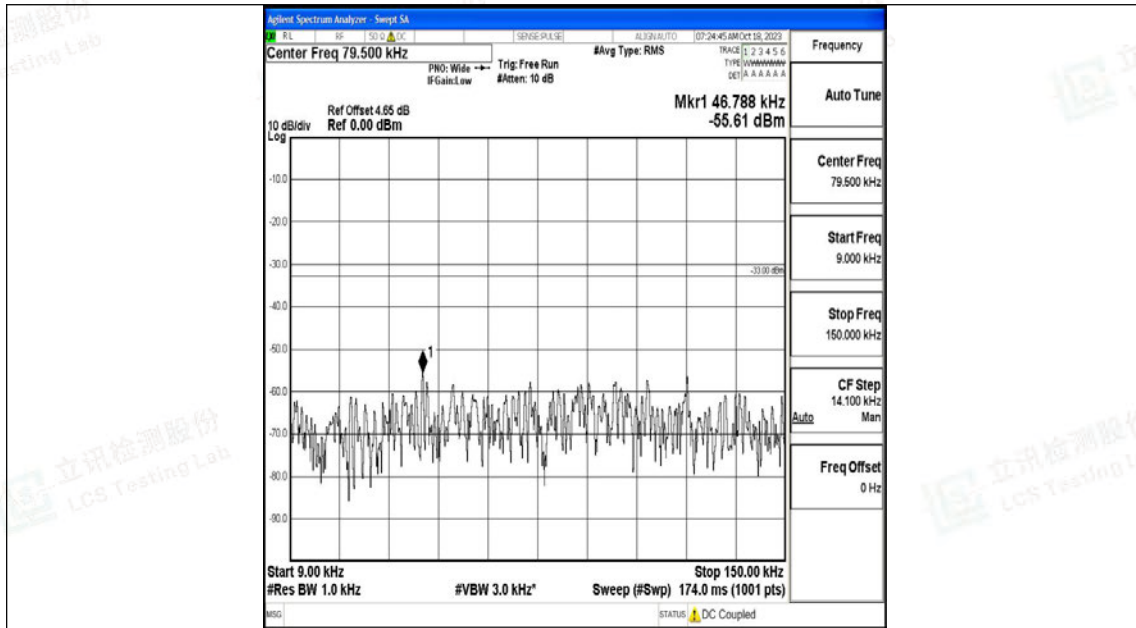

Band5_10MHz_16QAM_20450_1RB#0_30~1000_30~1000

Band5_10MHz_16QAM_20450_1RB#0_1000~3000_1000~3000

Band5_10MHz_16QAM_20450_1RB#0_3000~10000_3000~10000

Band5_10MHz_QPSK_20525_1RB#0_0.009~0.15_0.009~0.15

Band5_10MHz_QPSK_20525_1RB#0_0.15~30_0.15~30