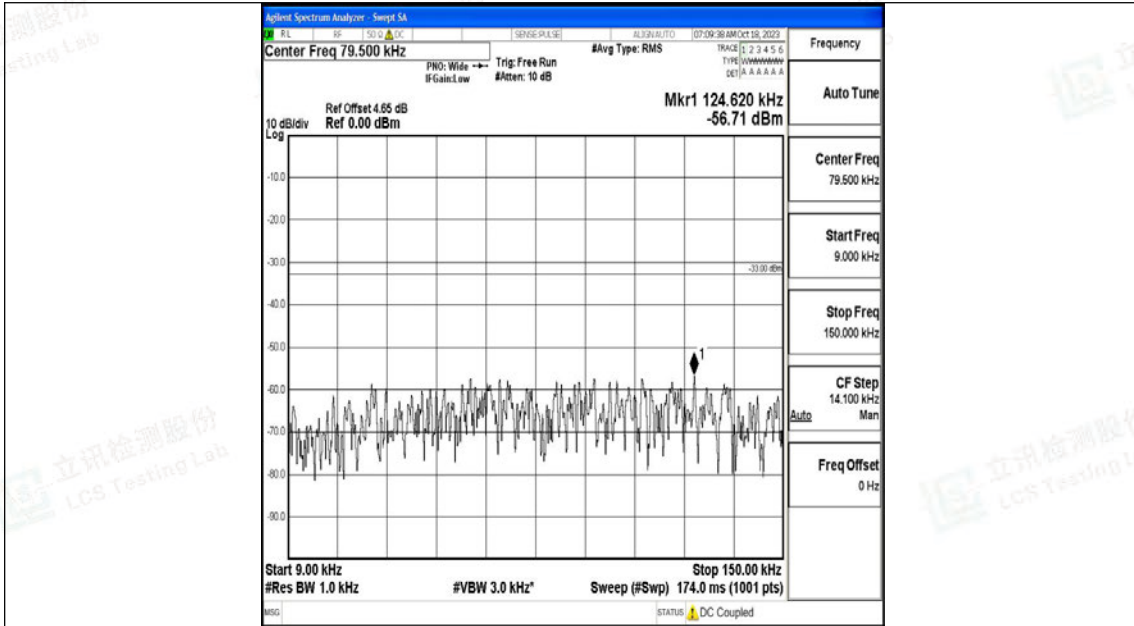

Band5_3MHz_16QAM_20635_1RB#0_30~1000_30~1000

Band5_3MHz_16QAM_20635_1RB#0_1000~3000_1000~3000

Band5_3MHz_16QAM_20635_1RB#0_3000~10000_3000~10000

Band5_5MHz_QPSK_20425_1RB#0_0.009~0.15_0.009~0.15

Band5_5MHz_QPSK_20425_1RB#0_0.15~30_0.15~30