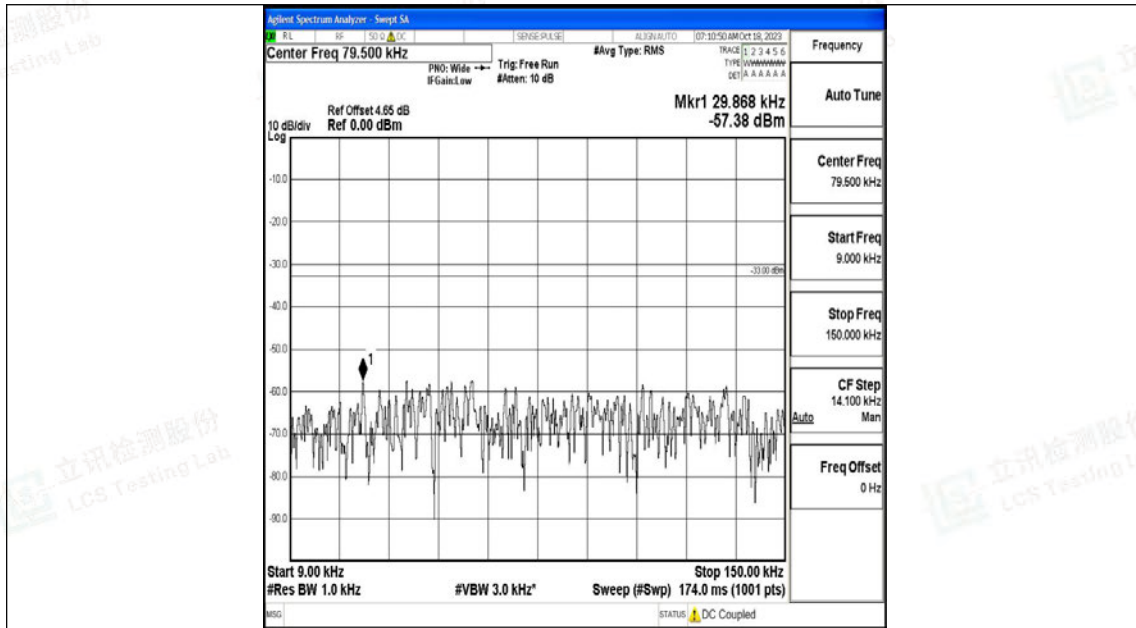

Band5_5MHz_16QAM_20425_1RB#0_30~1000_30~1000

Band5_5MHz_16QAM_20425_1RB#0_1000~3000_1000~3000

Band5_5MHz_16QAM_20425_1RB#0_3000~10000_3000~10000

Band5_5MHz_QPSK_20525_1RB#0_0.009~0.15_0.009~0.15

Band5_5MHz_QPSK_20525_1RB#0_0.15~30_0.15~30