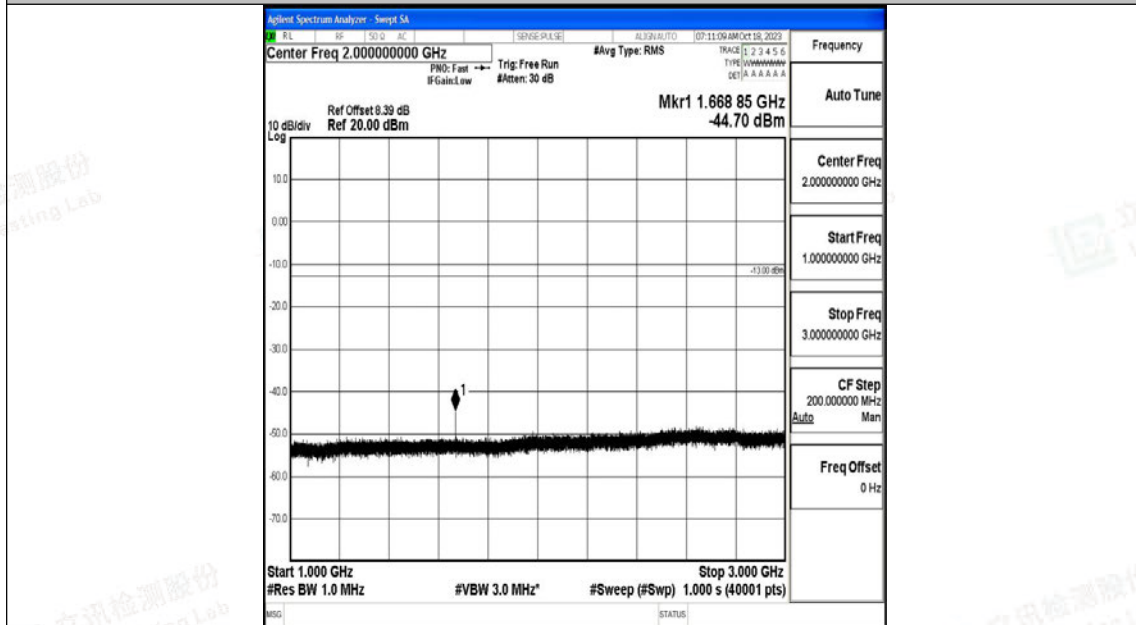

Band5_5MHz_QPSK_20525_1RB#0_30~1000_30~1000

Band5_5MHz_QPSK_20525_1RB#0_1000~3000_1000~3000