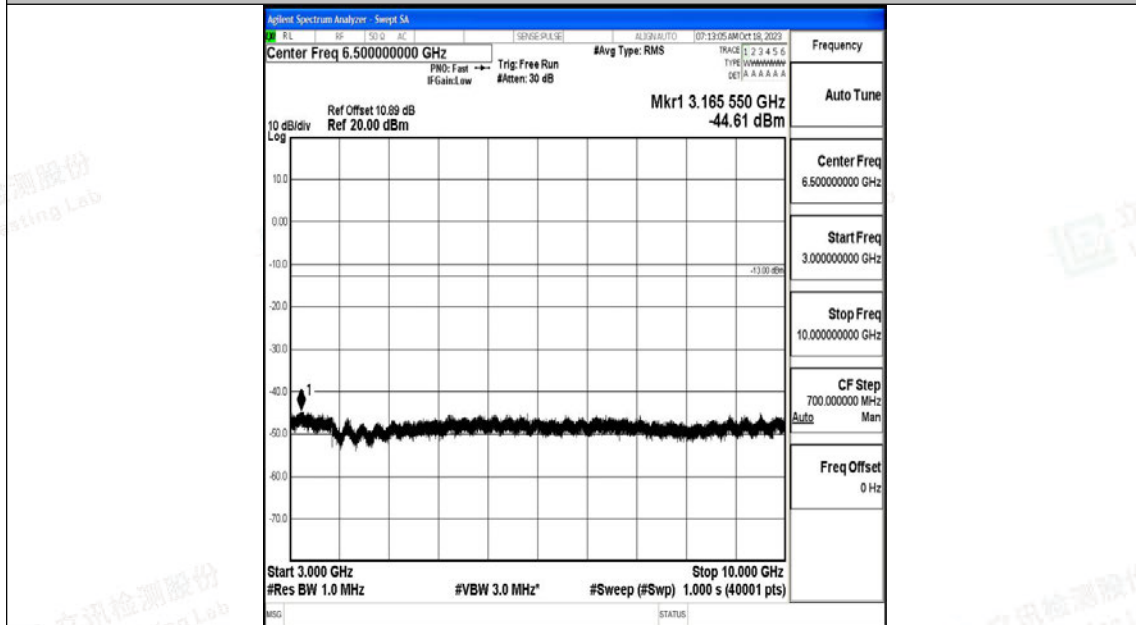

Band5_5MHz_16QAM_20625_1RB#0_1000~3000_1000~3000

Band5_5MHz_16QAM_20625_1RB#0_3000~10000_3000~10000