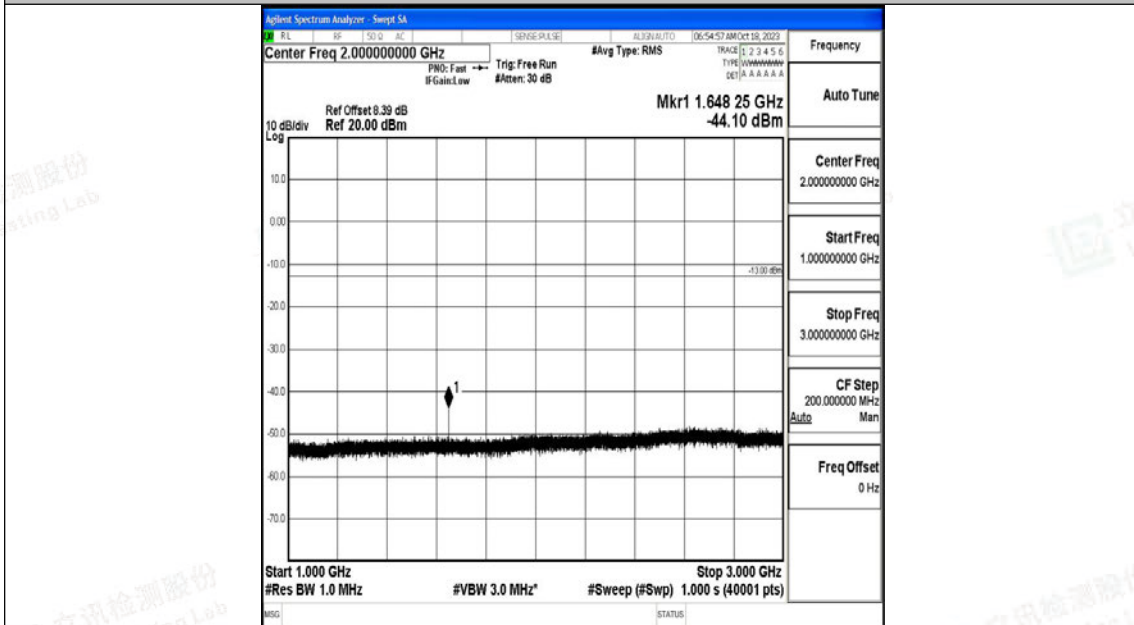

Band5_3MHz_QPSK_20415_1RB#0_30~1000_30~1000

Band5_3MHz_QPSK_20415_1RB#0_1000~3000_1000~3000