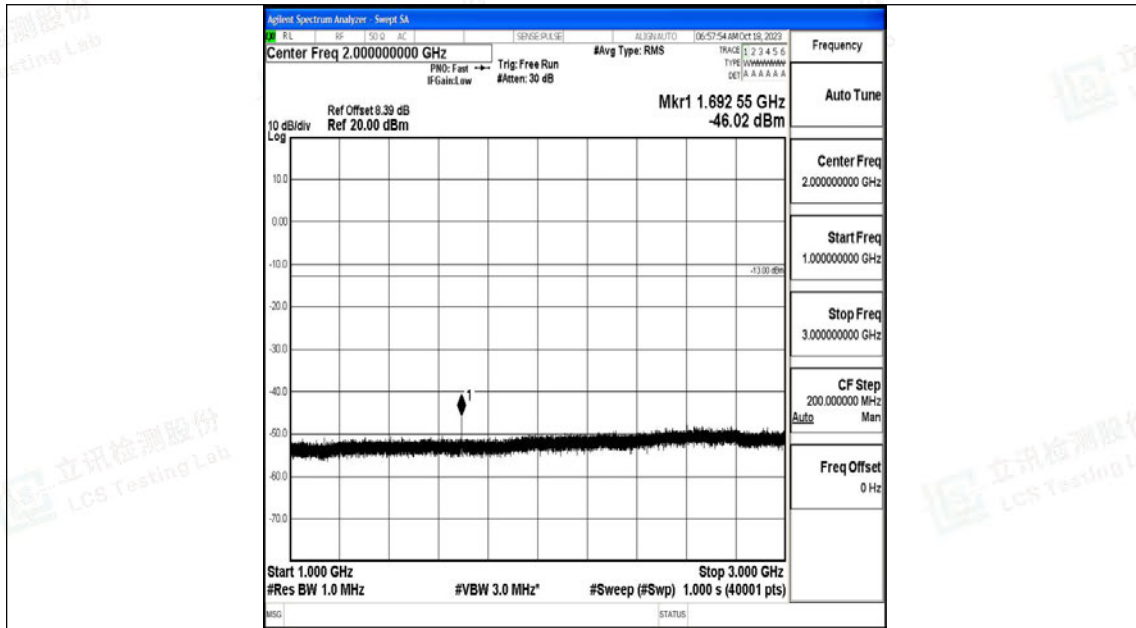

Band5_3MHz_16QAM_20635_1RB#0_30~1000_30~1000

Band5_3MHz_16QAM_20635_1RB#0_1000~3000_1000~3000