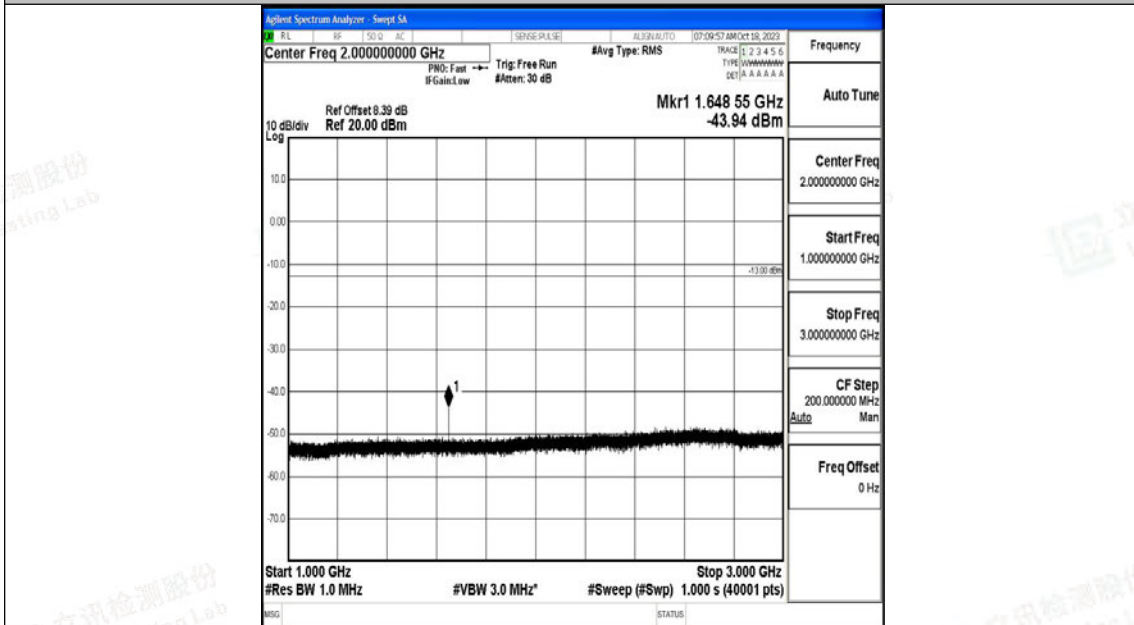

Band5_5MHz_QPSK_20425_1RB#0_30~1000_30~1000

Band5_5MHz_QPSK_20425_1RB#0_1000~3000_1000~3000