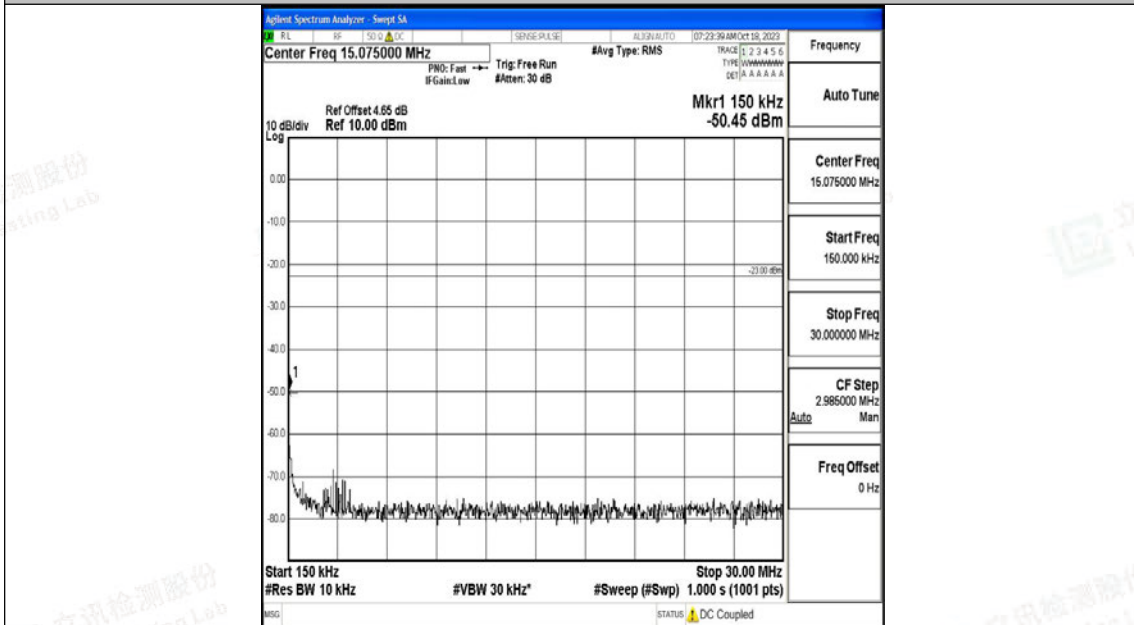

Band5_5MHz_16QAM_20625_1RB#0_30~1000_30~1000

Band5_5MHz_16QAM_20625_1RB#0_1000~3000_1000~3000

Band5_5MHz_16QAM_20625_1RB#0_3000~10000_3000~10000

Band5_10MHz_QPSK_20450_1RB#0_0.009~0.15_0.009~0.15

Band5_10MHz_QPSK_20450_1RB#0_0.15~30_0.15~30