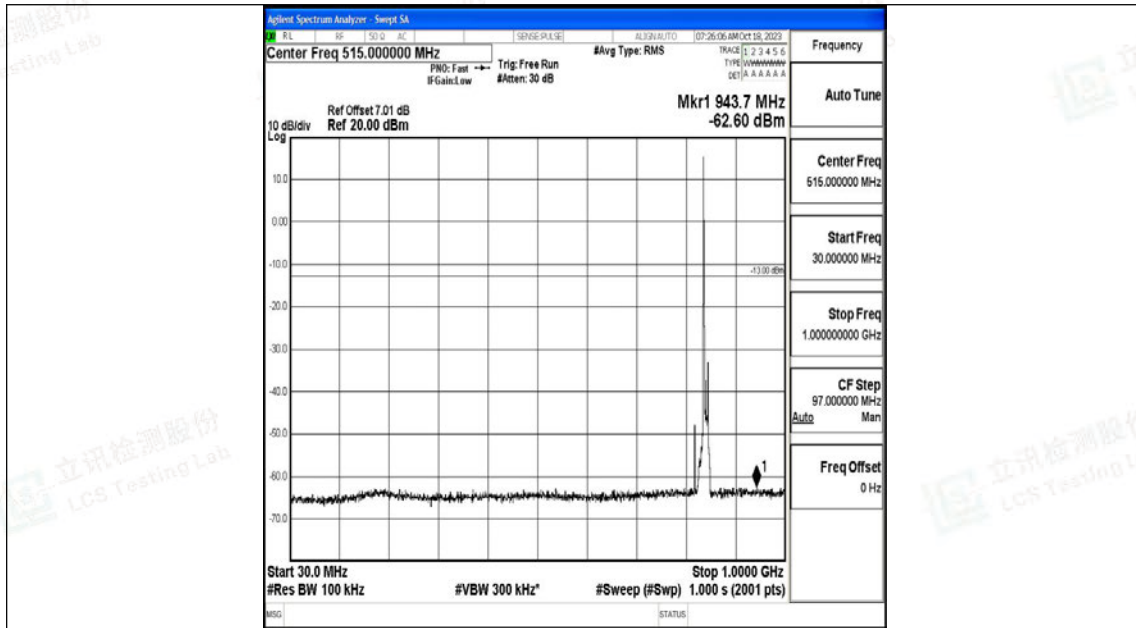

Band5_10MHz_16QAM_20525_1RB#0_30~1000_30~1000

Band5_10MHz_16QAM_20525_1RB#0_1000~3000_1000~3000

Band5_10MHz_16QAM_20525_1RB#0_3000~10000_3000~10000

Band5_10MHz_QPSK_20600_1RB#0_0.009~0.15_0.009~0.15

Band5_10MHz_QPSK_20600_1RB#0_0.15~30_0.15~30