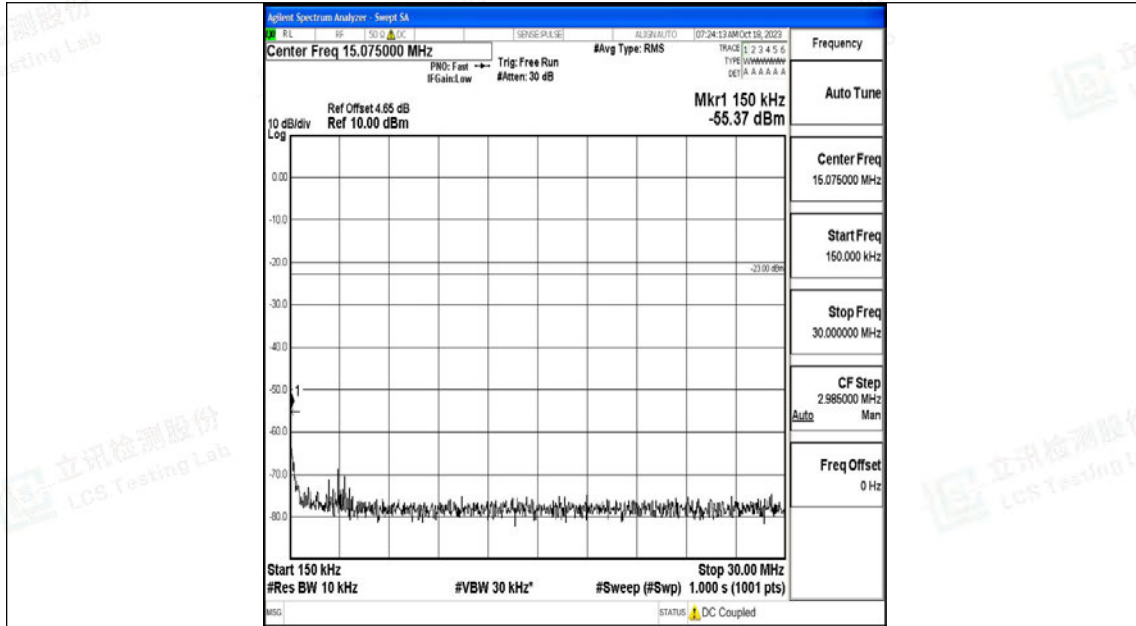

Band5_10MHz_QPSK_20450_1RB#0_30~1000_30~1000

Band5_10MHz_QPSK_20450_1RB#0_1000~3000_1000~3000

Band5_10MHz_QPSK_20450_1RB#0_3000~10000_3000~10000

Band5_10MHz_16QAM_20450_1RB#0_0.009~0.15_0.009~0.15

Band5_10MHz_16QAM_20450_1RB#0_0.15~30_0.15~30