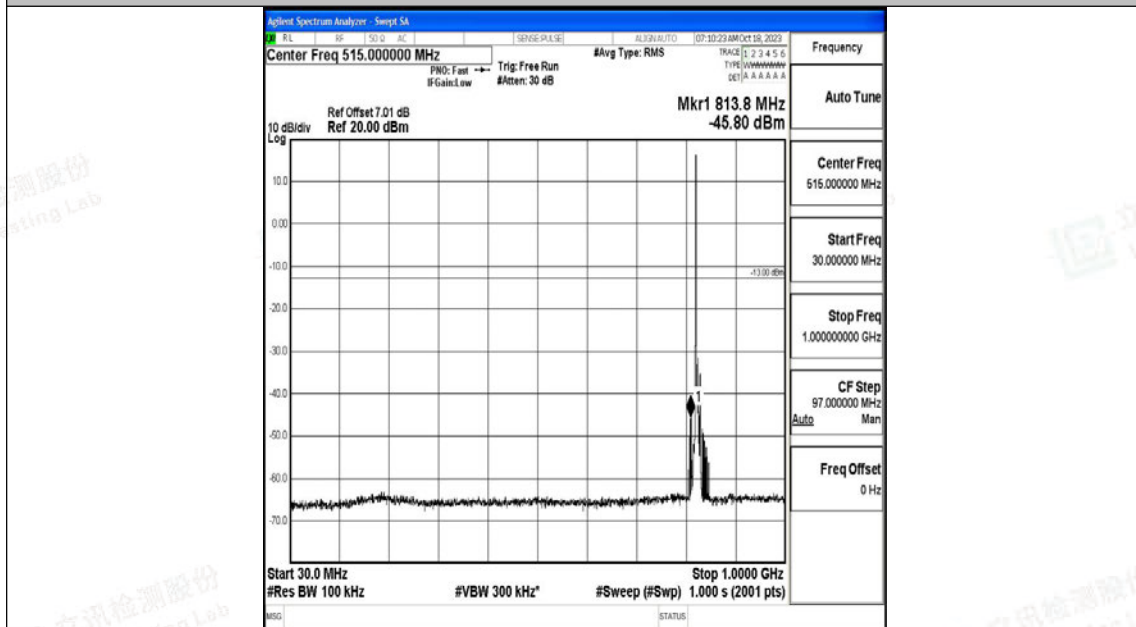

Band5_5MHz_QPSK_20425_1RB#0_30~1000_30~1000

Band5_5MHz_QPSK_20425_1RB#0_1000~3000_1000~3000

Band5_5MHz_QPSK_20425_1RB#0_3000~10000_3000~10000

Band5_5MHz_16QAM_20425_1RB#0_0.009~0.15_0.009~0.15

Band5_5MHz_16QAM_20425_1RB#0_0.15~30_0.15~30