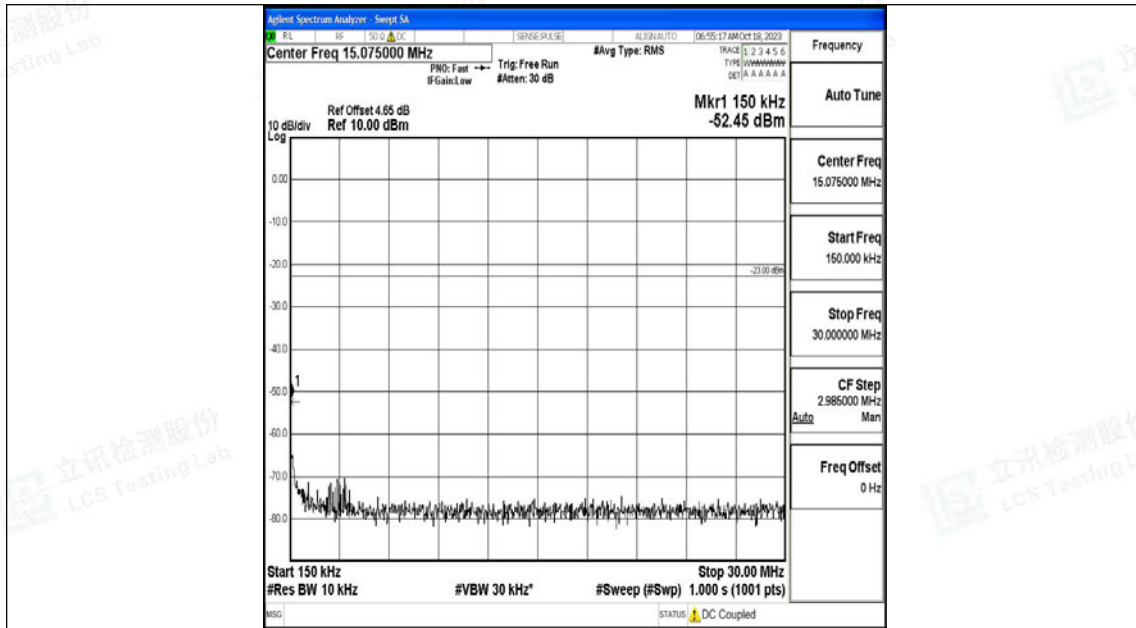

Band5_3MHz_QPSK_20415_1RB#0_30~1000_30~1000

Band5_3MHz_QPSK_20415_1RB#0_1000~3000_1000~3000

Band5_3MHz_QPSK_20415_1RB#0_3000~10000_3000~10000

Band5_3MHz_16QAM_20415_1RB#0_0.009~0.15_0.009~0.15

Band5_3MHz_16QAM_20415_1RB#0_0.15~30_0.15~30