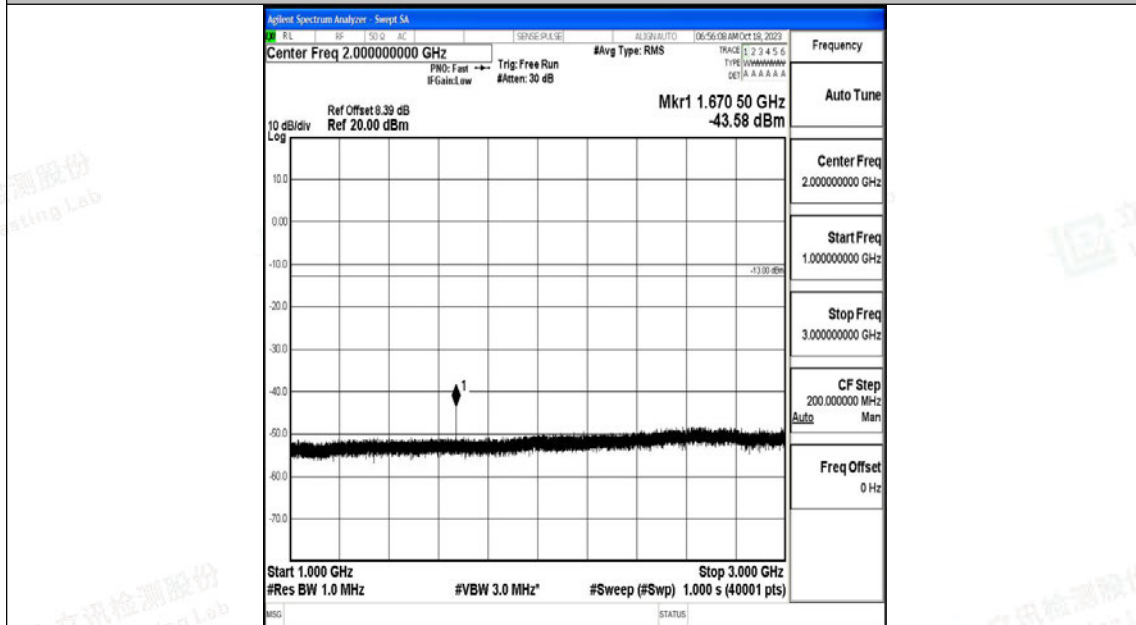

Band5_3MHz_QPSK_20525_1RB#0_30~1000_30~1000

Band5_3MHz_QPSK_20525_1RB#0_1000~3000_1000~3000