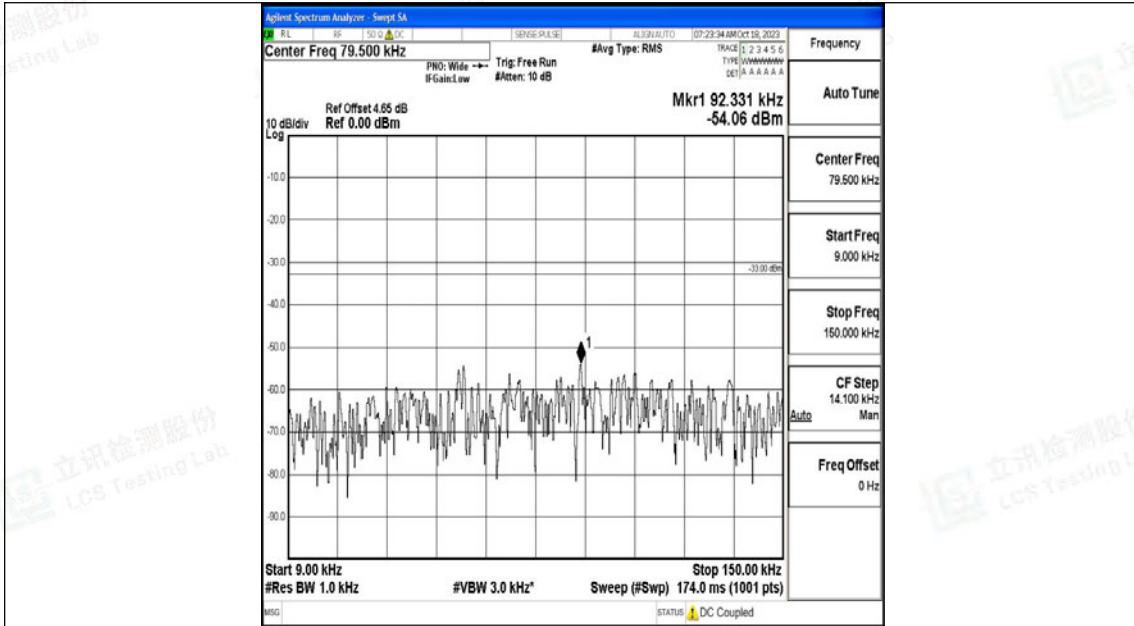

Band5_5MHz_16QAM_20625_1RB#0_30~1000_30~1000

Band5_5MHz_16QAM_20625_1RB#0_1000~3000_1000~3000

Band5_5MHz_16QAM_20625_1RB#0_3000~10000_3000~10000

Band5_10MHz_QPSK_20450_1RB#0_0.009~0.15_0.009~0.15

Band5_10MHz_QPSK_20450_1RB#0_0.15~30_0.15~30