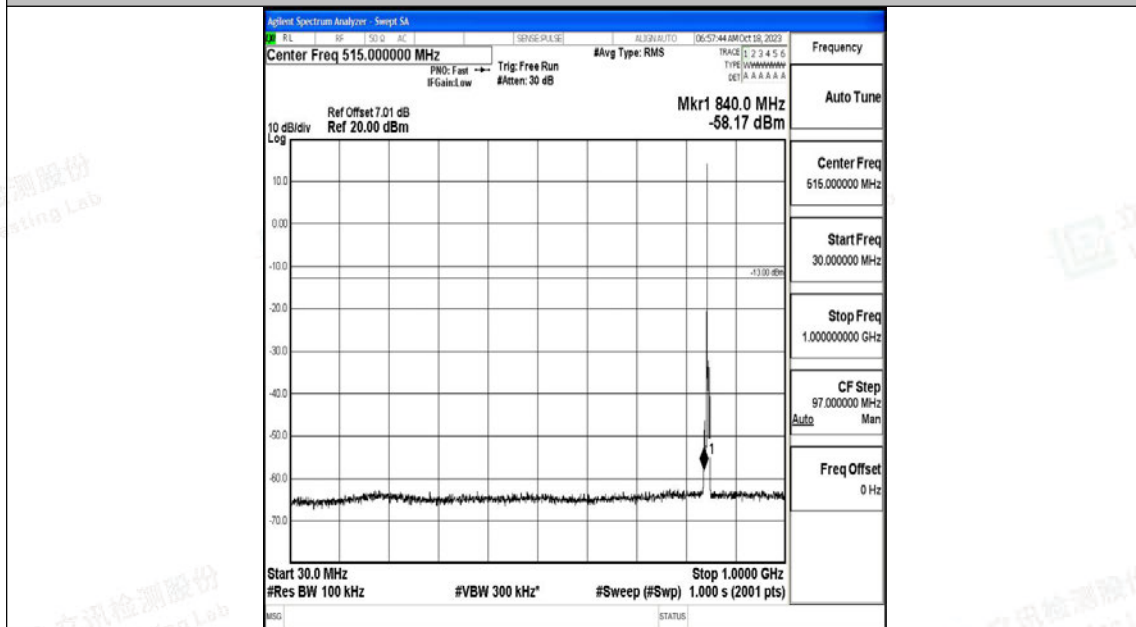

Band5_3MHz_QPSK_20635_1RB#0_30~1000_30~1000

Band5_3MHz_QPSK_20635_1RB#0_1000~3000_1000~3000

Band5_3MHz_QPSK_20635_1RB#0_3000~10000_3000~10000

Band5_3MHz_16QAM_20635_1RB#0_0.009~0.15_0.009~0.15

Band5_3MHz_16QAM_20635_1RB#0_0.15~30_0.15~30