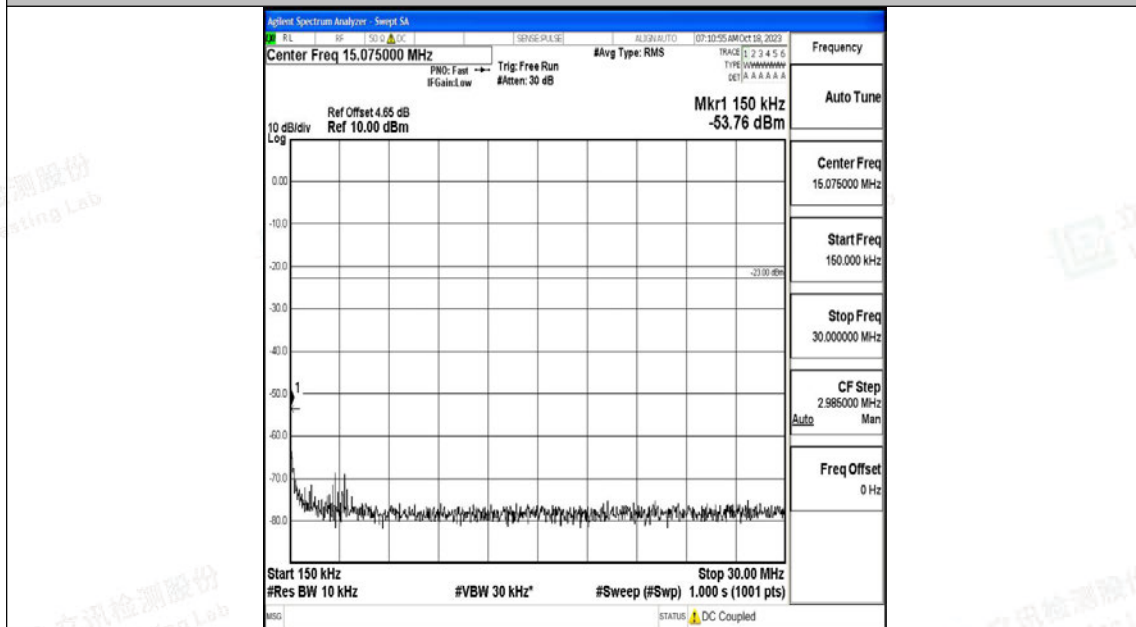

Band5_5MHz_16QAM_20425_1RB#0_30~1000_30~1000

Band5_5MHz_16QAM_20425_1RB#0_1000~3000_1000~3000

Band5_5MHz_16QAM_20425_1RB#0_3000~10000_3000~10000

Band5_5MHz_QPSK_20525_1RB#0_0.009~0.15_0.009~0.15

Band5_5MHz_QPSK_20525_1RB#0_0.15~30_0.15~30