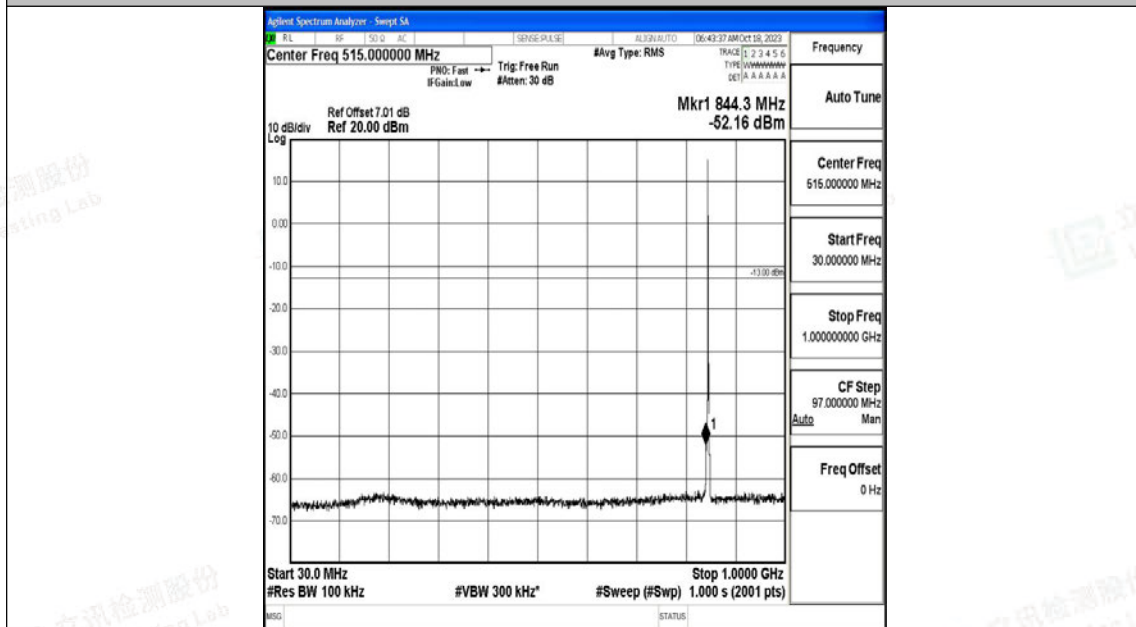

Band5_1.4MHz_QPSK_20643_1RB#0_30~1000_30~1000

Band5_1.4MHz_QPSK_20643_1RB#0_1000~3000_1000~3000

Band5_1.4MHz_QPSK_20643_1RB#0_3000~10000_3000~10000

Band5_1.4MHz_16QAM_20643_1RB#0_0.009~0.15_0.009~0.15

Band5_1.4MHz_16QAM_20643_1RB#0_0.15~30_0.15~30