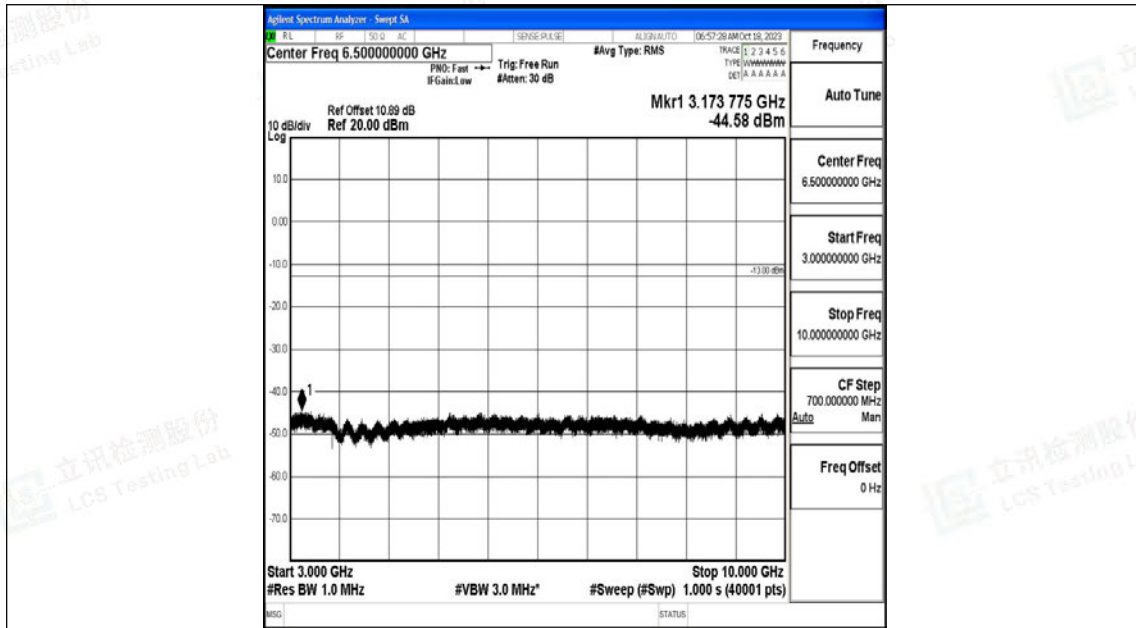

Band5_3MHz_QPSK_20635_1RB#0_1000~3000_1000~3000

Band5_3MHz_QPSK_20635_1RB#0_3000~10000_3000~10000