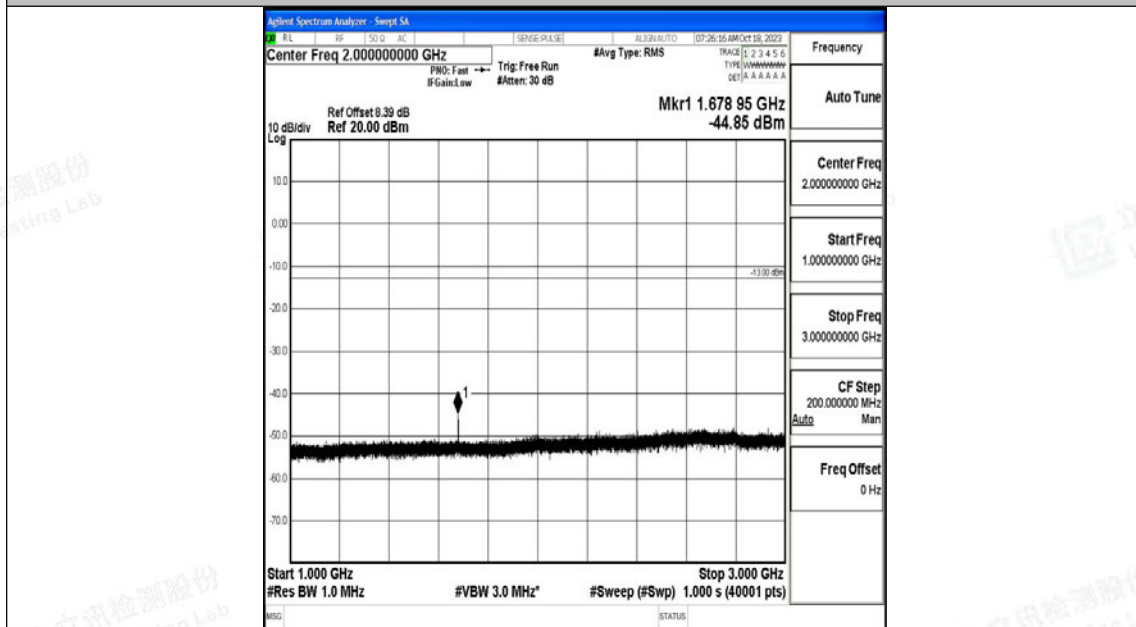

Band5_10MHz_QPSK_20600_1RB#0_30~1000_30~1000

Band5_10MHz_QPSK_20600_1RB#0_1000~3000_1000~3000