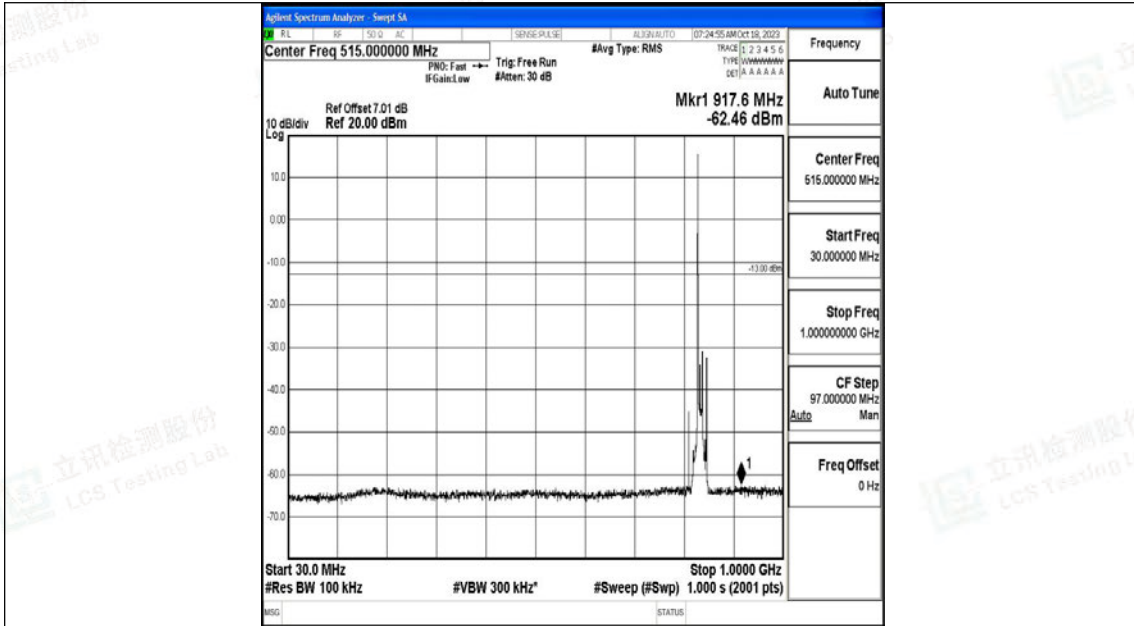

Band5_10MHz_16QAM_20450_1RB#0_30~1000_30~1000

Band5_10MHz_16QAM_20450_1RB#0_1000~3000_1000~3000

Band5_10MHz_16QAM_20450_1RB#0_3000~10000_3000~10000

Band5_10MHz_QPSK_20525_1RB#0_0.009~0.15_0.009~0.15

Band5_10MHz_QPSK_20525_1RB#0_0.15~30_0.15~30