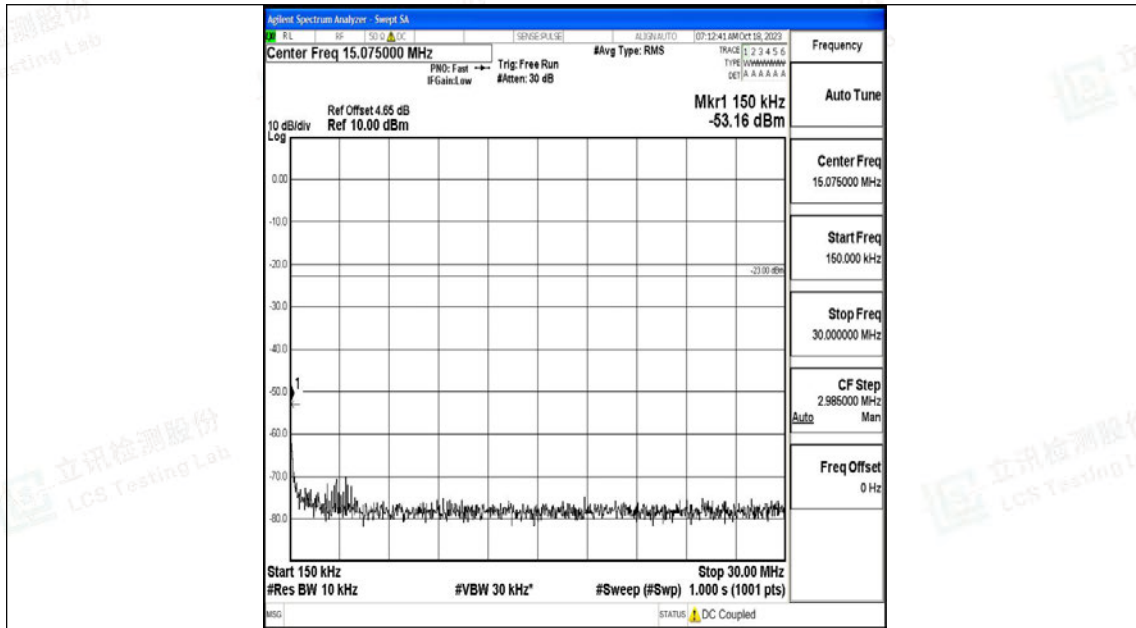

Band5_5MHz_QPSK_20625_1RB#0_30~1000_30~1000

Band5_5MHz_QPSK_20625_1RB#0_1000~3000_1000~3000

Band5_5MHz_QPSK_20625_1RB#0_3000~10000_3000~10000

Band5_5MHz_16QAM_20625_1RB#0_0.009~0.15_0.009~0.15

Band5_5MHz_16QAM_20625_1RB#0_0.15~30_0.15~30