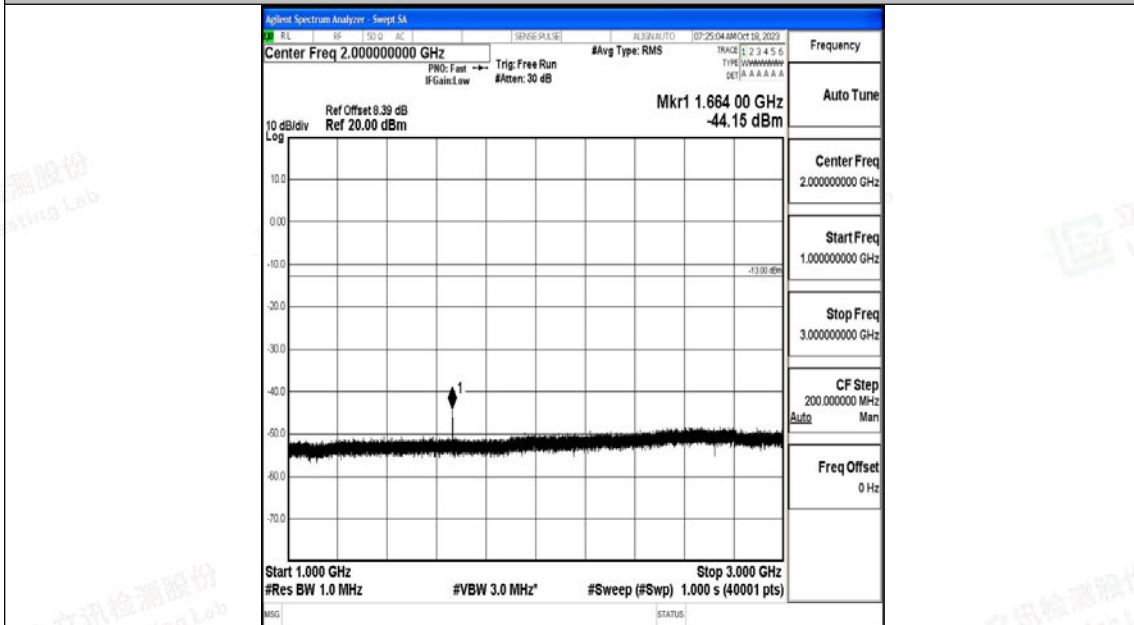

Band5_10MHz_QPSK_20525_1RB#0_30~1000_30~1000

Band5_10MHz_QPSK_20525_1RB#0_1000~3000_1000~3000