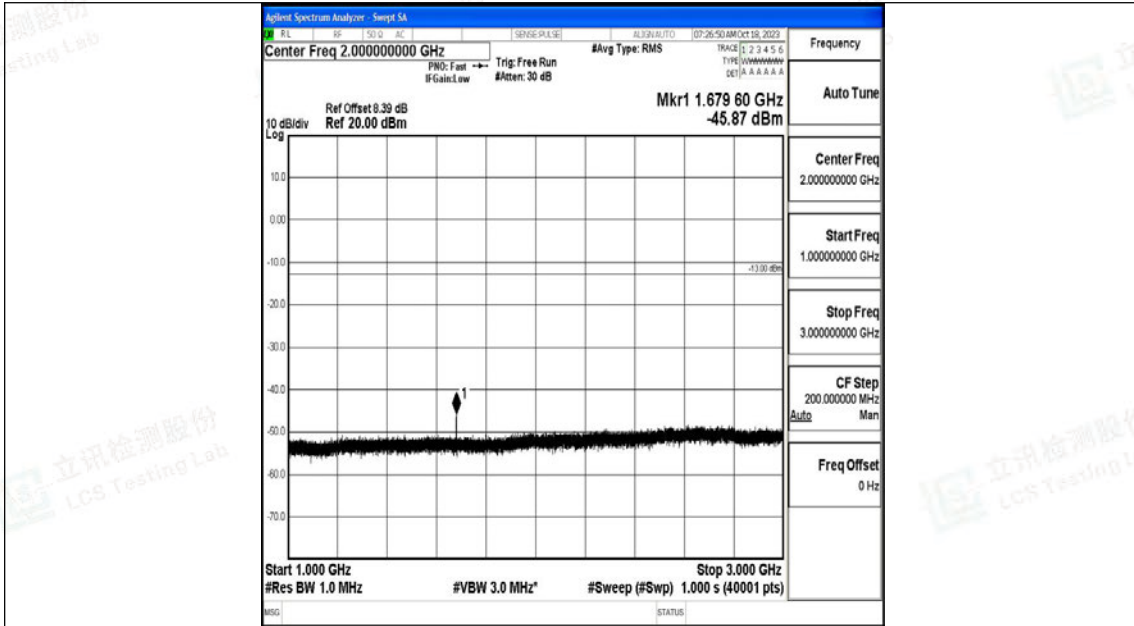

Band5_10MHz_16QAM_20600_1RB#0_30~1000_30~1000

Band5_10MHz_16QAM_20600_1RB#0_1000~3000_1000~3000