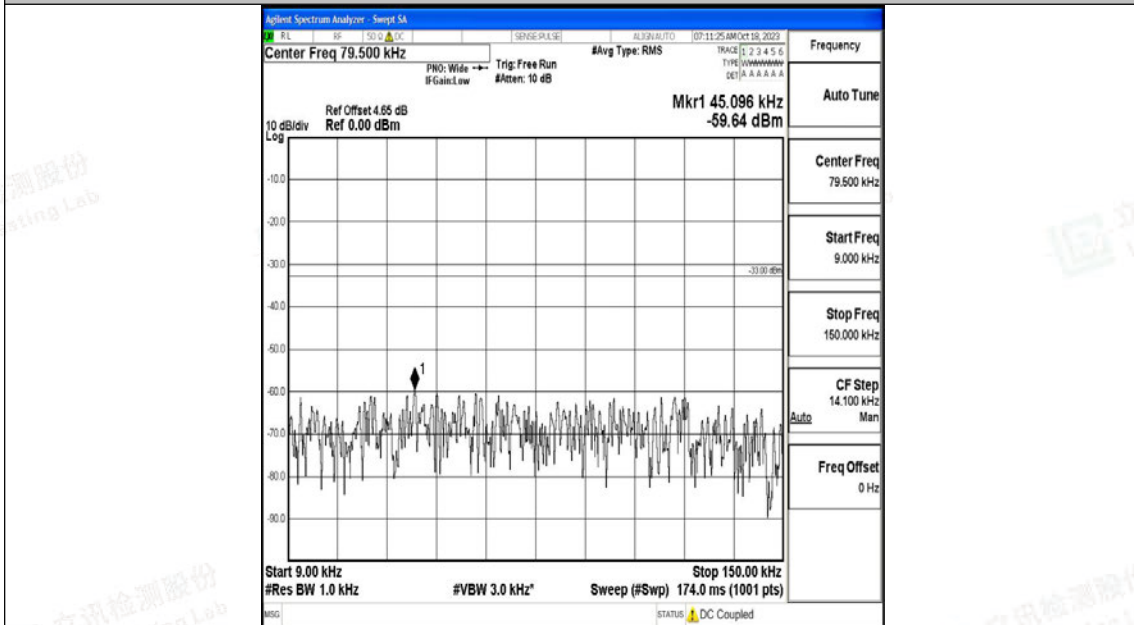

Band5_5MHz_QPSK_20525_1RB#0_30~1000_30~1000

Band5_5MHz_QPSK_20525_1RB#0_1000~3000_1000~3000

Band5_5MHz_QPSK_20525_1RB#0_3000~10000_3000~10000

Band5_5MHz_16QAM_20525_1RB#0_0.009~0.15_0.009~0.15

Band5_5MHz_16QAM_20525_1RB#0_0.15~30_0.15~30