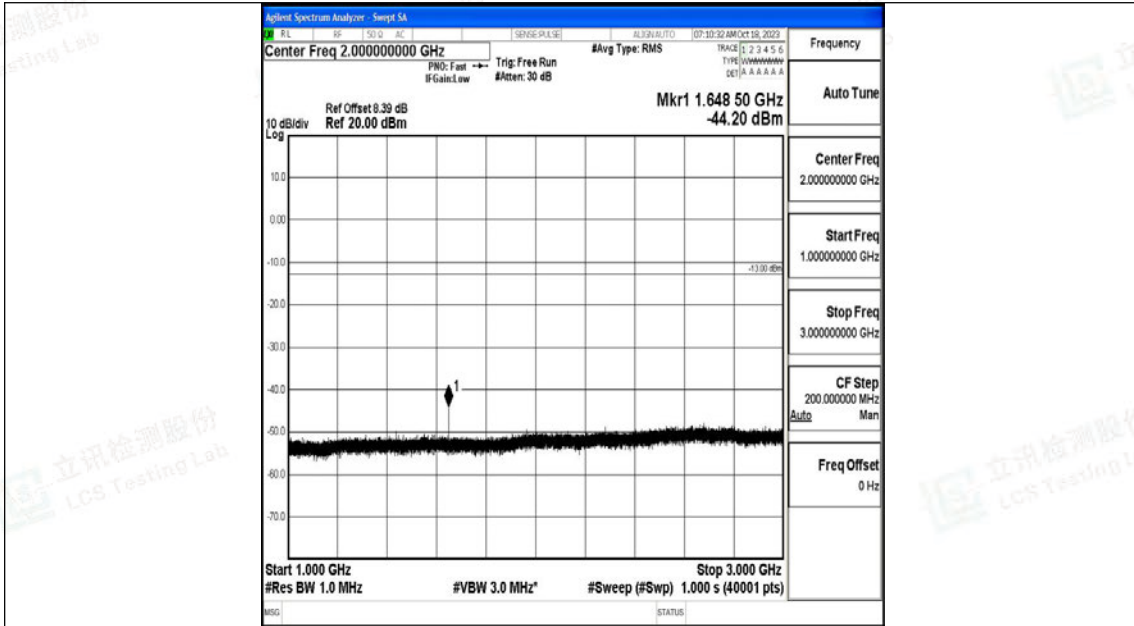

Band5_5MHz_16QAM_20425_1RB#0_30~1000_30~1000

Band5_5MHz_16QAM_20425_1RB#0_1000~3000_1000~3000