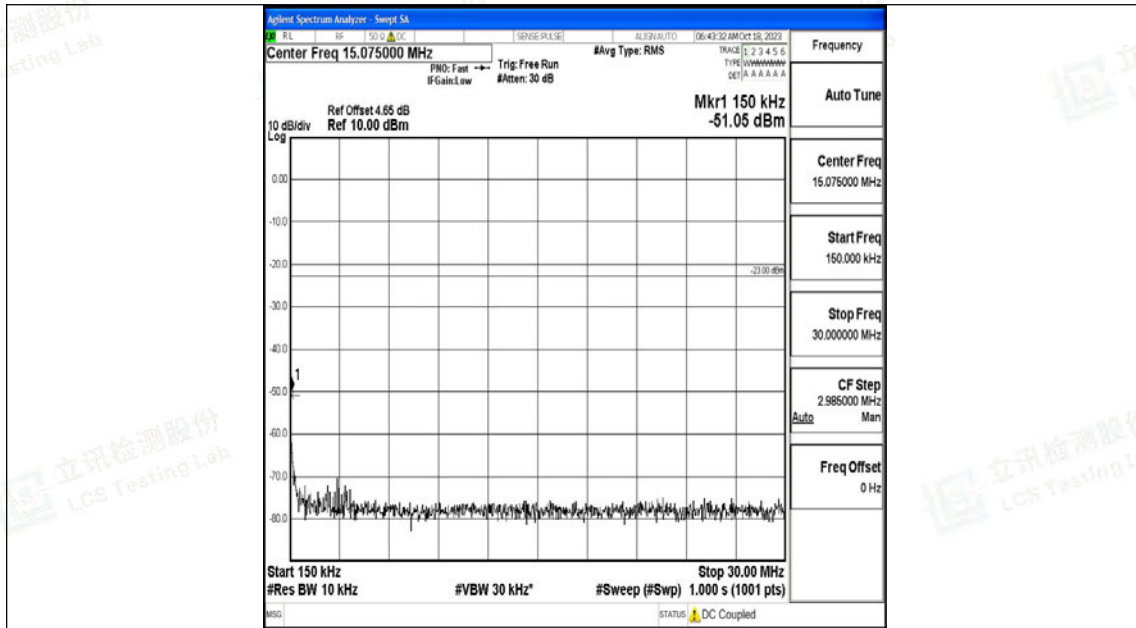

Band5_1.4MHz_QPSK_20643_1RB#0_30~1000_30~1000

Band5_1.4MHz_QPSK_20643_1RB#0_1000~3000_1000~3000

Band5_1.4MHz_QPSK_20643_1RB#0_3000~10000_3000~10000

Band5_1.4MHz_16QAM_20643_1RB#0_0.009~0.15_0.009~0.15

Band5_1.4MHz_16QAM_20643_1RB#0_0.15~30_0.15~30