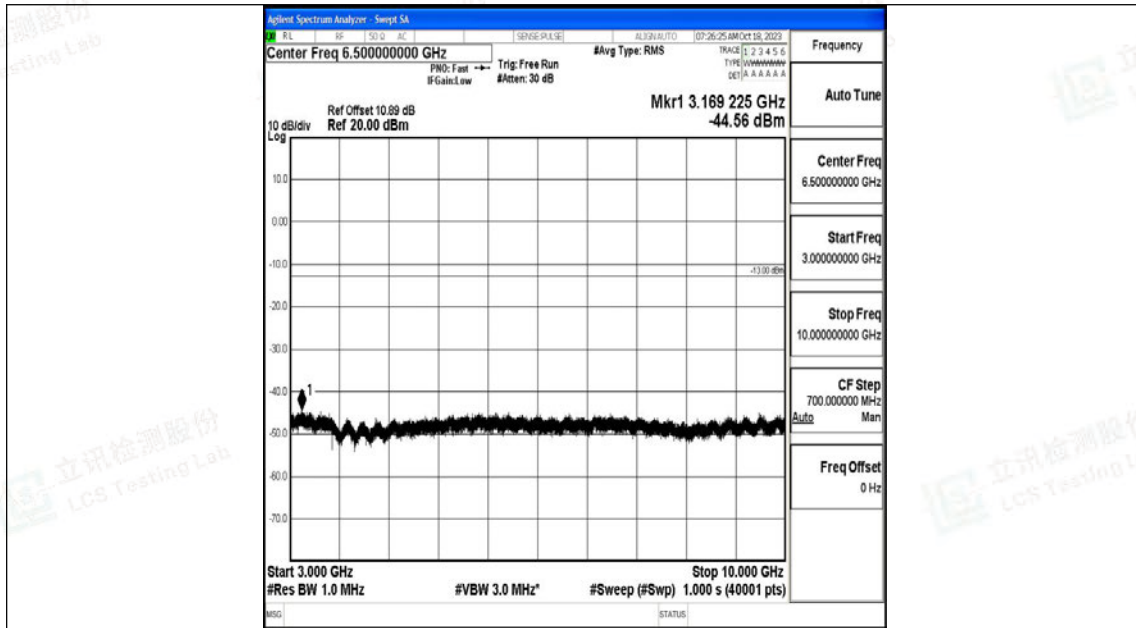

Band5_10MHz_QPSK_20600_1RB#0_1000~3000_1000~3000

Band5_10MHz_QPSK_20600_1RB#0_3000~10000_3000~10000