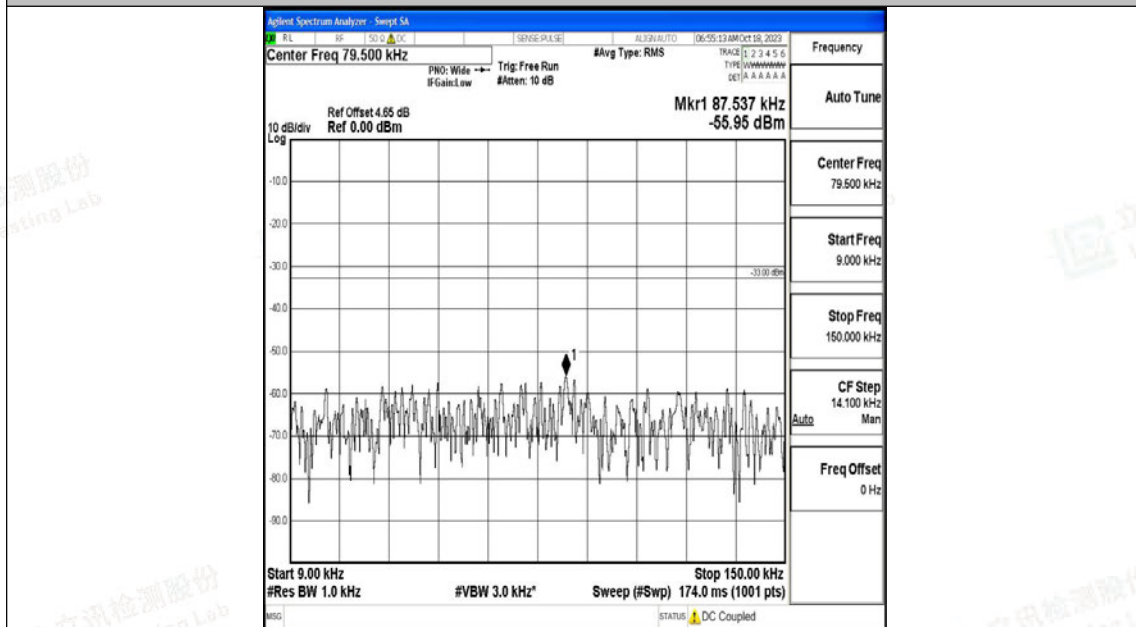

Band5_3MHz_QPSK_20415_1RB#0_30~1000_30~1000

Band5_3MHz_QPSK_20415_1RB#0_1000~3000_1000~3000

Band5_3MHz_QPSK_20415_1RB#0_3000~10000_3000~10000

Band5_3MHz_16QAM_20415_1RB#0_0.009~0.15_0.009~0.15

Band5_3MHz_16QAM_20415_1RB#0_0.15~30_0.15~30