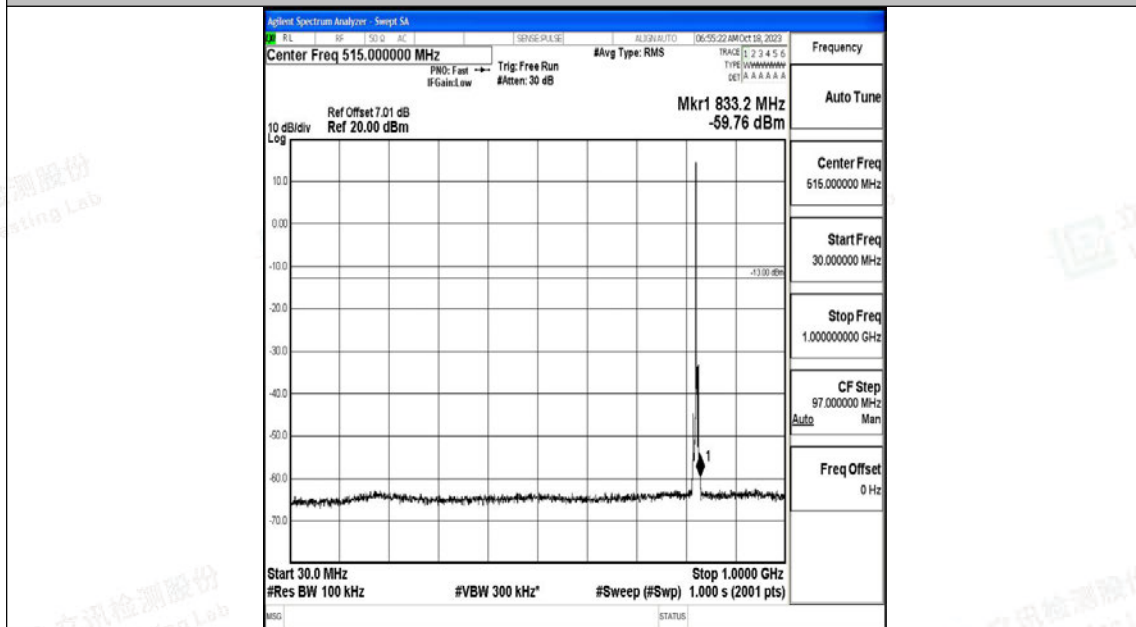

Band5_3MHz_QPSK_20415_1RB#0_30~1000_30~1000

Band5_3MHz_QPSK_20415_1RB#0_1000~3000_1000~3000

Band5_3MHz_QPSK_20415_1RB#0_3000~10000_3000~10000

Band5_3MHz_16QAM_20415_1RB#0_0.009~0.15_0.009~0.15

Band5_3MHz_16QAM_20415_1RB#0_0.15~30_0.15~30