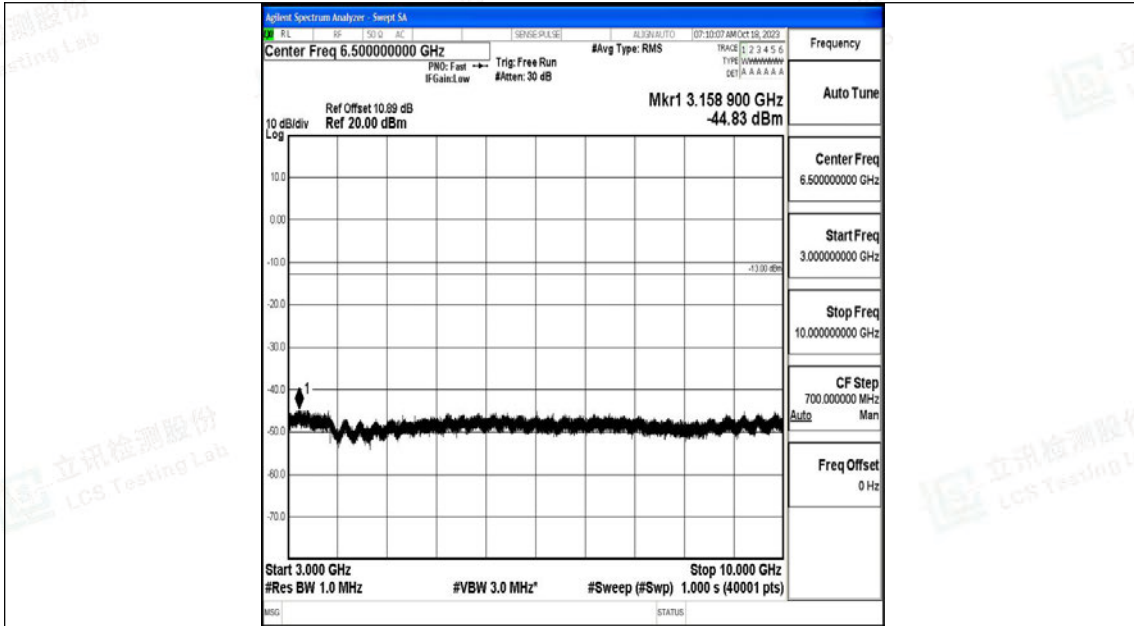

Band5_5MHz_QPSK_20425_1RB#0_1000~3000_1000~3000

Band5_5MHz_QPSK_20425_1RB#0_3000~10000_3000~10000