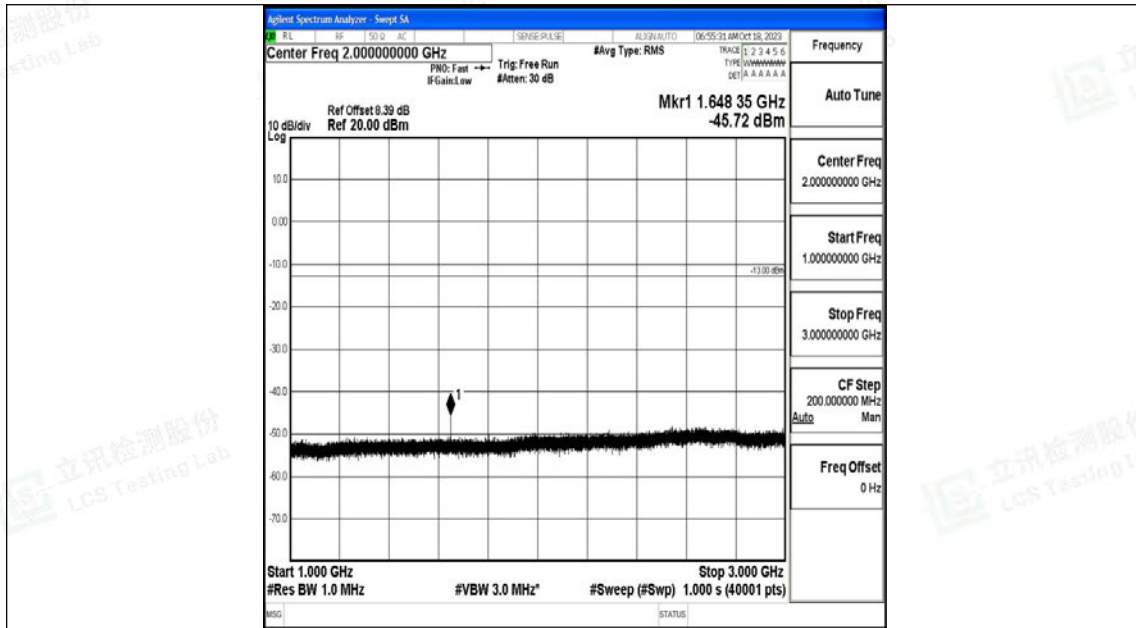

Band5_3MHz_16QAM_20415_1RB#0_30~1000_30~1000

Band5_3MHz_16QAM_20415_1RB#0_1000~3000_1000~3000