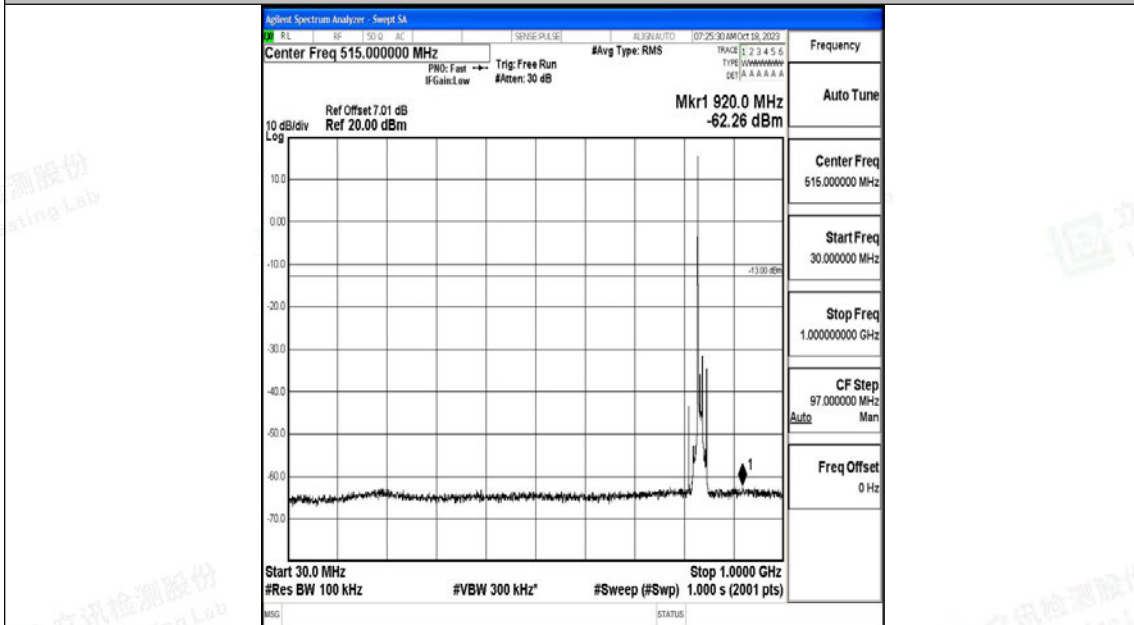

Band5_10MHz_QPSK_20525_1RB#0_30~1000_30~1000

Band5_10MHz_QPSK_20525_1RB#0_1000~3000_1000~3000

Band5_10MHz_QPSK_20525_1RB#0_3000~10000_3000~10000

Band5_10MHz_16QAM_20525_1RB#0_0.009~0.15_0.009~0.15

Band5_10MHz_16QAM_20525_1RB#0_0.15~30_0.15~30