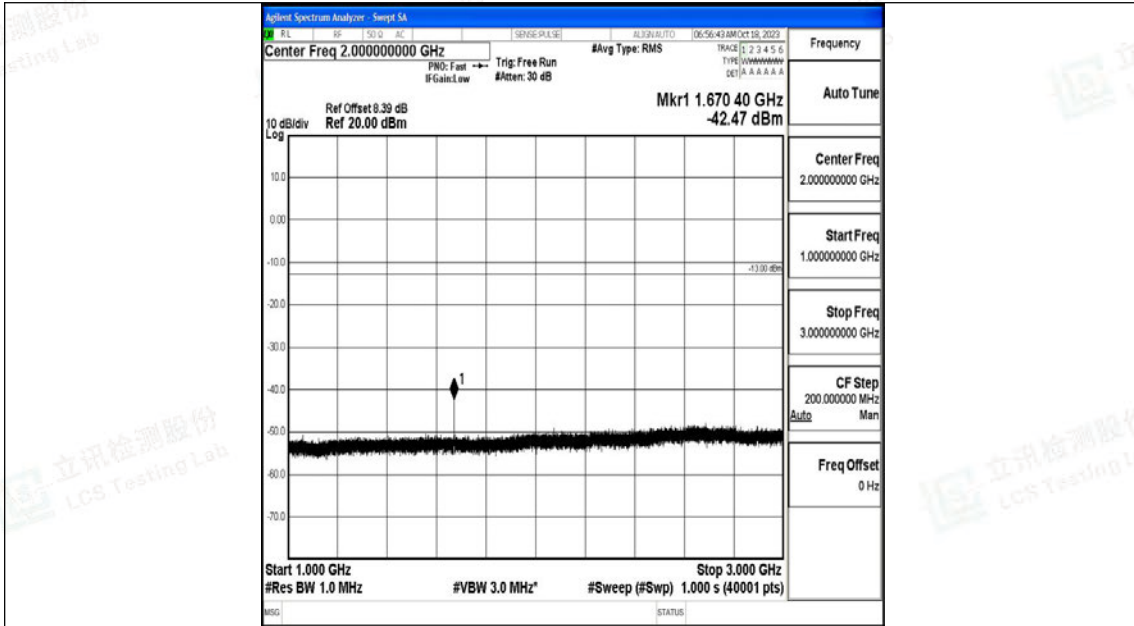

Band5_3MHz_16QAM_20525_1RB#0_30~1000_30~1000

Band5_3MHz_16QAM_20525_1RB#0_1000~3000_1000~3000