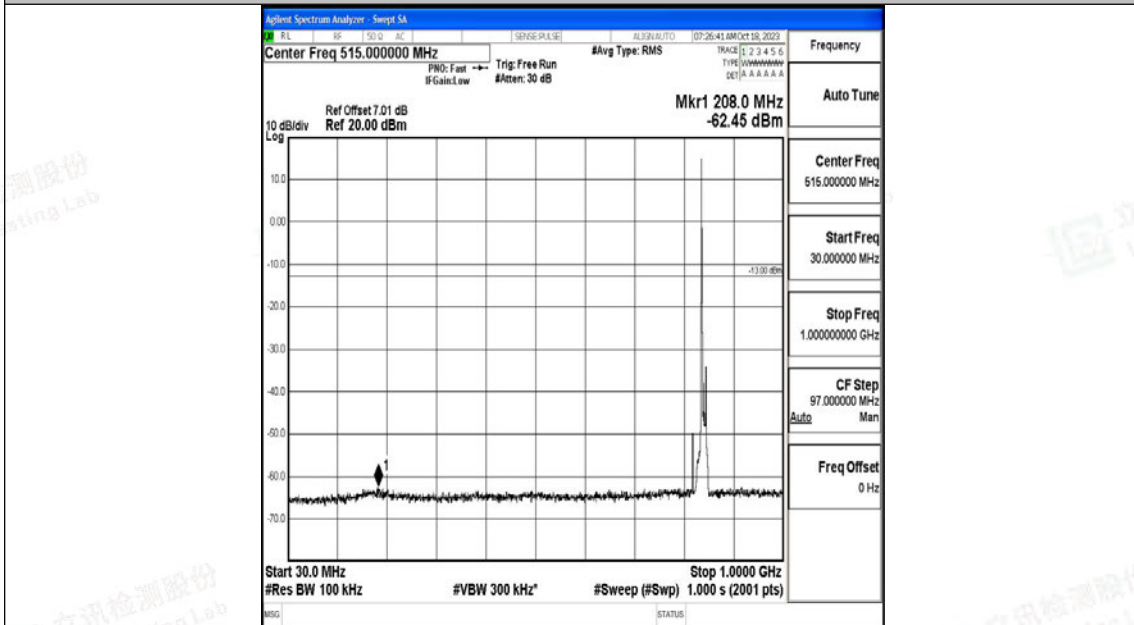

Band5_10MHz_QPSK_20600_1RB#0_30~1000_30~1000

Band5_10MHz_QPSK_20600_1RB#0_1000~3000_1000~3000

Band5_10MHz_QPSK_20600_1RB#0_3000~10000_3000~10000

Band5_10MHz_16QAM_20600_1RB#0_0.009~0.15_0.009~0.15

Band5_10MHz_16QAM_20600_1RB#0_0.15~30_0.15~30