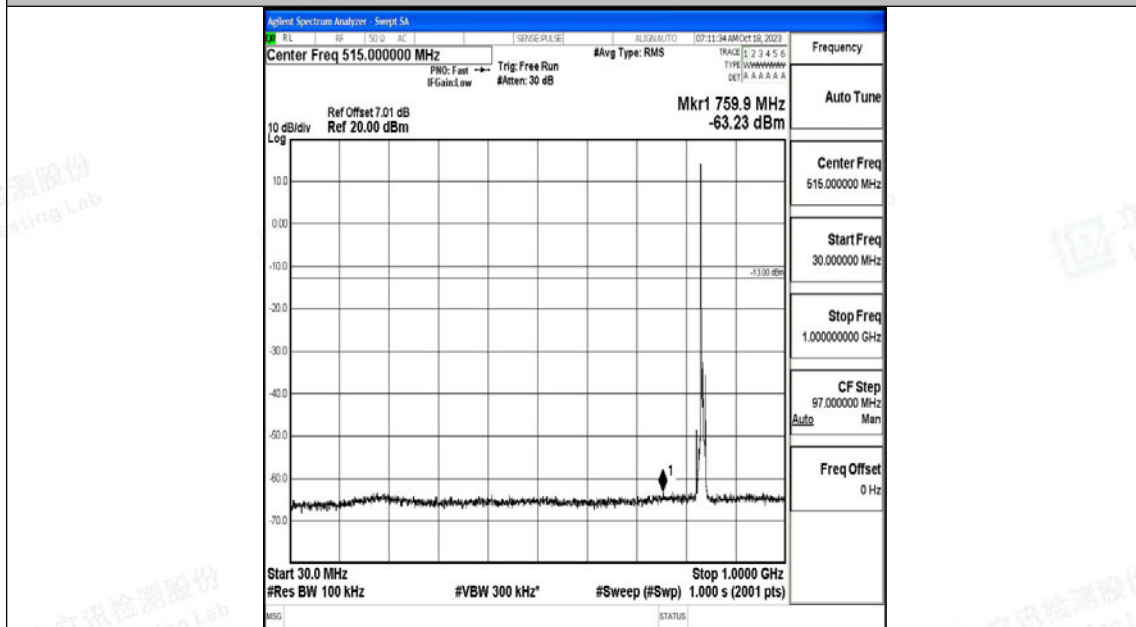

Band5_5MHz_QPSK_20525_1RB#0_30~1000_30~1000

Band5_5MHz_QPSK_20525_1RB#0_1000~3000_1000~3000

Band5_5MHz_QPSK_20525_1RB#0_3000~10000_3000~10000

Band5_5MHz_16QAM_20525_1RB#0_0.009~0.15_0.009~0.15

Band5_5MHz_16QAM_20525_1RB#0_0.15~30_0.15~30