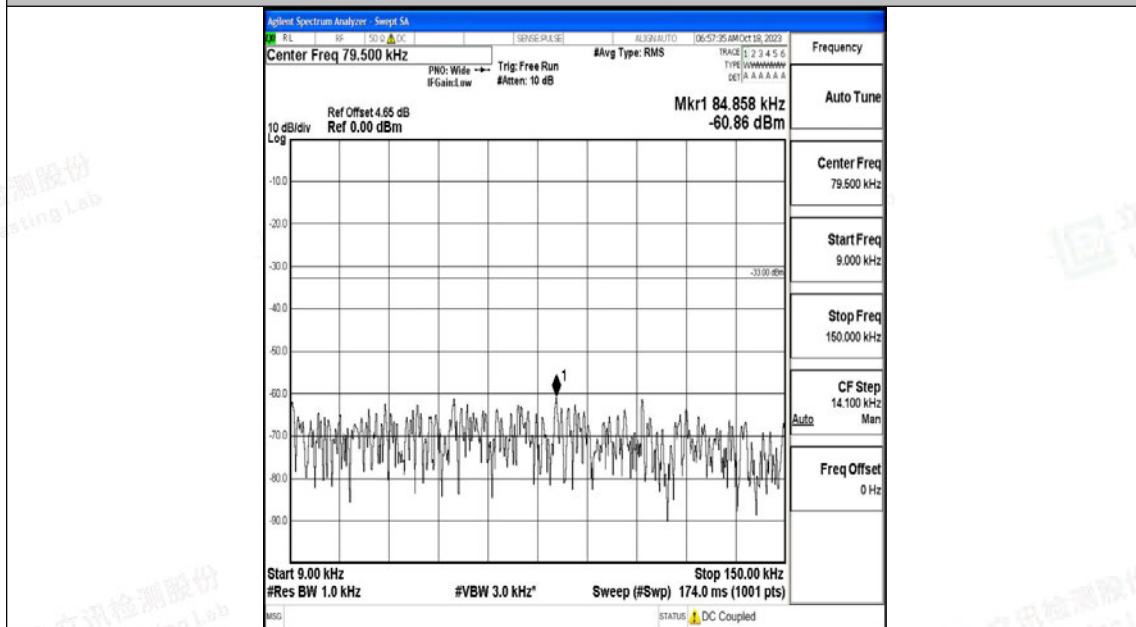

Band5_3MHz_QPSK_20635_1RB#0_30~1000_30~1000

Band5_3MHz_QPSK_20635_1RB#0_1000~3000_1000~3000

Band5_3MHz_QPSK_20635_1RB#0_3000~10000_3000~10000

Band5_3MHz_16QAM_20635_1RB#0_0.009~0.15_0.009~0.15

Band5_3MHz_16QAM_20635_1RB#0_0.15~30_0.15~30