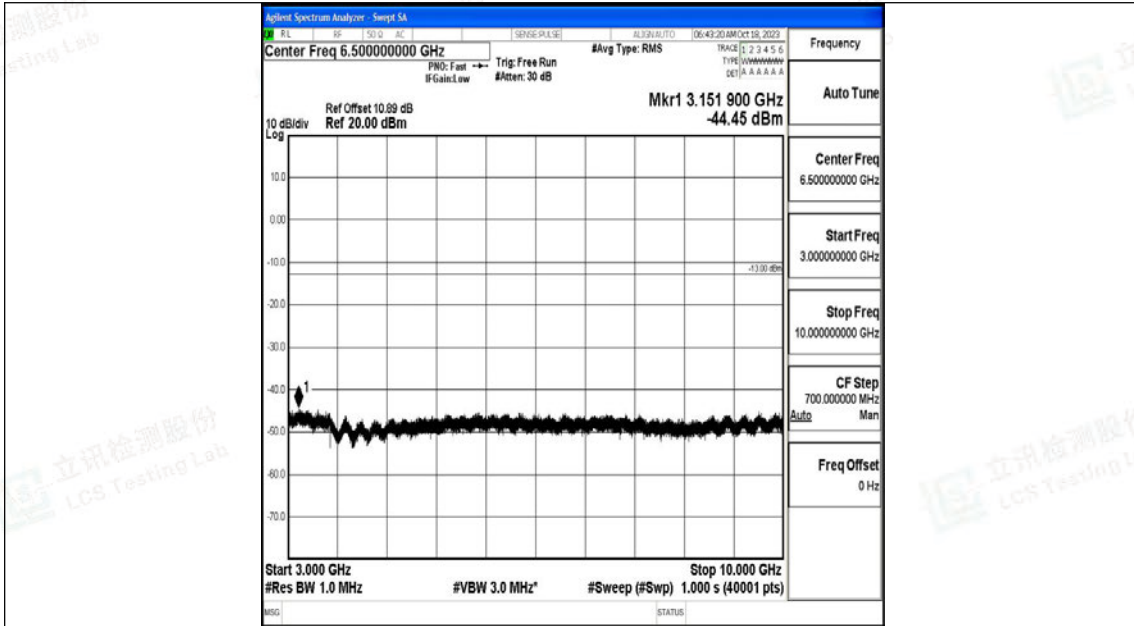

Band5_1.4MHz_QPSK_20643_1RB#0_30~1000_30~1000

Band5_1.4MHz_QPSK_20643_1RB#0_1000~3000_1000~3000

Band5_1.4MHz_QPSK_20643_1RB#0_3000~10000_3000~10000

Band5_1.4MHz_16QAM_20643_1RB#0_0.009~0.15_0.009~0.15

Band5_1.4MHz_16QAM_20643_1RB#0_0.15~30_0.15~30