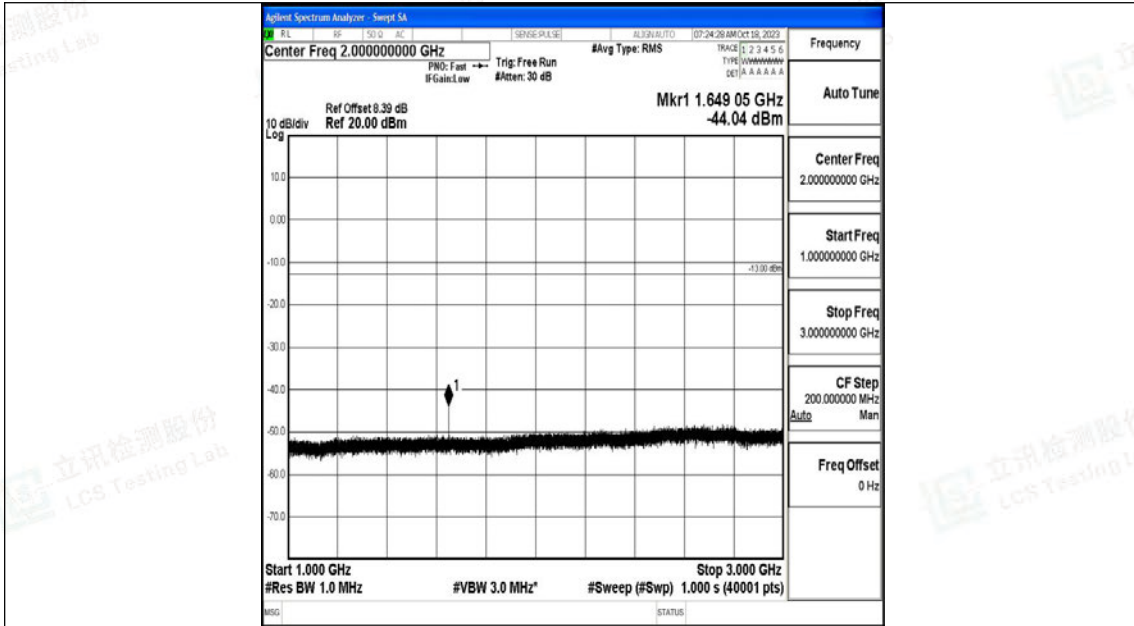

Band5_10MHz_16QAM_20450_1RB#0_30~1000_30~1000

Band5_10MHz_16QAM_20450_1RB#0_1000~3000_1000~3000