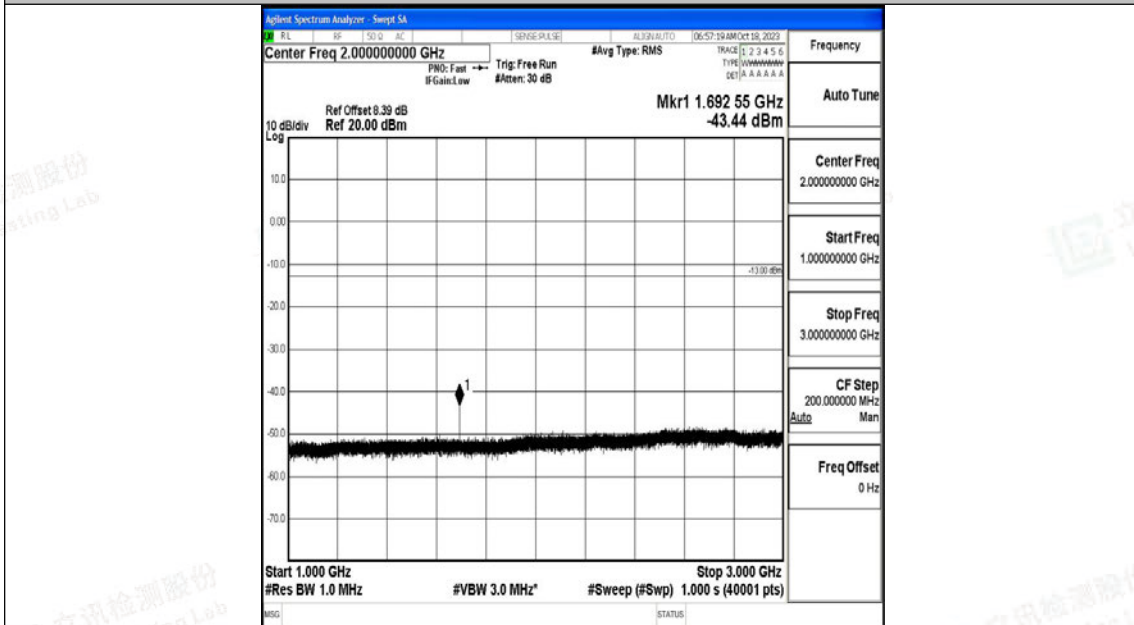

Band5_3MHz_QPSK_20635_1RB#0_30~1000_30~1000

Band5_3MHz_QPSK_20635_1RB#0_1000~3000_1000~3000