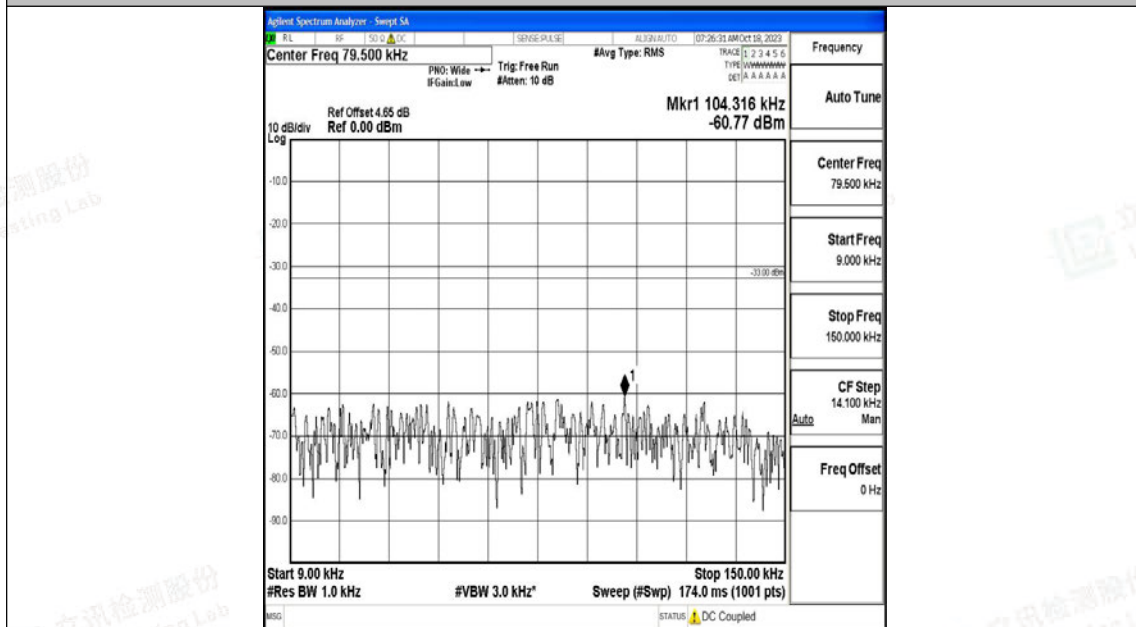

Band5_10MHz_QPSK_20600_1RB#0_30~1000_30~1000

Band5_10MHz_QPSK_20600_1RB#0_1000~3000_1000~3000

Band5_10MHz_QPSK_20600_1RB#0_3000~10000_3000~10000

Band5_10MHz_16QAM_20600_1RB#0_0.009~0.15_0.009~0.15

Band5_10MHz_16QAM_20600_1RB#0_0.15~30_0.15~30