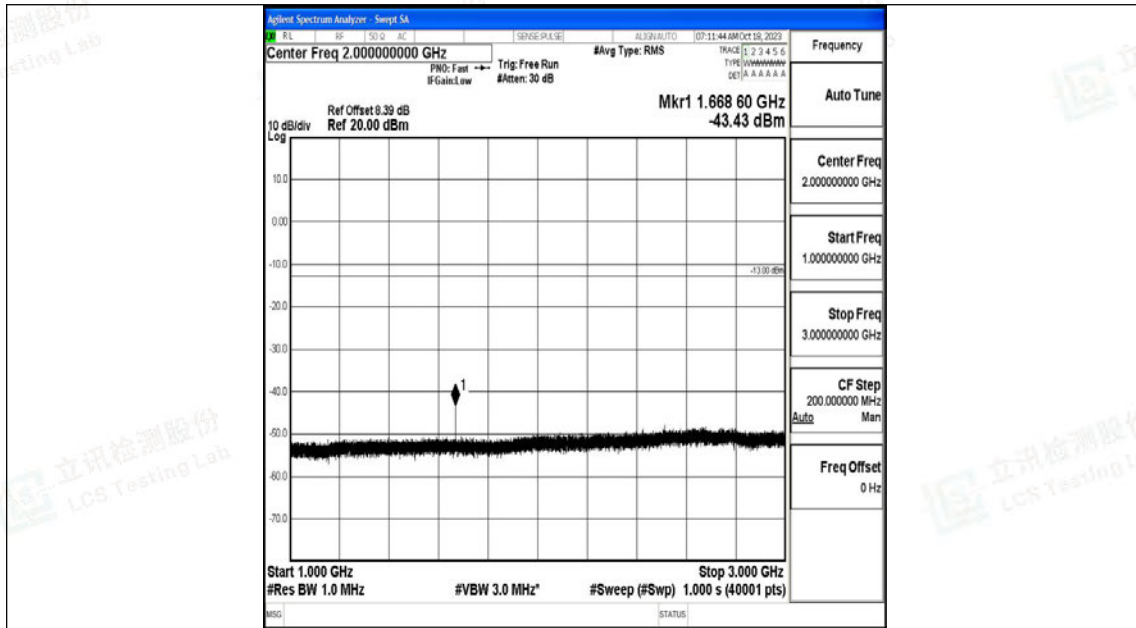

Band5_5MHz_16QAM_20525_1RB#0_30~1000_30~1000

Band5_5MHz_16QAM_20525_1RB#0_1000~3000_1000~3000