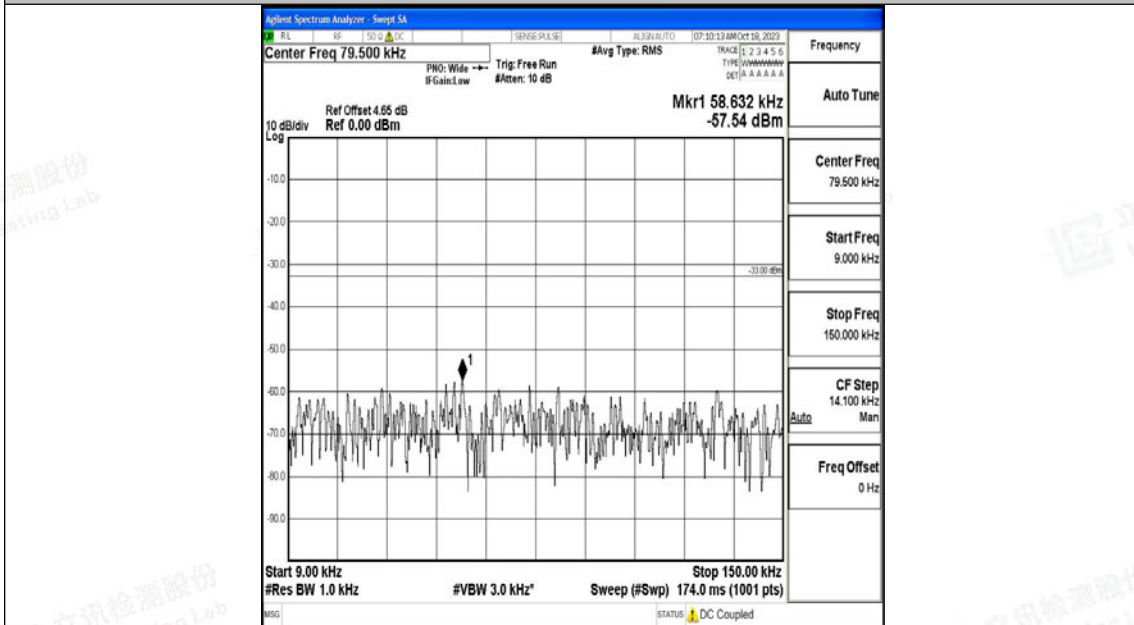

Band5_5MHz_QPSK_20425_1RB#0_30~1000_30~1000

Band5_5MHz_QPSK_20425_1RB#0_1000~3000_1000~3000

Band5_5MHz_QPSK_20425_1RB#0_3000~10000_3000~10000

Band5_5MHz_16QAM_20425_1RB#0_0.009~0.15_0.009~0.15

Band5_5MHz_16QAM_20425_1RB#0_0.15~30_0.15~30