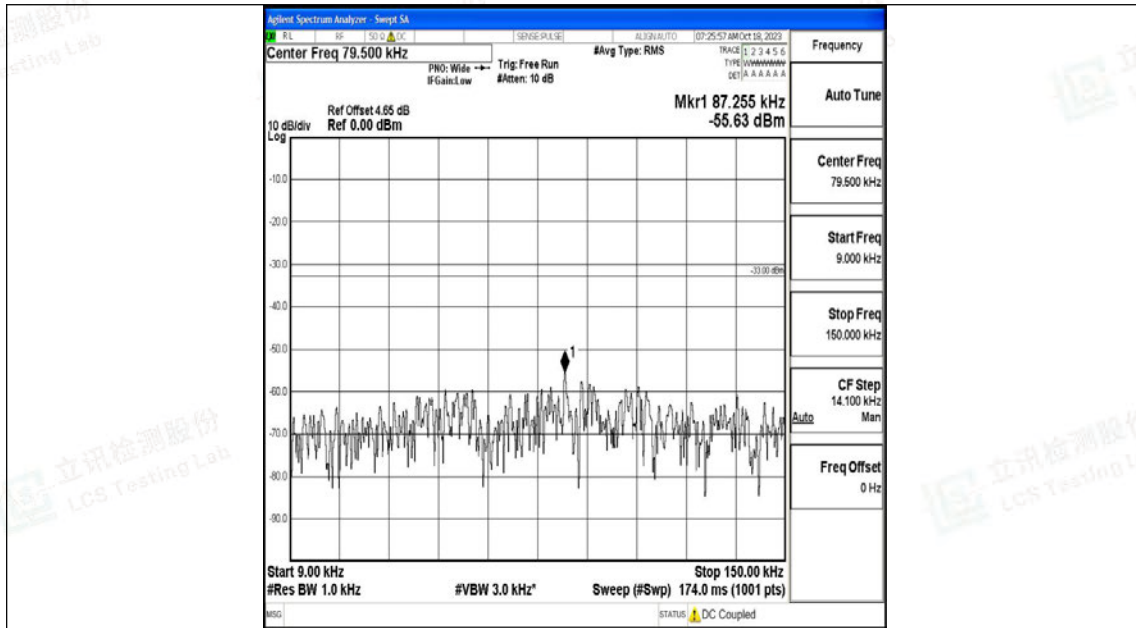

Band5_10MHz_16QAM_20525_1RB#0_30~1000_30~1000

Band5_10MHz_16QAM_20525_1RB#0_1000~3000_1000~3000

Band5_10MHz_16QAM_20525_1RB#0_3000~10000_3000~10000

Band5_10MHz_QPSK_20600_1RB#0_0.009~0.15_0.009~0.15

Band5_10MHz_QPSK_20600_1RB#0_0.15~30_0.15~30