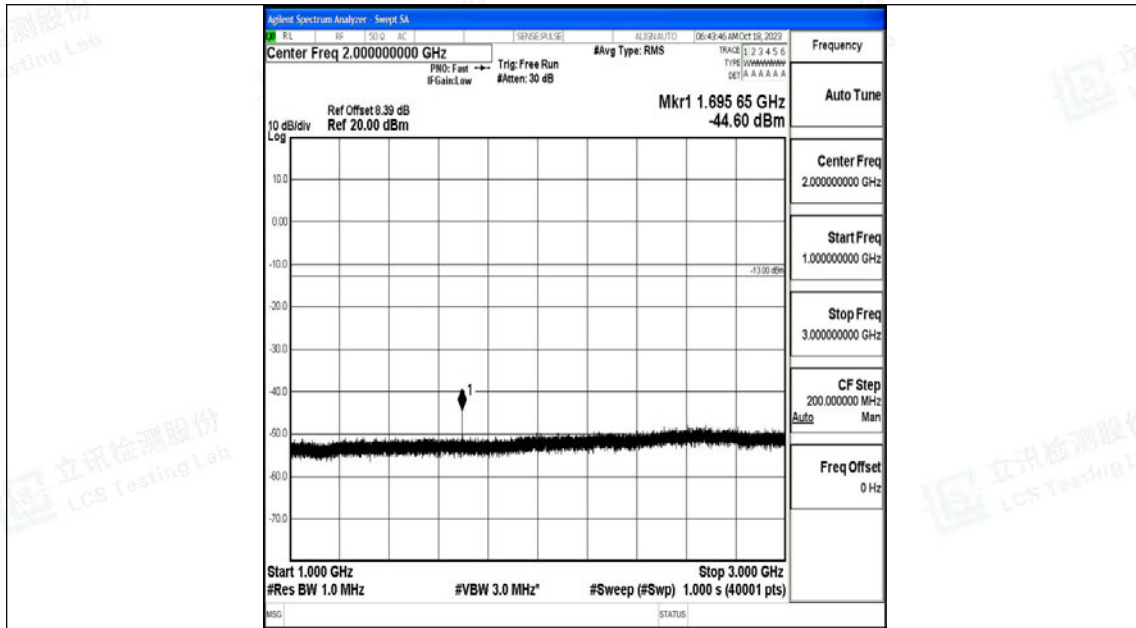

Band5_1.4MHz_16QAM_20643_1RB#0_30~1000_30~1000

Band5_1.4MHz_16QAM_20643_1RB#0_1000~3000_1000~3000