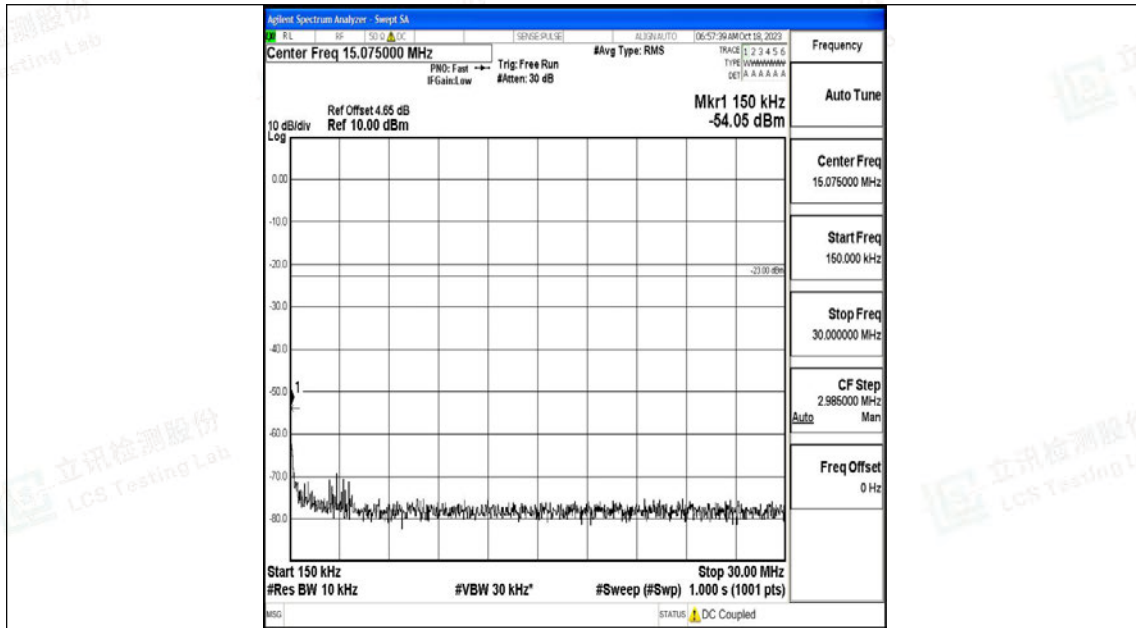

Band5_3MHz_QPSK_20635_1RB#0_30~1000_30~1000

Band5_3MHz_QPSK_20635_1RB#0_1000~3000_1000~3000

Band5_3MHz_QPSK_20635_1RB#0_3000~10000_3000~10000

Band5_3MHz_16QAM_20635_1RB#0_0.009~0.15_0.009~0.15

Band5_3MHz_16QAM_20635_1RB#0_0.15~30_0.15~30