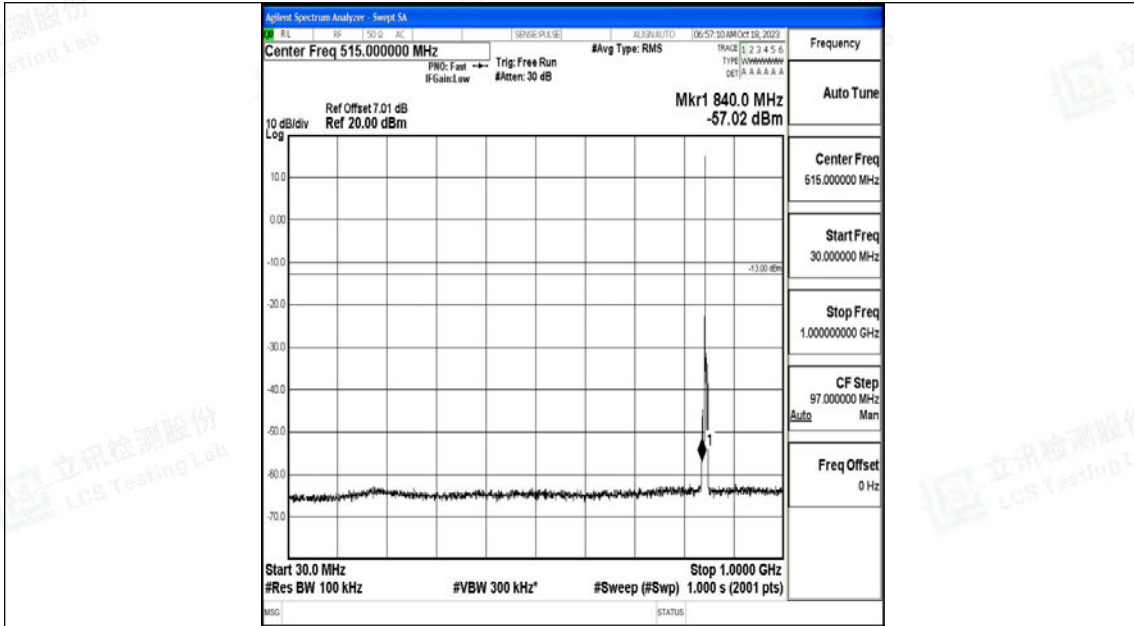

Band5_3MHz_16QAM_20525_1RB#0_30~1000_30~1000

Band5_3MHz_16QAM_20525_1RB#0_1000~3000_1000~3000

Band5_3MHz_16QAM_20525_1RB#0_3000~10000_3000~10000

Band5_3MHz_QPSK_20635_1RB#0_0.009~0.15_0.009~0.15

Band5_3MHz_QPSK_20635_1RB#0_0.15~30_0.15~30