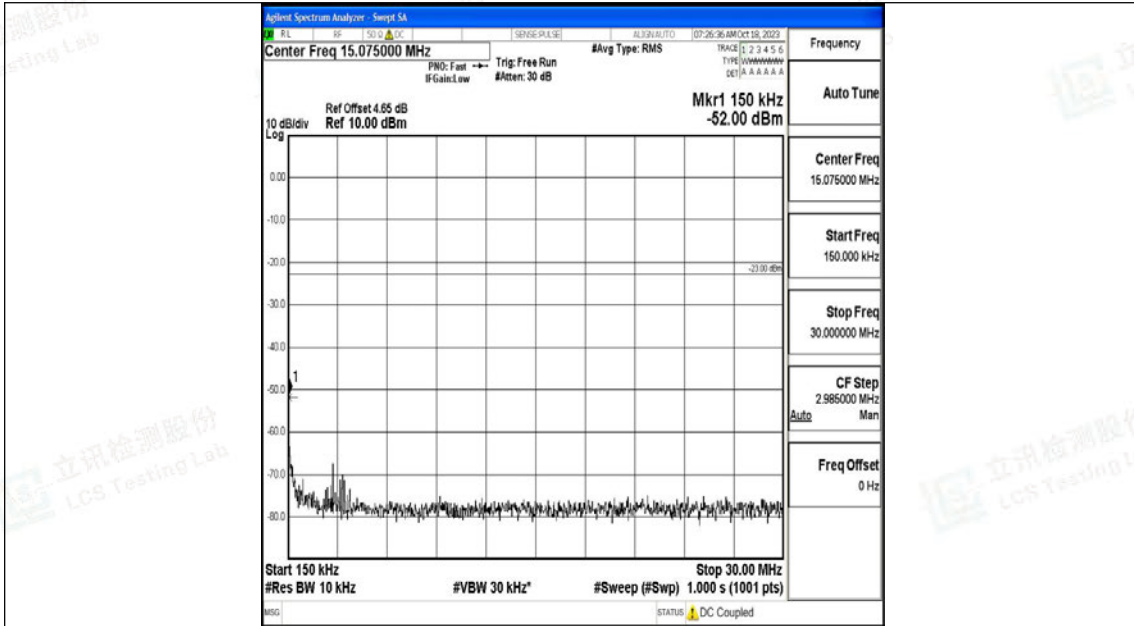

Band5_10MHz_QPSK_20600_1RB#0_30~1000_30~1000

Band5_10MHz_QPSK_20600_1RB#0_1000~3000_1000~3000

Band5_10MHz_QPSK_20600_1RB#0_3000~10000_3000~10000

Band5_10MHz_16QAM_20600_1RB#0_0.009~0.15_0.009~0.15

Band5_10MHz_16QAM_20600_1RB#0_0.15~30_0.15~30