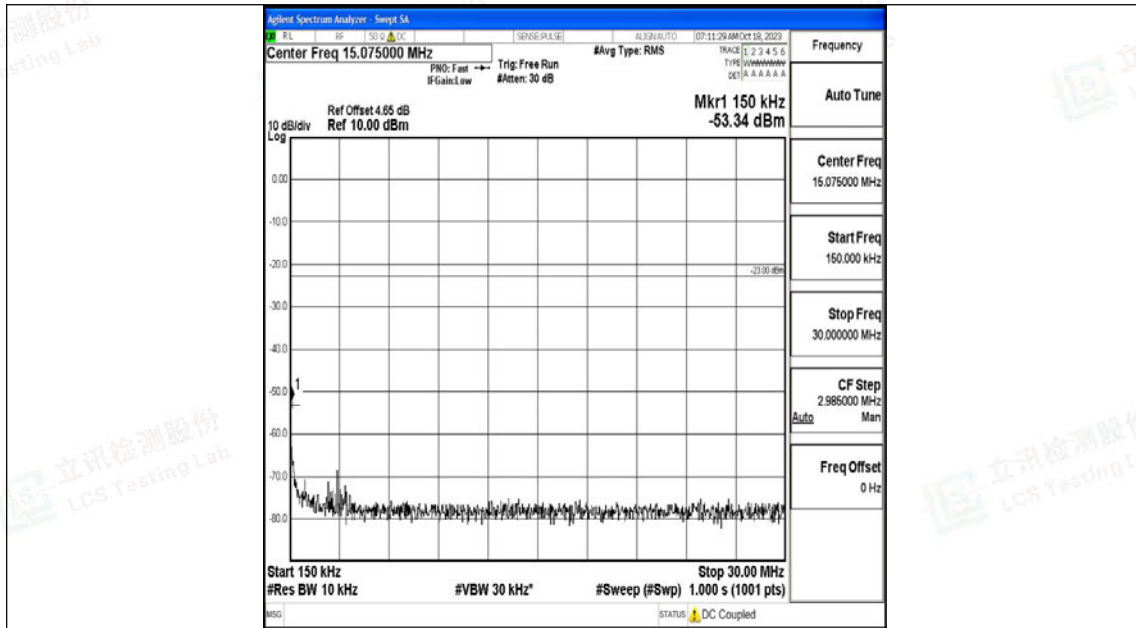

Band5_5MHz_QPSK_20525_1RB#0_30~1000_30~1000

Band5_5MHz_QPSK_20525_1RB#0_1000~3000_1000~3000

Band5_5MHz_QPSK_20525_1RB#0_3000~10000_3000~10000

Band5_5MHz_16QAM_20525_1RB#0_0.009~0.15_0.009~0.15

Band5_5MHz_16QAM_20525_1RB#0_0.15~30_0.15~30