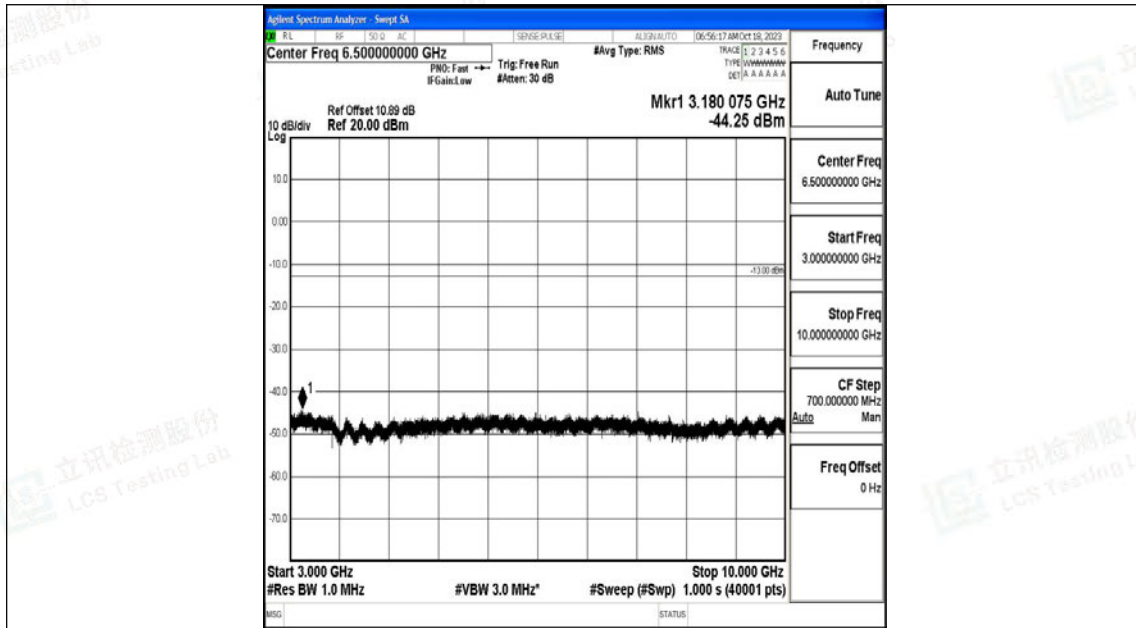

Band5_3MHz_QPSK_20525_1RB#0_1000~3000_1000~3000

Band5_3MHz_QPSK_20525_1RB#0_3000~10000_3000~10000