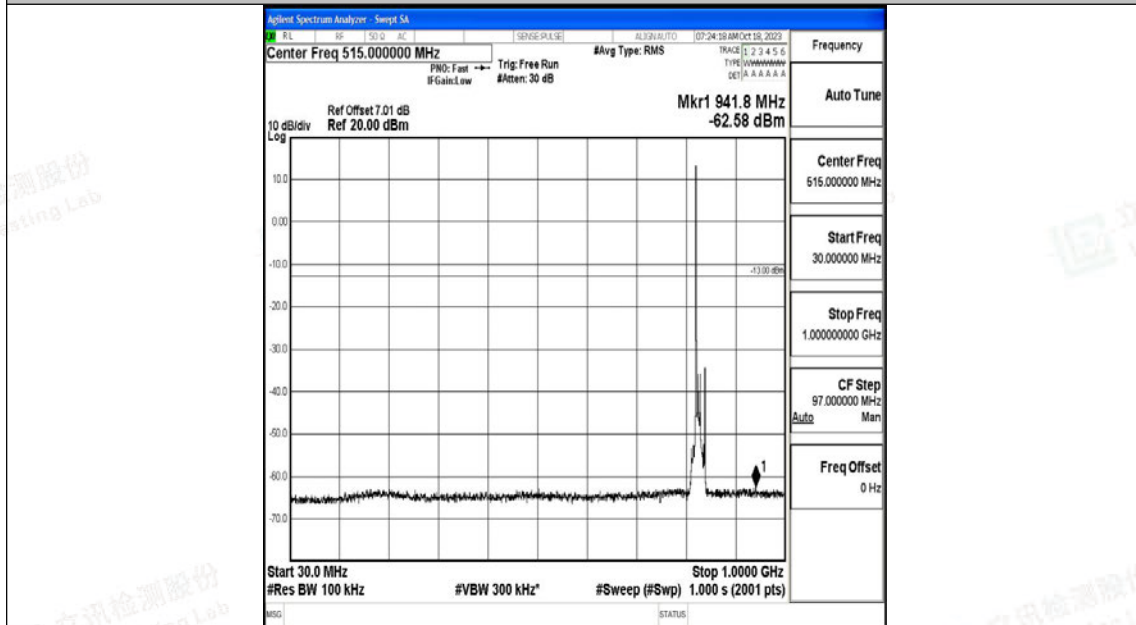

Band5_10MHz_QPSK_20450_1RB#0_30~1000_30~1000

Band5_10MHz_QPSK_20450_1RB#0_1000~3000_1000~3000

Band5_10MHz_QPSK_20450_1RB#0_3000~10000_3000~10000

Band5_10MHz_16QAM_20450_1RB#0_0.009~0.15_0.009~0.15

Band5_10MHz_16QAM_20450_1RB#0_0.15~30_0.15~30