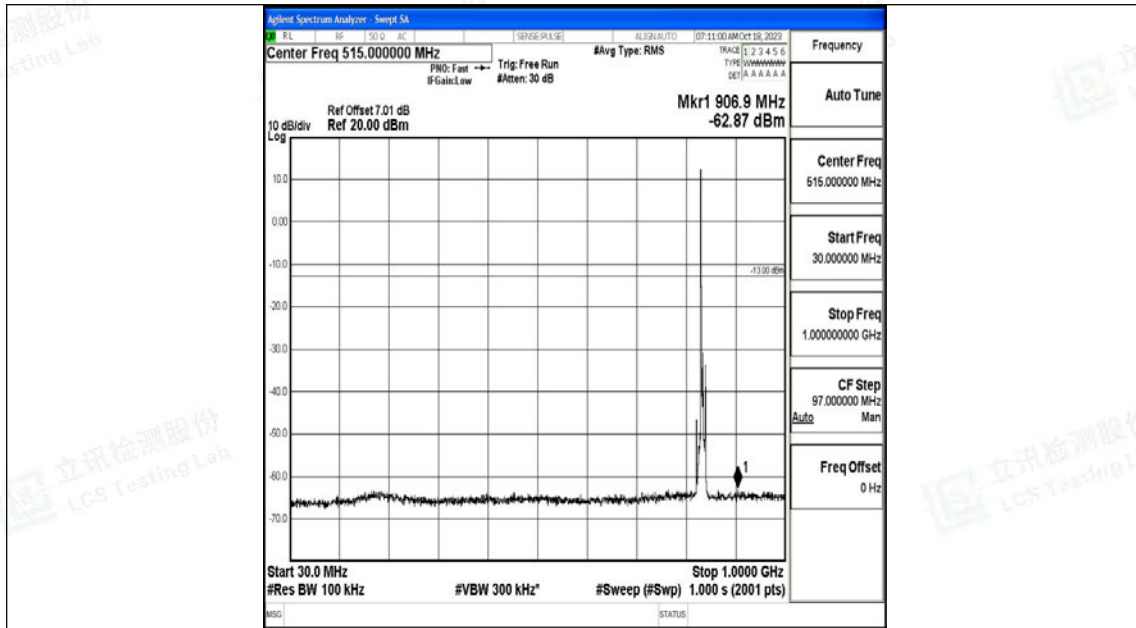

Band5_5MHz_16QAM_20425_1RB#0_30~1000_30~1000

Band5_5MHz_16QAM_20425_1RB#0_1000~3000_1000~3000

Band5_5MHz_16QAM_20425_1RB#0_3000~10000_3000~10000

Band5_5MHz_QPSK_20525_1RB#0_0.009~0.15_0.009~0.15

Band5_5MHz_QPSK_20525_1RB#0_0.15~30_0.15~30