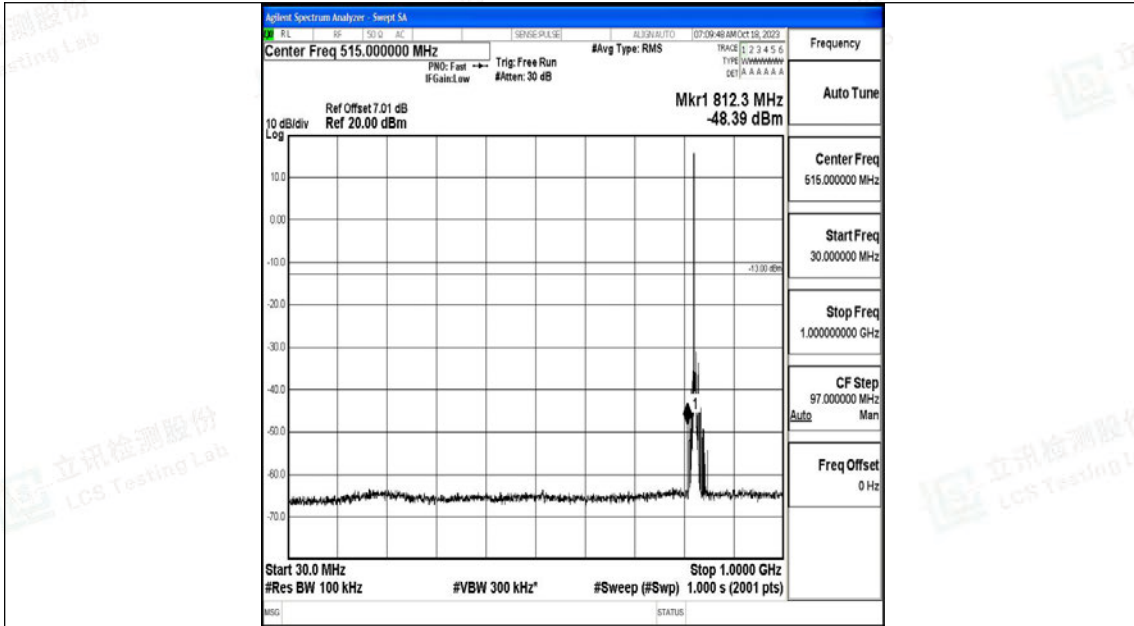

Band5_3MHz_16QAM_20635_1RB#0_30~1000_30~1000

Band5_3MHz_16QAM_20635_1RB#0_1000~3000_1000~3000

Band5_3MHz_16QAM_20635_1RB#0_3000~10000_3000~10000

Band5_5MHz_QPSK_20425_1RB#0_0.009~0.15_0.009~0.15

Band5_5MHz_QPSK_20425_1RB#0_0.15~30_0.15~30