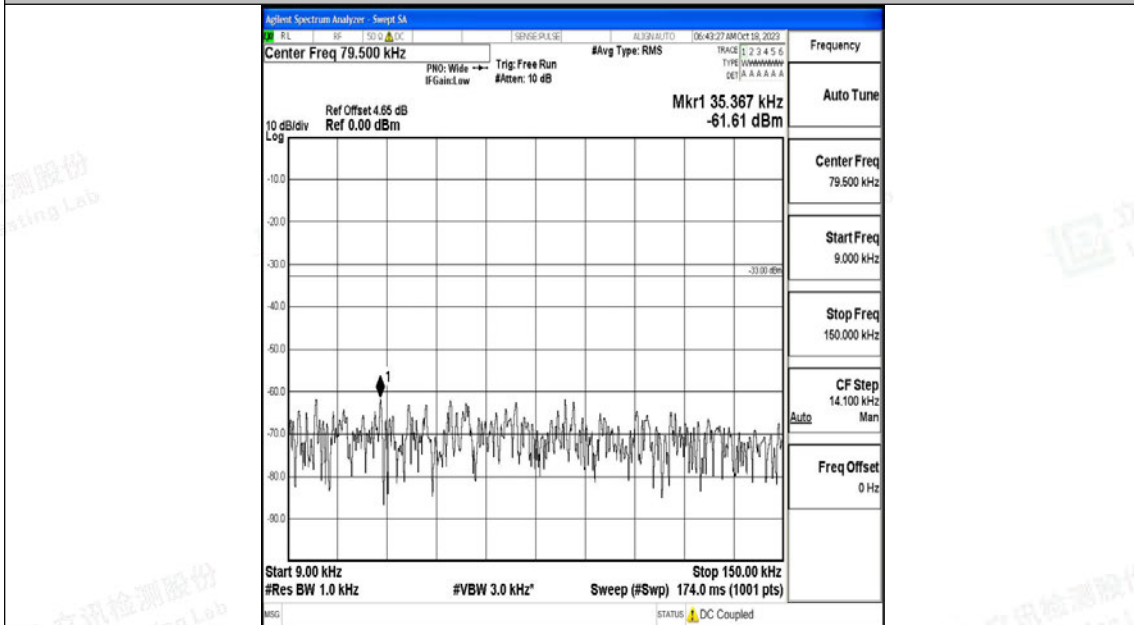

Band5_1.4MHz_QPSK_20643_1RB#0_30~1000_30~1000

Band5_1.4MHz_QPSK_20643_1RB#0_1000~3000_1000~3000

Band5_1.4MHz_QPSK_20643_1RB#0_3000~10000_3000~10000

Band5_1.4MHz_16QAM_20643_1RB#0_0.009~0.15_0.009~0.15

Band5_1.4MHz_16QAM_20643_1RB#0_0.15~30_0.15~30