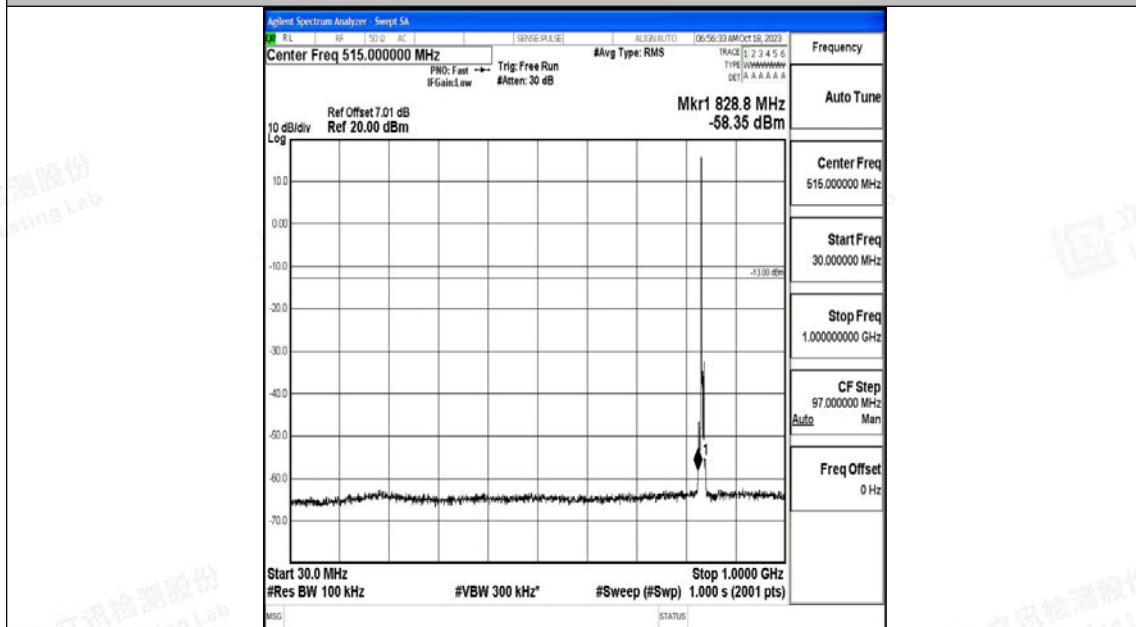

Band5_3MHz_QPSK_20525_1RB#0_30~1000_30~1000

Band5_3MHz_QPSK_20525_1RB#0_1000~3000_1000~3000

Band5_3MHz_QPSK_20525_1RB#0_3000~10000_3000~10000

Band5_3MHz_16QAM_20525_1RB#0_0.009~0.15_0.009~0.15

Band5_3MHz_16QAM_20525_1RB#0_0.15~30_0.15~30