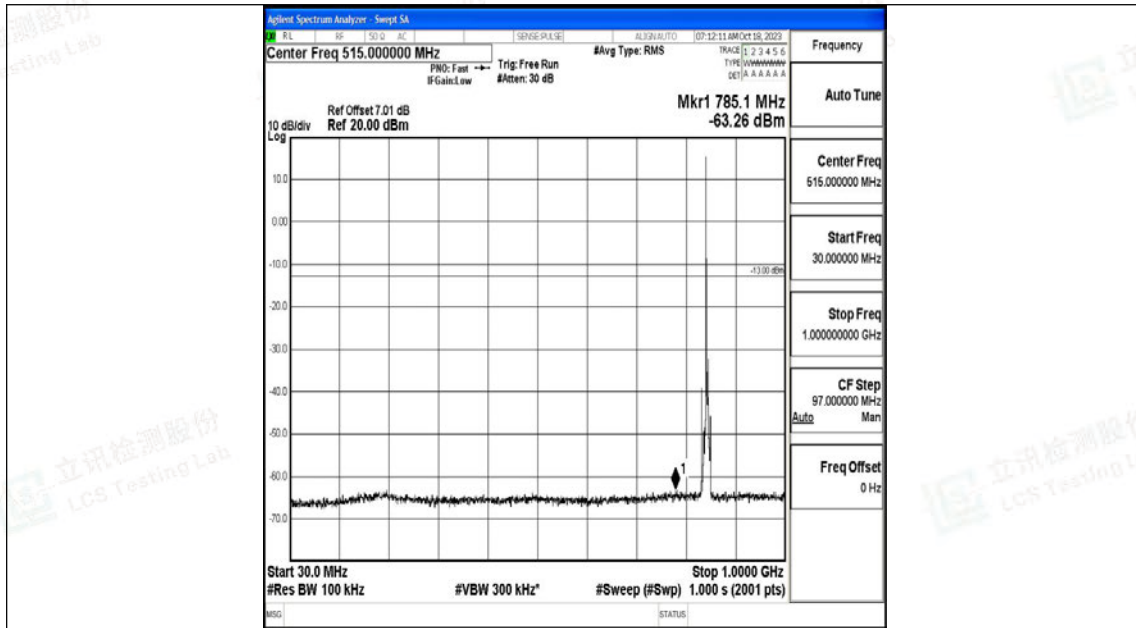

Band5_5MHz_16QAM_20525_1RB#0_30~1000_30~1000

Band5_5MHz_16QAM_20525_1RB#0_1000~3000_1000~3000

Band5_5MHz_16QAM_20525_1RB#0_3000~10000_3000~10000

Band5_5MHz_QPSK_20625_1RB#0_0.009~0.15_0.009~0.15

Band5_5MHz_QPSK_20625_1RB#0_0.15~30_0.15~30