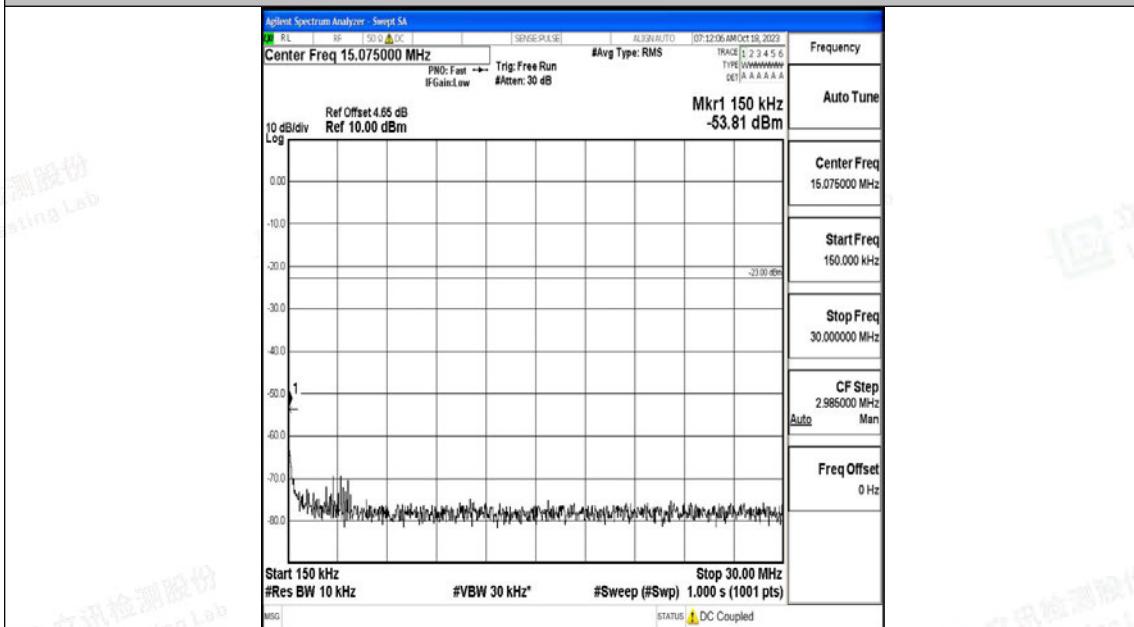

Band5_5MHz_16QAM_20525_1RB#0_30~1000_30~1000

Band5_5MHz_16QAM_20525_1RB#0_1000~3000_1000~3000

Band5_5MHz_16QAM_20525_1RB#0_3000~10000_3000~10000

Band5_5MHz_QPSK_20625_1RB#0_0.009~0.15_0.009~0.15

Band5_5MHz_QPSK_20625_1RB#0_0.15~30_0.15~30