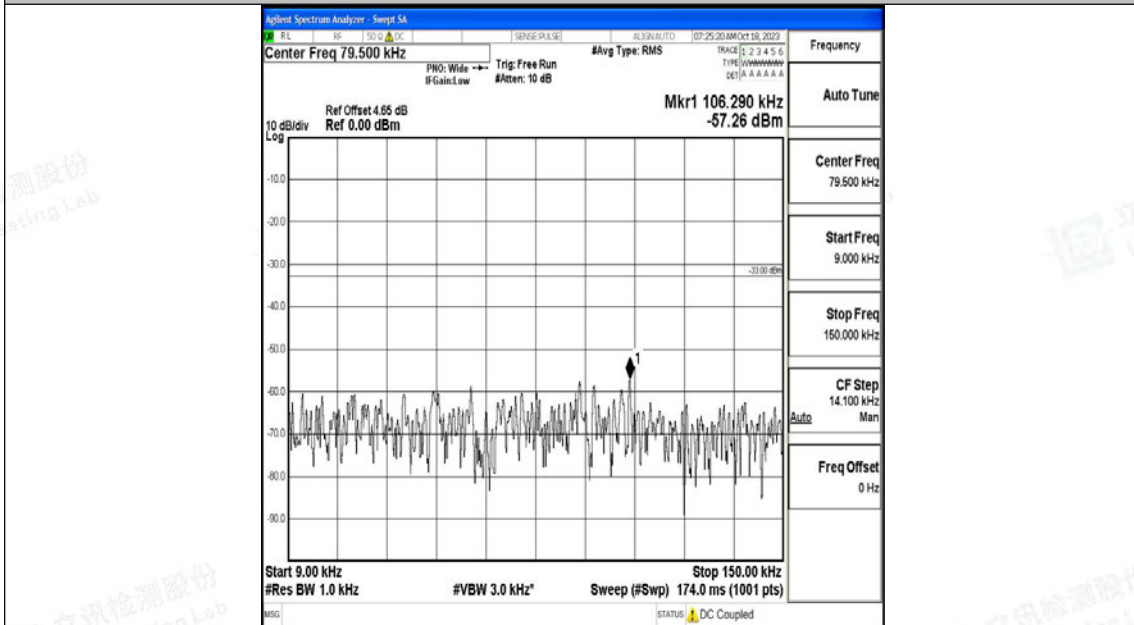

Band5_10MHz_QPSK_20525_1RB#0_30~1000_30~1000

Band5_10MHz_QPSK_20525_1RB#0_1000~3000_1000~3000

Band5_10MHz_QPSK_20525_1RB#0_3000~10000_3000~10000

Band5_10MHz_16QAM_20525_1RB#0_0.009~0.15_0.009~0.15

Band5_10MHz_16QAM_20525_1RB#0_0.15~30_0.15~30