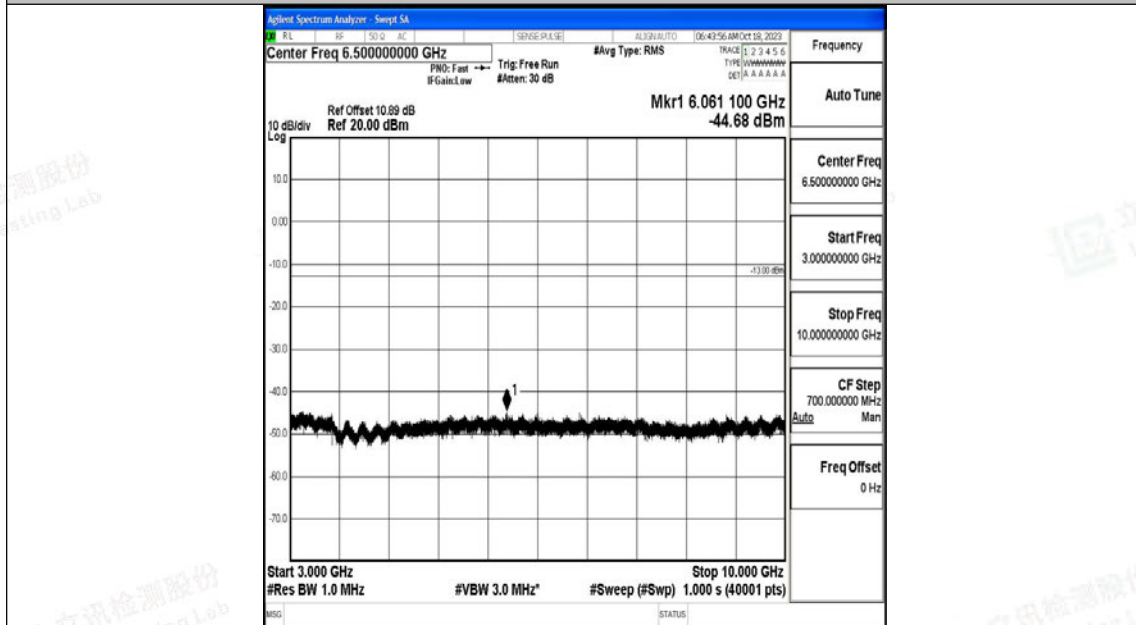

Band5_1.4MHz_16QAM_20643_1RB#0_1000~3000_1000~3000

Band5_1.4MHz_16QAM_20643_1RB#0_3000~10000_3000~10000