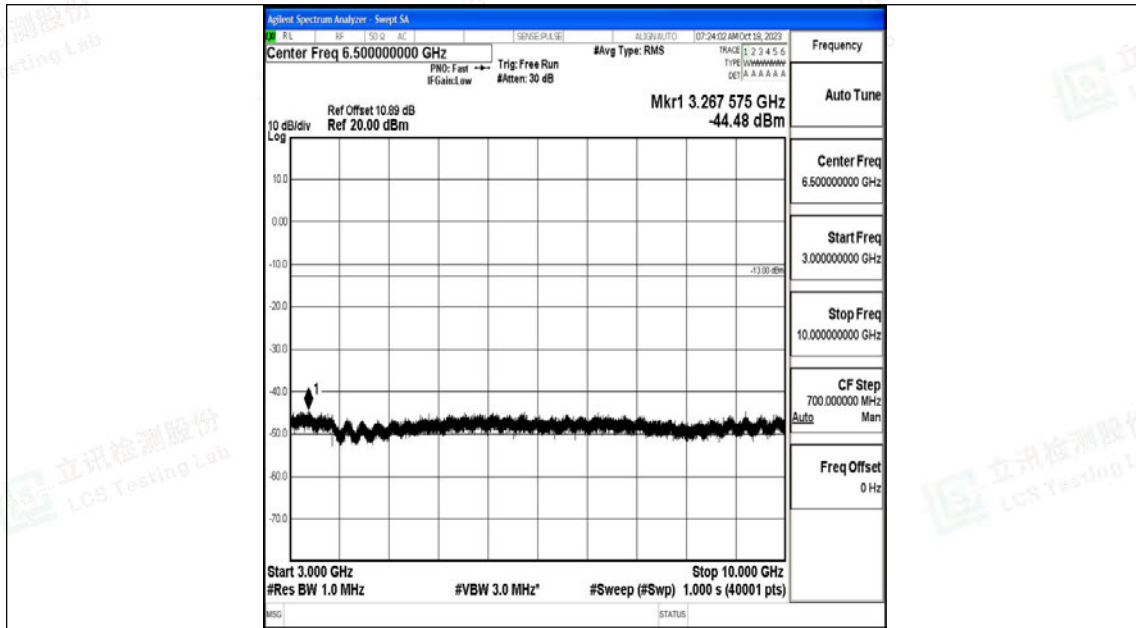

Band5_10MHz_QPSK_20450_1RB#0_1000~3000_1000~3000

Band5_10MHz_QPSK_20450_1RB#0_3000~10000_3000~10000