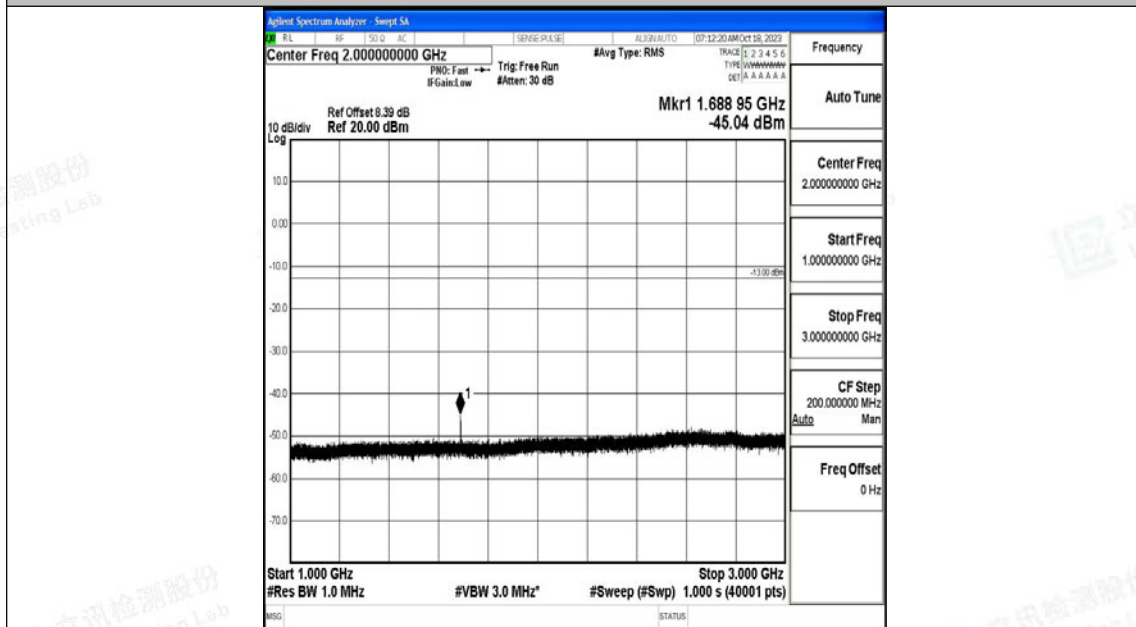

Band5_5MHz_QPSK_20625_1RB#0_30~1000_30~1000

Band5_5MHz_QPSK_20625_1RB#0_1000~3000_1000~3000