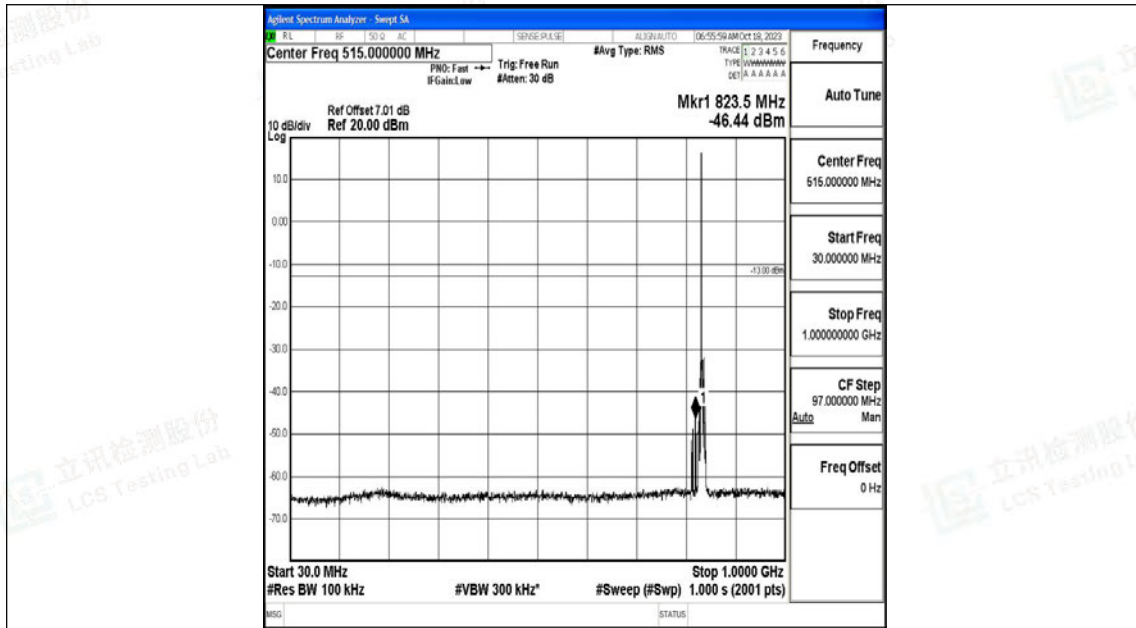

Band5_3MHz_16QAM_20415_1RB#0_30~1000_30~1000

Band5_3MHz_16QAM_20415_1RB#0_1000~3000_1000~3000

Band5_3MHz_16QAM_20415_1RB#0_3000~10000_3000~10000

Band5_3MHz_QPSK_20525_1RB#0_0.009~0.15_0.009~0.15

Band5_3MHz_QPSK_20525_1RB#0_0.15~30_0.15~30