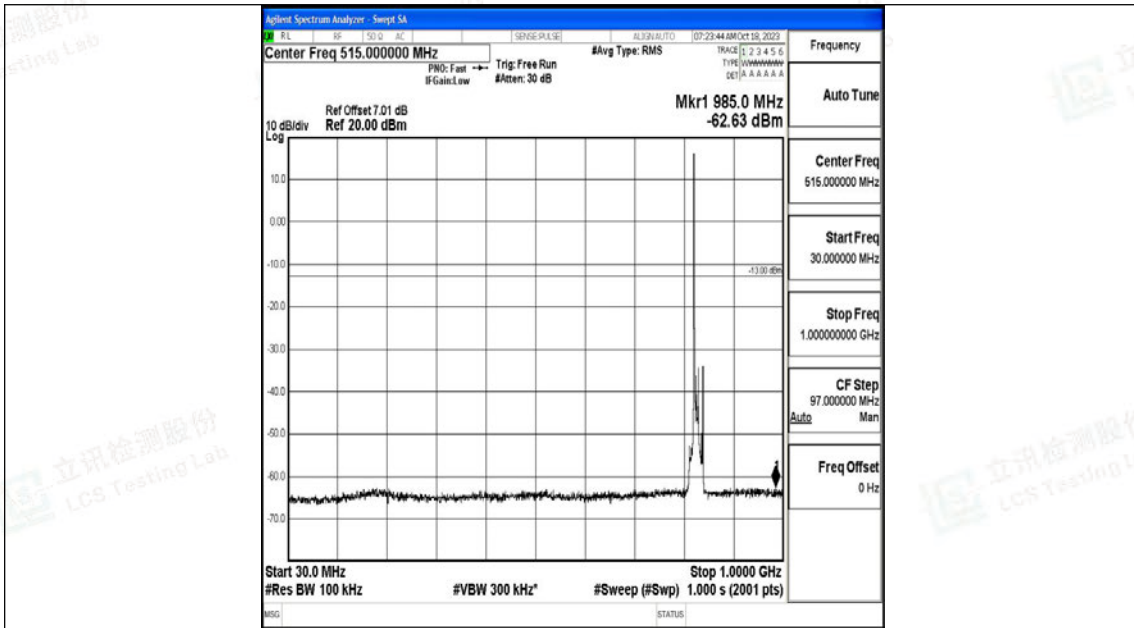

Band5_5MHz_16QAM_20625_1RB#0_30~1000_30~1000

Band5_5MHz_16QAM_20625_1RB#0_1000~3000_1000~3000

Band5_5MHz_16QAM_20625_1RB#0_3000~10000_3000~10000

Band5_10MHz_QPSK_20450_1RB#0_0.009~0.15_0.009~0.15

Band5_10MHz_QPSK_20450_1RB#0_0.15~30_0.15~30