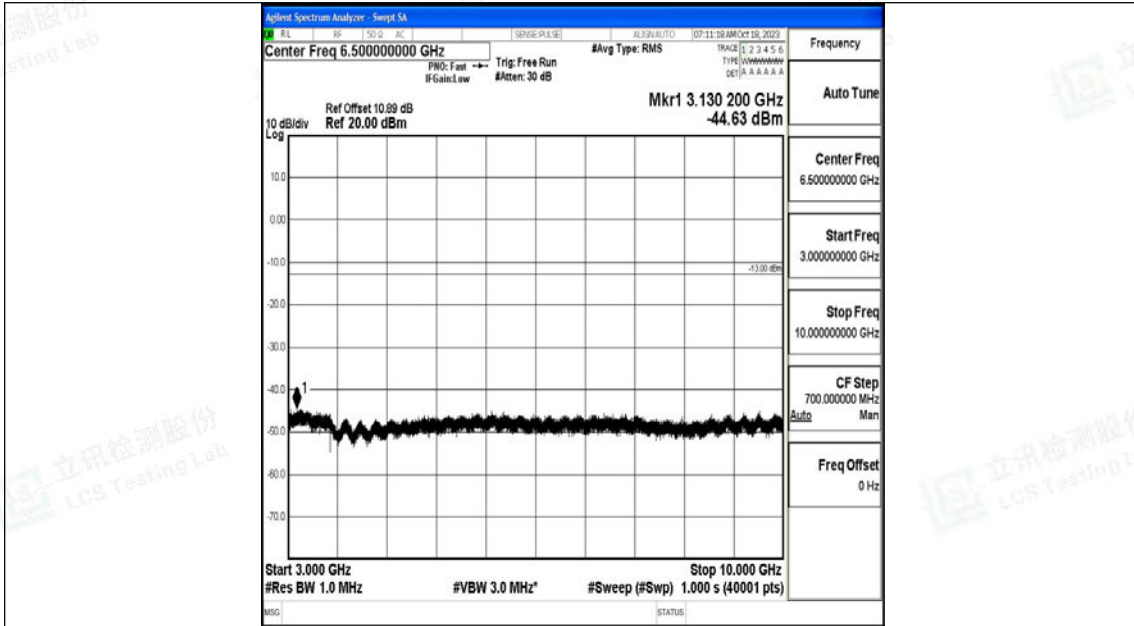

Band5_5MHz_QPSK_20525_1RB#0_1000~3000_1000~3000

Band5_5MHz_QPSK_20525_1RB#0_3000~10000_3000~10000