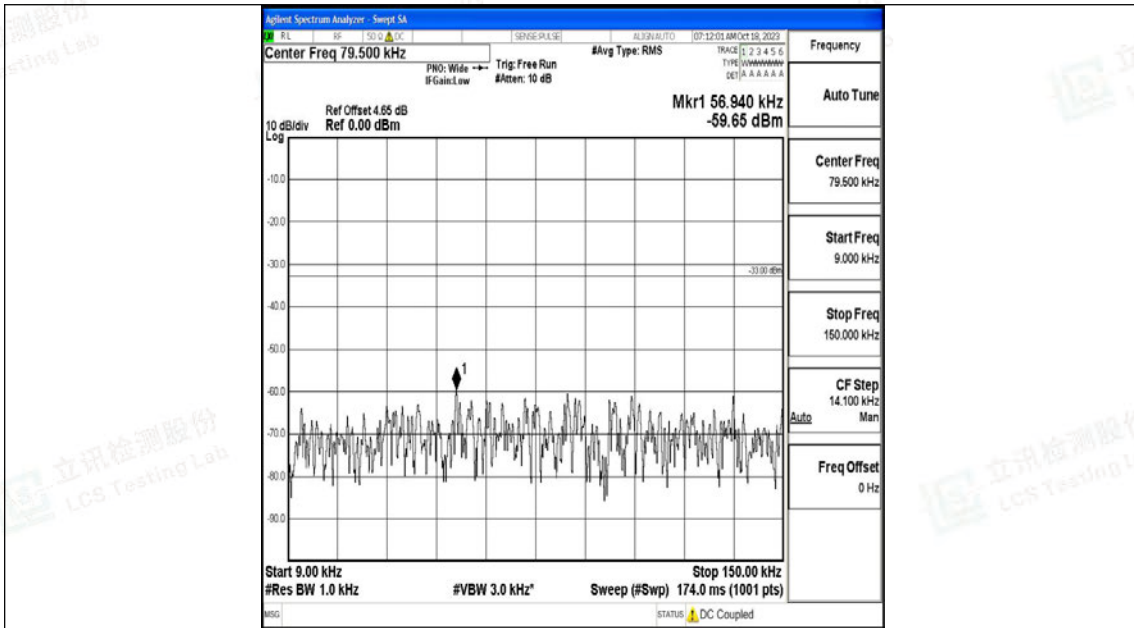

Band5_5MHz_16QAM_20525_1RB#0_30~1000_30~1000

Band5_5MHz_16QAM_20525_1RB#0_1000~3000_1000~3000

Band5_5MHz_16QAM_20525_1RB#0_3000~10000_3000~10000

Band5_5MHz_QPSK_20625_1RB#0_0.009~0.15_0.009~0.15

Band5_5MHz_QPSK_20625_1RB#0_0.15~30_0.15~30