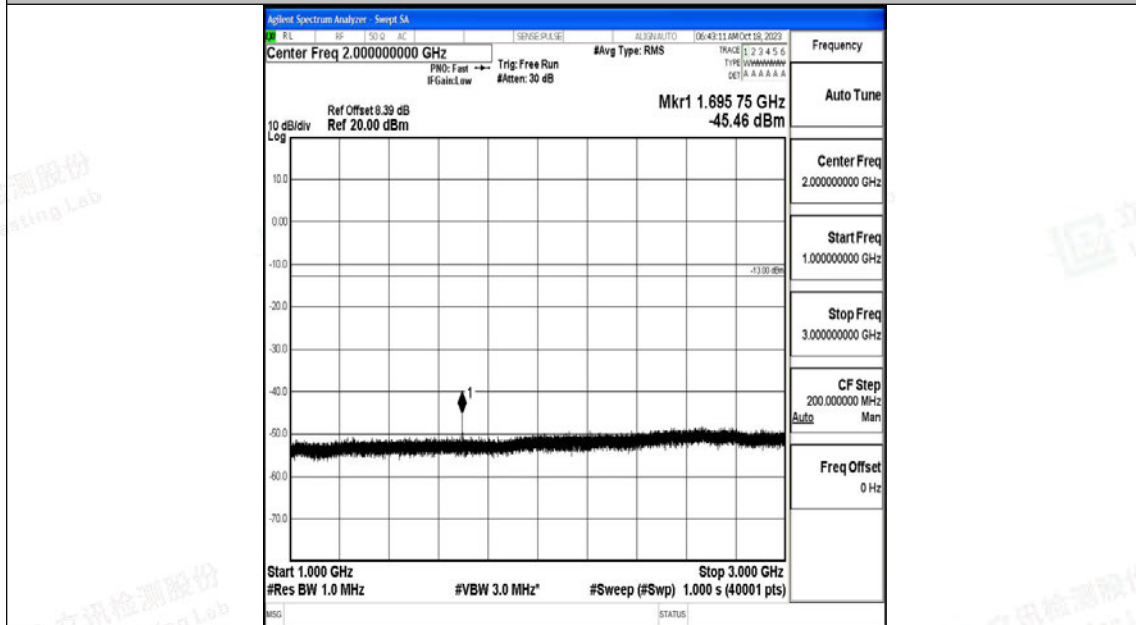

Band5_1.4MHz_QPSK_20643_1RB#0_30~1000_30~1000

Band5_1.4MHz_QPSK_20643_1RB#0_1000~3000_1000~3000

Band5_1.4MHz_QPSK_20643_1RB#0_3000~10000_3000~10000

Band5_1.4MHz_16QAM_20643_1RB#0_0.009~0.15_0.009~0.15

Band5_1.4MHz_16QAM_20643_1RB#0_0.15~30_0.15~30