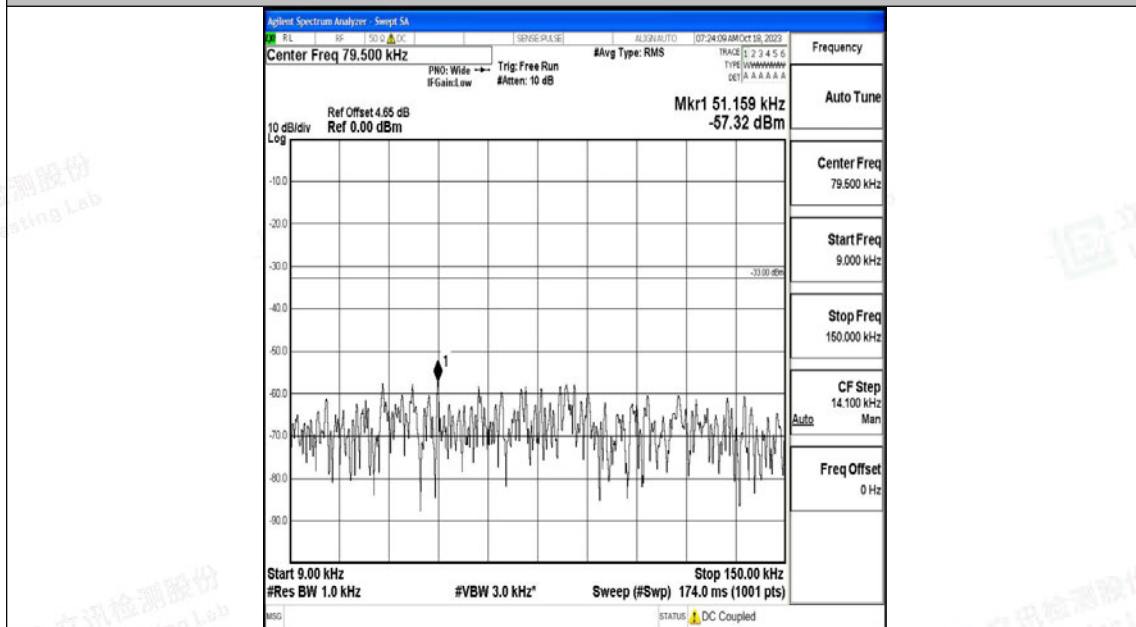

Band5_10MHz_QPSK_20450_1RB#0_30~1000_30~1000

Band5_10MHz_QPSK_20450_1RB#0_1000~3000_1000~3000

Band5_10MHz_QPSK_20450_1RB#0_3000~10000_3000~10000

Band5_10MHz_16QAM_20450_1RB#0_0.009~0.15_0.009~0.15

Band5_10MHz_16QAM_20450_1RB#0_0.15~30_0.15~30