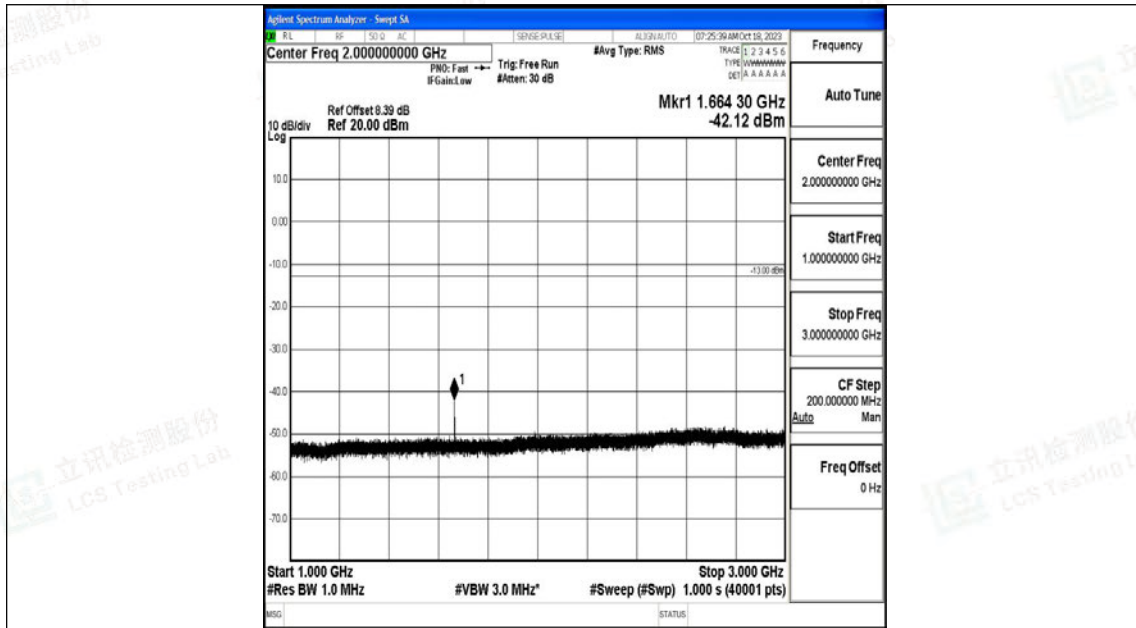

Band5_10MHz_16QAM_20525_1RB#0_30~1000_30~1000

Band5_10MHz_16QAM_20525_1RB#0_1000~3000_1000~3000