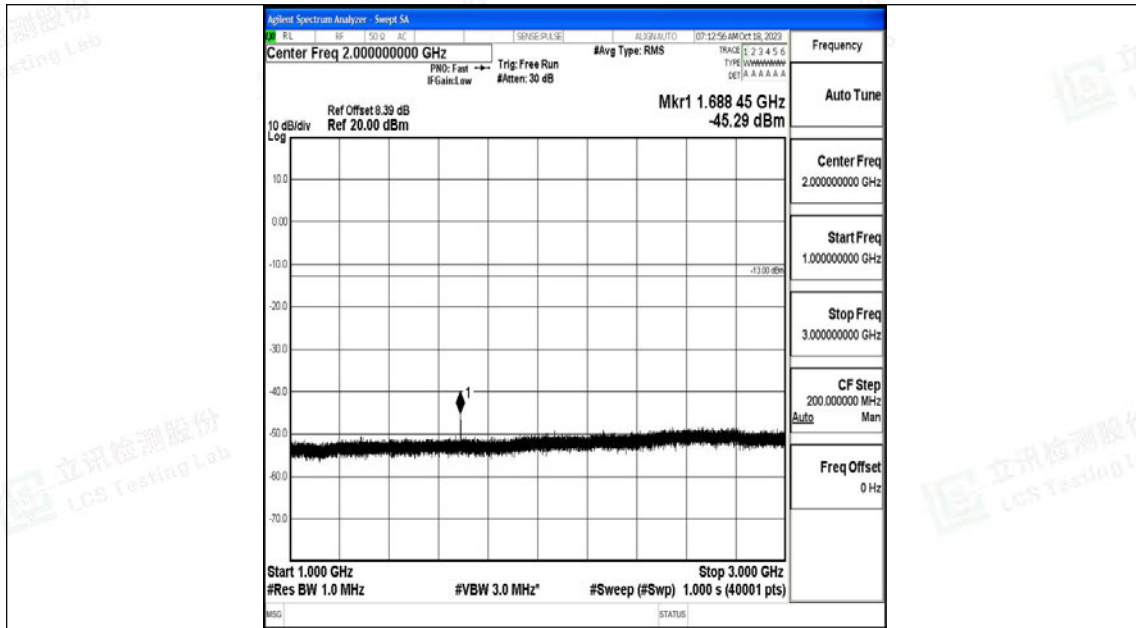

Band5_5MHz_16QAM_20625_1RB#0_30~1000_30~1000

Band5_5MHz_16QAM_20625_1RB#0_1000~3000_1000~3000