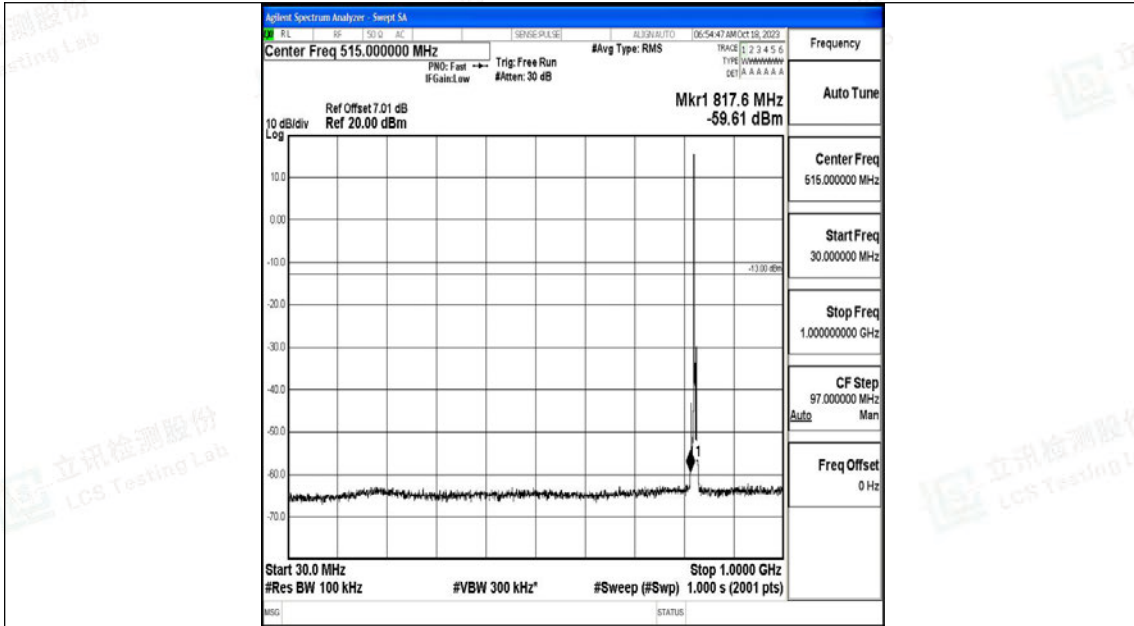

Band5_1.4MHz_16QAM_20643_1RB#0_30~1000_30~1000

Band5_1.4MHz_16QAM_20643_1RB#0_1000~3000_1000~3000

Band5_1.4MHz_16QAM_20643_1RB#0_3000~10000_3000~10000

Band5_3MHz_QPSK_20415_1RB#0_0.009~0.15_0.009~0.15

Band5_3MHz_QPSK_20415_1RB#0_0.15~30_0.15~30