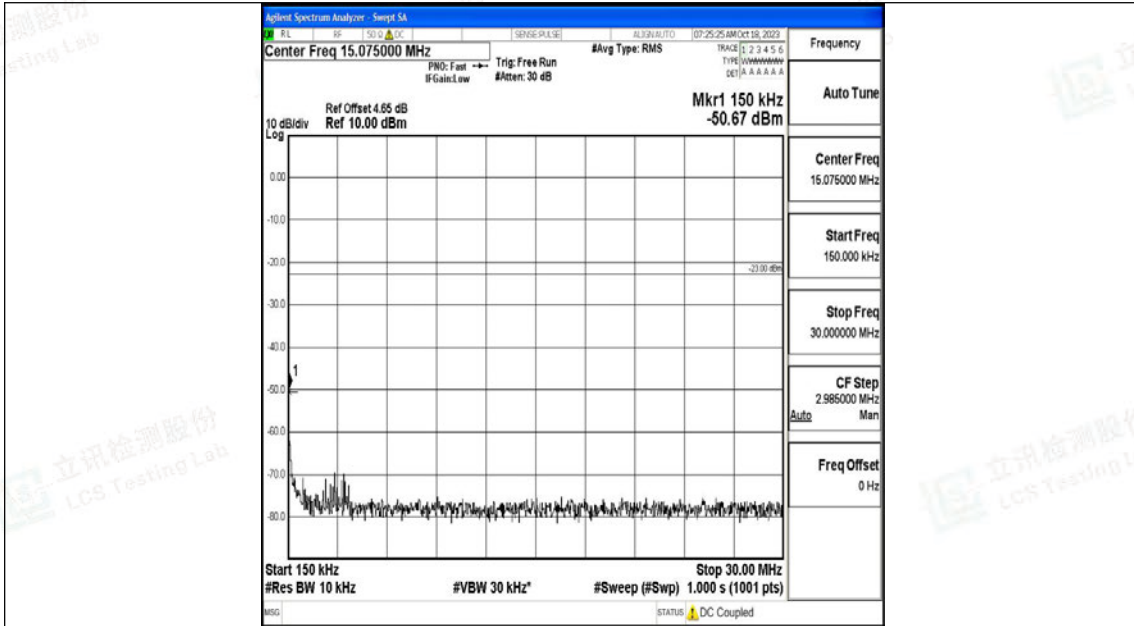

Band5_10MHz_QPSK_20525_1RB#0_30~1000_30~1000

Band5_10MHz_QPSK_20525_1RB#0_1000~3000_1000~3000

Band5_10MHz_QPSK_20525_1RB#0_3000~10000_3000~10000

Band5_10MHz_16QAM_20525_1RB#0_0.009~0.15_0.009~0.15

Band5_10MHz_16QAM_20525_1RB#0_0.15~30_0.15~30