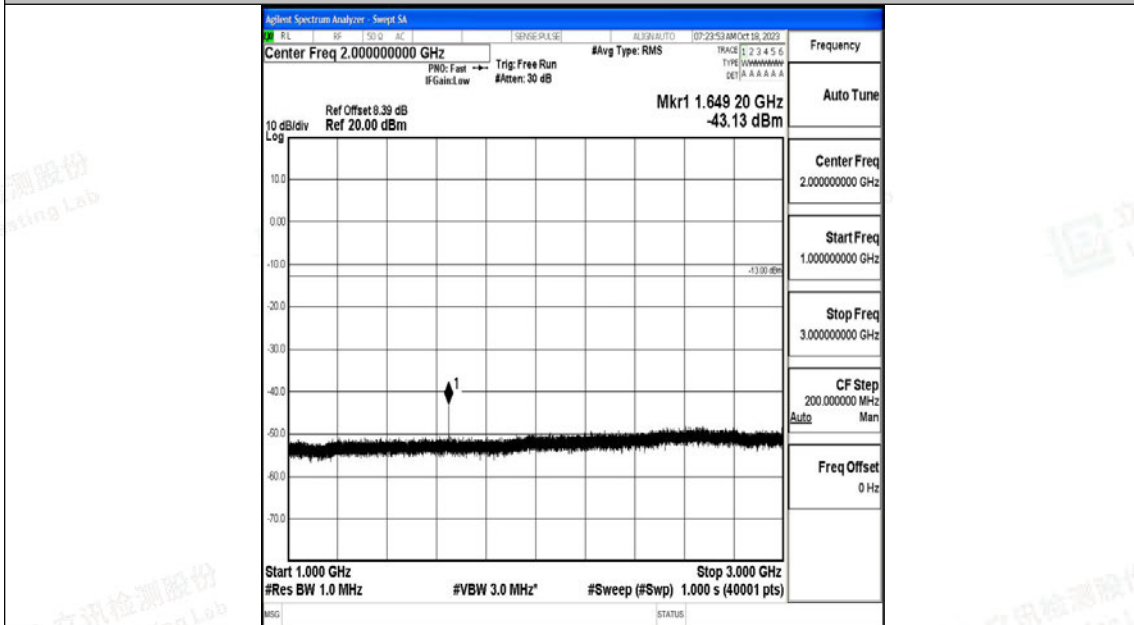

Band5_10MHz_QPSK_20450_1RB#0_30~1000_30~1000

Band5_10MHz_QPSK_20450_1RB#0_1000~3000_1000~3000