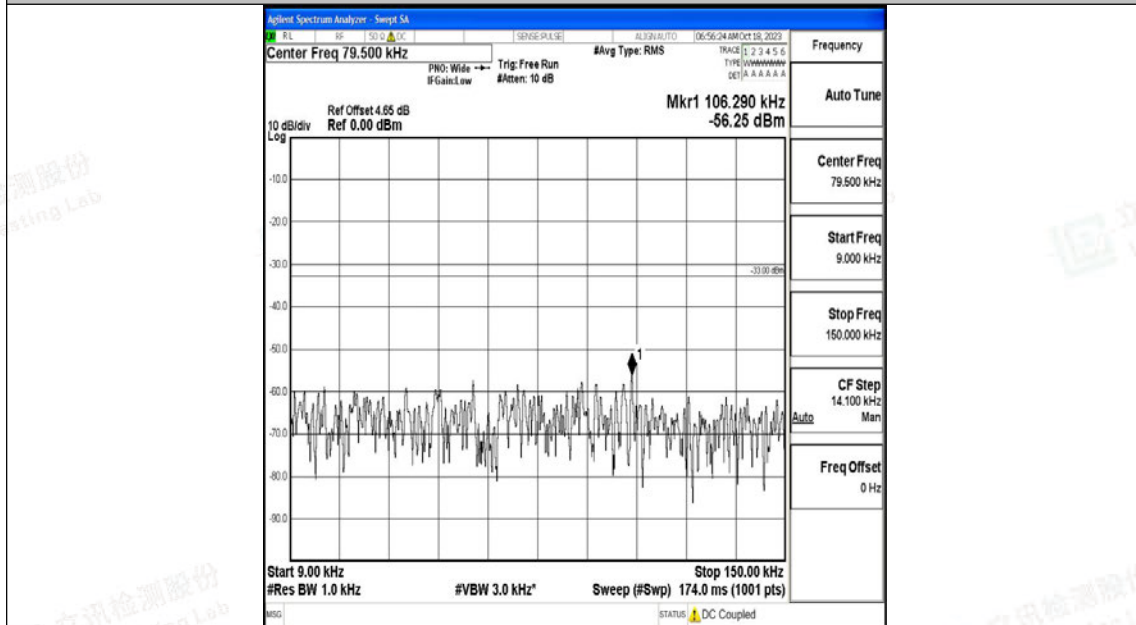

Band5_3MHz_QPSK_20525_1RB#0_30~1000_30~1000

Band5_3MHz_QPSK_20525_1RB#0_1000~3000_1000~3000

Band5_3MHz_QPSK_20525_1RB#0_3000~10000_3000~10000

Band5_3MHz_16QAM_20525_1RB#0_0.009~0.15_0.009~0.15

Band5_3MHz_16QAM_20525_1RB#0_0.15~30_0.15~30