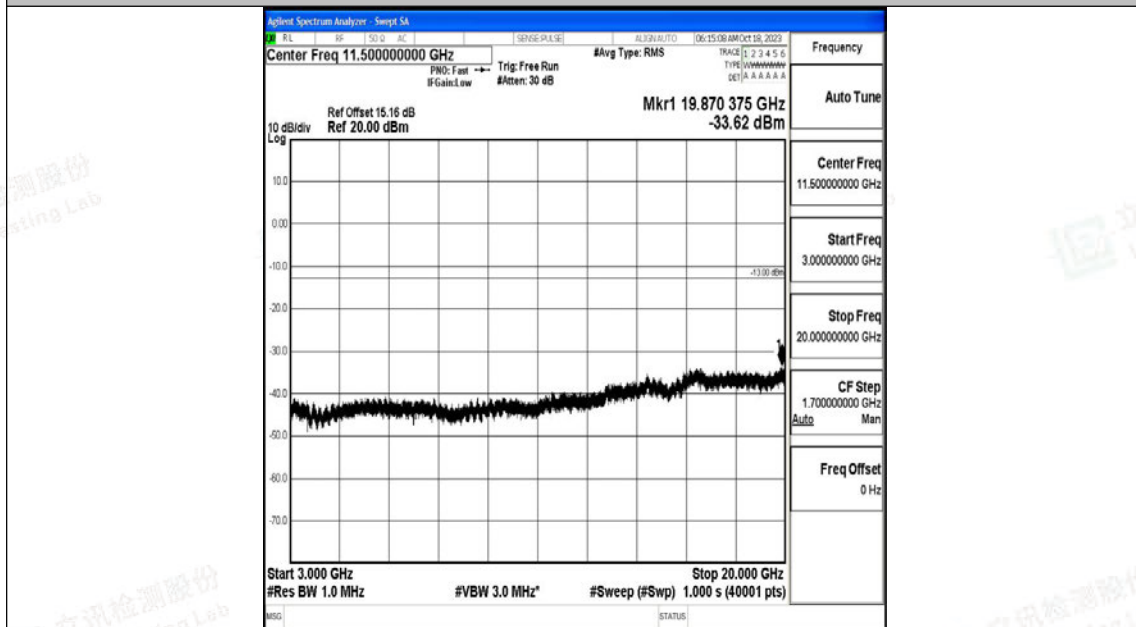

Band4_15MHz_16QAM_20175_1RB#0_1000~3000_1000~3000

Band4_15MHz_16QAM_20175_1RB#0_3000~20000_3000~20000