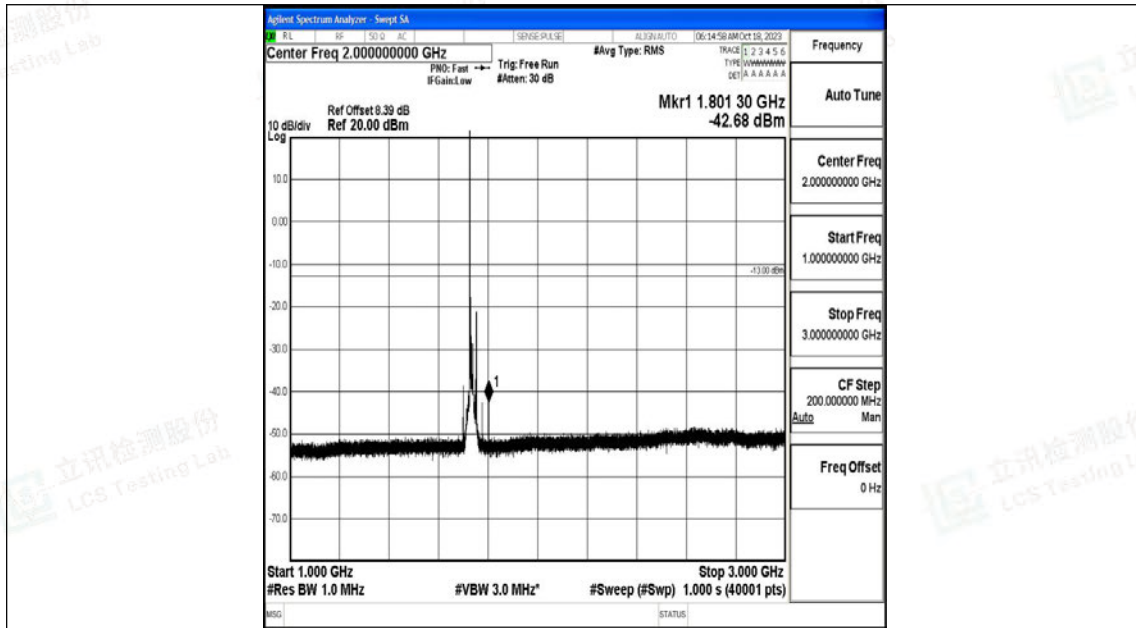

Band4\_15MHz\_QPSK\_20175\_1RB#0\_3000~20000\_3000~20000

Band4\_15MHz\_16QAM\_20175\_1RB#0\_0.009~0.15\_0.009~0.15

Band4\_15MHz\_16QAM\_20175\_1RB#0\_0.15~30\_0.15~30

Band4\_15MHz\_16QAM\_20175\_1RB#0\_30~1000\_30~1000