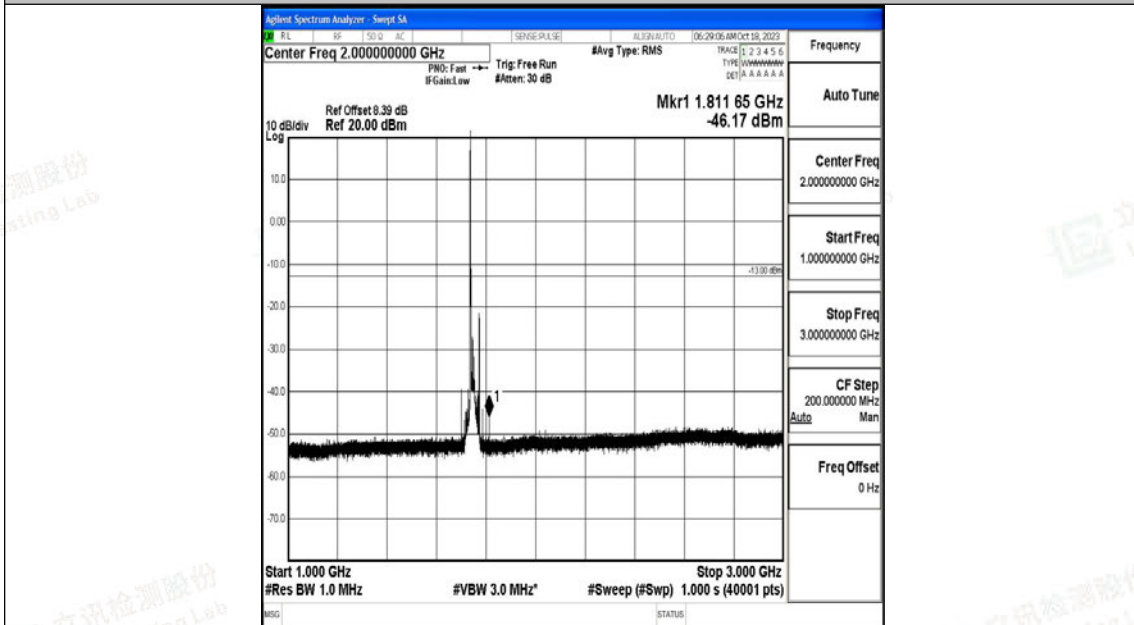

Band4\_20MHz\_QPSK\_20300\_1RB#0\_0.009~0.15\_0.009~0.15

Band4\_20MHz\_QPSK\_20300\_1RB#0\_0.15~30\_0.15~30

Band4\_20MHz\_QPSK\_20300\_1RB#0\_30~1000\_30~1000

Band4\_20MHz\_QPSK\_20300\_1RB#0\_1000~3000\_1000~3000