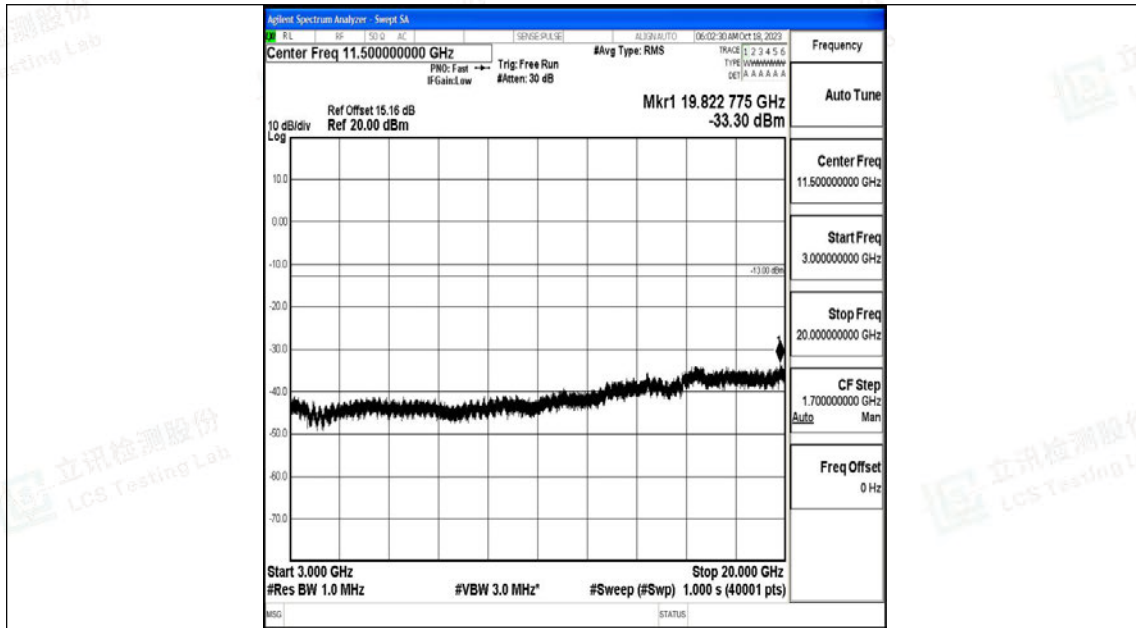

Band4\_10MHz\_QPSK\_20350\_1RB#0\_0.009~0.15\_0.009~0.15

Band4\_10MHz\_QPSK\_20350\_1RB#0\_0.15~30\_0.15~30

Band4\_10MHz\_QPSK\_20350\_1RB#0\_30~1000\_30~1000

Band4\_10MHz\_QPSK\_20350\_1RB#0\_1000~3000\_1000~3000