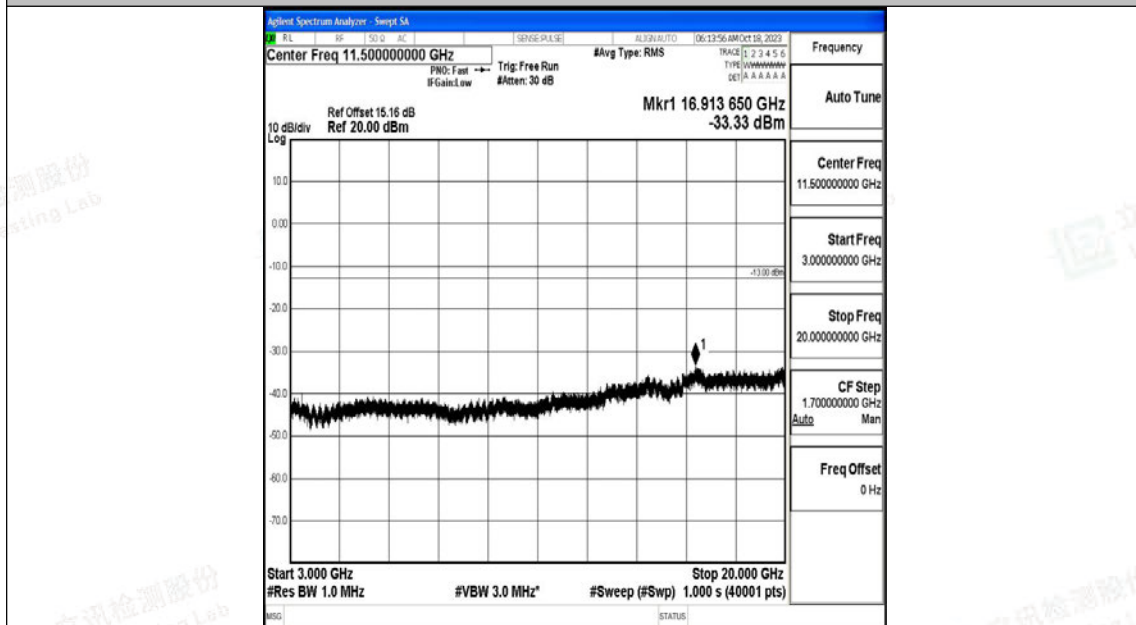

Band4\_15MHz\_16QAM\_2025\_1RB#0\_0.15~30\_0.15~30

Band4\_15MHz\_16QAM\_2025\_1RB#0\_30~1000\_30~1000

Band4\_15MHz\_16QAM\_2025\_1RB#0\_1000~3000\_1000~3000

Band4\_15MHz\_16QAM\_2025\_1RB#0\_3000~20000\_3000~20000