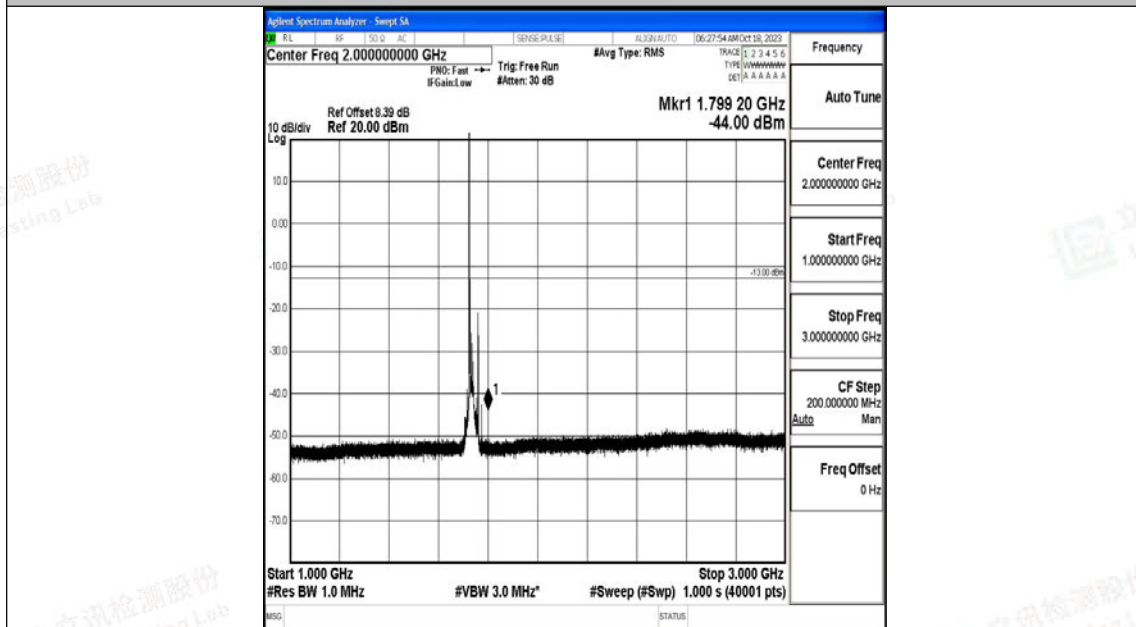

Band4_20MHz_QPSK_20175_1RB#0_30~1000_30~1000

Band4_20MHz_QPSK_20175_1RB#0_1000~3000_1000~3000