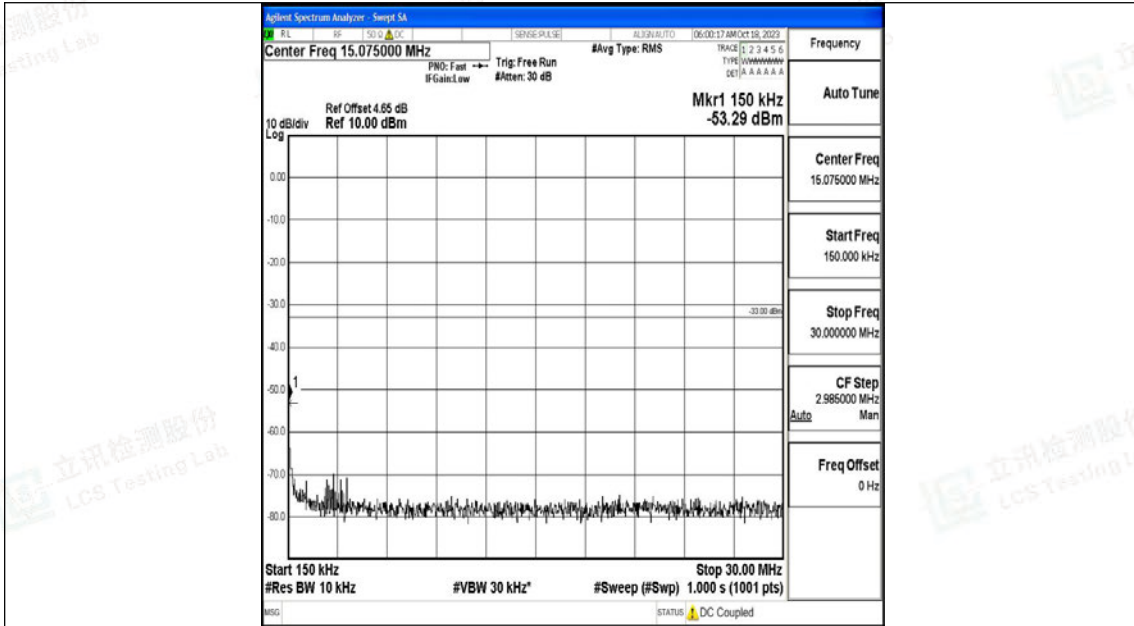

Band4_10MHz_16QAM_20000_1RB#0_0.009~0.15_0.009~0.15

Band4_10MHz_16QAM_20000_1RB#0_0.15~30_0.15~30