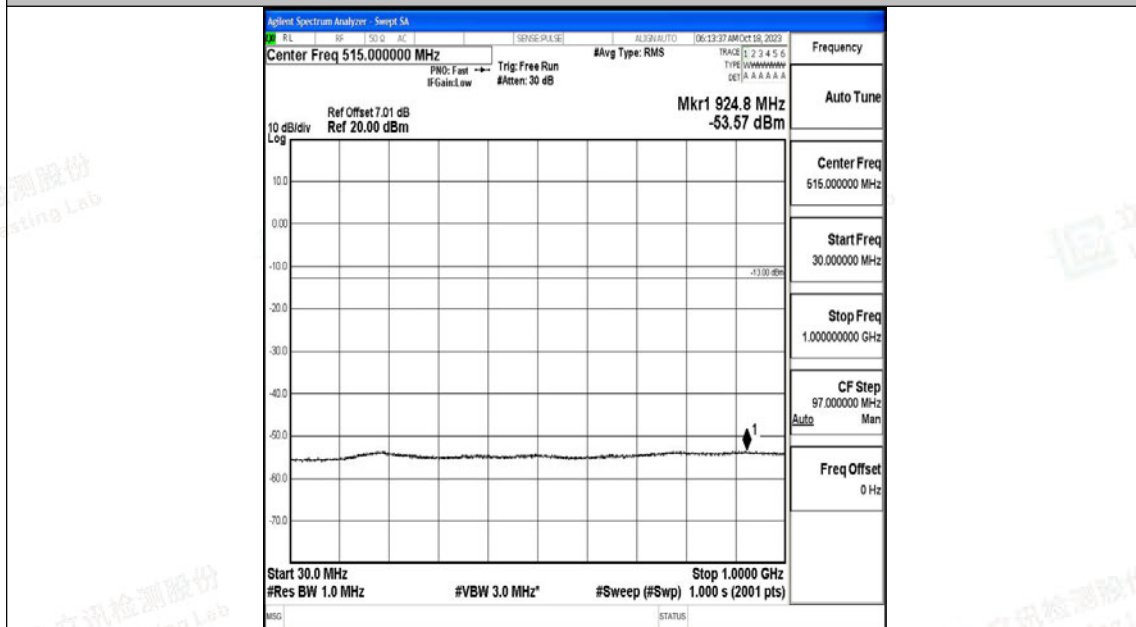

Band4_15MHz_16QAM_2025_1RB#0_0.15~30_0.15~30

Band4_15MHz_16QAM_2025_1RB#0_30~1000_30~1000