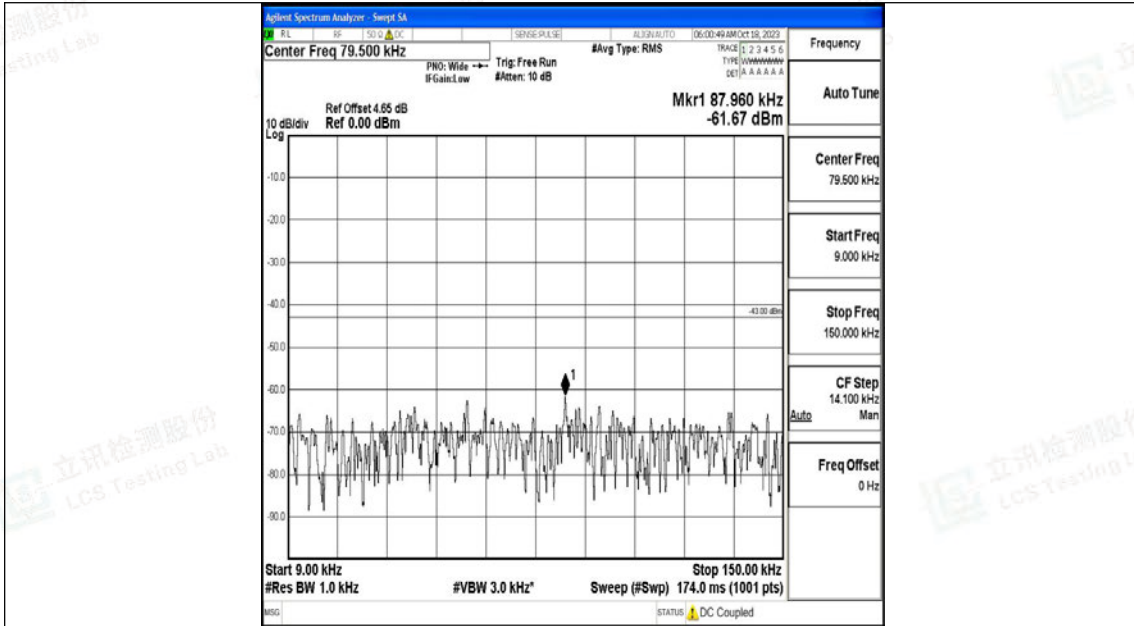

Band4_10MHz_16QAM_20000_1RB#0_3000~20000_3000~20000

Band4_10MHz_QPSK_20175_1RB#0_0.009~0.15_0.009~0.15