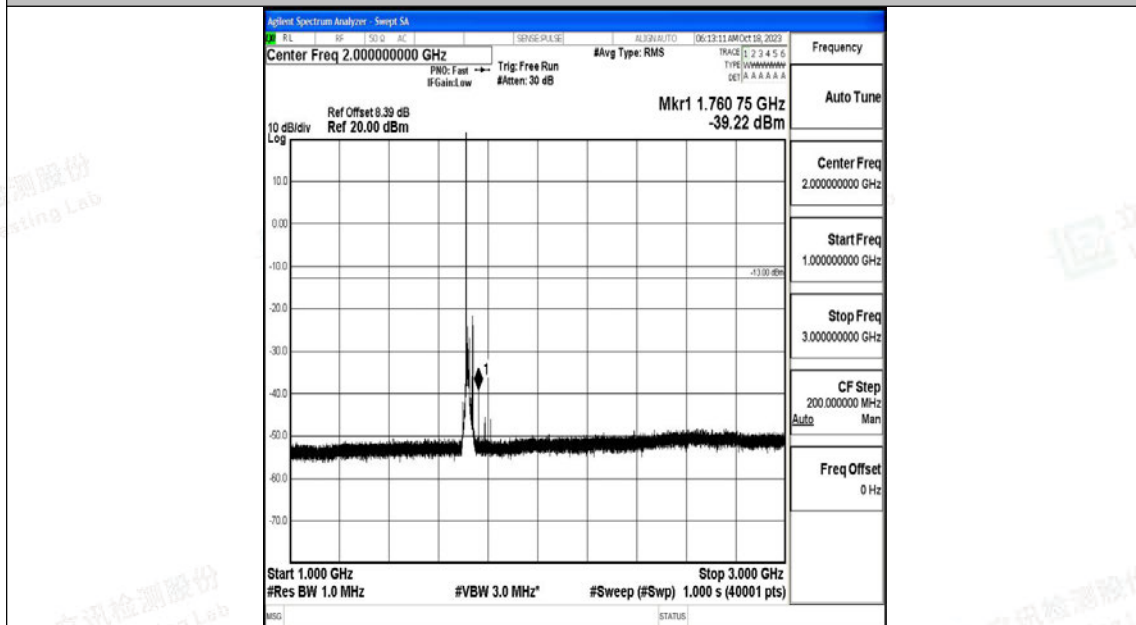

Band4_15MHz_QPSK_20025_1RB#0_30~1000_30~1000

Band4_15MHz_QPSK_20025_1RB#0_1000~3000_1000~3000