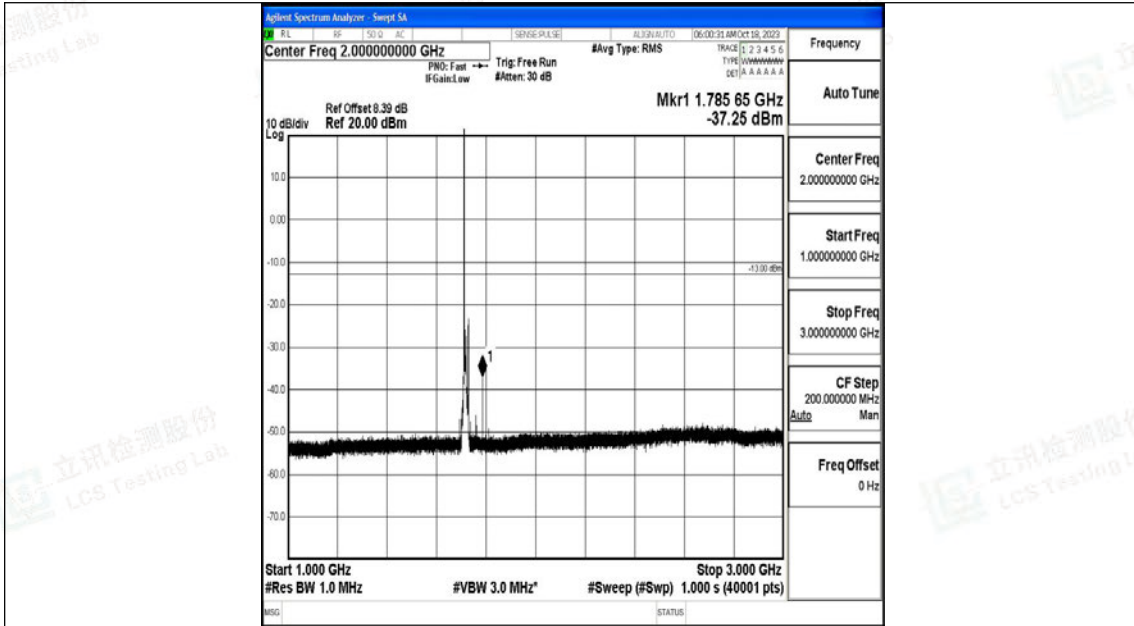

Band4\_10MHz\_QPSK\_20000\_1RB#0\_3000~20000\_3000~20000

Band4\_10MHz\_16QAM\_20000\_1RB#0\_0.009~0.15\_0.009~0.15

Band4\_10MHz\_16QAM\_20000\_1RB#0\_0.15~30\_0.15~30

Band4\_10MHz\_16QAM\_20000\_1RB#0\_30~1000\_30~1000