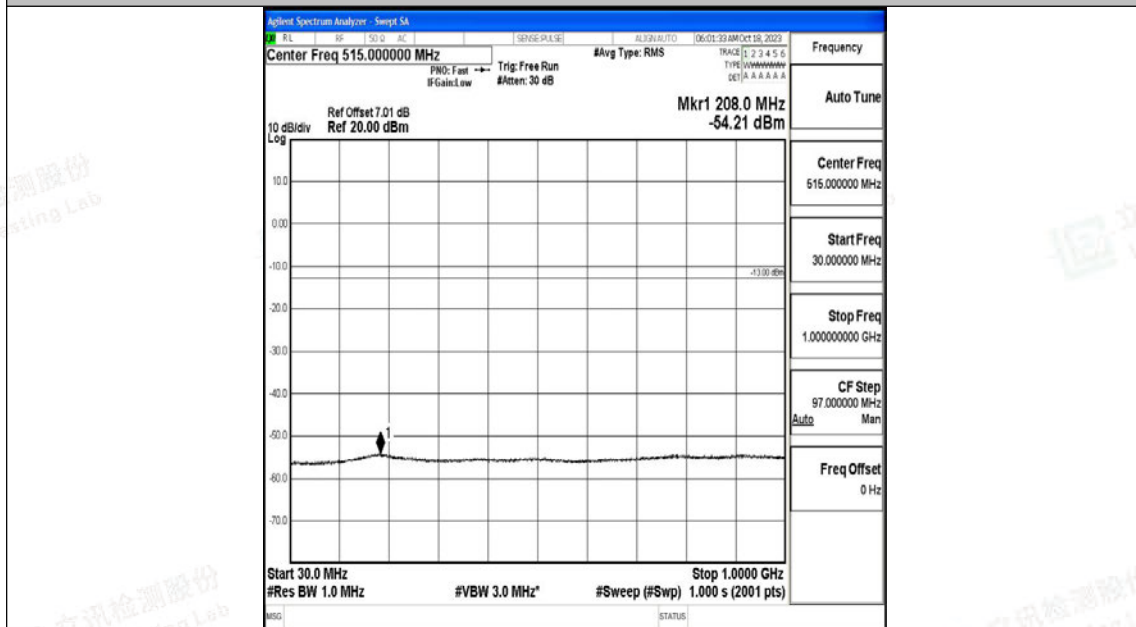

Band4_10MHz_16QAM_20175_1RB#0_0.15~30_0.15~30

Band4_10MHz_16QAM_20175_1RB#0_30~1000_30~1000