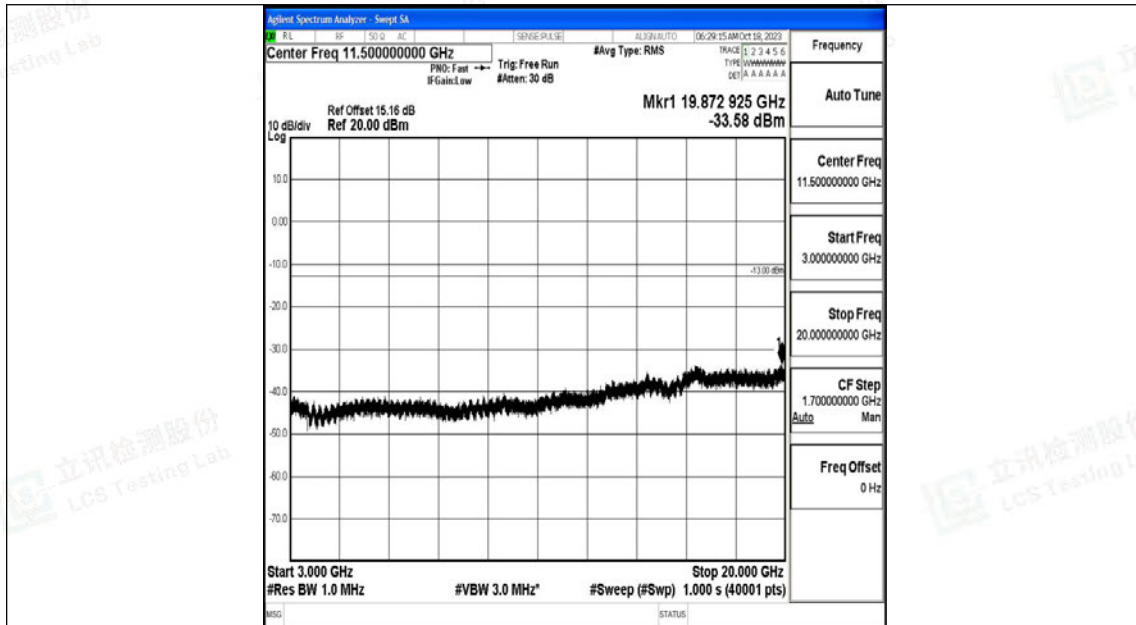

Band4\_20MHz\_QPSK\_20300\_1RB#0\_0.009~0.15\_0.009~0.15

Band4\_20MHz\_QPSK\_20300\_1RB#0\_0.15~30\_0.15~30

Band4\_20MHz\_QPSK\_20300\_1RB#0\_30~1000\_30~1000

Band4\_20MHz\_QPSK\_20300\_1RB#0\_1000~3000\_1000~3000