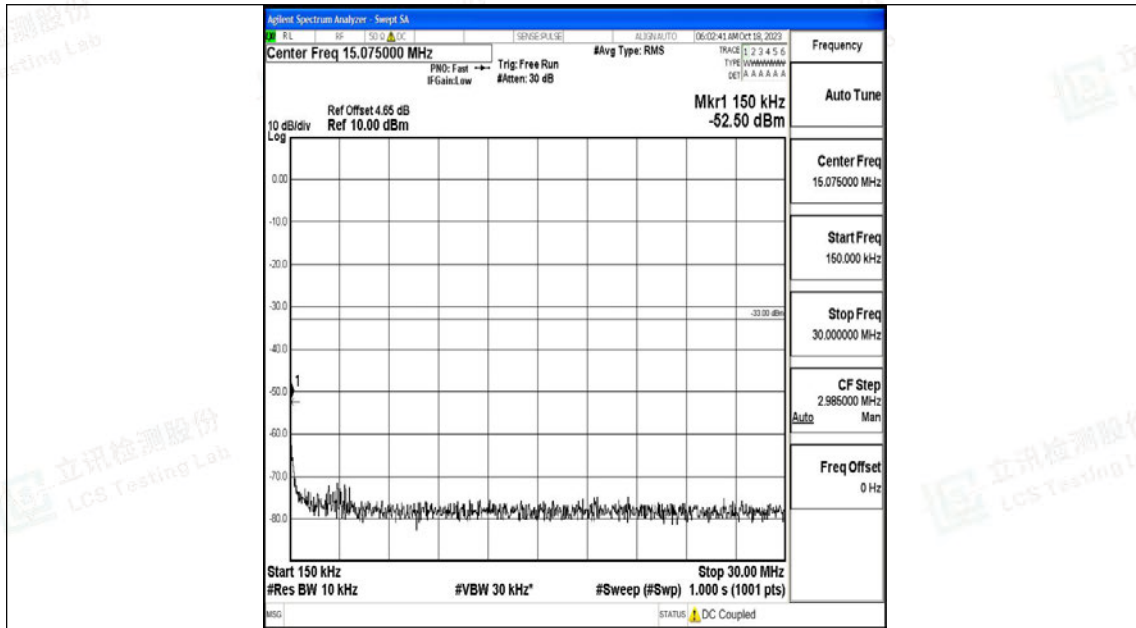

Band4_10MHz_16QAM_20350_1RB#0_0.009~0.15_0.009~0.15

Band4_10MHz_16QAM_20350_1RB#0_0.15~30_0.15~30