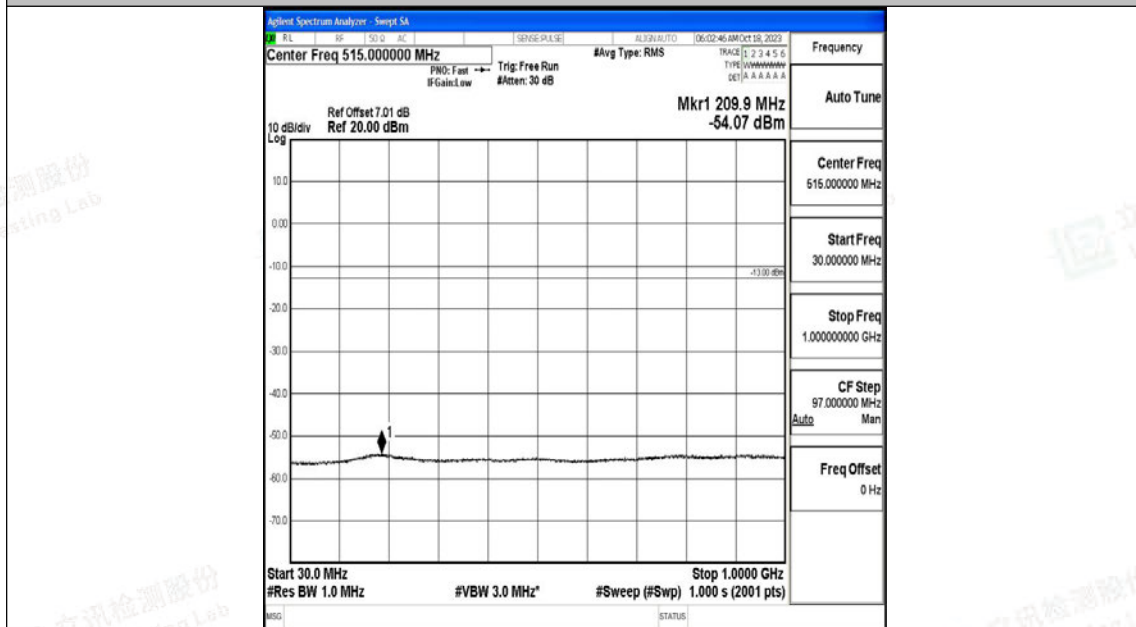

Band4\_10MHz\_QPSK\_20350\_1RB#0\_3000~20000\_3000~20000

Band4\_10MHz\_16QAM\_20350\_1RB#0\_0.009~0.15\_0.009~0.15

Band4\_10MHz\_16QAM\_20350\_1RB#0\_0.15~30\_0.15~30

Band4\_10MHz\_16QAM\_20350\_1RB#0\_30~1000\_30~1000