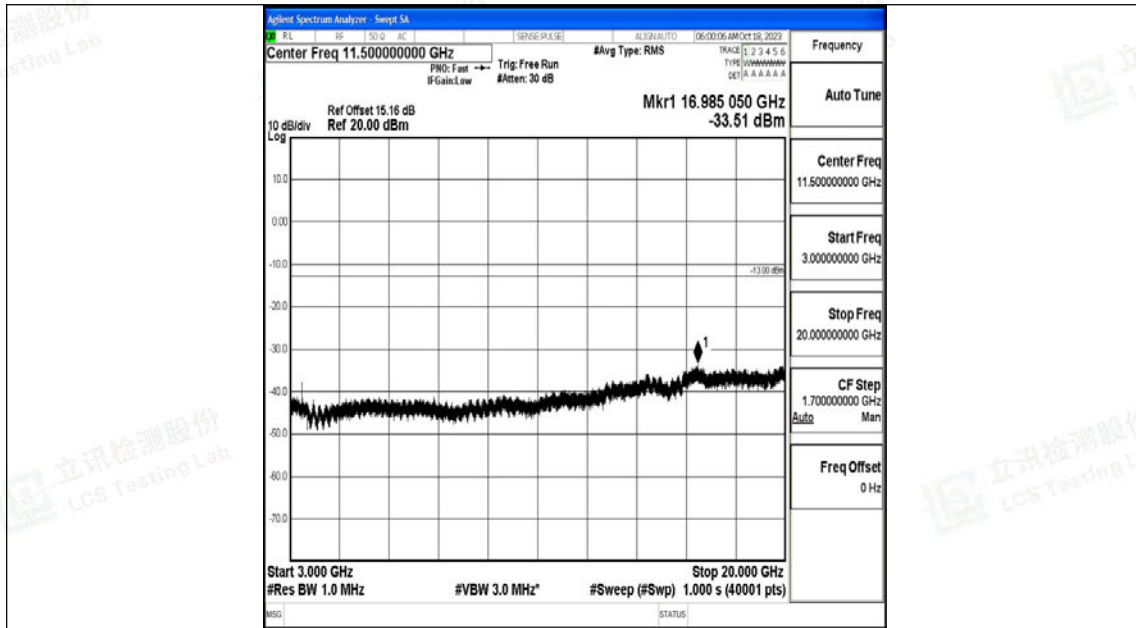

Band4\_10MHz\_QPSK\_20000\_1RB#0\_0.009~0.15\_0.009~0.15

Band4\_10MHz\_QPSK\_20000\_1RB#0\_0.15~30\_0.15~30

Band4\_10MHz\_QPSK\_20000\_1RB#0\_30~1000\_30~1000

Band4\_10MHz\_QPSK\_20000\_1RB#0\_1000~3000\_1000~3000