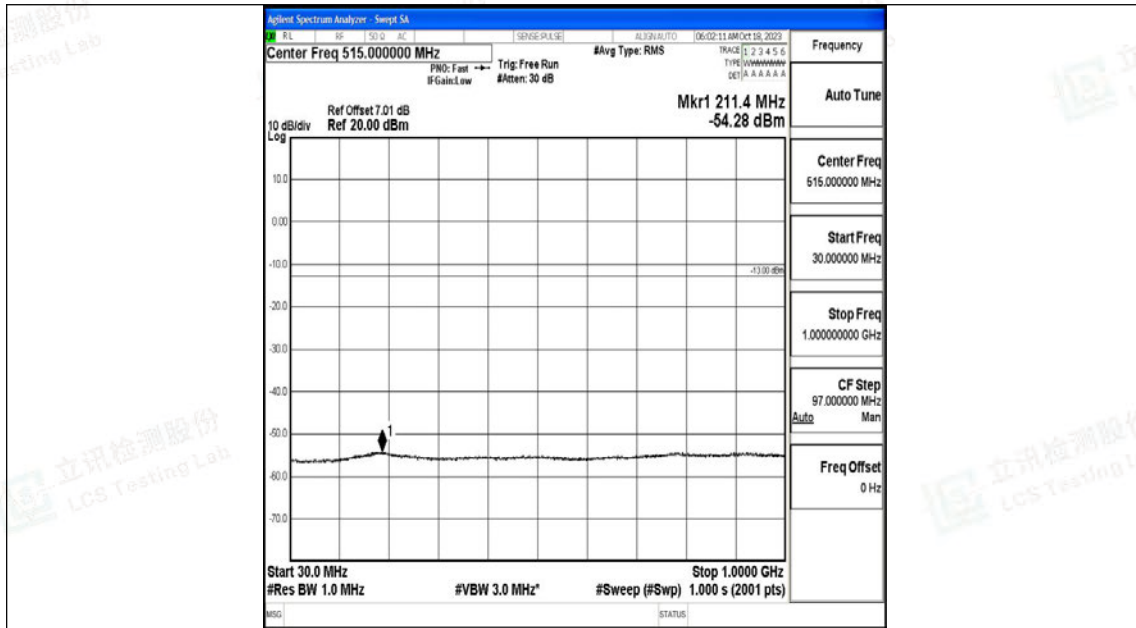

Band4_10MHz_QPSK_20350_1RB#0_0.15~30_0.15~30

Band4_10MHz_QPSK_20350_1RB#0_30~1000_30~1000