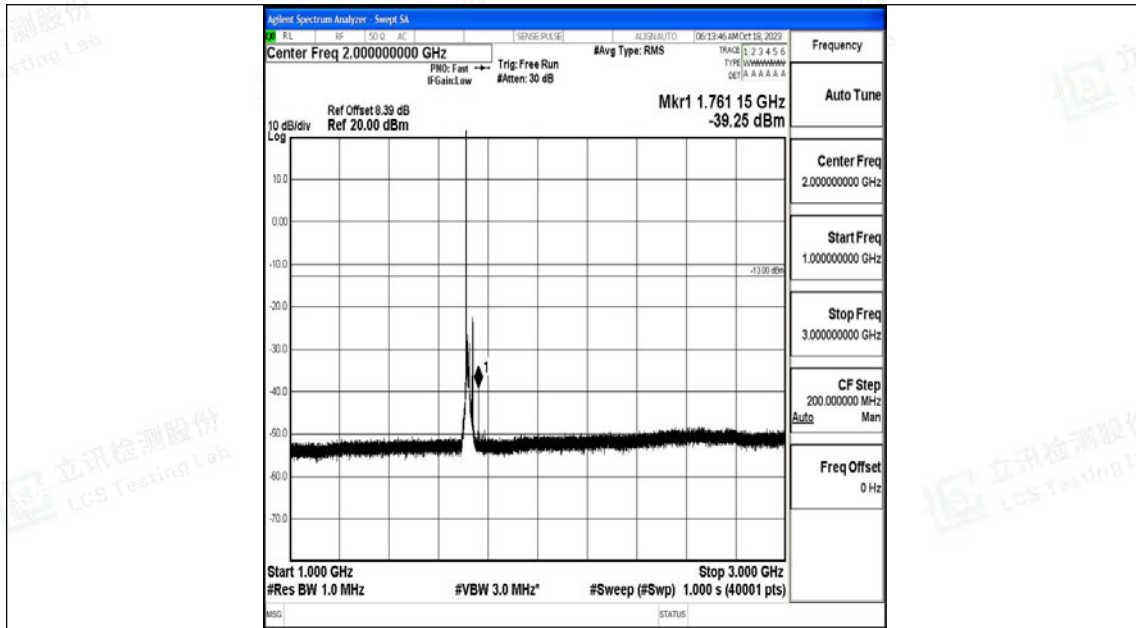

Band4_15MHz_16QAM_2025_1RB#0_30~1000_30~1000

Band4_15MHz_16QAM_2025_1RB#0_1000~3000_1000~3000