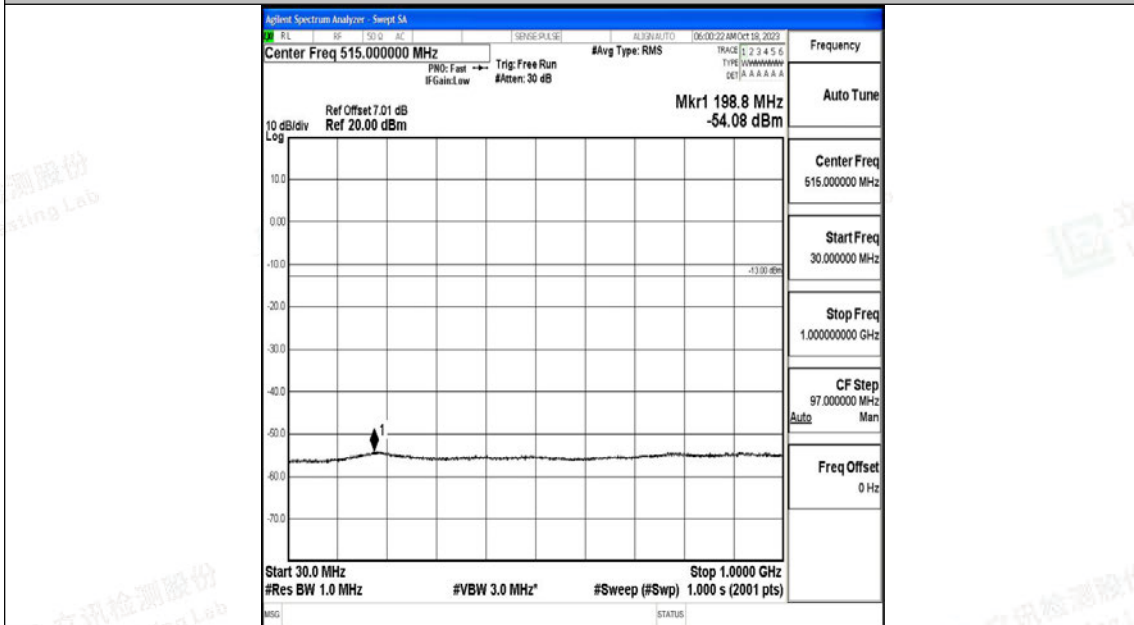

Band4\_10MHz\_QPSK\_20000\_1RB#0\_3000~20000\_3000~20000

Band4\_10MHz\_16QAM\_20000\_1RB#0\_0.009~0.15\_0.009~0.15

Band4\_10MHz\_16QAM\_20000\_1RB#0\_0.15~30\_0.15~30

Band4\_10MHz\_16QAM\_20000\_1RB#0\_30~1000\_30~1000