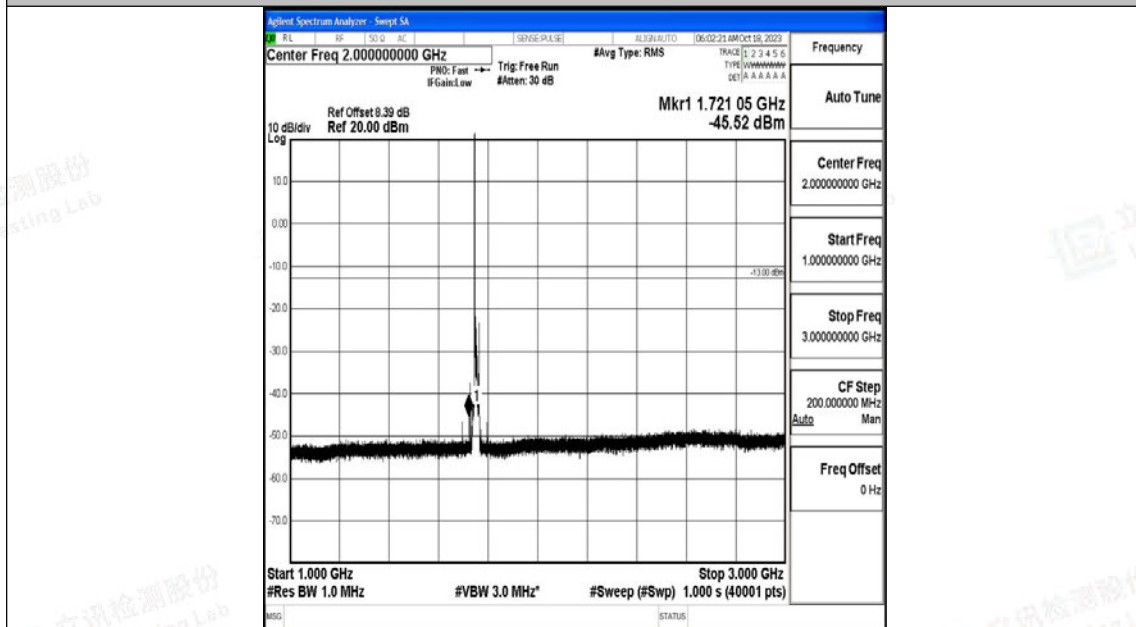

Band4\_10MHz\_QPSK\_20350\_1RB#0\_0.009~0.15\_0.009~0.15

Band4\_10MHz\_QPSK\_20350\_1RB#0\_0.15~30\_0.15~30

Band4\_10MHz\_QPSK\_20350\_1RB#0\_30~1000\_30~1000

Band4\_10MHz\_QPSK\_20350\_1RB#0\_1000~3000\_1000~3000