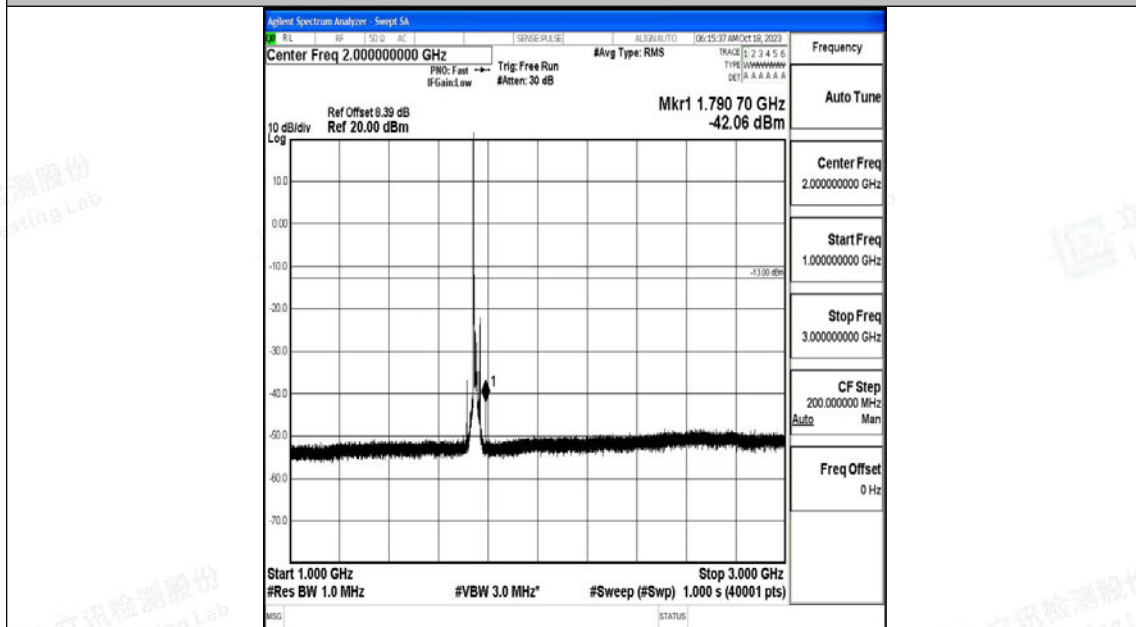

Band4_15MHz_QPSK_20325_1RB#0_30~1000_30~1000

Band4_15MHz_QPSK_20325_1RB#0_1000~3000_1000~3000