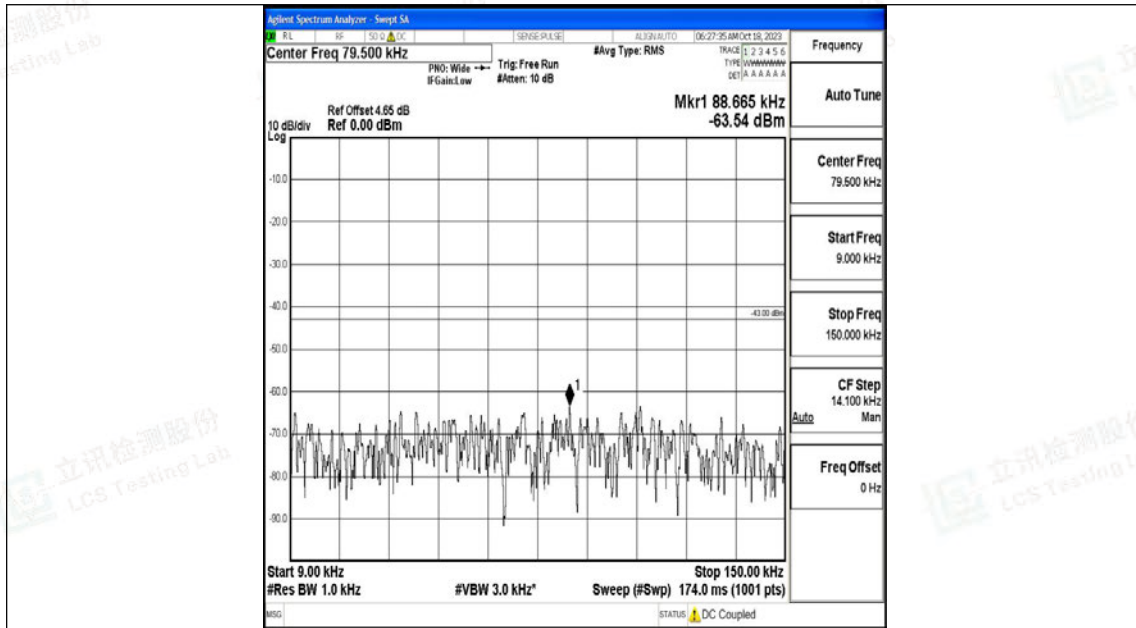

Band4_20MHz_16QAM_20050_1RB#0_3000~20000_3000~20000

Band4_20MHz_QPSK_20175_1RB#0_0.009~0.15_0.009~0.15