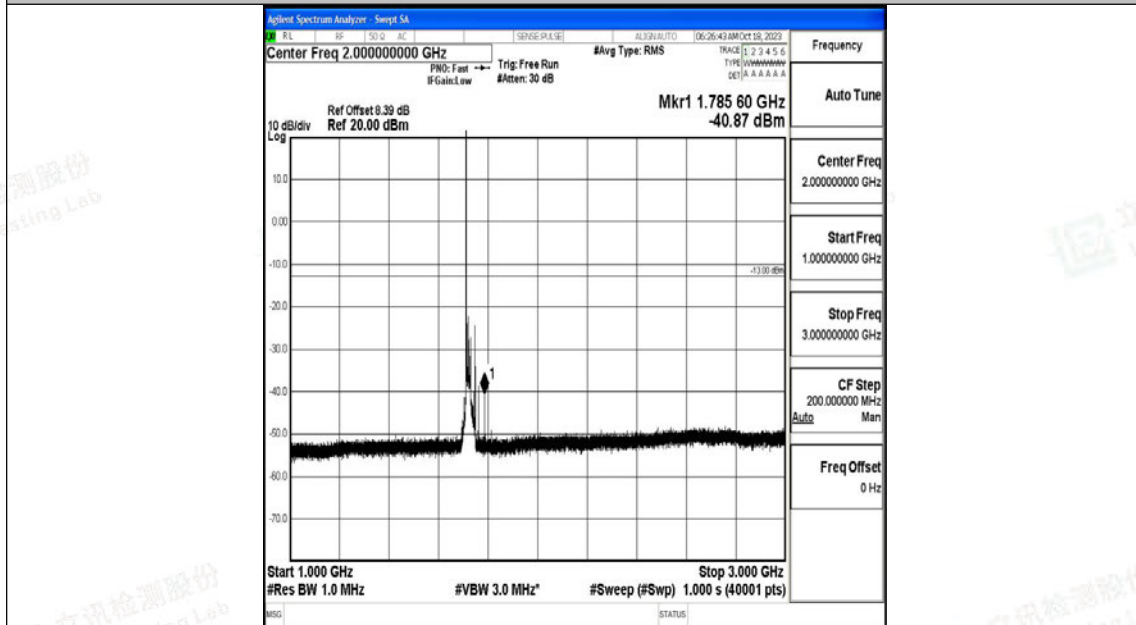

Band4\_20MHz\_QPSK\_20050\_1RB#0\_0.009~0.15\_0.009~0.15

Band4\_20MHz\_QPSK\_20050\_1RB#0\_0.15~30\_0.15~30

Band4\_20MHz\_QPSK\_20050\_1RB#0\_30~1000\_30~1000

Band4\_20MHz\_QPSK\_20050\_1RB#0\_1000~3000\_1000~3000