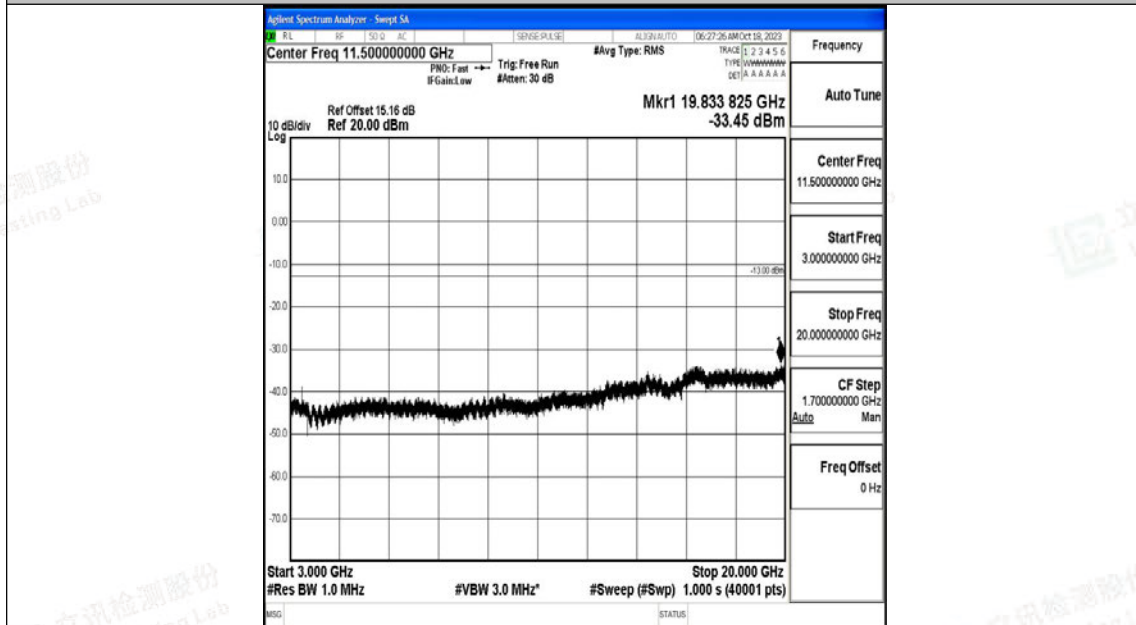

Band4_20MHz_16QAM_20050_1RB#0_1000~3000_1000~3000

Band4_20MHz_16QAM_20050_1RB#0_3000~20000_3000~20000