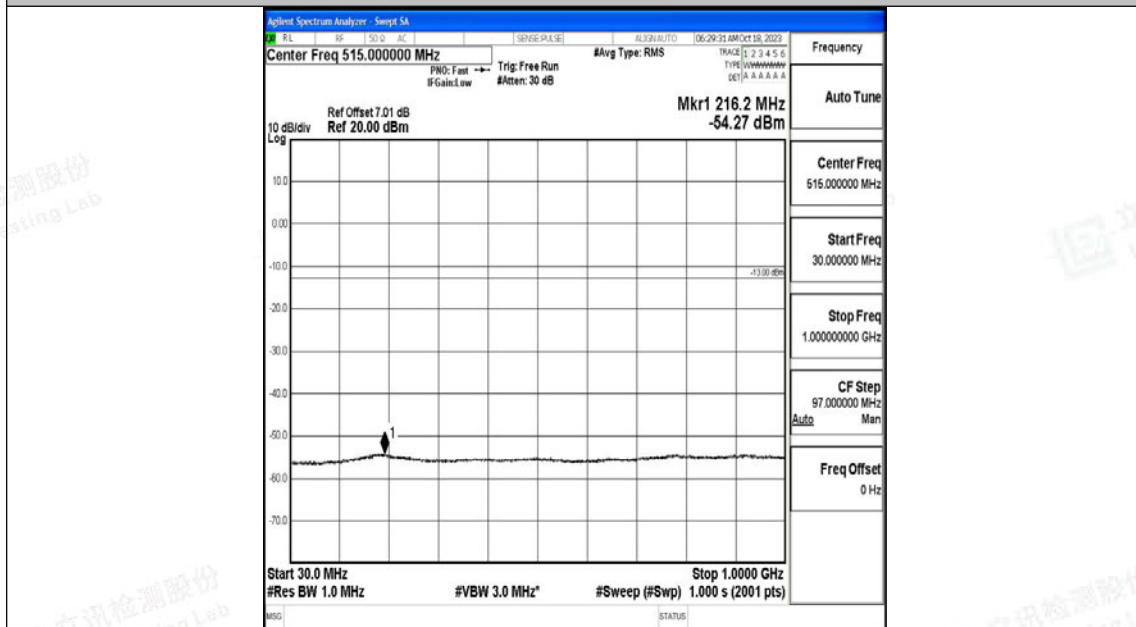

Band4\_20MHz\_QPSK\_20300\_1RB#0\_3000~20000\_3000~20000

Band4\_20MHz\_16QAM\_20300\_1RB#0\_0.009~0.15\_0.009~0.15

Band4\_20MHz\_16QAM\_20300\_1RB#0\_0.15~30\_0.15~30

Band4\_20MHz\_16QAM\_20300\_1RB#0\_30~1000\_30~1000