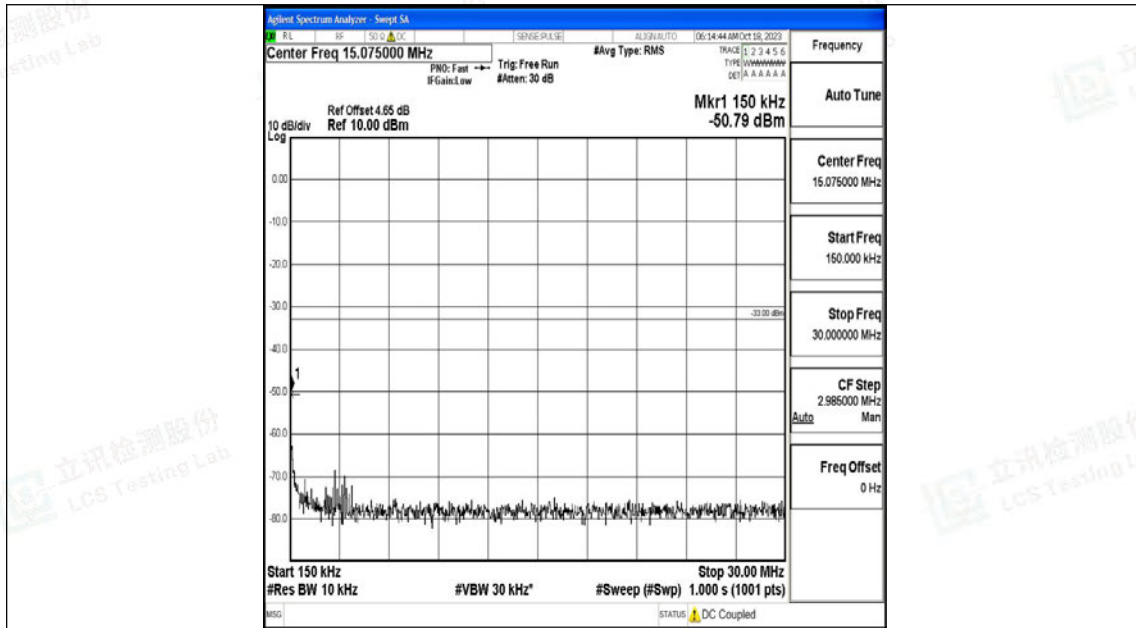

Band4_15MHz_16QAM_20175_1RB#0_0.009~0.15_0.009~0.15

Band4_15MHz_16QAM_20175_1RB#0_0.15~30_0.15~30