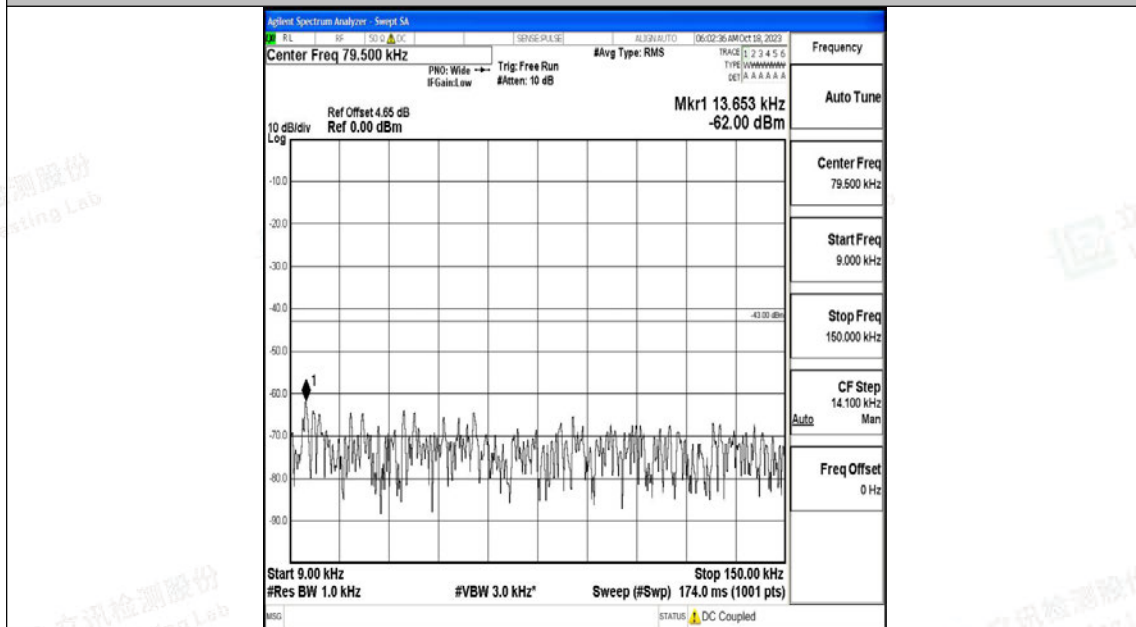

Band4_10MHz_QPSK_20350_1RB#0_3000~20000_3000~20000

Band4_10MHz_16QAM_20350_1RB#0_0.009~0.15_0.009~0.15