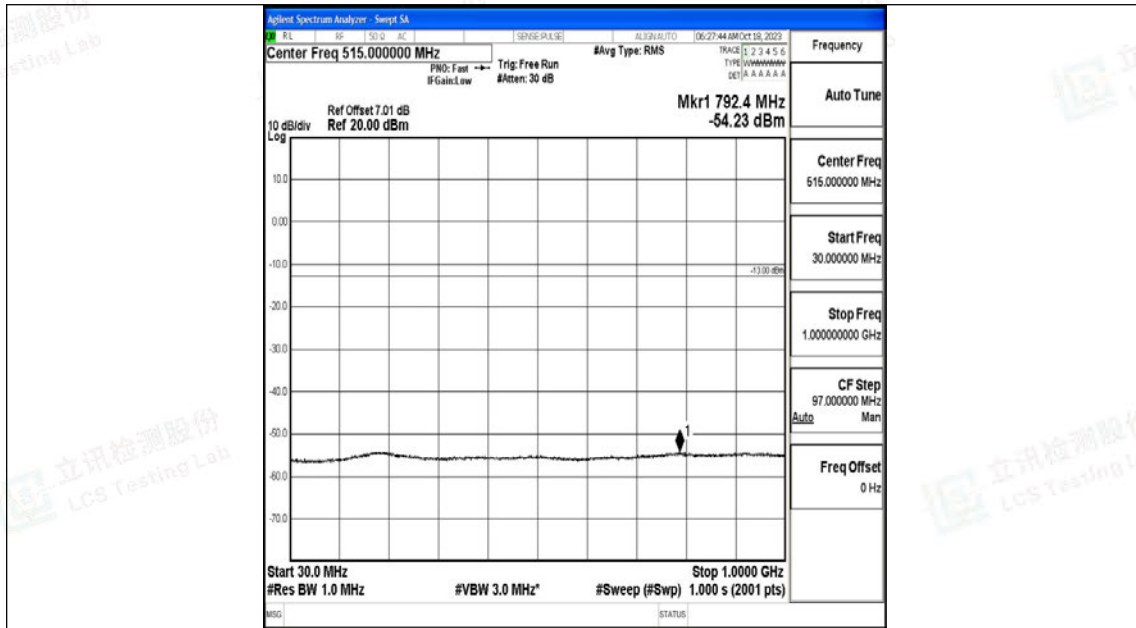

Band4\_20MHz\_16QAM\_20050\_1RB#0\_1000~3000\_1000~3000

Band4\_20MHz\_16QAM\_20050\_1RB#0\_3000~20000\_3000~20000

Band4\_20MHz\_QPSK\_20175\_1RB#0\_0.009~0.15\_0.009~0.15

Band4\_20MHz\_QPSK\_20175\_1RB#0\_0.15~30\_0.15~30