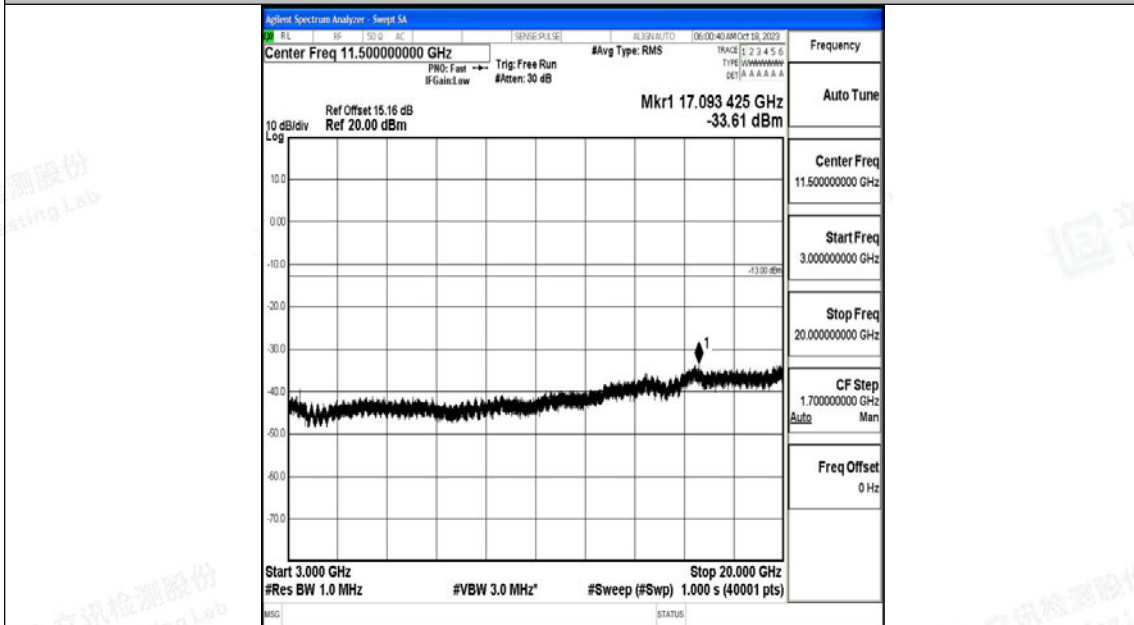

Band4_10MHz_16QAM_20000_1RB#0_1000~3000_1000~3000

Band4_10MHz_16QAM_20000_1RB#0_3000~20000_3000~20000