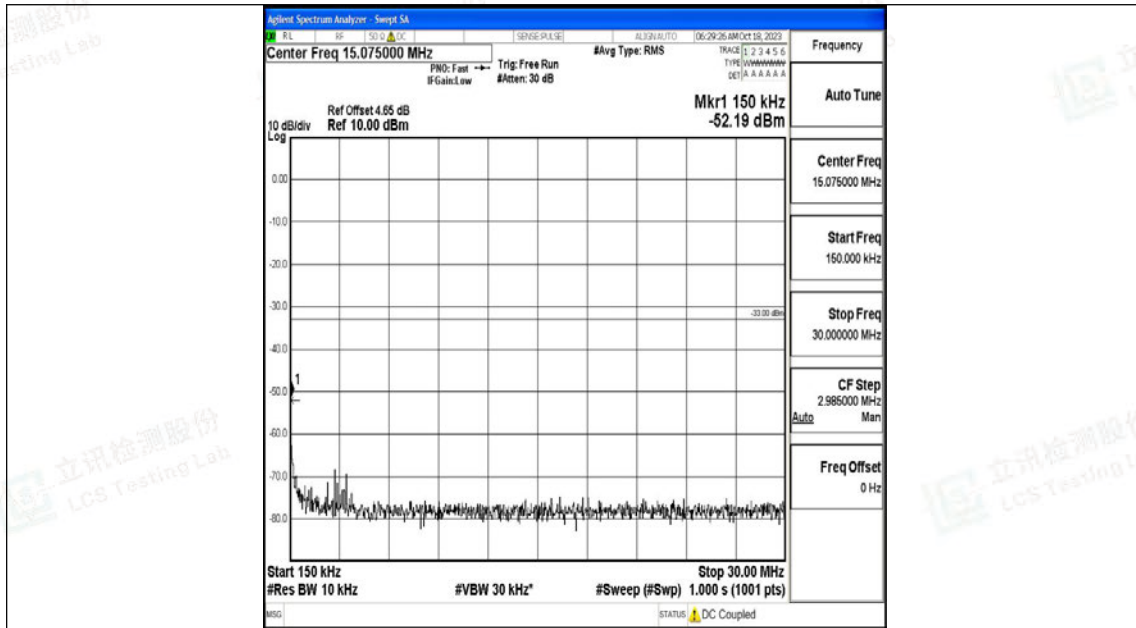

Band4_20MHz_16QAM_20300_1RB#0_0.009~0.15_0.009~0.15

Band4_20MHz_16QAM_20300_1RB#0_0.15~30_0.15~30