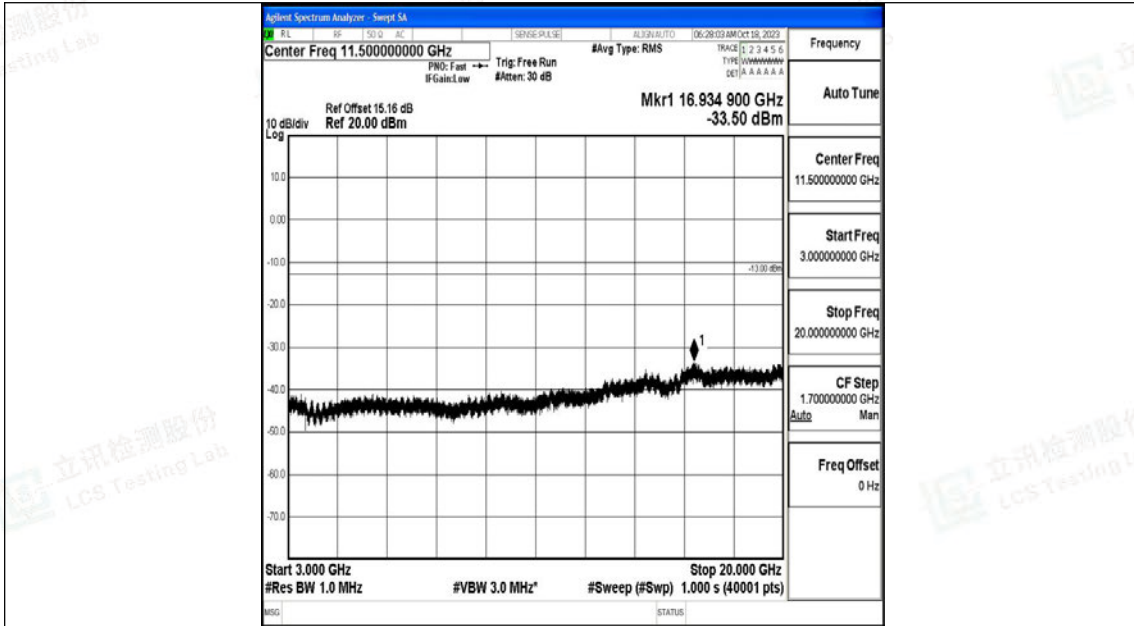

Band4_20MHz_QPSK_20175_1RB#0_1000~3000_1000~3000

Band4_20MHz_QPSK_20175_1RB#0_3000~20000_3000~20000