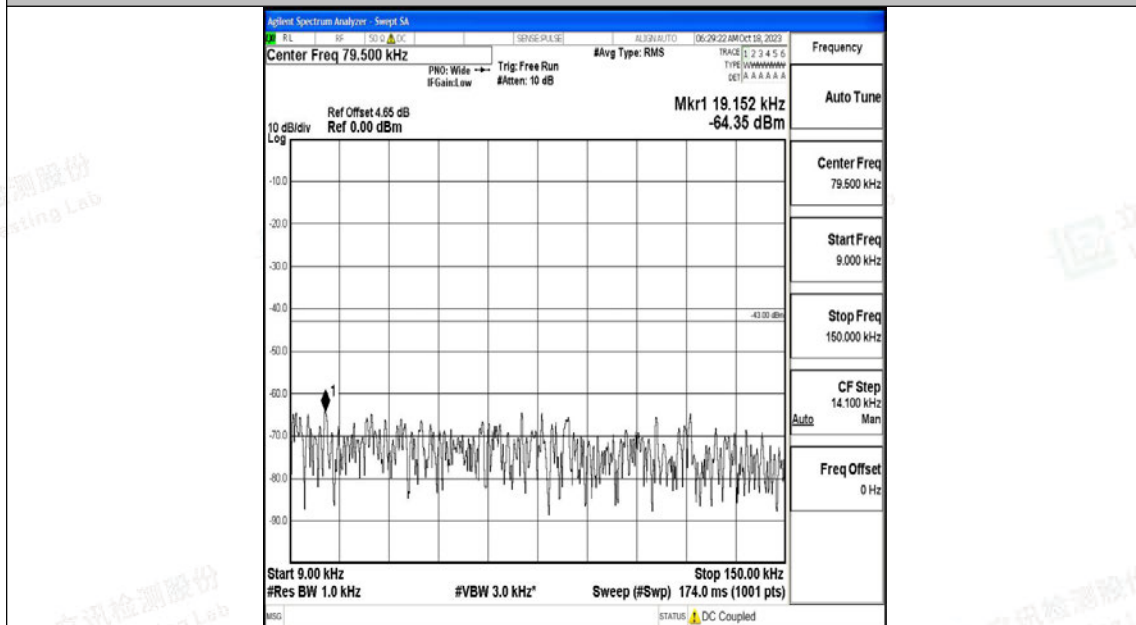

Band4_20MHz_QPSK_20300_1RB#0_3000~20000_3000~20000

Band4_20MHz_16QAM_20300_1RB#0_0.009~0.15_0.009~0.15