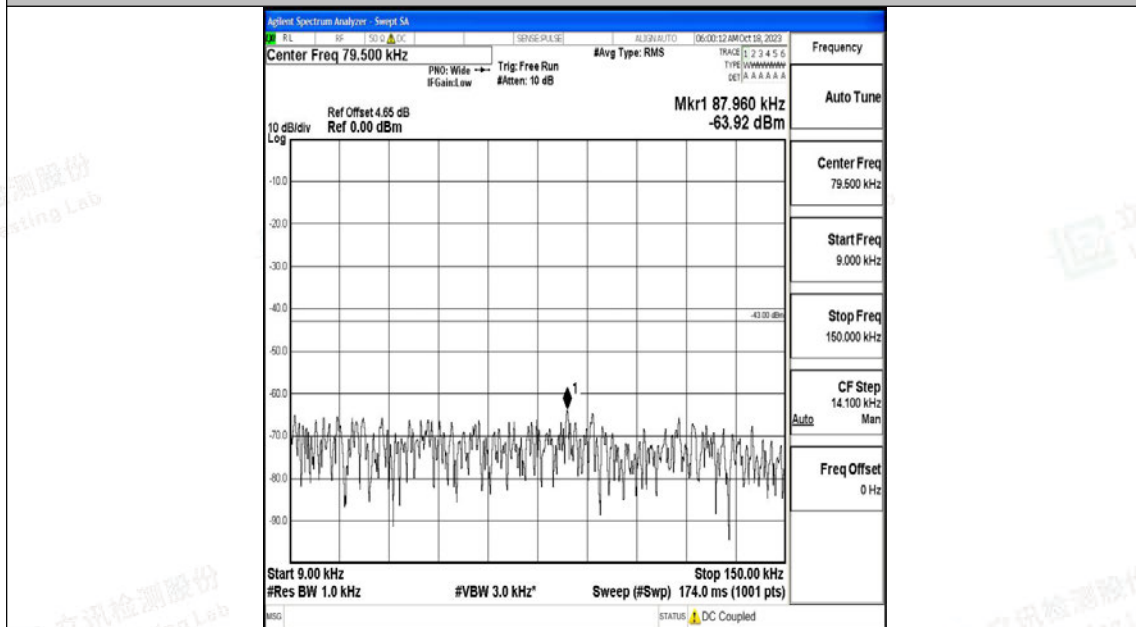

Band4_10MHz_QPSK_20000_1RB#0_3000~20000_3000~20000

Band4_10MHz_16QAM_20000_1RB#0_0.009~0.15_0.009~0.15