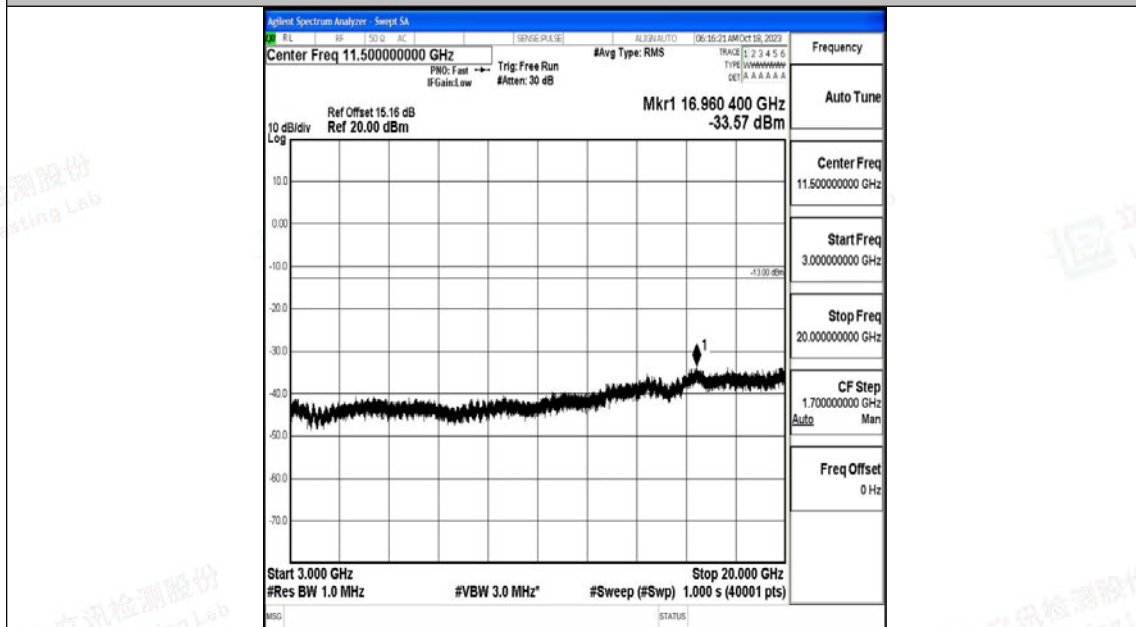

Band4\_15MHz\_16QAM\_20325\_1RB#0\_0.15~30\_0.15~30

Band4\_15MHz\_16QAM\_20325\_1RB#0\_30~1000\_30~1000

Band4\_15MHz\_16QAM\_20325\_1RB#0\_1000~3000\_1000~3000

Band4\_15MHz\_16QAM\_20325\_1RB#0\_3000~20000\_3000~20000