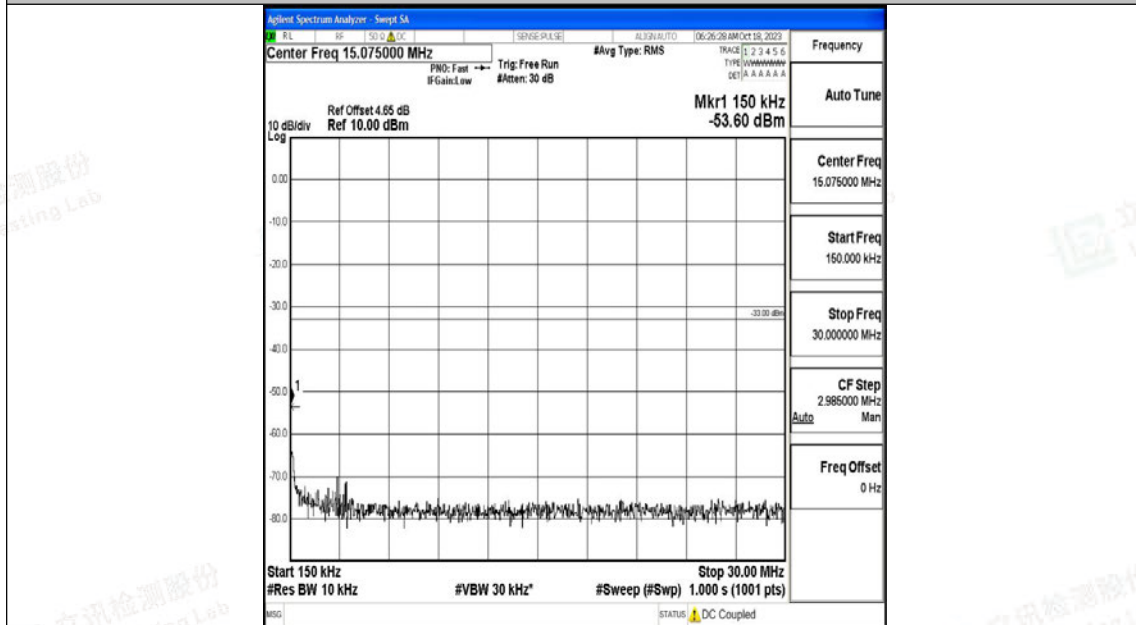

Band4_20MHz_QPSK_20050_1RB#0_0.009~0.15_0.009~0.15

Band4_20MHz_QPSK_20050_1RB#0_0.15~30_0.15~30