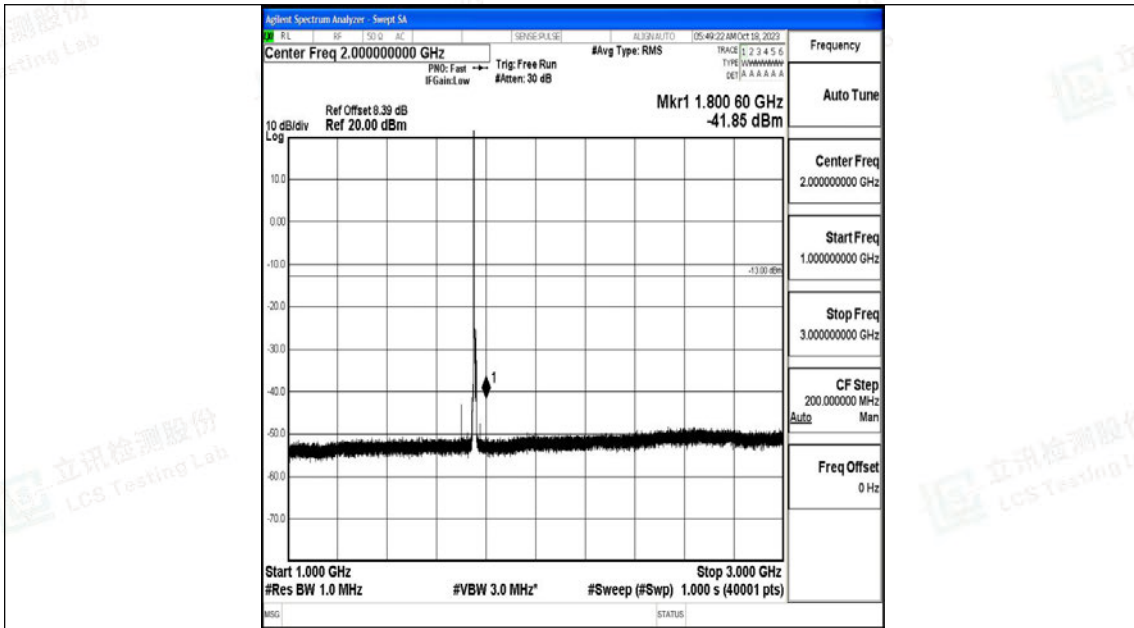

Band4_5MHz_16QAM_20375_1RB#0_30~1000_30~1000

Band4_5MHz_16QAM_20375_1RB#0_1000~3000_1000~3000