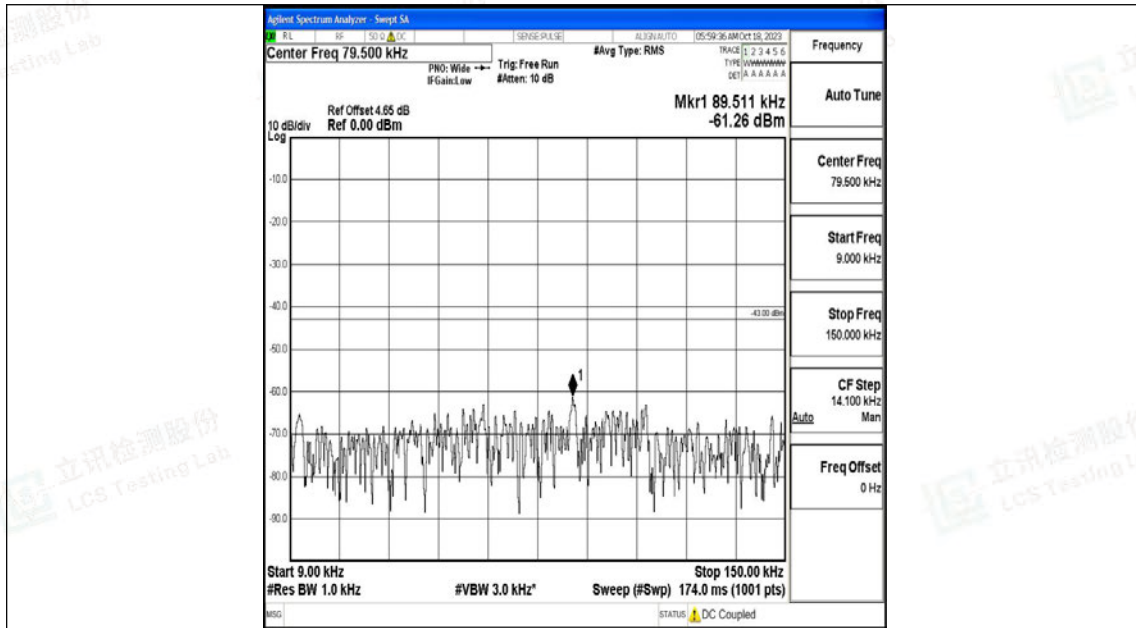

Band4\_5MHz\_16QAM\_20375\_1RB#0\_0.15~30\_0.15~30

Band4\_5MHz\_16QAM\_20375\_1RB#0\_30~1000\_30~1000

Band4\_5MHz\_16QAM\_20375\_1RB#0\_1000~3000\_1000~3000

Band4\_5MHz\_16QAM\_20375\_1RB#0\_3000~20000\_3000~20000