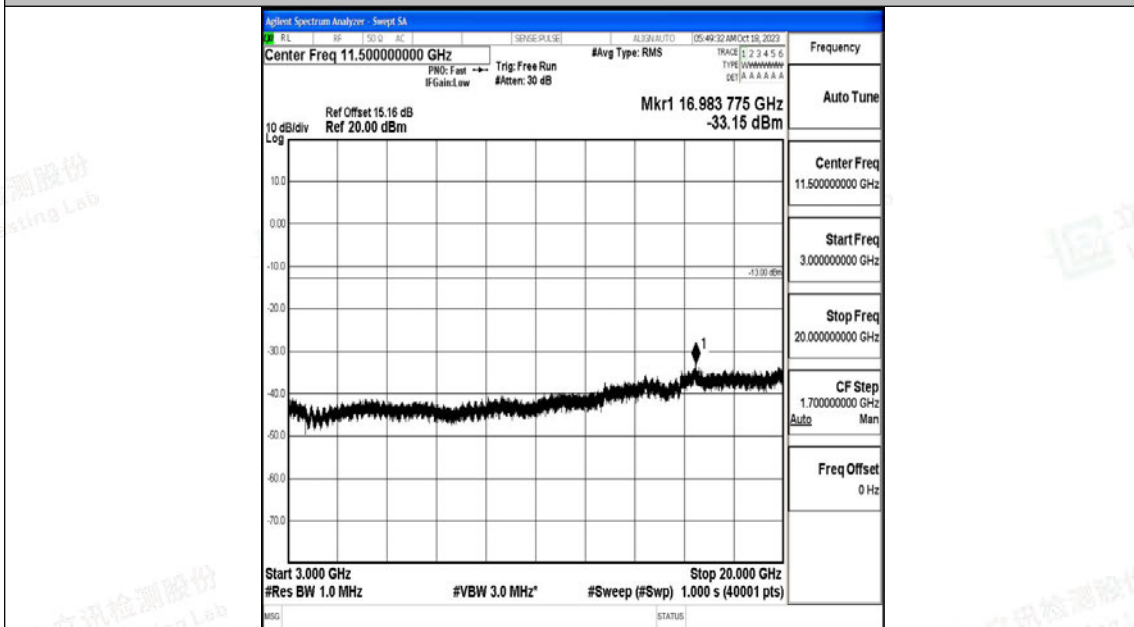

Band4\_5MHz\_16QAM\_20375\_1RB#0\_0.15~30\_0.15~30

Band4\_5MHz\_16QAM\_20375\_1RB#0\_30~1000\_30~1000

Band4\_5MHz\_16QAM\_20375\_1RB#0\_1000~3000\_1000~3000

Band4\_5MHz\_16QAM\_20375\_1RB#0\_3000~20000\_3000~20000