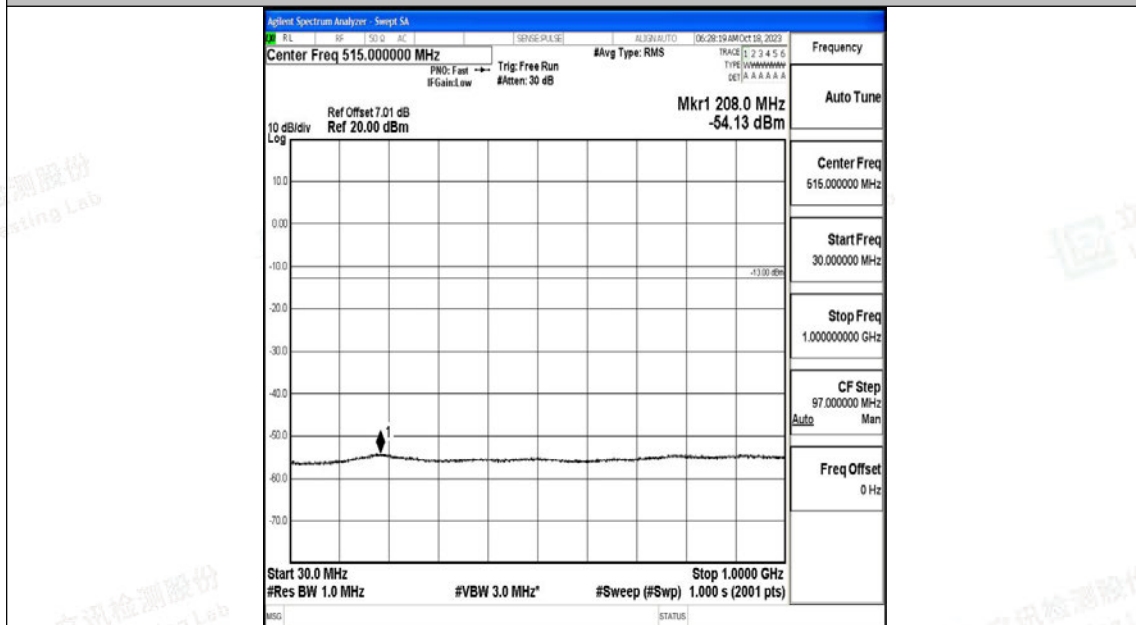

Band4_20MHz_16QAM_20175_1RB#0_0.15~30_0.15~30

Band4_20MHz_16QAM_20175_1RB#0_30~1000_30~1000