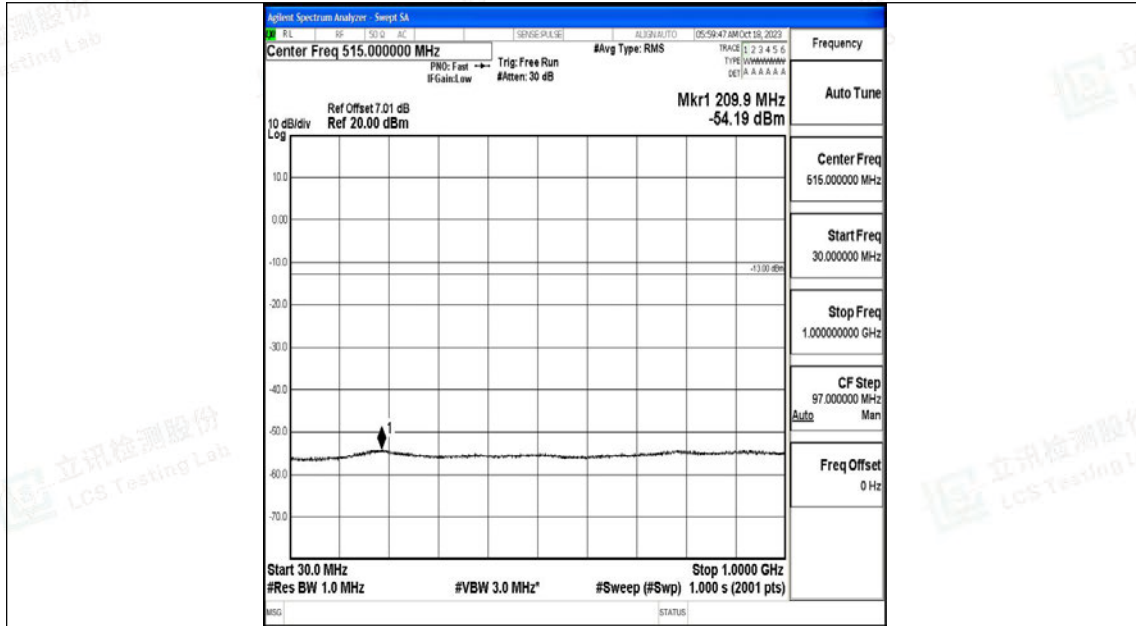

Band4_10MHz_QPSK_20000_1RB#0_0.15~30_0.15~30

Band4_10MHz_QPSK_20000_1RB#0_30~1000_30~1000