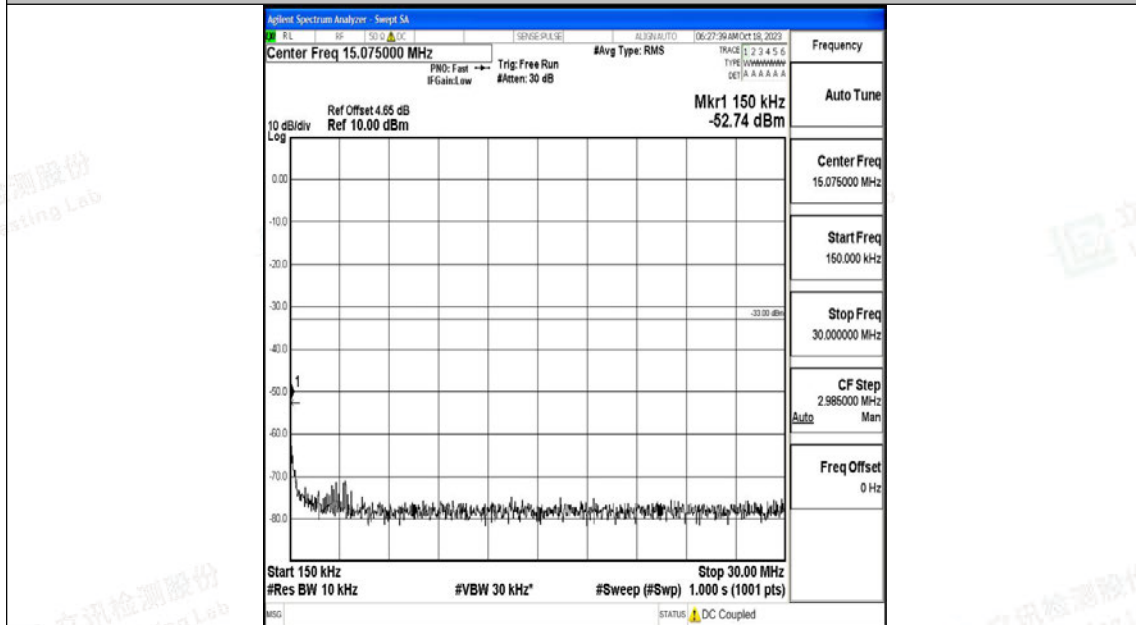

Band4\_20MHz\_16QAM\_20050\_1RB#0\_1000~3000\_1000~3000

Band4\_20MHz\_16QAM\_20050\_1RB#0\_3000~20000\_3000~20000

Band4\_20MHz\_QPSK\_20175\_1RB#0\_0.009~0.15\_0.009~0.15

Band4\_20MHz\_QPSK\_20175\_1RB#0\_0.15~30\_0.15~30