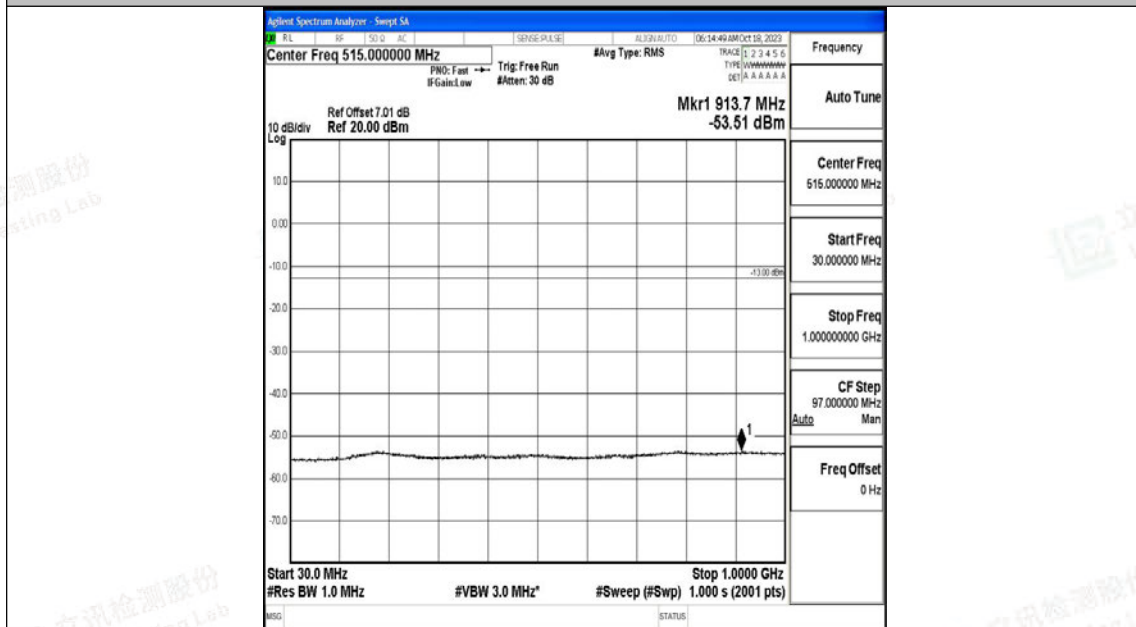

Band4\_15MHz\_QPSK\_20175\_1RB#0\_3000~20000\_3000~20000

Band4\_15MHz\_16QAM\_20175\_1RB#0\_0.009~0.15\_0.009~0.15

Band4\_15MHz\_16QAM\_20175\_1RB#0\_0.15~30\_0.15~30

Band4\_15MHz\_16QAM\_20175\_1RB#0\_30~1000\_30~1000