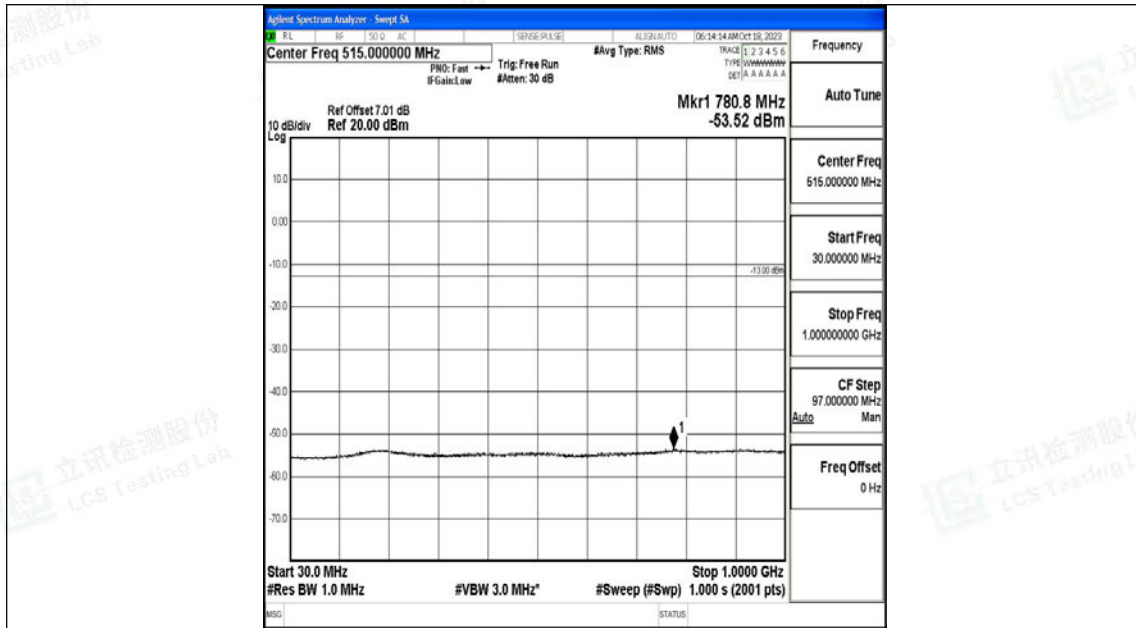

Band4\_15MHz\_QPSK\_20175\_1RB#0\_0.009~0.15\_0.009~0.15

Band4\_15MHz\_QPSK\_20175\_1RB#0\_0.15~30\_0.15~30

Band4\_15MHz\_QPSK\_20175\_1RB#0\_30~1000\_30~1000

Band4\_15MHz\_QPSK\_20175\_1RB#0\_1000~3000\_1000~3000