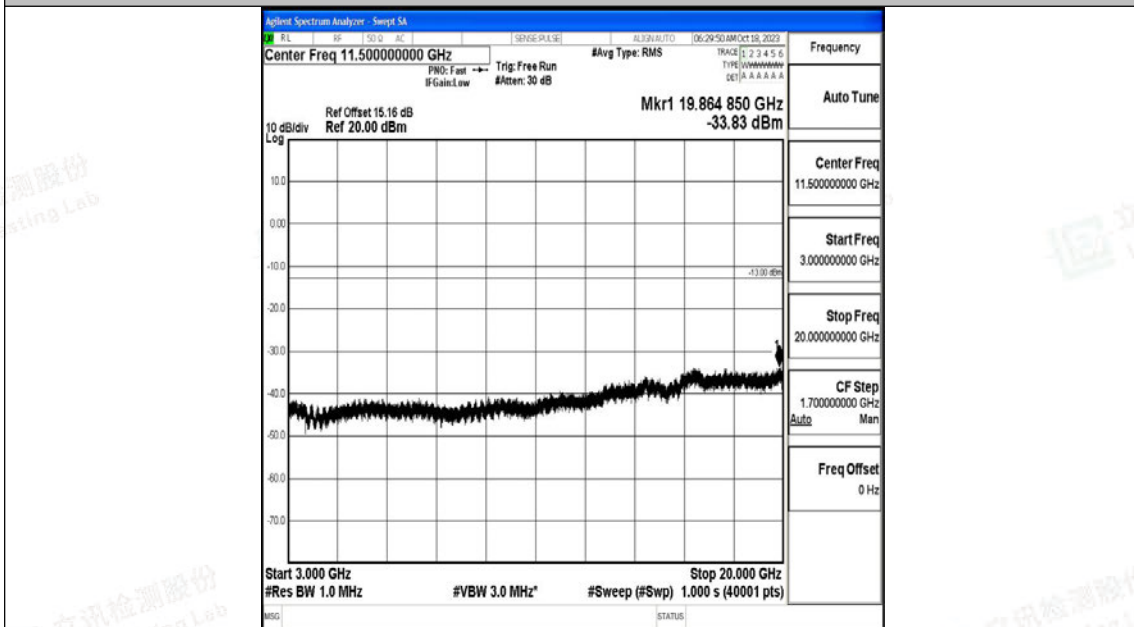

Band4_20MHz_16QAM_20300_1RB#0_1000~3000_1000~3000

Band4_20MHz_16QAM_20300_1RB#0_3000~20000_3000~20000