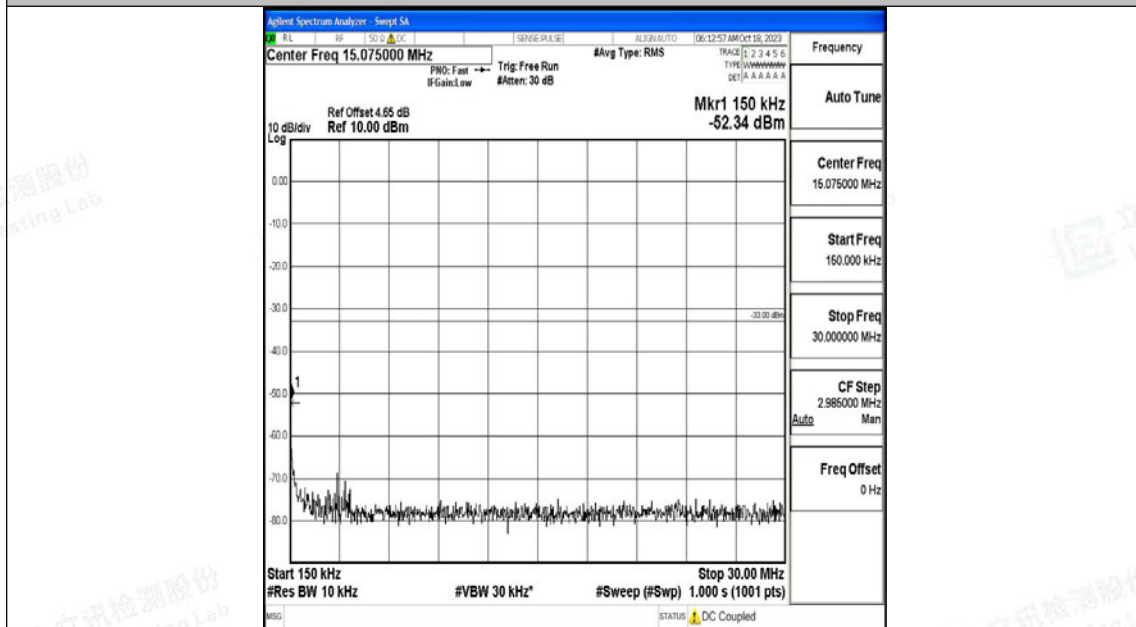

Band4\_10MHz\_16QAM\_20350\_1RB#0\_1000~3000\_1000~3000

Band4\_10MHz\_16QAM\_20350\_1RB#0\_3000~20000\_3000~20000

Band4\_15MHz\_QPSK\_20025\_1RB#0\_0.009~0.15\_0.009~0.15

Band4\_15MHz\_QPSK\_20025\_1RB#0\_0.15~30\_0.15~30