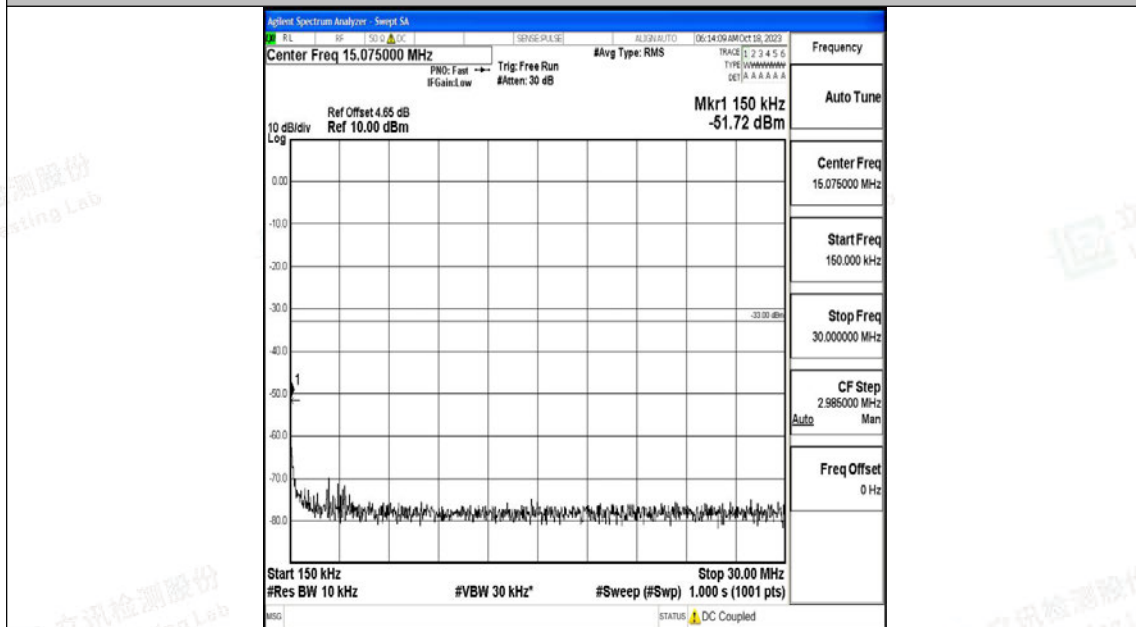

Band4\_15MHz\_QPSK\_20175\_1RB#0\_0.009~0.15\_0.009~0.15

Band4\_15MHz\_QPSK\_20175\_1RB#0\_0.15~30\_0.15~30

Band4\_15MHz\_QPSK\_20175\_1RB#0\_30~1000\_30~1000

Band4\_15MHz\_QPSK\_20175\_1RB#0\_1000~3000\_1000~3000