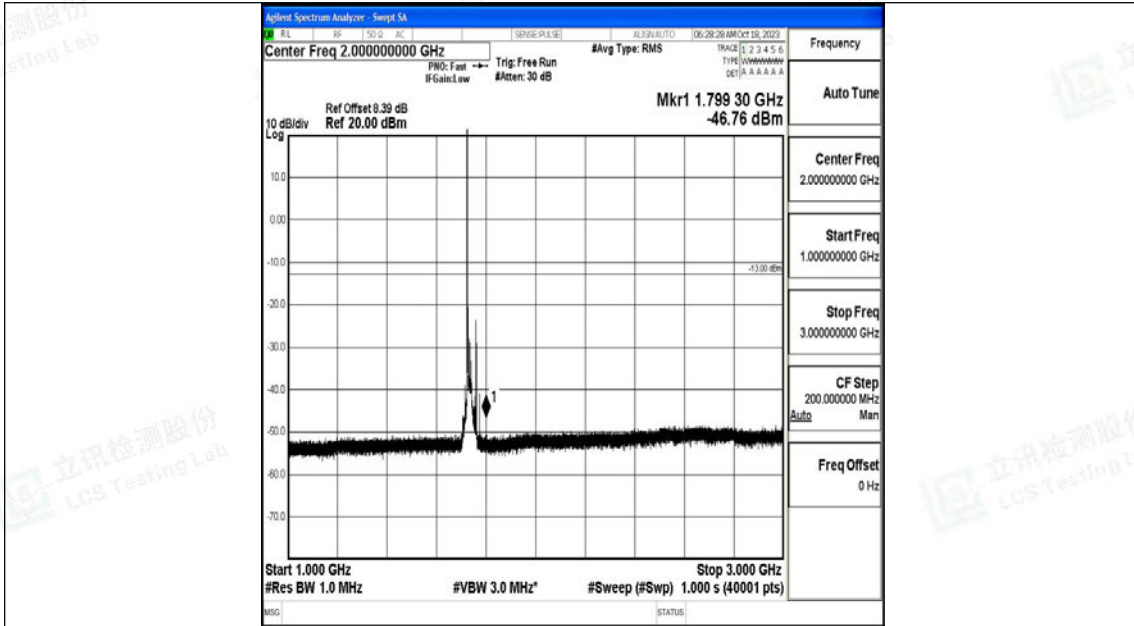

Band4_20MHz_16QAM_20175_1RB#0_30~1000_30~1000

Band4_20MHz_16QAM_20175_1RB#0_1000~3000_1000~3000