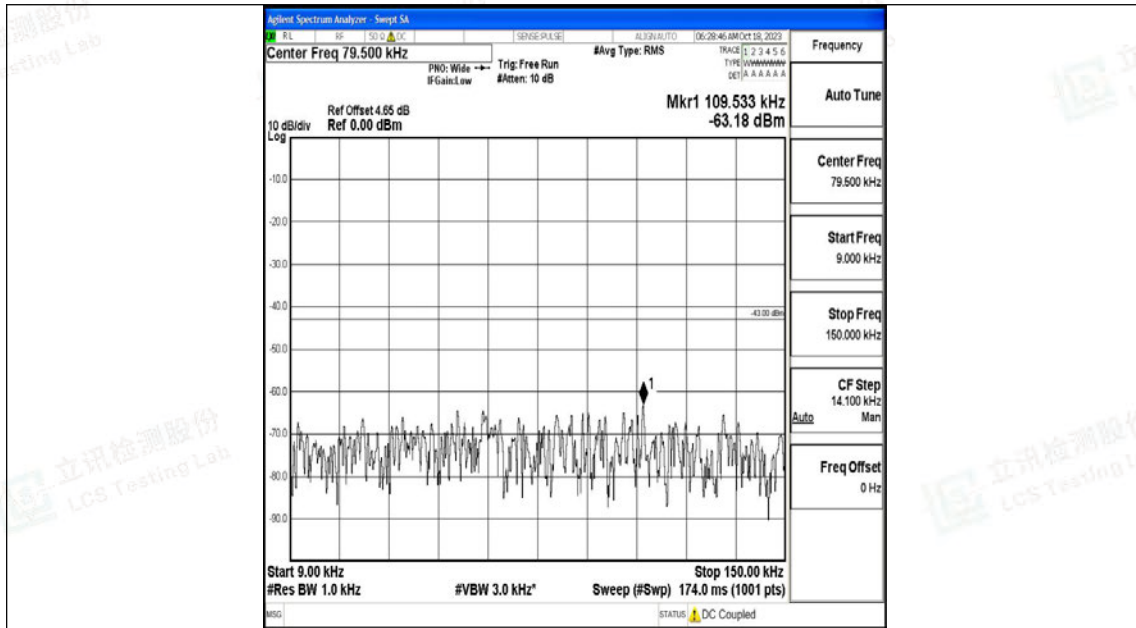

Band4\_20MHz\_16QAM\_20175\_1RB#0\_0.15~30\_0.15~30

Band4\_20MHz\_16QAM\_20175\_1RB#0\_30~1000\_30~1000

Band4\_20MHz\_16QAM\_20175\_1RB#0\_1000~3000\_1000~3000

Band4\_20MHz\_16QAM\_20175\_1RB#0\_3000~20000\_3000~20000