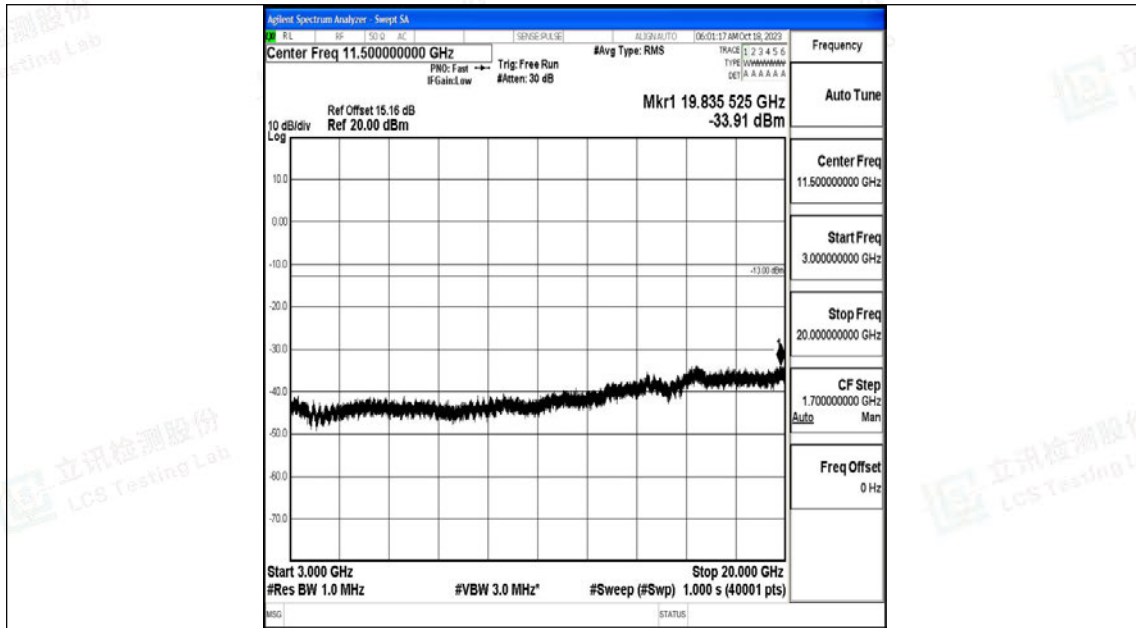

Band4_10MHz_QPSK_20175_1RB#0_1000~3000_1000~3000

Band4_10MHz_QPSK_20175_1RB#0_3000~20000_3000~20000