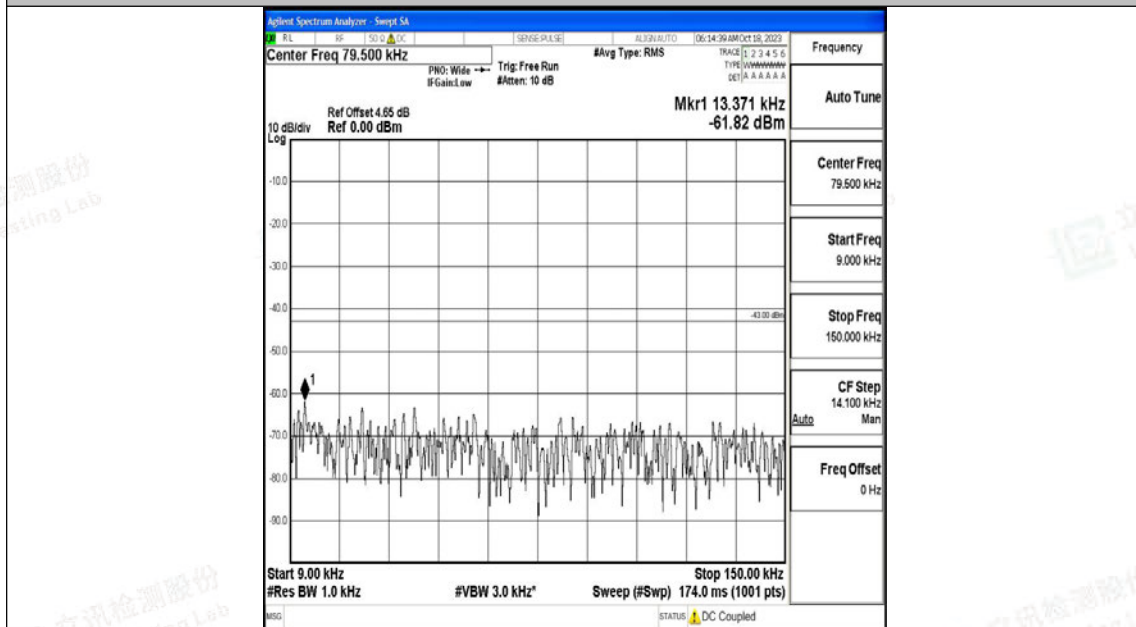

Band4_15MHz_QPSK_20175_1RB#0_3000~20000_3000~20000

Band4_15MHz_16QAM_20175_1RB#0_0.009~0.15_0.009~0.15