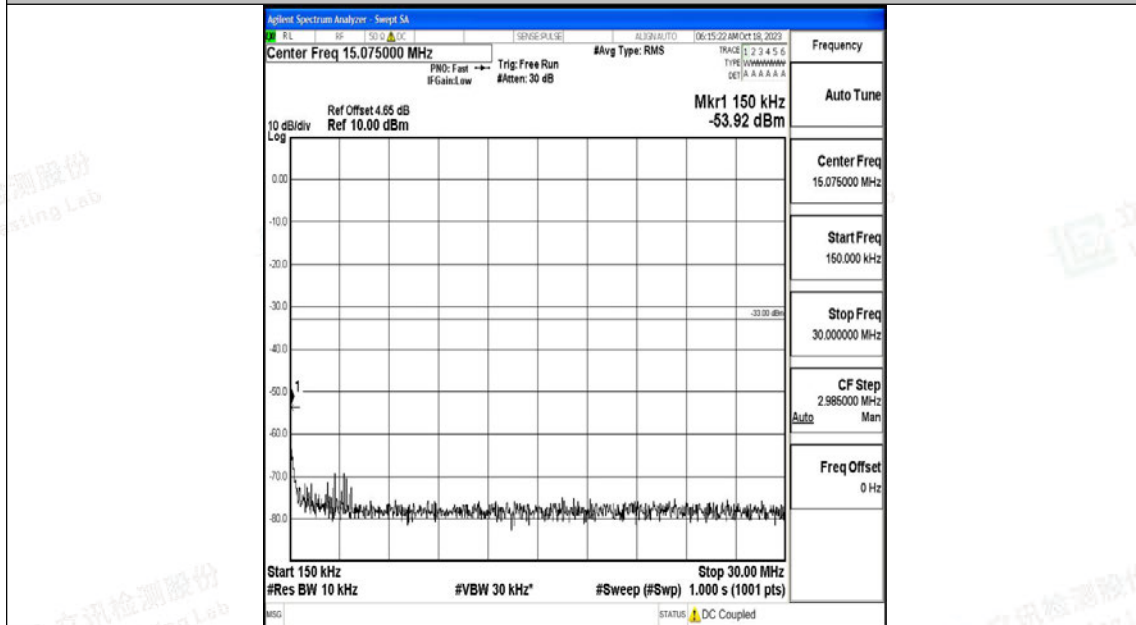

Band4\_15MHz\_16QAM\_20175\_1RB#0\_1000~3000\_1000~3000

Band4\_15MHz\_16QAM\_20175\_1RB#0\_3000~20000\_3000~20000

Band4\_15MHz\_QPSK\_20325\_1RB#0\_0.009~0.15\_0.009~0.15

Band4\_15MHz\_QPSK\_20325\_1RB#0\_0.15~30\_0.15~30