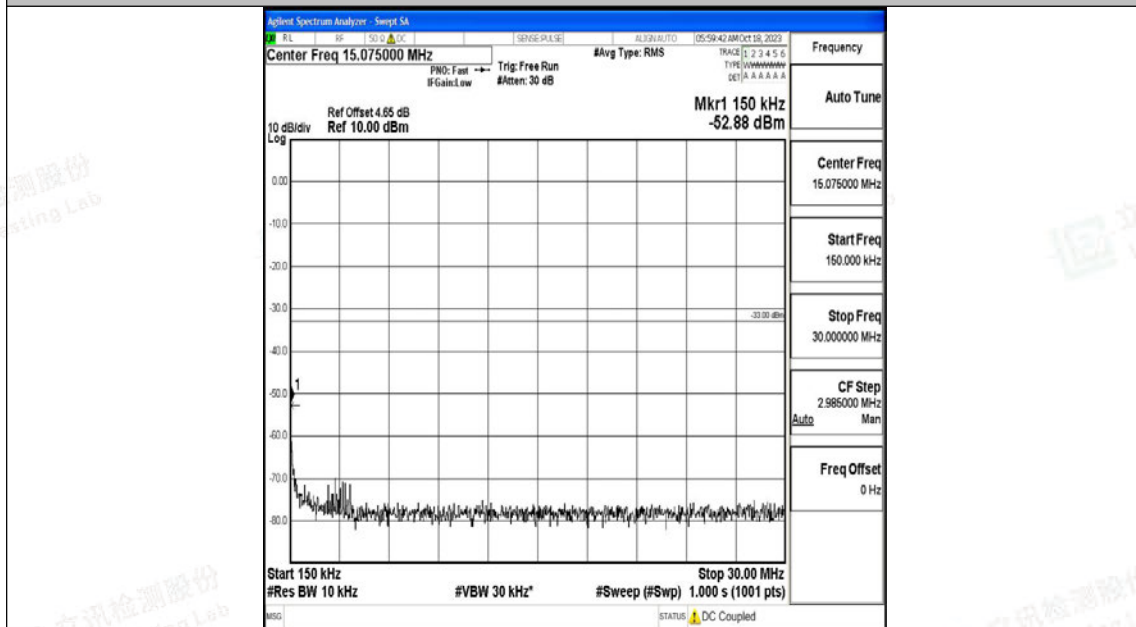

Band4_10MHz_QPSK_20000_1RB#0_0.009~0.15_0.009~0.15

Band4_10MHz_QPSK_20000_1RB#0_0.15~30_0.15~30