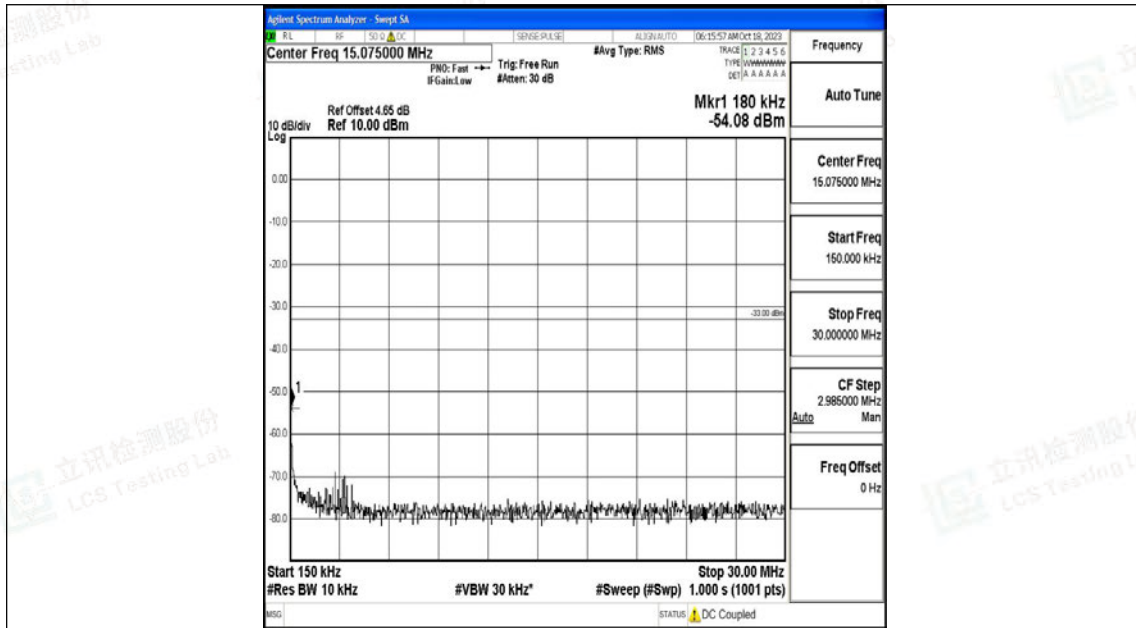

Band4\_15MHz\_QPSK\_20325\_1RB#0\_30~1000\_30~1000

Band4\_15MHz\_QPSK\_20325\_1RB#0\_1000~3000\_1000~3000

Band4\_15MHz\_QPSK\_20325\_1RB#0\_3000~20000\_3000~20000

Band4\_15MHz\_16QAM\_20325\_1RB#0\_0.009~0.15\_0.009~0.15