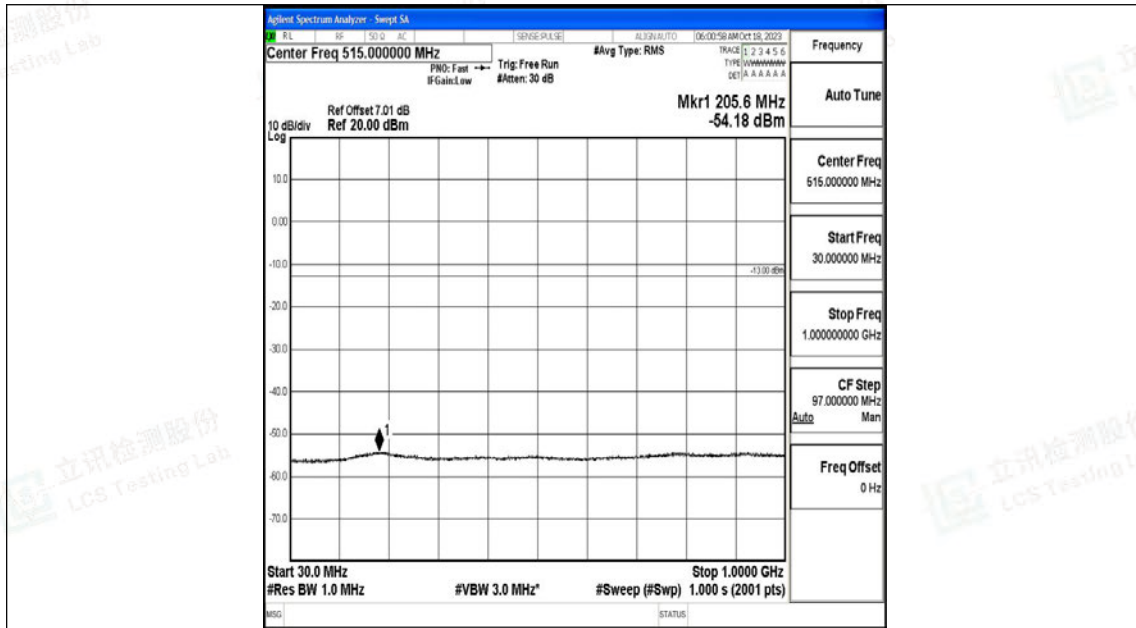

Band4\_10MHz\_16QAM\_20000\_1RB#0\_1000~3000\_1000~3000

Band4\_10MHz\_16QAM\_20000\_1RB#0\_3000~20000\_3000~20000

Band4\_10MHz\_QPSK\_20175\_1RB#0\_0.009~0.15\_0.009~0.15

Band4\_10MHz\_QPSK\_20175\_1RB#0\_0.15~30\_0.15~30