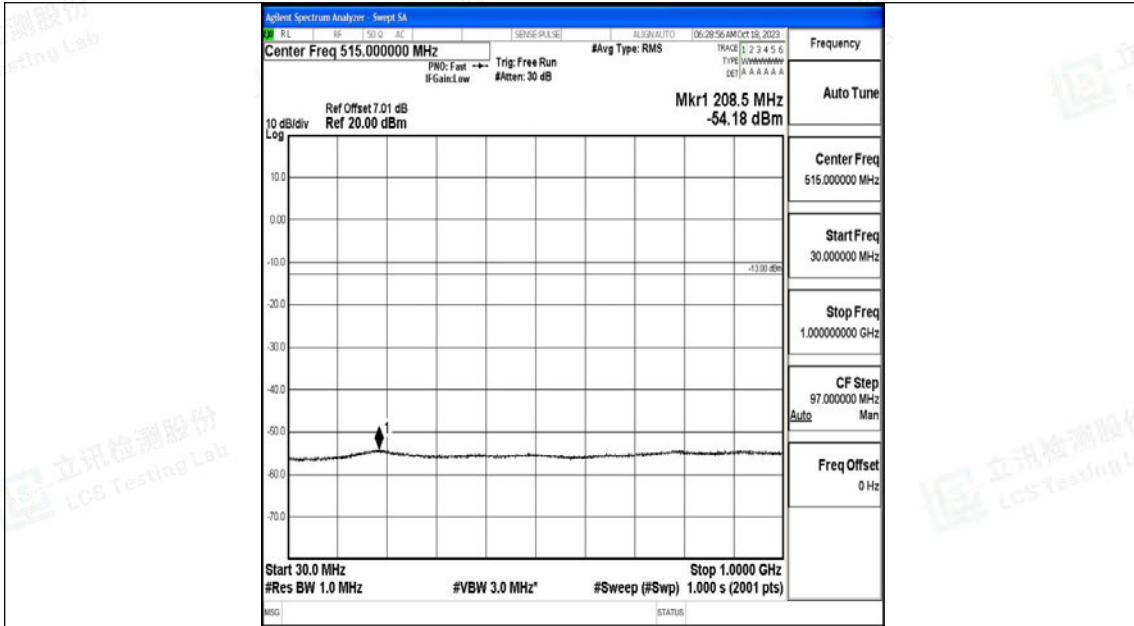

Band4_20MHz_QPSK_20300_1RB#0_0.15~30_0.15~30

Band4_20MHz_QPSK_20300_1RB#0_30~1000_30~1000