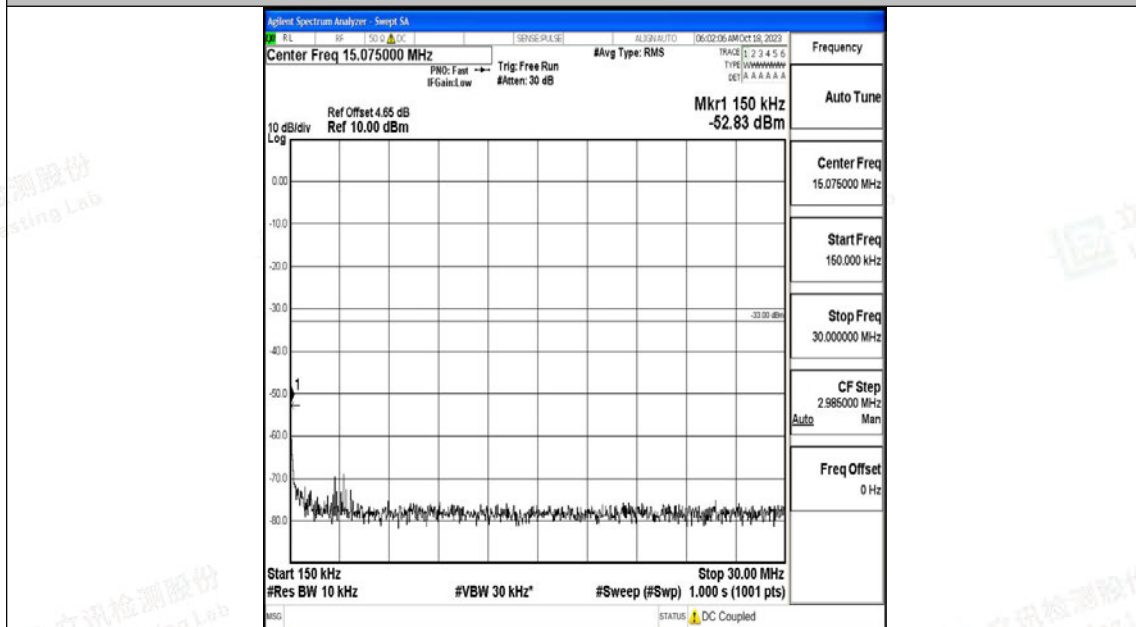

Band4_10MHz_QPSK_20350_1RB#0_0.009~0.15_0.009~0.15

Band4_10MHz_QPSK_20350_1RB#0_0.15~30_0.15~30