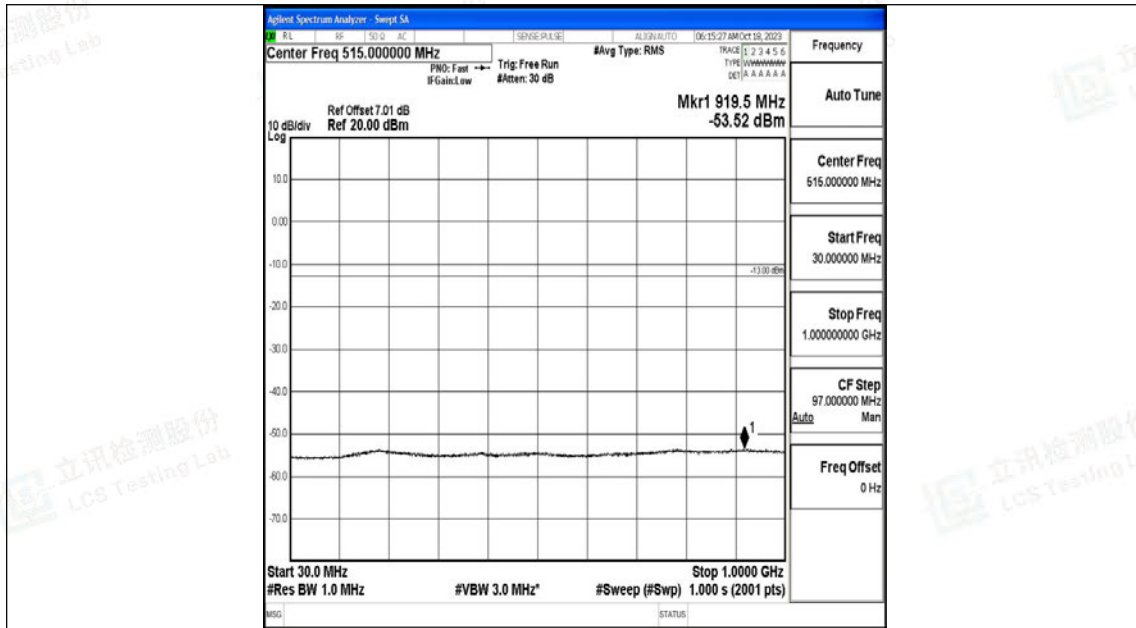

Band4\_15MHz\_16QAM\_20175\_1RB#0\_1000~3000\_1000~3000

Band4\_15MHz\_16QAM\_20175\_1RB#0\_3000~20000\_3000~20000

Band4\_15MHz\_QPSK\_20325\_1RB#0\_0.009~0.15\_0.009~0.15

Band4\_15MHz\_QPSK\_20325\_1RB#0\_0.15~30\_0.15~30