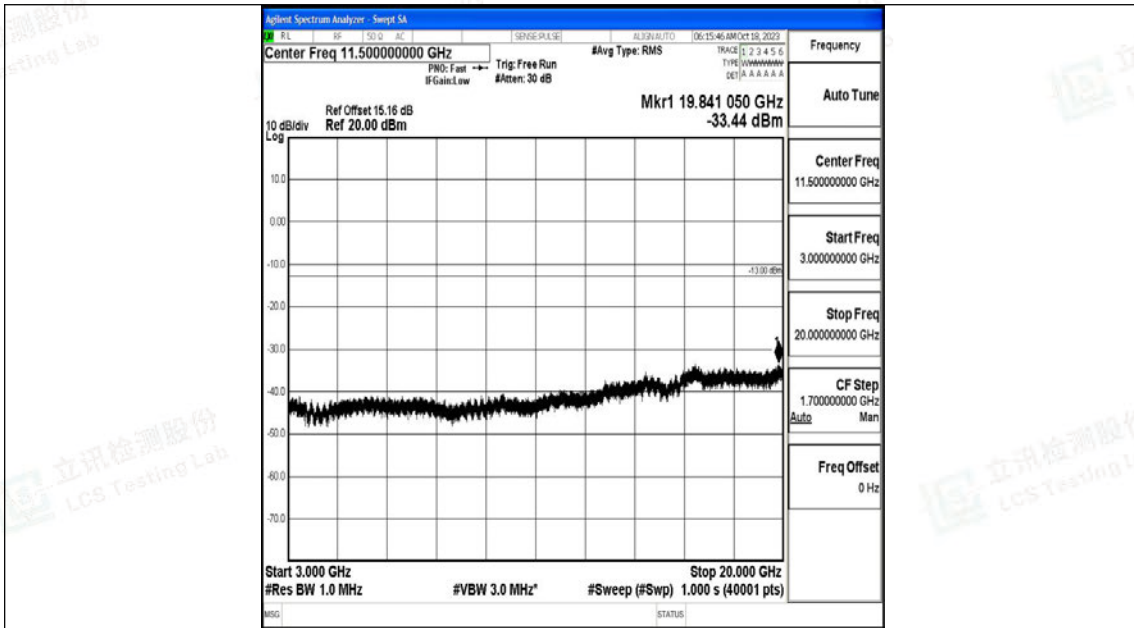

Band4_15MHz_QPSK_20325_1RB#0_1000~3000_1000~3000

Band4_15MHz_QPSK_20325_1RB#0_3000~20000_3000~20000