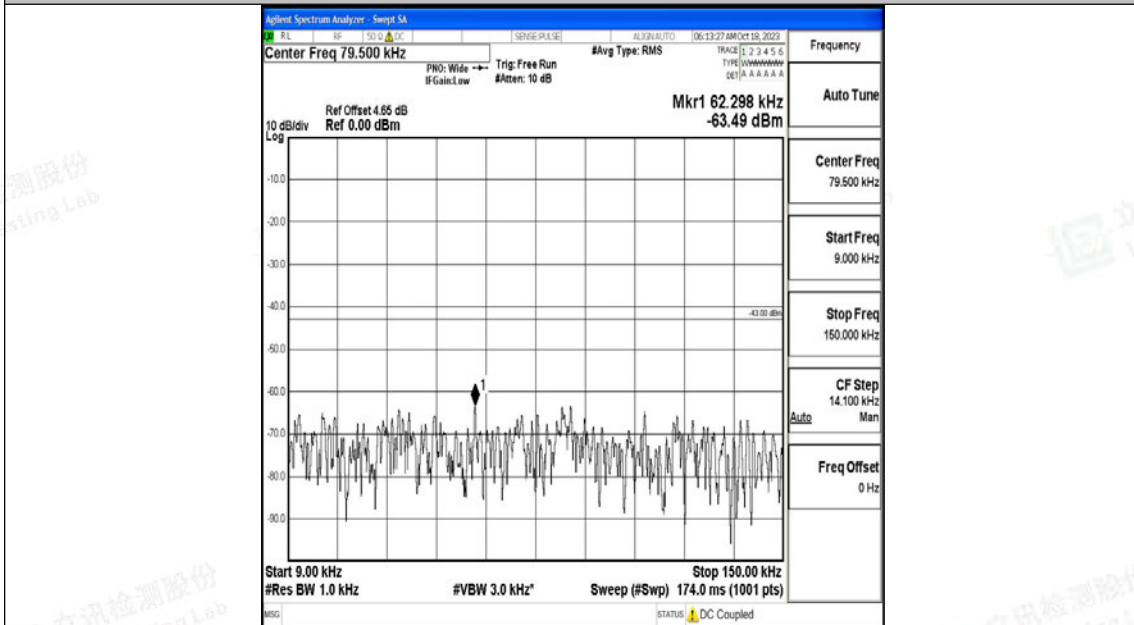

Band4\_15MHz\_QPSK\_20025\_1RB#0\_30~1000\_30~1000

Band4\_15MHz\_QPSK\_20025\_1RB#0\_1000~3000\_1000~3000

Band4\_15MHz\_QPSK\_20025\_1RB#0\_3000~20000\_3000~20000

Band4\_15MHz\_16QAM\_20025\_1RB#0\_0.009~0.15\_0.009~0.15