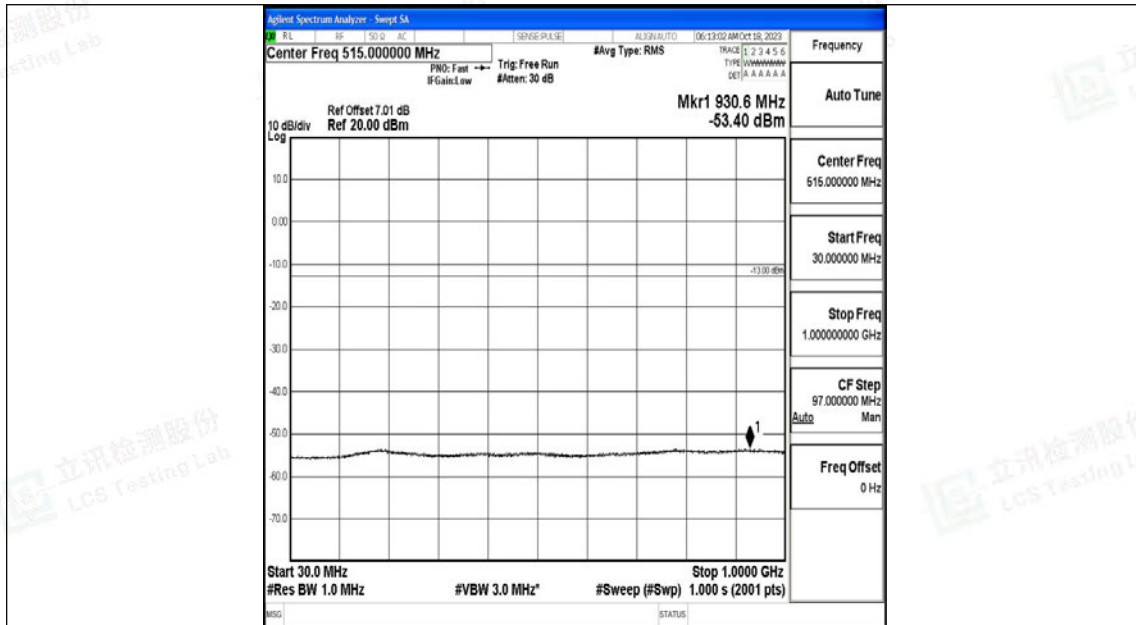

Band4\_10MHz\_16QAM\_20350\_1RB#0\_1000~3000\_1000~3000

Band4\_10MHz\_16QAM\_20350\_1RB#0\_3000~20000\_3000~20000

Band4\_15MHz\_QPSK\_20025\_1RB#0\_0.009~0.15\_0.009~0.15

Band4\_15MHz\_QPSK\_20025\_1RB#0\_0.15~30\_0.15~30