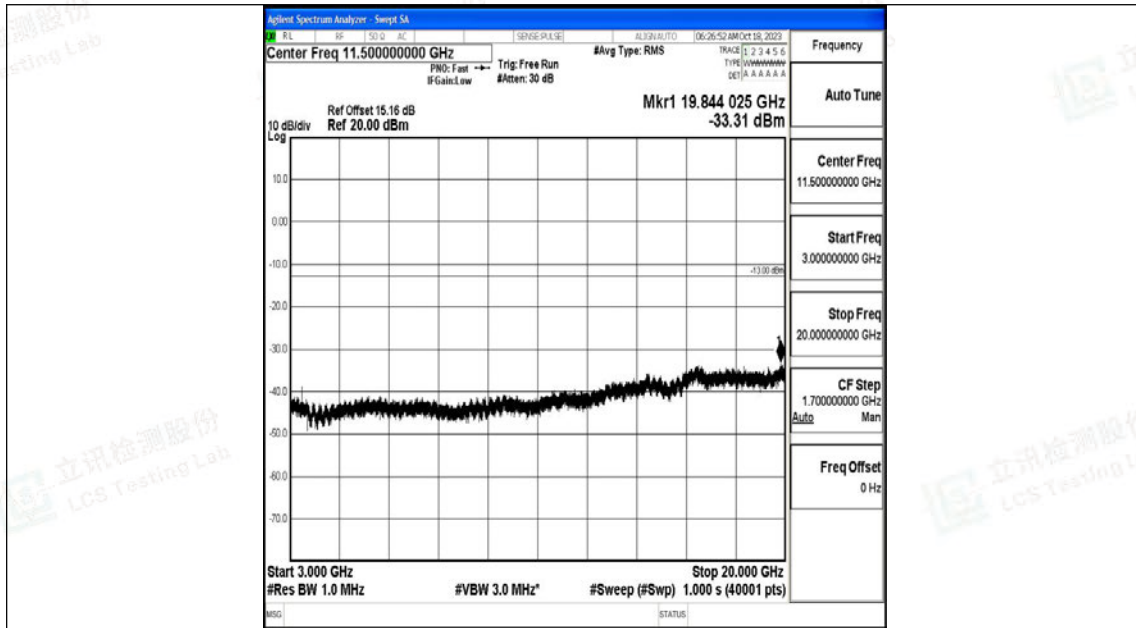

Band4\_20MHz\_QPSK\_20050\_1RB#0\_0.009~0.15\_0.009~0.15

Band4\_20MHz\_QPSK\_20050\_1RB#0\_0.15~30\_0.15~30

Band4\_20MHz\_QPSK\_20050\_1RB#0\_30~1000\_30~1000

Band4\_20MHz\_QPSK\_20050\_1RB#0\_1000~3000\_1000~3000