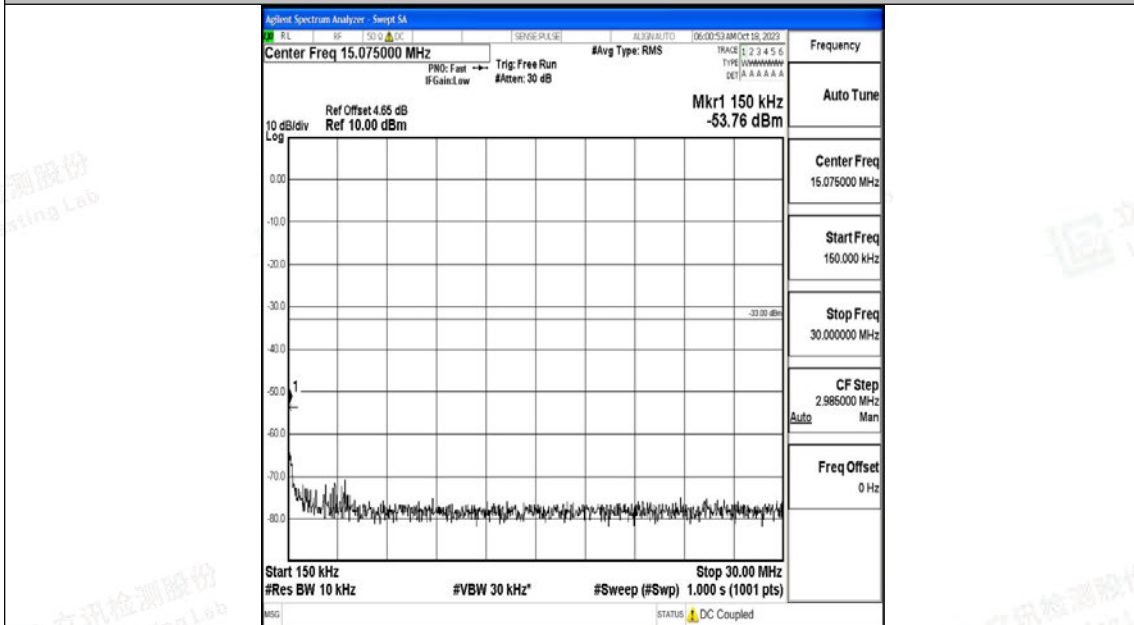

Band4\_10MHz\_16QAM\_20000\_1RB#0\_1000~3000\_1000~3000

Band4\_10MHz\_16QAM\_20000\_1RB#0\_3000~20000\_3000~20000

Band4\_10MHz\_QPSK\_20175\_1RB#0\_0.009~0.15\_0.009~0.15

Band4\_10MHz\_QPSK\_20175\_1RB#0\_0.15~30\_0.15~30