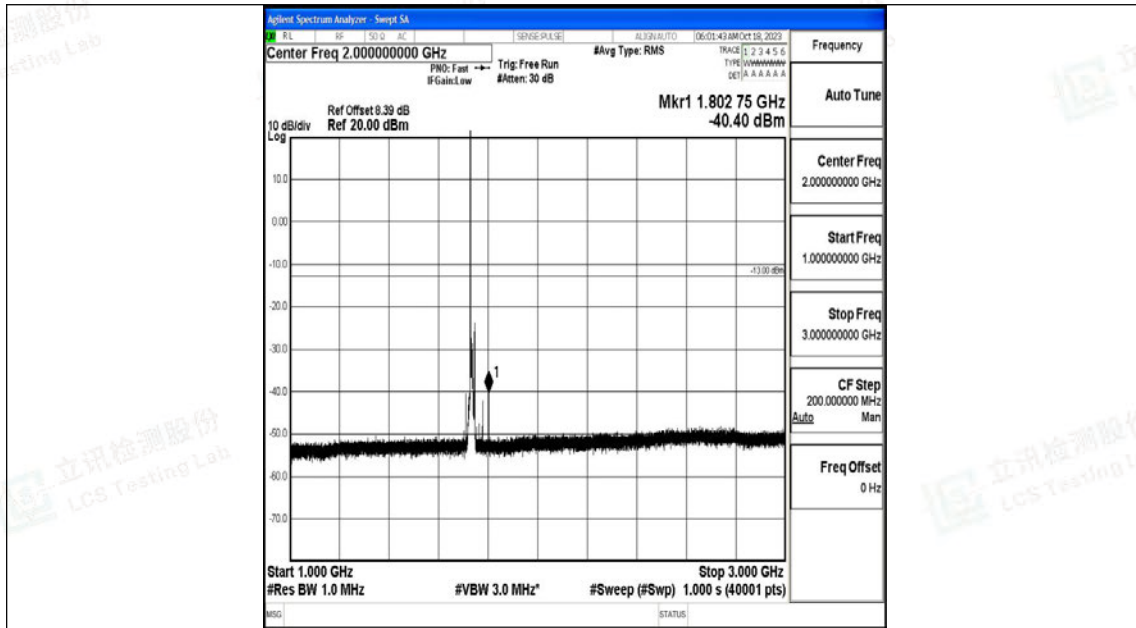

Band4_10MHz_16QAM_20175_1RB#0_30~1000_30~1000

Band4_10MHz_16QAM_20175_1RB#0_1000~3000_1000~3000