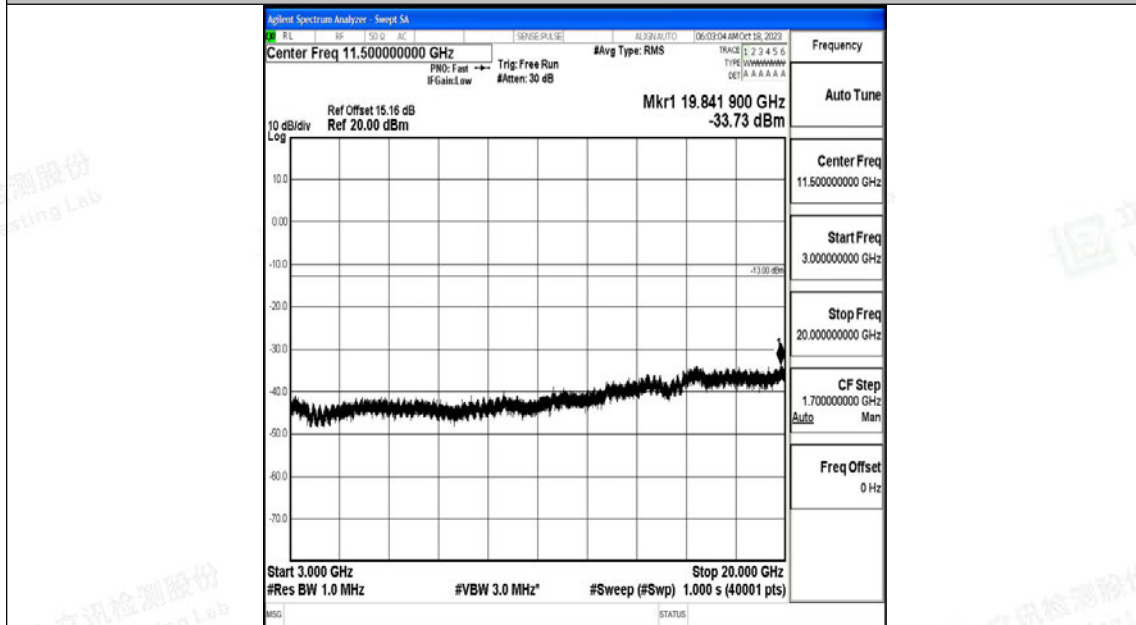

Band4_10MHz_16QAM_20350_1RB#0_1000~3000_1000~3000

Band4_10MHz_16QAM_20350_1RB#0_3000~20000_3000~20000