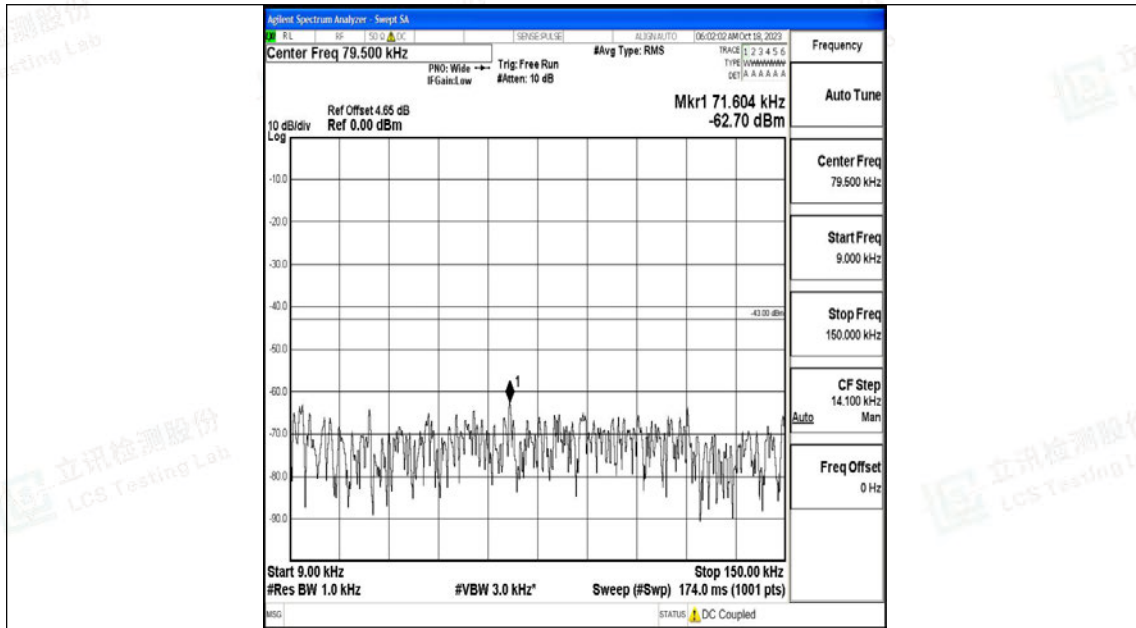

Band4\_10MHz\_16QAM\_20175\_1RB#0\_0.15~30\_0.15~30

Band4\_10MHz\_16QAM\_20175\_1RB#0\_30~1000\_30~1000

Band4\_10MHz\_16QAM\_20175\_1RB#0\_1000~3000\_1000~3000

Band4\_10MHz\_16QAM\_20175\_1RB#0\_3000~20000\_3000~20000