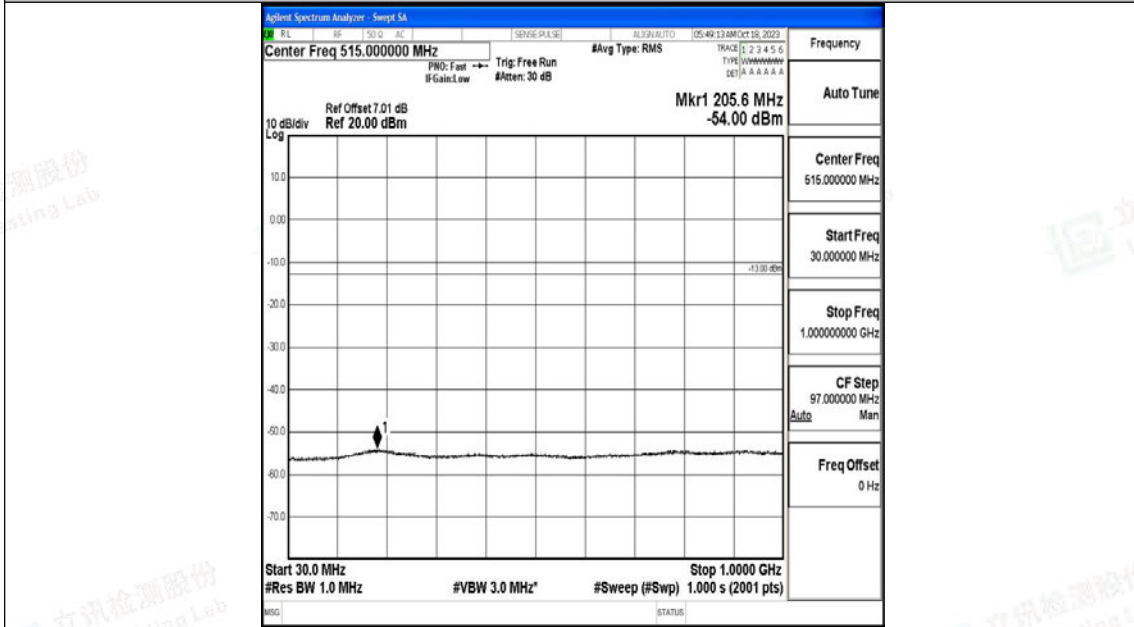

Band4_5MHz_16QAM_20375_1RB#0_0.15~30_0.15~30

Band4_5MHz_16QAM_20375_1RB#0_30~1000_30~1000