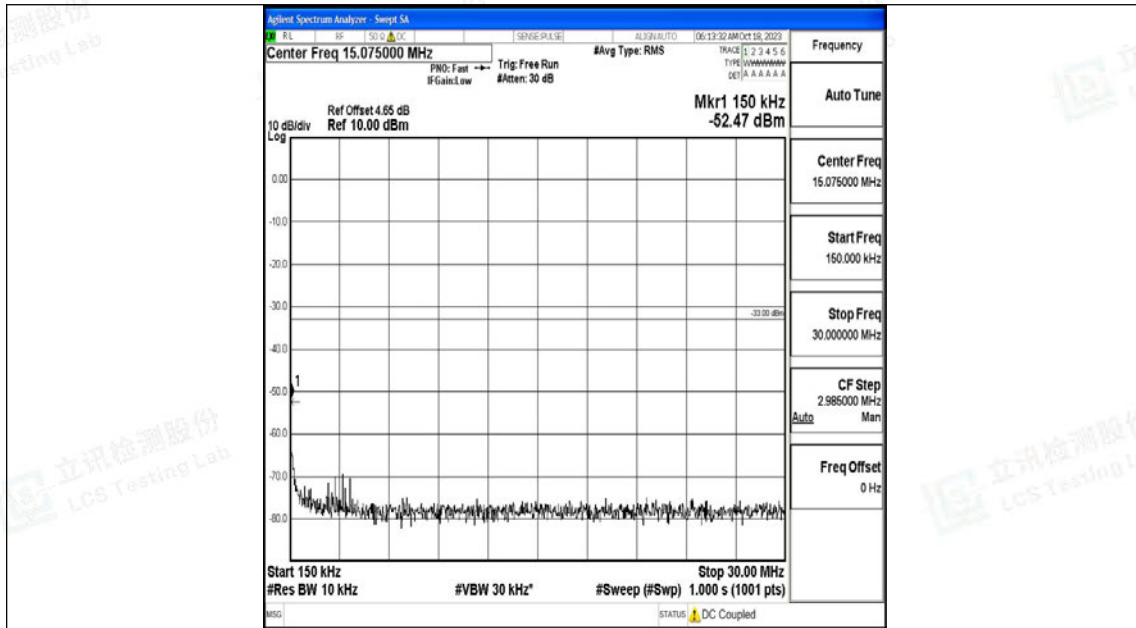

Band4\_15MHz\_QPSK\_20025\_1RB#0\_30~1000\_30~1000

Band4\_15MHz\_QPSK\_20025\_1RB#0\_1000~3000\_1000~3000

Band4\_15MHz\_QPSK\_20025\_1RB#0\_3000~20000\_3000~20000

Band4\_15MHz\_16QAM\_20025\_1RB#0\_0.009~0.15\_0.009~0.15