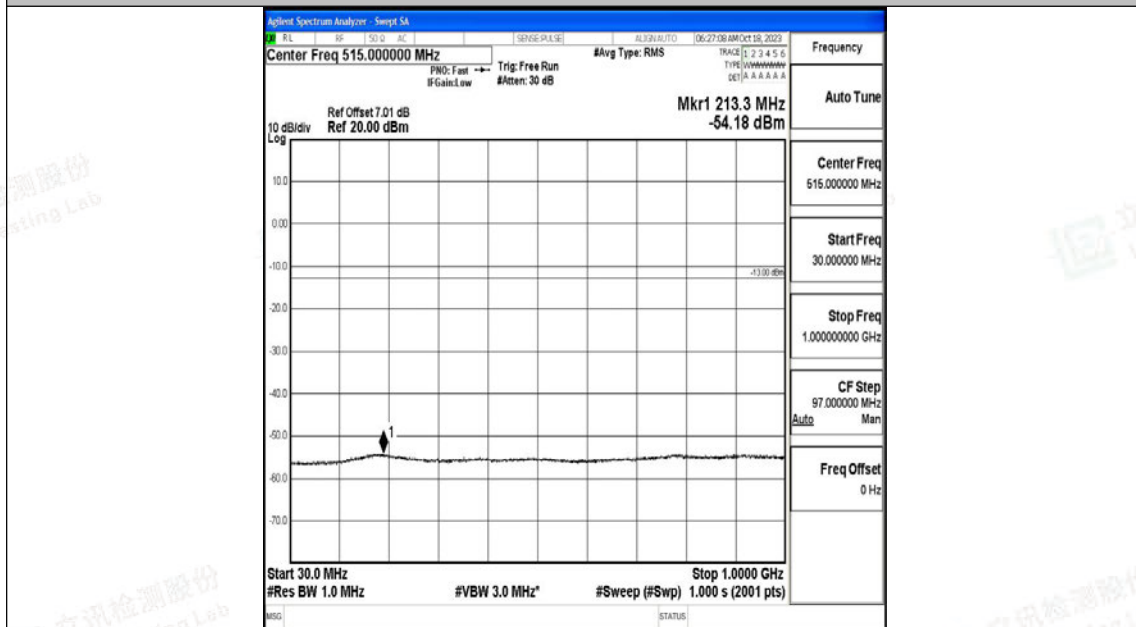

Band4\_20MHz\_QPSK\_20050\_1RB#0\_3000~20000\_3000~20000

Band4\_20MHz\_16QAM\_20050\_1RB#0\_0.009~0.15\_0.009~0.15

Band4\_20MHz\_16QAM\_20050\_1RB#0\_0.15~30\_0.15~30

Band4\_20MHz\_16QAM\_20050\_1RB#0\_30~1000\_30~1000