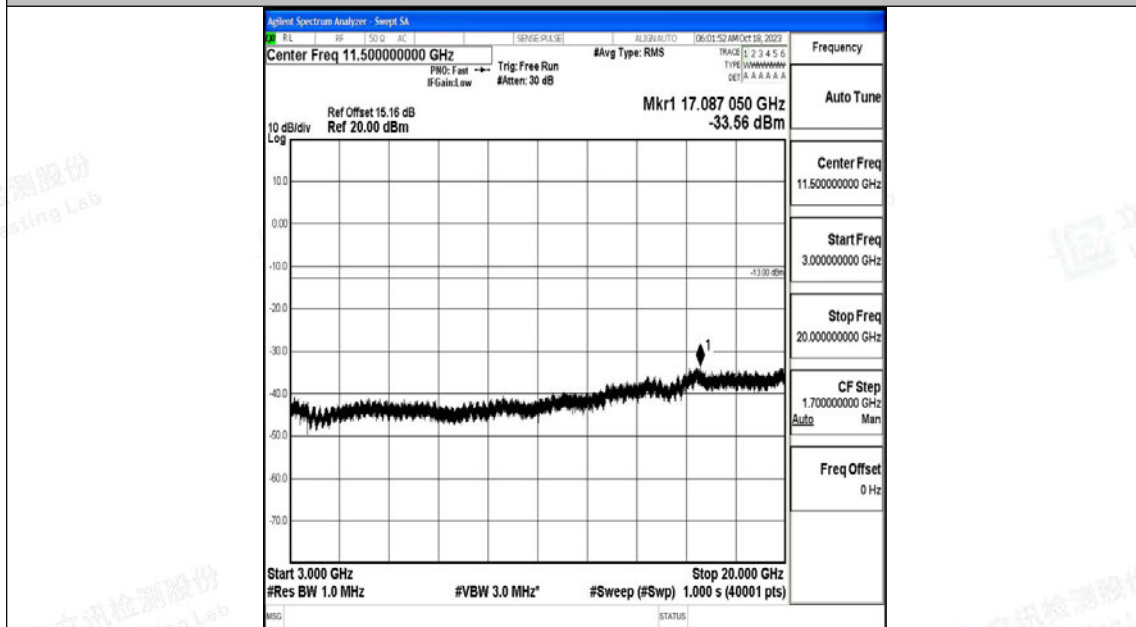

Band4\_10MHz\_16QAM\_20175\_1RB#0\_0.15~30\_0.15~30

Band4\_10MHz\_16QAM\_20175\_1RB#0\_30~1000\_30~1000

Band4\_10MHz\_16QAM\_20175\_1RB#0\_1000~3000\_1000~3000

Band4\_10MHz\_16QAM\_20175\_1RB#0\_3000~20000\_3000~20000