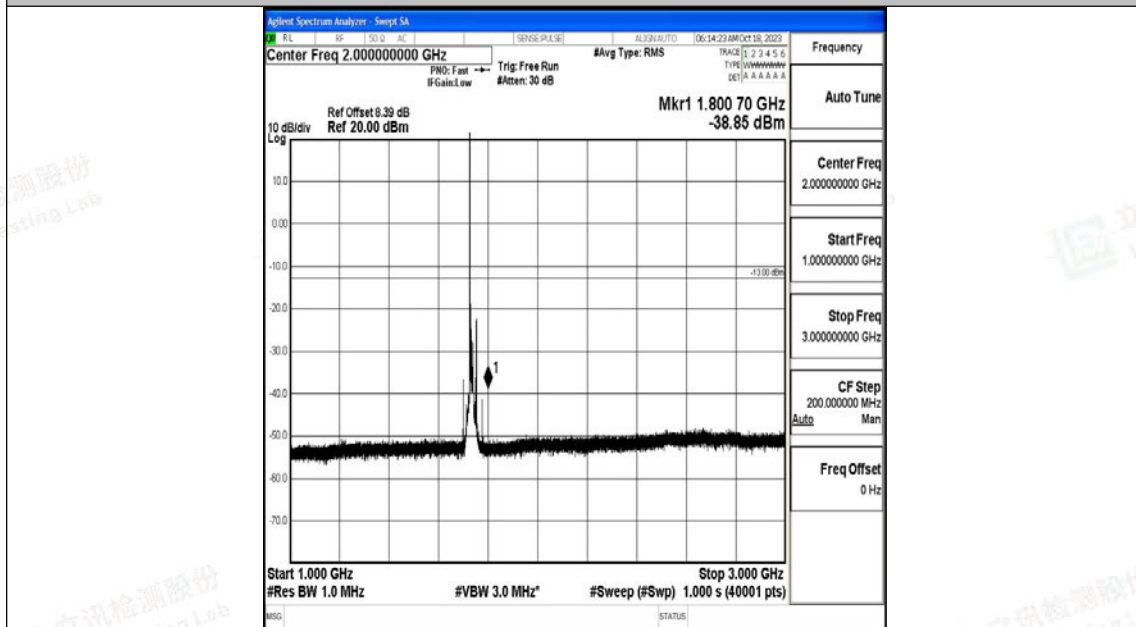

Band4\_15MHz\_QPSK\_20175\_1RB#0\_0.009~0.15\_0.009~0.15

Band4\_15MHz\_QPSK\_20175\_1RB#0\_0.15~30\_0.15~30

Band4\_15MHz\_QPSK\_20175\_1RB#0\_30~1000\_30~1000

Band4\_15MHz\_QPSK\_20175\_1RB#0\_1000~3000\_1000~3000