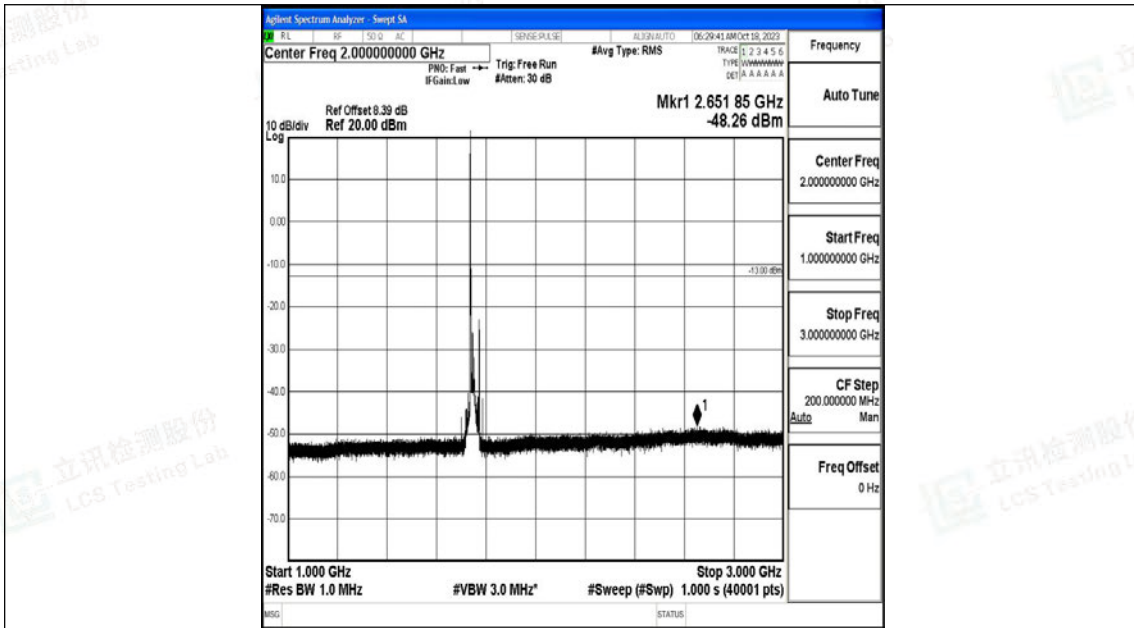

Band4\_20MHz\_QPSK\_20300\_1RB#0\_3000~20000\_3000~20000

Band4\_20MHz\_16QAM\_20300\_1RB#0\_0.009~0.15\_0.009~0.15

Band4\_20MHz\_16QAM\_20300\_1RB#0\_0.15~30\_0.15~30

Band4\_20MHz\_16QAM\_20300\_1RB#0\_30~1000\_30~1000