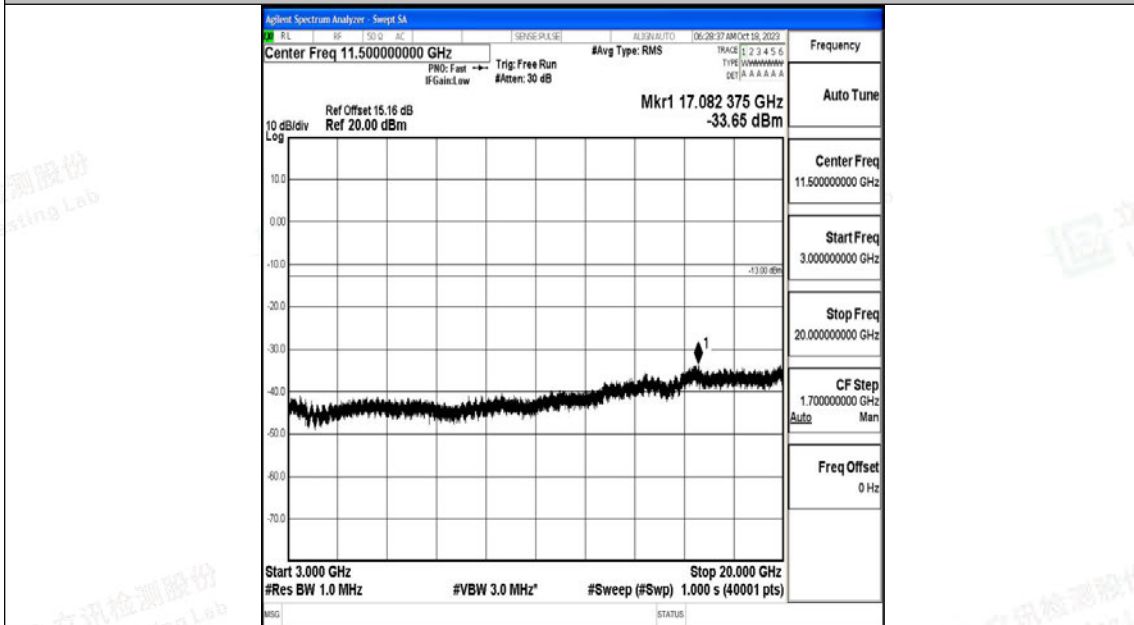

Band4\_20MHz\_16QAM\_20175\_1RB#0\_0.15~30\_0.15~30

Band4\_20MHz\_16QAM\_20175\_1RB#0\_30~1000\_30~1000

Band4\_20MHz\_16QAM\_20175\_1RB#0\_1000~3000\_1000~3000

Band4\_20MHz\_16QAM\_20175\_1RB#0\_3000~20000\_3000~20000