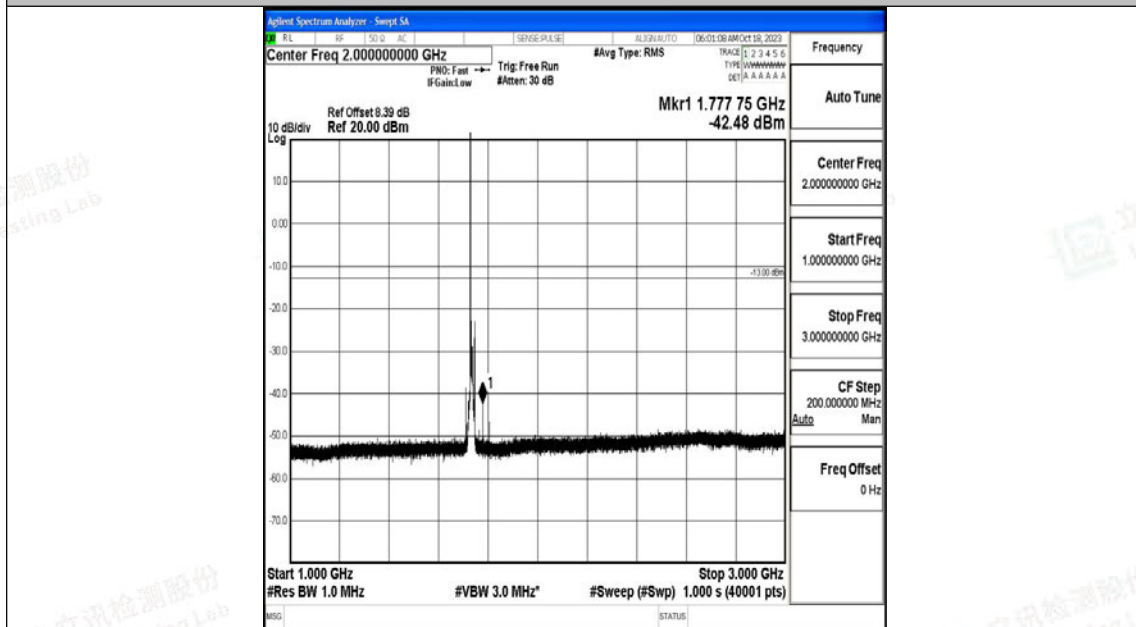

Band4_10MHz_QPSK_20175_1RB#0_30~1000_30~1000

Band4_10MHz_QPSK_20175_1RB#0_1000~3000_1000~3000