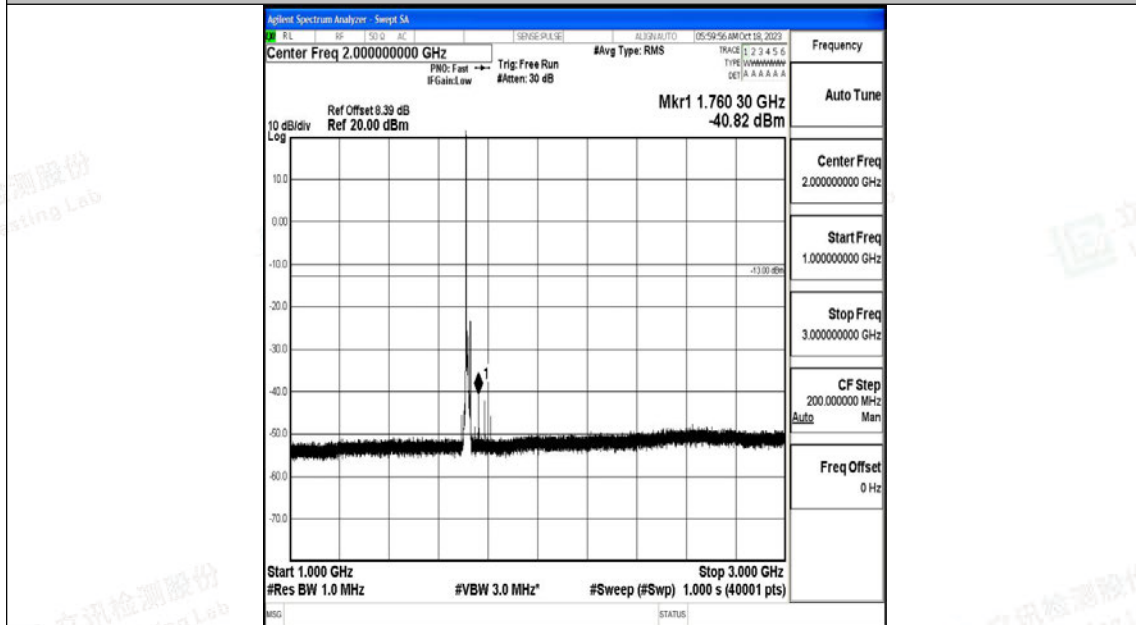

Band4\_10MHz\_QPSK\_20000\_1RB#0\_0.009~0.15\_0.009~0.15

Band4\_10MHz\_QPSK\_20000\_1RB#0\_0.15~30\_0.15~30

Band4\_10MHz\_QPSK\_20000\_1RB#0\_30~1000\_30~1000

Band4\_10MHz\_QPSK\_20000\_1RB#0\_1000~3000\_1000~3000