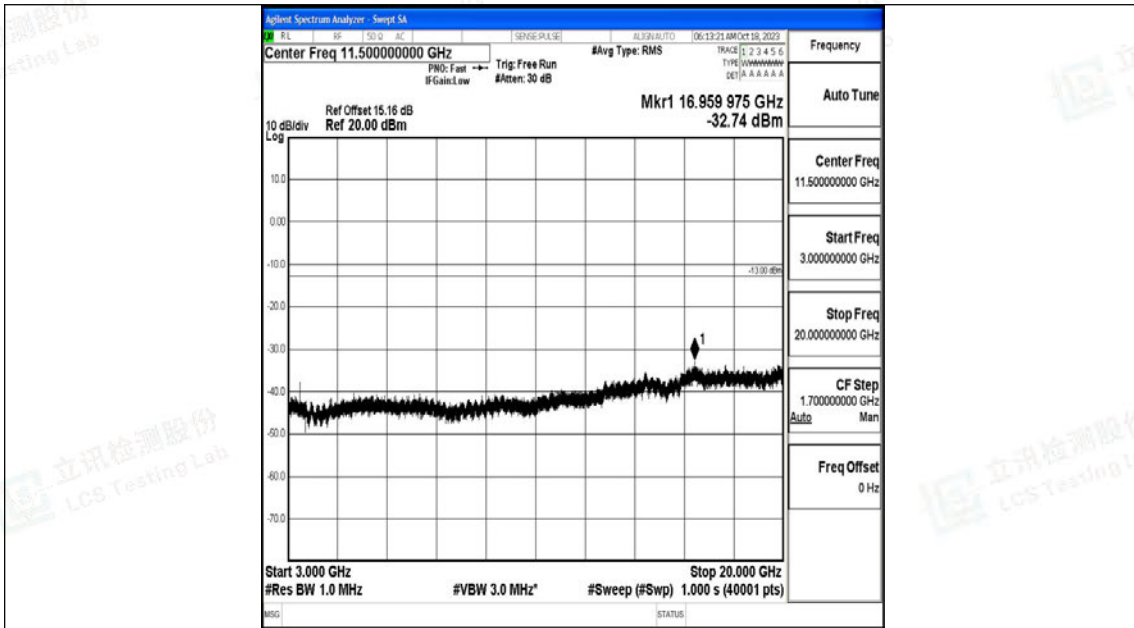

Band4_15MHz_QPSK_20025_1RB#0_1000~3000_1000~3000

Band4_15MHz_QPSK_20025_1RB#0_3000~20000_3000~20000