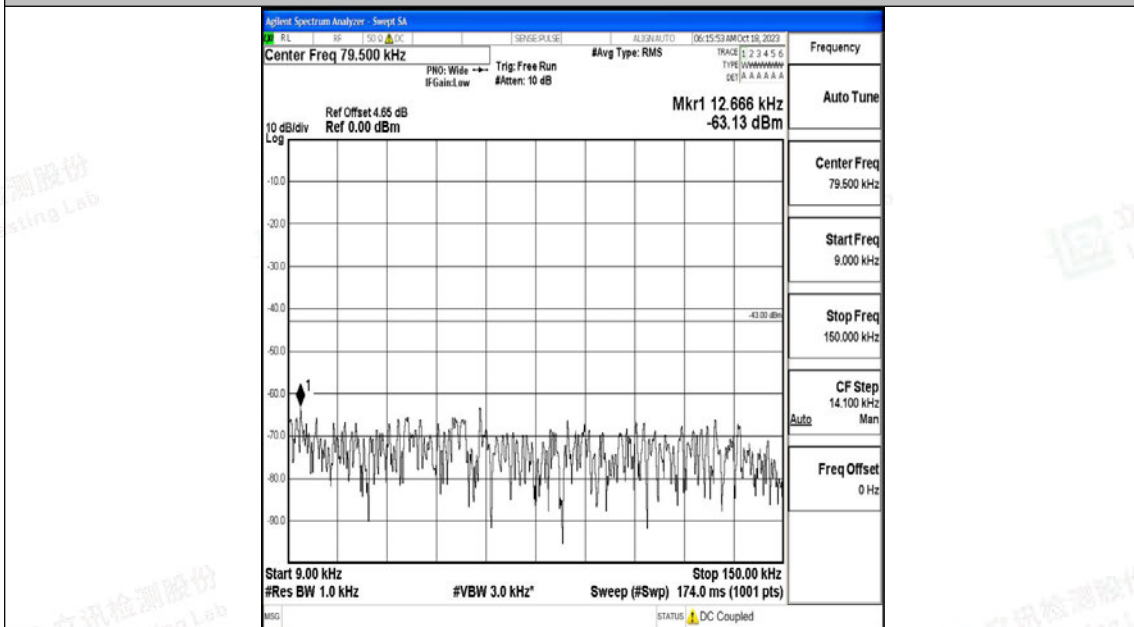

Band4\_15MHz\_QPSK\_20325\_1RB#0\_30~1000\_30~1000

Band4\_15MHz\_QPSK\_20325\_1RB#0\_1000~3000\_1000~3000

Band4\_15MHz\_QPSK\_20325\_1RB#0\_3000~20000\_3000~20000

Band4\_15MHz\_16QAM\_20325\_1RB#0\_0.009~0.15\_0.009~0.15