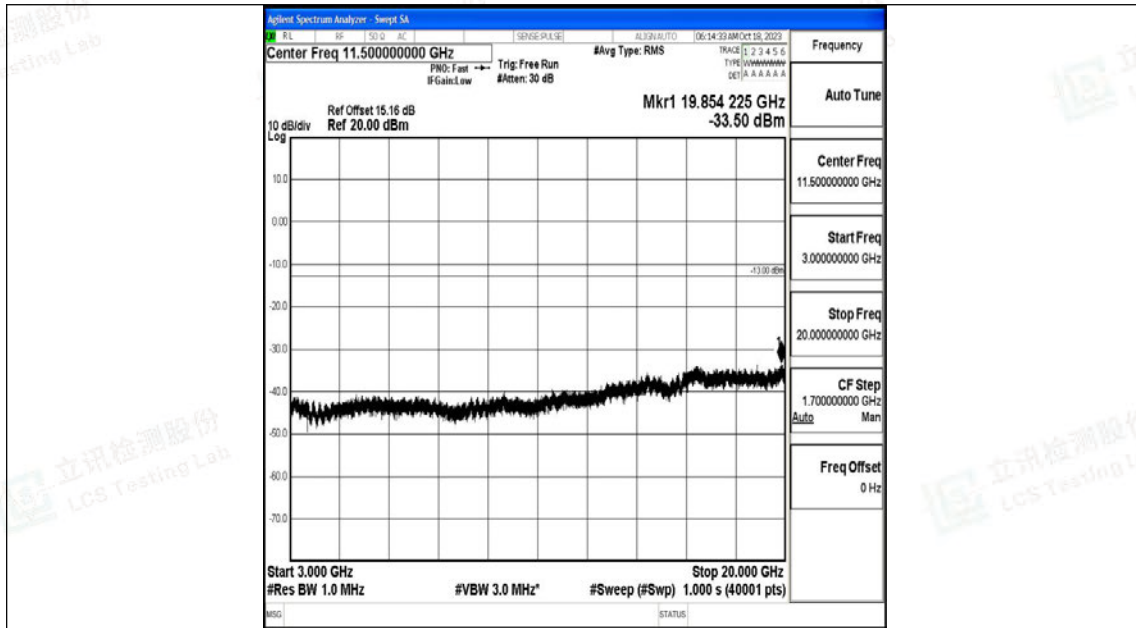

Band4\_15MHz\_QPSK\_20175\_1RB#0\_0.009~0.15\_0.009~0.15

Band4\_15MHz\_QPSK\_20175\_1RB#0\_0.15~30\_0.15~30

Band4\_15MHz\_QPSK\_20175\_1RB#0\_30~1000\_30~1000

Band4\_15MHz\_QPSK\_20175\_1RB#0\_1000~3000\_1000~3000