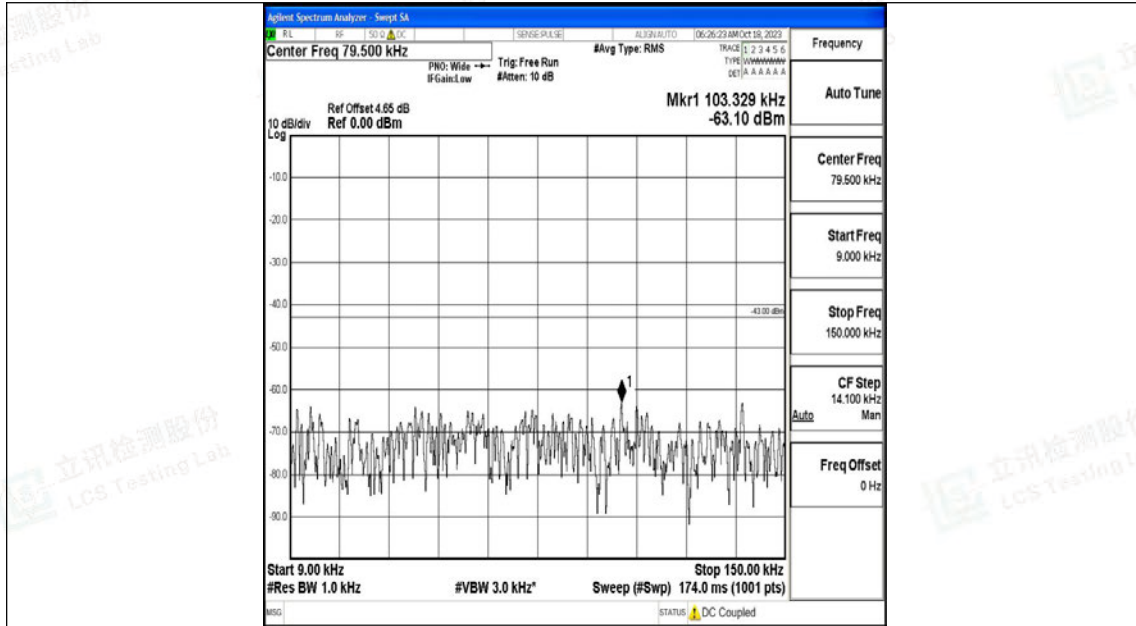

Band4\_15MHz\_16QAM\_20325\_1RB#0\_0.15~30\_0.15~30

Band4\_15MHz\_16QAM\_20325\_1RB#0\_30~1000\_30~1000

Band4\_15MHz\_16QAM\_20325\_1RB#0\_1000~3000\_1000~3000

Band4\_15MHz\_16QAM\_20325\_1RB#0\_3000~20000\_3000~20000