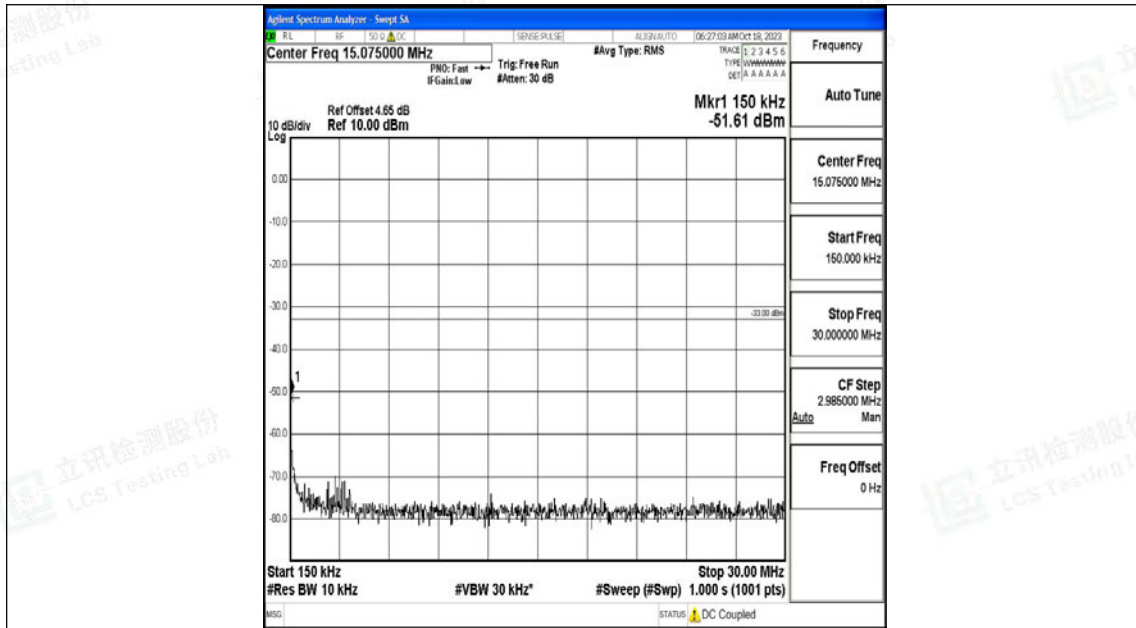

Band4_20MHz_16QAM_20050_1RB#0_0.009~0.15_0.009~0.15

Band4_20MHz_16QAM_20050_1RB#0_0.15~30_0.15~30