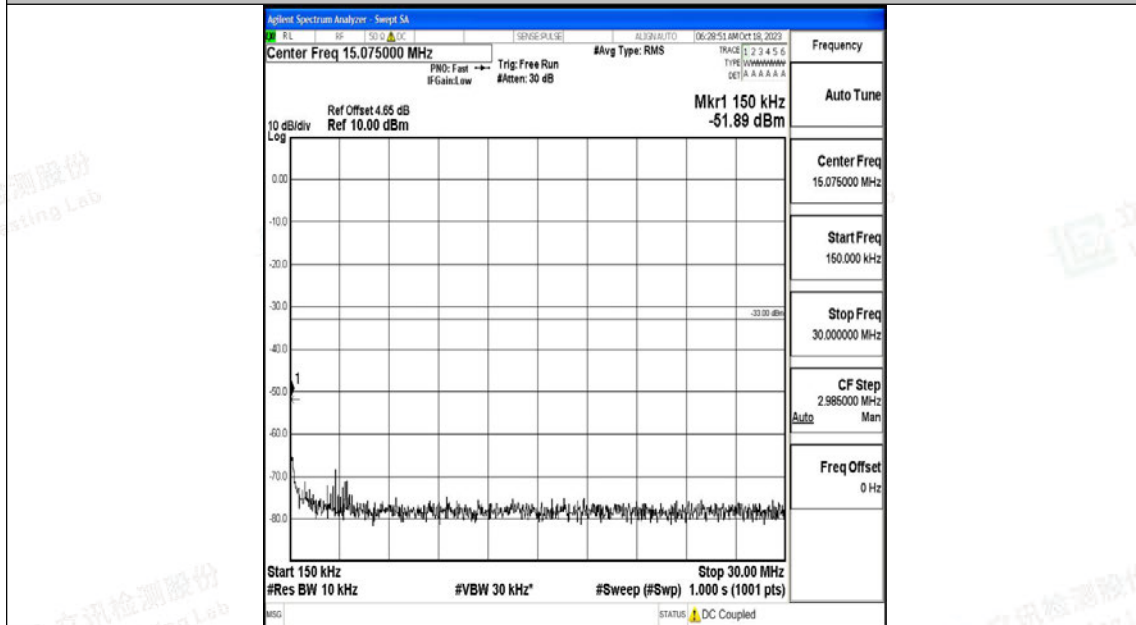

Band4_20MHz_QPSK_20300_1RB#0_0.009~0.15_0.009~0.15

Band4_20MHz_QPSK_20300_1RB#0_0.15~30_0.15~30