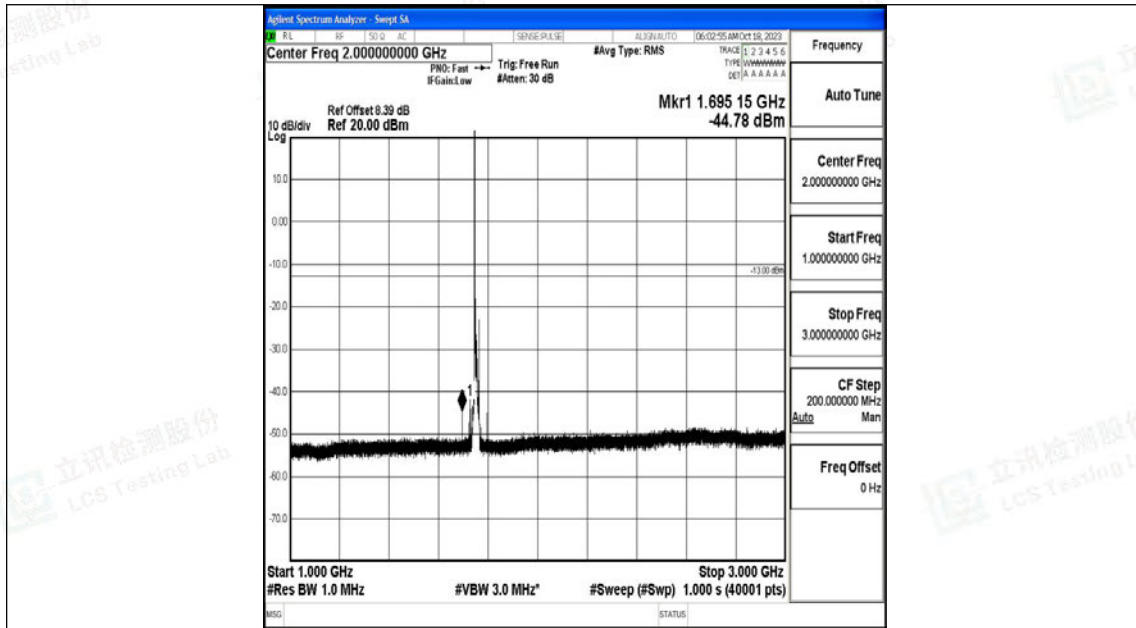

Band4\_10MHz\_QPSK\_20350\_1RB#0\_3000~20000\_3000~20000

Band4\_10MHz\_16QAM\_20350\_1RB#0\_0.009~0.15\_0.009~0.15

Band4\_10MHz\_16QAM\_20350\_1RB#0\_0.15~30\_0.15~30

Band4\_10MHz\_16QAM\_20350\_1RB#0\_30~1000\_30~1000