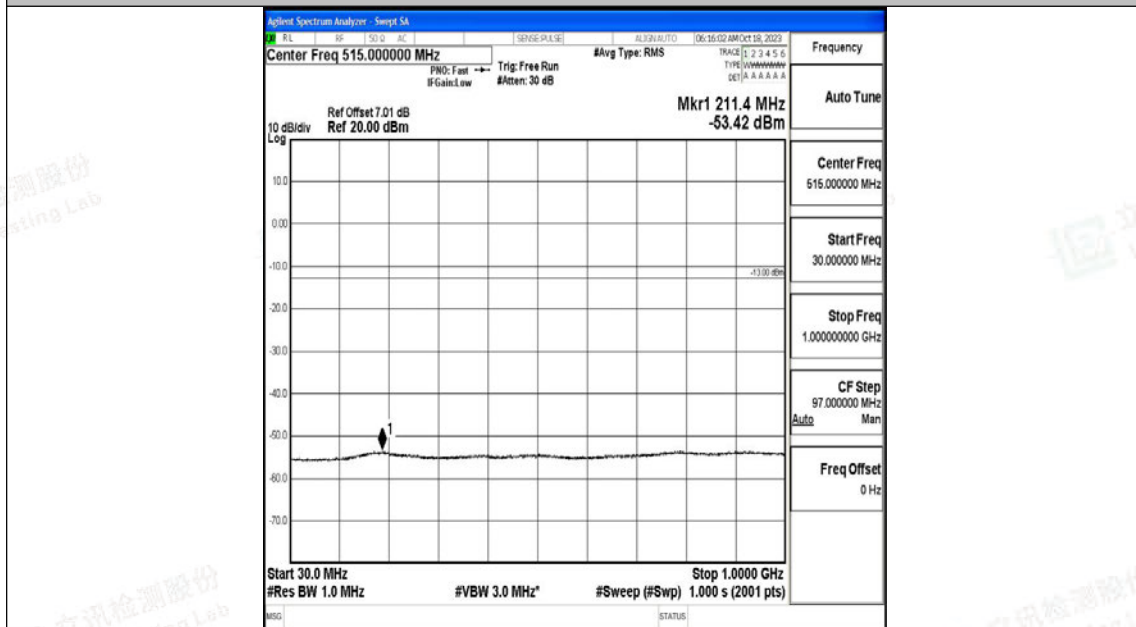

Band4_15MHz_16QAM_20325_1RB#0_0.15~30_0.15~30

Band4_15MHz_16QAM_20325_1RB#0_30~1000_30~1000