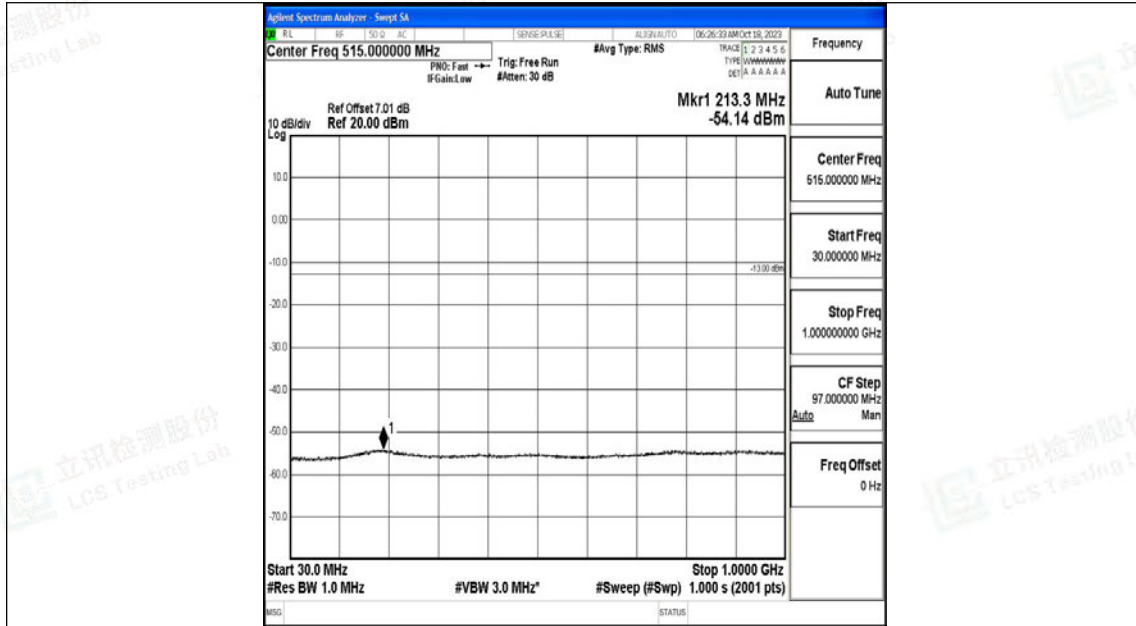

Band4_20MHz_QPSK_20050_1RB#0_0.15~30_0.15~30

Band4_20MHz_QPSK_20050_1RB#0_30~1000_30~1000