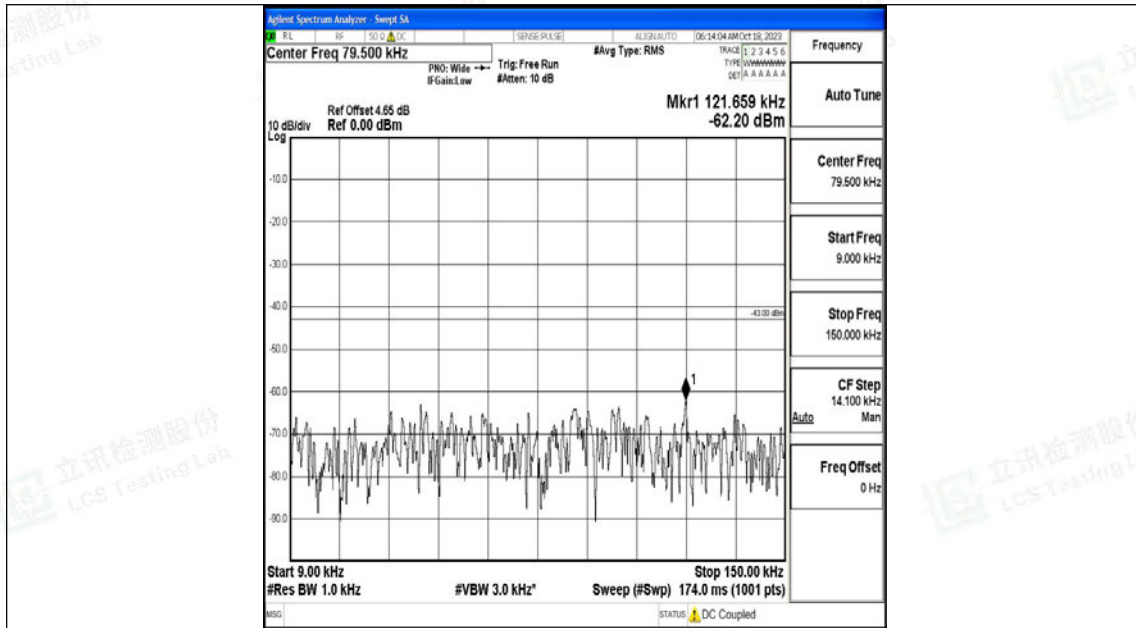

Band4\_15MHz\_QPSK\_20175\_1RB#0\_0.009~0.15\_0.009~0.15

Band4\_15MHz\_QPSK\_20175\_1RB#0\_0.15~30\_0.15~30

Band4\_15MHz\_QPSK\_20175\_1RB#0\_30~1000\_30~1000

Band4\_15MHz\_QPSK\_20175\_1RB#0\_1000~3000\_1000~3000