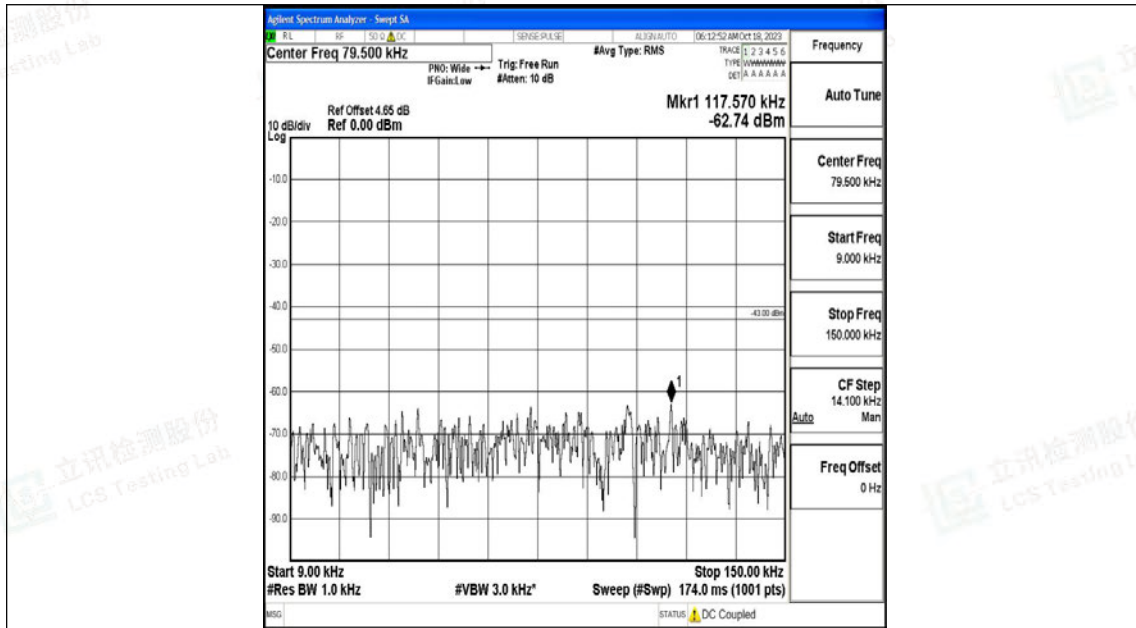

Band4_10MHz_16QAM_20350_1RB#0_3000~20000_3000~20000

Band4_15MHz_QPSK_20025_1RB#0_0.009~0.15_0.009~0.15