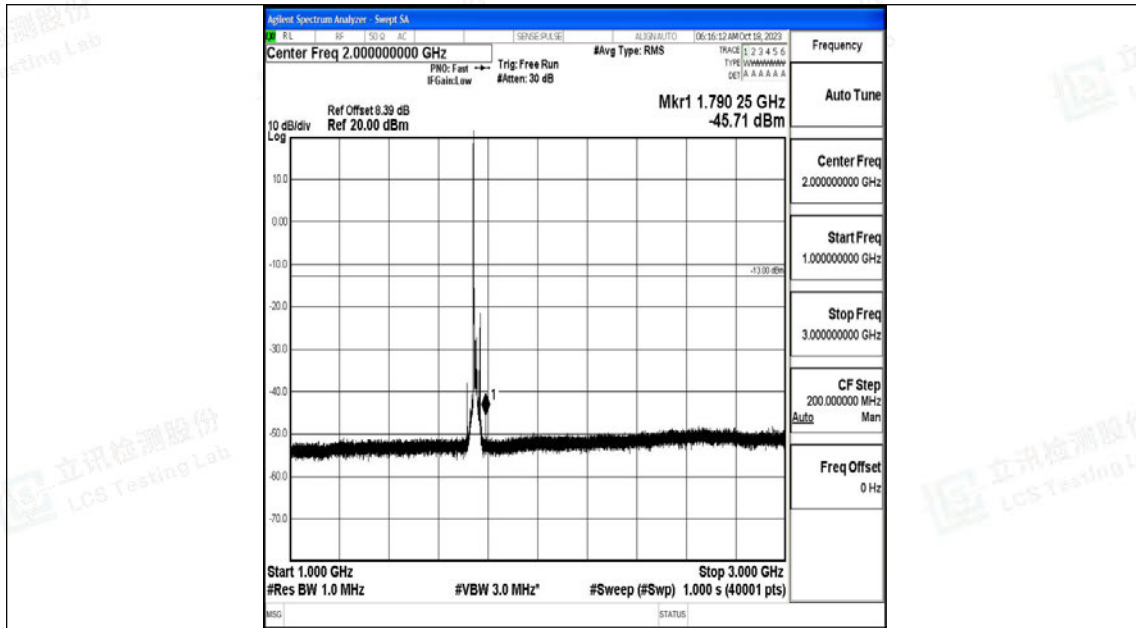

Band4_15MHz_16QAM_20325_1RB#0_30~1000_30~1000

Band4_15MHz_16QAM_20325_1RB#0_1000~3000_1000~3000