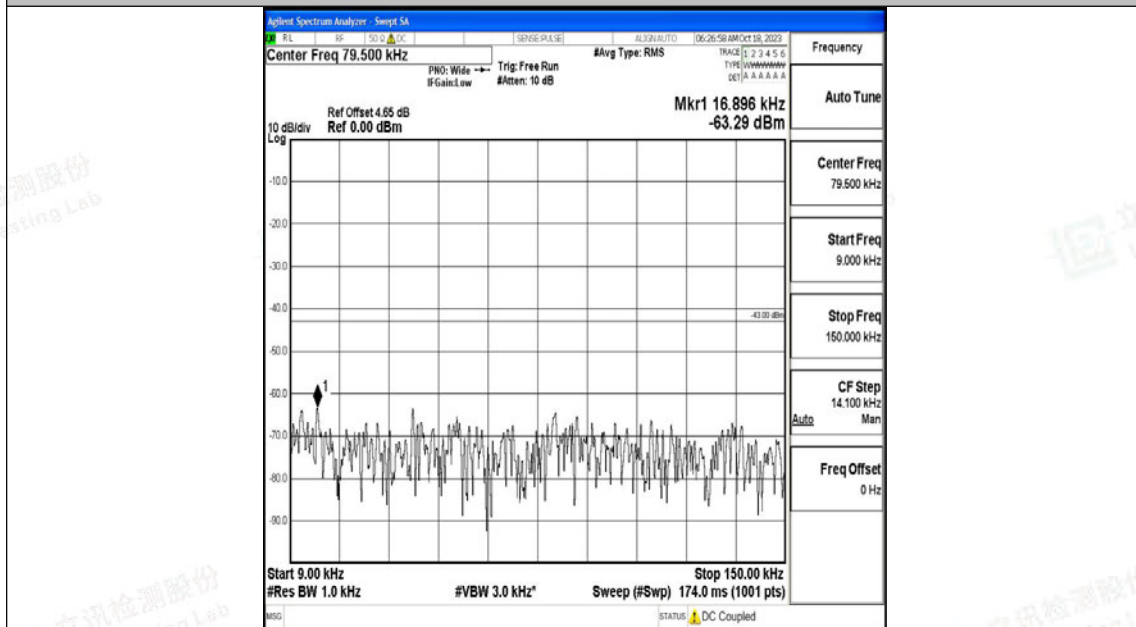

Band4_20MHz_QPSK_20050_1RB#0_3000~20000_3000~20000

Band4_20MHz_16QAM_20050_1RB#0_0.009~0.15_0.009~0.15