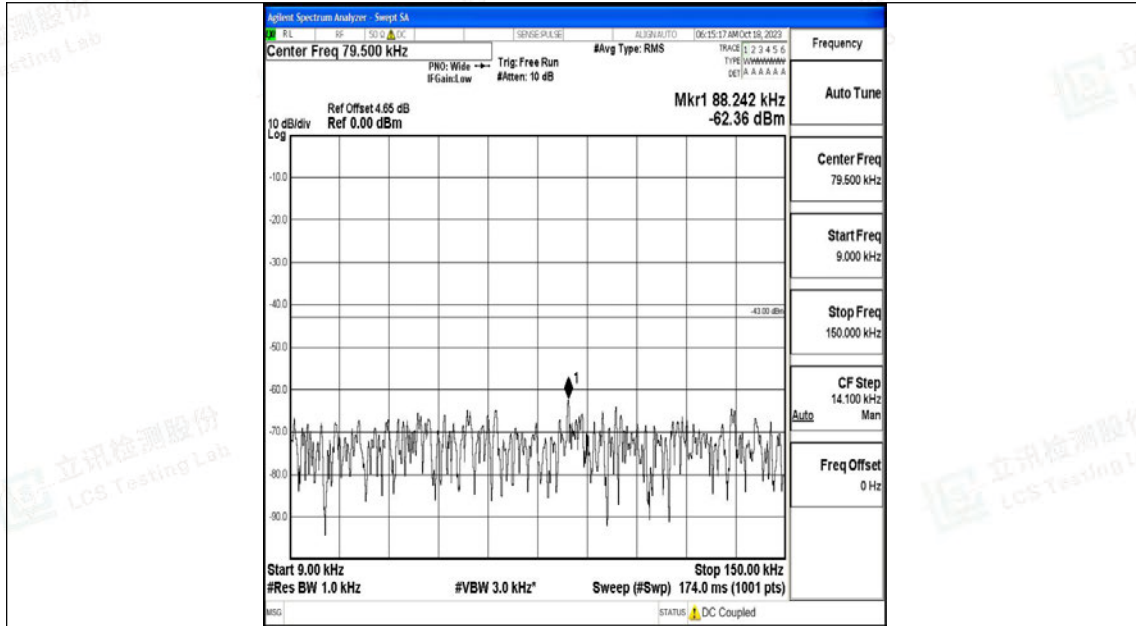

Band4_15MHz_16QAM_20175_1RB#0_3000~20000_3000~20000

Band4_15MHz_QPSK_20325_1RB#0_0.009~0.15_0.009~0.15