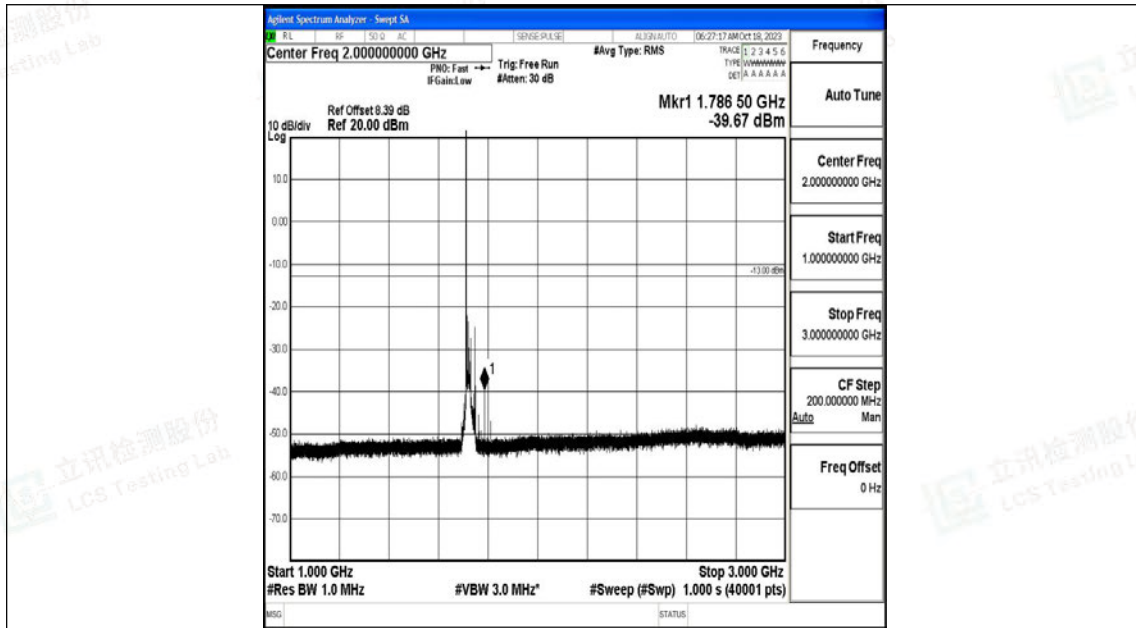

Band4\_20MHz\_QPSK\_20050\_1RB#0\_3000~20000\_3000~20000

Band4\_20MHz\_16QAM\_20050\_1RB#0\_0.009~0.15\_0.009~0.15

Band4\_20MHz\_16QAM\_20050\_1RB#0\_0.15~30\_0.15~30

Band4\_20MHz\_16QAM\_20050\_1RB#0\_30~1000\_30~1000