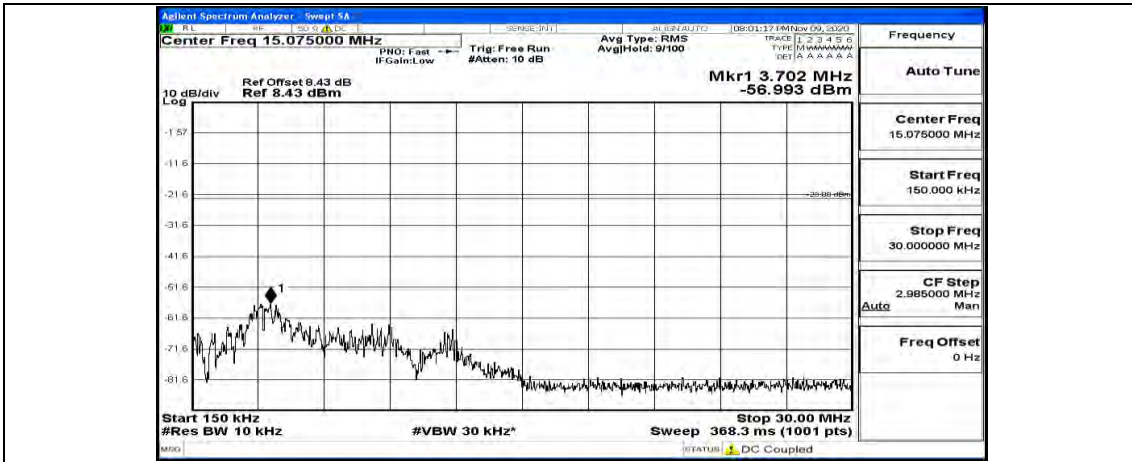

Channel Bandwidth: 10 MHz_HCH_QPSK_1RB#0

Channel Bandwidth: 10 MHz_HCH_QPSK_1RB#24

Channel Bandwidth: 10 MHz_HCH_QPSK_1RB#49

Channel Bandwidth: 10 MHz_LCH_16QAM_1RB#0

Channel Bandwidth: 10 MHz_LCH_16QAM_1RB#24