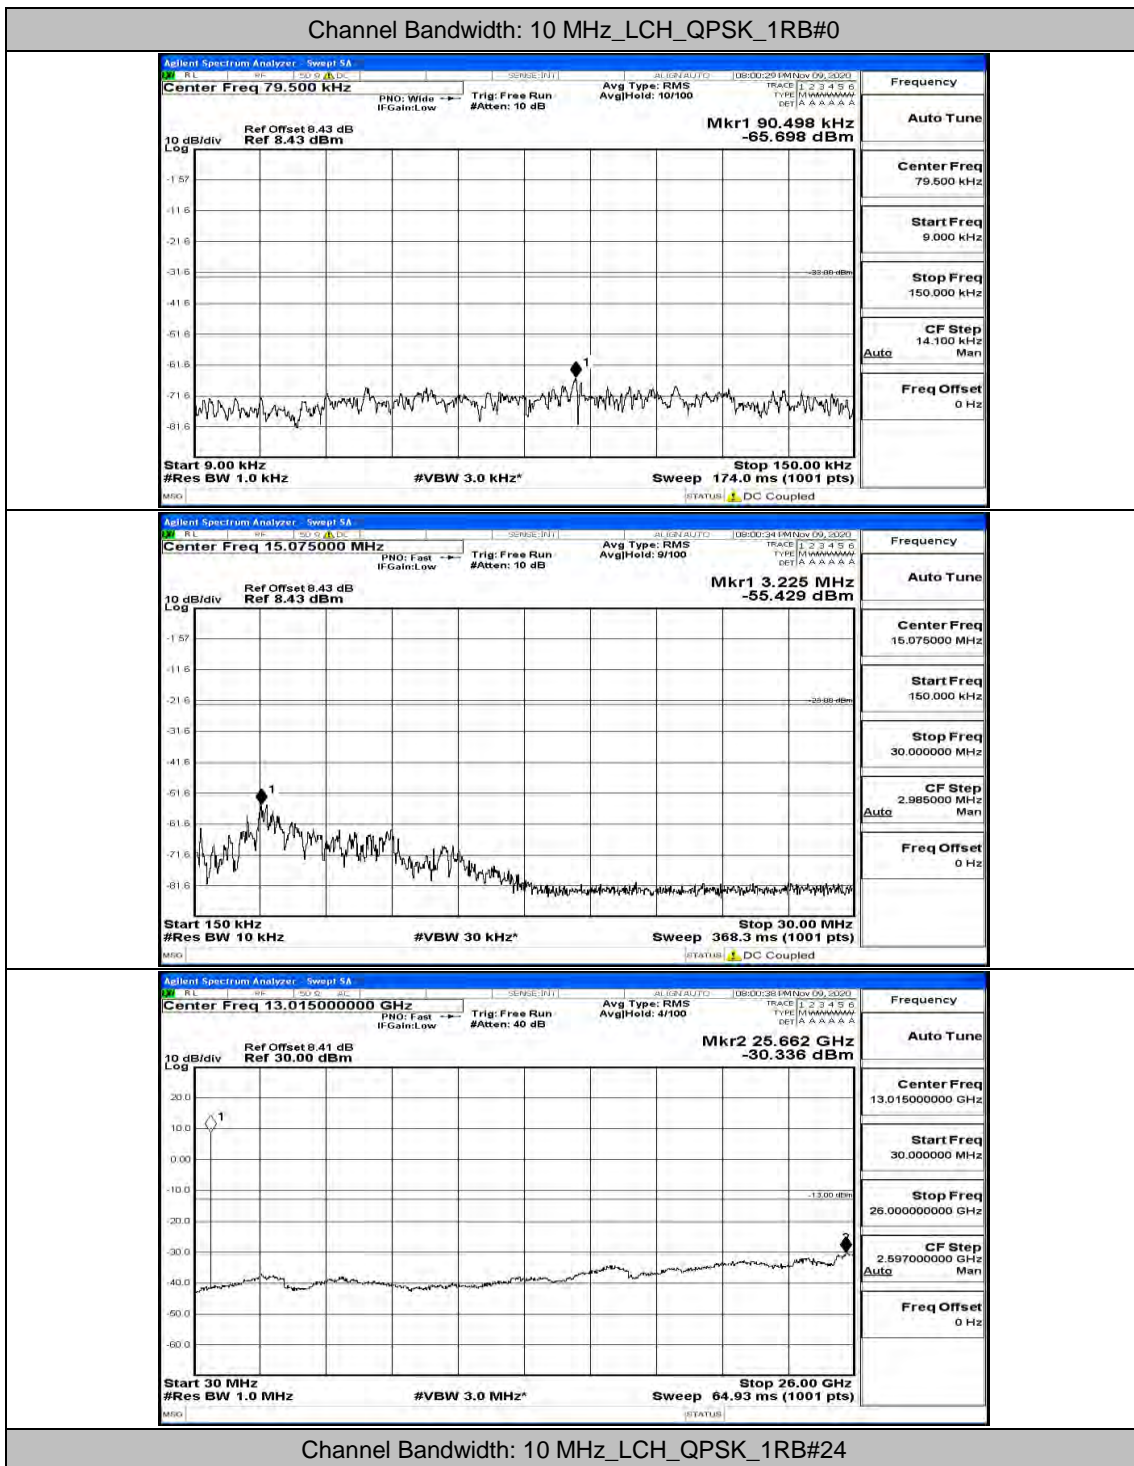

(Channel Bandwidth: 5 MHz)_HCH_16QAM_1RB#24

Channel Bandwidth: 10 MHz

Channel Bandwidth: 10 MHz_LCH_QPSK_1RB#49

Channel Bandwidth: 10 MHz_MCH_QPSK_1RB#0

Channel Bandwidth: 10 MHz_MCH_QPSK_1RB#24

Channel Bandwidth: 10 MHz_MCH_QPSK_1RB#49

Channel Bandwidth: 10 MHz_HCH_QPSK_1RB#0

Channel Bandwidth: 10 MHz_HCH_QPSK_1RB#24

Channel Bandwidth: 10 MHz_HCH_QPSK_1RB#49

Channel Bandwidth: 10 MHz_LCH_16QAM_1RB#0

Channel Bandwidth: 10 MHz_LCH_16QAM_1RB#24