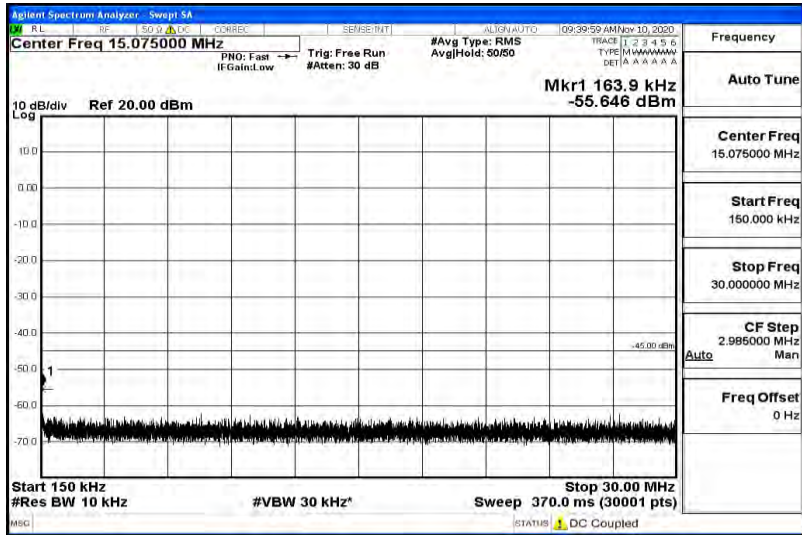

Band7-5MHz-16QAM-20775-1RB#0-Range4:1000~5000MHz

Band7-5MHz-16QAM-20775-1RB#0-Range5:5000~12000MHz

Band7-5MHz-16QAM-20775-1RB#0-Range6:12000~26500MHz

Band7-5MHz-16QAM-21100-1RB#0-Range1:0.009~0.15MHz

Band7-5MHz-16QAM-21100-1RB#0-Range2:0.15~30MHz