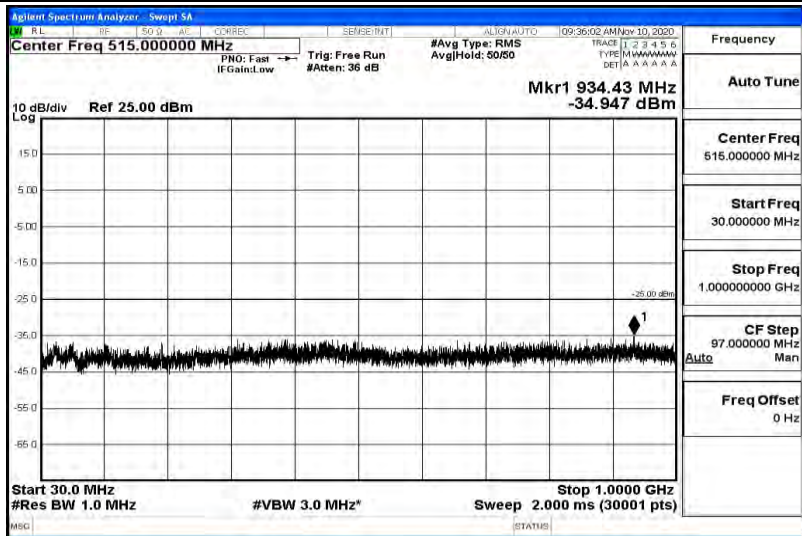

Band7-5MHz-QPSK-21425-1RB#0-Range5:5000~12000MHz

Band7-5MHz-QPSK-21425-1RB#0-Range6:12000~26500MHz

Band7-5MHz-16QAM-20775-1RB#0-Range1:0.009~0.15MHz

Band7-5MHz-16QAM-20775-1RB#0-Range2:0.15~30MHz

Band7-5MHz-16QAM-20775-1RB#0-Range3:30~1000MHz