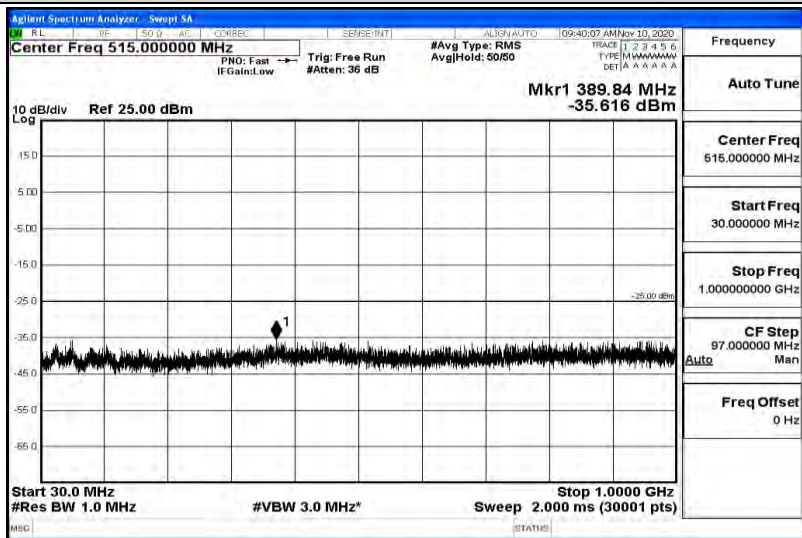

Band7-5MHz-16QAM-21100-1RB#0-Range3:30~1000MHz