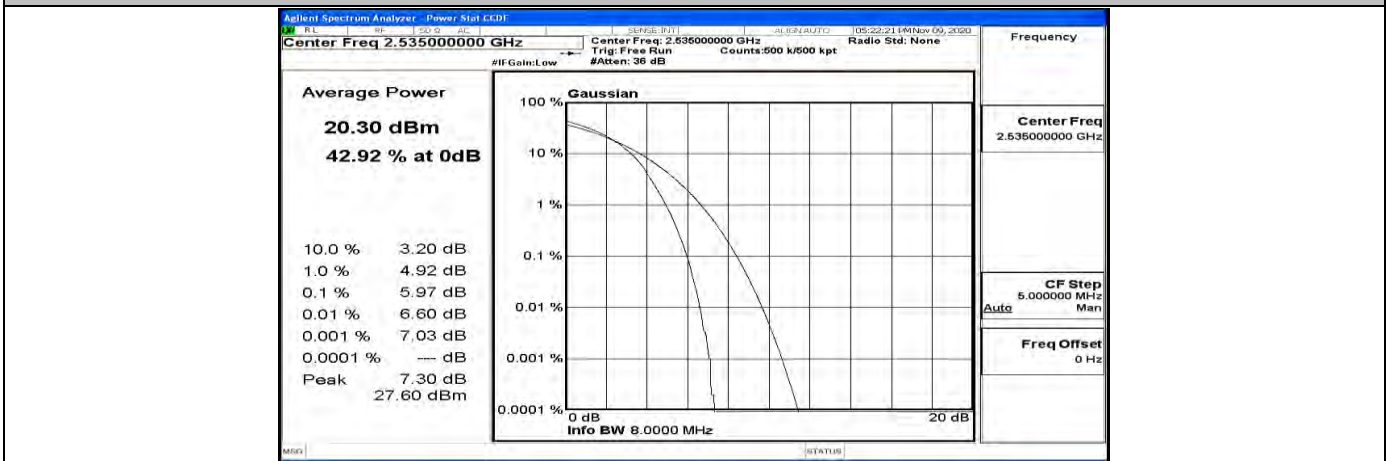

Peak-to Average Ratio Test Graph(s) (Channel Bandwidth:15 MHz)_MCH_16QAM