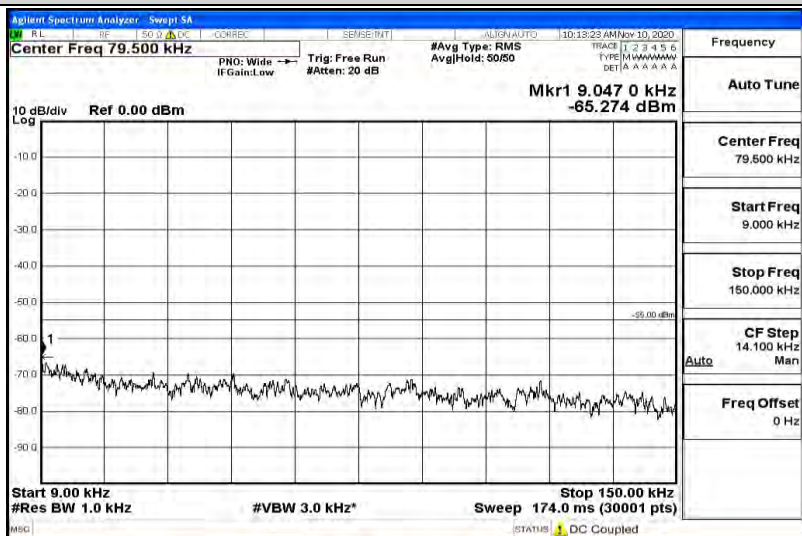

Band7-15MHz-16QAM-21375-1RB#0-Range1:0.009~0.15MHz