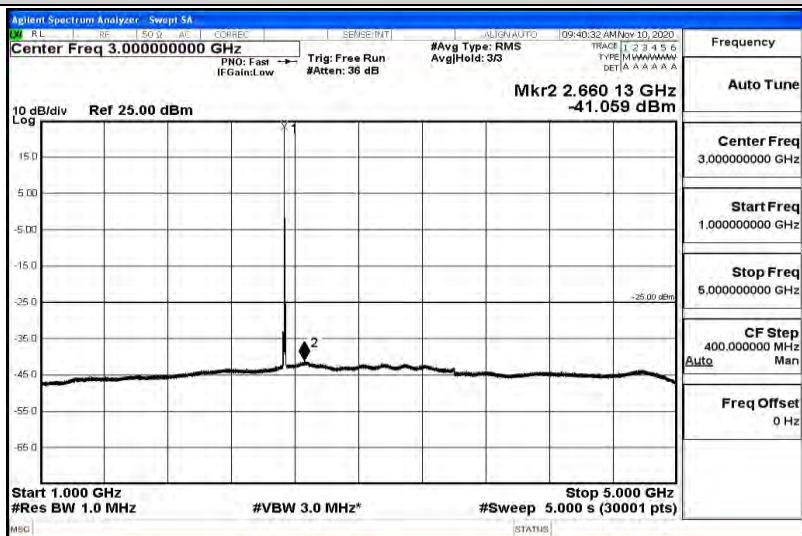

Band7-5MHz-16QAM-21100-1RB#0-Range4:1000~5000MHz