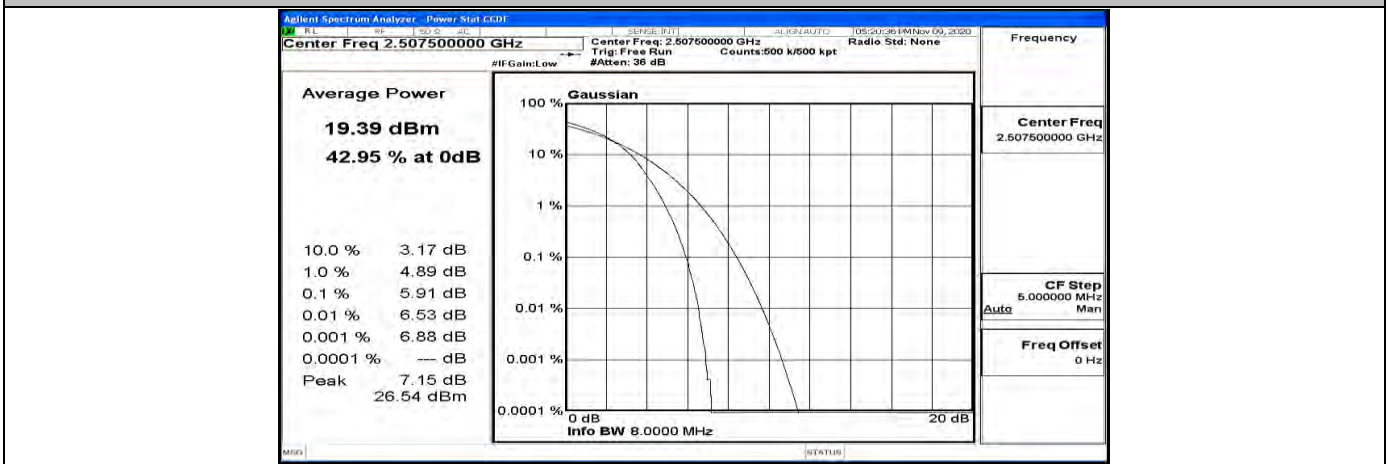

Peak-to Average Ratio Test Graph(s) (Channel Bandwidth:15 MHz)_LCH_16QAM