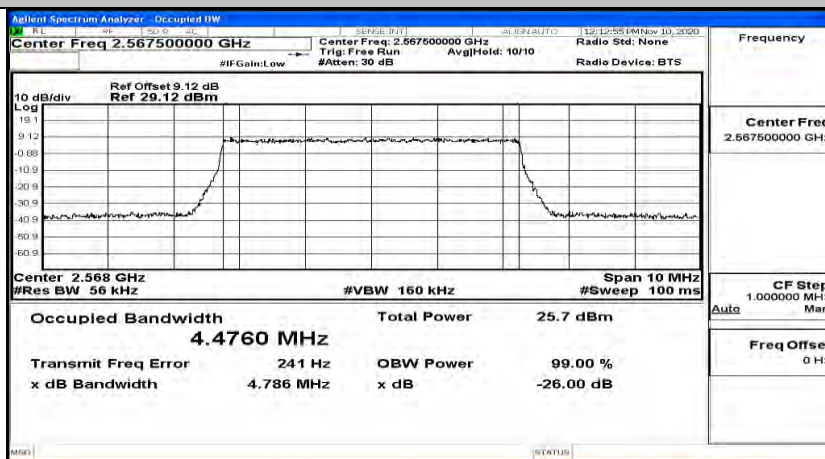

EBW & OBW Test Graph(s) (Channel Bandwidth: 5 MHz)_HCH_QPSK