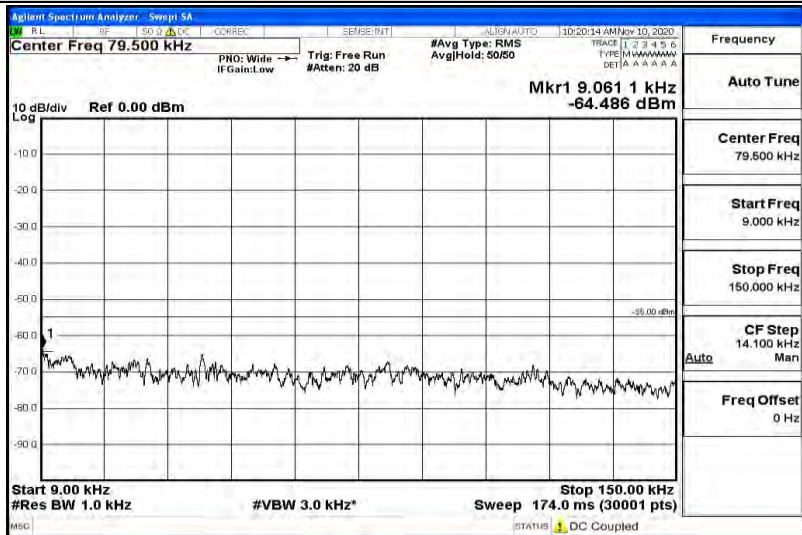

Band7-20MHz-16QAM-20850-1RB#0-Range1:0.009~0.15MHz