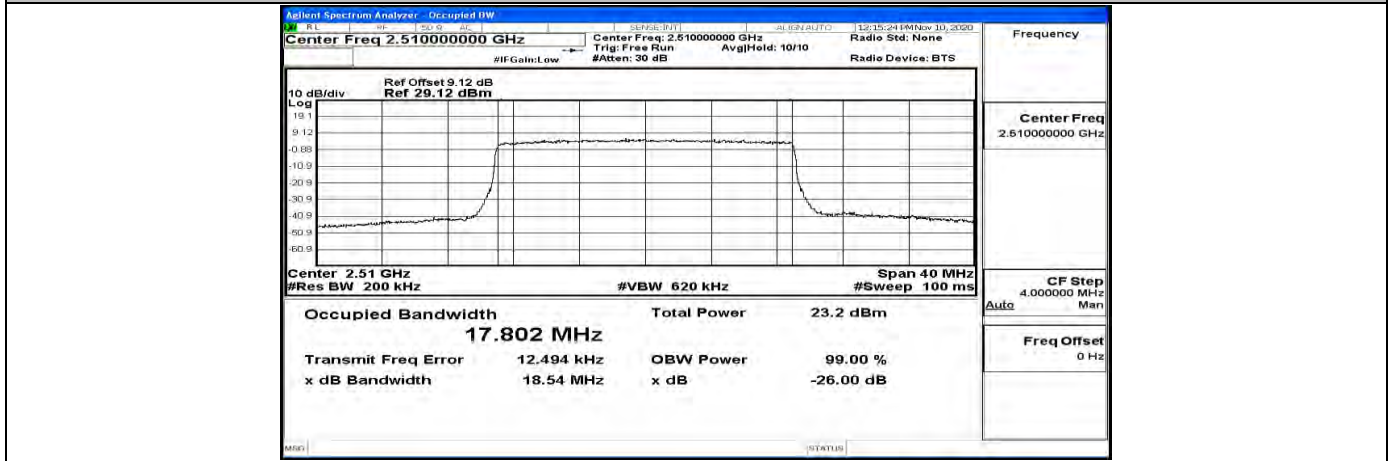

EBW & OBW Test Graph(s) (Channel Bandwidth:20 MHz)_LCH_16QAM