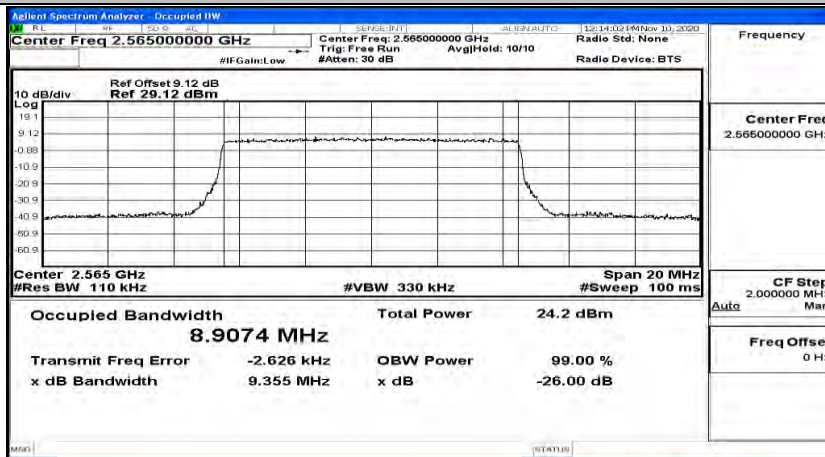

EBW & OBW Test Graph(s) (Channel Bandwidth: 10 MHz)_HCH_QPSK

EBW & OBW Test Graph(s) (Channel Bandwidth: 10 MHz)_LCH_16QAM

EBW & OBW Test Graph(s) (Channel Bandwidth: 10 MHz)_MCH_16QAM

EBW & OBW Test Graph(s) (Channel Bandwidth: 10 MHz)_HCH_16QAM