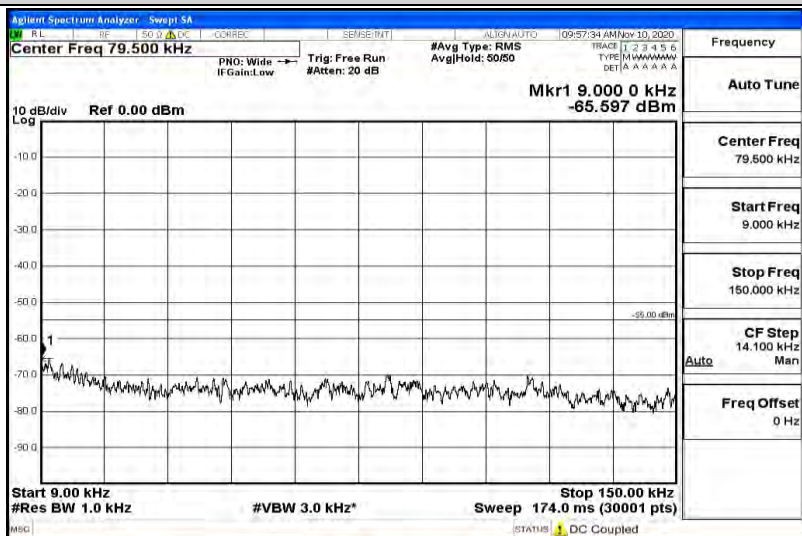

Band7-10MHz-QPSK-21400-1RB#0-Range1:0.009~0.15MHz