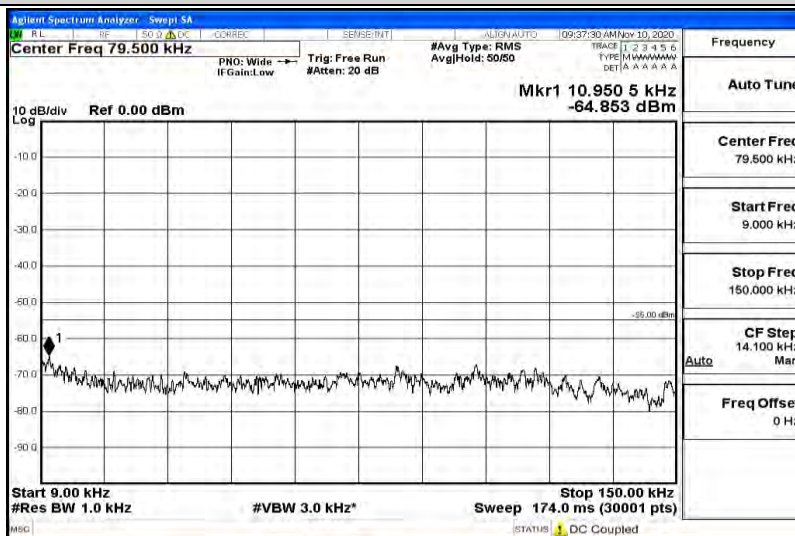

Band7-5MHz-QPSK-21100-1RB#0-Range1:0.009~0.15MHz