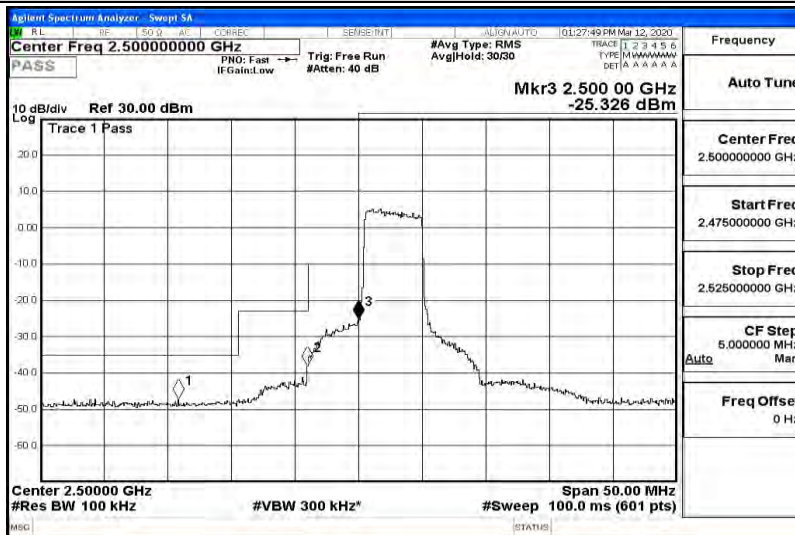

G.4 Band Edge

Band7-5MHz-QPSK-20775-25RB#0

Band7-5MHz-QPSK-21425-25RB#0

Band7-5MHz-16QAM-20775-25RB#0

Band7-5MHz-16QAM-21425-25RB#0

7-10MHz-QPSK-20800-25RB#0

Band7-15MHz-QPSK-21375-75RB#0

Band7-15MHz-16QAM-20825-75RB#0