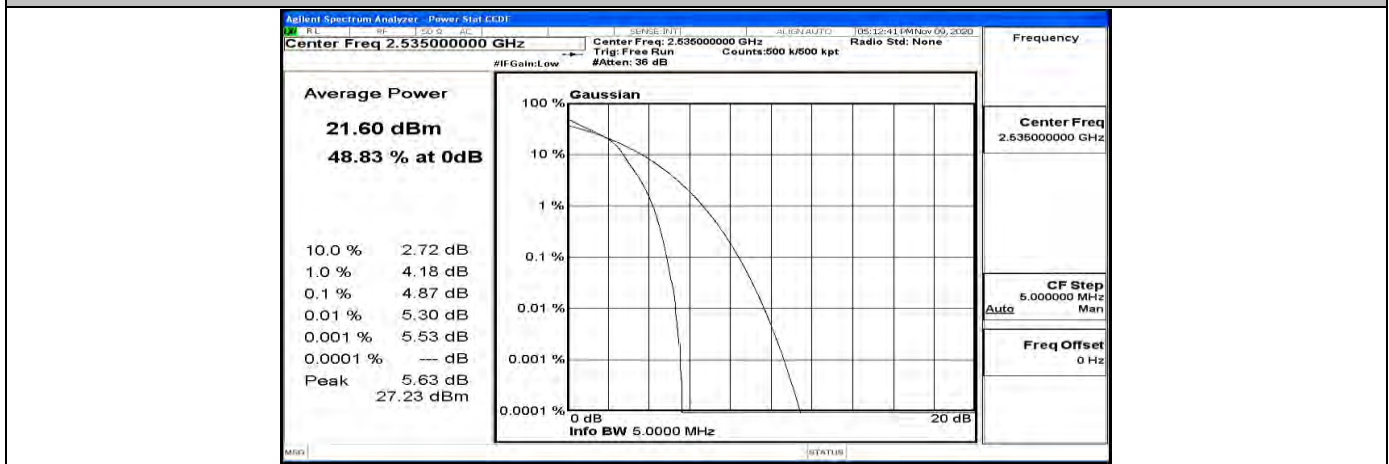

Peak-to Average Ratio Test Graph(s) (Channel Bandwidth: 5 MHz)_MCH_16QAM