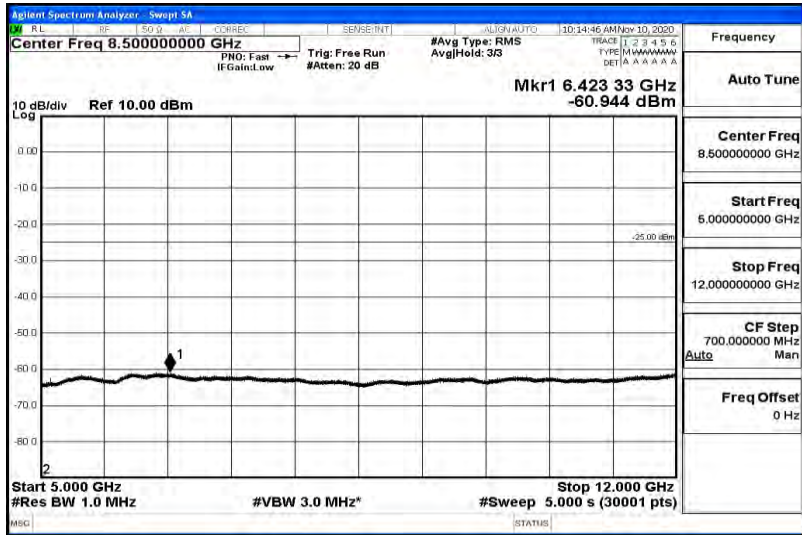

Band7-15MHz-16QAM-21375-1RB#0-Range5:5000~12000MHz