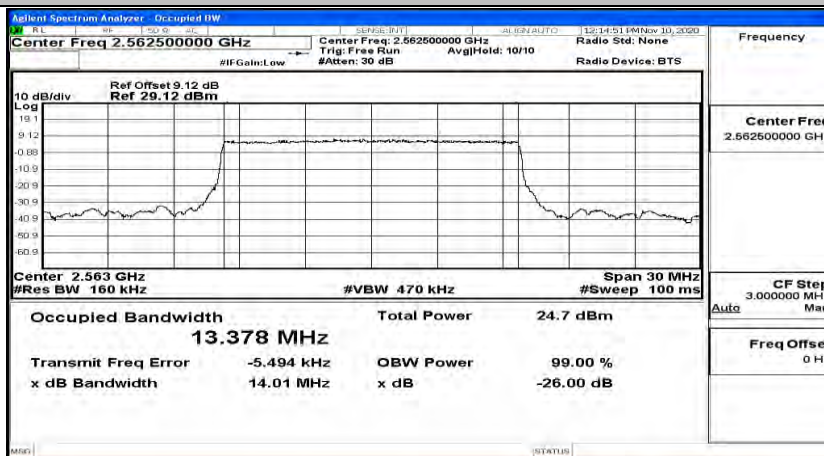

EBW & OBW Test Graph(s) (Channel Bandwidth:15 MHz)_HCH_QPSK