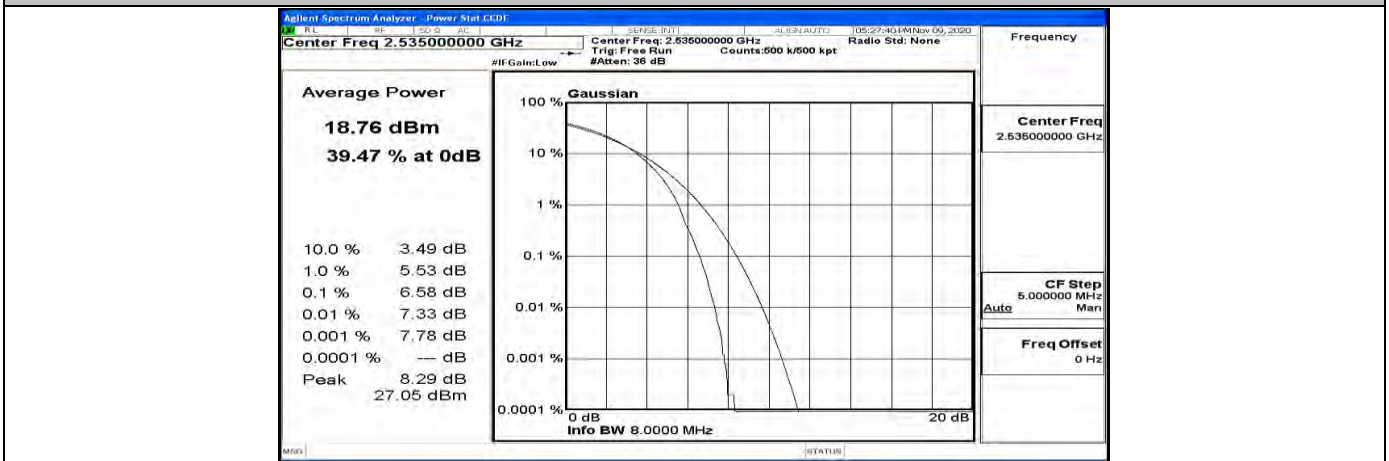

Peak-to Average Ratio Test Graph(s) (Channel Bandwidth:20 MHz)_MCH_16QAM