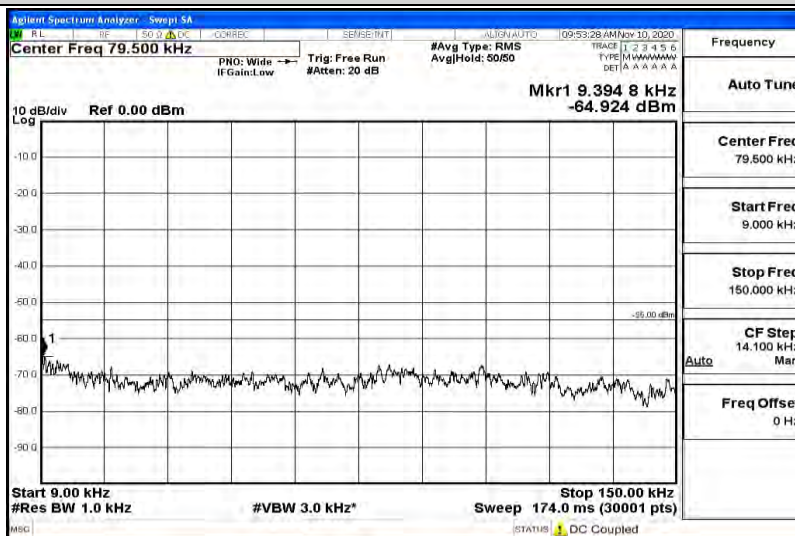

Band7-10MHz-QPSK-21100-1RB#0-Range1:0.009~0.15MHz