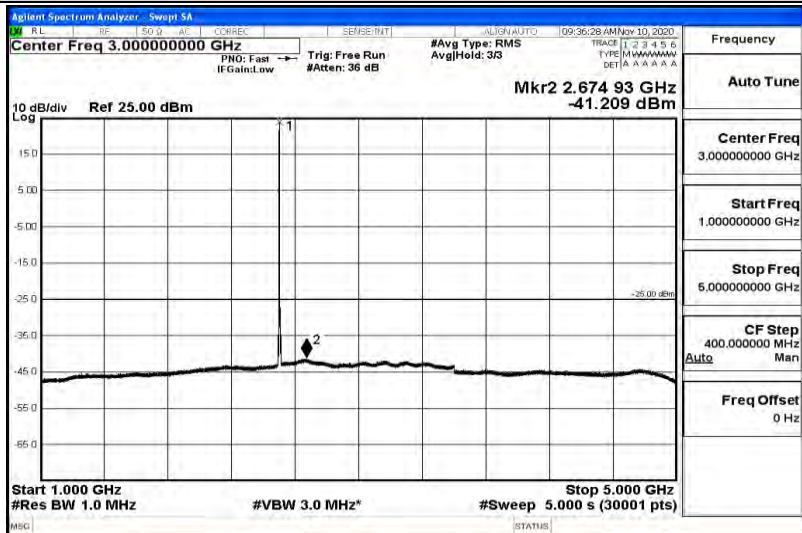

Band7-5MHz-16QAM-20775-1RB#0-Range4:1000~5000MHz