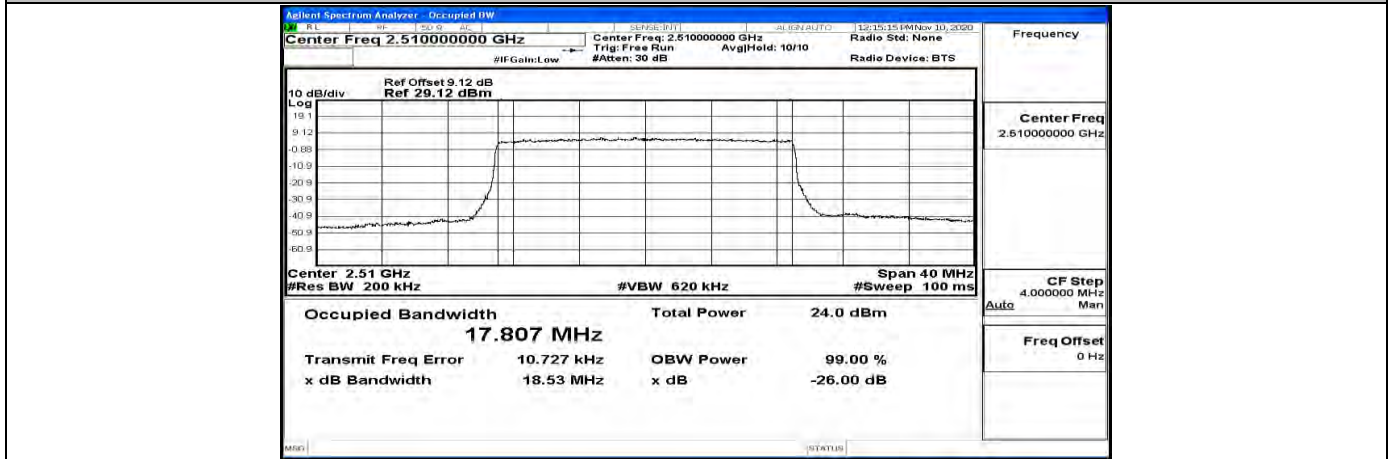

EBW & OBW Test Graph(s) (Channel Bandwidth:20 MHz)_LCH_QPSK