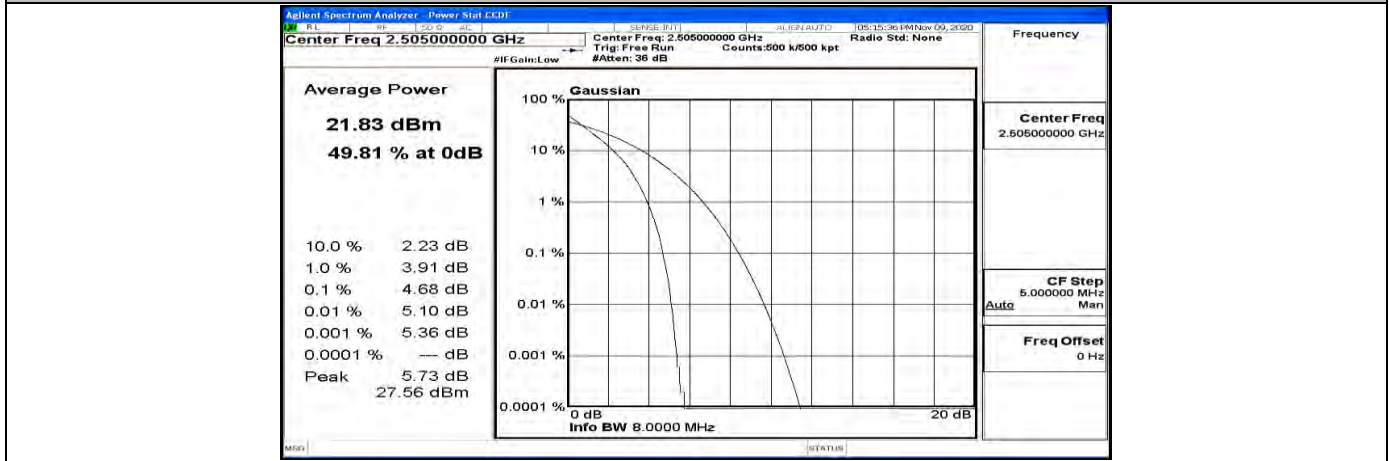

Peak-to Average Ratio Test Graph(s) (Channel Bandwidth: 10 MHz) LCH_QPSK