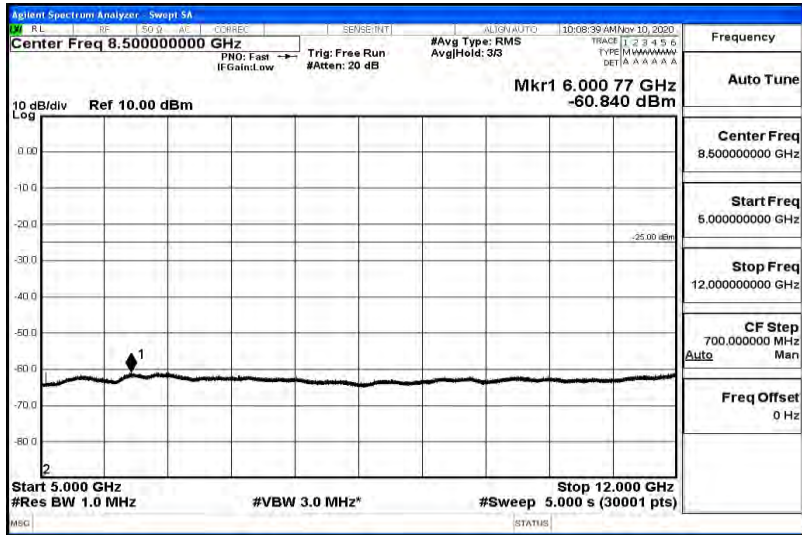

Band7-15MHz-QPSK-21100-1RB#0-Range5:5000~12000MHz