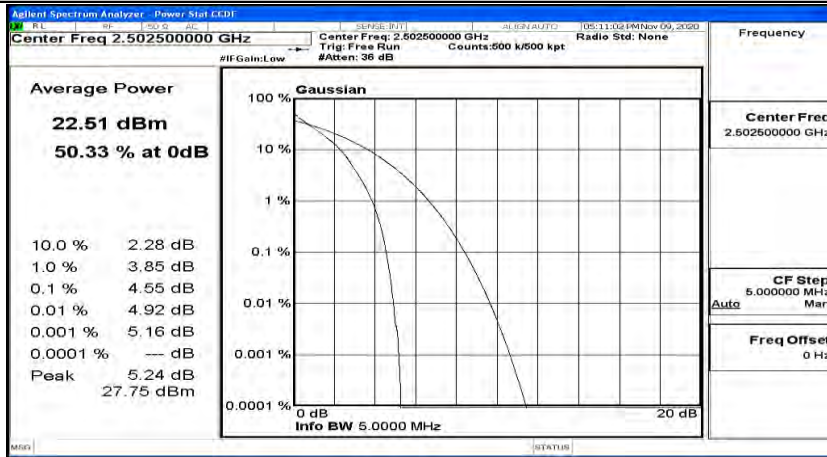

Peak-to Average Ratio Test Graph(s) (Channel Bandwidth: 5 MHz)_LCH_QPSK