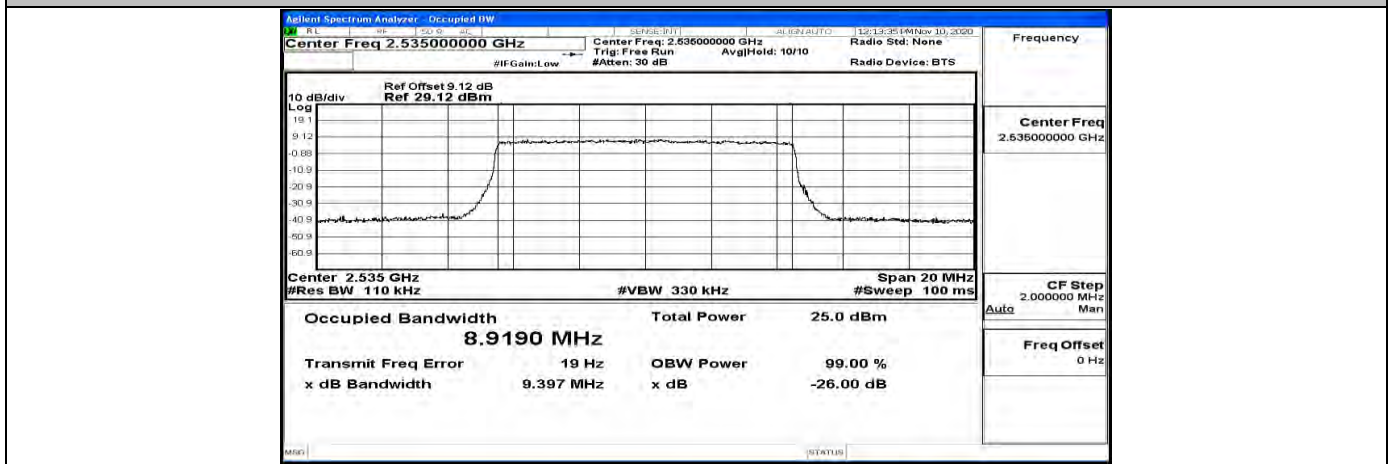

EBW & OBW Test Graph(s) (Channel Bandwidth: 5 MHz) MCH_16QAM

EBW & OBW Test Graph(s) (Channel Bandwidth: 5 MHz) HCH_16QAM

EBW & OBW Test Graph(s) (Channel Bandwidth: 10 MHz)_LCH_QPSK

EBW & OBW Test Graph(s) (Channel Bandwidth: 10 MHz)_MCH_QPSK