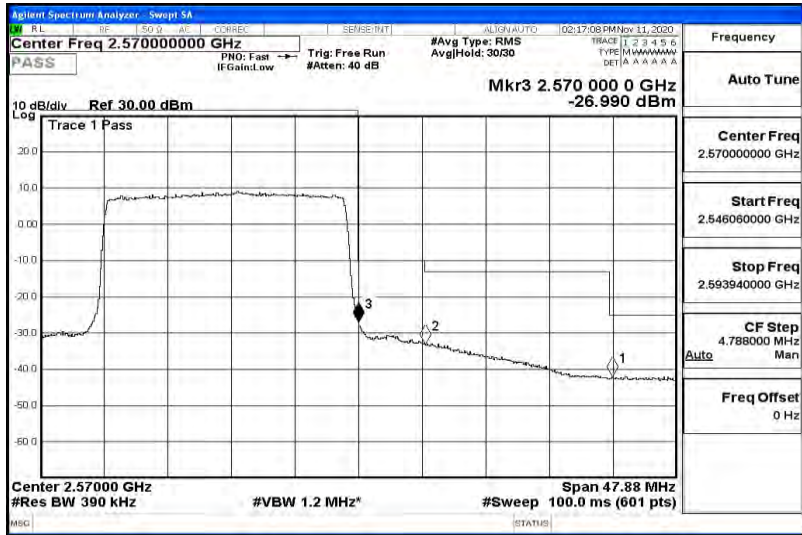

Band7-20MHz-QPSK-21350-100RB#0