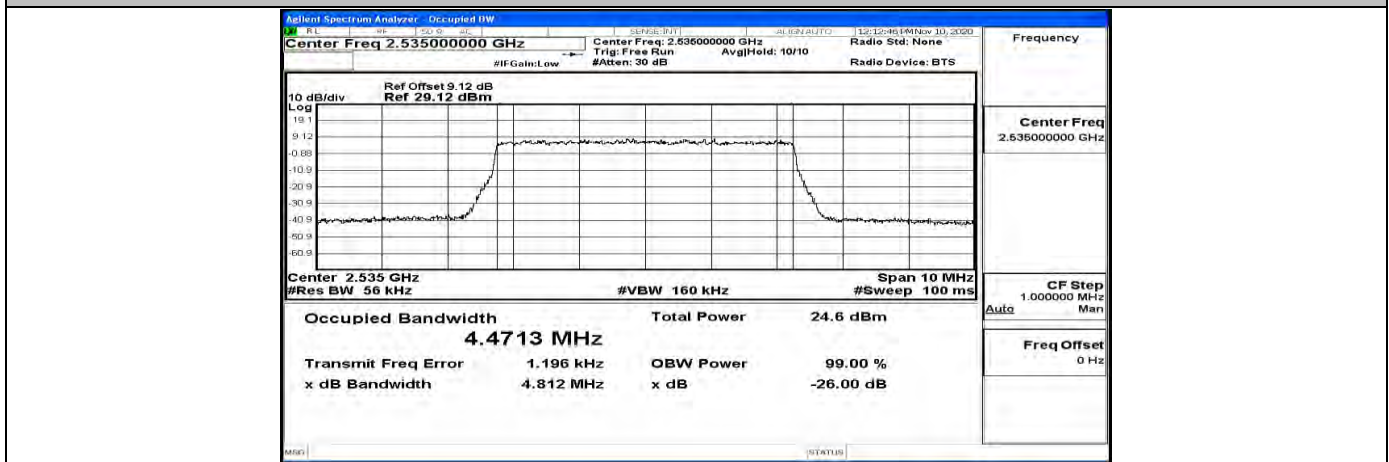

EBW & OBW Test Graph(s) (Channel Bandwidth: 5 MHz) MCH_16QAM