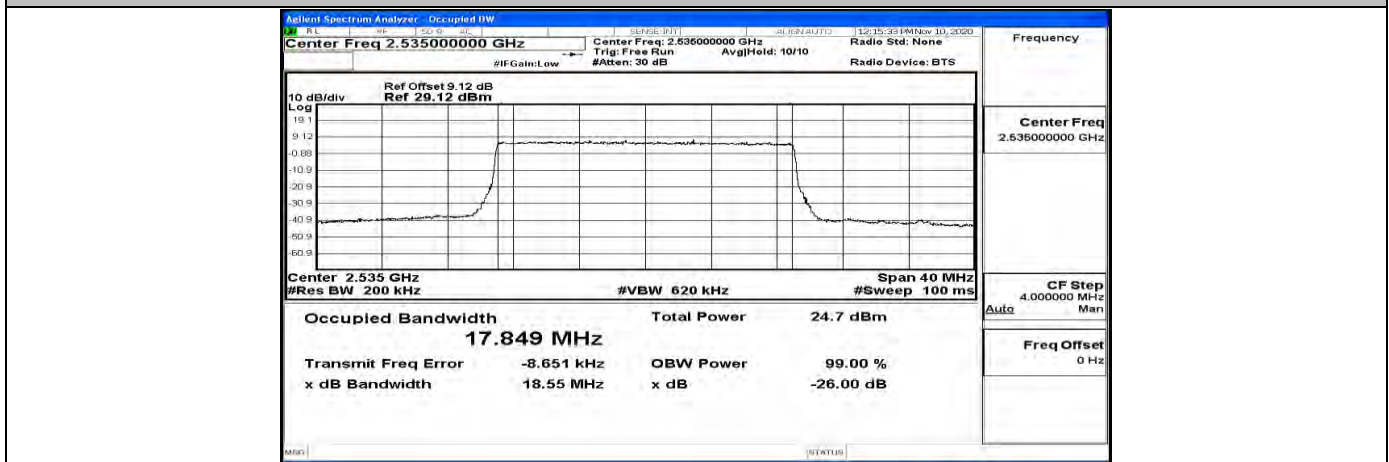

EBW & OBW Test Graph(s) (Channel Bandwidth:15 MHz)_MCH_16QAM

EBW & OBW Test Graph(s) (Channel Bandwidth:15 MHz)_HCH_16QAM

EBW & OBW Test Graph(s) (Channel Bandwidth:20 MHz)_LCH_QPSK

EBW & OBW Test Graph(s) (Channel Bandwidth:20 MHz)_MCH_QPSK