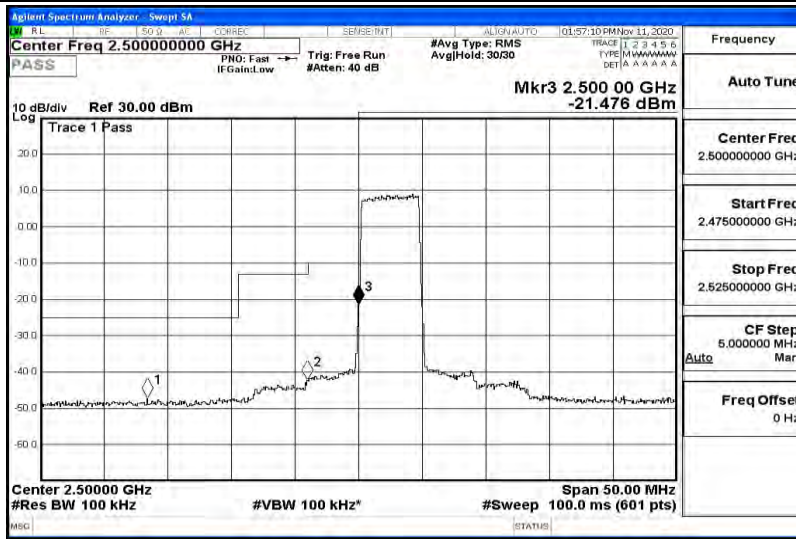

G.4 Band Edge

Band7-5MHz-QPSK-20775-25RB#0