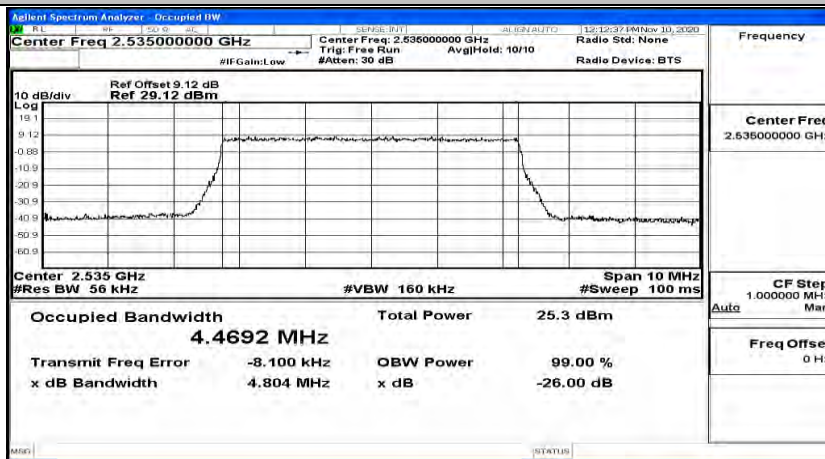

EBW & OBW Test Graph(s) (Channel Bandwidth: 5 MHz)_MCH_QPSK