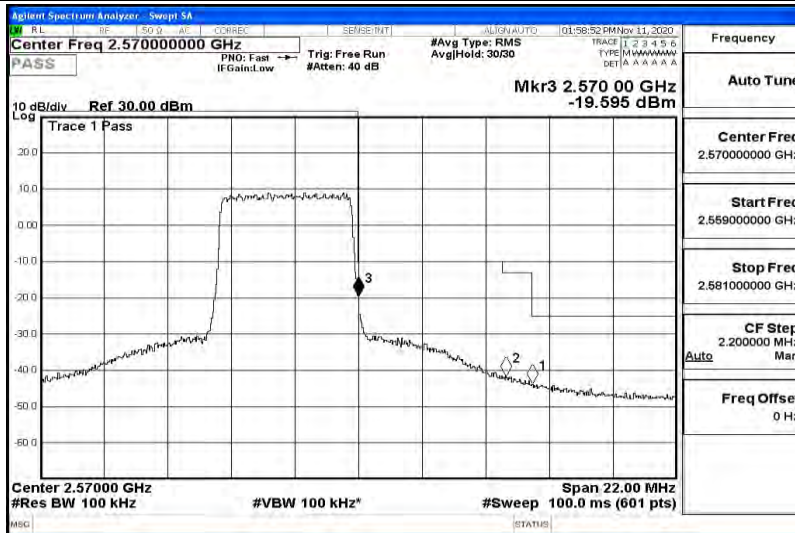

G.4 Band Edge

Band7-5MHz-QPSK-20775-25RB#0

Band7-5MHz-QPSK-21425-25RB#0

Band7-5MHz-16QAM-20775-25RB#0

Band7-5MHz-16QAM-21425-25RB#0

7-10MHz-QPSK-20800-25RB#0

Band7-15MHz-QPSK-21375-75RB#0

Band7-15MHz-16QAM-20825-75RB#0