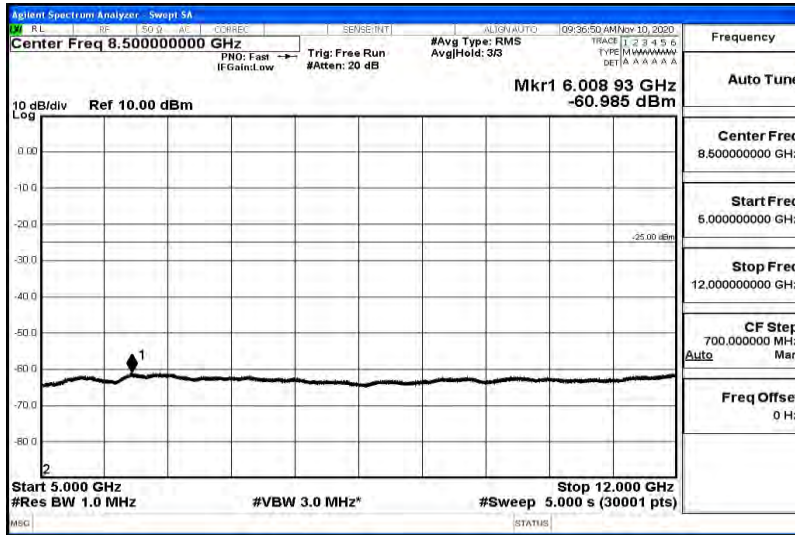

Band7-5MHz-16QAM-20775-1RB#0-Range5:5000~12000MHz