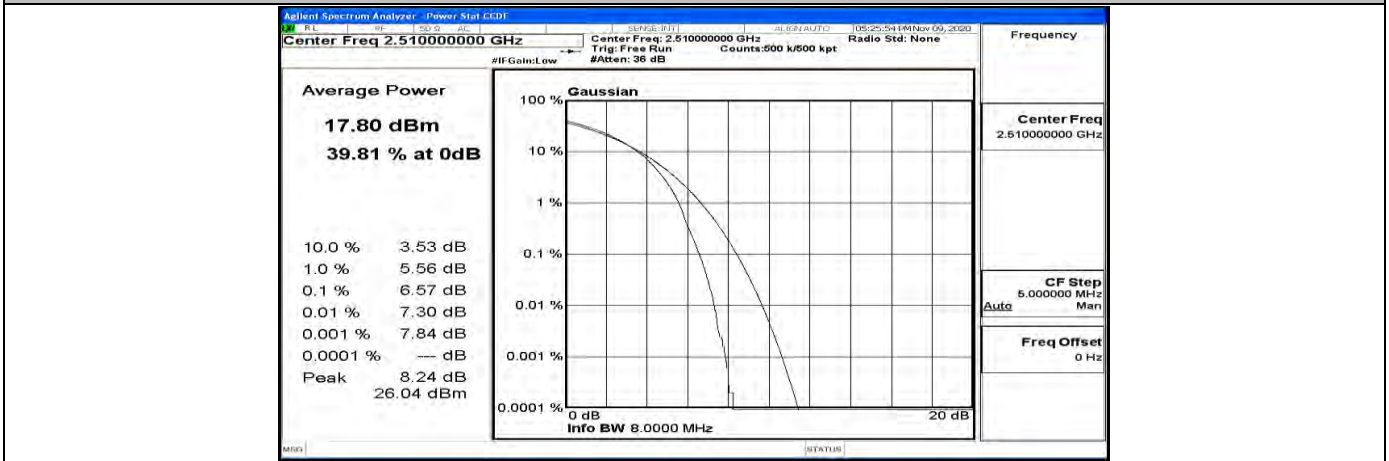

Peak-to Average Ratio Test Graph(s) (Channel Bandwidth:20 MHz)_LCH_16QAM