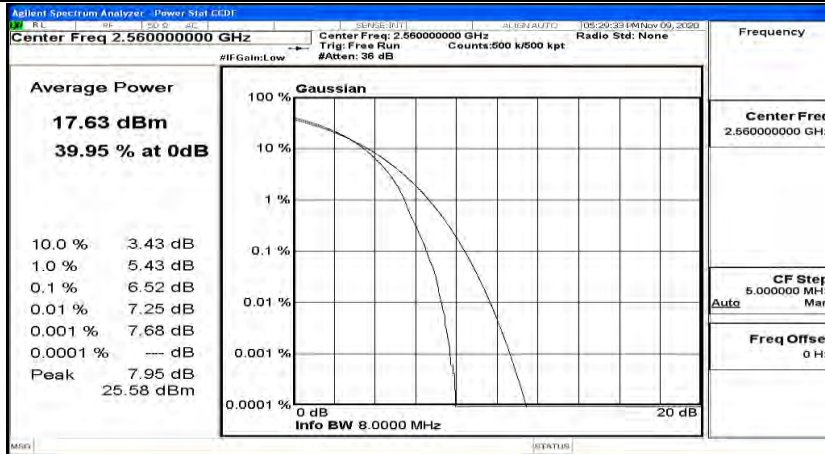

Peak-to Average Ratio Test Graph(s) (Channel Bandwidth:15 MHz)_LCH_16QAM

Peak-to Average Ratio Test Graph(s) (Channel Bandwidth:15 MHz)_MCH_16QAM

Peak-to Average Ratio Test Graph(s) (Channel Bandwidth:15 MHz)_HCH_16QAM

Peak-to Average Ratio Test Graph(s) (Channel Bandwidth:20 MHz)_LCH_QPSK

Peak-to Average Ratio Test Graph(s) (Channel Bandwidth:20 MHz)_MCH_QPSK

Peak-to Average Ratio Test Graph(s) (Channel Bandwidth:20 MHz)_HCH_QPSK

Peak-to Average Ratio Test Graph(s) (Channel Bandwidth:20 MHz)_LCH_16QAM

Peak-to Average Ratio Test Graph(s) (Channel Bandwidth:20 MHz)_MCH_16QAM

Peak-to-Average Ratio Test Graph(s) (Channel Bandwidth:20 MHz)_HCH_16QAM