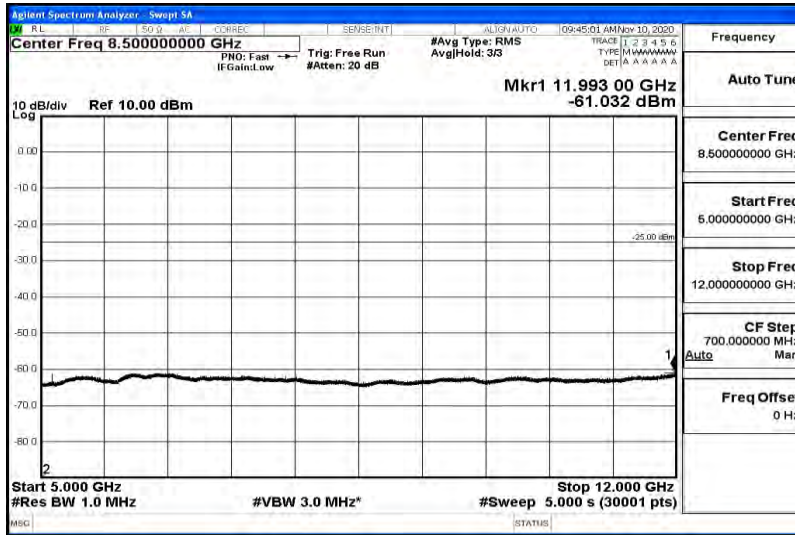

Band7-5MHz-16QAM-21425-1RB#0-Range5:5000~12000MHz