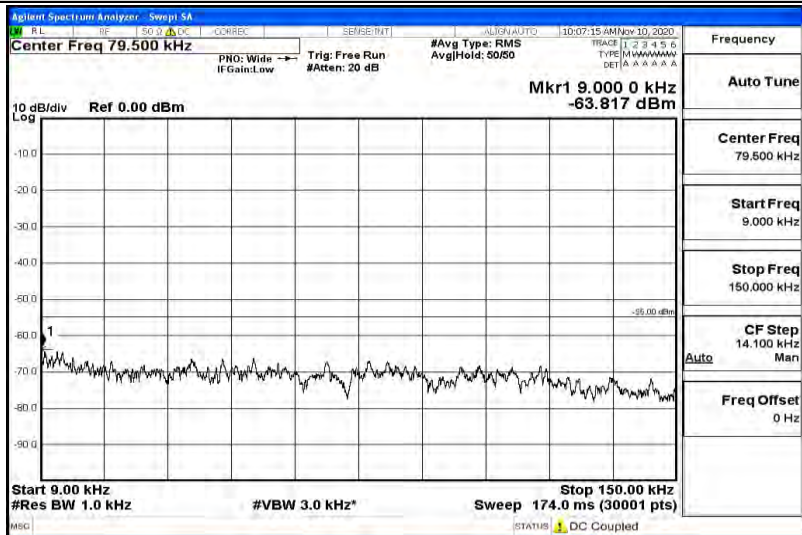

Band7-15MHz-QPSK-21100-1RB#0-Range1:0.009~0.15MHz