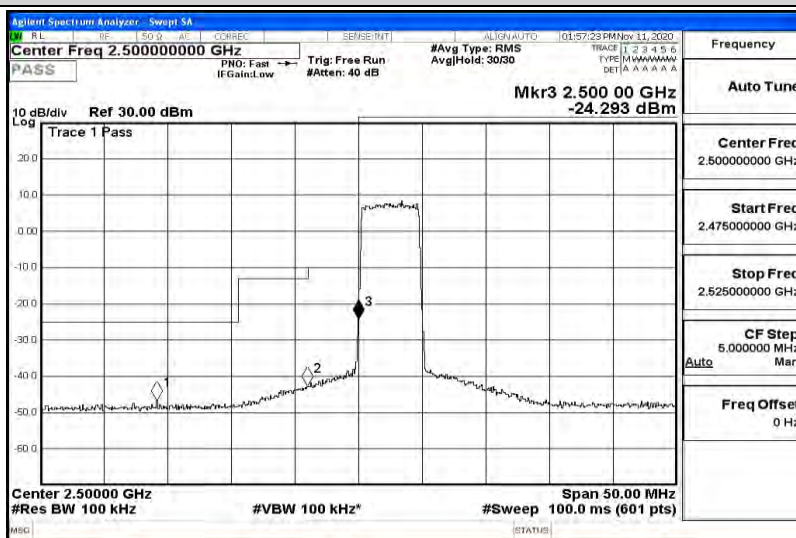

G.4 Band Edge

Band7-5MHz-QPSK-20775-25RB#0

Band7-5MHz-QPSK-21425-25RB#0

Band7-5MHz-16QAM-20775-25RB#0

Band7-5MHz-16QAM-21425-25RB#0

7-10MHz-QPSK-20800-25RB#0

Band7-15MHz-QPSK-21375-75RB#0

Band7-15MHz-16QAM-20825-75RB#0