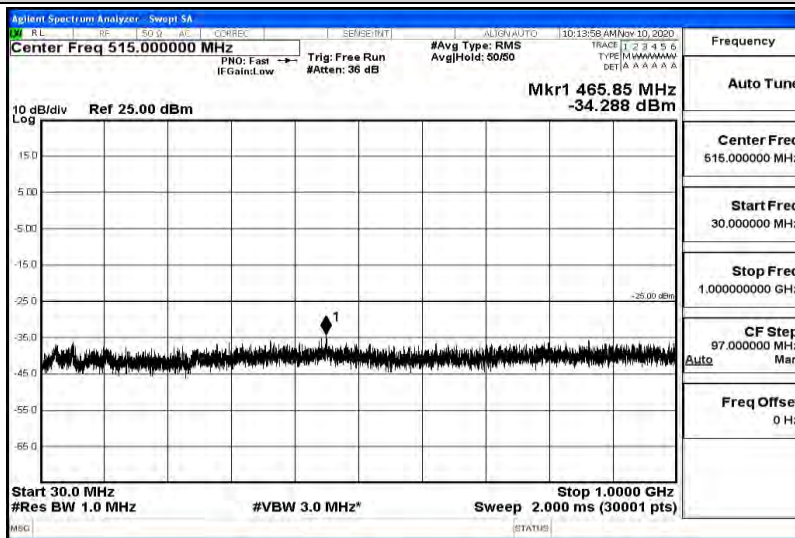

Band7-15MHz-16QAM-21100-1RB#0-Range6:12000~26500MHz

Band7-15MHz-16QAM-21375-1RB#0-Range1:0.009~0.15MHz

Band7-15MHz-16QAM-21375-1RB#0-Range2:0.15~30MHz

Band7-15MHz-16QAM-21375-1RB#0-Range3:30~1000MHz

Band7-15MHz-16QAM-21375-1RB#0-Range4:1000~5000MHz