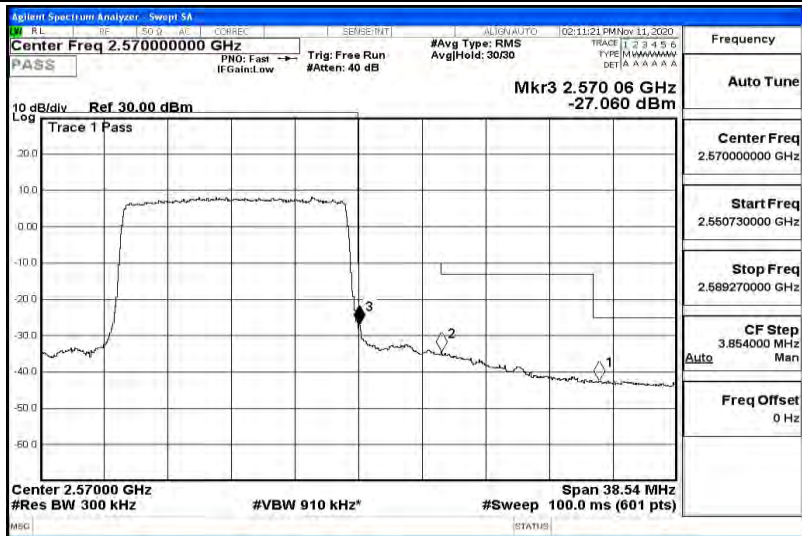

Band7-15MHz-16QAM-21375-75RB#0