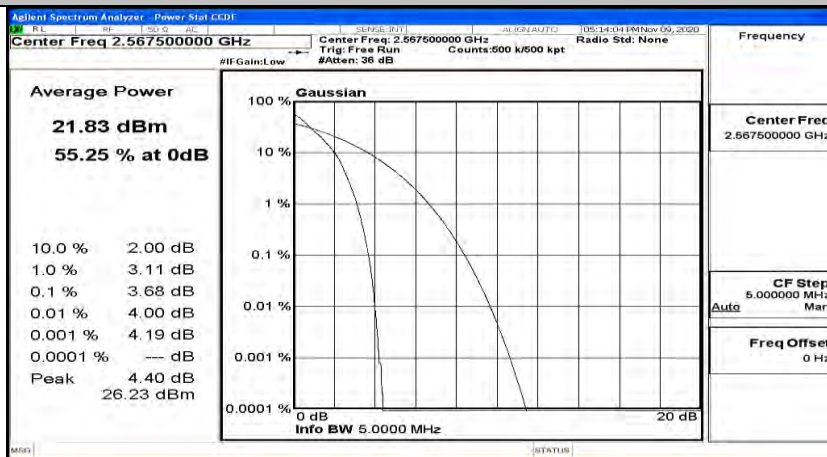

Peak-to Average Ratio Test Result (Channel Bandwidth: 20 MHz)

Modulation	Channel	Peak-to-Average Ratio [dB]	Limit [dB]	Verdict
QPSK	LCH	5.89	<13	PASS
	MCH	5.83	<13	PASS
	HCH	5.81	<13	PASS
16QAM	LCH	6.57	<13	PASS
	MCH	6.58	<13	PASS
	HCH	6.52	<13	PASS

Peak-to Average Ratio Test Graph(s) (Channel Bandwidth: 5 MHz)_LCH_QPSK

Peak-to Average Ratio Test Graph(s) (Channel Bandwidth: 5 MHz)_MCH_QPSK

Peak-to Average Ratio Test Graph(s) (Channel Bandwidth: 5 MHz)_HCH_QPSK