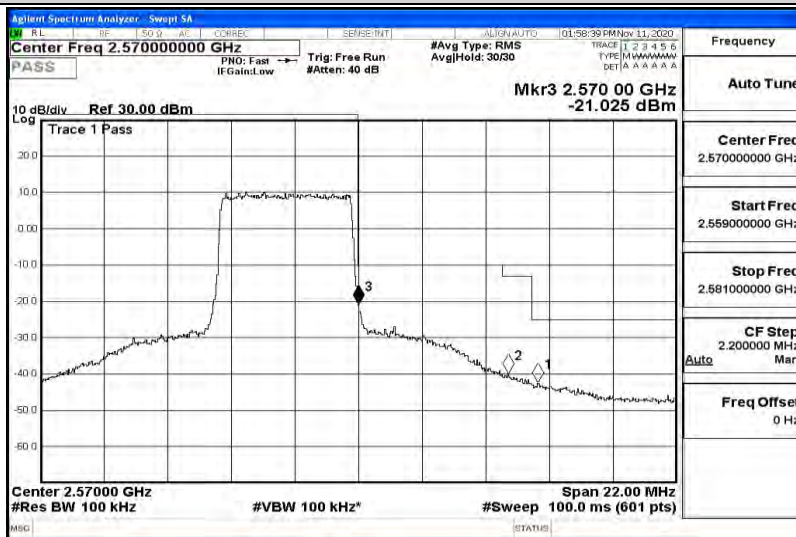

Band7-5MHz-QPSK-21425-25RB#0