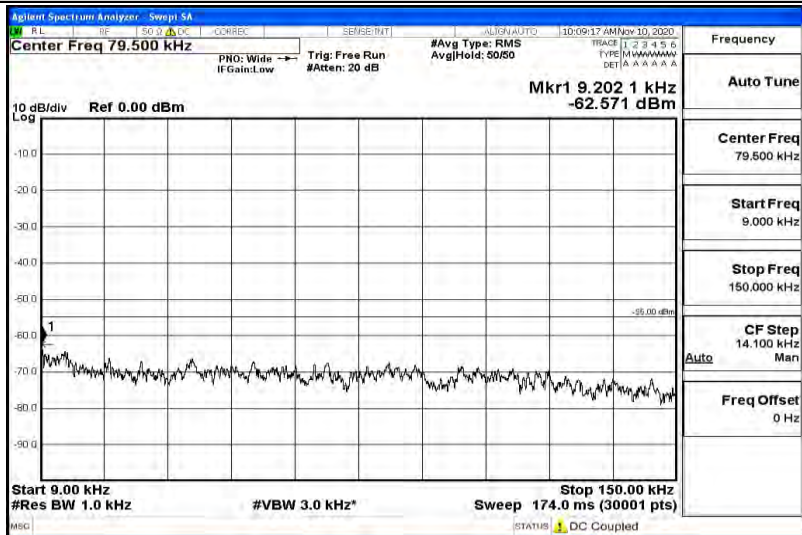

Band7-15MHz-16QAM-21100-1RB#0-Range1:0.009~0.15MHz