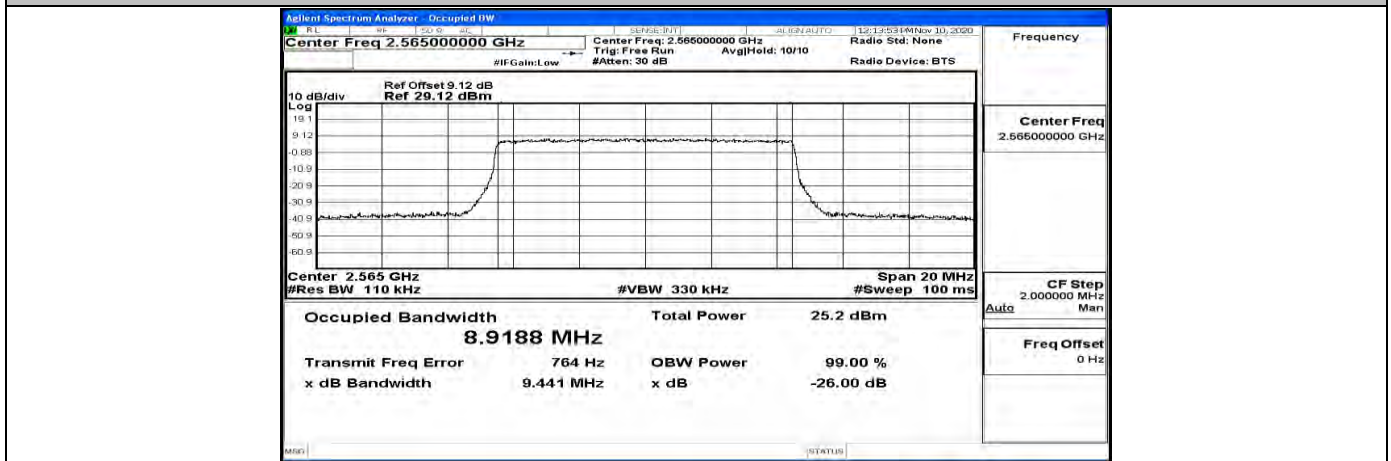

EBW & OBW Test Graph(s) (Channel Bandwidth: 10 MHz)_HCH_QPSK