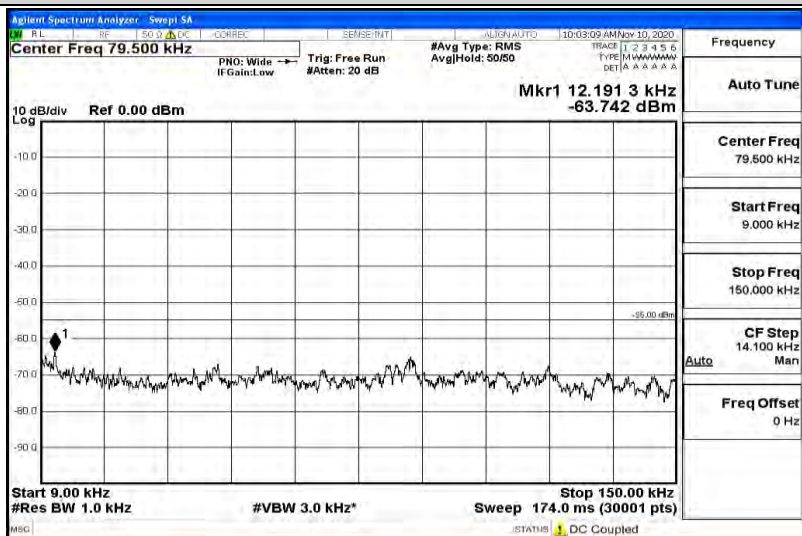

Band7-15MHz-QPSK-20825-1RB#0-Range1:0.009~0.15MHz