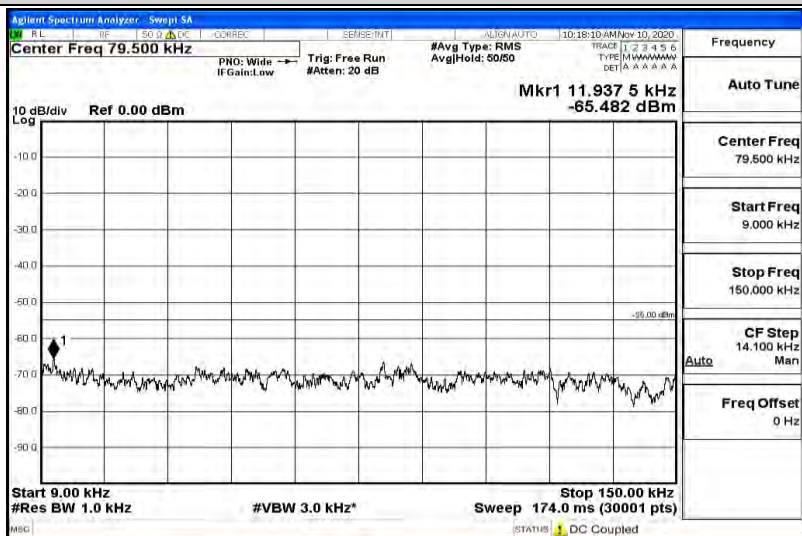

Band7-20MHz-QPSK-20850-1RB#0-Range1:0.009~0.15MHz