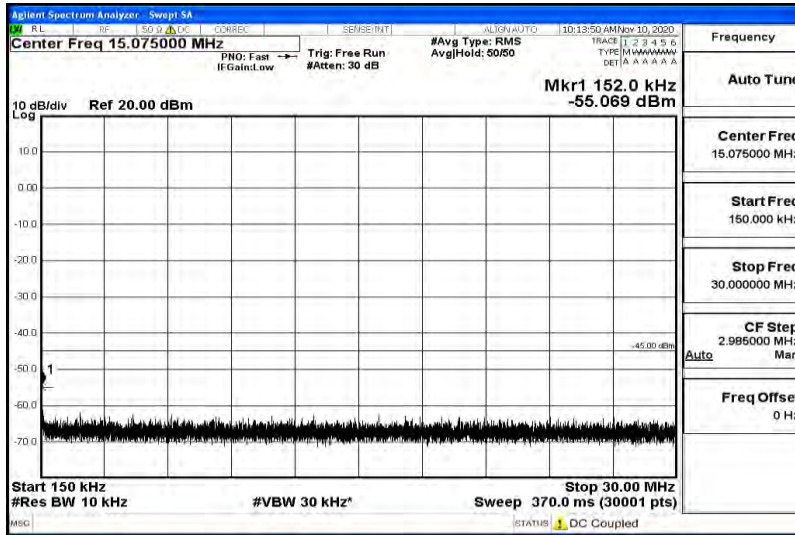

Band7-15MHz-16QAM-21375-1RB#0-Range2:0.15~30MHz