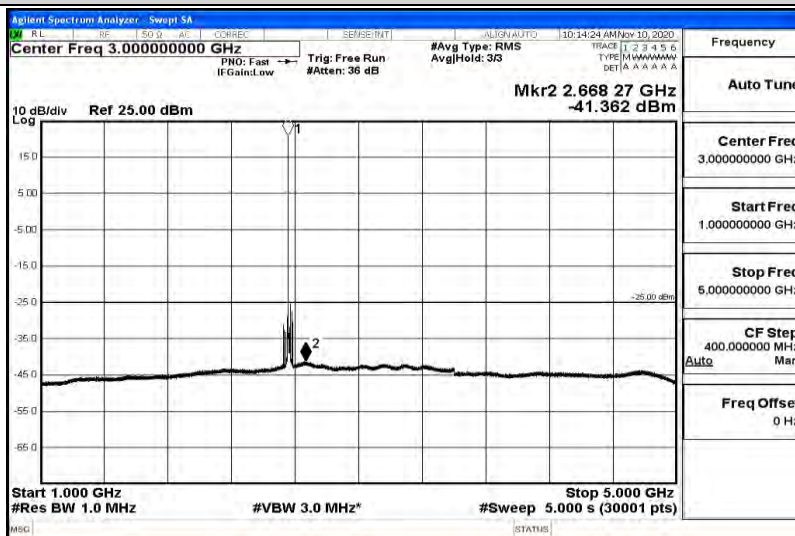

Band7-15MHz-16QAM-21100-1RB#0-Range6:12000~26500MHz

Band7-15MHz-16QAM-21375-1RB#0-Range1:0.009~0.15MHz

Band7-15MHz-16QAM-21375-1RB#0-Range2:0.15~30MHz

Band7-15MHz-16QAM-21375-1RB#0-Range3:30~1000MHz

Band7-15MHz-16QAM-21375-1RB#0-Range4:1000~5000MHz