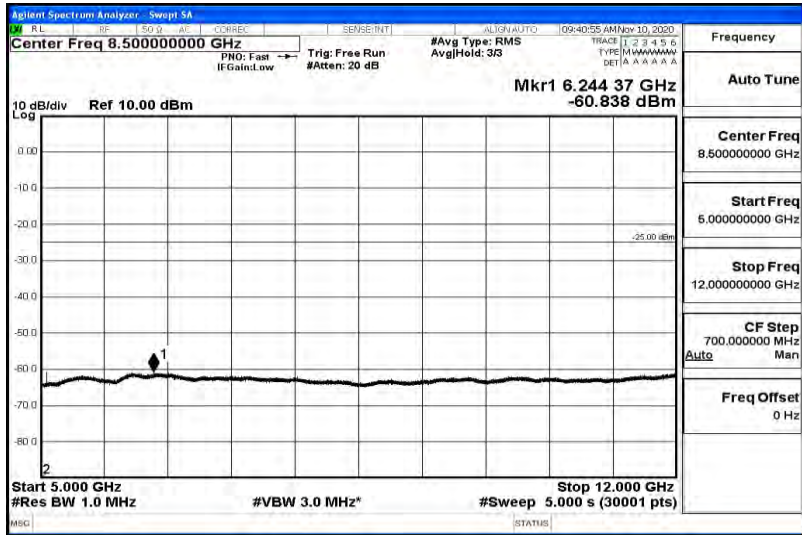

Band7-5MHz-16QAM-21100-1RB#0-Range5:5000~12000MHz