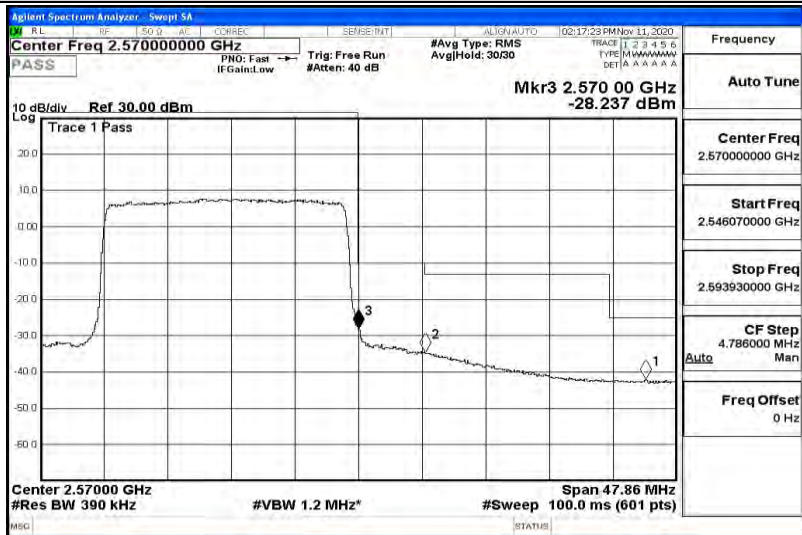

Band7-20MHz-16QAM-21350-100RB#0