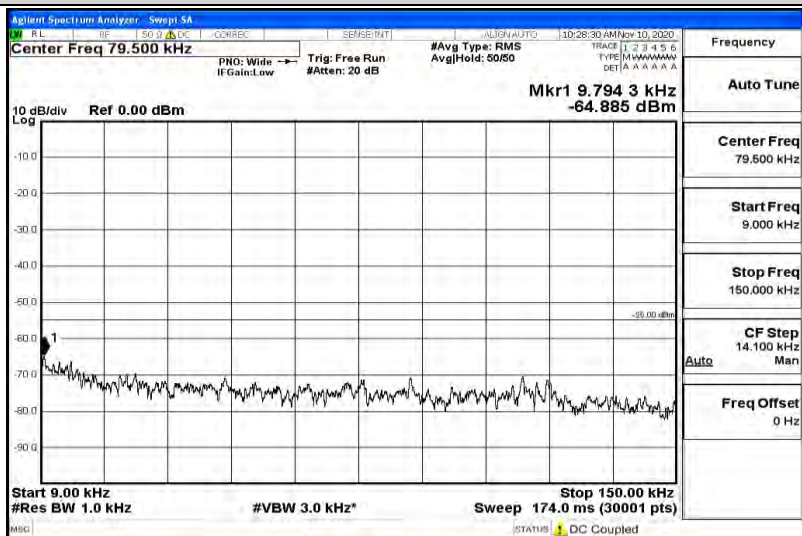

Band7-20MHz-16QAM-21350-1RB#0-Range1:0.009~0.15MHz