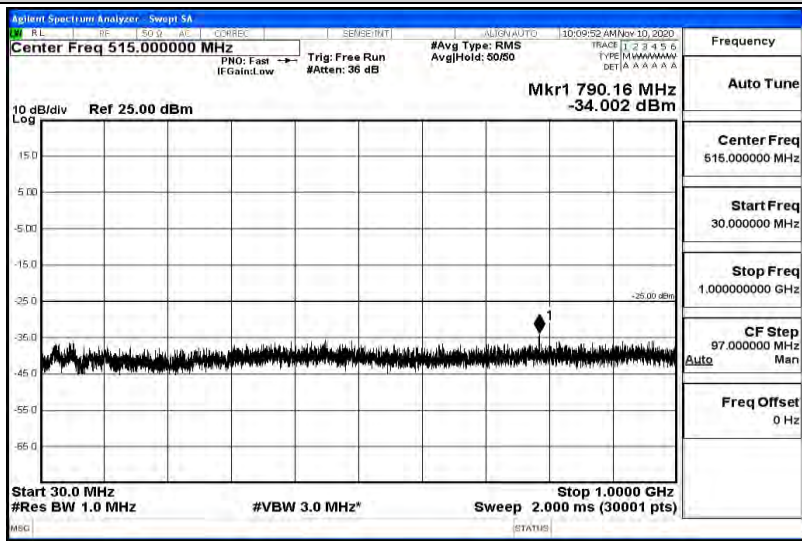

Band7-15MHz-16QAM-21100-1RB#0-Range3:30~1000MHz