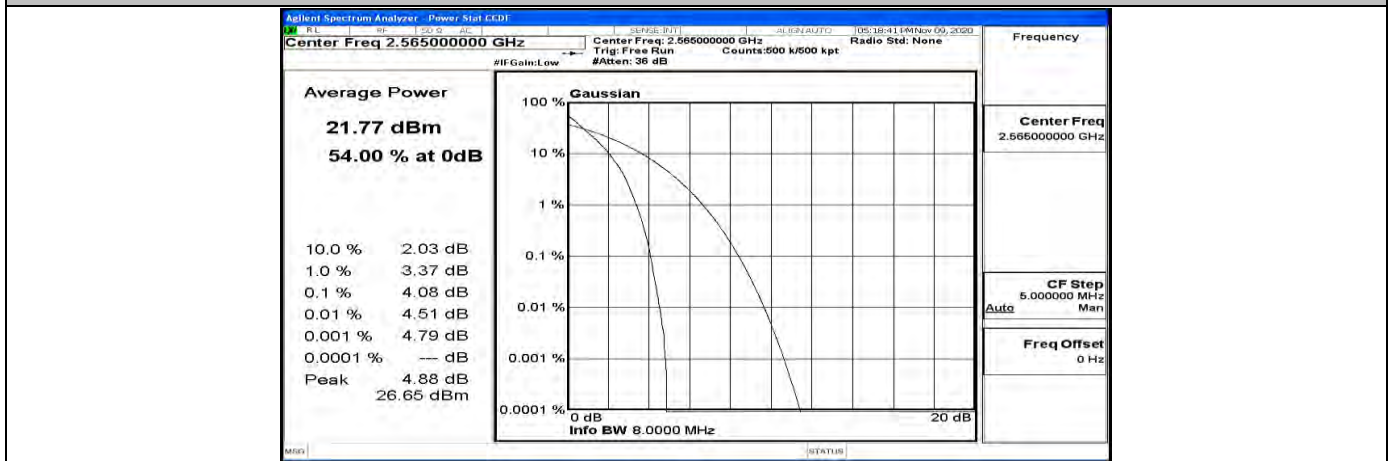

Peak-to Average Ratio Test Graph(s) (Channel Bandwidth: 10 MHz) HCH_QPSK