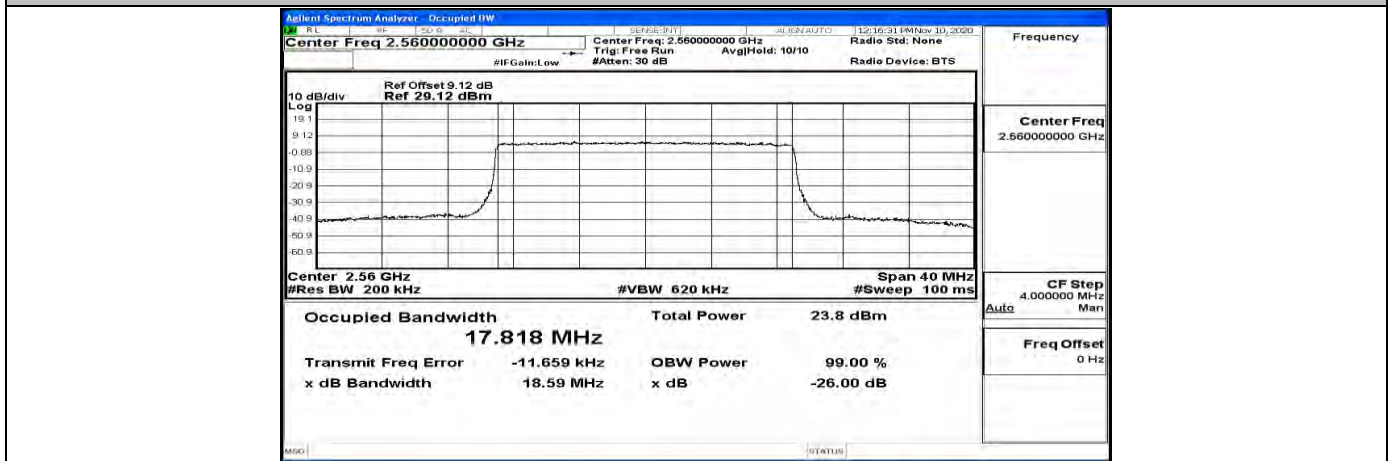

EBW & OBW Test Graph(s) (Channel Bandwidth:20 MHz)_HCH_QPSK

EBW & OBW Test Graph(s) (Channel Bandwidth:20 MHz)_LCH_16QAM

EBW & OBW Test Graph(s) (Channel Bandwidth:20 MHz)_MCH_16QAM

EBW & OBW Test Graph(s) (Channel Bandwidth:20 MHz)_HCH_16QAM