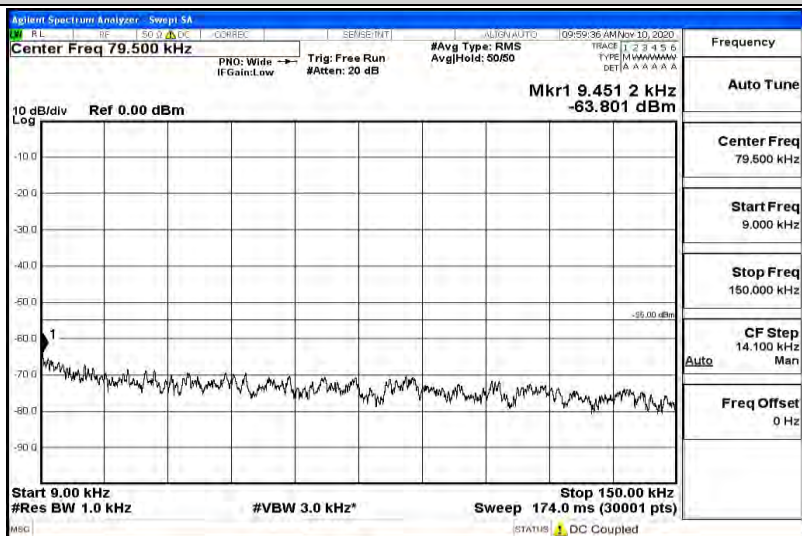

Band7-10MHz-16QAM-21400-1RB#0-Range1:0.009~0.15MHz