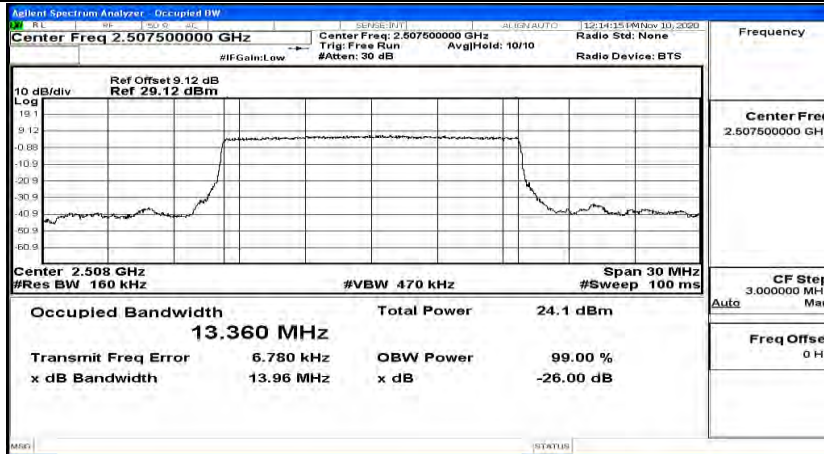

EBW & OBW Test Graph(s) (Channel Bandwidth:15 MHz)_LCH_QPSK