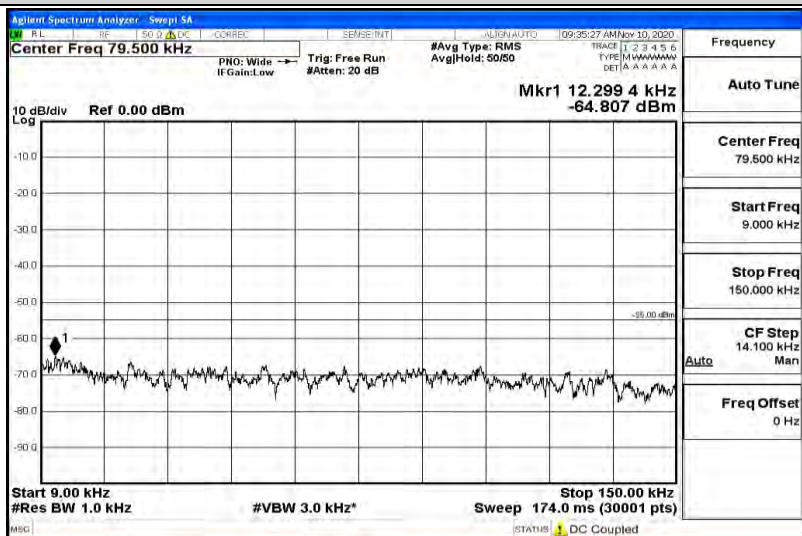

Band7-5MHz-16QAM-20775-1RB#0-Range1:0.009~0.15MHz