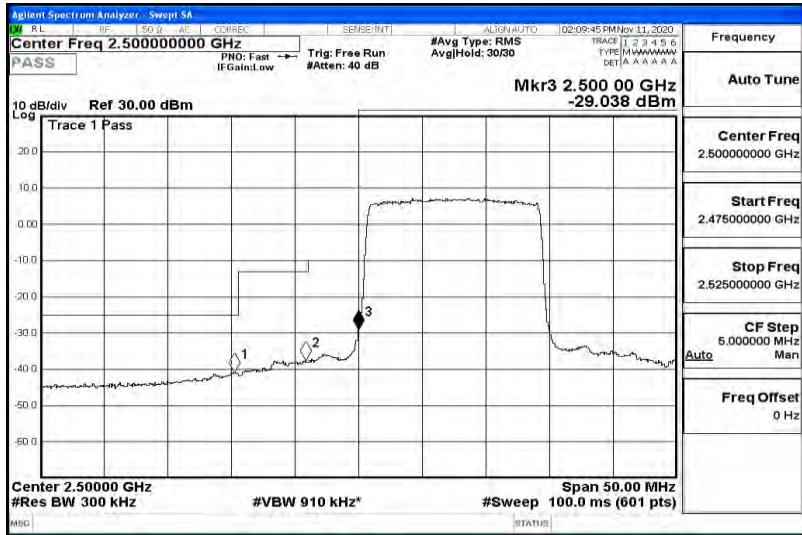

G.4 Band Edge

Band7-5MHz-QPSK-20775-25RB#0

Band7-5MHz-QPSK-21425-25RB#0

Band7-5MHz-16QAM-20775-25RB#0

Band7-5MHz-16QAM-21425-25RB#0

7-10MHz-QPSK-20800-25RB#0

Band7-15MHz-QPSK-21375-75RB#0

Band7-15MHz-16QAM-20825-75RB#0