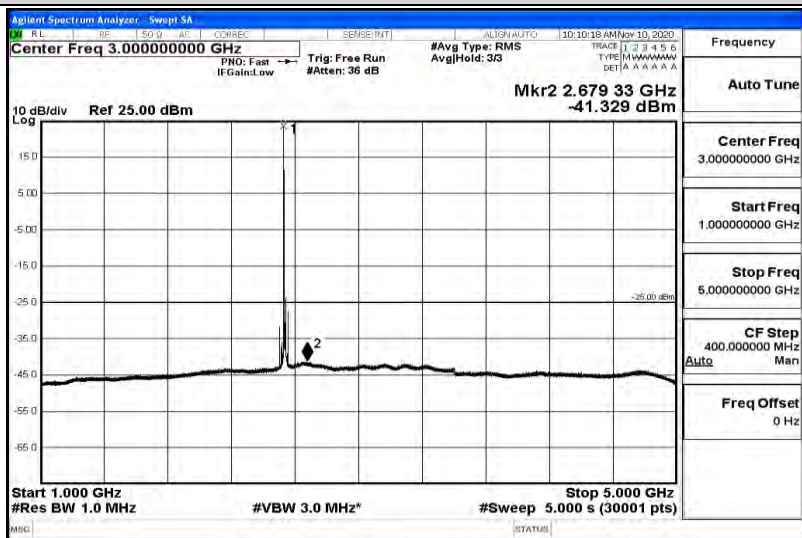

Band7-15MHz-16QAM-21100-1RB#0-Range1:0.009~0.15MHz

Band7-15MHz-16QAM-21100-1RB#0-Range2:0.15~30MHz

Band7-15MHz-16QAM-21100-1RB#0-Range3:30~1000MHz

Band7-15MHz-16QAM-21100-1RB#0-Range4:1000~5000MHz

Band7-15MHz-16QAM-21100-1RB#0-Range5:5000~12000MHz