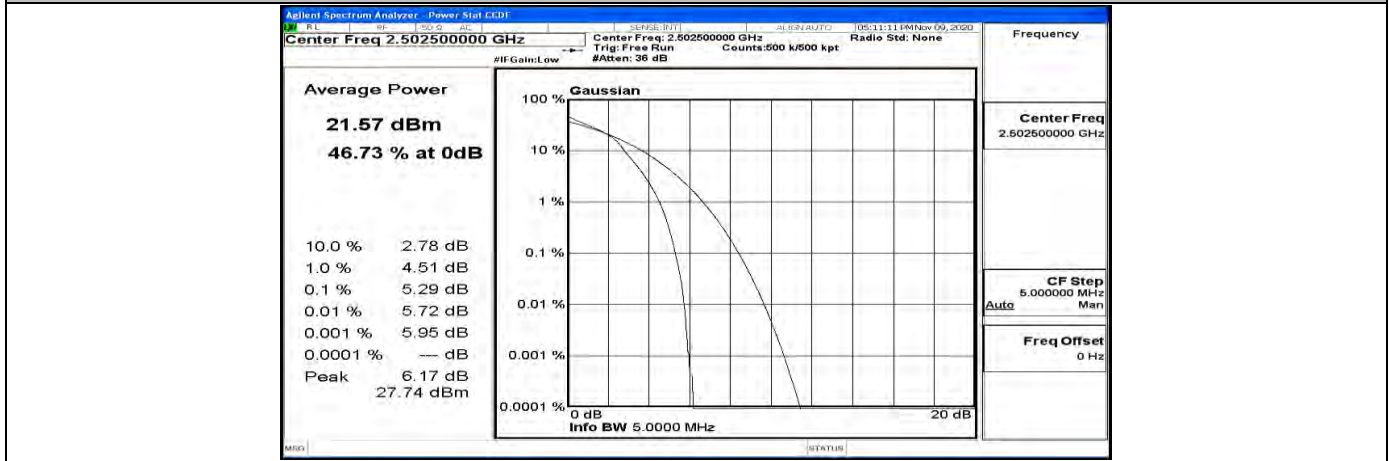

Peak-to Average Ratio Test Graph(s) (Channel Bandwidth: 5 MHz)_LCH_16QAM