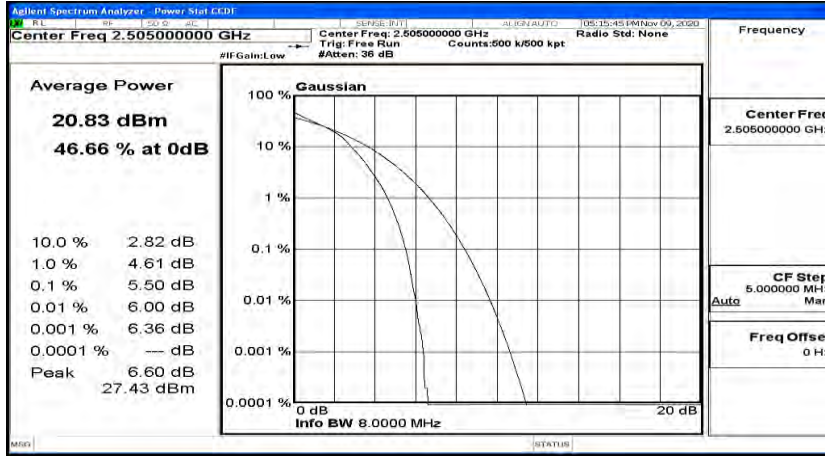

Peak-to Average Ratio Test Graph(s) (Channel Bandwidth: 5 MHz)_LCH_16QAM

Peak-to Average Ratio Test Graph(s) (Channel Bandwidth: 5 MHz)_MCH_16QAM

Peak-to Average Ratio Test Graph(s) (Channel Bandwidth: 5 MHz)_HCH_16QAM

Peak-to Average Ratio Test Graph(s) (Channel Bandwidth: 10 MHz) LCH_QPSK

Peak-to Average Ratio Test Graph(s) (Channel Bandwidth: 10 MHz) MCH_QPSK

Peak-to Average Ratio Test Graph(s) (Channel Bandwidth: 10 MHz) HCH_QPSK

Peak-to Average Ratio Test Graph(s) (Channel Bandwidth: 10 MHz)_LCH_16QAM

Peak-to Average Ratio Test Graph(s) (Channel Bandwidth: 10 MHz)_MCH_16QAM

Peak-to Average Ratio Test Graph(s) (Channel Bandwidth: 10 MHz)_HCH_16QAM