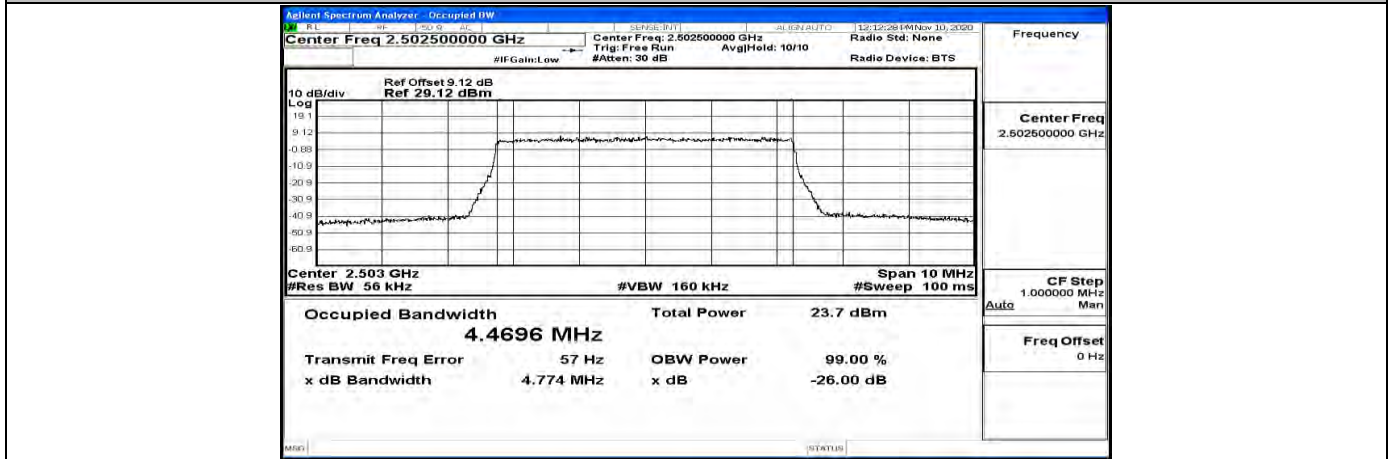

EBW & OBW Test Graph(s) (Channel Bandwidth: 5 MHz)_LCH_QPSK

EBW & OBW Test Graph(s) (Channel Bandwidth: 5 MHz)_MCH_QPSK

EBW & OBW Test Graph(s) (Channel Bandwidth: 5 MHz)_HCH_QPSK

EBW & OBW Test Graph(s) (Channel Bandwidth: 5 MHz) LCH_16QAM