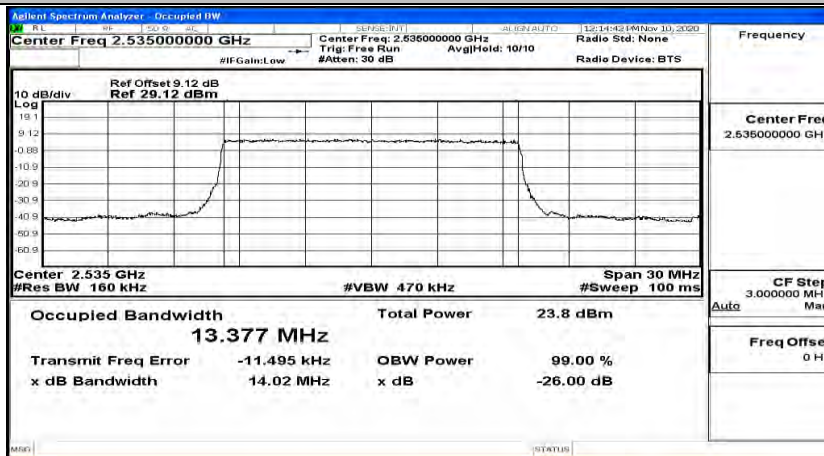

EBW & OBW Test Graph(s) (Channel Bandwidth:15 MHz)_MCH_16QAM