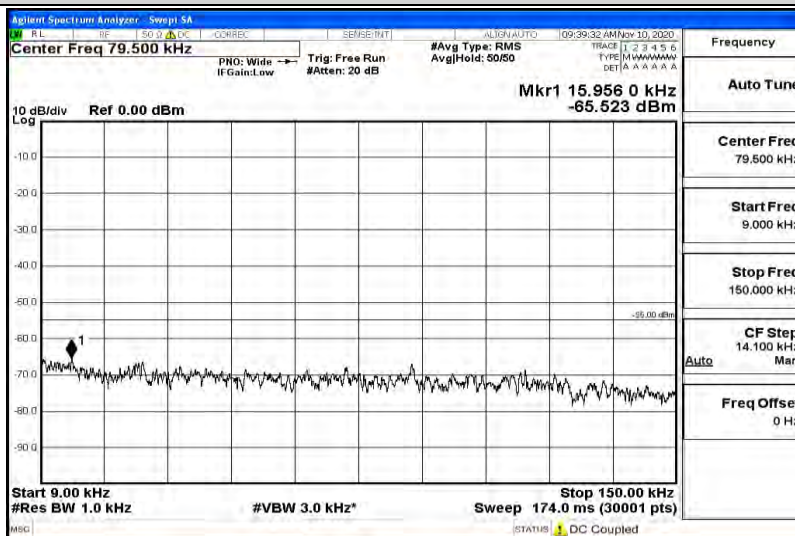

Band7-5MHz-16QAM-20775-1RB#0-Range4:1000~5000MHz

Band7-5MHz-16QAM-20775-1RB#0-Range5:5000~12000MHz

Band7-5MHz-16QAM-20775-1RB#0-Range6:12000~26500MHz

Band7-5MHz-16QAM-21100-1RB#0-Range1:0.009~0.15MHz

Band7-5MHz-16QAM-21100-1RB#0-Range2:0.15~30MHz