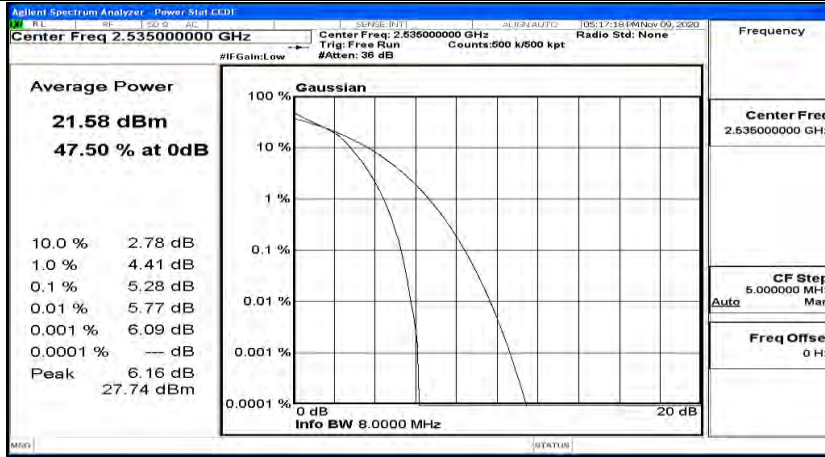

Peak-to Average Ratio Test Graph(s) (Channel Bandwidth: 5 MHz)_LCH_16QAM

Peak-to Average Ratio Test Graph(s) (Channel Bandwidth: 5 MHz)_MCH_16QAM

Peak-to Average Ratio Test Graph(s) (Channel Bandwidth: 5 MHz)_HCH_16QAM

Peak-to Average Ratio Test Graph(s) (Channel Bandwidth: 10 MHz) LCH_QPSK

Peak-to Average Ratio Test Graph(s) (Channel Bandwidth: 10 MHz) MCH_QPSK

Peak-to Average Ratio Test Graph(s) (Channel Bandwidth: 10 MHz) HCH_QPSK

Peak-to Average Ratio Test Graph(s) (Channel Bandwidth: 10 MHz)_LCH_16QAM

Peak-to Average Ratio Test Graph(s) (Channel Bandwidth: 10 MHz)_MCH_16QAM

Peak-to Average Ratio Test Graph(s) (Channel Bandwidth: 10 MHz)_HCH_16QAM