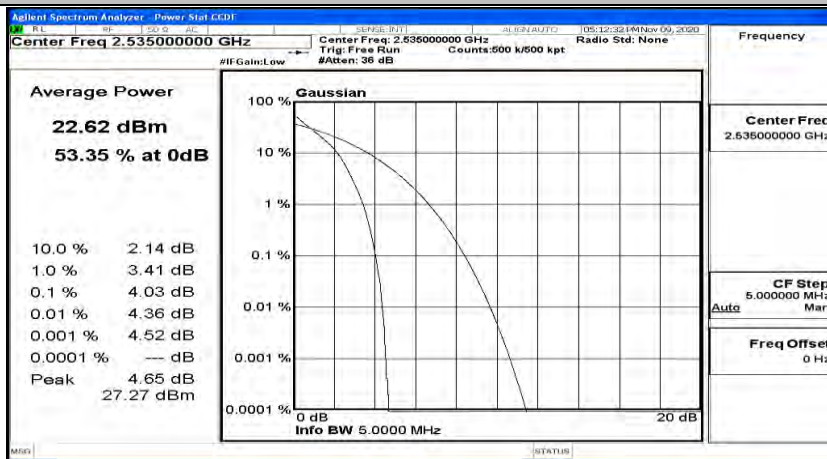

Peak-to Average Ratio Test Graph(s) (Channel Bandwidth: 5 MHz)_MCH_QPSK