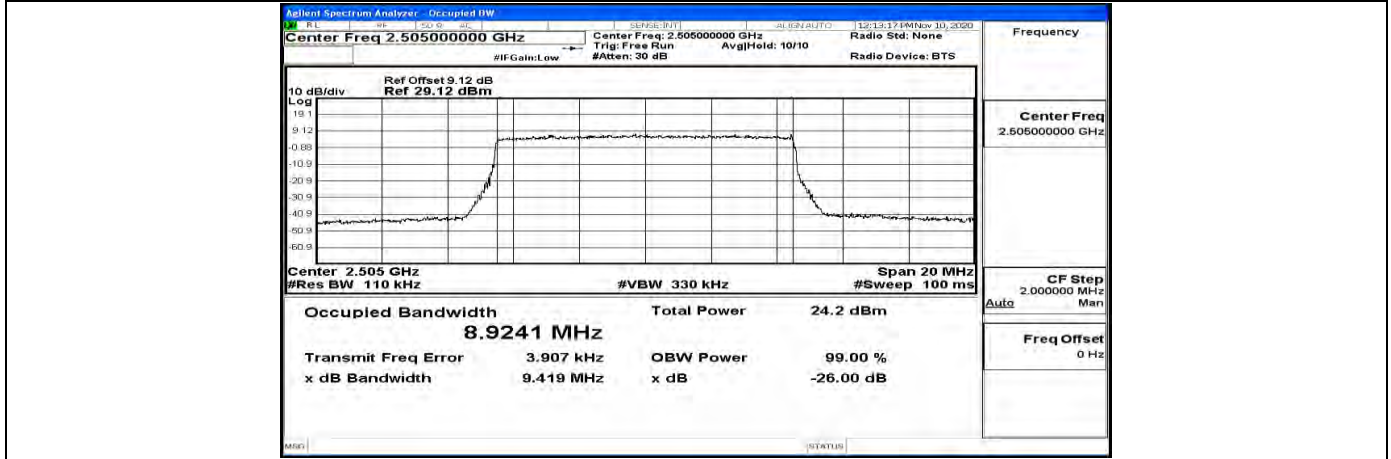

EBW & OBW Test Graph(s) (Channel Bandwidth: 10 MHz)_LCH_QPSK