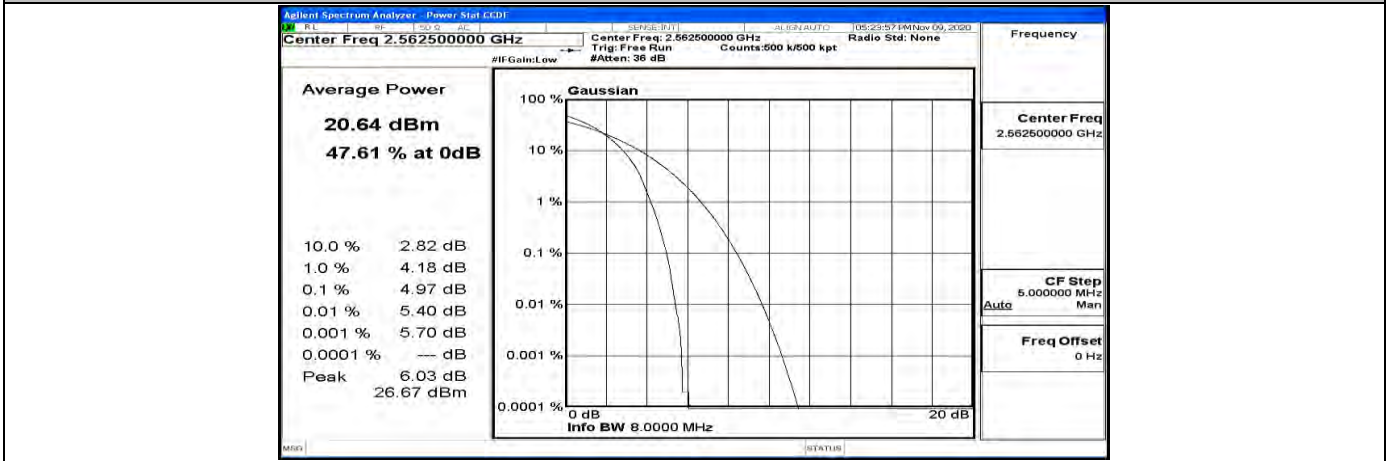

Peak-to Average Ratio Test Graph(s) (Channel Bandwidth:15 MHz)_HCH_QPSK