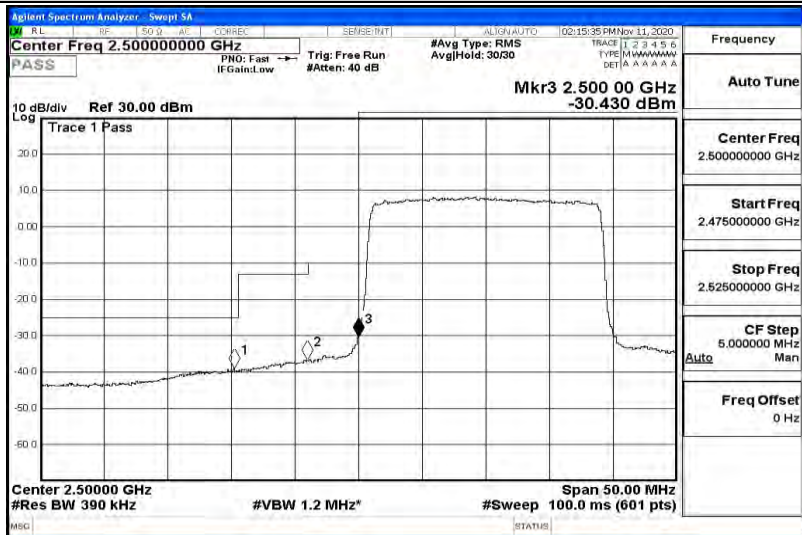

Band7-20MHz-QPSK-20850-100RB#0