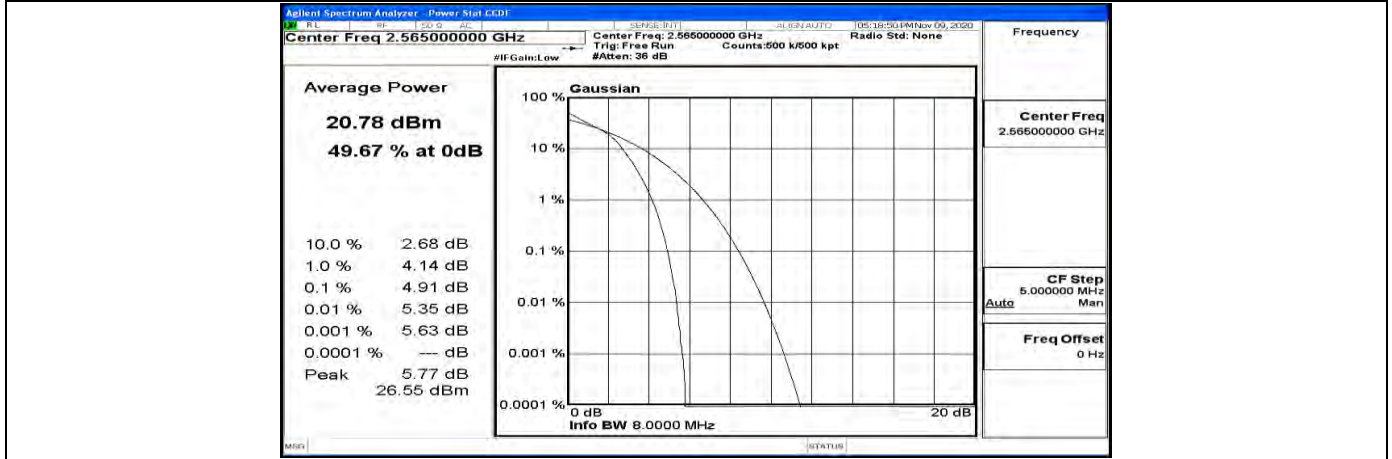

Peak-to Average Ratio Test Graph(s) (Channel Bandwidth: 10 MHz)_HCH_16QAM