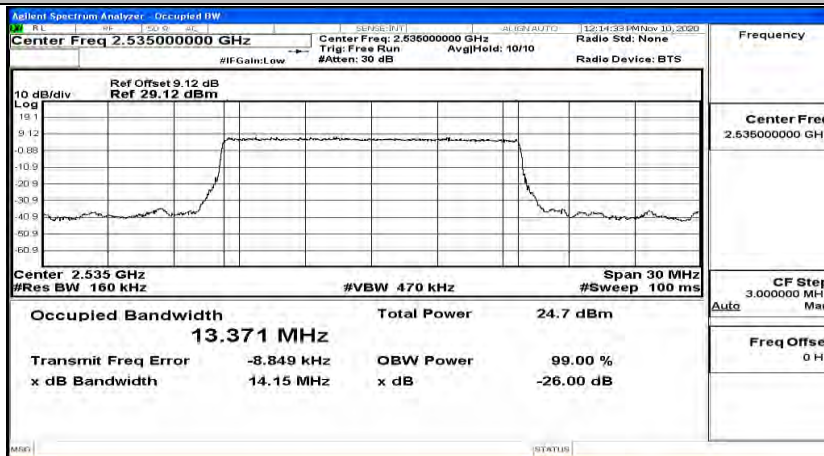

EBW & OBW Test Graph(s) (Channel Bandwidth:15 MHz)_MCH_QPSK