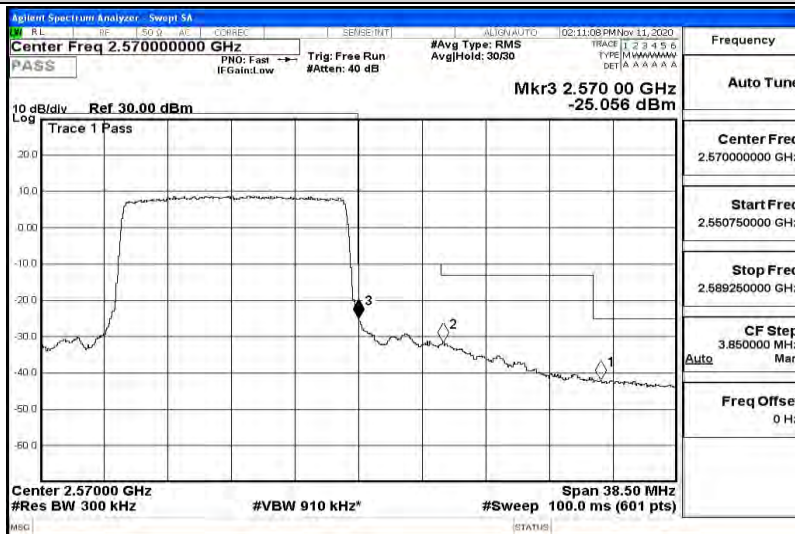

G.4 Band Edge

Band7-5MHz-QPSK-20775-25RB#0

Band7-5MHz-QPSK-21425-25RB#0

Band7-5MHz-16QAM-20775-25RB#0

Band7-5MHz-16QAM-21425-25RB#0

7-10MHz-QPSK-20800-25RB#0

Band7-15MHz-QPSK-21375-75RB#0

Band7-15MHz-16QAM-20825-75RB#0