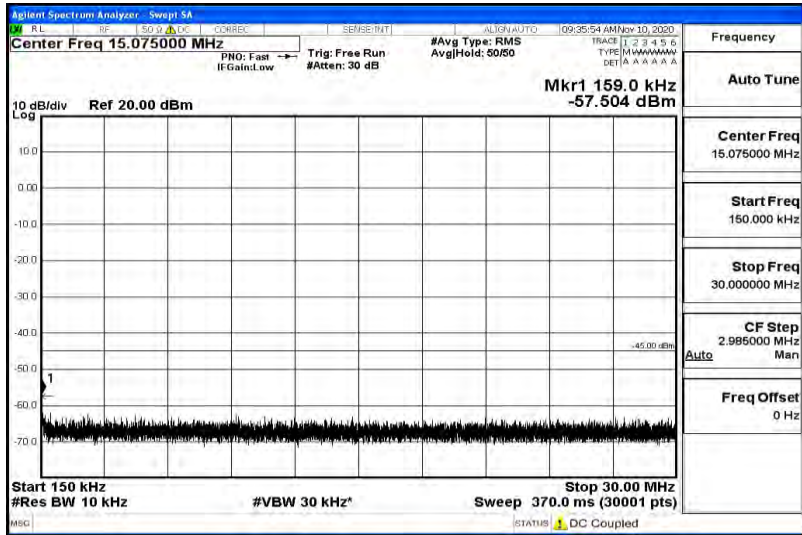

Band7-5MHz-QPSK-21425-1RB#0-Range5:5000~12000MHz

Band7-5MHz-QPSK-21425-1RB#0-Range6:12000~26500MHz

Band7-5MHz-16QAM-20775-1RB#0-Range1:0.009~0.15MHz

Band7-5MHz-16QAM-20775-1RB#0-Range2:0.15~30MHz

Band7-5MHz-16QAM-20775-1RB#0-Range3:30~1000MHz