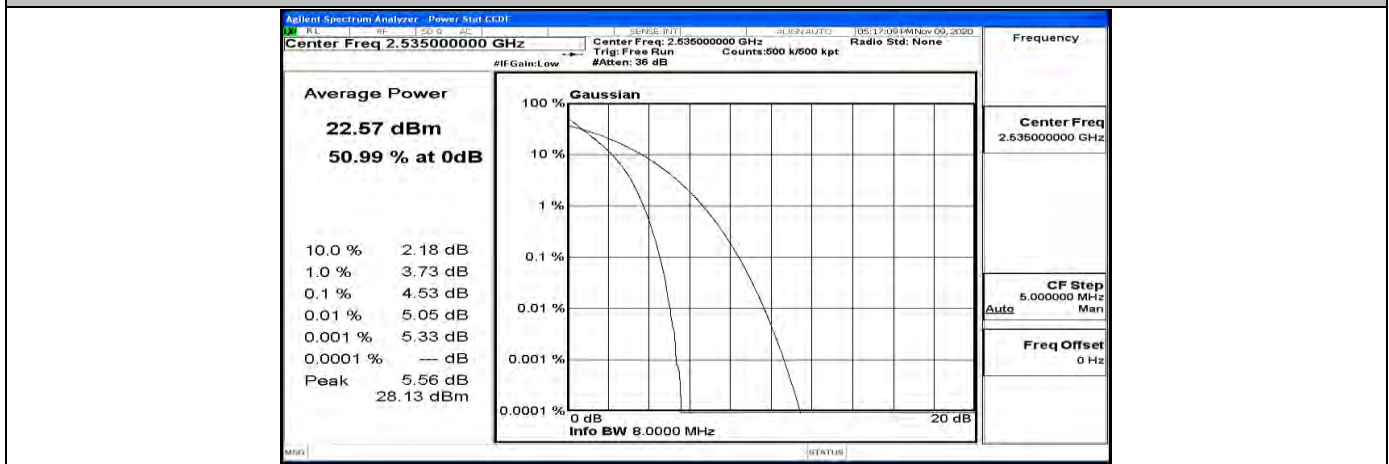

Peak-to Average Ratio Test Graph(s) (Channel Bandwidth: 10 MHz) MCH_QPSK