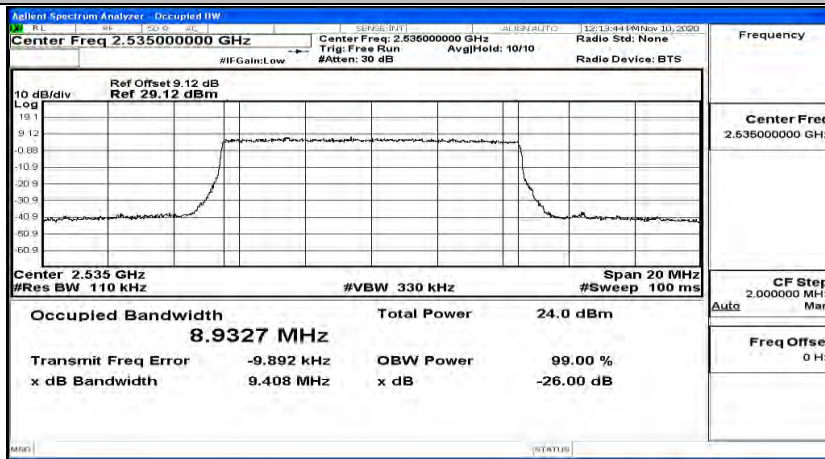

EBW & OBW Test Graph(s) (Channel Bandwidth: 10 MHz)_MCH_16QAM