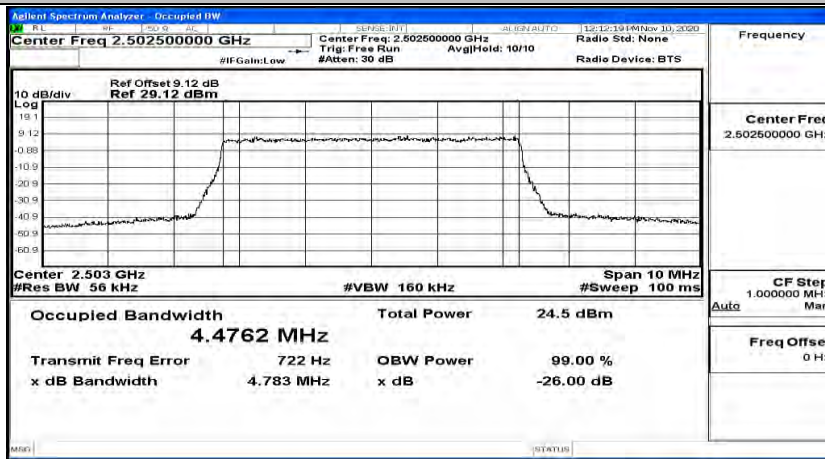

EBW & OBW Test Graph(s) (Channel Bandwidth: 5 MHz)_LCH_QPSK