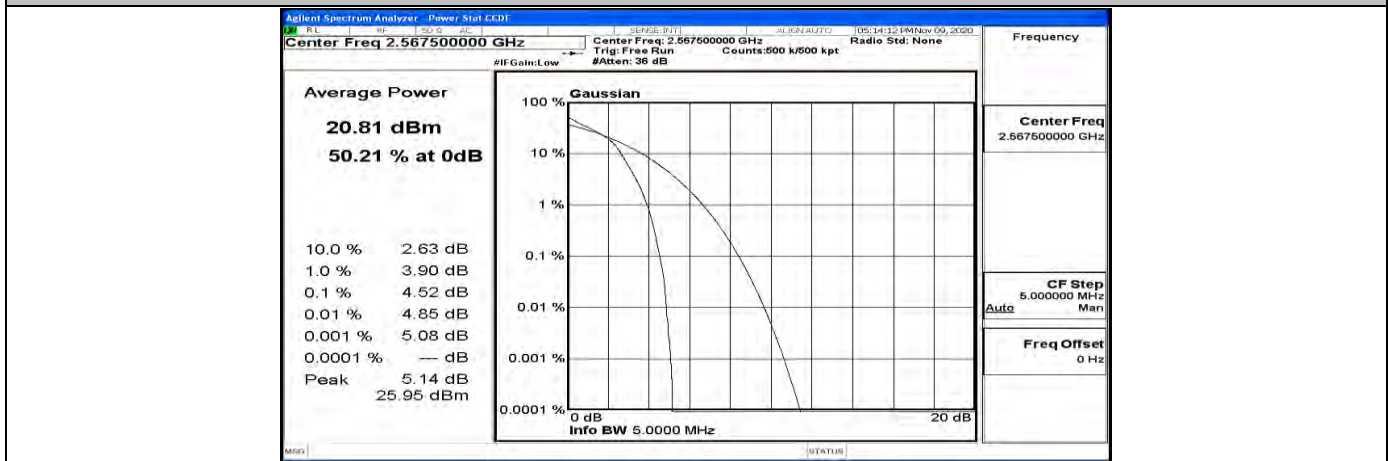

Peak-to Average Ratio Test Graph(s) (Channel Bandwidth: 5 MHz)_HCH_16QAM