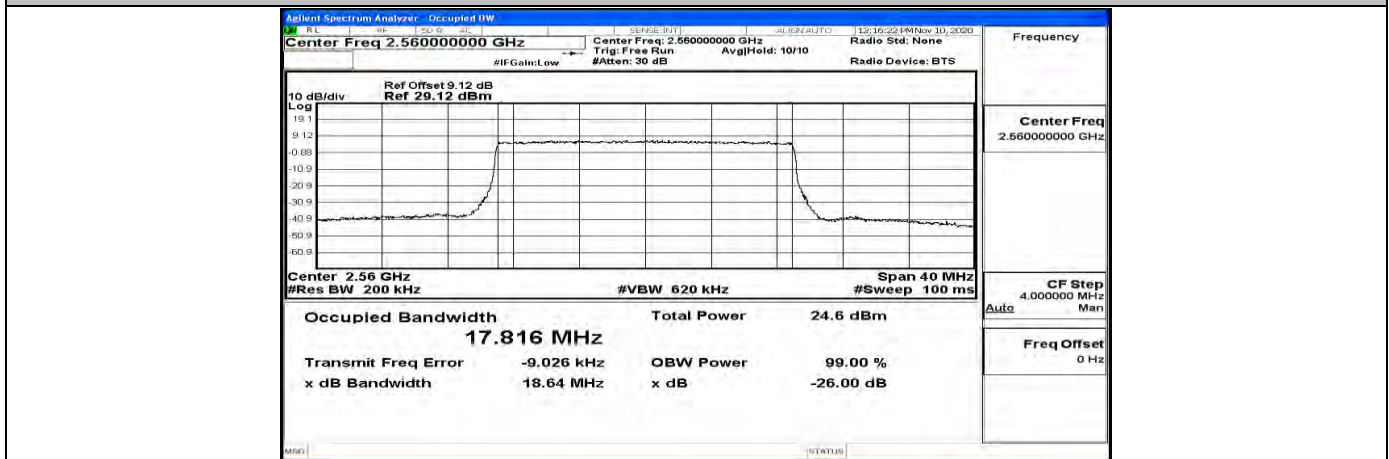

EBW & OBW Test Graph(s) (Channel Bandwidth:20 MHz)_HCH_QPSK