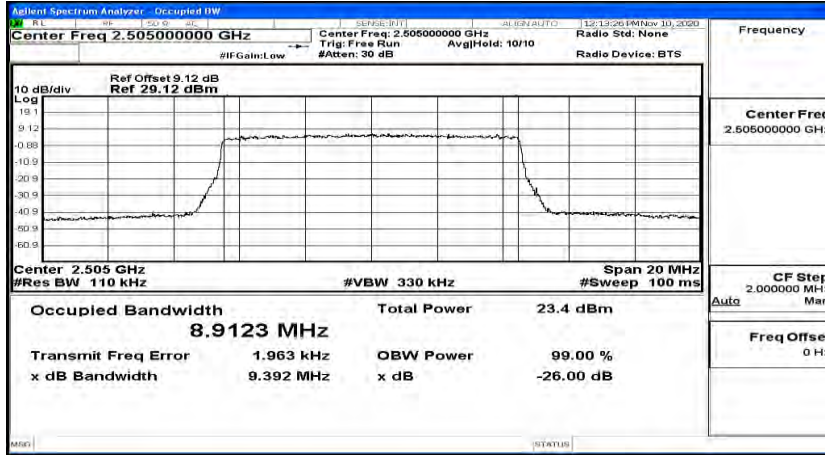

EBW & OBW Test Graph(s) (Channel Bandwidth: 10 MHz)_LCH_16QAM