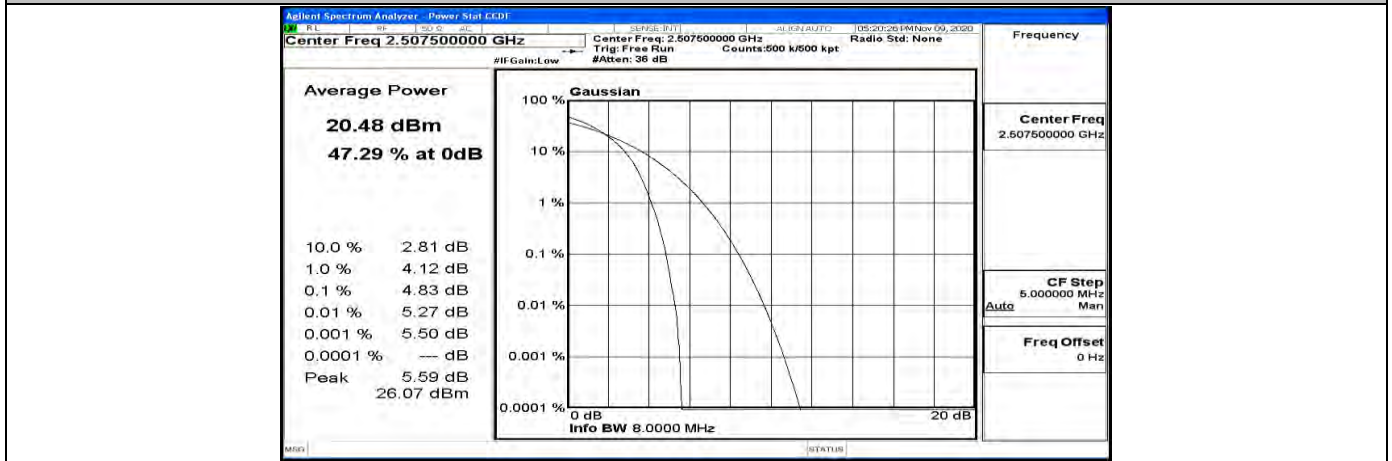

Peak-to Average Ratio Test Graph(s) (Channel Bandwidth:15 MHz)_LCH_QPSK