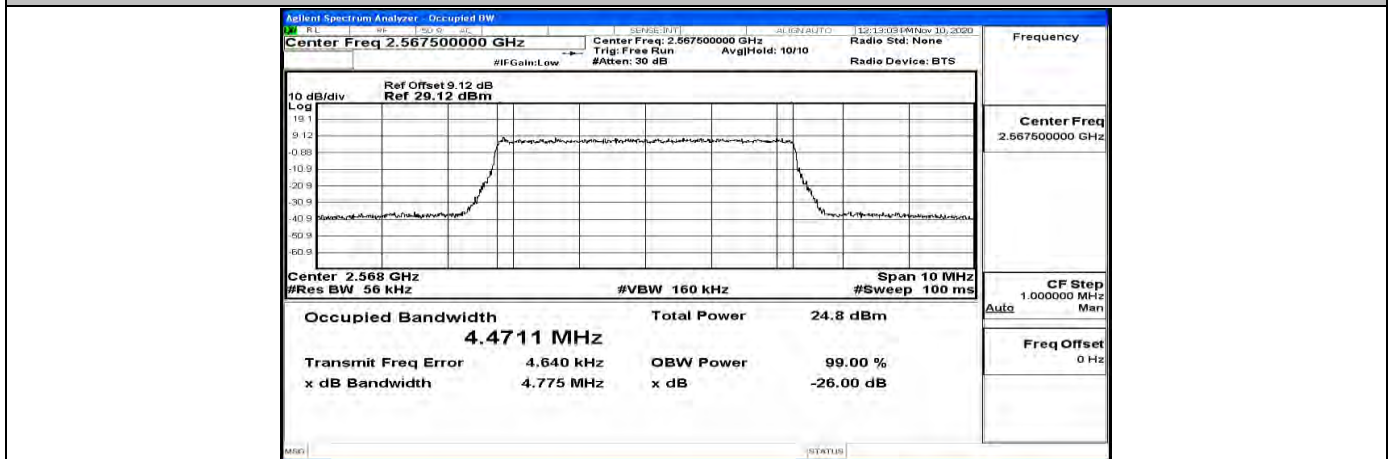

EBW & OBW Test Graph(s) (Channel Bandwidth: 5 MHz) HCH_16QAM