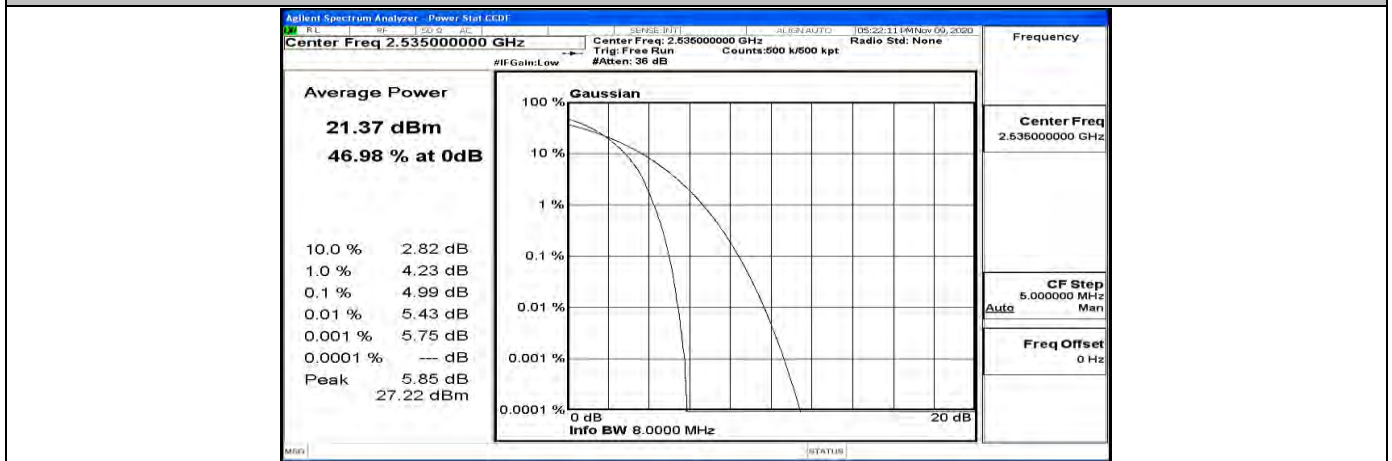

Peak-to Average Ratio Test Graph(s) (Channel Bandwidth:15 MHz)_MCH_QPSK