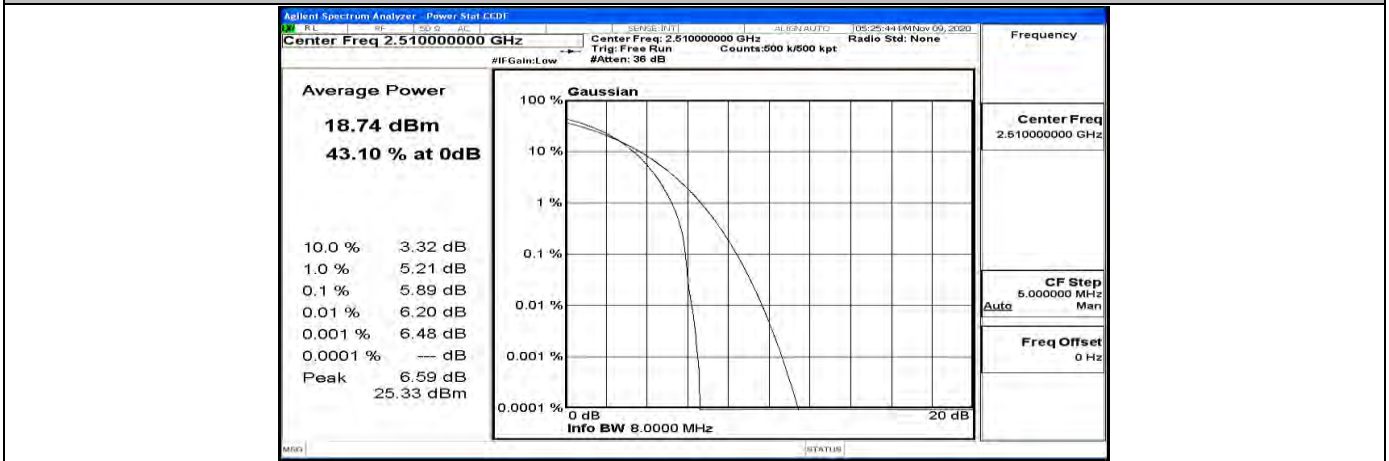

Peak-to Average Ratio Test Graph(s) (Channel Bandwidth:20 MHz)_LCH_QPSK