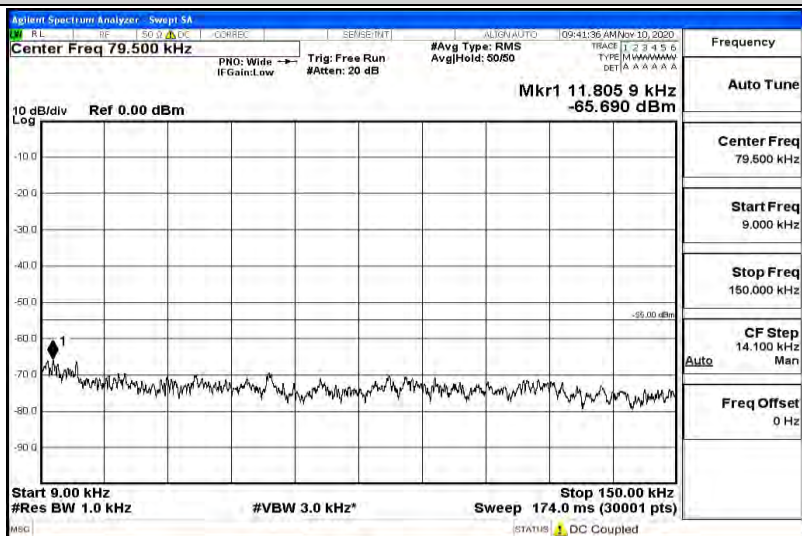

Band7-5MHz-QPSK-21425-1RB#0-Range1:0.009~0.15MHz