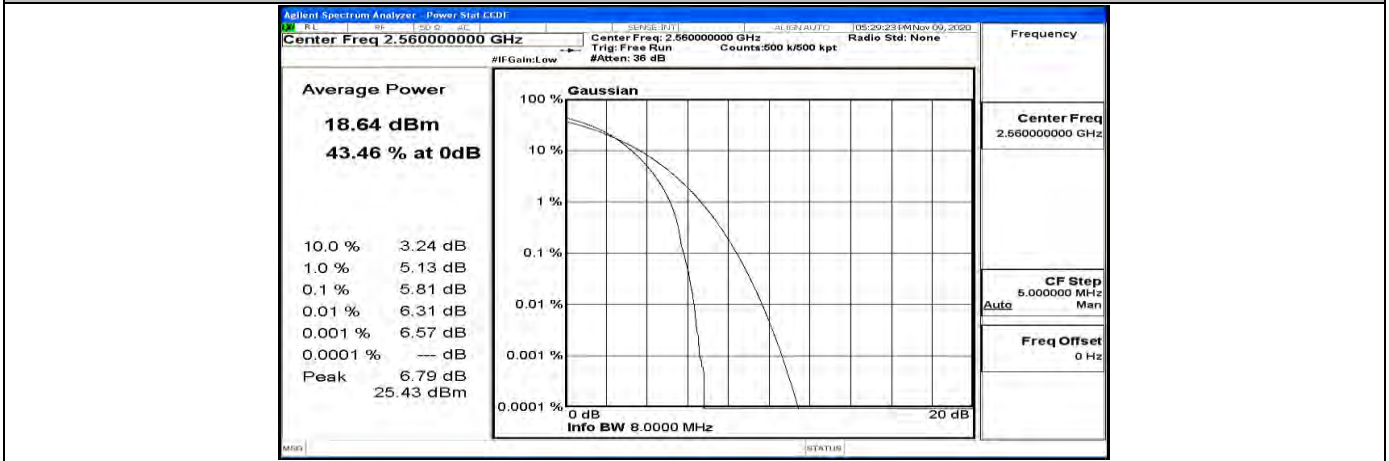

Peak-to Average Ratio Test Graph(s) (Channel Bandwidth:20 MHz)_HCH_QPSK