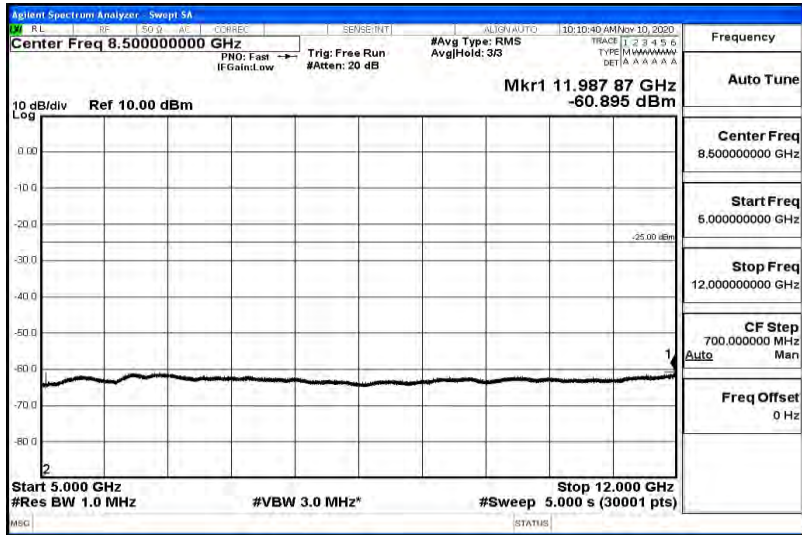

Band7-15MHz-16QAM-21100-1RB#0-Range1:0.009~0.15MHz

Band7-15MHz-16QAM-21100-1RB#0-Range2:0.15~30MHz

Band7-15MHz-16QAM-21100-1RB#0-Range3:30~1000MHz

Band7-15MHz-16QAM-21100-1RB#0-Range4:1000~5000MHz

Band7-15MHz-16QAM-21100-1RB#0-Range5:5000~12000MHz