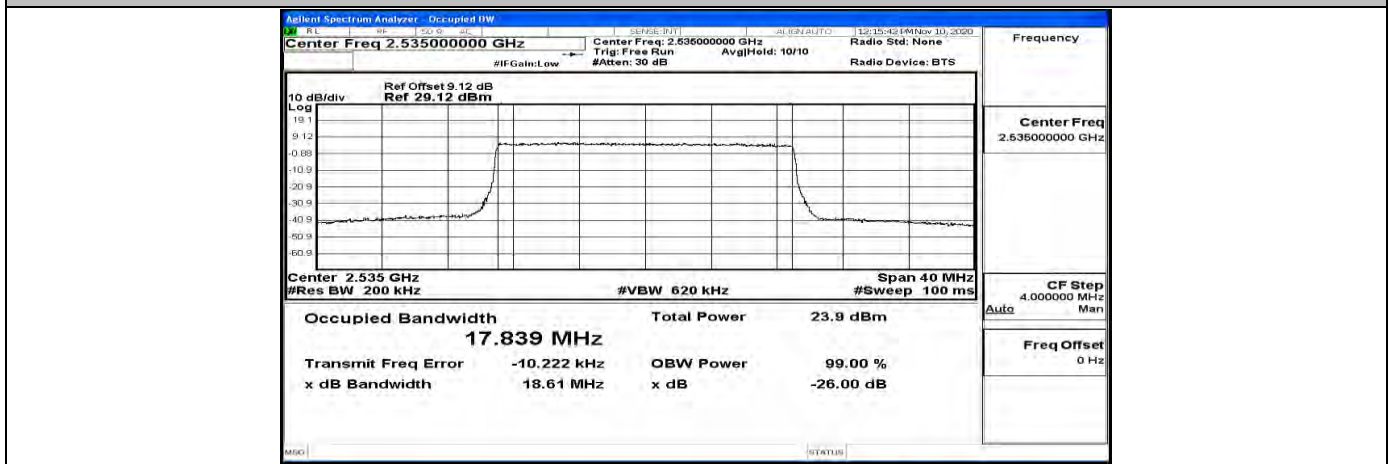

EBW & OBW Test Graph(s) (Channel Bandwidth:20 MHz)_MCH_16QAM