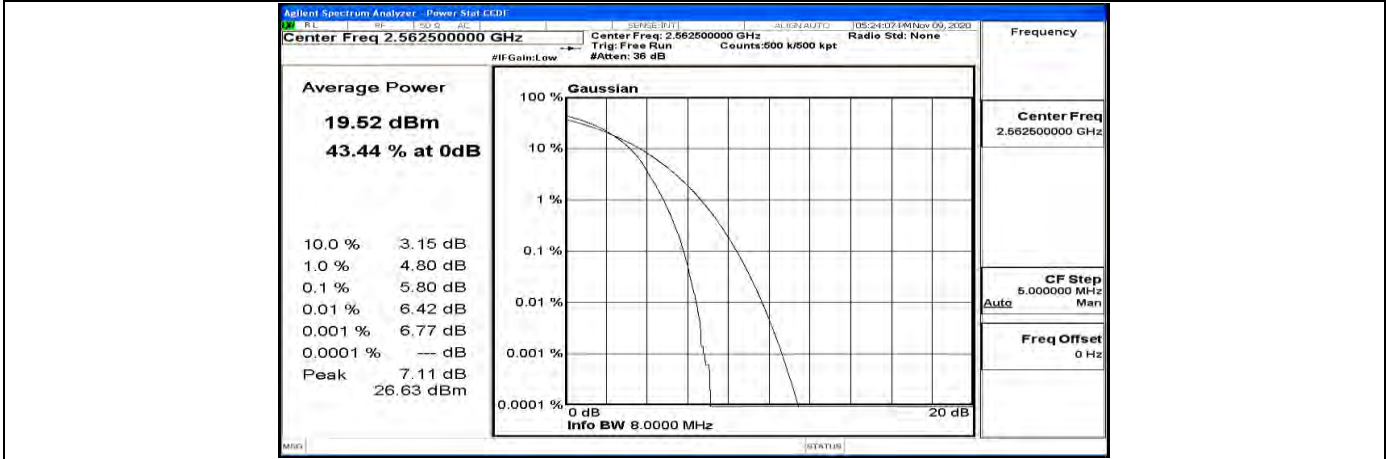

Peak-to Average Ratio Test Graph(s) (Channel Bandwidth:15 MHz)_HCH_16QAM