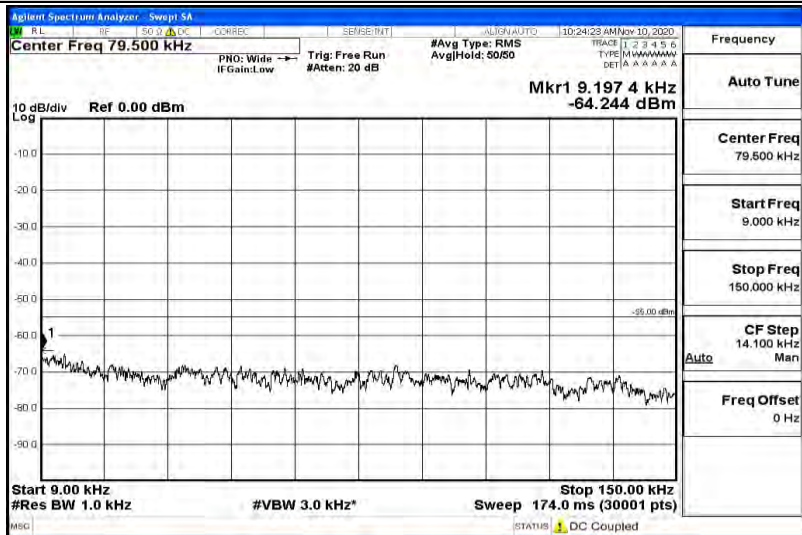

Band7-20MHz-16QAM-21100-1RB#0-Range1:0.009~0.15MHz