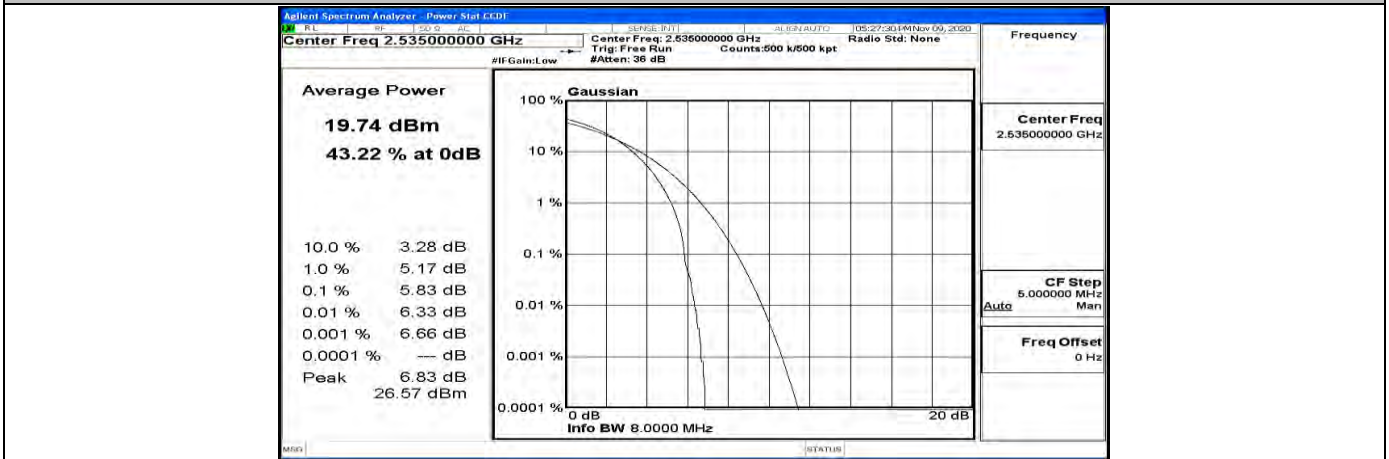

Peak-to Average Ratio Test Graph(s) (Channel Bandwidth:20 MHz)_MCH_QPSK