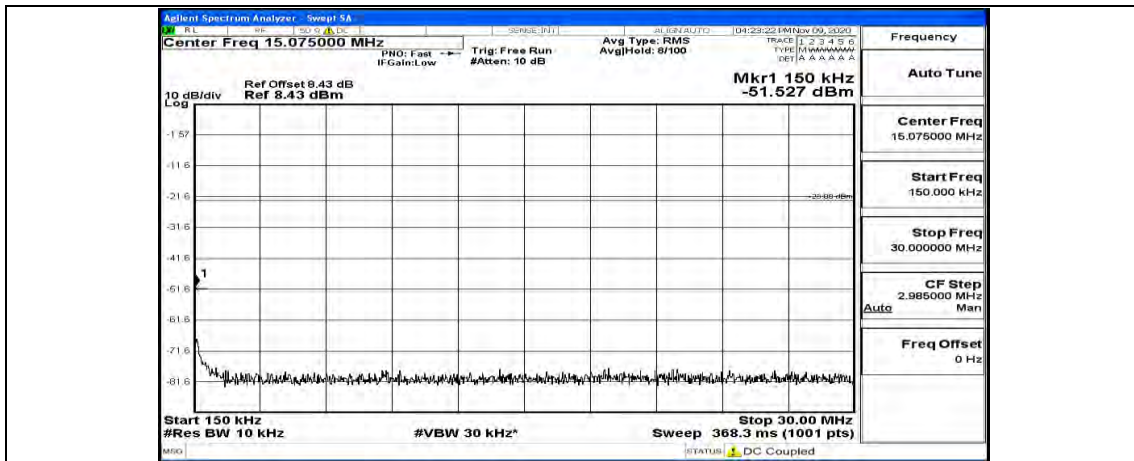

Channel Bandwidth: 10 MHz

Channel Bandwidth: 10 MHz_LCH_QPSK_1RB#49

Channel Bandwidth: 10 MHz_MCH_QPSK_1RB#0

Channel Bandwidth: 10 MHz_MCH_QPSK_1RB#24

Channel Bandwidth: 10 MHz_MCH_QPSK_1RB#49

Channel Bandwidth: 10 MHz_HCH_QPSK_1RB#0

Channel Bandwidth: 10 MHz_HCH_QPSK_1RB#24

Channel Bandwidth: 10 MHz_HCH_QPSK_1RB#49

Channel Bandwidth: 10 MHz_LCH_16QAM_1RB#0

Channel Bandwidth: 10 MHz_LCH_16QAM_1RB#24

Channel Bandwidth: 10 MHz_LCH_16QAM_1RB#49