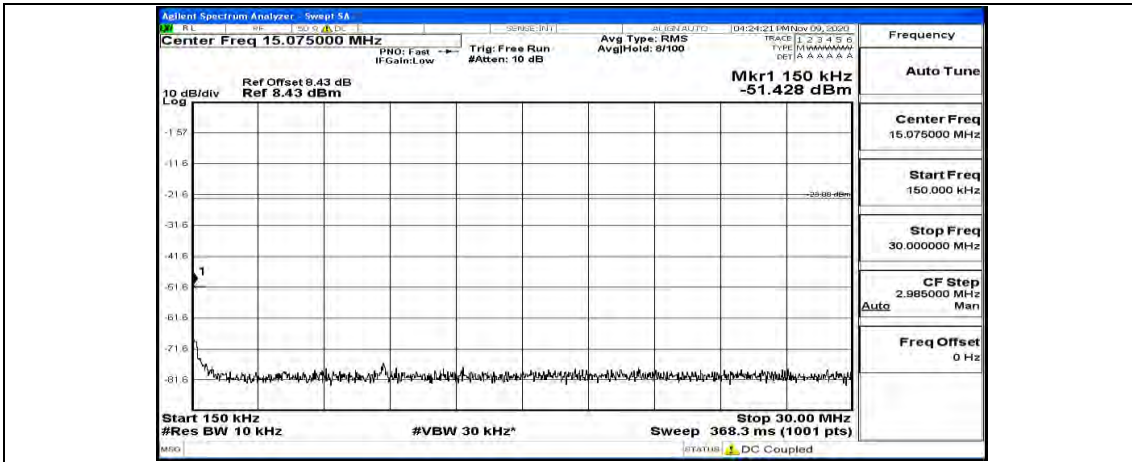

Channel Bandwidth: 10 MHz

Channel Bandwidth: 10 MHz_LCH_QPSK_1RB#49

Channel Bandwidth: 10 MHz_MCH_QPSK_1RB#0

Channel Bandwidth: 10 MHz_MCH_QPSK_1RB#24

Channel Bandwidth: 10 MHz_MCH_QPSK_1RB#49

Channel Bandwidth: 10 MHz_HCH_QPSK_1RB#0

Channel Bandwidth: 10 MHz_HCH_QPSK_1RB#24

Channel Bandwidth: 10 MHz_HCH_QPSK_1RB#49

Channel Bandwidth: 10 MHz_LCH_16QAM_1RB#0

Channel Bandwidth: 10 MHz_LCH_16QAM_1RB#24

Channel Bandwidth: 10 MHz_LCH_16QAM_1RB#49