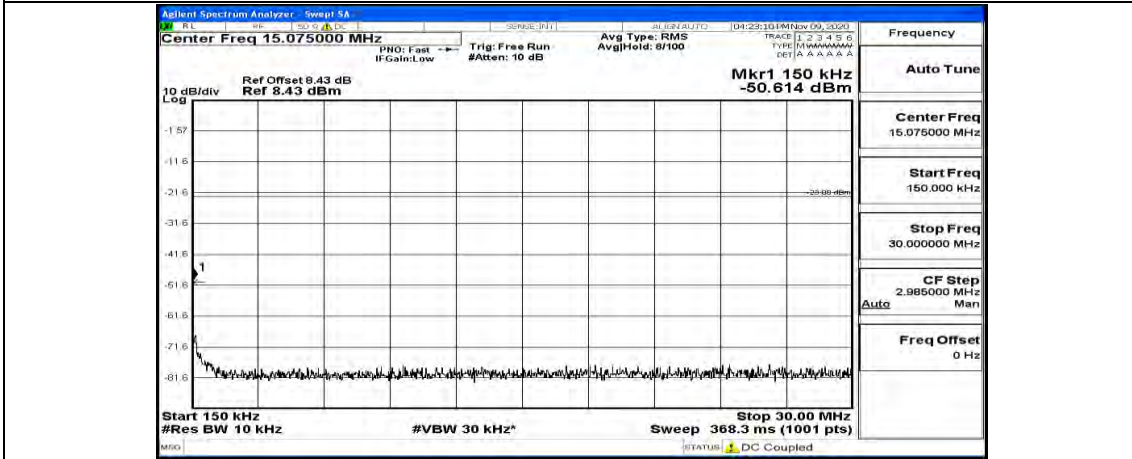

Channel Bandwidth: 10 MHz

Channel Bandwidth: 10 MHz_LCH_QPSK_1RB#49

Channel Bandwidth: 10 MHz_MCH_QPSK_1RB#0

Channel Bandwidth: 10 MHz_MCH_QPSK_1RB#24

Channel Bandwidth: 10 MHz_MCH_QPSK_1RB#49

Channel Bandwidth: 10 MHz_HCH_QPSK_1RB#0

Channel Bandwidth: 10 MHz_HCH_QPSK_1RB#24

Channel Bandwidth: 10 MHz_HCH_QPSK_1RB#49

Channel Bandwidth: 10 MHz_LCH_16QAM_1RB#0

Channel Bandwidth: 10 MHz_LCH_16QAM_1RB#24

Channel Bandwidth: 10 MHz_LCH_16QAM_1RB#49