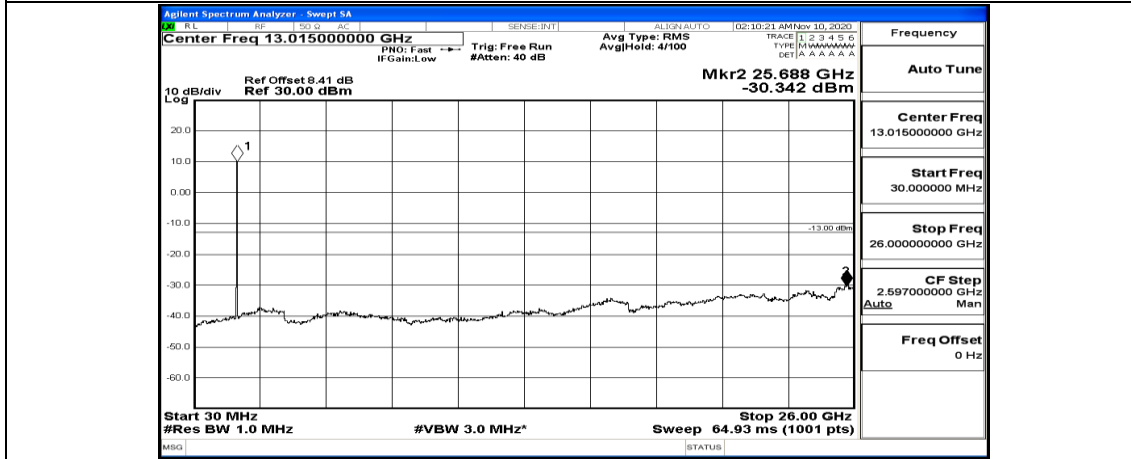

(Channel Bandwidth:20 MHz) LCH_16QAM_1RB#49

(Channel Bandwidth:20 MHz) LCH_16QAM_1RB#99

(Channel Bandwidth:20 MHz)_MCH_16QAM_1RB#0

(Channel Bandwidth:20 MHz)_MCH_16QAM_1RB#49

(Channel Bandwidth:20 MHz)_MCH_16QAM_1RB#99

(Channel Bandwidth:20 MHz)_HCH_16QAM_1RB#0

(Channel Bandwidth:20 MHz) HCH_16QAM_1RB#49

(Channel Bandwidth:20 MHz)_HCH_16QAM_1RB#99