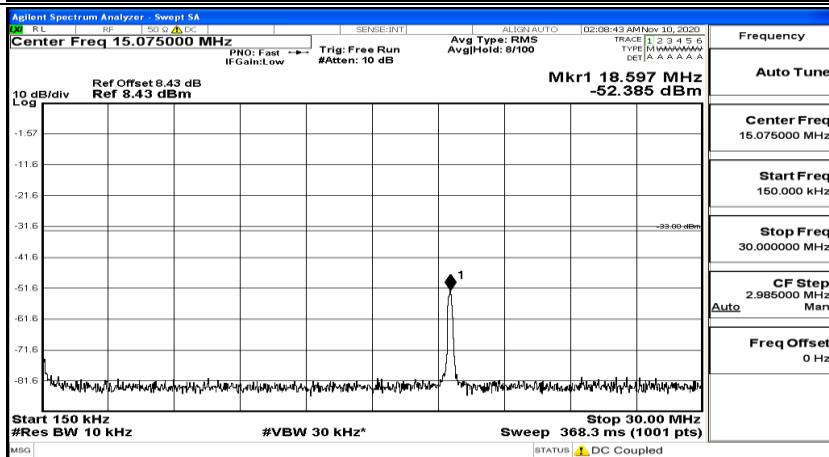

(Channel Bandwidth:20 MHz) LCH_16QAM_1RB#49

(Channel Bandwidth:20 MHz) LCH_16QAM_1RB#99

(Channel Bandwidth:20 MHz)_MCH_16QAM_1RB#0

(Channel Bandwidth:20 MHz)_MCH_16QAM_1RB#49

(Channel Bandwidth:20 MHz)_MCH_16QAM_1RB#99