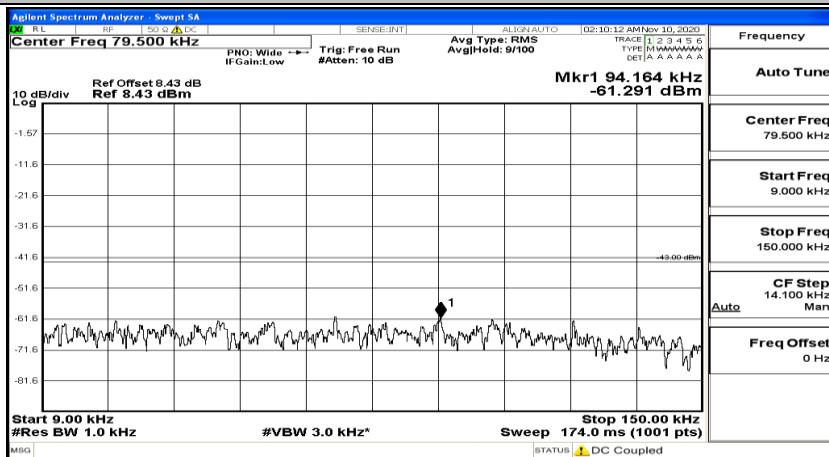

(Channel Bandwidth:20 MHz) LCH_16QAM_1RB#49

(Channel Bandwidth:20 MHz) LCH_16QAM_1RB#99

(Channel Bandwidth:20 MHz)_MCH_16QAM_1RB#0

(Channel Bandwidth:20 MHz)_MCH_16QAM_1RB#49

(Channel Bandwidth:20 MHz)_MCH_16QAM_1RB#99