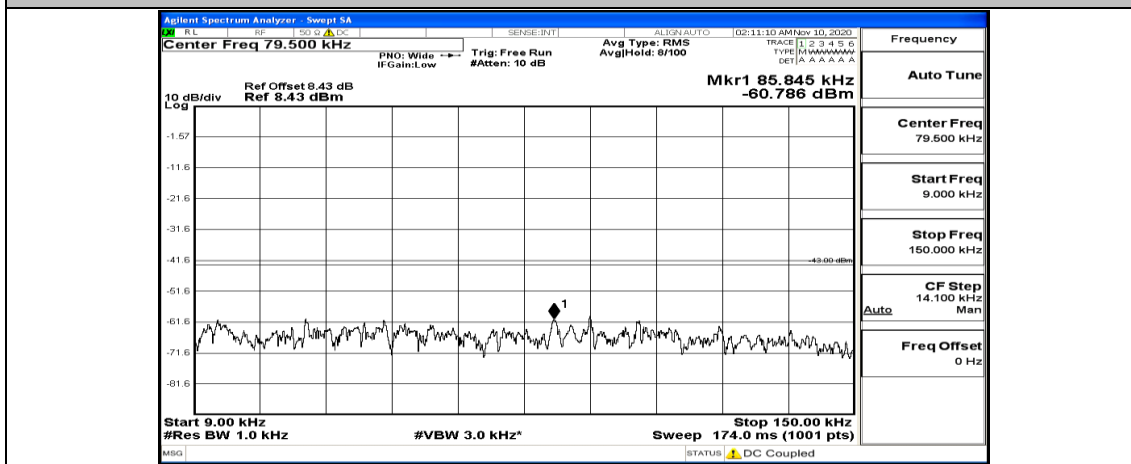

(Channel Bandwidth:20 MHz)_HCH_16QAM_1RB#0