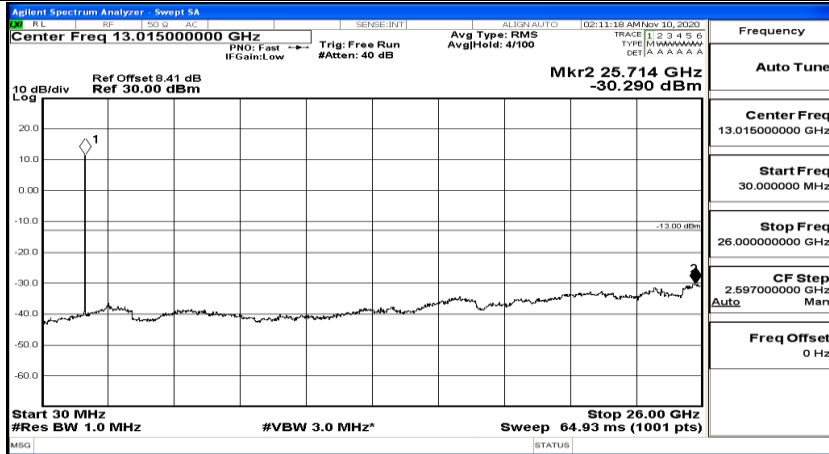

(Channel Bandwidth:20 MHz) HCH_16QAM_1RB#49