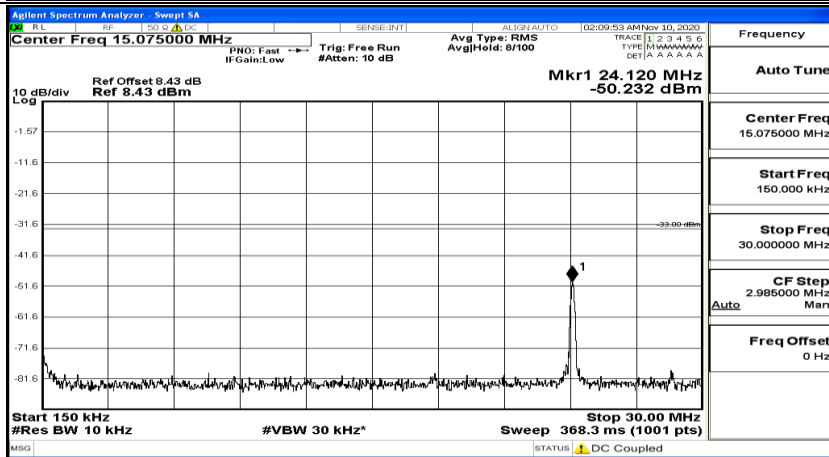

(Channel Bandwidth:20 MHz) LCH_16QAM_1RB#49

(Channel Bandwidth:20 MHz) LCH_16QAM_1RB#99

(Channel Bandwidth:20 MHz)_MCH_16QAM_1RB#0

(Channel Bandwidth:20 MHz)_MCH_16QAM_1RB#49

(Channel Bandwidth:20 MHz)_MCH_16QAM_1RB#99