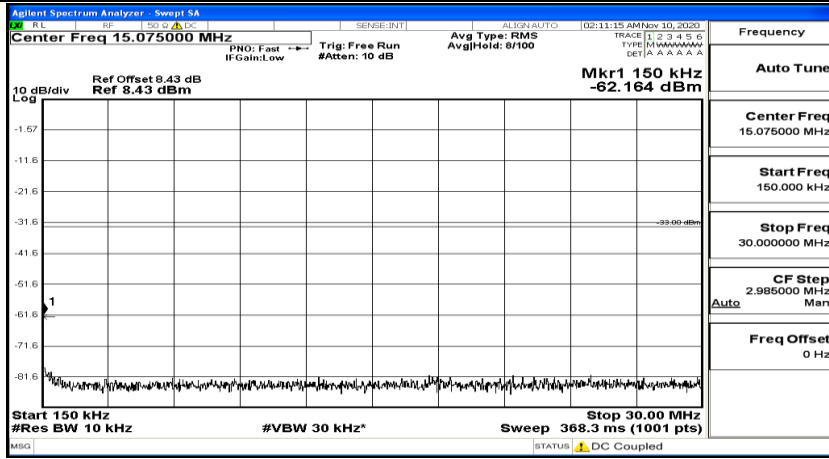

(Channel Bandwidth:20 MHz) LCH_16QAM_1RB#49

(Channel Bandwidth:20 MHz) LCH_16QAM_1RB#99

(Channel Bandwidth:20 MHz)_MCH_16QAM_1RB#0

(Channel Bandwidth:20 MHz)_MCH_16QAM_1RB#49

(Channel Bandwidth:20 MHz)_MCH_16QAM_1RB#99

(Channel Bandwidth:20 MHz)_HCH_16QAM_1RB#0

(Channel Bandwidth:20 MHz) HCH_16QAM_1RB#49

(Channel Bandwidth:20 MHz)_HCH_16QAM_1RB#99