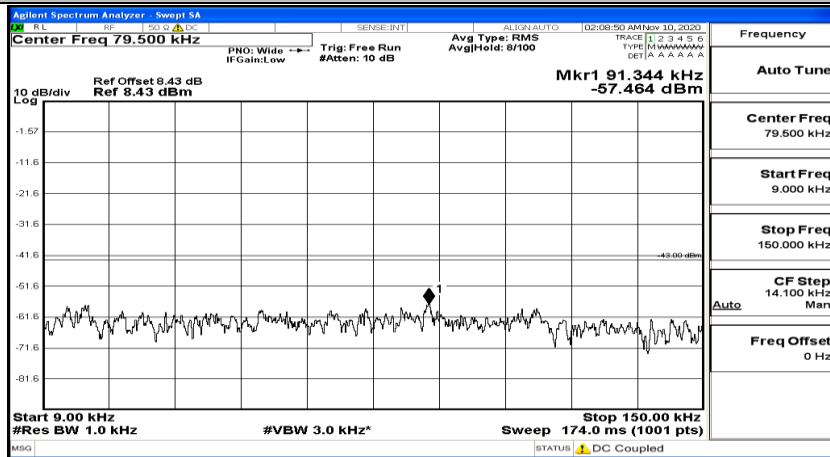

(Channel Bandwidth:20 MHz) LCH_16QAM_1RB#49

(Channel Bandwidth:20 MHz) LCH_16QAM_1RB#99

(Channel Bandwidth:20 MHz)_MCH_16QAM_1RB#0

(Channel Bandwidth:20 MHz)_MCH_16QAM_1RB#49

(Channel Bandwidth:20 MHz)_MCH_16QAM_1RB#99