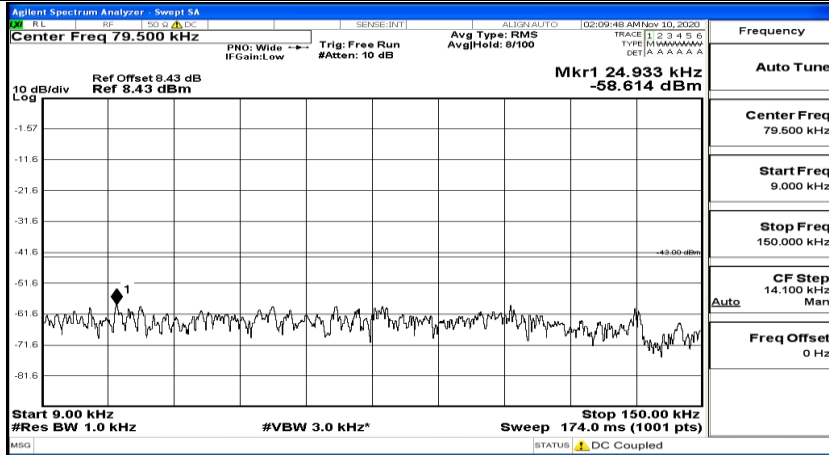

(Channel Bandwidth:20 MHz) LCH_16QAM_1RB#49

(Channel Bandwidth:20 MHz) LCH_16QAM_1RB#99

(Channel Bandwidth:20 MHz)_MCH_16QAM_1RB#0

(Channel Bandwidth:20 MHz)_MCH_16QAM_1RB#49

(Channel Bandwidth:20 MHz)_MCH_16QAM_1RB#99

(Channel Bandwidth:20 MHz)_HCH_16QAM_1RB#0

(Channel Bandwidth:20 MHz) HCH_16QAM_1RB#49

(Channel Bandwidth:20 MHz)_HCH_16QAM_1RB#99