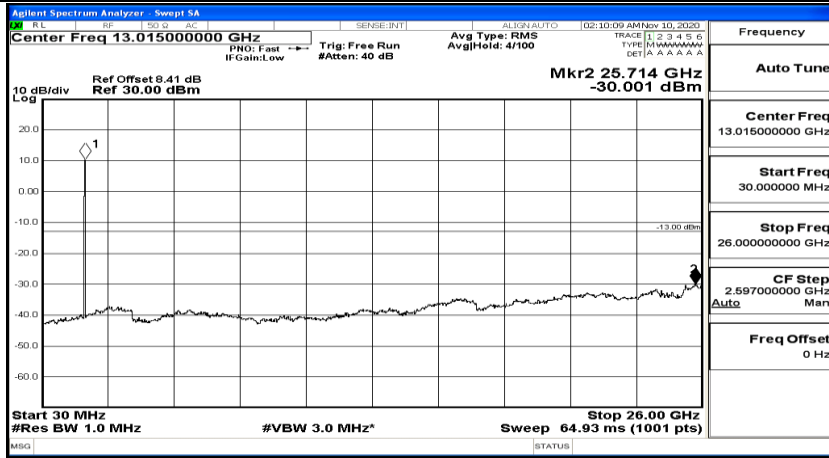

(Channel Bandwidth:20 MHz) LCH_16QAM_1RB#49

(Channel Bandwidth:20 MHz) LCH_16QAM_1RB#99

(Channel Bandwidth:20 MHz)_MCH_16QAM_1RB#0

(Channel Bandwidth:20 MHz)_MCH_16QAM_1RB#49

(Channel Bandwidth:20 MHz)_MCH_16QAM_1RB#99