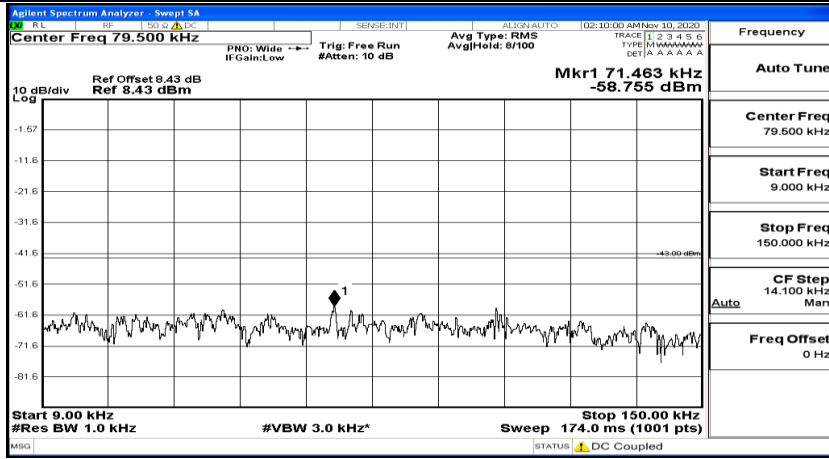

(Channel Bandwidth:20 MHz) LCH_16QAM_1RB#49

(Channel Bandwidth:20 MHz) LCH_16QAM_1RB#99

(Channel Bandwidth:20 MHz)_MCH_16QAM_1RB#0

(Channel Bandwidth:20 MHz)_MCH_16QAM_1RB#49

(Channel Bandwidth:20 MHz)_MCH_16QAM_1RB#99