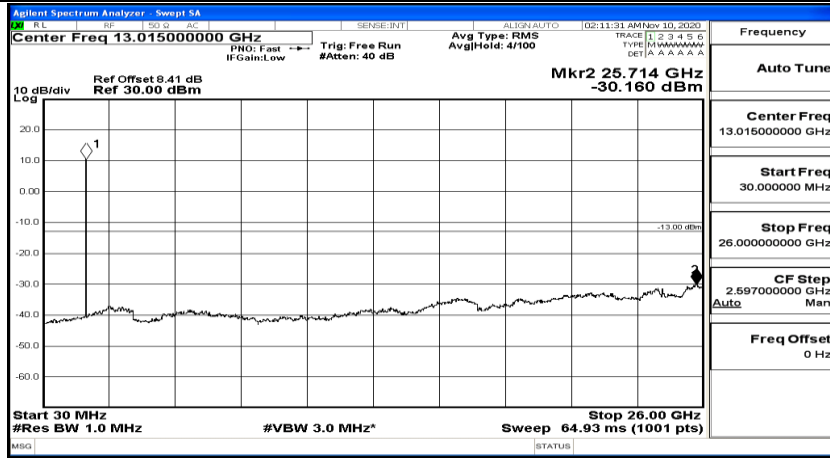

(Channel Bandwidth:20 MHz) LCH_16QAM_1RB#49

(Channel Bandwidth:20 MHz) LCH_16QAM_1RB#99

(Channel Bandwidth:20 MHz)_MCH_16QAM_1RB#0

(Channel Bandwidth:20 MHz)_MCH_16QAM_1RB#49

(Channel Bandwidth:20 MHz)_MCH_16QAM_1RB#99

(Channel Bandwidth:20 MHz)_HCH_16QAM_1RB#0

(Channel Bandwidth:20 MHz) HCH_16QAM_1RB#49

(Channel Bandwidth:20 MHz)_HCH_16QAM_1RB#99