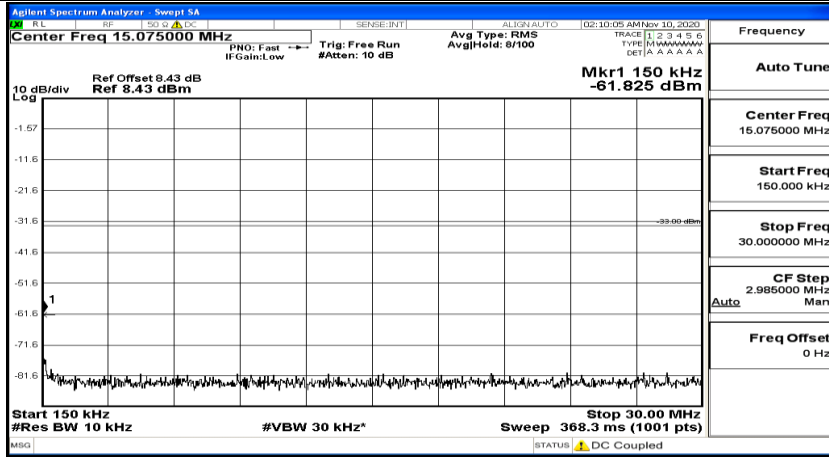

(Channel Bandwidth:20 MHz) LCH_16QAM_1RB#49

(Channel Bandwidth:20 MHz) LCH_16QAM_1RB#99

(Channel Bandwidth:20 MHz)_MCH_16QAM_1RB#0

(Channel Bandwidth:20 MHz)_MCH_16QAM_1RB#49

(Channel Bandwidth:20 MHz)_MCH_16QAM_1RB#99

(Channel Bandwidth:20 MHz)_HCH_16QAM_1RB#0

(Channel Bandwidth:20 MHz) HCH_16QAM_1RB#49

(Channel Bandwidth:20 MHz)_HCH_16QAM_1RB#99