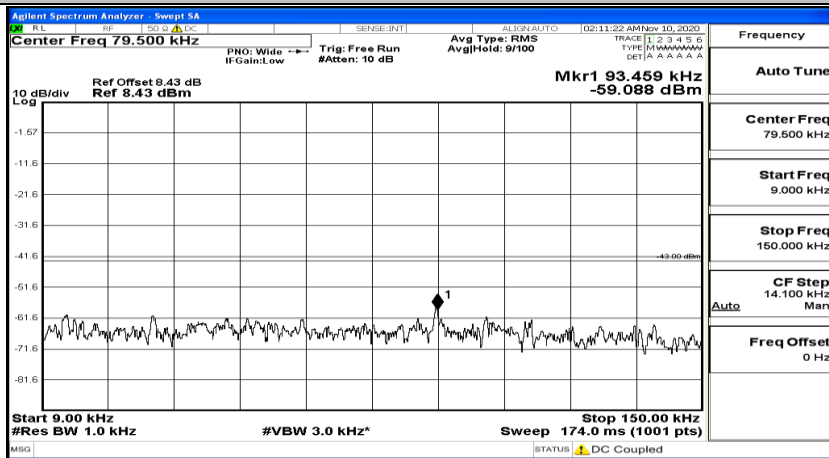

(Channel Bandwidth:20 MHz) HCH_16QAM_1RB#49