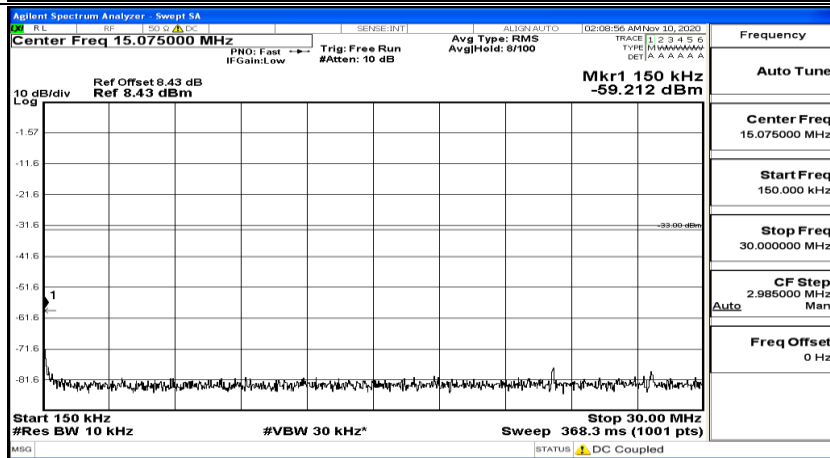

(Channel Bandwidth:20 MHz) LCH_16QAM_1RB#49

(Channel Bandwidth:20 MHz) LCH_16QAM_1RB#99

(Channel Bandwidth:20 MHz)_MCH_16QAM_1RB#0

(Channel Bandwidth:20 MHz)_MCH_16QAM_1RB#49

(Channel Bandwidth:20 MHz)_MCH_16QAM_1RB#99