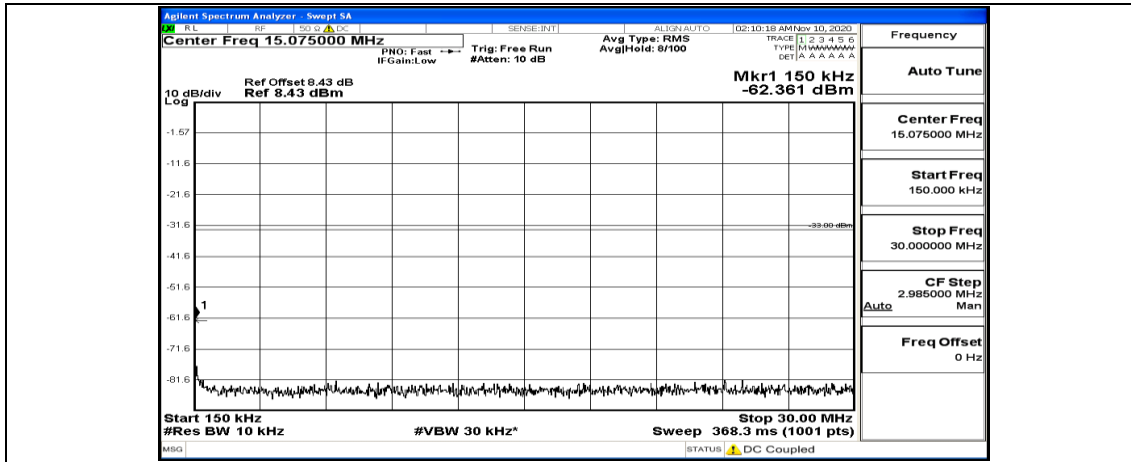

(Channel Bandwidth:20 MHz) LCH_16QAM_1RB#49

(Channel Bandwidth:20 MHz) LCH_16QAM_1RB#99

(Channel Bandwidth:20 MHz)_MCH_16QAM_1RB#0

(Channel Bandwidth:20 MHz)_MCH_16QAM_1RB#49

(Channel Bandwidth:20 MHz)_MCH_16QAM_1RB#99