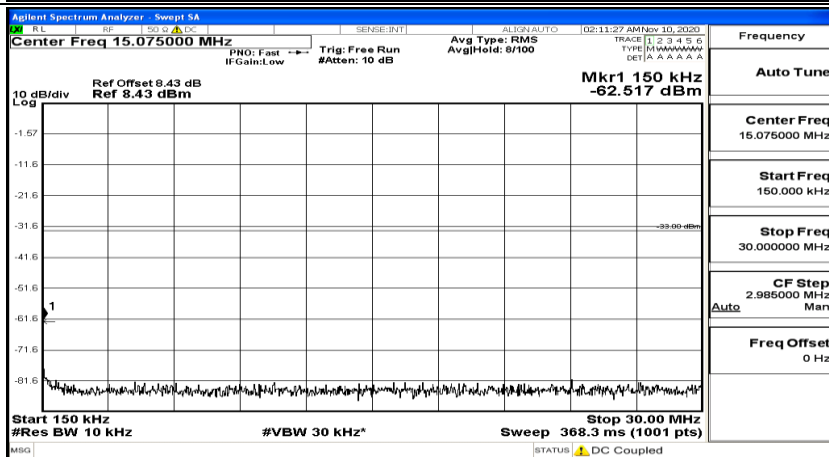

(Channel Bandwidth:20 MHz) HCH_16QAM_1RB#49