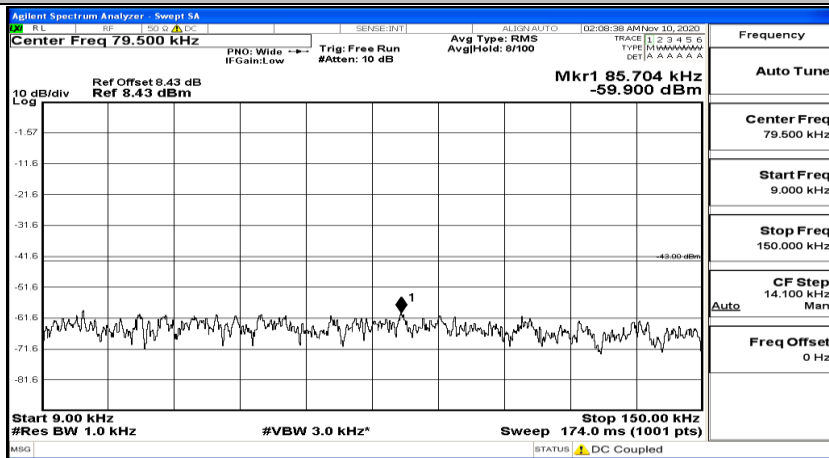

(Channel Bandwidth:20 MHz) LCH_16QAM_1RB#49

(Channel Bandwidth:20 MHz) LCH_16QAM_1RB#99

(Channel Bandwidth:20 MHz)_MCH_16QAM_1RB#0

(Channel Bandwidth:20 MHz)_MCH_16QAM_1RB#49

(Channel Bandwidth:20 MHz)_MCH_16QAM_1RB#99