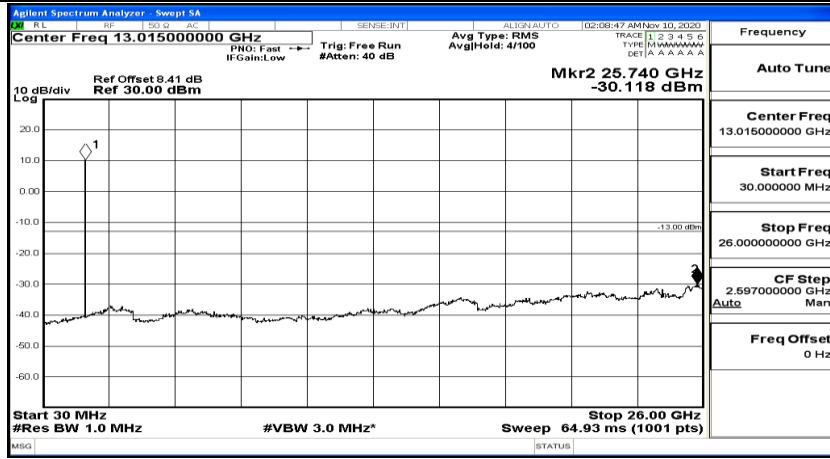

(Channel Bandwidth:20 MHz) LCH_16QAM_1RB#49

(Channel Bandwidth:20 MHz) LCH_16QAM_1RB#99

(Channel Bandwidth:20 MHz)_MCH_16QAM_1RB#0

(Channel Bandwidth:20 MHz)_MCH_16QAM_1RB#49

(Channel Bandwidth:20 MHz)_MCH_16QAM_1RB#99

(Channel Bandwidth:20 MHz)_HCH_16QAM_1RB#0

(Channel Bandwidth:20 MHz) HCH_16QAM_1RB#49

(Channel Bandwidth:20 MHz)_HCH_16QAM_1RB#99