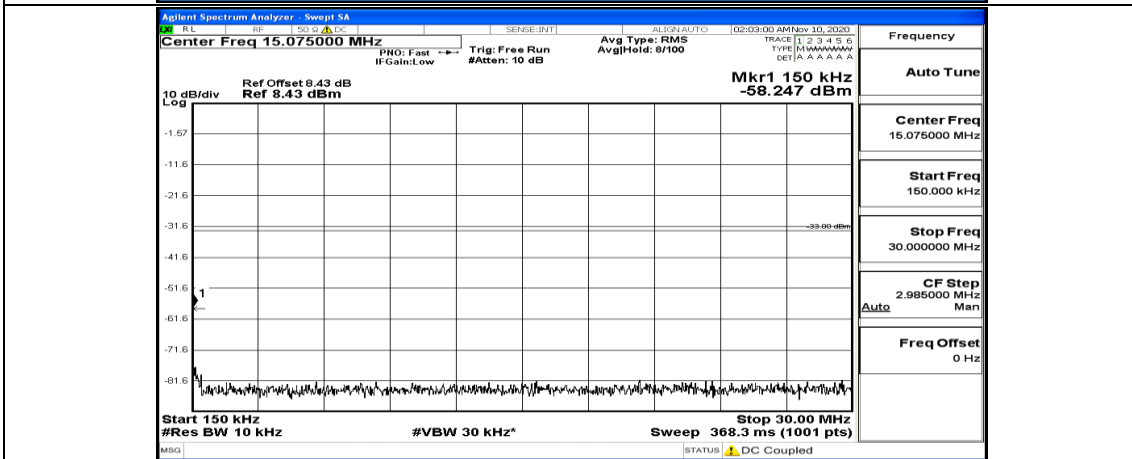

Channel Bandwidth: 10 MHz_MCH_16QAM_1RB#49

Channel Bandwidth: 10 MHz_HCH_16QAM_1RB#0

Channel Bandwidth: 10 MHz_HCH_16QAM_1RB#24

Channel Bandwidth: 10 MHz_HCH_16QAM_1RB#49

Channel Bandwidth: 15 MHz

(Channel Bandwidth:15 MHz)_LCH_QPSK_1RB#0