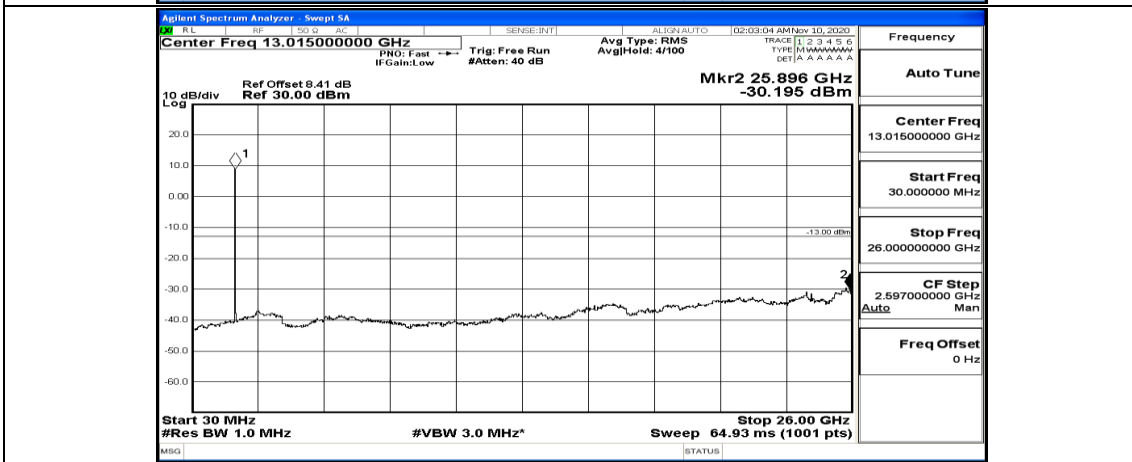

Channel Bandwidth: 10 MHz_MCH_16QAM_1RB#49

Channel Bandwidth: 10 MHz_HCH_16QAM_1RB#0

Channel Bandwidth: 10 MHz_HCH_16QAM_1RB#24

Channel Bandwidth: 10 MHz_HCH_16QAM_1RB#49

Channel Bandwidth: 15 MHz

(Channel Bandwidth:15 MHz)_LCH_QPSK_1RB#0