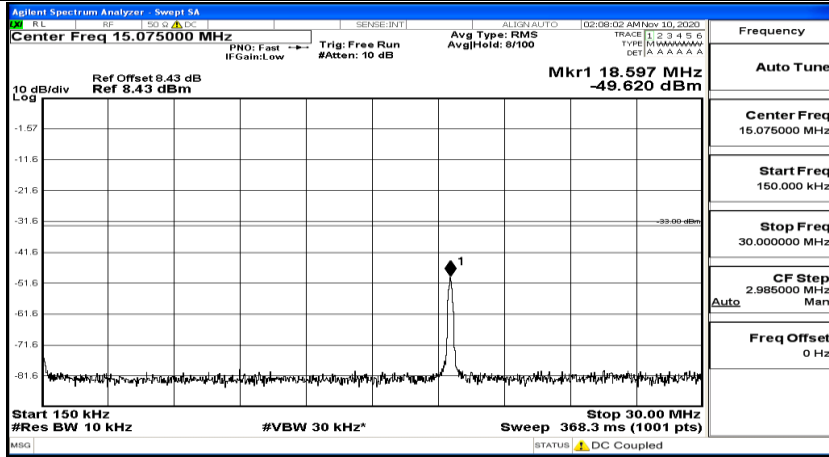

(Channel Bandwidth:15 MHz)_HCH_16QAM_1RB#37

(Channel Bandwidth:15 MHz)_HCH_16QAM_1RB#74

Channel Bandwidth: 20 MHz

(Channel Bandwidth:20 MHz)_LCH_QPSK_1RB#0

(Channel Bandwidth:20 MHz)_LCH_QPSK_1RB#49

(Channel Bandwidth:20 MHz)_LCH_QPSK_1RB#99