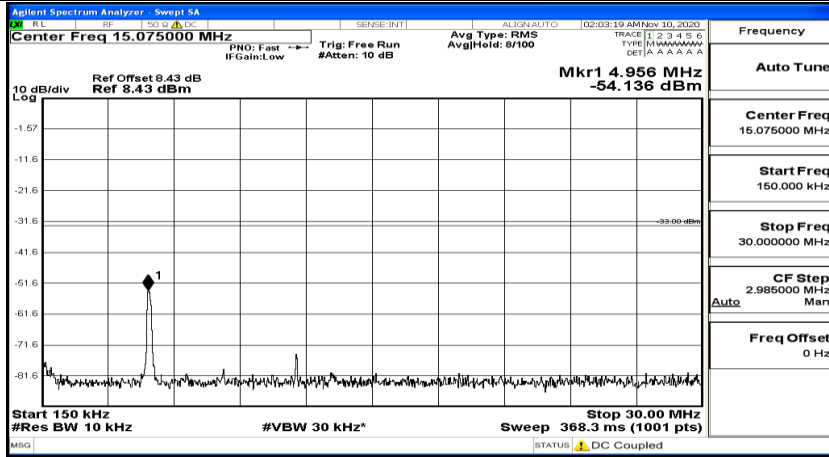

Channel Bandwidth: 10 MHz_MCH_16QAM_1RB#49

Channel Bandwidth: 10 MHz_HCH_16QAM_1RB#0

Channel Bandwidth: 10 MHz_HCH_16QAM_1RB#24

Channel Bandwidth: 10 MHz_HCH_16QAM_1RB#49

Channel Bandwidth: 15 MHz

(Channel Bandwidth:15 MHz)_LCH_QPSK_1RB#0