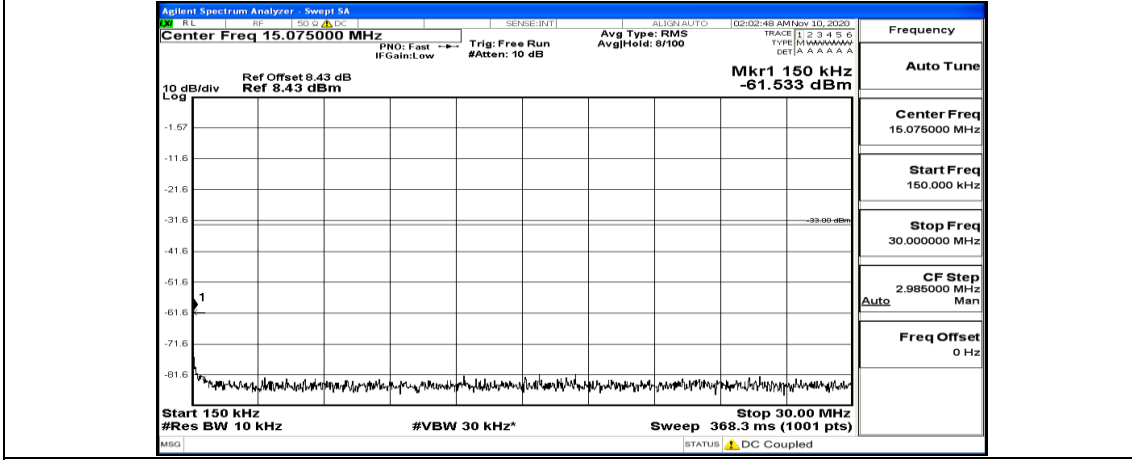

Channel Bandwidth: 10 MHz_MCH_16QAM_1RB#49

Channel Bandwidth: 10 MHz_HCH_16QAM_1RB#0

Channel Bandwidth: 10 MHz_HCH_16QAM_1RB#24

Channel Bandwidth: 10 MHz_HCH_16QAM_1RB#49

Channel Bandwidth: 15 MHz

(Channel Bandwidth:15 MHz)_LCH_QPSK_1RB#0

(Channel Bandwidth:15 MHz)_LCH_QPSK_1RB#37

(Channel Bandwidth:15 MHz)_LCH_QPSK_1RB#74

(Channel Bandwidth:15 MHz)_MCH_QPSK_1RB#0

(Channel Bandwidth:15 MHz)_MCH_QPSK_1RB#37

(Channel Bandwidth:15 MHz)_MCH_QPSK_1RB#74