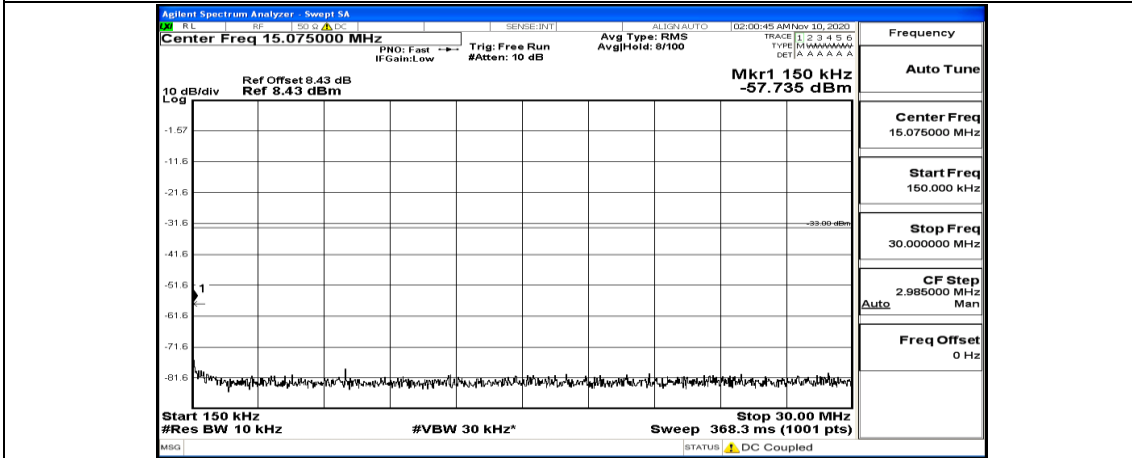

Channel Bandwidth: 10 MHz_MCH_QPSK_1RB#24

Channel Bandwidth: 10 MHz_MCH_QPSK_1RB#49

Channel Bandwidth: 10 MHz_HCH_QPSK_1RB#0

Channel Bandwidth: 10 MHz_HCH_QPSK_1RB#24

Channel Bandwidth: 10 MHz_HCH_QPSK_1RB#49

Channel Bandwidth: 10 MHz_LCH_16QAM_1RB#0

Channel Bandwidth: 10 MHz_LCH_16QAM_1RB#24

Channel Bandwidth: 10 MHz_LCH_16QAM_1RB#49

Channel Bandwidth: 10 MHz_MCH_16QAM_1RB#0

Channel Bandwidth: 10 MHz_MCH_16QAM_1RB#24