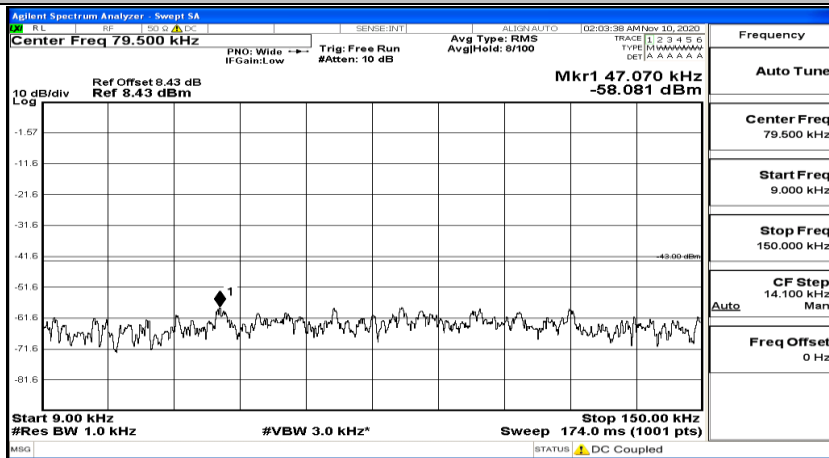

(Channel Bandwidth:15 MHz)_LCH_QPSK_1RB#74