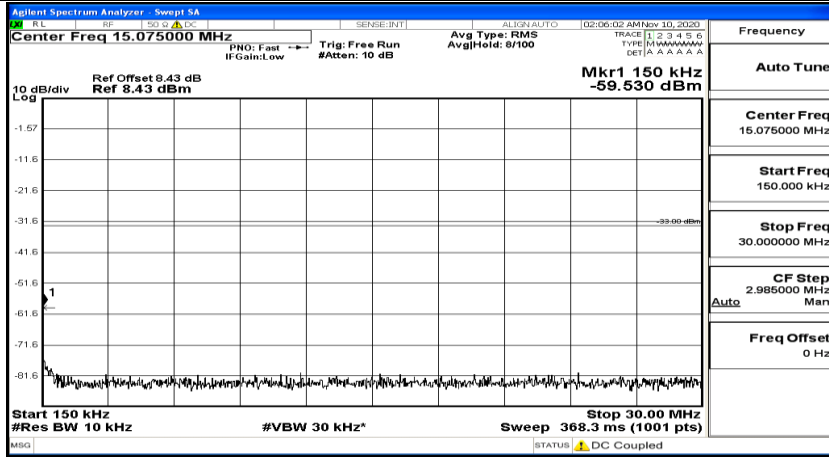

(Channel Bandwidth:15 MHz)_HCH_QPSK_1RB#37