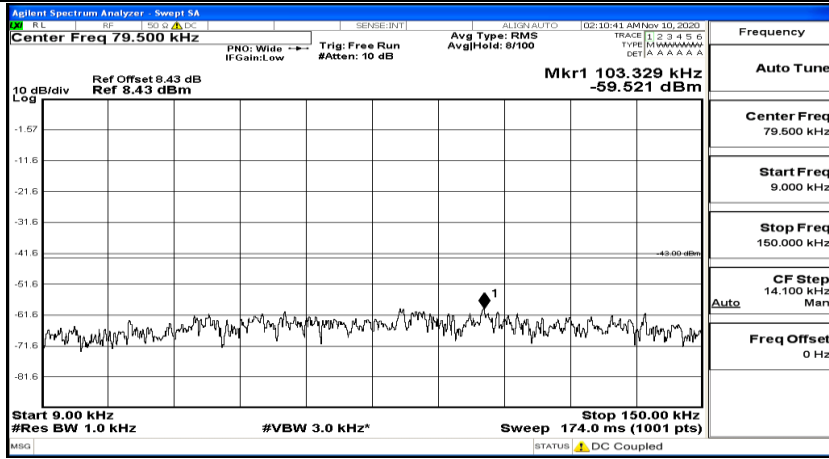

(Channel Bandwidth:20 MHz)_MCH_QPSK_1RB#0

(Channel Bandwidth:20 MHz)_MCH_QPSK_1RB#49

(Channel Bandwidth:20 MHz)_MCH_QPSK_1RB#99

(Channel Bandwidth:20 MHz)_HCH_QPSK_1RB#0

(Channel Bandwidth:20 MHz)_HCH_QPSK_1RB#49