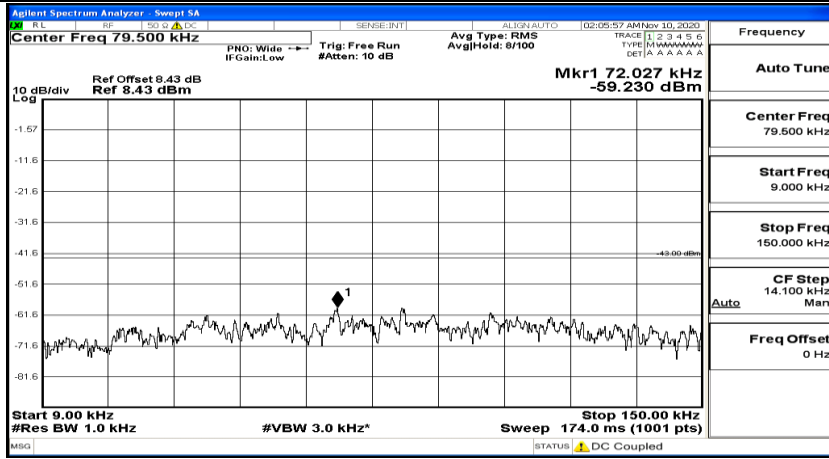

(Channel Bandwidth:15 MHz)_HCH_QPSK_1RB#37