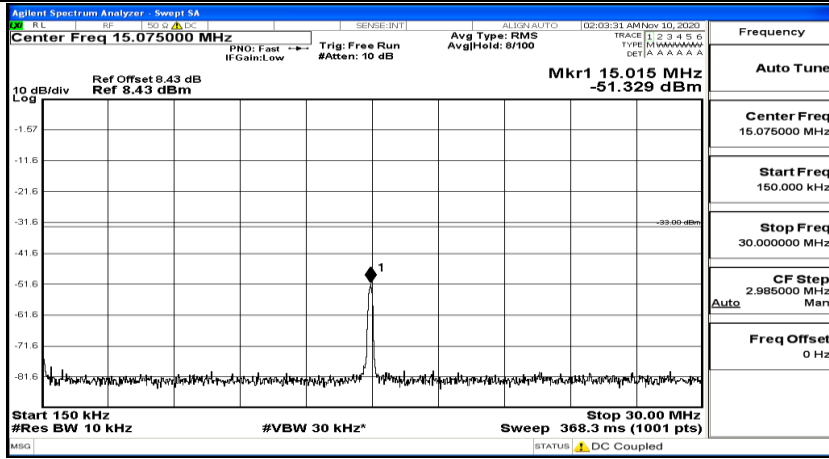

(Channel Bandwidth:15 MHz)_LCH_QPSK_1RB#74