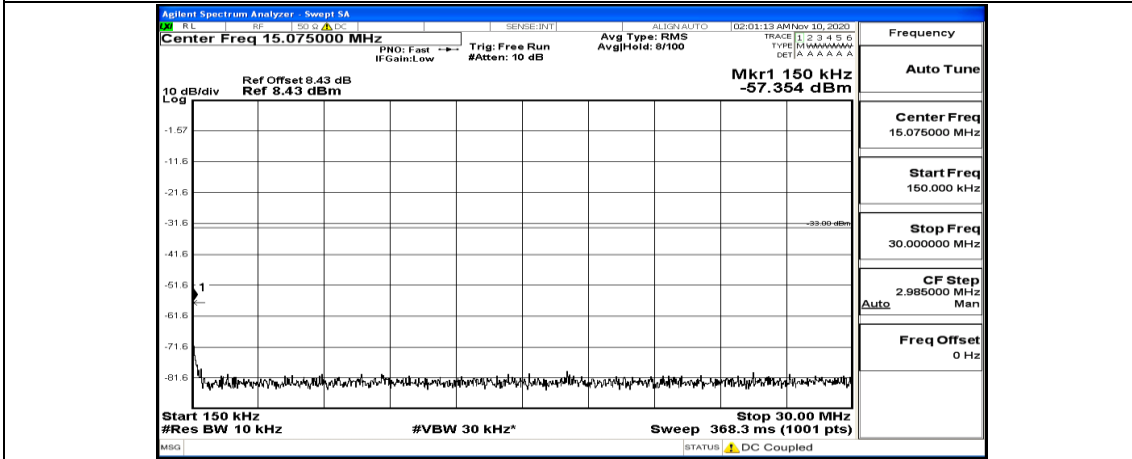

Channel Bandwidth: 10 MHz_LCH_16QAM_1RB#0

Channel Bandwidth: 10 MHz_LCH_16QAM_1RB#24

Channel Bandwidth: 10 MHz_LCH_16QAM_1RB#49

Channel Bandwidth: 10 MHz_MCH_16QAM_1RB#0

Channel Bandwidth: 10 MHz_MCH_16QAM_1RB#24

Channel Bandwidth: 10 MHz_MCH_16QAM_1RB#49

Channel Bandwidth: 10 MHz_HCH_16QAM_1RB#0

Channel Bandwidth: 10 MHz_HCH_16QAM_1RB#24

Channel Bandwidth: 10 MHz_HCH_16QAM_1RB#49

Channel Bandwidth: 15 MHz

(Channel Bandwidth:15 MHz)_LCH_QPSK_1RB#0