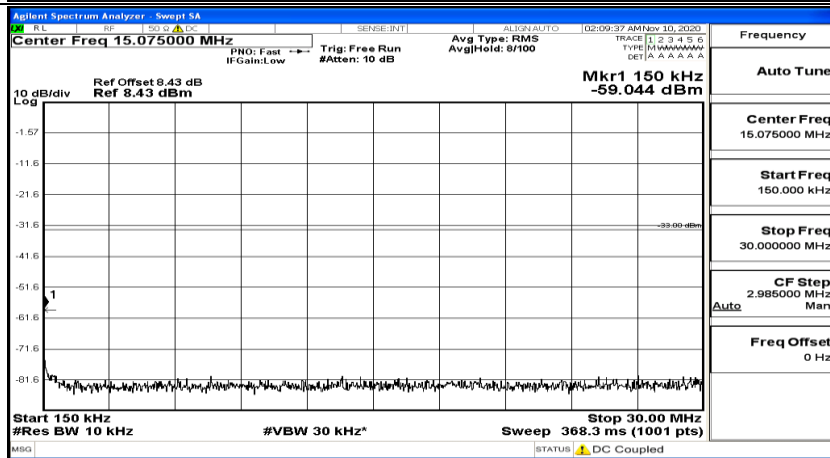

(Channel Bandwidth:20 MHz)_MCH_QPSK_1RB#0

(Channel Bandwidth:20 MHz)_MCH_QPSK_1RB#49

(Channel Bandwidth:20 MHz)_MCH_QPSK_1RB#99

(Channel Bandwidth:20 MHz)_HCH_QPSK_1RB#0

(Channel Bandwidth:20 MHz)_HCH_QPSK_1RB#49