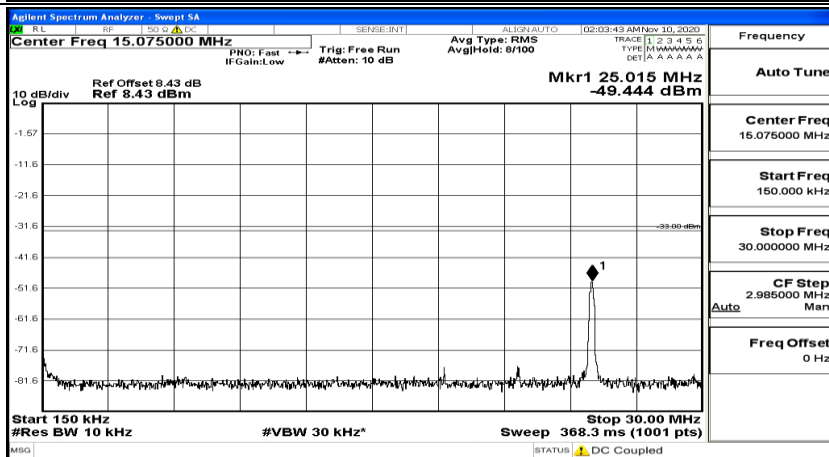

(Channel Bandwidth:15 MHz)_LCH_QPSK_1RB#74