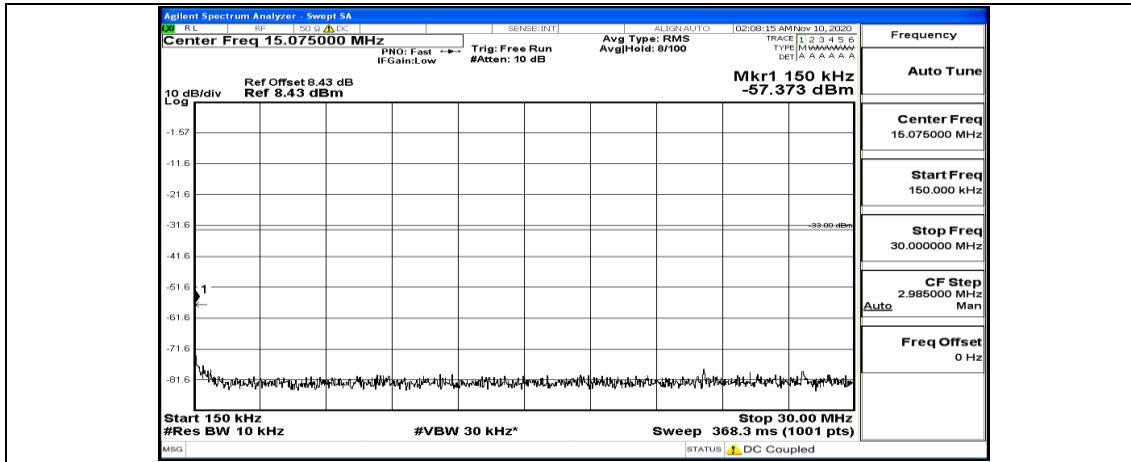

(Channel Bandwidth:15 MHz)_HCH_16QAM_1RB#37

(Channel Bandwidth:15 MHz)_HCH_16QAM_1RB#74

Channel Bandwidth: 20 MHz

(Channel Bandwidth:20 MHz)_LCH_QPSK_1RB#0

(Channel Bandwidth:20 MHz)_LCH_QPSK_1RB#49

(Channel Bandwidth:20 MHz)_LCH_QPSK_1RB#99