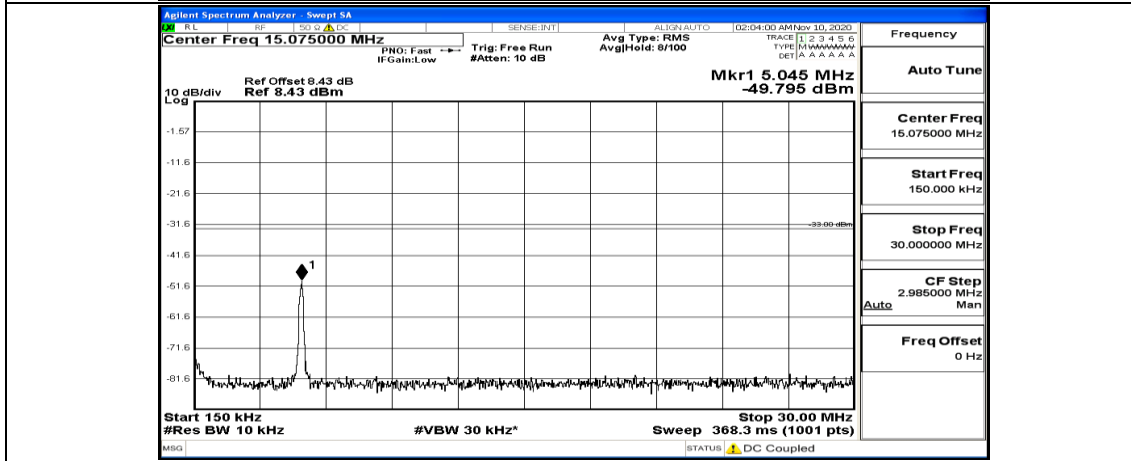

(Channel Bandwidth:15 MHz)_HCH_QPSK_1RB#0

(Channel Bandwidth:15 MHz)_HCH_QPSK_1RB#37

(Channel Bandwidth:15 MHz) _HCH_QPSK_1RB#74

(Channel Bandwidth:15 MHz)_LCH_16QAM_1RB#0

(Channel Bandwidth:15 MHz) LCH_16QAM_1RB#37