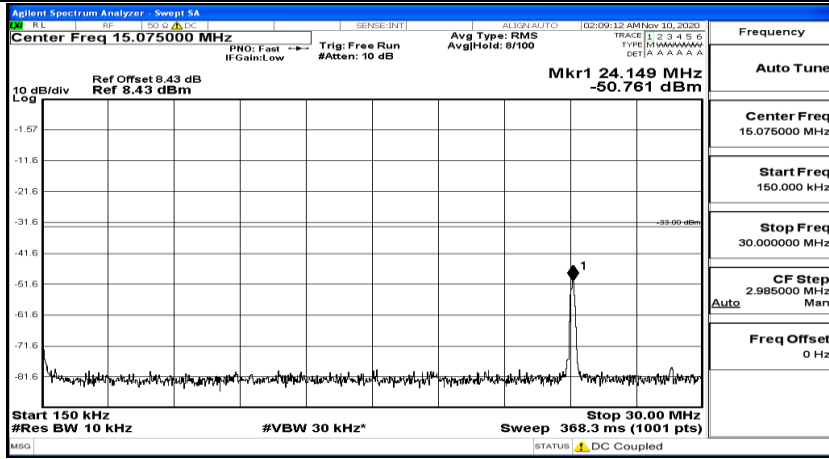

(Channel Bandwidth:20 MHz)_MCH_QPSK_1RB#49