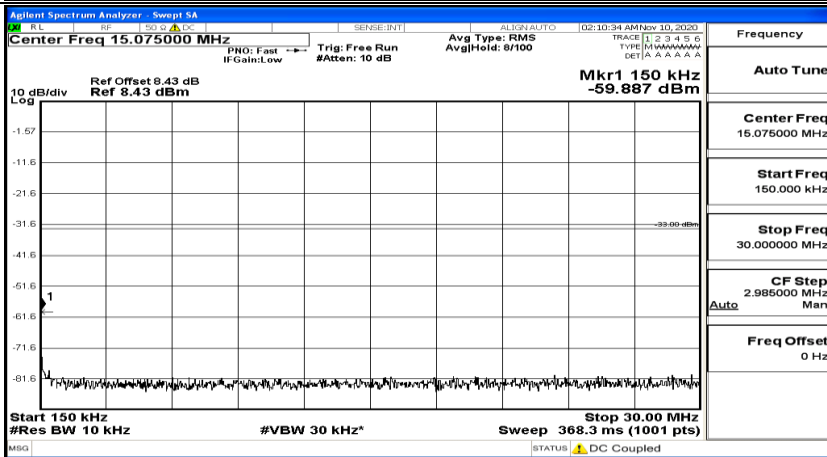

(Channel Bandwidth:20 MHz)_MCH_QPSK_1RB#0

(Channel Bandwidth:20 MHz)_MCH_QPSK_1RB#49

(Channel Bandwidth:20 MHz)_MCH_QPSK_1RB#99

(Channel Bandwidth:20 MHz)_HCH_QPSK_1RB#0

(Channel Bandwidth:20 MHz)_HCH_QPSK_1RB#49