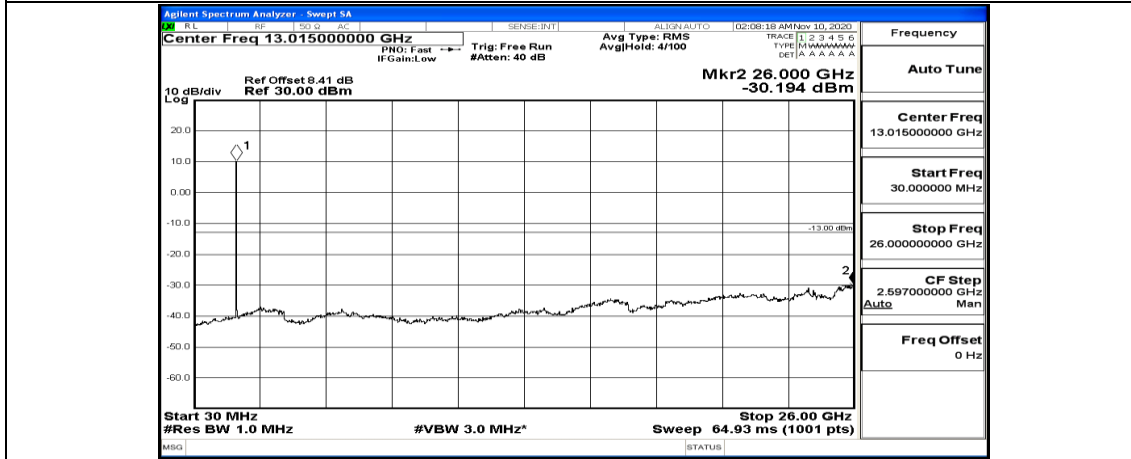

(Channel Bandwidth:15 MHz)_HCH_16QAM_1RB#37

(Channel Bandwidth:15 MHz)_HCH_16QAM_1RB#74

Channel Bandwidth: 20 MHz

(Channel Bandwidth:20 MHz)_LCH_QPSK_1RB#0

(Channel Bandwidth:20 MHz)_LCH_QPSK_1RB#49

(Channel Bandwidth:20 MHz)_LCH_QPSK_1RB#99