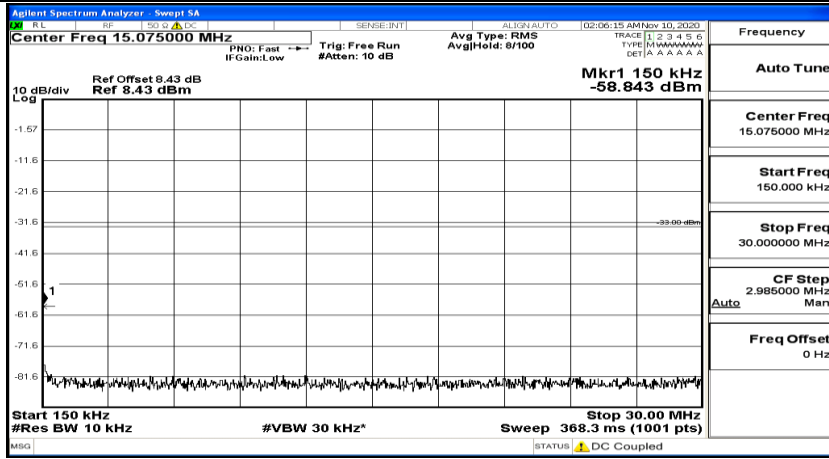

(Channel Bandwidth:15 MHz) _HCH_QPSK_1RB#74