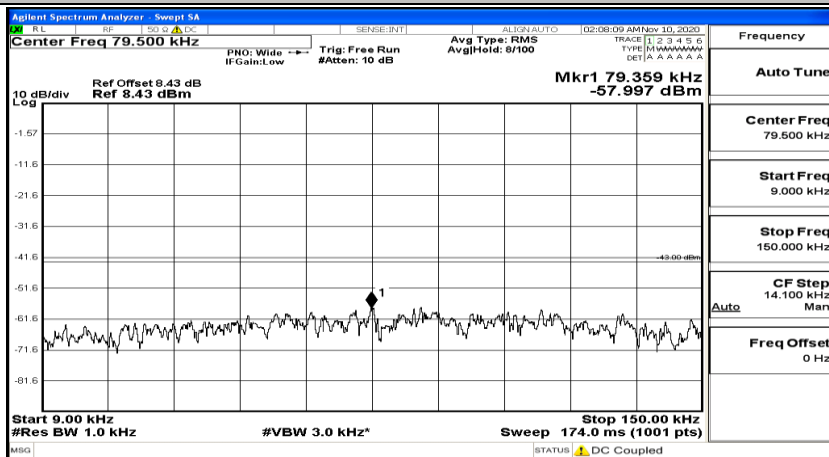

(Channel Bandwidth:15 MHz)_HCH_16QAM_1RB#37

(Channel Bandwidth:15 MHz)_HCH_16QAM_1RB#74

Channel Bandwidth: 20 MHz

(Channel Bandwidth:20 MHz)_LCH_QPSK_1RB#0

(Channel Bandwidth:20 MHz)_LCH_QPSK_1RB#49

(Channel Bandwidth:20 MHz)_LCH_QPSK_1RB#99