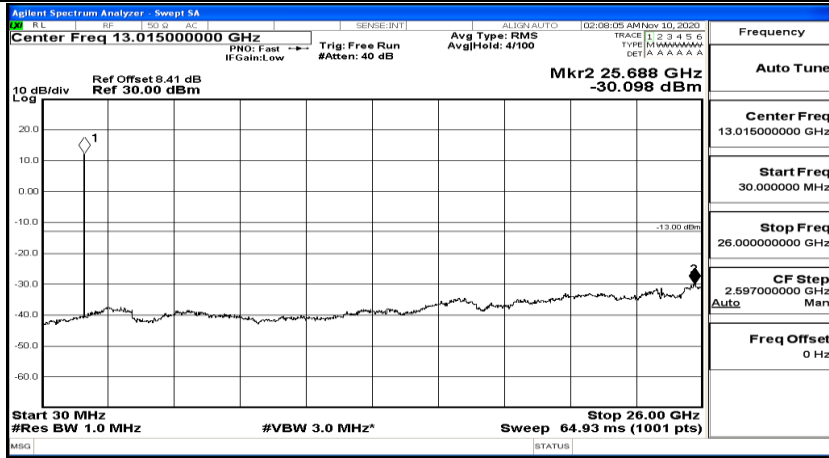

(Channel Bandwidth:15 MHz)_HCH_16QAM_1RB#37

(Channel Bandwidth:15 MHz)_HCH_16QAM_1RB#74

Channel Bandwidth: 20 MHz

(Channel Bandwidth:20 MHz)_LCH_QPSK_1RB#0

(Channel Bandwidth:20 MHz)_LCH_QPSK_1RB#49

(Channel Bandwidth:20 MHz)_LCH_QPSK_1RB#99