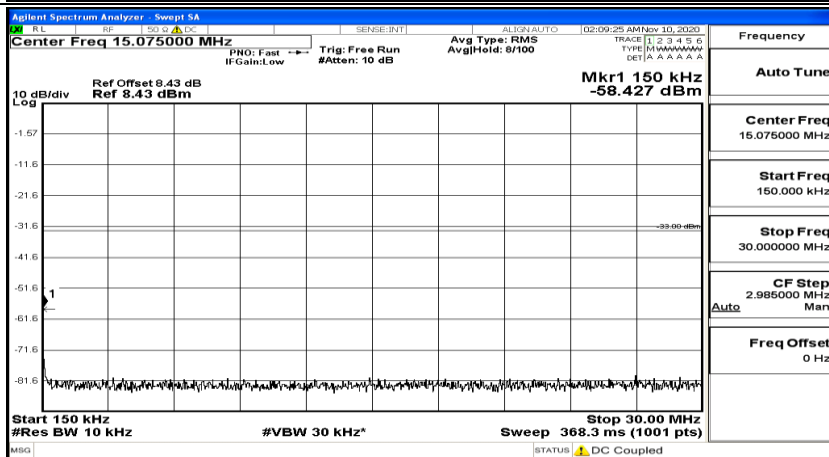

(Channel Bandwidth:20 MHz)_MCH_QPSK_1RB#49