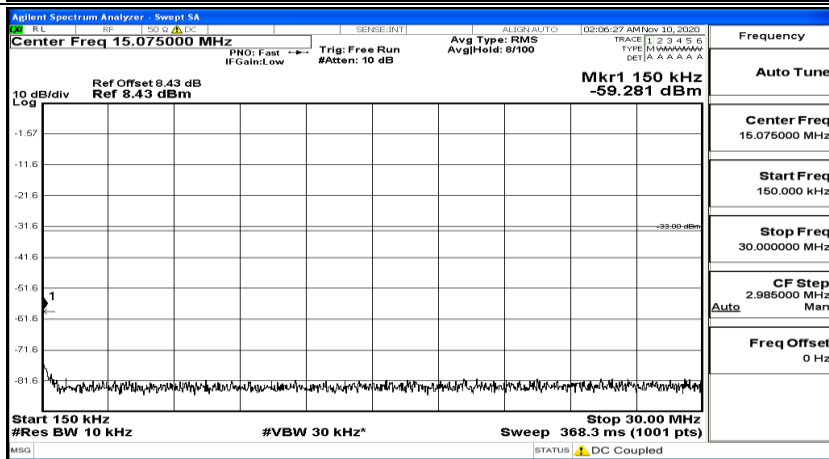

(Channel Bandwidth:15 MHz)_HCH_QPSK_1RB#0

(Channel Bandwidth:15 MHz)_HCH_QPSK_1RB#37

(Channel Bandwidth:15 MHz) _HCH_QPSK_1RB#74

(Channel Bandwidth:15 MHz)_LCH_16QAM_1RB#0

(Channel Bandwidth:15 MHz) LCH_16QAM_1RB#37