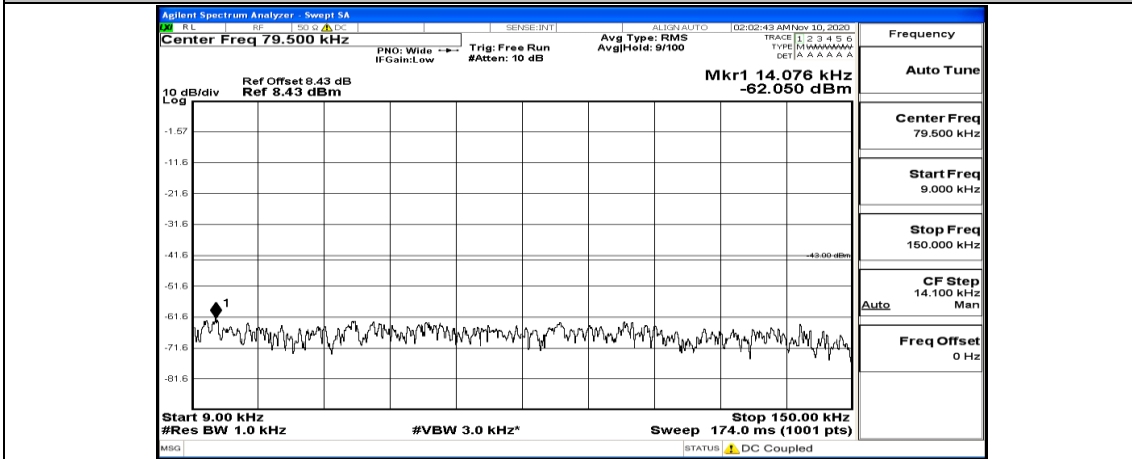

Channel Bandwidth: 10 MHz_MCH_16QAM_1RB#49

Channel Bandwidth: 10 MHz_HCH_16QAM_1RB#0

Channel Bandwidth: 10 MHz_HCH_16QAM_1RB#24

Channel Bandwidth: 10 MHz_HCH_16QAM_1RB#49

Channel Bandwidth: 15 MHz

(Channel Bandwidth:15 MHz)_LCH_QPSK_1RB#0