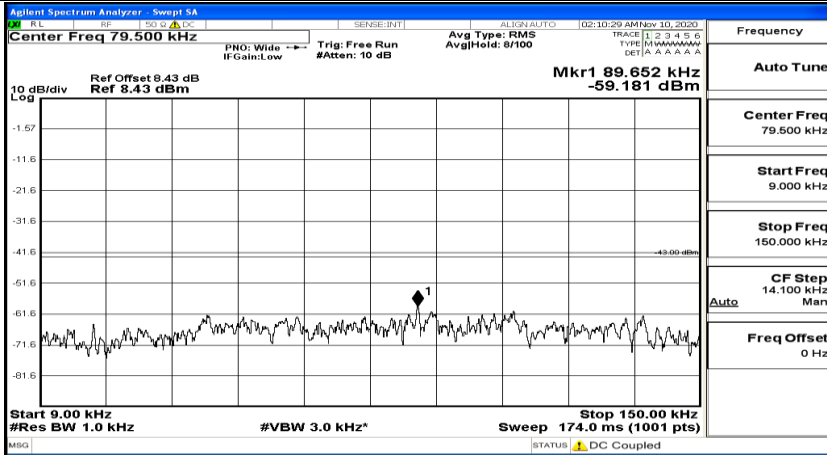

(Channel Bandwidth:20 MHz)_MCH_QPSK_1RB#0

(Channel Bandwidth:20 MHz)_MCH_QPSK_1RB#49

(Channel Bandwidth:20 MHz)_MCH_QPSK_1RB#99

(Channel Bandwidth:20 MHz)_HCH_QPSK_1RB#0

(Channel Bandwidth:20 MHz)_HCH_QPSK_1RB#49