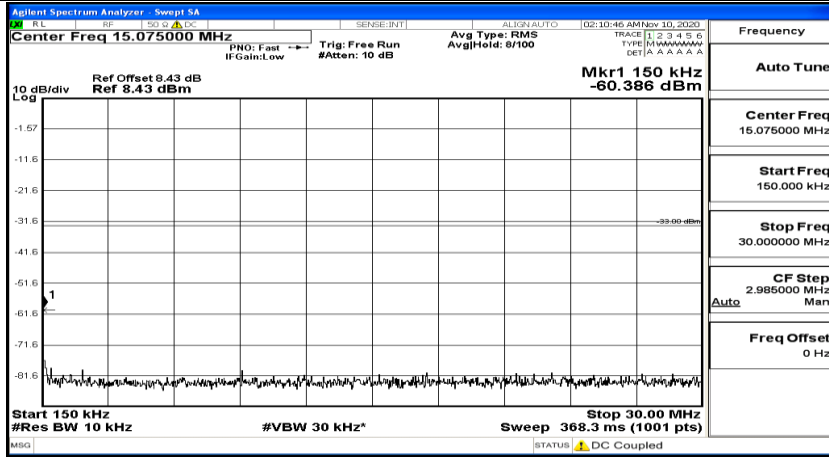

(Channel Bandwidth:20 MHz)_MCH_QPSK_1RB#0

(Channel Bandwidth:20 MHz)_MCH_QPSK_1RB#49

(Channel Bandwidth:20 MHz)_MCH_QPSK_1RB#99

(Channel Bandwidth:20 MHz)_HCH_QPSK_1RB#0

(Channel Bandwidth:20 MHz)_HCH_QPSK_1RB#49