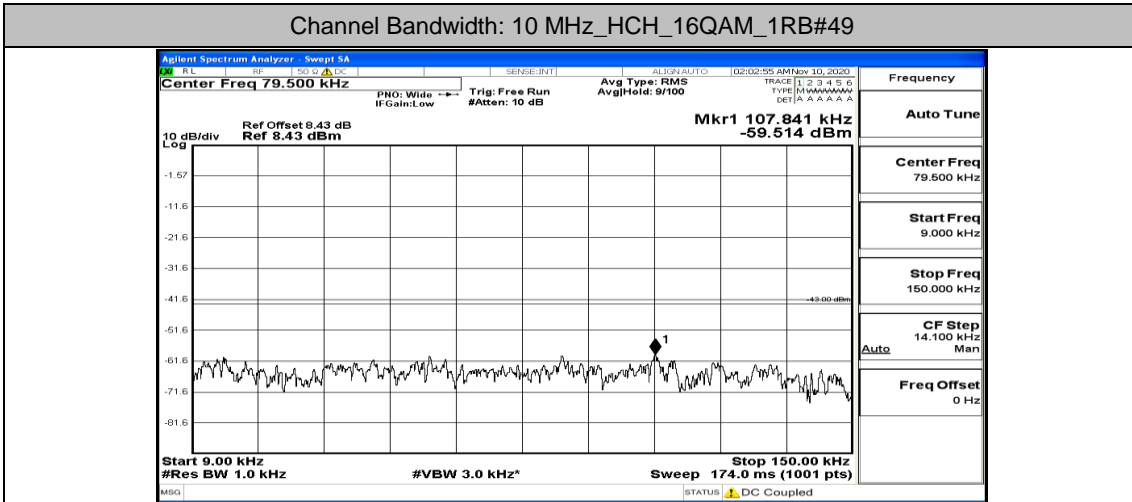

Channel Bandwidth: 10 MHz_MCH_16QAM_1RB#49

Channel Bandwidth: 10 MHz_HCH_16QAM_1RB#0

Channel Bandwidth: 10 MHz_HCH_16QAM_1RB#24

Channel Bandwidth: 10 MHz_HCH_16QAM_1RB#49

Channel Bandwidth: 15 MHz

(Channel Bandwidth:15 MHz)_LCH_QPSK_1RB#0