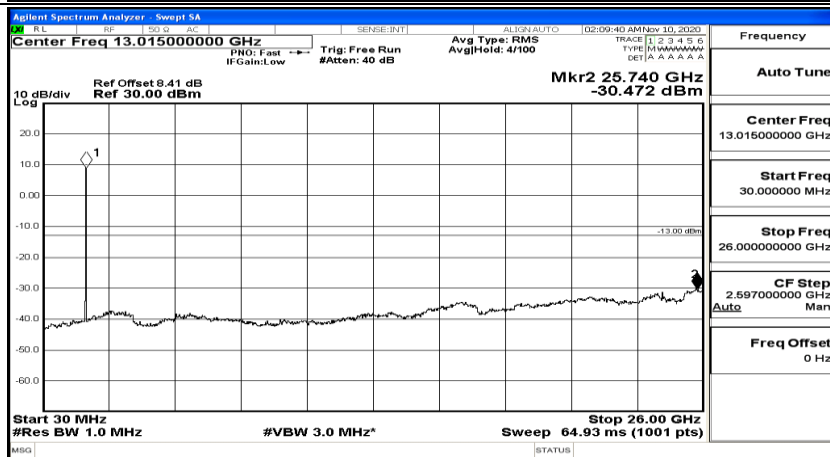

(Channel Bandwidth:20 MHz)_MCH_QPSK_1RB#0

(Channel Bandwidth:20 MHz)_MCH_QPSK_1RB#49

(Channel Bandwidth:20 MHz)_MCH_QPSK_1RB#99

(Channel Bandwidth:20 MHz)_HCH_QPSK_1RB#0

(Channel Bandwidth:20 MHz)_HCH_QPSK_1RB#49