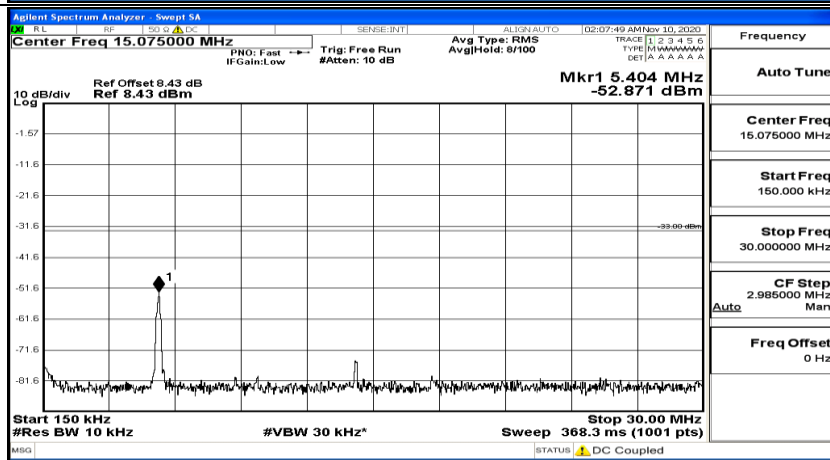

(Channel Bandwidth:15 MHz)_HCH_16QAM_1RB#37

(Channel Bandwidth:15 MHz)_HCH_16QAM_1RB#74

Channel Bandwidth: 20 MHz

(Channel Bandwidth:20 MHz)_LCH_QPSK_1RB#0

(Channel Bandwidth:20 MHz)_LCH_QPSK_1RB#49

(Channel Bandwidth:20 MHz)_LCH_QPSK_1RB#99