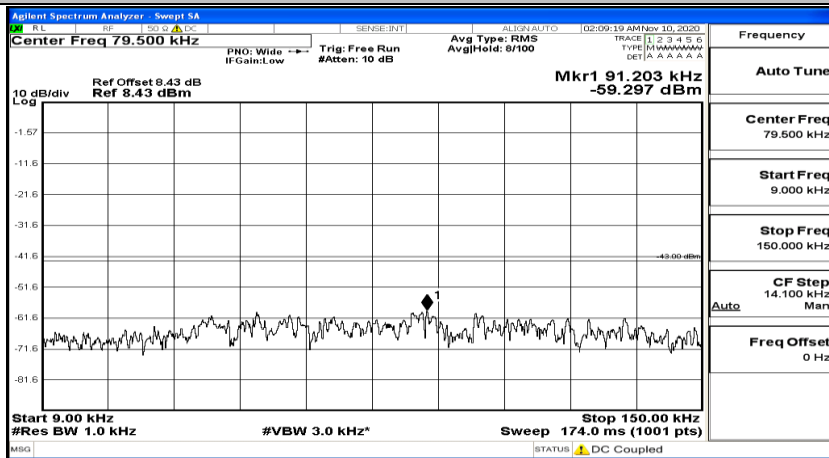

(Channel Bandwidth:20 MHz)_MCH_QPSK_1RB#49