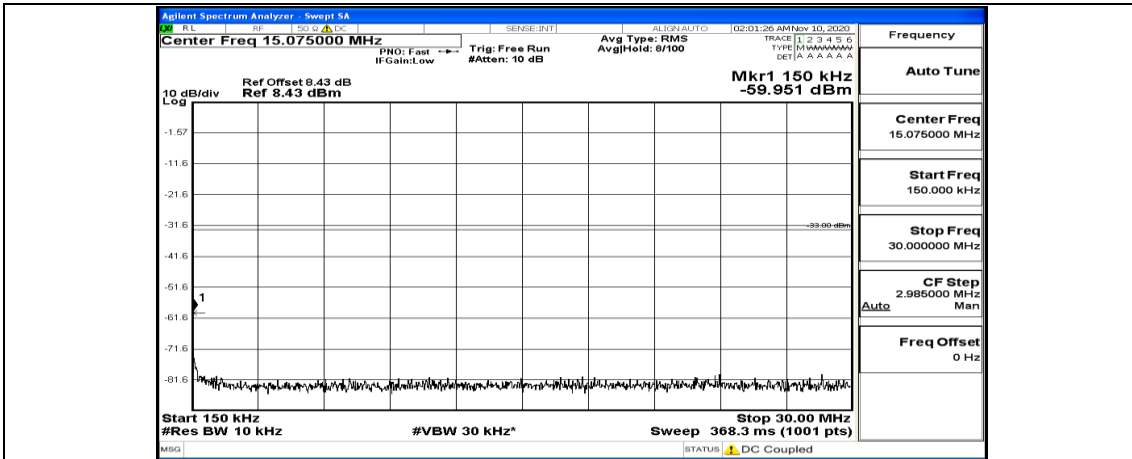

Channel Bandwidth: 10 MHz_LCH_16QAM_1RB#0

Channel Bandwidth: 10 MHz_LCH_16QAM_1RB#24

Channel Bandwidth: 10 MHz_LCH_16QAM_1RB#49

Channel Bandwidth: 10 MHz_MCH_16QAM_1RB#0

Channel Bandwidth: 10 MHz_MCH_16QAM_1RB#24

Channel Bandwidth: 10 MHz_MCH_16QAM_1RB#49

Channel Bandwidth: 10 MHz_HCH_16QAM_1RB#0

Channel Bandwidth: 10 MHz_HCH_16QAM_1RB#24

Channel Bandwidth: 10 MHz_HCH_16QAM_1RB#49

Channel Bandwidth: 15 MHz

(Channel Bandwidth:15 MHz)_LCH_QPSK_1RB#0