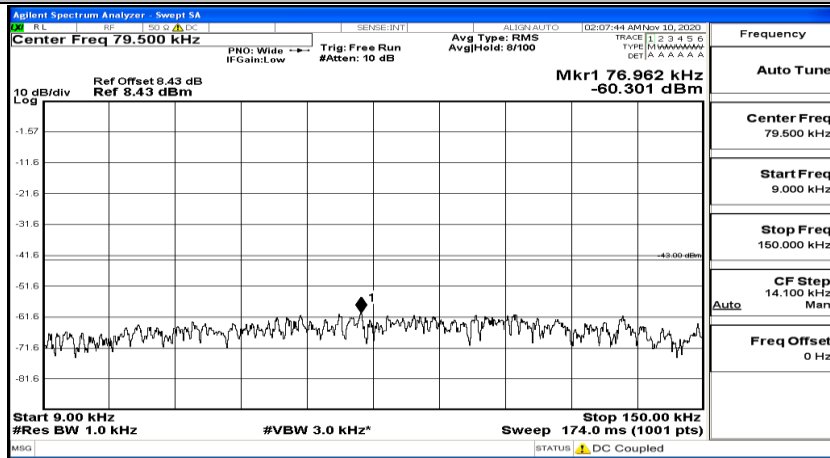

(Channel Bandwidth:15 MHz)_HCH_16QAM_1RB#37

(Channel Bandwidth:15 MHz)_HCH_16QAM_1RB#74

Channel Bandwidth: 20 MHz

(Channel Bandwidth:20 MHz)_LCH_QPSK_1RB#0

(Channel Bandwidth:20 MHz)_LCH_QPSK_1RB#49

(Channel Bandwidth:20 MHz)_LCH_QPSK_1RB#99