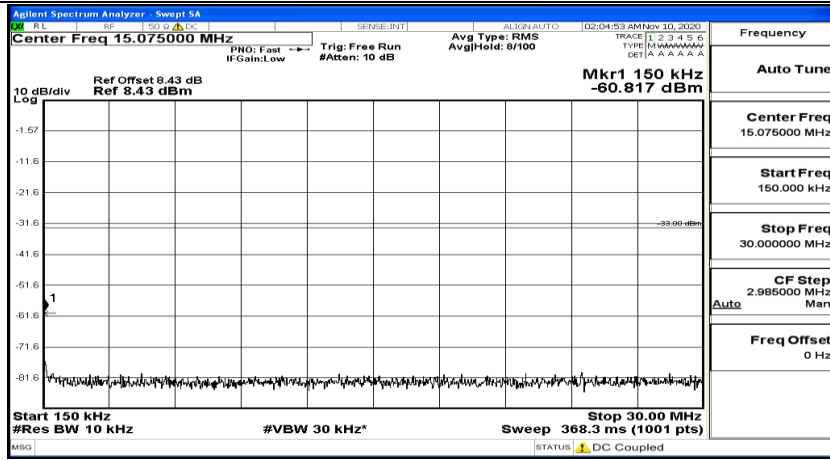

(Channel Bandwidth:15 MHz)_LCH_QPSK_1RB#37

(Channel Bandwidth:15 MHz)_LCH_QPSK_1RB#74

(Channel Bandwidth:15 MHz)_MCH_QPSK_1RB#0

(Channel Bandwidth:15 MHz)_MCH_QPSK_1RB#37

(Channel Bandwidth:15 MHz)_MCH_QPSK_1RB#74