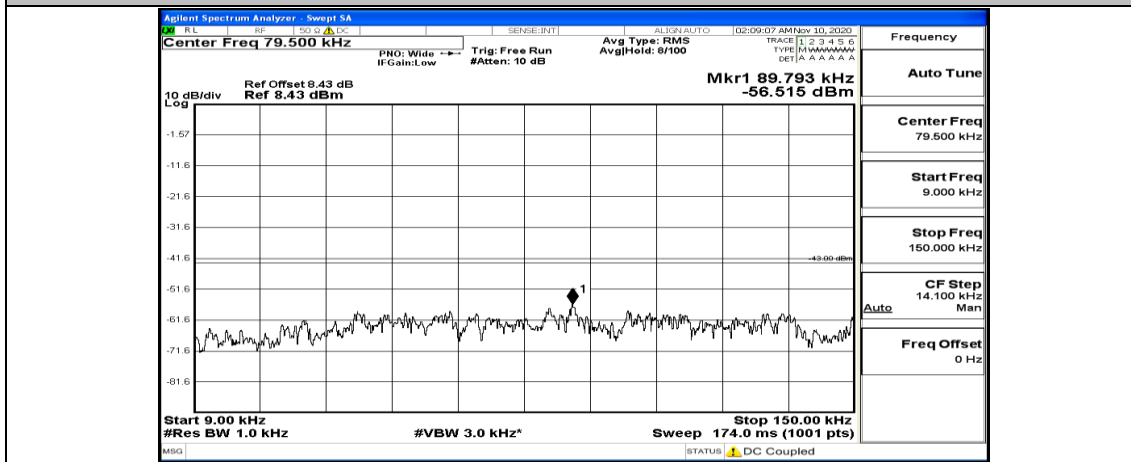

(Channel Bandwidth:20 MHz)_MCH_QPSK_1RB#0