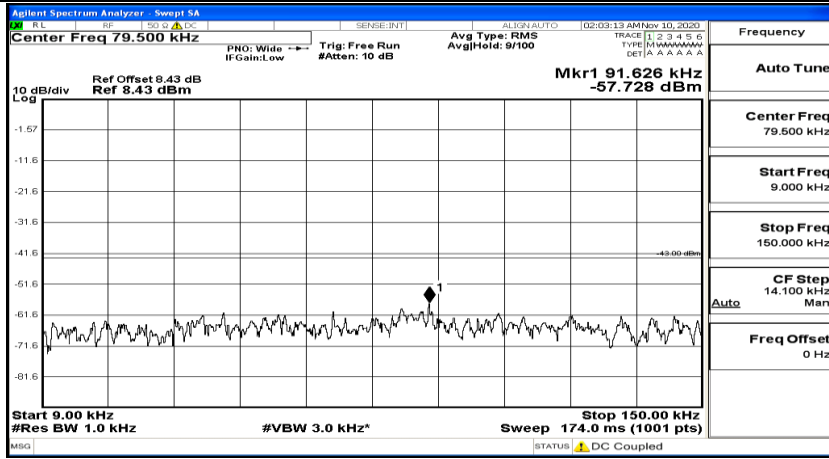

Channel Bandwidth: 10 MHz_MCH_16QAM_1RB#49

Channel Bandwidth: 10 MHz_HCH_16QAM_1RB#0

Channel Bandwidth: 10 MHz_HCH_16QAM_1RB#24

Channel Bandwidth: 10 MHz_HCH_16QAM_1RB#49

Channel Bandwidth: 15 MHz

(Channel Bandwidth:15 MHz)_LCH_QPSK_1RB#0