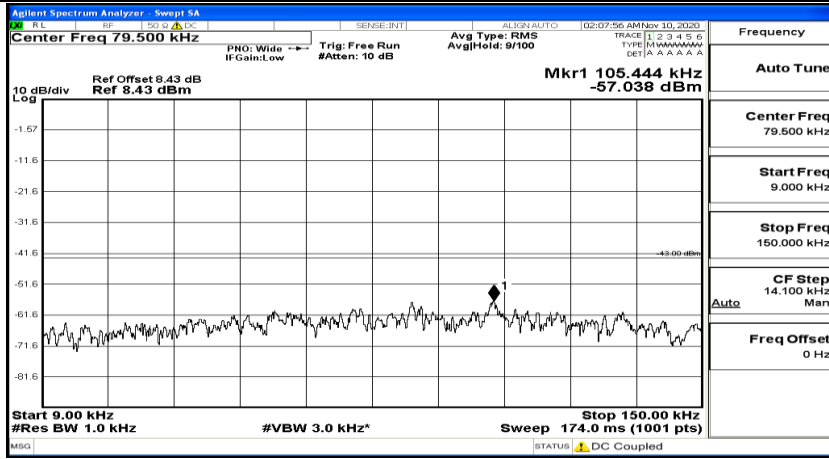

(Channel Bandwidth:15 MHz)_HCH_16QAM_1RB#37

(Channel Bandwidth:15 MHz)_HCH_16QAM_1RB#74

Channel Bandwidth: 20 MHz

(Channel Bandwidth:20 MHz)_LCH_QPSK_1RB#0

(Channel Bandwidth:20 MHz)_LCH_QPSK_1RB#49

(Channel Bandwidth:20 MHz)_LCH_QPSK_1RB#99