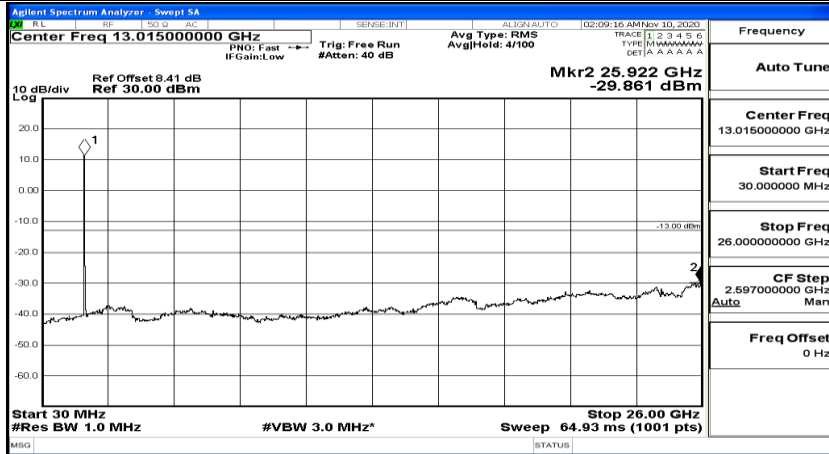

(Channel Bandwidth:20 MHz)_MCH_QPSK_1RB#49