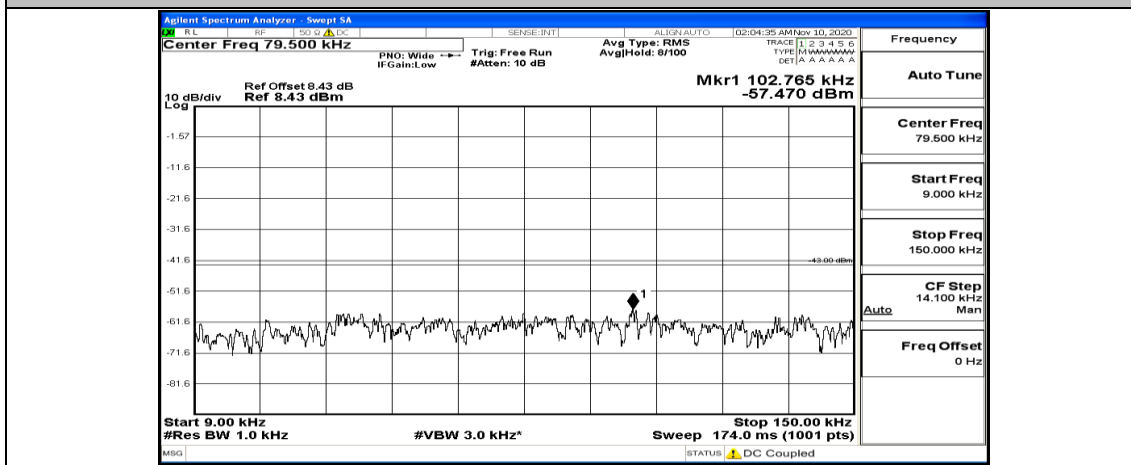

(Channel Bandwidth:15 MHz)_LCH_QPSK_1RB#37

(Channel Bandwidth:15 MHz)_LCH_QPSK_1RB#74

(Channel Bandwidth:15 MHz)_MCH_QPSK_1RB#0

(Channel Bandwidth:15 MHz)_MCH_QPSK_1RB#37

(Channel Bandwidth:15 MHz)_MCH_QPSK_1RB#74