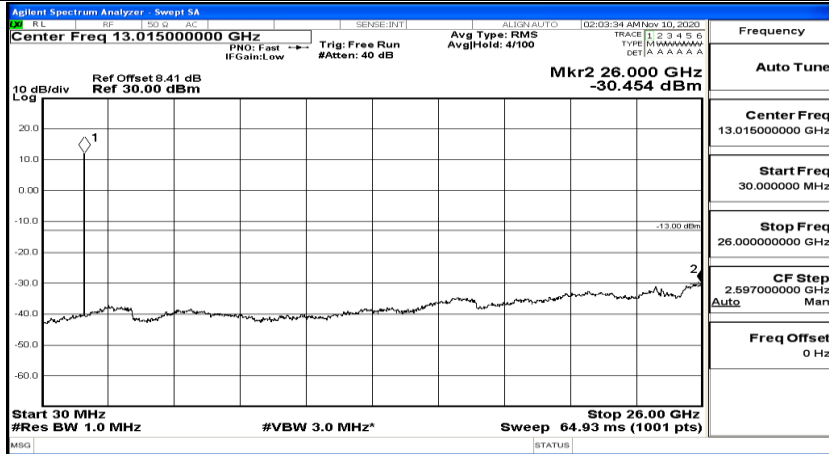

(Channel Bandwidth:15 MHz)_LCH_QPSK_1RB#74